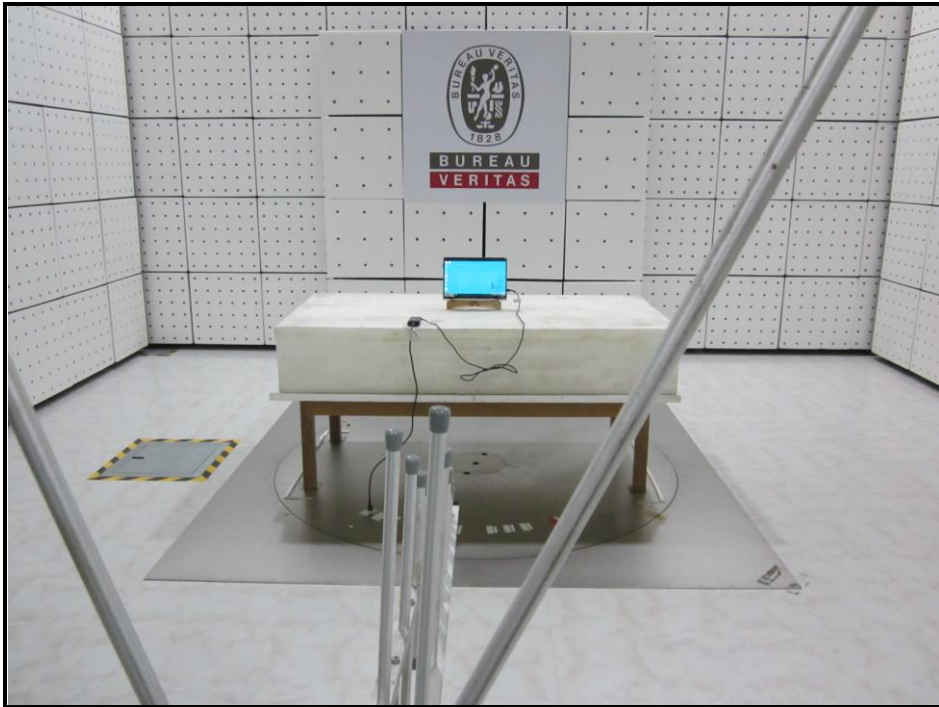

PHOTOGRAPHS OF THE TEST CONFIGURATION

RADIATED EMISSION TEST BELOW 1GHz

(X-Plane)

RADIATED EMISSION TEST BELOW 1GHz
(Z-Plane)

RADIATED EMISSION TEST BELOW 1GHz
(NB mode)

RADIATED EMISSION TEST ABOVE 1GHz
(X-Plane)

RADIATED EMISSION TEST ABOVE 1GHz (Z-Plane)

RADIATED EMISSION TEST ABOVE 1GHz
(NB mode)

ERP / EIRP POWER TEST
(X-Plane)

ERP / EIRP POWER TEST
(NB mode)