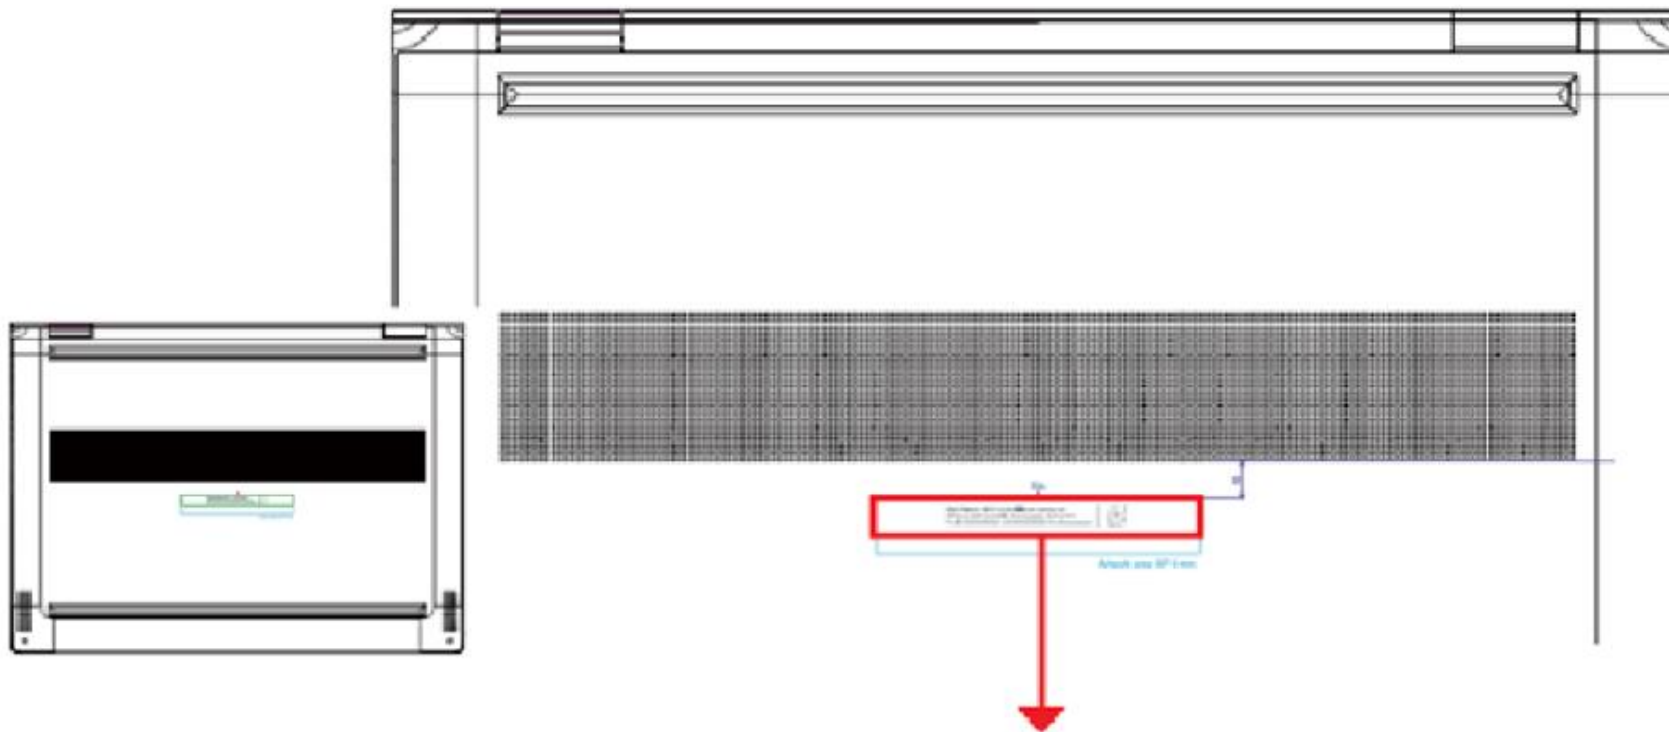

**Label & Label location for HSN-Q10C
Bottom Side**

Model: HSN-Q10C

FCC ID: B94HNQ10CPD

FCC ID: B94HNQ10CZV

Contains FCC ID: B94-8265D2WEE

IC:466Q-8265D2WM

IC:21374-L850GL

IC:2878D-T77W676