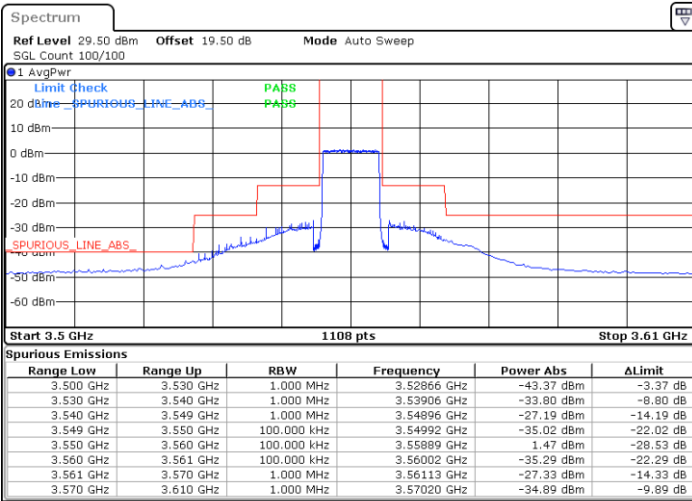

N/A

Date: 19 DEC 2020 14:03:27

LTE Band 48 / 5MHz

16QAM

Highest Channel / 1RB0

Highest Channel / 1RBmax

Date: 19 DEC 2020 14:20:09

Date: 19 DEC 2020 14:27:52

Highest Channel / FullIRB

N/A

Date: 19 DEC 2020 14:11:46

LTE Band 48 / 10MHz

16QAM

Lowest Channel / 1RB0

Lowest Channel / 1RBmax

Date: 19 DEC 2020 15:02:02

Date: 19 DEC 2020 15:09:35

Lowest Channel / FullIRB

N/A

Date: 27 DEC 2020 05:36:51

LTE Band 48 / 10MHz

16QAM

MiddleChannel / 1RB0

Middle Channel / 1RBmax