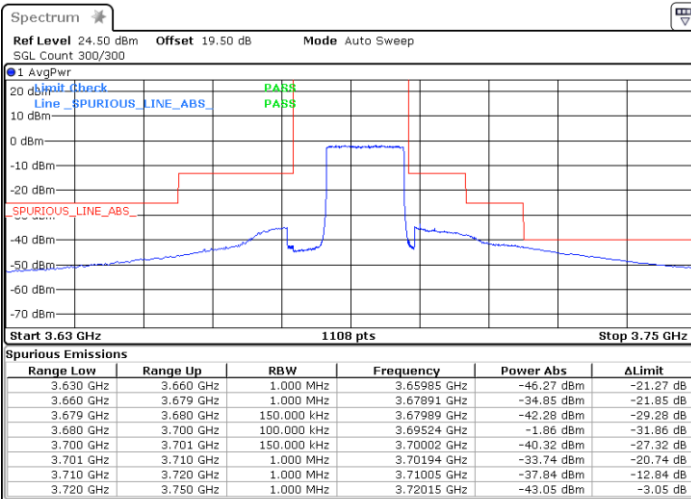

LTE Band 48 / 15MHz

16QAM

Highest Channel / 1RB0

Highest Channel / 1RBmax

Date: 27.DEC.2020 01:04:19

Date: 27.DEC.2020 00:21:30

Highest Channel / FullIRB

N/A

Date: 18.MAR.2021 23:28:47

LTE Band 48 / 20MHz

16QAM

Lowest Channel / 1RB0

Lowest Channel / 1RBmax

Date: 27.DEC.2020 02:30:23

Date: 27.DEC.2020 02:48:26

Lowest Channel / FullIRB