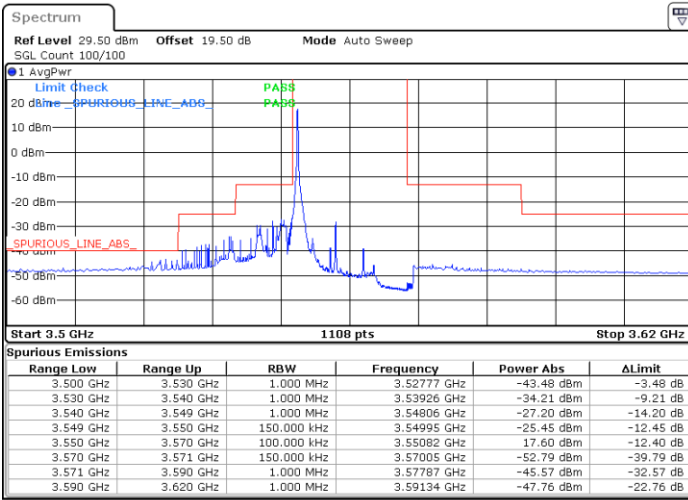

Date: 19 DEC 2020 16:11:18

LTE Band 48 / 10MHz

64QAM

Highest Channel / 1RB0

Highest Channel / 1RBmax

Date: 19 DEC 2020 16:40:12

Date: 19 DEC 2020 17:04:59

Highest Channel / FullIRB

N/A

Date: 19 DEC 2020 16:36:59

LTE Band 48 / 15MHz

64QAM

Lowest Channel / 1RB0

Lowest Channel / 1RBmax

Date: 26.DEC.2020 21:42:57

Date: 27.DEC.2020 01:51:36

Lowest Channel / FullIRB

N/A

Date: 2.FEB.2021 11:13:06

LTE Band 48 / 15MHz

64QAM

Middle Channel / 1RB0

Middle Channel / 1RBmax

Date: 27.DEC.2020 01:08:38

Date: 27.DEC.2020 01:25:47

Middle Channel / FullIRB

N/A

Date: 27.DEC.2020 01:28:30

LTE Band 48 / 15MHz

64QAM

Highest Channel / 1RB0

Highest Channel / 1RBmax