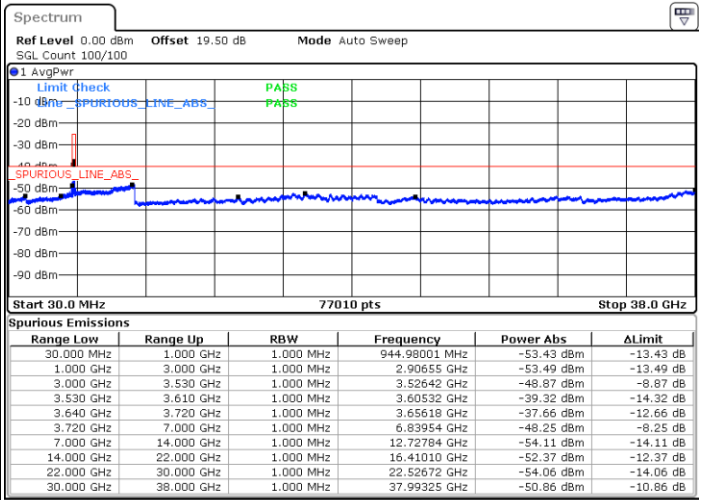

Date: 19.DEC.2020 15:38:15