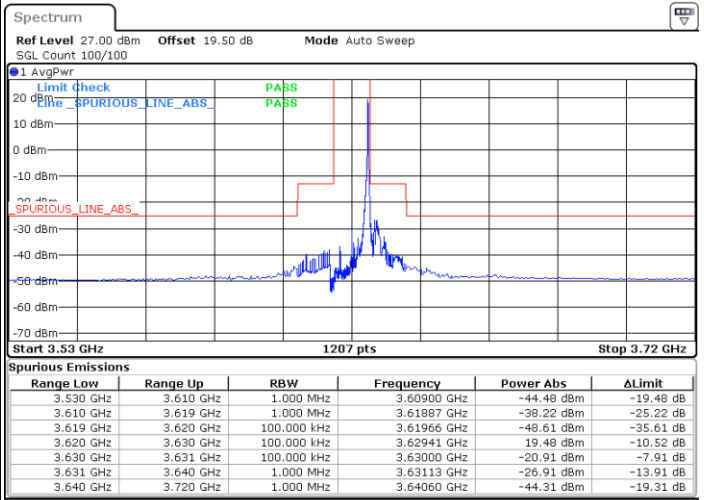

Highest Channel / 1RB0

Highest Channel / 1RBmax

Date: 19 DEC 2020 14:17:16

Date: 19 DEC 2020 14:30:34

Highest Channel / FullIRB

N/A

Date: 19 DEC 2020 14:14:41

LTE Band 48 / 10MHz

LTE Band 48 / 10MHz

64QAM

MiddleChannel / 1RB0

Middle Channel / 1RBmax

Date: 19 DEC 2020 16:08:01

Date: 19 DEC 2020 15:34:05

Middle Channel / FullIRB

N/A

Date: 19 DEC 2020 16:11:18

LTE Band 48 / 10MHz

64QAM

Highest Channel / 1RB0

Highest Channel / 1RBmax

Date: 19 DEC 2020 16:40:12

Date: 19 DEC 2020 17:04:59

Highest Channel / FullIRB