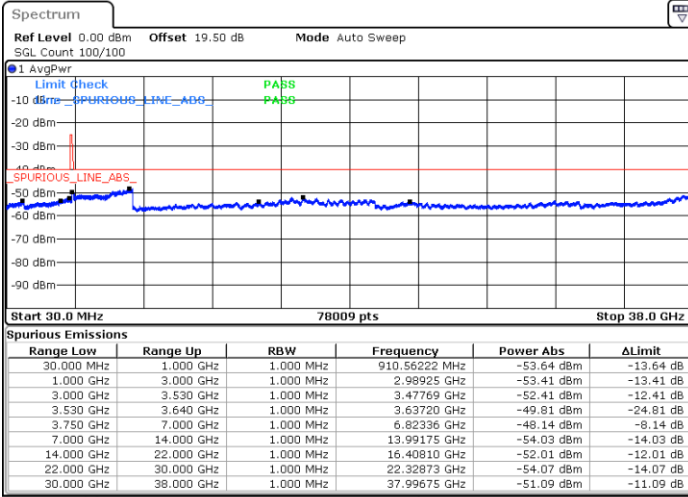

N/A

Date: 19 DEC 2020 12:52:21

LTE Band 48 / 5MHz

QPSK

Middle Channel / 1RB0

Middle Channel / 1RBmax

Date: 19 DEC 2020 13:51:24

Date: 19 DEC 2020 13:28:50

Middle Channel / FullIRB

N/A

Date: 19 DEC 2020 14:07:20

LTE Band 48 / 5MHz

QPSK

Highest Channel / 1RB0

Highest Channel / 1RBmax

Date: 19 DEC 2020 14:23:32

Date: 19 DEC 2020 14:31:31

Highest Channel / FullIRB

N/A

Date: 19 DEC 2020 14:10:10

LTE Band 48 / 10MHz

QPSK

Lowest Channel / 1RB0

Lowest Channel / 1RBmax