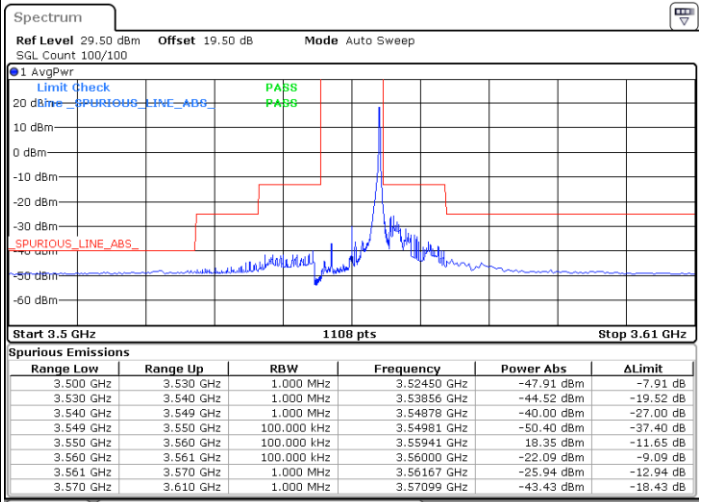

N/A

Date: 19 DEC 2020 14:03:27

LTE Band 48 / 5MHz

16QAM

Highest Channel / 1RB0

Highest Channel / 1RBmax

Date: 19 DEC 2020 14:20:09

Date: 19 DEC 2020 14:27:52

Highest Channel / FullIRB

N/A

Date: 19 DEC 2020 14:11:46

LTE Band 48 / 10MHz

16QAM

Lowest Channel / 1RB0

Lowest Channel / 1RBmax

Date: 19 DEC 2020 15:02:02

Date: 19 DEC 2020 15:09:35

Lowest Channel / FullIRB

N/A

Date: 27 DEC 2020 05:36:51

LTE Band 48 / 10MHz

16QAM

MiddleChannel / 1RB0

Middle Channel / 1RBmax