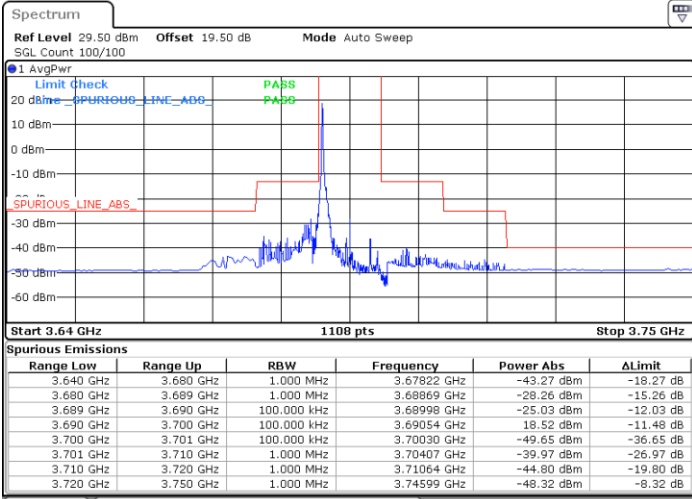

Date: 19 DEC 2020 15:09:35

Lowest Channel / FullIRB

N/A

Date: 27 DEC 2020 05:36:51

LTE Band 48 / 10MHz

16QAM

MiddleChannel / 1RB0

Middle Channel / 1RBmax

Date: 19 DEC 2020 16:05:24

Date: 19 DEC 2020 15:37:20

Middle Channel / FullIRB

N/A

Date: 19 DEC 2020 16:14:18

LTE Band 48 / 10MHz

16QAM

Highest Channel / 1RB0

Highest Channel / 1RBmax

Date: 19 DEC 2020 16:42:53

Date: 19 DEC 2020 16:52:16

Highest Channel / FullIRB

N/A

Date: 19 DEC 2020 16:34:02

LTE Band 48 / 15MHz

16QAM

Lowest Channel / 1RB0

Lowest Channel / 1RBmax

Date: 26.DEC.2020 21:49:12

Date: 27.DEC.2020 01:50:14

Lowest Channel / FullIRB

N/A

Date: 2.FEB.2021 11:10:56

LTE Band 48 / 15MHz