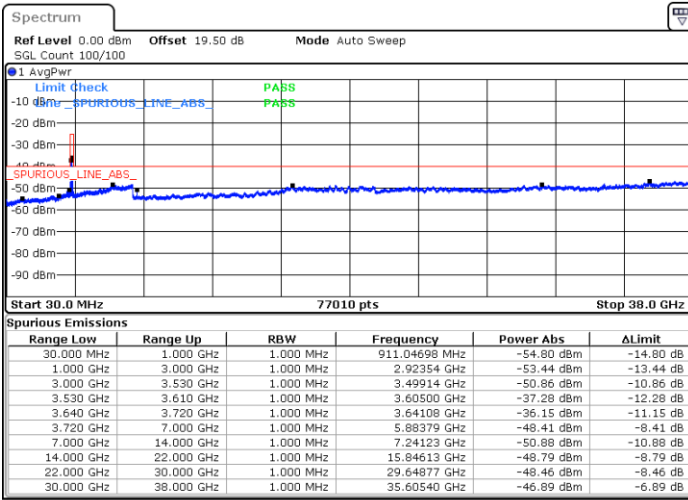

LTE Band 48 / 10MHz

QPSK

MiddleChannel / 1RB0

Middle Channel / 1RBmax

Date: 27.DEC.2020 05:52:32