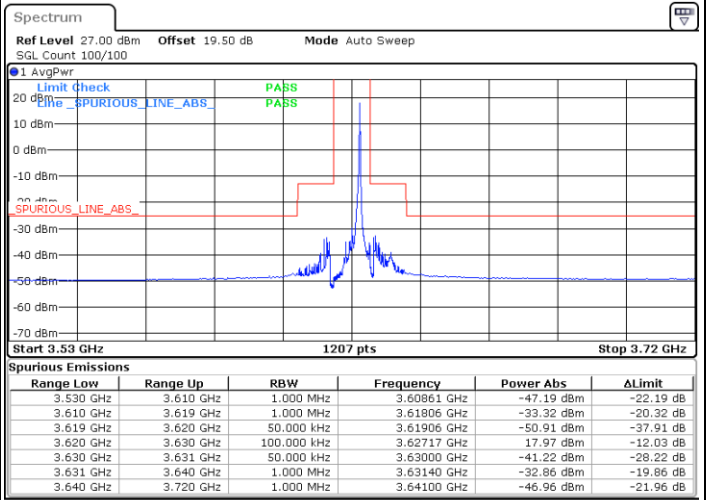

LTE Band 48 / 5MHz

16QAM

Lowest Channel / 1RB0

Lowest Channel / 1RBmax

Date: 19 DEC 2020 13:05:43

Date: 19 DEC 2020 13:14:13

Lowest Channel / FullIRB

N/A

Date: 19 DEC 2020 12:53:44

LTE Band 48 / 5MHz

16QAM

Middle Channel / 1RB0

Middle Channel / 1RBmax

Date: 19 DEC 2020 13:53:02

Date: 19 DEC 2020 13:24:31

Middle Channel / FullIRB

N/A

Date: 19 DEC 2020 14:03:27

LTE Band 48 / 5MHz

16QAM

Highest Channel / 1RB0

Highest Channel / 1RBmax

Date: 19 DEC 2020 14:20:09

Date: 19 DEC 2020 14:27:52

Highest Channel / FullIRB

N/A

Date: 19 DEC 2020 14:11:46

LTE Band 48 / 10MHz

16QAM

Lowest Channel / 1RB0

Lowest Channel / 1RBmax

Date: 19 DEC 2020 15:02:02