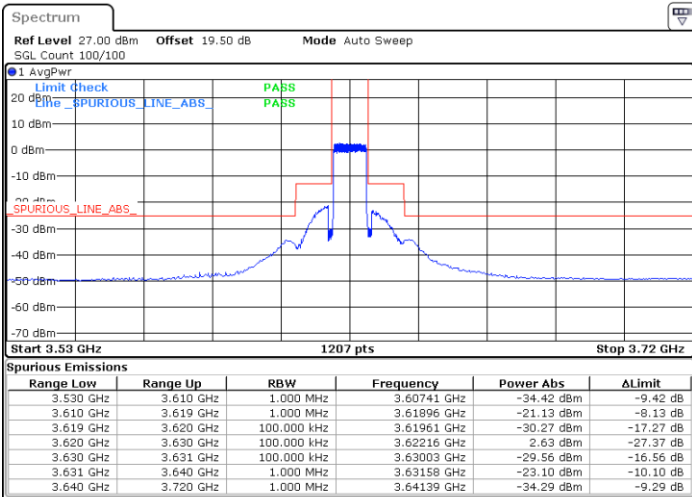

Highest Channel / 1RB0

Highest Channel / 1RBmax

Date: 19 DEC 2020 14:17:16

Date: 19 DEC 2020 14:30:34

Highest Channel / FullIRB

N/A

Date: 19 DEC 2020 14:14:41

LTE Band 48 / 10MHz

LTE Band 48 / 10MHz

64QAM

MiddleChannel / 1RB0

Middle Channel / 1RBmax

Date: 19 DEC 2020 16:08:01

Date: 19 DEC 2020 15:34:05

Middle Channel / FullIRB

N/A

Date: 19 DEC 2020 16:11:18

LTE Band 48 / 10MHz

64QAM

Highest Channel / 1RB0

Highest Channel / 1RBmax

Date: 19 DEC 2020 16:40:12

Date: 19 DEC 2020 17:04:59

Highest Channel / FullIRB