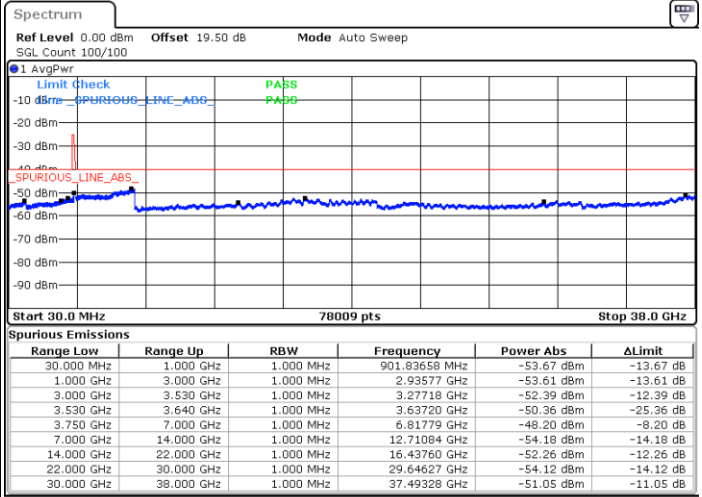

N/A

Date: 19 DEC 2020 12:52:21

LTE Band 48 / 5MHz

QPSK

Middle Channel / 1RB0

Middle Channel / 1RBmax

Date: 19 DEC 2020 13:51:24

Date: 19 DEC 2020 13:28:50

Middle Channel / FullIRB

N/A

Date: 19 DEC 2020 14:07:20

LTE Band 48 / 5MHz

QPSK

Highest Channel / 1RB0

Highest Channel / 1RBmax

Date: 19 DEC 2020 14:23:32

Date: 19 DEC 2020 14:31:31

Highest Channel / FullIRB

N/A

Date: 19 DEC 2020 14:10:10

LTE Band 48 / 10MHz

QPSK

Lowest Channel / 1RB0

Lowest Channel / 1RBmax