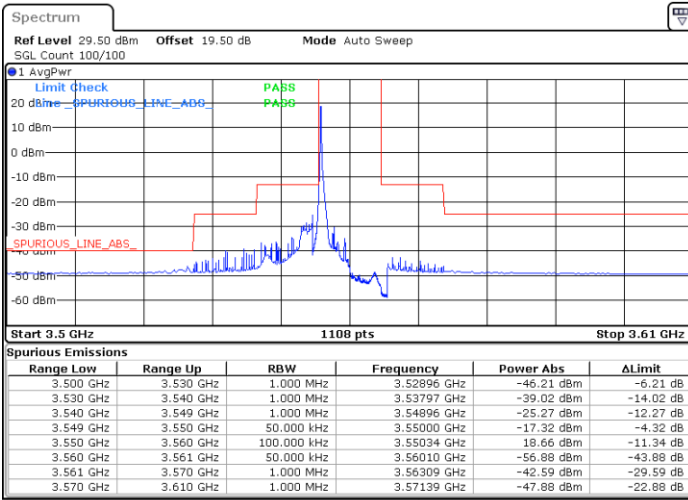

Middle Channel / FullIRB

N/A

Date: 27.DEC.2020 03:20:52

LTE Band 48 / 20MHz

16QAM

Highest Channel / 1RB0

Highest Channel / 1RBmax

Date: 27.DEC.2020 05:01:26

Date: 27.DEC.2020 05:12:39

Highest Channel / FullIRB

N/A

Date: 27.DEC.2020 20:34:29

LTE Band 48 / 5MHz

64QAM

Lowest Channel / 1RB0

Lowest Channel / 1RBmax

Date: 19 DEC 2020 12:58:35

Date: 19 DEC 2020 13:17:38

Lowest Channel / FullRB

N/A

Date: 19 DEC 2020 12:56:03

LTE Band 48 / 5MHz

64QAM

Middle Channel / 1RB0

Highest Channel / 1RB0

Highest Channel / 1RBmax

Date: 19 DEC 2020 14:17:16

Date: 19 DEC 2020 14:30:34

Highest Channel / FullIRB

N/A

Date: 19 DEC 2020 14:14:41

LTE Band 48 / 10MHz