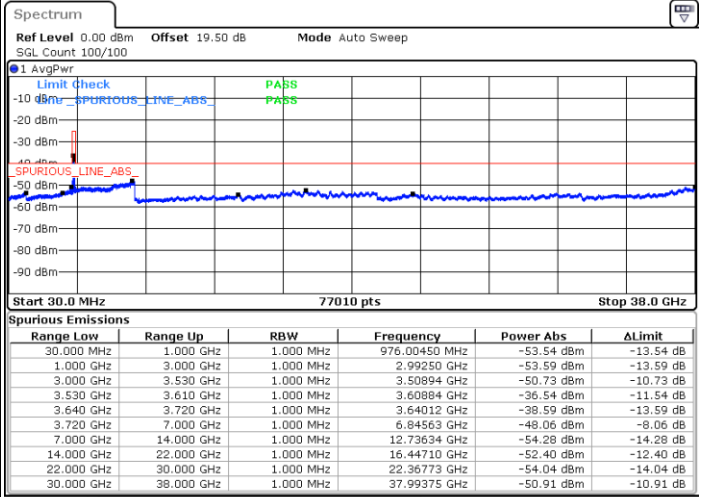

Conducted Spurious Emission

LTE Band 48 / 5MHz

QPSK

Lowest Channel / 1RB0

Lowest Channel / 1RBmax

Date: 19 DEC 2020 13:09:25

Date: 19 DEC 2020 13:12:19

Lowest Channel / FullIRB

N/A

Date: 19 DEC 2020 12:52:21

LTE Band 48 / 5MHz

QPSK

Middle Channel / 1RB0

Middle Channel / 1RBmax

Date: 19 DEC 2020 13:51:24

Date: 19 DEC 2020 13:28:50

Middle Channel / FullIRB

N/A

Date: 19 DEC 2020 14:07:20

LTE Band 48 / 5MHz

QPSK

Highest Channel / 1RB0

Highest Channel / 1RBmax

Date: 19 DEC 2020 14:23:32

Date: 19 DEC 2020 14:31:31

Highest Channel / FullIRB

N/A

Date: 19 DEC 2020 14:10:10

LTE Band 48 / 10MHz

QPSK

Lowest Channel / 1RB0

Lowest Channel / 1RBmax