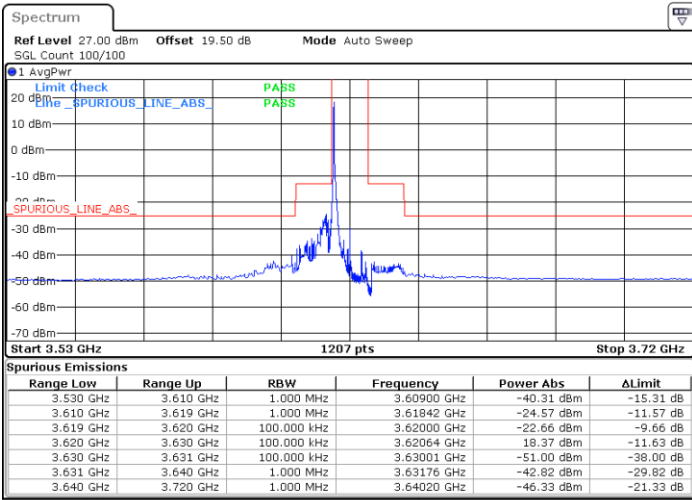

Highest Channel / 1RB0

Highest Channel / 1RBmax

Date: 19 DEC 2020 14:17:16

Date: 19 DEC 2020 14:30:34

Highest Channel / FullIRB

N/A

Date: 19 DEC 2020 14:14:41

LTE Band 48 / 10MHz

64QAM

Lowest Channel / 1RB0

Lowest Channel / 1RBmax

Date: 19 DEC 2020 14:47:13

Date: 19 DEC 2020 15:12:47

Lowest Channel / FullIRB

N/A

Date: 27 DEC 2020 05:42:39

LTE Band 48 / 10MHz

64QAM

MiddleChannel / 1RB0

Middle Channel / 1RBmax

Date: 19 DEC 2020 16:08:01

Date: 19 DEC 2020 15:34:05

Middle Channel / FullIRB

N/A

Date: 19 DEC 2020 16:11:18

LTE Band 48 / 10MHz

64QAM

Highest Channel / 1RB0

Highest Channel / 1RBmax

Date: 19 DEC 2020 16:40:12

Date: 19 DEC 2020 17:04:59

Highest Channel / FullIRB