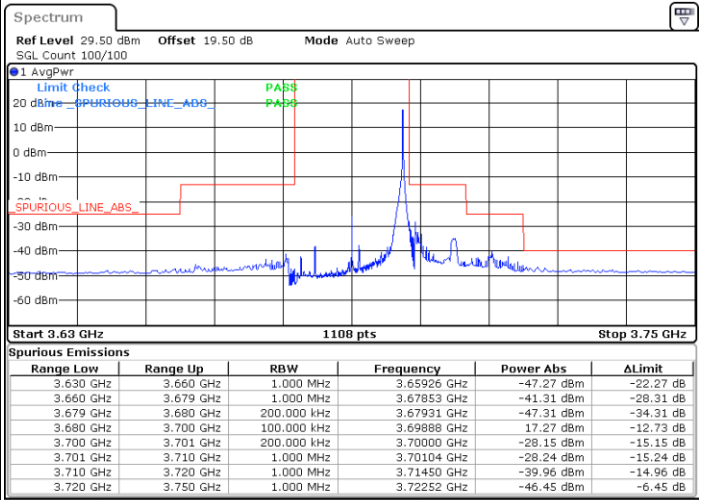

Date: 27.DEC.2020 01:05:49

Date: 27.DEC.2020 00:18:58

Highest Channel / FullIRB

N/A

Date: 26.DEC.2020 22:43:54

LTE Band 48 / 20MHz

64QAM

Lowest Channel / 1RB0

Lowest Channel / 1RBmax

Date: 27.DEC.2020 02:21:26

Date: 27.DEC.2020 02:51:35

Lowest Channel / FullIRB

N/A

Date: 18.MAR.2021 23:12:39

LTE Band 48 / 20MHz

64QAM

Middle Channel / 1RB0

Middle Channel / 1RBmax

Date: 27.DEC.2020 03:50:18

Date: 27.DEC.2020 03:54:28

Middle Channel / FullIRB

N/A

Date: 27.DEC.2020 03:38:19

LTE Band 48 / 20MHz

64QAM

Highest Channel / 1RB0

Highest Channel / 1RBmax

Date: 27.DEC.2020 04:58:09

Date: 27.DEC.2020 05:15:56

Highest Channel / FullIRB

N/A

Date: 27.DEC.2020 20:39:18