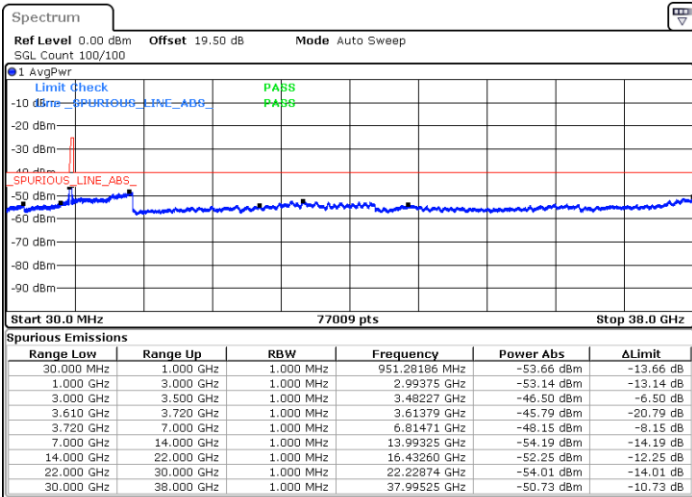

Middle Channel / FullIRB

N/A

Date: 19 DEC 2020 14:07:20

LTE Band 48 / 5MHz

QPSK

Highest Channel / 1RB0

Highest Channel / 1RBmax

Date: 19 DEC 2020 14:23:32

Date: 19 DEC 2020 14:31:31

Highest Channel / FullIRB

N/A

Date: 19 DEC 2020 14:10:10

LTE Band 48 / 10MHz

QPSK

Lowest Channel / 1RB0

Lowest Channel / 1RBmax

Date: 19 DEC 2020 15:05:34

Date: 19 DEC 2020 15:08:16

Lowest Channel / FullIRB

N/A

Date: 19 DEC 2020 14:37:16

LTE Band 48 / 10MHz

QPSK

MiddleChannel / 1RB0