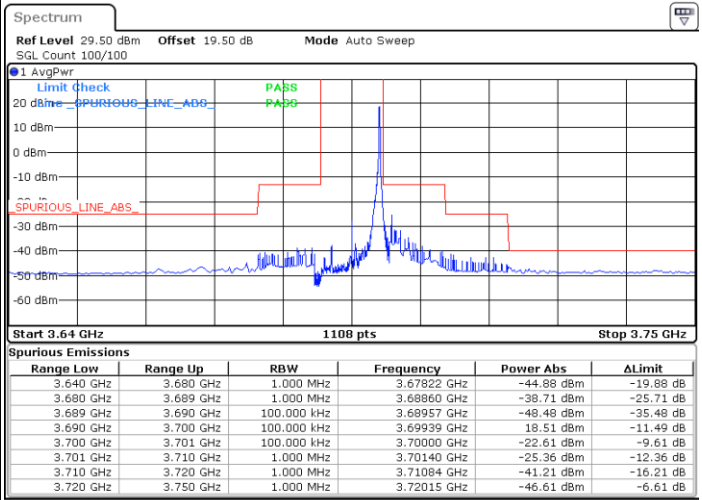

LTE Band 48 / 10MHz

64QAM

MiddleChannel / 1RB0

Middle Channel / 1RBmax

Date: 19 DEC 2020 16:08:01

Date: 19 DEC 2020 15:34:05

Middle Channel / FullIRB

N/A

Date: 19 DEC 2020 16:11:18

LTE Band 48 / 10MHz

64QAM

Highest Channel / 1RB0

Highest Channel / 1RBmax

Date: 19 DEC 2020 16:40:12

Date: 19 DEC 2020 17:04:59

Highest Channel / FullIRB

N/A

Date: 19 DEC 2020 16:36:59

LTE Band 48 / 15MHz

64QAM

Lowest Channel / 1RB0

Lowest Channel / 1RBmax

Date: 26.DEC.2020 21:42:57

Date: 27.DEC.2020 01:51:36

Lowest Channel / FullIRB

N/A

Date: 2.FEB.2021 11:13:06

LTE Band 48 / 15MHz

64QAM

Middle Channel / 1RB0

Middle Channel / 1RBmax

Date: 27.DEC.2020 01:08:38