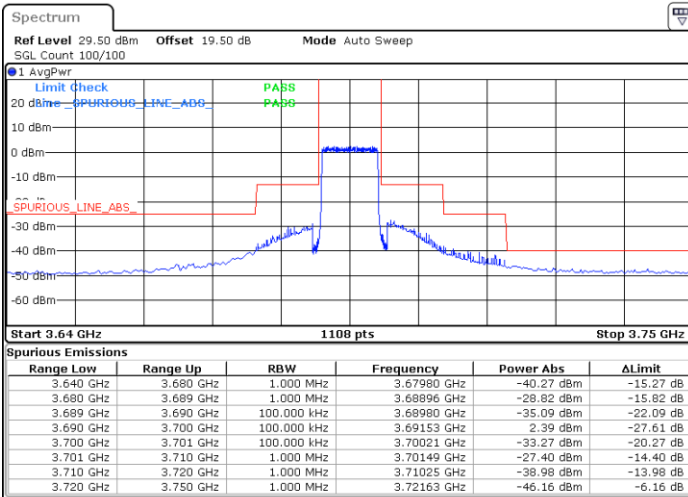

LTE Band 48 / 10MHz

64QAM

MiddleChannel / 1RB0

Middle Channel / 1RBmax

Date: 19 DEC 2020 16:08:01

Date: 19 DEC 2020 15:34:05

Middle Channel / FullIRB

N/A

Date: 19 DEC 2020 16:11:18

LTE Band 48 / 10MHz

64QAM

Highest Channel / 1RB0

Highest Channel / 1RBmax

Date: 19 DEC 2020 16:40:12

Date: 19 DEC 2020 17:04:59

Highest Channel / FullIRB

N/A

Date: 19 DEC 2020 16:36:59

LTE Band 48 / 15MHz

64QAM

Lowest Channel / 1RB0

Lowest Channel / 1RBmax

Date: 26.DEC.2020 21:42:57

Date: 27.DEC.2020 01:51:36

Lowest Channel / FullIRB

N/A

Date: 2.FEB.2021 11:13:06

LTE Band 48 / 15MHz

64QAM

Middle Channel / 1RB0

Middle Channel / 1RBmax

Date: 27.DEC.2020 01:08:38