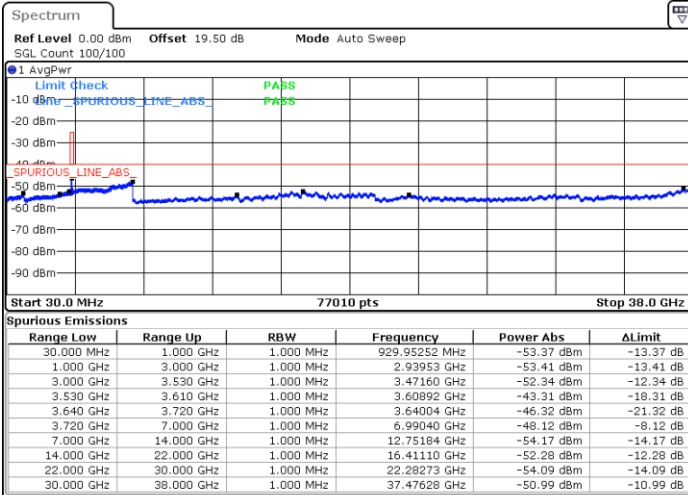

Conducted Spurious Emission

LTE Band 48 / 5MHz

QPSK

Lowest Channel / 1RB0

Lowest Channel / 1RBmax

Date: 19 DEC 2020 13:09:25

Date: 19 DEC 2020 13:12:19

Lowest Channel / FullIRB

N/A

Date: 19 DEC 2020 12:52:21

LTE Band 48 / 5MHz

QPSK

Middle Channel / 1RB0

Middle Channel / 1RBmax

Date: 19 DEC 2020 13:51:24

Date: 19 DEC 2020 13:28:50

Middle Channel / FullIRB

N/A

Date: 19 DEC 2020 14:07:20

LTE Band 48 / 5MHz

QPSK

Highest Channel / 1RB0

Highest Channel / 1RBmax

Date: 19 DEC 2020 14:23:32

Date: 19 DEC 2020 14:31:31

Highest Channel / FullIRB

N/A

Date: 19 DEC 2020 14:10:10

LTE Band 48 / 10MHz

QPSK

Lowest Channel / 1RB0

Lowest Channel / 1RBmax