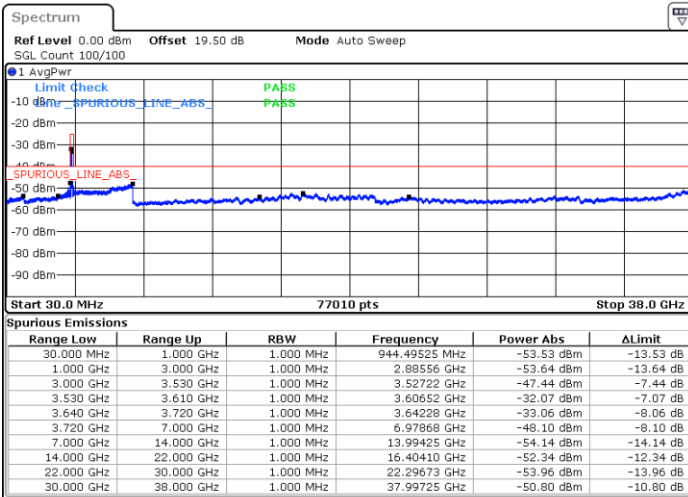

Date: 19 DEC 2020 14:31:31

Highest Channel / FullIRB

N/A

Date: 19 DEC 2020 14:10:10

LTE Band 48 / 10MHz

QPSK

Lowest Channel / 1RB0

Lowest Channel / 1RBmax

Date: 19 DEC 2020 15:05:34

Date: 19 DEC 2020 15:08:16

Lowest Channel / FullIRB

N/A

Date: 19 DEC 2020 14:37:16

LTE Band 48 / 10MHz

QPSK

MiddleChannel / 1RB0

Middle Channel / 1RBmax

Date: 27.DEC.2020 05:52:32

Date: 19.DEC.2020 15:38:15

Middle Channel / FullIRB

N/A

Date: 19.DEC.2020 16:22:40