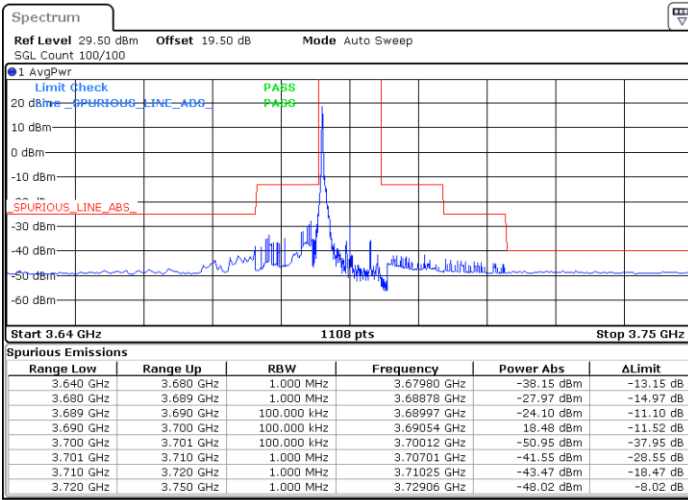

LTE Band 48 / 10MHz

64QAM

MiddleChannel / 1RB0

Middle Channel / 1RBmax

Date: 19 DEC 2020 16:08:01

Date: 19 DEC 2020 15:34:05

Middle Channel / FullIRB

N/A

Date: 19 DEC 2020 16:11:18

LTE Band 48 / 10MHz

64QAM

Highest Channel / 1RB0

Highest Channel / 1RBmax

Date: 19 DEC 2020 16:40:12

Date: 19 DEC 2020 17:04:59

Highest Channel / FullIRB

N/A

Date: 19 DEC 2020 16:36:59

LTE Band 48 / 15MHz

64QAM

Lowest Channel / 1RB0

Lowest Channel / 1RBmax

Date: 26.DEC.2020 21:42:57

Date: 27.DEC.2020 01:51:36

Lowest Channel / FullIRB

N/A

Date: 2.FEB.2021 11:13:06

LTE Band 48 / 15MHz

64QAM

Middle Channel / 1RB0

Middle Channel / 1RBmax

Date: 27.DEC.2020 01:08:38