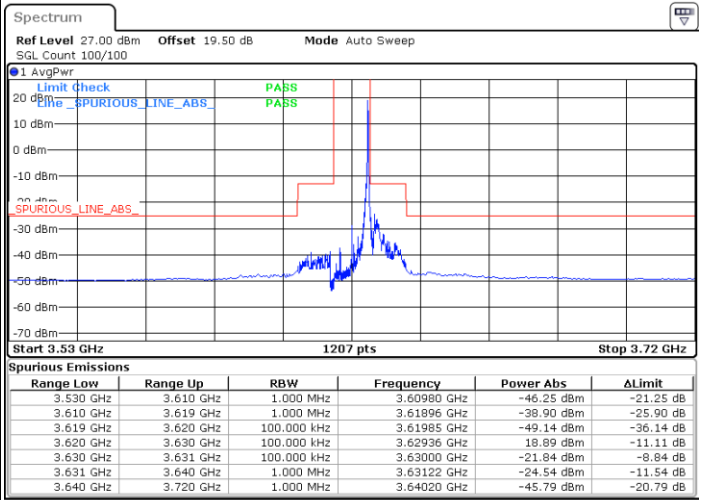

Highest Channel / FullIRB

N/A

Date: 19 DEC 2020 14:11:46

LTE Band 48 / 10MHz

16QAM

Lowest Channel / 1RB0

Lowest Channel / 1RBmax

Date: 19 DEC 2020 15:02:02

Date: 19 DEC 2020 15:09:35

Lowest Channel / FullIRB

N/A

Date: 27 DEC 2020 05:36:51

LTE Band 48 / 10MHz

16QAM

MiddleChannel / 1RB0

Middle Channel / 1RBmax

Date: 19 DEC 2020 16:05:24

Date: 19 DEC 2020 15:37:20

Middle Channel / FullIRB

N/A

Date: 19 DEC 2020 16:14:18

LTE Band 48 / 10MHz

16QAM

Highest Channel / 1RB0

Highest Channel / 1RBmax

Date: 19 DEC 2020 16:42:53

Date: 19 DEC 2020 16:52:16

Highest Channel / FullIRB

N/A

Date: 19 DEC 2020 16:34:02

LTE Band 48 / 15MHz

16QAM