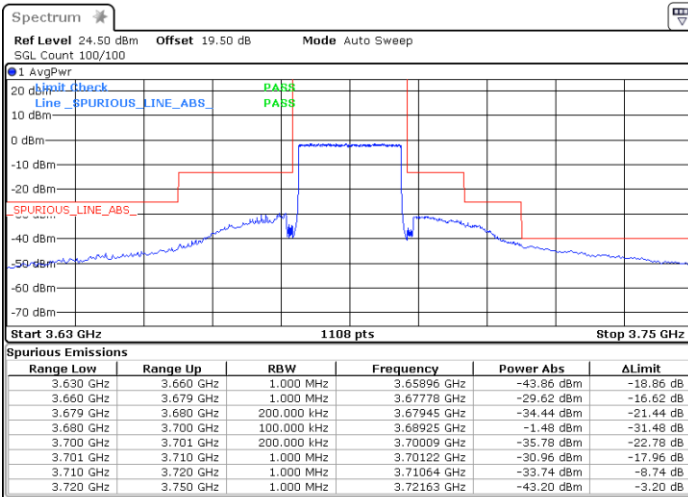

Lowest Channel / 1RBmax

Date: 27.DEC.2020 02:21:26

Date: 27.DEC.2020 02:51:35

Lowest Channel / FullIRB

N/A

Date: 18.MAR.2021 23:12:39

LTE Band 48 / 20MHz

64QAM

Middle Channel / 1RB0

Middle Channel / 1RBmax

Date: 27.DEC.2020 03:50:18

Date: 27.DEC.2020 03:54:28

Middle Channel / FullIRB

N/A

Date: 27.DEC.2020 03:38:19

LTE Band 48 / 20MHz

64QAM

Highest Channel / 1RB0

Highest Channel / 1RBmax

Date: 27.DEC.2020 04:58:09

Date: 27.DEC.2020 05:15:56

Highest Channel / FullIRB

N/A

Date: 27.DEC.2020 20:39:18

Conducted Spurious Emission

LTE Band 48 / 5MHz

QPSK

Lowest Channel / 1RB0

Lowest Channel / 1RBmax

Date: 19 DEC 2020 13:09:25

Date: 19 DEC 2020 13:12:19

Lowest Channel / FullIRB