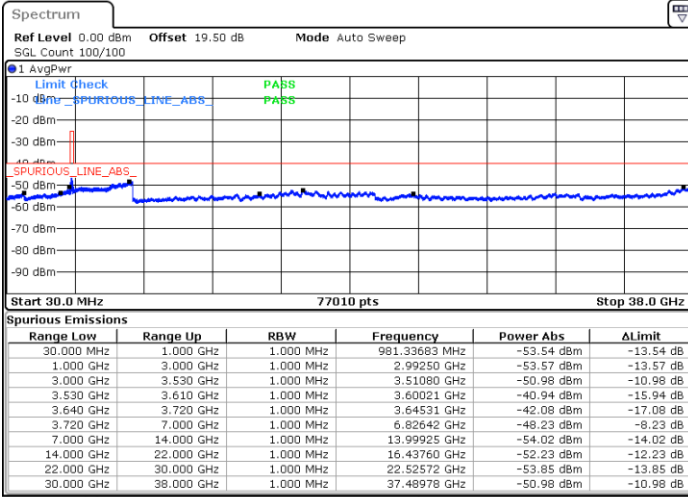

Conducted Spurious Emission

LTE Band 48 / 5MHz

QPSK

Lowest Channel / 1RB0

Lowest Channel / 1RBmax

Date: 19 DEC 2020 13:09:25

Date: 19 DEC 2020 13:12:19

Lowest Channel / FullIRB

N/A

Date: 19 DEC 2020 12:52:21

LTE Band 48 / 5MHz

QPSK

Middle Channel / 1RB0

Middle Channel / 1RBmax

Date: 19 DEC 2020 13:51:24

Date: 19 DEC 2020 13:28:50

Middle Channel / FullIRB

N/A

Date: 19 DEC 2020 14:07:20

LTE Band 48 / 5MHz

QPSK

Highest Channel / 1RB0

Highest Channel / 1RBmax

Date: 19 DEC 2020 14:23:32

Date: 19 DEC 2020 14:31:31

Highest Channel / FullIRB

N/A

Date: 19 DEC 2020 14:10:10

LTE Band 48 / 10MHz

QPSK

Lowest Channel / 1RB0

Lowest Channel / 1RBmax