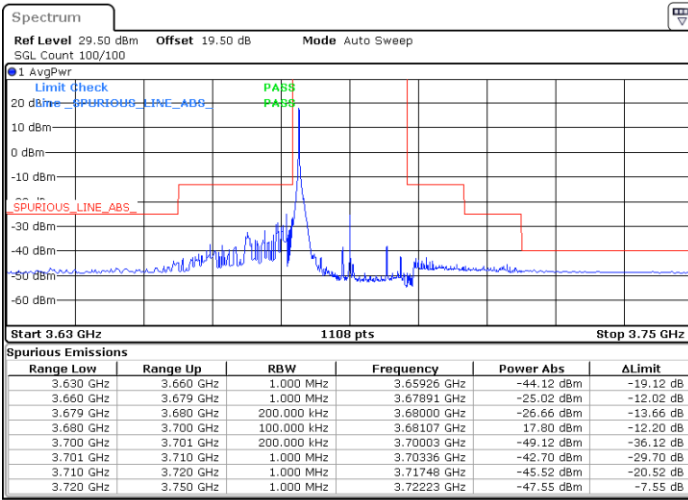

Date: 27.DEC.2020 01:05:49

Date: 27.DEC.2020 00:18:58

Highest Channel / FullIRB

N/A

Date: 26.DEC.2020 22:43:54

LTE Band 48 / 20MHz

64QAM

Lowest Channel / 1RB0

Lowest Channel / 1RBmax

Date: 27.DEC.2020 02:21:26

Date: 27.DEC.2020 02:51:35

Lowest Channel / FullIRB

N/A

Date: 18.MAR.2021 23:12:39

LTE Band 48 / 20MHz

64QAM

Middle Channel / 1RB0

Middle Channel / 1RBmax

Date: 27.DEC.2020 03:50:18

Date: 27.DEC.2020 03:54:28

Middle Channel / FullIRB

N/A

Date: 27.DEC.2020 03:38:19

LTE Band 48 / 20MHz

64QAM

Highest Channel / 1RB0

Highest Channel / 1RBmax

Date: 27.DEC.2020 04:58:09

Date: 27.DEC.2020 05:15:56

Highest Channel / FullIRB

N/A

Date: 27.DEC.2020 20:39:18