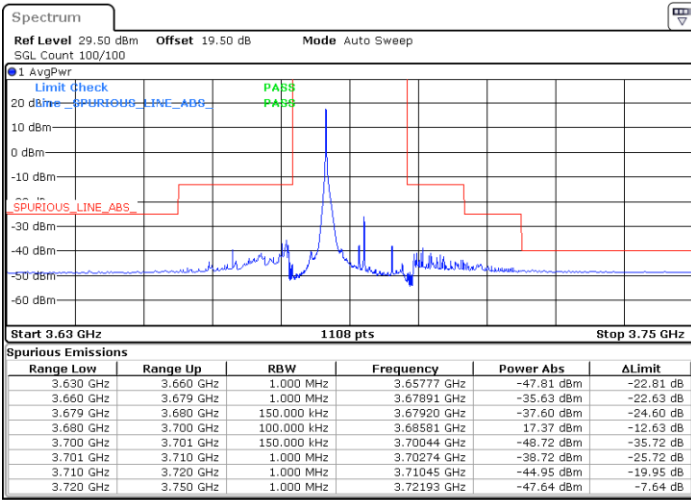

Lowest Channel / 1RB0

Lowest Channel / 1RBmax

Date: 26.DEC.2020 21:49:12

Date: 27.DEC.2020 01:50:14

Lowest Channel / FullIRB

N/A

Date: 2.FEB.2021 11:10:56

LTE Band 48 / 15MHz

16QAM

Middle Channel / 1RB0

Middle Channel / 1RBmax

Date: 27.DEC.2020 01:10:35

Date: 27.DEC.2020 01:22:41

Middle Channel / FullIRB

N/A

Date: 27.DEC.2020 01:33:50

LTE Band 48 / 15MHz

16QAM

Highest Channel / 1RB0

Highest Channel / 1RBmax

Date: 27.DEC.2020 01:04:19

Date: 27.DEC.2020 00:21:30

Highest Channel / FullIRB

N/A