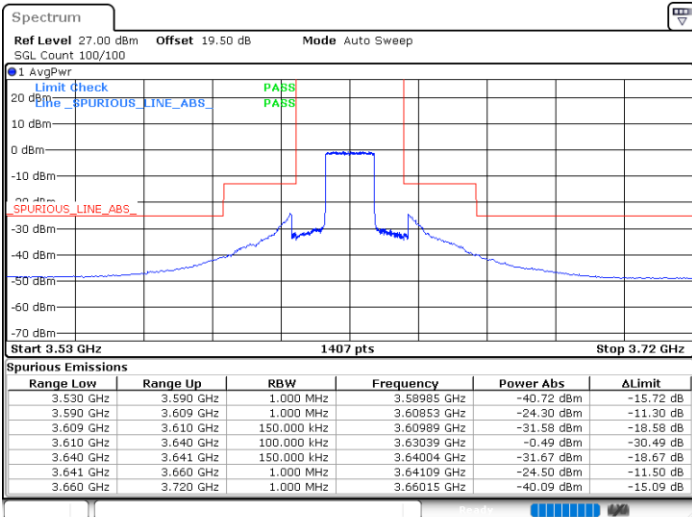

N/A

Date: 19 DEC 2020 16:36:59

LTE Band 48 / 15MHz

64QAM

Lowest Channel / 1RB0

Lowest Channel / 1RBmax

Date: 26.DEC.2020 21:42:57

Date: 27.DEC.2020 01:51:36

Lowest Channel / FullIRB

N/A

Date: 2.FEB.2021 11:13:06

LTE Band 48 / 15MHz

64QAM

Middle Channel / 1RB0

Middle Channel / 1RBmax

Date: 27.DEC.2020 01:08:38

Date: 27.DEC.2020 01:25:47

Middle Channel / FullIRB

N/A

Date: 27.DEC.2020 01:28:30

LTE Band 48 / 15MHz

64QAM

Highest Channel / 1RB0

Highest Channel / 1RBmax

Date: 27.DEC.2020 01:05:49

Date: 27.DEC.2020 00:18:58

Highest Channel / FullIRB

N/A

Date: 26.DEC.2020 22:43:54

LTE Band 48 / 20MHz

64QAM

Lowest Channel / 1RB0