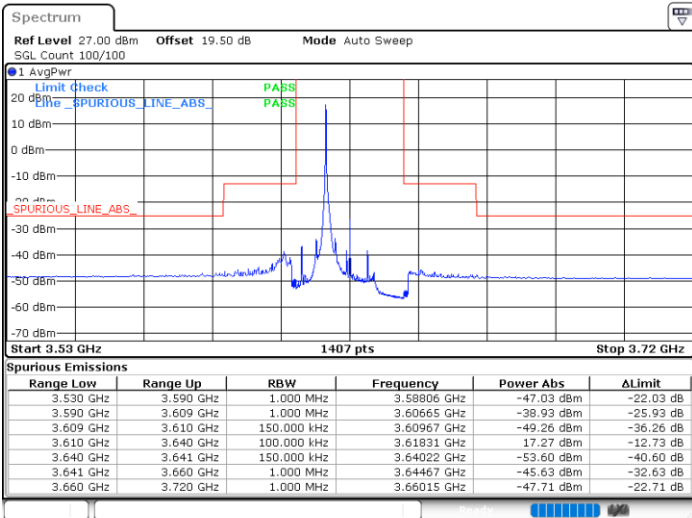

N/A

Date: 19 DEC 2020 16:36:59

LTE Band 48 / 15MHz

64QAM

Lowest Channel / 1RB0

Lowest Channel / 1RBmax

Date: 26.DEC.2020 21:42:57

Date: 27.DEC.2020 01:51:36

Lowest Channel / FullIRB

N/A

Date: 2.FEB.2021 11:13:06

LTE Band 48 / 15MHz

64QAM

Middle Channel / 1RB0

Middle Channel / 1RBmax

Date: 27.DEC.2020 01:08:38

Date: 27.DEC.2020 01:25:47

Middle Channel / FullIRB

N/A

Date: 27.DEC.2020 01:28:30

LTE Band 48 / 15MHz

64QAM

Highest Channel / 1RB0

Highest Channel / 1RBmax

Date: 27.DEC.2020 01:05:49

Date: 27.DEC.2020 00:18:58

Highest Channel / FullIRB

N/A

Date: 26.DEC.2020 22:43:54

LTE Band 48 / 20MHz

64QAM

Lowest Channel / 1RB0