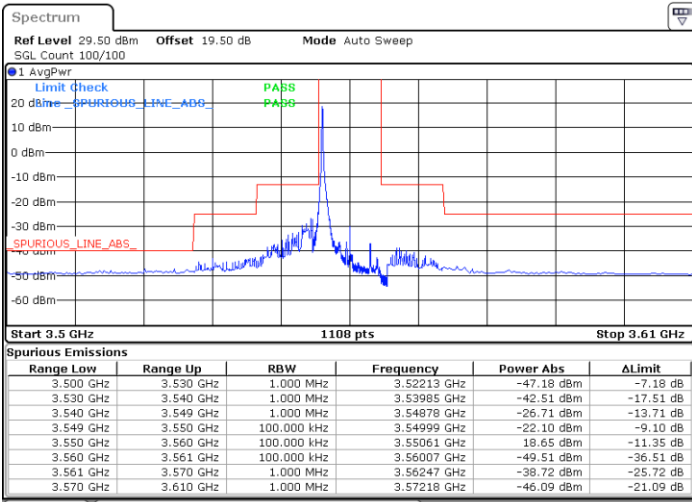

N/A

Date: 19 DEC 2020 14:03:27

LTE Band 48 / 5MHz

16QAM

Highest Channel / 1RB0

Highest Channel / 1RBmax

Date: 19 DEC 2020 14:20:09

Date: 19 DEC 2020 14:27:52

Highest Channel / FullIRB

N/A

Date: 19 DEC 2020 14:11:46

LTE Band 48 / 10MHz

16QAM

Lowest Channel / 1RB0

Lowest Channel / 1RBmax

Date: 19 DEC 2020 15:02:02

Date: 19 DEC 2020 15:09:35

Lowest Channel / FullIRB

N/A

Date: 27 DEC 2020 05:36:51

LTE Band 48 / 10MHz

16QAM

MiddleChannel / 1RB0

Middle Channel / 1RBmax