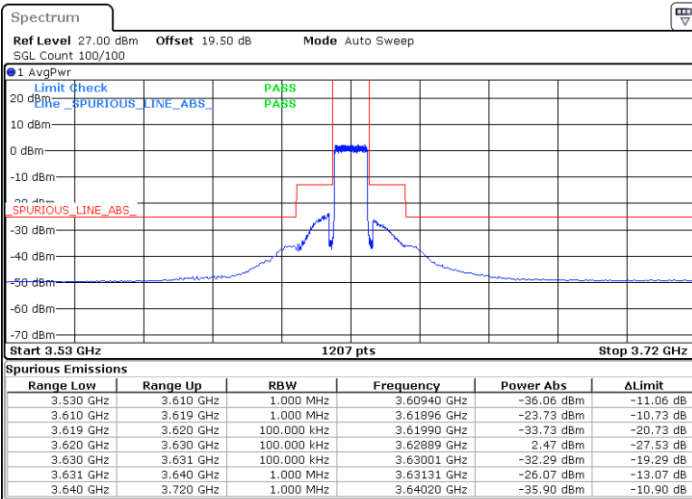

Highest Channel / FullIRB

N/A

Date: 19 DEC 2020 14:11:46

LTE Band 48 / 10MHz

16QAM

Lowest Channel / 1RB0

Lowest Channel / 1RBmax

Date: 19 DEC 2020 15:02:02

Date: 19 DEC 2020 15:09:35

Lowest Channel / FullIRB

N/A

Date: 27 DEC 2020 05:36:51

LTE Band 48 / 10MHz

16QAM

MiddleChannel / 1RB0

Middle Channel / 1RBmax

Date: 19 DEC 2020 16:05:24

Date: 19 DEC 2020 15:37:20

Middle Channel / FullIRB

N/A

Date: 19 DEC 2020 16:14:18

LTE Band 48 / 10MHz

16QAM

Highest Channel / 1RB0