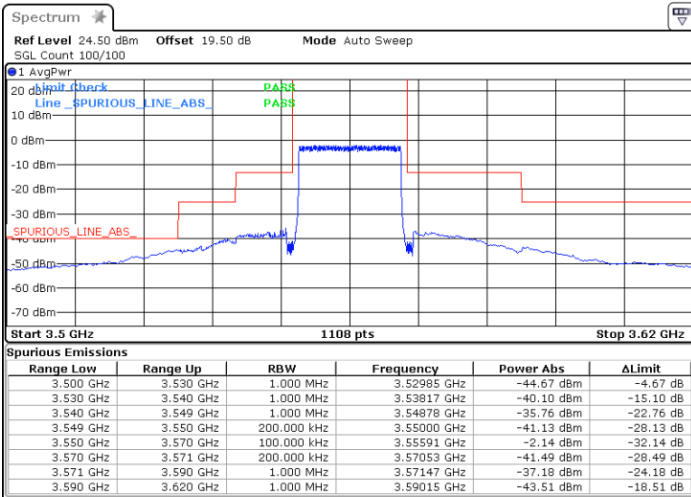

LTE Band 48 / 15MHz

16QAM

Highest Channel / 1RB0

Highest Channel / 1RBmax

Date: 27.DEC.2020 01:04:19

Date: 27.DEC.2020 00:21:30

Highest Channel / FullIRB

N/A

Date: 18.MAR.2021 23:28:47

LTE Band 48 / 20MHz

16QAM

Lowest Channel / 1RB0

Lowest Channel / 1RBmax

Date: 27.DEC.2020 02:30:23

Date: 27.DEC.2020 02:48:26

Lowest Channel / FullIRB

N/A

Date: 18.MAR.2021 23:10:59

LTE Band 48 / 20MHz

16QAM

Middle Channel / 1RB0

Middle Channel / 1RBmax

Date: 27.DEC.2020 03:45:34

Date: 27.DEC.2020 04:09:44

Middle Channel / FullIRB

N/A

Date: 27.DEC.2020 03:20:52

LTE Band 48 / 20MHz

16QAM

Highest Channel / 1RB0

Highest Channel / 1RBmax

Date: 27.DEC.2020 05:01:26