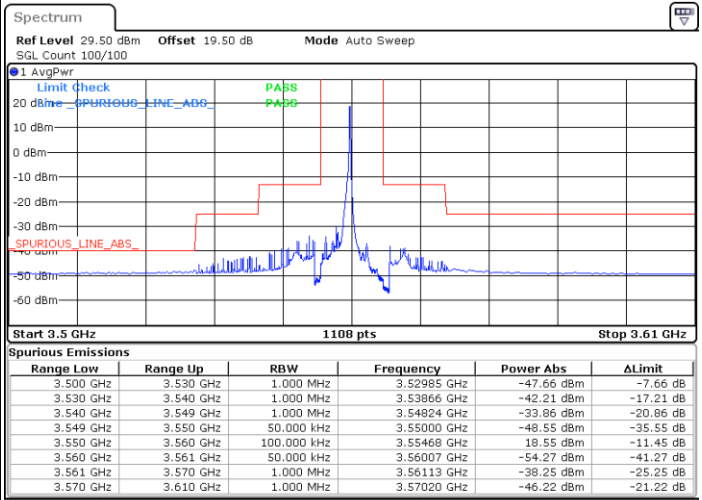

Middle Channel / FullIRB

N/A

Date: 27.DEC.2020 03:20:52

LTE Band 48 / 20MHz

16QAM

Highest Channel / 1RB0

Highest Channel / 1RBmax

Date: 27.DEC.2020 05:01:26

Date: 27.DEC.2020 05:12:39

Highest Channel / FullIRB

N/A

Date: 27.DEC.2020 20:34:29

LTE Band 48 / 5MHz

64QAM

Lowest Channel / 1RB0

Lowest Channel / 1RBmax

Date: 19 DEC 2020 12:58:35

Date: 19 DEC 2020 13:17:38

Lowest Channel / FullRB

N/A

Date: 19 DEC 2020 12:56:03

LTE Band 48 / 5MHz

64QAM

Middle Channel / 1RB0

Highest Channel / 1RB0

Highest Channel / 1RBmax

Date: 19 DEC 2020 14:17:16

Date: 19 DEC 2020 14:30:34

Highest Channel / FullIRB

N/A

Date: 19 DEC 2020 14:14:41

LTE Band 48 / 10MHz