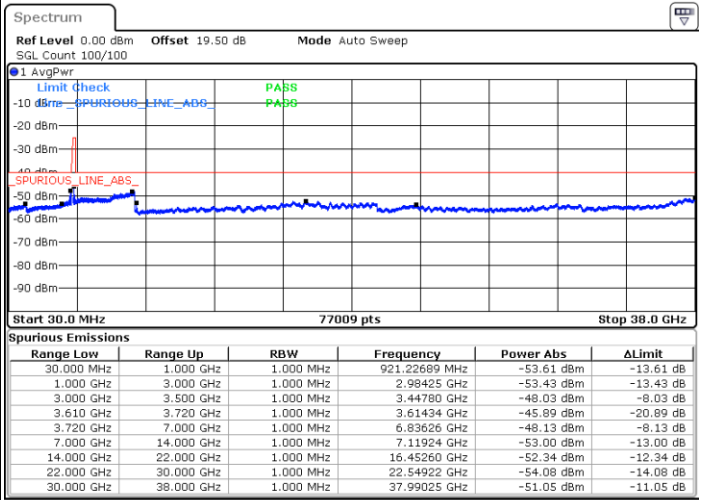

Middle Channel / FullIRB

N/A

Date: 19 DEC 2020 14:07:20

LTE Band 48 / 5MHz

QPSK

Highest Channel / 1RB0

Highest Channel / 1RBmax

Date: 19 DEC 2020 14:23:32

Date: 19 DEC 2020 14:31:31

Highest Channel / FullIRB

N/A

Date: 19 DEC 2020 14:10:10

LTE Band 48 / 10MHz

QPSK

Lowest Channel / 1RB0

Lowest Channel / 1RBmax

Date: 19 DEC 2020 15:05:34

Date: 19 DEC 2020 15:08:16

Lowest Channel / FullIRB

N/A

Date: 19 DEC 2020 14:37:16

LTE Band 48 / 10MHz

QPSK

MiddleChannel / 1RB0