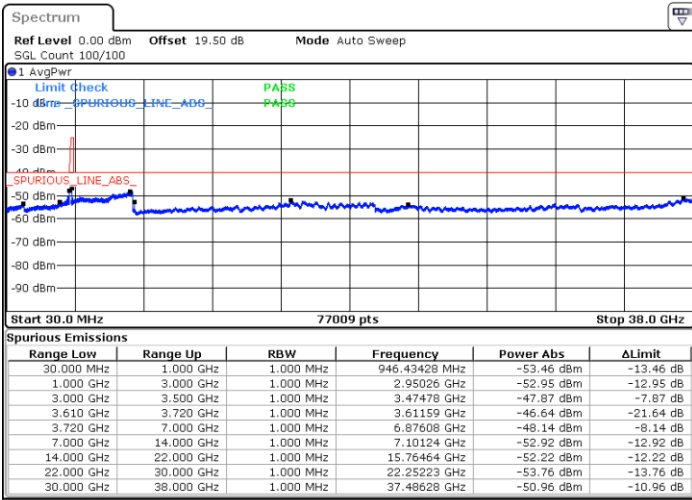

Middle Channel / FullIRB

N/A

Date: 19 DEC 2020 14:07:20

LTE Band 48 / 5MHz

QPSK

Highest Channel / 1RB0

Highest Channel / 1RBmax

Date: 19 DEC 2020 14:23:32

Date: 19 DEC 2020 14:31:31

Highest Channel / FullIRB

N/A

Date: 19 DEC 2020 14:10:10

LTE Band 48 / 10MHz

QPSK

Lowest Channel / 1RB0

Lowest Channel / 1RBmax

Date: 19 DEC 2020 15:05:34

Date: 19 DEC 2020 15:08:16

Lowest Channel / FullIRB

N/A

Date: 19 DEC 2020 14:37:16

LTE Band 48 / 10MHz

QPSK

MiddleChannel / 1RB0