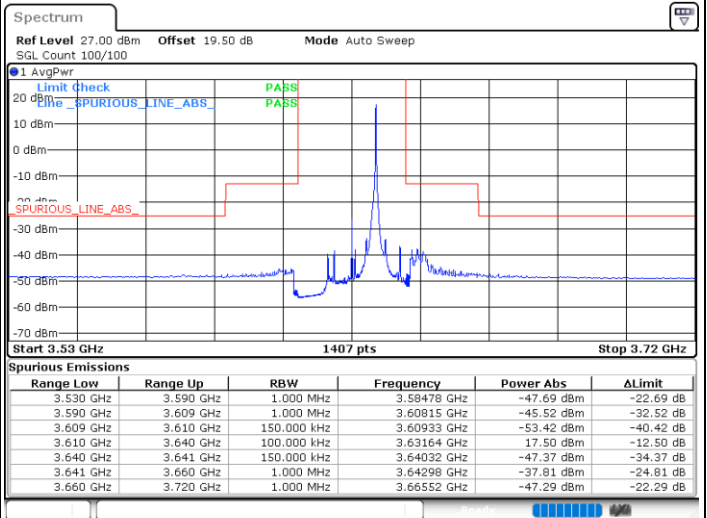

N/A

Date: 19 DEC 2020 16:36:59

LTE Band 48 / 15MHz

64QAM

Lowest Channel / 1RB0

Lowest Channel / 1RBmax

Date: 26.DEC.2020 21:42:57

Date: 27.DEC.2020 01:51:36

Lowest Channel / FullIRB

N/A

Date: 2.FEB.2021 11:13:06

LTE Band 48 / 15MHz

64QAM

Middle Channel / 1RB0

Middle Channel / 1RBmax

Date: 27.DEC.2020 01:08:38

Date: 27.DEC.2020 01:25:47

Middle Channel / FullIRB

N/A

Date: 27.DEC.2020 01:28:30

LTE Band 48 / 15MHz

64QAM

Highest Channel / 1RB0

Highest Channel / 1RBmax

Date: 27.DEC.2020 01:05:49

Date: 27.DEC.2020 00:18:58

Highest Channel / FullIRB

N/A

Date: 26.DEC.2020 22:43:54

LTE Band 48 / 20MHz

64QAM

Lowest Channel / 1RB0