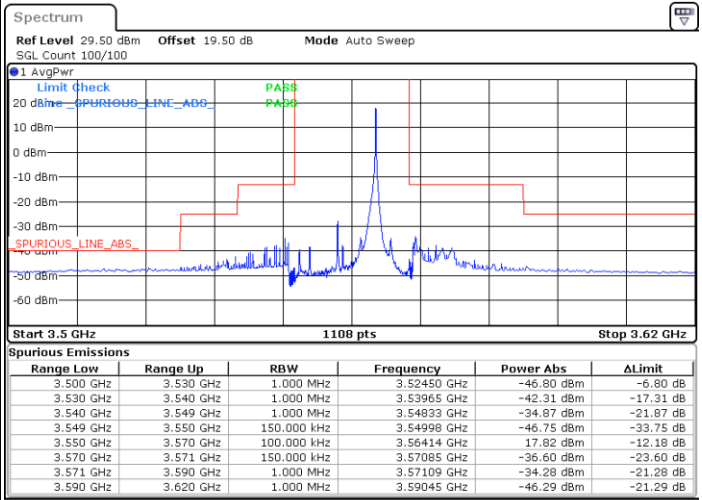

Date: 19 DEC 2020 16:11:18

LTE Band 48 / 10MHz

64QAM

Highest Channel / 1RB0

Highest Channel / 1RBmax

Date: 19 DEC 2020 16:40:12

Date: 19 DEC 2020 17:04:59

Highest Channel / FullIRB

N/A

Date: 19 DEC 2020 16:36:59

LTE Band 48 / 15MHz

64QAM

Lowest Channel / 1RB0

Lowest Channel / 1RBmax

Date: 26.DEC.2020 21:42:57

Date: 27.DEC.2020 01:51:36

Lowest Channel / FullIRB

N/A

Date: 2.FEB.2021 11:13:06

LTE Band 48 / 15MHz

64QAM

Middle Channel / 1RB0

Middle Channel / 1RBmax

Date: 27.DEC.2020 01:08:38

Date: 27.DEC.2020 01:25:47

Middle Channel / FullIRB

N/A

Date: 27.DEC.2020 01:28:30

LTE Band 48 / 15MHz

64QAM

Highest Channel / 1RB0

Highest Channel / 1RBmax