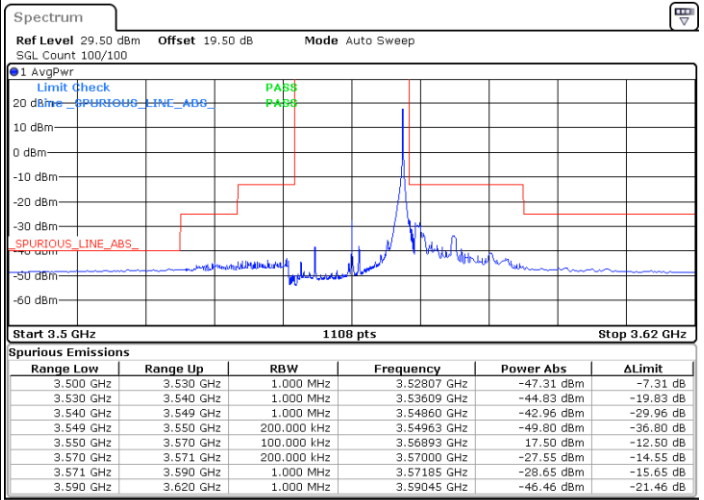

LTE Band 48 / 15MHz

16QAM

Highest Channel / 1RB0

Highest Channel / 1RBmax

Date: 27.DEC.2020 01:04:19

Date: 27.DEC.2020 00:21:30

Highest Channel / FullIRB

N/A

Date: 18.MAR.2021 23:28:47

LTE Band 48 / 20MHz

16QAM

Lowest Channel / 1RB0

Lowest Channel / 1RBmax

Date: 27.DEC.2020 02:30:23

Date: 27.DEC.2020 02:48:26

Lowest Channel / FullIRB

N/A

Date: 18.MAR.2021 23:10:59

LTE Band 48 / 20MHz

16QAM

Middle Channel / 1RB0

Middle Channel / 1RBmax

Date: 27.DEC.2020 03:45:34

Date: 27.DEC.2020 04:09:44

Middle Channel / FullIRB

N/A

Date: 27.DEC.2020 03:20:52

LTE Band 48 / 20MHz

16QAM

Highest Channel / 1RB0

Highest Channel / 1RBmax

Date: 27.DEC.2020 05:01:26