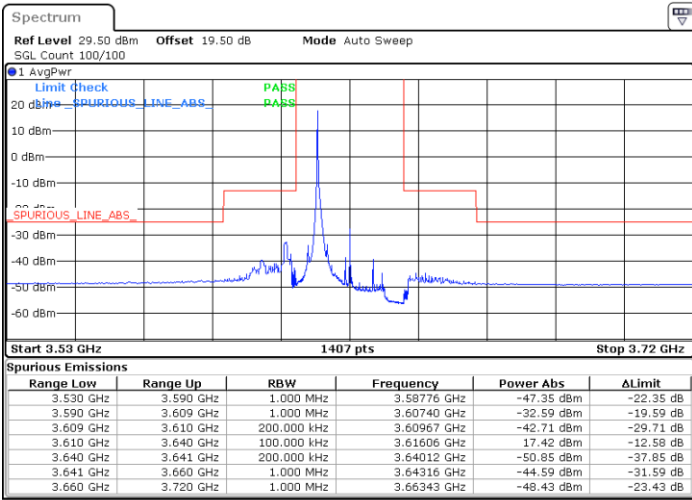

Date: 18.MAR.2021 23:28:47

LTE Band 48 / 20MHz

16QAM

Lowest Channel / 1RB0

Lowest Channel / 1RBmax

Date: 27.DEC.2020 02:30:23

Date: 27.DEC.2020 02:48:26

Lowest Channel / FullIRB

N/A

Date: 18.MAR.2021 23:10:59

LTE Band 48 / 20MHz

16QAM

Middle Channel / 1RB0

Middle Channel / 1RBmax

Date: 27.DEC.2020 03:45:34

Date: 27.DEC.2020 04:09:44

Middle Channel / FullIRB

N/A

Date: 27.DEC.2020 03:20:52

LTE Band 48 / 20MHz

16QAM

Highest Channel / 1RB0

Highest Channel / 1RBmax

Date: 27.DEC.2020 05:01:26

Date: 27.DEC.2020 05:12:39

Highest Channel / FullIRB

N/A

Date: 27.DEC.2020 20:34:29

LTE Band 48 / 5MHz

64QAM

Lowest Channel / 1RB0

Lowest Channel / 1RBmax