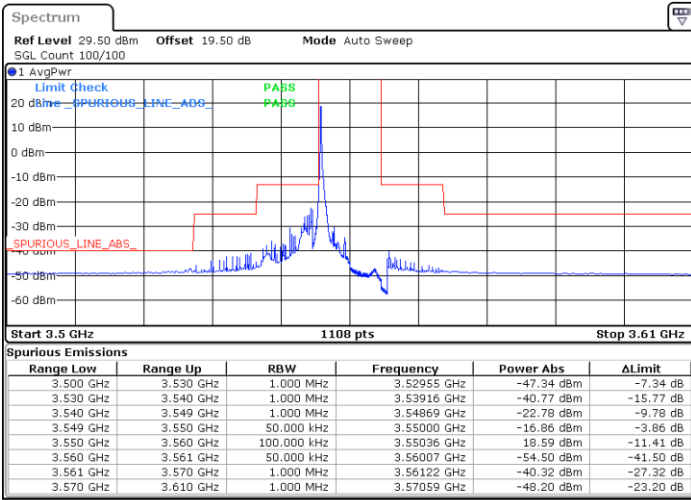

LTE Band 48 / 5MHz

16QAM

Lowest Channel / 1RB0

Lowest Channel / 1RBmax

Date: 19 DEC 2020 13:05:43

Date: 19 DEC 2020 13:14:13

Lowest Channel / FullIRB

N/A