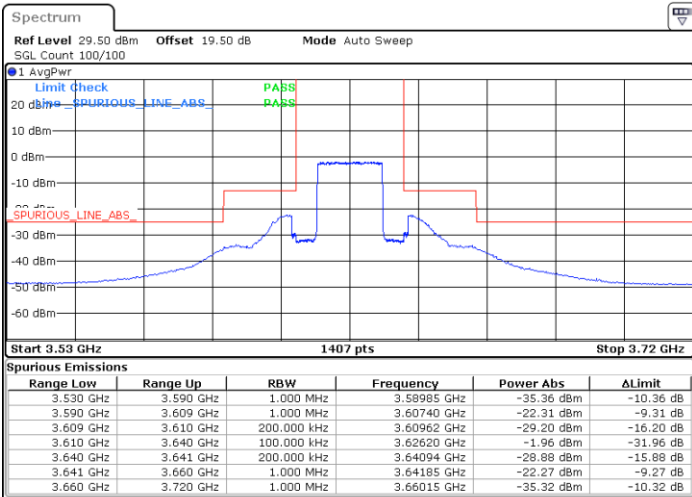

Date: 18.MAR.2021 23:28:47

LTE Band 48 / 20MHz

16QAM

Lowest Channel / 1RB0

Lowest Channel / 1RBmax

Date: 27.DEC.2020 02:30:23

Date: 27.DEC.2020 02:48:26

Lowest Channel / FullIRB

N/A

Date: 18.MAR.2021 23:10:59

LTE Band 48 / 20MHz

16QAM

Middle Channel / 1RB0

Middle Channel / 1RBmax

Date: 27.DEC.2020 03:45:34

Date: 27.DEC.2020 04:09:44

Middle Channel / FullIRB

N/A

Date: 27.DEC.2020 03:20:52

LTE Band 48 / 20MHz

16QAM

Highest Channel / 1RB0

Highest Channel / 1RBmax

Date: 27.DEC.2020 05:01:26

Date: 27.DEC.2020 05:12:39

Highest Channel / FullIRB

N/A

Date: 27.DEC.2020 20:34:29

LTE Band 48 / 5MHz

64QAM

Lowest Channel / 1RB0

Lowest Channel / 1RBmax