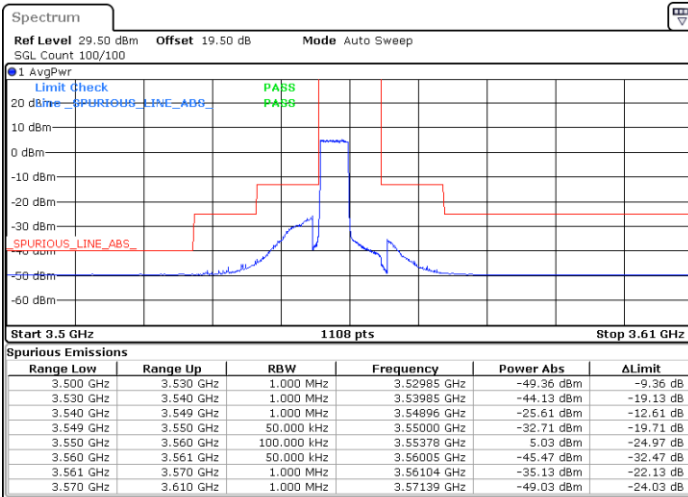

Middle Channel / FullIRB

N/A

Date: 27.DEC.2020 03:20:52

LTE Band 48 / 20MHz

16QAM

Highest Channel / 1RB0

Highest Channel / 1RBmax

Date: 27.DEC.2020 05:01:26

Date: 27.DEC.2020 05:12:39

Highest Channel / FullIRB

N/A

Date: 27.DEC.2020 20:34:29

LTE Band 48 / 5MHz

64QAM

Lowest Channel / 1RB0

Lowest Channel / 1RBmax

Date: 19 DEC 2020 12:58:35

Date: 19 DEC 2020 13:17:38

Lowest Channel / FullRB

N/A

Date: 19 DEC 2020 12:56:03

LTE Band 48 / 5MHz

64QAM

Middle Channel / 1RB0

Highest Channel / 1RB0

Highest Channel / 1RBmax

Date: 19 DEC 2020 14:17:16

Date: 19 DEC 2020 14:30:34

Highest Channel / FullIRB

N/A

Date: 19 DEC 2020 14:14:41

LTE Band 48 / 10MHz