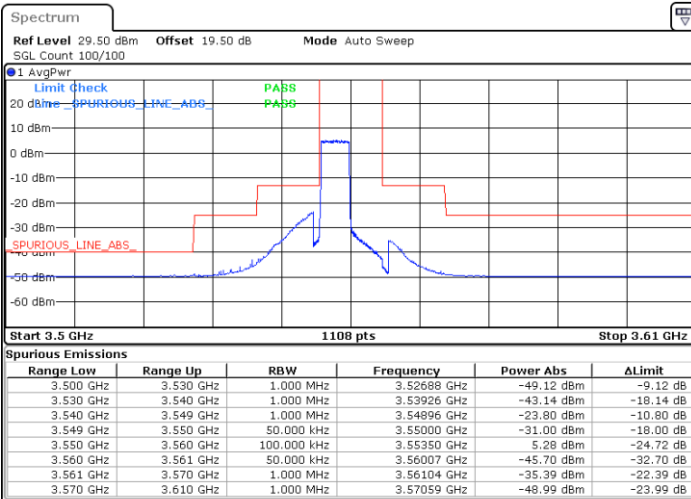

LTE Band 48 / 5MHz

16QAM

Lowest Channel / 1RB0

Lowest Channel / 1RBmax

Date: 19 DEC 2020 13:05:43

Date: 19 DEC 2020 13:14:13

Lowest Channel / FullIRB

N/A

Date: 19 DEC 2020 12:53:44

LTE Band 48 / 5MHz

16QAM

Middle Channel / 1RB0

Middle Channel / 1RBmax

Date: 19 DEC 2020 13:53:02

Date: 19 DEC 2020 13:24:31

Middle Channel / FullIRB