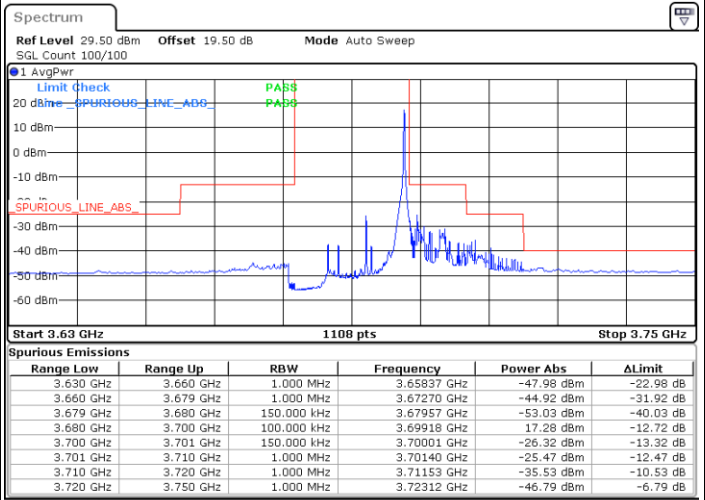

LTE Band 48 / 15MHz

16QAM

Highest Channel / 1RB0

Highest Channel / 1RBmax

Date: 27.DEC.2020 01:04:19

Date: 27.DEC.2020 00:21:30

Highest Channel / FullIRB

N/A

Date: 18.MAR.2021 23:28:47

LTE Band 48 / 20MHz

16QAM

Lowest Channel / 1RB0

Lowest Channel / 1RBmax

Date: 27.DEC.2020 02:30:23

Date: 27.DEC.2020 02:48:26

Lowest Channel / FullIRB