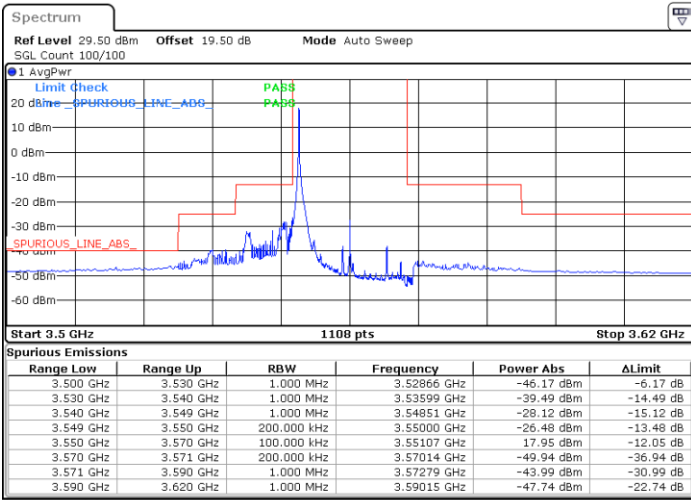

LTE Band 48 / 15MHz

16QAM

Highest Channel / 1RB0

Highest Channel / 1RBmax

Date: 27.DEC.2020 01:04:19

Date: 27.DEC.2020 00:21:30

Highest Channel / FullIRB

N/A

Date: 18.MAR.2021 23:28:47

LTE Band 48 / 20MHz

16QAM

Lowest Channel / 1RB0

Lowest Channel / 1RBmax

Date: 27.DEC.2020 02:30:23

Date: 27.DEC.2020 02:48:26

Lowest Channel / FullIRB

N/A

Date: 18.MAR.2021 23:10:59

LTE Band 48 / 20MHz

16QAM

Middle Channel / 1RB0

Middle Channel / 1RBmax

Date: 27.DEC.2020 03:45:34

Date: 27.DEC.2020 04:09:44

Middle Channel / FullIRB

N/A

Date: 27.DEC.2020 03:20:52

LTE Band 48 / 20MHz

16QAM

Highest Channel / 1RB0

Highest Channel / 1RBmax

Date: 27.DEC.2020 05:01:26