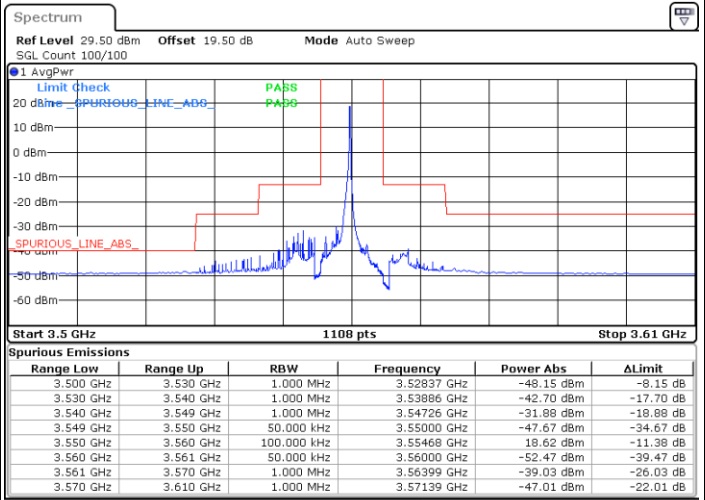

LTE Band 48 / 5MHz

16QAM

Lowest Channel / 1RB0

Lowest Channel / 1RBmax

Date: 19 DEC 2020 13:05:43

Date: 19 DEC 2020 13:14:13

Lowest Channel / FullIRB

N/A