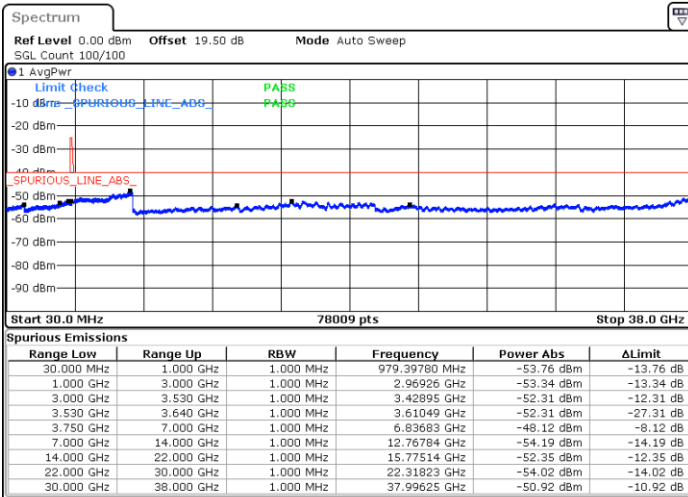

N/A

Date: 19 DEC 2020 12:52:21

LTE Band 48 / 5MHz

QPSK

Middle Channel / 1RB0

Middle Channel / 1RBmax

Date: 19 DEC 2020 13:51:24

Date: 19 DEC 2020 13:28:50

Middle Channel / FullIRB

N/A

Date: 19 DEC 2020 14:07:20

LTE Band 48 / 5MHz

QPSK

Highest Channel / 1RB0

Highest Channel / 1RBmax

Date: 19 DEC 2020 14:23:32

Date: 19 DEC 2020 14:31:31

Highest Channel / FullIRB

N/A

Date: 19 DEC 2020 14:10:10

LTE Band 48 / 10MHz

QPSK

Lowest Channel / 1RB0

Lowest Channel / 1RBmax