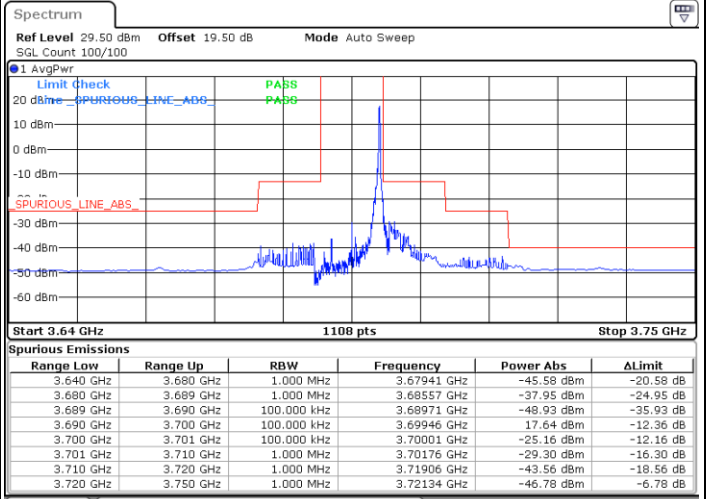

Date: 19 DEC 2020 15:09:35

Lowest Channel / FullIRB

N/A

Date: 27 DEC 2020 05:36:51

LTE Band 48 / 10MHz

16QAM

MiddleChannel / 1RB0

Middle Channel / 1RBmax

Date: 19 DEC 2020 16:05:24

Date: 19 DEC 2020 15:37:20

Middle Channel / FullIRB

N/A

Date: 19 DEC 2020 16:14:18

LTE Band 48 / 10MHz

16QAM

Highest Channel / 1RB0

Highest Channel / 1RBmax

Date: 19 DEC 2020 16:42:53

Date: 19 DEC 2020 16:52:16

Highest Channel / FullIRB

N/A

Date: 19 DEC 2020 16:34:02

LTE Band 48 / 15MHz

16QAM

Lowest Channel / 1RB0

Lowest Channel / 1RBmax

Date: 26.DEC.2020 21:49:12

Date: 27.DEC.2020 01:50:14

Lowest Channel / FullIRB

N/A

Date: 2.FEB.2021 11:10:56

LTE Band 48 / 15MHz