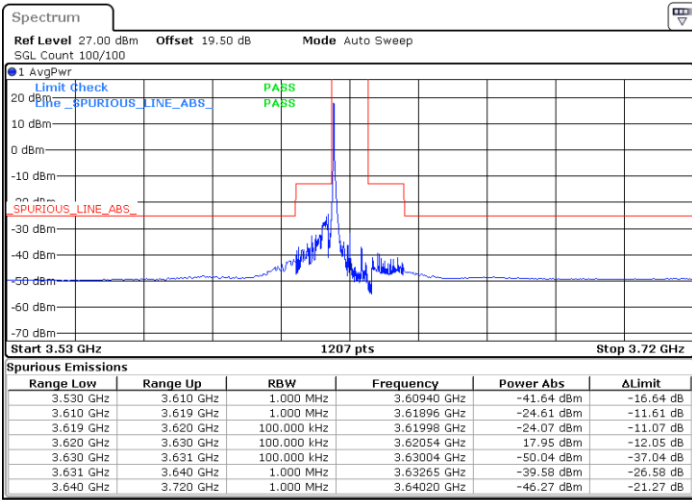

Highest Channel / FullIRB

N/A

Date: 19 DEC 2020 14:11:46

LTE Band 48 / 10MHz

16QAM

Lowest Channel / 1RB0

Lowest Channel / 1RBmax

Date: 19 DEC 2020 15:02:02

Date: 19 DEC 2020 15:09:35

Lowest Channel / FullIRB

N/A

Date: 27 DEC 2020 05:36:51

LTE Band 48 / 10MHz

16QAM

MiddleChannel / 1RB0

Middle Channel / 1RBmax

Date: 19 DEC 2020 16:05:24

Date: 19 DEC 2020 15:37:20

Middle Channel / FullIRB

N/A

Date: 19 DEC 2020 16:14:18

LTE Band 48 / 10MHz

16QAM

Highest Channel / 1RB0