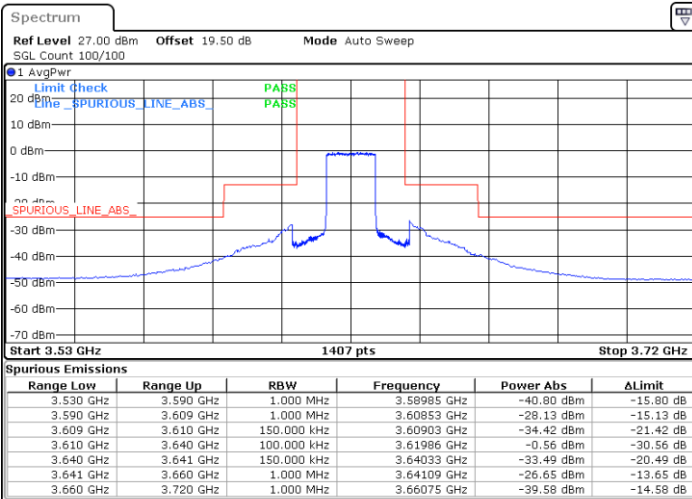

Lowest Channel / 1RB0

Lowest Channel / 1RBmax

Date: 26.DEC.2020 21:49:12

Date: 27.DEC.2020 01:50:14

Lowest Channel / FullIRB

N/A

Date: 2.FEB.2021 11:10:56

LTE Band 48 / 15MHz

16QAM

Middle Channel / 1RB0

Middle Channel / 1RBmax

Date: 27.DEC.2020 01:10:35

Date: 27.DEC.2020 01:22:41

Middle Channel / FullIRB

N/A

Date: 27.DEC.2020 01:33:50

LTE Band 48 / 15MHz

16QAM

Highest Channel / 1RB0

Highest Channel / 1RBmax

Date: 27.DEC.2020 01:04:19

Date: 27.DEC.2020 00:21:30

Highest Channel / FullIRB

N/A