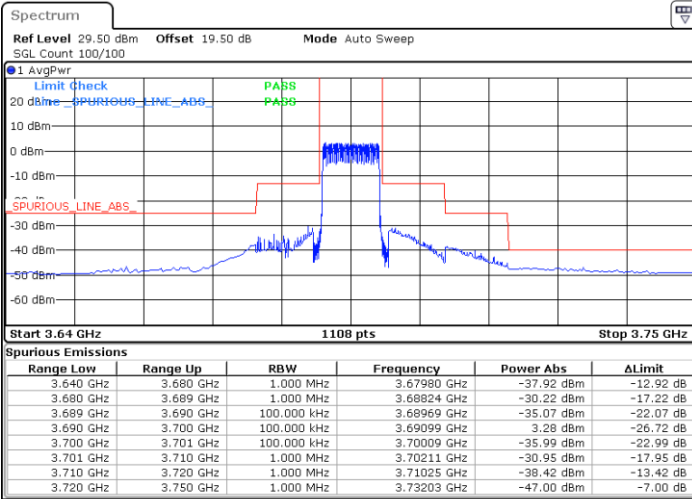

Highest Channel / 1RBmax

Date: 19 DEC 2020 16:42:53

Date: 19 DEC 2020 16:52:16

Highest Channel / FullIRB

N/A

Date: 19 DEC 2020 16:34:02

LTE Band 48 / 15MHz

16QAM

Lowest Channel / 1RB0

Lowest Channel / 1RBmax

Date: 26.DEC.2020 21:49:12

Date: 27.DEC.2020 01:50:14

Lowest Channel / FullIRB

N/A

Date: 2.FEB.2021 11:10:56

LTE Band 48 / 15MHz