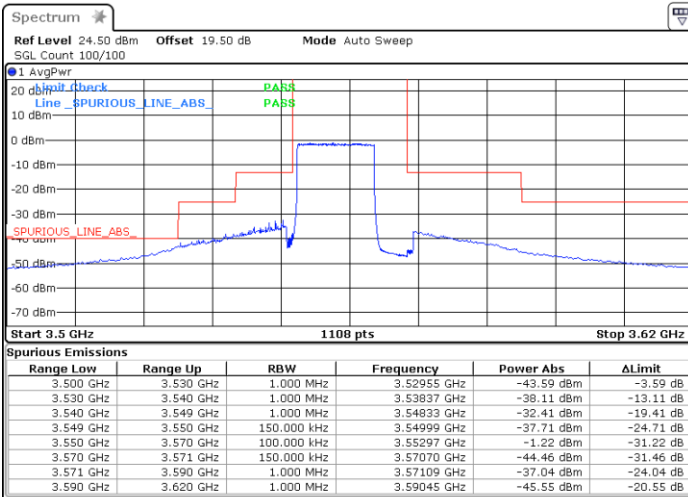

Date: 19 DEC 2020 16:11:18

LTE Band 48 / 10MHz

64QAM

Highest Channel / 1RB0

Highest Channel / 1RBmax

Date: 19 DEC 2020 16:40:12

Date: 19 DEC 2020 17:04:59

Highest Channel / FullIRB

N/A

Date: 19 DEC 2020 16:36:59

LTE Band 48 / 15MHz

64QAM

Lowest Channel / 1RB0

Lowest Channel / 1RBmax

Date: 26.DEC.2020 21:42:57

Date: 27.DEC.2020 01:51:36

Lowest Channel / FullIRB

N/A

Date: 2.FEB.2021 11:13:06

LTE Band 48 / 15MHz

64QAM

Middle Channel / 1RB0

Middle Channel / 1RBmax

Date: 27.DEC.2020 01:08:38

Date: 27.DEC.2020 01:25:47

Middle Channel / FullIRB

N/A

Date: 27.DEC.2020 01:28:30

LTE Band 48 / 15MHz

64QAM

Highest Channel / 1RB0

Highest Channel / 1RBmax