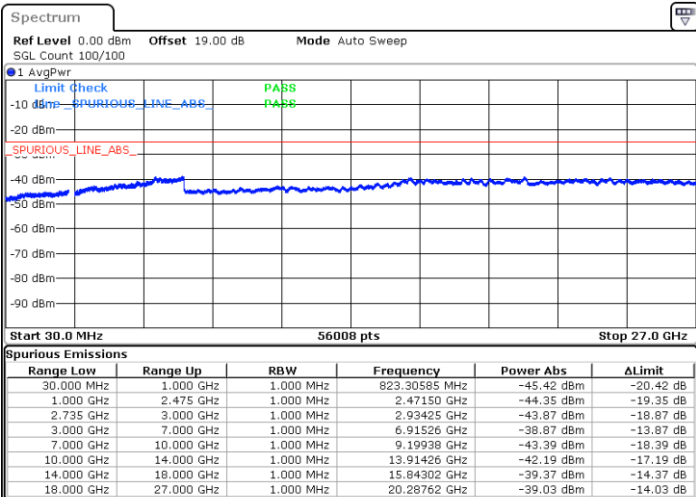

Middle Channel / 1RB0 and 1RB74

Middle Channel / 1RB74 and 1RB0

Date: 30.DEC.2020 10:48:06

Date: 30.DEC.2020 10:53:38

Middle Channel / FullIRB

N/A

Date: 30.DEC.2020 10:43:19

LTE Band 41C / 15MHz+15MHz

16QAM

Highest Channel / 1RB0 and 1RB74

Highest Channel / 1RB74 and 1RB0

Date: 30.DEC.2020 11:08:38

Date: 30.DEC.2020 11:22:26

Highest Channel / FullIRB

N/A

Date: 30.DEC.2020 11:01:17

LTE Band 41C / 15MHz+20MHz

16QAM

Lowest Channel / 1RB0 and 1RB99

Lowest Channel / 1RB74 and 1RB0

Date: 30.DEC.2020 11:50:56

Date: 30.DEC.2020 13:46:52

Lowest Channel / FullRB

N/A