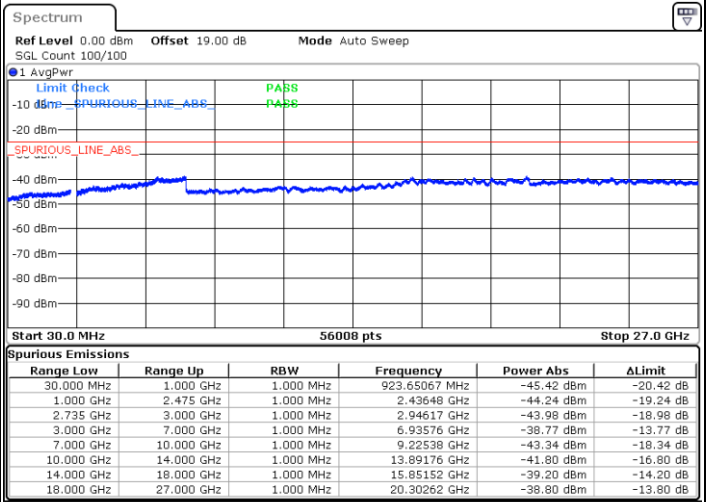

Date: 29.DEC.2020 01:09:35

Date: 29.DEC.2020 01:02:50

Highest Channel / FullIRB

N/A

Date: 29.DEC.2020 01:25:24

LTE Band 41C / 15MHz+15MHz

16QAM

Lowest Channel / 1RB0 and 1RB74

Lowest Channel / 1RB74 and 1RB0

Date: 30.DEC.2020 10:22:19

Date: 30.DEC.2020 10:30:49

Lowest Channel / FullRB

N/A

Date: 30.DEC.2020 10:16:44

LTE Band 41C / 15MHz+15MHz

16QAM

Middle Channel / 1RB0 and 1RB74

Middle Channel / 1RB74 and 1RB0

Date: 30.DEC.2020 10:48:06

Date: 30.DEC.2020 10:53:38

Middle Channel / FullIRB

N/A

Date: 30.DEC.2020 10:43:19

LTE Band 41C / 15MHz+15MHz