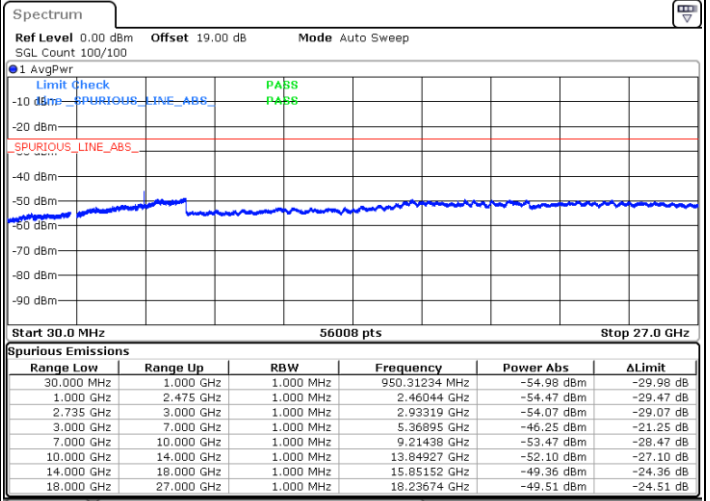

Date: 27.DEC.2020 18:06:21

Lowest Channel / FullRB

N/A

Date: 27.DEC.2020 17:02:03

LTE Band 41C / 20MHz+5MHz

16QAM

Middle Channel / 1RB0 and 1RB24

Middle Channel / 1RB99 and 1RB0

Date: 28.DEC.2020 09:34:23

Date: 28.DEC.2020 09:38:57

Middle Channel / FullIRB

N/A

Date: 28.DEC.2020 09:30:20

LTE Band 41C / 20MHz+5MHz

16QAM

Highest Channel / 1RB0 and 1RB24

Highest Channel / 1RB99 and 1RB0

Date: 28.DEC.2020 09:56:43

Date: 28.DEC.2020 10:09:00

Highest Channel / FullIRB

N/A

Date: 28.DEC.2020 09:48:59

LTE Band 41C / 20MHz+10MHz

16QAM

Lowest Channel / 1RB0 and 1RB49

Lowest Channel / 1RB99 and 1RB0

Date: 29.DEC.2020 14:07:34

Date: 29.DEC.2020 14:12:53

Lowest Channel / FullRB

N/A

Date: 29.DEC.2020 14:01:58

LTE Band 41C / 20MHz+10MHz