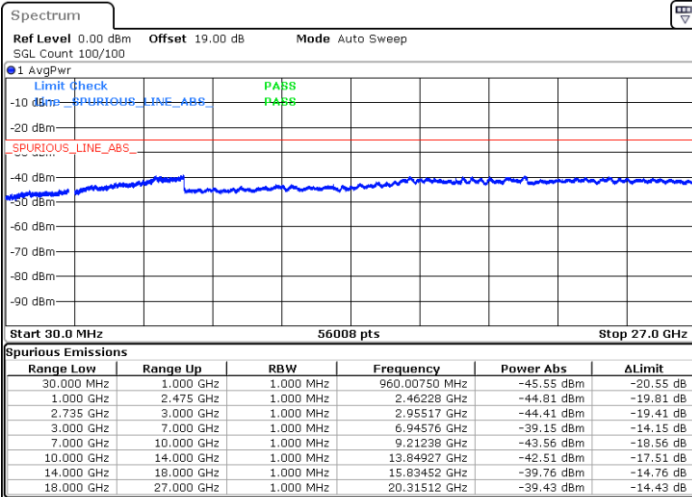

N/A

Date: 30.DEC.2020 15:23:41

LTE Band 41C / 20MHz+15MHz

16QAM

Middle Channel / 1RB0 and 1RB74

Middle Channel / 1RB99 and 1RB0

Date: 30.DEC.2020 16:05:25

Date: 30.DEC.2020 16:20:00

Middle Channel / FullIRB

N/A

Date: 30.DEC.2020 15:53:00

LTE Band 41C / 20MHz+15MHz

16QAM

Highest Channel / 1RB0 and 1RB74

Highest Channel / 1RB99 and 1RB0

Date: 4.JAN.2021 09:21:44

Date: 4.JAN.2021 09:33:39

Highest Channel / FullIRB

N/A

Date: 4.JAN.2021 09:15:24

LTE Band 41C / 20MHz+20MHz

16QAM

Lowest Channel / 1RB0 and 1RB99

Lowest Channel / 1RB99 and 1RB0