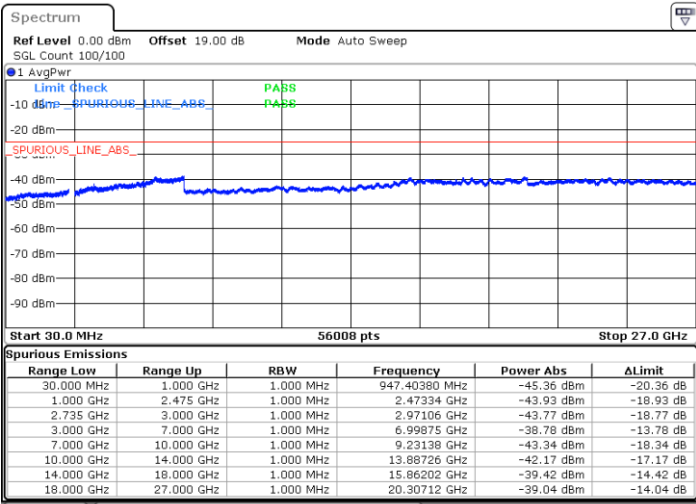

Lowest Channel / FullRB

N/A

Date: 28.DEC.2020 10:16:24

LTE Band 41C / 10MHz+15MHz

64QAM

MiddleChannel / 1RB0 and 1RB74

Middle Channel / 1RB49 and 1RB0

Date: 28.DEC.2020 10:42:49

Date: 28.DEC.2020 16:22:53

Middle Channel / FullIRB

N/A

Date: 28.DEC.2020 10:41:04

LTE Band 41C / 10MHz+15MHz

64QAM

Highest Channel / 1RB0 and 1RB74

Highest Channel / 1RB49 and 1RB0