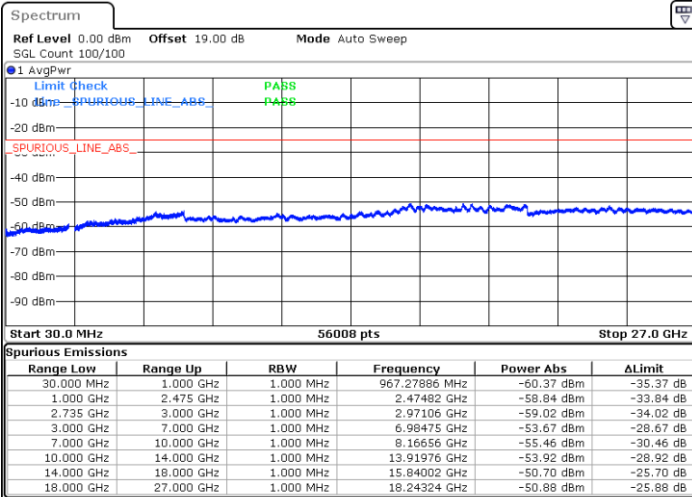

Highest Channel / 1RB99 and 1RB0

Date: 28.DEC.2020 09:56:43

Date: 28.DEC.2020 10:09:00

Highest Channel / FullIRB

N/A

Date: 28.DEC.2020 09:48:59

LTE Band 41C / 20MHz+10MHz

16QAM

Lowest Channel / 1RB0 and 1RB49

Lowest Channel / 1RB99 and 1RB0

Date: 29.DEC.2020 14:07:34

Date: 29.DEC.2020 14:12:53

Lowest Channel / FullRB

N/A

Date: 29.DEC.2020 14:01:58

LTE Band 41C / 20MHz+10MHz

LTE Band 41C / 20MHz+10MHz

16QAM

Highest Channel / 1RB0 and 1RB49

Highest Channel / 1RB99 and 1RB0

Date: 29.DEC.2020 14:40:34

Date: 29.DEC.2020 14:44:36

Highest Channel / FullIRB

N/A