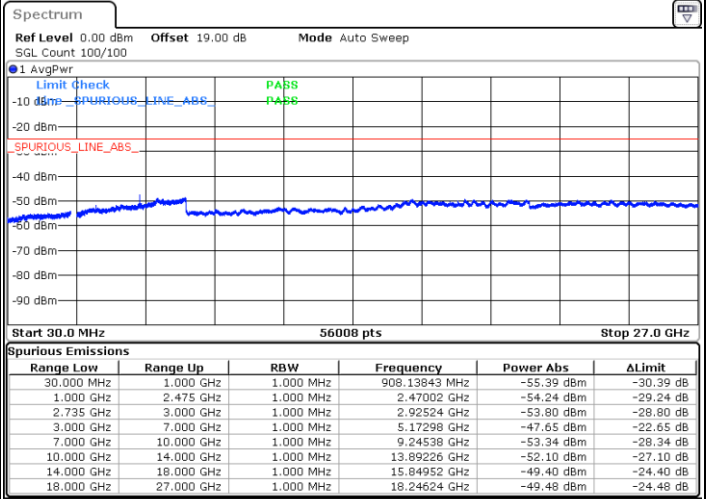

Highest Channel / 1RB0 and 1RB99

Highest Channel / 1RB99 and 1RB0

Date: 31.DEC.2020 15:16:33

Date: 31.DEC.2020 15:26:09

Highest Channel / FullIRB

N/A

Date: 31.DEC.2020 15:08:30

LTE Band 41C / 5MHz+20MHz

64QAM

Lowest Channel / 1RB0 and 1RB99

Lowest Channel / 1RB24 and 1RB0

Date: 27.DEC.2020 14:26:31

Date: 27.DEC.2020 14:42:31

Lowest Channel / FullRB

N/A

Date: 27.DEC.2020 14:24:28

LTE Band 41C / 5MHz+20MHz

64QAM

Middle Channel / 1RB0 and 1RB9

Middle Channel / 1RB24 and 1RB0

Date: 27.DEC.2020 15:10:12

Date: 27.DEC.2020 15:17:13

Middle Channel / FullIRB

N/A

Date: 27.DEC.2020 14:45:38

LTE Band 41C / 5MHz+20MHz

64QAM

Highest Channel / 1RB0 and 1RB99

Highest Channel / 1RB24 and 1RB0

Date: 27.DEC.2020 15:52:07

Date: 27.DEC.2020 16:41:06

Highest Channel / FullIRB