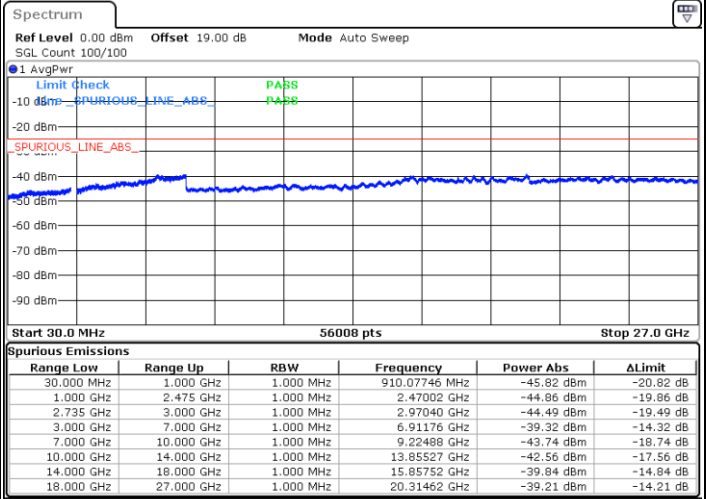

N/A

Date: 30.DEC.2020 15:23:41

LTE Band 41C / 20MHz+15MHz

16QAM

Middle Channel / 1RB0 and 1RB74

Middle Channel / 1RB99 and 1RB0

Date: 30.DEC.2020 16:05:25

Date: 30.DEC.2020 16:20:00

Middle Channel / FullIRB

N/A

Date: 30.DEC.2020 15:53:00

LTE Band 41C / 20MHz+15MHz

16QAM

Highest Channel / 1RB0 and 1RB74

Highest Channel / 1RB99 and 1RB0

Date: 4.JAN.2021 09:21:44

Date: 4.JAN.2021 09:33:39

Highest Channel / FullIRB

N/A

Date: 4.JAN.2021 09:15:24

LTE Band 41C / 20MHz+20MHz

16QAM

Lowest Channel / 1RB0 and 1RB99

Lowest Channel / 1RB99 and 1RB0