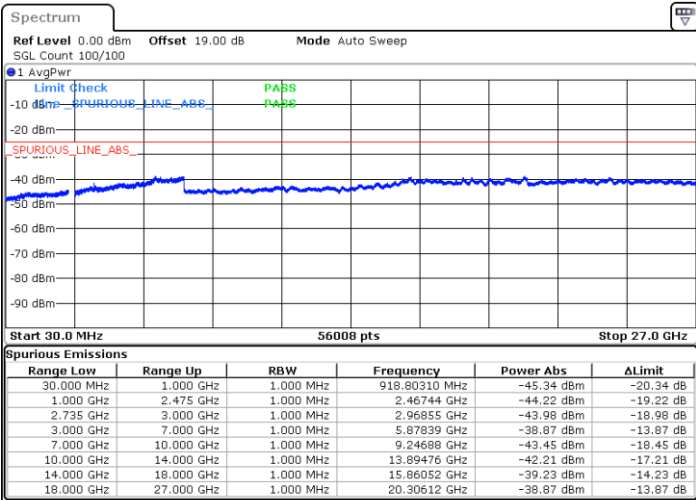

Lowest Channel / 1RB74 and 1RB0

Date: 30.DEC.2020 10:22:19

Date: 30.DEC.2020 10:30:49

Lowest Channel / FullRB

N/A

Date: 30.DEC.2020 10:16:44

LTE Band 41C / 15MHz+15MHz

16QAM

Middle Channel / 1RB0 and 1RB74

Middle Channel / 1RB74 and 1RB0

Date: 30.DEC.2020 10:48:06

Date: 30.DEC.2020 10:53:38

Middle Channel / FullIRB

N/A

Date: 30.DEC.2020 10:43:19

LTE Band 41C / 15MHz+15MHz

16QAM

Highest Channel / 1RB0 and 1RB74

Highest Channel / 1RB74 and 1RB0

Date: 30.DEC.2020 11:08:38

Date: 30.DEC.2020 11:22:26

Highest Channel / FullIRB

N/A

Date: 30.DEC.2020 11:01:17

LTE Band 41C / 15MHz+20MHz

16QAM

Lowest Channel / 1RB0 and 1RB99

Lowest Channel / 1RB74 and 1RB0

Date: 30.DEC.2020 11:50:56

Date: 30.DEC.2020 13:46:52

Lowest Channel / FullRB

N/A