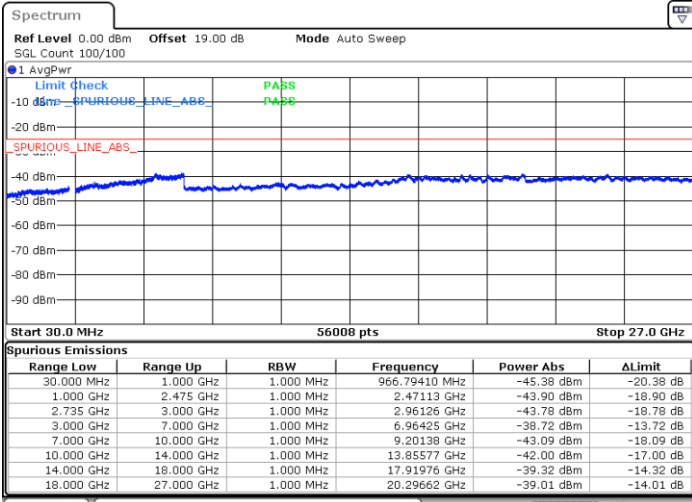

N/A

Date: 29.DEC.2020 12:05:24

LTE Band 41C / 15MHz+10MHz

16QAM

Lowest Channel / 1RB0 and 1RB49

Lowest Channel / 1RB74 and 1RB0

Date: 28.DEC.2020 17:14:13

Date: 28.DEC.2020 17:19:29

Lowest Channel / FullRB

N/A

Date: 28.DEC.2020 17:04:45

LTE Band 41C / 15MHz+10MHz

16QAM

Middle Channel / 1RB0 and 1RB49

Middle Channel / 1RB74 and 1RB0

Date: 29.DEC.2020 00:49:07

Date: 29.DEC.2020 00:52:35

Middle Channel / FullIRB

N/A

Date: 29.DEC.2020 00:45:36

LTE Band 41C / 15MHz+10MHz

16QAM

Highest Channel / 1RB0 and 1RB49

Highest Channel / 1RB74 and 1RB0

Date: 29.DEC.2020 01:09:35

Date: 29.DEC.2020 01:02:50

Highest Channel / FullIRB

N/A

Date: 29.DEC.2020 01:25:24

LTE Band 41C / 15MHz+15MHz

16QAM

Lowest Channel / 1RB0 and 1RB74