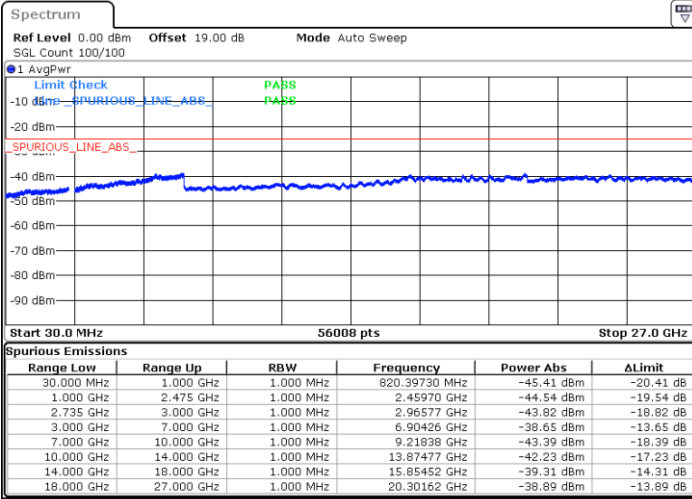

Date: 29.DEC.2020 11:53:11

LTE Band 41C / 10MHz+20MHz

16QAM

Highest Channel / 1RB0 and 1RB99

Highest Channel / 1RB49 and 1RB0

Date: 29.DEC.2020 13:47:18

Date: 29.DEC.2020 13:52:51

Highest Channel / FullIRB

N/A

Date: 29.DEC.2020 12:05:24

LTE Band 41C / 15MHz+10MHz

16QAM

Lowest Channel / 1RB0 and 1RB49

Lowest Channel / 1RB74 and 1RB0

Date: 28.DEC.2020 17:14:13

Date: 28.DEC.2020 17:19:29

Lowest Channel / FullRB

N/A

Date: 28.DEC.2020 17:04:45

LTE Band 41C / 15MHz+10MHz

16QAM

Middle Channel / 1RB0 and 1RB49

Middle Channel / 1RB74 and 1RB0

Date: 29.DEC.2020 00:49:07

Date: 29.DEC.2020 00:52:35

Middle Channel / FullIRB

N/A

Date: 29.DEC.2020 00:45:36

LTE Band 41C / 15MHz+10MHz

16QAM

Highest Channel / 1RB0 and 1RB49

Highest Channel / 1RB74 and 1RB0