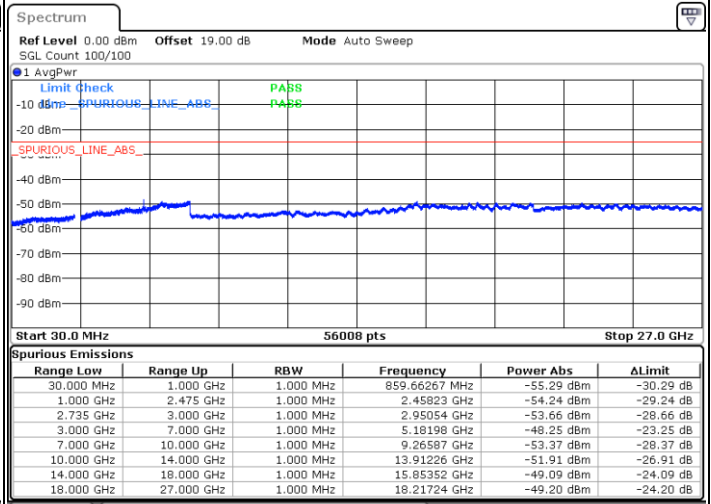

LTE Band 41C / 15MHz+20MHz

16QAM

Lowest Channel / 1RB0 and 1RB99

Lowest Channel / 1RB74 and 1RB0

Date: 30.DEC.2020 11:50:56

Date: 30.DEC.2020 13:46:52

Lowest Channel / FullRB

N/A

Date: 30.DEC.2020 11:33:01

LTE Band 41C / 15MHz+20MHz

16QAM

Middle Channel / 1RB0 and 1RB9

Middle Channel / 1RB74 and 1RB0

Date: 30.DEC.2020 14:07:55

Date: 30.DEC.2020 14:27:12

Middle Channel / FullIRB

N/A

Date: 30.DEC.2020 13:59:56

LTE Band 41C / 15MHz+20MHz

16QAM

Highest Channel / 1RB0 and 1RB99

Highest Channel / 1RB74 and 1RB0

Date: 30.DEC.2020 14:50:55

Date: 30.DEC.2020 14:57:18

Highest Channel / FullIRB

N/A

Date: 30.DEC.2020 14:45:06

LTE Band 41C / 20MHz+5MHz

16QAM

Lowest Channel / 1RB0 and 1RB24

Lowest Channel / 1RB99 and 1RB0

Date: 27.DEC.2020 17:22:35