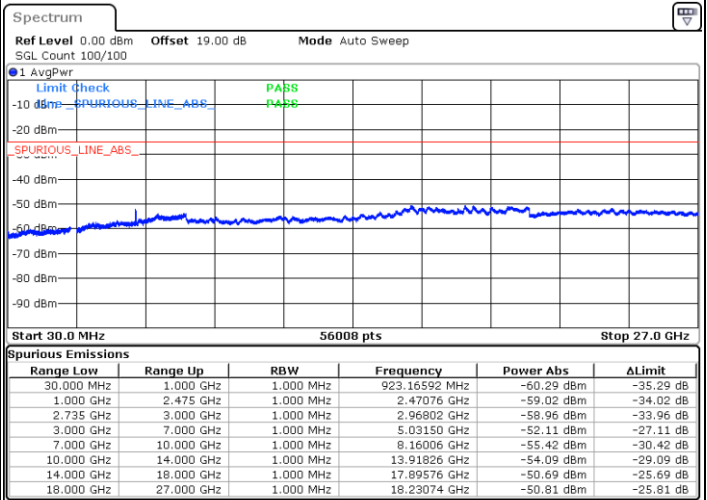

LTE Band 41C / 20MHz+10MHz

16QAM

Highest Channel / 1RB0 and 1RB49

Highest Channel / 1RB99 and 1RB0

Date: 29.DEC.2020 14:40:34

Date: 29.DEC.2020 14:44:36

Highest Channel / FullIRB

N/A

Date: 29.DEC.2020 14:36:19

LTE Band 41C / 20MHz+15MHz

16QAM

Lowest Channel / 1RB0 and 1RB74

Lowest Channel / 1RB99 and 1RB0

Date: 30.DEC.2020 15:38:52

Date: 30.DEC.2020 15:44:39

Lowest Channel / FullRB

N/A

Date: 30.DEC.2020 15:23:41

LTE Band 41C / 20MHz+15MHz

16QAM

Middle Channel / 1RB0 and 1RB74

Middle Channel / 1RB99 and 1RB0

Date: 30.DEC.2020 16:05:25

Date: 30.DEC.2020 16:20:00

Middle Channel / FullIRB

N/A

Date: 30.DEC.2020 15:53:00

LTE Band 41C / 20MHz+15MHz

16QAM

Highest Channel / 1RB0 and 1RB74

Highest Channel / 1RB99 and 1RB0

Date: 4.JAN.2021 09:21:44