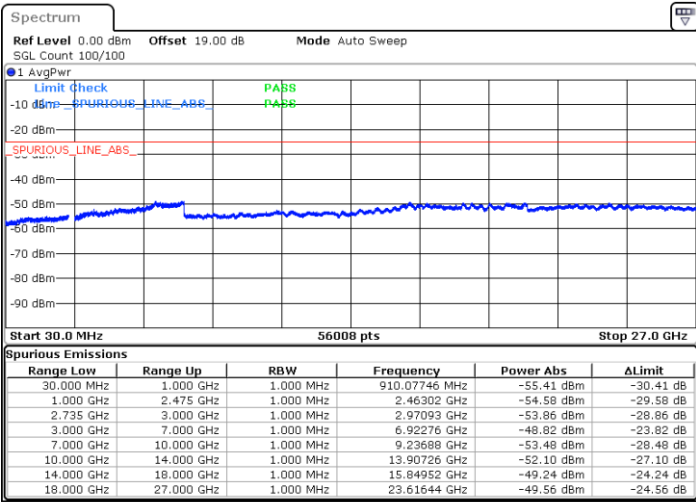

LTE Band 41C / 10MHz+20MHz

16QAM

Middle Channel / 1RB0 and 1RB9

Middle Channel / 1RB49 and 1RB0

Date: 29.DEC.2020 11:48:33

Date: 29.DEC.2020 11:43:29

Middle Channel / FullIRB

N/A

Date: 29.DEC.2020 11:53:11

LTE Band 41C / 10MHz+20MHz

16QAM

Highest Channel / 1RB0 and 1RB99

Highest Channel / 1RB49 and 1RB0

Date: 29.DEC.2020 13:47:18

Date: 29.DEC.2020 13:52:51

Highest Channel / FullIRB