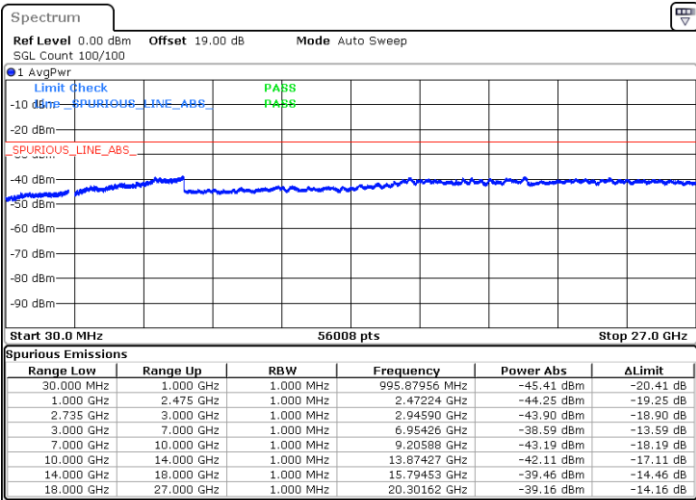

Date: 27.DEC.2020 14:45:38

LTE Band 41C / 5MHz+20MHz

64QAM

Highest Channel / 1RB0 and 1RB99

Highest Channel / 1RB24 and 1RB0

Date: 27.DEC.2020 15:52:07

Date: 27.DEC.2020 16:41:06

Highest Channel / FullIRB

N/A

Date: 27.DEC.2020 15:33:34

LTE Band 41C / 10MHz+15MHz

64QAM

Lowest Channel / 1RB0 and 1RB74

Lowest Channel / 1RB49 and 1RB0

Date: 28.DEC.2020 10:30:14

Date: 28.DEC.2020 10:31:28

Lowest Channel / FullRB

N/A

Date: 28.DEC.2020 10:16:24

LTE Band 41C / 10MHz+15MHz

64QAM

MiddleChannel / 1RB0 and 1RB74

Middle Channel / 1RB49 and 1RB0

Date: 28.DEC.2020 10:42:49

Date: 28.DEC.2020 16:22:53

Middle Channel / FullIRB

N/A

Date: 28.DEC.2020 10:41:04

LTE Band 41C / 10MHz+15MHz

64QAM

Highest Channel / 1RB0 and 1RB74

Highest Channel / 1RB49 and 1RB0