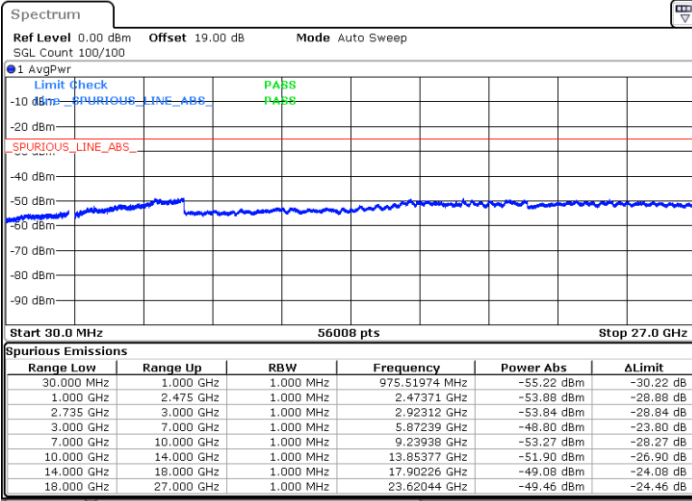

Middle Channel / 1RB99 and 1RB0

Date: 31.DEC.2020 14:43:06

Date: 31.DEC.2020 15:00:29

Middle Channel / FullIRB

N/A

Date: 31.DEC.2020 14:38:07

LTE Band 41C / 20MHz+20MHz

16QAM

Highest Channel / 1RB0 and 1RB99

Highest Channel / 1RB99 and 1RB0

Date: 31.DEC.2020 15:16:33

Date: 31.DEC.2020 15:26:09

Highest Channel / FullIRB

N/A

Date: 31.DEC.2020 15:08:30

LTE Band 41C / 5MHz+20MHz

64QAM

Lowest Channel / 1RB0 and 1RB99

Lowest Channel / 1RB24 and 1RB0

Date: 27.DEC.2020 14:26:31

Date: 27.DEC.2020 14:42:31

Lowest Channel / FullRB

N/A

Date: 27.DEC.2020 14:24:28