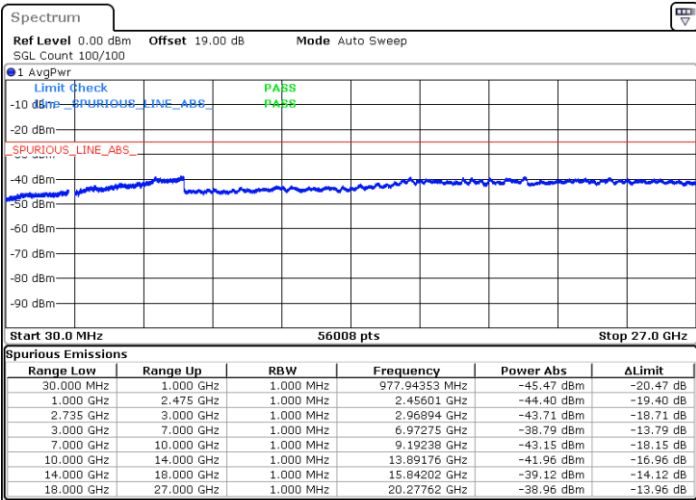

Date: 27.DEC.2020 14:45:38

LTE Band 41C / 5MHz+20MHz

64QAM

Highest Channel / 1RB0 and 1RB99

Highest Channel / 1RB24 and 1RB0

Date: 27.DEC.2020 15:52:07

Date: 27.DEC.2020 16:41:06

Highest Channel / FullIRB

N/A

Date: 27.DEC.2020 15:33:34

LTE Band 41C / 10MHz+15MHz

64QAM

Lowest Channel / 1RB0 and 1RB74

Lowest Channel / 1RB49 and 1RB0

Date: 28.DEC.2020 10:30:14

Date: 28.DEC.2020 10:31:28

Lowest Channel / FullRB

N/A

Date: 28.DEC.2020 10:16:24

LTE Band 41C / 10MHz+15MHz

64QAM

MiddleChannel / 1RB0 and 1RB74

Middle Channel / 1RB49 and 1RB0

Date: 28.DEC.2020 10:42:49

Date: 28.DEC.2020 16:22:53

Middle Channel / FullIRB

N/A

Date: 28.DEC.2020 10:41:04

LTE Band 41C / 10MHz+15MHz

64QAM

Highest Channel / 1RB0 and 1RB74

Highest Channel / 1RB49 and 1RB0