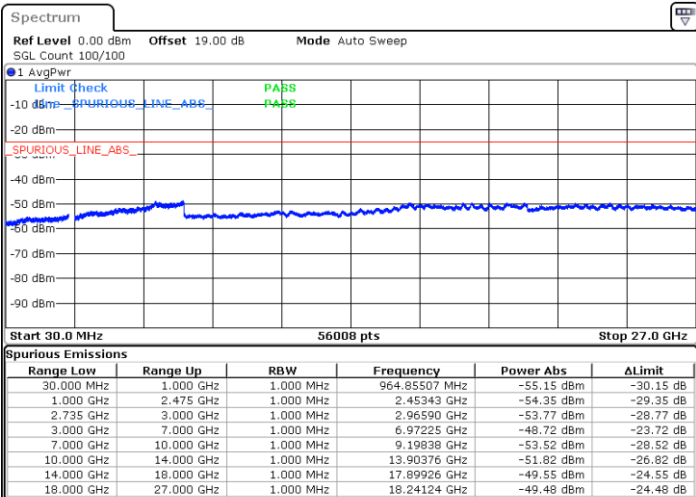

LTE Band 41C / 15MHz+20MHz

16QAM

Lowest Channel / 1RB0 and 1RB99

Lowest Channel / 1RB74 and 1RB0

Date: 30.DEC.2020 11:50:56

Date: 30.DEC.2020 13:46:52

Lowest Channel / FullRB

N/A

Date: 30.DEC.2020 11:33:01

LTE Band 41C / 15MHz+20MHz

16QAM

Middle Channel / 1RB0 and 1RB9

Middle Channel / 1RB74 and 1RB0

Date: 30.DEC.2020 14:07:55

Date: 30.DEC.2020 14:27:12

Middle Channel / FullIRB

N/A

Date: 30.DEC.2020 13:59:56

LTE Band 41C / 15MHz+20MHz

16QAM

Highest Channel / 1RB0 and 1RB99

Highest Channel / 1RB74 and 1RB0

Date: 30.DEC.2020 14:50:55

Date: 30.DEC.2020 14:57:18