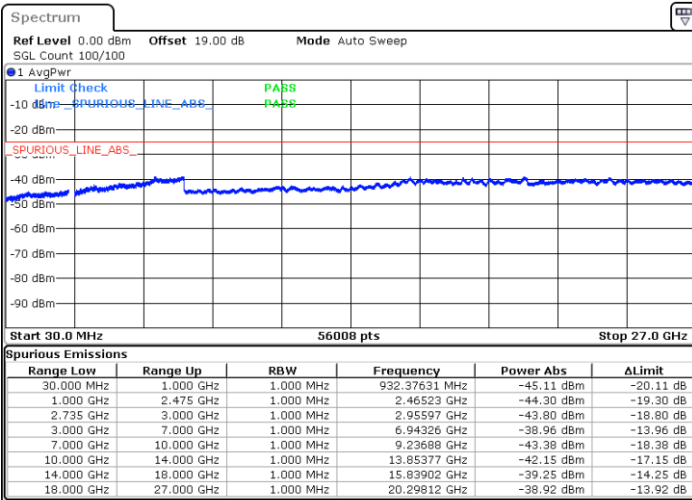

Date: 29.DEC.2020 00:52:35

Middle Channel / FullIRB

N/A

Date: 29.DEC.2020 00:45:36

LTE Band 41C / 15MHz+10MHz

16QAM

Highest Channel / 1RB0 and 1RB49

Highest Channel / 1RB74 and 1RB0

Date: 29.DEC.2020 01:09:35

Date: 29.DEC.2020 01:02:50

Highest Channel / FullIRB

N/A

Date: 29.DEC.2020 01:25:24

LTE Band 41C / 15MHz+15MHz

16QAM

Lowest Channel / 1RB0 and 1RB74

Lowest Channel / 1RB74 and 1RB0

Date: 30.DEC.2020 10:22:19

Date: 30.DEC.2020 10:30:49

Lowest Channel / FullRB

N/A

Date: 30.DEC.2020 10:16:44

LTE Band 41C / 15MHz+15MHz

16QAM