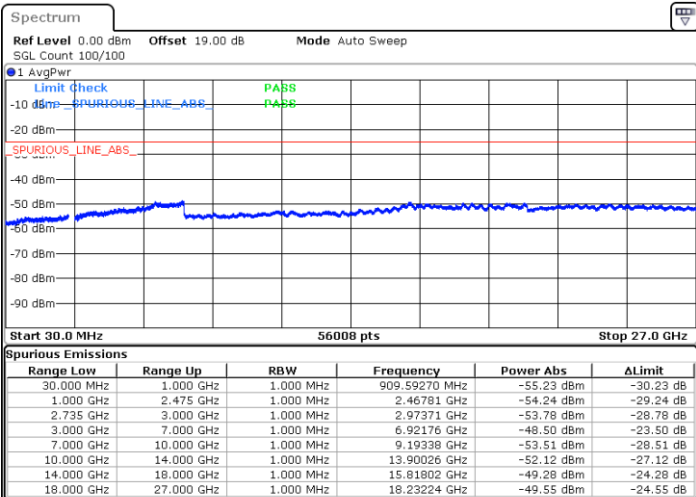

Date: 30.DEC.2020 11:33:01

LTE Band 41C / 15MHz+20MHz

16QAM

Middle Channel / 1RB0 and 1RB9

Middle Channel / 1RB74 and 1RB0

Date: 30.DEC.2020 14:07:55

Date: 30.DEC.2020 14:27:12

Middle Channel / FullIRB

N/A

Date: 30.DEC.2020 13:59:56

LTE Band 41C / 15MHz+20MHz

16QAM

Highest Channel / 1RB0 and 1RB99

Highest Channel / 1RB74 and 1RB0

Date: 30.DEC.2020 14:50:55

Date: 30.DEC.2020 14:57:18

Highest Channel / FullIRB

N/A

Date: 30.DEC.2020 14:45:06

LTE Band 41C / 20MHz+5MHz

16QAM

Lowest Channel / 1RB0 and 1RB24

Lowest Channel / 1RB99 and 1RB0

Date: 27.DEC.2020 17:22:35