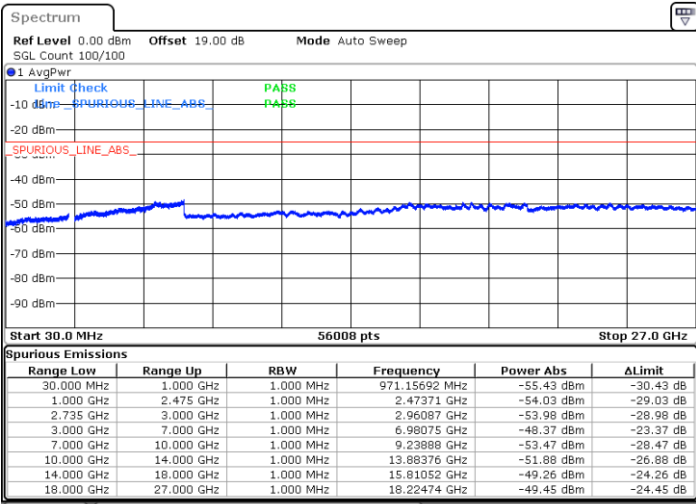

LTE Band 41C / 15MHz+20MHz

16QAM

Lowest Channel / 1RB0 and 1RB99

Lowest Channel / 1RB74 and 1RB0

Date: 30.DEC.2020 11:50:56

Date: 30.DEC.2020 13:46:52

Lowest Channel / FullRB

N/A

Date: 30.DEC.2020 11:33:01

LTE Band 41C / 15MHz+20MHz

16QAM

Middle Channel / 1RB0 and 1RB9

Middle Channel / 1RB74 and 1RB0

Date: 30.DEC.2020 14:07:55

Date: 30.DEC.2020 14:27:12

Middle Channel / FullIRB

N/A

Date: 30.DEC.2020 13:59:56

LTE Band 41C / 15MHz+20MHz

16QAM

Highest Channel / 1RB0 and 1RB99

Highest Channel / 1RB74 and 1RB0

Date: 30.DEC.2020 14:50:55

Date: 30.DEC.2020 14:57:18

Highest Channel / FullIRB

N/A

Date: 30.DEC.2020 14:45:06

LTE Band 41C / 20MHz+5MHz

16QAM

Lowest Channel / 1RB0 and 1RB24

Lowest Channel / 1RB99 and 1RB0

Date: 27.DEC.2020 17:22:35