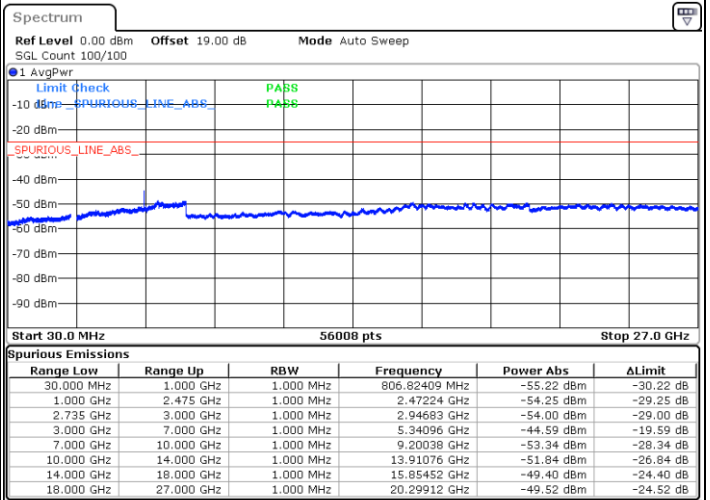

Date: 30.DEC.2020 11:33:01

LTE Band 41C / 15MHz+20MHz

16QAM

Middle Channel / 1RB0 and 1RB9

Middle Channel / 1RB74 and 1RB0

Date: 30.DEC.2020 14:07:55

Date: 30.DEC.2020 14:27:12

Middle Channel / FullIRB

N/A

Date: 30.DEC.2020 13:59:56

LTE Band 41C / 15MHz+20MHz

16QAM

Highest Channel / 1RB0 and 1RB99

Highest Channel / 1RB74 and 1RB0

Date: 30.DEC.2020 14:50:55

Date: 30.DEC.2020 14:57:18

Highest Channel / FullIRB

N/A

Date: 30.DEC.2020 14:45:06

LTE Band 41C / 20MHz+5MHz

16QAM

Lowest Channel / 1RB0 and 1RB24

Lowest Channel / 1RB99 and 1RB0

Date: 27.DEC.2020 17:22:35