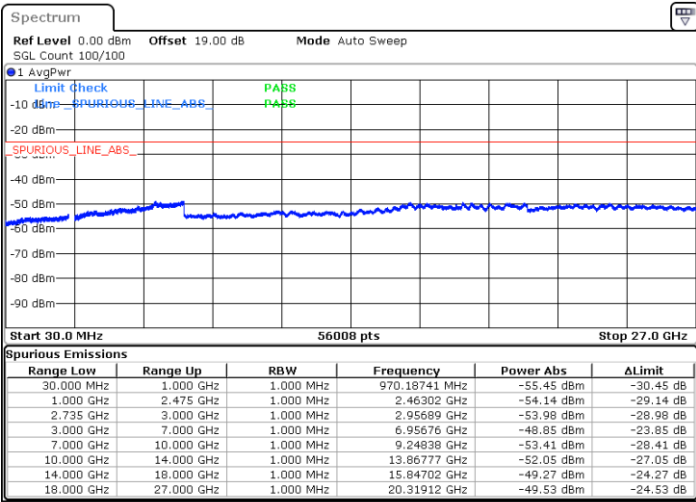

LTE Band 41C / 15MHz+20MHz

16QAM

Lowest Channel / 1RB0 and 1RB99

Lowest Channel / 1RB74 and 1RB0

Date: 30.DEC.2020 11:50:56

Date: 30.DEC.2020 13:46:52

Lowest Channel / FullRB

N/A

Date: 30.DEC.2020 11:33:01

LTE Band 41C / 15MHz+20MHz

16QAM

Middle Channel / 1RB0 and 1RB9

Middle Channel / 1RB74 and 1RB0

Date: 30.DEC.2020 14:07:55

Date: 30.DEC.2020 14:27:12

Middle Channel / FullIRB

N/A

Date: 30.DEC.2020 13:59:56

LTE Band 41C / 15MHz+20MHz

16QAM

Highest Channel / 1RB0 and 1RB99

Highest Channel / 1RB74 and 1RB0

Date: 30.DEC.2020 14:50:55

Date: 30.DEC.2020 14:57:18

Highest Channel / FullIRB

N/A

Date: 30.DEC.2020 14:45:06

LTE Band 41C / 20MHz+5MHz

16QAM

Lowest Channel / 1RB0 and 1RB24

Lowest Channel / 1RB99 and 1RB0

Date: 27.DEC.2020 17:22:35