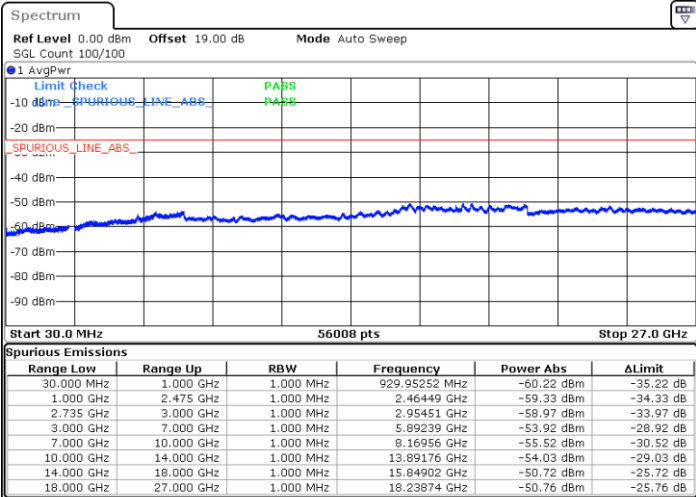

Date: 29.DEC.2020 14:36:19

LTE Band 41C / 20MHz+15MHz

16QAM

Lowest Channel / 1RB0 and 1RB74

Lowest Channel / 1RB99 and 1RB0

Date: 30.DEC.2020 15:38:52

Date: 30.DEC.2020 15:44:39

Lowest Channel / FullRB

N/A

Date: 30.DEC.2020 15:23:41

LTE Band 41C / 20MHz+15MHz

16QAM

Middle Channel / 1RB0 and 1RB74

Middle Channel / 1RB99 and 1RB0

Date: 30.DEC.2020 16:05:25

Date: 30.DEC.2020 16:20:00

Middle Channel / FullIRB

N/A

Date: 30.DEC.2020 15:53:00

LTE Band 41C / 20MHz+15MHz

16QAM

Highest Channel / 1RB0 and 1RB74

Highest Channel / 1RB99 and 1RB0

Date: 4.JAN.2021 09:21:44

Date: 4.JAN.2021 09:33:39

Highest Channel / FullIRB

N/A

Date: 4.JAN.2021 09:15:24

LTE Band 41C / 20MHz+20MHz

16QAM

Lowest Channel / 1RB0 and 1RB99

Lowest Channel / 1RB99 and 1RB0