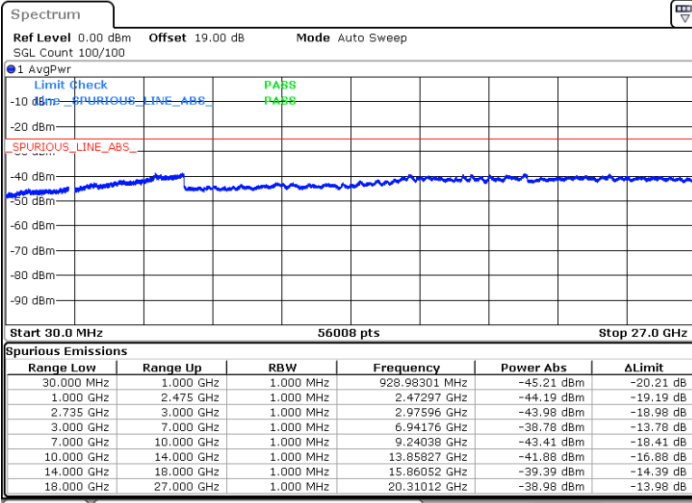

Lowest Channel / FullRB

N/A

Date: 28.DEC.2020 17:04:45

LTE Band 41C / 15MHz+10MHz

16QAM

Middle Channel / 1RB0 and 1RB49

Middle Channel / 1RB74 and 1RB0

Date: 29.DEC.2020 00:49:07

Date: 29.DEC.2020 00:52:35

Middle Channel / FullIRB

N/A

Date: 29.DEC.2020 00:45:36

LTE Band 41C / 15MHz+10MHz

16QAM

Highest Channel / 1RB0 and 1RB49

Highest Channel / 1RB74 and 1RB0

Date: 29.DEC.2020 01:09:35

Date: 29.DEC.2020 01:02:50

Highest Channel / FullIRB

N/A

Date: 29.DEC.2020 01:25:24

LTE Band 41C / 15MHz+15MHz

16QAM

Lowest Channel / 1RB0 and 1RB74

Lowest Channel / 1RB74 and 1RB0

Date: 30.DEC.2020 10:22:19

Date: 30.DEC.2020 10:30:49

Lowest Channel / FullRB

N/A

Date: 30.DEC.2020 10:16:44

LTE Band 41C / 15MHz+15MHz

16QAM