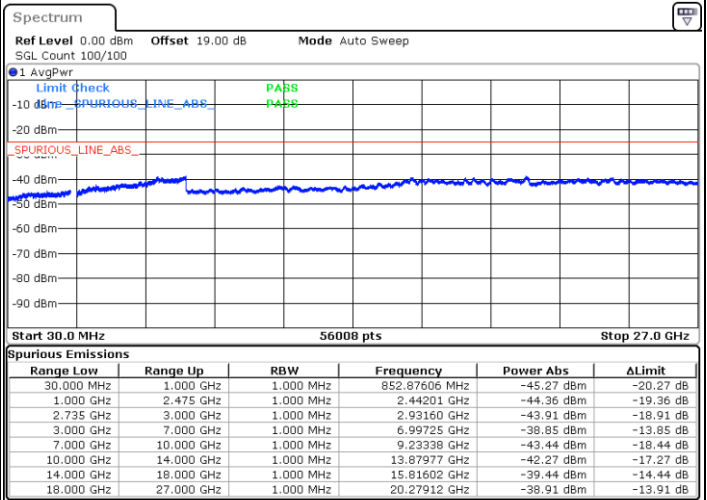

Date: 27.DEC.2020 14:45:38

LTE Band 41C / 5MHz+20MHz

64QAM

Highest Channel / 1RB0 and 1RB99

Highest Channel / 1RB24 and 1RB0

Date: 27.DEC.2020 15:52:07

Date: 27.DEC.2020 16:41:06

Highest Channel / FullIRB

N/A

Date: 27.DEC.2020 15:33:34

LTE Band 41C / 10MHz+15MHz

64QAM

Lowest Channel / 1RB0 and 1RB74

Lowest Channel / 1RB49 and 1RB0

Date: 28.DEC.2020 10:30:14

Date: 28.DEC.2020 10:31:28

Lowest Channel / FullRB

N/A

Date: 28.DEC.2020 10:16:24

LTE Band 41C / 10MHz+15MHz

64QAM

MiddleChannel / 1RB0 and 1RB74

Middle Channel / 1RB49 and 1RB0

Date: 28.DEC.2020 10:42:49

Date: 28.DEC.2020 16:22:53

Middle Channel / FullIRB

N/A

Date: 28.DEC.2020 10:41:04

LTE Band 41C / 10MHz+15MHz

64QAM

Highest Channel / 1RB0 and 1RB74

Highest Channel / 1RB49 and 1RB0