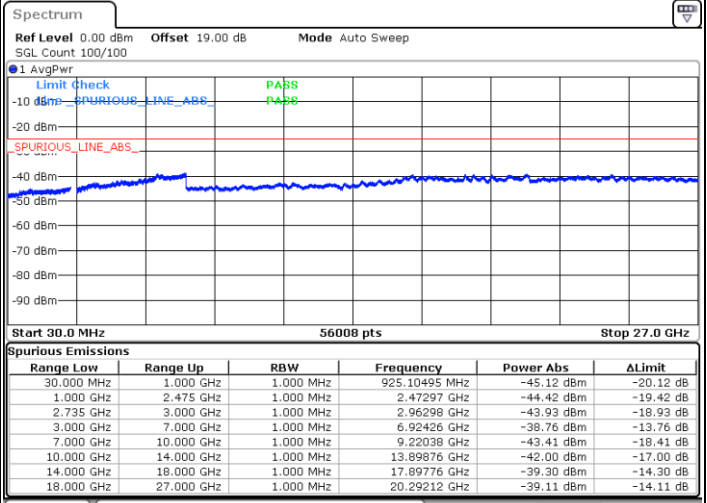

Lowest Channel / FullRB

N/A

Date: 28.DEC.2020 17:04:45

LTE Band 41C / 15MHz+10MHz

16QAM

Middle Channel / 1RB0 and 1RB49

Middle Channel / 1RB74 and 1RB0

Date: 29.DEC.2020 00:49:07

Date: 29.DEC.2020 00:52:35

Middle Channel / FullIRB

N/A

Date: 29.DEC.2020 00:45:36

LTE Band 41C / 15MHz+10MHz

16QAM

Highest Channel / 1RB0 and 1RB49

Highest Channel / 1RB74 and 1RB0

Date: 29.DEC.2020 01:09:35

Date: 29.DEC.2020 01:02:50

Highest Channel / FullIRB

N/A

Date: 29.DEC.2020 01:25:24

LTE Band 41C / 15MHz+15MHz

16QAM

Lowest Channel / 1RB0 and 1RB74

Lowest Channel / 1RB74 and 1RB0

Date: 30.DEC.2020 10:22:19

Date: 30.DEC.2020 10:30:49

Lowest Channel / FullRB

N/A

Date: 30.DEC.2020 10:16:44

LTE Band 41C / 15MHz+15MHz

16QAM