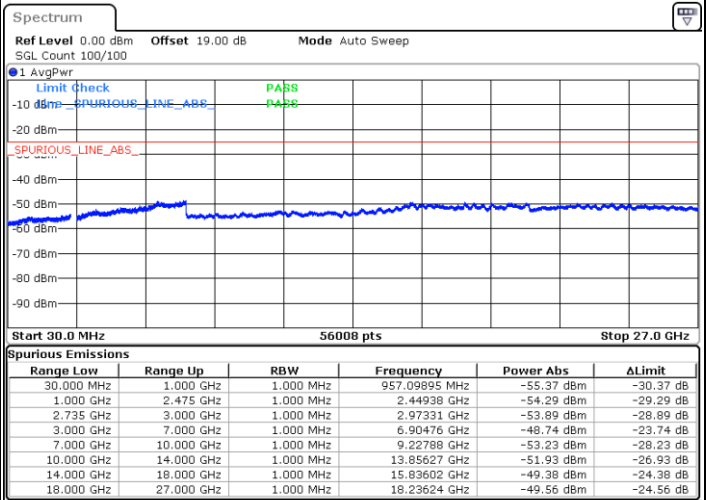

LTE Band 41C / 15MHz+20MHz

16QAM

Lowest Channel / 1RB0 and 1RB99

Lowest Channel / 1RB74 and 1RB0

Date: 30.DEC.2020 11:50:56

Date: 30.DEC.2020 13:46:52

Lowest Channel / FullRB

N/A

Date: 30.DEC.2020 11:33:01

LTE Band 41C / 15MHz+20MHz

16QAM

Middle Channel / 1RB0 and 1RB9

Middle Channel / 1RB74 and 1RB0

Date: 30.DEC.2020 14:07:55

Date: 30.DEC.2020 14:27:12

Middle Channel / FullIRB

N/A

Date: 30.DEC.2020 13:59:56

LTE Band 41C / 15MHz+20MHz

16QAM

Highest Channel / 1RB0 and 1RB99

Highest Channel / 1RB74 and 1RB0

Date: 30.DEC.2020 14:50:55

Date: 30.DEC.2020 14:57:18