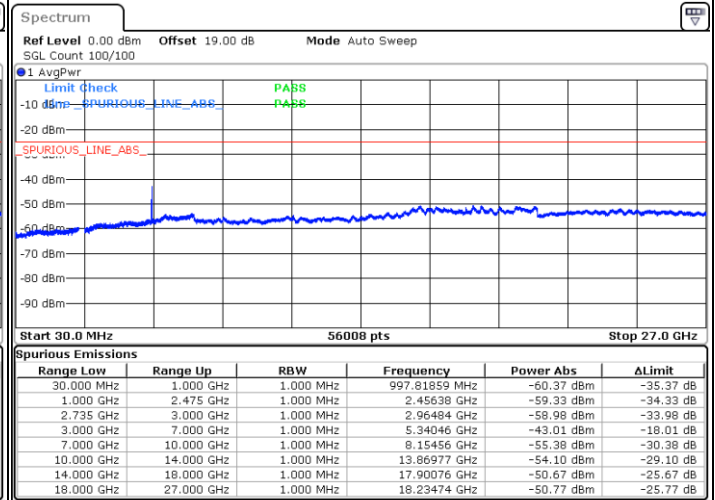

Date: 4.JAN.2021 09:33:39

Highest Channel / FullIRB

N/A

Date: 4.JAN.2021 09:15:24

LTE Band 41C / 20MHz+20MHz

16QAM

Lowest Channel / 1RB0 and 1RB99

Lowest Channel / 1RB99 and 1RB0

Date: 31.DEC.2020 14:18:35

Date: 31.DEC.2020 14:23:25

Lowest Channel / FullRB

N/A

Date: 31.DEC.2020 14:14:24

LTE Band 41C / 20MHz+20MHz

16QAM

MiddleChannel / 1RB0 and 1RB99

Middle Channel / 1RB99 and 1RB0

Date: 31.DEC.2020 14:43:06

Date: 31.DEC.2020 15:00:29

Middle Channel / FullIRB

N/A

Date: 31.DEC.2020 14:38:07

LTE Band 41C / 20MHz+20MHz

16QAM

Highest Channel / 1RB0 and 1RB99

Highest Channel / 1RB99 and 1RB0

Date: 31.DEC.2020 15:16:33

Date: 31.DEC.2020 15:26:09

Highest Channel / FullIRB

N/A

Date: 31.DEC.2020 15:08:30

LTE Band 41C / 5MHz+20MHz