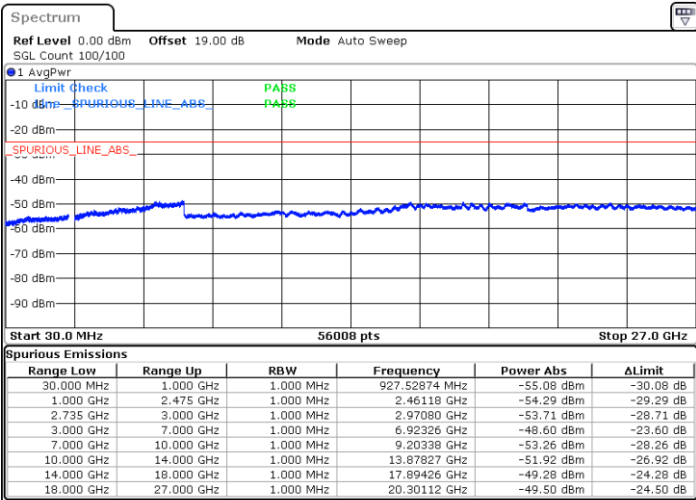

LTE Band 41C / 5MHz+20MHz

64QAM

Middle Channel / 1RB0 and 1RB9

Middle Channel / 1RB24 and 1RB0

Date: 27.DEC.2020 15:10:12

Date: 27.DEC.2020 15:17:13

Middle Channel / FullIRB

N/A

Date: 27.DEC.2020 14:45:38

LTE Band 41C / 5MHz+20MHz

64QAM

Highest Channel / 1RB0 and 1RB99

Highest Channel / 1RB24 and 1RB0

Date: 27.DEC.2020 15:52:07

Date: 27.DEC.2020 16:41:06

Highest Channel / FullIRB

N/A

Date: 27.DEC.2020 15:33:34

LTE Band 41C / 10MHz+15MHz

64QAM

Lowest Channel / 1RB0 and 1RB74

Lowest Channel / 1RB49 and 1RB0

Date: 28.DEC.2020 10:30:14

Date: 28.DEC.2020 10:31:28