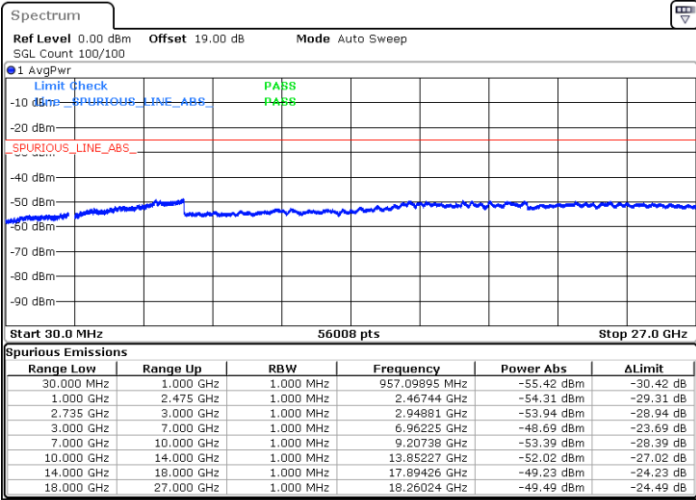

Date: 28.DEC.2020 09:34:23

Date: 28.DEC.2020 09:38:57

Middle Channel / FullIRB

N/A

Date: 28.DEC.2020 09:30:20

LTE Band 41C / 20MHz+5MHz

16QAM

Highest Channel / 1RB0 and 1RB24

Highest Channel / 1RB99 and 1RB0

Date: 28.DEC.2020 09:56:43

Date: 28.DEC.2020 10:09:00

Highest Channel / FullIRB

N/A

Date: 28.DEC.2020 09:48:59

LTE Band 41C / 20MHz+10MHz

16QAM

Lowest Channel / 1RB0 and 1RB49

Lowest Channel / 1RB99 and 1RB0

Date: 29.DEC.2020 14:07:34

Date: 29.DEC.2020 14:12:53

Lowest Channel / FullRB

N/A

Date: 29.DEC.2020 14:01:58

LTE Band 41C / 20MHz+10MHz