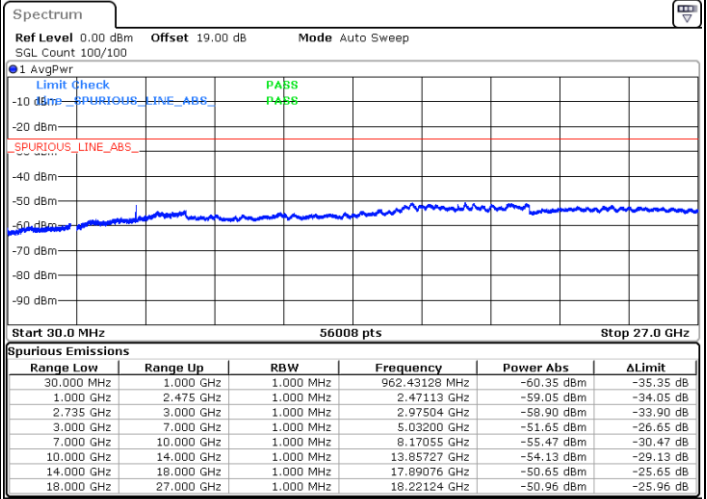

Middle Channel / FullIRB

N/A

Date: 30.DEC.2020 15:53:00

LTE Band 41C / 20MHz+15MHz

16QAM

Highest Channel / 1RB0 and 1RB74

Highest Channel / 1RB99 and 1RB0

Date: 4.JAN.2021 09:21:44

Date: 4.JAN.2021 09:33:39

Highest Channel / FullIRB

N/A

Date: 4.JAN.2021 09:15:24

LTE Band 41C / 20MHz+20MHz

16QAM

Lowest Channel / 1RB0 and 1RB99

Lowest Channel / 1RB99 and 1RB0

Date: 31.DEC.2020 14:18:35

Date: 31.DEC.2020 14:23:25

Lowest Channel / FullRB

N/A

Date: 31.DEC.2020 14:14:24

LTE Band 41C / 20MHz+20MHz

16QAM

MiddleChannel / 1RB0 and 1RB99