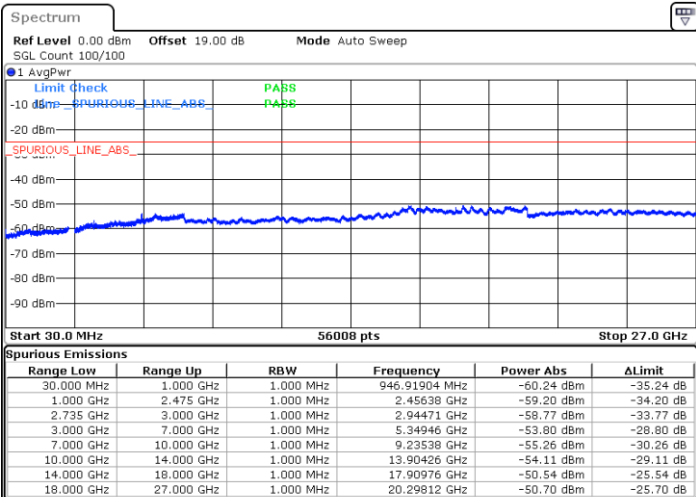

Middle Channel / 1RB99 and 1RB0

Date: 31.DEC.2020 14:43:06

Date: 31.DEC.2020 15:00:29

Middle Channel / FullIRB

N/A

Date: 31.DEC.2020 14:38:07

LTE Band 41C / 20MHz+20MHz

16QAM

Highest Channel / 1RB0 and 1RB99

Highest Channel / 1RB99 and 1RB0

Date: 31.DEC.2020 15:16:33

Date: 31.DEC.2020 15:26:09

Highest Channel / FullIRB

N/A

Date: 31.DEC.2020 15:08:30

LTE Band 41C / 5MHz+20MHz

64QAM

Lowest Channel / 1RB0 and 1RB99

Lowest Channel / 1RB24 and 1RB0

Date: 27.DEC.2020 14:26:31

Date: 27.DEC.2020 14:42:31

Lowest Channel / FullRB

N/A

Date: 27.DEC.2020 14:24:28