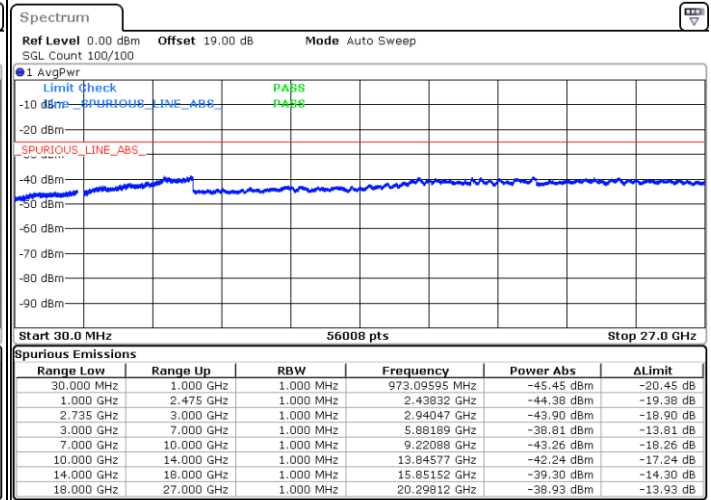

Date: 29.DEC.2020 00:52:35

Middle Channel / FullIRB

N/A

Date: 29.DEC.2020 00:45:36

LTE Band 41C / 15MHz+10MHz

16QAM

Highest Channel / 1RB0 and 1RB49

Highest Channel / 1RB74 and 1RB0

Date: 29.DEC.2020 01:09:35

Date: 29.DEC.2020 01:02:50

Highest Channel / FullIRB

N/A

Date: 29.DEC.2020 01:25:24

LTE Band 41C / 15MHz+15MHz

16QAM

Lowest Channel / 1RB0 and 1RB74

Lowest Channel / 1RB74 and 1RB0

Date: 30.DEC.2020 10:22:19

Date: 30.DEC.2020 10:30:49

Lowest Channel / FullRB

N/A

Date: 30.DEC.2020 10:16:44

LTE Band 41C / 15MHz+15MHz

16QAM