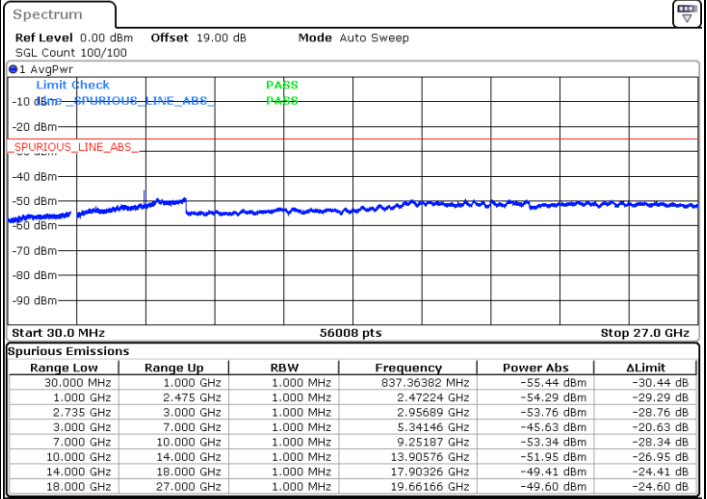

LTE Band 41C / 10MHz+20MHz

16QAM

Middle Channel / 1RB0 and 1RB9

Middle Channel / 1RB49 and 1RB0

Date: 29.DEC.2020 11:48:33

Date: 29.DEC.2020 11:43:29

Middle Channel / FullIRB

N/A

Date: 29.DEC.2020 11:53:11

LTE Band 41C / 10MHz+20MHz

16QAM

Highest Channel / 1RB0 and 1RB99

Highest Channel / 1RB49 and 1RB0

Date: 29.DEC.2020 13:47:18

Date: 29.DEC.2020 13:52:51

Highest Channel / FullIRB

N/A

Date: 29.DEC.2020 12:05:24

LTE Band 41C / 15MHz+10MHz

16QAM

Lowest Channel / 1RB0 and 1RB49

Lowest Channel / 1RB74 and 1RB0

Date: 28.DEC.2020 17:14:13

Date: 28.DEC.2020 17:19:29

Lowest Channel / FullRB

N/A

Date: 28.DEC.2020 17:04:45

LTE Band 41C / 15MHz+10MHz

16QAM

Middle Channel / 1RB0 and 1RB49

Middle Channel / 1RB74 and 1RB0

Date: 29.DEC.2020 00:49:07