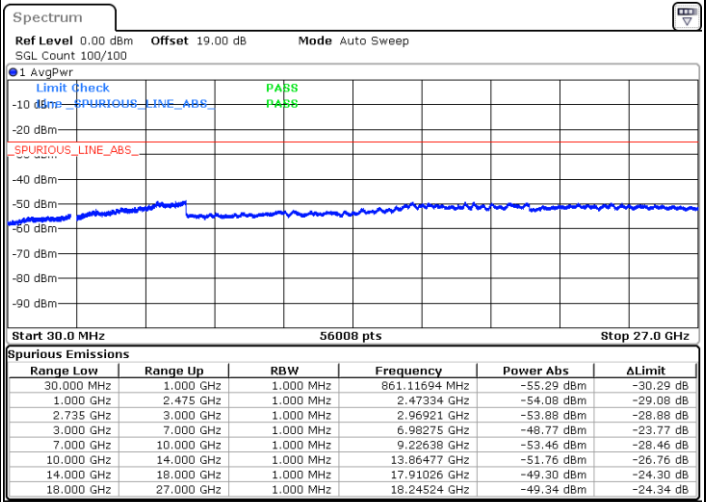

N/A

Date: 30.DEC.2020 13:59:56

LTE Band 41C / 15MHz+20MHz

16QAM

Highest Channel / 1RB0 and 1RB99

Highest Channel / 1RB74 and 1RB0

Date: 30.DEC.2020 14:50:55

Date: 30.DEC.2020 14:57:18

Highest Channel / FullIRB

N/A

Date: 30.DEC.2020 14:45:06

LTE Band 41C / 20MHz+5MHz

16QAM

Lowest Channel / 1RB0 and 1RB24

Lowest Channel / 1RB99 and 1RB0

Date: 27.DEC.2020 17:22:35

Date: 27.DEC.2020 18:06:21

Lowest Channel / FullRB

N/A

Date: 27.DEC.2020 17:02:03

LTE Band 41C / 20MHz+5MHz

16QAM

Middle Channel / 1RB0 and 1RB24

Middle Channel / 1RB99 and 1RB0

Date: 28.DEC.2020 09:34:23

Date: 28.DEC.2020 09:38:57

Middle Channel / FullIRB

N/A

Date: 28.DEC.2020 09:30:20

LTE Band 41C / 20MHz+5MHz

16QAM

Highest Channel / 1RB0 and 1RB24