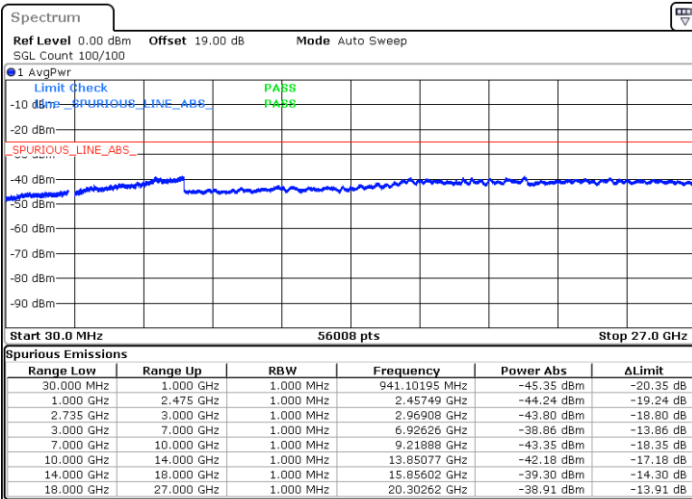

Lowest Channel / 1RB74 and 1RB0

Date: 30.DEC.2020 10:22:19

Date: 30.DEC.2020 10:30:49

Lowest Channel / FullRB

N/A

Date: 30.DEC.2020 10:16:44

LTE Band 41C / 15MHz+15MHz

16QAM

Middle Channel / 1RB0 and 1RB74

Middle Channel / 1RB74 and 1RB0

Date: 30.DEC.2020 10:48:06

Date: 30.DEC.2020 10:53:38

Middle Channel / FullIRB

N/A

Date: 30.DEC.2020 10:43:19

LTE Band 41C / 15MHz+15MHz

16QAM

Highest Channel / 1RB0 and 1RB74

Highest Channel / 1RB74 and 1RB0

Date: 30.DEC.2020 11:08:38

Date: 30.DEC.2020 11:22:26

Highest Channel / FullIRB

N/A

Date: 30.DEC.2020 11:01:17

LTE Band 41C / 15MHz+20MHz

16QAM

Lowest Channel / 1RB0 and 1RB99

Lowest Channel / 1RB74 and 1RB0

Date: 30.DEC.2020 11:50:56

Date: 30.DEC.2020 13:46:52

Lowest Channel / FullRB

N/A