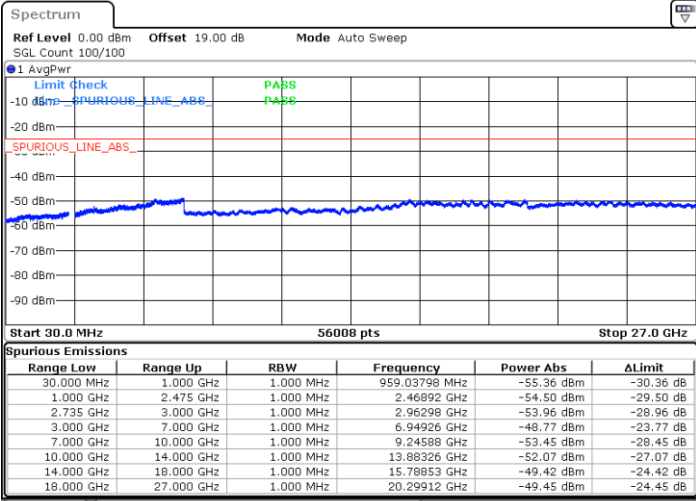

Date: 27.DEC.2020 18:06:21

Lowest Channel / FullRB

N/A

Date: 27.DEC.2020 17:02:03

LTE Band 41C / 20MHz+5MHz

16QAM

Middle Channel / 1RB0 and 1RB24

Middle Channel / 1RB99 and 1RB0

Date: 28.DEC.2020 09:34:23

Date: 28.DEC.2020 09:38:57

Middle Channel / FullIRB

N/A

Date: 28.DEC.2020 09:30:20

LTE Band 41C / 20MHz+5MHz

16QAM

Highest Channel / 1RB0 and 1RB24

Highest Channel / 1RB99 and 1RB0

Date: 28.DEC.2020 09:56:43

Date: 28.DEC.2020 10:09:00

Highest Channel / FullIRB

N/A

Date: 28.DEC.2020 09:48:59

LTE Band 41C / 20MHz+10MHz

16QAM

Lowest Channel / 1RB0 and 1RB49

Lowest Channel / 1RB99 and 1RB0

Date: 29.DEC.2020 14:07:34

Date: 29.DEC.2020 14:12:53

Lowest Channel / FullRB

N/A

Date: 29.DEC.2020 14:01:58

LTE Band 41C / 20MHz+10MHz