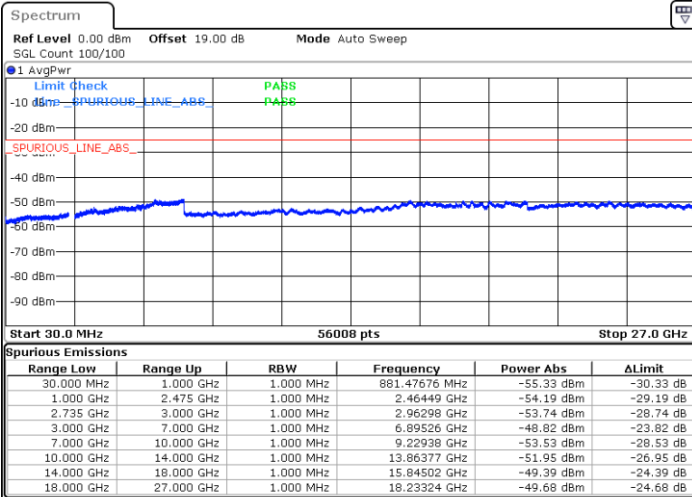

LTE Band 41C / 10MHz+20MHz

16QAM

Middle Channel / 1RB0 and 1RB9

Middle Channel / 1RB49 and 1RB0

Date: 29.DEC.2020 11:48:33

Date: 29.DEC.2020 11:43:29

Middle Channel / FullIRB

N/A

Date: 29.DEC.2020 11:53:11

LTE Band 41C / 10MHz+20MHz

16QAM

Highest Channel / 1RB0 and 1RB99

Highest Channel / 1RB49 and 1RB0

Date: 29.DEC.2020 13:47:18

Date: 29.DEC.2020 13:52:51

Highest Channel / FullIRB

N/A

Date: 29.DEC.2020 12:05:24

LTE Band 41C / 15MHz+10MHz

16QAM

Lowest Channel / 1RB0 and 1RB49

Lowest Channel / 1RB74 and 1RB0

Date: 28.DEC.2020 17:14:13

Date: 28.DEC.2020 17:19:29

Lowest Channel / FullRB

N/A

Date: 28.DEC.2020 17:04:45

LTE Band 41C / 15MHz+10MHz

16QAM

Middle Channel / 1RB0 and 1RB49

Middle Channel / 1RB74 and 1RB0

Date: 29.DEC.2020 00:49:07