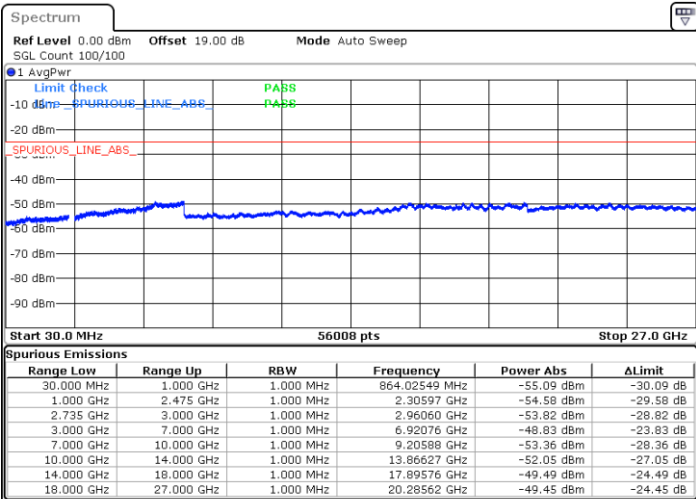

Highest Channel / FullIRB

N/A

Date: 30.DEC.2020 14:45:06

LTE Band 41C / 20MHz+5MHz

16QAM

Lowest Channel / 1RB0 and 1RB24

Lowest Channel / 1RB99 and 1RB0

Date: 27.DEC.2020 17:22:35

Date: 27.DEC.2020 18:06:21

Lowest Channel / FullRB

N/A

Date: 27.DEC.2020 17:02:03

LTE Band 41C / 20MHz+5MHz

16QAM

Middle Channel / 1RB0 and 1RB24

Middle Channel / 1RB99 and 1RB0

Date: 28.DEC.2020 09:34:23

Date: 28.DEC.2020 09:38:57

Middle Channel / FullIRB

N/A

Date: 28.DEC.2020 09:30:20

LTE Band 41C / 20MHz+5MHz

16QAM

Highest Channel / 1RB0 and 1RB24

Highest Channel / 1RB99 and 1RB0

Date: 28.DEC.2020 09:56:43

Date: 28.DEC.2020 10:09:00

Highest Channel / FullIRB

N/A

Date: 28.DEC.2020 09:48:59

LTE Band 41C / 20MHz+10MHz

16QAM