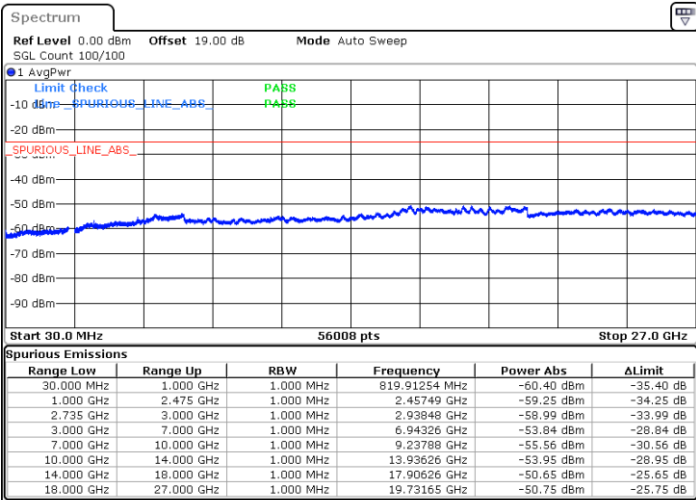

LTE Band 41C / 20MHz+10MHz

16QAM

Middle Channel / 1RB0 and 1RB49

Middle Channel / 1RB99 and 1RB0

Date: 29.DEC.2020 14:23:58