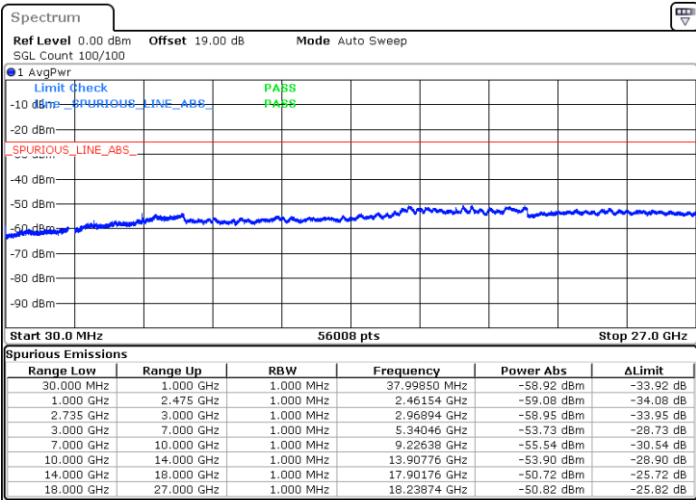

Date: 4.JAN.2021 09:33:39

Highest Channel / FullIRB

N/A

Date: 4.JAN.2021 09:15:24

LTE Band 41C / 20MHz+20MHz

16QAM

Lowest Channel / 1RB0 and 1RB99

Lowest Channel / 1RB99 and 1RB0

Date: 31.DEC.2020 14:18:35

Date: 31.DEC.2020 14:23:25

Lowest Channel / FullRB

N/A

Date: 31.DEC.2020 14:14:24

LTE Band 41C / 20MHz+20MHz

16QAM

MiddleChannel / 1RB0 and 1RB99

Middle Channel / 1RB99 and 1RB0

Date: 31.DEC.2020 14:43:06

Date: 31.DEC.2020 15:00:29

Middle Channel / FullIRB

N/A

Date: 31.DEC.2020 14:38:07

LTE Band 41C / 20MHz+20MHz

16QAM

Highest Channel / 1RB0 and 1RB99

Highest Channel / 1RB99 and 1RB0

Date: 31.DEC.2020 15:16:33

Date: 31.DEC.2020 15:26:09

Highest Channel / FullIRB

N/A

Date: 31.DEC.2020 15:08:30

LTE Band 41C / 5MHz+20MHz