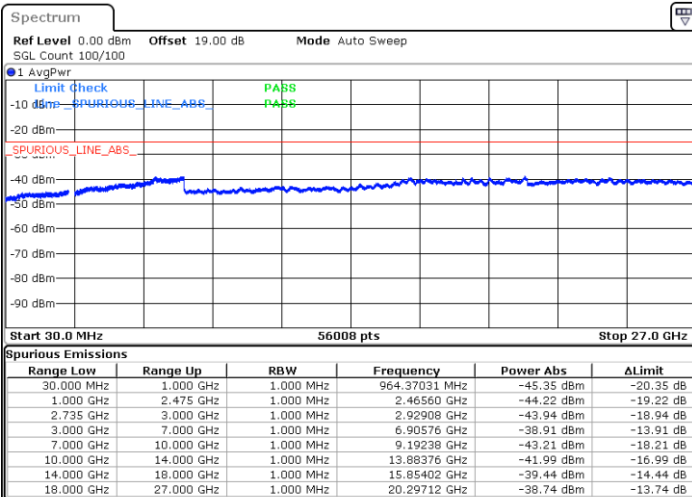

Date: 29.DEC.2020 01:09:35

Date: 29.DEC.2020 01:02:50

Highest Channel / FullIRB

N/A

Date: 29.DEC.2020 01:25:24

LTE Band 41C / 15MHz+15MHz

16QAM

Lowest Channel / 1RB0 and 1RB74

Lowest Channel / 1RB74 and 1RB0

Date: 30.DEC.2020 10:22:19

Date: 30.DEC.2020 10:30:49

Lowest Channel / FullRB

N/A

Date: 30.DEC.2020 10:16:44

LTE Band 41C / 15MHz+15MHz

16QAM

Middle Channel / 1RB0 and 1RB74

Middle Channel / 1RB74 and 1RB0

Date: 30.DEC.2020 10:48:06

Date: 30.DEC.2020 10:53:38

Middle Channel / FullIRB

N/A

Date: 30.DEC.2020 10:43:19

LTE Band 41C / 15MHz+15MHz