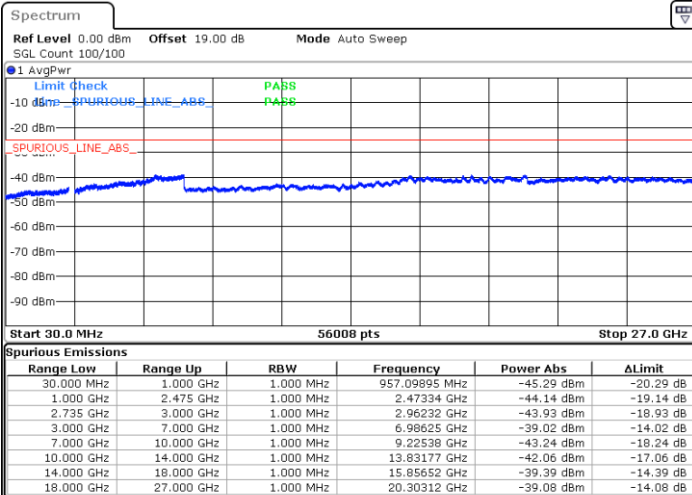

Lowest Channel / FullRB

N/A

Date: 28.DEC.2020 17:04:45

LTE Band 41C / 15MHz+10MHz

16QAM

Middle Channel / 1RB0 and 1RB49

Middle Channel / 1RB74 and 1RB0

Date: 29.DEC.2020 00:49:07

Date: 29.DEC.2020 00:52:35

Middle Channel / FullIRB

N/A

Date: 29.DEC.2020 00:45:36

LTE Band 41C / 15MHz+10MHz

16QAM

Highest Channel / 1RB0 and 1RB49

Highest Channel / 1RB74 and 1RB0

Date: 29.DEC.2020 01:09:35

Date: 29.DEC.2020 01:02:50

Highest Channel / FullIRB

N/A

Date: 29.DEC.2020 01:25:24

LTE Band 41C / 15MHz+15MHz

16QAM

Lowest Channel / 1RB0 and 1RB74

Lowest Channel / 1RB74 and 1RB0

Date: 30.DEC.2020 10:22:19

Date: 30.DEC.2020 10:30:49

Lowest Channel / FullRB

N/A

Date: 30.DEC.2020 10:16:44

LTE Band 41C / 15MHz+15MHz

16QAM