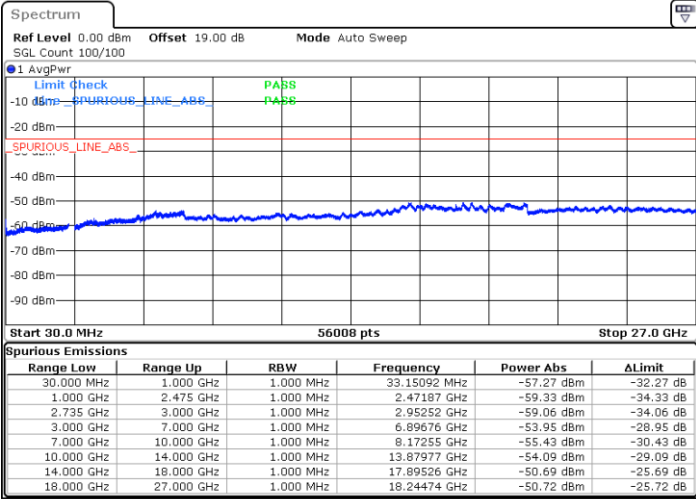

Date: 29.DEC.2020 14:36:19

LTE Band 41C / 20MHz+15MHz

16QAM

Lowest Channel / 1RB0 and 1RB74

Lowest Channel / 1RB99 and 1RB0

Date: 30.DEC.2020 15:38:52

Date: 30.DEC.2020 15:44:39

Lowest Channel / FullRB

N/A

Date: 30.DEC.2020 15:23:41

LTE Band 41C / 20MHz+15MHz

16QAM

Middle Channel / 1RB0 and 1RB74

Middle Channel / 1RB99 and 1RB0

Date: 30.DEC.2020 16:05:25

Date: 30.DEC.2020 16:20:00

Middle Channel / FullIRB

N/A

Date: 30.DEC.2020 15:53:00

LTE Band 41C / 20MHz+15MHz

16QAM

Highest Channel / 1RB0 and 1RB74

Highest Channel / 1RB99 and 1RB0

Date: 4.JAN.2021 09:21:44

Date: 4.JAN.2021 09:33:39

Highest Channel / FullIRB

N/A

Date: 4.JAN.2021 09:15:24

LTE Band 41C / 20MHz+20MHz

16QAM

Lowest Channel / 1RB0 and 1RB99

Lowest Channel / 1RB99 and 1RB0