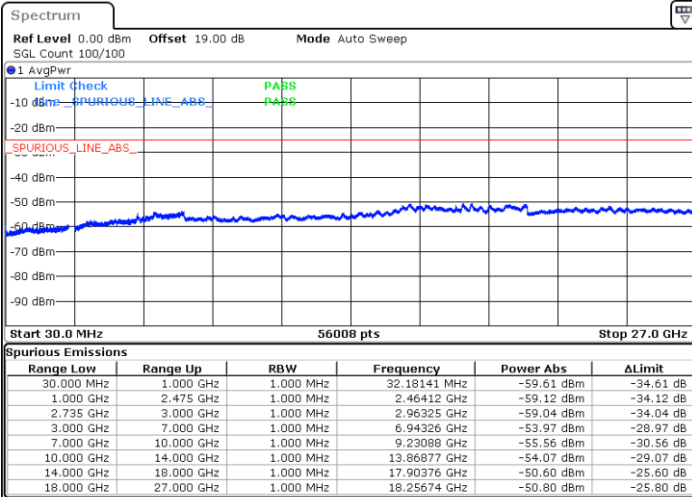

Date: 4.JAN.2021 09:33:39

Highest Channel / FullIRB

N/A

Date: 4.JAN.2021 09:15:24

LTE Band 41C / 20MHz+20MHz

16QAM

Lowest Channel / 1RB0 and 1RB99

Lowest Channel / 1RB99 and 1RB0

Date: 31.DEC.2020 14:18:35

Date: 31.DEC.2020 14:23:25

Lowest Channel / FullRB

N/A

Date: 31.DEC.2020 14:14:24

LTE Band 41C / 20MHz+20MHz

16QAM

MiddleChannel / 1RB0 and 1RB99

Middle Channel / 1RB99 and 1RB0

Date: 31.DEC.2020 14:43:06

Date: 31.DEC.2020 15:00:29

Middle Channel / FullIRB

N/A

Date: 31.DEC.2020 14:38:07

LTE Band 41C / 20MHz+20MHz

16QAM

Highest Channel / 1RB0 and 1RB99

Highest Channel / 1RB99 and 1RB0

Date: 31.DEC.2020 15:16:33

Date: 31.DEC.2020 15:26:09

Highest Channel / FullIRB

N/A

Date: 31.DEC.2020 15:08:30

LTE Band 41C / 5MHz+20MHz