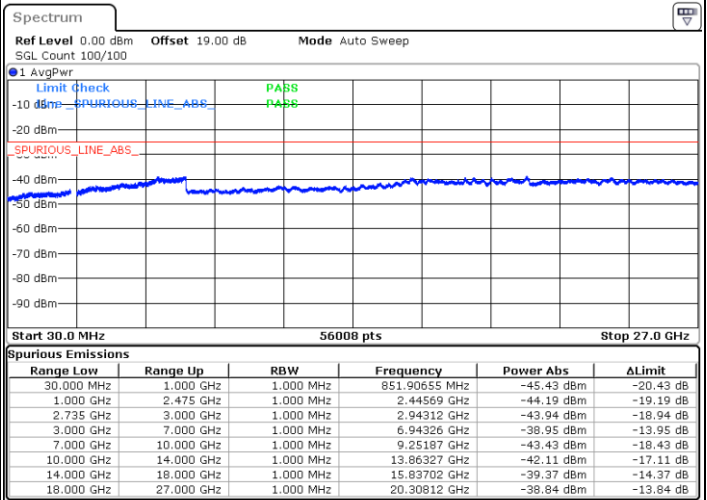

Date: 27.DEC.2020 14:45:38

LTE Band 41C / 5MHz+20MHz

64QAM

Highest Channel / 1RB0 and 1RB99

Highest Channel / 1RB24 and 1RB0

Date: 27.DEC.2020 15:52:07

Date: 27.DEC.2020 16:41:06

Highest Channel / FullIRB

N/A

Date: 27.DEC.2020 15:33:34

LTE Band 41C / 10MHz+15MHz

64QAM

Lowest Channel / 1RB0 and 1RB74

Lowest Channel / 1RB49 and 1RB0

Date: 28.DEC.2020 10:30:14

Date: 28.DEC.2020 10:31:28

Lowest Channel / FullRB

N/A

Date: 28.DEC.2020 10:16:24

LTE Band 41C / 10MHz+15MHz

64QAM

MiddleChannel / 1RB0 and 1RB74

Middle Channel / 1RB49 and 1RB0

Date: 28.DEC.2020 10:42:49

Date: 28.DEC.2020 16:22:53

Middle Channel / FullIRB

N/A

Date: 28.DEC.2020 10:41:04

LTE Band 41C / 10MHz+15MHz

64QAM

Highest Channel / 1RB0 and 1RB74

Highest Channel / 1RB49 and 1RB0