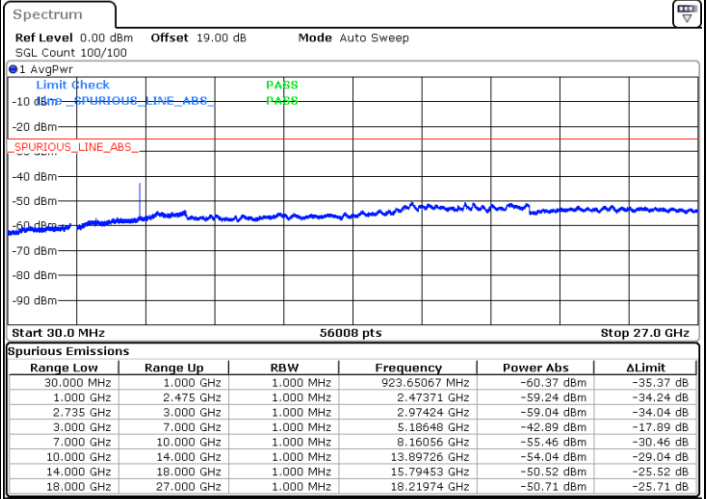

Date: 4.JAN.2021 09:33:39

Highest Channel / FullIRB

N/A

Date: 4.JAN.2021 09:15:24

LTE Band 41C / 20MHz+20MHz

16QAM

Lowest Channel / 1RB0 and 1RB99

Lowest Channel / 1RB99 and 1RB0

Date: 31.DEC.2020 14:18:35

Date: 31.DEC.2020 14:23:25

Lowest Channel / FullRB

N/A

Date: 31.DEC.2020 14:14:24

LTE Band 41C / 20MHz+20MHz

16QAM

MiddleChannel / 1RB0 and 1RB99

Middle Channel / 1RB99 and 1RB0

Date: 31.DEC.2020 14:43:06

Date: 31.DEC.2020 15:00:29

Middle Channel / FullIRB

N/A

Date: 31.DEC.2020 14:38:07

LTE Band 41C / 20MHz+20MHz

16QAM

Highest Channel / 1RB0 and 1RB99

Highest Channel / 1RB99 and 1RB0

Date: 31.DEC.2020 15:16:33

Date: 31.DEC.2020 15:26:09

Highest Channel / FullIRB

N/A

Date: 31.DEC.2020 15:08:30

LTE Band 41C / 5MHz+20MHz