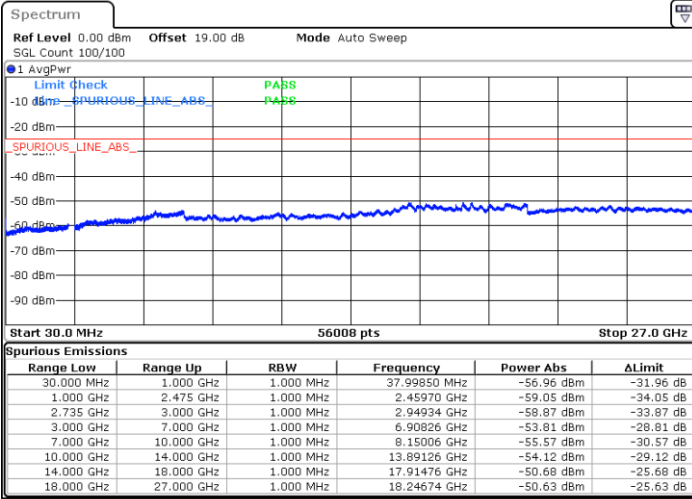

Middle Channel / FullIRB

N/A

Date: 30.DEC.2020 15:53:00

LTE Band 41C / 20MHz+15MHz

16QAM

Highest Channel / 1RB0 and 1RB74

Highest Channel / 1RB99 and 1RB0

Date: 4.JAN.2021 09:21:44

Date: 4.JAN.2021 09:33:39

Highest Channel / FullIRB

N/A

Date: 4.JAN.2021 09:15:24

LTE Band 41C / 20MHz+20MHz

16QAM

Lowest Channel / 1RB0 and 1RB99

Lowest Channel / 1RB99 and 1RB0

Date: 31.DEC.2020 14:18:35

Date: 31.DEC.2020 14:23:25

Lowest Channel / FullRB

N/A

Date: 31.DEC.2020 14:14:24

LTE Band 41C / 20MHz+20MHz

16QAM

MiddleChannel / 1RB0 and 1RB99