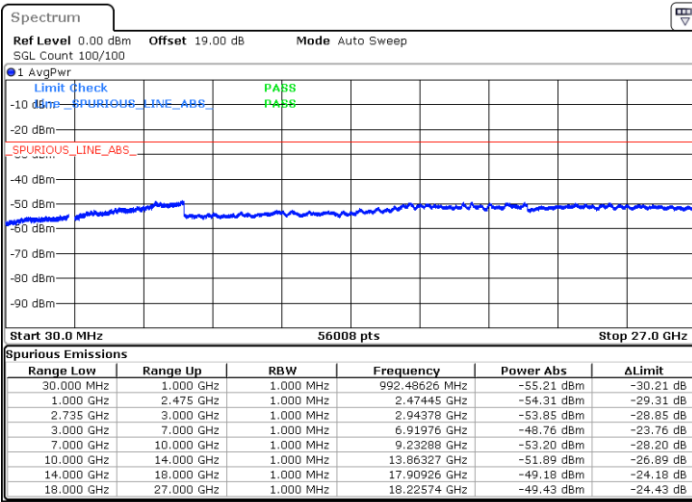

N/A

Date: 30.DEC.2020 13:59:56

LTE Band 41C / 15MHz+20MHz

16QAM

Highest Channel / 1RB0 and 1RB99

Highest Channel / 1RB74 and 1RB0

Date: 30.DEC.2020 14:50:55

Date: 30.DEC.2020 14:57:18

Highest Channel / FullIRB

N/A

Date: 30.DEC.2020 14:45:06

LTE Band 41C / 20MHz+5MHz

16QAM

Lowest Channel / 1RB0 and 1RB24

Lowest Channel / 1RB99 and 1RB0

Date: 27.DEC.2020 17:22:35

Date: 27.DEC.2020 18:06:21

Lowest Channel / FullRB

N/A

Date: 27.DEC.2020 17:02:03

LTE Band 41C / 20MHz+5MHz

16QAM

Middle Channel / 1RB0 and 1RB24

Middle Channel / 1RB99 and 1RB0

Date: 28.DEC.2020 09:34:23

Date: 28.DEC.2020 09:38:57

Middle Channel / FullIRB

N/A

Date: 28.DEC.2020 09:30:20

LTE Band 41C / 20MHz+5MHz

16QAM

Highest Channel / 1RB0 and 1RB24