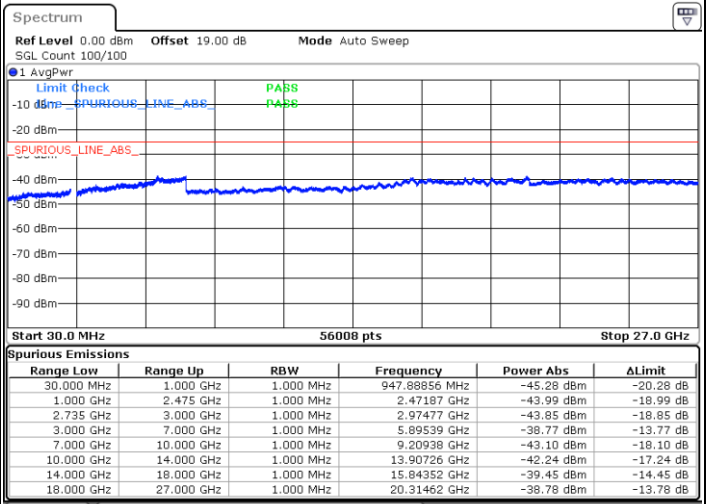

Date: 28.DEC.2020 16:58:16