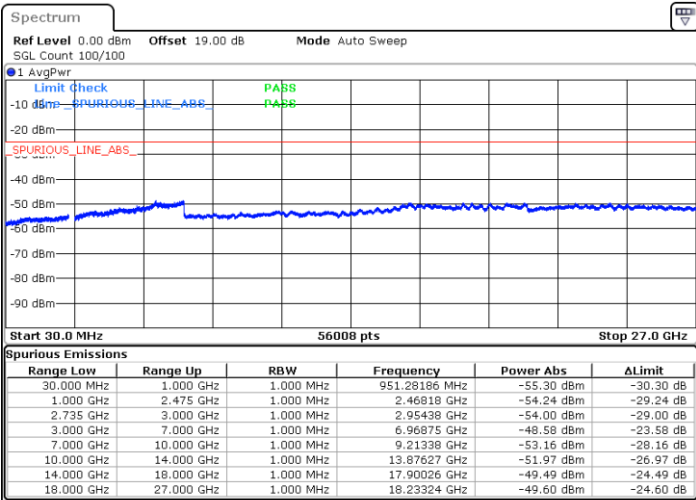

Highest Channel / FullIRB

N/A

Date: 30.DEC.2020 14:45:06

LTE Band 41C / 20MHz+5MHz

16QAM

Lowest Channel / 1RB0 and 1RB24

Lowest Channel / 1RB99 and 1RB0

Date: 27.DEC.2020 17:22:35

Date: 27.DEC.2020 18:06:21

Lowest Channel / FullRB

N/A

Date: 27.DEC.2020 17:02:03

LTE Band 41C / 20MHz+5MHz

16QAM

Middle Channel / 1RB0 and 1RB24

Middle Channel / 1RB99 and 1RB0

Date: 28.DEC.2020 09:34:23

Date: 28.DEC.2020 09:38:57

Middle Channel / FullIRB

N/A

Date: 28.DEC.2020 09:30:20

LTE Band 41C / 20MHz+5MHz

16QAM

Highest Channel / 1RB0 and 1RB24

Highest Channel / 1RB99 and 1RB0

Date: 28.DEC.2020 09:56:43

Date: 28.DEC.2020 10:09:00

Highest Channel / FullIRB

N/A

Date: 28.DEC.2020 09:48:59

LTE Band 41C / 20MHz+10MHz

16QAM