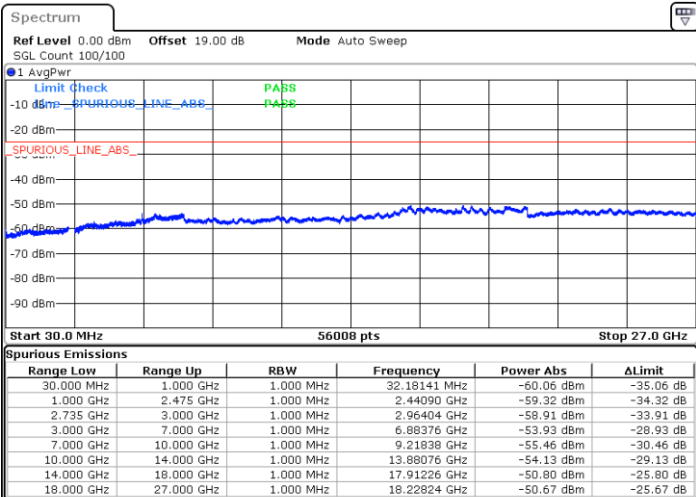

LTE Band 41C / 20MHz+10MHz

16QAM

Highest Channel / 1RB0 and 1RB49

Highest Channel / 1RB99 and 1RB0

Date: 29.DEC.2020 14:40:34

Date: 29.DEC.2020 14:44:36

Highest Channel / FullIRB

N/A

Date: 29.DEC.2020 14:36:19

LTE Band 41C / 20MHz+15MHz

16QAM

Lowest Channel / 1RB0 and 1RB74

Lowest Channel / 1RB99 and 1RB0

Date: 30.DEC.2020 15:38:52

Date: 30.DEC.2020 15:44:39

Lowest Channel / FullRB