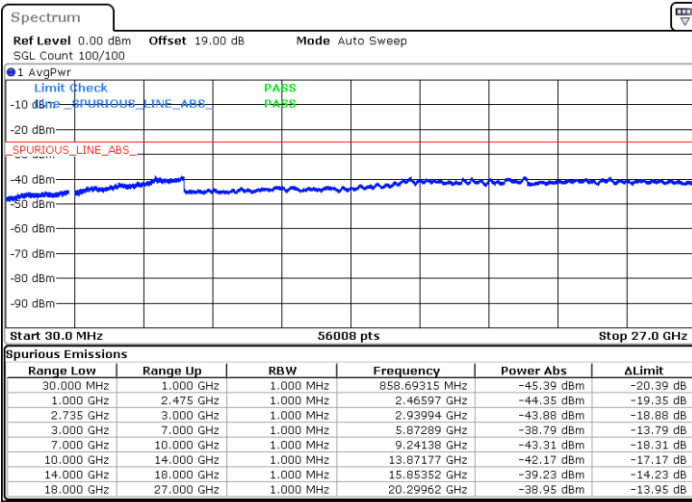

Date: 29.DEC.2020 01:09:35

Date: 29.DEC.2020 01:02:50

Highest Channel / FullIRB

N/A

Date: 29.DEC.2020 01:25:24

LTE Band 41C / 15MHz+15MHz

16QAM

Lowest Channel / 1RB0 and 1RB74

Lowest Channel / 1RB74 and 1RB0

Date: 30.DEC.2020 10:22:19

Date: 30.DEC.2020 10:30:49

Lowest Channel / FullRB

N/A

Date: 30.DEC.2020 10:16:44

LTE Band 41C / 15MHz+15MHz

16QAM

Middle Channel / 1RB0 and 1RB74

Middle Channel / 1RB74 and 1RB0

Date: 30.DEC.2020 10:48:06

Date: 30.DEC.2020 10:53:38

Middle Channel / FullIRB

N/A

Date: 30.DEC.2020 10:43:19

LTE Band 41C / 15MHz+15MHz