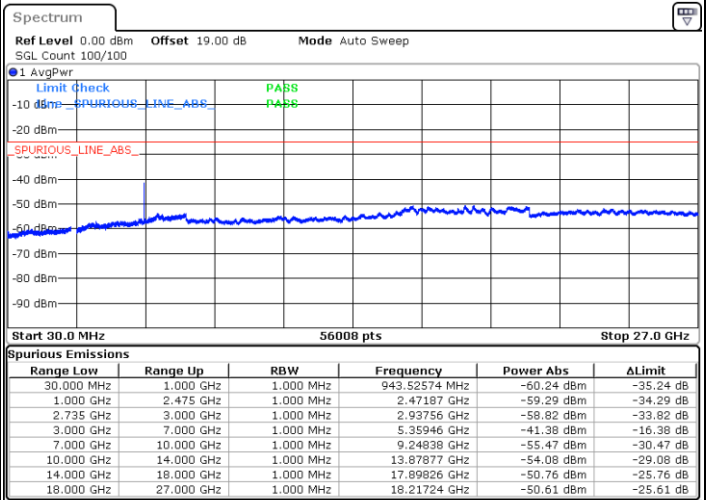

Lowest Channel / 1RB0 and 1RB49

Lowest Channel / 1RB99 and 1RB0

Date: 29.DEC.2020 14:07:34

Date: 29.DEC.2020 14:12:53

Lowest Channel / FullRB

N/A

Date: 29.DEC.2020 14:01:58

LTE Band 41C / 20MHz+10MHz

LTE Band 41C / 20MHz+10MHz

16QAM

Highest Channel / 1RB0 and 1RB49

Highest Channel / 1RB99 and 1RB0

Date: 29.DEC.2020 14:40:34

Date: 29.DEC.2020 14:44:36

Highest Channel / FullIRB

N/A

Date: 29.DEC.2020 14:36:19

LTE Band 41C / 20MHz+15MHz

16QAM

Lowest Channel / 1RB0 and 1RB74

Lowest Channel / 1RB99 and 1RB0

Date: 30.DEC.2020 15:38:52

Date: 30.DEC.2020 15:44:39

Lowest Channel / FullRB