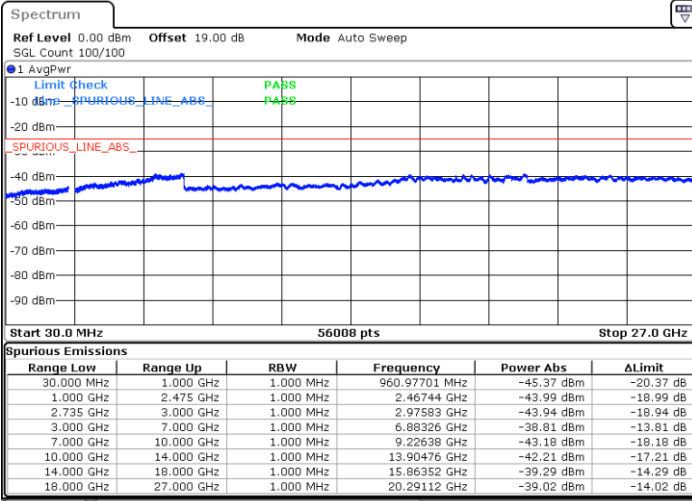

N/A

Date: 29.DEC.2020 12:05:24

LTE Band 41C / 15MHz+10MHz

16QAM

Lowest Channel / 1RB0 and 1RB49

Lowest Channel / 1RB74 and 1RB0

Date: 28.DEC.2020 17:14:13

Date: 28.DEC.2020 17:19:29

Lowest Channel / FullRB

N/A

Date: 28.DEC.2020 17:04:45

LTE Band 41C / 15MHz+10MHz

16QAM

Middle Channel / 1RB0 and 1RB49

Middle Channel / 1RB74 and 1RB0

Date: 29.DEC.2020 00:49:07

Date: 29.DEC.2020 00:52:35

Middle Channel / FullIRB

N/A

Date: 29.DEC.2020 00:45:36

LTE Band 41C / 15MHz+10MHz

16QAM

Highest Channel / 1RB0 and 1RB49

Highest Channel / 1RB74 and 1RB0

Date: 29.DEC.2020 01:09:35

Date: 29.DEC.2020 01:02:50

Highest Channel / FullIRB

N/A

Date: 29.DEC.2020 01:25:24

LTE Band 41C / 15MHz+15MHz

16QAM

Lowest Channel / 1RB0 and 1RB74