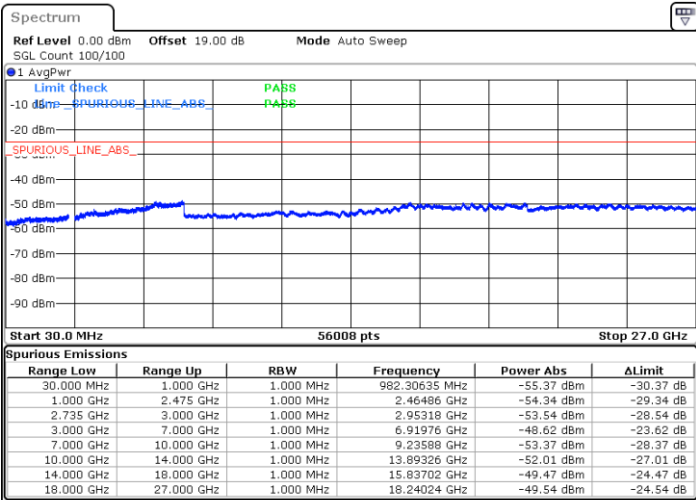

Middle Channel / 1RB0 and 1RB74

Middle Channel / 1RB74 and 1RB0

Date: 30.DEC.2020 10:48:06

Date: 30.DEC.2020 10:53:38

Middle Channel / FullIRB

N/A

Date: 30.DEC.2020 10:43:19

LTE Band 41C / 15MHz+15MHz

16QAM

Highest Channel / 1RB0 and 1RB74

Highest Channel / 1RB74 and 1RB0

Date: 30.DEC.2020 11:08:38

Date: 30.DEC.2020 11:22:26

Highest Channel / FullIRB

N/A

Date: 30.DEC.2020 11:01:17

LTE Band 41C / 15MHz+20MHz

16QAM

Lowest Channel / 1RB0 and 1RB99

Lowest Channel / 1RB74 and 1RB0

Date: 30.DEC.2020 11:50:56

Date: 30.DEC.2020 13:46:52

Lowest Channel / FullRB

N/A