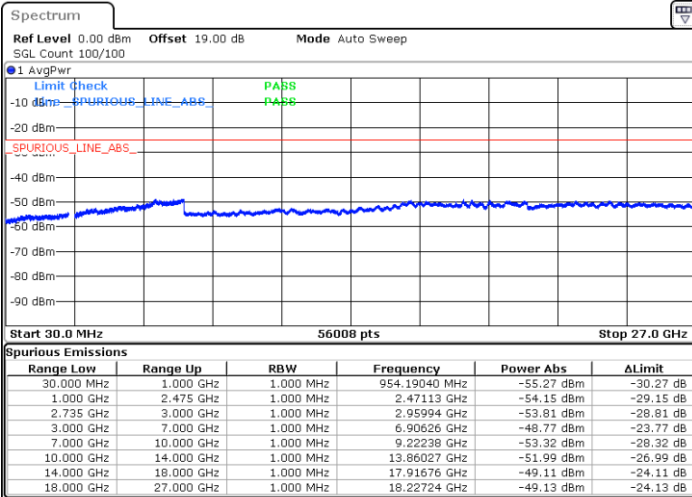

Highest Channel / 1RB0 and 1RB99

Highest Channel / 1RB99 and 1RB0

Date: 31.DEC.2020 15:16:33

Date: 31.DEC.2020 15:26:09

Highest Channel / FullIRB

N/A

Date: 31.DEC.2020 15:08:30

LTE Band 41C / 5MHz+20MHz

64QAM

Lowest Channel / 1RB0 and 1RB99

Lowest Channel / 1RB24 and 1RB0

Date: 27.DEC.2020 14:26:31

Date: 27.DEC.2020 14:42:31

Lowest Channel / FullRB

N/A

Date: 27.DEC.2020 14:24:28

LTE Band 41C / 5MHz+20MHz

64QAM

Middle Channel / 1RB0 and 1RB9

Middle Channel / 1RB24 and 1RB0

Date: 27.DEC.2020 15:10:12

Date: 27.DEC.2020 15:17:13

Middle Channel / FullIRB

N/A

Date: 27.DEC.2020 14:45:38

LTE Band 41C / 5MHz+20MHz

64QAM

Highest Channel / 1RB0 and 1RB99

Highest Channel / 1RB24 and 1RB0

Date: 27.DEC.2020 15:52:07

Date: 27.DEC.2020 16:41:06

Highest Channel / FullIRB