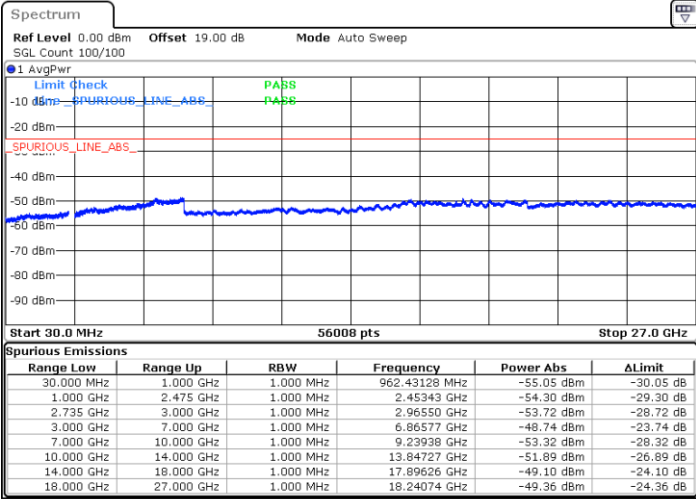

Highest Channel / 1RB0 and 1RB99

Highest Channel / 1RB99 and 1RB0

Date: 31.DEC.2020 15:16:33

Date: 31.DEC.2020 15:26:09

Highest Channel / FullIRB

N/A

Date: 31.DEC.2020 15:08:30

LTE Band 41C / 5MHz+20MHz

64QAM

Lowest Channel / 1RB0 and 1RB99

Lowest Channel / 1RB24 and 1RB0

Date: 27.DEC.2020 14:26:31

Date: 27.DEC.2020 14:42:31

Lowest Channel / FullRB

N/A

Date: 27.DEC.2020 14:24:28

LTE Band 41C / 5MHz+20MHz

64QAM

Middle Channel / 1RB0 and 1RB9

Middle Channel / 1RB24 and 1RB0

Date: 27.DEC.2020 15:10:12

Date: 27.DEC.2020 15:17:13

Middle Channel / FullIRB

N/A

Date: 27.DEC.2020 14:45:38

LTE Band 41C / 5MHz+20MHz

64QAM

Highest Channel / 1RB0 and 1RB99

Highest Channel / 1RB24 and 1RB0

Date: 27.DEC.2020 15:52:07

Date: 27.DEC.2020 16:41:06

Highest Channel / FullIRB