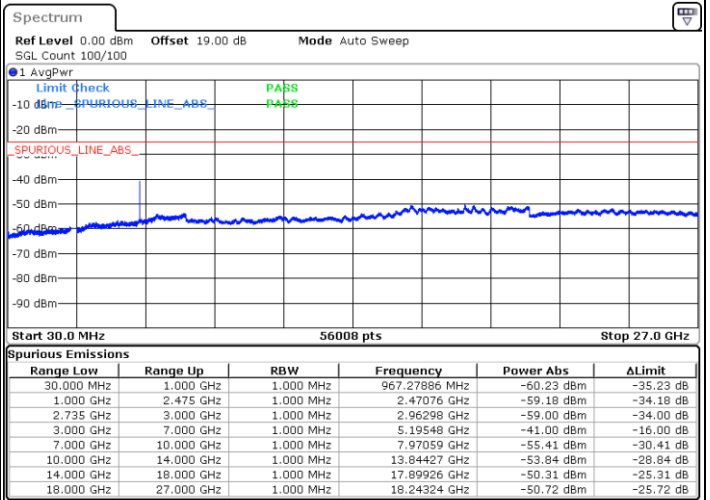

Date: 29.DEC.2020 14:31:07