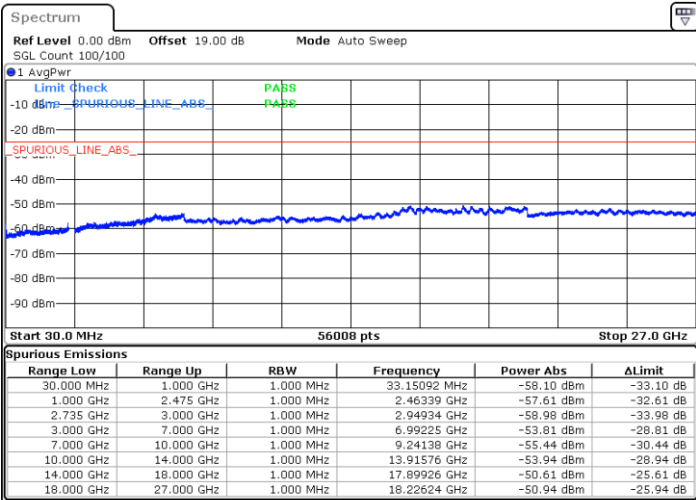

LTE Band 41C / 20MHz+10MHz

16QAM

Highest Channel / 1RB0 and 1RB49

Highest Channel / 1RB99 and 1RB0

Date: 29.DEC.2020 14:40:34

Date: 29.DEC.2020 14:44:36

Highest Channel / FullIRB

N/A

Date: 29.DEC.2020 14:36:19

LTE Band 41C / 20MHz+15MHz

16QAM

Lowest Channel / 1RB0 and 1RB74

Lowest Channel / 1RB99 and 1RB0

Date: 30.DEC.2020 15:38:52

Date: 30.DEC.2020 15:44:39

Lowest Channel / FullRB

N/A

Date: 30.DEC.2020 15:23:41

LTE Band 41C / 20MHz+15MHz

16QAM

Middle Channel / 1RB0 and 1RB74

Middle Channel / 1RB99 and 1RB0

Date: 30.DEC.2020 16:05:25

Date: 30.DEC.2020 16:20:00

Middle Channel / FullIRB

N/A

Date: 30.DEC.2020 15:53:00

LTE Band 41C / 20MHz+15MHz

16QAM

Highest Channel / 1RB0 and 1RB74

Highest Channel / 1RB99 and 1RB0

Date: 4.JAN.2021 09:21:44