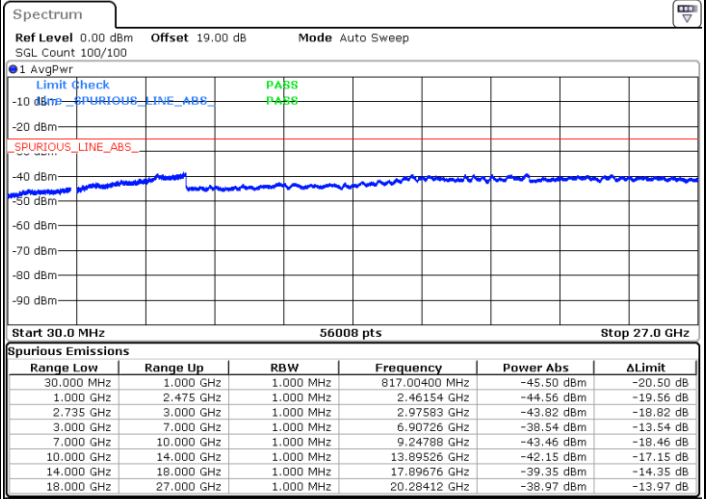

Date: 29.DEC.2020 11:53:11

LTE Band 41C / 10MHz+20MHz

16QAM

Highest Channel / 1RB0 and 1RB99

Highest Channel / 1RB49 and 1RB0

Date: 29.DEC.2020 13:47:18

Date: 29.DEC.2020 13:52:51

Highest Channel / FullIRB

N/A

Date: 29.DEC.2020 12:05:24

LTE Band 41C / 15MHz+10MHz

16QAM

Lowest Channel / 1RB0 and 1RB49

Lowest Channel / 1RB74 and 1RB0

Date: 28.DEC.2020 17:14:13

Date: 28.DEC.2020 17:19:29

Lowest Channel / FullRB

N/A

Date: 28.DEC.2020 17:04:45

LTE Band 41C / 15MHz+10MHz

16QAM

Middle Channel / 1RB0 and 1RB49

Middle Channel / 1RB74 and 1RB0

Date: 29.DEC.2020 00:49:07

Date: 29.DEC.2020 00:52:35

Middle Channel / FullIRB

N/A

Date: 29.DEC.2020 00:45:36

LTE Band 41C / 15MHz+10MHz

16QAM

Highest Channel / 1RB0 and 1RB49

Highest Channel / 1RB74 and 1RB0