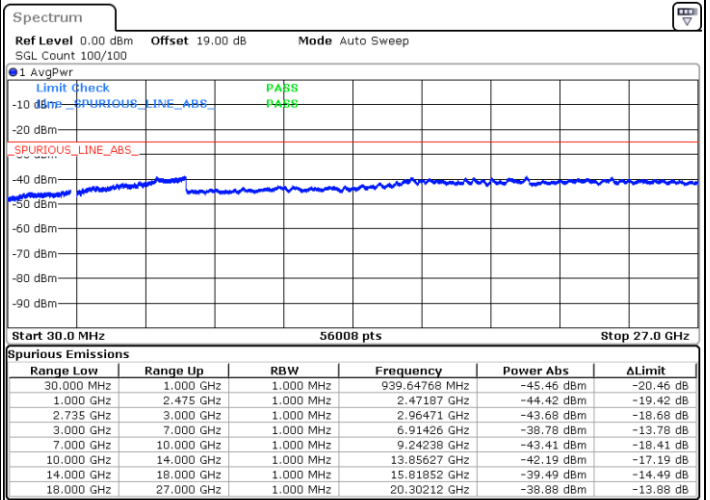

Lowest Channel / 1RB74 and 1RB0

Date: 30.DEC.2020 10:22:19

Date: 30.DEC.2020 10:30:49

Lowest Channel / FullRB

N/A

Date: 30.DEC.2020 10:16:44

LTE Band 41C / 15MHz+15MHz

16QAM

Middle Channel / 1RB0 and 1RB74

Middle Channel / 1RB74 and 1RB0

Date: 30.DEC.2020 10:48:06

Date: 30.DEC.2020 10:53:38

Middle Channel / FullIRB

N/A

Date: 30.DEC.2020 10:43:19

LTE Band 41C / 15MHz+15MHz

16QAM

Highest Channel / 1RB0 and 1RB74

Highest Channel / 1RB74 and 1RB0

Date: 30.DEC.2020 11:08:38

Date: 30.DEC.2020 11:22:26

Highest Channel / FullIRB

N/A

Date: 30.DEC.2020 11:01:17