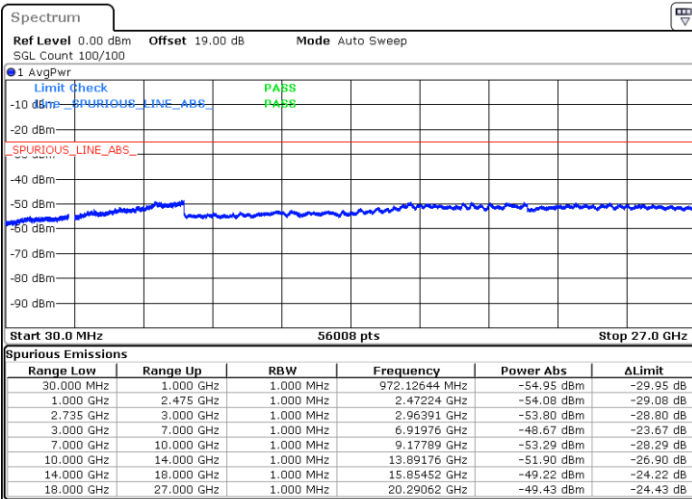

N/A

Date: 30.DEC.2020 13:59:56

LTE Band 41C / 15MHz+20MHz

16QAM

Highest Channel / 1RB0 and 1RB99

Highest Channel / 1RB74 and 1RB0

Date: 30.DEC.2020 14:50:55

Date: 30.DEC.2020 14:57:18

Highest Channel / FullIRB

N/A

Date: 30.DEC.2020 14:45:06

LTE Band 41C / 20MHz+5MHz

16QAM

Lowest Channel / 1RB0 and 1RB24

Lowest Channel / 1RB99 and 1RB0

Date: 27.DEC.2020 17:22:35

Date: 27.DEC.2020 18:06:21

Lowest Channel / FullRB

N/A

Date: 27.DEC.2020 17:02:03

LTE Band 41C / 20MHz+5MHz

16QAM

Middle Channel / 1RB0 and 1RB24

Middle Channel / 1RB99 and 1RB0

Date: 28.DEC.2020 09:34:23

Date: 28.DEC.2020 09:38:57

Middle Channel / FullIRB

N/A

Date: 28.DEC.2020 09:30:20

LTE Band 41C / 20MHz+5MHz

16QAM

Highest Channel / 1RB0 and 1RB24