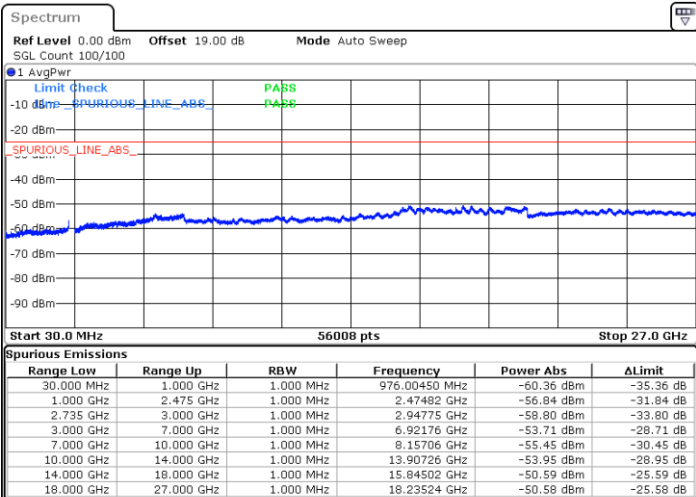

LTE Band 41C / 20MHz+10MHz

16QAM

Highest Channel / 1RB0 and 1RB49

Highest Channel / 1RB99 and 1RB0

Date: 29.DEC.2020 14:40:34

Date: 29.DEC.2020 14:44:36

Highest Channel / FullIRB

N/A

Date: 29.DEC.2020 14:36:19

LTE Band 41C / 20MHz+15MHz

16QAM

Lowest Channel / 1RB0 and 1RB74

Lowest Channel / 1RB99 and 1RB0

Date: 30.DEC.2020 15:38:52

Date: 30.DEC.2020 15:44:39

Lowest Channel / FullRB

N/A

Date: 30.DEC.2020 15:23:41

LTE Band 41C / 20MHz+15MHz

16QAM

Middle Channel / 1RB0 and 1RB74

Middle Channel / 1RB99 and 1RB0

Date: 30.DEC.2020 16:05:25

Date: 30.DEC.2020 16:20:00

Middle Channel / FullIRB

N/A

Date: 30.DEC.2020 15:53:00

LTE Band 41C / 20MHz+15MHz

16QAM

Highest Channel / 1RB0 and 1RB74

Highest Channel / 1RB99 and 1RB0

Date: 4.JAN.2021 09:21:44