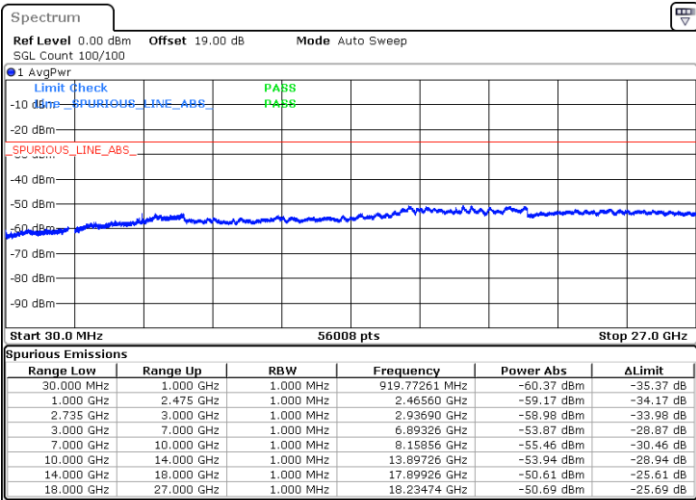

Lowest Channel / 1RB0 and 1RB49

Lowest Channel / 1RB99 and 1RB0

Date: 29.DEC.2020 14:07:34

Date: 29.DEC.2020 14:12:53

Lowest Channel / FullRB

N/A

Date: 29.DEC.2020 14:01:58

LTE Band 41C / 20MHz+10MHz

16QAM

Middle Channel / 1RB0 and 1RB49

Middle Channel / 1RB99 and 1RB0

Date: 29.DEC.2020 14:23:58

Date: 29.DEC.2020 14:31:07

Middle Channel / FullIRB

N/A

Date: 29.DEC.2020 14:18:55

LTE Band 41C / 20MHz+10MHz

16QAM

Highest Channel / 1RB0 and 1RB49

Highest Channel / 1RB99 and 1RB0

Date: 29.DEC.2020 14:40:34

Date: 29.DEC.2020 14:44:36

Highest Channel / FullIRB

N/A

Date: 29.DEC.2020 14:36:19

LTE Band 41C / 20MHz+15MHz

16QAM

Lowest Channel / 1RB0 and 1RB74

Lowest Channel / 1RB99 and 1RB0

Date: 30.DEC.2020 15:38:52

Date: 30.DEC.2020 15:44:39

Lowest Channel / FullRB