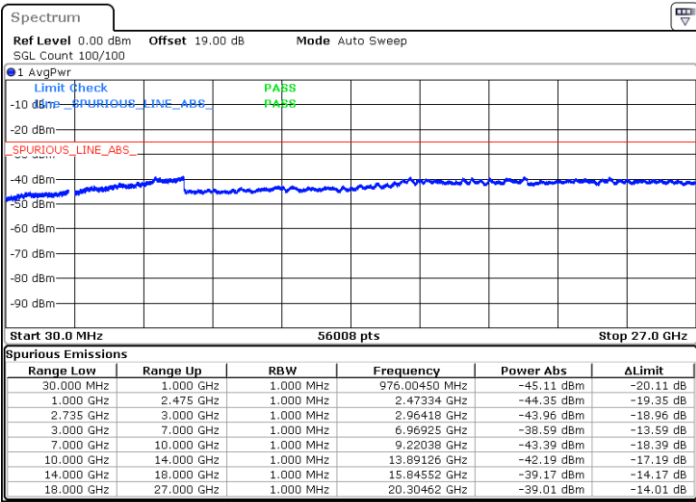

Highest Channel / FullIRB

N/A

Date: 28.DEC.2020 16:46:39