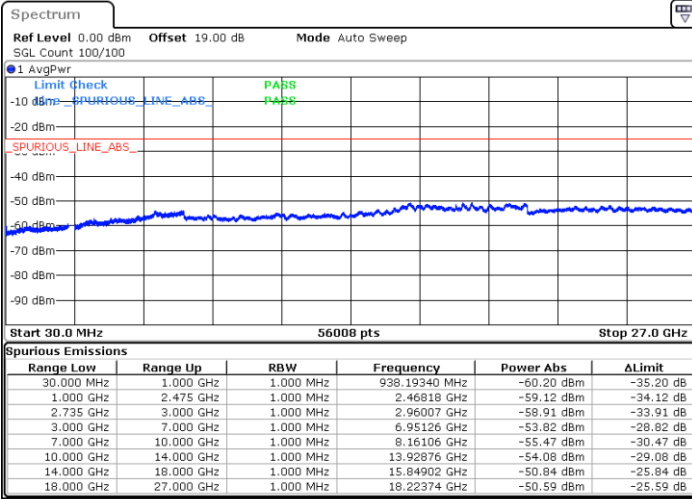

Date: 28.DEC.2020 09:34:23

Date: 28.DEC.2020 09:38:57

Middle Channel / FullIRB

N/A

Date: 28.DEC.2020 09:30:20

LTE Band 41C / 20MHz+5MHz

16QAM

Highest Channel / 1RB0 and 1RB24

Highest Channel / 1RB99 and 1RB0

Date: 28.DEC.2020 09:56:43

Date: 28.DEC.2020 10:09:00

Highest Channel / FullIRB

N/A

Date: 28.DEC.2020 09:48:59

LTE Band 41C / 20MHz+10MHz

16QAM

Lowest Channel / 1RB0 and 1RB49

Lowest Channel / 1RB99 and 1RB0

Date: 29.DEC.2020 14:07:34

Date: 29.DEC.2020 14:12:53

Lowest Channel / FullRB

N/A

Date: 29.DEC.2020 14:01:58

LTE Band 41C / 20MHz+10MHz