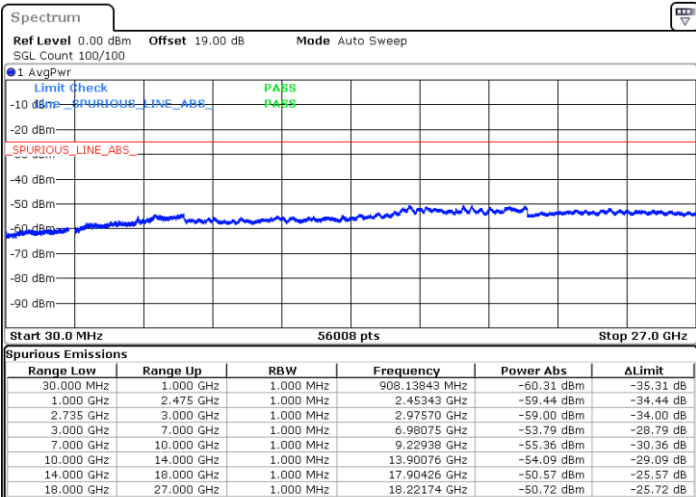

Lowest Channel / 1RB0 and 1RB49

Lowest Channel / 1RB99 and 1RB0

Date: 29.DEC.2020 14:07:34

Date: 29.DEC.2020 14:12:53

Lowest Channel / FullRB

N/A

Date: 29.DEC.2020 14:01:58

LTE Band 41C / 20MHz+10MHz

16QAM

Middle Channel / 1RB0 and 1RB49

Middle Channel / 1RB99 and 1RB0

Date: 29.DEC.2020 14:23:58

Date: 29.DEC.2020 14:31:07

Middle Channel / FullIRB

N/A

Date: 29.DEC.2020 14:18:55

LTE Band 41C / 20MHz+10MHz

16QAM

Highest Channel / 1RB0 and 1RB49

Highest Channel / 1RB99 and 1RB0

Date: 29.DEC.2020 14:40:34

Date: 29.DEC.2020 14:44:36

Highest Channel / FullIRB

N/A

Date: 29.DEC.2020 14:36:19

LTE Band 41C / 20MHz+15MHz

16QAM

Lowest Channel / 1RB0 and 1RB74

Lowest Channel / 1RB99 and 1RB0

Date: 30.DEC.2020 15:38:52

Date: 30.DEC.2020 15:44:39

Lowest Channel / FullRB