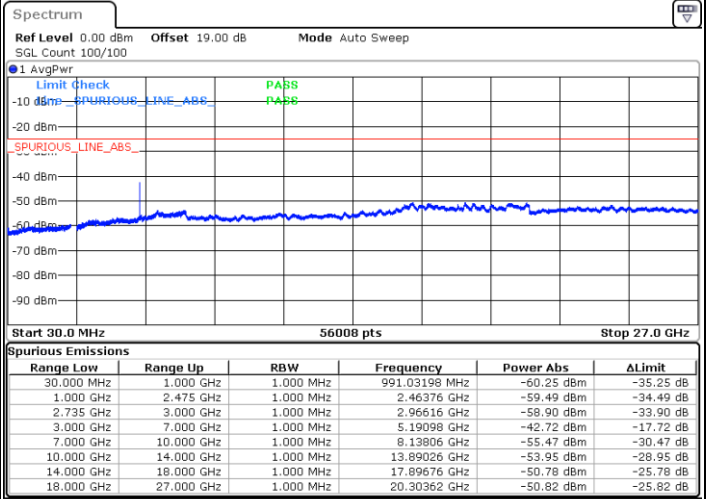

Date: 29.DEC.2020 14:36:19

LTE Band 41C / 20MHz+15MHz

16QAM

Lowest Channel / 1RB0 and 1RB74

Lowest Channel / 1RB99 and 1RB0

Date: 30.DEC.2020 15:38:52

Date: 30.DEC.2020 15:44:39

Lowest Channel / FullRB

N/A

Date: 30.DEC.2020 15:23:41

LTE Band 41C / 20MHz+15MHz

16QAM

Middle Channel / 1RB0 and 1RB74

Middle Channel / 1RB99 and 1RB0

Date: 30.DEC.2020 16:05:25

Date: 30.DEC.2020 16:20:00

Middle Channel / FullIRB

N/A

Date: 30.DEC.2020 15:53:00

LTE Band 41C / 20MHz+15MHz

16QAM

Highest Channel / 1RB0 and 1RB74

Highest Channel / 1RB99 and 1RB0

Date: 4.JAN.2021 09:21:44

Date: 4.JAN.2021 09:33:39

Highest Channel / FullIRB

N/A

Date: 4.JAN.2021 09:15:24

LTE Band 41C / 20MHz+20MHz

16QAM

Lowest Channel / 1RB0 and 1RB99

Lowest Channel / 1RB99 and 1RB0