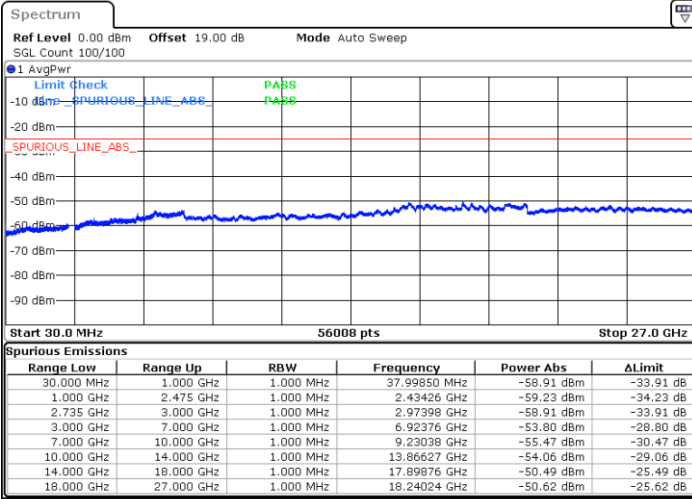

Date: 4.JAN.2021 09:33:39

Highest Channel / FullIRB

N/A

Date: 4.JAN.2021 09:15:24

LTE Band 41C / 20MHz+20MHz

16QAM

Lowest Channel / 1RB0 and 1RB99

Lowest Channel / 1RB99 and 1RB0

Date: 31.DEC.2020 14:18:35

Date: 31.DEC.2020 14:23:25

Lowest Channel / FullRB

N/A

Date: 31.DEC.2020 14:14:24

LTE Band 41C / 20MHz+20MHz

16QAM

MiddleChannel / 1RB0 and 1RB99

Middle Channel / 1RB99 and 1RB0

Date: 31.DEC.2020 14:43:06

Date: 31.DEC.2020 15:00:29

Middle Channel / FullIRB

N/A

Date: 31.DEC.2020 14:38:07

LTE Band 41C / 20MHz+20MHz

16QAM

Highest Channel / 1RB0 and 1RB99

Highest Channel / 1RB99 and 1RB0

Date: 31.DEC.2020 15:16:33

Date: 31.DEC.2020 15:26:09

Highest Channel / FullIRB

N/A

Date: 31.DEC.2020 15:08:30

LTE Band 41C / 5MHz+20MHz