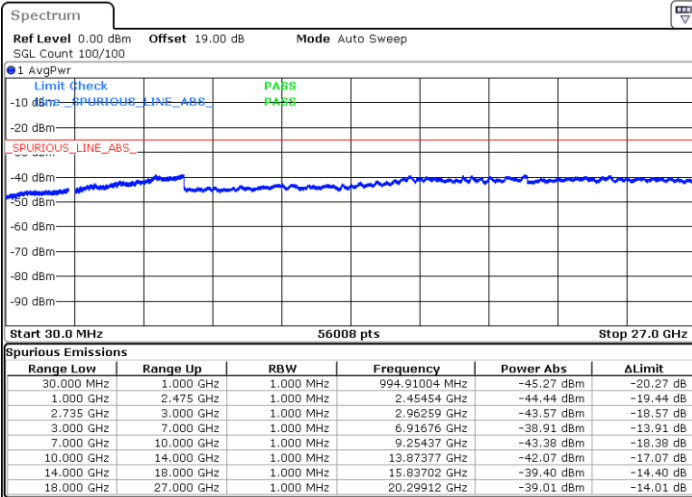

Date: 29.DEC.2020 11:53:11

LTE Band 41C / 10MHz+20MHz

16QAM

Highest Channel / 1RB0 and 1RB99

Highest Channel / 1RB49 and 1RB0

Date: 29.DEC.2020 13:47:18

Date: 29.DEC.2020 13:52:51

Highest Channel / FullIRB

N/A

Date: 29.DEC.2020 12:05:24

LTE Band 41C / 15MHz+10MHz

16QAM

Lowest Channel / 1RB0 and 1RB49

Lowest Channel / 1RB74 and 1RB0

Date: 28.DEC.2020 17:14:13

Date: 28.DEC.2020 17:19:29

Lowest Channel / FullRB

N/A

Date: 28.DEC.2020 17:04:45

LTE Band 41C / 15MHz+10MHz

16QAM

Middle Channel / 1RB0 and 1RB49

Middle Channel / 1RB74 and 1RB0

Date: 29.DEC.2020 00:49:07

Date: 29.DEC.2020 00:52:35

Middle Channel / FullIRB

N/A

Date: 29.DEC.2020 00:45:36

LTE Band 41C / 15MHz+10MHz

16QAM

Highest Channel / 1RB0 and 1RB49

Highest Channel / 1RB74 and 1RB0