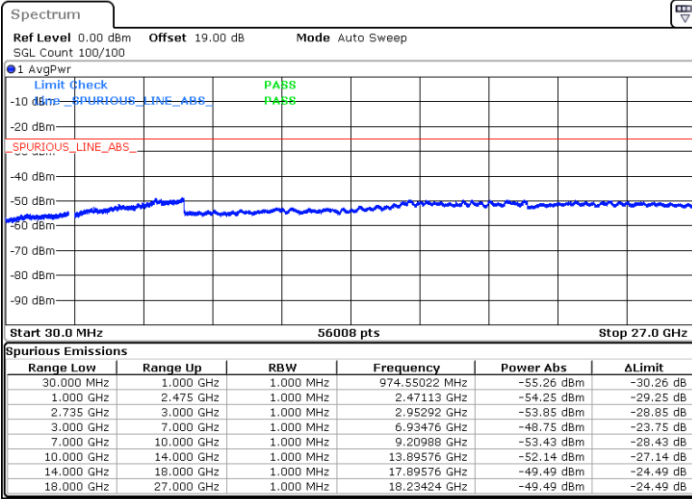

LTE Band 41C / 10MHz+20MHz

16QAM

Middle Channel / 1RB0 and 1RB9

Middle Channel / 1RB49 and 1RB0

Date: 29.DEC.2020 11:48:33

Date: 29.DEC.2020 11:43:29

Middle Channel / FullIRB

N/A

Date: 29.DEC.2020 11:53:11

LTE Band 41C / 10MHz+20MHz

16QAM

Highest Channel / 1RB0 and 1RB99

Highest Channel / 1RB49 and 1RB0

Date: 29.DEC.2020 13:47:18

Date: 29.DEC.2020 13:52:51

Highest Channel / FullIRB

N/A

Date: 29.DEC.2020 12:05:24

LTE Band 41C / 15MHz+10MHz

16QAM

Lowest Channel / 1RB0 and 1RB49

Lowest Channel / 1RB74 and 1RB0

Date: 28.DEC.2020 17:14:13

Date: 28.DEC.2020 17:19:29

Lowest Channel / FullRB

N/A

Date: 28.DEC.2020 17:04:45

LTE Band 41C / 15MHz+10MHz

16QAM

Middle Channel / 1RB0 and 1RB49

Middle Channel / 1RB74 and 1RB0

Date: 29.DEC.2020 00:49:07