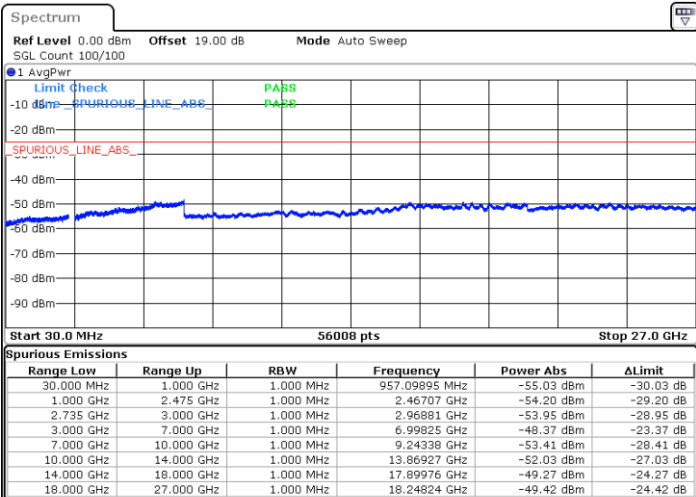

LTE Band 41C / 5MHz+20MHz

64QAM

Middle Channel / 1RB0 and 1RB9

Middle Channel / 1RB24 and 1RB0

Date: 27.DEC.2020 15:10:12

Date: 27.DEC.2020 15:17:13

Middle Channel / FullIRB

N/A

Date: 27.DEC.2020 14:45:38

LTE Band 41C / 5MHz+20MHz

64QAM

Highest Channel / 1RB0 and 1RB99

Highest Channel / 1RB24 and 1RB0

Date: 27.DEC.2020 15:52:07

Date: 27.DEC.2020 16:41:06

Highest Channel / FullIRB

N/A

Date: 27.DEC.2020 15:33:34

LTE Band 41C / 10MHz+15MHz

64QAM

Lowest Channel / 1RB0 and 1RB74

Lowest Channel / 1RB49 and 1RB0

Date: 28.DEC.2020 10:30:14

Date: 28.DEC.2020 10:31:28