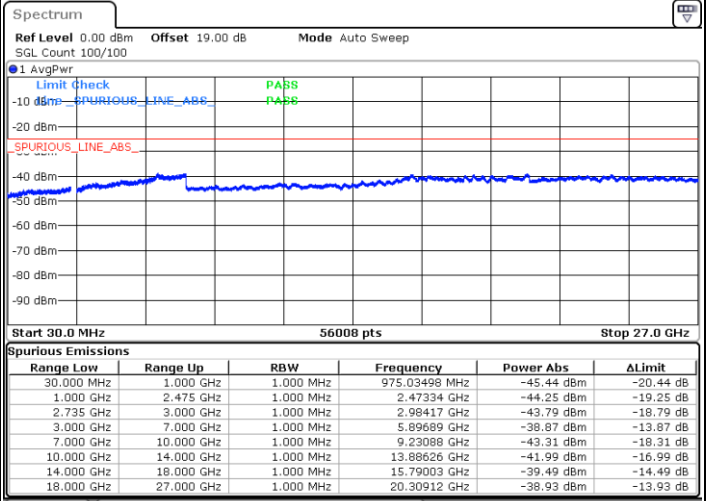

N/A

Date: 29.DEC.2020 12:05:24

LTE Band 41C / 15MHz+10MHz

16QAM

Lowest Channel / 1RB0 and 1RB49

Lowest Channel / 1RB74 and 1RB0

Date: 28.DEC.2020 17:14:13

Date: 28.DEC.2020 17:19:29

Lowest Channel / FullRB

N/A

Date: 28.DEC.2020 17:04:45

LTE Band 41C / 15MHz+10MHz

16QAM

Middle Channel / 1RB0 and 1RB49

Middle Channel / 1RB74 and 1RB0

Date: 29.DEC.2020 00:49:07

Date: 29.DEC.2020 00:52:35

Middle Channel / FullIRB

N/A

Date: 29.DEC.2020 00:45:36

LTE Band 41C / 15MHz+10MHz

16QAM

Highest Channel / 1RB0 and 1RB49

Highest Channel / 1RB74 and 1RB0

Date: 29.DEC.2020 01:09:35

Date: 29.DEC.2020 01:02:50

Highest Channel / FullIRB

N/A

Date: 29.DEC.2020 01:25:24

LTE Band 41C / 15MHz+15MHz

16QAM

Lowest Channel / 1RB0 and 1RB74