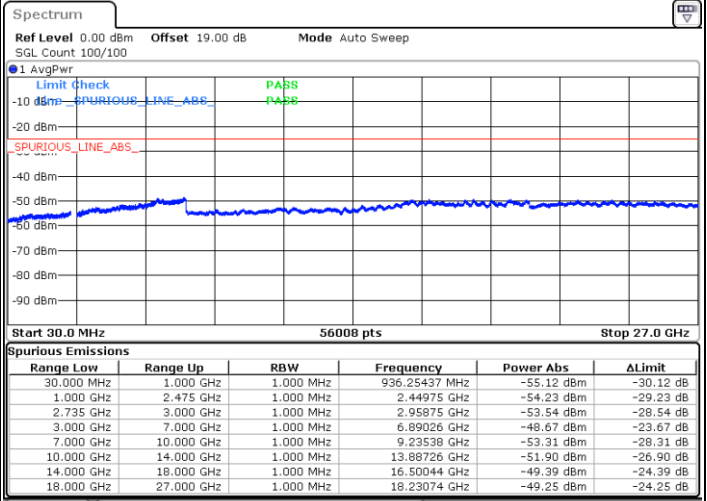

Middle Channel / 1RB99 and 1RB0

Date: 31.DEC.2020 14:43:06

Date: 31.DEC.2020 15:00:29

Middle Channel / FullIRB

N/A

Date: 31.DEC.2020 14:38:07

LTE Band 41C / 20MHz+20MHz

16QAM

Highest Channel / 1RB0 and 1RB99

Highest Channel / 1RB99 and 1RB0

Date: 31.DEC.2020 15:16:33

Date: 31.DEC.2020 15:26:09

Highest Channel / FullIRB

N/A

Date: 31.DEC.2020 15:08:30

LTE Band 41C / 5MHz+20MHz

64QAM

Lowest Channel / 1RB0 and 1RB99

Lowest Channel / 1RB24 and 1RB0

Date: 27.DEC.2020 14:26:31

Date: 27.DEC.2020 14:42:31

Lowest Channel / FullRB

N/A

Date: 27.DEC.2020 14:24:28