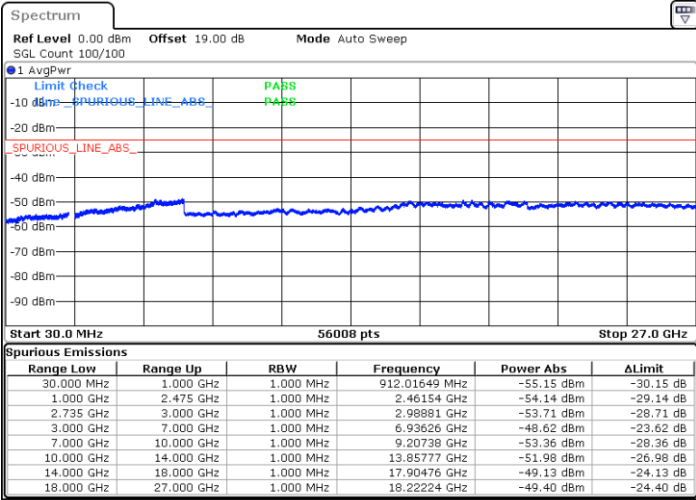

Highest Channel / 1RB0 and 1RB99

Highest Channel / 1RB99 and 1RB0

Date: 31.DEC.2020 15:16:33

Date: 31.DEC.2020 15:26:09

Highest Channel / FullIRB

N/A

Date: 31.DEC.2020 15:08:30

LTE Band 41C / 5MHz+20MHz

64QAM

Lowest Channel / 1RB0 and 1RB99

Lowest Channel / 1RB24 and 1RB0

Date: 27.DEC.2020 14:26:31

Date: 27.DEC.2020 14:42:31

Lowest Channel / FullRB

N/A

Date: 27.DEC.2020 14:24:28

LTE Band 41C / 5MHz+20MHz

64QAM

Middle Channel / 1RB0 and 1RB9

Middle Channel / 1RB24 and 1RB0

Date: 27.DEC.2020 15:10:12

Date: 27.DEC.2020 15:17:13

Middle Channel / FullIRB

N/A

Date: 27.DEC.2020 14:45:38

LTE Band 41C / 5MHz+20MHz

64QAM

Highest Channel / 1RB0 and 1RB99

Highest Channel / 1RB24 and 1RB0

Date: 27.DEC.2020 15:52:07

Date: 27.DEC.2020 16:41:06

Highest Channel / FullIRB