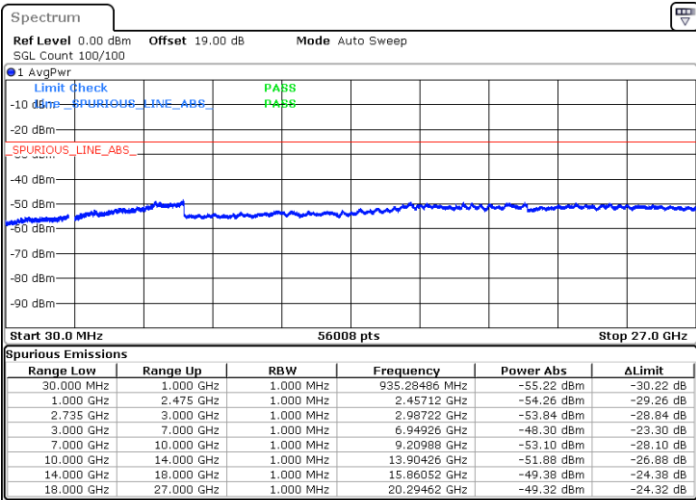

Date: 30.DEC.2020 11:33:01

LTE Band 41C / 15MHz+20MHz

16QAM

Middle Channel / 1RB0 and 1RB9

Middle Channel / 1RB74 and 1RB0

Date: 30.DEC.2020 14:07:55

Date: 30.DEC.2020 14:27:12

Middle Channel / FullIRB

N/A

Date: 30.DEC.2020 13:59:56

LTE Band 41C / 15MHz+20MHz

16QAM

Highest Channel / 1RB0 and 1RB99

Highest Channel / 1RB74 and 1RB0

Date: 30.DEC.2020 14:50:55

Date: 30.DEC.2020 14:57:18

Highest Channel / FullIRB

N/A

Date: 30.DEC.2020 14:45:06

LTE Band 41C / 20MHz+5MHz

16QAM

Lowest Channel / 1RB0 and 1RB24

Lowest Channel / 1RB99 and 1RB0

Date: 27.DEC.2020 17:22:35