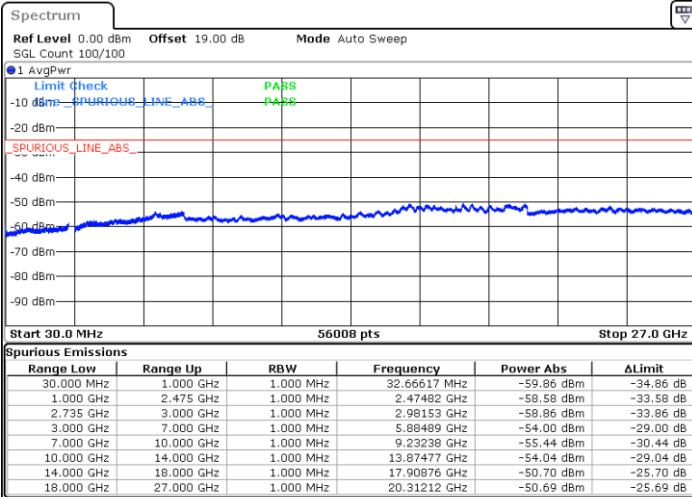

Middle Channel / FullIRB

N/A

Date: 30.DEC.2020 15:53:00

LTE Band 41C / 20MHz+15MHz

16QAM

Highest Channel / 1RB0 and 1RB74

Highest Channel / 1RB99 and 1RB0

Date: 4.JAN.2021 09:21:44

Date: 4.JAN.2021 09:33:39

Highest Channel / FullIRB

N/A

Date: 4.JAN.2021 09:15:24

LTE Band 41C / 20MHz+20MHz

16QAM

Lowest Channel / 1RB0 and 1RB99

Lowest Channel / 1RB99 and 1RB0

Date: 31.DEC.2020 14:18:35

Date: 31.DEC.2020 14:23:25

Lowest Channel / FullRB

N/A

Date: 31.DEC.2020 14:14:24

LTE Band 41C / 20MHz+20MHz

16QAM

MiddleChannel / 1RB0 and 1RB99