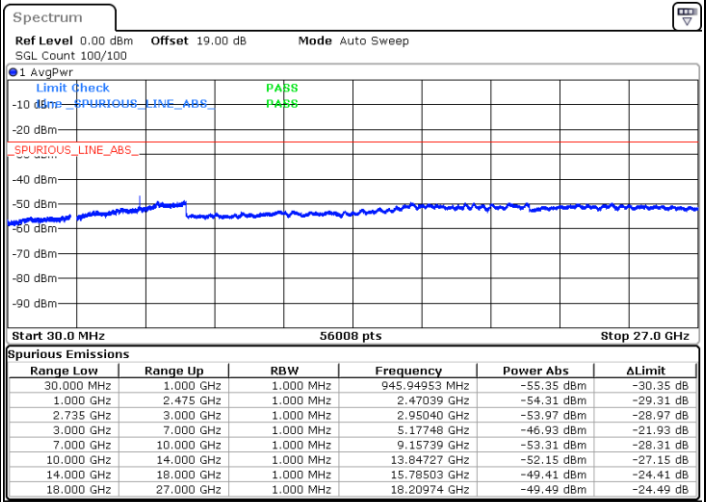

LTE Band 41C / 10MHz+20MHz

16QAM

Middle Channel / 1RB0 and 1RB9

Middle Channel / 1RB49 and 1RB0

Date: 29.DEC.2020 11:48:33

Date: 29.DEC.2020 11:43:29

Middle Channel / FullIRB

N/A

Date: 29.DEC.2020 11:53:11

LTE Band 41C / 10MHz+20MHz

16QAM

Highest Channel / 1RB0 and 1RB99

Highest Channel / 1RB49 and 1RB0

Date: 29.DEC.2020 13:47:18

Date: 29.DEC.2020 13:52:51

Highest Channel / FullIRB

N/A

Date: 29.DEC.2020 12:05:24

LTE Band 41C / 15MHz+10MHz

16QAM

Lowest Channel / 1RB0 and 1RB49

Lowest Channel / 1RB74 and 1RB0

Date: 28.DEC.2020 17:14:13

Date: 28.DEC.2020 17:19:29