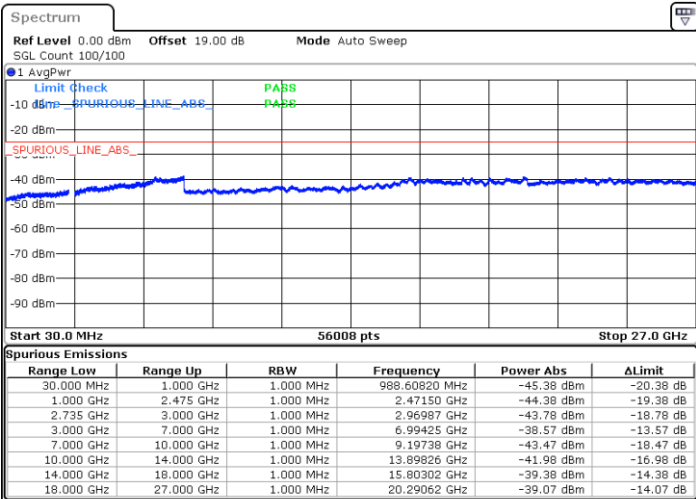

Date: 27.DEC.2020 14:45:38

LTE Band 41C / 5MHz+20MHz

64QAM

Highest Channel / 1RB0 and 1RB99

Highest Channel / 1RB24 and 1RB0

Date: 27.DEC.2020 15:52:07

Date: 27.DEC.2020 16:41:06

Highest Channel / FullIRB

N/A

Date: 27.DEC.2020 15:33:34

LTE Band 41C / 10MHz+15MHz

64QAM

Lowest Channel / 1RB0 and 1RB74

Lowest Channel / 1RB49 and 1RB0

Date: 28.DEC.2020 10:30:14

Date: 28.DEC.2020 10:31:28

Lowest Channel / FullRB

N/A

Date: 28.DEC.2020 10:16:24

LTE Band 41C / 10MHz+15MHz

64QAM

MiddleChannel / 1RB0 and 1RB74

Middle Channel / 1RB49 and 1RB0

Date: 28.DEC.2020 10:42:49

Date: 28.DEC.2020 16:22:53

Middle Channel / FullIRB

N/A

Date: 28.DEC.2020 10:41:04

LTE Band 41C / 10MHz+15MHz

64QAM

Highest Channel / 1RB0 and 1RB74

Highest Channel / 1RB49 and 1RB0