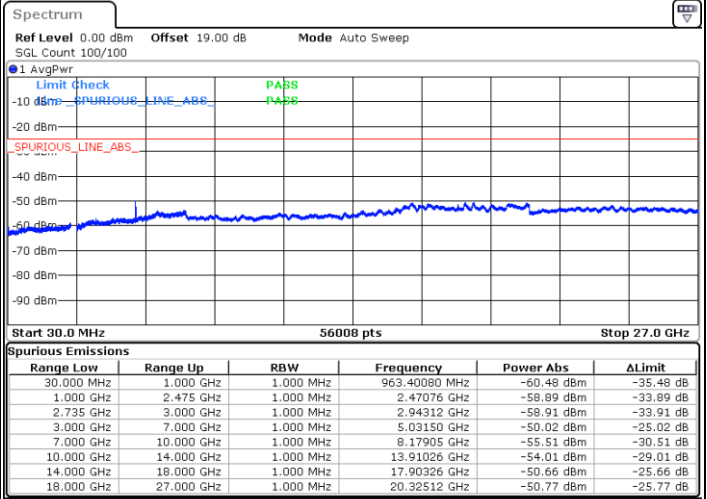

Date: 28.DEC.2020 09:34:23

Date: 28.DEC.2020 09:38:57

Middle Channel / FullIRB

N/A

Date: 28.DEC.2020 09:30:20

LTE Band 41C / 20MHz+5MHz

16QAM

Highest Channel / 1RB0 and 1RB24

Highest Channel / 1RB99 and 1RB0

Date: 28.DEC.2020 09:56:43

Date: 28.DEC.2020 10:09:00

Highest Channel / FullIRB

N/A

Date: 28.DEC.2020 09:48:59

LTE Band 41C / 20MHz+10MHz

16QAM

Lowest Channel / 1RB0 and 1RB49

Lowest Channel / 1RB99 and 1RB0

Date: 29.DEC.2020 14:07:34

Date: 29.DEC.2020 14:12:53

Lowest Channel / FullRB

N/A

Date: 29.DEC.2020 14:01:58

LTE Band 41C / 20MHz+10MHz