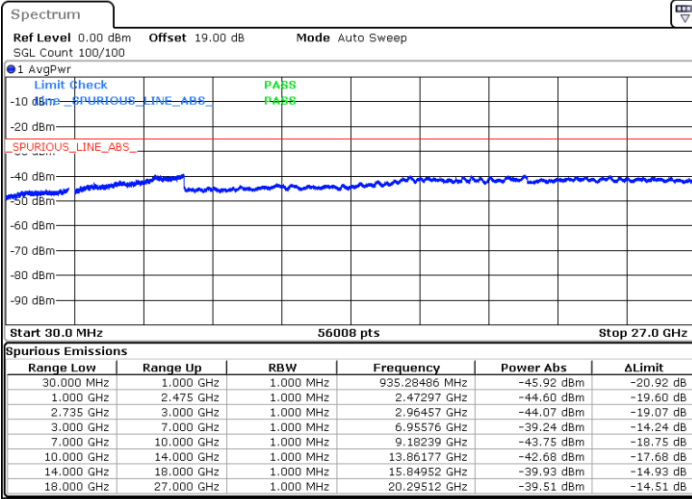

Middle Channel / FullIRB

N/A

Date: 30.DEC.2020 15:53:00

LTE Band 41C / 20MHz+15MHz

16QAM

Highest Channel / 1RB0 and 1RB74

Highest Channel / 1RB99 and 1RB0

Date: 4.JAN.2021 09:21:44

Date: 4.JAN.2021 09:33:39

Highest Channel / FullIRB

N/A

Date: 4.JAN.2021 09:15:24

LTE Band 41C / 20MHz+20MHz

16QAM

Lowest Channel / 1RB0 and 1RB99

Lowest Channel / 1RB99 and 1RB0