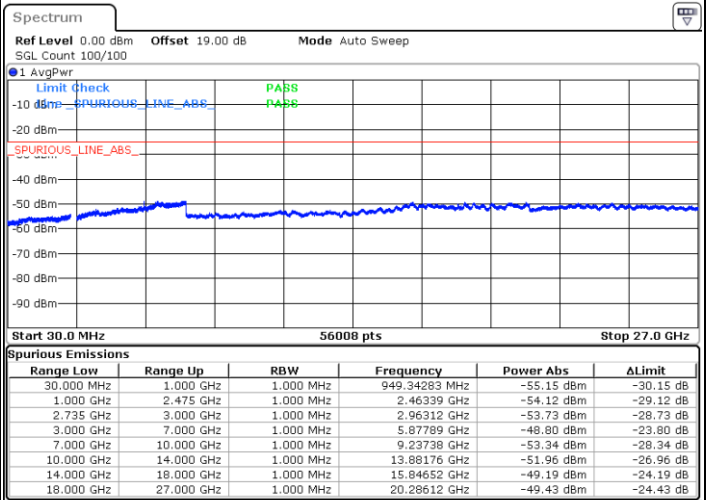

LTE Band 41C / 5MHz+20MHz

64QAM

Middle Channel / 1RB0 and 1RB9

Middle Channel / 1RB24 and 1RB0

Date: 27.DEC.2020 15:10:12

Date: 27.DEC.2020 15:17:13

Middle Channel / FullIRB

N/A

Date: 27.DEC.2020 14:45:38

LTE Band 41C / 5MHz+20MHz

64QAM

Highest Channel / 1RB0 and 1RB99

Highest Channel / 1RB24 and 1RB0

Date: 27.DEC.2020 15:52:07

Date: 27.DEC.2020 16:41:06

Highest Channel / FullIRB

N/A

Date: 27.DEC.2020 15:33:34

LTE Band 41C / 10MHz+15MHz

64QAM

Lowest Channel / 1RB0 and 1RB74

Lowest Channel / 1RB49 and 1RB0

Date: 28.DEC.2020 10:30:14

Date: 28.DEC.2020 10:31:28