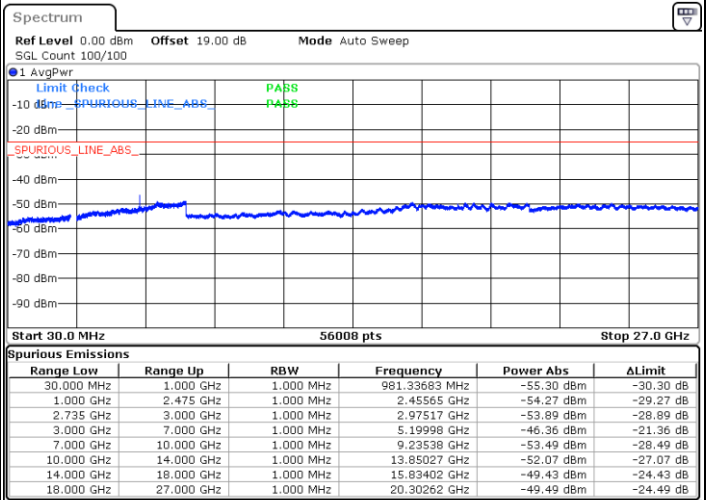

Highest Channel / FullIRB

N/A

Date: 30.DEC.2020 14:45:06

LTE Band 41C / 20MHz+5MHz

16QAM

Lowest Channel / 1RB0 and 1RB24

Lowest Channel / 1RB99 and 1RB0

Date: 27.DEC.2020 17:22:35

Date: 27.DEC.2020 18:06:21

Lowest Channel / FullRB

N/A

Date: 27.DEC.2020 17:02:03

LTE Band 41C / 20MHz+5MHz

16QAM

Middle Channel / 1RB0 and 1RB24

Middle Channel / 1RB99 and 1RB0

Date: 28.DEC.2020 09:34:23

Date: 28.DEC.2020 09:38:57

Middle Channel / FullIRB

N/A

Date: 28.DEC.2020 09:30:20

LTE Band 41C / 20MHz+5MHz

16QAM

Highest Channel / 1RB0 and 1RB24

Highest Channel / 1RB99 and 1RB0

Date: 28.DEC.2020 09:56:43

Date: 28.DEC.2020 10:09:00

Highest Channel / FullIRB

N/A

Date: 28.DEC.2020 09:48:59

LTE Band 41C / 20MHz+10MHz

16QAM