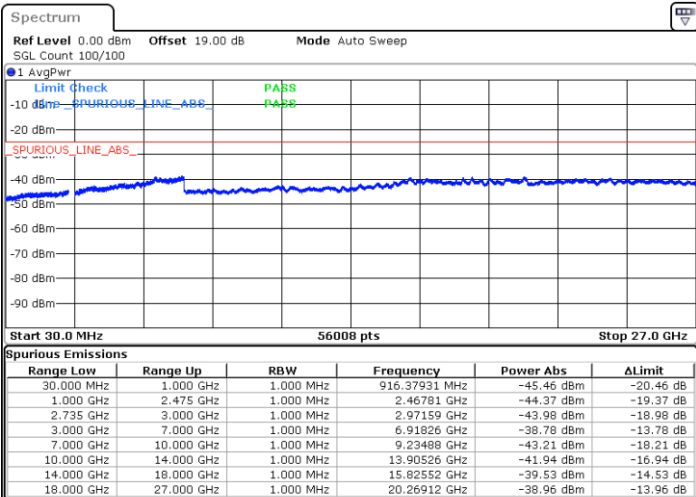

Date: 27.DEC.2020 14:45:38

LTE Band 41C / 5MHz+20MHz

64QAM

Highest Channel / 1RB0 and 1RB99

Highest Channel / 1RB24 and 1RB0

Date: 27.DEC.2020 15:52:07

Date: 27.DEC.2020 16:41:06

Highest Channel / FullIRB

N/A

Date: 27.DEC.2020 15:33:34

LTE Band 41C / 10MHz+15MHz

64QAM

Lowest Channel / 1RB0 and 1RB74

Lowest Channel / 1RB49 and 1RB0

Date: 28.DEC.2020 10:30:14

Date: 28.DEC.2020 10:31:28

Lowest Channel / FullRB

N/A

Date: 28.DEC.2020 10:16:24

LTE Band 41C / 10MHz+15MHz

64QAM

MiddleChannel / 1RB0 and 1RB74

Middle Channel / 1RB49 and 1RB0

Date: 28.DEC.2020 10:42:49

Date: 28.DEC.2020 16:22:53

Middle Channel / FullIRB

N/A

Date: 28.DEC.2020 10:41:04

LTE Band 41C / 10MHz+15MHz

64QAM

Highest Channel / 1RB0 and 1RB74

Highest Channel / 1RB49 and 1RB0