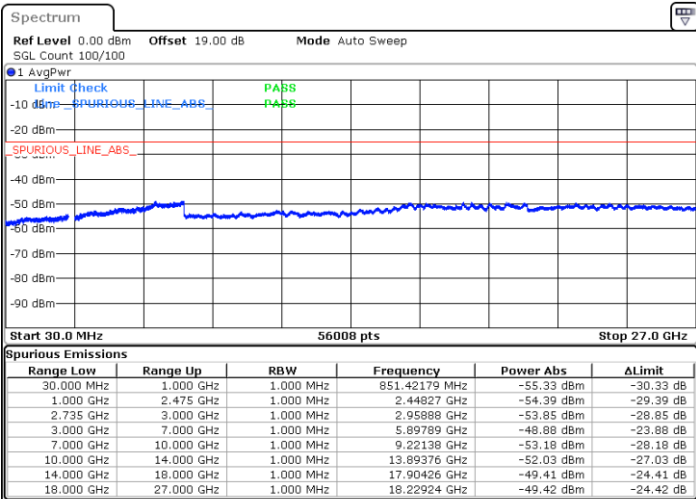

LTE Band 41C / 10MHz+20MHz

16QAM

Middle Channel / 1RB0 and 1RB9

Middle Channel / 1RB49 and 1RB0

Date: 29.DEC.2020 11:48:33

Date: 29.DEC.2020 11:43:29

Middle Channel / FullIRB

N/A

Date: 29.DEC.2020 11:53:11

LTE Band 41C / 10MHz+20MHz

16QAM

Highest Channel / 1RB0 and 1RB99

Highest Channel / 1RB49 and 1RB0

Date: 29.DEC.2020 13:47:18

Date: 29.DEC.2020 13:52:51

Highest Channel / FullIRB

N/A

Date: 29.DEC.2020 12:05:24

LTE Band 41C / 15MHz+10MHz

16QAM

Lowest Channel / 1RB0 and 1RB49

Lowest Channel / 1RB74 and 1RB0

Date: 28.DEC.2020 17:14:13

Date: 28.DEC.2020 17:19:29