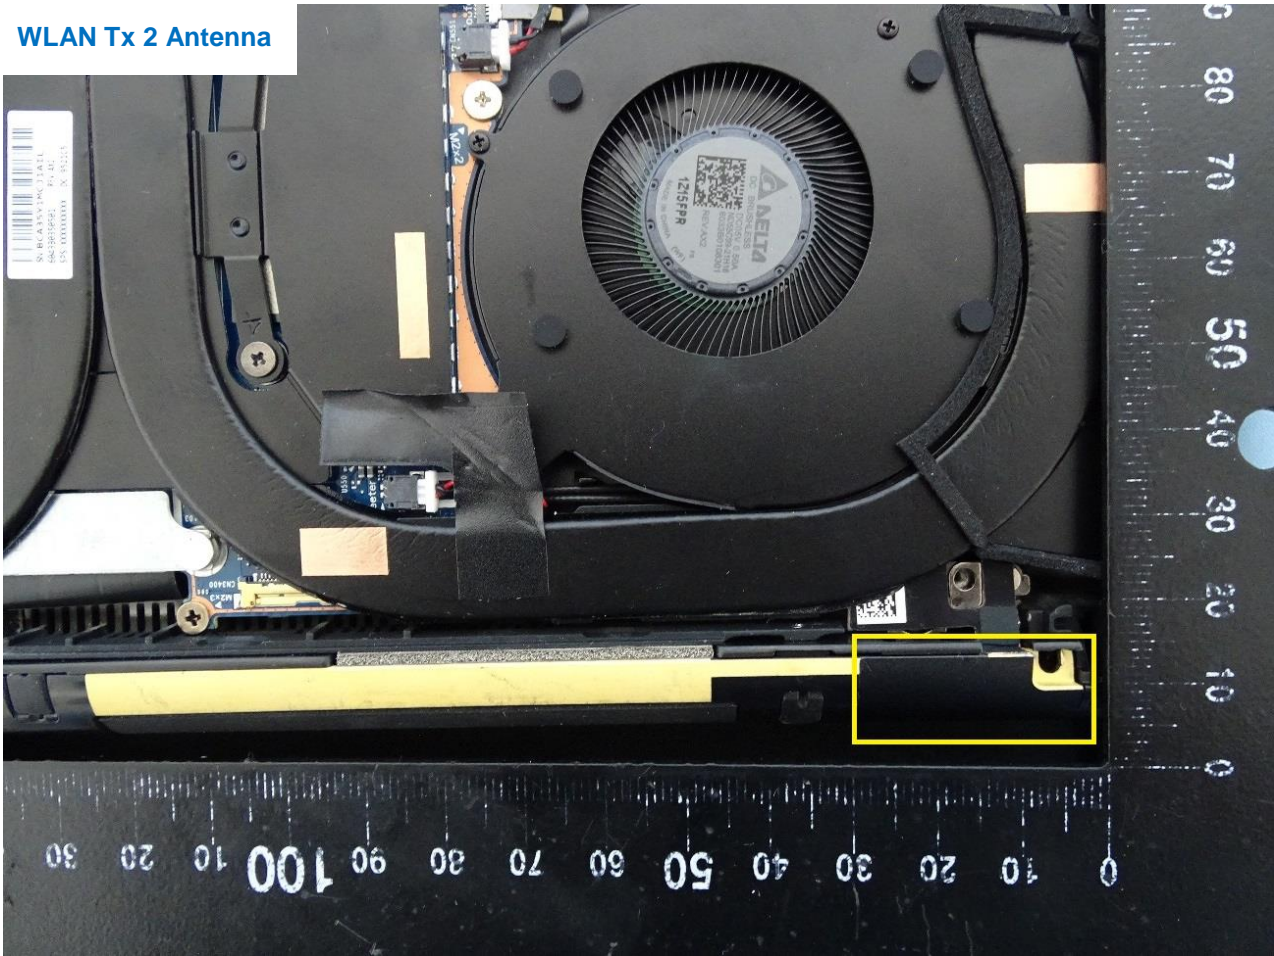

WLAN Tx 2 Antenna