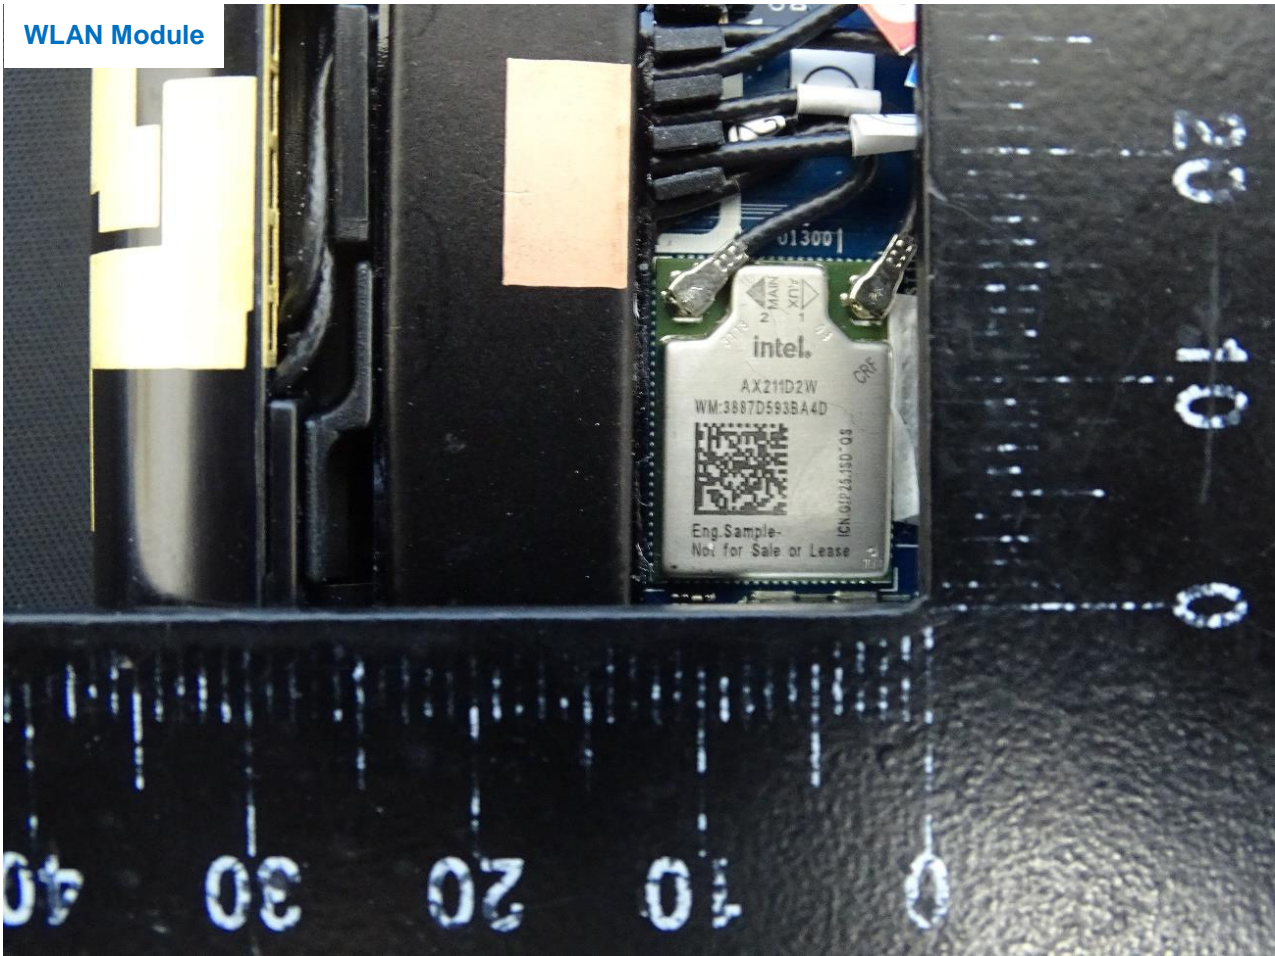

1. External Photograph of EUT

Brand Name: HP / Model Name: HSN-I55C

**2. Photograph of Accessory**

**Brand Name: HP / Model Name: HSN-I55C**

| <b>Specification of Accessory</b> |                   |                 |
|-----------------------------------|-------------------|-----------------|
| <b>AC Adapter</b>                 | <b>Brand Name</b> | hp              |
|                                   | <b>Model Name</b> | TPN-LA12        |
| <b>Battery</b>                    | <b>Brand Name</b> | hp              |
|                                   | <b>Model Name</b> | TPN-DB1G        |
| <b>WLC Pen</b>                    | <b>Brand Name</b> | Wacom           |
|                                   | <b>Model Name</b> | ESP-232BW-04A-6 |

### 3. Internal Photograph of EUT

Brand Name: HP / Model Name: HSN-I55C

WLAN Module

WLC Module

WWAN Tx / Rx 5 Antenna

WWAN Rx 6 and GNSS Antenna

WWAN Rx 7 Antenna

WWAN Rx 8 Antenna