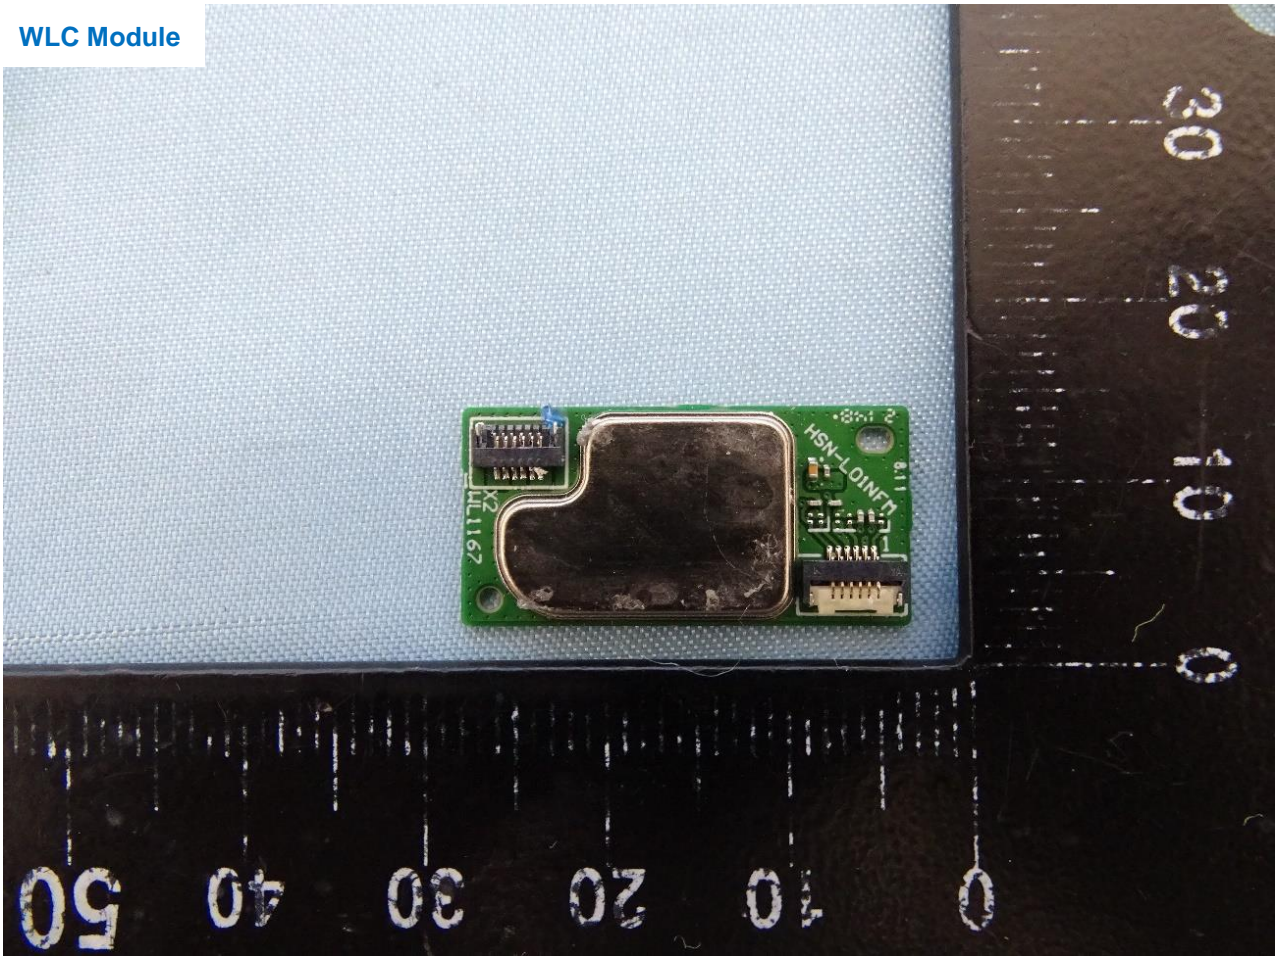

### 3. Internal Photograph of EUT

Brand Name: HP / Model Name: HSN-I55C

WLAN Module

WLC Module

WWAN Tx / Rx 5 Antenna

WWAN Rx 6 and GNSS Antenna

WWAN Rx 7 Antenna

WWAN Rx 8 Antenna