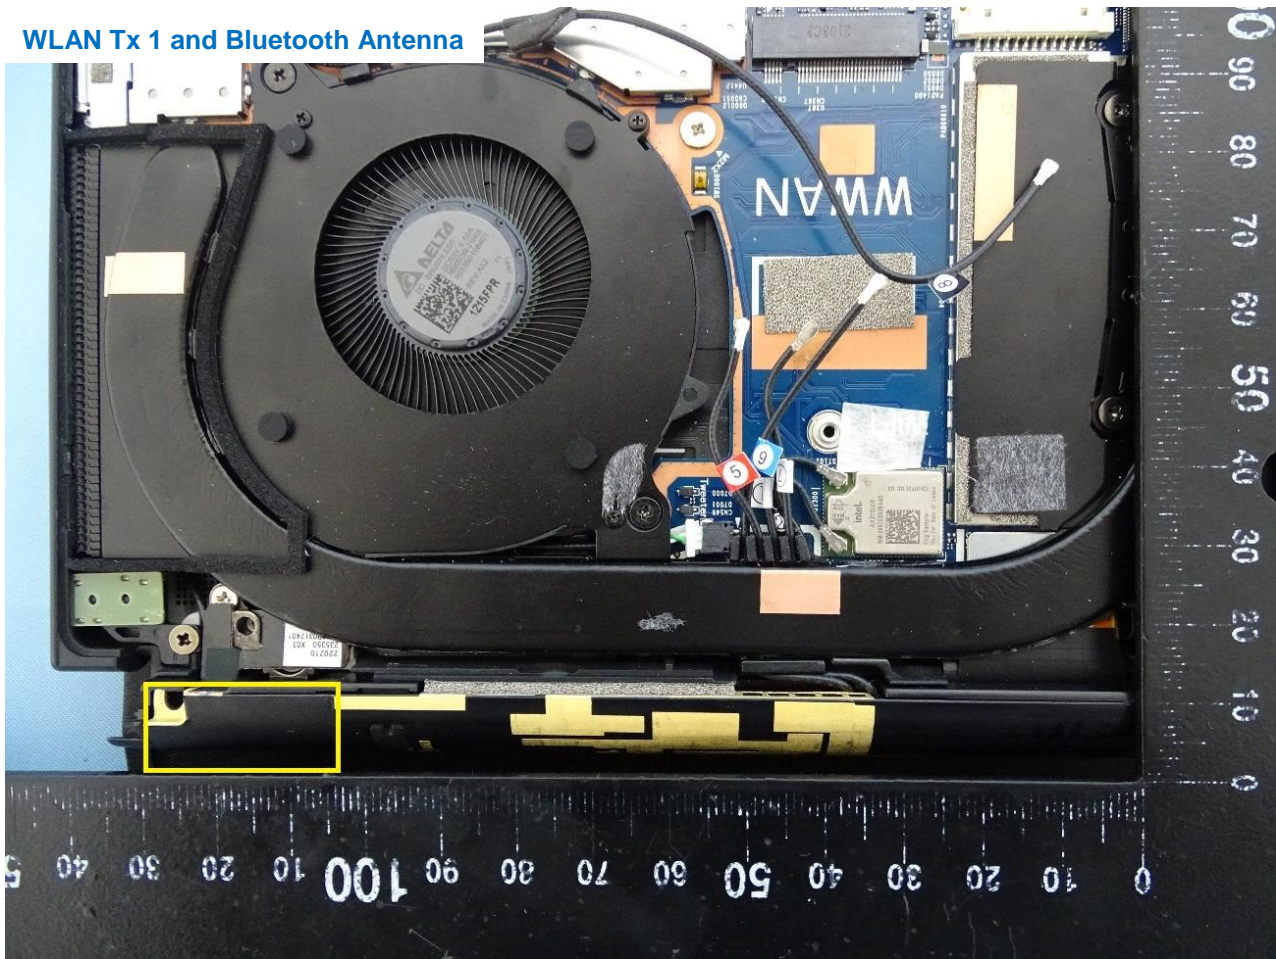

WLAN Tx 1 and Bluetooth Antenna