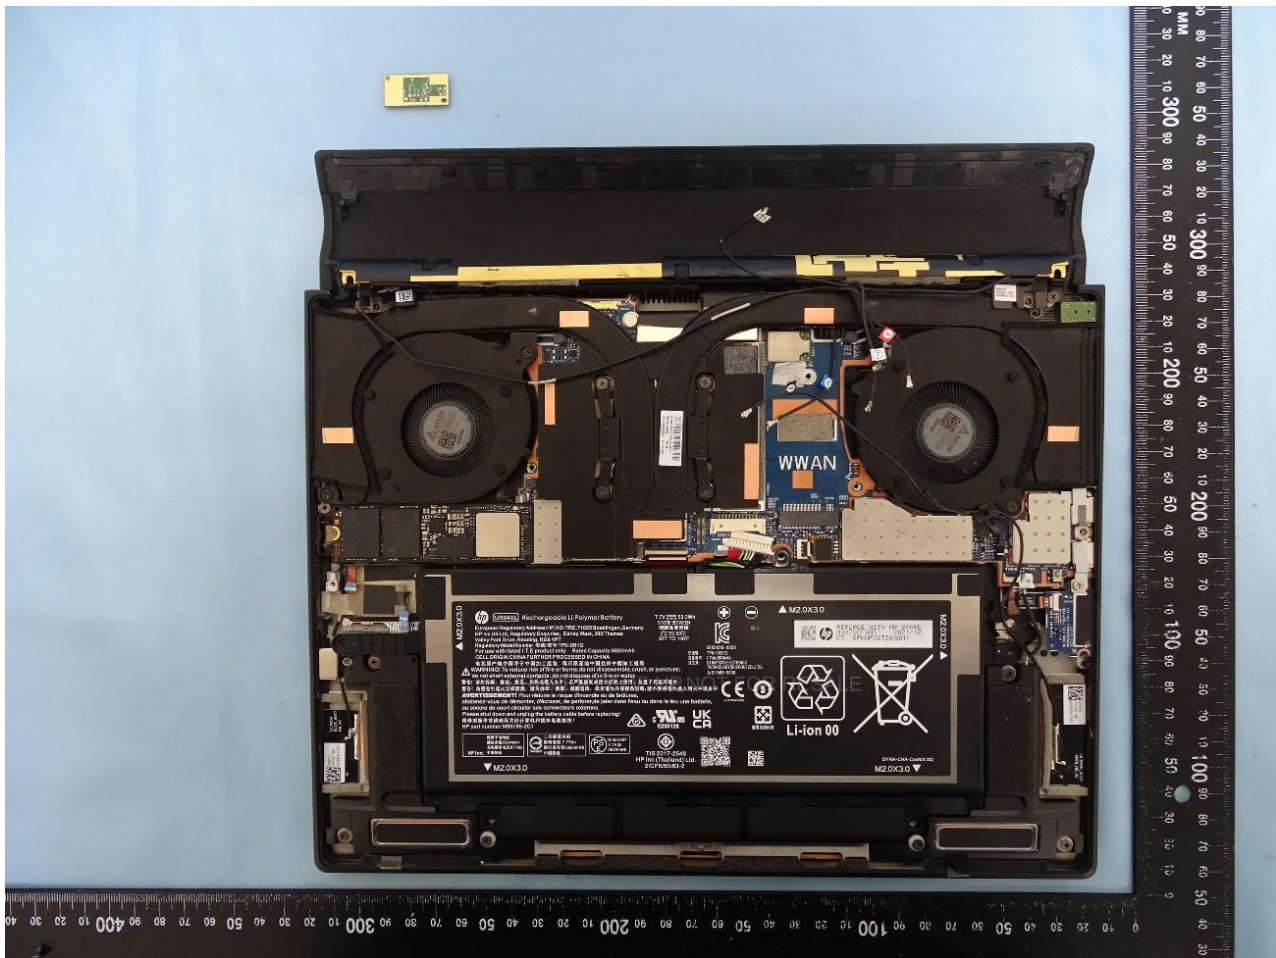

1. External Photograph of EUT

Brand Name: HP / Model Name: HSN-I55C

**2. Photograph of Accessory**

**Brand Name: HP / Model Name: HSN-I55C**

| <b>Specification of Accessory</b> |                   |                 |
|-----------------------------------|-------------------|-----------------|
| <b>AC Adapter</b>                 | <b>Brand Name</b> | hp              |
|                                   | <b>Model Name</b> | TPN-LA12        |
| <b>Battery</b>                    | <b>Brand Name</b> | hp              |
|                                   | <b>Model Name</b> | TPN-DB1G        |
| <b>WLC Pen</b>                    | <b>Brand Name</b> | Wacom           |
|                                   | <b>Model Name</b> | ESP-232BW-04A-6 |

### 3. Internal Photograph of EUT

Brand Name: HP / Model Name: HSN-I55C

WLAN Module

WLC Module

WWAN Tx / Rx 5 Antenna

WWAN Rx 6 and GNSS Antenna

WWAN Rx 7 Antenna

WWAN Rx 8 Antenna