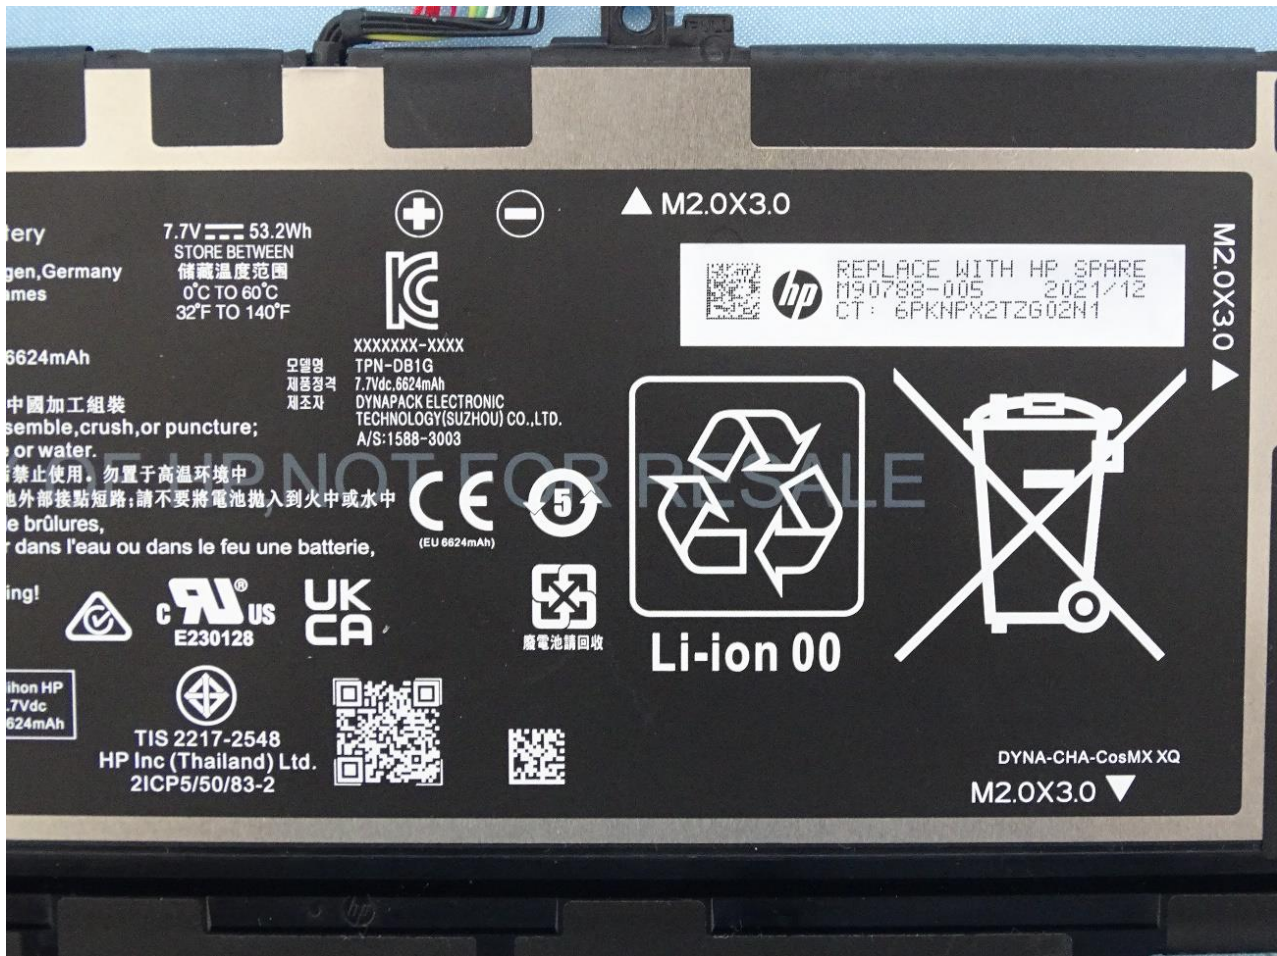

1. External Photograph of EUT

Brand Name: HP / Model Name: HSN-I55C

**2. Photograph of Accessory**

**Brand Name: HP / Model Name: HSN-I55C**

| <b>Specification of Accessory</b> |                   |                 |
|-----------------------------------|-------------------|-----------------|
| <b>AC Adapter</b>                 | <b>Brand Name</b> | hp              |
|                                   | <b>Model Name</b> | TPN-LA12        |
| <b>Battery</b>                    | <b>Brand Name</b> | hp              |
|                                   | <b>Model Name</b> | TPN-DB1G        |
| <b>WLC Pen</b>                    | <b>Brand Name</b> | Wacom           |
|                                   | <b>Model Name</b> | ESP-232BW-04A-6 |

**Remark:** For accessories equipped with this EUT, please refer to the following photos.

Adapter

Battery