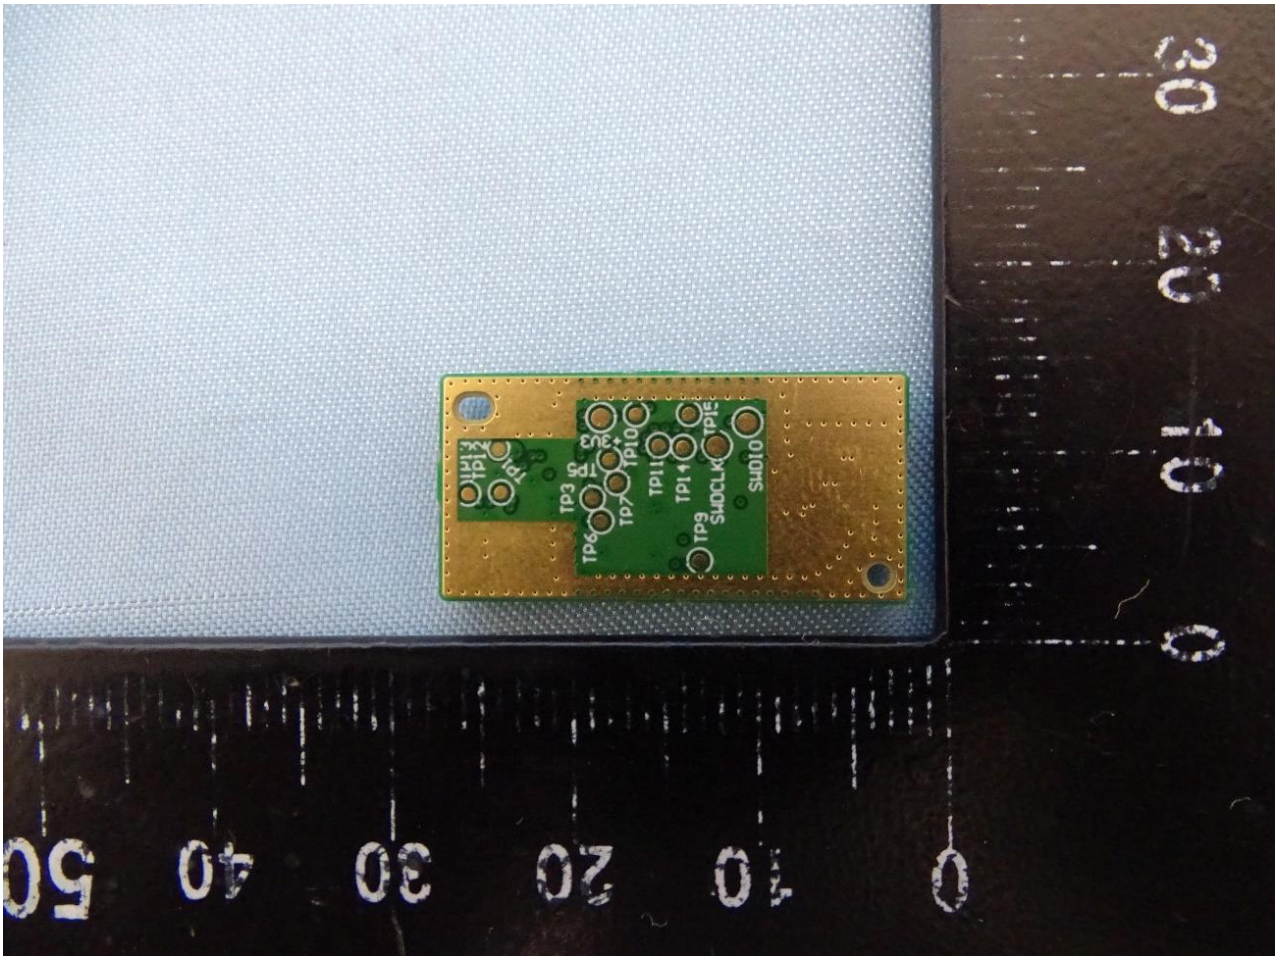

### 3. Internal Photograph of EUT

Brand Name: HP / Model Name: HSN-I55C

WLAN Module

WLC Module

WWAN Tx / Rx 5 Antenna

WWAN Rx 6 and GNSS Antenna

WWAN Rx 7 Antenna

WWAN Rx 8 Antenna