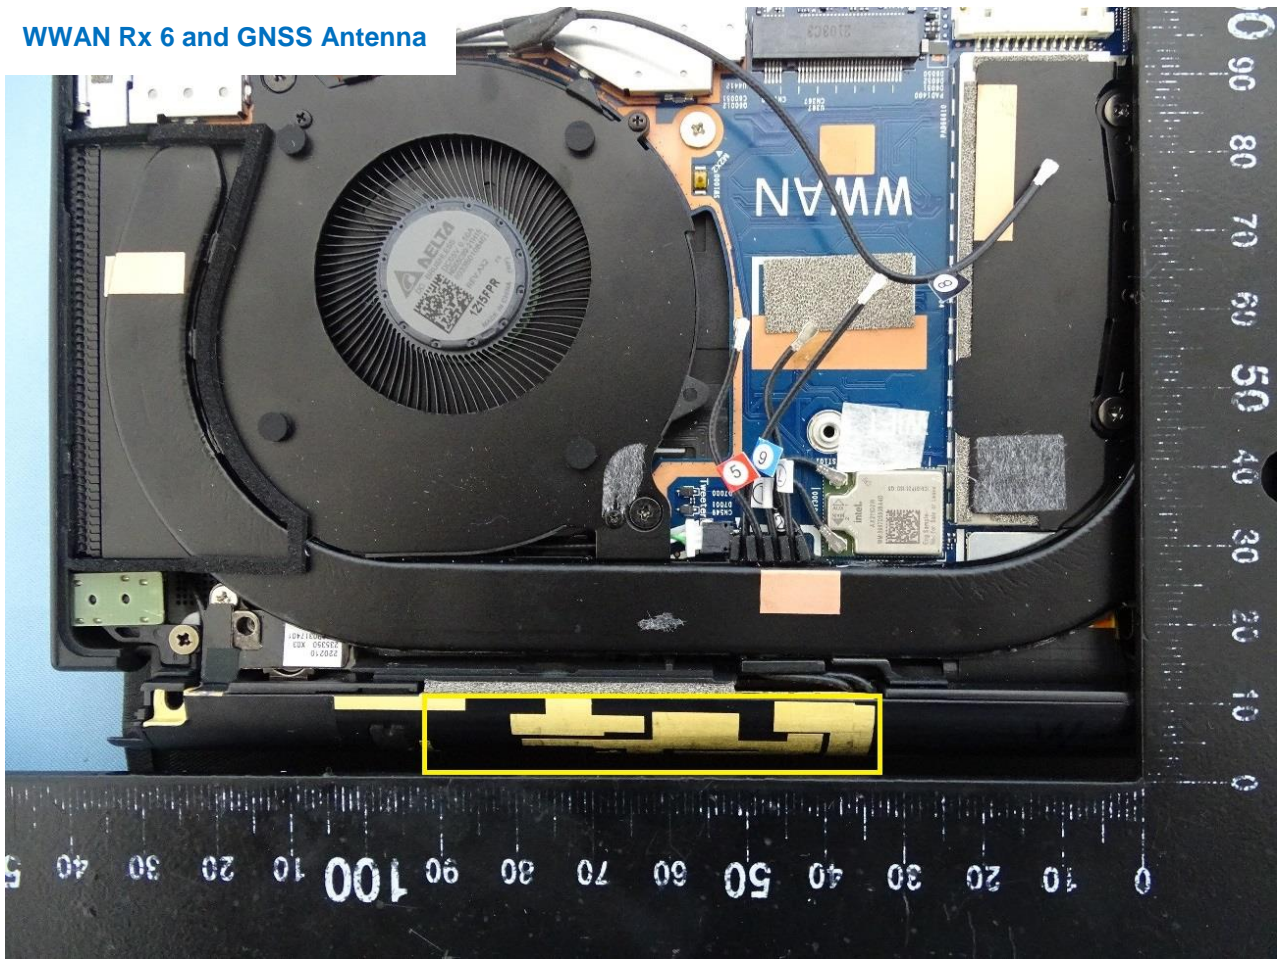

### 3. Internal Photograph of EUT

Brand Name: HP / Model Name: HSN-I55C

WLAN Module

WLC Module

WWAN Tx / Rx 5 Antenna

WWAN Rx 6 and GNSS Antenna

WWAN Rx 7 Antenna

WWAN Rx 8 Antenna