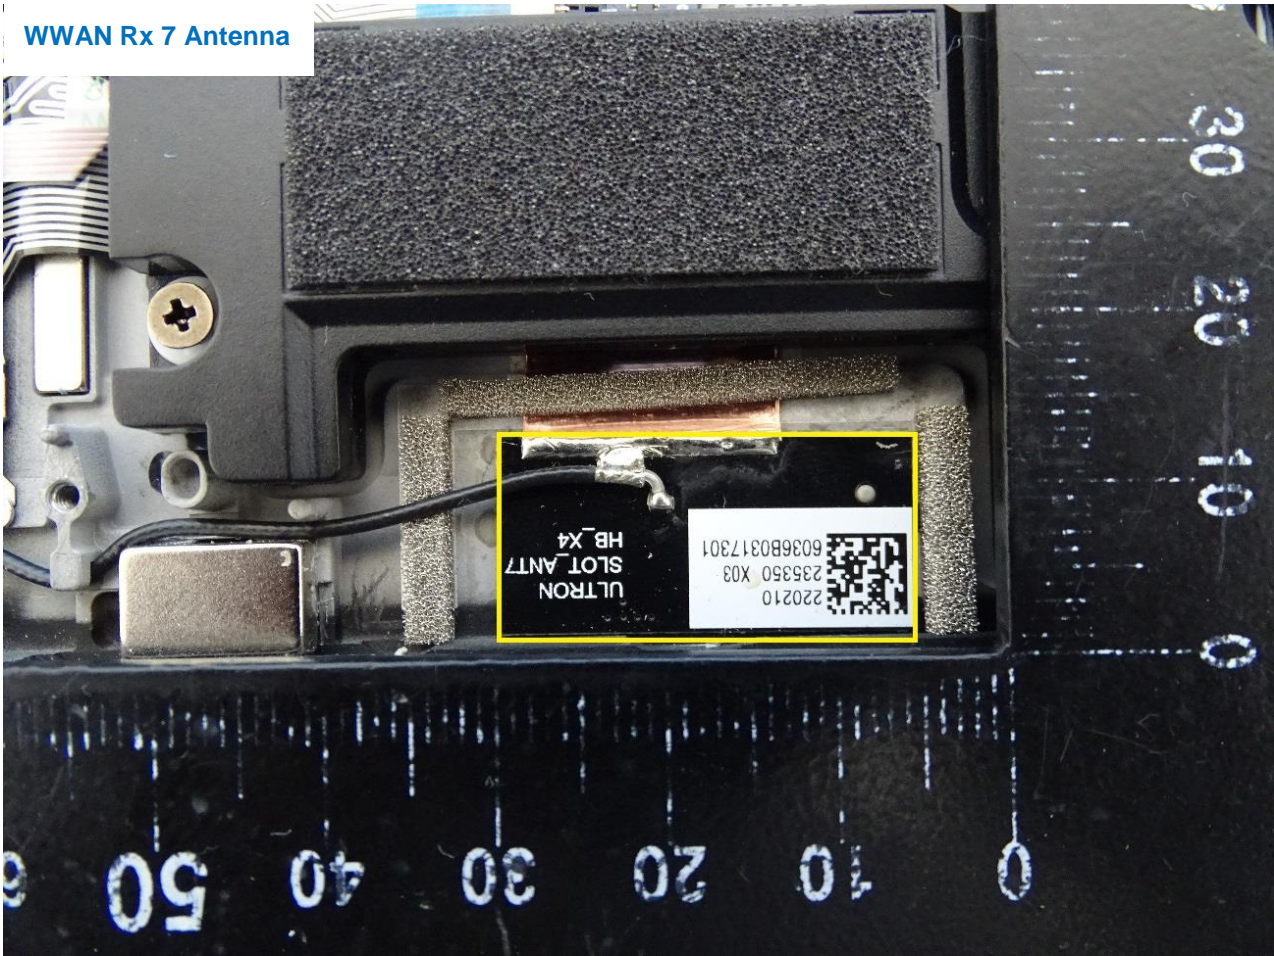

1. External Photograph of EUT

Brand Name: HP / Model Name: HSN-I55C

**2. Photograph of Accessory**

**Brand Name: HP / Model Name: HSN-I55C**

| <b>Specification of Accessory</b> |                   |                 |
|-----------------------------------|-------------------|-----------------|
| <b>AC Adapter</b>                 | <b>Brand Name</b> | hp              |
|                                   | <b>Model Name</b> | TPN-LA12        |
| <b>Battery</b>                    | <b>Brand Name</b> | hp              |
|                                   | <b>Model Name</b> | TPN-DB1G        |
| <b>WLC Pen</b>                    | <b>Brand Name</b> | Wacom           |
|                                   | <b>Model Name</b> | ESP-232BW-04A-6 |

### 3. Internal Photograph of EUT

Brand Name: HP / Model Name: HSN-I55C

WLAN Module

WLC Module

WWAN Tx / Rx 5 Antenna

WWAN Rx 6 and GNSS Antenna

WWAN Rx 7 Antenna

WWAN Rx 8 Antenna