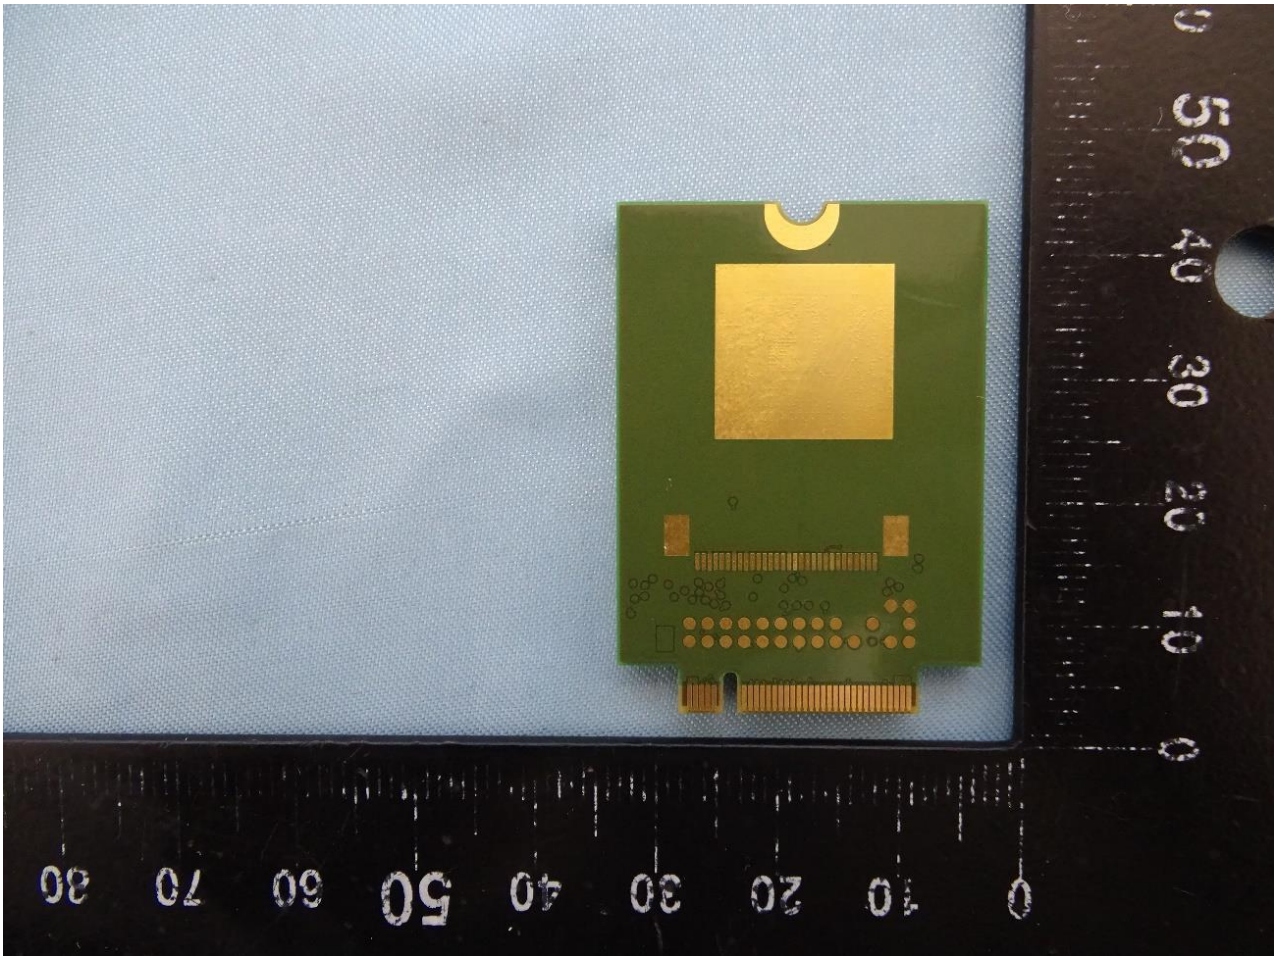

### 3. Internal Photograph of EUT

Brand Name: HP / Model Name: HSN-I55C

WLAN Module

WLC Module

WWAN Tx / Rx 5 Antenna

WWAN Rx 6 and GNSS Antenna

WWAN Rx 7 Antenna

WWAN Rx 8 Antenna