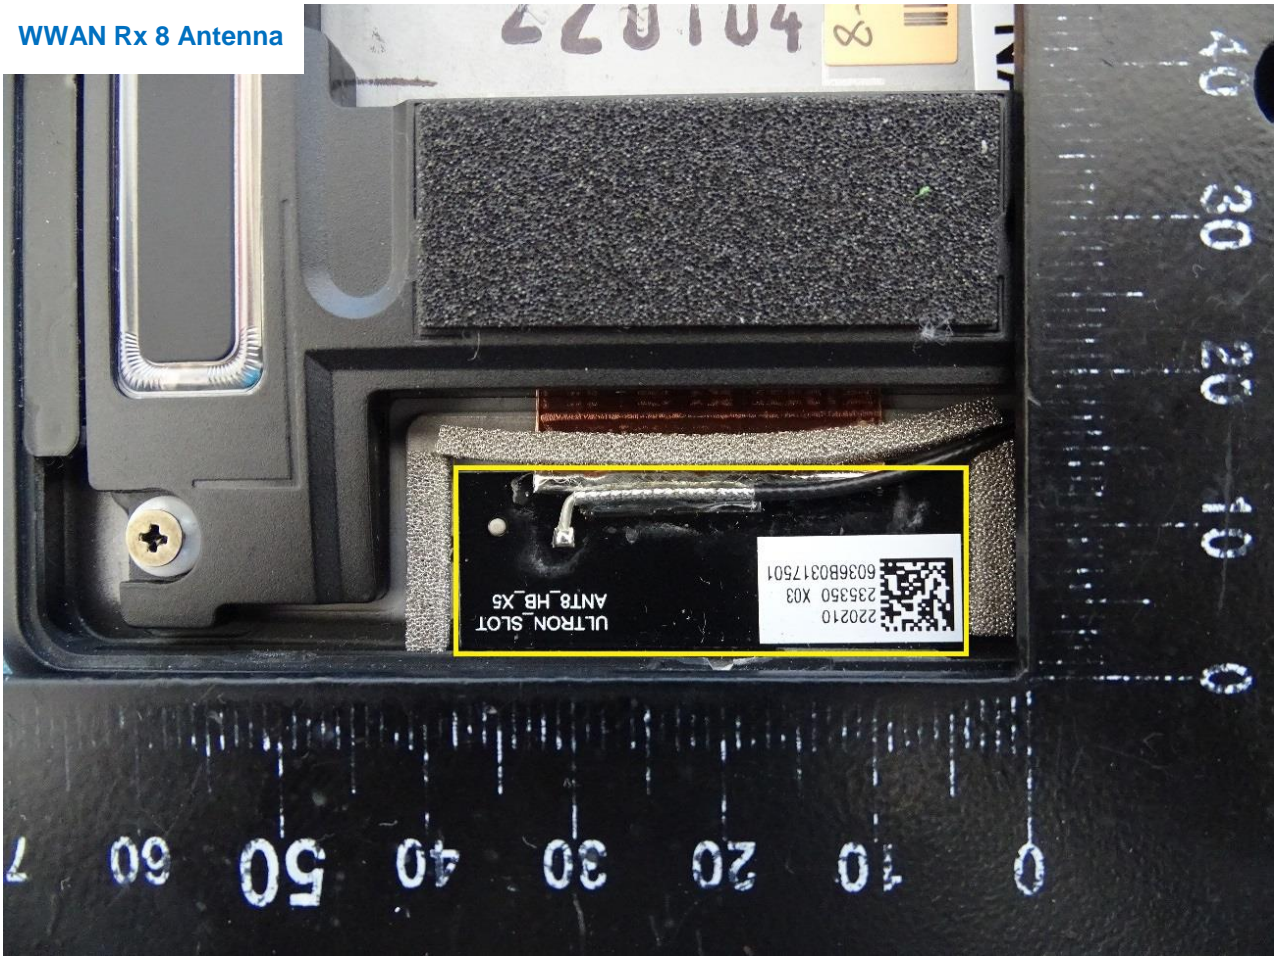

1. External Photograph of EUT

Brand Name: HP / Model Name: HSN-I55C

**2. Photograph of Accessory**

**Brand Name: HP / Model Name: HSN-I55C**

| <b>Specification of Accessory</b> |                   |                 |
|-----------------------------------|-------------------|-----------------|
| <b>AC Adapter</b>                 | <b>Brand Name</b> | hp              |
|                                   | <b>Model Name</b> | TPN-LA12        |
| <b>Battery</b>                    | <b>Brand Name</b> | hp              |
|                                   | <b>Model Name</b> | TPN-DB1G        |
| <b>WLC Pen</b>                    | <b>Brand Name</b> | Wacom           |
|                                   | <b>Model Name</b> | ESP-232BW-04A-6 |

### 3. Internal Photograph of EUT

Brand Name: HP / Model Name: HSN-I55C

WLAN Module

WLC Module

WWAN Tx / Rx 5 Antenna

WWAN Rx 6 and GNSS Antenna

WWAN Rx 7 Antenna

WWAN Rx 8 Antenna