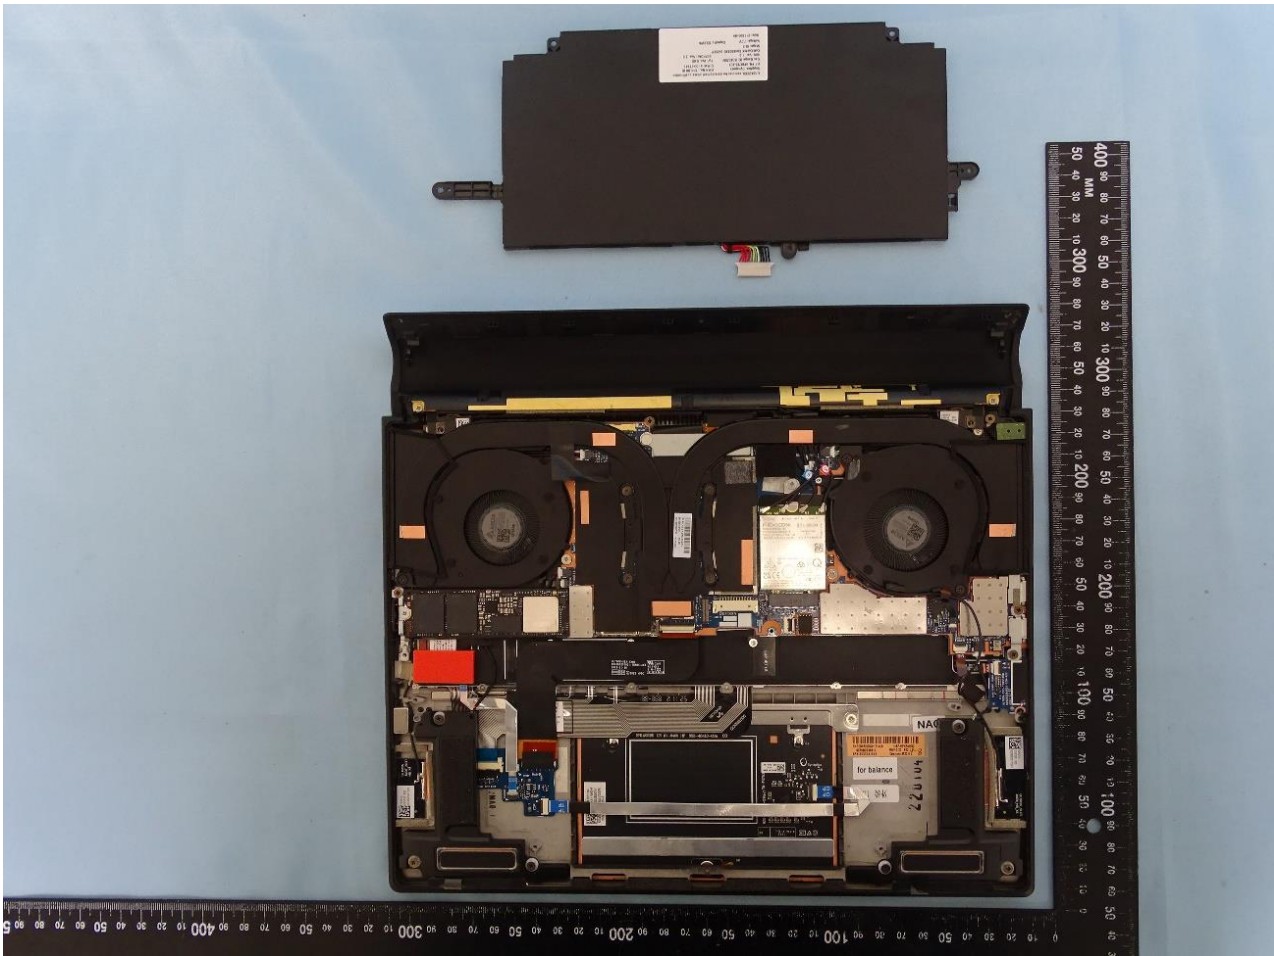

1. External Photograph of EUT

Brand Name: HP / Model Name: HSN-I55C

**2. Photograph of Accessory**

**Brand Name: HP / Model Name: HSN-I55C**

| <b>Specification of Accessory</b> |                   |                 |
|-----------------------------------|-------------------|-----------------|
| <b>AC Adapter</b>                 | <b>Brand Name</b> | hp              |
|                                   | <b>Model Name</b> | TPN-LA12        |
| <b>Battery</b>                    | <b>Brand Name</b> | hp              |
|                                   | <b>Model Name</b> | TPN-DB1G        |
| <b>WLC Pen</b>                    | <b>Brand Name</b> | Wacom           |
|                                   | <b>Model Name</b> | ESP-232BW-04A-6 |

**Remark:** For accessories equipped with this EUT, please refer to the following photos.

Adapter

Battery

### 3. Internal Photograph of EUT

Brand Name: HP / Model Name: HSN-I55C

WLAN Module

WLC Module

WWAN Tx / Rx 5 Antenna

WWAN Rx 6 and GNSS Antenna

WWAN Rx 7 Antenna

WWAN Rx 8 Antenna