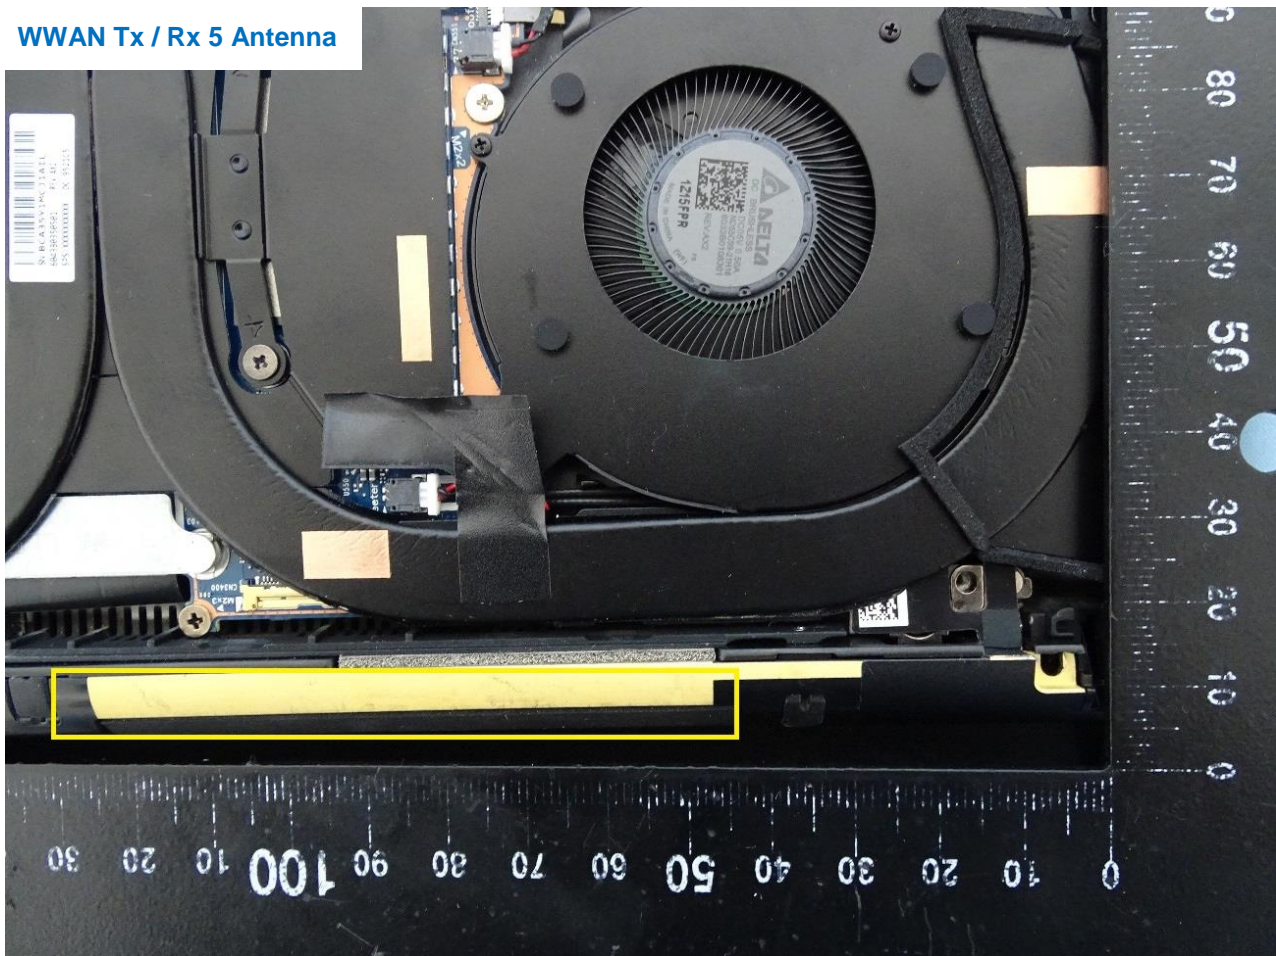

### 3. Internal Photograph of EUT

Brand Name: HP / Model Name: HSN-I55C

WLAN Module

WLC Module

WWAN Tx / Rx 5 Antenna

WWAN Rx 6 and GNSS Antenna

WWAN Rx 7 Antenna

WWAN Rx 8 Antenna