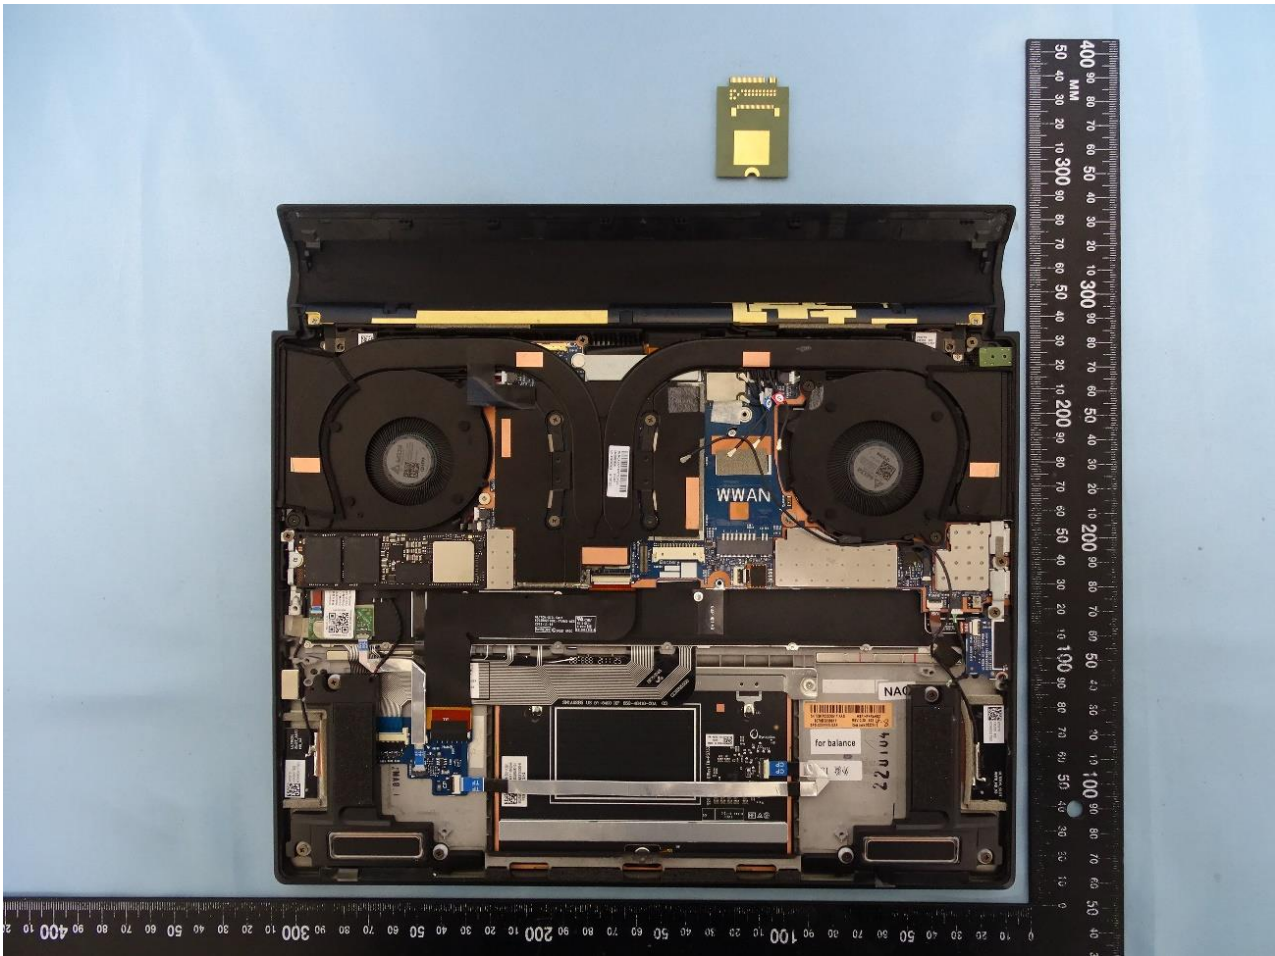

1. External Photograph of EUT

Brand Name: HP / Model Name: HSN-I55C

**2. Photograph of Accessory**

**Brand Name: HP / Model Name: HSN-I55C**

| <b>Specification of Accessory</b> |                   |                 |
|-----------------------------------|-------------------|-----------------|
| <b>AC Adapter</b>                 | <b>Brand Name</b> | hp              |
|                                   | <b>Model Name</b> | TPN-LA12        |
| <b>Battery</b>                    | <b>Brand Name</b> | hp              |
|                                   | <b>Model Name</b> | TPN-DB1G        |
| <b>WLC Pen</b>                    | <b>Brand Name</b> | Wacom           |
|                                   | <b>Model Name</b> | ESP-232BW-04A-6 |

**Remark:** For accessories equipped with this EUT, please refer to the following photos.

Adapter

Battery

### 3. Internal Photograph of EUT

Brand Name: HP / Model Name: HSN-I55C

WLAN Module

WLC Module

WWAN Tx / Rx 5 Antenna

WWAN Rx 6 and GNSS Antenna

WWAN Rx 7 Antenna

WWAN Rx 8 Antenna