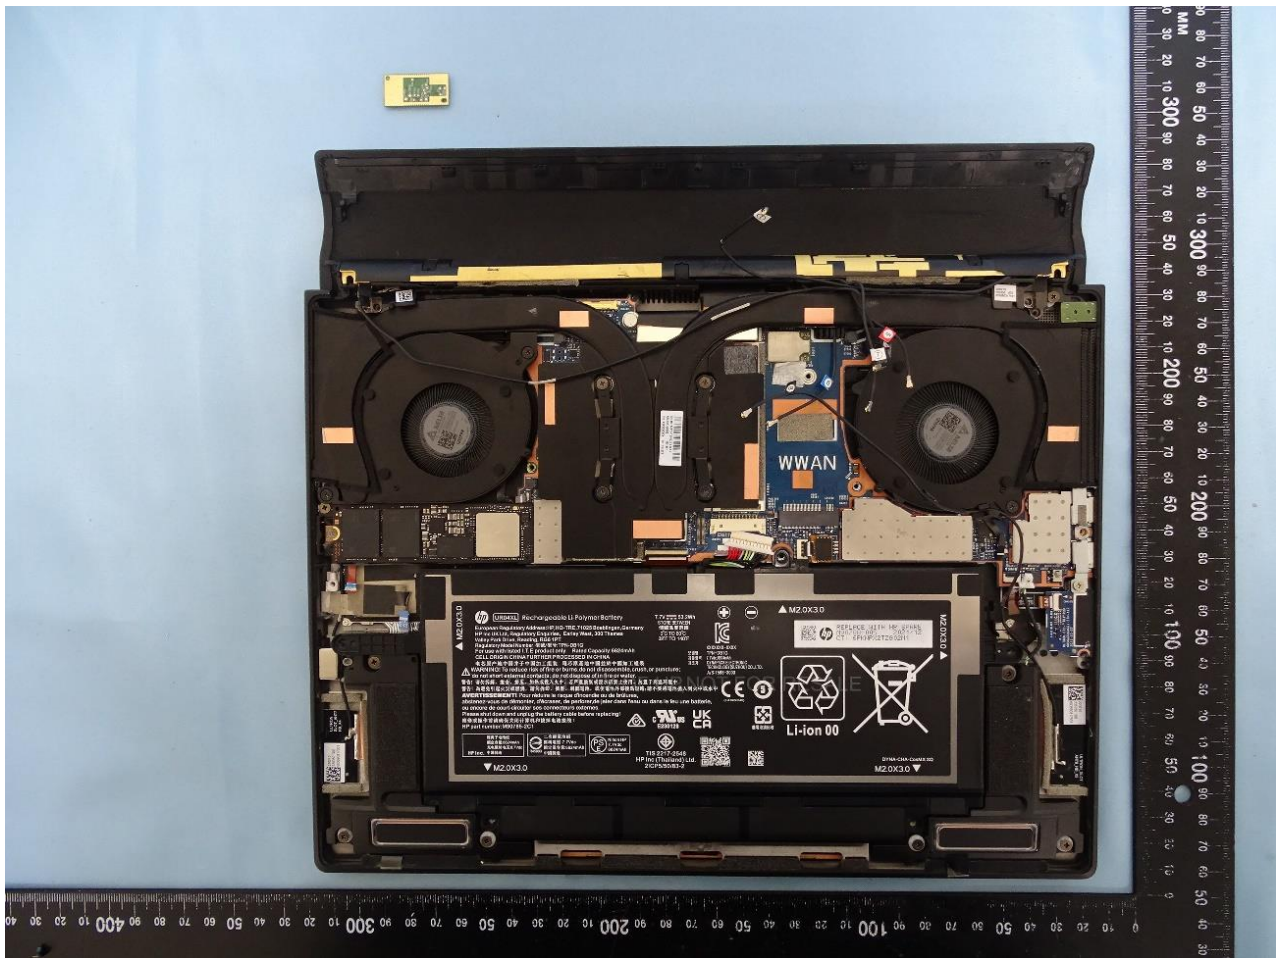

1. External Photograph of EUT

Brand Name: HP / Model Name: HSN-I55C

2. Photograph of Accessory

Brand Name: HP / Model Name: HSN-I55C

Specification of Accessory		
AC Adapter	Brand Name	hp
	Model Name	TPN-LA12
Battery	Brand Name	hp
	Model Name	TPN-DB1G
WLC Pen	Brand Name	Wacom
	Model Name	ESP-232BW-04A-6

Remark: For accessories equipped with this EUT, please refer to the following photos.

Adapter

Battery

3. Internal Photograph of EUT

Brand Name: HP / Model Name: HSN-I55C

WWAN Module

WLAN Module

WLC Module