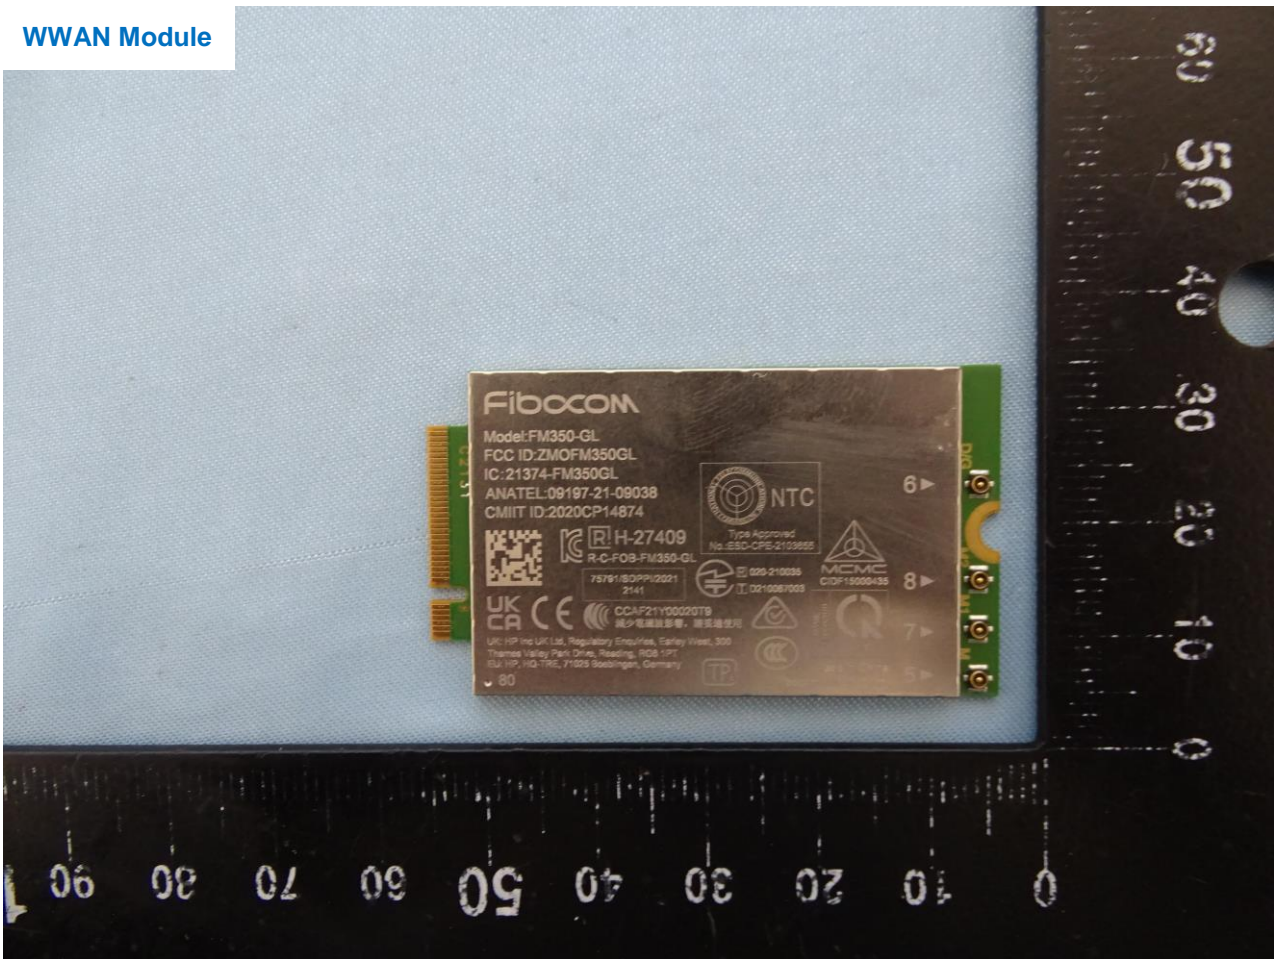

1. External Photograph of EUT

Brand Name: HP / Model Name: HSN-I55C

2. Photograph of Accessory

Brand Name: HP / Model Name: HSN-I55C

Specification of Accessory		
AC Adapter	Brand Name	hp
	Model Name	TPN-LA12
Battery	Brand Name	hp
	Model Name	TPN-DB1G
WLC Pen	Brand Name	Wacom
	Model Name	ESP-232BW-04A-6

Remark: For accessories equipped with this EUT, please refer to the following photos.

Adapter

Battery

3. Internal Photograph of EUT

Brand Name: HP / Model Name: HSN-I55C

WWAN Module

WLAN Module

WLC Module