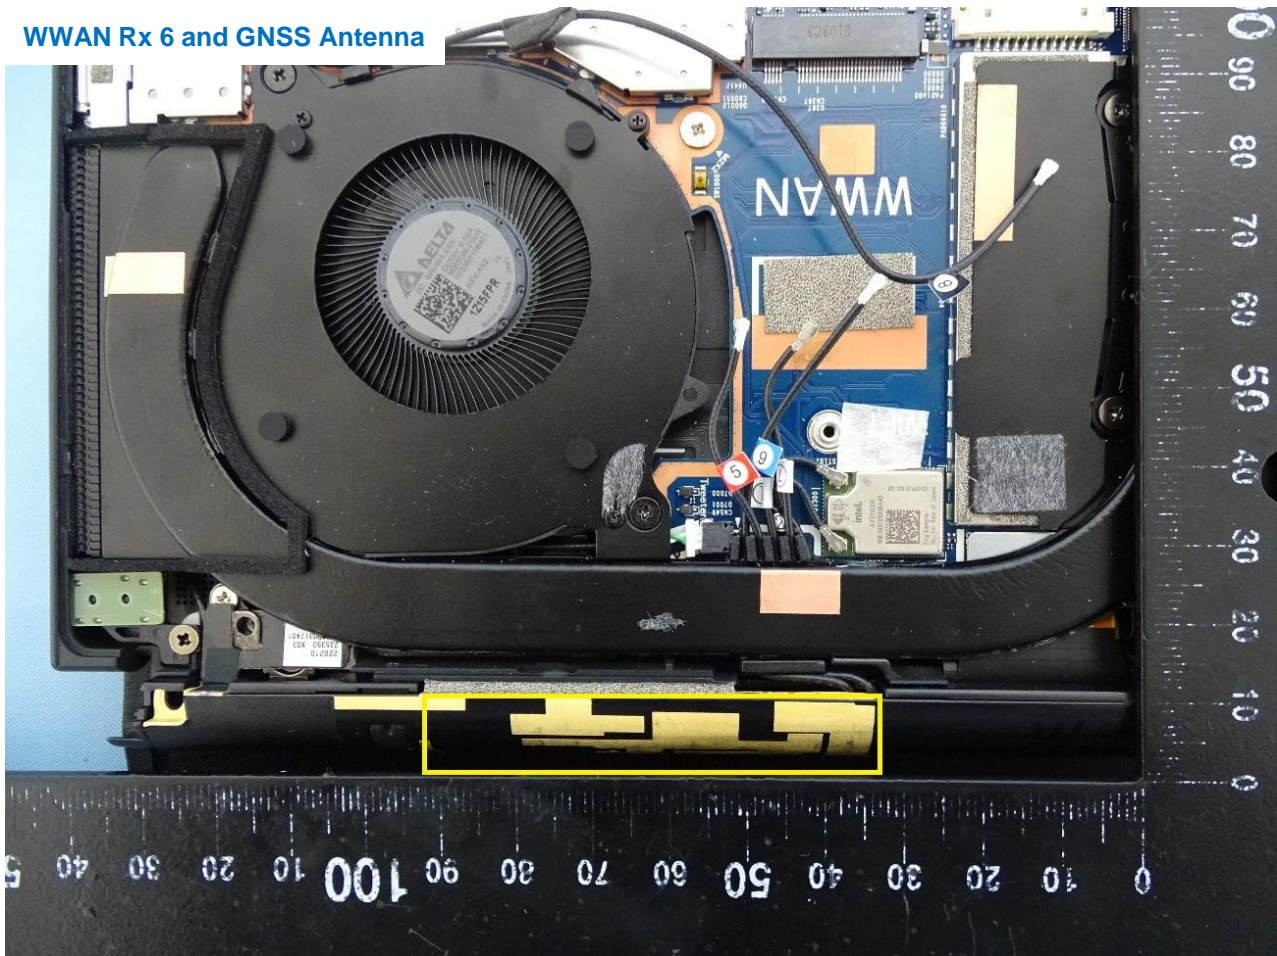

WWAN Rx 6 and GNSS Antenna