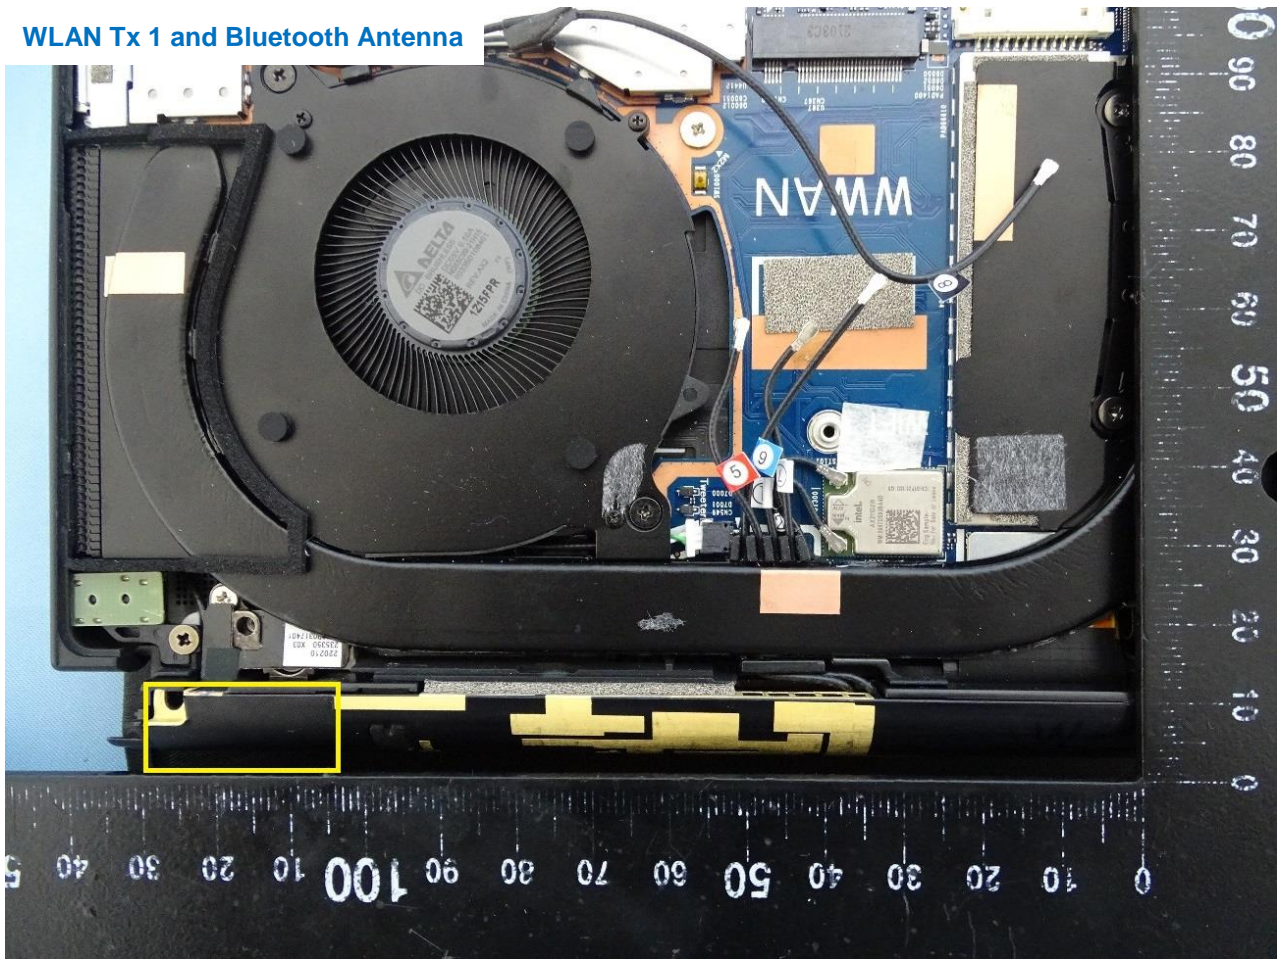

Remark: For accessories equipped with this EUT, please refer to the following photos.

Adapter

Battery

3. Internal Photograph of EUT

Brand Name: HP / Model Name: HSN-I55C

WWAN Module

WLAN Module

WLC Module

WWAN Tx / Rx 5 Antenna

WWAN Rx 6 and GNSS Antenna

WWAN Rx 7 Antenna

WWAN Tx / Rx 8 Antenna

WLAN Tx 1 and Bluetooth Antenna

WLAN Tx 2 Antenna

WLC Antenna

————THE END————