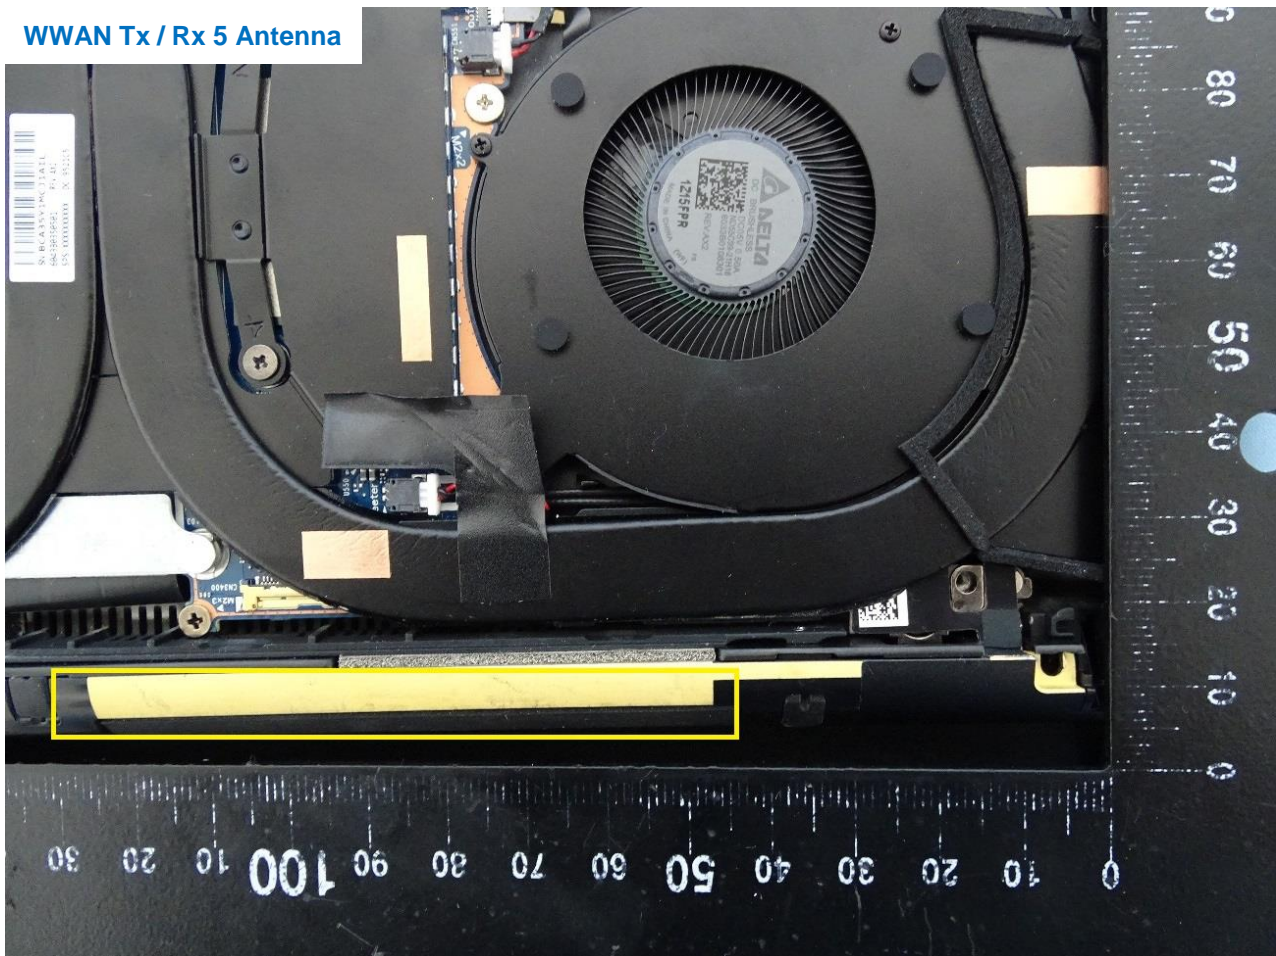

WWAN Tx / Rx 5 Antenna