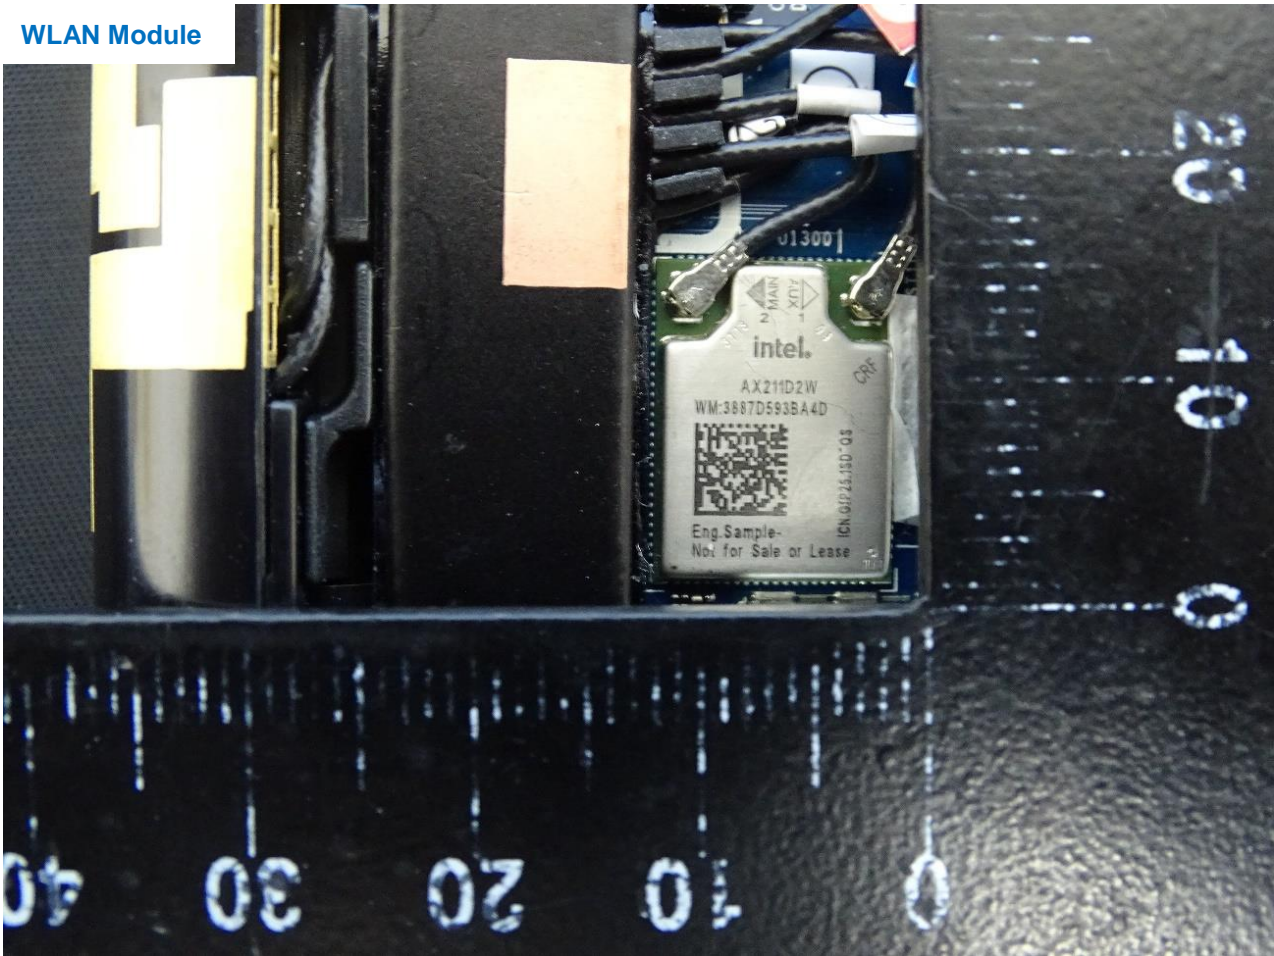

Remark: For accessories equipped with this EUT, please refer to the following photos.

Adapter

Battery

3. Internal Photograph of EUT

Brand Name: HP / Model Name: HSN-I55C

WWAN Module

WLAN Module

WLC Module