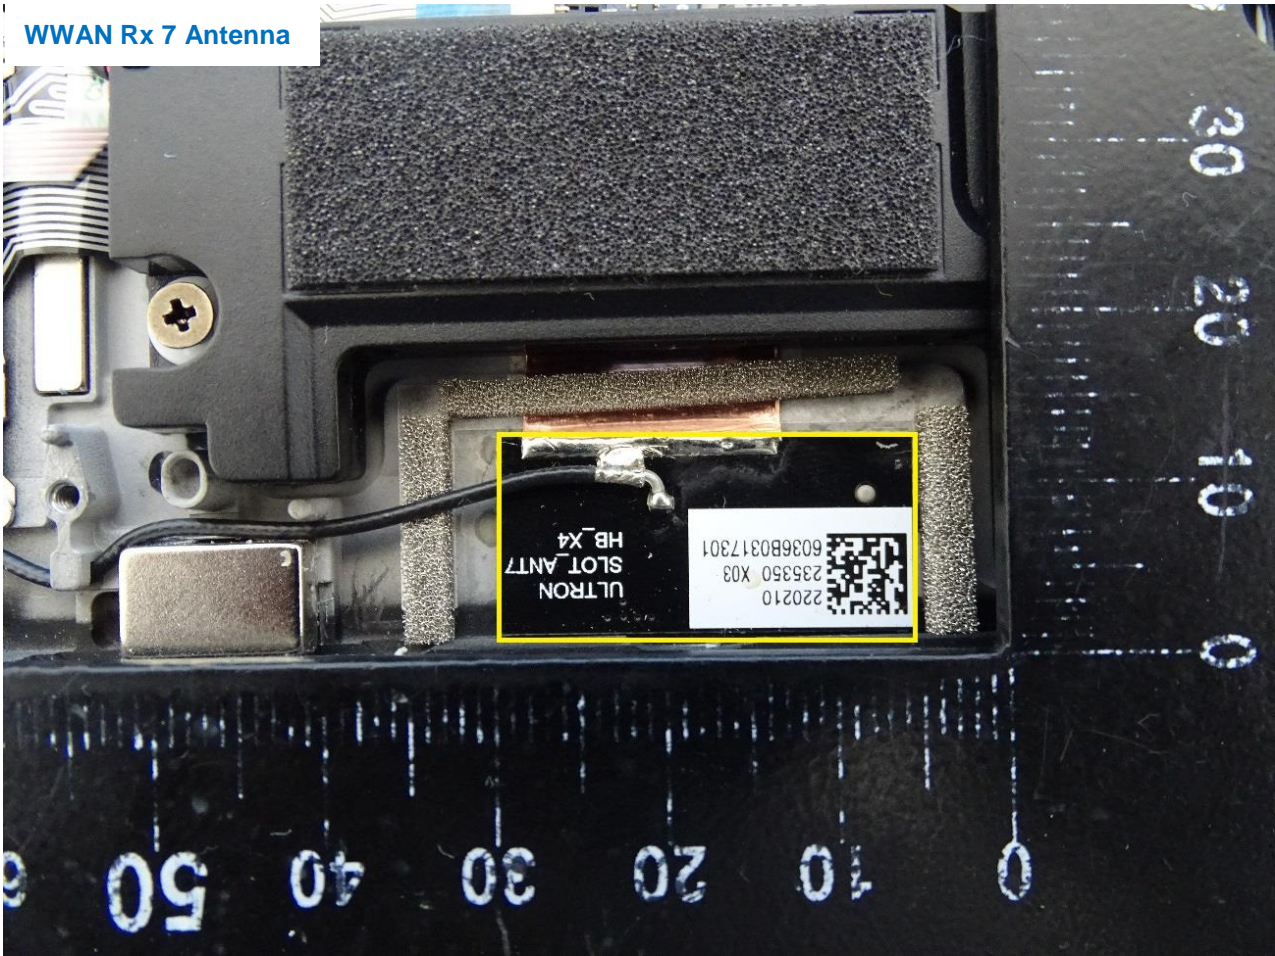

WWAN Rx 7 Antenna