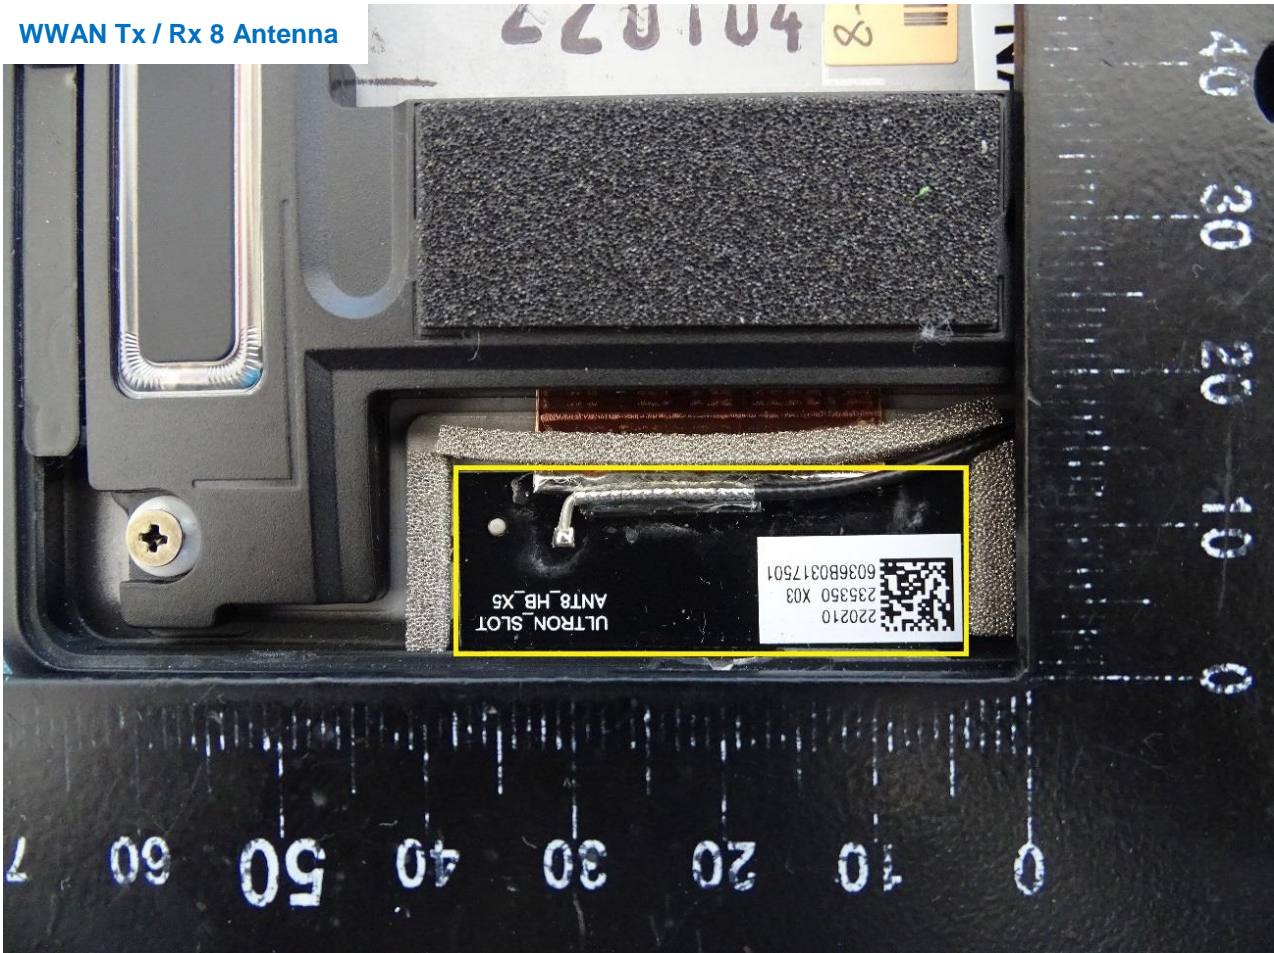

Remark: For accessories equipped with this EUT, please refer to the following photos.

Adapter

Battery

3. Internal Photograph of EUT

Brand Name: HP / Model Name: HSN-I55C

WWAN Module

WLAN Module

WLC Module

WWAN Tx / Rx 5 Antenna

WWAN Rx 6 and GNSS Antenna

WWAN Rx 7 Antenna

WWAN Tx / Rx 8 Antenna

WLAN Tx 1 and Bluetooth Antenna

WLAN Tx 2 Antenna

WLC Antenna

————THE END————