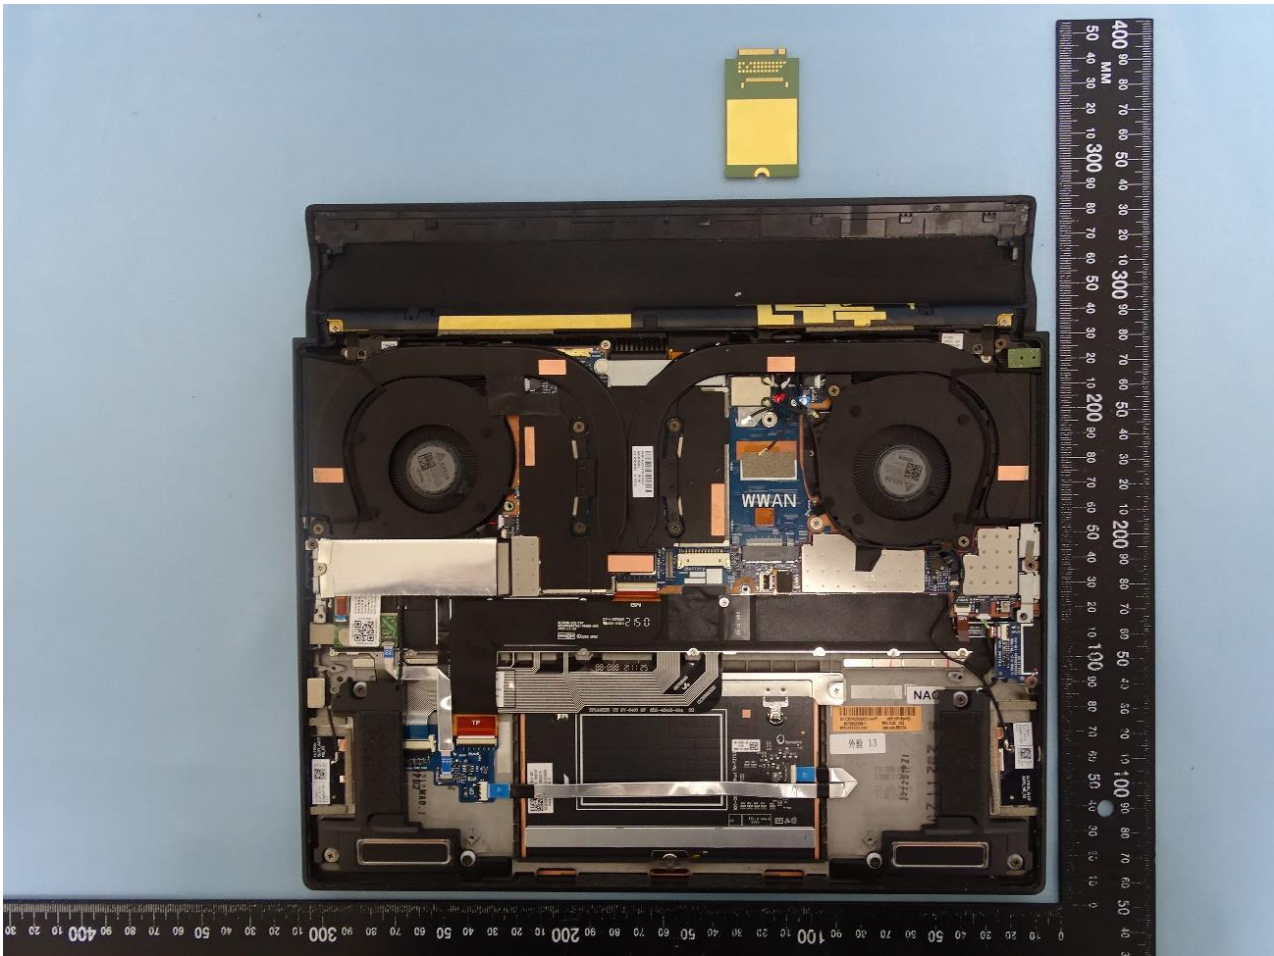

1. External Photograph of EUT

Brand Name: HP / Model Name: HSN-I55C

2. Photograph of Accessory

Brand Name: HP / Model Name: HSN-I55C

Specification of Accessory		
AC Adapter	Brand Name	hp
	Model Name	TPN-LA12
Battery	Brand Name	hp
	Model Name	TPN-DB1G
WLC Pen	Brand Name	Wacom
	Model Name	ESP-232BW-04A-6

Remark: For accessories equipped with this EUT, please refer to the following photos.

Adapter

Battery

3. Internal Photograph of EUT

Brand Name: HP / Model Name: HSN-I55C

WWAN Module

WLAN Module

WLC Module