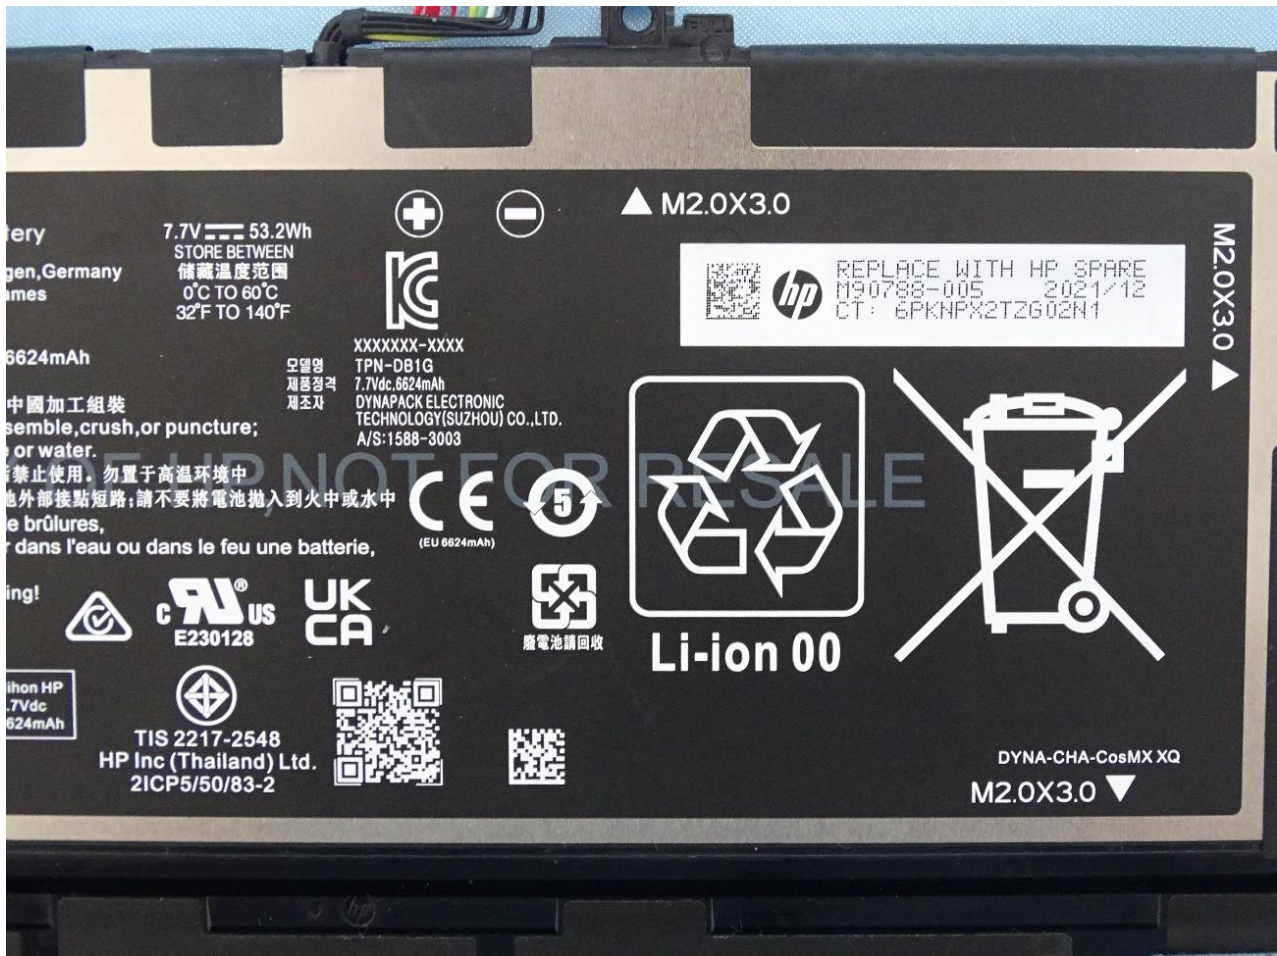

1. External Photograph of EUT

Brand Name: HP / Model Name: HSN-I55C

2. Photograph of Accessory

Brand Name: HP / Model Name: HSN-I55C

Specification of Accessory		
AC Adapter	Brand Name	hp
	Model Name	TPN-LA12
Battery	Brand Name	hp
	Model Name	TPN-DB1G
WLC Pen	Brand Name	Wacom
	Model Name	ESP-232BW-04A-6

Remark: For accessories equipped with this EUT, please refer to the following photos.

Adapter

Battery

3. Internal Photograph of EUT

Brand Name: HP / Model Name: HSN-I55C

WWAN Module

WLAN Module

WLC Module