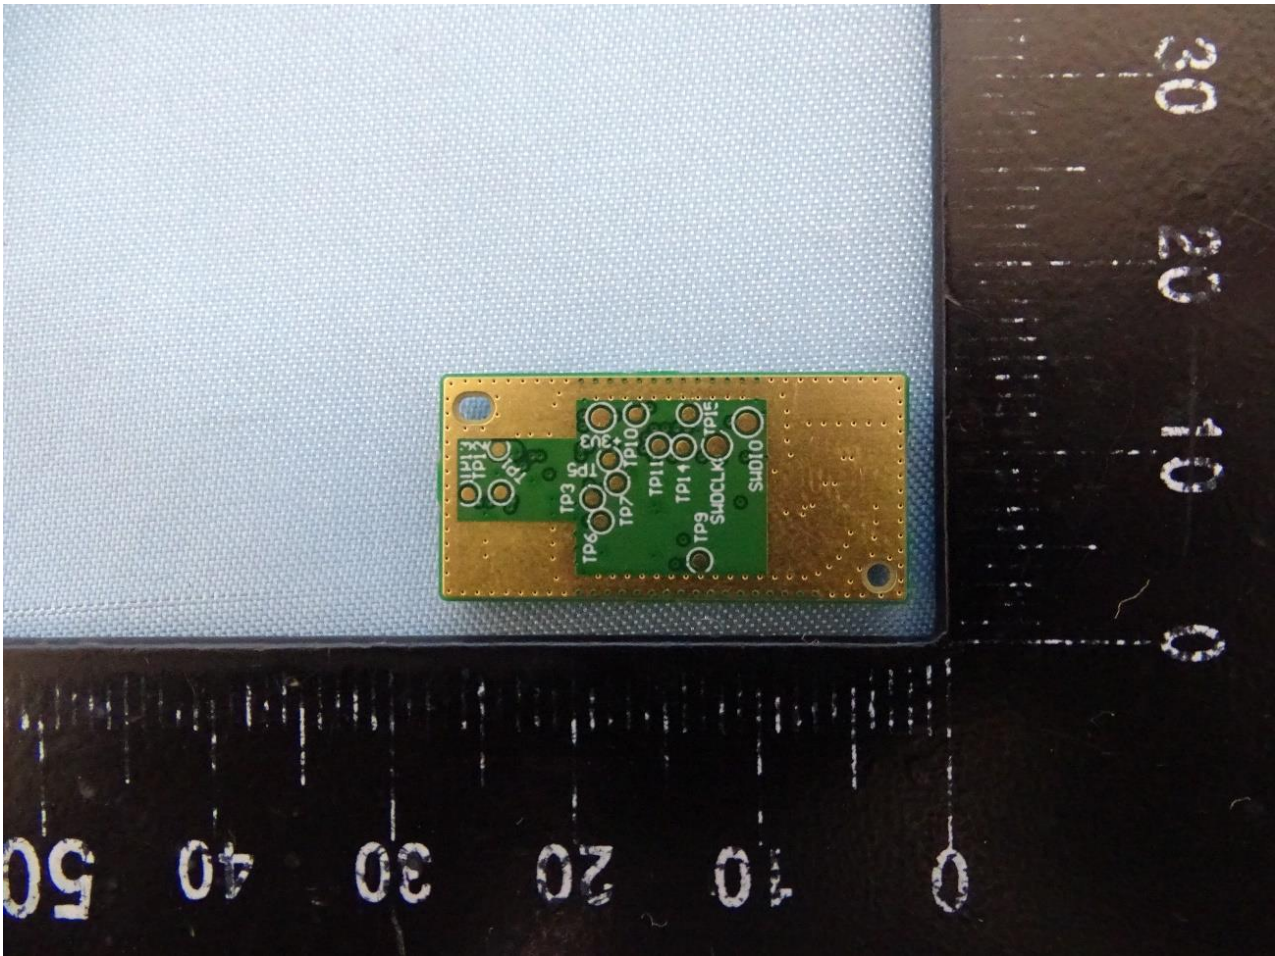

Remark: For accessories equipped with this EUT, please refer to the following photos.

Adapter

Battery

3. Internal Photograph of EUT

Brand Name: HP / Model Name: HSN-I55C

WWAN Module

WLAN Module

WLC Module