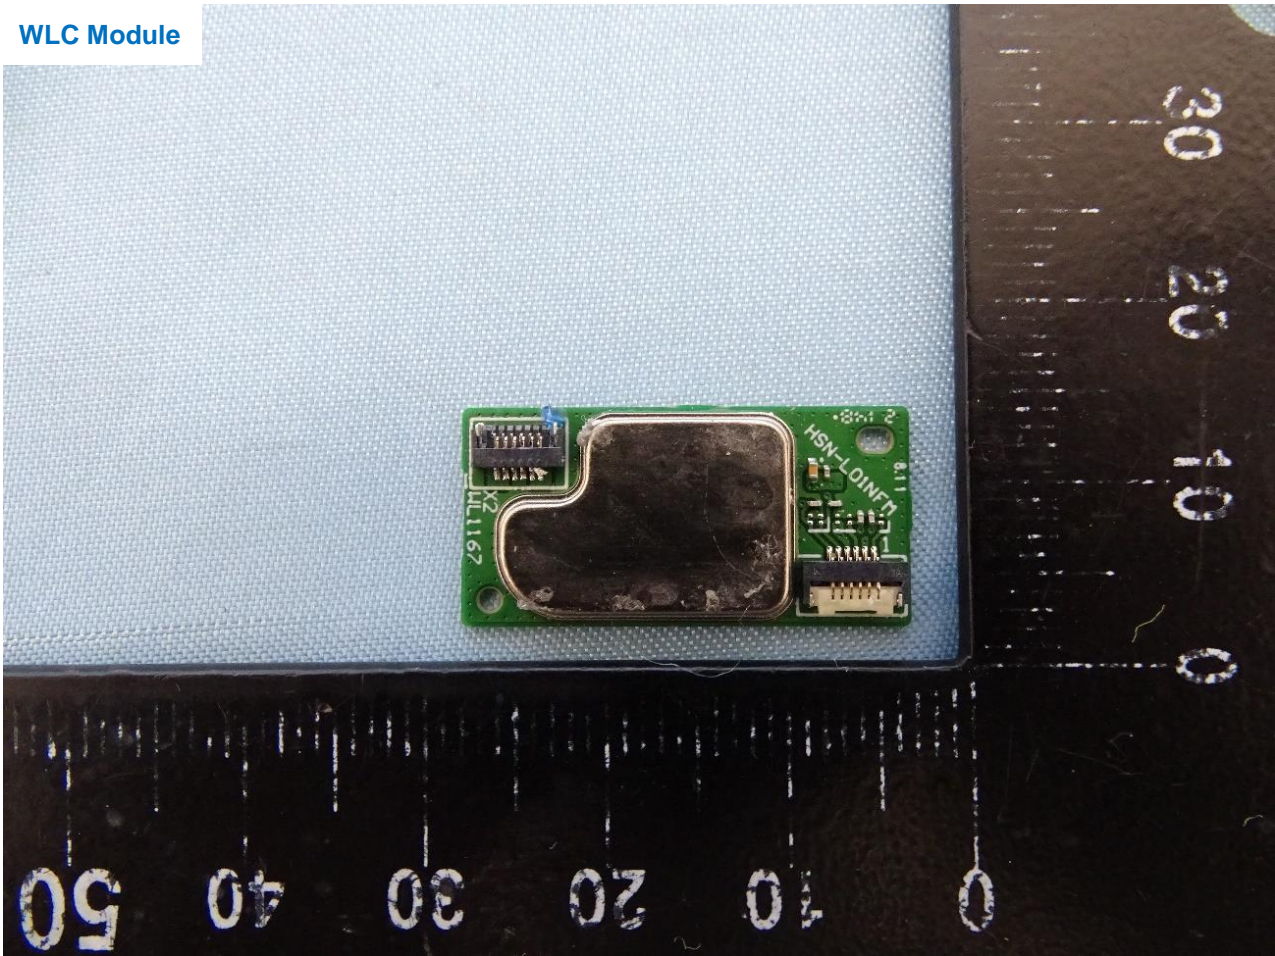

Remark: For accessories equipped with this EUT, please refer to the following photos.

Adapter

Battery

3. Internal Photograph of EUT

Brand Name: HP / Model Name: HSN-I55C

WWAN Module

WLAN Module

WLC Module