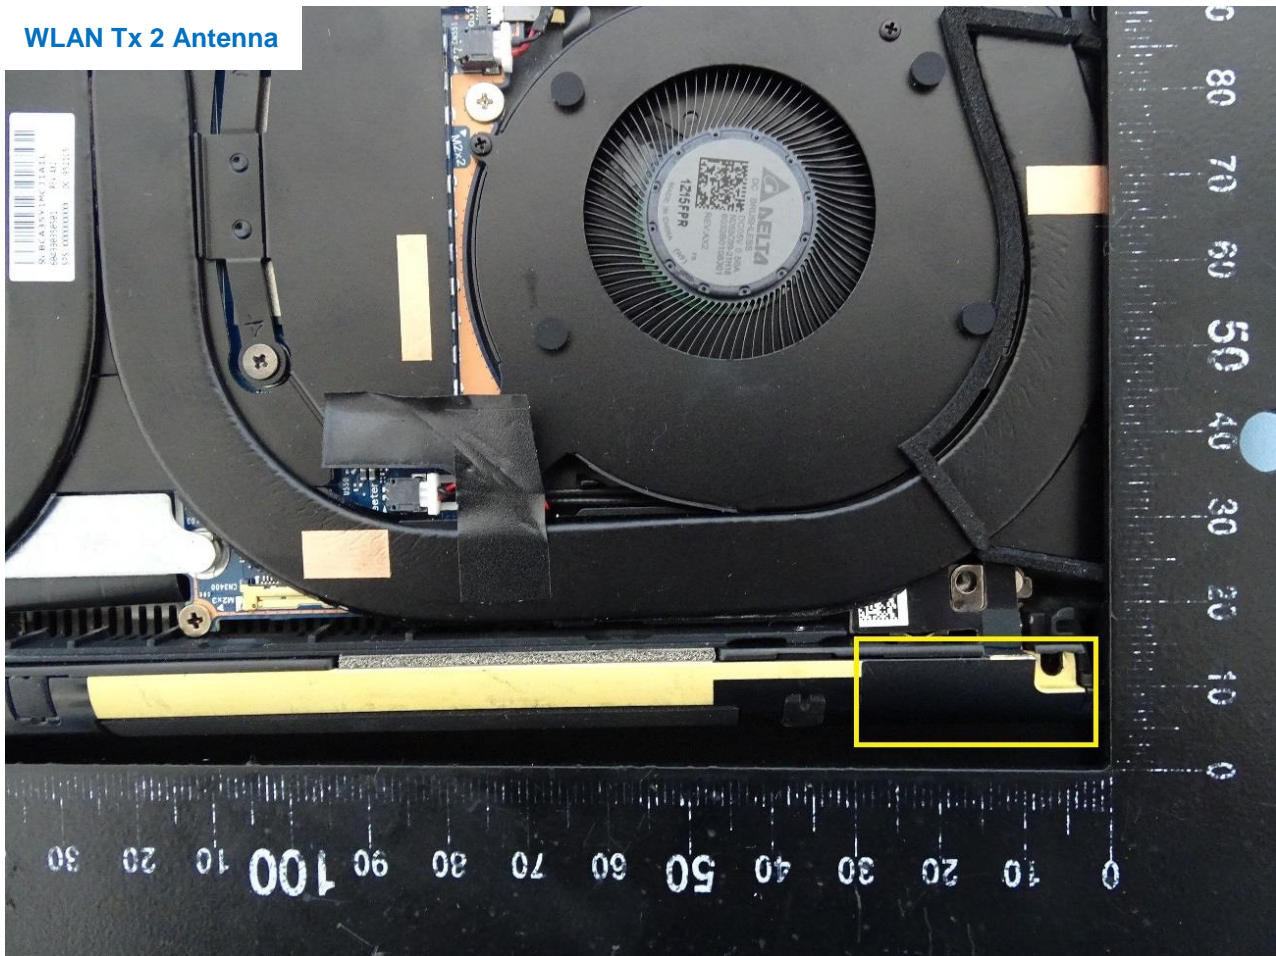

Remark: For accessories equipped with this EUT, please refer to the following photos.

Adapter

Battery

3. Internal Photograph of EUT

Brand Name: HP / Model Name: HSN-I55C

WWAN Module

WLAN Module

WLC Module

WWAN Tx / Rx 5 Antenna

WWAN Rx 6 and GNSS Antenna

WWAN Rx 7 Antenna

WWAN Tx / Rx 8 Antenna

WLAN Tx 1 and Bluetooth Antenna

WLAN Tx 2 Antenna

WLC Antenna

————THE END————