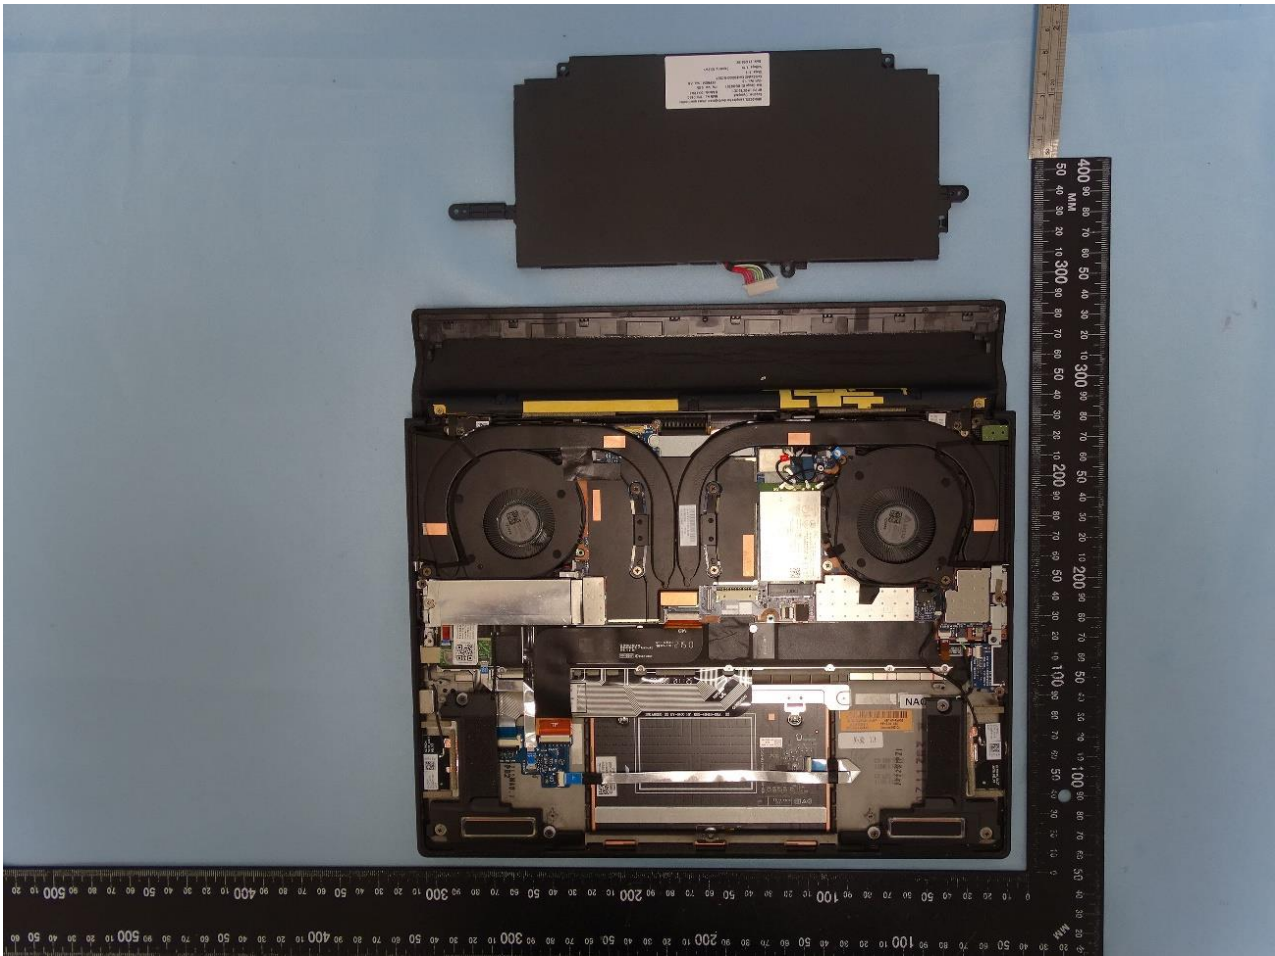

1. External Photograph of EUT

Brand Name: HP / Model Name: HSN-I55C

2. Photograph of Accessory

Brand Name: HP / Model Name: HSN-I55C

Specification of Accessory		
AC Adapter	Brand Name	hp
	Model Name	TPN-LA12
Battery	Brand Name	hp
	Model Name	TPN-DB1G
WLC Pen	Brand Name	Wacom
	Model Name	ESP-232BW-04A-6

Remark: For accessories equipped with this EUT, please refer to the following photos.

Adapter

Battery

3. Internal Photograph of EUT

Brand Name: HP / Model Name: HSN-I55C

WWAN Module

WLAN Module

WLC Module