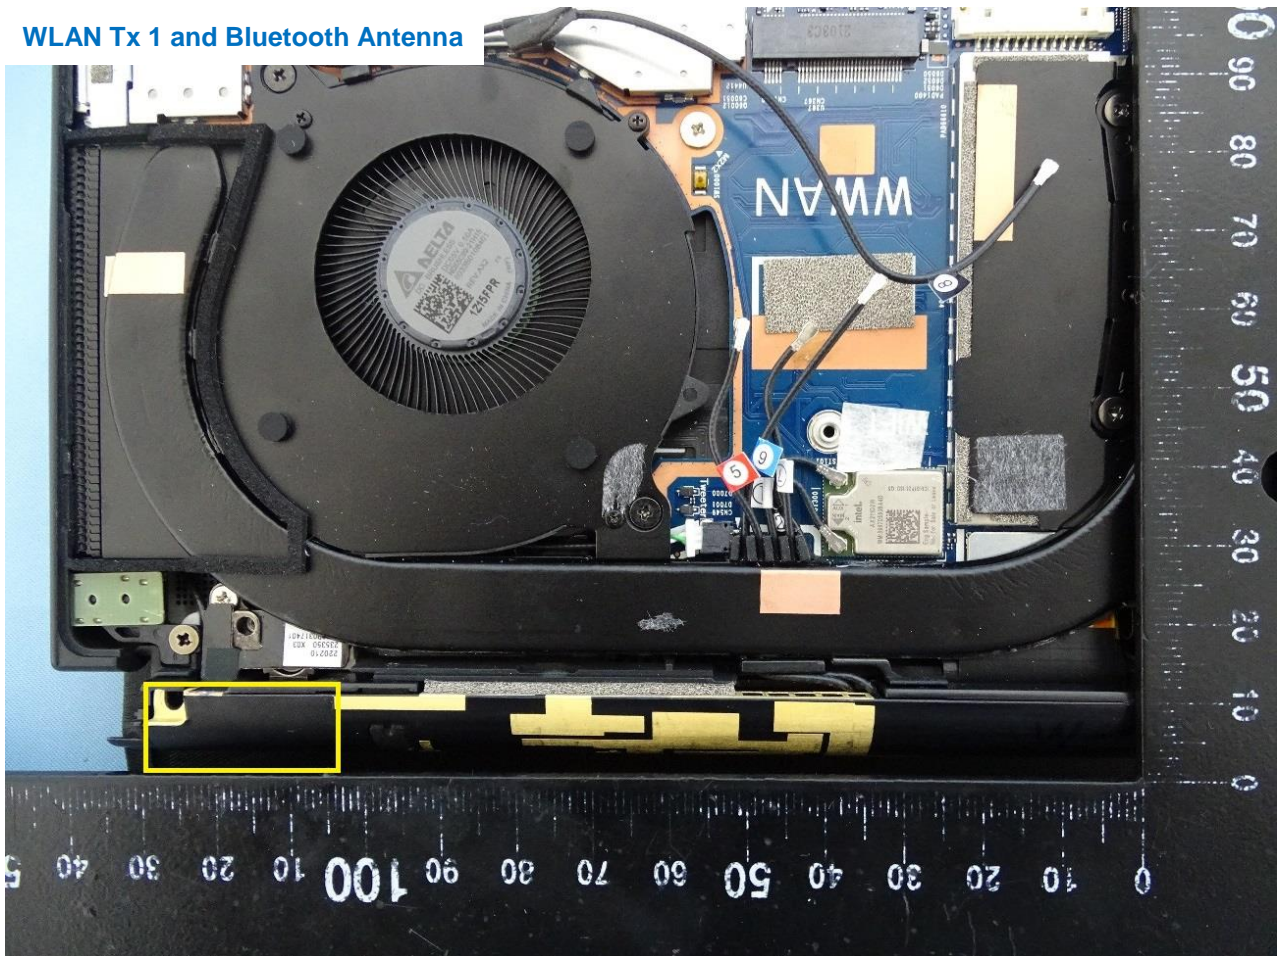

### 3. Internal Photograph of EUT

Brand Name: HP / Model Name: HSN-I55C

WWAN Tx / Rx 5 Antenna

WWAN Rx 6 and GNSS Antenna

WWAN Rx 7 Antenna

WWAN Tx / Rx 8 Antenna

WLAN Tx 1 and Bluetooth Antenna

WLAN Tx 2 Antenna

WPT Antenna

————THE END————