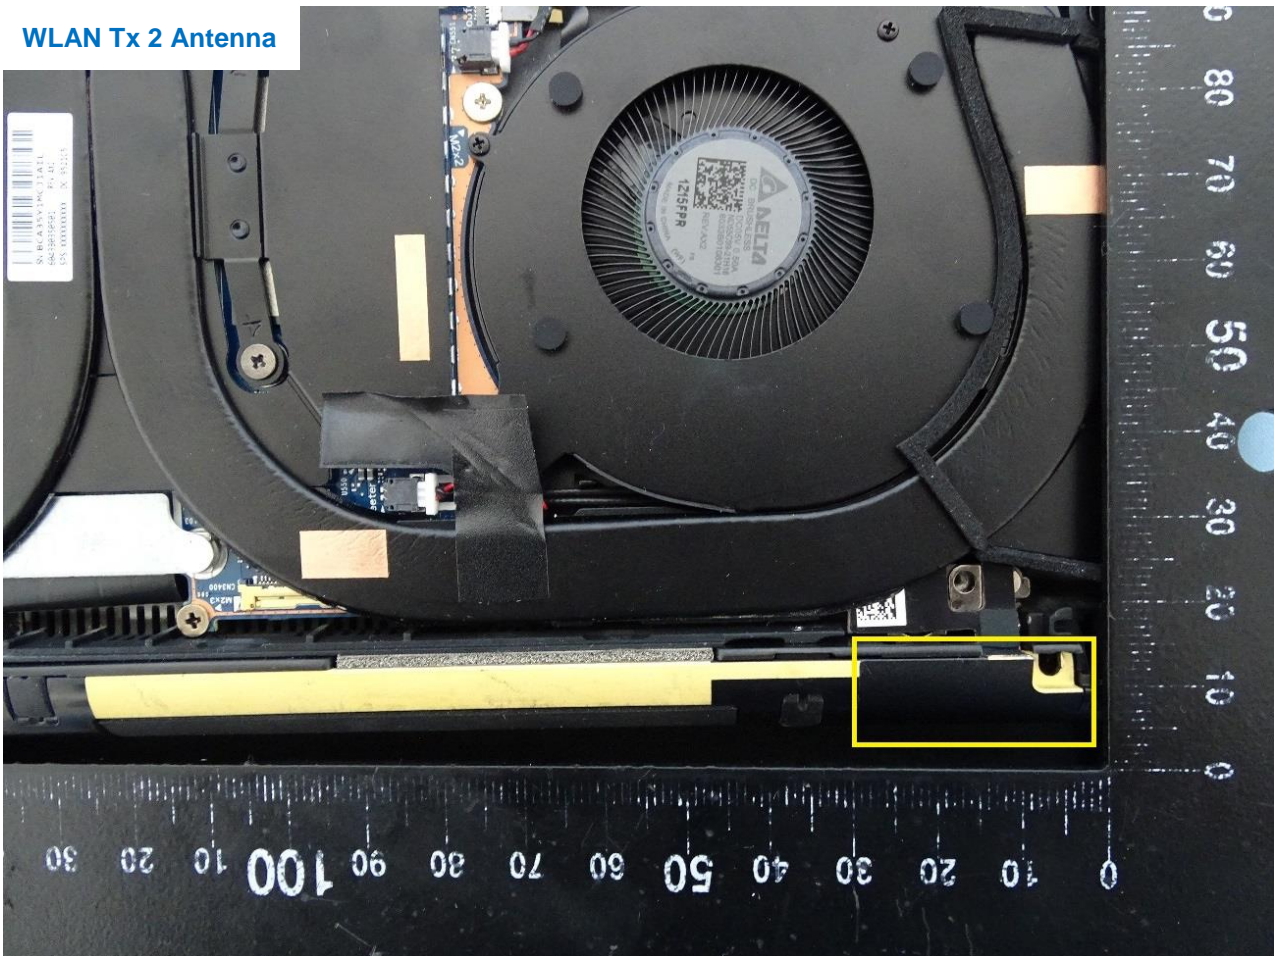

### 3. Internal Photograph of EUT

Brand Name: HP / Model Name: HSN-I55C

WWAN Tx / Rx 5 Antenna

WWAN Rx 6 and GNSS Antenna

WWAN Rx 7 Antenna

WWAN Tx / Rx 8 Antenna

WLAN Tx 1 and Bluetooth Antenna

WLAN Tx 2 Antenna