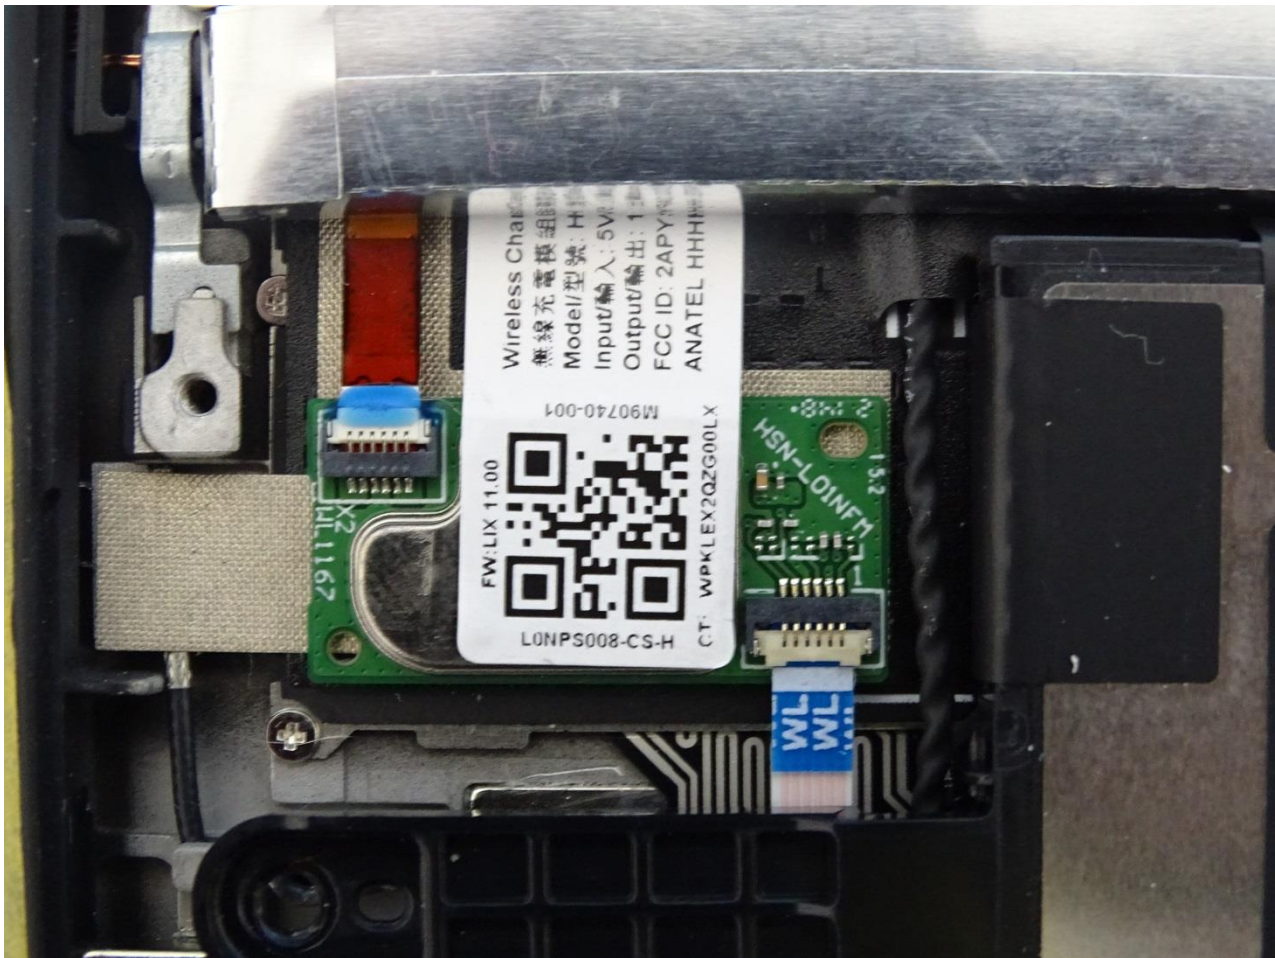

### 3. Internal Photograph of EUT

Brand Name: HP / Model Name: HSN-I55C

WWAN Tx / Rx 5 Antenna

WWAN Rx 6 and GNSS Antenna

WWAN Rx 7 Antenna

WWAN Tx / Rx 8 Antenna

WLAN Tx 1 and Bluetooth Antenna

WLAN Tx 2 Antenna

WPT Antenna

————THE END————