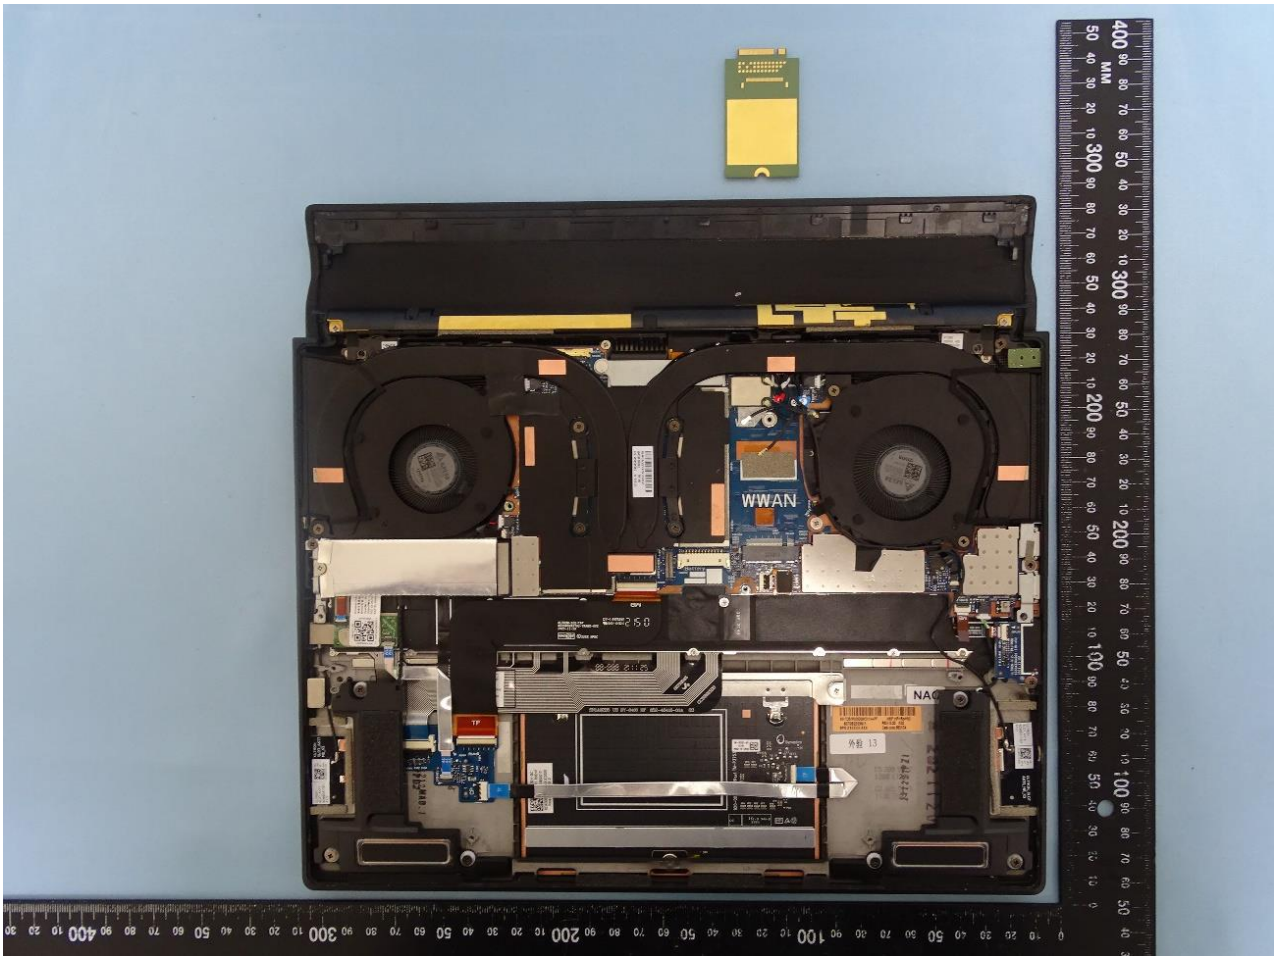

### 3. Internal Photograph of EUT

Brand Name: HP / Model Name: HSN-I55C

WWAN Tx / Rx 5 Antenna

WWAN Rx 6 and GNSS Antenna

WWAN Rx 7 Antenna

WWAN Tx / Rx 8 Antenna

WLAN Tx 1 and Bluetooth Antenna

WLAN Tx 2 Antenna

WPT Antenna

————THE END————