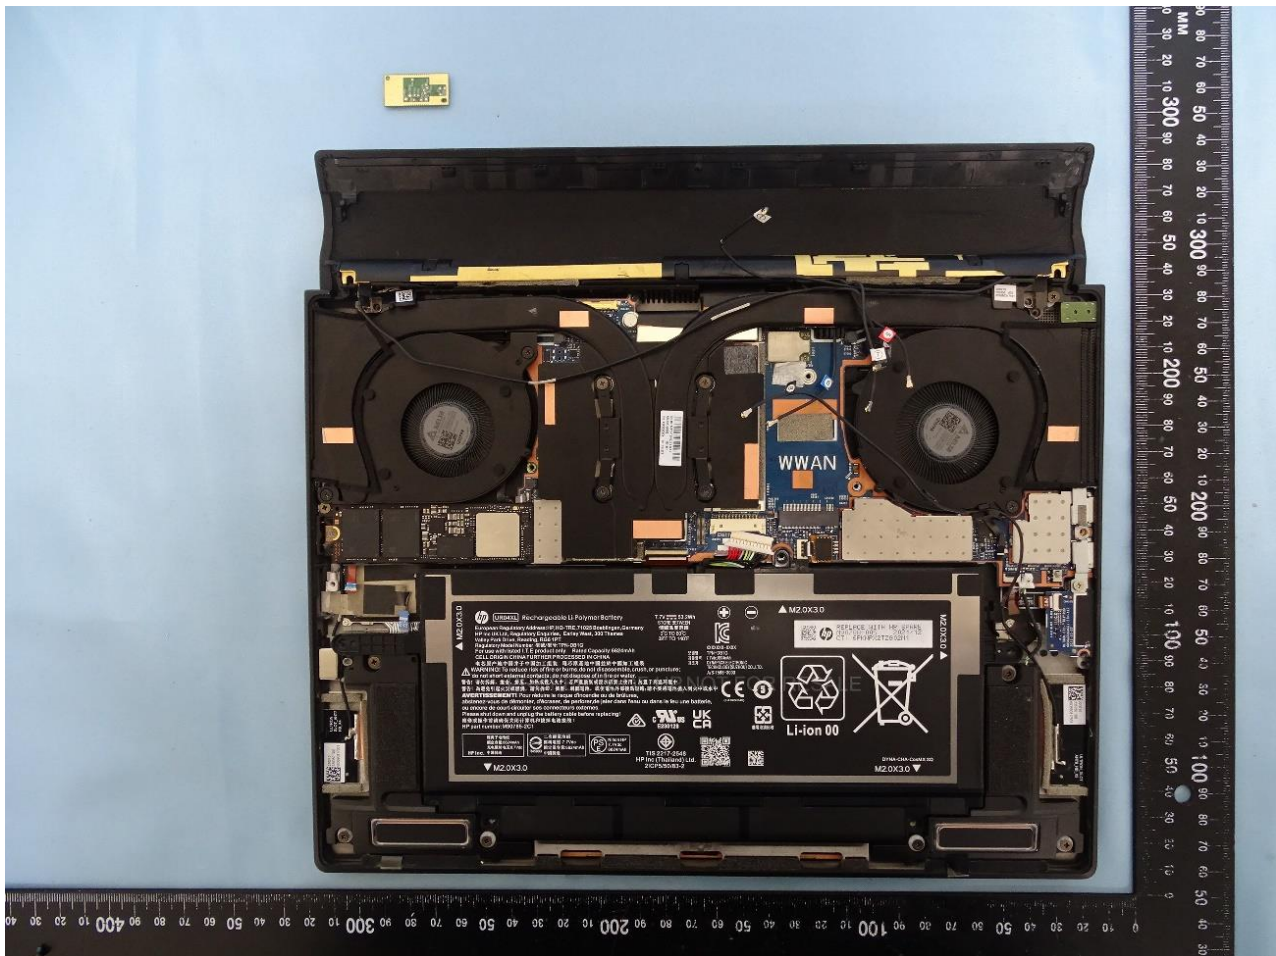

### 3. Internal Photograph of EUT

Brand Name: HP / Model Name: HSN-I55C

WWAN Tx / Rx 5 Antenna

WWAN Rx 6 and GNSS Antenna

WWAN Rx 7 Antenna

WWAN Tx / Rx 8 Antenna

WLAN Tx 1 and Bluetooth Antenna

WLAN Tx 2 Antenna

WPT Antenna

————THE END————