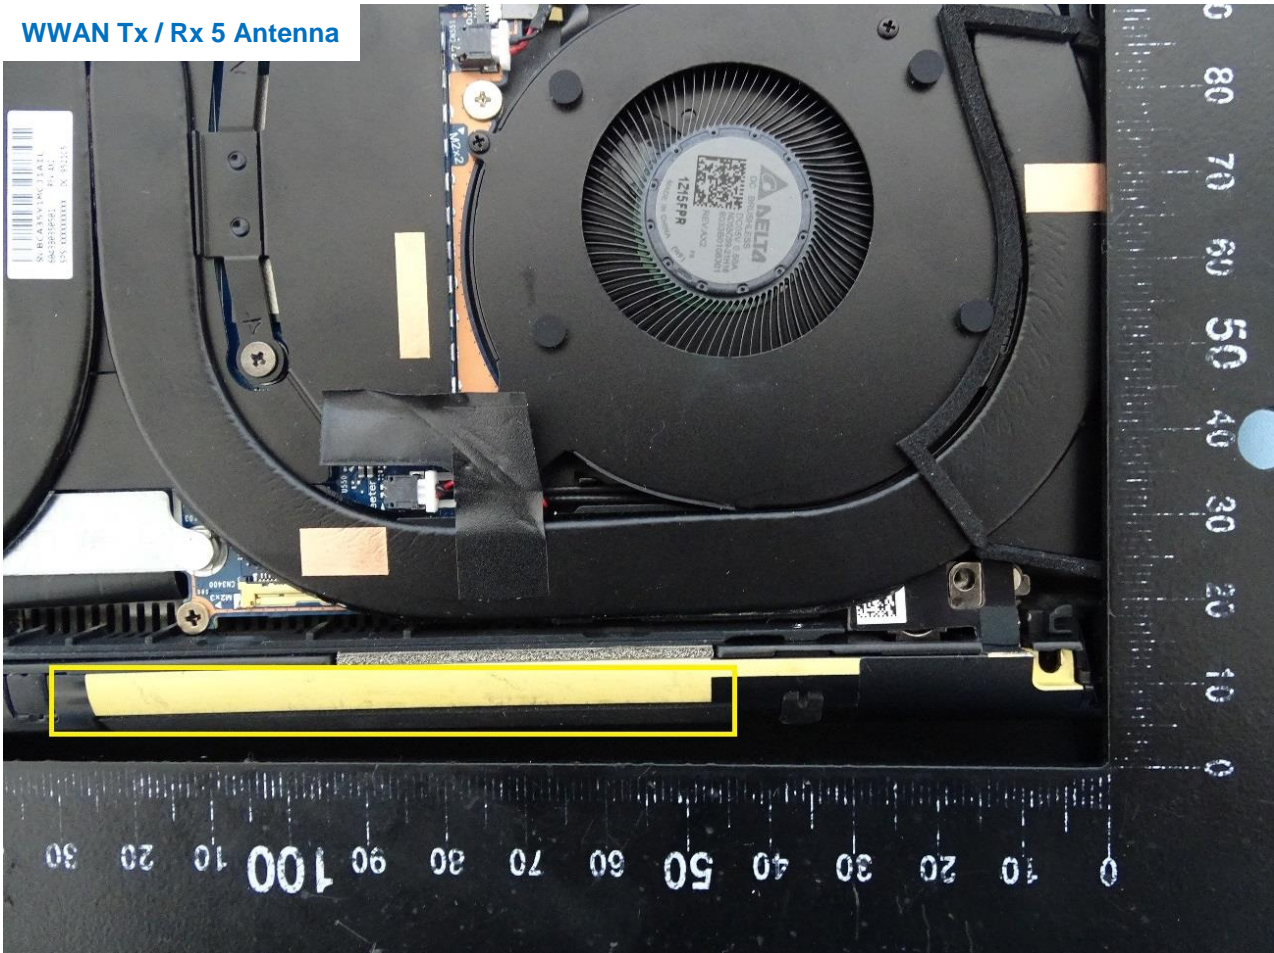

### 3. Internal Photograph of EUT

Brand Name: HP / Model Name: HSN-I55C

WWAN Tx / Rx 5 Antenna

WWAN Rx 6 and GNSS Antenna

WWAN Rx 7 Antenna

WWAN Tx / Rx 8 Antenna

WLAN Tx 1 and Bluetooth Antenna

WLAN Tx 2 Antenna

WPT Antenna

————THE END————