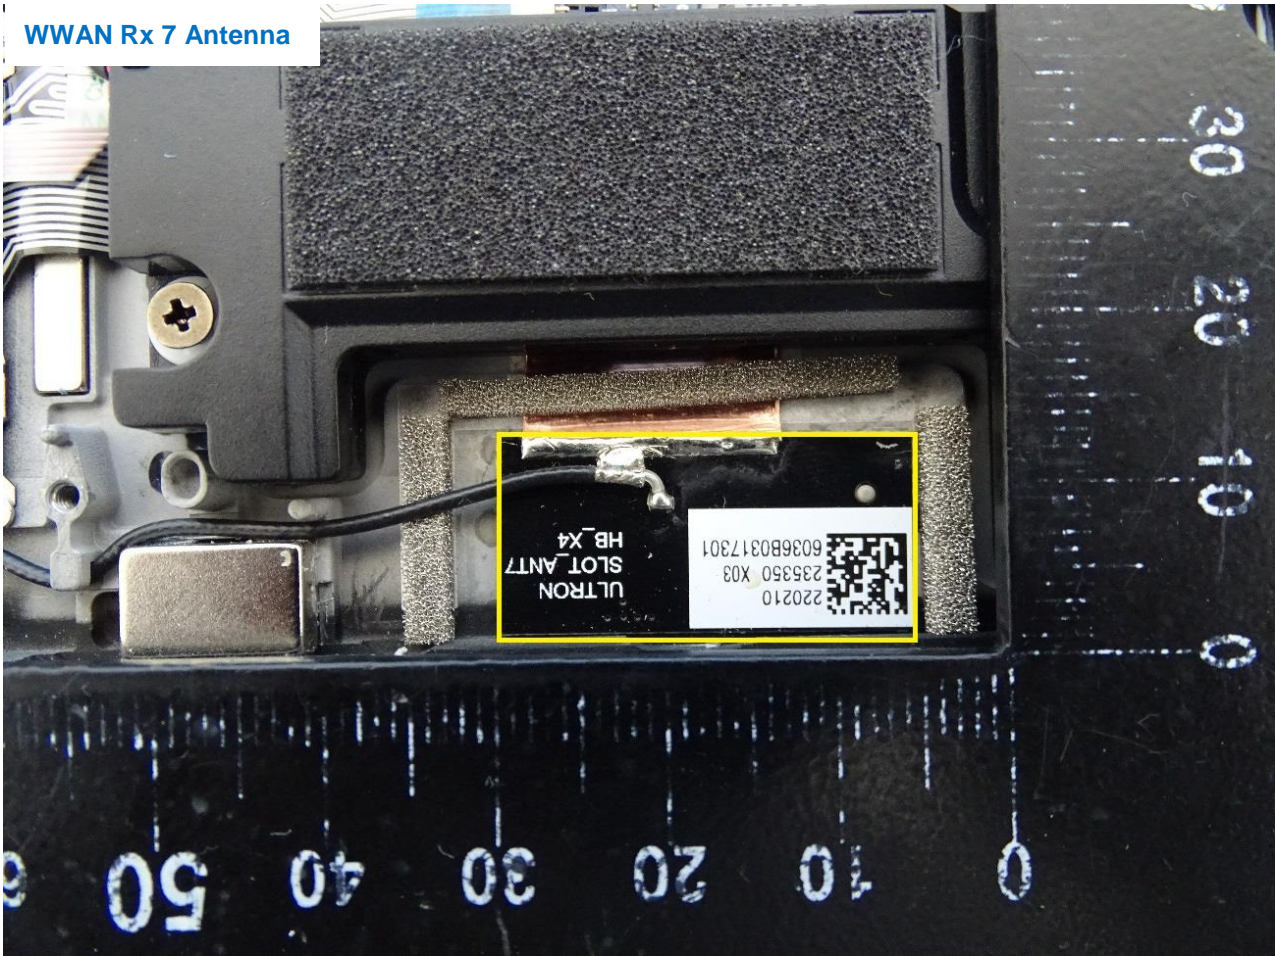

### 3. Internal Photograph of EUT

Brand Name: HP / Model Name: HSN-I55C

WWAN Tx / Rx 5 Antenna

WWAN Rx 6 and GNSS Antenna

WWAN Rx 7 Antenna

WWAN Tx / Rx 8 Antenna

WLAN Tx 1 and Bluetooth Antenna

WLAN Tx 2 Antenna

WPT Antenna

————THE END————