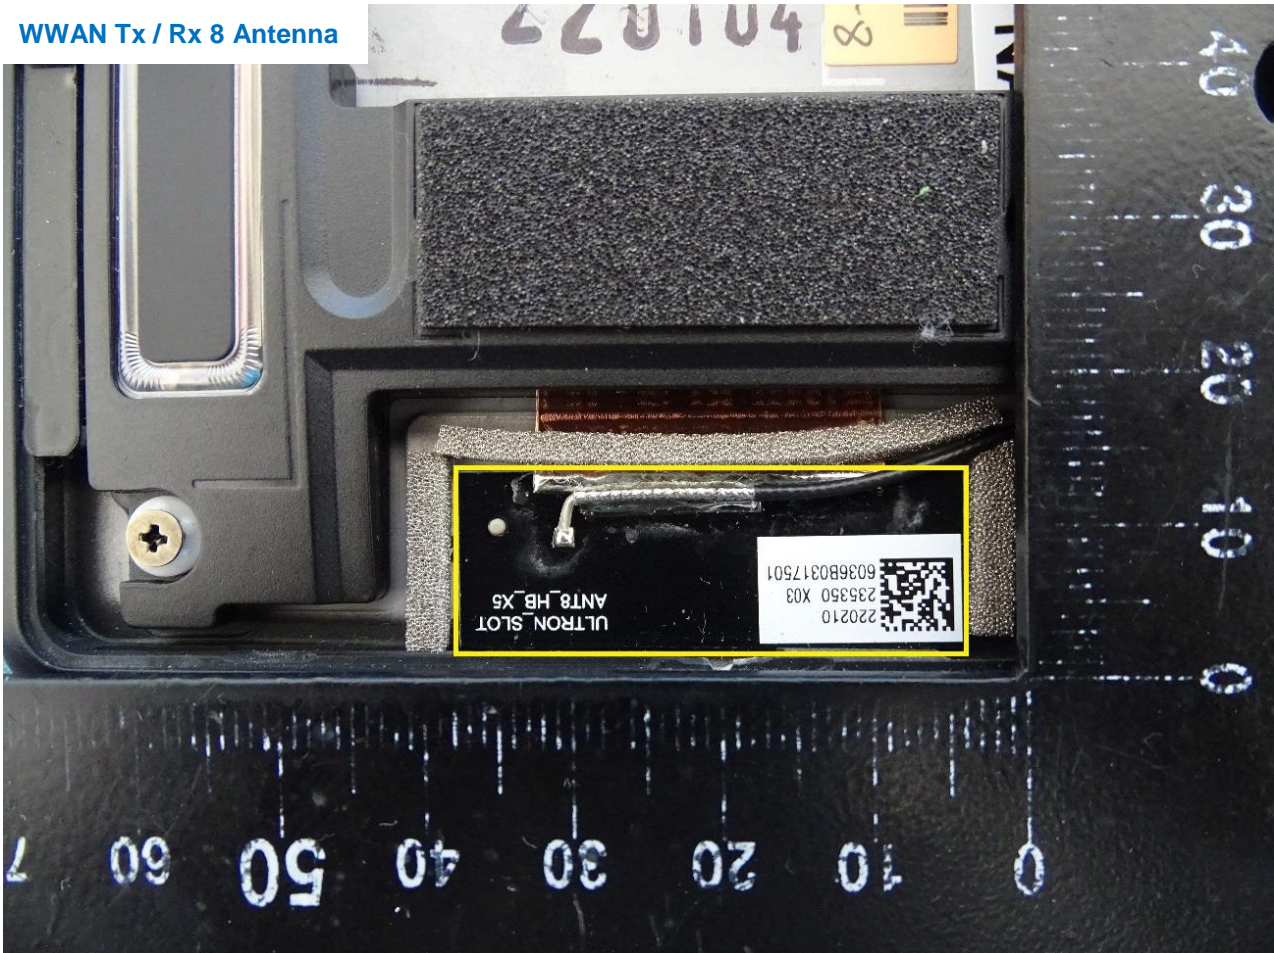

### 3. Internal Photograph of EUT

Brand Name: HP / Model Name: HSN-I55C

WWAN Tx / Rx 5 Antenna

WWAN Rx 6 and GNSS Antenna

WWAN Rx 7 Antenna

WWAN Tx / Rx 8 Antenna

WLAN Tx 1 and Bluetooth Antenna

WLAN Tx 2 Antenna

WPT Antenna

————THE END————