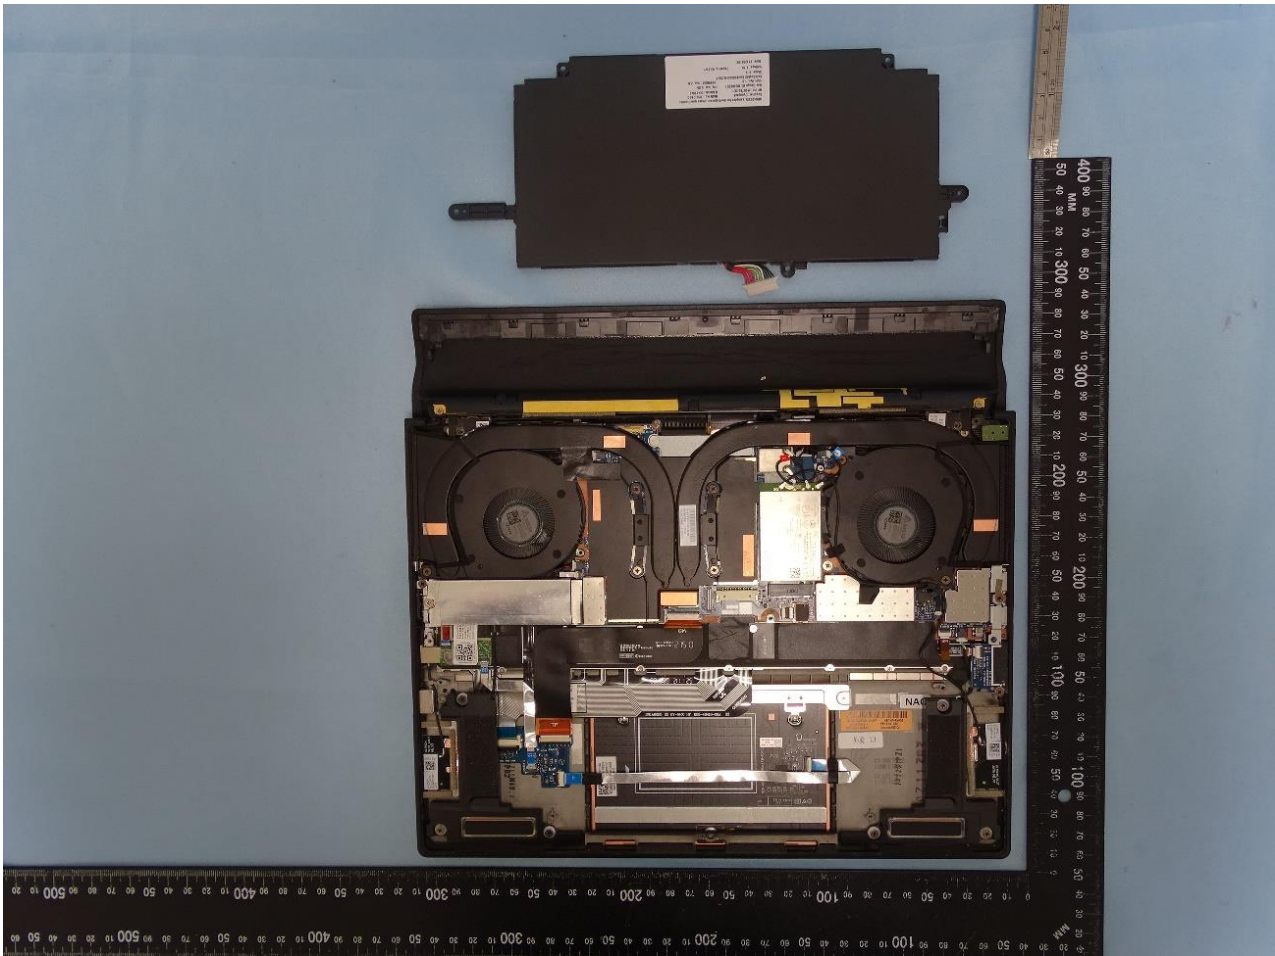

### 3. Internal Photograph of EUT

Brand Name: HP / Model Name: HSN-I55C

WWAN Tx / Rx 5 Antenna

WWAN Rx 6 and GNSS Antenna

WWAN Rx 7 Antenna

WWAN Tx / Rx 8 Antenna

WLAN Tx 1 and Bluetooth Antenna

WLAN Tx 2 Antenna

WPT Antenna

————THE END————