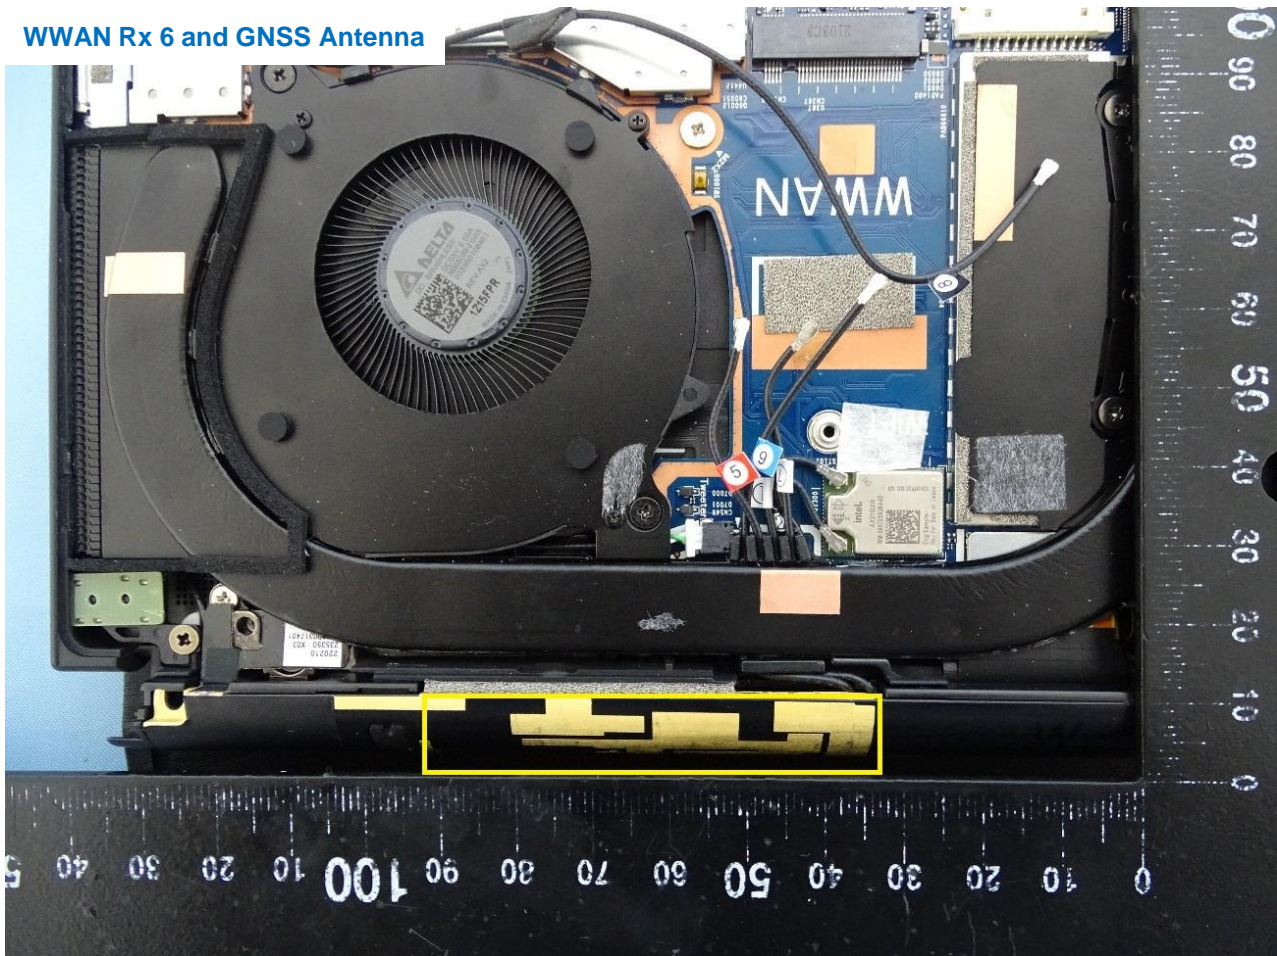

### 3. Internal Photograph of EUT

Brand Name: HP / Model Name: HSN-I55C

WWAN Tx / Rx 5 Antenna

WWAN Rx 6 and GNSS Antenna

WWAN Rx 7 Antenna

WWAN Tx / Rx 8 Antenna

WLAN Tx 1 and Bluetooth Antenna

WLAN Tx 2 Antenna

WPT Antenna

————THE END————