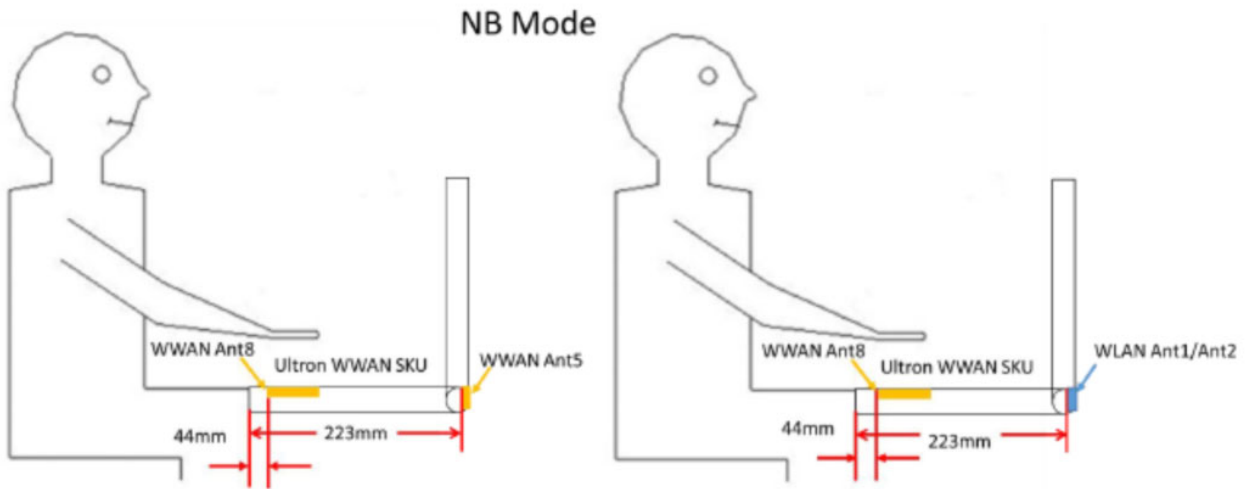

F.2 Test positions

Laptop	Bottom Edge
 A photograph showing a laptop computer placed on a black foam pad, which is resting on a white foam pad. The entire assembly is supported by a clear acrylic stand.	 A photograph showing the bottom edge of a laptop computer resting on a black foam pad, which is on a white foam pad, supported by a clear acrylic stand.
Left Edge	Right Edge
 A photograph showing the left edge of a laptop computer being tested. The laptop is on a black foam pad, which is on a white foam pad, supported by a clear acrylic stand. A probe is positioned to touch the left edge.	 A photograph showing the right edge of a laptop computer being tested. The laptop is on a black foam pad, which is on a white foam pad, supported by a clear acrylic stand. A probe is positioned to touch the right edge.
Back Face	
 A photograph showing the back face of a laptop computer being tested. The laptop is on a black foam pad, which is on a white foam pad, supported by a clear acrylic stand. A probe is positioned to touch the back face.	

F.3 Antenna host platform location and adjacent edge positions relative to the body

All information (diagrams, values and dimensions) in this section were provided by the manufacturer

Laptop Mode

Tablet Mode