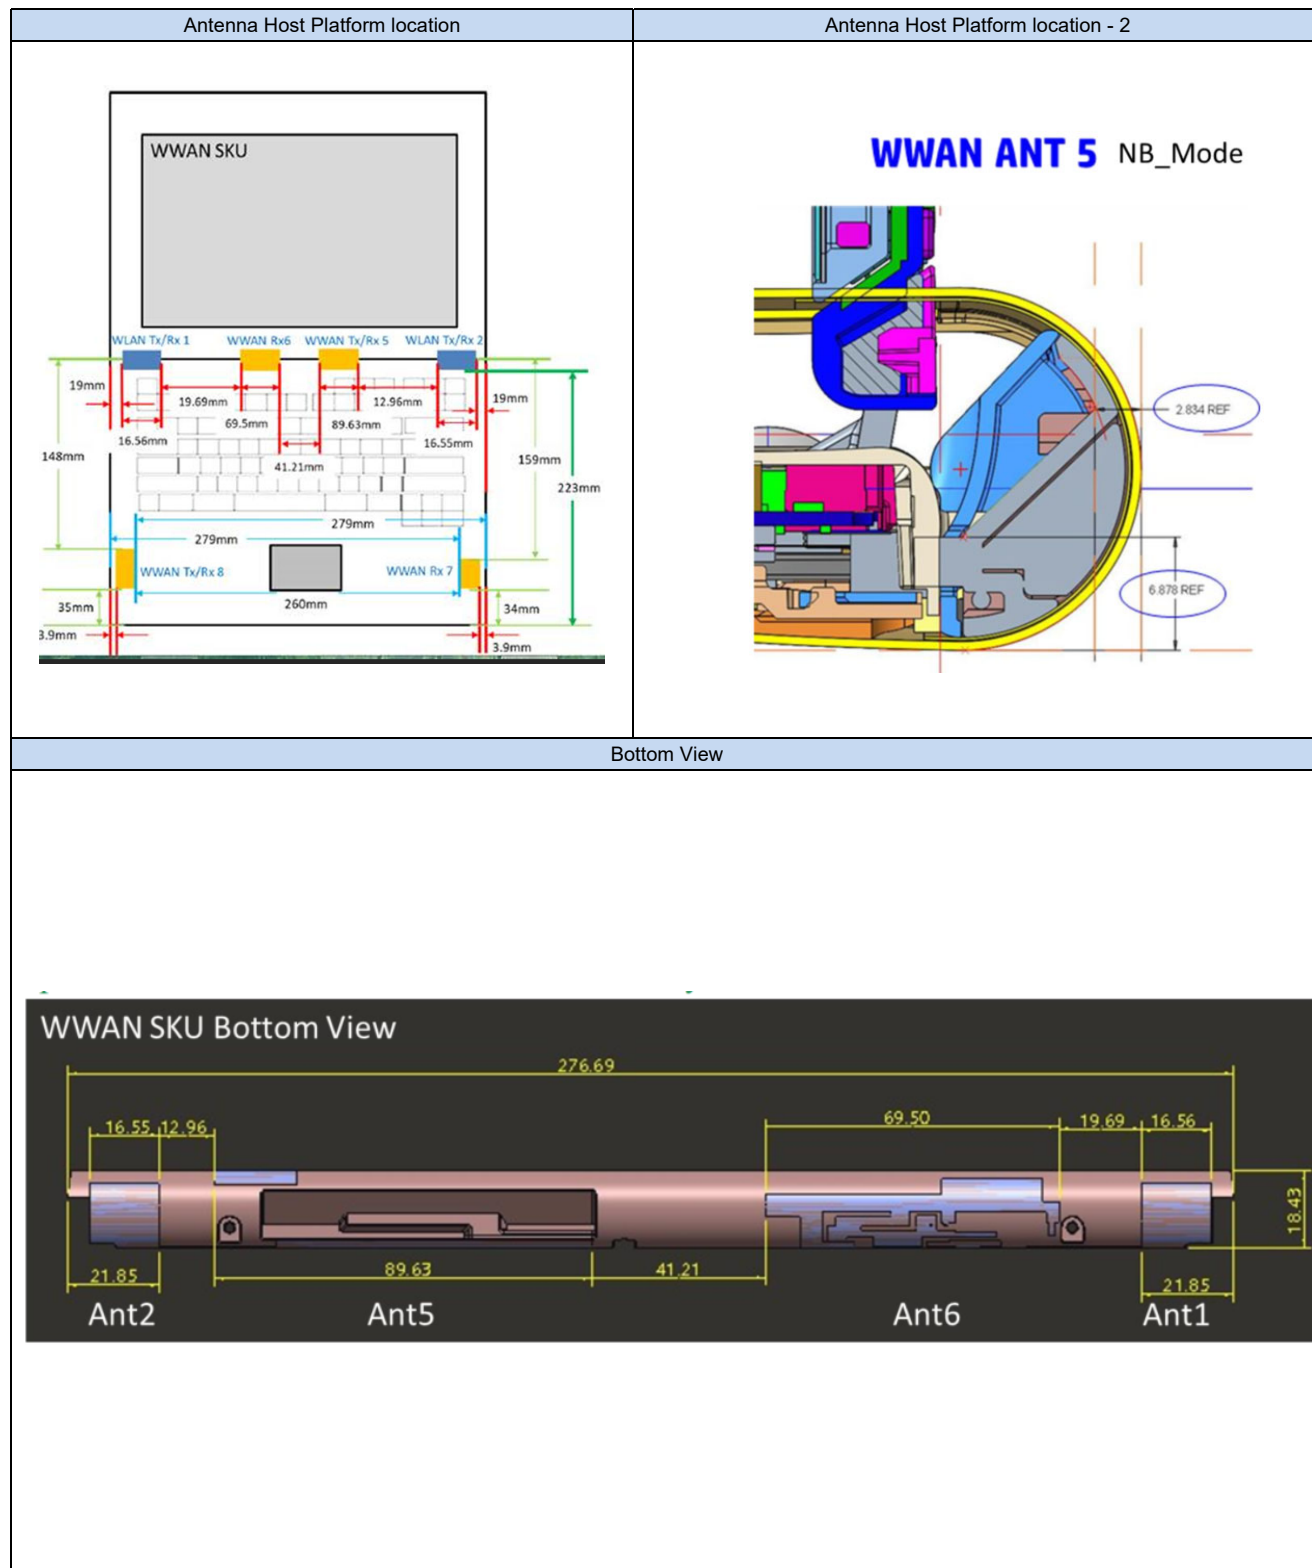

Annex F. Photographs

F.1 Test Samples

Sample Front 220316-05.S03

Sample Back 220316-05.S0

Sample Screen 220316-05.S03

Sample Laptop 220316-05.S03

<p data-bbox="315 191 646 218">Sample Front 220316-05.S04</p> 	<p data-bbox="1040 191 1305 218">Sample 220316-05.S04</p> 
<p data-bbox="305 716 656 743">Sample Screen 220316-05.S04</p> 	<p data-bbox="997 716 1347 743">Sample Laptop 220316-05.S04</p> 

F.2 Test positions

Laptop	Bottom Edge
 A photograph showing a laptop computer placed on a black foam pad, which is resting on a white foam pad. The entire assembly is supported by a clear acrylic stand.	 A photograph showing the bottom edge of a laptop computer resting on a black foam pad, which is on a white foam pad, supported by a clear acrylic stand.
Left Edge	Right Edge
 A photograph showing the left edge of a laptop computer being tested. The laptop is on a black foam pad, which is on a white foam pad, supported by a clear acrylic stand. A probe is positioned to touch the left edge.	 A photograph showing the right edge of a laptop computer being tested. The laptop is on a black foam pad, which is on a white foam pad, supported by a clear acrylic stand. A probe is positioned to touch the right edge.
Back Face	
 A photograph showing the back face of a laptop computer being tested. The laptop is on a black foam pad, which is on a white foam pad, supported by a clear acrylic stand. A probe is positioned to touch the back face.	

F.3 Antenna host platform location and adjacent edge positions relative to the body

All information (diagrams, values and dimensions) in this section were provided by the manufacturer

Laptop Mode

Tablet Mode