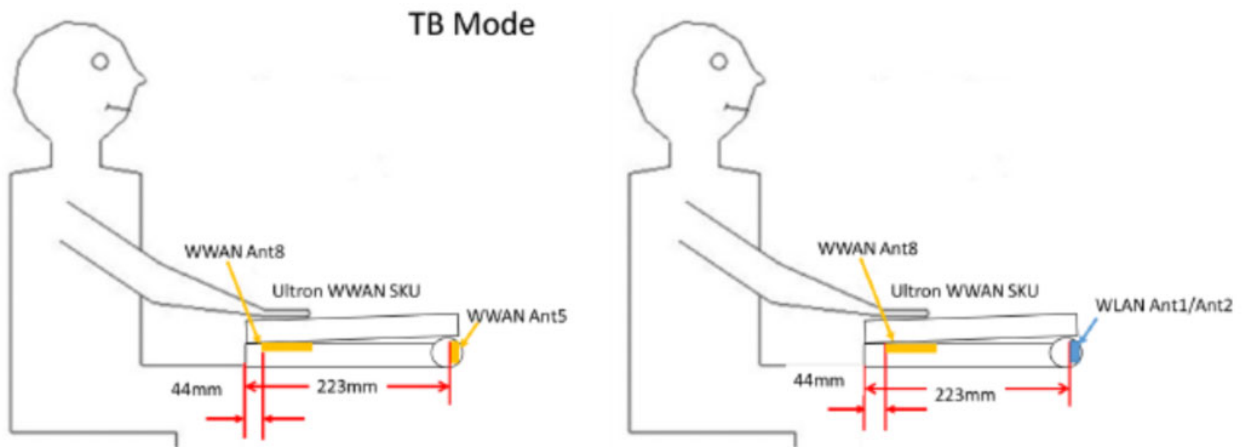

F.2 Test positions

Laptop	Bottom Edge
 A photograph showing a laptop computer placed on a black foam pad, which is resting on a white foam pad. The entire assembly is supported by a clear acrylic stand.	 A photograph showing the bottom edge of a laptop computer resting on a black foam pad, which is on a white foam pad, supported by a clear acrylic stand.
Left Edge	Right Edge
 A photograph showing the left edge of a laptop computer being tested. The laptop is on a black foam pad, which is on a white foam pad, supported by a clear acrylic stand. A probe is positioned to touch the left edge.	 A photograph showing the right edge of a laptop computer being tested. The laptop is on a black foam pad, which is on a white foam pad, supported by a clear acrylic stand. A probe is positioned to touch the right edge.
Back Face	
 A photograph showing the back face of a laptop computer being tested. The laptop is on a black foam pad, which is on a white foam pad, supported by a clear acrylic stand. A probe is positioned to touch the back face.	

F.3 Antenna host platform location and adjacent edge positions relative to the body

All information (diagrams, values and dimensions) in this section were provided by the manufacturer

Laptop Mode

Tablet Mode