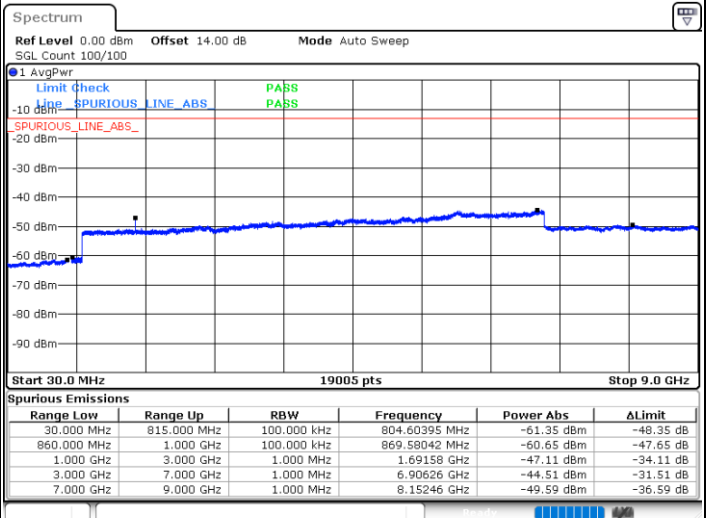

LTE Band 5B / 5MHz+3MHz

QPSK

Middle Channel / 1RB0 and 1RB14

Middle Channel / 1RB24 and 1RB0

Date: 14.JAN.2021 01:21:11

Date: 14.JAN.2021 01:28:32

Middle Channel / FullIRB

N/A

Date: 14.JAN.2021 01:20:07

LTE Band 5B / 5MHz+3MHz

QPSK

Highest Channel / 1RB0 and 1RB14

Highest Channel / 1RB24 and 1RB0

Date: 14.JAN.2021 01:47:43

Date: 14.JAN.2021 01:50:16

Highest Channel / FullIRB

N/A

Date: 14.JAN.2021 01:52:47

LTE Band 5B / 5MHz+10MHz

QPSK

Lowest Channel / 1RB0 and 1RB49

Lowest Channel / 1RB24 and 1RB0

Date: 14.JAN.2021 23:03:13

Date: 14.JAN.2021 23:04:59

Lowest Channel / FullIRB

N/A

Date: 14.JAN.2021 22:54:33

LTE Band 5B / 5MHz+10MHz

QPSK

Middle Channel / 1RB0 and 1RB49

Middle Channel / 1RB24 and 1RB0

Date: 14.JAN.2021 23:16:56