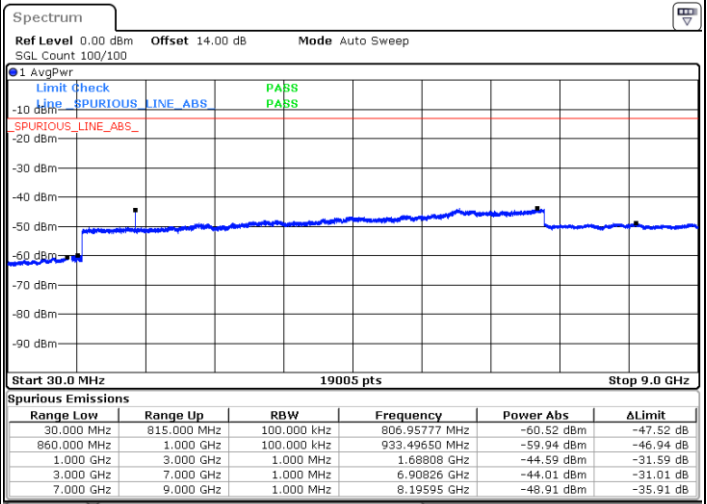

Date: 11.JAN.2021 22:38:59

Lowest Channel / FullIRB

N/A

Date: 11.JAN.2021 22:32:13

LTE Band 5B / 3MHz+5MHz

16QAM

MiddleChannel / 1RB0 and 1RB24

Middle Channel / 1RB14 and 1RB0

Date: 11.JAN.2021 22:41:57

Date: 11.JAN.2021 22:42:57

Middle Channel / FullIRB

N/A

Date: 11.JAN.2021 22:41:00

LTE Band 5B / 3MHz+5MHz

16QAM

Highest Channel / 1RB0 and 1RB24

Highest Channel / 1RB14 and 1RB0

Date: 11.JAN.2021 22:47:58

Date: 11.JAN.2021 22:49:40

Highest Channel / FullIRB

N/A

Date: 11.JAN.2021 22:45:42

LTE Band 5B / 5MHz+3MHz

16QAM

Lowest Channel / 1RB0 and 1RB14

Lowest Channel / 1RB24 and 1RB0

Date: 14.JAN.2021 00:54:27

Date: 14.JAN.2021 01:03:52

Lowest Channel / FullIRB

N/A

Date: 14.JAN.2021 00:44:09

LTE Band 5B / 5MHz+3MHz