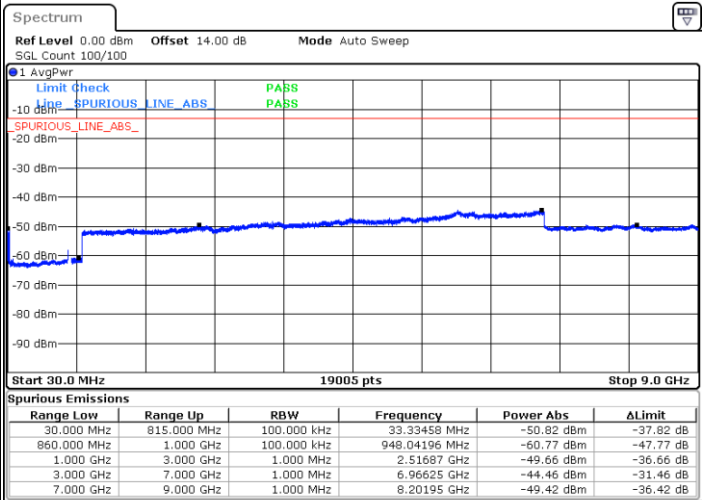

Date: 14.JAN.2021 23:22:40

Middle Channel / FullIRB

N/A

Date: 14.JAN.2021 23:15:52

LTE Band 5B / 5MHz+10MHz

QPSK

Highest Channel / 1RB0 and 1RB49

Highest Channel / 1RB24 and 1RB0

Date: 15.JAN.2021 00:11:58

Date: 15.JAN.2021 00:13:44

Highest Channel / FullIRB

N/A

Date: 14.JAN.2021 23:26:54

LTE Band 5B / 10MHz+5MHz

QPSK

Lowest Channel / 1RB0 and 1RB24

Lowest Channel / 1RB49 and 1RB0

Date: 15.JAN.2021 00:33:53

Date: 15.JAN.2021 00:35:54

Lowest Channel / FullIRB

N/A

Date: 15.JAN.2021 00:22:43

LTE Band 5B / 10MHz+5MHz

QPSK

Middle Channel / 1RB0 and 1RB24

Middle Channel / 1RB49 and 1RB0

Date: 15.JAN.2021 00:49:13

Date: 15.JAN.2021 00:50:53

Middle Channel / FullIRB

N/A

Date: 15.JAN.2021 00:42:06

LTE Band 5B / 10MHz+5MHz