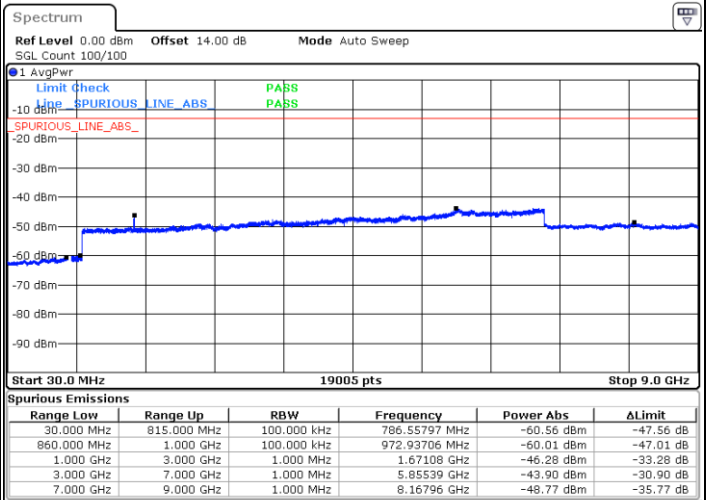

Highest Band Edge / 1RB0 and 1RB49

Date: 15_JAN.2021 01:35:46

Date: 15_JAN.2021 19:03:42

Lowest Band Edge / 1RB49 and 1RB0

Highest Band Edge / 1RB49 and 1RB0

Date: 15_JAN.2021 01:44:16

Date: 15_JAN.2021 19:16:22

Lowest Band Edge / Full RB

Highest Band Edge / Full RB

Date: 15_JAN.2021 01:33:08

Date: 15_JAN.2021 19:01:44

Conducted Spurious Emission

LTE Band 5B / 3MHz+5MHz

QPSK

MiddleChannel / 1RB0 and 1RB24

Middle Channel / 1RB14 and 1RB0

Date: 11.JAN.2021 21:52:56

Date: 11.JAN.2021 21:53:53

Middle Channel / FullIRB

N/A

Date: 11.JAN.2021 21:51:47

LTE Band 5B / 3MHz+5MHz

QPSK

Highest Channel / 1RB0 and 1RB24

Highest Channel / 1RB14 and 1RB0

Date: 11.JAN.2021 22:27:34

Date: 11.JAN.2021 22:26:28

Highest Channel / FullIRB

N/A

Date: 11.JAN.2021 21:56:31

LTE Band 5B / 5MHz+3MHz