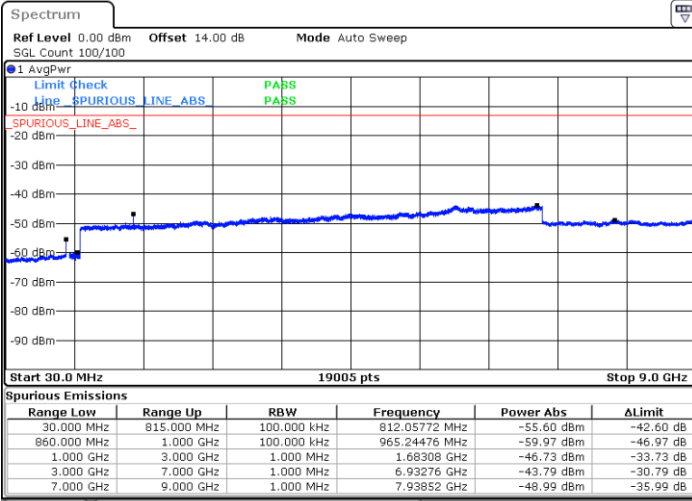

Lowest Band Edge / Full RB

Highest Band Edge / Full RB

Date: 15_JAN.2021 01:33:08

Date: 15_JAN.2021 19:01:44

Conducted Spurious Emission

LTE Band 5B / 3MHz+5MHz

QPSK

MiddleChannel / 1RB0 and 1RB24

Middle Channel / 1RB14 and 1RB0

Date: 11.JAN.2021 21:52:56

Date: 11.JAN.2021 21:53:53

Middle Channel / FullIRB

N/A

Date: 11.JAN.2021 21:51:47

LTE Band 5B / 3MHz+5MHz

QPSK

Highest Channel / 1RB0 and 1RB24

Highest Channel / 1RB14 and 1RB0

Date: 11.JAN.2021 22:27:34

Date: 11.JAN.2021 22:26:28

Highest Channel / FullIRB

N/A

Date: 11.JAN.2021 21:56:31

LTE Band 5B / 5MHz+3MHz