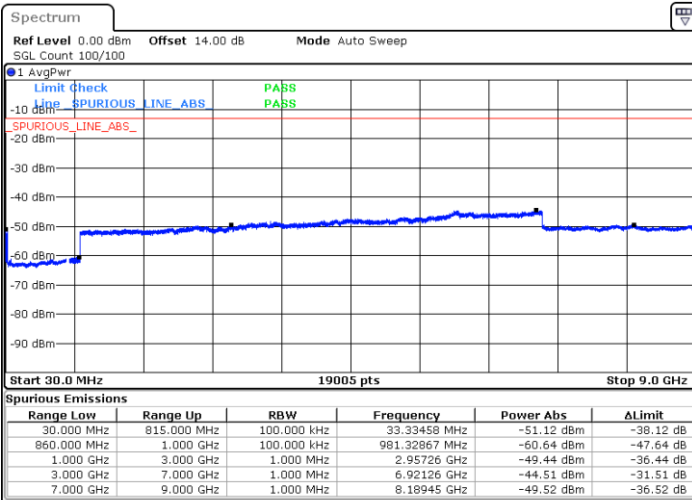

Lowest Channel / FullIRB

N/A

Date: 14.JAN.2021 22:54:33

LTE Band 5B / 5MHz+10MHz

QPSK

Middle Channel / 1RB0 and 1RB49

Middle Channel / 1RB24 and 1RB0

Date: 14.JAN.2021 23:16:56

Date: 14.JAN.2021 23:22:40

Middle Channel / FullIRB

N/A

Date: 14.JAN.2021 23:15:52

LTE Band 5B / 5MHz+10MHz

QPSK

Highest Channel / 1RB0 and 1RB49

Highest Channel / 1RB24 and 1RB0

Date: 15.JAN.2021 00:11:58

Date: 15.JAN.2021 00:13:44

Highest Channel / FullIRB

N/A

Date: 14.JAN.2021 23:26:54

LTE Band 5B / 10MHz+5MHz

QPSK

Lowest Channel / 1RB0 and 1RB24

Lowest Channel / 1RB49 and 1RB0

Date: 15.JAN.2021 00:33:53

Date: 15.JAN.2021 00:35:54

Lowest Channel / FullIRB

N/A

Date: 15.JAN.2021 00:22:43

LTE Band 5B / 10MHz+5MHz

QPSK