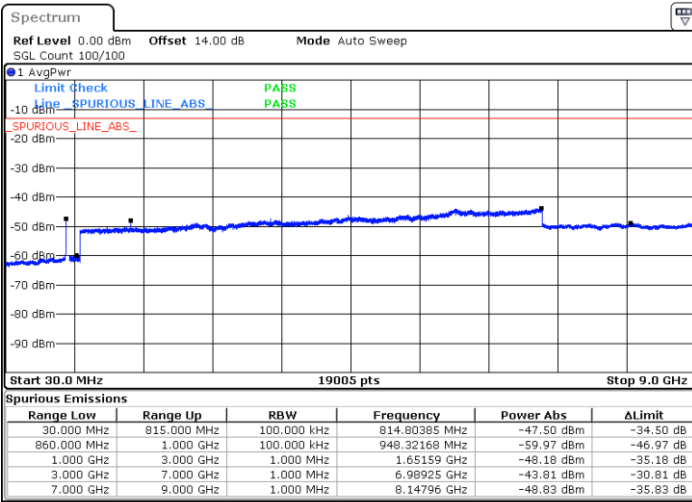

N/A

Date: 15.JAN.2021 14:39:53

LTE Band 5B / 10MHz+10MHz

QPSK

Highest Channel / 1RB0 and 1RB49

Highest Channel / 1RB49 and 1RB0

Date: 15.JAN.2021 19:08:27

Date: 15.JAN.2021 19:11:55

Highest Channel / FullIRB

N/A

Date: 15.JAN.2021 18:55:27

LTE Band 5B / 3MHz+5MHz

16QAM

Lowest Channel / 1RB0 and 1RB24

Lowest Channel / 1RB14 and 1RB0

Date: 11.JAN.2021 22:35:33

Date: 11.JAN.2021 22:38:59

Lowest Channel / FullIRB

N/A

Date: 11.JAN.2021 22:32:13

LTE Band 5B / 3MHz+5MHz

16QAM

MiddleChannel / 1RB0 and 1RB24

Middle Channel / 1RB14 and 1RB0

Date: 11.JAN.2021 22:41:57

Date: 11.JAN.2021 22:42:57

Middle Channel / FullIRB

N/A

Date: 11.JAN.2021 22:41:00

LTE Band 5B / 3MHz+5MHz

16QAM

Highest Channel / 1RB0 and 1RB24