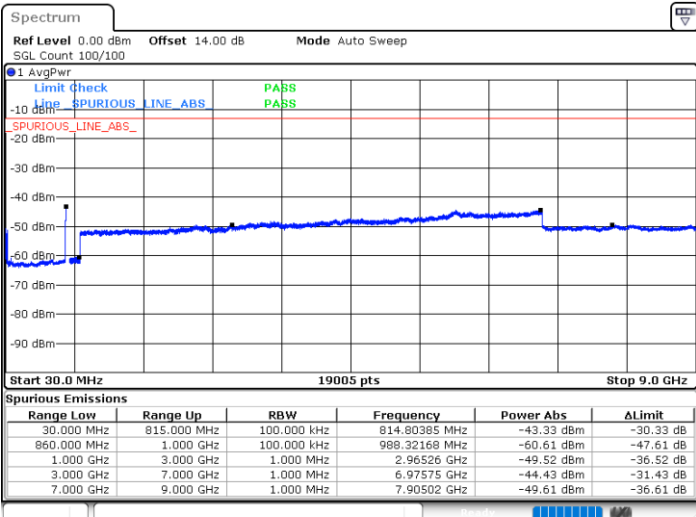

QPSK

Highest Channel / 1RB0 and 1RB24

Highest Channel / 1RB49 and 1RB0

Date: 15.JAN.2021 01:16:38

Date: 15.JAN.2021 01:18:28

Highest Channel / FullIRB

N/A

Date: 15.JAN.2021 00:58:04

LTE Band 5B / 10MHz+10MHz

QPSK

Lowest Channel / 1RB0 and 1RB49

Lowest Channel / 1RB49 and 1RB0

Date: 15.JAN.2021 01:39:31

Date: 15.JAN.2021 01:41:48

Lowest Channel / FullIRB

N/A

Date: 15.JAN.2021 01:29:27

LTE Band 5B / 10MHz+10MHz

QPSK

Middle Channel / 1RB0 and 1RB49

Middle Channel / 1RB49 and 1RB0

Date: 15.JAN.2021 14:48:21

Date: 15.JAN.2021 14:49:12

Middle Channel / FullIRB

N/A

Date: 15.JAN.2021 14:39:53

LTE Band 5B / 10MHz+10MHz

QPSK

Highest Channel / 1RB0 and 1RB49

Highest Channel / 1RB49 and 1RB0

Date: 15.JAN.2021 19:08:27

Date: 15.JAN.2021 19:11:55