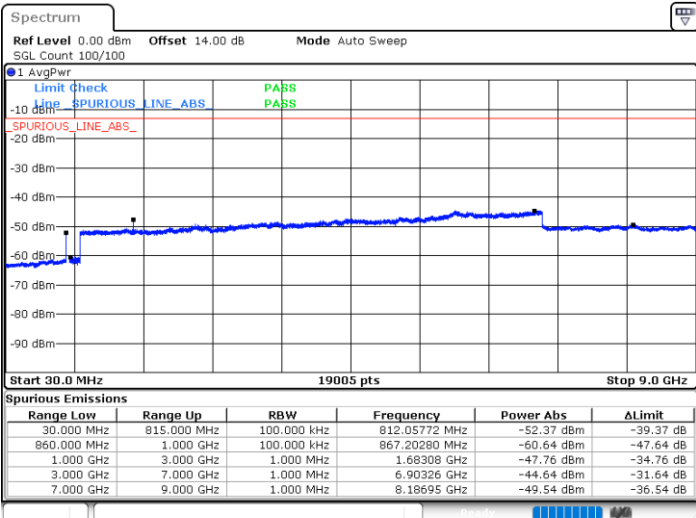

LTE Band 5B / 5MHz+3MHz

QPSK

Middle Channel / 1RB0 and 1RB14

Middle Channel / 1RB24 and 1RB0

Date: 14.JAN.2021 01:21:11

Date: 14.JAN.2021 01:28:32

Middle Channel / FullIRB

N/A

Date: 14.JAN.2021 01:20:07

LTE Band 5B / 5MHz+3MHz

QPSK

Highest Channel / 1RB0 and 1RB14

Highest Channel / 1RB24 and 1RB0

Date: 14.JAN.2021 01:47:43

Date: 14.JAN.2021 01:50:16

Highest Channel / FullIRB

N/A

Date: 14.JAN.2021 01:52:47

LTE Band 5B / 5MHz+10MHz

QPSK

Lowest Channel / 1RB0 and 1RB49

Lowest Channel / 1RB24 and 1RB0

Date: 14.JAN.2021 23:03:13

Date: 14.JAN.2021 23:04:59

Lowest Channel / FullIRB

N/A

Date: 14.JAN.2021 22:54:33

LTE Band 5B / 5MHz+10MHz

QPSK

Middle Channel / 1RB0 and 1RB49

Middle Channel / 1RB24 and 1RB0

Date: 14.JAN.2021 23:16:56