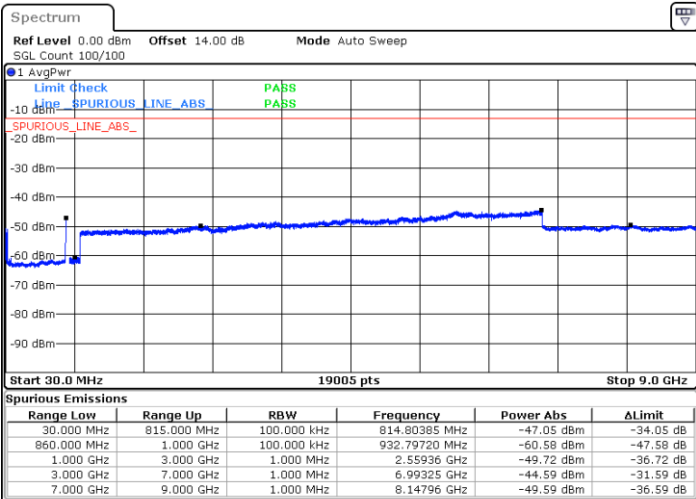

Middle Channel / FullIRB

N/A

Date: 14.JAN.2021 23:14:15

LTE Band 5B / 5MHz+10MHz

16QAM

Highest Channel / 1RB0 and 1RB49

Highest Channel / 1RB24 and 1RB0

Date: 15.JAN.2021 00:09:55

Date: 15.JAN.2021 00:16:35

Highest Channel / FullIRB

N/A

Date: 14.JAN.2021 23:28:37

LTE Band 5B / 10MHz+5MHz

16QAM

Lowest Channel / 1RB0 and 1RB24

Lowest Channel / 1RB49 and 1RB0

Date: 15.JAN.2021 00:30:50

Date: 15.JAN.2021 00:37:48

Lowest Channel / FullIRB

N/A

Date: 15.JAN.2021 00:24:43

LTE Band 5B / 10MHz+5MHz

16QAM

Middle Channel / 1RB0 and 1RB24