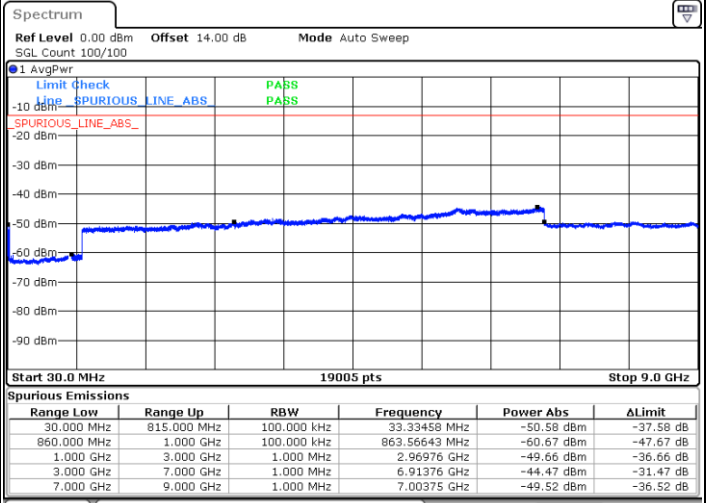

Date: 15.JAN.2021 00:16:35

Highest Channel / FullIRB

N/A

Date: 14.JAN.2021 23:28:37

LTE Band 5B / 10MHz+5MHz

16QAM

Lowest Channel / 1RB0 and 1RB24

Lowest Channel / 1RB49 and 1RB0

Date: 15.JAN.2021 00:30:50

Date: 15.JAN.2021 00:37:48

Lowest Channel / FullIRB

N/A

Date: 15.JAN.2021 00:24:43

LTE Band 5B / 10MHz+5MHz

16QAM

Middle Channel / 1RB0 and 1RB24

Middle Channel / 1RB49 and 1RB0

Date: 15.JAN.2021 00:48:07

Date: 15.JAN.2021 00:52:17

Middle Channel / FullIRB

N/A

Date: 15.JAN.2021 00:43:22

LTE Band 5B / 10MHz+5MHz

16QAM

Highest Channel / 1RB0 and 1RB24

Highest Channel / 1RB49 and 1RB0

Date: 15.JAN.2021 01:14:45

Date: 15.JAN.2021 01:20:15

Highest Channel / FullIRB

N/A

Date: 15.JAN.2021 00:59:59