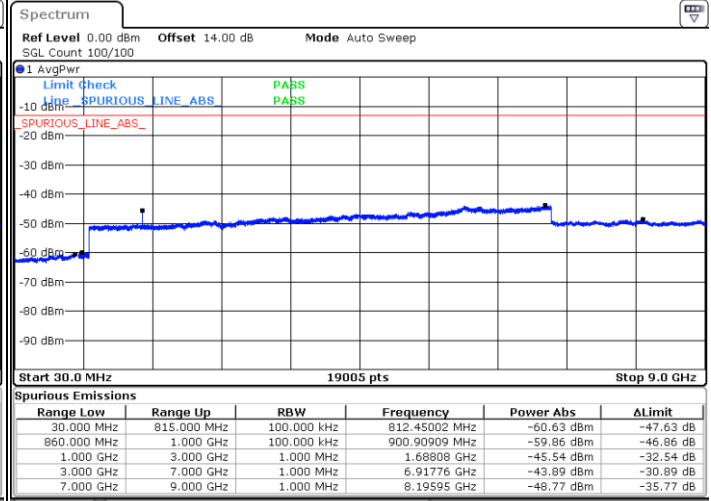

Lowest Band Edge / Full RB

Highest Band Edge / Full RB

Date: 15_JAN.2021 01:33:08

Date: 15_JAN.2021 19:01:44

Conducted Spurious Emission

LTE Band 5B / 3MHz+5MHz

QPSK

MiddleChannel / 1RB0 and 1RB24

Middle Channel / 1RB14 and 1RB0

Date: 11.JAN.2021 21:52:56

Date: 11.JAN.2021 21:53:53

Middle Channel / FullIRB

N/A

Date: 11.JAN.2021 21:51:47

LTE Band 5B / 3MHz+5MHz

QPSK

Highest Channel / 1RB0 and 1RB24

Highest Channel / 1RB14 and 1RB0

Date: 11.JAN.2021 22:27:34

Date: 11.JAN.2021 22:26:28

Highest Channel / FullIRB

N/A

Date: 11.JAN.2021 21:56:31

LTE Band 5B / 5MHz+3MHz

QPSK

Lowest Channel / 1RB0 and 1RB14

Lowest Channel / 1RB24 and 1RB0

Date: 14.JAN.2021 00:49:20

Date: 14.JAN.2021 01:06:08

Lowest Channel / FullIRB

N/A

Date: 14.JAN.2021 00:46:20