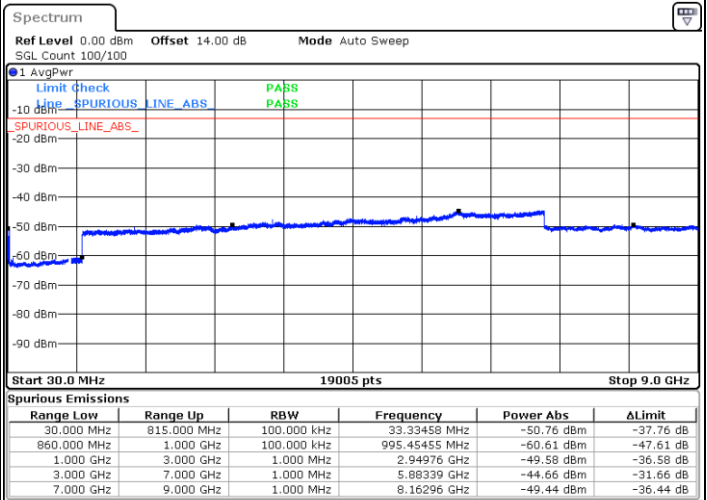

Lowest Channel / FullIRB

N/A

Date: 14.JAN.2021 22:54:33

LTE Band 5B / 5MHz+10MHz

QPSK

Middle Channel / 1RB0 and 1RB49

Middle Channel / 1RB24 and 1RB0

Date: 14.JAN.2021 23:16:56

Date: 14.JAN.2021 23:22:40

Middle Channel / FullIRB

N/A

Date: 14.JAN.2021 23:15:52

LTE Band 5B / 5MHz+10MHz

QPSK

Highest Channel / 1RB0 and 1RB49

Highest Channel / 1RB24 and 1RB0

Date: 15.JAN.2021 00:11:58

Date: 15.JAN.2021 00:13:44

Highest Channel / FullIRB

N/A

Date: 14.JAN.2021 23:26:54

LTE Band 5B / 10MHz+5MHz

QPSK

Lowest Channel / 1RB0 and 1RB24

Lowest Channel / 1RB49 and 1RB0

Date: 15.JAN.2021 00:33:53

Date: 15.JAN.2021 00:35:54

Lowest Channel / FullIRB

N/A

Date: 15.JAN.2021 00:22:43

LTE Band 5B / 10MHz+5MHz

QPSK