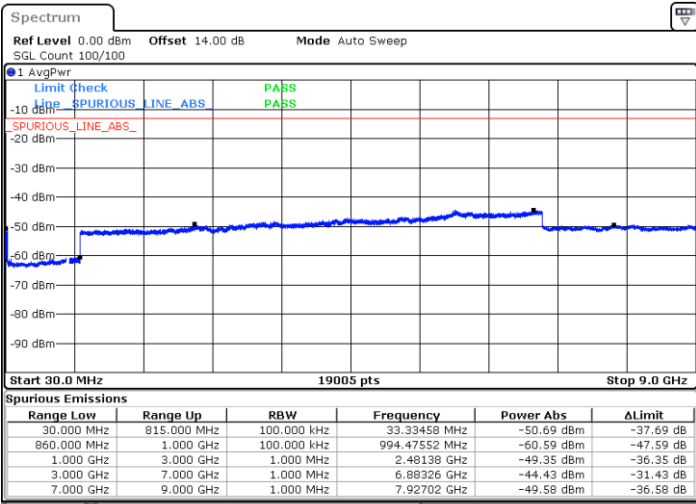

Middle Channel / FullIRB

N/A

Date: 14.JAN.2021 23:14:15

LTE Band 5B / 5MHz+10MHz

16QAM

Highest Channel / 1RB0 and 1RB49

Highest Channel / 1RB24 and 1RB0

Date: 15.JAN.2021 00:09:55

Date: 15.JAN.2021 00:16:35

Highest Channel / FullIRB

N/A

Date: 14.JAN.2021 23:28:37

LTE Band 5B / 10MHz+5MHz

16QAM

Lowest Channel / 1RB0 and 1RB24

Lowest Channel / 1RB49 and 1RB0

Date: 15.JAN.2021 00:30:50

Date: 15.JAN.2021 00:37:48

Lowest Channel / FullIRB

N/A

Date: 15.JAN.2021 00:24:43

LTE Band 5B / 10MHz+5MHz

16QAM

Middle Channel / 1RB0 and 1RB24

Middle Channel / 1RB49 and 1RB0

Date: 15.JAN.2021 00:48:07

Date: 15.JAN.2021 00:52:17

Middle Channel / FullIRB

N/A

Date: 15.JAN.2021 00:43:22

LTE Band 5B / 10MHz+5MHz

16QAM