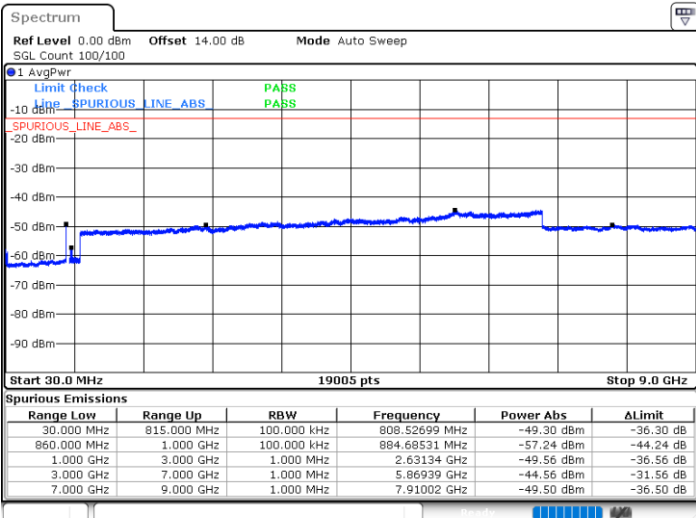

LTE Band 5B / 10MHz+10MHz

QPSK

Lowest Channel / 1RB0 and 1RB49

Lowest Channel / 1RB49 and 1RB0

Date: 15.JAN.2021 01:39:31

Date: 15.JAN.2021 01:41:48

Lowest Channel / FullIRB

N/A

Date: 15.JAN.2021 01:29:27

LTE Band 5B / 10MHz+10MHz

QPSK

Middle Channel / 1RB0 and 1RB49

Middle Channel / 1RB49 and 1RB0

Date: 15.JAN.2021 14:48:21

Date: 15.JAN.2021 14:49:12

Middle Channel / FullIRB

N/A

Date: 15.JAN.2021 14:39:53

LTE Band 5B / 10MHz+10MHz

QPSK

Highest Channel / 1RB0 and 1RB49

Highest Channel / 1RB49 and 1RB0

Date: 15.JAN.2021 19:08:27

Date: 15.JAN.2021 19:11:55

Highest Channel / FullIRB

N/A

Date: 15.JAN.2021 18:55:27

LTE Band 5B / 3MHz+5MHz

16QAM

Lowest Channel / 1RB0 and 1RB24

Lowest Channel / 1RB14 and 1RB0

Date: 11.JAN.2021 22:35:33