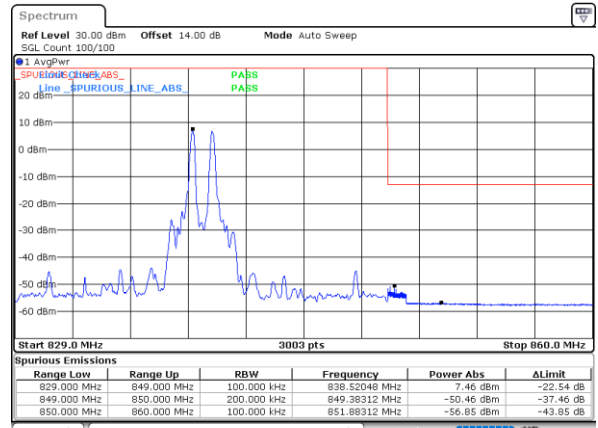

Date: 15_JAN_2021 01:12:09

Lowest Band Edge / Full RB

Highest Band Edge / Full RB

Date: 15_JAN_2021 00:25:52

Date: 15_JAN_2021 01:01:20

LTE Band 5B / 10MHz+10MHz

64QAM

Lowest Band Edge / 1RB0 and 1RB49

Highest Band Edge / 1RB0 and 1RB49

Date: 15_JAN.2021 01:35:46

Date: 15_JAN.2021 19:03:42

Lowest Band Edge / 1RB49 and 1RB0

Highest Band Edge / 1RB49 and 1RB0

Date: 15_JAN.2021 01:44:16

Date: 15_JAN.2021 19:16:22

Lowest Band Edge / Full RB

Highest Band Edge / Full RB

Date: 15_JAN.2021 01:33:08

Date: 15_JAN.2021 19:01:44

Conducted Spurious Emission

LTE Band 5B / 3MHz+5MHz

QPSK

MiddleChannel / 1RB0 and 1RB24