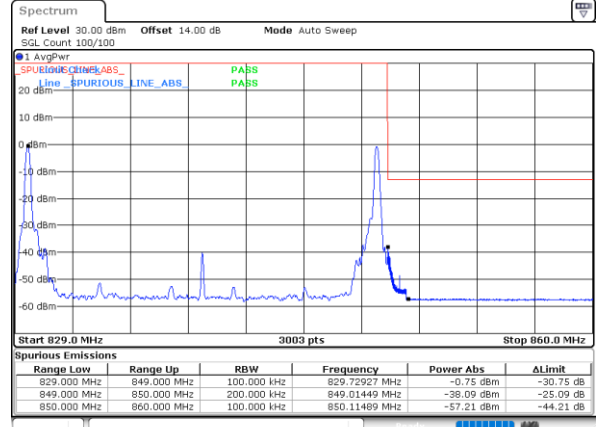

Lowest Band Edge / 1RB0 and 1RB24

Highest Band Edge / 1RB0 and 1RB24

Date: 15_JAN_2021 00:28:19

Date: 15_JAN_2021 01:02:57

Lowest Band Edge / 1RB49 and 1RB0

Highest Band Edge / 1RB49 and 1RB0

Date: 15_JAN_2021 00:39:04

Date: 15_JAN_2021 01:12:09

Lowest Band Edge / Full RB

Highest Band Edge / Full RB

Date: 15_JAN_2021 00:25:52

Date: 15_JAN_2021 01:01:20

LTE Band 5B / 10MHz+10MHz

64QAM

Lowest Band Edge / 1RB0 and 1RB49

Highest Band Edge / 1RB0 and 1RB49

Date: 15_JAN.2021 01:35:46

Date: 15_JAN.2021 19:03:42

Lowest Band Edge / 1RB49 and 1RB0

Highest Band Edge / 1RB49 and 1RB0

Date: 15_JAN.2021 01:44:16

Date: 15_JAN.2021 19:16:22

Lowest Band Edge / Full RB

Highest Band Edge / Full RB

Date: 15_JAN.2021 01:33:08

Date: 15_JAN.2021 19:01:44

Conducted Spurious Emission

LTE Band 5B / 3MHz+5MHz

QPSK

MiddleChannel / 1RB0 and 1RB24