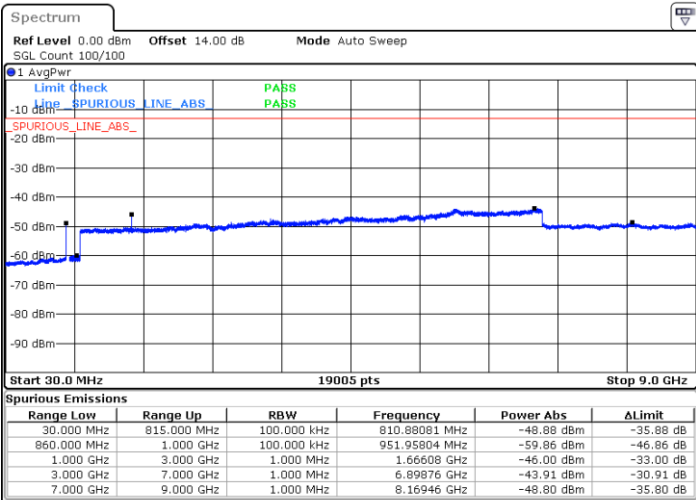

Highest Band Edge / 1RB0 and 1RB49

Date: 15_JAN.2021 01:35:46

Date: 15_JAN.2021 19:03:42

Lowest Band Edge / 1RB49 and 1RB0

Highest Band Edge / 1RB49 and 1RB0

Date: 15_JAN.2021 01:44:16

Date: 15_JAN.2021 19:16:22

Lowest Band Edge / Full RB

Highest Band Edge / Full RB

Date: 15_JAN.2021 01:33:08

Date: 15_JAN.2021 19:01:44

Conducted Spurious Emission

LTE Band 5B / 3MHz+5MHz

QPSK

MiddleChannel / 1RB0 and 1RB24

Middle Channel / 1RB14 and 1RB0

Date: 11.JAN.2021 21:52:56

Date: 11.JAN.2021 21:53:53

Middle Channel / FullIRB

N/A

Date: 11.JAN.2021 21:51:47

LTE Band 5B / 3MHz+5MHz

QPSK

Highest Channel / 1RB0 and 1RB24

Highest Channel / 1RB14 and 1RB0

Date: 11.JAN.2021 22:27:34

Date: 11.JAN.2021 22:26:28

Highest Channel / FullIRB

N/A

Date: 11.JAN.2021 21:56:31

LTE Band 5B / 5MHz+3MHz