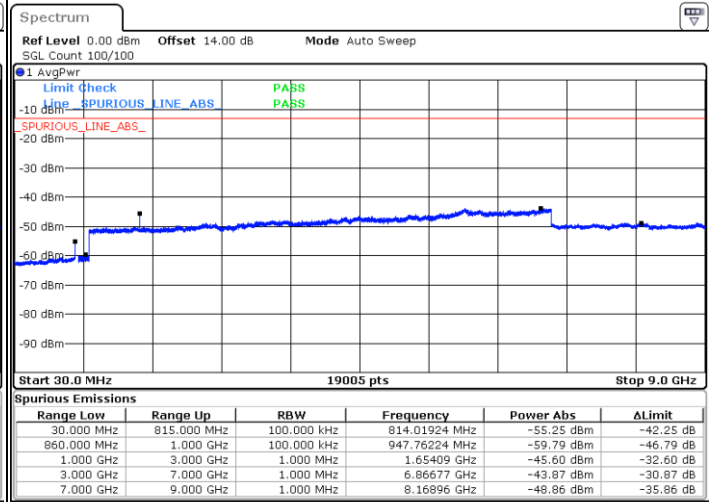

N/A

Date: 15.JAN.2021 14:39:53

LTE Band 5B / 10MHz+10MHz

QPSK

Highest Channel / 1RB0 and 1RB49

Highest Channel / 1RB49 and 1RB0

Date: 15.JAN.2021 19:08:27

Date: 15.JAN.2021 19:11:55

Highest Channel / FullIRB

N/A

Date: 15.JAN.2021 18:55:27

LTE Band 5B / 3MHz+5MHz

16QAM

Lowest Channel / 1RB0 and 1RB24

Lowest Channel / 1RB14 and 1RB0

Date: 11.JAN.2021 22:35:33

Date: 11.JAN.2021 22:38:59

Lowest Channel / FullIRB

N/A

Date: 11.JAN.2021 22:32:13

LTE Band 5B / 3MHz+5MHz

16QAM

MiddleChannel / 1RB0 and 1RB24

Middle Channel / 1RB14 and 1RB0

Date: 11.JAN.2021 22:41:57

Date: 11.JAN.2021 22:42:57

Middle Channel / FullIRB

N/A

Date: 11.JAN.2021 22:41:00

LTE Band 5B / 3MHz+5MHz

16QAM

Highest Channel / 1RB0 and 1RB24