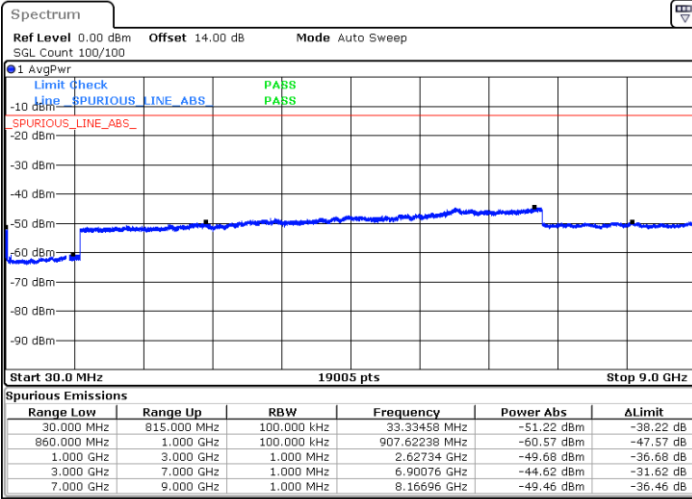

Date: 14.JAN.2021 01:35:11

LTE Band 5B / 5MHz+10MHz

16QAM

Lowest Channel / 1RB0 and 1RB49

Lowest Channel / 1RB24 and 1RB0

Date: 14.JAN.2021 23:01:00

Date: 14.JAN.2021 23:06:36

Lowest Channel / FullIRB

N/A

Date: 14.JAN.2021 22:56:32

LTE Band 5B / 5MHz+10MHz

16QAM

Middle Channel / 1RB0 and 1RB49

Middle Channel / 1RB24 and 1RB0

Date: 14.JAN.2021 23:18:08

Date: 14.JAN.2021 23:21:21

Middle Channel / FullIRB

N/A

Date: 14.JAN.2021 23:14:15

LTE Band 5B / 5MHz+10MHz

16QAM

Highest Channel / 1RB0 and 1RB49

Highest Channel / 1RB24 and 1RB0

Date: 15.JAN.2021 00:09:55

Date: 15.JAN.2021 00:16:35

Highest Channel / FullIRB

N/A

Date: 14.JAN.2021 23:28:37

LTE Band 5B / 10MHz+5MHz

16QAM

Lowest Channel / 1RB0 and 1RB24

Lowest Channel / 1RB49 and 1RB0