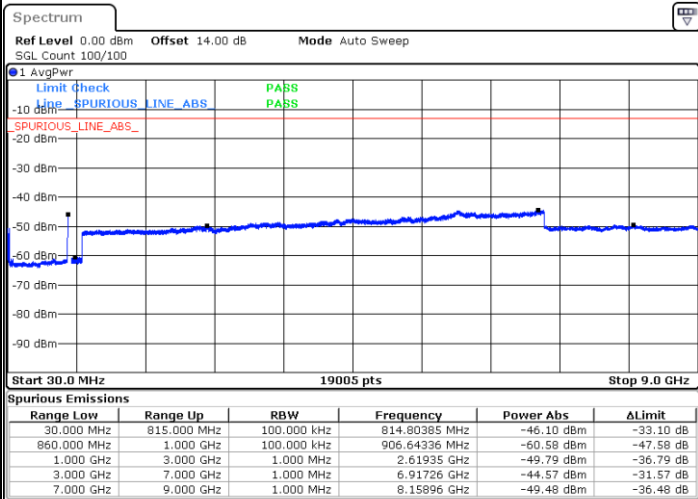

Date: 15.JAN.2021 00:11:58

Date: 15.JAN.2021 00:13:44

Highest Channel / FullIRB

N/A

Date: 14.JAN.2021 23:26:54

LTE Band 5B / 10MHz+5MHz

QPSK

Lowest Channel / 1RB0 and 1RB24

Lowest Channel / 1RB49 and 1RB0

Date: 15.JAN.2021 00:33:53

Date: 15.JAN.2021 00:35:54

Lowest Channel / FullIRB

N/A

Date: 15.JAN.2021 00:22:43

LTE Band 5B / 10MHz+5MHz

QPSK

Middle Channel / 1RB0 and 1RB24

Middle Channel / 1RB49 and 1RB0

Date: 15.JAN.2021 00:49:13

Date: 15.JAN.2021 00:50:53

Middle Channel / FullIRB

N/A

Date: 15.JAN.2021 00:42:06

LTE Band 5B / 10MHz+5MHz

QPSK

Highest Channel / 1RB0 and 1RB24

Highest Channel / 1RB49 and 1RB0

Date: 15.JAN.2021 01:16:38

Date: 15.JAN.2021 01:18:28

Highest Channel / FullIRB

N/A

Date: 15.JAN.2021 00:58:04