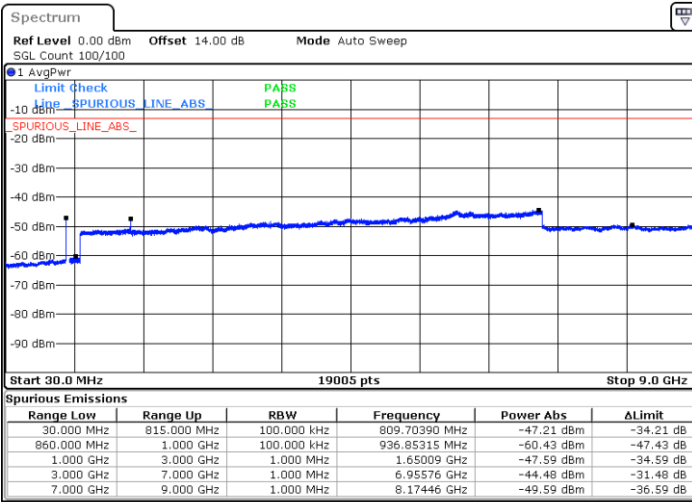

Date: 11.JAN.2021 22:41:57

Date: 11.JAN.2021 22:42:57

Middle Channel / FullIRB

N/A

Date: 11.JAN.2021 22:41:00

LTE Band 5B / 3MHz+5MHz

16QAM

Highest Channel / 1RB0 and 1RB24

Highest Channel / 1RB14 and 1RB0

Date: 11.JAN.2021 22:47:58

Date: 11.JAN.2021 22:49:40

Highest Channel / FullIRB

N/A

Date: 11.JAN.2021 22:45:42

LTE Band 5B / 5MHz+3MHz

16QAM

Lowest Channel / 1RB0 and 1RB14

Lowest Channel / 1RB24 and 1RB0

Date: 14.JAN.2021 00:54:27

Date: 14.JAN.2021 01:03:52

Lowest Channel / FullIRB

N/A

Date: 14.JAN.2021 00:44:09

LTE Band 5B / 5MHz+3MHz