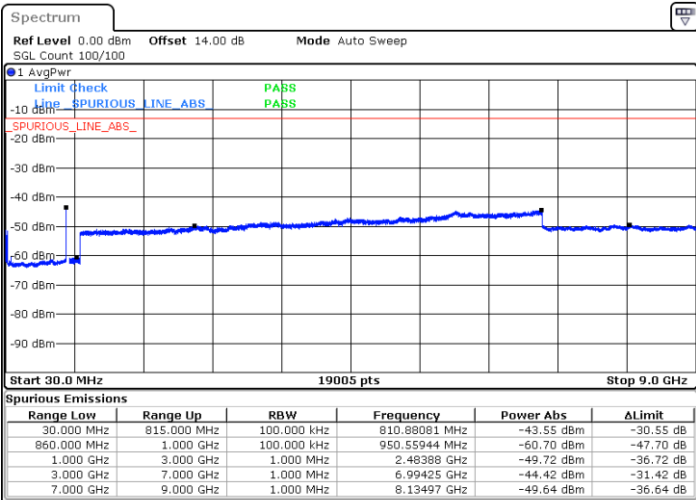

Date: 14.JAN.2021 01:20:07

LTE Band 5B / 5MHz+3MHz

QPSK

Highest Channel / 1RB0 and 1RB14

Highest Channel / 1RB24 and 1RB0

Date: 14.JAN.2021 01:47:43

Date: 14.JAN.2021 01:50:16

Highest Channel / FullIRB

N/A

Date: 14.JAN.2021 01:52:47

LTE Band 5B / 5MHz+10MHz

QPSK

Lowest Channel / 1RB0 and 1RB49

Lowest Channel / 1RB24 and 1RB0

Date: 14.JAN.2021 23:03:13

Date: 14.JAN.2021 23:04:59

Lowest Channel / FullIRB

N/A

Date: 14.JAN.2021 22:54:33

LTE Band 5B / 5MHz+10MHz

QPSK

Middle Channel / 1RB0 and 1RB49

Middle Channel / 1RB24 and 1RB0

Date: 14.JAN.2021 23:16:56

Date: 14.JAN.2021 23:22:40

Middle Channel / FullIRB

N/A

Date: 14.JAN.2021 23:15:52

LTE Band 5B / 5MHz+10MHz

QPSK

Highest Channel / 1RB0 and 1RB49

Highest Channel / 1RB24 and 1RB0