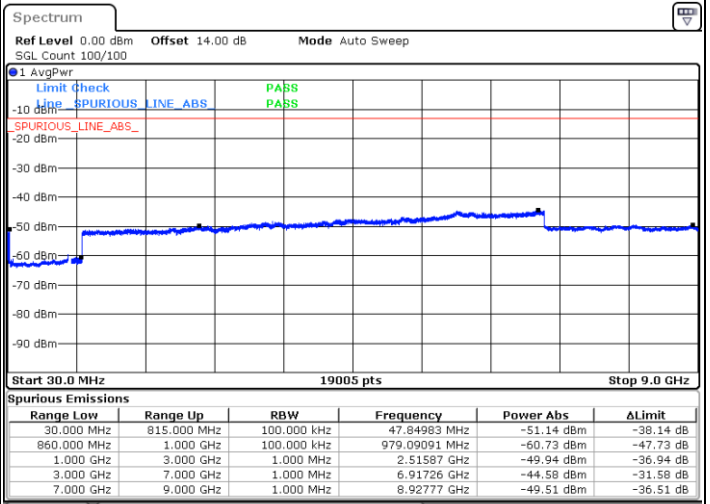

N/A

Date: 14.JAN.2021 01:52:47

LTE Band 5B / 5MHz+10MHz

QPSK

Lowest Channel / 1RB0 and 1RB49

Lowest Channel / 1RB24 and 1RB0

Date: 14.JAN.2021 23:03:13

Date: 14.JAN.2021 23:04:59

Lowest Channel / FullIRB

N/A

Date: 14.JAN.2021 22:54:33

LTE Band 5B / 5MHz+10MHz

QPSK

Middle Channel / 1RB0 and 1RB49

Middle Channel / 1RB24 and 1RB0

Date: 14.JAN.2021 23:16:56

Date: 14.JAN.2021 23:22:40

Middle Channel / FullIRB

N/A

Date: 14.JAN.2021 23:15:52

LTE Band 5B / 5MHz+10MHz

QPSK

Highest Channel / 1RB0 and 1RB49

Highest Channel / 1RB24 and 1RB0

Date: 15.JAN.2021 00:11:58

Date: 15.JAN.2021 00:13:44

Highest Channel / FullIRB

N/A

Date: 14.JAN.2021 23:26:54

LTE Band 5B / 10MHz+5MHz

QPSK

Lowest Channel / 1RB0 and 1RB24