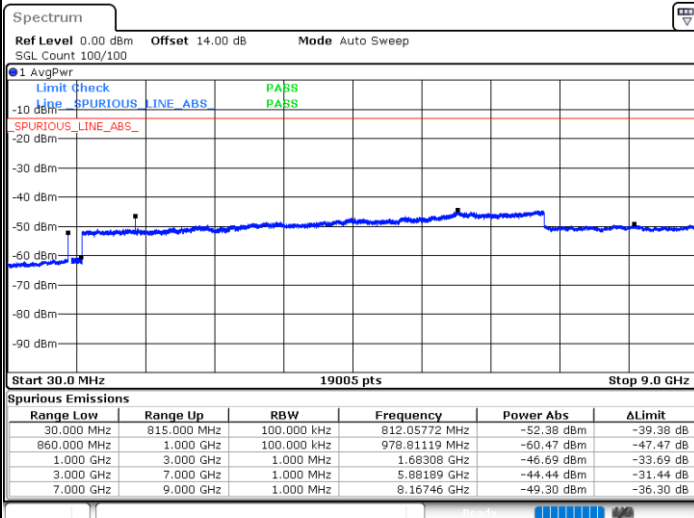

Highest Channel / 1RB14 and 1RB0

Date: 11.JAN.2021 22:47:58

Date: 11.JAN.2021 22:49:40

Highest Channel / FullIRB

N/A

Date: 11.JAN.2021 22:45:42

LTE Band 5B / 5MHz+3MHz

16QAM

Lowest Channel / 1RB0 and 1RB14

Lowest Channel / 1RB24 and 1RB0

Date: 14.JAN.2021 00:54:27

Date: 14.JAN.2021 01:03:52

Lowest Channel / FullIRB

N/A

Date: 14.JAN.2021 00:44:09

LTE Band 5B / 5MHz+3MHz

16QAM

Middle Channel / 1RB0 and 1RB14

Middle Channel / 1RB24 and 1RB0

Date: 14.JAN.2021 01:22:51

Date: 14.JAN.2021 01:27:18

Middle Channel / FullIRB

N/A

Date: 14.JAN.2021 01:18:56

LTE Band 5B / 5MHz+3MHz

16QAM

Highest Channel / 1RB0 and 1RB14

Highest Channel / 1RB24 and 1RB0

Date: 14.JAN.2021 01:42:56

Date: 14.JAN.2021 01:52:01

Highest Channel / FullIRB

N/A