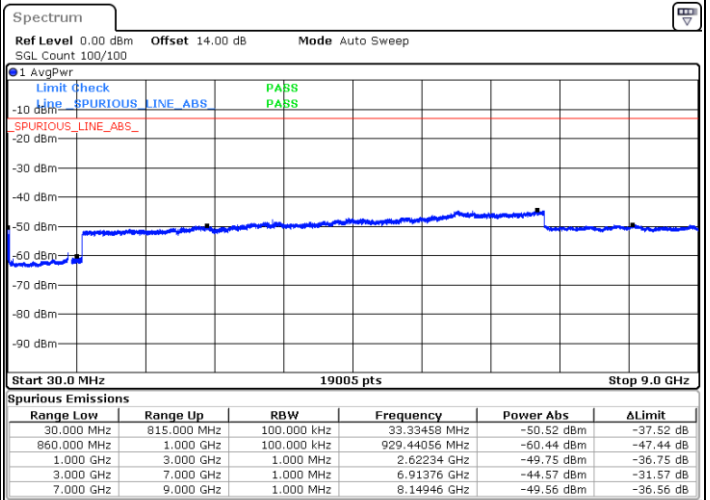

Middle Channel / FullIRB

N/A

Date: 14.JAN.2021 23:14:15

LTE Band 5B / 5MHz+10MHz

16QAM

Highest Channel / 1RB0 and 1RB49

Highest Channel / 1RB24 and 1RB0

Date: 15.JAN.2021 00:09:55

Date: 15.JAN.2021 00:16:35

Highest Channel / FullIRB

N/A

Date: 14.JAN.2021 23:28:37

LTE Band 5B / 10MHz+5MHz

16QAM

Lowest Channel / 1RB0 and 1RB24

Lowest Channel / 1RB49 and 1RB0

Date: 15.JAN.2021 00:30:50

Date: 15.JAN.2021 00:37:48

Lowest Channel / FullIRB

N/A

Date: 15.JAN.2021 00:24:43

LTE Band 5B / 10MHz+5MHz

16QAM

Middle Channel / 1RB0 and 1RB24