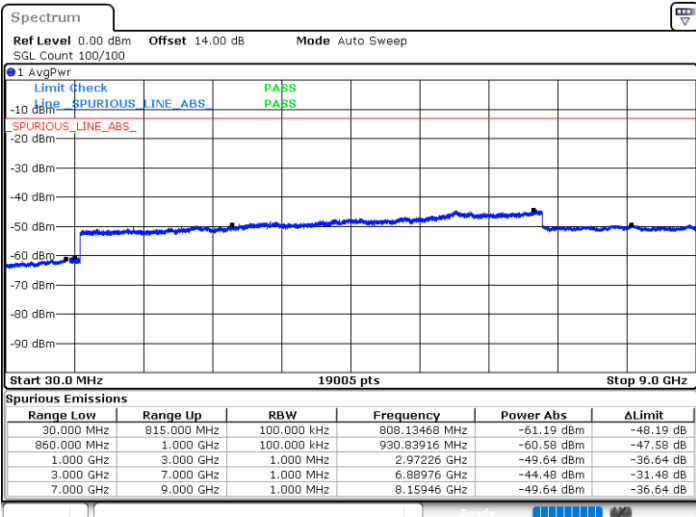

LTE Band 5B / 5MHz+3MHz

QPSK

Middle Channel / 1RB0 and 1RB14

Middle Channel / 1RB24 and 1RB0

Date: 14.JAN.2021 01:21:11

Date: 14.JAN.2021 01:28:32

Middle Channel / FullIRB

N/A

Date: 14.JAN.2021 01:20:07

LTE Band 5B / 5MHz+3MHz

QPSK

Highest Channel / 1RB0 and 1RB14

Highest Channel / 1RB24 and 1RB0

Date: 14.JAN.2021 01:47:43

Date: 14.JAN.2021 01:50:16

Highest Channel / FullIRB

N/A

Date: 14.JAN.2021 01:52:47

LTE Band 5B / 5MHz+10MHz

QPSK

Lowest Channel / 1RB0 and 1RB49

Lowest Channel / 1RB24 and 1RB0

Date: 14.JAN.2021 23:03:13

Date: 14.JAN.2021 23:04:59