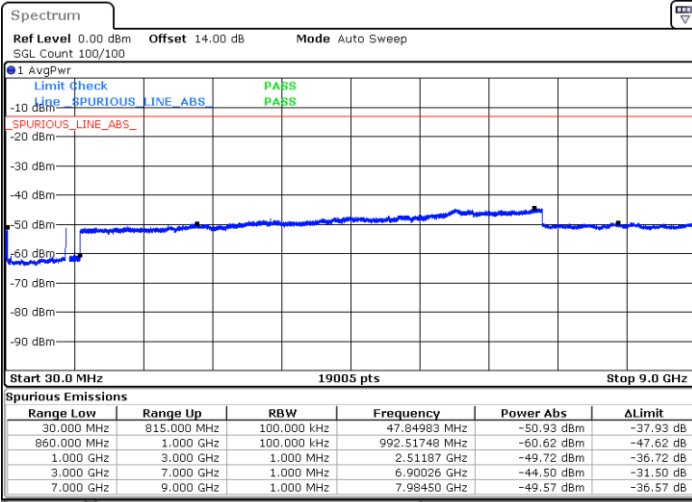

Lowest Channel / 1RB49 and 1RB0

Date: 15.JAN.2021 00:33:53

Date: 15.JAN.2021 00:35:54

Lowest Channel / FullIRB

N/A

Date: 15.JAN.2021 00:22:43

LTE Band 5B / 10MHz+5MHz

QPSK

Middle Channel / 1RB0 and 1RB24

Middle Channel / 1RB49 and 1RB0

Date: 15.JAN.2021 00:49:13

Date: 15.JAN.2021 00:50:53

Middle Channel / FullIRB

N/A

Date: 15.JAN.2021 00:42:06

LTE Band 5B / 10MHz+5MHz

QPSK

Highest Channel / 1RB0 and 1RB24

Highest Channel / 1RB49 and 1RB0

Date: 15.JAN.2021 01:16:38

Date: 15.JAN.2021 01:18:28

Highest Channel / FullIRB

N/A

Date: 15.JAN.2021 00:58:04

LTE Band 5B / 10MHz+10MHz

QPSK

Lowest Channel / 1RB0 and 1RB49

Lowest Channel / 1RB49 and 1RB0

Date: 15.JAN.2021 01:39:31

Date: 15.JAN.2021 01:41:48

Lowest Channel / FullIRB

N/A