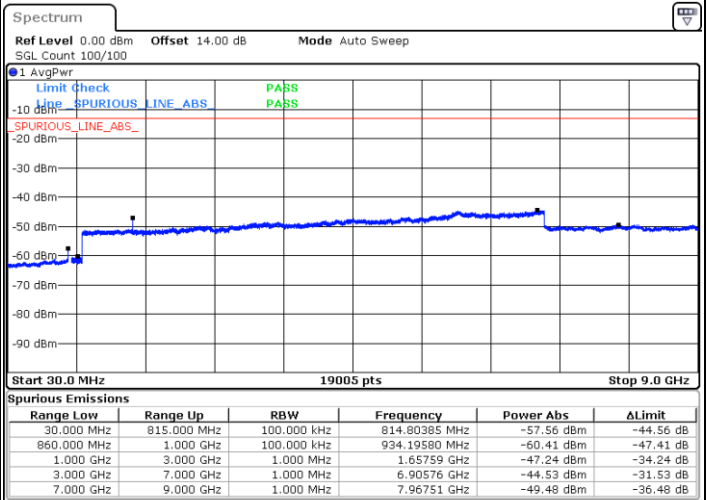

Middle Channel / 1RB14 and 1RB0

Date: 11.JAN.2021 21:52:56

Date: 11.JAN.2021 21:53:53

Middle Channel / FullIRB

N/A

Date: 11.JAN.2021 21:51:47

LTE Band 5B / 3MHz+5MHz

QPSK

Highest Channel / 1RB0 and 1RB24

Highest Channel / 1RB14 and 1RB0

Date: 11.JAN.2021 22:27:34

Date: 11.JAN.2021 22:26:28

Highest Channel / FullIRB

N/A

Date: 11.JAN.2021 21:56:31

LTE Band 5B / 5MHz+3MHz

QPSK

Lowest Channel / 1RB0 and 1RB14

Lowest Channel / 1RB24 and 1RB0

Date: 14.JAN.2021 00:49:20

Date: 14.JAN.2021 01:06:08

Lowest Channel / FullIRB

N/A

Date: 14.JAN.2021 00:46:20

LTE Band 5B / 5MHz+3MHz

QPSK

Middle Channel / 1RB0 and 1RB14

Middle Channel / 1RB24 and 1RB0

Date: 14.JAN.2021 01:21:11

Date: 14.JAN.2021 01:28:32

Middle Channel / FullIRB

N/A