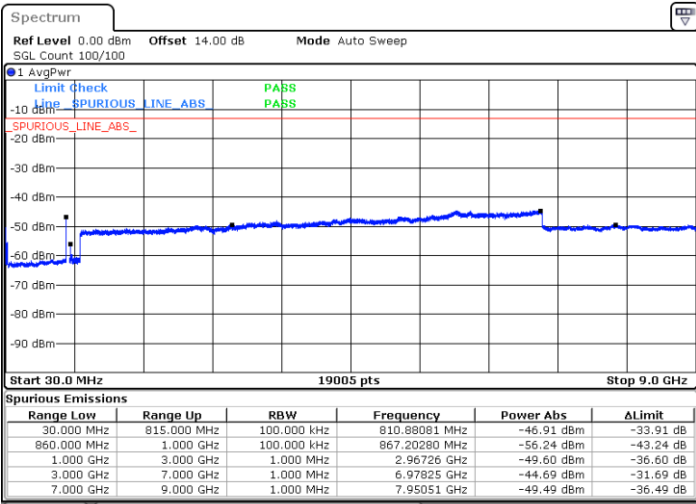

LTE Band 5B / 10MHz+10MHz

QPSK

Lowest Channel / 1RB0 and 1RB49

Lowest Channel / 1RB49 and 1RB0

Date: 15.JAN.2021 01:39:31

Date: 15.JAN.2021 01:41:48

Lowest Channel / FullIRB

N/A

Date: 15.JAN.2021 01:29:27

LTE Band 5B / 10MHz+10MHz

QPSK

Middle Channel / 1RB0 and 1RB49

Middle Channel / 1RB49 and 1RB0

Date: 15.JAN.2021 14:48:21

Date: 15.JAN.2021 14:49:12

Middle Channel / FullIRB

N/A

Date: 15.JAN.2021 14:39:53

LTE Band 5B / 10MHz+10MHz

QPSK

Highest Channel / 1RB0 and 1RB49

Highest Channel / 1RB49 and 1RB0

Date: 15.JAN.2021 19:08:27

Date: 15.JAN.2021 19:11:55

Highest Channel / FullIRB

N/A

Date: 15.JAN.2021 18:55:27

LTE Band 5B / 3MHz+5MHz

16QAM

Lowest Channel / 1RB0 and 1RB24

Lowest Channel / 1RB14 and 1RB0

Date: 11.JAN.2021 22:35:33