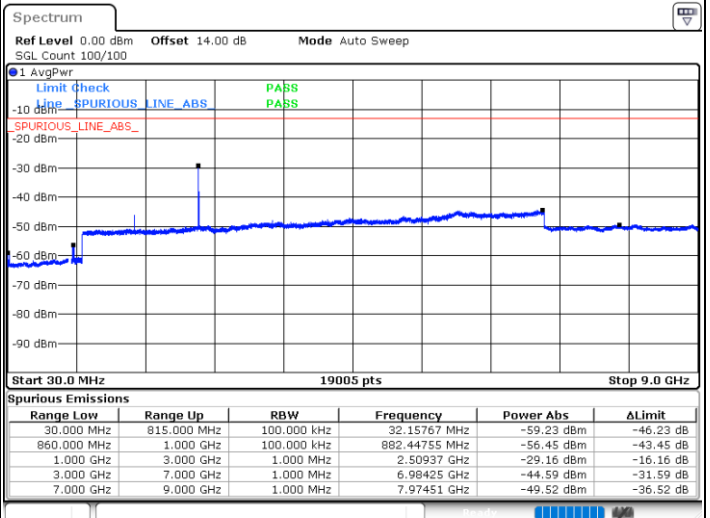

LTE Band 5B / 10MHz+10MHz

QPSK

Lowest Channel / 1RB0 and 1RB49

Lowest Channel / 1RB49 and 1RB0

Date: 15.JAN.2021 01:39:31

Date: 15.JAN.2021 01:41:48

Lowest Channel / FullIRB

N/A

Date: 15.JAN.2021 01:29:27

LTE Band 5B / 10MHz+10MHz

QPSK

Middle Channel / 1RB0 and 1RB49

Middle Channel / 1RB49 and 1RB0

Date: 15.JAN.2021 14:48:21

Date: 15.JAN.2021 14:49:12

Middle Channel / FullIRB

N/A

Date: 15.JAN.2021 14:39:53

LTE Band 5B / 10MHz+10MHz

QPSK

Highest Channel / 1RB0 and 1RB49

Highest Channel / 1RB49 and 1RB0

Date: 15.JAN.2021 19:08:27

Date: 15.JAN.2021 19:11:55

Highest Channel / FullIRB

N/A

Date: 15.JAN.2021 18:55:27

LTE Band 5B / 3MHz+5MHz

16QAM

Lowest Channel / 1RB0 and 1RB24

Lowest Channel / 1RB14 and 1RB0

Date: 11.JAN.2021 22:35:33