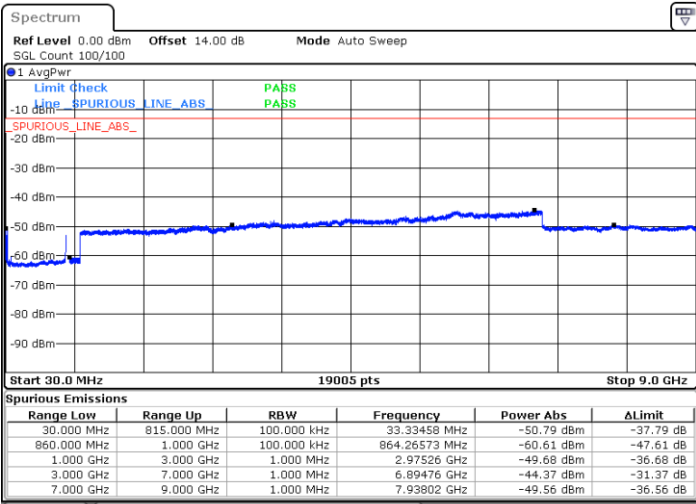

Date: 15.JAN.2021 00:16:35

Highest Channel / FullIRB

N/A

Date: 14.JAN.2021 23:28:37

LTE Band 5B / 10MHz+5MHz

16QAM

Lowest Channel / 1RB0 and 1RB24

Lowest Channel / 1RB49 and 1RB0

Date: 15.JAN.2021 00:30:50

Date: 15.JAN.2021 00:37:48

Lowest Channel / FullIRB

N/A

Date: 15.JAN.2021 00:24:43

LTE Band 5B / 10MHz+5MHz

16QAM

Middle Channel / 1RB0 and 1RB24

Middle Channel / 1RB49 and 1RB0

Date: 15.JAN.2021 00:48:07

Date: 15.JAN.2021 00:52:17

Middle Channel / FullIRB

N/A

Date: 15.JAN.2021 00:43:22

LTE Band 5B / 10MHz+5MHz

16QAM

Highest Channel / 1RB0 and 1RB24

Highest Channel / 1RB49 and 1RB0

Date: 15.JAN.2021 01:14:45

Date: 15.JAN.2021 01:20:15

Highest Channel / FullIRB

N/A

Date: 15.JAN.2021 00:59:59