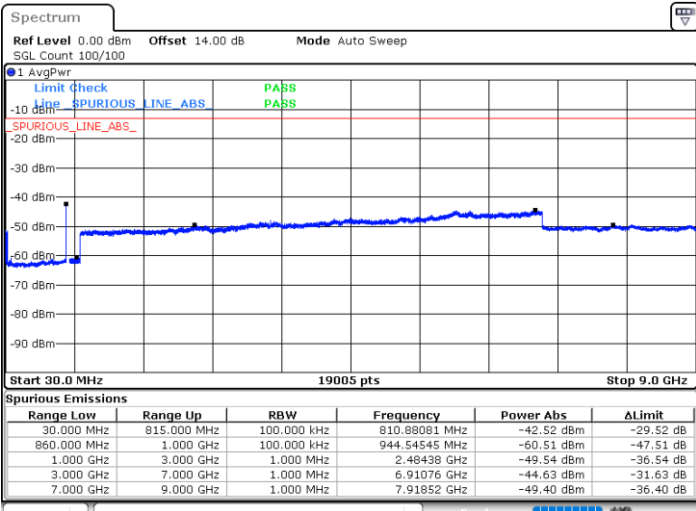

LTE Band 5B / 5MHz+3MHz

16QAM

Highest Channel / 1RB0 and 1RB14

Highest Channel / 1RB24 and 1RB0

Date: 14.JAN.2021 01:42:56

Date: 14.JAN.2021 01:52:01

Highest Channel / FullIRB

N/A

Date: 14.JAN.2021 01:35:11

LTE Band 5B / 5MHz+10MHz

16QAM

Lowest Channel / 1RB0 and 1RB49

Lowest Channel / 1RB24 and 1RB0

Date: 14.JAN.2021 23:01:00

Date: 14.JAN.2021 23:06:36

Lowest Channel / FullIRB

N/A

Date: 14.JAN.2021 22:56:32

LTE Band 5B / 5MHz+10MHz

16QAM

Middle Channel / 1RB0 and 1RB49

Middle Channel / 1RB24 and 1RB0

Date: 14.JAN.2021 23:18:08

Date: 14.JAN.2021 23:21:21

Middle Channel / FullIRB

N/A

Date: 14.JAN.2021 23:14:15

LTE Band 5B / 5MHz+10MHz

16QAM

Highest Channel / 1RB0 and 1RB49

Highest Channel / 1RB24 and 1RB0

Date: 15.JAN.2021 00:09:55