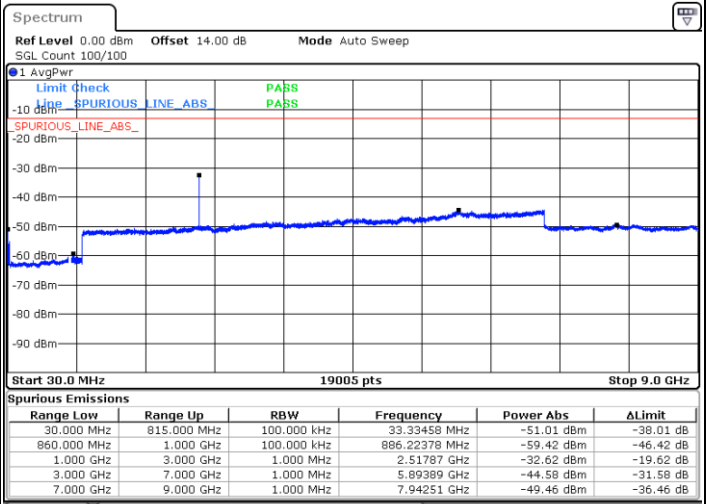

LTE Band 5B / 10MHz+10MHz

QPSK

Lowest Channel / 1RB0 and 1RB49

Lowest Channel / 1RB49 and 1RB0

Date: 15.JAN.2021 01:39:31

Date: 15.JAN.2021 01:41:48

Lowest Channel / FullIRB

N/A

Date: 15.JAN.2021 01:29:27

LTE Band 5B / 10MHz+10MHz

QPSK

Middle Channel / 1RB0 and 1RB49

Middle Channel / 1RB49 and 1RB0

Date: 15.JAN.2021 14:48:21

Date: 15.JAN.2021 14:49:12

Middle Channel / FullIRB

N/A

Date: 15.JAN.2021 14:39:53

LTE Band 5B / 10MHz+10MHz

QPSK

Highest Channel / 1RB0 and 1RB49

Highest Channel / 1RB49 and 1RB0

Date: 15.JAN.2021 19:08:27

Date: 15.JAN.2021 19:11:55

Highest Channel / FullIRB

N/A

Date: 15.JAN.2021 18:55:27

LTE Band 5B / 3MHz+5MHz

16QAM

Lowest Channel / 1RB0 and 1RB24

Lowest Channel / 1RB14 and 1RB0

Date: 11.JAN.2021 22:35:33