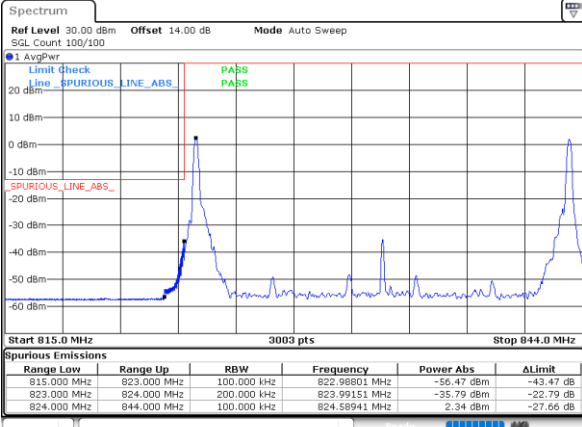

Date: 15_JAN_2021 01:12:09

Lowest Band Edge / Full RB

Highest Band Edge / Full RB

Date: 15_JAN_2021 00:25:52

Date: 15_JAN_2021 01:01:20

LTE Band 5B / 10MHz+10MHz

64QAM

Lowest Band Edge / 1RB0 and 1RB49

Highest Band Edge / 1RB0 and 1RB49

Date: 15_JAN.2021 01:35:46

Date: 15_JAN.2021 19:03:42

Lowest Band Edge / 1RB49 and 1RB0

Highest Band Edge / 1RB49 and 1RB0

Date: 15_JAN.2021 01:44:16

Date: 15_JAN.2021 19:16:22

Lowest Band Edge / Full RB

Highest Band Edge / Full RB

Date: 15_JAN.2021 01:33:08

Date: 15_JAN.2021 19:01:44

Conducted Spurious Emission

LTE Band 5B / 3MHz+5MHz

QPSK

MiddleChannel / 1RB0 and 1RB24