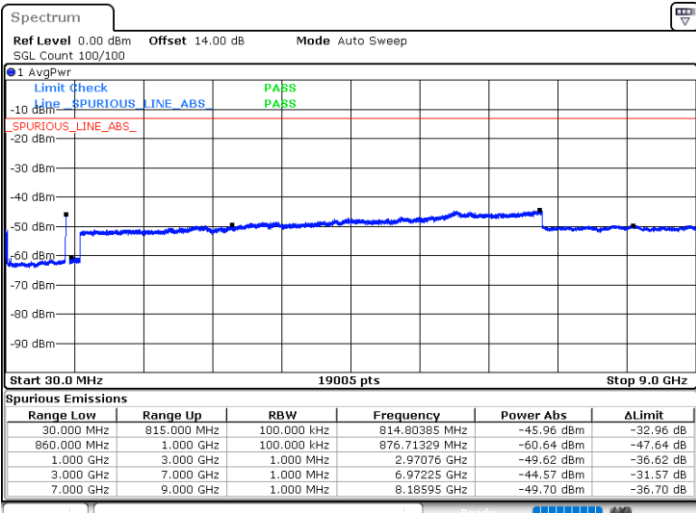

LTE Band 5B / 5MHz+3MHz

16QAM

Highest Channel / 1RB0 and 1RB14

Highest Channel / 1RB24 and 1RB0

Date: 14.JAN.2021 01:42:56

Date: 14.JAN.2021 01:52:01

Highest Channel / FullIRB

N/A

Date: 14.JAN.2021 01:35:11

LTE Band 5B / 5MHz+10MHz

16QAM

Lowest Channel / 1RB0 and 1RB49

Lowest Channel / 1RB24 and 1RB0

Date: 14.JAN.2021 23:01:00

Date: 14.JAN.2021 23:06:36

Lowest Channel / FullIRB

N/A

Date: 14.JAN.2021 22:56:32

LTE Band 5B / 5MHz+10MHz

16QAM

Middle Channel / 1RB0 and 1RB49

Middle Channel / 1RB24 and 1RB0

Date: 14.JAN.2021 23:18:08

Date: 14.JAN.2021 23:21:21

Middle Channel / FullIRB

N/A

Date: 14.JAN.2021 23:14:15

LTE Band 5B / 5MHz+10MHz

16QAM

Highest Channel / 1RB0 and 1RB49

Highest Channel / 1RB24 and 1RB0

Date: 15.JAN.2021 00:09:55