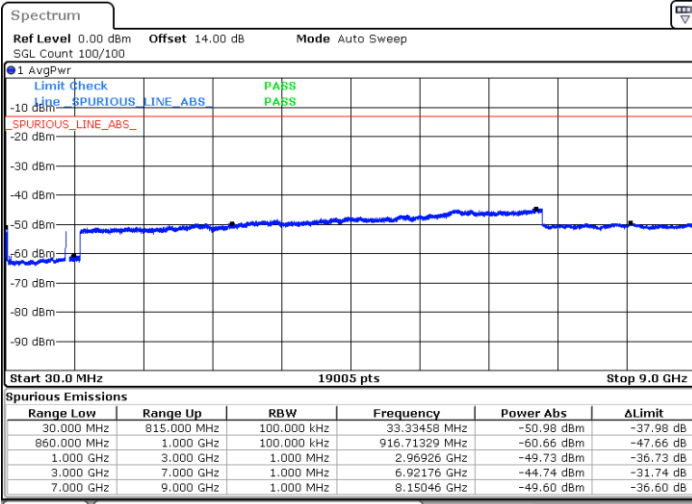

Date: 15.JAN.2021 00:30:50

Date: 15.JAN.2021 00:37:48

Lowest Channel / FullIRB

N/A

Date: 15.JAN.2021 00:24:43

LTE Band 5B / 10MHz+5MHz

16QAM

Middle Channel / 1RB0 and 1RB24

Middle Channel / 1RB49 and 1RB0

Date: 15.JAN.2021 00:48:07

Date: 15.JAN.2021 00:52:17

Middle Channel / FullIRB

N/A

Date: 15.JAN.2021 00:43:22

LTE Band 5B / 10MHz+5MHz

16QAM

Highest Channel / 1RB0 and 1RB24

Highest Channel / 1RB49 and 1RB0

Date: 15.JAN.2021 01:14:45

Date: 15.JAN.2021 01:20:15

Highest Channel / FullIRB

N/A

Date: 15.JAN.2021 00:59:59