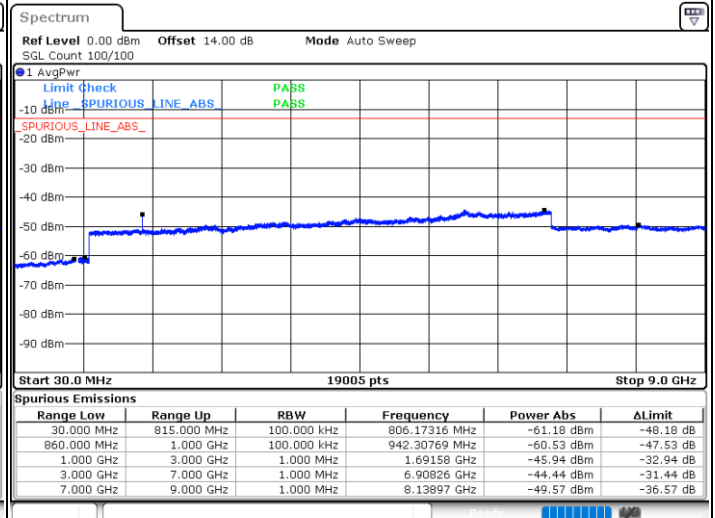

Lowest Channel / 1RB0 and 1RB14

Lowest Channel / 1RB24 and 1RB0

Date: 14.JAN.2021 00:54:27

Date: 14.JAN.2021 01:03:52

Lowest Channel / FullIRB

N/A

Date: 14.JAN.2021 00:44:09

LTE Band 5B / 5MHz+3MHz

LTE Band 5B / 5MHz+3MHz

16QAM

Highest Channel / 1RB0 and 1RB14

Highest Channel / 1RB24 and 1RB0

Date: 14.JAN.2021 01:42:56

Date: 14.JAN.2021 01:52:01

Highest Channel / FullIRB

N/A

Date: 14.JAN.2021 01:35:11

LTE Band 5B / 5MHz+10MHz

16QAM

Lowest Channel / 1RB0 and 1RB49

Lowest Channel / 1RB24 and 1RB0

Date: 14.JAN.2021 23:01:00

Date: 14.JAN.2021 23:06:36

Lowest Channel / FullIRB