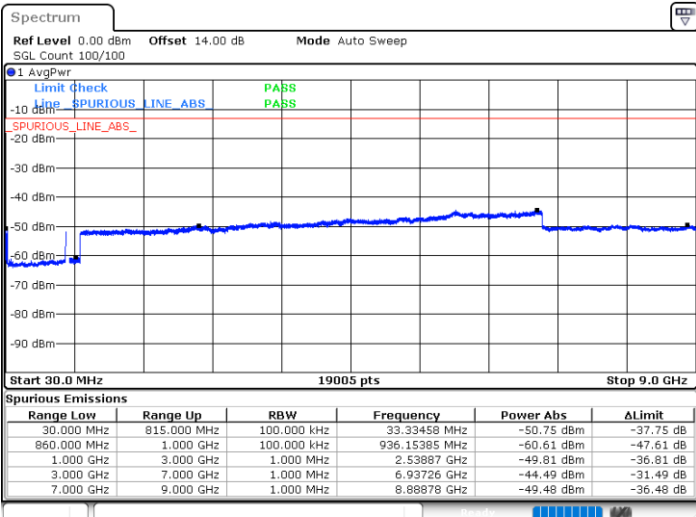

Middle Channel / 1RB0 and 1RB24

Middle Channel / 1RB49 and 1RB0

Date: 15.JAN.2021 00:49:13

Date: 15.JAN.2021 00:50:53

Middle Channel / FullIRB

N/A

Date: 15.JAN.2021 00:42:06

LTE Band 5B / 10MHz+5MHz

QPSK

Highest Channel / 1RB0 and 1RB24

Highest Channel / 1RB49 and 1RB0

Date: 15.JAN.2021 01:16:38

Date: 15.JAN.2021 01:18:28

Highest Channel / FullIRB

N/A

Date: 15.JAN.2021 00:58:04

LTE Band 5B / 10MHz+10MHz

QPSK

Lowest Channel / 1RB0 and 1RB49

Lowest Channel / 1RB49 and 1RB0

Date: 15.JAN.2021 01:39:31

Date: 15.JAN.2021 01:41:48

Lowest Channel / FullIRB

N/A