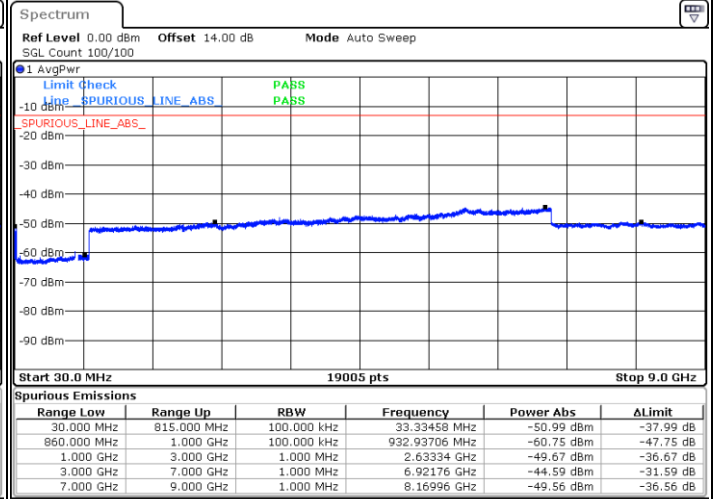

Date: 14.JAN.2021 01:35:11

LTE Band 5B / 5MHz+10MHz

16QAM

Lowest Channel / 1RB0 and 1RB49

Lowest Channel / 1RB24 and 1RB0

Date: 14.JAN.2021 23:01:00

Date: 14.JAN.2021 23:06:36

Lowest Channel / FullIRB

N/A

Date: 14.JAN.2021 22:56:32

LTE Band 5B / 5MHz+10MHz

16QAM

Middle Channel / 1RB0 and 1RB49

Middle Channel / 1RB24 and 1RB0

Date: 14.JAN.2021 23:18:08

Date: 14.JAN.2021 23:21:21

Middle Channel / FullIRB

N/A

Date: 14.JAN.2021 23:14:15

LTE Band 5B / 5MHz+10MHz

16QAM

Highest Channel / 1RB0 and 1RB49

Highest Channel / 1RB24 and 1RB0

Date: 15.JAN.2021 00:09:55

Date: 15.JAN.2021 00:16:35

Highest Channel / FullIRB

N/A

Date: 14.JAN.2021 23:28:37

LTE Band 5B / 10MHz+5MHz

16QAM

Lowest Channel / 1RB0 and 1RB24

Lowest Channel / 1RB49 and 1RB0