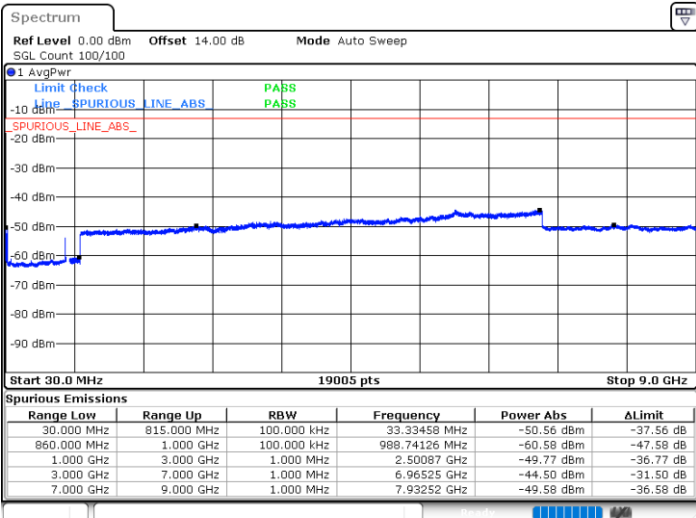

Lowest Channel / 1RB49 and 1RB0

Date: 15.JAN.2021 00:33:53

Date: 15.JAN.2021 00:35:54

Lowest Channel / FullIRB

N/A

Date: 15.JAN.2021 00:22:43

LTE Band 5B / 10MHz+5MHz

QPSK

Middle Channel / 1RB0 and 1RB24

Middle Channel / 1RB49 and 1RB0

Date: 15.JAN.2021 00:49:13

Date: 15.JAN.2021 00:50:53

Middle Channel / FullIRB

N/A

Date: 15.JAN.2021 00:42:06

LTE Band 5B / 10MHz+5MHz

QPSK

Highest Channel / 1RB0 and 1RB24

Highest Channel / 1RB49 and 1RB0

Date: 15.JAN.2021 01:16:38

Date: 15.JAN.2021 01:18:28

Highest Channel / FullIRB

N/A

Date: 15.JAN.2021 00:58:04

LTE Band 5B / 10MHz+10MHz

QPSK

Lowest Channel / 1RB0 and 1RB49

Lowest Channel / 1RB49 and 1RB0

Date: 15.JAN.2021 01:39:31

Date: 15.JAN.2021 01:41:48

Lowest Channel / FullIRB

N/A