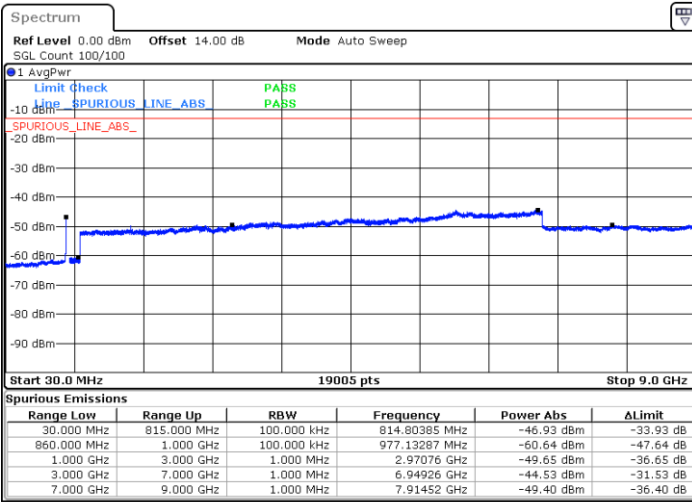

Highest Channel / 1RB14 and 1RB0

Date: 11.JAN.2021 22:47:58

Date: 11.JAN.2021 22:49:40

Highest Channel / FullIRB

N/A

Date: 11.JAN.2021 22:45:42

LTE Band 5B / 5MHz+3MHz

16QAM

Lowest Channel / 1RB0 and 1RB14

Lowest Channel / 1RB24 and 1RB0

Date: 14.JAN.2021 00:54:27

Date: 14.JAN.2021 01:03:52

Lowest Channel / FullIRB

N/A

Date: 14.JAN.2021 00:44:09

LTE Band 5B / 5MHz+3MHz

16QAM

Middle Channel / 1RB0 and 1RB14

Middle Channel / 1RB24 and 1RB0

Date: 14.JAN.2021 01:22:51

Date: 14.JAN.2021 01:27:18

Middle Channel / FullIRB

N/A

Date: 14.JAN.2021 01:18:56

LTE Band 5B / 5MHz+3MHz

16QAM

Highest Channel / 1RB0 and 1RB14

Highest Channel / 1RB24 and 1RB0

Date: 14.JAN.2021 01:42:56

Date: 14.JAN.2021 01:52:01

Highest Channel / FullIRB

N/A