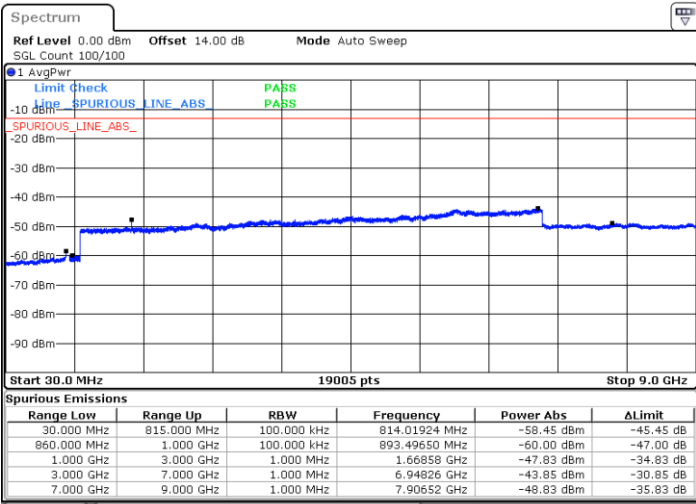

Highest Channel / FullIRB

N/A

Date: 15.JAN.2021 18:55:27

LTE Band 5B / 3MHz+5MHz

16QAM

Lowest Channel / 1RB0 and 1RB24

Lowest Channel / 1RB14 and 1RB0

Date: 11.JAN.2021 22:35:33

Date: 11.JAN.2021 22:38:59

Lowest Channel / FullIRB

N/A

Date: 11.JAN.2021 22:32:13

LTE Band 5B / 3MHz+5MHz

16QAM

MiddleChannel / 1RB0 and 1RB24

Middle Channel / 1RB14 and 1RB0

Date: 11.JAN.2021 22:41:57

Date: 11.JAN.2021 22:42:57

Middle Channel / FullIRB

N/A

Date: 11.JAN.2021 22:41:00

LTE Band 5B / 3MHz+5MHz

16QAM

Highest Channel / 1RB0 and 1RB24

Highest Channel / 1RB14 and 1RB0

Date: 11.JAN.2021 22:47:58

Date: 11.JAN.2021 22:49:40

Highest Channel / FullIRB

N/A

Date: 11.JAN.2021 22:45:42

LTE Band 5B / 5MHz+3MHz

16QAM