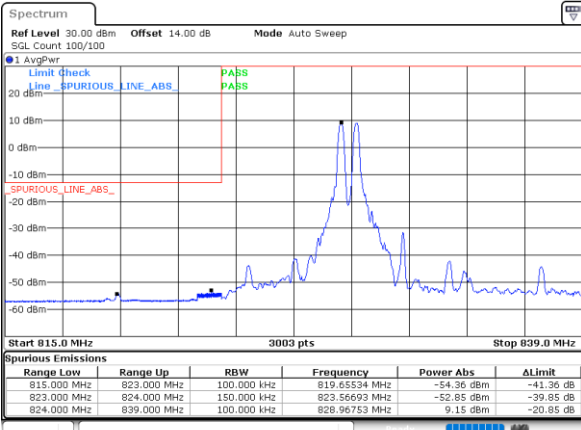

LTE Band 5B / 5MHz+10MHz

64QAM

Lowest Band Edge / 1RB0 and 1RB49

Highest Band Edge / 1RB0 and 1RB49

Date: 14, JAN, 2021 22:58:34

Date: 15, JAN, 2021 00:07:11

Lowest Band Edge / 1RB24 and 1RB0

Highest Band Edge / 1RB24 and 1RB0

Date: 14, JAN, 2021 23:07:27

Date: 15, JAN, 2021 00:17:26

Lowest Band Edge / Full RB

Highest Band Edge / Full RB

Date: 14, JAN, 2021 22:57:37

Date: 14, JAN, 2021 23:33:46

LTE Band 5B / 10MHz+5MHz

64QAM