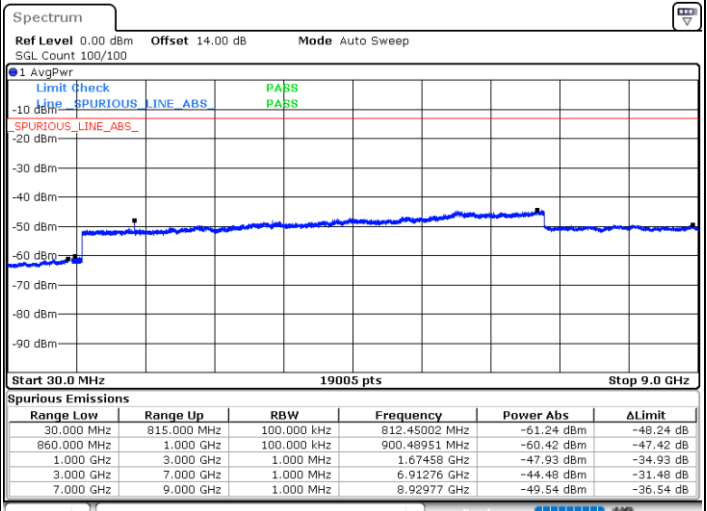

Highest Channel / 1RB0 and 1RB24

Highest Channel / 1RB14 and 1RB0

Date: 11.JAN.2021 22:27:34

Date: 11.JAN.2021 22:26:28

Highest Channel / FullIRB

N/A

Date: 11.JAN.2021 21:56:31

LTE Band 5B / 5MHz+3MHz

QPSK

Lowest Channel / 1RB0 and 1RB14

Lowest Channel / 1RB24 and 1RB0

Date: 14.JAN.2021 00:49:20

Date: 14.JAN.2021 01:06:08

Lowest Channel / FullIRB

N/A

Date: 14.JAN.2021 00:46:20

LTE Band 5B / 5MHz+3MHz

QPSK

Middle Channel / 1RB0 and 1RB14

Middle Channel / 1RB24 and 1RB0

Date: 14.JAN.2021 01:21:11

Date: 14.JAN.2021 01:28:32

Middle Channel / FullIRB

N/A

Date: 14.JAN.2021 01:20:07

LTE Band 5B / 5MHz+3MHz

QPSK

Highest Channel / 1RB0 and 1RB14

Highest Channel / 1RB24 and 1RB0

Date: 14.JAN.2021 01:47:43

Date: 14.JAN.2021 01:50:16

Highest Channel / FullIRB