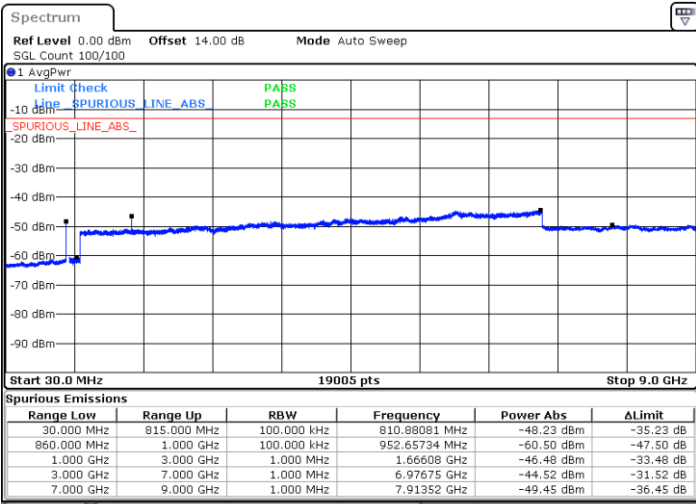

LTE Band 5B / 5MHz+3MHz

16QAM

Middle Channel / 1RB0 and 1RB14

Middle Channel / 1RB24 and 1RB0

Date: 14.JAN.2021 01:22:51