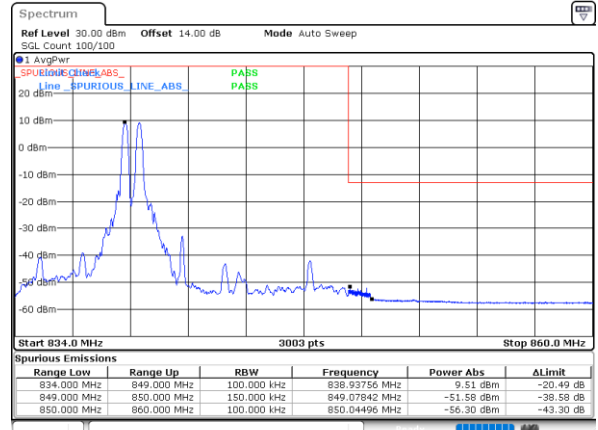

LTE Band 5B / 5MHz+10MHz

64QAM

Lowest Band Edge / 1RB0 and 1RB49

Highest Band Edge / 1RB0 and 1RB49

Date: 14, JAN, 2021 22:58:34

Date: 15, JAN, 2021 00:07:11

Lowest Band Edge / 1RB24 and 1RB0

Highest Band Edge / 1RB24 and 1RB0

Date: 14, JAN, 2021 23:07:27

Date: 15, JAN, 2021 00:17:26

Lowest Band Edge / Full RB

Highest Band Edge / Full RB

Date: 14, JAN, 2021 22:57:37

Date: 14, JAN, 2021 23:33:46

LTE Band 5B / 10MHz+5MHz

64QAM