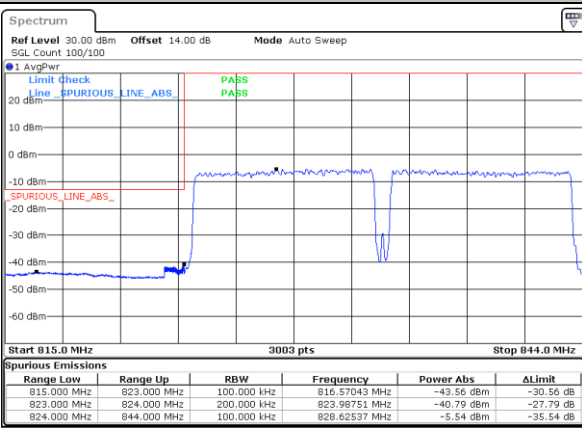

Date: 15_JAN_2021 01:12:09

Lowest Band Edge / Full RB

Highest Band Edge / Full RB

Date: 15_JAN_2021 00:25:52

Date: 15_JAN_2021 01:01:20

LTE Band 5B / 10MHz+10MHz

64QAM

Lowest Band Edge / 1RB0 and 1RB49

Highest Band Edge / 1RB0 and 1RB49

Date: 15_JAN.2021 01:35:46

Date: 15_JAN.2021 19:03:42

Lowest Band Edge / 1RB49 and 1RB0

Highest Band Edge / 1RB49 and 1RB0

Date: 15_JAN.2021 01:44:16

Date: 15_JAN.2021 19:16:22

Lowest Band Edge / Full RB

Highest Band Edge / Full RB

Date: 15_JAN.2021 01:33:08

Date: 15_JAN.2021 19:01:44

Conducted Spurious Emission

LTE Band 5B / 3MHz+5MHz

QPSK

MiddleChannel / 1RB0 and 1RB24