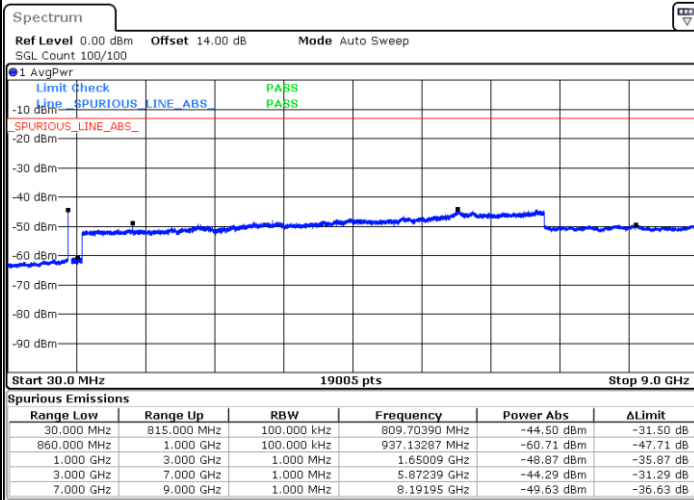

Middle Channel / 1RB14 and 1RB0

Date: 11.JAN.2021 21:52:56

Date: 11.JAN.2021 21:53:53

Middle Channel / FullIRB

N/A

Date: 11.JAN.2021 21:51:47

LTE Band 5B / 3MHz+5MHz

QPSK

Highest Channel / 1RB0 and 1RB24

Highest Channel / 1RB14 and 1RB0

Date: 11.JAN.2021 22:27:34

Date: 11.JAN.2021 22:26:28

Highest Channel / FullIRB

N/A

Date: 11.JAN.2021 21:56:31

LTE Band 5B / 5MHz+3MHz

QPSK

Lowest Channel / 1RB0 and 1RB14

Lowest Channel / 1RB24 and 1RB0

Date: 14.JAN.2021 00:49:20

Date: 14.JAN.2021 01:06:08

Lowest Channel / FullIRB

N/A

Date: 14.JAN.2021 00:46:20

LTE Band 5B / 5MHz+3MHz

QPSK

Middle Channel / 1RB0 and 1RB14

Middle Channel / 1RB24 and 1RB0

Date: 14.JAN.2021 01:21:11

Date: 14.JAN.2021 01:28:32

Middle Channel / FullIRB

N/A