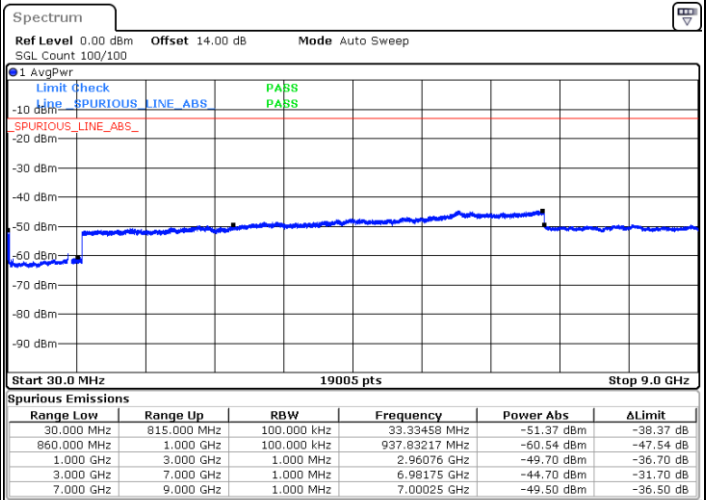

Date: 14.JAN.2021 01:20:07

LTE Band 5B / 5MHz+3MHz

QPSK

Highest Channel / 1RB0 and 1RB14

Highest Channel / 1RB24 and 1RB0

Date: 14.JAN.2021 01:47:43

Date: 14.JAN.2021 01:50:16

Highest Channel / FullIRB

N/A

Date: 14.JAN.2021 01:52:47

LTE Band 5B / 5MHz+10MHz

QPSK

Lowest Channel / 1RB0 and 1RB49

Lowest Channel / 1RB24 and 1RB0

Date: 14.JAN.2021 23:03:13

Date: 14.JAN.2021 23:04:59

Lowest Channel / FullIRB

N/A

Date: 14.JAN.2021 22:54:33

LTE Band 5B / 5MHz+10MHz

QPSK

Middle Channel / 1RB0 and 1RB49

Middle Channel / 1RB24 and 1RB0

Date: 14.JAN.2021 23:16:56

Date: 14.JAN.2021 23:22:40

Middle Channel / FullIRB

N/A

Date: 14.JAN.2021 23:15:52

LTE Band 5B / 5MHz+10MHz

QPSK

Highest Channel / 1RB0 and 1RB49

Highest Channel / 1RB24 and 1RB0