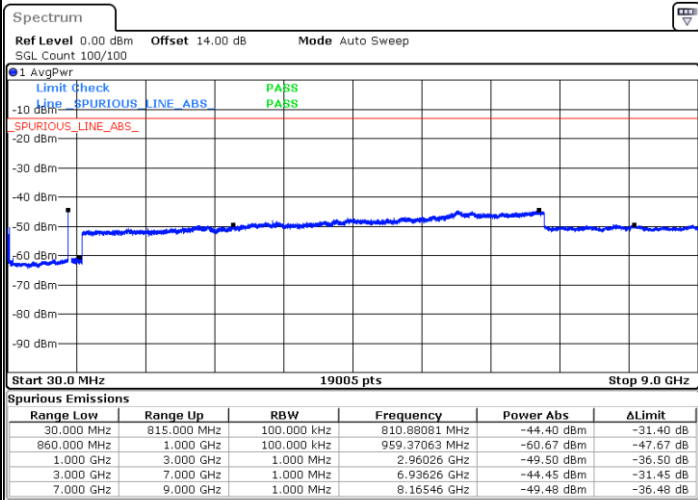

Date: 14.JAN.2021 23:22:40

Middle Channel / FullIRB

N/A

Date: 14.JAN.2021 23:15:52

LTE Band 5B / 5MHz+10MHz

QPSK

Highest Channel / 1RB0 and 1RB49

Highest Channel / 1RB24 and 1RB0

Date: 15.JAN.2021 00:11:58

Date: 15.JAN.2021 00:13:44

Highest Channel / FullIRB

N/A

Date: 14.JAN.2021 23:26:54

LTE Band 5B / 10MHz+5MHz

QPSK

Lowest Channel / 1RB0 and 1RB24

Lowest Channel / 1RB49 and 1RB0

Date: 15.JAN.2021 00:33:53

Date: 15.JAN.2021 00:35:54

Lowest Channel / FullIRB

N/A

Date: 15.JAN.2021 00:22:43

LTE Band 5B / 10MHz+5MHz

QPSK

Middle Channel / 1RB0 and 1RB24

Middle Channel / 1RB49 and 1RB0

Date: 15.JAN.2021 00:49:13

Date: 15.JAN.2021 00:50:53

Middle Channel / FullIRB

N/A

Date: 15.JAN.2021 00:42:06

LTE Band 5B / 10MHz+5MHz