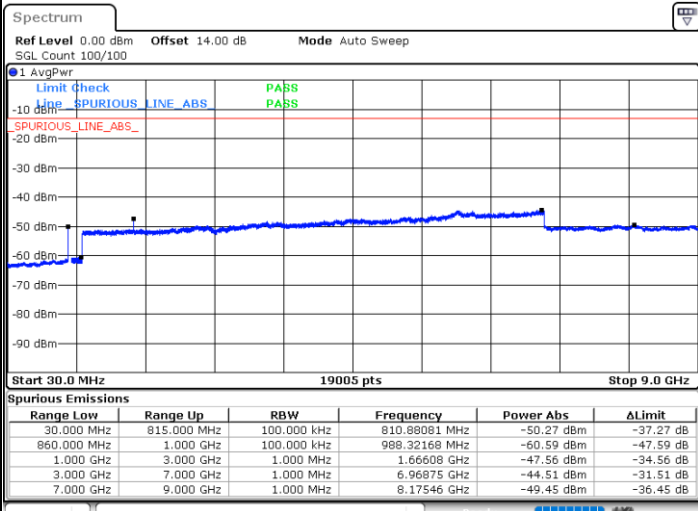

Highest Channel / 1RB0 and 1RB24

Highest Channel / 1RB14 and 1RB0

Date: 11.JAN.2021 22:27:34

Date: 11.JAN.2021 22:26:28

Highest Channel / FullIRB

N/A

Date: 11.JAN.2021 21:56:31

LTE Band 5B / 5MHz+3MHz

QPSK

Lowest Channel / 1RB0 and 1RB14

Lowest Channel / 1RB24 and 1RB0

Date: 14.JAN.2021 00:49:20

Date: 14.JAN.2021 01:06:08

Lowest Channel / FullIRB

N/A

Date: 14.JAN.2021 00:46:20

LTE Band 5B / 5MHz+3MHz

QPSK

Middle Channel / 1RB0 and 1RB14

Middle Channel / 1RB24 and 1RB0

Date: 14.JAN.2021 01:21:11

Date: 14.JAN.2021 01:28:32

Middle Channel / FullIRB

N/A

Date: 14.JAN.2021 01:20:07

LTE Band 5B / 5MHz+3MHz

QPSK

Highest Channel / 1RB0 and 1RB14

Highest Channel / 1RB24 and 1RB0

Date: 14.JAN.2021 01:47:43

Date: 14.JAN.2021 01:50:16

Highest Channel / FullIRB