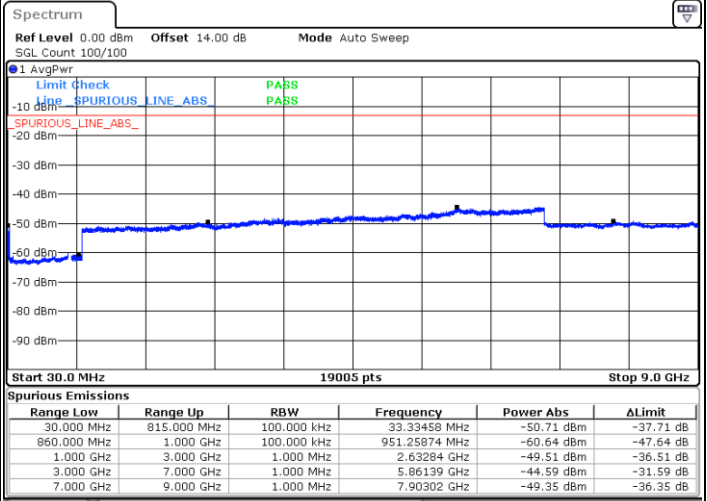

Date: 15.JAN.2021 00:11:58

Date: 15.JAN.2021 00:13:44

Highest Channel / FullIRB

N/A

Date: 14.JAN.2021 23:26:54

LTE Band 5B / 10MHz+5MHz

QPSK

Lowest Channel / 1RB0 and 1RB24

Lowest Channel / 1RB49 and 1RB0

Date: 15.JAN.2021 00:33:53

Date: 15.JAN.2021 00:35:54

Lowest Channel / FullIRB

N/A

Date: 15.JAN.2021 00:22:43

LTE Band 5B / 10MHz+5MHz

QPSK

Middle Channel / 1RB0 and 1RB24

Middle Channel / 1RB49 and 1RB0

Date: 15.JAN.2021 00:49:13

Date: 15.JAN.2021 00:50:53

Middle Channel / FullIRB

N/A

Date: 15.JAN.2021 00:42:06

LTE Band 5B / 10MHz+5MHz

QPSK

Highest Channel / 1RB0 and 1RB24

Highest Channel / 1RB49 and 1RB0

Date: 15.JAN.2021 01:16:38

Date: 15.JAN.2021 01:18:28

Highest Channel / FullIRB

N/A

Date: 15.JAN.2021 00:58:04