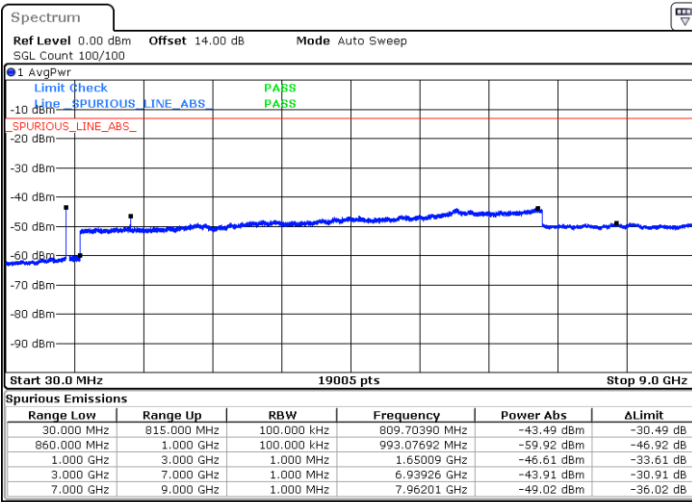

N/A

Date: 15.JAN.2021 14:39:53

LTE Band 5B / 10MHz+10MHz

QPSK

Highest Channel / 1RB0 and 1RB49

Highest Channel / 1RB49 and 1RB0

Date: 15.JAN.2021 19:08:27

Date: 15.JAN.2021 19:11:55

Highest Channel / FullIRB

N/A

Date: 15.JAN.2021 18:55:27

LTE Band 5B / 3MHz+5MHz

16QAM

Lowest Channel / 1RB0 and 1RB24

Lowest Channel / 1RB14 and 1RB0

Date: 11.JAN.2021 22:35:33

Date: 11.JAN.2021 22:38:59

Lowest Channel / FullIRB

N/A

Date: 11.JAN.2021 22:32:13

LTE Band 5B / 3MHz+5MHz

16QAM

MiddleChannel / 1RB0 and 1RB24

Middle Channel / 1RB14 and 1RB0

Date: 11.JAN.2021 22:41:57

Date: 11.JAN.2021 22:42:57

Middle Channel / FullIRB

N/A

Date: 11.JAN.2021 22:41:00

LTE Band 5B / 3MHz+5MHz

16QAM

Highest Channel / 1RB0 and 1RB24