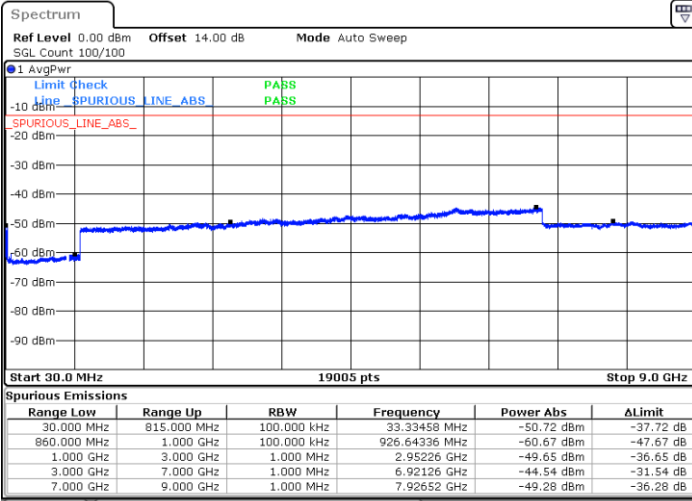

Date: 15.JAN.2021 00:11:58

Date: 15.JAN.2021 00:13:44

Highest Channel / FullIRB

N/A

Date: 14.JAN.2021 23:26:54

LTE Band 5B / 10MHz+5MHz

QPSK

Lowest Channel / 1RB0 and 1RB24

Lowest Channel / 1RB49 and 1RB0

Date: 15.JAN.2021 00:33:53

Date: 15.JAN.2021 00:35:54

Lowest Channel / FullIRB

N/A

Date: 15.JAN.2021 00:22:43

LTE Band 5B / 10MHz+5MHz

QPSK

Middle Channel / 1RB0 and 1RB24

Middle Channel / 1RB49 and 1RB0

Date: 15.JAN.2021 00:49:13

Date: 15.JAN.2021 00:50:53

Middle Channel / FullIRB

N/A

Date: 15.JAN.2021 00:42:06

LTE Band 5B / 10MHz+5MHz

QPSK

Highest Channel / 1RB0 and 1RB24

Highest Channel / 1RB49 and 1RB0

Date: 15.JAN.2021 01:16:38

Date: 15.JAN.2021 01:18:28

Highest Channel / FullIRB

N/A

Date: 15.JAN.2021 00:58:04