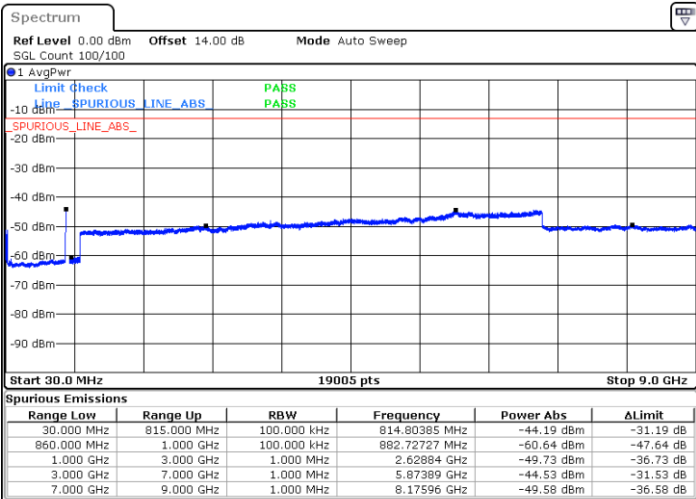

Date: 14.JAN.2021 01:20:07

LTE Band 5B / 5MHz+3MHz

QPSK

Highest Channel / 1RB0 and 1RB14

Highest Channel / 1RB24 and 1RB0

Date: 14.JAN.2021 01:47:43

Date: 14.JAN.2021 01:50:16

Highest Channel / FullIRB

N/A

Date: 14.JAN.2021 01:52:47

LTE Band 5B / 5MHz+10MHz

QPSK

Lowest Channel / 1RB0 and 1RB49

Lowest Channel / 1RB24 and 1RB0

Date: 14.JAN.2021 23:03:13

Date: 14.JAN.2021 23:04:59

Lowest Channel / FullIRB

N/A

Date: 14.JAN.2021 22:54:33

LTE Band 5B / 5MHz+10MHz

QPSK

Middle Channel / 1RB0 and 1RB49

Middle Channel / 1RB24 and 1RB0

Date: 14.JAN.2021 23:16:56

Date: 14.JAN.2021 23:22:40

Middle Channel / FullIRB

N/A

Date: 14.JAN.2021 23:15:52

LTE Band 5B / 5MHz+10MHz

QPSK

Highest Channel / 1RB0 and 1RB49

Highest Channel / 1RB24 and 1RB0