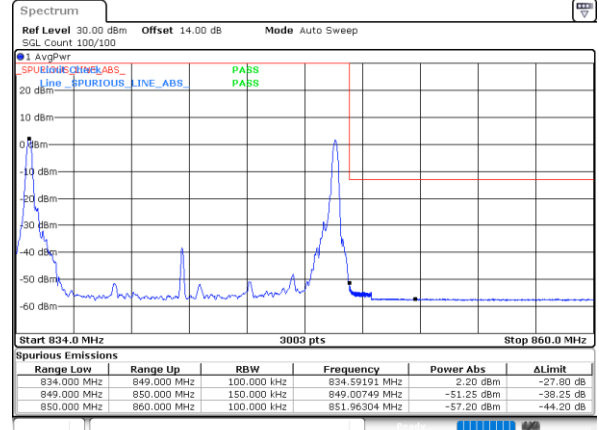

LTE Band 5B / 5MHz+10MHz

64QAM

Lowest Band Edge / 1RB0 and 1RB49

Highest Band Edge / 1RB0 and 1RB49

Date: 14, JAN, 2021 22:58:34

Date: 15, JAN, 2021 00:07:11

Lowest Band Edge / 1RB24 and 1RB0

Highest Band Edge / 1RB24 and 1RB0

Date: 14, JAN, 2021 23:07:27

Date: 15, JAN, 2021 00:17:26

Lowest Band Edge / Full RB

Highest Band Edge / Full RB

Date: 14, JAN, 2021 22:57:37

Date: 14, JAN, 2021 23:33:46

LTE Band 5B / 10MHz+5MHz

64QAM

Lowest Band Edge / 1RB0 and 1RB24

Highest Band Edge / 1RB0 and 1RB24

Date: 15_JAN_2021 00:28:19

Date: 15_JAN_2021 01:02:57

Lowest Band Edge / 1RB49 and 1RB0

Highest Band Edge / 1RB49 and 1RB0

Date: 15_JAN_2021 00:39:04

Date: 15_JAN_2021 01:12:09

Lowest Band Edge / Full RB

Highest Band Edge / Full RB

Date: 15_JAN_2021 00:25:52

Date: 15_JAN_2021 01:01:20

LTE Band 5B / 10MHz+10MHz

64QAM

Lowest Band Edge / 1RB0 and 1RB49