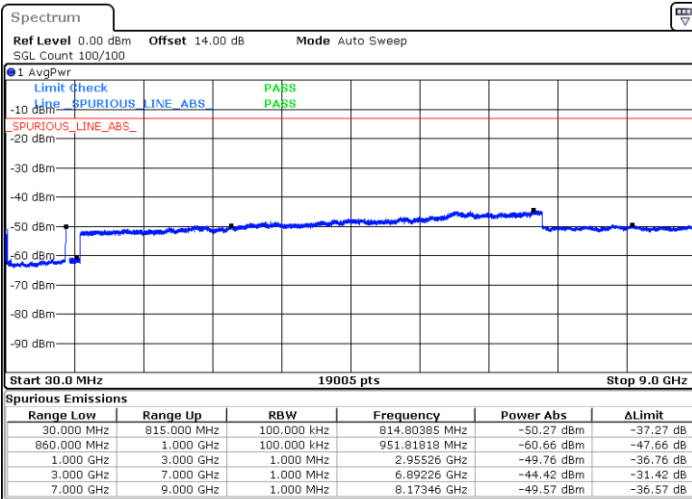

Lowest Channel / FullIRB

N/A

Date: 14.JAN.2021 22:54:33

LTE Band 5B / 5MHz+10MHz

QPSK

Middle Channel / 1RB0 and 1RB49

Middle Channel / 1RB24 and 1RB0

Date: 14.JAN.2021 23:16:56

Date: 14.JAN.2021 23:22:40

Middle Channel / FullIRB

N/A

Date: 14.JAN.2021 23:15:52

LTE Band 5B / 5MHz+10MHz

QPSK

Highest Channel / 1RB0 and 1RB49

Highest Channel / 1RB24 and 1RB0

Date: 15.JAN.2021 00:11:58

Date: 15.JAN.2021 00:13:44

Highest Channel / FullIRB

N/A

Date: 14.JAN.2021 23:26:54

LTE Band 5B / 10MHz+5MHz

QPSK

Lowest Channel / 1RB0 and 1RB24

Lowest Channel / 1RB49 and 1RB0

Date: 15.JAN.2021 00:33:53

Date: 15.JAN.2021 00:35:54

Lowest Channel / FullIRB

N/A

Date: 15.JAN.2021 00:22:43

LTE Band 5B / 10MHz+5MHz

QPSK