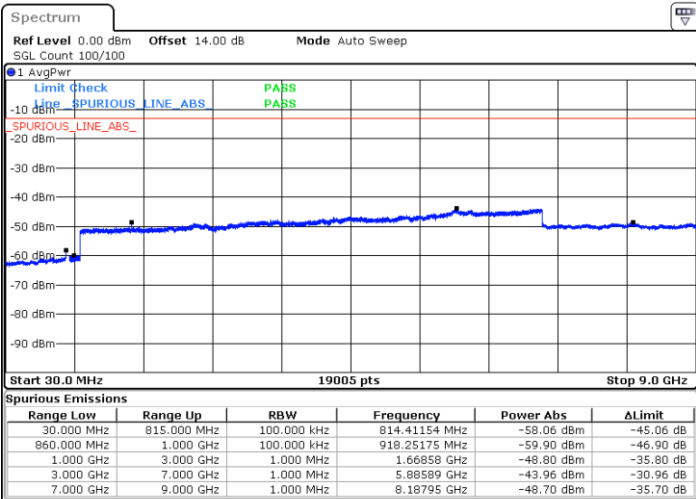

Lowest Band Edge / Full RB

Highest Band Edge / Full RB

Date: 15_JAN.2021 01:33:08

Date: 15_JAN.2021 19:01:44

Conducted Spurious Emission

LTE Band 5B / 3MHz+5MHz

QPSK

MiddleChannel / 1RB0 and 1RB24

Middle Channel / 1RB14 and 1RB0

Date: 11.JAN.2021 21:52:56

Date: 11.JAN.2021 21:53:53

Middle Channel / FullIRB

N/A

Date: 11.JAN.2021 21:51:47

LTE Band 5B / 3MHz+5MHz

QPSK

Highest Channel / 1RB0 and 1RB24

Highest Channel / 1RB14 and 1RB0

Date: 11.JAN.2021 22:27:34

Date: 11.JAN.2021 22:26:28

Highest Channel / FullIRB

N/A

Date: 11.JAN.2021 21:56:31

LTE Band 5B / 5MHz+3MHz