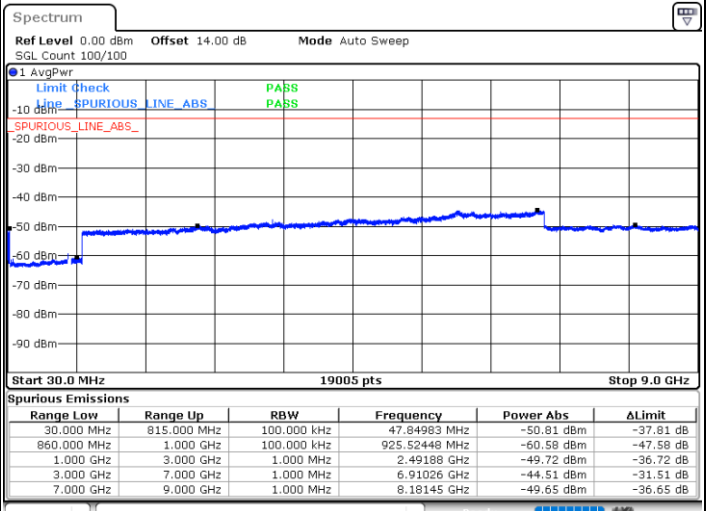

LTE Band 5B / 5MHz+3MHz

16QAM

Highest Channel / 1RB0 and 1RB14

Highest Channel / 1RB24 and 1RB0

Date: 14.JAN.2021 01:42:56

Date: 14.JAN.2021 01:52:01

Highest Channel / FullIRB

N/A

Date: 14.JAN.2021 01:35:11

LTE Band 5B / 5MHz+10MHz

16QAM

Lowest Channel / 1RB0 and 1RB49

Lowest Channel / 1RB24 and 1RB0

Date: 14.JAN.2021 23:01:00

Date: 14.JAN.2021 23:06:36

Lowest Channel / FullIRB

N/A

Date: 14.JAN.2021 22:56:32

LTE Band 5B / 5MHz+10MHz

16QAM

Middle Channel / 1RB0 and 1RB49

Middle Channel / 1RB24 and 1RB0

Date: 14.JAN.2021 23:18:08

Date: 14.JAN.2021 23:21:21

Middle Channel / FullIRB

N/A

Date: 14.JAN.2021 23:14:15

LTE Band 5B / 5MHz+10MHz

16QAM

Highest Channel / 1RB0 and 1RB49

Highest Channel / 1RB24 and 1RB0

Date: 15.JAN.2021 00:09:55