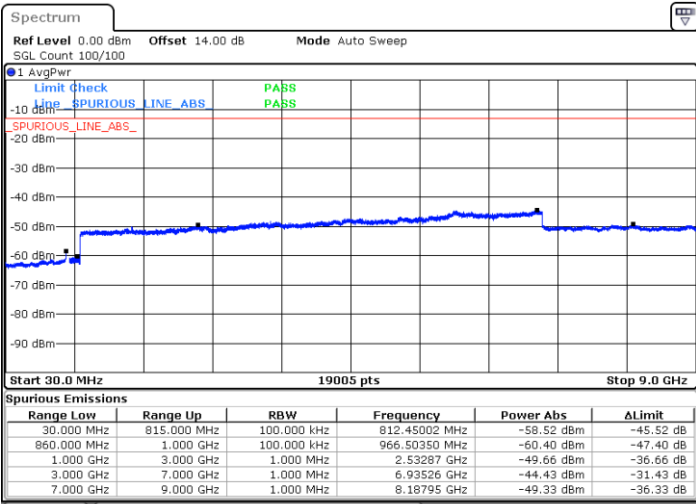

Highest Channel / 1RB14 and 1RB0

Date: 11.JAN.2021 22:47:58

Date: 11.JAN.2021 22:49:40

Highest Channel / FullIRB

N/A

Date: 11.JAN.2021 22:45:42

LTE Band 5B / 5MHz+3MHz

16QAM

Lowest Channel / 1RB0 and 1RB14

Lowest Channel / 1RB24 and 1RB0

Date: 14.JAN.2021 00:54:27

Date: 14.JAN.2021 01:03:52

Lowest Channel / FullIRB

N/A

Date: 14.JAN.2021 00:44:09

LTE Band 5B / 5MHz+3MHz

16QAM

Middle Channel / 1RB0 and 1RB14

Middle Channel / 1RB24 and 1RB0

Date: 14.JAN.2021 01:22:51

Date: 14.JAN.2021 01:27:18

Middle Channel / FullIRB

N/A

Date: 14.JAN.2021 01:18:56

LTE Band 5B / 5MHz+3MHz

16QAM

Highest Channel / 1RB0 and 1RB14

Highest Channel / 1RB24 and 1RB0

Date: 14.JAN.2021 01:42:56

Date: 14.JAN.2021 01:52:01

Highest Channel / FullIRB

N/A