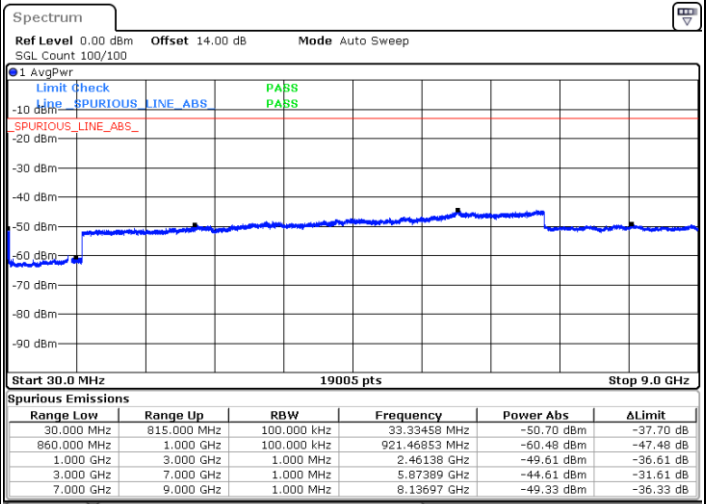

Middle Channel / FullIRB

N/A

Date: 14.JAN.2021 23:14:15

LTE Band 5B / 5MHz+10MHz

16QAM

Highest Channel / 1RB0 and 1RB49

Highest Channel / 1RB24 and 1RB0

Date: 15.JAN.2021 00:09:55

Date: 15.JAN.2021 00:16:35

Highest Channel / FullIRB

N/A

Date: 14.JAN.2021 23:28:37

LTE Band 5B / 10MHz+5MHz

16QAM

Lowest Channel / 1RB0 and 1RB24

Lowest Channel / 1RB49 and 1RB0

Date: 15.JAN.2021 00:30:50

Date: 15.JAN.2021 00:37:48

Lowest Channel / FullIRB

N/A

Date: 15.JAN.2021 00:24:43

LTE Band 5B / 10MHz+5MHz

16QAM

Middle Channel / 1RB0 and 1RB24

Middle Channel / 1RB49 and 1RB0

Date: 15.JAN.2021 00:48:07

Date: 15.JAN.2021 00:52:17

Middle Channel / FullIRB

N/A

Date: 15.JAN.2021 00:43:22

LTE Band 5B / 10MHz+5MHz

16QAM