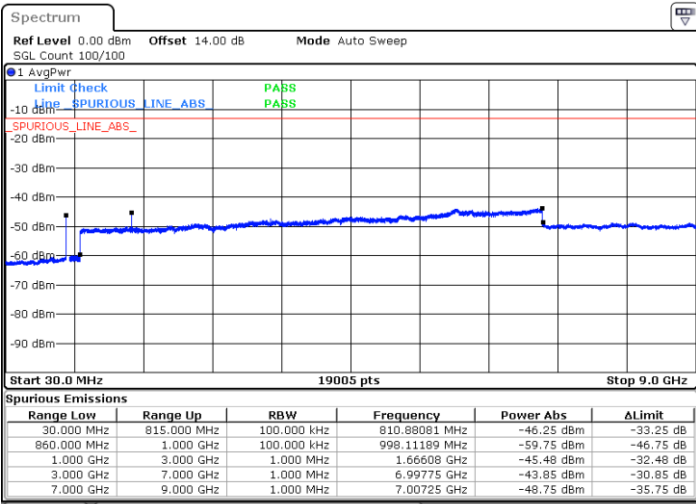

Highest Channel / FullIRB

N/A

Date: 15.JAN.2021 18:55:27

LTE Band 5B / 3MHz+5MHz

16QAM

Lowest Channel / 1RB0 and 1RB24

Lowest Channel / 1RB14 and 1RB0

Date: 11.JAN.2021 22:35:33

Date: 11.JAN.2021 22:38:59

Lowest Channel / FullIRB

N/A

Date: 11.JAN.2021 22:32:13

LTE Band 5B / 3MHz+5MHz

16QAM

MiddleChannel / 1RB0 and 1RB24

Middle Channel / 1RB14 and 1RB0

Date: 11.JAN.2021 22:41:57

Date: 11.JAN.2021 22:42:57

Middle Channel / FullIRB

N/A

Date: 11.JAN.2021 22:41:00

LTE Band 5B / 3MHz+5MHz

16QAM

Highest Channel / 1RB0 and 1RB24

Highest Channel / 1RB14 and 1RB0

Date: 11.JAN.2021 22:47:58

Date: 11.JAN.2021 22:49:40

Highest Channel / FullIRB

N/A

Date: 11.JAN.2021 22:45:42

LTE Band 5B / 5MHz+3MHz

16QAM