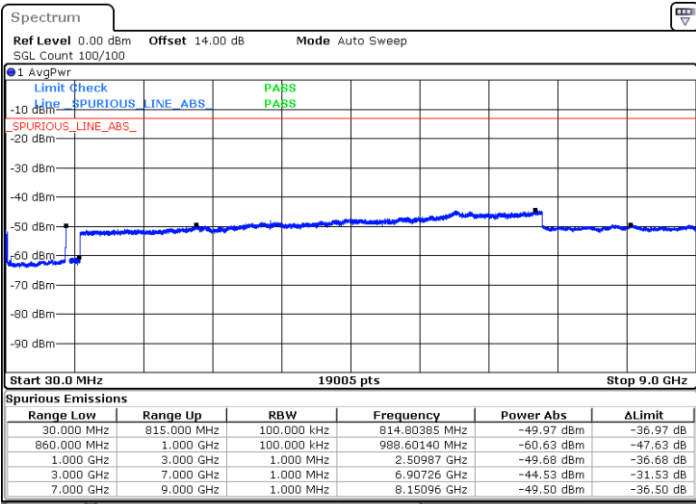

N/A

Date: 14.JAN.2021 01:52:47

LTE Band 5B / 5MHz+10MHz

QPSK

Lowest Channel / 1RB0 and 1RB49

Lowest Channel / 1RB24 and 1RB0

Date: 14.JAN.2021 23:03:13

Date: 14.JAN.2021 23:04:59

Lowest Channel / FullIRB

N/A

Date: 14.JAN.2021 22:54:33

LTE Band 5B / 5MHz+10MHz

QPSK

Middle Channel / 1RB0 and 1RB49

Middle Channel / 1RB24 and 1RB0

Date: 14.JAN.2021 23:16:56

Date: 14.JAN.2021 23:22:40

Middle Channel / FullIRB

N/A

Date: 14.JAN.2021 23:15:52

LTE Band 5B / 5MHz+10MHz

QPSK

Highest Channel / 1RB0 and 1RB49

Highest Channel / 1RB24 and 1RB0

Date: 15.JAN.2021 00:11:58

Date: 15.JAN.2021 00:13:44

Highest Channel / FullIRB

N/A

Date: 14.JAN.2021 23:26:54

LTE Band 5B / 10MHz+5MHz

QPSK

Lowest Channel / 1RB0 and 1RB24