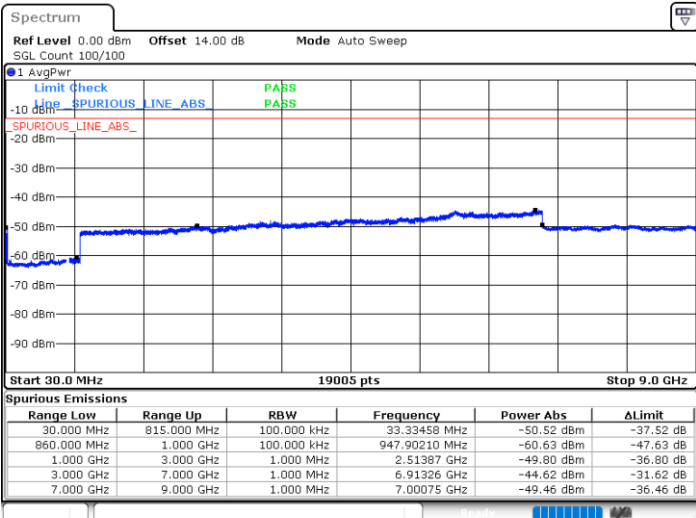

Lowest Channel / 1RB49 and 1RB0

Date: 15.JAN.2021 00:33:53

Date: 15.JAN.2021 00:35:54

Lowest Channel / FullIRB

N/A

Date: 15.JAN.2021 00:22:43

LTE Band 5B / 10MHz+5MHz

QPSK

Middle Channel / 1RB0 and 1RB24

Middle Channel / 1RB49 and 1RB0

Date: 15.JAN.2021 00:49:13

Date: 15.JAN.2021 00:50:53

Middle Channel / FullIRB

N/A

Date: 15.JAN.2021 00:42:06

LTE Band 5B / 10MHz+5MHz

QPSK

Highest Channel / 1RB0 and 1RB24

Highest Channel / 1RB49 and 1RB0

Date: 15.JAN.2021 01:16:38

Date: 15.JAN.2021 01:18:28

Highest Channel / FullIRB

N/A

Date: 15.JAN.2021 00:58:04

LTE Band 5B / 10MHz+10MHz

QPSK

Lowest Channel / 1RB0 and 1RB49

Lowest Channel / 1RB49 and 1RB0

Date: 15.JAN.2021 01:39:31

Date: 15.JAN.2021 01:41:48

Lowest Channel / FullIRB

N/A