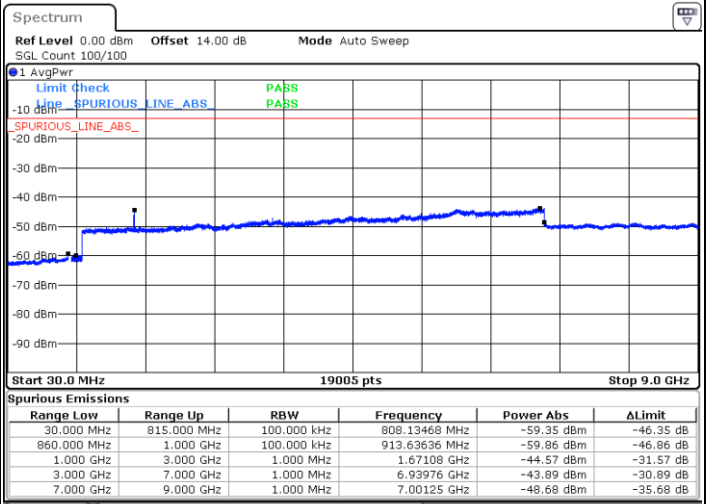

Highest Channel / FullIRB

N/A

Date: 15.JAN.2021 18:55:27

LTE Band 5B / 3MHz+5MHz

16QAM

Lowest Channel / 1RB0 and 1RB24

Lowest Channel / 1RB14 and 1RB0

Date: 11.JAN.2021 22:35:33

Date: 11.JAN.2021 22:38:59

Lowest Channel / FullIRB

N/A

Date: 11.JAN.2021 22:32:13

LTE Band 5B / 3MHz+5MHz

16QAM

MiddleChannel / 1RB0 and 1RB24

Middle Channel / 1RB14 and 1RB0

Date: 11.JAN.2021 22:41:57

Date: 11.JAN.2021 22:42:57

Middle Channel / FullIRB

N/A

Date: 11.JAN.2021 22:41:00

LTE Band 5B / 3MHz+5MHz

16QAM

Highest Channel / 1RB0 and 1RB24

Highest Channel / 1RB14 and 1RB0

Date: 11.JAN.2021 22:47:58

Date: 11.JAN.2021 22:49:40

Highest Channel / FullIRB

N/A

Date: 11.JAN.2021 22:45:42

LTE Band 5B / 5MHz+3MHz

16QAM