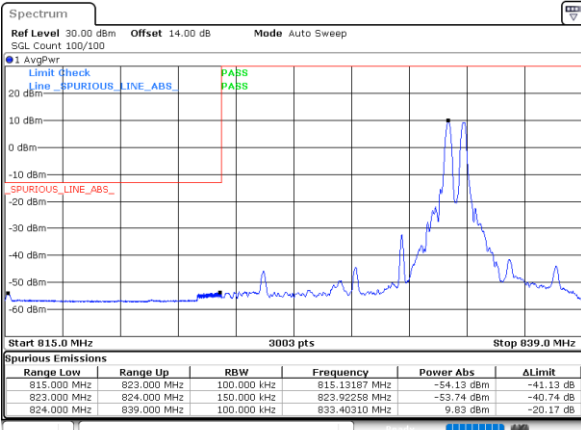

Date: 14, JAN, 2021 23:07:27

Date: 15, JAN, 2021 00:17:26

Lowest Band Edge / Full RB

Highest Band Edge / Full RB

Date: 14, JAN, 2021 22:57:37

Date: 14, JAN, 2021 23:33:46

LTE Band 5B / 10MHz+5MHz

64QAM

Lowest Band Edge / 1RB0 and 1RB24

Highest Band Edge / 1RB0 and 1RB24

Date: 15_JAN_2021 00:28:19

Date: 15_JAN_2021 01:02:57

Lowest Band Edge / 1RB49 and 1RB0

Highest Band Edge / 1RB49 and 1RB0

Date: 15_JAN_2021 00:39:04

Date: 15_JAN_2021 01:12:09

Lowest Band Edge / Full RB

Highest Band Edge / Full RB

Date: 15_JAN_2021 00:25:52

Date: 15_JAN_2021 01:01:20

LTE Band 5B / 10MHz+10MHz

64QAM

Lowest Band Edge / 1RB0 and 1RB49