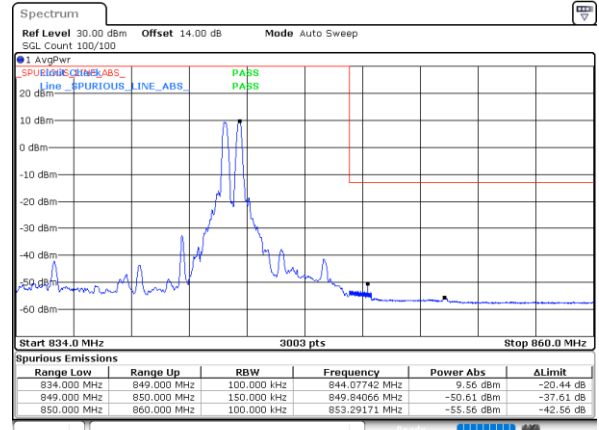

Date: 14, JAN, 2021 23:07:27

Date: 15, JAN, 2021 00:17:26

Lowest Band Edge / Full RB

Highest Band Edge / Full RB

Date: 14, JAN, 2021 22:57:37

Date: 14, JAN, 2021 23:33:46

LTE Band 5B / 10MHz+5MHz

64QAM

Lowest Band Edge / 1RB0 and 1RB24

Highest Band Edge / 1RB0 and 1RB24

Date: 15_JAN_2021 00:28:19

Date: 15_JAN_2021 01:02:57

Lowest Band Edge / 1RB49 and 1RB0

Highest Band Edge / 1RB49 and 1RB0

Date: 15_JAN_2021 00:39:04

Date: 15_JAN_2021 01:12:09

Lowest Band Edge / Full RB

Highest Band Edge / Full RB

Date: 15_JAN_2021 00:25:52

Date: 15_JAN_2021 01:01:20

LTE Band 5B / 10MHz+10MHz

64QAM

Lowest Band Edge / 1RB0 and 1RB49