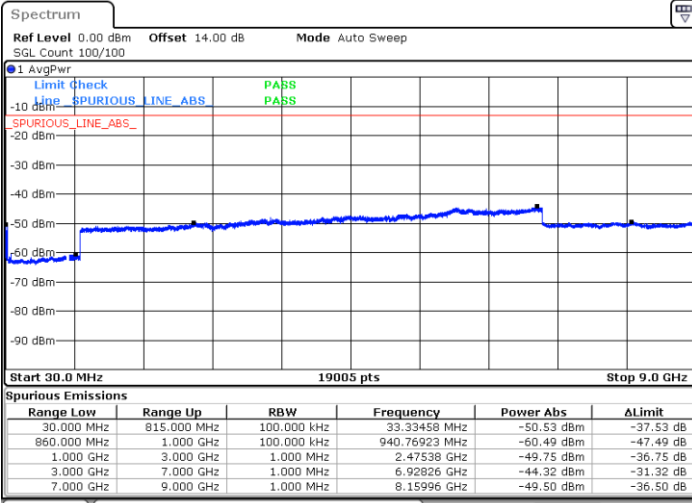

Date: 15.JAN.2021 00:16:35

Highest Channel / FullIRB

N/A

Date: 14.JAN.2021 23:28:37

LTE Band 5B / 10MHz+5MHz

16QAM

Lowest Channel / 1RB0 and 1RB24

Lowest Channel / 1RB49 and 1RB0

Date: 15.JAN.2021 00:30:50

Date: 15.JAN.2021 00:37:48

Lowest Channel / FullIRB

N/A

Date: 15.JAN.2021 00:24:43

LTE Band 5B / 10MHz+5MHz

16QAM

Middle Channel / 1RB0 and 1RB24

Middle Channel / 1RB49 and 1RB0

Date: 15.JAN.2021 00:48:07

Date: 15.JAN.2021 00:52:17

Middle Channel / FullIRB

N/A

Date: 15.JAN.2021 00:43:22

LTE Band 5B / 10MHz+5MHz

16QAM

Highest Channel / 1RB0 and 1RB24

Highest Channel / 1RB49 and 1RB0

Date: 15.JAN.2021 01:14:45

Date: 15.JAN.2021 01:20:15

Highest Channel / FullIRB

N/A

Date: 15.JAN.2021 00:59:59