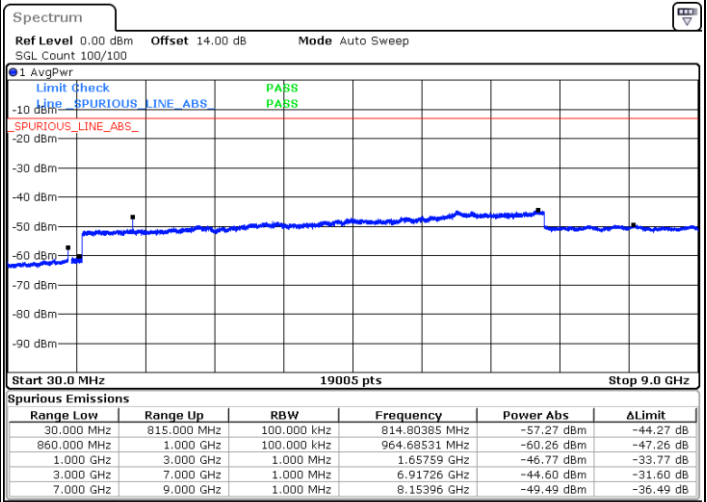

Date: 11.JAN.2021 22:41:57

Date: 11.JAN.2021 22:42:57

Middle Channel / FullIRB

N/A

Date: 11.JAN.2021 22:41:00

LTE Band 5B / 3MHz+5MHz

16QAM

Highest Channel / 1RB0 and 1RB24

Highest Channel / 1RB14 and 1RB0

Date: 11.JAN.2021 22:47:58

Date: 11.JAN.2021 22:49:40

Highest Channel / FullIRB

N/A

Date: 11.JAN.2021 22:45:42

LTE Band 5B / 5MHz+3MHz

16QAM

Lowest Channel / 1RB0 and 1RB14

Lowest Channel / 1RB24 and 1RB0

Date: 14.JAN.2021 00:54:27

Date: 14.JAN.2021 01:03:52

Lowest Channel / FullIRB

N/A

Date: 14.JAN.2021 00:44:09

LTE Band 5B / 5MHz+3MHz