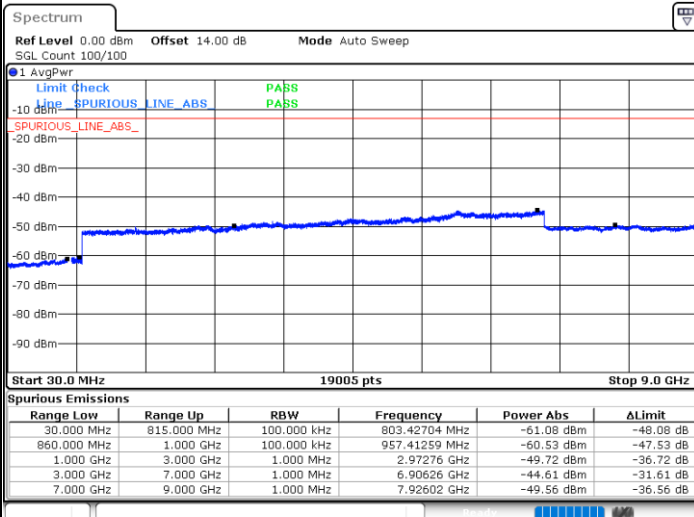

Lowest Channel / 1RB0 and 1RB14

Lowest Channel / 1RB24 and 1RB0

Date: 14.JAN.2021 00:54:27

Date: 14.JAN.2021 01:03:52

Lowest Channel / FullIRB

N/A

Date: 14.JAN.2021 00:44:09

LTE Band 5B / 5MHz+3MHz

LTE Band 5B / 5MHz+3MHz

16QAM

Highest Channel / 1RB0 and 1RB14

Highest Channel / 1RB24 and 1RB0

Date: 14.JAN.2021 01:42:56

Date: 14.JAN.2021 01:52:01

Highest Channel / FullIRB

N/A

Date: 14.JAN.2021 01:35:11

LTE Band 5B / 5MHz+10MHz

16QAM

Lowest Channel / 1RB0 and 1RB49

Lowest Channel / 1RB24 and 1RB0

Date: 14.JAN.2021 23:01:00

Date: 14.JAN.2021 23:06:36

Lowest Channel / FullIRB