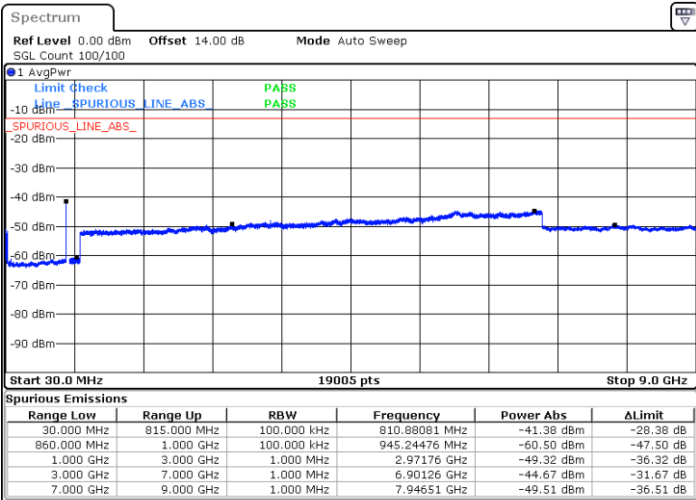

Middle Channel / FullIRB

N/A

Date: 14.JAN.2021 23:14:15

LTE Band 5B / 5MHz+10MHz

16QAM

Highest Channel / 1RB0 and 1RB49

Highest Channel / 1RB24 and 1RB0

Date: 15.JAN.2021 00:09:55

Date: 15.JAN.2021 00:16:35

Highest Channel / FullIRB

N/A

Date: 14.JAN.2021 23:28:37

LTE Band 5B / 10MHz+5MHz

16QAM

Lowest Channel / 1RB0 and 1RB24

Lowest Channel / 1RB49 and 1RB0

Date: 15.JAN.2021 00:30:50

Date: 15.JAN.2021 00:37:48

Lowest Channel / FullIRB

N/A

Date: 15.JAN.2021 00:24:43

LTE Band 5B / 10MHz+5MHz

16QAM

Middle Channel / 1RB0 and 1RB24

Middle Channel / 1RB49 and 1RB0

Date: 15.JAN.2021 00:48:07

Date: 15.JAN.2021 00:52:17

Middle Channel / FullIRB

N/A

Date: 15.JAN.2021 00:43:22

LTE Band 5B / 10MHz+5MHz

16QAM