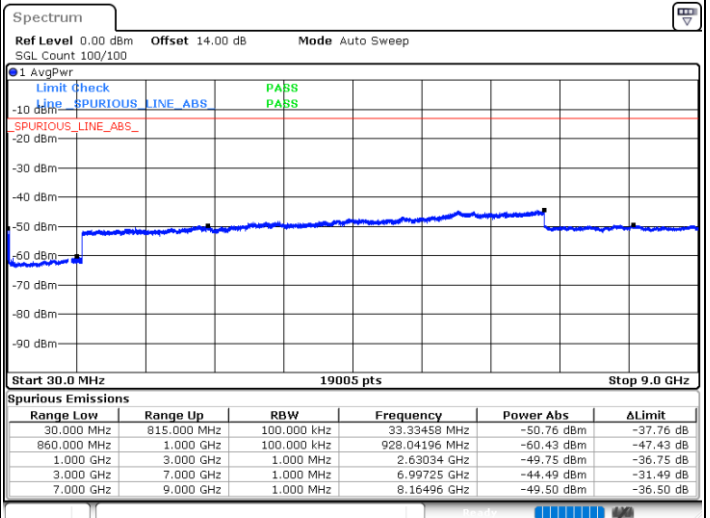

Lowest Channel / 1RB49 and 1RB0

Date: 15.JAN.2021 00:33:53

Date: 15.JAN.2021 00:35:54

Lowest Channel / FullIRB

N/A

Date: 15.JAN.2021 00:22:43

LTE Band 5B / 10MHz+5MHz

QPSK

Middle Channel / 1RB0 and 1RB24

Middle Channel / 1RB49 and 1RB0

Date: 15.JAN.2021 00:49:13

Date: 15.JAN.2021 00:50:53

Middle Channel / FullIRB

N/A

Date: 15.JAN.2021 00:42:06

LTE Band 5B / 10MHz+5MHz

QPSK

Highest Channel / 1RB0 and 1RB24

Highest Channel / 1RB49 and 1RB0

Date: 15.JAN.2021 01:16:38

Date: 15.JAN.2021 01:18:28

Highest Channel / FullIRB

N/A

Date: 15.JAN.2021 00:58:04

LTE Band 5B / 10MHz+10MHz

QPSK

Lowest Channel / 1RB0 and 1RB49

Lowest Channel / 1RB49 and 1RB0

Date: 15.JAN.2021 01:39:31

Date: 15.JAN.2021 01:41:48

Lowest Channel / FullIRB

N/A