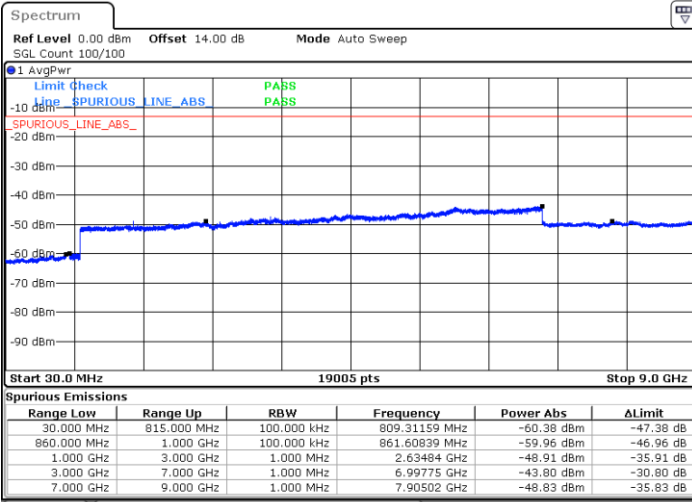

Middle Channel / 1RB14 and 1RB0

Date: 11.JAN.2021 21:52:56

Date: 11.JAN.2021 21:53:53

Middle Channel / FullIRB

N/A

Date: 11.JAN.2021 21:51:47

LTE Band 5B / 3MHz+5MHz

QPSK

Highest Channel / 1RB0 and 1RB24

Highest Channel / 1RB14 and 1RB0

Date: 11.JAN.2021 22:27:34

Date: 11.JAN.2021 22:26:28

Highest Channel / FullIRB

N/A

Date: 11.JAN.2021 21:56:31

LTE Band 5B / 5MHz+3MHz

QPSK

Lowest Channel / 1RB0 and 1RB14

Lowest Channel / 1RB24 and 1RB0

Date: 14.JAN.2021 00:49:20

Date: 14.JAN.2021 01:06:08

Lowest Channel / FullIRB

N/A

Date: 14.JAN.2021 00:46:20

LTE Band 5B / 5MHz+3MHz

QPSK

Middle Channel / 1RB0 and 1RB14

Middle Channel / 1RB24 and 1RB0

Date: 14.JAN.2021 01:21:11

Date: 14.JAN.2021 01:28:32

Middle Channel / FullIRB

N/A