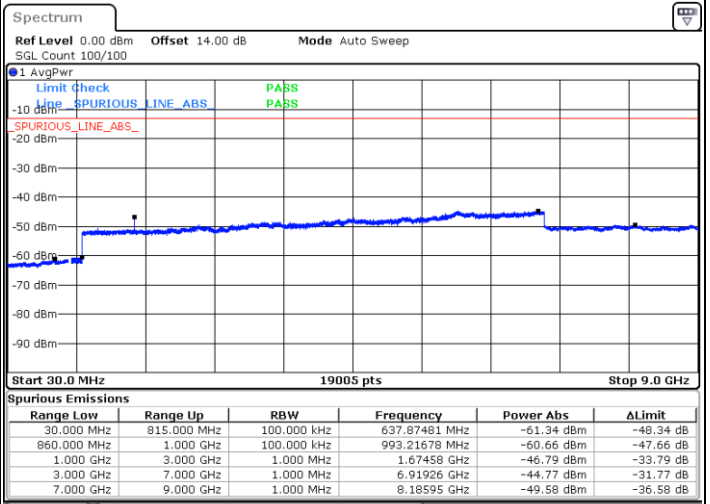

Highest Channel / 1RB14 and 1RB0

Date: 11.JAN.2021 22:47:58

Date: 11.JAN.2021 22:49:40

Highest Channel / FullIRB

N/A

Date: 11.JAN.2021 22:45:42

LTE Band 5B / 5MHz+3MHz

16QAM

Lowest Channel / 1RB0 and 1RB14

Lowest Channel / 1RB24 and 1RB0

Date: 14.JAN.2021 00:54:27

Date: 14.JAN.2021 01:03:52

Lowest Channel / FullIRB

N/A

Date: 14.JAN.2021 00:44:09

LTE Band 5B / 5MHz+3MHz

16QAM

Middle Channel / 1RB0 and 1RB14

Middle Channel / 1RB24 and 1RB0

Date: 14.JAN.2021 01:22:51

Date: 14.JAN.2021 01:27:18

Middle Channel / FullIRB

N/A

Date: 14.JAN.2021 01:18:56

LTE Band 5B / 5MHz+3MHz

16QAM

Highest Channel / 1RB0 and 1RB14

Highest Channel / 1RB24 and 1RB0

Date: 14.JAN.2021 01:42:56

Date: 14.JAN.2021 01:52:01

Highest Channel / FullIRB

N/A