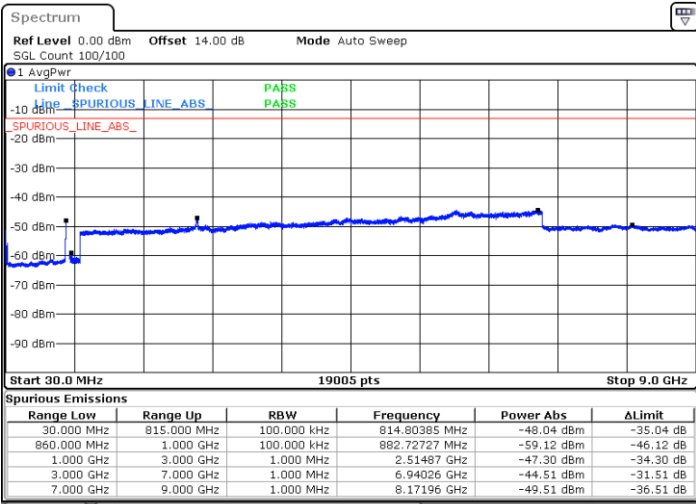

LTE Band 5B / 10MHz+10MHz

QPSK

Lowest Channel / 1RB0 and 1RB49

Lowest Channel / 1RB49 and 1RB0

Date: 15.JAN.2021 01:39:31

Date: 15.JAN.2021 01:41:48

Lowest Channel / FullIRB

N/A

Date: 15.JAN.2021 01:29:27

LTE Band 5B / 10MHz+10MHz

QPSK

Middle Channel / 1RB0 and 1RB49

Middle Channel / 1RB49 and 1RB0

Date: 15.JAN.2021 14:48:21

Date: 15.JAN.2021 14:49:12

Middle Channel / FullIRB

N/A

Date: 15.JAN.2021 14:39:53

LTE Band 5B / 10MHz+10MHz

QPSK

Highest Channel / 1RB0 and 1RB49

Highest Channel / 1RB49 and 1RB0

Date: 15.JAN.2021 19:08:27

Date: 15.JAN.2021 19:11:55

Highest Channel / FullIRB

N/A

Date: 15.JAN.2021 18:55:27

LTE Band 5B / 3MHz+5MHz

16QAM

Lowest Channel / 1RB0 and 1RB24

Lowest Channel / 1RB14 and 1RB0

Date: 11.JAN.2021 22:35:33