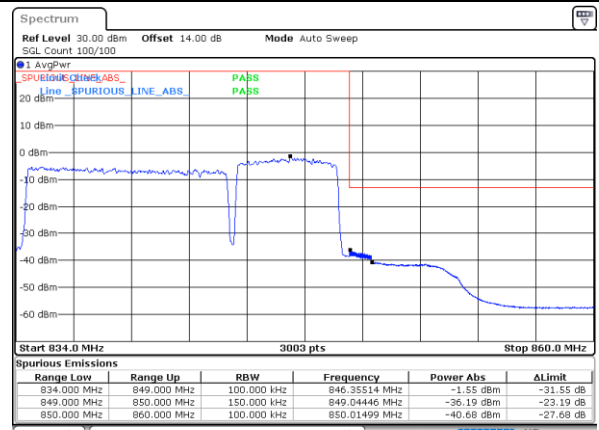

Date: 14, JAN, 2021 23:07:27

Date: 15, JAN, 2021 00:17:26

Lowest Band Edge / Full RB

Highest Band Edge / Full RB

Date: 14, JAN, 2021 22:57:37

Date: 14, JAN, 2021 23:33:46

LTE Band 5B / 10MHz+5MHz

64QAM

Lowest Band Edge / 1RB0 and 1RB24

Highest Band Edge / 1RB0 and 1RB24

Date: 15_JAN_2021 00:28:19

Date: 15_JAN_2021 01:02:57

Lowest Band Edge / 1RB49 and 1RB0

Highest Band Edge / 1RB49 and 1RB0

Date: 15_JAN_2021 00:39:04

Date: 15_JAN_2021 01:12:09

Lowest Band Edge / Full RB

Highest Band Edge / Full RB

Date: 15_JAN_2021 00:25:52

Date: 15_JAN_2021 01:01:20

LTE Band 5B / 10MHz+10MHz

64QAM

Lowest Band Edge / 1RB0 and 1RB49