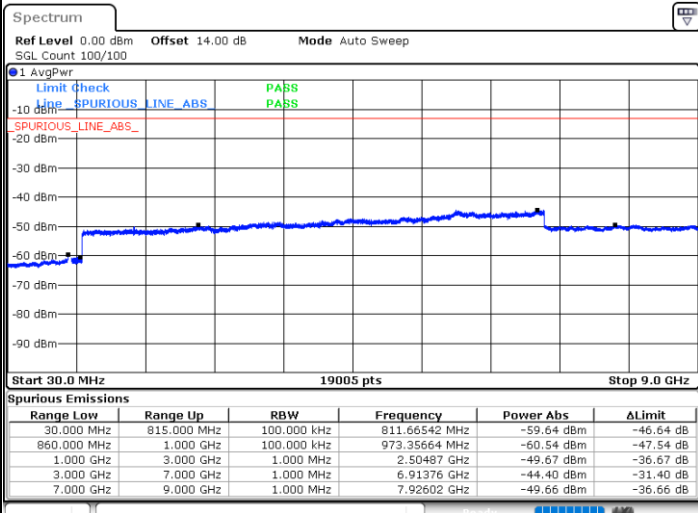

Highest Channel / 1RB0 and 1RB24

Highest Channel / 1RB14 and 1RB0

Date: 11.JAN.2021 22:27:34

Date: 11.JAN.2021 22:26:28

Highest Channel / FullIRB

N/A

Date: 11.JAN.2021 21:56:31

LTE Band 5B / 5MHz+3MHz

QPSK

Lowest Channel / 1RB0 and 1RB14

Lowest Channel / 1RB24 and 1RB0

Date: 14.JAN.2021 00:49:20

Date: 14.JAN.2021 01:06:08

Lowest Channel / FullIRB

N/A

Date: 14.JAN.2021 00:46:20

LTE Band 5B / 5MHz+3MHz

QPSK

Middle Channel / 1RB0 and 1RB14

Middle Channel / 1RB24 and 1RB0

Date: 14.JAN.2021 01:21:11

Date: 14.JAN.2021 01:28:32

Middle Channel / FullIRB

N/A

Date: 14.JAN.2021 01:20:07

LTE Band 5B / 5MHz+3MHz

QPSK

Highest Channel / 1RB0 and 1RB14

Highest Channel / 1RB24 and 1RB0

Date: 14.JAN.2021 01:47:43

Date: 14.JAN.2021 01:50:16

Highest Channel / FullIRB