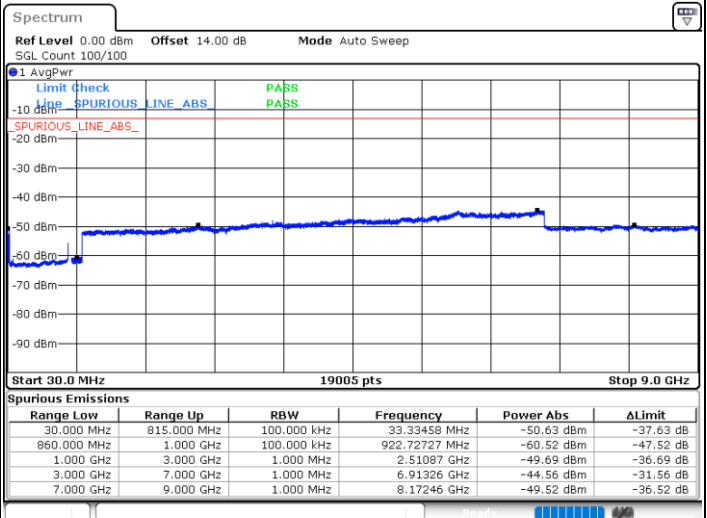

QPSK

Highest Channel / 1RB0 and 1RB24

Highest Channel / 1RB49 and 1RB0

Date: 15.JAN.2021 01:16:38

Date: 15.JAN.2021 01:18:28

Highest Channel / FullIRB

N/A

Date: 15.JAN.2021 00:58:04

LTE Band 5B / 10MHz+10MHz

QPSK

Lowest Channel / 1RB0 and 1RB49

Lowest Channel / 1RB49 and 1RB0

Date: 15.JAN.2021 01:39:31

Date: 15.JAN.2021 01:41:48

Lowest Channel / FullIRB

N/A

Date: 15.JAN.2021 01:29:27

LTE Band 5B / 10MHz+10MHz

QPSK

Middle Channel / 1RB0 and 1RB49

Middle Channel / 1RB49 and 1RB0

Date: 15.JAN.2021 14:48:21

Date: 15.JAN.2021 14:49:12

Middle Channel / FullIRB

N/A

Date: 15.JAN.2021 14:39:53

LTE Band 5B / 10MHz+10MHz

QPSK

Highest Channel / 1RB0 and 1RB49

Highest Channel / 1RB49 and 1RB0

Date: 15.JAN.2021 19:08:27

Date: 15.JAN.2021 19:11:55