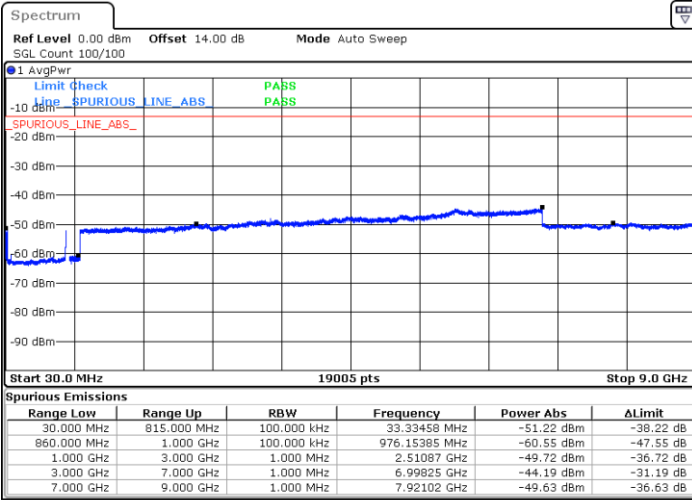

Date: 14.JAN.2021 01:35:11

LTE Band 5B / 5MHz+10MHz

16QAM

Lowest Channel / 1RB0 and 1RB49

Lowest Channel / 1RB24 and 1RB0

Date: 14.JAN.2021 23:01:00

Date: 14.JAN.2021 23:06:36

Lowest Channel / FullIRB

N/A

Date: 14.JAN.2021 22:56:32

LTE Band 5B / 5MHz+10MHz

16QAM

Middle Channel / 1RB0 and 1RB49

Middle Channel / 1RB24 and 1RB0

Date: 14.JAN.2021 23:18:08

Date: 14.JAN.2021 23:21:21

Middle Channel / FullIRB

N/A

Date: 14.JAN.2021 23:14:15

LTE Band 5B / 5MHz+10MHz

16QAM

Highest Channel / 1RB0 and 1RB49

Highest Channel / 1RB24 and 1RB0

Date: 15.JAN.2021 00:09:55

Date: 15.JAN.2021 00:16:35

Highest Channel / FullIRB

N/A

Date: 14.JAN.2021 23:28:37

LTE Band 5B / 10MHz+5MHz

16QAM

Lowest Channel / 1RB0 and 1RB24

Lowest Channel / 1RB49 and 1RB0