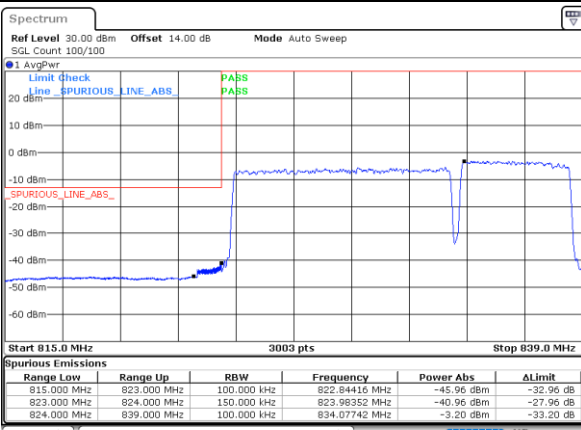

Date: 14, JAN, 2021 23:07:27

Date: 15, JAN, 2021 00:17:26

Lowest Band Edge / Full RB

Highest Band Edge / Full RB

Date: 14, JAN, 2021 22:57:37

Date: 14, JAN, 2021 23:33:46

LTE Band 5B / 10MHz+5MHz

64QAM

Lowest Band Edge / 1RB0 and 1RB24

Highest Band Edge / 1RB0 and 1RB24

Date: 15_JAN_2021 00:28:19

Date: 15_JAN_2021 01:02:57

Lowest Band Edge / 1RB49 and 1RB0

Highest Band Edge / 1RB49 and 1RB0

Date: 15_JAN_2021 00:39:04

Date: 15_JAN_2021 01:12:09

Lowest Band Edge / Full RB

Highest Band Edge / Full RB

Date: 15_JAN_2021 00:25:52

Date: 15_JAN_2021 01:01:20

LTE Band 5B / 10MHz+10MHz

64QAM

Lowest Band Edge / 1RB0 and 1RB49