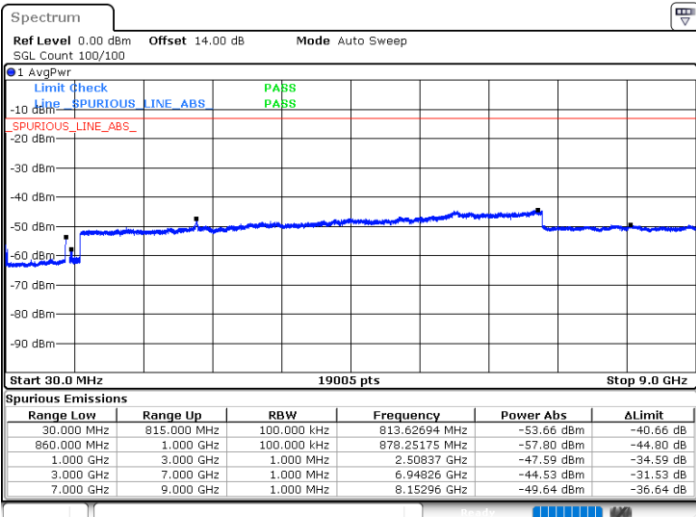

LTE Band 5B / 10MHz+10MHz

QPSK

Lowest Channel / 1RB0 and 1RB49

Lowest Channel / 1RB49 and 1RB0

Date: 15.JAN.2021 01:39:31

Date: 15.JAN.2021 01:41:48

Lowest Channel / FullIRB

N/A

Date: 15.JAN.2021 01:29:27

LTE Band 5B / 10MHz+10MHz

QPSK

Middle Channel / 1RB0 and 1RB49

Middle Channel / 1RB49 and 1RB0

Date: 15.JAN.2021 14:48:21

Date: 15.JAN.2021 14:49:12

Middle Channel / FullIRB

N/A

Date: 15.JAN.2021 14:39:53

LTE Band 5B / 10MHz+10MHz

QPSK

Highest Channel / 1RB0 and 1RB49

Highest Channel / 1RB49 and 1RB0

Date: 15.JAN.2021 19:08:27

Date: 15.JAN.2021 19:11:55

Highest Channel / FullIRB

N/A

Date: 15.JAN.2021 18:55:27

LTE Band 5B / 3MHz+5MHz

16QAM

Lowest Channel / 1RB0 and 1RB24

Lowest Channel / 1RB14 and 1RB0

Date: 11.JAN.2021 22:35:33