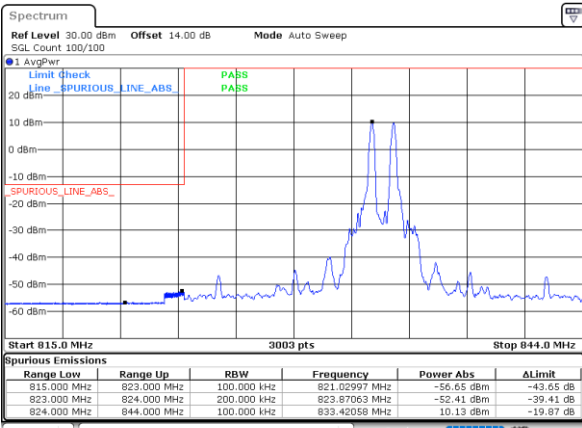

Date: 15_JAN_2021 01:12:09

Lowest Band Edge / Full RB

Highest Band Edge / Full RB

Date: 15_JAN_2021 00:25:52

Date: 15_JAN_2021 01:01:20

LTE Band 5B / 10MHz+10MHz

64QAM

Lowest Band Edge / 1RB0 and 1RB49

Highest Band Edge / 1RB0 and 1RB49

Date: 15_JAN.2021 01:35:46

Date: 15_JAN.2021 19:03:42

Lowest Band Edge / 1RB49 and 1RB0

Highest Band Edge / 1RB49 and 1RB0

Date: 15_JAN.2021 01:44:16

Date: 15_JAN.2021 19:16:22

Lowest Band Edge / Full RB

Highest Band Edge / Full RB

Date: 15_JAN.2021 01:33:08

Date: 15_JAN.2021 19:01:44

Conducted Spurious Emission

LTE Band 5B / 3MHz+5MHz

QPSK

MiddleChannel / 1RB0 and 1RB24