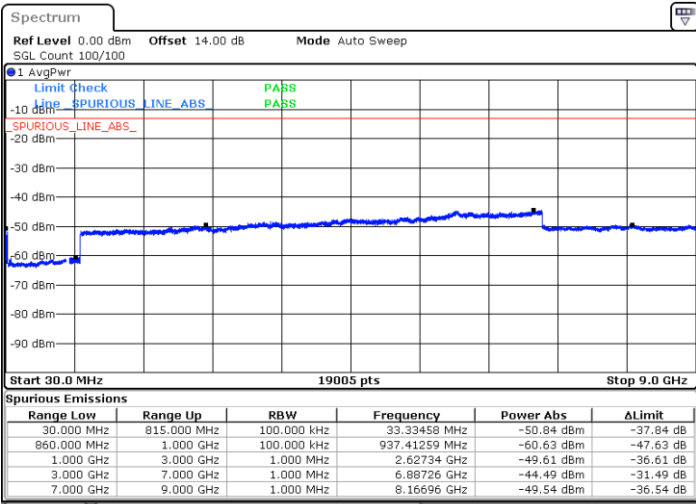

N/A

Date: 14.JAN.2021 01:52:47

LTE Band 5B / 5MHz+10MHz

QPSK

Lowest Channel / 1RB0 and 1RB49

Lowest Channel / 1RB24 and 1RB0

Date: 14.JAN.2021 23:03:13

Date: 14.JAN.2021 23:04:59

Lowest Channel / FullIRB

N/A

Date: 14.JAN.2021 22:54:33

LTE Band 5B / 5MHz+10MHz

QPSK

Middle Channel / 1RB0 and 1RB49

Middle Channel / 1RB24 and 1RB0

Date: 14.JAN.2021 23:16:56

Date: 14.JAN.2021 23:22:40

Middle Channel / FullIRB

N/A

Date: 14.JAN.2021 23:15:52

LTE Band 5B / 5MHz+10MHz

QPSK

Highest Channel / 1RB0 and 1RB49

Highest Channel / 1RB24 and 1RB0

Date: 15.JAN.2021 00:11:58

Date: 15.JAN.2021 00:13:44

Highest Channel / FullIRB

N/A

Date: 14.JAN.2021 23:26:54

LTE Band 5B / 10MHz+5MHz

QPSK

Lowest Channel / 1RB0 and 1RB24