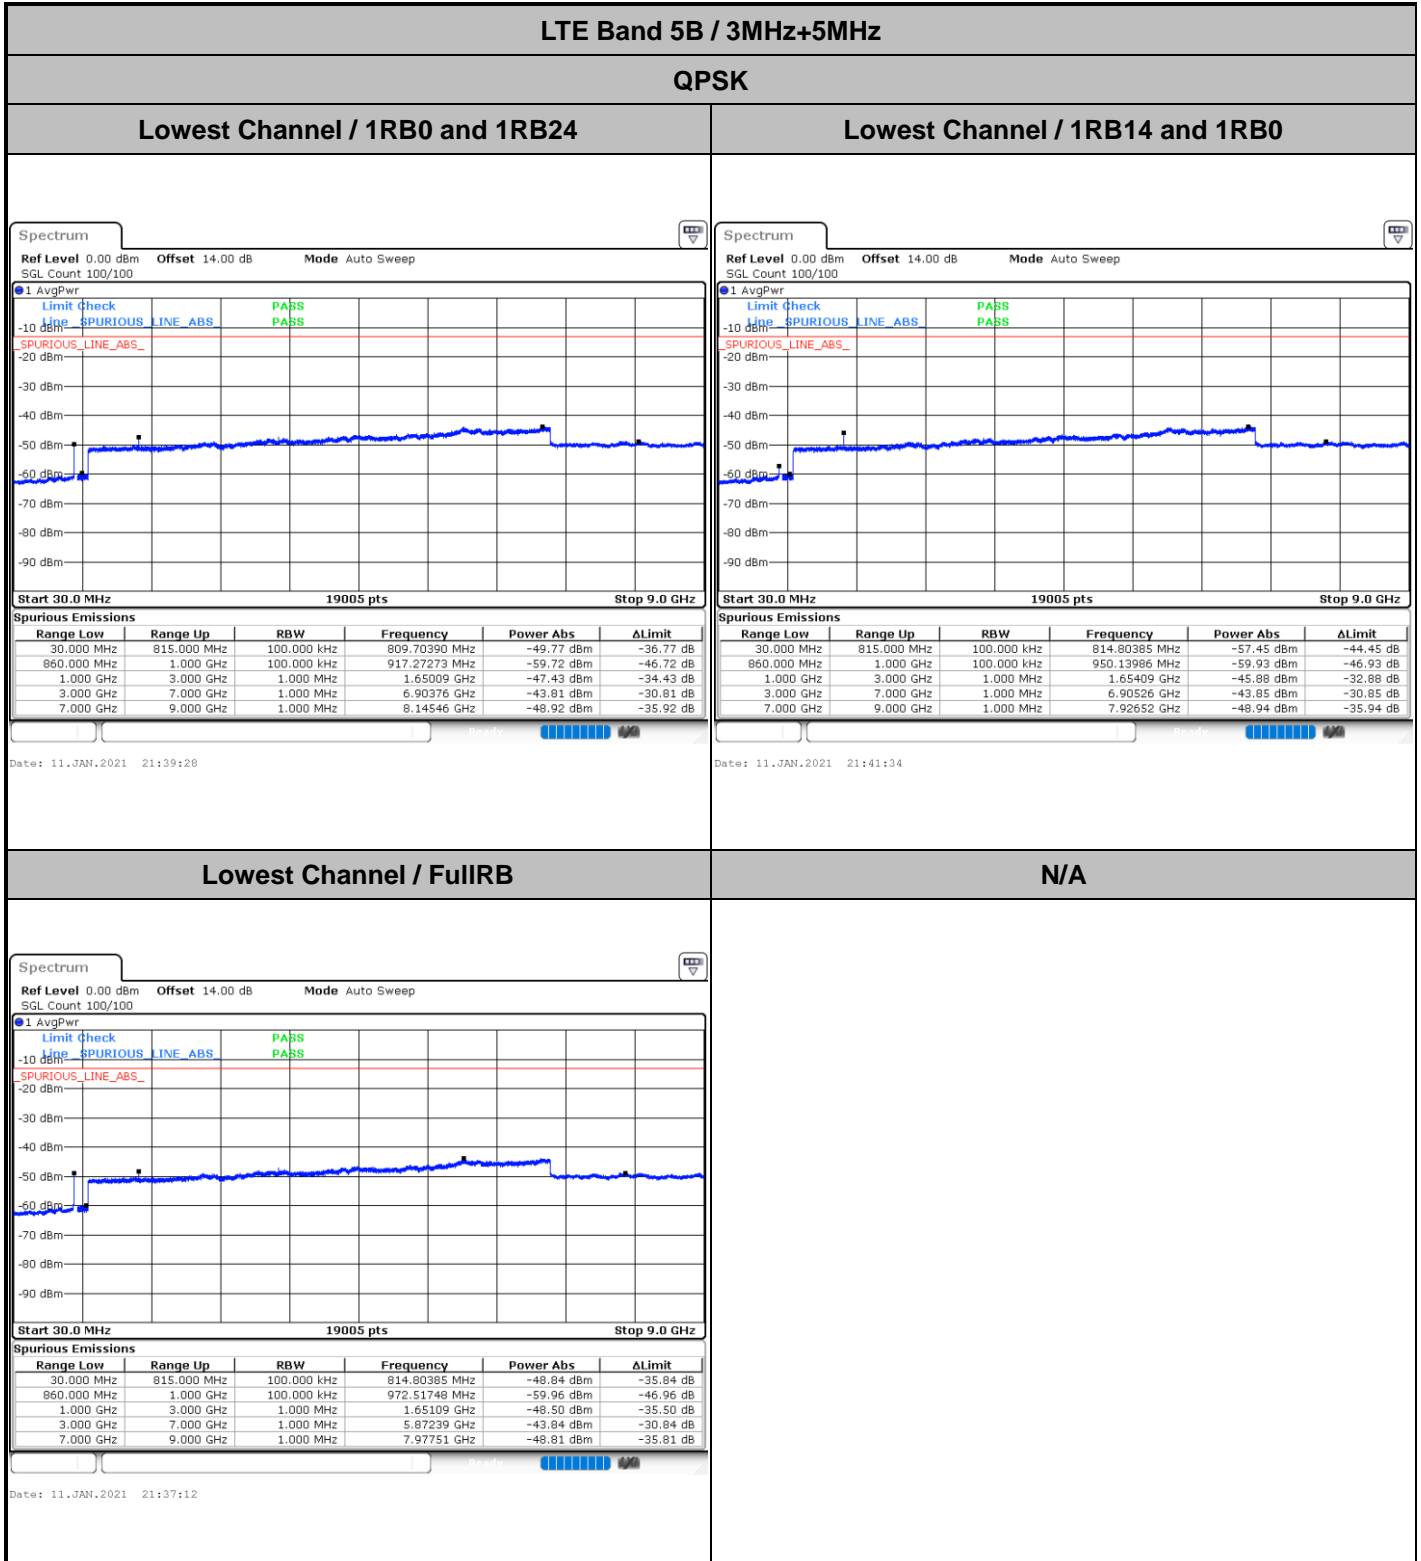

Highest Band Edge / 1RB0 and 1RB49

Date: 15_JAN.2021 01:35:46

Date: 15_JAN.2021 19:03:42

Lowest Band Edge / 1RB49 and 1RB0

Highest Band Edge / 1RB49 and 1RB0

Date: 15_JAN.2021 01:44:16

Date: 15_JAN.2021 19:16:22

Lowest Band Edge / Full RB

Highest Band Edge / Full RB

Date: 15_JAN.2021 01:33:08

Date: 15_JAN.2021 19:01:44

Conducted Spurious Emission

LTE Band 5B / 3MHz+5MHz

QPSK

MiddleChannel / 1RB0 and 1RB24

Middle Channel / 1RB14 and 1RB0

Date: 11.JAN.2021 21:52:56

Date: 11.JAN.2021 21:53:53

Middle Channel / FullIRB

N/A

Date: 11.JAN.2021 21:51:47

LTE Band 5B / 3MHz+5MHz

QPSK

Highest Channel / 1RB0 and 1RB24

Highest Channel / 1RB14 and 1RB0

Date: 11.JAN.2021 22:27:34

Date: 11.JAN.2021 22:26:28

Highest Channel / FullIRB

N/A

Date: 11.JAN.2021 21:56:31

LTE Band 5B / 5MHz+3MHz