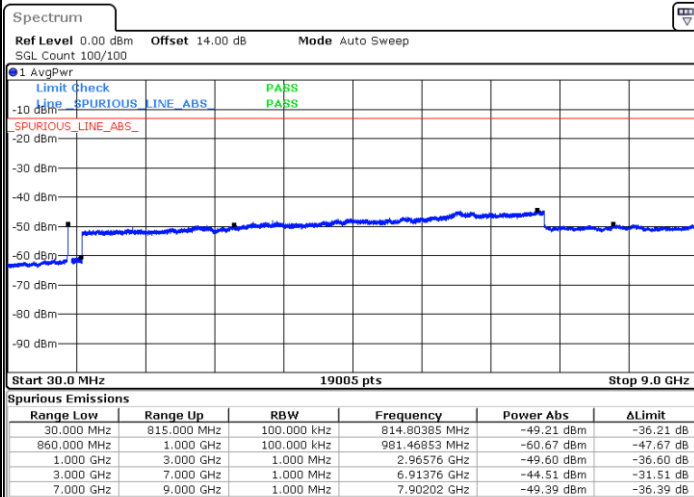

Highest Channel / 1RB0 and 1RB24

Highest Channel / 1RB14 and 1RB0

Date: 11.JAN.2021 22:27:34

Date: 11.JAN.2021 22:26:28

Highest Channel / FullIRB

N/A

Date: 11.JAN.2021 21:56:31

LTE Band 5B / 5MHz+3MHz

QPSK

Lowest Channel / 1RB0 and 1RB14

Lowest Channel / 1RB24 and 1RB0

Date: 14.JAN.2021 00:49:20

Date: 14.JAN.2021 01:06:08

Lowest Channel / FullIRB

N/A

Date: 14.JAN.2021 00:46:20

LTE Band 5B / 5MHz+3MHz

QPSK

Middle Channel / 1RB0 and 1RB14

Middle Channel / 1RB24 and 1RB0

Date: 14.JAN.2021 01:21:11

Date: 14.JAN.2021 01:28:32

Middle Channel / FullIRB

N/A

Date: 14.JAN.2021 01:20:07

LTE Band 5B / 5MHz+3MHz

QPSK

Highest Channel / 1RB0 and 1RB14

Highest Channel / 1RB24 and 1RB0

Date: 14.JAN.2021 01:47:43

Date: 14.JAN.2021 01:50:16

Highest Channel / FullIRB