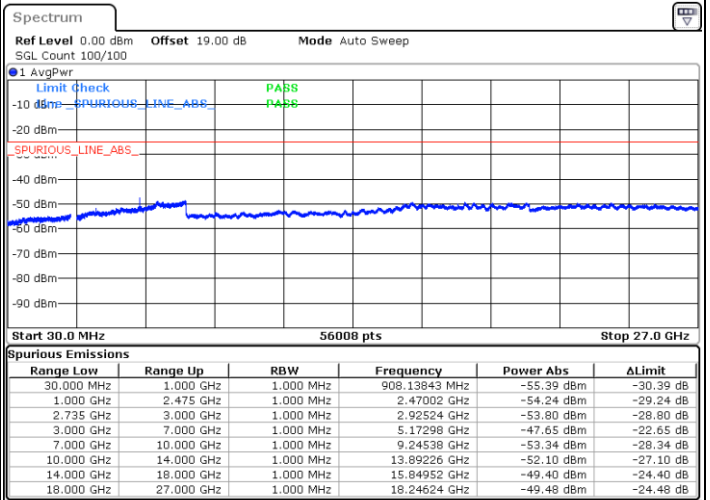

Date: 27.DEC.2020 15:17:13