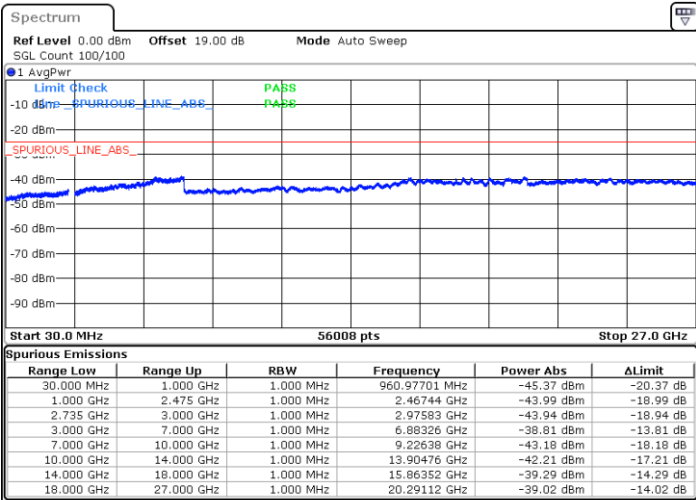

Date: 29.DEC.2020 12:05:24

LTE Band 41C / 15MHz+10MHz

16QAM

Lowest Channel / 1RB0 and 1RB49

Lowest Channel / 1RB74 and 1RB0

Date: 28.DEC.2020 17:14:13

Date: 28.DEC.2020 17:19:29

Lowest Channel / FullRB

N/A

Date: 28.DEC.2020 17:04:45

LTE Band 41C / 15MHz+10MHz

16QAM

Middle Channel / 1RB0 and 1RB49

Middle Channel / 1RB74 and 1RB0

Date: 29.DEC.2020 00:49:07

Date: 29.DEC.2020 00:52:35

Middle Channel / FullIRB

N/A

Date: 29.DEC.2020 00:45:36

LTE Band 41C / 15MHz+10MHz

16QAM

Highest Channel / 1RB0 and 1RB49

Highest Channel / 1RB74 and 1RB0

Date: 29.DEC.2020 01:09:35

Date: 29.DEC.2020 01:02:50

Highest Channel / FullIRB

N/A

Date: 29.DEC.2020 01:25:24

LTE Band 41C / 15MHz+15MHz

16QAM

Lowest Channel / 1RB0 and 1RB74

Lowest Channel / 1RB74 and 1RB0