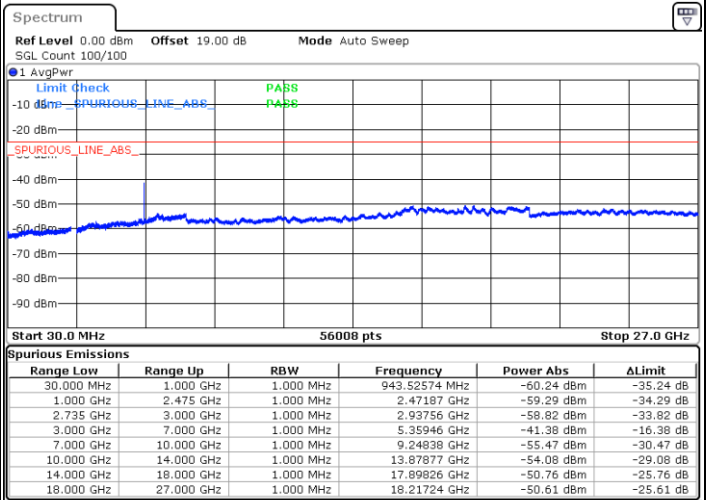

Lowest Channel / 1RB99 and 1RB0

Date: 29.DEC.2020 14:07:34

Date: 29.DEC.2020 14:12:53

Lowest Channel / FullRB

N/A

Date: 29.DEC.2020 14:01:58

LTE Band 41C / 20MHz+10MHz

16QAM

Middle Channel / 1RB0 and 1RB49

Middle Channel / 1RB99 and 1RB0

Date: 29.DEC.2020 14:23:58

Date: 29.DEC.2020 14:31:07

Middle Channel / FullIRB

N/A

Date: 29.DEC.2020 14:18:55

LTE Band 41C / 20MHz+10MHz

16QAM

Highest Channel / 1RB0 and 1RB49

Highest Channel / 1RB99 and 1RB0

Date: 29.DEC.2020 14:40:34

Date: 29.DEC.2020 14:44:36

Highest Channel / FullIRB

N/A

Date: 29.DEC.2020 14:36:19