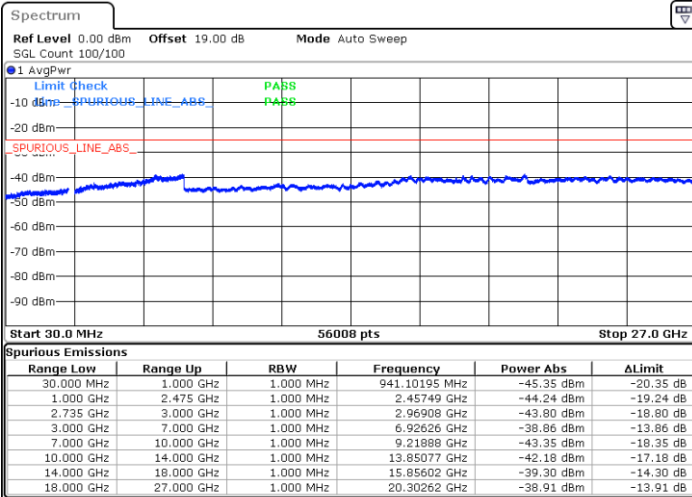

Date: 30.DEC.2020 10:22:19

Date: 30.DEC.2020 10:30:49

Lowest Channel / FullRB

N/A

Date: 30.DEC.2020 10:16:44

LTE Band 41C / 15MHz+15MHz

16QAM

Middle Channel / 1RB0 and 1RB74

Middle Channel / 1RB74 and 1RB0

Date: 30.DEC.2020 10:48:06

Date: 30.DEC.2020 10:53:38

Middle Channel / FullIRB

N/A

Date: 30.DEC.2020 10:43:19

LTE Band 41C / 15MHz+15MHz

16QAM

Highest Channel / 1RB0 and 1RB74

Highest Channel / 1RB74 and 1RB0

Date: 30.DEC.2020 11:08:38

Date: 30.DEC.2020 11:22:26

Highest Channel / FullIRB

N/A

Date: 30.DEC.2020 11:01:17

LTE Band 41C / 15MHz+20MHz