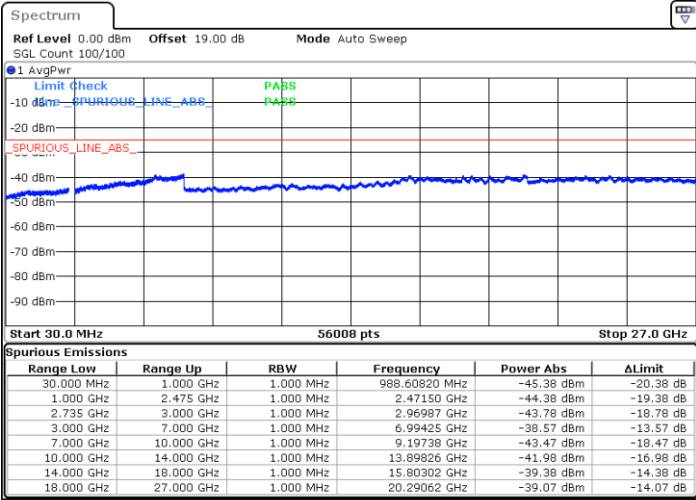

Middle Channel / FullIRB

N/A

Date: 28.DEC.2020 10:41:04