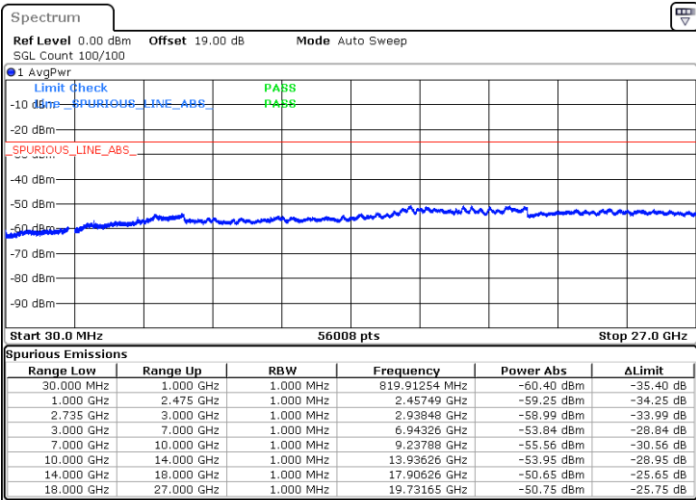

Date: 28.DEC.2020 09:56:43

Date: 28.DEC.2020 10:09:00

Highest Channel / FullIRB

N/A

Date: 28.DEC.2020 09:48:59

LTE Band 41C / 20MHz+10MHz

16QAM

Lowest Channel / 1RB0 and 1RB49

Lowest Channel / 1RB99 and 1RB0

Date: 29.DEC.2020 14:07:34

Date: 29.DEC.2020 14:12:53

Lowest Channel / FullRB

N/A

Date: 29.DEC.2020 14:01:58

LTE Band 41C / 20MHz+10MHz

16QAM

Middle Channel / 1RB0 and 1RB49

Middle Channel / 1RB99 and 1RB0

Date: 29.DEC.2020 14:23:58

Date: 29.DEC.2020 14:31:07

Middle Channel / FullIRB

N/A

Date: 29.DEC.2020 14:18:55

LTE Band 41C / 20MHz+10MHz