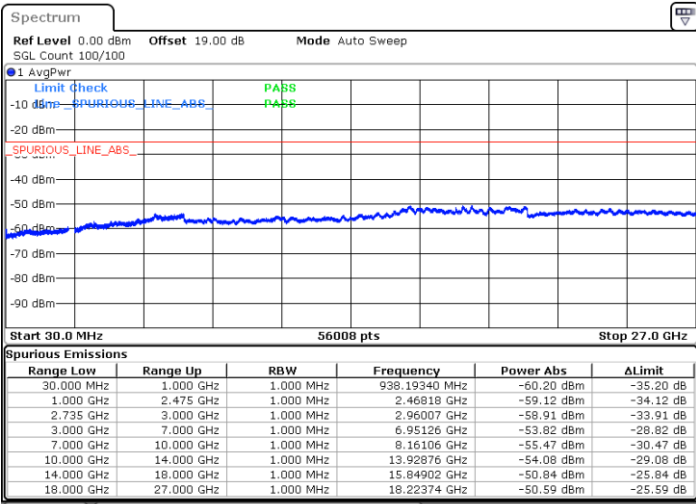

Date: 28.DEC.2020 09:38:57

Middle Channel / FullIRB

N/A

Date: 28.DEC.2020 09:30:20

LTE Band 41C / 20MHz+5MHz

16QAM

Highest Channel / 1RB0 and 1RB24

Highest Channel / 1RB99 and 1RB0

Date: 28.DEC.2020 09:56:43

Date: 28.DEC.2020 10:09:00

Highest Channel / FullIRB

N/A

Date: 28.DEC.2020 09:48:59

LTE Band 41C / 20MHz+10MHz

16QAM

Lowest Channel / 1RB0 and 1RB49

Lowest Channel / 1RB99 and 1RB0

Date: 29.DEC.2020 14:07:34

Date: 29.DEC.2020 14:12:53

Lowest Channel / FullRB

N/A

Date: 29.DEC.2020 14:01:58

LTE Band 41C / 20MHz+10MHz

16QAM

Middle Channel / 1RB0 and 1RB49

Middle Channel / 1RB99 and 1RB0

Date: 29.DEC.2020 14:23:58

Date: 29.DEC.2020 14:31:07

Middle Channel / FullIRB

N/A

Date: 29.DEC.2020 14:18:55

LTE Band 41C / 20MHz+10MHz