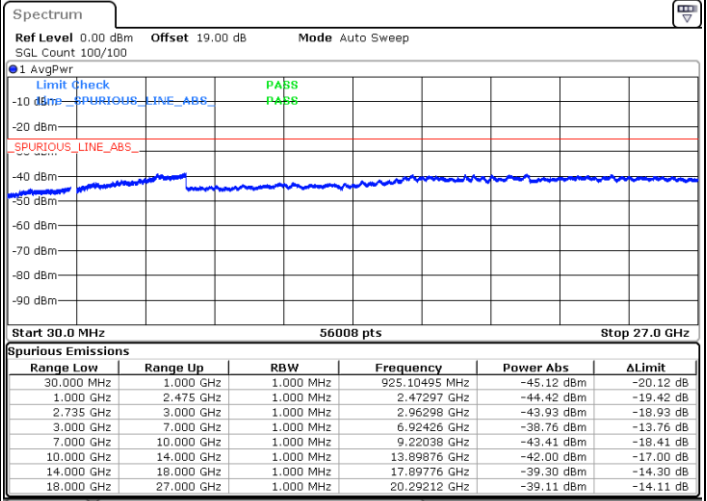

N/A

Date: 28.DEC.2020 17:04:45

LTE Band 41C / 15MHz+10MHz

16QAM

Middle Channel / 1RB0 and 1RB49

Middle Channel / 1RB74 and 1RB0

Date: 29.DEC.2020 00:49:07

Date: 29.DEC.2020 00:52:35

Middle Channel / FullIRB

N/A

Date: 29.DEC.2020 00:45:36

LTE Band 41C / 15MHz+10MHz

16QAM

Highest Channel / 1RB0 and 1RB49

Highest Channel / 1RB74 and 1RB0

Date: 29.DEC.2020 01:09:35

Date: 29.DEC.2020 01:02:50

Highest Channel / FullIRB

N/A

Date: 29.DEC.2020 01:25:24

LTE Band 41C / 15MHz+15MHz

16QAM

Lowest Channel / 1RB0 and 1RB74

Lowest Channel / 1RB74 and 1RB0

Date: 30.DEC.2020 10:22:19

Date: 30.DEC.2020 10:30:49

Lowest Channel / FullRB

N/A

Date: 30.DEC.2020 10:16:44

LTE Band 41C / 15MHz+15MHz

16QAM

Middle Channel / 1RB0 and 1RB74