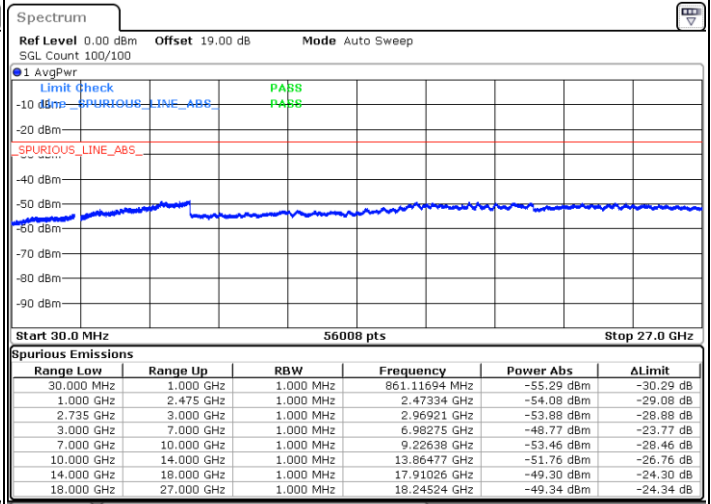

Date: 30.DEC.2020 13:59:56

LTE Band 41C / 15MHz+20MHz

16QAM

Highest Channel / 1RB0 and 1RB99

Highest Channel / 1RB74 and 1RB0

Date: 30.DEC.2020 14:50:55

Date: 30.DEC.2020 14:57:18

Highest Channel / FullIRB

N/A

Date: 30.DEC.2020 14:45:06

LTE Band 41C / 20MHz+5MHz

16QAM

Lowest Channel / 1RB0 and 1RB24

Lowest Channel / 1RB99 and 1RB0

Date: 27.DEC.2020 17:22:35

Date: 27.DEC.2020 18:06:21

Lowest Channel / FullRB

N/A

Date: 27.DEC.2020 17:02:03

LTE Band 41C / 20MHz+5MHz

16QAM

Middle Channel / 1RB0 and 1RB24

Middle Channel / 1RB99 and 1RB0

Date: 28.DEC.2020 09:34:23

Date: 28.DEC.2020 09:38:57

Middle Channel / FullIRB

N/A

Date: 28.DEC.2020 09:30:20

LTE Band 41C / 20MHz+5MHz

16QAM

Highest Channel / 1RB0 and 1RB24

Highest Channel / 1RB99 and 1RB0