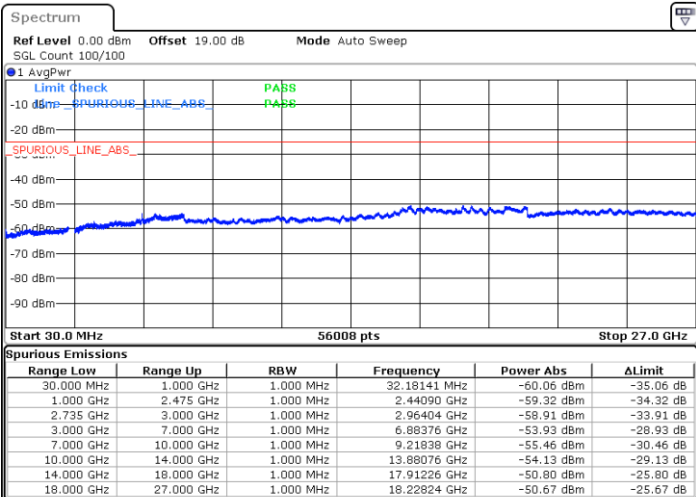

Middle Channel / 1RB0 and 1RB49

Middle Channel / 1RB99 and 1RB0

Date: 29.DEC.2020 14:23:58

Date: 29.DEC.2020 14:31:07

Middle Channel / FullIRB

N/A

Date: 29.DEC.2020 14:18:55

LTE Band 41C / 20MHz+10MHz

16QAM

Highest Channel / 1RB0 and 1RB49

Highest Channel / 1RB99 and 1RB0

Date: 29.DEC.2020 14:40:34

Date: 29.DEC.2020 14:44:36

Highest Channel / FullIRB

N/A

Date: 29.DEC.2020 14:36:19

LTE Band 41C / 20MHz+15MHz

16QAM

Lowest Channel / 1RB0 and 1RB74

Lowest Channel / 1RB99 and 1RB0

Date: 30.DEC.2020 15:38:52

Date: 30.DEC.2020 15:44:39

Lowest Channel / FullRB

N/A