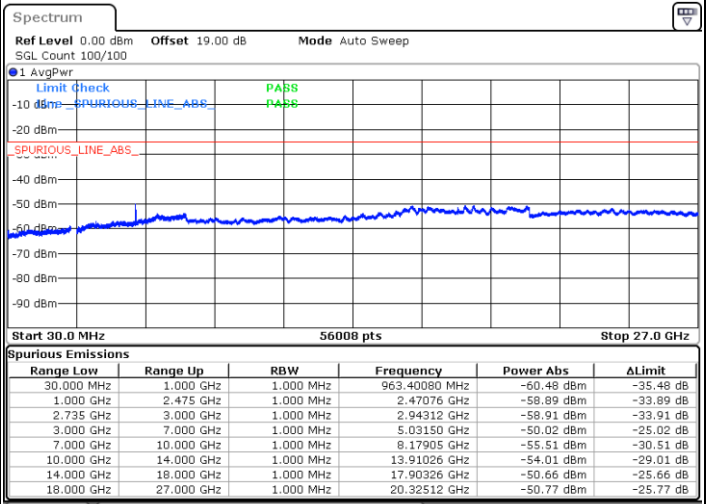

Date: 28.DEC.2020 09:38:57

Middle Channel / FullIRB

N/A

Date: 28.DEC.2020 09:30:20

LTE Band 41C / 20MHz+5MHz

16QAM

Highest Channel / 1RB0 and 1RB24

Highest Channel / 1RB99 and 1RB0

Date: 28.DEC.2020 09:56:43

Date: 28.DEC.2020 10:09:00

Highest Channel / FullIRB

N/A

Date: 28.DEC.2020 09:48:59

LTE Band 41C / 20MHz+10MHz

16QAM

Lowest Channel / 1RB0 and 1RB49

Lowest Channel / 1RB99 and 1RB0

Date: 29.DEC.2020 14:07:34

Date: 29.DEC.2020 14:12:53

Lowest Channel / FullRB

N/A

Date: 29.DEC.2020 14:01:58

LTE Band 41C / 20MHz+10MHz

16QAM

Middle Channel / 1RB0 and 1RB49

Middle Channel / 1RB99 and 1RB0

Date: 29.DEC.2020 14:23:58

Date: 29.DEC.2020 14:31:07

Middle Channel / FullIRB

N/A

Date: 29.DEC.2020 14:18:55

LTE Band 41C / 20MHz+10MHz