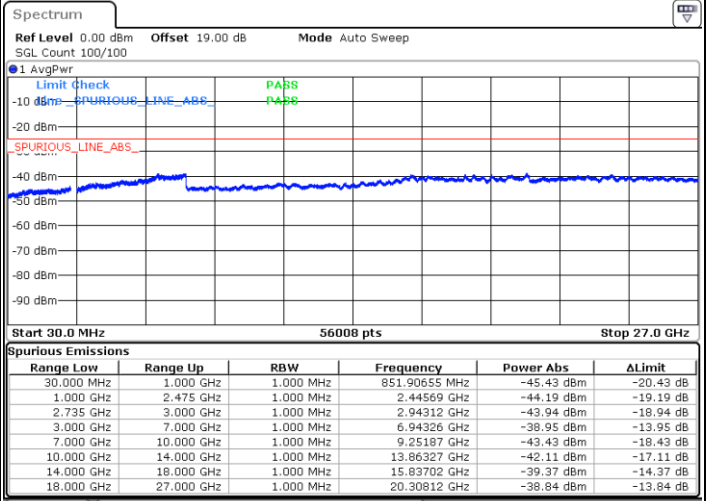

LTE Band 41C / 5MHz+20MHz

64QAM

Highest Channel / 1RB0 and 1RB99

Highest Channel / 1RB24 and 1RB0

Date: 27.DEC.2020 15:52:07

Date: 27.DEC.2020 16:41:06

Highest Channel / FullIRB

N/A

Date: 27.DEC.2020 15:33:34

LTE Band 41C / 10MHz+15MHz

64QAM

Lowest Channel / 1RB0 and 1RB74

Lowest Channel / 1RB49 and 1RB0

Date: 28.DEC.2020 10:30:14

Date: 28.DEC.2020 10:31:28

Lowest Channel / FullRB

N/A

Date: 28.DEC.2020 10:16:24

LTE Band 41C / 10MHz+15MHz

64QAM

MiddleChannel / 1RB0 and 1RB74

Middle Channel / 1RB49 and 1RB0

Date: 28.DEC.2020 10:42:49

Date: 28.DEC.2020 16:22:53