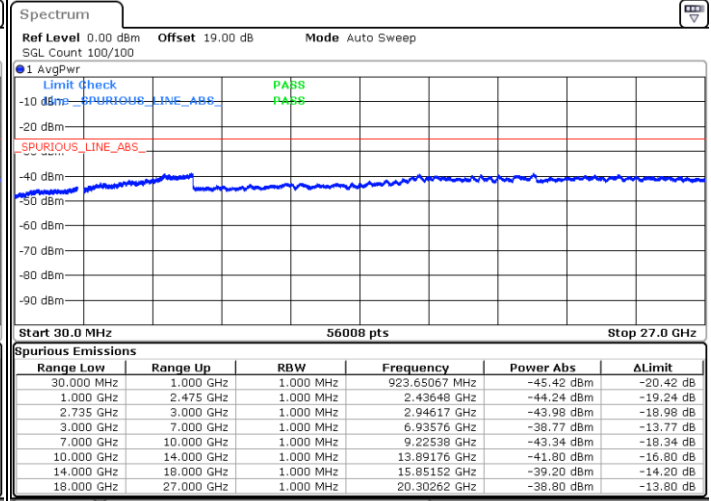

Date: 29.DEC.2020 01:02:50

Highest Channel / FullIRB

N/A

Date: 29.DEC.2020 01:25:24

LTE Band 41C / 15MHz+15MHz

16QAM

Lowest Channel / 1RB0 and 1RB74

Lowest Channel / 1RB74 and 1RB0

Date: 30.DEC.2020 10:22:19

Date: 30.DEC.2020 10:30:49

Lowest Channel / FullRB

N/A

Date: 30.DEC.2020 10:16:44

LTE Band 41C / 15MHz+15MHz

16QAM

Middle Channel / 1RB0 and 1RB74

Middle Channel / 1RB74 and 1RB0

Date: 30.DEC.2020 10:48:06

Date: 30.DEC.2020 10:53:38

Middle Channel / FullIRB

N/A

Date: 30.DEC.2020 10:43:19

LTE Band 41C / 15MHz+15MHz

16QAM

Highest Channel / 1RB0 and 1RB74

Highest Channel / 1RB74 and 1RB0

Date: 30.DEC.2020 11:08:38

Date: 30.DEC.2020 11:22:26

Highest Channel / FullIRB

N/A

Date: 30.DEC.2020 11:01:17

LTE Band 41C / 15MHz+20MHz