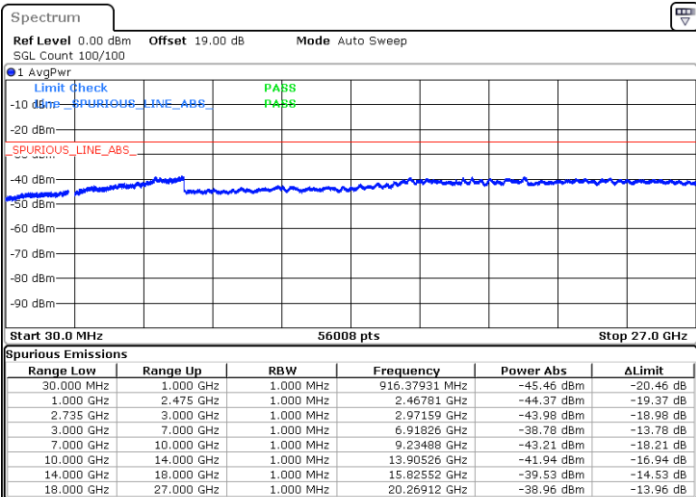

LTE Band 41C / 5MHz+20MHz

64QAM

Highest Channel / 1RB0 and 1RB99

Highest Channel / 1RB24 and 1RB0

Date: 27.DEC.2020 15:52:07

Date: 27.DEC.2020 16:41:06

Highest Channel / FullIRB

N/A

Date: 27.DEC.2020 15:33:34

LTE Band 41C / 10MHz+15MHz

64QAM

Lowest Channel / 1RB0 and 1RB74

Lowest Channel / 1RB49 and 1RB0

Date: 28.DEC.2020 10:30:14

Date: 28.DEC.2020 10:31:28

Lowest Channel / FullRB

N/A

Date: 28.DEC.2020 10:16:24

LTE Band 41C / 10MHz+15MHz

64QAM

MiddleChannel / 1RB0 and 1RB74

Middle Channel / 1RB49 and 1RB0

Date: 28.DEC.2020 10:42:49

Date: 28.DEC.2020 16:22:53