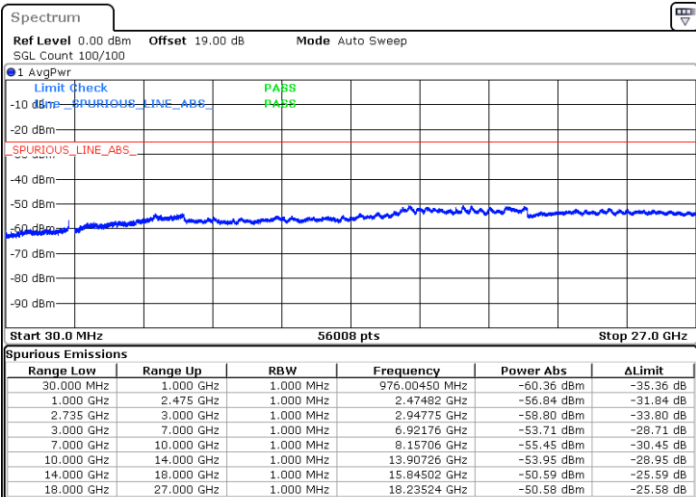

16QAM

Highest Channel / 1RB0 and 1RB49

Highest Channel / 1RB99 and 1RB0

Date: 29.DEC.2020 14:40:34

Date: 29.DEC.2020 14:44:36

Highest Channel / FullIRB

N/A

Date: 29.DEC.2020 14:36:19

LTE Band 41C / 20MHz+15MHz

16QAM

Lowest Channel / 1RB0 and 1RB74

Lowest Channel / 1RB99 and 1RB0

Date: 30.DEC.2020 15:38:52

Date: 30.DEC.2020 15:44:39

Lowest Channel / FullRB

N/A

Date: 30.DEC.2020 15:23:41

LTE Band 41C / 20MHz+15MHz

16QAM

Middle Channel / 1RB0 and 1RB74

Middle Channel / 1RB99 and 1RB0

Date: 30.DEC.2020 16:05:25

Date: 30.DEC.2020 16:20:00

Middle Channel / FullIRB