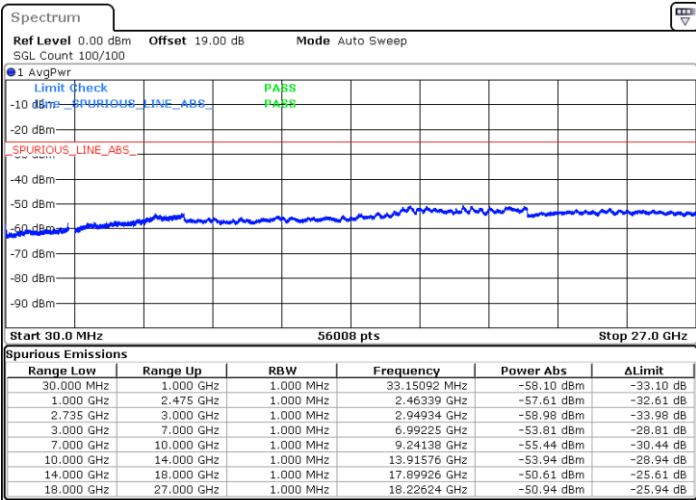

Middle Channel / 1RB0 and 1RB49

Middle Channel / 1RB99 and 1RB0

Date: 29.DEC.2020 14:23:58

Date: 29.DEC.2020 14:31:07

Middle Channel / FullIRB

N/A

Date: 29.DEC.2020 14:18:55

LTE Band 41C / 20MHz+10MHz

16QAM

Highest Channel / 1RB0 and 1RB49

Highest Channel / 1RB99 and 1RB0

Date: 29.DEC.2020 14:40:34

Date: 29.DEC.2020 14:44:36

Highest Channel / FullIRB

N/A

Date: 29.DEC.2020 14:36:19

LTE Band 41C / 20MHz+15MHz

16QAM

Lowest Channel / 1RB0 and 1RB74

Lowest Channel / 1RB99 and 1RB0

Date: 30.DEC.2020 15:38:52

Date: 30.DEC.2020 15:44:39

Lowest Channel / FullRB

N/A