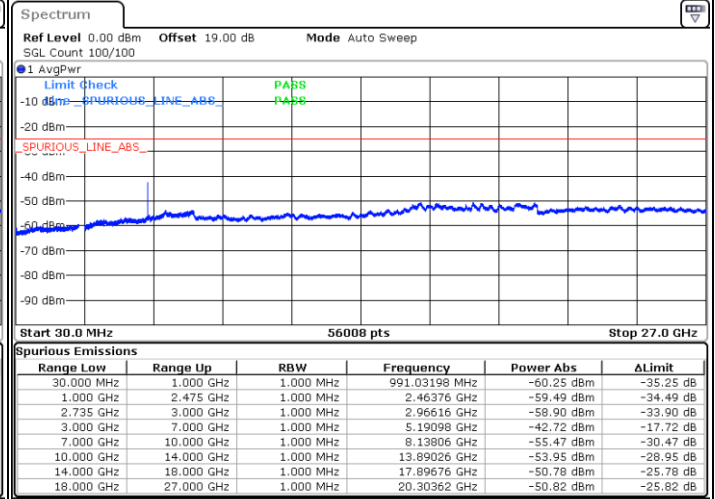

LTE Band 41C / 20MHz+15MHz

16QAM

Lowest Channel / 1RB0 and 1RB74

Lowest Channel / 1RB99 and 1RB0

Date: 30.DEC.2020 15:38:52

Date: 30.DEC.2020 15:44:39

Lowest Channel / FullRB

N/A

Date: 30.DEC.2020 15:23:41

LTE Band 41C / 20MHz+15MHz

16QAM

Middle Channel / 1RB0 and 1RB74

Middle Channel / 1RB99 and 1RB0

Date: 30.DEC.2020 16:05:25

Date: 30.DEC.2020 16:20:00

Middle Channel / FullIRB

N/A

Date: 30.DEC.2020 15:53:00

LTE Band 41C / 20MHz+15MHz

16QAM

Highest Channel / 1RB0 and 1RB74

Highest Channel / 1RB99 and 1RB0

Date: 4.JAN.2021 09:21:44

Date: 4.JAN.2021 09:33:39

Highest Channel / FullIRB

N/A

Date: 4.JAN.2021 09:15:24

LTE Band 41C / 20MHz+20MHz

16QAM

Lowest Channel / 1RB0 and 1RB99

Lowest Channel / 1RB99 and 1RB0

Date: 31.DEC.2020 14:18:35