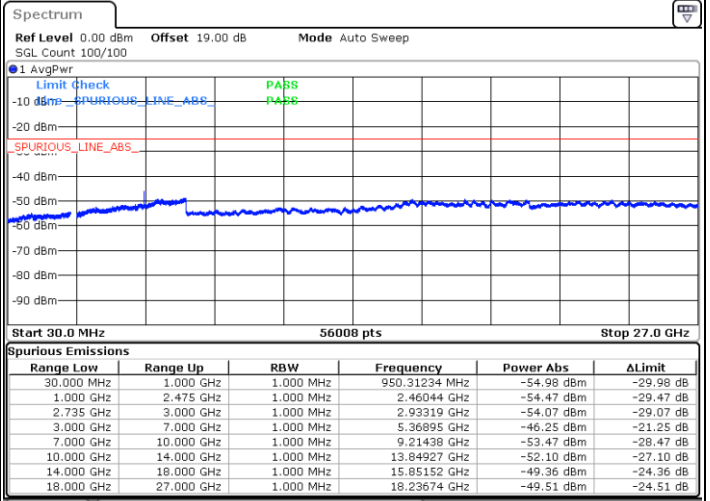

Lowest Channel / FullRB

N/A

Date: 27.DEC.2020 17:02:03

LTE Band 41C / 20MHz+5MHz

16QAM

Middle Channel / 1RB0 and 1RB24

Middle Channel / 1RB99 and 1RB0

Date: 28.DEC.2020 09:34:23

Date: 28.DEC.2020 09:38:57

Middle Channel / FullIRB

N/A

Date: 28.DEC.2020 09:30:20

LTE Band 41C / 20MHz+5MHz

16QAM

Highest Channel / 1RB0 and 1RB24

Highest Channel / 1RB99 and 1RB0

Date: 28.DEC.2020 09:56:43

Date: 28.DEC.2020 10:09:00

Highest Channel / FullIRB

N/A

Date: 28.DEC.2020 09:48:59

LTE Band 41C / 20MHz+10MHz

16QAM

Lowest Channel / 1RB0 and 1RB49

Lowest Channel / 1RB99 and 1RB0

Date: 29.DEC.2020 14:07:34

Date: 29.DEC.2020 14:12:53

Lowest Channel / FullRB

N/A

Date: 29.DEC.2020 14:01:58

LTE Band 41C / 20MHz+10MHz

16QAM