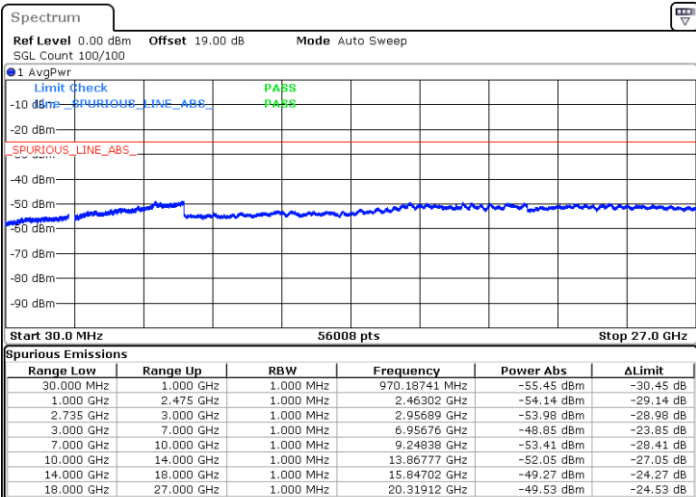

LTE Band 41C / 15MHz+20MHz

16QAM

Middle Channel / 1RB0 and 1RB9

Middle Channel / 1RB74 and 1RB0

Date: 30.DEC.2020 14:07:55

Date: 30.DEC.2020 14:27:12

Middle Channel / FullIRB

N/A

Date: 30.DEC.2020 13:59:56

LTE Band 41C / 15MHz+20MHz

16QAM

Highest Channel / 1RB0 and 1RB99

Highest Channel / 1RB74 and 1RB0

Date: 30.DEC.2020 14:50:55

Date: 30.DEC.2020 14:57:18

Highest Channel / FullIRB