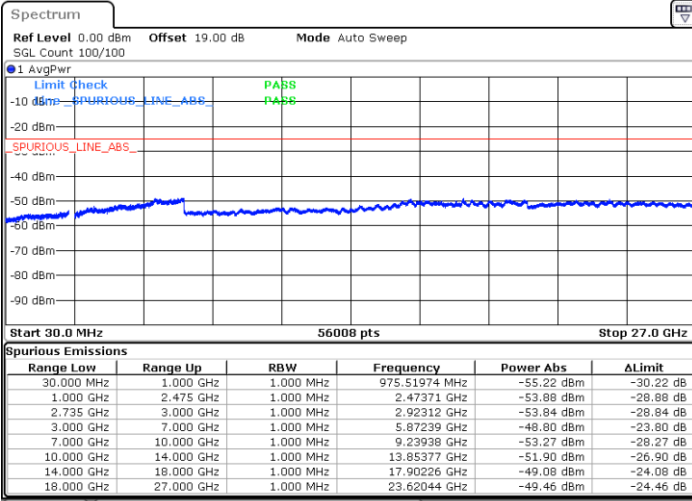

Date: 31.DEC.2020 14:43:06

Date: 31.DEC.2020 15:00:29

Middle Channel / FullIRB

N/A

Date: 31.DEC.2020 14:38:07

LTE Band 41C / 20MHz+20MHz

16QAM

Highest Channel / 1RB0 and 1RB99

Highest Channel / 1RB99 and 1RB0

Date: 31.DEC.2020 15:16:33

Date: 31.DEC.2020 15:26:09

Highest Channel / FullIRB

N/A

Date: 31.DEC.2020 15:08:30

LTE Band 41C / 5MHz+20MHz

64QAM

Lowest Channel / 1RB0 and 1RB99

Lowest Channel / 1RB24 and 1RB0

Date: 27.DEC.2020 14:26:31

Date: 27.DEC.2020 14:42:31

Lowest Channel / FullRB

N/A

Date: 27.DEC.2020 14:24:28

LTE Band 41C / 5MHz+20MHz