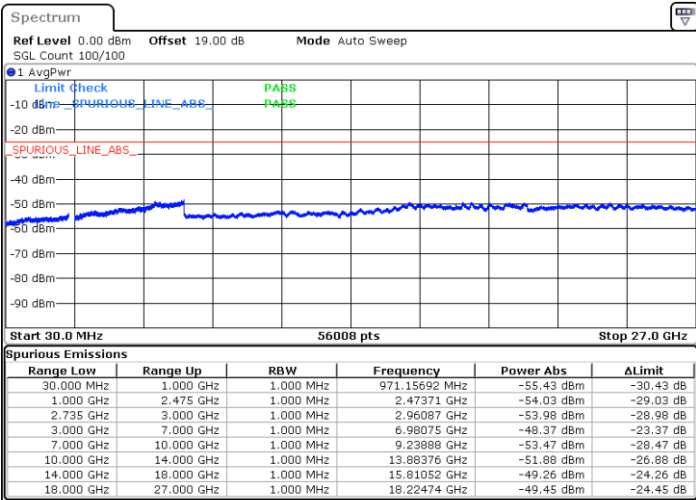

Highest Channel / 1RB0 and 1RB74

Highest Channel / 1RB74 and 1RB0

Date: 30.DEC.2020 11:08:38

Date: 30.DEC.2020 11:22:26

Highest Channel / FullIRB

N/A

Date: 30.DEC.2020 11:01:17

LTE Band 41C / 15MHz+20MHz

16QAM

Lowest Channel / 1RB0 and 1RB99

Lowest Channel / 1RB74 and 1RB0

Date: 30.DEC.2020 11:50:56

Date: 30.DEC.2020 13:46:52

Lowest Channel / FullRB

N/A

Date: 30.DEC.2020 11:33:01

LTE Band 41C / 15MHz+20MHz

16QAM

Middle Channel / 1RB0 and 1RB9

Middle Channel / 1RB74 and 1RB0

Date: 30.DEC.2020 14:07:55

Date: 30.DEC.2020 14:27:12

Middle Channel / FullIRB

N/A

Date: 30.DEC.2020 13:59:56

LTE Band 41C / 15MHz+20MHz

16QAM

Highest Channel / 1RB0 and 1RB99

Highest Channel / 1RB74 and 1RB0

Date: 30.DEC.2020 14:50:55

Date: 30.DEC.2020 14:57:18

Highest Channel / FullIRB