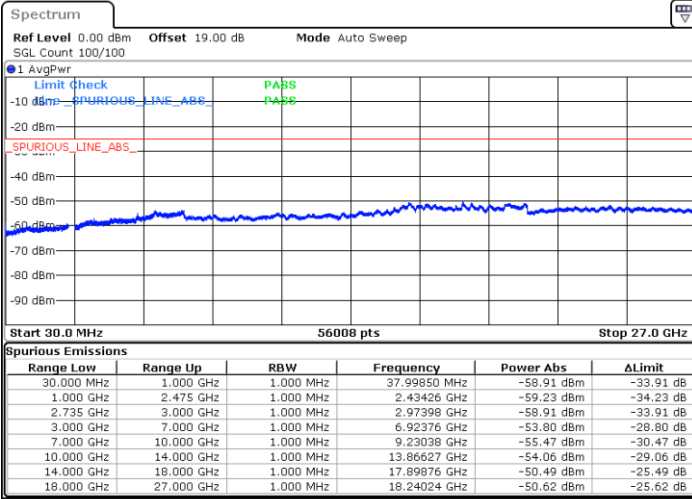

Highest Channel / FullIRB

N/A

Date: 4.JAN.2021 09:15:24

LTE Band 41C / 20MHz+20MHz

16QAM

Lowest Channel / 1RB0 and 1RB99

Lowest Channel / 1RB99 and 1RB0

Date: 31.DEC.2020 14:18:35

Date: 31.DEC.2020 14:23:25

Lowest Channel / FullIRB

N/A

Date: 31.DEC.2020 14:14:24

LTE Band 41C / 20MHz+20MHz

16QAM

MiddleChannel / 1RB0 and 1RB99

Middle Channel / 1RB99 and 1RB0

Date: 31.DEC.2020 14:43:06

Date: 31.DEC.2020 15:00:29

Middle Channel / FullIRB

N/A

Date: 31.DEC.2020 14:38:07

LTE Band 41C / 20MHz+20MHz

16QAM

Highest Channel / 1RB0 and 1RB99

Highest Channel / 1RB99 and 1RB0

Date: 31.DEC.2020 15:16:33

Date: 31.DEC.2020 15:26:09

Highest Channel / FullIRB

N/A

Date: 31.DEC.2020 15:08:30

LTE Band 41C / 5MHz+20MHz

64QAM