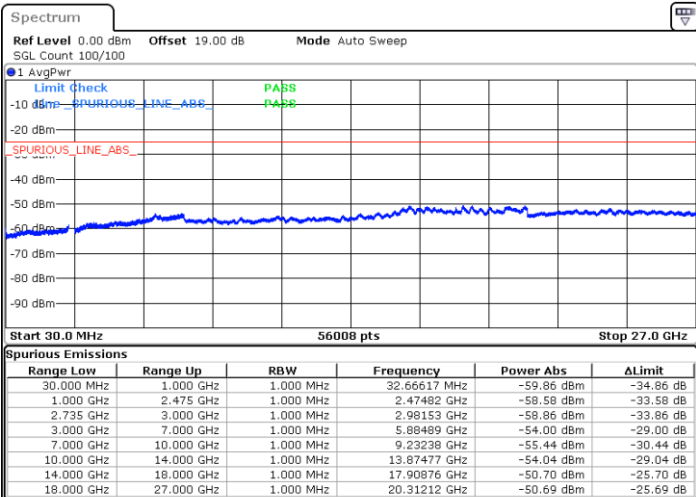

N/A

Date: 30.DEC.2020 15:53:00

LTE Band 41C / 20MHz+15MHz

16QAM

Highest Channel / 1RB0 and 1RB74

Highest Channel / 1RB99 and 1RB0

Date: 4.JAN.2021 09:21:44

Date: 4.JAN.2021 09:33:39

Highest Channel / FullIRB

N/A

Date: 4.JAN.2021 09:15:24

LTE Band 41C / 20MHz+20MHz

16QAM

Lowest Channel / 1RB0 and 1RB99

Lowest Channel / 1RB99 and 1RB0

Date: 31.DEC.2020 14:18:35

Date: 31.DEC.2020 14:23:25

Lowest Channel / FullIRB

N/A

Date: 31.DEC.2020 14:14:24

LTE Band 41C / 20MHz+20MHz

16QAM

MiddleChannel / 1RB0 and 1RB99

Middle Channel / 1RB99 and 1RB0

Date: 31.DEC.2020 14:43:06

Date: 31.DEC.2020 15:00:29

Middle Channel / FullIRB

N/A

Date: 31.DEC.2020 14:38:07

LTE Band 41C / 20MHz+20MHz

16QAM

Highest Channel / 1RB0 and 1RB99