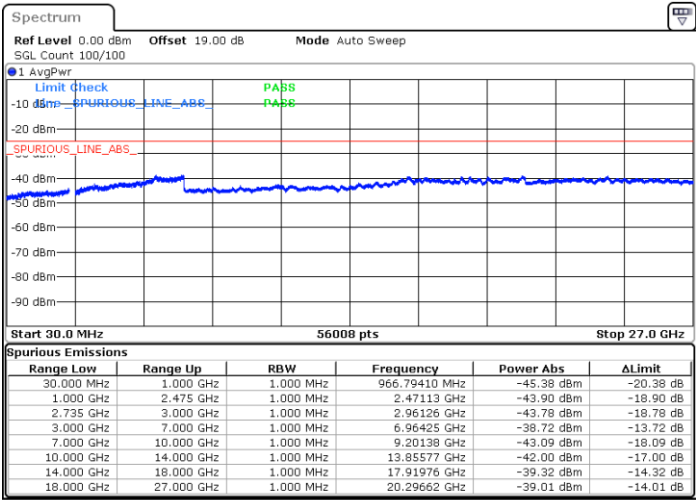

Date: 29.DEC.2020 12:05:24

LTE Band 41C / 15MHz+10MHz

16QAM

Lowest Channel / 1RB0 and 1RB49

Lowest Channel / 1RB74 and 1RB0

Date: 28.DEC.2020 17:14:13

Date: 28.DEC.2020 17:19:29

Lowest Channel / FullRB

N/A

Date: 28.DEC.2020 17:04:45

LTE Band 41C / 15MHz+10MHz

16QAM

Middle Channel / 1RB0 and 1RB49

Middle Channel / 1RB74 and 1RB0

Date: 29.DEC.2020 00:49:07

Date: 29.DEC.2020 00:52:35

Middle Channel / FullIRB

N/A

Date: 29.DEC.2020 00:45:36

LTE Band 41C / 15MHz+10MHz

16QAM

Highest Channel / 1RB0 and 1RB49

Highest Channel / 1RB74 and 1RB0

Date: 29.DEC.2020 01:09:35

Date: 29.DEC.2020 01:02:50

Highest Channel / FullIRB

N/A

Date: 29.DEC.2020 01:25:24

LTE Band 41C / 15MHz+15MHz

16QAM

Lowest Channel / 1RB0 and 1RB74

Lowest Channel / 1RB74 and 1RB0