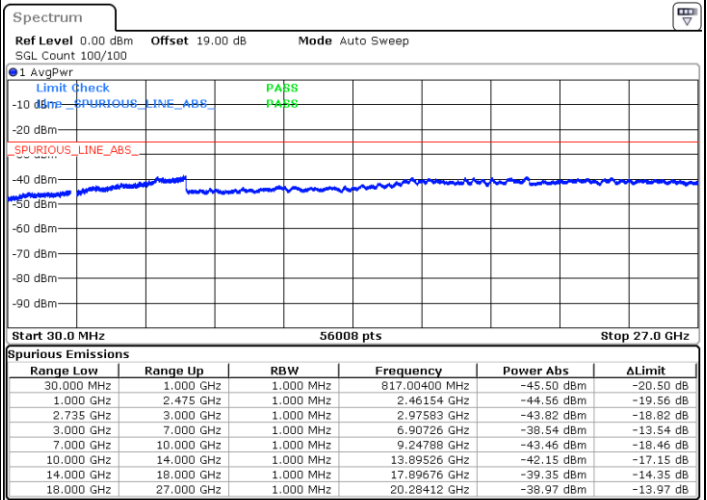

LTE Band 41C / 10MHz+20MHz

16QAM

Highest Channel / 1RB0 and 1RB99

Highest Channel / 1RB49 and 1RB0

Date: 29.DEC.2020 13:47:18

Date: 29.DEC.2020 13:52:51

Highest Channel / FullIRB

N/A

Date: 29.DEC.2020 12:05:24

LTE Band 41C / 15MHz+10MHz

16QAM

Lowest Channel / 1RB0 and 1RB49

Lowest Channel / 1RB74 and 1RB0

Date: 28.DEC.2020 17:14:13

Date: 28.DEC.2020 17:19:29

Lowest Channel / FullRB

N/A

Date: 28.DEC.2020 17:04:45

LTE Band 41C / 15MHz+10MHz

16QAM

Middle Channel / 1RB0 and 1RB49

Middle Channel / 1RB74 and 1RB0

Date: 29.DEC.2020 00:49:07

Date: 29.DEC.2020 00:52:35

Middle Channel / FullIRB

N/A

Date: 29.DEC.2020 00:45:36

LTE Band 41C / 15MHz+10MHz

16QAM

Highest Channel / 1RB0 and 1RB49

Highest Channel / 1RB74 and 1RB0

Date: 29.DEC.2020 01:09:35