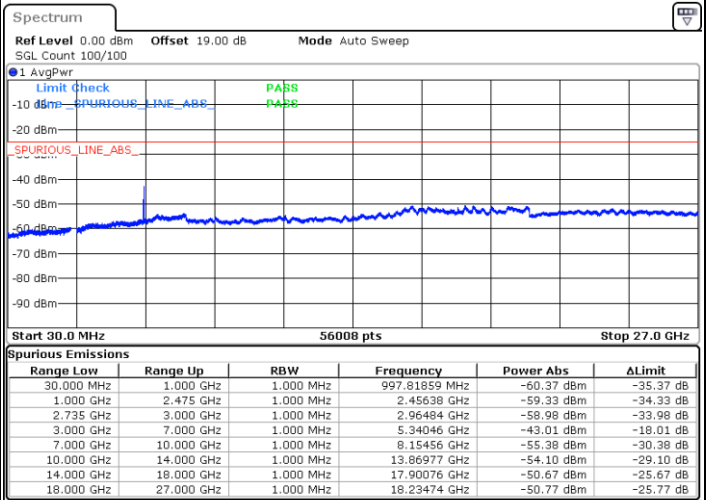

Date: 31.DEC.2020 14:23:25

Lowest Channel / FullIRB

N/A

Date: 31.DEC.2020 14:14:24

LTE Band 41C / 20MHz+20MHz

16QAM

MiddleChannel / 1RB0 and 1RB99

Middle Channel / 1RB99 and 1RB0

Date: 31.DEC.2020 14:43:06

Date: 31.DEC.2020 15:00:29

Middle Channel / FullIRB

N/A

Date: 31.DEC.2020 14:38:07

LTE Band 41C / 20MHz+20MHz

16QAM

Highest Channel / 1RB0 and 1RB99

Highest Channel / 1RB99 and 1RB0

Date: 31.DEC.2020 15:16:33

Date: 31.DEC.2020 15:26:09

Highest Channel / FullIRB

N/A

Date: 31.DEC.2020 15:08:30

LTE Band 41C / 5MHz+20MHz

64QAM

Lowest Channel / 1RB0 and 1RB99

Lowest Channel / 1RB24 and 1RB0

Date: 27.DEC.2020 14:26:31

Date: 27.DEC.2020 14:42:31

Lowest Channel / FullRB

N/A

Date: 27.DEC.2020 14:24:28

LTE Band 41C / 5MHz+20MHz