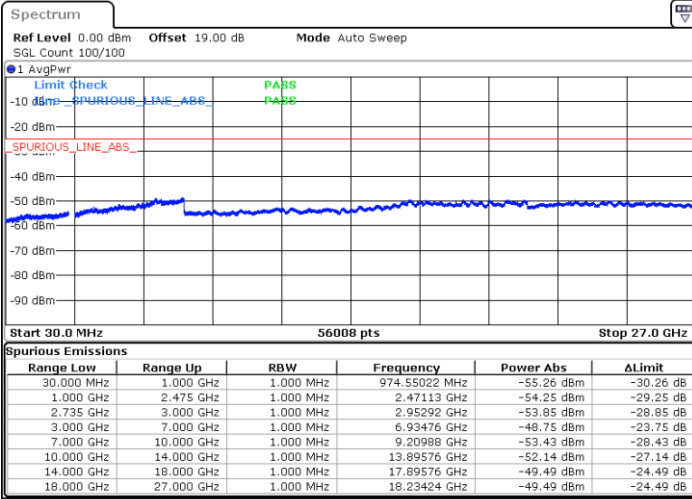

LTE Band 41C / 10MHz+20MHz

16QAM

Highest Channel / 1RB0 and 1RB99

Highest Channel / 1RB49 and 1RB0

Date: 29.DEC.2020 13:47:18

Date: 29.DEC.2020 13:52:51

Highest Channel / FullIRB

N/A

Date: 29.DEC.2020 12:05:24

LTE Band 41C / 15MHz+10MHz

16QAM

Lowest Channel / 1RB0 and 1RB49

Lowest Channel / 1RB74 and 1RB0

Date: 28.DEC.2020 17:14:13

Date: 28.DEC.2020 17:19:29

Lowest Channel / FullRB