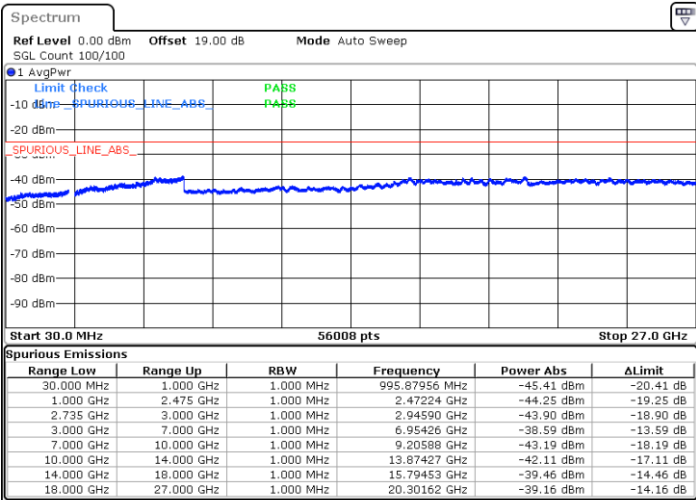

LTE Band 41C / 5MHz+20MHz

64QAM

Highest Channel / 1RB0 and 1RB99

Highest Channel / 1RB24 and 1RB0

Date: 27.DEC.2020 15:52:07

Date: 27.DEC.2020 16:41:06

Highest Channel / FullIRB

N/A

Date: 27.DEC.2020 15:33:34

LTE Band 41C / 10MHz+15MHz

64QAM

Lowest Channel / 1RB0 and 1RB74

Lowest Channel / 1RB49 and 1RB0

Date: 28.DEC.2020 10:30:14

Date: 28.DEC.2020 10:31:28

Lowest Channel / FullRB

N/A

Date: 28.DEC.2020 10:16:24

LTE Band 41C / 10MHz+15MHz

64QAM

MiddleChannel / 1RB0 and 1RB74

Middle Channel / 1RB49 and 1RB0

Date: 28.DEC.2020 10:42:49

Date: 28.DEC.2020 16:22:53