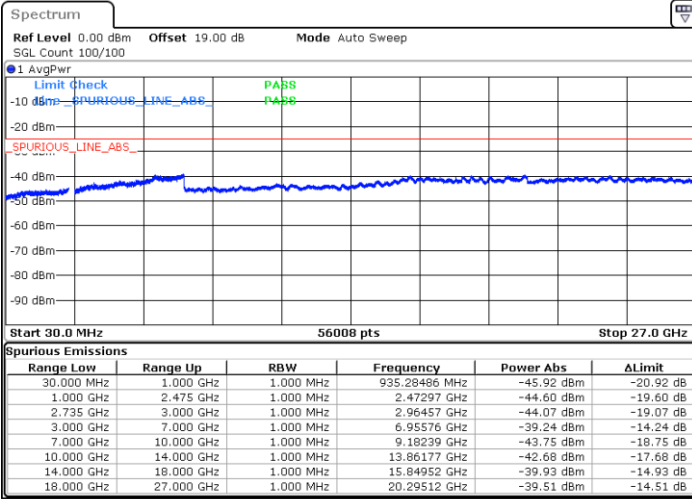

Date: 30.DEC.2020 15:23:41

LTE Band 41C / 20MHz+15MHz

16QAM

Middle Channel / 1RB0 and 1RB74

Middle Channel / 1RB99 and 1RB0

Date: 30.DEC.2020 16:05:25

Date: 30.DEC.2020 16:20:00

Middle Channel / FullIRB

N/A

Date: 30.DEC.2020 15:53:00

LTE Band 41C / 20MHz+15MHz

16QAM

Highest Channel / 1RB0 and 1RB74

Highest Channel / 1RB99 and 1RB0

Date: 4.JAN.2021 09:21:44

Date: 4.JAN.2021 09:33:39

Highest Channel / FullIRB

N/A

Date: 4.JAN.2021 09:15:24

LTE Band 41C / 20MHz+20MHz

16QAM

Lowest Channel / 1RB0 and 1RB99

Lowest Channel / 1RB99 and 1RB0

Date: 31.DEC.2020 14:18:35