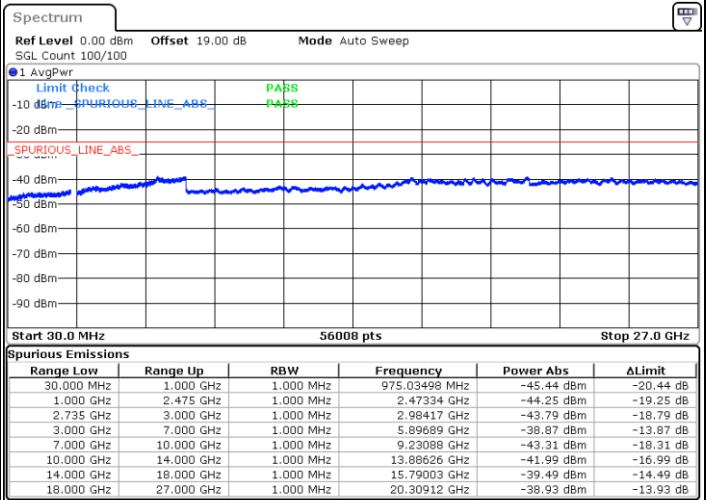

Date: 29.DEC.2020 12:05:24

LTE Band 41C / 15MHz+10MHz

16QAM

Lowest Channel / 1RB0 and 1RB49

Lowest Channel / 1RB74 and 1RB0

Date: 28.DEC.2020 17:14:13

Date: 28.DEC.2020 17:19:29

Lowest Channel / FullRB

N/A

Date: 28.DEC.2020 17:04:45

LTE Band 41C / 15MHz+10MHz

16QAM

Middle Channel / 1RB0 and 1RB49

Middle Channel / 1RB74 and 1RB0

Date: 29.DEC.2020 00:49:07

Date: 29.DEC.2020 00:52:35

Middle Channel / FullIRB

N/A

Date: 29.DEC.2020 00:45:36

LTE Band 41C / 15MHz+10MHz

16QAM

Highest Channel / 1RB0 and 1RB49

Highest Channel / 1RB74 and 1RB0

Date: 29.DEC.2020 01:09:35

Date: 29.DEC.2020 01:02:50

Highest Channel / FullIRB

N/A

Date: 29.DEC.2020 01:25:24

LTE Band 41C / 15MHz+15MHz

16QAM

Lowest Channel / 1RB0 and 1RB74

Lowest Channel / 1RB74 and 1RB0