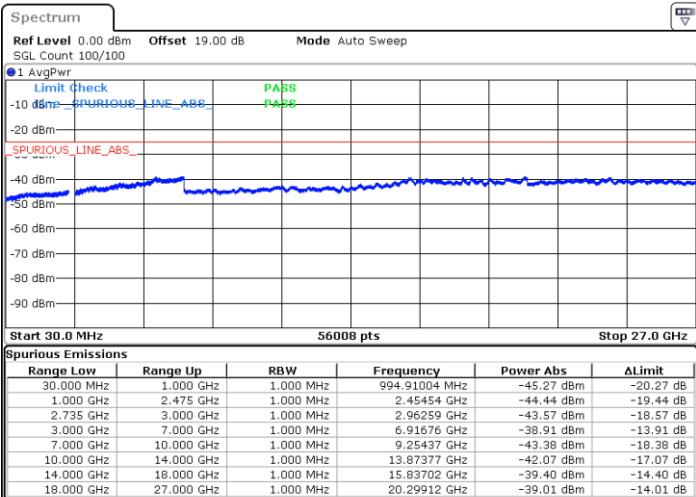

LTE Band 41C / 10MHz+20MHz

16QAM

Highest Channel / 1RB0 and 1RB99

Highest Channel / 1RB49 and 1RB0

Date: 29.DEC.2020 13:47:18

Date: 29.DEC.2020 13:52:51

Highest Channel / FullIRB

N/A

Date: 29.DEC.2020 12:05:24

LTE Band 41C / 15MHz+10MHz

16QAM

Lowest Channel / 1RB0 and 1RB49

Lowest Channel / 1RB74 and 1RB0

Date: 28.DEC.2020 17:14:13

Date: 28.DEC.2020 17:19:29

Lowest Channel / FullRB

N/A

Date: 28.DEC.2020 17:04:45

LTE Band 41C / 15MHz+10MHz

16QAM

Middle Channel / 1RB0 and 1RB49

Middle Channel / 1RB74 and 1RB0

Date: 29.DEC.2020 00:49:07

Date: 29.DEC.2020 00:52:35

Middle Channel / FullIRB

N/A

Date: 29.DEC.2020 00:45:36

LTE Band 41C / 15MHz+10MHz

16QAM

Highest Channel / 1RB0 and 1RB49

Highest Channel / 1RB74 and 1RB0

Date: 29.DEC.2020 01:09:35