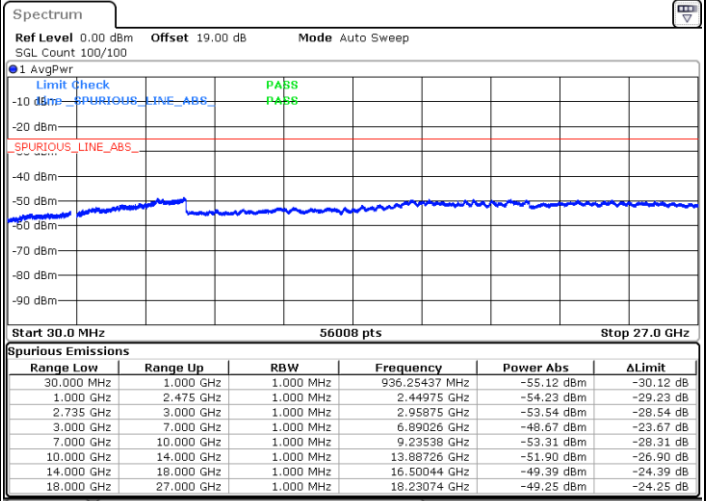

Date: 31.DEC.2020 14:23:25

Lowest Channel / FullIRB

N/A

Date: 31.DEC.2020 14:14:24

LTE Band 41C / 20MHz+20MHz

16QAM

MiddleChannel / 1RB0 and 1RB99

Middle Channel / 1RB99 and 1RB0

Date: 31.DEC.2020 14:43:06

Date: 31.DEC.2020 15:00:29

Middle Channel / FullIRB

N/A

Date: 31.DEC.2020 14:38:07

LTE Band 41C / 20MHz+20MHz

16QAM

Highest Channel / 1RB0 and 1RB99

Highest Channel / 1RB99 and 1RB0

Date: 31.DEC.2020 15:16:33

Date: 31.DEC.2020 15:26:09

Highest Channel / FullIRB

N/A

Date: 31.DEC.2020 15:08:30

LTE Band 41C / 5MHz+20MHz

64QAM

Lowest Channel / 1RB0 and 1RB99

Lowest Channel / 1RB24 and 1RB0

Date: 27.DEC.2020 14:26:31

Date: 27.DEC.2020 14:42:31

Lowest Channel / FullRB

N/A

Date: 27.DEC.2020 14:24:28

LTE Band 41C / 5MHz+20MHz