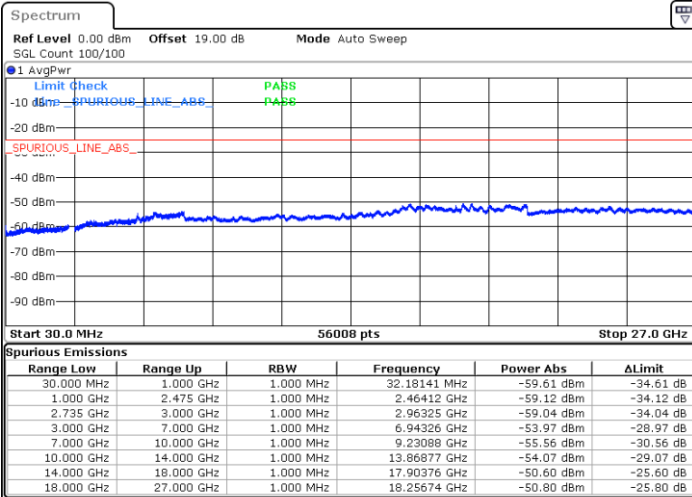

Highest Channel / FullIRB

N/A

Date: 4.JAN.2021 09:15:24

LTE Band 41C / 20MHz+20MHz

16QAM

Lowest Channel / 1RB0 and 1RB99

Lowest Channel / 1RB99 and 1RB0

Date: 31.DEC.2020 14:18:35

Date: 31.DEC.2020 14:23:25

Lowest Channel / FullIRB

N/A

Date: 31.DEC.2020 14:14:24

LTE Band 41C / 20MHz+20MHz

16QAM

MiddleChannel / 1RB0 and 1RB99

Middle Channel / 1RB99 and 1RB0

Date: 31.DEC.2020 14:43:06

Date: 31.DEC.2020 15:00:29

Middle Channel / FullIRB

N/A

Date: 31.DEC.2020 14:38:07

LTE Band 41C / 20MHz+20MHz

16QAM

Highest Channel / 1RB0 and 1RB99

Highest Channel / 1RB99 and 1RB0

Date: 31.DEC.2020 15:16:33

Date: 31.DEC.2020 15:26:09

Highest Channel / FullIRB

N/A

Date: 31.DEC.2020 15:08:30

LTE Band 41C / 5MHz+20MHz

64QAM