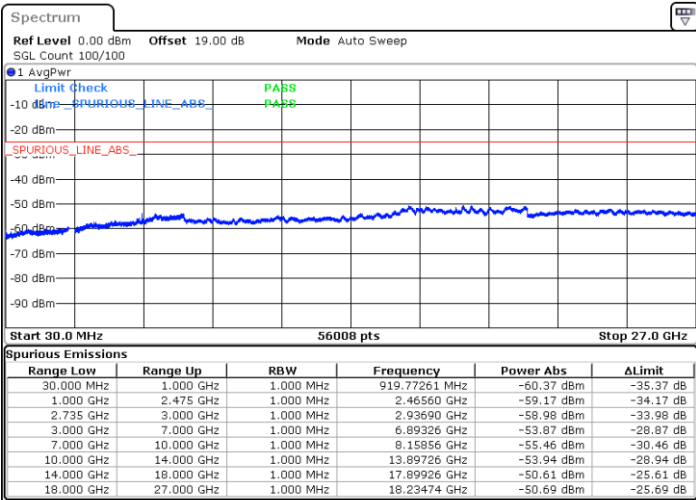

Date: 28.DEC.2020 09:56:43

Date: 28.DEC.2020 10:09:00

Highest Channel / FullIRB

N/A

Date: 28.DEC.2020 09:48:59

LTE Band 41C / 20MHz+10MHz

16QAM

Lowest Channel / 1RB0 and 1RB49

Lowest Channel / 1RB99 and 1RB0

Date: 29.DEC.2020 14:07:34

Date: 29.DEC.2020 14:12:53

Lowest Channel / FullRB

N/A

Date: 29.DEC.2020 14:01:58

LTE Band 41C / 20MHz+10MHz

16QAM

Middle Channel / 1RB0 and 1RB49

Middle Channel / 1RB99 and 1RB0

Date: 29.DEC.2020 14:23:58

Date: 29.DEC.2020 14:31:07

Middle Channel / FullIRB

N/A

Date: 29.DEC.2020 14:18:55

LTE Band 41C / 20MHz+10MHz

16QAM

Highest Channel / 1RB0 and 1RB49

Highest Channel / 1RB99 and 1RB0

Date: 29.DEC.2020 14:40:34

Date: 29.DEC.2020 14:44:36

Highest Channel / FullIRB

N/A

Date: 29.DEC.2020 14:36:19