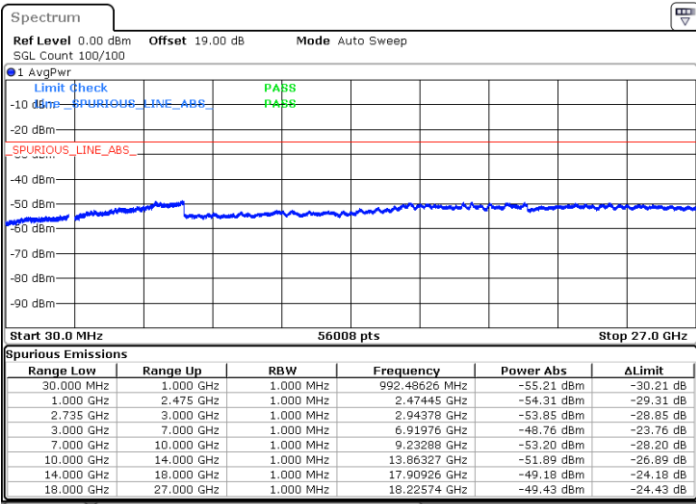

Date: 30.DEC.2020 13:59:56

LTE Band 41C / 15MHz+20MHz

16QAM

Highest Channel / 1RB0 and 1RB99

Highest Channel / 1RB74 and 1RB0

Date: 30.DEC.2020 14:50:55

Date: 30.DEC.2020 14:57:18

Highest Channel / FullIRB

N/A

Date: 30.DEC.2020 14:45:06

LTE Band 41C / 20MHz+5MHz

16QAM

Lowest Channel / 1RB0 and 1RB24

Lowest Channel / 1RB99 and 1RB0

Date: 27.DEC.2020 17:22:35

Date: 27.DEC.2020 18:06:21

Lowest Channel / FullRB

N/A

Date: 27.DEC.2020 17:02:03

LTE Band 41C / 20MHz+5MHz

16QAM

Middle Channel / 1RB0 and 1RB24

Middle Channel / 1RB99 and 1RB0

Date: 28.DEC.2020 09:34:23

Date: 28.DEC.2020 09:38:57

Middle Channel / FullIRB

N/A

Date: 28.DEC.2020 09:30:20

LTE Band 41C / 20MHz+5MHz

16QAM

Highest Channel / 1RB0 and 1RB24

Highest Channel / 1RB99 and 1RB0