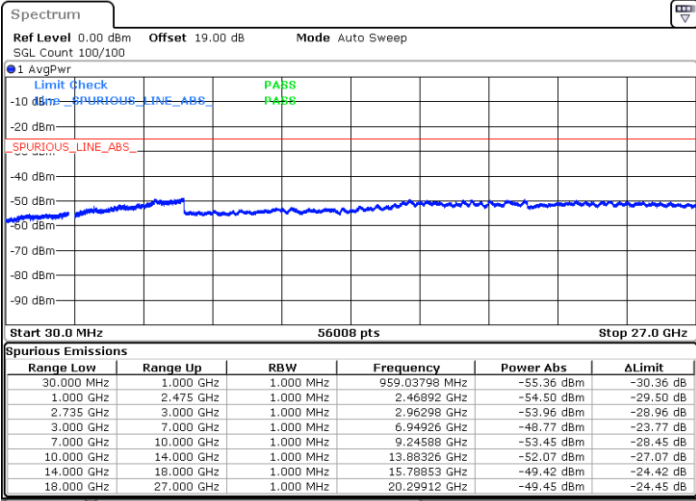

Lowest Channel / FullRB

N/A

Date: 27.DEC.2020 17:02:03

LTE Band 41C / 20MHz+5MHz

16QAM

Middle Channel / 1RB0 and 1RB24

Middle Channel / 1RB99 and 1RB0

Date: 28.DEC.2020 09:34:23

Date: 28.DEC.2020 09:38:57

Middle Channel / FullIRB

N/A

Date: 28.DEC.2020 09:30:20

LTE Band 41C / 20MHz+5MHz

16QAM

Highest Channel / 1RB0 and 1RB24

Highest Channel / 1RB99 and 1RB0

Date: 28.DEC.2020 09:56:43

Date: 28.DEC.2020 10:09:00

Highest Channel / FullIRB

N/A

Date: 28.DEC.2020 09:48:59

LTE Band 41C / 20MHz+10MHz

16QAM

Lowest Channel / 1RB0 and 1RB49

Lowest Channel / 1RB99 and 1RB0

Date: 29.DEC.2020 14:07:34

Date: 29.DEC.2020 14:12:53

Lowest Channel / FullRB

N/A

Date: 29.DEC.2020 14:01:58

LTE Band 41C / 20MHz+10MHz

16QAM