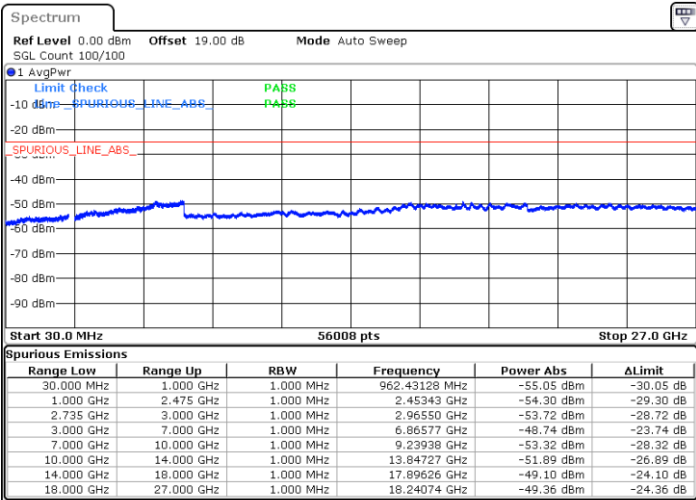

LTE Band 41C / 5MHz+20MHz

64QAM

Middle Channel / 1RB0 and 1RB9

Middle Channel / 1RB24 and 1RB0

Date: 27.DEC.2020 15:10:12