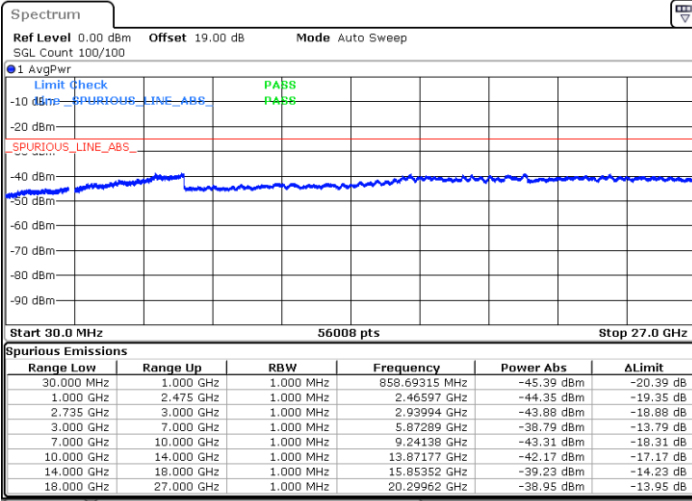

Date: 29.DEC.2020 01:02:50

Highest Channel / FullIRB

N/A

Date: 29.DEC.2020 01:25:24

LTE Band 41C / 15MHz+15MHz

16QAM

Lowest Channel / 1RB0 and 1RB74

Lowest Channel / 1RB74 and 1RB0

Date: 30.DEC.2020 10:22:19

Date: 30.DEC.2020 10:30:49

Lowest Channel / FullRB

N/A

Date: 30.DEC.2020 10:16:44

LTE Band 41C / 15MHz+15MHz

16QAM

Middle Channel / 1RB0 and 1RB74

Middle Channel / 1RB74 and 1RB0

Date: 30.DEC.2020 10:48:06

Date: 30.DEC.2020 10:53:38

Middle Channel / FullIRB

N/A

Date: 30.DEC.2020 10:43:19

LTE Band 41C / 15MHz+15MHz

16QAM

Highest Channel / 1RB0 and 1RB74

Highest Channel / 1RB74 and 1RB0

Date: 30.DEC.2020 11:08:38

Date: 30.DEC.2020 11:22:26

Highest Channel / FullIRB

N/A

Date: 30.DEC.2020 11:01:17

LTE Band 41C / 15MHz+20MHz