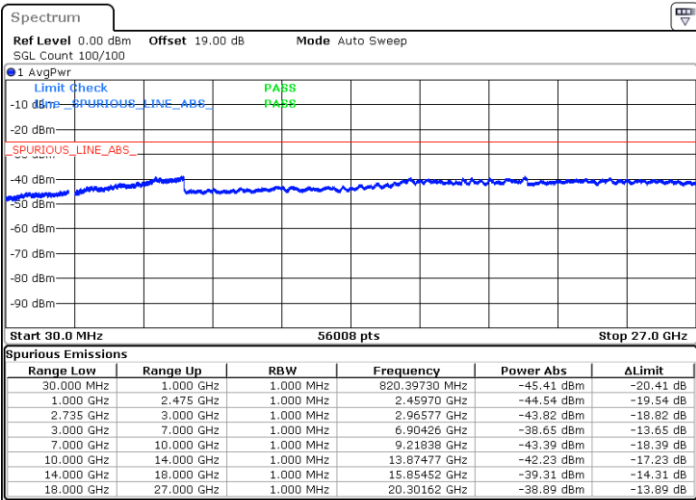

LTE Band 41C / 10MHz+20MHz

16QAM

Highest Channel / 1RB0 and 1RB99

Highest Channel / 1RB49 and 1RB0

Date: 29.DEC.2020 13:47:18

Date: 29.DEC.2020 13:52:51

Highest Channel / FullIRB

N/A

Date: 29.DEC.2020 12:05:24

LTE Band 41C / 15MHz+10MHz

16QAM

Lowest Channel / 1RB0 and 1RB49

Lowest Channel / 1RB74 and 1RB0

Date: 28.DEC.2020 17:14:13

Date: 28.DEC.2020 17:19:29

Lowest Channel / FullRB

N/A

Date: 28.DEC.2020 17:04:45

LTE Band 41C / 15MHz+10MHz

16QAM

Middle Channel / 1RB0 and 1RB49

Middle Channel / 1RB74 and 1RB0

Date: 29.DEC.2020 00:49:07

Date: 29.DEC.2020 00:52:35

Middle Channel / FullIRB

N/A

Date: 29.DEC.2020 00:45:36

LTE Band 41C / 15MHz+10MHz

16QAM

Highest Channel / 1RB0 and 1RB49

Highest Channel / 1RB74 and 1RB0

Date: 29.DEC.2020 01:09:35