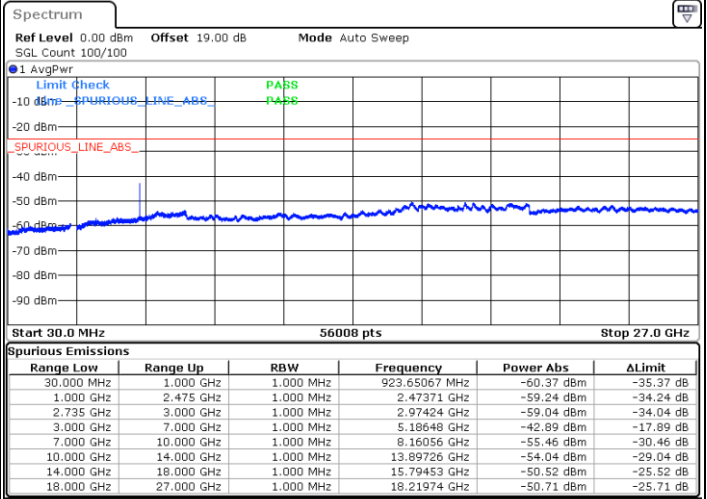

Highest Channel / FullIRB

N/A

Date: 4.JAN.2021 09:15:24

LTE Band 41C / 20MHz+20MHz

16QAM

Lowest Channel / 1RB0 and 1RB99

Lowest Channel / 1RB99 and 1RB0

Date: 31.DEC.2020 14:18:35

Date: 31.DEC.2020 14:23:25

Lowest Channel / FullIRB

N/A

Date: 31.DEC.2020 14:14:24

LTE Band 41C / 20MHz+20MHz

16QAM

MiddleChannel / 1RB0 and 1RB99

Middle Channel / 1RB99 and 1RB0

Date: 31.DEC.2020 14:43:06

Date: 31.DEC.2020 15:00:29

Middle Channel / FullIRB

N/A

Date: 31.DEC.2020 14:38:07

LTE Band 41C / 20MHz+20MHz

16QAM

Highest Channel / 1RB0 and 1RB99

Highest Channel / 1RB99 and 1RB0

Date: 31.DEC.2020 15:16:33

Date: 31.DEC.2020 15:26:09

Highest Channel / FullIRB

N/A

Date: 31.DEC.2020 15:08:30

LTE Band 41C / 5MHz+20MHz

64QAM