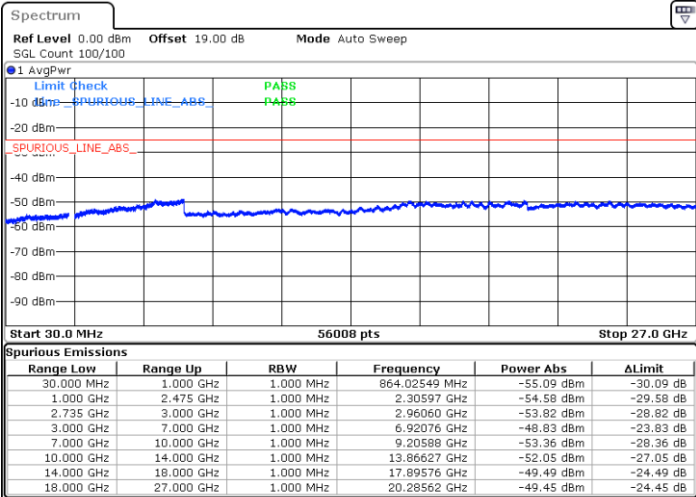

N/A

Date: 30.DEC.2020 14:45:06

LTE Band 41C / 20MHz+5MHz

16QAM

Lowest Channel / 1RB0 and 1RB24

Lowest Channel / 1RB99 and 1RB0

Date: 27.DEC.2020 17:22:35

Date: 27.DEC.2020 18:06:21

Lowest Channel / FullRB

N/A

Date: 27.DEC.2020 17:02:03

LTE Band 41C / 20MHz+5MHz

16QAM

Middle Channel / 1RB0 and 1RB24

Middle Channel / 1RB99 and 1RB0

Date: 28.DEC.2020 09:34:23

Date: 28.DEC.2020 09:38:57

Middle Channel / FullIRB

N/A

Date: 28.DEC.2020 09:30:20

LTE Band 41C / 20MHz+5MHz

16QAM

Highest Channel / 1RB0 and 1RB24

Highest Channel / 1RB99 and 1RB0

Date: 28.DEC.2020 09:56:43

Date: 28.DEC.2020 10:09:00

Highest Channel / FullIRB

N/A

Date: 28.DEC.2020 09:48:59

LTE Band 41C / 20MHz+10MHz

16QAM

Lowest Channel / 1RB0 and 1RB49