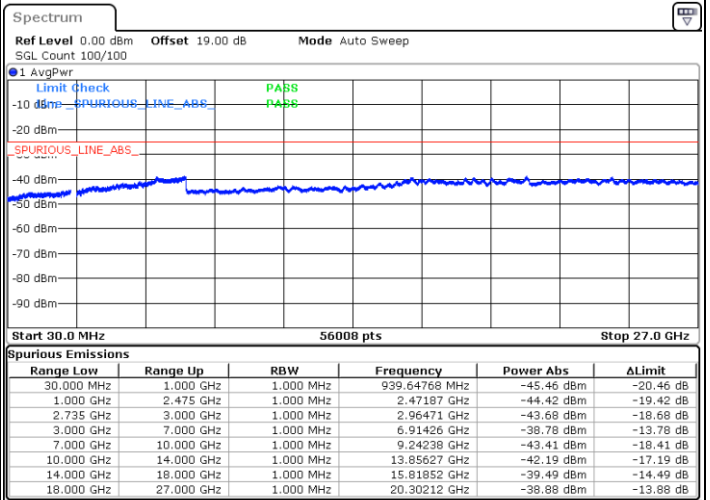

Date: 30.DEC.2020 10:22:19

Date: 30.DEC.2020 10:30:49

Lowest Channel / FullRB

N/A

Date: 30.DEC.2020 10:16:44

LTE Band 41C / 15MHz+15MHz

16QAM

Middle Channel / 1RB0 and 1RB74

Middle Channel / 1RB74 and 1RB0

Date: 30.DEC.2020 10:48:06

Date: 30.DEC.2020 10:53:38

Middle Channel / FullIRB

N/A

Date: 30.DEC.2020 10:43:19

LTE Band 41C / 15MHz+15MHz

16QAM

Highest Channel / 1RB0 and 1RB74

Highest Channel / 1RB74 and 1RB0

Date: 30.DEC.2020 11:08:38

Date: 30.DEC.2020 11:22:26

Highest Channel / FullIRB

N/A

Date: 30.DEC.2020 11:01:17

LTE Band 41C / 15MHz+20MHz