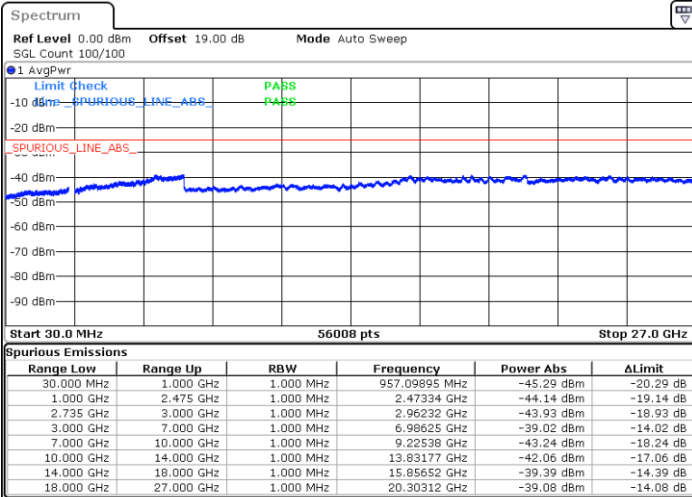

Middle Channel / FullIRB

N/A

Date: 29.DEC.2020 00:45:36

LTE Band 41C / 15MHz+10MHz

16QAM

Highest Channel / 1RB0 and 1RB49

Highest Channel / 1RB74 and 1RB0

Date: 29.DEC.2020 01:09:35

Date: 29.DEC.2020 01:02:50

Highest Channel / FullIRB

N/A

Date: 29.DEC.2020 01:25:24

LTE Band 41C / 15MHz+15MHz

16QAM

Lowest Channel / 1RB0 and 1RB74

Lowest Channel / 1RB74 and 1RB0

Date: 30.DEC.2020 10:22:19

Date: 30.DEC.2020 10:30:49

Lowest Channel / FullRB

N/A

Date: 30.DEC.2020 10:16:44

LTE Band 41C / 15MHz+15MHz

16QAM

Middle Channel / 1RB0 and 1RB74