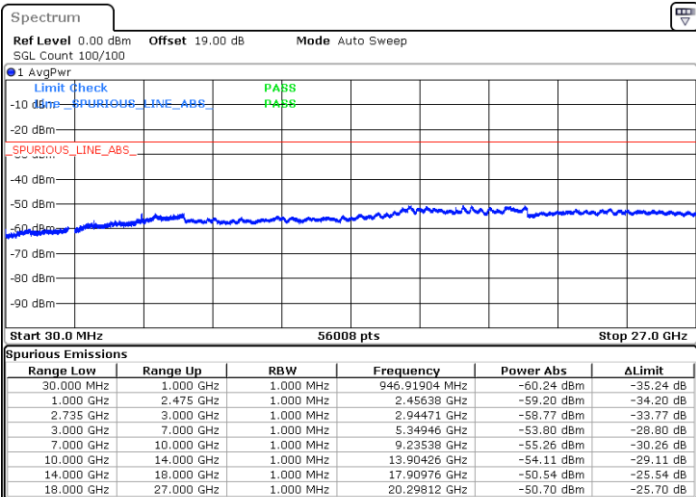

Date: 31.DEC.2020 14:43:06

Date: 31.DEC.2020 15:00:29

Middle Channel / FullIRB

N/A

Date: 31.DEC.2020 14:38:07

LTE Band 41C / 20MHz+20MHz

16QAM

Highest Channel / 1RB0 and 1RB99

Highest Channel / 1RB99 and 1RB0

Date: 31.DEC.2020 15:16:33

Date: 31.DEC.2020 15:26:09

Highest Channel / FullIRB

N/A

Date: 31.DEC.2020 15:08:30

LTE Band 41C / 5MHz+20MHz

64QAM

Lowest Channel / 1RB0 and 1RB99

Lowest Channel / 1RB24 and 1RB0

Date: 27.DEC.2020 14:26:31

Date: 27.DEC.2020 14:42:31

Lowest Channel / FullRB

N/A

Date: 27.DEC.2020 14:24:28

LTE Band 41C / 5MHz+20MHz