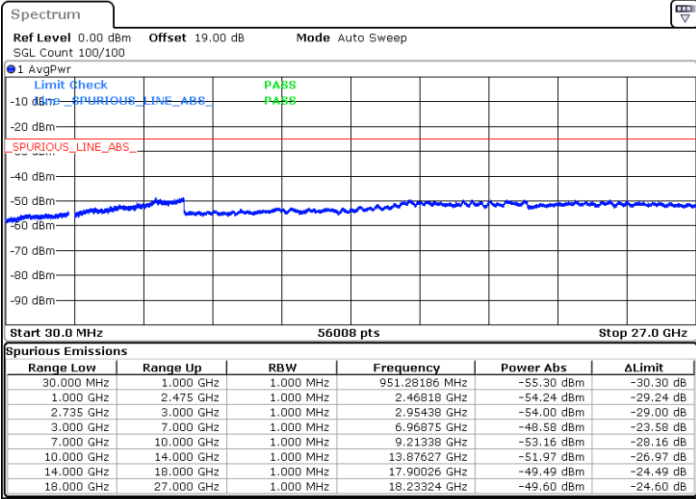

N/A

Date: 30.DEC.2020 14:45:06

LTE Band 41C / 20MHz+5MHz

16QAM

Lowest Channel / 1RB0 and 1RB24

Lowest Channel / 1RB99 and 1RB0

Date: 27.DEC.2020 17:22:35

Date: 27.DEC.2020 18:06:21

Lowest Channel / FullRB

N/A

Date: 27.DEC.2020 17:02:03

LTE Band 41C / 20MHz+5MHz

16QAM

Middle Channel / 1RB0 and 1RB24

Middle Channel / 1RB99 and 1RB0

Date: 28.DEC.2020 09:34:23

Date: 28.DEC.2020 09:38:57

Middle Channel / FullIRB

N/A

Date: 28.DEC.2020 09:30:20

LTE Band 41C / 20MHz+5MHz

16QAM

Highest Channel / 1RB0 and 1RB24

Highest Channel / 1RB99 and 1RB0

Date: 28.DEC.2020 09:56:43

Date: 28.DEC.2020 10:09:00

Highest Channel / FullIRB

N/A

Date: 28.DEC.2020 09:48:59

LTE Band 41C / 20MHz+10MHz

16QAM

Lowest Channel / 1RB0 and 1RB49