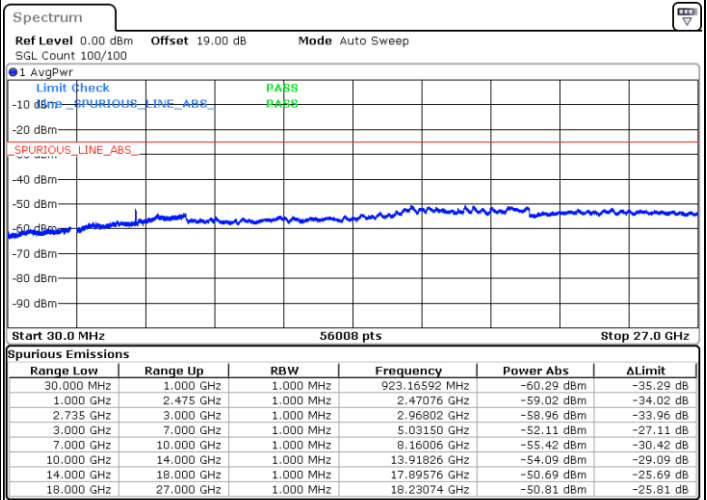

16QAM

Highest Channel / 1RB0 and 1RB49

Highest Channel / 1RB99 and 1RB0

Date: 29.DEC.2020 14:40:34

Date: 29.DEC.2020 14:44:36

Highest Channel / FullIRB

N/A

Date: 29.DEC.2020 14:36:19

LTE Band 41C / 20MHz+15MHz

16QAM

Lowest Channel / 1RB0 and 1RB74

Lowest Channel / 1RB99 and 1RB0

Date: 30.DEC.2020 15:38:52

Date: 30.DEC.2020 15:44:39

Lowest Channel / FullRB

N/A

Date: 30.DEC.2020 15:23:41

LTE Band 41C / 20MHz+15MHz

16QAM

Middle Channel / 1RB0 and 1RB74

Middle Channel / 1RB99 and 1RB0

Date: 30.DEC.2020 16:05:25

Date: 30.DEC.2020 16:20:00

Middle Channel / FullIRB

N/A

Date: 30.DEC.2020 15:53:00

LTE Band 41C / 20MHz+15MHz

16QAM

Highest Channel / 1RB0 and 1RB74

Highest Channel / 1RB99 and 1RB0

Date: 4.JAN.2021 09:21:44

Date: 4.JAN.2021 09:33:39