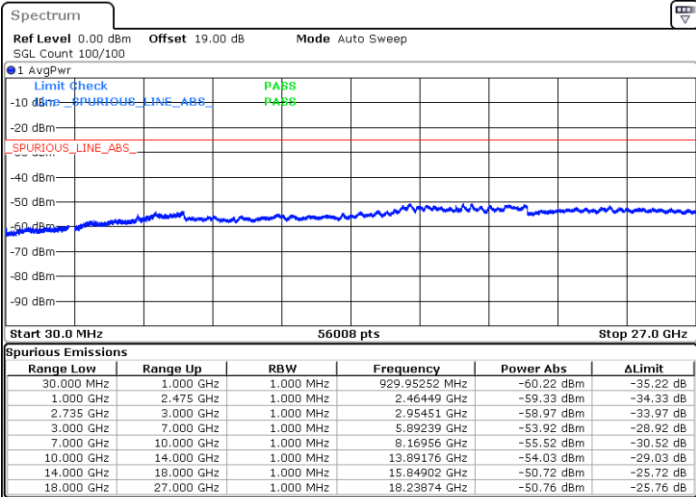

LTE Band 41C / 20MHz+15MHz

16QAM

Lowest Channel / 1RB0 and 1RB74

Lowest Channel / 1RB99 and 1RB0

Date: 30.DEC.2020 15:38:52

Date: 30.DEC.2020 15:44:39

Lowest Channel / FullRB

N/A

Date: 30.DEC.2020 15:23:41

LTE Band 41C / 20MHz+15MHz

16QAM

Middle Channel / 1RB0 and 1RB74

Middle Channel / 1RB99 and 1RB0

Date: 30.DEC.2020 16:05:25

Date: 30.DEC.2020 16:20:00

Middle Channel / FullIRB

N/A

Date: 30.DEC.2020 15:53:00

LTE Band 41C / 20MHz+15MHz

16QAM

Highest Channel / 1RB0 and 1RB74

Highest Channel / 1RB99 and 1RB0

Date: 4.JAN.2021 09:21:44

Date: 4.JAN.2021 09:33:39

Highest Channel / FullIRB

N/A

Date: 4.JAN.2021 09:15:24

LTE Band 41C / 20MHz+20MHz

16QAM

Lowest Channel / 1RB0 and 1RB99

Lowest Channel / 1RB99 and 1RB0

Date: 31.DEC.2020 14:18:35