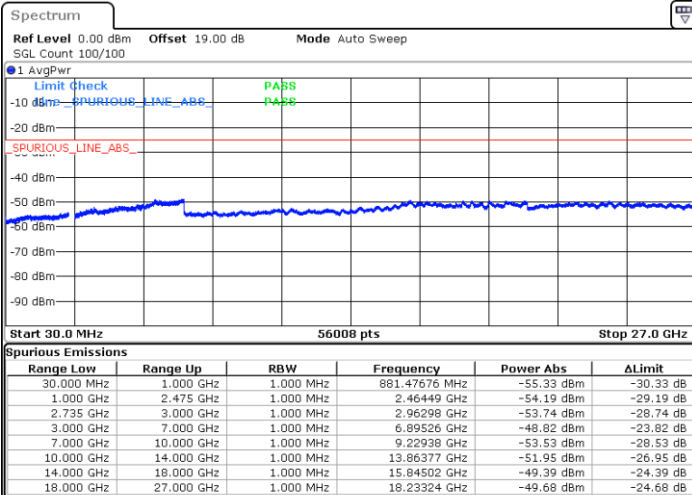

LTE Band 41C / 10MHz+20MHz

16QAM

Highest Channel / 1RB0 and 1RB99

Highest Channel / 1RB49 and 1RB0

Date: 29.DEC.2020 13:47:18

Date: 29.DEC.2020 13:52:51

Highest Channel / FullIRB

N/A

Date: 29.DEC.2020 12:05:24

LTE Band 41C / 15MHz+10MHz

16QAM

Lowest Channel / 1RB0 and 1RB49

Lowest Channel / 1RB74 and 1RB0

Date: 28.DEC.2020 17:14:13

Date: 28.DEC.2020 17:19:29

Lowest Channel / FullRB