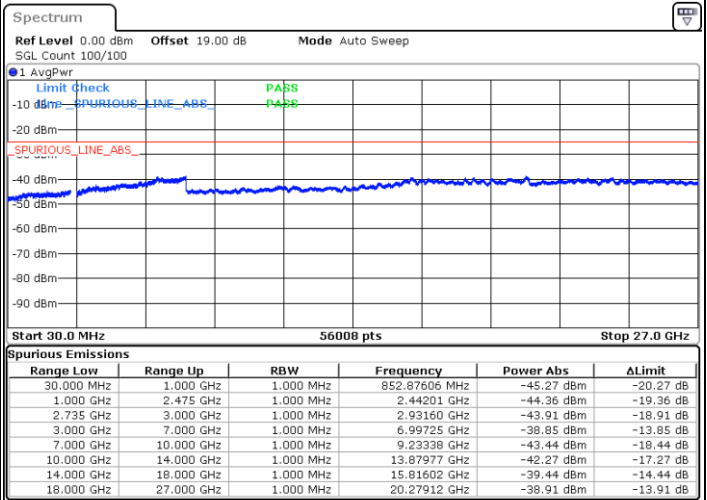

LTE Band 41C / 5MHz+20MHz

64QAM

Highest Channel / 1RB0 and 1RB99

Highest Channel / 1RB24 and 1RB0

Date: 27.DEC.2020 15:52:07

Date: 27.DEC.2020 16:41:06

Highest Channel / FullIRB

N/A

Date: 27.DEC.2020 15:33:34

LTE Band 41C / 10MHz+15MHz

64QAM

Lowest Channel / 1RB0 and 1RB74

Lowest Channel / 1RB49 and 1RB0

Date: 28.DEC.2020 10:30:14

Date: 28.DEC.2020 10:31:28

Lowest Channel / FullRB

N/A

Date: 28.DEC.2020 10:16:24

LTE Band 41C / 10MHz+15MHz

64QAM

MiddleChannel / 1RB0 and 1RB74

Middle Channel / 1RB49 and 1RB0

Date: 28.DEC.2020 10:42:49

Date: 28.DEC.2020 16:22:53