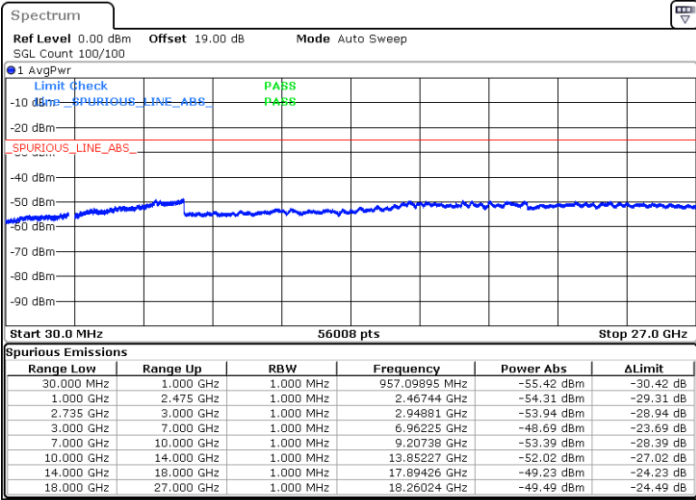

Lowest Channel / FullRB

N/A

Date: 27.DEC.2020 17:02:03

LTE Band 41C / 20MHz+5MHz

16QAM

Middle Channel / 1RB0 and 1RB24

Middle Channel / 1RB99 and 1RB0

Date: 28.DEC.2020 09:34:23

Date: 28.DEC.2020 09:38:57

Middle Channel / FullIRB

N/A

Date: 28.DEC.2020 09:30:20

LTE Band 41C / 20MHz+5MHz

16QAM

Highest Channel / 1RB0 and 1RB24

Highest Channel / 1RB99 and 1RB0

Date: 28.DEC.2020 09:56:43

Date: 28.DEC.2020 10:09:00

Highest Channel / FullIRB

N/A

Date: 28.DEC.2020 09:48:59

LTE Band 41C / 20MHz+10MHz

16QAM

Lowest Channel / 1RB0 and 1RB49

Lowest Channel / 1RB99 and 1RB0

Date: 29.DEC.2020 14:07:34

Date: 29.DEC.2020 14:12:53

Lowest Channel / FullRB

N/A

Date: 29.DEC.2020 14:01:58

LTE Band 41C / 20MHz+10MHz

16QAM