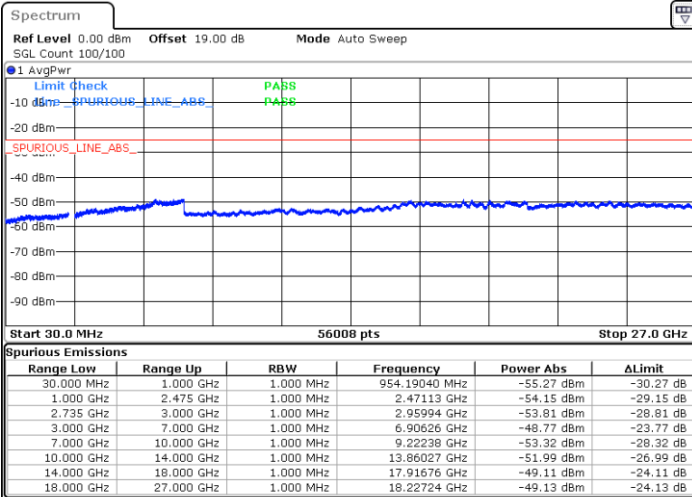

Highest Channel / 1RB99 and 1RB0

Date: 31.DEC.2020 15:16:33

Date: 31.DEC.2020 15:26:09

Highest Channel / FullIRB

N/A

Date: 31.DEC.2020 15:08:30

LTE Band 41C / 5MHz+20MHz

64QAM

Lowest Channel / 1RB0 and 1RB99

Lowest Channel / 1RB24 and 1RB0

Date: 27.DEC.2020 14:26:31

Date: 27.DEC.2020 14:42:31

Lowest Channel / FullRB

N/A

Date: 27.DEC.2020 14:24:28

LTE Band 41C / 5MHz+20MHz

64QAM

Middle Channel / 1RB0 and 1RB9

Middle Channel / 1RB24 and 1RB0

Date: 27.DEC.2020 15:10:12

Date: 27.DEC.2020 15:17:13

Middle Channel / FullIRB

N/A

Date: 27.DEC.2020 14:45:38

LTE Band 41C / 5MHz+20MHz

64QAM

Highest Channel / 1RB0 and 1RB99

Highest Channel / 1RB24 and 1RB0

Date: 27.DEC.2020 15:52:07

Date: 27.DEC.2020 16:41:06

Highest Channel / FullIRB

N/A