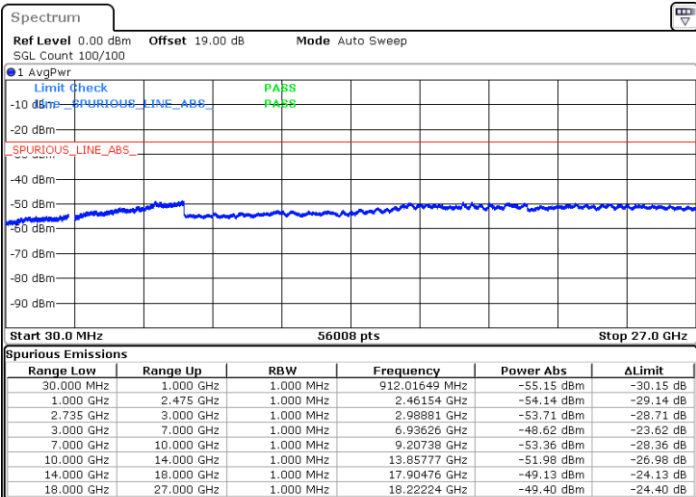

Highest Channel / 1RB99 and 1RB0

Date: 31.DEC.2020 15:16:33

Date: 31.DEC.2020 15:26:09

Highest Channel / FullIRB

N/A

Date: 31.DEC.2020 15:08:30

LTE Band 41C / 5MHz+20MHz

64QAM

Lowest Channel / 1RB0 and 1RB99

Lowest Channel / 1RB24 and 1RB0

Date: 27.DEC.2020 14:26:31

Date: 27.DEC.2020 14:42:31

Lowest Channel / FullRB

N/A

Date: 27.DEC.2020 14:24:28

LTE Band 41C / 5MHz+20MHz

64QAM

Middle Channel / 1RB0 and 1RB9

Middle Channel / 1RB24 and 1RB0

Date: 27.DEC.2020 15:10:12

Date: 27.DEC.2020 15:17:13

Middle Channel / FullIRB

N/A

Date: 27.DEC.2020 14:45:38

LTE Band 41C / 5MHz+20MHz

64QAM

Highest Channel / 1RB0 and 1RB99

Highest Channel / 1RB24 and 1RB0

Date: 27.DEC.2020 15:52:07

Date: 27.DEC.2020 16:41:06

Highest Channel / FullIRB

N/A