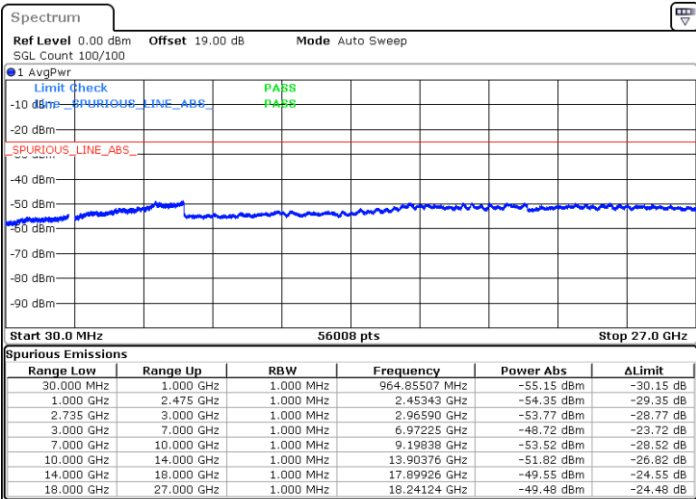

Highest Channel / 1RB0 and 1RB74

Highest Channel / 1RB74 and 1RB0

Date: 30.DEC.2020 11:08:38

Date: 30.DEC.2020 11:22:26

Highest Channel / FullIRB

N/A

Date: 30.DEC.2020 11:01:17

LTE Band 41C / 15MHz+20MHz

16QAM

Lowest Channel / 1RB0 and 1RB99

Lowest Channel / 1RB74 and 1RB0

Date: 30.DEC.2020 11:50:56

Date: 30.DEC.2020 13:46:52

Lowest Channel / FullRB

N/A

Date: 30.DEC.2020 11:33:01

LTE Band 41C / 15MHz+20MHz

16QAM

Middle Channel / 1RB0 and 1RB9

Middle Channel / 1RB74 and 1RB0

Date: 30.DEC.2020 14:07:55

Date: 30.DEC.2020 14:27:12

Middle Channel / FullIRB

N/A

Date: 30.DEC.2020 13:59:56

LTE Band 41C / 15MHz+20MHz

16QAM

Highest Channel / 1RB0 and 1RB99

Highest Channel / 1RB74 and 1RB0

Date: 30.DEC.2020 14:50:55

Date: 30.DEC.2020 14:57:18

Highest Channel / FullIRB