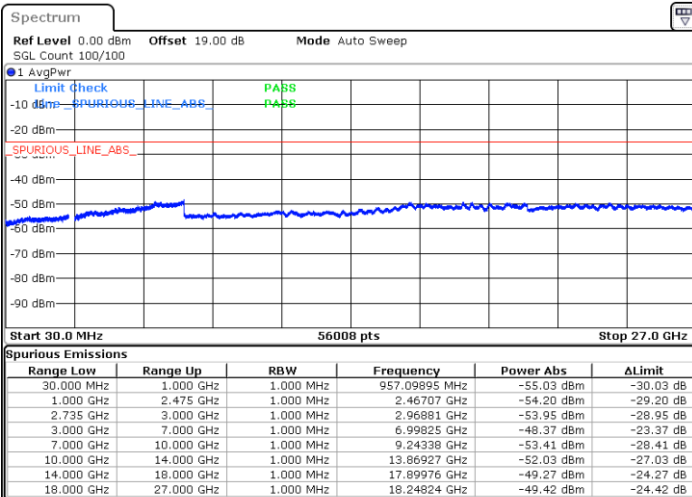

Lowest Channel / 1RB0 and 1RB99

Lowest Channel / 1RB24 and 1RB0

Date: 27.DEC.2020 14:26:31

Date: 27.DEC.2020 14:42:31

Lowest Channel / FullRB

N/A

Date: 27.DEC.2020 14:24:28

LTE Band 41C / 5MHz+20MHz

LTE Band 41C / 5MHz+20MHz

64QAM

Highest Channel / 1RB0 and 1RB99

Highest Channel / 1RB24 and 1RB0

Date: 27.DEC.2020 15:52:07

Date: 27.DEC.2020 16:41:06

Highest Channel / FullIRB

N/A

Date: 27.DEC.2020 15:33:34

LTE Band 41C / 10MHz+15MHz

64QAM

Lowest Channel / 1RB0 and 1RB74

Lowest Channel / 1RB49 and 1RB0

Date: 28.DEC.2020 10:30:14

Date: 28.DEC.2020 10:31:28

Lowest Channel / FullRB