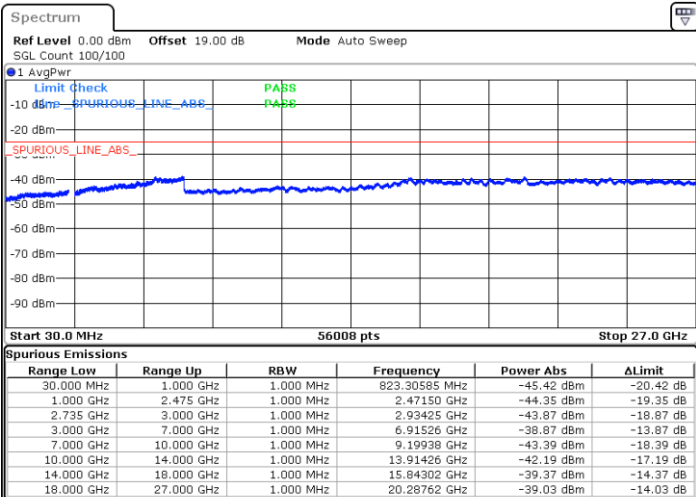

Middle Channel / 1RB74 and 1RB0

Date: 30.DEC.2020 10:48:06

Date: 30.DEC.2020 10:53:38

Middle Channel / FullIRB

N/A

Date: 30.DEC.2020 10:43:19

LTE Band 41C / 15MHz+15MHz

16QAM

Highest Channel / 1RB0 and 1RB74

Highest Channel / 1RB74 and 1RB0

Date: 30.DEC.2020 11:08:38

Date: 30.DEC.2020 11:22:26

Highest Channel / FullIRB

N/A

Date: 30.DEC.2020 11:01:17

LTE Band 41C / 15MHz+20MHz

16QAM

Lowest Channel / 1RB0 and 1RB99

Lowest Channel / 1RB74 and 1RB0

Date: 30.DEC.2020 11:50:56

Date: 30.DEC.2020 13:46:52

Lowest Channel / FullRB

N/A

Date: 30.DEC.2020 11:33:01