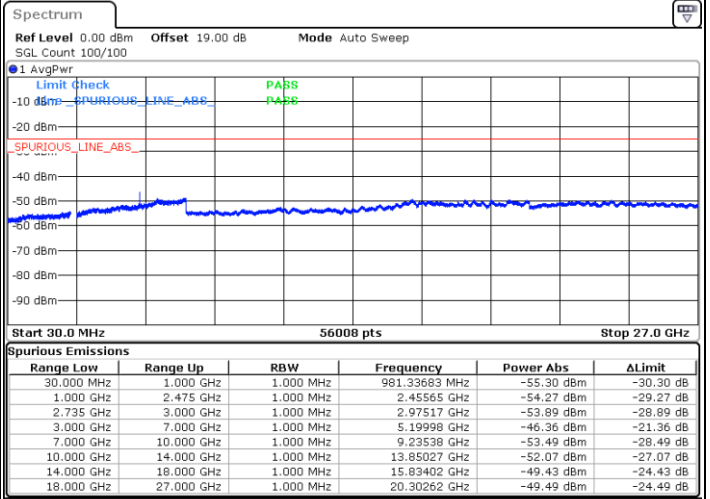

N/A

Date: 30.DEC.2020 14:45:06

LTE Band 41C / 20MHz+5MHz

16QAM

Lowest Channel / 1RB0 and 1RB24

Lowest Channel / 1RB99 and 1RB0

Date: 27.DEC.2020 17:22:35

Date: 27.DEC.2020 18:06:21

Lowest Channel / FullRB

N/A

Date: 27.DEC.2020 17:02:03

LTE Band 41C / 20MHz+5MHz

16QAM

Middle Channel / 1RB0 and 1RB24

Middle Channel / 1RB99 and 1RB0

Date: 28.DEC.2020 09:34:23

Date: 28.DEC.2020 09:38:57

Middle Channel / FullIRB

N/A

Date: 28.DEC.2020 09:30:20

LTE Band 41C / 20MHz+5MHz

16QAM

Highest Channel / 1RB0 and 1RB24

Highest Channel / 1RB99 and 1RB0

Date: 28.DEC.2020 09:56:43

Date: 28.DEC.2020 10:09:00

Highest Channel / FullIRB

N/A

Date: 28.DEC.2020 09:48:59

LTE Band 41C / 20MHz+10MHz

16QAM

Lowest Channel / 1RB0 and 1RB49