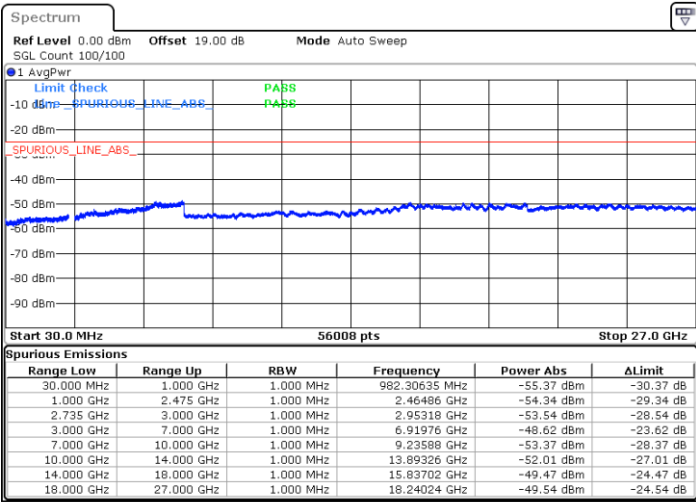

Highest Channel / 1RB0 and 1RB74

Highest Channel / 1RB74 and 1RB0

Date: 30.DEC.2020 11:08:38

Date: 30.DEC.2020 11:22:26

Highest Channel / FullIRB

N/A

Date: 30.DEC.2020 11:01:17

LTE Band 41C / 15MHz+20MHz

16QAM

Lowest Channel / 1RB0 and 1RB99

Lowest Channel / 1RB74 and 1RB0

Date: 30.DEC.2020 11:50:56

Date: 30.DEC.2020 13:46:52

Lowest Channel / FullRB

N/A

Date: 30.DEC.2020 11:33:01