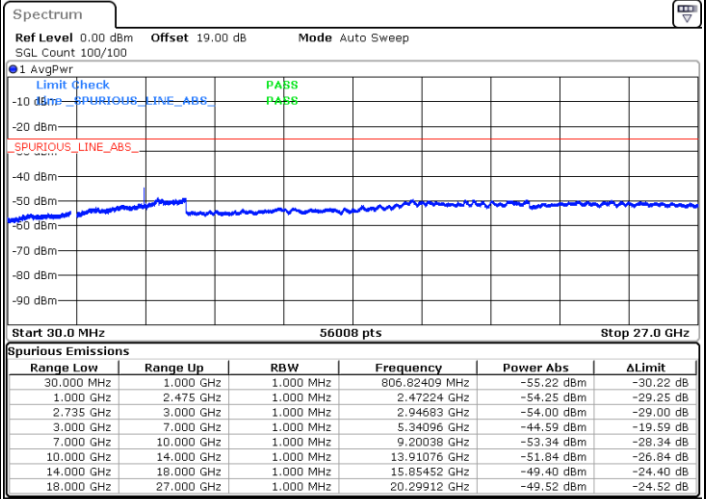

LTE Band 41C / 15MHz+20MHz

16QAM

Middle Channel / 1RB0 and 1RB9

Middle Channel / 1RB74 and 1RB0

Date: 30.DEC.2020 14:07:55

Date: 30.DEC.2020 14:27:12

Middle Channel / FullIRB

N/A

Date: 30.DEC.2020 13:59:56

LTE Band 41C / 15MHz+20MHz

16QAM

Highest Channel / 1RB0 and 1RB99

Highest Channel / 1RB74 and 1RB0

Date: 30.DEC.2020 14:50:55

Date: 30.DEC.2020 14:57:18

Highest Channel / FullIRB

N/A

Date: 30.DEC.2020 14:45:06

LTE Band 41C / 20MHz+5MHz

16QAM

Lowest Channel / 1RB0 and 1RB24

Lowest Channel / 1RB99 and 1RB0

Date: 27.DEC.2020 17:22:35

Date: 27.DEC.2020 18:06:21