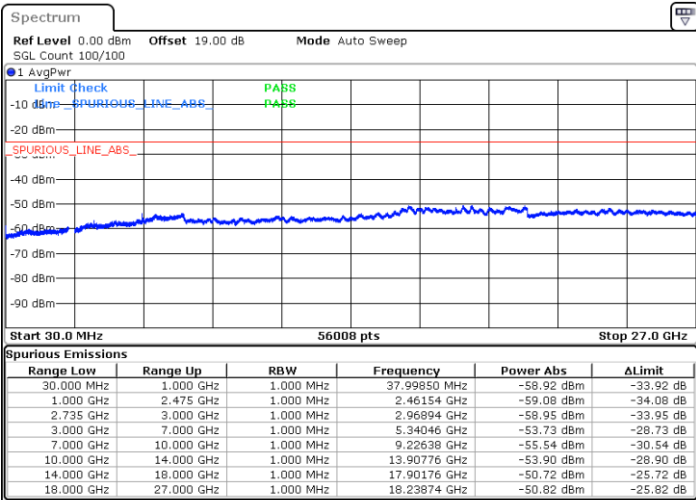

Date: 31.DEC.2020 14:23:25

Lowest Channel / FullIRB

N/A

Date: 31.DEC.2020 14:14:24

LTE Band 41C / 20MHz+20MHz

16QAM

MiddleChannel / 1RB0 and 1RB99

Middle Channel / 1RB99 and 1RB0

Date: 31.DEC.2020 14:43:06

Date: 31.DEC.2020 15:00:29

Middle Channel / FullIRB

N/A

Date: 31.DEC.2020 14:38:07

LTE Band 41C / 20MHz+20MHz

16QAM

Highest Channel / 1RB0 and 1RB99

Highest Channel / 1RB99 and 1RB0

Date: 31.DEC.2020 15:16:33

Date: 31.DEC.2020 15:26:09

Highest Channel / FullIRB

N/A

Date: 31.DEC.2020 15:08:30

LTE Band 41C / 5MHz+20MHz

64QAM

Lowest Channel / 1RB0 and 1RB99

Lowest Channel / 1RB24 and 1RB0

Date: 27.DEC.2020 14:26:31

Date: 27.DEC.2020 14:42:31

Lowest Channel / FullRB

N/A

Date: 27.DEC.2020 14:24:28

LTE Band 41C / 5MHz+20MHz