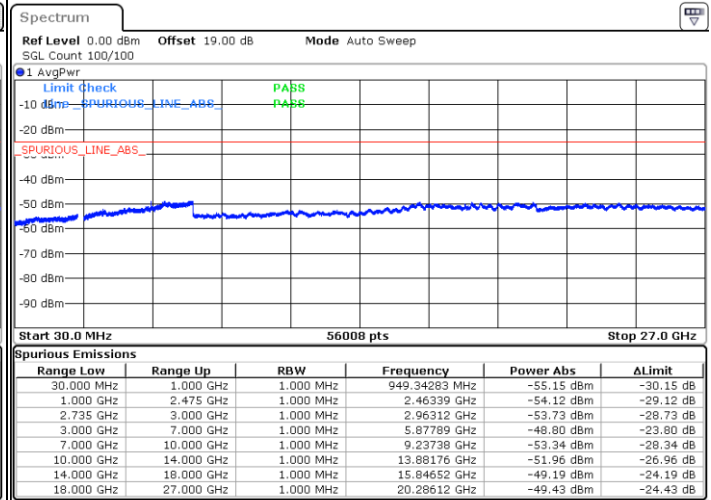

Lowest Channel / 1RB0 and 1RB99

Lowest Channel / 1RB24 and 1RB0

Date: 27.DEC.2020 14:26:31

Date: 27.DEC.2020 14:42:31

Lowest Channel / FullRB

N/A

Date: 27.DEC.2020 14:24:28

LTE Band 41C / 5MHz+20MHz

LTE Band 41C / 5MHz+20MHz

64QAM

Highest Channel / 1RB0 and 1RB99

Highest Channel / 1RB24 and 1RB0

Date: 27.DEC.2020 15:52:07

Date: 27.DEC.2020 16:41:06

Highest Channel / FullIRB

N/A

Date: 27.DEC.2020 15:33:34

LTE Band 41C / 10MHz+15MHz

64QAM

Lowest Channel / 1RB0 and 1RB74

Lowest Channel / 1RB49 and 1RB0

Date: 28.DEC.2020 10:30:14

Date: 28.DEC.2020 10:31:28

Lowest Channel / FullRB