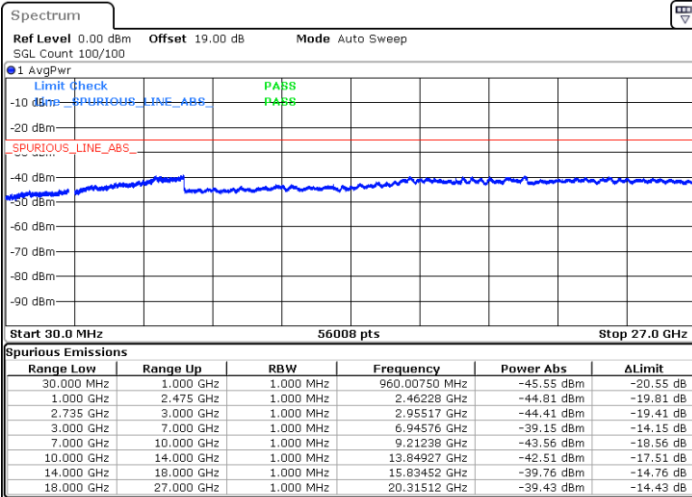

Date: 30.DEC.2020 15:23:41

LTE Band 41C / 20MHz+15MHz

16QAM

Middle Channel / 1RB0 and 1RB74

Middle Channel / 1RB99 and 1RB0

Date: 30.DEC.2020 16:05:25

Date: 30.DEC.2020 16:20:00

Middle Channel / FullIRB

N/A

Date: 30.DEC.2020 15:53:00

LTE Band 41C / 20MHz+15MHz

16QAM

Highest Channel / 1RB0 and 1RB74

Highest Channel / 1RB99 and 1RB0

Date: 4.JAN.2021 09:21:44

Date: 4.JAN.2021 09:33:39

Highest Channel / FullIRB

N/A

Date: 4.JAN.2021 09:15:24

LTE Band 41C / 20MHz+20MHz

16QAM

Lowest Channel / 1RB0 and 1RB99

Lowest Channel / 1RB99 and 1RB0

Date: 31.DEC.2020 14:18:35

Date: 31.DEC.2020 14:23:25

Lowest Channel / FullIRB

N/A

Date: 31.DEC.2020 14:14:24

LTE Band 41C / 20MHz+20MHz

16QAM

MiddleChannel / 1RB0 and 1RB99

Middle Channel / 1RB99 and 1RB0