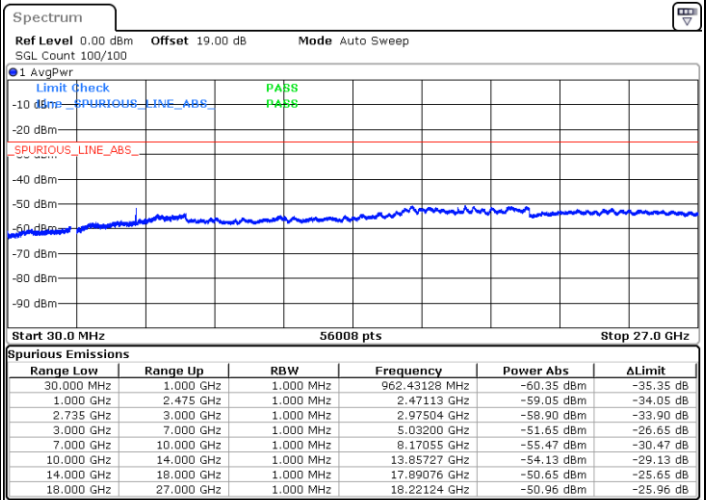

N/A

Date: 30.DEC.2020 15:53:00

LTE Band 41C / 20MHz+15MHz

16QAM

Highest Channel / 1RB0 and 1RB74

Highest Channel / 1RB99 and 1RB0

Date: 4.JAN.2021 09:21:44

Date: 4.JAN.2021 09:33:39

Highest Channel / FullIRB

N/A

Date: 4.JAN.2021 09:15:24

LTE Band 41C / 20MHz+20MHz

16QAM

Lowest Channel / 1RB0 and 1RB99

Lowest Channel / 1RB99 and 1RB0

Date: 31.DEC.2020 14:18:35

Date: 31.DEC.2020 14:23:25

Lowest Channel / FullIRB

N/A

Date: 31.DEC.2020 14:14:24

LTE Band 41C / 20MHz+20MHz

16QAM

MiddleChannel / 1RB0 and 1RB99

Middle Channel / 1RB99 and 1RB0

Date: 31.DEC.2020 14:43:06

Date: 31.DEC.2020 15:00:29

Middle Channel / FullIRB

N/A

Date: 31.DEC.2020 14:38:07

LTE Band 41C / 20MHz+20MHz

16QAM

Highest Channel / 1RB0 and 1RB99