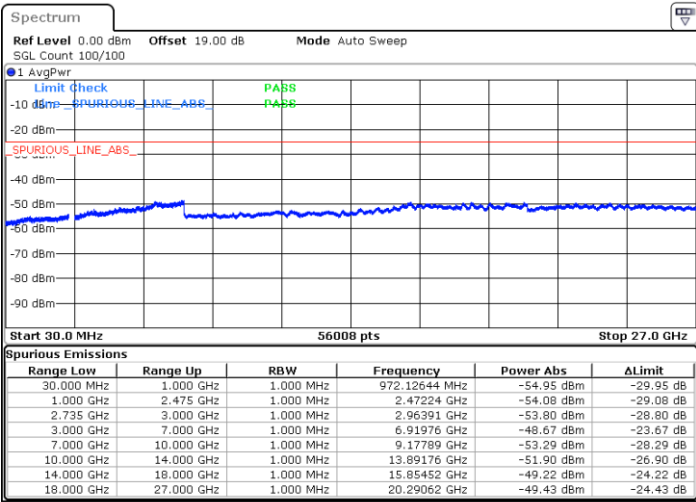

Date: 30.DEC.2020 13:59:56

LTE Band 41C / 15MHz+20MHz

16QAM

Highest Channel / 1RB0 and 1RB99

Highest Channel / 1RB74 and 1RB0

Date: 30.DEC.2020 14:50:55

Date: 30.DEC.2020 14:57:18

Highest Channel / FullIRB

N/A

Date: 30.DEC.2020 14:45:06

LTE Band 41C / 20MHz+5MHz

16QAM

Lowest Channel / 1RB0 and 1RB24

Lowest Channel / 1RB99 and 1RB0

Date: 27.DEC.2020 17:22:35

Date: 27.DEC.2020 18:06:21

Lowest Channel / FullRB

N/A

Date: 27.DEC.2020 17:02:03

LTE Band 41C / 20MHz+5MHz

16QAM

Middle Channel / 1RB0 and 1RB24

Middle Channel / 1RB99 and 1RB0

Date: 28.DEC.2020 09:34:23

Date: 28.DEC.2020 09:38:57

Middle Channel / FullIRB

N/A

Date: 28.DEC.2020 09:30:20

LTE Band 41C / 20MHz+5MHz

16QAM

Highest Channel / 1RB0 and 1RB24

Highest Channel / 1RB99 and 1RB0