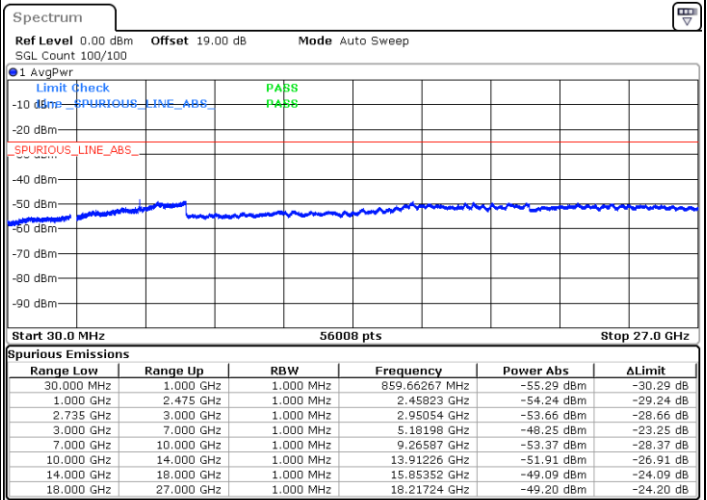

Highest Channel / 1RB0 and 1RB74

Highest Channel / 1RB74 and 1RB0

Date: 30.DEC.2020 11:08:38

Date: 30.DEC.2020 11:22:26

Highest Channel / FullIRB

N/A

Date: 30.DEC.2020 11:01:17

LTE Band 41C / 15MHz+20MHz

16QAM

Lowest Channel / 1RB0 and 1RB99

Lowest Channel / 1RB74 and 1RB0

Date: 30.DEC.2020 11:50:56

Date: 30.DEC.2020 13:46:52

Lowest Channel / FullRB

N/A

Date: 30.DEC.2020 11:33:01

LTE Band 41C / 15MHz+20MHz

16QAM

Middle Channel / 1RB0 and 1RB9

Middle Channel / 1RB74 and 1RB0

Date: 30.DEC.2020 14:07:55

Date: 30.DEC.2020 14:27:12

Middle Channel / FullIRB

N/A

Date: 30.DEC.2020 13:59:56

LTE Band 41C / 15MHz+20MHz

16QAM

Highest Channel / 1RB0 and 1RB99

Highest Channel / 1RB74 and 1RB0

Date: 30.DEC.2020 14:50:55

Date: 30.DEC.2020 14:57:18

Highest Channel / FullIRB