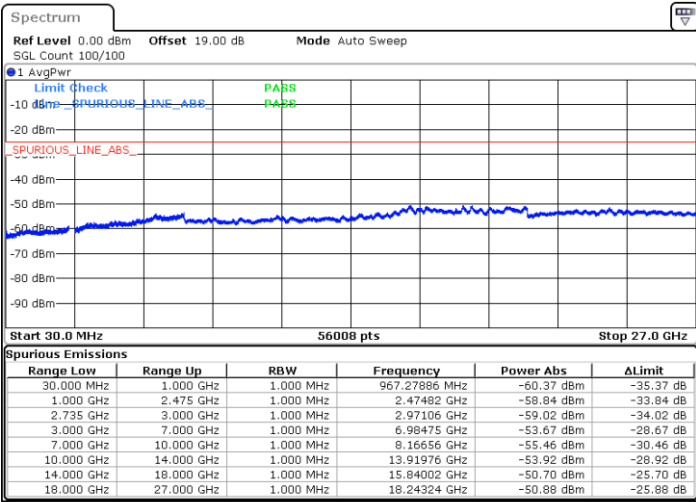

Date: 28.DEC.2020 09:56:43

Date: 28.DEC.2020 10:09:00

Highest Channel / FullIRB

N/A

Date: 28.DEC.2020 09:48:59

LTE Band 41C / 20MHz+10MHz

16QAM

Lowest Channel / 1RB0 and 1RB49

Lowest Channel / 1RB99 and 1RB0

Date: 29.DEC.2020 14:07:34

Date: 29.DEC.2020 14:12:53

Lowest Channel / FullRB

N/A

Date: 29.DEC.2020 14:01:58

LTE Band 41C / 20MHz+10MHz

16QAM

Middle Channel / 1RB0 and 1RB49

Middle Channel / 1RB99 and 1RB0

Date: 29.DEC.2020 14:23:58

Date: 29.DEC.2020 14:31:07

Middle Channel / FullIRB

N/A

Date: 29.DEC.2020 14:18:55

LTE Band 41C / 20MHz+10MHz