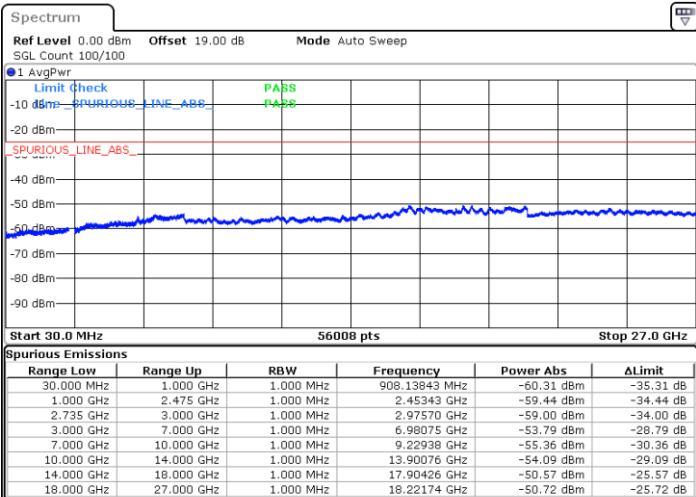

Lowest Channel / 1RB99 and 1RB0

Date: 29.DEC.2020 14:07:34

Date: 29.DEC.2020 14:12:53

Lowest Channel / FullRB

N/A

Date: 29.DEC.2020 14:01:58

LTE Band 41C / 20MHz+10MHz

16QAM

Middle Channel / 1RB0 and 1RB49

Middle Channel / 1RB99 and 1RB0

Date: 29.DEC.2020 14:23:58

Date: 29.DEC.2020 14:31:07

Middle Channel / FullIRB

N/A

Date: 29.DEC.2020 14:18:55

LTE Band 41C / 20MHz+10MHz

16QAM

Highest Channel / 1RB0 and 1RB49

Highest Channel / 1RB99 and 1RB0

Date: 29.DEC.2020 14:40:34

Date: 29.DEC.2020 14:44:36

Highest Channel / FullIRB

N/A

Date: 29.DEC.2020 14:36:19