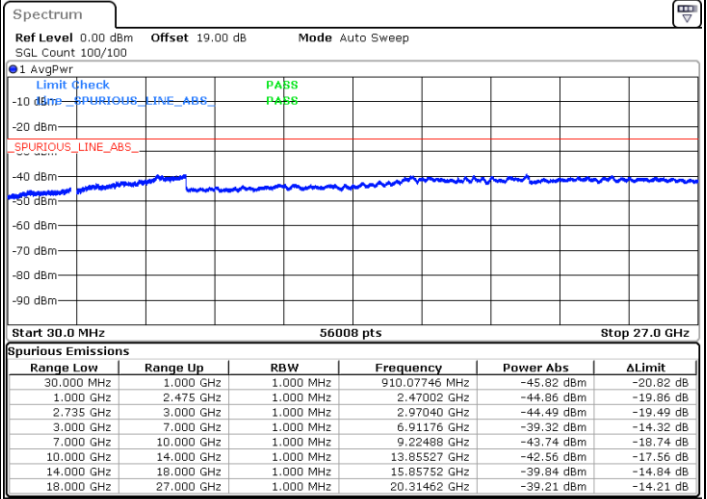

Date: 30.DEC.2020 15:23:41

LTE Band 41C / 20MHz+15MHz

16QAM

Middle Channel / 1RB0 and 1RB74

Middle Channel / 1RB99 and 1RB0

Date: 30.DEC.2020 16:05:25

Date: 30.DEC.2020 16:20:00

Middle Channel / FullIRB

N/A

Date: 30.DEC.2020 15:53:00

LTE Band 41C / 20MHz+15MHz

16QAM

Highest Channel / 1RB0 and 1RB74

Highest Channel / 1RB99 and 1RB0

Date: 4.JAN.2021 09:21:44

Date: 4.JAN.2021 09:33:39

Highest Channel / FullIRB

N/A

Date: 4.JAN.2021 09:15:24

LTE Band 41C / 20MHz+20MHz

16QAM

Lowest Channel / 1RB0 and 1RB99

Lowest Channel / 1RB99 and 1RB0

Date: 31.DEC.2020 14:18:35

Date: 31.DEC.2020 14:23:25

Lowest Channel / FullIRB

N/A

Date: 31.DEC.2020 14:14:24

LTE Band 41C / 20MHz+20MHz

16QAM

MiddleChannel / 1RB0 and 1RB99

Middle Channel / 1RB99 and 1RB0