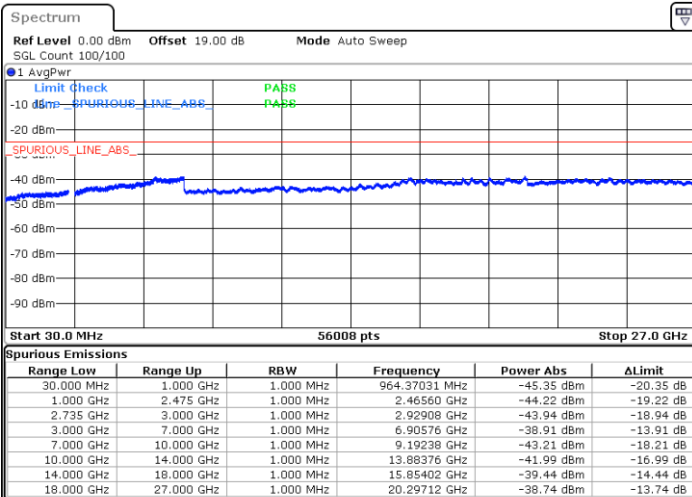

Middle Channel / FullIRB

N/A

Date: 29.DEC.2020 00:45:36

LTE Band 41C / 15MHz+10MHz

16QAM

Highest Channel / 1RB0 and 1RB49

Highest Channel / 1RB74 and 1RB0

Date: 29.DEC.2020 01:09:35

Date: 29.DEC.2020 01:02:50

Highest Channel / FullIRB

N/A

Date: 29.DEC.2020 01:25:24

LTE Band 41C / 15MHz+15MHz

16QAM

Lowest Channel / 1RB0 and 1RB74

Lowest Channel / 1RB74 and 1RB0

Date: 30.DEC.2020 10:22:19

Date: 30.DEC.2020 10:30:49

Lowest Channel / FullRB

N/A

Date: 30.DEC.2020 10:16:44

LTE Band 41C / 15MHz+15MHz

16QAM

Middle Channel / 1RB0 and 1RB74