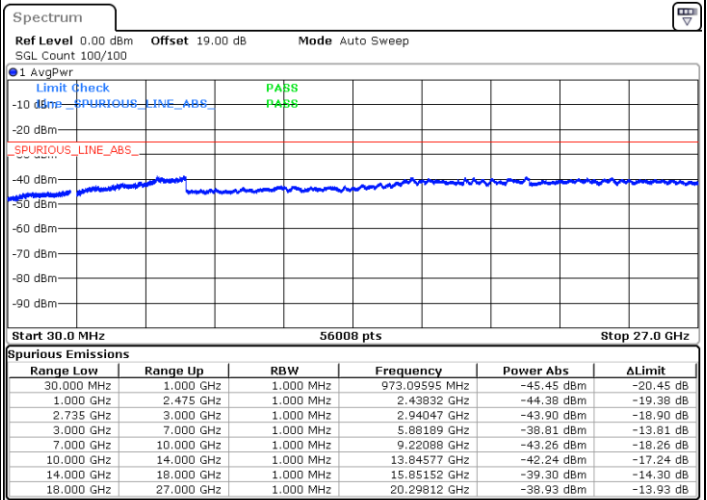

Middle Channel / FullIRB

N/A

Date: 29.DEC.2020 00:45:36

LTE Band 41C / 15MHz+10MHz

16QAM

Highest Channel / 1RB0 and 1RB49

Highest Channel / 1RB74 and 1RB0

Date: 29.DEC.2020 01:09:35

Date: 29.DEC.2020 01:02:50

Highest Channel / FullIRB

N/A

Date: 29.DEC.2020 01:25:24

LTE Band 41C / 15MHz+15MHz

16QAM

Lowest Channel / 1RB0 and 1RB74

Lowest Channel / 1RB74 and 1RB0

Date: 30.DEC.2020 10:22:19

Date: 30.DEC.2020 10:30:49

Lowest Channel / FullRB

N/A

Date: 30.DEC.2020 10:16:44

LTE Band 41C / 15MHz+15MHz

16QAM

Middle Channel / 1RB0 and 1RB74