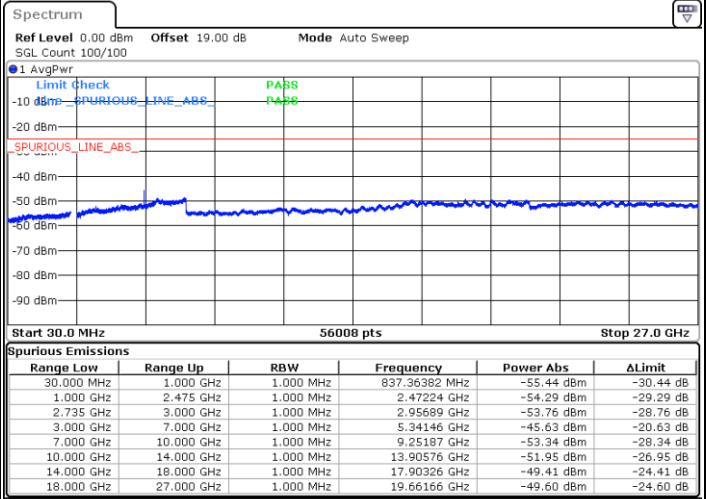

LTE Band 41C / 10MHz+20MHz

16QAM

Highest Channel / 1RB0 and 1RB99

Highest Channel / 1RB49 and 1RB0

Date: 29.DEC.2020 13:47:18

Date: 29.DEC.2020 13:52:51

Highest Channel / FullIRB

N/A

Date: 29.DEC.2020 12:05:24

LTE Band 41C / 15MHz+10MHz

16QAM

Lowest Channel / 1RB0 and 1RB49

Lowest Channel / 1RB74 and 1RB0

Date: 28.DEC.2020 17:14:13

Date: 28.DEC.2020 17:19:29

Lowest Channel / FullRB