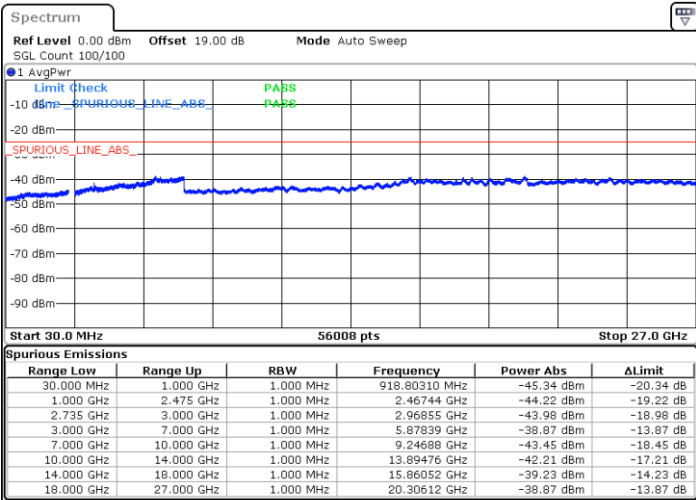

Date: 30.DEC.2020 10:22:19

Date: 30.DEC.2020 10:30:49

Lowest Channel / FullRB

N/A

Date: 30.DEC.2020 10:16:44

LTE Band 41C / 15MHz+15MHz

16QAM

Middle Channel / 1RB0 and 1RB74

Middle Channel / 1RB74 and 1RB0

Date: 30.DEC.2020 10:48:06

Date: 30.DEC.2020 10:53:38

Middle Channel / FullIRB

N/A

Date: 30.DEC.2020 10:43:19

LTE Band 41C / 15MHz+15MHz

16QAM

Highest Channel / 1RB0 and 1RB74

Highest Channel / 1RB74 and 1RB0

Date: 30.DEC.2020 11:08:38

Date: 30.DEC.2020 11:22:26

Highest Channel / FullIRB

N/A

Date: 30.DEC.2020 11:01:17

LTE Band 41C / 15MHz+20MHz