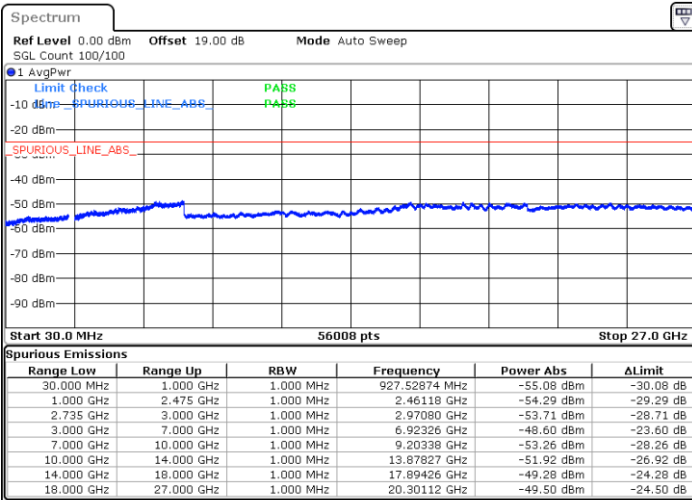

Highest Channel / 1RB99 and 1RB0

Date: 31.DEC.2020 15:16:33

Date: 31.DEC.2020 15:26:09

Highest Channel / FullIRB

N/A

Date: 31.DEC.2020 15:08:30

LTE Band 41C / 5MHz+20MHz

64QAM

Lowest Channel / 1RB0 and 1RB99

Lowest Channel / 1RB24 and 1RB0

Date: 27.DEC.2020 14:26:31

Date: 27.DEC.2020 14:42:31

Lowest Channel / FullRB

N/A

Date: 27.DEC.2020 14:24:28

LTE Band 41C / 5MHz+20MHz

64QAM

Middle Channel / 1RB0 and 1RB9

Middle Channel / 1RB24 and 1RB0

Date: 27.DEC.2020 15:10:12

Date: 27.DEC.2020 15:17:13

Middle Channel / FullIRB

N/A

Date: 27.DEC.2020 14:45:38

LTE Band 41C / 5MHz+20MHz

64QAM

Highest Channel / 1RB0 and 1RB99

Highest Channel / 1RB24 and 1RB0

Date: 27.DEC.2020 15:52:07

Date: 27.DEC.2020 16:41:06

Highest Channel / FullIRB

N/A