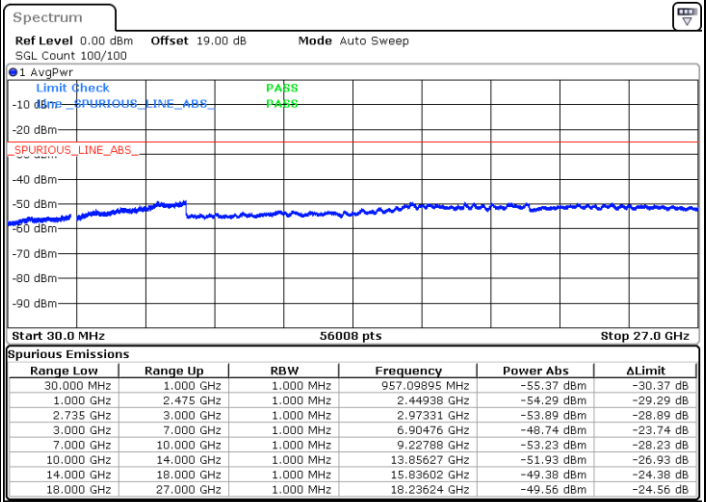

Middle Channel / 1RB74 and 1RB0

Date: 30.DEC.2020 10:48:06

Date: 30.DEC.2020 10:53:38

Middle Channel / FullIRB

N/A

Date: 30.DEC.2020 10:43:19

LTE Band 41C / 15MHz+15MHz

16QAM

Highest Channel / 1RB0 and 1RB74

Highest Channel / 1RB74 and 1RB0

Date: 30.DEC.2020 11:08:38

Date: 30.DEC.2020 11:22:26

Highest Channel / FullIRB

N/A

Date: 30.DEC.2020 11:01:17

LTE Band 41C / 15MHz+20MHz

16QAM

Lowest Channel / 1RB0 and 1RB99

Lowest Channel / 1RB74 and 1RB0

Date: 30.DEC.2020 11:50:56

Date: 30.DEC.2020 13:46:52

Lowest Channel / FullRB

N/A

Date: 30.DEC.2020 11:33:01