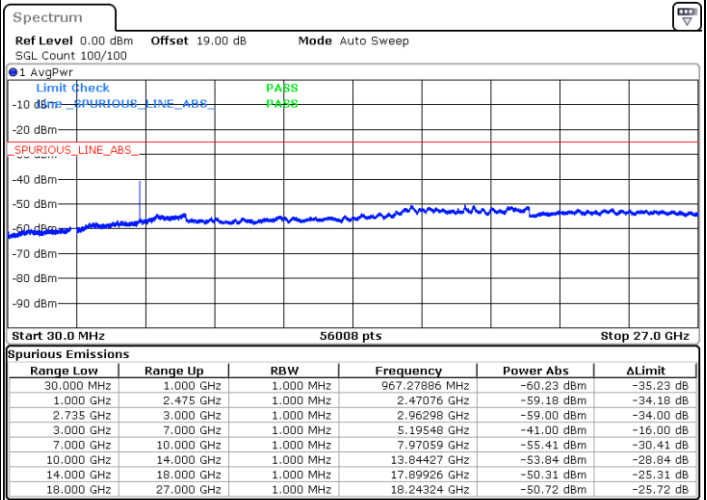

Date: 28.DEC.2020 09:56:43

Date: 28.DEC.2020 10:09:00

Highest Channel / FullIRB

N/A

Date: 28.DEC.2020 09:48:59

LTE Band 41C / 20MHz+10MHz

16QAM

Lowest Channel / 1RB0 and 1RB49

Lowest Channel / 1RB99 and 1RB0

Date: 29.DEC.2020 14:07:34

Date: 29.DEC.2020 14:12:53

Lowest Channel / FullRB

N/A

Date: 29.DEC.2020 14:01:58

LTE Band 41C / 20MHz+10MHz

16QAM

Middle Channel / 1RB0 and 1RB49

Middle Channel / 1RB99 and 1RB0

Date: 29.DEC.2020 14:23:58

Date: 29.DEC.2020 14:31:07

Middle Channel / FullIRB

N/A

Date: 29.DEC.2020 14:18:55

LTE Band 41C / 20MHz+10MHz