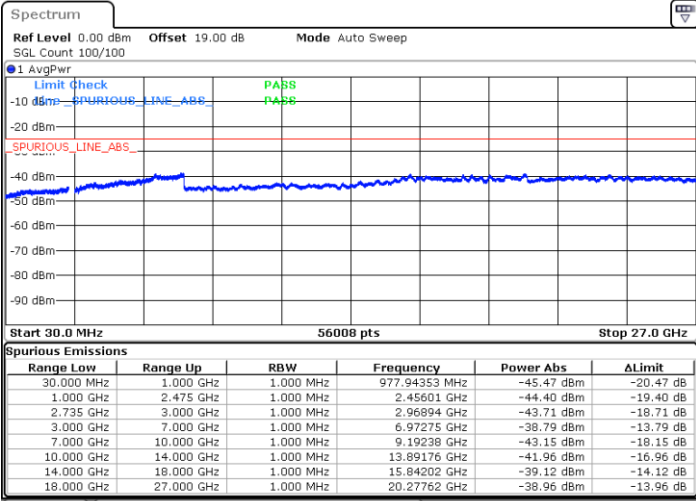

LTE Band 41C / 5MHz+20MHz

64QAM

Highest Channel / 1RB0 and 1RB99

Highest Channel / 1RB24 and 1RB0

Date: 27.DEC.2020 15:52:07

Date: 27.DEC.2020 16:41:06

Highest Channel / FullIRB

N/A

Date: 27.DEC.2020 15:33:34

LTE Band 41C / 10MHz+15MHz

64QAM

Lowest Channel / 1RB0 and 1RB74

Lowest Channel / 1RB49 and 1RB0

Date: 28.DEC.2020 10:30:14

Date: 28.DEC.2020 10:31:28

Lowest Channel / FullRB

N/A

Date: 28.DEC.2020 10:16:24

LTE Band 41C / 10MHz+15MHz

64QAM

MiddleChannel / 1RB0 and 1RB74

Middle Channel / 1RB49 and 1RB0

Date: 28.DEC.2020 10:42:49

Date: 28.DEC.2020 16:22:53