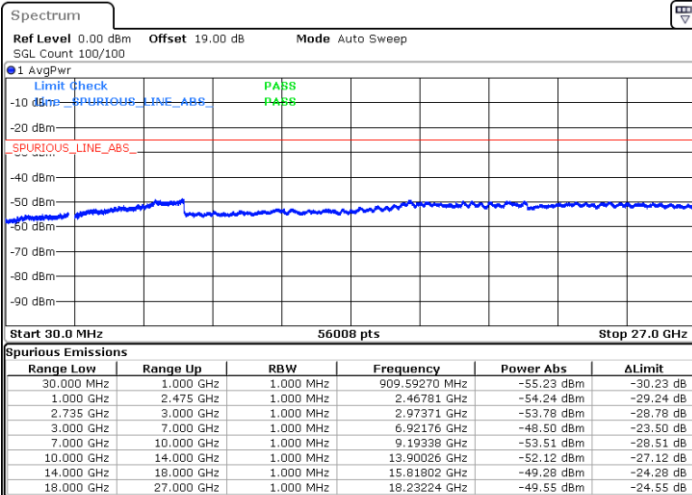

LTE Band 41C / 15MHz+20MHz

16QAM

Middle Channel / 1RB0 and 1RB9

Middle Channel / 1RB74 and 1RB0

Date: 30.DEC.2020 14:07:55

Date: 30.DEC.2020 14:27:12

Middle Channel / FullIRB

N/A

Date: 30.DEC.2020 13:59:56

LTE Band 41C / 15MHz+20MHz

16QAM

Highest Channel / 1RB0 and 1RB99

Highest Channel / 1RB74 and 1RB0

Date: 30.DEC.2020 14:50:55

Date: 30.DEC.2020 14:57:18

Highest Channel / FullIRB

N/A

Date: 30.DEC.2020 14:45:06

LTE Band 41C / 20MHz+5MHz

16QAM

Lowest Channel / 1RB0 and 1RB24

Lowest Channel / 1RB99 and 1RB0

Date: 27.DEC.2020 17:22:35

Date: 27.DEC.2020 18:06:21