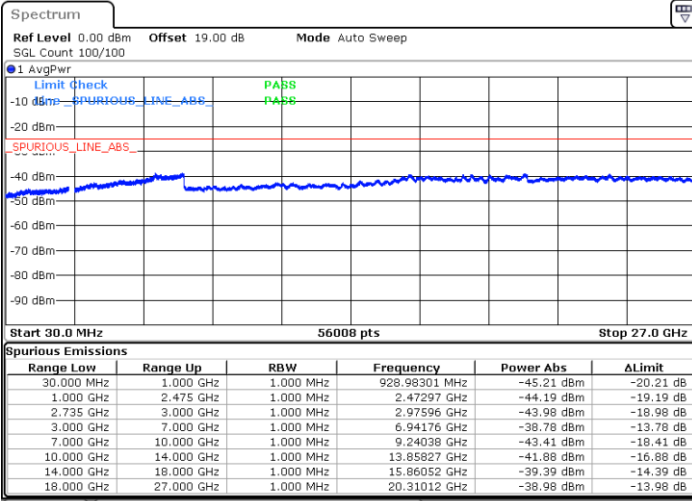

Middle Channel / FullIRB

N/A

Date: 29.DEC.2020 00:45:36

LTE Band 41C / 15MHz+10MHz

16QAM

Highest Channel / 1RB0 and 1RB49

Highest Channel / 1RB74 and 1RB0

Date: 29.DEC.2020 01:09:35

Date: 29.DEC.2020 01:02:50

Highest Channel / FullIRB

N/A

Date: 29.DEC.2020 01:25:24

LTE Band 41C / 15MHz+15MHz

16QAM

Lowest Channel / 1RB0 and 1RB74

Lowest Channel / 1RB74 and 1RB0

Date: 30.DEC.2020 10:22:19

Date: 30.DEC.2020 10:30:49

Lowest Channel / FullRB

N/A

Date: 30.DEC.2020 10:16:44

LTE Band 41C / 15MHz+15MHz

16QAM

Middle Channel / 1RB0 and 1RB74