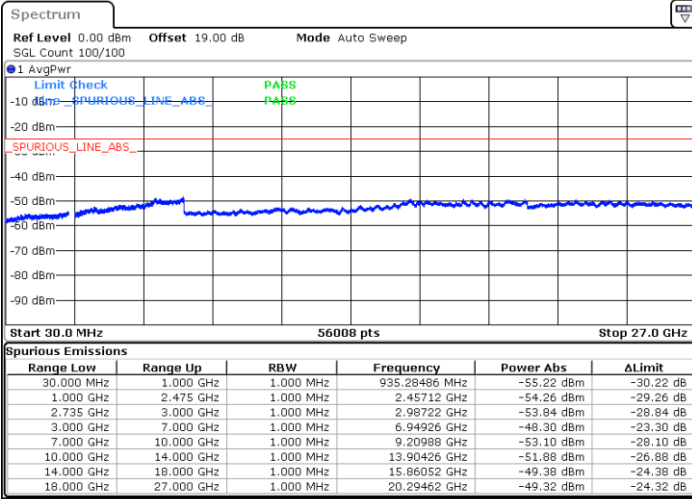

LTE Band 41C / 15MHz+20MHz

16QAM

Middle Channel / 1RB0 and 1RB9

Middle Channel / 1RB74 and 1RB0

Date: 30.DEC.2020 14:07:55

Date: 30.DEC.2020 14:27:12

Middle Channel / FullIRB

N/A

Date: 30.DEC.2020 13:59:56

LTE Band 41C / 15MHz+20MHz

16QAM

Highest Channel / 1RB0 and 1RB99

Highest Channel / 1RB74 and 1RB0

Date: 30.DEC.2020 14:50:55

Date: 30.DEC.2020 14:57:18

Highest Channel / FullIRB

N/A

Date: 30.DEC.2020 14:45:06

LTE Band 41C / 20MHz+5MHz

16QAM

Lowest Channel / 1RB0 and 1RB24

Lowest Channel / 1RB99 and 1RB0

Date: 27.DEC.2020 17:22:35

Date: 27.DEC.2020 18:06:21