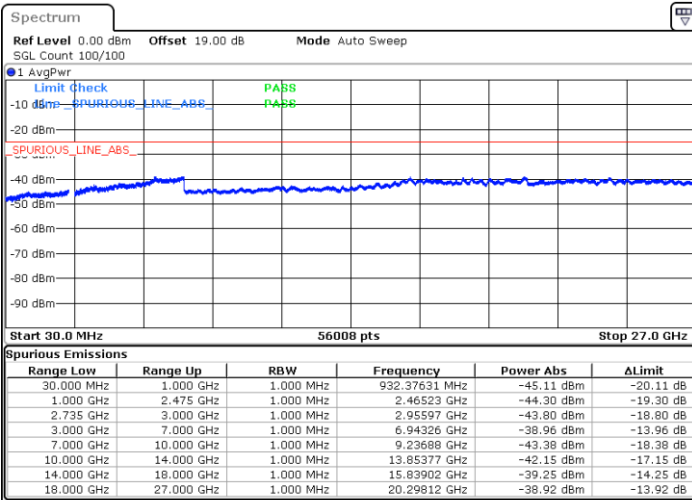

Middle Channel / FullIRB

N/A

Date: 29.DEC.2020 00:45:36

LTE Band 41C / 15MHz+10MHz

16QAM

Highest Channel / 1RB0 and 1RB49

Highest Channel / 1RB74 and 1RB0

Date: 29.DEC.2020 01:09:35

Date: 29.DEC.2020 01:02:50

Highest Channel / FullIRB

N/A

Date: 29.DEC.2020 01:25:24

LTE Band 41C / 15MHz+15MHz

16QAM

Lowest Channel / 1RB0 and 1RB74

Lowest Channel / 1RB74 and 1RB0

Date: 30.DEC.2020 10:22:19

Date: 30.DEC.2020 10:30:49

Lowest Channel / FullRB

N/A

Date: 30.DEC.2020 10:16:44

LTE Band 41C / 15MHz+15MHz

16QAM

Middle Channel / 1RB0 and 1RB74

Highest Channel / 1RB0 and 1RB74

Highest Channel / 1RB74 and 1RB0

Date: 30.DEC.2020 11:08:38

Date: 30.DEC.2020 11:22:26

Highest Channel / FullIRB

N/A

Date: 30.DEC.2020 11:01:17

LTE Band 41C / 15MHz+20MHz