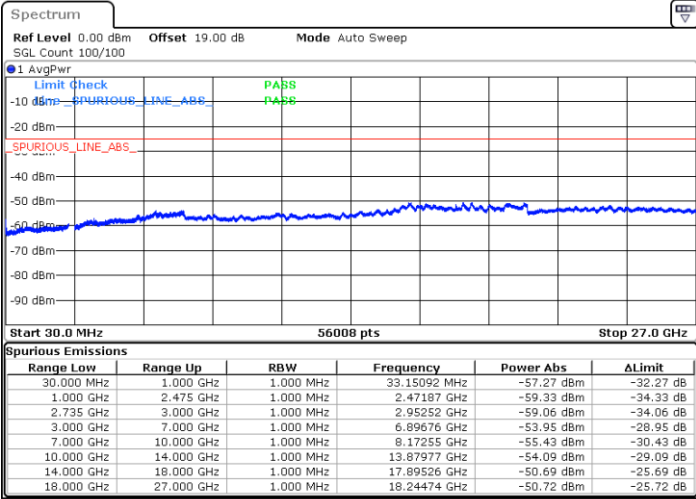

LTE Band 41C / 20MHz+15MHz

16QAM

Lowest Channel / 1RB0 and 1RB74

Lowest Channel / 1RB99 and 1RB0

Date: 30.DEC.2020 15:38:52

Date: 30.DEC.2020 15:44:39

Lowest Channel / FullRB

N/A

Date: 30.DEC.2020 15:23:41

LTE Band 41C / 20MHz+15MHz

16QAM

Middle Channel / 1RB0 and 1RB74

Middle Channel / 1RB99 and 1RB0

Date: 30.DEC.2020 16:05:25

Date: 30.DEC.2020 16:20:00

Middle Channel / FullIRB

N/A

Date: 30.DEC.2020 15:53:00

LTE Band 41C / 20MHz+15MHz

16QAM

Highest Channel / 1RB0 and 1RB74

Highest Channel / 1RB99 and 1RB0

Date: 4.JAN.2021 09:21:44

Date: 4.JAN.2021 09:33:39

Highest Channel / FullIRB

N/A

Date: 4.JAN.2021 09:15:24

LTE Band 41C / 20MHz+20MHz

16QAM

Lowest Channel / 1RB0 and 1RB99

Lowest Channel / 1RB99 and 1RB0

Date: 31.DEC.2020 14:18:35