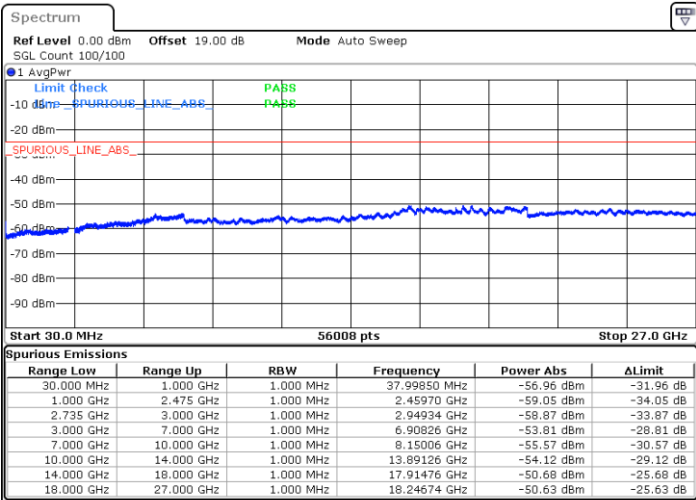

N/A

Date: 30.DEC.2020 15:53:00

LTE Band 41C / 20MHz+15MHz

16QAM

Highest Channel / 1RB0 and 1RB74

Highest Channel / 1RB99 and 1RB0

Date: 4.JAN.2021 09:21:44

Date: 4.JAN.2021 09:33:39

Highest Channel / FullIRB

N/A

Date: 4.JAN.2021 09:15:24

LTE Band 41C / 20MHz+20MHz

16QAM

Lowest Channel / 1RB0 and 1RB99

Lowest Channel / 1RB99 and 1RB0

Date: 31.DEC.2020 14:18:35

Date: 31.DEC.2020 14:23:25

Lowest Channel / FullIRB

N/A

Date: 31.DEC.2020 14:14:24

LTE Band 41C / 20MHz+20MHz

16QAM

MiddleChannel / 1RB0 and 1RB99

Middle Channel / 1RB99 and 1RB0

Date: 31.DEC.2020 14:43:06

Date: 31.DEC.2020 15:00:29

Middle Channel / FullIRB

N/A

Date: 31.DEC.2020 14:38:07

LTE Band 41C / 20MHz+20MHz

16QAM

Highest Channel / 1RB0 and 1RB99