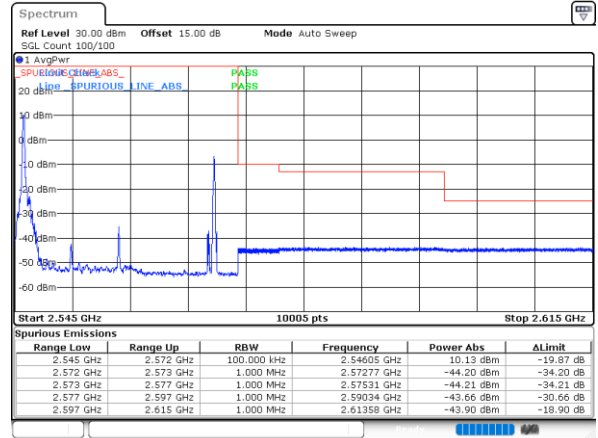

Highest Band Edge / 1RB0 and 1RB49

Date: 5 JAN. 2021 01:38:24