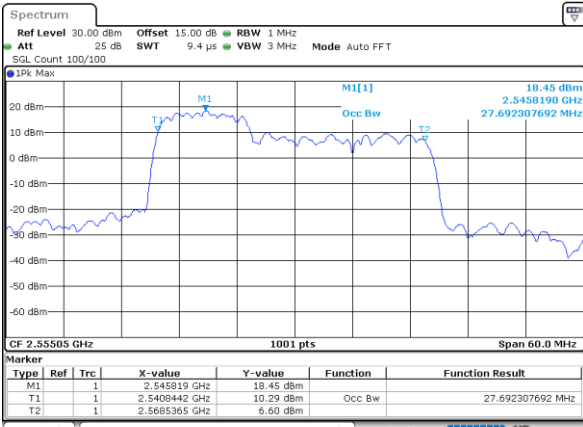

Mode	LTE Band 7C : 99%OBW(MHz)			
64QAM				
BW	10MHz+20MHz	15MHz+10MHz	15MHz+15MHz	15MHz+20MHz
Lowest CH	27.51	23.43	28.53	32.52
Middle CH	27.93	23.38	28.29	32.38
Highest CH	27.69	23.18	28.11	32.31
BW	20MHz+10MHz	20MHz+15MHz	20MHz+20MHz	N/A
Lowest CH	27.39	32.45	37.64	-
Middle CH	27.99	32.80	37.48	-
Highest CH	27.93	32.52	37.64	-

LTE Band 7C

QPSK

Lowest Channel / 10MHz+20MHz

Date: 4, JAN, 2021 22:07:59

Lowest Channel / 15MHz+10MHz

Date: 5, JAN, 2021 00:38:01

Middle Channel / 10MHz+20MHz

Date: 4, JAN, 2021 23:12:00

Middle Channel / 15MHz+10MHz

Date: 5, JAN, 2021 01:02:57

Highest Channel / 10MHz+20MHz

Date: 4, JAN, 2021 23:35:04

Highest Channel / 15MHz+10MHz

Date: 5, JAN, 2021 01:20:15

LTE Band 7C

QPSK