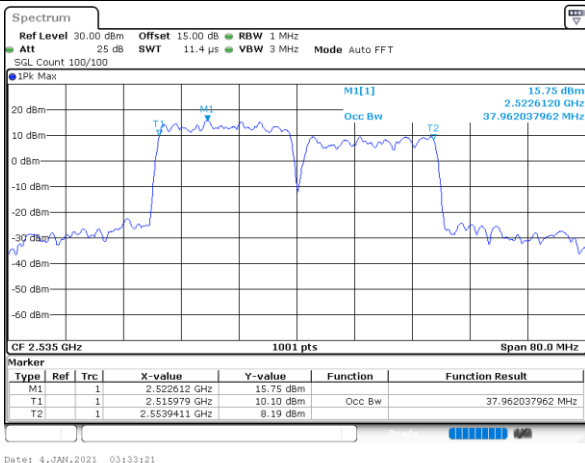

Date: 4-JAN-2021 05:53:20

Middle Channel / 20MHz+15MHz

Date: 4-JAN-2021 04:49:22

Highest Channel / 20MHz+10MHz

Date: 4-JAN-2021 18:50:01

Highest Channel / 20MHz+15MHz

Date: 4-JAN-2021 05:09:39

LTE Band 7C

16QAM

Lowest Channel / 20MHz+20MHz

N/A

Date: 4-JAN-2021 03:04:16

Middle Channel / 20MHz+20MHz

N/A

Date: 4-JAN-2021 03:13:21

Highest Channel / 20MHz+20MHz

N/A

Date: 4-JAN-2021 03:15:04

LTE Band 7C

64QAM

Lowest Channel / 10MHz+20MHz

Date: 4-JAN-2021 22:21:24

Lowest Channel / 15MHz+10MHz

Date: 5-JAN-2021 00:43:37