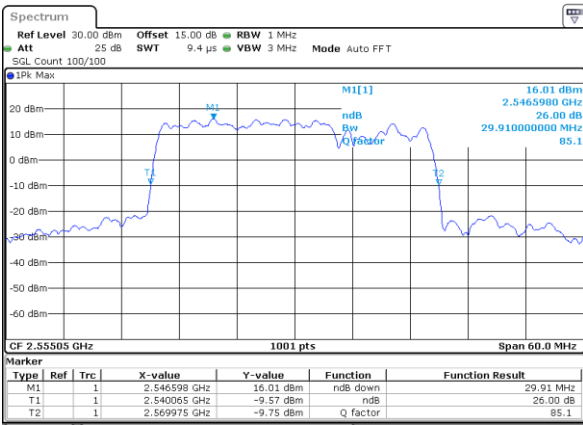

Middle Channel / 15MHz+20MHz

Date: 4.JAN.2021 19:49:03

Highest Channel / 15MHz+15MHz

Date: 4.JAN.2021 21:37:48

Highest Channel / 15MHz+20MHz

Date: 4.JAN.2021 20:05:24

LTE Band 7C

QPSK

Lowest Channel / 20MHz+10MHz

Date: 4.JAN.2021 05:27:53

Lowest Channel / 20MHz+15MHz

Date: 4.JAN.2021 04:24:07

Middle Channel / 20MHz+10MHz

Date: 4.JAN.2021 05:52:04

Middle Channel / 20MHz+15MHz

Date: 4.JAN.2021 04:47:34

Highest Channel / 20MHz+10MHz

Date: 4.JAN.2021 18:46:51

Highest Channel / 20MHz+15MHz

Date: 4.JAN.2021 05:07:05

LTE Band 7C

QPSK

Lowest Channel / 20MHz+20MHz

N/A

Date: 4-JAN-2021 03:01:53

Middle Channel / 20MHz+20MHz

N/A

Date: 4-JAN-2021 03:31:29

Highest Channel / 20MHz+20MHz

N/A

Date: 4-JAN-2021 03:47:48

LTE Band 7C