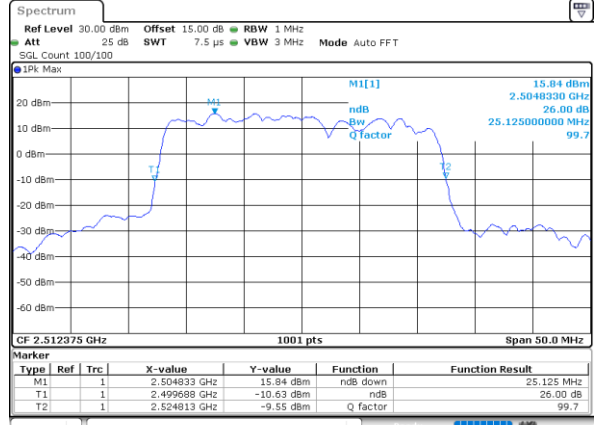

Lowest Channel / 15MHz+10MHz

Date: 5-JAN-2021 00:41:10