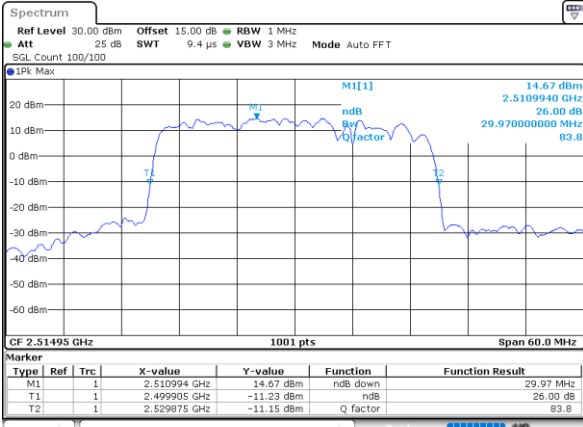

Date: 4.JAN.2021 20:38:26

Lowest Channel / 15MHz+20MHz

Date: 4.JAN.2021 19:27:53

Middle Channel / 15MHz+15MHz

Date: 4.JAN.2021 21:01:50

Middle Channel / 15MHz+20MHz

Date: 4.JAN.2021 19:52:05

Highest Channel / 15MHz+15MHz

Date: 4.JAN.2021 21:42:10

Highest Channel / 15MHz+20MHz

Date: 4.JAN.2021 20:08:00

LTE Band 7C

16QAM

Lowest Channel / 20MHz+10MHz

Date: 4-JAN-2021 05:29:52

Lowest Channel / 20MHz+15MHz

Date: 4-JAN-2021 04:26:37

Middle Channel / 20MHz+10MHz

Date: 4-JAN-2021 05:53:28

Middle Channel / 20MHz+15MHz

Date: 4-JAN-2021 04:49:38

Highest Channel / 20MHz+10MHz

Date: 4-JAN-2021 18:50:08

Highest Channel / 20MHz+15MHz