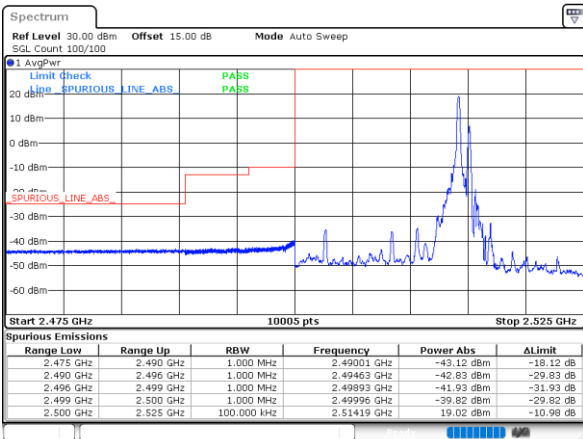

LTE Band 7C / 10MHz+20MHz

QPSK

Lowest Band Edge / 1RB0 and 1RB9

Date: 4_JAN.2021 22:33:19

Highest Band Edge / 1RB0 and 1RB9

Date: 5_JAN.2021 00:22:18

Lowest Band Edge / 1RB49 and 1RB0

Date: 4_JAN.2021 22:35:45

Highest Band Edge / 1RB49 and 1RB0

Date: 5_JAN.2021 00:27:06

Lowest Band Edge / Full RB

Date: 4_JAN.2021 22:08:39

Highest Band Edge / Full RB

Date: 4_JAN.2021 23:37:29

LTE Band 7C / 15MHz+10MHz

QPSK

Lowest Band Edge / 1RB0 and 1RB49

Date: 5 JAN. 2021 00:53:01

Highest Band Edge / 1RB0 and 1RB49

Date: 5 JAN. 2021 01:38:24

Lowest Band Edge / 1RB74 and 1RB0

Date: 5 JAN. 2021 00:55:05

Highest Band Edge / 1RB74 and 1RB0

Date: 5 JAN. 2021 01:43:54

Lowest Band Edge / Full RB

Date: 5 JAN. 2021 00:39:17

Highest Band Edge / Full RB

Date: 8 JAN. 2021 01:14:06

LTE Band 7C / 15MHz+15MHz

QPSK

Lowest Band Edge / 1RB0 and 1RB74