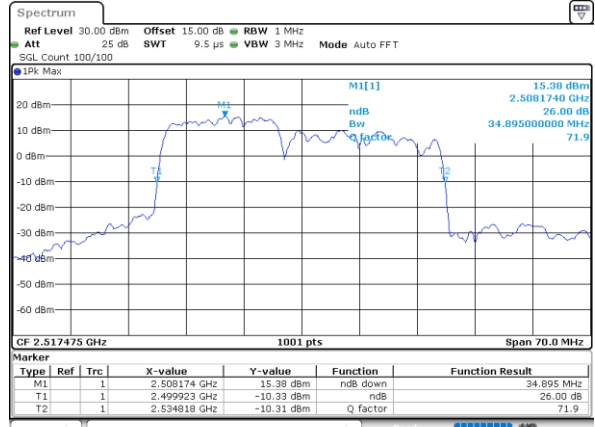

Lowest Channel / 15MHz+10MHz

Date: 5-JAN-2021 00:44:54

Middle Channel / 10MHz+20MHz

Date: 4-JAN-2021 23:21:36

Middle Channel / 15MHz+10MHz

Date: 5-JAN-2021 01:09:41

Highest Channel / 10MHz+20MHz

Date: 5-JAN-2021 00:13:38

Highest Channel / 15MHz+10MHz

Date: 5-JAN-2021 01:26:49

LTE Band 7C

64QAM

Lowest Channel / 15MHz+15MHz

Date: 4-JAN-2021 20:40:50

Lowest Channel / 15MHz+20MHz

Date: 4-JAN-2021 19:30:10

Middle Channel / 15MHz+15MHz

Date: 4-JAN-2021 21:06:07

Middle Channel / 15MHz+20MHz

Date: 4-JAN-2021 19:53:39

Highest Channel / 15MHz+15MHz

Date: 4-JAN-2021 21:46:10

Highest Channel / 15MHz+20MHz

Date: 4-JAN-2021 20:17:15