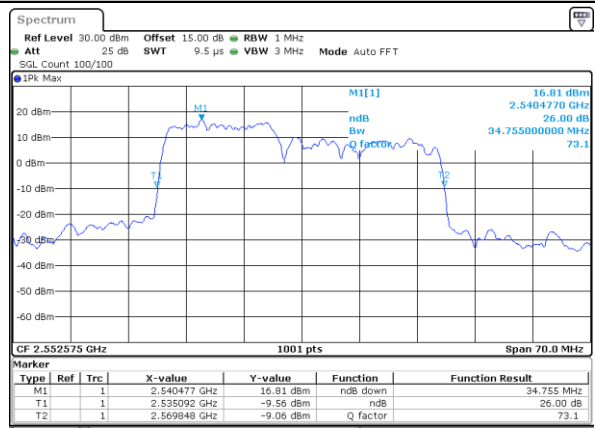

Highest Channel / 15MHz+10MHz

Date: 5-JAN-2021 01:26:49

LTE Band 7C

64QAM

Lowest Channel / 15MHz+15MHz

Date: 4-JAN-2021 20:40:50

Lowest Channel / 15MHz+20MHz

Date: 4-JAN-2021 19:30:10

Middle Channel / 15MHz+15MHz

Date: 4-JAN-2021 21:06:07

Middle Channel / 15MHz+20MHz

Date: 4-JAN-2021 19:53:39

Highest Channel / 15MHz+15MHz

Date: 4-JAN-2021 21:46:10

Highest Channel / 15MHz+20MHz

Date: 4-JAN-2021 20:17:15

LTE Band 7C

64QAM

Lowest Channel / 20MHz+10MHz

Date: 4_JAN.2021 05:32:16

Lowest Channel / 20MHz+15MHz

Date: 4_JAN.2021 04:29:09

Middle Channel / 20MHz+10MHz

Date: 4_JAN.2021 05:54:45

Middle Channel / 20MHz+15MHz

Date: 4_JAN.2021 04:51:43

Highest Channel / 20MHz+10MHz

Date: 4_JAN.2021 18:55:50

Highest Channel / 20MHz+15MHz

Date: 4_JAN.2021 05:11:52

LTE Band 7C

64QAM