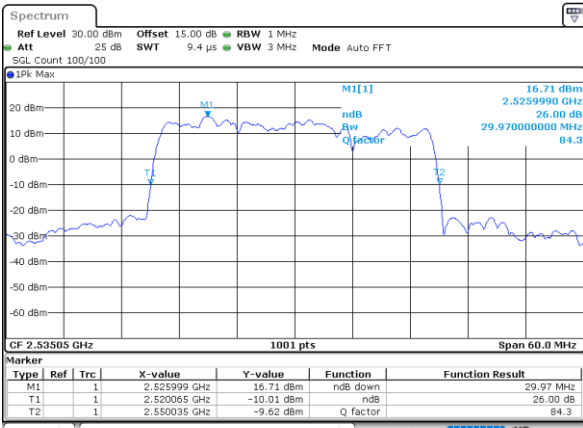

Date: 4.JAN.2021 20:38:26

Lowest Channel / 15MHz+20MHz

Date: 4.JAN.2021 19:27:53

Middle Channel / 15MHz+15MHz

Date: 4.JAN.2021 21:01:50

Middle Channel / 15MHz+20MHz

Date: 4.JAN.2021 19:52:05

Highest Channel / 15MHz+15MHz

Date: 4.JAN.2021 21:42:10

Highest Channel / 15MHz+20MHz

Date: 4.JAN.2021 20:08:00

LTE Band 7C

16QAM

Lowest Channel / 20MHz+10MHz

Date: 4-JAN-2021 05:29:52

Lowest Channel / 20MHz+15MHz

Date: 4-JAN-2021 04:26:37

Middle Channel / 20MHz+10MHz

Date: 4-JAN-2021 05:53:28

Middle Channel / 20MHz+15MHz

Date: 4-JAN-2021 04:49:38

Highest Channel / 20MHz+10MHz

Date: 4-JAN-2021 18:50:08

Highest Channel / 20MHz+15MHz