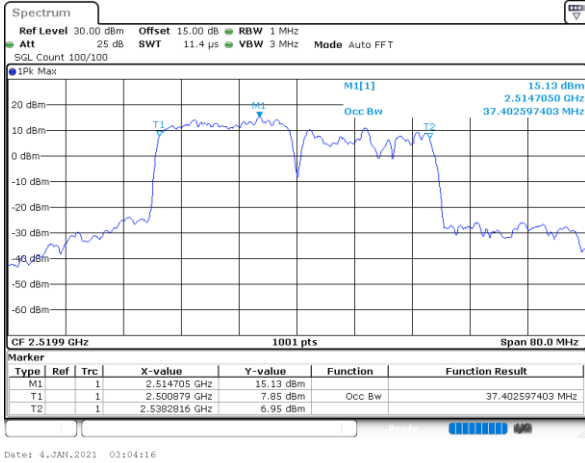

LTE Band 7C

16QAM

Lowest Channel / 20MHz+20MHz

N/A

Date: 4-JAN-2021 03:04:16