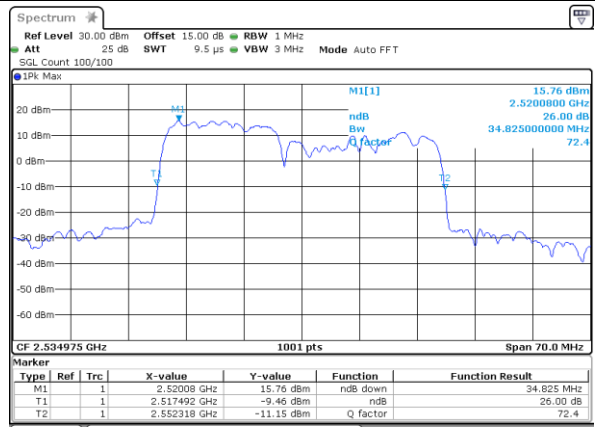

Lowest Channel / 15MHz+10MHz

Date: 5-JAN-2021 00:44:54

Middle Channel / 10MHz+20MHz

Date: 4-JAN-2021 23:21:36

Middle Channel / 15MHz+10MHz

Date: 5-JAN-2021 01:09:41

Highest Channel / 10MHz+20MHz

Date: 5-JAN-2021 00:13:38

Highest Channel / 15MHz+10MHz

Date: 5-JAN-2021 01:26:49

LTE Band 7C

64QAM

Lowest Channel / 15MHz+15MHz

Date: 4-JAN-2021 20:40:50

Lowest Channel / 15MHz+20MHz

Date: 4-JAN-2021 19:30:10

Middle Channel / 15MHz+15MHz

Date: 4-JAN-2021 21:06:07

Middle Channel / 15MHz+20MHz

Date: 4-JAN-2021 19:53:39

Highest Channel / 15MHz+15MHz

Date: 4-JAN-2021 21:46:10

Highest Channel / 15MHz+20MHz

Date: 4-JAN-2021 20:17:15