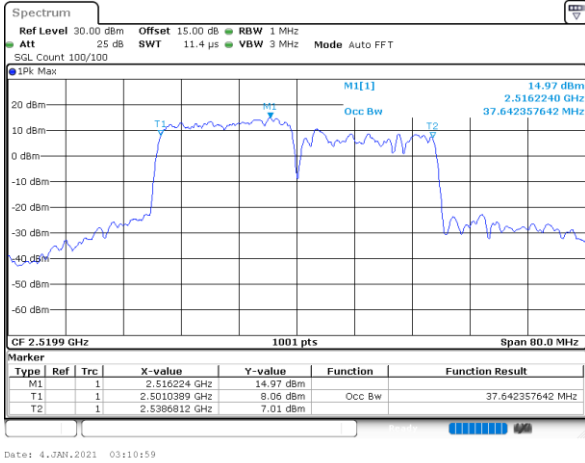

Lowest Channel / 20MHz+10MHz

Date: 4-JAN-2021 05:32:09

Lowest Channel / 20MHz+15MHz

Date: 4-JAN-2021 04:29:02

Middle Channel / 20MHz+10MHz

Date: 4-JAN-2021 05:54:39

Middle Channel / 20MHz+15MHz

Date: 4-JAN-2021 04:50:58

Highest Channel / 20MHz+10MHz

Date: 4-JAN-2021 18:55:44

Highest Channel / 20MHz+15MHz

Date: 4-JAN-2021 05:11:46

LTE Band 7C

64QAM

Lowest Channel / 20MHz+20MHz

N/A

Date: 4-JAN-2021 03:10:59

Middle Channel / 20MHz+20MHz

N/A

Date: 4-JAN-2021 03:10:15

Highest Channel / 20MHz+20MHz

N/A

Date: 4-JAN-2021 03:15:44

Conducted Band Edge