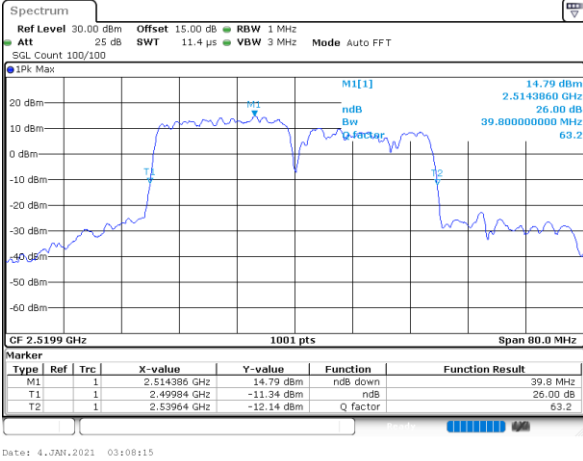

Date: 4-JAN-2021 04:26:37

Middle Channel / 20MHz+10MHz

Date: 4-JAN-2021 05:53:28

Middle Channel / 20MHz+15MHz

Date: 4-JAN-2021 04:49:38

Highest Channel / 20MHz+10MHz

Date: 4-JAN-2021 18:50:08

Highest Channel / 20MHz+15MHz

Date: 4-JAN-2021 05:09:45

LTE Band 7C

16QAM

Lowest Channel / 20MHz+20MHz

N/A

Date: 4-JAN-2021 03:08:15

Middle Channel / 20MHz+20MHz

N/A

Date: 4-JAN-2021 03:13:27

Highest Channel / 20MHz+20MHz

N/A

Date: 4-JAN-2021 03:15:11

LTE Band 7C

64QAM

Lowest Channel / 10MHz+20MHz

Date: 4-JAN-2021 22:21:33

Lowest Channel / 15MHz+10MHz

Date: 5-JAN-2021 00:44:54

Middle Channel / 10MHz+20MHz

Date: 4-JAN-2021 23:21:36

Middle Channel / 15MHz+10MHz

Date: 5-JAN-2021 01:09:41

Highest Channel / 10MHz+20MHz

Date: 5-JAN-2021 00:13:38