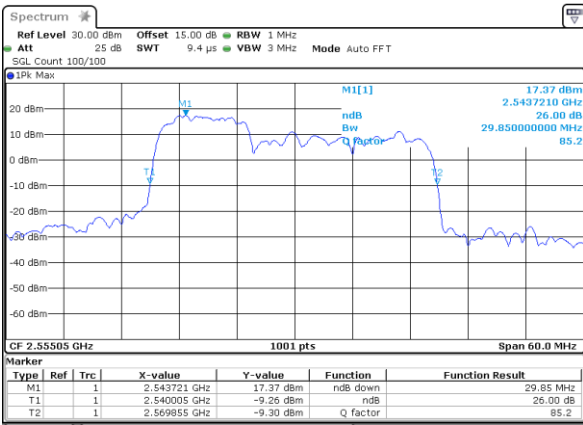

Date: 4-JAN-2021 03:13:27

Highest Channel / 20MHz+20MHz

N/A

Date: 4-JAN-2021 03:15:11

LTE Band 7C

64QAM

Lowest Channel / 10MHz+20MHz

Date: 4-JAN-2021 22:21:33

Lowest Channel / 15MHz+10MHz

Date: 5-JAN-2021 00:44:54

Middle Channel / 10MHz+20MHz

Date: 4-JAN-2021 23:21:36

Middle Channel / 15MHz+10MHz

Date: 5-JAN-2021 01:09:41

Highest Channel / 10MHz+20MHz

Date: 5-JAN-2021 00:13:38

Highest Channel / 15MHz+10MHz

Date: 5-JAN-2021 01:26:49

LTE Band 7C

64QAM

Lowest Channel / 15MHz+15MHz

Date: 4-JAN-2021 20:40:50

Lowest Channel / 15MHz+20MHz

Date: 4-JAN-2021 19:30:10