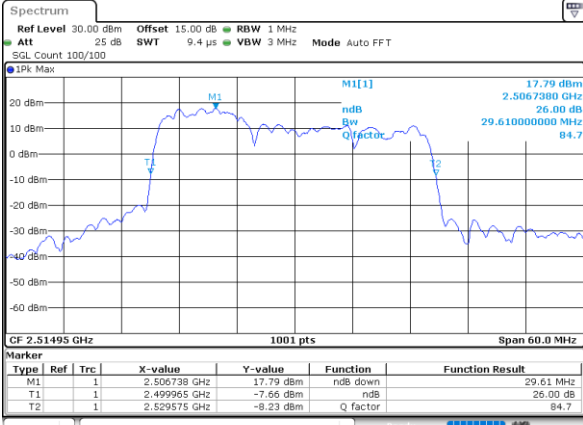

LTE Band 7C

16QAM

Lowest Channel / 10MHz+20MHz

Date: 4-JAN-2021 22:19:17