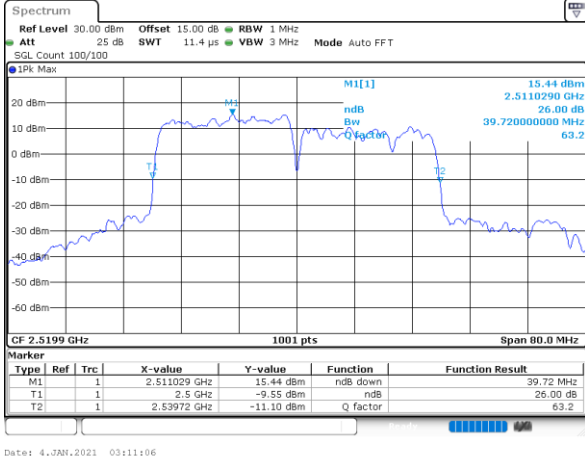

LTE Band 7C

64QAM

Lowest Channel / 20MHz+10MHz

Date: 4_JAN.2021 05:32:16

Lowest Channel / 20MHz+15MHz

Date: 4_JAN.2021 04:29:09

Middle Channel / 20MHz+10MHz

Date: 4_JAN.2021 05:54:45

Middle Channel / 20MHz+15MHz

Date: 4_JAN.2021 04:51:43

Highest Channel / 20MHz+10MHz

Date: 4_JAN.2021 18:55:50

Highest Channel / 20MHz+15MHz

Date: 4_JAN.2021 05:11:52

LTE Band 7C

64QAM

Lowest Channel / 20MHz+20MHz

N/A

Date: 4-JAN-2021 03:11:06

Middle Channel / 20MHz+20MHz

N/A

Date: 4-JAN-2021 03:15:21

Highest Channel / 20MHz+20MHz

N/A

Date: 4-JAN-2021 03:52:50

Occupied Bandwidth

Mode	LTE Band 7C : 99%OBW(MHz)			
QPSK				
BW	10MHz+20MHz	15MHz+10MHz	15MHz+15MHz	15MHz+20MHz
Lowest CH	27.57	23.43	28.47	32.45
Middle CH	28.11	23.18	28.35	32.80
Highest CH	27.69	23.33	28.29	32.59
BW	20MHz+10MHz	20MHz+15MHz	20MHz+20MHz	N/A
Lowest CH	27.99	32.66	37.08	-
Middle CH	27.87	32.73	37.64	-
Highest CH	27.87	33.01	37.80	-