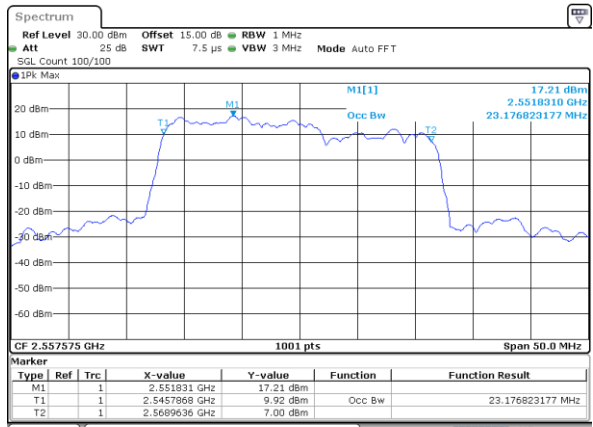

N/A

Date: 4-JAN-2021 03:15:04

LTE Band 7C

64QAM

Lowest Channel / 10MHz+20MHz

Date: 4-JAN-2021 22:21:24

Lowest Channel / 15MHz+10MHz

Date: 5-JAN-2021 00:43:37

Middle Channel / 10MHz+20MHz

Date: 4-JAN-2021 23:21:29

Middle Channel / 15MHz+10MHz

Date: 5-JAN-2021 01:09:26

Highest Channel / 10MHz+20MHz

Date: 5-JAN-2021 00:13:01

Highest Channel / 15MHz+10MHz

Date: 5-JAN-2021 01:26:10

LTE Band 7C

64QAM

Lowest Channel / 15MHz+15MHz

Date: 4.JAN.2021 20:40:43

Lowest Channel / 15MHz+20MHz

Date: 4.JAN.2021 19:30:04

Middle Channel / 15MHz+15MHz

Date: 4.JAN.2021 21:05:55

Middle Channel / 15MHz+20MHz

Date: 4.JAN.2021 19:53:30

Highest Channel / 15MHz+15MHz

Date: 4.JAN.2021 21:45:10

Highest Channel / 15MHz+20MHz

Date: 4.JAN.2021 20:17:09

LTE Band 7C

64QAM