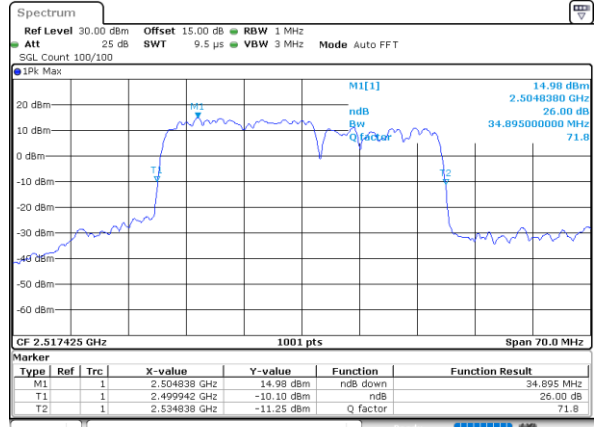

Middle Channel / 15MHz+15MHz

Date: 4-JAN-2021 21:06:07

Middle Channel / 15MHz+20MHz

Date: 4-JAN-2021 19:53:39

Highest Channel / 15MHz+15MHz

Date: 4-JAN-2021 21:46:10

Highest Channel / 15MHz+20MHz

Date: 4-JAN-2021 20:17:15

LTE Band 7C

64QAM

Lowest Channel / 20MHz+10MHz

Date: 4_JAN.2021 05:32:16

Lowest Channel / 20MHz+15MHz

Date: 4_JAN.2021 04:29:09

Middle Channel / 20MHz+10MHz

Date: 4_JAN.2021 05:54:45

Middle Channel / 20MHz+15MHz

Date: 4_JAN.2021 04:51:43

Highest Channel / 20MHz+10MHz

Date: 4_JAN.2021 18:55:50

Highest Channel / 20MHz+15MHz

Date: 4_JAN.2021 05:11:52

LTE Band 7C

64QAM