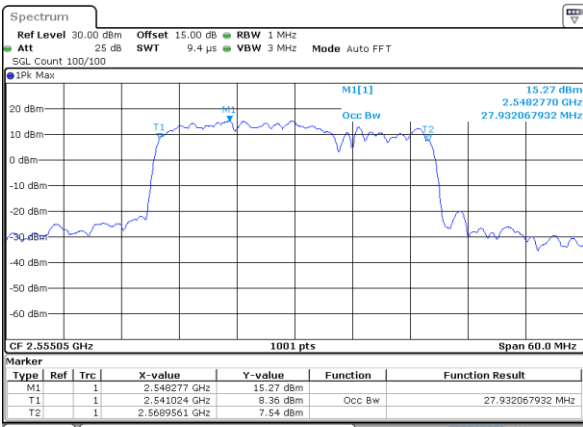

Middle Channel / 15MHz+20MHz

Date: 4.JAN.2021 19:53:30

Highest Channel / 15MHz+15MHz

Date: 4.JAN.2021 21:45:10

Highest Channel / 15MHz+20MHz

Date: 4.JAN.2021 20:17:09

LTE Band 7C

64QAM

Lowest Channel / 20MHz+10MHz

Date: 4-JAN-2021 05:32:09

Lowest Channel / 20MHz+15MHz

Date: 4-JAN-2021 04:29:02

Middle Channel / 20MHz+10MHz

Date: 4-JAN-2021 05:54:39

Middle Channel / 20MHz+15MHz

Date: 4-JAN-2021 04:50:58

Highest Channel / 20MHz+10MHz

Date: 4-JAN-2021 18:55:44

Highest Channel / 20MHz+15MHz

Date: 4-JAN-2021 05:11:46

LTE Band 7C

64QAM

Lowest Channel / 20MHz+20MHz

N/A