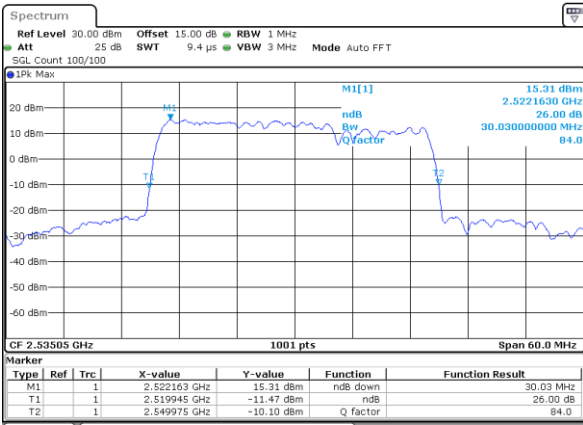

Middle Channel / 15MHz+20MHz

Date: 4.JAN.2021 19:49:03

Highest Channel / 15MHz+15MHz

Date: 4.JAN.2021 21:37:48

Highest Channel / 15MHz+20MHz

Date: 4.JAN.2021 20:05:24

LTE Band 7C

QPSK

Lowest Channel / 20MHz+10MHz

Date: 4.JAN.2021 05:27:53

Lowest Channel / 20MHz+15MHz

Date: 4.JAN.2021 04:24:07

Middle Channel / 20MHz+10MHz

Date: 4.JAN.2021 05:52:04

Middle Channel / 20MHz+15MHz

Date: 4.JAN.2021 04:47:34

Highest Channel / 20MHz+10MHz

Date: 4.JAN.2021 18:46:51

Highest Channel / 20MHz+15MHz

Date: 4.JAN.2021 05:07:05

LTE Band 7C

QPSK

Lowest Channel / 20MHz+20MHz

N/A

Date: 4-JAN-2021 03:01:53

Middle Channel / 20MHz+20MHz

N/A

Date: 4-JAN-2021 03:31:29

Highest Channel / 20MHz+20MHz

N/A

Date: 4-JAN-2021 03:47:48

LTE Band 7C