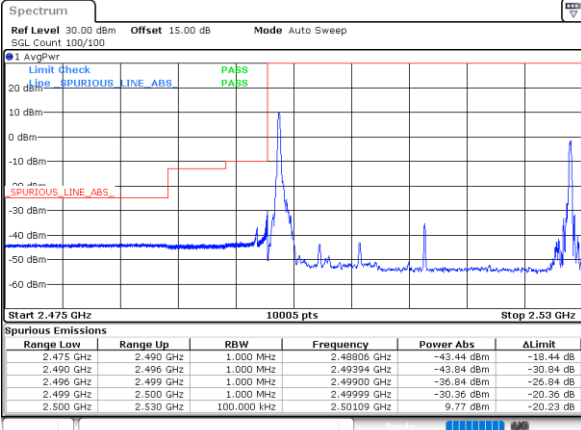

Highest Channel / 20MHz+10MHz

Date: 4-JAN-2021 18:55:44

Highest Channel / 20MHz+15MHz

Date: 4-JAN-2021 05:11:46

LTE Band 7C

64QAM

Lowest Channel / 20MHz+20MHz

N/A

Date: 4-JAN-2021 03:10:59

Middle Channel / 20MHz+20MHz

N/A

Date: 4-JAN-2021 03:10:15

Highest Channel / 20MHz+20MHz

N/A

Date: 4-JAN-2021 03:15:44

Conducted Band Edge

LTE Band 7C / 10MHz+20MHz

QPSK

Lowest Band Edge / 1RB0 and 1RB9

Date: 4_JAN.2021 22:33:19

Highest Band Edge / 1RB0 and 1RB9

Date: 5_JAN.2021 00:22:18

Lowest Band Edge / 1RB49 and 1RB0

Date: 4_JAN.2021 22:35:45

Highest Band Edge / 1RB49 and 1RB0

Date: 5_JAN.2021 00:27:06

Lowest Band Edge / Full RB

Date: 4_JAN.2021 22:08:39

Highest Band Edge / Full RB

Date: 4_JAN.2021 23:37:29

LTE Band 7C / 15MHz+10MHz

QPSK