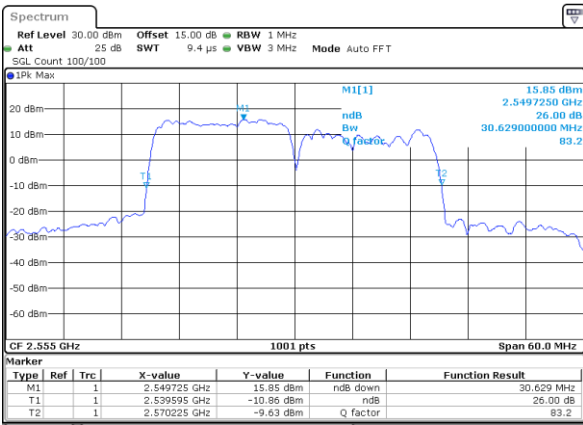

Date: 5-JAN-2021 01:07:21

Highest Channel / 10MHz+20MHz

Date: 4-JAN-2021 23:39:25

Highest Channel / 15MHz+10MHz

Date: 5-JAN-2021 01:23:30

LTE Band 7C

16QAM

Lowest Channel / 15MHz+15MHz

Date: 4.JAN.2021 20:38:26

Lowest Channel / 15MHz+20MHz

Date: 4.JAN.2021 19:27:53

Middle Channel / 15MHz+15MHz

Date: 4.JAN.2021 21:01:50

Middle Channel / 15MHz+20MHz

Date: 4.JAN.2021 19:52:05

Highest Channel / 15MHz+15MHz

Date: 4.JAN.2021 21:42:10

Highest Channel / 15MHz+20MHz

Date: 4.JAN.2021 20:08:00

LTE Band 7C

16QAM

Lowest Channel / 20MHz+10MHz

Date: 4-JAN-2021 05:29:52

Lowest Channel / 20MHz+15MHz