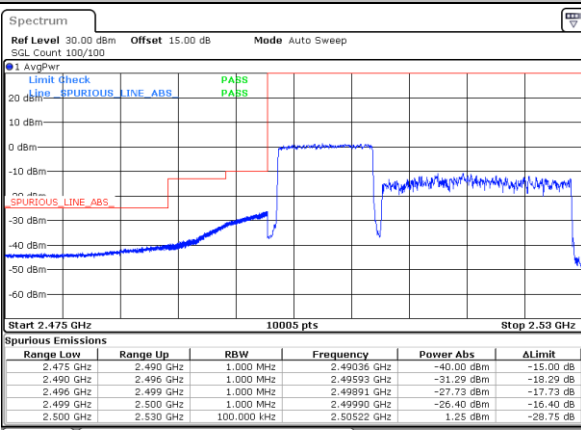

Highest Channel / 20MHz+10MHz

Date: 4-JAN-2021 18:55:44

Highest Channel / 20MHz+15MHz

Date: 4-JAN-2021 05:11:46

LTE Band 7C

64QAM

Lowest Channel / 20MHz+20MHz

N/A

LTE Band 7C / 10MHz+20MHz

QPSK

Lowest Band Edge / 1RB0 and 1RB9

Date: 4_JAN.2021 22:33:19

Highest Band Edge / 1RB0 and 1RB9

Date: 5_JAN.2021 00:22:18

Lowest Band Edge / 1RB49 and 1RB0

Date: 4_JAN.2021 22:35:45

Highest Band Edge / 1RB49 and 1RB0

Date: 5_JAN.2021 00:27:06

Lowest Band Edge / Full RB

Date: 4_JAN.2021 22:08:39

Highest Band Edge / Full RB

Date: 4_JAN.2021 23:37:29

LTE Band 7C / 15MHz+10MHz

QPSK