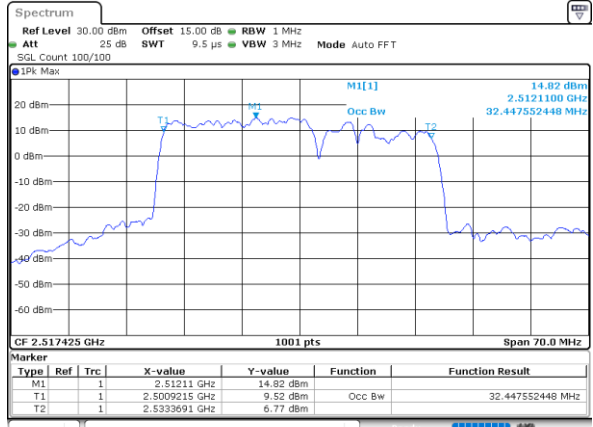

LTE Band 7C

64QAM

Lowest Channel / 15MHz+15MHz

Date: 4.JAN.2021 20:40:43

Lowest Channel / 15MHz+20MHz

Date: 4.JAN.2021 19:30:04

Middle Channel / 15MHz+15MHz

Date: 4.JAN.2021 21:05:55

Middle Channel / 15MHz+20MHz

Date: 4.JAN.2021 19:53:30

Highest Channel / 15MHz+15MHz

Date: 4.JAN.2021 21:45:10

Highest Channel / 15MHz+20MHz

Date: 4.JAN.2021 20:17:09

LTE Band 7C

64QAM

Lowest Channel / 20MHz+10MHz

Date: 4-JAN-2021 05:32:09

Lowest Channel / 20MHz+15MHz

Date: 4-JAN-2021 04:29:02

Middle Channel / 20MHz+10MHz

Date: 4-JAN-2021 05:54:39

Middle Channel / 20MHz+15MHz

Date: 4-JAN-2021 04:50:58

Highest Channel / 20MHz+10MHz

Date: 4-JAN-2021 18:55:44

Highest Channel / 20MHz+15MHz

Date: 4-JAN-2021 05:11:46

LTE Band 7C

64QAM

Lowest Channel / 20MHz+20MHz

N/A