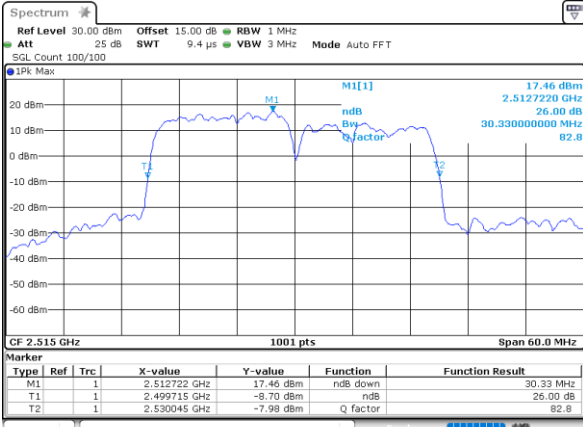

LTE Band 7C

QPSK

Lowest Channel / 15MHz+15MHz

Date: 4.JAN.2021 20:36:13

Lowest Channel / 15MHz+20MHz

Date: 4.JAN.2021 19:25:24

Middle Channel / 15MHz+15MHz

Date: 4.JAN.2021 21:00:18

Middle Channel / 15MHz+20MHz

Date: 4.JAN.2021 19:49:03

Highest Channel / 15MHz+15MHz

Date: 4.JAN.2021 21:37:48

Highest Channel / 15MHz+20MHz

Date: 4.JAN.2021 20:05:24

LTE Band 7C

QPSK