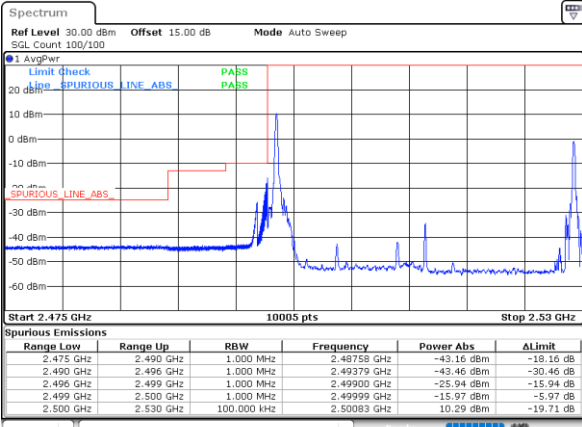

LTE Band 7C / 15MHz+15MHz

QPSK

Lowest Band Edge / 1RB0 and 1RB74

Highest Band Edge / 1RB0 and 1RB74

Date: 4.JAN.2021 20:49:47

Date: 4.JAN.2021 21:55:16