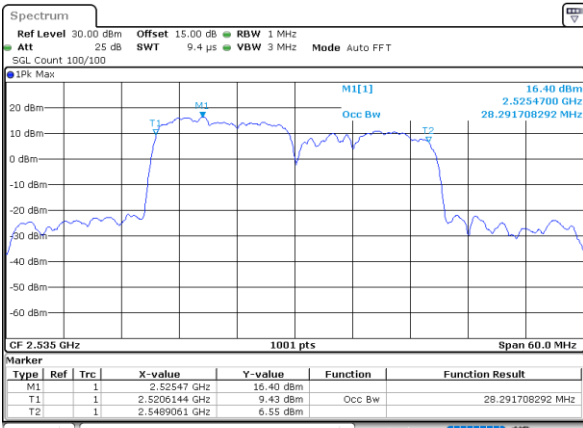

Middle Channel / 10MHz+20MHz

Date: 4-JAN-2021 23:21:29

Middle Channel / 15MHz+10MHz

Date: 5-JAN-2021 01:09:26

Highest Channel / 10MHz+20MHz

Date: 5-JAN-2021 00:13:01

Highest Channel / 15MHz+10MHz

Date: 5-JAN-2021 01:26:10

LTE Band 7C

64QAM

Lowest Channel / 15MHz+15MHz

Date: 4.JAN.2021 20:40:43

Lowest Channel / 15MHz+20MHz

Date: 4.JAN.2021 19:30:04

Middle Channel / 15MHz+15MHz

Date: 4.JAN.2021 21:05:55

Middle Channel / 15MHz+20MHz

Date: 4.JAN.2021 19:53:30

Highest Channel / 15MHz+15MHz

Date: 4.JAN.2021 21:45:10

Highest Channel / 15MHz+20MHz

Date: 4.JAN.2021 20:17:09

LTE Band 7C

64QAM