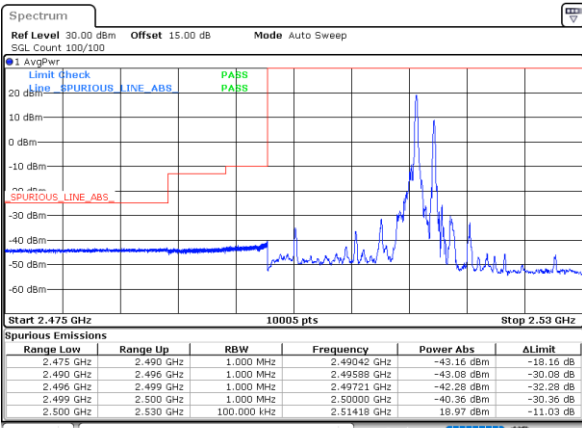

Date: 5 JAN. 2021 01:43:54

Lowest Band Edge / Full RB

Date: 5 JAN. 2021 00:39:17

Highest Band Edge / Full RB

Date: 8 JAN. 2021 01:14:06

LTE Band 7C / 15MHz+15MHz

QPSK

Lowest Band Edge / 1RB0 and 1RB74

Highest Band Edge / 1RB0 and 1RB74

Date: 4.JAN.2021 20:49:47

Date: 4.JAN.2021 21:55:16

Lowest Band Edge / 1RB74 and 1RB0

Highest Band Edge / 1RB74 and 1RB0

Date: 4.JAN.2021 20:52:30

Date: 4.JAN.2021 21:58:22

Lowest Band Edge / Full RB

Highest Band Edge / Full RB

Date: 4.JAN.2021 20:36:49

Date: 4.JAN.2021 21:39:21