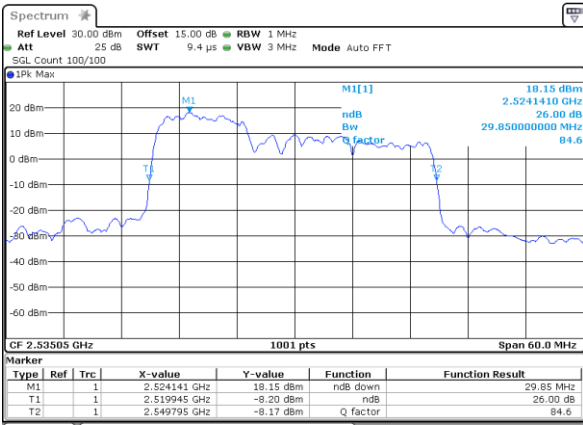

Date: 4-JAN-2021 03:01:53

Middle Channel / 20MHz+20MHz

N/A

Date: 4-JAN-2021 03:31:29

Highest Channel / 20MHz+20MHz

N/A

Date: 4-JAN-2021 03:47:48

LTE Band 7C

16QAM

Lowest Channel / 10MHz+20MHz

Date: 4-JAN-2021 22:19:17

Lowest Channel / 15MHz+10MHz

Date: 5-JAN-2021 00:41:10

Middle Channel / 10MHz+20MHz

Date: 4-JAN-2021 23:19:57

Middle Channel / 15MHz+10MHz

Date: 5-JAN-2021 01:07:21

Highest Channel / 10MHz+20MHz

Date: 4-JAN-2021 23:39:25

Highest Channel / 15MHz+10MHz

Date: 5-JAN-2021 01:23:30

LTE Band 7C

16QAM

Lowest Channel / 15MHz+15MHz

Date: 4.JAN.2021 20:38:26

Lowest Channel / 15MHz+20MHz

Date: 4.JAN.2021 19:27:53

Middle Channel / 15MHz+15MHz

Date: 4.JAN.2021 21:01:50

Middle Channel / 15MHz+20MHz

Date: 4.JAN.2021 19:52:05

Highest Channel / 15MHz+15MHz