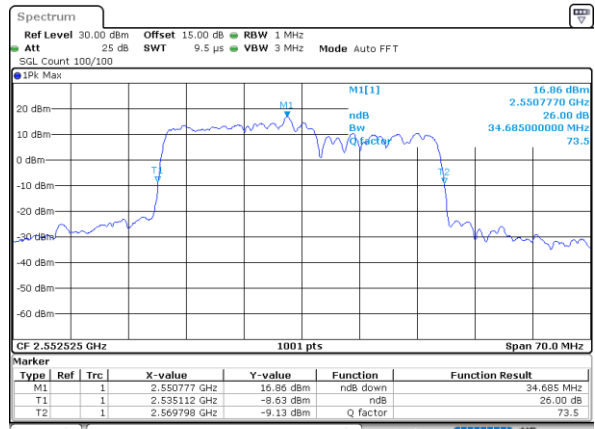

LTE Band 7C

64QAM

Lowest Channel / 20MHz+10MHz

Date: 4_JAN.2021 05:32:16

Lowest Channel / 20MHz+15MHz

Date: 4_JAN.2021 04:29:09

Middle Channel / 20MHz+10MHz

Date: 4_JAN.2021 05:54:45

Middle Channel / 20MHz+15MHz

Date: 4_JAN.2021 04:51:43

Highest Channel / 20MHz+10MHz

Date: 4_JAN.2021 18:55:50

Highest Channel / 20MHz+15MHz

Date: 4_JAN.2021 05:11:52

LTE Band 7C

64QAM

Lowest Channel / 20MHz+20MHz

N/A

Date: 4-JAN-2021 03:11:06

Middle Channel / 20MHz+20MHz

N/A

Date: 4-JAN-2021 03:15:21

Highest Channel / 20MHz+20MHz

N/A

Date: 4-JAN-2021 03:52:50

Occupied Bandwidth

Mode	LTE Band 7C : 99%OBW(MHz)			
QPSK				
BW	10MHz+20MHz	15MHz+10MHz	15MHz+15MHz	15MHz+20MHz
Lowest CH	27.57	23.43	28.47	32.45
Middle CH	28.11	23.18	28.35	32.80
Highest CH	27.69	23.33	28.29	32.59
BW	20MHz+10MHz	20MHz+15MHz	20MHz+20MHz	N/A
Lowest CH	27.99	32.66	37.08	-
Middle CH	27.87	32.73	37.64	-
Highest CH	27.87	33.01	37.80	-