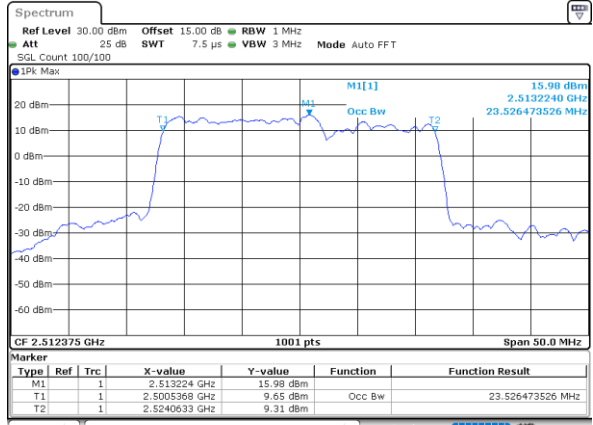

Highest Channel / 20MHz+15MHz

Date: 4-JAN-2021 05:06:57

LTE Band 7C

QPSK

Lowest Channel / 20MHz+20MHz

N/A

Date: 4-JAN-2021 03:01:47

Middle Channel / 20MHz+20MHz

N/A

Date: 4-JAN-2021 03:01:23

Highest Channel / 20MHz+20MHz

N/A

Date: 4-JAN-2021 03:47:40

LTE Band 7C

16QAM

Lowest Channel / 10MHz+20MHz

Date: 4-JAN-2021 22:19:03

Lowest Channel / 15MHz+10MHz

Date: 5-JAN-2021 00:41:04

Middle Channel / 10MHz+20MHz

Date: 4-JAN-2021 23:19:49

Middle Channel / 15MHz+10MHz

Date: 5-JAN-2021 01:06:38

Highest Channel / 10MHz+20MHz

Date: 4-JAN-2021 23:19:19

Highest Channel / 15MHz+10MHz

Date: 5-JAN-2021 01:23:22

LTE Band 7C

16QAM

Lowest Channel / 15MHz+15MHz

Date: 4.JAN.2021 20:38:18

Lowest Channel / 15MHz+20MHz