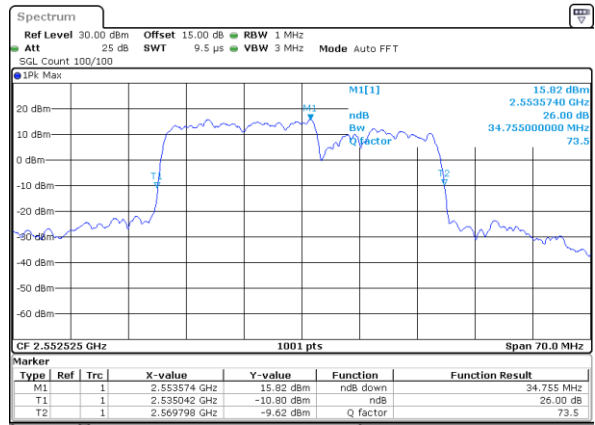

Middle Channel / 15MHz+20MHz

Date: 4.JAN.2021 19:49:03

Highest Channel / 15MHz+15MHz

Date: 4.JAN.2021 21:37:48

Highest Channel / 15MHz+20MHz

Date: 4.JAN.2021 20:05:24

LTE Band 7C

QPSK

Lowest Channel / 20MHz+10MHz

Date: 4.JAN.2021 05:27:53

Lowest Channel / 20MHz+15MHz

Date: 4.JAN.2021 04:24:07

Middle Channel / 20MHz+10MHz

Date: 4.JAN.2021 05:52:04

Middle Channel / 20MHz+15MHz

Date: 4.JAN.2021 04:47:34

Highest Channel / 20MHz+10MHz

Date: 4.JAN.2021 18:46:51

Highest Channel / 20MHz+15MHz

Date: 4.JAN.2021 05:07:05

LTE Band 7C

QPSK

Lowest Channel / 20MHz+20MHz

N/A

Date: 4-JAN-2021 03:01:53

Middle Channel / 20MHz+20MHz

N/A

Date: 4-JAN-2021 03:31:29

Highest Channel / 20MHz+20MHz

N/A

Date: 4-JAN-2021 03:47:48

LTE Band 7C