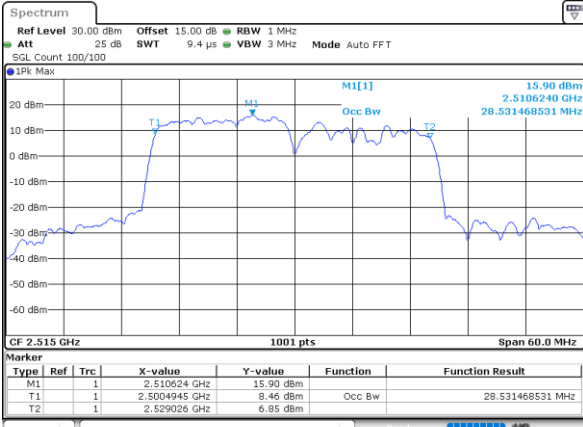

N/A

Date: 4-JAN-2021 03:15:04

LTE Band 7C

64QAM

Lowest Channel / 10MHz+20MHz

Date: 4-JAN-2021 22:21:24

Lowest Channel / 15MHz+10MHz

Date: 5-JAN-2021 00:43:37

Middle Channel / 10MHz+20MHz

Date: 4-JAN-2021 23:21:29

Middle Channel / 15MHz+10MHz

Date: 5-JAN-2021 01:09:26

Highest Channel / 10MHz+20MHz

Date: 5-JAN-2021 00:13:01

Highest Channel / 15MHz+10MHz

Date: 5-JAN-2021 01:26:10

LTE Band 7C

64QAM

Lowest Channel / 15MHz+15MHz

Date: 4.JAN.2021 20:40:43

Lowest Channel / 15MHz+20MHz

Date: 4.JAN.2021 19:30:04

Middle Channel / 15MHz+15MHz

Date: 4.JAN.2021 21:05:55