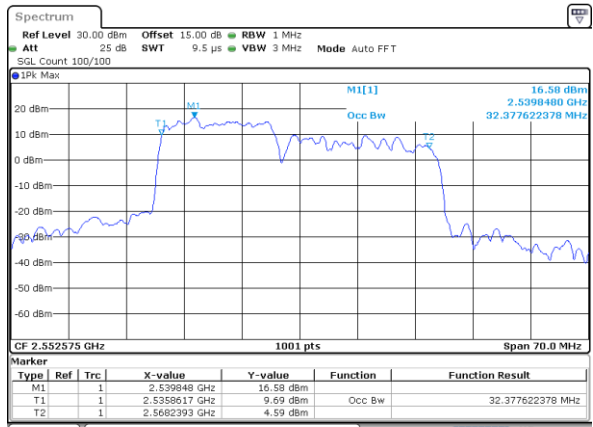

Date: 4-JAN-2021 23:19:19

Highest Channel / 15MHz+10MHz

Date: 5-JAN-2021 01:23:22

LTE Band 7C

16QAM

Lowest Channel / 15MHz+15MHz

Date: 4.JAN.2021 20:38:18

Lowest Channel / 15MHz+20MHz

Date: 4.JAN.2021 19:27:44

Middle Channel / 15MHz+15MHz

Date: 4.JAN.2021 21:01:42

Middle Channel / 15MHz+20MHz

Date: 4.JAN.2021 19:51:09

Highest Channel / 15MHz+15MHz

Date: 4.JAN.2021 21:41:53

Highest Channel / 15MHz+20MHz

Date: 4.JAN.2021 20:07:52

LTE Band 7C

16QAM

Lowest Channel / 20MHz+10MHz

Date: 4-JAN-2021 05:29:46

Lowest Channel / 20MHz+15MHz

Date: 4-JAN-2021 04:26:31

Middle Channel / 20MHz+10MHz

Date: 4-JAN-2021 05:53:20

Middle Channel / 20MHz+15MHz

Date: 4-JAN-2021 04:49:22

Highest Channel / 20MHz+10MHz

Date: 4-JAN-2021 18:50:01

Highest Channel / 20MHz+15MHz

Date: 4-JAN-2021 05:09:39

LTE Band 7C