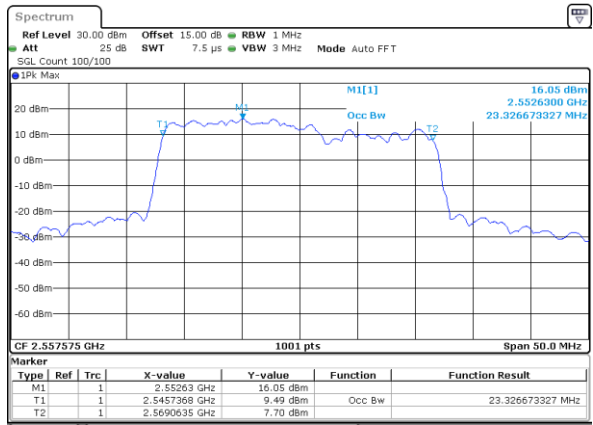

Highest Channel / 20MHz+15MHz

Date: 4-JAN-2021 05:06:57

LTE Band 7C

QPSK

Lowest Channel / 20MHz+20MHz

N/A

Date: 4-JAN-2021 03:01:47

Middle Channel / 20MHz+20MHz

N/A

Date: 4-JAN-2021 03:01:23

Highest Channel / 20MHz+20MHz

N/A

Date: 4-JAN-2021 03:47:40

LTE Band 7C

16QAM

Lowest Channel / 10MHz+20MHz

Date: 4-JAN-2021 22:19:03

Lowest Channel / 15MHz+10MHz

Date: 5-JAN-2021 00:41:04

Middle Channel / 10MHz+20MHz

Date: 4-JAN-2021 23:19:49

Middle Channel / 15MHz+10MHz

Date: 5-JAN-2021 01:06:38

Highest Channel / 10MHz+20MHz

Date: 4-JAN-2021 23:19:19

Highest Channel / 15MHz+10MHz

Date: 5-JAN-2021 01:23:22

LTE Band 7C

16QAM

Lowest Channel / 15MHz+15MHz

Date: 4.JAN.2021 20:38:18

Lowest Channel / 15MHz+20MHz