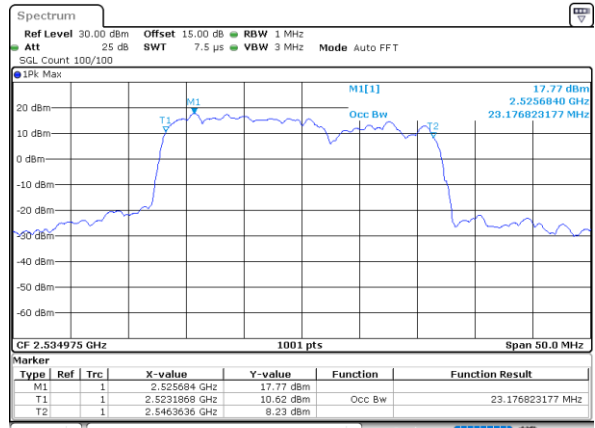

Mode	LTE Band 7C : 99%OBW(MHz)			
64QAM				
BW	10MHz+20MHz	15MHz+10MHz	15MHz+15MHz	15MHz+20MHz
Lowest CH	27.51	23.43	28.53	32.52
Middle CH	27.93	23.38	28.29	32.38
Highest CH	27.69	23.18	28.11	32.31
BW	20MHz+10MHz	20MHz+15MHz	20MHz+20MHz	N/A
Lowest CH	27.39	32.45	37.64	-
Middle CH	27.99	32.80	37.48	-
Highest CH	27.93	32.52	37.64	-

LTE Band 7C

QPSK

Lowest Channel / 10MHz+20MHz

Date: 4, JAN, 2021 22:07:59

Lowest Channel / 15MHz+10MHz

Date: 5, JAN, 2021 00:38:01

Middle Channel / 10MHz+20MHz

Date: 4, JAN, 2021 23:12:00

Middle Channel / 15MHz+10MHz

Date: 5, JAN, 2021 01:02:57

Highest Channel / 10MHz+20MHz

Date: 4, JAN, 2021 23:35:04

Highest Channel / 15MHz+10MHz

Date: 5, JAN, 2021 01:20:15

LTE Band 7C

QPSK