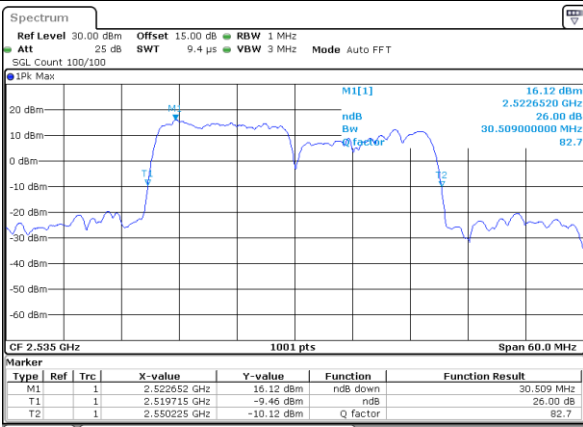

Lowest Channel / 15MHz+10MHz

Date: 5-JAN-2021 00:44:54

Middle Channel / 10MHz+20MHz

Date: 4-JAN-2021 23:21:36

Middle Channel / 15MHz+10MHz

Date: 5-JAN-2021 01:09:41

Highest Channel / 10MHz+20MHz

Date: 5-JAN-2021 00:13:38

Highest Channel / 15MHz+10MHz

Date: 5-JAN-2021 01:26:49

LTE Band 7C

64QAM

Lowest Channel / 15MHz+15MHz

Date: 4-JAN-2021 20:40:50

Lowest Channel / 15MHz+20MHz

Date: 4-JAN-2021 19:30:10

Middle Channel / 15MHz+15MHz

Date: 4-JAN-2021 21:06:07

Middle Channel / 15MHz+20MHz

Date: 4-JAN-2021 19:53:39

Highest Channel / 15MHz+15MHz

Date: 4-JAN-2021 21:46:10

Highest Channel / 15MHz+20MHz

Date: 4-JAN-2021 20:17:15