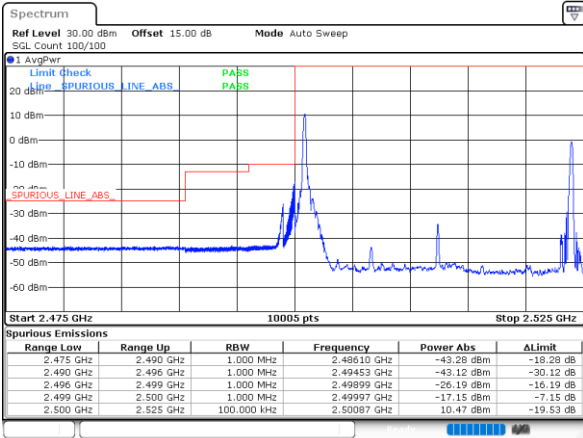

LTE Band 7C / 10MHz+20MHz

QPSK

Lowest Band Edge / 1RB0 and 1RB9

Date: 4_JAN.2021 22:33:19

Highest Band Edge / 1RB0 and 1RB9

Date: 5_JAN.2021 00:22:18

Lowest Band Edge / 1RB49 and 1RB0

Date: 4_JAN.2021 22:35:45

Highest Band Edge / 1RB49 and 1RB0

Date: 5_JAN.2021 00:27:06

Lowest Band Edge / Full RB

Date: 4_JAN.2021 22:08:39

Highest Band Edge / Full RB

Date: 4_JAN.2021 23:37:29

LTE Band 7C / 15MHz+10MHz

QPSK

Lowest Band Edge / 1RB0 and 1RB49

Date: 5 JAN. 2021 00:53:01

Highest Band Edge / 1RB0 and 1RB49

Date: 5 JAN. 2021 01:38:24

Lowest Band Edge / 1RB74 and 1RB0

Date: 5 JAN. 2021 00:55:05

Highest Band Edge / 1RB74 and 1RB0

Date: 5 JAN. 2021 01:43:54

Lowest Band Edge / Full RB

Date: 5 JAN. 2021 00:39:17

Highest Band Edge / Full RB

Date: 8 JAN. 2021 01:14:06

LTE Band 7C / 15MHz+15MHz

QPSK

Lowest Band Edge / 1RB0 and 1RB74