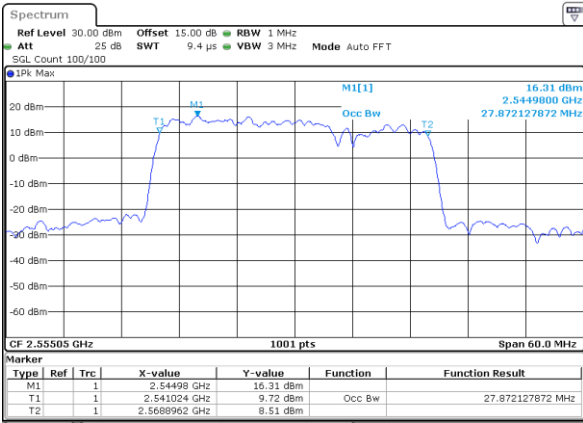

Highest Channel / 15MHz+15MHz

Date: 4.JAN.2021 21:37:41

Highest Channel / 15MHz+20MHz

Date: 4.JAN.2021 20:05:14

LTE Band 7C

QPSK

Lowest Channel / 20MHz+10MHz

Date: 4-JAN-2021 05:27:40

Lowest Channel / 20MHz+15MHz

Date: 4-JAN-2021 04:23:51

Middle Channel / 20MHz+10MHz

Date: 4-JAN-2021 05:51:59

Middle Channel / 20MHz+15MHz

Date: 4-JAN-2021 04:47:27

Highest Channel / 20MHz+10MHz

Date: 4-JAN-2021 18:46:45

Highest Channel / 20MHz+15MHz

Date: 4-JAN-2021 05:06:57

LTE Band 7C

QPSK

Lowest Channel / 20MHz+20MHz

N/A

Date: 4-JAN-2021 03:01:47

Middle Channel / 20MHz+20MHz