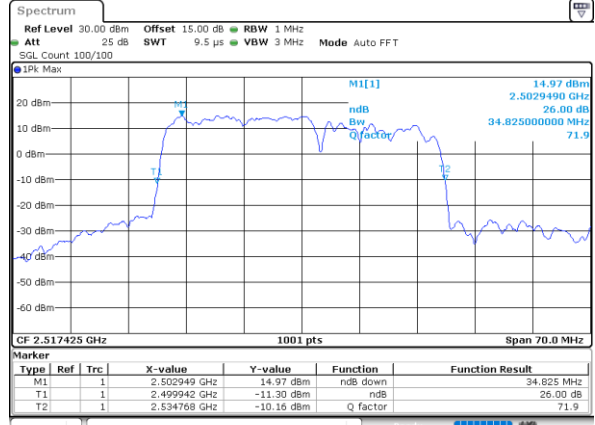

LTE Band 7C

QPSK

Lowest Channel / 15MHz+15MHz

Date: 4.JAN.2021 20:36:13

Lowest Channel / 15MHz+20MHz

Date: 4.JAN.2021 19:25:24

Middle Channel / 15MHz+15MHz

Date: 4.JAN.2021 21:00:18

Middle Channel / 15MHz+20MHz

Date: 4.JAN.2021 19:49:03

Highest Channel / 15MHz+15MHz

Date: 4.JAN.2021 21:37:48

Highest Channel / 15MHz+20MHz

Date: 4.JAN.2021 20:05:24

LTE Band 7C

QPSK

Lowest Channel / 20MHz+10MHz

Date: 4.JAN.2021 05:27:53

Lowest Channel / 20MHz+15MHz

Date: 4.JAN.2021 04:24:07

Middle Channel / 20MHz+10MHz

Date: 4.JAN.2021 05:52:04

Middle Channel / 20MHz+15MHz

Date: 4.JAN.2021 04:47:34

Highest Channel / 20MHz+10MHz

Date: 4.JAN.2021 18:46:51

Highest Channel / 20MHz+15MHz

Date: 4.JAN.2021 05:07:05

LTE Band 7C

QPSK

Lowest Channel / 20MHz+20MHz

N/A