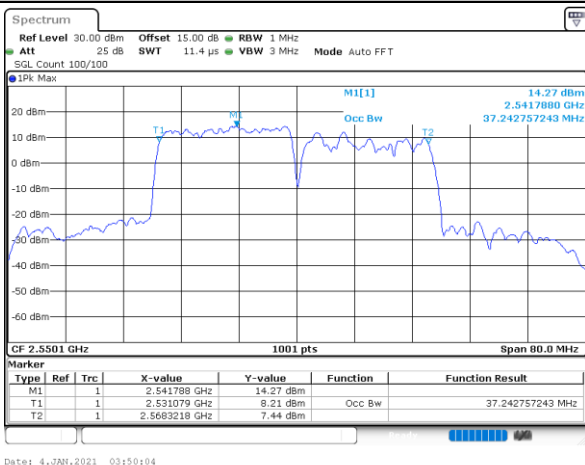

Date: 4-JAN-2021 05:53:20

Middle Channel / 20MHz+15MHz

Date: 4-JAN-2021 04:49:22

Highest Channel / 20MHz+10MHz

Date: 4-JAN-2021 18:50:01

Highest Channel / 20MHz+15MHz

Date: 4-JAN-2021 05:09:39

LTE Band 7C

16QAM

Lowest Channel / 20MHz+20MHz

N/A

Date: 4-JAN-2021 03:04:16

Middle Channel / 20MHz+20MHz

N/A

Date: 4-JAN-2021 03:13:21

Highest Channel / 20MHz+20MHz

N/A

Date: 4-JAN-2021 03:15:04

LTE Band 7C

64QAM

Lowest Channel / 10MHz+20MHz

Date: 4-JAN-2021 22:21:24

Lowest Channel / 15MHz+10MHz

Date: 5-JAN-2021 00:43:37

Middle Channel / 10MHz+20MHz

Date: 4-JAN-2021 23:21:29

Middle Channel / 15MHz+10MHz

Date: 5-JAN-2021 01:09:26

Highest Channel / 10MHz+20MHz

Date: 5-JAN-2021 00:13:01

Highest Channel / 15MHz+10MHz

Date: 5-JAN-2021 01:26:10