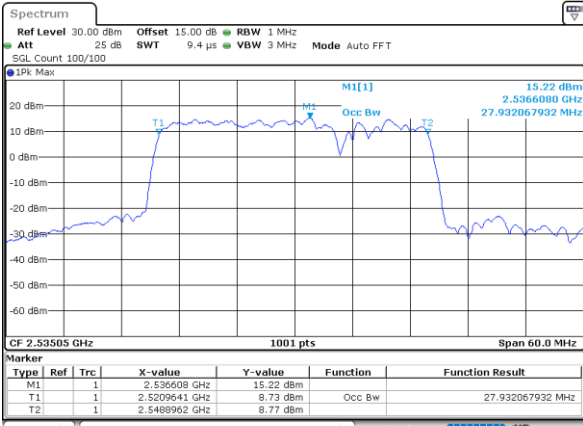

Date: 4.JAN.2021 20:07:52

LTE Band 7C

16QAM

Lowest Channel / 20MHz+10MHz

Date: 4-JAN-2021 05:29:46

Lowest Channel / 20MHz+15MHz

Date: 4-JAN-2021 04:26:31

Middle Channel / 20MHz+10MHz

Date: 4-JAN-2021 05:53:20

Middle Channel / 20MHz+15MHz

Date: 4-JAN-2021 04:49:22

Highest Channel / 20MHz+10MHz

Date: 4-JAN-2021 18:50:01

Highest Channel / 20MHz+15MHz

Date: 4-JAN-2021 05:09:39

LTE Band 7C