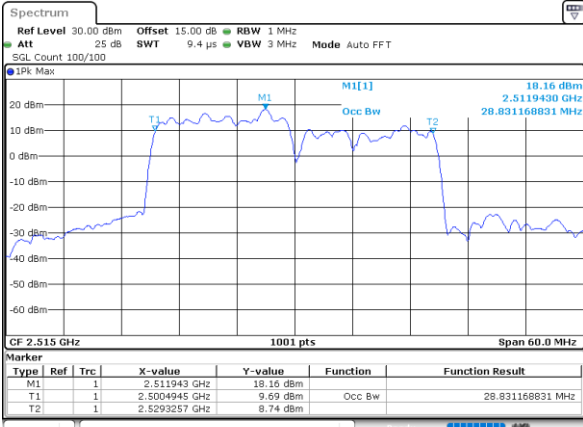

Date: 4-JAN-2021 22:19:03

Lowest Channel / 15MHz+10MHz

Date: 5-JAN-2021 00:41:04

Middle Channel / 10MHz+20MHz

Date: 4-JAN-2021 23:19:49

Middle Channel / 15MHz+10MHz

Date: 5-JAN-2021 01:06:38

Highest Channel / 10MHz+20MHz

Date: 4-JAN-2021 23:19:19

Highest Channel / 15MHz+10MHz

Date: 5-JAN-2021 01:23:22

LTE Band 7C

16QAM

Lowest Channel / 15MHz+15MHz

Date: 4.JAN.2021 20:38:18

Lowest Channel / 15MHz+20MHz

Date: 4.JAN.2021 19:27:44

Middle Channel / 15MHz+15MHz

Date: 4.JAN.2021 21:01:42

Middle Channel / 15MHz+20MHz

Date: 4.JAN.2021 19:51:09

Highest Channel / 15MHz+15MHz

Date: 4.JAN.2021 21:41:53

Highest Channel / 15MHz+20MHz