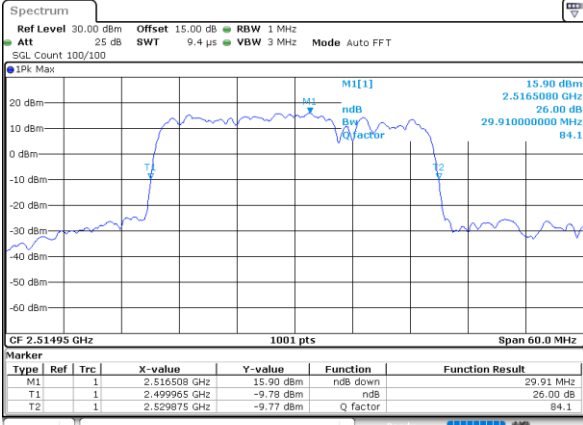

LTE Band 7C

QPSK

Lowest Channel / 15MHz+15MHz

Date: 4.JAN.2021 20:36:13

Lowest Channel / 15MHz+20MHz

Date: 4.JAN.2021 19:25:24

Middle Channel / 15MHz+15MHz

Date: 4.JAN.2021 21:00:18

Middle Channel / 15MHz+20MHz

Date: 4.JAN.2021 19:49:03

Highest Channel / 15MHz+15MHz

Date: 4.JAN.2021 21:37:48

Highest Channel / 15MHz+20MHz

Date: 4.JAN.2021 20:05:24

LTE Band 7C

QPSK

Lowest Channel / 20MHz+10MHz

Date: 4.JAN.2021 05:27:53

Lowest Channel / 20MHz+15MHz

Date: 4.JAN.2021 04:24:07

Middle Channel / 20MHz+10MHz

Date: 4.JAN.2021 05:52:04

Middle Channel / 20MHz+15MHz

Date: 4.JAN.2021 04:47:34

Highest Channel / 20MHz+10MHz

Date: 4.JAN.2021 18:46:51

Highest Channel / 20MHz+15MHz

Date: 4.JAN.2021 05:07:05

LTE Band 7C

QPSK

Lowest Channel / 20MHz+20MHz

N/A