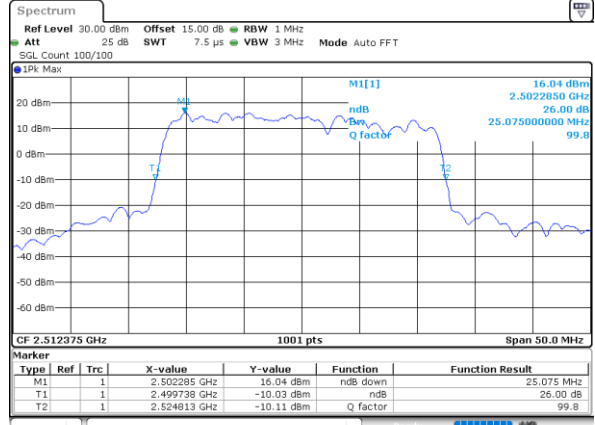

Date: 4-JAN-2021 05:09:45

LTE Band 7C

16QAM

Lowest Channel / 20MHz+20MHz

N/A

Date: 4-JAN-2021 03:08:15

Middle Channel / 20MHz+20MHz

N/A

Date: 4-JAN-2021 03:13:27

Highest Channel / 20MHz+20MHz

N/A

Date: 4-JAN-2021 03:15:11

LTE Band 7C

64QAM

Lowest Channel / 10MHz+20MHz

Date: 4-JAN-2021 22:21:33

Lowest Channel / 15MHz+10MHz

Date: 5-JAN-2021 00:44:54

Middle Channel / 10MHz+20MHz

Date: 4-JAN-2021 23:21:36

Middle Channel / 15MHz+10MHz

Date: 5-JAN-2021 01:09:41

Highest Channel / 10MHz+20MHz

Date: 5-JAN-2021 00:13:38

Highest Channel / 15MHz+10MHz

Date: 5-JAN-2021 01:26:49

LTE Band 7C

64QAM

Lowest Channel / 15MHz+15MHz

Date: 4-JAN-2021 20:40:50

Lowest Channel / 15MHz+20MHz

Date: 4-JAN-2021 19:30:10