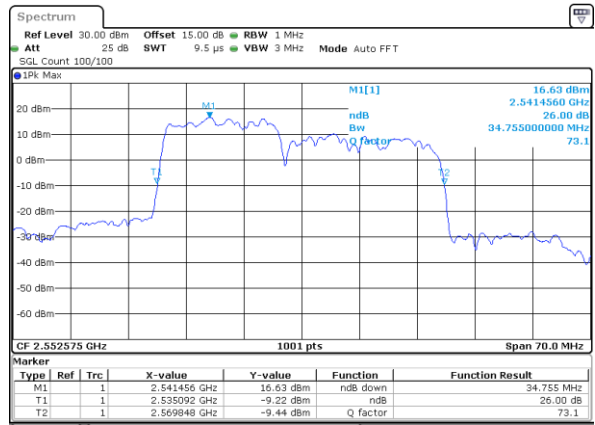

Date: 5-JAN-2021 01:07:21

Highest Channel / 10MHz+20MHz

Date: 4-JAN-2021 23:39:25

Highest Channel / 15MHz+10MHz

Date: 5-JAN-2021 01:23:30

LTE Band 7C

16QAM

Lowest Channel / 15MHz+15MHz

Date: 4.JAN.2021 20:38:26

Lowest Channel / 15MHz+20MHz

Date: 4.JAN.2021 19:27:53

Middle Channel / 15MHz+15MHz

Date: 4.JAN.2021 21:01:50

Middle Channel / 15MHz+20MHz

Date: 4.JAN.2021 19:52:05

Highest Channel / 15MHz+15MHz

Date: 4.JAN.2021 21:42:10

Highest Channel / 15MHz+20MHz

Date: 4.JAN.2021 20:08:00

LTE Band 7C

16QAM

Lowest Channel / 20MHz+10MHz

Date: 4-JAN-2021 05:29:52

Lowest Channel / 20MHz+15MHz

Date: 4-JAN-2021 04:26:37

Middle Channel / 20MHz+10MHz

Date: 4-JAN-2021 05:53:28

Middle Channel / 20MHz+15MHz

Date: 4-JAN-2021 04:49:38

Highest Channel / 20MHz+10MHz

Date: 4-JAN-2021 18:50:08

Highest Channel / 20MHz+15MHz