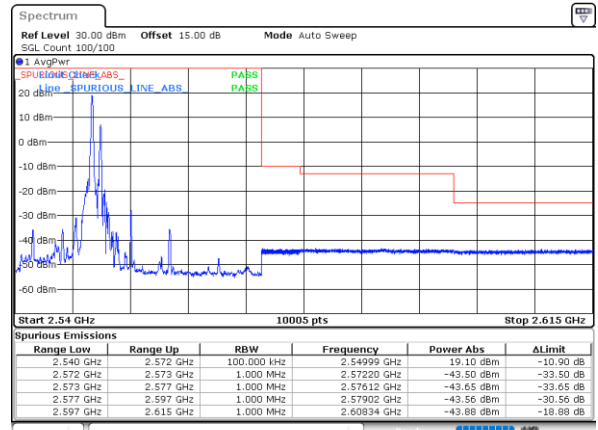

Highest Channel / 20MHz+10MHz

Date: 4-JAN-2021 18:55:44

Highest Channel / 20MHz+15MHz

Date: 4-JAN-2021 05:11:46

LTE Band 7C

64QAM

Lowest Channel / 20MHz+20MHz

N/A

LTE Band 7C / 10MHz+20MHz

QPSK

Lowest Band Edge / 1RB0 and 1RB9

Date: 4_JAN.2021 22:33:19

Highest Band Edge / 1RB0 and 1RB9

Date: 5_JAN.2021 00:22:18

Lowest Band Edge / 1RB49 and 1RB0

Date: 4_JAN.2021 22:35:45

Highest Band Edge / 1RB49 and 1RB0

Date: 5_JAN.2021 00:27:06

Lowest Band Edge / Full RB

Date: 4_JAN.2021 22:08:39

Highest Band Edge / Full RB

Date: 4_JAN.2021 23:37:29

LTE Band 7C / 15MHz+10MHz

QPSK