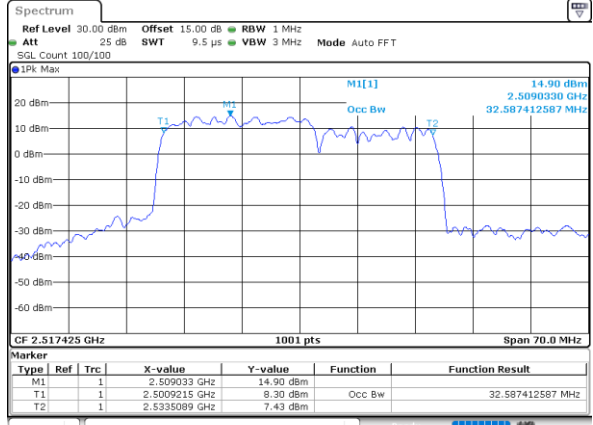

Date: 4.JAN.2021 19:27:44

Middle Channel / 15MHz+15MHz

Date: 4.JAN.2021 21:01:42

Middle Channel / 15MHz+20MHz

Date: 4.JAN.2021 19:51:09

Highest Channel / 15MHz+15MHz

Date: 4.JAN.2021 21:41:53

Highest Channel / 15MHz+20MHz

Date: 4.JAN.2021 20:07:52

LTE Band 7C

16QAM

Lowest Channel / 20MHz+10MHz

Date: 4-JAN-2021 05:29:46

Lowest Channel / 20MHz+15MHz

Date: 4-JAN-2021 04:26:31

Middle Channel / 20MHz+10MHz

Date: 4-JAN-2021 05:53:20

Middle Channel / 20MHz+15MHz

Date: 4-JAN-2021 04:49:22

Highest Channel / 20MHz+10MHz

Date: 4-JAN-2021 18:50:01

Highest Channel / 20MHz+15MHz

Date: 4-JAN-2021 05:09:39

LTE Band 7C