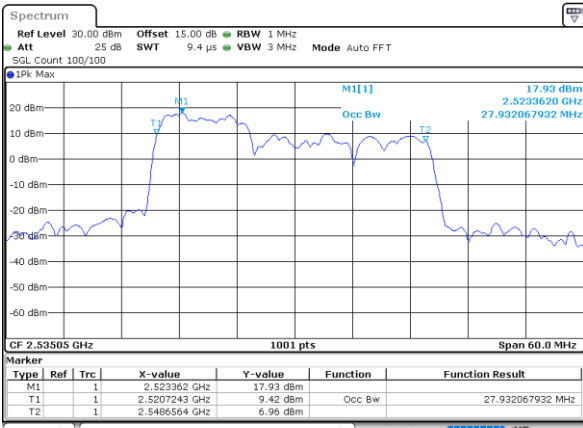

N/A

Date: 4-JAN-2021 03:15:04

LTE Band 7C

64QAM

Lowest Channel / 10MHz+20MHz

Date: 4-JAN-2021 22:21:24

Lowest Channel / 15MHz+10MHz

Date: 5-JAN-2021 00:43:37

Middle Channel / 10MHz+20MHz

Date: 4-JAN-2021 23:21:29

Middle Channel / 15MHz+10MHz

Date: 5-JAN-2021 01:09:26

Highest Channel / 10MHz+20MHz

Date: 5-JAN-2021 00:13:01

Highest Channel / 15MHz+10MHz

Date: 5-JAN-2021 01:26:10