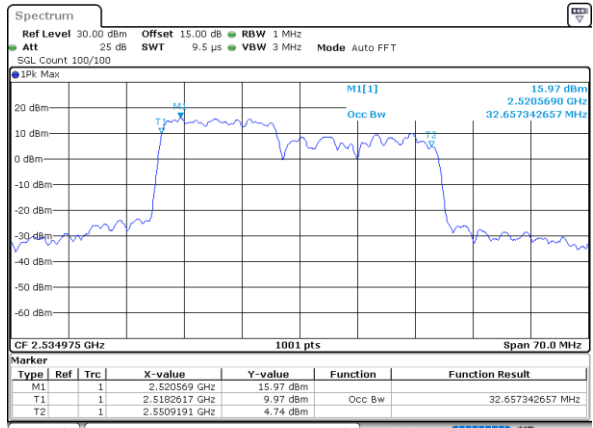

Date: 4-JAN-2021 22:19:03

Lowest Channel / 15MHz+10MHz

Date: 5-JAN-2021 00:41:04

Middle Channel / 10MHz+20MHz

Date: 4-JAN-2021 23:19:49

Middle Channel / 15MHz+10MHz

Date: 5-JAN-2021 01:06:38

Highest Channel / 10MHz+20MHz

Date: 4-JAN-2021 23:19:19

Highest Channel / 15MHz+10MHz

Date: 5-JAN-2021 01:23:22

LTE Band 7C

16QAM

Lowest Channel / 15MHz+15MHz

Date: 4.JAN.2021 20:38:18

Lowest Channel / 15MHz+20MHz

Date: 4.JAN.2021 19:27:44

Middle Channel / 15MHz+15MHz

Date: 4.JAN.2021 21:01:42

Middle Channel / 15MHz+20MHz

Date: 4.JAN.2021 19:51:09

Highest Channel / 15MHz+15MHz

Date: 4.JAN.2021 21:41:53

Highest Channel / 15MHz+20MHz