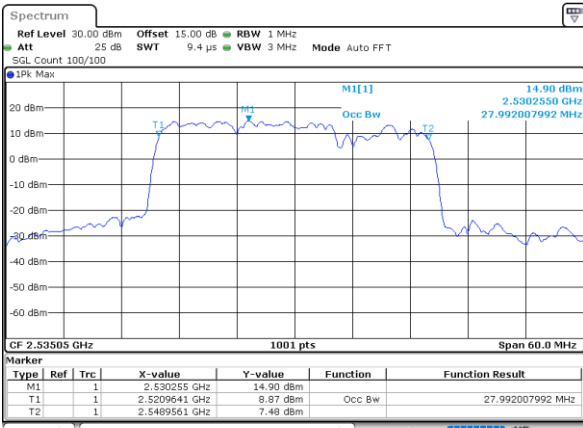

Middle Channel / 15MHz+20MHz

Date: 4.JAN.2021 19:53:30

Highest Channel / 15MHz+15MHz

Date: 4.JAN.2021 21:45:10

Highest Channel / 15MHz+20MHz

Date: 4.JAN.2021 20:17:09

LTE Band 7C

64QAM

Lowest Channel / 20MHz+10MHz

Date: 4-JAN-2021 05:32:09

Lowest Channel / 20MHz+15MHz

Date: 4-JAN-2021 04:29:02

Middle Channel / 20MHz+10MHz

Date: 4-JAN-2021 05:54:39

Middle Channel / 20MHz+15MHz

Date: 4-JAN-2021 04:50:58

Highest Channel / 20MHz+10MHz

Date: 4-JAN-2021 18:55:44

Highest Channel / 20MHz+15MHz

Date: 4-JAN-2021 05:11:46

LTE Band 7C

64QAM

Lowest Channel / 20MHz+20MHz

N/A