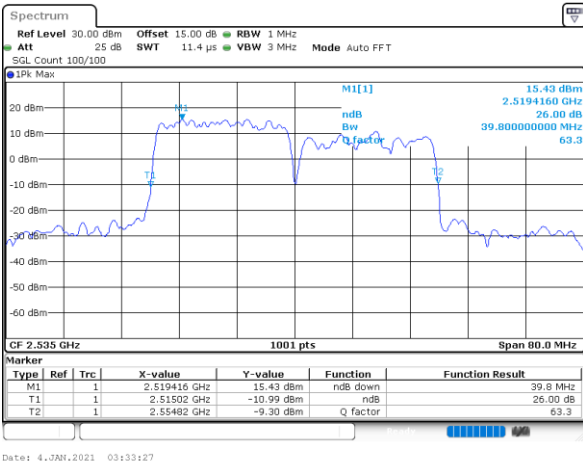

Date: 4-JAN-2021 04:26:37

Middle Channel / 20MHz+10MHz

Date: 4-JAN-2021 05:53:28

Middle Channel / 20MHz+15MHz

Date: 4-JAN-2021 04:49:38

Highest Channel / 20MHz+10MHz

Date: 4-JAN-2021 18:50:08

Highest Channel / 20MHz+15MHz

Date: 4-JAN-2021 05:09:45

LTE Band 7C

16QAM

Lowest Channel / 20MHz+20MHz

N/A

Date: 4-JAN-2021 03:08:15

Middle Channel / 20MHz+20MHz

N/A

Date: 4-JAN-2021 03:13:27

Highest Channel / 20MHz+20MHz

N/A

Date: 4-JAN-2021 03:15:11

LTE Band 7C

64QAM

Lowest Channel / 10MHz+20MHz

Date: 4-JAN-2021 22:21:33