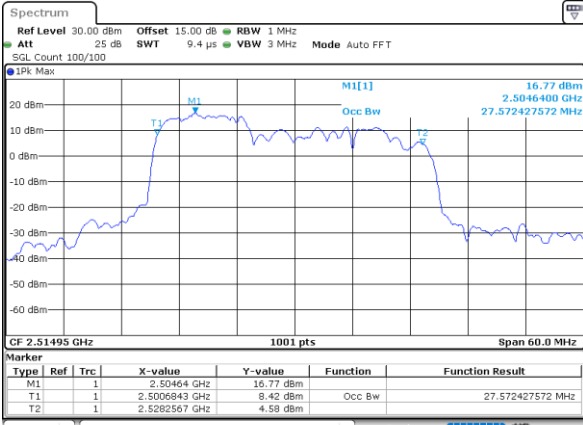

Highest Channel / 20MHz+15MHz

Date: 4-JAN-2021 05:06:57

LTE Band 7C

QPSK

Lowest Channel / 20MHz+20MHz

N/A

Date: 4-JAN-2021 03:01:47

Middle Channel / 20MHz+20MHz

N/A

Date: 4-JAN-2021 03:01:23

Highest Channel / 20MHz+20MHz

N/A

Date: 4-JAN-2021 03:47:40

LTE Band 7C

16QAM

Lowest Channel / 10MHz+20MHz

Date: 4-JAN-2021 22:19:03

Lowest Channel / 15MHz+10MHz

Date: 5-JAN-2021 00:41:04

Middle Channel / 10MHz+20MHz

Date: 4-JAN-2021 23:19:49

Middle Channel / 15MHz+10MHz

Date: 5-JAN-2021 01:06:38

Highest Channel / 10MHz+20MHz