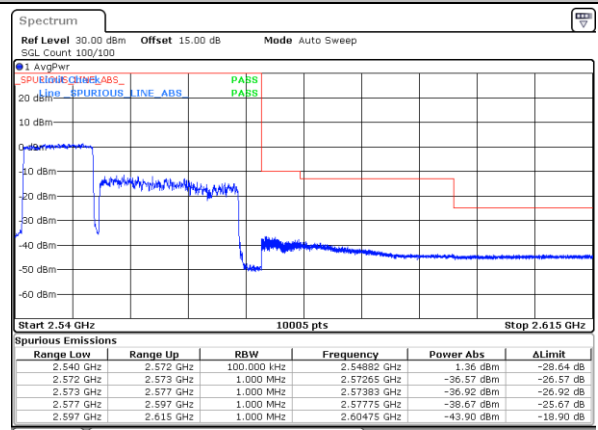

LTE Band 7C / 10MHz+20MHz

QPSK

Lowest Band Edge / 1RB0 and 1RB9

Date: 4_JAN.2021 22:33:19

Highest Band Edge / 1RB0 and 1RB9

Date: 5_JAN.2021 00:22:18

Lowest Band Edge / 1RB49 and 1RB0

Date: 4_JAN.2021 22:35:45

Highest Band Edge / 1RB49 and 1RB0

Date: 5_JAN.2021 00:27:06

Lowest Band Edge / Full RB

Date: 4_JAN.2021 22:08:39

Highest Band Edge / Full RB

Date: 4_JAN.2021 23:37:29

LTE Band 7C / 15MHz+10MHz

QPSK

Lowest Band Edge / 1RB0 and 1RB49

Date: 5 JAN. 2021 00:53:01

Highest Band Edge / 1RB0 and 1RB49

Date: 5 JAN. 2021 01:38:24

Lowest Band Edge / 1RB74 and 1RB0

Date: 5 JAN. 2021 00:55:05

Highest Band Edge / 1RB74 and 1RB0

Date: 5 JAN. 2021 01:43:54

Lowest Band Edge / Full RB

Date: 5 JAN. 2021 00:39:17

Highest Band Edge / Full RB

Date: 8 JAN. 2021 01:14:06

LTE Band 7C / 15MHz+15MHz

QPSK

Lowest Band Edge / 1RB0 and 1RB74