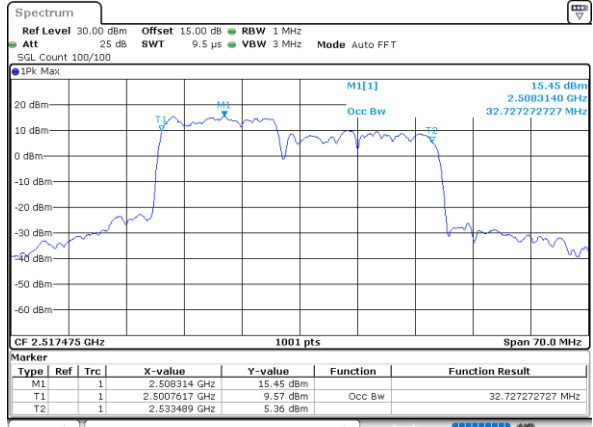

Date: 4-JAN-2021 22:19:03

Lowest Channel / 15MHz+10MHz

Date: 5-JAN-2021 00:41:04

Middle Channel / 10MHz+20MHz

Date: 4-JAN-2021 23:19:49

Middle Channel / 15MHz+10MHz

Date: 5-JAN-2021 01:06:38

Highest Channel / 10MHz+20MHz

Date: 4-JAN-2021 23:19:19

Highest Channel / 15MHz+10MHz

Date: 5-JAN-2021 01:23:22

LTE Band 7C

16QAM

Lowest Channel / 15MHz+15MHz

Date: 4.JAN.2021 20:38:18

Lowest Channel / 15MHz+20MHz

Date: 4.JAN.2021 19:27:44

Middle Channel / 15MHz+15MHz

Date: 4.JAN.2021 21:01:42

Middle Channel / 15MHz+20MHz

Date: 4.JAN.2021 19:51:09

Highest Channel / 15MHz+15MHz

Date: 4.JAN.2021 21:41:53

Highest Channel / 15MHz+20MHz