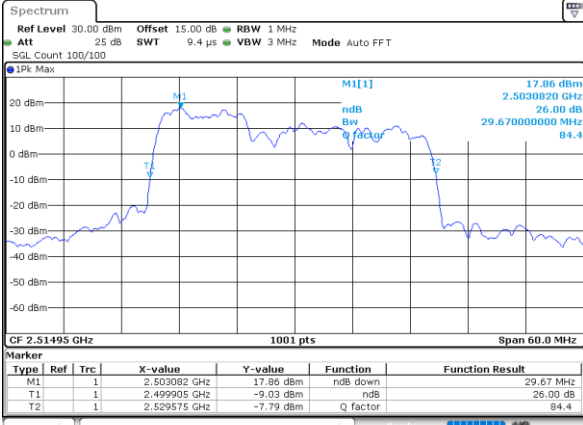

Date: 4-JAN-2021 05:09:45

LTE Band 7C

16QAM

Lowest Channel / 20MHz+20MHz

N/A

Date: 4-JAN-2021 03:08:15

Middle Channel / 20MHz+20MHz

N/A

Date: 4-JAN-2021 03:13:27

Highest Channel / 20MHz+20MHz

N/A

Date: 4-JAN-2021 03:15:11

LTE Band 7C

64QAM

Lowest Channel / 10MHz+20MHz

Date: 4-JAN-2021 22:21:33

Lowest Channel / 15MHz+10MHz

Date: 5-JAN-2021 00:44:54

Middle Channel / 10MHz+20MHz

Date: 4-JAN-2021 23:21:36

Middle Channel / 15MHz+10MHz

Date: 5-JAN-2021 01:09:41

Highest Channel / 10MHz+20MHz

Date: 5-JAN-2021 00:13:38

Highest Channel / 15MHz+10MHz

Date: 5-JAN-2021 01:26:49

LTE Band 7C

64QAM

Lowest Channel / 15MHz+15MHz

Date: 4-JAN-2021 20:40:50

Lowest Channel / 15MHz+20MHz

Date: 4-JAN-2021 19:30:10