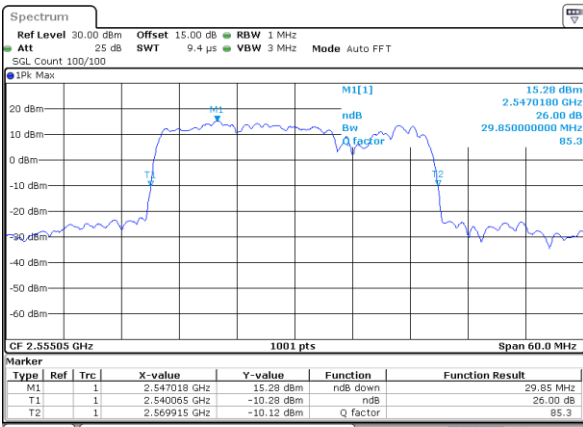

Date: 4.JAN.2021 21:42:10

Highest Channel / 15MHz+20MHz

Date: 4.JAN.2021 20:08:00

LTE Band 7C

16QAM

Lowest Channel / 20MHz+10MHz

Date: 4-JAN-2021 05:29:52

Lowest Channel / 20MHz+15MHz

Date: 4-JAN-2021 04:26:37

Middle Channel / 20MHz+10MHz

Date: 4-JAN-2021 05:53:28

Middle Channel / 20MHz+15MHz

Date: 4-JAN-2021 04:49:38

Highest Channel / 20MHz+10MHz

Date: 4-JAN-2021 18:50:08

Highest Channel / 20MHz+15MHz

Date: 4-JAN-2021 05:09:45

LTE Band 7C

16QAM

Lowest Channel / 20MHz+20MHz

N/A

Date: 4-JAN-2021 03:08:15

Middle Channel / 20MHz+20MHz

N/A