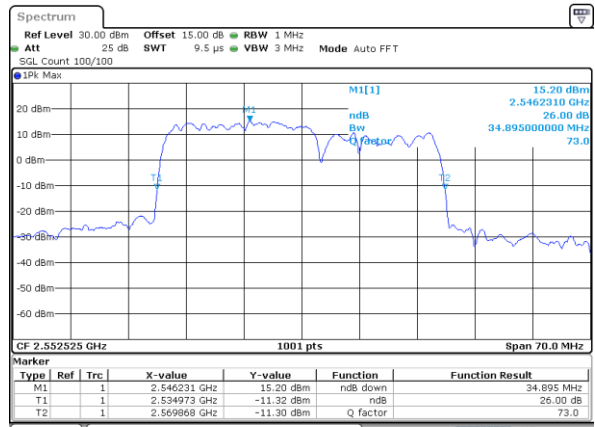

Date: 4.JAN.2021 21:42:10

Highest Channel / 15MHz+20MHz

Date: 4.JAN.2021 20:08:00

LTE Band 7C

16QAM

Lowest Channel / 20MHz+10MHz

Date: 4-JAN-2021 05:29:52

Lowest Channel / 20MHz+15MHz

Date: 4-JAN-2021 04:26:37

Middle Channel / 20MHz+10MHz

Date: 4-JAN-2021 05:53:28

Middle Channel / 20MHz+15MHz

Date: 4-JAN-2021 04:49:38

Highest Channel / 20MHz+10MHz

Date: 4-JAN-2021 18:50:08

Highest Channel / 20MHz+15MHz

Date: 4-JAN-2021 05:09:45

LTE Band 7C

16QAM

Lowest Channel / 20MHz+20MHz

N/A

Date: 4-JAN-2021 03:08:15

Middle Channel / 20MHz+20MHz

N/A

Date: 4-JAN-2021 03:13:27

Highest Channel / 20MHz+20MHz

N/A

Date: 4-JAN-2021 03:15:11

LTE Band 7C

64QAM

Lowest Channel / 10MHz+20MHz

Date: 4-JAN-2021 22:21:33