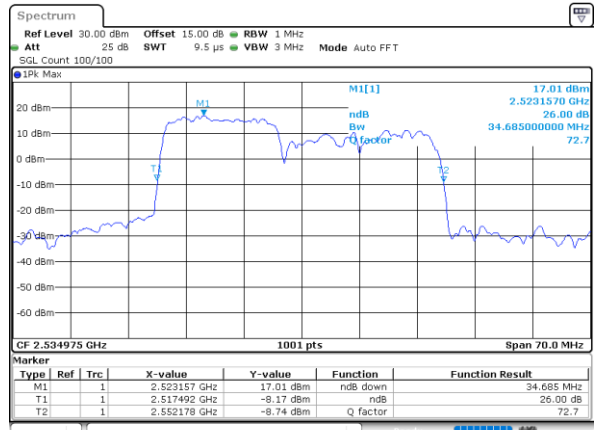

LTE Band 7C

QPSK

Lowest Channel / 15MHz+15MHz

Date: 4.JAN.2021 20:36:13

Lowest Channel / 15MHz+20MHz

Date: 4.JAN.2021 19:25:24

Middle Channel / 15MHz+15MHz

Date: 4.JAN.2021 21:00:18

Middle Channel / 15MHz+20MHz

Date: 4.JAN.2021 19:49:03

Highest Channel / 15MHz+15MHz

Date: 4.JAN.2021 21:37:48

Highest Channel / 15MHz+20MHz

Date: 4.JAN.2021 20:05:24

LTE Band 7C

QPSK