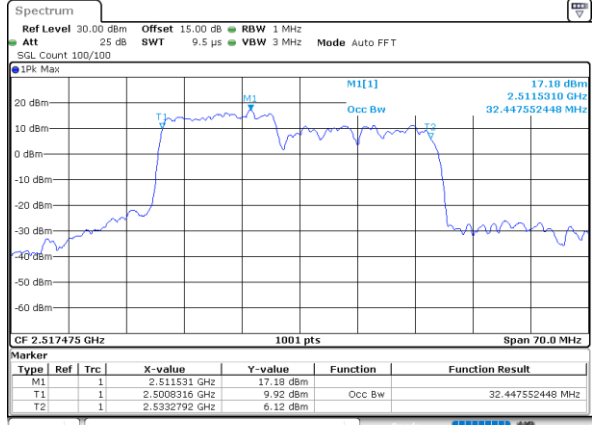

LTE Band 7C

QPSK

Lowest Channel / 10MHz+20MHz

Date: 4, JAN, 2021 22:07:59

Lowest Channel / 15MHz+10MHz

Date: 5, JAN, 2021 00:38:01

Middle Channel / 10MHz+20MHz

Date: 4, JAN, 2021 23:12:00

Middle Channel / 15MHz+10MHz

Date: 5, JAN, 2021 01:02:57

Highest Channel / 10MHz+20MHz

Date: 4, JAN, 2021 23:35:04

Highest Channel / 15MHz+10MHz

Date: 5, JAN, 2021 01:20:15

LTE Band 7C

QPSK

Lowest Channel / 15MHz+15MHz

Date: 4.JAN.2021 20:36:06

Lowest Channel / 15MHz+20MHz

Date: 4.JAN.2021 19:25:18

Middle Channel / 15MHz+15MHz

Date: 4.JAN.2021 21:00:02

Middle Channel / 15MHz+20MHz

Date: 4.JAN.2021 19:48:56

Highest Channel / 15MHz+15MHz

Date: 4.JAN.2021 21:37:41

Highest Channel / 15MHz+20MHz

Date: 4.JAN.2021 20:05:14

LTE Band 7C

QPSK

Lowest Channel / 20MHz+10MHz

Date: 4-JAN-2021 05:27:40