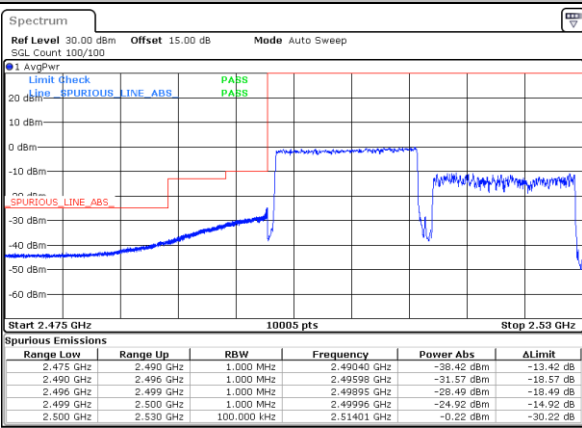

Date: 5 JAN. 2021 01:43:54

Lowest Band Edge / Full RB

Date: 5 JAN. 2021 00:39:17

Highest Band Edge / Full RB

Date: 8 JAN. 2021 01:14:06

LTE Band 7C / 15MHz+15MHz

QPSK

Lowest Band Edge / 1RB0 and 1RB74

Highest Band Edge / 1RB0 and 1RB74

Date: 4.JAN.2021 20:49:47

Date: 4.JAN.2021 21:55:16

Lowest Band Edge / 1RB74 and 1RB0

Highest Band Edge / 1RB74 and 1RB0

Date: 4.JAN.2021 20:52:30

Date: 4.JAN.2021 21:58:22

Lowest Band Edge / Full RB

Highest Band Edge / Full RB

Date: 4.JAN.2021 20:36:49

Date: 4.JAN.2021 21:39:21