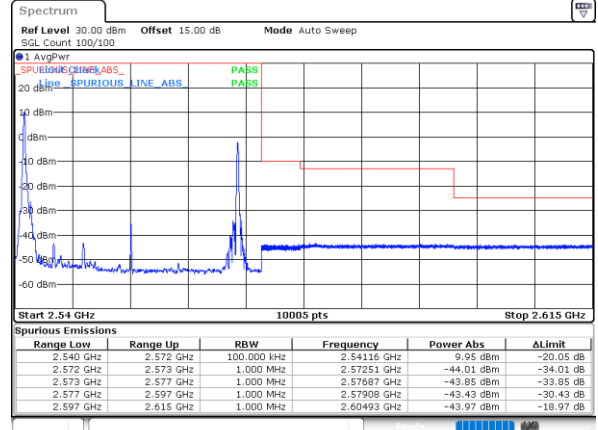

Highest Channel / 20MHz+10MHz

Date: 4-JAN-2021 18:55:44

Highest Channel / 20MHz+15MHz

Date: 4-JAN-2021 05:11:46

LTE Band 7C

64QAM

Lowest Channel / 20MHz+20MHz

N/A

LTE Band 7C / 10MHz+20MHz

QPSK

Lowest Band Edge / 1RB0 and 1RB9

Date: 4_JAN.2021 22:33:19

Highest Band Edge / 1RB0 and 1RB9

Date: 5_JAN.2021 00:22:18

Lowest Band Edge / 1RB49 and 1RB0

Date: 4_JAN.2021 22:35:45

Highest Band Edge / 1RB49 and 1RB0

Date: 5_JAN.2021 00:27:06

Lowest Band Edge / Full RB

Date: 4_JAN.2021 22:08:39

Highest Band Edge / Full RB

Date: 4_JAN.2021 23:37:29

LTE Band 7C / 15MHz+10MHz

QPSK