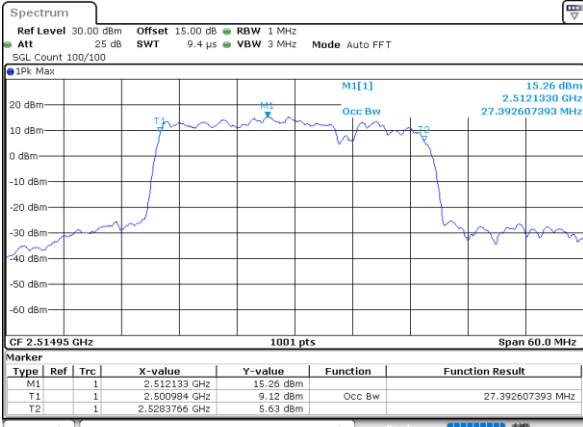

LTE Band 7C

64QAM

Lowest Channel / 15MHz+15MHz

Date: 4.JAN.2021 20:40:43

Lowest Channel / 15MHz+20MHz

Date: 4.JAN.2021 19:30:04

Middle Channel / 15MHz+15MHz

Date: 4.JAN.2021 21:05:55

Middle Channel / 15MHz+20MHz

Date: 4.JAN.2021 19:53:30

Highest Channel / 15MHz+15MHz

Date: 4.JAN.2021 21:45:10

Highest Channel / 15MHz+20MHz

Date: 4.JAN.2021 20:17:09

LTE Band 7C

64QAM

Lowest Channel / 20MHz+10MHz

Date: 4-JAN-2021 05:32:09

Lowest Channel / 20MHz+15MHz

Date: 4-JAN-2021 04:29:02

Middle Channel / 20MHz+10MHz

Date: 4-JAN-2021 05:54:39

Middle Channel / 20MHz+15MHz

Date: 4-JAN-2021 04:50:58

Highest Channel / 20MHz+10MHz

Date: 4-JAN-2021 18:55:44

Highest Channel / 20MHz+15MHz

Date: 4-JAN-2021 05:11:46

LTE Band 7C

64QAM

Lowest Channel / 20MHz+20MHz

N/A