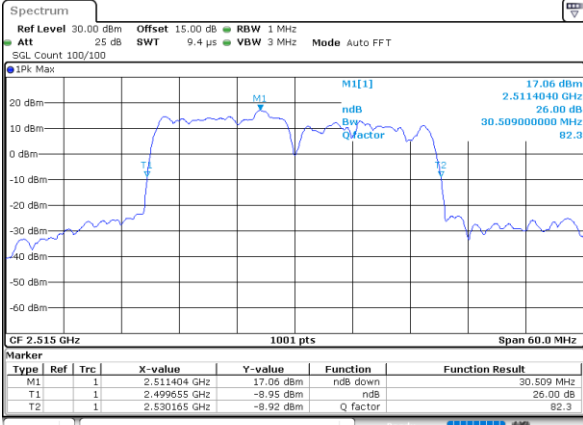

Date: 5-JAN-2021 01:07:21

Highest Channel / 10MHz+20MHz

Date: 4-JAN-2021 23:39:25

Highest Channel / 15MHz+10MHz

Date: 5-JAN-2021 01:23:30

LTE Band 7C

16QAM

Lowest Channel / 15MHz+15MHz

Date: 4.JAN.2021 20:38:26

Lowest Channel / 15MHz+20MHz

Date: 4.JAN.2021 19:27:53

Middle Channel / 15MHz+15MHz

Date: 4.JAN.2021 21:01:50

Middle Channel / 15MHz+20MHz

Date: 4.JAN.2021 19:52:05

Highest Channel / 15MHz+15MHz