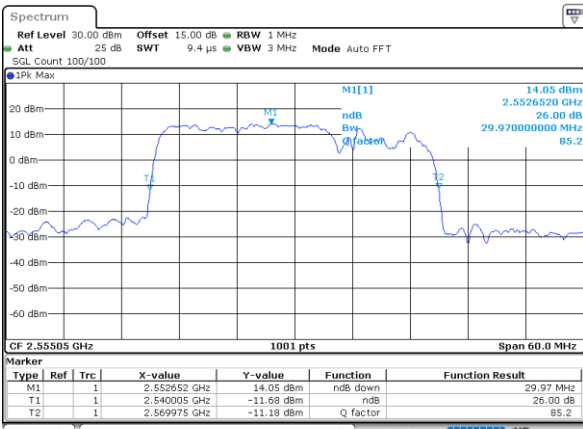

LTE Band 7C

64QAM

Lowest Channel / 20MHz+10MHz

Date: 4_JAN.2021 05:32:16

Lowest Channel / 20MHz+15MHz

Date: 4_JAN.2021 04:29:09

Middle Channel / 20MHz+10MHz

Date: 4_JAN.2021 05:54:45

Middle Channel / 20MHz+15MHz

Date: 4_JAN.2021 04:51:43

Highest Channel / 20MHz+10MHz

Date: 4_JAN.2021 18:55:50

Highest Channel / 20MHz+15MHz

Date: 4_JAN.2021 05:11:52

LTE Band 7C

64QAM