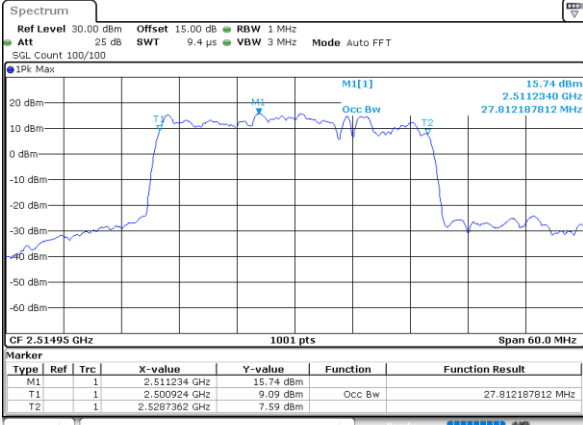

Date: 4-JAN-2021 23:19:19

Highest Channel / 15MHz+10MHz

Date: 5-JAN-2021 01:23:22

LTE Band 7C

16QAM

Lowest Channel / 15MHz+15MHz

Date: 4.JAN.2021 20:38:18

Lowest Channel / 15MHz+20MHz

Date: 4.JAN.2021 19:27:44

Middle Channel / 15MHz+15MHz

Date: 4.JAN.2021 21:01:42

Middle Channel / 15MHz+20MHz

Date: 4.JAN.2021 19:51:09

Highest Channel / 15MHz+15MHz

Date: 4.JAN.2021 21:41:53

Highest Channel / 15MHz+20MHz

Date: 4.JAN.2021 20:07:52

LTE Band 7C

16QAM

Lowest Channel / 20MHz+10MHz

Date: 4-JAN-2021 05:29:46

Lowest Channel / 20MHz+15MHz

Date: 4-JAN-2021 04:26:31

Middle Channel / 20MHz+10MHz

Date: 4-JAN-2021 05:53:20

Middle Channel / 20MHz+15MHz

Date: 4-JAN-2021 04:49:22

Highest Channel / 20MHz+10MHz

Date: 4-JAN-2021 18:50:01

Highest Channel / 20MHz+15MHz

Date: 4-JAN-2021 05:09:39

LTE Band 7C