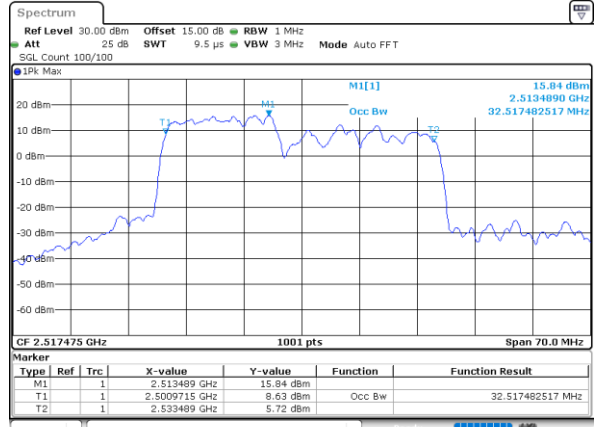

Middle Channel / 10MHz+20MHz

Date: 4-JAN-2021 23:21:29

Middle Channel / 15MHz+10MHz

Date: 5-JAN-2021 01:09:26

Highest Channel / 10MHz+20MHz

Date: 5-JAN-2021 00:13:01

Highest Channel / 15MHz+10MHz

Date: 5-JAN-2021 01:26:10

LTE Band 7C

64QAM

Lowest Channel / 15MHz+15MHz

Date: 4.JAN.2021 20:40:43

Lowest Channel / 15MHz+20MHz

Date: 4.JAN.2021 19:30:04

Middle Channel / 15MHz+15MHz

Date: 4.JAN.2021 21:05:55

Middle Channel / 15MHz+20MHz

Date: 4.JAN.2021 19:53:30

Highest Channel / 15MHz+15MHz

Date: 4.JAN.2021 21:45:10

Highest Channel / 15MHz+20MHz

Date: 4.JAN.2021 20:17:09

LTE Band 7C

64QAM