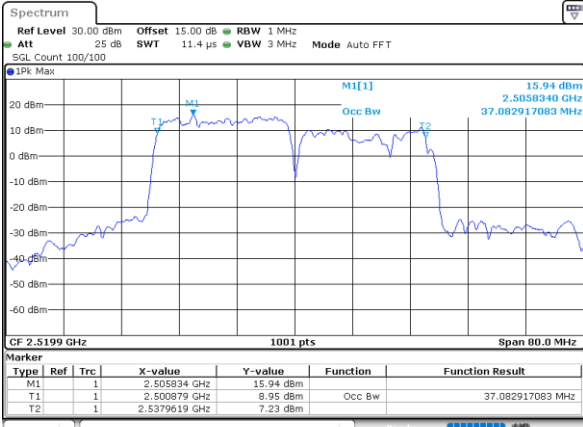

Highest Channel / 20MHz+15MHz

Date: 4-JAN-2021 05:06:57

LTE Band 7C

QPSK

Lowest Channel / 20MHz+20MHz

N/A

Date: 4-JAN-2021 03:01:47

Middle Channel / 20MHz+20MHz

N/A

Date: 4-JAN-2021 03:01:23

Highest Channel / 20MHz+20MHz

N/A

Date: 4-JAN-2021 03:47:40

LTE Band 7C

16QAM

Lowest Channel / 10MHz+20MHz