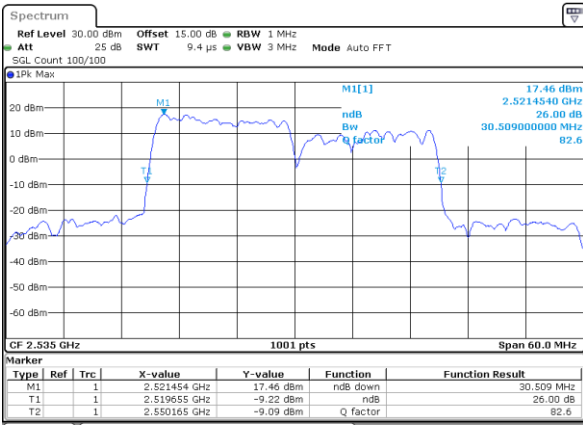

Date: 5-JAN-2021 01:07:21

Highest Channel / 10MHz+20MHz

Date: 4-JAN-2021 23:39:25

Highest Channel / 15MHz+10MHz

Date: 5-JAN-2021 01:23:30

LTE Band 7C

16QAM

Lowest Channel / 15MHz+15MHz

Date: 4.JAN.2021 20:38:26

Lowest Channel / 15MHz+20MHz

Date: 4.JAN.2021 19:27:53

Middle Channel / 15MHz+15MHz

Date: 4.JAN.2021 21:01:50

Middle Channel / 15MHz+20MHz

Date: 4.JAN.2021 19:52:05

Highest Channel / 15MHz+15MHz

Date: 4.JAN.2021 21:42:10

Highest Channel / 15MHz+20MHz

Date: 4.JAN.2021 20:08:00

LTE Band 7C

16QAM

Lowest Channel / 20MHz+10MHz

Date: 4-JAN-2021 05:29:52

Lowest Channel / 20MHz+15MHz