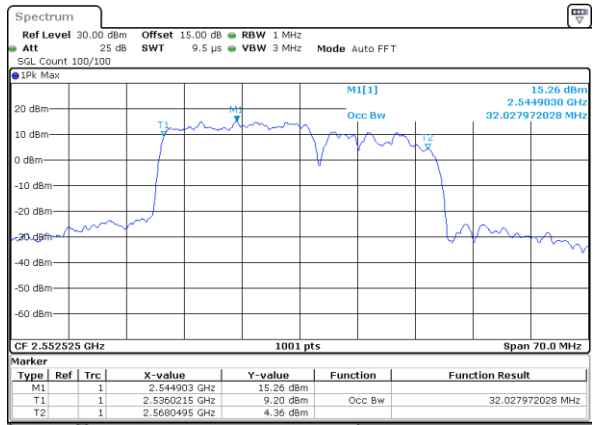

Date: 4.JAN.2021 20:07:52

LTE Band 7C

16QAM

Lowest Channel / 20MHz+10MHz

Date: 4-JAN-2021 05:29:46

Lowest Channel / 20MHz+15MHz

Date: 4-JAN-2021 04:26:31

Middle Channel / 20MHz+10MHz

Date: 4-JAN-2021 05:53:20

Middle Channel / 20MHz+15MHz

Date: 4-JAN-2021 04:49:22

Highest Channel / 20MHz+10MHz

Date: 4-JAN-2021 18:50:01

Highest Channel / 20MHz+15MHz

Date: 4-JAN-2021 05:09:39

LTE Band 7C