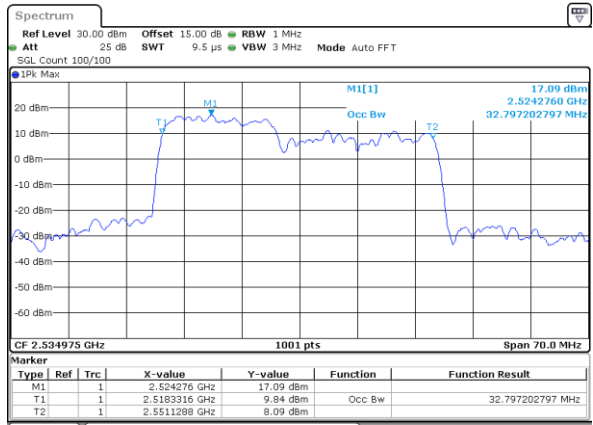

Middle Channel / 15MHz+10MHz

Date: 5, JAN, 2021 01:02:57

Highest Channel / 10MHz+20MHz

Date: 4, JAN, 2021 23:35:04

Highest Channel / 15MHz+10MHz

Date: 5, JAN, 2021 01:20:15

LTE Band 7C

QPSK

Lowest Channel / 15MHz+15MHz

Date: 4.JAN.2021 20:36:06

Lowest Channel / 15MHz+20MHz

Date: 4.JAN.2021 19:25:18

Middle Channel / 15MHz+15MHz

Date: 4.JAN.2021 21:00:02

Middle Channel / 15MHz+20MHz

Date: 4.JAN.2021 19:48:56

Highest Channel / 15MHz+15MHz

Date: 4.JAN.2021 21:37:41

Highest Channel / 15MHz+20MHz

Date: 4.JAN.2021 20:05:14

LTE Band 7C

QPSK

Lowest Channel / 20MHz+10MHz

Date: 4-JAN-2021 05:27:40