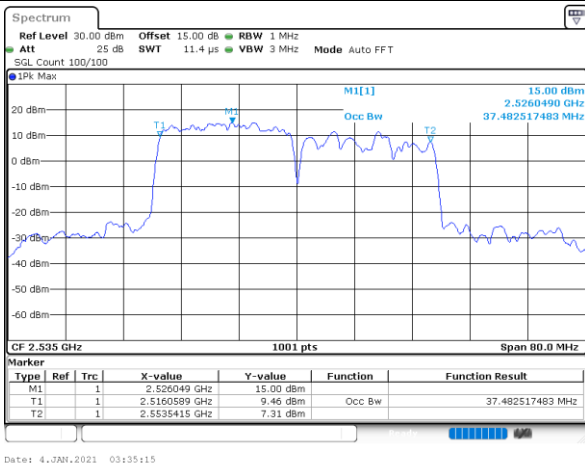

Lowest Channel / 20MHz+10MHz

Date: 4-JAN-2021 05:32:09

Lowest Channel / 20MHz+15MHz

Date: 4-JAN-2021 04:29:02

Middle Channel / 20MHz+10MHz

Date: 4-JAN-2021 05:54:39

Middle Channel / 20MHz+15MHz

Date: 4-JAN-2021 04:50:58

Highest Channel / 20MHz+10MHz

Date: 4-JAN-2021 18:55:44

Highest Channel / 20MHz+15MHz

Date: 4-JAN-2021 05:11:46

LTE Band 7C

64QAM

Lowest Channel / 20MHz+20MHz

N/A

Date: 4-JAN-2021 03:10:59

Middle Channel / 20MHz+20MHz

N/A

Date: 4-JAN-2021 03:10:15

Highest Channel / 20MHz+20MHz

N/A

Date: 4-JAN-2021 03:15:44

Conducted Band Edge

LTE Band 7C / 10MHz+20MHz

QPSK

Lowest Band Edge / 1RB0 and 1RB9

Date: 4_JAN.2021 22:33:19

Highest Band Edge / 1RB0 and 1RB9

Date: 5_JAN.2021 00:22:18

Lowest Band Edge / 1RB49 and 1RB0

Date: 4_JAN.2021 22:35:45