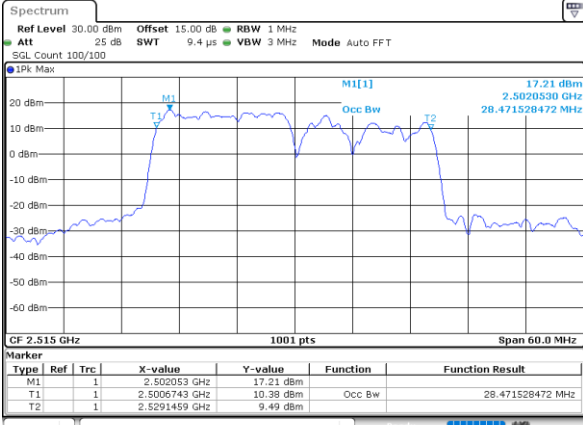

LTE Band 7C

QPSK

Lowest Channel / 10MHz+20MHz

Date: 4, JAN, 2021 22:07:59

Lowest Channel / 15MHz+10MHz

Date: 5, JAN, 2021 00:38:01

Middle Channel / 10MHz+20MHz

Date: 4, JAN, 2021 23:12:00

Middle Channel / 15MHz+10MHz

Date: 5, JAN, 2021 01:02:57

Highest Channel / 10MHz+20MHz

Date: 4, JAN, 2021 23:35:04

Highest Channel / 15MHz+10MHz

Date: 5, JAN, 2021 01:20:15

LTE Band 7C

QPSK

Lowest Channel / 15MHz+15MHz

Date: 4.JAN.2021 20:36:06

Lowest Channel / 15MHz+20MHz

Date: 4.JAN.2021 19:25:18

Middle Channel / 15MHz+15MHz

Date: 4.JAN.2021 21:00:02

Middle Channel / 15MHz+20MHz

Date: 4.JAN.2021 19:48:56

Highest Channel / 15MHz+15MHz

Date: 4.JAN.2021 21:37:41

Highest Channel / 15MHz+20MHz

Date: 4.JAN.2021 20:05:14

LTE Band 7C

QPSK

Lowest Channel / 20MHz+10MHz

Date: 4-JAN-2021 05:27:40