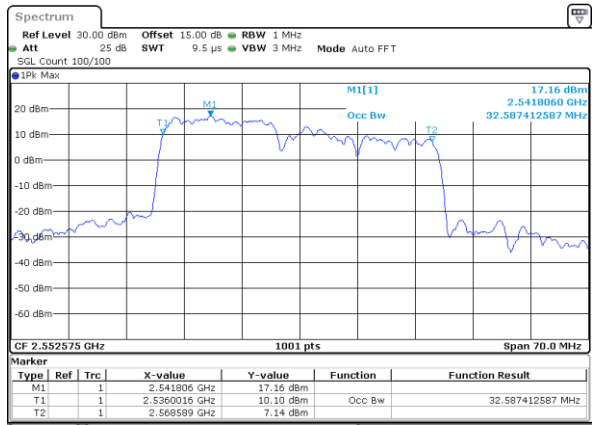

Middle Channel / 15MHz+10MHz

Date: 5, JAN, 2021 01:02:57

Highest Channel / 10MHz+20MHz

Date: 4, JAN, 2021 23:35:04

Highest Channel / 15MHz+10MHz

Date: 5, JAN, 2021 01:20:15

LTE Band 7C

QPSK

Lowest Channel / 15MHz+15MHz

Date: 4.JAN.2021 20:36:06

Lowest Channel / 15MHz+20MHz

Date: 4.JAN.2021 19:25:18

Middle Channel / 15MHz+15MHz

Date: 4.JAN.2021 21:00:02

Middle Channel / 15MHz+20MHz

Date: 4.JAN.2021 19:48:56

Highest Channel / 15MHz+15MHz

Date: 4.JAN.2021 21:37:41

Highest Channel / 15MHz+20MHz

Date: 4.JAN.2021 20:05:14

LTE Band 7C

QPSK

Lowest Channel / 20MHz+10MHz

Date: 4-JAN-2021 05:27:40

Lowest Channel / 20MHz+15MHz

Date: 4-JAN-2021 04:23:51

Middle Channel / 20MHz+10MHz

Date: 4-JAN-2021 05:51:59

Middle Channel / 20MHz+15MHz

Date: 4-JAN-2021 04:47:27

Highest Channel / 20MHz+10MHz

Date: 4-JAN-2021 18:46:45