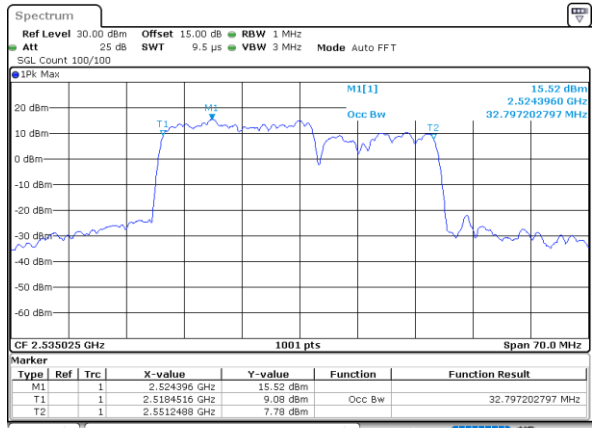

Middle Channel / 15MHz+20MHz

Date: 4.JAN.2021 19:53:30

Highest Channel / 15MHz+15MHz

Date: 4.JAN.2021 21:45:10

Highest Channel / 15MHz+20MHz

Date: 4.JAN.2021 20:17:09

LTE Band 7C

64QAM

Lowest Channel / 20MHz+10MHz

Date: 4-JAN-2021 05:32:09

Lowest Channel / 20MHz+15MHz

Date: 4-JAN-2021 04:29:02

Middle Channel / 20MHz+10MHz

Date: 4-JAN-2021 05:54:39

Middle Channel / 20MHz+15MHz

Date: 4-JAN-2021 04:50:58

Highest Channel / 20MHz+10MHz

Date: 4-JAN-2021 18:55:44

Highest Channel / 20MHz+15MHz

Date: 4-JAN-2021 05:11:46

LTE Band 7C

64QAM

Lowest Channel / 20MHz+20MHz

N/A