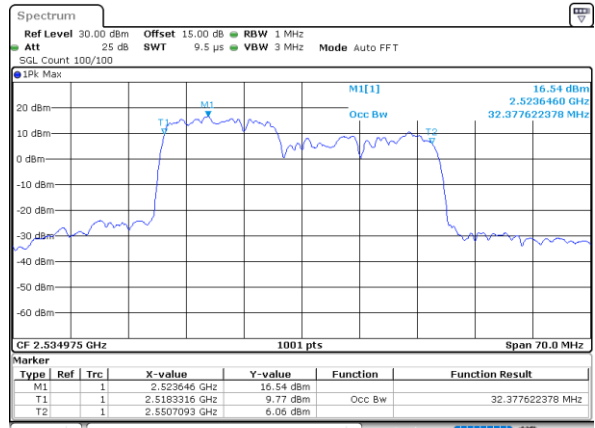

Middle Channel / 10MHz+20MHz

Date: 4-JAN-2021 23:21:29

Middle Channel / 15MHz+10MHz

Date: 5-JAN-2021 01:09:26

Highest Channel / 10MHz+20MHz

Date: 5-JAN-2021 00:13:01

Highest Channel / 15MHz+10MHz

Date: 5-JAN-2021 01:26:10

LTE Band 7C

64QAM

Lowest Channel / 15MHz+15MHz

Date: 4.JAN.2021 20:40:43

Lowest Channel / 15MHz+20MHz

Date: 4.JAN.2021 19:30:04

Middle Channel / 15MHz+15MHz

Date: 4.JAN.2021 21:05:55

Middle Channel / 15MHz+20MHz

Date: 4.JAN.2021 19:53:30

Highest Channel / 15MHz+15MHz

Date: 4.JAN.2021 21:45:10

Highest Channel / 15MHz+20MHz

Date: 4.JAN.2021 20:17:09

LTE Band 7C

64QAM