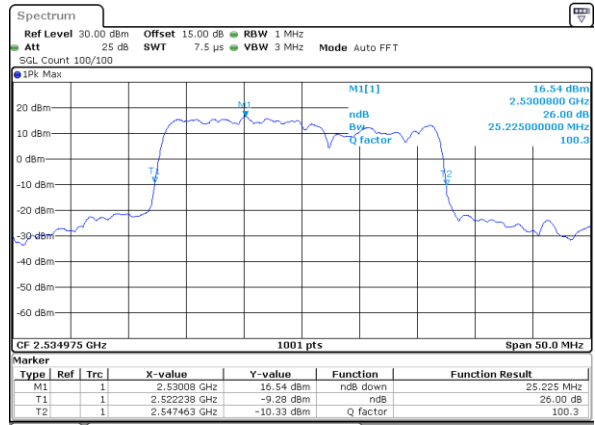

Date: 4-JAN-2021 03:13:27

Highest Channel / 20MHz+20MHz

N/A

Date: 4-JAN-2021 03:15:11

LTE Band 7C

64QAM

Lowest Channel / 10MHz+20MHz

Date: 4-JAN-2021 22:21:33

Lowest Channel / 15MHz+10MHz

Date: 5-JAN-2021 00:44:54

Middle Channel / 10MHz+20MHz

Date: 4-JAN-2021 23:21:36

Middle Channel / 15MHz+10MHz

Date: 5-JAN-2021 01:09:41

Highest Channel / 10MHz+20MHz

Date: 5-JAN-2021 00:13:38

Highest Channel / 15MHz+10MHz

Date: 5-JAN-2021 01:26:49

LTE Band 7C

64QAM

Lowest Channel / 15MHz+15MHz

Date: 4-JAN-2021 20:40:50

Lowest Channel / 15MHz+20MHz

Date: 4-JAN-2021 19:30:10

Middle Channel / 15MHz+15MHz

Date: 4-JAN-2021 21:06:07

Middle Channel / 15MHz+20MHz

Date: 4-JAN-2021 19:53:39

Highest Channel / 15MHz+15MHz

Date: 4-JAN-2021 21:46:10

Highest Channel / 15MHz+20MHz

Date: 4-JAN-2021 20:17:15