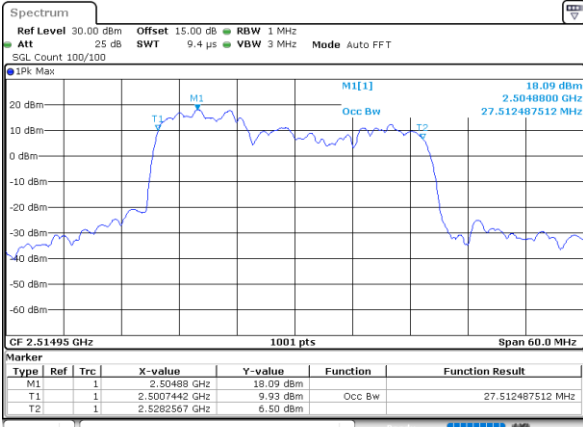

Date: 4-JAN-2021 05:53:20

Middle Channel / 20MHz+15MHz

Date: 4-JAN-2021 04:49:22

Highest Channel / 20MHz+10MHz

Date: 4-JAN-2021 18:50:01

Highest Channel / 20MHz+15MHz

Date: 4-JAN-2021 05:09:39

LTE Band 7C

N/A

Date: 4-JAN-2021 03:15:04

LTE Band 7C

64QAM

Lowest Channel / 10MHz+20MHz

Date: 4-JAN-2021 22:21:24

Lowest Channel / 15MHz+10MHz

Date: 5-JAN-2021 00:43:37

Middle Channel / 10MHz+20MHz

Date: 4-JAN-2021 23:21:29

Middle Channel / 15MHz+10MHz

Date: 5-JAN-2021 01:09:26

Highest Channel / 10MHz+20MHz

Date: 5-JAN-2021 00:13:01

Highest Channel / 15MHz+10MHz

Date: 5-JAN-2021 01:26:10