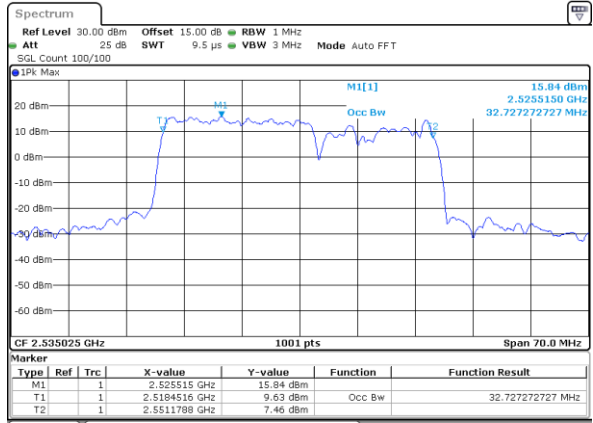

Highest Channel / 15MHz+15MHz

Date: 4.JAN.2021 21:37:41

Highest Channel / 15MHz+20MHz

Date: 4.JAN.2021 20:05:14

LTE Band 7C

QPSK

Lowest Channel / 20MHz+10MHz

Date: 4-JAN-2021 05:27:40

Lowest Channel / 20MHz+15MHz

Date: 4-JAN-2021 04:23:51

Middle Channel / 20MHz+10MHz

Date: 4-JAN-2021 05:51:59

Middle Channel / 20MHz+15MHz

Date: 4-JAN-2021 04:47:27

Highest Channel / 20MHz+10MHz

Date: 4-JAN-2021 18:46:45

Highest Channel / 20MHz+15MHz

Date: 4-JAN-2021 05:06:57

LTE Band 7C

QPSK

Lowest Channel / 20MHz+20MHz

N/A

Date: 4-JAN-2021 03:01:47

Middle Channel / 20MHz+20MHz

N/A

Date: 4-JAN-2021 03:01:23

Highest Channel / 20MHz+20MHz

N/A

Date: 4-JAN-2021 03:47:40

LTE Band 7C

16QAM

Lowest Channel / 10MHz+20MHz