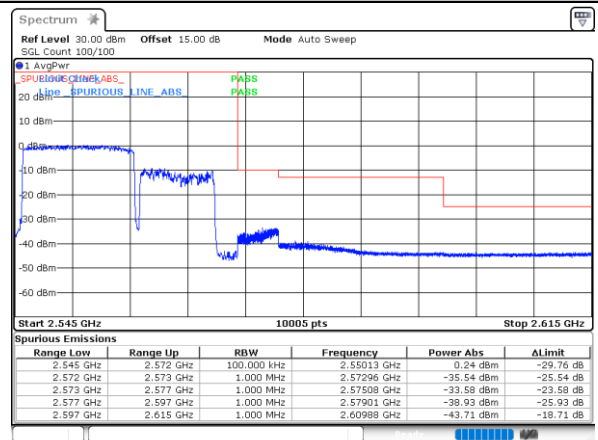

LTE Band 7C / 10MHz+20MHz

QPSK

Lowest Band Edge / 1RB0 and 1RB9

Date: 4_JAN.2021 22:33:19

Highest Band Edge / 1RB0 and 1RB9

Date: 5_JAN.2021 00:22:18

Lowest Band Edge / 1RB49 and 1RB0

Date: 4_JAN.2021 22:35:45

Highest Band Edge / 1RB49 and 1RB0

Date: 5_JAN.2021 00:27:06

Lowest Band Edge / Full RB

Date: 4_JAN.2021 22:08:39

Highest Band Edge / Full RB

Date: 4_JAN.2021 23:37:29

LTE Band 7C / 15MHz+10MHz

QPSK

Lowest Band Edge / 1RB0 and 1RB49

Date: 5 JAN. 2021 00:53:01

Highest Band Edge / 1RB0 and 1RB49

Date: 5 JAN. 2021 01:38:24

Lowest Band Edge / 1RB74 and 1RB0

Date: 5 JAN. 2021 00:55:05

Highest Band Edge / 1RB74 and 1RB0

Date: 5 JAN. 2021 01:43:54

Lowest Band Edge / Full RB

Date: 5 JAN. 2021 00:39:17

Highest Band Edge / Full RB

Date: 8 JAN. 2021 01:14:06

LTE Band 7C / 15MHz+15MHz

QPSK

Lowest Band Edge / 1RB0 and 1RB74