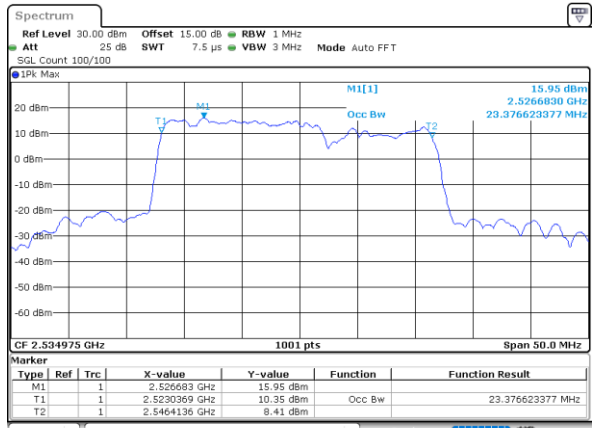

Date: 4-JAN-2021 05:53:20

Middle Channel / 20MHz+15MHz

Date: 4-JAN-2021 04:49:22

Highest Channel / 20MHz+10MHz

Date: 4-JAN-2021 18:50:01

Highest Channel / 20MHz+15MHz

Date: 4-JAN-2021 05:09:39

LTE Band 7C

N/A

Date: 4-JAN-2021 03:15:04

LTE Band 7C

64QAM

Lowest Channel / 10MHz+20MHz

Date: 4-JAN-2021 22:21:24

Lowest Channel / 15MHz+10MHz

Date: 5-JAN-2021 00:43:37

Middle Channel / 10MHz+20MHz

Date: 4-JAN-2021 23:21:29

Middle Channel / 15MHz+10MHz

Date: 5-JAN-2021 01:09:26

Highest Channel / 10MHz+20MHz

Date: 5-JAN-2021 00:13:01

Highest Channel / 15MHz+10MHz

Date: 5-JAN-2021 01:26:10