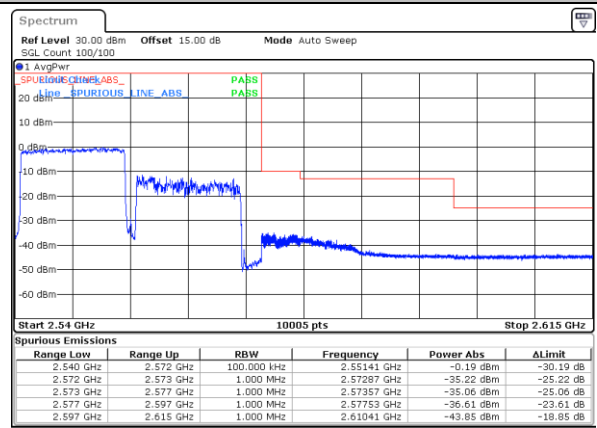

Date: 5 JAN. 2021 01:43:54

Lowest Band Edge / Full RB

Date: 5 JAN. 2021 00:39:17

Highest Band Edge / Full RB

Date: 8 JAN. 2021 01:14:06

LTE Band 7C / 15MHz+15MHz

QPSK

Lowest Band Edge / 1RB0 and 1RB74

Highest Band Edge / 1RB0 and 1RB74

Date: 4.JAN.2021 20:49:47

Date: 4.JAN.2021 21:55:16

Lowest Band Edge / 1RB74 and 1RB0

Highest Band Edge / 1RB74 and 1RB0

Date: 4.JAN.2021 20:52:30

Date: 4.JAN.2021 21:58:22

Lowest Band Edge / Full RB

Highest Band Edge / Full RB

Date: 4.JAN.2021 20:36:49

Date: 4.JAN.2021 21:39:21