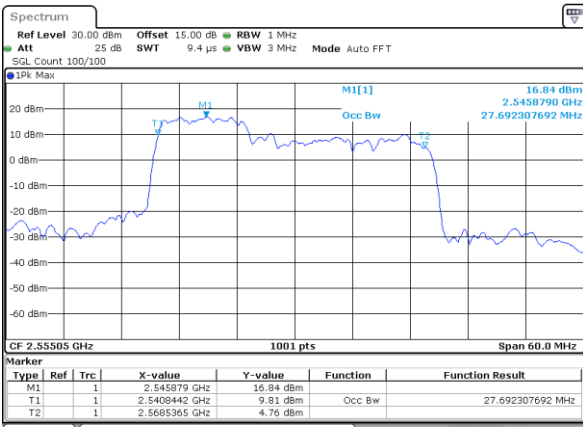

N/A

Date: 4-JAN-2021 03:15:04

LTE Band 7C

64QAM

Lowest Channel / 10MHz+20MHz

Date: 4-JAN-2021 22:21:24

Lowest Channel / 15MHz+10MHz

Date: 5-JAN-2021 00:43:37

Middle Channel / 10MHz+20MHz

Date: 4-JAN-2021 23:21:29

Middle Channel / 15MHz+10MHz

Date: 5-JAN-2021 01:09:26

Highest Channel / 10MHz+20MHz

Date: 5-JAN-2021 00:13:01

Highest Channel / 15MHz+10MHz

Date: 5-JAN-2021 01:26:10

LTE Band 7C

64QAM

Lowest Channel / 15MHz+15MHz

Date: 4.JAN.2021 20:40:43

Lowest Channel / 15MHz+20MHz

Date: 4.JAN.2021 19:30:04

Middle Channel / 15MHz+15MHz

Date: 4.JAN.2021 21:05:55