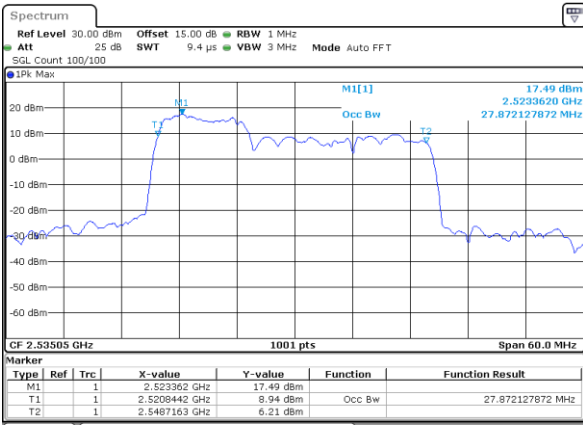

Highest Channel / 20MHz+15MHz

Date: 4-JAN-2021 05:06:57

LTE Band 7C

QPSK

Lowest Channel / 20MHz+20MHz

N/A

Date: 4-JAN-2021 03:01:47

Middle Channel / 20MHz+20MHz

N/A

Date: 4-JAN-2021 03:01:23

Highest Channel / 20MHz+20MHz

N/A

Date: 4-JAN-2021 03:47:40

LTE Band 7C

16QAM

Lowest Channel / 10MHz+20MHz

Date: 4-JAN-2021 22:19:03

Lowest Channel / 15MHz+10MHz

Date: 5-JAN-2021 00:41:04

Middle Channel / 10MHz+20MHz

Date: 4-JAN-2021 23:19:49

Middle Channel / 15MHz+10MHz

Date: 5-JAN-2021 01:06:38

Highest Channel / 10MHz+20MHz

Date: 4-JAN-2021 23:19:19

Highest Channel / 15MHz+10MHz

Date: 5-JAN-2021 01:23:22

LTE Band 7C

16QAM

Lowest Channel / 15MHz+15MHz

Date: 4.JAN.2021 20:38:18

Lowest Channel / 15MHz+20MHz