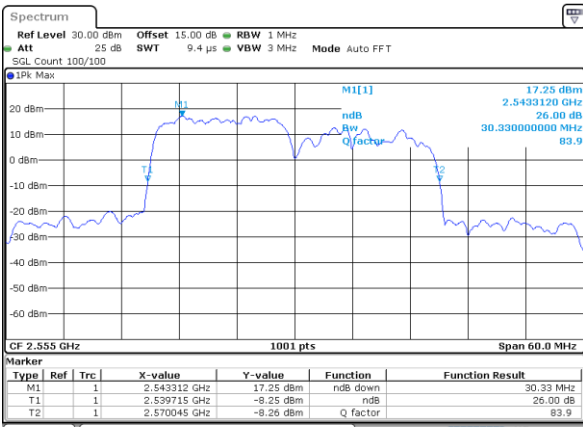

LTE Band 7C

QPSK

Lowest Channel / 15MHz+15MHz

Date: 4.JAN.2021 20:36:13

Lowest Channel / 15MHz+20MHz

Date: 4.JAN.2021 19:25:24

Middle Channel / 15MHz+15MHz

Date: 4.JAN.2021 21:00:18

Middle Channel / 15MHz+20MHz

Date: 4.JAN.2021 19:49:03

Highest Channel / 15MHz+15MHz

Date: 4.JAN.2021 21:37:48

Highest Channel / 15MHz+20MHz

Date: 4.JAN.2021 20:05:24

LTE Band 7C

QPSK