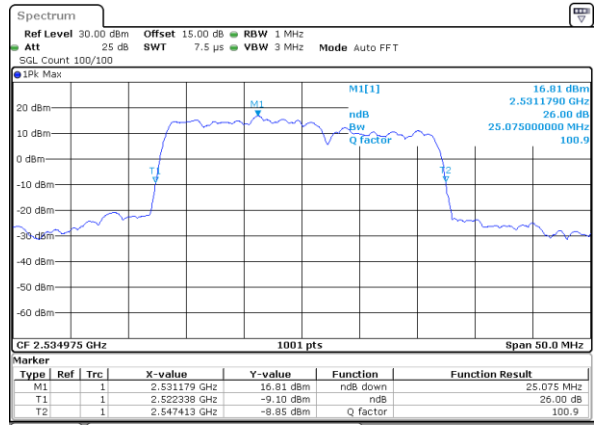

Date: 4-JAN-2021 03:01:53

Middle Channel / 20MHz+20MHz

N/A

Date: 4-JAN-2021 03:31:29

Highest Channel / 20MHz+20MHz

N/A

Date: 4-JAN-2021 03:47:48

LTE Band 7C

16QAM

Lowest Channel / 10MHz+20MHz

Date: 4-JAN-2021 22:19:17

Lowest Channel / 15MHz+10MHz

Date: 5-JAN-2021 00:41:10

Middle Channel / 10MHz+20MHz

Date: 4-JAN-2021 23:19:57

Middle Channel / 15MHz+10MHz

Date: 5-JAN-2021 01:07:21

Highest Channel / 10MHz+20MHz

Date: 4-JAN-2021 23:39:25

Highest Channel / 15MHz+10MHz

Date: 5-JAN-2021 01:23:30

LTE Band 7C

16QAM

Lowest Channel / 15MHz+15MHz

Date: 4.JAN.2021 20:38:26

Lowest Channel / 15MHz+20MHz

Date: 4.JAN.2021 19:27:53

Middle Channel / 15MHz+15MHz

Date: 4.JAN.2021 21:01:50

Middle Channel / 15MHz+20MHz

Date: 4.JAN.2021 19:52:05

Highest Channel / 15MHz+15MHz