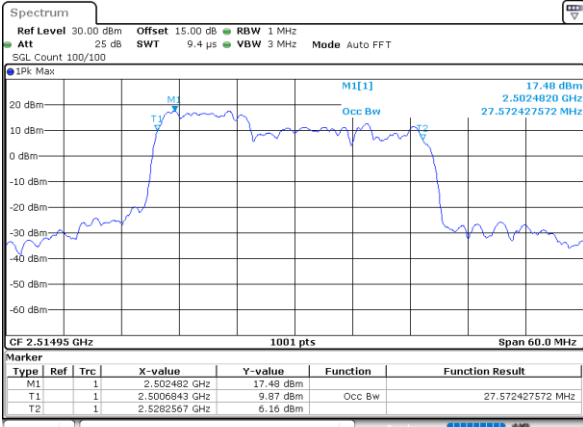

LTE Band 7C

QPSK

Lowest Channel / 10MHz+20MHz

Date: 4, JAN, 2021 22:07:59