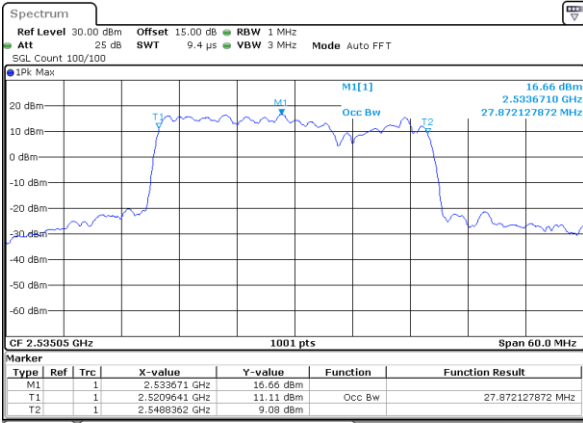

Lowest Channel / 15MHz+15MHz

Date: 4.JAN.2021 20:36:06

Lowest Channel / 15MHz+20MHz

Date: 4.JAN.2021 19:25:18

Middle Channel / 15MHz+15MHz

Date: 4.JAN.2021 21:00:02

Middle Channel / 15MHz+20MHz

Date: 4.JAN.2021 19:48:56

Highest Channel / 15MHz+15MHz

Date: 4.JAN.2021 21:37:41

Highest Channel / 15MHz+20MHz

Date: 4.JAN.2021 20:05:14

LTE Band 7C

QPSK

Lowest Channel / 20MHz+10MHz

Date: 4-JAN-2021 05:27:40

Lowest Channel / 20MHz+15MHz

Date: 4-JAN-2021 04:23:51

Middle Channel / 20MHz+10MHz

Date: 4-JAN-2021 05:51:59

Middle Channel / 20MHz+15MHz

Date: 4-JAN-2021 04:47:27

Highest Channel / 20MHz+10MHz

Date: 4-JAN-2021 18:46:45

Highest Channel / 20MHz+15MHz

Date: 4-JAN-2021 05:06:57

LTE Band 7C

QPSK

Lowest Channel / 20MHz+20MHz

N/A

Date: 4-JAN-2021 03:01:47

Middle Channel / 20MHz+20MHz