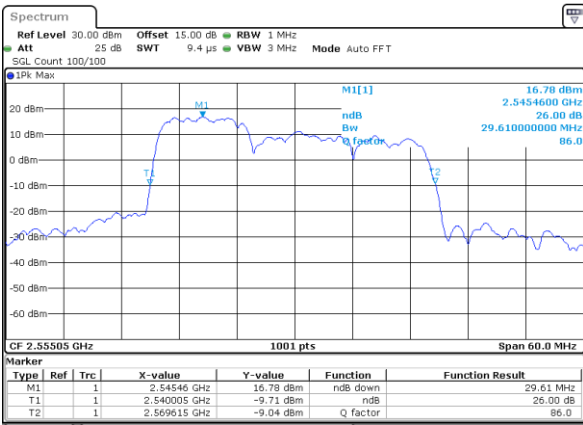

Date: 4-JAN-2021 03:01:53

Middle Channel / 20MHz+20MHz

N/A

Date: 4-JAN-2021 03:31:29

Highest Channel / 20MHz+20MHz

N/A

Date: 4-JAN-2021 03:47:48

LTE Band 7C

16QAM

Lowest Channel / 10MHz+20MHz

Date: 4-JAN-2021 22:19:17

Lowest Channel / 15MHz+10MHz

Date: 5-JAN-2021 00:41:10

Middle Channel / 10MHz+20MHz

Date: 4-JAN-2021 23:19:57

Middle Channel / 15MHz+10MHz

Date: 5-JAN-2021 01:07:21

Highest Channel / 10MHz+20MHz

Date: 4-JAN-2021 23:39:25

Highest Channel / 15MHz+10MHz

Date: 5-JAN-2021 01:23:30

LTE Band 7C

16QAM

Lowest Channel / 15MHz+15MHz

Date: 4.JAN.2021 20:38:26

Lowest Channel / 15MHz+20MHz

Date: 4.JAN.2021 19:27:53

Middle Channel / 15MHz+15MHz

Date: 4.JAN.2021 21:01:50

Middle Channel / 15MHz+20MHz

Date: 4.JAN.2021 19:52:05

Highest Channel / 15MHz+15MHz