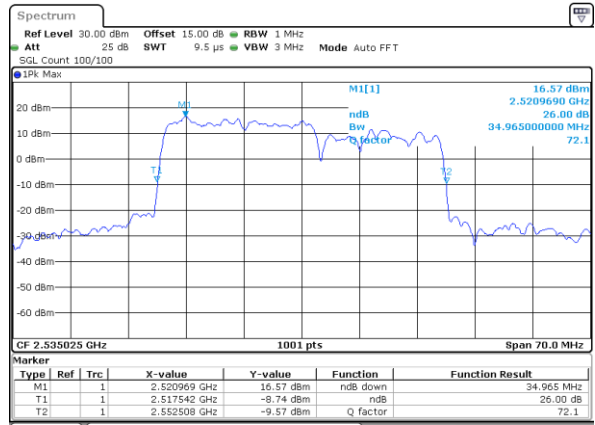

Middle Channel / 15MHz+20MHz

Date: 4.JAN.2021 19:49:03

Highest Channel / 15MHz+15MHz

Date: 4.JAN.2021 21:37:48

Highest Channel / 15MHz+20MHz

Date: 4.JAN.2021 20:05:24

LTE Band 7C

QPSK

Lowest Channel / 20MHz+10MHz

Date: 4.JAN.2021 05:27:53

Lowest Channel / 20MHz+15MHz

Date: 4.JAN.2021 04:24:07

Middle Channel / 20MHz+10MHz

Date: 4.JAN.2021 05:52:04

Middle Channel / 20MHz+15MHz

Date: 4.JAN.2021 04:47:34

Highest Channel / 20MHz+10MHz

Date: 4.JAN.2021 18:46:51

Highest Channel / 20MHz+15MHz

Date: 4.JAN.2021 05:07:05

LTE Band 7C

QPSK

Lowest Channel / 20MHz+20MHz

N/A

Date: 4-JAN-2021 03:01:53

Middle Channel / 20MHz+20MHz

N/A

Date: 4-JAN-2021 03:31:29

Highest Channel / 20MHz+20MHz

N/A

Date: 4-JAN-2021 03:47:48

LTE Band 7C