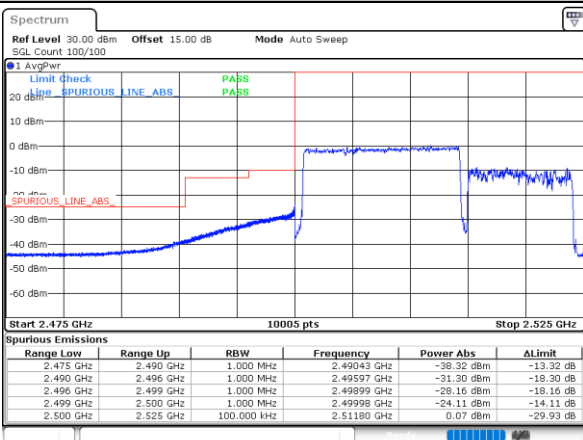

LTE Band 7C / 10MHz+20MHz

QPSK

Lowest Band Edge / 1RB0 and 1RB9

Date: 4_JAN.2021 22:33:19

Highest Band Edge / 1RB0 and 1RB9

Date: 5_JAN.2021 00:22:18

Lowest Band Edge / 1RB49 and 1RB0

Date: 4_JAN.2021 22:35:45

Highest Band Edge / 1RB49 and 1RB0

Date: 5_JAN.2021 00:27:06

Lowest Band Edge / Full RB

Date: 4_JAN.2021 22:08:39

Highest Band Edge / Full RB

Date: 4_JAN.2021 23:37:29

LTE Band 7C / 15MHz+10MHz

QPSK

Lowest Band Edge / 1RB0 and 1RB49

Date: 5 JAN. 2021 00:53:01

Highest Band Edge / 1RB0 and 1RB49

Date: 5 JAN. 2021 01:38:24

Lowest Band Edge / 1RB74 and 1RB0

Date: 5 JAN. 2021 00:55:05

Highest Band Edge / 1RB74 and 1RB0

Date: 5 JAN. 2021 01:43:54

Lowest Band Edge / Full RB

Date: 5 JAN. 2021 00:39:17

Highest Band Edge / Full RB

Date: 8 JAN. 2021 01:14:06

LTE Band 7C / 15MHz+15MHz

QPSK

Lowest Band Edge / 1RB0 and 1RB74