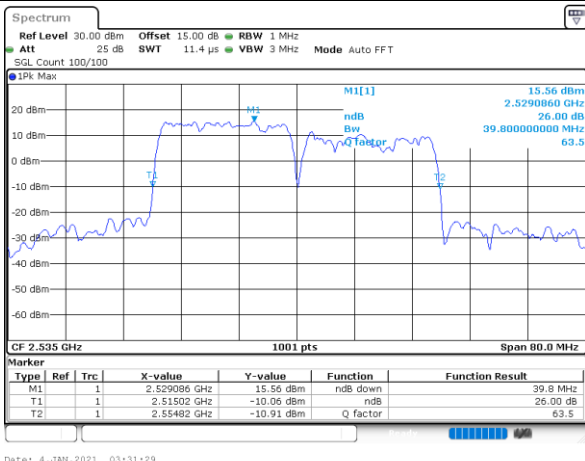

Lowest Channel / 20MHz+10MHz

Date: 4.JAN.2021 05:27:53

Lowest Channel / 20MHz+15MHz

Date: 4.JAN.2021 04:24:07

Middle Channel / 20MHz+10MHz

Date: 4.JAN.2021 05:52:04

Middle Channel / 20MHz+15MHz

Date: 4.JAN.2021 04:47:34

Highest Channel / 20MHz+10MHz

Date: 4.JAN.2021 18:46:51

Highest Channel / 20MHz+15MHz

Date: 4.JAN.2021 05:07:05

LTE Band 7C

QPSK

Lowest Channel / 20MHz+20MHz

N/A

Date: 4-JAN-2021 03:01:53

Middle Channel / 20MHz+20MHz

N/A

Date: 4-JAN-2021 03:31:29

Highest Channel / 20MHz+20MHz

N/A

Date: 4-JAN-2021 03:47:48

LTE Band 7C