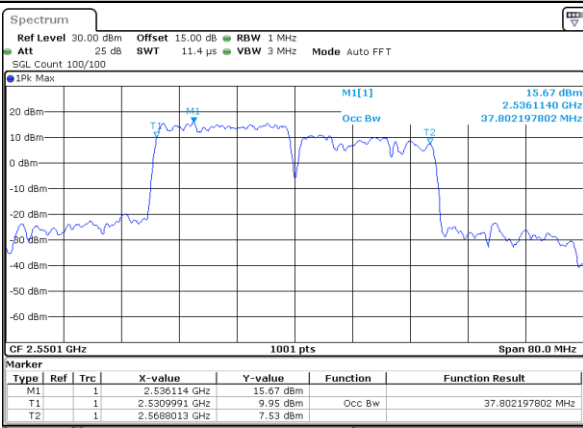

Lowest Channel / 20MHz+15MHz

Date: 4-JAN-2021 04:23:51

Middle Channel / 20MHz+10MHz

Date: 4-JAN-2021 05:51:59

Middle Channel / 20MHz+15MHz

Date: 4-JAN-2021 04:47:27

Highest Channel / 20MHz+10MHz

Date: 4-JAN-2021 18:46:45

Highest Channel / 20MHz+15MHz

Date: 4-JAN-2021 05:06:57

LTE Band 7C

QPSK

Lowest Channel / 20MHz+20MHz

N/A

Date: 4-JAN-2021 03:01:47

Middle Channel / 20MHz+20MHz

N/A

Date: 4-JAN-2021 03:01:23

Highest Channel / 20MHz+20MHz

N/A

Date: 4-JAN-2021 03:47:40

LTE Band 7C

16QAM

Lowest Channel / 10MHz+20MHz