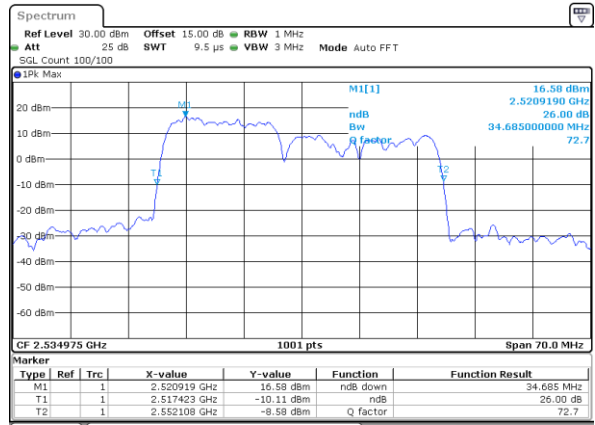

Date: 5-JAN-2021 01:07:21

Highest Channel / 10MHz+20MHz

Date: 4-JAN-2021 23:39:25

Highest Channel / 15MHz+10MHz

Date: 5-JAN-2021 01:23:30

LTE Band 7C

16QAM

Lowest Channel / 15MHz+15MHz

Date: 4.JAN.2021 20:38:26

Lowest Channel / 15MHz+20MHz

Date: 4.JAN.2021 19:27:53

Middle Channel / 15MHz+15MHz

Date: 4.JAN.2021 21:01:50

Middle Channel / 15MHz+20MHz

Date: 4.JAN.2021 19:52:05

Highest Channel / 15MHz+15MHz

Date: 4.JAN.2021 21:42:10

Highest Channel / 15MHz+20MHz

Date: 4.JAN.2021 20:08:00

LTE Band 7C

16QAM

Lowest Channel / 20MHz+10MHz

Date: 4-JAN-2021 05:29:52

Lowest Channel / 20MHz+15MHz

Date: 4-JAN-2021 04:26:37

Middle Channel / 20MHz+10MHz

Date: 4-JAN-2021 05:53:28

Middle Channel / 20MHz+15MHz

Date: 4-JAN-2021 04:49:38

Highest Channel / 20MHz+10MHz

Date: 4-JAN-2021 18:50:08

Highest Channel / 20MHz+15MHz