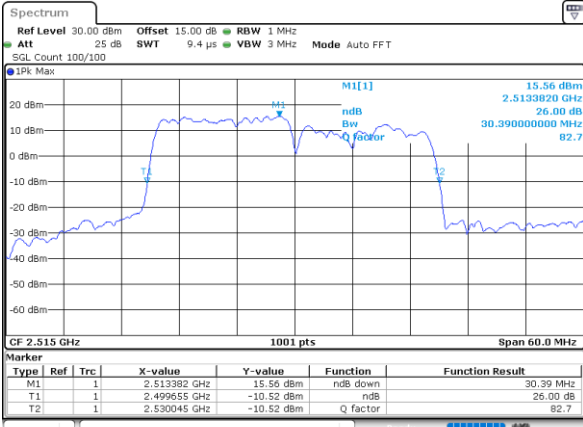

Lowest Channel / 15MHz+10MHz

Date: 5-JAN-2021 00:44:54

Middle Channel / 10MHz+20MHz

Date: 4-JAN-2021 23:21:36

Middle Channel / 15MHz+10MHz

Date: 5-JAN-2021 01:09:41

Highest Channel / 10MHz+20MHz

Date: 5-JAN-2021 00:13:38

Highest Channel / 15MHz+10MHz

Date: 5-JAN-2021 01:26:49

LTE Band 7C

64QAM

Lowest Channel / 15MHz+15MHz

Date: 4-JAN-2021 20:40:50

Lowest Channel / 15MHz+20MHz

Date: 4-JAN-2021 19:30:10

Middle Channel / 15MHz+15MHz

Date: 4-JAN-2021 21:06:07

Middle Channel / 15MHz+20MHz

Date: 4-JAN-2021 19:53:39

Highest Channel / 15MHz+15MHz

Date: 4-JAN-2021 21:46:10

Highest Channel / 15MHz+20MHz

Date: 4-JAN-2021 20:17:15