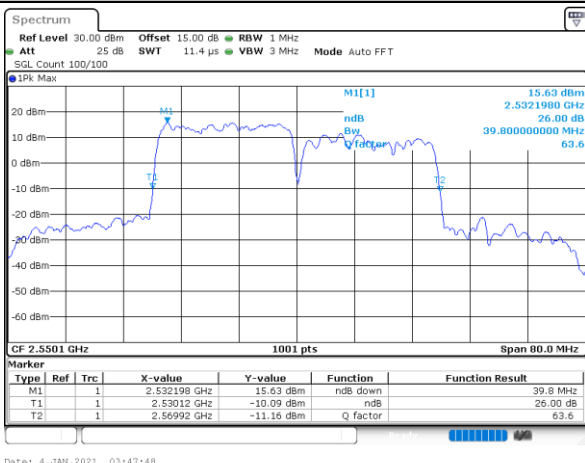

Highest Channel / 20MHz+10MHz

Date: 4.JAN.2021 18:46:51

Highest Channel / 20MHz+15MHz

Date: 4.JAN.2021 05:07:05

LTE Band 7C

QPSK

Lowest Channel / 20MHz+20MHz

N/A

Date: 4-JAN-2021 03:01:53

Middle Channel / 20MHz+20MHz

N/A

Date: 4-JAN-2021 03:31:29

Highest Channel / 20MHz+20MHz

N/A

Date: 4-JAN-2021 03:47:48

LTE Band 7C

16QAM

Lowest Channel / 10MHz+20MHz

Date: 4-JAN-2021 22:19:17

Lowest Channel / 15MHz+10MHz

Date: 5-JAN-2021 00:41:10

Middle Channel / 10MHz+20MHz

Date: 4-JAN-2021 23:19:57

Middle Channel / 15MHz+10MHz

Date: 5-JAN-2021 01:07:21

Highest Channel / 10MHz+20MHz

Date: 4-JAN-2021 23:39:25

Highest Channel / 15MHz+10MHz

Date: 5-JAN-2021 01:23:30

LTE Band 7C

16QAM

Lowest Channel / 15MHz+15MHz