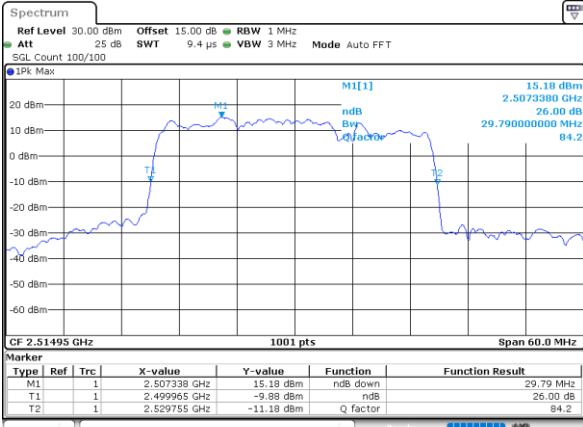

Highest Channel / 15MHz+10MHz

Date: 5-JAN-2021 01:26:49

LTE Band 7C

64QAM

Lowest Channel / 15MHz+15MHz

Date: 4-JAN-2021 20:40:50

Lowest Channel / 15MHz+20MHz

Date: 4-JAN-2021 19:30:10

Middle Channel / 15MHz+15MHz

Date: 4-JAN-2021 21:06:07

Middle Channel / 15MHz+20MHz

Date: 4-JAN-2021 19:53:39

Highest Channel / 15MHz+15MHz

Date: 4-JAN-2021 21:46:10

Highest Channel / 15MHz+20MHz

Date: 4-JAN-2021 20:17:15

LTE Band 7C

64QAM

Lowest Channel / 20MHz+10MHz

Date: 4_JAN.2021 05:32:16

Lowest Channel / 20MHz+15MHz

Date: 4_JAN.2021 04:29:09

Middle Channel / 20MHz+10MHz

Date: 4_JAN.2021 05:54:45