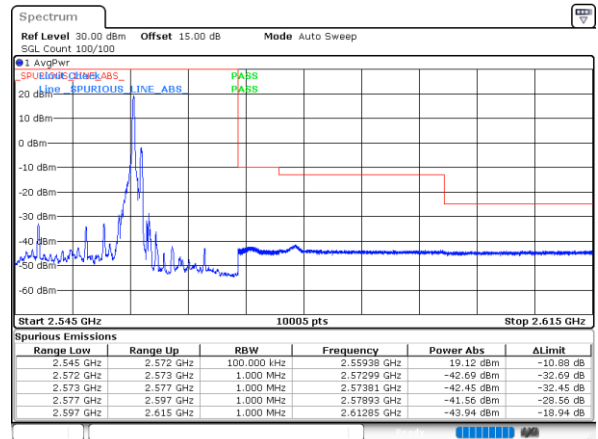

LTE Band 7C / 10MHz+20MHz

QPSK

Lowest Band Edge / 1RB0 and 1RB9

Date: 4_JAN.2021 22:33:19

Highest Band Edge / 1RB0 and 1RB9

Date: 5_JAN.2021 00:22:18

Lowest Band Edge / 1RB49 and 1RB0

Date: 4_JAN.2021 22:35:45

Highest Band Edge / 1RB49 and 1RB0

Date: 5_JAN.2021 00:27:06

Lowest Band Edge / Full RB

Date: 4_JAN.2021 22:08:39

Highest Band Edge / Full RB

Date: 4_JAN.2021 23:37:29

LTE Band 7C / 15MHz+10MHz

QPSK

Lowest Band Edge / 1RB0 and 1RB49

Date: 5 JAN. 2021 00:53:01

Highest Band Edge / 1RB0 and 1RB49

Date: 5 JAN. 2021 01:38:24

Lowest Band Edge / 1RB74 and 1RB0

Date: 5 JAN. 2021 00:55:05

Highest Band Edge / 1RB74 and 1RB0

Date: 5 JAN. 2021 01:43:54

Lowest Band Edge / Full RB

Date: 5 JAN. 2021 00:39:17

Highest Band Edge / Full RB

Date: 8 JAN. 2021 01:14:06

LTE Band 7C / 15MHz+15MHz

QPSK

Lowest Band Edge / 1RB0 and 1RB74