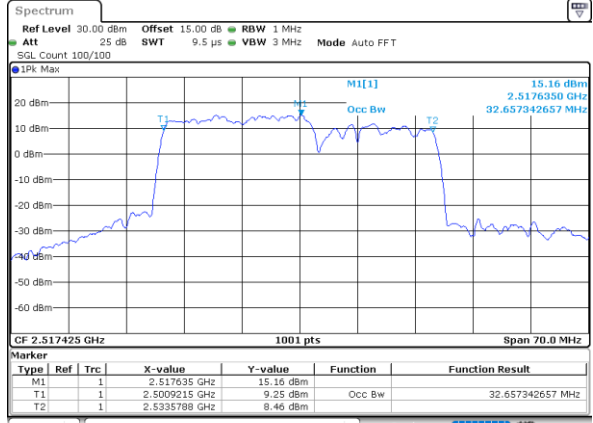

Lowest Channel / 15MHz+15MHz

Date: 4.JAN.2021 20:36:06

Lowest Channel / 15MHz+20MHz

Date: 4.JAN.2021 19:25:18

Middle Channel / 15MHz+15MHz

Date: 4.JAN.2021 21:00:02

Middle Channel / 15MHz+20MHz

Date: 4.JAN.2021 19:48:56

Highest Channel / 15MHz+15MHz

Date: 4.JAN.2021 21:37:41

Highest Channel / 15MHz+20MHz

Date: 4.JAN.2021 20:05:14

LTE Band 7C

QPSK

Lowest Channel / 20MHz+10MHz

Date: 4-JAN-2021 05:27:40

Lowest Channel / 20MHz+15MHz

Date: 4-JAN-2021 04:23:51

Middle Channel / 20MHz+10MHz

Date: 4-JAN-2021 05:51:59

Middle Channel / 20MHz+15MHz

Date: 4-JAN-2021 04:47:27

Highest Channel / 20MHz+10MHz

Date: 4-JAN-2021 18:46:45

Highest Channel / 20MHz+15MHz

Date: 4-JAN-2021 05:06:57

LTE Band 7C

QPSK

Lowest Channel / 20MHz+20MHz

N/A

Date: 4-JAN-2021 03:01:47

Middle Channel / 20MHz+20MHz