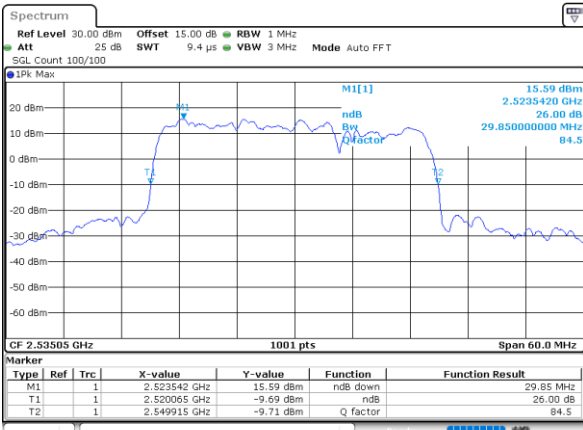

LTE Band 7C

64QAM

Lowest Channel / 20MHz+10MHz

Date: 4_JAN.2021 05:32:16

Lowest Channel / 20MHz+15MHz

Date: 4_JAN.2021 04:29:09

Middle Channel / 20MHz+10MHz

Date: 4_JAN.2021 05:54:45

Middle Channel / 20MHz+15MHz

Date: 4_JAN.2021 04:51:43

Highest Channel / 20MHz+10MHz

Date: 4_JAN.2021 18:55:50

Highest Channel / 20MHz+15MHz

Date: 4_JAN.2021 05:11:52

LTE Band 7C

64QAM