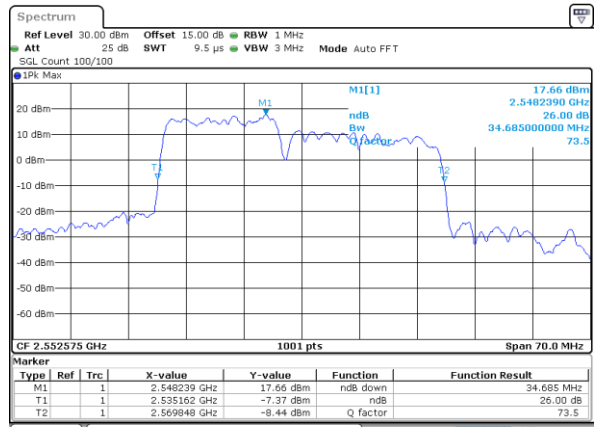

LTE Band 7C

QPSK

Lowest Channel / 15MHz+15MHz

Date: 4.JAN.2021 20:36:13

Lowest Channel / 15MHz+20MHz

Date: 4.JAN.2021 19:25:24

Middle Channel / 15MHz+15MHz

Date: 4.JAN.2021 21:00:18

Middle Channel / 15MHz+20MHz

Date: 4.JAN.2021 19:49:03

Highest Channel / 15MHz+15MHz

Date: 4.JAN.2021 21:37:48

Highest Channel / 15MHz+20MHz

Date: 4.JAN.2021 20:05:24

LTE Band 7C

QPSK

Lowest Channel / 20MHz+10MHz

Date: 4.JAN.2021 05:27:53

Lowest Channel / 20MHz+15MHz

Date: 4.JAN.2021 04:24:07

Middle Channel / 20MHz+10MHz

Date: 4.JAN.2021 05:52:04

Middle Channel / 20MHz+15MHz

Date: 4.JAN.2021 04:47:34

Highest Channel / 20MHz+10MHz

Date: 4.JAN.2021 18:46:51

Highest Channel / 20MHz+15MHz

Date: 4.JAN.2021 05:07:05

LTE Band 7C

QPSK

Lowest Channel / 20MHz+20MHz

N/A