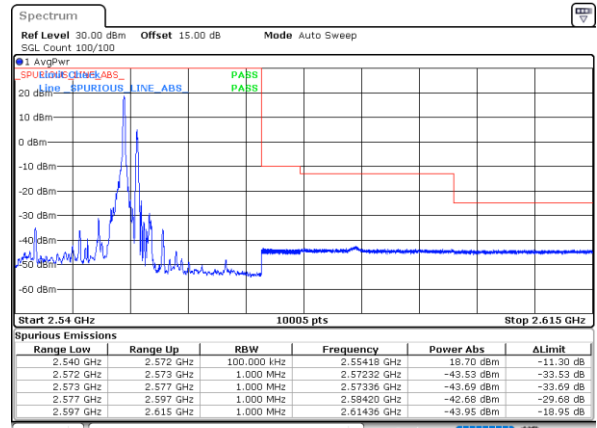

Date: 5 JAN. 2021 01:43:54

Lowest Band Edge / Full RB

Date: 5 JAN. 2021 00:39:17

Highest Band Edge / Full RB

Date: 8 JAN. 2021 01:14:06

LTE Band 7C / 15MHz+15MHz

QPSK

Lowest Band Edge / 1RB0 and 1RB74

Highest Band Edge / 1RB0 and 1RB74

Date: 4.JAN.2021 20:49:47

Date: 4.JAN.2021 21:55:16

Lowest Band Edge / 1RB74 and 1RB0

Highest Band Edge / 1RB74 and 1RB0

Date: 4.JAN.2021 20:52:30

Date: 4.JAN.2021 21:58:22

Lowest Band Edge / Full RB

Highest Band Edge / Full RB

Date: 4.JAN.2021 20:36:49

Date: 4.JAN.2021 21:39:21