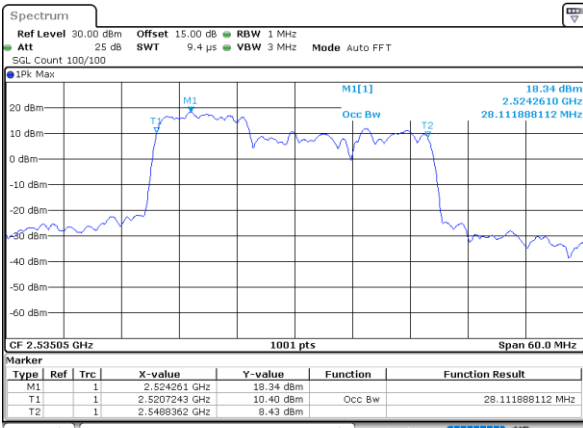

Mode	LTE Band 7C : 99%OBW(MHz)			
64QAM				
BW	10MHz+20MHz	15MHz+10MHz	15MHz+15MHz	15MHz+20MHz
Lowest CH	27.51	23.43	28.53	32.52
Middle CH	27.93	23.38	28.29	32.38
Highest CH	27.69	23.18	28.11	32.31
BW	20MHz+10MHz	20MHz+15MHz	20MHz+20MHz	N/A
Lowest CH	27.39	32.45	37.64	-
Middle CH	27.99	32.80	37.48	-
Highest CH	27.93	32.52	37.64	-

LTE Band 7C

QPSK

Lowest Channel / 10MHz+20MHz

Date: 4, JAN, 2021 22:07:59

Lowest Channel / 15MHz+10MHz

Date: 5, JAN, 2021 00:38:01

Middle Channel / 10MHz+20MHz

Date: 4, JAN, 2021 23:12:00

Middle Channel / 15MHz+10MHz

Date: 5, JAN, 2021 01:02:57

Highest Channel / 10MHz+20MHz

Date: 4, JAN, 2021 23:35:04

Highest Channel / 15MHz+10MHz

Date: 5, JAN, 2021 01:20:15

LTE Band 7C

QPSK