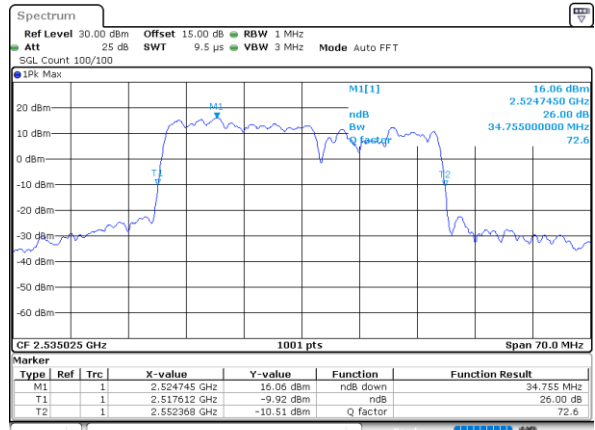

LTE Band 7C

64QAM

Lowest Channel / 20MHz+10MHz

Date: 4_JAN.2021 05:32:16

Lowest Channel / 20MHz+15MHz

Date: 4_JAN.2021 04:29:09

Middle Channel / 20MHz+10MHz

Date: 4_JAN.2021 05:54:45

Middle Channel / 20MHz+15MHz

Date: 4_JAN.2021 04:51:43

Highest Channel / 20MHz+10MHz

Date: 4_JAN.2021 18:55:50

Highest Channel / 20MHz+15MHz

Date: 4_JAN.2021 05:11:52

LTE Band 7C

64QAM