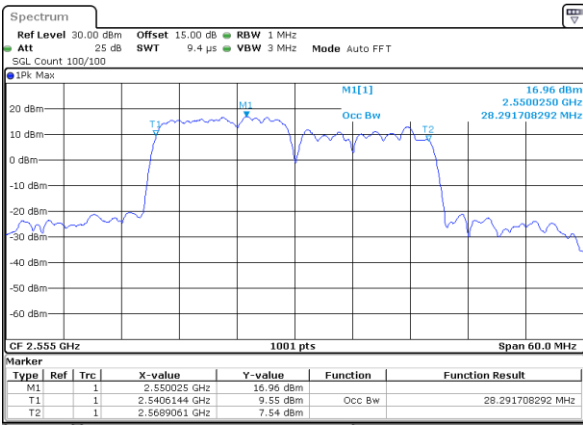

Middle Channel / 15MHz+10MHz

Date: 5, JAN, 2021 01:02:57

Highest Channel / 10MHz+20MHz

Date: 4, JAN, 2021 23:35:04

Highest Channel / 15MHz+10MHz

Date: 5, JAN, 2021 01:20:15

LTE Band 7C

QPSK

Lowest Channel / 15MHz+15MHz

Date: 4.JAN.2021 20:36:06

Lowest Channel / 15MHz+20MHz

Date: 4.JAN.2021 19:25:18

Middle Channel / 15MHz+15MHz

Date: 4.JAN.2021 21:00:02

Middle Channel / 15MHz+20MHz

Date: 4.JAN.2021 19:48:56

Highest Channel / 15MHz+15MHz

Date: 4.JAN.2021 21:37:41

Highest Channel / 15MHz+20MHz

Date: 4.JAN.2021 20:05:14

LTE Band 7C

QPSK

Lowest Channel / 20MHz+10MHz

Date: 4-JAN-2021 05:27:40