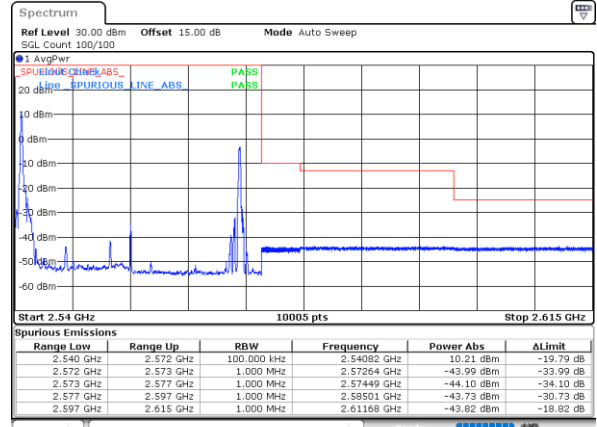

Highest Band Edge / 1RB49 and 1RB0

Date: 5_JAN.2021 00:27:06

Lowest Band Edge / Full RB

Date: 4_JAN.2021 22:08:39

Highest Band Edge / Full RB

Date: 4_JAN.2021 23:37:29

LTE Band 7C / 15MHz+10MHz

QPSK

Lowest Band Edge / 1RB0 and 1RB49

Date: 5 JAN. 2021 00:53:01

Highest Band Edge / 1RB0 and 1RB49

Date: 5 JAN. 2021 01:38:24

Lowest Band Edge / 1RB74 and 1RB0

Date: 5 JAN. 2021 00:55:05

Highest Band Edge / 1RB74 and 1RB0

Date: 5 JAN. 2021 01:43:54

Lowest Band Edge / Full RB

Date: 5 JAN. 2021 00:39:17

Highest Band Edge / Full RB

Date: 8 JAN. 2021 01:14:06

LTE Band 7C / 15MHz+15MHz

QPSK

Lowest Band Edge / 1RB0 and 1RB74

Highest Band Edge / 1RB0 and 1RB74

Date: 4.JAN.2021 20:49:47

Date: 4.JAN.2021 21:55:16

Lowest Band Edge / 1RB74 and 1RB0

Highest Band Edge / 1RB74 and 1RB0

Date: 4.JAN.2021 20:52:30

Date: 4.JAN.2021 21:58:22