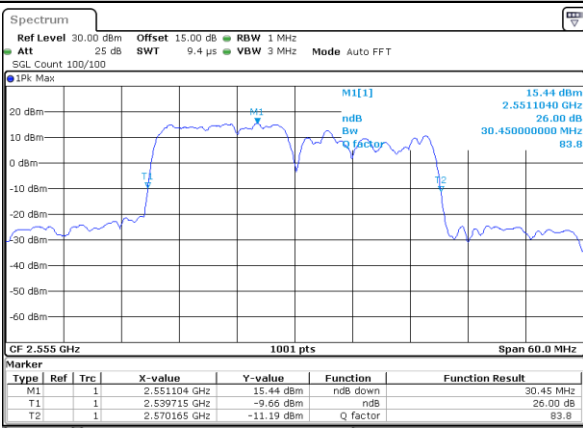

Highest Channel / 15MHz+10MHz

Date: 5-JAN-2021 01:26:49

LTE Band 7C

64QAM

Lowest Channel / 15MHz+15MHz

Date: 4-JAN-2021 20:40:50

Lowest Channel / 15MHz+20MHz

Date: 4-JAN-2021 19:30:10

Middle Channel / 15MHz+15MHz

Date: 4-JAN-2021 21:06:07

Middle Channel / 15MHz+20MHz

Date: 4-JAN-2021 19:53:39

Highest Channel / 15MHz+15MHz

Date: 4-JAN-2021 21:46:10

Highest Channel / 15MHz+20MHz

Date: 4-JAN-2021 20:17:15

LTE Band 7C

64QAM

Lowest Channel / 20MHz+10MHz

Date: 4_JAN.2021 05:32:16

Lowest Channel / 20MHz+15MHz

Date: 4_JAN.2021 04:29:09

Middle Channel / 20MHz+10MHz

Date: 4_JAN.2021 05:54:45

Middle Channel / 20MHz+15MHz

Date: 4_JAN.2021 04:51:43

Highest Channel / 20MHz+10MHz

Date: 4_JAN.2021 18:55:50

Highest Channel / 20MHz+15MHz

Date: 4_JAN.2021 05:11:52

LTE Band 7C

64QAM