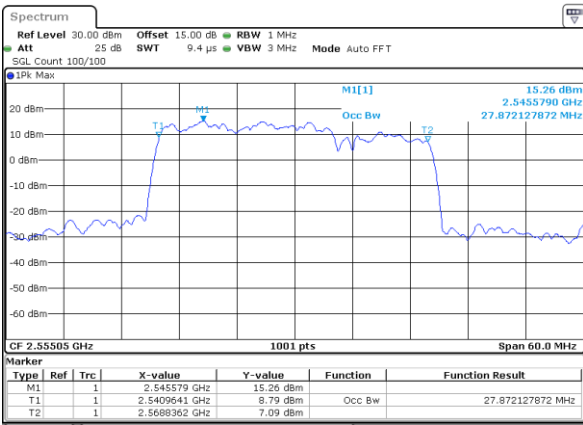

Date: 4.JAN.2021 19:27:44

Middle Channel / 15MHz+15MHz

Date: 4.JAN.2021 21:01:42

Middle Channel / 15MHz+20MHz

Date: 4.JAN.2021 19:51:09

Highest Channel / 15MHz+15MHz

Date: 4.JAN.2021 21:41:53

Highest Channel / 15MHz+20MHz

Date: 4.JAN.2021 20:07:52

LTE Band 7C

16QAM

Lowest Channel / 20MHz+10MHz

Date: 4-JAN-2021 05:29:46

Lowest Channel / 20MHz+15MHz

Date: 4-JAN-2021 04:26:31

Middle Channel / 20MHz+10MHz

Date: 4-JAN-2021 05:53:20

Middle Channel / 20MHz+15MHz

Date: 4-JAN-2021 04:49:22

Highest Channel / 20MHz+10MHz

Date: 4-JAN-2021 18:50:01

Highest Channel / 20MHz+15MHz

Date: 4-JAN-2021 05:09:39

LTE Band 7C