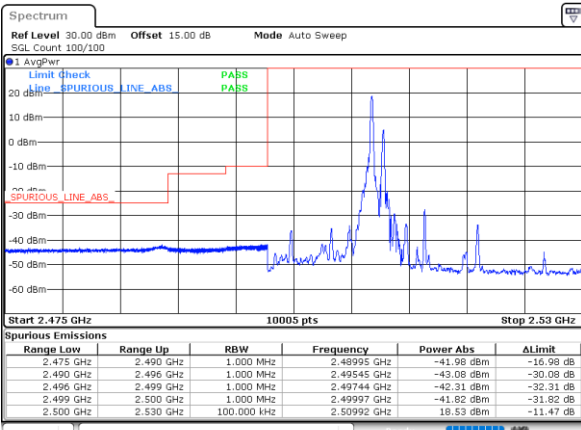

Highest Channel / 20MHz+10MHz

Date: 4-JAN-2021 18:55:44

Highest Channel / 20MHz+15MHz

Date: 4-JAN-2021 05:11:46

LTE Band 7C

64QAM

Lowest Channel / 20MHz+20MHz

N/A

LTE Band 7C / 10MHz+20MHz

QPSK

Lowest Band Edge / 1RB0 and 1RB9

Date: 4_JAN.2021 22:33:19

Highest Band Edge / 1RB0 and 1RB9

Date: 5_JAN.2021 00:22:18

Lowest Band Edge / 1RB49 and 1RB0

Date: 4_JAN.2021 22:35:45

Highest Band Edge / 1RB49 and 1RB0

Date: 5_JAN.2021 00:27:06

Lowest Band Edge / Full RB

Date: 4_JAN.2021 22:08:39

Highest Band Edge / Full RB

Date: 4_JAN.2021 23:37:29

LTE Band 7C / 15MHz+10MHz

QPSK