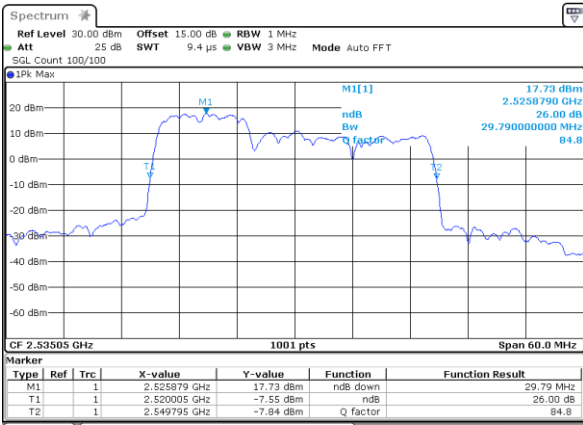

Date: 4-JAN-2021 05:09:45

LTE Band 7C

16QAM

Lowest Channel / 20MHz+20MHz

N/A

Date: 4-JAN-2021 03:08:15

Middle Channel / 20MHz+20MHz

N/A

Date: 4-JAN-2021 03:13:27

Highest Channel / 20MHz+20MHz

N/A

Date: 4-JAN-2021 03:15:11

LTE Band 7C

64QAM

Lowest Channel / 10MHz+20MHz

Date: 4-JAN-2021 22:21:33

Lowest Channel / 15MHz+10MHz

Date: 5-JAN-2021 00:44:54

Middle Channel / 10MHz+20MHz

Date: 4-JAN-2021 23:21:36

Middle Channel / 15MHz+10MHz

Date: 5-JAN-2021 01:09:41

Highest Channel / 10MHz+20MHz

Date: 5-JAN-2021 00:13:38

Highest Channel / 15MHz+10MHz

Date: 5-JAN-2021 01:26:49

LTE Band 7C

64QAM

Lowest Channel / 15MHz+15MHz

Date: 4-JAN-2021 20:40:50

Lowest Channel / 15MHz+20MHz

Date: 4-JAN-2021 19:30:10