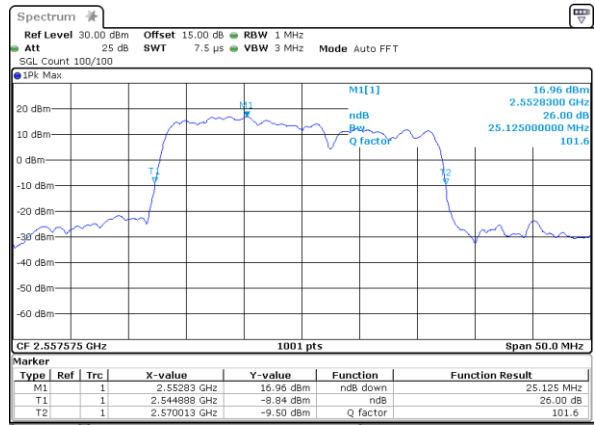

Date: 4-JAN-2021 03:01:53

Middle Channel / 20MHz+20MHz

N/A

Date: 4-JAN-2021 03:31:29

Highest Channel / 20MHz+20MHz

N/A

Date: 4-JAN-2021 03:47:48

LTE Band 7C

16QAM

Lowest Channel / 10MHz+20MHz

Date: 4-JAN-2021 22:19:17

Lowest Channel / 15MHz+10MHz

Date: 5-JAN-2021 00:41:10

Middle Channel / 10MHz+20MHz

Date: 4-JAN-2021 23:19:57

Middle Channel / 15MHz+10MHz

Date: 5-JAN-2021 01:07:21

Highest Channel / 10MHz+20MHz

Date: 4-JAN-2021 23:39:25

Highest Channel / 15MHz+10MHz

Date: 5-JAN-2021 01:23:30

LTE Band 7C

16QAM

Lowest Channel / 15MHz+15MHz

Date: 4.JAN.2021 20:38:26

Lowest Channel / 15MHz+20MHz

Date: 4.JAN.2021 19:27:53

Middle Channel / 15MHz+15MHz

Date: 4.JAN.2021 21:01:50

Middle Channel / 15MHz+20MHz

Date: 4.JAN.2021 19:52:05

Highest Channel / 15MHz+15MHz