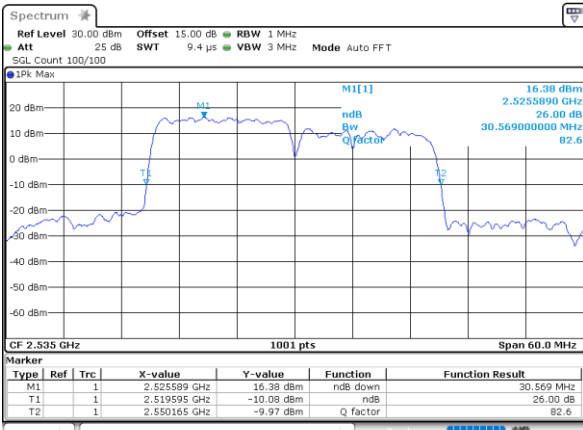

LTE Band 7C

QPSK

Lowest Channel / 15MHz+15MHz

Date: 4.JAN.2021 20:36:13

Lowest Channel / 15MHz+20MHz

Date: 4.JAN.2021 19:25:24

Middle Channel / 15MHz+15MHz

Date: 4.JAN.2021 21:00:18

Middle Channel / 15MHz+20MHz

Date: 4.JAN.2021 19:49:03

Highest Channel / 15MHz+15MHz

Date: 4.JAN.2021 21:37:48

Highest Channel / 15MHz+20MHz

Date: 4.JAN.2021 20:05:24

LTE Band 7C

QPSK