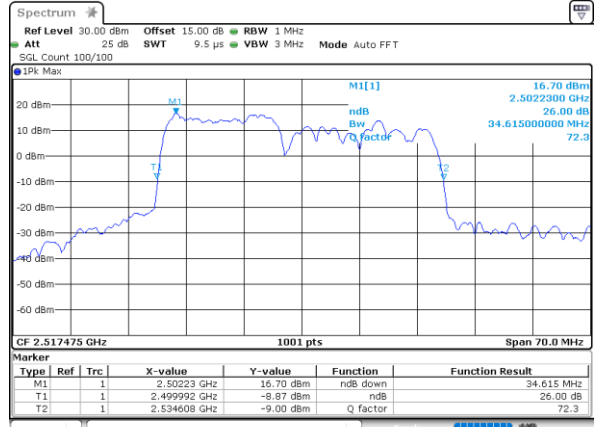

LTE Band 7C

QPSK

Lowest Channel / 15MHz+15MHz

Date: 4.JAN.2021 20:36:13

Lowest Channel / 15MHz+20MHz

Date: 4.JAN.2021 19:25:24

Middle Channel / 15MHz+15MHz

Date: 4.JAN.2021 21:00:18

Middle Channel / 15MHz+20MHz

Date: 4.JAN.2021 19:49:03

Highest Channel / 15MHz+15MHz

Date: 4.JAN.2021 21:37:48

Highest Channel / 15MHz+20MHz

Date: 4.JAN.2021 20:05:24

LTE Band 7C

QPSK