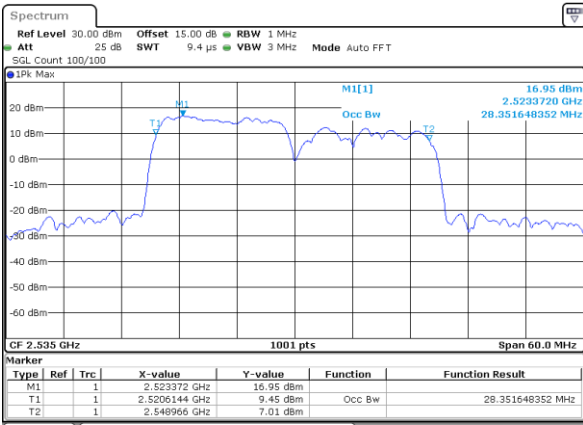

Middle Channel / 15MHz+10MHz

Date: 5, JAN, 2021 01:02:57

Highest Channel / 10MHz+20MHz

Date: 4, JAN, 2021 23:35:04

Highest Channel / 15MHz+10MHz

Date: 5, JAN, 2021 01:20:15

LTE Band 7C

QPSK

Lowest Channel / 15MHz+15MHz

Date: 4.JAN.2021 20:36:06

Lowest Channel / 15MHz+20MHz

Date: 4.JAN.2021 19:25:18

Middle Channel / 15MHz+15MHz

Date: 4.JAN.2021 21:00:02

Middle Channel / 15MHz+20MHz

Date: 4.JAN.2021 19:48:56

Highest Channel / 15MHz+15MHz

Date: 4.JAN.2021 21:37:41

Highest Channel / 15MHz+20MHz

Date: 4.JAN.2021 20:05:14

LTE Band 7C

QPSK

Lowest Channel / 20MHz+10MHz

Date: 4-JAN-2021 05:27:40