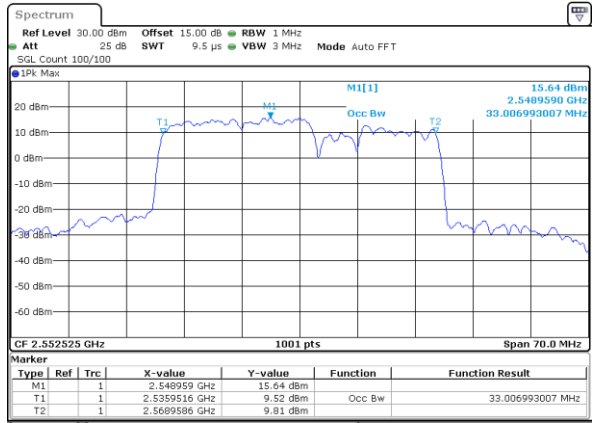

Highest Channel / 15MHz+15MHz

Date: 4.JAN.2021 21:37:41

Highest Channel / 15MHz+20MHz

Date: 4.JAN.2021 20:05:14

LTE Band 7C

QPSK

Lowest Channel / 20MHz+10MHz

Date: 4-JAN-2021 05:27:40

Lowest Channel / 20MHz+15MHz

Date: 4-JAN-2021 04:23:51

Middle Channel / 20MHz+10MHz

Date: 4-JAN-2021 05:51:59

Middle Channel / 20MHz+15MHz

Date: 4-JAN-2021 04:47:27

Highest Channel / 20MHz+10MHz

Date: 4-JAN-2021 18:46:45

Highest Channel / 20MHz+15MHz

Date: 4-JAN-2021 05:06:57

LTE Band 7C

QPSK

Lowest Channel / 20MHz+20MHz

N/A

Date: 4-JAN-2021 03:01:47

Middle Channel / 20MHz+20MHz