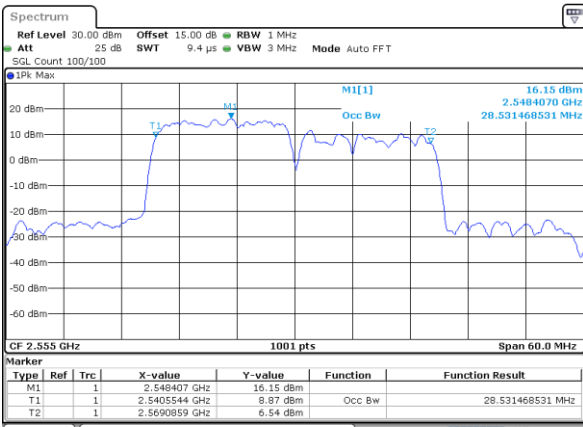

Date: 4-JAN-2021 23:19:19

Highest Channel / 15MHz+10MHz

Date: 5-JAN-2021 01:23:22

LTE Band 7C

16QAM

Lowest Channel / 15MHz+15MHz

Date: 4.JAN.2021 20:38:18

Lowest Channel / 15MHz+20MHz

Date: 4.JAN.2021 19:27:44

Middle Channel / 15MHz+15MHz

Date: 4.JAN.2021 21:01:42

Middle Channel / 15MHz+20MHz

Date: 4.JAN.2021 19:51:09

Highest Channel / 15MHz+15MHz

Date: 4.JAN.2021 21:41:53

Highest Channel / 15MHz+20MHz

Date: 4.JAN.2021 20:07:52

LTE Band 7C

16QAM

Lowest Channel / 20MHz+10MHz

Date: 4-JAN-2021 05:29:46

Lowest Channel / 20MHz+15MHz

Date: 4-JAN-2021 04:26:31

Middle Channel / 20MHz+10MHz

Date: 4-JAN-2021 05:53:20

Middle Channel / 20MHz+15MHz

Date: 4-JAN-2021 04:49:22

Highest Channel / 20MHz+10MHz

Date: 4-JAN-2021 18:50:01

Highest Channel / 20MHz+15MHz

Date: 4-JAN-2021 05:09:39

LTE Band 7C