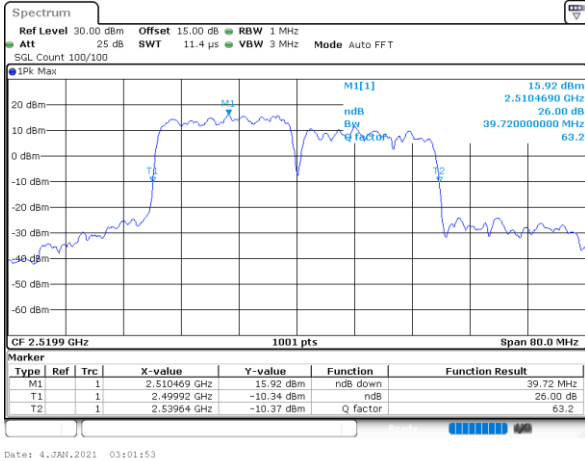

Lowest Channel / 20MHz+10MHz

Date: 4.JAN.2021 05:27:53

Lowest Channel / 20MHz+15MHz

Date: 4.JAN.2021 04:24:07

Middle Channel / 20MHz+10MHz

Date: 4.JAN.2021 05:52:04

Middle Channel / 20MHz+15MHz

Date: 4.JAN.2021 04:47:34

Highest Channel / 20MHz+10MHz

Date: 4.JAN.2021 18:46:51

Highest Channel / 20MHz+15MHz

Date: 4.JAN.2021 05:07:05

LTE Band 7C

QPSK

Lowest Channel / 20MHz+20MHz

N/A

Date: 4-JAN-2021 03:01:53

Middle Channel / 20MHz+20MHz

N/A

Date: 4-JAN-2021 03:31:29

Highest Channel / 20MHz+20MHz

N/A

Date: 4-JAN-2021 03:47:48

LTE Band 7C