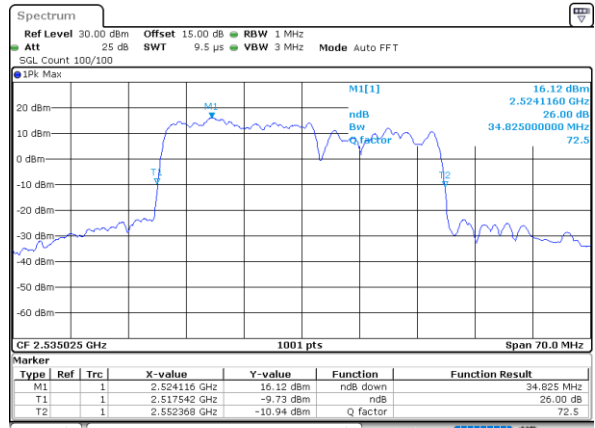

Date: 4.JAN.2021 21:42:10

Highest Channel / 15MHz+20MHz

Date: 4.JAN.2021 20:08:00

LTE Band 7C

16QAM

Lowest Channel / 20MHz+10MHz

Date: 4-JAN-2021 05:29:52

Lowest Channel / 20MHz+15MHz

Date: 4-JAN-2021 04:26:37

Middle Channel / 20MHz+10MHz

Date: 4-JAN-2021 05:53:28

Middle Channel / 20MHz+15MHz

Date: 4-JAN-2021 04:49:38

Highest Channel / 20MHz+10MHz

Date: 4-JAN-2021 18:50:08

Highest Channel / 20MHz+15MHz