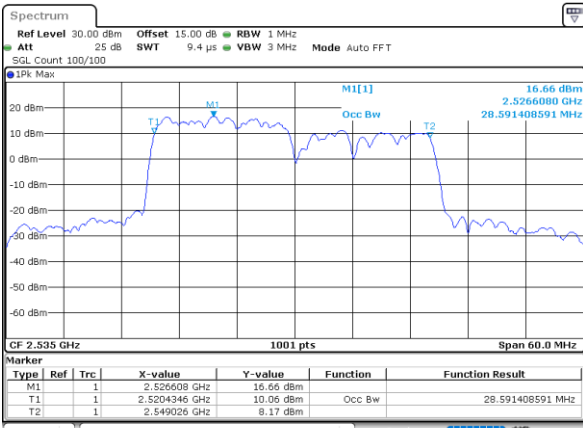

Date: 4-JAN-2021 22:19:03

Lowest Channel / 15MHz+10MHz

Date: 5-JAN-2021 00:41:04

Middle Channel / 10MHz+20MHz

Date: 4-JAN-2021 23:19:49

Middle Channel / 15MHz+10MHz

Date: 5-JAN-2021 01:06:38

Highest Channel / 10MHz+20MHz

Date: 4-JAN-2021 23:19:19

Highest Channel / 15MHz+10MHz

Date: 5-JAN-2021 01:23:22

LTE Band 7C

16QAM

Lowest Channel / 15MHz+15MHz

Date: 4.JAN.2021 20:38:18

Lowest Channel / 15MHz+20MHz

Date: 4.JAN.2021 19:27:44

Middle Channel / 15MHz+15MHz

Date: 4.JAN.2021 21:01:42

Middle Channel / 15MHz+20MHz

Date: 4.JAN.2021 19:51:09

Highest Channel / 15MHz+15MHz

Date: 4.JAN.2021 21:41:53

Highest Channel / 15MHz+20MHz