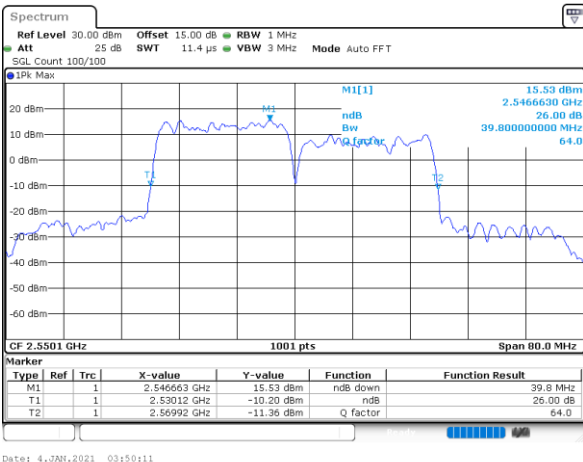

Date: 4-JAN-2021 04:26:37

Middle Channel / 20MHz+10MHz

Date: 4-JAN-2021 05:53:28

Middle Channel / 20MHz+15MHz

Date: 4-JAN-2021 04:49:38

Highest Channel / 20MHz+10MHz

Date: 4-JAN-2021 18:50:08

Highest Channel / 20MHz+15MHz

Date: 4-JAN-2021 05:09:45

LTE Band 7C

16QAM

Lowest Channel / 20MHz+20MHz

N/A

Date: 4-JAN-2021 03:08:15

Middle Channel / 20MHz+20MHz

N/A

Date: 4-JAN-2021 03:13:27

Highest Channel / 20MHz+20MHz

N/A

Date: 4-JAN-2021 03:15:11

LTE Band 7C

64QAM

Lowest Channel / 10MHz+20MHz

Date: 4-JAN-2021 22:21:33

Lowest Channel / 15MHz+10MHz

Date: 5-JAN-2021 00:44:54

Middle Channel / 10MHz+20MHz

Date: 4-JAN-2021 23:21:36

Middle Channel / 15MHz+10MHz

Date: 5-JAN-2021 01:09:41

Highest Channel / 10MHz+20MHz

Date: 5-JAN-2021 00:13:38