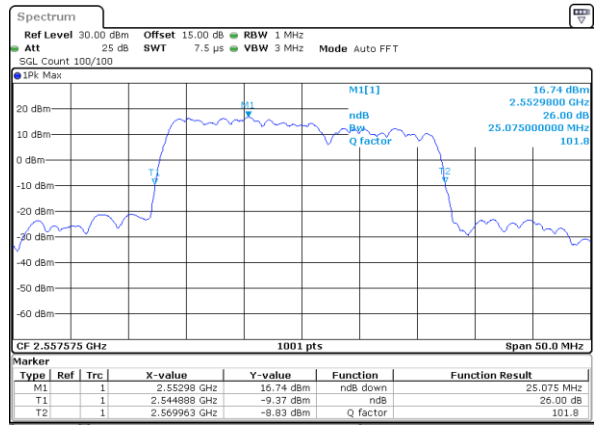

Date: 4-JAN-2021 03:13:27

Highest Channel / 20MHz+20MHz

N/A

Date: 4-JAN-2021 03:15:11

LTE Band 7C

64QAM

Lowest Channel / 10MHz+20MHz

Date: 4-JAN-2021 22:21:33

Lowest Channel / 15MHz+10MHz

Date: 5-JAN-2021 00:44:54

Middle Channel / 10MHz+20MHz

Date: 4-JAN-2021 23:21:36

Middle Channel / 15MHz+10MHz

Date: 5-JAN-2021 01:09:41

Highest Channel / 10MHz+20MHz

Date: 5-JAN-2021 00:13:38

Highest Channel / 15MHz+10MHz

Date: 5-JAN-2021 01:26:49

LTE Band 7C

64QAM

Lowest Channel / 15MHz+15MHz

Date: 4-JAN-2021 20:40:50

Lowest Channel / 15MHz+20MHz

Date: 4-JAN-2021 19:30:10