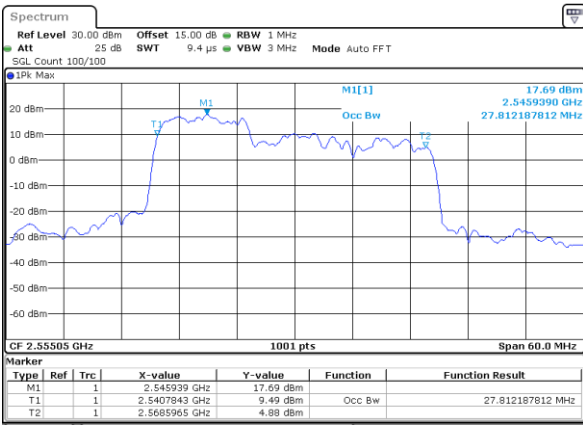

Highest Channel / 20MHz+15MHz

Date: 4-JAN-2021 05:06:57

LTE Band 7C

QPSK

Lowest Channel / 20MHz+20MHz

N/A

Date: 4-JAN-2021 03:01:47

Middle Channel / 20MHz+20MHz

N/A

Date: 4-JAN-2021 03:01:23

Highest Channel / 20MHz+20MHz

N/A

Date: 4-JAN-2021 03:47:40

LTE Band 7C

16QAM

Lowest Channel / 10MHz+20MHz

Date: 4-JAN-2021 22:19:03

Lowest Channel / 15MHz+10MHz

Date: 5-JAN-2021 00:41:04

Middle Channel / 10MHz+20MHz

Date: 4-JAN-2021 23:19:49

Middle Channel / 15MHz+10MHz

Date: 5-JAN-2021 01:06:38

Highest Channel / 10MHz+20MHz

Date: 4-JAN-2021 23:19:19

Highest Channel / 15MHz+10MHz

Date: 5-JAN-2021 01:23:22

LTE Band 7C

16QAM

Lowest Channel / 15MHz+15MHz

Date: 4.JAN.2021 20:38:18

Lowest Channel / 15MHz+20MHz