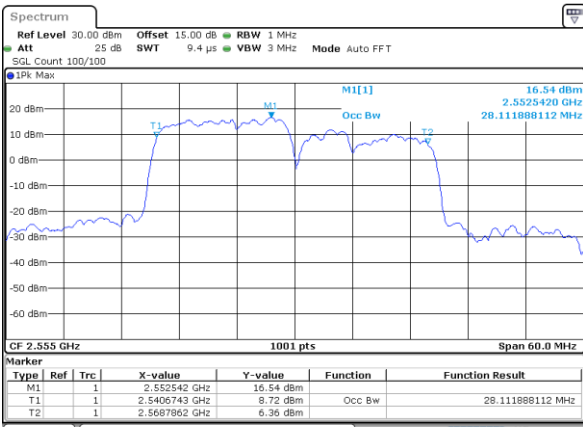

Middle Channel / 10MHz+20MHz

Date: 4-JAN-2021 23:21:29

Middle Channel / 15MHz+10MHz

Date: 5-JAN-2021 01:09:26

Highest Channel / 10MHz+20MHz

Date: 5-JAN-2021 00:13:01

Highest Channel / 15MHz+10MHz

Date: 5-JAN-2021 01:26:10

LTE Band 7C

64QAM

Lowest Channel / 15MHz+15MHz

Date: 4.JAN.2021 20:40:43

Lowest Channel / 15MHz+20MHz

Date: 4.JAN.2021 19:30:04

Middle Channel / 15MHz+15MHz

Date: 4.JAN.2021 21:05:55

Middle Channel / 15MHz+20MHz

Date: 4.JAN.2021 19:53:30

Highest Channel / 15MHz+15MHz

Date: 4.JAN.2021 21:45:10

Highest Channel / 15MHz+20MHz

Date: 4.JAN.2021 20:17:09

LTE Band 7C

64QAM