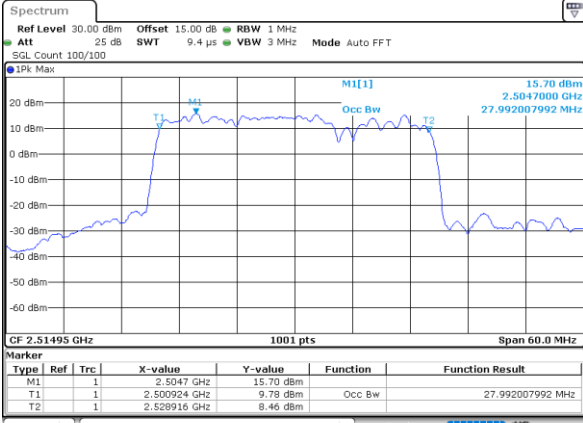

Lowest Channel / 15MHz+15MHz

Date: 4.JAN.2021 20:36:06

Lowest Channel / 15MHz+20MHz

Date: 4.JAN.2021 19:25:18

Middle Channel / 15MHz+15MHz

Date: 4.JAN.2021 21:00:02

Middle Channel / 15MHz+20MHz

Date: 4.JAN.2021 19:48:56

Highest Channel / 15MHz+15MHz

Date: 4.JAN.2021 21:37:41

Highest Channel / 15MHz+20MHz

Date: 4.JAN.2021 20:05:14

LTE Band 7C

QPSK

Lowest Channel / 20MHz+10MHz

Date: 4-JAN-2021 05:27:40

Lowest Channel / 20MHz+15MHz

Date: 4-JAN-2021 04:23:51

Middle Channel / 20MHz+10MHz

Date: 4-JAN-2021 05:51:59

Middle Channel / 20MHz+15MHz

Date: 4-JAN-2021 04:47:27

Highest Channel / 20MHz+10MHz

Date: 4-JAN-2021 18:46:45

Highest Channel / 20MHz+15MHz

Date: 4-JAN-2021 05:06:57

LTE Band 7C

QPSK

Lowest Channel / 20MHz+20MHz

N/A

Date: 4-JAN-2021 03:01:47

Middle Channel / 20MHz+20MHz