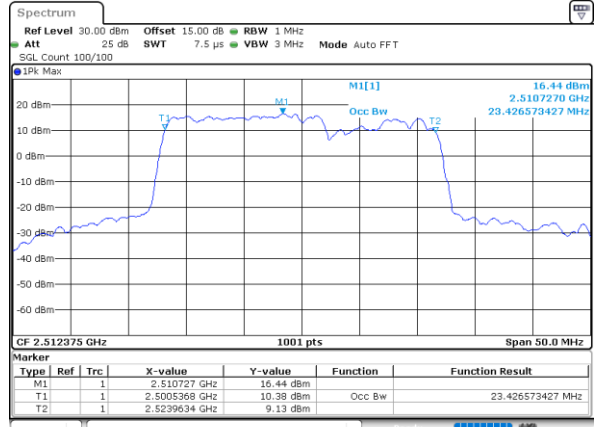

Mode	LTE Band 7C : 99%OBW(MHz)			
16QAM				
BW	10MHz+20MHz	15MHz+10MHz	15MHz+15MHz	15MHz+20MHz
Lowest CH	27.57	23.53	28.83	32.73
Middle CH	27.87	23.48	28.59	32.66
Highest CH	27.81	23.33	28.53	32.38
BW	20MHz+10MHz	20MHz+15MHz	20MHz+20MHz	N/A
Lowest CH	27.81	32.59	37.40	-
Middle CH	27.93	32.38	37.96	-
Highest CH	27.87	32.03	37.24	-

Mode	LTE Band 7C : 99%OBW(MHz)			
64QAM				
BW	10MHz+20MHz	15MHz+10MHz	15MHz+15MHz	15MHz+20MHz
Lowest CH	27.51	23.43	28.53	32.52
Middle CH	27.93	23.38	28.29	32.38
Highest CH	27.69	23.18	28.11	32.31
BW	20MHz+10MHz	20MHz+15MHz	20MHz+20MHz	N/A
Lowest CH	27.39	32.45	37.64	-
Middle CH	27.99	32.80	37.48	-
Highest CH	27.93	32.52	37.64	-

LTE Band 7C

QPSK

Lowest Channel / 10MHz+20MHz

Date: 4, JAN, 2021 22:07:59

Lowest Channel / 15MHz+10MHz

Date: 5, JAN, 2021 00:38:01

Middle Channel / 10MHz+20MHz

Date: 4, JAN, 2021 23:12:00

Middle Channel / 15MHz+10MHz

Date: 5, JAN, 2021 01:02:57

Highest Channel / 10MHz+20MHz

Date: 4, JAN, 2021 23:35:04

Highest Channel / 15MHz+10MHz

Date: 5, JAN, 2021 01:20:15

LTE Band 7C

QPSK