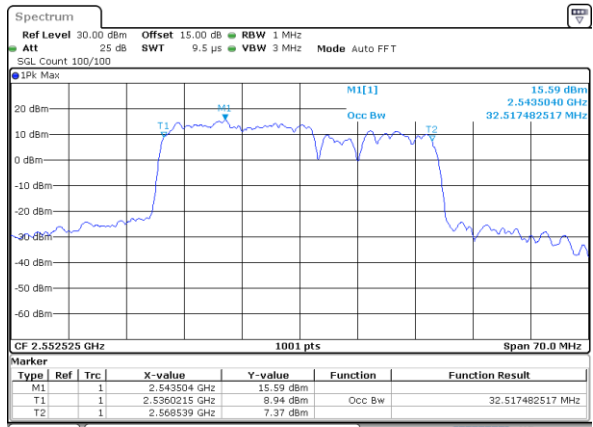

Middle Channel / 15MHz+20MHz

Date: 4.JAN.2021 19:53:30

Highest Channel / 15MHz+15MHz

Date: 4.JAN.2021 21:45:10

Highest Channel / 15MHz+20MHz

Date: 4.JAN.2021 20:17:09

LTE Band 7C

64QAM

Lowest Channel / 20MHz+10MHz

Date: 4-JAN-2021 05:32:09

Lowest Channel / 20MHz+15MHz

Date: 4-JAN-2021 04:29:02

Middle Channel / 20MHz+10MHz

Date: 4-JAN-2021 05:54:39

Middle Channel / 20MHz+15MHz

Date: 4-JAN-2021 04:50:58

Highest Channel / 20MHz+10MHz

Date: 4-JAN-2021 18:55:44

Highest Channel / 20MHz+15MHz

Date: 4-JAN-2021 05:11:46

LTE Band 7C

64QAM

Lowest Channel / 20MHz+20MHz

N/A