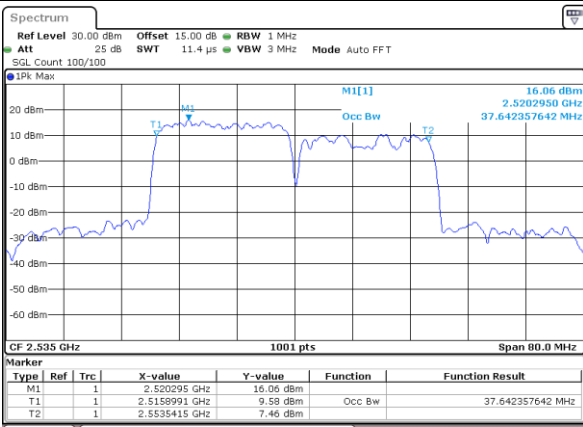

Highest Channel / 20MHz+15MHz

Date: 4-JAN-2021 05:06:57

LTE Band 7C

QPSK

Lowest Channel / 20MHz+20MHz

N/A

Date: 4-JAN-2021 03:01:47

Middle Channel / 20MHz+20MHz

N/A

Date: 4-JAN-2021 03:01:23

Highest Channel / 20MHz+20MHz

N/A

Date: 4-JAN-2021 03:47:40

LTE Band 7C

16QAM

Lowest Channel / 10MHz+20MHz