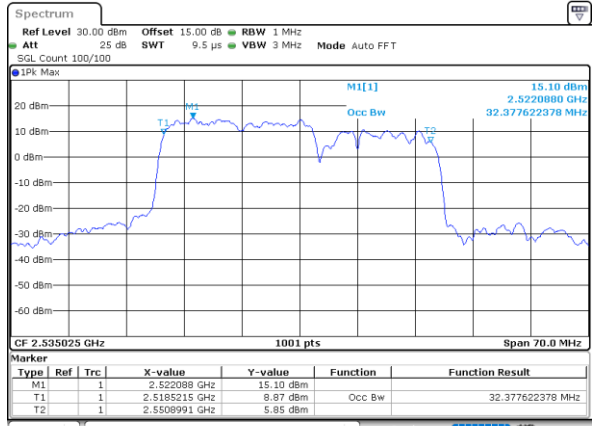

Date: 4.JAN.2021 19:27:44

Middle Channel / 15MHz+15MHz

Date: 4.JAN.2021 21:01:42

Middle Channel / 15MHz+20MHz

Date: 4.JAN.2021 19:51:09

Highest Channel / 15MHz+15MHz

Date: 4.JAN.2021 21:41:53

Highest Channel / 15MHz+20MHz

Date: 4.JAN.2021 20:07:52

LTE Band 7C

16QAM

Lowest Channel / 20MHz+10MHz

Date: 4-JAN-2021 05:29:46

Lowest Channel / 20MHz+15MHz

Date: 4-JAN-2021 04:26:31

Middle Channel / 20MHz+10MHz

Date: 4-JAN-2021 05:53:20

Middle Channel / 20MHz+15MHz

Date: 4-JAN-2021 04:49:22

Highest Channel / 20MHz+10MHz

Date: 4-JAN-2021 18:50:01

Highest Channel / 20MHz+15MHz

Date: 4-JAN-2021 05:09:39

LTE Band 7C