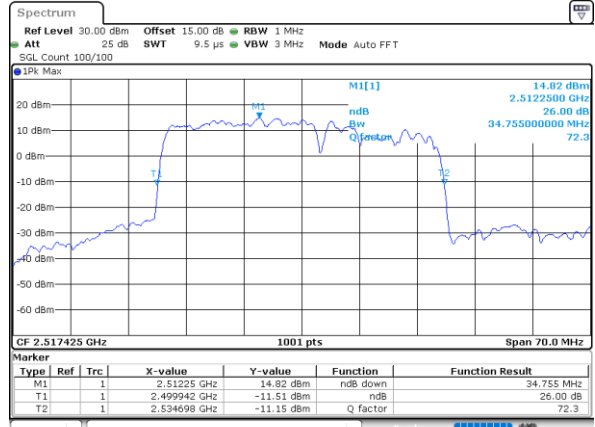

Date: 4.JAN.2021 20:38:26

Lowest Channel / 15MHz+20MHz

Date: 4.JAN.2021 19:27:53

Middle Channel / 15MHz+15MHz

Date: 4.JAN.2021 21:01:50

Middle Channel / 15MHz+20MHz

Date: 4.JAN.2021 19:52:05

Highest Channel / 15MHz+15MHz

Date: 4.JAN.2021 21:42:10

Highest Channel / 15MHz+20MHz

Date: 4.JAN.2021 20:08:00

LTE Band 7C

16QAM

Lowest Channel / 20MHz+10MHz

Date: 4-JAN-2021 05:29:52

Lowest Channel / 20MHz+15MHz

Date: 4-JAN-2021 04:26:37

Middle Channel / 20MHz+10MHz

Date: 4-JAN-2021 05:53:28

Middle Channel / 20MHz+15MHz

Date: 4-JAN-2021 04:49:38

Highest Channel / 20MHz+10MHz

Date: 4-JAN-2021 18:50:08

Highest Channel / 20MHz+15MHz