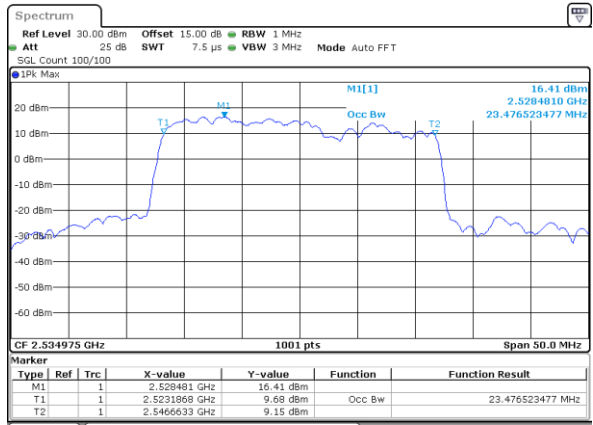

Highest Channel / 20MHz+15MHz

Date: 4-JAN-2021 05:06:57

LTE Band 7C

QPSK

Lowest Channel / 20MHz+20MHz

N/A

Date: 4-JAN-2021 03:01:47

Middle Channel / 20MHz+20MHz

N/A

Date: 4-JAN-2021 03:01:23

Highest Channel / 20MHz+20MHz

N/A

Date: 4-JAN-2021 03:47:40

LTE Band 7C

16QAM

Lowest Channel / 10MHz+20MHz

Date: 4-JAN-2021 22:19:03

Lowest Channel / 15MHz+10MHz

Date: 5-JAN-2021 00:41:04

Middle Channel / 10MHz+20MHz

Date: 4-JAN-2021 23:19:49

Middle Channel / 15MHz+10MHz

Date: 5-JAN-2021 01:06:38

Highest Channel / 10MHz+20MHz

Date: 4-JAN-2021 23:19:19

Highest Channel / 15MHz+10MHz

Date: 5-JAN-2021 01:23:22

LTE Band 7C

16QAM

Lowest Channel / 15MHz+15MHz

Date: 4.JAN.2021 20:38:18

Lowest Channel / 15MHz+20MHz