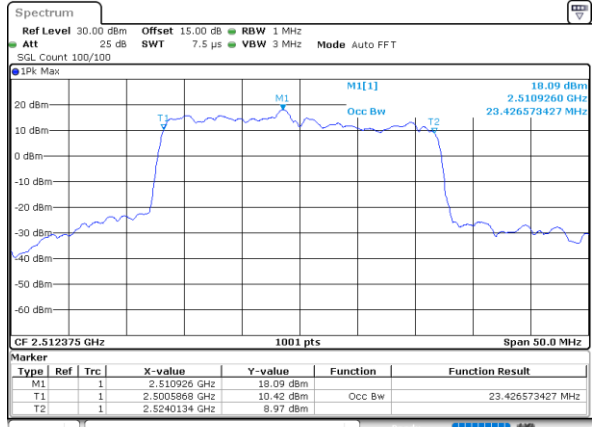

Date: 4-JAN-2021 05:53:20

Middle Channel / 20MHz+15MHz

Date: 4-JAN-2021 04:49:22

Highest Channel / 20MHz+10MHz

Date: 4-JAN-2021 18:50:01

Highest Channel / 20MHz+15MHz

Date: 4-JAN-2021 05:09:39

LTE Band 7C

N/A

Date: 4-JAN-2021 03:15:04

LTE Band 7C

64QAM

Lowest Channel / 10MHz+20MHz

Date: 4-JAN-2021 22:21:24

Lowest Channel / 15MHz+10MHz

Date: 5-JAN-2021 00:43:37

Middle Channel / 10MHz+20MHz

Date: 4-JAN-2021 23:21:29

Middle Channel / 15MHz+10MHz

Date: 5-JAN-2021 01:09:26

Highest Channel / 10MHz+20MHz

Date: 5-JAN-2021 00:13:01

Highest Channel / 15MHz+10MHz

Date: 5-JAN-2021 01:26:10

LTE Band 7C

64QAM

Lowest Channel / 15MHz+15MHz

Date: 4.JAN.2021 20:40:43

Lowest Channel / 15MHz+20MHz

Date: 4.JAN.2021 19:30:04

Middle Channel / 15MHz+15MHz

Date: 4.JAN.2021 21:05:55