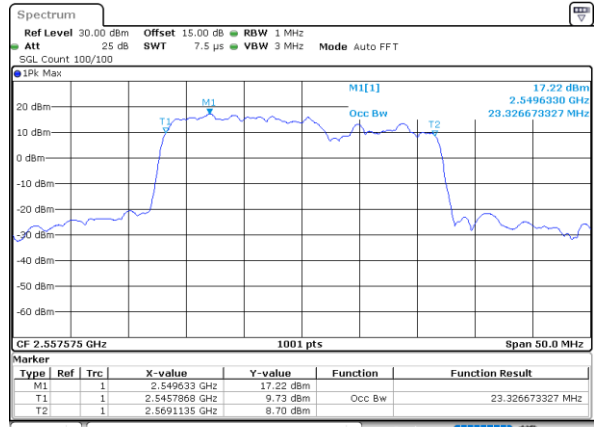

LTE Band 7C

QPSK

Lowest Channel / 10MHz+20MHz

Date: 4, JAN, 2021 22:07:59

Lowest Channel / 15MHz+10MHz

Date: 5, JAN, 2021 00:38:01

Middle Channel / 10MHz+20MHz

Date: 4, JAN, 2021 23:12:00

Middle Channel / 15MHz+10MHz

Date: 5, JAN, 2021 01:02:57

Highest Channel / 10MHz+20MHz

Date: 4, JAN, 2021 23:35:04

Highest Channel / 15MHz+10MHz

Date: 5, JAN, 2021 01:20:15

LTE Band 7C

QPSK

Lowest Channel / 15MHz+15MHz

Date: 4.JAN.2021 20:36:06

Lowest Channel / 15MHz+20MHz

Date: 4.JAN.2021 19:25:18

Middle Channel / 15MHz+15MHz

Date: 4.JAN.2021 21:00:02

Middle Channel / 15MHz+20MHz

Date: 4.JAN.2021 19:48:56

Highest Channel / 15MHz+15MHz

Date: 4.JAN.2021 21:37:41

Highest Channel / 15MHz+20MHz

Date: 4.JAN.2021 20:05:14

LTE Band 7C

QPSK

Lowest Channel / 20MHz+10MHz

Date: 4-JAN-2021 05:27:40