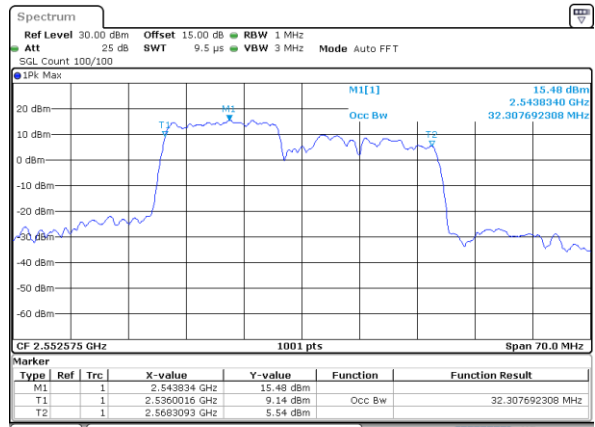

LTE Band 7C

64QAM

Lowest Channel / 15MHz+15MHz

Date: 4.JAN.2021 20:40:43

Lowest Channel / 15MHz+20MHz

Date: 4.JAN.2021 19:30:04

Middle Channel / 15MHz+15MHz

Date: 4.JAN.2021 21:05:55

Middle Channel / 15MHz+20MHz

Date: 4.JAN.2021 19:53:30

Highest Channel / 15MHz+15MHz

Date: 4.JAN.2021 21:45:10

Highest Channel / 15MHz+20MHz

Date: 4.JAN.2021 20:17:09

LTE Band 7C

64QAM

Lowest Channel / 20MHz+10MHz

Date: 4-JAN-2021 05:32:09

Lowest Channel / 20MHz+15MHz

Date: 4-JAN-2021 04:29:02

Middle Channel / 20MHz+10MHz

Date: 4-JAN-2021 05:54:39

Middle Channel / 20MHz+15MHz

Date: 4-JAN-2021 04:50:58

Highest Channel / 20MHz+10MHz

Date: 4-JAN-2021 18:55:44

Highest Channel / 20MHz+15MHz

Date: 4-JAN-2021 05:11:46

LTE Band 7C

64QAM

Lowest Channel / 20MHz+20MHz

N/A