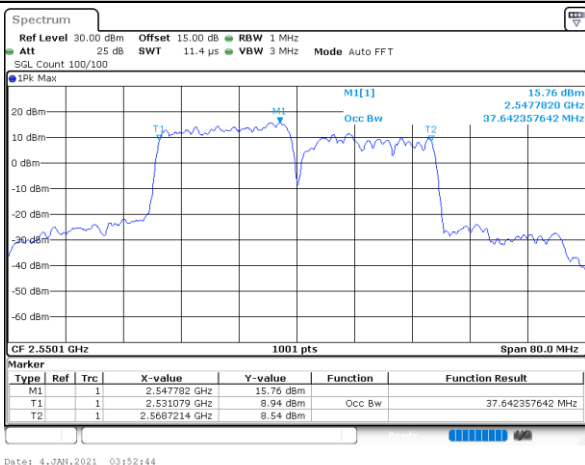

Highest Channel / 20MHz+10MHz

Date: 4-JAN-2021 18:55:44

Highest Channel / 20MHz+15MHz

Date: 4-JAN-2021 05:11:46

LTE Band 7C

64QAM

Lowest Channel / 20MHz+20MHz

N/A

Date: 4-JAN-2021 03:10:59

Middle Channel / 20MHz+20MHz

N/A

Date: 4-JAN-2021 03:10:15

Highest Channel / 20MHz+20MHz

N/A

Date: 4-JAN-2021 03:15:44

Conducted Band Edge

LTE Band 7C / 10MHz+20MHz

QPSK

Lowest Band Edge / 1RB0 and 1RB9

Date: 4_JAN.2021 22:33:19

Highest Band Edge / 1RB0 and 1RB9

Date: 5_JAN.2021 00:22:18

Lowest Band Edge / 1RB49 and 1RB0

Date: 4_JAN.2021 22:35:45

Highest Band Edge / 1RB49 and 1RB0

Date: 5_JAN.2021 00:27:06

Lowest Band Edge / Full RB

Date: 4_JAN.2021 22:08:39

Highest Band Edge / Full RB

Date: 4_JAN.2021 23:37:29

LTE Band 7C / 15MHz+10MHz

QPSK