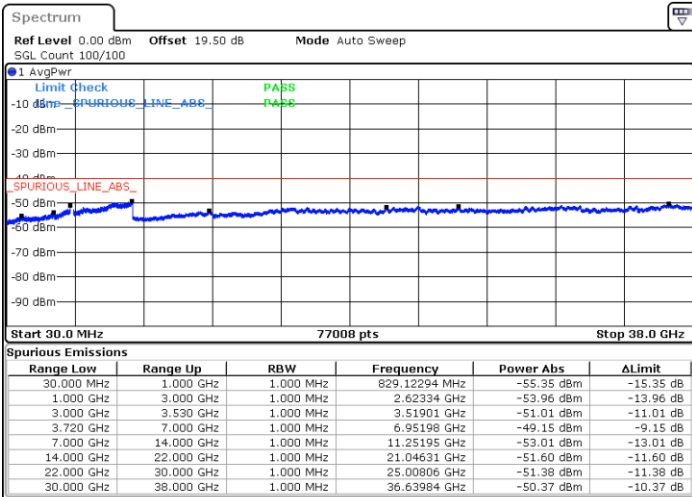

Lowest Channel / 1RB0 and 1RB99

Lowest Channel / 1RB24 and 1RB0

Date: 22.FEB.2021 10:20:52

Date: 22.FEB.2021 10:13:15

Lowest Channel / FullIRB

N/A

Date: 22.FEB.2021 10:22:23

LTE Band 48C / 5MHz+20MHz

64QAM

Middle Channel / 1RB0 and 1RB99

Middle Channel / 1RB24 and 1RB0

Date: 22.FEB.2021 10:49:43

Date: 22.FEB.2021 10:57:19

Middle Channel / FullIRB

N/A

Date: 22.FEB.2021 10:48:12

LTE Band 48C / 5MHz+20MHz

64QAM

Highest Channel / 1RB0 and 1RB99

Highest Channel / 1RB24 and 1RB0

Date: 22.FEB.2021 11:21:37

Date: 22.FEB.2021 11:20:06

Highest Channel / FullIRB

N/A

Date: 22.FEB.2021 11:29:13

LTE Band 48C / 10MHz+20MHz

64QAM

Lowest Channel / 1RB0 and 1RB99

Lowest Channel / 1RB49 and 1RB0

Date: 22.FEB.2021 15:12:53

Date: 22.FEB.2021 15:05:16

Lowest Channel / FullRB