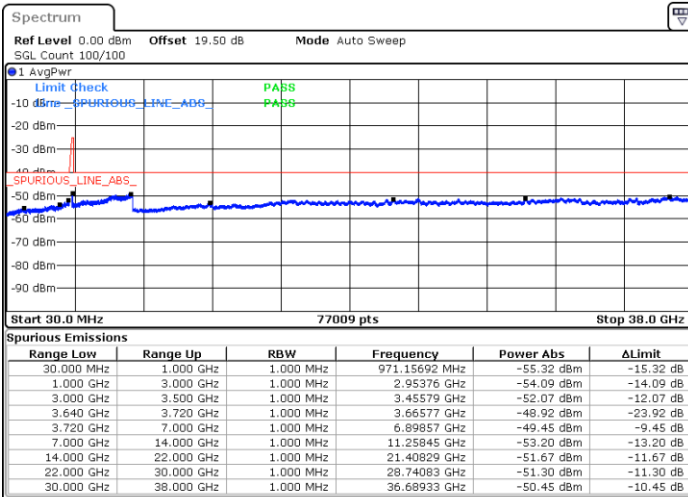

Date: 22.FEB.2021 13:28:11

Date: 22.FEB.2021 13:23:37

Highest Channel / FullIRB

N/A

Date: 22.FEB.2021 13:32:44

LTE Band 48C / 20MHz+10MHz

16QAM

Lowest Channel / 1RB0 and 1RB49

Lowest Channel / 1RB99 and 1RB0

Date: 22.FEB.2021 16:11:57

Date: 22.FEB.2021 16:07:23

Lowest Channel / FullIRB

N/A

Date: 22.FEB.2021 16:16:30

LTE Band 48C / 20MHz+10MHz

16QAM

Middle Channel / 1RB0 and 1RB49

Middle Channel / 1RB99 and 1RB0

Date: 22.FEB.2021 16:44:05

Date: 22.FEB.2021 16:56:42

Middle Channel / FullIRB

N/A

Date: 22.FEB.2021 16:39:31

LTE Band 48C / 20MHz+10MHz