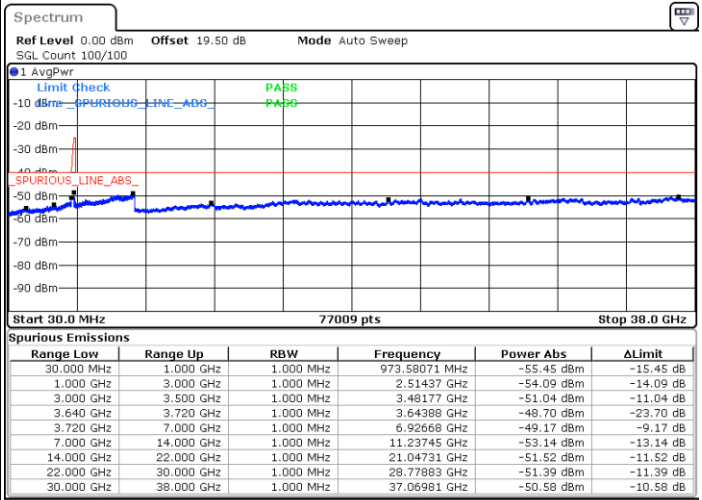

LTE Band 48C / 20MHz+15MHz

16QAM

Lowest Channel / 1RB0 and 1RB74

Lowest Channel / 1RB99 and 1RB0

Date: 23.FEB.2021 15:13:33

Date: 23.FEB.2021 15:08:59

Lowest Channel / FullIRB

N/A

Date: 23.FEB.2021 15:18:07

LTE Band 48C / 20MHz+15MHz

16QAM

Middle Channel / 1RB0 and 1RB74

Middle Channel / 1RB99 and 1RB0

Date: 23.FEB.2021 15:27:15

Date: 23.FEB.2021 15:31:49

Middle Channel / FullIRB

N/A

Date: 23.FEB.2021 15:22:41

LTE Band 48C / 20MHz+15MHz

16QAM

Highest Channel / 1RB0 and 1RB74

Highest Channel / 1RB99 and 1RB0

Date: 23.FEB.2021 15:40:57

Date: 23.FEB.2021 15:36:23