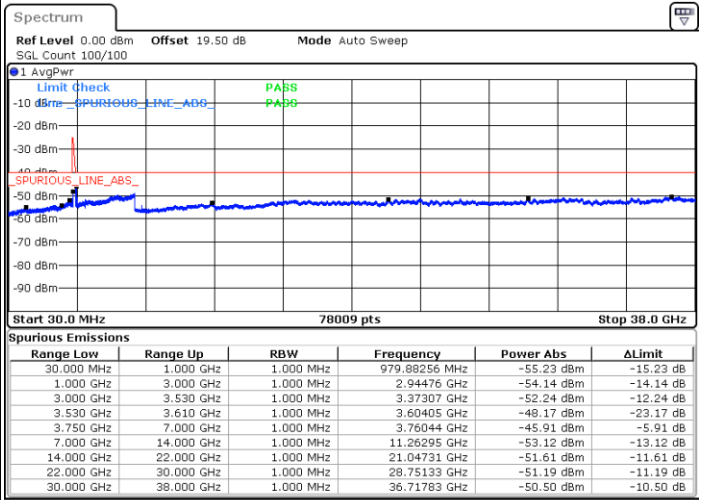

Lowest Channel / 1RB0 and 1RB99

Lowest Channel / 1RB24 and 1RB0

Date: 22.FEB.2021 10:20:52

Date: 22.FEB.2021 10:13:15

Lowest Channel / FullIRB

N/A

Date: 22.FEB.2021 10:22:23

LTE Band 48C / 5MHz+20MHz

LTE Band 48C / 5MHz+20MHz

64QAM

Highest Channel / 1RB0 and 1RB99

Highest Channel / 1RB24 and 1RB0

Date: 22.FEB.2021 11:21:37

Date: 22.FEB.2021 11:20:06

Highest Channel / FullIRB

N/A

Date: 22.FEB.2021 11:29:13

LTE Band 48C / 10MHz+20MHz

64QAM

Lowest Channel / 1RB0 and 1RB99

Lowest Channel / 1RB49 and 1RB0

Date: 22.FEB.2021 15:12:53

Date: 22.FEB.2021 15:05:16

Lowest Channel / FullRB