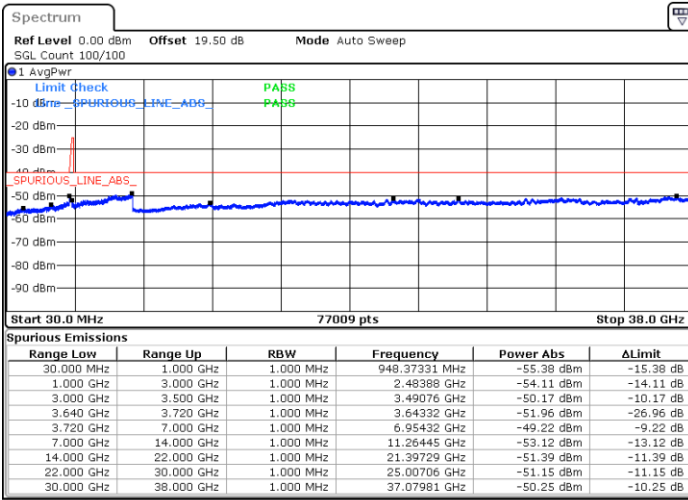

Date: 22.FEB.2021 13:00:51

Middle Channel / FullIRB

N/A

Date: 22.FEB.2021 12:51:44

LTE Band 48C / 20MHz+5MHz

16QAM

Highest Channel / 1RB0 and 1RB24

Highest Channel / 1RB99 and 1RB0

Date: 22.FEB.2021 13:28:11

Date: 22.FEB.2021 13:23:37

Highest Channel / FullIRB

N/A

Date: 22.FEB.2021 13:32:44

LTE Band 48C / 20MHz+10MHz

16QAM

Lowest Channel / 1RB0 and 1RB49

Lowest Channel / 1RB99 and 1RB0

Date: 22.FEB.2021 16:11:57

Date: 22.FEB.2021 16:07:23

Lowest Channel / FullIRB

N/A

Date: 22.FEB.2021 16:16:30

LTE Band 48C / 20MHz+10MHz

16QAM

Middle Channel / 1RB0 and 1RB49

Middle Channel / 1RB99 and 1RB0

Date: 22.FEB.2021 16:44:05

Date: 22.FEB.2021 16:56:42

Middle Channel / FullIRB

N/A

Date: 22.FEB.2021 16:39:31

LTE Band 48C / 20MHz+10MHz