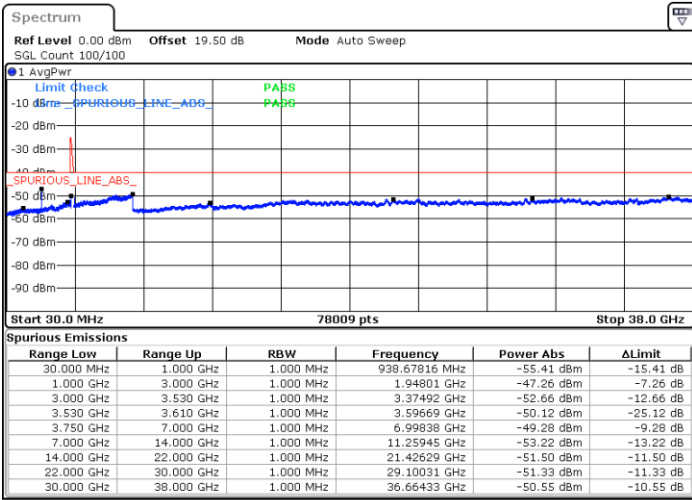

Date: 23.FEB.2021 12:20:58

Lowest Channel / FullIRB

N/A

Date: 23.FEB.2021 12:30:06

LTE Band 48C / 20MHz+20MHz

16QAM

MiddleChannel / 1RB0 and 1RB99

Middle Channel / 1RB99 and 1RB0

Date: 23.FEB.2021 13:00:23

Date: 23.FEB.2021 13:04:56

Middle Channel / FullIRB

N/A

Date: 23.FEB.2021 12:55:49

LTE Band 48C / 20MHz+20MHz

16QAM

Highest Channel / 1RB0 and 1RB99

Highest Channel / 1RB99 and 1RB0

Date: 23.FEB.2021 13:32:18

Date: 23.FEB.2021 13:27:45

Highest Channel / FullIRB

N/A

Date: 23.FEB.2021 13:36:53

LTE Band 48C / 5MHz+20MHz

64QAM

Lowest Channel / 1RB0 and 1RB99

Lowest Channel / 1RB24 and 1RB0

Date: 22.FEB.2021 10:20:52

Date: 22.FEB.2021 10:13:15

Lowest Channel / FullIRB

N/A

Date: 22.FEB.2021 10:22:23

LTE Band 48C / 5MHz+20MHz