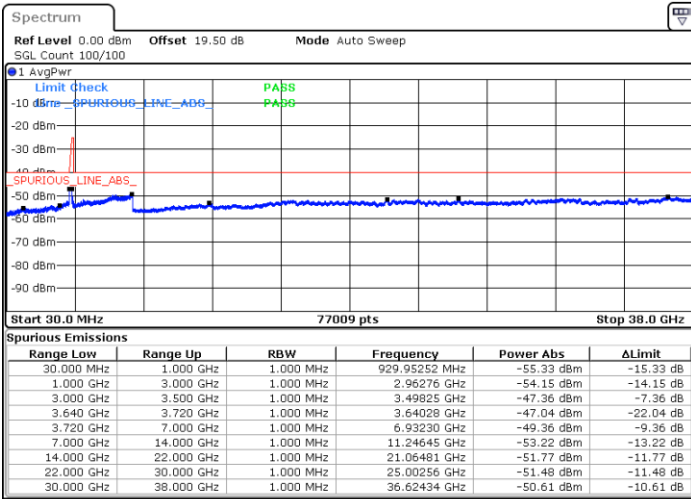

N/A

Date: 23.FEB.2021 15:22:41

LTE Band 48C / 20MHz+15MHz

16QAM

Highest Channel / 1RB0 and 1RB74

Highest Channel / 1RB99 and 1RB0

Date: 23.FEB.2021 15:40:57

Date: 23.FEB.2021 15:36:23

Highest Channel / FullIRB

N/A

Date: 23.FEB.2021 15:45:31

LTE Band 48C / 20MHz+20MHz

16QAM

Lowest Channel / 1RB0 and 1RB99

Lowest Channel / 1RB99 and 1RB0

Date: 23.FEB.2021 12:25:32

Date: 23.FEB.2021 12:20:58

Lowest Channel / FullIRB

N/A

Date: 23.FEB.2021 12:30:06

LTE Band 48C / 20MHz+20MHz

16QAM

MiddleChannel / 1RB0 and 1RB99

Middle Channel / 1RB99 and 1RB0

Date: 23.FEB.2021 13:00:23

Date: 23.FEB.2021 13:04:56

Middle Channel / FullIRB

N/A

Date: 23.FEB.2021 12:55:49

LTE Band 48C / 20MHz+20MHz

16QAM

Highest Channel / 1RB0 and 1RB99