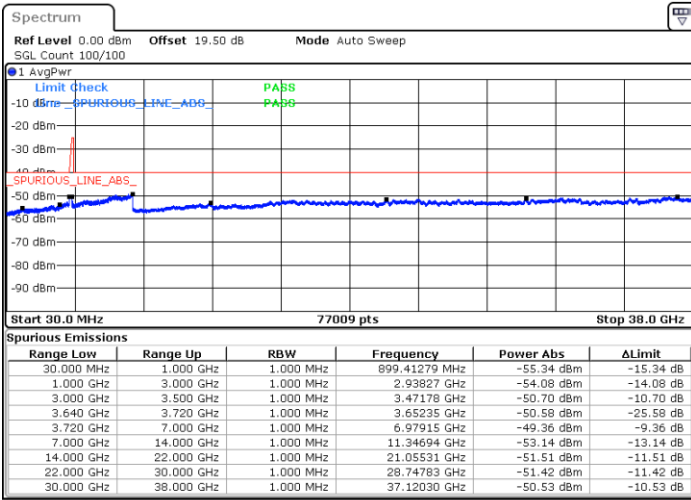

Date: 23.FEB.2021 10:33:19

LTE Band 48C / 15MHz+20MHz

16QAM

Highest Channel / 1RB0 and 1RB99

Highest Channel / 1RB74 and 1RB0

Date: 23.FEB.2021 11:09:50

Date: 23.FEB.2021 11:05:16

Highest Channel / FullRB

N/A

Date: 23.FEB.2021 11:14:24

LTE Band 48C / 20MHz+5MHz

16QAM

Lowest Channel / 1RB0 and 1RB24

Lowest Channel / 1RB99 and 1RB0

Date: 22.FEB.2021 12:24:25

Date: 22.FEB.2021 12:19:51

Lowest Channel / FullIRB

N/A

Date: 22.FEB.2021 12:28:59

LTE Band 48C / 20MHz+5MHz

16QAM

Middle Channel / 1RB0 and 1RB24

Middle Channel / 1RB99 and 1RB0

Date: 22.FEB.2021 12:56:18

Date: 22.FEB.2021 13:00:51

Middle Channel / FullIRB

N/A

Date: 22.FEB.2021 12:51:44

LTE Band 48C / 20MHz+5MHz

16QAM

Highest Channel / 1RB0 and 1RB24

Highest Channel / 1RB99 and 1RB0