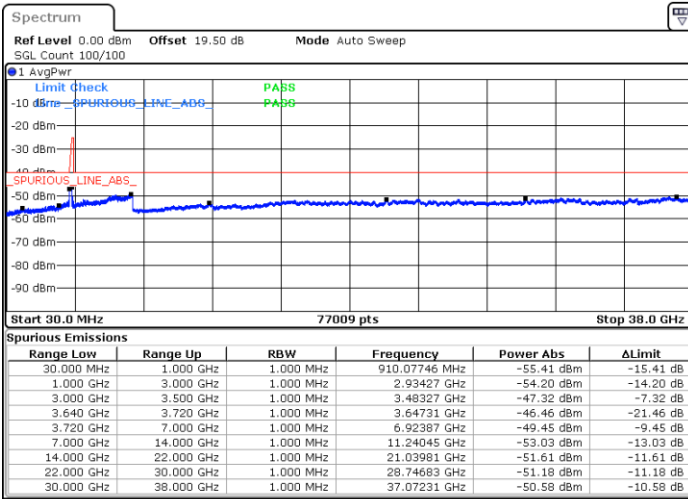

LTE Band 48C / 20MHz+15MHz

16QAM

Lowest Channel / 1RB0 and 1RB74

Lowest Channel / 1RB99 and 1RB0

Date: 23.FEB.2021 15:13:33

Date: 23.FEB.2021 15:08:59

Lowest Channel / FullIRB

N/A

Date: 23.FEB.2021 15:18:07

LTE Band 48C / 20MHz+15MHz

16QAM

Middle Channel / 1RB0 and 1RB74

Middle Channel / 1RB99 and 1RB0

Date: 23.FEB.2021 15:27:15

Date: 23.FEB.2021 15:31:49

Middle Channel / FullIRB

N/A

Date: 23.FEB.2021 15:22:41

LTE Band 48C / 20MHz+15MHz

16QAM

Highest Channel / 1RB0 and 1RB74

Highest Channel / 1RB99 and 1RB0

Date: 23.FEB.2021 15:40:57

Date: 23.FEB.2021 15:36:23