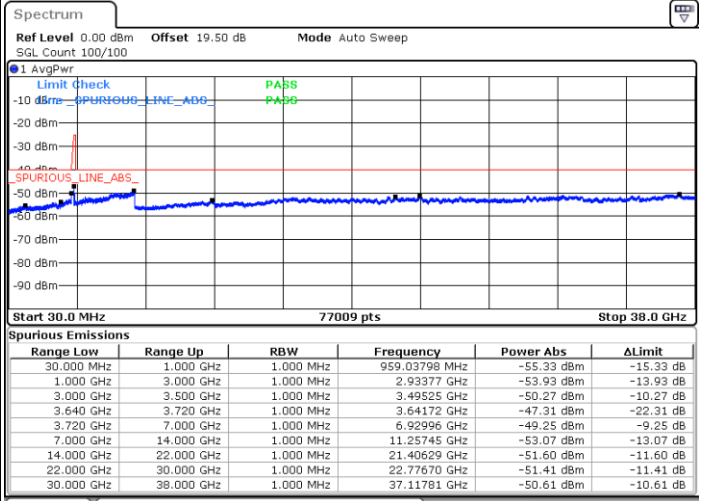

Middle Channel / FullIRB

N/A

Date: 22.FEB.2021 15:22:00

LTE Band 48C / 10MHz+20MHz

64QAM

Highest Channel / 1RB0 and 1RB99

Highest Channel / 1RB49 and 1RB0

Date: 22.FEB.2021 15:37:13

Date: 22.FEB.2021 15:35:42

Highest Channel / FullIRB

N/A

Date: 22.FEB.2021 15:44:49

LTE Band 48C / 15MHz+20MHz

64QAM

Lowest Channel / 1RB0 and 1RB99

Lowest Channel / 1RB74 and 1RB0

Date: 23.FEB.2021 10:04:32

Date: 23.FEB.2021 09:56:55

Lowest Channel / FullRB

N/A

Date: 23.FEB.2021 10:06:04

LTE Band 48C / 15MHz+20MHz

64QAM

Middle Channel / 1RB0 and 1RB99

Highest Channel / 1RB0 and 1RB99

Highest Channel / 1RB74 and 1RB0

Date: 23.FEB.2021 11:08:19

Date: 23.FEB.2021 11:06:47

Highest Channel / FullIRB

N/A

Date: 23.FEB.2021 11:15:56

LTE Band 48C / 20MHz+5MHz