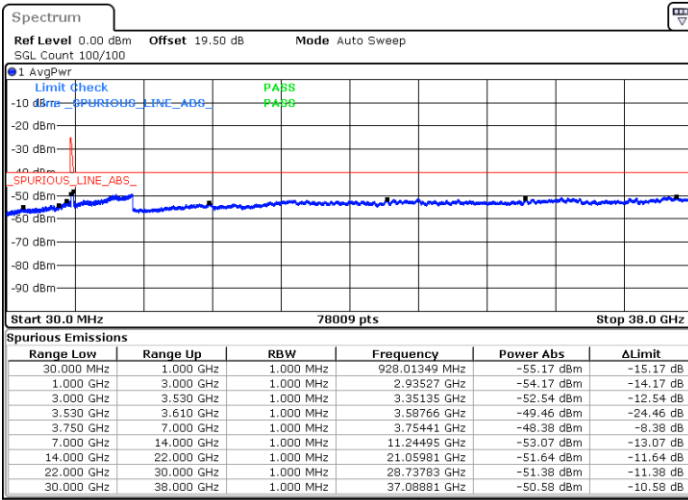

N/A

Date: 22.FEB.2021 15:14:24

LTE Band 48C / 10MHz+20MHz

64QAM

Middle Channel / 1RB0 and 1RB99

Middle Channel / 1RB49 and 1RB0

Date: 22.FEB.2021 15:23:32

Date: 22.FEB.2021 15:31:08

Middle Channel / FullIRB

N/A

Date: 22.FEB.2021 15:22:00

LTE Band 48C / 10MHz+20MHz

64QAM

Highest Channel / 1RB0 and 1RB99

Highest Channel / 1RB49 and 1RB0

Date: 22.FEB.2021 15:37:13

Date: 22.FEB.2021 15:35:42

Highest Channel / FullIRB

N/A

Date: 22.FEB.2021 15:44:49

LTE Band 48C / 15MHz+20MHz

64QAM

Lowest Channel / 1RB0 and 1RB99

Lowest Channel / 1RB74 and 1RB0

Date: 23.FEB.2021 10:04:32

Date: 23.FEB.2021 09:56:55

Lowest Channel / FullRB

N/A

Date: 23.FEB.2021 10:06:04

LTE Band 48C / 15MHz+20MHz

64QAM

Middle Channel / 1RB0 and 1RB99