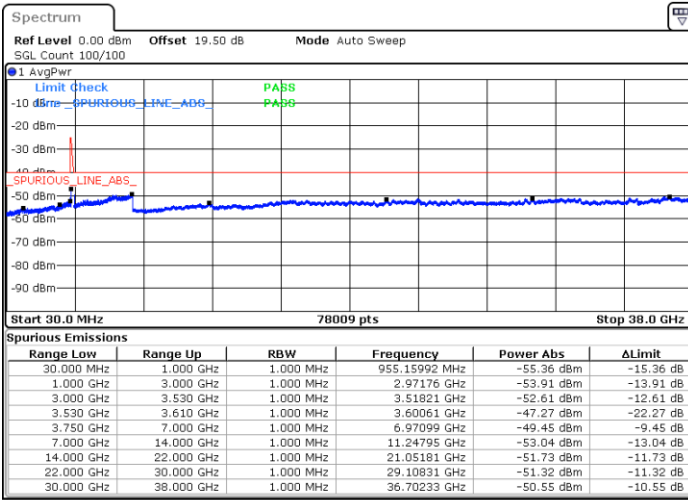

Date: 22.FEB.2021 15:35:42

Highest Channel / FullIRB

N/A

Date: 22.FEB.2021 15:44:49

LTE Band 48C / 15MHz+20MHz

64QAM

Lowest Channel / 1RB0 and 1RB99

Lowest Channel / 1RB74 and 1RB0

Date: 23.FEB.2021 10:04:32

Date: 23.FEB.2021 09:56:55

Lowest Channel / FullRB

N/A

Date: 23.FEB.2021 10:06:04

LTE Band 48C / 15MHz+20MHz

64QAM

Middle Channel / 1RB0 and 1RB99

Middle Channel / 1RB74 and 1RB0

Date: 23.FEB.2021 10:36:22

Date: 23.FEB.2021 10:43:59

Middle Channel / FullIRB

N/A

Date: 23.FEB.2021 10:34:51

LTE Band 48C / 15MHz+20MHz

64QAM

Highest Channel / 1RB0 and 1RB99

Highest Channel / 1RB74 and 1RB0

Date: 23.FEB.2021 11:08:19

Date: 23.FEB.2021 11:06:47

Highest Channel / FullIRB

N/A

Date: 23.FEB.2021 11:15:56

LTE Band 48C / 20MHz+5MHz