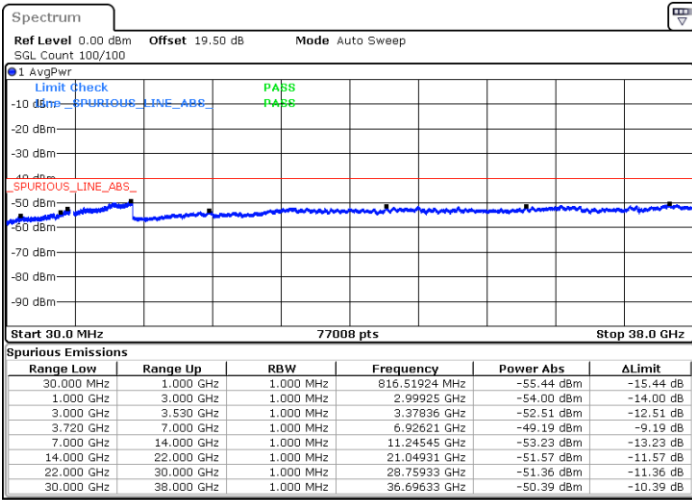

Date: 22.FEB.2021 11:29:13

LTE Band 48C / 10MHz+20MHz

64QAM

Lowest Channel / 1RB0 and 1RB99

Lowest Channel / 1RB49 and 1RB0

Date: 22.FEB.2021 15:12:53

Date: 22.FEB.2021 15:05:16

Lowest Channel / FullRB

N/A

Date: 22.FEB.2021 15:14:24

LTE Band 48C / 10MHz+20MHz

64QAM

Middle Channel / 1RB0 and 1RB99

Middle Channel / 1RB49 and 1RB0

Date: 22.FEB.2021 15:23:32

Date: 22.FEB.2021 15:31:08

Middle Channel / FullIRB

N/A

Date: 22.FEB.2021 15:22:00

LTE Band 48C / 10MHz+20MHz

64QAM

Highest Channel / 1RB0 and 1RB99

Highest Channel / 1RB49 and 1RB0

Date: 22.FEB.2021 15:37:13

Date: 22.FEB.2021 15:35:42

Highest Channel / FullIRB

N/A

Date: 22.FEB.2021 15:44:49

LTE Band 48C / 15MHz+20MHz

64QAM

Lowest Channel / 1RB0 and 1RB99

Lowest Channel / 1RB74 and 1RB0