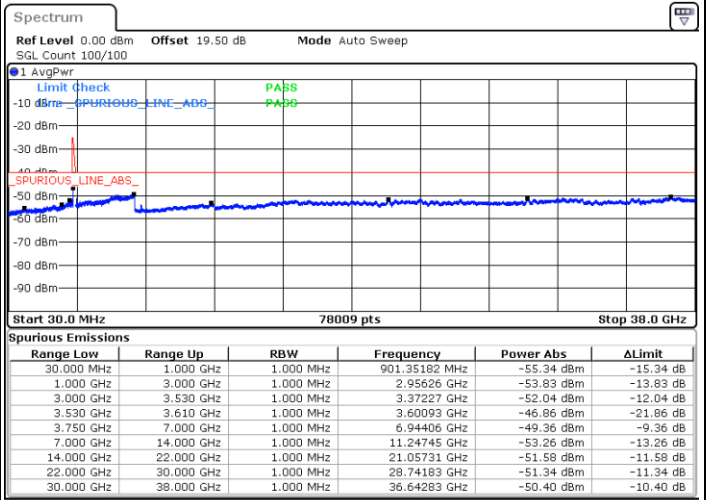

Date: 23.FEB.2021 12:20:58

Lowest Channel / FullIRB

N/A

Date: 23.FEB.2021 12:30:06

LTE Band 48C / 20MHz+20MHz

16QAM

MiddleChannel / 1RB0 and 1RB99

Middle Channel / 1RB99 and 1RB0

Date: 23.FEB.2021 13:00:23

Date: 23.FEB.2021 13:04:56

Middle Channel / FullIRB

N/A

Date: 23.FEB.2021 12:55:49

LTE Band 48C / 20MHz+20MHz

16QAM

Highest Channel / 1RB0 and 1RB99

Highest Channel / 1RB99 and 1RB0

Date: 23.FEB.2021 13:32:18

Date: 23.FEB.2021 13:27:45

Highest Channel / FullIRB

N/A

Date: 23.FEB.2021 13:36:53

LTE Band 48C / 5MHz+20MHz

64QAM

Lowest Channel / 1RB0 and 1RB99

Lowest Channel / 1RB24 and 1RB0

Date: 22.FEB.2021 10:20:52

Date: 22.FEB.2021 10:13:15

Lowest Channel / FullIRB

N/A

Date: 22.FEB.2021 10:22:23

LTE Band 48C / 5MHz+20MHz