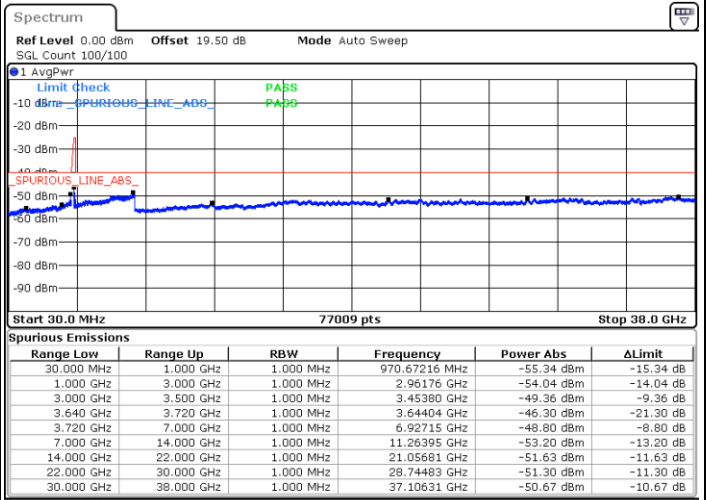

Date: 23.FEB.2021 13:00:23

Date: 23.FEB.2021 13:04:56

Middle Channel / FullIRB

N/A

Date: 23.FEB.2021 12:55:49

LTE Band 48C / 20MHz+20MHz

16QAM

Highest Channel / 1RB0 and 1RB99

Highest Channel / 1RB99 and 1RB0

Date: 23.FEB.2021 13:32:18

Date: 23.FEB.2021 13:27:45

Highest Channel / FullIRB

N/A

Date: 23.FEB.2021 13:36:53

LTE Band 48C / 5MHz+20MHz

64QAM

Lowest Channel / 1RB0 and 1RB99

Lowest Channel / 1RB24 and 1RB0

Date: 22.FEB.2021 10:20:52

Date: 22.FEB.2021 10:13:15

Lowest Channel / FullIRB

N/A

Date: 22.FEB.2021 10:22:23

LTE Band 48C / 5MHz+20MHz