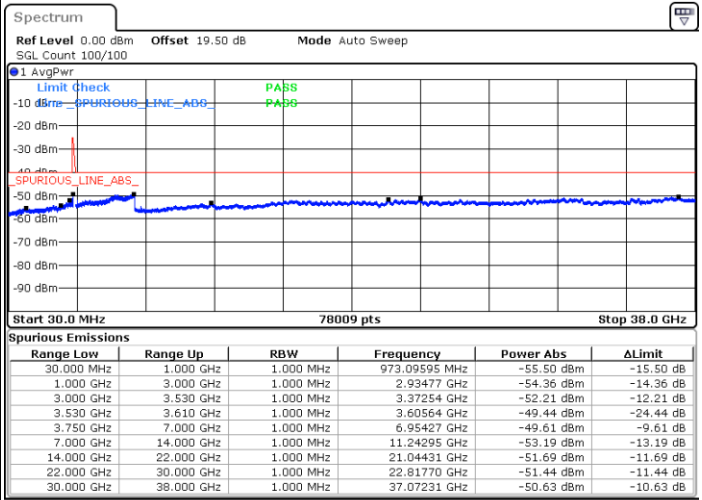

Date: 22.FEB.2021 15:35:42

Highest Channel / FullIRB

N/A

Date: 22.FEB.2021 15:44:49

LTE Band 48C / 15MHz+20MHz

64QAM

Lowest Channel / 1RB0 and 1RB99

Lowest Channel / 1RB74 and 1RB0

Date: 23.FEB.2021 10:04:32

Date: 23.FEB.2021 09:56:55

Lowest Channel / FullRB

N/A

Date: 23.FEB.2021 10:06:04

LTE Band 48C / 15MHz+20MHz

64QAM

Middle Channel / 1RB0 and 1RB99

Middle Channel / 1RB74 and 1RB0

Date: 23.FEB.2021 10:36:22

Date: 23.FEB.2021 10:43:59

Middle Channel / FullIRB

N/A

Date: 23.FEB.2021 10:34:51

LTE Band 48C / 15MHz+20MHz

64QAM

Highest Channel / 1RB0 and 1RB99

Highest Channel / 1RB74 and 1RB0

Date: 23.FEB.2021 11:08:19

Date: 23.FEB.2021 11:06:47

Highest Channel / FullIRB

N/A

Date: 23.FEB.2021 11:15:56

LTE Band 48C / 20MHz+5MHz