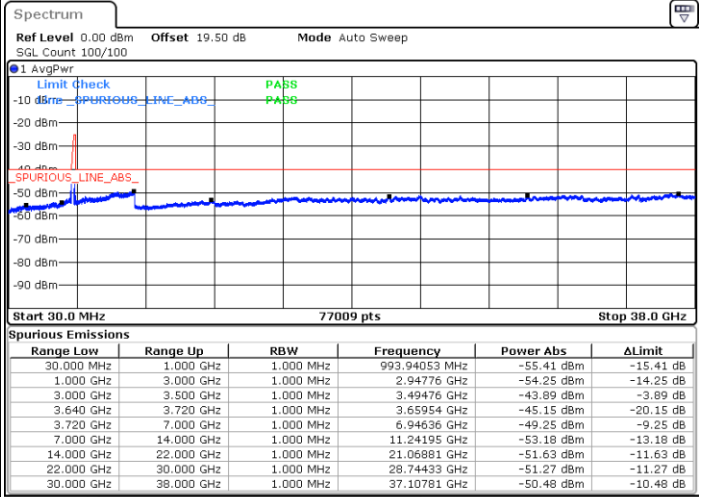

Date: 22.FEB.2021 12:53:15

LTE Band 48C / 20MHz+5MHz

64QAM

Highest Channel / 1RB0 and 1RB24

Highest Channel / 1RB99 and 1RB0

Date: 22.FEB.2021 13:26:39

Date: 22.FEB.2021 13:25:08

Highest Channel / FullIRB

N/A

Date: 22.FEB.2021 13:34:16

LTE Band 48C / 20MHz+10MHz

64QAM

Lowest Channel / 1RB0 and 1RB49

Lowest Channel / 1RB99 and 1RB0

Date: 22.FEB.2021 16:13:28

Date: 22.FEB.2021 16:05:52

Lowest Channel / FullIRB

N/A

Date: 22.FEB.2021 16:14:59

LTE Band 48C / 20MHz+10MHz

64QAM

Middle Channel / 1RB0 and 1RB49

Middle Channel / 1RB99 and 1RB0

Date: 22.FEB.2021 16:42:34