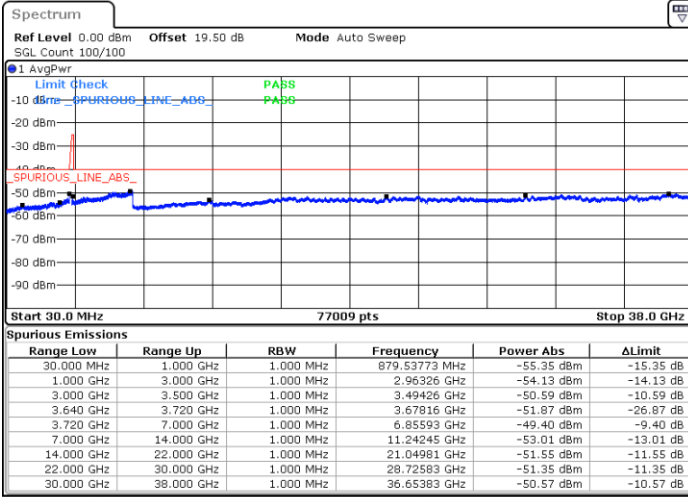

Date: 22.FEB.2021 12:53:15

LTE Band 48C / 20MHz+5MHz

64QAM

Highest Channel / 1RB0 and 1RB24

Highest Channel / 1RB99 and 1RB0

Date: 22.FEB.2021 13:26:39

Date: 22.FEB.2021 13:25:08

Highest Channel / FullIRB

N/A

Date: 22.FEB.2021 13:34:16

LTE Band 48C / 20MHz+10MHz

64QAM

Lowest Channel / 1RB0 and 1RB49

Lowest Channel / 1RB99 and 1RB0

Date: 22.FEB.2021 16:13:28

Date: 22.FEB.2021 16:05:52

Lowest Channel / FullIRB

N/A

Date: 22.FEB.2021 16:14:59

LTE Band 48C / 20MHz+10MHz

64QAM

Middle Channel / 1RB0 and 1RB49

Middle Channel / 1RB99 and 1RB0

Date: 22.FEB.2021 16:42:34