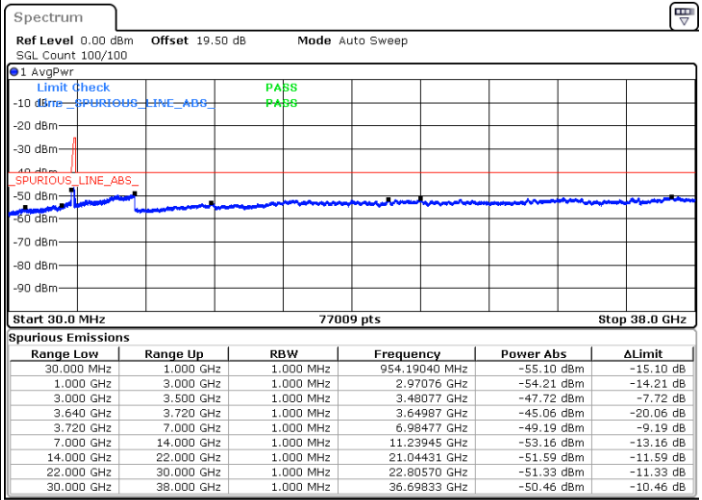

Date: 22.FEB.2021 13:00:51

Middle Channel / FullIRB

N/A

Date: 22.FEB.2021 12:51:44

LTE Band 48C / 20MHz+5MHz

16QAM

Highest Channel / 1RB0 and 1RB24

Highest Channel / 1RB99 and 1RB0

Date: 22.FEB.2021 13:28:11

Date: 22.FEB.2021 13:23:37

Highest Channel / FullIRB

N/A

Date: 22.FEB.2021 13:32:44

LTE Band 48C / 20MHz+10MHz

16QAM

Lowest Channel / 1RB0 and 1RB49

Lowest Channel / 1RB99 and 1RB0

Date: 22.FEB.2021 16:11:57

Date: 22.FEB.2021 16:07:23

Lowest Channel / FullIRB

N/A

Date: 22.FEB.2021 16:16:30

LTE Band 48C / 20MHz+10MHz

16QAM