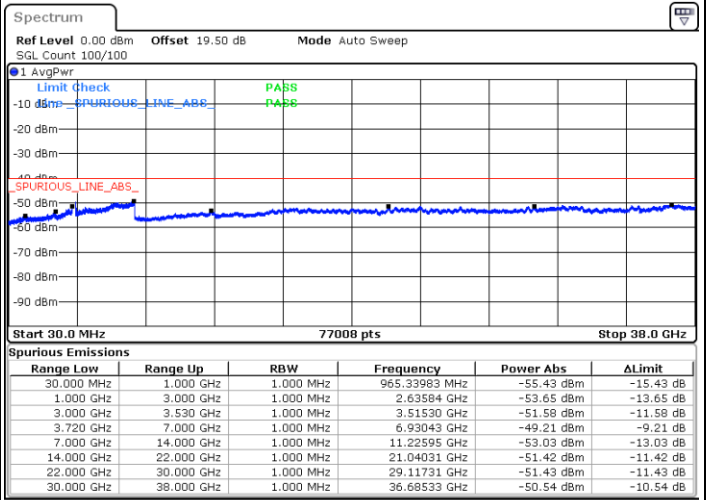

Date: 22.FEB.2021 15:35:42

Highest Channel / FullIRB

N/A

Date: 22.FEB.2021 15:44:49

LTE Band 48C / 15MHz+20MHz

64QAM

Lowest Channel / 1RB0 and 1RB99

Lowest Channel / 1RB74 and 1RB0

Date: 23.FEB.2021 10:04:32

Date: 23.FEB.2021 09:56:55

Lowest Channel / FullRB

N/A

Date: 23.FEB.2021 10:06:04

LTE Band 48C / 15MHz+20MHz

64QAM

Middle Channel / 1RB0 and 1RB99

Middle Channel / 1RB74 and 1RB0

Date: 23.FEB.2021 10:36:22

Date: 23.FEB.2021 10:43:59

Middle Channel / FullIRB

N/A

Date: 23.FEB.2021 10:34:51

LTE Band 48C / 15MHz+20MHz

64QAM

Highest Channel / 1RB0 and 1RB99

Highest Channel / 1RB74 and 1RB0

Date: 23.FEB.2021 11:08:19

Date: 23.FEB.2021 11:06:47

Highest Channel / FullIRB

N/A

Date: 23.FEB.2021 11:15:56

LTE Band 48C / 20MHz+5MHz