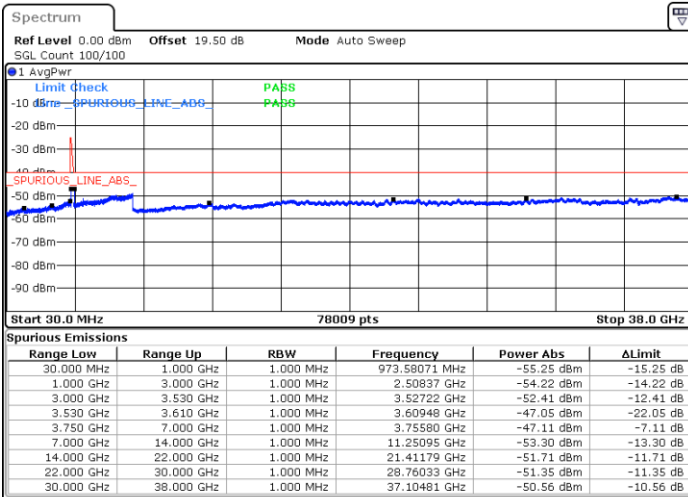

N/A

Date: 22.FEB.2021 15:14:24

LTE Band 48C / 10MHz+20MHz

64QAM

Middle Channel / 1RB0 and 1RB99

Middle Channel / 1RB49 and 1RB0

Date: 22.FEB.2021 15:23:32

Date: 22.FEB.2021 15:31:08

Middle Channel / FullIRB

N/A

Date: 22.FEB.2021 15:22:00

LTE Band 48C / 10MHz+20MHz

64QAM

Highest Channel / 1RB0 and 1RB99

Highest Channel / 1RB49 and 1RB0

Date: 22.FEB.2021 15:37:13

Date: 22.FEB.2021 15:35:42

Highest Channel / FullIRB

N/A

Date: 22.FEB.2021 15:44:49

LTE Band 48C / 15MHz+20MHz

64QAM

Lowest Channel / 1RB0 and 1RB99

Lowest Channel / 1RB74 and 1RB0

Date: 23.FEB.2021 10:04:32

Date: 23.FEB.2021 09:56:55

Lowest Channel / FullRB

N/A

Date: 23.FEB.2021 10:06:04

LTE Band 48C / 15MHz+20MHz

64QAM

Middle Channel / 1RB0 and 1RB99