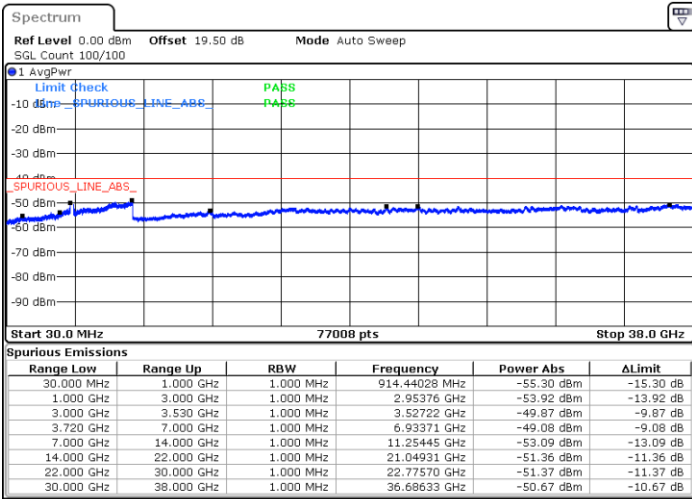

Date: 22.FEB.2021 11:29:13

LTE Band 48C / 10MHz+20MHz

64QAM

Lowest Channel / 1RB0 and 1RB99

Lowest Channel / 1RB49 and 1RB0

Date: 22.FEB.2021 15:12:53

Date: 22.FEB.2021 15:05:16

Lowest Channel / FullRB

N/A

Date: 22.FEB.2021 15:14:24

LTE Band 48C / 10MHz+20MHz

64QAM

Middle Channel / 1RB0 and 1RB99

Middle Channel / 1RB49 and 1RB0

Date: 22.FEB.2021 15:23:32

Date: 22.FEB.2021 15:31:08

Middle Channel / FullIRB

N/A

Date: 22.FEB.2021 15:22:00

LTE Band 48C / 10MHz+20MHz

64QAM

Highest Channel / 1RB0 and 1RB99

Highest Channel / 1RB49 and 1RB0

Date: 22.FEB.2021 15:37:13

Date: 22.FEB.2021 15:35:42

Highest Channel / FullIRB

N/A

Date: 22.FEB.2021 15:44:49

LTE Band 48C / 15MHz+20MHz

64QAM

Lowest Channel / 1RB0 and 1RB99

Lowest Channel / 1RB74 and 1RB0