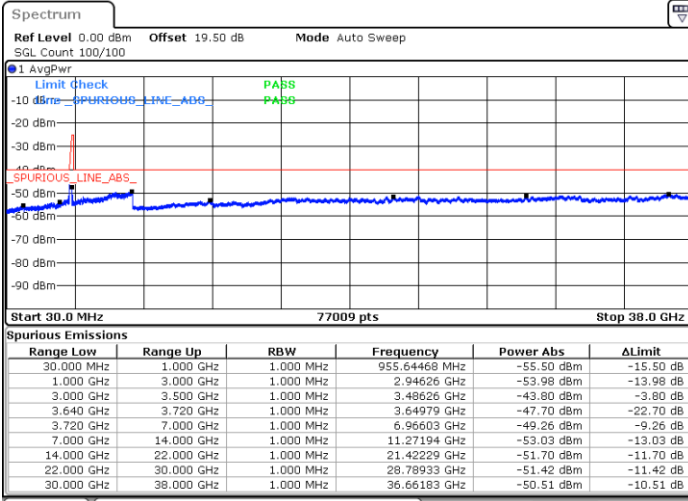

Middle Channel / FullIRB

N/A

Date: 22.FEB.2021 15:22:00

LTE Band 48C / 10MHz+20MHz

64QAM

Highest Channel / 1RB0 and 1RB99

Highest Channel / 1RB49 and 1RB0

Date: 22.FEB.2021 15:37:13

Date: 22.FEB.2021 15:35:42

Highest Channel / FullIRB

N/A

Date: 22.FEB.2021 15:44:49

LTE Band 48C / 15MHz+20MHz

64QAM

Lowest Channel / 1RB0 and 1RB99

Lowest Channel / 1RB74 and 1RB0

Date: 23.FEB.2021 10:04:32

Date: 23.FEB.2021 09:56:55

Lowest Channel / FullRB

N/A

Date: 23.FEB.2021 10:06:04

LTE Band 48C / 15MHz+20MHz

64QAM

Middle Channel / 1RB0 and 1RB99

Highest Channel / 1RB0 and 1RB99

Highest Channel / 1RB74 and 1RB0

Date: 23.FEB.2021 11:08:19

Date: 23.FEB.2021 11:06:47

Highest Channel / FullIRB

N/A

Date: 23.FEB.2021 11:15:56

LTE Band 48C / 20MHz+5MHz