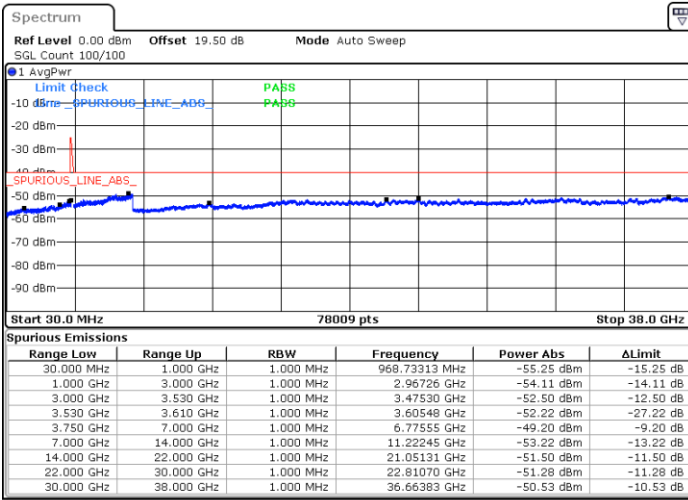

Highest Channel / 1RB99 and 1RB0

Date: 23.FEB.2021 13:32:18

Date: 23.FEB.2021 13:27:45

Highest Channel / FullIRB

N/A

Date: 23.FEB.2021 13:36:53

LTE Band 48C / 5MHz+20MHz

64QAM

Lowest Channel / 1RB0 and 1RB99

Lowest Channel / 1RB24 and 1RB0

Date: 22.FEB.2021 10:20:52

Date: 22.FEB.2021 10:13:15

Lowest Channel / FullIRB

N/A

Date: 22.FEB.2021 10:22:23

LTE Band 48C / 5MHz+20MHz

64QAM

Middle Channel / 1RB0 and 1RB99

Middle Channel / 1RB24 and 1RB0

Date: 22.FEB.2021 10:49:43

Date: 22.FEB.2021 10:57:19

Middle Channel / FullIRB

N/A

Date: 22.FEB.2021 10:48:12

LTE Band 48C / 5MHz+20MHz

64QAM

Highest Channel / 1RB0 and 1RB99

Highest Channel / 1RB24 and 1RB0

Date: 22.FEB.2021 11:21:37

Date: 22.FEB.2021 11:20:06

Highest Channel / FullIRB

N/A