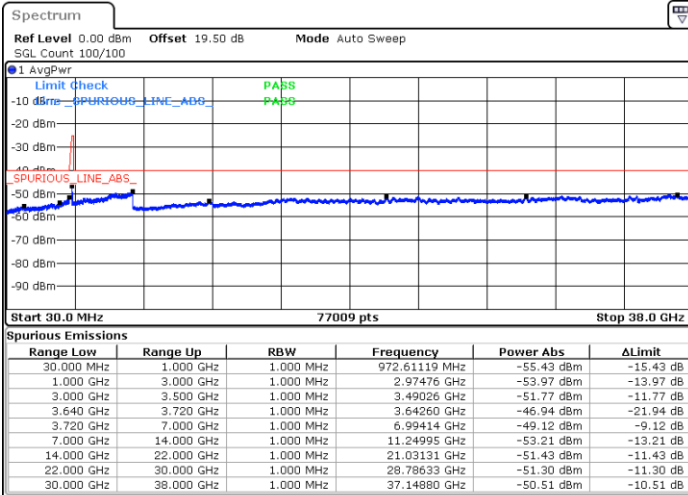

Date: 22.FEB.2021 12:53:15

LTE Band 48C / 20MHz+5MHz

64QAM

Highest Channel / 1RB0 and 1RB24

Highest Channel / 1RB99 and 1RB0

Date: 22.FEB.2021 13:26:39

Date: 22.FEB.2021 13:25:08

Highest Channel / FullIRB

N/A

Date: 22.FEB.2021 13:34:16

LTE Band 48C / 20MHz+10MHz

64QAM

Lowest Channel / 1RB0 and 1RB49

Lowest Channel / 1RB99 and 1RB0

Date: 22.FEB.2021 16:13:28

Date: 22.FEB.2021 16:05:52

Lowest Channel / FullIRB

N/A

Date: 22.FEB.2021 16:14:59

LTE Band 48C / 20MHz+10MHz

64QAM

Middle Channel / 1RB0 and 1RB49

Middle Channel / 1RB99 and 1RB0

Date: 22.FEB.2021 16:42:34