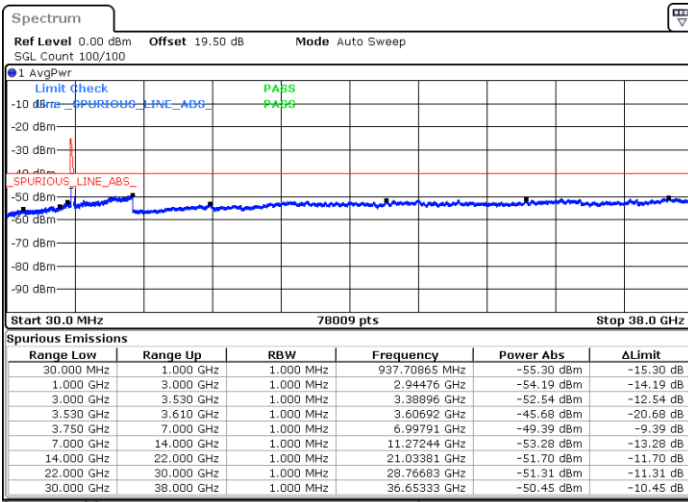

Middle Channel / 1RB74 and 1RB0

Date: 23.FEB.2021 10:36:22

Date: 23.FEB.2021 10:43:59

Middle Channel / FullIRB

N/A

Date: 23.FEB.2021 10:34:51

LTE Band 48C / 15MHz+20MHz

64QAM

Highest Channel / 1RB0 and 1RB99

Highest Channel / 1RB74 and 1RB0

Date: 23.FEB.2021 11:08:19

Date: 23.FEB.2021 11:06:47

Highest Channel / FullIRB

N/A

Date: 23.FEB.2021 11:15:56

LTE Band 48C / 20MHz+5MHz

64QAM

Lowest Channel / 1RB0 and 1RB24

Lowest Channel / 1RB99 and 1RB0

Date: 22.FEB.2021 12:25:56

Date: 22.FEB.2021 12:18:20

Lowest Channel / FullIRB

N/A

Date: 22.FEB.2021 12:27:27