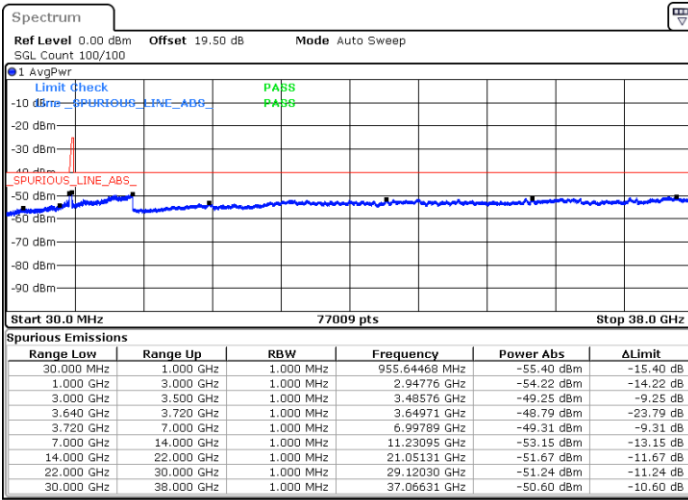

Lowest Channel / 1RB99 and 1RB0

Date: 22.FEB.2021 16:11:57

Date: 22.FEB.2021 16:07:23

Lowest Channel / FullIRB

N/A

Date: 22.FEB.2021 16:16:30

LTE Band 48C / 20MHz+10MHz

16QAM

Middle Channel / 1RB0 and 1RB49

Middle Channel / 1RB99 and 1RB0

Date: 22.FEB.2021 16:44:05

Date: 22.FEB.2021 16:56:42

Middle Channel / FullIRB

N/A

Date: 22.FEB.2021 16:39:31

LTE Band 48C / 20MHz+10MHz

16QAM

Highest Channel / 1RB0 and 1RB49

Highest Channel / 1RB99 and 1RB0

Date: 23.FEB.2021 14:22:02

Date: 23.FEB.2021 14:17:28

Highest Channel / FullIRB

N/A

Date: 23.FEB.2021 14:26:36

LTE Band 48C / 20MHz+15MHz

16QAM

Lowest Channel / 1RB0 and 1RB74

Lowest Channel / 1RB99 and 1RB0

Date: 23.FEB.2021 15:13:33

Date: 23.FEB.2021 15:08:59

Lowest Channel / FullIRB

N/A