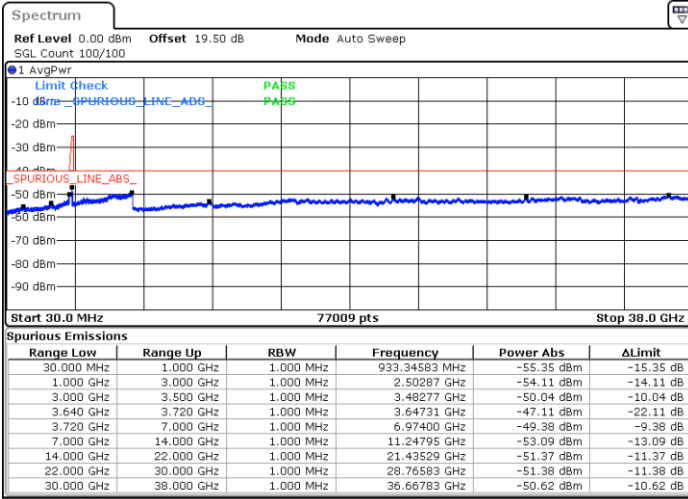

Middle Channel / FullIRB

N/A

Date: 22.FEB.2021 15:22:00

LTE Band 48C / 10MHz+20MHz

64QAM

Highest Channel / 1RB0 and 1RB99

Highest Channel / 1RB49 and 1RB0

Date: 22.FEB.2021 15:37:13

Date: 22.FEB.2021 15:35:42

Highest Channel / FullIRB

N/A

Date: 22.FEB.2021 15:44:49

LTE Band 48C / 15MHz+20MHz

64QAM

Lowest Channel / 1RB0 and 1RB99

Lowest Channel / 1RB74 and 1RB0

Date: 23.FEB.2021 10:04:32

Date: 23.FEB.2021 09:56:55

Lowest Channel / FullRB

N/A

Date: 23.FEB.2021 10:06:04

LTE Band 48C / 15MHz+20MHz

64QAM

Middle Channel / 1RB0 and 1RB99

Highest Channel / 1RB0 and 1RB99

Highest Channel / 1RB74 and 1RB0

Date: 23.FEB.2021 11:08:19

Date: 23.FEB.2021 11:06:47

Highest Channel / FullIRB

N/A

Date: 23.FEB.2021 11:15:56

LTE Band 48C / 20MHz+5MHz