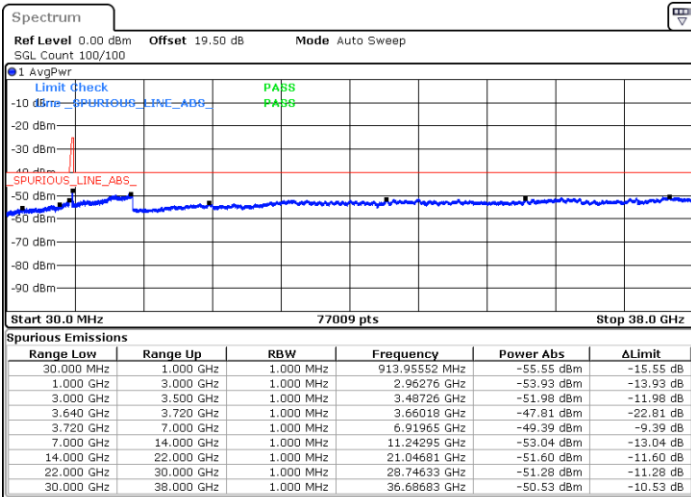

Date: 23.FEB.2021 10:33:19

LTE Band 48C / 15MHz+20MHz

16QAM

Highest Channel / 1RB0 and 1RB99

Highest Channel / 1RB74 and 1RB0

Date: 23.FEB.2021 11:09:50

Date: 23.FEB.2021 11:05:16

Highest Channel / FullRB

N/A

Date: 23.FEB.2021 11:14:24

LTE Band 48C / 20MHz+5MHz

16QAM

Lowest Channel / 1RB0 and 1RB24

Lowest Channel / 1RB99 and 1RB0

Date: 22.FEB.2021 12:24:25

Date: 22.FEB.2021 12:19:51

Lowest Channel / FullIRB

N/A

Date: 22.FEB.2021 12:28:59

LTE Band 48C / 20MHz+5MHz

16QAM

Middle Channel / 1RB0 and 1RB24

Middle Channel / 1RB99 and 1RB0

Date: 22.FEB.2021 12:56:18

Date: 22.FEB.2021 13:00:51

Middle Channel / FullIRB

N/A

Date: 22.FEB.2021 12:51:44

LTE Band 48C / 20MHz+5MHz

16QAM

Highest Channel / 1RB0 and 1RB24

Highest Channel / 1RB99 and 1RB0