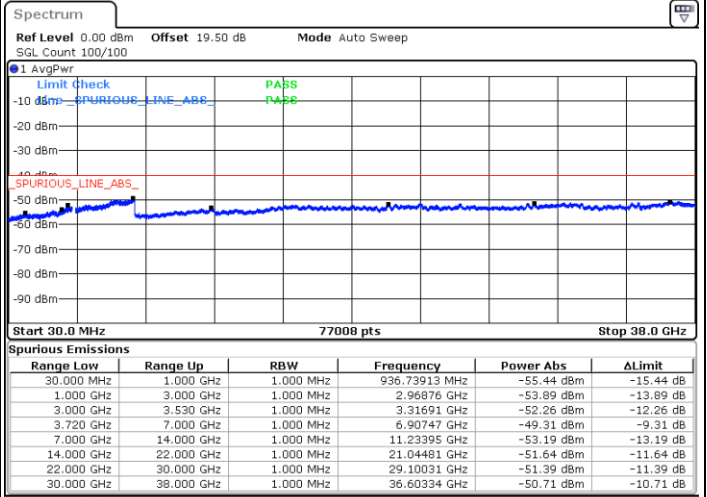

Highest Channel / FullIRB

N/A

Date: 23.FEB.2021 15:45:31

LTE Band 48C / 20MHz+20MHz

16QAM

Lowest Channel / 1RB0 and 1RB99

Lowest Channel / 1RB99 and 1RB0

Date: 23.FEB.2021 12:25:32

Date: 23.FEB.2021 12:20:58

Lowest Channel / FullIRB

N/A

Date: 23.FEB.2021 12:30:06

LTE Band 48C / 20MHz+20MHz

16QAM

MiddleChannel / 1RB0 and 1RB99

Middle Channel / 1RB99 and 1RB0

Date: 23.FEB.2021 13:00:23

Date: 23.FEB.2021 13:04:56

Middle Channel / FullIRB

N/A

Date: 23.FEB.2021 12:55:49

LTE Band 48C / 20MHz+20MHz

16QAM

Highest Channel / 1RB0 and 1RB99

Highest Channel / 1RB99 and 1RB0

Date: 23.FEB.2021 13:32:18

Date: 23.FEB.2021 13:27:45

Highest Channel / FullIRB

N/A

Date: 23.FEB.2021 13:36:53

LTE Band 48C / 5MHz+20MHz

64QAM