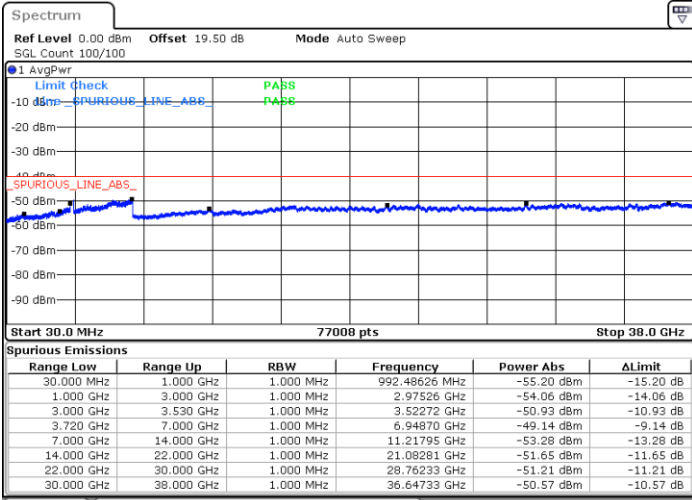

Lowest Channel / 1RB99 and 1RB0

Date: 22.FEB.2021 16:11:57

Date: 22.FEB.2021 16:07:23

Lowest Channel / FullIRB

N/A

Date: 22.FEB.2021 16:16:30

LTE Band 48C / 20MHz+10MHz

16QAM

Middle Channel / 1RB0 and 1RB49

Middle Channel / 1RB99 and 1RB0

Date: 22.FEB.2021 16:44:05

Date: 22.FEB.2021 16:56:42

Middle Channel / FullIRB

N/A

Date: 22.FEB.2021 16:39:31

LTE Band 48C / 20MHz+10MHz

16QAM

Highest Channel / 1RB0 and 1RB49

Highest Channel / 1RB99 and 1RB0

Date: 23.FEB.2021 14:22:02

Date: 23.FEB.2021 14:17:28

Highest Channel / FullIRB

N/A

Date: 23.FEB.2021 14:26:36

LTE Band 48C / 20MHz+15MHz

16QAM

Lowest Channel / 1RB0 and 1RB74

Lowest Channel / 1RB99 and 1RB0

Date: 23.FEB.2021 15:13:33

Date: 23.FEB.2021 15:08:59

Lowest Channel / FullIRB

N/A