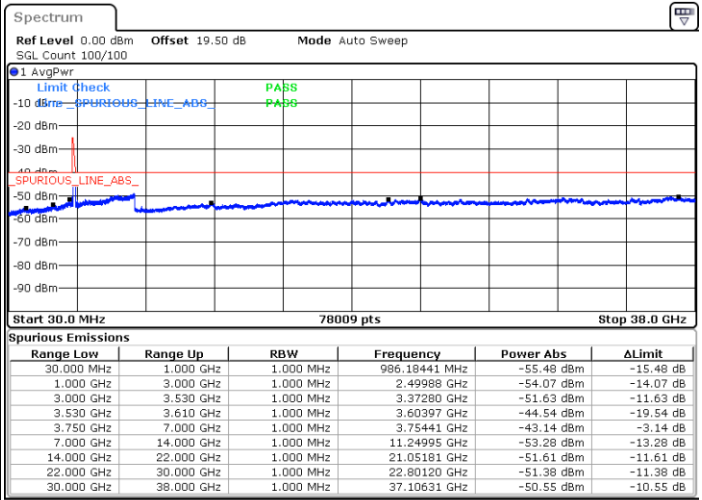

N/A

Date: 22.FEB.2021 15:14:24

LTE Band 48C / 10MHz+20MHz

64QAM

Middle Channel / 1RB0 and 1RB99

Middle Channel / 1RB49 and 1RB0

Date: 22.FEB.2021 15:23:32

Date: 22.FEB.2021 15:31:08

Middle Channel / FullIRB

N/A

Date: 22.FEB.2021 15:22:00

LTE Band 48C / 10MHz+20MHz

64QAM

Highest Channel / 1RB0 and 1RB99

Highest Channel / 1RB49 and 1RB0

Date: 22.FEB.2021 15:37:13

Date: 22.FEB.2021 15:35:42

Highest Channel / FullIRB

N/A

Date: 22.FEB.2021 15:44:49

LTE Band 48C / 15MHz+20MHz

64QAM

Lowest Channel / 1RB0 and 1RB99

Lowest Channel / 1RB74 and 1RB0