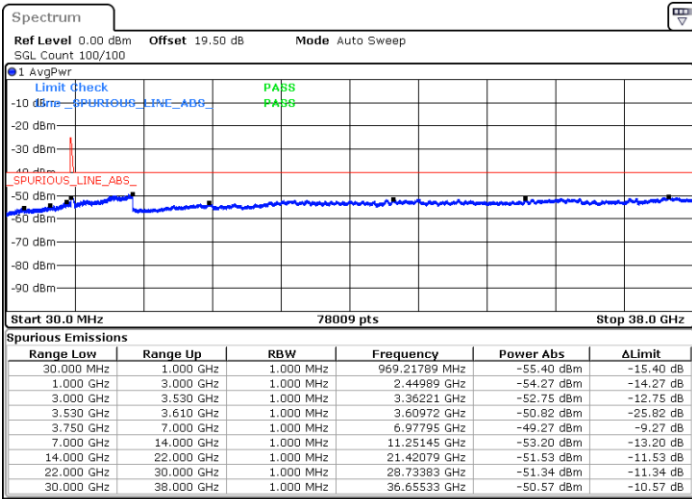

Date: 23.FEB.2021 15:18:07

LTE Band 48C / 20MHz+15MHz

16QAM

Middle Channel / 1RB0 and 1RB74

Middle Channel / 1RB99 and 1RB0

Date: 23.FEB.2021 15:27:15

Date: 23.FEB.2021 15:31:49

Middle Channel / FullIRB

N/A

Date: 23.FEB.2021 15:22:41

LTE Band 48C / 20MHz+15MHz

16QAM

Highest Channel / 1RB0 and 1RB74

Highest Channel / 1RB99 and 1RB0

Date: 23.FEB.2021 15:40:57

Date: 23.FEB.2021 15:36:23

Highest Channel / FullIRB

N/A

Date: 23.FEB.2021 15:45:31

LTE Band 48C / 20MHz+20MHz

16QAM

Lowest Channel / 1RB0 and 1RB99

Lowest Channel / 1RB99 and 1RB0

Date: 23.FEB.2021 12:25:32

Date: 23.FEB.2021 12:20:58

Lowest Channel / FullIRB

N/A

Date: 23.FEB.2021 12:30:06

LTE Band 48C / 20MHz+20MHz

16QAM

MiddleChannel / 1RB0 and 1RB99

Middle Channel / 1RB99 and 1RB0