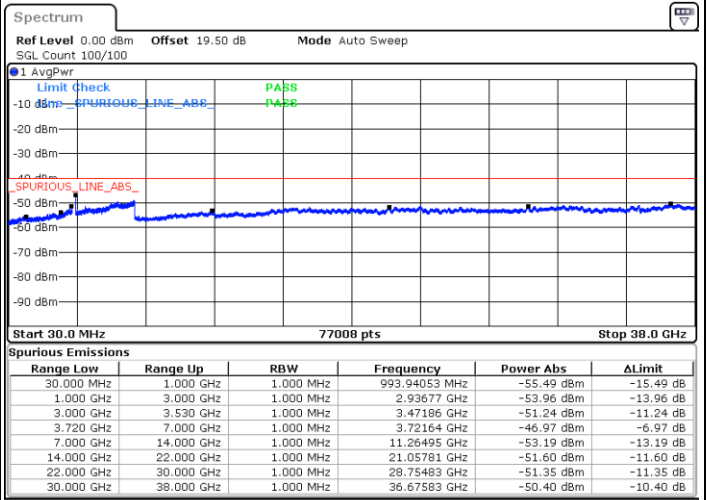

Date: 22.FEB.2021 11:29:13

LTE Band 48C / 10MHz+20MHz

64QAM

Lowest Channel / 1RB0 and 1RB99

Lowest Channel / 1RB49 and 1RB0

Date: 22.FEB.2021 15:12:53

Date: 22.FEB.2021 15:05:16

Lowest Channel / FullRB

N/A

Date: 22.FEB.2021 15:14:24

LTE Band 48C / 10MHz+20MHz

64QAM

Middle Channel / 1RB0 and 1RB99

Middle Channel / 1RB49 and 1RB0

Date: 22.FEB.2021 15:23:32

Date: 22.FEB.2021 15:31:08

Middle Channel / FullIRB

N/A

Date: 22.FEB.2021 15:22:00

LTE Band 48C / 10MHz+20MHz

64QAM

Highest Channel / 1RB0 and 1RB99

Highest Channel / 1RB49 and 1RB0

Date: 22.FEB.2021 15:37:13

Date: 22.FEB.2021 15:35:42

Highest Channel / FullIRB

N/A

Date: 22.FEB.2021 15:44:49

LTE Band 48C / 15MHz+20MHz

64QAM

Lowest Channel / 1RB0 and 1RB99

Lowest Channel / 1RB74 and 1RB0