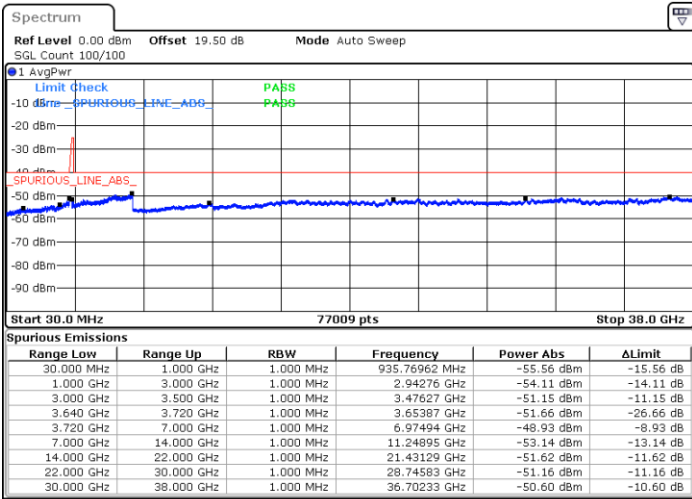

Highest Channel / 1RB99 and 1RB0

Date: 23.FEB.2021 13:32:18

Date: 23.FEB.2021 13:27:45

Highest Channel / FullIRB

N/A

Date: 23.FEB.2021 13:36:53

LTE Band 48C / 5MHz+20MHz

64QAM

Lowest Channel / 1RB0 and 1RB99

Lowest Channel / 1RB24 and 1RB0

Date: 22.FEB.2021 10:20:52

Date: 22.FEB.2021 10:13:15

Lowest Channel / FullIRB

N/A

Date: 22.FEB.2021 10:22:23

LTE Band 48C / 5MHz+20MHz

LTE Band 48C / 5MHz+20MHz

64QAM

Highest Channel / 1RB0 and 1RB99

Highest Channel / 1RB24 and 1RB0

Date: 22.FEB.2021 11:21:37

Date: 22.FEB.2021 11:20:06

Highest Channel / FullIRB

N/A