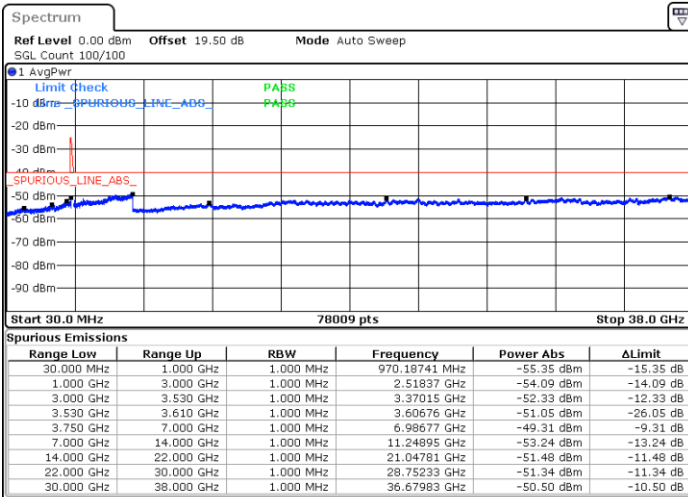

Lowest Channel / 1RB0 and 1RB99

Lowest Channel / 1RB24 and 1RB0

Date: 22.FEB.2021 10:20:52

Date: 22.FEB.2021 10:13:15

Lowest Channel / FullIRB

N/A

Date: 22.FEB.2021 10:22:23

LTE Band 48C / 5MHz+20MHz

LTE Band 48C / 5MHz+20MHz

64QAM

Highest Channel / 1RB0 and 1RB99

Highest Channel / 1RB24 and 1RB0

Date: 22.FEB.2021 11:21:37

Date: 22.FEB.2021 11:20:06

Highest Channel / FullIRB

N/A

Date: 22.FEB.2021 11:29:13

LTE Band 48C / 10MHz+20MHz

64QAM

Lowest Channel / 1RB0 and 1RB99

Lowest Channel / 1RB49 and 1RB0

Date: 22.FEB.2021 15:12:53

Date: 22.FEB.2021 15:05:16

Lowest Channel / FullRB