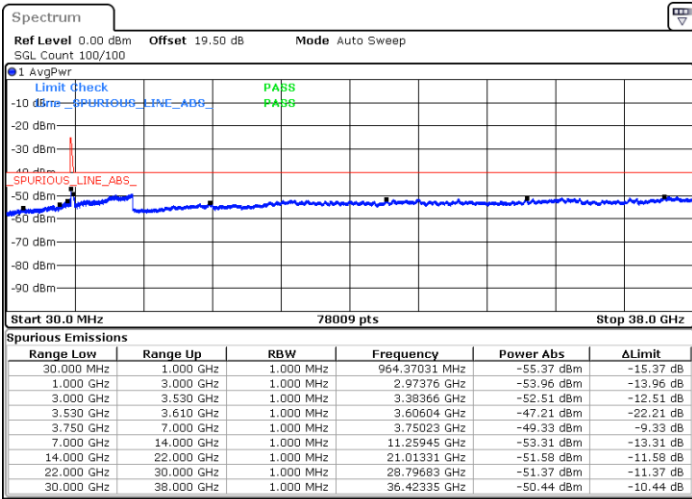

Date: 23.FEB.2021 13:00:23

Date: 23.FEB.2021 13:04:56

Middle Channel / FullIRB

N/A

Date: 23.FEB.2021 12:55:49

LTE Band 48C / 20MHz+20MHz

16QAM

Highest Channel / 1RB0 and 1RB99

Highest Channel / 1RB99 and 1RB0

Date: 23.FEB.2021 13:32:18

Date: 23.FEB.2021 13:27:45

Highest Channel / FullIRB

N/A

Date: 23.FEB.2021 13:36:53

LTE Band 48C / 5MHz+20MHz

64QAM

Lowest Channel / 1RB0 and 1RB99

Lowest Channel / 1RB24 and 1RB0

Date: 22.FEB.2021 10:20:52

Date: 22.FEB.2021 10:13:15

Lowest Channel / FullIRB

N/A

Date: 22.FEB.2021 10:22:23

LTE Band 48C / 5MHz+20MHz