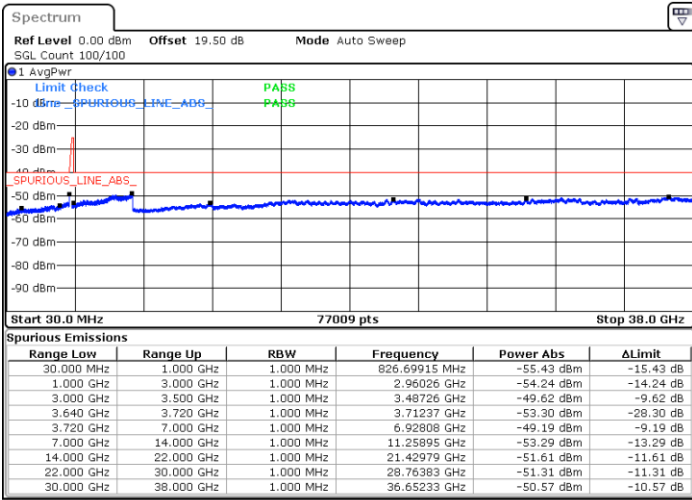

Date: 23.FEB.2021 13:00:23

Date: 23.FEB.2021 13:04:56

Middle Channel / FullIRB

N/A

Date: 23.FEB.2021 12:55:49

LTE Band 48C / 20MHz+20MHz

16QAM

Highest Channel / 1RB0 and 1RB99

Highest Channel / 1RB99 and 1RB0

Date: 23.FEB.2021 13:32:18

Date: 23.FEB.2021 13:27:45

Highest Channel / FullIRB

N/A

Date: 23.FEB.2021 13:36:53

LTE Band 48C / 5MHz+20MHz

64QAM

Lowest Channel / 1RB0 and 1RB99

Lowest Channel / 1RB24 and 1RB0

Date: 22.FEB.2021 10:20:52

Date: 22.FEB.2021 10:13:15

Lowest Channel / FullIRB

N/A

Date: 22.FEB.2021 10:22:23

LTE Band 48C / 5MHz+20MHz