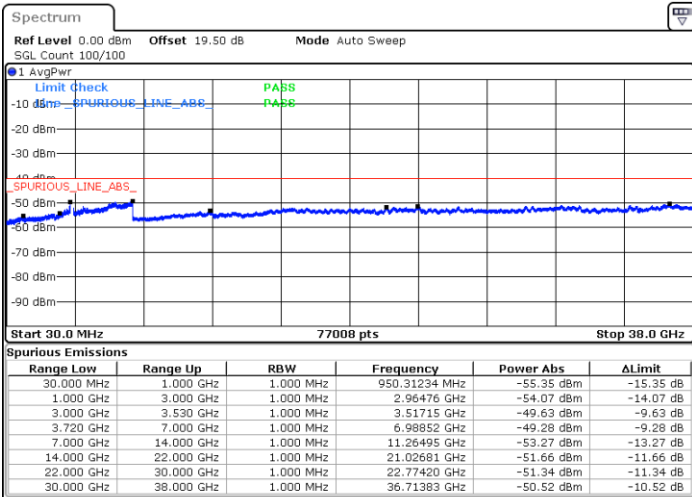

Highest Channel / FullIRB

N/A

Date: 23.FEB.2021 15:45:31

LTE Band 48C / 20MHz+20MHz

16QAM

Lowest Channel / 1RB0 and 1RB99

Lowest Channel / 1RB99 and 1RB0

Date: 23.FEB.2021 12:25:32

Date: 23.FEB.2021 12:20:58

Lowest Channel / FullIRB

N/A

Date: 23.FEB.2021 12:30:06

LTE Band 48C / 20MHz+20MHz

16QAM

MiddleChannel / 1RB0 and 1RB99

Middle Channel / 1RB99 and 1RB0

Date: 23.FEB.2021 13:00:23

Date: 23.FEB.2021 13:04:56

Middle Channel / FullIRB

N/A

Date: 23.FEB.2021 12:55:49

LTE Band 48C / 20MHz+20MHz

16QAM

Highest Channel / 1RB0 and 1RB99

Highest Channel / 1RB99 and 1RB0

Date: 23.FEB.2021 13:32:18

Date: 23.FEB.2021 13:27:45

Highest Channel / FullIRB

N/A

Date: 23.FEB.2021 13:36:53

LTE Band 48C / 5MHz+20MHz

64QAM