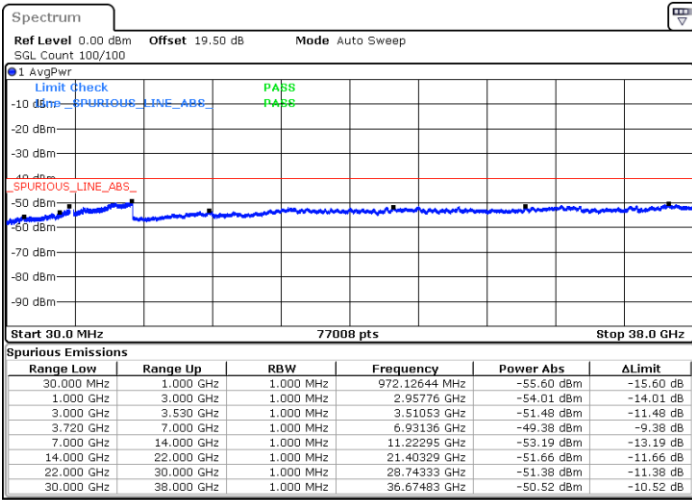

Date: 22.FEB.2021 15:35:42

Highest Channel / FullIRB

N/A

Date: 22.FEB.2021 15:44:49

LTE Band 48C / 15MHz+20MHz

64QAM

Lowest Channel / 1RB0 and 1RB99

Lowest Channel / 1RB74 and 1RB0

Date: 23.FEB.2021 10:04:32

Date: 23.FEB.2021 09:56:55

Lowest Channel / FullRB

N/A

Date: 23.FEB.2021 10:06:04

LTE Band 48C / 15MHz+20MHz

64QAM

Middle Channel / 1RB0 and 1RB99

Middle Channel / 1RB74 and 1RB0

Date: 23.FEB.2021 10:36:22

Date: 23.FEB.2021 10:43:59

Middle Channel / FullIRB

N/A

Date: 23.FEB.2021 10:34:51

LTE Band 48C / 15MHz+20MHz

64QAM

Highest Channel / 1RB0 and 1RB99

Highest Channel / 1RB74 and 1RB0

Date: 23.FEB.2021 11:08:19

Date: 23.FEB.2021 11:06:47

Highest Channel / FullIRB

N/A

Date: 23.FEB.2021 11:15:56

LTE Band 48C / 20MHz+5MHz