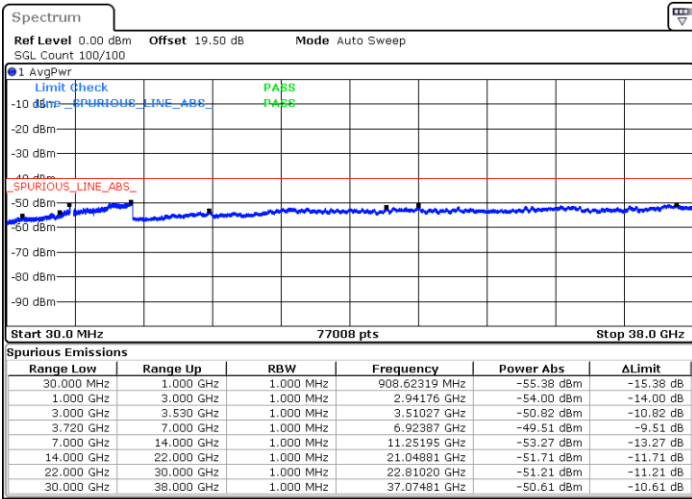

Date: 22.FEB.2021 15:35:42

Highest Channel / FullIRB

N/A

Date: 22.FEB.2021 15:44:49

LTE Band 48C / 15MHz+20MHz

64QAM

Lowest Channel / 1RB0 and 1RB99

Lowest Channel / 1RB74 and 1RB0

Date: 23.FEB.2021 10:04:32

Date: 23.FEB.2021 09:56:55

Lowest Channel / FullRB

N/A

Date: 23.FEB.2021 10:06:04

LTE Band 48C / 15MHz+20MHz

64QAM

Middle Channel / 1RB0 and 1RB99

Middle Channel / 1RB74 and 1RB0

Date: 23.FEB.2021 10:36:22

Date: 23.FEB.2021 10:43:59

Middle Channel / FullIRB

N/A

Date: 23.FEB.2021 10:34:51

LTE Band 48C / 15MHz+20MHz

64QAM

Highest Channel / 1RB0 and 1RB99

Highest Channel / 1RB74 and 1RB0

Date: 23.FEB.2021 11:08:19

Date: 23.FEB.2021 11:06:47

Highest Channel / FullIRB

N/A

Date: 23.FEB.2021 11:15:56

LTE Band 48C / 20MHz+5MHz