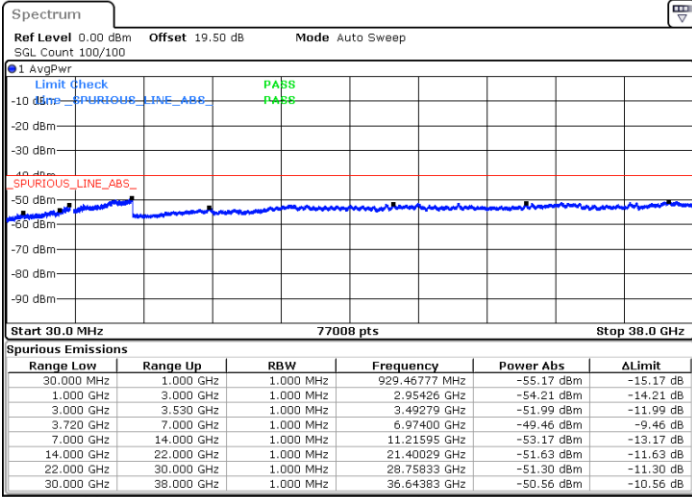

Highest Channel / FullIRB

N/A

Date: 23.FEB.2021 15:45:31

LTE Band 48C / 20MHz+20MHz

16QAM

Lowest Channel / 1RB0 and 1RB99

Lowest Channel / 1RB99 and 1RB0

Date: 23.FEB.2021 12:25:32

Date: 23.FEB.2021 12:20:58

Lowest Channel / FullIRB

N/A

Date: 23.FEB.2021 12:30:06

LTE Band 48C / 20MHz+20MHz

16QAM

MiddleChannel / 1RB0 and 1RB99

Middle Channel / 1RB99 and 1RB0

Date: 23.FEB.2021 13:00:23

Date: 23.FEB.2021 13:04:56

Middle Channel / FullIRB

N/A

Date: 23.FEB.2021 12:55:49

LTE Band 48C / 20MHz+20MHz

16QAM

Highest Channel / 1RB0 and 1RB99

Highest Channel / 1RB99 and 1RB0

Date: 23.FEB.2021 13:32:18

Date: 23.FEB.2021 13:27:45

Highest Channel / FullIRB

N/A

Date: 23.FEB.2021 13:36:53

LTE Band 48C / 5MHz+20MHz

64QAM