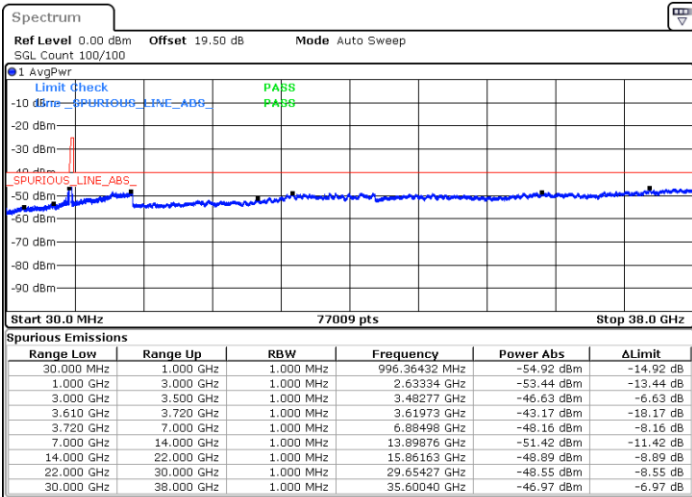

Highest Channel / 1RBmax

Date: 19 DEC 2020 14:18:11

Date: 19 DEC 2020 14:31:31

Highest Channel / FullIRB

N/A

Date: 19 DEC 2020 14:15:45

LTE Band 48 / 10MHz

64QAM

Lowest Channel / 1RB0

Lowest Channel / 1RBmax

Date: 19 DEC.2020 15:00:23

Date: 19 DEC.2020 15:13:41

Lowest Channel / FullIRB

N/A

Date: 27 DEC.2020 05:50:30

LTE Band 48 / 10MHz

LTE Band 48 / 10MHz

64QAM

Highest Channel / 1RB0

Highest Channel / 1RBmax

Date: 19 DEC 2020 16:41:08

Date: 19 DEC 2020 17:06:23

Highest Channel / FullIRB

N/A