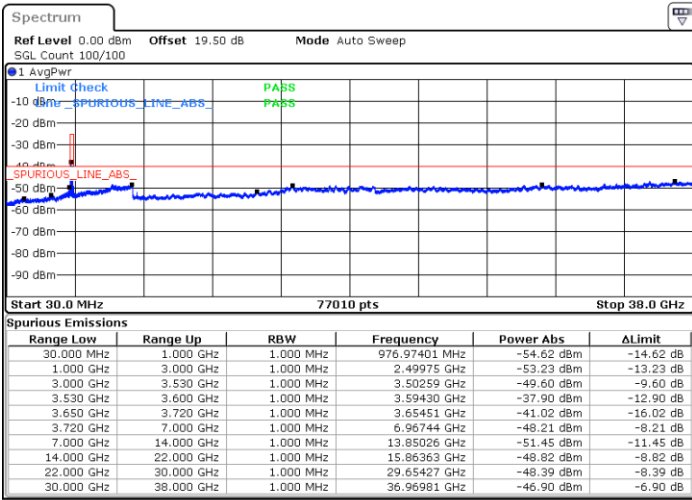

LTE Band 48 / 10MHz

64QAM

Highest Channel / 1RB0

Highest Channel / 1RBmax

Date: 19 DEC 2020 16:41:08

Date: 19 DEC 2020 17:06:23

Highest Channel / FullIRB

N/A

Date: 19 DEC 2020 16:37:55

LTE Band 48 / 15MHz

64QAM

Lowest Channel / 1RB0

Lowest Channel / 1RBmax

Date: 26. DEC. 2020 22:08:43

Date: 27. DEC. 2020 00:37:28

Lowest Channel / FullIRB

N/A

Date: 27. DEC. 2020 00:35:10

LTE Band 48 / 15MHz

64QAM

Middle Channel / 1RB0

Middle Channel / 1RBmax

Date: 26.DEC.2020 22:28:41

Date: 27.DEC.2020 00:45:44