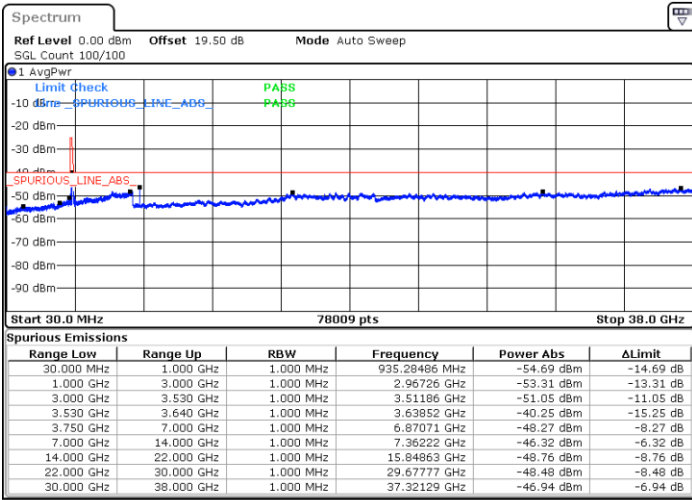

Date: 27.DEC.2020 02:34:41

Date: 27.DEC.2020 02:38:37

Lowest Channel / FullIRB

N/A

Date: 27.DEC.2020 02:03:21

LTE Band 48 / 20MHz

QPSK

Middle Channel / 1RB0

Middle Channel / 1RBmax

Date: 27.DEC.2020 03:42:28

Date: 27.DEC.2020 04:19:01

Middle Channel / FullIRB

N/A

Date: 15.JAN.2021 14:24:50

LTE Band 48 / 20MHz

QPSK

Highest Channel / 1RB0

Highest Channel / 1RBmax

Date: 27.DEC.2020 05:07:04

Date: 27.DEC.2020 05:10:15

Highest Channel / FullIRB

N/A

Date: 27.DEC.2020 04:24:54

LTE Band 48 / 5MHz