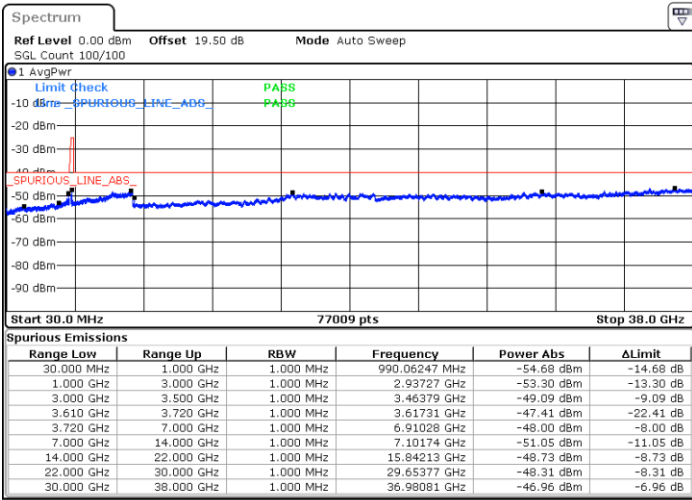

Date: 19.DEC.2020 15:38:15

Middle Channel / FullIRB

N/A

Date: 19.DEC.2020 16:15:16

LTE Band 48 / 10MHz

16QAM

Highest Channel / 1RB0

Highest Channel / 1RBmax

Date: 19 DEC 2020 16:43:50

Date: 19 DEC 2020 16:53:26

Highest Channel / FullIRB

N/A

Date: 19 DEC 2020 16:35:03

LTE Band 48 / 15MHz

16QAM

Lowest Channel / 1RB0

Lowest Channel / 1RBmax

Date: 26.DEC.2020 22:10:52

Date: 27.DEC.2020 00:38:47

Lowest Channel / FullIRB

N/A

Date: 27.DEC.2020 00:33:48

LTE Band 48 / 15MHz

16QAM