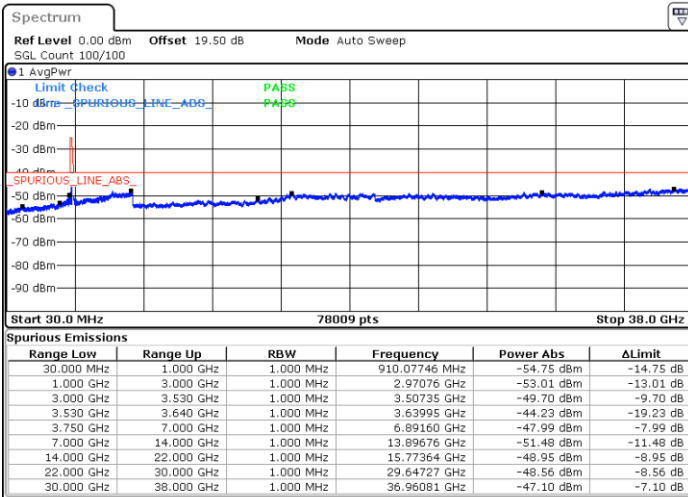

Lowest Channel / 1RBmax

Date: 26.DEC.2020 22:10:52

Date: 27.DEC.2020 00:38:47

Lowest Channel / FullIRB

N/A

Date: 27.DEC.2020 00:33:48

LTE Band 48 / 15MHz

16QAM

Middle Channel / 1RB0

Middle Channel / 1RBmax

Date: 26. DEC. 2020 22:25:39

Date: 27. DEC. 2020 00:43:52

Middle Channel / FullIRB

N/A

Date: 27. DEC. 2020 00:48:37

LTE Band 48 / 15MHz

16QAM

Highest Channel / 1RB0

Highest Channel / 1RBmax

Date: 27.DEC.2020 00:11:39

Date: 27.DEC.2020 00:58:54

Highest Channel / FullIRB

N/A

Date: 27.DEC.2020 00:53:55

LTE Band 48 / 20MHz

16QAM

Lowest Channel / 1RB0

Lowest Channel / 1RBmax

Date: 27.DEC.2020 02:31:27

Date: 27.DEC.2020 02:49:55

Lowest Channel / FullIRB

N/A