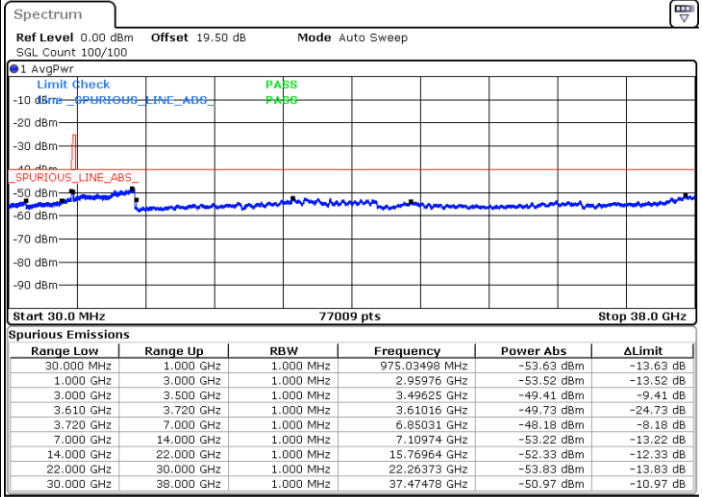

LTE Band 48 / 5MHz

16QAM

Lowest Channel / 1RB0

Lowest Channel / 1RBmax

Date: 19 DEC 2020 13:06:48

Date: 19 DEC 2020 13:15:07