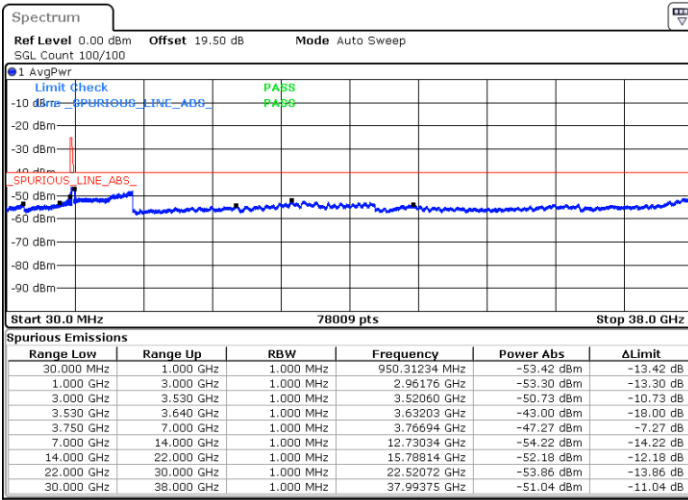

Highest Channel / 1RBmax

Date: 19 DEC 2020 14:18:11

Date: 19 DEC 2020 14:31:31

Highest Channel / FullIRB

N/A

Date: 19 DEC 2020 14:15:45

LTE Band 48 / 10MHz

64QAM

Lowest Channel / 1RB0

Lowest Channel / 1RBmax

Date: 19 DEC.2020 15:00:23

Date: 19 DEC.2020 15:13:41

Lowest Channel / FullIRB

N/A

Date: 27 DEC.2020 05:50:30

LTE Band 48 / 10MHz

64QAM

MiddleChannel / 1RB0

Middle Channel / 1RBmax

Date: 19 DEC 2020 16:08:56

Date: 19 DEC 2020 15:35:24

Middle Channel / FullIRB

N/A

Date: 19 DEC 2020 16:12:13

LTE Band 48 / 10MHz

64QAM

Highest Channel / 1RB0

Highest Channel / 1RBmax

Date: 19 DEC 2020 16:41:08

Date: 19 DEC 2020 17:06:23

Highest Channel / FullIRB

N/A