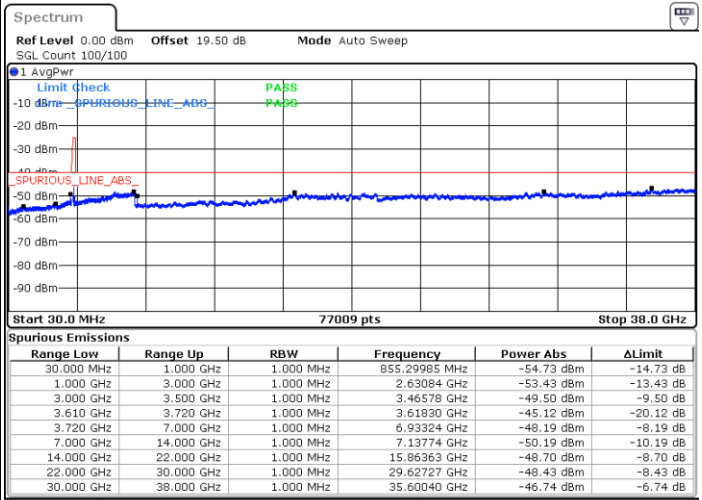

Middle Channel / FullIRB

N/A

Date: 27.DEC.2020 00:50:01

LTE Band 48 / 15MHz

QPSK

Highest Channel / 1RB0

Highest Channel / 1RBmax

Date: 27.DEC.2020 00:06:38

Date: 27.DEC.2020 01:00:52

Highest Channel / FullIRB

N/A

Date: 27.DEC.2020 00:52:24

LTE Band 48 / 20MHz

QPSK

Lowest Channel / 1RB0

Lowest Channel / 1RBmax

Date: 27.DEC.2020 02:34:41

Date: 27.DEC.2020 02:38:37

Lowest Channel / FullIRB

N/A

Date: 27.DEC.2020 02:03:21

LTE Band 48 / 20MHz

QPSK

Middle Channel / 1RB0