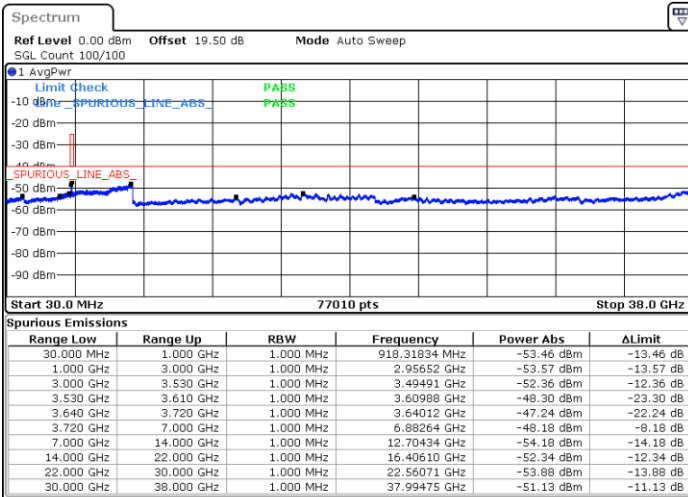

Highest Channel / 1RB0

Highest Channel / 1RBmax

Date: 27.DEC.2020 05:07:04

Date: 27.DEC.2020 05:10:15

Highest Channel / FullIRB

N/A

Date: 27.DEC.2020 04:24:54

LTE Band 48 / 5MHz

LTE Band 48 / 5MHz

16QAM

Middle Channel / 1RB0

Middle Channel / 1RBmax

Date: 19 DEC 2020 13:54:10

Date: 19 DEC 2020 13:25:35

Middle Channel / FullIRB

N/A

Date: 19 DEC 2020 14:04:43

LTE Band 48 / 5MHz

16QAM

Highest Channel / 1RB0

Highest Channel / 1RBmax

Date: 19 DEC 2020 14:21:04

Date: 19 DEC 2020 14:28:48

Highest Channel / FullIRB

N/A

Date: 19 DEC 2020 14:13:14

LTE Band 48 / 10MHz

16QAM

Lowest Channel / 1RB0

Lowest Channel / 1RBmax

Date: 27.DEC.2020 05:45:40

Date: 27.DEC.2020 05:47:19