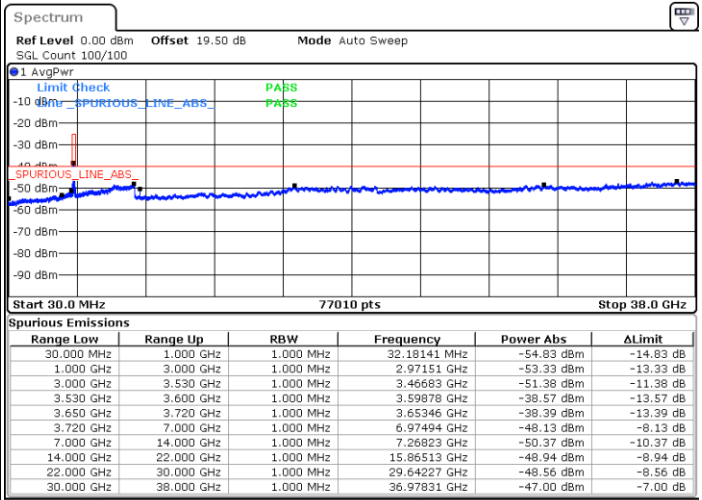

LTE Band 48 / 20MHz

16QAM

Lowest Channel / 1RB0

Lowest Channel / 1RBmax

Date: 27.DEC.2020 02:31:27

Date: 27.DEC.2020 02:49:55

Lowest Channel / FullIRB

N/A

Date: 27.DEC.2020 02:08:54

LTE Band 48 / 20MHz

16QAM

Middle Channel / 1RB0

Middle Channel / 1RBmax

Date: 27.DEC.2020 03:46:41

Date: 27.DEC.2020 04:11:17

Middle Channel / FullIRB

N/A

Date: 18.MAR.2021 23:20:29

LTE Band 48 / 20MHz

16QAM

Highest Channel / 1RB0

Highest Channel / 1RBmax

Date: 27.DEC.2020 05:03:39

Date: 27.DEC.2020 05:13:44

Highest Channel / FullIRB

N/A

Date: 27.DEC.2020 04:43:07

LTE Band 48 / 5MHz

64QAM

Lowest Channel / 1RB0

Lowest Channel / 1RBmax

Date: 19 DEC 2020 13:02:46