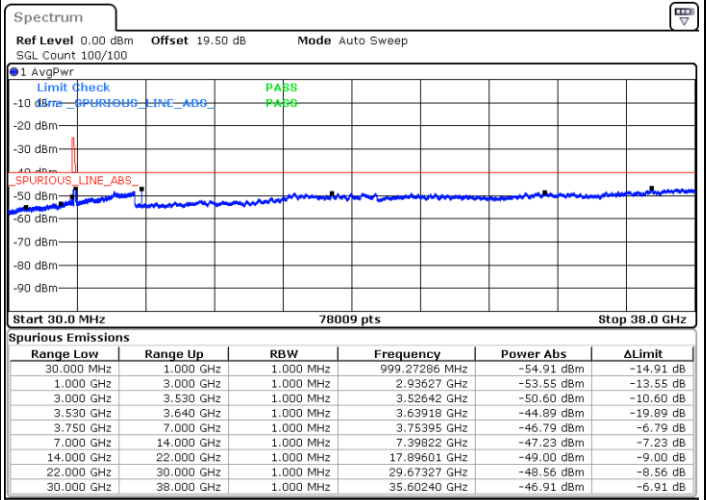

Date: 27.DEC.2020 02:34:41

Date: 27.DEC.2020 02:38:37

Lowest Channel / FullIRB

N/A

Date: 27.DEC.2020 02:03:21

LTE Band 48 / 20MHz

QPSK

Middle Channel / 1RB0

Middle Channel / 1RBmax

Date: 27.DEC.2020 03:42:28

Date: 27.DEC.2020 04:19:01

Middle Channel / FullIRB

N/A

Date: 15.JAN.2021 14:24:50

LTE Band 48 / 20MHz

QPSK

Highest Channel / 1RB0

Highest Channel / 1RBmax

Date: 27.DEC.2020 05:07:04

Date: 27.DEC.2020 05:10:15

Highest Channel / FullIRB

N/A

Date: 27.DEC.2020 04:24:54

LTE Band 48 / 5MHz