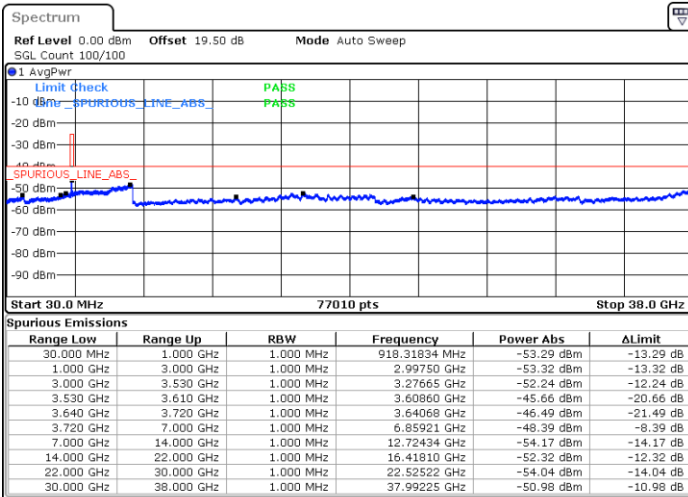

Highest Channel / FullIRB

N/A

Date: 27.DEC.2020 04:43:07

LTE Band 48 / 5MHz

64QAM

Lowest Channel / 1RB0

Lowest Channel / 1RBmax

Date: 19 DEC 2020 13:02:46

Date: 19 DEC 2020 13:18:34

Lowest Channel / FullIRB

N/A

Date: 19 DEC 2020 12:56:59

LTE Band 48 / 5MHz

64QAM

Middle Channel / 1RB0

Middle Channel / 1RBmax

Date: 19 DEC 2020 13:57:37

Date: 19 DEC 2020 13:22:16

Middle Channel / FullIRB

N/A

Date: 19 DEC 2020 14:01:52

LTE Band 48 / 5MHz

64QAM

Highest Channel / 1RB0

Highest Channel / 1RBmax

Date: 19 DEC 2020 14:18:11

Date: 19 DEC 2020 14:31:31

Highest Channel / FullIRB

N/A

Date: 19 DEC 2020 14:15:45

LTE Band 48 / 10MHz

64QAM