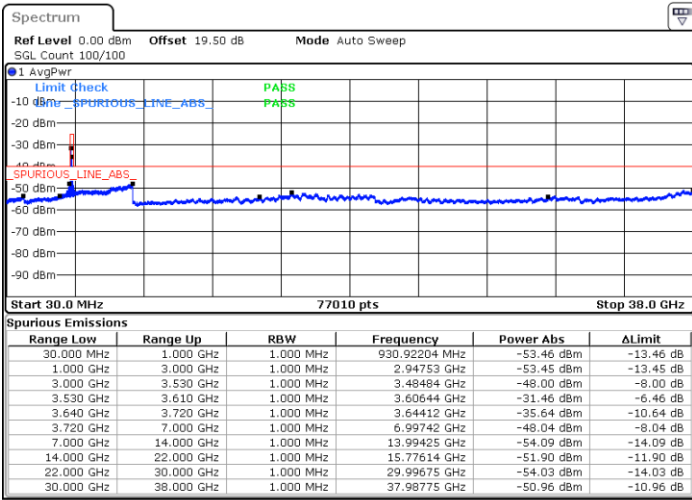

Highest Channel / 1RBmax

Date: 19 DEC 2020 14:18:11

Date: 19 DEC 2020 14:31:31

Highest Channel / FullIRB

N/A

Date: 19 DEC 2020 14:15:45

LTE Band 48 / 10MHz

64QAM

Lowest Channel / 1RB0

Lowest Channel / 1RBmax

Date: 19 DEC.2020 15:00:23

Date: 19 DEC.2020 15:13:41

Lowest Channel / FullIRB

N/A

Date: 27 DEC.2020 05:50:30

LTE Band 48 / 10MHz

64QAM

MiddleChannel / 1RB0

Middle Channel / 1RBmax

Date: 19 DEC 2020 16:08:56

Date: 19 DEC 2020 15:35:24

Middle Channel / FullIRB

N/A

Date: 19 DEC 2020 16:12:13

LTE Band 48 / 10MHz

64QAM

Highest Channel / 1RB0

Highest Channel / 1RBmax

Date: 19 DEC 2020 16:41:08

Date: 19 DEC 2020 17:06:23

Highest Channel / FullIRB

N/A