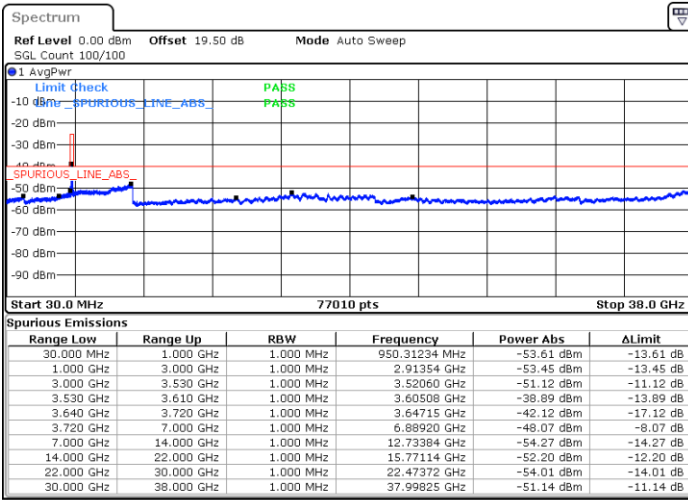

Highest Channel / FullIRB

N/A

Date: 27.DEC.2020 04:43:07

LTE Band 48 / 5MHz

64QAM

Lowest Channel / 1RB0

Lowest Channel / 1RBmax

Date: 19 DEC 2020 13:02:46

Date: 19 DEC 2020 13:18:34

Lowest Channel / FullIRB

N/A

Date: 19 DEC 2020 12:56:59

LTE Band 48 / 5MHz

64QAM

Middle Channel / 1RB0

Middle Channel / 1RBmax

Date: 19 DEC 2020 13:57:37

Date: 19 DEC 2020 13:22:16

Middle Channel / FullIRB

N/A

Date: 19 DEC 2020 14:01:52

LTE Band 48 / 5MHz

64QAM

Highest Channel / 1RB0

Highest Channel / 1RBmax

Date: 19 DEC 2020 14:18:11

Date: 19 DEC 2020 14:31:31

Highest Channel / FullIRB

N/A

Date: 19 DEC 2020 14:15:45

LTE Band 48 / 10MHz

64QAM