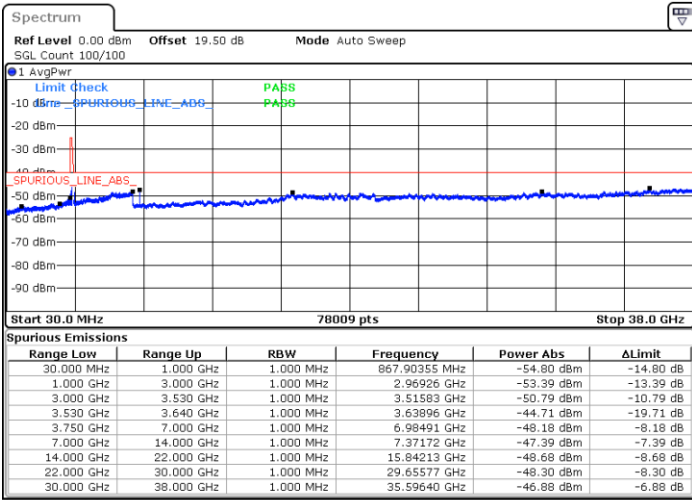

Middle Channel / FullIRB

N/A

Date: 27.DEC.2020 00:50:01

LTE Band 48 / 15MHz

QPSK

Highest Channel / 1RB0

Highest Channel / 1RBmax

Date: 27.DEC.2020 00:06:38

Date: 27.DEC.2020 01:00:52

Highest Channel / FullIRB

N/A

Date: 27.DEC.2020 00:52:24

LTE Band 48 / 20MHz

QPSK

Lowest Channel / 1RB0

Lowest Channel / 1RBmax

Date: 27.DEC.2020 02:34:41

Date: 27.DEC.2020 02:38:37

Lowest Channel / FullIRB

N/A

Date: 27.DEC.2020 02:03:21

LTE Band 48 / 20MHz

QPSK

Middle Channel / 1RB0