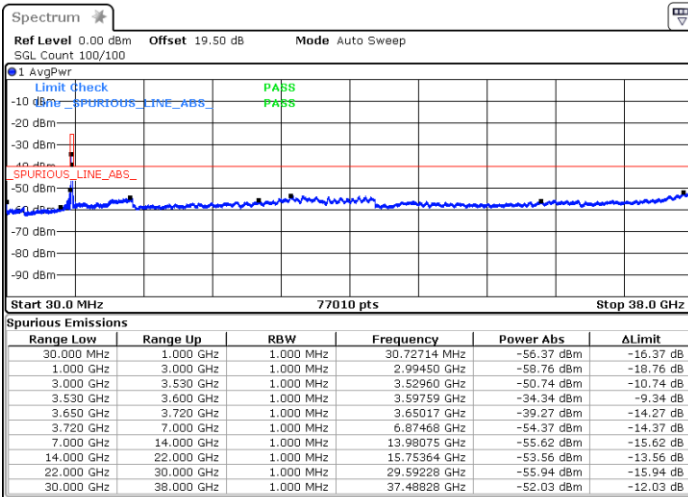

LTE Band 48 / 20MHz

16QAM

Lowest Channel / 1RB0

Lowest Channel / 1RBmax

Date: 27.DEC.2020 02:31:27

Date: 27.DEC.2020 02:49:55

Lowest Channel / FullIRB

N/A

Date: 27.DEC.2020 02:08:54

LTE Band 48 / 20MHz

16QAM

Middle Channel / 1RB0

Middle Channel / 1RBmax

Date: 27.DEC.2020 03:46:41

Date: 27.DEC.2020 04:11:17

Middle Channel / FullIRB

N/A

Date: 18.MAR.2021 23:20:29

LTE Band 48 / 20MHz

16QAM

Highest Channel / 1RB0

Highest Channel / 1RBmax

Date: 27.DEC.2020 05:03:39

Date: 27.DEC.2020 05:13:44

Highest Channel / FullIRB

N/A

Date: 27.DEC.2020 04:43:07

LTE Band 48 / 5MHz

64QAM

Lowest Channel / 1RB0

Lowest Channel / 1RBmax

Date: 19 DEC 2020 13:02:46