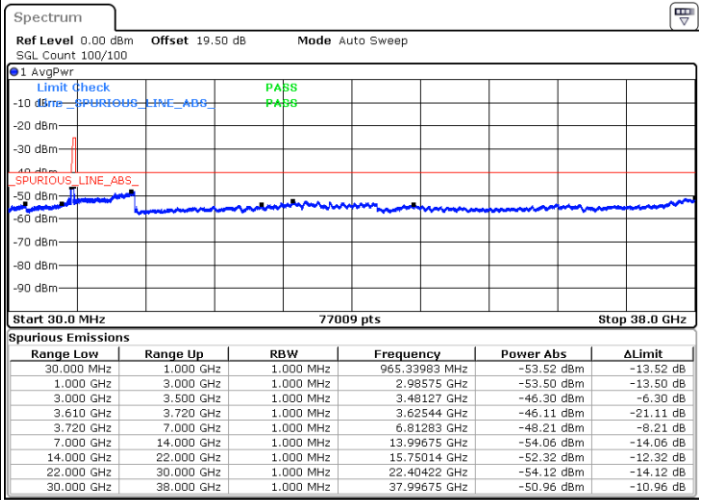

Date: 19 DEC 2020 13:57:37

Date: 19 DEC 2020 13:22:16

Middle Channel / FullIRB

N/A

Date: 19 DEC 2020 14:01:52

LTE Band 48 / 5MHz

64QAM

Highest Channel / 1RB0

Highest Channel / 1RBmax

Date: 19 DEC 2020 14:18:11

Date: 19 DEC 2020 14:31:31

Highest Channel / FullIRB

N/A

Date: 19 DEC 2020 14:15:45

LTE Band 48 / 10MHz

64QAM

Lowest Channel / 1RB0

Lowest Channel / 1RBmax

Date: 19 DEC.2020 15:00:23

Date: 19 DEC.2020 15:13:41

Lowest Channel / FullIRB

N/A

Date: 27 DEC.2020 05:50:30

LTE Band 48 / 10MHz