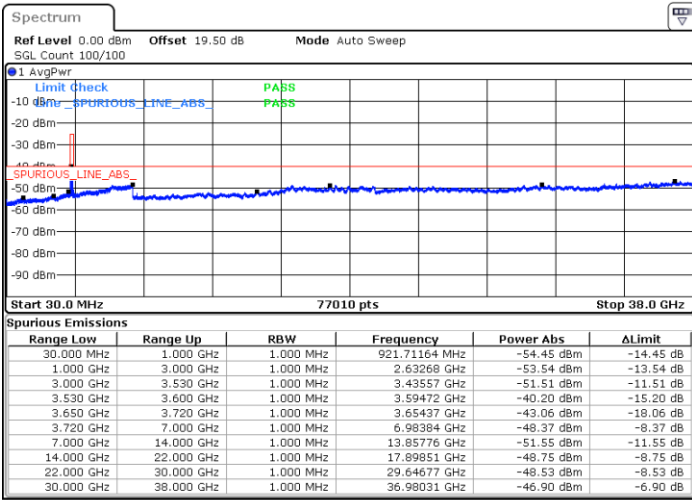

Date: 19 DEC 2020 16:32:40

LTE Band 48 / 15MHz

QPSK

Lowest Channel / 1RB0

Lowest Channel / 1RBmax

Date: 26.DEC.2020 22:12:48

Date: 27.DEC.2020 00:40:10

Lowest Channel / FullIRB

N/A

Date: 27.DEC.2020 00:31:11

LTE Band 48 / 15MHz

QPSK

Middle Channel / 1RB0

Middle Channel / 1RBmax

Date: 26.DEC.2020 22:16:02

Date: 27.DEC.2020 00:41:54

Middle Channel / FullIRB

N/A

Date: 27.DEC.2020 00:50:01

LTE Band 48 / 15MHz

QPSK

Highest Channel / 1RB0

Highest Channel / 1RBmax

Date: 27.DEC.2020 00:06:38

Date: 27.DEC.2020 01:00:52

Highest Channel / FullIRB

N/A

Date: 27.DEC.2020 00:52:24

LTE Band 48 / 20MHz

QPSK

Lowest Channel / 1RB0

Lowest Channel / 1RBmax