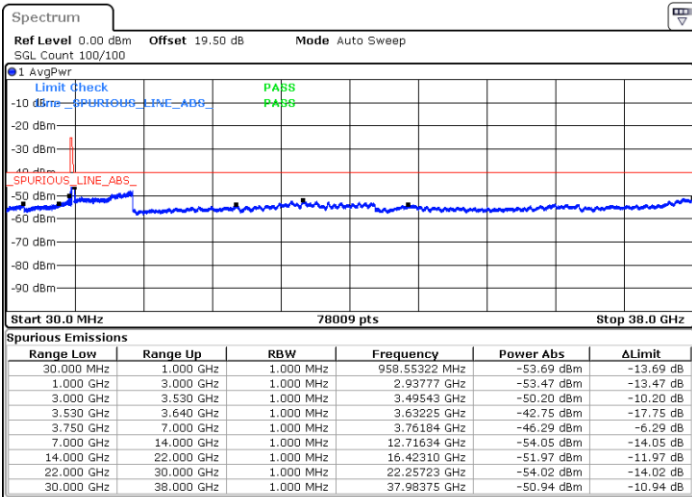

Lowest Channel / FullIRB

N/A

Date: 27.DEC.2020 05:49:00

LTE Band 48 / 10MHz

16QAM

MiddleChannel / 1RB0

Middle Channel / 1RBmax

Date: 27.DEC.2020 05:52:32

Date: 19.DEC.2020 15:38:15

Middle Channel / FullIRB

N/A

Date: 19.DEC.2020 16:15:16

LTE Band 48 / 10MHz

16QAM

Highest Channel / 1RB0

Highest Channel / 1RBmax

Date: 19 DEC 2020 16:43:50

Date: 19 DEC 2020 16:53:26

Highest Channel / FullIRB

N/A

Date: 19 DEC 2020 16:35:03

LTE Band 48 / 15MHz

16QAM

Lowest Channel / 1RB0

Lowest Channel / 1RBmax

Date: 26.DEC.2020 22:10:52

Date: 27.DEC.2020 00:38:47

Lowest Channel / FullIRB

N/A

Date: 27.DEC.2020 00:33:48

LTE Band 48 / 15MHz

16QAM