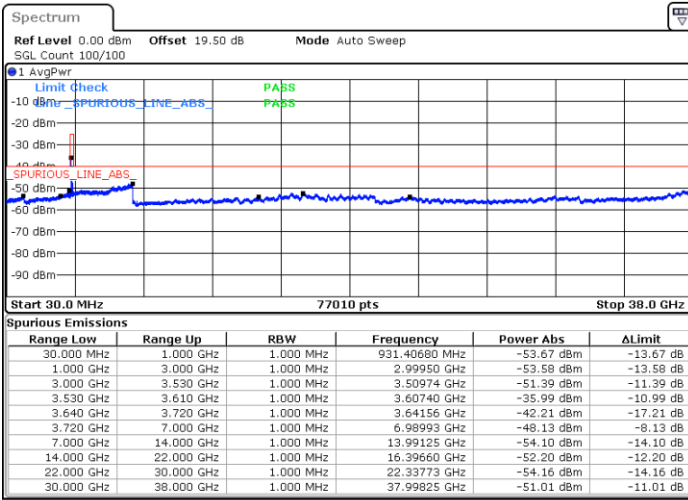

Highest Channel / 1RB0

Highest Channel / 1RBmax

Date: 27.DEC.2020 05:07:04

Date: 27.DEC.2020 05:10:15

Highest Channel / FullIRB

N/A

Date: 27.DEC.2020 04:24:54

LTE Band 48 / 5MHz

16QAM

Lowest Channel / 1RB0

Lowest Channel / 1RBmax

Date: 19 DEC 2020 13:06:48

Date: 19 DEC 2020 13:15:07

Lowest Channel / FullIRB

N/A

Date: 19 DEC 2020 12:54:40

LTE Band 48 / 5MHz

16QAM

Middle Channel / 1RB0

Middle Channel / 1RBmax

Date: 19 DEC 2020 13:54:10

Date: 19 DEC 2020 13:25:35

Middle Channel / FullIRB

N/A

Date: 19 DEC 2020 14:04:43

LTE Band 48 / 5MHz

16QAM

Highest Channel / 1RB0

Highest Channel / 1RBmax

Date: 19 DEC 2020 14:21:04

Date: 19 DEC 2020 14:28:48

Highest Channel / FullIRB