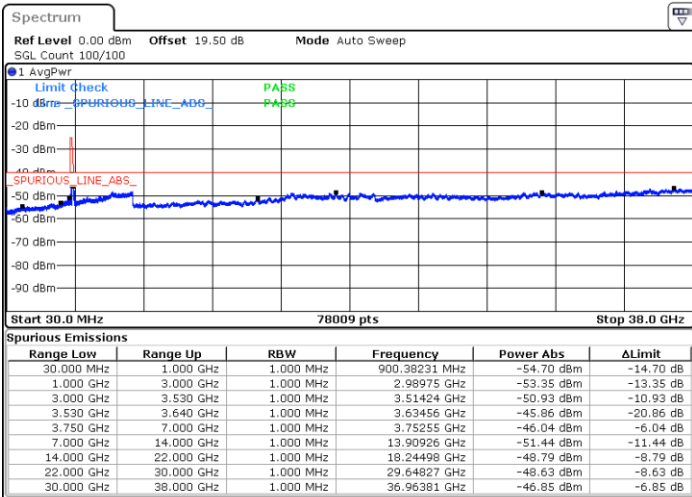

Date: 27.DEC.2020 02:08:54

LTE Band 48 / 20MHz

16QAM

Middle Channel / 1RB0

Middle Channel / 1RBmax

Date: 27.DEC.2020 03:46:41

Date: 27.DEC.2020 04:11:17

Middle Channel / FullIRB

N/A

Date: 18.MAR.2021 23:20:29

LTE Band 48 / 20MHz

16QAM

Highest Channel / 1RB0

Highest Channel / 1RBmax

Date: 27.DEC.2020 05:03:39

Date: 27.DEC.2020 05:13:44

Highest Channel / FullIRB

N/A

Date: 27.DEC.2020 04:43:07

LTE Band 48 / 5MHz

64QAM

Lowest Channel / 1RB0

Lowest Channel / 1RBmax

Date: 19 DEC 2020 13:02:46

Date: 19 DEC 2020 13:18:34

Lowest Channel / FullIRB

N/A

Date: 19 DEC 2020 12:56:59

LTE Band 48 / 5MHz

64QAM

Middle Channel / 1RB0

Middle Channel / 1RBmax