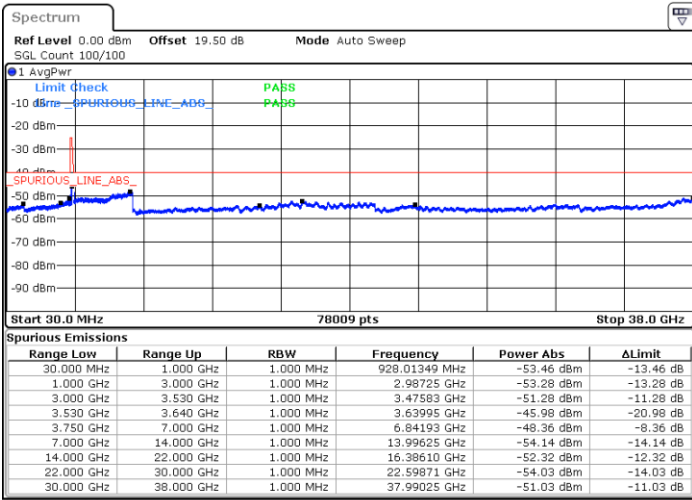

Lowest Channel / FullIRB

N/A

Date: 27.DEC.2020 05:49:00

LTE Band 48 / 10MHz

16QAM

MiddleChannel / 1RB0

Middle Channel / 1RBmax

Date: 27.DEC.2020 05:52:32

Date: 19.DEC.2020 15:38:15

Middle Channel / FullIRB

N/A

Date: 19.DEC.2020 16:15:16

LTE Band 48 / 10MHz

16QAM

Highest Channel / 1RB0

Highest Channel / 1RBmax

Date: 19 DEC 2020 16:43:50

Date: 19 DEC 2020 16:53:26

Highest Channel / FullIRB

N/A

Date: 19 DEC 2020 16:35:03

LTE Band 48 / 15MHz

16QAM

Lowest Channel / 1RB0

Lowest Channel / 1RBmax

Date: 26.DEC.2020 22:10:52

Date: 27.DEC.2020 00:38:47

Lowest Channel / FullIRB

N/A

Date: 27.DEC.2020 00:33:48

LTE Band 48 / 15MHz

16QAM