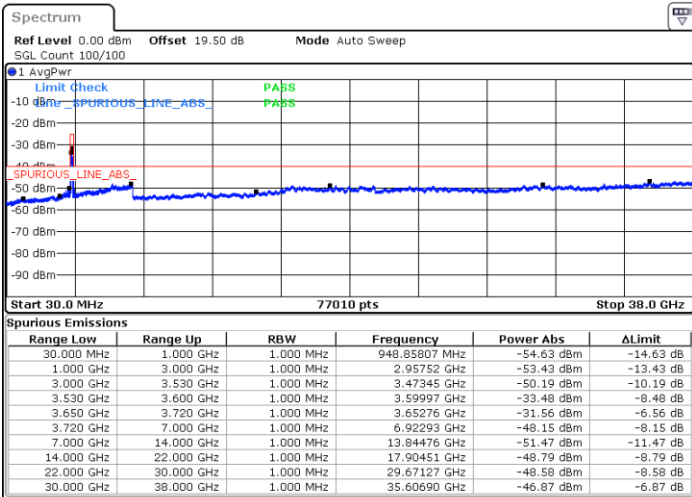

Date: 19 DEC 2020 16:32:40

LTE Band 48 / 15MHz

QPSK

Lowest Channel / 1RB0

Lowest Channel / 1RBmax

Date: 26.DEC.2020 22:12:48

Date: 27.DEC.2020 00:40:10

Lowest Channel / FullIRB

N/A

Date: 27.DEC.2020 00:31:11

LTE Band 48 / 15MHz

QPSK

Middle Channel / 1RB0

Middle Channel / 1RBmax

Date: 26.DEC.2020 22:16:02

Date: 27.DEC.2020 00:41:54

Middle Channel / FullIRB

N/A

Date: 27.DEC.2020 00:50:01

LTE Band 48 / 15MHz

QPSK

Highest Channel / 1RB0

Highest Channel / 1RBmax

Date: 27.DEC.2020 00:06:38

Date: 27.DEC.2020 01:00:52

Highest Channel / FullIRB

N/A

Date: 27.DEC.2020 00:52:24

LTE Band 48 / 20MHz

QPSK

Lowest Channel / 1RB0

Lowest Channel / 1RBmax