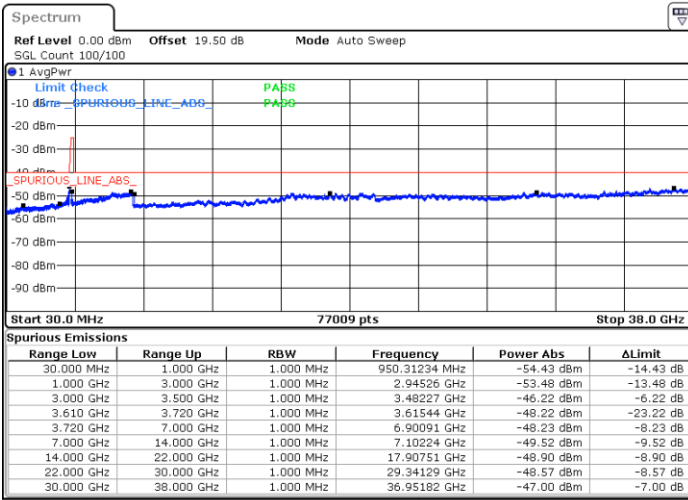

Middle Channel / FullIRB

N/A

Date: 27.DEC.2020 00:50:01

LTE Band 48 / 15MHz

QPSK

Highest Channel / 1RB0

Highest Channel / 1RBmax

Date: 27.DEC.2020 00:06:38

Date: 27.DEC.2020 01:00:52

Highest Channel / FullIRB

N/A

Date: 27.DEC.2020 00:52:24

LTE Band 48 / 20MHz

QPSK

Lowest Channel / 1RB0

Lowest Channel / 1RBmax

Date: 27.DEC.2020 02:34:41

Date: 27.DEC.2020 02:38:37

Lowest Channel / FullIRB

N/A

Date: 27.DEC.2020 02:03:21

LTE Band 48 / 20MHz

QPSK

Middle Channel / 1RB0

Highest Channel / 1RB0

Highest Channel / 1RBmax

Date: 27.DEC.2020 05:07:04

Date: 27.DEC.2020 05:10:15

Highest Channel / FullIRB

N/A

Date: 27.DEC.2020 04:24:54

LTE Band 48 / 5MHz