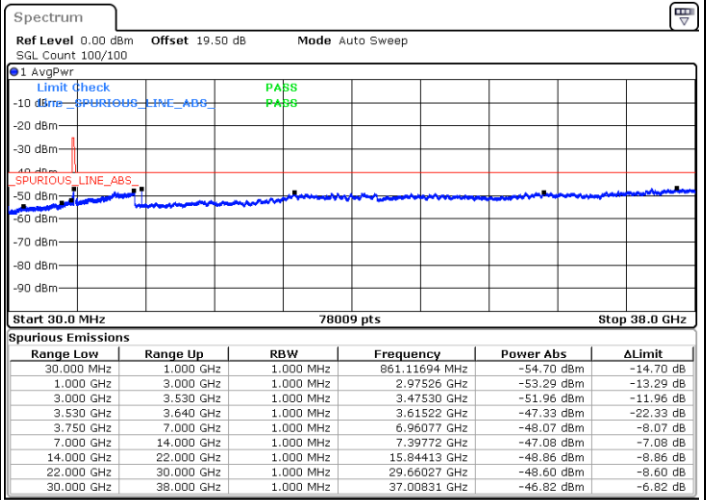

Date: 27.DEC.2020 02:08:54

LTE Band 48 / 20MHz

16QAM

Middle Channel / 1RB0

Middle Channel / 1RBmax

Date: 27.DEC.2020 03:46:41

Date: 27.DEC.2020 04:11:17

Middle Channel / FullIRB

N/A

Date: 18.MAR.2021 23:20:29

LTE Band 48 / 20MHz

16QAM

Highest Channel / 1RB0

Highest Channel / 1RBmax

Date: 27.DEC.2020 05:03:39

Date: 27.DEC.2020 05:13:44

Highest Channel / FullIRB

N/A

Date: 27.DEC.2020 04:43:07

LTE Band 48 / 5MHz

64QAM

Lowest Channel / 1RB0

Lowest Channel / 1RBmax

Date: 19 DEC 2020 13:02:46

Date: 19 DEC 2020 13:18:34

Lowest Channel / FullIRB

N/A

Date: 19 DEC 2020 12:56:59

LTE Band 48 / 5MHz

64QAM

Middle Channel / 1RB0

Middle Channel / 1RBmax