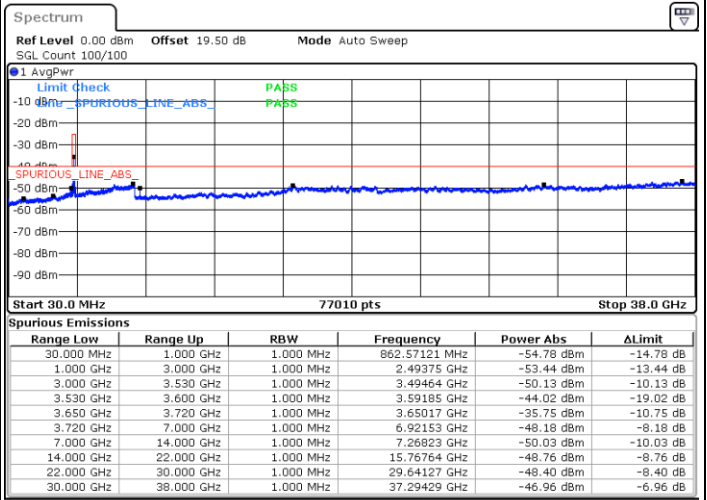

Date: 27.DEC.2020 01:00:52

Highest Channel / FullIRB

N/A

Date: 27.DEC.2020 00:52:24

LTE Band 48 / 20MHz

QPSK

Lowest Channel / 1RB0

Lowest Channel / 1RBmax

Date: 27.DEC.2020 02:34:41

Date: 27.DEC.2020 02:38:37

Lowest Channel / FullIRB

N/A

Date: 27.DEC.2020 02:03:21

LTE Band 48 / 20MHz

QPSK

Middle Channel / 1RB0

Middle Channel / 1RBmax

Date: 27.DEC.2020 03:42:28

Date: 27.DEC.2020 04:19:01

Middle Channel / FullIRB

N/A

Date: 15.JAN.2021 14:24:50

LTE Band 48 / 20MHz

QPSK

Highest Channel / 1RB0

Highest Channel / 1RBmax

Date: 27.DEC.2020 05:07:04

Date: 27.DEC.2020 05:10:15

Highest Channel / FullIRB

N/A

Date: 27.DEC.2020 04:24:54

LTE Band 48 / 5MHz