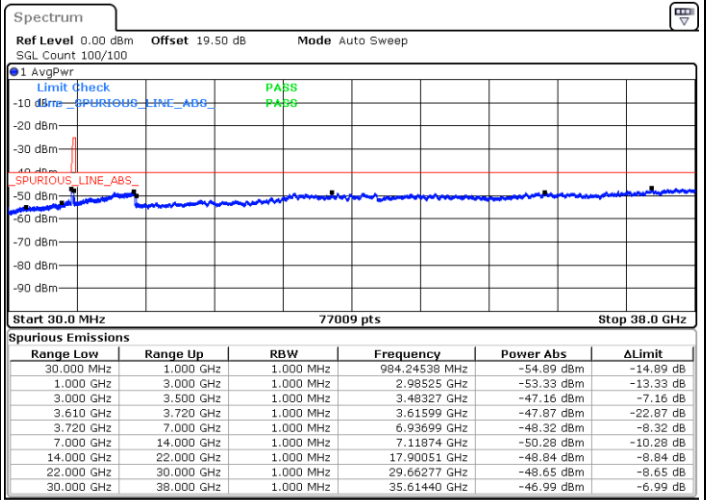

Date: 19 DEC 2020 14:04:43

LTE Band 48 / 5MHz

16QAM

Highest Channel / 1RB0

Highest Channel / 1RBmax

Date: 19 DEC 2020 14:21:04

Date: 19 DEC 2020 14:28:48

Highest Channel / FullIRB

N/A

Date: 19 DEC 2020 14:13:14

LTE Band 48 / 10MHz

16QAM

Lowest Channel / 1RB0

Lowest Channel / 1RBmax

Date: 27.DEC.2020 05:45:40

Date: 27.DEC.2020 05:47:19

Lowest Channel / FullIRB

N/A

Date: 27.DEC.2020 05:49:00

LTE Band 48 / 10MHz

16QAM

MiddleChannel / 1RB0

Middle Channel / 1RBmax

Date: 27.DEC.2020 05:52:32

Date: 19.DEC.2020 15:38:15

Middle Channel / FullIRB

N/A

Date: 19.DEC.2020 16:15:16

LTE Band 48 / 10MHz

16QAM

Highest Channel / 1RB0

Highest Channel / 1RBmax