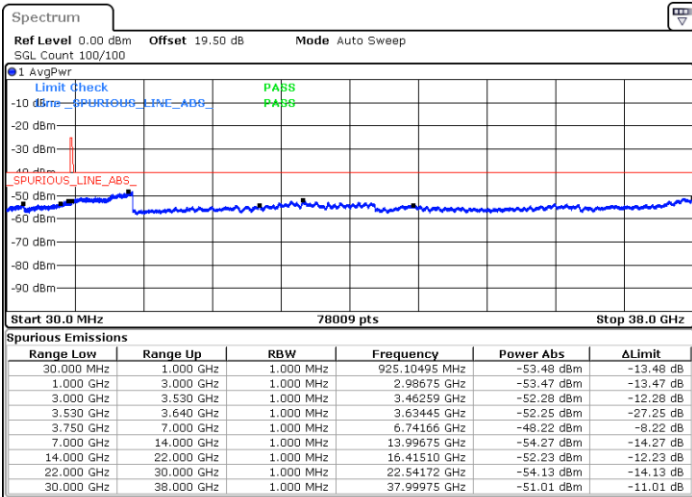

Date: 19 DEC 2020 13:57:37

Date: 19 DEC 2020 13:22:16

Middle Channel / FullIRB

N/A

Date: 19 DEC 2020 14:01:52

LTE Band 48 / 5MHz

64QAM

Highest Channel / 1RB0

Highest Channel / 1RBmax

Date: 19 DEC 2020 14:18:11

Date: 19 DEC 2020 14:31:31

Highest Channel / FullIRB

N/A

Date: 19 DEC 2020 14:15:45

LTE Band 48 / 10MHz

64QAM

Lowest Channel / 1RB0

Lowest Channel / 1RBmax

Date: 19 DEC.2020 15:00:23

Date: 19 DEC.2020 15:13:41

Lowest Channel / FullIRB

N/A

Date: 27 DEC.2020 05:50:30

LTE Band 48 / 10MHz