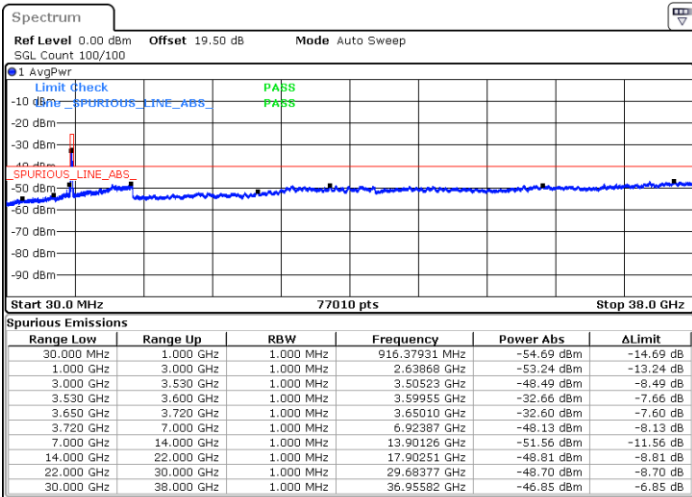

Middle Channel / FullIRB

N/A

Date: 27.DEC.2020 00:47:19