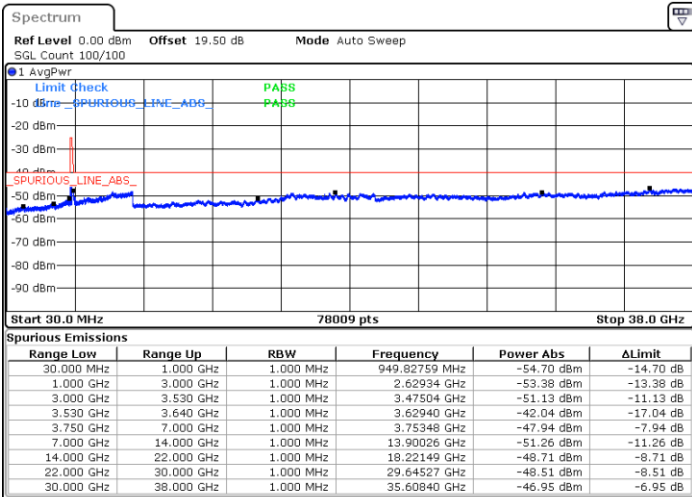

Middle Channel / 1RBmax

Date: 27.DEC.2020 03:42:28

Date: 27.DEC.2020 04:19:01

Middle Channel / FullIRB

N/A

Date: 15.JAN.2021 14:24:50

LTE Band 48 / 20MHz

QPSK

Highest Channel / 1RB0

Highest Channel / 1RBmax

Date: 27.DEC.2020 05:07:04

Date: 27.DEC.2020 05:10:15

Highest Channel / FullIRB

N/A

Date: 27.DEC.2020 04:24:54

LTE Band 48 / 5MHz