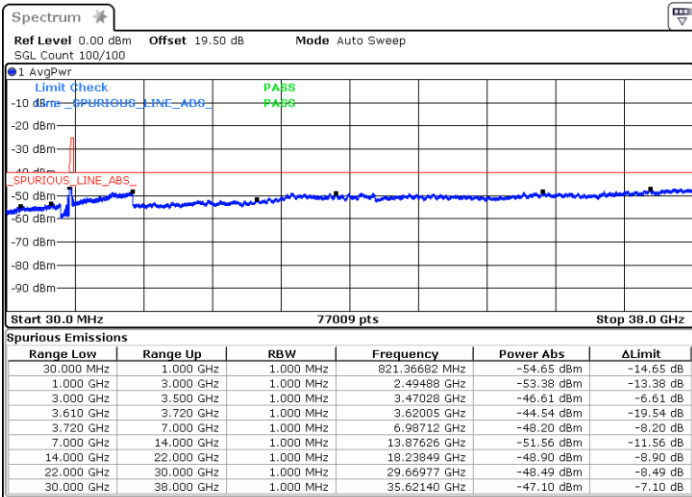

Date: 19 DEC 2020 16:43:50

Date: 19 DEC 2020 16:53:26

Highest Channel / FullIRB

N/A

Date: 19 DEC 2020 16:35:03

LTE Band 48 / 15MHz

16QAM

Lowest Channel / 1RB0

Lowest Channel / 1RBmax

Date: 26.DEC.2020 22:10:52

Date: 27.DEC.2020 00:38:47

Lowest Channel / FullIRB

N/A

Date: 27.DEC.2020 00:33:48

LTE Band 48 / 15MHz

16QAM

Middle Channel / 1RB0

Middle Channel / 1RBmax

Date: 26. DEC. 2020 22:25:39

Date: 27. DEC. 2020 00:43:52

Middle Channel / FullIRB

N/A

Date: 27. DEC. 2020 00:48:37

LTE Band 48 / 15MHz