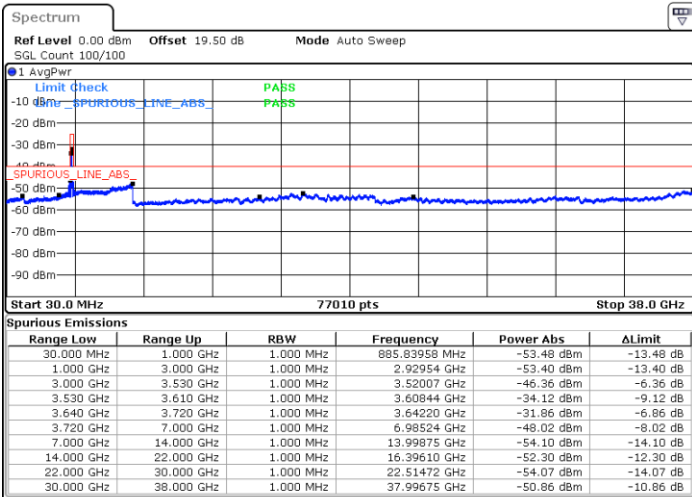

Highest Channel / 1RBmax

Date: 19 DEC 2020 14:18:11

Date: 19 DEC 2020 14:31:31

Highest Channel / FullIRB

N/A

Date: 19 DEC 2020 14:15:45

LTE Band 48 / 10MHz

64QAM

Lowest Channel / 1RB0

Lowest Channel / 1RBmax

Date: 19 DEC.2020 15:00:23

Date: 19 DEC.2020 15:13:41

Lowest Channel / FullIRB

N/A

Date: 27 DEC.2020 05:50:30

LTE Band 48 / 10MHz

64QAM

MiddleChannel / 1RB0

Middle Channel / 1RBmax

Date: 19 DEC 2020 16:08:56

Date: 19 DEC 2020 15:35:24

Middle Channel / FullIRB

N/A

Date: 19 DEC 2020 16:12:13

LTE Band 48 / 10MHz

64QAM

Highest Channel / 1RB0

Highest Channel / 1RBmax

Date: 19 DEC 2020 16:41:08

Date: 19 DEC 2020 17:06:23

Highest Channel / FullIRB

N/A