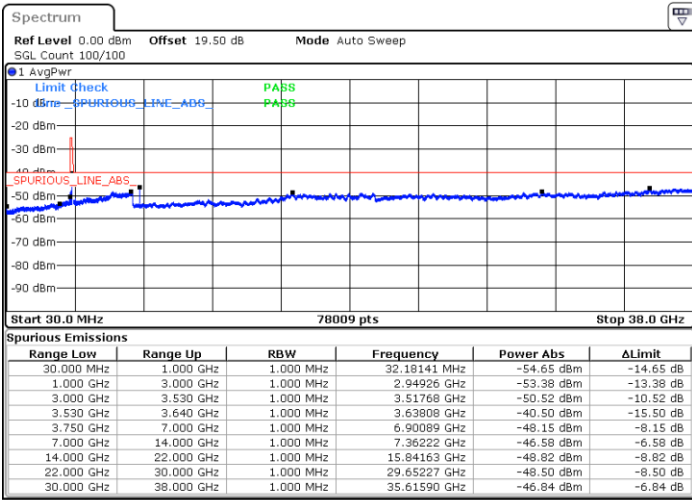

Date: 27.DEC.2020 02:08:54

LTE Band 48 / 20MHz

16QAM

Middle Channel / 1RB0

Middle Channel / 1RBmax

Date: 27.DEC.2020 03:46:41

Date: 27.DEC.2020 04:11:17

Middle Channel / FullIRB

N/A

Date: 18.MAR.2021 23:20:29

LTE Band 48 / 20MHz

16QAM

Highest Channel / 1RB0

Highest Channel / 1RBmax

Date: 27.DEC.2020 05:03:39

Date: 27.DEC.2020 05:13:44

Highest Channel / FullIRB

N/A

Date: 27.DEC.2020 04:43:07

LTE Band 48 / 5MHz

64QAM

Lowest Channel / 1RB0

Lowest Channel / 1RBmax

Date: 19 DEC 2020 13:02:46