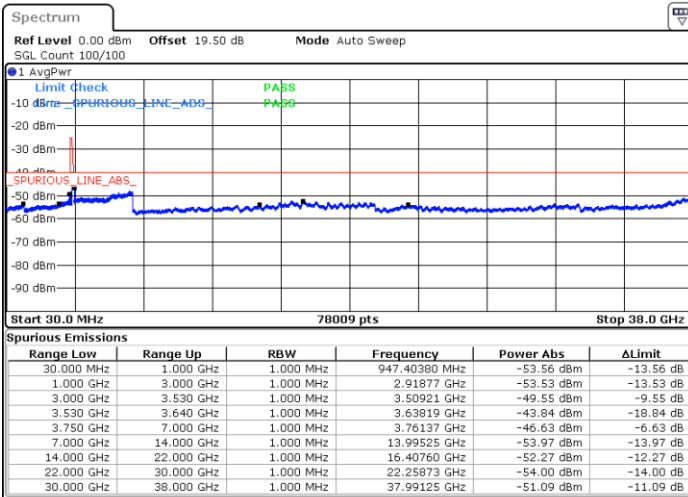

LTE Band 48 / 10MHz

QPSK

Highest Channel / 1RB0

Highest Channel / 1RBmax

Date: 19 DEC 2020 16:46:45

Date: 27 DEC 2020 05:56:29

Highest Channel / FullIRB

N/A

Date: 19 DEC 2020 16:32:40

LTE Band 48 / 15MHz

QPSK

Lowest Channel / 1RB0

Lowest Channel / 1RBmax

Date: 26.DEC.2020 22:12:48

Date: 27.DEC.2020 00:40:10

Lowest Channel / FullIRB