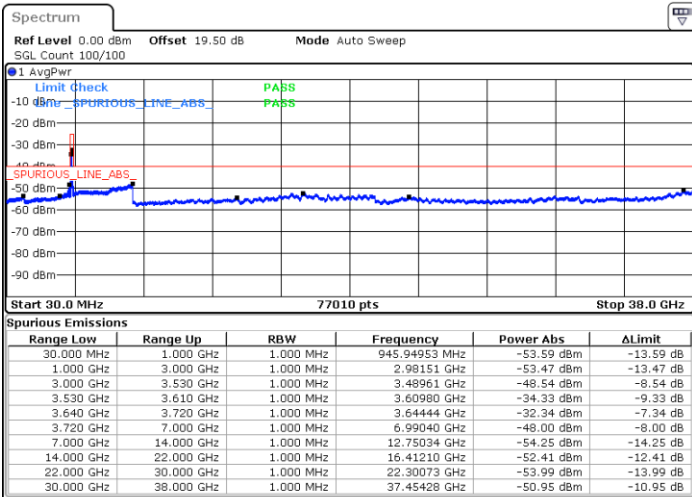

N/A

Date: 19 DEC 2020 14:13:14

LTE Band 48 / 10MHz

16QAM

Lowest Channel / 1RB0

Lowest Channel / 1RBmax

Date: 27.DEC.2020 05:45:40

Date: 27.DEC.2020 05:47:19

Lowest Channel / FullIRB

N/A

Date: 27.DEC.2020 05:49:00

LTE Band 48 / 10MHz

16QAM

MiddleChannel / 1RB0

Middle Channel / 1RBmax

Date: 27.DEC.2020 05:52:32

Date: 19.DEC.2020 15:38:15

Middle Channel / FullIRB

N/A

Date: 19.DEC.2020 16:15:16

LTE Band 48 / 10MHz

16QAM

Highest Channel / 1RB0

Highest Channel / 1RBmax

Date: 19 DEC 2020 16:43:50

Date: 19 DEC 2020 16:53:26

Highest Channel / FullIRB

N/A

Date: 19 DEC 2020 16:35:03

LTE Band 48 / 15MHz

16QAM

Lowest Channel / 1RB0