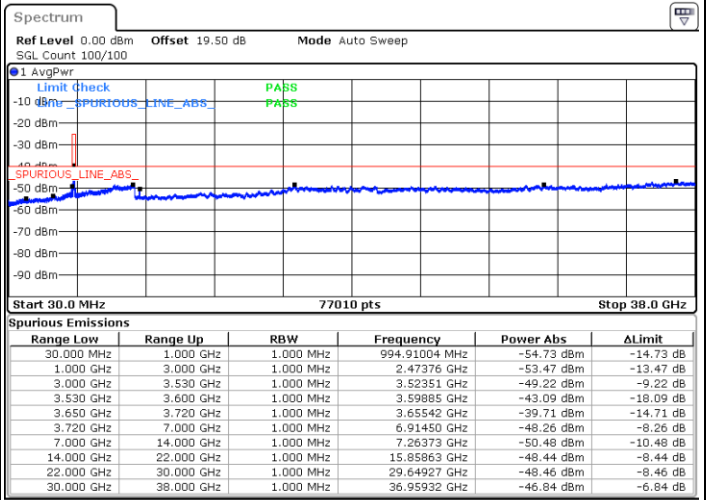

Date: 19 DEC 2020 16:32:40

LTE Band 48 / 15MHz

QPSK

Lowest Channel / 1RB0

Lowest Channel / 1RBmax

Date: 26.DEC.2020 22:12:48

Date: 27.DEC.2020 00:40:10

Lowest Channel / FullIRB

N/A

Date: 27.DEC.2020 00:31:11

LTE Band 48 / 15MHz

QPSK

Middle Channel / 1RB0

Middle Channel / 1RBmax

Date: 26.DEC.2020 22:16:02

Date: 27.DEC.2020 00:41:54

Middle Channel / FullIRB

N/A

Date: 27.DEC.2020 00:50:01

LTE Band 48 / 15MHz

QPSK

Highest Channel / 1RB0

Highest Channel / 1RBmax

Date: 27.DEC.2020 00:06:38

Date: 27.DEC.2020 01:00:52

Highest Channel / FullIRB

N/A

Date: 27.DEC.2020 00:52:24

LTE Band 48 / 20MHz

QPSK

Lowest Channel / 1RB0

Lowest Channel / 1RBmax