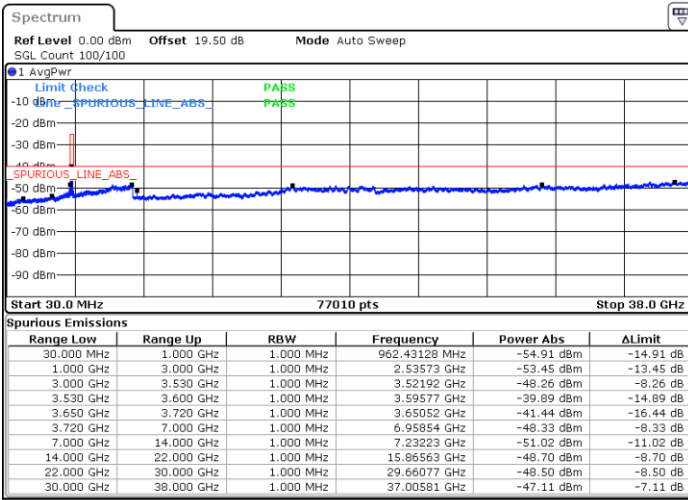

LTE Band 48 / 20MHz

16QAM

Lowest Channel / 1RB0

Lowest Channel / 1RBmax

Date: 27.DEC.2020 02:31:27

Date: 27.DEC.2020 02:49:55

Lowest Channel / FullIRB

N/A

Date: 27.DEC.2020 02:08:54

LTE Band 48 / 20MHz

16QAM

Middle Channel / 1RB0

Middle Channel / 1RBmax

Date: 27.DEC.2020 03:46:41

Date: 27.DEC.2020 04:11:17

Middle Channel / FullIRB

N/A

Date: 18.MAR.2021 23:20:29

LTE Band 48 / 20MHz

16QAM

Highest Channel / 1RB0

Highest Channel / 1RBmax

Date: 27.DEC.2020 05:03:39

Date: 27.DEC.2020 05:13:44

Highest Channel / FullIRB

N/A

Date: 27.DEC.2020 04:43:07

LTE Band 48 / 5MHz

64QAM

Lowest Channel / 1RB0

Lowest Channel / 1RBmax

Date: 19 DEC 2020 13:02:46