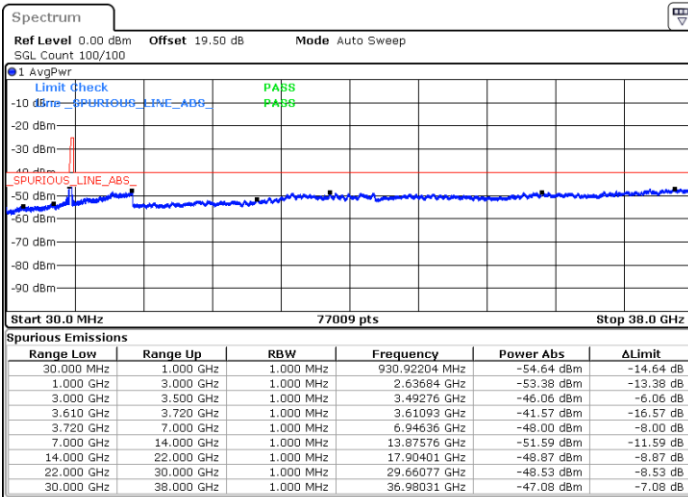

16QAM

Highest Channel / 1RB0

Highest Channel / 1RBmax

Date: 27.DEC.2020 00:11:39

Date: 27.DEC.2020 00:58:54

Highest Channel / FullIRB

N/A

Date: 27.DEC.2020 00:53:55

LTE Band 48 / 20MHz

16QAM

Lowest Channel / 1RB0

Lowest Channel / 1RBmax

Date: 27.DEC.2020 02:31:27

Date: 27.DEC.2020 02:49:55

Lowest Channel / FullIRB

N/A

Date: 27.DEC.2020 02:08:54

LTE Band 48 / 20MHz

16QAM

Middle Channel / 1RB0

Middle Channel / 1RBmax

Date: 27.DEC.2020 03:46:41

Date: 27.DEC.2020 04:11:17

Middle Channel / FullIRB

N/A

Date: 18.MAR.2021 23:20:29

LTE Band 48 / 20MHz

16QAM

Highest Channel / 1RB0

Highest Channel / 1RBmax

Date: 27.DEC.2020 05:03:39

Date: 27.DEC.2020 05:13:44