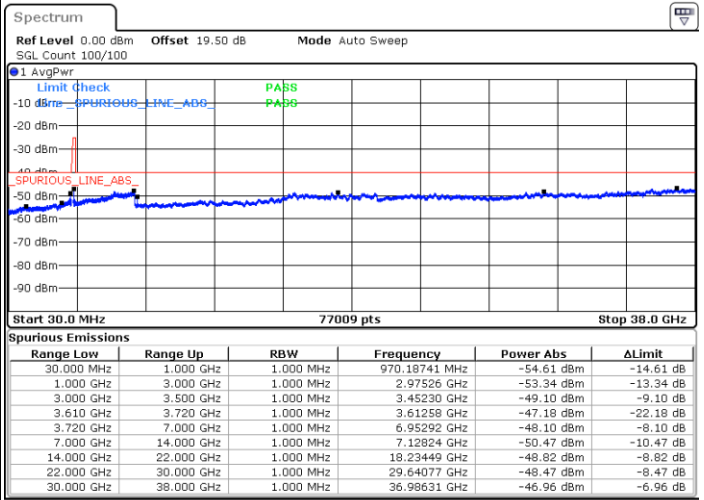

LTE Band 48 / 10MHz

QPSK

Highest Channel / 1RB0

Highest Channel / 1RBmax

Date: 19 DEC 2020 16:46:45

Date: 27 DEC 2020 05:56:29

Highest Channel / FullIRB

N/A

Date: 19 DEC 2020 16:32:40

LTE Band 48 / 15MHz

QPSK

Lowest Channel / 1RB0

Lowest Channel / 1RBmax

Date: 26.DEC.2020 22:12:48

Date: 27.DEC.2020 00:40:10

Lowest Channel / FullIRB

N/A

Date: 27.DEC.2020 00:31:11

LTE Band 48 / 15MHz

QPSK

Middle Channel / 1RB0

Middle Channel / 1RBmax

Date: 26.DEC.2020 22:16:02

Date: 27.DEC.2020 00:41:54

Middle Channel / FullIRB

N/A

Date: 27.DEC.2020 00:50:01

LTE Band 48 / 15MHz

QPSK

Highest Channel / 1RB0

Highest Channel / 1RBmax

Date: 27.DEC.2020 00:06:38