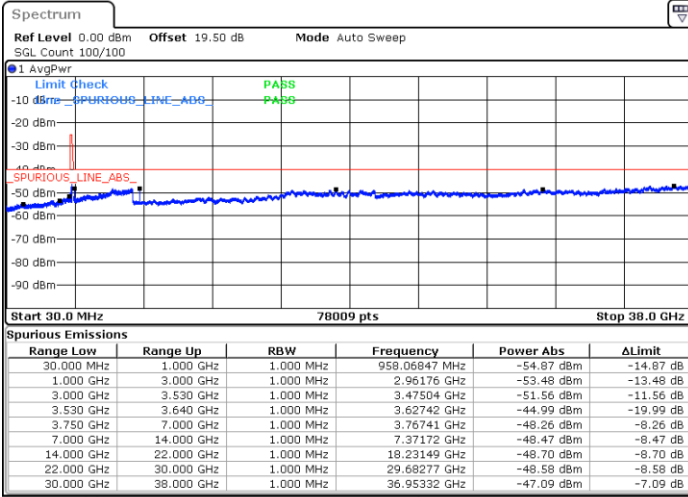

Lowest Channel / 1RBmax

Date: 26.DEC.2020 22:10:52

Date: 27.DEC.2020 00:38:47

Lowest Channel / FullIRB

N/A

Date: 27.DEC.2020 00:33:48

LTE Band 48 / 15MHz

16QAM

Middle Channel / 1RB0

Middle Channel / 1RBmax

Date: 26. DEC. 2020 22:25:39

Date: 27. DEC. 2020 00:43:52

Middle Channel / FullIRB

N/A

Date: 27. DEC. 2020 00:48:37

LTE Band 48 / 15MHz

16QAM

Highest Channel / 1RB0

Highest Channel / 1RBmax

Date: 27.DEC.2020 00:11:39

Date: 27.DEC.2020 00:58:54

Highest Channel / FullIRB

N/A

Date: 27.DEC.2020 00:53:55

LTE Band 48 / 20MHz

16QAM

Lowest Channel / 1RB0

Lowest Channel / 1RBmax

Date: 27.DEC.2020 02:31:27

Date: 27.DEC.2020 02:49:55

Lowest Channel / FullIRB

N/A