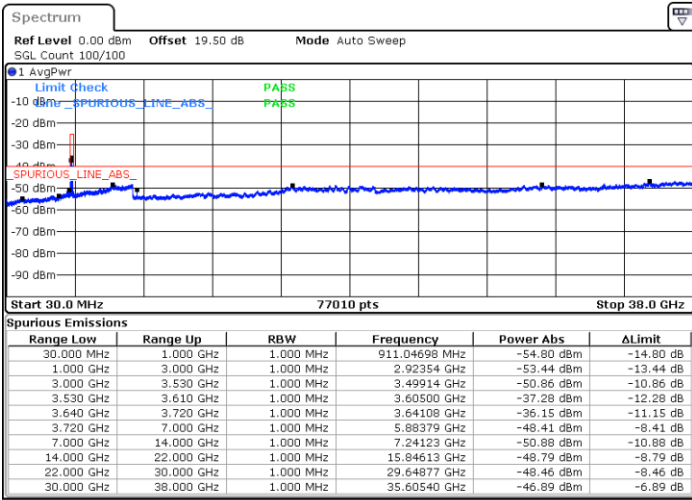

N/A

Date: 19 DEC 2020 14:13:14

LTE Band 48 / 10MHz

16QAM

Lowest Channel / 1RB0

Lowest Channel / 1RBmax

Date: 27.DEC.2020 05:45:40

Date: 27.DEC.2020 05:47:19

Lowest Channel / FullIRB

N/A

Date: 27.DEC.2020 05:49:00

LTE Band 48 / 10MHz

16QAM

MiddleChannel / 1RB0

Middle Channel / 1RBmax

Date: 27.DEC.2020 05:52:32

Date: 19.DEC.2020 15:38:15

Middle Channel / FullIRB

N/A

Date: 19.DEC.2020 16:15:16

LTE Band 48 / 10MHz

16QAM

Highest Channel / 1RB0

Highest Channel / 1RBmax

Date: 19 DEC 2020 16:43:50

Date: 19 DEC 2020 16:53:26

Highest Channel / FullIRB

N/A

Date: 19 DEC 2020 16:35:03

LTE Band 48 / 15MHz

16QAM

Lowest Channel / 1RB0