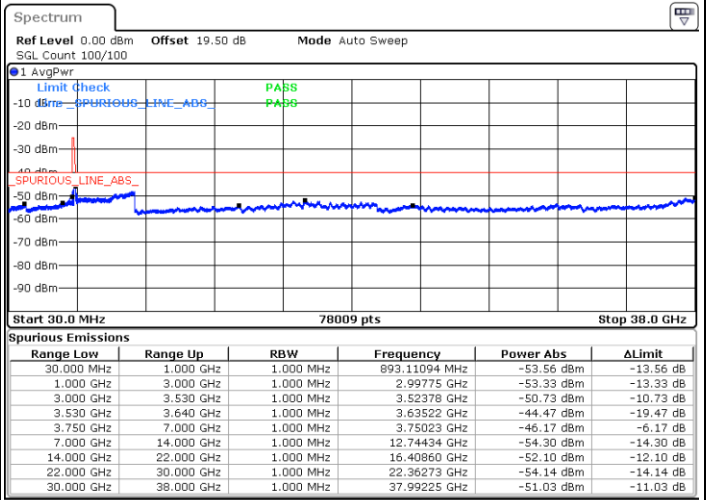

Lowest Channel / FullIRB

N/A

Date: 27.DEC.2020 05:49:00

LTE Band 48 / 10MHz

16QAM

MiddleChannel / 1RB0

Middle Channel / 1RBmax

Date: 27.DEC.2020 05:52:32

Date: 19.DEC.2020 15:38:15

Middle Channel / FullIRB

N/A

Date: 19.DEC.2020 16:15:16

LTE Band 48 / 10MHz

16QAM

Highest Channel / 1RB0

Highest Channel / 1RBmax

Date: 19 DEC 2020 16:43:50

Date: 19 DEC 2020 16:53:26

Highest Channel / FullIRB

N/A

Date: 19 DEC 2020 16:35:03

LTE Band 48 / 15MHz

16QAM

Lowest Channel / 1RB0

Lowest Channel / 1RBmax

Date: 26.DEC.2020 22:10:52

Date: 27.DEC.2020 00:38:47

Lowest Channel / FullIRB

N/A

Date: 27.DEC.2020 00:33:48

LTE Band 48 / 15MHz

16QAM