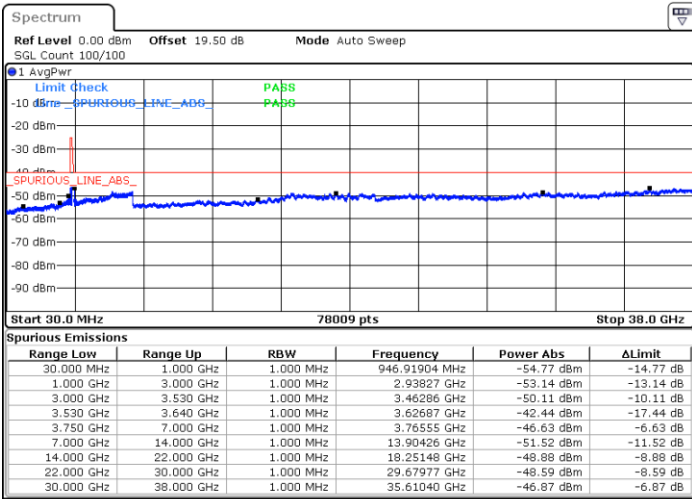

Middle Channel / FullIRB

N/A

Date: 27.DEC.2020 00:50:01

LTE Band 48 / 15MHz

QPSK

Highest Channel / 1RB0

Highest Channel / 1RBmax

Date: 27.DEC.2020 00:06:38

Date: 27.DEC.2020 01:00:52

Highest Channel / FullIRB

N/A

Date: 27.DEC.2020 00:52:24

LTE Band 48 / 20MHz

QPSK

Lowest Channel / 1RB0

Lowest Channel / 1RBmax

Date: 27.DEC.2020 02:34:41

Date: 27.DEC.2020 02:38:37

Lowest Channel / FullIRB

N/A

Date: 27.DEC.2020 02:03:21

LTE Band 48 / 20MHz

QPSK

Middle Channel / 1RB0