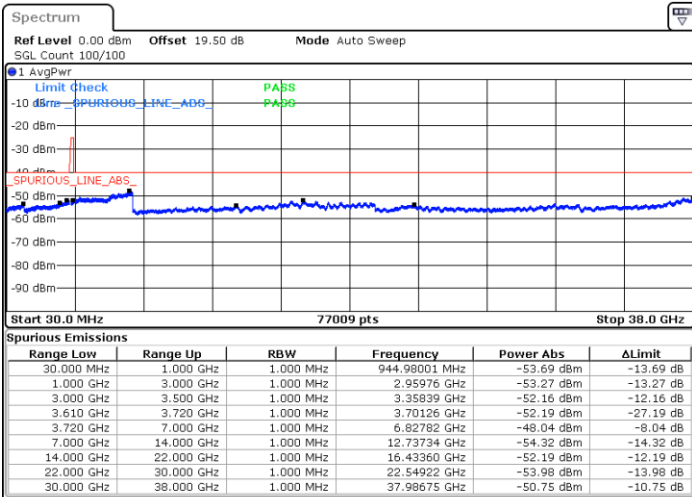

N/A

Date: 18.MAR.2021 23:20:29

LTE Band 48 / 20MHz

16QAM

Highest Channel / 1RB0

Highest Channel / 1RBmax

Date: 27.DEC.2020 05:03:39

Date: 27.DEC.2020 05:13:44

Highest Channel / FullIRB

N/A

Date: 27.DEC.2020 04:43:07

LTE Band 48 / 5MHz

64QAM

Lowest Channel / 1RB0

Lowest Channel / 1RBmax

Date: 19 DEC 2020 13:02:46

Date: 19 DEC 2020 13:18:34

Lowest Channel / FullIRB

N/A

Date: 19 DEC 2020 12:56:59

LTE Band 48 / 5MHz

64QAM

Middle Channel / 1RB0

Middle Channel / 1RBmax

Date: 19 DEC 2020 13:57:37

Date: 19 DEC 2020 13:22:16

Middle Channel / FullIRB

N/A

Date: 19 DEC 2020 14:01:52

LTE Band 48 / 5MHz

64QAM

Highest Channel / 1RB0