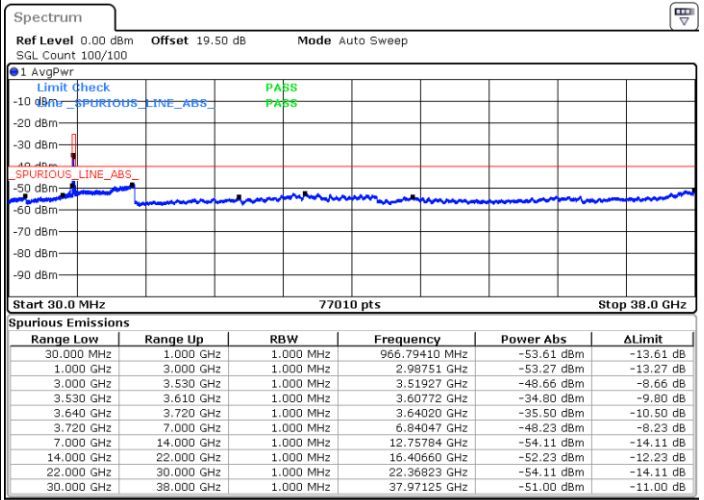

Highest Channel / 1RBmax

Date: 19 DEC 2020 14:18:11

Date: 19 DEC 2020 14:31:31

Highest Channel / FullIRB

N/A

Date: 19 DEC 2020 14:15:45

LTE Band 48 / 10MHz

64QAM

Lowest Channel / 1RB0

Lowest Channel / 1RBmax

Date: 19 DEC.2020 15:00:23

Date: 19 DEC.2020 15:13:41

Lowest Channel / FullIRB

N/A

Date: 27 DEC.2020 05:50:30

LTE Band 48 / 10MHz

64QAM

MiddleChannel / 1RB0

Middle Channel / 1RBmax

Date: 19 DEC 2020 16:08:56

Date: 19 DEC 2020 15:35:24

Middle Channel / FullIRB

N/A

Date: 19 DEC 2020 16:12:13

LTE Band 48 / 10MHz

64QAM

Highest Channel / 1RB0

Highest Channel / 1RBmax

Date: 19 DEC 2020 16:41:08

Date: 19 DEC 2020 17:06:23

Highest Channel / FullIRB

N/A