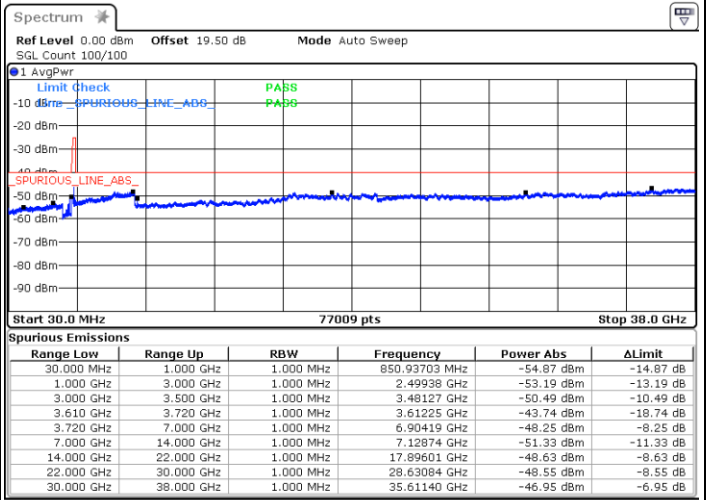

LTE Band 48 / 10MHz

64QAM

Highest Channel / 1RB0

Highest Channel / 1RBmax

Date: 19 DEC 2020 16:41:08

Date: 19 DEC 2020 17:06:23

Highest Channel / FullIRB

N/A

Date: 19 DEC 2020 16:37:55

LTE Band 48 / 15MHz

64QAM

Lowest Channel / 1RB0

Lowest Channel / 1RBmax

Date: 26. DEC. 2020 22:08:43

Date: 27. DEC. 2020 00:37:28

Lowest Channel / FullIRB

N/A

Date: 27. DEC. 2020 00:35:10

LTE Band 48 / 15MHz

64QAM

Middle Channel / 1RB0

Middle Channel / 1RBmax

Date: 26.DEC.2020 22:28:41

Date: 27.DEC.2020 00:45:44