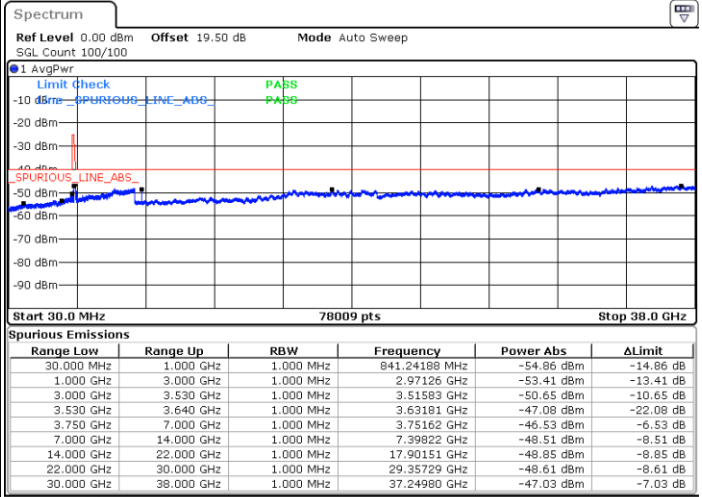

Lowest Channel / 1RBmax

Date: 26.DEC.2020 22:10:52

Date: 27.DEC.2020 00:38:47

Lowest Channel / FullIRB

N/A

Date: 27.DEC.2020 00:33:48

LTE Band 48 / 15MHz

16QAM

Middle Channel / 1RB0

Middle Channel / 1RBmax

Date: 26. DEC. 2020 22:25:39

Date: 27. DEC. 2020 00:43:52

Middle Channel / FullIRB

N/A

Date: 27. DEC. 2020 00:48:37

LTE Band 48 / 15MHz

16QAM

Highest Channel / 1RB0

Highest Channel / 1RBmax

Date: 27.DEC.2020 00:11:39

Date: 27.DEC.2020 00:58:54

Highest Channel / FullIRB

N/A

Date: 27.DEC.2020 00:53:55

LTE Band 48 / 20MHz

16QAM

Lowest Channel / 1RB0

Lowest Channel / 1RBmax

Date: 27.DEC.2020 02:31:27

Date: 27.DEC.2020 02:49:55

Lowest Channel / FullIRB

N/A