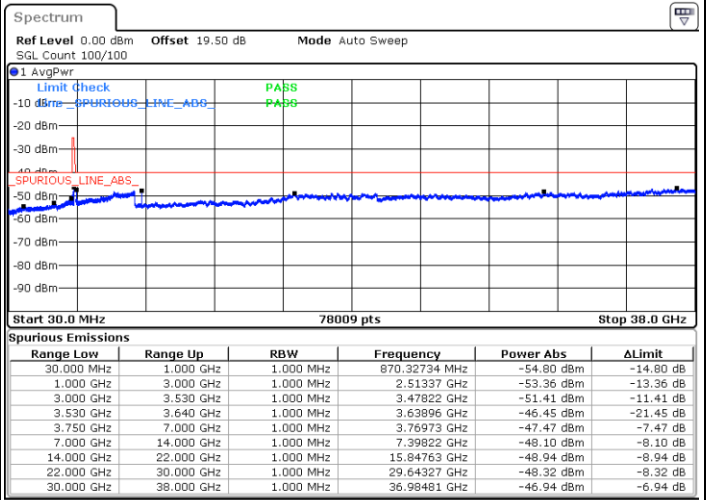

Middle Channel / FullIRB

N/A

Date: 27.DEC.2020 00:50:01

LTE Band 48 / 15MHz

QPSK

Highest Channel / 1RB0

Highest Channel / 1RBmax

Date: 27.DEC.2020 00:06:38

Date: 27.DEC.2020 01:00:52

Highest Channel / FullIRB

N/A

Date: 27.DEC.2020 00:52:24

LTE Band 48 / 20MHz

QPSK

Lowest Channel / 1RB0

Lowest Channel / 1RBmax

Date: 27.DEC.2020 02:34:41

Date: 27.DEC.2020 02:38:37

Lowest Channel / FullIRB

N/A

Date: 27.DEC.2020 02:03:21

LTE Band 48 / 20MHz

QPSK

Middle Channel / 1RB0