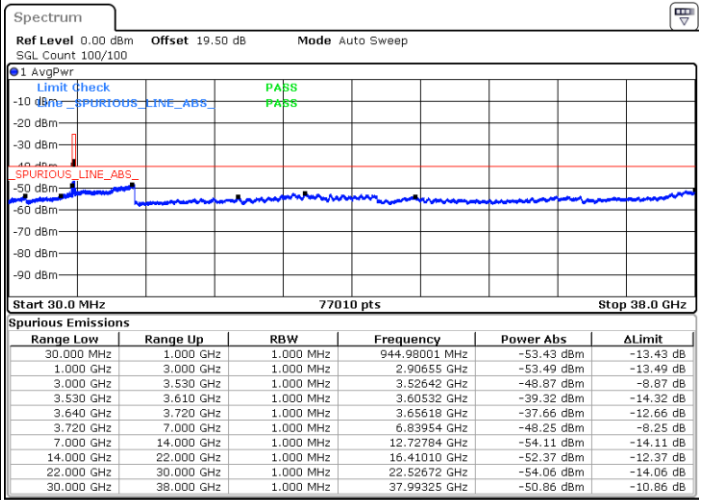

N/A

Date: 19 DEC 2020 14:13:14

LTE Band 48 / 10MHz

16QAM

Lowest Channel / 1RB0

Lowest Channel / 1RBmax

Date: 27.DEC.2020 05:45:40

Date: 27.DEC.2020 05:47:19

Lowest Channel / FullIRB

N/A

Date: 27.DEC.2020 05:49:00

LTE Band 48 / 10MHz

16QAM

MiddleChannel / 1RB0

Middle Channel / 1RBmax

Date: 27.DEC.2020 05:52:32

Date: 19.DEC.2020 15:38:15

Middle Channel / FullIRB

N/A

Date: 19.DEC.2020 16:15:16

LTE Band 48 / 10MHz

16QAM

Highest Channel / 1RB0

Highest Channel / 1RBmax

Date: 19 DEC 2020 16:43:50

Date: 19 DEC 2020 16:53:26

Highest Channel / FullIRB

N/A

Date: 19 DEC 2020 16:35:03

LTE Band 48 / 15MHz

16QAM

Lowest Channel / 1RB0