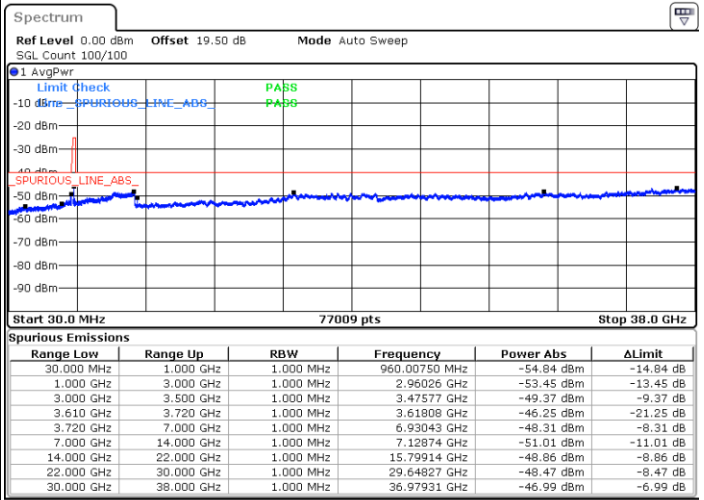

Date: 19.DEC.2020 15:38:15

Middle Channel / FullIRB

N/A

Date: 19.DEC.2020 16:15:16

LTE Band 48 / 10MHz

16QAM

Highest Channel / 1RB0

Highest Channel / 1RBmax

Date: 19 DEC 2020 16:43:50

Date: 19 DEC 2020 16:53:26

Highest Channel / FullIRB

N/A

Date: 19 DEC 2020 16:35:03

LTE Band 48 / 15MHz

16QAM

Lowest Channel / 1RB0

Lowest Channel / 1RBmax

Date: 26.DEC.2020 22:10:52

Date: 27.DEC.2020 00:38:47

Lowest Channel / FullIRB

N/A

Date: 27.DEC.2020 00:33:48

LTE Band 48 / 15MHz

16QAM