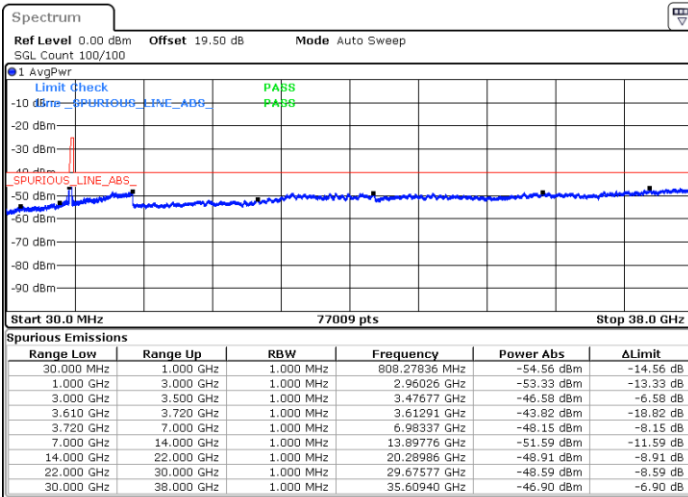

Middle Channel / FullIRB

N/A

Date: 27.DEC.2020 00:50:01

LTE Band 48 / 15MHz

QPSK

Highest Channel / 1RB0

Highest Channel / 1RBmax

Date: 27.DEC.2020 00:06:38

Date: 27.DEC.2020 01:00:52

Highest Channel / FullIRB

N/A

Date: 27.DEC.2020 00:52:24

LTE Band 48 / 20MHz

QPSK

Lowest Channel / 1RB0

Lowest Channel / 1RBmax

Date: 27.DEC.2020 02:34:41

Date: 27.DEC.2020 02:38:37

Lowest Channel / FullIRB

N/A

Date: 27.DEC.2020 02:03:21

LTE Band 48 / 20MHz

QPSK

Middle Channel / 1RB0

Highest Channel / 1RB0

Highest Channel / 1RBmax

Date: 27.DEC.2020 05:07:04

Date: 27.DEC.2020 05:10:15

Highest Channel / FullIRB

N/A

Date: 27.DEC.2020 04:24:54

LTE Band 48 / 5MHz