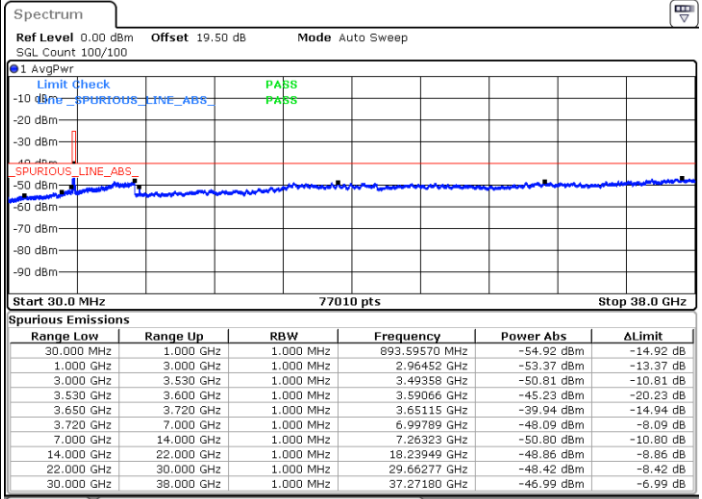

Date: 19 DEC 2020 16:43:50

Date: 19 DEC 2020 16:53:26

Highest Channel / FullIRB

N/A

Date: 19 DEC 2020 16:35:03

LTE Band 48 / 15MHz

16QAM

Lowest Channel / 1RB0

Lowest Channel / 1RBmax

Date: 26.DEC.2020 22:10:52

Date: 27.DEC.2020 00:38:47

Lowest Channel / FullIRB

N/A

Date: 27.DEC.2020 00:33:48

LTE Band 48 / 15MHz

16QAM

Middle Channel / 1RB0

Middle Channel / 1RBmax

Date: 26. DEC. 2020 22:25:39

Date: 27. DEC. 2020 00:43:52

Middle Channel / FullIRB

N/A

Date: 27. DEC. 2020 00:48:37

LTE Band 48 / 15MHz