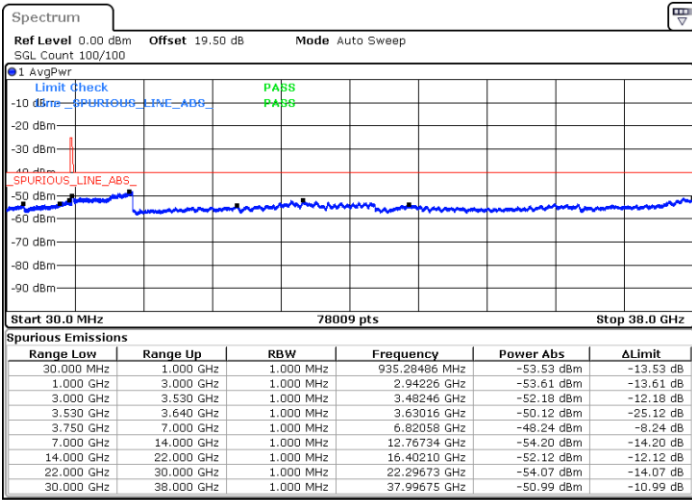

Date: 19 DEC 2020 13:18:34

Lowest Channel / FullIRB

N/A

Date: 19 DEC 2020 12:56:59

LTE Band 48 / 5MHz

64QAM

Middle Channel / 1RB0

Middle Channel / 1RBmax

Date: 19 DEC 2020 13:57:37

Date: 19 DEC 2020 13:22:16

Middle Channel / FullIRB

N/A

Date: 19 DEC 2020 14:01:52

LTE Band 48 / 5MHz

64QAM

Highest Channel / 1RB0

Highest Channel / 1RBmax

Date: 19 DEC 2020 14:18:11

Date: 19 DEC 2020 14:31:31

Highest Channel / FullIRB

N/A

Date: 19 DEC 2020 14:15:45

LTE Band 48 / 10MHz

64QAM

Lowest Channel / 1RB0

Lowest Channel / 1RBmax

Date: 19 DEC.2020 15:00:23

Date: 19 DEC.2020 15:13:41

Lowest Channel / FullIRB

N/A

Date: 27 DEC.2020 05:50:30

LTE Band 48 / 10MHz