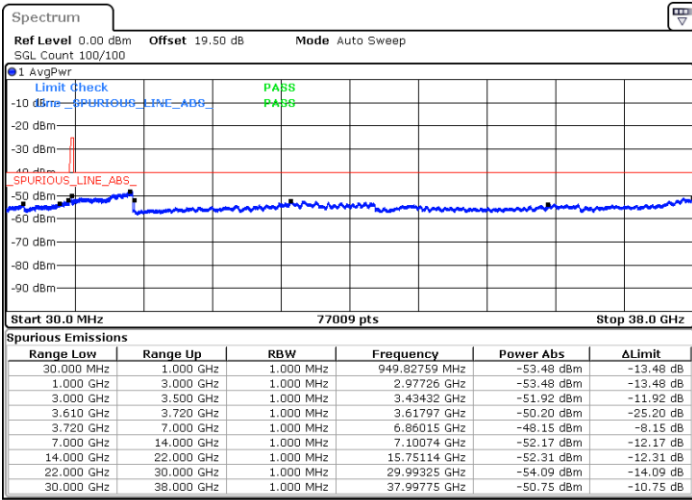

N/A

Date: 18.MAR.2021 23:20:29

LTE Band 48 / 20MHz

16QAM

Highest Channel / 1RB0

Highest Channel / 1RBmax

Date: 27.DEC.2020 05:03:39

Date: 27.DEC.2020 05:13:44

Highest Channel / FullIRB

N/A

Date: 27.DEC.2020 04:43:07

LTE Band 48 / 5MHz

64QAM

Lowest Channel / 1RB0

Lowest Channel / 1RBmax

Date: 19 DEC 2020 13:02:46

Date: 19 DEC 2020 13:18:34

Lowest Channel / FullIRB

N/A

Date: 19 DEC 2020 12:56:59

LTE Band 48 / 5MHz

64QAM

Middle Channel / 1RB0

Middle Channel / 1RBmax