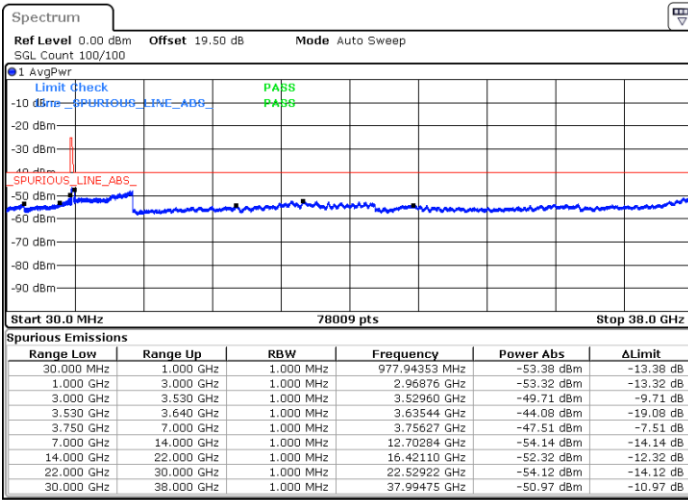

LTE Band 48 / 10MHz

QPSK

Highest Channel / 1RB0

Highest Channel / 1RBmax

Date: 19 DEC 2020 16:46:45

Date: 27 DEC 2020 05:56:29

Highest Channel / FullIRB

N/A

Date: 19 DEC 2020 16:32:40

LTE Band 48 / 15MHz

QPSK

Lowest Channel / 1RB0

Lowest Channel / 1RBmax

Date: 26.DEC.2020 22:12:48

Date: 27.DEC.2020 00:40:10

Lowest Channel / FullIRB