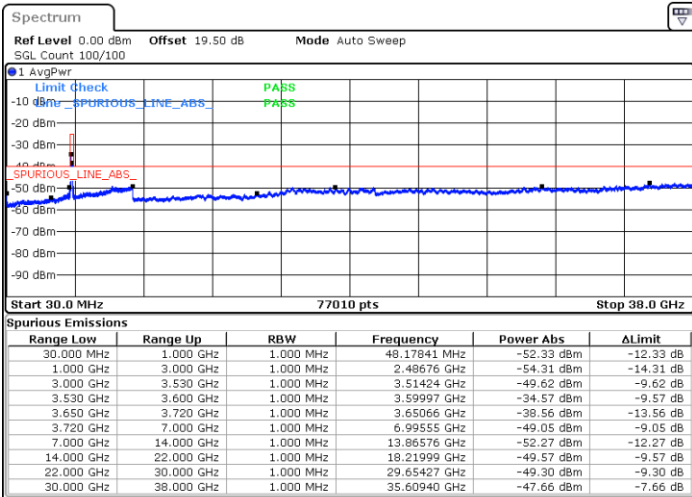

Date: 27.DEC.2020 01:00:52

Highest Channel / FullIRB

N/A

Date: 27.DEC.2020 00:52:24

LTE Band 48 / 20MHz

QPSK

Lowest Channel / 1RB0

Lowest Channel / 1RBmax

Date: 27.DEC.2020 02:34:41

Date: 27.DEC.2020 02:38:37

Lowest Channel / FullIRB

N/A

Date: 27.DEC.2020 02:03:21

LTE Band 48 / 20MHz

QPSK

Middle Channel / 1RB0

Middle Channel / 1RBmax

Date: 27.DEC.2020 03:42:28

Date: 27.DEC.2020 04:19:01

Middle Channel / FullIRB

N/A

Date: 15.JAN.2021 14:24:50

LTE Band 48 / 20MHz

QPSK

Highest Channel / 1RB0

Highest Channel / 1RBmax

Date: 27.DEC.2020 05:07:04

Date: 27.DEC.2020 05:10:15

Highest Channel / FullIRB

N/A

Date: 27.DEC.2020 04:24:54

LTE Band 48 / 5MHz