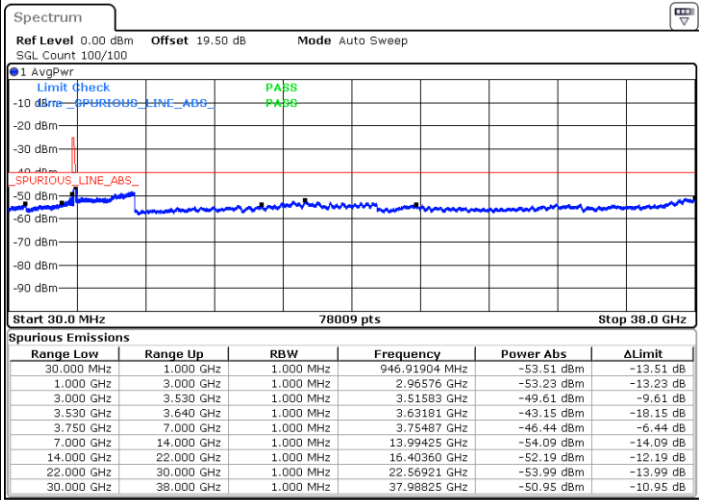

Lowest Channel / 1RB0

Lowest Channel / 1RBmax

Date: 19 DEC.2020 15:00:23

Date: 19 DEC.2020 15:13:41

Lowest Channel / FullIRB

N/A

Date: 27 DEC.2020 05:50:30

LTE Band 48 / 10MHz

LTE Band 48 / 10MHz

64QAM

Highest Channel / 1RB0

Highest Channel / 1RBmax

Date: 19 DEC 2020 16:41:08

Date: 19 DEC 2020 17:06:23

Highest Channel / FullIRB

N/A

Date: 19 DEC 2020 16:37:55

LTE Band 48 / 15MHz

64QAM

Lowest Channel / 1RB0

Lowest Channel / 1RBmax

Date: 26. DEC. 2020 22:08:43

Date: 27. DEC. 2020 00:37:28

Lowest Channel / FullIRB