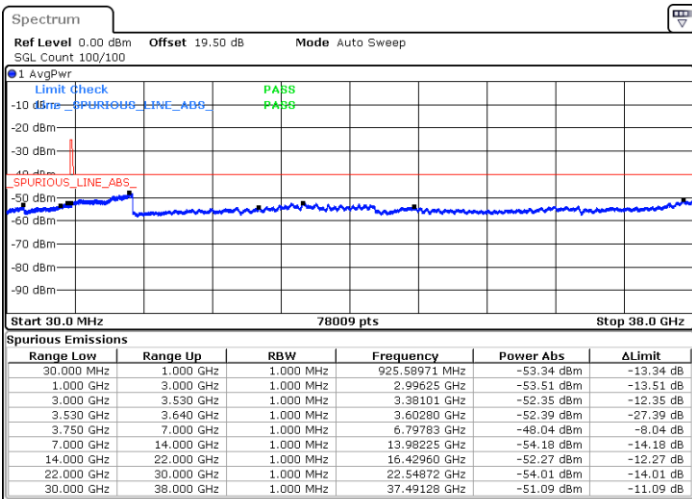

LTE Band 48 / 5MHz

16QAM

Middle Channel / 1RB0

Middle Channel / 1RBmax

Date: 19 DEC 2020 13:54:10

Date: 19 DEC 2020 13:25:35

Middle Channel / FullIRB

N/A

Date: 19 DEC 2020 14:04:43

LTE Band 48 / 5MHz

16QAM

Highest Channel / 1RB0

Highest Channel / 1RBmax

Date: 19 DEC 2020 14:21:04

Date: 19 DEC 2020 14:28:48

Highest Channel / FullIRB

N/A

Date: 19 DEC 2020 14:13:14

LTE Band 48 / 10MHz

16QAM

Lowest Channel / 1RB0

Lowest Channel / 1RBmax

Date: 27.DEC.2020 05:45:40

Date: 27.DEC.2020 05:47:19

Lowest Channel / FullIRB

N/A

Date: 27.DEC.2020 05:49:00

LTE Band 48 / 10MHz

16QAM

MiddleChannel / 1RB0

Middle Channel / 1RBmax

Date: 27.DEC.2020 05:52:32