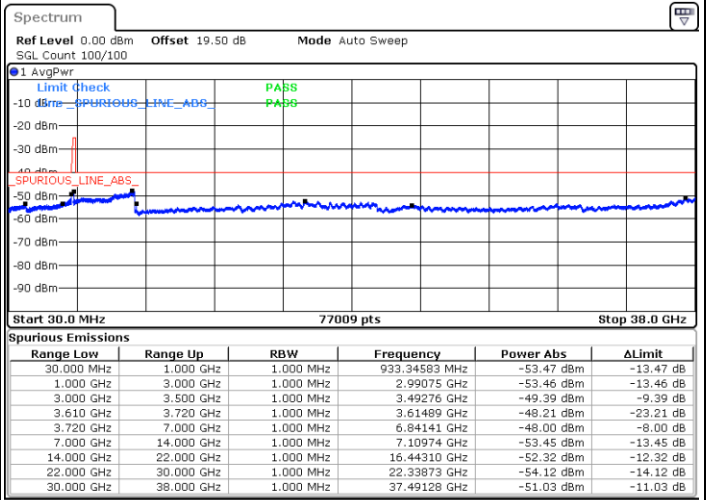

N/A

Date: 18.MAR.2021 23:20:29

LTE Band 48 / 20MHz

16QAM

Highest Channel / 1RB0

Highest Channel / 1RBmax

Date: 27.DEC.2020 05:03:39

Date: 27.DEC.2020 05:13:44

Highest Channel / FullIRB

N/A

Date: 27.DEC.2020 04:43:07

LTE Band 48 / 5MHz

64QAM

Lowest Channel / 1RB0

Lowest Channel / 1RBmax

Date: 19 DEC 2020 13:02:46

Date: 19 DEC 2020 13:18:34

Lowest Channel / FullIRB

N/A

Date: 19 DEC 2020 12:56:59

LTE Band 48 / 5MHz

64QAM

Middle Channel / 1RB0

Middle Channel / 1RBmax