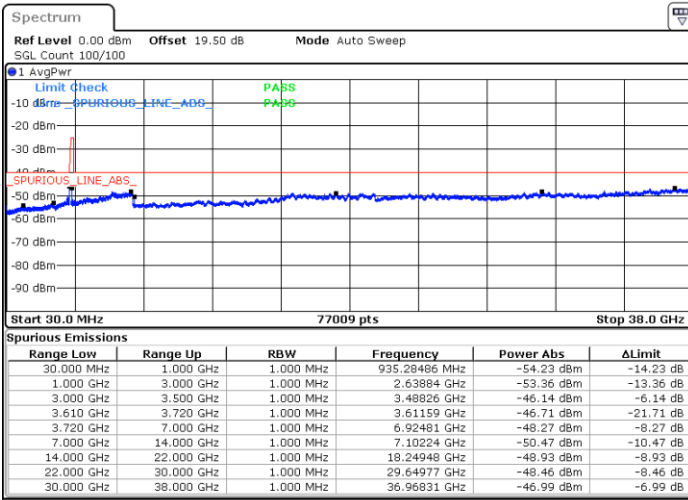

Lowest Channel / 1RBmax

Date: 26.DEC.2020 22:10:52

Date: 27.DEC.2020 00:38:47

Lowest Channel / FullIRB

N/A

Date: 27.DEC.2020 00:33:48

LTE Band 48 / 15MHz

16QAM

Middle Channel / 1RB0

Middle Channel / 1RBmax

Date: 26. DEC. 2020 22:25:39

Date: 27. DEC. 2020 00:43:52

Middle Channel / FullIRB

N/A

Date: 27. DEC. 2020 00:48:37

LTE Band 48 / 15MHz

16QAM

Highest Channel / 1RB0

Highest Channel / 1RBmax

Date: 27.DEC.2020 00:11:39

Date: 27.DEC.2020 00:58:54

Highest Channel / FullIRB

N/A

Date: 27.DEC.2020 00:53:55

LTE Band 48 / 20MHz

16QAM

Lowest Channel / 1RB0

Lowest Channel / 1RBmax

Date: 27.DEC.2020 02:31:27

Date: 27.DEC.2020 02:49:55

Lowest Channel / FullIRB

N/A