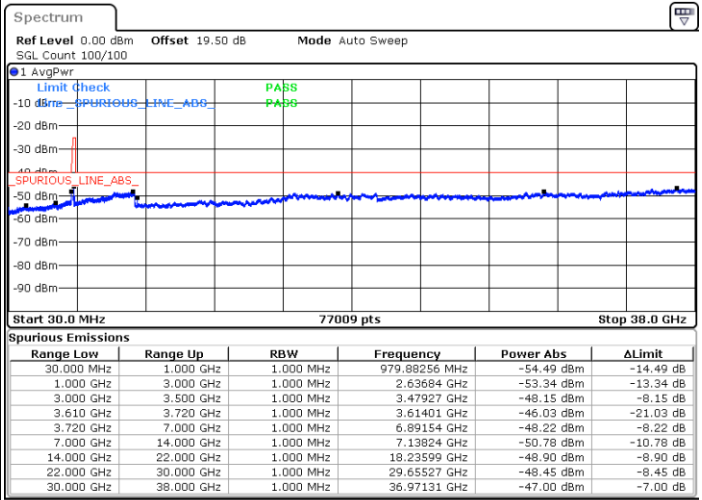

LTE Band 48 / 20MHz

16QAM

Lowest Channel / 1RB0

Lowest Channel / 1RBmax

Date: 27.DEC.2020 02:31:27

Date: 27.DEC.2020 02:49:55

Lowest Channel / FullIRB

N/A

Date: 27.DEC.2020 02:08:54

LTE Band 48 / 20MHz

16QAM

Middle Channel / 1RB0

Middle Channel / 1RBmax

Date: 27.DEC.2020 03:46:41

Date: 27.DEC.2020 04:11:17

Middle Channel / FullIRB

N/A

Date: 18.MAR.2021 23:20:29

LTE Band 48 / 20MHz

16QAM

Highest Channel / 1RB0

Highest Channel / 1RBmax

Date: 27.DEC.2020 05:03:39

Date: 27.DEC.2020 05:13:44