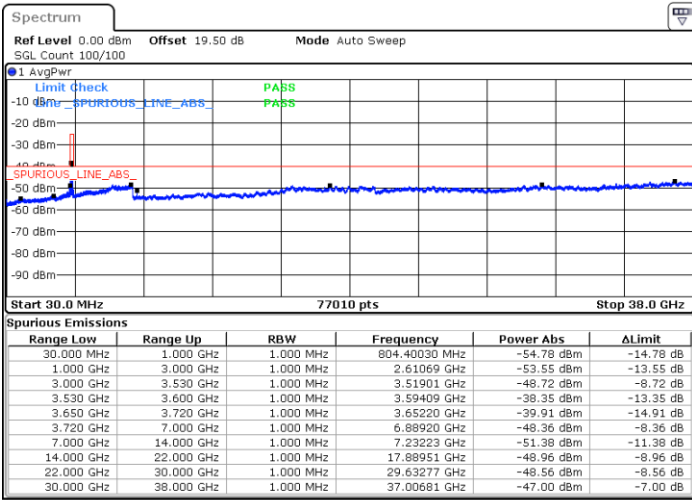

Date: 27.DEC.2020 01:00:52

Highest Channel / FullIRB

N/A

Date: 27.DEC.2020 00:52:24

LTE Band 48 / 20MHz

QPSK

Lowest Channel / 1RB0

Lowest Channel / 1RBmax

Date: 27.DEC.2020 02:34:41

Date: 27.DEC.2020 02:38:37

Lowest Channel / FullIRB

N/A

Date: 27.DEC.2020 02:03:21

LTE Band 48 / 20MHz

QPSK

Middle Channel / 1RB0

Middle Channel / 1RBmax

Date: 27.DEC.2020 03:42:28

Date: 27.DEC.2020 04:19:01

Middle Channel / FullIRB

N/A

Date: 15.JAN.2021 14:24:50

LTE Band 48 / 20MHz

QPSK

Highest Channel / 1RB0

Highest Channel / 1RBmax

Date: 27.DEC.2020 05:07:04

Date: 27.DEC.2020 05:10:15

Highest Channel / FullIRB

N/A

Date: 27.DEC.2020 04:24:54

LTE Band 48 / 5MHz