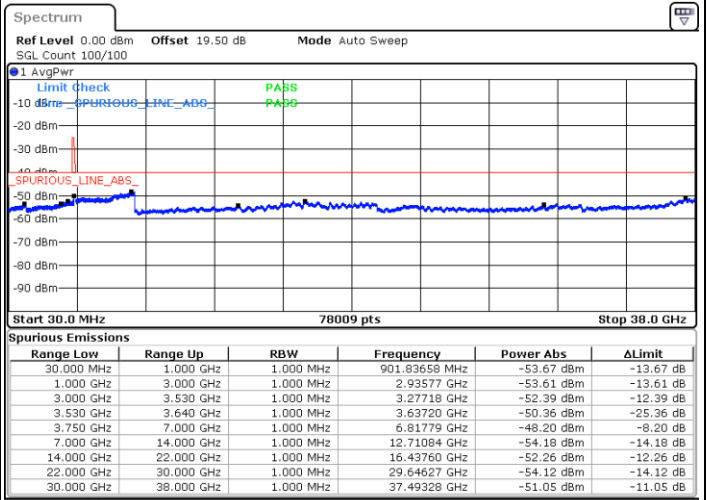

Date: 19 DEC 2020 13:18:34

Lowest Channel / FullIRB

N/A

Date: 19 DEC 2020 12:56:59

LTE Band 48 / 5MHz

64QAM

Middle Channel / 1RB0

Middle Channel / 1RBmax

Date: 19 DEC 2020 13:57:37

Date: 19 DEC 2020 13:22:16

Middle Channel / FullIRB

N/A

Date: 19 DEC 2020 14:01:52

LTE Band 48 / 5MHz

64QAM

Highest Channel / 1RB0

Highest Channel / 1RBmax

Date: 19 DEC 2020 14:18:11

Date: 19 DEC 2020 14:31:31

Highest Channel / FullIRB

N/A

Date: 19 DEC 2020 14:15:45

LTE Band 48 / 10MHz

64QAM

Lowest Channel / 1RB0

Lowest Channel / 1RBmax

Date: 19 DEC.2020 15:00:23

Date: 19 DEC.2020 15:13:41

Lowest Channel / FullIRB

N/A

Date: 27 DEC.2020 05:50:30

LTE Band 48 / 10MHz