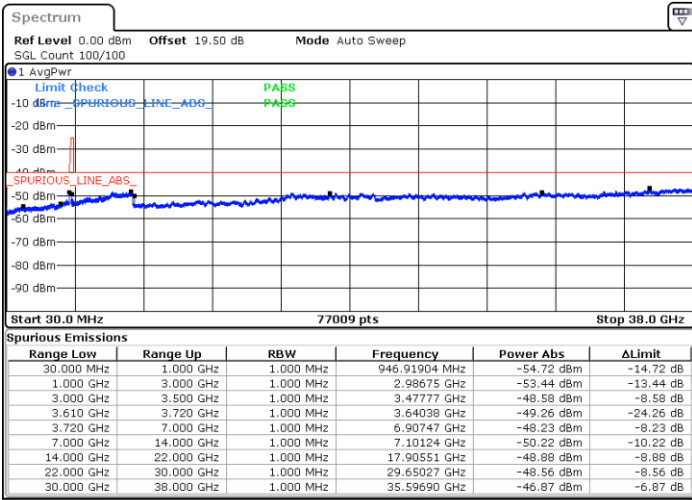

Date: 19 DEC 2020 14:04:43

LTE Band 48 / 5MHz

16QAM

Highest Channel / 1RB0

Highest Channel / 1RBmax

Date: 19 DEC 2020 14:21:04

Date: 19 DEC 2020 14:28:48

Highest Channel / FullIRB

N/A

Date: 19 DEC 2020 14:13:14

LTE Band 48 / 10MHz

16QAM

Lowest Channel / 1RB0

Lowest Channel / 1RBmax

Date: 27.DEC.2020 05:45:40

Date: 27.DEC.2020 05:47:19

Lowest Channel / FullIRB

N/A

Date: 27.DEC.2020 05:49:00

LTE Band 48 / 10MHz

16QAM

MiddleChannel / 1RB0

Middle Channel / 1RBmax

Date: 27.DEC.2020 05:52:32

Date: 19.DEC.2020 15:38:15

Middle Channel / FullIRB

N/A

Date: 19.DEC.2020 16:15:16

LTE Band 48 / 10MHz

16QAM

Highest Channel / 1RB0

Highest Channel / 1RBmax