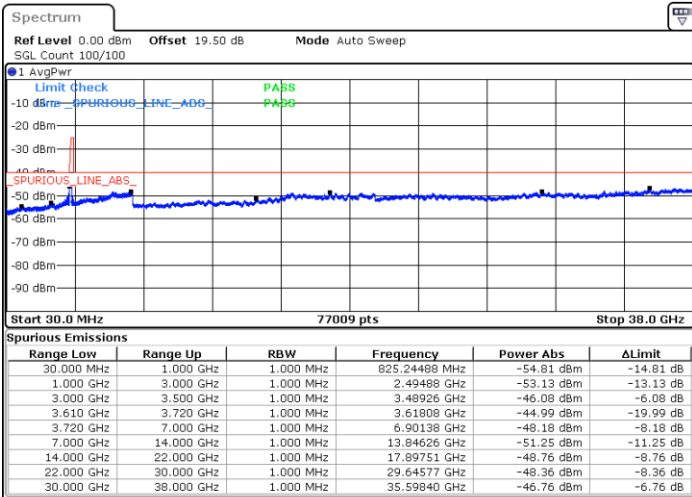

Date: 19 DEC 2020 14:04:43

LTE Band 48 / 5MHz

16QAM

Highest Channel / 1RB0

Highest Channel / 1RBmax

Date: 19 DEC 2020 14:21:04

Date: 19 DEC 2020 14:28:48

Highest Channel / FullIRB

N/A

Date: 19 DEC 2020 14:13:14

LTE Band 48 / 10MHz

16QAM

Lowest Channel / 1RB0

Lowest Channel / 1RBmax

Date: 27.DEC.2020 05:45:40

Date: 27.DEC.2020 05:47:19

Lowest Channel / FullIRB

N/A

Date: 27.DEC.2020 05:49:00

LTE Band 48 / 10MHz

16QAM

MiddleChannel / 1RB0

Middle Channel / 1RBmax

Date: 27.DEC.2020 05:52:32

Date: 19.DEC.2020 15:38:15

Middle Channel / FullIRB

N/A

Date: 19.DEC.2020 16:15:16

LTE Band 48 / 10MHz

16QAM

Highest Channel / 1RB0

Highest Channel / 1RBmax