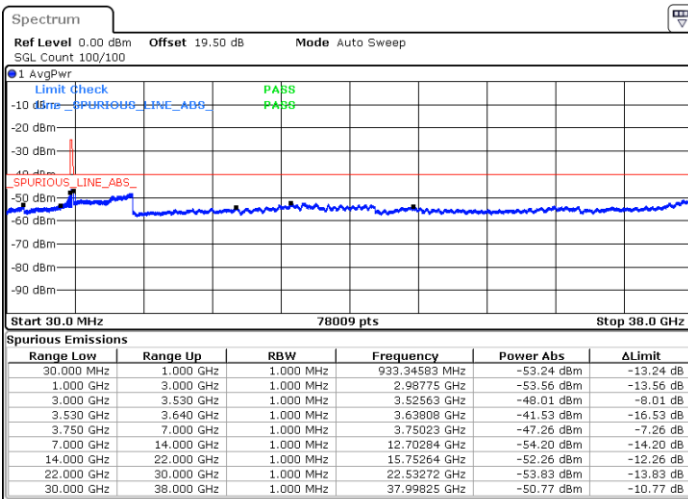

Lowest Channel / 1RB0

Lowest Channel / 1RBmax

Date: 19 DEC.2020 15:00:23

Date: 19 DEC.2020 15:13:41

Lowest Channel / FullIRB

N/A

Date: 27 DEC.2020 05:50:30

LTE Band 48 / 10MHz

LTE Band 48 / 10MHz

64QAM

Highest Channel / 1RB0

Highest Channel / 1RBmax

Date: 19 DEC 2020 16:41:08

Date: 19 DEC 2020 17:06:23

Highest Channel / FullIRB

N/A

Date: 19 DEC 2020 16:37:55

LTE Band 48 / 15MHz

64QAM

Lowest Channel / 1RB0

Lowest Channel / 1RBmax

Date: 26. DEC. 2020 22:08:43

Date: 27. DEC. 2020 00:37:28

Lowest Channel / FullIRB