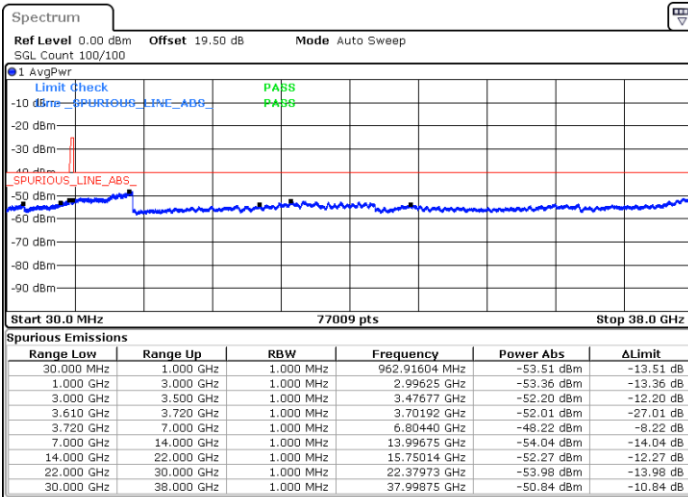

Highest Channel / 1RB0

Highest Channel / 1RBmax

Date: 27.DEC.2020 05:07:04

Date: 27.DEC.2020 05:10:15

Highest Channel / FullIRB

N/A

Date: 27.DEC.2020 04:24:54

LTE Band 48 / 5MHz

16QAM

Lowest Channel / 1RB0

Lowest Channel / 1RBmax

Date: 19 DEC 2020 13:06:48

Date: 19 DEC 2020 13:15:07

Lowest Channel / FullIRB

N/A

Date: 19 DEC 2020 12:54:40

LTE Band 48 / 5MHz

16QAM

Middle Channel / 1RB0

Middle Channel / 1RBmax

Date: 19 DEC 2020 13:54:10

Date: 19 DEC 2020 13:25:35

Middle Channel / FullIRB

N/A

Date: 19 DEC 2020 14:04:43

LTE Band 48 / 5MHz

16QAM

Highest Channel / 1RB0

Highest Channel / 1RBmax

Date: 19 DEC 2020 14:21:04

Date: 19 DEC 2020 14:28:48

Highest Channel / FullIRB