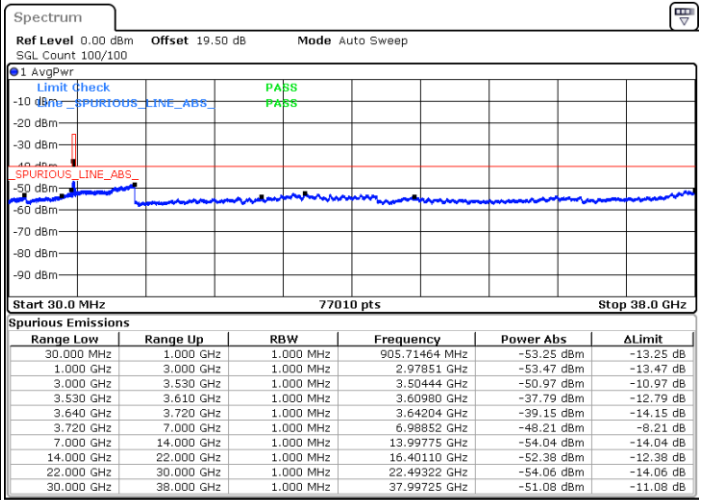

Highest Channel / FullIRB

N/A

Date: 27.DEC.2020 04:43:07

LTE Band 48 / 5MHz

64QAM

Lowest Channel / 1RB0

Lowest Channel / 1RBmax

Date: 19 DEC 2020 13:02:46

Date: 19 DEC 2020 13:18:34

Lowest Channel / FullIRB

N/A

Date: 19 DEC 2020 12:56:59

LTE Band 48 / 5MHz

64QAM

Middle Channel / 1RB0

Middle Channel / 1RBmax

Date: 19 DEC 2020 13:57:37

Date: 19 DEC 2020 13:22:16

Middle Channel / FullIRB

N/A

Date: 19 DEC 2020 14:01:52

LTE Band 48 / 5MHz

64QAM

Highest Channel / 1RB0

Highest Channel / 1RBmax

Date: 19 DEC 2020 14:18:11

Date: 19 DEC 2020 14:31:31

Highest Channel / FullIRB

N/A

Date: 19 DEC 2020 14:15:45

LTE Band 48 / 10MHz

64QAM