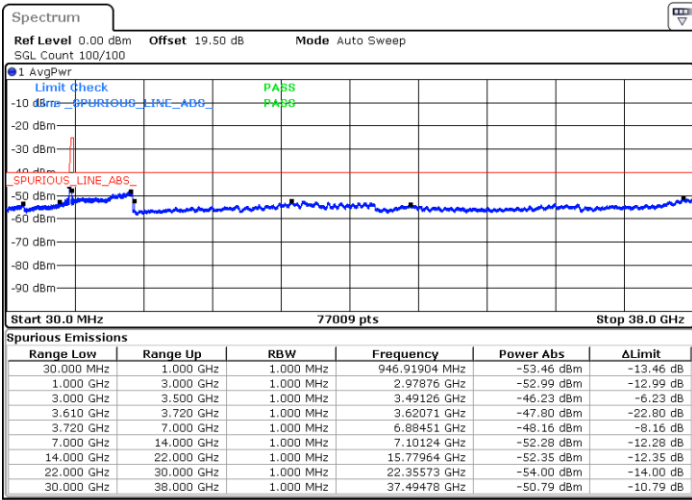

Date: 19 DEC 2020 13:57:37

Date: 19 DEC 2020 13:22:16

Middle Channel / FullIRB

N/A

Date: 19 DEC 2020 14:01:52

LTE Band 48 / 5MHz

64QAM

Highest Channel / 1RB0

Highest Channel / 1RBmax

Date: 19 DEC 2020 14:18:11

Date: 19 DEC 2020 14:31:31

Highest Channel / FullIRB

N/A

Date: 19 DEC 2020 14:15:45

LTE Band 48 / 10MHz

64QAM

Lowest Channel / 1RB0

Lowest Channel / 1RBmax

Date: 19 DEC.2020 15:00:23

Date: 19 DEC.2020 15:13:41

Lowest Channel / FullIRB

N/A

Date: 27 DEC.2020 05:50:30

LTE Band 48 / 10MHz