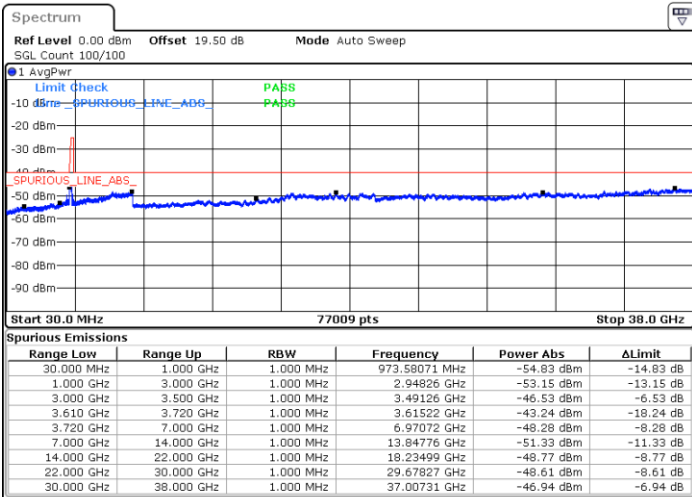

LTE Band 48 / 10MHz

64QAM

Highest Channel / 1RB0

Highest Channel / 1RBmax

Date: 19 DEC 2020 16:41:08

Date: 19 DEC 2020 17:06:23

Highest Channel / FullIRB

N/A

Date: 19 DEC 2020 16:37:55

LTE Band 48 / 15MHz

64QAM

Lowest Channel / 1RB0

Lowest Channel / 1RBmax

Date: 26. DEC. 2020 22:08:43

Date: 27. DEC. 2020 00:37:28

Lowest Channel / FullIRB

N/A

Date: 27. DEC. 2020 00:35:10

LTE Band 48 / 15MHz

64QAM

Middle Channel / 1RB0

Middle Channel / 1RBmax

Date: 26.DEC.2020 22:28:41

Date: 27.DEC.2020 00:45:44