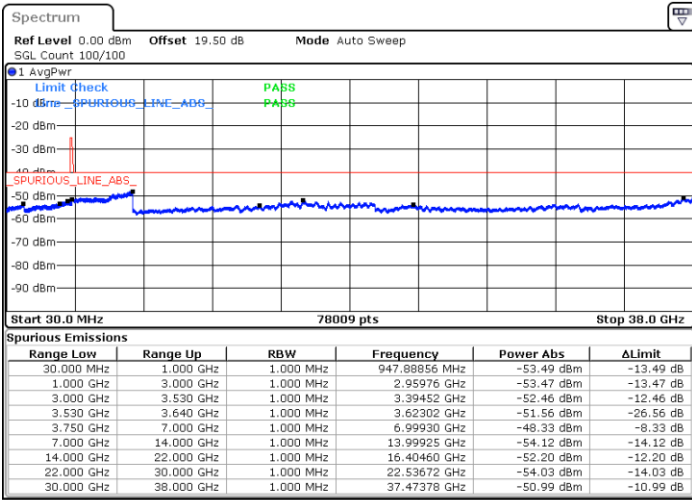

Date: 19 DEC 2020 14:04:43

LTE Band 48 / 5MHz

16QAM

Highest Channel / 1RB0

Highest Channel / 1RBmax

Date: 19 DEC 2020 14:21:04

Date: 19 DEC 2020 14:28:48

Highest Channel / FullIRB

N/A

Date: 19 DEC 2020 14:13:14

LTE Band 48 / 10MHz

16QAM

Lowest Channel / 1RB0

Lowest Channel / 1RBmax

Date: 27.DEC.2020 05:45:40

Date: 27.DEC.2020 05:47:19