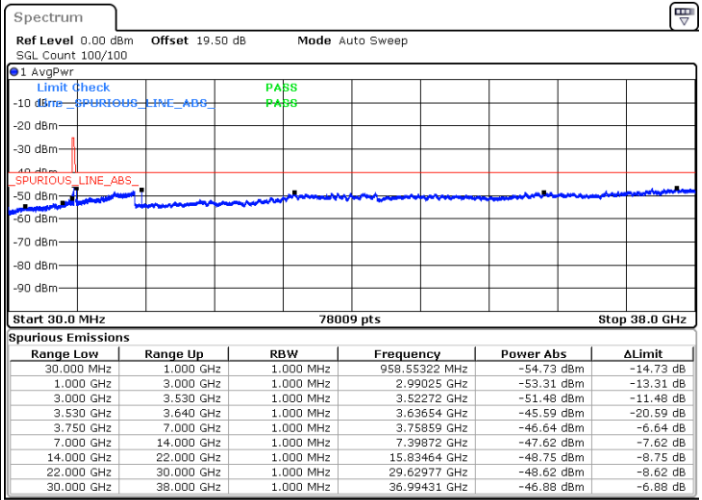

LTE Band 48 / 10MHz

QPSK

Highest Channel / 1RB0

Highest Channel / 1RBmax

Date: 19 DEC 2020 16:46:45

Date: 27 DEC 2020 05:56:29

Highest Channel / FullIRB

N/A

Date: 19 DEC 2020 16:32:40

LTE Band 48 / 15MHz

QPSK

Lowest Channel / 1RB0

Lowest Channel / 1RBmax

Date: 26.DEC.2020 22:12:48

Date: 27.DEC.2020 00:40:10

Lowest Channel / FullIRB