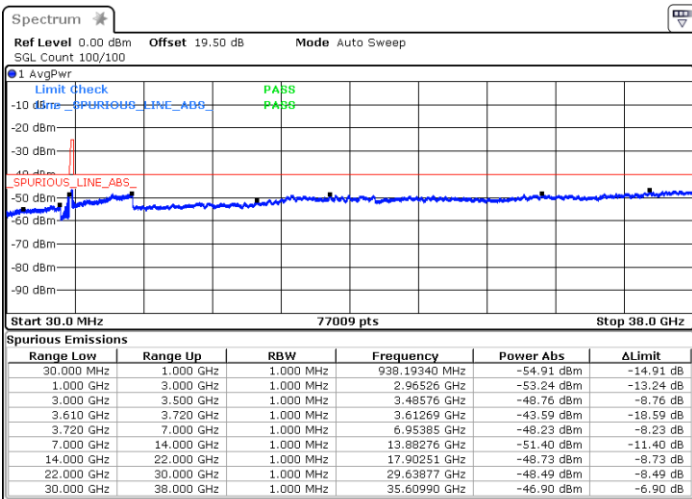

LTE Band 48 / 10MHz

QPSK

Highest Channel / 1RB0

Highest Channel / 1RBmax

Date: 19 DEC 2020 16:46:45

Date: 27 DEC 2020 05:56:29

Highest Channel / FullIRB

N/A

Date: 19 DEC 2020 16:32:40

LTE Band 48 / 15MHz

QPSK

Lowest Channel / 1RB0

Lowest Channel / 1RBmax

Date: 26.DEC.2020 22:12:48

Date: 27.DEC.2020 00:40:10

Lowest Channel / FullIRB

N/A

Date: 27.DEC.2020 00:31:11

LTE Band 48 / 15MHz

QPSK

Middle Channel / 1RB0

Middle Channel / 1RBmax

Date: 26.DEC.2020 22:16:02

Date: 27.DEC.2020 00:41:54

Middle Channel / FullIRB

N/A

Date: 27.DEC.2020 00:50:01

LTE Band 48 / 15MHz

QPSK

Highest Channel / 1RB0

Highest Channel / 1RBmax

Date: 27.DEC.2020 00:06:38