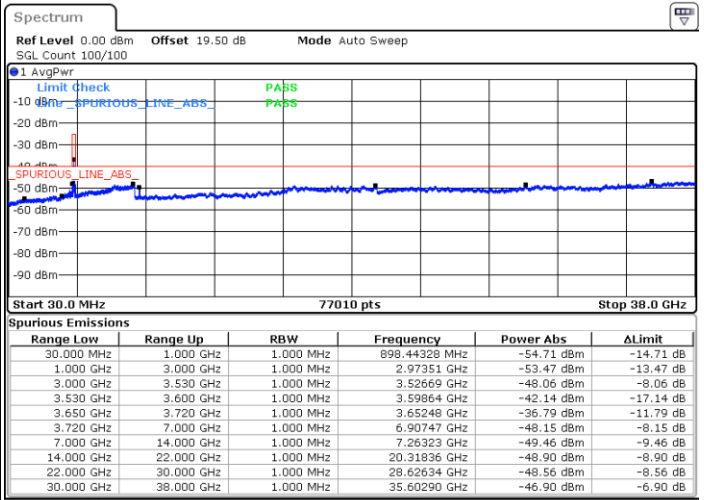

LTE Band 48 / 10MHz

64QAM

Highest Channel / 1RB0

Highest Channel / 1RBmax

Date: 19 DEC 2020 16:41:08

Date: 19 DEC 2020 17:06:23

Highest Channel / FullIRB

N/A

Date: 19 DEC 2020 16:37:55

LTE Band 48 / 15MHz

64QAM

Lowest Channel / 1RB0

Lowest Channel / 1RBmax

Date: 26. DEC. 2020 22:08:43

Date: 27. DEC. 2020 00:37:28

Lowest Channel / FullIRB

N/A

Date: 27. DEC. 2020 00:35:10

LTE Band 48 / 15MHz

64QAM

Middle Channel / 1RB0

Middle Channel / 1RBmax

Date: 26.DEC.2020 22:28:41

Date: 27.DEC.2020 00:45:44