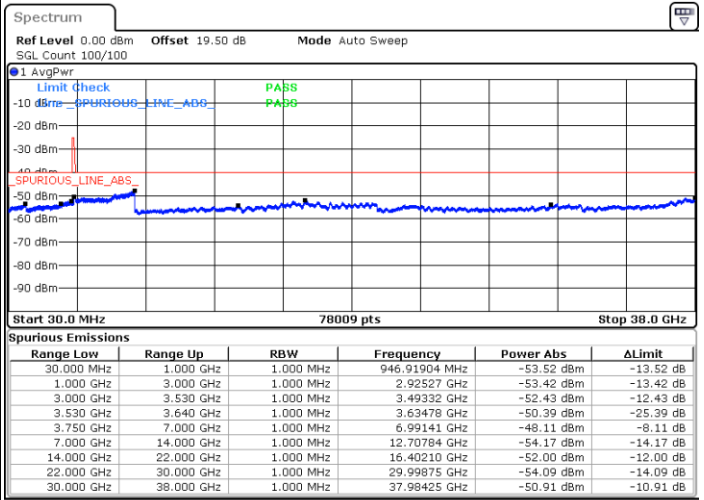

Date: 19 DEC 2020 14:04:43

LTE Band 48 / 5MHz

16QAM

Highest Channel / 1RB0

Highest Channel / 1RBmax

Date: 19 DEC 2020 14:21:04

Date: 19 DEC 2020 14:28:48

Highest Channel / FullIRB

N/A

Date: 19 DEC 2020 14:13:14

LTE Band 48 / 10MHz

16QAM

Lowest Channel / 1RB0

Lowest Channel / 1RBmax

Date: 27.DEC.2020 05:45:40

Date: 27.DEC.2020 05:47:19