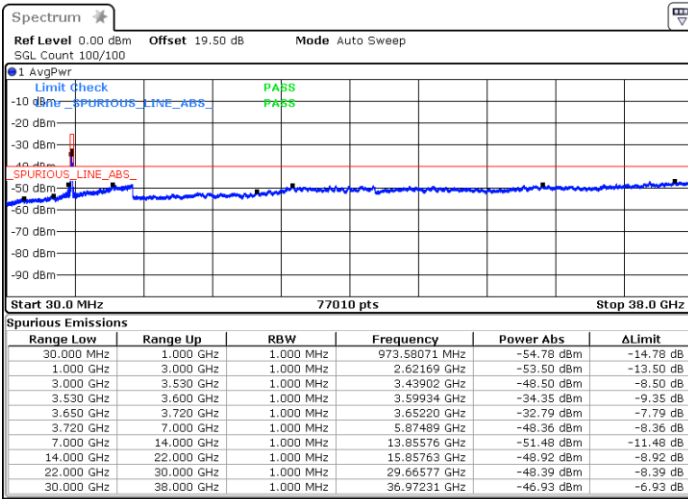

Lowest Channel / 1RBmax

Date: 26.DEC.2020 22:10:52

Date: 27.DEC.2020 00:38:47

Lowest Channel / FullIRB

N/A

Date: 27.DEC.2020 00:33:48

LTE Band 48 / 15MHz

16QAM

Middle Channel / 1RB0

Middle Channel / 1RBmax

Date: 26. DEC. 2020 22:25:39

Date: 27. DEC. 2020 00:43:52

Middle Channel / FullIRB

N/A

Date: 27. DEC. 2020 00:48:37

LTE Band 48 / 15MHz

16QAM

Highest Channel / 1RB0

Highest Channel / 1RBmax

Date: 27.DEC.2020 00:11:39

Date: 27.DEC.2020 00:58:54

Highest Channel / FullIRB

N/A

Date: 27.DEC.2020 00:53:55

LTE Band 48 / 20MHz

16QAM

Lowest Channel / 1RB0

Lowest Channel / 1RBmax

Date: 27.DEC.2020 02:31:27

Date: 27.DEC.2020 02:49:55

Lowest Channel / FullIRB

N/A