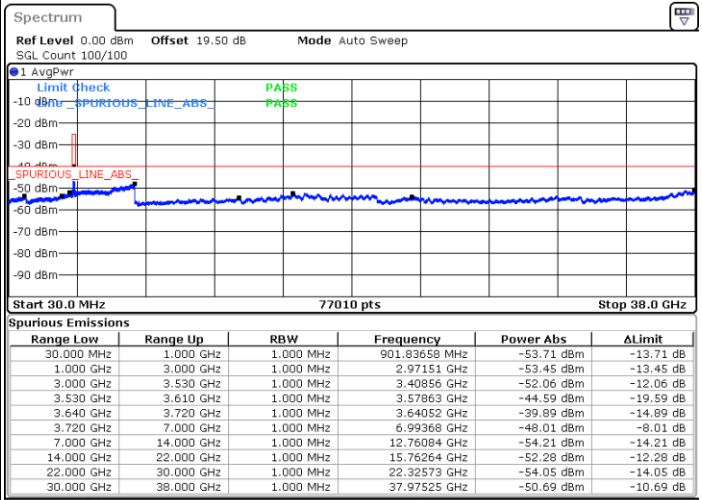

Highest Channel / 1RB0

Highest Channel / 1RBmax

Date: 27.DEC.2020 05:07:04

Date: 27.DEC.2020 05:10:15

Highest Channel / FullIRB

N/A

Date: 27.DEC.2020 04:24:54

LTE Band 48 / 5MHz

LTE Band 48 / 5MHz

16QAM

Middle Channel / 1RB0

Middle Channel / 1RBmax

Date: 19 DEC 2020 13:54:10

Date: 19 DEC 2020 13:25:35

Middle Channel / FullIRB

N/A

Date: 19 DEC 2020 14:04:43

LTE Band 48 / 5MHz

16QAM

Highest Channel / 1RB0

Highest Channel / 1RBmax

Date: 19 DEC 2020 14:21:04

Date: 19 DEC 2020 14:28:48

Highest Channel / FullIRB