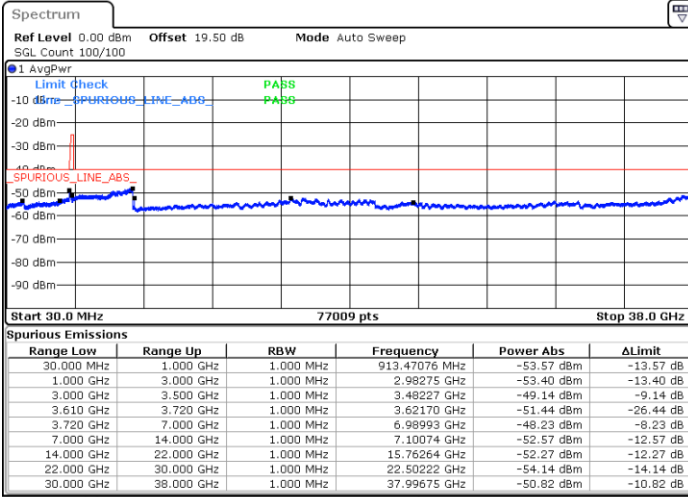

LTE Band 48 / 5MHz

16QAM

Lowest Channel / 1RB0

Lowest Channel / 1RBmax

Date: 19 DEC 2020 13:06:48

Date: 19 DEC 2020 13:15:07