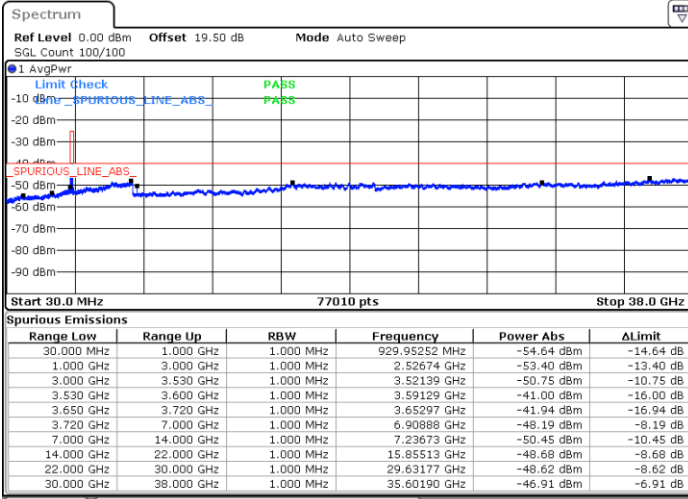

Date: 19 DEC 2020 16:43:50

Date: 19 DEC 2020 16:53:26

Highest Channel / FullIRB

N/A

Date: 19 DEC 2020 16:35:03

LTE Band 48 / 15MHz

16QAM

Lowest Channel / 1RB0

Lowest Channel / 1RBmax

Date: 26.DEC.2020 22:10:52

Date: 27.DEC.2020 00:38:47

Lowest Channel / FullIRB

N/A

Date: 27.DEC.2020 00:33:48

LTE Band 48 / 15MHz

16QAM

Middle Channel / 1RB0

Middle Channel / 1RBmax

Date: 26. DEC. 2020 22:25:39

Date: 27. DEC. 2020 00:43:52

Middle Channel / FullIRB

N/A

Date: 27. DEC. 2020 00:48:37

LTE Band 48 / 15MHz

16QAM

Highest Channel / 1RB0

Highest Channel / 1RBmax

Date: 27.DEC.2020 00:11:39

Date: 27.DEC.2020 00:58:54

Highest Channel / FullIRB

N/A

Date: 27.DEC.2020 00:53:55