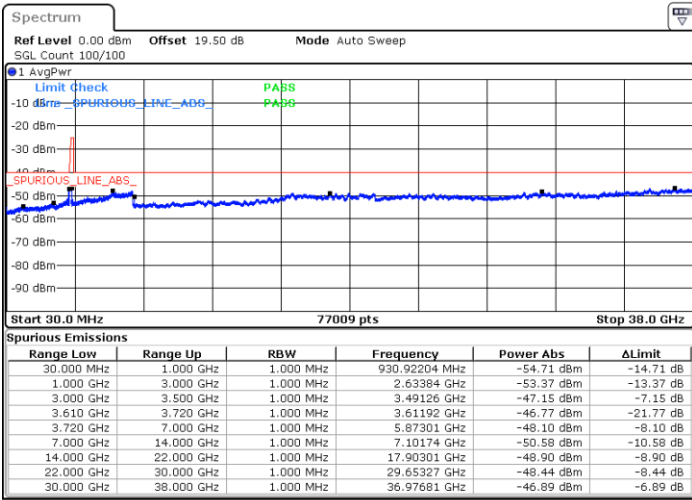

LTE Band 48 / 10MHz

QPSK

Highest Channel / 1RB0

Highest Channel / 1RBmax

Date: 19 DEC 2020 16:46:45

Date: 27 DEC 2020 05:56:29

Highest Channel / FullIRB

N/A

Date: 19 DEC 2020 16:32:40

LTE Band 48 / 15MHz

QPSK

Lowest Channel / 1RB0

Lowest Channel / 1RBmax

Date: 26.DEC.2020 22:12:48

Date: 27.DEC.2020 00:40:10

Lowest Channel / FullIRB

N/A

Date: 27.DEC.2020 00:31:11

LTE Band 48 / 15MHz

QPSK

Middle Channel / 1RB0

Middle Channel / 1RBmax

Date: 26.DEC.2020 22:16:02

Date: 27.DEC.2020 00:41:54

Middle Channel / FullIRB

N/A

Date: 27.DEC.2020 00:50:01

LTE Band 48 / 15MHz

QPSK

Highest Channel / 1RB0

Highest Channel / 1RBmax

Date: 27.DEC.2020 00:06:38