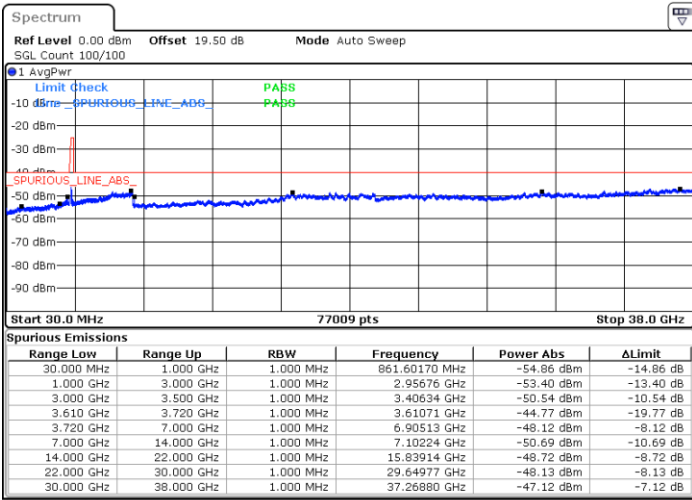

LTE Band 48 / 10MHz

64QAM

Highest Channel / 1RB0

Highest Channel / 1RBmax

Date: 19 DEC 2020 16:41:08

Date: 19 DEC 2020 17:06:23

Highest Channel / FullIRB

N/A

Date: 19 DEC 2020 16:37:55

LTE Band 48 / 15MHz

64QAM

Lowest Channel / 1RB0

Lowest Channel / 1RBmax

Date: 26. DEC. 2020 22:08:43

Date: 27. DEC. 2020 00:37:28

Lowest Channel / FullIRB

N/A

Date: 27. DEC. 2020 00:35:10

LTE Band 48 / 15MHz

64QAM

Middle Channel / 1RB0

Middle Channel / 1RBmax

Date: 26.DEC.2020 22:28:41

Date: 27.DEC.2020 00:45:44