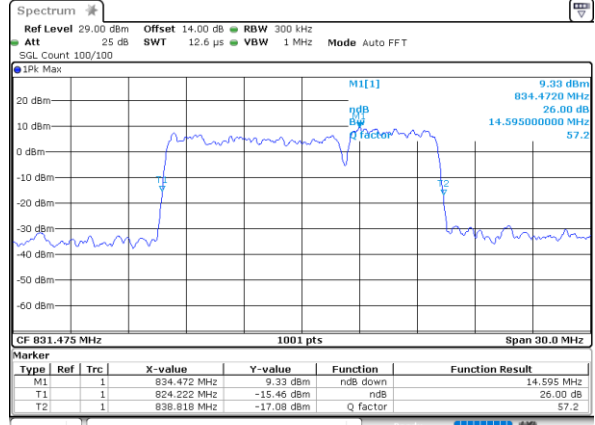

Date: 14.JAN.2021 01:11:49

Highest Channel / 3MHz+5MHz

Date: 14.JAN.2021 00:36:52

Highest Channel / 5MHz+3MHz

Date: 14.JAN.2021 01:33:14

LTE Band 5B

16QAM

Lowest Channel / 5MHz+10MHz

Date: 14_JAN.2021 22:55:11

Lowest Channel / 10MHz+5MHz

Date: 15_JAN.2021 00:23:09

Middle Channel / 5MHz+10MHz

Date: 14_JAN.2021 23:13:27

Middle Channel / 10MHz+5MHz

Date: 15_JAN.2021 00:42:33

Highest Channel / 5MHz+10MHz