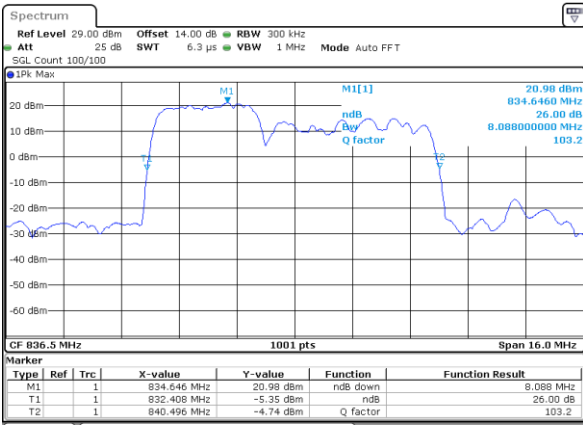

Mode	LTE Band 5B : 26dB BW(MHz)		
16QAM			
BW	3MHz+5MHz	5MHz+3MHz	5MHz+10MHz
Lowest CH	7.99	8.14	14.63
Middle CH	8.06	8.14	14.54
Highest CH	8.02	8.09	14.57
BW	10MHz+5MHz	10MHz+10MHz	N/A
Lowest CH	14.60	19.70	-
Middle CH	14.60	19.54	-
Highest CH	14.63	19.78	-

Mode	LTE Band 5B : 26dB BW(MHz)		
64QAM			
BW	3MHz+5MHz	5MHz+3MHz	5MHz+10MHz
Lowest CH	8.07	8.15	14.60
Middle CH	8.07	8.09	14.57
Highest CH	8.04	8.15	14.60
BW	10MHz+5MHz	10MHz+10MHz	N/A
Lowest CH	14.60	19.74	-
Middle CH	14.63	19.62	-
Highest CH	14.63	19.62	-

LTE Band 5B

QPSK

Lowest Channel / 3MHz+5MHz

Date: 14_JAN.2021 00:32:11

Lowest Channel / 5MHz+3MHz

Date: 14_JAN.2021 01:06:48

Middle Channel / 3MHz+5MHz

Date: 14_JAN.2021 00:35:09

Middle Channel / 5MHz+3MHz

Date: 14_JAN.2021 01:19:21

Highest Channel / 3MHz+5MHz

Date: 14_JAN.2021 00:36:22

Highest Channel / 5MHz+3MHz

Date: 14_JAN.2021 01:29:50

LTE Band 5B

QPSK