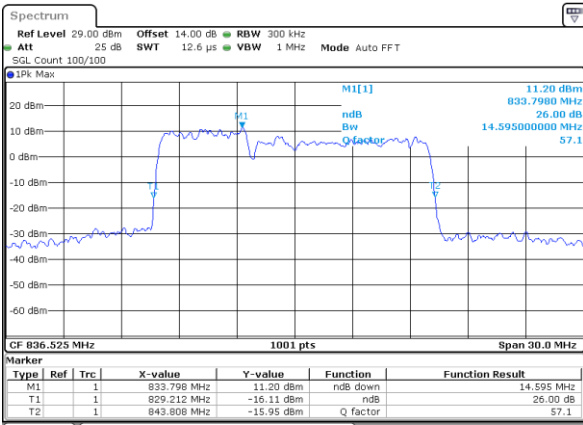

Middle Channel / 5MHz+3MHz

Date: 14_JAN.2021 01:19:21

Highest Channel / 3MHz+5MHz

Date: 14_JAN.2021 00:36:22

Highest Channel / 5MHz+3MHz

Date: 14_JAN.2021 01:29:50

LTE Band 5B

QPSK

Lowest Channel / 5MHz+10MHz

Date: 14_JAN.2021 22:53:11

Lowest Channel / 10MHz+5MHz

Date: 15_JAN.2021 00:20:41

Middle Channel / 5MHz+10MHz

Date: 14_JAN.2021 23:15:07

Middle Channel / 10MHz+5MHz

Date: 15_JAN.2021 00:41:24

Highest Channel / 5MHz+10MHz

Date: 14_JAN.2021 23:24:42

Highest Channel / 10MHz+5MHz

Date: 15_JAN.2021 00:56:16

LTE Band 5B

QPSK

Lowest Channel / 10MHz+10MHz

N/A

Date: 15_JAN_2021 01:27:16

Middle Channel / 10MHz+10MHz

N/A

Date: 15_JAN_2021 19:48:07

Highest Channel / 10MHz+10MHz

N/A

Date: 15_JAN_2021 18:53:52

LTE Band 5B