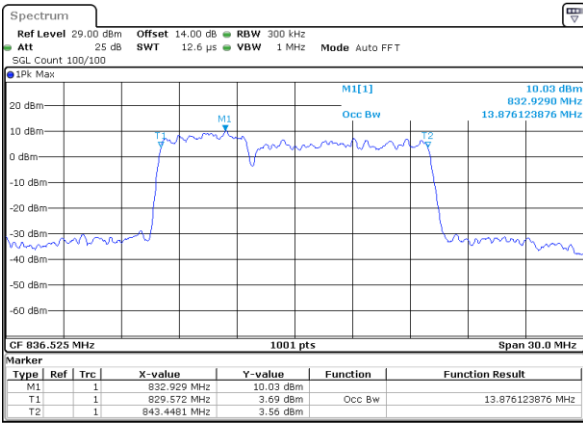

Date: 15_JAN_2021 01:26:09

Middle Channel / 10MHz+10MHz

N/A

Date: 15_JAN_2021 14:39:01

Highest Channel / 10MHz+10MHz

N/A

Date: 15_JAN_2021 18:49:37

LTE Band 5B

Date: 14_JAN.2021 01:11:38

Highest Channel / 3MHz+5MHz

Date: 14_JAN.2021 00:36:44

Highest Channel / 5MHz+3MHz

Date: 14_JAN.2021 01:33:06

LTE Band 5B

16QAM

Lowest Channel / 5MHz+10MHz

Date: 14, JAN, 2021 22:55:04

Lowest Channel / 10MHz+5MHz

Date: 15, JAN, 2021 00:23:02

Middle Channel / 5MHz+10MHz

Date: 14, JAN, 2021 23:13:21

Middle Channel / 10MHz+5MHz

Date: 15, JAN, 2021 00:42:27

Highest Channel / 5MHz+10MHz

Date: 14, JAN, 2021 23:27:10

Highest Channel / 10MHz+5MHz

Date: 15, JAN, 2021 00:58:22

LTE Band 5B

16QAM

Lowest Channel / 10MHz+10MHz

N/A

Date: 15_JAN_2021 01:30:12