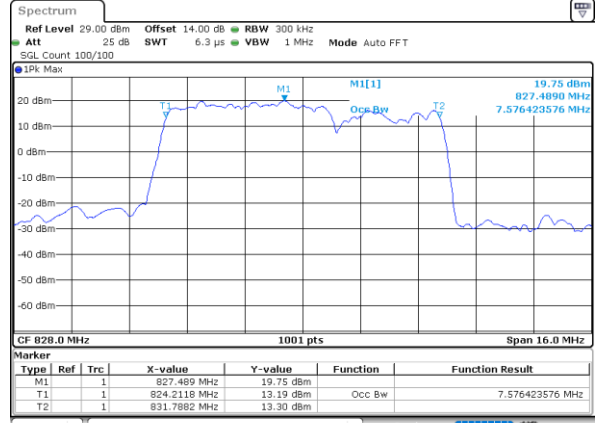

Lowest Channel / 5MHz+3MHz

Date: 14_JAN.2021 01:07:03