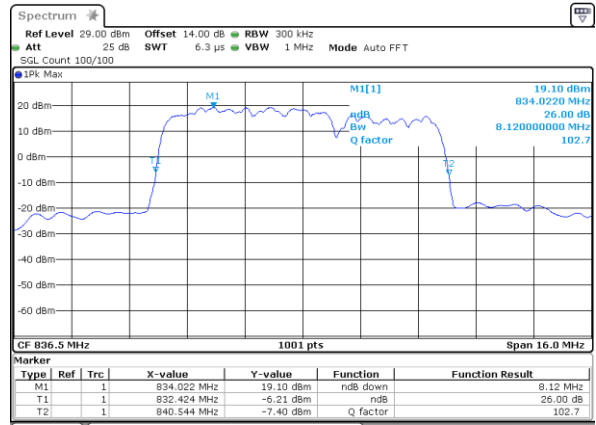

Mode	LTE Band 5B : 26dB BW(MHz)		
16QAM			
BW	3MHz+5MHz	5MHz+3MHz	5MHz+10MHz
Lowest CH	7.99	8.14	14.63
Middle CH	8.06	8.14	14.54
Highest CH	8.02	8.09	14.57
BW	10MHz+5MHz	10MHz+10MHz	N/A
Lowest CH	14.60	19.70	-
Middle CH	14.60	19.54	-
Highest CH	14.63	19.78	-

Mode	LTE Band 5B : 26dB BW(MHz)		
64QAM			
BW	3MHz+5MHz	5MHz+3MHz	5MHz+10MHz
Lowest CH	8.07	8.15	14.60
Middle CH	8.07	8.09	14.57
Highest CH	8.04	8.15	14.60
BW	10MHz+5MHz	10MHz+10MHz	N/A
Lowest CH	14.60	19.74	-
Middle CH	14.63	19.62	-
Highest CH	14.63	19.62	-

LTE Band 5B

QPSK

Lowest Channel / 3MHz+5MHz

Date: 14_JAN.2021 00:32:11

Lowest Channel / 5MHz+3MHz

Date: 14_JAN.2021 01:06:48

Middle Channel / 3MHz+5MHz

Date: 14_JAN.2021 00:35:09

Middle Channel / 5MHz+3MHz

Date: 14_JAN.2021 01:19:21

Highest Channel / 3MHz+5MHz

Date: 14_JAN.2021 00:36:22

Highest Channel / 5MHz+3MHz

Date: 14_JAN.2021 01:29:50

LTE Band 5B

QPSK