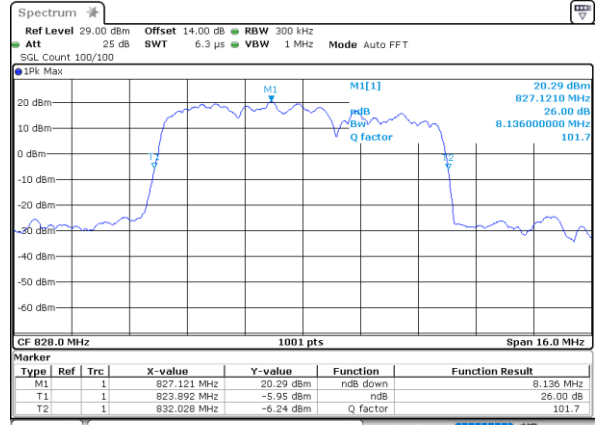

Mode	LTE Band 5B : 26dB BW(MHz)		
16QAM			
BW	3MHz+5MHz	5MHz+3MHz	5MHz+10MHz
Lowest CH	7.99	8.14	14.63
Middle CH	8.06	8.14	14.54
Highest CH	8.02	8.09	14.57
BW	10MHz+5MHz	10MHz+10MHz	N/A
Lowest CH	14.60	19.70	-
Middle CH	14.60	19.54	-
Highest CH	14.63	19.78	-

Mode	LTE Band 5B : 26dB BW(MHz)		
64QAM			
BW	3MHz+5MHz	5MHz+3MHz	5MHz+10MHz
Lowest CH	8.07	8.15	14.60
Middle CH	8.07	8.09	14.57
Highest CH	8.04	8.15	14.60
BW	10MHz+5MHz	10MHz+10MHz	N/A
Lowest CH	14.60	19.74	-
Middle CH	14.63	19.62	-
Highest CH	14.63	19.62	-

LTE Band 5B

QPSK

Lowest Channel / 3MHz+5MHz

Date: 14_JAN.2021 00:32:11

Lowest Channel / 5MHz+3MHz

Date: 14_JAN.2021 01:06:48

Middle Channel / 3MHz+5MHz

Date: 14_JAN.2021 00:35:09

Middle Channel / 5MHz+3MHz

Date: 14_JAN.2021 01:19:21

Highest Channel / 3MHz+5MHz

Date: 14_JAN.2021 00:36:22

Highest Channel / 5MHz+3MHz

Date: 14_JAN.2021 01:29:50

LTE Band 5B

QPSK