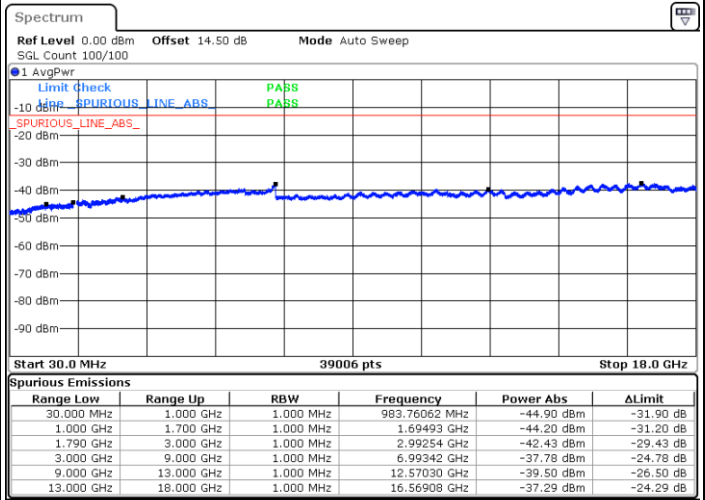

LTE Band 66 / 10MHz

Middle Channel / QPSK

Middle Channel / 16QAM

Date: 21.DEC.2020 13:21:05

Date: 21.DEC.2020 13:21:53

Highest Channel / QPSK

Highest Channel / 16QAM

Date: 21.DEC.2020 13:26:25