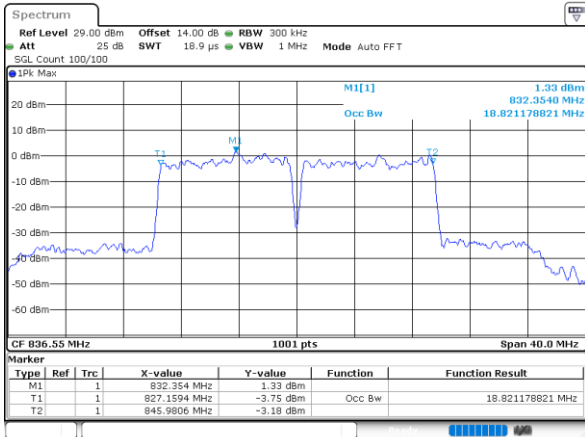

Highest Channel / 3MHz+5MHz

Date: 14.JAN.2021 00:37:09

Highest Channel / 5MHz+3MHz

Date: 14.JAN.2021 01:35:34

LTE Band 5B

64QAM

Lowest Channel / 5MHz+10MHz

Date: 14_JAN.2021 22:56:53

Lowest Channel / 10MHz+5MHz

Date: 15_JAN.2021 00:25:03

Middle Channel / 5MHz+10MHz

Date: 14_JAN.2021 23:11:33

Middle Channel / 10MHz+5MHz

Date: 15_JAN.2021 00:43:57

Highest Channel / 5MHz+10MHz

Date: 14_JAN.2021 23:33:02

Highest Channel / 10MHz+5MHz

Date: 15_JAN.2021 01:00:18

LTE Band 5B

64QAM

Lowest Channel / 10MHz+10MHz

N/A

Date: 15_JAN_2021 01:32:13

Middle Channel / 10MHz+10MHz

N/A

Date: 15_JAN_2021 14:41:40

Highest Channel / 10MHz+10MHz

N/A

Date: 15_JAN_2021 18:58:07