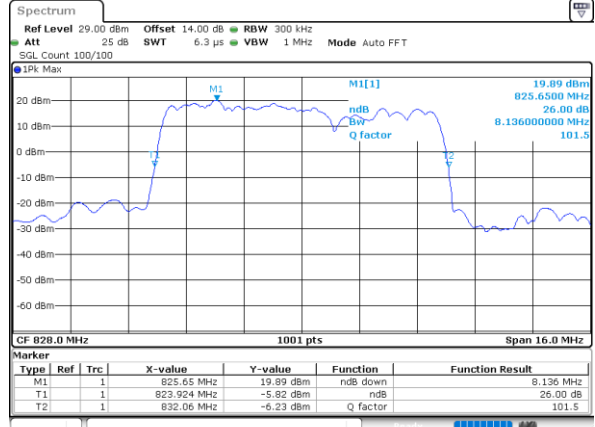

Lowest Channel / 5MHz+3MHz

Date: 14.JAN.2021 01:07:10