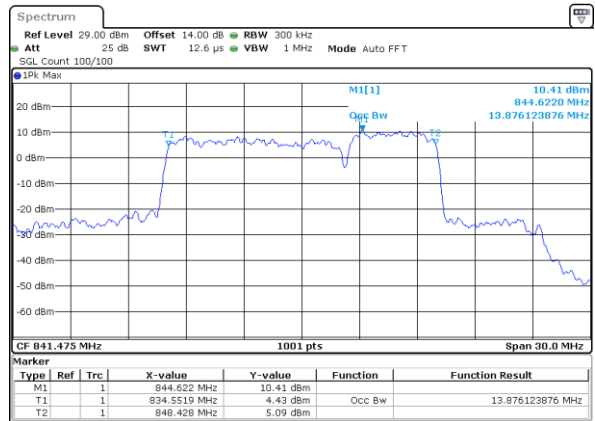

Middle Channel / 5MHz+3MHz

Date: 14_JAN.2021 01:19:14

Highest Channel / 3MHz+5MHz

Date: 14_JAN.2021 00:36:05

Highest Channel / 5MHz+3MHz

Date: 14_JAN.2021 01:29:45

LTE Band 5B

QPSK

Lowest Channel / 5MHz+10MHz

Date: 14, JAN, 2021 22:53:06

Lowest Channel / 10MHz+5MHz

Date: 15, JAN, 2021 00:20:34

Middle Channel / 5MHz+10MHz

Date: 14, JAN, 2021 23:14:40

Middle Channel / 10MHz+5MHz

Date: 15, JAN, 2021 00:41:17

Highest Channel / 5MHz+10MHz

Date: 14, JAN, 2021 23:24:35

Highest Channel / 10MHz+5MHz

Date: 15, JAN, 2021 00:56:08

LTE Band 5B

QPSK

Lowest Channel / 10MHz+10MHz

N/A

Date: 15_JAN_2021 01:26:09

Middle Channel / 10MHz+10MHz

N/A

Date: 15_JAN_2021 14:39:01

Highest Channel / 10MHz+10MHz

N/A

Date: 15_JAN_2021 18:49:37

LTE Band 5B