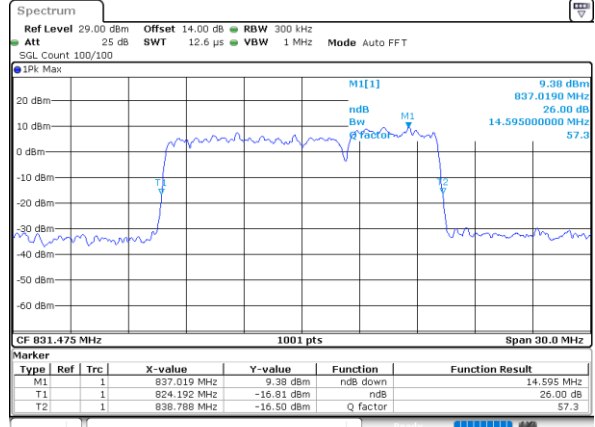

Highest Channel / 3MHz+5MHz

Date: 14_JAN.2021 00:37:22

Highest Channel / 5MHz+3MHz

Date: 14_JAN.2021 01:35:41

LTE Band 5B

64QAM

Lowest Channel / 5MHz+10MHz

Date: 14_JAN.2021 22:56:59

Lowest Channel / 10MHz+5MHz

Date: 15_JAN.2021 00:25:12

Middle Channel / 5MHz+10MHz

Date: 14_JAN.2021 23:11:39

Middle Channel / 10MHz+5MHz

Date: 15_JAN.2021 00:44:12

Highest Channel / 5MHz+10MHz

Date: 14_JAN.2021 23:33:09