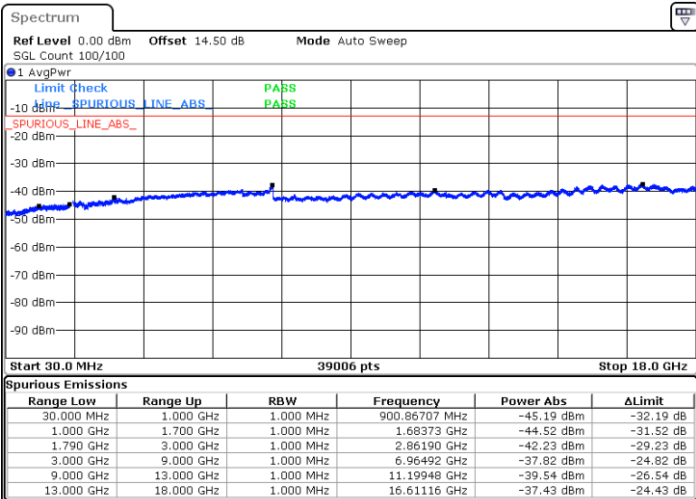

Date: 21.DEC.2020 10:59:21

Date: 21.DEC.2020 10:18:07

Highest Channel / 64QAM

Date: 21.DEC.2020 10:54:24

LTE Band 66 / 3MHz

Lowest Channel / 64QAM

Date: 21.DEC.2020 11:15:56

Middle Channel / 64QAM

Date: 21.DEC.2020 11:17:06

Highest Channel / 64QAM

Date: 21.DEC.2020 11:19:45

LTE Band 66 / 5MHz

Lowest Channel / 64QAM

Middle Channel / 64QAM

Date: 21.DEC.2020 12:57:30

Date: 21.DEC.2020 12:58:39

Highest Channel / 64QAM

Date: 21.DEC.2020 13:01:19

LTE Band 66 / 10MHz

Lowest Channel / 64QAM

Middle Channel / 64QAM

Highest Channel / 64QAM

LTE Band 66 / 15MHz

Lowest Channel / 64QAM