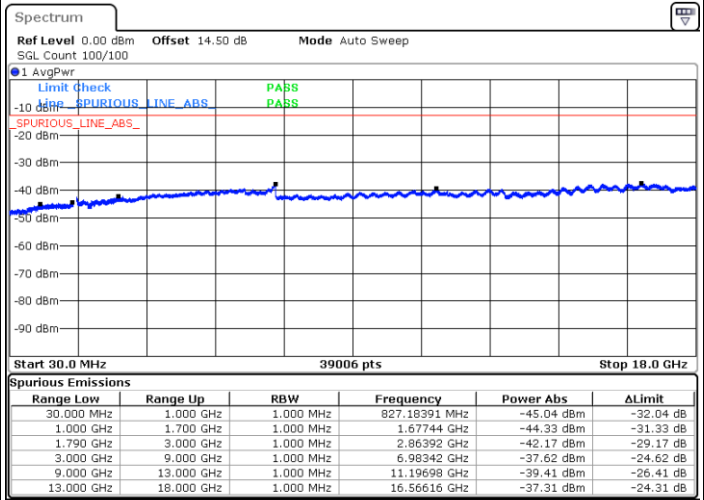

Middle Channel / 16QAM

Date: 21.DEC.2020 13:57:40

LTE Band 66 / 15MHz

Highest Channel / QPSK

Date: 21.DEC.2020 14:02:11

Highest Channel / 16QAM

Date: 21.DEC.2020 14:02:58

LTE Band 66 / 20MHz

Lowest Channel / QPSK

Date: 21.DEC.2020 14:51:08

Lowest Channel / 16QAM

Date: 21.DEC.2020 14:51:55

LTE Band 66 / 20MHz

Middle Channel / QPSK

Middle Channel / 16QAM

Date: 21.DEC.2020 14:53:26

Date: 21.DEC.2020 14:54:13

Highest Channel / QPSK

Highest Channel / 16QAM

Date: 21.DEC.2020 14:58:44

Date: 21.DEC.2020 14:59:31

LTE Band 66 / 1.4MHz

Lowest Channel / 64QAM

Middle Channel / 64QAM