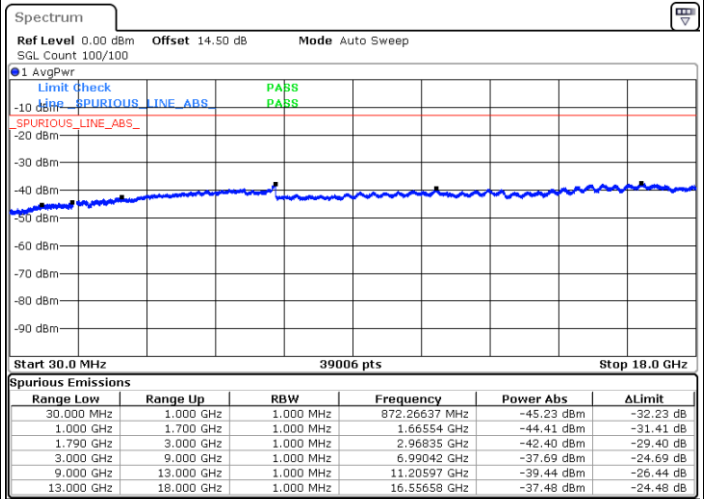

LTE Band 66 / 10MHz

Middle Channel / QPSK

Middle Channel / 16QAM

Date: 21.DEC.2020 13:21:05

Date: 21.DEC.2020 13:21:53

Highest Channel / QPSK

Highest Channel / 16QAM

Date: 21.DEC.2020 13:26:25

Date: 21.DEC.2020 13:27:12

LTE Band 66 / 15MHz

Lowest Channel / QPSK

Date: 21.DEC.2020 13:54:34

Lowest Channel / 16QAM

Date: 21.DEC.2020 13:55:22

Middle Channel / QPSK

Date: 21.DEC.2020 13:56:53

Middle Channel / 16QAM

Date: 21.DEC.2020 13:57:40

LTE Band 66 / 15MHz

Highest Channel / QPSK

Date: 21.DEC.2020 14:02:11

Highest Channel / 16QAM

Date: 21.DEC.2020 14:02:58

LTE Band 66 / 20MHz