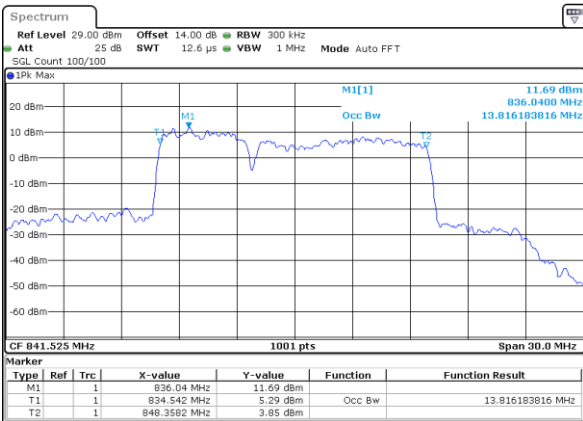

Middle Channel / 5MHz+3MHz

Date: 14_JAN.2021 01:19:14

Highest Channel / 3MHz+5MHz

Date: 14_JAN.2021 00:36:05

Highest Channel / 5MHz+3MHz

Date: 14_JAN.2021 01:29:45

LTE Band 5B

QPSK

Lowest Channel / 5MHz+10MHz

Date: 14, JAN, 2021 22:53:06

Lowest Channel / 10MHz+5MHz

Date: 15, JAN, 2021 00:20:34

Middle Channel / 5MHz+10MHz

Date: 14, JAN, 2021 23:14:40

Middle Channel / 10MHz+5MHz

Date: 15, JAN, 2021 00:41:17

Highest Channel / 5MHz+10MHz

Date: 14, JAN, 2021 23:24:35

Highest Channel / 10MHz+5MHz

Date: 15, JAN, 2021 00:56:08

LTE Band 5B

QPSK

Lowest Channel / 10MHz+10MHz

N/A

Date: 15_JAN_2021 01:26:09

Middle Channel / 10MHz+10MHz

N/A

Date: 15_JAN_2021 14:39:01

Highest Channel / 10MHz+10MHz

N/A

Date: 15_JAN_2021 18:49:37

LTE Band 5B