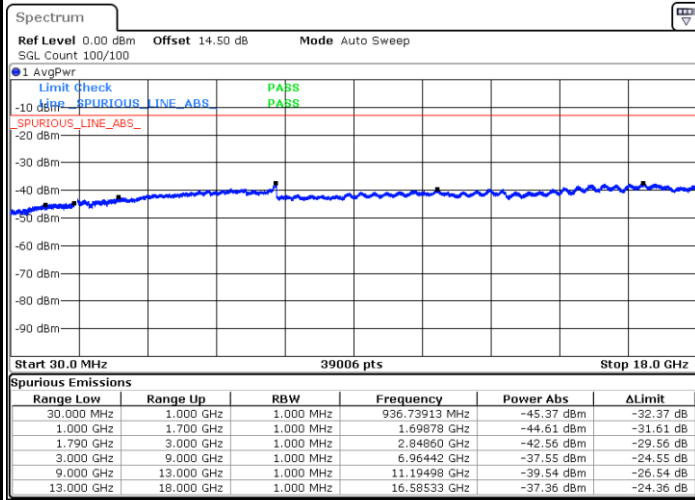

Date: 21.DEC.2020 13:27:12

LTE Band 66 / 15MHz

Lowest Channel / QPSK

Date: 21.DEC.2020 13:54:34

Lowest Channel / 16QAM

Date: 21.DEC.2020 13:55:22

Middle Channel / QPSK

Date: 21.DEC.2020 13:56:53

Middle Channel / 16QAM

Date: 21.DEC.2020 13:57:40

LTE Band 66 / 15MHz

Highest Channel / QPSK

Date: 21.DEC.2020 14:02:11

Highest Channel / 16QAM

Date: 21.DEC.2020 14:02:58

LTE Band 66 / 20MHz

Lowest Channel / QPSK

Date: 21.DEC.2020 14:51:08

Lowest Channel / 16QAM

Date: 21.DEC.2020 14:51:55

LTE Band 66 / 20MHz

Middle Channel / QPSK

Middle Channel / 16QAM

Date: 21.DEC.2020 14:53:26

Date: 21.DEC.2020 14:54:13

Highest Channel / QPSK

Highest Channel / 16QAM

Date: 21.DEC.2020 14:58:44

Date: 21.DEC.2020 14:59:31

LTE Band 66 / 1.4MHz

Lowest Channel / 64QAM

Middle Channel / 64QAM