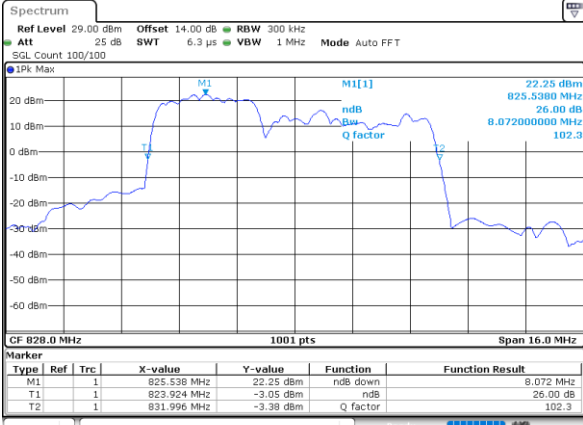

Date: 14_JAN.2021 23:27:16

Highest Channel / 10MHz+5MHz

Date: 15_JAN.2021 00:58:31

LTE Band 5B

16QAM

Lowest Channel / 10MHz+10MHz

N/A

Date: 15_JAN_2021 01:30:37

Middle Channel / 10MHz+10MHz

N/A

Date: 15_JAN_2021 19:45:14

Highest Channel / 10MHz+10MHz

N/A

Date: 15_JAN_2021 18:56:30

LTE Band 5B

64QAM

Lowest Channel / 3MHz+5MHz

Date: 14_JAN.2021 00:33:04

Lowest Channel / 5MHz+3MHz

Date: 14_JAN.2021 01:07:30

Middle Channel / 3MHz+5MHz

Date: 14_JAN.2021 00:33:59

Middle Channel / 5MHz+3MHz

Date: 14_JAN.2021 01:08:32

Highest Channel / 3MHz+5MHz

Date: 14_JAN.2021 00:37:22

Highest Channel / 5MHz+3MHz

Date: 14_JAN.2021 01:35:41

LTE Band 5B

64QAM

Lowest Channel / 5MHz+10MHz

Date: 14_JAN.2021 22:56:59