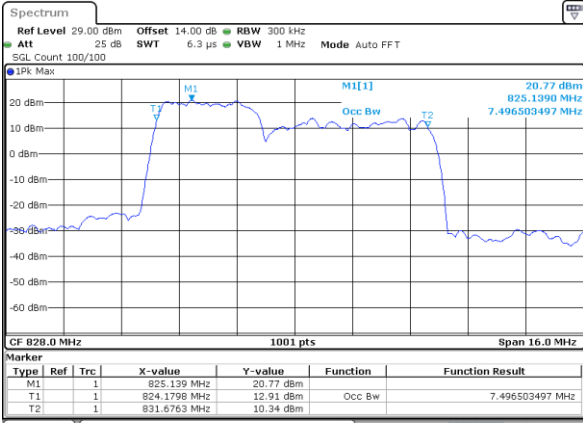

N/A

Date: 15_JAN_2021 14:41:45

Highest Channel / 10MHz+10MHz

N/A

Date: 15_JAN_2021 18:59:24

Occupied Bandwidth

Mode	LTE Band 5B : 99%OBW(MHz)		
QPSK			
BW	3MHz+5MHz	5MHz+3MHz	5MHz+10MHz
Lowest CH	7.50	7.54	13.88
Middle CH	7.43	7.48	13.88
Highest CH	7.50	7.46	13.82
BW	10MHz+5MHz	10MHz+10MHz	N/A
Lowest CH	13.88	18.82	-
Middle CH	13.88	18.74	-
Highest CH	13.88	18.74	-

Mode	LTE Band 5B : 99%OBW(MHz)		
16QAM			
BW	3MHz+5MHz	5MHz+3MHz	5MHz+10MHz
Lowest CH	7.48	7.58	13.88
Middle CH	7.43	7.54	13.88
Highest CH	7.54	7.56	13.94
BW	10MHz+5MHz	10MHz+10MHz	N/A
Lowest CH	13.85	18.82	-
Middle CH	13.85	18.74	-
Highest CH	13.88	18.70	-

Mode	LTE Band 5B : 99%OBW(MHz)		
64QAM			
BW	3MHz+5MHz	5MHz+3MHz	5MHz+10MHz
Lowest CH	7.50	7.46	13.82
Middle CH	7.53	7.54	13.91
Highest CH	7.46	7.48	13.91
BW	10MHz+5MHz	10MHz+10MHz	N/A
Lowest CH	13.88	18.78	-
Middle CH	13.82	18.82	-
Highest CH	13.91	18.78	-

LTE Band 5B

QPSK

Lowest Channel / 3MHz+5MHz

Date: 14_JAN.2021 00:32:05

Lowest Channel / 5MHz+3MHz

Date: 14_JAN.2021 01:06:42

Middle Channel / 3MHz+5MHz

Date: 14_JAN.2021 00:34:48