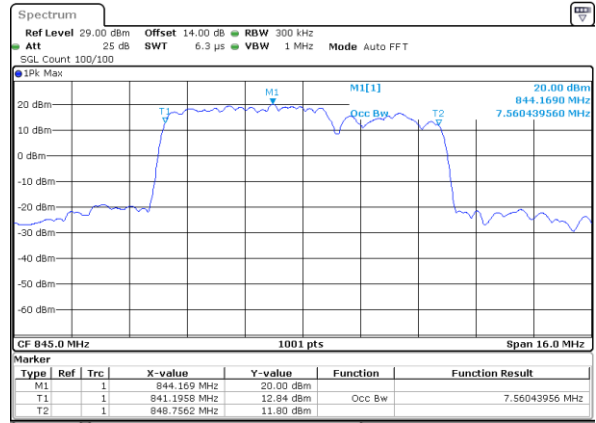

Highest Channel / 5MHz+10MHz

Date: 14, JAN, 2021 23:24:35

Highest Channel / 10MHz+5MHz

Date: 15, JAN, 2021 00:56:08

LTE Band 5B

QPSK

Lowest Channel / 10MHz+10MHz

N/A

Date: 15_JAN_2021 01:26:09

Middle Channel / 10MHz+10MHz

N/A

Date: 15_JAN_2021 14:39:01

Highest Channel / 10MHz+10MHz

N/A

Date: 15_JAN_2021 18:49:37

LTE Band 5B

16QAM

Lowest Channel / 3MHz+5MHz

Date: 14_JAN.2021 00:32:13

Lowest Channel / 5MHz+3MHz

Date: 14_JAN.2021 01:07:03

Middle Channel / 3MHz+5MHz

Date: 14_JAN.2021 00:34:15

Middle Channel / 5MHz+3MHz

Date: 14_JAN.2021 01:11:38

Highest Channel / 3MHz+5MHz

Date: 14_JAN.2021 00:36:44

Highest Channel / 5MHz+3MHz

Date: 14_JAN.2021 01:33:06

LTE Band 5B

16QAM

Lowest Channel / 5MHz+10MHz