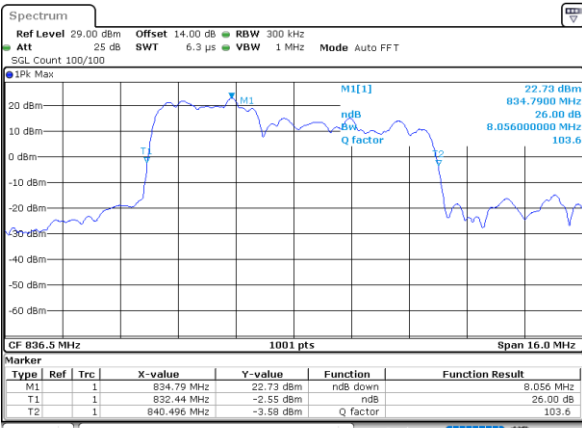

Date: 15_JAN_2021 01:27:16

Middle Channel / 10MHz+10MHz

N/A

Date: 15_JAN_2021 19:48:07

Highest Channel / 10MHz+10MHz

N/A

Date: 15_JAN_2021 18:53:52

LTE Band 5B

16QAM

Lowest Channel / 3MHz+5MHz

Date: 14.JAN.2021 00:32:39

Lowest Channel / 5MHz+3MHz

Date: 14.JAN.2021 01:07:10

Middle Channel / 3MHz+5MHz

Date: 14.JAN.2021 00:34:28

Middle Channel / 5MHz+3MHz

Date: 14.JAN.2021 01:11:49

Highest Channel / 3MHz+5MHz

Date: 14.JAN.2021 00:36:52

Highest Channel / 5MHz+3MHz

Date: 14.JAN.2021 01:33:14

LTE Band 5B

16QAM

Lowest Channel / 5MHz+10MHz