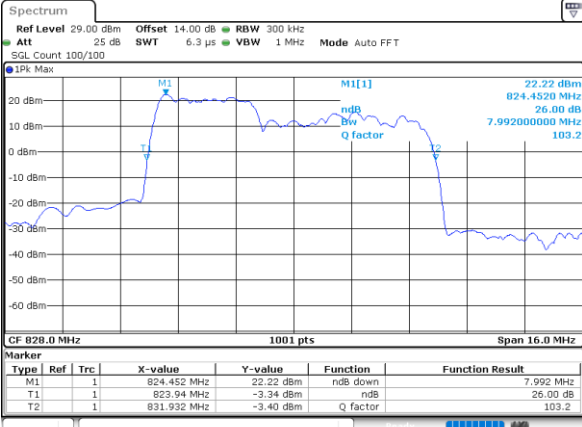

LTE Band 5B

16QAM

Lowest Channel / 3MHz+5MHz

Date: 14.JAN.2021 00:32:39