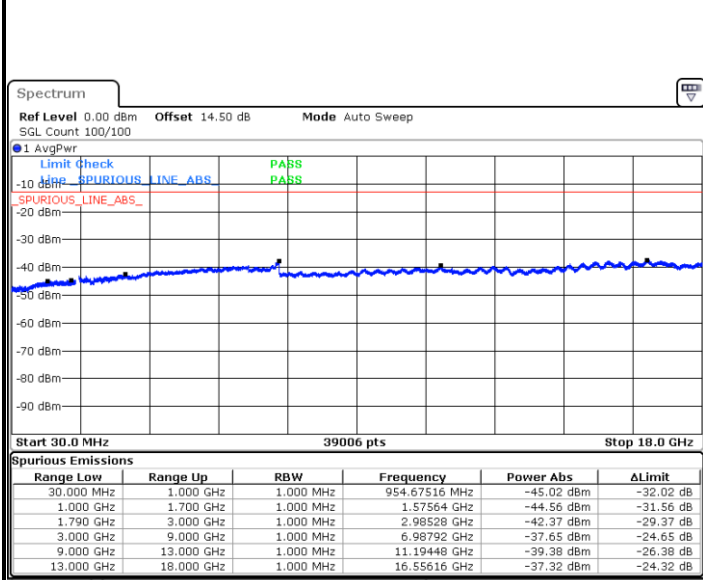

Date: 21.DEC.2020 14:54:13

Highest Channel / QPSK

Highest Channel / 16QAM

Date: 21.DEC.2020 14:58:44

Date: 21.DEC.2020 14:59:31

LTE Band 66 / 1.4MHz

Lowest Channel / 64QAM

Middle Channel / 64QAM

Date: 21.DEC.2020 10:59:21

Date: 21.DEC.2020 10:18:07

Highest Channel / 64QAM

Date: 21.DEC.2020 10:54:24

LTE Band 66 / 3MHz

Lowest Channel / 64QAM

Date: 21.DEC.2020 11:15:56

Middle Channel / 64QAM

Date: 21.DEC.2020 11:17:06

Highest Channel / 64QAM

Date: 21.DEC.2020 11:19:45

LTE Band 66 / 5MHz

Lowest Channel / 64QAM

Middle Channel / 64QAM

Date: 21.DEC.2020 12:57:30

Date: 21.DEC.2020 12:58:39

Highest Channel / 64QAM

Date: 21.DEC.2020 13:01:19

LTE Band 66 / 10MHz

Lowest Channel / 64QAM

Middle Channel / 64QAM

Highest Channel / 64QAM

LTE Band 66 / 15MHz

Lowest Channel / 64QAM