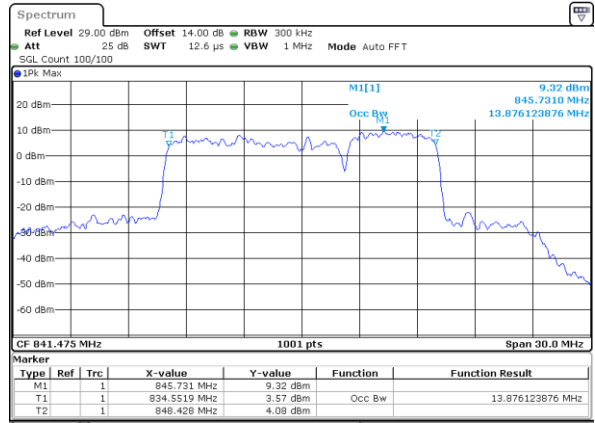

Date: 14_JAN.2021 01:11:38

Highest Channel / 3MHz+5MHz

Date: 14_JAN.2021 00:36:44

Highest Channel / 5MHz+3MHz

Date: 14_JAN.2021 01:33:06

LTE Band 5B

16QAM

Lowest Channel / 5MHz+10MHz

Date: 14, JAN, 2021 22:55:04

Lowest Channel / 10MHz+5MHz

Date: 15, JAN, 2021 00:23:02

Middle Channel / 5MHz+10MHz

Date: 14, JAN, 2021 23:13:21

Middle Channel / 10MHz+5MHz

Date: 15, JAN, 2021 00:42:27

Highest Channel / 5MHz+10MHz

Date: 14, JAN, 2021 23:27:10

Highest Channel / 10MHz+5MHz

Date: 15, JAN, 2021 00:58:22

LTE Band 5B

16QAM

Lowest Channel / 10MHz+10MHz

N/A

Date: 15_JAN_2021 01:30:12

Middle Channel / 10MHz+10MHz

N/A

Date: 15_JAN_2021 14:40:31

Highest Channel / 10MHz+10MHz

N/A

Date: 15_JAN_2021 18:55:48

LTE Band 5B

64QAM