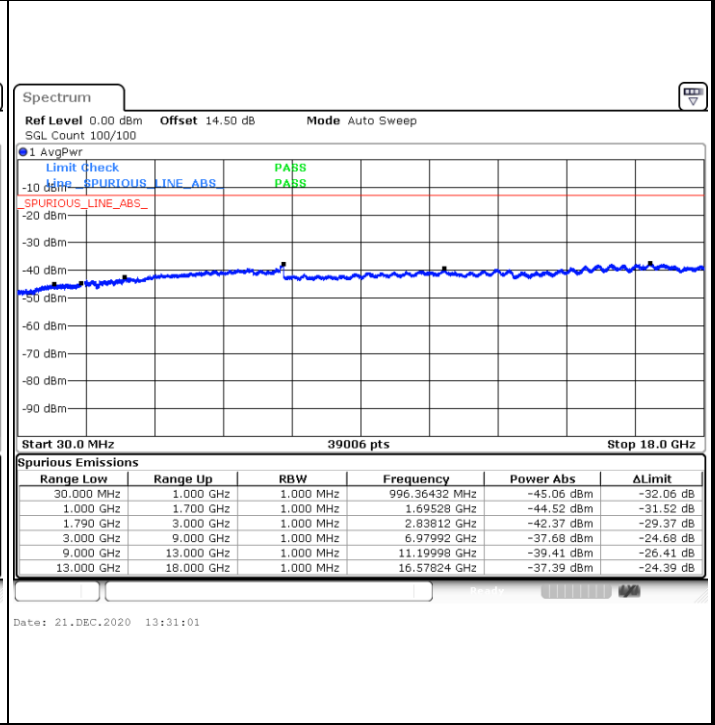

Date: 21.DEC.2020 11:17:06

Highest Channel / 64QAM

Date: 21.DEC.2020 11:19:45

LTE Band 66 / 5MHz

Lowest Channel / 64QAM

Middle Channel / 64QAM

Date: 21.DEC.2020 12:57:30

Date: 21.DEC.2020 12:58:39

Highest Channel / 64QAM

Date: 21.DEC.2020 13:01:19

LTE Band 66 / 10MHz

Lowest Channel / 64QAM

Middle Channel / 64QAM

Highest Channel / 64QAM

LTE Band 66 / 15MHz

Lowest Channel / 64QAM

Middle Channel / 64QAM

Date: 21.DEC.2020 13:46:13

Date: 21.DEC.2020 13:47:23

Highest Channel / 64QAM

Date: 21.DEC.2020 13:50:03

LTE Band 66 / 20MHz

Lowest Channel / 64QAM

Date: 21.DEC.2020 15:02:10