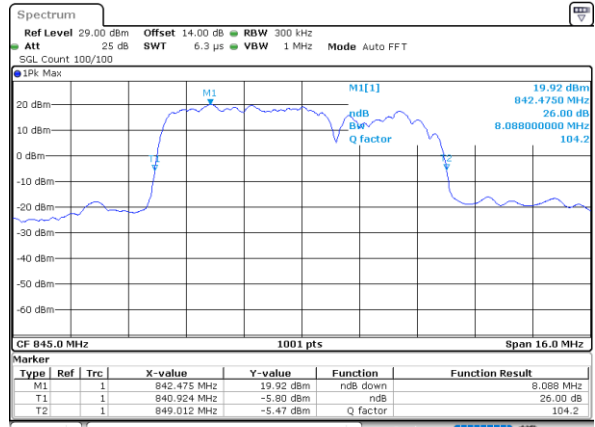

Highest Channel / 5MHz+10MHz

Date: 14_JAN.2021 23:24:42

Highest Channel / 10MHz+5MHz

Date: 15_JAN.2021 00:56:16

LTE Band 5B

QPSK

Lowest Channel / 10MHz+10MHz

N/A

Date: 15_JAN_2021 01:27:16

Middle Channel / 10MHz+10MHz

N/A

Date: 15_JAN_2021 19:48:07

Highest Channel / 10MHz+10MHz

N/A

Date: 15_JAN_2021 18:53:52

LTE Band 5B

16QAM

Lowest Channel / 3MHz+5MHz

Date: 14.JAN.2021 00:32:39

Lowest Channel / 5MHz+3MHz

Date: 14.JAN.2021 01:07:10

Middle Channel / 3MHz+5MHz

Date: 14.JAN.2021 00:34:28

Middle Channel / 5MHz+3MHz

Date: 14.JAN.2021 01:11:49

Highest Channel / 3MHz+5MHz

Date: 14.JAN.2021 00:36:52

Highest Channel / 5MHz+3MHz

Date: 14.JAN.2021 01:33:14

LTE Band 5B

16QAM

Lowest Channel / 5MHz+10MHz