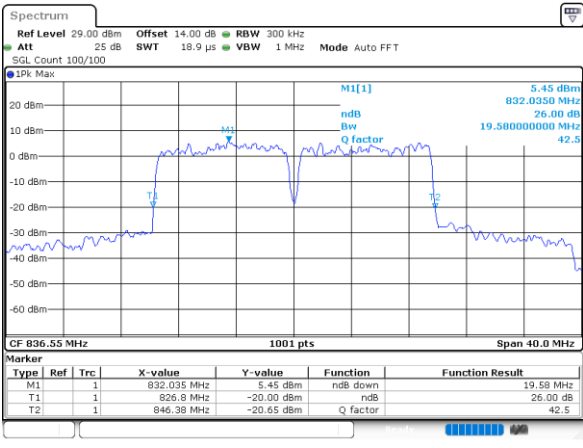

Lowest Channel / 5MHz+10MHz

Date: 14_JAN.2021 22:53:11

Lowest Channel / 10MHz+5MHz

Date: 15_JAN.2021 00:20:41

Middle Channel / 5MHz+10MHz

Date: 14_JAN.2021 23:15:07

Middle Channel / 10MHz+5MHz

Date: 15_JAN.2021 00:41:24

Highest Channel / 5MHz+10MHz

Date: 14_JAN.2021 23:24:42

Highest Channel / 10MHz+5MHz

Date: 15_JAN.2021 00:56:16

LTE Band 5B

QPSK

Lowest Channel / 10MHz+10MHz

N/A

Date: 15_JAN_2021 01:27:16

Middle Channel / 10MHz+10MHz

N/A

Date: 15_JAN_2021 19:48:07

Highest Channel / 10MHz+10MHz

N/A

Date: 15_JAN_2021 18:53:52

LTE Band 5B