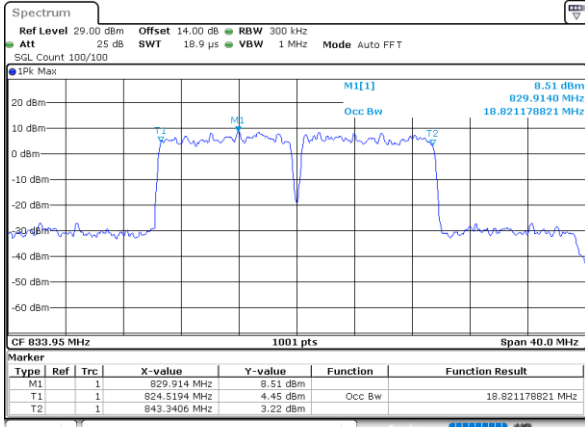

Lowest Channel / 5MHz+10MHz

Date: 14, JAN, 2021 22:53:06

Lowest Channel / 10MHz+5MHz

Date: 15, JAN, 2021 00:20:34

Middle Channel / 5MHz+10MHz

Date: 14, JAN, 2021 23:14:40

Middle Channel / 10MHz+5MHz

Date: 15, JAN, 2021 00:41:17

Highest Channel / 5MHz+10MHz

Date: 14, JAN, 2021 23:24:35

Highest Channel / 10MHz+5MHz

Date: 15, JAN, 2021 00:56:08

LTE Band 5B

QPSK

Lowest Channel / 10MHz+10MHz

N/A

Date: 15_JAN_2021 01:26:09

Middle Channel / 10MHz+10MHz

N/A

Date: 15_JAN_2021 14:39:01

Highest Channel / 10MHz+10MHz

N/A

Date: 15_JAN_2021 18:49:37

LTE Band 5B