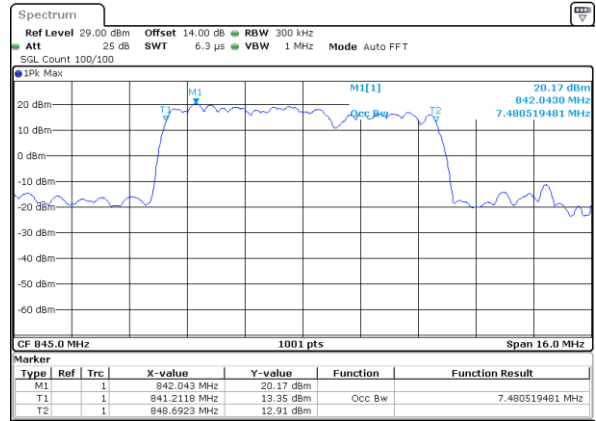

Middle Channel / 10MHz+10MHz

N/A

Date: 15_JAN_2021 14:40:31

Highest Channel / 10MHz+10MHz

N/A

Date: 15_JAN_2021 18:55:48

LTE Band 5B

64QAM

Lowest Channel / 3MHz+5MHz

Date: 14.JAN.2021 00:32:56

Lowest Channel / 5MHz+3MHz

Date: 14.JAN.2021 01:07:24

Middle Channel / 3MHz+5MHz

Date: 14.JAN.2021 00:33:52

Middle Channel / 5MHz+3MHz

Date: 14.JAN.2021 01:08:27

Highest Channel / 3MHz+5MHz

Date: 14.JAN.2021 00:37:09

Highest Channel / 5MHz+3MHz

Date: 14.JAN.2021 01:35:34

LTE Band 5B

64QAM

Lowest Channel / 5MHz+10MHz

Date: 14_JAN.2021 22:56:53