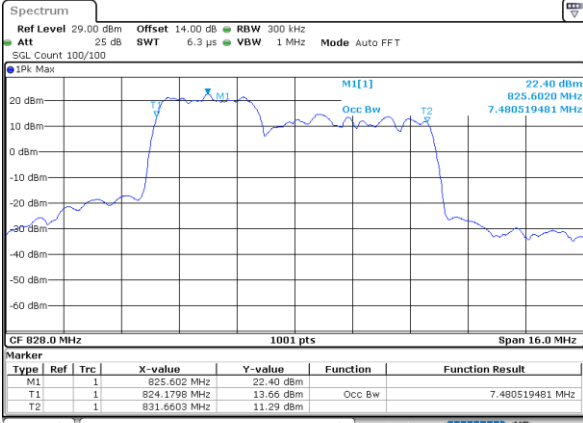

LTE Band 5B

16QAM

Lowest Channel / 3MHz+5MHz

Date: 14_JAN.2021 00:32:13