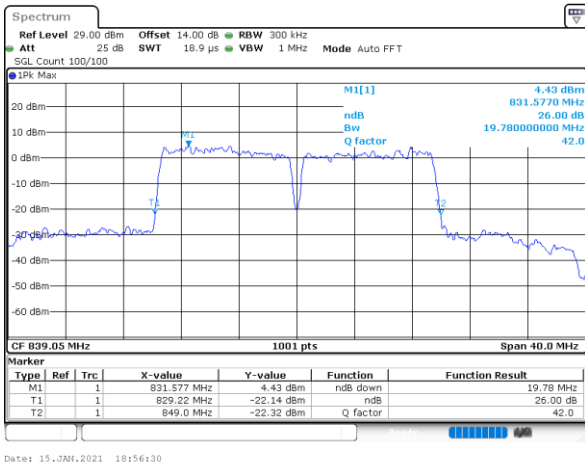

Date: 14_JAN.2021 23:27:16

Highest Channel / 10MHz+5MHz

Date: 15_JAN.2021 00:58:31

LTE Band 5B

16QAM

Lowest Channel / 10MHz+10MHz

N/A

Date: 15_JAN_2021 01:30:37

Middle Channel / 10MHz+10MHz

N/A

Date: 15_JAN_2021 19:45:14

Highest Channel / 10MHz+10MHz

N/A

Date: 15_JAN_2021 18:56:30

LTE Band 5B

64QAM

Lowest Channel / 3MHz+5MHz

Date: 14_JAN.2021 00:33:04

Lowest Channel / 5MHz+3MHz

Date: 14_JAN.2021 01:07:30

Middle Channel / 3MHz+5MHz

Date: 14_JAN.2021 00:33:59

Middle Channel / 5MHz+3MHz

Date: 14_JAN.2021 01:08:32