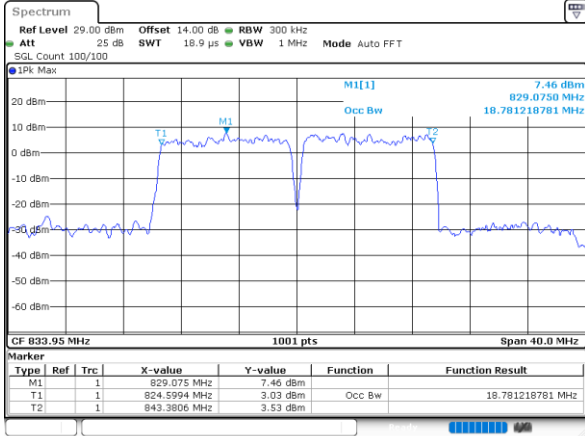

Highest Channel / 3MHz+5MHz

Date: 14.JAN.2021 00:37:09

Highest Channel / 5MHz+3MHz

Date: 14.JAN.2021 01:35:34

LTE Band 5B

64QAM

Lowest Channel / 5MHz+10MHz

Date: 14_JAN.2021 22:56:53

Lowest Channel / 10MHz+5MHz

Date: 15_JAN.2021 00:25:03

Middle Channel / 5MHz+10MHz

Date: 14_JAN.2021 23:11:33

Middle Channel / 10MHz+5MHz

Date: 15_JAN.2021 00:43:57

Highest Channel / 5MHz+10MHz

Date: 14_JAN.2021 23:33:02

Highest Channel / 10MHz+5MHz

Date: 15_JAN.2021 01:00:18

LTE Band 5B

64QAM

Lowest Channel / 10MHz+10MHz

N/A

Date: 15_JAN_2021 01:32:13

Middle Channel / 10MHz+10MHz

N/A

Date: 15_JAN_2021 14:41:40

Highest Channel / 10MHz+10MHz

N/A

Date: 15_JAN_2021 18:58:07