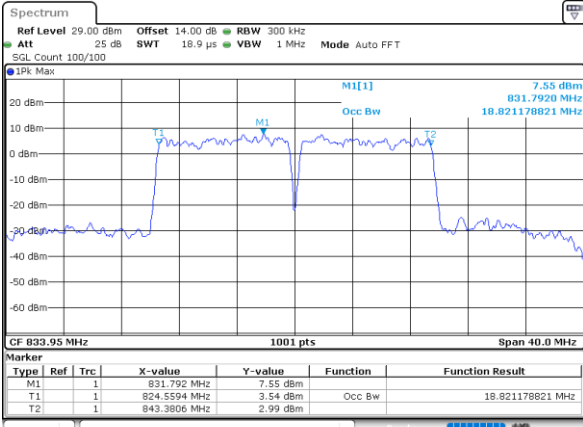

Date: 14, JAN, 2021 22:55:04

Lowest Channel / 10MHz+5MHz

Date: 15, JAN, 2021 00:23:02

Middle Channel / 5MHz+10MHz

Date: 14, JAN, 2021 23:13:21

Middle Channel / 10MHz+5MHz

Date: 15, JAN, 2021 00:42:27

Highest Channel / 5MHz+10MHz

Date: 14, JAN, 2021 23:27:10

Highest Channel / 10MHz+5MHz

Date: 15, JAN, 2021 00:58:22

LTE Band 5B

16QAM

Lowest Channel / 10MHz+10MHz

N/A

Date: 15_JAN_2021 01:30:12

Middle Channel / 10MHz+10MHz

N/A

Date: 15_JAN_2021 14:40:31

Highest Channel / 10MHz+10MHz

N/A

Date: 15_JAN_2021 18:55:48

LTE Band 5B

64QAM