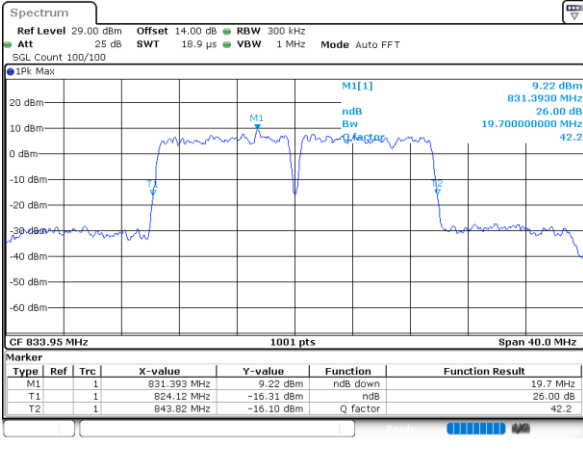

Highest Channel / 5MHz+10MHz

Date: 14_JAN.2021 23:24:42

Highest Channel / 10MHz+5MHz

Date: 15_JAN.2021 00:56:16

LTE Band 5B

QPSK

Lowest Channel / 10MHz+10MHz

N/A

Date: 15_JAN_2021 01:27:16

Middle Channel / 10MHz+10MHz

N/A

Date: 15_JAN_2021 19:48:07

Highest Channel / 10MHz+10MHz

N/A

Date: 15_JAN_2021 18:53:52

LTE Band 5B