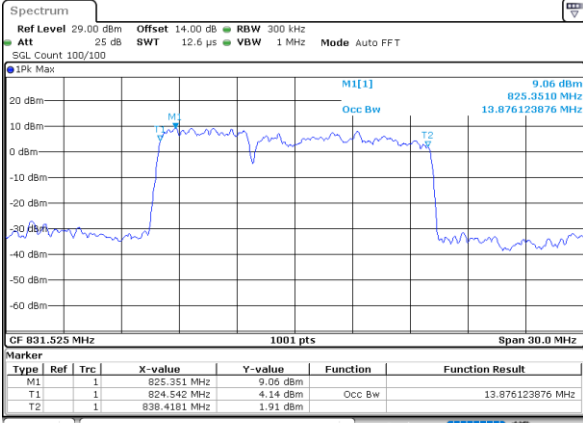

Date: 15_JAN_2021 01:26:09

Middle Channel / 10MHz+10MHz

N/A

Date: 15_JAN_2021 14:39:01

Highest Channel / 10MHz+10MHz

N/A

Date: 15_JAN_2021 18:49:37

LTE Band 5B

Date: 14_JAN.2021 01:11:38

Highest Channel / 3MHz+5MHz

Date: 14_JAN.2021 00:36:44

Highest Channel / 5MHz+3MHz

Date: 14_JAN.2021 01:33:06

LTE Band 5B

16QAM

Lowest Channel / 5MHz+10MHz

Date: 14, JAN, 2021 22:55:04

Lowest Channel / 10MHz+5MHz

Date: 15, JAN, 2021 00:23:02

Middle Channel / 5MHz+10MHz

Date: 14, JAN, 2021 23:13:21

Middle Channel / 10MHz+5MHz

Date: 15, JAN, 2021 00:42:27

Highest Channel / 5MHz+10MHz

Date: 14, JAN, 2021 23:27:10

Highest Channel / 10MHz+5MHz

Date: 15, JAN, 2021 00:58:22

LTE Band 5B

16QAM

Lowest Channel / 10MHz+10MHz

N/A

Date: 15_JAN_2021 01:30:12