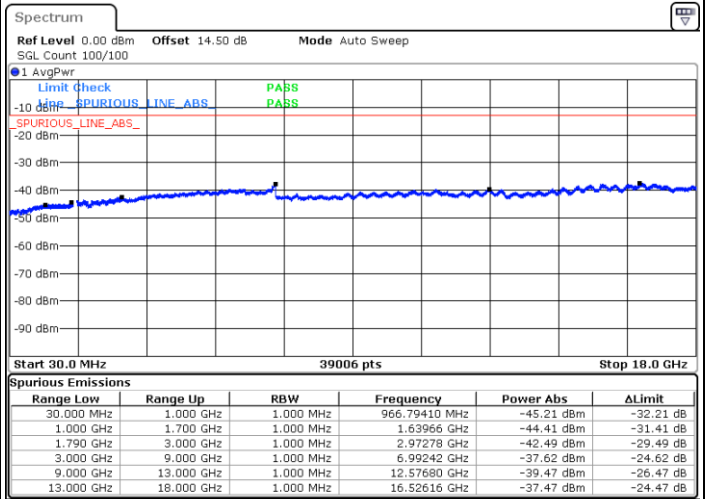

LTE Band 66 / 10MHz

Middle Channel / QPSK

Middle Channel / 16QAM

Date: 21.DEC.2020 13:21:05

Date: 21.DEC.2020 13:21:53

Highest Channel / QPSK

Highest Channel / 16QAM

Date: 21.DEC.2020 13:26:25

Date: 21.DEC.2020 13:27:12

LTE Band 66 / 15MHz

Lowest Channel / QPSK

Date: 21.DEC.2020 13:54:34

Lowest Channel / 16QAM

Date: 21.DEC.2020 13:55:22

Middle Channel / QPSK

Date: 21.DEC.2020 13:56:53