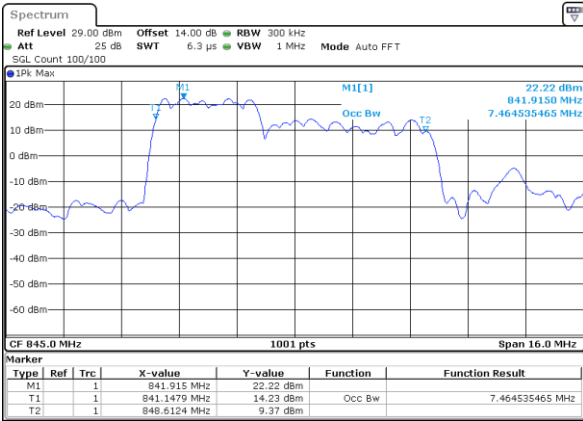

Date: 14, JAN, 2021 23:27:10

Highest Channel / 10MHz+5MHz

Date: 15, JAN, 2021 00:58:22

LTE Band 5B

16QAM

Lowest Channel / 10MHz+10MHz

N/A

Date: 15_JAN_2021 01:30:12

Middle Channel / 10MHz+10MHz

N/A

Date: 15_JAN_2021 14:40:31

Highest Channel / 10MHz+10MHz

N/A

Date: 15_JAN_2021 18:55:48

LTE Band 5B

64QAM

Lowest Channel / 3MHz+5MHz

Date: 14.JAN.2021 00:32:56

Lowest Channel / 5MHz+3MHz

Date: 14.JAN.2021 01:07:24

Middle Channel / 3MHz+5MHz

Date: 14.JAN.2021 00:33:52

Middle Channel / 5MHz+3MHz

Date: 14.JAN.2021 01:08:27

Highest Channel / 3MHz+5MHz

Date: 14.JAN.2021 00:37:09

Highest Channel / 5MHz+3MHz

Date: 14.JAN.2021 01:35:34

LTE Band 5B

64QAM

Lowest Channel / 5MHz+10MHz

Date: 14_JAN.2021 22:56:53