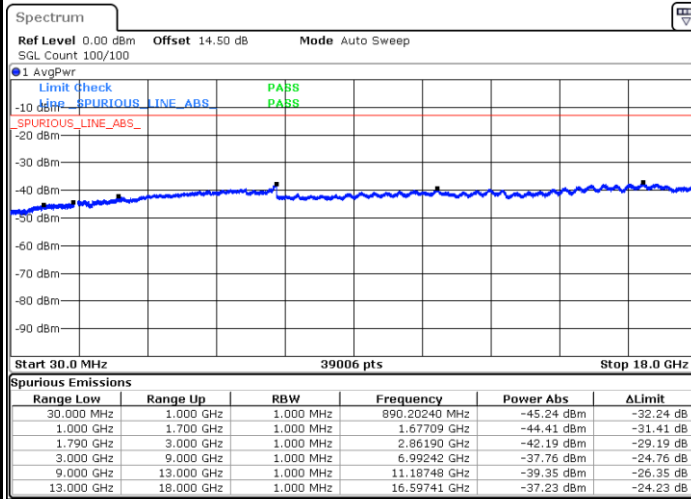

LTE Band 66 / 10MHz

Middle Channel / QPSK

Middle Channel / 16QAM

Date: 21.DEC.2020 13:21:05

Date: 21.DEC.2020 13:21:53

Highest Channel / QPSK

Highest Channel / 16QAM

Date: 21.DEC.2020 13:26:25

Date: 21.DEC.2020 13:27:12

LTE Band 66 / 15MHz

Lowest Channel / QPSK

Date: 21.DEC.2020 13:54:34

Lowest Channel / 16QAM

Date: 21.DEC.2020 13:55:22

Middle Channel / QPSK

Date: 21.DEC.2020 13:56:53

Middle Channel / 16QAM

Date: 21.DEC.2020 13:57:40

LTE Band 66 / 15MHz

Highest Channel / QPSK

Date: 21.DEC.2020 14:02:11

Highest Channel / 16QAM

Date: 21.DEC.2020 14:02:58

LTE Band 66 / 20MHz