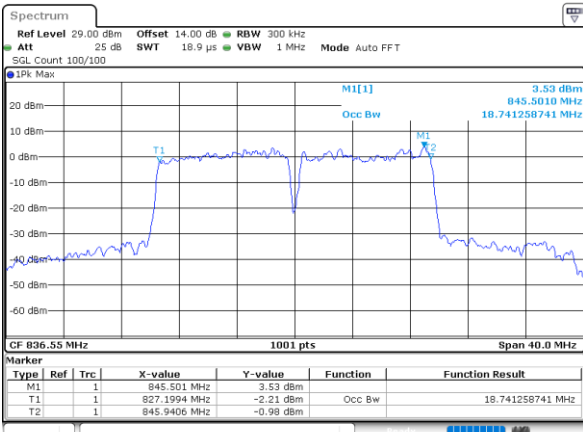

Date: 14_JAN.2021 01:11:38

Highest Channel / 3MHz+5MHz

Date: 14_JAN.2021 00:36:44

Highest Channel / 5MHz+3MHz

Date: 14_JAN.2021 01:33:06

LTE Band 5B

16QAM

Lowest Channel / 5MHz+10MHz

Date: 14, JAN, 2021 22:55:04

Lowest Channel / 10MHz+5MHz

Date: 15, JAN, 2021 00:23:02

Middle Channel / 5MHz+10MHz

Date: 14, JAN, 2021 23:13:21

Middle Channel / 10MHz+5MHz

Date: 15, JAN, 2021 00:42:27

Highest Channel / 5MHz+10MHz

Date: 14, JAN, 2021 23:27:10

Highest Channel / 10MHz+5MHz

Date: 15, JAN, 2021 00:58:22

LTE Band 5B

16QAM

Lowest Channel / 10MHz+10MHz

N/A

Date: 15_JAN_2021 01:30:12

Middle Channel / 10MHz+10MHz

N/A

Date: 15_JAN_2021 14:40:31

Highest Channel / 10MHz+10MHz

N/A

Date: 15_JAN_2021 18:55:48

LTE Band 5B

64QAM