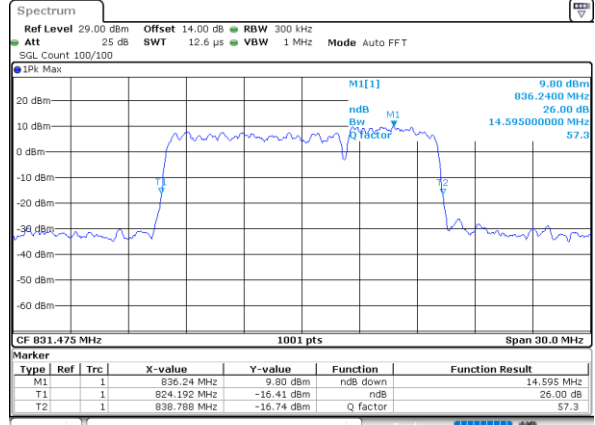

LTE Band 5B

QPSK

Lowest Channel / 3MHz+5MHz

Date: 14_JAN.2021 00:32:11

Lowest Channel / 5MHz+3MHz

Date: 14_JAN.2021 01:06:48

Middle Channel / 3MHz+5MHz

Date: 14_JAN.2021 00:35:09

Middle Channel / 5MHz+3MHz

Date: 14_JAN.2021 01:19:21

Highest Channel / 3MHz+5MHz

Date: 14_JAN.2021 00:36:22

Highest Channel / 5MHz+3MHz

Date: 14_JAN.2021 01:29:50

LTE Band 5B

QPSK

Lowest Channel / 5MHz+10MHz

Date: 14_JAN.2021 22:53:11

Lowest Channel / 10MHz+5MHz

Date: 15_JAN.2021 00:20:41

Middle Channel / 5MHz+10MHz

Date: 14_JAN.2021 23:15:07

Middle Channel / 10MHz+5MHz

Date: 15_JAN.2021 00:41:24

Highest Channel / 5MHz+10MHz

Date: 14_JAN.2021 23:24:42

Highest Channel / 10MHz+5MHz

Date: 15_JAN.2021 00:56:16

LTE Band 5B

QPSK

Lowest Channel / 10MHz+10MHz

N/A