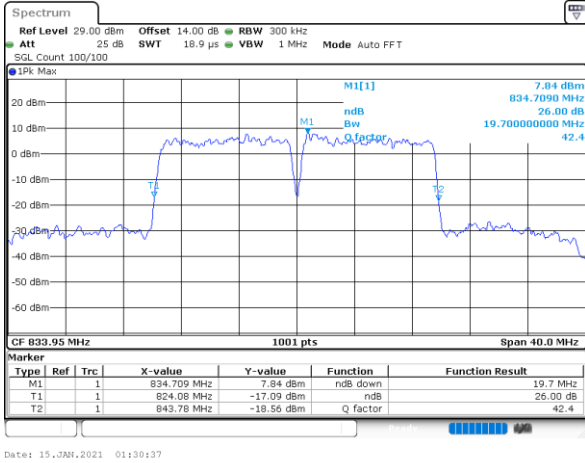

Date: 14_JAN.2021 23:27:16

Highest Channel / 10MHz+5MHz

Date: 15_JAN.2021 00:58:31

LTE Band 5B

16QAM

Lowest Channel / 10MHz+10MHz

N/A

Date: 15_JAN_2021 01:30:37

Middle Channel / 10MHz+10MHz

N/A

Date: 15_JAN_2021 19:45:14

Highest Channel / 10MHz+10MHz

N/A

Date: 15_JAN_2021 18:56:30

LTE Band 5B

64QAM