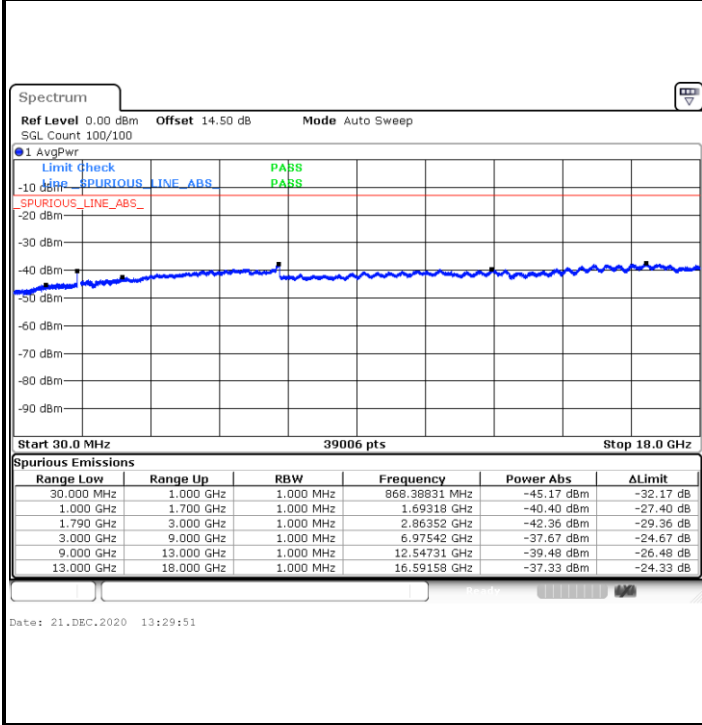

Date: 21.DEC.2020 11:17:06

Highest Channel / 64QAM

Date: 21.DEC.2020 11:19:45

LTE Band 66 / 5MHz

Lowest Channel / 64QAM

Middle Channel / 64QAM

Date: 21.DEC.2020 12:57:30

Date: 21.DEC.2020 12:58:39

Highest Channel / 64QAM

Date: 21.DEC.2020 13:01:19

LTE Band 66 / 10MHz

Lowest Channel / 64QAM

Middle Channel / 64QAM

Highest Channel / 64QAM

LTE Band 66 / 15MHz

Lowest Channel / 64QAM

Middle Channel / 64QAM

Date: 21.DEC.2020 13:46:13

Date: 21.DEC.2020 13:47:23

Highest Channel / 64QAM

Date: 21.DEC.2020 13:50:03

LTE Band 66 / 20MHz

Lowest Channel / 64QAM

Date: 21.DEC.2020 15:02:10