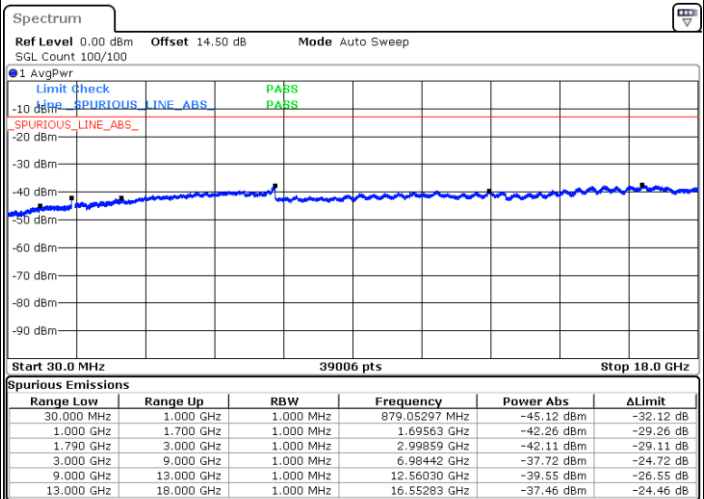

Middle Channel / 16QAM

Date: 21.DEC.2020 13:57:40

LTE Band 66 / 15MHz

Highest Channel / QPSK

Date: 21.DEC.2020 14:02:11

Highest Channel / 16QAM

Date: 21.DEC.2020 14:02:58

LTE Band 66 / 20MHz

Lowest Channel / QPSK

Date: 21.DEC.2020 14:51:08

Lowest Channel / 16QAM

Date: 21.DEC.2020 14:51:55

LTE Band 66 / 20MHz

Middle Channel / QPSK

Middle Channel / 16QAM

Date: 21.DEC.2020 14:53:26

Date: 21.DEC.2020 14:54:13

Highest Channel / QPSK

Highest Channel / 16QAM

Date: 21.DEC.2020 14:58:44

Date: 21.DEC.2020 14:59:31

LTE Band 66 / 1.4MHz

Lowest Channel / 64QAM

Middle Channel / 64QAM