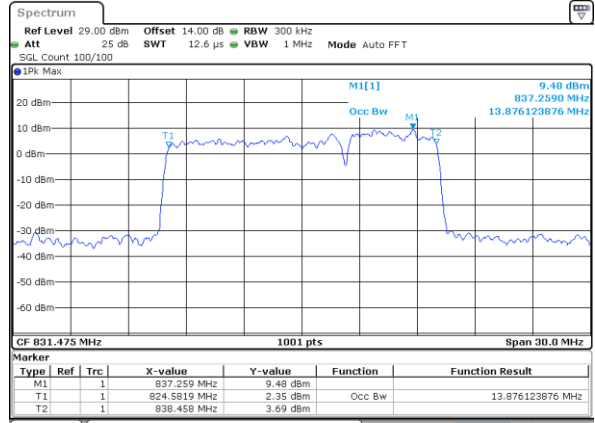

Highest Channel / 3MHz+5MHz

Date: 14.JAN.2021 00:37:09

Highest Channel / 5MHz+3MHz

Date: 14.JAN.2021 01:35:34

LTE Band 5B

64QAM

Lowest Channel / 5MHz+10MHz

Date: 14_JAN.2021 22:56:53

Lowest Channel / 10MHz+5MHz

Date: 15_JAN.2021 00:25:03

Middle Channel / 5MHz+10MHz

Date: 14_JAN.2021 23:11:33

Middle Channel / 10MHz+5MHz

Date: 15_JAN.2021 00:43:57

Highest Channel / 5MHz+10MHz

Date: 14_JAN.2021 23:33:02