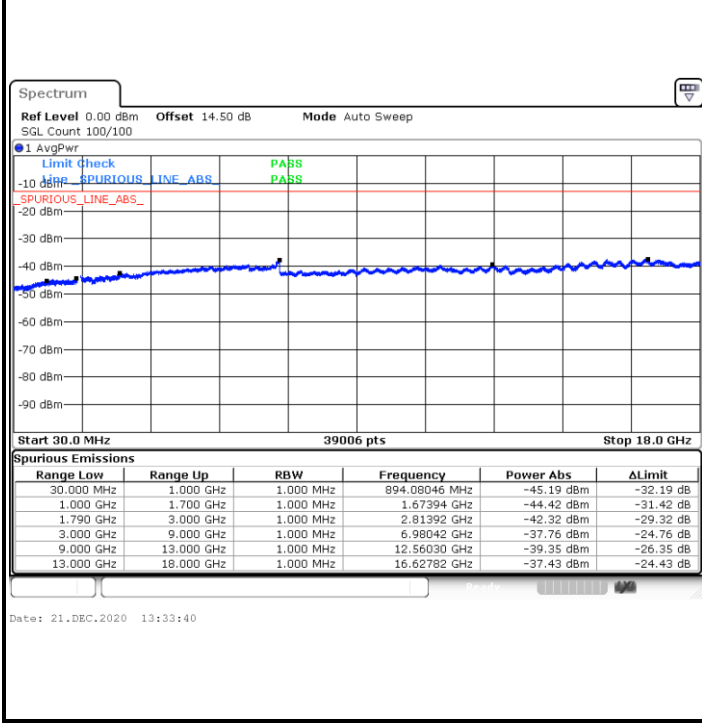

Date: 21.DEC.2020 11:17:06

Highest Channel / 64QAM

Date: 21.DEC.2020 11:19:45

LTE Band 66 / 5MHz

Lowest Channel / 64QAM

Middle Channel / 64QAM

Date: 21.DEC.2020 12:57:30

Date: 21.DEC.2020 12:58:39

Highest Channel / 64QAM

Date: 21.DEC.2020 13:01:19

LTE Band 66 / 10MHz

Lowest Channel / 64QAM

Middle Channel / 64QAM

Highest Channel / 64QAM

LTE Band 66 / 15MHz

Lowest Channel / 64QAM

Middle Channel / 64QAM

Date: 21.DEC.2020 13:46:13

Date: 21.DEC.2020 13:47:23

Highest Channel / 64QAM

Date: 21.DEC.2020 13:50:03

LTE Band 66 / 20MHz

Lowest Channel / 64QAM

Date: 21.DEC.2020 15:02:10