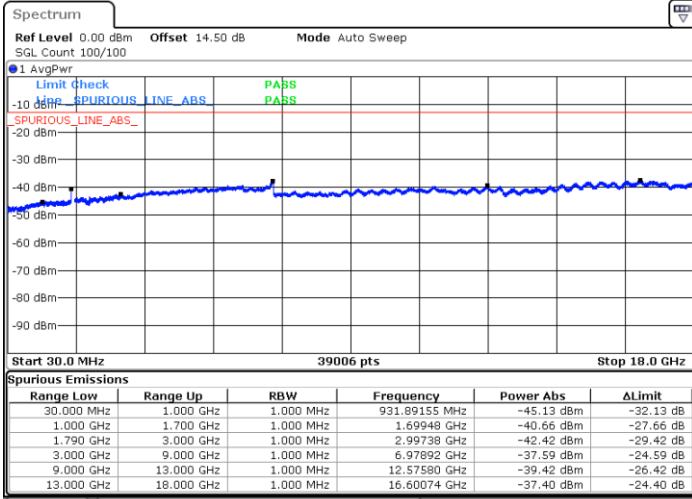

Date: 21.DEC.2020 11:17:06

Highest Channel / 64QAM

Date: 21.DEC.2020 11:19:45

LTE Band 66 / 5MHz

Lowest Channel / 64QAM

Middle Channel / 64QAM

Date: 21.DEC.2020 12:57:30

Date: 21.DEC.2020 12:58:39

Highest Channel / 64QAM

Date: 21.DEC.2020 13:01:19

LTE Band 66 / 10MHz

Lowest Channel / 64QAM

Middle Channel / 64QAM

Highest Channel / 64QAM

LTE Band 66 / 15MHz

Lowest Channel / 64QAM

Middle Channel / 64QAM

Date: 21.DEC.2020 13:46:13

Date: 21.DEC.2020 13:47:23

Highest Channel / 64QAM

Date: 21.DEC.2020 13:50:03

LTE Band 66 / 20MHz

Lowest Channel / 64QAM

Date: 21.DEC.2020 15:02:10