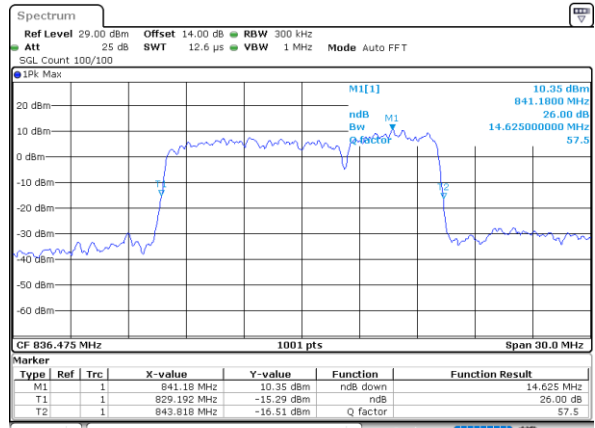

Highest Channel / 3MHz+5MHz

Date: 14_JAN.2021 00:37:22

Highest Channel / 5MHz+3MHz

Date: 14_JAN.2021 01:35:41

LTE Band 5B

64QAM

Lowest Channel / 5MHz+10MHz

Date: 14_JAN.2021 22:56:59

Lowest Channel / 10MHz+5MHz

Date: 15_JAN.2021 00:25:12

Middle Channel / 5MHz+10MHz

Date: 14_JAN.2021 23:11:39

Middle Channel / 10MHz+5MHz

Date: 15_JAN.2021 00:44:12

Highest Channel / 5MHz+10MHz

Date: 14_JAN.2021 23:33:09

Highest Channel / 10MHz+5MHz

Date: 15_JAN.2021 01:00:33

LTE Band 5B

64QAM

Lowest Channel / 10MHz+10MHz

N/A

Date: 15_JAN_2021 01:32:27

Middle Channel / 10MHz+10MHz

N/A

Date: 15_JAN_2021 14:41:45

Highest Channel / 10MHz+10MHz

N/A

Date: 15_JAN_2021 18:59:24

Occupied Bandwidth

Mode	LTE Band 5B : 99%OBW(MHz)		
QPSK			
BW	3MHz+5MHz	5MHz+3MHz	5MHz+10MHz
Lowest CH	7.50	7.54	13.88
Middle CH	7.43	7.48	13.88
Highest CH	7.50	7.46	13.82
BW	10MHz+5MHz	10MHz+10MHz	N/A
Lowest CH	13.88	18.82	-
Middle CH	13.88	18.74	-
Highest CH	13.88	18.74	-