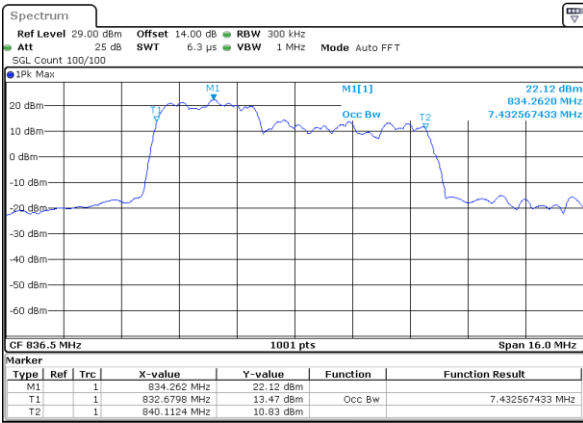

Highest Channel / 5MHz+10MHz

Date: 14, JAN, 2021 23:24:35

Highest Channel / 10MHz+5MHz

Date: 15, JAN, 2021 00:56:08

LTE Band 5B

QPSK

Lowest Channel / 10MHz+10MHz

N/A

Date: 15_JAN_2021 01:26:09

Middle Channel / 10MHz+10MHz

N/A

Date: 15_JAN_2021 14:39:01

Highest Channel / 10MHz+10MHz

N/A

Date: 15_JAN_2021 18:49:37

LTE Band 5B

16QAM

Lowest Channel / 3MHz+5MHz

Date: 14_JAN.2021 00:32:13

Lowest Channel / 5MHz+3MHz

Date: 14_JAN.2021 01:07:03

Middle Channel / 3MHz+5MHz

Date: 14_JAN.2021 00:34:15

Middle Channel / 5MHz+3MHz

Date: 14_JAN.2021 01:11:38

Highest Channel / 3MHz+5MHz

Date: 14_JAN.2021 00:36:44

Highest Channel / 5MHz+3MHz

Date: 14_JAN.2021 01:33:06

LTE Band 5B

16QAM

Lowest Channel / 5MHz+10MHz