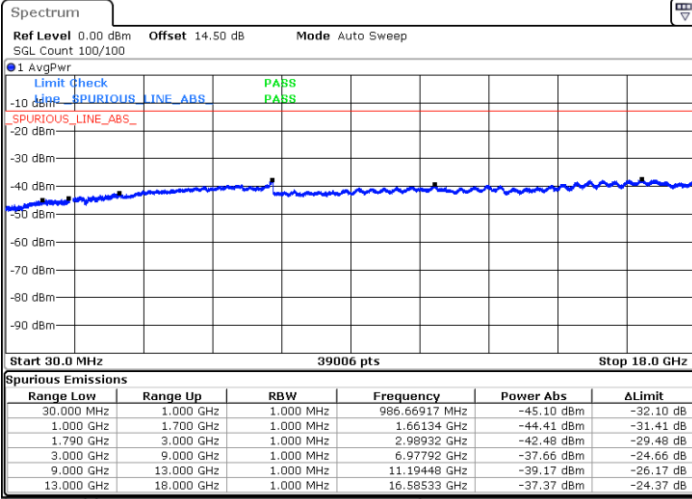

Middle Channel / 16QAM

Date: 21.DEC.2020 13:57:40

LTE Band 66 / 15MHz

Highest Channel / QPSK

Date: 21.DEC.2020 14:02:11

Highest Channel / 16QAM

Date: 21.DEC.2020 14:02:58

LTE Band 66 / 20MHz

Lowest Channel / QPSK

Date: 21.DEC.2020 14:51:08

Lowest Channel / 16QAM

Date: 21.DEC.2020 14:51:55

LTE Band 66 / 20MHz

Middle Channel / QPSK

Middle Channel / 16QAM

Date: 21.DEC.2020 14:53:26

Date: 21.DEC.2020 14:54:13

Highest Channel / QPSK

Highest Channel / 16QAM

Date: 21.DEC.2020 14:58:44

Date: 21.DEC.2020 14:59:31

LTE Band 66 / 1.4MHz

Lowest Channel / 64QAM

Middle Channel / 64QAM