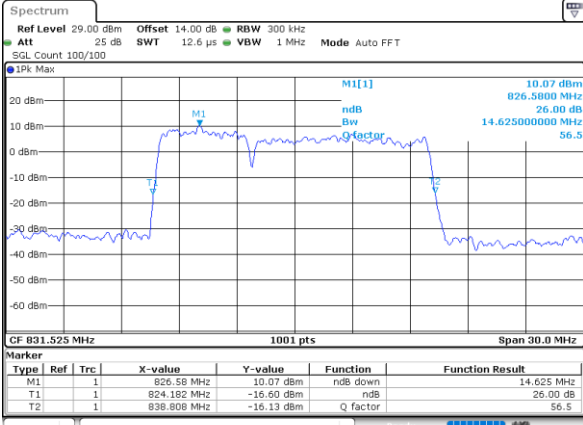

Date: 14.JAN.2021 01:11:49

Highest Channel / 3MHz+5MHz

Date: 14.JAN.2021 00:36:52

Highest Channel / 5MHz+3MHz

Date: 14.JAN.2021 01:33:14

LTE Band 5B

16QAM

Lowest Channel / 5MHz+10MHz

Date: 14_JAN.2021 22:55:11

Lowest Channel / 10MHz+5MHz

Date: 15_JAN.2021 00:23:09

Middle Channel / 5MHz+10MHz

Date: 14_JAN.2021 23:13:27

Middle Channel / 10MHz+5MHz

Date: 15_JAN.2021 00:42:33

Highest Channel / 5MHz+10MHz