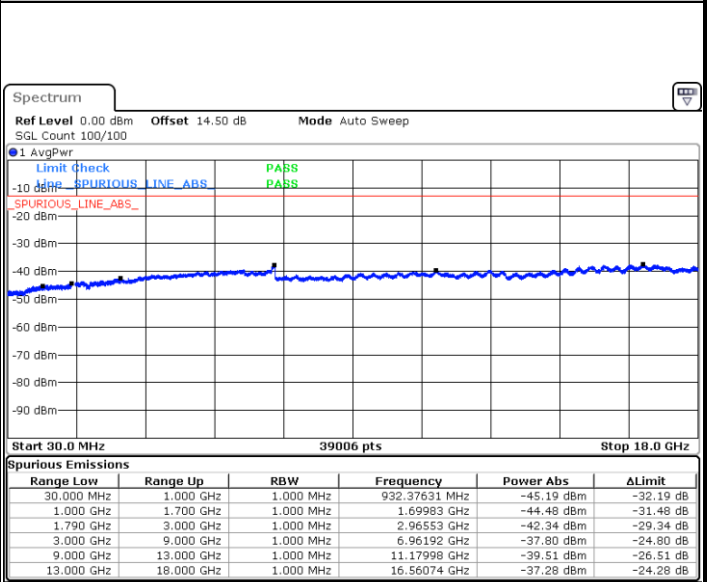

Highest Channel / 64QAM

Date: 21.DEC.2020 13:01:19

LTE Band 66 / 10MHz

Lowest Channel / 64QAM

Middle Channel / 64QAM

Highest Channel / 64QAM

LTE Band 66 / 15MHz

Lowest Channel / 64QAM

Middle Channel / 64QAM

Date: 21.DEC.2020 13:46:13

Date: 21.DEC.2020 13:47:23

Highest Channel / 64QAM

Date: 21.DEC.2020 13:50:03

LTE Band 66 / 20MHz

Lowest Channel / 64QAM

Date: 21.DEC.2020 15:02:10

Middle Channel / 64QAM

Date: 21.DEC.2020 15:03:19

Highest Channel / 64QAM

Date: 21.DEC.2020 15:05:58

Frequency Stability

Test Conditions		LTE Band 66 (QPSK) / Middle Channel	Limit
Temperature (°C)	Voltage (Volt)	BW 10MHz	Note 2.
		Deviation (ppm)	Result
50	Normal Voltage	0.0040	PASS
40	Normal Voltage	0.0049	
30	Normal Voltage	0.0020	
20(Ref.)	Normal Voltage	0.0000	
10	Normal Voltage	0.0025	
0	Normal Voltage	0.0037	
-10	Normal Voltage	0.0030	
-20	Normal Voltage	0.0007	
-30	Normal Voltage	0.0016	
20	Maximum Voltage	0.0004	
20	Normal Voltage	0.0000	
20	Battery End Point	0.0008	

Note:

1. Normal Voltage =3.3 V. ; Battery End Point (BEP) =3.14 V. ; Maximum Voltage =4.4 V.
2. Note: The frequency fundamental emissions stay within the authorized frequency block.

LTE Band 5B

26dB Bandwidth