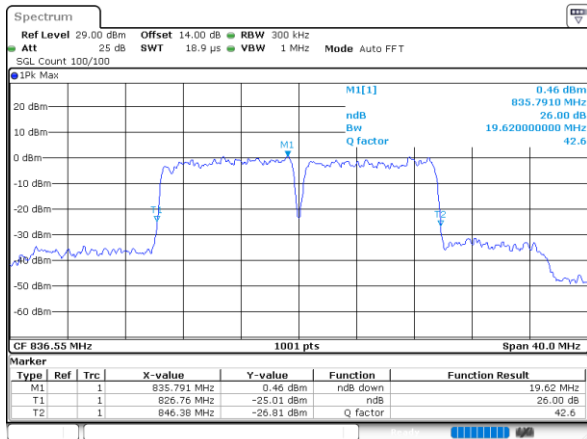

Lowest Channel / 10MHz+5MHz

Date: 15_JAN.2021 00:25:12

Middle Channel / 5MHz+10MHz

Date: 14_JAN.2021 23:11:39

Middle Channel / 10MHz+5MHz

Date: 15_JAN.2021 00:44:12

Highest Channel / 5MHz+10MHz

Date: 14_JAN.2021 23:33:09

Highest Channel / 10MHz+5MHz

Date: 15_JAN.2021 01:00:33

LTE Band 5B

64QAM

Lowest Channel / 10MHz+10MHz

N/A

Date: 15_JAN_2021 01:32:27

Middle Channel / 10MHz+10MHz

N/A

Date: 15_JAN_2021 14:41:45

Highest Channel / 10MHz+10MHz

N/A

Date: 15_JAN_2021 18:59:24

Occupied Bandwidth

Mode	LTE Band 5B : 99%OBW(MHz)		
QPSK			
BW	3MHz+5MHz	5MHz+3MHz	5MHz+10MHz
Lowest CH	7.50	7.54	13.88
Middle CH	7.43	7.48	13.88
Highest CH	7.50	7.46	13.82
BW	10MHz+5MHz	10MHz+10MHz	N/A
Lowest CH	13.88	18.82	-
Middle CH	13.88	18.74	-
Highest CH	13.88	18.74	-

Mode	LTE Band 5B : 99%OBW(MHz)		
16QAM			
BW	3MHz+5MHz	5MHz+3MHz	5MHz+10MHz
Lowest CH	7.48	7.58	13.88
Middle CH	7.43	7.54	13.88
Highest CH	7.54	7.56	13.94
BW	10MHz+5MHz	10MHz+10MHz	N/A
Lowest CH	13.85	18.82	-
Middle CH	13.85	18.74	-
Highest CH	13.88	18.70	-