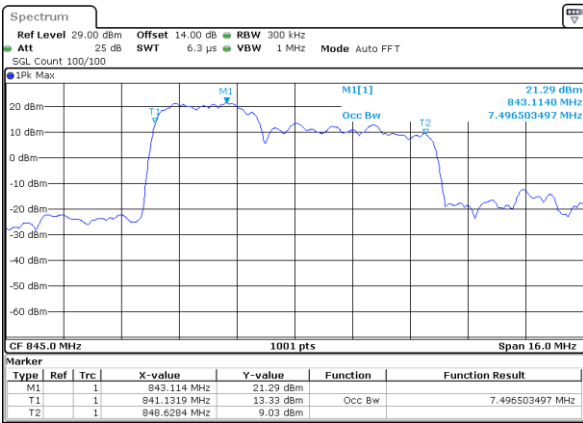

Mode	LTE Band 5B : 99%OBW(MHz)		
16QAM			
BW	3MHz+5MHz	5MHz+3MHz	5MHz+10MHz
Lowest CH	7.48	7.58	13.88
Middle CH	7.43	7.54	13.88
Highest CH	7.54	7.56	13.94
BW	10MHz+5MHz	10MHz+10MHz	N/A
Lowest CH	13.85	18.82	-
Middle CH	13.85	18.74	-
Highest CH	13.88	18.70	-

Mode	LTE Band 5B : 99%OBW(MHz)		
64QAM			
BW	3MHz+5MHz	5MHz+3MHz	5MHz+10MHz
Lowest CH	7.50	7.46	13.82
Middle CH	7.53	7.54	13.91
Highest CH	7.46	7.48	13.91
BW	10MHz+5MHz	10MHz+10MHz	N/A
Lowest CH	13.88	18.78	-
Middle CH	13.82	18.82	-
Highest CH	13.91	18.78	-

LTE Band 5B

QPSK

Lowest Channel / 3MHz+5MHz

Date: 14_JAN.2021 00:32:05

Lowest Channel / 5MHz+3MHz

Date: 14_JAN.2021 01:06:42

Middle Channel / 3MHz+5MHz

Date: 14_JAN.2021 00:34:48

Middle Channel / 5MHz+3MHz

Date: 14_JAN.2021 01:19:14

Highest Channel / 3MHz+5MHz

Date: 14_JAN.2021 00:36:05

Highest Channel / 5MHz+3MHz

Date: 14_JAN.2021 01:29:45

LTE Band 5B

QPSK