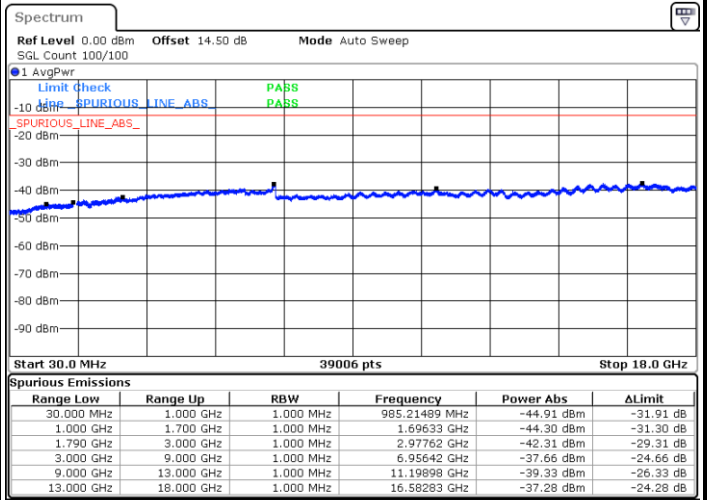

Date: 21.DEC.2020 14:54:13

Highest Channel / QPSK

Highest Channel / 16QAM

Date: 21.DEC.2020 14:58:44

Date: 21.DEC.2020 14:59:31

LTE Band 66 / 1.4MHz

Lowest Channel / 64QAM

Middle Channel / 64QAM

Date: 21.DEC.2020 10:59:21

Date: 21.DEC.2020 10:18:07

Highest Channel / 64QAM

Date: 21.DEC.2020 10:54:24

LTE Band 66 / 3MHz

Lowest Channel / 64QAM

Date: 21.DEC.2020 11:15:56

Middle Channel / 64QAM