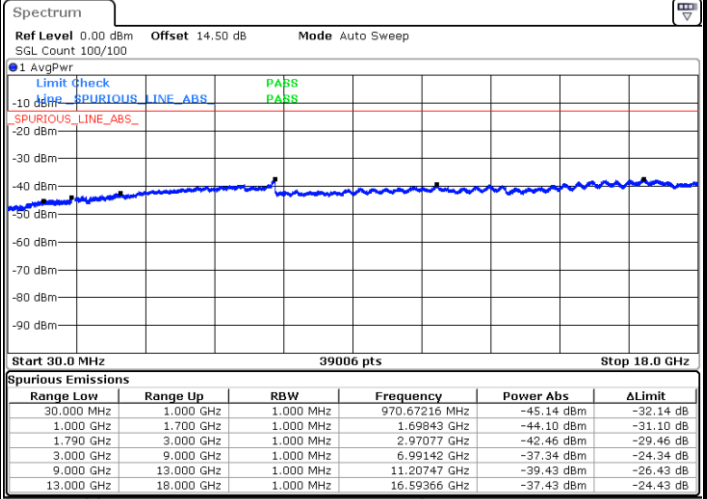

Middle Channel / 16QAM

Date: 21.DEC.2020 13:57:40

LTE Band 66 / 15MHz

Highest Channel / QPSK

Date: 21.DEC.2020 14:02:11

Highest Channel / 16QAM

Date: 21.DEC.2020 14:02:58

LTE Band 66 / 20MHz

Lowest Channel / QPSK

Date: 21.DEC.2020 14:51:08

Lowest Channel / 16QAM

Date: 21.DEC.2020 14:51:55

LTE Band 66 / 20MHz

Middle Channel / QPSK

Middle Channel / 16QAM

Date: 21.DEC.2020 14:53:26

Date: 21.DEC.2020 14:54:13

Highest Channel / QPSK

Highest Channel / 16QAM

Date: 21.DEC.2020 14:58:44

Date: 21.DEC.2020 14:59:31

LTE Band 66 / 1.4MHz

Lowest Channel / 64QAM

Middle Channel / 64QAM

Date: 21.DEC.2020 10:59:21

Date: 21.DEC.2020 10:18:07

Highest Channel / 64QAM

Date: 21.DEC.2020 10:54:24

LTE Band 66 / 3MHz

Lowest Channel / 64QAM

Date: 21.DEC.2020 11:15:56

Middle Channel / 64QAM