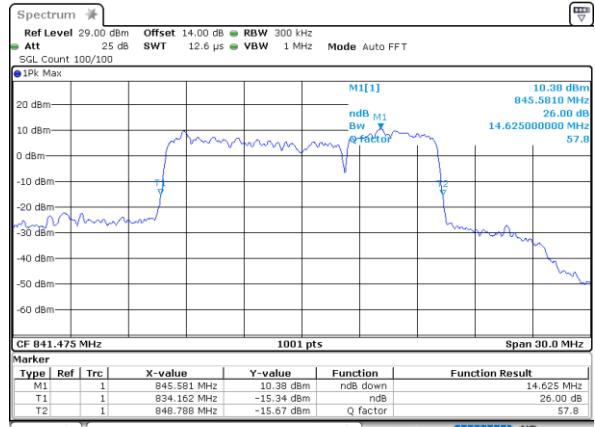

Highest Channel / 3MHz+5MHz

Date: 14_JAN.2021 00:37:22

Highest Channel / 5MHz+3MHz

Date: 14_JAN.2021 01:35:41

LTE Band 5B

64QAM

Lowest Channel / 5MHz+10MHz

Date: 14_JAN.2021 22:56:59

Lowest Channel / 10MHz+5MHz

Date: 15_JAN.2021 00:25:12

Middle Channel / 5MHz+10MHz

Date: 14_JAN.2021 23:11:39

Middle Channel / 10MHz+5MHz

Date: 15_JAN.2021 00:44:12

Highest Channel / 5MHz+10MHz

Date: 14_JAN.2021 23:33:09

Highest Channel / 10MHz+5MHz

Date: 15_JAN.2021 01:00:33

LTE Band 5B

64QAM

Lowest Channel / 10MHz+10MHz

N/A

Date: 15_JAN_2021 01:32:27

Middle Channel / 10MHz+10MHz

N/A

Date: 15_JAN_2021 14:41:45

Highest Channel / 10MHz+10MHz

N/A

Date: 15_JAN_2021 18:59:24

Occupied Bandwidth

Mode	LTE Band 5B : 99%OBW(MHz)		
QPSK			
BW	3MHz+5MHz	5MHz+3MHz	5MHz+10MHz
Lowest CH	7.50	7.54	13.88
Middle CH	7.43	7.48	13.88
Highest CH	7.50	7.46	13.82
BW	10MHz+5MHz	10MHz+10MHz	N/A
Lowest CH	13.88	18.82	-
Middle CH	13.88	18.74	-
Highest CH	13.88	18.74	-