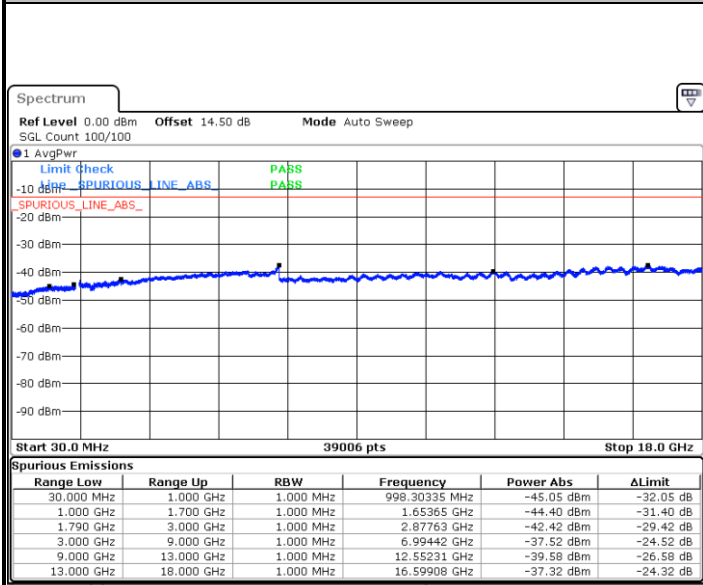

Highest Channel / 64QAM

Date: 21.DEC.2020 13:01:19

LTE Band 66 / 10MHz

Lowest Channel / 64QAM

Middle Channel / 64QAM

Highest Channel / 64QAM

LTE Band 66 / 15MHz

Lowest Channel / 64QAM

Middle Channel / 64QAM

Date: 21.DEC.2020 13:46:13

Date: 21.DEC.2020 13:47:23

Highest Channel / 64QAM

Date: 21.DEC.2020 13:50:03

LTE Band 66 / 20MHz

Lowest Channel / 64QAM

Date: 21.DEC.2020 15:02:10

Middle Channel / 64QAM

Date: 21.DEC.2020 15:03:19

Highest Channel / 64QAM

Date: 21.DEC.2020 15:05:58

Frequency Stability

Test Conditions		LTE Band 66 (QPSK) / Middle Channel	Limit
Temperature (°C)	Voltage (Volt)	BW 10MHz	Note 2.
		Deviation (ppm)	Result
50	Normal Voltage	0.0040	PASS
40	Normal Voltage	0.0049	
30	Normal Voltage	0.0020	
20(Ref.)	Normal Voltage	0.0000	
10	Normal Voltage	0.0025	
0	Normal Voltage	0.0037	
-10	Normal Voltage	0.0030	
-20	Normal Voltage	0.0007	
-30	Normal Voltage	0.0016	
20	Maximum Voltage	0.0004	
20	Normal Voltage	0.0000	
20	Battery End Point	0.0008	

Note:

1. Normal Voltage =3.3 V. ; Battery End Point (BEP) =3.14 V. ; Maximum Voltage =4.4 V.
2. Note: The frequency fundamental emissions stay within the authorized frequency block.

LTE Band 5B

26dB Bandwidth