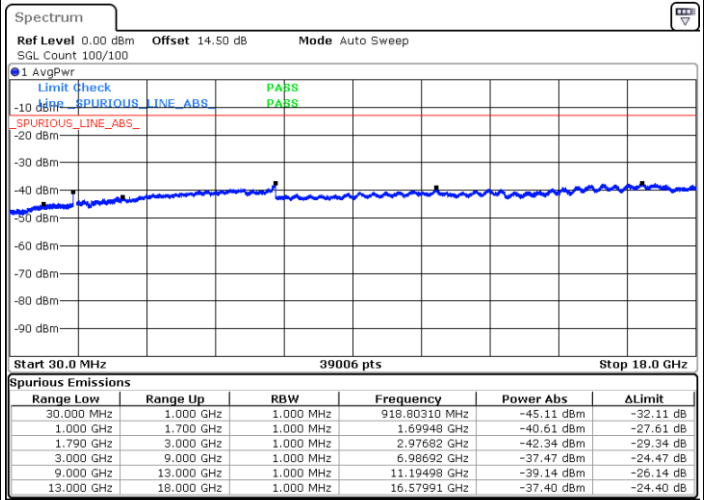

LTE Band 66 / 10MHz

Middle Channel / QPSK

Middle Channel / 16QAM

Date: 21.DEC.2020 13:21:05

Date: 21.DEC.2020 13:21:53

Highest Channel / QPSK

Highest Channel / 16QAM

Date: 21.DEC.2020 13:26:25

Date: 21.DEC.2020 13:27:12

LTE Band 66 / 15MHz

Lowest Channel / QPSK

Date: 21.DEC.2020 13:54:34

Lowest Channel / 16QAM

Date: 21.DEC.2020 13:55:22

Middle Channel / QPSK

Date: 21.DEC.2020 13:56:53

Middle Channel / 16QAM

Date: 21.DEC.2020 13:57:40

LTE Band 66 / 15MHz

Highest Channel / QPSK

Date: 21.DEC.2020 14:02:11

Highest Channel / 16QAM

Date: 21.DEC.2020 14:02:58

LTE Band 66 / 20MHz