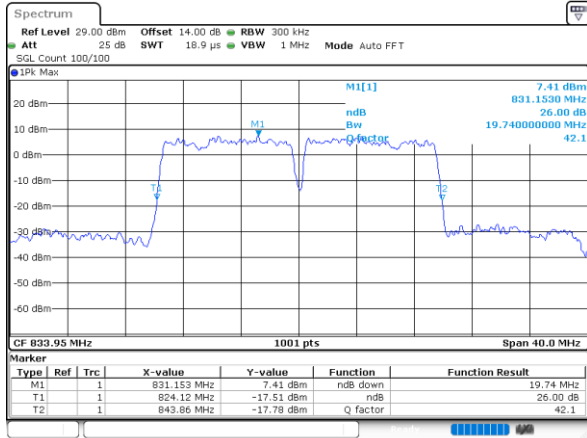

Lowest Channel / 10MHz+5MHz

Date: 15_JAN.2021 00:25:12

Middle Channel / 5MHz+10MHz

Date: 14_JAN.2021 23:11:39

Middle Channel / 10MHz+5MHz

Date: 15_JAN.2021 00:44:12

Highest Channel / 5MHz+10MHz

Date: 14_JAN.2021 23:33:09

Highest Channel / 10MHz+5MHz

Date: 15_JAN.2021 01:00:33

LTE Band 5B

64QAM

Lowest Channel / 10MHz+10MHz

N/A

Date: 15_JAN_2021 01:32:27

Middle Channel / 10MHz+10MHz

N/A

Date: 15_JAN_2021 14:41:45

Highest Channel / 10MHz+10MHz

N/A

Date: 15_JAN_2021 18:59:24

Occupied Bandwidth

Mode	LTE Band 5B : 99%OBW(MHz)		
QPSK			
BW	3MHz+5MHz	5MHz+3MHz	5MHz+10MHz
Lowest CH	7.50	7.54	13.88
Middle CH	7.43	7.48	13.88
Highest CH	7.50	7.46	13.82
BW	10MHz+5MHz	10MHz+10MHz	N/A
Lowest CH	13.88	18.82	-
Middle CH	13.88	18.74	-
Highest CH	13.88	18.74	-

Mode	LTE Band 5B : 99%OBW(MHz)		
16QAM			
BW	3MHz+5MHz	5MHz+3MHz	5MHz+10MHz
Lowest CH	7.48	7.58	13.88
Middle CH	7.43	7.54	13.88
Highest CH	7.54	7.56	13.94
BW	10MHz+5MHz	10MHz+10MHz	N/A
Lowest CH	13.85	18.82	-
Middle CH	13.85	18.74	-
Highest CH	13.88	18.70	-