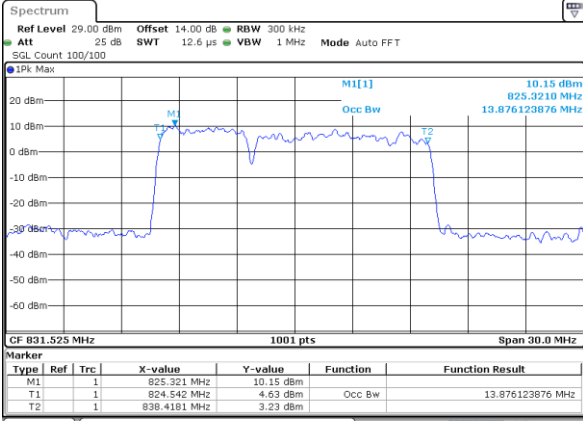

LTE Band 5B

QPSK

Lowest Channel / 3MHz+5MHz

Date: 14_JAN.2021 00:32:05

Lowest Channel / 5MHz+3MHz

Date: 14_JAN.2021 01:06:42

Middle Channel / 3MHz+5MHz

Date: 14_JAN.2021 00:34:48

Middle Channel / 5MHz+3MHz

Date: 14_JAN.2021 01:19:14

Highest Channel / 3MHz+5MHz

Date: 14_JAN.2021 00:36:05

Highest Channel / 5MHz+3MHz

Date: 14_JAN.2021 01:29:45

LTE Band 5B

QPSK

Lowest Channel / 5MHz+10MHz

Date: 14, JAN, 2021 22:53:06

Lowest Channel / 10MHz+5MHz

Date: 15, JAN, 2021 00:20:34

Middle Channel / 5MHz+10MHz

Date: 14, JAN, 2021 23:14:40

Middle Channel / 10MHz+5MHz

Date: 15, JAN, 2021 00:41:17

Highest Channel / 5MHz+10MHz

Date: 14, JAN, 2021 23:24:35

Highest Channel / 10MHz+5MHz

Date: 15, JAN, 2021 00:56:08

LTE Band 5B

QPSK

Lowest Channel / 10MHz+10MHz

N/A