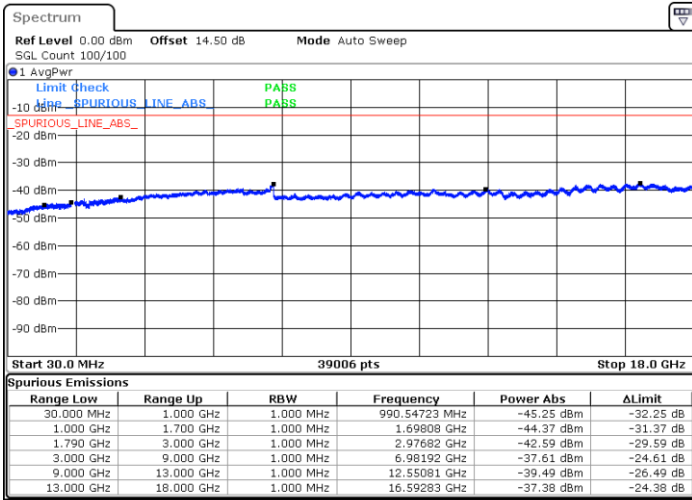

Date: 21.DEC.2020 14:54:13

Highest Channel / QPSK

Highest Channel / 16QAM

Date: 21.DEC.2020 14:58:44

Date: 21.DEC.2020 14:59:31

LTE Band 66 / 1.4MHz

Lowest Channel / 64QAM

Middle Channel / 64QAM

Date: 21.DEC.2020 10:59:21

Date: 21.DEC.2020 10:18:07

Highest Channel / 64QAM

Date: 21.DEC.2020 10:54:24

LTE Band 66 / 3MHz

Lowest Channel / 64QAM

Date: 21.DEC.2020 11:15:56

Middle Channel / 64QAM