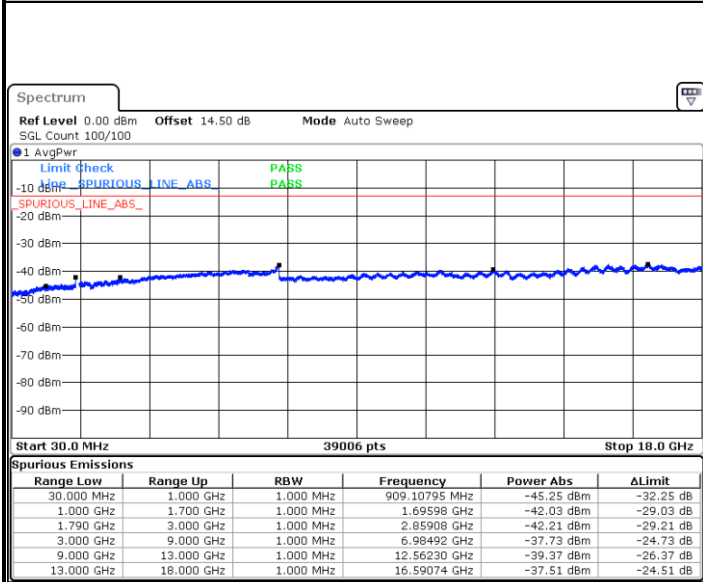

Highest Channel / 64QAM

Date: 21.DEC.2020 13:01:19

LTE Band 66 / 10MHz

Lowest Channel / 64QAM

Middle Channel / 64QAM

Highest Channel / 64QAM

LTE Band 66 / 15MHz

Lowest Channel / 64QAM

Middle Channel / 64QAM

Date: 21.DEC.2020 13:46:13

Date: 21.DEC.2020 13:47:23

Highest Channel / 64QAM

Date: 21.DEC.2020 13:50:03

LTE Band 66 / 20MHz

Lowest Channel / 64QAM

Date: 21.DEC.2020 15:02:10

Middle Channel / 64QAM

Date: 21.DEC.2020 15:03:19

Highest Channel / 64QAM

Date: 21.DEC.2020 15:05:58

Frequency Stability

Test Conditions		LTE Band 66 (QPSK) / Middle Channel	Limit
Temperature (°C)	Voltage (Volt)	BW 10MHz	Note 2.
		Deviation (ppm)	Result
50	Normal Voltage	0.0040	PASS
40	Normal Voltage	0.0049	
30	Normal Voltage	0.0020	
20(Ref.)	Normal Voltage	0.0000	
10	Normal Voltage	0.0025	
0	Normal Voltage	0.0037	
-10	Normal Voltage	0.0030	
-20	Normal Voltage	0.0007	
-30	Normal Voltage	0.0016	
20	Maximum Voltage	0.0004	
20	Normal Voltage	0.0000	
20	Battery End Point	0.0008	

Note:

1. Normal Voltage =3.3 V. ; Battery End Point (BEP) =3.14 V. ; Maximum Voltage =4.4 V.
2. Note: The frequency fundamental emissions stay within the authorized frequency block.

LTE Band 5B

26dB Bandwidth