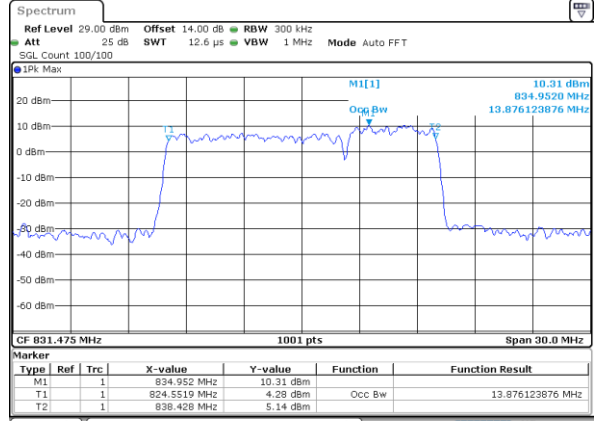

LTE Band 5B

QPSK

Lowest Channel / 3MHz+5MHz

Date: 14_JAN.2021 00:32:05

Lowest Channel / 5MHz+3MHz

Date: 14_JAN.2021 01:06:42

Middle Channel / 3MHz+5MHz

Date: 14_JAN.2021 00:34:48

Middle Channel / 5MHz+3MHz

Date: 14_JAN.2021 01:19:14

Highest Channel / 3MHz+5MHz

Date: 14_JAN.2021 00:36:05

Highest Channel / 5MHz+3MHz

Date: 14_JAN.2021 01:29:45

LTE Band 5B

QPSK

Lowest Channel / 5MHz+10MHz

Date: 14, JAN, 2021 22:53:06

Lowest Channel / 10MHz+5MHz

Date: 15, JAN, 2021 00:20:34

Middle Channel / 5MHz+10MHz

Date: 14, JAN, 2021 23:14:40

Middle Channel / 10MHz+5MHz

Date: 15, JAN, 2021 00:41:17