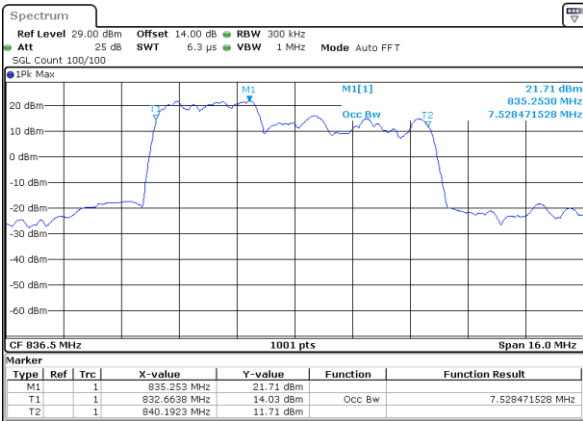

Date: 14, JAN, 2021 23:27:10

Highest Channel / 10MHz+5MHz

Date: 15, JAN, 2021 00:58:22

LTE Band 5B

16QAM

Lowest Channel / 10MHz+10MHz

N/A

Date: 15_JAN_2021 01:30:12

Middle Channel / 10MHz+10MHz

N/A

Date: 15_JAN_2021 14:40:31

Highest Channel / 10MHz+10MHz

N/A

Date: 15_JAN_2021 18:55:48

LTE Band 5B

64QAM

Lowest Channel / 3MHz+5MHz

Date: 14.JAN.2021 00:32:56

Lowest Channel / 5MHz+3MHz

Date: 14.JAN.2021 01:07:24

Middle Channel / 3MHz+5MHz

Date: 14.JAN.2021 00:33:52

Middle Channel / 5MHz+3MHz

Date: 14.JAN.2021 01:08:27

Highest Channel / 3MHz+5MHz

Date: 14.JAN.2021 00:37:09

Highest Channel / 5MHz+3MHz

Date: 14.JAN.2021 01:35:34

LTE Band 5B

64QAM

Lowest Channel / 5MHz+10MHz

Date: 14_JAN.2021 22:56:53