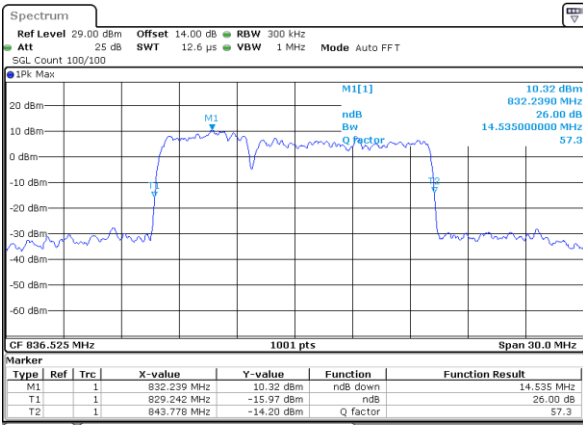

Date: 14.JAN.2021 01:11:49

Highest Channel / 3MHz+5MHz

Date: 14.JAN.2021 00:36:52

Highest Channel / 5MHz+3MHz

Date: 14.JAN.2021 01:33:14

LTE Band 5B

16QAM

Lowest Channel / 5MHz+10MHz

Date: 14_JAN.2021 22:55:11

Lowest Channel / 10MHz+5MHz

Date: 15_JAN.2021 00:23:09

Middle Channel / 5MHz+10MHz

Date: 14_JAN.2021 23:13:27

Middle Channel / 10MHz+5MHz

Date: 15_JAN.2021 00:42:33

Highest Channel / 5MHz+10MHz

Date: 14_JAN.2021 23:27:16

Highest Channel / 10MHz+5MHz

Date: 15_JAN.2021 00:58:31

LTE Band 5B

16QAM

Lowest Channel / 10MHz+10MHz

N/A

Date: 15_JAN_2021 01:30:37