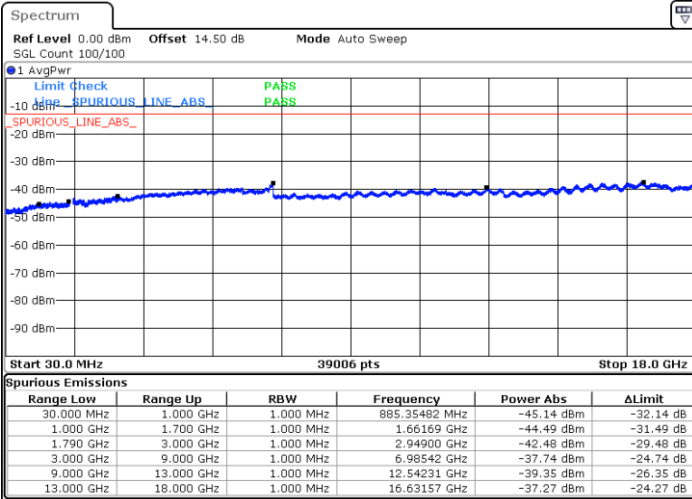

Lowest Channel / QPSK

Date: 21.DEC.2020 14:51:08

Lowest Channel / 16QAM

Date: 21.DEC.2020 14:51:55

LTE Band 66 / 20MHz

Middle Channel / QPSK

Middle Channel / 16QAM

Date: 21.DEC.2020 14:53:26

Date: 21.DEC.2020 14:54:13

Highest Channel / QPSK

Highest Channel / 16QAM

Date: 21.DEC.2020 14:58:44

Date: 21.DEC.2020 14:59:31

LTE Band 66 / 1.4MHz

Lowest Channel / 64QAM

Middle Channel / 64QAM