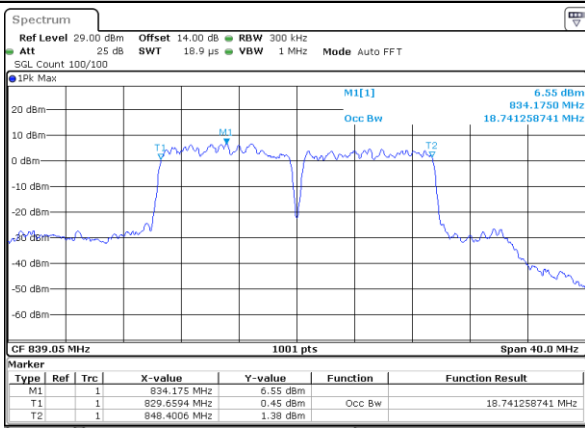

Highest Channel / 5MHz+10MHz

Date: 14, JAN, 2021 23:24:35

Highest Channel / 10MHz+5MHz

Date: 15, JAN, 2021 00:56:08

LTE Band 5B

QPSK

Lowest Channel / 10MHz+10MHz

N/A

Date: 15_JAN_2021 01:26:09

Middle Channel / 10MHz+10MHz

N/A

Date: 15_JAN_2021 14:39:01

Highest Channel / 10MHz+10MHz

N/A

Date: 15_JAN_2021 18:49:37

LTE Band 5B

Date: 14_JAN.2021 01:11:38

Highest Channel / 3MHz+5MHz

Date: 14_JAN.2021 00:36:44

Highest Channel / 5MHz+3MHz

Date: 14_JAN.2021 01:33:06

LTE Band 5B

16QAM

Lowest Channel / 5MHz+10MHz