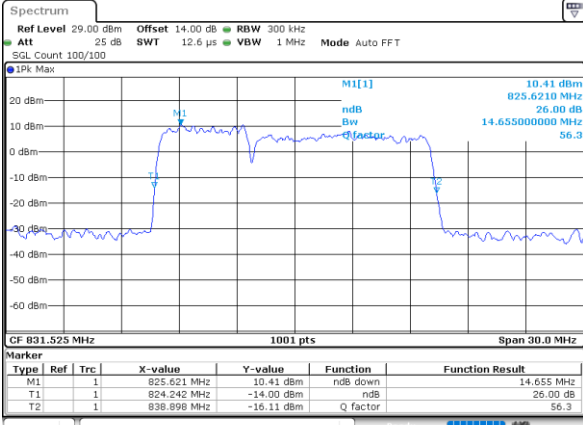

LTE Band 5B

QPSK

Lowest Channel / 3MHz+5MHz

Date: 14_JAN.2021 00:32:11

Lowest Channel / 5MHz+3MHz

Date: 14_JAN.2021 01:06:48

Middle Channel / 3MHz+5MHz

Date: 14_JAN.2021 00:35:09

Middle Channel / 5MHz+3MHz

Date: 14_JAN.2021 01:19:21

Highest Channel / 3MHz+5MHz

Date: 14_JAN.2021 00:36:22

Highest Channel / 5MHz+3MHz

Date: 14_JAN.2021 01:29:50

LTE Band 5B

QPSK

Lowest Channel / 5MHz+10MHz

Date: 14_JAN.2021 22:53:11

Lowest Channel / 10MHz+5MHz

Date: 15_JAN.2021 00:20:41

Middle Channel / 5MHz+10MHz

Date: 14_JAN.2021 23:15:07

Middle Channel / 10MHz+5MHz

Date: 15_JAN.2021 00:41:24