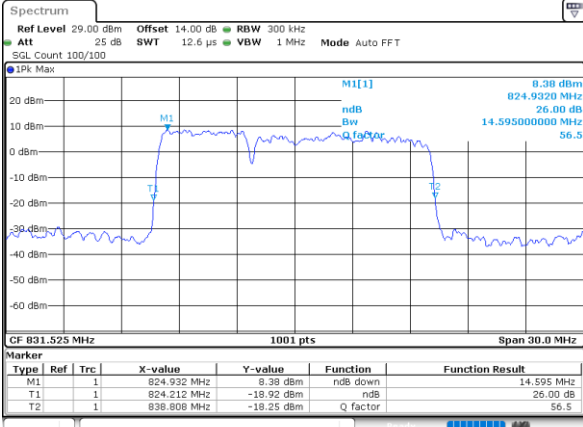

Highest Channel / 3MHz+5MHz

Date: 14_JAN.2021 00:37:22

Highest Channel / 5MHz+3MHz

Date: 14_JAN.2021 01:35:41

LTE Band 5B

64QAM

Lowest Channel / 5MHz+10MHz

Date: 14_JAN.2021 22:56:59

Lowest Channel / 10MHz+5MHz

Date: 15_JAN.2021 00:25:12

Middle Channel / 5MHz+10MHz

Date: 14_JAN.2021 23:11:39

Middle Channel / 10MHz+5MHz

Date: 15_JAN.2021 00:44:12

Highest Channel / 5MHz+10MHz

Date: 14_JAN.2021 23:33:09