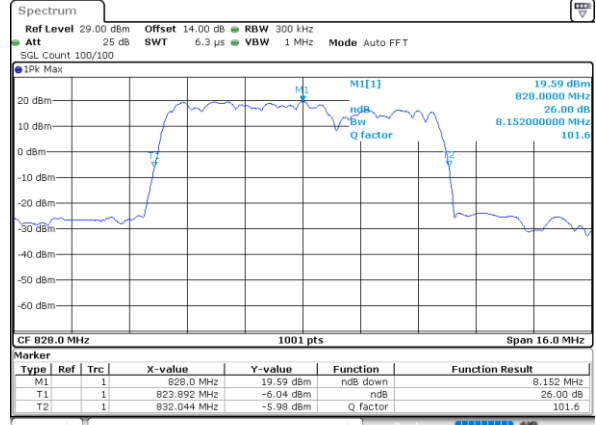

Date: 14_JAN.2021 23:27:16

Highest Channel / 10MHz+5MHz

Date: 15_JAN.2021 00:58:31

LTE Band 5B

16QAM

Lowest Channel / 10MHz+10MHz

N/A

Date: 15_JAN_2021 01:30:37

Middle Channel / 10MHz+10MHz

N/A

Date: 15_JAN_2021 19:45:14

Highest Channel / 10MHz+10MHz

N/A

Date: 15_JAN_2021 18:56:30

LTE Band 5B

64QAM

Lowest Channel / 3MHz+5MHz

Date: 14_JAN.2021 00:33:04

Lowest Channel / 5MHz+3MHz

Date: 14_JAN.2021 01:07:30

Middle Channel / 3MHz+5MHz

Date: 14_JAN.2021 00:33:59

Middle Channel / 5MHz+3MHz

Date: 14_JAN.2021 01:08:32

Highest Channel / 3MHz+5MHz

Date: 14_JAN.2021 00:37:22

Highest Channel / 5MHz+3MHz

Date: 14_JAN.2021 01:35:41

LTE Band 5B

64QAM

Lowest Channel / 5MHz+10MHz

Date: 14_JAN.2021 22:56:59