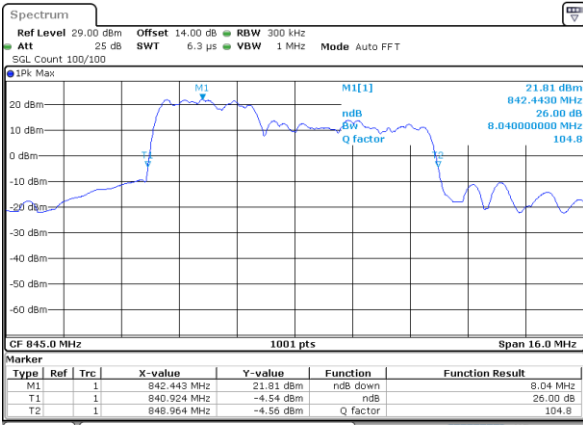

Middle Channel / 10MHz+10MHz

N/A

Date: 15_JAN_2021 19:45:14

Highest Channel / 10MHz+10MHz

N/A

Date: 15_JAN_2021 18:56:30

LTE Band 5B

64QAM

Lowest Channel / 3MHz+5MHz

Date: 14_JAN.2021 00:33:04

Lowest Channel / 5MHz+3MHz

Date: 14_JAN.2021 01:07:30

Middle Channel / 3MHz+5MHz

Date: 14_JAN.2021 00:33:59

Middle Channel / 5MHz+3MHz

Date: 14_JAN.2021 01:08:32

Highest Channel / 3MHz+5MHz

Date: 14_JAN.2021 00:37:22

Highest Channel / 5MHz+3MHz

Date: 14_JAN.2021 01:35:41

LTE Band 5B

64QAM

Lowest Channel / 5MHz+10MHz

Date: 14_JAN.2021 22:56:59

Lowest Channel / 10MHz+5MHz

Date: 15_JAN.2021 00:25:12

Middle Channel / 5MHz+10MHz

Date: 14_JAN.2021 23:11:39

Middle Channel / 10MHz+5MHz

Date: 15_JAN.2021 00:44:12

Highest Channel / 5MHz+10MHz

Date: 14_JAN.2021 23:33:09