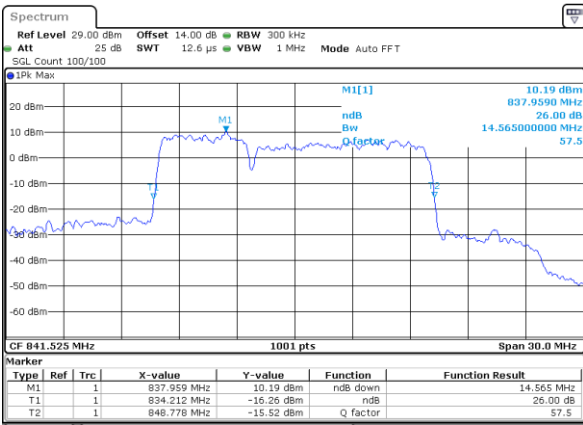

Date: 14.JAN.2021 01:11:49

Highest Channel / 3MHz+5MHz

Date: 14.JAN.2021 00:36:52

Highest Channel / 5MHz+3MHz

Date: 14.JAN.2021 01:33:14

LTE Band 5B

16QAM

Lowest Channel / 5MHz+10MHz

Date: 14_JAN.2021 22:55:11

Lowest Channel / 10MHz+5MHz

Date: 15_JAN.2021 00:23:09

Middle Channel / 5MHz+10MHz

Date: 14_JAN.2021 23:13:27

Middle Channel / 10MHz+5MHz

Date: 15_JAN.2021 00:42:33

Highest Channel / 5MHz+10MHz

Date: 14_JAN.2021 23:27:16

Highest Channel / 10MHz+5MHz

Date: 15_JAN.2021 00:58:31

LTE Band 5B

16QAM

Lowest Channel / 10MHz+10MHz

N/A

Date: 15_JAN_2021 01:30:37