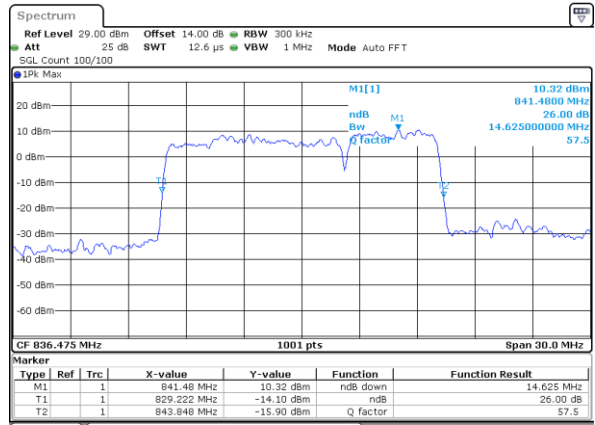

Middle Channel / 5MHz+3MHz

Date: 14_JAN.2021 01:19:21

Highest Channel / 3MHz+5MHz

Date: 14_JAN.2021 00:36:22

Highest Channel / 5MHz+3MHz

Date: 14_JAN.2021 01:29:50

LTE Band 5B

QPSK

Lowest Channel / 5MHz+10MHz

Date: 14_JAN.2021 22:53:11

Lowest Channel / 10MHz+5MHz

Date: 15_JAN.2021 00:20:41

Middle Channel / 5MHz+10MHz

Date: 14_JAN.2021 23:15:07

Middle Channel / 10MHz+5MHz

Date: 15_JAN.2021 00:41:24

Highest Channel / 5MHz+10MHz

Date: 14_JAN.2021 23:24:42

Highest Channel / 10MHz+5MHz

Date: 15_JAN.2021 00:56:16

LTE Band 5B

QPSK

Lowest Channel / 10MHz+10MHz

N/A

Date: 15_JAN_2021 01:27:16

Middle Channel / 10MHz+10MHz

N/A

Date: 15_JAN_2021 19:48:07

Highest Channel / 10MHz+10MHz

N/A

Date: 15_JAN_2021 18:53:52

LTE Band 5B