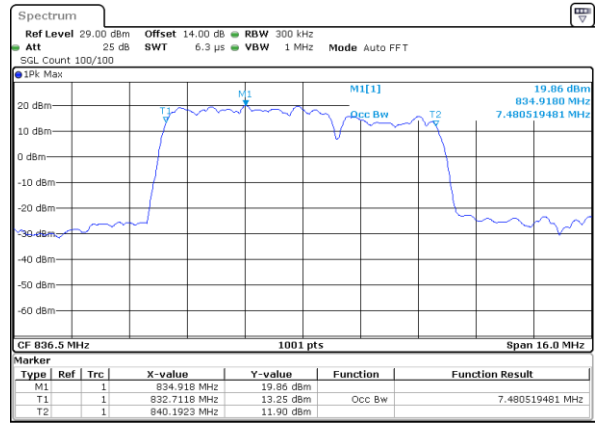

Mode	LTE Band 5B : 99%OBW(MHz)		
16QAM			
BW	3MHz+5MHz	5MHz+3MHz	5MHz+10MHz
Lowest CH	7.48	7.58	13.88
Middle CH	7.43	7.54	13.88
Highest CH	7.54	7.56	13.94
BW	10MHz+5MHz	10MHz+10MHz	N/A
Lowest CH	13.85	18.82	-
Middle CH	13.85	18.74	-
Highest CH	13.88	18.70	-

Mode	LTE Band 5B : 99%OBW(MHz)		
64QAM			
BW	3MHz+5MHz	5MHz+3MHz	5MHz+10MHz
Lowest CH	7.50	7.46	13.82
Middle CH	7.53	7.54	13.91
Highest CH	7.46	7.48	13.91
BW	10MHz+5MHz	10MHz+10MHz	N/A
Lowest CH	13.88	18.78	-
Middle CH	13.82	18.82	-
Highest CH	13.91	18.78	-

LTE Band 5B

QPSK

Lowest Channel / 3MHz+5MHz

Date: 14_JAN.2021 00:32:05

Lowest Channel / 5MHz+3MHz

Date: 14_JAN.2021 01:06:42

Middle Channel / 3MHz+5MHz

Date: 14_JAN.2021 00:34:48

Middle Channel / 5MHz+3MHz

Date: 14_JAN.2021 01:19:14

Highest Channel / 3MHz+5MHz

Date: 14_JAN.2021 00:36:05

Highest Channel / 5MHz+3MHz

Date: 14_JAN.2021 01:29:45

LTE Band 5B

QPSK