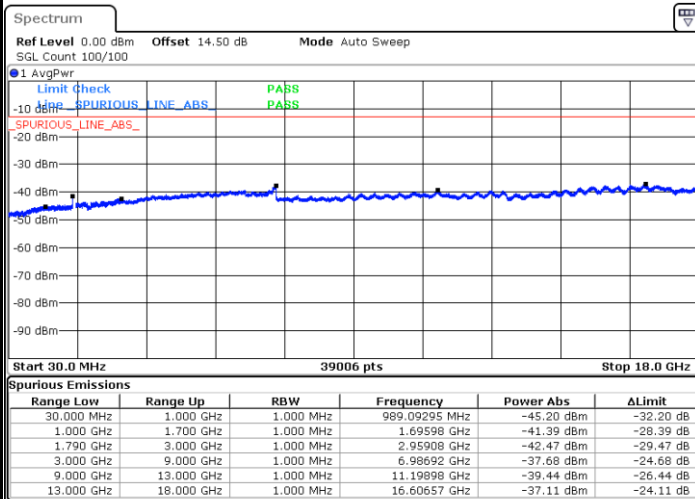

Middle Channel / 16QAM

Date: 21.DEC.2020 13:57:40

LTE Band 66 / 15MHz

Highest Channel / QPSK

Date: 21.DEC.2020 14:02:11

Highest Channel / 16QAM

Date: 21.DEC.2020 14:02:58

LTE Band 66 / 20MHz

Lowest Channel / QPSK

Date: 21.DEC.2020 14:51:08

Lowest Channel / 16QAM

Date: 21.DEC.2020 14:51:55

LTE Band 66 / 20MHz

Middle Channel / QPSK

Middle Channel / 16QAM

Date: 21.DEC.2020 14:53:26