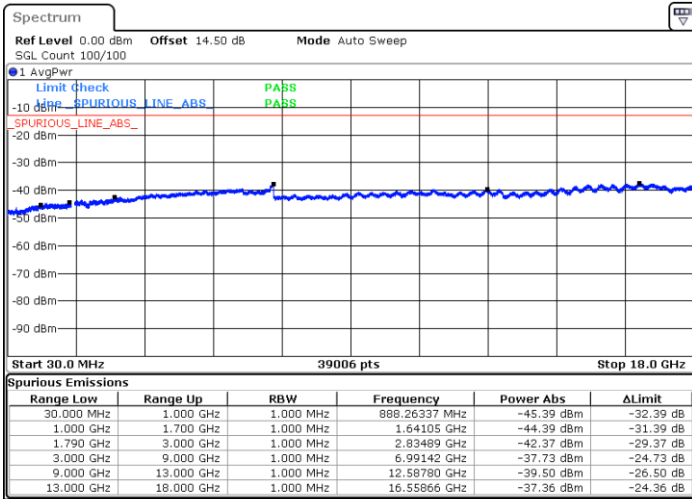

Date: 21.DEC.2020 14:54:13

Highest Channel / QPSK

Highest Channel / 16QAM

Date: 21.DEC.2020 14:58:44

Date: 21.DEC.2020 14:59:31

LTE Band 66 / 1.4MHz

Lowest Channel / 64QAM

Middle Channel / 64QAM

Date: 21.DEC.2020 10:59:21

Date: 21.DEC.2020 10:18:07

Highest Channel / 64QAM

Date: 21.DEC.2020 10:54:24

LTE Band 66 / 3MHz

Lowest Channel / 64QAM

Date: 21.DEC.2020 11:15:56

Middle Channel / 64QAM