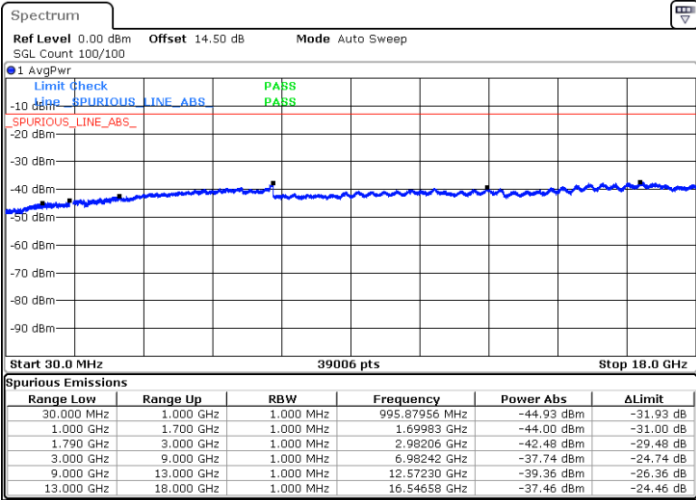

Date: 21.DEC.2020 10:59:21

Date: 21.DEC.2020 10:18:07

Highest Channel / 64QAM

Date: 21.DEC.2020 10:54:24

LTE Band 66 / 3MHz

Lowest Channel / 64QAM

Date: 21.DEC.2020 11:15:56

Middle Channel / 64QAM

Date: 21.DEC.2020 11:17:06

Highest Channel / 64QAM

Date: 21.DEC.2020 11:19:45

LTE Band 66 / 5MHz

Lowest Channel / 64QAM

Middle Channel / 64QAM

Date: 21.DEC.2020 12:57:30

Date: 21.DEC.2020 12:58:39

Highest Channel / 64QAM

Date: 21.DEC.2020 13:01:19

LTE Band 66 / 10MHz

Lowest Channel / 64QAM

Middle Channel / 64QAM

Highest Channel / 64QAM

LTE Band 66 / 15MHz

Lowest Channel / 64QAM