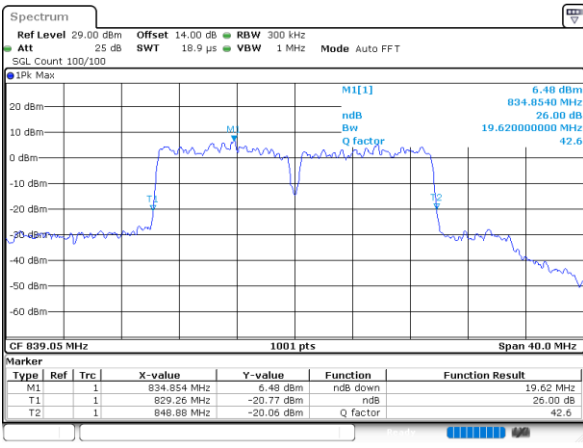

Highest Channel / 5MHz+10MHz

Date: 14_JAN.2021 23:24:42

Highest Channel / 10MHz+5MHz

Date: 15_JAN.2021 00:56:16

LTE Band 5B

QPSK

Lowest Channel / 10MHz+10MHz

N/A

Date: 15_JAN_2021 01:27:16

Middle Channel / 10MHz+10MHz

N/A

Date: 15_JAN_2021 19:48:07

Highest Channel / 10MHz+10MHz

N/A

Date: 15_JAN_2021 18:53:52

LTE Band 5B

Date: 14.JAN.2021 01:11:49

Highest Channel / 3MHz+5MHz

Date: 14.JAN.2021 00:36:52

Highest Channel / 5MHz+3MHz

Date: 14.JAN.2021 01:33:14

LTE Band 5B

16QAM

Lowest Channel / 5MHz+10MHz