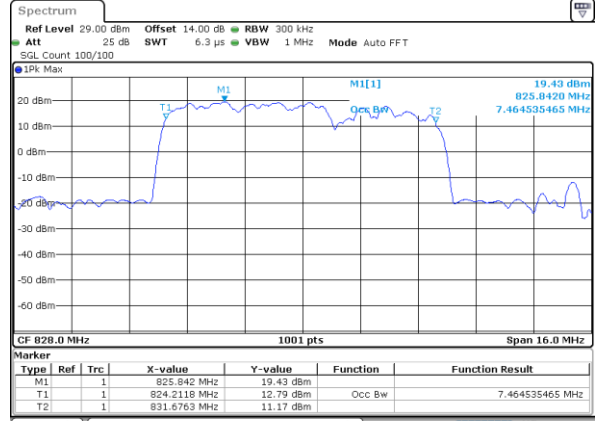

Date: 14, JAN, 2021 23:27:10

Highest Channel / 10MHz+5MHz

Date: 15, JAN, 2021 00:58:22

LTE Band 5B

16QAM

Lowest Channel / 10MHz+10MHz

N/A

Date: 15_JAN_2021 01:30:12

Middle Channel / 10MHz+10MHz

N/A

Date: 15_JAN_2021 14:40:31

Highest Channel / 10MHz+10MHz

N/A

Date: 15_JAN_2021 18:55:48

LTE Band 5B

64QAM

Lowest Channel / 3MHz+5MHz

Date: 14.JAN.2021 00:32:56

Lowest Channel / 5MHz+3MHz

Date: 14.JAN.2021 01:07:24

Middle Channel / 3MHz+5MHz

Date: 14.JAN.2021 00:33:52

Middle Channel / 5MHz+3MHz

Date: 14.JAN.2021 01:08:27

Highest Channel / 3MHz+5MHz

Date: 14.JAN.2021 00:37:09

Highest Channel / 5MHz+3MHz

Date: 14.JAN.2021 01:35:34

LTE Band 5B

64QAM

Lowest Channel / 5MHz+10MHz

Date: 14_JAN.2021 22:56:53