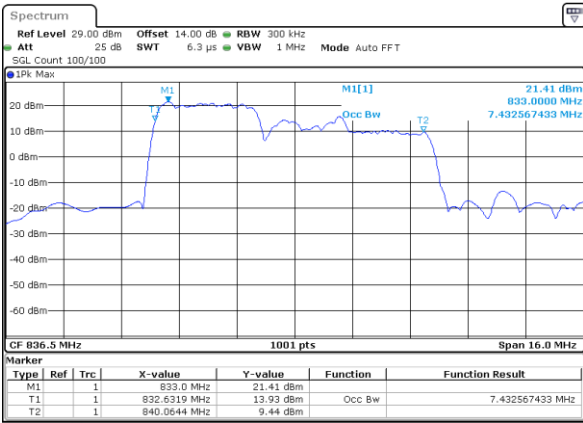

Mode	LTE Band 5B : 99%OBW(MHz)		
64QAM			
BW	3MHz+5MHz	5MHz+3MHz	5MHz+10MHz
Lowest CH	7.50	7.46	13.82
Middle CH	7.53	7.54	13.91
Highest CH	7.46	7.48	13.91
BW	10MHz+5MHz	10MHz+10MHz	N/A
Lowest CH	13.88	18.78	-
Middle CH	13.82	18.82	-
Highest CH	13.91	18.78	-

LTE Band 5B

QPSK

Lowest Channel / 3MHz+5MHz

Date: 14_JAN.2021 00:32:05

Lowest Channel / 5MHz+3MHz

Date: 14_JAN.2021 01:06:42

Middle Channel / 3MHz+5MHz

Date: 14_JAN.2021 00:34:48

Middle Channel / 5MHz+3MHz

Date: 14_JAN.2021 01:19:14

Highest Channel / 3MHz+5MHz

Date: 14_JAN.2021 00:36:05

Highest Channel / 5MHz+3MHz

Date: 14_JAN.2021 01:29:45

LTE Band 5B

QPSK

Lowest Channel / 5MHz+10MHz

Date: 14, JAN, 2021 22:53:06

Lowest Channel / 10MHz+5MHz

Date: 15, JAN, 2021 00:20:34

Middle Channel / 5MHz+10MHz

Date: 14, JAN, 2021 23:14:40

Middle Channel / 10MHz+5MHz

Date: 15, JAN, 2021 00:41:17