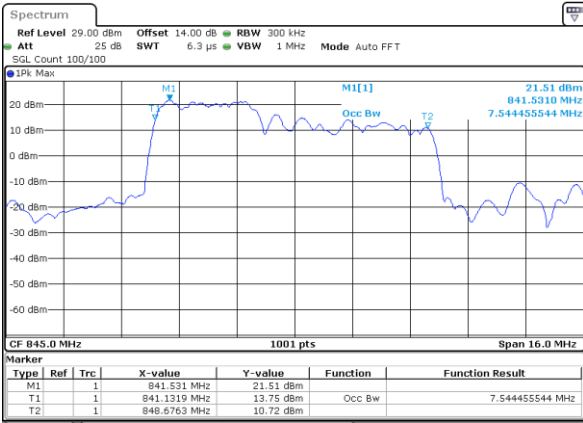

Highest Channel / 5MHz+10MHz

Date: 14, JAN, 2021 23:24:35

Highest Channel / 10MHz+5MHz

Date: 15, JAN, 2021 00:56:08

LTE Band 5B

QPSK

Lowest Channel / 10MHz+10MHz

N/A

Date: 15_JAN_2021 01:26:09

Middle Channel / 10MHz+10MHz

N/A

Date: 15_JAN_2021 14:39:01

Highest Channel / 10MHz+10MHz

N/A

Date: 15_JAN_2021 18:49:37

LTE Band 5B

16QAM

Lowest Channel / 3MHz+5MHz

Date: 14_JAN.2021 00:32:13

Lowest Channel / 5MHz+3MHz

Date: 14_JAN.2021 01:07:03

Middle Channel / 3MHz+5MHz

Date: 14_JAN.2021 00:34:15

Middle Channel / 5MHz+3MHz

Date: 14_JAN.2021 01:11:38

Highest Channel / 3MHz+5MHz

Date: 14_JAN.2021 00:36:44

Highest Channel / 5MHz+3MHz

Date: 14_JAN.2021 01:33:06

LTE Band 5B

16QAM

Lowest Channel / 5MHz+10MHz