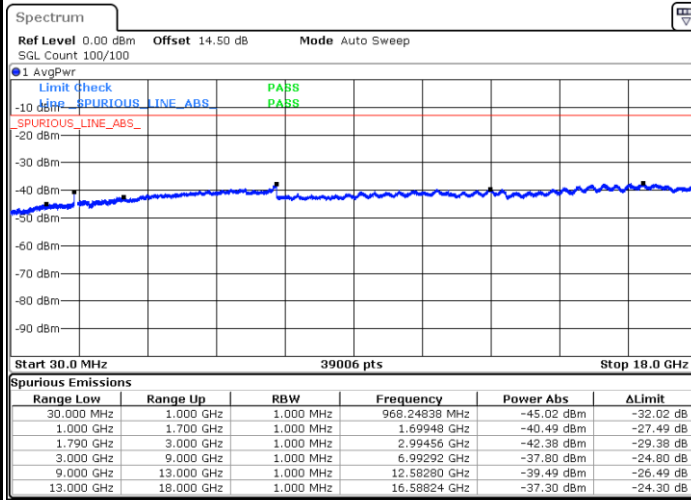

LTE Band 66 / 10MHz

Middle Channel / QPSK

Middle Channel / 16QAM

Date: 21.DEC.2020 13:21:05

Date: 21.DEC.2020 13:21:53

Highest Channel / QPSK

Highest Channel / 16QAM

Date: 21.DEC.2020 13:26:25

Date: 21.DEC.2020 13:27:12

LTE Band 66 / 15MHz

Lowest Channel / QPSK

Date: 21.DEC.2020 13:54:34

Lowest Channel / 16QAM

Date: 21.DEC.2020 13:55:22

Middle Channel / QPSK

Date: 21.DEC.2020 13:56:53