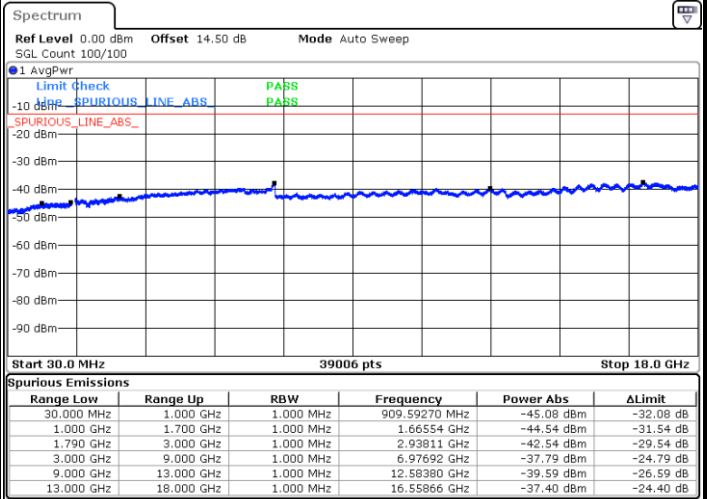

Middle Channel / 16QAM

Date: 21.DEC.2020 13:57:40

LTE Band 66 / 15MHz

Highest Channel / QPSK

Date: 21.DEC.2020 14:02:11

Highest Channel / 16QAM

Date: 21.DEC.2020 14:02:58

LTE Band 66 / 20MHz

Lowest Channel / QPSK

Date: 21.DEC.2020 14:51:08

Lowest Channel / 16QAM

Date: 21.DEC.2020 14:51:55

LTE Band 66 / 20MHz

Middle Channel / QPSK

Middle Channel / 16QAM

Date: 21.DEC.2020 14:53:26

Date: 21.DEC.2020 14:54:13

Highest Channel / QPSK

Highest Channel / 16QAM

Date: 21.DEC.2020 14:58:44

Date: 21.DEC.2020 14:59:31

LTE Band 66 / 1.4MHz

Lowest Channel / 64QAM

Middle Channel / 64QAM