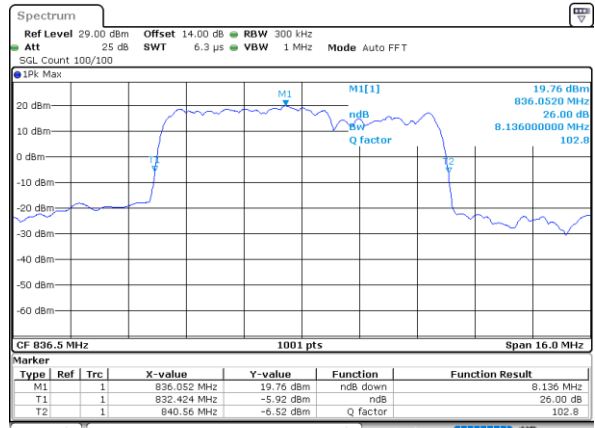

Highest Channel / 5MHz+10MHz

Date: 14_JAN.2021 23:24:42

Highest Channel / 10MHz+5MHz

Date: 15_JAN.2021 00:56:16

LTE Band 5B

QPSK

Lowest Channel / 10MHz+10MHz

N/A

Date: 15_JAN_2021 01:27:16

Middle Channel / 10MHz+10MHz

N/A

Date: 15_JAN_2021 19:48:07

Highest Channel / 10MHz+10MHz

N/A

Date: 15_JAN_2021 18:53:52

LTE Band 5B

16QAM

Lowest Channel / 3MHz+5MHz

Date: 14.JAN.2021 00:32:39

Lowest Channel / 5MHz+3MHz

Date: 14.JAN.2021 01:07:10

Middle Channel / 3MHz+5MHz

Date: 14.JAN.2021 00:34:28

Middle Channel / 5MHz+3MHz

Date: 14.JAN.2021 01:11:49

Highest Channel / 3MHz+5MHz

Date: 14.JAN.2021 00:36:52

Highest Channel / 5MHz+3MHz

Date: 14.JAN.2021 01:33:14

LTE Band 5B

16QAM

Lowest Channel / 5MHz+10MHz