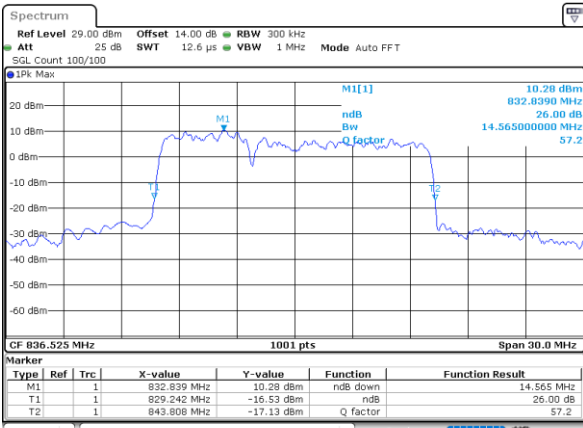

Highest Channel / 3MHz+5MHz

Date: 14_JAN.2021 00:37:22

Highest Channel / 5MHz+3MHz

Date: 14_JAN.2021 01:35:41

LTE Band 5B

64QAM

Lowest Channel / 5MHz+10MHz

Date: 14_JAN.2021 22:56:59

Lowest Channel / 10MHz+5MHz

Date: 15_JAN.2021 00:25:12

Middle Channel / 5MHz+10MHz

Date: 14_JAN.2021 23:11:39

Middle Channel / 10MHz+5MHz

Date: 15_JAN.2021 00:44:12

Highest Channel / 5MHz+10MHz

Date: 14_JAN.2021 23:33:09

Highest Channel / 10MHz+5MHz

Date: 15_JAN.2021 01:00:33

LTE Band 5B

64QAM

Lowest Channel / 10MHz+10MHz

N/A

Date: 15_JAN_2021 01:32:27

Middle Channel / 10MHz+10MHz