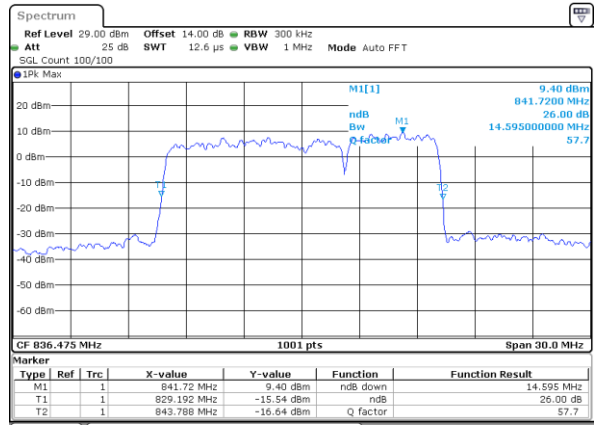

Date: 14.JAN.2021 01:11:49

Highest Channel / 3MHz+5MHz

Date: 14.JAN.2021 00:36:52

Highest Channel / 5MHz+3MHz

Date: 14.JAN.2021 01:33:14

LTE Band 5B

16QAM

Lowest Channel / 5MHz+10MHz

Date: 14_JAN.2021 22:55:11

Lowest Channel / 10MHz+5MHz

Date: 15_JAN.2021 00:23:09

Middle Channel / 5MHz+10MHz

Date: 14_JAN.2021 23:13:27

Middle Channel / 10MHz+5MHz

Date: 15_JAN.2021 00:42:33

Highest Channel / 5MHz+10MHz

Date: 14_JAN.2021 23:27:16

Highest Channel / 10MHz+5MHz

Date: 15_JAN.2021 00:58:31

LTE Band 5B

16QAM

Lowest Channel / 10MHz+10MHz

N/A

Date: 15_JAN_2021 01:30:37

Middle Channel / 10MHz+10MHz

N/A

Date: 15_JAN_2021 19:45:14

Highest Channel / 10MHz+10MHz

N/A

Date: 15_JAN_2021 18:56:30

LTE Band 5B

64QAM