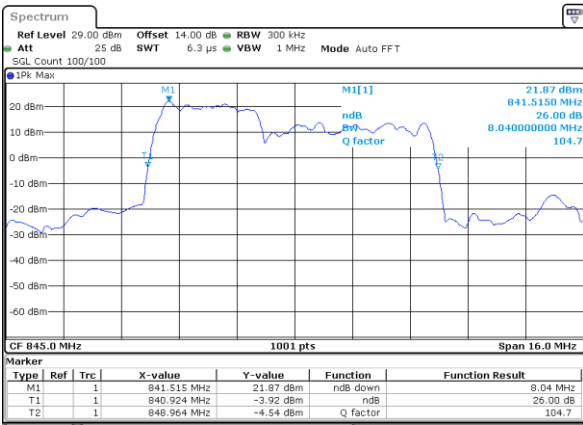

Mode	LTE Band 5B : 26dB BW(MHz)		
16QAM			
BW	3MHz+5MHz	5MHz+3MHz	5MHz+10MHz
Lowest CH	7.99	8.14	14.63
Middle CH	8.06	8.14	14.54
Highest CH	8.02	8.09	14.57
BW	10MHz+5MHz	10MHz+10MHz	N/A
Lowest CH	14.60	19.70	-
Middle CH	14.60	19.54	-
Highest CH	14.63	19.78	-

Mode	LTE Band 5B : 26dB BW(MHz)		
64QAM			
BW	3MHz+5MHz	5MHz+3MHz	5MHz+10MHz
Lowest CH	8.07	8.15	14.60
Middle CH	8.07	8.09	14.57
Highest CH	8.04	8.15	14.60
BW	10MHz+5MHz	10MHz+10MHz	N/A
Lowest CH	14.60	19.74	-
Middle CH	14.63	19.62	-
Highest CH	14.63	19.62	-

LTE Band 5B

QPSK

Lowest Channel / 3MHz+5MHz

Date: 14_JAN.2021 00:32:11

Lowest Channel / 5MHz+3MHz

Date: 14_JAN.2021 01:06:48

Middle Channel / 3MHz+5MHz

Date: 14_JAN.2021 00:35:09

Middle Channel / 5MHz+3MHz

Date: 14_JAN.2021 01:19:21

Highest Channel / 3MHz+5MHz

Date: 14_JAN.2021 00:36:22

Highest Channel / 5MHz+3MHz

Date: 14_JAN.2021 01:29:50

LTE Band 5B

QPSK