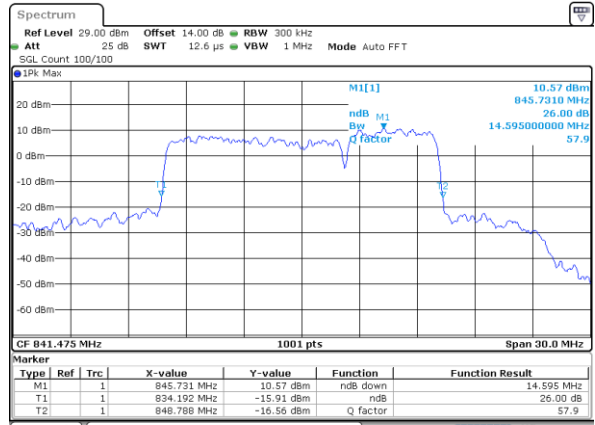

Middle Channel / 5MHz+3MHz

Date: 14_JAN.2021 01:19:21

Highest Channel / 3MHz+5MHz

Date: 14_JAN.2021 00:36:22

Highest Channel / 5MHz+3MHz

Date: 14_JAN.2021 01:29:50

LTE Band 5B

QPSK

Lowest Channel / 5MHz+10MHz

Date: 14_JAN.2021 22:53:11

Lowest Channel / 10MHz+5MHz

Date: 15_JAN.2021 00:20:41

Middle Channel / 5MHz+10MHz

Date: 14_JAN.2021 23:15:07

Middle Channel / 10MHz+5MHz

Date: 15_JAN.2021 00:41:24

Highest Channel / 5MHz+10MHz

Date: 14_JAN.2021 23:24:42

Highest Channel / 10MHz+5MHz

Date: 15_JAN.2021 00:56:16

LTE Band 5B

QPSK

Lowest Channel / 10MHz+10MHz

N/A

Date: 15_JAN_2021 01:27:16

Middle Channel / 10MHz+10MHz

N/A

Date: 15_JAN_2021 19:48:07

Highest Channel / 10MHz+10MHz

N/A

Date: 15_JAN_2021 18:53:52

LTE Band 5B