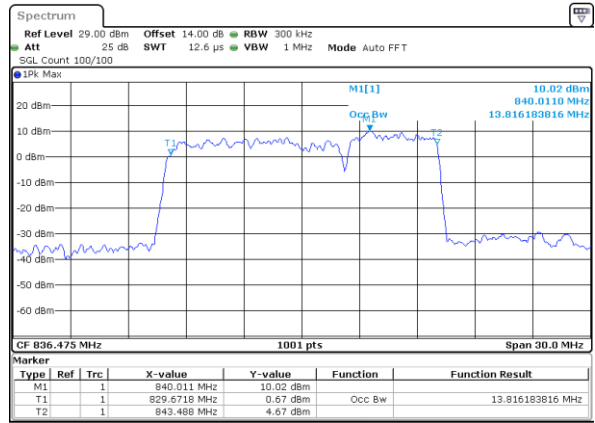

Highest Channel / 3MHz+5MHz

Date: 14.JAN.2021 00:37:09

Highest Channel / 5MHz+3MHz

Date: 14.JAN.2021 01:35:34

LTE Band 5B

64QAM

Lowest Channel / 5MHz+10MHz

Date: 14_JAN.2021 22:56:53

Lowest Channel / 10MHz+5MHz

Date: 15_JAN.2021 00:25:03

Middle Channel / 5MHz+10MHz

Date: 14_JAN.2021 23:11:33

Middle Channel / 10MHz+5MHz

Date: 15_JAN.2021 00:43:57

Highest Channel / 5MHz+10MHz

Date: 14_JAN.2021 23:33:02

Highest Channel / 10MHz+5MHz

Date: 15_JAN.2021 01:00:18

LTE Band 5B

64QAM

Lowest Channel / 10MHz+10MHz

N/A

Date: 15_JAN_2021 01:32:13

Middle Channel / 10MHz+10MHz