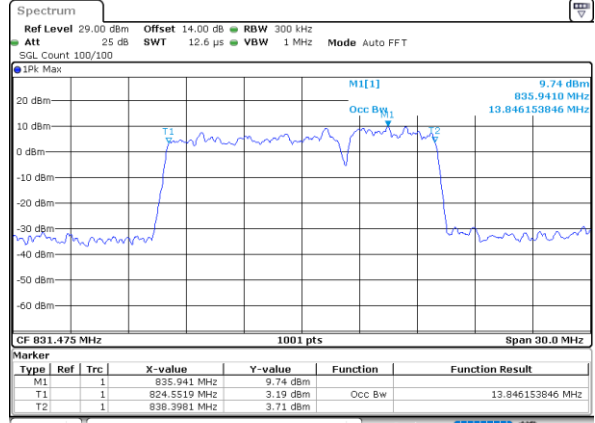

Date: 15_JAN_2021 01:26:09

Middle Channel / 10MHz+10MHz

N/A

Date: 15_JAN_2021 14:39:01

Highest Channel / 10MHz+10MHz

N/A

Date: 15_JAN_2021 18:49:37

LTE Band 5B

Date: 14_JAN.2021 01:11:38

Highest Channel / 3MHz+5MHz

Date: 14_JAN.2021 00:36:44

Highest Channel / 5MHz+3MHz

Date: 14_JAN.2021 01:33:06

LTE Band 5B

16QAM

Lowest Channel / 5MHz+10MHz

Date: 14, JAN, 2021 22:55:04

Lowest Channel / 10MHz+5MHz

Date: 15, JAN, 2021 00:23:02

Middle Channel / 5MHz+10MHz

Date: 14, JAN, 2021 23:13:21

Middle Channel / 10MHz+5MHz

Date: 15, JAN, 2021 00:42:27

Highest Channel / 5MHz+10MHz