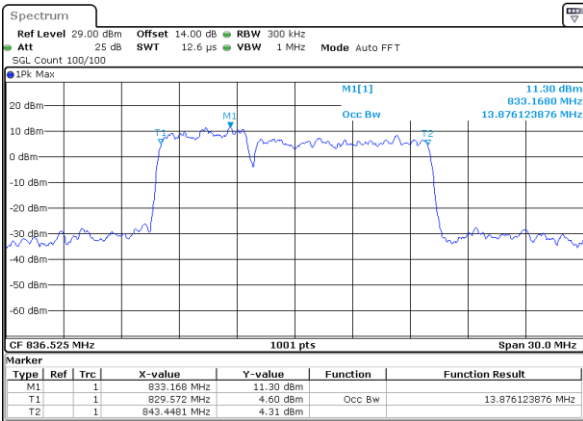

Middle Channel / 5MHz+3MHz

Date: 14_JAN.2021 01:19:14

Highest Channel / 3MHz+5MHz

Date: 14_JAN.2021 00:36:05

Highest Channel / 5MHz+3MHz

Date: 14_JAN.2021 01:29:45

LTE Band 5B

QPSK

Lowest Channel / 5MHz+10MHz

Date: 14, JAN, 2021 22:53:06

Lowest Channel / 10MHz+5MHz

Date: 15, JAN, 2021 00:20:34

Middle Channel / 5MHz+10MHz

Date: 14, JAN, 2021 23:14:40

Middle Channel / 10MHz+5MHz

Date: 15, JAN, 2021 00:41:17

Highest Channel / 5MHz+10MHz

Date: 14, JAN, 2021 23:24:35

Highest Channel / 10MHz+5MHz

Date: 15, JAN, 2021 00:56:08

LTE Band 5B

QPSK

Lowest Channel / 10MHz+10MHz

N/A

Date: 15_JAN_2021 01:26:09

Middle Channel / 10MHz+10MHz

N/A

Date: 15_JAN_2021 14:39:01

Highest Channel / 10MHz+10MHz

N/A

Date: 15_JAN_2021 18:49:37

LTE Band 5B