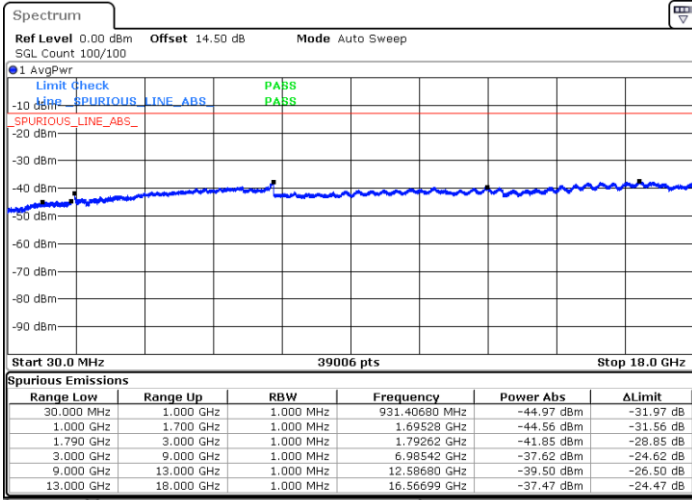

Date: 21.DEC.2020 11:17:06

Highest Channel / 64QAM

Date: 21.DEC.2020 11:19:45

LTE Band 66 / 5MHz

Lowest Channel / 64QAM

Middle Channel / 64QAM

Date: 21.DEC.2020 12:57:30

Date: 21.DEC.2020 12:58:39

Highest Channel / 64QAM

Date: 21.DEC.2020 13:01:19

LTE Band 66 / 10MHz

Lowest Channel / 64QAM

Middle Channel / 64QAM

Highest Channel / 64QAM

LTE Band 66 / 15MHz

Lowest Channel / 64QAM

Middle Channel / 64QAM

Date: 21.DEC.2020 13:46:13

Date: 21.DEC.2020 13:47:23

Highest Channel / 64QAM

Date: 21.DEC.2020 13:50:03

LTE Band 66 / 20MHz

Lowest Channel / 64QAM

Date: 21.DEC.2020 15:02:10