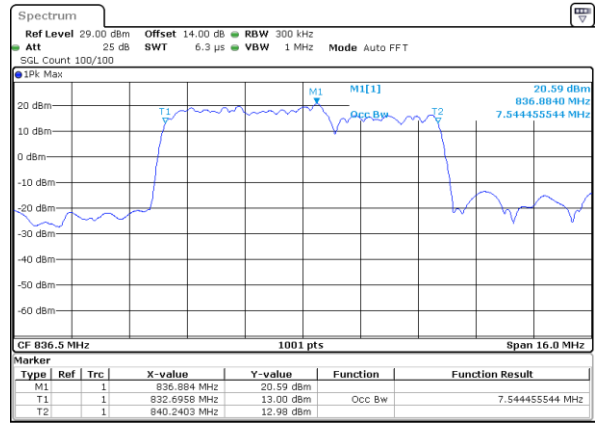

Highest Channel / 5MHz+10MHz

Date: 14, JAN, 2021 23:24:35

Highest Channel / 10MHz+5MHz

Date: 15, JAN, 2021 00:56:08

LTE Band 5B

QPSK

Lowest Channel / 10MHz+10MHz

N/A

Date: 15_JAN_2021 01:26:09

Middle Channel / 10MHz+10MHz

N/A

Date: 15_JAN_2021 14:39:01

Highest Channel / 10MHz+10MHz

N/A

Date: 15_JAN_2021 18:49:37

LTE Band 5B

16QAM

Lowest Channel / 3MHz+5MHz

Date: 14_JAN.2021 00:32:13

Lowest Channel / 5MHz+3MHz

Date: 14_JAN.2021 01:07:03

Middle Channel / 3MHz+5MHz

Date: 14_JAN.2021 00:34:15

Middle Channel / 5MHz+3MHz

Date: 14_JAN.2021 01:11:38

Highest Channel / 3MHz+5MHz

Date: 14_JAN.2021 00:36:44

Highest Channel / 5MHz+3MHz

Date: 14_JAN.2021 01:33:06

LTE Band 5B

16QAM

Lowest Channel / 5MHz+10MHz