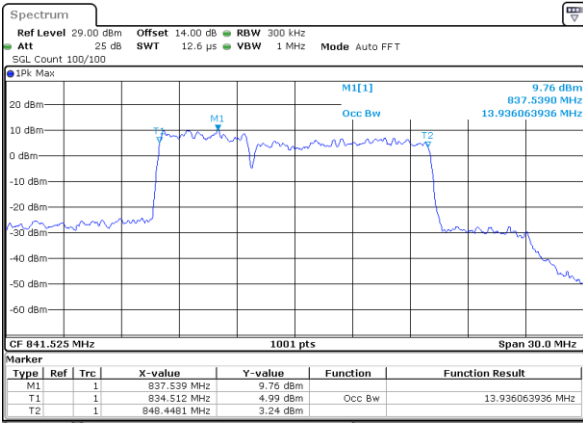

Date: 14_JAN.2021 01:11:38

Highest Channel / 3MHz+5MHz

Date: 14_JAN.2021 00:36:44

Highest Channel / 5MHz+3MHz

Date: 14_JAN.2021 01:33:06

LTE Band 5B

16QAM

Lowest Channel / 5MHz+10MHz

Date: 14, JAN, 2021 22:55:04

Lowest Channel / 10MHz+5MHz

Date: 15, JAN, 2021 00:23:02

Middle Channel / 5MHz+10MHz

Date: 14, JAN, 2021 23:13:21

Middle Channel / 10MHz+5MHz

Date: 15, JAN, 2021 00:42:27

Highest Channel / 5MHz+10MHz

Date: 14, JAN, 2021 23:27:10

Highest Channel / 10MHz+5MHz

Date: 15, JAN, 2021 00:58:22

LTE Band 5B

16QAM

Lowest Channel / 10MHz+10MHz

N/A

Date: 15_JAN_2021 01:30:12

Middle Channel / 10MHz+10MHz

N/A

Date: 15_JAN_2021 14:40:31

Highest Channel / 10MHz+10MHz

N/A

Date: 15_JAN_2021 18:55:48

LTE Band 5B

64QAM