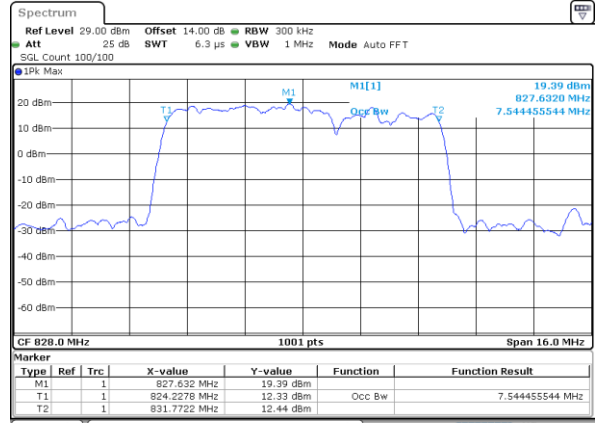

Mode	LTE Band 5B : 99%OBW(MHz)		
64QAM			
BW	3MHz+5MHz	5MHz+3MHz	5MHz+10MHz
Lowest CH	7.50	7.46	13.82
Middle CH	7.53	7.54	13.91
Highest CH	7.46	7.48	13.91
BW	10MHz+5MHz	10MHz+10MHz	N/A
Lowest CH	13.88	18.78	-
Middle CH	13.82	18.82	-
Highest CH	13.91	18.78	-

LTE Band 5B

QPSK

Lowest Channel / 3MHz+5MHz

Date: 14_JAN.2021 00:32:05

Lowest Channel / 5MHz+3MHz

Date: 14_JAN.2021 01:06:42

Middle Channel / 3MHz+5MHz

Date: 14_JAN.2021 00:34:48

Middle Channel / 5MHz+3MHz

Date: 14_JAN.2021 01:19:14

Highest Channel / 3MHz+5MHz

Date: 14_JAN.2021 00:36:05

Highest Channel / 5MHz+3MHz

Date: 14_JAN.2021 01:29:45

LTE Band 5B

QPSK