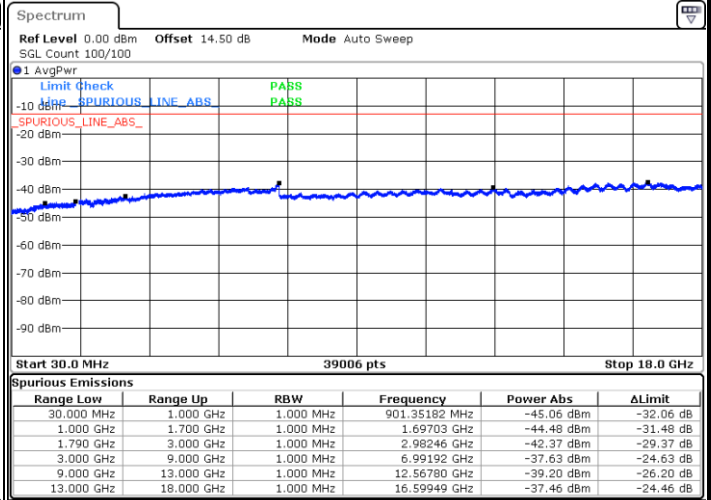

Date: 21.DEC.2020 10:59:21

Date: 21.DEC.2020 10:18:07

Highest Channel / 64QAM

Date: 21.DEC.2020 10:54:24

LTE Band 66 / 3MHz

Lowest Channel / 64QAM

Date: 21.DEC.2020 11:15:56

Middle Channel / 64QAM

Date: 21.DEC.2020 11:17:06

Highest Channel / 64QAM

Date: 21.DEC.2020 11:19:45

LTE Band 66 / 5MHz

Lowest Channel / 64QAM

Middle Channel / 64QAM

Date: 21.DEC.2020 12:57:30

Date: 21.DEC.2020 12:58:39

Highest Channel / 64QAM

Date: 21.DEC.2020 13:01:19

LTE Band 66 / 10MHz

Lowest Channel / 64QAM

Middle Channel / 64QAM

Highest Channel / 64QAM

LTE Band 66 / 15MHz

Lowest Channel / 64QAM

Middle Channel / 64QAM

Date: 21.DEC.2020 13:46:13

Date: 21.DEC.2020 13:47:23

Highest Channel / 64QAM

Date: 21.DEC.2020 13:50:03

LTE Band 66 / 20MHz

Lowest Channel / 64QAM

Date: 21.DEC.2020 15:02:10