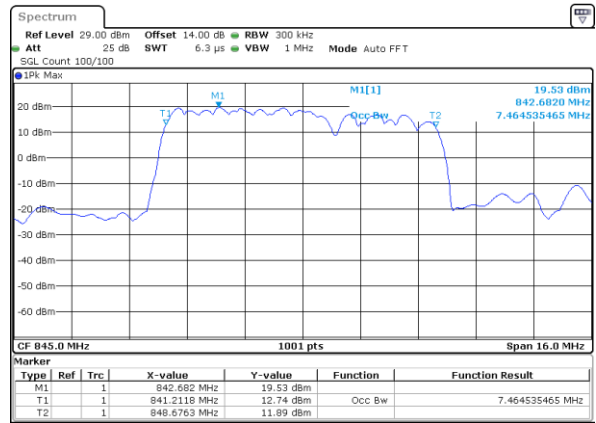

LTE Band 5B

QPSK

Lowest Channel / 3MHz+5MHz

Date: 14_JAN.2021 00:32:05

Lowest Channel / 5MHz+3MHz

Date: 14_JAN.2021 01:06:42

Middle Channel / 3MHz+5MHz

Date: 14_JAN.2021 00:34:48

Middle Channel / 5MHz+3MHz

Date: 14_JAN.2021 01:19:14

Highest Channel / 3MHz+5MHz

Date: 14_JAN.2021 00:36:05

Highest Channel / 5MHz+3MHz

Date: 14_JAN.2021 01:29:45

LTE Band 5B

QPSK

Lowest Channel / 5MHz+10MHz

Date: 14, JAN, 2021 22:53:06

Lowest Channel / 10MHz+5MHz

Date: 15, JAN, 2021 00:20:34

Middle Channel / 5MHz+10MHz

Date: 14, JAN, 2021 23:14:40

Middle Channel / 10MHz+5MHz

Date: 15, JAN, 2021 00:41:17

Highest Channel / 5MHz+10MHz

Date: 14, JAN, 2021 23:24:35

Highest Channel / 10MHz+5MHz

Date: 15, JAN, 2021 00:56:08

LTE Band 5B

QPSK

Lowest Channel / 10MHz+10MHz

N/A