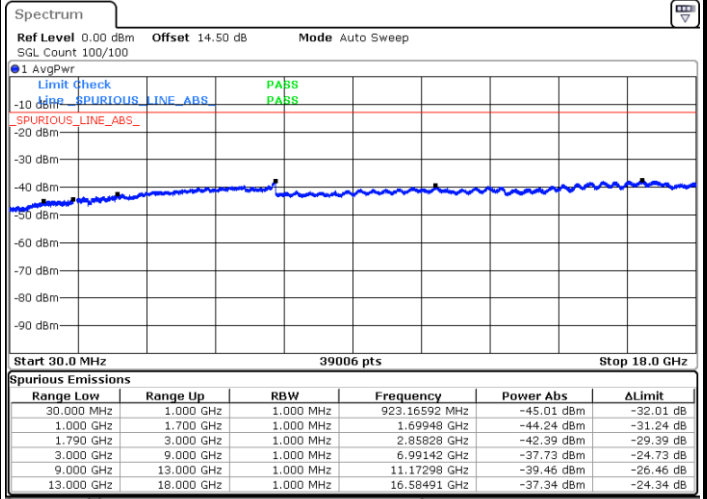

Date: 21.DEC.2020 11:17:06

Highest Channel / 64QAM

Date: 21.DEC.2020 11:19:45

LTE Band 66 / 5MHz

Lowest Channel / 64QAM

Middle Channel / 64QAM

Date: 21.DEC.2020 12:57:30

Date: 21.DEC.2020 12:58:39

Highest Channel / 64QAM

Date: 21.DEC.2020 13:01:19

LTE Band 66 / 10MHz

Lowest Channel / 64QAM

Middle Channel / 64QAM

Highest Channel / 64QAM

LTE Band 66 / 15MHz

Lowest Channel / 64QAM

Middle Channel / 64QAM

Date: 21.DEC.2020 13:46:13

Date: 21.DEC.2020 13:47:23

Highest Channel / 64QAM

Date: 21.DEC.2020 13:50:03

LTE Band 66 / 20MHz

Lowest Channel / 64QAM

Date: 21.DEC.2020 15:02:10