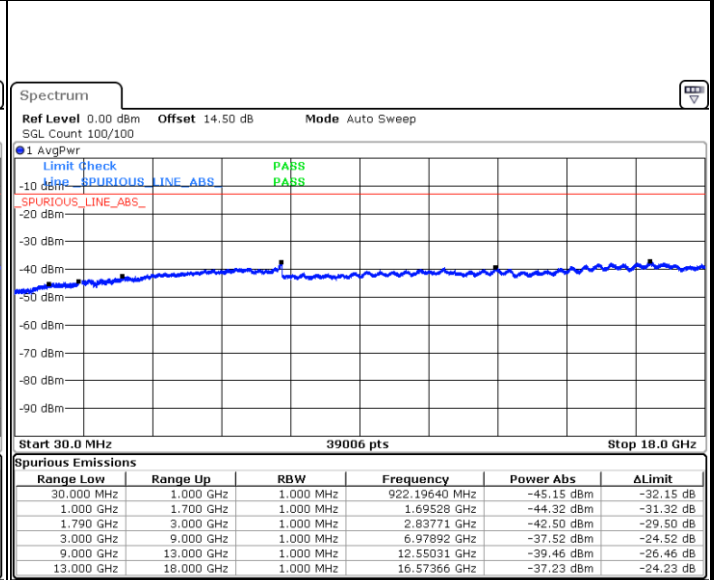

Date: 21.DEC.2020 14:54:13

Highest Channel / QPSK

Highest Channel / 16QAM

Date: 21.DEC.2020 14:58:44

Date: 21.DEC.2020 14:59:31

LTE Band 66 / 1.4MHz

Lowest Channel / 64QAM

Middle Channel / 64QAM

Date: 21.DEC.2020 10:59:21

Date: 21.DEC.2020 10:18:07

Highest Channel / 64QAM

Date: 21.DEC.2020 10:54:24

LTE Band 66 / 3MHz

Lowest Channel / 64QAM

Date: 21.DEC.2020 11:15:56

Middle Channel / 64QAM

Date: 21.DEC.2020 11:17:06

Highest Channel / 64QAM

Date: 21.DEC.2020 11:19:45

LTE Band 66 / 5MHz

Lowest Channel / 64QAM

Middle Channel / 64QAM

Date: 21.DEC.2020 12:57:30

Date: 21.DEC.2020 12:58:39