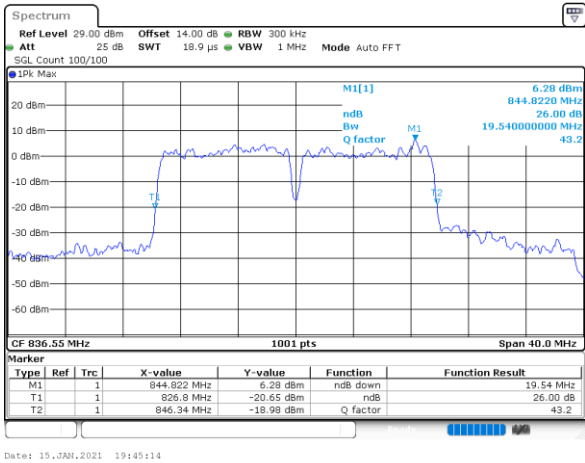

Date: 14_JAN.2021 22:55:11

Lowest Channel / 10MHz+5MHz

Date: 15_JAN.2021 00:23:09

Middle Channel / 5MHz+10MHz

Date: 14_JAN.2021 23:13:27

Middle Channel / 10MHz+5MHz

Date: 15_JAN.2021 00:42:33

Highest Channel / 5MHz+10MHz

Date: 14_JAN.2021 23:27:16

Highest Channel / 10MHz+5MHz

Date: 15_JAN.2021 00:58:31

LTE Band 5B

16QAM

Lowest Channel / 10MHz+10MHz

N/A

Date: 15_JAN_2021 01:30:37

Middle Channel / 10MHz+10MHz

N/A

Date: 15_JAN_2021 19:45:14

Highest Channel / 10MHz+10MHz

N/A

Date: 15_JAN_2021 18:56:30

LTE Band 5B

64QAM