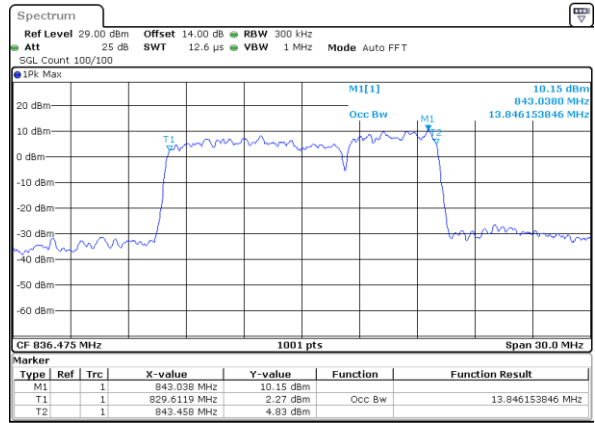

Date: 14_JAN.2021 01:11:38

Highest Channel / 3MHz+5MHz

Date: 14_JAN.2021 00:36:44

Highest Channel / 5MHz+3MHz

Date: 14_JAN.2021 01:33:06

LTE Band 5B

16QAM

Lowest Channel / 5MHz+10MHz

Date: 14, JAN, 2021 22:55:04

Lowest Channel / 10MHz+5MHz

Date: 15, JAN, 2021 00:23:02

Middle Channel / 5MHz+10MHz

Date: 14, JAN, 2021 23:13:21

Middle Channel / 10MHz+5MHz

Date: 15, JAN, 2021 00:42:27

Highest Channel / 5MHz+10MHz

Date: 14, JAN, 2021 23:27:10

Highest Channel / 10MHz+5MHz

Date: 15, JAN, 2021 00:58:22

LTE Band 5B

16QAM

Lowest Channel / 10MHz+10MHz

N/A

Date: 15_JAN_2021 01:30:12