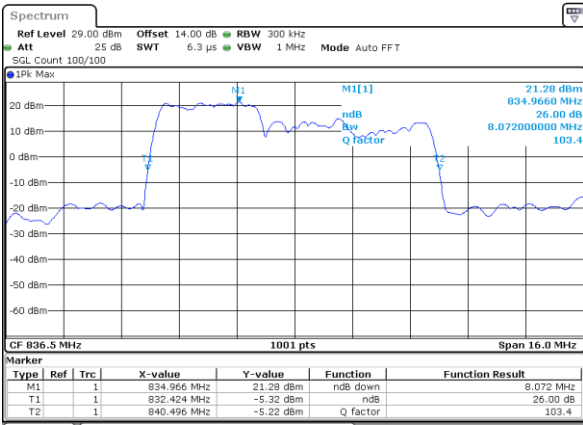

Middle Channel / 10MHz+10MHz

N/A

Date: 15_JAN_2021 19:45:14

Highest Channel / 10MHz+10MHz

N/A

Date: 15_JAN_2021 18:56:30

LTE Band 5B

64QAM

Lowest Channel / 3MHz+5MHz

Date: 14_JAN.2021 00:33:04

Lowest Channel / 5MHz+3MHz

Date: 14_JAN.2021 01:07:30

Middle Channel / 3MHz+5MHz

Date: 14_JAN.2021 00:33:59

Middle Channel / 5MHz+3MHz

Date: 14_JAN.2021 01:08:32

Highest Channel / 3MHz+5MHz

Date: 14_JAN.2021 00:37:22

Highest Channel / 5MHz+3MHz

Date: 14_JAN.2021 01:35:41

LTE Band 5B

64QAM

Lowest Channel / 5MHz+10MHz

Date: 14_JAN.2021 22:56:59

Lowest Channel / 10MHz+5MHz

Date: 15_JAN.2021 00:25:12

Middle Channel / 5MHz+10MHz

Date: 14_JAN.2021 23:11:39

Middle Channel / 10MHz+5MHz

Date: 15_JAN.2021 00:44:12

Highest Channel / 5MHz+10MHz

Date: 14_JAN.2021 23:33:09