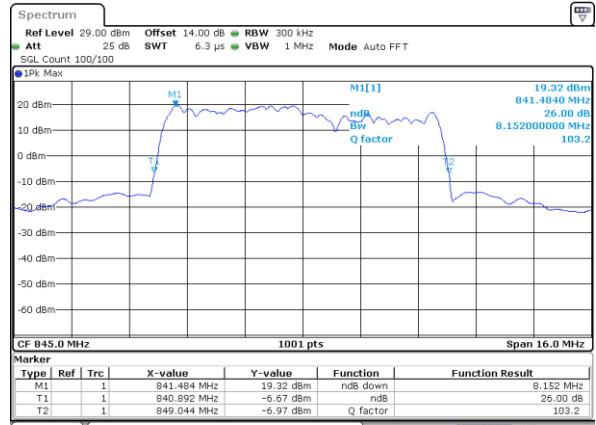

Middle Channel / 10MHz+10MHz

N/A

Date: 15_JAN_2021 19:45:14

Highest Channel / 10MHz+10MHz

N/A

Date: 15_JAN_2021 18:56:30

LTE Band 5B

64QAM

Lowest Channel / 3MHz+5MHz

Date: 14_JAN.2021 00:33:04

Lowest Channel / 5MHz+3MHz

Date: 14_JAN.2021 01:07:30

Middle Channel / 3MHz+5MHz

Date: 14_JAN.2021 00:33:59

Middle Channel / 5MHz+3MHz

Date: 14_JAN.2021 01:08:32

Highest Channel / 3MHz+5MHz

Date: 14_JAN.2021 00:37:22

Highest Channel / 5MHz+3MHz

Date: 14_JAN.2021 01:35:41

LTE Band 5B

64QAM

Lowest Channel / 5MHz+10MHz

Date: 14_JAN.2021 22:56:59

Lowest Channel / 10MHz+5MHz

Date: 15_JAN.2021 00:25:12

Middle Channel / 5MHz+10MHz

Date: 14_JAN.2021 23:11:39

Middle Channel / 10MHz+5MHz

Date: 15_JAN.2021 00:44:12

Highest Channel / 5MHz+10MHz

Date: 14_JAN.2021 23:33:09