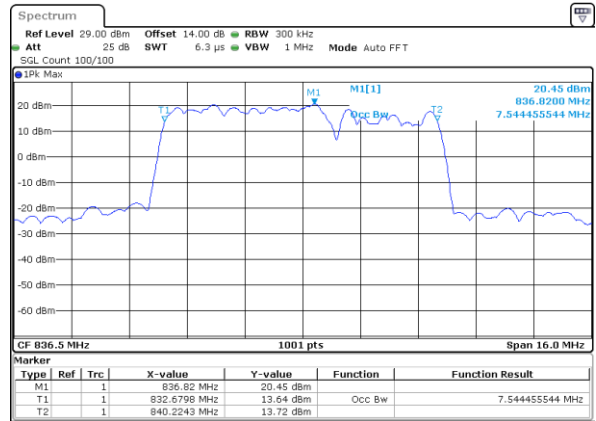

Middle Channel / 10MHz+10MHz

N/A

Date: 15_JAN_2021 14:40:31

Highest Channel / 10MHz+10MHz

N/A

Date: 15_JAN_2021 18:55:48

LTE Band 5B

64QAM

Lowest Channel / 3MHz+5MHz

Date: 14.JAN.2021 00:32:56

Lowest Channel / 5MHz+3MHz

Date: 14.JAN.2021 01:07:24

Middle Channel / 3MHz+5MHz

Date: 14.JAN.2021 00:33:52

Middle Channel / 5MHz+3MHz

Date: 14.JAN.2021 01:08:27

Highest Channel / 3MHz+5MHz

Date: 14.JAN.2021 00:37:09

Highest Channel / 5MHz+3MHz

Date: 14.JAN.2021 01:35:34

LTE Band 5B

64QAM

Lowest Channel / 5MHz+10MHz

Date: 14_JAN.2021 22:56:53