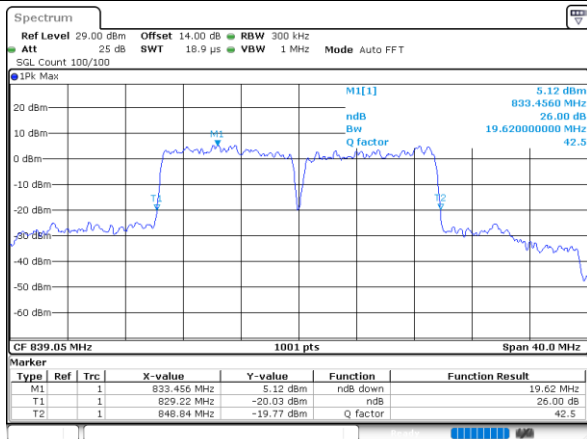

Lowest Channel / 10MHz+5MHz

Date: 15_JAN.2021 00:25:12

Middle Channel / 5MHz+10MHz

Date: 14_JAN.2021 23:11:39

Middle Channel / 10MHz+5MHz

Date: 15_JAN.2021 00:44:12

Highest Channel / 5MHz+10MHz

Date: 14_JAN.2021 23:33:09

Highest Channel / 10MHz+5MHz

Date: 15_JAN.2021 01:00:33

LTE Band 5B

64QAM

Lowest Channel / 10MHz+10MHz

N/A

Date: 15_JAN_2021 01:32:27

Middle Channel / 10MHz+10MHz

N/A

Date: 15_JAN_2021 14:41:45

Highest Channel / 10MHz+10MHz

N/A

Date: 15_JAN_2021 18:59:24

Occupied Bandwidth

Mode	LTE Band 5B : 99%OBW(MHz)		
QPSK			
BW	3MHz+5MHz	5MHz+3MHz	5MHz+10MHz
Lowest CH	7.50	7.54	13.88
Middle CH	7.43	7.48	13.88
Highest CH	7.50	7.46	13.82
BW	10MHz+5MHz	10MHz+10MHz	N/A
Lowest CH	13.88	18.82	-
Middle CH	13.88	18.74	-
Highest CH	13.88	18.74	-