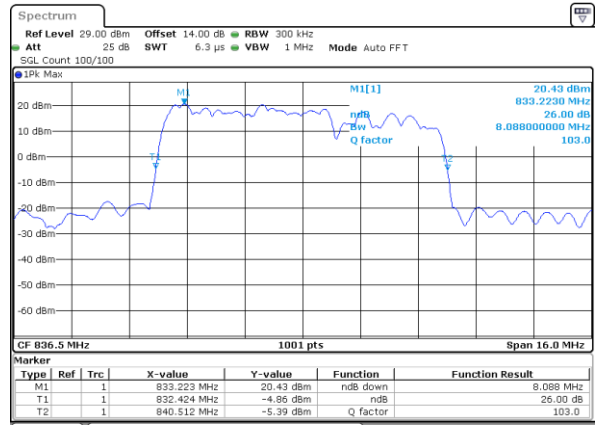

Middle Channel / 10MHz+10MHz

N/A

Date: 15_JAN_2021 19:45:14

Highest Channel / 10MHz+10MHz

N/A

Date: 15_JAN_2021 18:56:30

LTE Band 5B

64QAM

Lowest Channel / 3MHz+5MHz

Date: 14_JAN.2021 00:33:04

Lowest Channel / 5MHz+3MHz

Date: 14_JAN.2021 01:07:30

Middle Channel / 3MHz+5MHz

Date: 14_JAN.2021 00:33:59

Middle Channel / 5MHz+3MHz

Date: 14_JAN.2021 01:08:32

Highest Channel / 3MHz+5MHz

Date: 14_JAN.2021 00:37:22

Highest Channel / 5MHz+3MHz

Date: 14_JAN.2021 01:35:41

LTE Band 5B

64QAM

Lowest Channel / 5MHz+10MHz

Date: 14_JAN.2021 22:56:59

Lowest Channel / 10MHz+5MHz

Date: 15_JAN.2021 00:25:12

Middle Channel / 5MHz+10MHz

Date: 14_JAN.2021 23:11:39

Middle Channel / 10MHz+5MHz

Date: 15_JAN.2021 00:44:12

Highest Channel / 5MHz+10MHz

Date: 14_JAN.2021 23:33:09