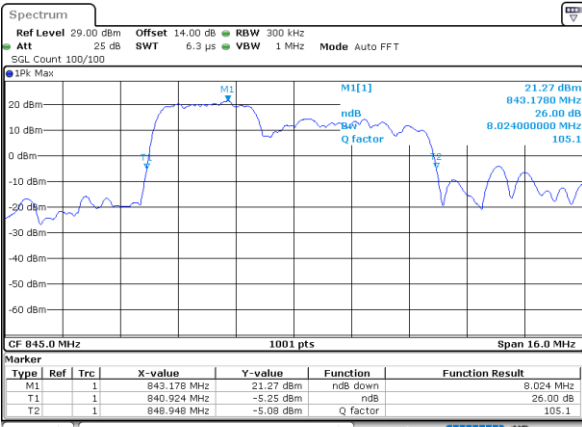

Date: 15_JAN_2021 01:27:16

Middle Channel / 10MHz+10MHz

N/A

Date: 15_JAN_2021 19:48:07

Highest Channel / 10MHz+10MHz

N/A

Date: 15_JAN_2021 18:53:52

LTE Band 5B

16QAM

Lowest Channel / 3MHz+5MHz

Date: 14.JAN.2021 00:32:39

Lowest Channel / 5MHz+3MHz

Date: 14.JAN.2021 01:07:10

Middle Channel / 3MHz+5MHz

Date: 14.JAN.2021 00:34:28

Middle Channel / 5MHz+3MHz

Date: 14.JAN.2021 01:11:49

Highest Channel / 3MHz+5MHz

Date: 14.JAN.2021 00:36:52

Highest Channel / 5MHz+3MHz

Date: 14.JAN.2021 01:33:14

LTE Band 5B

16QAM

Lowest Channel / 5MHz+10MHz