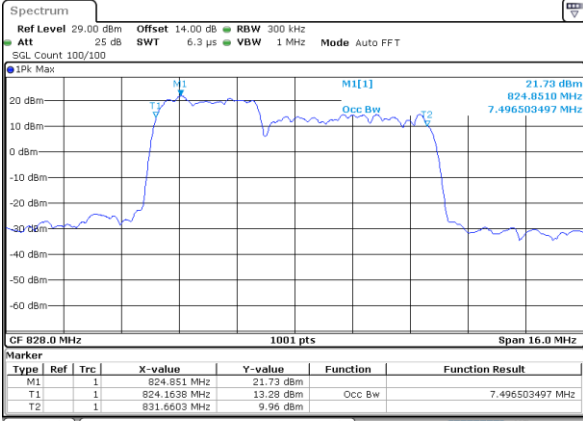

Date: 14, JAN, 2021 23:27:10

Highest Channel / 10MHz+5MHz

Date: 15, JAN, 2021 00:58:22

LTE Band 5B

16QAM

Lowest Channel / 10MHz+10MHz

N/A

Date: 15_JAN_2021 01:30:12

Middle Channel / 10MHz+10MHz

N/A

Date: 15_JAN_2021 14:40:31

Highest Channel / 10MHz+10MHz

N/A

Date: 15_JAN_2021 18:55:48

LTE Band 5B

64QAM

Lowest Channel / 3MHz+5MHz

Date: 14.JAN.2021 00:32:56

Lowest Channel / 5MHz+3MHz

Date: 14.JAN.2021 01:07:24

Middle Channel / 3MHz+5MHz

Date: 14.JAN.2021 00:33:52

Middle Channel / 5MHz+3MHz

Date: 14.JAN.2021 01:08:27

Highest Channel / 3MHz+5MHz

Date: 14.JAN.2021 00:37:09

Highest Channel / 5MHz+3MHz

Date: 14.JAN.2021 01:35:34

LTE Band 5B

64QAM

Lowest Channel / 5MHz+10MHz

Date: 14_JAN.2021 22:56:53