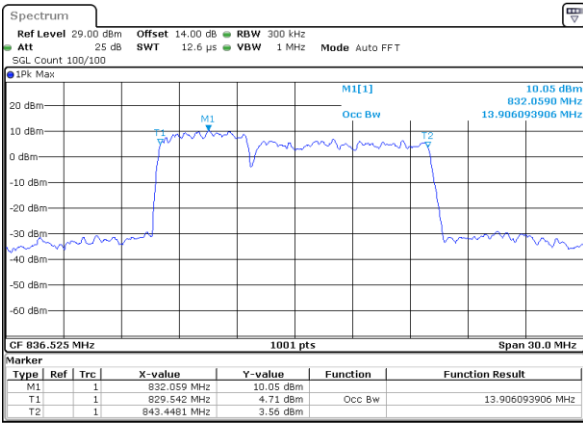

Lowest Channel / 3MHz+5MHz

Date: 14.JAN.2021 00:32:56

Lowest Channel / 5MHz+3MHz

Date: 14.JAN.2021 01:07:24

Middle Channel / 3MHz+5MHz

Date: 14.JAN.2021 00:33:52

Middle Channel / 5MHz+3MHz

Date: 14.JAN.2021 01:08:27

Highest Channel / 3MHz+5MHz

Date: 14.JAN.2021 00:37:09

Highest Channel / 5MHz+3MHz

Date: 14.JAN.2021 01:35:34

LTE Band 5B

64QAM

Lowest Channel / 5MHz+10MHz

Date: 14_JAN.2021 22:56:53

Lowest Channel / 10MHz+5MHz

Date: 15_JAN.2021 00:25:03

Middle Channel / 5MHz+10MHz

Date: 14_JAN.2021 23:11:33

Middle Channel / 10MHz+5MHz

Date: 15_JAN.2021 00:43:57

Highest Channel / 5MHz+10MHz

Date: 14_JAN.2021 23:33:02

Highest Channel / 10MHz+5MHz

Date: 15_JAN.2021 01:00:18

LTE Band 5B

64QAM

Lowest Channel / 10MHz+10MHz

N/A

Date: 15_JAN_2021 01:32:13

Middle Channel / 10MHz+10MHz