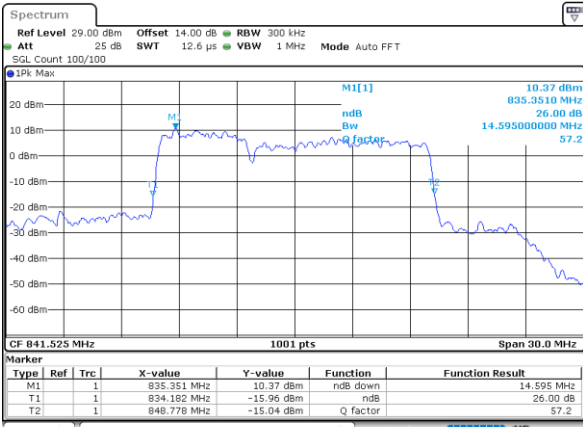

Highest Channel / 3MHz+5MHz

Date: 14_JAN.2021 00:37:22

Highest Channel / 5MHz+3MHz

Date: 14_JAN.2021 01:35:41

LTE Band 5B

64QAM

Lowest Channel / 5MHz+10MHz

Date: 14_JAN.2021 22:56:59

Lowest Channel / 10MHz+5MHz

Date: 15_JAN.2021 00:25:12

Middle Channel / 5MHz+10MHz

Date: 14_JAN.2021 23:11:39

Middle Channel / 10MHz+5MHz

Date: 15_JAN.2021 00:44:12

Highest Channel / 5MHz+10MHz

Date: 14_JAN.2021 23:33:09

Highest Channel / 10MHz+5MHz

Date: 15_JAN.2021 01:00:33

LTE Band 5B

64QAM

Lowest Channel / 10MHz+10MHz

N/A

Date: 15_JAN_2021 01:32:27

Middle Channel / 10MHz+10MHz

N/A

Date: 15_JAN_2021 14:41:45

Highest Channel / 10MHz+10MHz

N/A

Date: 15_JAN_2021 18:59:24

Occupied Bandwidth

Mode	LTE Band 5B : 99%OBW(MHz)		
QPSK			
BW	3MHz+5MHz	5MHz+3MHz	5MHz+10MHz
Lowest CH	7.50	7.54	13.88
Middle CH	7.43	7.48	13.88
Highest CH	7.50	7.46	13.82
BW	10MHz+5MHz	10MHz+10MHz	N/A
Lowest CH	13.88	18.82	-
Middle CH	13.88	18.74	-
Highest CH	13.88	18.74	-