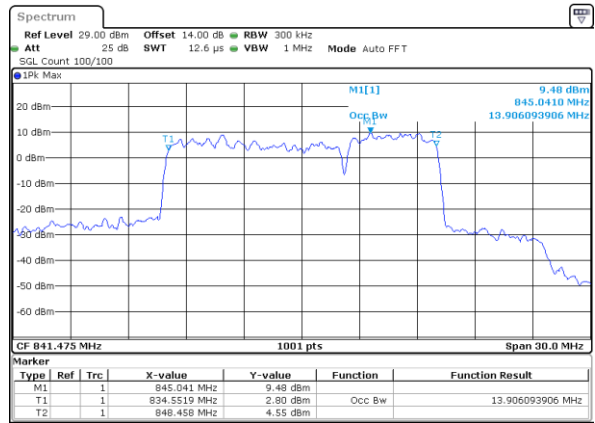

Highest Channel / 3MHz+5MHz

Date: 14.JAN.2021 00:37:09

Highest Channel / 5MHz+3MHz

Date: 14.JAN.2021 01:35:34

LTE Band 5B

64QAM

Lowest Channel / 5MHz+10MHz

Date: 14_JAN.2021 22:56:53

Lowest Channel / 10MHz+5MHz

Date: 15_JAN.2021 00:25:03

Middle Channel / 5MHz+10MHz

Date: 14_JAN.2021 23:11:33

Middle Channel / 10MHz+5MHz

Date: 15_JAN.2021 00:43:57

Highest Channel / 5MHz+10MHz

Date: 14_JAN.2021 23:33:02

Highest Channel / 10MHz+5MHz

Date: 15_JAN.2021 01:00:18

LTE Band 5B

64QAM

Lowest Channel / 10MHz+10MHz

N/A

Date: 15_JAN_2021 01:32:13

Middle Channel / 10MHz+10MHz