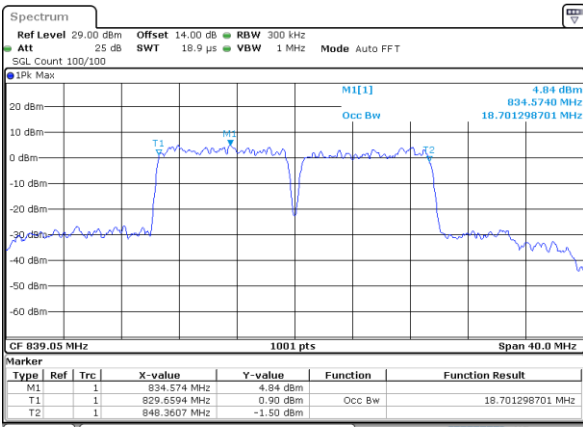

Date: 14, JAN, 2021 23:27:10

Highest Channel / 10MHz+5MHz

Date: 15, JAN, 2021 00:58:22

LTE Band 5B

16QAM

Lowest Channel / 10MHz+10MHz

N/A

Date: 15_JAN_2021 01:30:12

Middle Channel / 10MHz+10MHz

N/A

Date: 15_JAN_2021 14:40:31

Highest Channel / 10MHz+10MHz

N/A

Date: 15_JAN_2021 18:55:48

LTE Band 5B

64QAM

Lowest Channel / 3MHz+5MHz

Date: 14.JAN.2021 00:32:56

Lowest Channel / 5MHz+3MHz

Date: 14.JAN.2021 01:07:24

Middle Channel / 3MHz+5MHz

Date: 14.JAN.2021 00:33:52

Middle Channel / 5MHz+3MHz

Date: 14.JAN.2021 01:08:27

Highest Channel / 3MHz+5MHz

Date: 14.JAN.2021 00:37:09

Highest Channel / 5MHz+3MHz

Date: 14.JAN.2021 01:35:34

LTE Band 5B

64QAM

Lowest Channel / 5MHz+10MHz

Date: 14_JAN.2021 22:56:53