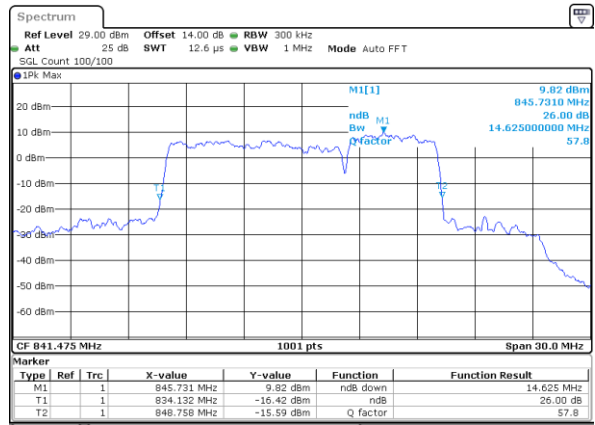

Date: 14.JAN.2021 01:11:49

Highest Channel / 3MHz+5MHz

Date: 14.JAN.2021 00:36:52

Highest Channel / 5MHz+3MHz

Date: 14.JAN.2021 01:33:14

LTE Band 5B

16QAM

Lowest Channel / 5MHz+10MHz

Date: 14_JAN.2021 22:55:11

Lowest Channel / 10MHz+5MHz

Date: 15_JAN.2021 00:23:09

Middle Channel / 5MHz+10MHz

Date: 14_JAN.2021 23:13:27

Middle Channel / 10MHz+5MHz

Date: 15_JAN.2021 00:42:33

Highest Channel / 5MHz+10MHz

Date: 14_JAN.2021 23:27:16

Highest Channel / 10MHz+5MHz

Date: 15_JAN.2021 00:58:31

LTE Band 5B

16QAM

Lowest Channel / 10MHz+10MHz

N/A

Date: 15_JAN_2021 01:30:37

Middle Channel / 10MHz+10MHz

N/A

Date: 15_JAN_2021 19:45:14

Highest Channel / 10MHz+10MHz

N/A

Date: 15_JAN_2021 18:56:30

LTE Band 5B

64QAM