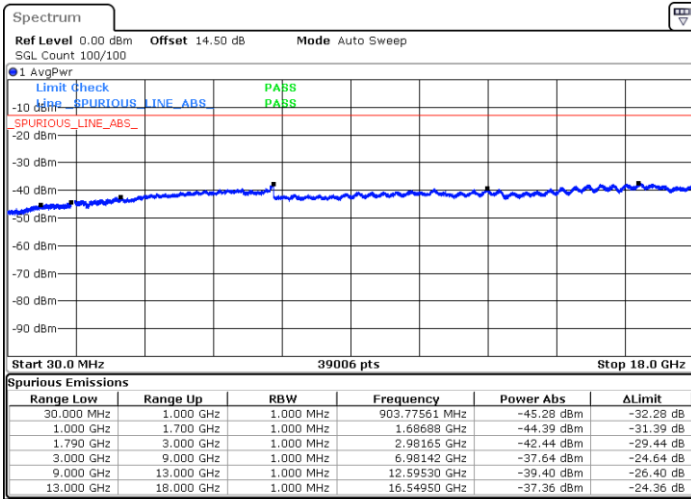

LTE Band 66 / 10MHz

Middle Channel / QPSK

Middle Channel / 16QAM

Date: 21.DEC.2020 13:21:05

Date: 21.DEC.2020 13:21:53

Highest Channel / QPSK

Highest Channel / 16QAM

Date: 21.DEC.2020 13:26:25

Date: 21.DEC.2020 13:27:12

LTE Band 66 / 15MHz

Lowest Channel / QPSK

Date: 21.DEC.2020 13:54:34

Lowest Channel / 16QAM

Date: 21.DEC.2020 13:55:22

Middle Channel / QPSK

Date: 21.DEC.2020 13:56:53