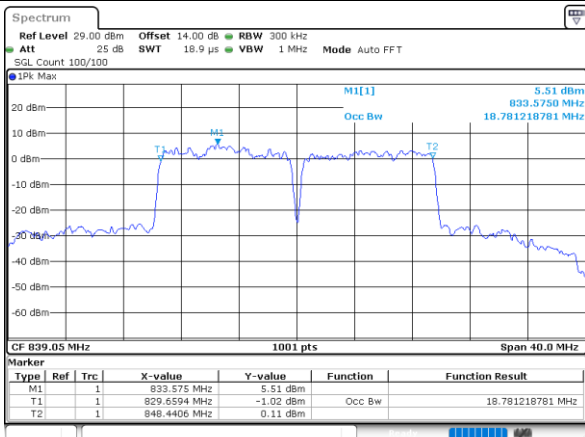

Highest Channel / 10MHz+10MHz

N/A

Date: 15_JAN_2021 18:58:07