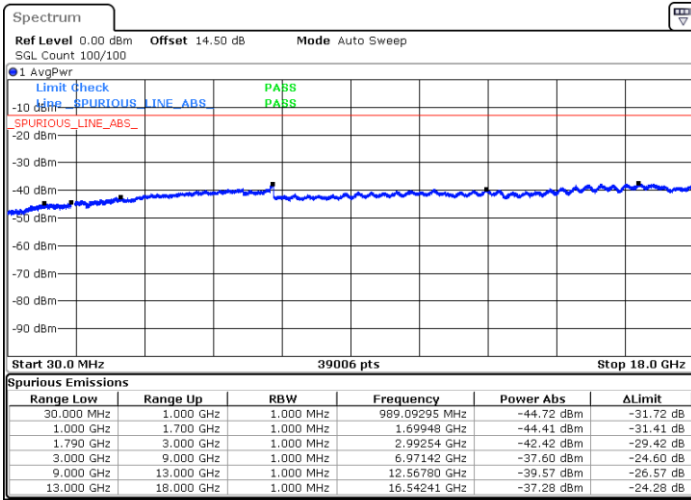

LTE Band 66 / 10MHz

Middle Channel / QPSK

Middle Channel / 16QAM

Date: 21.DEC.2020 13:21:05

Date: 21.DEC.2020 13:21:53

Highest Channel / QPSK

Highest Channel / 16QAM

Date: 21.DEC.2020 13:26:25

Date: 21.DEC.2020 13:27:12

LTE Band 66 / 15MHz

Lowest Channel / QPSK

Date: 21.DEC.2020 13:54:34

Lowest Channel / 16QAM

Date: 21.DEC.2020 13:55:22

Middle Channel / QPSK

Date: 21.DEC.2020 13:56:53