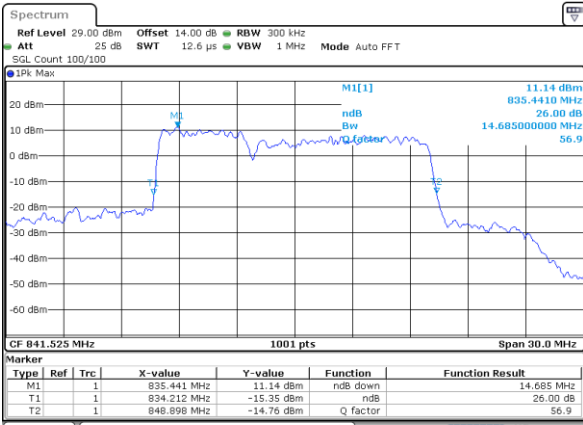

Middle Channel / 5MHz+3MHz

Date: 14_JAN.2021 01:19:21

Highest Channel / 3MHz+5MHz

Date: 14_JAN.2021 00:36:22

Highest Channel / 5MHz+3MHz

Date: 14_JAN.2021 01:29:50

LTE Band 5B

QPSK

Lowest Channel / 5MHz+10MHz

Date: 14_JAN.2021 22:53:11

Lowest Channel / 10MHz+5MHz

Date: 15_JAN.2021 00:20:41

Middle Channel / 5MHz+10MHz

Date: 14_JAN.2021 23:15:07

Middle Channel / 10MHz+5MHz

Date: 15_JAN.2021 00:41:24

Highest Channel / 5MHz+10MHz

Date: 14_JAN.2021 23:24:42

Highest Channel / 10MHz+5MHz

Date: 15_JAN.2021 00:56:16

LTE Band 5B

QPSK

Lowest Channel / 10MHz+10MHz

N/A

Date: 15_JAN_2021 01:27:16

Middle Channel / 10MHz+10MHz

N/A

Date: 15_JAN_2021 19:48:07

Highest Channel / 10MHz+10MHz

N/A

Date: 15_JAN_2021 18:53:52

LTE Band 5B