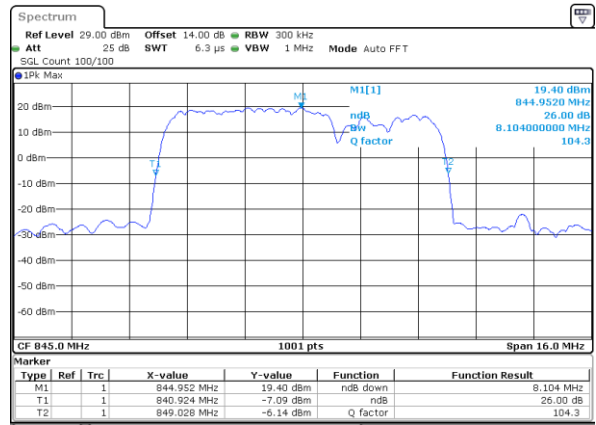

LTE Band 5B

QPSK

Lowest Channel / 3MHz+5MHz

Date: 14_JAN.2021 00:32:11

Lowest Channel / 5MHz+3MHz

Date: 14_JAN.2021 01:06:48

Middle Channel / 3MHz+5MHz

Date: 14_JAN.2021 00:35:09

Middle Channel / 5MHz+3MHz

Date: 14_JAN.2021 01:19:21

Highest Channel / 3MHz+5MHz

Date: 14_JAN.2021 00:36:22

Highest Channel / 5MHz+3MHz

Date: 14_JAN.2021 01:29:50

LTE Band 5B

QPSK

Lowest Channel / 5MHz+10MHz

Date: 14_JAN.2021 22:53:11

Lowest Channel / 10MHz+5MHz

Date: 15_JAN.2021 00:20:41

Middle Channel / 5MHz+10MHz

Date: 14_JAN.2021 23:15:07

Middle Channel / 10MHz+5MHz

Date: 15_JAN.2021 00:41:24

Highest Channel / 5MHz+10MHz

Date: 14_JAN.2021 23:24:42

Highest Channel / 10MHz+5MHz

Date: 15_JAN.2021 00:56:16

LTE Band 5B

QPSK

Lowest Channel / 10MHz+10MHz

N/A