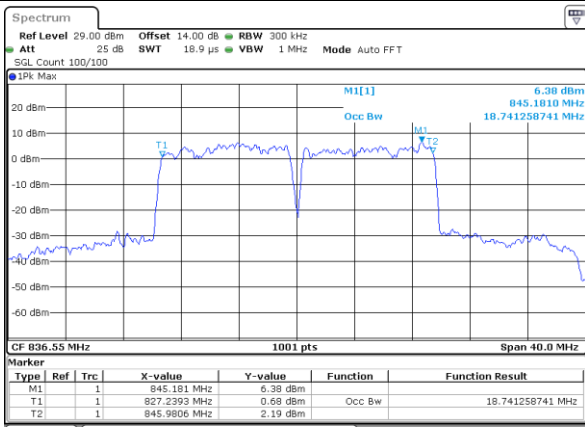

Lowest Channel / 5MHz+10MHz

Date: 14, JAN, 2021 22:53:06

Lowest Channel / 10MHz+5MHz

Date: 15, JAN, 2021 00:20:34

Middle Channel / 5MHz+10MHz

Date: 14, JAN, 2021 23:14:40

Middle Channel / 10MHz+5MHz

Date: 15, JAN, 2021 00:41:17

Highest Channel / 5MHz+10MHz

Date: 14, JAN, 2021 23:24:35

Highest Channel / 10MHz+5MHz

Date: 15, JAN, 2021 00:56:08

LTE Band 5B

QPSK

Lowest Channel / 10MHz+10MHz

N/A

Date: 15_JAN_2021 01:26:09

Middle Channel / 10MHz+10MHz

N/A

Date: 15_JAN_2021 14:39:01

Highest Channel / 10MHz+10MHz

N/A

Date: 15_JAN_2021 18:49:37

LTE Band 5B