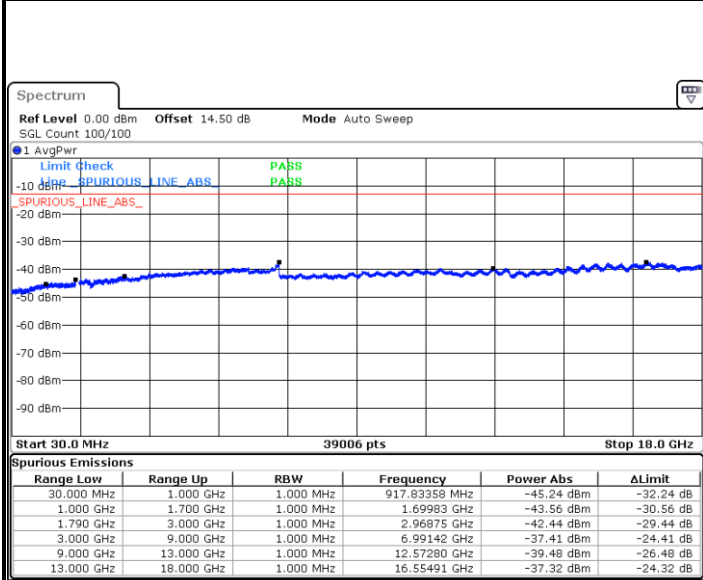

Date: 21.DEC.2020 14:54:13

Highest Channel / QPSK

Highest Channel / 16QAM

Date: 21.DEC.2020 14:58:44

Date: 21.DEC.2020 14:59:31

LTE Band 66 / 1.4MHz

Lowest Channel / 64QAM

Middle Channel / 64QAM

Date: 21.DEC.2020 10:59:21

Date: 21.DEC.2020 10:18:07

Highest Channel / 64QAM

Date: 21.DEC.2020 10:54:24

LTE Band 66 / 3MHz

Lowest Channel / 64QAM

Date: 21.DEC.2020 11:15:56

Middle Channel / 64QAM

Date: 21.DEC.2020 11:17:06

Highest Channel / 64QAM

Date: 21.DEC.2020 11:19:45

LTE Band 66 / 5MHz

Lowest Channel / 64QAM

Middle Channel / 64QAM

Date: 21.DEC.2020 12:57:30

Date: 21.DEC.2020 12:58:39