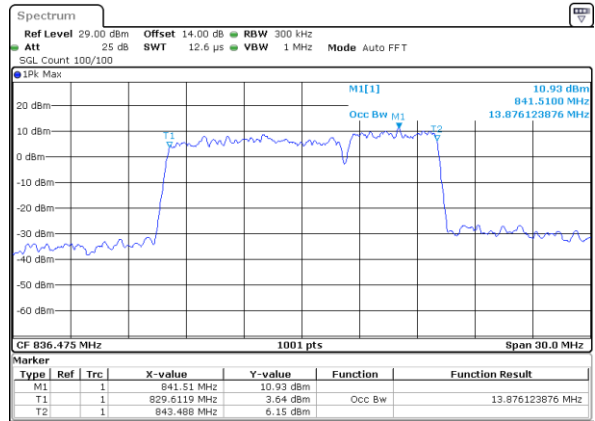

Middle Channel / 5MHz+3MHz

Date: 14_JAN.2021 01:19:14

Highest Channel / 3MHz+5MHz

Date: 14_JAN.2021 00:36:05

Highest Channel / 5MHz+3MHz

Date: 14_JAN.2021 01:29:45

LTE Band 5B

QPSK

Lowest Channel / 5MHz+10MHz

Date: 14, JAN, 2021 22:53:06

Lowest Channel / 10MHz+5MHz

Date: 15, JAN, 2021 00:20:34

Middle Channel / 5MHz+10MHz

Date: 14, JAN, 2021 23:14:40

Middle Channel / 10MHz+5MHz

Date: 15, JAN, 2021 00:41:17

Highest Channel / 5MHz+10MHz

Date: 14, JAN, 2021 23:24:35

Highest Channel / 10MHz+5MHz

Date: 15, JAN, 2021 00:56:08

LTE Band 5B

QPSK

Lowest Channel / 10MHz+10MHz

N/A