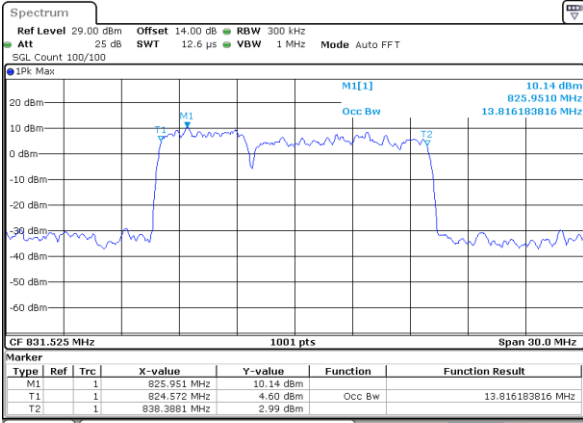

Lowest Channel / 3MHz+5MHz

Date: 14.JAN.2021 00:32:56

Lowest Channel / 5MHz+3MHz

Date: 14.JAN.2021 01:07:24

Middle Channel / 3MHz+5MHz

Date: 14.JAN.2021 00:33:52

Middle Channel / 5MHz+3MHz

Date: 14.JAN.2021 01:08:27

Highest Channel / 3MHz+5MHz

Date: 14.JAN.2021 00:37:09

Highest Channel / 5MHz+3MHz

Date: 14.JAN.2021 01:35:34

LTE Band 5B

64QAM

Lowest Channel / 5MHz+10MHz

Date: 14_JAN.2021 22:56:53

Lowest Channel / 10MHz+5MHz

Date: 15_JAN.2021 00:25:03

Middle Channel / 5MHz+10MHz

Date: 14_JAN.2021 23:11:33

Middle Channel / 10MHz+5MHz

Date: 15_JAN.2021 00:43:57

Highest Channel / 5MHz+10MHz

Date: 14_JAN.2021 23:33:02

Highest Channel / 10MHz+5MHz

Date: 15_JAN.2021 01:00:18

LTE Band 5B

64QAM

Lowest Channel / 10MHz+10MHz

N/A

Date: 15_JAN_2021 01:32:13

Middle Channel / 10MHz+10MHz