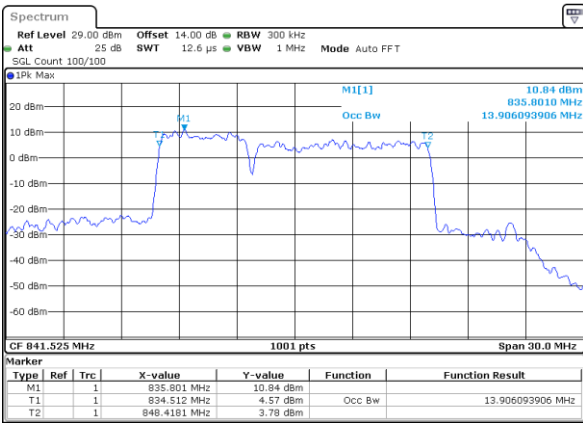

Highest Channel / 3MHz+5MHz

Date: 14.JAN.2021 00:37:09

Highest Channel / 5MHz+3MHz

Date: 14.JAN.2021 01:35:34

LTE Band 5B

64QAM

Lowest Channel / 5MHz+10MHz

Date: 14_JAN.2021 22:56:53

Lowest Channel / 10MHz+5MHz

Date: 15_JAN.2021 00:25:03

Middle Channel / 5MHz+10MHz

Date: 14_JAN.2021 23:11:33

Middle Channel / 10MHz+5MHz

Date: 15_JAN.2021 00:43:57

Highest Channel / 5MHz+10MHz

Date: 14_JAN.2021 23:33:02

Highest Channel / 10MHz+5MHz

Date: 15_JAN.2021 01:00:18

LTE Band 5B

64QAM

Lowest Channel / 10MHz+10MHz

N/A

Date: 15_JAN_2021 01:32:13

Middle Channel / 10MHz+10MHz