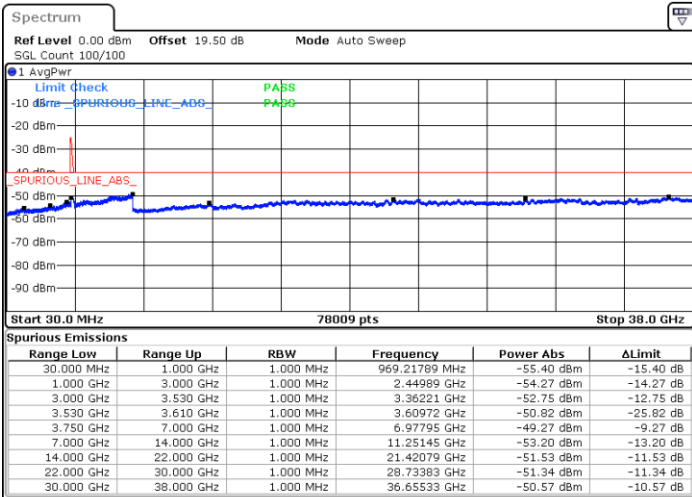

Date: 23.FEB.2021 15:18:07

LTE Band 48C / 20MHz+15MHz

16QAM

Middle Channel / 1RB0 and 1RB74

Middle Channel / 1RB99 and 1RB0

Date: 23.FEB.2021 15:27:15

Date: 23.FEB.2021 15:31:49

Middle Channel / FullIRB

N/A

Date: 23.FEB.2021 15:22:41

LTE Band 48C / 20MHz+15MHz

16QAM

Highest Channel / 1RB0 and 1RB74

Highest Channel / 1RB99 and 1RB0

Date: 23.FEB.2021 15:40:57

Date: 23.FEB.2021 15:36:23

Highest Channel / FullIRB

N/A

Date: 23.FEB.2021 15:45:31

LTE Band 48C / 20MHz+20MHz

16QAM

Lowest Channel / 1RB0 and 1RB99

Lowest Channel / 1RB99 and 1RB0

Date: 23.FEB.2021 12:25:32

Date: 23.FEB.2021 12:20:58

Lowest Channel / FullIRB

N/A

Date: 23.FEB.2021 12:30:06

LTE Band 48C / 20MHz+20MHz

16QAM

MiddleChannel / 1RB0 and 1RB99

Middle Channel / 1RB99 and 1RB0