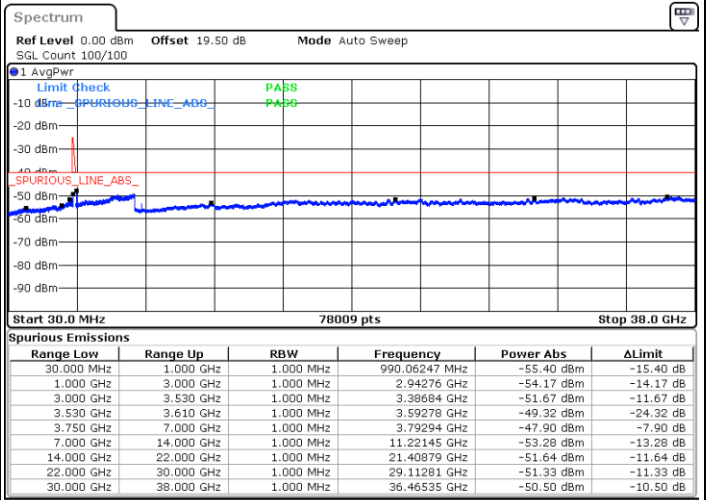

LTE Band 48C / 20MHz+5MHz

64QAM

Middle Channel / 1RB0 and 1RB24

Middle Channel / 1RB99 and 1RB0

Date: 22.FEB.2021 12:54:47

Date: 22.FEB.2021 13:02:22

Middle Channel / FullIRB

N/A

Date: 22.FEB.2021 12:53:15

LTE Band 48C / 20MHz+5MHz

64QAM

Highest Channel / 1RB0 and 1RB24

Highest Channel / 1RB99 and 1RB0

Date: 22.FEB.2021 13:26:39

Date: 22.FEB.2021 13:25:08

Highest Channel / FullIRB

N/A

Date: 22.FEB.2021 13:34:16

LTE Band 48C / 20MHz+10MHz

64QAM

Lowest Channel / 1RB0 and 1RB49

Lowest Channel / 1RB99 and 1RB0

Date: 22.FEB.2021 16:13:28

Date: 22.FEB.2021 16:05:52

Lowest Channel / FullIRB

N/A

Date: 22.FEB.2021 16:14:59

LTE Band 48C / 20MHz+10MHz

64QAM

Middle Channel / 1RB0 and 1RB49

Middle Channel / 1RB99 and 1RB0

Date: 22.FEB.2021 16:42:34