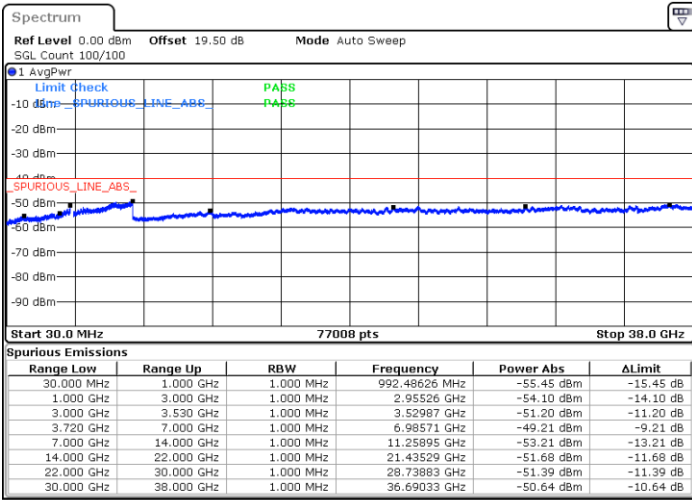

LTE Band 48C / 20MHz+15MHz

16QAM

Lowest Channel / 1RB0 and 1RB74

Lowest Channel / 1RB99 and 1RB0

Date: 23.FEB.2021 15:13:33

Date: 23.FEB.2021 15:08:59

Lowest Channel / FullIRB

N/A

Date: 23.FEB.2021 15:18:07

LTE Band 48C / 20MHz+15MHz

16QAM

Middle Channel / 1RB0 and 1RB74

Middle Channel / 1RB99 and 1RB0

Date: 23.FEB.2021 15:27:15

Date: 23.FEB.2021 15:31:49

Middle Channel / FullIRB

N/A

Date: 23.FEB.2021 15:22:41

LTE Band 48C / 20MHz+15MHz

16QAM

Highest Channel / 1RB0 and 1RB74

Highest Channel / 1RB99 and 1RB0

Date: 23.FEB.2021 15:40:57

Date: 23.FEB.2021 15:36:23

Highest Channel / FullIRB

N/A

Date: 23.FEB.2021 15:45:31

LTE Band 48C / 20MHz+20MHz

16QAM

Lowest Channel / 1RB0 and 1RB99

Lowest Channel / 1RB99 and 1RB0

Date: 23.FEB.2021 12:25:32