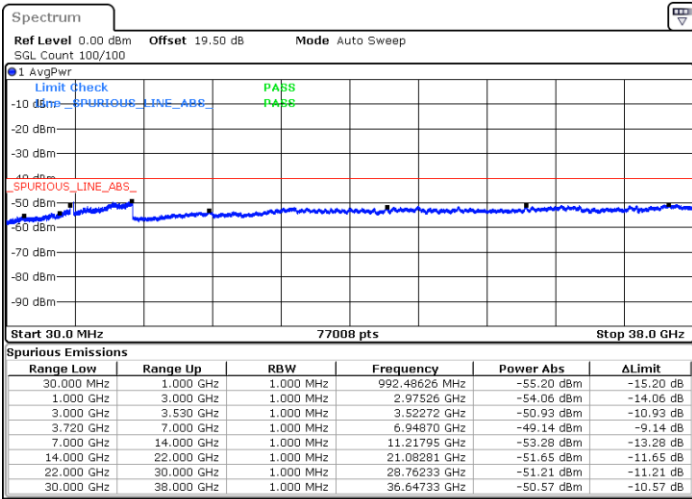

Lowest Channel / 1RB99 and 1RB0

Date: 22.FEB.2021 16:11:57

Date: 22.FEB.2021 16:07:23

Lowest Channel / FullIRB

N/A

Date: 22.FEB.2021 16:16:30

LTE Band 48C / 20MHz+10MHz

16QAM

Middle Channel / 1RB0 and 1RB49

Middle Channel / 1RB99 and 1RB0

Date: 22.FEB.2021 16:44:05

Date: 22.FEB.2021 16:56:42

Middle Channel / FullIRB

N/A

Date: 22.FEB.2021 16:39:31

LTE Band 48C / 20MHz+10MHz

16QAM

Highest Channel / 1RB0 and 1RB49

Highest Channel / 1RB99 and 1RB0

Date: 23.FEB.2021 14:22:02

Date: 23.FEB.2021 14:17:28

Highest Channel / FullIRB

N/A

Date: 23.FEB.2021 14:26:36

LTE Band 48C / 20MHz+15MHz

16QAM

Lowest Channel / 1RB0 and 1RB74

Lowest Channel / 1RB99 and 1RB0

Date: 23.FEB.2021 15:13:33

Date: 23.FEB.2021 15:08:59

Lowest Channel / FullIRB

N/A