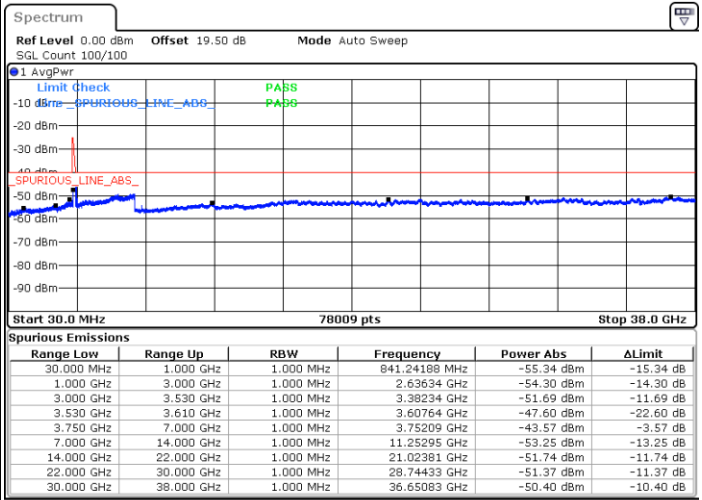

Date: 23.FEB.2021 14:17:28