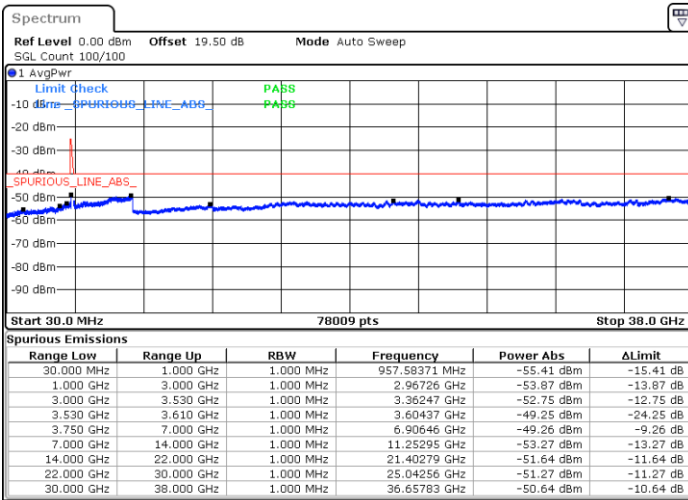

Middle Channel / 1RB0 and 1RB49

Middle Channel / 1RB99 and 1RB0

Date: 22.FEB.2021 16:44:05

Date: 22.FEB.2021 16:56:42

Middle Channel / FullIRB

N/A

Date: 22.FEB.2021 16:39:31

LTE Band 48C / 20MHz+10MHz

16QAM

Highest Channel / 1RB0 and 1RB49

Highest Channel / 1RB99 and 1RB0

Date: 23.FEB.2021 14:22:02

Date: 23.FEB.2021 14:17:28

Highest Channel / FullIRB

N/A

Date: 23.FEB.2021 14:26:36

LTE Band 48C / 20MHz+15MHz

16QAM

Lowest Channel / 1RB0 and 1RB74

Lowest Channel / 1RB99 and 1RB0

Date: 23.FEB.2021 15:13:33

Date: 23.FEB.2021 15:08:59

Lowest Channel / FullIRB

N/A