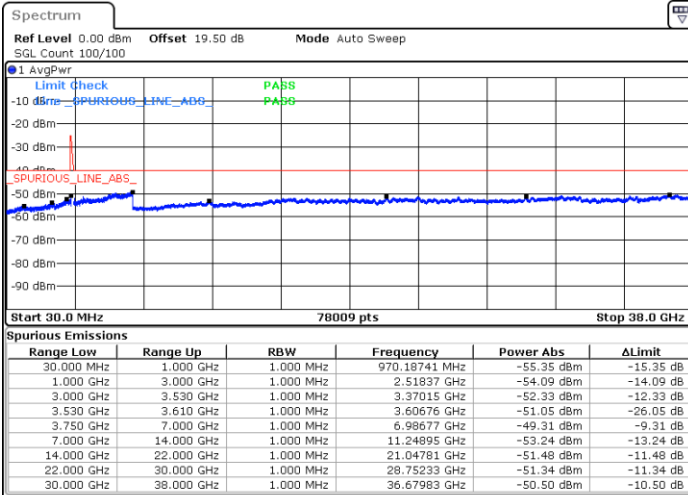

Lowest Channel / 1RB0 and 1RB9

Lowest Channel / 1RB24 and 1RB0

Date: 22.FEB.2021 10:20:52

Date: 22.FEB.2021 10:13:15

Lowest Channel / FullIRB

N/A

Date: 22.FEB.2021 10:22:23

LTE Band 48C / 5MHz+20MHz

LTE Band 48C / 5MHz+20MHz

64QAM

Highest Channel / 1RB0 and 1RB99

Highest Channel / 1RB24 and 1RB0

Date: 22.FEB.2021 11:21:37

Date: 22.FEB.2021 11:20:06

Highest Channel / FullIRB

N/A

Date: 22.FEB.2021 11:29:13

LTE Band 48C / 10MHz+20MHz

64QAM

Lowest Channel / 1RB0 and 1RB99

Lowest Channel / 1RB49 and 1RB0

Date: 22.FEB.2021 15:12:53

Date: 22.FEB.2021 15:05:16

Lowest Channel / FullRB