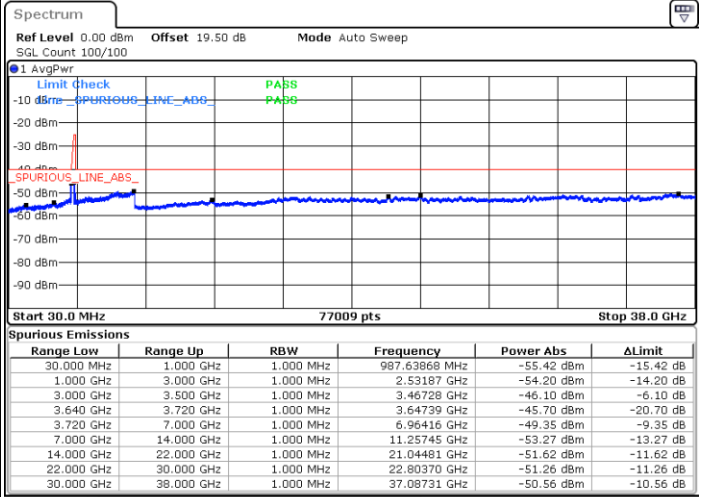

LTE Band 48C / 5MHz+20MHz

64QAM

Highest Channel / 1RB0 and 1RB99

Highest Channel / 1RB24 and 1RB0

Date: 22.FEB.2021 11:21:37

Date: 22.FEB.2021 11:20:06

Highest Channel / FullIRB

N/A

Date: 22.FEB.2021 11:29:13

LTE Band 48C / 10MHz+20MHz

64QAM

Lowest Channel / 1RB0 and 1RB99

Lowest Channel / 1RB49 and 1RB0

Date: 22.FEB.2021 15:12:53

Date: 22.FEB.2021 15:05:16

Lowest Channel / FullRB

N/A

Date: 22.FEB.2021 15:14:24

LTE Band 48C / 10MHz+20MHz

64QAM

Middle Channel / 1RB0 and 1RB99

Middle Channel / 1RB49 and 1RB0

Date: 22.FEB.2021 15:23:32

Date: 22.FEB.2021 15:31:08

Middle Channel / FullIRB

N/A

Date: 22.FEB.2021 15:22:00

LTE Band 48C / 10MHz+20MHz

64QAM

Highest Channel / 1RB0 and 1RB99

Highest Channel / 1RB49 and 1RB0

Date: 22.FEB.2021 15:37:13