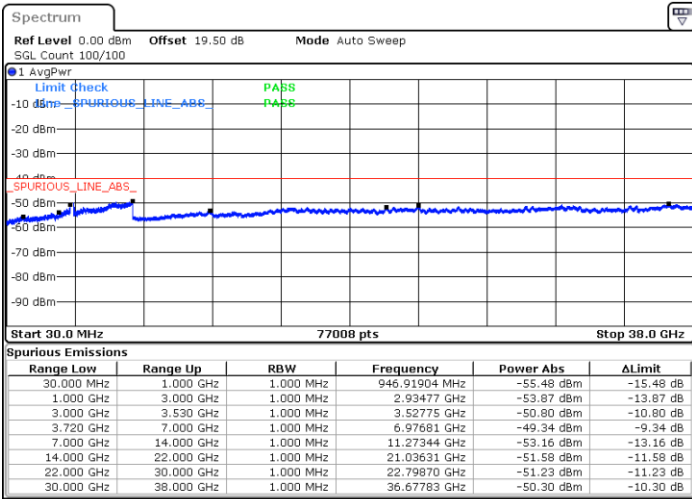

Middle Channel / FullIRB

N/A

Date: 22.FEB.2021 16:41:03