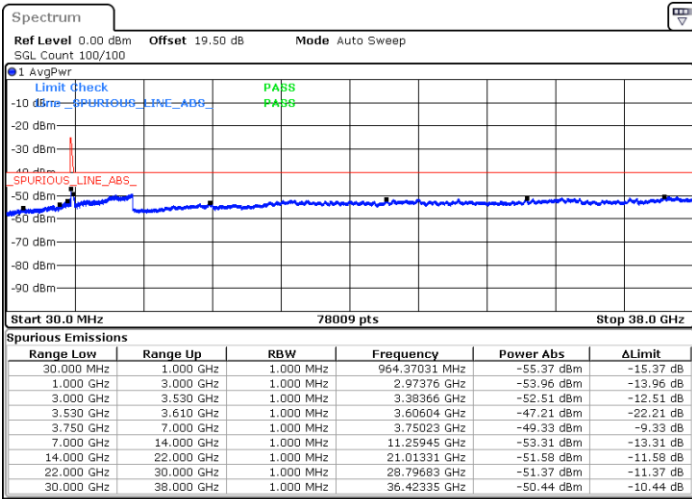

Date: 23.FEB.2021 13:00:23

Date: 23.FEB.2021 13:04:56

Middle Channel / FullIRB

N/A

Date: 23.FEB.2021 12:55:49

LTE Band 48C / 20MHz+20MHz

16QAM

Highest Channel / 1RB0 and 1RB99

Highest Channel / 1RB99 and 1RB0

Date: 23.FEB.2021 13:32:18

Date: 23.FEB.2021 13:27:45

Highest Channel / FullIRB

N/A

Date: 23.FEB.2021 13:36:53

LTE Band 48C / 5MHz+20MHz

64QAM

Lowest Channel / 1RB0 and 1RB9

Lowest Channel / 1RB24 and 1RB0

Date: 22.FEB.2021 10:20:52

Date: 22.FEB.2021 10:13:15

Lowest Channel / FullIRB

N/A

Date: 22.FEB.2021 10:22:23

LTE Band 48C / 5MHz+20MHz