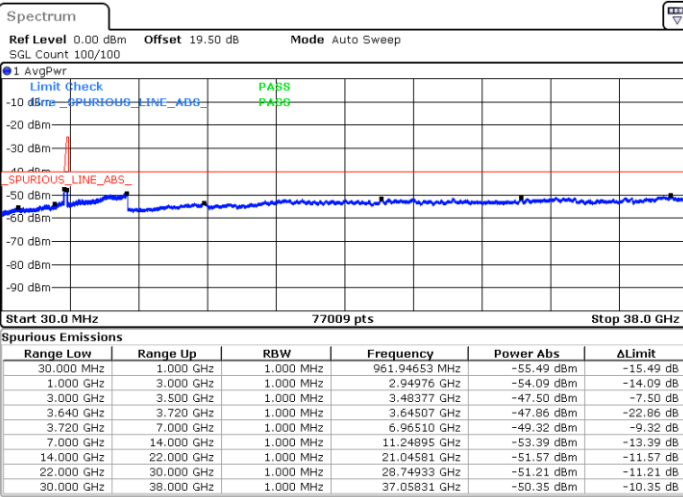

LTE Band 48C / 5MHz+20MHz

64QAM

Highest Channel / 1RB0 and 1RB99

Highest Channel / 1RB24 and 1RB0

Date: 22.FEB.2021 11:21:37

Date: 22.FEB.2021 11:20:06

Highest Channel / FullIRB

N/A

Date: 22.FEB.2021 11:29:13

LTE Band 48C / 10MHz+20MHz

64QAM

Lowest Channel / 1RB0 and 1RB99

Lowest Channel / 1RB49 and 1RB0

Date: 22.FEB.2021 15:12:53

Date: 22.FEB.2021 15:05:16

Lowest Channel / FullRB

N/A

Date: 22.FEB.2021 15:14:24

LTE Band 48C / 10MHz+20MHz

64QAM

Middle Channel / 1RB0 and 1RB99

Middle Channel / 1RB49 and 1RB0

Date: 22.FEB.2021 15:23:32

Date: 22.FEB.2021 15:31:08

Middle Channel / FullIRB

N/A

Date: 22.FEB.2021 15:22:00

LTE Band 48C / 10MHz+20MHz

64QAM

Highest Channel / 1RB0 and 1RB99

Highest Channel / 1RB49 and 1RB0

Date: 22.FEB.2021 15:37:13