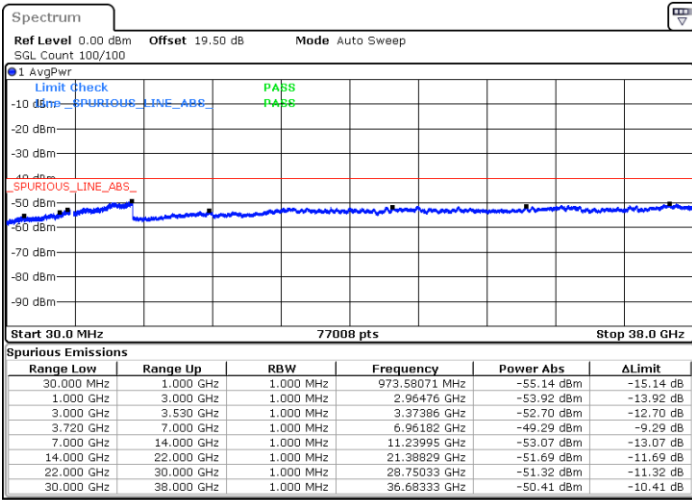

Date: 22.FEB.2021 12:53:15

LTE Band 48C / 20MHz+5MHz

64QAM

Highest Channel / 1RB0 and 1RB24

Highest Channel / 1RB99 and 1RB0

Date: 22.FEB.2021 13:26:39

Date: 22.FEB.2021 13:25:08

Highest Channel / FullIRB

N/A

Date: 22.FEB.2021 13:34:16

LTE Band 48C / 20MHz+10MHz

64QAM

Lowest Channel / 1RB0 and 1RB49

Lowest Channel / 1RB99 and 1RB0

Date: 22.FEB.2021 16:13:28

Date: 22.FEB.2021 16:05:52

Lowest Channel / FullIRB

N/A

Date: 22.FEB.2021 16:14:59

LTE Band 48C / 20MHz+10MHz

64QAM

Middle Channel / 1RB0 and 1RB49

Middle Channel / 1RB99 and 1RB0

Date: 22.FEB.2021 16:42:34