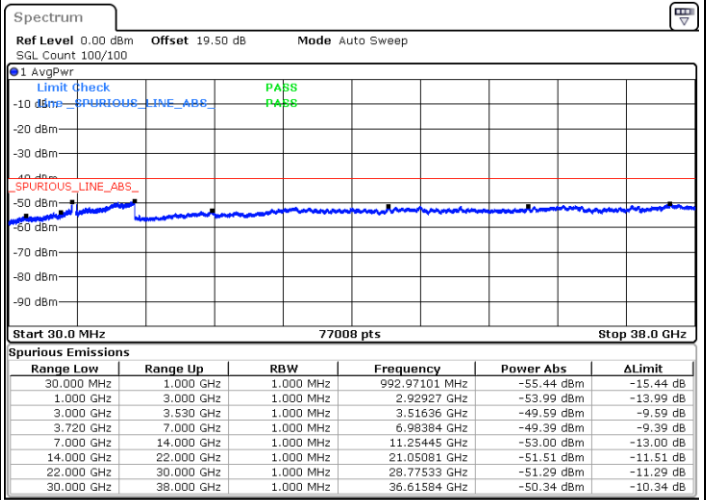

Highest Channel / 1RB0 and 1RB99

Highest Channel / 1RB74 and 1RB0

Date: 23.FEB.2021 11:08:19

Date: 23.FEB.2021 11:06:47

Highest Channel / FullIRB

N/A

Date: 23.FEB.2021 11:15:56

LTE Band 48C / 20MHz+5MHz

64QAM

Lowest Channel / 1RB0 and 1RB24

Lowest Channel / 1RB99 and 1RB0

Date: 22.FEB.2021 12:25:56

Date: 22.FEB.2021 12:18:20

Lowest Channel / FullIRB

N/A

Date: 22.FEB.2021 12:27:27

LTE Band 48C / 20MHz+5MHz

64QAM

Middle Channel / 1RB0 and 1RB24

Middle Channel / 1RB99 and 1RB0

Date: 22.FEB.2021 12:54:47

Date: 22.FEB.2021 13:02:22

Middle Channel / FullIRB

N/A

Date: 22.FEB.2021 12:53:15

LTE Band 48C / 20MHz+5MHz

64QAM

Highest Channel / 1RB0 and 1RB24

Highest Channel / 1RB99 and 1RB0

Date: 22.FEB.2021 13:26:39

Date: 22.FEB.2021 13:25:08

Highest Channel / FullIRB