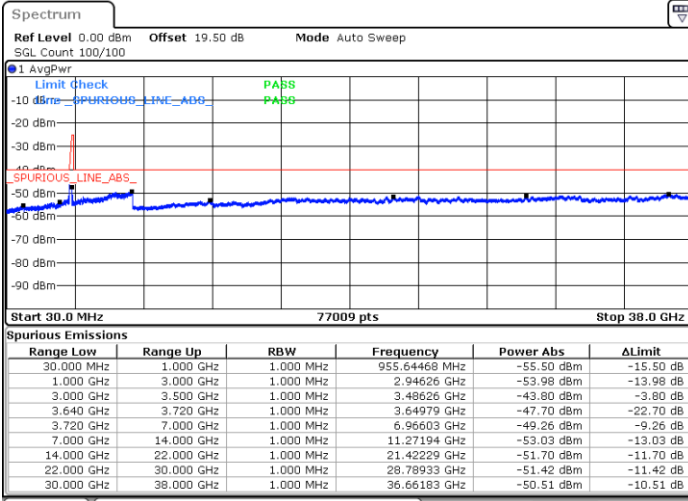

Middle Channel / FullIRB

N/A

Date: 22.FEB.2021 15:22:00

LTE Band 48C / 10MHz+20MHz

64QAM

Highest Channel / 1RB0 and 1RB99

Highest Channel / 1RB49 and 1RB0

Date: 22.FEB.2021 15:37:13

Date: 22.FEB.2021 15:35:42

Highest Channel / FullIRB

N/A

Date: 22.FEB.2021 15:44:49

LTE Band 48C / 15MHz+20MHz

64QAM

Lowest Channel / 1RB0 and 1RB9

Lowest Channel / 1RB74 and 1RB0

Date: 23.FEB.2021 10:04:32

Date: 23.FEB.2021 09:56:55

Lowest Channel / FullRB

N/A

Date: 23.FEB.2021 10:06:04

LTE Band 48C / 15MHz+20MHz

64QAM

Middle Channel / 1RB0 and 1RB99

Highest Channel / 1RB0 and 1RB99

Highest Channel / 1RB74 and 1RB0

Date: 23.FEB.2021 11:08:19

Date: 23.FEB.2021 11:06:47

Highest Channel / FullIRB

N/A

Date: 23.FEB.2021 11:15:56

LTE Band 48C / 20MHz+5MHz