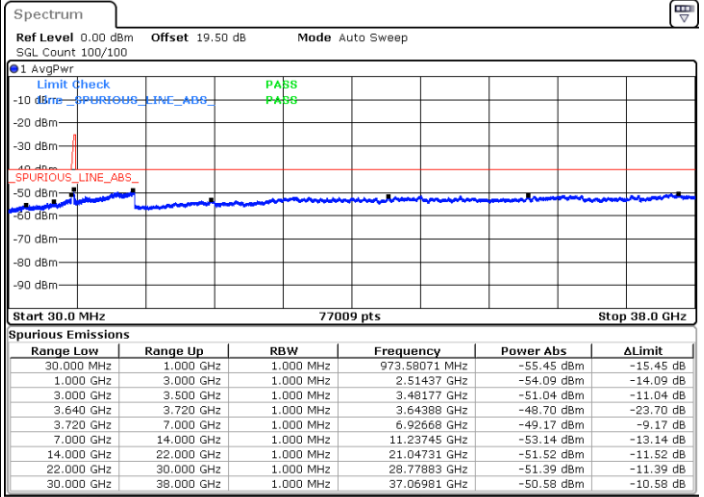

LTE Band 48C / 20MHz+15MHz

16QAM

Lowest Channel / 1RB0 and 1RB74

Lowest Channel / 1RB99 and 1RB0

Date: 23.FEB.2021 15:13:33

Date: 23.FEB.2021 15:08:59

Lowest Channel / FullIRB

N/A

Date: 23.FEB.2021 15:18:07

LTE Band 48C / 20MHz+15MHz

16QAM

Middle Channel / 1RB0 and 1RB74

Middle Channel / 1RB99 and 1RB0

Date: 23.FEB.2021 15:27:15

Date: 23.FEB.2021 15:31:49

Middle Channel / FullIRB

N/A

Date: 23.FEB.2021 15:22:41

LTE Band 48C / 20MHz+15MHz

16QAM

Highest Channel / 1RB0 and 1RB74

Highest Channel / 1RB99 and 1RB0

Date: 23.FEB.2021 15:40:57

Date: 23.FEB.2021 15:36:23