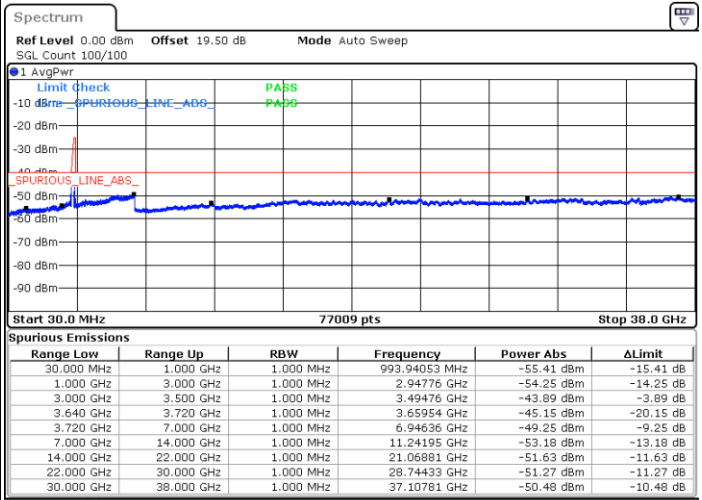

Date: 22.FEB.2021 12:53:15

LTE Band 48C / 20MHz+5MHz

64QAM

Highest Channel / 1RB0 and 1RB24

Highest Channel / 1RB99 and 1RB0

Date: 22.FEB.2021 13:26:39

Date: 22.FEB.2021 13:25:08

Highest Channel / FullIRB

N/A

Date: 22.FEB.2021 13:34:16

LTE Band 48C / 20MHz+10MHz

64QAM

Lowest Channel / 1RB0 and 1RB49

Lowest Channel / 1RB99 and 1RB0

Date: 22.FEB.2021 16:13:28

Date: 22.FEB.2021 16:05:52

Lowest Channel / FullIRB

N/A

Date: 22.FEB.2021 16:14:59

LTE Band 48C / 20MHz+10MHz

64QAM

Middle Channel / 1RB0 and 1RB49

Middle Channel / 1RB99 and 1RB0

Date: 22.FEB.2021 16:42:34