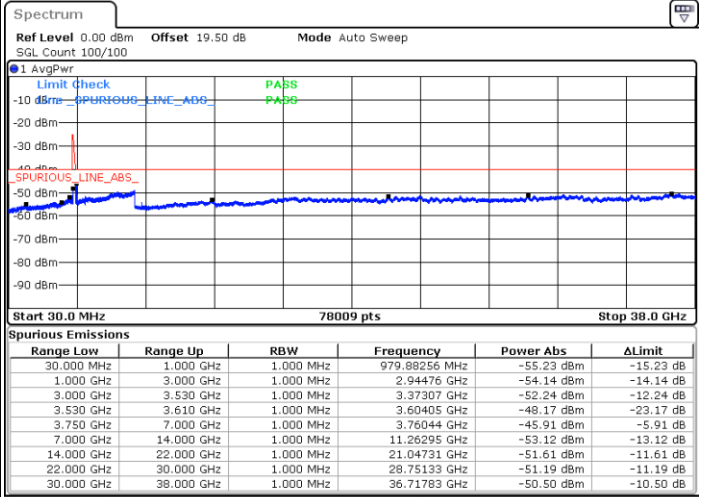

Lowest Channel / 1RB0 and 1RB9

Lowest Channel / 1RB24 and 1RB0

Date: 22.FEB.2021 10:20:52

Date: 22.FEB.2021 10:13:15

Lowest Channel / FullIRB

N/A

Date: 22.FEB.2021 10:22:23

LTE Band 48C / 5MHz+20MHz

LTE Band 48C / 5MHz+20MHz

64QAM

Highest Channel / 1RB0 and 1RB99

Highest Channel / 1RB24 and 1RB0

Date: 22.FEB.2021 11:21:37

Date: 22.FEB.2021 11:20:06

Highest Channel / FullIRB

N/A

Date: 22.FEB.2021 11:29:13

LTE Band 48C / 10MHz+20MHz

64QAM

Lowest Channel / 1RB0 and 1RB99

Lowest Channel / 1RB49 and 1RB0

Date: 22.FEB.2021 15:12:53

Date: 22.FEB.2021 15:05:16

Lowest Channel / FullRB