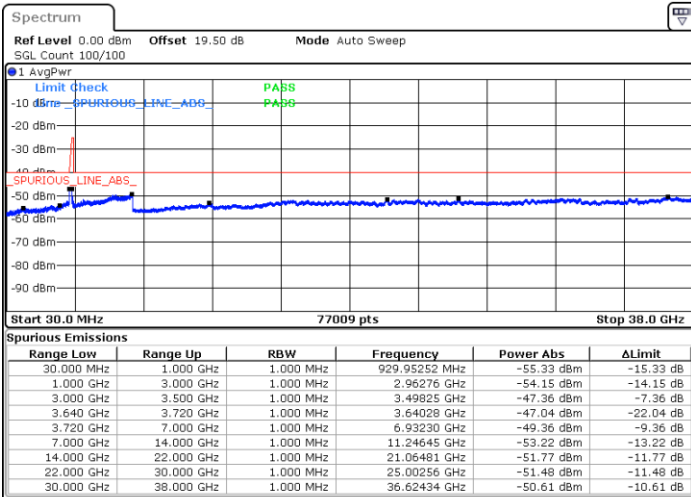

N/A

Date: 23.FEB.2021 15:22:41

LTE Band 48C / 20MHz+15MHz

16QAM

Highest Channel / 1RB0 and 1RB74

Highest Channel / 1RB99 and 1RB0

Date: 23.FEB.2021 15:40:57

Date: 23.FEB.2021 15:36:23

Highest Channel / FullIRB

N/A

Date: 23.FEB.2021 15:45:31

LTE Band 48C / 20MHz+20MHz

16QAM

Lowest Channel / 1RB0 and 1RB99

Lowest Channel / 1RB99 and 1RB0

Date: 23.FEB.2021 12:25:32

Date: 23.FEB.2021 12:20:58

Lowest Channel / FullIRB

N/A

Date: 23.FEB.2021 12:30:06

LTE Band 48C / 20MHz+20MHz

16QAM

MiddleChannel / 1RB0 and 1RB99

Middle Channel / 1RB99 and 1RB0

Date: 23.FEB.2021 13:00:23

Date: 23.FEB.2021 13:04:56

Middle Channel / FullIRB

N/A

Date: 23.FEB.2021 12:55:49

LTE Band 48C / 20MHz+20MHz

16QAM

Highest Channel / 1RB0 and 1RB99