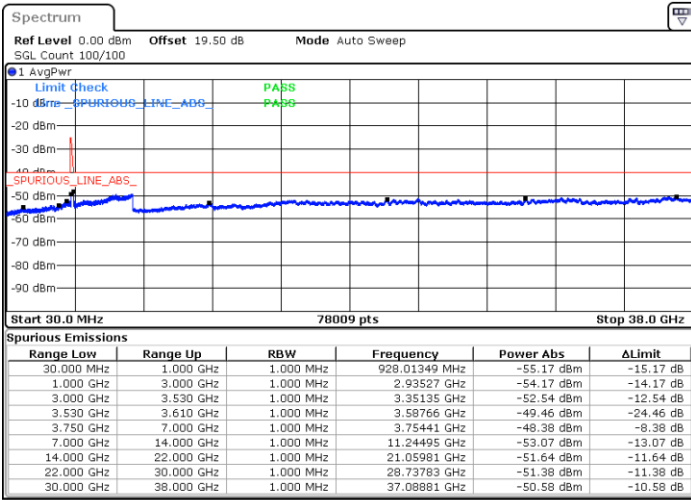

N/A

Date: 22.FEB.2021 15:14:24

LTE Band 48C / 10MHz+20MHz

64QAM

Middle Channel / 1RB0 and 1RB99

Middle Channel / 1RB49 and 1RB0

Date: 22.FEB.2021 15:23:32

Date: 22.FEB.2021 15:31:08

Middle Channel / FullIRB

N/A

Date: 22.FEB.2021 15:22:00

LTE Band 48C / 10MHz+20MHz

64QAM

Highest Channel / 1RB0 and 1RB99

Highest Channel / 1RB49 and 1RB0

Date: 22.FEB.2021 15:37:13

Date: 22.FEB.2021 15:35:42

Highest Channel / FullIRB

N/A

Date: 22.FEB.2021 15:44:49

LTE Band 48C / 15MHz+20MHz

64QAM

Lowest Channel / 1RB0 and 1RB9

Lowest Channel / 1RB74 and 1RB0