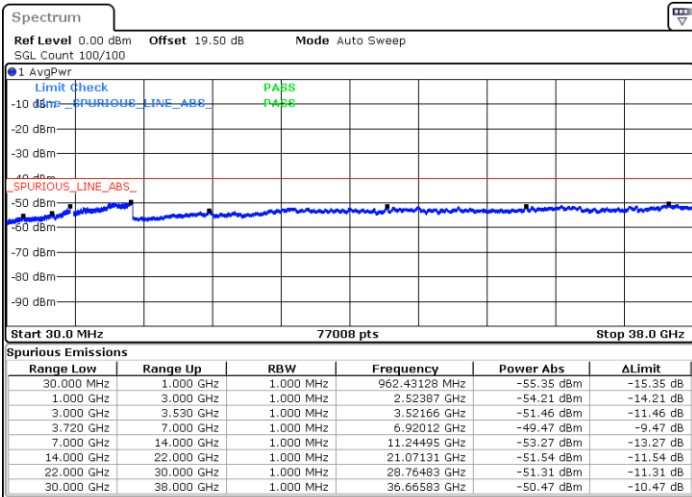

Highest Channel / 1RB0 and 1RB99

Highest Channel / 1RB74 and 1RB0

Date: 23.FEB.2021 11:08:19

Date: 23.FEB.2021 11:06:47

Highest Channel / FullIRB

N/A

Date: 23.FEB.2021 11:15:56

LTE Band 48C / 20MHz+5MHz

64QAM

Lowest Channel / 1RB0 and 1RB24

Lowest Channel / 1RB99 and 1RB0

Date: 22.FEB.2021 12:25:56

Date: 22.FEB.2021 12:18:20

Lowest Channel / FullIRB

N/A

Date: 22.FEB.2021 12:27:27

LTE Band 48C / 20MHz+5MHz

64QAM

Middle Channel / 1RB0 and 1RB24

Middle Channel / 1RB99 and 1RB0

Date: 22.FEB.2021 12:54:47

Date: 22.FEB.2021 13:02:22

Middle Channel / FullIRB

N/A

Date: 22.FEB.2021 12:53:15

LTE Band 48C / 20MHz+5MHz

64QAM

Highest Channel / 1RB0 and 1RB24

Highest Channel / 1RB99 and 1RB0

Date: 22.FEB.2021 13:26:39

Date: 22.FEB.2021 13:25:08

Highest Channel / FullIRB