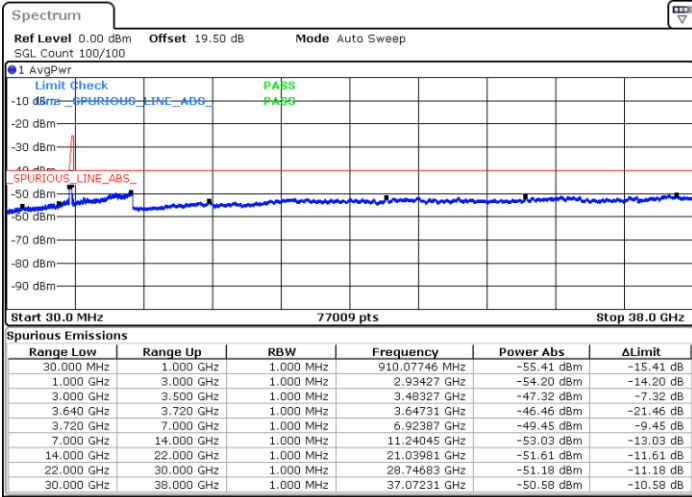

LTE Band 48C / 20MHz+15MHz

16QAM

Lowest Channel / 1RB0 and 1RB74

Lowest Channel / 1RB99 and 1RB0

Date: 23.FEB.2021 15:13:33

Date: 23.FEB.2021 15:08:59

Lowest Channel / FullIRB

N/A

Date: 23.FEB.2021 15:18:07

LTE Band 48C / 20MHz+15MHz

16QAM

Middle Channel / 1RB0 and 1RB74

Middle Channel / 1RB99 and 1RB0

Date: 23.FEB.2021 15:27:15

Date: 23.FEB.2021 15:31:49

Middle Channel / FullIRB

N/A

Date: 23.FEB.2021 15:22:41

LTE Band 48C / 20MHz+15MHz

16QAM

Highest Channel / 1RB0 and 1RB74

Highest Channel / 1RB99 and 1RB0

Date: 23.FEB.2021 15:40:57

Date: 23.FEB.2021 15:36:23