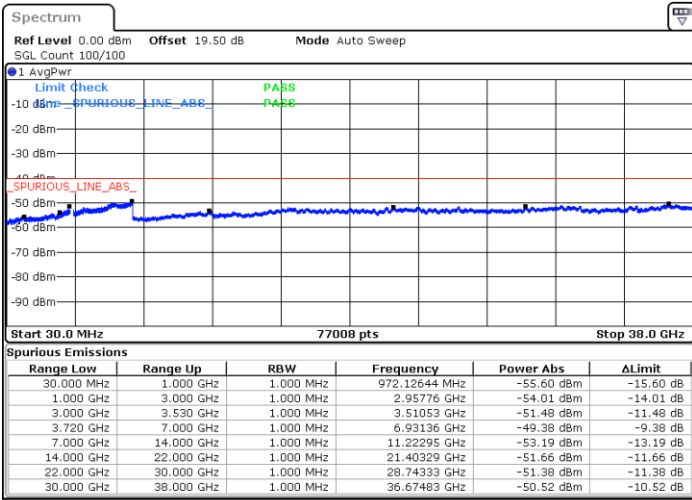

Date: 22.FEB.2021 15:35:42

Highest Channel / FullIRB

N/A

Date: 22.FEB.2021 15:44:49

LTE Band 48C / 15MHz+20MHz

64QAM

Lowest Channel / 1RB0 and 1RB9

Lowest Channel / 1RB74 and 1RB0

Date: 23.FEB.2021 10:04:32

Date: 23.FEB.2021 09:56:55

Lowest Channel / FullRB

N/A

Date: 23.FEB.2021 10:06:04

LTE Band 48C / 15MHz+20MHz

64QAM

Middle Channel / 1RB0 and 1RB99

Middle Channel / 1RB74 and 1RB0

Date: 23.FEB.2021 10:36:22

Date: 23.FEB.2021 10:43:59

Middle Channel / FullIRB

N/A

Date: 23.FEB.2021 10:34:51

LTE Band 48C / 15MHz+20MHz

64QAM

Highest Channel / 1RB0 and 1RB99

Highest Channel / 1RB74 and 1RB0

Date: 23.FEB.2021 11:08:19

Date: 23.FEB.2021 11:06:47

Highest Channel / FullIRB

N/A

Date: 23.FEB.2021 11:15:56

LTE Band 48C / 20MHz+5MHz