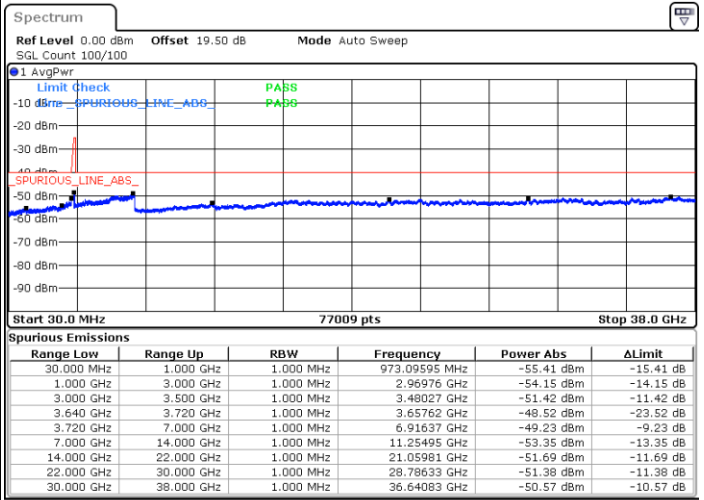

N/A

Date: 23.FEB.2021 15:22:41

LTE Band 48C / 20MHz+15MHz

16QAM

Highest Channel / 1RB0 and 1RB74

Highest Channel / 1RB99 and 1RB0

Date: 23.FEB.2021 15:40:57

Date: 23.FEB.2021 15:36:23

Highest Channel / FullIRB

N/A

Date: 23.FEB.2021 15:45:31

LTE Band 48C / 20MHz+20MHz

16QAM

Lowest Channel / 1RB0 and 1RB99

Lowest Channel / 1RB99 and 1RB0

Date: 23.FEB.2021 12:25:32

Date: 23.FEB.2021 12:20:58

Lowest Channel / FullIRB

N/A

Date: 23.FEB.2021 12:30:06

LTE Band 48C / 20MHz+20MHz

16QAM

MiddleChannel / 1RB0 and 1RB99

Middle Channel / 1RB99 and 1RB0

Date: 23.FEB.2021 13:00:23

Date: 23.FEB.2021 13:04:56

Middle Channel / FullIRB

N/A

Date: 23.FEB.2021 12:55:49

LTE Band 48C / 20MHz+20MHz

16QAM

Highest Channel / 1RB0 and 1RB99