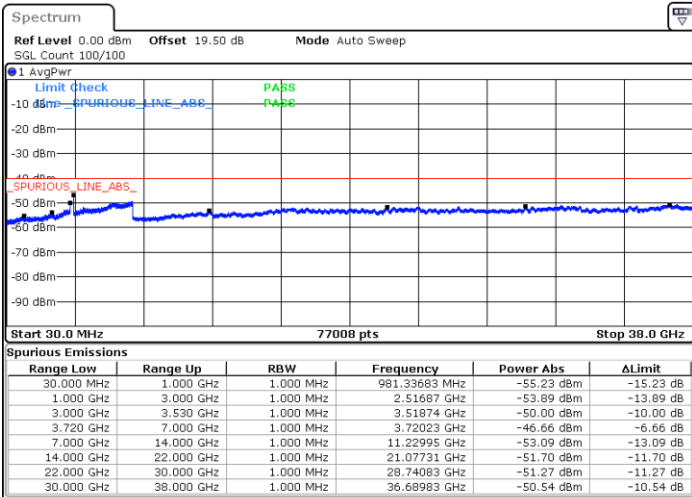

LTE Band 48C / 20MHz+15MHz

16QAM

Lowest Channel / 1RB0 and 1RB74

Lowest Channel / 1RB99 and 1RB0

Date: 23.FEB.2021 15:13:33

Date: 23.FEB.2021 15:08:59

Lowest Channel / FullIRB

N/A

Date: 23.FEB.2021 15:18:07

LTE Band 48C / 20MHz+15MHz

16QAM

Middle Channel / 1RB0 and 1RB74

Middle Channel / 1RB99 and 1RB0

Date: 23.FEB.2021 15:27:15

Date: 23.FEB.2021 15:31:49

Middle Channel / FullIRB

N/A

Date: 23.FEB.2021 15:22:41

LTE Band 48C / 20MHz+15MHz

16QAM

Highest Channel / 1RB0 and 1RB74

Highest Channel / 1RB99 and 1RB0

Date: 23.FEB.2021 15:40:57

Date: 23.FEB.2021 15:36:23

Highest Channel / FullIRB

N/A

Date: 23.FEB.2021 15:45:31

LTE Band 48C / 20MHz+20MHz

16QAM

Lowest Channel / 1RB0 and 1RB99

Lowest Channel / 1RB99 and 1RB0

Date: 23.FEB.2021 12:25:32