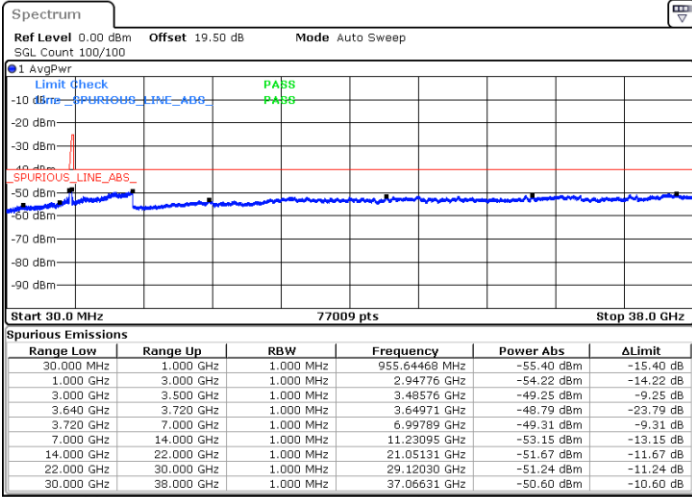

Middle Channel / 1RB0 and 1RB49

Middle Channel / 1RB99 and 1RB0

Date: 22.FEB.2021 16:44:05

Date: 22.FEB.2021 16:56:42

Middle Channel / FullIRB

N/A

Date: 22.FEB.2021 16:39:31

LTE Band 48C / 20MHz+10MHz

16QAM

Highest Channel / 1RB0 and 1RB49

Highest Channel / 1RB99 and 1RB0

Date: 23.FEB.2021 14:22:02

Date: 23.FEB.2021 14:17:28

Highest Channel / FullIRB

N/A

Date: 23.FEB.2021 14:26:36

LTE Band 48C / 20MHz+15MHz

16QAM

Lowest Channel / 1RB0 and 1RB74

Lowest Channel / 1RB99 and 1RB0

Date: 23.FEB.2021 15:13:33

Date: 23.FEB.2021 15:08:59

Lowest Channel / FullIRB

N/A

Date: 23.FEB.2021 15:18:07

LTE Band 48C / 20MHz+15MHz

16QAM

Middle Channel / 1RB0 and 1RB74

Middle Channel / 1RB99 and 1RB0

Date: 23.FEB.2021 15:27:15

Date: 23.FEB.2021 15:31:49

Middle Channel / FullIRB