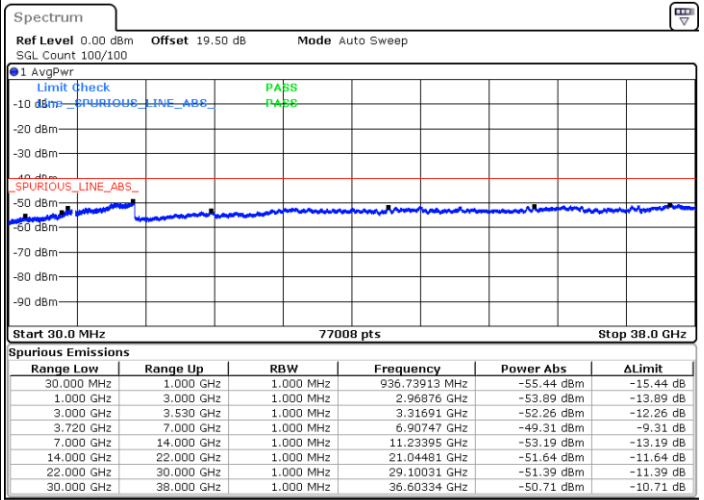

Highest Channel / FullIRB

N/A

Date: 23.FEB.2021 15:45:31

LTE Band 48C / 20MHz+20MHz

16QAM

Lowest Channel / 1RB0 and 1RB99

Lowest Channel / 1RB99 and 1RB0

Date: 23.FEB.2021 12:25:32

Date: 23.FEB.2021 12:20:58

Lowest Channel / FullIRB

N/A

Date: 23.FEB.2021 12:30:06

LTE Band 48C / 20MHz+20MHz

16QAM

MiddleChannel / 1RB0 and 1RB99

Middle Channel / 1RB99 and 1RB0

Date: 23.FEB.2021 13:00:23

Date: 23.FEB.2021 13:04:56

Middle Channel / FullIRB

N/A

Date: 23.FEB.2021 12:55:49

LTE Band 48C / 20MHz+20MHz

16QAM

Highest Channel / 1RB0 and 1RB99

Highest Channel / 1RB99 and 1RB0

Date: 23.FEB.2021 13:32:18

Date: 23.FEB.2021 13:27:45

Highest Channel / FullIRB

N/A

Date: 23.FEB.2021 13:36:53

LTE Band 48C / 5MHz+20MHz

64QAM