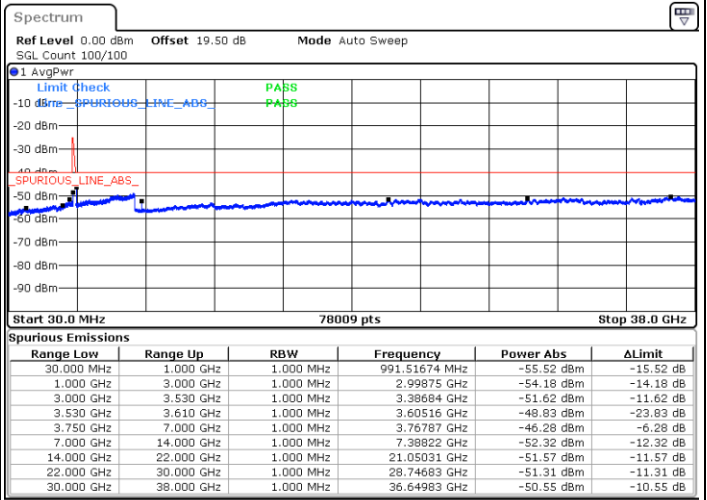

Lowest Channel / FullIRB

N/A

Date: 22.FEB.2021 12:28:59

LTE Band 48C / 20MHz+5MHz

16QAM

Middle Channel / 1RB0 and 1RB24

Middle Channel / 1RB99 and 1RB0

Date: 22.FEB.2021 12:56:18

Date: 22.FEB.2021 13:00:51

Middle Channel / FullIRB

N/A

Date: 22.FEB.2021 12:51:44

LTE Band 48C / 20MHz+5MHz

16QAM

Highest Channel / 1RB0 and 1RB24

Highest Channel / 1RB99 and 1RB0

Date: 22.FEB.2021 13:28:11

Date: 22.FEB.2021 13:23:37

Highest Channel / FullIRB

N/A

Date: 22.FEB.2021 13:32:44

LTE Band 48C / 20MHz+10MHz

16QAM

Lowest Channel / 1RB0 and 1RB49

Lowest Channel / 1RB99 and 1RB0

Date: 22.FEB.2021 16:11:57

Date: 22.FEB.2021 16:07:23

Lowest Channel / FullIRB

N/A

Date: 22.FEB.2021 16:16:30

LTE Band 48C / 20MHz+10MHz

16QAM