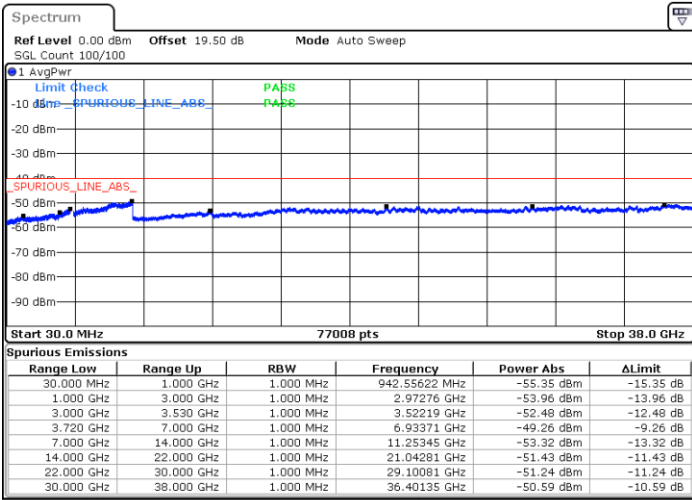

Date: 22.FEB.2021 13:28:11

Date: 22.FEB.2021 13:23:37

Highest Channel / FullIRB

N/A

Date: 22.FEB.2021 13:32:44

LTE Band 48C / 20MHz+10MHz

16QAM

Lowest Channel / 1RB0 and 1RB49

Lowest Channel / 1RB99 and 1RB0

Date: 22.FEB.2021 16:11:57

Date: 22.FEB.2021 16:07:23

Lowest Channel / FullIRB

N/A

Date: 22.FEB.2021 16:16:30

LTE Band 48C / 20MHz+10MHz

16QAM

Middle Channel / 1RB0 and 1RB49

Middle Channel / 1RB99 and 1RB0

Date: 22.FEB.2021 16:44:05

Date: 22.FEB.2021 16:56:42

Middle Channel / FullIRB

N/A

Date: 22.FEB.2021 16:39:31

LTE Band 48C / 20MHz+10MHz