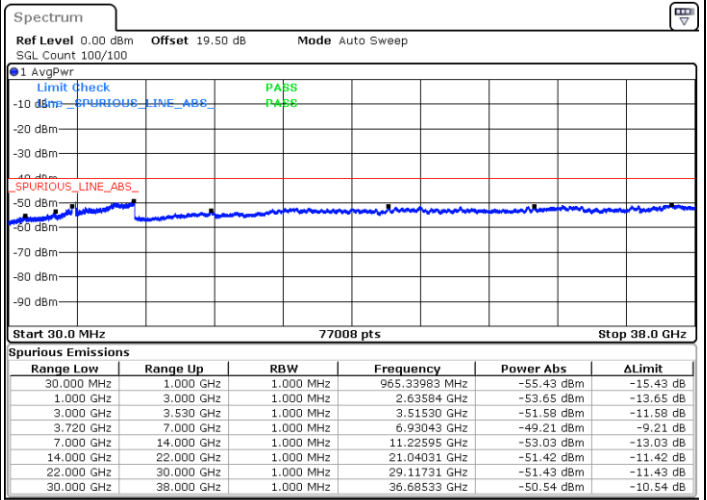

Date: 22.FEB.2021 15:35:42

Highest Channel / FullIRB

N/A

Date: 22.FEB.2021 15:44:49

LTE Band 48C / 15MHz+20MHz

64QAM

Lowest Channel / 1RB0 and 1RB9

Lowest Channel / 1RB74 and 1RB0

Date: 23.FEB.2021 10:04:32

Date: 23.FEB.2021 09:56:55

Lowest Channel / FullRB

N/A

Date: 23.FEB.2021 10:06:04

LTE Band 48C / 15MHz+20MHz

64QAM

Middle Channel / 1RB0 and 1RB99

Middle Channel / 1RB74 and 1RB0

Date: 23.FEB.2021 10:36:22

Date: 23.FEB.2021 10:43:59

Middle Channel / FullIRB

N/A

Date: 23.FEB.2021 10:34:51

LTE Band 48C / 15MHz+20MHz

64QAM

Highest Channel / 1RB0 and 1RB99

Highest Channel / 1RB74 and 1RB0

Date: 23.FEB.2021 11:08:19

Date: 23.FEB.2021 11:06:47

Highest Channel / FullIRB

N/A

Date: 23.FEB.2021 11:15:56

LTE Band 48C / 20MHz+5MHz