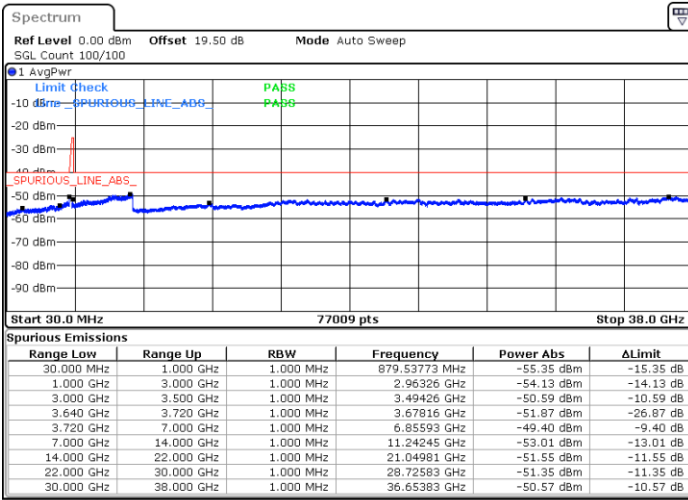

Date: 22.FEB.2021 12:53:15

LTE Band 48C / 20MHz+5MHz

64QAM

Highest Channel / 1RB0 and 1RB24

Highest Channel / 1RB99 and 1RB0

Date: 22.FEB.2021 13:26:39

Date: 22.FEB.2021 13:25:08

Highest Channel / FullIRB

N/A

Date: 22.FEB.2021 13:34:16

LTE Band 48C / 20MHz+10MHz

64QAM

Lowest Channel / 1RB0 and 1RB49

Lowest Channel / 1RB99 and 1RB0

Date: 22.FEB.2021 16:13:28

Date: 22.FEB.2021 16:05:52

Lowest Channel / FullIRB

N/A

Date: 22.FEB.2021 16:14:59

LTE Band 48C / 20MHz+10MHz

64QAM

Middle Channel / 1RB0 and 1RB49

Middle Channel / 1RB99 and 1RB0

Date: 22.FEB.2021 16:42:34