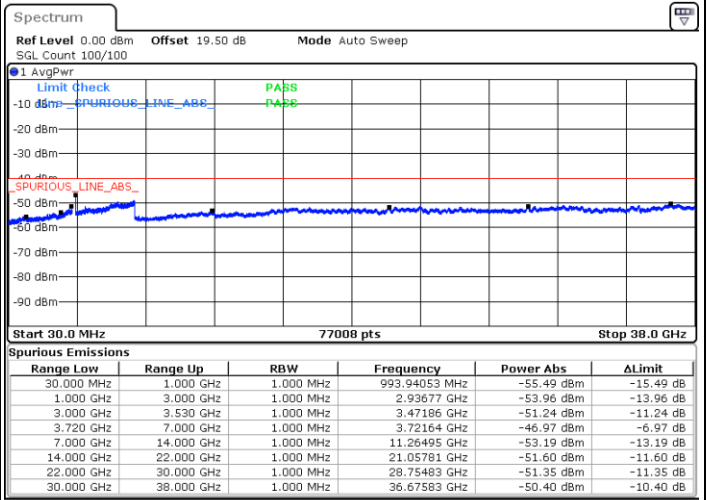

Date: 22.FEB.2021 11:29:13

LTE Band 48C / 10MHz+20MHz

64QAM

Lowest Channel / 1RB0 and 1RB99

Lowest Channel / 1RB49 and 1RB0

Date: 22.FEB.2021 15:12:53

Date: 22.FEB.2021 15:05:16

Lowest Channel / FullRB

N/A

Date: 22.FEB.2021 15:14:24

LTE Band 48C / 10MHz+20MHz

64QAM

Middle Channel / 1RB0 and 1RB99

Middle Channel / 1RB49 and 1RB0

Date: 22.FEB.2021 15:23:32

Date: 22.FEB.2021 15:31:08

Middle Channel / FullIRB

N/A

Date: 22.FEB.2021 15:22:00

LTE Band 48C / 10MHz+20MHz

64QAM

Highest Channel / 1RB0 and 1RB99

Highest Channel / 1RB49 and 1RB0

Date: 22.FEB.2021 15:37:13

Date: 22.FEB.2021 15:35:42

Highest Channel / FullIRB

N/A

Date: 22.FEB.2021 15:44:49

LTE Band 48C / 15MHz+20MHz

64QAM

Lowest Channel / 1RB0 and 1RB9

Lowest Channel / 1RB74 and 1RB0