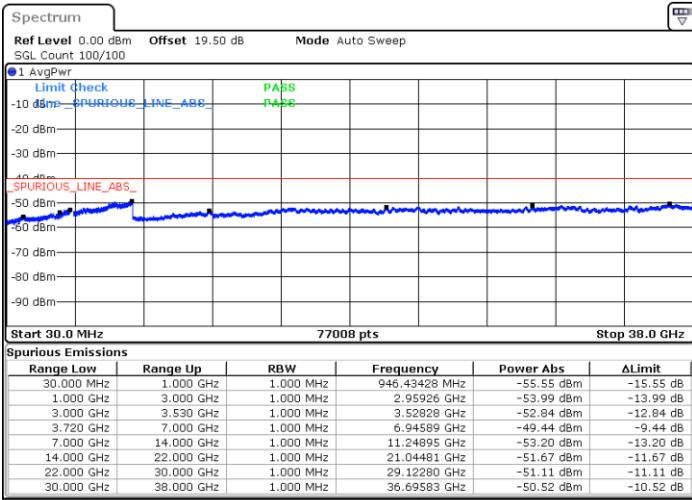

N/A

Date: 23.FEB.2021 11:14:24

LTE Band 48C / 20MHz+5MHz

16QAM

Lowest Channel / 1RB0 and 1RB24

Lowest Channel / 1RB99 and 1RB0

Date: 22.FEB.2021 12:24:25

Date: 22.FEB.2021 12:19:51

Lowest Channel / FullIRB

N/A

Date: 22.FEB.2021 12:28:59

LTE Band 48C / 20MHz+5MHz

16QAM

Middle Channel / 1RB0 and 1RB24

Middle Channel / 1RB99 and 1RB0

Date: 22.FEB.2021 12:56:18

Date: 22.FEB.2021 13:00:51

Middle Channel / FullIRB

N/A

Date: 22.FEB.2021 12:51:44

LTE Band 48C / 20MHz+5MHz

16QAM

Highest Channel / 1RB0 and 1RB24

Highest Channel / 1RB99 and 1RB0

Date: 22.FEB.2021 13:28:11

Date: 22.FEB.2021 13:23:37

Highest Channel / FullIRB

N/A

Date: 22.FEB.2021 13:32:44

LTE Band 48C / 20MHz+10MHz

16QAM

Lowest Channel / 1RB0 and 1RB49