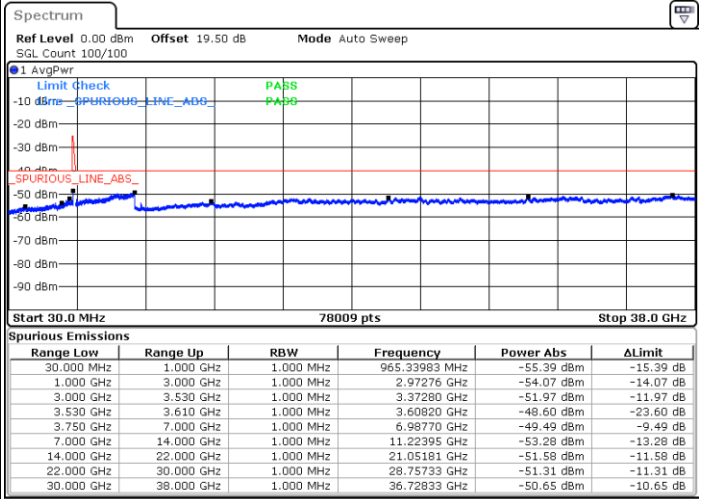

LTE Band 48C / 15MHz+20MHz

16QAM

Middle Channel / 1RB0 and 1RB99

Middle Channel / 1RB74 and 1RB0

Date: 23.FEB.2021 10:37:53

Date: 23.FEB.2021 10:42:28

Middle Channel / FullIRB

N/A

Date: 23.FEB.2021 10:33:19

LTE Band 48C / 15MHz+20MHz

16QAM

Highest Channel / 1RB0 and 1RB99

Highest Channel / 1RB74 and 1RB0

Date: 23.FEB.2021 11:09:50

Date: 23.FEB.2021 11:05:16

Highest Channel / FullRB

N/A

Date: 23.FEB.2021 11:14:24

LTE Band 48C / 20MHz+5MHz

16QAM

Lowest Channel / 1RB0 and 1RB24

Lowest Channel / 1RB99 and 1RB0

Date: 22.FEB.2021 12:24:25

Date: 22.FEB.2021 12:19:51

Lowest Channel / FullIRB

N/A

Date: 22.FEB.2021 12:28:59

LTE Band 48C / 20MHz+5MHz

16QAM

Middle Channel / 1RB0 and 1RB24

Middle Channel / 1RB99 and 1RB0

Date: 22.FEB.2021 12:56:18