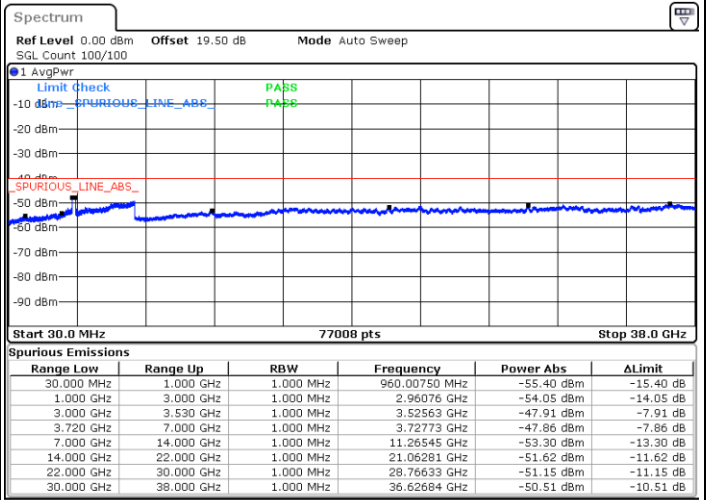

Date: 22.FEB.2021 12:53:15

LTE Band 48C / 20MHz+5MHz

64QAM

Highest Channel / 1RB0 and 1RB24

Highest Channel / 1RB99 and 1RB0

Date: 22.FEB.2021 13:26:39

Date: 22.FEB.2021 13:25:08

Highest Channel / FullIRB

N/A

Date: 22.FEB.2021 13:34:16

LTE Band 48C / 20MHz+10MHz

64QAM

Lowest Channel / 1RB0 and 1RB49

Lowest Channel / 1RB99 and 1RB0

Date: 22.FEB.2021 16:13:28

Date: 22.FEB.2021 16:05:52

Lowest Channel / FullIRB

N/A

Date: 22.FEB.2021 16:14:59

LTE Band 48C / 20MHz+10MHz

64QAM

Middle Channel / 1RB0 and 1RB49

Middle Channel / 1RB99 and 1RB0

Date: 22.FEB.2021 16:42:34