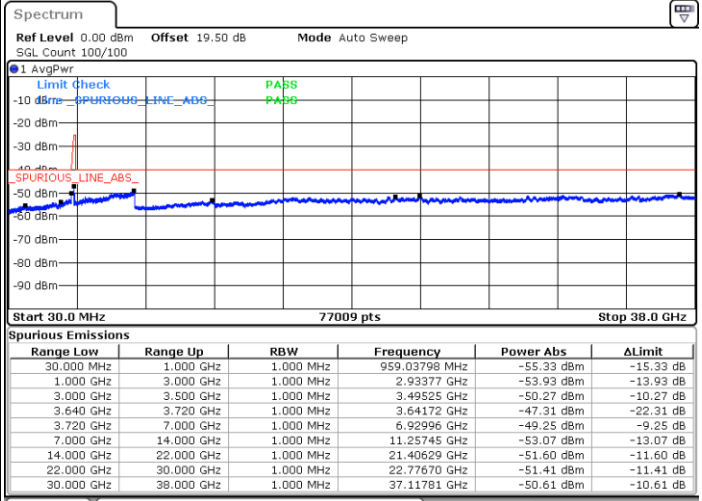

Middle Channel / FullIRB

N/A

Date: 22.FEB.2021 15:22:00

LTE Band 48C / 10MHz+20MHz

64QAM

Highest Channel / 1RB0 and 1RB99

Highest Channel / 1RB49 and 1RB0

Date: 22.FEB.2021 15:37:13

Date: 22.FEB.2021 15:35:42

Highest Channel / FullIRB

N/A

Date: 22.FEB.2021 15:44:49

LTE Band 48C / 15MHz+20MHz

64QAM

Lowest Channel / 1RB0 and 1RB9

Lowest Channel / 1RB74 and 1RB0

Date: 23.FEB.2021 10:04:32

Date: 23.FEB.2021 09:56:55

Lowest Channel / FullRB

N/A

Date: 23.FEB.2021 10:06:04

LTE Band 48C / 15MHz+20MHz

64QAM

Middle Channel / 1RB0 and 1RB99

Highest Channel / 1RB0 and 1RB99

Highest Channel / 1RB74 and 1RB0

Date: 23.FEB.2021 11:08:19

Date: 23.FEB.2021 11:06:47

Highest Channel / FullIRB

N/A

Date: 23.FEB.2021 11:15:56

LTE Band 48C / 20MHz+5MHz