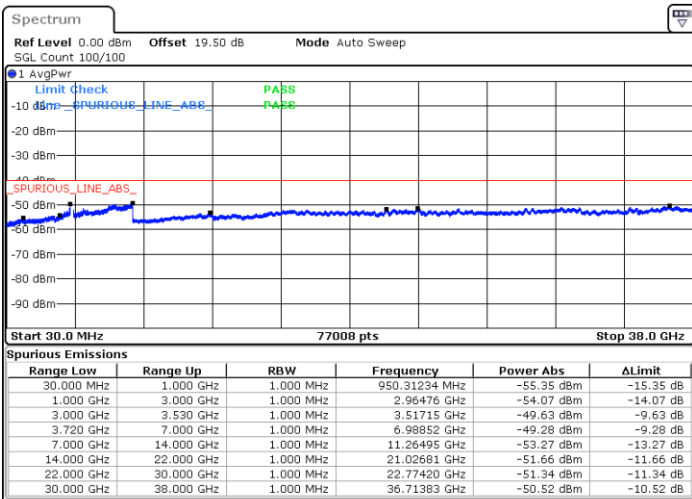

Highest Channel / FullIRB

N/A

Date: 23.FEB.2021 15:45:31

LTE Band 48C / 20MHz+20MHz

16QAM

Lowest Channel / 1RB0 and 1RB99

Lowest Channel / 1RB99 and 1RB0

Date: 23.FEB.2021 12:25:32

Date: 23.FEB.2021 12:20:58

Lowest Channel / FullIRB

N/A

Date: 23.FEB.2021 12:30:06

LTE Band 48C / 20MHz+20MHz

16QAM

MiddleChannel / 1RB0 and 1RB99

Middle Channel / 1RB99 and 1RB0

Date: 23.FEB.2021 13:00:23

Date: 23.FEB.2021 13:04:56

Middle Channel / FullIRB

N/A

Date: 23.FEB.2021 12:55:49

LTE Band 48C / 20MHz+20MHz

16QAM

Highest Channel / 1RB0 and 1RB99

Highest Channel / 1RB99 and 1RB0

Date: 23.FEB.2021 13:32:18

Date: 23.FEB.2021 13:27:45

Highest Channel / FullIRB

N/A

Date: 23.FEB.2021 13:36:53

LTE Band 48C / 5MHz+20MHz

64QAM