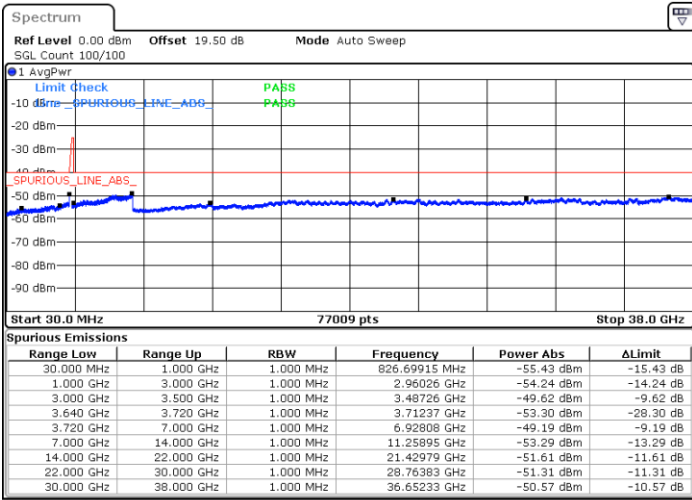

Date: 23.FEB.2021 13:00:23

Date: 23.FEB.2021 13:04:56

Middle Channel / FullIRB

N/A

Date: 23.FEB.2021 12:55:49

LTE Band 48C / 20MHz+20MHz

16QAM

Highest Channel / 1RB0 and 1RB99

Highest Channel / 1RB99 and 1RB0

Date: 23.FEB.2021 13:32:18

Date: 23.FEB.2021 13:27:45

Highest Channel / FullIRB

N/A

Date: 23.FEB.2021 13:36:53

LTE Band 48C / 5MHz+20MHz

64QAM

Lowest Channel / 1RB0 and 1RB9

Lowest Channel / 1RB24 and 1RB0

Date: 22.FEB.2021 10:20:52

Date: 22.FEB.2021 10:13:15

Lowest Channel / FullIRB

N/A

Date: 22.FEB.2021 10:22:23

LTE Band 48C / 5MHz+20MHz