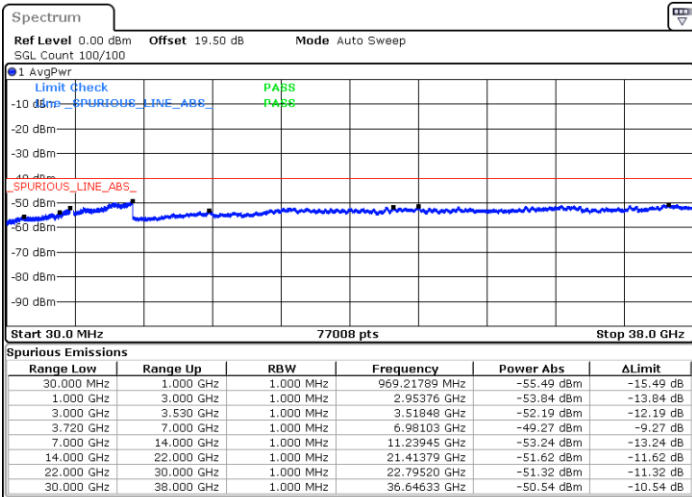

N/A

Date: 23.FEB.2021 11:14:24

LTE Band 48C / 20MHz+5MHz

16QAM

Lowest Channel / 1RB0 and 1RB24

Lowest Channel / 1RB99 and 1RB0

Date: 22.FEB.2021 12:24:25

Date: 22.FEB.2021 12:19:51

Lowest Channel / FullIRB

N/A

Date: 22.FEB.2021 12:28:59

LTE Band 48C / 20MHz+5MHz

16QAM

Middle Channel / 1RB0 and 1RB24

Middle Channel / 1RB99 and 1RB0

Date: 22.FEB.2021 12:56:18

Date: 22.FEB.2021 13:00:51

Middle Channel / FullIRB

N/A

Date: 22.FEB.2021 12:51:44

LTE Band 48C / 20MHz+5MHz

16QAM

Highest Channel / 1RB0 and 1RB24

Highest Channel / 1RB99 and 1RB0

Date: 22.FEB.2021 13:28:11

Date: 22.FEB.2021 13:23:37

Highest Channel / FullIRB

N/A

Date: 22.FEB.2021 13:32:44

LTE Band 48C / 20MHz+10MHz

16QAM

Lowest Channel / 1RB0 and 1RB49