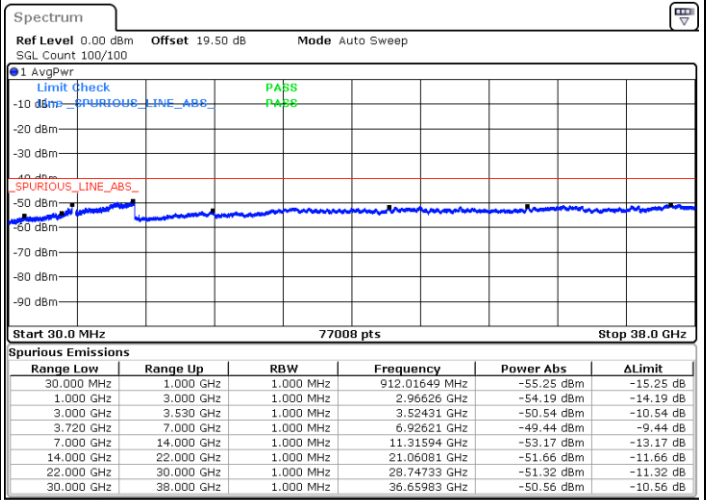

Date: 22.FEB.2021 13:28:11

Date: 22.FEB.2021 13:23:37

Highest Channel / FullIRB

N/A

Date: 22.FEB.2021 13:32:44

LTE Band 48C / 20MHz+10MHz

16QAM

Lowest Channel / 1RB0 and 1RB49

Lowest Channel / 1RB99 and 1RB0

Date: 22.FEB.2021 16:11:57

Date: 22.FEB.2021 16:07:23

Lowest Channel / FullIRB

N/A

Date: 22.FEB.2021 16:16:30

LTE Band 48C / 20MHz+10MHz

16QAM

Middle Channel / 1RB0 and 1RB49

Middle Channel / 1RB99 and 1RB0

Date: 22.FEB.2021 16:44:05

Date: 22.FEB.2021 16:56:42

Middle Channel / FullIRB

N/A

Date: 22.FEB.2021 16:39:31

LTE Band 48C / 20MHz+10MHz