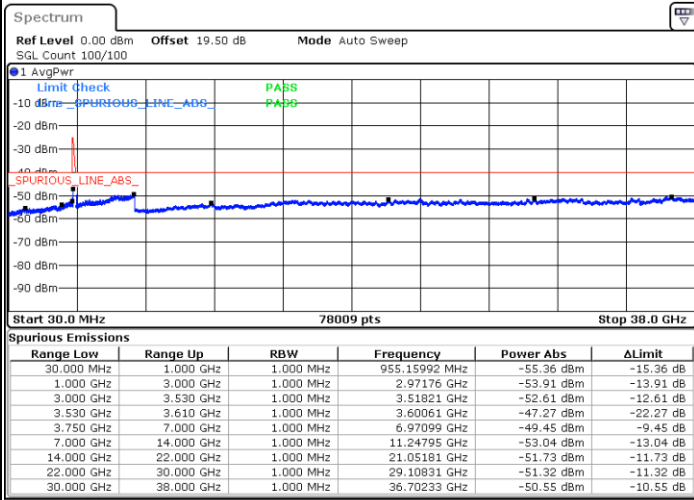

Date: 22.FEB.2021 15:35:42

Highest Channel / FullIRB

N/A

Date: 22.FEB.2021 15:44:49

LTE Band 48C / 15MHz+20MHz

64QAM

Lowest Channel / 1RB0 and 1RB9

Lowest Channel / 1RB74 and 1RB0

Date: 23.FEB.2021 10:04:32

Date: 23.FEB.2021 09:56:55

Lowest Channel / FullRB

N/A

Date: 23.FEB.2021 10:06:04

LTE Band 48C / 15MHz+20MHz

64QAM

Middle Channel / 1RB0 and 1RB99

Middle Channel / 1RB74 and 1RB0

Date: 23.FEB.2021 10:36:22

Date: 23.FEB.2021 10:43:59

Middle Channel / FullIRB

N/A

Date: 23.FEB.2021 10:34:51

LTE Band 48C / 15MHz+20MHz

64QAM

Highest Channel / 1RB0 and 1RB99

Highest Channel / 1RB74 and 1RB0

Date: 23.FEB.2021 11:08:19

Date: 23.FEB.2021 11:06:47

Highest Channel / FullIRB

N/A

Date: 23.FEB.2021 11:15:56

LTE Band 48C / 20MHz+5MHz