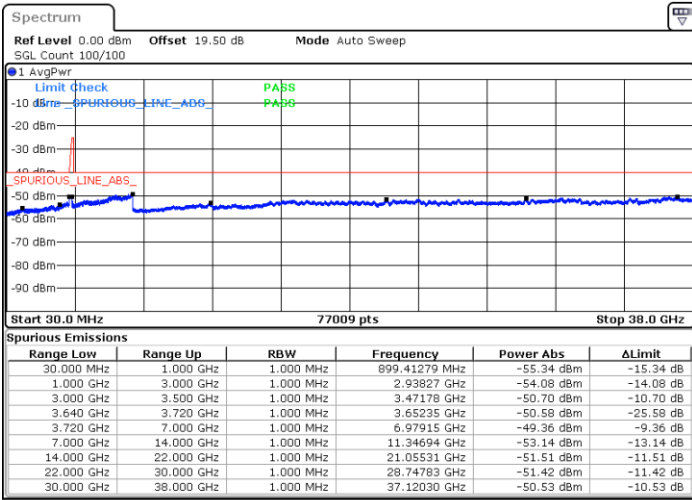

Date: 23.FEB.2021 10:33:19

LTE Band 48C / 15MHz+20MHz

16QAM

Highest Channel / 1RB0 and 1RB99

Highest Channel / 1RB74 and 1RB0

Date: 23.FEB.2021 11:09:50

Date: 23.FEB.2021 11:05:16

Highest Channel / FullRB

N/A

Date: 23.FEB.2021 11:14:24

LTE Band 48C / 20MHz+5MHz

16QAM

Lowest Channel / 1RB0 and 1RB24

Lowest Channel / 1RB99 and 1RB0

Date: 22.FEB.2021 12:24:25

Date: 22.FEB.2021 12:19:51

Lowest Channel / FullIRB

N/A

Date: 22.FEB.2021 12:28:59

LTE Band 48C / 20MHz+5MHz

16QAM

Middle Channel / 1RB0 and 1RB24

Middle Channel / 1RB99 and 1RB0

Date: 22.FEB.2021 12:56:18

Date: 22.FEB.2021 13:00:51

Middle Channel / FullIRB

N/A

Date: 22.FEB.2021 12:51:44

LTE Band 48C / 20MHz+5MHz

16QAM

Highest Channel / 1RB0 and 1RB24

Highest Channel / 1RB99 and 1RB0