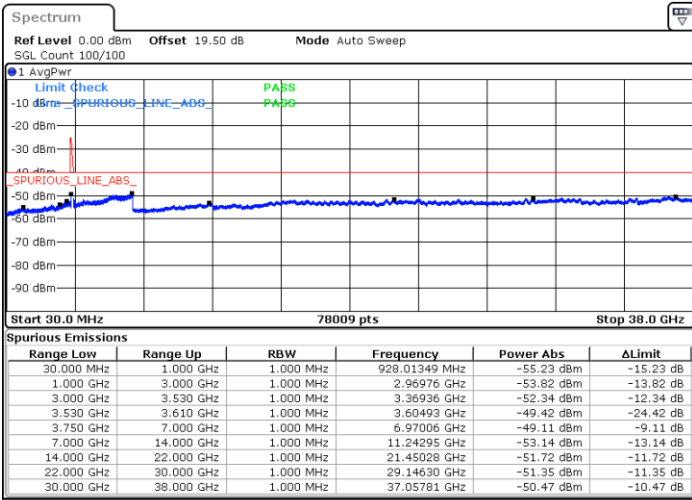

Lowest Channel / FullIRB

N/A

Date: 22.FEB.2021 12:28:59

LTE Band 48C / 20MHz+5MHz

16QAM

Middle Channel / 1RB0 and 1RB24

Middle Channel / 1RB99 and 1RB0

Date: 22.FEB.2021 12:56:18

Date: 22.FEB.2021 13:00:51

Middle Channel / FullIRB

N/A

Date: 22.FEB.2021 12:51:44

LTE Band 48C / 20MHz+5MHz

16QAM

Highest Channel / 1RB0 and 1RB24

Highest Channel / 1RB99 and 1RB0

Date: 22.FEB.2021 13:28:11

Date: 22.FEB.2021 13:23:37

Highest Channel / FullIRB

N/A

Date: 22.FEB.2021 13:32:44

LTE Band 48C / 20MHz+10MHz

16QAM

Lowest Channel / 1RB0 and 1RB49

Lowest Channel / 1RB99 and 1RB0

Date: 22.FEB.2021 16:11:57

Date: 22.FEB.2021 16:07:23

Lowest Channel / FullIRB

N/A

Date: 22.FEB.2021 16:16:30

LTE Band 48C / 20MHz+10MHz

16QAM