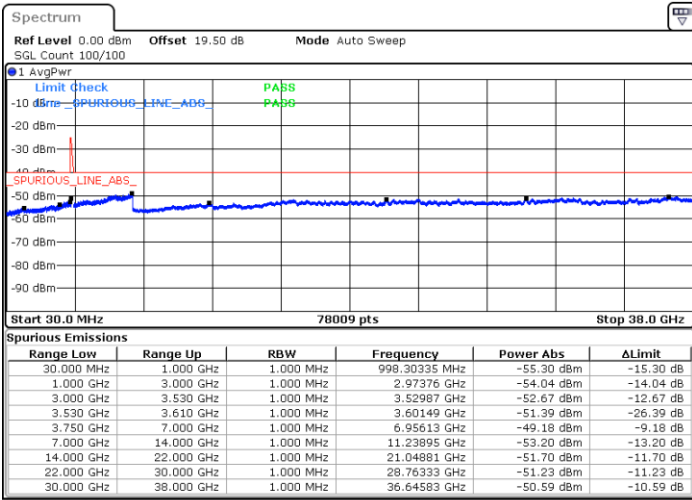

LTE Band 48C / 20MHz+5MHz

64QAM

Middle Channel / 1RB0 and 1RB24

Middle Channel / 1RB99 and 1RB0

Date: 22.FEB.2021 12:54:47

Date: 22.FEB.2021 13:02:22

Middle Channel / FullIRB

N/A

Date: 22.FEB.2021 12:53:15

LTE Band 48C / 20MHz+5MHz

64QAM

Highest Channel / 1RB0 and 1RB24

Highest Channel / 1RB99 and 1RB0

Date: 22.FEB.2021 13:26:39

Date: 22.FEB.2021 13:25:08

Highest Channel / FullIRB

N/A

Date: 22.FEB.2021 13:34:16

LTE Band 48C / 20MHz+10MHz

64QAM

Lowest Channel / 1RB0 and 1RB49

Lowest Channel / 1RB99 and 1RB0

Date: 22.FEB.2021 16:13:28

Date: 22.FEB.2021 16:05:52