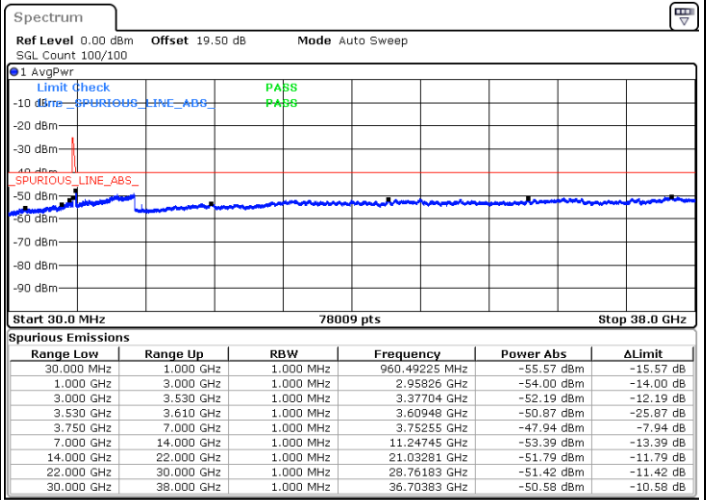

Date: 23.FEB.2021 15:18:07

LTE Band 48C / 20MHz+15MHz

16QAM

Middle Channel / 1RB0 and 1RB74

Middle Channel / 1RB99 and 1RB0

Date: 23.FEB.2021 15:27:15

Date: 23.FEB.2021 15:31:49

Middle Channel / FullIRB

N/A

Date: 23.FEB.2021 15:22:41

LTE Band 48C / 20MHz+15MHz

16QAM

Highest Channel / 1RB0 and 1RB74

Highest Channel / 1RB99 and 1RB0

Date: 23.FEB.2021 15:40:57

Date: 23.FEB.2021 15:36:23

Highest Channel / FullIRB

N/A

Date: 23.FEB.2021 15:45:31

LTE Band 48C / 20MHz+20MHz

16QAM

Lowest Channel / 1RB0 and 1RB99

Lowest Channel / 1RB99 and 1RB0

Date: 23.FEB.2021 12:25:32

Date: 23.FEB.2021 12:20:58

Lowest Channel / FullIRB

N/A

Date: 23.FEB.2021 12:30:06

LTE Band 48C / 20MHz+20MHz

16QAM

MiddleChannel / 1RB0 and 1RB99

Middle Channel / 1RB99 and 1RB0