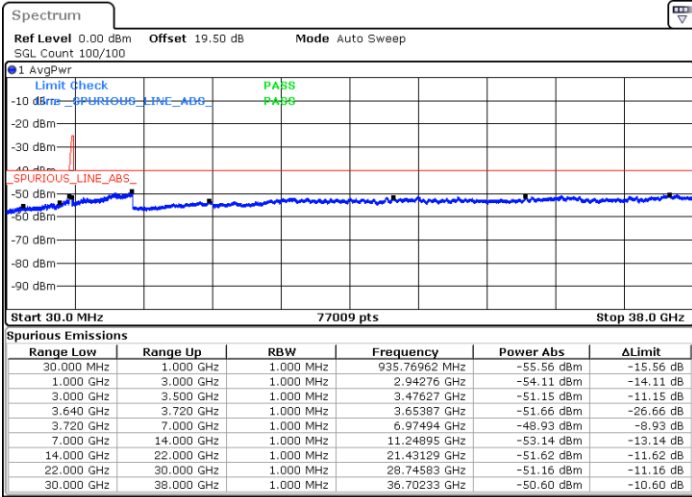

Highest Channel / 1RB99 and 1RB0

Date: 23.FEB.2021 13:32:18

Date: 23.FEB.2021 13:27:45

Highest Channel / FullIRB

N/A

Date: 23.FEB.2021 13:36:53

LTE Band 48C / 5MHz+20MHz

64QAM

Lowest Channel / 1RB0 and 1RB9

Lowest Channel / 1RB24 and 1RB0

Date: 22.FEB.2021 10:20:52

Date: 22.FEB.2021 10:13:15

Lowest Channel / FullIRB

N/A

Date: 22.FEB.2021 10:22:23

LTE Band 48C / 5MHz+20MHz

LTE Band 48C / 5MHz+20MHz

64QAM

Highest Channel / 1RB0 and 1RB99

Highest Channel / 1RB24 and 1RB0

Date: 22.FEB.2021 11:21:37

Date: 22.FEB.2021 11:20:06

Highest Channel / FullIRB

N/A