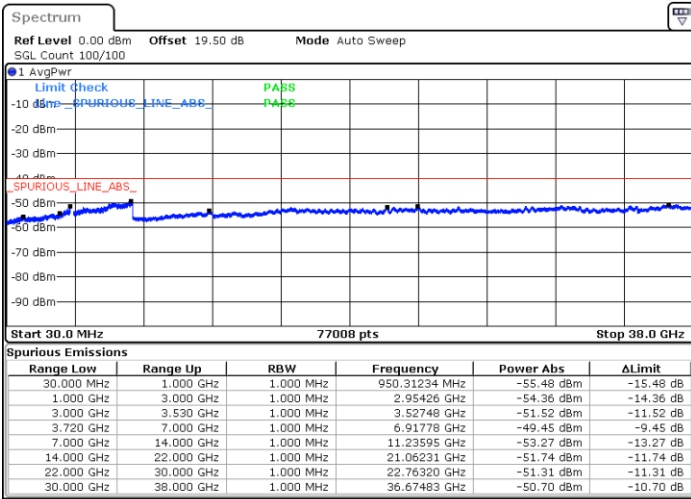

LTE Band 48C / 15MHz+20MHz

16QAM

Middle Channel / 1RB0 and 1RB99

Middle Channel / 1RB74 and 1RB0

Date: 23.FEB.2021 10:37:53

Date: 23.FEB.2021 10:42:28

Middle Channel / FullIRB

N/A

Date: 23.FEB.2021 10:33:19

LTE Band 48C / 15MHz+20MHz

16QAM

Highest Channel / 1RB0 and 1RB99

Highest Channel / 1RB74 and 1RB0

Date: 23.FEB.2021 11:09:50

Date: 23.FEB.2021 11:05:16

Highest Channel / FullRB

N/A

Date: 23.FEB.2021 11:14:24

LTE Band 48C / 20MHz+5MHz

16QAM

Lowest Channel / 1RB0 and 1RB24

Lowest Channel / 1RB99 and 1RB0

Date: 22.FEB.2021 12:24:25

Date: 22.FEB.2021 12:19:51