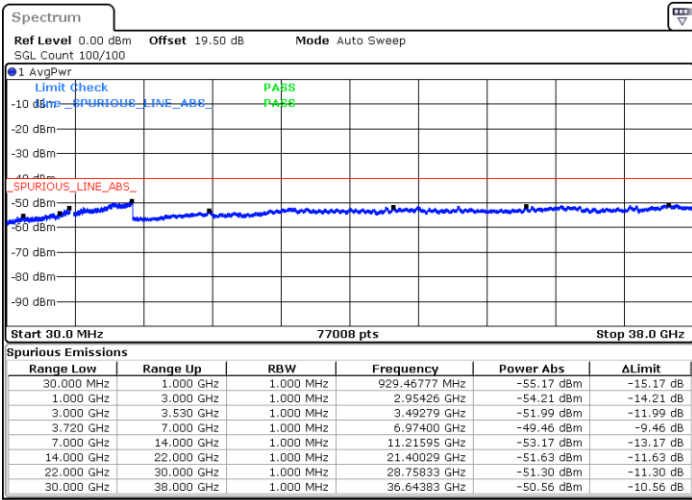

Highest Channel / FullIRB

N/A

Date: 23.FEB.2021 15:45:31

LTE Band 48C / 20MHz+20MHz

16QAM

Lowest Channel / 1RB0 and 1RB99

Lowest Channel / 1RB99 and 1RB0

Date: 23.FEB.2021 12:25:32

Date: 23.FEB.2021 12:20:58

Lowest Channel / FullIRB

N/A

Date: 23.FEB.2021 12:30:06

LTE Band 48C / 20MHz+20MHz

16QAM

MiddleChannel / 1RB0 and 1RB99

Middle Channel / 1RB99 and 1RB0

Date: 23.FEB.2021 13:00:23

Date: 23.FEB.2021 13:04:56

Middle Channel / FullIRB

N/A

Date: 23.FEB.2021 12:55:49

LTE Band 48C / 20MHz+20MHz

16QAM

Highest Channel / 1RB0 and 1RB99

Highest Channel / 1RB99 and 1RB0

Date: 23.FEB.2021 13:32:18

Date: 23.FEB.2021 13:27:45

Highest Channel / FullIRB

N/A

Date: 23.FEB.2021 13:36:53

LTE Band 48C / 5MHz+20MHz

64QAM