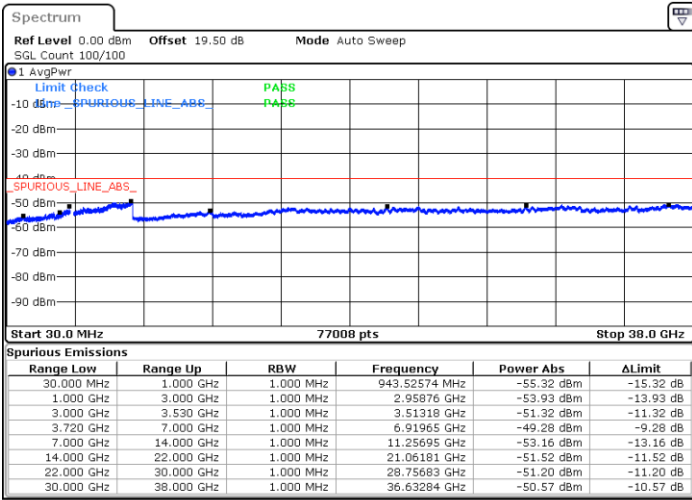

Highest Channel / 1RB0 and 1RB99

Highest Channel / 1RB74 and 1RB0

Date: 23.FEB.2021 11:08:19

Date: 23.FEB.2021 11:06:47

Highest Channel / FullIRB

N/A

Date: 23.FEB.2021 11:15:56

LTE Band 48C / 20MHz+5MHz

64QAM

Lowest Channel / 1RB0 and 1RB24

Lowest Channel / 1RB99 and 1RB0

Date: 22.FEB.2021 12:25:56

Date: 22.FEB.2021 12:18:20

Lowest Channel / FullIRB

N/A

Date: 22.FEB.2021 12:27:27

LTE Band 48C / 20MHz+5MHz

64QAM

Middle Channel / 1RB0 and 1RB24

Middle Channel / 1RB99 and 1RB0

Date: 22.FEB.2021 12:54:47

Date: 22.FEB.2021 13:02:22

Middle Channel / FullIRB

N/A

Date: 22.FEB.2021 12:53:15

LTE Band 48C / 20MHz+5MHz

64QAM

Highest Channel / 1RB0 and 1RB24

Highest Channel / 1RB99 and 1RB0

Date: 22.FEB.2021 13:26:39

Date: 22.FEB.2021 13:25:08

Highest Channel / FullIRB