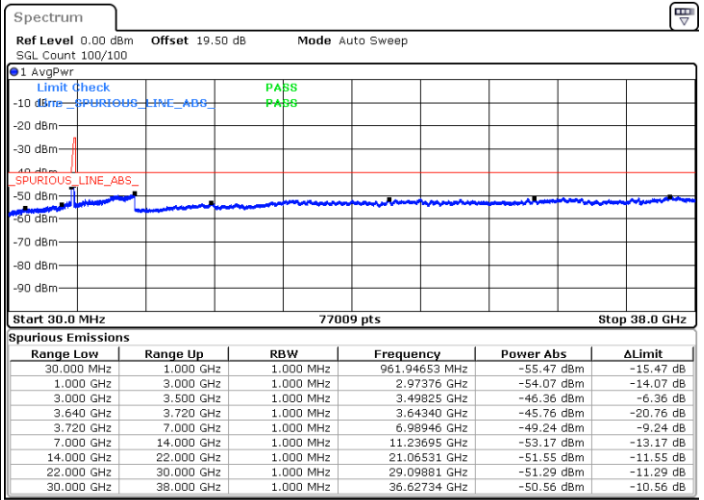

Date: 23.FEB.2021 10:33:19

LTE Band 48C / 15MHz+20MHz

16QAM

Highest Channel / 1RB0 and 1RB99

Highest Channel / 1RB74 and 1RB0

Date: 23.FEB.2021 11:09:50

Date: 23.FEB.2021 11:05:16

Highest Channel / FullRB

N/A

Date: 23.FEB.2021 11:14:24

LTE Band 48C / 20MHz+5MHz

16QAM

Lowest Channel / 1RB0 and 1RB24

Lowest Channel / 1RB99 and 1RB0

Date: 22.FEB.2021 12:24:25

Date: 22.FEB.2021 12:19:51

Lowest Channel / FullIRB

N/A

Date: 22.FEB.2021 12:28:59

LTE Band 48C / 20MHz+5MHz

16QAM

Middle Channel / 1RB0 and 1RB24

Middle Channel / 1RB99 and 1RB0

Date: 22.FEB.2021 12:56:18

Date: 22.FEB.2021 13:00:51

Middle Channel / FullIRB

N/A

Date: 22.FEB.2021 12:51:44

LTE Band 48C / 20MHz+5MHz

16QAM

Highest Channel / 1RB0 and 1RB24

Highest Channel / 1RB99 and 1RB0