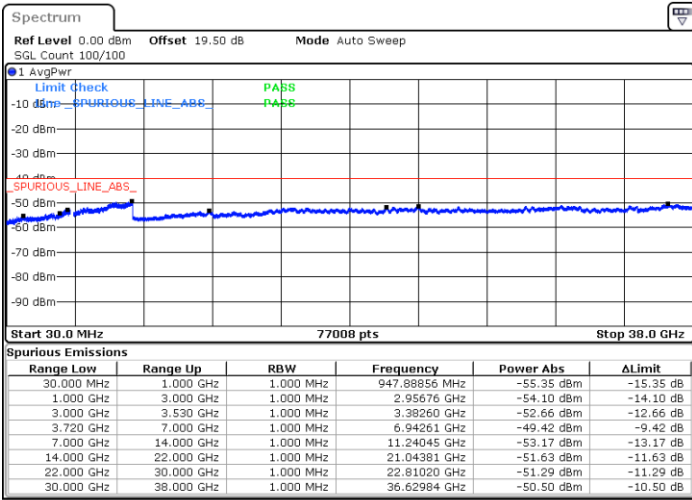

LTE Band 48C / 5MHz+20MHz

64QAM

Middle Channel / 1RB0 and 1RB99

Middle Channel / 1RB24 and 1RB0

Date: 22.FEB.2021 10:49:43