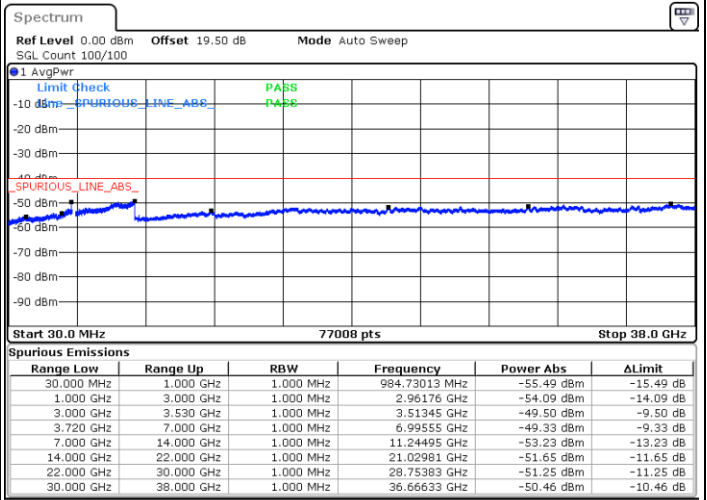

Date: 22.FEB.2021 10:57:19