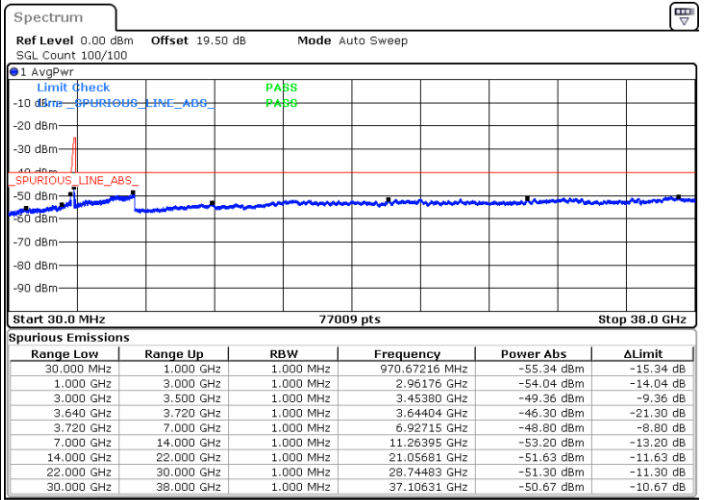

Date: 23.FEB.2021 13:00:23

Date: 23.FEB.2021 13:04:56

Middle Channel / FullIRB

N/A

Date: 23.FEB.2021 12:55:49

LTE Band 48C / 20MHz+20MHz

16QAM

Highest Channel / 1RB0 and 1RB99

Highest Channel / 1RB99 and 1RB0

Date: 23.FEB.2021 13:32:18

Date: 23.FEB.2021 13:27:45

Highest Channel / FullIRB

N/A

Date: 23.FEB.2021 13:36:53

LTE Band 48C / 5MHz+20MHz

64QAM

Lowest Channel / 1RB0 and 1RB9

Lowest Channel / 1RB24 and 1RB0

Date: 22.FEB.2021 10:20:52

Date: 22.FEB.2021 10:13:15

Lowest Channel / FullIRB

N/A

Date: 22.FEB.2021 10:22:23

LTE Band 48C / 5MHz+20MHz