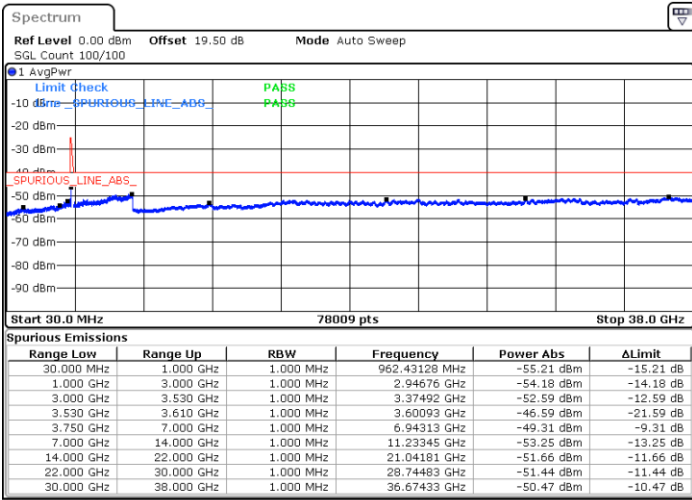

Date: 23.FEB.2021 15:18:07

LTE Band 48C / 20MHz+15MHz

16QAM

Middle Channel / 1RB0 and 1RB74

Middle Channel / 1RB99 and 1RB0

Date: 23.FEB.2021 15:27:15

Date: 23.FEB.2021 15:31:49

Middle Channel / FullIRB

N/A

Date: 23.FEB.2021 15:22:41

LTE Band 48C / 20MHz+15MHz

16QAM

Highest Channel / 1RB0 and 1RB74

Highest Channel / 1RB99 and 1RB0

Date: 23.FEB.2021 15:40:57

Date: 23.FEB.2021 15:36:23

Highest Channel / FullIRB

N/A

Date: 23.FEB.2021 15:45:31

LTE Band 48C / 20MHz+20MHz

16QAM

Lowest Channel / 1RB0 and 1RB99

Lowest Channel / 1RB99 and 1RB0

Date: 23.FEB.2021 12:25:32

Date: 23.FEB.2021 12:20:58

Lowest Channel / FullIRB

N/A

Date: 23.FEB.2021 12:30:06

LTE Band 48C / 20MHz+20MHz

16QAM

MiddleChannel / 1RB0 and 1RB99

Middle Channel / 1RB99 and 1RB0