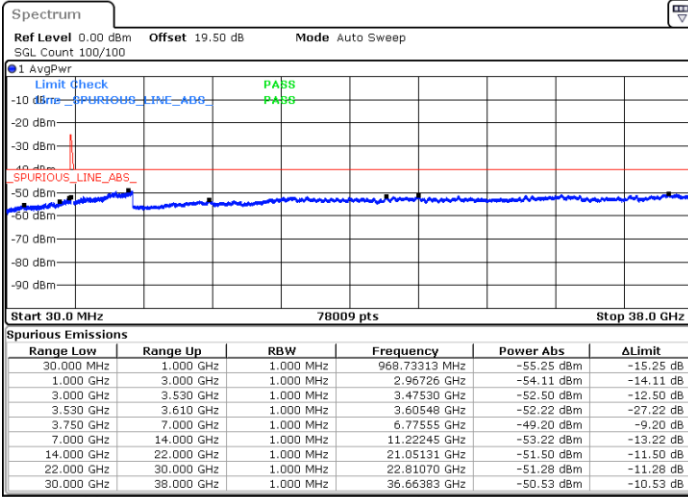

Lowest Channel / 1RB0 and 1RB9

Lowest Channel / 1RB24 and 1RB0

Date: 22.FEB.2021 10:20:52

Date: 22.FEB.2021 10:13:15

Lowest Channel / FullIRB

N/A

Date: 22.FEB.2021 10:22:23

LTE Band 48C / 5MHz+20MHz

64QAM

Middle Channel / 1RB0 and 1RB99

Middle Channel / 1RB24 and 1RB0

Date: 22.FEB.2021 10:49:43

Date: 22.FEB.2021 10:57:19

Middle Channel / FullIRB

N/A

Date: 22.FEB.2021 10:48:12

LTE Band 48C / 5MHz+20MHz

64QAM

Highest Channel / 1RB0 and 1RB99

Highest Channel / 1RB24 and 1RB0

Date: 22.FEB.2021 11:21:37

Date: 22.FEB.2021 11:20:06

Highest Channel / FullIRB

N/A

Date: 22.FEB.2021 11:29:13

LTE Band 48C / 10MHz+20MHz

64QAM

Lowest Channel / 1RB0 and 1RB99

Lowest Channel / 1RB49 and 1RB0

Date: 22.FEB.2021 15:12:53

Date: 22.FEB.2021 15:05:16

Lowest Channel / FullRB