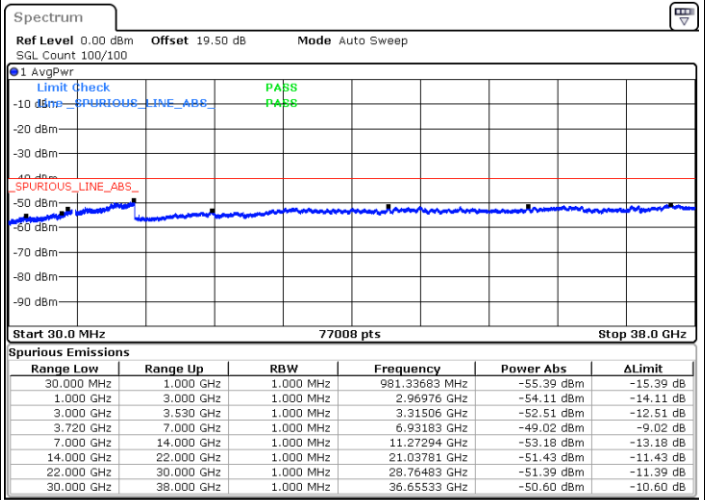

LTE Band 48C / 15MHz+20MHz

16QAM

Middle Channel / 1RB0 and 1RB99

Middle Channel / 1RB74 and 1RB0

Date: 23.FEB.2021 10:37:53

Date: 23.FEB.2021 10:42:28

Middle Channel / FullIRB

N/A

Date: 23.FEB.2021 10:33:19

LTE Band 48C / 15MHz+20MHz

16QAM

Highest Channel / 1RB0 and 1RB99

Highest Channel / 1RB74 and 1RB0

Date: 23.FEB.2021 11:09:50

Date: 23.FEB.2021 11:05:16

Highest Channel / FullRB

N/A

Date: 23.FEB.2021 11:14:24

LTE Band 48C / 20MHz+5MHz

16QAM

Lowest Channel / 1RB0 and 1RB24

Lowest Channel / 1RB99 and 1RB0

Date: 22.FEB.2021 12:24:25

Date: 22.FEB.2021 12:19:51