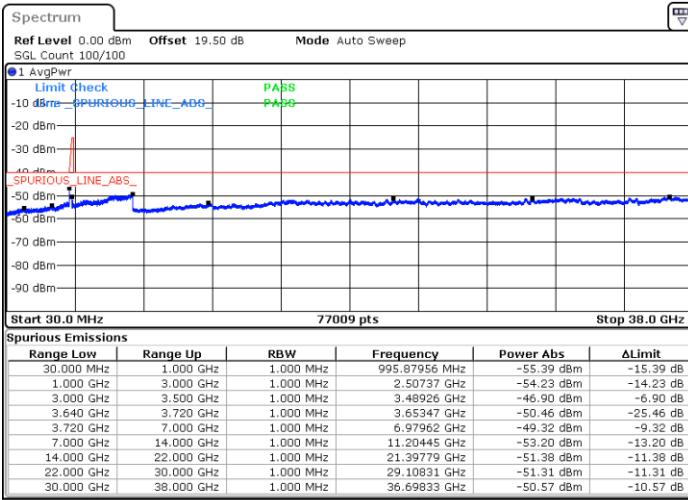

Middle Channel / 1RB74 and 1RB0

Date: 23.FEB.2021 10:36:22

Date: 23.FEB.2021 10:43:59

Middle Channel / FullIRB

N/A

Date: 23.FEB.2021 10:34:51

LTE Band 48C / 15MHz+20MHz

64QAM

Highest Channel / 1RB0 and 1RB99

Highest Channel / 1RB74 and 1RB0

Date: 23.FEB.2021 11:08:19

Date: 23.FEB.2021 11:06:47

Highest Channel / FullIRB

N/A

Date: 23.FEB.2021 11:15:56

LTE Band 48C / 20MHz+5MHz

64QAM

Lowest Channel / 1RB0 and 1RB24

Lowest Channel / 1RB99 and 1RB0

Date: 22.FEB.2021 12:25:56

Date: 22.FEB.2021 12:18:20

Lowest Channel / FullIRB

N/A

Date: 22.FEB.2021 12:27:27