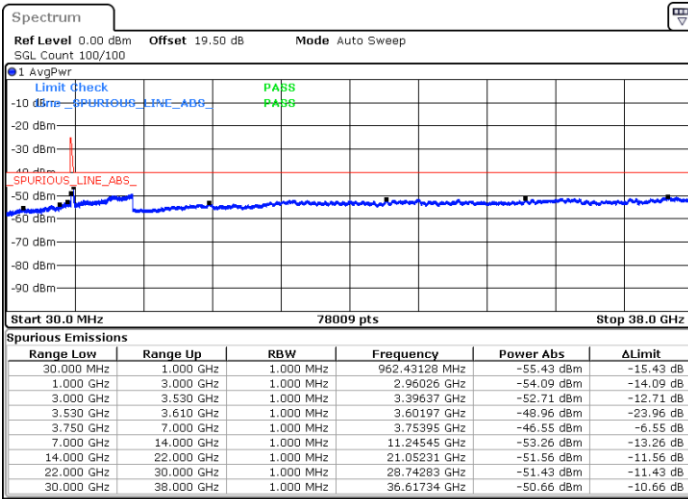

LTE Band 48C / 15MHz+20MHz

16QAM

Middle Channel / 1RB0 and 1RB99

Middle Channel / 1RB74 and 1RB0

Date: 23.FEB.2021 10:37:53

Date: 23.FEB.2021 10:42:28

Middle Channel / FullIRB

N/A

Date: 23.FEB.2021 10:33:19

LTE Band 48C / 15MHz+20MHz

16QAM

Highest Channel / 1RB0 and 1RB99

Highest Channel / 1RB74 and 1RB0

Date: 23.FEB.2021 11:09:50

Date: 23.FEB.2021 11:05:16

Highest Channel / FullRB

N/A

Date: 23.FEB.2021 11:14:24

LTE Band 48C / 20MHz+5MHz

16QAM

Lowest Channel / 1RB0 and 1RB24

Lowest Channel / 1RB99 and 1RB0

Date: 22.FEB.2021 12:24:25

Date: 22.FEB.2021 12:19:51

Lowest Channel / FullIRB

N/A

Date: 22.FEB.2021 12:28:59

LTE Band 48C / 20MHz+5MHz

16QAM

Middle Channel / 1RB0 and 1RB24

Middle Channel / 1RB99 and 1RB0

Date: 22.FEB.2021 12:56:18