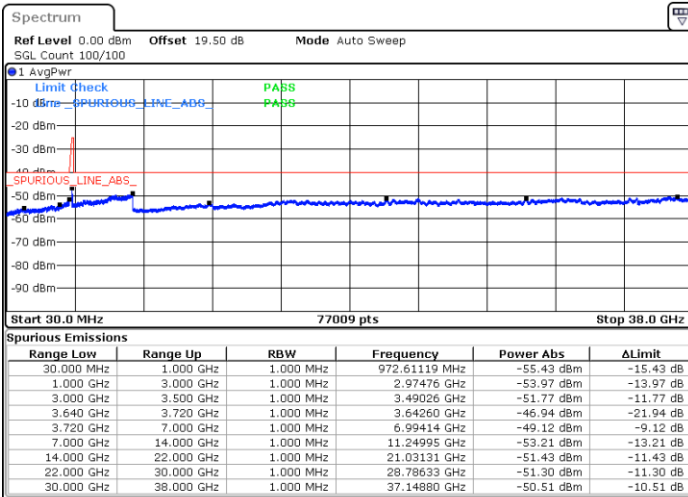

Date: 22.FEB.2021 12:53:15

LTE Band 48C / 20MHz+5MHz

64QAM

Highest Channel / 1RB0 and 1RB24

Highest Channel / 1RB99 and 1RB0

Date: 22.FEB.2021 13:26:39

Date: 22.FEB.2021 13:25:08

Highest Channel / FullIRB

N/A

Date: 22.FEB.2021 13:34:16

LTE Band 48C / 20MHz+10MHz

64QAM

Lowest Channel / 1RB0 and 1RB49

Lowest Channel / 1RB99 and 1RB0

Date: 22.FEB.2021 16:13:28

Date: 22.FEB.2021 16:05:52

Lowest Channel / FullIRB

N/A

Date: 22.FEB.2021 16:14:59

LTE Band 48C / 20MHz+10MHz

64QAM

Middle Channel / 1RB0 and 1RB49

Middle Channel / 1RB99 and 1RB0

Date: 22.FEB.2021 16:42:34