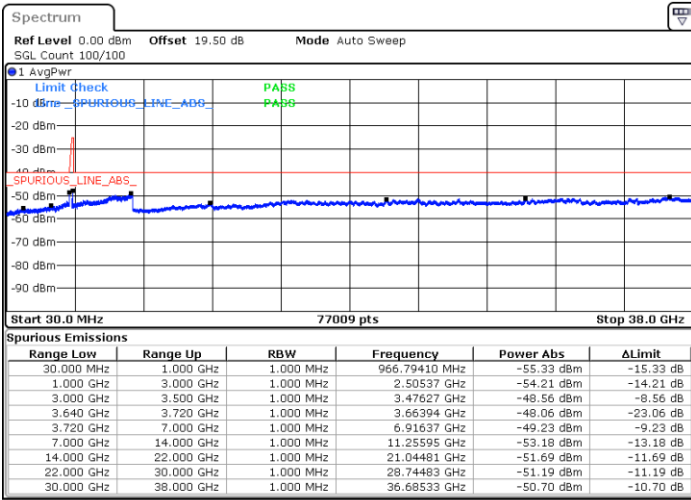

N/A

Date: 23.FEB.2021 15:22:41

LTE Band 48C / 20MHz+15MHz

16QAM

Highest Channel / 1RB0 and 1RB74

Highest Channel / 1RB99 and 1RB0

Date: 23.FEB.2021 15:40:57

Date: 23.FEB.2021 15:36:23

Highest Channel / FullIRB

N/A

Date: 23.FEB.2021 15:45:31

LTE Band 48C / 20MHz+20MHz

16QAM

Lowest Channel / 1RB0 and 1RB99

Lowest Channel / 1RB99 and 1RB0

Date: 23.FEB.2021 12:25:32

Date: 23.FEB.2021 12:20:58

Lowest Channel / FullIRB

N/A

Date: 23.FEB.2021 12:30:06

LTE Band 48C / 20MHz+20MHz

16QAM

MiddleChannel / 1RB0 and 1RB99

Middle Channel / 1RB99 and 1RB0

Date: 23.FEB.2021 13:00:23

Date: 23.FEB.2021 13:04:56

Middle Channel / FullIRB

N/A

Date: 23.FEB.2021 12:55:49

LTE Band 48C / 20MHz+20MHz

16QAM

Highest Channel / 1RB0 and 1RB99