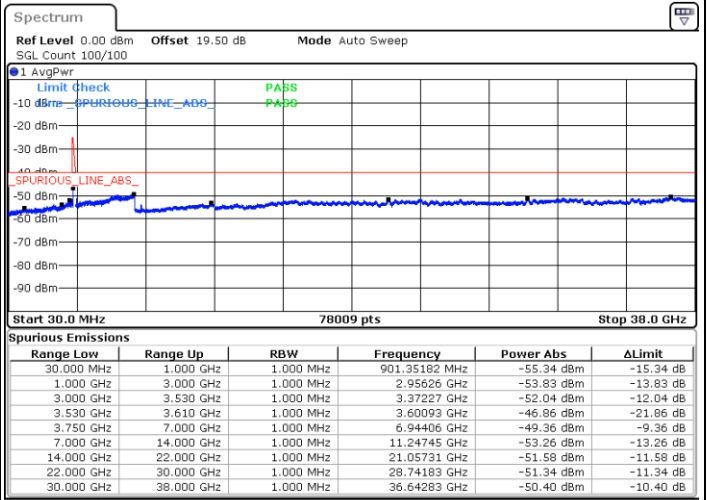

Date: 23.FEB.2021 12:20:58

Lowest Channel / FullIRB

N/A

Date: 23.FEB.2021 12:30:06

LTE Band 48C / 20MHz+20MHz

16QAM

MiddleChannel / 1RB0 and 1RB99

Middle Channel / 1RB99 and 1RB0

Date: 23.FEB.2021 13:00:23

Date: 23.FEB.2021 13:04:56

Middle Channel / FullIRB

N/A

Date: 23.FEB.2021 12:55:49

LTE Band 48C / 20MHz+20MHz

16QAM

Highest Channel / 1RB0 and 1RB99

Highest Channel / 1RB99 and 1RB0

Date: 23.FEB.2021 13:32:18

Date: 23.FEB.2021 13:27:45

Highest Channel / FullIRB

N/A

Date: 23.FEB.2021 13:36:53

LTE Band 48C / 5MHz+20MHz

64QAM

Lowest Channel / 1RB0 and 1RB9

Lowest Channel / 1RB24 and 1RB0

Date: 22.FEB.2021 10:20:52

Date: 22.FEB.2021 10:13:15

Lowest Channel / FullIRB

N/A

Date: 22.FEB.2021 10:22:23

LTE Band 48C / 5MHz+20MHz