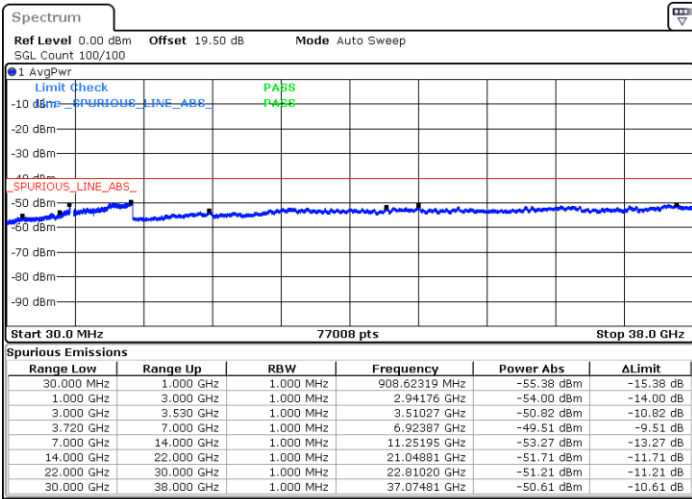

Date: 22.FEB.2021 15:35:42

Highest Channel / FullIRB

N/A

Date: 22.FEB.2021 15:44:49

LTE Band 48C / 15MHz+20MHz

64QAM

Lowest Channel / 1RB0 and 1RB9

Lowest Channel / 1RB74 and 1RB0

Date: 23.FEB.2021 10:04:32

Date: 23.FEB.2021 09:56:55

Lowest Channel / FullRB

N/A

Date: 23.FEB.2021 10:06:04

LTE Band 48C / 15MHz+20MHz

64QAM

Middle Channel / 1RB0 and 1RB99

Middle Channel / 1RB74 and 1RB0

Date: 23.FEB.2021 10:36:22

Date: 23.FEB.2021 10:43:59

Middle Channel / FullIRB

N/A

Date: 23.FEB.2021 10:34:51

LTE Band 48C / 15MHz+20MHz

64QAM

Highest Channel / 1RB0 and 1RB99

Highest Channel / 1RB74 and 1RB0

Date: 23.FEB.2021 11:08:19

Date: 23.FEB.2021 11:06:47

Highest Channel / FullIRB

N/A

Date: 23.FEB.2021 11:15:56

LTE Band 48C / 20MHz+5MHz