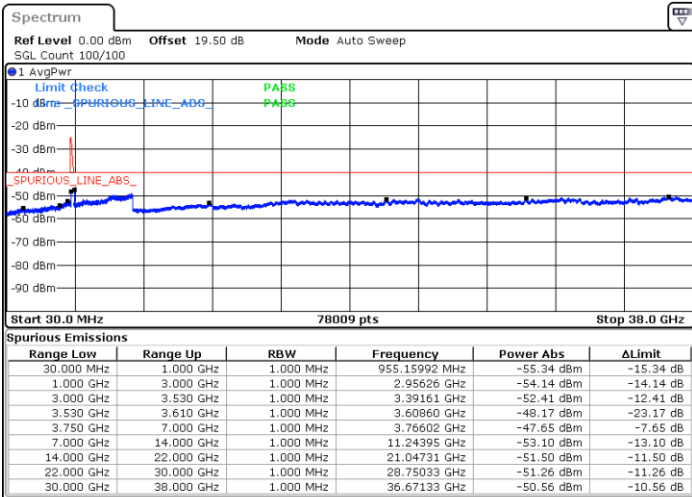

Lowest Channel / FullIRB

N/A

Date: 22.FEB.2021 12:28:59

LTE Band 48C / 20MHz+5MHz

16QAM

Middle Channel / 1RB0 and 1RB24

Middle Channel / 1RB99 and 1RB0

Date: 22.FEB.2021 12:56:18

Date: 22.FEB.2021 13:00:51

Middle Channel / FullIRB

N/A

Date: 22.FEB.2021 12:51:44

LTE Band 48C / 20MHz+5MHz

16QAM

Highest Channel / 1RB0 and 1RB24

Highest Channel / 1RB99 and 1RB0

Date: 22.FEB.2021 13:28:11

Date: 22.FEB.2021 13:23:37

Highest Channel / FullIRB

N/A

Date: 22.FEB.2021 13:32:44

LTE Band 48C / 20MHz+10MHz

16QAM

Lowest Channel / 1RB0 and 1RB49

Lowest Channel / 1RB99 and 1RB0

Date: 22.FEB.2021 16:11:57

Date: 22.FEB.2021 16:07:23

Lowest Channel / FullIRB

N/A

Date: 22.FEB.2021 16:16:30

LTE Band 48C / 20MHz+10MHz

16QAM