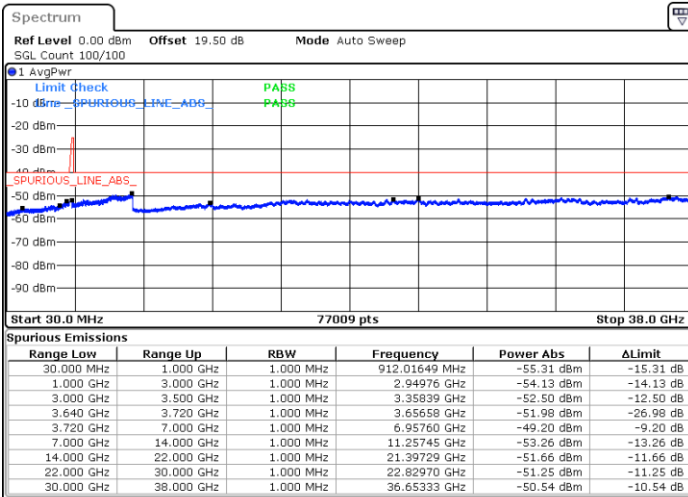

Highest Channel / 1RB0 and 1RB99

Highest Channel / 1RB74 and 1RB0

Date: 23.FEB.2021 11:08:19

Date: 23.FEB.2021 11:06:47

Highest Channel / FullIRB

N/A

Date: 23.FEB.2021 11:15:56

LTE Band 48C / 20MHz+5MHz

64QAM

Lowest Channel / 1RB0 and 1RB24

Lowest Channel / 1RB99 and 1RB0

Date: 22.FEB.2021 12:25:56

Date: 22.FEB.2021 12:18:20

Lowest Channel / FullIRB

N/A

Date: 22.FEB.2021 12:27:27

LTE Band 48C / 20MHz+5MHz

64QAM

Middle Channel / 1RB0 and 1RB24

Middle Channel / 1RB99 and 1RB0

Date: 22.FEB.2021 12:54:47

Date: 22.FEB.2021 13:02:22

Middle Channel / FullIRB

N/A

Date: 22.FEB.2021 12:53:15

LTE Band 48C / 20MHz+5MHz

64QAM

Highest Channel / 1RB0 and 1RB24

Highest Channel / 1RB99 and 1RB0

Date: 22.FEB.2021 13:26:39

Date: 22.FEB.2021 13:25:08

Highest Channel / FullIRB