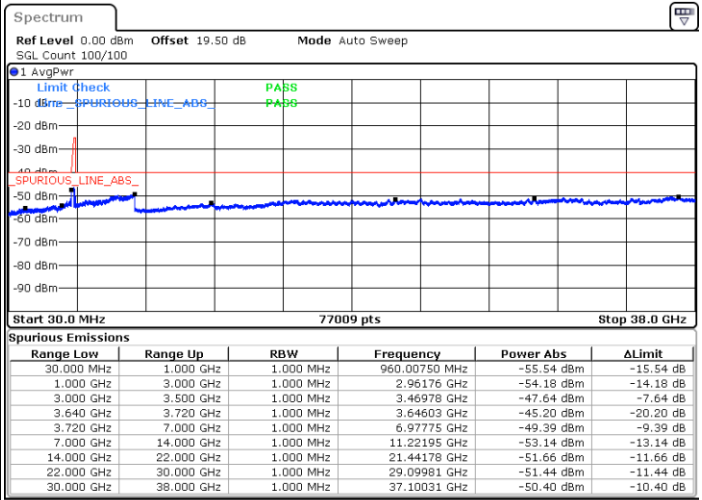

Middle Channel / 1RB74 and 1RB0

Date: 23.FEB.2021 10:36:22

Date: 23.FEB.2021 10:43:59

Middle Channel / FullIRB

N/A

Date: 23.FEB.2021 10:34:51

LTE Band 48C / 15MHz+20MHz

64QAM

Highest Channel / 1RB0 and 1RB99

Highest Channel / 1RB74 and 1RB0

Date: 23.FEB.2021 11:08:19

Date: 23.FEB.2021 11:06:47

Highest Channel / FullIRB

N/A

Date: 23.FEB.2021 11:15:56

LTE Band 48C / 20MHz+5MHz

64QAM

Lowest Channel / 1RB0 and 1RB24

Lowest Channel / 1RB99 and 1RB0

Date: 22.FEB.2021 12:25:56

Date: 22.FEB.2021 12:18:20

Lowest Channel / FullIRB

N/A

Date: 22.FEB.2021 12:27:27