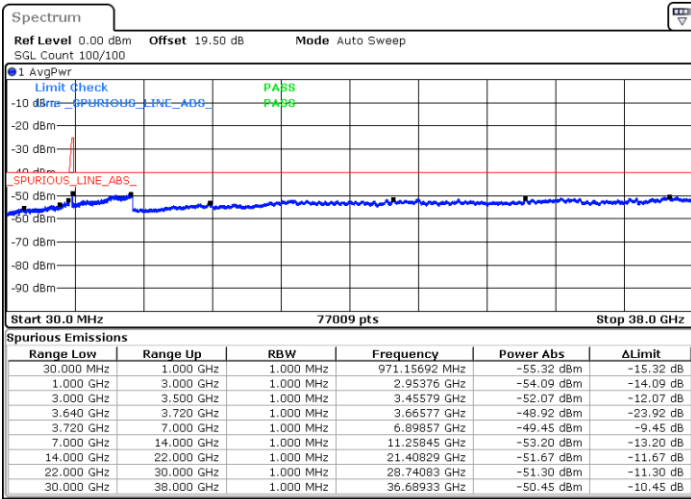

Date: 22.FEB.2021 13:28:11

Date: 22.FEB.2021 13:23:37

Highest Channel / FullIRB

N/A

Date: 22.FEB.2021 13:32:44

LTE Band 48C / 20MHz+10MHz

16QAM

Lowest Channel / 1RB0 and 1RB49

Lowest Channel / 1RB99 and 1RB0

Date: 22.FEB.2021 16:11:57

Date: 22.FEB.2021 16:07:23

Lowest Channel / FullIRB

N/A

Date: 22.FEB.2021 16:16:30

LTE Band 48C / 20MHz+10MHz

16QAM

Middle Channel / 1RB0 and 1RB49

Middle Channel / 1RB99 and 1RB0

Date: 22.FEB.2021 16:44:05

Date: 22.FEB.2021 16:56:42

Middle Channel / FullIRB

N/A

Date: 22.FEB.2021 16:39:31

LTE Band 48C / 20MHz+10MHz