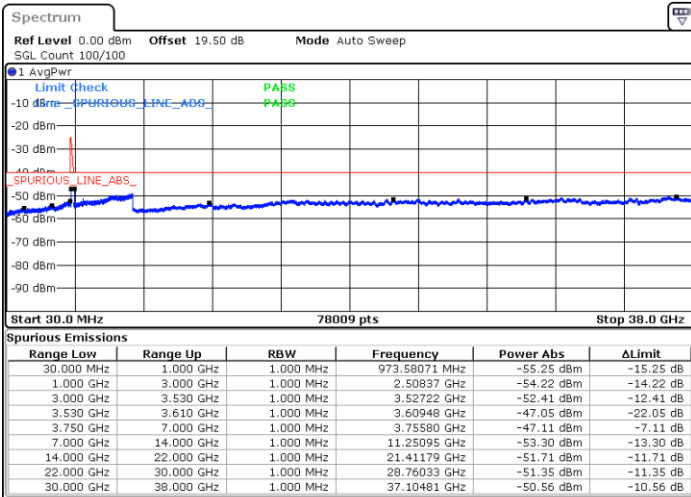

Date: 22.FEB.2021 11:29:13

LTE Band 48C / 10MHz+20MHz

64QAM

Lowest Channel / 1RB0 and 1RB99

Lowest Channel / 1RB49 and 1RB0

Date: 22.FEB.2021 15:12:53

Date: 22.FEB.2021 15:05:16

Lowest Channel / FullRB

N/A

Date: 22.FEB.2021 15:14:24

LTE Band 48C / 10MHz+20MHz

64QAM

Middle Channel / 1RB0 and 1RB99

Middle Channel / 1RB49 and 1RB0

Date: 22.FEB.2021 15:23:32

Date: 22.FEB.2021 15:31:08

Middle Channel / FullIRB

N/A

Date: 22.FEB.2021 15:22:00

LTE Band 48C / 10MHz+20MHz

64QAM

Highest Channel / 1RB0 and 1RB99

Highest Channel / 1RB49 and 1RB0

Date: 22.FEB.2021 15:37:13

Date: 22.FEB.2021 15:35:42

Highest Channel / FullIRB

N/A

Date: 22.FEB.2021 15:44:49

LTE Band 48C / 15MHz+20MHz

64QAM

Lowest Channel / 1RB0 and 1RB9

Lowest Channel / 1RB74 and 1RB0