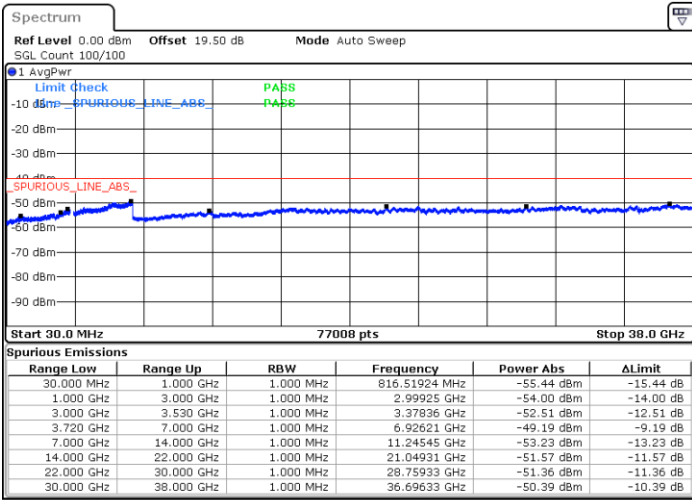

Date: 22.FEB.2021 11:29:13

LTE Band 48C / 10MHz+20MHz

64QAM

Lowest Channel / 1RB0 and 1RB99

Lowest Channel / 1RB49 and 1RB0

Date: 22.FEB.2021 15:12:53

Date: 22.FEB.2021 15:05:16

Lowest Channel / FullRB

N/A

Date: 22.FEB.2021 15:14:24

LTE Band 48C / 10MHz+20MHz

64QAM

Middle Channel / 1RB0 and 1RB99

Middle Channel / 1RB49 and 1RB0

Date: 22.FEB.2021 15:23:32

Date: 22.FEB.2021 15:31:08

Middle Channel / FullIRB

N/A

Date: 22.FEB.2021 15:22:00

LTE Band 48C / 10MHz+20MHz

64QAM

Highest Channel / 1RB0 and 1RB99

Highest Channel / 1RB49 and 1RB0

Date: 22.FEB.2021 15:37:13

Date: 22.FEB.2021 15:35:42

Highest Channel / FullIRB

N/A

Date: 22.FEB.2021 15:44:49

LTE Band 48C / 15MHz+20MHz

64QAM

Lowest Channel / 1RB0 and 1RB9

Lowest Channel / 1RB74 and 1RB0