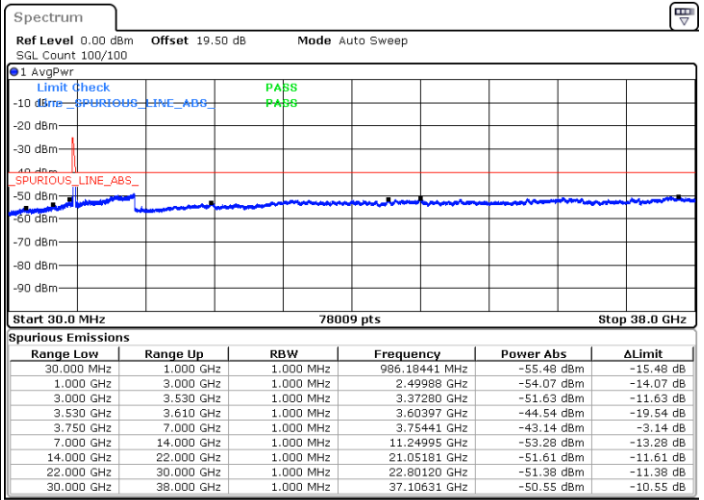

N/A

Date: 22.FEB.2021 15:14:24

LTE Band 48C / 10MHz+20MHz

64QAM

Middle Channel / 1RB0 and 1RB99

Middle Channel / 1RB49 and 1RB0

Date: 22.FEB.2021 15:23:32

Date: 22.FEB.2021 15:31:08

Middle Channel / FullIRB

N/A

Date: 22.FEB.2021 15:22:00

LTE Band 48C / 10MHz+20MHz

64QAM

Highest Channel / 1RB0 and 1RB99

Highest Channel / 1RB49 and 1RB0

Date: 22.FEB.2021 15:37:13

Date: 22.FEB.2021 15:35:42

Highest Channel / FullIRB

N/A

Date: 22.FEB.2021 15:44:49

LTE Band 48C / 15MHz+20MHz

64QAM

Lowest Channel / 1RB0 and 1RB9

Lowest Channel / 1RB74 and 1RB0