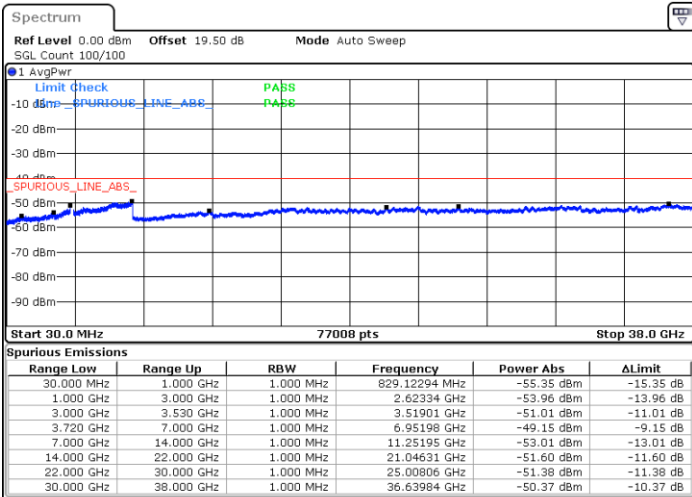

Lowest Channel / 1RB0 and 1RB9

Lowest Channel / 1RB24 and 1RB0

Date: 22.FEB.2021 10:20:52

Date: 22.FEB.2021 10:13:15

Lowest Channel / FullIRB

N/A

Date: 22.FEB.2021 10:22:23

LTE Band 48C / 5MHz+20MHz

64QAM

Middle Channel / 1RB0 and 1RB99

Middle Channel / 1RB24 and 1RB0

Date: 22.FEB.2021 10:49:43

Date: 22.FEB.2021 10:57:19

Middle Channel / FullIRB

N/A

Date: 22.FEB.2021 10:48:12

LTE Band 48C / 5MHz+20MHz

64QAM

Highest Channel / 1RB0 and 1RB99

Highest Channel / 1RB24 and 1RB0

Date: 22.FEB.2021 11:21:37

Date: 22.FEB.2021 11:20:06

Highest Channel / FullIRB

N/A

Date: 22.FEB.2021 11:29:13

LTE Band 48C / 10MHz+20MHz

64QAM

Lowest Channel / 1RB0 and 1RB99

Lowest Channel / 1RB49 and 1RB0

Date: 22.FEB.2021 15:12:53

Date: 22.FEB.2021 15:05:16

Lowest Channel / FullRB