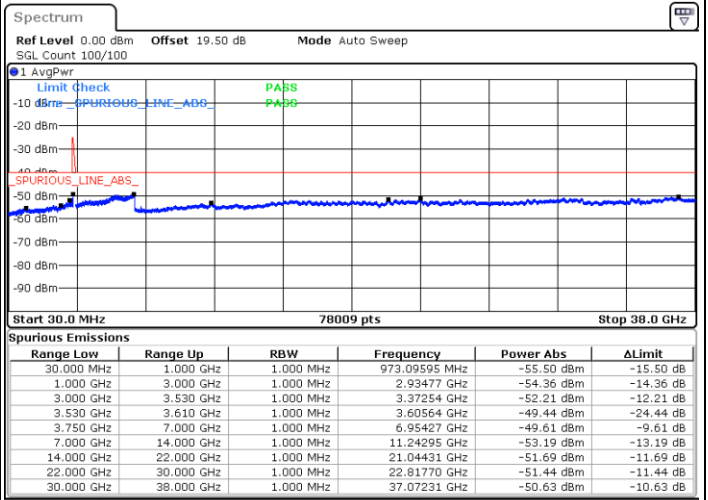

Date: 22.FEB.2021 15:35:42

Highest Channel / FullIRB

N/A

Date: 22.FEB.2021 15:44:49

LTE Band 48C / 15MHz+20MHz

64QAM

Lowest Channel / 1RB0 and 1RB9

Lowest Channel / 1RB74 and 1RB0

Date: 23.FEB.2021 10:04:32

Date: 23.FEB.2021 09:56:55

Lowest Channel / FullRB

N/A

Date: 23.FEB.2021 10:06:04

LTE Band 48C / 15MHz+20MHz

64QAM

Middle Channel / 1RB0 and 1RB99

Middle Channel / 1RB74 and 1RB0

Date: 23.FEB.2021 10:36:22

Date: 23.FEB.2021 10:43:59

Middle Channel / FullIRB

N/A

Date: 23.FEB.2021 10:34:51

LTE Band 48C / 15MHz+20MHz

64QAM

Highest Channel / 1RB0 and 1RB99

Highest Channel / 1RB74 and 1RB0

Date: 23.FEB.2021 11:08:19

Date: 23.FEB.2021 11:06:47

Highest Channel / FullIRB

N/A

Date: 23.FEB.2021 11:15:56

LTE Band 48C / 20MHz+5MHz