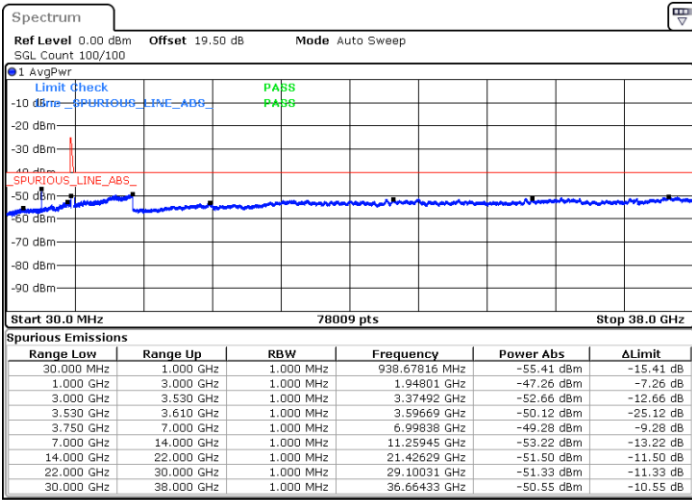

Date: 23.FEB.2021 12:20:58

Lowest Channel / FullIRB

N/A

Date: 23.FEB.2021 12:30:06

LTE Band 48C / 20MHz+20MHz

16QAM

MiddleChannel / 1RB0 and 1RB99

Middle Channel / 1RB99 and 1RB0

Date: 23.FEB.2021 13:00:23

Date: 23.FEB.2021 13:04:56

Middle Channel / FullIRB

N/A

Date: 23.FEB.2021 12:55:49

LTE Band 48C / 20MHz+20MHz

16QAM

Highest Channel / 1RB0 and 1RB99

Highest Channel / 1RB99 and 1RB0

Date: 23.FEB.2021 13:32:18

Date: 23.FEB.2021 13:27:45

Highest Channel / FullIRB

N/A

Date: 23.FEB.2021 13:36:53

LTE Band 48C / 5MHz+20MHz

64QAM

Lowest Channel / 1RB0 and 1RB9

Lowest Channel / 1RB24 and 1RB0

Date: 22.FEB.2021 10:20:52

Date: 22.FEB.2021 10:13:15

Lowest Channel / FullIRB

N/A

Date: 22.FEB.2021 10:22:23

LTE Band 48C / 5MHz+20MHz