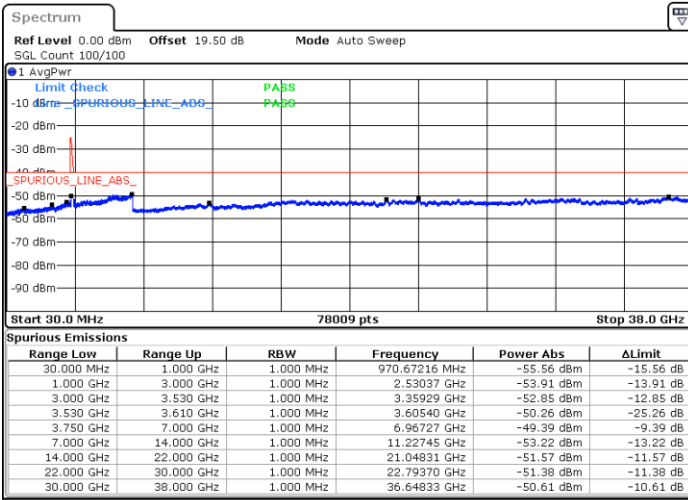

Lowest Channel / 1RB99 and 1RB0

Date: 22.FEB.2021 16:11:57

Date: 22.FEB.2021 16:07:23

Lowest Channel / FullIRB

N/A

Date: 22.FEB.2021 16:16:30

LTE Band 48C / 20MHz+10MHz

16QAM

Middle Channel / 1RB0 and 1RB49

Middle Channel / 1RB99 and 1RB0

Date: 22.FEB.2021 16:44:05

Date: 22.FEB.2021 16:56:42

Middle Channel / FullIRB

N/A

Date: 22.FEB.2021 16:39:31

LTE Band 48C / 20MHz+10MHz

16QAM

Highest Channel / 1RB0 and 1RB49

Highest Channel / 1RB99 and 1RB0

Date: 23.FEB.2021 14:22:02

Date: 23.FEB.2021 14:17:28

Highest Channel / FullIRB

N/A

Date: 23.FEB.2021 14:26:36

LTE Band 48C / 20MHz+15MHz

16QAM

Lowest Channel / 1RB0 and 1RB74

Lowest Channel / 1RB99 and 1RB0

Date: 23.FEB.2021 15:13:33

Date: 23.FEB.2021 15:08:59

Lowest Channel / FullIRB

N/A