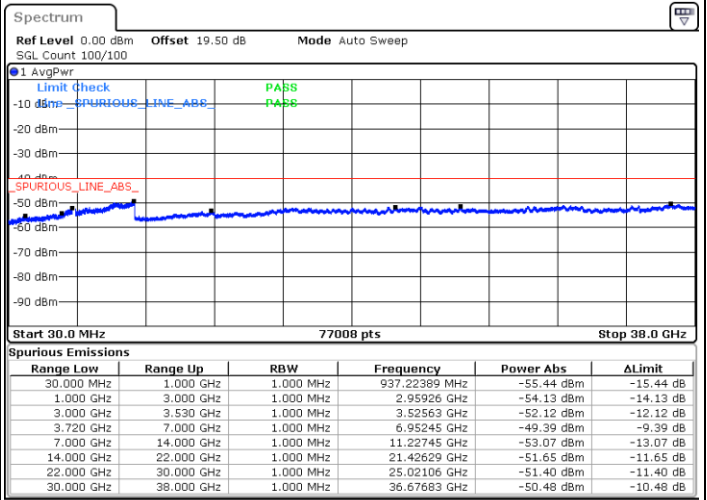

LTE Band 48C / 20MHz+15MHz

16QAM

Lowest Channel / 1RB0 and 1RB74

Lowest Channel / 1RB99 and 1RB0

Date: 23.FEB.2021 15:13:33

Date: 23.FEB.2021 15:08:59

Lowest Channel / FullIRB

N/A

Date: 23.FEB.2021 15:18:07

LTE Band 48C / 20MHz+15MHz

16QAM

Middle Channel / 1RB0 and 1RB74

Middle Channel / 1RB99 and 1RB0

Date: 23.FEB.2021 15:27:15

Date: 23.FEB.2021 15:31:49

Middle Channel / FullIRB

N/A

Date: 23.FEB.2021 15:22:41

LTE Band 48C / 20MHz+15MHz

16QAM

Highest Channel / 1RB0 and 1RB74

Highest Channel / 1RB99 and 1RB0

Date: 23.FEB.2021 15:40:57

Date: 23.FEB.2021 15:36:23

Highest Channel / FullIRB

N/A

Date: 23.FEB.2021 15:45:31

LTE Band 48C / 20MHz+20MHz

16QAM

Lowest Channel / 1RB0 and 1RB99

Lowest Channel / 1RB99 and 1RB0

Date: 23.FEB.2021 12:25:32