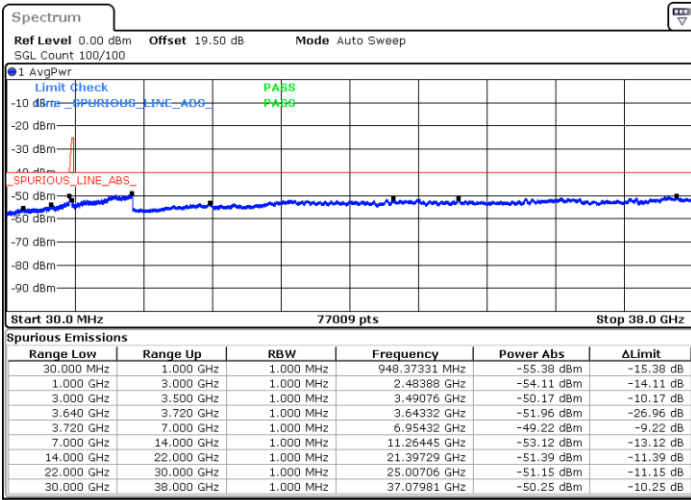

Date: 22.FEB.2021 13:00:51

Middle Channel / FullIRB

N/A

Date: 22.FEB.2021 12:51:44

LTE Band 48C / 20MHz+5MHz

16QAM

Highest Channel / 1RB0 and 1RB24

Highest Channel / 1RB99 and 1RB0

Date: 22.FEB.2021 13:28:11

Date: 22.FEB.2021 13:23:37

Highest Channel / FullIRB

N/A

Date: 22.FEB.2021 13:32:44

LTE Band 48C / 20MHz+10MHz

16QAM

Lowest Channel / 1RB0 and 1RB49

Lowest Channel / 1RB99 and 1RB0

Date: 22.FEB.2021 16:11:57

Date: 22.FEB.2021 16:07:23

Lowest Channel / FullIRB

N/A

Date: 22.FEB.2021 16:16:30

LTE Band 48C / 20MHz+10MHz

16QAM

Middle Channel / 1RB0 and 1RB49

Middle Channel / 1RB99 and 1RB0

Date: 22.FEB.2021 16:44:05

Date: 22.FEB.2021 16:56:42

Middle Channel / FullIRB

N/A

Date: 22.FEB.2021 16:39:31

LTE Band 48C / 20MHz+10MHz