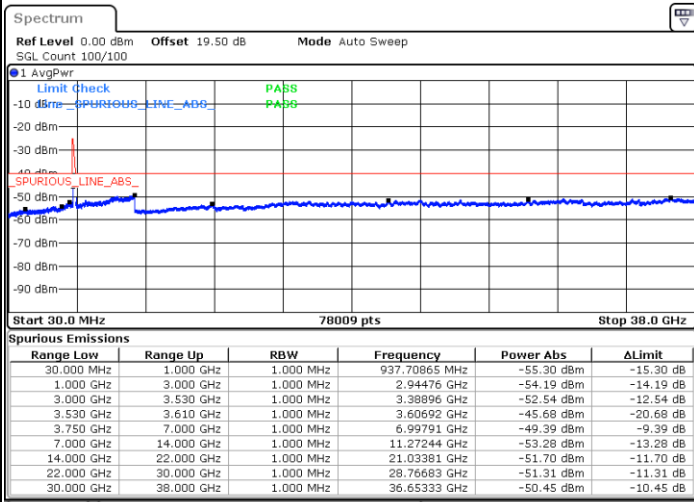

Middle Channel / 1RB74 and 1RB0

Date: 23.FEB.2021 10:36:22

Date: 23.FEB.2021 10:43:59

Middle Channel / FullIRB

N/A

Date: 23.FEB.2021 10:34:51

LTE Band 48C / 15MHz+20MHz

64QAM

Highest Channel / 1RB0 and 1RB99

Highest Channel / 1RB74 and 1RB0

Date: 23.FEB.2021 11:08:19

Date: 23.FEB.2021 11:06:47

Highest Channel / FullIRB

N/A

Date: 23.FEB.2021 11:15:56

LTE Band 48C / 20MHz+5MHz

64QAM

Lowest Channel / 1RB0 and 1RB24

Lowest Channel / 1RB99 and 1RB0

Date: 22.FEB.2021 12:25:56

Date: 22.FEB.2021 12:18:20

Lowest Channel / FullIRB

N/A

Date: 22.FEB.2021 12:27:27