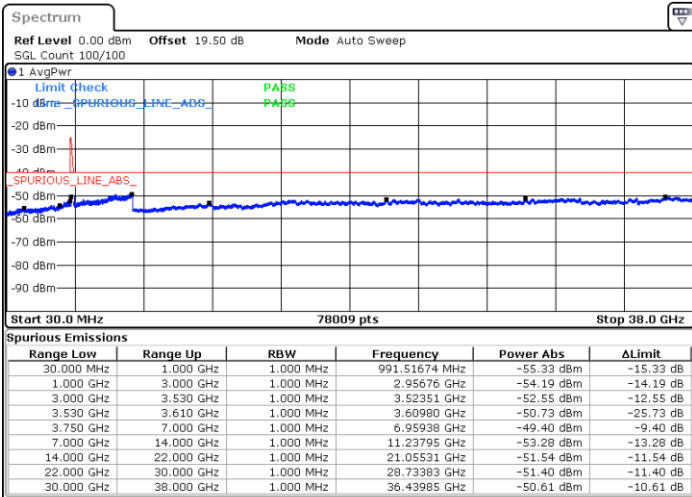

LTE Band 48C / 20MHz+5MHz

64QAM

Middle Channel / 1RB0 and 1RB24

Middle Channel / 1RB99 and 1RB0

Date: 22.FEB.2021 12:54:47

Date: 22.FEB.2021 13:02:22

Middle Channel / FullIRB

N/A

Date: 22.FEB.2021 12:53:15

LTE Band 48C / 20MHz+5MHz

64QAM

Highest Channel / 1RB0 and 1RB24

Highest Channel / 1RB99 and 1RB0

Date: 22.FEB.2021 13:26:39

Date: 22.FEB.2021 13:25:08

Highest Channel / FullIRB

N/A

Date: 22.FEB.2021 13:34:16

LTE Band 48C / 20MHz+10MHz

64QAM

Lowest Channel / 1RB0 and 1RB49

Lowest Channel / 1RB99 and 1RB0

Date: 22.FEB.2021 16:13:28

Date: 22.FEB.2021 16:05:52

Lowest Channel / FullIRB

N/A

Date: 22.FEB.2021 16:14:59

LTE Band 48C / 20MHz+10MHz

64QAM

Middle Channel / 1RB0 and 1RB49

Middle Channel / 1RB99 and 1RB0

Date: 22.FEB.2021 16:42:34