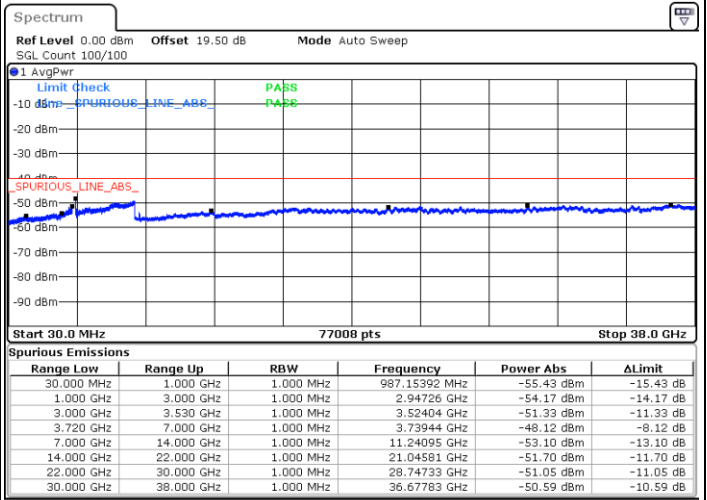

N/A

Date: 23.FEB.2021 11:14:24

LTE Band 48C / 20MHz+5MHz

16QAM

Lowest Channel / 1RB0 and 1RB24

Lowest Channel / 1RB99 and 1RB0

Date: 22.FEB.2021 12:24:25

Date: 22.FEB.2021 12:19:51

Lowest Channel / FullIRB

N/A

Date: 22.FEB.2021 12:28:59

LTE Band 48C / 20MHz+5MHz

16QAM

Middle Channel / 1RB0 and 1RB24

Middle Channel / 1RB99 and 1RB0

Date: 22.FEB.2021 12:56:18

Date: 22.FEB.2021 13:00:51

Middle Channel / FullIRB

N/A

Date: 22.FEB.2021 12:51:44

LTE Band 48C / 20MHz+5MHz

16QAM

Highest Channel / 1RB0 and 1RB24

Highest Channel / 1RB99 and 1RB0

Date: 22.FEB.2021 13:28:11

Date: 22.FEB.2021 13:23:37

Highest Channel / FullIRB

N/A

Date: 22.FEB.2021 13:32:44

LTE Band 48C / 20MHz+10MHz

16QAM

Lowest Channel / 1RB0 and 1RB49