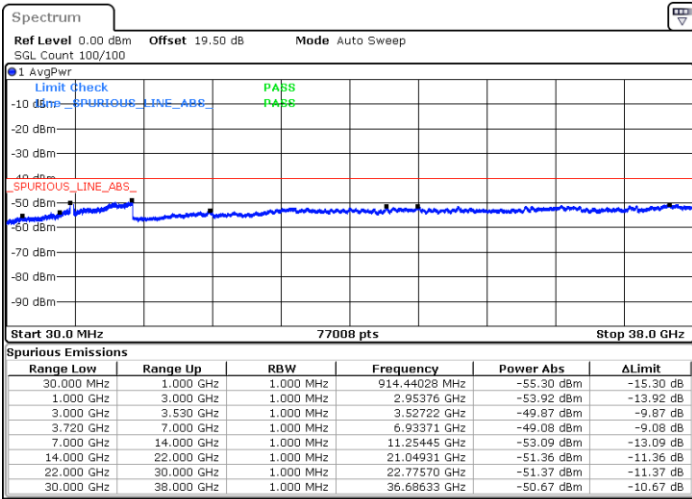

Date: 22.FEB.2021 11:29:13

LTE Band 48C / 10MHz+20MHz

64QAM

Lowest Channel / 1RB0 and 1RB99

Lowest Channel / 1RB49 and 1RB0

Date: 22.FEB.2021 15:12:53

Date: 22.FEB.2021 15:05:16

Lowest Channel / FullRB

N/A

Date: 22.FEB.2021 15:14:24

LTE Band 48C / 10MHz+20MHz

64QAM

Middle Channel / 1RB0 and 1RB99

Middle Channel / 1RB49 and 1RB0

Date: 22.FEB.2021 15:23:32

Date: 22.FEB.2021 15:31:08

Middle Channel / FullIRB

N/A

Date: 22.FEB.2021 15:22:00

LTE Band 48C / 10MHz+20MHz

64QAM

Highest Channel / 1RB0 and 1RB99

Highest Channel / 1RB49 and 1RB0

Date: 22.FEB.2021 15:37:13

Date: 22.FEB.2021 15:35:42

Highest Channel / FullIRB

N/A

Date: 22.FEB.2021 15:44:49

LTE Band 48C / 15MHz+20MHz

64QAM

Lowest Channel / 1RB0 and 1RB9

Lowest Channel / 1RB74 and 1RB0