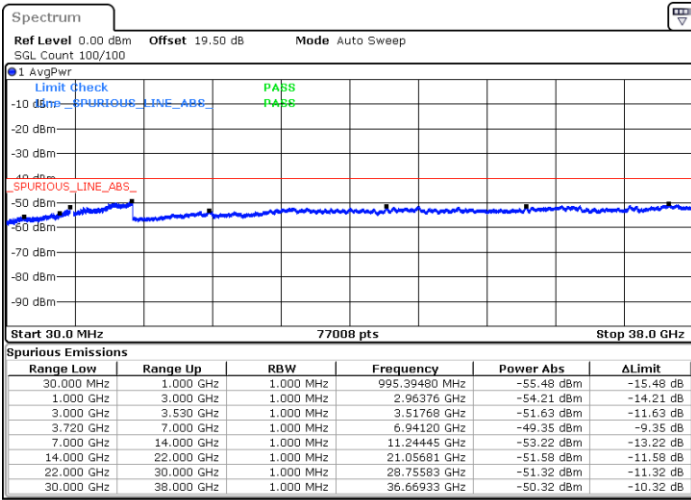

LTE Band 48C / 15MHz+20MHz

16QAM

Middle Channel / 1RB0 and 1RB99

Middle Channel / 1RB74 and 1RB0

Date: 23.FEB.2021 10:37:53

Date: 23.FEB.2021 10:42:28

Middle Channel / FullIRB

N/A

Date: 23.FEB.2021 10:33:19

LTE Band 48C / 15MHz+20MHz

16QAM

Highest Channel / 1RB0 and 1RB99

Highest Channel / 1RB74 and 1RB0

Date: 23.FEB.2021 11:09:50

Date: 23.FEB.2021 11:05:16

Highest Channel / FullRB

N/A

Date: 23.FEB.2021 11:14:24

LTE Band 48C / 20MHz+5MHz

16QAM

Lowest Channel / 1RB0 and 1RB24

Lowest Channel / 1RB99 and 1RB0

Date: 22.FEB.2021 12:24:25

Date: 22.FEB.2021 12:19:51