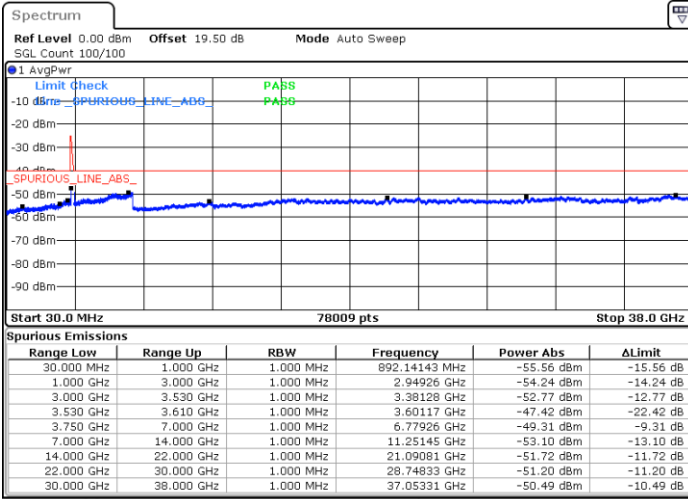

LTE Band 48C / 15MHz+20MHz

16QAM

Middle Channel / 1RB0 and 1RB99

Middle Channel / 1RB74 and 1RB0

Date: 23.FEB.2021 10:37:53

Date: 23.FEB.2021 10:42:28

Middle Channel / FullIRB

N/A

Date: 23.FEB.2021 10:33:19

LTE Band 48C / 15MHz+20MHz

16QAM

Highest Channel / 1RB0 and 1RB99

Highest Channel / 1RB74 and 1RB0

Date: 23.FEB.2021 11:09:50

Date: 23.FEB.2021 11:05:16

Highest Channel / FullRB

N/A

Date: 23.FEB.2021 11:14:24

LTE Band 48C / 20MHz+5MHz

16QAM

Lowest Channel / 1RB0 and 1RB24

Lowest Channel / 1RB99 and 1RB0

Date: 22.FEB.2021 12:24:25

Date: 22.FEB.2021 12:19:51

Lowest Channel / FullIRB

N/A

Date: 22.FEB.2021 12:28:59

LTE Band 48C / 20MHz+5MHz

16QAM

Middle Channel / 1RB0 and 1RB24

Middle Channel / 1RB99 and 1RB0

Date: 22.FEB.2021 12:56:18