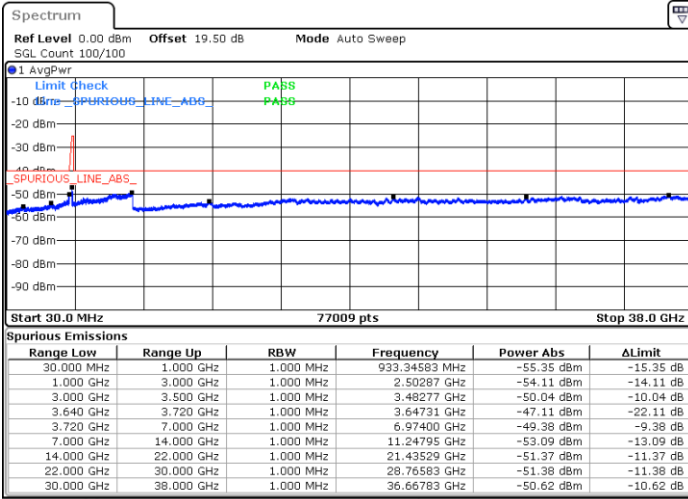

Middle Channel / FullIRB

N/A

Date: 22.FEB.2021 15:22:00

LTE Band 48C / 10MHz+20MHz

64QAM

Highest Channel / 1RB0 and 1RB99

Highest Channel / 1RB49 and 1RB0

Date: 22.FEB.2021 15:37:13

Date: 22.FEB.2021 15:35:42

Highest Channel / FullIRB

N/A

Date: 22.FEB.2021 15:44:49

LTE Band 48C / 15MHz+20MHz

64QAM

Lowest Channel / 1RB0 and 1RB9

Lowest Channel / 1RB74 and 1RB0

Date: 23.FEB.2021 10:04:32

Date: 23.FEB.2021 09:56:55

Lowest Channel / FullRB

N/A

Date: 23.FEB.2021 10:06:04

LTE Band 48C / 15MHz+20MHz

64QAM

Middle Channel / 1RB0 and 1RB99

Highest Channel / 1RB0 and 1RB99

Highest Channel / 1RB74 and 1RB0

Date: 23.FEB.2021 11:08:19

Date: 23.FEB.2021 11:06:47

Highest Channel / FullIRB

N/A

Date: 23.FEB.2021 11:15:56

LTE Band 48C / 20MHz+5MHz