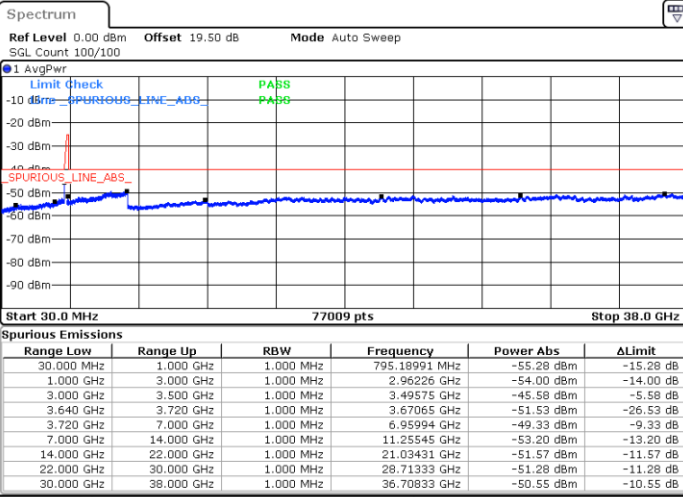

LTE Band 48C / 5MHz+20MHz

64QAM

Highest Channel / 1RB0 and 1RB99

Highest Channel / 1RB24 and 1RB0

Date: 22.FEB.2021 11:21:37

Date: 22.FEB.2021 11:20:06

Highest Channel / FullIRB

N/A

Date: 22.FEB.2021 11:29:13

LTE Band 48C / 10MHz+20MHz

64QAM

Lowest Channel / 1RB0 and 1RB99

Lowest Channel / 1RB49 and 1RB0

Date: 22.FEB.2021 15:12:53

Date: 22.FEB.2021 15:05:16

Lowest Channel / FullRB

N/A

Date: 22.FEB.2021 15:14:24

LTE Band 48C / 10MHz+20MHz

64QAM

Middle Channel / 1RB0 and 1RB99

Middle Channel / 1RB49 and 1RB0

Date: 22.FEB.2021 15:23:32

Date: 22.FEB.2021 15:31:08

Middle Channel / FullIRB

N/A

Date: 22.FEB.2021 15:22:00

LTE Band 48C / 10MHz+20MHz

64QAM

Highest Channel / 1RB0 and 1RB99

Highest Channel / 1RB49 and 1RB0

Date: 22.FEB.2021 15:37:13