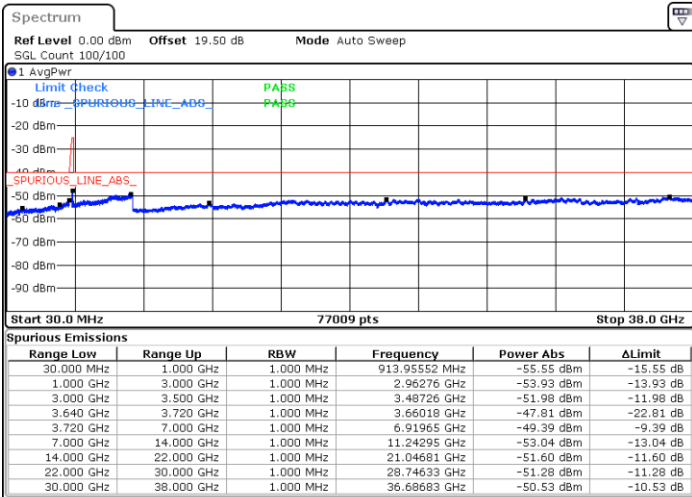

Date: 23.FEB.2021 10:33:19

LTE Band 48C / 15MHz+20MHz

16QAM

Highest Channel / 1RB0 and 1RB99

Highest Channel / 1RB74 and 1RB0

Date: 23.FEB.2021 11:09:50

Date: 23.FEB.2021 11:05:16

Highest Channel / FullRB

N/A

Date: 23.FEB.2021 11:14:24

LTE Band 48C / 20MHz+5MHz

16QAM

Lowest Channel / 1RB0 and 1RB24

Lowest Channel / 1RB99 and 1RB0

Date: 22.FEB.2021 12:24:25

Date: 22.FEB.2021 12:19:51

Lowest Channel / FullIRB

N/A

Date: 22.FEB.2021 12:28:59

LTE Band 48C / 20MHz+5MHz

16QAM

Middle Channel / 1RB0 and 1RB24

Middle Channel / 1RB99 and 1RB0

Date: 22.FEB.2021 12:56:18

Date: 22.FEB.2021 13:00:51

Middle Channel / FullIRB

N/A

Date: 22.FEB.2021 12:51:44

LTE Band 48C / 20MHz+5MHz

16QAM

Highest Channel / 1RB0 and 1RB24

Highest Channel / 1RB99 and 1RB0