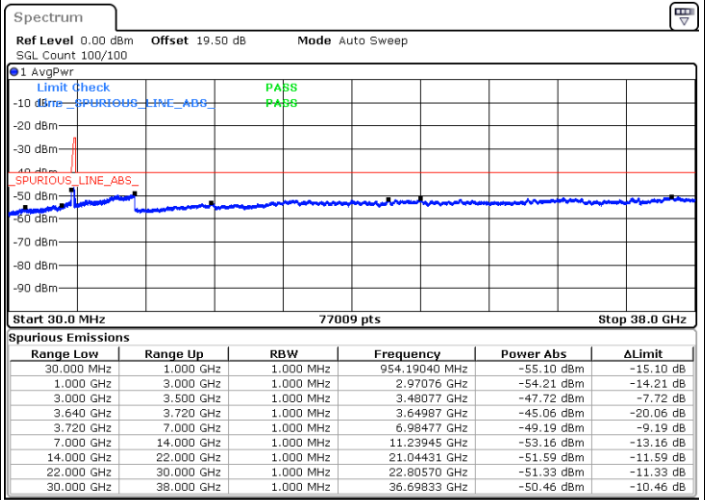

Date: 22.FEB.2021 13:00:51

Middle Channel / FullIRB

N/A

Date: 22.FEB.2021 12:51:44

LTE Band 48C / 20MHz+5MHz

16QAM

Highest Channel / 1RB0 and 1RB24

Highest Channel / 1RB99 and 1RB0

Date: 22.FEB.2021 13:28:11

Date: 22.FEB.2021 13:23:37

Highest Channel / FullIRB

N/A

Date: 22.FEB.2021 13:32:44

LTE Band 48C / 20MHz+10MHz

16QAM

Lowest Channel / 1RB0 and 1RB49

Lowest Channel / 1RB99 and 1RB0

Date: 22.FEB.2021 16:11:57

Date: 22.FEB.2021 16:07:23

Lowest Channel / FullIRB

N/A

Date: 22.FEB.2021 16:16:30

LTE Band 48C / 20MHz+10MHz

16QAM