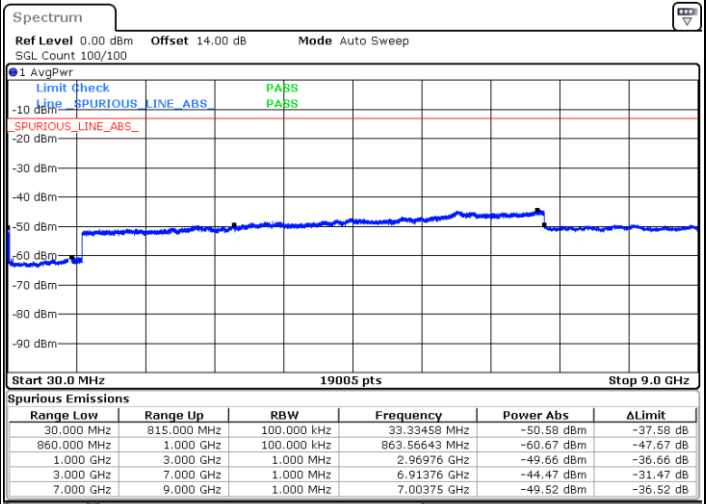

Date: 15.JAN.2021 00:16:35

Highest Channel / FullIRB

N/A

Date: 14.JAN.2021 23:28:37

LTE Band 5B / 10MHz+5MHz

16QAM

Lowest Channel / 1RB0 and 1RB24

Lowest Channel / 1RB49 and 1RB0

Date: 15.JAN.2021 00:30:50

Date: 15.JAN.2021 00:37:48

Lowest Channel / FullIRB

N/A

Date: 15.JAN.2021 00:24:43

LTE Band 5B / 10MHz+5MHz

16QAM

Middle Channel / 1RB0 and 1RB24

Middle Channel / 1RB49 and 1RB0

Date: 15.JAN.2021 00:48:07

Date: 15.JAN.2021 00:52:17

Middle Channel / FullIRB

N/A

Date: 15.JAN.2021 00:43:22

LTE Band 5B / 10MHz+5MHz

16QAM

Highest Channel / 1RB0 and 1RB24

Highest Channel / 1RB49 and 1RB0

Date: 15.JAN.2021 01:14:45

Date: 15.JAN.2021 01:20:15

Highest Channel / FullIRB

N/A

Date: 15.JAN.2021 00:59:59

LTE Band 5B / 10MHz+10MHz