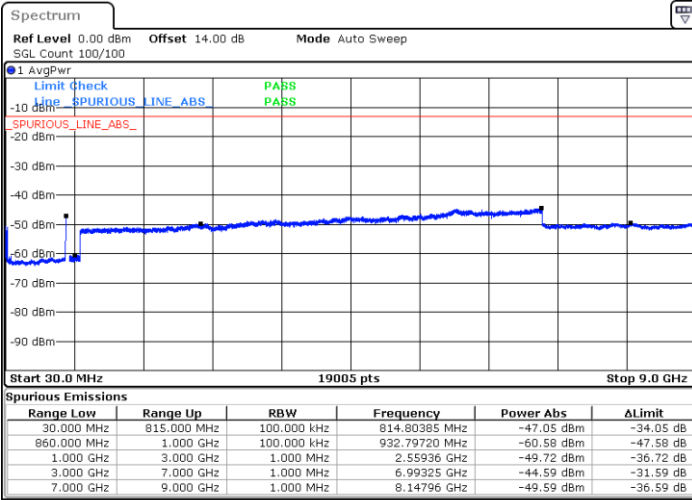

Middle Channel / FullIRB

N/A

Date: 14.JAN.2021 23:14:15

LTE Band 5B / 5MHz+10MHz

16QAM

Highest Channel / 1RB0 and 1RB49

Highest Channel / 1RB24 and 1RB0

Date: 15.JAN.2021 00:09:55

Date: 15.JAN.2021 00:16:35

Highest Channel / FullIRB

N/A

Date: 14.JAN.2021 23:28:37

LTE Band 5B / 10MHz+5MHz

16QAM

Lowest Channel / 1RB0 and 1RB24

Lowest Channel / 1RB49 and 1RB0

Date: 15.JAN.2021 00:30:50

Date: 15.JAN.2021 00:37:48

Lowest Channel / FullIRB

N/A

Date: 15.JAN.2021 00:24:43

LTE Band 5B / 10MHz+5MHz

16QAM

Middle Channel / 1RB0 and 1RB24

Highest Channel / 1RB0 and 1RB24

Highest Channel / 1RB49 and 1RB0

Date: 15.JAN.2021 01:14:45

Date: 15.JAN.2021 01:20:15

Highest Channel / FullIRB

N/A

Date: 15.JAN.2021 00:59:59

LTE Band 5B / 10MHz+10MHz