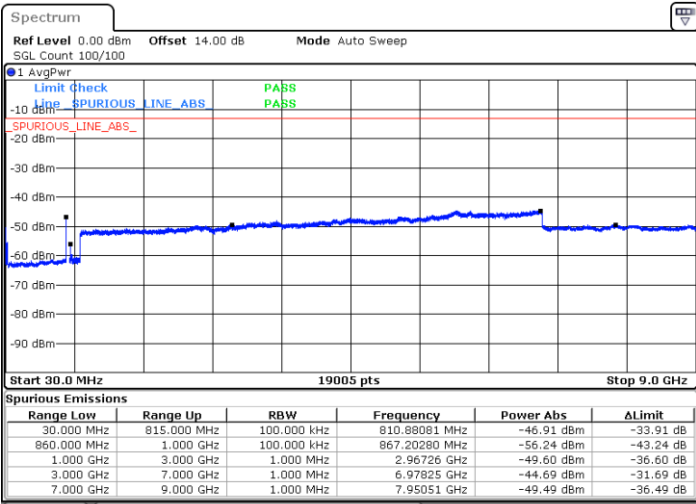

Date: 15.JAN.2021 01:29:27

LTE Band 5B / 10MHz+10MHz

QPSK

Middle Channel / 1RB0 and 1RB49

Middle Channel / 1RB49 and 1RB0

Date: 15.JAN.2021 14:48:21

Date: 15.JAN.2021 14:49:12

Middle Channel / FullIRB

N/A

Date: 15.JAN.2021 14:39:53

LTE Band 5B / 10MHz+10MHz

QPSK

Highest Channel / 1RB0 and 1RB49

Highest Channel / 1RB49 and 1RB0

Date: 15.JAN.2021 19:08:27

Date: 15.JAN.2021 19:11:55

Highest Channel / FullIRB

N/A

Date: 15.JAN.2021 18:55:27

LTE Band 5B / 3MHz+5MHz

16QAM

Lowest Channel / 1RB0 and 1RB24

Lowest Channel / 1RB14 and 1RB0

Date: 11.JAN.2021 22:35:33

Date: 11.JAN.2021 22:38:59

Lowest Channel / FullIRB

N/A

Date: 11.JAN.2021 22:32:13

LTE Band 5B / 3MHz+5MHz

16QAM

MiddleChannel / 1RB0 and 1RB24

Middle Channel / 1RB14 and 1RB0