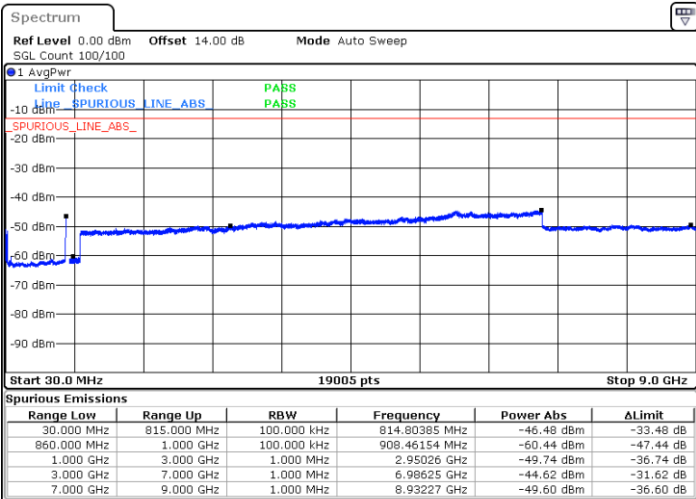

64QAM

Highest Channel / 1RB0 and 1RB14

Highest Channel / 1RB24 and 1RB0

Date: 14.JAN.2021 01:40:31

Date: 14.JAN.2021 01:55:17

Highest Channel / FullIRB

N/A

Date: 14.JAN.2021 01:37:42

LTE Band 5B / 5MHz+10MHz

64QAM

Lowest Channel / 1RB0 and 1RB49

Lowest Channel / 1RB24 and 1RB0

Date: 14.JAN.2021 22:59:19

Date: 14.JAN.2021 23:08:46

Lowest Channel / FullIRB

N/A

Date: 14.JAN.2021 23:10:17

LTE Band 5B / 5MHz+10MHz

64QAM

Middle Channel / 1RB0 and 1RB49

Middle Channel / 1RB24 and 1RB0

Date: 14.JAN.2021 23:19:02

Date: 14.JAN.2021 23:19:59

Middle Channel / FullIRB

N/A

Date: 14.JAN.2021 23:12:25

LTE Band 5B / 5MHz+10MHz

64QAM

Highest Channel / 1RB0 and 1RB49

Highest Channel / 1RB24 and 1RB0

Date: 15.JAN.2021 00:08:17

Date: 15.JAN.2021 00:18:12