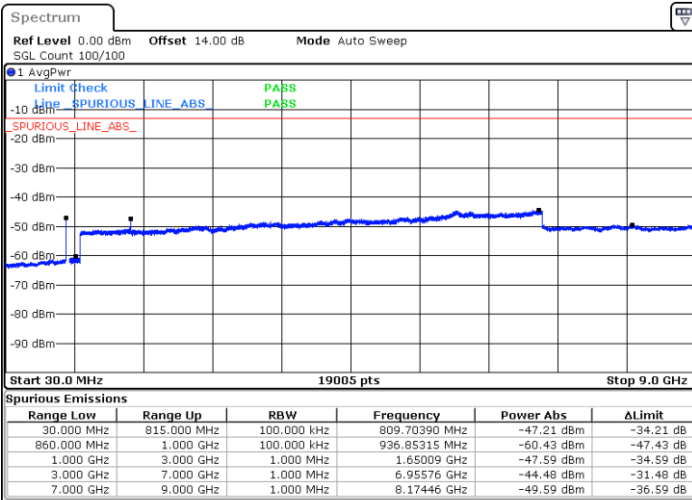

Date: 11.JAN.2021 22:41:57

Date: 11.JAN.2021 22:42:57

Middle Channel / FullIRB

N/A

Date: 11.JAN.2021 22:41:00

LTE Band 5B / 3MHz+5MHz

16QAM

Highest Channel / 1RB0 and 1RB24

Highest Channel / 1RB14 and 1RB0

Date: 11.JAN.2021 22:47:58

Date: 11.JAN.2021 22:49:40

Highest Channel / FullIRB

N/A

Date: 11.JAN.2021 22:45:42

LTE Band 5B / 5MHz+3MHz

16QAM

Lowest Channel / 1RB0 and 1RB14

Lowest Channel / 1RB24 and 1RB0

Date: 14.JAN.2021 00:54:27

Date: 14.JAN.2021 01:03:52

Lowest Channel / FullIRB

N/A

Date: 14.JAN.2021 00:44:09

LTE Band 5B / 5MHz+3MHz