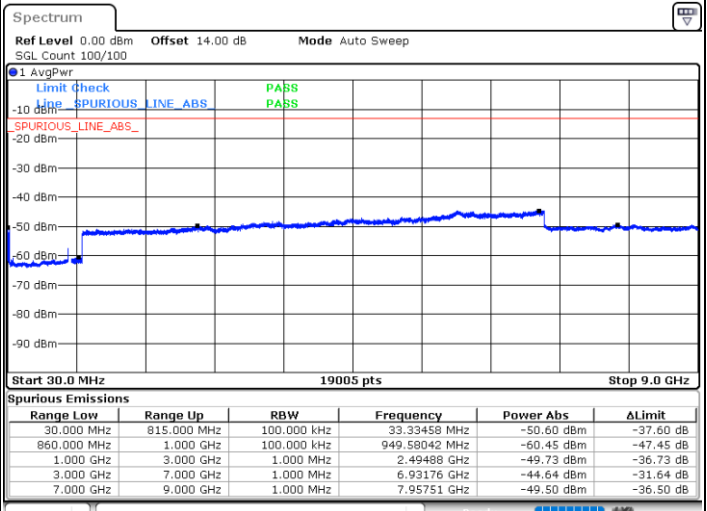

Date: 15.JAN.2021 00:46:25

Date: 15.JAN.2021 00:53:49

Middle Channel / FullIRB

N/A

Date: 15.JAN.2021 00:45:00

LTE Band 5B / 10MHz+5MHz

64QAM

Highest Channel / 1RB0 and 1RB24

Highest Channel / 1RB49 and 1RB0

Date: 15.JAN.2021 01:06:06

Date: 15.JAN.2021 01:22:22

Highest Channel / FullIRB

N/A

Date: 15.JAN.2021 01:02:01

LTE Band 5B / 10MHz+10MHz

64QAM

Lowest Channel / 1RB0 and 1RB49

Lowest Channel / 1RB49 and 1RB0

Date: 15.JAN.2021 01:36:27

Date: 15.JAN.2021 01:44:59

Lowest Channel / FullIRB

N/A

Date: 15.JAN.2021 01:34:10

LTE Band 5B / 10MHz+10MHz