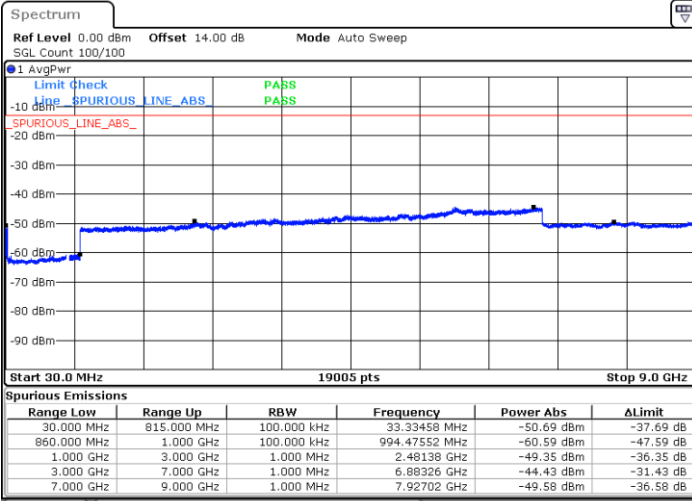

Date: 15.JAN.2021 00:16:35

Highest Channel / FullIRB

N/A

Date: 14.JAN.2021 23:28:37

LTE Band 5B / 10MHz+5MHz

16QAM

Lowest Channel / 1RB0 and 1RB24

Lowest Channel / 1RB49 and 1RB0

Date: 15.JAN.2021 00:30:50

Date: 15.JAN.2021 00:37:48

Lowest Channel / FullIRB

N/A

Date: 15.JAN.2021 00:24:43

LTE Band 5B / 10MHz+5MHz

16QAM

Middle Channel / 1RB0 and 1RB24

Middle Channel / 1RB49 and 1RB0

Date: 15.JAN.2021 00:48:07

Date: 15.JAN.2021 00:52:17

Middle Channel / FullIRB

N/A

Date: 15.JAN.2021 00:43:22

LTE Band 5B / 10MHz+5MHz

16QAM

Highest Channel / 1RB0 and 1RB24

Highest Channel / 1RB49 and 1RB0

Date: 15.JAN.2021 01:14:45

Date: 15.JAN.2021 01:20:15

Highest Channel / FullIRB

N/A

Date: 15.JAN.2021 00:59:59

LTE Band 5B / 10MHz+10MHz