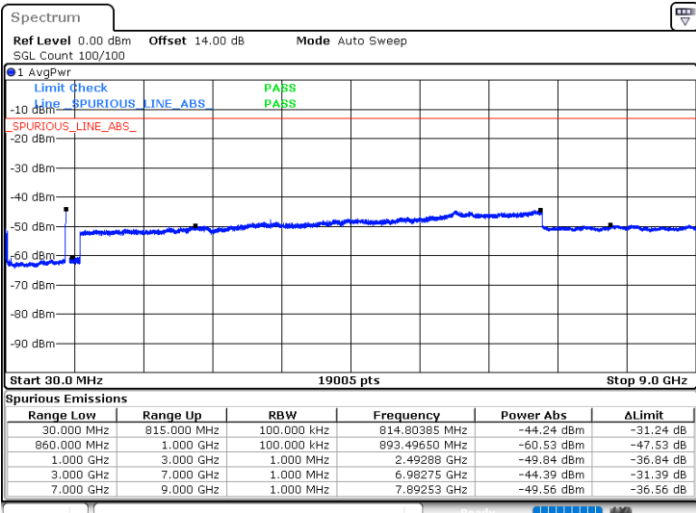

Date: 15.JAN.2021 00:46:25

Date: 15.JAN.2021 00:53:49

Middle Channel / FullIRB

N/A

Date: 15.JAN.2021 00:45:00

LTE Band 5B / 10MHz+5MHz

64QAM

Highest Channel / 1RB0 and 1RB24

Highest Channel / 1RB49 and 1RB0

Date: 15.JAN.2021 01:06:06

Date: 15.JAN.2021 01:22:22

Highest Channel / FullIRB

N/A

Date: 15.JAN.2021 01:02:01

LTE Band 5B / 10MHz+10MHz

64QAM

Lowest Channel / 1RB0 and 1RB49

Lowest Channel / 1RB49 and 1RB0

Date: 15.JAN.2021 01:36:27

Date: 15.JAN.2021 01:44:59

Lowest Channel / FullIRB

N/A

Date: 15.JAN.2021 01:34:10

LTE Band 5B / 10MHz+10MHz

LTE Band 5B / 10MHz+10MHz

64QAM

Highest Channel / 1RB0 and 1RB49

Highest Channel / 1RB49 and 1RB0

Date: 15.JAN.2021 19:04:27

Date: 15.JAN.2021 19:17:12

Highest Channel / FullIRB

N/A