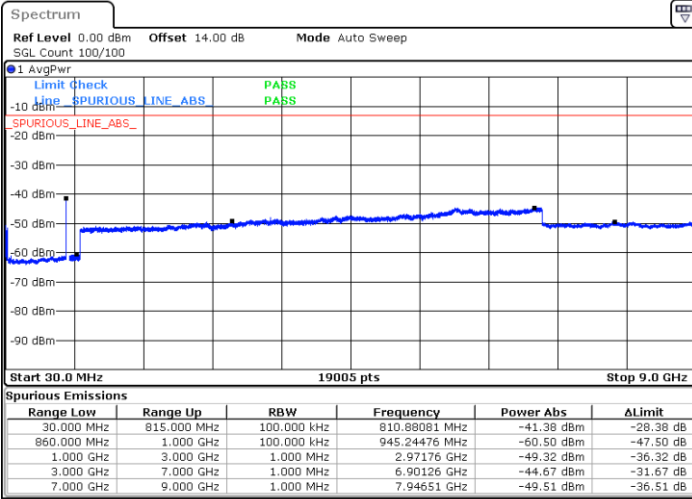

Middle Channel / FullIRB

N/A

Date: 14.JAN.2021 23:14:15

LTE Band 5B / 5MHz+10MHz

16QAM

Highest Channel / 1RB0 and 1RB49

Highest Channel / 1RB24 and 1RB0

Date: 15.JAN.2021 00:09:55

Date: 15.JAN.2021 00:16:35

Highest Channel / FullIRB

N/A

Date: 14.JAN.2021 23:28:37

LTE Band 5B / 10MHz+5MHz

16QAM

Lowest Channel / 1RB0 and 1RB24

Lowest Channel / 1RB49 and 1RB0

Date: 15.JAN.2021 00:30:50

Date: 15.JAN.2021 00:37:48

Lowest Channel / FullIRB

N/A

Date: 15.JAN.2021 00:24:43

LTE Band 5B / 10MHz+5MHz

16QAM

Middle Channel / 1RB0 and 1RB24