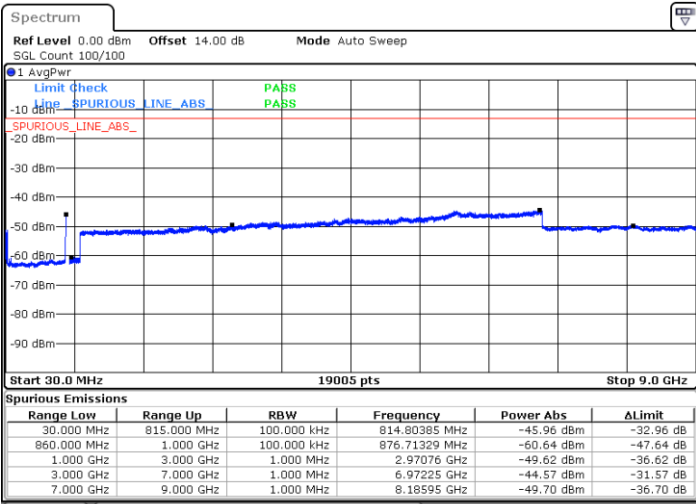

LTE Band 5B / 5MHz+3MHz

16QAM

Highest Channel / 1RB0 and 1RB14

Highest Channel / 1RB24 and 1RB0

Date: 14.JAN.2021 01:42:56

Date: 14.JAN.2021 01:52:01

Highest Channel / FullIRB

N/A

Date: 14.JAN.2021 01:35:11

LTE Band 5B / 5MHz+10MHz

16QAM

Lowest Channel / 1RB0 and 1RB49

Lowest Channel / 1RB24 and 1RB0

Date: 14.JAN.2021 23:01:00

Date: 14.JAN.2021 23:06:36

Lowest Channel / FullIRB

N/A

Date: 14.JAN.2021 22:56:32

LTE Band 5B / 5MHz+10MHz

16QAM

Middle Channel / 1RB0 and 1RB49

Middle Channel / 1RB24 and 1RB0

Date: 14.JAN.2021 23:18:08

Date: 14.JAN.2021 23:21:21

Middle Channel / FullIRB

N/A

Date: 14.JAN.2021 23:14:15

LTE Band 5B / 5MHz+10MHz

16QAM

Highest Channel / 1RB0 and 1RB49

Highest Channel / 1RB24 and 1RB0

Date: 15.JAN.2021 00:09:55