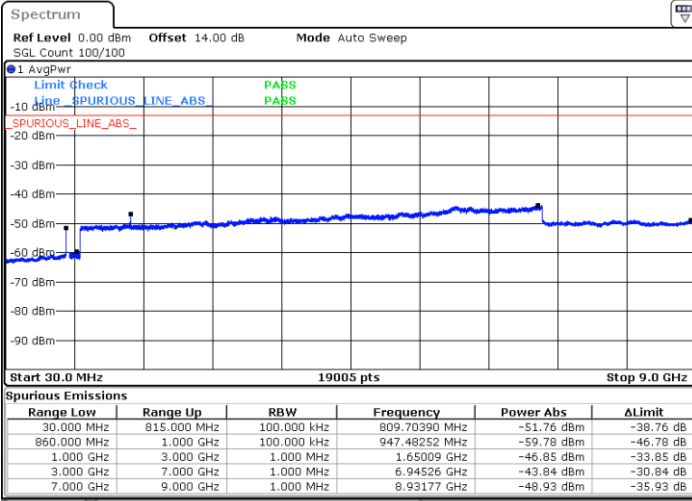

Date: 15.JAN.2021 14:41:20

LTE Band 5B / 10MHz+10MHz

16QAM

Highest Channel / 1RB0 and 1RB49

Highest Channel / 1RB49 and 1RB0

Date: 15.JAN.2021 19:06:17

Date: 15.JAN.2021 19:15:01

Highest Channel / FullIRB

N/A

Date: 15.JAN.2021 18:57:49

LTE Band 5B / 3MHz+5MHz

64QAM

Lowest Channel / 1RB0 and 1RB24

Lowest Channel / 1RB14 and 1RB0

Date: 11.JAN.2021 23:40:29

Date: 11.JAN.2021 23:38:37

Lowest Channel / FullIRB

N/A

Date: 11.JAN.2021 23:43:21

LTE Band 5B / 3MHz+5MHz

64QAM

MiddleChannel / 1RB0 and 1RB24

Middle Channel / 1RB14 and 1RB0

Date: 11.JAN.2021 23:35:15

Date: 11.JAN.2021 23:36:24

Middle Channel / FullIRB

N/A

Date: 11.JAN.2021 23:34:06

LTE Band 5B / 3MHz+5MHz

64QAM

Highest Channel / 1RB0 and 1RB24

Highest Channel / 1RB14 and 1RB0