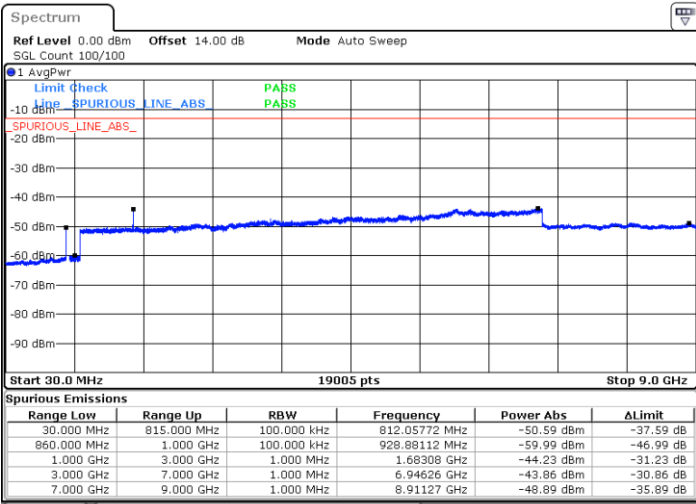

Date: 11.JAN.2021 22:38:59

Lowest Channel / FullIRB

N/A

Date: 11.JAN.2021 22:32:13

LTE Band 5B / 3MHz+5MHz

16QAM

MiddleChannel / 1RB0 and 1RB24

Middle Channel / 1RB14 and 1RB0

Date: 11.JAN.2021 22:41:57

Date: 11.JAN.2021 22:42:57

Middle Channel / FullIRB

N/A

Date: 11.JAN.2021 22:41:00

LTE Band 5B / 3MHz+5MHz

16QAM

Highest Channel / 1RB0 and 1RB24

Highest Channel / 1RB14 and 1RB0

Date: 11.JAN.2021 22:47:58

Date: 11.JAN.2021 22:49:40

Highest Channel / FullIRB

N/A

Date: 11.JAN.2021 22:45:42

LTE Band 5B / 5MHz+3MHz

16QAM

Lowest Channel / 1RB0 and 1RB14

Lowest Channel / 1RB24 and 1RB0

Date: 14.JAN.2021 00:54:27

Date: 14.JAN.2021 01:03:52

Lowest Channel / FullIRB

N/A

Date: 14.JAN.2021 00:44:09

LTE Band 5B / 5MHz+3MHz