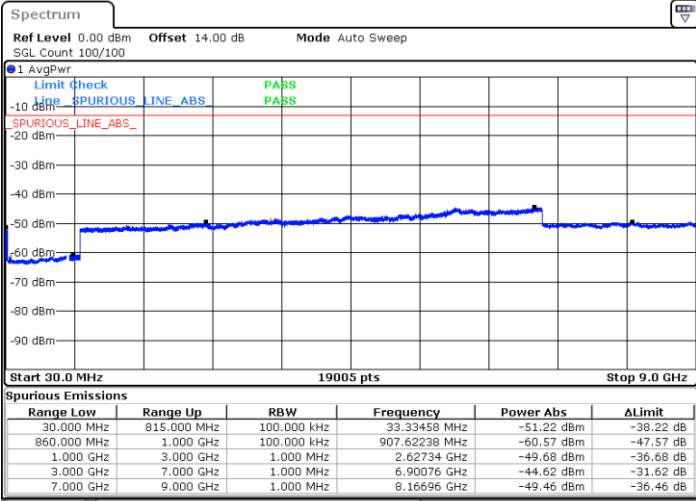

Date: 14.JAN.2021 01:35:11

LTE Band 5B / 5MHz+10MHz

16QAM

Lowest Channel / 1RB0 and 1RB49

Lowest Channel / 1RB24 and 1RB0

Date: 14.JAN.2021 23:01:00

Date: 14.JAN.2021 23:06:36

Lowest Channel / FullIRB

N/A

Date: 14.JAN.2021 22:56:32

LTE Band 5B / 5MHz+10MHz

16QAM

Middle Channel / 1RB0 and 1RB49

Middle Channel / 1RB24 and 1RB0

Date: 14.JAN.2021 23:18:08

Date: 14.JAN.2021 23:21:21

Middle Channel / FullIRB

N/A

Date: 14.JAN.2021 23:14:15

LTE Band 5B / 5MHz+10MHz

16QAM

Highest Channel / 1RB0 and 1RB49

Highest Channel / 1RB24 and 1RB0

Date: 15.JAN.2021 00:09:55

Date: 15.JAN.2021 00:16:35

Highest Channel / FullIRB

N/A

Date: 14.JAN.2021 23:28:37

LTE Band 5B / 10MHz+5MHz

16QAM

Lowest Channel / 1RB0 and 1RB24

Lowest Channel / 1RB49 and 1RB0