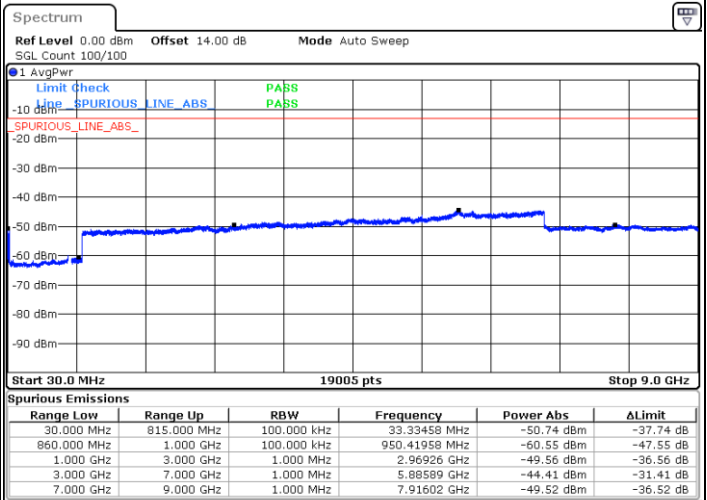

N/A

Date: 14.JAN.2021 23:12:25

LTE Band 5B / 5MHz+10MHz

64QAM

Highest Channel / 1RB0 and 1RB49

Highest Channel / 1RB24 and 1RB0

Date: 15.JAN.2021 00:08:17

Date: 15.JAN.2021 00:18:12

Highest Channel / FullIRB

N/A

Date: 15.JAN.2021 00:06:01

LTE Band 5B / 10MHz+5MHz

64QAM

Lowest Channel / 1RB0 and 1RB24

Lowest Channel / 1RB49 and 1RB0

Date: 15.JAN.2021 00:29:04

Date: 15.JAN.2021 00:40:03

Lowest Channel / FullIRB

N/A

Date: 15.JAN.2021 00:26:58

LTE Band 5B / 10MHz+5MHz

64QAM

Middle Channel / 1RB0 and 1RB24

Middle Channel / 1RB49 and 1RB0

Date: 15.JAN.2021 00:46:25

Date: 15.JAN.2021 00:53:49

Middle Channel / FullIRB

N/A

Date: 15.JAN.2021 00:45:00

LTE Band 5B / 10MHz+5MHz

64QAM

Highest Channel / 1RB0 and 1RB24