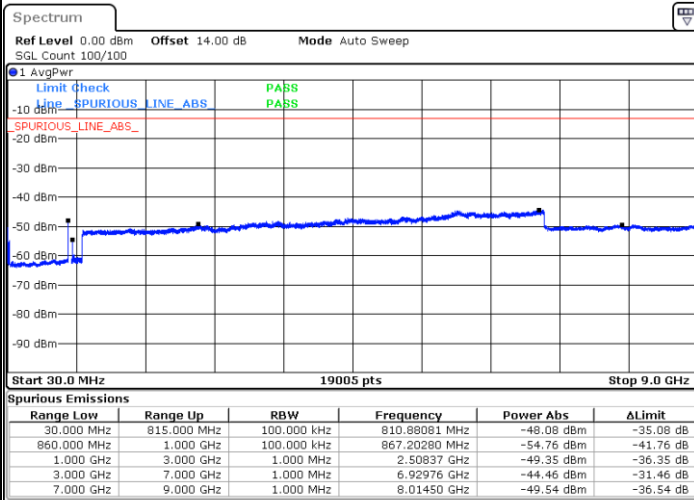

Highest Channel / 1RB49 and 1RB0

Date: 15.JAN.2021 01:06:06

Date: 15.JAN.2021 01:22:22

Highest Channel / FullIRB

N/A

Date: 15.JAN.2021 01:02:01

LTE Band 5B / 10MHz+10MHz

64QAM

Lowest Channel / 1RB0 and 1RB49

Lowest Channel / 1RB49 and 1RB0

Date: 15.JAN.2021 01:36:27

Date: 15.JAN.2021 01:44:59

Lowest Channel / FullIRB

N/A

Date: 15.JAN.2021 01:34:10

LTE Band 5B / 10MHz+10MHz

64QAM

Middle Channel / 1RB0 and 1RB49

Middle Channel / 1RB49 and 1RB0

Date: 15.JAN.2021 14:44:31

Date: 15.JAN.2021 14:51:54

Middle Channel / FullIRB

N/A

Date: 15.JAN.2021 14:42:30

LTE Band 5B / 10MHz+10MHz

64QAM

Highest Channel / 1RB0 and 1RB49

Highest Channel / 1RB49 and 1RB0

Date: 15.JAN.2021 19:04:27

Date: 15.JAN.2021 19:17:12

Highest Channel / FullIRB

N/A