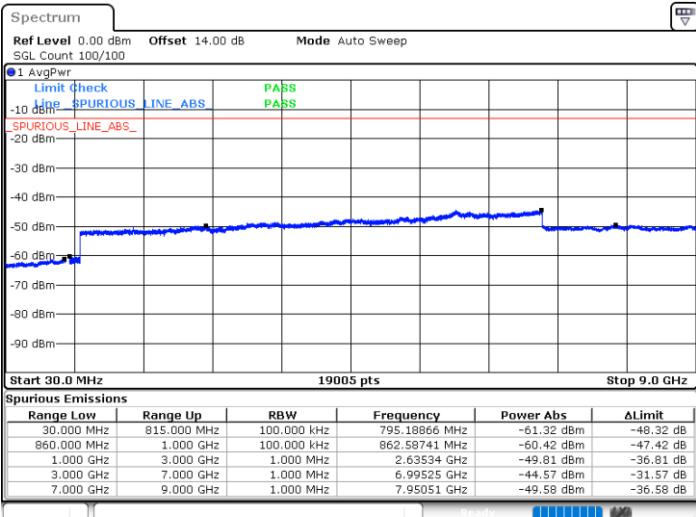

Middle Channel / 1RB0 and 1RB14

Middle Channel / 1RB24 and 1RB0

Date: 14.JAN.2021 01:24:38

Date: 14.JAN.2021 01:25:53

Middle Channel / FullIRB

N/A

Date: 14.JAN.2021 01:11:16

LTE Band 5B / 5MHz+3MHz

64QAM

Highest Channel / 1RB0 and 1RB14

Highest Channel / 1RB24 and 1RB0

Date: 14.JAN.2021 01:40:31

Date: 14.JAN.2021 01:55:17

Highest Channel / FullIRB

N/A

Date: 14.JAN.2021 01:37:42

LTE Band 5B / 5MHz+10MHz

64QAM

Lowest Channel / 1RB0 and 1RB49

Lowest Channel / 1RB24 and 1RB0

Date: 14.JAN.2021 22:59:19

Date: 14.JAN.2021 23:08:46

Lowest Channel / FullIRB

N/A