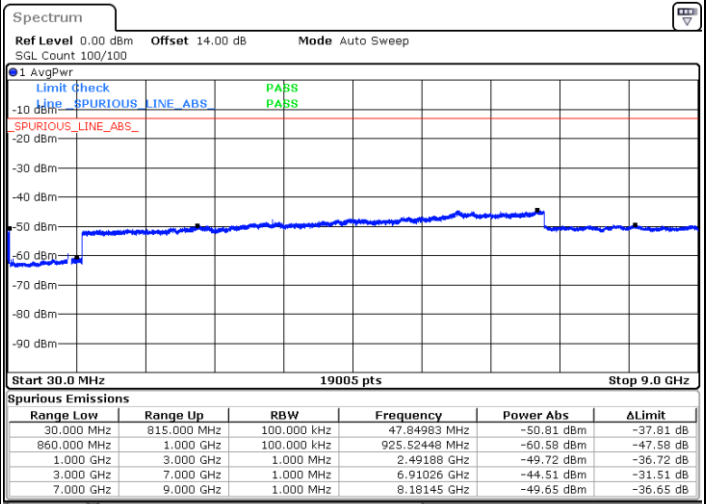

LTE Band 5B / 5MHz+3MHz

16QAM

Highest Channel / 1RB0 and 1RB14

Highest Channel / 1RB24 and 1RB0

Date: 14.JAN.2021 01:42:56

Date: 14.JAN.2021 01:52:01

Highest Channel / FullIRB

N/A

Date: 14.JAN.2021 01:35:11

LTE Band 5B / 5MHz+10MHz

16QAM

Lowest Channel / 1RB0 and 1RB49

Lowest Channel / 1RB24 and 1RB0

Date: 14.JAN.2021 23:01:00

Date: 14.JAN.2021 23:06:36

Lowest Channel / FullIRB

N/A

Date: 14.JAN.2021 22:56:32

LTE Band 5B / 5MHz+10MHz

16QAM

Middle Channel / 1RB0 and 1RB49

Middle Channel / 1RB24 and 1RB0

Date: 14.JAN.2021 23:18:08

Date: 14.JAN.2021 23:21:21

Middle Channel / FullIRB

N/A

Date: 14.JAN.2021 23:14:15

LTE Band 5B / 5MHz+10MHz

16QAM

Highest Channel / 1RB0 and 1RB49

Highest Channel / 1RB24 and 1RB0

Date: 15.JAN.2021 00:09:55