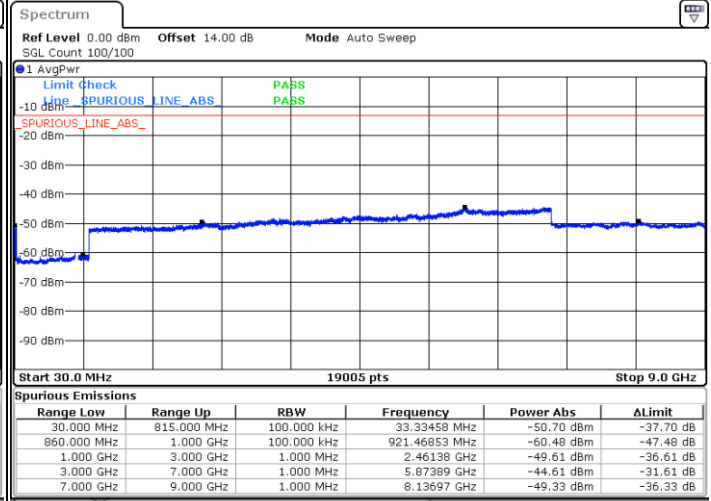

Date: 15.JAN.2021 00:16:35

Highest Channel / FullIRB

N/A

Date: 14.JAN.2021 23:28:37

LTE Band 5B / 10MHz+5MHz

16QAM

Lowest Channel / 1RB0 and 1RB24

Lowest Channel / 1RB49 and 1RB0

Date: 15.JAN.2021 00:30:50

Date: 15.JAN.2021 00:37:48

Lowest Channel / FullIRB

N/A

Date: 15.JAN.2021 00:24:43

LTE Band 5B / 10MHz+5MHz

16QAM

Middle Channel / 1RB0 and 1RB24

Middle Channel / 1RB49 and 1RB0

Date: 15.JAN.2021 00:48:07

Date: 15.JAN.2021 00:52:17

Middle Channel / FullIRB

N/A

Date: 15.JAN.2021 00:43:22

LTE Band 5B / 10MHz+5MHz

16QAM

Highest Channel / 1RB0 and 1RB24

Highest Channel / 1RB49 and 1RB0

Date: 15.JAN.2021 01:14:45

Date: 15.JAN.2021 01:20:15

Highest Channel / FullIRB

N/A

Date: 15.JAN.2021 00:59:59

LTE Band 5B / 10MHz+10MHz