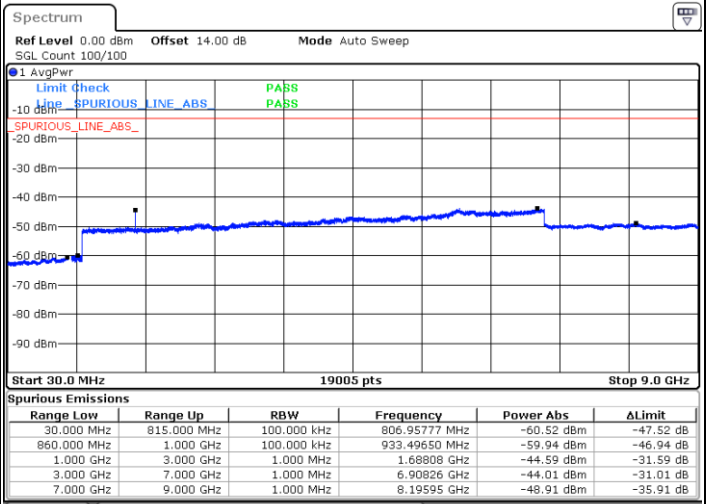

Date: 11.JAN.2021 22:38:59

Lowest Channel / FullIRB

N/A

Date: 11.JAN.2021 22:32:13

LTE Band 5B / 3MHz+5MHz

16QAM

MiddleChannel / 1RB0 and 1RB24

Middle Channel / 1RB14 and 1RB0

Date: 11.JAN.2021 22:41:57

Date: 11.JAN.2021 22:42:57

Middle Channel / FullIRB

N/A

Date: 11.JAN.2021 22:41:00

LTE Band 5B / 3MHz+5MHz

16QAM

Highest Channel / 1RB0 and 1RB24

Highest Channel / 1RB14 and 1RB0

Date: 11.JAN.2021 22:47:58

Date: 11.JAN.2021 22:49:40

Highest Channel / FullIRB

N/A

Date: 11.JAN.2021 22:45:42

LTE Band 5B / 5MHz+3MHz

16QAM

Lowest Channel / 1RB0 and 1RB14

Lowest Channel / 1RB24 and 1RB0

Date: 14.JAN.2021 00:54:27

Date: 14.JAN.2021 01:03:52

Lowest Channel / FullIRB

N/A

Date: 14.JAN.2021 00:44:09

LTE Band 5B / 5MHz+3MHz