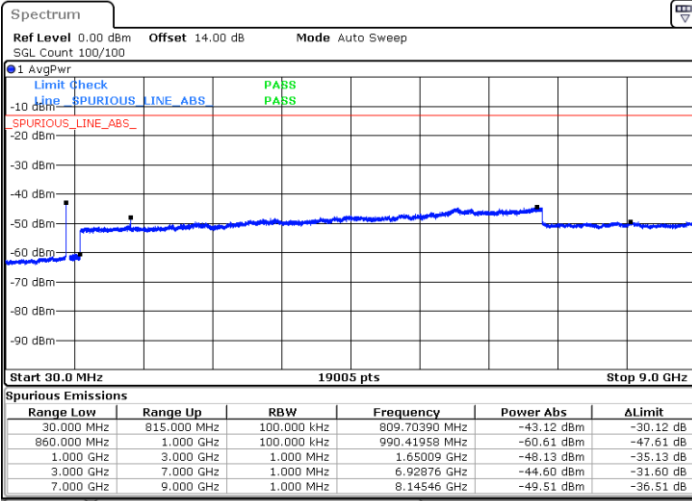

Date: 11.JAN.2021 23:36:24

Middle Channel / FullIRB

N/A

Date: 11.JAN.2021 23:34:06

LTE Band 5B / 3MHz+5MHz

64QAM

Highest Channel / 1RB0 and 1RB24

Highest Channel / 1RB14 and 1RB0

Date: 11.JAN.2021 23:29:02

Date: 11.JAN.2021 23:25:48

Highest Channel / FullIRB

N/A

Date: 11.JAN.2021 23:32:29

LTE Band 5B / 5MHz+3MHz

64QAM

Lowest Channel / 1RB0 and 1RB14

Lowest Channel / 1RB24 and 1RB0

Date: 14.JAN.2021 00:59:10

Date: 14.JAN.2021 01:01:30

Lowest Channel / FullIRB

N/A

Date: 14.JAN.2021 00:41:45

LTE Band 5B / 5MHz+3MHz

64QAM

Middle Channel / 1RB0 and 1RB14

Middle Channel / 1RB24 and 1RB0

Date: 14.JAN.2021 01:24:38

Date: 14.JAN.2021 01:25:53

Middle Channel / FullIRB

N/A

Date: 14.JAN.2021 01:11:16

LTE Band 5B / 5MHz+3MHz