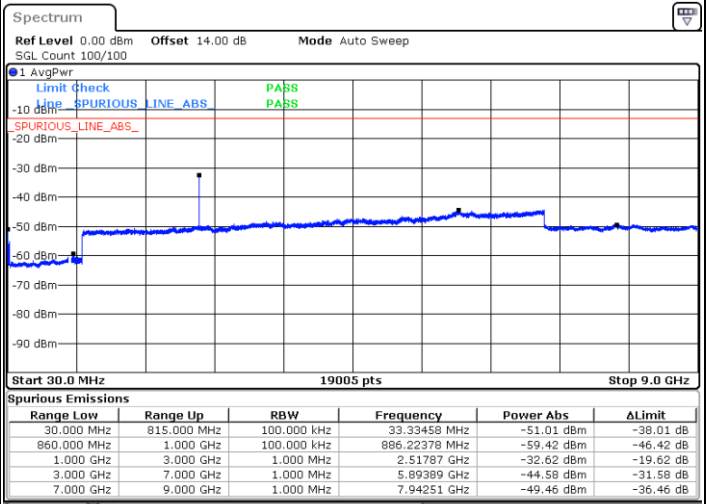

Date: 15.JAN.2021 01:29:27

LTE Band 5B / 10MHz+10MHz

QPSK

Middle Channel / 1RB0 and 1RB49

Middle Channel / 1RB49 and 1RB0

Date: 15.JAN.2021 14:48:21

Date: 15.JAN.2021 14:49:12

Middle Channel / FullIRB

N/A

Date: 15.JAN.2021 14:39:53

LTE Band 5B / 10MHz+10MHz

QPSK

Highest Channel / 1RB0 and 1RB49

Highest Channel / 1RB49 and 1RB0

Date: 15.JAN.2021 19:08:27

Date: 15.JAN.2021 19:11:55

Highest Channel / FullIRB

N/A

Date: 15.JAN.2021 18:55:27

LTE Band 5B / 3MHz+5MHz

16QAM

Lowest Channel / 1RB0 and 1RB24

Lowest Channel / 1RB14 and 1RB0

Date: 11.JAN.2021 22:35:33

Date: 11.JAN.2021 22:38:59

Lowest Channel / FullIRB

N/A

Date: 11.JAN.2021 22:32:13

LTE Band 5B / 3MHz+5MHz

16QAM

MiddleChannel / 1RB0 and 1RB24

Middle Channel / 1RB14 and 1RB0