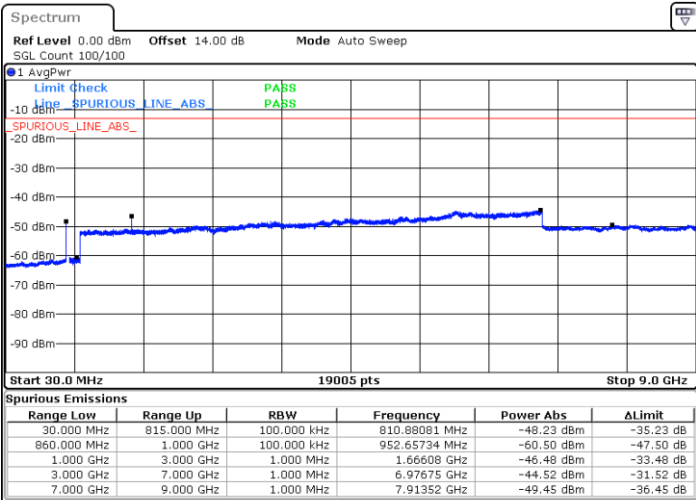

LTE Band 5B / 5MHz+3MHz

16QAM

Middle Channel / 1RB0 and 1RB14

Middle Channel / 1RB24 and 1RB0

Date: 14.JAN.2021 01:22:51