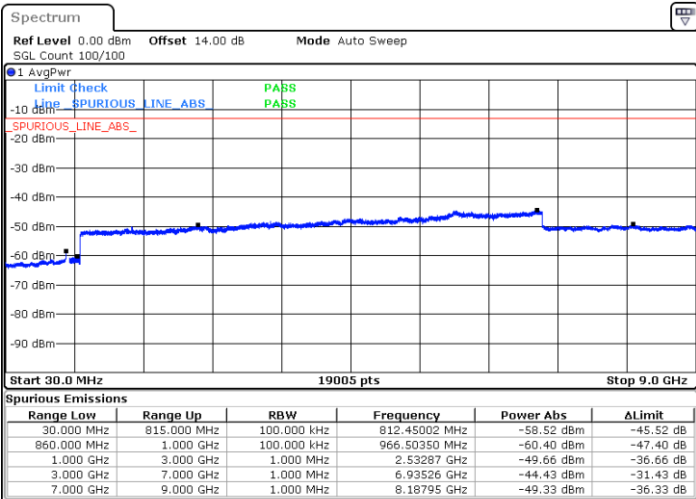

Lowest Channel / 1RB0 and 1RB14

Lowest Channel / 1RB24 and 1RB0

Date: 14.JAN.2021 00:54:27

Date: 14.JAN.2021 01:03:52

Lowest Channel / FullIRB

N/A

Date: 14.JAN.2021 00:44:09

LTE Band 5B / 5MHz+3MHz

16QAM

Middle Channel / 1RB0 and 1RB14

Middle Channel / 1RB24 and 1RB0

Date: 14.JAN.2021 01:22:51

Date: 14.JAN.2021 01:27:18

Middle Channel / FullIRB

N/A

Date: 14.JAN.2021 01:18:56

LTE Band 5B / 5MHz+3MHz

16QAM

Highest Channel / 1RB0 and 1RB14

Highest Channel / 1RB24 and 1RB0

Date: 14.JAN.2021 01:42:56

Date: 14.JAN.2021 01:52:01

Highest Channel / FullIRB

N/A

Date: 14.JAN.2021 01:35:11

LTE Band 5B / 5MHz+10MHz

16QAM

Lowest Channel / 1RB0 and 1RB49

Lowest Channel / 1RB24 and 1RB0

Date: 14.JAN.2021 23:01:00

Date: 14.JAN.2021 23:06:36

Lowest Channel / FullIRB