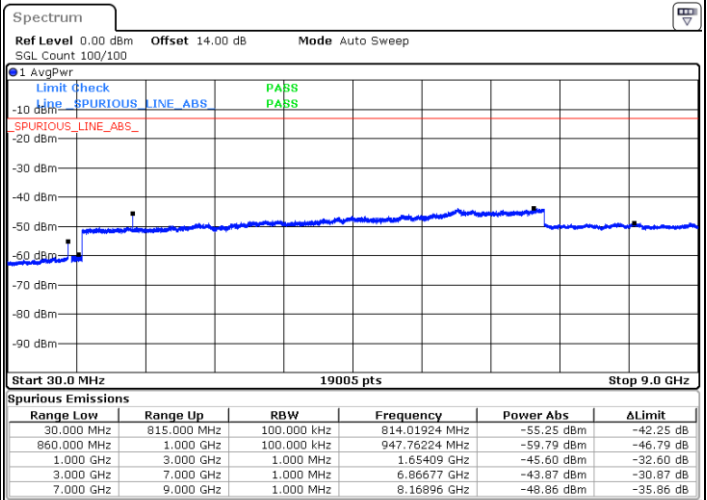

N/A

Date: 15.JAN.2021 14:39:53

LTE Band 5B / 10MHz+10MHz

QPSK

Highest Channel / 1RB0 and 1RB49

Highest Channel / 1RB49 and 1RB0

Date: 15.JAN.2021 19:08:27

Date: 15.JAN.2021 19:11:55

Highest Channel / FullIRB

N/A

Date: 15.JAN.2021 18:55:27

LTE Band 5B / 3MHz+5MHz

16QAM

Lowest Channel / 1RB0 and 1RB24

Lowest Channel / 1RB14 and 1RB0

Date: 11.JAN.2021 22:35:33

Date: 11.JAN.2021 22:38:59

Lowest Channel / FullIRB

N/A

Date: 11.JAN.2021 22:32:13

LTE Band 5B / 3MHz+5MHz

16QAM

MiddleChannel / 1RB0 and 1RB24

Middle Channel / 1RB14 and 1RB0

Date: 11.JAN.2021 22:41:57

Date: 11.JAN.2021 22:42:57

Middle Channel / FullIRB

N/A

Date: 11.JAN.2021 22:41:00

LTE Band 5B / 3MHz+5MHz

16QAM

Highest Channel / 1RB0 and 1RB24