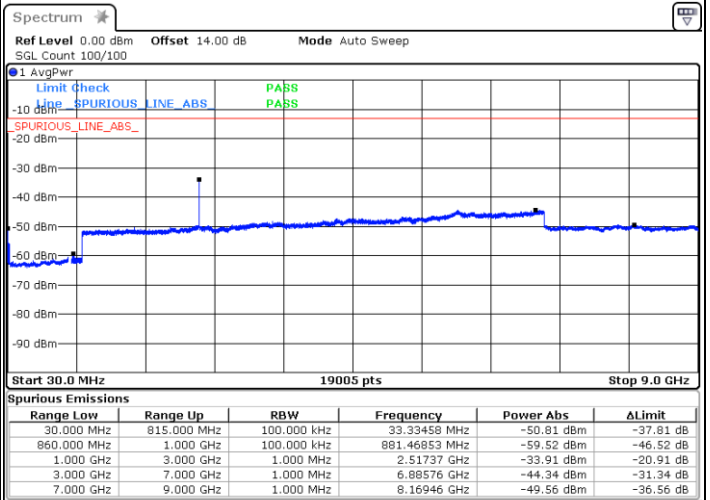

LTE Band 5B / 10MHz+10MHz

16QAM

Middle Channel / 1RB0 and 1RB49

Middle Channel / 1RB49 and 1RB0

Date: 15.JAN.2021 14:45:20

Date: 15.JAN.2021 14:50:12

Middle Channel / FullIRB

N/A

Date: 15.JAN.2021 14:41:20

LTE Band 5B / 10MHz+10MHz

16QAM

Highest Channel / 1RB0 and 1RB49

Highest Channel / 1RB49 and 1RB0

Date: 15.JAN.2021 19:06:17

Date: 15.JAN.2021 19:15:01

Highest Channel / FullIRB

N/A

Date: 15.JAN.2021 18:57:49

LTE Band 5B / 3MHz+5MHz

64QAM

Lowest Channel / 1RB0 and 1RB24

Lowest Channel / 1RB14 and 1RB0

Date: 11.JAN.2021 23:40:29

Date: 11.JAN.2021 23:38:37

Lowest Channel / FullIRB

N/A

Date: 11.JAN.2021 23:43:21

LTE Band 5B / 3MHz+5MHz

64QAM

MiddleChannel / 1RB0 and 1RB24

Middle Channel / 1RB14 and 1RB0

Date: 11.JAN.2021 23:35:15