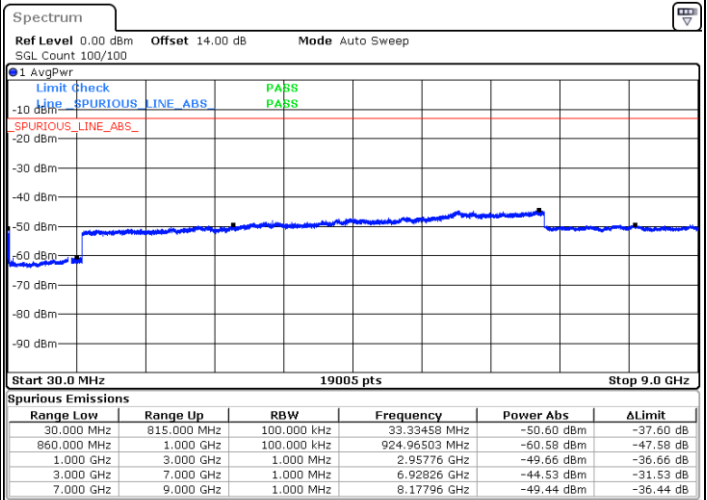

Highest Channel / FullIRB

N/A

Date: 15.JAN.2021 00:06:01

LTE Band 5B / 10MHz+5MHz

64QAM

Lowest Channel / 1RB0 and 1RB24

Lowest Channel / 1RB49 and 1RB0

Date: 15.JAN.2021 00:29:04

Date: 15.JAN.2021 00:40:03

Lowest Channel / FullIRB

N/A

Date: 15.JAN.2021 00:26:58

LTE Band 5B / 10MHz+5MHz

64QAM

Middle Channel / 1RB0 and 1RB24

Middle Channel / 1RB49 and 1RB0

Date: 15.JAN.2021 00:46:25

Date: 15.JAN.2021 00:53:49

Middle Channel / FullIRB

N/A

Date: 15.JAN.2021 00:45:00

LTE Band 5B / 10MHz+5MHz

64QAM

Highest Channel / 1RB0 and 1RB24

Highest Channel / 1RB49 and 1RB0

Date: 15.JAN.2021 01:06:06

Date: 15.JAN.2021 01:22:22

Highest Channel / FullIRB

N/A

Date: 15.JAN.2021 01:02:01

LTE Band 5B / 10MHz+10MHz

64QAM