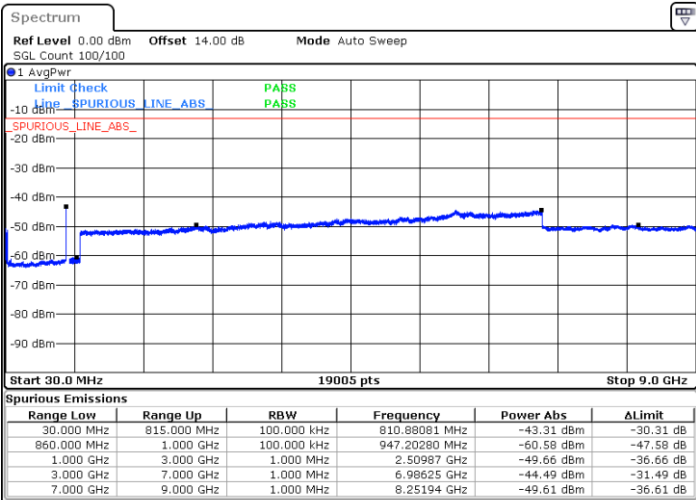

N/A

Date: 14.JAN.2021 23:12:25

LTE Band 5B / 5MHz+10MHz

64QAM

Highest Channel / 1RB0 and 1RB49

Highest Channel / 1RB24 and 1RB0

Date: 15.JAN.2021 00:08:17

Date: 15.JAN.2021 00:18:12

Highest Channel / FullIRB

N/A

Date: 15.JAN.2021 00:06:01

LTE Band 5B / 10MHz+5MHz

64QAM

Lowest Channel / 1RB0 and 1RB24

Lowest Channel / 1RB49 and 1RB0

Date: 15.JAN.2021 00:29:04

Date: 15.JAN.2021 00:40:03

Lowest Channel / FullIRB

N/A

Date: 15.JAN.2021 00:26:58

LTE Band 5B / 10MHz+5MHz

64QAM

Middle Channel / 1RB0 and 1RB24

Middle Channel / 1RB49 and 1RB0

Date: 15.JAN.2021 00:46:25

Date: 15.JAN.2021 00:53:49

Middle Channel / FullIRB

N/A

Date: 15.JAN.2021 00:45:00

LTE Band 5B / 10MHz+5MHz

64QAM

Highest Channel / 1RB0 and 1RB24