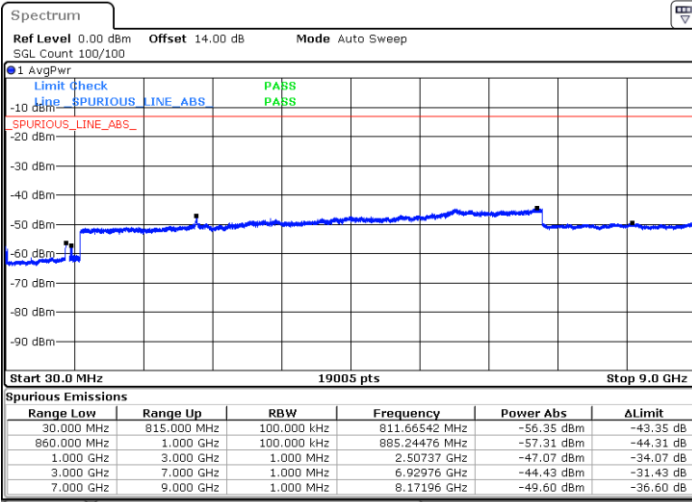

Highest Channel / 1RB0 and 1RB24

Highest Channel / 1RB49 and 1RB0

Date: 15.JAN.2021 01:14:45

Date: 15.JAN.2021 01:20:15

Highest Channel / FullIRB

N/A

Date: 15.JAN.2021 00:59:59

LTE Band 5B / 10MHz+10MHz

16QAM

Lowest Channel / 1RB0 and 1RB49

Lowest Channel / 1RB49 and 1RB0

Date: 15.JAN.2021 01:37:58

Date: 15.JAN.2021 01:43:28

Lowest Channel / FullIRB

N/A

Date: 15.JAN.2021 01:31:55

LTE Band 5B / 10MHz+10MHz

16QAM

Middle Channel / 1RB0 and 1RB49

Middle Channel / 1RB49 and 1RB0

Date: 15.JAN.2021 14:45:20

Date: 15.JAN.2021 14:50:12

Middle Channel / FullIRB

N/A

Date: 15.JAN.2021 14:41:20

LTE Band 5B / 10MHz+10MHz

16QAM

Highest Channel / 1RB0 and 1RB49

Highest Channel / 1RB49 and 1RB0

Date: 15.JAN.2021 19:06:17

Date: 15.JAN.2021 19:15:01

Highest Channel / FullIRB