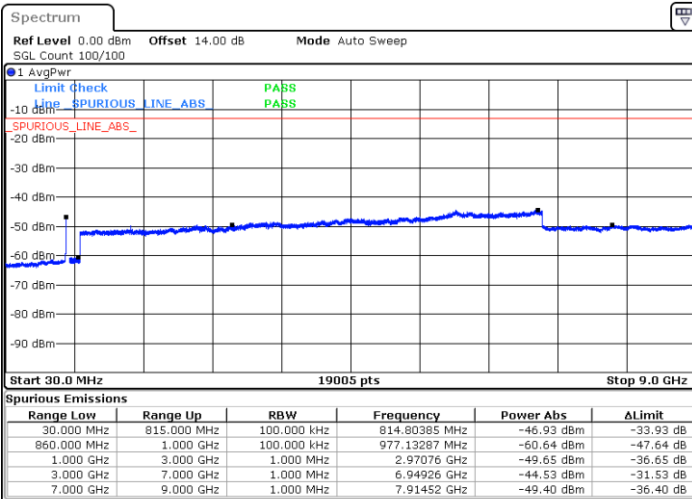

Highest Channel / 1RB14 and 1RB0

Date: 11.JAN.2021 22:47:58

Date: 11.JAN.2021 22:49:40

Highest Channel / FullIRB

N/A

Date: 11.JAN.2021 22:45:42

LTE Band 5B / 5MHz+3MHz

16QAM

Lowest Channel / 1RB0 and 1RB14

Lowest Channel / 1RB24 and 1RB0

Date: 14.JAN.2021 00:54:27

Date: 14.JAN.2021 01:03:52

Lowest Channel / FullIRB

N/A

Date: 14.JAN.2021 00:44:09

LTE Band 5B / 5MHz+3MHz

LTE Band 5B / 5MHz+3MHz

16QAM

Highest Channel / 1RB0 and 1RB14

Highest Channel / 1RB24 and 1RB0

Date: 14.JAN.2021 01:42:56

Date: 14.JAN.2021 01:52:01

Highest Channel / FullIRB

N/A