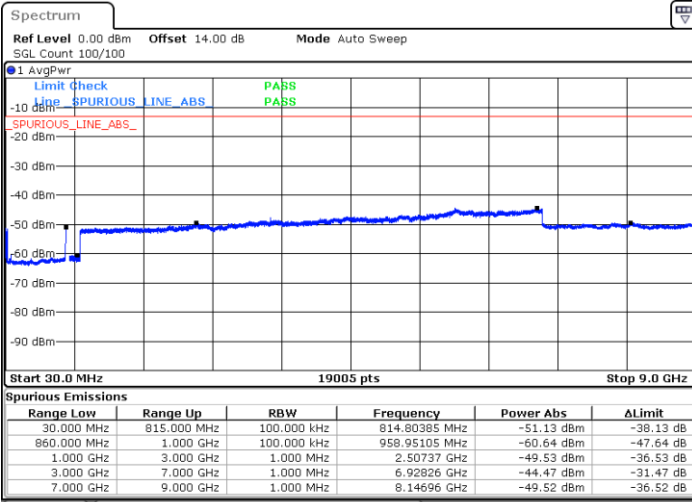

Date: 14.JAN.2021 23:10:17

LTE Band 5B / 5MHz+10MHz

64QAM

Middle Channel / 1RB0 and 1RB49

Middle Channel / 1RB24 and 1RB0

Date: 14.JAN.2021 23:19:02

Date: 14.JAN.2021 23:19:59

Middle Channel / FullIRB

N/A

Date: 14.JAN.2021 23:12:25

LTE Band 5B / 5MHz+10MHz

64QAM

Highest Channel / 1RB0 and 1RB49

Highest Channel / 1RB24 and 1RB0

Date: 15.JAN.2021 00:08:17

Date: 15.JAN.2021 00:18:12

Highest Channel / FullIRB

N/A

Date: 15.JAN.2021 00:06:01

LTE Band 5B / 10MHz+5MHz

64QAM

Lowest Channel / 1RB0 and 1RB24

Lowest Channel / 1RB49 and 1RB0

Date: 15.JAN.2021 00:29:04

Date: 15.JAN.2021 00:40:03

Lowest Channel / FullIRB

N/A

Date: 15.JAN.2021 00:26:58

LTE Band 5B / 10MHz+5MHz

64QAM

Middle Channel / 1RB0 and 1RB24

Middle Channel / 1RB49 and 1RB0