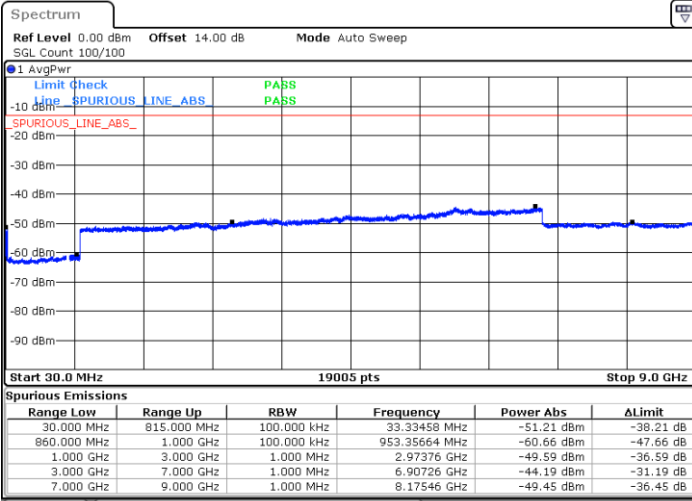

Date: 14.JAN.2021 23:10:17

LTE Band 5B / 5MHz+10MHz

64QAM

Middle Channel / 1RB0 and 1RB49

Middle Channel / 1RB24 and 1RB0

Date: 14.JAN.2021 23:19:02

Date: 14.JAN.2021 23:19:59

Middle Channel / FullIRB

N/A

Date: 14.JAN.2021 23:12:25

LTE Band 5B / 5MHz+10MHz

64QAM

Highest Channel / 1RB0 and 1RB49

Highest Channel / 1RB24 and 1RB0

Date: 15.JAN.2021 00:08:17

Date: 15.JAN.2021 00:18:12

Highest Channel / FullIRB

N/A

Date: 15.JAN.2021 00:06:01

LTE Band 5B / 10MHz+5MHz

64QAM

Lowest Channel / 1RB0 and 1RB24

Lowest Channel / 1RB49 and 1RB0

Date: 15.JAN.2021 00:29:04

Date: 15.JAN.2021 00:40:03

Lowest Channel / FullIRB

N/A

Date: 15.JAN.2021 00:26:58

LTE Band 5B / 10MHz+5MHz

64QAM

Middle Channel / 1RB0 and 1RB24

Middle Channel / 1RB49 and 1RB0