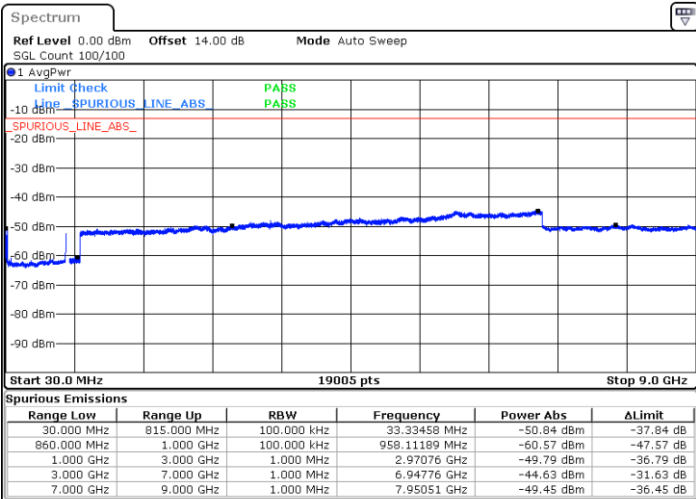

Highest Channel / FullIRB

N/A

Date: 15.JAN.2021 00:06:01

LTE Band 5B / 10MHz+5MHz

64QAM

Lowest Channel / 1RB0 and 1RB24

Lowest Channel / 1RB49 and 1RB0

Date: 15.JAN.2021 00:29:04

Date: 15.JAN.2021 00:40:03

Lowest Channel / FullIRB

N/A

Date: 15.JAN.2021 00:26:58

LTE Band 5B / 10MHz+5MHz

64QAM

Middle Channel / 1RB0 and 1RB24

Middle Channel / 1RB49 and 1RB0

Date: 15.JAN.2021 00:46:25

Date: 15.JAN.2021 00:53:49

Middle Channel / FullIRB

N/A

Date: 15.JAN.2021 00:45:00

LTE Band 5B / 10MHz+5MHz

64QAM

Highest Channel / 1RB0 and 1RB24

Highest Channel / 1RB49 and 1RB0

Date: 15.JAN.2021 01:06:06

Date: 15.JAN.2021 01:22:22

Highest Channel / FullIRB

N/A

Date: 15.JAN.2021 01:02:01

LTE Band 5B / 10MHz+10MHz

64QAM