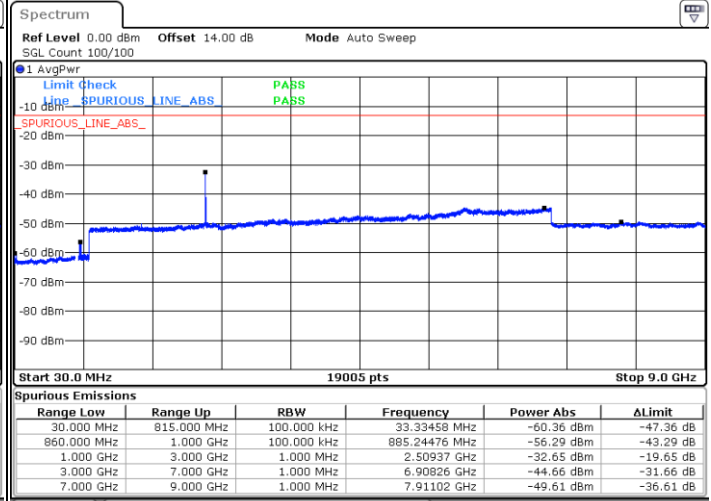

Highest Channel / 1RB0 and 1RB24

Highest Channel / 1RB49 and 1RB0

Date: 15.JAN.2021 01:14:45

Date: 15.JAN.2021 01:20:15

Highest Channel / FullIRB

N/A

Date: 15.JAN.2021 00:59:59

LTE Band 5B / 10MHz+10MHz

16QAM

Lowest Channel / 1RB0 and 1RB49

Lowest Channel / 1RB49 and 1RB0

Date: 15.JAN.2021 01:37:58

Date: 15.JAN.2021 01:43:28

Lowest Channel / FullIRB

N/A

Date: 15.JAN.2021 01:31:55

LTE Band 5B / 10MHz+10MHz

16QAM

Middle Channel / 1RB0 and 1RB49

Middle Channel / 1RB49 and 1RB0

Date: 15.JAN.2021 14:45:20

Date: 15.JAN.2021 14:50:12

Middle Channel / FullIRB

N/A

Date: 15.JAN.2021 14:41:20

LTE Band 5B / 10MHz+10MHz

16QAM

Highest Channel / 1RB0 and 1RB49

Highest Channel / 1RB49 and 1RB0

Date: 15.JAN.2021 19:06:17

Date: 15.JAN.2021 19:15:01

Highest Channel / FullIRB