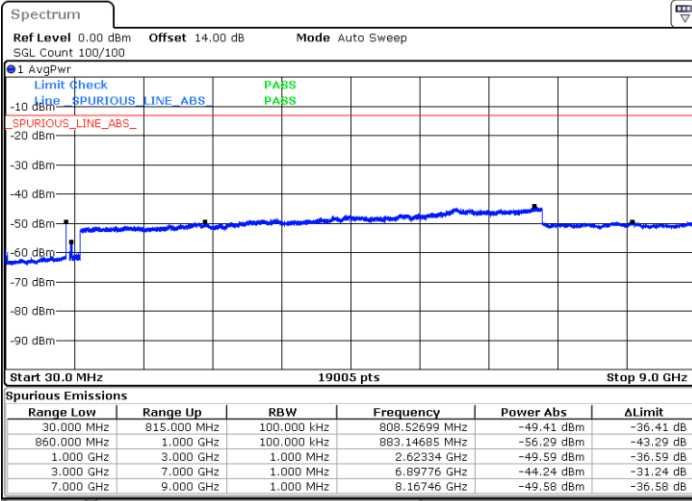

Highest Channel / 1RB0 and 1RB24

Highest Channel / 1RB49 and 1RB0

Date: 15.JAN.2021 01:14:45

Date: 15.JAN.2021 01:20:15

Highest Channel / FullIRB

N/A

Date: 15.JAN.2021 00:59:59

LTE Band 5B / 10MHz+10MHz

16QAM

Lowest Channel / 1RB0 and 1RB49

Lowest Channel / 1RB49 and 1RB0

Date: 15.JAN.2021 01:37:58

Date: 15.JAN.2021 01:43:28

Lowest Channel / FullIRB

N/A

Date: 15.JAN.2021 01:31:55

LTE Band 5B / 10MHz+10MHz

16QAM

Middle Channel / 1RB0 and 1RB49

Middle Channel / 1RB49 and 1RB0

Date: 15.JAN.2021 14:45:20

Date: 15.JAN.2021 14:50:12

Middle Channel / FullIRB

N/A

Date: 15.JAN.2021 14:41:20

LTE Band 5B / 10MHz+10MHz

16QAM

Highest Channel / 1RB0 and 1RB49

Highest Channel / 1RB49 and 1RB0

Date: 15.JAN.2021 19:06:17

Date: 15.JAN.2021 19:15:01

Highest Channel / FullIRB