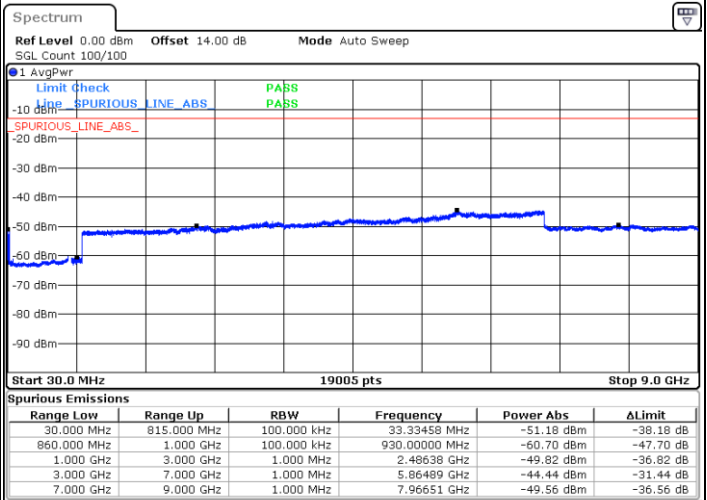

64QAM

Highest Channel / 1RB0 and 1RB14

Highest Channel / 1RB24 and 1RB0

Date: 14.JAN.2021 01:40:31

Date: 14.JAN.2021 01:55:17

Highest Channel / FullIRB

N/A

Date: 14.JAN.2021 01:37:42

LTE Band 5B / 5MHz+10MHz

64QAM

Lowest Channel / 1RB0 and 1RB49

Lowest Channel / 1RB24 and 1RB0

Date: 14.JAN.2021 22:59:19

Date: 14.JAN.2021 23:08:46

Lowest Channel / FullIRB

N/A

Date: 14.JAN.2021 23:10:17

LTE Band 5B / 5MHz+10MHz

64QAM

Middle Channel / 1RB0 and 1RB49

Middle Channel / 1RB24 and 1RB0

Date: 14.JAN.2021 23:19:02

Date: 14.JAN.2021 23:19:59

Middle Channel / FullIRB

N/A

Date: 14.JAN.2021 23:12:25

LTE Band 5B / 5MHz+10MHz

64QAM

Highest Channel / 1RB0 and 1RB49

Highest Channel / 1RB24 and 1RB0

Date: 15.JAN.2021 00:08:17

Date: 15.JAN.2021 00:18:12