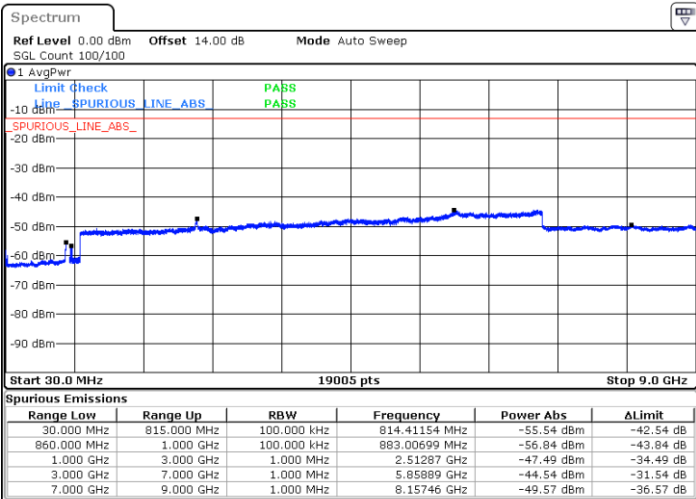

Highest Channel / 1RB49 and 1RB0

Date: 15.JAN.2021 01:06:06

Date: 15.JAN.2021 01:22:22

Highest Channel / FullIRB

N/A

Date: 15.JAN.2021 01:02:01

LTE Band 5B / 10MHz+10MHz

64QAM

Lowest Channel / 1RB0 and 1RB49

Lowest Channel / 1RB49 and 1RB0

Date: 15.JAN.2021 01:36:27

Date: 15.JAN.2021 01:44:59

Lowest Channel / FullIRB

N/A

Date: 15.JAN.2021 01:34:10

LTE Band 5B / 10MHz+10MHz

64QAM

Middle Channel / 1RB0 and 1RB49

Middle Channel / 1RB49 and 1RB0

Date: 15.JAN.2021 14:44:31

Date: 15.JAN.2021 14:51:54

Middle Channel / FullIRB

N/A

Date: 15.JAN.2021 14:42:30

LTE Band 5B / 10MHz+10MHz

64QAM

Highest Channel / 1RB0 and 1RB49

Highest Channel / 1RB49 and 1RB0

Date: 15.JAN.2021 19:04:27

Date: 15.JAN.2021 19:17:12

Highest Channel / FullIRB

N/A