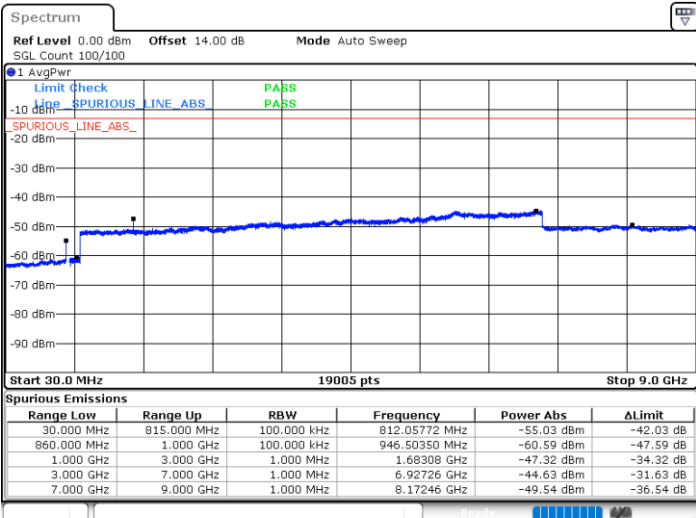

Date: 11.JAN.2021 23:29:02

Date: 11.JAN.2021 23:25:48

Highest Channel / FullIRB

N/A

Date: 11.JAN.2021 23:32:29

LTE Band 5B / 5MHz+3MHz

64QAM

Lowest Channel / 1RB0 and 1RB14

Lowest Channel / 1RB24 and 1RB0

Date: 14.JAN.2021 00:59:10

Date: 14.JAN.2021 01:01:30

Lowest Channel / FullIRB

N/A

Date: 14.JAN.2021 00:41:45

LTE Band 5B / 5MHz+3MHz

64QAM

Middle Channel / 1RB0 and 1RB14

Middle Channel / 1RB24 and 1RB0

Date: 14.JAN.2021 01:24:38

Date: 14.JAN.2021 01:25:53

Middle Channel / FullIRB

N/A

Date: 14.JAN.2021 01:11:16

LTE Band 5B / 5MHz+3MHz

64QAM

Highest Channel / 1RB0 and 1RB14

Highest Channel / 1RB24 and 1RB0

Date: 14.JAN.2021 01:40:31

Date: 14.JAN.2021 01:55:17

Highest Channel / FullIRB

N/A

Date: 14.JAN.2021 01:37:42