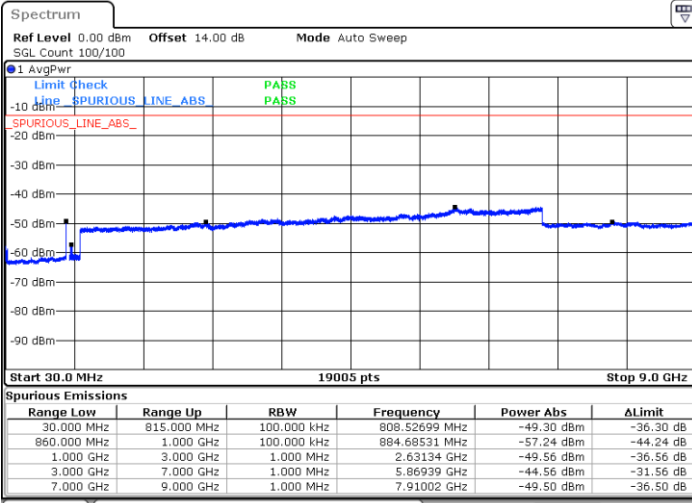

LTE Band 5B / 10MHz+10MHz

QPSK

Lowest Channel / 1RB0 and 1RB49

Lowest Channel / 1RB49 and 1RB0

Date: 15.JAN.2021 01:39:31

Date: 15.JAN.2021 01:41:48

Lowest Channel / FullIRB

N/A

Date: 15.JAN.2021 01:29:27

LTE Band 5B / 10MHz+10MHz

QPSK

Middle Channel / 1RB0 and 1RB49

Middle Channel / 1RB49 and 1RB0

Date: 15.JAN.2021 14:48:21

Date: 15.JAN.2021 14:49:12

Middle Channel / FullIRB

N/A

Date: 15.JAN.2021 14:39:53

LTE Band 5B / 10MHz+10MHz

QPSK

Highest Channel / 1RB0 and 1RB49

Highest Channel / 1RB49 and 1RB0

Date: 15.JAN.2021 19:08:27

Date: 15.JAN.2021 19:11:55

Highest Channel / FullIRB

N/A

Date: 15.JAN.2021 18:55:27

LTE Band 5B / 3MHz+5MHz

16QAM

Lowest Channel / 1RB0 and 1RB24

Lowest Channel / 1RB14 and 1RB0

Date: 11.JAN.2021 22:35:33