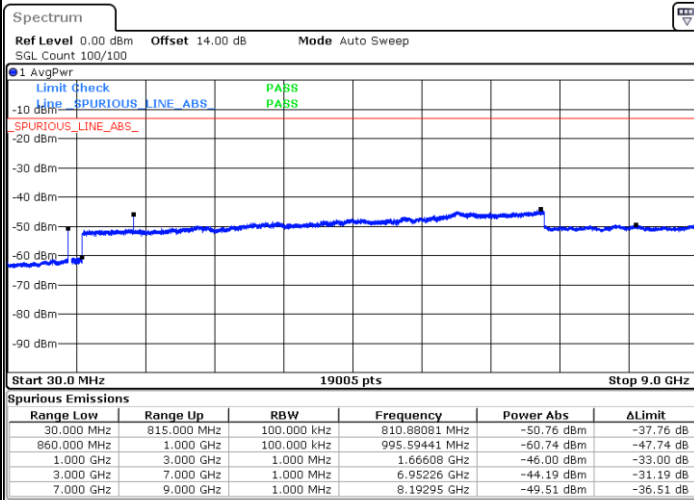

Date: 11.JAN.2021 23:29:02

Date: 11.JAN.2021 23:25:48

Highest Channel / FullIRB

N/A

Date: 11.JAN.2021 23:32:29

LTE Band 5B / 5MHz+3MHz

64QAM

Lowest Channel / 1RB0 and 1RB14

Lowest Channel / 1RB24 and 1RB0

Date: 14.JAN.2021 00:59:10

Date: 14.JAN.2021 01:01:30

Lowest Channel / FullIRB

N/A

Date: 14.JAN.2021 00:41:45

LTE Band 5B / 5MHz+3MHz

64QAM

Middle Channel / 1RB0 and 1RB14

Middle Channel / 1RB24 and 1RB0

Date: 14.JAN.2021 01:24:38

Date: 14.JAN.2021 01:25:53

Middle Channel / FullIRB

N/A

Date: 14.JAN.2021 01:11:16

LTE Band 5B / 5MHz+3MHz

64QAM

Highest Channel / 1RB0 and 1RB14

Highest Channel / 1RB24 and 1RB0

Date: 14.JAN.2021 01:40:31

Date: 14.JAN.2021 01:55:17

Highest Channel / FullIRB

N/A

Date: 14.JAN.2021 01:37:42