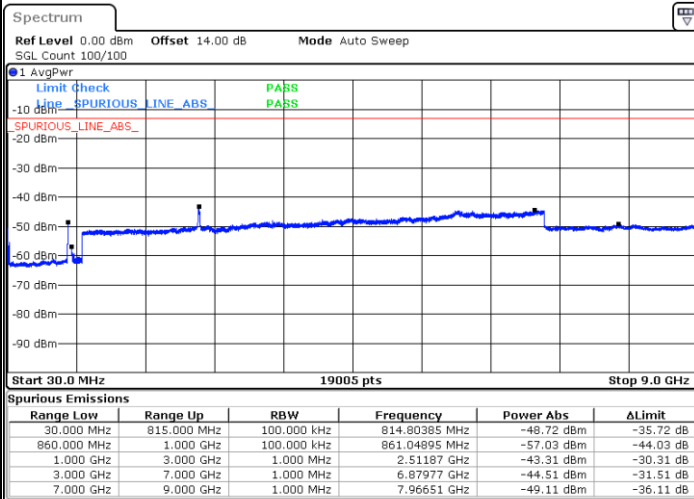

Lowest Channel / 1RB0 and 1RB49

Lowest Channel / 1RB49 and 1RB0

Date: 15.JAN.2021 01:36:27

Date: 15.JAN.2021 01:44:59

Lowest Channel / FullIRB

N/A

Date: 15.JAN.2021 01:34:10

LTE Band 5B / 10MHz+10MHz

LTE Band 5B / 10MHz+10MHz

64QAM

Highest Channel / 1RB0 and 1RB49

Highest Channel / 1RB49 and 1RB0

Date: 15.JAN.2021 19:04:27

Date: 15.JAN.2021 19:17:12

Highest Channel / FullIRB

N/A

Date: 15.JAN.2021 19:02:32

LTE Band 66C

26dB Bandwidth

Mode	LTE Band 66C : 26dB BW(MHz)				
QPSK					
BW	5MHz+20MHz	10MHz+15MHz	10MHz+20MHz	15MHz+10MHz	15MHz+15MHz
Lowest CH	24.83	24.93	29.79	25.18	30.57
Middle CH	24.68	25.03	29.73	25.03	30.45
Highest CH	24.73	25.03	29.79	25.08	30.51
BW	15MHz+20MHz	20MHz+5MHz	20MHz+10MHz	20MHz+15MHz	20MHz+20MHz
Lowest CH	34.76	24.83	29.91	34.90	39.80
Middle CH	34.69	24.93	29.85	35.11	39.80
Highest CH	34.76	24.93	30.03	34.97	39.64