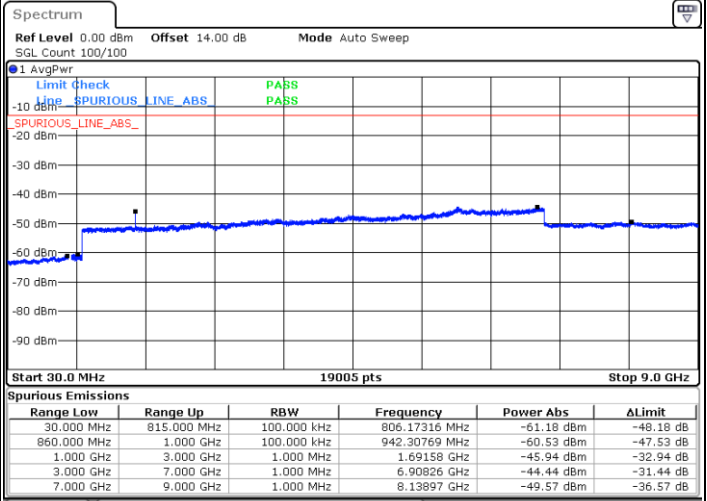

Lowest Channel / 1RB0 and 1RB14

Lowest Channel / 1RB24 and 1RB0

Date: 14.JAN.2021 00:54:27

Date: 14.JAN.2021 01:03:52

Lowest Channel / FullIRB

N/A

Date: 14.JAN.2021 00:44:09

LTE Band 5B / 5MHz+3MHz

LTE Band 5B / 5MHz+3MHz

16QAM

Highest Channel / 1RB0 and 1RB14

Highest Channel / 1RB24 and 1RB0

Date: 14.JAN.2021 01:42:56

Date: 14.JAN.2021 01:52:01

Highest Channel / FullIRB

N/A

Date: 14.JAN.2021 01:35:11

LTE Band 5B / 5MHz+10MHz

16QAM

Lowest Channel / 1RB0 and 1RB49

Lowest Channel / 1RB24 and 1RB0

Date: 14.JAN.2021 23:01:00

Date: 14.JAN.2021 23:06:36

Lowest Channel / FullIRB

Middle Channel / FullIRB

N/A

Date: 14.JAN.2021 23:14:15

LTE Band 5B / 5MHz+10MHz

16QAM

Highest Channel / 1RB0 and 1RB49

Highest Channel / 1RB24 and 1RB0

Date: 15.JAN.2021 00:09:55