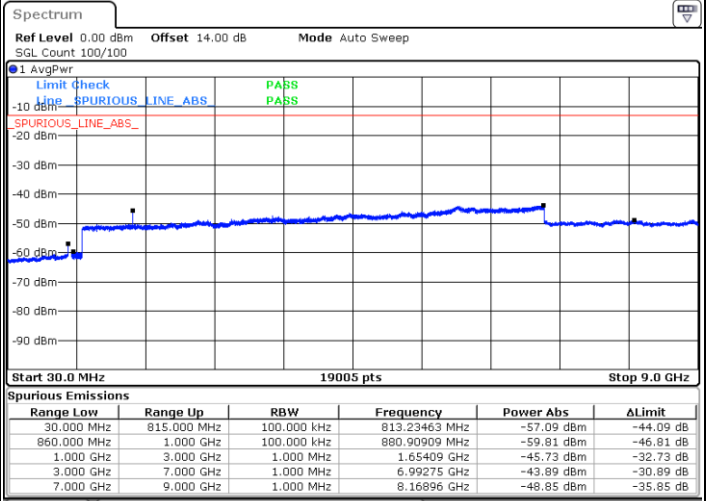

Date: 15.JAN.2021 14:41:20

LTE Band 5B / 10MHz+10MHz

16QAM

Highest Channel / 1RB0 and 1RB49

Highest Channel / 1RB49 and 1RB0

Date: 15.JAN.2021 19:06:17

Date: 15.JAN.2021 19:15:01

Highest Channel / FullIRB

N/A

Date: 15.JAN.2021 18:57:49

LTE Band 5B / 3MHz+5MHz

64QAM

Lowest Channel / 1RB0 and 1RB24

Lowest Channel / 1RB14 and 1RB0

Date: 11.JAN.2021 23:40:29

Date: 11.JAN.2021 23:38:37

Lowest Channel / FullIRB

N/A

Date: 11.JAN.2021 23:43:21

LTE Band 5B / 3MHz+5MHz

64QAM

MiddleChannel / 1RB0 and 1RB24

Middle Channel / 1RB14 and 1RB0

Date: 11.JAN.2021 23:35:15

Date: 11.JAN.2021 23:36:24

Middle Channel / FullIRB

N/A

Date: 11.JAN.2021 23:34:06

LTE Band 5B / 3MHz+5MHz

64QAM

Highest Channel / 1RB0 and 1RB24

Highest Channel / 1RB14 and 1RB0