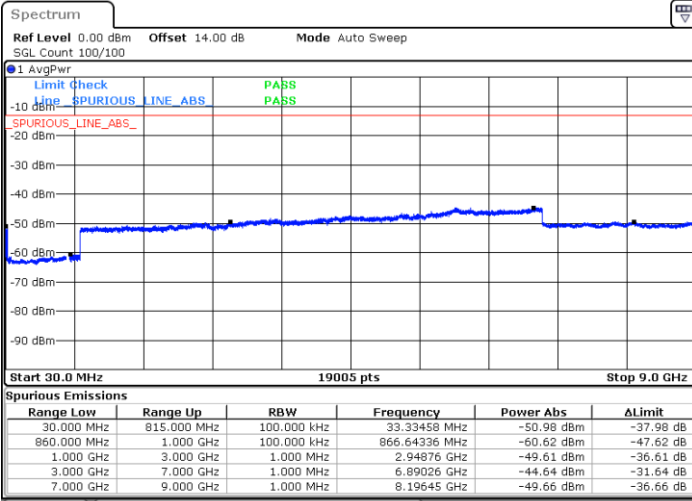

N/A

Date: 14.JAN.2021 22:56:32

LTE Band 5B / 5MHz+10MHz

16QAM

Middle Channel / 1RB0 and 1RB49

Middle Channel / 1RB24 and 1RB0

Date: 14.JAN.2021 23:18:08

Date: 14.JAN.2021 23:21:21

Middle Channel / FullIRB

N/A

Date: 14.JAN.2021 23:14:15

LTE Band 5B / 5MHz+10MHz

16QAM

Highest Channel / 1RB0 and 1RB49

Highest Channel / 1RB24 and 1RB0

Date: 15.JAN.2021 00:09:55

Date: 15.JAN.2021 00:16:35

Highest Channel / FullIRB

N/A

Date: 14.JAN.2021 23:28:37

LTE Band 5B / 10MHz+5MHz

16QAM

Lowest Channel / 1RB0 and 1RB24

Lowest Channel / 1RB49 and 1RB0

Date: 15.JAN.2021 00:30:50

Date: 15.JAN.2021 00:37:48

Lowest Channel / FullIRB

N/A

Date: 15.JAN.2021 00:24:43

LTE Band 5B / 10MHz+5MHz

16QAM

Middle Channel / 1RB0 and 1RB24