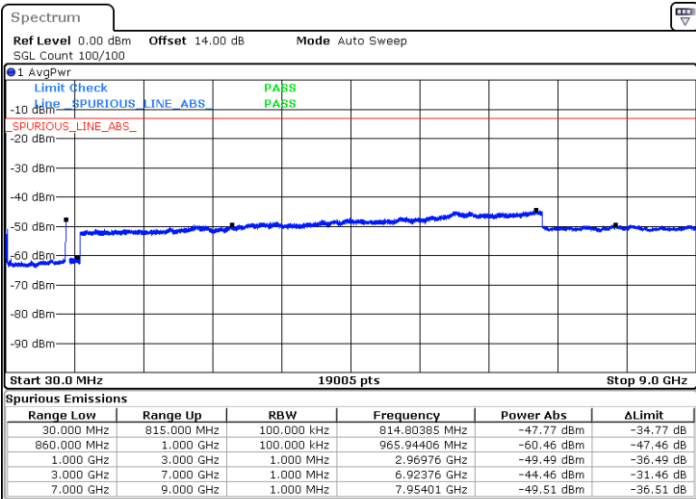

N/A

Date: 14.JAN.2021 23:12:25

LTE Band 5B / 5MHz+10MHz

64QAM

Highest Channel / 1RB0 and 1RB49

Highest Channel / 1RB24 and 1RB0

Date: 15.JAN.2021 00:08:17

Date: 15.JAN.2021 00:18:12

Highest Channel / FullIRB

N/A

Date: 15.JAN.2021 00:06:01

LTE Band 5B / 10MHz+5MHz

64QAM

Lowest Channel / 1RB0 and 1RB24

Lowest Channel / 1RB49 and 1RB0

Date: 15.JAN.2021 00:29:04

Date: 15.JAN.2021 00:40:03

Lowest Channel / FullIRB

N/A

Date: 15.JAN.2021 00:26:58

LTE Band 5B / 10MHz+5MHz

64QAM

Middle Channel / 1RB0 and 1RB24

Middle Channel / 1RB49 and 1RB0

Date: 15.JAN.2021 00:46:25

Date: 15.JAN.2021 00:53:49

Middle Channel / FullIRB

N/A

Date: 15.JAN.2021 00:45:00

LTE Band 5B / 10MHz+5MHz

64QAM

Highest Channel / 1RB0 and 1RB24