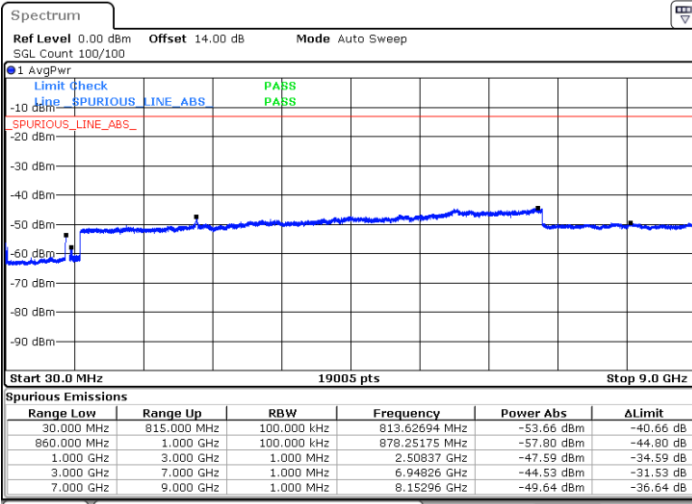

LTE Band 5B / 10MHz+10MHz

QPSK

Lowest Channel / 1RB0 and 1RB49

Lowest Channel / 1RB49 and 1RB0

Date: 15.JAN.2021 01:39:31

Date: 15.JAN.2021 01:41:48

Lowest Channel / FullIRB

N/A

Date: 15.JAN.2021 01:29:27

LTE Band 5B / 10MHz+10MHz

QPSK

Middle Channel / 1RB0 and 1RB49

Middle Channel / 1RB49 and 1RB0

Date: 15.JAN.2021 14:48:21

Date: 15.JAN.2021 14:49:12

Middle Channel / FullIRB

N/A

Date: 15.JAN.2021 14:39:53

LTE Band 5B / 10MHz+10MHz

QPSK

Highest Channel / 1RB0 and 1RB49

Highest Channel / 1RB49 and 1RB0

Date: 15.JAN.2021 19:08:27

Date: 15.JAN.2021 19:11:55

Highest Channel / FullIRB

N/A

Date: 15.JAN.2021 18:55:27

LTE Band 5B / 3MHz+5MHz

16QAM

Lowest Channel / 1RB0 and 1RB24

Lowest Channel / 1RB14 and 1RB0

Date: 11.JAN.2021 22:35:33