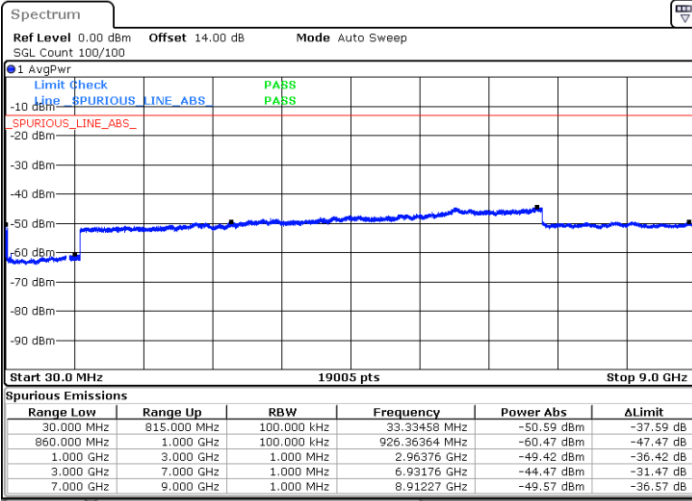

Date: 15.JAN.2021 00:40:03

Lowest Channel / FullIRB

N/A

Date: 15.JAN.2021 00:26:58

LTE Band 5B / 10MHz+5MHz

64QAM

Middle Channel / 1RB0 and 1RB24

Middle Channel / 1RB49 and 1RB0

Date: 15.JAN.2021 00:46:25

Date: 15.JAN.2021 00:53:49

Middle Channel / FullIRB

N/A

Date: 15.JAN.2021 00:45:00

LTE Band 5B / 10MHz+5MHz

64QAM

Highest Channel / 1RB0 and 1RB24

Highest Channel / 1RB49 and 1RB0

Date: 15.JAN.2021 01:06:06

Date: 15.JAN.2021 01:22:22

Highest Channel / FullIRB

N/A

Date: 15.JAN.2021 01:02:01

LTE Band 5B / 10MHz+10MHz

64QAM

Lowest Channel / 1RB0 and 1RB49

Lowest Channel / 1RB49 and 1RB0

Date: 15.JAN.2021 01:36:27

Date: 15.JAN.2021 01:44:59

Lowest Channel / FullIRB

N/A

Date: 15.JAN.2021 01:34:10

LTE Band 5B / 10MHz+10MHz