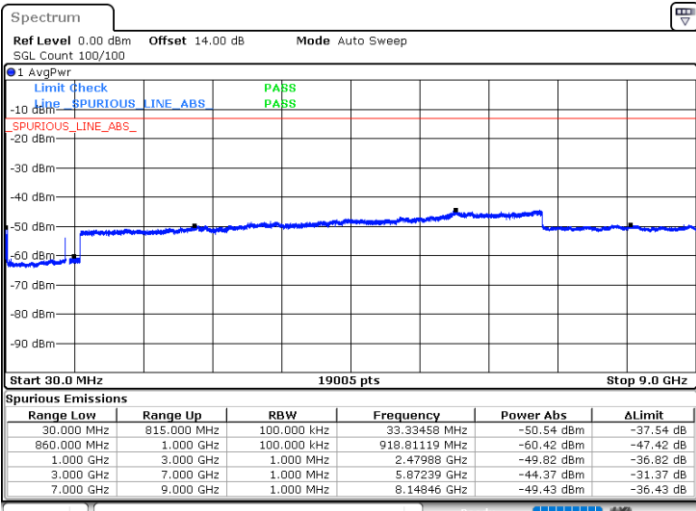

Date: 15.JAN.2021 00:46:25

Date: 15.JAN.2021 00:53:49

Middle Channel / FullIRB

N/A

Date: 15.JAN.2021 00:45:00

LTE Band 5B / 10MHz+5MHz

64QAM

Highest Channel / 1RB0 and 1RB24

Highest Channel / 1RB49 and 1RB0

Date: 15.JAN.2021 01:06:06

Date: 15.JAN.2021 01:22:22

Highest Channel / FullIRB

N/A

Date: 15.JAN.2021 01:02:01

LTE Band 5B / 10MHz+10MHz

64QAM

Lowest Channel / 1RB0 and 1RB49

Lowest Channel / 1RB49 and 1RB0

Date: 15.JAN.2021 01:36:27

Date: 15.JAN.2021 01:44:59

Lowest Channel / FullIRB

N/A

Date: 15.JAN.2021 01:34:10

LTE Band 5B / 10MHz+10MHz