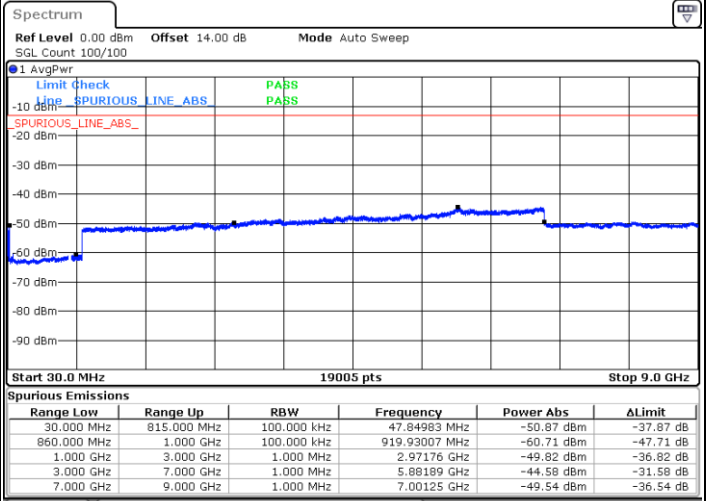

N/A

Date: 14.JAN.2021 22:56:32

LTE Band 5B / 5MHz+10MHz

16QAM

Middle Channel / 1RB0 and 1RB49

Middle Channel / 1RB24 and 1RB0

Date: 14.JAN.2021 23:18:08

Date: 14.JAN.2021 23:21:21

Middle Channel / FullIRB

N/A

Date: 14.JAN.2021 23:14:15

LTE Band 5B / 5MHz+10MHz

16QAM

Highest Channel / 1RB0 and 1RB49

Highest Channel / 1RB24 and 1RB0

Date: 15.JAN.2021 00:09:55

Date: 15.JAN.2021 00:16:35

Highest Channel / FullIRB

N/A

Date: 14.JAN.2021 23:28:37

LTE Band 5B / 10MHz+5MHz

16QAM

Lowest Channel / 1RB0 and 1RB24

Lowest Channel / 1RB49 and 1RB0

Date: 15.JAN.2021 00:30:50

Date: 15.JAN.2021 00:37:48

Lowest Channel / FullIRB

N/A

Date: 15.JAN.2021 00:24:43

LTE Band 5B / 10MHz+5MHz

16QAM

Middle Channel / 1RB0 and 1RB24