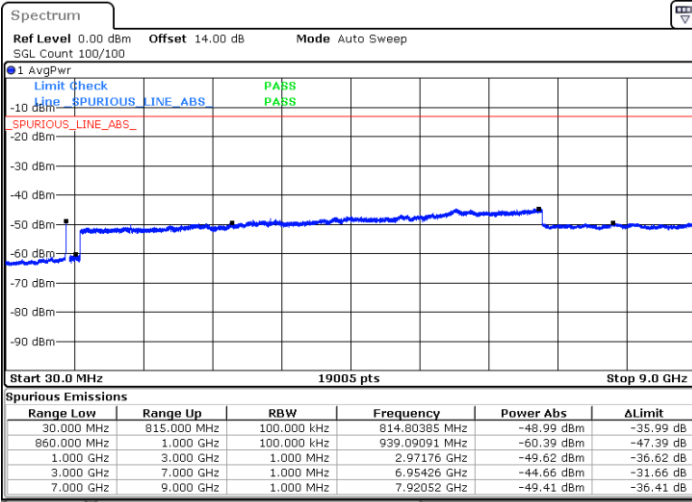

Date: 11.JAN.2021 23:29:02

Date: 11.JAN.2021 23:25:48

Highest Channel / FullIRB

N/A

Date: 11.JAN.2021 23:32:29

LTE Band 5B / 5MHz+3MHz

64QAM

Lowest Channel / 1RB0 and 1RB14

Lowest Channel / 1RB24 and 1RB0

Date: 14.JAN.2021 00:59:10

Date: 14.JAN.2021 01:01:30

Lowest Channel / FullIRB

N/A

Date: 14.JAN.2021 00:41:45

LTE Band 5B / 5MHz+3MHz

64QAM

Middle Channel / 1RB0 and 1RB14

Middle Channel / 1RB24 and 1RB0

Date: 14.JAN.2021 01:24:38

Date: 14.JAN.2021 01:25:53

Middle Channel / FullIRB

N/A

Date: 14.JAN.2021 01:11:16

LTE Band 5B / 5MHz+3MHz

64QAM

Highest Channel / 1RB0 and 1RB14

Highest Channel / 1RB24 and 1RB0

Date: 14.JAN.2021 01:40:31

Date: 14.JAN.2021 01:55:17

Highest Channel / FullIRB

N/A

Date: 14.JAN.2021 01:37:42