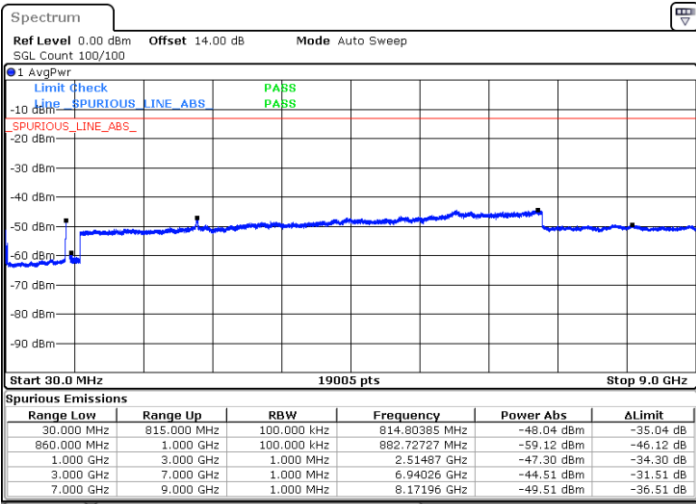

Date: 15.JAN.2021 01:29:27

LTE Band 5B / 10MHz+10MHz

QPSK

Middle Channel / 1RB0 and 1RB49

Middle Channel / 1RB49 and 1RB0

Date: 15.JAN.2021 14:48:21

Date: 15.JAN.2021 14:49:12

Middle Channel / FullIRB

N/A

Date: 15.JAN.2021 14:39:53

LTE Band 5B / 10MHz+10MHz

QPSK

Highest Channel / 1RB0 and 1RB49

Highest Channel / 1RB49 and 1RB0

Date: 15.JAN.2021 19:08:27

Date: 15.JAN.2021 19:11:55

Highest Channel / FullIRB

N/A

Date: 15.JAN.2021 18:55:27

LTE Band 5B / 3MHz+5MHz

16QAM

Lowest Channel / 1RB0 and 1RB24

Lowest Channel / 1RB14 and 1RB0

Date: 11.JAN.2021 22:35:33

Date: 11.JAN.2021 22:38:59

Lowest Channel / FullIRB

N/A

Date: 11.JAN.2021 22:32:13

LTE Band 5B / 3MHz+5MHz

16QAM

MiddleChannel / 1RB0 and 1RB24

Middle Channel / 1RB14 and 1RB0