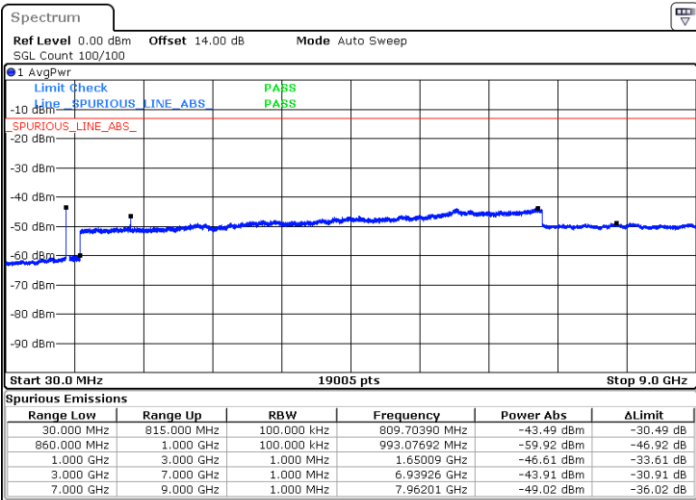

N/A

Date: 15.JAN.2021 14:39:53

LTE Band 5B / 10MHz+10MHz

QPSK

Highest Channel / 1RB0 and 1RB49

Highest Channel / 1RB49 and 1RB0

Date: 15.JAN.2021 19:08:27

Date: 15.JAN.2021 19:11:55

Highest Channel / FullIRB

N/A

Date: 15.JAN.2021 18:55:27

LTE Band 5B / 3MHz+5MHz

16QAM

Lowest Channel / 1RB0 and 1RB24

Lowest Channel / 1RB14 and 1RB0

Date: 11.JAN.2021 22:35:33

Date: 11.JAN.2021 22:38:59

Lowest Channel / FullIRB

N/A

Date: 11.JAN.2021 22:32:13

LTE Band 5B / 3MHz+5MHz

16QAM

MiddleChannel / 1RB0 and 1RB24

Middle Channel / 1RB14 and 1RB0

Date: 11.JAN.2021 22:41:57

Date: 11.JAN.2021 22:42:57

Middle Channel / FullIRB

N/A

Date: 11.JAN.2021 22:41:00

LTE Band 5B / 3MHz+5MHz

16QAM

Highest Channel / 1RB0 and 1RB24