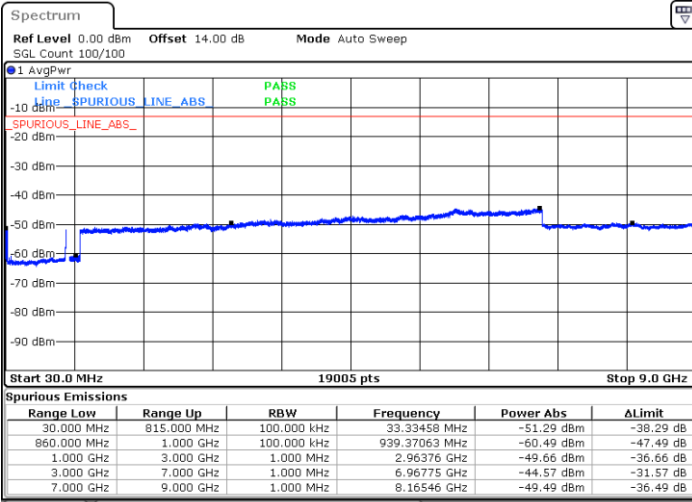

N/A

Date: 14.JAN.2021 22:56:32

LTE Band 5B / 5MHz+10MHz

16QAM

Middle Channel / 1RB0 and 1RB49

Middle Channel / 1RB24 and 1RB0

Date: 14.JAN.2021 23:18:08

Date: 14.JAN.2021 23:21:21

Middle Channel / FullIRB

N/A

Date: 14.JAN.2021 23:14:15

LTE Band 5B / 5MHz+10MHz

16QAM

Highest Channel / 1RB0 and 1RB49

Highest Channel / 1RB24 and 1RB0

Date: 15.JAN.2021 00:09:55

Date: 15.JAN.2021 00:16:35

Highest Channel / FullIRB

N/A

Date: 14.JAN.2021 23:28:37

LTE Band 5B / 10MHz+5MHz

16QAM

Lowest Channel / 1RB0 and 1RB24

Lowest Channel / 1RB49 and 1RB0

Date: 15.JAN.2021 00:30:50

Date: 15.JAN.2021 00:37:48

Lowest Channel / FullIRB

N/A

Date: 15.JAN.2021 00:24:43

LTE Band 5B / 10MHz+5MHz

16QAM

Middle Channel / 1RB0 and 1RB24