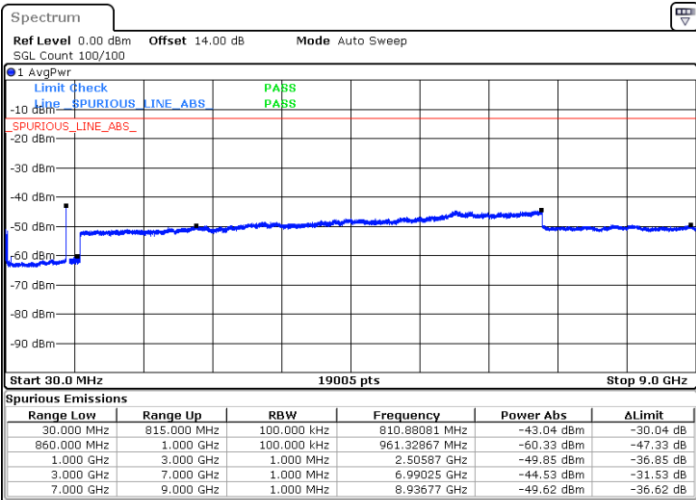

Lowest Channel / 1RB24 and 1RB0

Date: 14.JAN.2021 00:59:10

Date: 14.JAN.2021 01:01:30

Lowest Channel / FullIRB

N/A

Date: 14.JAN.2021 00:41:45

LTE Band 5B / 5MHz+3MHz

64QAM

Middle Channel / 1RB0 and 1RB14

Middle Channel / 1RB24 and 1RB0

Date: 14.JAN.2021 01:24:38

Date: 14.JAN.2021 01:25:53

Middle Channel / FullIRB

N/A

Date: 14.JAN.2021 01:11:16

LTE Band 5B / 5MHz+3MHz

64QAM

Highest Channel / 1RB0 and 1RB14

Highest Channel / 1RB24 and 1RB0

Date: 14.JAN.2021 01:40:31

Date: 14.JAN.2021 01:55:17

Highest Channel / FullIRB

N/A

Date: 14.JAN.2021 01:37:42

LTE Band 5B / 5MHz+10MHz

64QAM

Lowest Channel / 1RB0 and 1RB49

Lowest Channel / 1RB24 and 1RB0

Date: 14.JAN.2021 22:59:19

Date: 14.JAN.2021 23:08:46

Lowest Channel / FullIRB

N/A