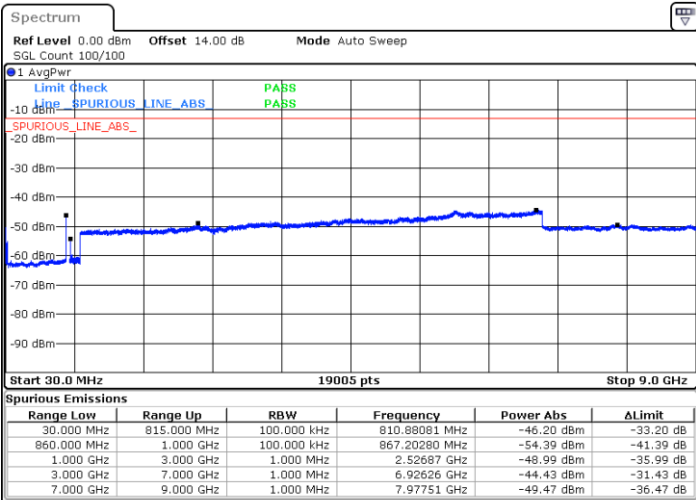

LTE Band 5B / 10MHz+10MHz

16QAM

Middle Channel / 1RB0 and 1RB49

Middle Channel / 1RB49 and 1RB0

Date: 15.JAN.2021 14:45:20

Date: 15.JAN.2021 14:50:12

Middle Channel / FullIRB

N/A

Date: 15.JAN.2021 14:41:20

LTE Band 5B / 10MHz+10MHz

16QAM

Highest Channel / 1RB0 and 1RB49

Highest Channel / 1RB49 and 1RB0

Date: 15.JAN.2021 19:06:17

Date: 15.JAN.2021 19:15:01

Highest Channel / FullIRB

N/A

Date: 15.JAN.2021 18:57:49

LTE Band 5B / 3MHz+5MHz

64QAM

Lowest Channel / 1RB0 and 1RB24

Lowest Channel / 1RB14 and 1RB0

Date: 11.JAN.2021 23:40:29

Date: 11.JAN.2021 23:38:37

Lowest Channel / FullIRB

N/A

Date: 11.JAN.2021 23:43:21

LTE Band 5B / 3MHz+5MHz

64QAM

MiddleChannel / 1RB0 and 1RB24

Middle Channel / 1RB14 and 1RB0

Date: 11.JAN.2021 23:35:15