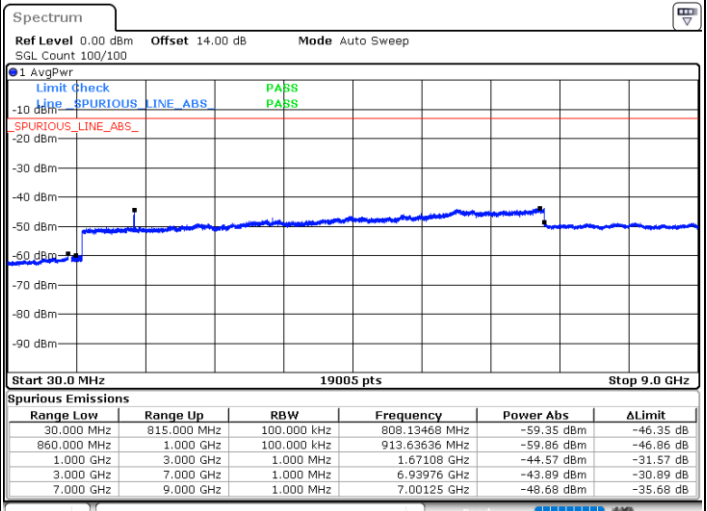

Highest Channel / FullIRB

N/A

Date: 15.JAN.2021 18:55:27

LTE Band 5B / 3MHz+5MHz

16QAM

Lowest Channel / 1RB0 and 1RB24

Lowest Channel / 1RB14 and 1RB0

Date: 11.JAN.2021 22:35:33

Date: 11.JAN.2021 22:38:59

Lowest Channel / FullIRB

N/A

Date: 11.JAN.2021 22:32:13

LTE Band 5B / 3MHz+5MHz

16QAM

MiddleChannel / 1RB0 and 1RB24

Middle Channel / 1RB14 and 1RB0

Date: 11.JAN.2021 22:41:57

Date: 11.JAN.2021 22:42:57

Middle Channel / FullIRB

N/A

Date: 11.JAN.2021 22:41:00

LTE Band 5B / 3MHz+5MHz

16QAM

Highest Channel / 1RB0 and 1RB24

Highest Channel / 1RB14 and 1RB0

Date: 11.JAN.2021 22:47:58

Date: 11.JAN.2021 22:49:40

Highest Channel / FullIRB

N/A

Date: 11.JAN.2021 22:45:42

LTE Band 5B / 5MHz+3MHz

16QAM