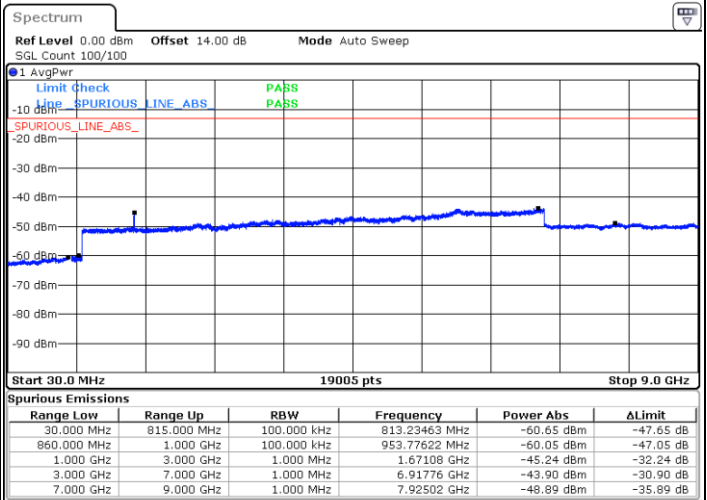

N/A

Date: 15.JAN.2021 18:57:49

LTE Band 5B / 3MHz+5MHz

64QAM

Lowest Channel / 1RB0 and 1RB24

Lowest Channel / 1RB14 and 1RB0

Date: 11.JAN.2021 23:40:29

Date: 11.JAN.2021 23:38:37

Lowest Channel / FullIRB

N/A

Date: 11.JAN.2021 23:43:21

LTE Band 5B / 3MHz+5MHz

64QAM

MiddleChannel / 1RB0 and 1RB24

Middle Channel / 1RB14 and 1RB0

Date: 11.JAN.2021 23:35:15

Date: 11.JAN.2021 23:36:24

Middle Channel / FullIRB

N/A

Date: 11.JAN.2021 23:34:06

LTE Band 5B / 3MHz+5MHz

64QAM

Highest Channel / 1RB0 and 1RB24

Highest Channel / 1RB14 and 1RB0

Date: 11.JAN.2021 23:29:02

Date: 11.JAN.2021 23:25:48

Highest Channel / FullIRB

N/A

Date: 11.JAN.2021 23:32:29

LTE Band 5B / 5MHz+3MHz

64QAM

Lowest Channel / 1RB0 and 1RB14