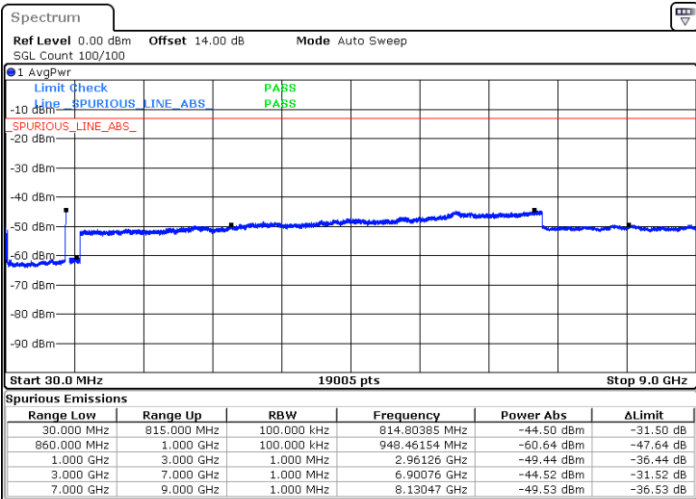

Highest Channel / 1RB0 and 1RB24

Highest Channel / 1RB49 and 1RB0

Date: 15.JAN.2021 01:14:45

Date: 15.JAN.2021 01:20:15

Highest Channel / FullIRB

N/A

Date: 15.JAN.2021 00:59:59

LTE Band 5B / 10MHz+10MHz

16QAM

Lowest Channel / 1RB0 and 1RB49

Lowest Channel / 1RB49 and 1RB0

Date: 15.JAN.2021 01:37:58

Date: 15.JAN.2021 01:43:28

Lowest Channel / FullIRB

N/A

Date: 15.JAN.2021 01:31:55

LTE Band 5B / 10MHz+10MHz

16QAM

Middle Channel / 1RB0 and 1RB49

Middle Channel / 1RB49 and 1RB0

Date: 15.JAN.2021 14:45:20

Date: 15.JAN.2021 14:50:12

Middle Channel / FullIRB

N/A

Date: 15.JAN.2021 14:41:20

LTE Band 5B / 10MHz+10MHz

16QAM

Highest Channel / 1RB0 and 1RB49

Highest Channel / 1RB49 and 1RB0

Date: 15.JAN.2021 19:06:17

Date: 15.JAN.2021 19:15:01

Highest Channel / FullIRB