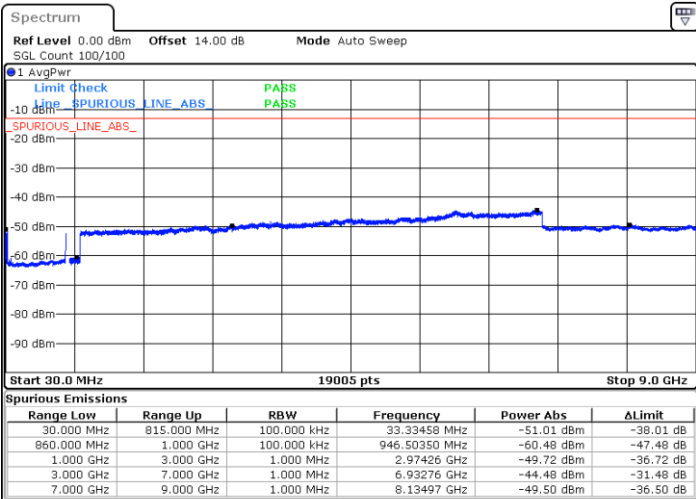

LTE Band 5B / 5MHz+10MHz

64QAM

Lowest Channel / 1RB0 and 1RB49

Lowest Channel / 1RB24 and 1RB0

Date: 14.JAN.2021 22:59:19

Date: 14.JAN.2021 23:08:46

Lowest Channel / FullIRB

N/A

Date: 14.JAN.2021 23:10:17

LTE Band 5B / 5MHz+10MHz

64QAM

Middle Channel / 1RB0 and 1RB49

Middle Channel / 1RB24 and 1RB0

Date: 14.JAN.2021 23:19:02

Date: 14.JAN.2021 23:19:59

Middle Channel / FullIRB

N/A

Date: 14.JAN.2021 23:12:25

LTE Band 5B / 5MHz+10MHz

64QAM

Highest Channel / 1RB0 and 1RB49

Highest Channel / 1RB24 and 1RB0

Date: 15.JAN.2021 00:08:17

Date: 15.JAN.2021 00:18:12

Highest Channel / FullIRB

N/A

Date: 15.JAN.2021 00:06:01

LTE Band 5B / 10MHz+5MHz

64QAM

Lowest Channel / 1RB0 and 1RB24

Lowest Channel / 1RB49 and 1RB0

Date: 15.JAN.2021 00:29:04