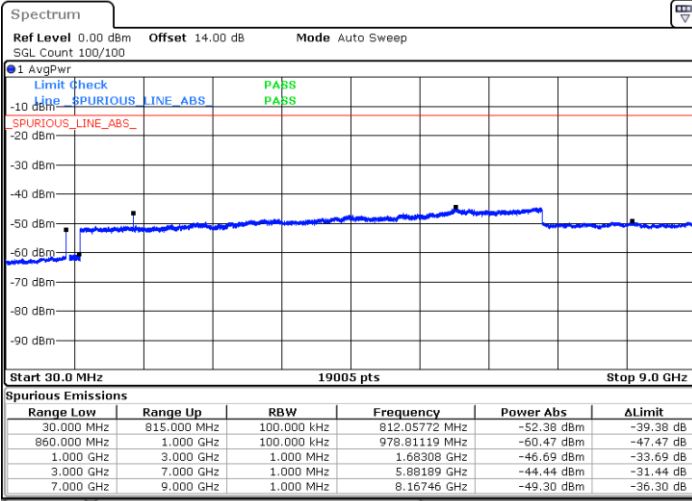

Lowest Channel / 1RB0 and 1RB14

Lowest Channel / 1RB24 and 1RB0

Date: 14.JAN.2021 00:54:27

Date: 14.JAN.2021 01:03:52

Lowest Channel / FullIRB

N/A

Date: 14.JAN.2021 00:44:09

LTE Band 5B / 5MHz+3MHz

16QAM

Middle Channel / 1RB0 and 1RB14

Middle Channel / 1RB24 and 1RB0

Date: 14.JAN.2021 01:22:51

Date: 14.JAN.2021 01:27:18

Middle Channel / FullIRB

N/A

Date: 14.JAN.2021 01:18:56

LTE Band 5B / 5MHz+3MHz

16QAM

Highest Channel / 1RB0 and 1RB14

Highest Channel / 1RB24 and 1RB0

Date: 14.JAN.2021 01:42:56

Date: 14.JAN.2021 01:52:01

Highest Channel / FullIRB

N/A

Date: 14.JAN.2021 01:35:11

LTE Band 5B / 5MHz+10MHz

16QAM

Lowest Channel / 1RB0 and 1RB49

Lowest Channel / 1RB24 and 1RB0

Date: 14.JAN.2021 23:01:00

Date: 14.JAN.2021 23:06:36

Lowest Channel / FullIRB