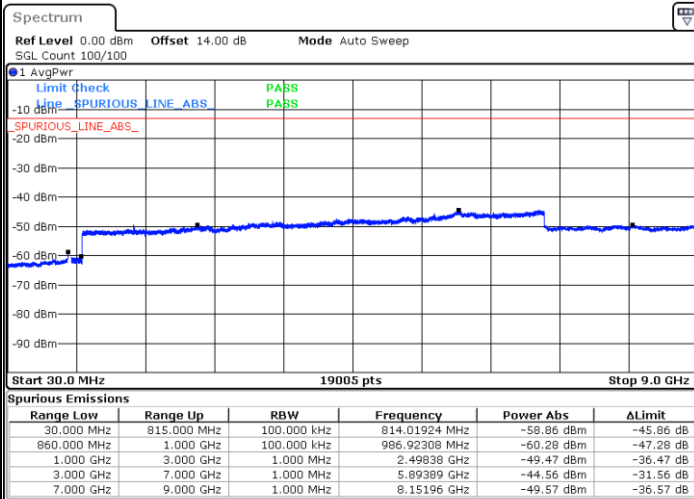

Date: 11.JAN.2021 23:29:02

Date: 11.JAN.2021 23:25:48

Highest Channel / FullIRB

N/A

Date: 11.JAN.2021 23:32:29

LTE Band 5B / 5MHz+3MHz

64QAM

Lowest Channel / 1RB0 and 1RB14

Lowest Channel / 1RB24 and 1RB0

Date: 14.JAN.2021 00:59:10

Date: 14.JAN.2021 01:01:30

Lowest Channel / FullIRB

N/A

Date: 14.JAN.2021 00:41:45

LTE Band 5B / 5MHz+3MHz

64QAM

Middle Channel / 1RB0 and 1RB14

Middle Channel / 1RB24 and 1RB0

Date: 14.JAN.2021 01:24:38

Date: 14.JAN.2021 01:25:53

Middle Channel / FullIRB

N/A

Date: 14.JAN.2021 01:11:16

LTE Band 5B / 5MHz+3MHz

64QAM

Highest Channel / 1RB0 and 1RB14

Highest Channel / 1RB24 and 1RB0

Date: 14.JAN.2021 01:40:31

Date: 14.JAN.2021 01:55:17

Highest Channel / FullIRB

N/A

Date: 14.JAN.2021 01:37:42