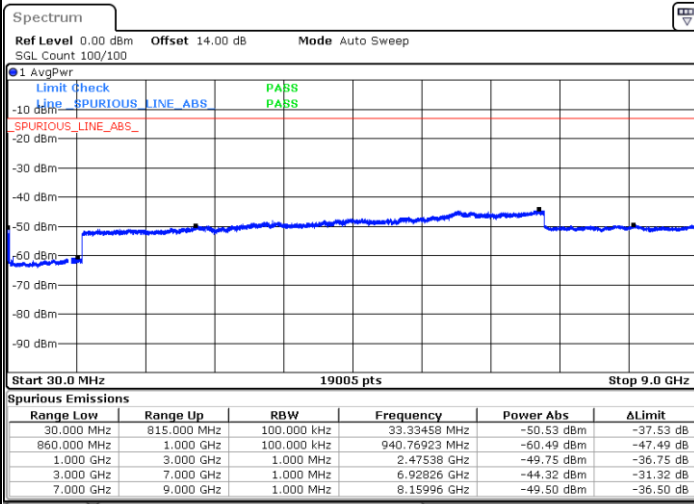

Date: 15.JAN.2021 00:16:35

Highest Channel / FullIRB

N/A

Date: 14.JAN.2021 23:28:37

LTE Band 5B / 10MHz+5MHz

16QAM

Lowest Channel / 1RB0 and 1RB24

Lowest Channel / 1RB49 and 1RB0

Date: 15.JAN.2021 00:30:50

Date: 15.JAN.2021 00:37:48

Lowest Channel / FullIRB

N/A

Date: 15.JAN.2021 00:24:43

LTE Band 5B / 10MHz+5MHz

16QAM

Middle Channel / 1RB0 and 1RB24

Middle Channel / 1RB49 and 1RB0

Date: 15.JAN.2021 00:48:07

Date: 15.JAN.2021 00:52:17

Middle Channel / FullIRB

N/A

Date: 15.JAN.2021 00:43:22

LTE Band 5B / 10MHz+5MHz

16QAM

Highest Channel / 1RB0 and 1RB24

Highest Channel / 1RB49 and 1RB0

Date: 15.JAN.2021 01:14:45

Date: 15.JAN.2021 01:20:15

Highest Channel / FullIRB

N/A

Date: 15.JAN.2021 00:59:59

LTE Band 5B / 10MHz+10MHz