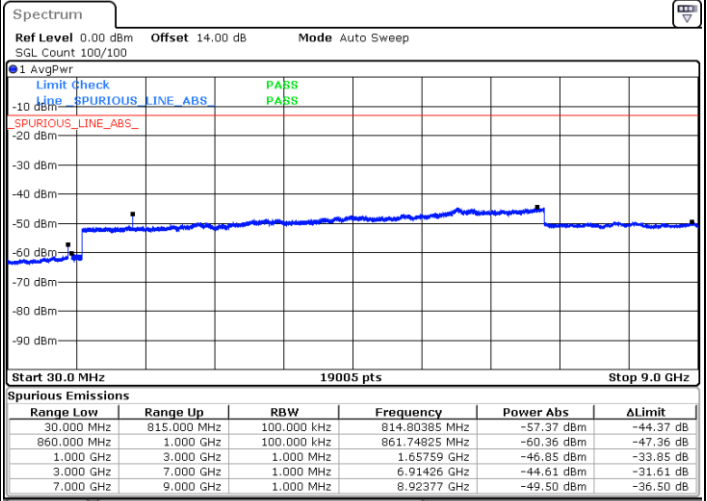

Date: 11.JAN.2021 23:36:24

Middle Channel / FullIRB

N/A

Date: 11.JAN.2021 23:34:06

LTE Band 5B / 3MHz+5MHz

64QAM

Highest Channel / 1RB0 and 1RB24

Highest Channel / 1RB14 and 1RB0

Date: 11.JAN.2021 23:29:02

Date: 11.JAN.2021 23:25:48

Highest Channel / FullIRB

N/A

Date: 11.JAN.2021 23:32:29

LTE Band 5B / 5MHz+3MHz

64QAM

Lowest Channel / 1RB0 and 1RB14

Lowest Channel / 1RB24 and 1RB0

Date: 14.JAN.2021 00:59:10

Date: 14.JAN.2021 01:01:30

Lowest Channel / FullIRB

N/A

Date: 14.JAN.2021 00:41:45

LTE Band 5B / 5MHz+3MHz

64QAM

Middle Channel / 1RB0 and 1RB14

Middle Channel / 1RB24 and 1RB0

Date: 14.JAN.2021 01:24:38

Date: 14.JAN.2021 01:25:53

Middle Channel / FullIRB

N/A

Date: 14.JAN.2021 01:11:16

LTE Band 5B / 5MHz+3MHz