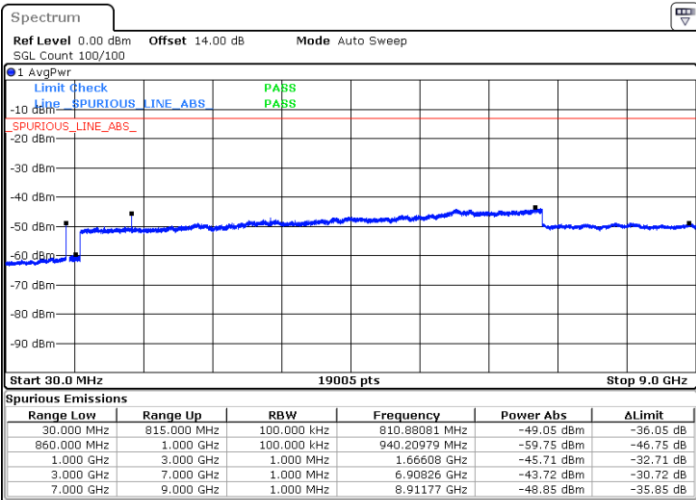

N/A

Date: 15.JAN.2021 18:57:49

LTE Band 5B / 3MHz+5MHz

64QAM

Lowest Channel / 1RB0 and 1RB24

Lowest Channel / 1RB14 and 1RB0

Date: 11.JAN.2021 23:40:29

Date: 11.JAN.2021 23:38:37

Lowest Channel / FullIRB

N/A

Date: 11.JAN.2021 23:43:21

LTE Band 5B / 3MHz+5MHz

64QAM

MiddleChannel / 1RB0 and 1RB24

Middle Channel / 1RB14 and 1RB0

Date: 11.JAN.2021 23:35:15

Date: 11.JAN.2021 23:36:24

Middle Channel / FullIRB

N/A

Date: 11.JAN.2021 23:34:06

LTE Band 5B / 3MHz+5MHz

64QAM

Highest Channel / 1RB0 and 1RB24

Highest Channel / 1RB14 and 1RB0

Date: 11.JAN.2021 23:29:02

Date: 11.JAN.2021 23:25:48

Highest Channel / FullIRB

N/A

Date: 11.JAN.2021 23:32:29

LTE Band 5B / 5MHz+3MHz

64QAM

Lowest Channel / 1RB0 and 1RB14