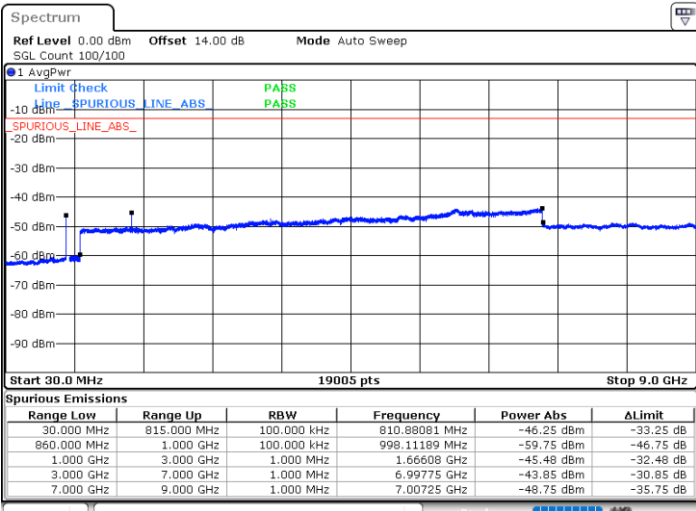

Highest Channel / FullIRB

N/A

Date: 15.JAN.2021 18:55:27

LTE Band 5B / 3MHz+5MHz

16QAM

Lowest Channel / 1RB0 and 1RB24

Lowest Channel / 1RB14 and 1RB0

Date: 11.JAN.2021 22:35:33

Date: 11.JAN.2021 22:38:59

Lowest Channel / FullIRB

N/A

Date: 11.JAN.2021 22:32:13

LTE Band 5B / 3MHz+5MHz

16QAM

MiddleChannel / 1RB0 and 1RB24

Middle Channel / 1RB14 and 1RB0

Date: 11.JAN.2021 22:41:57

Date: 11.JAN.2021 22:42:57

Middle Channel / FullIRB

N/A

Date: 11.JAN.2021 22:41:00

LTE Band 5B / 3MHz+5MHz

16QAM

Highest Channel / 1RB0 and 1RB24

Highest Channel / 1RB14 and 1RB0

Date: 11.JAN.2021 22:47:58

Date: 11.JAN.2021 22:49:40

Highest Channel / FullIRB

N/A

Date: 11.JAN.2021 22:45:42

LTE Band 5B / 5MHz+3MHz

16QAM