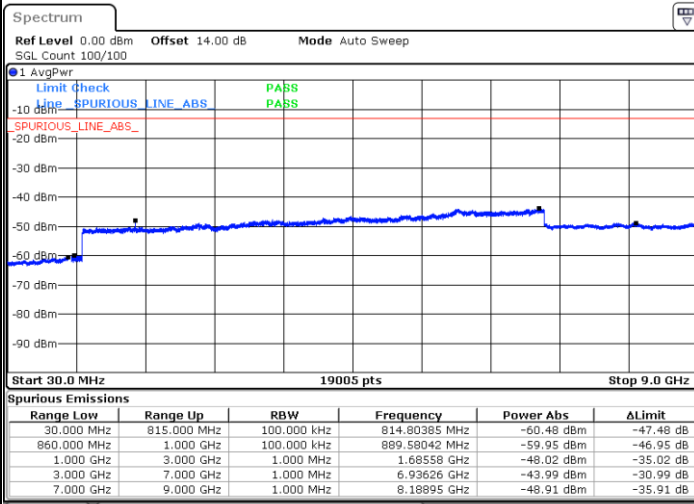

Lowest Channel / FullIRB

N/A

Date: 11.JAN.2021 23:43:21

LTE Band 5B / 3MHz+5MHz

64QAM

MiddleChannel / 1RB0 and 1RB24

Middle Channel / 1RB14 and 1RB0

Date: 11.JAN.2021 23:35:15

Date: 11.JAN.2021 23:36:24

Middle Channel / FullIRB

N/A

Date: 11.JAN.2021 23:34:06

LTE Band 5B / 3MHz+5MHz

64QAM

Highest Channel / 1RB0 and 1RB24

Highest Channel / 1RB14 and 1RB0

Date: 11.JAN.2021 23:29:02

Date: 11.JAN.2021 23:25:48

Highest Channel / FullIRB

N/A

Date: 11.JAN.2021 23:32:29

LTE Band 5B / 5MHz+3MHz

64QAM

Lowest Channel / 1RB0 and 1RB14

Lowest Channel / 1RB24 and 1RB0

Date: 14.JAN.2021 00:59:10

Date: 14.JAN.2021 01:01:30

Lowest Channel / FullIRB

N/A

Date: 14.JAN.2021 00:41:45

LTE Band 5B / 5MHz+3MHz

64QAM