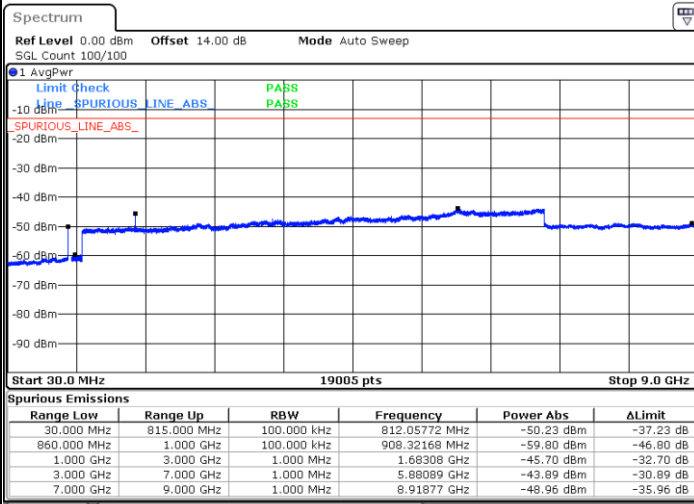

Lowest Channel / FullIRB

N/A

Date: 11.JAN.2021 23:43:21

LTE Band 5B / 3MHz+5MHz

64QAM

MiddleChannel / 1RB0 and 1RB24

Middle Channel / 1RB14 and 1RB0

Date: 11.JAN.2021 23:35:15

Date: 11.JAN.2021 23:36:24

Middle Channel / FullIRB

N/A

Date: 11.JAN.2021 23:34:06

LTE Band 5B / 3MHz+5MHz

64QAM

Highest Channel / 1RB0 and 1RB24

Highest Channel / 1RB14 and 1RB0

Date: 11.JAN.2021 23:29:02

Date: 11.JAN.2021 23:25:48

Highest Channel / FullIRB

N/A

Date: 11.JAN.2021 23:32:29

LTE Band 5B / 5MHz+3MHz

64QAM

Lowest Channel / 1RB0 and 1RB14

Lowest Channel / 1RB24 and 1RB0

Date: 14.JAN.2021 00:59:10

Date: 14.JAN.2021 01:01:30

Lowest Channel / FullIRB

N/A

Date: 14.JAN.2021 00:41:45

LTE Band 5B / 5MHz+3MHz

64QAM