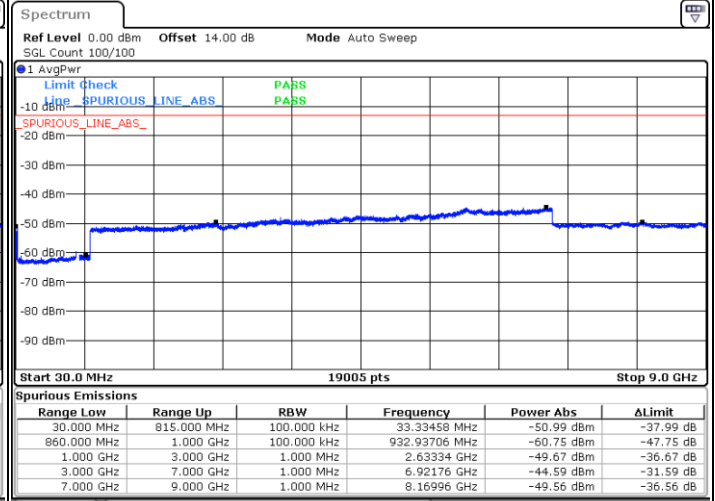

Date: 14.JAN.2021 01:35:11

LTE Band 5B / 5MHz+10MHz

16QAM

Lowest Channel / 1RB0 and 1RB49

Lowest Channel / 1RB24 and 1RB0

Date: 14.JAN.2021 23:01:00

Date: 14.JAN.2021 23:06:36

Lowest Channel / FullIRB

N/A

Date: 14.JAN.2021 22:56:32

LTE Band 5B / 5MHz+10MHz

16QAM

Middle Channel / 1RB0 and 1RB49

Middle Channel / 1RB24 and 1RB0

Date: 14.JAN.2021 23:18:08

Date: 14.JAN.2021 23:21:21

Middle Channel / FullIRB

N/A

Date: 14.JAN.2021 23:14:15

LTE Band 5B / 5MHz+10MHz

16QAM

Highest Channel / 1RB0 and 1RB49

Highest Channel / 1RB24 and 1RB0

Date: 15.JAN.2021 00:09:55

Date: 15.JAN.2021 00:16:35

Highest Channel / FullIRB

N/A

Date: 14.JAN.2021 23:28:37

LTE Band 5B / 10MHz+5MHz

16QAM

Lowest Channel / 1RB0 and 1RB24

Lowest Channel / 1RB49 and 1RB0