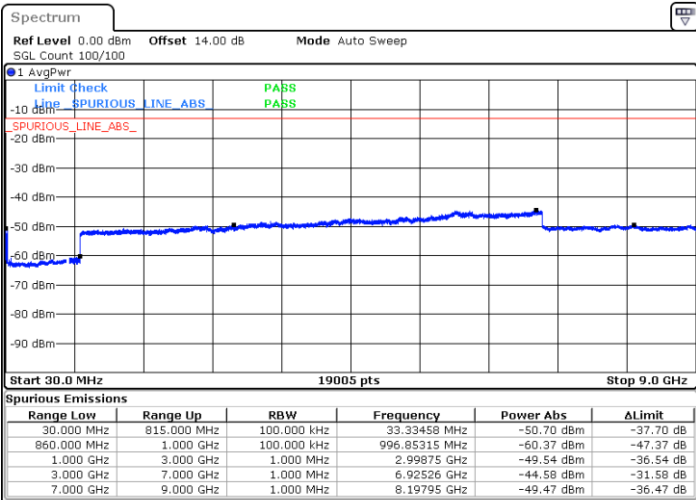

Highest Channel / FullIRB

N/A

Date: 15.JAN.2021 00:06:01

LTE Band 5B / 10MHz+5MHz

64QAM

Lowest Channel / 1RB0 and 1RB24

Lowest Channel / 1RB49 and 1RB0

Date: 15.JAN.2021 00:29:04

Date: 15.JAN.2021 00:40:03

Lowest Channel / FullIRB

N/A

Date: 15.JAN.2021 00:26:58

LTE Band 5B / 10MHz+5MHz

64QAM

Middle Channel / 1RB0 and 1RB24

Middle Channel / 1RB49 and 1RB0

Date: 15.JAN.2021 00:46:25

Date: 15.JAN.2021 00:53:49

Middle Channel / FullIRB

N/A

Date: 15.JAN.2021 00:45:00

LTE Band 5B / 10MHz+5MHz

64QAM

Highest Channel / 1RB0 and 1RB24

Highest Channel / 1RB49 and 1RB0

Date: 15.JAN.2021 01:06:06

Date: 15.JAN.2021 01:22:22

Highest Channel / FullIRB

N/A

Date: 15.JAN.2021 01:02:01

LTE Band 5B / 10MHz+10MHz

64QAM