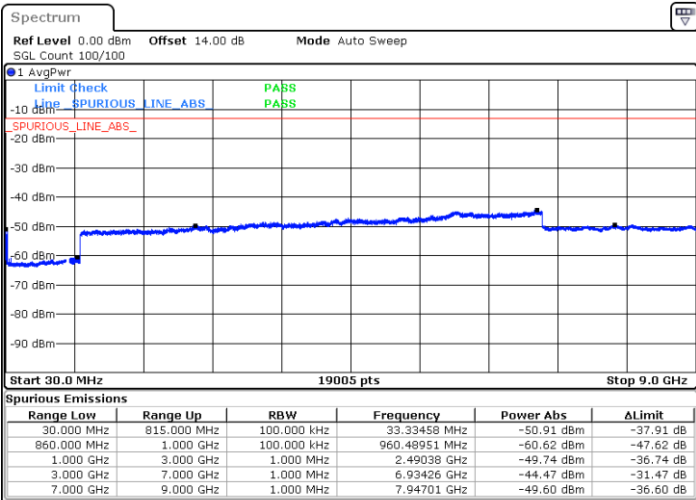

LTE Band 5B / 5MHz+10MHz

64QAM

Lowest Channel / 1RB0 and 1RB49

Lowest Channel / 1RB24 and 1RB0

Date: 14.JAN.2021 22:59:19

Date: 14.JAN.2021 23:08:46

Lowest Channel / FullIRB

N/A

Date: 14.JAN.2021 23:10:17

LTE Band 5B / 5MHz+10MHz

64QAM

Middle Channel / 1RB0 and 1RB49

Middle Channel / 1RB24 and 1RB0

Date: 14.JAN.2021 23:19:02

Date: 14.JAN.2021 23:19:59

Middle Channel / FullIRB

N/A

Date: 14.JAN.2021 23:12:25

LTE Band 5B / 5MHz+10MHz

64QAM

Highest Channel / 1RB0 and 1RB49

Highest Channel / 1RB24 and 1RB0

Date: 15.JAN.2021 00:08:17

Date: 15.JAN.2021 00:18:12

Highest Channel / FullIRB

N/A

Date: 15.JAN.2021 00:06:01

LTE Band 5B / 10MHz+5MHz

64QAM

Lowest Channel / 1RB0 and 1RB24

Lowest Channel / 1RB49 and 1RB0

Date: 15.JAN.2021 00:29:04