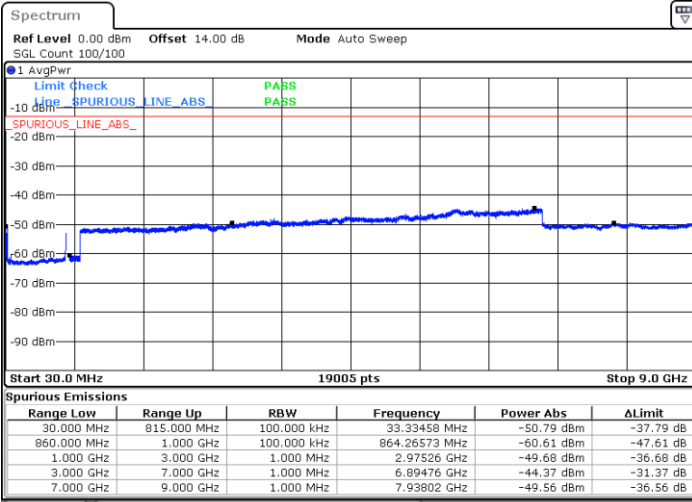

Date: 15.JAN.2021 00:16:35

Highest Channel / FullIRB

N/A

Date: 14.JAN.2021 23:28:37

LTE Band 5B / 10MHz+5MHz

16QAM

Lowest Channel / 1RB0 and 1RB24

Lowest Channel / 1RB49 and 1RB0

Date: 15.JAN.2021 00:30:50

Date: 15.JAN.2021 00:37:48

Lowest Channel / FullIRB

N/A

Date: 15.JAN.2021 00:24:43

LTE Band 5B / 10MHz+5MHz

16QAM

Middle Channel / 1RB0 and 1RB24

Middle Channel / 1RB49 and 1RB0

Date: 15.JAN.2021 00:48:07

Date: 15.JAN.2021 00:52:17

Middle Channel / FullIRB

N/A

Date: 15.JAN.2021 00:43:22

LTE Band 5B / 10MHz+5MHz

16QAM

Highest Channel / 1RB0 and 1RB24

Highest Channel / 1RB49 and 1RB0

Date: 15.JAN.2021 01:14:45

Date: 15.JAN.2021 01:20:15

Highest Channel / FullIRB

N/A

Date: 15.JAN.2021 00:59:59

LTE Band 5B / 10MHz+10MHz