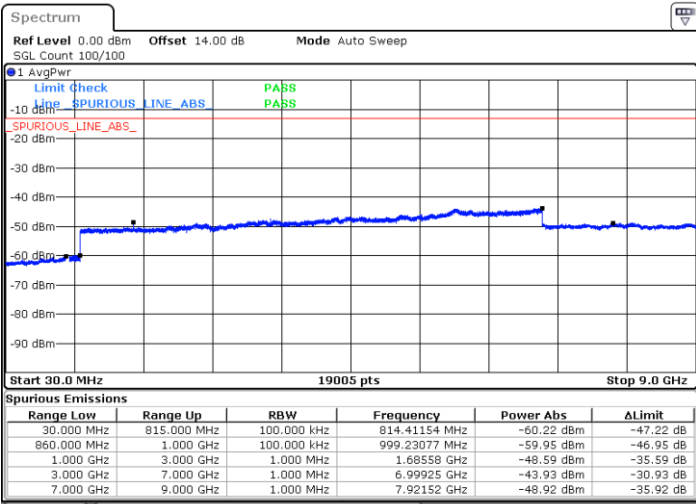

Date: 11.JAN.2021 22:41:57

Date: 11.JAN.2021 22:42:57

Middle Channel / FullIRB

N/A

Date: 11.JAN.2021 22:41:00

LTE Band 5B / 3MHz+5MHz

16QAM

Highest Channel / 1RB0 and 1RB24

Highest Channel / 1RB14 and 1RB0

Date: 11.JAN.2021 22:47:58

Date: 11.JAN.2021 22:49:40

Highest Channel / FullIRB

N/A

Date: 11.JAN.2021 22:45:42

LTE Band 5B / 5MHz+3MHz

16QAM

Lowest Channel / 1RB0 and 1RB14

Lowest Channel / 1RB24 and 1RB0

Date: 14.JAN.2021 00:54:27

Date: 14.JAN.2021 01:03:52

Lowest Channel / FullIRB

N/A

Date: 14.JAN.2021 00:44:09

LTE Band 5B / 5MHz+3MHz