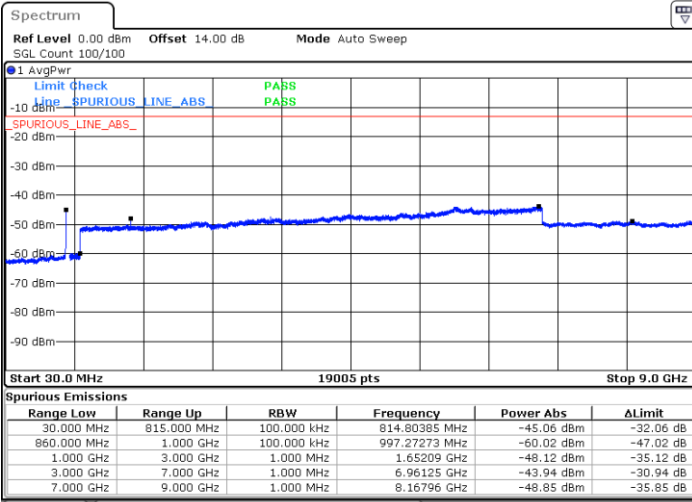

Date: 15.JAN.2021 14:41:20

LTE Band 5B / 10MHz+10MHz

16QAM

Highest Channel / 1RB0 and 1RB49

Highest Channel / 1RB49 and 1RB0

Date: 15.JAN.2021 19:06:17

Date: 15.JAN.2021 19:15:01

Highest Channel / FullIRB

N/A

Date: 15.JAN.2021 18:57:49

LTE Band 5B / 3MHz+5MHz

64QAM

Lowest Channel / 1RB0 and 1RB24

Lowest Channel / 1RB14 and 1RB0

Date: 11.JAN.2021 23:40:29

Date: 11.JAN.2021 23:38:37

Lowest Channel / FullIRB

N/A

Date: 11.JAN.2021 23:43:21

LTE Band 5B / 3MHz+5MHz

64QAM

MiddleChannel / 1RB0 and 1RB24

Middle Channel / 1RB14 and 1RB0

Date: 11.JAN.2021 23:35:15

Date: 11.JAN.2021 23:36:24

Middle Channel / FullIRB

N/A

Date: 11.JAN.2021 23:34:06

LTE Band 5B / 3MHz+5MHz

64QAM

Highest Channel / 1RB0 and 1RB24

Highest Channel / 1RB14 and 1RB0