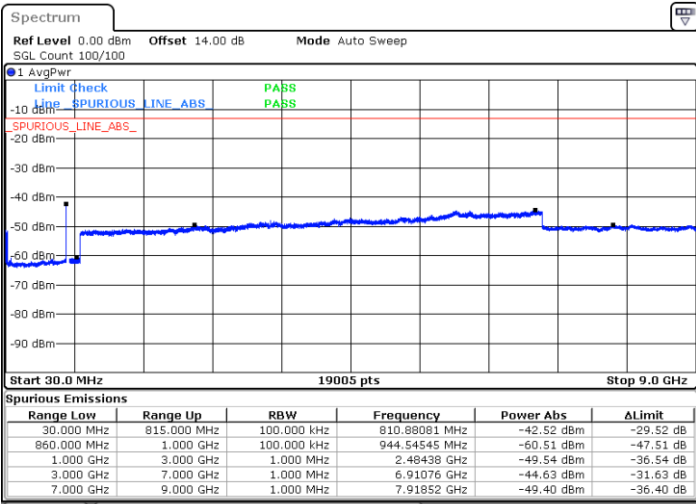

LTE Band 5B / 5MHz+3MHz

16QAM

Highest Channel / 1RB0 and 1RB14

Highest Channel / 1RB24 and 1RB0

Date: 14.JAN.2021 01:42:56

Date: 14.JAN.2021 01:52:01

Highest Channel / FullIRB

N/A

Date: 14.JAN.2021 01:35:11

LTE Band 5B / 5MHz+10MHz

16QAM

Lowest Channel / 1RB0 and 1RB49

Lowest Channel / 1RB24 and 1RB0

Date: 14.JAN.2021 23:01:00

Date: 14.JAN.2021 23:06:36

Lowest Channel / FullIRB

N/A

Date: 14.JAN.2021 22:56:32

LTE Band 5B / 5MHz+10MHz

16QAM

Middle Channel / 1RB0 and 1RB49

Middle Channel / 1RB24 and 1RB0

Date: 14.JAN.2021 23:18:08

Date: 14.JAN.2021 23:21:21

Middle Channel / FullIRB

N/A

Date: 14.JAN.2021 23:14:15

LTE Band 5B / 5MHz+10MHz

16QAM

Highest Channel / 1RB0 and 1RB49

Highest Channel / 1RB24 and 1RB0

Date: 15.JAN.2021 00:09:55