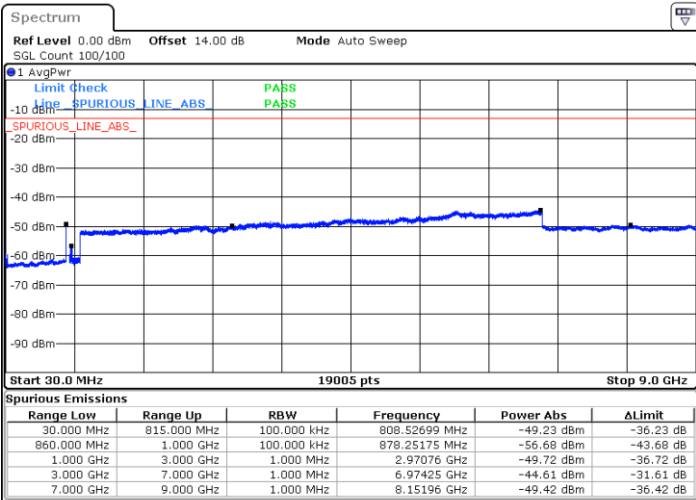

LTE Band 5B / 10MHz+10MHz

64QAM

Middle Channel / 1RB0 and 1RB49

Middle Channel / 1RB49 and 1RB0

Date: 15.JAN.2021 14:44:31