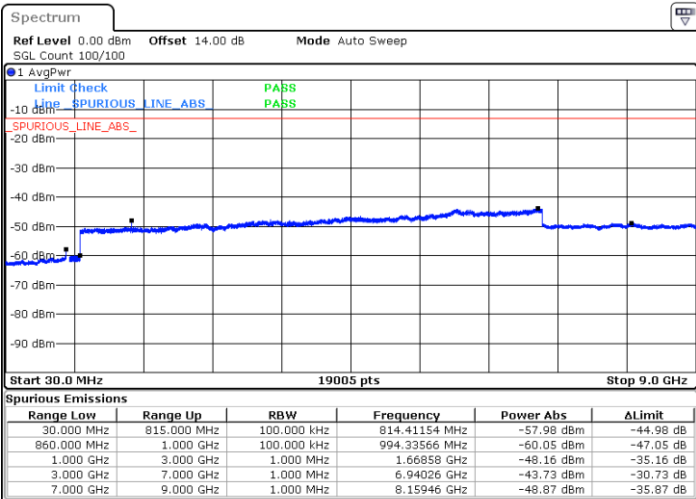

N/A

Date: 15.JAN.2021 18:57:49

LTE Band 5B / 3MHz+5MHz

64QAM

Lowest Channel / 1RB0 and 1RB24

Lowest Channel / 1RB14 and 1RB0

Date: 11.JAN.2021 23:40:29

Date: 11.JAN.2021 23:38:37

Lowest Channel / FullIRB

N/A

Date: 11.JAN.2021 23:43:21

LTE Band 5B / 3MHz+5MHz

64QAM

MiddleChannel / 1RB0 and 1RB24

Middle Channel / 1RB14 and 1RB0

Date: 11.JAN.2021 23:35:15

Date: 11.JAN.2021 23:36:24

Middle Channel / FullIRB

N/A

Date: 11.JAN.2021 23:34:06

LTE Band 5B / 3MHz+5MHz

64QAM

Highest Channel / 1RB0 and 1RB24

Highest Channel / 1RB14 and 1RB0

Date: 11.JAN.2021 23:29:02

Date: 11.JAN.2021 23:25:48

Highest Channel / FullIRB

N/A

Date: 11.JAN.2021 23:32:29

LTE Band 5B / 5MHz+3MHz

64QAM

Lowest Channel / 1RB0 and 1RB14