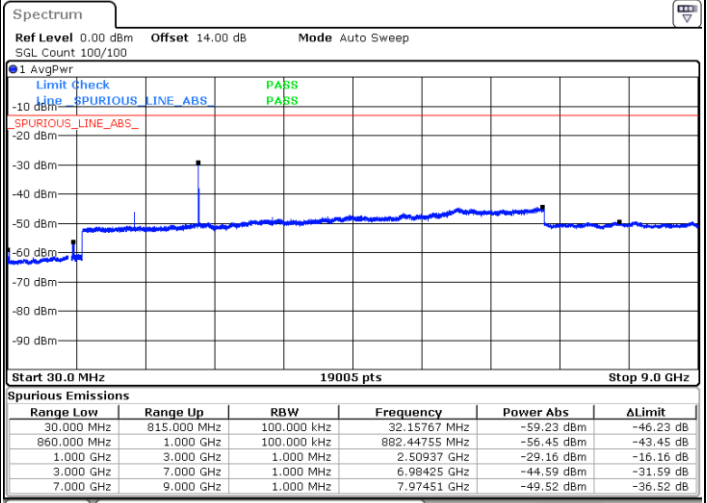

LTE Band 5B / 10MHz+10MHz

QPSK

Lowest Channel / 1RB0 and 1RB49

Lowest Channel / 1RB49 and 1RB0

Date: 15.JAN.2021 01:39:31

Date: 15.JAN.2021 01:41:48

Lowest Channel / FullIRB

N/A

Date: 15.JAN.2021 01:29:27

LTE Band 5B / 10MHz+10MHz

QPSK

Middle Channel / 1RB0 and 1RB49

Middle Channel / 1RB49 and 1RB0

Date: 15.JAN.2021 14:48:21

Date: 15.JAN.2021 14:49:12

Middle Channel / FullIRB

N/A

Date: 15.JAN.2021 14:39:53

LTE Band 5B / 10MHz+10MHz

QPSK

Highest Channel / 1RB0 and 1RB49

Highest Channel / 1RB49 and 1RB0

Date: 15.JAN.2021 19:08:27

Date: 15.JAN.2021 19:11:55

Highest Channel / FullIRB

N/A

Date: 15.JAN.2021 18:55:27

LTE Band 5B / 3MHz+5MHz

16QAM

Lowest Channel / 1RB0 and 1RB24

Lowest Channel / 1RB14 and 1RB0

Date: 11.JAN.2021 22:35:33