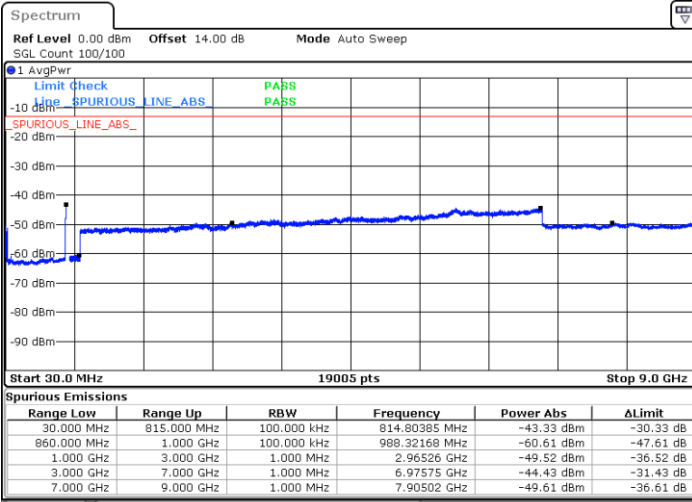

LTE Band 5B / 10MHz+10MHz

QPSK

Lowest Channel / 1RB0 and 1RB49

Lowest Channel / 1RB49 and 1RB0

Date: 15.JAN.2021 01:39:31

Date: 15.JAN.2021 01:41:48

Lowest Channel / FullIRB

N/A

Date: 15.JAN.2021 01:29:27

LTE Band 5B / 10MHz+10MHz

QPSK

Middle Channel / 1RB0 and 1RB49

Middle Channel / 1RB49 and 1RB0

Date: 15.JAN.2021 14:48:21

Date: 15.JAN.2021 14:49:12

Middle Channel / FullIRB

N/A

Date: 15.JAN.2021 14:39:53

LTE Band 5B / 10MHz+10MHz

QPSK

Highest Channel / 1RB0 and 1RB49

Highest Channel / 1RB49 and 1RB0

Date: 15.JAN.2021 19:08:27

Date: 15.JAN.2021 19:11:55