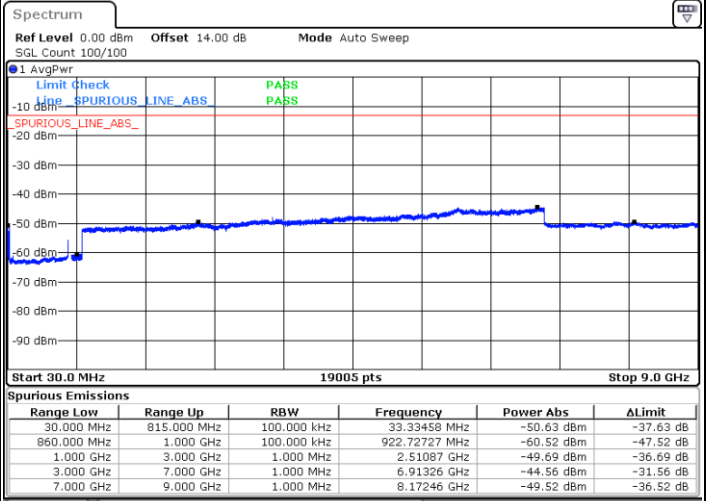

LTE Band 5B / 10MHz+10MHz

QPSK

Lowest Channel / 1RB0 and 1RB49

Lowest Channel / 1RB49 and 1RB0

Date: 15.JAN.2021 01:39:31

Date: 15.JAN.2021 01:41:48

Lowest Channel / FullIRB

N/A

Date: 15.JAN.2021 01:29:27

LTE Band 5B / 10MHz+10MHz

QPSK

Middle Channel / 1RB0 and 1RB49

Middle Channel / 1RB49 and 1RB0

Date: 15.JAN.2021 14:48:21

Date: 15.JAN.2021 14:49:12

Middle Channel / FullIRB

N/A

Date: 15.JAN.2021 14:39:53

LTE Band 5B / 10MHz+10MHz

QPSK

Highest Channel / 1RB0 and 1RB49

Highest Channel / 1RB49 and 1RB0

Date: 15.JAN.2021 19:08:27

Date: 15.JAN.2021 19:11:55

Highest Channel / FullIRB

N/A

Date: 15.JAN.2021 18:55:27

LTE Band 5B / 3MHz+5MHz

16QAM

Lowest Channel / 1RB0 and 1RB24

Lowest Channel / 1RB14 and 1RB0

Date: 11.JAN.2021 22:35:33