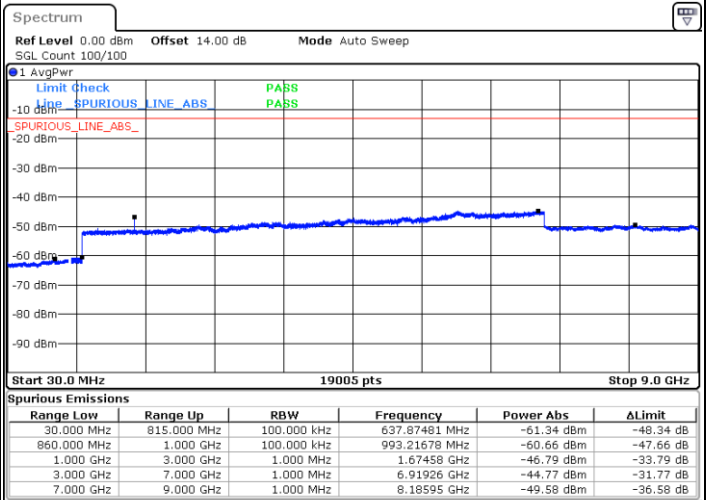

Date: 14.JAN.2021 01:27:18