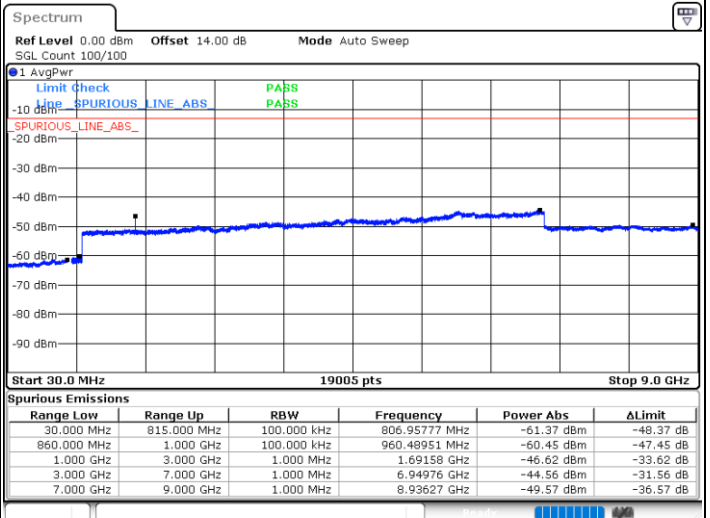

Date: 11.JAN.2021 23:29:02

Date: 11.JAN.2021 23:25:48

Highest Channel / FullIRB

N/A

Date: 11.JAN.2021 23:32:29

LTE Band 5B / 5MHz+3MHz

64QAM

Lowest Channel / 1RB0 and 1RB14

Lowest Channel / 1RB24 and 1RB0

Date: 14.JAN.2021 00:59:10

Date: 14.JAN.2021 01:01:30

Lowest Channel / FullIRB

N/A

Date: 14.JAN.2021 00:41:45

LTE Band 5B / 5MHz+3MHz

64QAM

Middle Channel / 1RB0 and 1RB14

Middle Channel / 1RB24 and 1RB0

Date: 14.JAN.2021 01:24:38

Date: 14.JAN.2021 01:25:53

Middle Channel / FullIRB

N/A

Date: 14.JAN.2021 01:11:16

LTE Band 5B / 5MHz+3MHz

64QAM

Highest Channel / 1RB0 and 1RB14

Highest Channel / 1RB24 and 1RB0

Date: 14.JAN.2021 01:40:31

Date: 14.JAN.2021 01:55:17

Highest Channel / FullIRB

N/A

Date: 14.JAN.2021 01:37:42