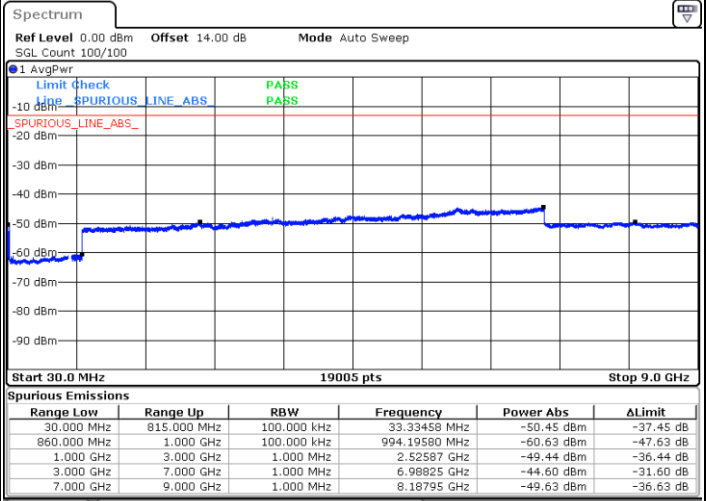

Date: 15.JAN.2021 00:40:03

Lowest Channel / FullIRB

N/A

Date: 15.JAN.2021 00:26:58

LTE Band 5B / 10MHz+5MHz

64QAM

Middle Channel / 1RB0 and 1RB24

Middle Channel / 1RB49 and 1RB0

Date: 15.JAN.2021 00:46:25

Date: 15.JAN.2021 00:53:49

Middle Channel / FullIRB

N/A

Date: 15.JAN.2021 00:45:00

LTE Band 5B / 10MHz+5MHz

64QAM

Highest Channel / 1RB0 and 1RB24

Highest Channel / 1RB49 and 1RB0

Date: 15.JAN.2021 01:06:06

Date: 15.JAN.2021 01:22:22

Highest Channel / FullIRB

N/A

Date: 15.JAN.2021 01:02:01

LTE Band 5B / 10MHz+10MHz

64QAM

Lowest Channel / 1RB0 and 1RB49

Lowest Channel / 1RB49 and 1RB0

Date: 15.JAN.2021 01:36:27

Date: 15.JAN.2021 01:44:59

Lowest Channel / FullIRB

N/A

Date: 15.JAN.2021 01:34:10

LTE Band 5B / 10MHz+10MHz