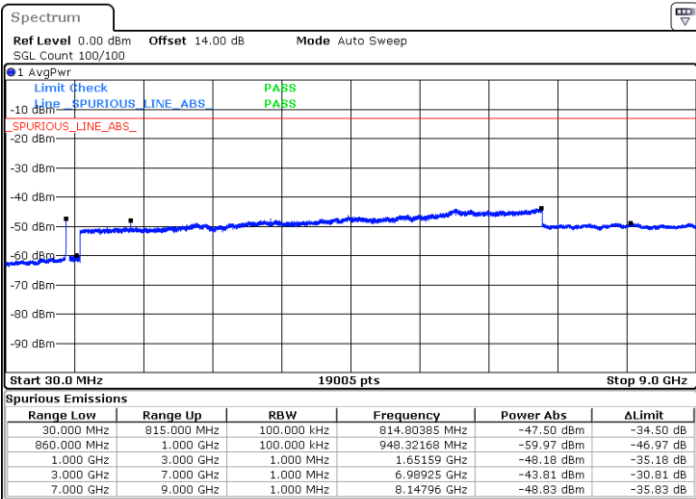

N/A

Date: 15.JAN.2021 14:39:53

LTE Band 5B / 10MHz+10MHz

QPSK

Highest Channel / 1RB0 and 1RB49

Highest Channel / 1RB49 and 1RB0

Date: 15.JAN.2021 19:08:27

Date: 15.JAN.2021 19:11:55

Highest Channel / FullIRB

N/A

Date: 15.JAN.2021 18:55:27

LTE Band 5B / 3MHz+5MHz

16QAM

Lowest Channel / 1RB0 and 1RB24

Lowest Channel / 1RB14 and 1RB0

Date: 11.JAN.2021 22:35:33

Date: 11.JAN.2021 22:38:59

Lowest Channel / FullIRB

N/A

Date: 11.JAN.2021 22:32:13

LTE Band 5B / 3MHz+5MHz

16QAM

MiddleChannel / 1RB0 and 1RB24

Middle Channel / 1RB14 and 1RB0

Date: 11.JAN.2021 22:41:57

Date: 11.JAN.2021 22:42:57

Middle Channel / FullIRB

N/A

Date: 11.JAN.2021 22:41:00

LTE Band 5B / 3MHz+5MHz

16QAM

Highest Channel / 1RB0 and 1RB24