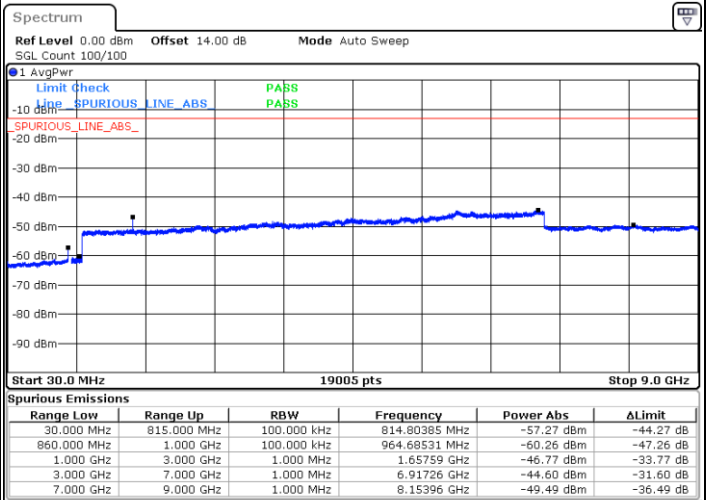

Date: 11.JAN.2021 22:41:57

Date: 11.JAN.2021 22:42:57

Middle Channel / FullIRB

N/A

Date: 11.JAN.2021 22:41:00

LTE Band 5B / 3MHz+5MHz

16QAM

Highest Channel / 1RB0 and 1RB24

Highest Channel / 1RB14 and 1RB0

Date: 11.JAN.2021 22:47:58

Date: 11.JAN.2021 22:49:40

Highest Channel / FullIRB

N/A

Date: 11.JAN.2021 22:45:42

LTE Band 5B / 5MHz+3MHz

16QAM

Lowest Channel / 1RB0 and 1RB14

Lowest Channel / 1RB24 and 1RB0

Date: 14.JAN.2021 00:54:27

Date: 14.JAN.2021 01:03:52

Lowest Channel / FullIRB

N/A

Date: 14.JAN.2021 00:44:09

LTE Band 5B / 5MHz+3MHz

LTE Band 5B / 5MHz+3MHz

16QAM

Highest Channel / 1RB0 and 1RB14

Highest Channel / 1RB24 and 1RB0

Date: 14.JAN.2021 01:42:56

Date: 14.JAN.2021 01:52:01

Highest Channel / FullIRB

N/A