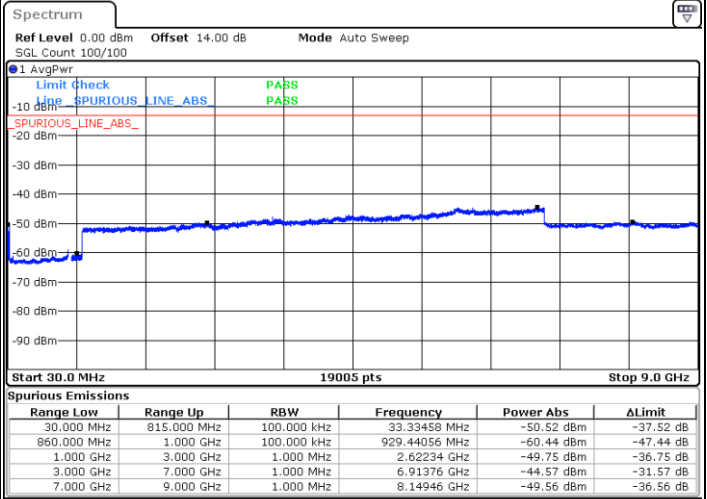

Middle Channel / FullIRB

N/A

Date: 14.JAN.2021 23:14:15

LTE Band 5B / 5MHz+10MHz

16QAM

Highest Channel / 1RB0 and 1RB49

Highest Channel / 1RB24 and 1RB0

Date: 15.JAN.2021 00:09:55

Date: 15.JAN.2021 00:16:35

Highest Channel / FullIRB

N/A

Date: 14.JAN.2021 23:28:37

LTE Band 5B / 10MHz+5MHz

16QAM

Lowest Channel / 1RB0 and 1RB24

Lowest Channel / 1RB49 and 1RB0

Date: 15.JAN.2021 00:30:50

Date: 15.JAN.2021 00:37:48

Lowest Channel / FullIRB

N/A

Date: 15.JAN.2021 00:24:43

LTE Band 5B / 10MHz+5MHz

16QAM

Middle Channel / 1RB0 and 1RB24

Highest Channel / 1RB0 and 1RB24

Highest Channel / 1RB49 and 1RB0

Date: 15.JAN.2021 01:14:45

Date: 15.JAN.2021 01:20:15

Highest Channel / FullIRB

N/A

Date: 15.JAN.2021 00:59:59

LTE Band 5B / 10MHz+10MHz