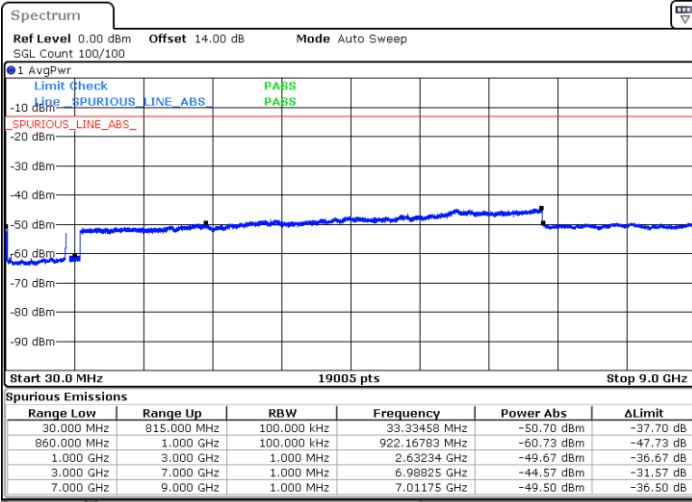

Date: 15.JAN.2021 00:40:03

Lowest Channel / FullIRB

N/A

Date: 15.JAN.2021 00:26:58

LTE Band 5B / 10MHz+5MHz

64QAM

Middle Channel / 1RB0 and 1RB24

Middle Channel / 1RB49 and 1RB0

Date: 15.JAN.2021 00:46:25

Date: 15.JAN.2021 00:53:49

Middle Channel / FullIRB

N/A

Date: 15.JAN.2021 00:45:00

LTE Band 5B / 10MHz+5MHz

64QAM

Highest Channel / 1RB0 and 1RB24

Highest Channel / 1RB49 and 1RB0

Date: 15.JAN.2021 01:06:06

Date: 15.JAN.2021 01:22:22

Highest Channel / FullIRB

N/A

Date: 15.JAN.2021 01:02:01

LTE Band 5B / 10MHz+10MHz

64QAM

Lowest Channel / 1RB0 and 1RB49

Lowest Channel / 1RB49 and 1RB0

Date: 15.JAN.2021 01:36:27

Date: 15.JAN.2021 01:44:59

Lowest Channel / FullIRB

N/A

Date: 15.JAN.2021 01:34:10

LTE Band 5B / 10MHz+10MHz