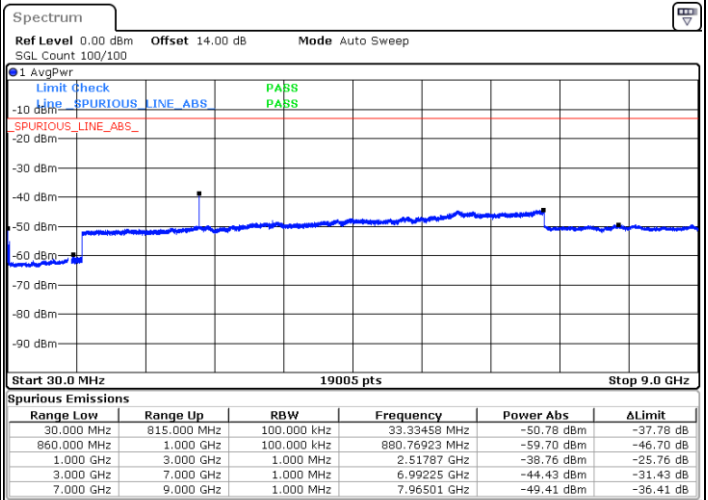

Lowest Channel / 1RB0 and 1RB49

Lowest Channel / 1RB49 and 1RB0

Date: 15.JAN.2021 01:36:27

Date: 15.JAN.2021 01:44:59

Lowest Channel / FullIRB

N/A

Date: 15.JAN.2021 01:34:10

LTE Band 5B / 10MHz+10MHz

LTE Band 5B / 10MHz+10MHz

64QAM

Highest Channel / 1RB0 and 1RB49

Highest Channel / 1RB49 and 1RB0

Date: 15.JAN.2021 19:04:27

Date: 15.JAN.2021 19:17:12

Highest Channel / FullIRB

N/A

Date: 15.JAN.2021 19:02:32

LTE Band 66C

26dB Bandwidth

Mode	LTE Band 66C : 26dB BW(MHz)				
QPSK					
BW	5MHz+20MHz	10MHz+15MHz	10MHz+20MHz	15MHz+10MHz	15MHz+15MHz
Lowest CH	24.83	24.93	29.79	25.18	30.57
Middle CH	24.68	25.03	29.73	25.03	30.45
Highest CH	24.73	25.03	29.79	25.08	30.51
BW	15MHz+20MHz	20MHz+5MHz	20MHz+10MHz	20MHz+15MHz	20MHz+20MHz
Lowest CH	34.76	24.83	29.91	34.90	39.80
Middle CH	34.69	24.93	29.85	35.11	39.80
Highest CH	34.76	24.93	30.03	34.97	39.64