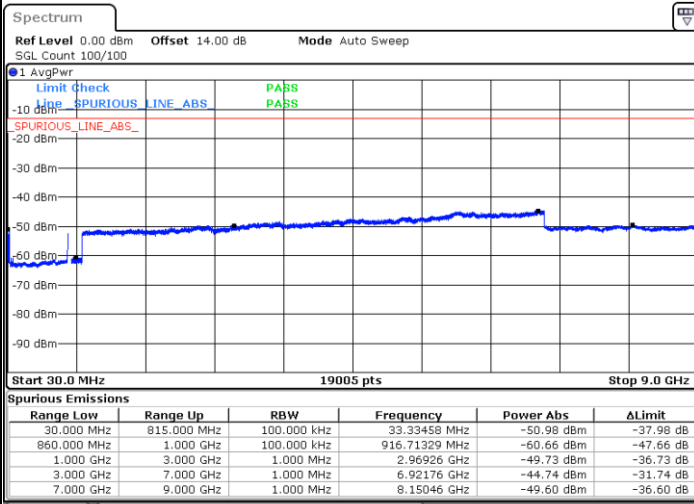

Middle Channel / 1RB49 and 1RB0

Date: 15.JAN.2021 00:48:07

Date: 15.JAN.2021 00:52:17

Middle Channel / FullIRB

N/A

Date: 15.JAN.2021 00:43:22

LTE Band 5B / 10MHz+5MHz

16QAM

Highest Channel / 1RB0 and 1RB24

Highest Channel / 1RB49 and 1RB0

Date: 15.JAN.2021 01:14:45

Date: 15.JAN.2021 01:20:15

Highest Channel / FullIRB

N/A

Date: 15.JAN.2021 00:59:59

LTE Band 5B / 10MHz+10MHz

16QAM

Lowest Channel / 1RB0 and 1RB49

Lowest Channel / 1RB49 and 1RB0

Date: 15.JAN.2021 01:37:58

Date: 15.JAN.2021 01:43:28

Lowest Channel / FullIRB

N/A

Date: 15.JAN.2021 01:31:55