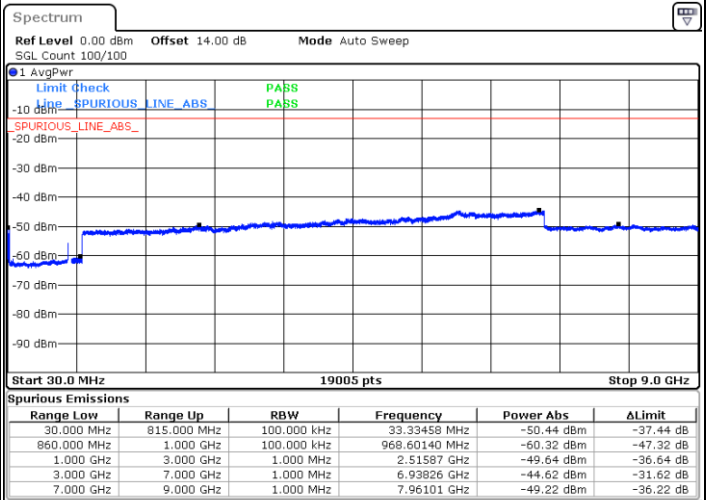

Date: 15.JAN.2021 00:30:50

Date: 15.JAN.2021 00:37:48

Lowest Channel / FullIRB

N/A

Date: 15.JAN.2021 00:24:43

LTE Band 5B / 10MHz+5MHz

16QAM

Middle Channel / 1RB0 and 1RB24

Middle Channel / 1RB49 and 1RB0

Date: 15.JAN.2021 00:48:07

Date: 15.JAN.2021 00:52:17

Middle Channel / FullIRB

N/A

Date: 15.JAN.2021 00:43:22

LTE Band 5B / 10MHz+5MHz

16QAM

Highest Channel / 1RB0 and 1RB24

Highest Channel / 1RB49 and 1RB0

Date: 15.JAN.2021 01:14:45

Date: 15.JAN.2021 01:20:15

Highest Channel / FullIRB

N/A

Date: 15.JAN.2021 00:59:59

LTE Band 5B / 10MHz+10MHz

16QAM

Lowest Channel / 1RB0 and 1RB49

Lowest Channel / 1RB49 and 1RB0

Date: 15.JAN.2021 01:37:58

Date: 15.JAN.2021 01:43:28

Lowest Channel / FullIRB

N/A

Date: 15.JAN.2021 01:31:55