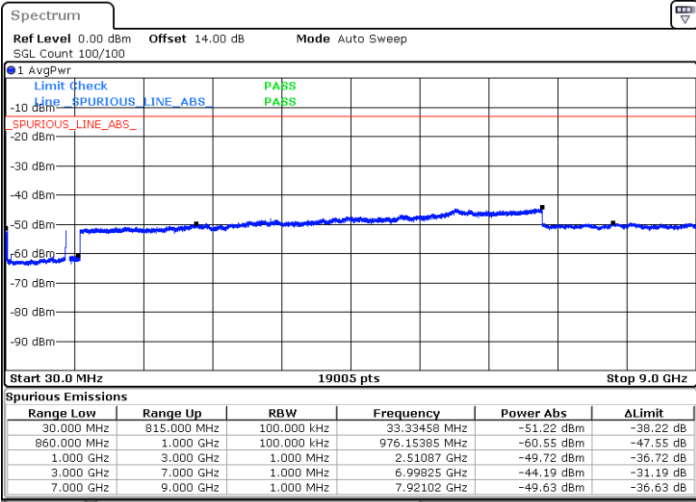

Date: 14.JAN.2021 01:35:11

LTE Band 5B / 5MHz+10MHz

16QAM

Lowest Channel / 1RB0 and 1RB49

Lowest Channel / 1RB24 and 1RB0

Date: 14.JAN.2021 23:01:00

Date: 14.JAN.2021 23:06:36

Lowest Channel / FullIRB

N/A

Date: 14.JAN.2021 22:56:32

LTE Band 5B / 5MHz+10MHz

16QAM

Middle Channel / 1RB0 and 1RB49

Middle Channel / 1RB24 and 1RB0

Date: 14.JAN.2021 23:18:08

Date: 14.JAN.2021 23:21:21

Middle Channel / FullIRB

N/A

Date: 14.JAN.2021 23:14:15

LTE Band 5B / 5MHz+10MHz

16QAM

Highest Channel / 1RB0 and 1RB49

Highest Channel / 1RB24 and 1RB0

Date: 15.JAN.2021 00:09:55

Date: 15.JAN.2021 00:16:35

Highest Channel / FullIRB

N/A

Date: 14.JAN.2021 23:28:37

LTE Band 5B / 10MHz+5MHz

16QAM

Lowest Channel / 1RB0 and 1RB24

Lowest Channel / 1RB49 and 1RB0