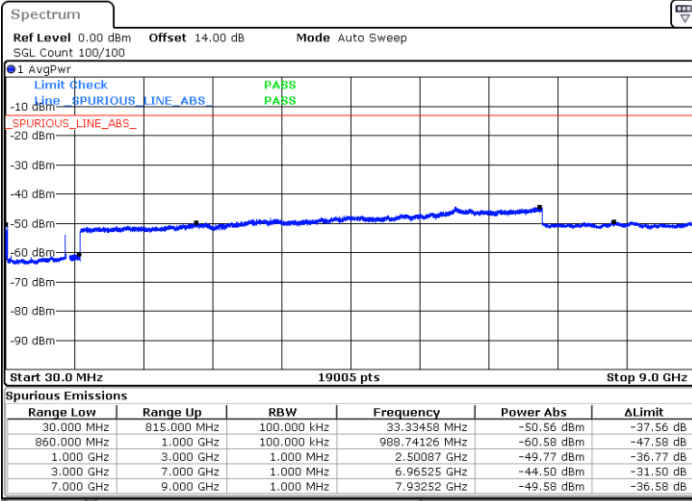

LTE Band 5B / 10MHz+10MHz

QPSK

Lowest Channel / 1RB0 and 1RB49

Lowest Channel / 1RB49 and 1RB0

Date: 15.JAN.2021 01:39:31

Date: 15.JAN.2021 01:41:48

Lowest Channel / FullIRB

N/A

Date: 15.JAN.2021 01:29:27

LTE Band 5B / 10MHz+10MHz

QPSK

Middle Channel / 1RB0 and 1RB49

Middle Channel / 1RB49 and 1RB0

Date: 15.JAN.2021 14:48:21

Date: 15.JAN.2021 14:49:12

Middle Channel / FullIRB

N/A

Date: 15.JAN.2021 14:39:53

LTE Band 5B / 10MHz+10MHz

QPSK

Highest Channel / 1RB0 and 1RB49

Highest Channel / 1RB49 and 1RB0

Date: 15.JAN.2021 19:08:27

Date: 15.JAN.2021 19:11:55