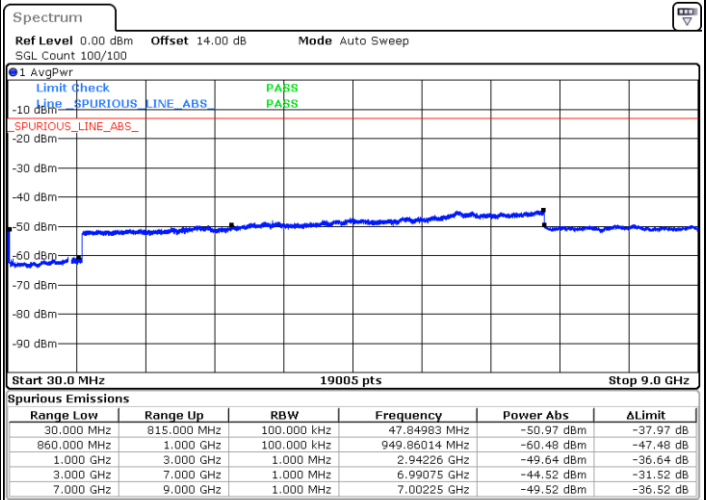

LTE Band 5B / 5MHz+10MHz

64QAM

Lowest Channel / 1RB0 and 1RB49

Lowest Channel / 1RB24 and 1RB0

Date: 14.JAN.2021 22:59:19

Date: 14.JAN.2021 23:08:46

Lowest Channel / FullIRB

N/A

Date: 14.JAN.2021 23:10:17

LTE Band 5B / 5MHz+10MHz

64QAM

Middle Channel / 1RB0 and 1RB49

Middle Channel / 1RB24 and 1RB0

Date: 14.JAN.2021 23:19:02

Date: 14.JAN.2021 23:19:59

Middle Channel / FullIRB

N/A

Date: 14.JAN.2021 23:12:25

LTE Band 5B / 5MHz+10MHz

64QAM

Highest Channel / 1RB0 and 1RB49

Highest Channel / 1RB24 and 1RB0

Date: 15.JAN.2021 00:08:17

Date: 15.JAN.2021 00:18:12

Highest Channel / FullIRB

N/A

Date: 15.JAN.2021 00:06:01

LTE Band 5B / 10MHz+5MHz

64QAM

Lowest Channel / 1RB0 and 1RB24

Lowest Channel / 1RB49 and 1RB0

Date: 15.JAN.2021 00:29:04