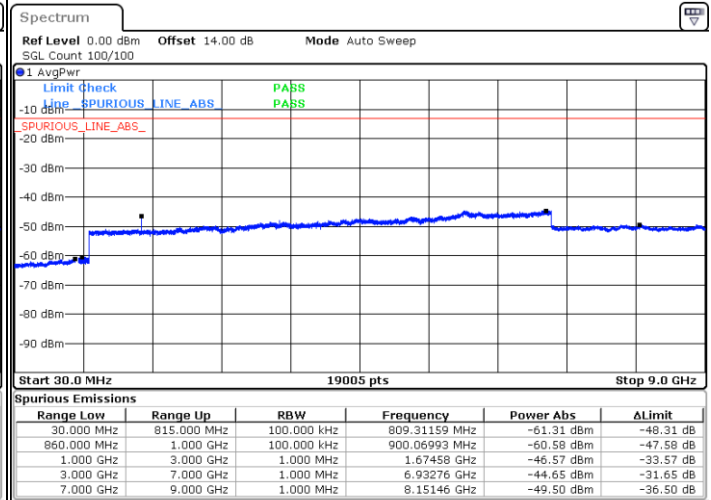

Date: 11.JAN.2021 23:29:02

Date: 11.JAN.2021 23:25:48

Highest Channel / FullIRB

N/A

Date: 11.JAN.2021 23:32:29

LTE Band 5B / 5MHz+3MHz

64QAM

Lowest Channel / 1RB0 and 1RB14

Lowest Channel / 1RB24 and 1RB0

Date: 14.JAN.2021 00:59:10

Date: 14.JAN.2021 01:01:30

Lowest Channel / FullIRB

N/A

Date: 14.JAN.2021 00:41:45

LTE Band 5B / 5MHz+3MHz

64QAM

Middle Channel / 1RB0 and 1RB14

Middle Channel / 1RB24 and 1RB0

Date: 14.JAN.2021 01:24:38

Date: 14.JAN.2021 01:25:53

Middle Channel / FullIRB

N/A

Date: 14.JAN.2021 01:11:16

LTE Band 5B / 5MHz+3MHz

64QAM

Highest Channel / 1RB0 and 1RB14

Highest Channel / 1RB24 and 1RB0

Date: 14.JAN.2021 01:40:31

Date: 14.JAN.2021 01:55:17

Highest Channel / FullIRB

N/A

Date: 14.JAN.2021 01:37:42