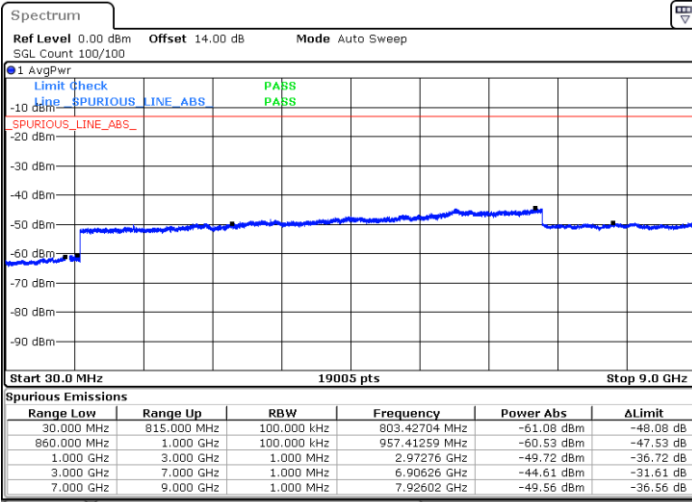

Lowest Channel / 1RB0 and 1RB14

Lowest Channel / 1RB24 and 1RB0

Date: 14.JAN.2021 00:54:27

Date: 14.JAN.2021 01:03:52

Lowest Channel / FullIRB

N/A

Date: 14.JAN.2021 00:44:09

LTE Band 5B / 5MHz+3MHz

LTE Band 5B / 5MHz+3MHz

16QAM

Highest Channel / 1RB0 and 1RB14

Highest Channel / 1RB24 and 1RB0

Date: 14.JAN.2021 01:42:56

Date: 14.JAN.2021 01:52:01

Highest Channel / FullIRB

N/A

Date: 14.JAN.2021 01:35:11

LTE Band 5B / 5MHz+10MHz

16QAM

Lowest Channel / 1RB0 and 1RB49

Lowest Channel / 1RB24 and 1RB0

Date: 14.JAN.2021 23:01:00

Date: 14.JAN.2021 23:06:36

Lowest Channel / FullIRB