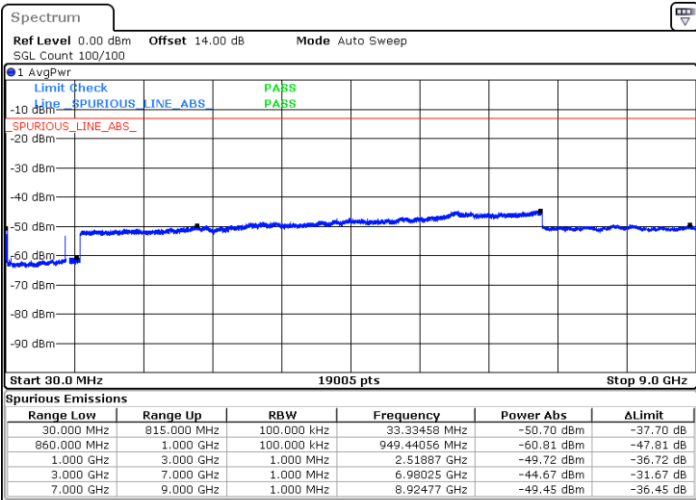

Middle Channel / 1RB49 and 1RB0

Date: 15.JAN.2021 00:48:07

Date: 15.JAN.2021 00:52:17

Middle Channel / FullIRB

N/A

Date: 15.JAN.2021 00:43:22

LTE Band 5B / 10MHz+5MHz

16QAM

Highest Channel / 1RB0 and 1RB24

Highest Channel / 1RB49 and 1RB0

Date: 15.JAN.2021 01:14:45

Date: 15.JAN.2021 01:20:15

Highest Channel / FullIRB

N/A

Date: 15.JAN.2021 00:59:59

LTE Band 5B / 10MHz+10MHz

16QAM

Lowest Channel / 1RB0 and 1RB49

Lowest Channel / 1RB49 and 1RB0

Date: 15.JAN.2021 01:37:58

Date: 15.JAN.2021 01:43:28

Lowest Channel / FullIRB

N/A

Date: 15.JAN.2021 01:31:55

LTE Band 5B / 10MHz+10MHz

16QAM

Middle Channel / 1RB0 and 1RB49

Middle Channel / 1RB49 and 1RB0

Date: 15.JAN.2021 14:45:20

Date: 15.JAN.2021 14:50:12

Middle Channel / FullIRB

N/A