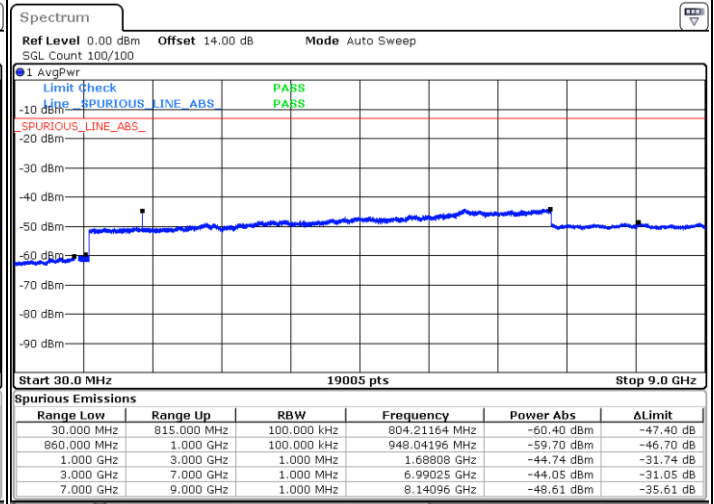

Lowest Channel / FullIRB

N/A

Date: 11.JAN.2021 23:43:21

LTE Band 5B / 3MHz+5MHz

64QAM

MiddleChannel / 1RB0 and 1RB24

Middle Channel / 1RB14 and 1RB0

Date: 11.JAN.2021 23:35:15

Date: 11.JAN.2021 23:36:24

Middle Channel / FullIRB

N/A

Date: 11.JAN.2021 23:34:06

LTE Band 5B / 3MHz+5MHz

64QAM

Highest Channel / 1RB0 and 1RB24

Highest Channel / 1RB14 and 1RB0

Date: 11.JAN.2021 23:29:02

Date: 11.JAN.2021 23:25:48

Highest Channel / FullIRB

N/A

Date: 11.JAN.2021 23:32:29

LTE Band 5B / 5MHz+3MHz

64QAM

Lowest Channel / 1RB0 and 1RB14

Lowest Channel / 1RB24 and 1RB0

Date: 14.JAN.2021 00:59:10

Date: 14.JAN.2021 01:01:30

Lowest Channel / FullIRB

N/A

Date: 14.JAN.2021 00:41:45

LTE Band 5B / 5MHz+3MHz

64QAM