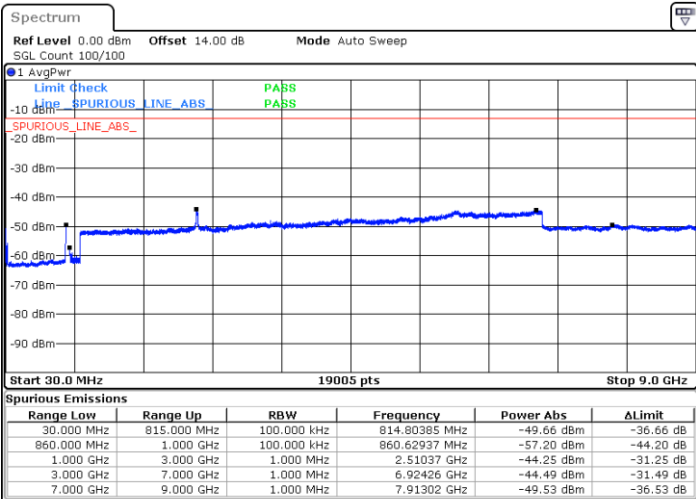

LTE Band 5B / 10MHz+10MHz

16QAM

Middle Channel / 1RB0 and 1RB49

Middle Channel / 1RB49 and 1RB0

Date: 15.JAN.2021 14:45:20

Date: 15.JAN.2021 14:50:12

Middle Channel / FullIRB

N/A

Date: 15.JAN.2021 14:41:20

LTE Band 5B / 10MHz+10MHz

16QAM

Highest Channel / 1RB0 and 1RB49

Highest Channel / 1RB49 and 1RB0

Date: 15.JAN.2021 19:06:17

Date: 15.JAN.2021 19:15:01

Highest Channel / FullIRB

N/A

Date: 15.JAN.2021 18:57:49

LTE Band 5B / 3MHz+5MHz

64QAM

Lowest Channel / 1RB0 and 1RB24

Lowest Channel / 1RB14 and 1RB0

Date: 11.JAN.2021 23:40:29

Date: 11.JAN.2021 23:38:37