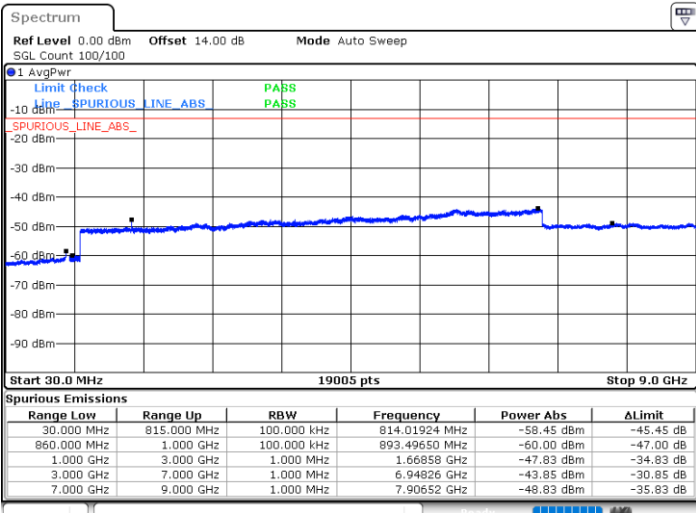

Highest Channel / FullIRB

N/A

Date: 15.JAN.2021 18:55:27

LTE Band 5B / 3MHz+5MHz

16QAM

Lowest Channel / 1RB0 and 1RB24

Lowest Channel / 1RB14 and 1RB0

Date: 11.JAN.2021 22:35:33

Date: 11.JAN.2021 22:38:59

Lowest Channel / FullIRB

N/A

Date: 11.JAN.2021 22:32:13

LTE Band 5B / 3MHz+5MHz

16QAM

MiddleChannel / 1RB0 and 1RB24

Middle Channel / 1RB14 and 1RB0

Date: 11.JAN.2021 22:41:57

Date: 11.JAN.2021 22:42:57

Middle Channel / FullIRB

N/A

Date: 11.JAN.2021 22:41:00

LTE Band 5B / 3MHz+5MHz

16QAM

Highest Channel / 1RB0 and 1RB24

Highest Channel / 1RB14 and 1RB0

Date: 11.JAN.2021 22:47:58

Date: 11.JAN.2021 22:49:40

Highest Channel / FullIRB

N/A

Date: 11.JAN.2021 22:45:42

LTE Band 5B / 5MHz+3MHz

16QAM