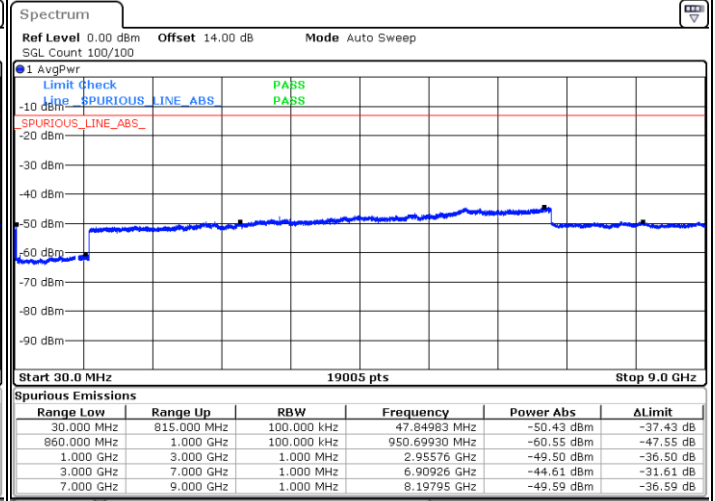

Date: 14.JAN.2021 23:10:17

LTE Band 5B / 5MHz+10MHz

64QAM

Middle Channel / 1RB0 and 1RB49

Middle Channel / 1RB24 and 1RB0

Date: 14.JAN.2021 23:19:02

Date: 14.JAN.2021 23:19:59

Middle Channel / FullIRB

N/A

Date: 14.JAN.2021 23:12:25

LTE Band 5B / 5MHz+10MHz

64QAM

Highest Channel / 1RB0 and 1RB49

Highest Channel / 1RB24 and 1RB0

Date: 15.JAN.2021 00:08:17

Date: 15.JAN.2021 00:18:12

Highest Channel / FullIRB

N/A

Date: 15.JAN.2021 00:06:01

LTE Band 5B / 10MHz+5MHz

64QAM

Lowest Channel / 1RB0 and 1RB24

Lowest Channel / 1RB49 and 1RB0

Date: 15.JAN.2021 00:29:04

Date: 15.JAN.2021 00:40:03

Lowest Channel / FullIRB

N/A

Date: 15.JAN.2021 00:26:58

LTE Band 5B / 10MHz+5MHz

64QAM

Middle Channel / 1RB0 and 1RB24

Middle Channel / 1RB49 and 1RB0