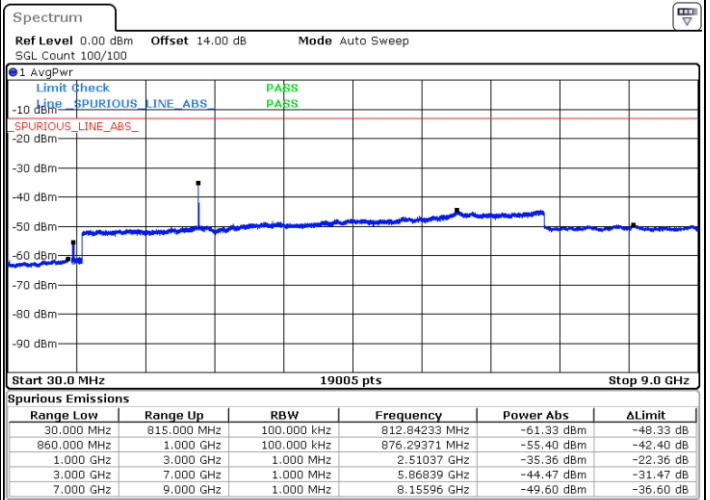

Date: 15.JAN.2021 14:51:54