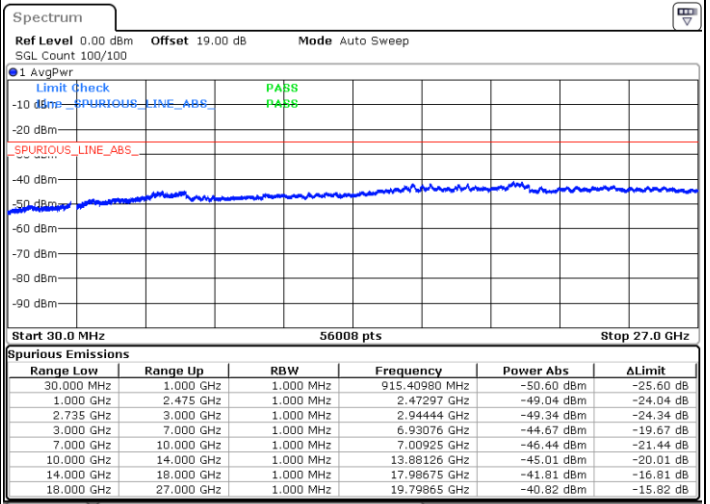

N/A

Date: 13.SEP.2021 12:02:35

LTE Band 41C / 20MHz+20MHz

16QAM

Highest Channel / 1RB0 and 1RB99

Highest Channel / 1RB99 and 1RB0

Date: 13.SEP.2021 12:25:33

Date: 13.SEP.2021 12:31:07

Highest Channel / FullIRB

N/A

Date: 13.SEP.2021 12:18:59

LTE Band 41C / 5MHz+20MHz

64QAM

Lowest Channel / 1RB0 and 1RB99

Lowest Channel / 1RB24 and 1RB0

Date: 9.SEP.2021 16:10:44

Date: 9.SEP.2021 16:31:56

Lowest Channel / FullRB

N/A

Date: 9.SEP.2021 15:59:57

LTE Band 41C / 5MHz+20MHz

64QAM

Middle Channel / 1RB0 and 1RB9

Middle Channel / 1RB24 and 1RB0