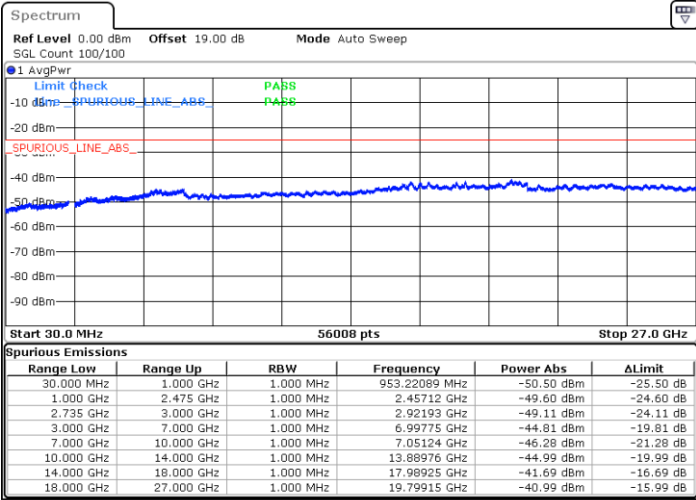

Lowest Channel / FullRB

N/A

Date: 10.SEP.2021 18:26:50

LTE Band 41C / 20MHz+10MHz

16QAM

Middle Channel / 1RB0 and 1RB49

Middle Channel / 1RB99 and 1RB0

Date: 10.SEP.2021 18:50:48

Date: 10.SEP.2021 18:55:30

Middle Channel / FullRB

N/A

Date: 10.SEP.2021 18:46:32

LTE Band 41C / 20MHz+10MHz

16QAM

Highest Channel / 1RB0 and 1RB49

Highest Channel / 1RB99 and 1RB0

Date: 13.SEP.2021 10:29:06

Date: 13.SEP.2021 10:34:14

Highest Channel / FullIRB

N/A

Date: 13.SEP.2021 10:24:57

LTE Band 41C / 20MHz+15MHz

16QAM

Lowest Channel / 1RB0 and 1RB74

Lowest Channel / 1RB99 and 1RB0

Date: 13.SEP.2021 10:49:50

Date: 13.SEP.2021 11:01:29

Lowest Channel / FullRB

N/A

Date: 13.SEP.2021 10:40:55

LTE Band 41C / 20MHz+15MHz

16QAM