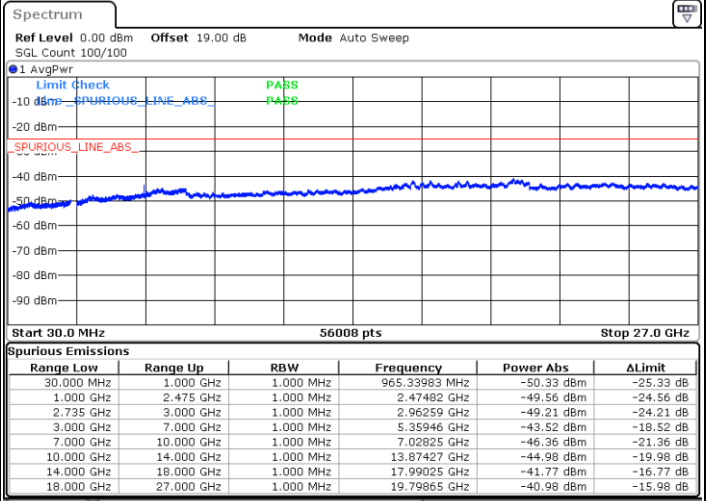

Lowest Channel / FullRB

N/A

Date: 10.SEP.2021 18:26:50

LTE Band 41C / 20MHz+10MHz

16QAM

Middle Channel / 1RB0 and 1RB49

Middle Channel / 1RB99 and 1RB0

Date: 10.SEP.2021 18:50:48

Date: 10.SEP.2021 18:55:30

Middle Channel / FullRB

N/A

Date: 10.SEP.2021 18:46:32

LTE Band 41C / 20MHz+10MHz

16QAM

Highest Channel / 1RB0 and 1RB49

Highest Channel / 1RB99 and 1RB0

Date: 13.SEP.2021 10:29:06

Date: 13.SEP.2021 10:34:14

Highest Channel / FullIRB

N/A

Date: 13.SEP.2021 10:24:57

LTE Band 41C / 20MHz+15MHz

16QAM

Lowest Channel / 1RB0 and 1RB74

Lowest Channel / 1RB99 and 1RB0

Date: 13.SEP.2021 10:49:50

Date: 13.SEP.2021 11:01:29

Lowest Channel / FullRB

N/A

Date: 13.SEP.2021 10:40:55

LTE Band 41C / 20MHz+15MHz

16QAM