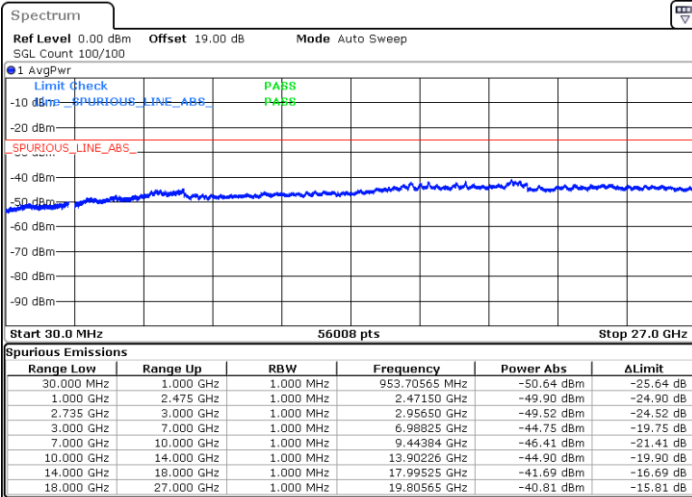

Middle Channel / 1RB74 and 1RB0

Date: 10.SEP.2021 16:16:08

Date: 10.SEP.2021 16:22:12

Middle Channel / FullIRB

N/A

Date: 10.SEP.2021 16:10:40

LTE Band 41C / 15MHz+20MHz

16QAM

Highest Channel / 1RB0 and 1RB99

Highest Channel / 1RB74 and 1RB0

Date: 10.SEP.2021 16:31:59

Date: 10.SEP.2021 16:36:09

Highest Channel / FullIRB

N/A

Date: 10.SEP.2021 16:27:13

LTE Band 41C / 20MHz+5MHz

16QAM

Lowest Channel / 1RB0 and 1RB24

Lowest Channel / 1RB99 and 1RB0

Date: 10.SEP.2021 16:47:05

Date: 10.SEP.2021 16:59:00

Lowest Channel / FullRB

N/A

Date: 10.SEP.2021 16:41:32