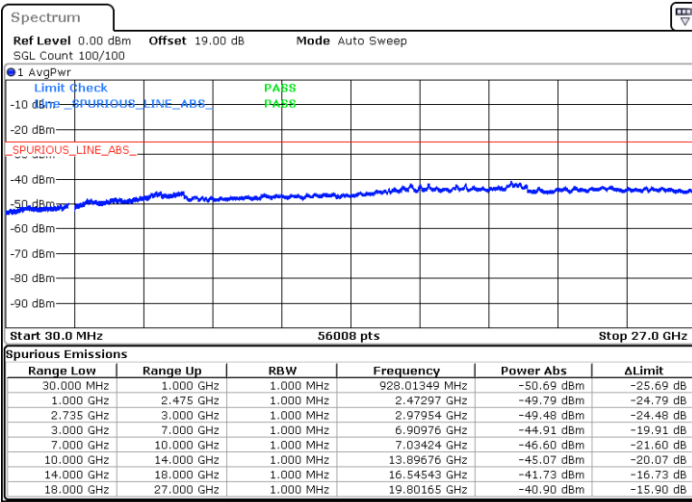

Highest Channel / 1RB0 and 1RB99

Highest Channel / 1RB74 and 1RB0

Date: 10.SEP.2021 16:31:59

Date: 10.SEP.2021 16:36:09

Highest Channel / FullIRB

N/A

Date: 10.SEP.2021 16:27:13

LTE Band 41C / 20MHz+5MHz

16QAM

Lowest Channel / 1RB0 and 1RB24

Lowest Channel / 1RB99 and 1RB0

Date: 10.SEP.2021 16:47:05

Date: 10.SEP.2021 16:59:00

Lowest Channel / FullRB

N/A

Date: 10.SEP.2021 16:41:32

LTE Band 41C / 20MHz+5MHz

16QAM

Middle Channel / 1RB0 and 1RB24

Middle Channel / 1RB99 and 1RB0

Date: 10.SEP.2021 17:09:16

Date: 10.SEP.2021 17:30:12

Middle Channel / FullIRB

N/A

Date: 10.SEP.2021 17:04:53

LTE Band 41C / 20MHz+5MHz

16QAM

Highest Channel / 1RB0 and 1RB24

Highest Channel / 1RB99 and 1RB0

Date: 10.SEP.2021 18:10:11

Date: 10.SEP.2021 18:15:25

Highest Channel / FullIRB