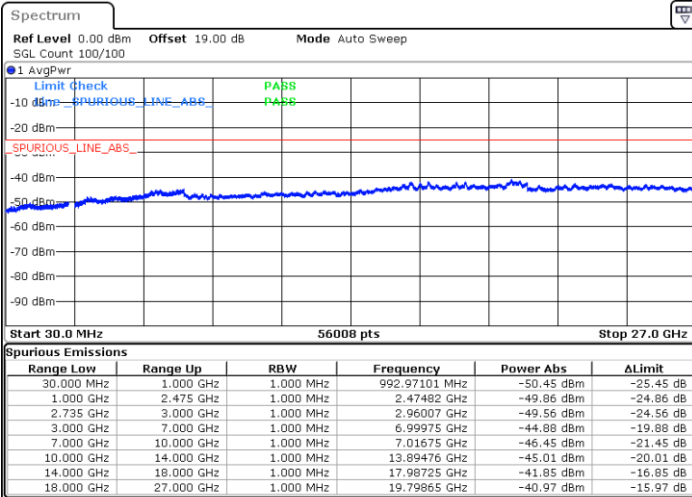

Highest Channel / 1RB0 and 1RB99

Highest Channel / 1RB74 and 1RB0

Date: 10.SEP.2021 16:31:59

Date: 10.SEP.2021 16:36:09

Highest Channel / FullIRB

N/A

Date: 10.SEP.2021 16:27:13

LTE Band 41C / 20MHz+5MHz

16QAM

Lowest Channel / 1RB0 and 1RB24

Lowest Channel / 1RB99 and 1RB0

Date: 10.SEP.2021 16:47:05

Date: 10.SEP.2021 16:59:00

Lowest Channel / FullRB

N/A

Date: 10.SEP.2021 16:41:32

LTE Band 41C / 20MHz+5MHz

16QAM

Middle Channel / 1RB0 and 1RB24

Middle Channel / 1RB99 and 1RB0

Date: 10.SEP.2021 17:09:16

Date: 10.SEP.2021 17:30:12

Middle Channel / FullIRB

N/A

Date: 10.SEP.2021 17:04:53

LTE Band 41C / 20MHz+5MHz

16QAM

Highest Channel / 1RB0 and 1RB24

Highest Channel / 1RB99 and 1RB0

Date: 10.SEP.2021 18:10:11

Date: 10.SEP.2021 18:15:25

Highest Channel / FullIRB