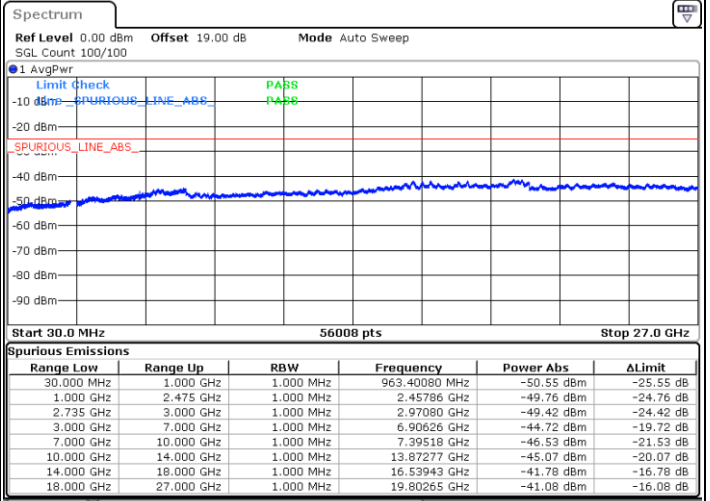

N/A

Date: 10.SEP.2021 17:37:04

LTE Band 41C / 20MHz+10MHz

16QAM

Lowest Channel / 1RB0 and 1RB49

Lowest Channel / 1RB99 and 1RB0

Date: 10.SEP.2021 18:30:48

Date: 10.SEP.2021 18:36:37

Lowest Channel / FullRB

N/A

Date: 10.SEP.2021 18:26:50

LTE Band 41C / 20MHz+10MHz

16QAM

Middle Channel / 1RB0 and 1RB49

Middle Channel / 1RB99 and 1RB0

Date: 10.SEP.2021 18:50:48

Date: 10.SEP.2021 18:55:30

Middle Channel / FullRB

N/A

Date: 10.SEP.2021 18:46:32

LTE Band 41C / 20MHz+10MHz

16QAM

Highest Channel / 1RB0 and 1RB49

Highest Channel / 1RB99 and 1RB0

Date: 13.SEP.2021 10:29:06

Date: 13.SEP.2021 10:34:14

Highest Channel / FullIRB

N/A

Date: 13.SEP.2021 10:24:57

LTE Band 41C / 20MHz+15MHz

16QAM

Lowest Channel / 1RB0 and 1RB74