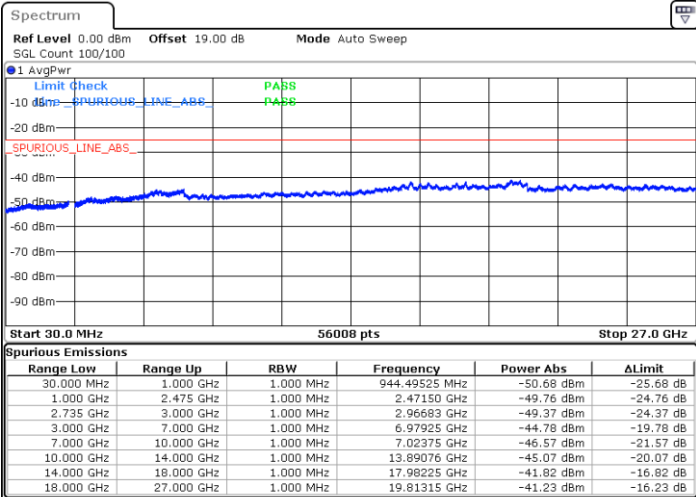

Date: 10.SEP.2021 11:30:35

Date: 10.SEP.2021 11:35:17

Middle Channel / FullRB

N/A

Date: 10.SEP.2021 11:25:10

LTE Band 41C / 10MHz+20MHz

16QAM

Highest Channel / 1RB0 and 1RB99

Highest Channel / 1RB49 and 1RB0

Date: 10.SEP.2021 11:44:01

Date: 10.SEP.2021 11:52:01

Highest Channel / FullIRB

N/A

Date: 10.SEP.2021 11:40:09

LTE Band 41C / 15MHz+10MHz

16QAM

Lowest Channel / 1RB0 and 1RB49

Lowest Channel / 1RB74 and 1RB80

Date: 10.SEP.2021 12:40:51

Date: 10.SEP.2021 12:44:38

Lowest Channel / FullIRB

N/A

Date: 10.SEP.2021 12:36:07

LTE Band 41C / 15MHz+10MHz