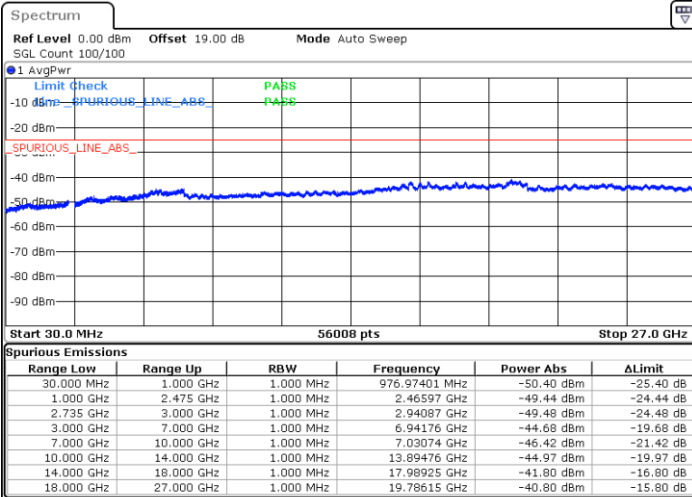

Date: 13.SEP.2021 10:29:06

Date: 13.SEP.2021 10:34:14

Highest Channel / FullIRB

N/A

Date: 13.SEP.2021 10:24:57

LTE Band 41C / 20MHz+15MHz

16QAM

Lowest Channel / 1RB0 and 1RB74

Lowest Channel / 1RB99 and 1RB0

Date: 13.SEP.2021 10:49:50

Date: 13.SEP.2021 11:01:29

Lowest Channel / FullRB

N/A

Date: 13.SEP.2021 10:40:55

LTE Band 41C / 20MHz+15MHz

16QAM

Middle Channel / 1RB0 and 1RB74

Middle Channel / 1RB99 and 1RB0

Date: 13.SEP.2021 11:14:02

Date: 13.SEP.2021 11:18:58

Middle Channel / FullRB

N/A

Date: 13.SEP.2021 11:07:07

LTE Band 41C / 20MHz+15MHz

16QAM

Highest Channel / 1RB0 and 1RB74

Highest Channel / 1RB99 and 1RB0

Date: 13.SEP.2021 11:34:37

Date: 13.SEP.2021 11:39:05

Highest Channel / FullIRB

N/A

Date: 13.SEP.2021 11:29:51