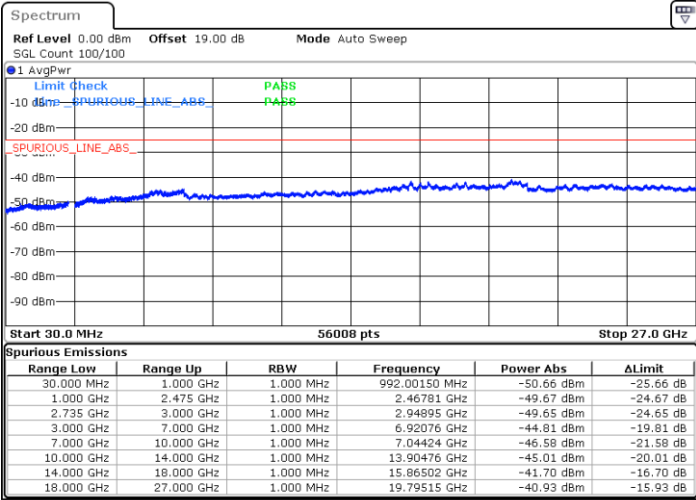

N/A

Date: 10.SEP.2021 17:37:04

LTE Band 41C / 20MHz+10MHz

16QAM

Lowest Channel / 1RB0 and 1RB49

Lowest Channel / 1RB99 and 1RB0

Date: 10.SEP.2021 18:30:48

Date: 10.SEP.2021 18:36:37

Lowest Channel / FullRB

N/A

Date: 10.SEP.2021 18:26:50

LTE Band 41C / 20MHz+10MHz

16QAM

Middle Channel / 1RB0 and 1RB49

Middle Channel / 1RB99 and 1RB0

Date: 10.SEP.2021 18:50:48

Date: 10.SEP.2021 18:55:30

Middle Channel / FullRB

N/A

Date: 10.SEP.2021 18:46:32

LTE Band 41C / 20MHz+10MHz

16QAM

Highest Channel / 1RB0 and 1RB49

Highest Channel / 1RB99 and 1RB0

Date: 13.SEP.2021 10:29:06

Date: 13.SEP.2021 10:34:14

Highest Channel / FullIRB

N/A

Date: 13.SEP.2021 10:24:57

LTE Band 41C / 20MHz+15MHz

16QAM

Lowest Channel / 1RB0 and 1RB74