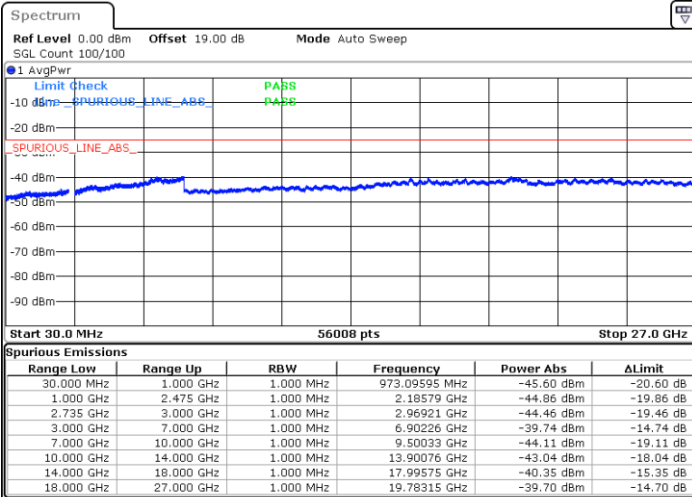

N/A

Date: 10.SEP.2021 14:52:56

LTE Band 41C / 15MHz+15MHz

16QAM

Middle Channel / 1RB0 and 1RB74

Middle Channel / 1RB74 and 1RB0

Date: 10.SEP.2021 15:19:38

Date: 10.SEP.2021 15:23:45

Middle Channel / FullIRB

N/A

Date: 10.SEP.2021 15:06:00

LTE Band 41C / 15MHz+15MHz

16QAM

Highest Channel / 1RB0 and 1RB74

Highest Channel / 1RB74 and 1RB0

Date: 10.SEP.2021 15:37:14

Date: 10.SEP.2021 15:41:37

Highest Channel / FullIRB

N/A

Date: 10.SEP.2021 15:33:07

LTE Band 41C / 15MHz+20MHz

16QAM

Lowest Channel / 1RB0 and 1RB99

Lowest Channel / 1RB74 and 1RB0