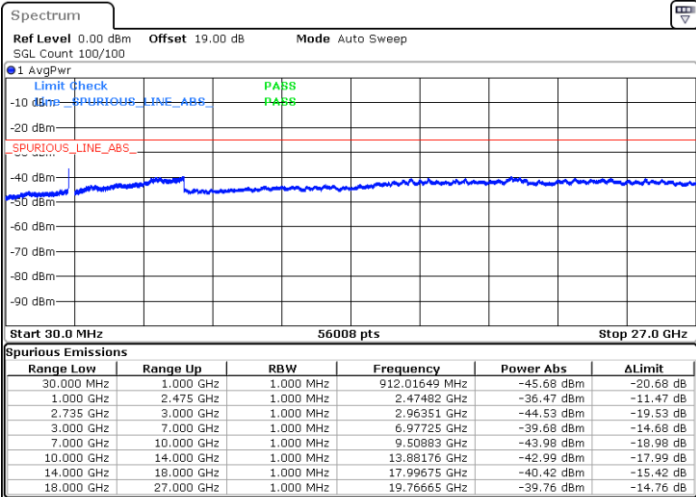

LTE Band 41C / 15MHz+10MHz

16QAM

Highest Channel / 1RB0 and 1RB49

Highest Channel / 1RB74 and 1RB0

Date: 10.SEP.2021 14:43:18

Date: 10.SEP.2021 14:47:20

Highest Channel / FullIRB

N/A

Date: 10.SEP.2021 14:38:42

LTE Band 41C / 15MHz+15MHz

16QAM

Lowest Channel / 1RB0 and 1RB74

Lowest Channel / 1RB74 and 1RB0

Date: 10.SEP.2021 14:57:31

Date: 10.SEP.2021 15:01:29

Lowest Channel / FullIRB

N/A

Date: 10.SEP.2021 14:52:56

LTE Band 41C / 15MHz+15MHz

16QAM

Middle Channel / 1RB0 and 1RB74

Middle Channel / 1RB74 and 1RB0

Date: 10.SEP.2021 15:19:38

Date: 10.SEP.2021 15:23:45

Middle Channel / FullIRB

N/A

Date: 10.SEP.2021 15:06:00

LTE Band 41C / 15MHz+15MHz

16QAM

Highest Channel / 1RB0 and 1RB74

Highest Channel / 1RB74 and 1RB0

Date: 10.SEP.2021 15:37:14