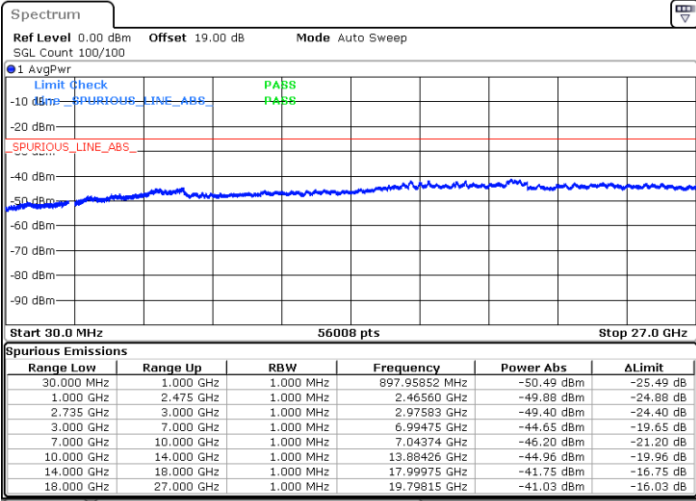

Lowest Channel / FullRB

N/A

Date: 10.SEP.2021 18:26:50

LTE Band 41C / 20MHz+10MHz

16QAM

Middle Channel / 1RB0 and 1RB49

Middle Channel / 1RB99 and 1RB0

Date: 10.SEP.2021 18:50:48

Date: 10.SEP.2021 18:55:30

Middle Channel / FullRB

N/A

Date: 10.SEP.2021 18:46:32

LTE Band 41C / 20MHz+10MHz

16QAM

Highest Channel / 1RB0 and 1RB49

Highest Channel / 1RB99 and 1RB0

Date: 13.SEP.2021 10:29:06

Date: 13.SEP.2021 10:34:14

Highest Channel / FullIRB

N/A

Date: 13.SEP.2021 10:24:57

LTE Band 41C / 20MHz+15MHz

16QAM

Lowest Channel / 1RB0 and 1RB74

Lowest Channel / 1RB99 and 1RB0

Date: 13.SEP.2021 10:49:50

Date: 13.SEP.2021 11:01:29

Lowest Channel / FullRB

N/A

Date: 13.SEP.2021 10:40:55

LTE Band 41C / 20MHz+15MHz

16QAM