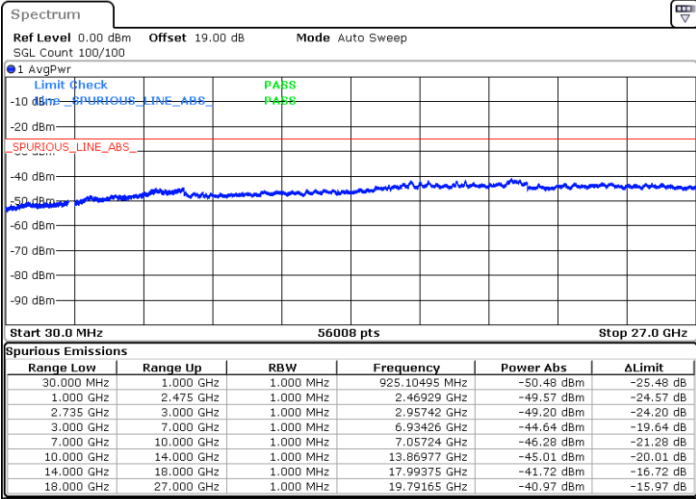

LTE Band 41C / 20MHz+20MHz

16QAM

Lowest Channel / 1RB0 and 1RB99

Lowest Channel / 1RB99 and 1RB0

Date: 13.SEP.2021 11:51:27

Date: 13.SEP.2021 11:57:19

Lowest Channel / FullRB

N/A

Date: 13.SEP.2021 11:44:43

LTE Band 41C / 20MHz+20MHz

16QAM

MiddleChannel / 1RB0 and 1RB99

Middle Channel / 1RB99 and 1RB0

Date: 13.SEP.2021 12:07:19

Date: 13.SEP.2021 12:11:51

Middle Channel / FullIRB

N/A

Date: 13.SEP.2021 12:02:35

LTE Band 41C / 20MHz+20MHz

16QAM

Highest Channel / 1RB0 and 1RB99

Highest Channel / 1RB99 and 1RB0

Date: 13.SEP.2021 12:25:33

Date: 13.SEP.2021 12:31:07

Highest Channel / FullIRB

N/A

Date: 13.SEP.2021 12:18:59

LTE Band 41C / 5MHz+20MHz

64QAM

Lowest Channel / 1RB0 and 1RB99

Lowest Channel / 1RB24 and 1RB0

Date: 9.SEP.2021 16:10:44