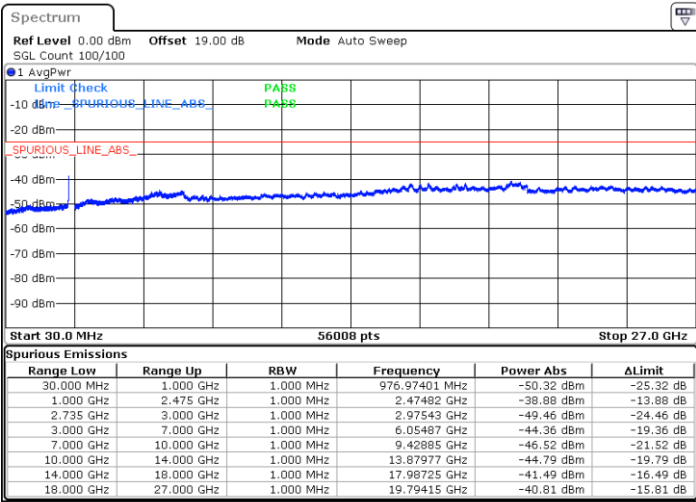

N/A

Date: 13.SEP.2021 12:02:35

LTE Band 41C / 20MHz+20MHz

16QAM

Highest Channel / 1RB0 and 1RB99

Highest Channel / 1RB99 and 1RB0

Date: 13.SEP.2021 12:25:33

Date: 13.SEP.2021 12:31:07

Highest Channel / FullIRB

N/A

Date: 13.SEP.2021 12:18:59

LTE Band 41C / 5MHz+20MHz

64QAM

Lowest Channel / 1RB0 and 1RB99

Lowest Channel / 1RB24 and 1RB0

Date: 9.SEP.2021 16:10:44

Date: 9.SEP.2021 16:31:56

Lowest Channel / FullRB

N/A

Date: 9.SEP.2021 15:59:57

LTE Band 41C / 5MHz+20MHz

64QAM

Middle Channel / 1RB0 and 1RB9

Middle Channel / 1RB24 and 1RB0