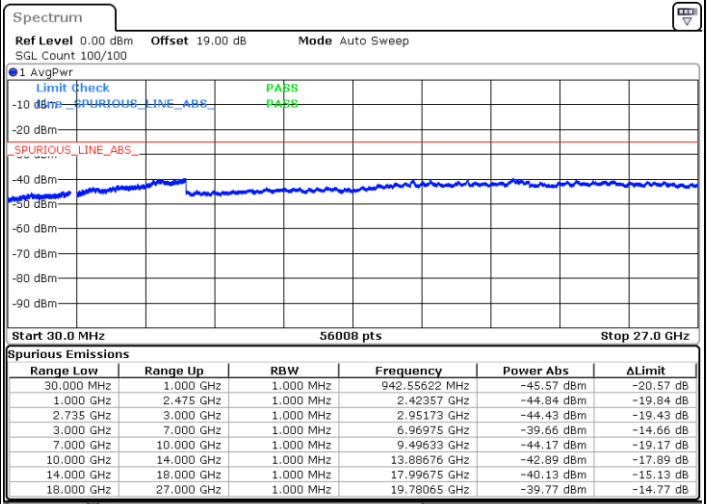

Date: 10.SEP.2021 11:30:35

Date: 10.SEP.2021 11:35:17

Middle Channel / FullRB

N/A

Date: 10.SEP.2021 11:25:10

LTE Band 41C / 10MHz+20MHz

16QAM

Highest Channel / 1RB0 and 1RB99

Highest Channel / 1RB49 and 1RB0

Date: 10.SEP.2021 11:44:01

Date: 10.SEP.2021 11:52:01

Highest Channel / FullIRB

N/A

Date: 10.SEP.2021 11:40:09

LTE Band 41C / 15MHz+10MHz

16QAM

Lowest Channel / 1RB0 and 1RB49

Lowest Channel / 1RB74 and 1RB80

Date: 10.SEP.2021 12:40:51

Date: 10.SEP.2021 12:44:38

Lowest Channel / FullIRB

N/A

Date: 10.SEP.2021 12:36:07

LTE Band 41C / 15MHz+10MHz