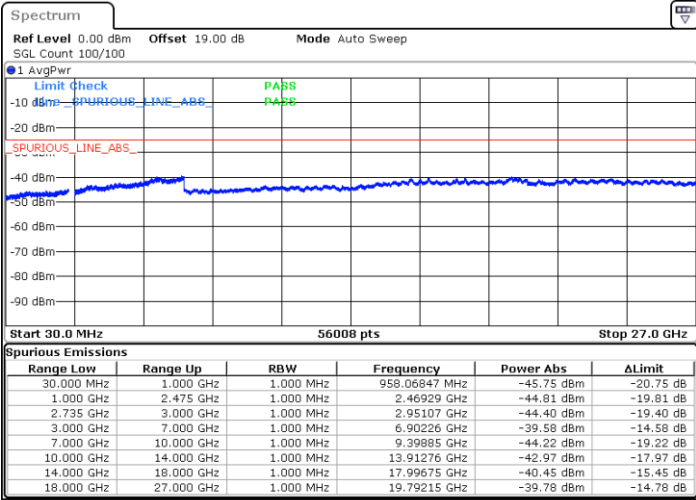

Date: 10.SEP.2021 14:38:42

LTE Band 41C / 15MHz+15MHz

16QAM

Lowest Channel / 1RB0 and 1RB74

Lowest Channel / 1RB74 and 1RB0

Date: 10.SEP.2021 14:57:31

Date: 10.SEP.2021 15:01:29

Lowest Channel / FullIRB

N/A

Date: 10.SEP.2021 14:52:56

LTE Band 41C / 15MHz+15MHz

16QAM

Middle Channel / 1RB0 and 1RB74

Middle Channel / 1RB74 and 1RB0

Date: 10.SEP.2021 15:19:38

Date: 10.SEP.2021 15:23:45

Middle Channel / FullIRB

N/A

Date: 10.SEP.2021 15:06:00

LTE Band 41C / 15MHz+15MHz

16QAM

Highest Channel / 1RB0 and 1RB74

Highest Channel / 1RB74 and 1RB0

Date: 10.SEP.2021 15:37:14

Date: 10.SEP.2021 15:41:37

Highest Channel / FullIRB

N/A

Date: 10.SEP.2021 15:33:07

LTE Band 41C / 15MHz+20MHz

16QAM

Lowest Channel / 1RB0 and 1RB99

Lowest Channel / 1RB74 and 1RB0