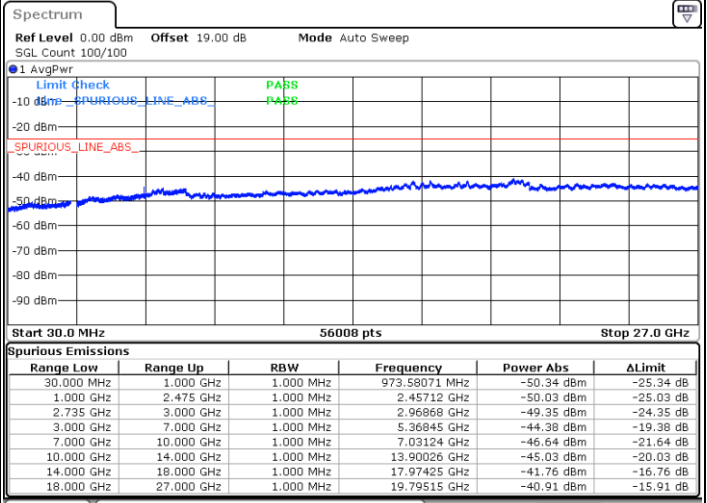

LTE Band 41C / 20MHz+5MHz

16QAM

Middle Channel / 1RB0 and 1RB24

Middle Channel / 1RB99 and 1RB0

Date: 10.SEP.2021 17:09:16

Date: 10.SEP.2021 17:30:12

Middle Channel / FullIRB

N/A

Date: 10.SEP.2021 17:04:53

LTE Band 41C / 20MHz+5MHz

16QAM

Highest Channel / 1RB0 and 1RB24

Highest Channel / 1RB99 and 1RB0

Date: 10.SEP.2021 18:10:11

Date: 10.SEP.2021 18:15:25

Highest Channel / FullIRB

N/A

Date: 10.SEP.2021 17:37:04

LTE Band 41C / 20MHz+10MHz

16QAM

Lowest Channel / 1RB0 and 1RB49

Lowest Channel / 1RB99 and 1RB0

Date: 10.SEP.2021 18:30:48

Date: 10.SEP.2021 18:36:37