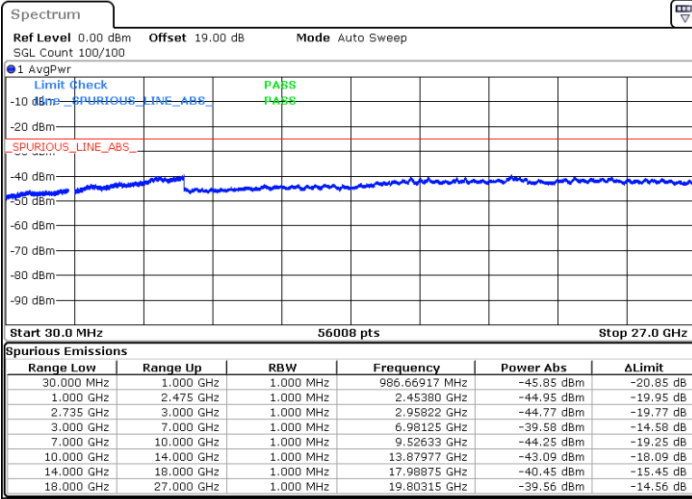

LTE Band 41C / 10MHz+15MHz

16QAM

Lowest Channel / 1RB0 and 1RB74

Lowest Channel / 1RB49 and 1RB0

Date: 10.SEP.2021 10:16:28

Date: 10.SEP.2021 10:20:35

Lowest Channel / FullRB

N/A

Date: 10.SEP.2021 10:10:39

LTE Band 41C / 10MHz+15MHz

16QAM

MiddleChannel / 1RB0 and 1RB74

Middle Channel / 1RB49 and 1RB0

Date: 10.SEP.2021 10:32:57

Date: 10.SEP.2021 10:37:40

Middle Channel / FullIRB

N/A

Date: 10.SEP.2021 10:27:23

LTE Band 41C / 10MHz+15MHz

16QAM

Highest Channel / 1RB0 and 1RB74

Highest Channel / 1RB49 and 1RB0

Date: 10.SEP.2021 10:48:57

Date: 10.SEP.2021 10:53:41

Highest Channel / FullIRB

N/A

Date: 10.SEP.2021 10:42:11

LTE Band 41C / 10MHz+20MHz

16QAM

Lowest Channel / 1RB0 and 1RB99

Lowest Channel / 1RB49 and 1RB0

Date: 10.SEP.2021 11:09:44