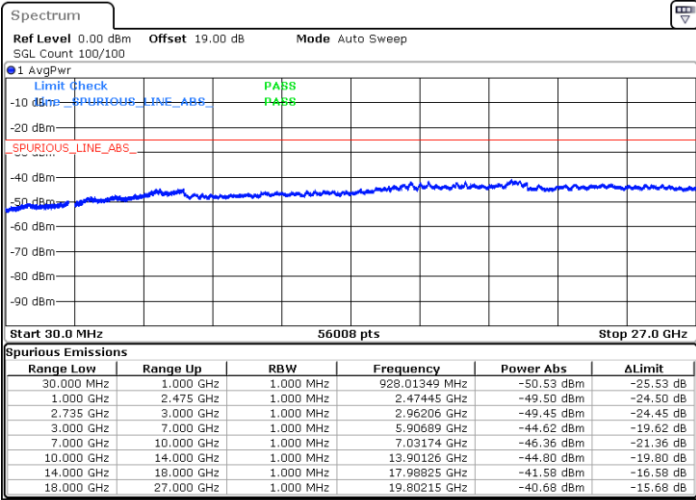

LTE Band 41C / 20MHz+20MHz

16QAM

Lowest Channel / 1RB0 and 1RB99

Lowest Channel / 1RB99 and 1RB0

Date: 13.SEP.2021 11:51:27

Date: 13.SEP.2021 11:57:19

Lowest Channel / FullRB

N/A

Date: 13.SEP.2021 11:44:43

LTE Band 41C / 20MHz+20MHz

16QAM

MiddleChannel / 1RB0 and 1RB99

Middle Channel / 1RB99 and 1RB0

Date: 13.SEP.2021 12:07:19

Date: 13.SEP.2021 12:11:51

Middle Channel / FullIRB

N/A

Date: 13.SEP.2021 12:02:35

LTE Band 41C / 20MHz+20MHz

16QAM

Highest Channel / 1RB0 and 1RB99

Highest Channel / 1RB99 and 1RB0

Date: 13.SEP.2021 12:25:33

Date: 13.SEP.2021 12:31:07

Highest Channel / FullIRB

N/A

Date: 13.SEP.2021 12:18:59

LTE Band 41C / 5MHz+20MHz

64QAM

Lowest Channel / 1RB0 and 1RB99

Lowest Channel / 1RB24 and 1RB0

Date: 9.SEP.2021 16:10:44