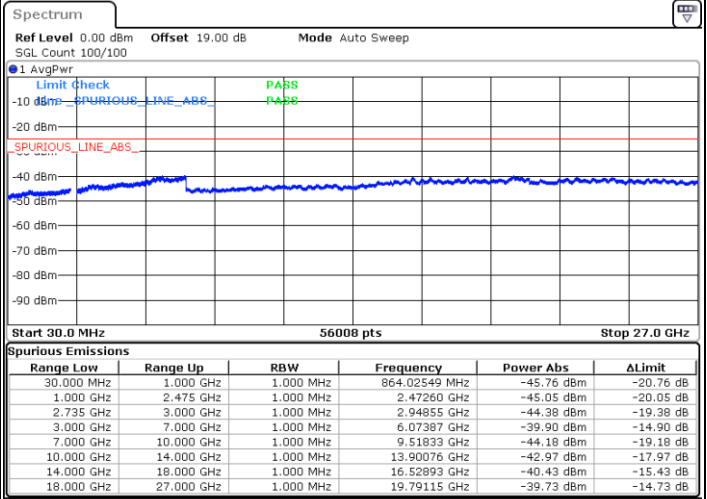

LTE Band 41C / 10MHz+15MHz

16QAM

Lowest Channel / 1RB0 and 1RB74

Lowest Channel / 1RB49 and 1RB0

Date: 10.SEP.2021 10:16:28

Date: 10.SEP.2021 10:20:35

Lowest Channel / FullRB

N/A

Date: 10.SEP.2021 10:10:39

LTE Band 41C / 10MHz+15MHz

16QAM

MiddleChannel / 1RB0 and 1RB74

Middle Channel / 1RB49 and 1RB0

Date: 10.SEP.2021 10:32:57

Date: 10.SEP.2021 10:37:40

Middle Channel / FullIRB

N/A

Date: 10.SEP.2021 10:27:23

LTE Band 41C / 10MHz+15MHz

16QAM

Highest Channel / 1RB0 and 1RB74

Highest Channel / 1RB49 and 1RB0

Date: 10.SEP.2021 10:48:57

Date: 10.SEP.2021 10:53:41

Highest Channel / FullIRB

N/A

Date: 10.SEP.2021 10:42:11

LTE Band 41C / 10MHz+20MHz

16QAM

Lowest Channel / 1RB0 and 1RB99

Lowest Channel / 1RB49 and 1RB0

Date: 10.SEP.2021 11:09:44