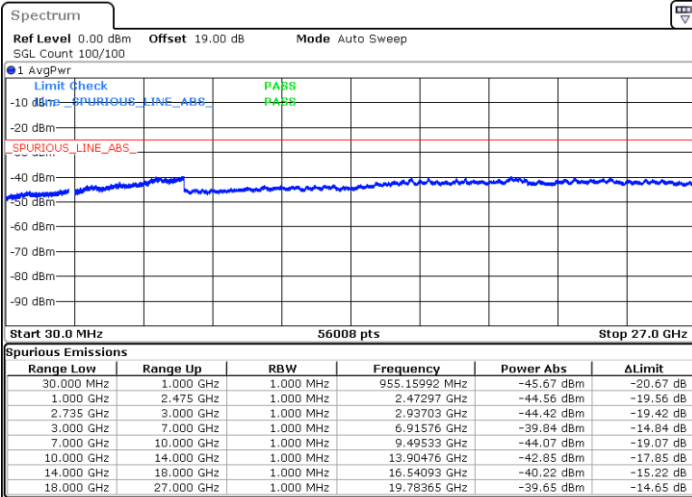

LTE Band 41C / 15MHz+10MHz

16QAM

Highest Channel / 1RB0 and 1RB49

Highest Channel / 1RB74 and 1RB0

Date: 10.SEP.2021 14:43:18

Date: 10.SEP.2021 14:47:20

Highest Channel / FullIRB

N/A

Date: 10.SEP.2021 14:38:42

LTE Band 41C / 15MHz+15MHz

16QAM

Lowest Channel / 1RB0 and 1RB74

Lowest Channel / 1RB74 and 1RB0

Date: 10.SEP.2021 14:57:31

Date: 10.SEP.2021 15:01:29

Lowest Channel / FullIRB