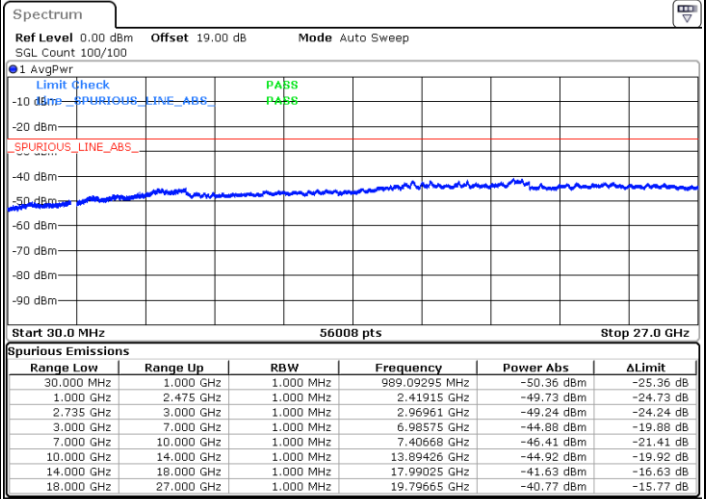

Highest Channel / FullIRB

N/A

Date: 13.SEP.2021 12:18:59

LTE Band 41C / 5MHz+20MHz

64QAM

Lowest Channel / 1RB0 and 1RB99

Lowest Channel / 1RB24 and 1RB0

Date: 9.SEP.2021 16:10:44

Date: 9.SEP.2021 16:31:56

Lowest Channel / FullRB

N/A

Date: 9.SEP.2021 15:59:57

LTE Band 41C / 5MHz+20MHz

64QAM

Middle Channel / 1RB0 and 1RB9

Middle Channel / 1RB24 and 1RB0