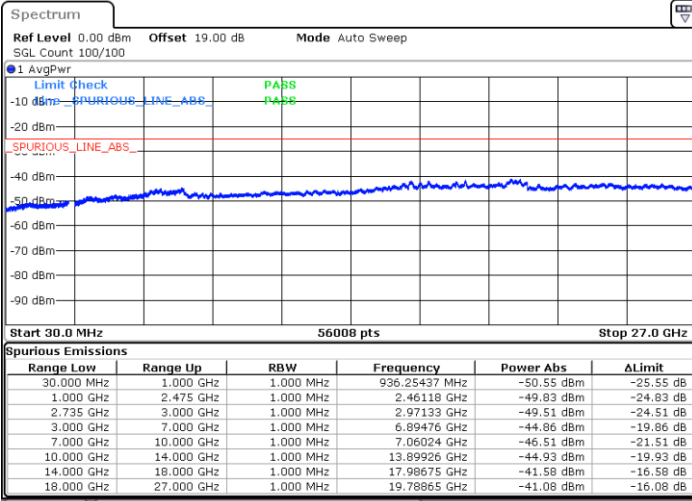

Date: 10.SEP.2021 17:04:53

LTE Band 41C / 20MHz+5MHz

16QAM

Highest Channel / 1RB0 and 1RB24

Highest Channel / 1RB99 and 1RB0

Date: 10.SEP.2021 18:10:11

Date: 10.SEP.2021 18:15:25

Highest Channel / FullIRB

N/A

Date: 10.SEP.2021 17:37:04

LTE Band 41C / 20MHz+10MHz

16QAM

Lowest Channel / 1RB0 and 1RB49

Lowest Channel / 1RB99 and 1RB0

Date: 10.SEP.2021 18:30:48

Date: 10.SEP.2021 18:36:37

Lowest Channel / FullRB

N/A

Date: 10.SEP.2021 18:26:50

LTE Band 41C / 20MHz+10MHz

16QAM

Middle Channel / 1RB0 and 1RB49

Middle Channel / 1RB99 and 1RB0

Date: 10.SEP.2021 18:50:48

Date: 10.SEP.2021 18:55:30

Middle Channel / FullRB

N/A

Date: 10.SEP.2021 18:46:32

LTE Band 41C / 20MHz+10MHz

16QAM

Highest Channel / 1RB0 and 1RB49

Highest Channel / 1RB99 and 1RB0