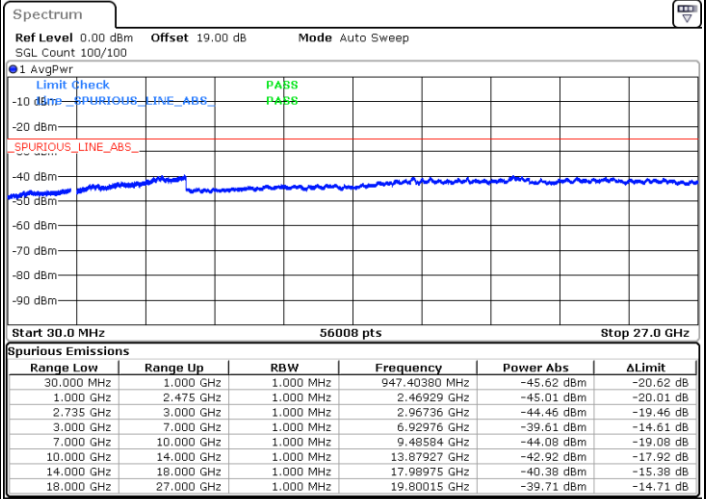

Lowest Channel / 1RB0 and 1RB49

Lowest Channel / 1RB74 and 1RB80

Date: 10.SEP.2021 12:40:51

Date: 10.SEP.2021 12:44:38

Lowest Channel / FullIRB

N/A

Date: 10.SEP.2021 12:36:07

LTE Band 41C / 15MHz+10MHz

LTE Band 41C / 15MHz+10MHz

16QAM

Highest Channel / 1RB0 and 1RB49

Highest Channel / 1RB74 and 1RB0

Date: 10.SEP.2021 14:43:18

Date: 10.SEP.2021 14:47:20

Highest Channel / FullIRB

N/A

Date: 10.SEP.2021 14:38:42

LTE Band 41C / 15MHz+15MHz

16QAM

Lowest Channel / 1RB0 and 1RB74

Lowest Channel / 1RB74 and 1RB0

Date: 10.SEP.2021 14:57:31

Date: 10.SEP.2021 15:01:29

Lowest Channel / FullIRB