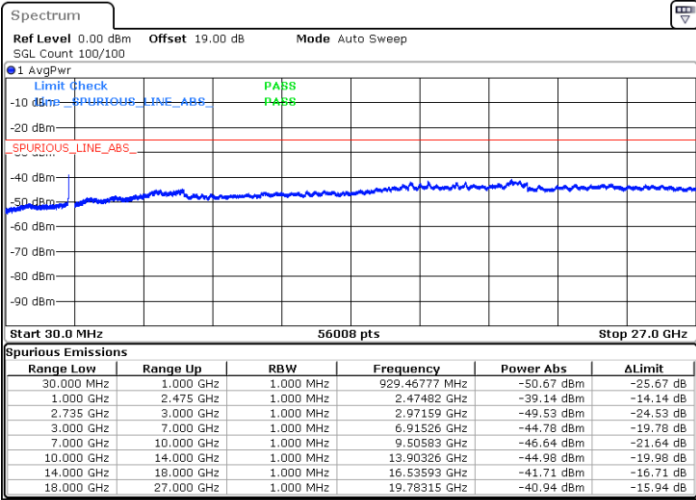

Middle Channel / FullIRB

N/A

Date: 10.SEP.2021 15:06:00

LTE Band 41C / 15MHz+15MHz

16QAM

Highest Channel / 1RB0 and 1RB74

Highest Channel / 1RB74 and 1RB0

Date: 10.SEP.2021 15:37:14

Date: 10.SEP.2021 15:41:37

Highest Channel / FullIRB

N/A

Date: 10.SEP.2021 15:33:07

LTE Band 41C / 15MHz+20MHz

16QAM

Lowest Channel / 1RB0 and 1RB99

Lowest Channel / 1RB74 and 1RB0

Date: 10.SEP.2021 15:51:13

Date: 10.SEP.2021 16:01:51

Lowest Channel / FullRB

N/A

Date: 10.SEP.2021 15:47:12

LTE Band 41C / 15MHz+20MHz

16QAM

Middle Channel / 1RB0 and 1RB9