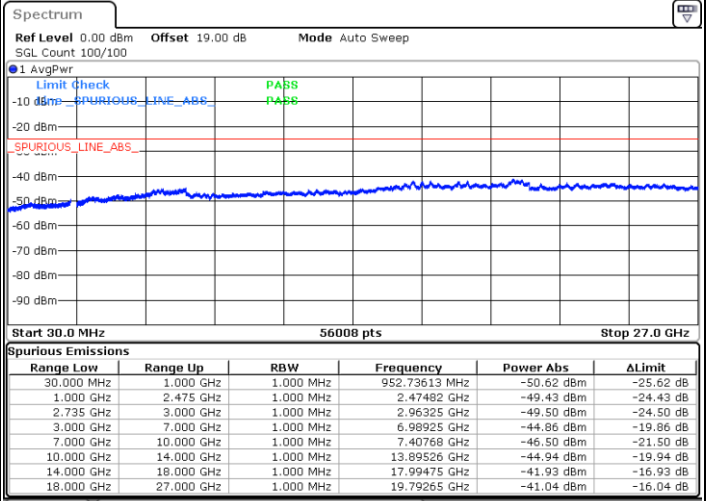

Middle Channel / FullIRB

N/A

Date: 10.SEP.2021 15:06:00

LTE Band 41C / 15MHz+15MHz

16QAM

Highest Channel / 1RB0 and 1RB74

Highest Channel / 1RB74 and 1RB0

Date: 10.SEP.2021 15:37:14

Date: 10.SEP.2021 15:41:37

Highest Channel / FullIRB

N/A

Date: 10.SEP.2021 15:33:07

LTE Band 41C / 15MHz+20MHz

16QAM

Lowest Channel / 1RB0 and 1RB99

Lowest Channel / 1RB74 and 1RB0

Date: 10.SEP.2021 15:51:13

Date: 10.SEP.2021 16:01:51

Lowest Channel / FullRB

N/A

Date: 10.SEP.2021 15:47:12

LTE Band 41C / 15MHz+20MHz

16QAM

Middle Channel / 1RB0 and 1RB9

Highest Channel / 1RB0 and 1RB99

Highest Channel / 1RB74 and 1RB0

Date: 10.SEP.2021 16:31:59

Date: 10.SEP.2021 16:36:09

Highest Channel / FullIRB

N/A

Date: 10.SEP.2021 16:27:13

LTE Band 41C / 20MHz+5MHz