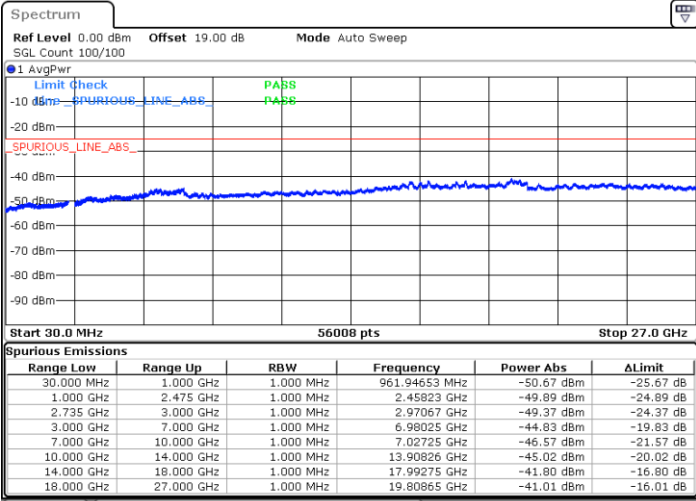

N/A

Date: 10.SEP.2021 17:37:04

LTE Band 41C / 20MHz+10MHz

16QAM

Lowest Channel / 1RB0 and 1RB49

Lowest Channel / 1RB99 and 1RB0

Date: 10.SEP.2021 18:30:48

Date: 10.SEP.2021 18:36:37

Lowest Channel / FullRB

N/A

Date: 10.SEP.2021 18:26:50

LTE Band 41C / 20MHz+10MHz

16QAM

Middle Channel / 1RB0 and 1RB49

Middle Channel / 1RB99 and 1RB0

Date: 10.SEP.2021 18:50:48

Date: 10.SEP.2021 18:55:30

Middle Channel / FullRB

N/A

Date: 10.SEP.2021 18:46:32

LTE Band 41C / 20MHz+10MHz

16QAM

Highest Channel / 1RB0 and 1RB49

Highest Channel / 1RB99 and 1RB0

Date: 13.SEP.2021 10:29:06

Date: 13.SEP.2021 10:34:14

Highest Channel / FullIRB

N/A

Date: 13.SEP.2021 10:24:57

LTE Band 41C / 20MHz+15MHz

16QAM

Lowest Channel / 1RB0 and 1RB74