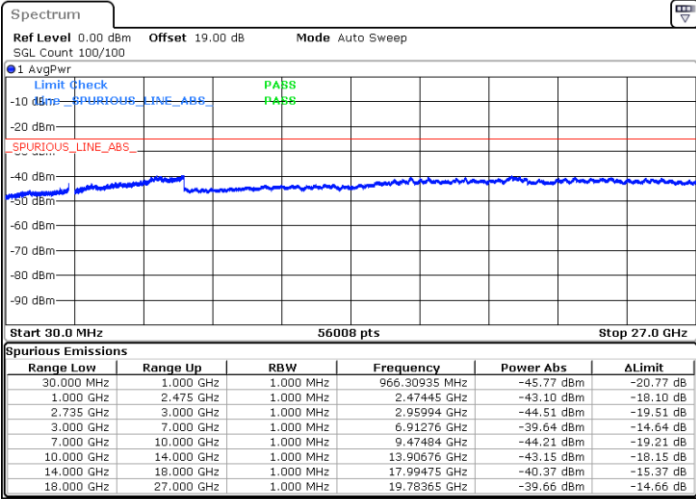

LTE Band 41C / 10MHz+15MHz

16QAM

Lowest Channel / 1RB0 and 1RB74

Lowest Channel / 1RB49 and 1RB0

Date: 10.SEP.2021 10:16:28

Date: 10.SEP.2021 10:20:35

Lowest Channel / FullRB

N/A

Date: 10.SEP.2021 10:10:39

LTE Band 41C / 10MHz+15MHz

16QAM

MiddleChannel / 1RB0 and 1RB74

Middle Channel / 1RB49 and 1RB0

Date: 10.SEP.2021 10:32:57

Date: 10.SEP.2021 10:37:40

Middle Channel / FullIRB

N/A

Date: 10.SEP.2021 10:27:23

LTE Band 41C / 10MHz+15MHz

16QAM

Highest Channel / 1RB0 and 1RB74

Highest Channel / 1RB49 and 1RB0

Date: 10.SEP.2021 10:48:57

Date: 10.SEP.2021 10:53:41