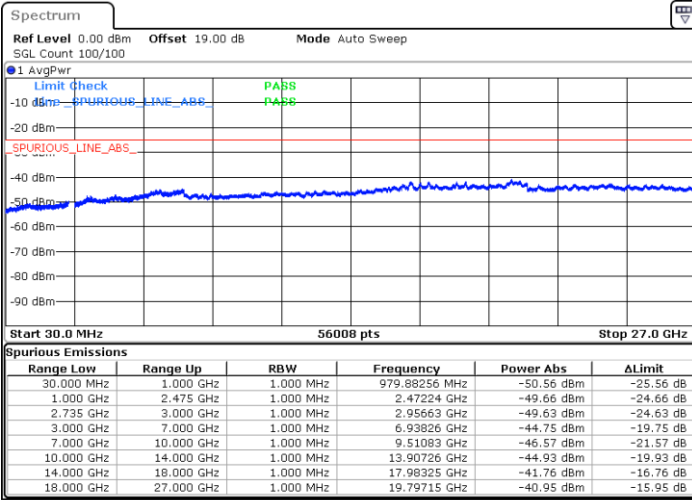

LTE Band 41C / 20MHz+5MHz

16QAM

Middle Channel / 1RB0 and 1RB24

Middle Channel / 1RB99 and 1RB0

Date: 10.SEP.2021 17:09:16

Date: 10.SEP.2021 17:30:12

Middle Channel / FullIRB

N/A

Date: 10.SEP.2021 17:04:53

LTE Band 41C / 20MHz+5MHz

16QAM

Highest Channel / 1RB0 and 1RB24

Highest Channel / 1RB99 and 1RB0

Date: 10.SEP.2021 18:10:11

Date: 10.SEP.2021 18:15:25

Highest Channel / FullIRB

N/A

Date: 10.SEP.2021 17:37:04

LTE Band 41C / 20MHz+10MHz

16QAM

Lowest Channel / 1RB0 and 1RB49

Lowest Channel / 1RB99 and 1RB0

Date: 10.SEP.2021 18:30:48

Date: 10.SEP.2021 18:36:37