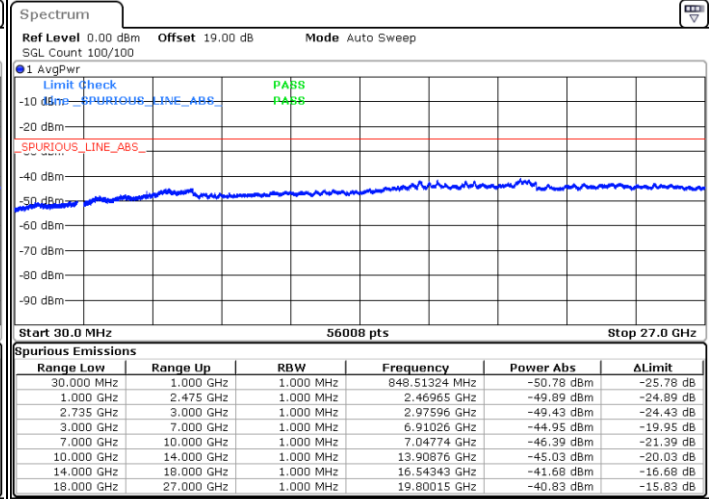

Date: 10.SEP.2021 15:41:37

Highest Channel / FullIRB

N/A

Date: 10.SEP.2021 15:33:07

LTE Band 41C / 15MHz+20MHz

16QAM

Lowest Channel / 1RB0 and 1RB99

Lowest Channel / 1RB74 and 1RB0

Date: 10.SEP.2021 15:51:13

Date: 10.SEP.2021 16:01:51

Lowest Channel / FullRB

N/A

Date: 10.SEP.2021 15:47:12

LTE Band 41C / 15MHz+20MHz

16QAM

Middle Channel / 1RB0 and 1RB9

Middle Channel / 1RB74 and 1RB0

Date: 10.SEP.2021 16:16:08

Date: 10.SEP.2021 16:22:12

Middle Channel / FullIRB

N/A

Date: 10.SEP.2021 16:10:40

LTE Band 41C / 15MHz+20MHz

16QAM

Highest Channel / 1RB0 and 1RB99

Highest Channel / 1RB74 and 1RB0

Date: 10.SEP.2021 16:31:59

Date: 10.SEP.2021 16:36:09

Highest Channel / FullIRB

N/A

Date: 10.SEP.2021 16:27:13

LTE Band 41C / 20MHz+5MHz