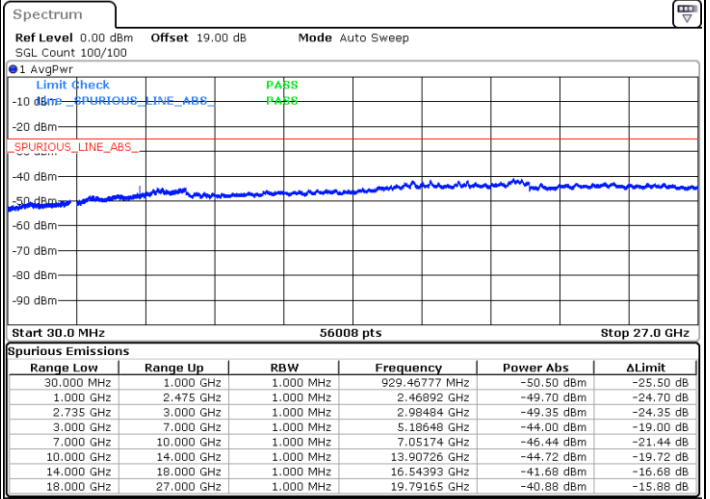

LTE Band 41C / 20MHz+20MHz

16QAM

Lowest Channel / 1RB0 and 1RB99

Lowest Channel / 1RB99 and 1RB0

Date: 13.SEP.2021 11:51:27

Date: 13.SEP.2021 11:57:19

Lowest Channel / FullRB

N/A

Date: 13.SEP.2021 11:44:43

LTE Band 41C / 20MHz+20MHz

16QAM

MiddleChannel / 1RB0 and 1RB99

Middle Channel / 1RB99 and 1RB0

Date: 13.SEP.2021 12:07:19

Date: 13.SEP.2021 12:11:51

Middle Channel / FullIRB

N/A

Date: 13.SEP.2021 12:02:35

LTE Band 41C / 20MHz+20MHz

16QAM

Highest Channel / 1RB0 and 1RB99

Highest Channel / 1RB99 and 1RB0

Date: 13.SEP.2021 12:25:33

Date: 13.SEP.2021 12:31:07

Highest Channel / FullIRB

N/A

Date: 13.SEP.2021 12:18:59

LTE Band 41C / 5MHz+20MHz

64QAM

Lowest Channel / 1RB0 and 1RB99

Lowest Channel / 1RB24 and 1RB0

Date: 9.SEP.2021 16:10:44