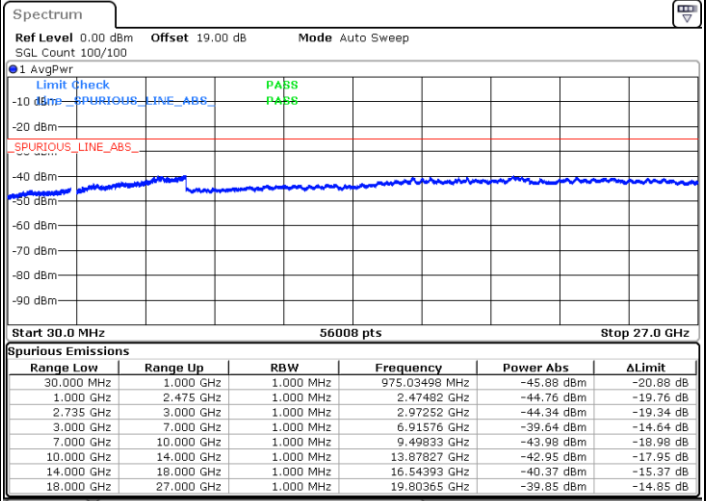

LTE Band 41C / 15MHz+10MHz

16QAM

Highest Channel / 1RB0 and 1RB49

Highest Channel / 1RB74 and 1RB0

Date: 10.SEP.2021 14:43:18

Date: 10.SEP.2021 14:47:20

Highest Channel / FullIRB

N/A

Date: 10.SEP.2021 14:38:42

LTE Band 41C / 15MHz+15MHz

16QAM

Lowest Channel / 1RB0 and 1RB74

Lowest Channel / 1RB74 and 1RB0

Date: 10.SEP.2021 14:57:31

Date: 10.SEP.2021 15:01:29

Lowest Channel / FullIRB

N/A

Date: 10.SEP.2021 14:52:56

LTE Band 41C / 15MHz+15MHz

16QAM

Middle Channel / 1RB0 and 1RB74

Middle Channel / 1RB74 and 1RB0

Date: 10.SEP.2021 15:19:38

Date: 10.SEP.2021 15:23:45

Middle Channel / FullIRB

N/A

Date: 10.SEP.2021 15:06:00

LTE Band 41C / 15MHz+15MHz

16QAM

Highest Channel / 1RB0 and 1RB74

Highest Channel / 1RB74 and 1RB0

Date: 10.SEP.2021 15:37:14