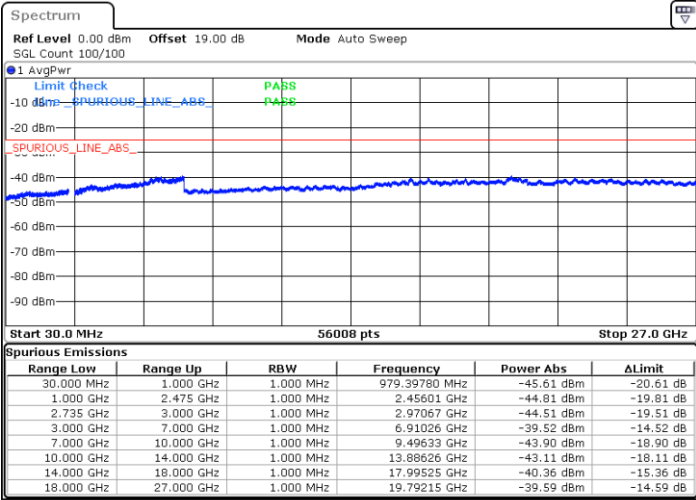

Lowest Channel / 1RB0 and 1RB49

Lowest Channel / 1RB74 and 1RB80

Date: 10.SEP.2021 12:40:51

Date: 10.SEP.2021 12:44:38

Lowest Channel / FullIRB

N/A

Date: 10.SEP.2021 12:36:07

LTE Band 41C / 15MHz+10MHz

16QAM

Middle Channel / 1RB0 and 1RB49

Middle Channel / 1RB74 and 1RB0

Date: 10.SEP.2021 12:59:50

Date: 10.SEP.2021 13:03:20

Middle Channel / FullRB

N/A

Date: 10.SEP.2021 12:49:06

LTE Band 41C / 15MHz+10MHz

16QAM

Highest Channel / 1RB0 and 1RB49

Highest Channel / 1RB74 and 1RB0

Date: 10.SEP.2021 14:43:18

Date: 10.SEP.2021 14:47:20

Highest Channel / FullIRB

N/A

Date: 10.SEP.2021 14:38:42

LTE Band 41C / 15MHz+15MHz

16QAM

Lowest Channel / 1RB0 and 1RB74

Lowest Channel / 1RB74 and 1RB0

Date: 10.SEP.2021 14:57:31

Date: 10.SEP.2021 15:01:29

Lowest Channel / FullIRB