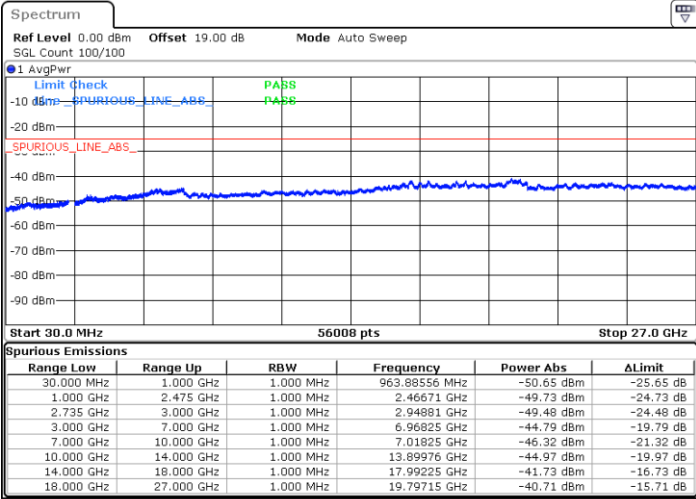

N/A

Date: 13.SEP.2021 12:02:35

LTE Band 41C / 20MHz+20MHz

16QAM

Highest Channel / 1RB0 and 1RB99

Highest Channel / 1RB99 and 1RB0

Date: 13.SEP.2021 12:25:33

Date: 13.SEP.2021 12:31:07

Highest Channel / FullIRB

N/A

Date: 13.SEP.2021 12:18:59

LTE Band 41C / 5MHz+20MHz

64QAM

Lowest Channel / 1RB0 and 1RB99

Lowest Channel / 1RB24 and 1RB0

Date: 9.SEP.2021 16:10:44

Date: 9.SEP.2021 16:31:56

Lowest Channel / FullRB

N/A

Date: 9.SEP.2021 15:59:57

LTE Band 41C / 5MHz+20MHz

64QAM

Middle Channel / 1RB0 and 1RB9

Middle Channel / 1RB24 and 1RB0