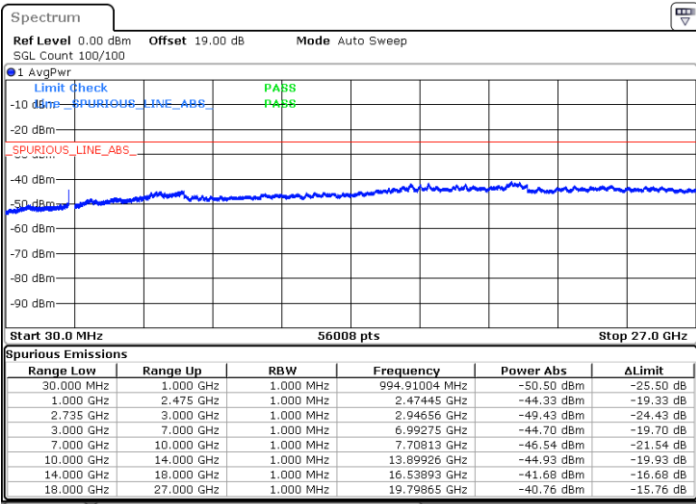

N/A

Date: 13.SEP.2021 12:02:35

LTE Band 41C / 20MHz+20MHz

16QAM

Highest Channel / 1RB0 and 1RB99

Highest Channel / 1RB99 and 1RB0

Date: 13.SEP.2021 12:25:33

Date: 13.SEP.2021 12:31:07

Highest Channel / FullIRB

N/A

Date: 13.SEP.2021 12:18:59

LTE Band 41C / 5MHz+20MHz

64QAM

Lowest Channel / 1RB0 and 1RB99

Lowest Channel / 1RB24 and 1RB0

Date: 9.SEP.2021 16:10:44

Date: 9.SEP.2021 16:31:56

Lowest Channel / FullRB

N/A

Date: 9.SEP.2021 15:59:57

LTE Band 41C / 5MHz+20MHz

64QAM

Middle Channel / 1RB0 and 1RB9

Middle Channel / 1RB24 and 1RB0