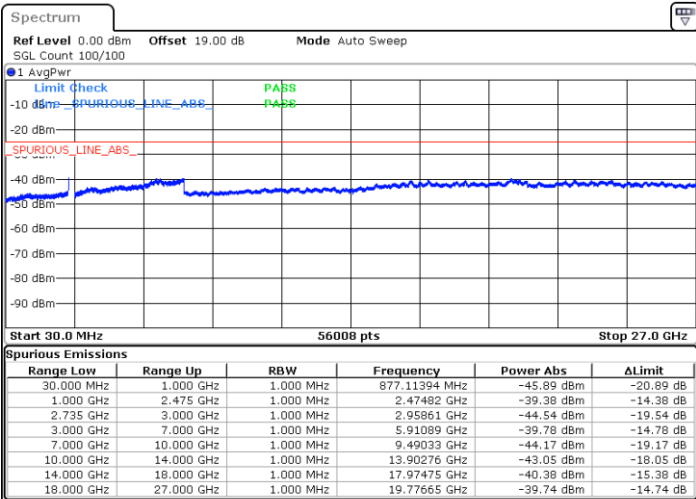

LTE Band 41C / 10MHz+15MHz

16QAM

Lowest Channel / 1RB0 and 1RB74

Lowest Channel / 1RB49 and 1RB0

Date: 10.SEP.2021 10:16:28

Date: 10.SEP.2021 10:20:35

Lowest Channel / FullRB

N/A

Date: 10.SEP.2021 10:10:39

LTE Band 41C / 10MHz+15MHz

16QAM

MiddleChannel / 1RB0 and 1RB74

Middle Channel / 1RB49 and 1RB0

Date: 10.SEP.2021 10:32:57

Date: 10.SEP.2021 10:37:40

Middle Channel / FullIRB

N/A

Date: 10.SEP.2021 10:27:23

LTE Band 41C / 10MHz+15MHz

16QAM

Highest Channel / 1RB0 and 1RB74

Highest Channel / 1RB49 and 1RB0

Date: 10.SEP.2021 10:48:57

Date: 10.SEP.2021 10:53:41