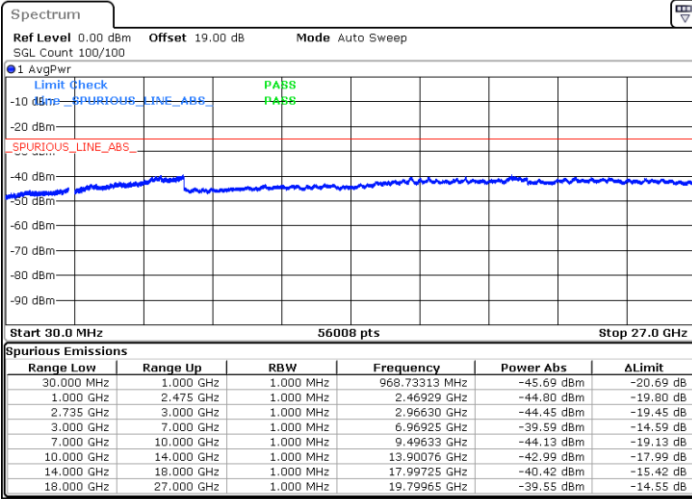

Lowest Channel / 1RB0 and 1RB49

Lowest Channel / 1RB74 and 1RB80

Date: 10.SEP.2021 12:40:51

Date: 10.SEP.2021 12:44:38

Lowest Channel / FullIRB

N/A

Date: 10.SEP.2021 12:36:07

LTE Band 41C / 15MHz+10MHz

16QAM

Middle Channel / 1RB0 and 1RB49

Middle Channel / 1RB74 and 1RB0

Date: 10.SEP.2021 12:59:50

Date: 10.SEP.2021 13:03:20

Middle Channel / FullRB

N/A

Date: 10.SEP.2021 12:49:06

LTE Band 41C / 15MHz+10MHz

16QAM

Highest Channel / 1RB0 and 1RB49

Highest Channel / 1RB74 and 1RB0

Date: 10.SEP.2021 14:43:18

Date: 10.SEP.2021 14:47:20

Highest Channel / FullIRB

N/A

Date: 10.SEP.2021 14:38:42

LTE Band 41C / 15MHz+15MHz

16QAM

Lowest Channel / 1RB0 and 1RB74

Lowest Channel / 1RB74 and 1RB0

Date: 10.SEP.2021 14:57:31

Date: 10.SEP.2021 15:01:29

Lowest Channel / FullIRB