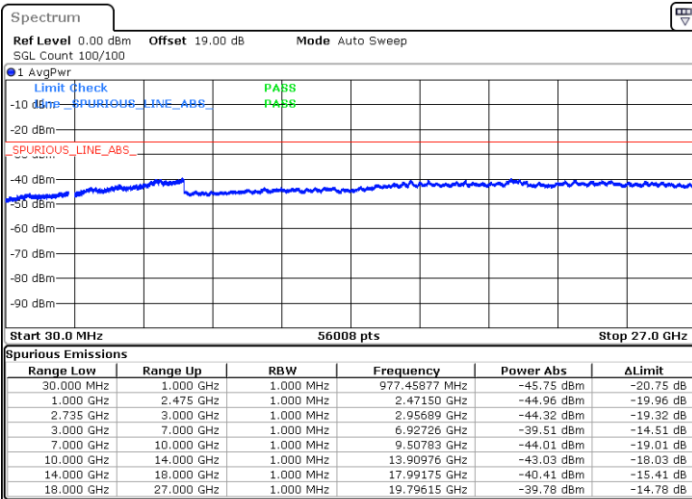

LTE Band 41C / 10MHz+15MHz

16QAM

Lowest Channel / 1RB0 and 1RB74

Lowest Channel / 1RB49 and 1RB0

Date: 10.SEP.2021 10:16:28

Date: 10.SEP.2021 10:20:35

Lowest Channel / FullRB

N/A

Date: 10.SEP.2021 10:10:39

LTE Band 41C / 10MHz+15MHz

16QAM

MiddleChannel / 1RB0 and 1RB74

Middle Channel / 1RB49 and 1RB0

Date: 10.SEP.2021 10:32:57

Date: 10.SEP.2021 10:37:40

Middle Channel / FullIRB

N/A

Date: 10.SEP.2021 10:27:23

LTE Band 41C / 10MHz+15MHz

16QAM

Highest Channel / 1RB0 and 1RB74

Highest Channel / 1RB49 and 1RB0

Date: 10.SEP.2021 10:48:57

Date: 10.SEP.2021 10:53:41

Highest Channel / FullIRB

N/A

Date: 10.SEP.2021 10:42:11

LTE Band 41C / 10MHz+20MHz

16QAM

Lowest Channel / 1RB0 and 1RB99

Lowest Channel / 1RB49 and 1RB0

Date: 10.SEP.2021 11:09:44