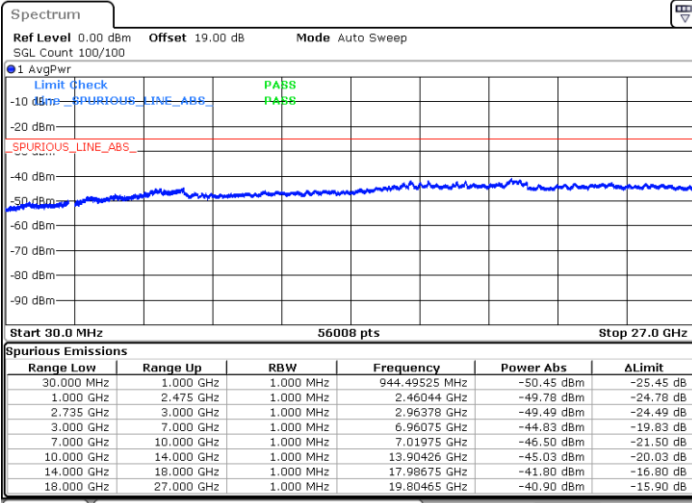

LTE Band 41C / 20MHz+5MHz

16QAM

Middle Channel / 1RB0 and 1RB24

Middle Channel / 1RB99 and 1RB0

Date: 10.SEP.2021 17:09:16

Date: 10.SEP.2021 17:30:12

Middle Channel / FullIRB

N/A

Date: 10.SEP.2021 17:04:53

LTE Band 41C / 20MHz+5MHz

16QAM

Highest Channel / 1RB0 and 1RB24

Highest Channel / 1RB99 and 1RB0

Date: 10.SEP.2021 18:10:11

Date: 10.SEP.2021 18:15:25

Highest Channel / FullIRB

N/A

Date: 10.SEP.2021 17:37:04

LTE Band 41C / 20MHz+10MHz

16QAM

Lowest Channel / 1RB0 and 1RB49

Lowest Channel / 1RB99 and 1RB0

Date: 10.SEP.2021 18:30:48

Date: 10.SEP.2021 18:36:37