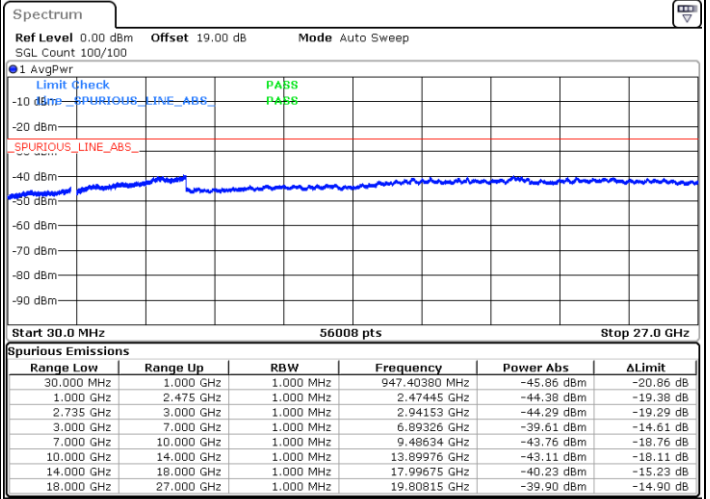

LTE Band 41C / 10MHz+15MHz

16QAM

Lowest Channel / 1RB0 and 1RB74

Lowest Channel / 1RB49 and 1RB0

Date: 10.SEP.2021 10:16:28

Date: 10.SEP.2021 10:20:35

Lowest Channel / FullRB

N/A

Date: 10.SEP.2021 10:10:39

LTE Band 41C / 10MHz+15MHz

16QAM

MiddleChannel / 1RB0 and 1RB74

Middle Channel / 1RB49 and 1RB0

Date: 10.SEP.2021 10:32:57

Date: 10.SEP.2021 10:37:40

Middle Channel / FullIRB

N/A

Date: 10.SEP.2021 10:27:23

LTE Band 41C / 10MHz+15MHz

16QAM

Highest Channel / 1RB0 and 1RB74

Highest Channel / 1RB49 and 1RB0

Date: 10.SEP.2021 10:48:57

Date: 10.SEP.2021 10:53:41