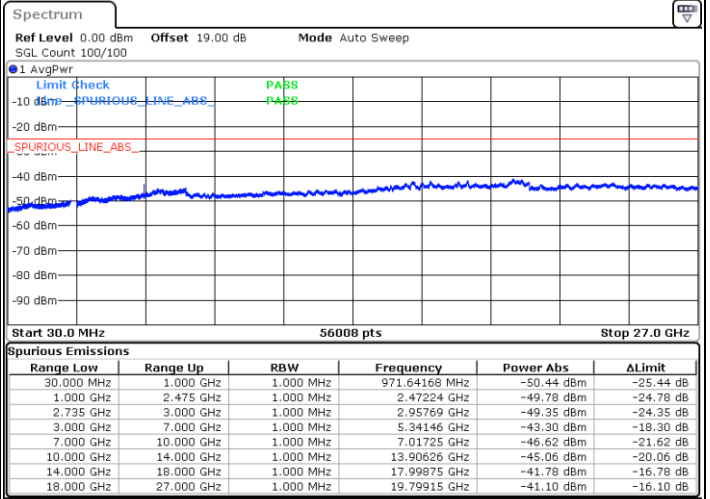

Date: 10.SEP.2021 11:16:51

Lowest Channel / FullIRB

N/A

Date: 10.SEP.2021 11:05:10

LTE Band 41C / 10MHz+20MHz

16QAM

Middle Channel / 1RB0 and 1RB9

Middle Channel / 1RB49 and 1RB0

Date: 10.SEP.2021 11:30:35

Date: 10.SEP.2021 11:35:17

Middle Channel / FullRB

N/A

Date: 10.SEP.2021 11:25:10

LTE Band 41C / 10MHz+20MHz

16QAM

Highest Channel / 1RB0 and 1RB99

Highest Channel / 1RB49 and 1RB0

Date: 10.SEP.2021 11:44:01

Date: 10.SEP.2021 11:52:01

Highest Channel / FullIRB

N/A

Date: 10.SEP.2021 11:40:09

LTE Band 41C / 15MHz+10MHz

16QAM

Lowest Channel / 1RB0 and 1RB49

Lowest Channel / 1RB74 and 1RB80

Date: 10.SEP.2021 12:40:51

Date: 10.SEP.2021 12:44:38

Lowest Channel / FullIRB

N/A

Date: 10.SEP.2021 12:36:07

LTE Band 41C / 15MHz+10MHz