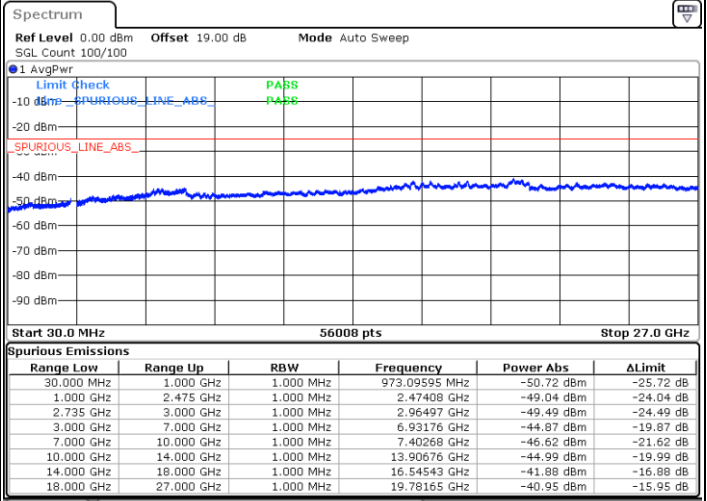

Date: 10.SEP.2021 17:04:53

LTE Band 41C / 20MHz+5MHz

16QAM

Highest Channel / 1RB0 and 1RB24

Highest Channel / 1RB99 and 1RB0

Date: 10.SEP.2021 18:10:11

Date: 10.SEP.2021 18:15:25

Highest Channel / FullIRB

N/A

Date: 10.SEP.2021 17:37:04

LTE Band 41C / 20MHz+10MHz

16QAM

Lowest Channel / 1RB0 and 1RB49

Lowest Channel / 1RB99 and 1RB0

Date: 10.SEP.2021 18:30:48

Date: 10.SEP.2021 18:36:37

Lowest Channel / FullRB

N/A

Date: 10.SEP.2021 18:26:50

LTE Band 41C / 20MHz+10MHz

16QAM

Middle Channel / 1RB0 and 1RB49

Middle Channel / 1RB99 and 1RB0

Date: 10.SEP.2021 18:50:48

Date: 10.SEP.2021 18:55:30

Middle Channel / FullRB

N/A

Date: 10.SEP.2021 18:46:32

LTE Band 41C / 20MHz+10MHz

16QAM

Highest Channel / 1RB0 and 1RB49

Highest Channel / 1RB99 and 1RB0