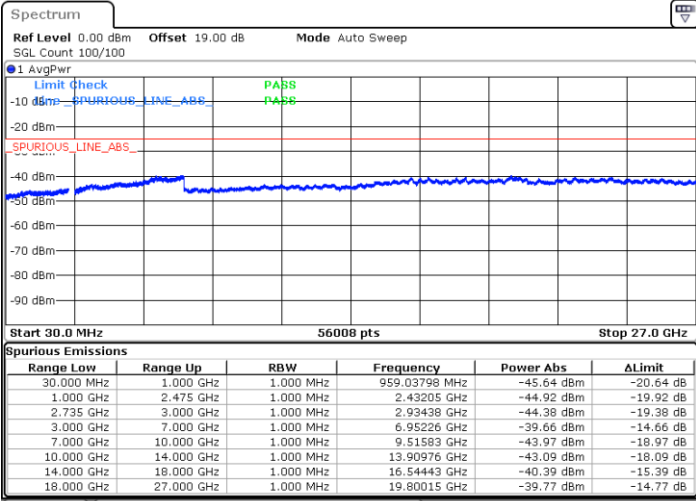

LTE Band 41C / 15MHz+10MHz

16QAM

Highest Channel / 1RB0 and 1RB49

Highest Channel / 1RB74 and 1RB0

Date: 10.SEP.2021 14:43:18

Date: 10.SEP.2021 14:47:20

Highest Channel / FullIRB

N/A

Date: 10.SEP.2021 14:38:42

LTE Band 41C / 15MHz+15MHz

16QAM

Lowest Channel / 1RB0 and 1RB74

Lowest Channel / 1RB74 and 1RB0

Date: 10.SEP.2021 14:57:31

Date: 10.SEP.2021 15:01:29

Lowest Channel / FullIRB

N/A

Date: 10.SEP.2021 14:52:56

LTE Band 41C / 15MHz+15MHz

16QAM

Middle Channel / 1RB0 and 1RB74

Middle Channel / 1RB74 and 1RB0

Date: 10.SEP.2021 15:19:38

Date: 10.SEP.2021 15:23:45

Middle Channel / FullIRB

N/A

Date: 10.SEP.2021 15:06:00

LTE Band 41C / 15MHz+15MHz

16QAM

Highest Channel / 1RB0 and 1RB74

Highest Channel / 1RB74 and 1RB0

Date: 10.SEP.2021 15:37:14