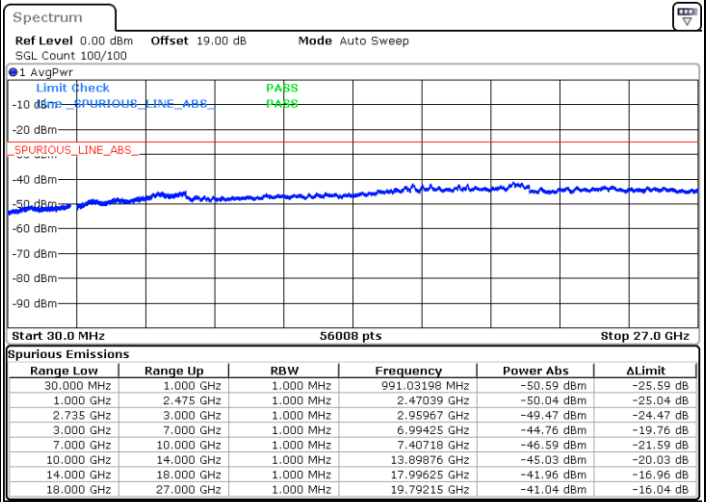

Highest Channel / 1RB0 and 1RB99

Highest Channel / 1RB74 and 1RB0

Date: 10.SEP.2021 16:31:59

Date: 10.SEP.2021 16:36:09

Highest Channel / FullIRB

N/A

Date: 10.SEP.2021 16:27:13

LTE Band 41C / 20MHz+5MHz

16QAM

Lowest Channel / 1RB0 and 1RB24

Lowest Channel / 1RB99 and 1RB0

Date: 10.SEP.2021 16:47:05

Date: 10.SEP.2021 16:59:00

Lowest Channel / FullRB

N/A

Date: 10.SEP.2021 16:41:32

LTE Band 41C / 20MHz+5MHz

16QAM

Middle Channel / 1RB0 and 1RB24

Middle Channel / 1RB99 and 1RB0

Date: 10.SEP.2021 17:09:16

Date: 10.SEP.2021 17:30:12

Middle Channel / FullIRB

N/A

Date: 10.SEP.2021 17:04:53

LTE Band 41C / 20MHz+5MHz

16QAM

Highest Channel / 1RB0 and 1RB24

Highest Channel / 1RB99 and 1RB0

Date: 10.SEP.2021 18:10:11

Date: 10.SEP.2021 18:15:25

Highest Channel / FullIRB