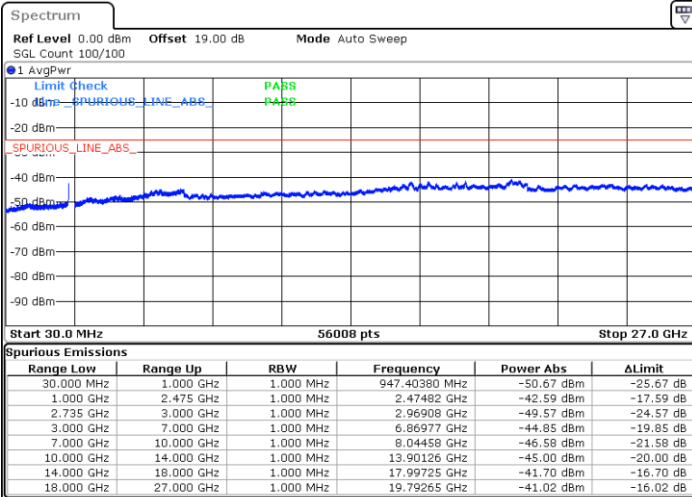

Date: 10.SEP.2021 17:04:53

LTE Band 41C / 20MHz+5MHz

16QAM

Highest Channel / 1RB0 and 1RB24

Highest Channel / 1RB99 and 1RB0

Date: 10.SEP.2021 18:10:11

Date: 10.SEP.2021 18:15:25

Highest Channel / FullIRB

N/A

Date: 10.SEP.2021 17:37:04

LTE Band 41C / 20MHz+10MHz

16QAM

Lowest Channel / 1RB0 and 1RB49

Lowest Channel / 1RB99 and 1RB0

Date: 10.SEP.2021 18:30:48

Date: 10.SEP.2021 18:36:37

Lowest Channel / FullRB

N/A

Date: 10.SEP.2021 18:26:50

LTE Band 41C / 20MHz+10MHz

16QAM

Middle Channel / 1RB0 and 1RB49

Middle Channel / 1RB99 and 1RB0

Date: 10.SEP.2021 18:50:48

Date: 10.SEP.2021 18:55:30

Middle Channel / FullRB

N/A

Date: 10.SEP.2021 18:46:32

LTE Band 41C / 20MHz+10MHz

16QAM

Highest Channel / 1RB0 and 1RB49

Highest Channel / 1RB99 and 1RB0