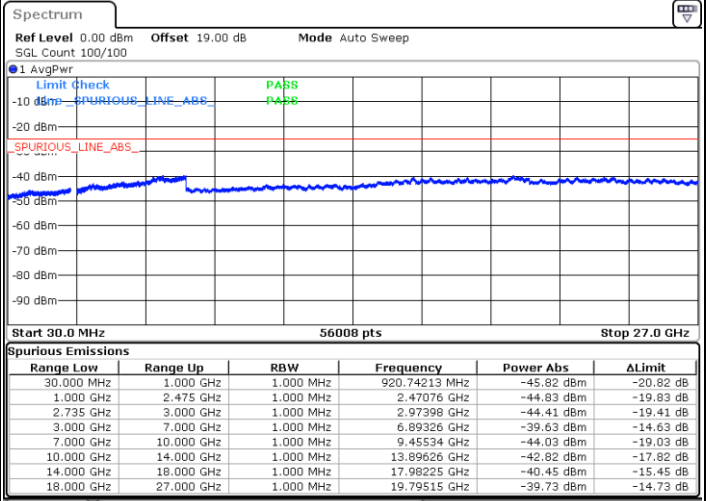

Date: 10.SEP.2021 14:38:42

LTE Band 41C / 15MHz+15MHz

16QAM

Lowest Channel / 1RB0 and 1RB74

Lowest Channel / 1RB74 and 1RB0

Date: 10.SEP.2021 14:57:31

Date: 10.SEP.2021 15:01:29

Lowest Channel / FullIRB

N/A

Date: 10.SEP.2021 14:52:56

LTE Band 41C / 15MHz+15MHz

16QAM

Middle Channel / 1RB0 and 1RB74

Middle Channel / 1RB74 and 1RB0

Date: 10.SEP.2021 15:19:38

Date: 10.SEP.2021 15:23:45

Middle Channel / FullIRB

N/A

Date: 10.SEP.2021 15:06:00

LTE Band 41C / 15MHz+15MHz

16QAM

Highest Channel / 1RB0 and 1RB74

Highest Channel / 1RB74 and 1RB0

Date: 10.SEP.2021 15:37:14

Date: 10.SEP.2021 15:41:37

Highest Channel / FullIRB

N/A

Date: 10.SEP.2021 15:33:07

LTE Band 41C / 15MHz+20MHz

16QAM

Lowest Channel / 1RB0 and 1RB99

Lowest Channel / 1RB74 and 1RB0