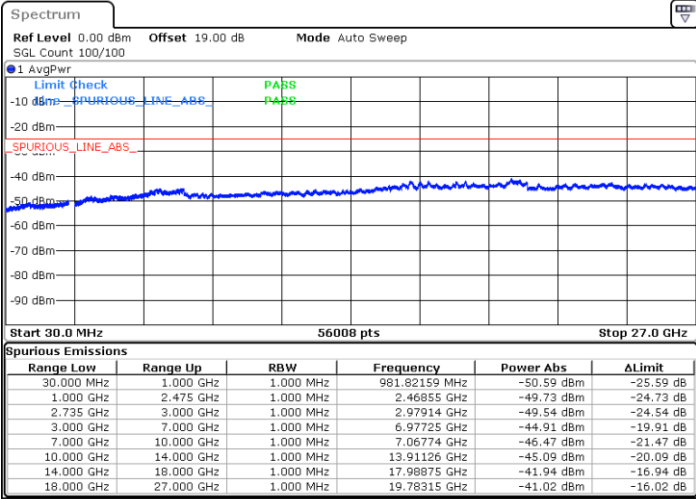

Date: 10.SEP.2021 11:16:51

Lowest Channel / FullIRB

N/A

Date: 10.SEP.2021 11:05:10

LTE Band 41C / 10MHz+20MHz

16QAM

Middle Channel / 1RB0 and 1RB9

Middle Channel / 1RB49 and 1RB0

Date: 10.SEP.2021 11:30:35

Date: 10.SEP.2021 11:35:17

Middle Channel / FullRB

N/A

Date: 10.SEP.2021 11:25:10

LTE Band 41C / 10MHz+20MHz

16QAM

Highest Channel / 1RB0 and 1RB99

Highest Channel / 1RB49 and 1RB0

Date: 10.SEP.2021 11:44:01

Date: 10.SEP.2021 11:52:01

Highest Channel / FullIRB

N/A

Date: 10.SEP.2021 11:40:09

LTE Band 41C / 15MHz+10MHz

16QAM

Lowest Channel / 1RB0 and 1RB49

Lowest Channel / 1RB74 and 1RB80

Date: 10.SEP.2021 12:40:51

Date: 10.SEP.2021 12:44:38

Lowest Channel / FullIRB

N/A

Date: 10.SEP.2021 12:36:07

LTE Band 41C / 15MHz+10MHz