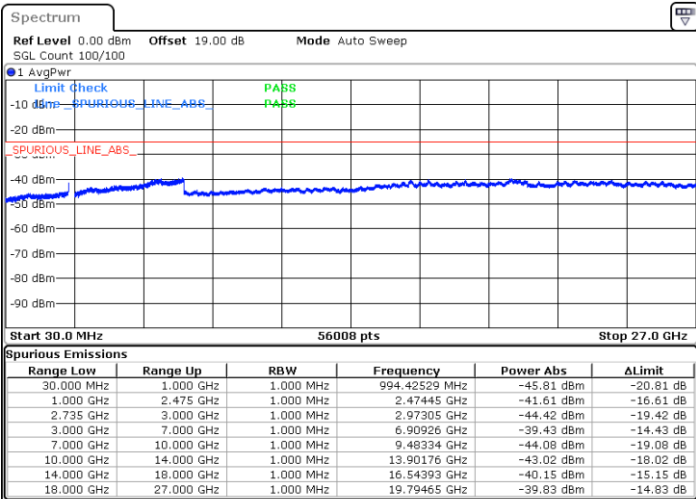

Highest Channel / 1RB49 and 1RB0

Date: 10.SEP.2021 11:44:01

Date: 10.SEP.2021 11:52:01

Highest Channel / FullIRB

N/A

Date: 10.SEP.2021 11:40:09

LTE Band 41C / 15MHz+10MHz

16QAM

Lowest Channel / 1RB0 and 1RB49

Lowest Channel / 1RB74 and 1RB80

Date: 10.SEP.2021 12:40:51

Date: 10.SEP.2021 12:44:38

Lowest Channel / FullIRB

N/A

Date: 10.SEP.2021 12:36:07

LTE Band 41C / 15MHz+10MHz

LTE Band 41C / 15MHz+10MHz

16QAM

Highest Channel / 1RB0 and 1RB49

Highest Channel / 1RB74 and 1RB0

Date: 10.SEP.2021 14:43:18

Date: 10.SEP.2021 14:47:20

Highest Channel / FullIRB

N/A