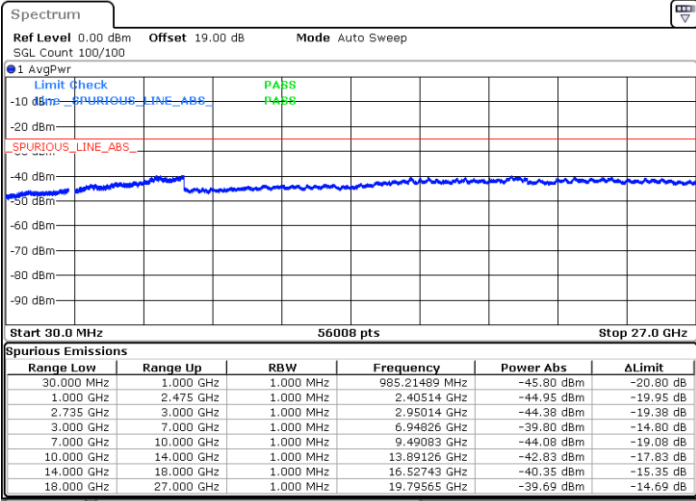

Date: 10.SEP.2021 14:38:42

LTE Band 41C / 15MHz+15MHz

16QAM

Lowest Channel / 1RB0 and 1RB74

Lowest Channel / 1RB74 and 1RB0

Date: 10.SEP.2021 14:57:31

Date: 10.SEP.2021 15:01:29

Lowest Channel / FullIRB

N/A

Date: 10.SEP.2021 14:52:56

LTE Band 41C / 15MHz+15MHz

16QAM

Middle Channel / 1RB0 and 1RB74

Middle Channel / 1RB74 and 1RB0

Date: 10.SEP.2021 15:19:38

Date: 10.SEP.2021 15:23:45

Middle Channel / FullIRB

N/A

Date: 10.SEP.2021 15:06:00

LTE Band 41C / 15MHz+15MHz

16QAM

Highest Channel / 1RB0 and 1RB74

Highest Channel / 1RB74 and 1RB0

Date: 10.SEP.2021 15:37:14

Date: 10.SEP.2021 15:41:37

Highest Channel / FullIRB

N/A

Date: 10.SEP.2021 15:33:07

LTE Band 41C / 15MHz+20MHz

16QAM

Lowest Channel / 1RB0 and 1RB99

Lowest Channel / 1RB74 and 1RB0