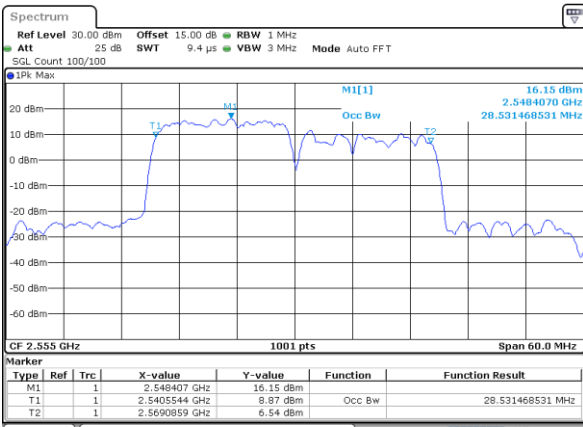

Date: 4-JAN-2021 23:19:19

Highest Channel / 15MHz+10MHz

Date: 5-JAN-2021 01:23:22

LTE Band 7C

16QAM

Lowest Channel / 15MHz+15MHz

Date: 4-JAN-2021 20:38:18

Lowest Channel / 15MHz+20MHz

Date: 4-JAN-2021 19:27:44

Middle Channel / 15MHz+15MHz

Date: 4-JAN-2021 21:01:42

Middle Channel / 15MHz+20MHz

Date: 4-JAN-2021 19:51:09

Highest Channel / 15MHz+15MHz

Date: 4-JAN-2021 21:41:53

Highest Channel / 15MHz+20MHz

Date: 4-JAN-2021 20:07:52

LTE Band 7C

16QAM

Lowest Channel / 20MHz+10MHz

Date: 4-JAN-2021 05:29:46

Lowest Channel / 20MHz+15MHz

Date: 4-JAN-2021 04:26:31

Middle Channel / 20MHz+10MHz

Date: 4-JAN-2021 05:53:20

Middle Channel / 20MHz+15MHz

Date: 4-JAN-2021 04:49:22

Highest Channel / 20MHz+10MHz

Date: 4-JAN-2021 18:50:01

Highest Channel / 20MHz+15MHz

Date: 4-JAN-2021 05:09:39

LTE Band 7C