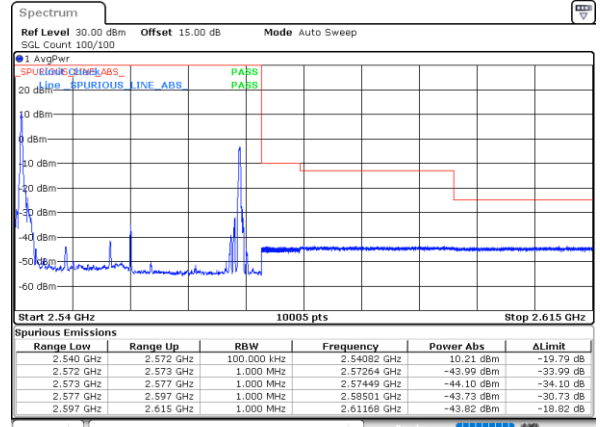

Lowest Band Edge / Full RB

Highest Band Edge / Full RB

Date: 4_JAN.2021 22:08:39

Date: 4_JAN.2021 23:37:29

LTE Band 7C / 15MHz+10MHz

QPSK

Lowest Band Edge / 1RB0 and 1RB49

Date: 5 JAN. 2021 00:53:01

Date: 5 JAN. 2021 00:39:17

Highest Band Edge / Full RB

Date: 8 JAN. 2021 01:14:06

LTE Band 7C / 15MHz+15MHz

QPSK

Lowest Band Edge / 1RB0 and 1RB74

Highest Band Edge / 1RB0 and 1RB74

Date: 4.JAN.2021 20:49:47

Date: 4.JAN.2021 21:55:16

Lowest Band Edge / 1RB74 and 1RB0

Highest Band Edge / 1RB74 and 1RB0

Date: 4.JAN.2021 20:52:30

Date: 4.JAN.2021 21:58:22

Lowest Band Edge / Full RB

Highest Band Edge / Full RB

Date: 4.JAN.2021 20:36:49