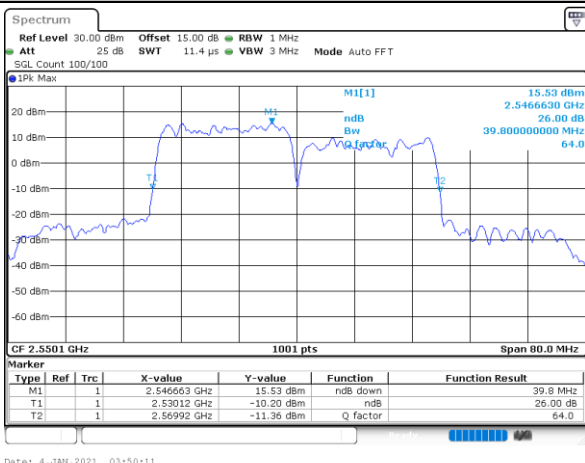

Date: 4-JAN-2021 04:26:37

Middle Channel / 20MHz+10MHz

Date: 4-JAN-2021 05:53:28

Middle Channel / 20MHz+15MHz

Date: 4-JAN-2021 04:49:38

Highest Channel / 20MHz+10MHz

Date: 4-JAN-2021 18:50:08

Highest Channel / 20MHz+15MHz

Date: 4-JAN-2021 05:09:45

LTE Band 7C

16QAM

Lowest Channel / 20MHz+20MHz

N/A

Date: 4-JAN-2021 03:08:15

Middle Channel / 20MHz+20MHz

N/A

Date: 4-JAN-2021 03:13:27

Highest Channel / 20MHz+20MHz

N/A

Date: 4-JAN-2021 03:15:11

LTE Band 7C

64QAM

Lowest Channel / 10MHz+20MHz

Date: 4-JAN-2021 22:21:33

Lowest Channel / 15MHz+10MHz

Date: 5-JAN-2021 00:44:54

Middle Channel / 10MHz+20MHz

Date: 4-JAN-2021 23:21:36

Middle Channel / 15MHz+10MHz

Date: 5-JAN-2021 01:09:41

Highest Channel / 10MHz+20MHz

Date: 5-JAN-2021 00:13:38