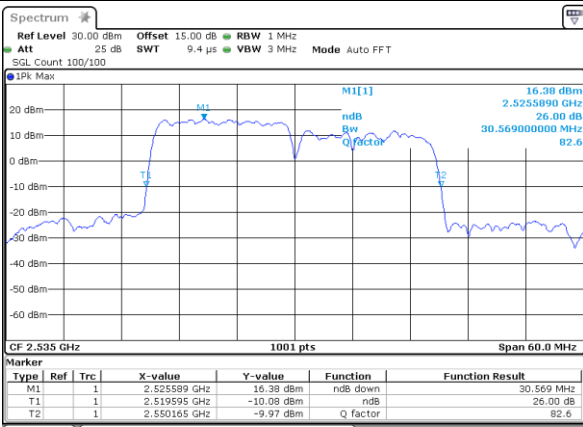

LTE Band 7C

QPSK

Lowest Channel / 15MHz+15MHz

Date: 4.JAN.2021 20:36:13

Lowest Channel / 15MHz+20MHz

Date: 4.JAN.2021 19:25:24

Middle Channel / 15MHz+15MHz

Date: 4.JAN.2021 21:00:18

Middle Channel / 15MHz+20MHz

Date: 4.JAN.2021 19:49:03

Highest Channel / 15MHz+15MHz

Date: 4.JAN.2021 21:37:48

Highest Channel / 15MHz+20MHz

Date: 4.JAN.2021 20:05:24

LTE Band 7C

QPSK