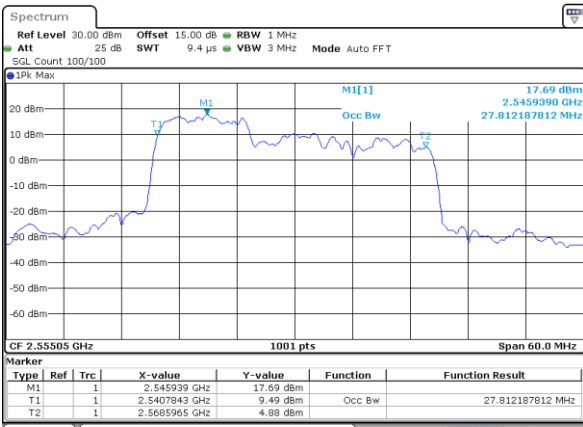

N/A

Date: 4-JAN-2021 03:01:23

Highest Channel / 20MHz+20MHz

N/A

Date: 4-JAN-2021 03:47:40

LTE Band 7C

16QAM

Lowest Channel / 10MHz+20MHz

Date: 4-JAN-2021 22:19:03

Lowest Channel / 15MHz+10MHz

Date: 5-JAN-2021 00:41:04

Middle Channel / 10MHz+20MHz

Date: 4-JAN-2021 23:19:49

Middle Channel / 15MHz+10MHz

Date: 5-JAN-2021 01:06:38

Highest Channel / 10MHz+20MHz

Date: 4-JAN-2021 23:19:19

Highest Channel / 15MHz+10MHz

Date: 5-JAN-2021 01:23:22

LTE Band 7C

16QAM

Lowest Channel / 15MHz+15MHz

Date: 4-JAN-2021 20:38:18

Lowest Channel / 15MHz+20MHz