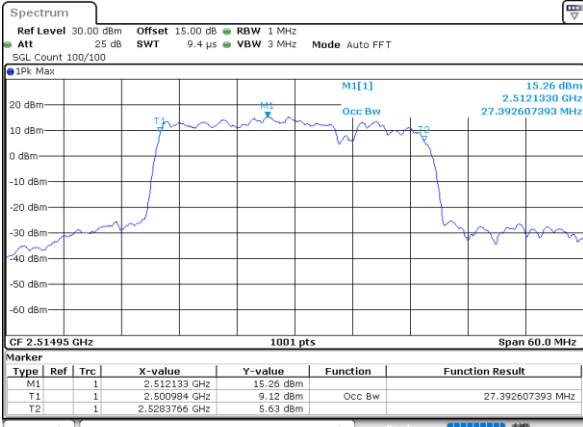

Date: 4-JAN-2021 21:45:10

Highest Channel / 15MHz+20MHz

Date: 4-JAN-2021 20:17:09

LTE Band 7C

64QAM

Lowest Channel / 20MHz+10MHz

Date: 4-JAN-2021 05:32:09

Lowest Channel / 20MHz+15MHz

Date: 4-JAN-2021 04:29:02

Middle Channel / 20MHz+10MHz

Date: 4-JAN-2021 05:54:39

Middle Channel / 20MHz+15MHz

Date: 4-JAN-2021 04:50:58

Highest Channel / 20MHz+10MHz

Date: 4-JAN-2021 18:55:44

Highest Channel / 20MHz+15MHz