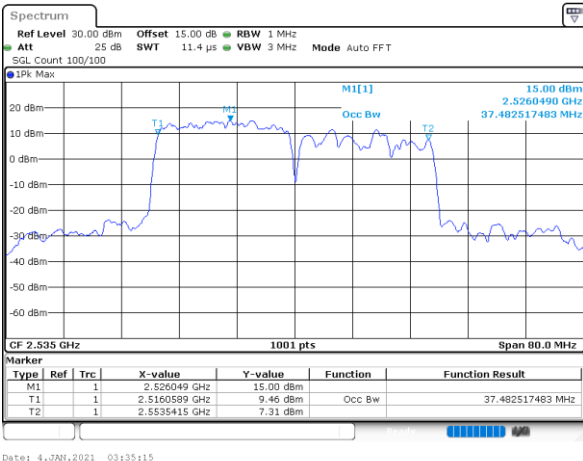

Date: 4-JAN-2021 04:29:02

Middle Channel / 20MHz+10MHz

Date: 4-JAN-2021 05:54:39

Middle Channel / 20MHz+15MHz

Date: 4-JAN-2021 04:50:58

Highest Channel / 20MHz+10MHz

Date: 4-JAN-2021 18:55:44

Highest Channel / 20MHz+15MHz

Date: 4-JAN-2021 05:11:46

LTE Band 7C

64QAM

Lowest Channel / 20MHz+20MHz

N/A

Date: 4-JAN-2021 03:10:59

Middle Channel / 20MHz+20MHz

N/A

Date: 4-JAN-2021 03:10:15

Highest Channel / 20MHz+20MH

N/A

Date: 4-JAN-2021 03:15:44

Conducted Band Edge

LTE Band 7C / 10MHz+20MHz

QPSK

Lowest Band Edge / 1RB0 and 1RB9