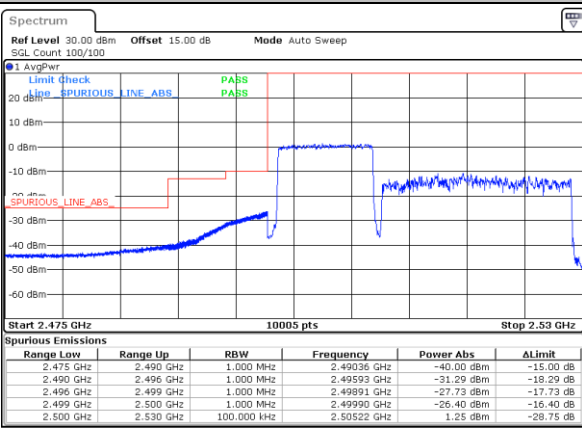

Date: 4-JAN-2021 03:10:15

Highest Channel / 20MHz+20MH

N/A

Date: 4-JAN-2021 03:15:44

Conducted Band Edge

LTE Band 7C / 10MHz+20MHz

QPSK

Lowest Band Edge / 1RB0 and 1RB9

Highest Band Edge / 1RB0 and 1RB9

Date: 4_JAN.2021 22:33:19

Date: 5_JAN.2021 00:22:18

Lowest Band Edge / 1RB49 and 1RB0

Highest Band Edge / 1RB49 and 1RB0

Date: 4_JAN.2021 22:35:45

Date: 5_JAN.2021 00:27:06

Lowest Band Edge / Full RB

Highest Band Edge / Full RB

Date: 4_JAN.2021 22:08:39

Date: 4_JAN.2021 23:37:29

LTE Band 7C / 15MHz+10MHz

QPSK

Lowest Band Edge / 1RB0 and 1RB49

Date: 5 JAN. 2021 00:53:01