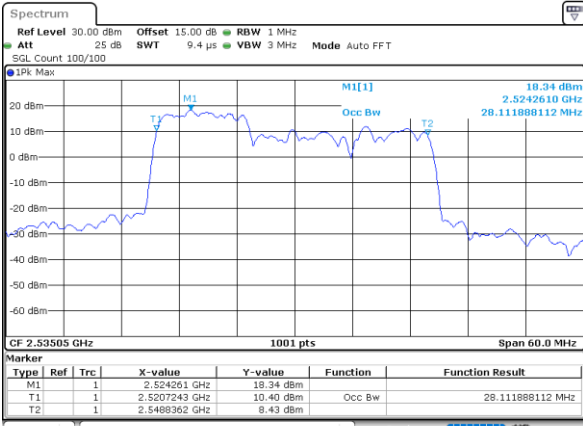

Mode	LTE Band 7C : 99%OBW(MHz)			
64QAM				
BW	10MHz+20MHz	15MHz+10MHz	15MHz+15MHz	15MHz+20MHz
Lowest CH	27.51	23.43	28.53	32.52
Middle CH	27.93	23.38	28.29	32.38
Highest CH	27.69	23.18	28.11	32.31
BW	20MHz+10MHz	20MHz+15MHz	20MHz+20MHz	N/A
Lowest CH	27.39	32.45	37.64	-
Middle CH	27.99	32.80	37.48	-
Highest CH	27.93	32.52	37.64	-

LTE Band 7C

QPSK

Lowest Channel / 10MHz+20MHz

Date: 4, JAN, 2021 22:07:59

Lowest Channel / 15MHz+10MHz

Date: 5, JAN, 2021 00:38:01

Middle Channel / 10MHz+20MHz

Date: 4, JAN, 2021 23:12:00

Middle Channel / 15MHz+10MHz

Date: 5, JAN, 2021 01:02:57

Highest Channel / 10MHz+20MHz

Date: 4, JAN, 2021 23:35:04

Highest Channel / 15MHz+10MHz

Date: 5, JAN, 2021 01:20:15

LTE Band 7C

QPSK