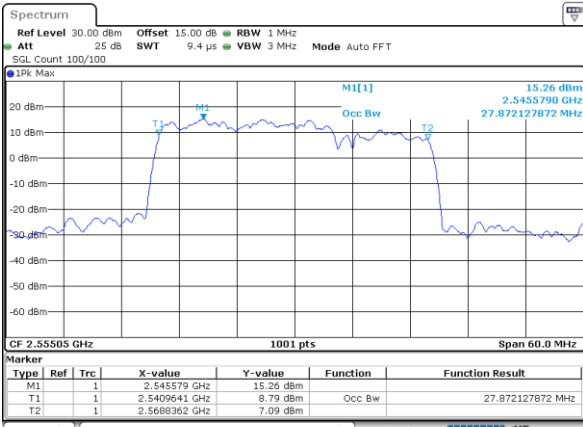

Date: 4-JAN-2021 20:07:52

LTE Band 7C

16QAM

Lowest Channel / 20MHz+10MHz

Date: 4-JAN-2021 05:29:46

Lowest Channel / 20MHz+15MHz

Date: 4-JAN-2021 04:26:31

Middle Channel / 20MHz+10MHz

Date: 4-JAN-2021 05:53:20

Middle Channel / 20MHz+15MHz

Date: 4-JAN-2021 04:49:22

Highest Channel / 20MHz+10MHz

Date: 4-JAN-2021 18:50:01

Highest Channel / 20MHz+15MHz

Date: 4-JAN-2021 05:09:39

LTE Band 7C