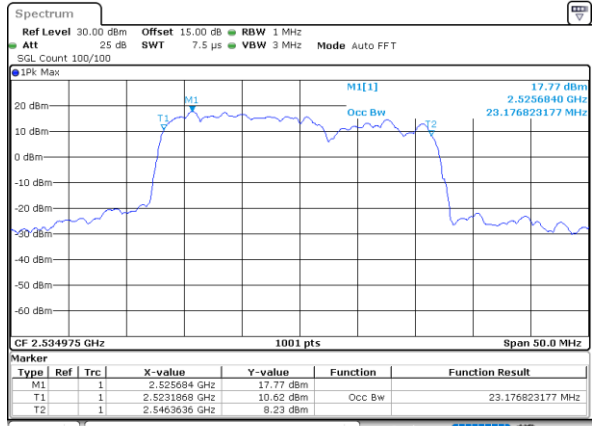

Mode	LTE Band 7C : 99%OBW(MHz)			
64QAM				
BW	10MHz+20MHz	15MHz+10MHz	15MHz+15MHz	15MHz+20MHz
Lowest CH	27.51	23.43	28.53	32.52
Middle CH	27.93	23.38	28.29	32.38
Highest CH	27.69	23.18	28.11	32.31
BW	20MHz+10MHz	20MHz+15MHz	20MHz+20MHz	N/A
Lowest CH	27.39	32.45	37.64	-
Middle CH	27.99	32.80	37.48	-
Highest CH	27.93	32.52	37.64	-

LTE Band 7C

QPSK

Lowest Channel / 10MHz+20MHz

Date: 4, JAN, 2021 22:07:59

Lowest Channel / 15MHz+10MHz

Date: 5, JAN, 2021 00:38:01

Middle Channel / 10MHz+20MHz

Date: 4, JAN, 2021 23:12:00

Middle Channel / 15MHz+10MHz

Date: 5, JAN, 2021 01:02:57

Highest Channel / 10MHz+20MHz

Date: 4, JAN, 2021 23:35:04

Highest Channel / 15MHz+10MHz

Date: 5, JAN, 2021 01:20:15

LTE Band 7C

QPSK