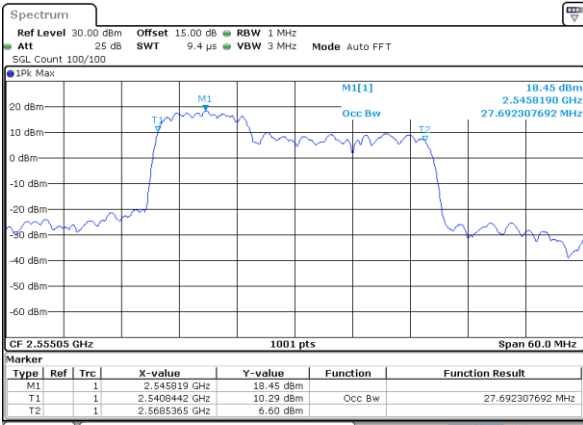

Mode	LTE Band 7C : 99%OBW(MHz)			
64QAM				
BW	10MHz+20MHz	15MHz+10MHz	15MHz+15MHz	15MHz+20MHz
Lowest CH	27.51	23.43	28.53	32.52
Middle CH	27.93	23.38	28.29	32.38
Highest CH	27.69	23.18	28.11	32.31
BW	20MHz+10MHz	20MHz+15MHz	20MHz+20MHz	N/A
Lowest CH	27.39	32.45	37.64	-
Middle CH	27.99	32.80	37.48	-
Highest CH	27.93	32.52	37.64	-

LTE Band 7C

QPSK

Lowest Channel / 10MHz+20MHz

Date: 4, JAN, 2021 22:07:59

Lowest Channel / 15MHz+10MHz

Date: 5, JAN, 2021 00:38:01

Middle Channel / 10MHz+20MHz

Date: 4, JAN, 2021 23:12:00

Middle Channel / 15MHz+10MHz

Date: 5, JAN, 2021 01:02:57

Highest Channel / 10MHz+20MHz

Date: 4, JAN, 2021 23:35:04

Highest Channel / 15MHz+10MHz

Date: 5, JAN, 2021 01:20:15

LTE Band 7C

QPSK