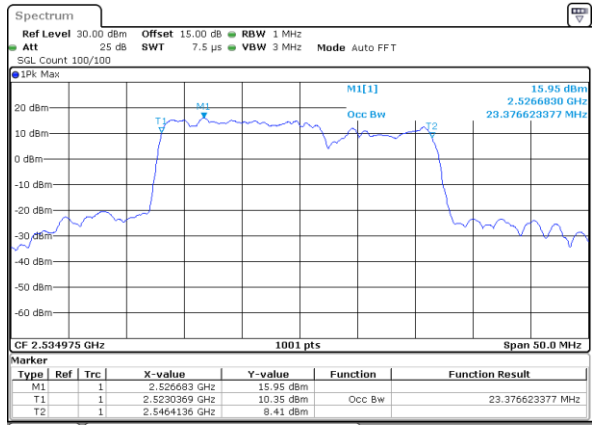

Date: 4-JAN-2021 05:53:20

Middle Channel / 20MHz+15MHz

Date: 4-JAN-2021 04:49:22

Highest Channel / 20MHz+10MHz

Date: 4-JAN-2021 18:50:01

Highest Channel / 20MHz+15MHz

Date: 4-JAN-2021 05:09:39

LTE Band 7C

16QAM

Lowest Channel / 20MHz+20MHz

N/A

Middle Channel / 20MHz+20MHz

N/A

Highest Channel / 20MHz+20MHz

N/A

LTE Band 7C

64QAM

Lowest Channel / 10MHz+20MHz

Date: 4-JAN-2021 22:21:24

Lowest Channel / 15MHz+10MHz

Date: 5-JAN-2021 00:43:37

Middle Channel / 10MHz+20MHz

Date: 4-JAN-2021 23:21:29

Middle Channel / 15MHz+10MHz

Date: 5-JAN-2021 01:09:26

Highest Channel / 10MHz+20MHz

Date: 5-JAN-2021 00:13:01

Highest Channel / 15MHz+10MHz

Date: 5-JAN-2021 01:26:10

LTE Band 7C

64QAM

Lowest Channel / 15MHz+15MHz