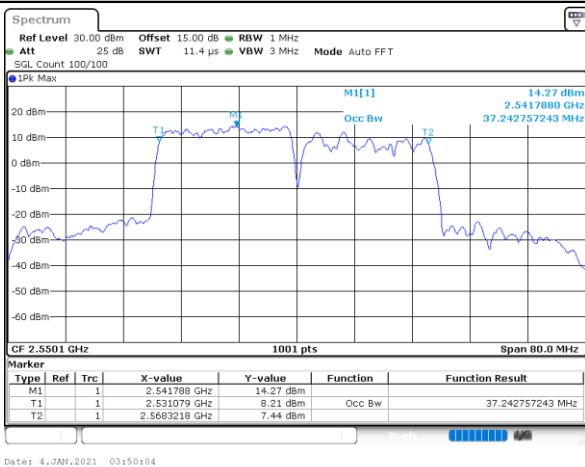

Date: 4-JAN-2021 05:53:20

Middle Channel / 20MHz+15MHz

Date: 4-JAN-2021 04:49:22

Highest Channel / 20MHz+10MHz

Date: 4-JAN-2021 18:50:01

Highest Channel / 20MHz+15MHz

Date: 4-JAN-2021 05:09:39

LTE Band 7C

16QAM

Lowest Channel / 20MHz+20MHz

N/A

Middle Channel / 20MHz+20MHz

N/A

Highest Channel / 20MHz+20MHz

N/A

LTE Band 7C

Date: 5-JAN-2021 01:09:26

Highest Channel / 10MHz+20MHz

Date: 5-JAN-2021 00:13:01

Highest Channel / 15MHz+10MHz

Date: 5-JAN-2021 01:26:10

LTE Band 7C

64QAM

Lowest Channel / 15MHz+15MHz