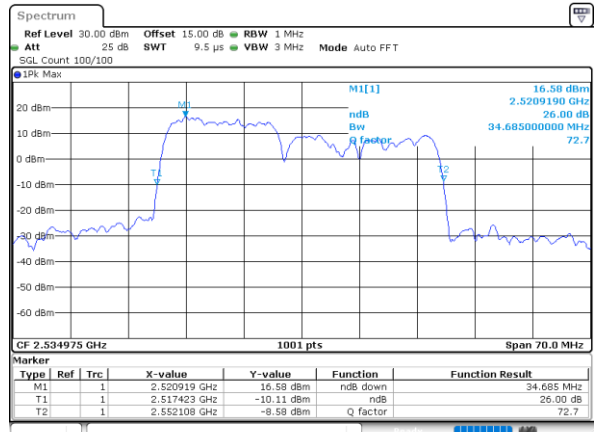

Date: 5-JAN-2021 01:07:21

Highest Channel / 10MHz+20MHz

Date: 4-JAN-2021 23:19:25

Highest Channel / 15MHz+10MHz

Date: 5-JAN-2021 01:23:30

LTE Band 7C

16QAM

Lowest Channel / 15MHz+15MHz

Date: 4.JAN.2021 20:38:26

Lowest Channel / 15MHz+20MHz

Date: 4.JAN.2021 19:27:53

Middle Channel / 15MHz+15MHz

Date: 4.JAN.2021 21:01:50

Middle Channel / 15MHz+20MHz

Date: 4.JAN.2021 19:52:05

Highest Channel / 15MHz+15MHz

Date: 4.JAN.2021 21:42:10

Highest Channel / 15MHz+20MHz

Date: 4.JAN.2021 20:08:00

LTE Band 7C

16QAM

Lowest Channel / 20MHz+10MHz

Date: 4-JAN-2021 05:29:52

Lowest Channel / 20MHz+15MHz