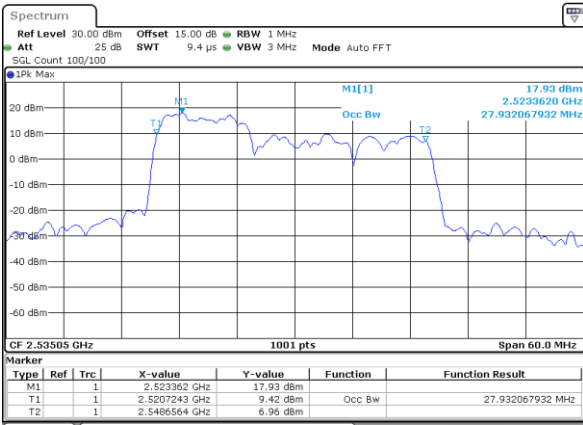

Date: 4-JAN-2021 05:53:20

Middle Channel / 20MHz+15MHz

Date: 4-JAN-2021 04:49:22

Highest Channel / 20MHz+10MHz

Date: 4-JAN-2021 18:50:01

Highest Channel / 20MHz+15MHz

Date: 4-JAN-2021 05:09:39

LTE Band 7C

16QAM

Lowest Channel / 20MHz+20MHz

N/A

Middle Channel / 20MHz+20MHz

N/A

Highest Channel / 20MHz+20MHz

N/A

LTE Band 7C

64QAM

Lowest Channel / 10MHz+20MHz

Date: 4-JAN-2021 22:21:24

Lowest Channel / 15MHz+10MHz

Date: 5-JAN-2021 00:43:37

Middle Channel / 10MHz+20MHz

Date: 4-JAN-2021 23:21:29

Middle Channel / 15MHz+10MHz

Date: 5-JAN-2021 01:09:26

Highest Channel / 10MHz+20MHz

Date: 5-JAN-2021 00:13:01

Highest Channel / 15MHz+10MHz

Date: 5-JAN-2021 01:26:10

LTE Band 7C

64QAM

Lowest Channel / 15MHz+15MHz