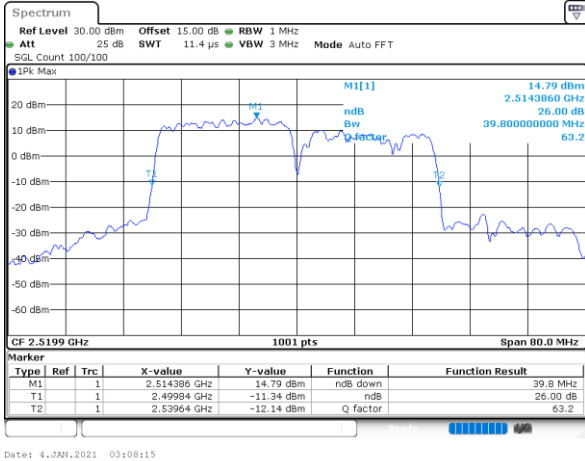

Date: 4-JAN-2021 04:26:37

Middle Channel / 20MHz+10MHz

Date: 4-JAN-2021 05:53:28

Middle Channel / 20MHz+15MHz

Date: 4-JAN-2021 04:49:38

Highest Channel / 20MHz+10MHz

Date: 4-JAN-2021 18:50:08

Highest Channel / 20MHz+15MHz

Date: 4-JAN-2021 05:09:45

LTE Band 7C

16QAM

Lowest Channel / 20MHz+20MHz

N/A

Date: 4-JAN-2021 03:08:15

Middle Channel / 20MHz+20MHz

N/A

Date: 4-JAN-2021 03:13:27

Highest Channel / 20MHz+20MHz

N/A

Date: 4-JAN-2021 03:15:11

LTE Band 7C

64QAM

Lowest Channel / 10MHz+20MHz

Date: 4-JAN-2021 22:21:33