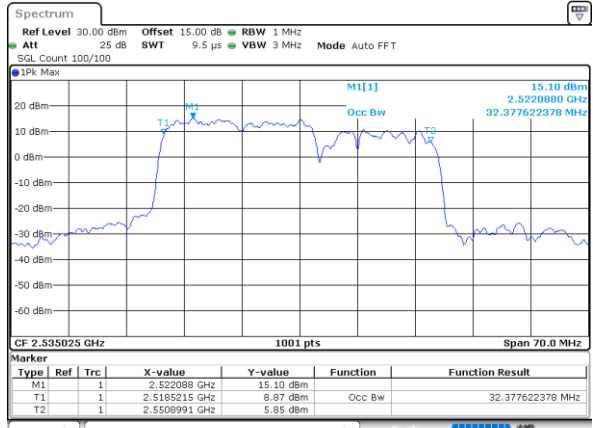

Date: 4-JAN-2021 20:07:52

LTE Band 7C

16QAM

Lowest Channel / 20MHz+10MHz

Date: 4-JAN-2021 05:29:46

Lowest Channel / 20MHz+15MHz

Date: 4-JAN-2021 04:26:31

Middle Channel / 20MHz+10MHz

Date: 4-JAN-2021 05:53:20

Middle Channel / 20MHz+15MHz

Date: 4-JAN-2021 04:49:22

Highest Channel / 20MHz+10MHz

Date: 4-JAN-2021 18:50:01

Highest Channel / 20MHz+15MHz

Date: 4-JAN-2021 05:09:39

LTE Band 7C