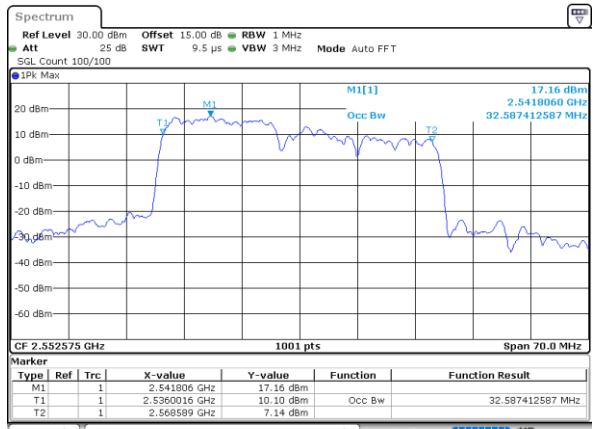

Middle Channel / 15MHz+10MHz

Date: 5, JAN, 2021 01:02:57

Highest Channel / 10MHz+20MHz

Date: 4, JAN, 2021 23:35:04

Highest Channel / 15MHz+10MHz

Date: 5, JAN, 2021 01:20:15

LTE Band 7C

QPSK

Lowest Channel / 15MHz+15MHz

Date: 4.JAN.2021 20:36:06

Lowest Channel / 15MHz+20MHz

Date: 4.JAN.2021 19:25:18

Middle Channel / 15MHz+15MHz

Date: 4.JAN.2021 21:00:02

Middle Channel / 15MHz+20MHz

Date: 4.JAN.2021 19:48:56

Highest Channel / 15MHz+15MHz

Date: 4.JAN.2021 21:37:41

Highest Channel / 15MHz+20MHz

Date: 4.JAN.2021 20:05:14

LTE Band 7C

QPSK

Lowest Channel / 20MHz+10MHz

Date: 4-JAN-2021 05:27:40