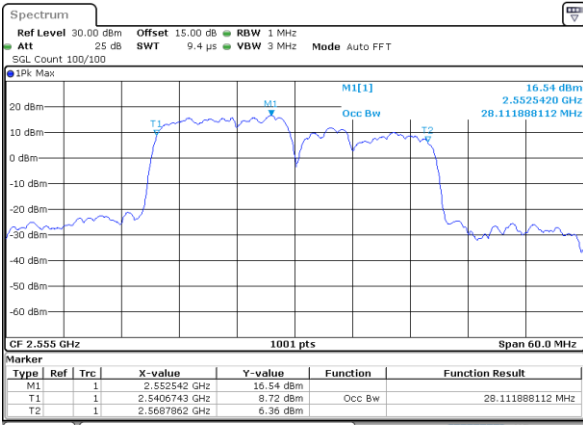

Date: 5-JAN-2021 01:09:26

Highest Channel / 10MHz+20MHz

Date: 5-JAN-2021 00:13:01

Highest Channel / 15MHz+10MHz

Date: 5-JAN-2021 01:26:10

LTE Band 7C

64QAM

Lowest Channel / 15MHz+15MHz

Date: 4-JAN-2021 20:40:43

Lowest Channel / 15MHz+20MHz

Date: 4-JAN-2021 19:30:04

Middle Channel / 15MHz+15MHz

Date: 4-JAN-2021 21:05:55

Middle Channel / 15MHz+20MHz

Date: 4-JAN-2021 19:53:30

Highest Channel / 15MHz+15MHz

Date: 4-JAN-2021 21:45:10

Highest Channel / 15MHz+20MHz

Date: 4-JAN-2021 20:17:09

LTE Band 7C

64QAM

Lowest Channel / 20MHz+10MHz

Date: 4-JAN-2021 05:32:09

Lowest Channel / 20MHz+15MHz