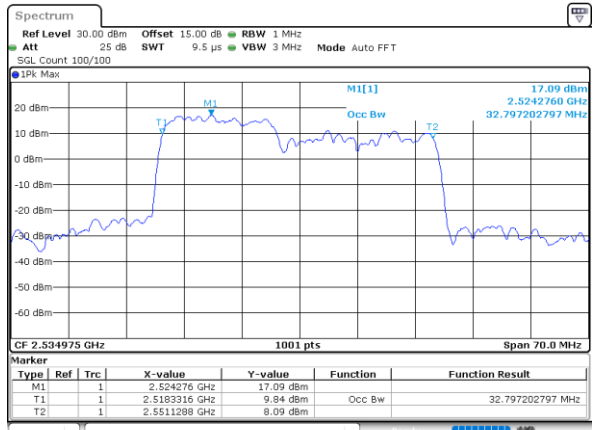

Middle Channel / 15MHz+10MHz

Date: 5, JAN, 2021 01:02:57

Highest Channel / 10MHz+20MHz

Date: 4, JAN, 2021 23:35:04

Highest Channel / 15MHz+10MHz

Date: 5, JAN, 2021 01:20:15

LTE Band 7C

QPSK

Lowest Channel / 15MHz+15MHz

Date: 4.JAN.2021 20:36:06

Lowest Channel / 15MHz+20MHz

Date: 4.JAN.2021 19:25:18

Middle Channel / 15MHz+15MHz

Date: 4.JAN.2021 21:00:02

Middle Channel / 15MHz+20MHz

Date: 4.JAN.2021 19:48:56

Highest Channel / 15MHz+15MHz

Date: 4.JAN.2021 21:37:41

Highest Channel / 15MHz+20MHz

Date: 4.JAN.2021 20:05:14

LTE Band 7C

QPSK

Lowest Channel / 20MHz+10MHz

Date: 4-JAN-2021 05:27:40