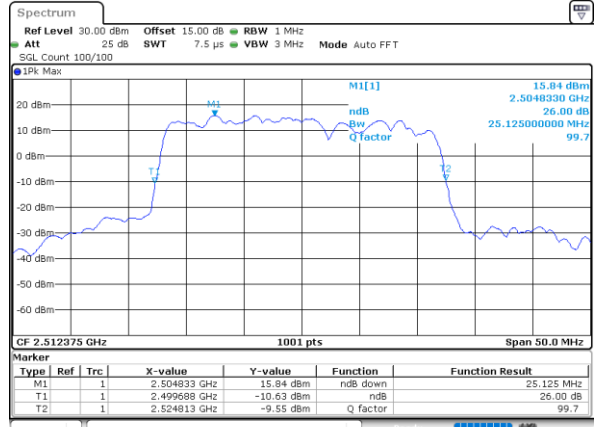

Lowest Channel / 15MHz+10MHz

Date: 5-JAN-2021 00:41:10