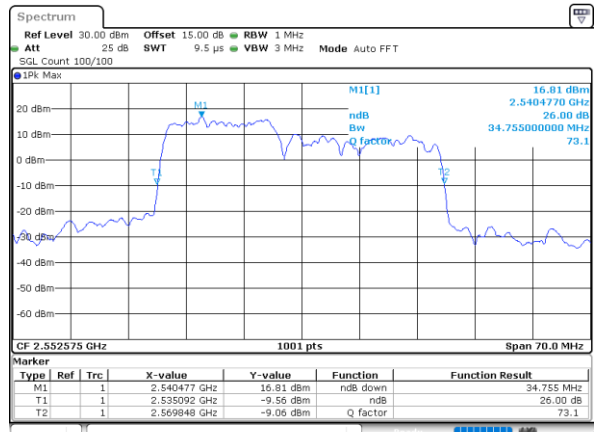

Highest Channel / 15MHz+10MHz

Date: 5-JAN-2021 01:26:49

LTE Band 7C

64QAM

Lowest Channel / 15MHz+15MHz

Date: 4-JAN-2021 20:40:50

Lowest Channel / 15MHz+20MHz

Date: 4-JAN-2021 19:30:10

Middle Channel / 15MHz+15MHz

Date: 4-JAN-2021 21:06:07

Middle Channel / 15MHz+20MHz

Date: 4-JAN-2021 19:53:39

Highest Channel / 15MHz+15MHz

Date: 4-JAN-2021 21:46:10

Highest Channel / 15MHz+20MHz

Date: 4-JAN-2021 20:17:15

LTE Band 7C

64QAM

Lowest Channel / 20MHz+10MHz

Date: 4..JAN.2021 05:32:16

Lowest Channel / 20MHz+15MHz

Date: 4..JAN.2021 04:29:09

Middle Channel / 20MHz+10MHz

Date: 4..JAN.2021 05:54:45