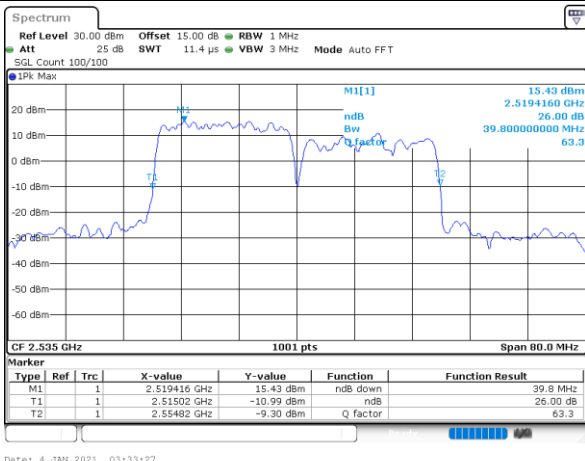

Date: 4-JAN-2021 04:26:37

Middle Channel / 20MHz+10MHz

Date: 4-JAN-2021 05:53:28

Middle Channel / 20MHz+15MHz

Date: 4-JAN-2021 04:49:38

Highest Channel / 20MHz+10MHz

Date: 4-JAN-2021 18:50:08

Highest Channel / 20MHz+15MHz

Date: 4-JAN-2021 05:09:45

LTE Band 7C

16QAM

Lowest Channel / 20MHz+20MHz

N/A

Date: 4-JAN-2021 03:08:15

Middle Channel / 20MHz+20MHz

N/A

Date: 4-JAN-2021 03:13:27

Highest Channel / 20MHz+20MHz

N/A

Date: 4-JAN-2021 03:15:11

LTE Band 7C

64QAM

Lowest Channel / 10MHz+20MHz

Date: 4-JAN-2021 22:21:33

Lowest Channel / 15MHz+10MHz

Date: 5-JAN-2021 00:44:54

Middle Channel / 10MHz+20MHz

Date: 4-JAN-2021 23:21:36

Middle Channel / 15MHz+10MHz

Date: 5-JAN-2021 01:09:41

Highest Channel / 10MHz+20MHz

Date: 5-JAN-2021 00:13:38