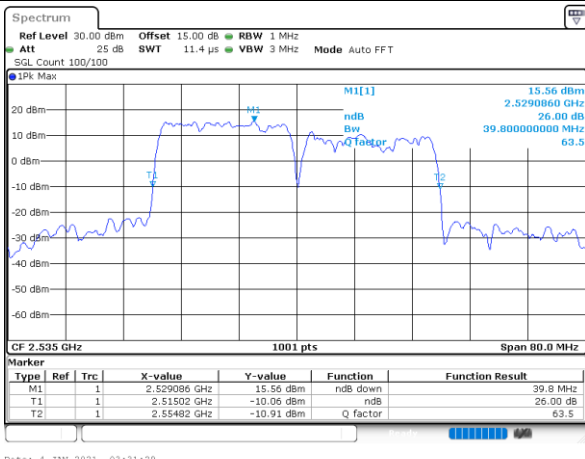

Lowest Channel / 20MHz+10MHz

Date: 4.JAN.2021 05:27:53

Lowest Channel / 20MHz+15MHz

Date: 4.JAN.2021 04:24:07

Middle Channel / 20MHz+10MHz

Date: 4.JAN.2021 05:52:04

Middle Channel / 20MHz+15MHz

Date: 4.JAN.2021 04:47:34

Highest Channel / 20MHz+10MHz

Date: 4.JAN.2021 18:46:51

Highest Channel / 20MHz+15MHz

Date: 4.JAN.2021 05:07:05

LTE Band 7C

QPSK

Lowest Channel / 20MHz+20MHz

N/A

Date: 4-JAN-2021 03:01:53

Middle Channel / 20MHz+20MHz

N/A

Date: 4-JAN-2021 03:31:29

Highest Channel / 20MHz+20MHz

N/A

Date: 4-JAN-2021 03:47:48

LTE Band 7C