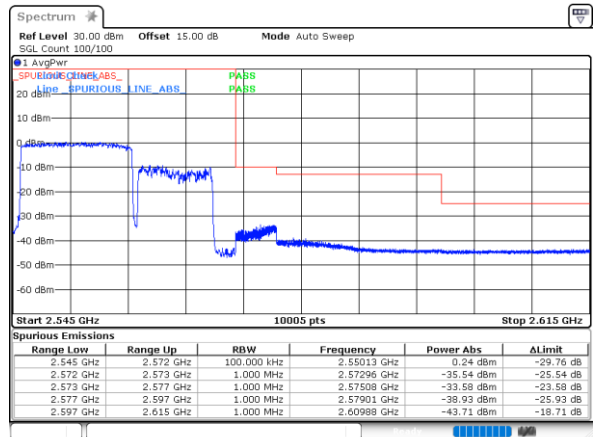

Lowest Band Edge / Full RB

Highest Band Edge / Full RB

Date: 4_JAN.2021 22:08:39

Date: 4_JAN.2021 23:37:29

LTE Band 7C / 15MHz+10MHz

QPSK

Lowest Band Edge / 1RB0 and 1RB49

Date: 5 JAN. 2021 00:53:01

Highest Band Edge / 1RB0 and 1RB49

Date: 5 JAN. 2021 01:38:24

Lowest Band Edge / 1RB74 and 1RB0

Date: 5 JAN. 2021 00:55:05

Highest Band Edge / 1RB74 and 1RB0

Date: 5 JAN. 2021 01:43:54

Lowest Band Edge / Full RB

Date: 5 JAN. 2021 00:39:17

Highest Band Edge / Full RB

Date: 8 JAN. 2021 01:14:06

LTE Band 7C / 15MHz+15MHz

QPSK

Lowest Band Edge / 1RB0 and 1RB74

Highest Band Edge / 1RB0 and 1RB74

Date: 4.JAN.2021 20:49:47