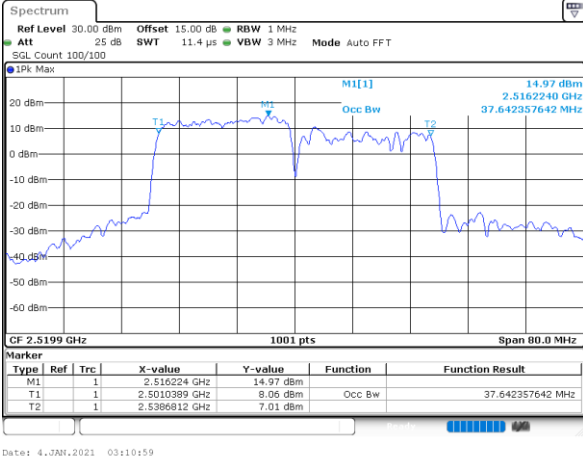

Date: 4-JAN-2021 04:29:02

Middle Channel / 20MHz+10MHz

Date: 4-JAN-2021 05:54:39

Middle Channel / 20MHz+15MHz

Date: 4-JAN-2021 04:50:58

Highest Channel / 20MHz+10MHz

Date: 4-JAN-2021 18:55:44

Highest Channel / 20MHz+15MHz

Date: 4-JAN-2021 05:11:46

LTE Band 7C

64QAM

Lowest Channel / 20MHz+20MHz

N/A

Date: 4-JAN-2021 03:10:59

Middle Channel / 20MHz+20MHz

N/A

Date: 4-JAN-2021 03:10:15

Highest Channel / 20MHz+20MH

N/A

Date: 4-JAN-2021 03:15:44

Conducted Band Edge

LTE Band 7C / 10MHz+20MHz

QPSK

Lowest Band Edge / 1RB0 and 1RB9