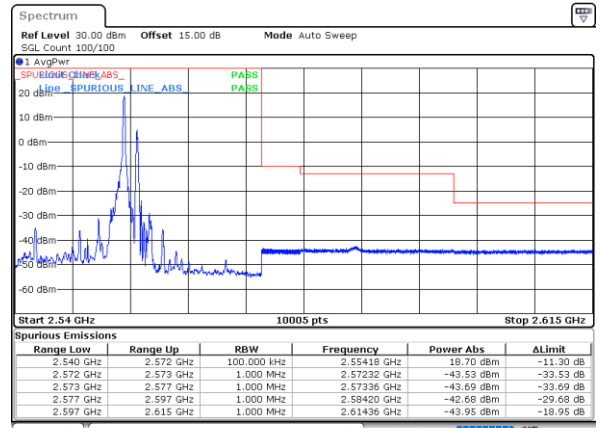

Lowest Band Edge / Full RB

Highest Band Edge / Full RB

Date: 4_JAN.2021 22:08:39

Date: 4_JAN.2021 23:37:29

LTE Band 7C / 15MHz+10MHz

QPSK

Lowest Band Edge / 1RB0 and 1RB49

Date: 5 JAN. 2021 00:53:01

Highest Band Edge / 1RB0 and 1RB49

Date: 5 JAN. 2021 01:38:24

Lowest Band Edge / 1RB74 and 1RB0

Date: 5 JAN. 2021 00:55:05

Highest Band Edge / 1RB74 and 1RB0

Date: 5 JAN. 2021 01:43:54

Lowest Band Edge / Full RB

Date: 5 JAN. 2021 00:39:17

Highest Band Edge / Full RB

Date: 8 JAN. 2021 01:14:06

LTE Band 7C / 15MHz+15MHz

QPSK

Lowest Band Edge / 1RB0 and 1RB74

Highest Band Edge / 1RB0 and 1RB74

Date: 4.JAN.2021 20:49:47

Date: 4.JAN.2021 21:55:16

Lowest Band Edge / 1RB74 and 1RB0

Highest Band Edge / 1RB74 and 1RB0

Date: 4.JAN.2021 20:52:30

Date: 4.JAN.2021 21:58:22

Lowest Band Edge / Full RB

Highest Band Edge / Full RB

Date: 4.JAN.2021 20:36:49