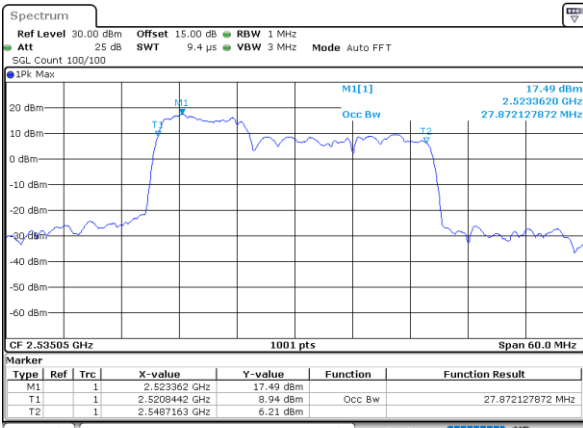

Highest Channel / 20MHz+15MHz

Date: 4-JAN-2021 05:06:57

LTE Band 7C

QPSK

Lowest Channel / 20MHz+20MHz

N/A

Date: 4-JAN-2021 03:01:47

Middle Channel / 20MHz+20MHz

N/A

Date: 4-JAN-2021 03:01:23

Highest Channel / 20MHz+20MHz

N/A

Date: 4-JAN-2021 03:47:40

LTE Band 7C

16QAM

Lowest Channel / 10MHz+20MHz

Date: 4-JAN-2021 22:19:03

Lowest Channel / 15MHz+10MHz

Date: 5-JAN-2021 00:41:04

Middle Channel / 10MHz+20MHz

Date: 4-JAN-2021 23:19:49

Middle Channel / 15MHz+10MHz

Date: 5-JAN-2021 01:06:38

Highest Channel / 10MHz+20MHz