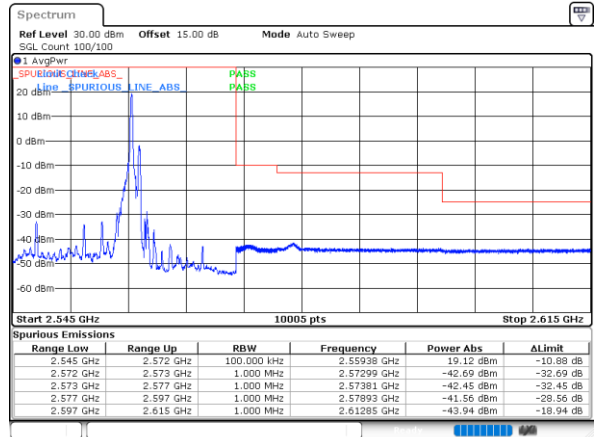

Lowest Band Edge / Full RB

Highest Band Edge / Full RB

Date: 4_JAN.2021 22:08:39

Date: 4_JAN.2021 23:37:29

LTE Band 7C / 15MHz+10MHz

QPSK

Lowest Band Edge / 1RB0 and 1RB49

Date: 5 JAN. 2021 00:53:01

Highest Band Edge / 1RB0 and 1RB49

Date: 5 JAN. 2021 01:38:24

Lowest Band Edge / 1RB74 and 1RB0

Date: 5 JAN. 2021 00:55:05

Highest Band Edge / 1RB74 and 1RB0

Date: 5 JAN. 2021 01:43:54

Lowest Band Edge / Full RB

Date: 5 JAN. 2021 00:39:17

Highest Band Edge / Full RB

Date: 8 JAN. 2021 01:14:06

LTE Band 7C / 15MHz+15MHz

QPSK

Lowest Band Edge / 1RB0 and 1RB74

Highest Band Edge / 1RB0 and 1RB74

Date: 4.JAN.2021 20:49:47