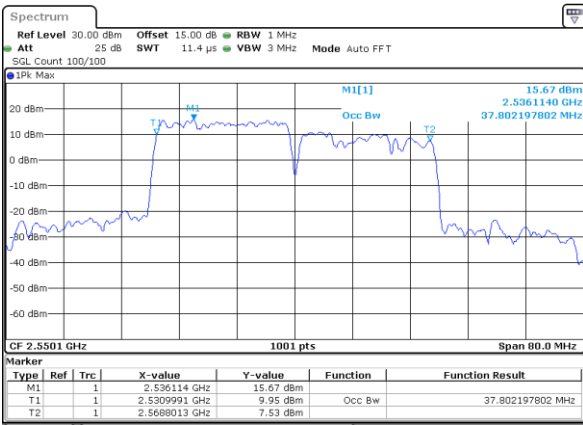

Highest Channel / 15MHz+15MHz

Date: 4.JAN.2021 21:37:41

Highest Channel / 15MHz+20MHz

Date: 4.JAN.2021 20:05:14

LTE Band 7C

QPSK

Lowest Channel / 20MHz+10MHz

Date: 4-JAN-2021 05:27:40

Lowest Channel / 20MHz+15MHz

Date: 4-JAN-2021 04:23:51

Middle Channel / 20MHz+10MHz

Date: 4-JAN-2021 05:51:59

Middle Channel / 20MHz+15MHz

Date: 4-JAN-2021 04:47:27

Highest Channel / 20MHz+10MHz

Date: 4-JAN-2021 18:46:45

Highest Channel / 20MHz+15MHz

Date: 4-JAN-2021 05:06:57

LTE Band 7C

QPSK

Lowest Channel / 20MHz+20MHz

N/A

Date: 4-JAN-2021 03:01:47

Middle Channel / 20MHz+20MHz

N/A

Date: 4-JAN-2021 03:01:23

Highest Channel / 20MHz+20MHz

N/A

Date: 4-JAN-2021 03:47:40

LTE Band 7C

16QAM

Lowest Channel / 10MHz+20MHz