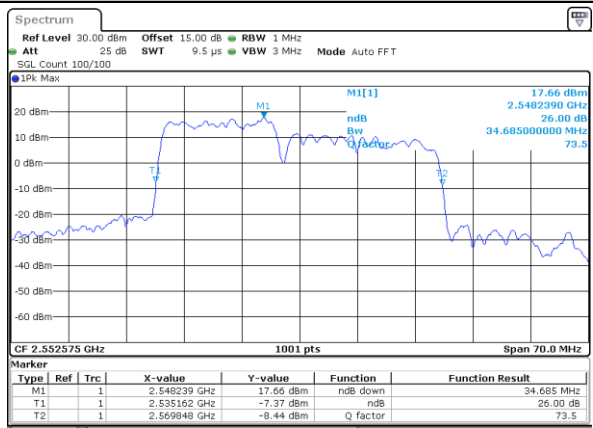

LTE Band 7C

QPSK

Lowest Channel / 15MHz+15MHz

Date: 4.JAN.2021 20:36:13

Lowest Channel / 15MHz+20MHz

Date: 4.JAN.2021 19:25:24

Middle Channel / 15MHz+15MHz

Date: 4.JAN.2021 21:00:18

Middle Channel / 15MHz+20MHz

Date: 4.JAN.2021 19:49:03

Highest Channel / 15MHz+15MHz

Date: 4.JAN.2021 21:37:48

Highest Channel / 15MHz+20MHz

Date: 4.JAN.2021 20:05:24

LTE Band 7C

QPSK

Lowest Channel / 20MHz+10MHz

Date: 4.JAN.2021 05:27:53

Lowest Channel / 20MHz+15MHz

Date: 4.JAN.2021 04:24:07

Middle Channel / 20MHz+10MHz

Date: 4.JAN.2021 05:52:04

Middle Channel / 20MHz+15MHz

Date: 4.JAN.2021 04:47:34

Highest Channel / 20MHz+10MHz

Date: 4.JAN.2021 18:46:51

Highest Channel / 20MHz+15MHz

Date: 4.JAN.2021 05:07:05

LTE Band 7C

QPSK

Lowest Channel / 20MHz+20MHz

N/A