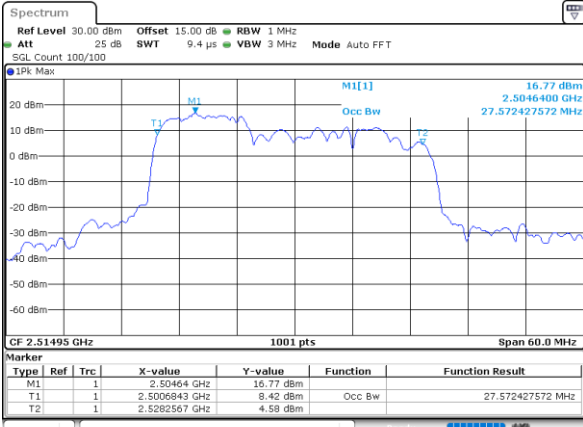

Highest Channel / 20MHz+15MHz

Date: 4-JAN-2021 05:06:57

LTE Band 7C

QPSK

Lowest Channel / 20MHz+20MHz

N/A

Date: 4-JAN-2021 03:01:47

Middle Channel / 20MHz+20MHz

N/A

Date: 4-JAN-2021 03:01:23

Highest Channel / 20MHz+20MHz

N/A

Date: 4-JAN-2021 03:47:40

LTE Band 7C

16QAM

Lowest Channel / 10MHz+20MHz

Date: 4-JAN-2021 22:19:03

Lowest Channel / 15MHz+10MHz

Date: 5-JAN-2021 00:41:04

Middle Channel / 10MHz+20MHz

Date: 4-JAN-2021 23:19:49

Middle Channel / 15MHz+10MHz

Date: 5-JAN-2021 01:06:38

Highest Channel / 10MHz+20MHz