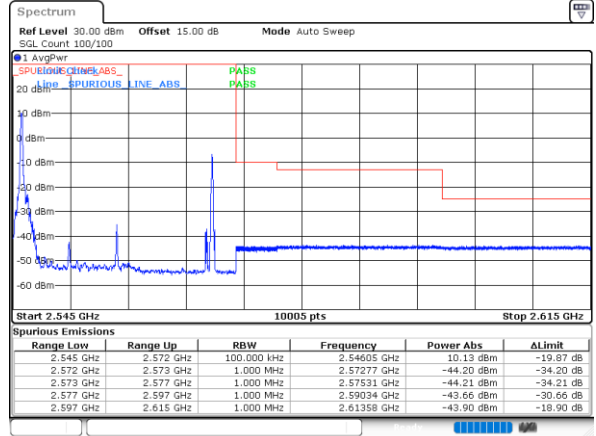

Lowest Band Edge / Full RB

Highest Band Edge / Full RB

Date: 4_JAN.2021 22:08:39

Date: 4_JAN.2021 23:37:29

LTE Band 7C / 15MHz+10MHz

QPSK

Lowest Band Edge / 1RB0 and 1RB49

Date: 5 JAN. 2021 00:53:01

Highest Band Edge / 1RB0 and 1RB49

Date: 5 JAN. 2021 01:38:24

Lowest Band Edge / 1RB74 and 1RB0

Date: 5 JAN. 2021 00:55:05

Highest Band Edge / 1RB74 and 1RB0

Date: 5 JAN. 2021 01:43:54

Lowest Band Edge / Full RB

Date: 5 JAN. 2021 00:39:17

Highest Band Edge / Full RB

Date: 8 JAN. 2021 01:14:06

LTE Band 7C / 15MHz+15MHz

QPSK

Lowest Band Edge / 1RB0 and 1RB74

Highest Band Edge / 1RB0 and 1RB74

Date: 4.JAN.2021 20:49:47