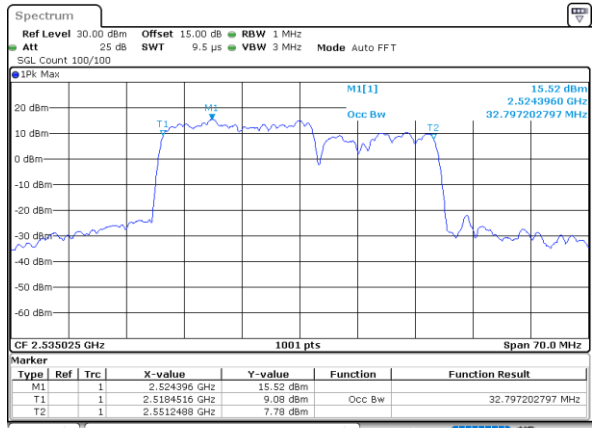

Date: 4-JAN-2021 21:45:10

Highest Channel / 15MHz+20MHz

Date: 4-JAN-2021 20:17:09

LTE Band 7C

64QAM

Lowest Channel / 20MHz+10MHz

Date: 4-JAN-2021 05:32:09

Lowest Channel / 20MHz+15MHz

Date: 4-JAN-2021 04:29:02

Middle Channel / 20MHz+10MHz

Date: 4-JAN-2021 05:54:39

Middle Channel / 20MHz+15MHz

Date: 4-JAN-2021 04:50:58

Highest Channel / 20MHz+10MHz

Date: 4-JAN-2021 18:55:44

Highest Channel / 20MHz+15MHz