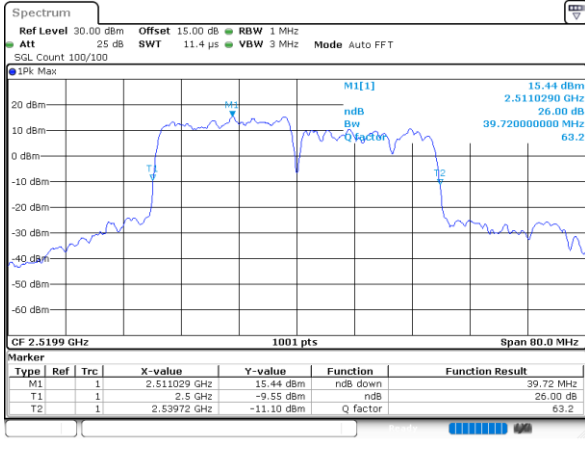

LTE Band 7C

64QAM

Lowest Channel / 20MHz+10MHz

Date: 4..JAN.2021 05:32:16

Lowest Channel / 20MHz+15MHz

Date: 4..JAN.2021 04:29:09

Middle Channel / 20MHz+10MHz

Date: 4..JAN.2021 05:54:45

Middle Channel / 20MHz+15MHz

Date: 4..JAN.2021 04:51:43

Highest Channel / 20MHz+10MHz

Date: 4..JAN.2021 18:55:50

Highest Channel / 20MHz+15MHz

Date: 4..JAN.2021 05:11:52

LTE Band 7C

64QAM

Lowest Channel / 20MHz+20MHz

N/A

Date: 4-JAN-2021 03:11:06

Middle Channel / 20MHz+20MHz

N/A

Date: 4-JAN-2021 03:15:21

Highest Channel / 20MHz+20MHz

N/A

Date: 4-JAN-2021 03:52:50

Occupied Bandwidth

Mode	LTE Band 7C : 99%OBW(MHz)			
QPSK				
BW	10MHz+20MHz	15MHz+10MHz	15MHz+15MHz	15MHz+20MHz
Lowest CH	27.57	23.43	28.47	32.45
Middle CH	28.11	23.18	28.35	32.80
Highest CH	27.69	23.33	28.29	32.59
BW	20MHz+10MHz	20MHz+15MHz	20MHz+20MHz	N/A
Lowest CH	27.99	32.66	37.08	-
Middle CH	27.87	32.73	37.64	-
Highest CH	27.87	33.01	37.80	-