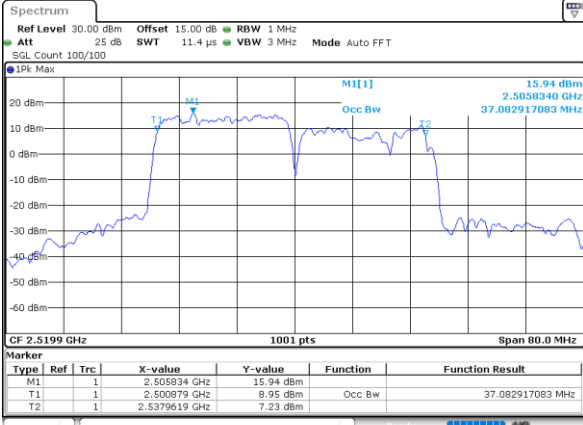

Highest Channel / 15MHz+15MHz

Date: 4.JAN.2021 21:37:41

Highest Channel / 15MHz+20MHz

Date: 4.JAN.2021 20:05:14

LTE Band 7C

QPSK

Lowest Channel / 20MHz+10MHz

Date: 4-JAN-2021 05:27:40

Lowest Channel / 20MHz+15MHz

Date: 4-JAN-2021 04:23:51

Middle Channel / 20MHz+10MHz

Date: 4-JAN-2021 05:51:59

Middle Channel / 20MHz+15MHz

Date: 4-JAN-2021 04:47:27

Highest Channel / 20MHz+10MHz

Date: 4-JAN-2021 18:46:45

Highest Channel / 20MHz+15MHz

Date: 4-JAN-2021 05:06:57

LTE Band 7C

QPSK

Lowest Channel / 20MHz+20MHz

N/A

Date: 4-JAN-2021 03:01:47

Middle Channel / 20MHz+20MHz

N/A

Date: 4-JAN-2021 03:01:23

Highest Channel / 20MHz+20MHz

N/A

Date: 4-JAN-2021 03:47:40

LTE Band 7C

16QAM

Lowest Channel / 10MHz+20MHz