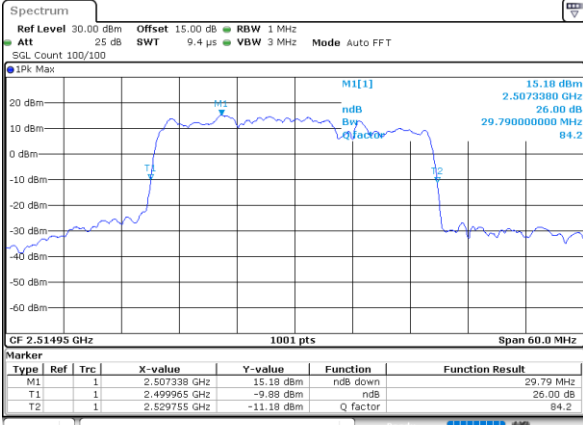

Highest Channel / 15MHz+10MHz

Date: 5-JAN-2021 01:26:49

LTE Band 7C

64QAM

Lowest Channel / 15MHz+15MHz

Date: 4-JAN-2021 20:40:50

Lowest Channel / 15MHz+20MHz

Date: 4-JAN-2021 19:30:10

Middle Channel / 15MHz+15MHz

Date: 4-JAN-2021 21:06:07

Middle Channel / 15MHz+20MHz

Date: 4-JAN-2021 19:53:39

Highest Channel / 15MHz+15MHz

Date: 4-JAN-2021 21:46:10

Highest Channel / 15MHz+20MHz

Date: 4-JAN-2021 20:17:15

LTE Band 7C

64QAM

Lowest Channel / 20MHz+10MHz

Date: 4..JAN.2021 05:32:16

Lowest Channel / 20MHz+15MHz

Date: 4..JAN.2021 04:29:09

Middle Channel / 20MHz+10MHz

Date: 4..JAN.2021 05:54:45

Middle Channel / 20MHz+15MHz

Date: 4..JAN.2021 04:51:43

Highest Channel / 20MHz+10MHz

Date: 4..JAN.2021 18:55:50

Highest Channel / 20MHz+15MHz

Date: 4..JAN.2021 05:11:52

LTE Band 7C

64QAM