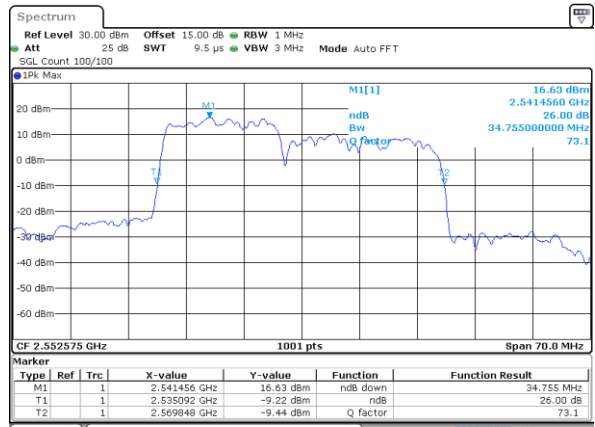

Date: 5-JAN-2021 01:07:21

Highest Channel / 10MHz+20MHz

Date: 4-JAN-2021 23:19:25

Highest Channel / 15MHz+10MHz

Date: 5-JAN-2021 01:23:30

LTE Band 7C

16QAM

Lowest Channel / 15MHz+15MHz

Date: 4.JAN.2021 20:38:26

Lowest Channel / 15MHz+20MHz

Date: 4.JAN.2021 19:27:53

Middle Channel / 15MHz+15MHz

Date: 4.JAN.2021 21:01:50

Middle Channel / 15MHz+20MHz

Date: 4.JAN.2021 19:52:05

Highest Channel / 15MHz+15MHz

Date: 4.JAN.2021 21:42:10

Highest Channel / 15MHz+20MHz

Date: 4.JAN.2021 20:08:00

LTE Band 7C

16QAM

Lowest Channel / 20MHz+10MHz

Date: 4-JAN-2021 05:29:52

Lowest Channel / 20MHz+15MHz

Date: 4-JAN-2021 04:26:37

Middle Channel / 20MHz+10MHz

Date: 4-JAN-2021 05:53:28

Middle Channel / 20MHz+15MHz

Date: 4-JAN-2021 04:49:38

Highest Channel / 20MHz+10MHz

Date: 4-JAN-2021 18:50:08

Highest Channel / 20MHz+15MHz