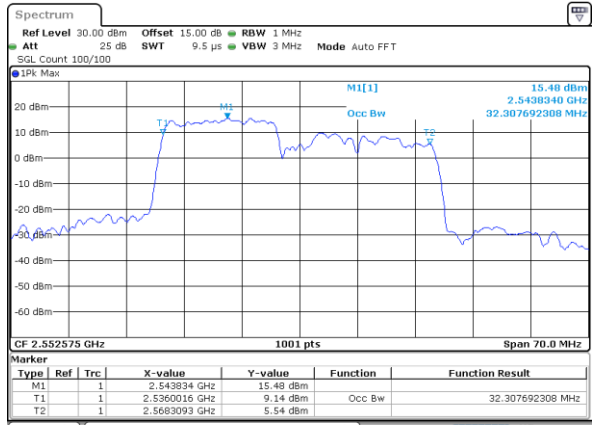

Date: 5-JAN-2021 01:09:26

Highest Channel / 10MHz+20MHz

Date: 5-JAN-2021 00:13:01

Highest Channel / 15MHz+10MHz

Date: 5-JAN-2021 01:26:10

LTE Band 7C

64QAM

Lowest Channel / 15MHz+15MHz

Date: 4-JAN-2021 20:40:43

Lowest Channel / 15MHz+20MHz

Date: 4-JAN-2021 19:30:04

Middle Channel / 15MHz+15MHz

Date: 4-JAN-2021 21:05:55

Middle Channel / 15MHz+20MHz

Date: 4-JAN-2021 19:53:30

Highest Channel / 15MHz+15MHz

Date: 4-JAN-2021 21:45:10

Highest Channel / 15MHz+20MHz

Date: 4-JAN-2021 20:17:09

LTE Band 7C

64QAM

Lowest Channel / 20MHz+10MHz

Date: 4-JAN-2021 05:32:09

Lowest Channel / 20MHz+15MHz