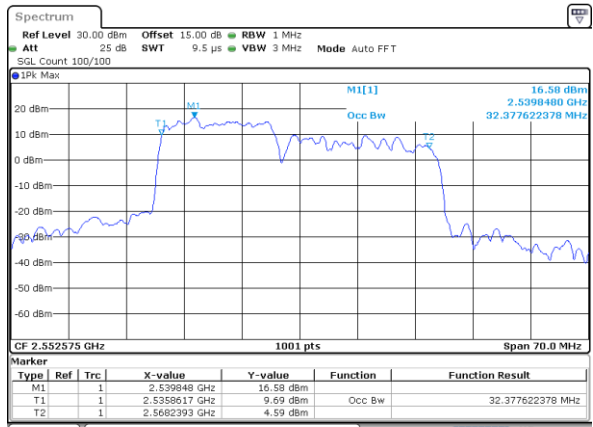

Date: 4-JAN-2021 23:19:19

Highest Channel / 15MHz+10MHz

Date: 5-JAN-2021 01:23:22

LTE Band 7C

16QAM

Lowest Channel / 15MHz+15MHz

Date: 4-JAN-2021 20:38:18

Lowest Channel / 15MHz+20MHz

Date: 4-JAN-2021 19:27:44

Middle Channel / 15MHz+15MHz

Date: 4-JAN-2021 21:01:42

Middle Channel / 15MHz+20MHz

Date: 4-JAN-2021 19:51:09

Highest Channel / 15MHz+15MHz

Date: 4-JAN-2021 21:41:53

Highest Channel / 15MHz+20MHz

Date: 4-JAN-2021 20:07:52

LTE Band 7C

16QAM

Lowest Channel / 20MHz+10MHz

Date: 4-JAN-2021 05:29:46

Lowest Channel / 20MHz+15MHz

Date: 4-JAN-2021 04:26:31

Middle Channel / 20MHz+10MHz

Date: 4-JAN-2021 05:53:20

Middle Channel / 20MHz+15MHz

Date: 4-JAN-2021 04:49:22

Highest Channel / 20MHz+10MHz

Date: 4-JAN-2021 18:50:01

Highest Channel / 20MHz+15MHz

Date: 4-JAN-2021 05:09:39

LTE Band 7C