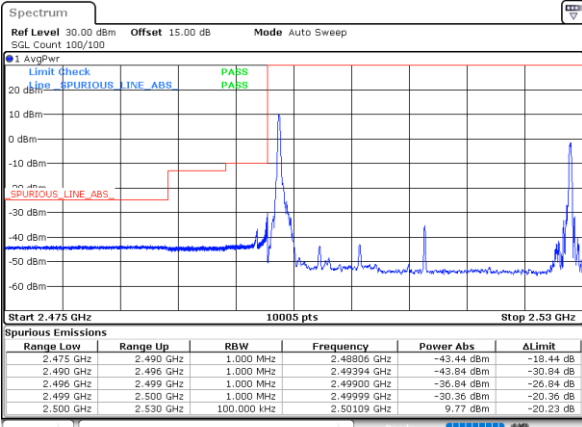

LTE Band 7C / 10MHz+20MHz

QPSK

Lowest Band Edge / 1RB0 and 1RB9

Highest Band Edge / 1RB0 and 1RB9

Date: 4_JAN.2021 22:33:19

Date: 5_JAN.2021 00:22:18