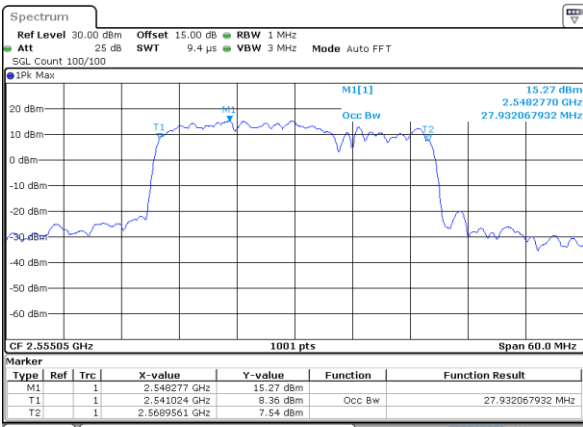

Date: 4-JAN-2021 21:45:10

Highest Channel / 15MHz+20MHz

Date: 4-JAN-2021 20:17:09

LTE Band 7C

64QAM

Lowest Channel / 20MHz+10MHz

Date: 4-JAN-2021 05:32:09

Lowest Channel / 20MHz+15MHz

Date: 4-JAN-2021 04:29:02

Middle Channel / 20MHz+10MHz

Date: 4-JAN-2021 05:54:39

Middle Channel / 20MHz+15MHz

Date: 4-JAN-2021 04:50:58

Highest Channel / 20MHz+10MHz

Date: 4-JAN-2021 18:55:44

Highest Channel / 20MHz+15MHz

Date: 4-JAN-2021 05:11:46

LTE Band 7C

64QAM

Lowest Channel / 20MHz+20MHz

N/A

Date: 4-JAN-2021 03:10:59

Middle Channel / 20MHz+20MHz

N/A