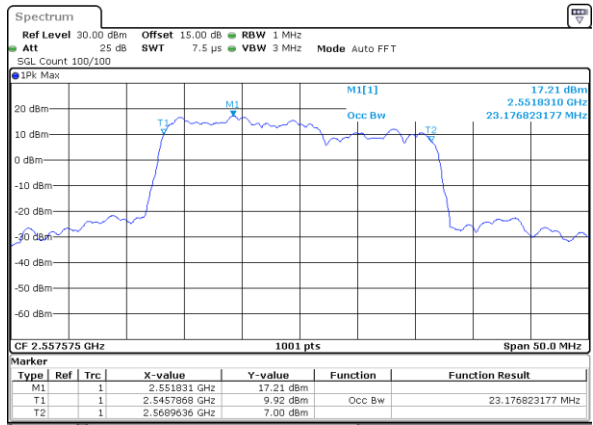

Date: 4-JAN-2021 05:53:20

Middle Channel / 20MHz+15MHz

Date: 4-JAN-2021 04:49:22

Highest Channel / 20MHz+10MHz

Date: 4-JAN-2021 18:50:01

Highest Channel / 20MHz+15MHz

Date: 4-JAN-2021 05:09:39

LTE Band 7C

16QAM

Lowest Channel / 20MHz+20MHz

N/A

Middle Channel / 20MHz+20MHz

N/A

Highest Channel / 20MHz+20MHz

N/A

LTE Band 7C

64QAM

Lowest Channel / 10MHz+20MHz

Date: 4-JAN-2021 22:21:24

Lowest Channel / 15MHz+10MHz

Date: 5-JAN-2021 00:43:37

Middle Channel / 10MHz+20MHz

Date: 4-JAN-2021 23:21:29

Middle Channel / 15MHz+10MHz

Date: 5-JAN-2021 01:09:26

Highest Channel / 10MHz+20MHz

Date: 5-JAN-2021 00:13:01

Highest Channel / 15MHz+10MHz

Date: 5-JAN-2021 01:26:10

LTE Band 7C

64QAM

Lowest Channel / 15MHz+15MHz