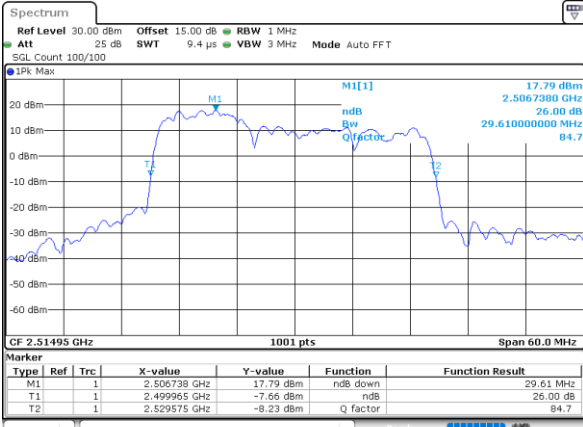

LTE Band 7C

16QAM

Lowest Channel / 10MHz+20MHz

Date: 4-JAN-2021 22:19:17