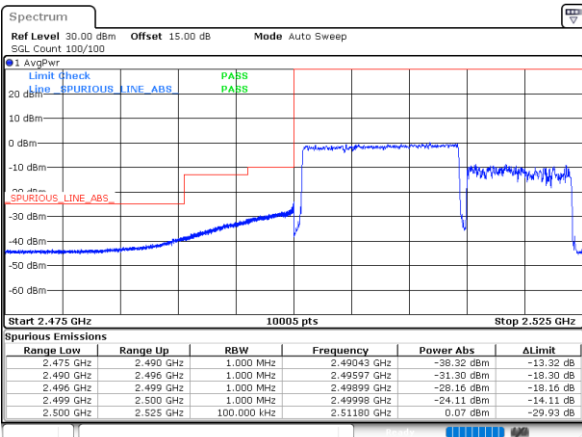

Lowest Band Edge / Full RB

Highest Band Edge / Full RB

Date: 4_JAN.2021 22:08:39

Date: 4_JAN.2021 23:37:29

LTE Band 7C / 15MHz+10MHz

QPSK

Lowest Band Edge / 1RB0 and 1RB49

Date: 5 JAN. 2021 00:53:01

Highest Band Edge / 1RB0 and 1RB49

Date: 5 JAN. 2021 01:38:24

Lowest Band Edge / 1RB74 and 1RB0

Date: 5 JAN. 2021 00:55:05

Highest Band Edge / 1RB74 and 1RB0

Date: 5 JAN. 2021 01:43:54

Lowest Band Edge / Full RB

Date: 5 JAN. 2021 00:39:17

Highest Band Edge / Full RB

Date: 8 JAN. 2021 01:14:06

LTE Band 7C / 15MHz+15MHz

QPSK

Lowest Band Edge / 1RB0 and 1RB74

Highest Band Edge / 1RB0 and 1RB74

Date: 4.JAN.2021 20:49:47