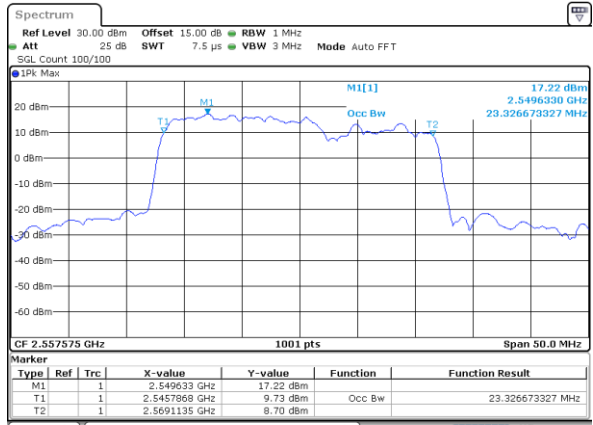

LTE Band 7C

QPSK

Lowest Channel / 10MHz+20MHz

Date: 4, JAN, 2021 22:07:59

Lowest Channel / 15MHz+10MHz

Date: 5, JAN, 2021 00:38:01

Middle Channel / 10MHz+20MHz

Date: 4, JAN, 2021 23:12:00

Middle Channel / 15MHz+10MHz

Date: 5, JAN, 2021 01:02:57

Highest Channel / 10MHz+20MHz

Date: 4, JAN, 2021 23:35:04

Highest Channel / 15MHz+10MHz

Date: 5, JAN, 2021 01:20:15

LTE Band 7C

QPSK

Lowest Channel / 15MHz+15MHz

Date: 4.JAN.2021 20:36:06

Lowest Channel / 15MHz+20MHz

Date: 4.JAN.2021 19:25:18

Middle Channel / 15MHz+15MHz

Date: 4.JAN.2021 21:00:02

Middle Channel / 15MHz+20MHz

Date: 4.JAN.2021 19:48:56

Highest Channel / 15MHz+15MHz

Date: 4.JAN.2021 21:37:41

Highest Channel / 15MHz+20MHz

Date: 4.JAN.2021 20:05:14

LTE Band 7C

QPSK

Lowest Channel / 20MHz+10MHz

Date: 4-JAN-2021 05:27:40