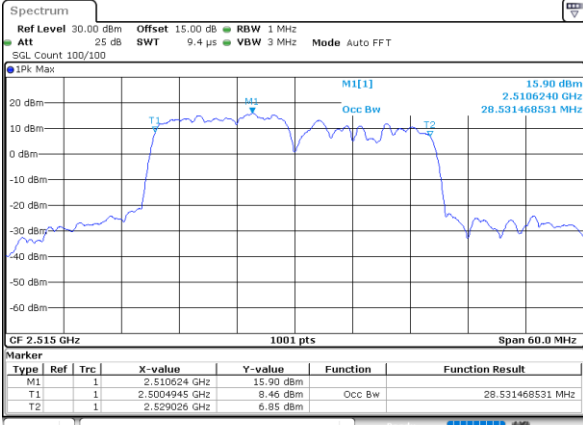

Date: 5-JAN-2021 01:09:26

Highest Channel / 10MHz+20MHz

Date: 5-JAN-2021 00:13:01

Highest Channel / 15MHz+10MHz

Date: 5-JAN-2021 01:26:10

LTE Band 7C

64QAM

Lowest Channel / 15MHz+15MHz

Date: 4-JAN-2021 20:40:43

Lowest Channel / 15MHz+20MHz

Date: 4-JAN-2021 19:30:04

Middle Channel / 15MHz+15MHz

Date: 4-JAN-2021 21:05:55

Middle Channel / 15MHz+20MHz

Date: 4-JAN-2021 19:53:30

Highest Channel / 15MHz+15MHz

Date: 4-JAN-2021 21:45:10

Highest Channel / 15MHz+20MHz

Date: 4-JAN-2021 20:17:09

LTE Band 7C

64QAM

Lowest Channel / 20MHz+10MHz

Date: 4-JAN-2021 05:32:09

Lowest Channel / 20MHz+15MHz