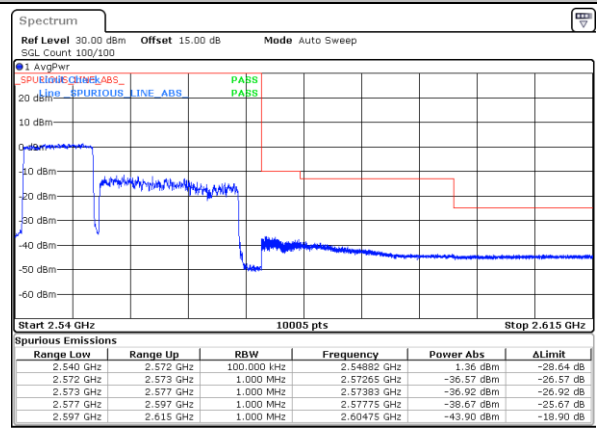

Date: 4-JAN-2021 05:11:46

LTE Band 7C

64QAM

Lowest Channel / 20MHz+20MHz

N/A

Date: 4-JAN-2021 03:10:59

Middle Channel / 20MHz+20MHz

N/A

Date: 4-JAN-2021 03:10:15

Highest Channel / 20MHz+20MH

N/A

Date: 4-JAN-2021 03:15:44

Conducted Band Edge

LTE Band 7C / 10MHz+20MHz

QPSK

Lowest Band Edge / 1RB0 and 1RB9

Highest Band Edge / 1RB0 and 1RB9

Date: 4_JAN.2021 22:33:19

Date: 5_JAN.2021 00:22:18

Lowest Band Edge / 1RB49 and 1RB0

Highest Band Edge / 1RB49 and 1RB0

Date: 4_JAN.2021 22:35:45

Date: 5_JAN.2021 00:27:06

Lowest Band Edge / Full RB

Highest Band Edge / Full RB

Date: 4_JAN.2021 22:08:39

Date: 4_JAN.2021 23:37:29

LTE Band 7C / 15MHz+10MHz

QPSK

Lowest Band Edge / 1RB0 and 1RB49

Date: 5 JAN. 2021 00:53:01