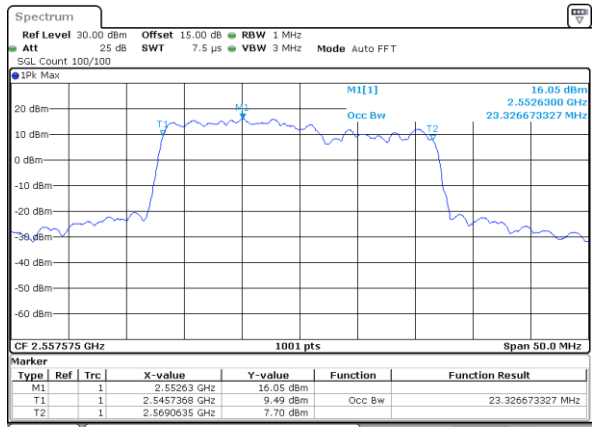

Highest Channel / 20MHz+15MHz

Date: 4-JAN-2021 05:06:57

LTE Band 7C

QPSK

Lowest Channel / 20MHz+20MHz

N/A

Date: 4-JAN-2021 03:01:47

Middle Channel / 20MHz+20MHz

N/A

Date: 4-JAN-2021 03:01:23

Highest Channel / 20MHz+20MHz

N/A

Date: 4-JAN-2021 03:47:40

LTE Band 7C

16QAM

Lowest Channel / 10MHz+20MHz

Date: 4-JAN-2021 22:19:03

Lowest Channel / 15MHz+10MHz

Date: 5-JAN-2021 00:41:04

Middle Channel / 10MHz+20MHz

Date: 4-JAN-2021 23:19:49

Middle Channel / 15MHz+10MHz

Date: 5-JAN-2021 01:06:38

Highest Channel / 10MHz+20MHz

Date: 4-JAN-2021 23:19:19

Highest Channel / 15MHz+10MHz

Date: 5-JAN-2021 01:23:22

LTE Band 7C

16QAM

Lowest Channel / 15MHz+15MHz

Date: 4-JAN-2021 20:38:18

Lowest Channel / 15MHz+20MHz