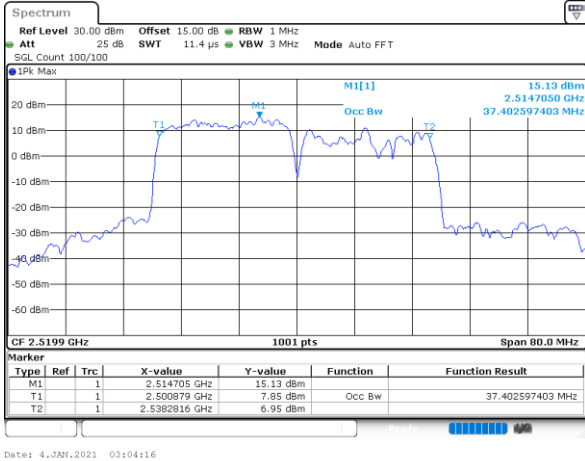

Date: 4-JAN-2021 20:07:52

LTE Band 7C

16QAM

Lowest Channel / 20MHz+10MHz

Date: 4-JAN-2021 05:29:46

Lowest Channel / 20MHz+15MHz

Date: 4-JAN-2021 04:26:31

Middle Channel / 20MHz+10MHz

Date: 4-JAN-2021 05:53:20

Middle Channel / 20MHz+15MHz

Date: 4-JAN-2021 04:49:22

Highest Channel / 20MHz+10MHz

Date: 4-JAN-2021 18:50:01

Highest Channel / 20MHz+15MHz

Date: 4-JAN-2021 05:09:39

LTE Band 7C

16QAM

Lowest Channel / 20MHz+20MHz

N/A

Middle Channel / 20MHz+20MHz

N/A

Highest Channel / 20MHz+20MHz

N/A

LTE Band 7C