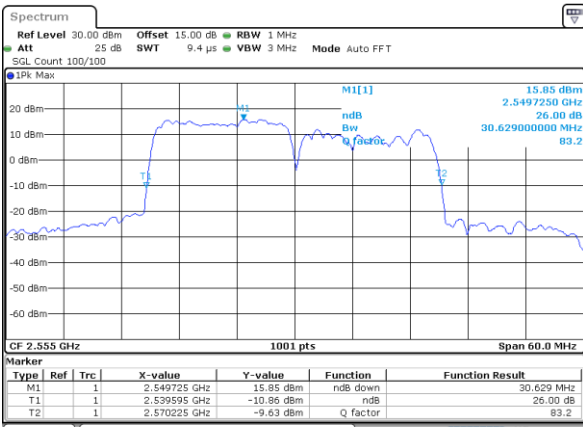

Date: 5-JAN-2021 01:07:21

Highest Channel / 10MHz+20MHz

Date: 4-JAN-2021 23:19:25

Highest Channel / 15MHz+10MHz

Date: 5-JAN-2021 01:23:30

LTE Band 7C

16QAM

Lowest Channel / 15MHz+15MHz

Date: 4.JAN.2021 20:38:26

Lowest Channel / 15MHz+20MHz

Date: 4.JAN.2021 19:27:53

Middle Channel / 15MHz+15MHz

Date: 4.JAN.2021 21:01:50

Middle Channel / 15MHz+20MHz

Date: 4.JAN.2021 19:52:05

Highest Channel / 15MHz+15MHz

Date: 4.JAN.2021 21:42:10

Highest Channel / 15MHz+20MHz

Date: 4.JAN.2021 20:08:00

LTE Band 7C

16QAM

Lowest Channel / 20MHz+10MHz

Date: 4-JAN-2021 05:29:52

Lowest Channel / 20MHz+15MHz