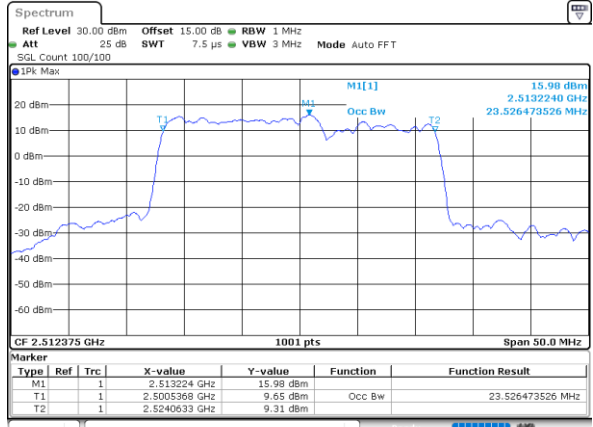

Highest Channel / 20MHz+15MHz

Date: 4-JAN-2021 05:06:57

LTE Band 7C

QPSK

Lowest Channel / 20MHz+20MHz

N/A

Date: 4-JAN-2021 03:01:47

Middle Channel / 20MHz+20MHz

N/A

Date: 4-JAN-2021 03:01:23

Highest Channel / 20MHz+20MHz

N/A

Date: 4-JAN-2021 03:47:40

LTE Band 7C

16QAM

Lowest Channel / 10MHz+20MHz

Date: 4-JAN-2021 22:19:03

Lowest Channel / 15MHz+10MHz

Date: 5-JAN-2021 00:41:04

Middle Channel / 10MHz+20MHz

Date: 4-JAN-2021 23:19:49

Middle Channel / 15MHz+10MHz

Date: 5-JAN-2021 01:06:38

Highest Channel / 10MHz+20MHz

Date: 4-JAN-2021 23:19:19

Highest Channel / 15MHz+10MHz

Date: 5-JAN-2021 01:23:22

LTE Band 7C

16QAM

Lowest Channel / 15MHz+15MHz

Date: 4-JAN-2021 20:38:18

Lowest Channel / 15MHz+20MHz