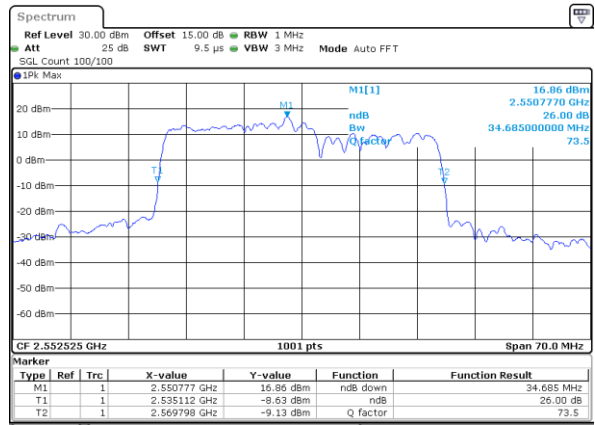

LTE Band 7C

64QAM

Lowest Channel / 20MHz+10MHz

Date: 4..JAN.2021 05:32:16

Lowest Channel / 20MHz+15MHz

Date: 4..JAN.2021 04:29:09

Middle Channel / 20MHz+10MHz

Date: 4..JAN.2021 05:54:45

Middle Channel / 20MHz+15MHz

Date: 4..JAN.2021 04:51:43

Highest Channel / 20MHz+10MHz

Date: 4..JAN.2021 18:55:50

Highest Channel / 20MHz+15MHz

Date: 4..JAN.2021 05:11:52

LTE Band 7C

64QAM

Lowest Channel / 20MHz+20MHz

N/A

Date: 4-JAN-2021 03:11:06

Middle Channel / 20MHz+20MHz

N/A

Date: 4-JAN-2021 03:15:21

Highest Channel / 20MHz+20MHz

N/A

Date: 4-JAN-2021 03:52:50

Occupied Bandwidth

Mode	LTE Band 7C : 99%OBW(MHz)			
QPSK				
BW	10MHz+20MHz	15MHz+10MHz	15MHz+15MHz	15MHz+20MHz
Lowest CH	27.57	23.43	28.47	32.45
Middle CH	28.11	23.18	28.35	32.80
Highest CH	27.69	23.33	28.29	32.59
BW	20MHz+10MHz	20MHz+15MHz	20MHz+20MHz	N/A
Lowest CH	27.99	32.66	37.08	-
Middle CH	27.87	32.73	37.64	-
Highest CH	27.87	33.01	37.80	-