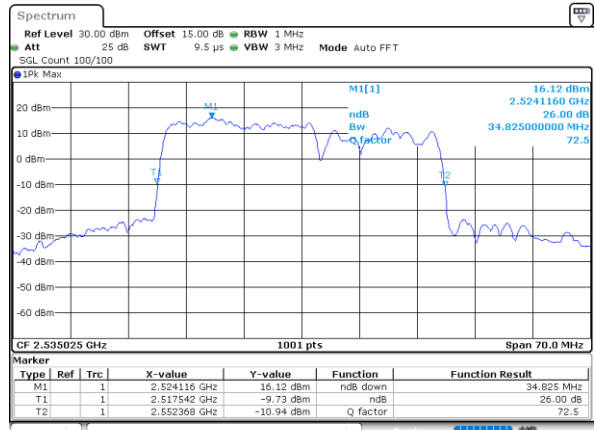

Date: 4.JAN.2021 20:38:26

Lowest Channel / 15MHz+20MHz

Date: 4.JAN.2021 19:27:53

Middle Channel / 15MHz+15MHz

Date: 4.JAN.2021 21:01:50

Middle Channel / 15MHz+20MHz

Date: 4.JAN.2021 19:52:05

Highest Channel / 15MHz+15MHz

Date: 4.JAN.2021 21:42:10

Highest Channel / 15MHz+20MHz

Date: 4.JAN.2021 20:08:00

LTE Band 7C

16QAM

Lowest Channel / 20MHz+10MHz

Date: 4-JAN-2021 05:29:52

Lowest Channel / 20MHz+15MHz

Date: 4-JAN-2021 04:26:37

Middle Channel / 20MHz+10MHz

Date: 4-JAN-2021 05:53:28

Middle Channel / 20MHz+15MHz

Date: 4-JAN-2021 04:49:38

Highest Channel / 20MHz+10MHz

Date: 4-JAN-2021 18:50:08

Highest Channel / 20MHz+15MHz