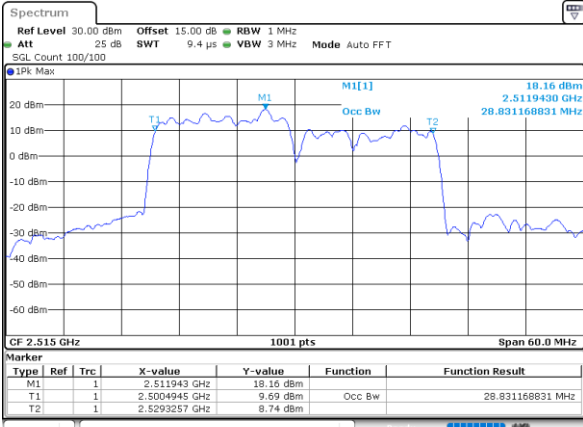

Date: 4-JAN-2021 22:19:03

Lowest Channel / 15MHz+10MHz

Date: 5-JAN-2021 00:41:04

Middle Channel / 10MHz+20MHz

Date: 4-JAN-2021 23:19:49

Middle Channel / 15MHz+10MHz

Date: 5-JAN-2021 01:06:38

Highest Channel / 10MHz+20MHz

Date: 4-JAN-2021 23:19:19

Highest Channel / 15MHz+10MHz

Date: 5-JAN-2021 01:23:22

LTE Band 7C

16QAM

Lowest Channel / 15MHz+15MHz

Date: 4-JAN-2021 20:38:18

Lowest Channel / 15MHz+20MHz

Date: 4-JAN-2021 19:27:44

Middle Channel / 15MHz+15MHz

Date: 4-JAN-2021 21:01:42

Middle Channel / 15MHz+20MHz

Date: 4-JAN-2021 19:51:09

Highest Channel / 15MHz+15MHz

Date: 4-JAN-2021 21:41:53

Highest Channel / 15MHz+20MHz