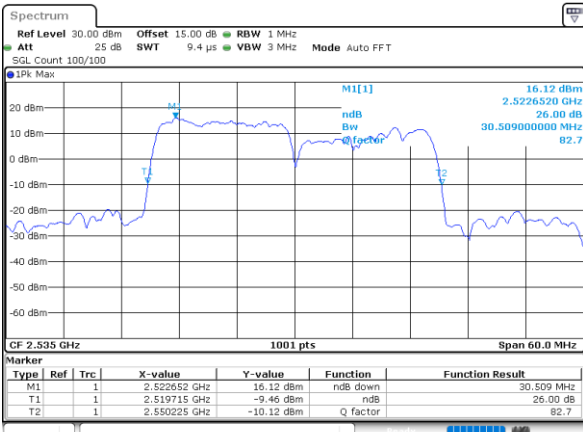

Lowest Channel / 15MHz+10MHz

Date: 5-JAN-2021 00:44:54

Middle Channel / 10MHz+20MHz

Date: 4-JAN-2021 23:21:36

Middle Channel / 15MHz+10MHz

Date: 5-JAN-2021 01:09:41

Highest Channel / 10MHz+20MHz

Date: 5-JAN-2021 00:13:38

Highest Channel / 15MHz+10MHz

Date: 5-JAN-2021 01:26:49

LTE Band 7C

64QAM

Lowest Channel / 15MHz+15MHz

Date: 4-JAN-2021 20:40:50

Lowest Channel / 15MHz+20MHz

Date: 4-JAN-2021 19:30:10

Middle Channel / 15MHz+15MHz

Date: 4-JAN-2021 21:06:07

Middle Channel / 15MHz+20MHz

Date: 4-JAN-2021 19:53:39

Highest Channel / 15MHz+15MHz

Date: 4-JAN-2021 21:46:10

Highest Channel / 15MHz+20MHz

Date: 4-JAN-2021 20:17:15