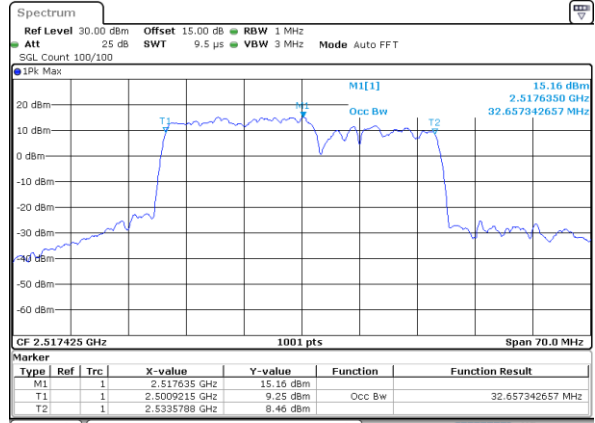

Lowest Channel / 15MHz+15MHz

Date: 4.JAN.2021 20:36:06

Lowest Channel / 15MHz+20MHz

Date: 4.JAN.2021 19:25:18

Middle Channel / 15MHz+15MHz

Date: 4.JAN.2021 21:00:02

Middle Channel / 15MHz+20MHz

Date: 4.JAN.2021 19:48:56

Highest Channel / 15MHz+15MHz

Date: 4.JAN.2021 21:37:41

Highest Channel / 15MHz+20MHz

Date: 4.JAN.2021 20:05:14

LTE Band 7C

QPSK

Lowest Channel / 20MHz+10MHz

Date: 4-JAN-2021 05:27:40

Lowest Channel / 20MHz+15MHz

Date: 4-JAN-2021 04:23:51

Middle Channel / 20MHz+10MHz

Date: 4-JAN-2021 05:51:59

Middle Channel / 20MHz+15MHz

Date: 4-JAN-2021 04:47:27

Highest Channel / 20MHz+10MHz

Date: 4-JAN-2021 18:46:45

Highest Channel / 20MHz+15MHz

Date: 4-JAN-2021 05:06:57

LTE Band 7C

QPSK

Lowest Channel / 20MHz+20MHz

N/A

Date: 4-JAN-2021 03:01:47

Middle Channel / 20MHz+20MHz