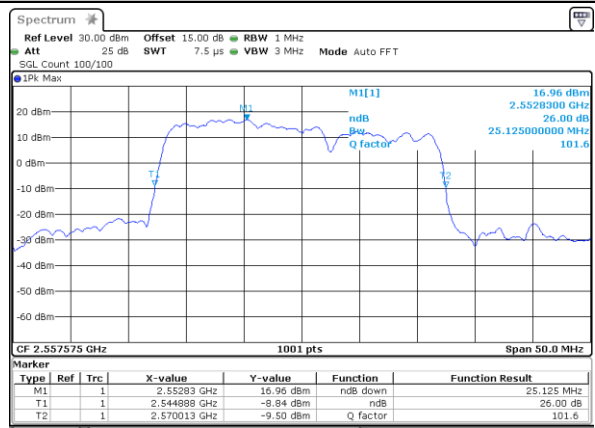

Date: 4-JAN-2021 03:01:53

Middle Channel / 20MHz+20MHz

N/A

Date: 4-JAN-2021 03:31:29

Highest Channel / 20MHz+20MHz

N/A

Date: 4-JAN-2021 03:47:48

LTE Band 7C

16QAM

Lowest Channel / 10MHz+20MHz

Date: 4-JAN-2021 22:19:17

Lowest Channel / 15MHz+10MHz

Date: 5-JAN-2021 00:41:10

Middle Channel / 10MHz+20MHz

Date: 4-JAN-2021 23:19:57

Middle Channel / 15MHz+10MHz

Date: 5-JAN-2021 01:07:21

Highest Channel / 10MHz+20MHz

Date: 4-JAN-2021 23:19:25

Highest Channel / 15MHz+10MHz

Date: 5-JAN-2021 01:23:30

LTE Band 7C

16QAM

Lowest Channel / 15MHz+15MHz