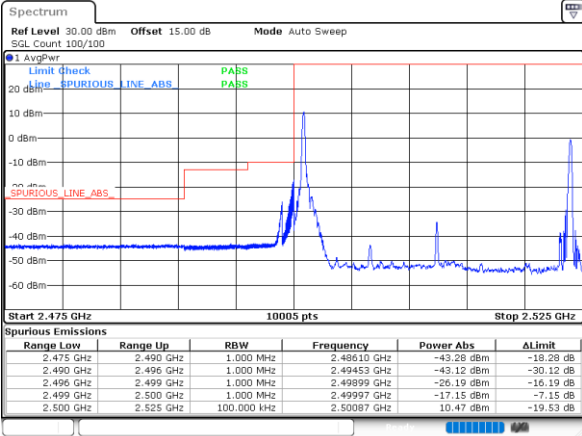

Highest Band Edge / 1RB0 and 1RB9

Date: 4_JAN.2021 22:33:19

Date: 5_JAN.2021 00:22:18

Lowest Band Edge / 1RB49 and 1RB0

Highest Band Edge / 1RB49 and 1RB0

Date: 4_JAN.2021 22:35:45

Date: 5_JAN.2021 00:27:06

Lowest Band Edge / Full RB

Highest Band Edge / Full RB

Date: 4_JAN.2021 22:08:39

Date: 4_JAN.2021 23:37:29

LTE Band 7C / 15MHz+10MHz

QPSK

Lowest Band Edge / 1RB0 and 1RB49

Date: 5 JAN. 2021 00:53:01

Highest Band Edge / 1RB0 and 1RB49

Date: 5 JAN. 2021 01:38:24

Lowest Band Edge / 1RB74 and 1RB0

Date: 5 JAN. 2021 00:55:05

Highest Band Edge / 1RB74 and 1RB0

Date: 5 JAN. 2021 01:43:54

Lowest Band Edge / Full RB

Date: 5 JAN. 2021 00:39:17

Highest Band Edge / Full RB

Date: 8 JAN. 2021 01:14:06

LTE Band 7C / 15MHz+15MHz

QPSK

Lowest Band Edge / 1RB0 and 1RB74

Highest Band Edge / 1RB0 and 1RB74

Date: 4.JAN.2021 20:49:47