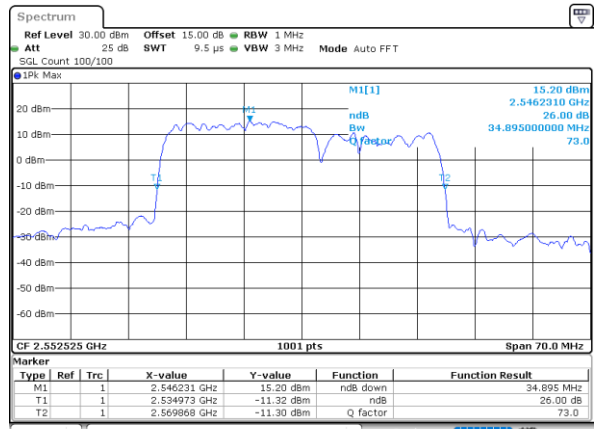

Date: 4.JAN.2021 21:42:10

Highest Channel / 15MHz+20MHz

Date: 4.JAN.2021 20:08:00

LTE Band 7C

16QAM

Lowest Channel / 20MHz+10MHz

Date: 4-JAN-2021 05:29:52

Lowest Channel / 20MHz+15MHz

Date: 4-JAN-2021 04:26:37

Middle Channel / 20MHz+10MHz

Date: 4-JAN-2021 05:53:28

Middle Channel / 20MHz+15MHz

Date: 4-JAN-2021 04:49:38

Highest Channel / 20MHz+10MHz

Date: 4-JAN-2021 18:50:08

Highest Channel / 20MHz+15MHz

Date: 4-JAN-2021 05:09:45

LTE Band 7C

16QAM

Lowest Channel / 20MHz+20MHz

N/A

Date: 4-JAN-2021 03:08:15

Middle Channel / 20MHz+20MHz

N/A