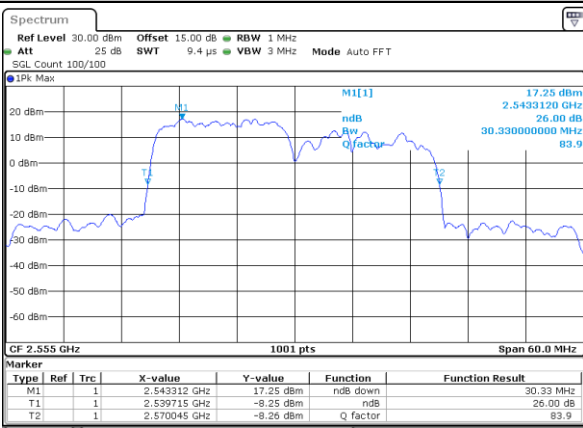

LTE Band 7C

QPSK

Lowest Channel / 15MHz+15MHz

Date: 4.JAN.2021 20:36:13

Lowest Channel / 15MHz+20MHz

Date: 4.JAN.2021 19:25:24

Middle Channel / 15MHz+15MHz

Date: 4.JAN.2021 21:00:18

Middle Channel / 15MHz+20MHz

Date: 4.JAN.2021 19:49:03

Highest Channel / 15MHz+15MHz

Date: 4.JAN.2021 21:37:48

Highest Channel / 15MHz+20MHz

Date: 4.JAN.2021 20:05:24

LTE Band 7C

QPSK