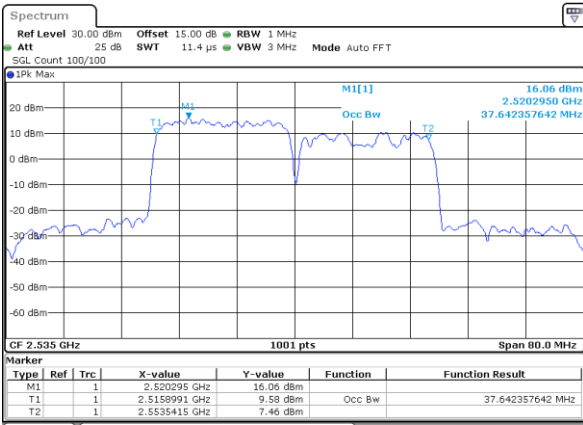

Lowest Channel / 20MHz+15MHz

Date: 4-JAN-2021 04:23:51

Middle Channel / 20MHz+10MHz

Date: 4-JAN-2021 05:51:59

Middle Channel / 20MHz+15MHz

Date: 4-JAN-2021 04:47:27

Highest Channel / 20MHz+10MHz

Date: 4-JAN-2021 18:46:45

Highest Channel / 20MHz+15MHz

Date: 4-JAN-2021 05:06:57

LTE Band 7C

QPSK

Lowest Channel / 20MHz+20MHz

N/A

Date: 4-JAN-2021 03:01:47

Middle Channel / 20MHz+20MHz

N/A

Date: 4-JAN-2021 03:01:23

Highest Channel / 20MHz+20MHz

N/A

Date: 4-JAN-2021 03:47:40

LTE Band 7C

16QAM

Lowest Channel / 10MHz+20MHz