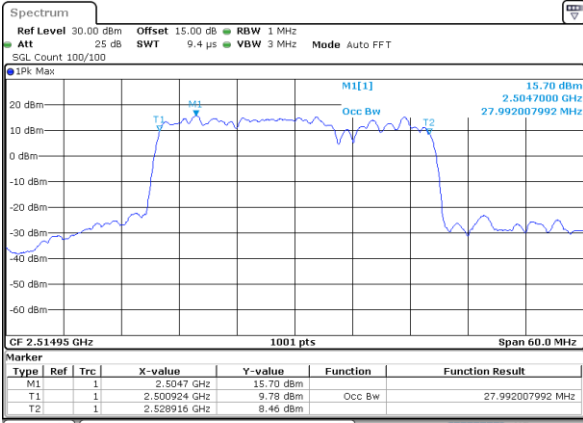

Lowest Channel / 15MHz+15MHz

Date: 4.JAN.2021 20:36:06

Lowest Channel / 15MHz+20MHz

Date: 4.JAN.2021 19:25:18

Middle Channel / 15MHz+15MHz

Date: 4.JAN.2021 21:00:02

Middle Channel / 15MHz+20MHz

Date: 4.JAN.2021 19:48:56

Highest Channel / 15MHz+15MHz

Date: 4.JAN.2021 21:37:41

Highest Channel / 15MHz+20MHz

Date: 4.JAN.2021 20:05:14

LTE Band 7C

QPSK

Lowest Channel / 20MHz+10MHz

Date: 4-JAN-2021 05:27:40

Lowest Channel / 20MHz+15MHz

Date: 4-JAN-2021 04:23:51

Middle Channel / 20MHz+10MHz

Date: 4-JAN-2021 05:51:59

Middle Channel / 20MHz+15MHz

Date: 4-JAN-2021 04:47:27

Highest Channel / 20MHz+10MHz

Date: 4-JAN-2021 18:46:45

Highest Channel / 20MHz+15MHz

Date: 4-JAN-2021 05:06:57

LTE Band 7C

QPSK

Lowest Channel / 20MHz+20MHz

N/A

Date: 4-JAN-2021 03:01:47

Middle Channel / 20MHz+20MHz