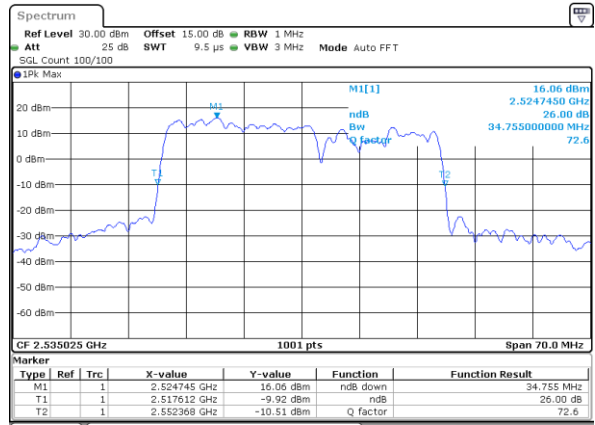

Middle Channel / 15MHz+15MHz

Date: 4-JAN-2021 21:06:07

Middle Channel / 15MHz+20MHz

Date: 4-JAN-2021 19:53:39

Highest Channel / 15MHz+15MHz

Date: 4-JAN-2021 21:46:10

Highest Channel / 15MHz+20MHz

Date: 4-JAN-2021 20:17:15

LTE Band 7C

64QAM

Lowest Channel / 20MHz+10MHz

Date: 4..JAN.2021 05:32:16

Lowest Channel / 20MHz+15MHz

Date: 4..JAN.2021 04:29:09

Middle Channel / 20MHz+10MHz

Date: 4..JAN.2021 05:54:45

Middle Channel / 20MHz+15MHz

Date: 4..JAN.2021 04:51:43

Highest Channel / 20MHz+10MHz

Date: 4..JAN.2021 18:55:50

Highest Channel / 20MHz+15MHz

Date: 4..JAN.2021 05:11:52

LTE Band 7C

64QAM

Lowest Channel / 20MHz+20MHz

N/A

Date: 4-JAN-2021 03:11:06

Middle Channel / 20MHz+20MHz

N/A

Date: 4-JAN-2021 03:15:21

Highest Channel / 20MHz+20MHz

N/A