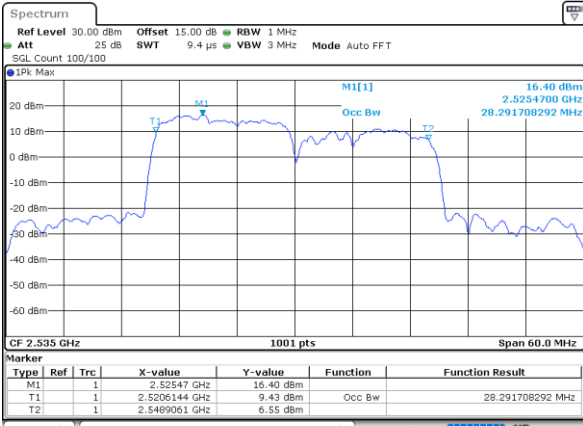

Middle Channel / 15MHz+15MHz

Date: 4-JAN-2021 21:05:55