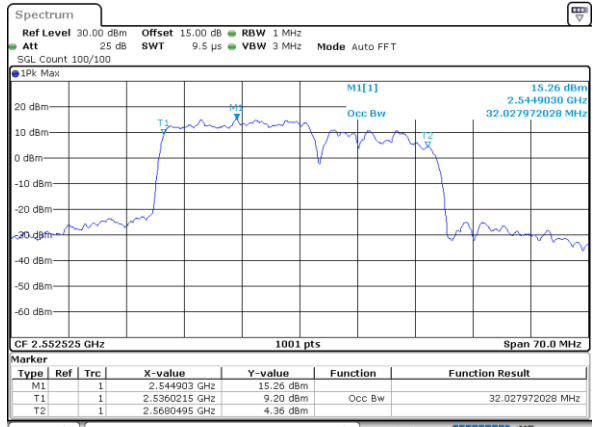

Date: 4-JAN-2021 20:07:52

LTE Band 7C

16QAM

Lowest Channel / 20MHz+10MHz

Date: 4-JAN-2021 05:29:46

Lowest Channel / 20MHz+15MHz

Date: 4-JAN-2021 04:26:31

Middle Channel / 20MHz+10MHz

Date: 4-JAN-2021 05:53:20

Middle Channel / 20MHz+15MHz

Date: 4-JAN-2021 04:49:22

Highest Channel / 20MHz+10MHz

Date: 4-JAN-2021 18:50:01

Highest Channel / 20MHz+15MHz

Date: 4-JAN-2021 05:09:39

LTE Band 7C

16QAM

Lowest Channel / 20MHz+20MHz

N/A

Middle Channel / 20MHz+20MHz

N/A

Highest Channel / 20MHz+20MHz

N/A

LTE Band 7C