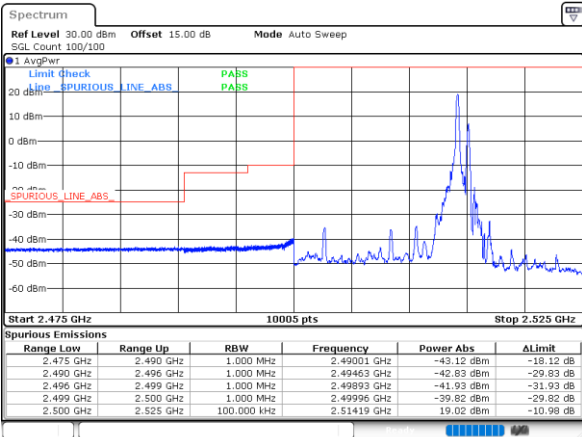

Date: 4-JAN-2021 03:10:15

Highest Channel / 20MHz+20MH

N/A

Date: 4-JAN-2021 03:15:44

Conducted Band Edge

LTE Band 7C / 10MHz+20MHz

QPSK

Lowest Band Edge / 1RB0 and 1RB9

Lowest Band Edge / Full RB

Highest Band Edge / Full RB

Date: 4_JAN.2021 22:08:39

Date: 4_JAN.2021 23:37:29

LTE Band 7C / 15MHz+10MHz

QPSK

Lowest Band Edge / 1RB0 and 1RB49

Date: 5 JAN. 2021 00:53:01

Highest Band Edge / 1RB0 and 1RB49

Date: 5 JAN. 2021 01:38:24

Lowest Band Edge / 1RB74 and 1RB0

Date: 5 JAN. 2021 00:55:05

Highest Band Edge / 1RB74 and 1RB0

Date: 5 JAN. 2021 01:43:54

Lowest Band Edge / Full RB

Date: 5 JAN. 2021 00:39:17

Highest Band Edge / Full RB

Date: 8 JAN. 2021 01:14:06

LTE Band 7C / 15MHz+15MHz

QPSK

Lowest Band Edge / 1RB0 and 1RB74

Highest Band Edge / 1RB0 and 1RB74

Date: 4.JAN.2021 20:49:47