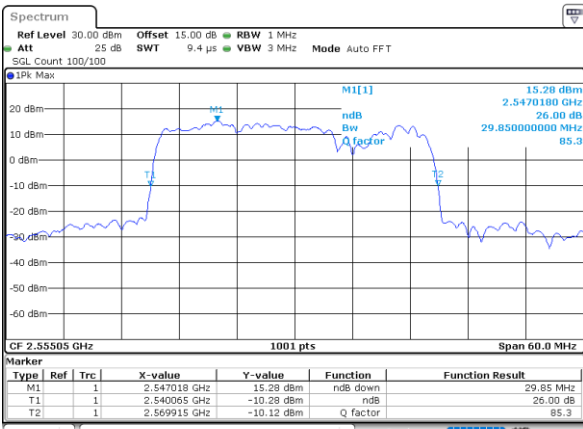

Date: 4.JAN.2021 21:42:10

Highest Channel / 15MHz+20MHz

Date: 4.JAN.2021 20:08:00

LTE Band 7C

16QAM

Lowest Channel / 20MHz+10MHz

Date: 4-JAN-2021 05:29:52

Lowest Channel / 20MHz+15MHz

Date: 4-JAN-2021 04:26:37

Middle Channel / 20MHz+10MHz

Date: 4-JAN-2021 05:53:28

Middle Channel / 20MHz+15MHz

Date: 4-JAN-2021 04:49:38

Highest Channel / 20MHz+10MHz

Date: 4-JAN-2021 18:50:08

Highest Channel / 20MHz+15MHz

Date: 4-JAN-2021 05:09:45

LTE Band 7C

16QAM

Lowest Channel / 20MHz+20MHz

N/A

Date: 4-JAN-2021 03:08:15

Middle Channel / 20MHz+20MHz

N/A