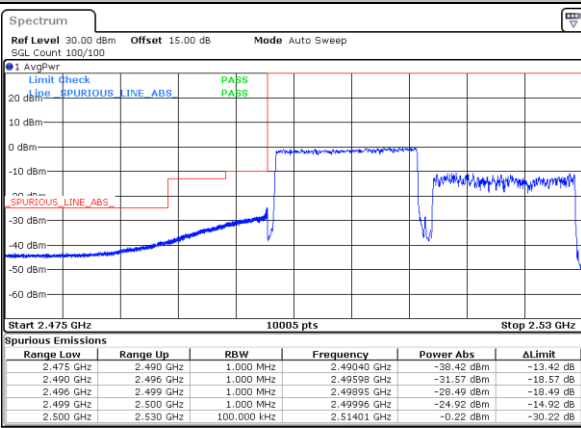

Date: 5 JAN. 2021 00:39:17

Highest Band Edge / Full RB

Date: 8 JAN. 2021 01:14:06

LTE Band 7C / 15MHz+15MHz

QPSK

Lowest Band Edge / 1RB0 and 1RB74

Highest Band Edge / 1RB0 and 1RB74

Date: 4.JAN.2021 20:49:47

Date: 4.JAN.2021 21:55:16

Lowest Band Edge / 1RB74 and 1RB0

Highest Band Edge / 1RB74 and 1RB0

Date: 4.JAN.2021 20:52:30

Date: 4.JAN.2021 21:58:22

Lowest Band Edge / Full RB

Highest Band Edge / Full RB

Date: 4.JAN.2021 20:36:49