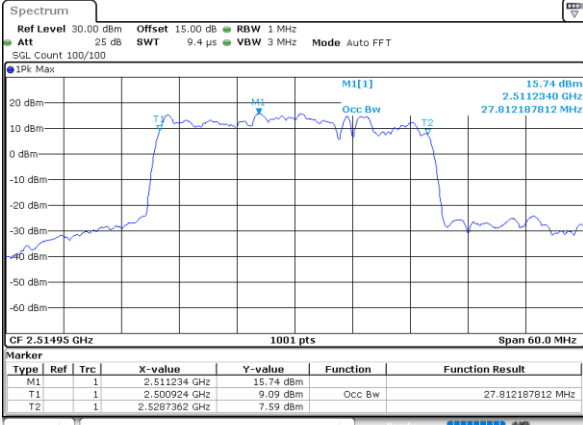

Date: 4-JAN-2021 23:19:19

Highest Channel / 15MHz+10MHz

Date: 5-JAN-2021 01:23:22

LTE Band 7C

16QAM

Lowest Channel / 15MHz+15MHz

Date: 4-JAN-2021 20:38:18

Lowest Channel / 15MHz+20MHz

Date: 4-JAN-2021 19:27:44

Middle Channel / 15MHz+15MHz

Date: 4-JAN-2021 21:01:42

Middle Channel / 15MHz+20MHz

Date: 4-JAN-2021 19:51:09

Highest Channel / 15MHz+15MHz

Date: 4-JAN-2021 21:41:53

Highest Channel / 15MHz+20MHz

Date: 4-JAN-2021 20:07:52

LTE Band 7C

16QAM

Lowest Channel / 20MHz+10MHz

Date: 4-JAN-2021 05:29:46

Lowest Channel / 20MHz+15MHz

Date: 4-JAN-2021 04:26:31

Middle Channel / 20MHz+10MHz

Date: 4-JAN-2021 05:53:20

Middle Channel / 20MHz+15MHz

Date: 4-JAN-2021 04:49:22

Highest Channel / 20MHz+10MHz

Date: 4-JAN-2021 18:50:01

Highest Channel / 20MHz+15MHz

Date: 4-JAN-2021 05:09:39

LTE Band 7C