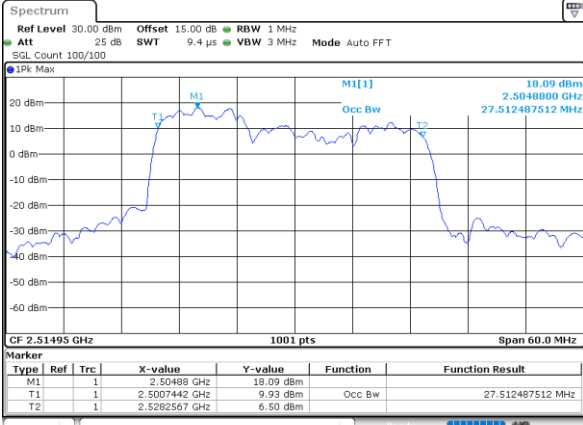

Date: 4-JAN-2021 05:53:20

Middle Channel / 20MHz+15MHz

Date: 4-JAN-2021 04:49:22

Highest Channel / 20MHz+10MHz

Date: 4-JAN-2021 18:50:01

Highest Channel / 20MHz+15MHz

Date: 4-JAN-2021 05:09:39

LTE Band 7C

16QAM

Lowest Channel / 20MHz+20MHz

N/A

Middle Channel / 20MHz+20MHz

N/A

Highest Channel / 20MHz+20MHz

N/A

LTE Band 7C

64QAM

Lowest Channel / 10MHz+20MHz

Date: 4-JAN-2021 22:21:24

Lowest Channel / 15MHz+10MHz

Date: 5-JAN-2021 00:43:37

Middle Channel / 10MHz+20MHz

Date: 4-JAN-2021 23:21:29

Middle Channel / 15MHz+10MHz

Date: 5-JAN-2021 01:09:26

Highest Channel / 10MHz+20MHz

Date: 5-JAN-2021 00:13:01

Highest Channel / 15MHz+10MHz

Date: 5-JAN-2021 01:26:10

LTE Band 7C

64QAM

Lowest Channel / 15MHz+15MHz