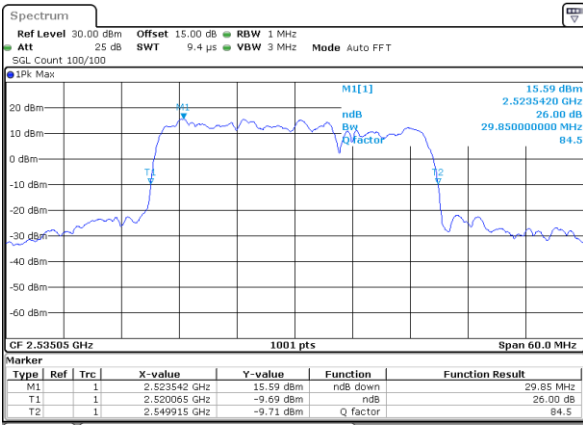

Middle Channel / 15MHz+15MHz

Date: 4-JAN-2021 21:06:07

Middle Channel / 15MHz+20MHz

Date: 4-JAN-2021 19:53:39

Highest Channel / 15MHz+15MHz

Date: 4-JAN-2021 21:46:10

Highest Channel / 15MHz+20MHz

Date: 4-JAN-2021 20:17:15

LTE Band 7C

64QAM

Lowest Channel / 20MHz+10MHz

Date: 4..JAN.2021 05:32:16

Lowest Channel / 20MHz+15MHz

Date: 4..JAN.2021 04:29:09

Middle Channel / 20MHz+10MHz

Date: 4..JAN.2021 05:54:45

Middle Channel / 20MHz+15MHz

Date: 4..JAN.2021 04:51:43

Highest Channel / 20MHz+10MHz

Date: 4..JAN.2021 18:55:50

Highest Channel / 20MHz+15MHz

Date: 4..JAN.2021 05:11:52

LTE Band 7C

64QAM