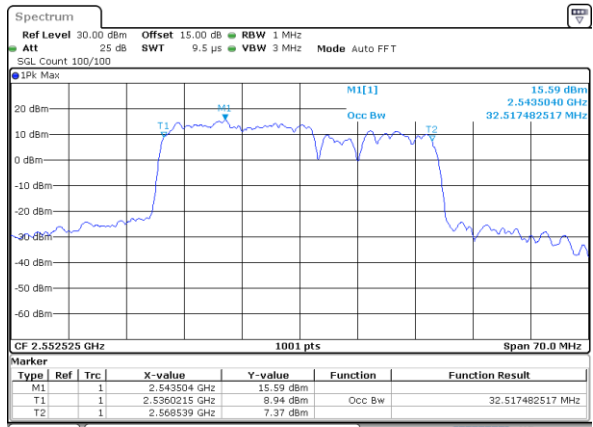

Date: 4-JAN-2021 21:45:10

Highest Channel / 15MHz+20MHz

Date: 4-JAN-2021 20:17:09

LTE Band 7C

64QAM

Lowest Channel / 20MHz+10MHz

Date: 4-JAN-2021 05:32:09

Lowest Channel / 20MHz+15MHz

Date: 4-JAN-2021 04:29:02

Middle Channel / 20MHz+10MHz

Date: 4-JAN-2021 05:54:39

Middle Channel / 20MHz+15MHz

Date: 4-JAN-2021 04:50:58

Highest Channel / 20MHz+10MHz

Date: 4-JAN-2021 18:55:44

Highest Channel / 20MHz+15MHz

Date: 4-JAN-2021 05:11:46

LTE Band 7C

64QAM

Lowest Channel / 20MHz+20MHz

N/A

Date: 4-JAN-2021 03:10:59

Middle Channel / 20MHz+20MHz

N/A

Date: 4-JAN-2021 03:10:15

Highest Channel / 20MHz+20MH

N/A

Date: 4-JAN-2021 03:15:44

Conducted Band Edge

LTE Band 7C / 10MHz+20MHz

QPSK

Lowest Band Edge / 1RB0 and 1RB9