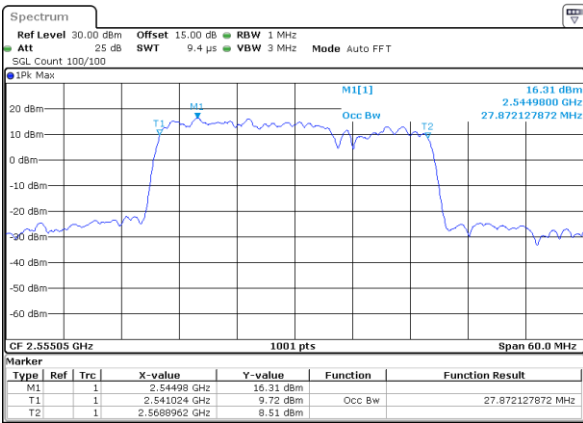

Highest Channel / 15MHz+15MHz

Date: 4.JAN.2021 21:37:41

Highest Channel / 15MHz+20MHz

Date: 4.JAN.2021 20:05:14

LTE Band 7C

QPSK

Lowest Channel / 20MHz+10MHz

Date: 4-JAN-2021 05:27:40

Lowest Channel / 20MHz+15MHz

Date: 4-JAN-2021 04:23:51

Middle Channel / 20MHz+10MHz

Date: 4-JAN-2021 05:51:59

Middle Channel / 20MHz+15MHz

Date: 4-JAN-2021 04:47:27

Highest Channel / 20MHz+10MHz

Date: 4-JAN-2021 18:46:45

Highest Channel / 20MHz+15MHz

Date: 4-JAN-2021 05:06:57

LTE Band 7C

QPSK

Lowest Channel / 20MHz+20MHz

N/A

Date: 4-JAN-2021 03:01:47

Middle Channel / 20MHz+20MHz