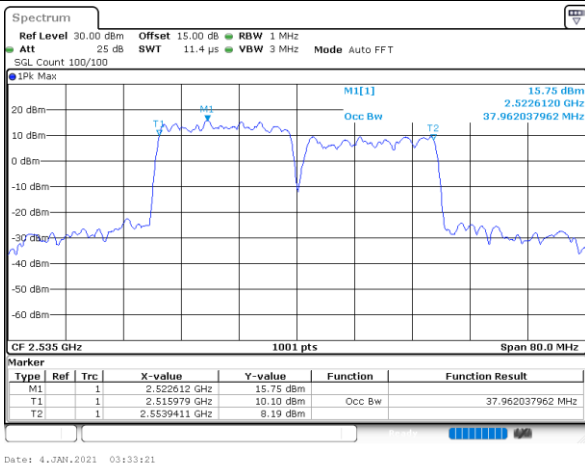

Date: 4-JAN-2021 05:53:20

Middle Channel / 20MHz+15MHz

Date: 4-JAN-2021 04:49:22

Highest Channel / 20MHz+10MHz

Date: 4-JAN-2021 18:50:01

Highest Channel / 20MHz+15MHz

Date: 4-JAN-2021 05:09:39

LTE Band 7C

16QAM

Lowest Channel / 20MHz+20MHz

N/A

Middle Channel / 20MHz+20MHz

N/A

Highest Channel / 20MHz+20MHz

N/A

LTE Band 7C

Date: 5-JAN-2021 01:09:26

Highest Channel / 10MHz+20MHz

Date: 5-JAN-2021 00:13:01

Highest Channel / 15MHz+10MHz

Date: 5-JAN-2021 01:26:10

LTE Band 7C

64QAM

Lowest Channel / 15MHz+15MHz