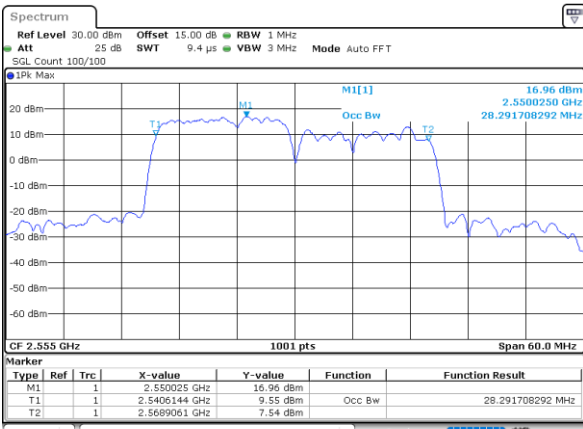

Middle Channel / 15MHz+10MHz

Date: 5, JAN, 2021 01:02:57

Highest Channel / 10MHz+20MHz

Date: 4, JAN, 2021 23:35:04

Highest Channel / 15MHz+10MHz

Date: 5, JAN, 2021 01:20:15

LTE Band 7C

QPSK

Lowest Channel / 15MHz+15MHz

Date: 4.JAN.2021 20:36:06

Lowest Channel / 15MHz+20MHz

Date: 4.JAN.2021 19:25:18

Middle Channel / 15MHz+15MHz

Date: 4.JAN.2021 21:00:02

Middle Channel / 15MHz+20MHz

Date: 4.JAN.2021 19:48:56

Highest Channel / 15MHz+15MHz

Date: 4.JAN.2021 21:37:41

Highest Channel / 15MHz+20MHz

Date: 4.JAN.2021 20:05:14

LTE Band 7C

QPSK

Lowest Channel / 20MHz+10MHz

Date: 4-JAN-2021 05:27:40