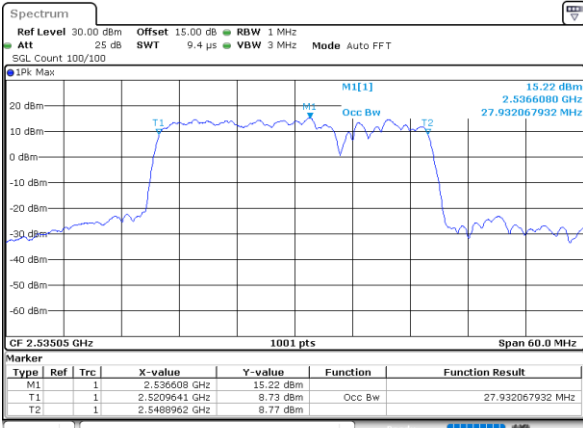

Date: 4-JAN-2021 20:07:52

LTE Band 7C

16QAM

Lowest Channel / 20MHz+10MHz

Date: 4-JAN-2021 05:29:46

Lowest Channel / 20MHz+15MHz

Date: 4-JAN-2021 04:26:31

Middle Channel / 20MHz+10MHz

Date: 4-JAN-2021 05:53:20

Middle Channel / 20MHz+15MHz

Date: 4-JAN-2021 04:49:22

Highest Channel / 20MHz+10MHz

Date: 4-JAN-2021 18:50:01

Highest Channel / 20MHz+15MHz

Date: 4-JAN-2021 05:09:39

LTE Band 7C