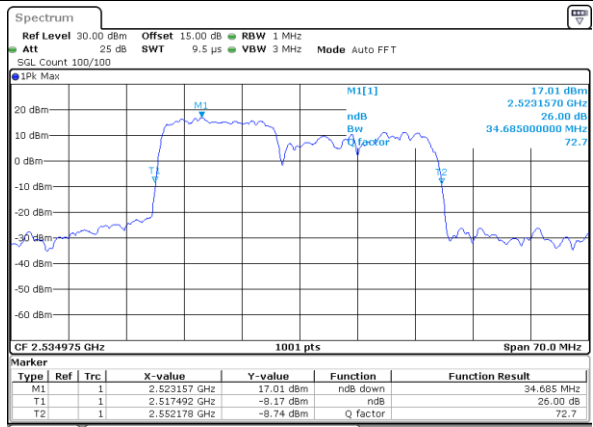

LTE Band 7C

QPSK

Lowest Channel / 15MHz+15MHz

Date: 4.JAN.2021 20:36:13

Lowest Channel / 15MHz+20MHz

Date: 4.JAN.2021 19:25:24

Middle Channel / 15MHz+15MHz

Date: 4.JAN.2021 21:00:18

Middle Channel / 15MHz+20MHz

Date: 4.JAN.2021 19:49:03

Highest Channel / 15MHz+15MHz

Date: 4.JAN.2021 21:37:48

Highest Channel / 15MHz+20MHz

Date: 4.JAN.2021 20:05:24

LTE Band 7C

QPSK