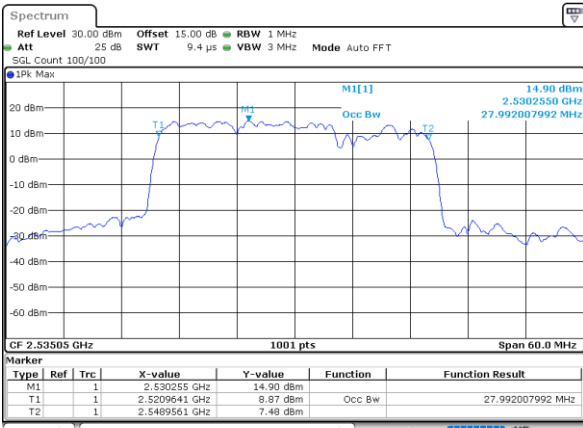

Date: 4-JAN-2021 21:45:10

Highest Channel / 15MHz+20MHz

Date: 4-JAN-2021 20:17:09

LTE Band 7C

64QAM

Lowest Channel / 20MHz+10MHz

Date: 4-JAN-2021 05:32:09

Lowest Channel / 20MHz+15MHz

Date: 4-JAN-2021 04:29:02

Middle Channel / 20MHz+10MHz

Date: 4-JAN-2021 05:54:39

Middle Channel / 20MHz+15MHz

Date: 4-JAN-2021 04:50:58

Highest Channel / 20MHz+10MHz

Date: 4-JAN-2021 18:55:44

Highest Channel / 20MHz+15MHz