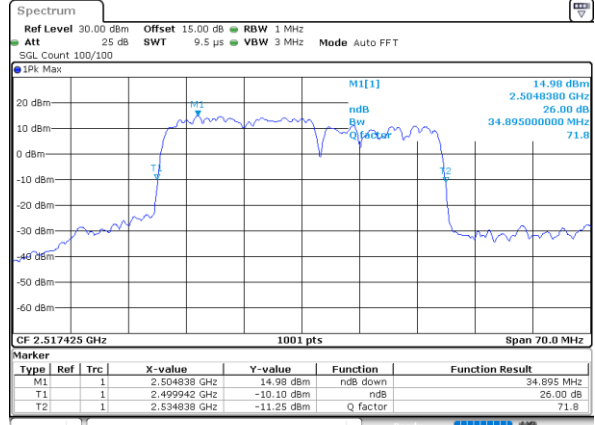

Middle Channel / 15MHz+15MHz

Date: 4-JAN-2021 21:06:07

Middle Channel / 15MHz+20MHz

Date: 4-JAN-2021 19:53:39

Highest Channel / 15MHz+15MHz

Date: 4-JAN-2021 21:46:10

Highest Channel / 15MHz+20MHz

Date: 4-JAN-2021 20:17:15

LTE Band 7C

64QAM

Lowest Channel / 20MHz+10MHz

Date: 4..JAN.2021 05:32:16

Lowest Channel / 20MHz+15MHz

Date: 4..JAN.2021 04:29:09

Middle Channel / 20MHz+10MHz

Date: 4..JAN.2021 05:54:45

Middle Channel / 20MHz+15MHz

Date: 4..JAN.2021 04:51:43

Highest Channel / 20MHz+10MHz

Date: 4..JAN.2021 18:55:50

Highest Channel / 20MHz+15MHz

Date: 4..JAN.2021 05:11:52

LTE Band 7C

64QAM