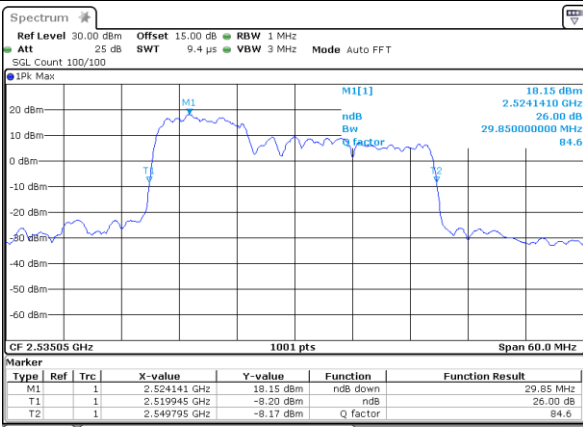

Date: 4-JAN-2021 03:01:53

Middle Channel / 20MHz+20MHz

N/A

Date: 4-JAN-2021 03:31:29

Highest Channel / 20MHz+20MHz

N/A

Date: 4-JAN-2021 03:47:48

LTE Band 7C

16QAM

Lowest Channel / 10MHz+20MHz

Date: 4-JAN-2021 22:19:17

Lowest Channel / 15MHz+10MHz

Date: 5-JAN-2021 00:41:10

Middle Channel / 10MHz+20MHz

Date: 4-JAN-2021 23:19:57

Middle Channel / 15MHz+10MHz

Date: 5-JAN-2021 01:07:21

Highest Channel / 10MHz+20MHz

Date: 4-JAN-2021 23:19:25

Highest Channel / 15MHz+10MHz

Date: 5-JAN-2021 01:23:30

LTE Band 7C

16QAM

Lowest Channel / 15MHz+15MHz