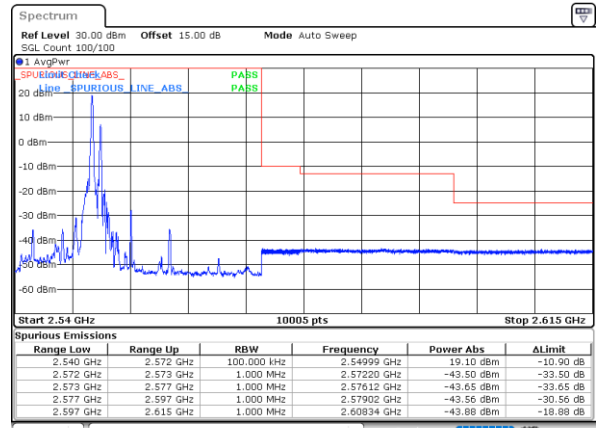

Date: 4-JAN-2021 03:10:15

Highest Channel / 20MHz+20MH

N/A

Date: 4-JAN-2021 03:15:44

Conducted Band Edge

LTE Band 7C / 10MHz+20MHz

QPSK

Lowest Band Edge / 1RB0 and 1RB9

Highest Band Edge / 1RB0 and 1RB9

Date: 4_JAN.2021 22:33:19

Date: 5_JAN.2021 00:22:18

Lowest Band Edge / 1RB49 and 1RB0

Highest Band Edge / 1RB49 and 1RB0

Date: 4_JAN.2021 22:35:45

Date: 5_JAN.2021 00:27:06

Lowest Band Edge / Full RB

Highest Band Edge / Full RB

Date: 4_JAN.2021 22:08:39

Date: 4_JAN.2021 23:37:29

LTE Band 7C / 15MHz+10MHz

QPSK

Lowest Band Edge / 1RB0 and 1RB49

Date: 5 JAN. 2021 00:53:01