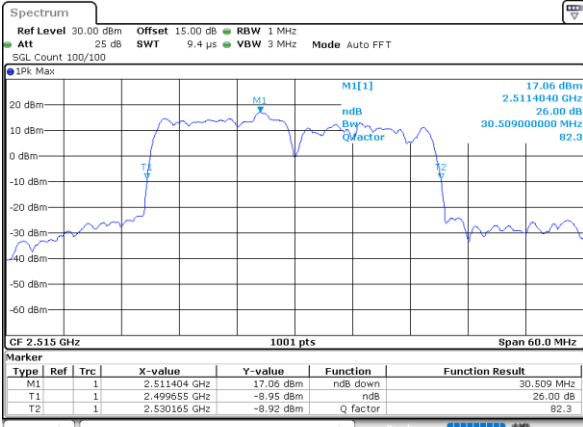

Date: 5-JAN-2021 01:07:21

Highest Channel / 10MHz+20MHz

Date: 4-JAN-2021 23:19:25

Highest Channel / 15MHz+10MHz

Date: 5-JAN-2021 01:23:30

LTE Band 7C

16QAM

Lowest Channel / 15MHz+15MHz

Date: 4.JAN.2021 20:38:26

Lowest Channel / 15MHz+20MHz

Date: 4.JAN.2021 19:27:53

Middle Channel / 15MHz+15MHz

Date: 4.JAN.2021 21:01:50

Middle Channel / 15MHz+20MHz

Date: 4.JAN.2021 19:52:05

Highest Channel / 15MHz+15MHz