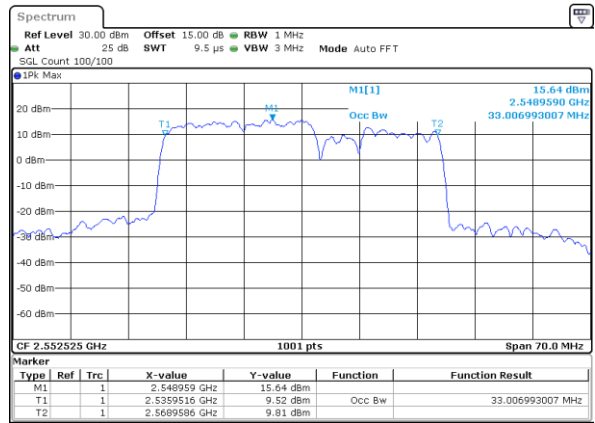

Highest Channel / 15MHz+15MHz

Date: 4.JAN.2021 21:37:41

Highest Channel / 15MHz+20MHz

Date: 4.JAN.2021 20:05:14

LTE Band 7C

QPSK

Lowest Channel / 20MHz+10MHz

Date: 4-JAN-2021 05:27:40

Lowest Channel / 20MHz+15MHz

Date: 4-JAN-2021 04:23:51

Middle Channel / 20MHz+10MHz

Date: 4-JAN-2021 05:51:59

Middle Channel / 20MHz+15MHz

Date: 4-JAN-2021 04:47:27

Highest Channel / 20MHz+10MHz

Date: 4-JAN-2021 18:46:45

Highest Channel / 20MHz+15MHz

Date: 4-JAN-2021 05:06:57

LTE Band 7C

QPSK

Lowest Channel / 20MHz+20MHz

N/A

Date: 4-JAN-2021 03:01:47

Middle Channel / 20MHz+20MHz