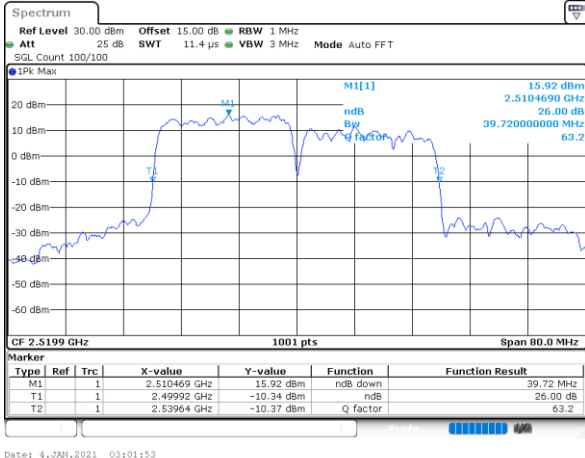

Middle Channel / 15MHz+20MHz

Date: 4.JAN.2021 19:49:03

Highest Channel / 15MHz+15MHz

Date: 4.JAN.2021 21:37:48

Highest Channel / 15MHz+20MHz

Date: 4.JAN.2021 20:05:24

LTE Band 7C

QPSK

Lowest Channel / 20MHz+10MHz

Date: 4.JAN.2021 05:27:53

Lowest Channel / 20MHz+15MHz

Date: 4.JAN.2021 04:24:07

Middle Channel / 20MHz+10MHz

Date: 4.JAN.2021 05:52:04

Middle Channel / 20MHz+15MHz

Date: 4.JAN.2021 04:47:34

Highest Channel / 20MHz+10MHz

Date: 4.JAN.2021 18:46:51

Highest Channel / 20MHz+15MHz

Date: 4.JAN.2021 05:07:05

LTE Band 7C

QPSK

Lowest Channel / 20MHz+20MHz

N/A

Date: 4-JAN-2021 03:01:53

Middle Channel / 20MHz+20MHz

N/A

Date: 4-JAN-2021 03:31:29

Highest Channel / 20MHz+20MHz

N/A

Date: 4-JAN-2021 03:47:48

LTE Band 7C