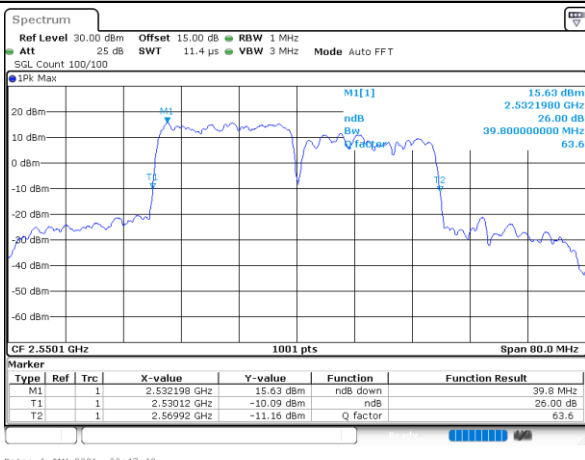

Highest Channel / 20MHz+10MHz

Date: 4.JAN.2021 18:46:51

Highest Channel / 20MHz+15MHz

Date: 4.JAN.2021 05:07:05

LTE Band 7C

QPSK

Lowest Channel / 20MHz+20MHz

N/A

Date: 4-JAN-2021 03:01:53

Middle Channel / 20MHz+20MHz

N/A

Date: 4-JAN-2021 03:31:29

Highest Channel / 20MHz+20MHz

N/A

Date: 4-JAN-2021 03:47:48

LTE Band 7C

16QAM

Lowest Channel / 10MHz+20MHz

Date: 4-JAN-2021 22:19:17

Lowest Channel / 15MHz+10MHz

Date: 5-JAN-2021 00:41:10

Middle Channel / 10MHz+20MHz

Date: 4-JAN-2021 23:19:57

Middle Channel / 15MHz+10MHz

Date: 5-JAN-2021 01:07:21

Highest Channel / 10MHz+20MHz

Date: 4-JAN-2021 23:19:25

Highest Channel / 15MHz+10MHz

Date: 5-JAN-2021 01:23:30

LTE Band 7C

16QAM

Lowest Channel / 15MHz+15MHz