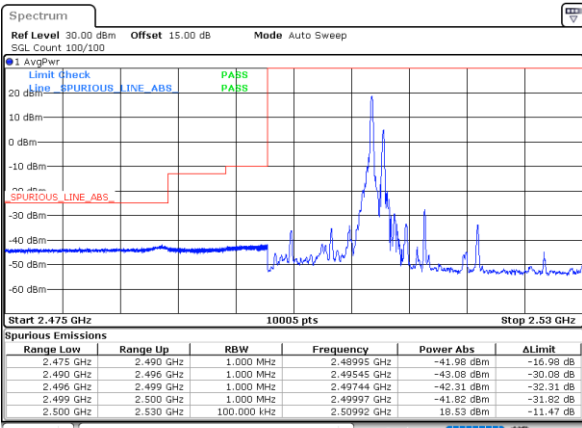

Date: 4-JAN-2021 03:10:15

Highest Channel / 20MHz+20MH

N/A

Date: 4-JAN-2021 03:15:44

Conducted Band Edge

LTE Band 7C / 10MHz+20MHz

QPSK

Lowest Band Edge / 1RB0 and 1RB9

Highest Band Edge / 1RB0 and 1RB9

Date: 4_JAN.2021 22:33:19

Date: 5_JAN.2021 00:22:18

Lowest Band Edge / 1RB49 and 1RB0

Highest Band Edge / 1RB49 and 1RB0

Date: 4_JAN.2021 22:35:45

Date: 5_JAN.2021 00:27:06

Lowest Band Edge / Full RB

Highest Band Edge / Full RB

Date: 4_JAN.2021 22:08:39

Date: 4_JAN.2021 23:37:29

LTE Band 7C / 15MHz+10MHz

QPSK

Lowest Band Edge / 1RB0 and 1RB49

Date: 5 JAN. 2021 00:53:01