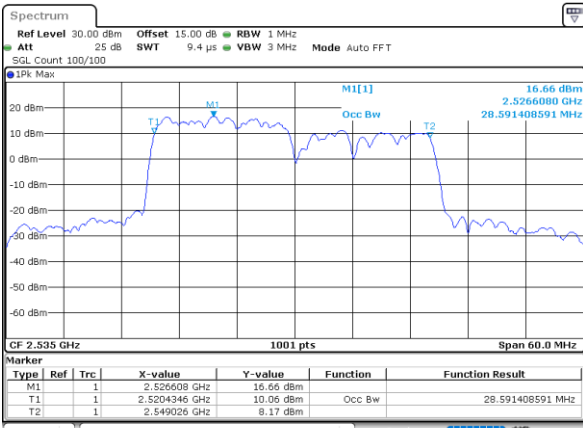

Date: 4-JAN-2021 22:19:03

Lowest Channel / 15MHz+10MHz

Date: 5-JAN-2021 00:41:04

Middle Channel / 10MHz+20MHz

Date: 4-JAN-2021 23:19:49

Middle Channel / 15MHz+10MHz

Date: 5-JAN-2021 01:06:38

Highest Channel / 10MHz+20MHz

Date: 4-JAN-2021 23:19:19

Highest Channel / 15MHz+10MHz

Date: 5-JAN-2021 01:23:22

LTE Band 7C

16QAM

Lowest Channel / 15MHz+15MHz

Date: 4-JAN-2021 20:38:18

Lowest Channel / 15MHz+20MHz

Date: 4-JAN-2021 19:27:44

Middle Channel / 15MHz+15MHz

Date: 4-JAN-2021 21:01:42

Middle Channel / 15MHz+20MHz

Date: 4-JAN-2021 19:51:09

Highest Channel / 15MHz+15MHz

Date: 4-JAN-2021 21:41:53

Highest Channel / 15MHz+20MHz