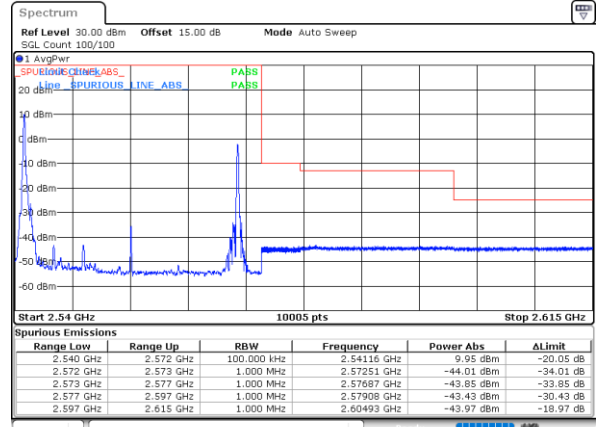

Date: 4-JAN-2021 05:11:46

LTE Band 7C

64QAM

Lowest Channel / 20MHz+20MHz

N/A

Date: 4-JAN-2021 03:10:59

Middle Channel / 20MHz+20MHz

N/A

Date: 4-JAN-2021 03:10:15

Highest Channel / 20MHz+20MH

N/A

Date: 4-JAN-2021 03:15:44

Conducted Band Edge

LTE Band 7C / 10MHz+20MHz

QPSK

Lowest Band Edge / 1RB0 and 1RB9

Highest Band Edge / 1RB0 and 1RB9

Date: 4_JAN.2021 22:33:19

Date: 5_JAN.2021 00:22:18

Lowest Band Edge / 1RB49 and 1RB0

Highest Band Edge / 1RB49 and 1RB0

Date: 4_JAN.2021 22:35:45

Date: 5_JAN.2021 00:27:06

Lowest Band Edge / Full RB

Highest Band Edge / Full RB

Date: 4_JAN.2021 22:08:39

Date: 4_JAN.2021 23:37:29

LTE Band 7C / 15MHz+10MHz

QPSK

Lowest Band Edge / 1RB0 and 1RB49

Date: 5 JAN. 2021 00:53:01