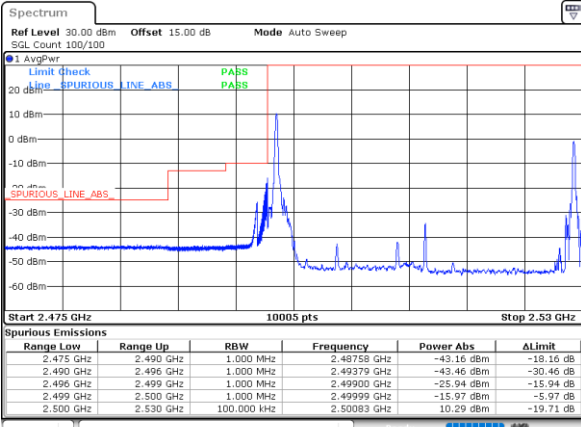

Lowest Band Edge / Full RB

Highest Band Edge / Full RB

Date: 4_JAN.2021 22:08:39

Date: 4_JAN.2021 23:37:29

LTE Band 7C / 15MHz+10MHz

QPSK

Lowest Band Edge / 1RB0 and 1RB49

Date: 5 JAN. 2021 00:53:01

Date: 5 JAN. 2021 00:39:17

Highest Band Edge / Full RB

Date: 8 JAN. 2021 01:14:06

LTE Band 7C / 15MHz+15MHz

QPSK

Lowest Band Edge / 1RB0 and 1RB74

Highest Band Edge / 1RB0 and 1RB74

Date: 4.JAN.2021 20:49:47

Date: 4.JAN.2021 21:55:16

Lowest Band Edge / 1RB74 and 1RB0

Highest Band Edge / 1RB74 and 1RB0

Date: 4.JAN.2021 20:52:30

Date: 4.JAN.2021 21:58:22

Lowest Band Edge / Full RB

Highest Band Edge / Full RB

Date: 4.JAN.2021 20:36:49