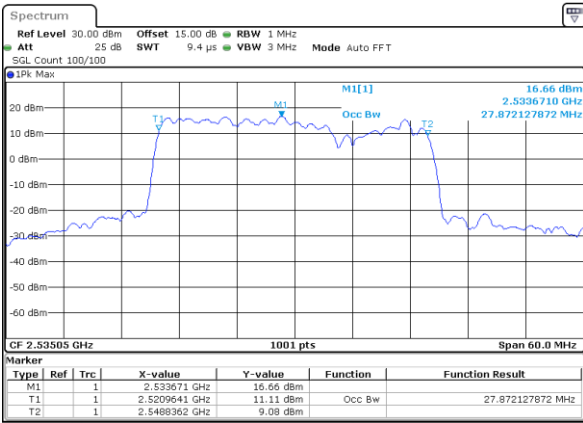

Lowest Channel / 15MHz+15MHz

Date: 4.JAN.2021 20:36:06

Lowest Channel / 15MHz+20MHz

Date: 4.JAN.2021 19:25:18

Middle Channel / 15MHz+15MHz

Date: 4.JAN.2021 21:00:02

Middle Channel / 15MHz+20MHz

Date: 4.JAN.2021 19:48:56

Highest Channel / 15MHz+15MHz

Date: 4.JAN.2021 21:37:41

Highest Channel / 15MHz+20MHz

Date: 4.JAN.2021 20:05:14

LTE Band 7C

QPSK

Lowest Channel / 20MHz+10MHz

Date: 4-JAN-2021 05:27:40

Lowest Channel / 20MHz+15MHz

Date: 4-JAN-2021 04:23:51

Middle Channel / 20MHz+10MHz

Date: 4-JAN-2021 05:51:59

Middle Channel / 20MHz+15MHz

Date: 4-JAN-2021 04:47:27

Highest Channel / 20MHz+10MHz

Date: 4-JAN-2021 18:46:45

Highest Channel / 20MHz+15MHz

Date: 4-JAN-2021 05:06:57

LTE Band 7C

QPSK

Lowest Channel / 20MHz+20MHz

N/A

Date: 4-JAN-2021 03:01:47

Middle Channel / 20MHz+20MHz