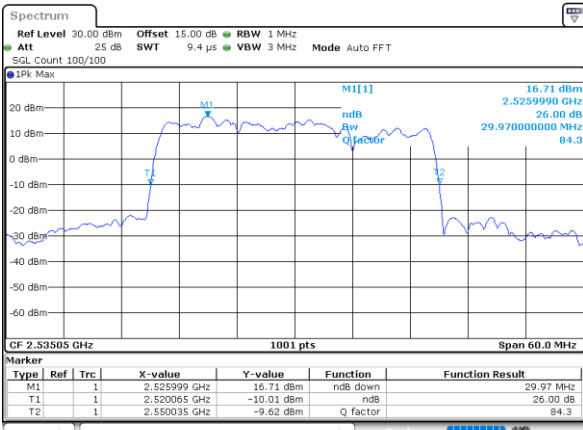

Date: 4.JAN.2021 20:38:26

Lowest Channel / 15MHz+20MHz

Date: 4.JAN.2021 19:27:53

Middle Channel / 15MHz+15MHz

Date: 4.JAN.2021 21:01:50

Middle Channel / 15MHz+20MHz

Date: 4.JAN.2021 19:52:05

Highest Channel / 15MHz+15MHz

Date: 4.JAN.2021 21:42:10

Highest Channel / 15MHz+20MHz

Date: 4.JAN.2021 20:08:00

LTE Band 7C

16QAM

Lowest Channel / 20MHz+10MHz

Date: 4-JAN-2021 05:29:52

Lowest Channel / 20MHz+15MHz

Date: 4-JAN-2021 04:26:37

Middle Channel / 20MHz+10MHz

Date: 4-JAN-2021 05:53:28

Middle Channel / 20MHz+15MHz

Date: 4-JAN-2021 04:49:38

Highest Channel / 20MHz+10MHz

Date: 4-JAN-2021 18:50:08

Highest Channel / 20MHz+15MHz