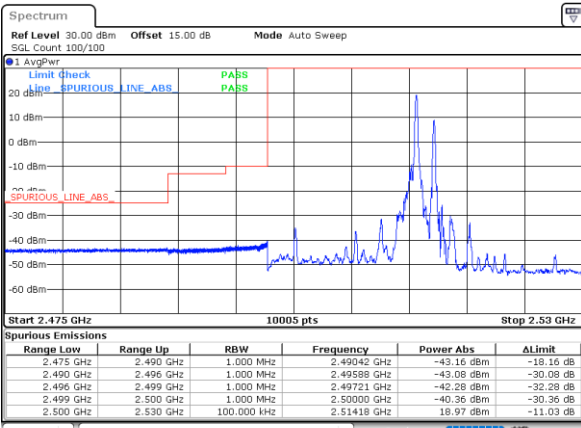

Lowest Band Edge / Full RB

Highest Band Edge / Full RB

Date: 4_JAN.2021 22:08:39

Date: 4_JAN.2021 23:37:29

LTE Band 7C / 15MHz+10MHz

QPSK

Lowest Band Edge / 1RB0 and 1RB49

Date: 5 JAN. 2021 00:53:01

Highest Band Edge / 1RB0 and 1RB49

Date: 5 JAN. 2021 01:38:24

Lowest Band Edge / 1RB74 and 1RB0

Date: 5 JAN. 2021 00:55:05

Highest Band Edge / 1RB74 and 1RB0

Date: 5 JAN. 2021 01:43:54

Lowest Band Edge / Full RB

Date: 5 JAN. 2021 00:39:17

Highest Band Edge / Full RB

Date: 8 JAN. 2021 01:14:06

LTE Band 7C / 15MHz+15MHz

QPSK

Lowest Band Edge / 1RB0 and 1RB74

Highest Band Edge / 1RB0 and 1RB74

Date: 4.JAN.2021 20:49:47

Date: 4.JAN.2021 21:55:16

Lowest Band Edge / 1RB74 and 1RB0

Highest Band Edge / 1RB74 and 1RB0

Date: 4.JAN.2021 20:52:30

Date: 4.JAN.2021 21:58:22

Lowest Band Edge / Full RB

Highest Band Edge / Full RB

Date: 4.JAN.2021 20:36:49