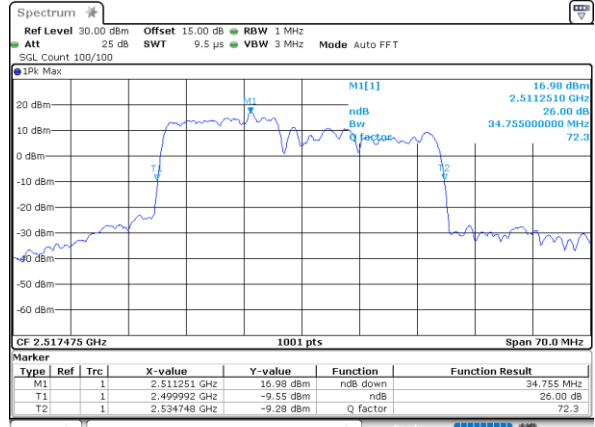

Date: 5-JAN-2021 01:07:21

Highest Channel / 10MHz+20MHz

Date: 4-JAN-2021 23:19:25

Highest Channel / 15MHz+10MHz

Date: 5-JAN-2021 01:23:30

LTE Band 7C

16QAM

Lowest Channel / 15MHz+15MHz

Date: 4.JAN.2021 20:38:26

Lowest Channel / 15MHz+20MHz

Date: 4.JAN.2021 19:27:53

Middle Channel / 15MHz+15MHz

Date: 4.JAN.2021 21:01:50

Middle Channel / 15MHz+20MHz

Date: 4.JAN.2021 19:52:05

Highest Channel / 15MHz+15MHz

Date: 4.JAN.2021 21:42:10

Highest Channel / 15MHz+20MHz

Date: 4.JAN.2021 20:08:00

LTE Band 7C

16QAM

Lowest Channel / 20MHz+10MHz

Date: 4-JAN-2021 05:29:52

Lowest Channel / 20MHz+15MHz