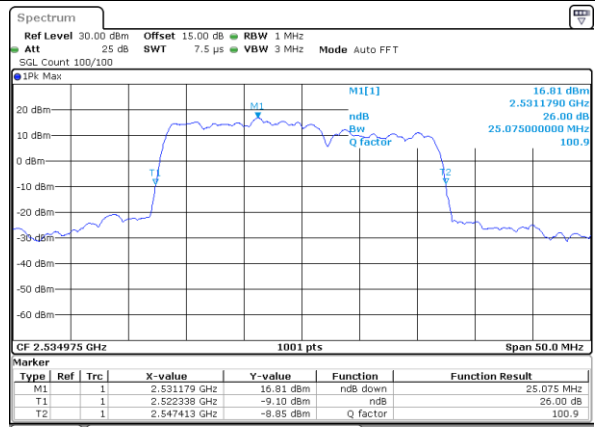

Date: 4-JAN-2021 03:01:53

Middle Channel / 20MHz+20MHz

N/A

Date: 4-JAN-2021 03:31:29

Highest Channel / 20MHz+20MHz

N/A

Date: 4-JAN-2021 03:47:48

LTE Band 7C

16QAM

Lowest Channel / 10MHz+20MHz

Date: 4-JAN-2021 22:19:17

Lowest Channel / 15MHz+10MHz

Date: 5-JAN-2021 00:41:10

Middle Channel / 10MHz+20MHz

Date: 4-JAN-2021 23:19:57

Middle Channel / 15MHz+10MHz

Date: 5-JAN-2021 01:07:21

Highest Channel / 10MHz+20MHz

Date: 4-JAN-2021 23:19:25

Highest Channel / 15MHz+10MHz

Date: 5-JAN-2021 01:23:30

LTE Band 7C

16QAM

Lowest Channel / 15MHz+15MHz

Date: 4.JAN.2021 20:38:26

Lowest Channel / 15MHz+20MHz

Date: 4.JAN.2021 19:27:53

Middle Channel / 15MHz+15MHz

Date: 4.JAN.2021 21:01:50

Middle Channel / 15MHz+20MHz

Date: 4.JAN.2021 19:52:05

Highest Channel / 15MHz+15MHz