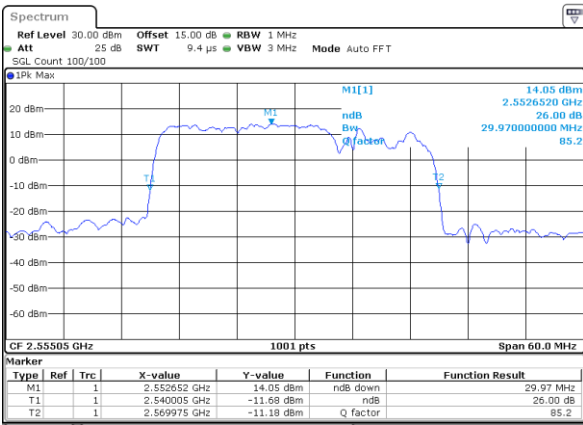

LTE Band 7C

64QAM

Lowest Channel / 20MHz+10MHz

Date: 4..JAN.2021 05:32:16

Lowest Channel / 20MHz+15MHz

Date: 4..JAN.2021 04:29:09

Middle Channel / 20MHz+10MHz

Date: 4..JAN.2021 05:54:45

Middle Channel / 20MHz+15MHz

Date: 4..JAN.2021 04:51:43

Highest Channel / 20MHz+10MHz

Date: 4..JAN.2021 18:55:50

Highest Channel / 20MHz+15MHz

Date: 4..JAN.2021 05:11:52

LTE Band 7C

64QAM