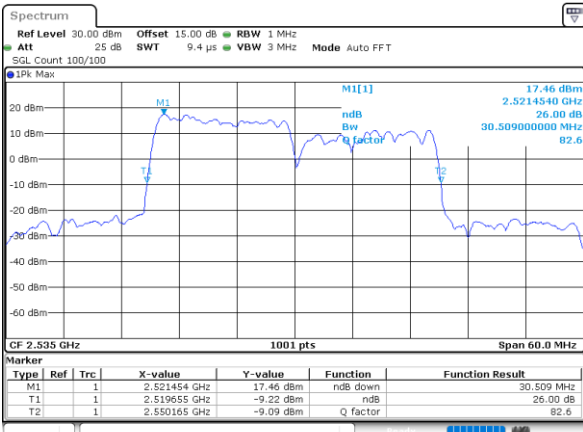

Date: 5-JAN-2021 01:07:21

Highest Channel / 10MHz+20MHz

Date: 4-JAN-2021 23:19:25

Highest Channel / 15MHz+10MHz

Date: 5-JAN-2021 01:23:30

LTE Band 7C

16QAM

Lowest Channel / 15MHz+15MHz

Date: 4.JAN.2021 20:38:26

Lowest Channel / 15MHz+20MHz

Date: 4.JAN.2021 19:27:53

Middle Channel / 15MHz+15MHz

Date: 4.JAN.2021 21:01:50

Middle Channel / 15MHz+20MHz

Date: 4.JAN.2021 19:52:05

Highest Channel / 15MHz+15MHz