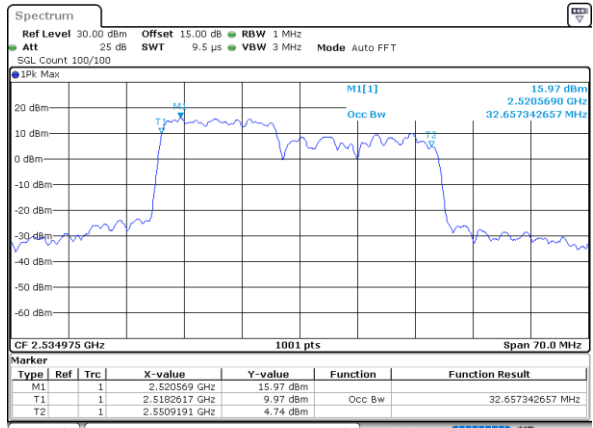

Date: 4-JAN-2021 22:19:03

Lowest Channel / 15MHz+10MHz

Date: 5-JAN-2021 00:41:04

Middle Channel / 10MHz+20MHz

Date: 4-JAN-2021 23:19:49

Middle Channel / 15MHz+10MHz

Date: 5-JAN-2021 01:06:38

Highest Channel / 10MHz+20MHz

Date: 4-JAN-2021 23:19:19

Highest Channel / 15MHz+10MHz

Date: 5-JAN-2021 01:23:22

LTE Band 7C

16QAM

Lowest Channel / 15MHz+15MHz

Date: 4-JAN-2021 20:38:18

Lowest Channel / 15MHz+20MHz

Date: 4-JAN-2021 19:27:44

Middle Channel / 15MHz+15MHz

Date: 4-JAN-2021 21:01:42

Middle Channel / 15MHz+20MHz

Date: 4-JAN-2021 19:51:09

Highest Channel / 15MHz+15MHz

Date: 4-JAN-2021 21:41:53

Highest Channel / 15MHz+20MHz