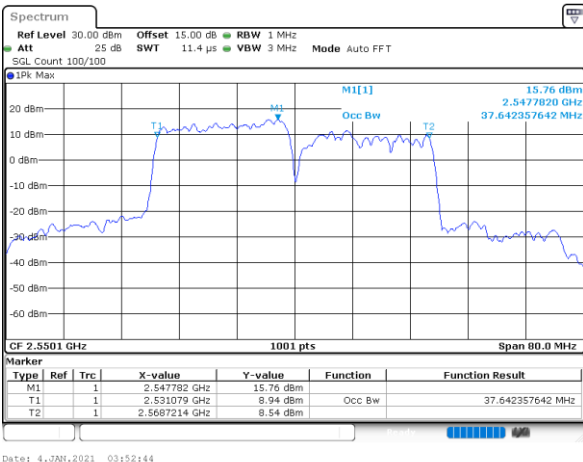

Date: 4-JAN-2021 21:45:10

Highest Channel / 15MHz+20MHz

Date: 4-JAN-2021 20:17:09

LTE Band 7C

64QAM

Lowest Channel / 20MHz+10MHz

Date: 4-JAN-2021 05:32:09

Lowest Channel / 20MHz+15MHz

Date: 4-JAN-2021 04:29:02

Middle Channel / 20MHz+10MHz

Date: 4-JAN-2021 05:54:39

Middle Channel / 20MHz+15MHz

Date: 4-JAN-2021 04:50:58

Highest Channel / 20MHz+10MHz

Date: 4-JAN-2021 18:55:44

Highest Channel / 20MHz+15MHz

Date: 4-JAN-2021 05:11:46

LTE Band 7C

64QAM

Lowest Channel / 20MHz+20MHz

N/A

Date: 4-JAN-2021 03:10:59

Middle Channel / 20MHz+20MHz

N/A

Date: 4-JAN-2021 03:10:15

Highest Channel / 20MHz+20MH

N/A

Date: 4-JAN-2021 03:15:44

Conducted Band Edge

LTE Band 7C / 10MHz+20MHz

QPSK

Lowest Band Edge / 1RB0 and 1RB9