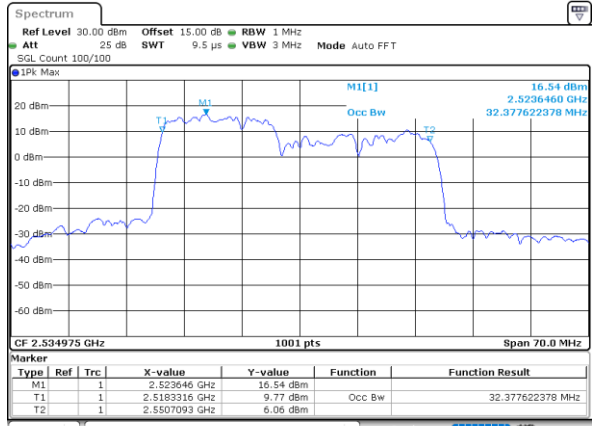

Date: 5-JAN-2021 01:09:26

Highest Channel / 10MHz+20MHz

Date: 5-JAN-2021 00:13:01

Highest Channel / 15MHz+10MHz

Date: 5-JAN-2021 01:26:10

LTE Band 7C

64QAM

Lowest Channel / 15MHz+15MHz

Date: 4-JAN-2021 20:40:43

Lowest Channel / 15MHz+20MHz

Date: 4-JAN-2021 19:30:04

Middle Channel / 15MHz+15MHz

Date: 4-JAN-2021 21:05:55

Middle Channel / 15MHz+20MHz

Date: 4-JAN-2021 19:53:30

Highest Channel / 15MHz+15MHz

Date: 4-JAN-2021 21:45:10

Highest Channel / 15MHz+20MHz

Date: 4-JAN-2021 20:17:09

LTE Band 7C

64QAM

Lowest Channel / 20MHz+10MHz

Date: 4-JAN-2021 05:32:09

Lowest Channel / 20MHz+15MHz