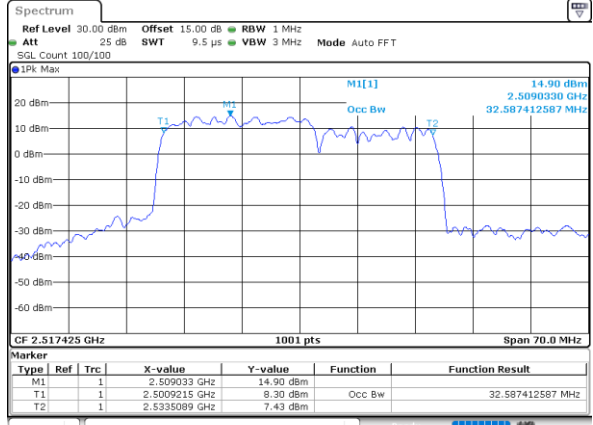

Date: 4-JAN-2021 19:27:44

Middle Channel / 15MHz+15MHz

Date: 4-JAN-2021 21:01:42

Middle Channel / 15MHz+20MHz

Date: 4-JAN-2021 19:51:09

Highest Channel / 15MHz+15MHz

Date: 4-JAN-2021 21:41:53

Highest Channel / 15MHz+20MHz

Date: 4-JAN-2021 20:07:52

LTE Band 7C

16QAM

Lowest Channel / 20MHz+10MHz

Date: 4-JAN-2021 05:29:46

Lowest Channel / 20MHz+15MHz

Date: 4-JAN-2021 04:26:31

Middle Channel / 20MHz+10MHz

Date: 4-JAN-2021 05:53:20

Middle Channel / 20MHz+15MHz

Date: 4-JAN-2021 04:49:22

Highest Channel / 20MHz+10MHz

Date: 4-JAN-2021 18:50:01

Highest Channel / 20MHz+15MHz

Date: 4-JAN-2021 05:09:39

LTE Band 7C