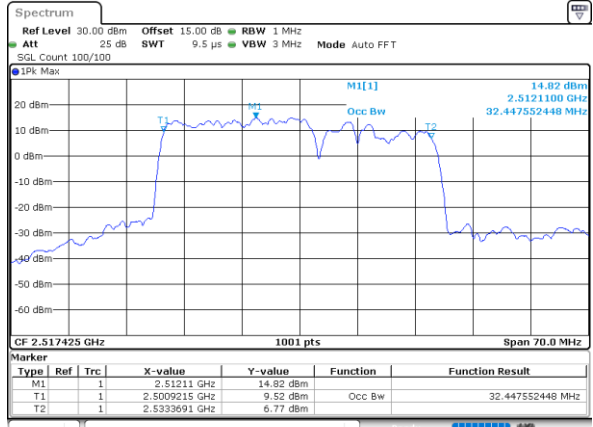

Date: 5-JAN-2021 01:09:26

Highest Channel / 10MHz+20MHz

Date: 5-JAN-2021 00:13:01

Highest Channel / 15MHz+10MHz

Date: 5-JAN-2021 01:26:10

LTE Band 7C

64QAM

Lowest Channel / 15MHz+15MHz

Date: 4-JAN-2021 20:40:43

Lowest Channel / 15MHz+20MHz

Date: 4-JAN-2021 19:30:04

Middle Channel / 15MHz+15MHz

Date: 4-JAN-2021 21:05:55

Middle Channel / 15MHz+20MHz

Date: 4-JAN-2021 19:53:30

Highest Channel / 15MHz+15MHz

Date: 4-JAN-2021 21:45:10

Highest Channel / 15MHz+20MHz

Date: 4-JAN-2021 20:17:09

LTE Band 7C

64QAM

Lowest Channel / 20MHz+10MHz

Date: 4-JAN-2021 05:32:09

Lowest Channel / 20MHz+15MHz

Date: 4-JAN-2021 04:29:02

Middle Channel / 20MHz+10MHz

Date: 4-JAN-2021 05:54:39

Middle Channel / 20MHz+15MHz

Date: 4-JAN-2021 04:50:58

Highest Channel / 20MHz+10MHz

Date: 4-JAN-2021 18:55:44

Highest Channel / 20MHz+15MHz