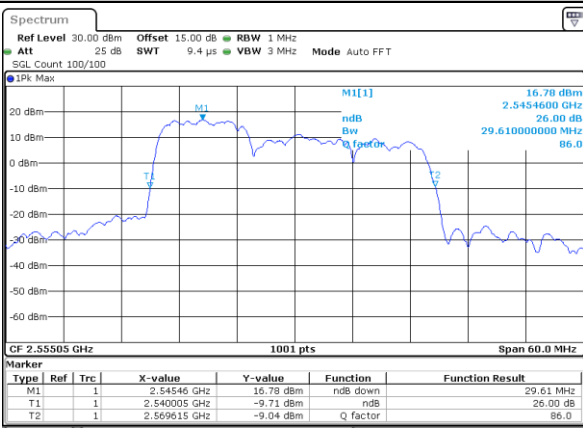

Date: 4-JAN-2021 03:01:53

Middle Channel / 20MHz+20MHz

N/A

Date: 4-JAN-2021 03:31:29

Highest Channel / 20MHz+20MHz

N/A

Date: 4-JAN-2021 03:47:48

LTE Band 7C

16QAM

Lowest Channel / 10MHz+20MHz

Date: 4-JAN-2021 22:19:17

Lowest Channel / 15MHz+10MHz

Date: 5-JAN-2021 00:41:10

Middle Channel / 10MHz+20MHz

Date: 4-JAN-2021 23:19:57

Middle Channel / 15MHz+10MHz

Date: 5-JAN-2021 01:07:21

Highest Channel / 10MHz+20MHz

Date: 4-JAN-2021 23:19:25

Highest Channel / 15MHz+10MHz

Date: 5-JAN-2021 01:23:30

LTE Band 7C

16QAM

Lowest Channel / 15MHz+15MHz