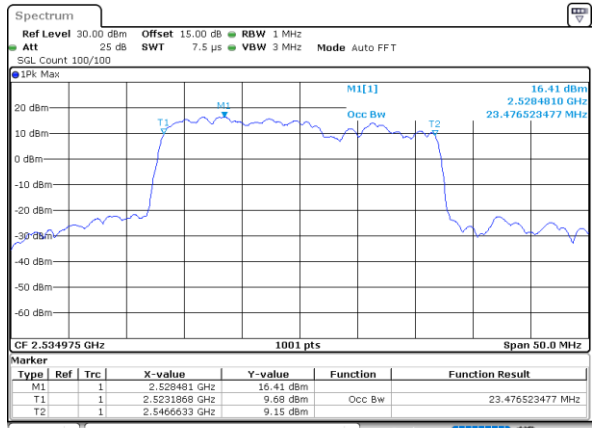

N/A

Date: 4-JAN-2021 03:01:23

Highest Channel / 20MHz+20MHz

N/A

Date: 4-JAN-2021 03:47:40

LTE Band 7C

16QAM

Lowest Channel / 10MHz+20MHz

Date: 4-JAN-2021 22:19:03

Lowest Channel / 15MHz+10MHz

Date: 5-JAN-2021 00:41:04

Middle Channel / 10MHz+20MHz

Date: 4-JAN-2021 23:19:49

Middle Channel / 15MHz+10MHz

Date: 5-JAN-2021 01:06:38

Highest Channel / 10MHz+20MHz

Date: 4-JAN-2021 23:19:19

Highest Channel / 15MHz+10MHz

Date: 5-JAN-2021 01:23:22

LTE Band 7C

16QAM

Lowest Channel / 15MHz+15MHz

Date: 4-JAN-2021 20:38:18

Lowest Channel / 15MHz+20MHz