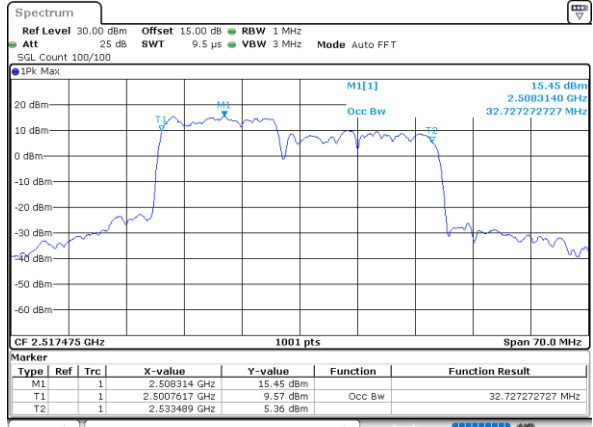

Date: 4-JAN-2021 22:19:03

Lowest Channel / 15MHz+10MHz

Date: 5-JAN-2021 00:41:04

Middle Channel / 10MHz+20MHz

Date: 4-JAN-2021 23:19:49

Middle Channel / 15MHz+10MHz

Date: 5-JAN-2021 01:06:38

Highest Channel / 10MHz+20MHz

Date: 4-JAN-2021 23:19:19

Highest Channel / 15MHz+10MHz

Date: 5-JAN-2021 01:23:22

LTE Band 7C

16QAM

Lowest Channel / 15MHz+15MHz

Date: 4-JAN-2021 20:38:18

Lowest Channel / 15MHz+20MHz

Date: 4-JAN-2021 19:27:44

Middle Channel / 15MHz+15MHz

Date: 4-JAN-2021 21:01:42

Middle Channel / 15MHz+20MHz

Date: 4-JAN-2021 19:51:09

Highest Channel / 15MHz+15MHz

Date: 4-JAN-2021 21:41:53

Highest Channel / 15MHz+20MHz