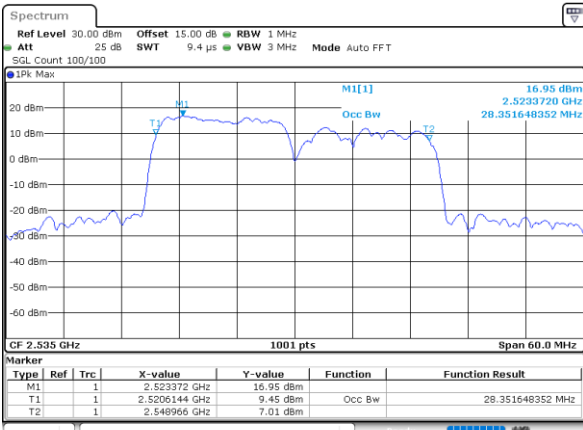

Middle Channel / 15MHz+10MHz

Date: 5, JAN, 2021 01:02:57

Highest Channel / 10MHz+20MHz

Date: 4, JAN, 2021 23:35:04

Highest Channel / 15MHz+10MHz

Date: 5, JAN, 2021 01:20:15

LTE Band 7C

QPSK

Lowest Channel / 15MHz+15MHz

Date: 4.JAN.2021 20:36:06

Lowest Channel / 15MHz+20MHz

Date: 4.JAN.2021 19:25:18

Middle Channel / 15MHz+15MHz

Date: 4.JAN.2021 21:00:02

Middle Channel / 15MHz+20MHz

Date: 4.JAN.2021 19:48:56

Highest Channel / 15MHz+15MHz

Date: 4.JAN.2021 21:37:41

Highest Channel / 15MHz+20MHz

Date: 4.JAN.2021 20:05:14

LTE Band 7C

QPSK

Lowest Channel / 20MHz+10MHz

Date: 4-JAN-2021 05:27:40