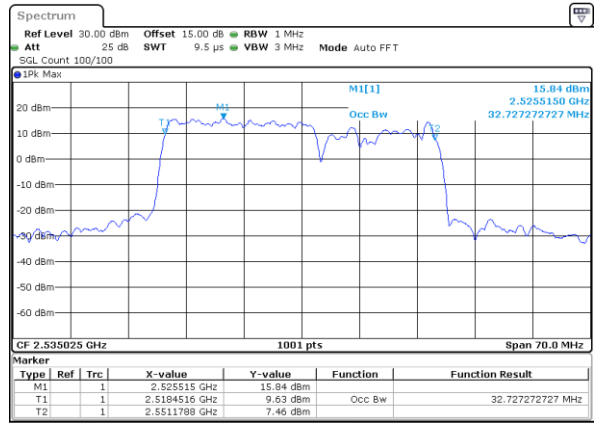

Highest Channel / 15MHz+15MHz

Date: 4.JAN.2021 21:37:41

Highest Channel / 15MHz+20MHz

Date: 4.JAN.2021 20:05:14

LTE Band 7C

QPSK

Lowest Channel / 20MHz+10MHz

Date: 4-JAN-2021 05:27:40

Lowest Channel / 20MHz+15MHz

Date: 4-JAN-2021 04:23:51

Middle Channel / 20MHz+10MHz

Date: 4-JAN-2021 05:51:59

Middle Channel / 20MHz+15MHz

Date: 4-JAN-2021 04:47:27

Highest Channel / 20MHz+10MHz

Date: 4-JAN-2021 18:46:45

Highest Channel / 20MHz+15MHz

Date: 4-JAN-2021 05:06:57

LTE Band 7C

QPSK

Lowest Channel / 20MHz+20MHz

N/A

Date: 4-JAN-2021 03:01:47

Middle Channel / 20MHz+20MHz