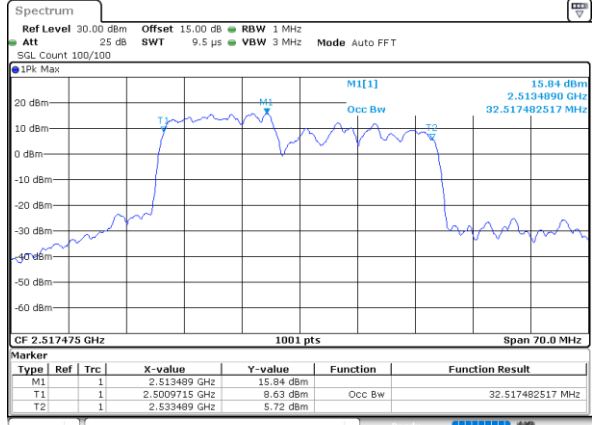

Date: 5-JAN-2021 01:09:26

Highest Channel / 10MHz+20MHz

Date: 5-JAN-2021 00:13:01

Highest Channel / 15MHz+10MHz

Date: 5-JAN-2021 01:26:10

LTE Band 7C

64QAM

Lowest Channel / 15MHz+15MHz

Date: 4-JAN-2021 20:40:43

Lowest Channel / 15MHz+20MHz

Date: 4-JAN-2021 19:30:04

Middle Channel / 15MHz+15MHz

Date: 4-JAN-2021 21:05:55

Middle Channel / 15MHz+20MHz

Date: 4-JAN-2021 19:53:30

Highest Channel / 15MHz+15MHz

Date: 4-JAN-2021 21:45:10

Highest Channel / 15MHz+20MHz

Date: 4-JAN-2021 20:17:09

LTE Band 7C

64QAM

Lowest Channel / 20MHz+10MHz

Date: 4-JAN-2021 05:32:09

Lowest Channel / 20MHz+15MHz