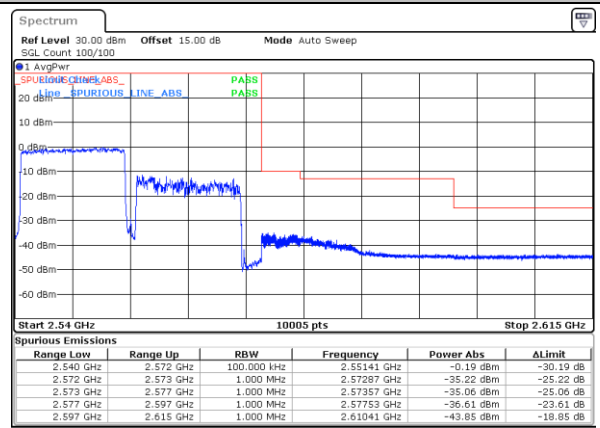

Date: 5 JAN. 2021 00:39:17

Highest Band Edge / Full RB

Date: 8 JAN. 2021 01:14:06

LTE Band 7C / 15MHz+15MHz

QPSK

Lowest Band Edge / 1RB0 and 1RB74

Highest Band Edge / 1RB0 and 1RB74

Date: 4.JAN.2021 20:49:47

Date: 4.JAN.2021 21:55:16

Lowest Band Edge / 1RB74 and 1RB0

Highest Band Edge / 1RB74 and 1RB0

Date: 4.JAN.2021 20:52:30

Date: 4.JAN.2021 21:58:22

Lowest Band Edge / Full RB

Highest Band Edge / Full RB

Date: 4.JAN.2021 20:36:49