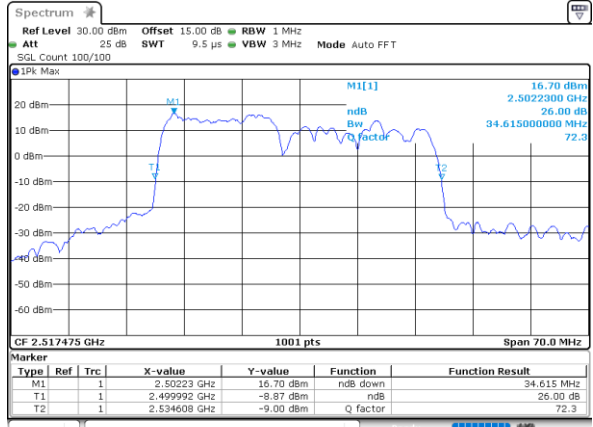

LTE Band 7C

QPSK

Lowest Channel / 15MHz+15MHz

Date: 4.JAN.2021 20:36:13

Lowest Channel / 15MHz+20MHz

Date: 4.JAN.2021 19:25:24

Middle Channel / 15MHz+15MHz

Date: 4.JAN.2021 21:00:18

Middle Channel / 15MHz+20MHz

Date: 4.JAN.2021 19:49:03

Highest Channel / 15MHz+15MHz

Date: 4.JAN.2021 21:37:48

Highest Channel / 15MHz+20MHz

Date: 4.JAN.2021 20:05:24

LTE Band 7C

QPSK