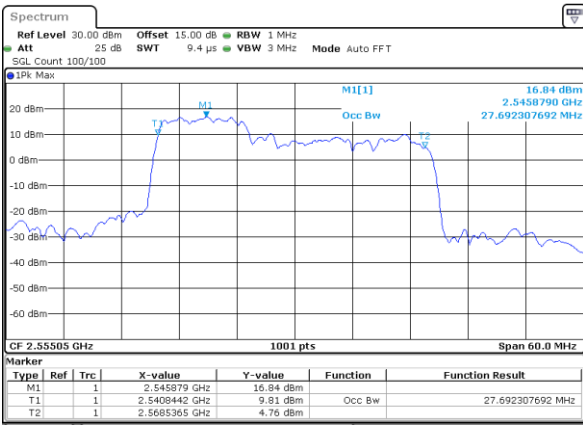

Date: 4-JAN-2021 05:53:20

Middle Channel / 20MHz+15MHz

Date: 4-JAN-2021 04:49:22

Highest Channel / 20MHz+10MHz

Date: 4-JAN-2021 18:50:01

Highest Channel / 20MHz+15MHz

Date: 4-JAN-2021 05:09:39

LTE Band 7C

16QAM

Lowest Channel / 20MHz+20MHz

N/A

Middle Channel / 20MHz+20MHz

N/A

Highest Channel / 20MHz+20MHz

N/A

LTE Band 7C

64QAM

Lowest Channel / 10MHz+20MHz

Date: 4-JAN-2021 22:21:24

Lowest Channel / 15MHz+10MHz

Date: 5-JAN-2021 00:43:37

Middle Channel / 10MHz+20MHz

Date: 4-JAN-2021 23:21:29

Middle Channel / 15MHz+10MHz

Date: 5-JAN-2021 01:09:26

Highest Channel / 10MHz+20MHz

Date: 5-JAN-2021 00:13:01

Highest Channel / 15MHz+10MHz

Date: 5-JAN-2021 01:26:10

LTE Band 7C

64QAM

Lowest Channel / 15MHz+15MHz