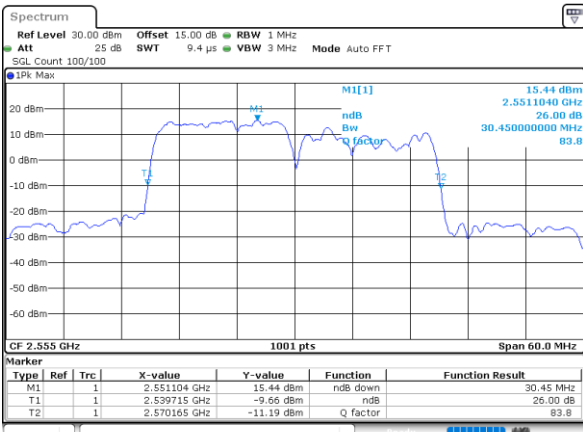

Highest Channel / 15MHz+10MHz

Date: 5-JAN-2021 01:26:49

LTE Band 7C

64QAM

Lowest Channel / 15MHz+15MHz

Date: 4-JAN-2021 20:40:50

Lowest Channel / 15MHz+20MHz

Date: 4-JAN-2021 19:30:10

Middle Channel / 15MHz+15MHz

Date: 4-JAN-2021 21:06:07

Middle Channel / 15MHz+20MHz

Date: 4-JAN-2021 19:53:39

Highest Channel / 15MHz+15MHz

Date: 4-JAN-2021 21:46:10

Highest Channel / 15MHz+20MHz

Date: 4-JAN-2021 20:17:15

LTE Band 7C

64QAM

Lowest Channel / 20MHz+10MHz

Date: 4..JAN.2021 05:32:16

Lowest Channel / 20MHz+15MHz

Date: 4..JAN.2021 04:29:09

Middle Channel / 20MHz+10MHz

Date: 4..JAN.2021 05:54:45

Middle Channel / 20MHz+15MHz

Date: 4..JAN.2021 04:51:43

Highest Channel / 20MHz+10MHz

Date: 4..JAN.2021 18:55:50

Highest Channel / 20MHz+15MHz

Date: 4..JAN.2021 05:11:52

LTE Band 7C

64QAM