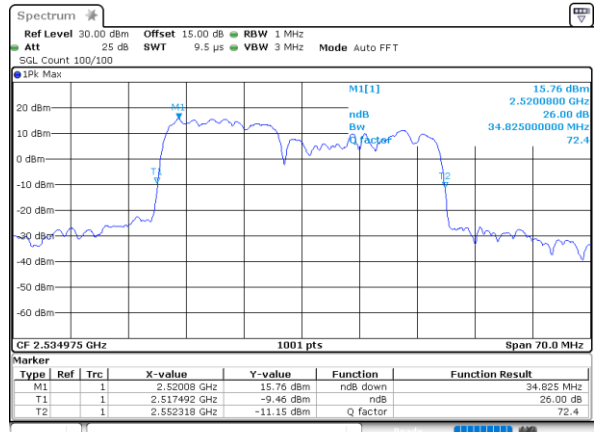

Lowest Channel / 15MHz+10MHz

Date: 5-JAN-2021 00:44:54

Middle Channel / 10MHz+20MHz

Date: 4-JAN-2021 23:21:36

Middle Channel / 15MHz+10MHz

Date: 5-JAN-2021 01:09:41

Highest Channel / 10MHz+20MHz

Date: 5-JAN-2021 00:13:38

Highest Channel / 15MHz+10MHz

Date: 5-JAN-2021 01:26:49

LTE Band 7C

64QAM

Lowest Channel / 15MHz+15MHz

Date: 4-JAN-2021 20:40:50

Lowest Channel / 15MHz+20MHz

Date: 4-JAN-2021 19:30:10

Middle Channel / 15MHz+15MHz

Date: 4-JAN-2021 21:06:07

Middle Channel / 15MHz+20MHz

Date: 4-JAN-2021 19:53:39

Highest Channel / 15MHz+15MHz

Date: 4-JAN-2021 21:46:10

Highest Channel / 15MHz+20MHz

Date: 4-JAN-2021 20:17:15