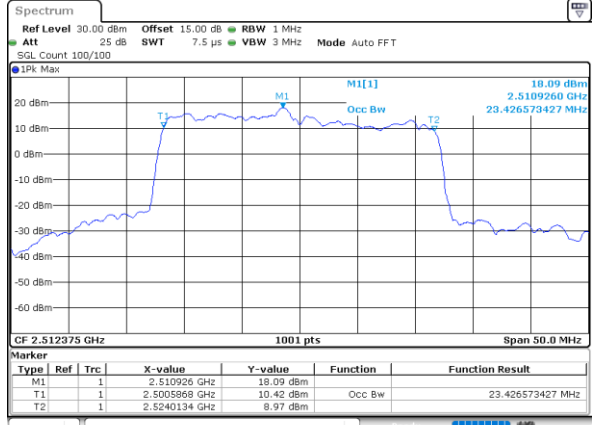

Date: 4-JAN-2021 05:53:20

Middle Channel / 20MHz+15MHz

Date: 4-JAN-2021 04:49:22

Highest Channel / 20MHz+10MHz

Date: 4-JAN-2021 18:50:01

Highest Channel / 20MHz+15MHz

Date: 4-JAN-2021 05:09:39

LTE Band 7C

16QAM

Lowest Channel / 20MHz+20MHz

N/A

Middle Channel / 20MHz+20MHz

N/A

Highest Channel / 20MHz+20MHz

N/A

LTE Band 7C

64QAM

Lowest Channel / 10MHz+20MHz

Date: 4-JAN-2021 22:21:24

Lowest Channel / 15MHz+10MHz

Date: 5-JAN-2021 00:43:37

Middle Channel / 10MHz+20MHz

Date: 4-JAN-2021 23:21:29

Middle Channel / 15MHz+10MHz

Date: 5-JAN-2021 01:09:26

Highest Channel / 10MHz+20MHz

Date: 5-JAN-2021 00:13:01

Highest Channel / 15MHz+10MHz

Date: 5-JAN-2021 01:26:10

LTE Band 7C

64QAM

Lowest Channel / 15MHz+15MHz