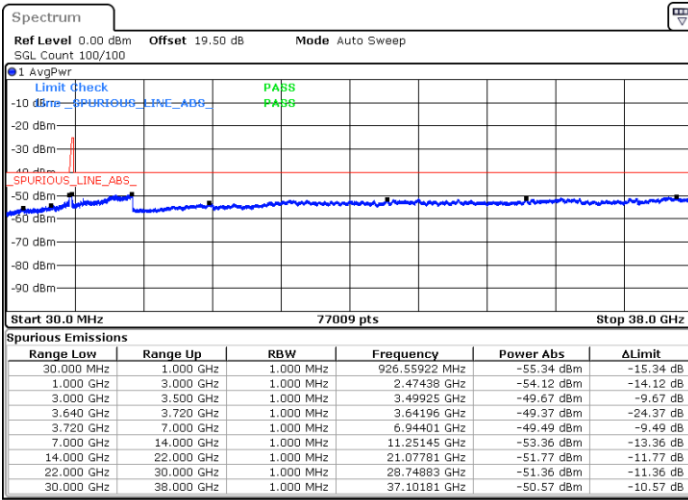

Date: 22.FEB.2021 16:10:25

Date: 22.FEB.2021 16:08:54

Lowest Channel / FullIRB

N/A

Date: 22.FEB.2021 16:18:01

LTE Band 48C / 20MHz+10MHz

QPSK

Middle Channel / 1RB0 and 1RB49

Middle Channel / 1RB99 and 1RB0

Date: 22.FEB.2021 16:45:36

Date: 22.FEB.2021 16:55:11

Middle Channel / FullIRB

N/A

Date: 22.FEB.2021 16:38:00

LTE Band 48C / 20MHz+10MHz

QPSK

Highest Channel / 1RB0 and 1RB49

Highest Channel / 1RB99 and 1RB0

Date: 23.FEB.2021 14:23:34

Date: 23.FEB.2021 14:15:57

Highest Channel / FullIRB

N/A

Date: 23.FEB.2021 14:25:05

LTE Band 48C / 20MHz+15MHz

QPSK

Lowest Channel / 1RB0 and 1RB74

Lowest Channel / 1RB99 and 1RB0

Date: 23.FEB.2021 15:12:02

Date: 23.FEB.2021 15:10:30

Lowest Channel / FullIRB

N/A

Date: 23.FEB.2021 15:19:38