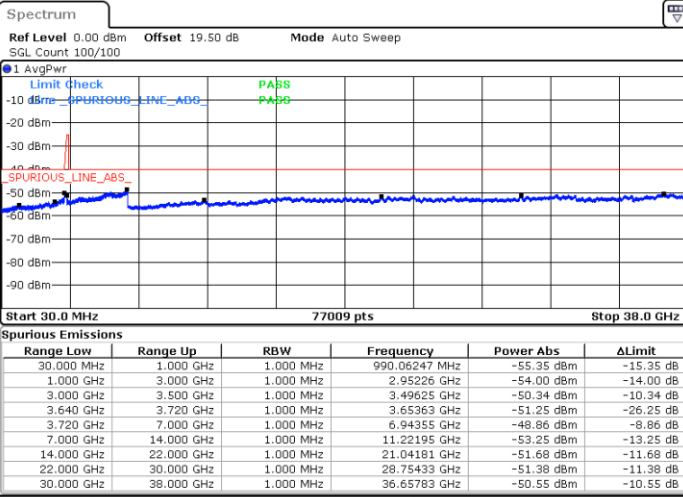

Lowest Channel / 1RB24 and 1RB0

Date: 22.FEB.2021 10:19:21

Date: 22.FEB.2021 10:14:47

Lowest Channel / FullIRB

N/A

Date: 22.FEB.2021 10:23:54

LTE Band 48C / 5MHz+20MHz

16QAM

Middle Channel / 1RB0 and 1RB9

Middle Channel / 1RB24 and 1RB0

Date: 22.FEB.2021 10:51:14

Date: 22.FEB.2021 10:55:48

Middle Channel / FullIRB

N/A

Date: 22.FEB.2021 10:46:41

LTE Band 48C / 5MHz+20MHz

16QAM

Highest Channel / 1RB0 and 1RB99

Highest Channel / 1RB24 and 1RB0

Date: 22.FEB.2021 11:23:08

Date: 22.FEB.2021 11:18:34

Highest Channel / FullIRB

N/A

Date: 22.FEB.2021 11:27:41

LTE Band 48C / 10MHz+20MHz

16QAM

Lowest Channel / 1RB0 and 1RB9

Lowest Channel / 1RB49 and 1RB0

Date: 22.FEB.2021 15:11:21

Date: 22.FEB.2021 15:06:48

Lowest Channel / FullRB

N/A