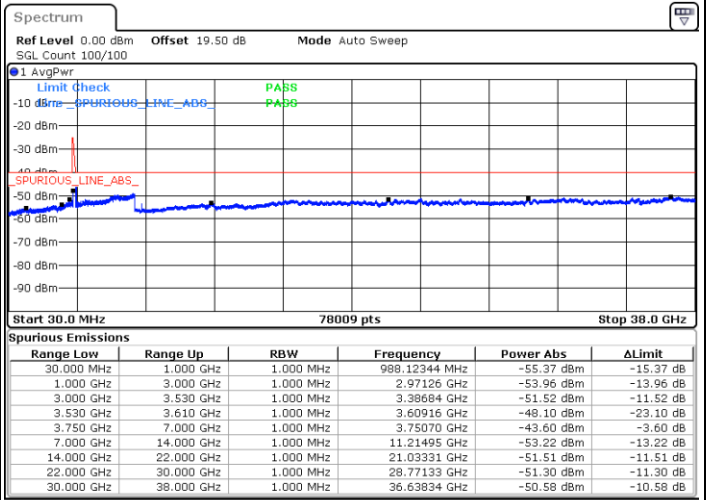

N/A

Date: 22.FEB.2021 12:30:30

LTE Band 48C / 20MHz+5MHz

QPSK

Middle Channel / 1RB0 and 1RB24

Middle Channel / 1RB99 and 1RB0

Date: 22.FEB.2021 12:57:49

Date: 22.FEB.2021 12:59:20

Middle Channel / FullIRB

N/A

Date: 22.FEB.2021 12:50:13

LTE Band 48C / 20MHz+5MHz

QPSK

Highest Channel / 1RB0 and 1RB24

Highest Channel / 1RB99 and 1RB0

Date: 22.FEB.2021 13:29:42

Date: 22.FEB.2021 13:22:06

Highest Channel / FullIRB

N/A

Date: 22.FEB.2021 13:31:13

LTE Band 48C / 20MHz+10MHz

QPSK

Lowest Channel / 1RB0 and 1RB49

Lowest Channel / 1RB99 and 1RB0

Date: 22.FEB.2021 16:10:25

Date: 22.FEB.2021 16:08:54

Lowest Channel / FullIRB

N/A

Date: 22.FEB.2021 16:18:01

LTE Band 48C / 20MHz+10MHz

QPSK

Middle Channel / 1RB0 and 1RB49