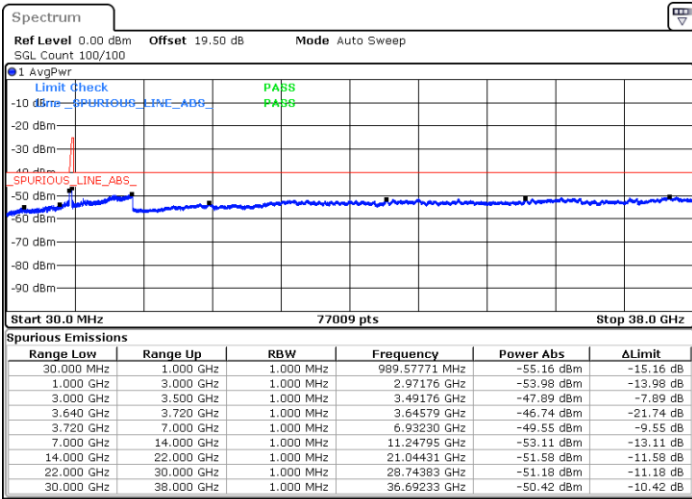

Date: 23.FEB.2021 13:03:25

Middle Channel / FullIRB

N/A

Date: 23.FEB.2021 12:54:18

LTE Band 48C / 20MHz+20MHz

QPSK

Highest Channel / 1RB0 and 1RB99

Highest Channel / 1RB99 and 1RB0

Date: 23.FEB.2021 13:33:50

Date: 23.FEB.2021 13:26:13

Highest Channel / FullIRB

N/A

Date: 23.FEB.2021 13:35:21

LTE Band 48C / 5MHz+20MHz

16QAM

Lowest Channel / 1RB0 and 1RB99

Lowest Channel / 1RB24 and 1RB0

Date: 22.FEB.2021 10:19:21

Date: 22.FEB.2021 10:14:47

Lowest Channel / FullIRB

N/A

Date: 22.FEB.2021 10:23:54

LTE Band 48C / 5MHz+20MHz

16QAM

Middle Channel / 1RB0 and 1RB9

Middle Channel / 1RB24 and 1RB0

Date: 22.FEB.2021 10:51:14

Date: 22.FEB.2021 10:55:48

Middle Channel / FullIRB

N/A

Date: 22.FEB.2021 10:46:41

LTE Band 48C / 5MHz+20MHz