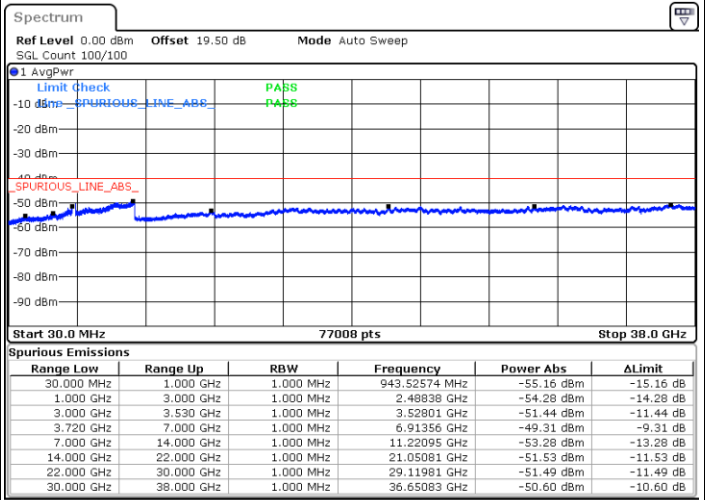

N/A

Date: 23.FEB.2021 15:44:00

LTE Band 48C / 20MHz+20MHz

QPSK

Lowest Channel / 1RB0 and 1RB99

Lowest Channel / 1RB99 and 1RB0

Date: 23.FEB.2021 12:24:01

Date: 23.FEB.2021 12:22:30

Lowest Channel / FullIRB

N/A

Date: 23.FEB.2021 12:31:37

LTE Band 48C / 20MHz+20MHz

QPSK

MiddleChannel / 1RB0 and 1RB99

Middle Channel / 1RB99 and 1RB0

Date: 23.FEB.2021 13:01:54

Date: 23.FEB.2021 13:03:25

Middle Channel / FullIRB

N/A

Date: 23.FEB.2021 12:54:18

LTE Band 48C / 20MHz+20MHz

QPSK

Highest Channel / 1RB0 and 1RB99

Highest Channel / 1RB99 and 1RB0

Date: 23.FEB.2021 13:33:50

Date: 23.FEB.2021 13:26:13

Highest Channel / FullIRB

N/A

Date: 23.FEB.2021 13:35:21

LTE Band 48C / 5MHz+20MHz

16QAM

Lowest Channel / 1RB0 and 1RB99