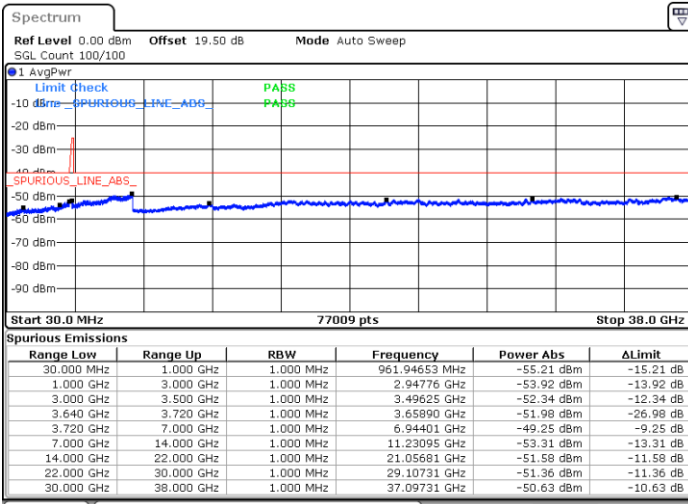

N/A

Date: 22.FEB.2021 10:45:09

LTE Band 48C / 5MHz+20MHz

QPSK

Highest Channel / 1RB0 and 1RB99

Highest Channel / 1RB24 and 1RB0

Date: 22.FEB.2021 11:24:39

Date: 22.FEB.2021 11:17:03

Highest Channel / FullIRB

N/A

Date: 22.FEB.2021 11:26:10

LTE Band 48C / 10MHz+20MHz

QPSK

Lowest Channel / 1RB0 and 1RB99

Lowest Channel / 1RB49 and 1RB0

Date: 22.FEB.2021 15:09:50

Date: 22.FEB.2021 15:08:19

Lowest Channel / FullRB

N/A

Date: 22.FEB.2021 15:17:27

LTE Band 48C / 10MHz+20MHz

QPSK

Middle Channel / 1RB0 and 1RB99

Middle Channel / 1RB49 and 1RB0

Date: 22.FEB.2021 15:26:34

Date: 22.FEB.2021 15:28:05

Middle Channel / FullIRB

N/A

Date: 22.FEB.2021 15:18:58

LTE Band 48C / 10MHz+20MHz

QPSK

Highest Channel / 1RB0 and 1RB99