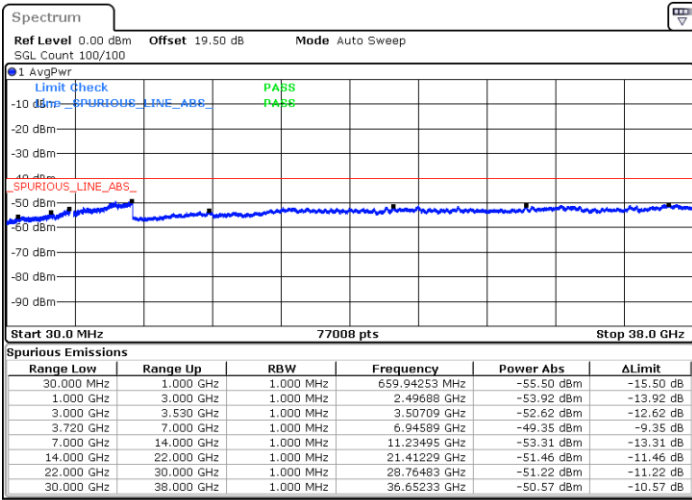

Date: 23.FEB.2021 13:03:25

Middle Channel / FullIRB

N/A

Date: 23.FEB.2021 12:54:18

LTE Band 48C / 20MHz+20MHz

QPSK

Highest Channel / 1RB0 and 1RB99

Highest Channel / 1RB99 and 1RB0

Date: 23.FEB.2021 13:33:50

Date: 23.FEB.2021 13:26:13

Highest Channel / FullIRB

N/A

Date: 23.FEB.2021 13:35:21

LTE Band 48C / 5MHz+20MHz

16QAM

Lowest Channel / 1RB0 and 1RB99

Lowest Channel / 1RB24 and 1RB0

Date: 22.FEB.2021 10:19:21

Date: 22.FEB.2021 10:14:47

Lowest Channel / FullIRB

N/A

Date: 22.FEB.2021 10:23:54

LTE Band 48C / 5MHz+20MHz

16QAM

Middle Channel / 1RB0 and 1RB9

Middle Channel / 1RB24 and 1RB0

Date: 22.FEB.2021 10:51:14

Date: 22.FEB.2021 10:55:48

Middle Channel / FullIRB

N/A

Date: 22.FEB.2021 10:46:41

LTE Band 48C / 5MHz+20MHz