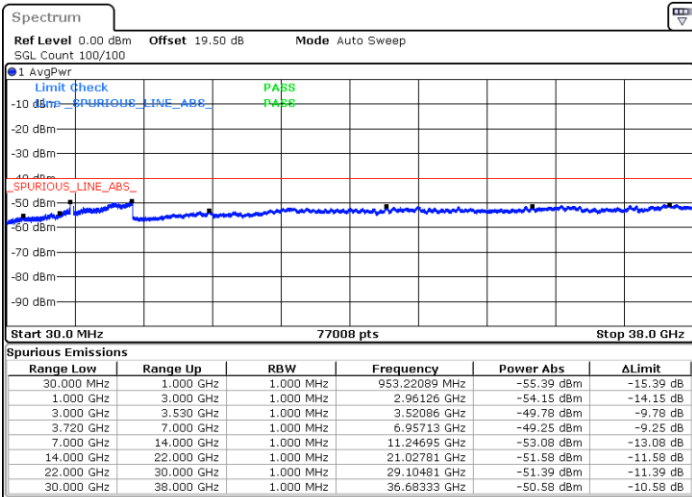

Conducted Spurious Emission

LTE Band 48C / 5MHz+20MHz

QPSK

Middle Channel / 1RB0 and 1RB99

Middle Channel / 1RB24 and 1RB0

Date: 22.FEB.2021 10:52:46

Date: 22.FEB.2021 10:54:17

Middle Channel / FullIRB

N/A

Date: 22.FEB.2021 10:45:09

LTE Band 48C / 5MHz+20MHz

QPSK

Highest Channel / 1RB0 and 1RB99

Highest Channel / 1RB24 and 1RB0

Date: 22.FEB.2021 11:24:39

Date: 22.FEB.2021 11:17:03

Highest Channel / FullIRB

N/A

Date: 22.FEB.2021 11:26:10

LTE Band 48C / 10MHz+20MHz

QPSK

Lowest Channel / 1RB0 and 1RB99

Lowest Channel / 1RB49 and 1RB0

Date: 22.FEB.2021 15:09:50