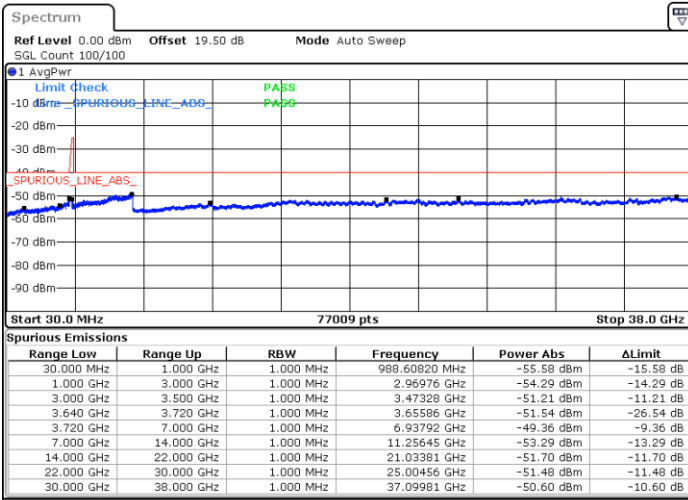

Date: 23.FEB.2021 15:21:10

LTE Band 48C / 20MHz+15MHz

QPSK

Highest Channel / 1RB0 and 1RB74

Highest Channel / 1RB99 and 1RB0

Date: 23.FEB.2021 15:42:28

Date: 23.FEB.2021 15:34:52

Highest Channel / FullIRB

N/A

Date: 23.FEB.2021 15:44:00

LTE Band 48C / 20MHz+20MHz

QPSK

Lowest Channel / 1RB0 and 1RB99

Lowest Channel / 1RB99 and 1RB0

Date: 23.FEB.2021 12:24:01

Date: 23.FEB.2021 12:22:30

Lowest Channel / FullIRB

N/A

Date: 23.FEB.2021 12:31:37

LTE Band 48C / 20MHz+20MHz

QPSK

MiddleChannel / 1RB0 and 1RB99

Middle Channel / 1RB99 and 1RB0

Date: 23.FEB.2021 13:01:54

Date: 23.FEB.2021 13:03:25

Middle Channel / FullIRB

N/A

Date: 23.FEB.2021 12:54:18

LTE Band 48C / 20MHz+20MHz

QPSK

Highest Channel / 1RB0 and 1RB99

Highest Channel / 1RB99 and 1RB0