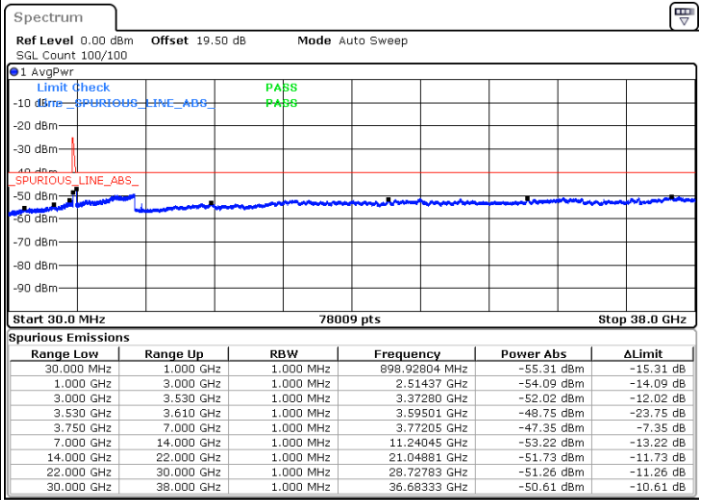

Date: 22.FEB.2021 15:15:55

LTE Band 48C / 10MHz+20MHz

16QAM

Middle Channel / 1RB0 and 1RB99

Middle Channel / 1RB49 and 1RB0

Date: 22.FEB.2021 15:25:03

Date: 22.FEB.2021 15:29:37

Middle Channel / FullIRB

N/A

Date: 22.FEB.2021 15:20:29

LTE Band 48C / 10MHz+20MHz

16QAM

Highest Channel / 1RB0 and 1RB99

Highest Channel / 1RB49 and 1RB0

Date: 22.FEB.2021 15:38:44

Date: 22.FEB.2021 15:34:10

Highest Channel / FullIRB

N/A

Date: 22.FEB.2021 15:43:18

LTE Band 48C / 15MHz+20MHz

16QAM

Lowest Channel / 1RB0 and 1RB9

Lowest Channel / 1RB74 and 1RB0

Date: 23.FEB.2021 10:03:01