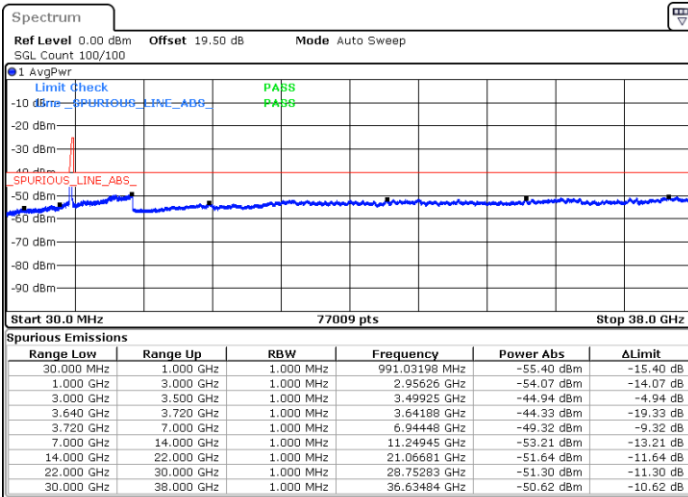

Date: 23.FEB.2021 15:21:10

LTE Band 48C / 20MHz+15MHz

QPSK

Highest Channel / 1RB0 and 1RB74

Highest Channel / 1RB99 and 1RB0

Date: 23.FEB.2021 15:42:28

Date: 23.FEB.2021 15:34:52

Highest Channel / FullIRB

N/A

Date: 23.FEB.2021 15:44:00

LTE Band 48C / 20MHz+20MHz

QPSK

Lowest Channel / 1RB0 and 1RB99

Lowest Channel / 1RB99 and 1RB0

Date: 23.FEB.2021 12:24:01

Date: 23.FEB.2021 12:22:30

Lowest Channel / FullIRB

N/A

Date: 23.FEB.2021 12:31:37

LTE Band 48C / 20MHz+20MHz

QPSK

MiddleChannel / 1RB0 and 1RB99

Middle Channel / 1RB99 and 1RB0

Date: 23.FEB.2021 13:01:54

Date: 23.FEB.2021 13:03:25

Middle Channel / FullIRB

N/A

Date: 23.FEB.2021 12:54:18

LTE Band 48C / 20MHz+20MHz

QPSK

Highest Channel / 1RB0 and 1RB99

Highest Channel / 1RB99 and 1RB0