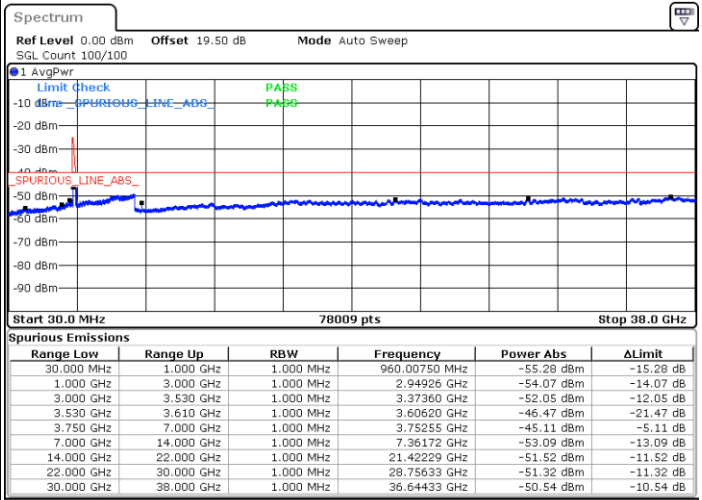

Conducted Spurious Emission

LTE Band 48C / 5MHz+20MHz

QPSK

Middle Channel / 1RB0 and 1RB99

Middle Channel / 1RB24 and 1RB0

Date: 22.FEB.2021 10:52:46

Date: 22.FEB.2021 10:54:17

Middle Channel / FullIRB

N/A

Date: 22.FEB.2021 10:45:09

LTE Band 48C / 5MHz+20MHz

QPSK

Highest Channel / 1RB0 and 1RB99

Highest Channel / 1RB24 and 1RB0

Date: 22.FEB.2021 11:24:39

Date: 22.FEB.2021 11:17:03

Highest Channel / FullIRB

N/A

Date: 22.FEB.2021 11:26:10

LTE Band 48C / 10MHz+20MHz

QPSK

Lowest Channel / 1RB0 and 1RB99

Lowest Channel / 1RB49 and 1RB0

Date: 22.FEB.2021 15:09:50

Date: 22.FEB.2021 15:08:19

Lowest Channel / FullRB

N/A

Date: 22.FEB.2021 15:17:27

LTE Band 48C / 10MHz+20MHz

QPSK

Middle Channel / 1RB0 and 1RB99

Middle Channel / 1RB49 and 1RB0