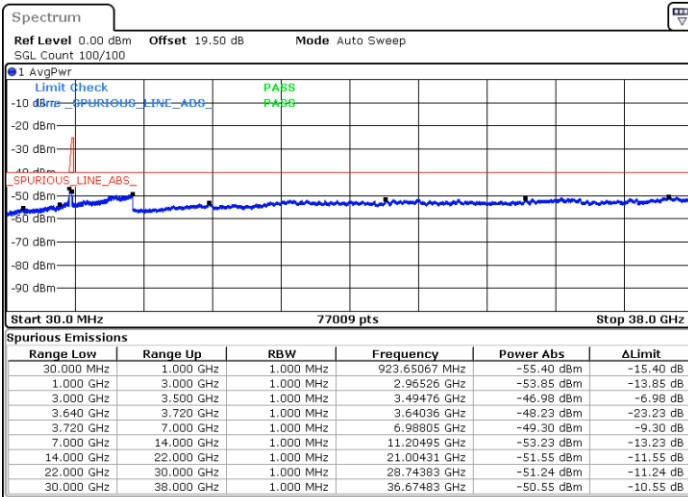

Highest Channel / 1RB0 and 1RB49

Highest Channel / 1RB99 and 1RB0

Date: 23.FEB.2021 14:23:34

Date: 23.FEB.2021 14:15:57

Highest Channel / FullIRB

N/A

Date: 23.FEB.2021 14:25:05

LTE Band 48C / 20MHz+15MHz

QPSK

Lowest Channel / 1RB0 and 1RB74

Lowest Channel / 1RB99 and 1RB0

Date: 23.FEB.2021 15:12:02

Date: 23.FEB.2021 15:10:30

Lowest Channel / FullIRB

N/A

Date: 23.FEB.2021 15:19:38

LTE Band 48C / 20MHz+15MHz

QPSK

Middle Channel / 1RB0 and 1RB74

Middle Channel / 1RB99 and 1RB0

Date: 23.FEB.2021 15:28:46

Date: 23.FEB.2021 15:30:17

Middle Channel / FullIRB

N/A

Date: 23.FEB.2021 15:21:10

LTE Band 48C / 20MHz+15MHz

QPSK

Highest Channel / 1RB0 and 1RB74

Highest Channel / 1RB99 and 1RB0

Date: 23.FEB.2021 15:42:28

Date: 23.FEB.2021 15:34:52

Highest Channel / FullIRB