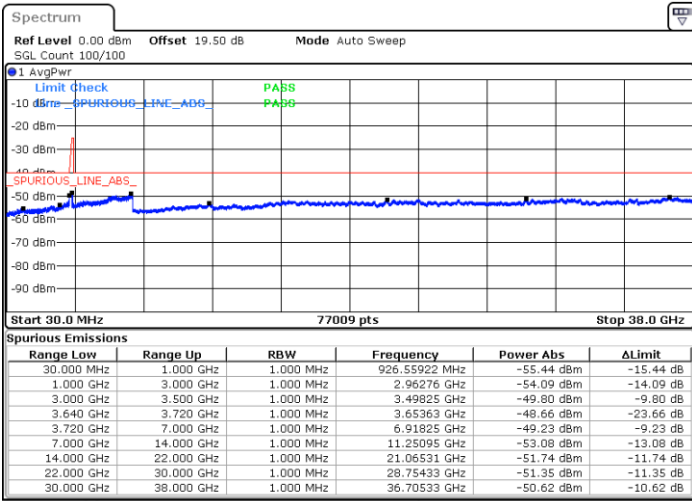

N/A

Date: 22.FEB.2021 15:20:29

LTE Band 48C / 10MHz+20MHz

16QAM

Highest Channel / 1RB0 and 1RB99

Highest Channel / 1RB49 and 1RB0

Date: 22.FEB.2021 15:38:44

Date: 22.FEB.2021 15:34:10

Highest Channel / FullIRB

N/A

Date: 22.FEB.2021 15:43:18

LTE Band 48C / 15MHz+20MHz

16QAM

Lowest Channel / 1RB0 and 1RB9

Lowest Channel / 1RB74 and 1RB0

Date: 23.FEB.2021 10:03:01

Date: 23.FEB.2021 09:58:26

Lowest Channel / FullRB

N/A

Date: 23.FEB.2021 10:07:35