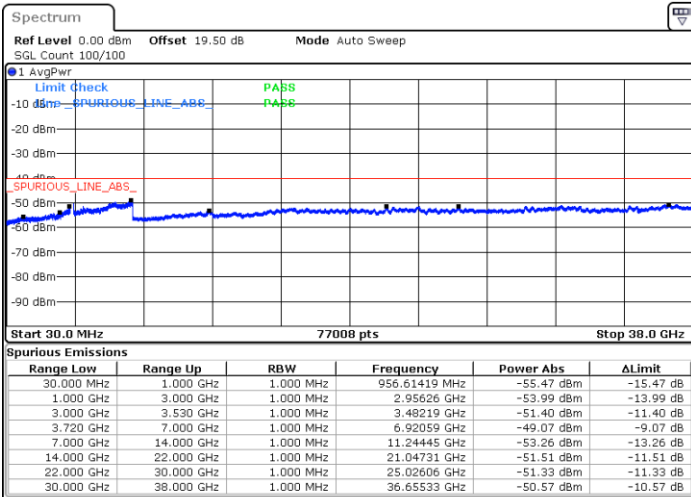

N/A

Date: 23.FEB.2021 15:44:00

LTE Band 48C / 20MHz+20MHz

QPSK

Lowest Channel / 1RB0 and 1RB99

Lowest Channel / 1RB99 and 1RB0

Date: 23.FEB.2021 12:24:01

Date: 23.FEB.2021 12:22:30

Lowest Channel / FullIRB

N/A

Date: 23.FEB.2021 12:31:37

LTE Band 48C / 20MHz+20MHz

QPSK

MiddleChannel / 1RB0 and 1RB99

Middle Channel / 1RB99 and 1RB0

Date: 23.FEB.2021 13:01:54

Date: 23.FEB.2021 13:03:25

Middle Channel / FullIRB

N/A

Date: 23.FEB.2021 12:54:18

LTE Band 48C / 20MHz+20MHz

QPSK

Highest Channel / 1RB0 and 1RB99

Highest Channel / 1RB99 and 1RB0

Date: 23.FEB.2021 13:33:50

Date: 23.FEB.2021 13:26:13

Highest Channel / FullIRB

N/A

Date: 23.FEB.2021 13:35:21

LTE Band 48C / 5MHz+20MHz

16QAM

Lowest Channel / 1RB0 and 1RB99