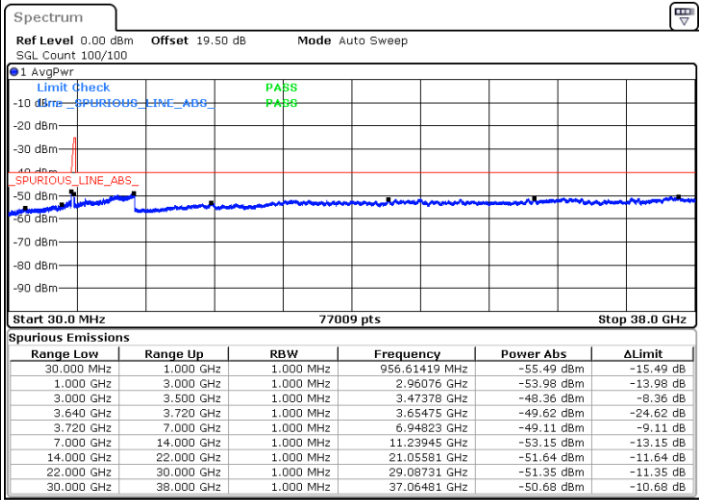

Date: 23.FEB.2021 13:03:25

Middle Channel / FullIRB

N/A

Date: 23.FEB.2021 12:54:18

LTE Band 48C / 20MHz+20MHz

QPSK

Highest Channel / 1RB0 and 1RB99

Highest Channel / 1RB99 and 1RB0

Date: 23.FEB.2021 13:33:50

Date: 23.FEB.2021 13:26:13

Highest Channel / FullIRB

N/A

Date: 23.FEB.2021 13:35:21

LTE Band 48C / 5MHz+20MHz

16QAM

Lowest Channel / 1RB0 and 1RB99

Lowest Channel / 1RB24 and 1RB0

Date: 22.FEB.2021 10:19:21

Date: 22.FEB.2021 10:14:47

Lowest Channel / FullIRB

N/A

Date: 22.FEB.2021 10:23:54

LTE Band 48C / 5MHz+20MHz

16QAM

Middle Channel / 1RB0 and 1RB9

Middle Channel / 1RB24 and 1RB0

Date: 22.FEB.2021 10:51:14

Date: 22.FEB.2021 10:55:48

Middle Channel / FullIRB

N/A

Date: 22.FEB.2021 10:46:41

LTE Band 48C / 5MHz+20MHz