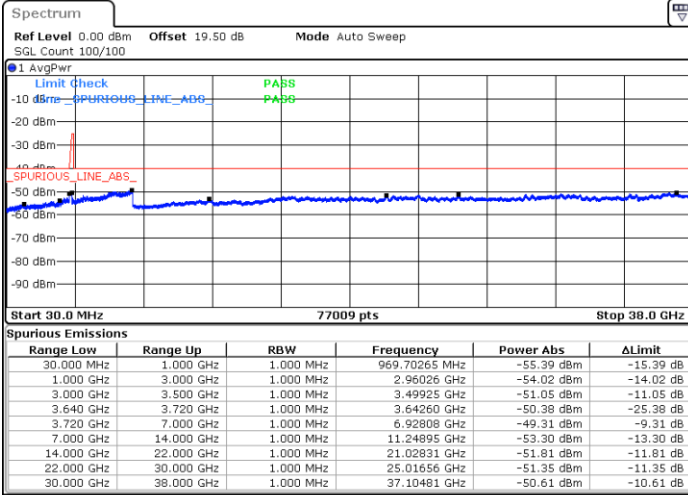

Date: 22.FEB.2021 15:26:34

Date: 22.FEB.2021 15:28:05

Middle Channel / FullIRB

N/A

Date: 22.FEB.2021 15:18:58

LTE Band 48C / 10MHz+20MHz

QPSK

Highest Channel / 1RB0 and 1RB99

Highest Channel / 1RB49 and 1RB0

Date: 22.FEB.2021 15:40:16

Date: 22.FEB.2021 15:32:39

Highest Channel / FullIRB

N/A

Date: 22.FEB.2021 15:41:47

LTE Band 48C / 15MHz+20MHz

QPSK

Lowest Channel / 1RB0 and 1RB99

Lowest Channel / 1RB74 and 1RB0

Date: 23.FEB.2021 10:01:29

Date: 23.FEB.2021 09:59:58

Lowest Channel / FullRB

N/A

Date: 23.FEB.2021 10:09:06

LTE Band 48C / 15MHz+20MHz