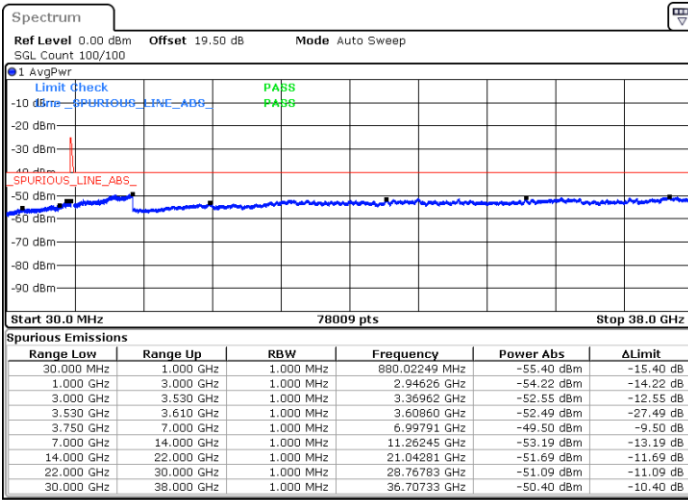

Conducted Spurious Emission

LTE Band 48C / 5MHz+20MHz

QPSK

Middle Channel / 1RB0 and 1RB99

Middle Channel / 1RB24 and 1RB0

Date: 22.FEB.2021 10:52:46

Date: 22.FEB.2021 10:54:17

Middle Channel / FullIRB

N/A

Date: 22.FEB.2021 10:45:09

LTE Band 48C / 5MHz+20MHz

QPSK

Highest Channel / 1RB0 and 1RB99

Highest Channel / 1RB24 and 1RB0

Date: 22.FEB.2021 11:24:39

Date: 22.FEB.2021 11:17:03

Highest Channel / FullIRB

N/A

Date: 22.FEB.2021 11:26:10

LTE Band 48C / 10MHz+20MHz

QPSK

Lowest Channel / 1RB0 and 1RB99

Lowest Channel / 1RB49 and 1RB0

Date: 22.FEB.2021 15:09:50

Date: 22.FEB.2021 15:08:19

Lowest Channel / FullRB

N/A

Date: 22.FEB.2021 15:17:27

LTE Band 48C / 10MHz+20MHz

QPSK

Middle Channel / 1RB0 and 1RB99

Middle Channel / 1RB49 and 1RB0