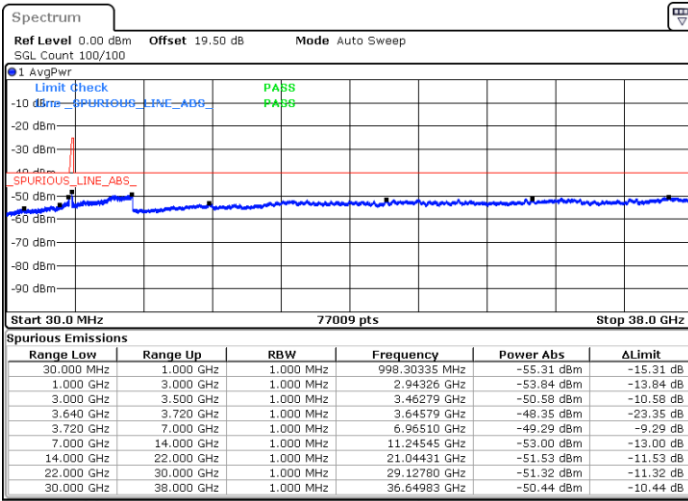

N/A

Date: 22.FEB.2021 10:45:09

LTE Band 48C / 5MHz+20MHz

QPSK

Highest Channel / 1RB0 and 1RB99

Highest Channel / 1RB24 and 1RB0

Date: 22.FEB.2021 11:24:39

Date: 22.FEB.2021 11:17:03

Highest Channel / FullIRB

N/A

Date: 22.FEB.2021 11:26:10

LTE Band 48C / 10MHz+20MHz

QPSK

Lowest Channel / 1RB0 and 1RB99

Lowest Channel / 1RB49 and 1RB0

Date: 22.FEB.2021 15:09:50

Date: 22.FEB.2021 15:08:19

Lowest Channel / FullRB

N/A

Date: 22.FEB.2021 15:17:27

LTE Band 48C / 10MHz+20MHz

QPSK

Middle Channel / 1RB0 and 1RB99

Middle Channel / 1RB49 and 1RB0

Date: 22.FEB.2021 15:26:34

Date: 22.FEB.2021 15:28:05

Middle Channel / FullIRB

N/A

Date: 22.FEB.2021 15:18:58

LTE Band 48C / 10MHz+20MHz

QPSK

Highest Channel / 1RB0 and 1RB99