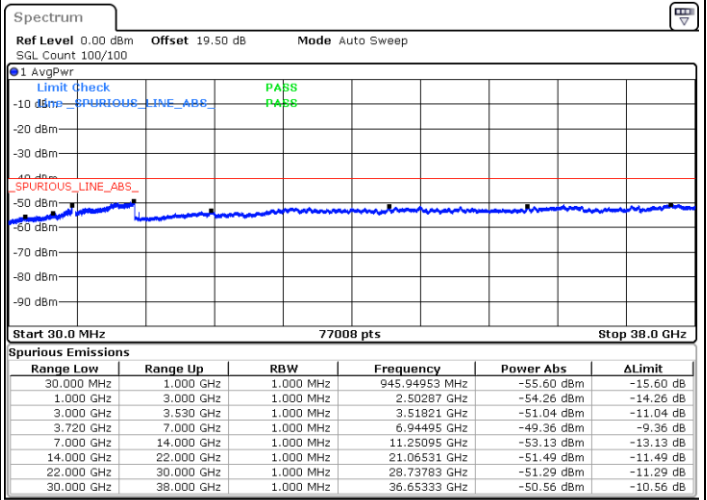

Date: 23.FEB.2021 13:03:25

Middle Channel / FullIRB

N/A

Date: 23.FEB.2021 12:54:18

LTE Band 48C / 20MHz+20MHz

QPSK

Highest Channel / 1RB0 and 1RB99

Highest Channel / 1RB99 and 1RB0

Date: 23.FEB.2021 13:33:50

Date: 23.FEB.2021 13:26:13

Highest Channel / FullIRB

N/A

Date: 23.FEB.2021 13:35:21

LTE Band 48C / 5MHz+20MHz

16QAM

Lowest Channel / 1RB0 and 1RB99

Lowest Channel / 1RB24 and 1RB0

Date: 22.FEB.2021 10:19:21

Date: 22.FEB.2021 10:14:47

Lowest Channel / FullIRB

N/A

Date: 22.FEB.2021 10:23:54

LTE Band 48C / 5MHz+20MHz

16QAM

Middle Channel / 1RB0 and 1RB9

Middle Channel / 1RB24 and 1RB0

Date: 22.FEB.2021 10:51:14

Date: 22.FEB.2021 10:55:48

Middle Channel / FullIRB

N/A

Date: 22.FEB.2021 10:46:41

LTE Band 48C / 5MHz+20MHz