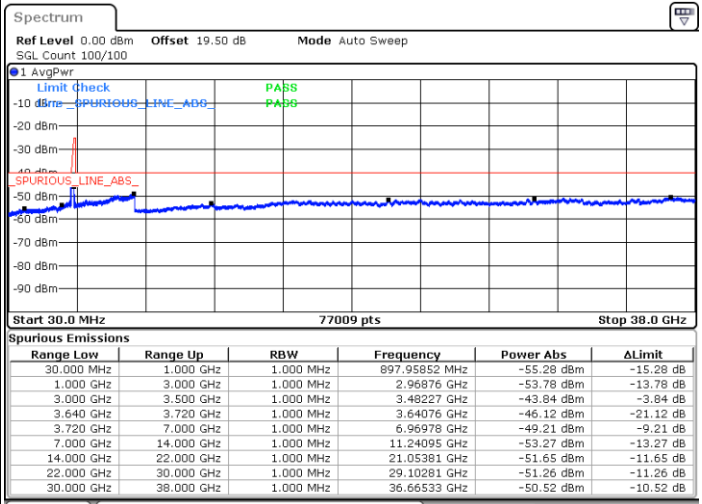

N/A

Date: 22.FEB.2021 10:45:09

LTE Band 48C / 5MHz+20MHz

QPSK

Highest Channel / 1RB0 and 1RB99

Highest Channel / 1RB24 and 1RB0

Date: 22.FEB.2021 11:24:39

Date: 22.FEB.2021 11:17:03

Highest Channel / FullIRB

N/A

Date: 22.FEB.2021 11:26:10

LTE Band 48C / 10MHz+20MHz

QPSK

Lowest Channel / 1RB0 and 1RB99

Lowest Channel / 1RB49 and 1RB0

Date: 22.FEB.2021 15:09:50

Date: 22.FEB.2021 15:08:19

Lowest Channel / FullRB

N/A

Date: 22.FEB.2021 15:17:27

LTE Band 48C / 10MHz+20MHz

QPSK

Middle Channel / 1RB0 and 1RB99

Middle Channel / 1RB49 and 1RB0

Date: 22.FEB.2021 15:26:34

Date: 22.FEB.2021 15:28:05

Middle Channel / FullIRB

N/A

Date: 22.FEB.2021 15:18:58

LTE Band 48C / 10MHz+20MHz

QPSK

Highest Channel / 1RB0 and 1RB99