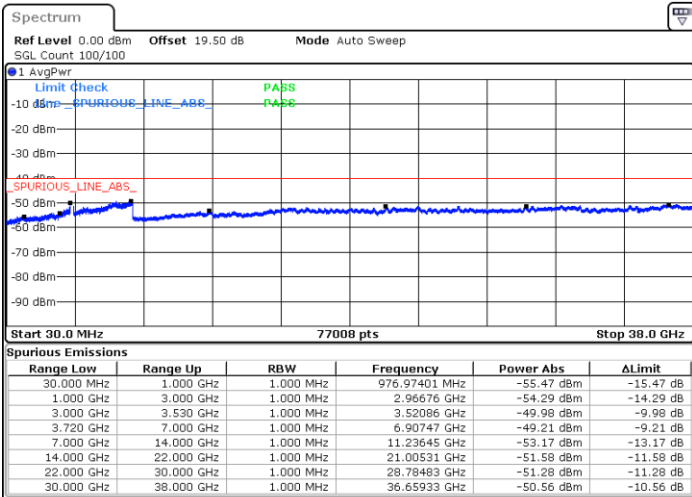

Date: 22.FEB.2021 13:22:06

Highest Channel / FullIRB

N/A

Date: 22.FEB.2021 13:31:13

LTE Band 48C / 20MHz+10MHz

QPSK

Lowest Channel / 1RB0 and 1RB49

Lowest Channel / 1RB99 and 1RB0

Date: 22.FEB.2021 16:10:25

Date: 22.FEB.2021 16:08:54

Lowest Channel / FullIRB

N/A

Date: 22.FEB.2021 16:18:01

LTE Band 48C / 20MHz+10MHz

QPSK

Middle Channel / 1RB0 and 1RB49

Middle Channel / 1RB99 and 1RB0

Date: 22.FEB.2021 16:45:36

Date: 22.FEB.2021 16:55:11

Middle Channel / FullIRB

N/A

Date: 22.FEB.2021 16:38:00

LTE Band 48C / 20MHz+10MHz

QPSK

Highest Channel / 1RB0 and 1RB49

Highest Channel / 1RB99 and 1RB0

Date: 23.FEB.2021 14:23:34

Date: 23.FEB.2021 14:15:57

Highest Channel / FullIRB

N/A

Date: 23.FEB.2021 14:25:05

LTE Band 48C / 20MHz+15MHz