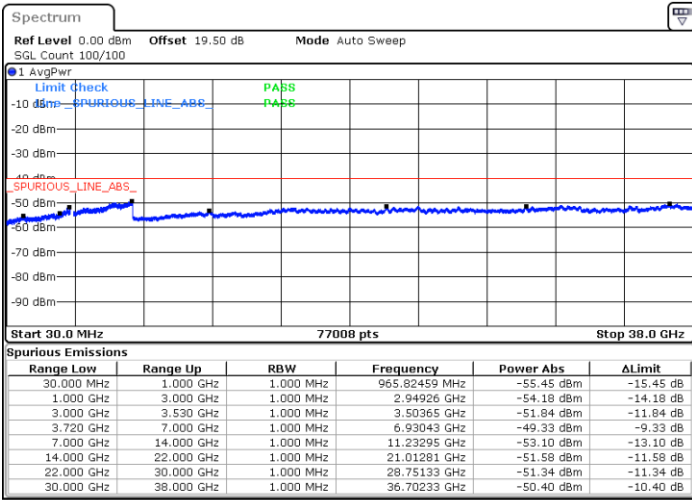

LTE Band 48C / 10MHz+20MHz

16QAM

Lowest Channel / 1RB0 and 1RB9

Lowest Channel / 1RB49 and 1RB0

Date: 22.FEB.2021 15:11:21

Date: 22.FEB.2021 15:06:48

Lowest Channel / FullRB

N/A

Date: 22.FEB.2021 15:15:55

LTE Band 48C / 10MHz+20MHz

16QAM

Middle Channel / 1RB0 and 1RB99

Middle Channel / 1RB49 and 1RB0

Date: 22.FEB.2021 15:25:03

Date: 22.FEB.2021 15:29:37

Middle Channel / FullIRB

N/A

Date: 22.FEB.2021 15:20:29

LTE Band 48C / 10MHz+20MHz

16QAM

Highest Channel / 1RB0 and 1RB99

Highest Channel / 1RB49 and 1RB0

Date: 22.FEB.2021 15:38:44

Date: 22.FEB.2021 15:34:10

Highest Channel / FullIRB

N/A

Date: 22.FEB.2021 15:43:18

LTE Band 48C / 15MHz+20MHz

16QAM

Lowest Channel / 1RB0 and 1RB9

Lowest Channel / 1RB74 and 1RB0

Date: 23.FEB.2021 10:03:01