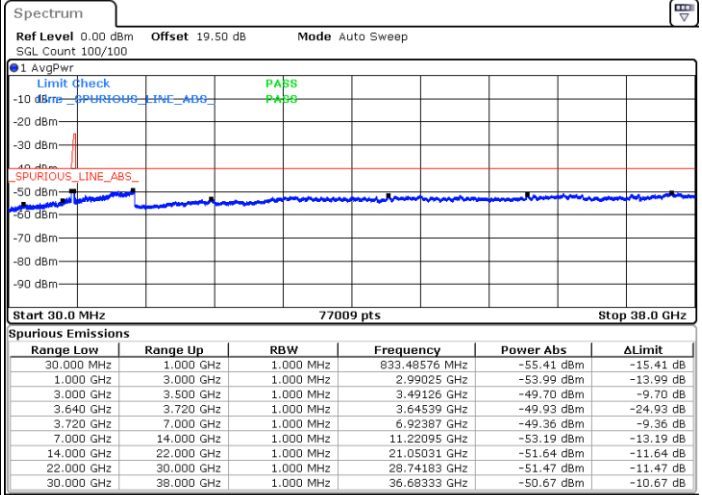

Date: 22.FEB.2021 15:26:34

Date: 22.FEB.2021 15:28:05

Middle Channel / FullIRB

N/A

Date: 22.FEB.2021 15:18:58

LTE Band 48C / 10MHz+20MHz

QPSK

Highest Channel / 1RB0 and 1RB99

Highest Channel / 1RB49 and 1RB0

Date: 22.FEB.2021 15:40:16

Date: 22.FEB.2021 15:32:39

Highest Channel / FullIRB

N/A

Date: 22.FEB.2021 15:41:47

LTE Band 48C / 15MHz+20MHz

QPSK

Lowest Channel / 1RB0 and 1RB99

Lowest Channel / 1RB74 and 1RB0

Date: 23.FEB.2021 10:01:29

Date: 23.FEB.2021 09:59:58

Lowest Channel / FullRB

N/A

Date: 23.FEB.2021 10:09:06

LTE Band 48C / 15MHz+20MHz