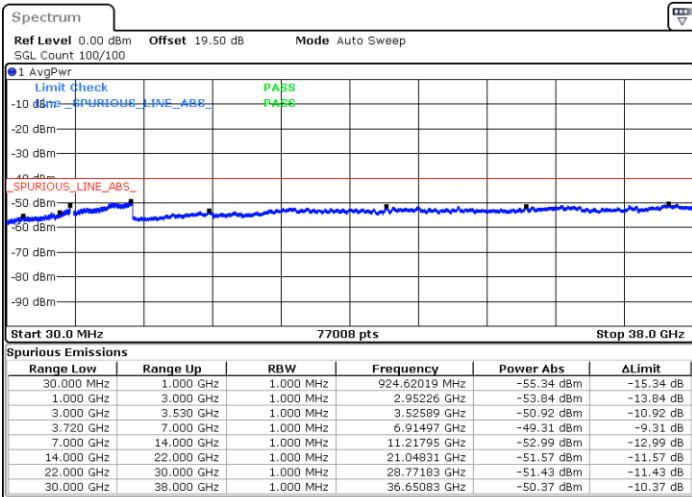

LTE Band 48C / 10MHz+20MHz

16QAM

Lowest Channel / 1RB0 and 1RB9

Lowest Channel / 1RB49 and 1RB0

Date: 22.FEB.2021 15:11:21

Date: 22.FEB.2021 15:06:48

Lowest Channel / FullRB

N/A

Date: 22.FEB.2021 15:15:55

LTE Band 48C / 10MHz+20MHz

16QAM

Middle Channel / 1RB0 and 1RB99

Middle Channel / 1RB49 and 1RB0

Date: 22.FEB.2021 15:25:03

Date: 22.FEB.2021 15:29:37

Middle Channel / FullIRB

N/A

Date: 22.FEB.2021 15:20:29

LTE Band 48C / 10MHz+20MHz

16QAM

Highest Channel / 1RB0 and 1RB99

Highest Channel / 1RB49 and 1RB0

Date: 22.FEB.2021 15:38:44

Date: 22.FEB.2021 15:34:10

Highest Channel / FullIRB

N/A

Date: 22.FEB.2021 15:43:18

LTE Band 48C / 15MHz+20MHz

16QAM

Lowest Channel / 1RB0 and 1RB9

Lowest Channel / 1RB74 and 1RB0

Date: 23.FEB.2021 10:03:01