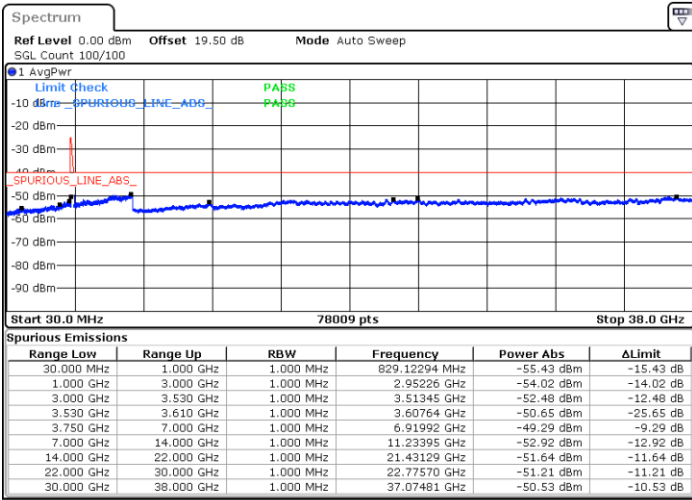

Date: 23.FEB.2021 13:33:50

Date: 23.FEB.2021 13:26:13

Highest Channel / FullIRB

N/A

Date: 23.FEB.2021 13:35:21

LTE Band 48C / 5MHz+20MHz

16QAM

Lowest Channel / 1RB0 and 1RB99

Lowest Channel / 1RB24 and 1RB0

Date: 22.FEB.2021 10:19:21

Date: 22.FEB.2021 10:14:47

Lowest Channel / FullIRB

N/A

Date: 22.FEB.2021 10:23:54

LTE Band 48C / 5MHz+20MHz

16QAM

Middle Channel / 1RB0 and 1RB9

Middle Channel / 1RB24 and 1RB0

Date: 22.FEB.2021 10:51:14

Date: 22.FEB.2021 10:55:48

Middle Channel / FullIRB

N/A

Date: 22.FEB.2021 10:46:41

LTE Band 48C / 5MHz+20MHz

16QAM

Highest Channel / 1RB0 and 1RB99

Highest Channel / 1RB24 and 1RB0

Date: 22.FEB.2021 11:23:08

Date: 22.FEB.2021 11:18:34

Highest Channel / FullIRB

N/A

Date: 22.FEB.2021 11:27:41