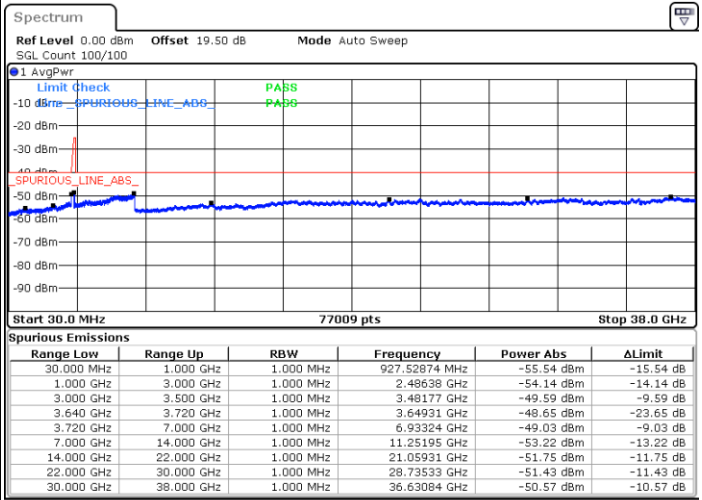

Date: 23.FEB.2021 15:21:10

LTE Band 48C / 20MHz+15MHz

QPSK

Highest Channel / 1RB0 and 1RB74

Highest Channel / 1RB99 and 1RB0

Date: 23.FEB.2021 15:42:28

Date: 23.FEB.2021 15:34:52

Highest Channel / FullIRB

N/A

Date: 23.FEB.2021 15:44:00

LTE Band 48C / 20MHz+20MHz

QPSK

Lowest Channel / 1RB0 and 1RB99

Lowest Channel / 1RB99 and 1RB0

Date: 23.FEB.2021 12:24:01

Date: 23.FEB.2021 12:22:30

Lowest Channel / FullIRB

N/A

Date: 23.FEB.2021 12:31:37

LTE Band 48C / 20MHz+20MHz

QPSK

MiddleChannel / 1RB0 and 1RB99

Middle Channel / 1RB99 and 1RB0

Date: 23.FEB.2021 13:01:54

Date: 23.FEB.2021 13:03:25

Middle Channel / FullIRB

N/A

Date: 23.FEB.2021 12:54:18

LTE Band 48C / 20MHz+20MHz

QPSK

Highest Channel / 1RB0 and 1RB99

Highest Channel / 1RB99 and 1RB0