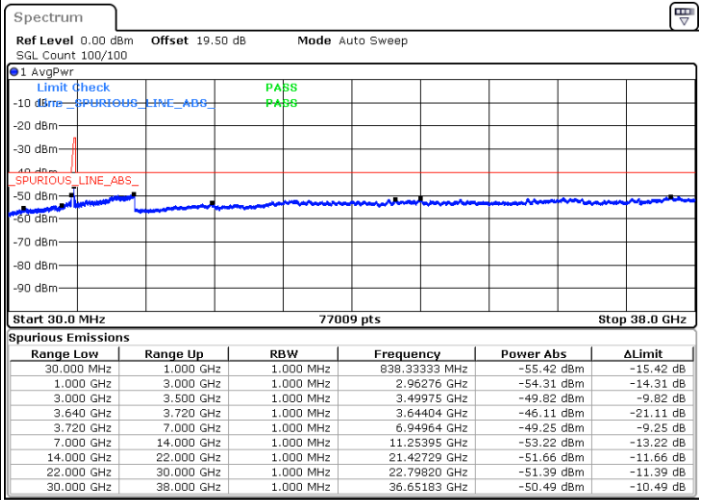

Middle Channel / 1RB99 and 1RB0

Date: 22.FEB.2021 16:45:36

Date: 22.FEB.2021 16:55:11

Middle Channel / FullIRB

N/A

Date: 22.FEB.2021 16:38:00

LTE Band 48C / 20MHz+10MHz

QPSK

Highest Channel / 1RB0 and 1RB49

Highest Channel / 1RB99 and 1RB0

Date: 23.FEB.2021 14:23:34

Date: 23.FEB.2021 14:15:57

Highest Channel / FullIRB

N/A

Date: 23.FEB.2021 14:25:05

LTE Band 48C / 20MHz+15MHz

QPSK

Lowest Channel / 1RB0 and 1RB74

Lowest Channel / 1RB99 and 1RB0

Date: 23.FEB.2021 15:12:02

Date: 23.FEB.2021 15:10:30

Lowest Channel / FullIRB

N/A

Date: 23.FEB.2021 15:19:38