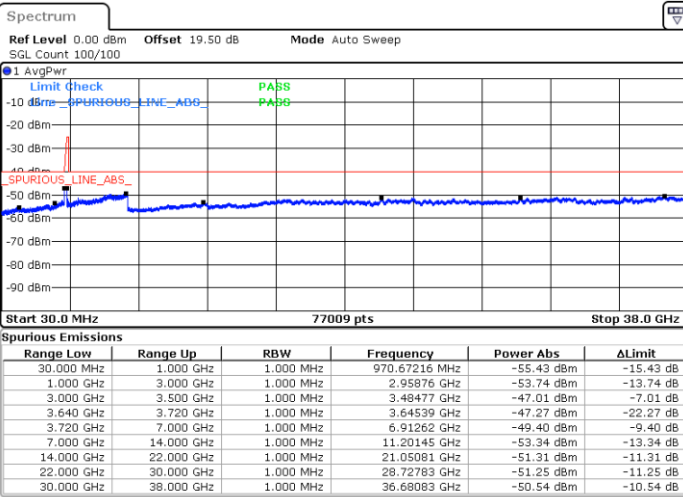

16QAM

Highest Channel / 1RB0 and 1RB99

Highest Channel / 1RB24 and 1RB0

Date: 22.FEB.2021 11:23:08

Date: 22.FEB.2021 11:18:34

Highest Channel / FullIRB

N/A

Date: 22.FEB.2021 11:27:41

LTE Band 48C / 10MHz+20MHz

16QAM

Lowest Channel / 1RB0 and 1RB9

Lowest Channel / 1RB49 and 1RB0

Date: 22.FEB.2021 15:11:21

Date: 22.FEB.2021 15:06:48

Lowest Channel / FullRB

N/A

Date: 22.FEB.2021 15:15:55

LTE Band 48C / 10MHz+20MHz

16QAM

Middle Channel / 1RB0 and 1RB99

Middle Channel / 1RB49 and 1RB0

Date: 22.FEB.2021 15:25:03

Date: 22.FEB.2021 15:29:37

Middle Channel / FullIRB

N/A

Date: 22.FEB.2021 15:20:29

LTE Band 48C / 10MHz+20MHz

16QAM

Highest Channel / 1RB0 and 1RB99

Highest Channel / 1RB49 and 1RB0

Date: 22.FEB.2021 15:38:44

Date: 22.FEB.2021 15:34:10