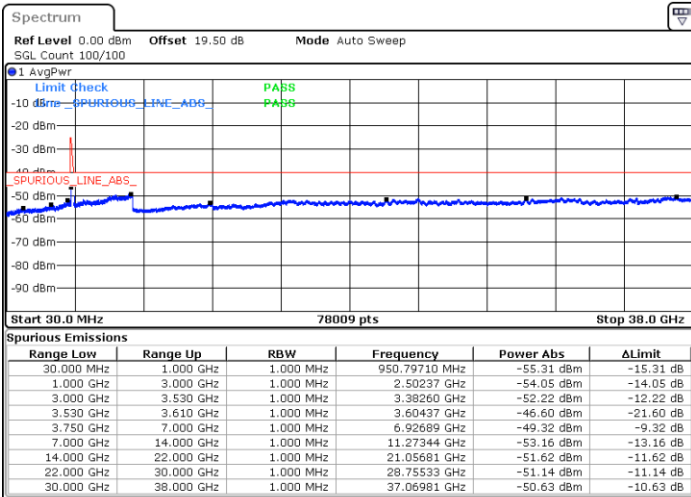

LTE Band 48C / 10MHz+20MHz

16QAM

Lowest Channel / 1RB0 and 1RB9

Lowest Channel / 1RB49 and 1RB0

Date: 22.FEB.2021 15:11:21

Date: 22.FEB.2021 15:06:48

Lowest Channel / FullRB

N/A

Date: 22.FEB.2021 15:15:55

LTE Band 48C / 10MHz+20MHz

16QAM

Middle Channel / 1RB0 and 1RB99

Middle Channel / 1RB49 and 1RB0

Date: 22.FEB.2021 15:25:03

Date: 22.FEB.2021 15:29:37

Middle Channel / FullIRB

N/A

Date: 22.FEB.2021 15:20:29

LTE Band 48C / 10MHz+20MHz

16QAM

Highest Channel / 1RB0 and 1RB99

Highest Channel / 1RB49 and 1RB0

Date: 22.FEB.2021 15:38:44

Date: 22.FEB.2021 15:34:10

Highest Channel / FullIRB

N/A

Date: 22.FEB.2021 15:43:18

LTE Band 48C / 15MHz+20MHz

16QAM

Lowest Channel / 1RB0 and 1RB9

Lowest Channel / 1RB74 and 1RB0

Date: 23.FEB.2021 10:03:01