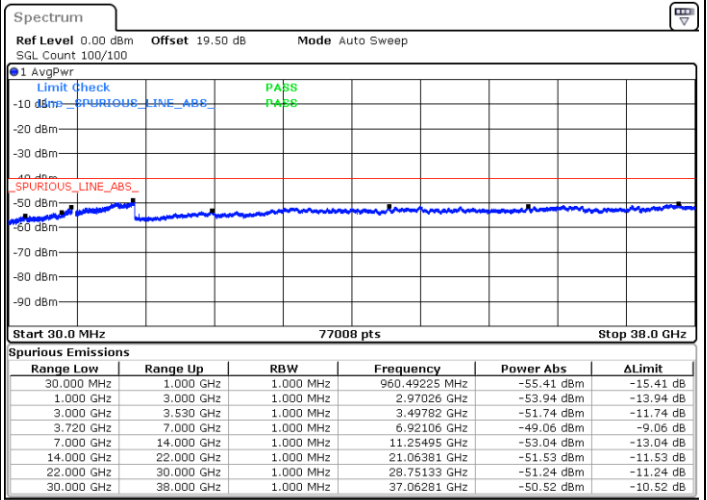

LTE Band 48C / 10MHz+20MHz

16QAM

Lowest Channel / 1RB0 and 1RB9

Lowest Channel / 1RB49 and 1RB0

Date: 22.FEB.2021 15:11:21

Date: 22.FEB.2021 15:06:48

Lowest Channel / FullRB

N/A

Date: 22.FEB.2021 15:15:55

LTE Band 48C / 10MHz+20MHz

16QAM

Middle Channel / 1RB0 and 1RB99

Middle Channel / 1RB49 and 1RB0

Date: 22.FEB.2021 15:25:03

Date: 22.FEB.2021 15:29:37

Middle Channel / FullIRB

N/A

Date: 22.FEB.2021 15:20:29

LTE Band 48C / 10MHz+20MHz

16QAM

Highest Channel / 1RB0 and 1RB99

Highest Channel / 1RB49 and 1RB0

Date: 22.FEB.2021 15:38:44

Date: 22.FEB.2021 15:34:10

Highest Channel / FullIRB

N/A

Date: 22.FEB.2021 15:43:18

LTE Band 48C / 15MHz+20MHz

16QAM

Lowest Channel / 1RB0 and 1RB9

Lowest Channel / 1RB74 and 1RB0

Date: 23.FEB.2021 10:03:01