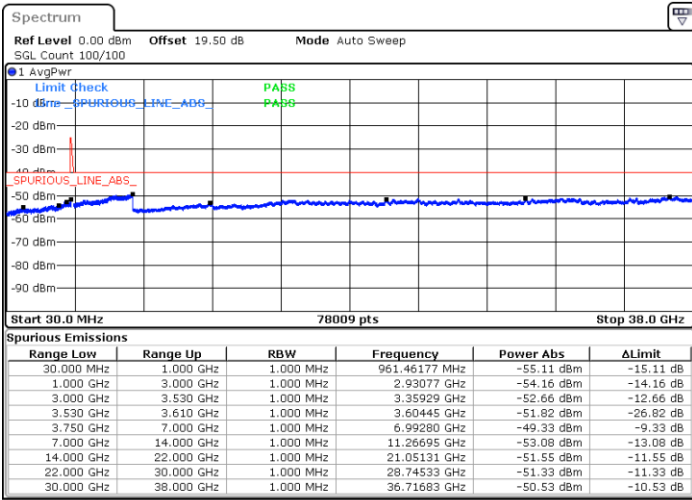

N/A

Date: 22.FEB.2021 12:30:30

LTE Band 48C / 20MHz+5MHz

QPSK

Middle Channel / 1RB0 and 1RB24

Middle Channel / 1RB99 and 1RB0

Date: 22.FEB.2021 12:57:49

Date: 22.FEB.2021 12:59:20

Middle Channel / FullIRB

N/A

Date: 22.FEB.2021 12:50:13

LTE Band 48C / 20MHz+5MHz

QPSK

Highest Channel / 1RB0 and 1RB24

Highest Channel / 1RB99 and 1RB0

Date: 22.FEB.2021 13:29:42

Date: 22.FEB.2021 13:22:06

Highest Channel / FullIRB

N/A

Date: 22.FEB.2021 13:31:13

LTE Band 48C / 20MHz+10MHz

QPSK

Lowest Channel / 1RB0 and 1RB49

Lowest Channel / 1RB99 and 1RB0

Date: 22.FEB.2021 16:10:25

Date: 22.FEB.2021 16:08:54

Lowest Channel / FullIRB

N/A

Date: 22.FEB.2021 16:18:01

LTE Band 48C / 20MHz+10MHz

QPSK

Middle Channel / 1RB0 and 1RB49