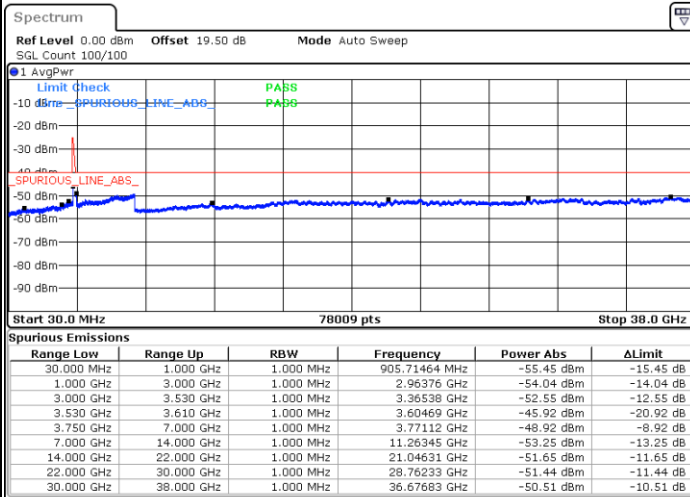

Lowest Channel / FullIRB

N/A

Date: 23.FEB.2021 12:31:37

LTE Band 48C / 20MHz+20MHz

QPSK

MiddleChannel / 1RB0 and 1RB99

Middle Channel / 1RB99 and 1RB0

Date: 23.FEB.2021 13:01:54

Date: 23.FEB.2021 13:03:25

Middle Channel / FullIRB

N/A

Date: 23.FEB.2021 12:54:18

LTE Band 48C / 20MHz+20MHz

QPSK

Highest Channel / 1RB0 and 1RB99

Highest Channel / 1RB99 and 1RB0

Date: 23.FEB.2021 13:33:50

Date: 23.FEB.2021 13:26:13

Highest Channel / FullIRB

N/A

Date: 23.FEB.2021 13:35:21

LTE Band 48C / 5MHz+20MHz

16QAM

Lowest Channel / 1RB0 and 1RB99

Lowest Channel / 1RB24 and 1RB0

Date: 22.FEB.2021 10:19:21

Date: 22.FEB.2021 10:14:47

Lowest Channel / FullIRB

N/A

Date: 22.FEB.2021 10:23:54

LTE Band 48C / 5MHz+20MHz

16QAM