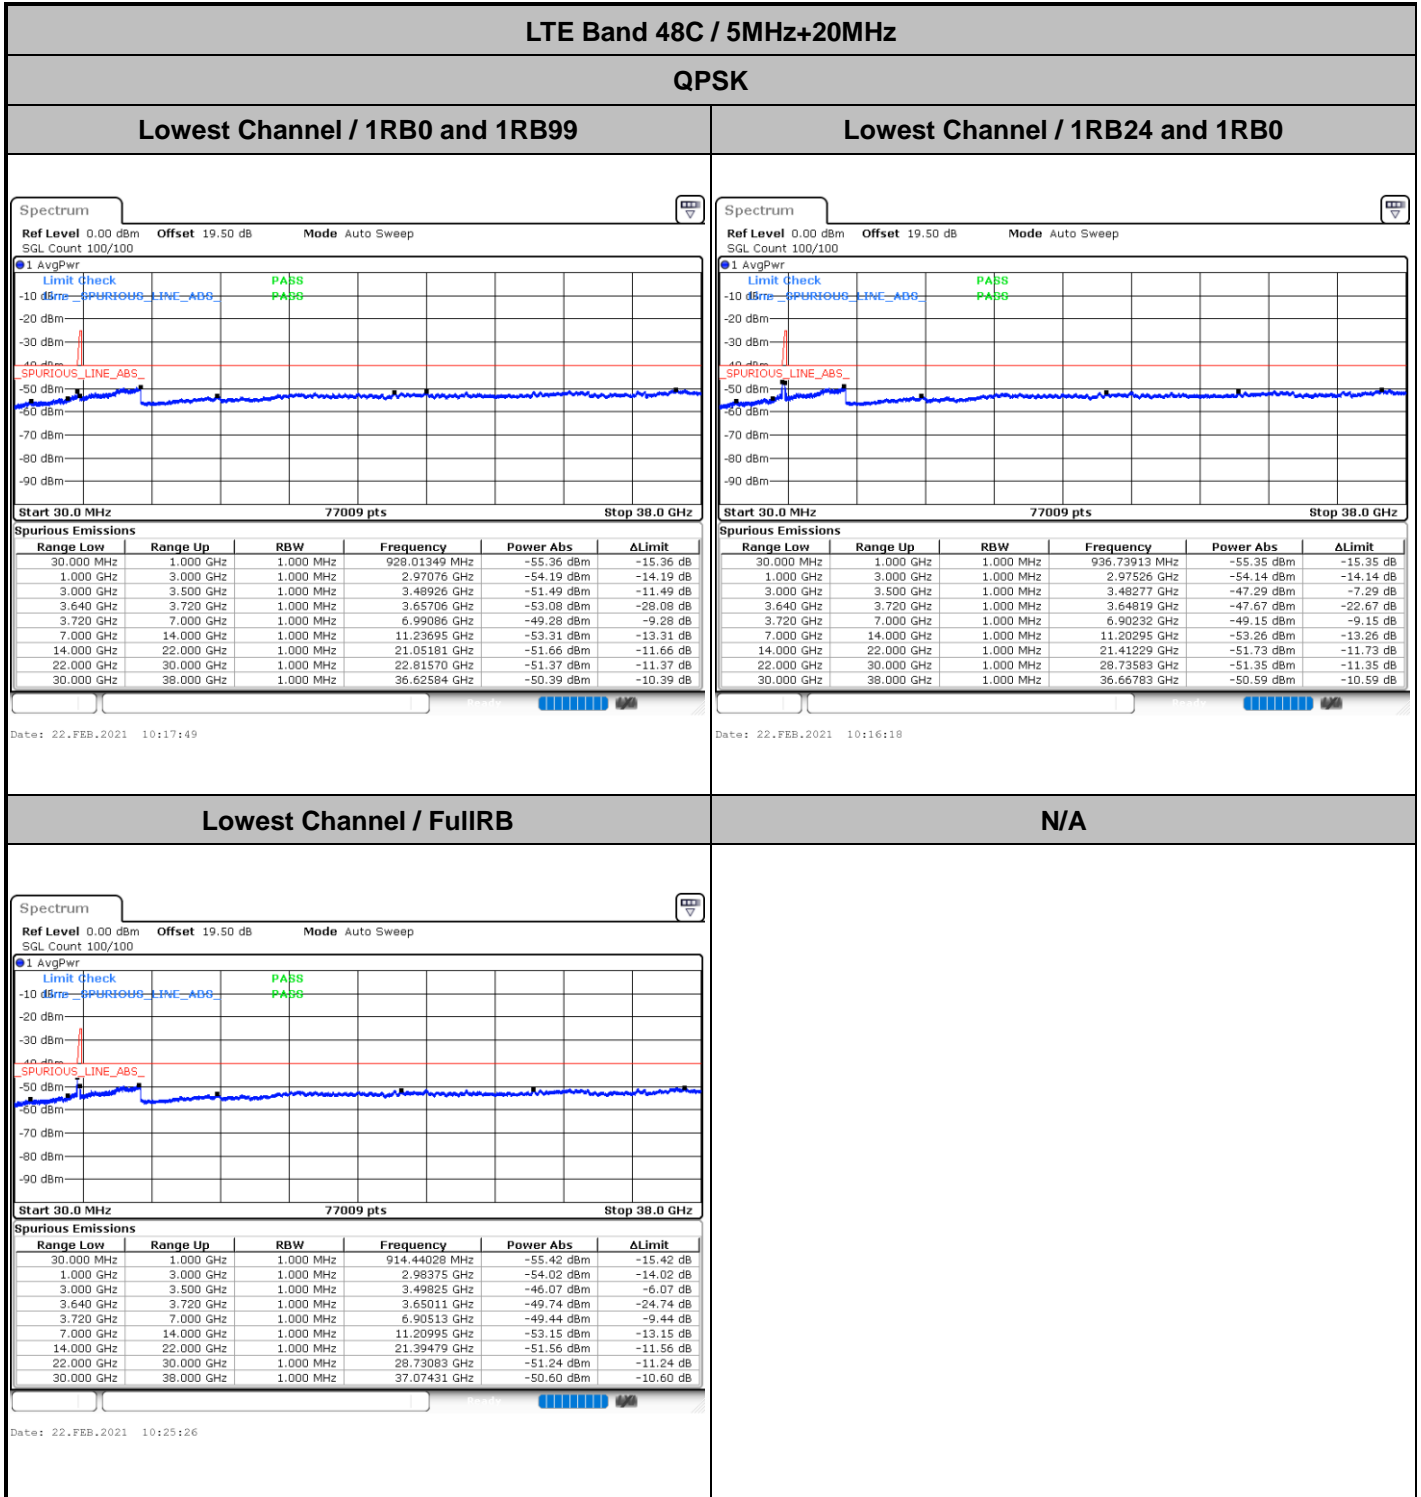

Conducted Spurious Emission

LTE Band 48C / 5MHz+20MHz

QPSK

Middle Channel / 1RB0 and 1RB99

Middle Channel / 1RB24 and 1RB0

Date: 22.FEB.2021 10:52:46

Date: 22.FEB.2021 10:54:17

Middle Channel / FullIRB

N/A

Date: 22.FEB.2021 10:45:09

LTE Band 48C / 5MHz+20MHz

QPSK

Highest Channel / 1RB0 and 1RB99

Highest Channel / 1RB24 and 1RB0

Date: 22.FEB.2021 11:24:39

Date: 22.FEB.2021 11:17:03

Highest Channel / FullIRB

N/A

Date: 22.FEB.2021 11:26:10

LTE Band 48C / 10MHz+20MHz

QPSK

Lowest Channel / 1RB0 and 1RB99

Lowest Channel / 1RB49 and 1RB0

Date: 22.FEB.2021 15:09:50