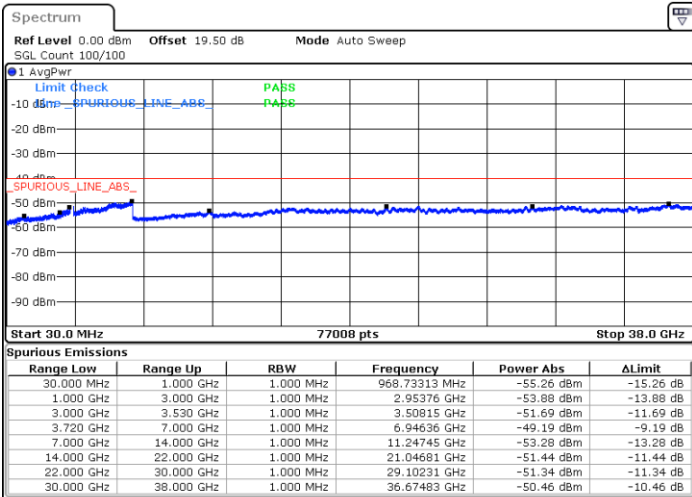

Date: 23.FEB.2021 13:33:50

Date: 23.FEB.2021 13:26:13

Highest Channel / FullIRB

N/A

Date: 23.FEB.2021 13:35:21

LTE Band 48C / 5MHz+20MHz

16QAM

Lowest Channel / 1RB0 and 1RB99

Lowest Channel / 1RB24 and 1RB0

Date: 22.FEB.2021 10:19:21

Date: 22.FEB.2021 10:14:47

Lowest Channel / FullIRB

N/A

Date: 22.FEB.2021 10:23:54

LTE Band 48C / 5MHz+20MHz

16QAM

Middle Channel / 1RB0 and 1RB9

Middle Channel / 1RB24 and 1RB0

Date: 22.FEB.2021 10:51:14

Date: 22.FEB.2021 10:55:48

Middle Channel / FullIRB

N/A

Date: 22.FEB.2021 10:46:41

LTE Band 48C / 5MHz+20MHz

16QAM

Highest Channel / 1RB0 and 1RB99

Highest Channel / 1RB24 and 1RB0

Date: 22.FEB.2021 11:23:08

Date: 22.FEB.2021 11:18:34

Highest Channel / FullIRB

N/A

Date: 22.FEB.2021 11:27:41