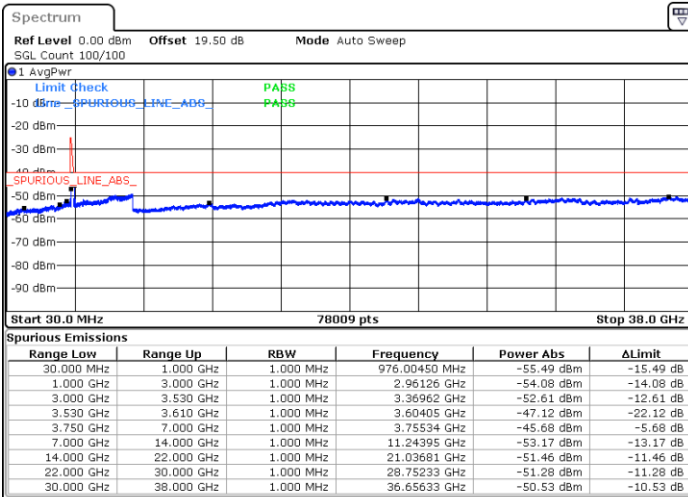

Conducted Spurious Emission

LTE Band 48C / 5MHz+20MHz

QPSK

Middle Channel / 1RB0 and 1RB99

Middle Channel / 1RB24 and 1RB0

Date: 22.FEB.2021 10:52:46

Date: 22.FEB.2021 10:54:17

Middle Channel / FullIRB

N/A

Date: 22.FEB.2021 10:45:09

LTE Band 48C / 5MHz+20MHz

QPSK

Highest Channel / 1RB0 and 1RB99

Highest Channel / 1RB24 and 1RB0

Date: 22.FEB.2021 11:24:39

Date: 22.FEB.2021 11:17:03

Highest Channel / FullIRB

N/A

Date: 22.FEB.2021 11:26:10

LTE Band 48C / 10MHz+20MHz

QPSK

Lowest Channel / 1RB0 and 1RB99

Lowest Channel / 1RB49 and 1RB0

Date: 22.FEB.2021 15:09:50

Date: 22.FEB.2021 15:08:19

Lowest Channel / FullRB

N/A

Date: 22.FEB.2021 15:17:27

LTE Band 48C / 10MHz+20MHz

QPSK

Middle Channel / 1RB0 and 1RB99

Middle Channel / 1RB49 and 1RB0