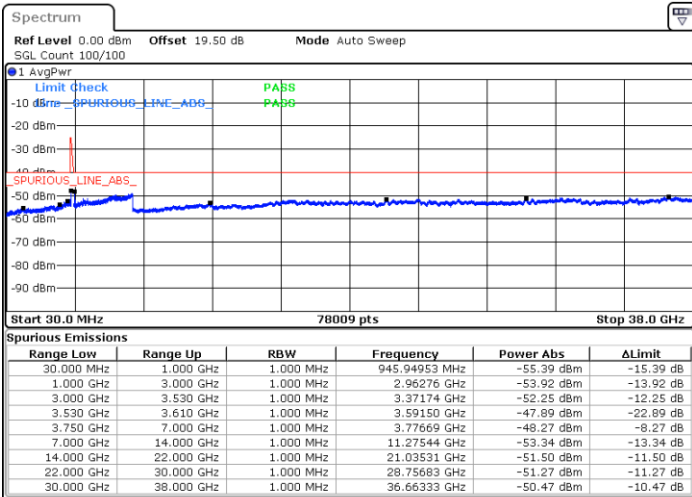

Lowest Channel / 1RB24 and 1RB0

Date: 22.FEB.2021 10:19:21

Date: 22.FEB.2021 10:14:47

Lowest Channel / FullIRB

N/A

Date: 22.FEB.2021 10:23:54

LTE Band 48C / 5MHz+20MHz

16QAM

Middle Channel / 1RB0 and 1RB9

Middle Channel / 1RB24 and 1RB0

Date: 22.FEB.2021 10:51:14

Date: 22.FEB.2021 10:55:48

Middle Channel / FullIRB

N/A

Date: 22.FEB.2021 10:46:41

LTE Band 48C / 5MHz+20MHz

16QAM

Highest Channel / 1RB0 and 1RB99

Highest Channel / 1RB24 and 1RB0

Date: 22.FEB.2021 11:23:08

Date: 22.FEB.2021 11:18:34

Highest Channel / FullIRB

N/A

Date: 22.FEB.2021 11:27:41

LTE Band 48C / 10MHz+20MHz

16QAM

Lowest Channel / 1RB0 and 1RB9

Lowest Channel / 1RB49 and 1RB0

Date: 22.FEB.2021 15:11:21

Date: 22.FEB.2021 15:06:48

Lowest Channel / FullRB

N/A