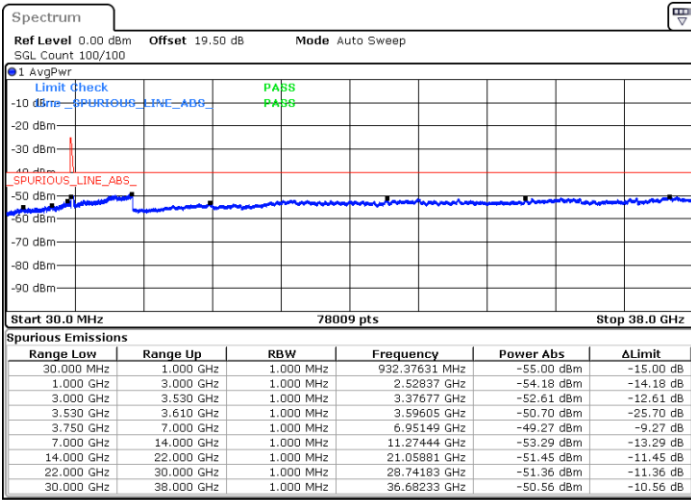

Date: 22.FEB.2021 15:15:55

LTE Band 48C / 10MHz+20MHz

16QAM

Middle Channel / 1RB0 and 1RB99

Middle Channel / 1RB49 and 1RB0

Date: 22.FEB.2021 15:25:03

Date: 22.FEB.2021 15:29:37

Middle Channel / FullIRB

N/A

Date: 22.FEB.2021 15:20:29

LTE Band 48C / 10MHz+20MHz

16QAM

Highest Channel / 1RB0 and 1RB99

Highest Channel / 1RB49 and 1RB0

Date: 22.FEB.2021 15:38:44

Date: 22.FEB.2021 15:34:10

Highest Channel / FullIRB

N/A

Date: 22.FEB.2021 15:43:18

LTE Band 48C / 15MHz+20MHz

16QAM

Lowest Channel / 1RB0 and 1RB9

Lowest Channel / 1RB74 and 1RB0

Date: 23.FEB.2021 10:03:01