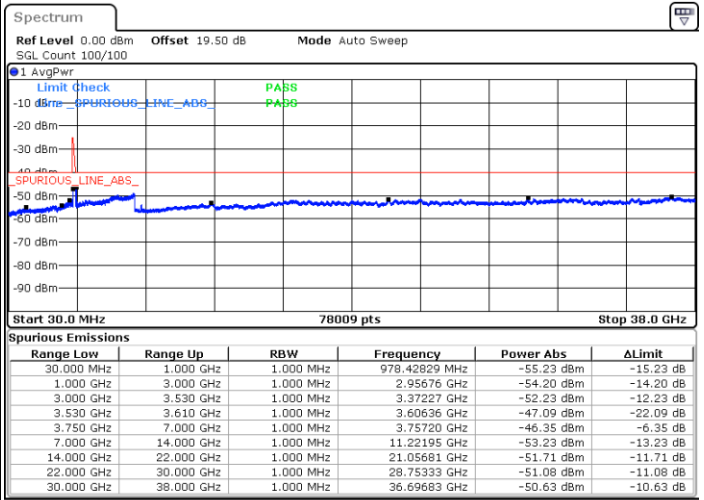

Lowest Channel / FullIRB

N/A

Date: 23.FEB.2021 12:31:37

LTE Band 48C / 20MHz+20MHz

QPSK

MiddleChannel / 1RB0 and 1RB99

Middle Channel / 1RB99 and 1RB0

Date: 23.FEB.2021 13:01:54

Date: 23.FEB.2021 13:03:25

Middle Channel / FullIRB

N/A

Date: 23.FEB.2021 12:54:18

LTE Band 48C / 20MHz+20MHz

QPSK

Highest Channel / 1RB0 and 1RB99

Highest Channel / 1RB99 and 1RB0

Date: 23.FEB.2021 13:33:50

Date: 23.FEB.2021 13:26:13

Highest Channel / FullIRB

N/A

Date: 23.FEB.2021 13:35:21

LTE Band 48C / 5MHz+20MHz

16QAM

Lowest Channel / 1RB0 and 1RB99

Lowest Channel / 1RB24 and 1RB0

Date: 22.FEB.2021 10:19:21

Date: 22.FEB.2021 10:14:47

Lowest Channel / FullIRB

N/A

Date: 22.FEB.2021 10:23:54

LTE Band 48C / 5MHz+20MHz

16QAM