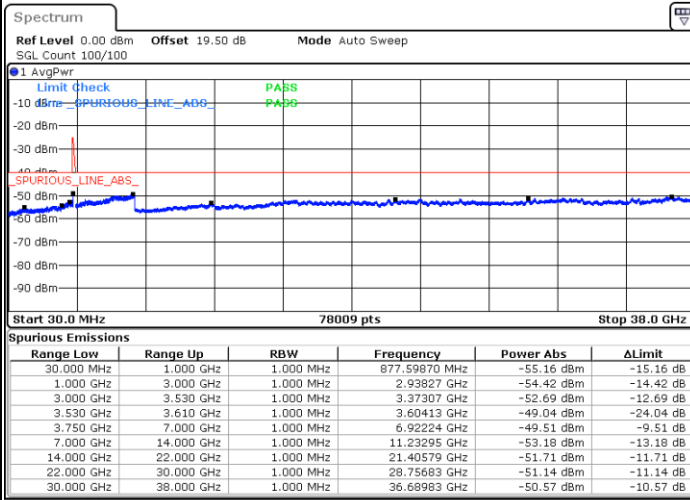

Lowest Channel / FullIRB

N/A

Date: 23.FEB.2021 12:31:37

LTE Band 48C / 20MHz+20MHz

QPSK

MiddleChannel / 1RB0 and 1RB99

Middle Channel / 1RB99 and 1RB0

Date: 23.FEB.2021 13:01:54

Date: 23.FEB.2021 13:03:25

Middle Channel / FullIRB

N/A

Date: 23.FEB.2021 12:54:18

LTE Band 48C / 20MHz+20MHz

QPSK

Highest Channel / 1RB0 and 1RB99

Highest Channel / 1RB99 and 1RB0

Date: 23.FEB.2021 13:33:50

Date: 23.FEB.2021 13:26:13

Highest Channel / FullIRB

N/A

Date: 23.FEB.2021 13:35:21

LTE Band 48C / 5MHz+20MHz

16QAM

Lowest Channel / 1RB0 and 1RB99

Lowest Channel / 1RB24 and 1RB0

Date: 22.FEB.2021 10:19:21

Date: 22.FEB.2021 10:14:47

Lowest Channel / FullIRB

N/A

Date: 22.FEB.2021 10:23:54

LTE Band 48C / 5MHz+20MHz

16QAM