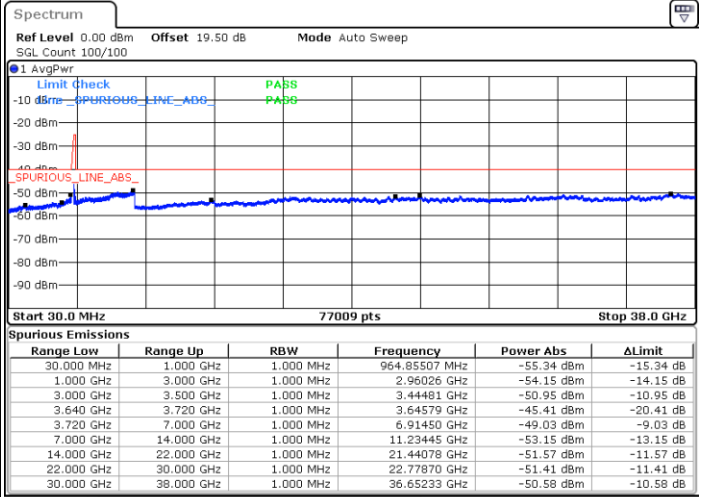

Lowest Channel / 1RB24 and 1RB0

Date: 22.FEB.2021 10:19:21

Date: 22.FEB.2021 10:14:47

Lowest Channel / FullIRB

N/A

Date: 22.FEB.2021 10:23:54

LTE Band 48C / 5MHz+20MHz

16QAM

Middle Channel / 1RB0 and 1RB9

Middle Channel / 1RB24 and 1RB0

Date: 22.FEB.2021 10:51:14

Date: 22.FEB.2021 10:55:48

Middle Channel / FullIRB

N/A

Date: 22.FEB.2021 10:46:41

LTE Band 48C / 5MHz+20MHz

16QAM

Highest Channel / 1RB0 and 1RB99

Highest Channel / 1RB24 and 1RB0

Date: 22.FEB.2021 11:23:08

Date: 22.FEB.2021 11:18:34

Highest Channel / FullIRB

N/A

Date: 22.FEB.2021 11:27:41

LTE Band 48C / 10MHz+20MHz

16QAM

Lowest Channel / 1RB0 and 1RB9

Lowest Channel / 1RB49 and 1RB0

Date: 22.FEB.2021 15:11:21

Date: 22.FEB.2021 15:06:48

Lowest Channel / FullRB

N/A