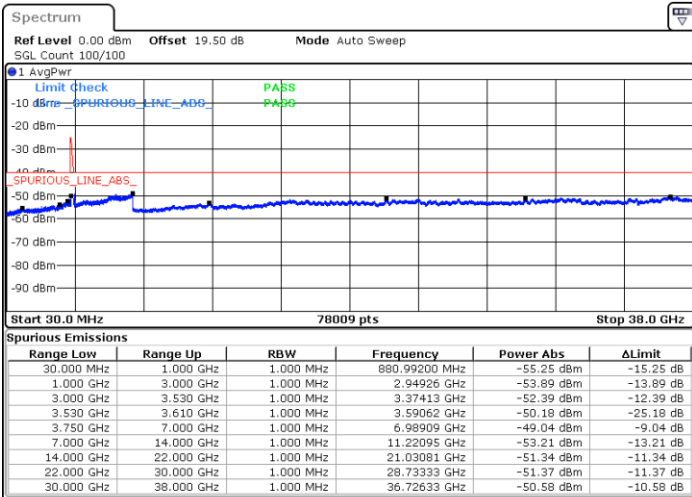

N/A

Date: 22.FEB.2021 12:30:30

LTE Band 48C / 20MHz+5MHz

QPSK

Middle Channel / 1RB0 and 1RB24

Middle Channel / 1RB99 and 1RB0

Date: 22.FEB.2021 12:57:49

Date: 22.FEB.2021 12:59:20

Middle Channel / FullIRB

N/A

Date: 22.FEB.2021 12:50:13

LTE Band 48C / 20MHz+5MHz

QPSK

Highest Channel / 1RB0 and 1RB24

Highest Channel / 1RB99 and 1RB0

Date: 22.FEB.2021 13:29:42

Date: 22.FEB.2021 13:22:06

Highest Channel / FullIRB

N/A

Date: 22.FEB.2021 13:31:13

LTE Band 48C / 20MHz+10MHz

QPSK

Lowest Channel / 1RB0 and 1RB49

Lowest Channel / 1RB99 and 1RB0

Date: 22.FEB.2021 16:10:25

Date: 22.FEB.2021 16:08:54

Lowest Channel / FullIRB

N/A

Date: 22.FEB.2021 16:18:01

LTE Band 48C / 20MHz+10MHz

QPSK

Middle Channel / 1RB0 and 1RB49