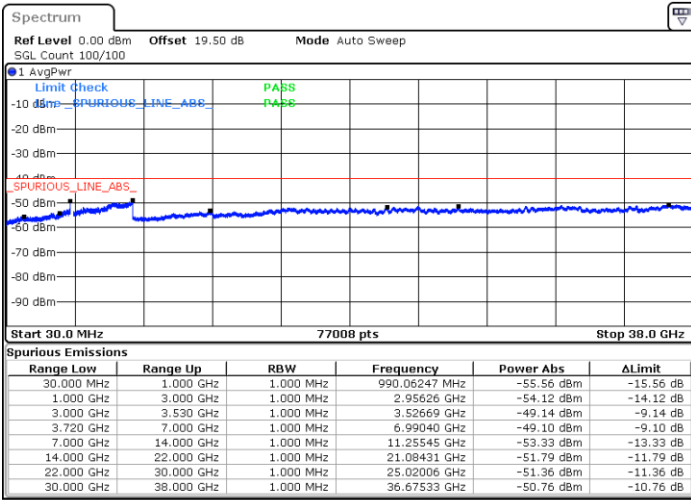

N/A

Date: 23.FEB.2021 15:44:00

LTE Band 48C / 20MHz+20MHz

QPSK

Lowest Channel / 1RB0 and 1RB99

Lowest Channel / 1RB99 and 1RB0

Date: 23.FEB.2021 12:24:01

Date: 23.FEB.2021 12:22:30

Lowest Channel / FullIRB

N/A

Date: 23.FEB.2021 12:31:37

LTE Band 48C / 20MHz+20MHz

QPSK

MiddleChannel / 1RB0 and 1RB99

Middle Channel / 1RB99 and 1RB0

Date: 23.FEB.2021 13:01:54

Date: 23.FEB.2021 13:03:25

Middle Channel / FullIRB

N/A

Date: 23.FEB.2021 12:54:18

LTE Band 48C / 20MHz+20MHz

QPSK

Highest Channel / 1RB0 and 1RB99

Highest Channel / 1RB99 and 1RB0

Date: 23.FEB.2021 13:33:50

Date: 23.FEB.2021 13:26:13

Highest Channel / FullIRB

N/A

Date: 23.FEB.2021 13:35:21

LTE Band 48C / 5MHz+20MHz

16QAM

Lowest Channel / 1RB0 and 1RB99