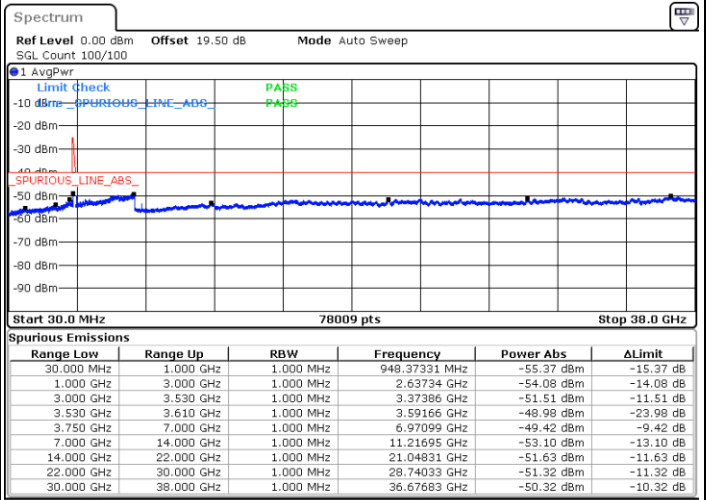

Date: 23.FEB.2021 13:33:50

Date: 23.FEB.2021 13:26:13

Highest Channel / FullIRB

N/A

Date: 23.FEB.2021 13:35:21

LTE Band 48C / 5MHz+20MHz

16QAM

Lowest Channel / 1RB0 and 1RB99

Lowest Channel / 1RB24 and 1RB0

Date: 22.FEB.2021 10:19:21

Date: 22.FEB.2021 10:14:47

Lowest Channel / FullIRB

N/A

Date: 22.FEB.2021 10:23:54

LTE Band 48C / 5MHz+20MHz

16QAM

Middle Channel / 1RB0 and 1RB9

Middle Channel / 1RB24 and 1RB0

Date: 22.FEB.2021 10:51:14

Date: 22.FEB.2021 10:55:48

Middle Channel / FullIRB

N/A

Date: 22.FEB.2021 10:46:41

LTE Band 48C / 5MHz+20MHz

16QAM

Highest Channel / 1RB0 and 1RB99

Highest Channel / 1RB24 and 1RB0

Date: 22.FEB.2021 11:23:08

Date: 22.FEB.2021 11:18:34

Highest Channel / FullIRB

N/A

Date: 22.FEB.2021 11:27:41