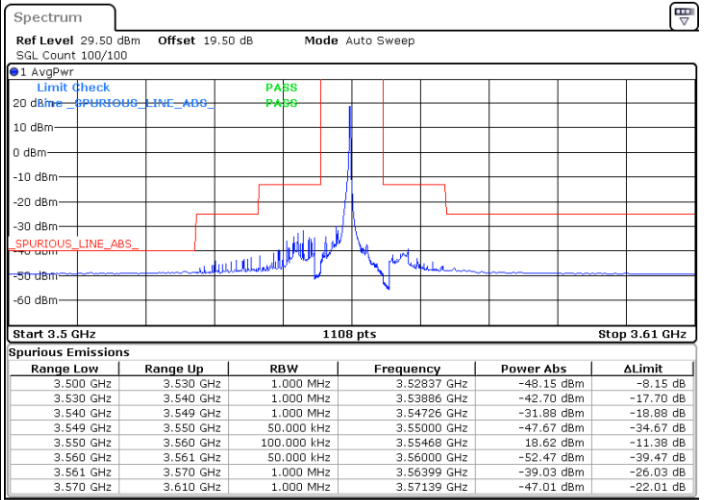

LTE Band 48 / 5MHz

16QAM

Lowest Channel / 1RB0

Lowest Channel / 1RBmax

Date: 19 DEC 2020 13:05:43

Date: 19 DEC 2020 13:14:13

Lowest Channel / FullIRB

N/A