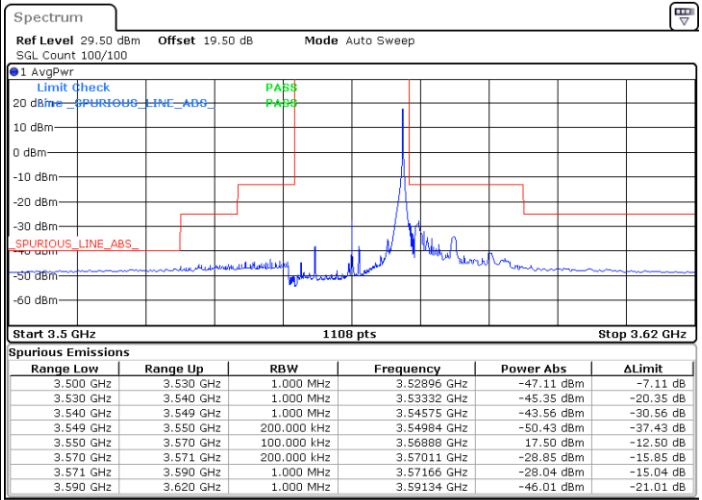

Date: 27.DEC.2020 01:25:47

Middle Channel / FullIRB

N/A

Date: 27.DEC.2020 01:28:30

LTE Band 48 / 15MHz

64QAM

Highest Channel / 1RB0

Highest Channel / 1RBmax

Date: 27.DEC.2020 01:05:49

Date: 27.DEC.2020 00:18:58

Highest Channel / FullIRB

N/A

Date: 26.DEC.2020 22:43:54

LTE Band 48 / 20MHz

64QAM

Lowest Channel / 1RB0

Lowest Channel / 1RBmax

Date: 27.DEC.2020 02:21:26

Date: 27.DEC.2020 02:51:35

Lowest Channel / FullIRB

N/A

Date: 18.MAR.2021 23:12:39

LTE Band 48 / 20MHz

64QAM

Middle Channel / 1RB0

Middle Channel / 1RBmax

Date: 27.DEC.2020 03:50:18

Date: 27.DEC.2020 03:54:28

Middle Channel / FullIRB

N/A

Date: 27.DEC.2020 03:38:19

LTE Band 48 / 20MHz