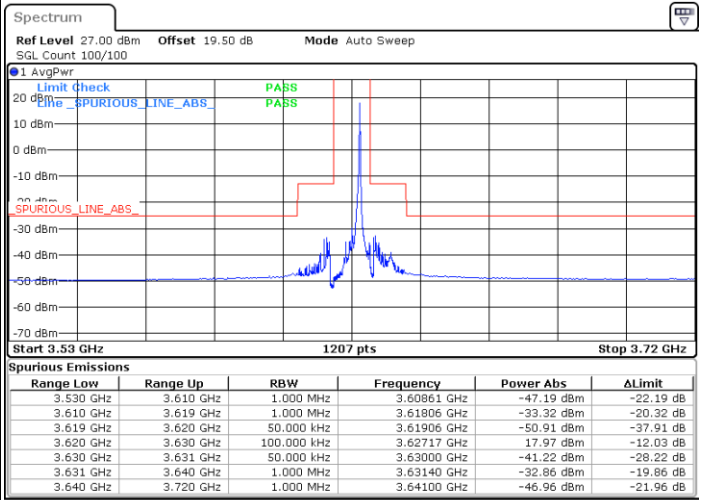

LTE Band 48 / 5MHz

16QAM

Lowest Channel / 1RB0

Lowest Channel / 1RBmax

Date: 19 DEC 2020 13:05:43

Date: 19 DEC 2020 13:14:13

Lowest Channel / FullIRB

N/A

Date: 19 DEC 2020 12:53:44

LTE Band 48 / 5MHz

16QAM

Middle Channel / 1RB0

Middle Channel / 1RBmax

Date: 19 DEC 2020 13:53:02

Date: 19 DEC 2020 13:24:31

Middle Channel / FullIRB

N/A

Date: 19 DEC 2020 14:03:27

LTE Band 48 / 5MHz

16QAM

Highest Channel / 1RB0

Highest Channel / 1RBmax

Date: 19 DEC 2020 14:20:09

Date: 19 DEC 2020 14:27:52

Highest Channel / FullIRB

N/A

Date: 19 DEC 2020 14:11:46

LTE Band 48 / 10MHz

16QAM

Lowest Channel / 1RB0

Lowest Channel / 1RBmax

Date: 19 DEC 2020 15:02:02