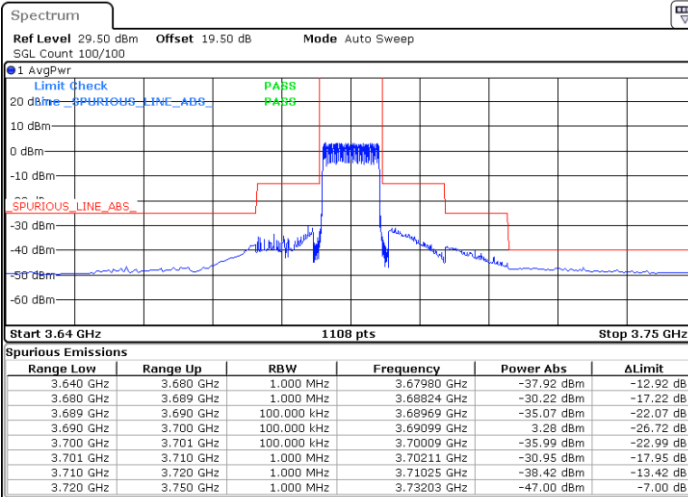

Highest Channel / 1RBmax

Date: 19 DEC 2020 16:42:53

Date: 19 DEC 2020 16:52:16

Highest Channel / FullIRB

N/A

Date: 19 DEC 2020 16:34:02

LTE Band 48 / 15MHz

16QAM

Lowest Channel / 1RB0

Lowest Channel / 1RBmax

Date: 26.DEC.2020 21:49:12

Date: 27.DEC.2020 01:50:14

Lowest Channel / FullIRB

N/A

Date: 2.FEB.2021 11:10:56

LTE Band 48 / 15MHz