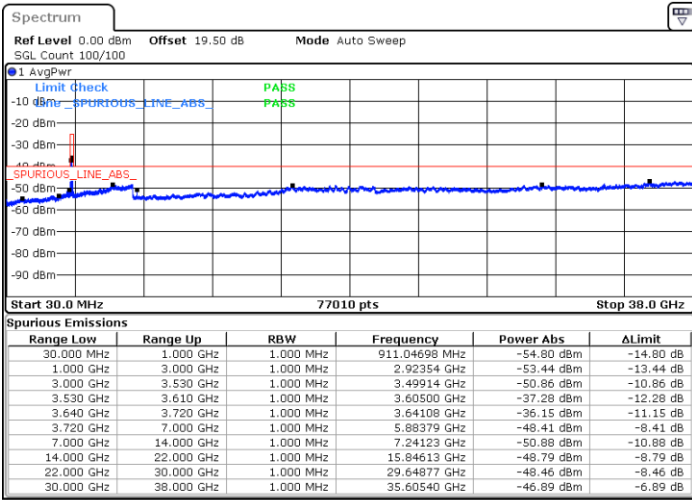

LTE Band 48 / 10MHz

QPSK

MiddleChannel / 1RB0

Middle Channel / 1RBmax

Date: 27.DEC.2020 05:52:32