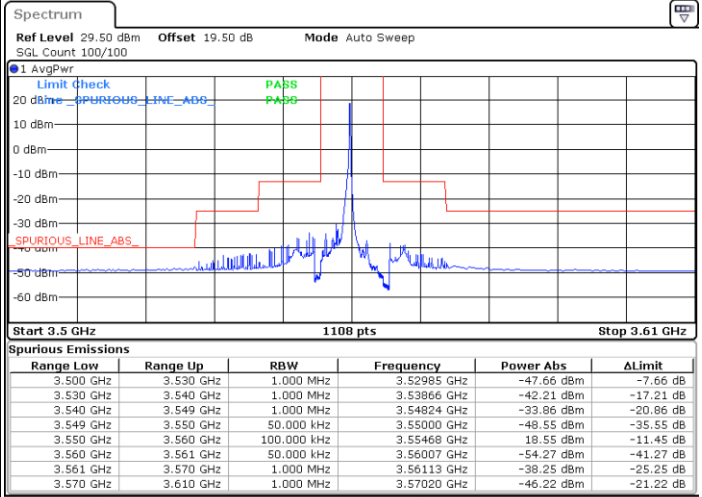

Middle Channel / FullIRB

N/A

Date: 27.DEC.2020 03:20:52

LTE Band 48 / 20MHz

16QAM

Highest Channel / 1RB0

Highest Channel / 1RBmax

Date: 27.DEC.2020 05:01:26

Date: 27.DEC.2020 05:12:39

Highest Channel / FullIRB

N/A

Date: 27.DEC.2020 20:34:29

LTE Band 48 / 5MHz

64QAM

Lowest Channel / 1RB0

Lowest Channel / 1RBmax

Date: 19 DEC 2020 12:58:35

Date: 19 DEC 2020 13:17:38

Lowest Channel / FullRB

N/A

Date: 19 DEC 2020 12:56:03

LTE Band 48 / 5MHz

64QAM

Middle Channel / 1RB0

Highest Channel / 1RB0

Highest Channel / 1RBmax

Date: 19 DEC 2020 14:17:16

Date: 19 DEC 2020 14:30:34

Highest Channel / FullIRB

N/A

Date: 19 DEC 2020 14:14:41

LTE Band 48 / 10MHz