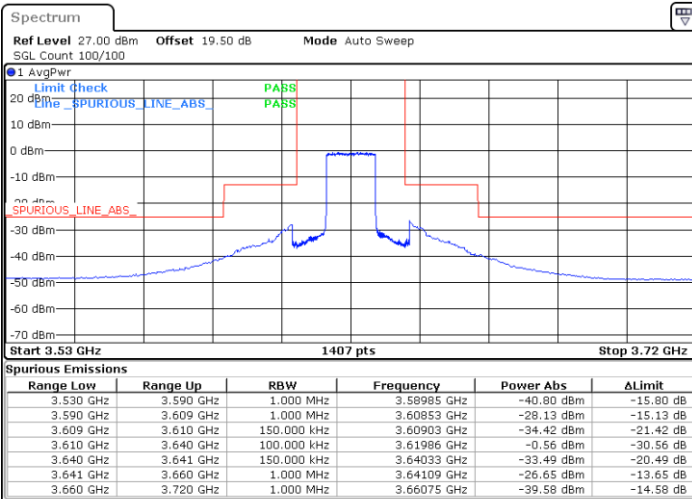

Middle Channel / FullRB

N/A

Date: 27.DEC.2020 01:33:50