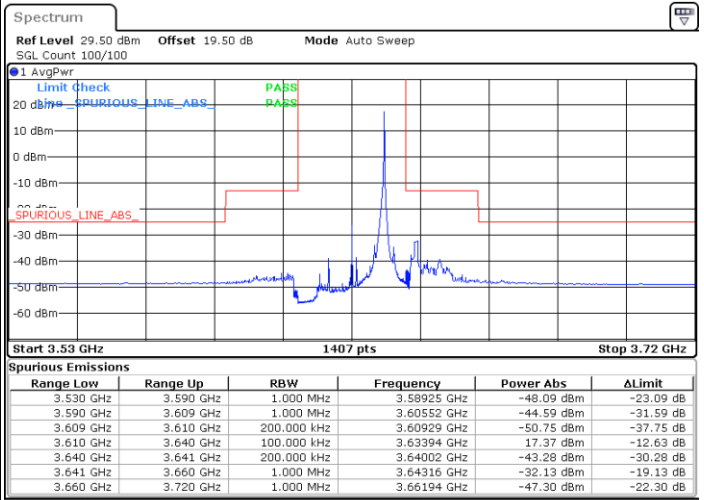

Date: 18.MAR.2021 23:28:47

LTE Band 48 / 20MHz

16QAM

Lowest Channel / 1RB0

Lowest Channel / 1RBmax

Date: 27.DEC.2020 02:30:23

Date: 27.DEC.2020 02:48:26

Lowest Channel / FullIRB

N/A

Date: 18.MAR.2021 23:10:59

LTE Band 48 / 20MHz

16QAM

Middle Channel / 1RB0

Middle Channel / 1RBmax

Date: 27.DEC.2020 03:45:34

Date: 27.DEC.2020 04:09:44

Middle Channel / FullIRB

N/A

Date: 27.DEC.2020 03:20:52

LTE Band 48 / 20MHz

16QAM

Highest Channel / 1RB0

Highest Channel / 1RBmax

Date: 27.DEC.2020 05:01:26

Date: 27.DEC.2020 05:12:39

Highest Channel / FullIRB

N/A

Date: 27.DEC.2020 20:34:29

LTE Band 48 / 5MHz

64QAM

Lowest Channel / 1RB0

Lowest Channel / 1RBmax