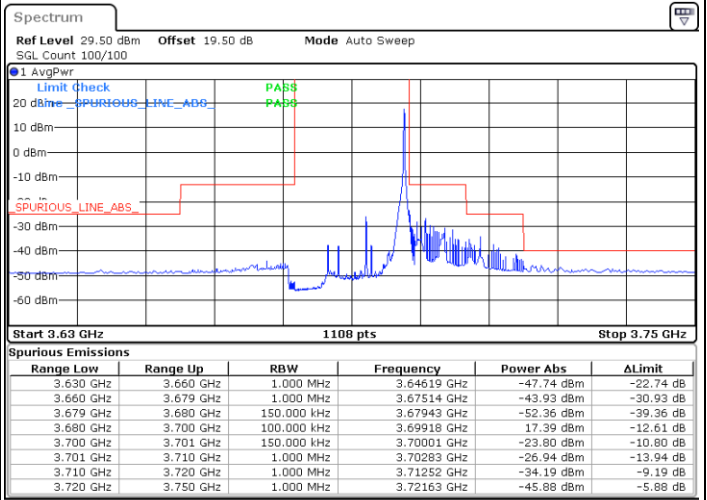

Lowest Channel / FullIRB

N/A

Date: 2.FEB.2021 11:13:06

LTE Band 48 / 15MHz

64QAM

Middle Channel / 1RB0

Middle Channel / 1RBmax

Date: 27.DEC.2020 01:08:38

Date: 27.DEC.2020 01:25:47

Middle Channel / FullIRB

N/A

Date: 27.DEC.2020 01:28:30

LTE Band 48 / 15MHz

64QAM

Highest Channel / 1RB0

Highest Channel / 1RBmax

Date: 27.DEC.2020 01:05:49

Date: 27.DEC.2020 00:18:58

Highest Channel / FullIRB

N/A

Date: 26.DEC.2020 22:43:54

LTE Band 48 / 20MHz

64QAM

Lowest Channel / 1RB0

Lowest Channel / 1RBmax

Date: 27.DEC.2020 02:21:26

Date: 27.DEC.2020 02:51:35

Lowest Channel / FullIRB

N/A

Date: 18.MAR.2021 23:12:39

LTE Band 48 / 20MHz

64QAM