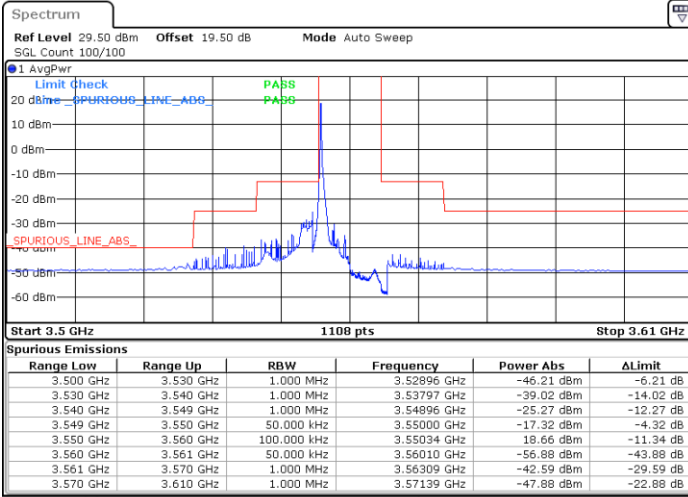

Middle Channel / FullIRB

N/A

Date: 27.DEC.2020 03:20:52

LTE Band 48 / 20MHz

16QAM

Highest Channel / 1RB0

Highest Channel / 1RBmax

Date: 27.DEC.2020 05:01:26

Date: 27.DEC.2020 05:12:39

Highest Channel / FullIRB

N/A

Date: 27.DEC.2020 20:34:29

LTE Band 48 / 5MHz

64QAM

Lowest Channel / 1RB0

Lowest Channel / 1RBmax

Date: 19 DEC 2020 12:58:35

Date: 19 DEC 2020 13:17:38

Lowest Channel / FullRB

N/A

Date: 19 DEC 2020 12:56:03

LTE Band 48 / 5MHz

64QAM

Middle Channel / 1RB0