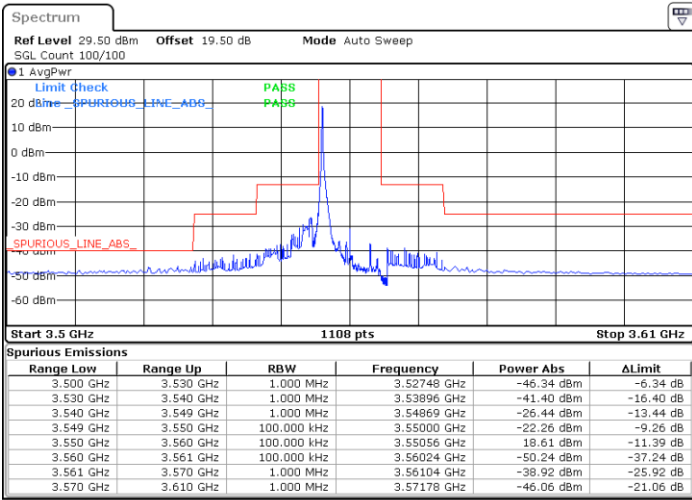

Middle Channel / 1RBmax

Date: 19 DEC 2020 13:56:42

Date: 19 DEC 2020 13:21:08

Middle Channel / FullIRB

N/A

Date: 19 DEC 2020 14:00:08

LTE Band 48 / 5MHz

64QAM

Highest Channel / 1RB0

Highest Channel / 1RBmax

Date: 19 DEC 2020 14:17:16

Date: 19 DEC 2020 14:30:34

Highest Channel / FullIRB

N/A

Date: 19 DEC 2020 14:14:41

LTE Band 48 / 10MHz

64QAM

Lowest Channel / 1RB0

Lowest Channel / 1RBmax

Date: 19 DEC 2020 14:47:13

Date: 19 DEC 2020 15:12:47

Lowest Channel / FullIRB

N/A

Date: 27 DEC 2020 05:42:39