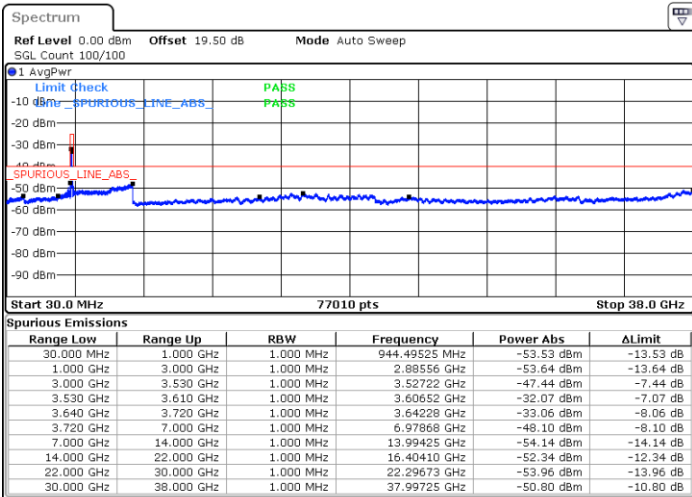

Date: 19 DEC 2020 14:31:31

Highest Channel / FullIRB

N/A

Date: 19 DEC 2020 14:10:10

LTE Band 48 / 10MHz

QPSK

Lowest Channel / 1RB0

Lowest Channel / 1RBmax

Date: 19 DEC 2020 15:05:34

Date: 19 DEC 2020 15:08:16

Lowest Channel / FullIRB

N/A

Date: 19 DEC 2020 14:37:16

LTE Band 48 / 10MHz

QPSK

MiddleChannel / 1RB0

Middle Channel / 1RBmax

Date: 27.DEC.2020 05:52:32

Date: 19.DEC.2020 15:38:15

Middle Channel / FullIRB

N/A

Date: 19.DEC.2020 16:22:40