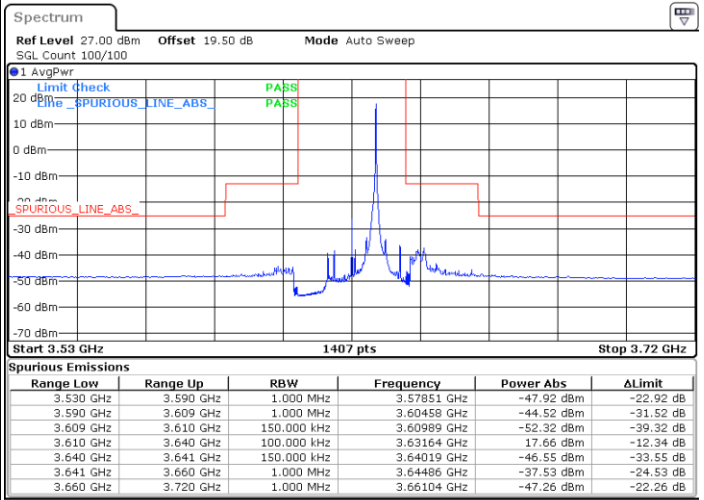

Date: 27.DEC.2020 01:22:41