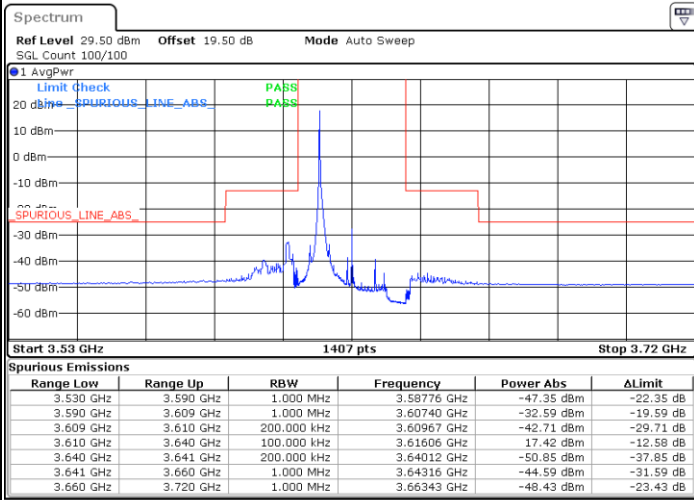

Date: 18.MAR.2021 23:28:47

LTE Band 48 / 20MHz

16QAM

Lowest Channel / 1RB0

Lowest Channel / 1RBmax

Date: 27.DEC.2020 02:30:23

Date: 27.DEC.2020 02:48:26

Lowest Channel / FullIRB

N/A

Date: 18.MAR.2021 23:10:59

LTE Band 48 / 20MHz

16QAM

Middle Channel / 1RB0

Middle Channel / 1RBmax

Date: 27.DEC.2020 03:45:34

Date: 27.DEC.2020 04:09:44

Middle Channel / FullIRB

N/A

Date: 27.DEC.2020 03:20:52

LTE Band 48 / 20MHz

16QAM

Highest Channel / 1RB0

Highest Channel / 1RBmax

Date: 27.DEC.2020 05:01:26

Date: 27.DEC.2020 05:12:39

Highest Channel / FullIRB

N/A

Date: 27.DEC.2020 20:34:29

LTE Band 48 / 5MHz

64QAM

Lowest Channel / 1RB0

Lowest Channel / 1RBmax