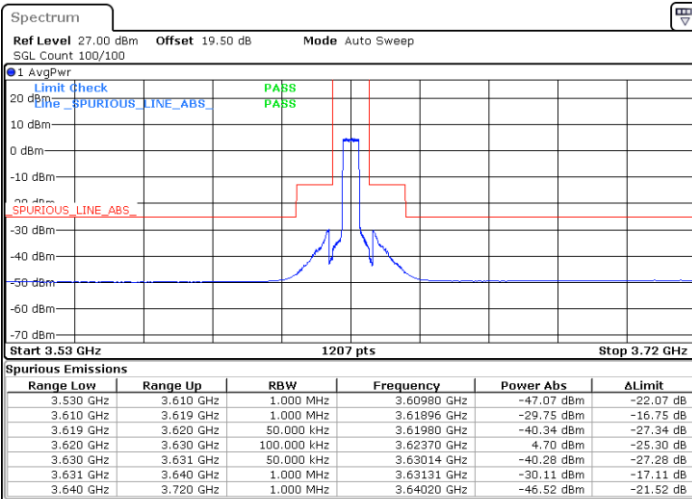

Date: 19 DEC 2020 12:53:44

LTE Band 48 / 5MHz

16QAM

Middle Channel / 1RB0

Middle Channel / 1RBmax

Date: 19 DEC 2020 13:53:02

Date: 19 DEC 2020 13:24:31

Middle Channel / FullIRB

N/A

Date: 19 DEC 2020 14:03:27

LTE Band 48 / 5MHz

16QAM

Highest Channel / 1RB0

Highest Channel / 1RBmax

Date: 19 DEC 2020 14:20:09

Date: 19 DEC 2020 14:27:52