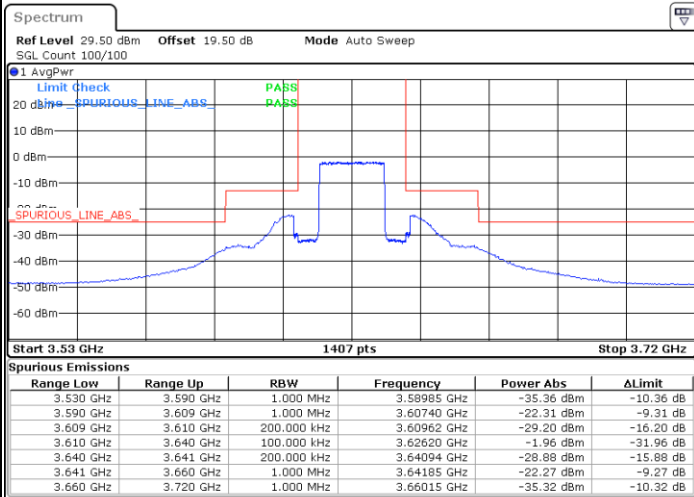

Date: 18.MAR.2021 23:28:47

LTE Band 48 / 20MHz

16QAM

Lowest Channel / 1RB0

Lowest Channel / 1RBmax

Date: 27.DEC.2020 02:30:23

Date: 27.DEC.2020 02:48:26

Lowest Channel / FullIRB

N/A

Date: 18.MAR.2021 23:10:59

LTE Band 48 / 20MHz

16QAM

Middle Channel / 1RB0

Middle Channel / 1RBmax

Date: 27.DEC.2020 03:45:34

Date: 27.DEC.2020 04:09:44

Middle Channel / FullIRB

N/A

Date: 27.DEC.2020 03:20:52

LTE Band 48 / 20MHz

16QAM

Highest Channel / 1RB0

Highest Channel / 1RBmax

Date: 27.DEC.2020 05:01:26

Date: 27.DEC.2020 05:12:39

Highest Channel / FullIRB

N/A

Date: 27.DEC.2020 20:34:29

LTE Band 48 / 5MHz

64QAM

Lowest Channel / 1RB0

Lowest Channel / 1RBmax