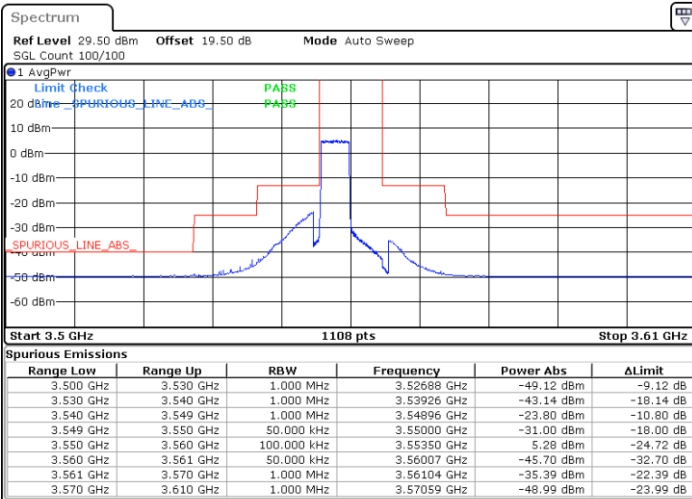

LTE Band 48 / 5MHz

16QAM

Lowest Channel / 1RB0

Lowest Channel / 1RBmax

Date: 19 DEC 2020 13:05:43

Date: 19 DEC 2020 13:14:13

Lowest Channel / FullIRB

N/A

Date: 19 DEC 2020 12:53:44

LTE Band 48 / 5MHz

16QAM

Middle Channel / 1RB0

Middle Channel / 1RBmax

Date: 19 DEC 2020 13:53:02

Date: 19 DEC 2020 13:24:31

Middle Channel / FullIRB