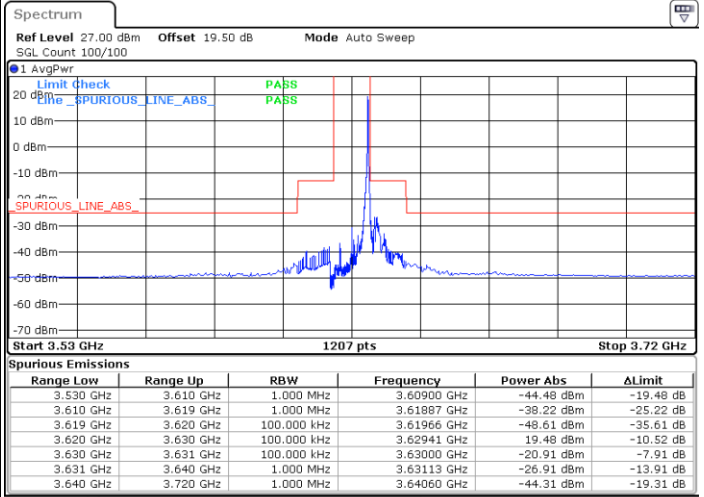

Highest Channel / 1RB0

Highest Channel / 1RBmax

Date: 19 DEC 2020 14:17:16

Date: 19 DEC 2020 14:30:34

Highest Channel / FullIRB

N/A

Date: 19 DEC 2020 14:14:41

LTE Band 48 / 10MHz

LTE Band 48 / 10MHz

64QAM

MiddleChannel / 1RB0

Middle Channel / 1RBmax

Date: 19 DEC 2020 16:08:01

Date: 19 DEC 2020 15:34:05

Middle Channel / FullIRB

N/A

Date: 19 DEC 2020 16:11:18

LTE Band 48 / 10MHz

64QAM

Highest Channel / 1RB0

Highest Channel / 1RBmax

Date: 19 DEC 2020 16:40:12

Date: 19 DEC 2020 17:04:59

Highest Channel / FullIRB