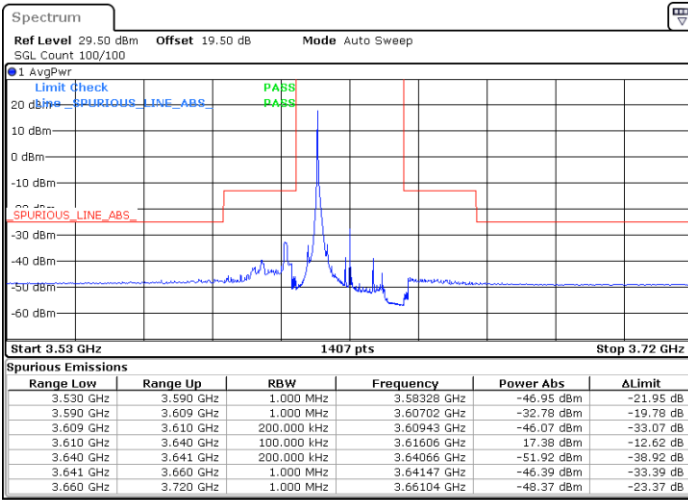

Date: 27.DEC.2020 01:05:49

Date: 27.DEC.2020 00:18:58

Highest Channel / FullIRB

N/A

Date: 26.DEC.2020 22:43:54

LTE Band 48 / 20MHz

64QAM

Lowest Channel / 1RB0

Lowest Channel / 1RBmax

Date: 27.DEC.2020 02:21:26

Date: 27.DEC.2020 02:51:35

Lowest Channel / FullIRB

N/A

Date: 18.MAR.2021 23:12:39

LTE Band 48 / 20MHz

64QAM

Middle Channel / 1RB0

Middle Channel / 1RBmax

Date: 27.DEC.2020 03:50:18

Date: 27.DEC.2020 03:54:28

Middle Channel / FullIRB

N/A

Date: 27.DEC.2020 03:38:19

LTE Band 48 / 20MHz

64QAM

Highest Channel / 1RB0

Highest Channel / 1RBmax

Date: 27.DEC.2020 04:58:09

Date: 27.DEC.2020 05:15:56

Highest Channel / FullIRB

N/A

Date: 27.DEC.2020 20:39:18