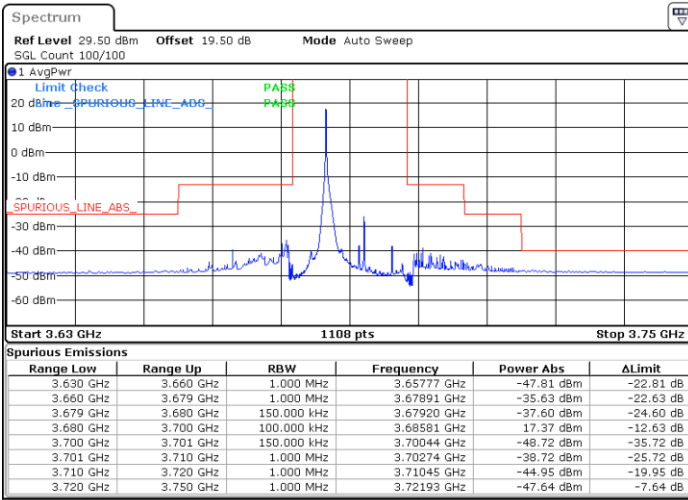

Lowest Channel / 1RB0

Lowest Channel / 1RBmax

Date: 26.DEC.2020 21:49:12

Date: 27.DEC.2020 01:50:14

Lowest Channel / FullIRB

N/A

Date: 2.FEB.2021 11:10:56

LTE Band 48 / 15MHz

LTE Band 48 / 15MHz

16QAM

Highest Channel / 1RB0

Highest Channel / 1RBmax

Date: 27.DEC.2020 01:04:19

Date: 27.DEC.2020 00:21:30

Highest Channel / FullIRB

N/A

Date: 18.MAR.2021 23:28:47

LTE Band 48 / 20MHz

16QAM

Lowest Channel / 1RB0

Lowest Channel / 1RBmax

Date: 27.DEC.2020 02:30:23

Date: 27.DEC.2020 02:48:26

Lowest Channel / FullIRB