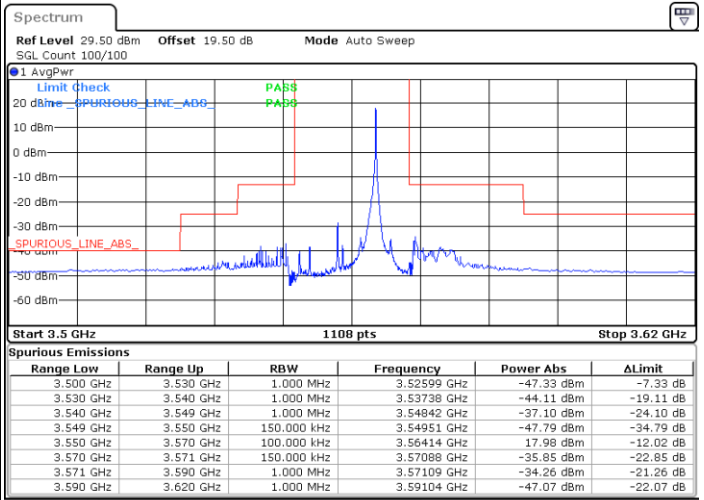

Highest Channel / 1RBmax

Date: 19 DEC 2020 16:42:53

Date: 19 DEC 2020 16:52:16

Highest Channel / FullIRB

N/A

Date: 19 DEC 2020 16:34:02

LTE Band 48 / 15MHz

16QAM

Lowest Channel / 1RB0

Lowest Channel / 1RBmax

Date: 26.DEC.2020 21:49:12

Date: 27.DEC.2020 01:50:14

Lowest Channel / FullIRB

N/A

Date: 2.FEB.2021 11:10:56

LTE Band 48 / 15MHz