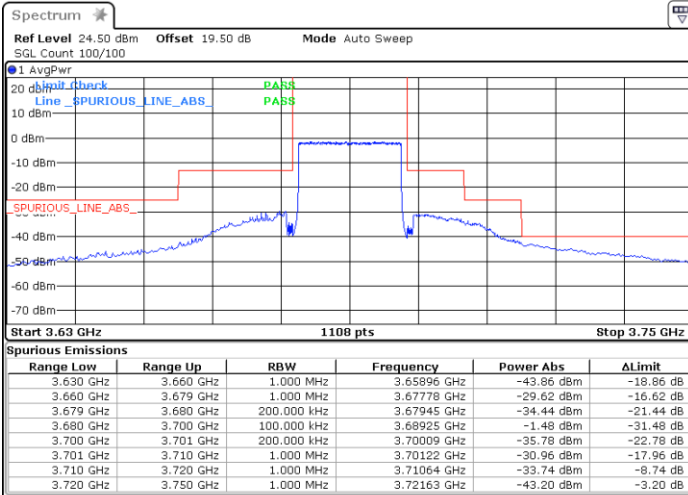

Lowest Channel / 1RBmax

Date: 27.DEC.2020 02:21:26

Date: 27.DEC.2020 02:51:35

Lowest Channel / FullIRB

N/A

Date: 18.MAR.2021 23:12:39

LTE Band 48 / 20MHz

64QAM

Middle Channel / 1RB0

Middle Channel / 1RBmax

Date: 27.DEC.2020 03:50:18

Date: 27.DEC.2020 03:54:28

Middle Channel / FullIRB

N/A

Date: 27.DEC.2020 03:38:19

LTE Band 48 / 20MHz

64QAM

Highest Channel / 1RB0

Highest Channel / 1RBmax

Date: 27.DEC.2020 04:58:09

Date: 27.DEC.2020 05:15:56

Highest Channel / FullIRB

N/A

Date: 27.DEC.2020 20:39:18

Conducted Spurious Emission

LTE Band 48 / 5MHz

QPSK

Lowest Channel / 1RB0

Lowest Channel / 1RBmax

Date: 19 DEC 2020 13:09:25

Date: 19 DEC 2020 13:12:19

Lowest Channel / FullIRB