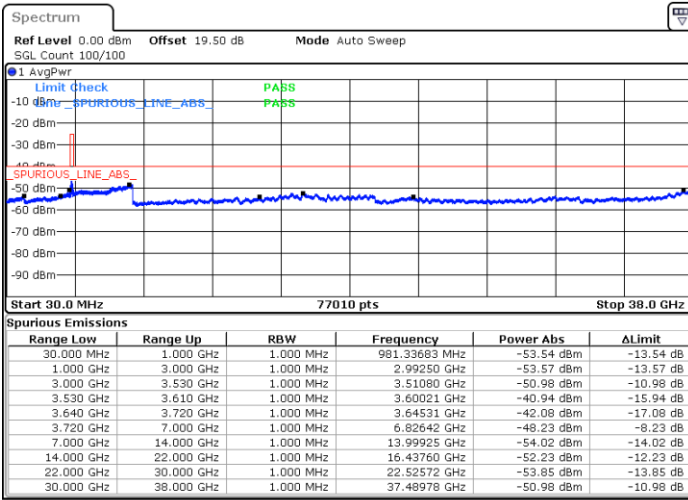

Conducted Spurious Emission

LTE Band 48 / 5MHz

QPSK

Lowest Channel / 1RB0

Lowest Channel / 1RBmax

Date: 19 DEC 2020 13:09:25

Date: 19 DEC 2020 13:12:19

Lowest Channel / FullIRB

N/A

Date: 19 DEC 2020 12:52:21

LTE Band 48 / 5MHz

QPSK

Middle Channel / 1RB0

Middle Channel / 1RBmax

Date: 19 DEC 2020 13:51:24

Date: 19 DEC 2020 13:28:50

Middle Channel / FullIRB

N/A

Date: 19 DEC 2020 14:07:20

LTE Band 48 / 5MHz

QPSK

Highest Channel / 1RB0

Highest Channel / 1RBmax

Date: 19 DEC 2020 14:23:32

Date: 19 DEC 2020 14:31:31

Highest Channel / FullIRB

N/A

Date: 19 DEC 2020 14:10:10

LTE Band 48 / 10MHz

QPSK

Lowest Channel / 1RB0

Lowest Channel / 1RBmax