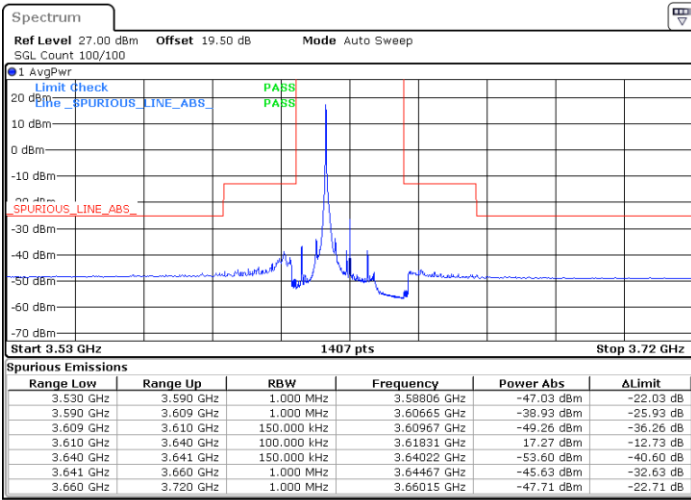

N/A

Date: 19 DEC 2020 16:36:59

LTE Band 48 / 15MHz

64QAM

Lowest Channel / 1RB0

Lowest Channel / 1RBmax

Date: 26.DEC.2020 21:42:57

Date: 27.DEC.2020 01:51:36

Lowest Channel / FullIRB

N/A

Date: 2.FEB.2021 11:13:06

LTE Band 48 / 15MHz

64QAM

Middle Channel / 1RB0

Middle Channel / 1RBmax

Date: 27.DEC.2020 01:08:38

Date: 27.DEC.2020 01:25:47

Middle Channel / FullIRB

N/A

Date: 27.DEC.2020 01:28:30

LTE Band 48 / 15MHz

64QAM

Highest Channel / 1RB0

Highest Channel / 1RBmax

Date: 27.DEC.2020 01:05:49

Date: 27.DEC.2020 00:18:58

Highest Channel / FullIRB

N/A

Date: 26.DEC.2020 22:43:54

LTE Band 48 / 20MHz

64QAM

Lowest Channel / 1RB0