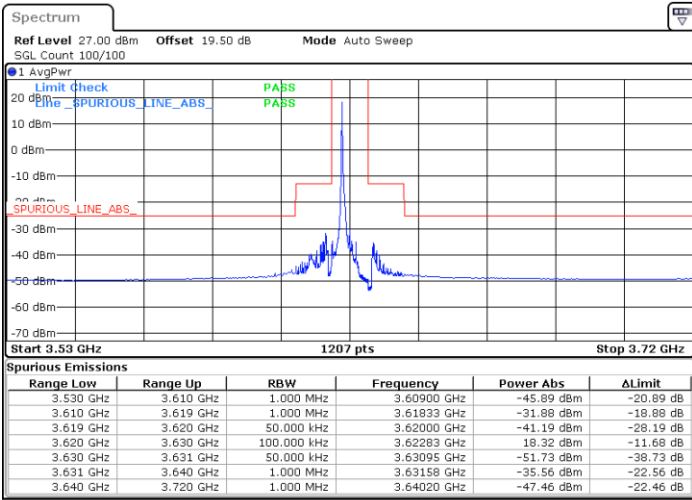

Date: 19 DEC 2020 12:53:44

LTE Band 48 / 5MHz

16QAM

Middle Channel / 1RB0

Middle Channel / 1RBmax

Date: 19 DEC 2020 13:53:02

Date: 19 DEC 2020 13:24:31

Middle Channel / FullIRB

N/A

Date: 19 DEC 2020 14:03:27

LTE Band 48 / 5MHz

16QAM

Highest Channel / 1RB0

Highest Channel / 1RBmax

Date: 19 DEC 2020 14:20:09

Date: 19 DEC 2020 14:27:52