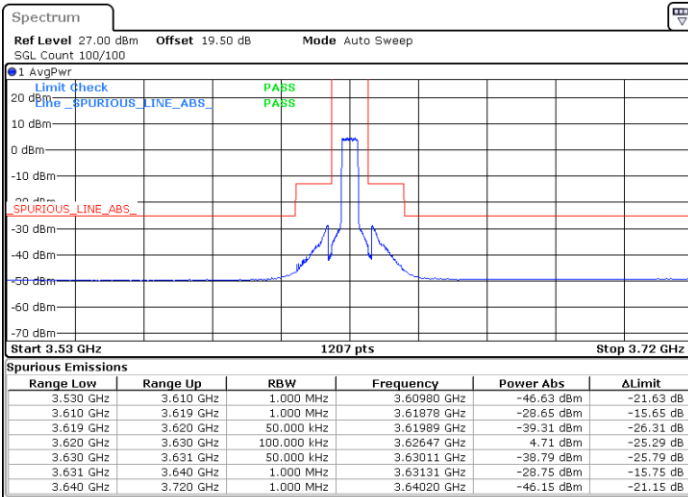

Date: 19 DEC 2020 12:58:35

Date: 19 DEC 2020 13:17:38

Lowest Channel / FullRB

N/A

Date: 19 DEC 2020 12:56:03

LTE Band 48 / 5MHz

64QAM

Middle Channel / 1RB0

Middle Channel / 1RBmax

Date: 19 DEC 2020 13:56:42

Date: 19 DEC 2020 13:21:08

Middle Channel / FullIRB

N/A

Date: 19 DEC 2020 14:00:08

LTE Band 48 / 5MHz

64QAM

Highest Channel / 1RB0

Highest Channel / 1RBmax

Date: 19 DEC 2020 14:17:16

Date: 19 DEC 2020 14:30:34

Highest Channel / FullIRB

N/A

Date: 19 DEC 2020 14:14:41

LTE Band 48 / 10MHz