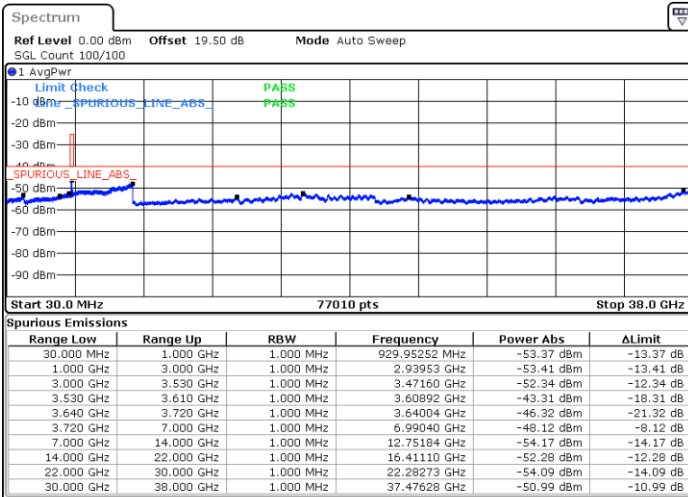

Conducted Spurious Emission

LTE Band 48 / 5MHz

QPSK

Lowest Channel / 1RB0

Lowest Channel / 1RBmax

Date: 19 DEC 2020 13:09:25

Date: 19 DEC 2020 13:12:19

Lowest Channel / FullIRB

N/A

Date: 19 DEC 2020 12:52:21

LTE Band 48 / 5MHz

QPSK

Middle Channel / 1RB0

Middle Channel / 1RBmax

Date: 19 DEC 2020 13:51:24

Date: 19 DEC 2020 13:28:50

Middle Channel / FullIRB

N/A

Date: 19 DEC 2020 14:07:20

LTE Band 48 / 5MHz

QPSK

Highest Channel / 1RB0

Highest Channel / 1RBmax

Date: 19 DEC 2020 14:23:32

Date: 19 DEC 2020 14:31:31

Highest Channel / FullIRB

N/A

Date: 19 DEC 2020 14:10:10

LTE Band 48 / 10MHz

QPSK

Lowest Channel / 1RB0

Lowest Channel / 1RBmax