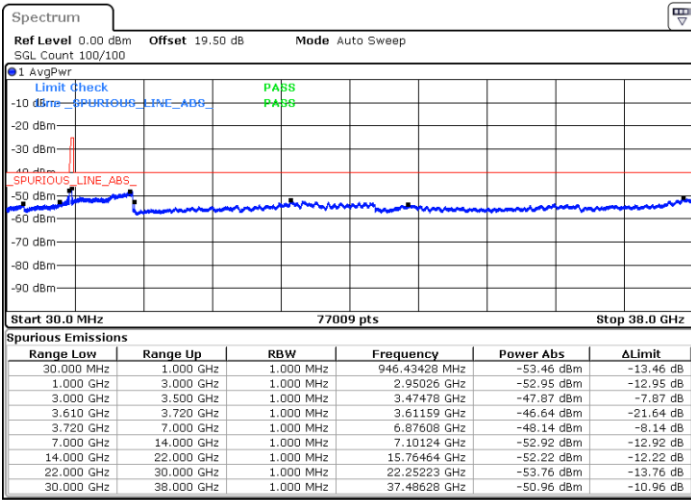

Middle Channel / FullIRB

N/A

Date: 19 DEC 2020 14:07:20

LTE Band 48 / 5MHz

QPSK

Highest Channel / 1RB0

Highest Channel / 1RBmax

Date: 19 DEC 2020 14:23:32

Date: 19 DEC 2020 14:31:31

Highest Channel / FullIRB

N/A

Date: 19 DEC 2020 14:10:10

LTE Band 48 / 10MHz

QPSK

Lowest Channel / 1RB0

Lowest Channel / 1RBmax

Date: 19 DEC 2020 15:05:34

Date: 19 DEC 2020 15:08:16

Lowest Channel / FullIRB

N/A

Date: 19 DEC 2020 14:37:16

LTE Band 48 / 10MHz

QPSK

MiddleChannel / 1RB0