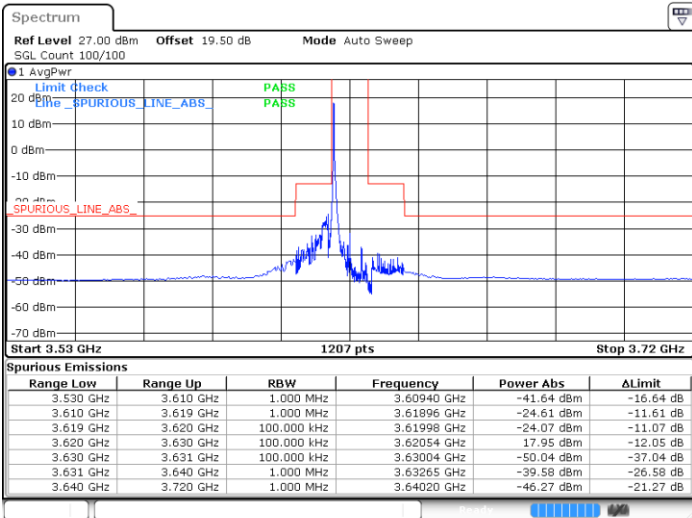

Highest Channel / FullIRB

N/A

Date: 19 DEC 2020 14:11:46

LTE Band 48 / 10MHz

16QAM

Lowest Channel / 1RB0

Lowest Channel / 1RBmax

Date: 19 DEC 2020 15:02:02

Date: 19 DEC 2020 15:09:35

Lowest Channel / FullIRB

N/A

Date: 27 DEC 2020 05:36:51

LTE Band 48 / 10MHz

16QAM

MiddleChannel / 1RB0

Middle Channel / 1RBmax

Date: 19 DEC 2020 16:05:24

Date: 19 DEC 2020 15:37:20

Middle Channel / FullIRB

N/A

Date: 19 DEC 2020 16:14:18

LTE Band 48 / 10MHz

16QAM

Highest Channel / 1RB0

Highest Channel / 1RBmax

Date: 19 DEC 2020 16:42:53

Date: 19 DEC 2020 16:52:16

Highest Channel / FullIRB

N/A

Date: 19 DEC 2020 16:34:02

LTE Band 48 / 15MHz

16QAM