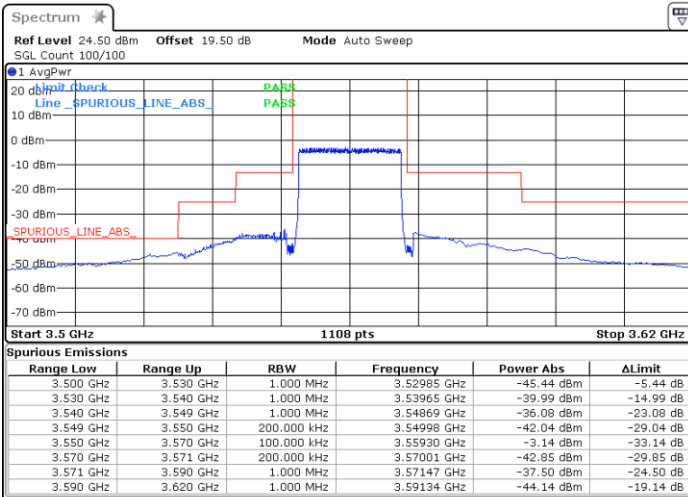

Date: 27.DEC.2020 01:05:49

Date: 27.DEC.2020 00:18:58

Highest Channel / FullIRB

N/A

Date: 26.DEC.2020 22:43:54

LTE Band 48 / 20MHz

64QAM

Lowest Channel / 1RB0

Lowest Channel / 1RBmax

Date: 27.DEC.2020 02:21:26

Date: 27.DEC.2020 02:51:35

Lowest Channel / FullIRB

N/A

Date: 18.MAR.2021 23:12:39

LTE Band 48 / 20MHz

64QAM

Middle Channel / 1RB0

Middle Channel / 1RBmax

Date: 27.DEC.2020 03:50:18

Date: 27.DEC.2020 03:54:28

Middle Channel / FullIRB

N/A

Date: 27.DEC.2020 03:38:19

LTE Band 48 / 20MHz

64QAM

Highest Channel / 1RB0

Highest Channel / 1RBmax

Date: 27.DEC.2020 04:58:09

Date: 27.DEC.2020 05:15:56

Highest Channel / FullIRB

N/A

Date: 27.DEC.2020 20:39:18