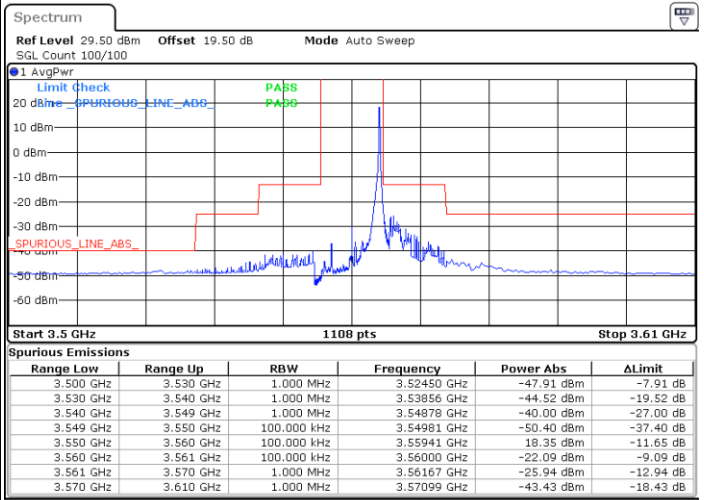

N/A

Date: 19 DEC 2020 14:03:27

LTE Band 48 / 5MHz

16QAM

Highest Channel / 1RB0

Highest Channel / 1RBmax

Date: 19 DEC 2020 14:20:09

Date: 19 DEC 2020 14:27:52

Highest Channel / FullIRB

N/A

Date: 19 DEC 2020 14:11:46

LTE Band 48 / 10MHz

16QAM

Lowest Channel / 1RB0

Lowest Channel / 1RBmax

Date: 19 DEC 2020 15:02:02

Date: 19 DEC 2020 15:09:35

Lowest Channel / FullIRB

N/A

Date: 27 DEC 2020 05:36:51

LTE Band 48 / 10MHz

16QAM

MiddleChannel / 1RB0

Middle Channel / 1RBmax