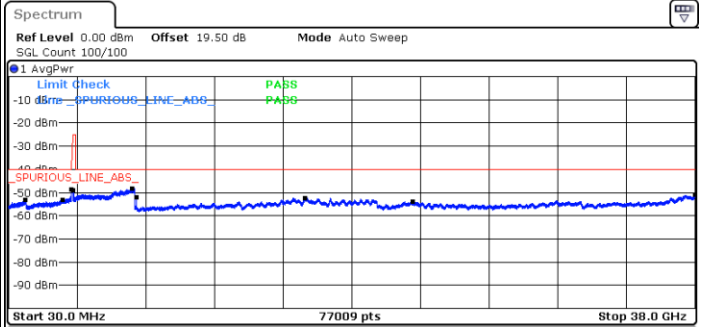

Lowest Channel / 1RBmax

Date: 27.DEC.2020 02:21:26

Date: 27.DEC.2020 02:51:35

Lowest Channel / FullIRB

N/A

Date: 18.MAR.2021 23:12:39

LTE Band 48 / 20MHz

64QAM

Middle Channel / 1RB0

Middle Channel / 1RBmax

Date: 27.DEC.2020 03:50:18

Date: 27.DEC.2020 03:54:28

Middle Channel / FullIRB

N/A

Date: 27.DEC.2020 03:38:19

LTE Band 48 / 20MHz

64QAM

Highest Channel / 1RB0

Highest Channel / 1RBmax

Date: 27.DEC.2020 04:58:09

Date: 27.DEC.2020 05:15:56

Highest Channel / FullIRB

N/A

Date: 27.DEC.2020 20:39:18

Conducted Spurious Emission

LTE Band 48 / 5MHz

QPSK

Lowest Channel / 1RB0

Lowest Channel / 1RBmax

Date: 19 DEC 2020 13:09:25

Date: 19 DEC 2020 13:12:19

Lowest Channel / FullIRB