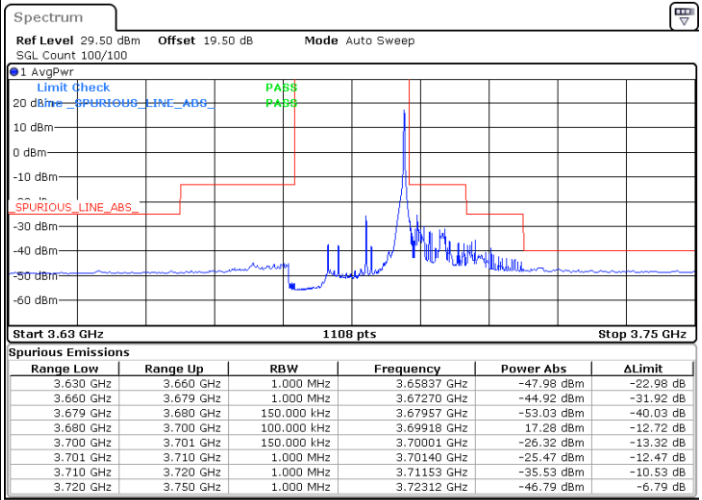

Lowest Channel / 1RB0

Lowest Channel / 1RBmax

Date: 26.DEC.2020 21:49:12

Date: 27.DEC.2020 01:50:14

Lowest Channel / FullIRB

N/A

Date: 2.FEB.2021 11:10:56

LTE Band 48 / 15MHz

16QAM

Middle Channel / 1RB0

Middle Channel / 1RBmax

Date: 27.DEC.2020 01:10:35

Date: 27.DEC.2020 01:22:41

Middle Channel / FullRB

N/A

Date: 27.DEC.2020 01:33:50

LTE Band 48 / 15MHz

16QAM

Highest Channel / 1RB0

Highest Channel / 1RBmax

Date: 27.DEC.2020 01:04:19

Date: 27.DEC.2020 00:21:30

Highest Channel / FullIRB

N/A

Date: 18.MAR.2021 23:28:47

LTE Band 48 / 20MHz

16QAM

Lowest Channel / 1RB0

Lowest Channel / 1RBmax

Date: 27.DEC.2020 02:30:23

Date: 27.DEC.2020 02:48:26

Lowest Channel / FullIRB