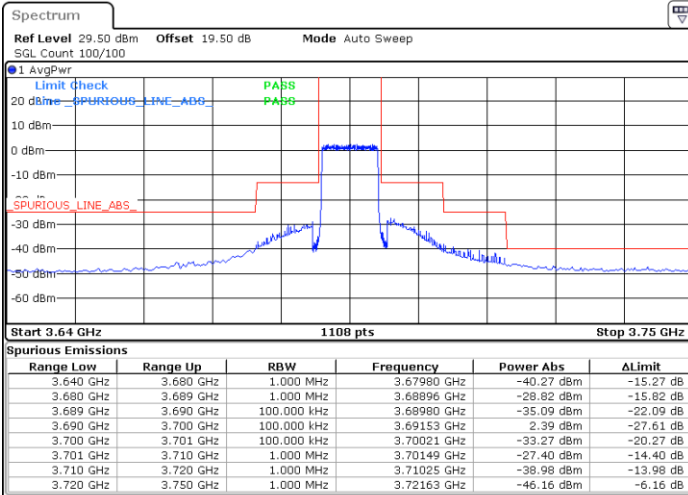

LTE Band 48 / 10MHz

64QAM

MiddleChannel / 1RB0

Middle Channel / 1RBmax

Date: 19 DEC 2020 16:08:01

Date: 19 DEC 2020 15:34:05

Middle Channel / FullIRB

N/A

Date: 19 DEC 2020 16:11:18

LTE Band 48 / 10MHz

64QAM

Highest Channel / 1RB0

Highest Channel / 1RBmax

Date: 19 DEC 2020 16:40:12

Date: 19 DEC 2020 17:04:59

Highest Channel / FullIRB

N/A

Date: 19 DEC 2020 16:36:59

LTE Band 48 / 15MHz

64QAM

Lowest Channel / 1RB0

Lowest Channel / 1RBmax

Date: 26.DEC.2020 21:42:57

Date: 27.DEC.2020 01:51:36

Lowest Channel / FullIRB

N/A

Date: 2.FEB.2021 11:13:06

LTE Band 48 / 15MHz

64QAM

Middle Channel / 1RB0

Middle Channel / 1RBmax

Date: 27.DEC.2020 01:08:38