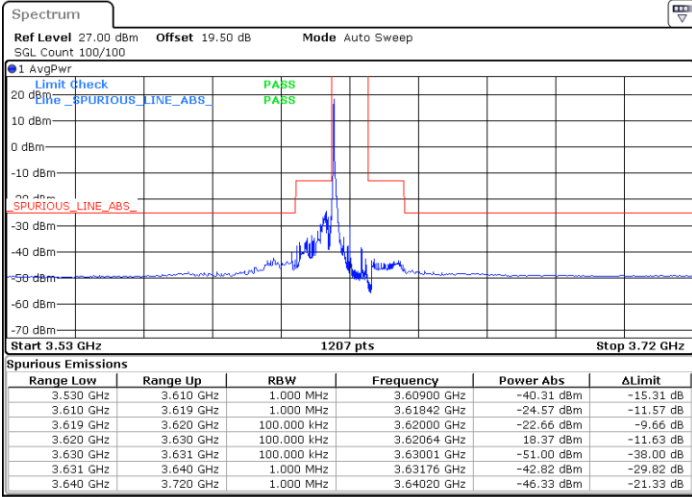

Highest Channel / 1RB0

Highest Channel / 1RBmax

Date: 19 DEC 2020 14:17:16

Date: 19 DEC 2020 14:30:34

Highest Channel / FullIRB

N/A

Date: 19 DEC 2020 14:14:41

LTE Band 48 / 10MHz

64QAM

Lowest Channel / 1RB0

Lowest Channel / 1RBmax

Date: 19 DEC 2020 14:47:13

Date: 19 DEC 2020 15:12:47

Lowest Channel / FullIRB

N/A

Date: 27 DEC 2020 05:42:39

LTE Band 48 / 10MHz

64QAM

MiddleChannel / 1RB0

Middle Channel / 1RBmax

Date: 19 DEC 2020 16:08:01

Date: 19 DEC 2020 15:34:05

Middle Channel / FullIRB

N/A

Date: 19 DEC 2020 16:11:18

LTE Band 48 / 10MHz

64QAM

Highest Channel / 1RB0

Highest Channel / 1RBmax

Date: 19 DEC 2020 16:40:12

Date: 19 DEC 2020 17:04:59

Highest Channel / FullIRB