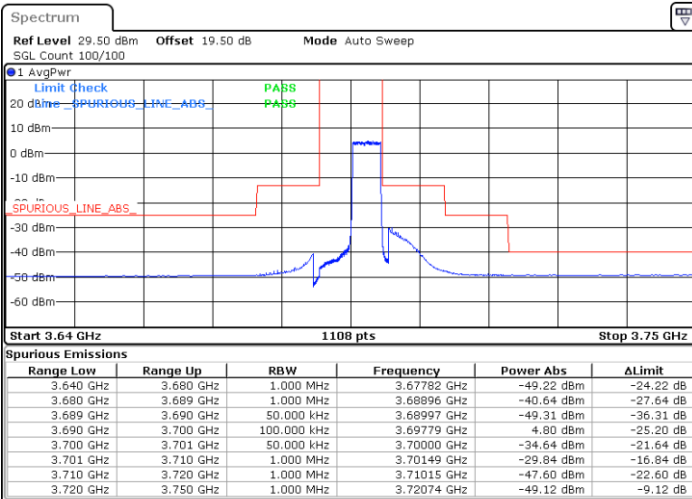

N/A

Date: 19 DEC 2020 14:03:27

LTE Band 48 / 5MHz

16QAM

Highest Channel / 1RB0

Highest Channel / 1RBmax

Date: 19 DEC 2020 14:20:09

Date: 19 DEC 2020 14:27:52

Highest Channel / FullIRB

N/A

Date: 19 DEC 2020 14:11:46

LTE Band 48 / 10MHz

16QAM

Lowest Channel / 1RB0

Lowest Channel / 1RBmax

Date: 19 DEC 2020 15:02:02