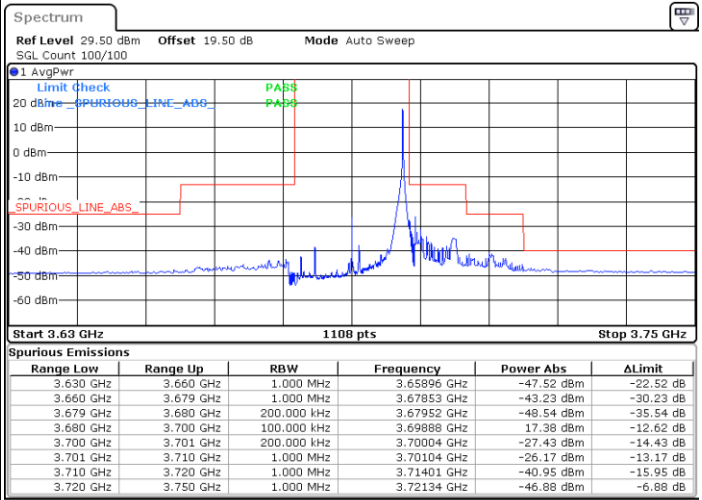

N/A

Date: 18.MAR.2021 23:10:59

LTE Band 48 / 20MHz

16QAM

Middle Channel / 1RB0

Middle Channel / 1RBmax

Date: 27.DEC.2020 03:45:34

Date: 27.DEC.2020 04:09:44

Middle Channel / FullIRB

N/A

Date: 27.DEC.2020 03:20:52

LTE Band 48 / 20MHz

16QAM

Highest Channel / 1RB0

Highest Channel / 1RBmax

Date: 27.DEC.2020 05:01:26

Date: 27.DEC.2020 05:12:39

Highest Channel / FullIRB

N/A

Date: 27.DEC.2020 20:34:29

LTE Band 48 / 5MHz

64QAM

Lowest Channel / 1RB0

Lowest Channel / 1RBmax