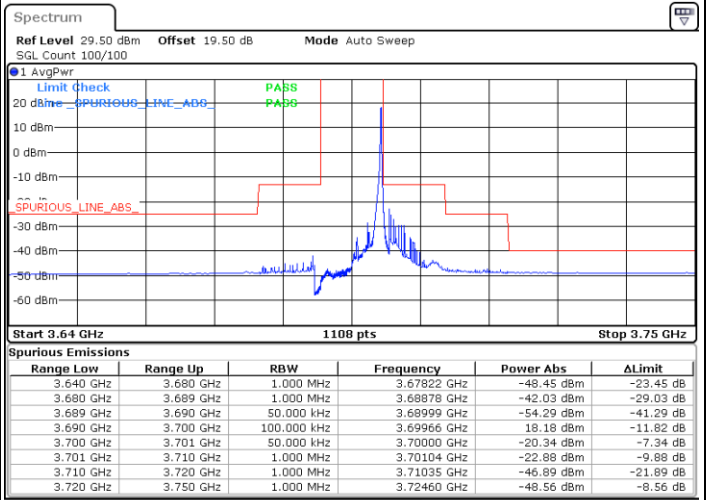

N/A

Date: 19 DEC 2020 14:03:27

LTE Band 48 / 5MHz

16QAM

Highest Channel / 1RB0

Highest Channel / 1RBmax

Date: 19 DEC 2020 14:20:09

Date: 19 DEC 2020 14:27:52

Highest Channel / FullIRB

N/A

Date: 19 DEC 2020 14:11:46

LTE Band 48 / 10MHz

16QAM

Lowest Channel / 1RB0

Lowest Channel / 1RBmax

Date: 19 DEC 2020 15:02:02