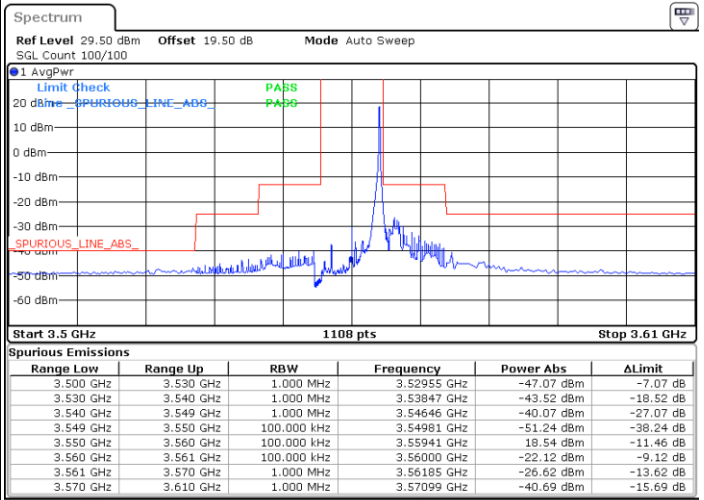

Middle Channel / 1RBmax

Date: 19 DEC 2020 13:56:42

Date: 19 DEC 2020 13:21:08

Middle Channel / FullIRB

N/A

Date: 19 DEC 2020 14:00:08

LTE Band 48 / 5MHz

64QAM

Highest Channel / 1RB0

Highest Channel / 1RBmax

Date: 19 DEC 2020 14:17:16

Date: 19 DEC 2020 14:30:34

Highest Channel / FullIRB

N/A

Date: 19 DEC 2020 14:14:41

LTE Band 48 / 10MHz

64QAM

Lowest Channel / 1RB0

Lowest Channel / 1RBmax

Date: 19 DEC 2020 14:47:13

Date: 19 DEC 2020 15:12:47

Lowest Channel / FullIRB

N/A

Date: 27 DEC 2020 05:42:39