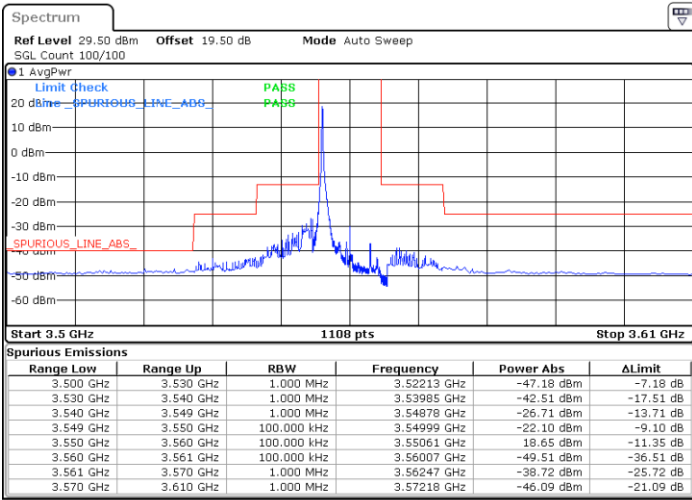

N/A

Date: 19 DEC 2020 14:03:27

LTE Band 48 / 5MHz

16QAM

Highest Channel / 1RB0

Highest Channel / 1RBmax

Date: 19 DEC 2020 14:20:09

Date: 19 DEC 2020 14:27:52

Highest Channel / FullIRB

N/A

Date: 19 DEC 2020 14:11:46

LTE Band 48 / 10MHz

16QAM

Lowest Channel / 1RB0

Lowest Channel / 1RBmax

Date: 19 DEC 2020 15:02:02

Date: 19 DEC 2020 15:09:35

Lowest Channel / FullIRB

N/A

Date: 27 DEC 2020 05:36:51

LTE Band 48 / 10MHz

16QAM

MiddleChannel / 1RB0

Middle Channel / 1RBmax