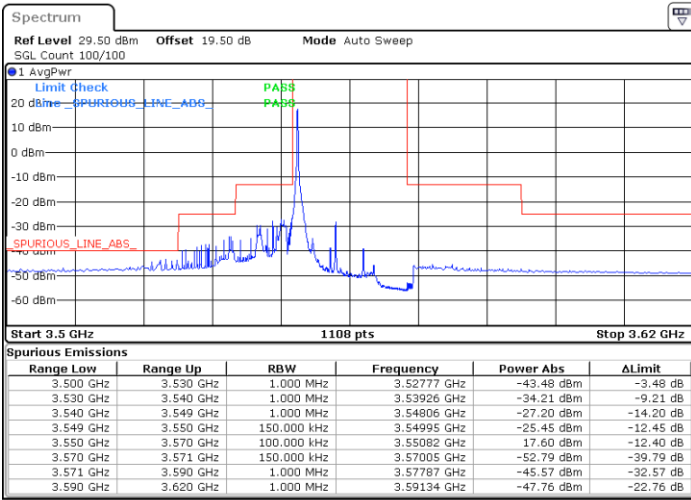

Date: 19 DEC 2020 16:11:18

LTE Band 48 / 10MHz

64QAM

Highest Channel / 1RB0

Highest Channel / 1RBmax

Date: 19 DEC 2020 16:40:12

Date: 19 DEC 2020 17:04:59

Highest Channel / FullIRB

N/A

Date: 19 DEC 2020 16:36:59

LTE Band 48 / 15MHz

64QAM

Lowest Channel / 1RB0

Lowest Channel / 1RBmax

Date: 26.DEC.2020 21:42:57

Date: 27.DEC.2020 01:51:36

Lowest Channel / FullIRB

N/A

Date: 2.FEB.2021 11:13:06

LTE Band 48 / 15MHz

64QAM

Middle Channel / 1RB0

Middle Channel / 1RBmax

Date: 27.DEC.2020 01:08:38

Date: 27.DEC.2020 01:25:47

Middle Channel / FullIRB

N/A

Date: 27.DEC.2020 01:28:30

LTE Band 48 / 15MHz

64QAM

Highest Channel / 1RB0

Highest Channel / 1RBmax