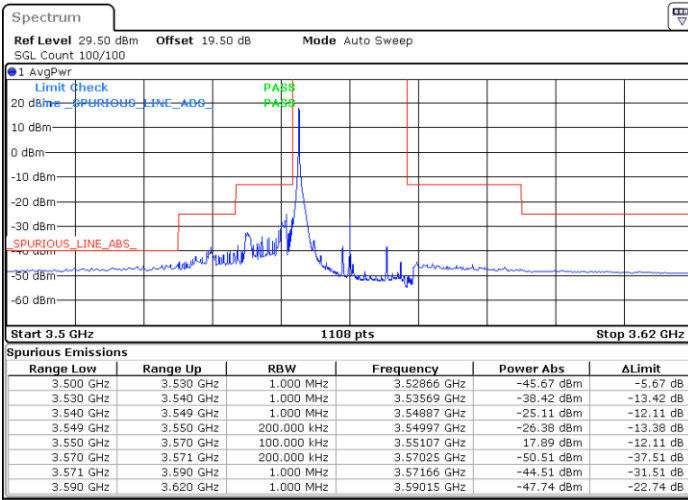

Date: 27.DEC.2020 01:25:47

Middle Channel / FullIRB

N/A

Date: 27.DEC.2020 01:28:30

LTE Band 48 / 15MHz

64QAM

Highest Channel / 1RB0

Highest Channel / 1RBmax

Date: 27.DEC.2020 01:05:49

Date: 27.DEC.2020 00:18:58

Highest Channel / FullIRB

N/A

Date: 26.DEC.2020 22:43:54

LTE Band 48 / 20MHz

64QAM

Lowest Channel / 1RB0

Lowest Channel / 1RBmax

Date: 27.DEC.2020 02:21:26

Date: 27.DEC.2020 02:51:35

Lowest Channel / FullIRB

N/A

Date: 18.MAR.2021 23:12:39

LTE Band 48 / 20MHz

64QAM

Middle Channel / 1RB0

Middle Channel / 1RBmax

Date: 27.DEC.2020 03:50:18

Date: 27.DEC.2020 03:54:28

Middle Channel / FullIRB

N/A

Date: 27.DEC.2020 03:38:19

LTE Band 48 / 20MHz