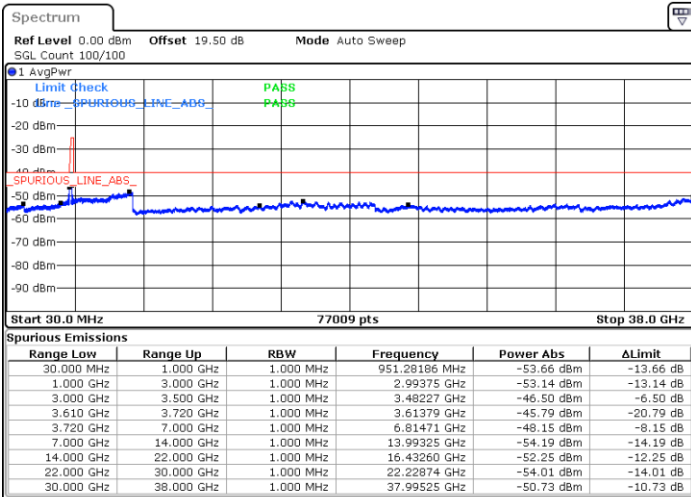

Middle Channel / FullIRB

N/A

Date: 19 DEC 2020 14:07:20

LTE Band 48 / 5MHz

QPSK

Highest Channel / 1RB0

Highest Channel / 1RBmax

Date: 19 DEC 2020 14:23:32

Date: 19 DEC 2020 14:31:31

Highest Channel / FullIRB

N/A

Date: 19 DEC 2020 14:10:10

LTE Band 48 / 10MHz

QPSK

Lowest Channel / 1RB0

Lowest Channel / 1RBmax

Date: 19 DEC 2020 15:05:34

Date: 19 DEC 2020 15:08:16

Lowest Channel / FullIRB

N/A

Date: 19 DEC 2020 14:37:16

LTE Band 48 / 10MHz

QPSK

MiddleChannel / 1RB0