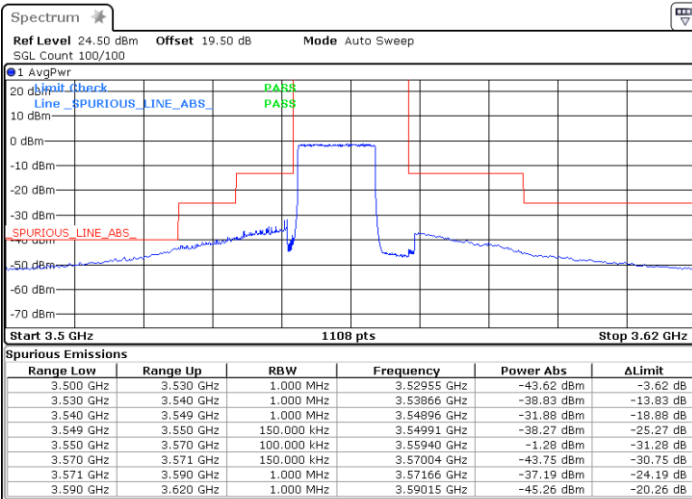

Highest Channel / 1RBmax

Date: 19 DEC 2020 16:42:53

Date: 19 DEC 2020 16:52:16

Highest Channel / FullIRB

N/A

Date: 19 DEC 2020 16:34:02

LTE Band 48 / 15MHz

16QAM

Lowest Channel / 1RB0

Lowest Channel / 1RBmax

Date: 26.DEC.2020 21:49:12

Date: 27.DEC.2020 01:50:14

Lowest Channel / FullIRB

N/A

Date: 2.FEB.2021 11:10:56

LTE Band 48 / 15MHz