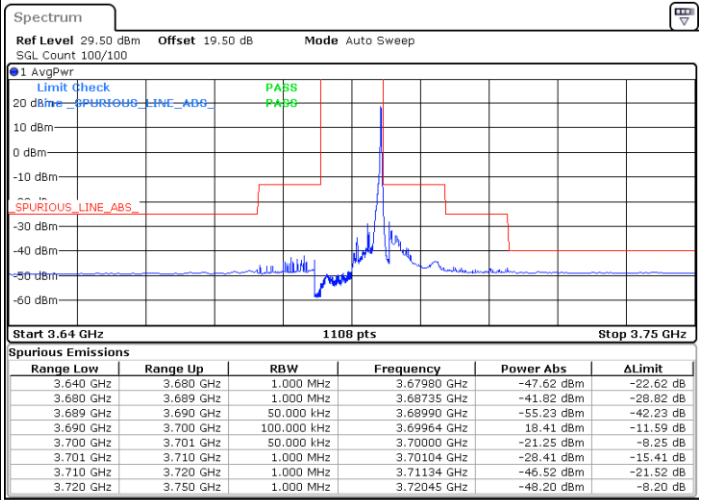

Date: 19 DEC 2020 12:58:35

Date: 19 DEC 2020 13:17:38

Lowest Channel / FullRB

N/A

Date: 19 DEC 2020 12:56:03

LTE Band 48 / 5MHz

64QAM

Middle Channel / 1RB0

Middle Channel / 1RBmax

Date: 19 DEC 2020 13:56:42

Date: 19 DEC 2020 13:21:08

Middle Channel / FullIRB

N/A

Date: 19 DEC 2020 14:00:08

LTE Band 48 / 5MHz

64QAM

Highest Channel / 1RB0

Highest Channel / 1RBmax

Date: 19 DEC 2020 14:17:16

Date: 19 DEC 2020 14:30:34

Highest Channel / FullIRB

N/A

Date: 19 DEC 2020 14:14:41

LTE Band 48 / 10MHz