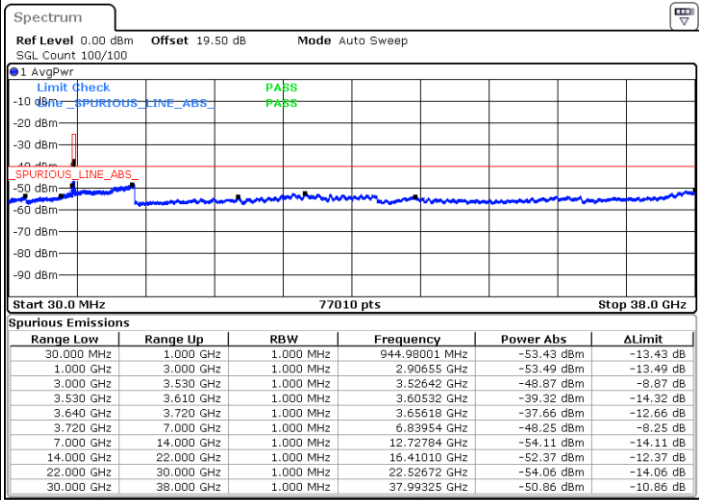

Date: 19.DEC.2020 15:38:15