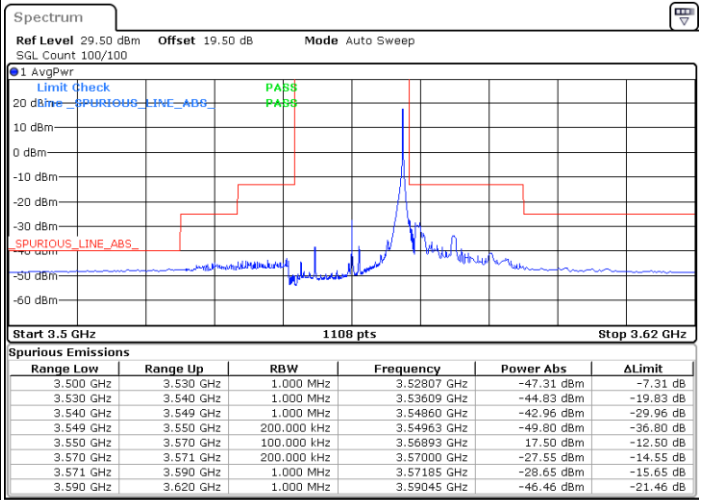

LTE Band 48 / 15MHz

16QAM

Highest Channel / 1RB0

Highest Channel / 1RBmax

Date: 27.DEC.2020 01:04:19

Date: 27.DEC.2020 00:21:30

Highest Channel / FullIRB

N/A

Date: 18.MAR.2021 23:28:47

LTE Band 48 / 20MHz

16QAM

Lowest Channel / 1RB0

Lowest Channel / 1RBmax

Date: 27.DEC.2020 02:30:23

Date: 27.DEC.2020 02:48:26

Lowest Channel / FullIRB

N/A

Date: 18.MAR.2021 23:10:59

LTE Band 48 / 20MHz

16QAM

Middle Channel / 1RB0

Middle Channel / 1RBmax

Date: 27.DEC.2020 03:45:34

Date: 27.DEC.2020 04:09:44

Middle Channel / FullIRB

N/A

Date: 27.DEC.2020 03:20:52

LTE Band 48 / 20MHz

16QAM

Highest Channel / 1RB0

Highest Channel / 1RBmax

Date: 27.DEC.2020 05:01:26