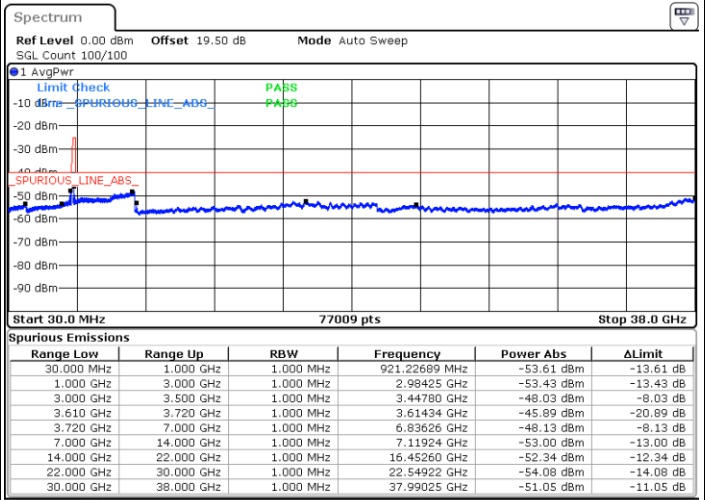

Middle Channel / FullIRB

N/A

Date: 19 DEC 2020 14:07:20

LTE Band 48 / 5MHz

QPSK

Highest Channel / 1RB0

Highest Channel / 1RBmax

Date: 19 DEC 2020 14:23:32

Date: 19 DEC 2020 14:31:31

Highest Channel / FullIRB

N/A

Date: 19 DEC 2020 14:10:10

LTE Band 48 / 10MHz

QPSK

Lowest Channel / 1RB0

Lowest Channel / 1RBmax

Date: 19 DEC 2020 15:05:34

Date: 19 DEC 2020 15:08:16

Lowest Channel / FullIRB

N/A

Date: 19 DEC 2020 14:37:16

LTE Band 48 / 10MHz

QPSK

MiddleChannel / 1RB0