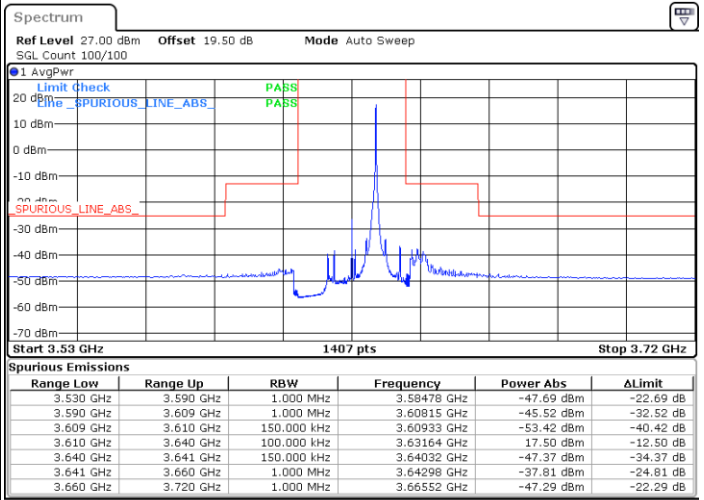

N/A

Date: 19 DEC 2020 16:36:59

LTE Band 48 / 15MHz

64QAM

Lowest Channel / 1RB0

Lowest Channel / 1RBmax

Date: 26.DEC.2020 21:42:57

Date: 27.DEC.2020 01:51:36

Lowest Channel / FullIRB

N/A

Date: 2.FEB.2021 11:13:06

LTE Band 48 / 15MHz

64QAM

Middle Channel / 1RB0

Middle Channel / 1RBmax

Date: 27.DEC.2020 01:08:38

Date: 27.DEC.2020 01:25:47

Middle Channel / FullIRB

N/A

Date: 27.DEC.2020 01:28:30

LTE Band 48 / 15MHz

64QAM

Highest Channel / 1RB0

Highest Channel / 1RBmax

Date: 27.DEC.2020 01:05:49

Date: 27.DEC.2020 00:18:58

Highest Channel / FullIRB

N/A

Date: 26.DEC.2020 22:43:54

LTE Band 48 / 20MHz

64QAM

Lowest Channel / 1RB0