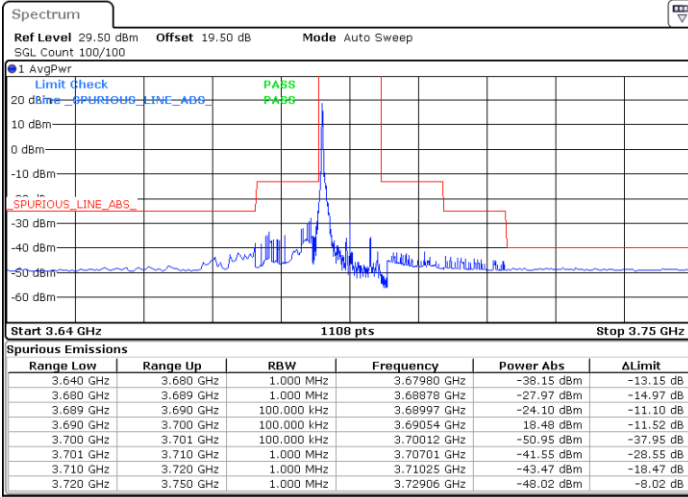

LTE Band 48 / 10MHz

64QAM

MiddleChannel / 1RB0

Middle Channel / 1RBmax

Date: 19 DEC 2020 16:08:01

Date: 19 DEC 2020 15:34:05

Middle Channel / FullIRB

N/A

Date: 19 DEC 2020 16:11:18

LTE Band 48 / 10MHz

64QAM

Highest Channel / 1RB0

Highest Channel / 1RBmax

Date: 19 DEC 2020 16:40:12

Date: 19 DEC 2020 17:04:59

Highest Channel / FullIRB

N/A

Date: 19 DEC 2020 16:36:59

LTE Band 48 / 15MHz

64QAM

Lowest Channel / 1RB0

Lowest Channel / 1RBmax

Date: 26.DEC.2020 21:42:57

Date: 27.DEC.2020 01:51:36

Lowest Channel / FullIRB

N/A

Date: 2.FEB.2021 11:13:06

LTE Band 48 / 15MHz

64QAM

Middle Channel / 1RB0

Middle Channel / 1RBmax

Date: 27.DEC.2020 01:08:38