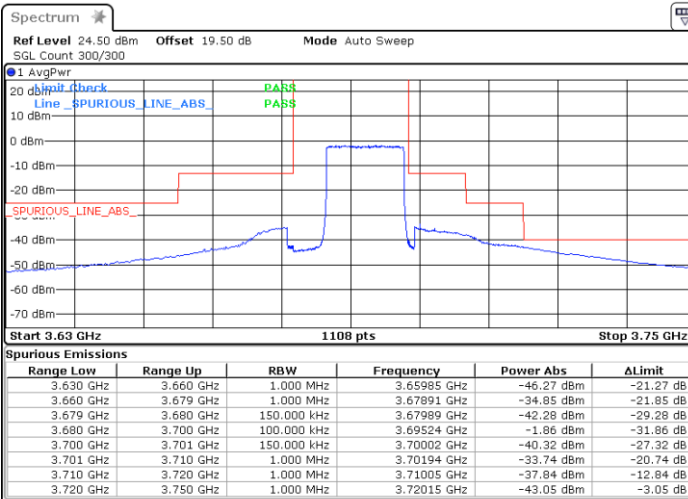

LTE Band 48 / 15MHz

16QAM

Highest Channel / 1RB0

Highest Channel / 1RBmax

Date: 27.DEC.2020 01:04:19

Date: 27.DEC.2020 00:21:30

Highest Channel / FullIRB

N/A

Date: 18.MAR.2021 23:28:47

LTE Band 48 / 20MHz

16QAM

Lowest Channel / 1RB0

Lowest Channel / 1RBmax

Date: 27.DEC.2020 02:30:23

Date: 27.DEC.2020 02:48:26

Lowest Channel / FullIRB