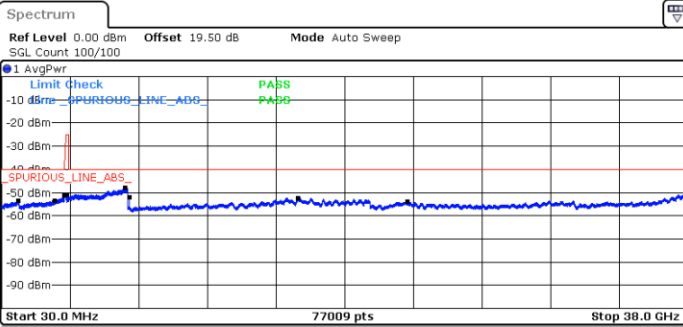

Lowest Channel / 1RBmax

Date: 27.DEC.2020 02:21:26

Date: 27.DEC.2020 02:51:35

Lowest Channel / FullIRB

N/A

Date: 18.MAR.2021 23:12:39

LTE Band 48 / 20MHz

64QAM

Middle Channel / 1RB0

Middle Channel / 1RBmax

Date: 27.DEC.2020 03:50:18

Date: 27.DEC.2020 03:54:28

Middle Channel / FullIRB

N/A

Date: 27.DEC.2020 03:38:19

LTE Band 48 / 20MHz

64QAM

Highest Channel / 1RB0

Highest Channel / 1RBmax

Date: 27.DEC.2020 04:58:09

Date: 27.DEC.2020 05:15:56

Highest Channel / FullIRB

N/A

Date: 27.DEC.2020 20:39:18

Conducted Spurious Emission

LTE Band 48 / 5MHz

QPSK

Lowest Channel / 1RB0

Lowest Channel / 1RBmax

Date: 19 DEC 2020 13:09:25

Date: 19 DEC 2020 13:12:19

Lowest Channel / FullIRB