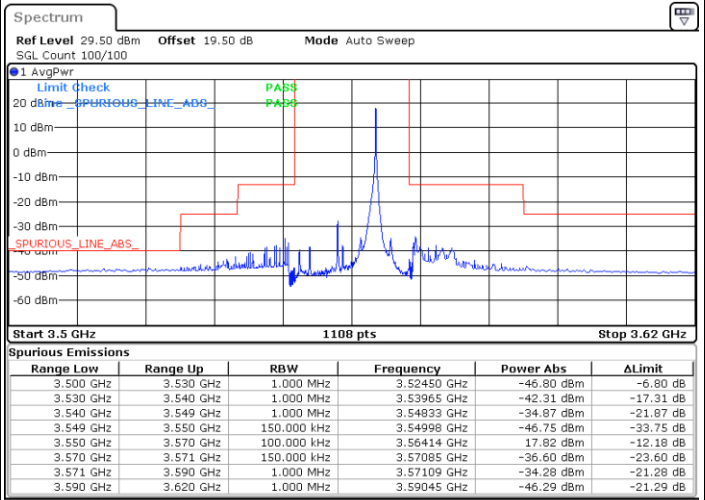

Date: 19 DEC 2020 16:11:18

LTE Band 48 / 10MHz

64QAM

Highest Channel / 1RB0

Highest Channel / 1RBmax

Date: 19 DEC 2020 16:40:12

Date: 19 DEC 2020 17:04:59

Highest Channel / FullIRB

N/A

Date: 19 DEC 2020 16:36:59

LTE Band 48 / 15MHz

64QAM

Lowest Channel / 1RB0

Lowest Channel / 1RBmax

Date: 26.DEC.2020 21:42:57

Date: 27.DEC.2020 01:51:36

Lowest Channel / FullIRB

N/A

Date: 2.FEB.2021 11:13:06

LTE Band 48 / 15MHz

64QAM

Middle Channel / 1RB0

Middle Channel / 1RBmax

Date: 27.DEC.2020 01:08:38

Date: 27.DEC.2020 01:25:47

Middle Channel / FullIRB

N/A

Date: 27.DEC.2020 01:28:30

LTE Band 48 / 15MHz

64QAM

Highest Channel / 1RB0

Highest Channel / 1RBmax