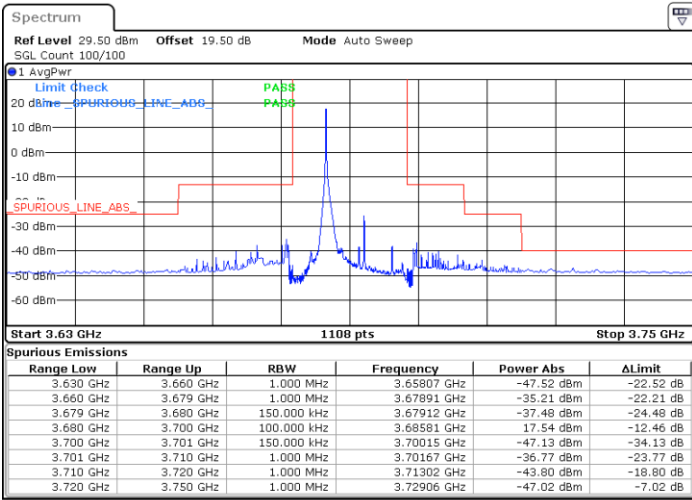

Lowest Channel / FullIRB

N/A

Date: 2.FEB.2021 11:13:06

LTE Band 48 / 15MHz

64QAM

Middle Channel / 1RB0

Middle Channel / 1RBmax

Date: 27.DEC.2020 01:08:38

Date: 27.DEC.2020 01:25:47

Middle Channel / FullIRB

N/A

Date: 27.DEC.2020 01:28:30

LTE Band 48 / 15MHz

64QAM

Highest Channel / 1RB0

Highest Channel / 1RBmax

Date: 27.DEC.2020 01:05:49

Date: 27.DEC.2020 00:18:58

Highest Channel / FullIRB

N/A

Date: 26.DEC.2020 22:43:54

LTE Band 48 / 20MHz

64QAM

Lowest Channel / 1RB0

Lowest Channel / 1RBmax

Date: 27.DEC.2020 02:21:26

Date: 27.DEC.2020 02:51:35

Lowest Channel / FullIRB

N/A

Date: 18.MAR.2021 23:12:39

LTE Band 48 / 20MHz

64QAM