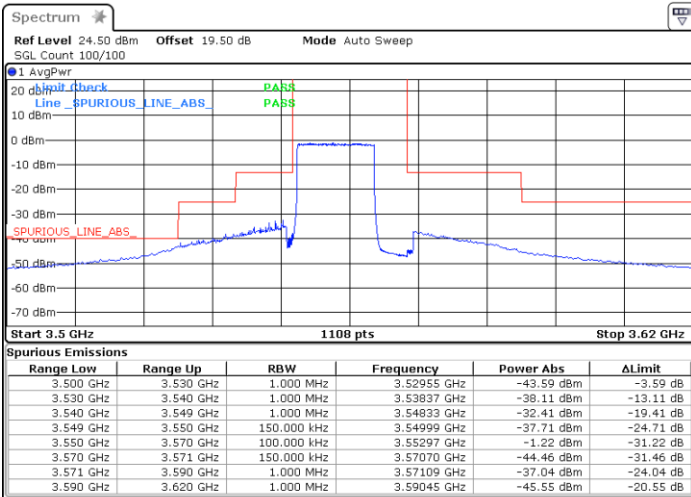

Date: 19 DEC 2020 16:11:18

LTE Band 48 / 10MHz

64QAM

Highest Channel / 1RB0

Highest Channel / 1RBmax

Date: 19 DEC 2020 16:40:12

Date: 19 DEC 2020 17:04:59

Highest Channel / FullIRB

N/A

Date: 19 DEC 2020 16:36:59

LTE Band 48 / 15MHz

64QAM

Lowest Channel / 1RB0

Lowest Channel / 1RBmax

Date: 26.DEC.2020 21:42:57

Date: 27.DEC.2020 01:51:36

Lowest Channel / FullIRB

N/A

Date: 2.FEB.2021 11:13:06

LTE Band 48 / 15MHz

64QAM

Middle Channel / 1RB0

Middle Channel / 1RBmax

Date: 27.DEC.2020 01:08:38

Date: 27.DEC.2020 01:25:47

Middle Channel / FullIRB

N/A

Date: 27.DEC.2020 01:28:30

LTE Band 48 / 15MHz

64QAM

Highest Channel / 1RB0

Highest Channel / 1RBmax