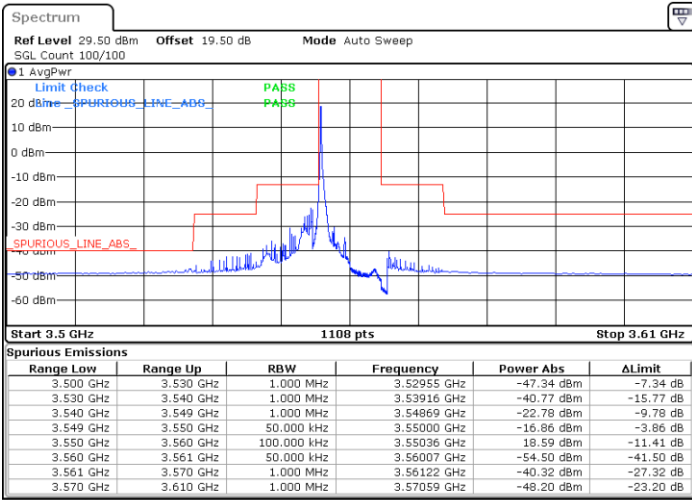

LTE Band 48 / 5MHz

16QAM

Lowest Channel / 1RB0

Lowest Channel / 1RBmax

Date: 19 DEC 2020 13:05:43

Date: 19 DEC 2020 13:14:13

Lowest Channel / FullIRB

N/A