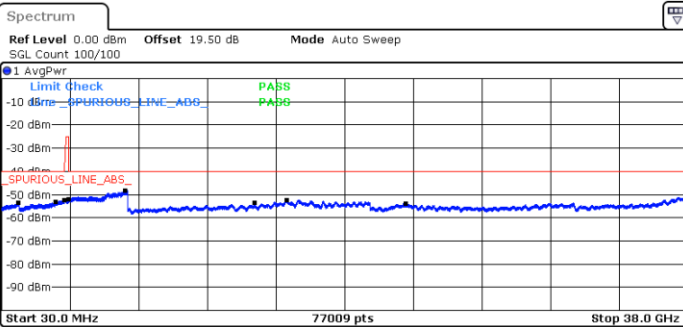

Middle Channel / 1RB0

Middle Channel / 1RBmax

Date: 27.DEC.2020 03:50:18

Date: 27.DEC.2020 03:54:28

Middle Channel / FullIRB

N/A

Date: 27.DEC.2020 03:38:19

LTE Band 48 / 20MHz

64QAM

Highest Channel / 1RB0

Highest Channel / 1RBmax

Date: 27.DEC.2020 04:58:09

Date: 27.DEC.2020 05:15:56

Highest Channel / FullIRB

N/A

Date: 27.DEC.2020 20:39:18

Conducted Spurious Emission

LTE Band 48 / 5MHz

QPSK

Lowest Channel / 1RB0

Lowest Channel / 1RBmax

Date: 19 DEC 2020 13:09:25

Date: 19 DEC 2020 13:12:19

Lowest Channel / FullIRB

N/A

Date: 19 DEC 2020 12:52:21

LTE Band 48 / 5MHz

QPSK

Middle Channel / 1RB0

Middle Channel / 1RBmax

Date: 19 DEC 2020 13:51:24

Date: 19 DEC 2020 13:28:50