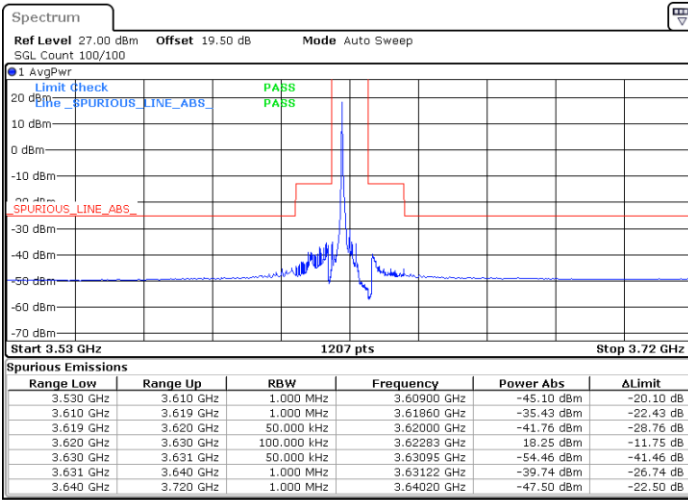

Date: 27.DEC.2020 05:12:39

Highest Channel / FullIRB

N/A

Date: 27.DEC.2020 20:34:29

LTE Band 48 / 5MHz

64QAM

Lowest Channel / 1RB0

Lowest Channel / 1RBmax

Date: 19 DEC 2020 12:58:35

Date: 19 DEC 2020 13:17:38

Lowest Channel / FullRB

N/A

Date: 19 DEC 2020 12:56:03

LTE Band 48 / 5MHz

64QAM

Middle Channel / 1RB0

Middle Channel / 1RBmax

Date: 19 DEC 2020 13:56:42

Date: 19 DEC 2020 13:21:08

Middle Channel / FullIRB

N/A

Date: 19 DEC 2020 14:00:08

LTE Band 48 / 5MHz

64QAM

Highest Channel / 1RB0

Highest Channel / 1RBmax

Date: 19 DEC 2020 14:17:16

Date: 19 DEC 2020 14:30:34

Highest Channel / FullIRB

N/A

Date: 19 DEC 2020 14:14:41

LTE Band 48 / 10MHz