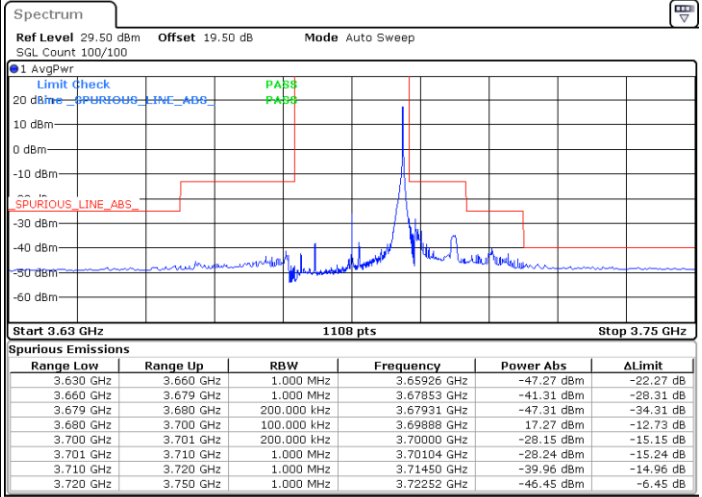

Lowest Channel / 1RBmax

Date: 27.DEC.2020 02:21:26

Date: 27.DEC.2020 02:51:35

Lowest Channel / FullIRB

N/A

Date: 18.MAR.2021 23:12:39

LTE Band 48 / 20MHz

64QAM

Middle Channel / 1RB0

Middle Channel / 1RBmax

Date: 27.DEC.2020 03:50:18

Date: 27.DEC.2020 03:54:28

Middle Channel / FullIRB

N/A

Date: 27.DEC.2020 03:38:19

LTE Band 48 / 20MHz

64QAM

Highest Channel / 1RB0

Highest Channel / 1RBmax

Date: 27.DEC.2020 04:58:09

Date: 27.DEC.2020 05:15:56

Highest Channel / FullIRB

N/A

Date: 27.DEC.2020 20:39:18

Conducted Spurious Emission

LTE Band 48 / 5MHz

QPSK

Lowest Channel / 1RB0

Lowest Channel / 1RBmax

Date: 19 DEC 2020 13:09:25

Date: 19 DEC 2020 13:12:19

Lowest Channel / FullIRB