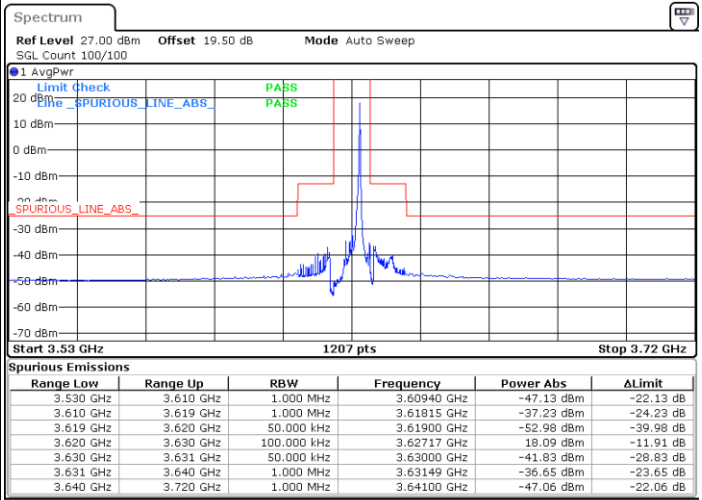

Date: 27.DEC.2020 05:12:39

Highest Channel / FullIRB

N/A

Date: 27.DEC.2020 20:34:29

LTE Band 48 / 5MHz

64QAM

Lowest Channel / 1RB0

Lowest Channel / 1RBmax

Date: 19 DEC 2020 12:58:35

Date: 19 DEC 2020 13:17:38

Lowest Channel / FullRB

N/A

Date: 19 DEC 2020 12:56:03

LTE Band 48 / 5MHz

64QAM

Middle Channel / 1RB0

Middle Channel / 1RBmax

Date: 19 DEC 2020 13:56:42

Date: 19 DEC 2020 13:21:08

Middle Channel / FullIRB

N/A

Date: 19 DEC 2020 14:00:08

LTE Band 48 / 5MHz

64QAM

Highest Channel / 1RB0

Highest Channel / 1RBmax

Date: 19 DEC 2020 14:17:16

Date: 19 DEC 2020 14:30:34

Highest Channel / FullIRB

N/A

Date: 19 DEC 2020 14:14:41

LTE Band 48 / 10MHz