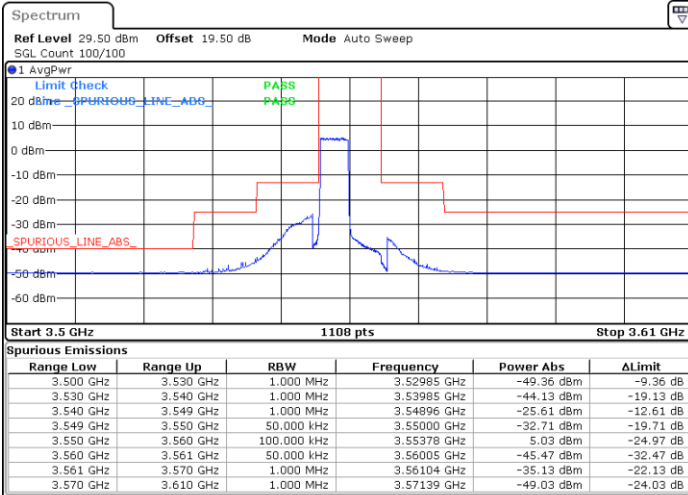

Middle Channel / FullIRB

N/A

Date: 27.DEC.2020 03:20:52

LTE Band 48 / 20MHz

16QAM

Highest Channel / 1RB0

Highest Channel / 1RBmax

Date: 27.DEC.2020 05:01:26

Date: 27.DEC.2020 05:12:39

Highest Channel / FullIRB

N/A

Date: 27.DEC.2020 20:34:29

LTE Band 48 / 5MHz

64QAM

Lowest Channel / 1RB0

Lowest Channel / 1RBmax

Date: 19 DEC 2020 12:58:35

Date: 19 DEC 2020 13:17:38

Lowest Channel / FullRB

N/A

Date: 19 DEC 2020 12:56:03

LTE Band 48 / 5MHz

64QAM

Middle Channel / 1RB0

Highest Channel / 1RB0

Highest Channel / 1RBmax

Date: 19 DEC 2020 14:17:16

Date: 19 DEC 2020 14:30:34

Highest Channel / FullIRB

N/A

Date: 19 DEC 2020 14:14:41

LTE Band 48 / 10MHz