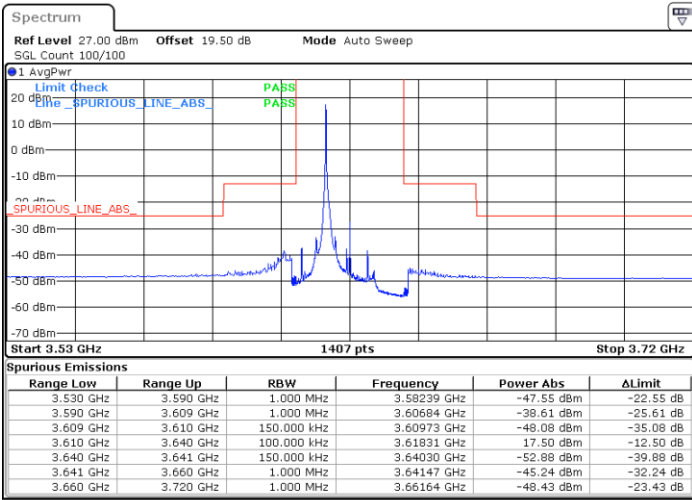

LTE Band 48 / 15MHz

16QAM

Middle Channel / 1RB0

Middle Channel / 1RBmax

Date: 27.DEC.2020 01:10:35