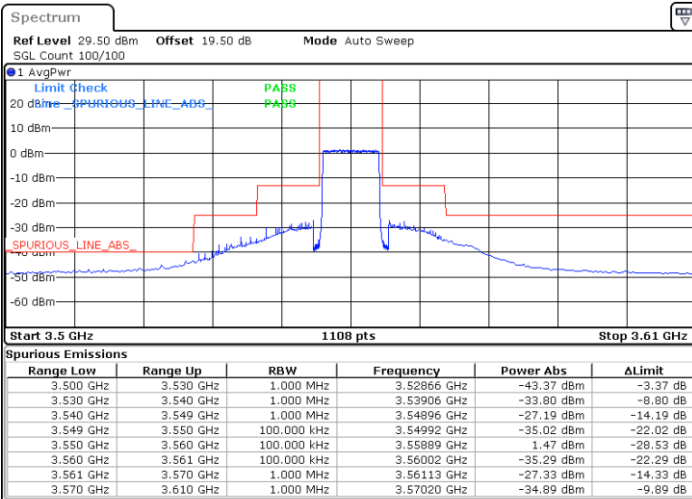

N/A

Date: 19 DEC 2020 14:03:27

LTE Band 48 / 5MHz

16QAM

Highest Channel / 1RB0

Highest Channel / 1RBmax

Date: 19 DEC 2020 14:20:09

Date: 19 DEC 2020 14:27:52

Highest Channel / FullIRB

N/A

Date: 19 DEC 2020 14:11:46

LTE Band 48 / 10MHz

16QAM

Lowest Channel / 1RB0

Lowest Channel / 1RBmax

Date: 19 DEC 2020 15:02:02

Date: 19 DEC 2020 15:09:35

Lowest Channel / FullIRB

N/A

Date: 27 DEC 2020 05:36:51

LTE Band 48 / 10MHz

16QAM

MiddleChannel / 1RB0

Middle Channel / 1RBmax