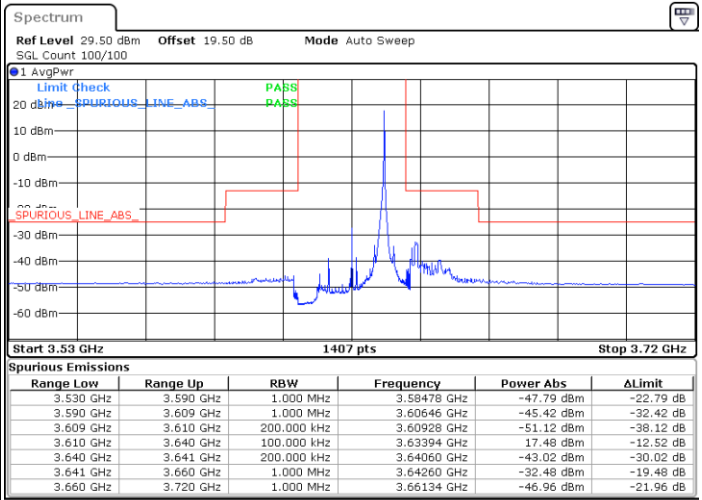

Date: 27.DEC.2020 01:05:49

Date: 27.DEC.2020 00:18:58

Highest Channel / FullIRB

N/A

Date: 26.DEC.2020 22:43:54

LTE Band 48 / 20MHz

64QAM

Lowest Channel / 1RB0

Lowest Channel / 1RBmax

Date: 27.DEC.2020 02:21:26

Date: 27.DEC.2020 02:51:35

Lowest Channel / FullIRB

N/A

Date: 18.MAR.2021 23:12:39

LTE Band 48 / 20MHz

64QAM

Middle Channel / 1RB0

Middle Channel / 1RBmax

Date: 27.DEC.2020 03:50:18

Date: 27.DEC.2020 03:54:28

Middle Channel / FullIRB

N/A

Date: 27.DEC.2020 03:38:19

LTE Band 48 / 20MHz