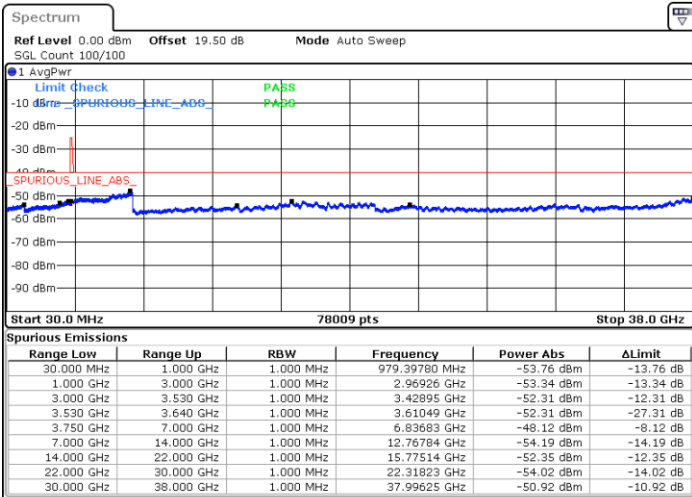

N/A

Date: 19 DEC 2020 12:52:21

LTE Band 48 / 5MHz

QPSK

Middle Channel / 1RB0

Middle Channel / 1RBmax

Date: 19 DEC 2020 13:51:24

Date: 19 DEC 2020 13:28:50

Middle Channel / FullIRB

N/A

Date: 19 DEC 2020 14:07:20

LTE Band 48 / 5MHz

QPSK

Highest Channel / 1RB0

Highest Channel / 1RBmax

Date: 19 DEC 2020 14:23:32

Date: 19 DEC 2020 14:31:31

Highest Channel / FullIRB

N/A

Date: 19 DEC 2020 14:10:10

LTE Band 48 / 10MHz

QPSK

Lowest Channel / 1RB0

Lowest Channel / 1RBmax