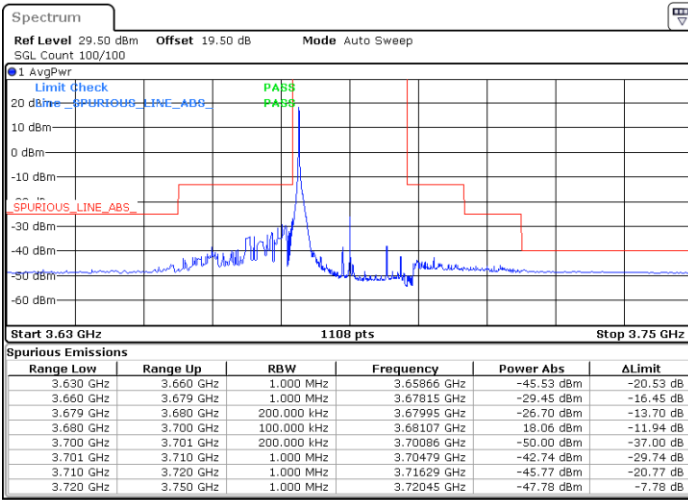

Middle Channel / FullIRB

N/A

Date: 27.DEC.2020 03:20:52

LTE Band 48 / 20MHz

16QAM

Highest Channel / 1RB0

Highest Channel / 1RBmax

Date: 27.DEC.2020 05:01:26

Date: 27.DEC.2020 05:12:39

Highest Channel / FullIRB

N/A

Date: 27.DEC.2020 20:34:29

LTE Band 48 / 5MHz

64QAM

Lowest Channel / 1RB0

Lowest Channel / 1RBmax