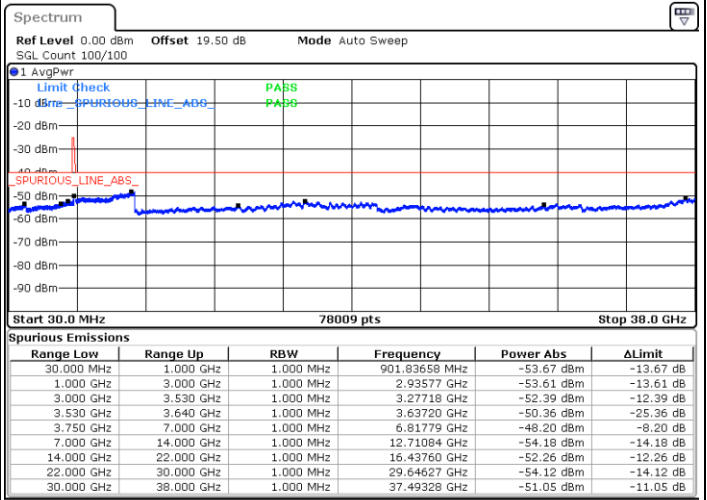

Middle Channel / FullIRB

N/A

Date: 19 DEC 2020 14:07:20

LTE Band 48 / 5MHz

QPSK

Highest Channel / 1RB0

Highest Channel / 1RBmax

Date: 19 DEC 2020 14:23:32

Date: 19 DEC 2020 14:31:31

Highest Channel / FullIRB

N/A

Date: 19 DEC 2020 14:10:10

LTE Band 48 / 10MHz

QPSK

Lowest Channel / 1RB0

Lowest Channel / 1RBmax