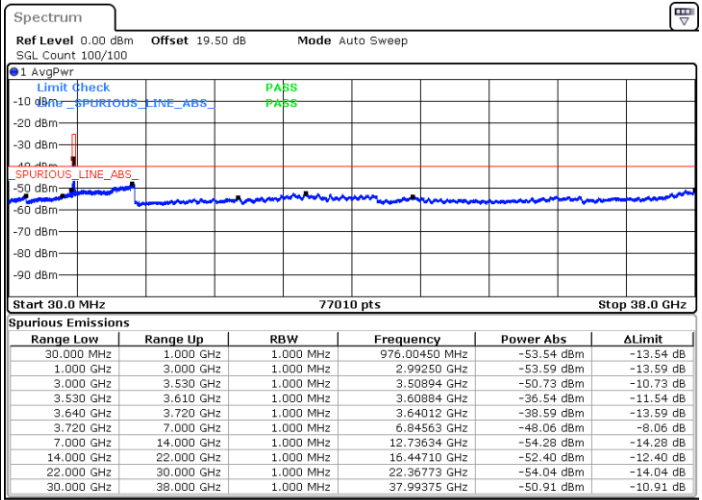

Conducted Spurious Emission

LTE Band 48 / 5MHz

QPSK

Lowest Channel / 1RB0

Lowest Channel / 1RBmax

Date: 19 DEC 2020 13:09:25

Date: 19 DEC 2020 13:12:19

Lowest Channel / FullIRB

N/A

Date: 19 DEC 2020 12:52:21

LTE Band 48 / 5MHz

QPSK

Middle Channel / 1RB0

Middle Channel / 1RBmax

Date: 19 DEC 2020 13:51:24

Date: 19 DEC 2020 13:28:50

Middle Channel / FullIRB

N/A

Date: 19 DEC 2020 14:07:20

LTE Band 48 / 5MHz

QPSK

Highest Channel / 1RB0

Highest Channel / 1RBmax

Date: 19 DEC 2020 14:23:32

Date: 19 DEC 2020 14:31:31

Highest Channel / FullIRB

N/A

Date: 19 DEC 2020 14:10:10

LTE Band 48 / 10MHz

QPSK

Lowest Channel / 1RB0

Lowest Channel / 1RBmax