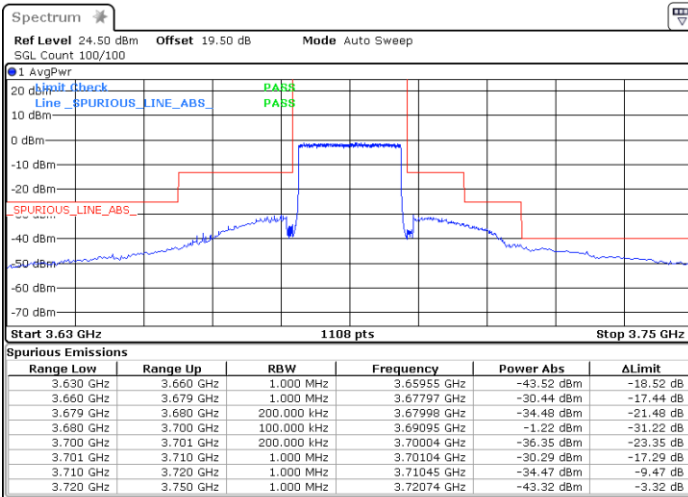

N/A

Date: 18.MAR.2021 23:10:59

LTE Band 48 / 20MHz

16QAM

Middle Channel / 1RB0

Middle Channel / 1RBmax

Date: 27.DEC.2020 03:45:34

Date: 27.DEC.2020 04:09:44

Middle Channel / FullIRB

N/A

Date: 27.DEC.2020 03:20:52

LTE Band 48 / 20MHz

16QAM

Highest Channel / 1RB0

Highest Channel / 1RBmax

Date: 27.DEC.2020 05:01:26

Date: 27.DEC.2020 05:12:39

Highest Channel / FullIRB

N/A

Date: 27.DEC.2020 20:34:29

LTE Band 48 / 5MHz

64QAM

Lowest Channel / 1RB0

Lowest Channel / 1RBmax