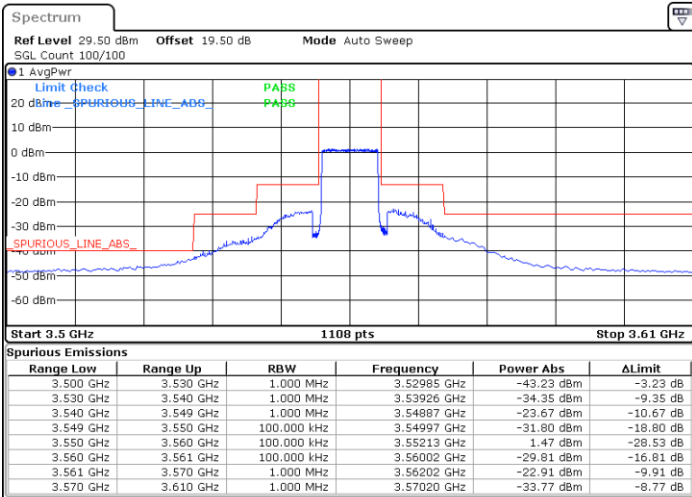

Highest Channel / 1RB0

Highest Channel / 1RBmax

Date: 19 DEC 2020 14:17:16

Date: 19 DEC 2020 14:30:34

Highest Channel / FullIRB

N/A

Date: 19 DEC 2020 14:14:41

LTE Band 48 / 10MHz

64QAM

Lowest Channel / 1RB0

Lowest Channel / 1RBmax

Date: 19 DEC 2020 14:47:13

Date: 19 DEC 2020 15:12:47

Lowest Channel / FullIRB

N/A

Date: 27 DEC 2020 05:42:39

LTE Band 48 / 10MHz

64QAM

MiddleChannel / 1RB0

Middle Channel / 1RBmax

Date: 19 DEC 2020 16:08:01

Date: 19 DEC 2020 15:34:05

Middle Channel / FullIRB

N/A

Date: 19 DEC 2020 16:11:18

LTE Band 48 / 10MHz

64QAM

Highest Channel / 1RB0

Highest Channel / 1RBmax

Date: 19 DEC 2020 16:40:12

Date: 19 DEC 2020 17:04:59

Highest Channel / FullIRB