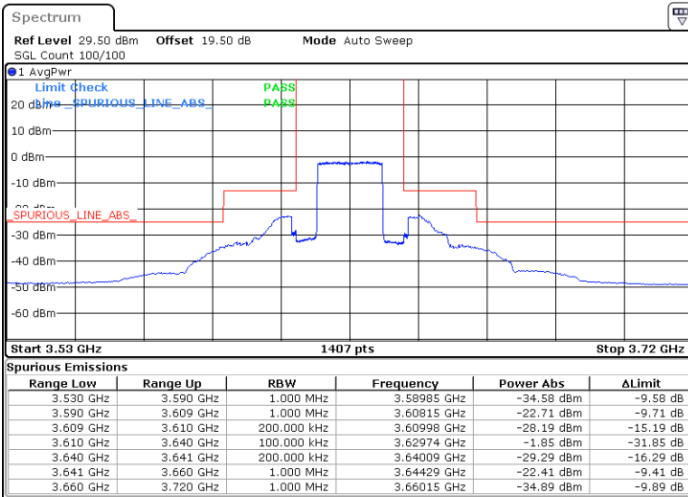

Date: 27.DEC.2020 01:05:49

Date: 27.DEC.2020 00:18:58

Highest Channel / FullIRB

N/A

Date: 26.DEC.2020 22:43:54

LTE Band 48 / 20MHz

64QAM

Lowest Channel / 1RB0

Lowest Channel / 1RBmax

Date: 27.DEC.2020 02:21:26

Date: 27.DEC.2020 02:51:35

Lowest Channel / FullIRB

N/A

Date: 18.MAR.2021 23:12:39

LTE Band 48 / 20MHz

64QAM

Middle Channel / 1RB0

Middle Channel / 1RBmax

Date: 27.DEC.2020 03:50:18

Date: 27.DEC.2020 03:54:28

Middle Channel / FullIRB

N/A

Date: 27.DEC.2020 03:38:19

LTE Band 48 / 20MHz

64QAM

Highest Channel / 1RB0

Highest Channel / 1RBmax

Date: 27.DEC.2020 04:58:09

Date: 27.DEC.2020 05:15:56

Highest Channel / FullIRB

N/A

Date: 27.DEC.2020 20:39:18