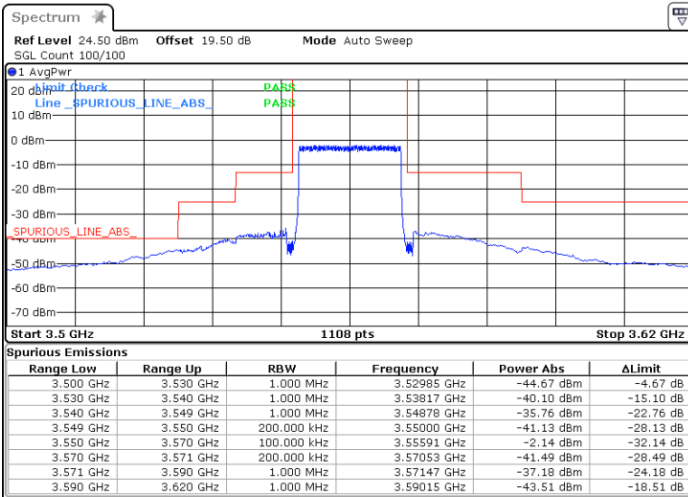

LTE Band 48 / 15MHz

16QAM

Highest Channel / 1RB0

Highest Channel / 1RBmax

Date: 27.DEC.2020 01:04:19

Date: 27.DEC.2020 00:21:30

Highest Channel / FullIRB

N/A

Date: 18.MAR.2021 23:28:47

LTE Band 48 / 20MHz

16QAM

Lowest Channel / 1RB0

Lowest Channel / 1RBmax

Date: 27.DEC.2020 02:30:23

Date: 27.DEC.2020 02:48:26

Lowest Channel / FullIRB

N/A

Date: 18.MAR.2021 23:10:59

LTE Band 48 / 20MHz

16QAM

Middle Channel / 1RB0

Middle Channel / 1RBmax

Date: 27.DEC.2020 03:45:34

Date: 27.DEC.2020 04:09:44

Middle Channel / FullIRB

N/A

Date: 27.DEC.2020 03:20:52

LTE Band 48 / 20MHz

16QAM

Highest Channel / 1RB0

Highest Channel / 1RBmax

Date: 27.DEC.2020 05:01:26