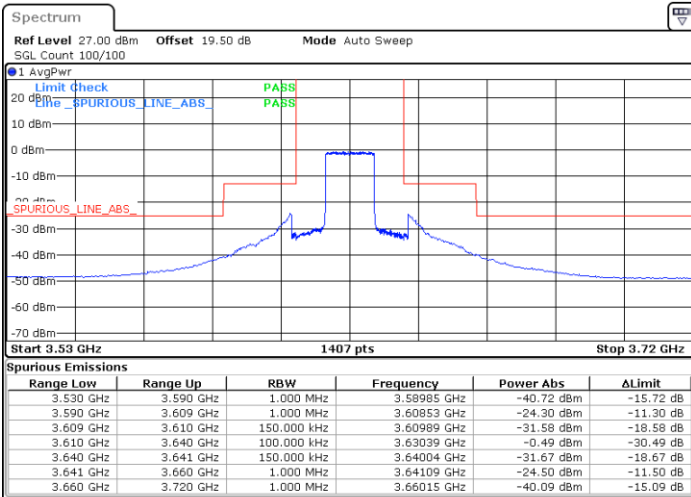

N/A

Date: 19 DEC 2020 16:36:59

LTE Band 48 / 15MHz

64QAM

Lowest Channel / 1RB0

Lowest Channel / 1RBmax

Date: 26.DEC.2020 21:42:57

Date: 27.DEC.2020 01:51:36

Lowest Channel / FullIRB

N/A

Date: 2.FEB.2021 11:13:06

LTE Band 48 / 15MHz

64QAM

Middle Channel / 1RB0

Middle Channel / 1RBmax

Date: 27.DEC.2020 01:08:38

Date: 27.DEC.2020 01:25:47

Middle Channel / FullIRB

N/A

Date: 27.DEC.2020 01:28:30

LTE Band 48 / 15MHz

64QAM

Highest Channel / 1RB0

Highest Channel / 1RBmax

Date: 27.DEC.2020 01:05:49

Date: 27.DEC.2020 00:18:58

Highest Channel / FullIRB

N/A

Date: 26.DEC.2020 22:43:54

LTE Band 48 / 20MHz

64QAM

Lowest Channel / 1RB0