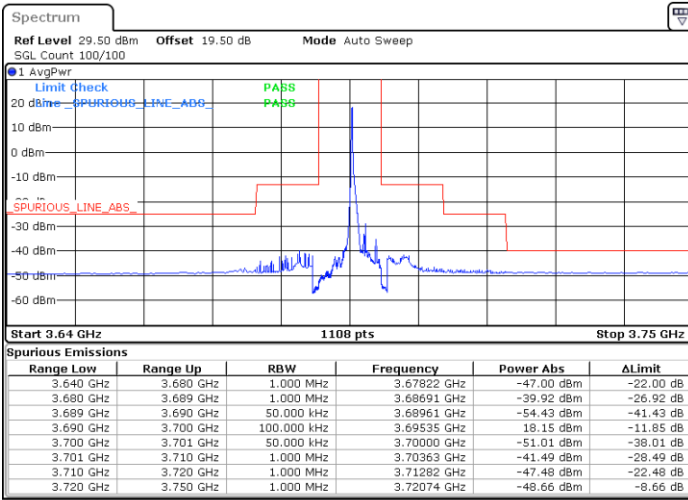

Date: 19 DEC 2020 12:58:35

Date: 19 DEC 2020 13:17:38

Lowest Channel / FullRB

N/A

Date: 19 DEC 2020 12:56:03

LTE Band 48 / 5MHz

64QAM

Middle Channel / 1RB0

Middle Channel / 1RBmax

Date: 19 DEC 2020 13:56:42

Date: 19 DEC 2020 13:21:08

Middle Channel / FullIRB

N/A

Date: 19 DEC 2020 14:00:08

LTE Band 48 / 5MHz

64QAM

Highest Channel / 1RB0

Highest Channel / 1RBmax

Date: 19 DEC 2020 14:17:16

Date: 19 DEC 2020 14:30:34

Highest Channel / FullIRB

N/A

Date: 19 DEC 2020 14:14:41

LTE Band 48 / 10MHz