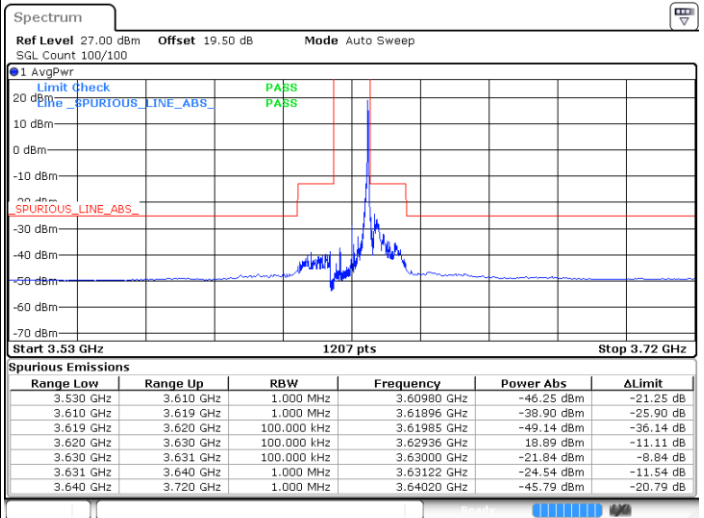

Highest Channel / FullIRB

N/A

Date: 19 DEC 2020 14:11:46

LTE Band 48 / 10MHz

16QAM

Lowest Channel / 1RB0

Lowest Channel / 1RBmax

Date: 19 DEC 2020 15:02:02

Date: 19 DEC 2020 15:09:35

Lowest Channel / FullIRB

N/A

Date: 27 DEC 2020 05:36:51

LTE Band 48 / 10MHz

16QAM

MiddleChannel / 1RB0

Middle Channel / 1RBmax

Date: 19 DEC 2020 16:05:24

Date: 19 DEC 2020 15:37:20

Middle Channel / FullIRB

N/A

Date: 19 DEC 2020 16:14:18

LTE Band 48 / 10MHz

16QAM

Highest Channel / 1RB0

Highest Channel / 1RBmax

Date: 19 DEC 2020 16:42:53

Date: 19 DEC 2020 16:52:16

Highest Channel / FullIRB

N/A

Date: 19 DEC 2020 16:34:02

LTE Band 48 / 15MHz

16QAM