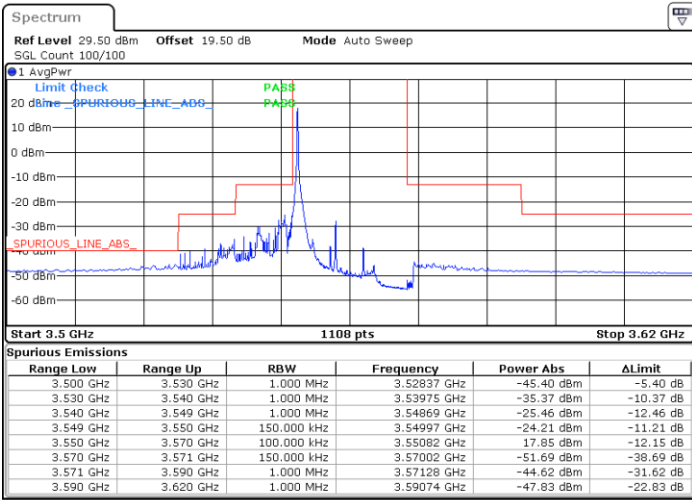

Highest Channel / 1RBmax

Date: 19 DEC 2020 16:42:53

Date: 19 DEC 2020 16:52:16

Highest Channel / FullIRB

N/A

Date: 19 DEC 2020 16:34:02

LTE Band 48 / 15MHz

16QAM

Lowest Channel / 1RB0

Lowest Channel / 1RBmax

Date: 26.DEC.2020 21:49:12

Date: 27.DEC.2020 01:50:14

Lowest Channel / FullIRB

N/A

Date: 2.FEB.2021 11:10:56

LTE Band 48 / 15MHz