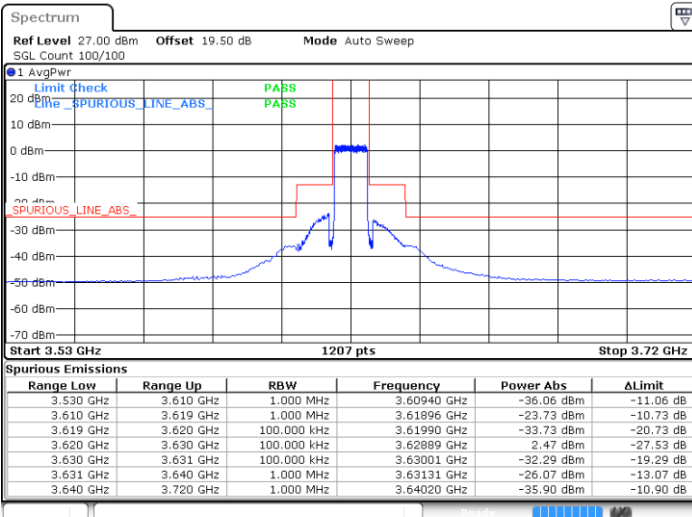

Highest Channel / FullIRB

N/A

Date: 19 DEC 2020 14:11:46

LTE Band 48 / 10MHz

16QAM

Lowest Channel / 1RB0

Lowest Channel / 1RBmax

Date: 19 DEC 2020 15:02:02

Date: 19 DEC 2020 15:09:35

Lowest Channel / FullIRB

N/A

Date: 27 DEC 2020 05:36:51

LTE Band 48 / 10MHz

16QAM

MiddleChannel / 1RB0

Middle Channel / 1RBmax

Date: 19 DEC 2020 16:05:24

Date: 19 DEC 2020 15:37:20

Middle Channel / FullIRB

N/A

Date: 19 DEC 2020 16:14:18

LTE Band 48 / 10MHz

16QAM

Highest Channel / 1RB0