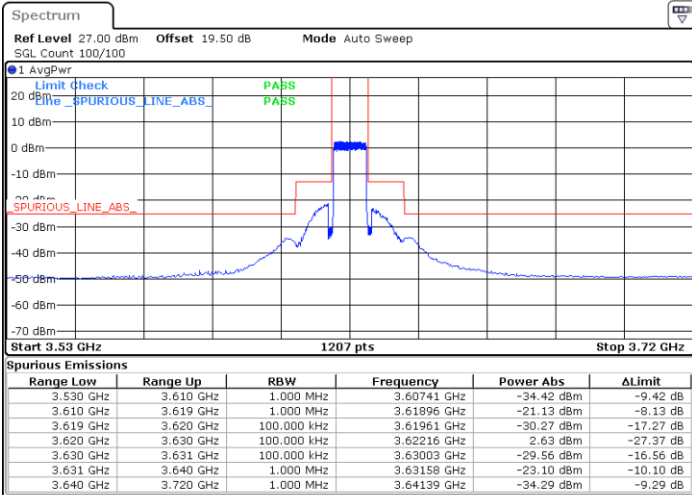

Highest Channel / 1RB0

Highest Channel / 1RBmax

Date: 19 DEC 2020 14:17:16

Date: 19 DEC 2020 14:30:34

Highest Channel / FullIRB

N/A

Date: 19 DEC 2020 14:14:41

LTE Band 48 / 10MHz

LTE Band 48 / 10MHz

64QAM

MiddleChannel / 1RB0

Middle Channel / 1RBmax

Date: 19 DEC 2020 16:08:01

Date: 19 DEC 2020 15:34:05

Middle Channel / FullIRB

N/A

Date: 19 DEC 2020 16:11:18

LTE Band 48 / 10MHz

64QAM

Highest Channel / 1RB0

Highest Channel / 1RBmax

Date: 19 DEC 2020 16:40:12

Date: 19 DEC 2020 17:04:59

Highest Channel / FullIRB

N/A

Date: 19 DEC 2020 16:36:59

LTE Band 48 / 15MHz

64QAM

Lowest Channel / 1RB0

Lowest Channel / 1RBmax

Date: 26.DEC.2020 21:42:57

Date: 27.DEC.2020 01:51:36