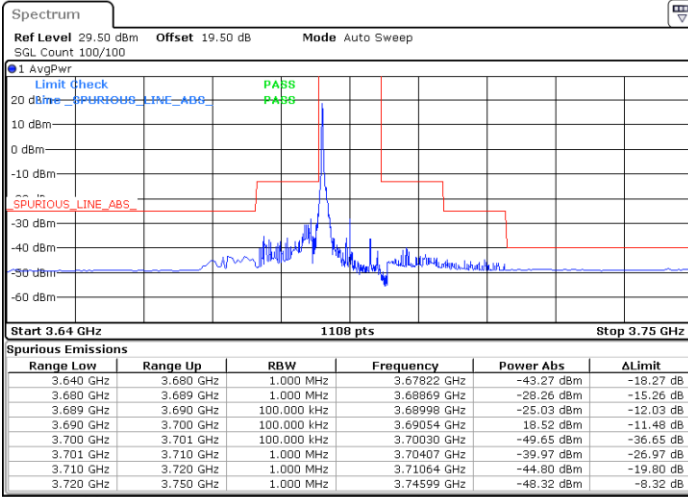

Date: 19 DEC 2020 15:09:35

Lowest Channel / FullIRB

N/A

Date: 27 DEC 2020 05:36:51

LTE Band 48 / 10MHz

16QAM

MiddleChannel / 1RB0

Middle Channel / 1RBmax

Date: 19 DEC 2020 16:05:24

Date: 19 DEC 2020 15:37:20

Middle Channel / FullIRB

N/A

Date: 19 DEC 2020 16:14:18

LTE Band 48 / 10MHz

16QAM

Highest Channel / 1RB0

Highest Channel / 1RBmax

Date: 19 DEC 2020 16:42:53

Date: 19 DEC 2020 16:52:16

Highest Channel / FullIRB

N/A

Date: 19 DEC 2020 16:34:02

LTE Band 48 / 15MHz

16QAM

Lowest Channel / 1RB0

Lowest Channel / 1RBmax

Date: 26.DEC.2020 21:49:12

Date: 27.DEC.2020 01:50:14

Lowest Channel / FullIRB

N/A

Date: 2.FEB.2021 11:10:56

LTE Band 48 / 15MHz