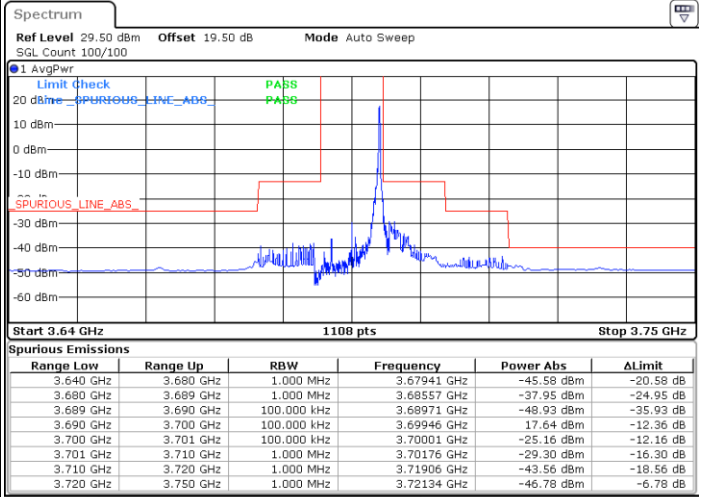

Date: 19 DEC 2020 15:09:35

Lowest Channel / FullIRB

N/A

Date: 27 DEC 2020 05:36:51

LTE Band 48 / 10MHz

16QAM

MiddleChannel / 1RB0

Middle Channel / 1RBmax

Date: 19 DEC 2020 16:05:24

Date: 19 DEC 2020 15:37:20

Middle Channel / FullIRB

N/A

Date: 19 DEC 2020 16:14:18

LTE Band 48 / 10MHz

16QAM

Highest Channel / 1RB0

Highest Channel / 1RBmax

Date: 19 DEC 2020 16:42:53

Date: 19 DEC 2020 16:52:16

Highest Channel / FullIRB

N/A

Date: 19 DEC 2020 16:34:02

LTE Band 48 / 15MHz

16QAM

Lowest Channel / 1RB0

Lowest Channel / 1RBmax

Date: 26.DEC.2020 21:49:12

Date: 27.DEC.2020 01:50:14

Lowest Channel / FullIRB

N/A

Date: 2.FEB.2021 11:10:56

LTE Band 48 / 15MHz