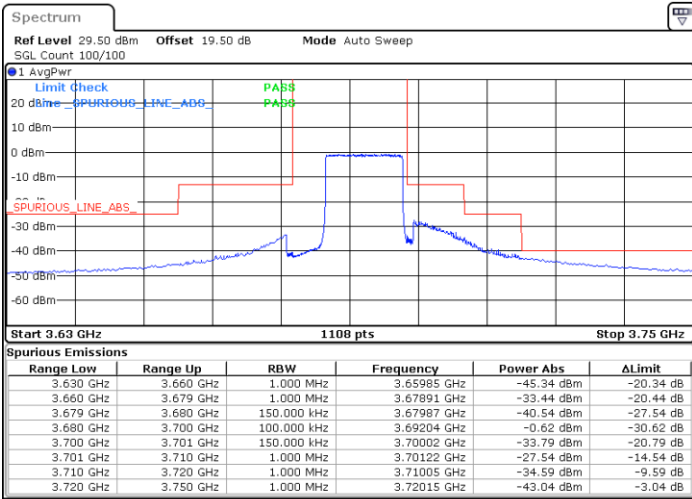

Lowest Channel / FullIRB

N/A

Date: 2.FEB.2021 11:13:06

LTE Band 48 / 15MHz

64QAM

Middle Channel / 1RB0

Middle Channel / 1RBmax

Date: 27.DEC.2020 01:08:38

Date: 27.DEC.2020 01:25:47

Middle Channel / FullIRB

N/A

Date: 27.DEC.2020 01:28:30

LTE Band 48 / 15MHz

64QAM

Highest Channel / 1RB0

Highest Channel / 1RBmax

Date: 27.DEC.2020 01:05:49

Date: 27.DEC.2020 00:18:58

Highest Channel / FullIRB

N/A

Date: 26.DEC.2020 22:43:54

LTE Band 48 / 20MHz

64QAM

Lowest Channel / 1RB0

Lowest Channel / 1RBmax

Date: 27.DEC.2020 02:21:26

Date: 27.DEC.2020 02:51:35

Lowest Channel / FullIRB

N/A

Date: 18.MAR.2021 23:12:39

LTE Band 48 / 20MHz

64QAM