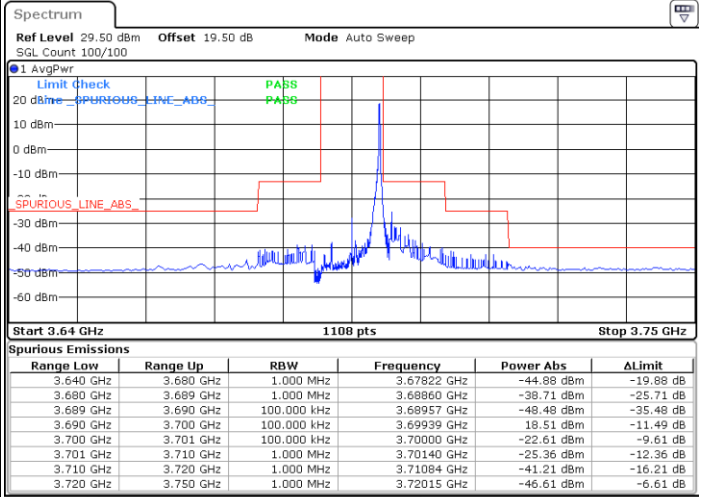

LTE Band 48 / 10MHz

64QAM

MiddleChannel / 1RB0

Middle Channel / 1RBmax

Date: 19 DEC 2020 16:08:01

Date: 19 DEC 2020 15:34:05

Middle Channel / FullIRB

N/A

Date: 19 DEC 2020 16:11:18

LTE Band 48 / 10MHz

64QAM

Highest Channel / 1RB0

Highest Channel / 1RBmax

Date: 19 DEC 2020 16:40:12

Date: 19 DEC 2020 17:04:59

Highest Channel / FullIRB

N/A

Date: 19 DEC 2020 16:36:59

LTE Band 48 / 15MHz

64QAM

Lowest Channel / 1RB0

Lowest Channel / 1RBmax

Date: 26.DEC.2020 21:42:57

Date: 27.DEC.2020 01:51:36

Lowest Channel / FullIRB

N/A

Date: 2.FEB.2021 11:13:06

LTE Band 48 / 15MHz

64QAM

Middle Channel / 1RB0

Middle Channel / 1RBmax

Date: 27.DEC.2020 01:08:38