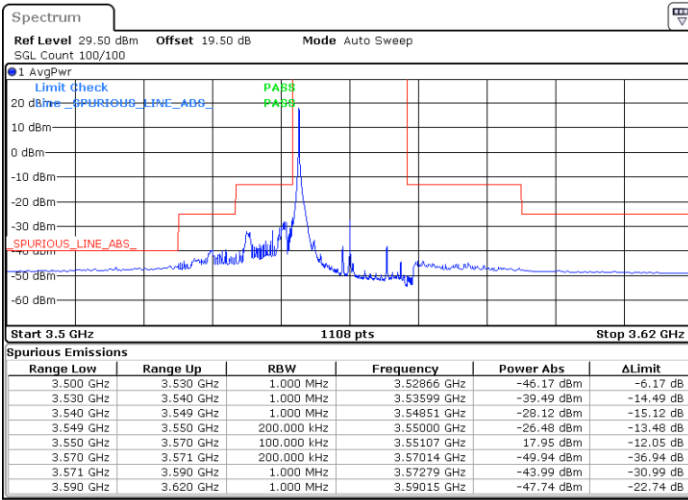

LTE Band 48 / 15MHz

16QAM

Highest Channel / 1RB0

Highest Channel / 1RBmax

Date: 27.DEC.2020 01:04:19

Date: 27.DEC.2020 00:21:30

Highest Channel / FullIRB

N/A

Date: 18.MAR.2021 23:28:47

LTE Band 48 / 20MHz

16QAM

Lowest Channel / 1RB0

Lowest Channel / 1RBmax

Date: 27.DEC.2020 02:30:23

Date: 27.DEC.2020 02:48:26

Lowest Channel / FullIRB

N/A

Date: 18.MAR.2021 23:10:59

LTE Band 48 / 20MHz

16QAM

Middle Channel / 1RB0

Middle Channel / 1RBmax

Date: 27.DEC.2020 03:45:34

Date: 27.DEC.2020 04:09:44

Middle Channel / FullIRB

N/A

Date: 27.DEC.2020 03:20:52

LTE Band 48 / 20MHz

16QAM

Highest Channel / 1RB0

Highest Channel / 1RBmax

Date: 27.DEC.2020 05:01:26