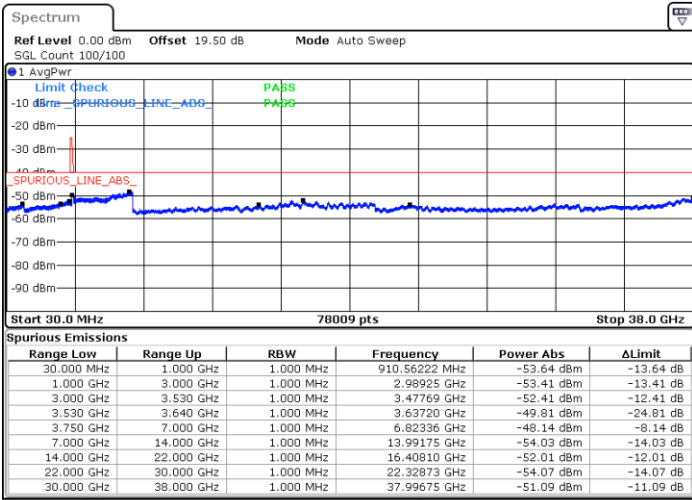

Middle Channel / FullIRB

N/A

Date: 19 DEC 2020 14:07:20

LTE Band 48 / 5MHz

QPSK

Highest Channel / 1RB0

Highest Channel / 1RBmax

Date: 19 DEC 2020 14:23:32

Date: 19 DEC 2020 14:31:31

Highest Channel / FullIRB

N/A

Date: 19 DEC 2020 14:10:10

LTE Band 48 / 10MHz

QPSK

Lowest Channel / 1RB0

Lowest Channel / 1RBmax