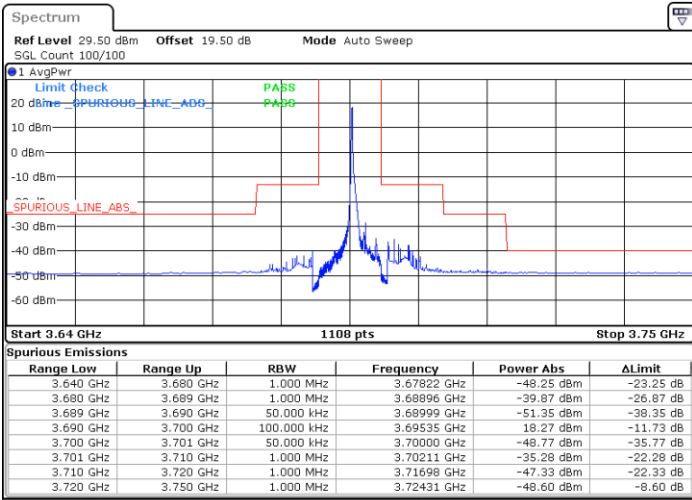

N/A

Date: 19 DEC 2020 14:03:27

LTE Band 48 / 5MHz

16QAM

Highest Channel / 1RB0

Highest Channel / 1RBmax

Date: 19 DEC 2020 14:20:09

Date: 19 DEC 2020 14:27:52

Highest Channel / FullIRB

N/A

Date: 19 DEC 2020 14:11:46

LTE Band 48 / 10MHz

16QAM

Lowest Channel / 1RB0

Lowest Channel / 1RBmax

Date: 19 DEC 2020 15:02:02