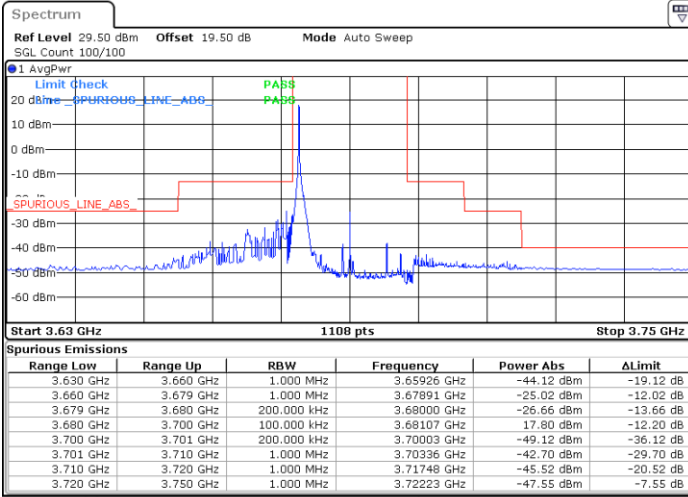

Date: 27.DEC.2020 01:05:49

Date: 27.DEC.2020 00:18:58

Highest Channel / FullIRB

N/A

Date: 26.DEC.2020 22:43:54

LTE Band 48 / 20MHz

64QAM

Lowest Channel / 1RB0

Lowest Channel / 1RBmax

Date: 27.DEC.2020 02:21:26

Date: 27.DEC.2020 02:51:35

Lowest Channel / FullIRB

N/A

Date: 18.MAR.2021 23:12:39

LTE Band 48 / 20MHz

64QAM

Middle Channel / 1RB0

Middle Channel / 1RBmax

Date: 27.DEC.2020 03:50:18

Date: 27.DEC.2020 03:54:28

Middle Channel / FullIRB

N/A

Date: 27.DEC.2020 03:38:19

LTE Band 48 / 20MHz

64QAM

Highest Channel / 1RB0

Highest Channel / 1RBmax

Date: 27.DEC.2020 04:58:09

Date: 27.DEC.2020 05:15:56

Highest Channel / FullIRB

N/A

Date: 27.DEC.2020 20:39:18