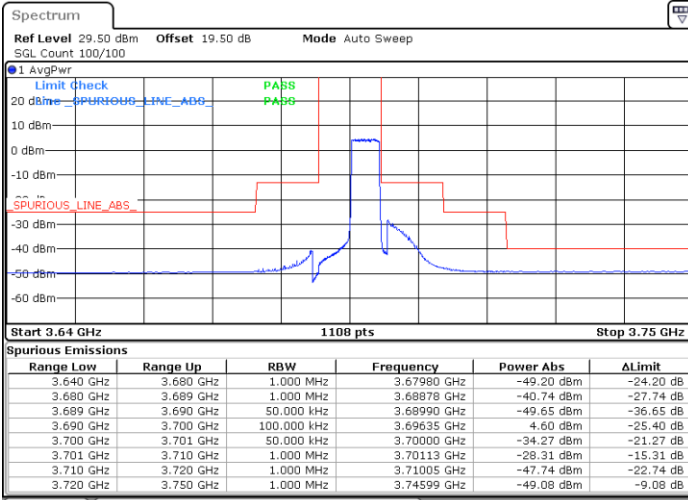

Middle Channel / 1RBmax

Date: 19 DEC 2020 13:56:42

Date: 19 DEC 2020 13:21:08

Middle Channel / FullIRB

N/A

Date: 19 DEC 2020 14:00:08

LTE Band 48 / 5MHz

64QAM

Highest Channel / 1RB0

Highest Channel / 1RBmax

Date: 19 DEC 2020 14:17:16

Date: 19 DEC 2020 14:30:34

Highest Channel / FullIRB

N/A

Date: 19 DEC 2020 14:14:41

LTE Band 48 / 10MHz

64QAM

Lowest Channel / 1RB0

Lowest Channel / 1RBmax

Date: 19 DEC 2020 14:47:13

Date: 19 DEC 2020 15:12:47

Lowest Channel / FullIRB

N/A

Date: 27 DEC 2020 05:42:39