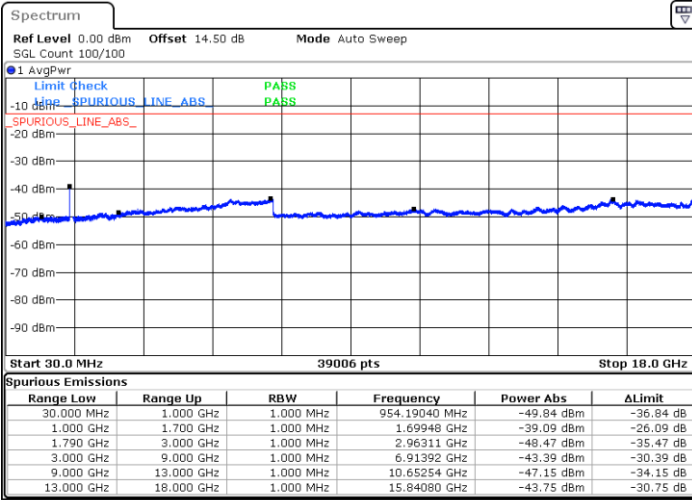

QPSK

Highest Channel / 1RB0 and 1RB24

Highest Channel / 1RB14 and 1RB0

Date: 31.DEC.2020 21:45:13

Date: 31.DEC.2020 21:46:27

Highest Channel / FullRB

N/A

Date: 31.DEC.2020 21:38:24

LTE Band 66B / 5MHz+10MHz

QPSK

Lowest Channel / 1RB0 and 1RB14

Lowest Channel / 1RB24 and 1RB0

Date: 31.DEC.2020 22:05:30

Date: 31.DEC.2020 22:06:49

Lowest Channel / FullIRB

N/A

Date: 31.DEC.2020 21:52:52

LTE Band 66B / 5MHz+10MHz

QPSK

Middle Channel / 1RB0 and 1RB14

Middle Channel / 1RB24 and 1RB0

Date: 31.DEC.2020 22:16:18

Date: 31.DEC.2020 22:39:56

Middle Channel / FullRB

N/A

Date: 31.DEC.2020 22:15:08

LTE Band 66B / 5MHz+10MHz

QPSK

Highest Channel / 1RB0 and 1RB14

Highest Channel / 1RB24 and 1RB0

Date: 31.DEC.2020 23:03:54

Date: 31.DEC.2020 23:05:27