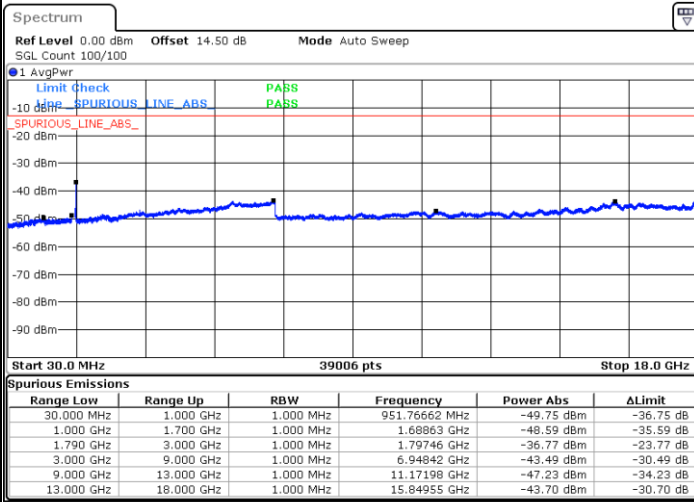

Date: 1.JAN.2021 00:46:52

Lowest Channel / FullIRB

N/A

Date: 1.JAN.2021 00:38:03

LTE Band 66B / 5MHz+15MHz

QPSK

Middle Channel / 1RB0 and 1RB49

Middle Channel / 1RB24 and 1RB0

Date: 1.JAN.2021 00:59:17

Date: 1.JAN.2021 01:00:11

Middle Channel / FullIRB

N/A

Date: 1.JAN.2021 00:54:07

LTE Band 66B / 5MHz+15MHz

QPSK

Highest Channel / 1RB0 and 1RB49

Highest Channel / 1RB24 and 1RB0

Date: 1.JAN.2021 01:14:53

Date: 1.JAN.2021 01:16:46

Highest Channel / FullIRB

N/A

Date: 1.JAN.2021 01:06:25

LTE Band 66B / 10MHz+5MHz

QPSK

Lowest Channel / 1RB0 and 1RB24

Lowest Channel / 1RB49 and 1RB0

Date: 31.DEC.2020 23:16:54

Date: 31.DEC.2020 23:23:56

Lowest Channel / FullIRB

N/A

Date: 31.DEC.2020 23:15:21

LTE Band 66B / 10MHz+5MHz