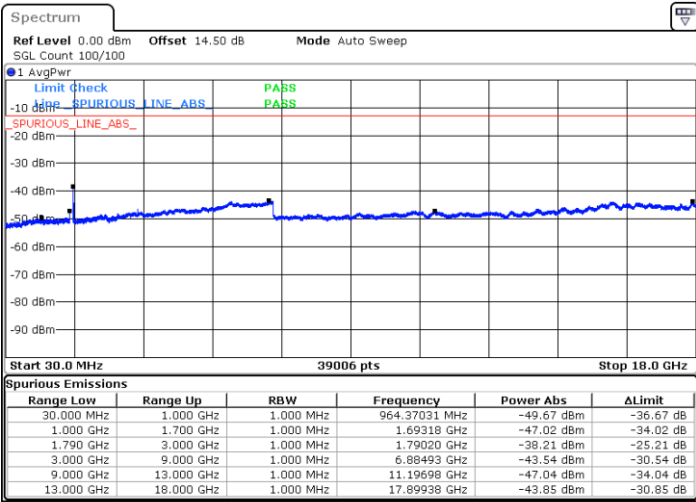

LTE Band 66B / 5MHz+10MHz

QPSK

Lowest Channel / 1RB0 and 1RB14

Lowest Channel / 1RB24 and 1RB0

Date: 31.DEC.2020 22:05:30

Date: 31.DEC.2020 22:06:49

Lowest Channel / FullIRB

N/A

Date: 31.DEC.2020 21:52:52

LTE Band 66B / 5MHz+10MHz

QPSK

Middle Channel / 1RB0 and 1RB14

Middle Channel / 1RB24 and 1RB0

Date: 31.DEC.2020 22:16:18

Date: 31.DEC.2020 22:39:56

Middle Channel / FullRB

N/A

Date: 31.DEC.2020 22:15:08

LTE Band 66B / 5MHz+10MHz

QPSK

Highest Channel / 1RB0 and 1RB14

Highest Channel / 1RB24 and 1RB0

Date: 31.DEC.2020 23:03:54

Date: 31.DEC.2020 23:05:27

Highest Channel / FullIRB

N/A

Date: 31.DEC.2020 22:43:07

LTE Band 66B / 5MHz+15MHz

QPSK

Lowest Channel / 1RB0 and 1RB49

Lowest Channel / 1RB24 and 1RB0

Date: 1.JAN.2021 00:45:32