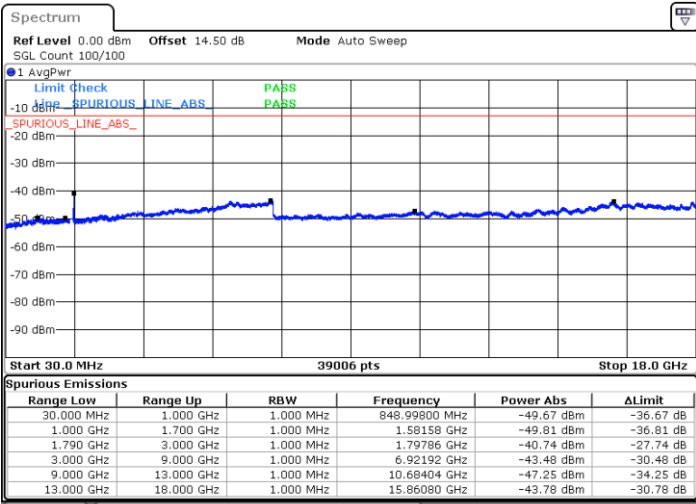

LTE Band 66B / 5MHz+5MHz

16QAM

MiddleChannel / 1RB0 and 1RB24

Middle Channel / 1RB14 and 1RB0

Date: 31.DEC.2020 21:30:51

Date: 31.DEC.2020 21:34:21

Middle Channel / FullIRB

N/A

Date: 31.DEC.2020 21:25:58

LTE Band 66B / 5MHz+5MHz

16QAM

Highest Channel / 1RB0 and 1RB24

Highest Channel / 1RB14 and 1RB0

Date: 31.DEC.2020 21:44:00

Date: 31.DEC.2020 21:47:39

Highest Channel / FullIRB

N/A

Date: 31.DEC.2020 21:39:50

LTE Band 66B / 5MHz+10MHz

16QAM

Lowest Channel / 1RB0 and 1RB14

Lowest Channel / 1RB24 and 1RB0

Date: 31.DEC.2020 22:03:54

Date: 31.DEC.2020 22:07:51

Lowest Channel / FullIRB

N/A

Date: 31.DEC.2020 21:57:56

LTE Band 66B / 5MHz+10MHz

16QAM

Middle Channel / 1RB0 and 1RB14

Middle Channel / 1RB24 and 1RB0

Date: 31.DEC.2020 22:17:10