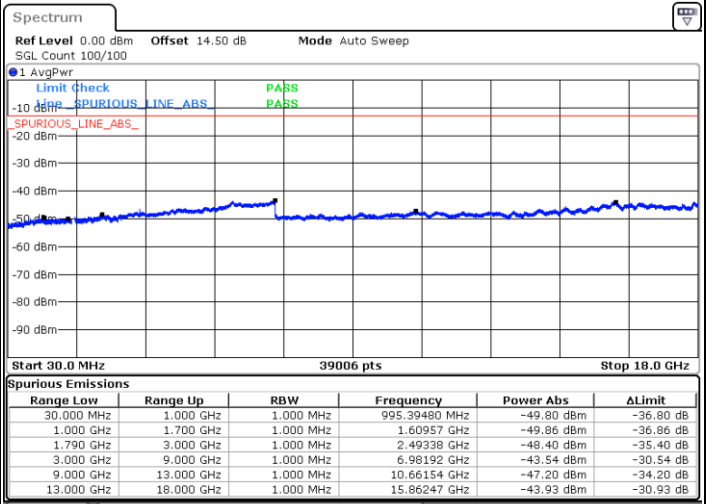

LTE Band 66B / 5MHz+5MHz

16QAM

MiddleChannel / 1RB0 and 1RB24

Middle Channel / 1RB14 and 1RB0

Date: 31.DEC.2020 21:30:51

Date: 31.DEC.2020 21:34:21

Middle Channel / FullIRB

N/A

Date: 31.DEC.2020 21:25:58

LTE Band 66B / 5MHz+5MHz

16QAM

Highest Channel / 1RB0 and 1RB24

Highest Channel / 1RB14 and 1RB0

Date: 31.DEC.2020 21:44:00

Date: 31.DEC.2020 21:47:39

Highest Channel / FullIRB

N/A

Date: 31.DEC.2020 21:39:50

LTE Band 66B / 5MHz+10MHz

16QAM

Lowest Channel / 1RB0 and 1RB14

Lowest Channel / 1RB24 and 1RB0

Date: 31.DEC.2020 22:03:54

Date: 31.DEC.2020 22:07:51

Lowest Channel / FullIRB

N/A

Date: 31.DEC.2020 21:57:56

LTE Band 66B / 5MHz+10MHz

16QAM

Middle Channel / 1RB0 and 1RB14

Middle Channel / 1RB24 and 1RB0

Date: 31.DEC.2020 22:17:10