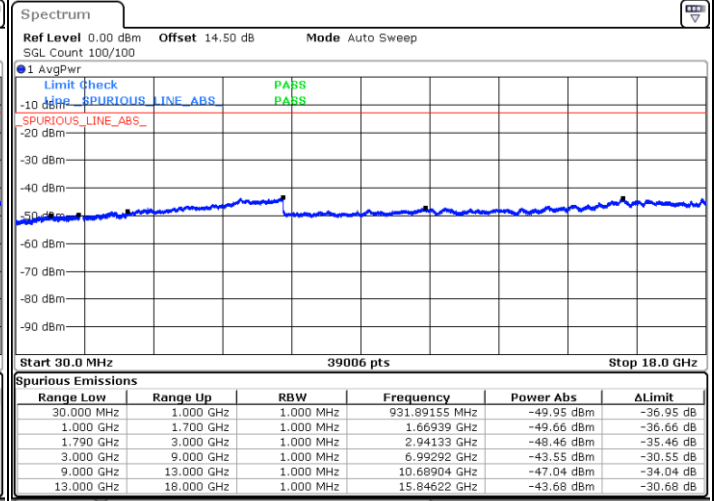

Highest Channel / 1RB0 and 1RB49

Highest Channel / 1RB49 and 1RB0

Date: 1.JAN.2021 02:04:57

Date: 1.JAN.2021 02:06:11

Highest Channel / FullIRB

N/A

Date: 1.JAN.2021 01:57:39

LTE Band 66B / 5MHz+5MHz

LTE Band 66B / 5MHz+5MHz

16QAM

MiddleChannel / 1RB0 and 1RB24

Middle Channel / 1RB14 and 1RB0

Date: 31.DEC.2020 21:30:51

Date: 31.DEC.2020 21:34:21

Middle Channel / FullIRB

N/A

Date: 31.DEC.2020 21:25:58

LTE Band 66B / 5MHz+5MHz

16QAM

Highest Channel / 1RB0 and 1RB24

Highest Channel / 1RB14 and 1RB0

Date: 31.DEC.2020 21:44:00

Date: 31.DEC.2020 21:47:39

Highest Channel / FullIRB

N/A

Date: 31.DEC.2020 21:39:50

LTE Band 66B / 5MHz+10MHz

16QAM

Lowest Channel / 1RB0 and 1RB14

Lowest Channel / 1RB24 and 1RB0

Date: 31.DEC.2020 22:03:54

Date: 31.DEC.2020 22:07:51