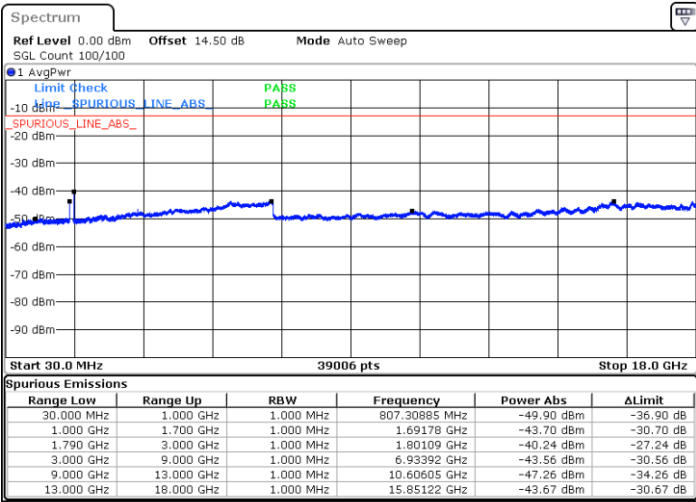

Date: 2.JAN.2021 20:16:03

Highest Channel / FullIRB

N/A

Date: 2.JAN.2021 20:03:33

LTE Band 66B / 15MHz+5MHz

QPSK

Lowest Channel / 1RB0 and 1RB49

Lowest Channel / 1RB49 and 1RB0

Date: 1.JAN.2021 01:33:32

Date: 1.JAN.2021 01:34:48

Lowest Channel / FullIRB

N/A

Date: 1.JAN.2021 01:23:46

LTE Band 66B / 15MHz+5MHz

QPSK

Middle Channel / 1RB0 and 1RB49

Middle Channel / 1RB49 and 1RB0

Date: 1.JAN.2021 01:49:27

Date: 1.JAN.2021 01:54:33

Middle Channel / FullIRB

N/A

Date: 1.JAN.2021 01:48:23

LTE Band 66B / 15MHz+5MHz

QPSK

Highest Channel / 1RB0 and 1RB49

Highest Channel / 1RB49 and 1RB0

Date: 1.JAN.2021 02:04:57

Date: 1.JAN.2021 02:06:11

Highest Channel / FullIRB

N/A

Date: 1.JAN.2021 01:57:39

LTE Band 66B / 5MHz+5MHz