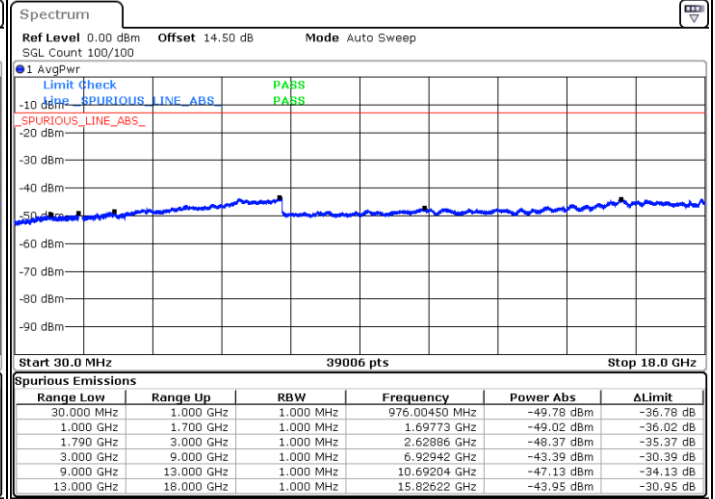

Middle Channel / FullRB

N/A

Date: 2.JAN.2021 19:48:57

LTE Band 66B / 10MHz+10MHz

QPSK

Highest Channel / 1RB0 and 1RB49

Highest Channel / 1RB49 and 1RB0

Date: 2.JAN.2021 20:14:44

Date: 2.JAN.2021 20:16:03

Highest Channel / FullIRB

N/A

Date: 2.JAN.2021 20:03:33

LTE Band 66B / 15MHz+5MHz

QPSK

Lowest Channel / 1RB0 and 1RB49

Lowest Channel / 1RB49 and 1RB0

Date: 1.JAN.2021 01:33:32

Date: 1.JAN.2021 01:34:48

Lowest Channel / FullIRB

N/A

Date: 1.JAN.2021 01:23:46

LTE Band 66B / 15MHz+5MHz

QPSK

Middle Channel / 1RB0 and 1RB49

Highest Channel / 1RB0 and 1RB49

Highest Channel / 1RB49 and 1RB0

Date: 1.JAN.2021 02:04:57

Date: 1.JAN.2021 02:06:11

Highest Channel / FullIRB

N/A

Date: 1.JAN.2021 01:57:39

LTE Band 66B / 5MHz+5MHz