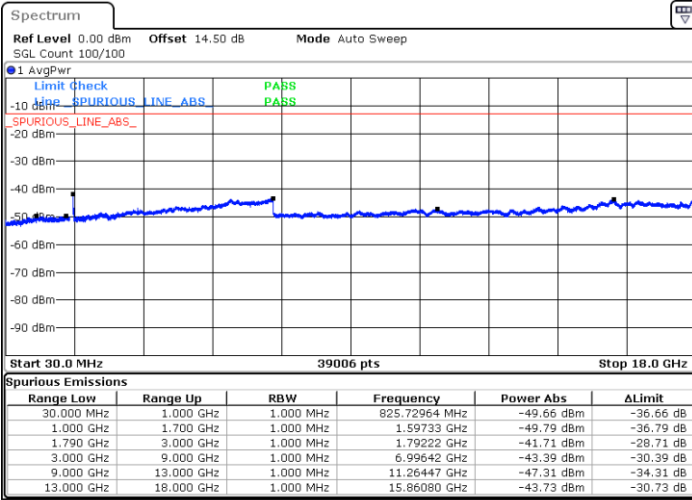

N/A

Date: 31.DEC.2020 21:39:50

LTE Band 66B / 5MHz+10MHz

16QAM

Lowest Channel / 1RB0 and 1RB14

Lowest Channel / 1RB24 and 1RB0

Date: 31.DEC.2020 22:03:54

Date: 31.DEC.2020 22:07:51

Lowest Channel / FullIRB

N/A

Date: 31.DEC.2020 21:57:56

LTE Band 66B / 5MHz+10MHz

16QAM

Middle Channel / 1RB0 and 1RB14

Middle Channel / 1RB24 and 1RB0

Date: 31.DEC.2020 22:17:10

Date: 31.DEC.2020 22:25:27

Middle Channel / FullIRB

N/A

Date: 31.DEC.2020 22:14:06

LTE Band 66B / 5MHz+10MHz

16QAM

Highest Channel / 1RB0 and 1RB14

Highest Channel / 1RB24 and 1RB0

Date: 31.DEC.2020 22:50:32

Date: 31.DEC.2020 23:06:54

Highest Channel / FullIRB

N/A

Date: 31.DEC.2020 22:44:51

LTE Band 66B / 5MHz+15MHz

16QAM

Lowest Channel / 1RB0 and 1RB49