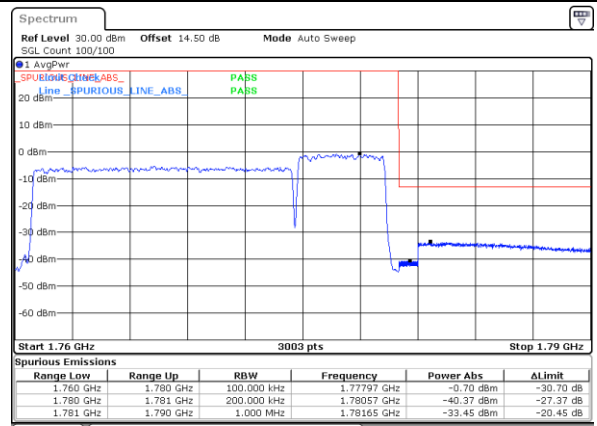

Date: 15. JAN. 2021 21:01:29

Date: 15. JAN. 2021 21:29:40

Lowest Band Edge / Full RB

Highest Band Edge / Full RB

Date: 15. JAN. 2021 20:54:15

Date: 15. JAN. 2021 21:06:19

LTE Band 66B / 15MHz+5MHz

64QAM

Lowest Band Edge / 1RB0 and 1RB49

Highest Band Edge / 1RB0 and 1RB49

Date: 15. JAN. 2021 20:36:28

Date: 15. JAN. 2021 20:45:59

Lowest Band Edge / 1RB49 and 1RB0

Highest Band Edge / 1RB49 and 1RB0

Date: 15. JAN. 2021 20:38:48

Date: 15. JAN. 2021 20:50:57

Lowest Band Edge / Full RB

Highest Band Edge / Full RB

Date: 15. JAN. 2021 20:35:55

Date: 15. JAN. 2021 20:45:07

Conducted Spurious Emission

LTE Band 66B / 5MHz+5MHz

QPSK