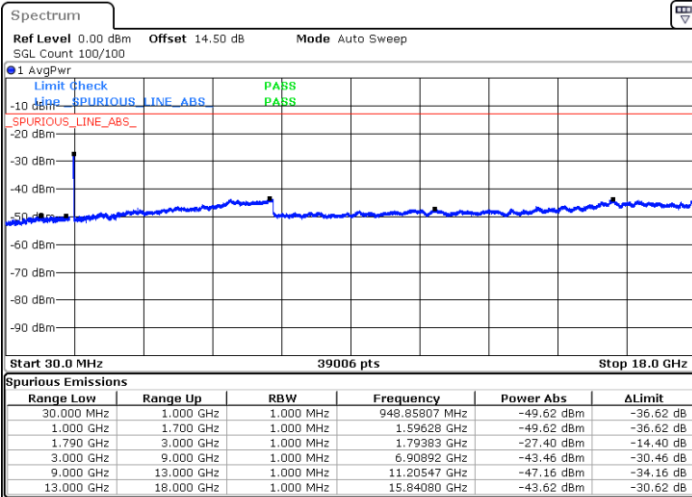

Lowest Channel / FullIRB

N/A

Date: 31.DEC.2020 21:57:56

LTE Band 66B / 5MHz+10MHz

16QAM

Middle Channel / 1RB0 and 1RB14

Middle Channel / 1RB24 and 1RB0

Date: 31.DEC.2020 22:17:10

Date: 31.DEC.2020 22:25:27

Middle Channel / FullIRB

N/A

Date: 31.DEC.2020 22:14:06

LTE Band 66B / 5MHz+10MHz

16QAM

Highest Channel / 1RB0 and 1RB14

Highest Channel / 1RB24 and 1RB0

Date: 31.DEC.2020 22:50:32

Date: 31.DEC.2020 23:06:54

Highest Channel / FullIRB

N/A

Date: 31.DEC.2020 22:44:51

LTE Band 66B / 5MHz+15MHz

16QAM

Lowest Channel / 1RB0 and 1RB49

Lowest Channel / 1RB24 and 1RB0

Date: 1.JAN.2021 00:44:24

Date: 1.JAN.2021 00:48:04

Lowest Channel / FullIRB

N/A

Date: 1.JAN.2021 00:40:18

LTE Band 66B / 5MHz+15MHz

16QAM