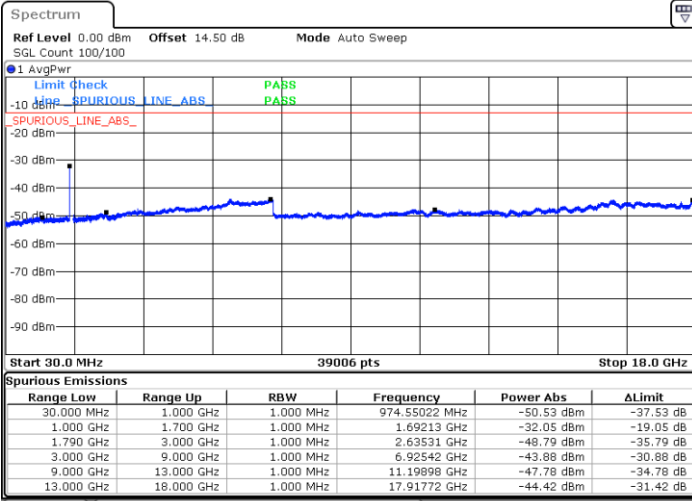

LTE Band 66B / 10MHz+5MHz

QPSK

Highest Channel / 1RB0 and 1RB24

Highest Channel / 1RB49 and 1RB0

Date: 1.JAN.2021 00:29:11

Date: 1.JAN.2021 00:31:14

Highest Channel / FullIRB

N/A

Date: 31.DEC.2020 23:42:01

LTE Band 66B / 10MHz+10MHz

QPSK

Lowest Channel / 1RB0 and 1RB49

Lowest Channel / 1RB49 and 1RB0

Date: 2.JAN.2021 19:43:14

Date: 2.JAN.2021 19:44:26

Lowest Channel / FullIRB

N/A

Date: 2.JAN.2021 19:30:58

LTE Band 66B / 10MHz+10MHz

QPSK

Middle Channel / 1RB0 and 1RB49

Middle Channel / 1RB49 and 1RB0

Date: 2.JAN.2021 19:56:02

Date: 2.JAN.2021 19:58:04

Middle Channel / FullRB

N/A

Date: 2.JAN.2021 19:48:57

LTE Band 66B / 10MHz+10MHz

QPSK

Highest Channel / 1RB0 and 1RB49

Highest Channel / 1RB49 and 1RB0

Date: 2.JAN.2021 20:14:44