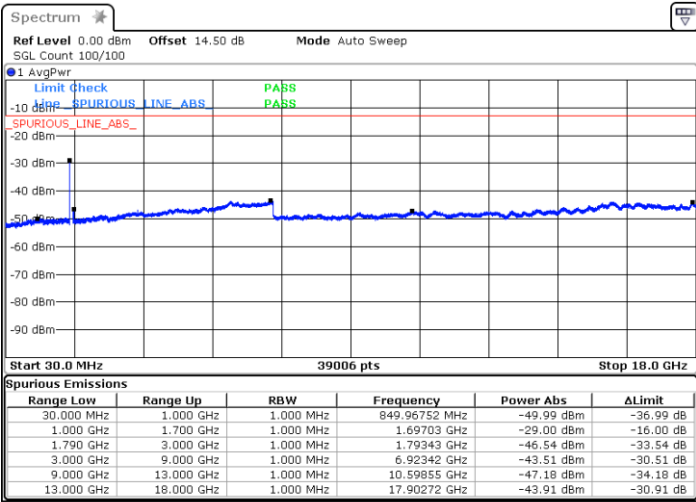

Date: 31.DEC.2020 21:25:58

LTE Band 66B / 5MHz+5MHz

16QAM

Highest Channel / 1RB0 and 1RB24

Highest Channel / 1RB14 and 1RB0

Date: 31.DEC.2020 21:44:00

Date: 31.DEC.2020 21:47:39

Highest Channel / FullIRB

N/A

Date: 31.DEC.2020 21:39:50

LTE Band 66B / 5MHz+10MHz

16QAM

Lowest Channel / 1RB0 and 1RB14

Lowest Channel / 1RB24 and 1RB0

Date: 31.DEC.2020 22:03:54

Date: 31.DEC.2020 22:07:51

Lowest Channel / FullIRB

N/A

Date: 31.DEC.2020 21:57:56

LTE Band 66B / 5MHz+10MHz

16QAM

Middle Channel / 1RB0 and 1RB14

Middle Channel / 1RB24 and 1RB0

Date: 31.DEC.2020 22:17:10

Date: 31.DEC.2020 22:25:27

Middle Channel / FullIRB

N/A

Date: 31.DEC.2020 22:14:06

LTE Band 66B / 5MHz+10MHz

16QAM

Highest Channel / 1RB0 and 1RB14

Highest Channel / 1RB24 and 1RB0