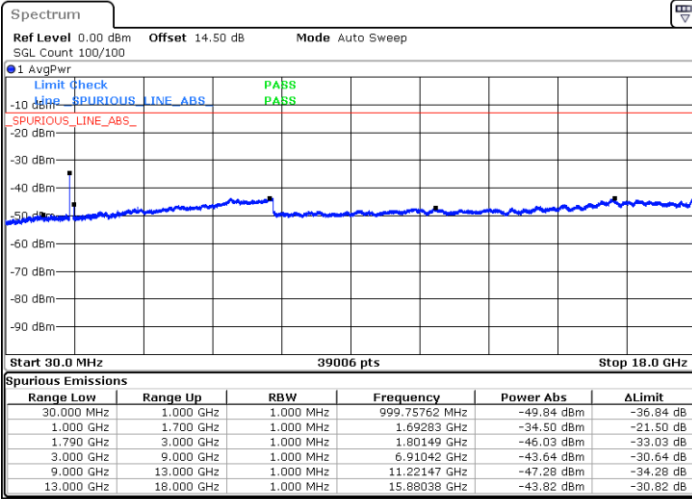

Middle Channel / FullRB

N/A

Date: 2.JAN.2021 19:48:57

LTE Band 66B / 10MHz+10MHz

QPSK

Highest Channel / 1RB0 and 1RB49

Highest Channel / 1RB49 and 1RB0

Date: 2.JAN.2021 20:14:44

Date: 2.JAN.2021 20:16:03

Highest Channel / FullIRB

N/A

Date: 2.JAN.2021 20:03:33

LTE Band 66B / 15MHz+5MHz

QPSK

Lowest Channel / 1RB0 and 1RB49

Lowest Channel / 1RB49 and 1RB0

Date: 1.JAN.2021 01:33:32

Date: 1.JAN.2021 01:34:48

Lowest Channel / FullIRB

N/A

Date: 1.JAN.2021 01:23:46

LTE Band 66B / 15MHz+5MHz

QPSK

Middle Channel / 1RB0 and 1RB49