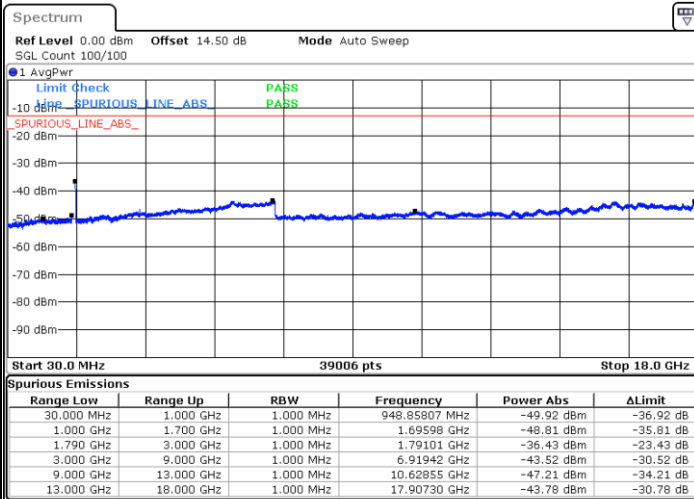

Date: 1.JAN.2021 01:33:32

Date: 1.JAN.2021 01:34:48

Lowest Channel / FullIRB

N/A

Date: 1.JAN.2021 01:23:46

LTE Band 66B / 15MHz+5MHz

QPSK

Middle Channel / 1RB0 and 1RB49

Middle Channel / 1RB49 and 1RB0

Date: 1.JAN.2021 01:49:27

Date: 1.JAN.2021 01:54:33

Middle Channel / FullIRB

N/A

Date: 1.JAN.2021 01:48:23

LTE Band 66B / 15MHz+5MHz

QPSK

Highest Channel / 1RB0 and 1RB49

Highest Channel / 1RB49 and 1RB0

Date: 1.JAN.2021 02:04:57

Date: 1.JAN.2021 02:06:11

Highest Channel / FullIRB

N/A

Date: 1.JAN.2021 01:57:39

LTE Band 66B / 5MHz+5MHz

16QAM

Lowest Channel / 1RB0 and 1RB24

Lowest Channel / 1RB14 and 1RB0

Date: 31.DEC.2020 21:14:52

Date: 31.DEC.2020 21:18:22

Lowest Channel / FullIRB

N/A

Date: 31.DEC.2020 20:54:12