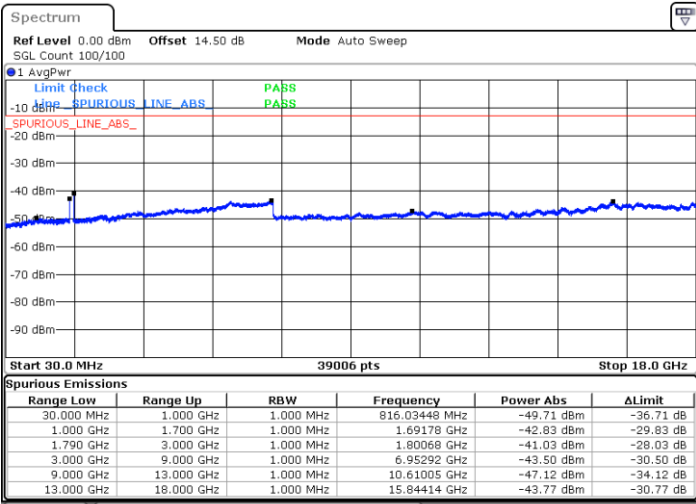

Highest Channel / FullIRB

N/A

Date: 31.DEC.2020 22:43:07

LTE Band 66B / 5MHz+15MHz

QPSK

Lowest Channel / 1RB0 and 1RB49

Lowest Channel / 1RB24 and 1RB0

Date: 1.JAN.2021 00:45:32

Date: 1.JAN.2021 00:46:52

Lowest Channel / FullIRB

N/A

Date: 1.JAN.2021 00:38:03

LTE Band 66B / 5MHz+15MHz

QPSK

Middle Channel / 1RB0 and 1RB49

Middle Channel / 1RB24 and 1RB0

Date: 1.JAN.2021 00:59:17

Date: 1.JAN.2021 01:00:11

Middle Channel / FullIRB

N/A

Date: 1.JAN.2021 00:54:07

LTE Band 66B / 5MHz+15MHz

QPSK

Highest Channel / 1RB0 and 1RB49

Highest Channel / 1RB24 and 1RB0

Date: 1.JAN.2021 01:14:53

Date: 1.JAN.2021 01:16:46

Highest Channel / FullIRB

N/A

Date: 1.JAN.2021 01:06:25

LTE Band 66B / 10MHz+5MHz

QPSK