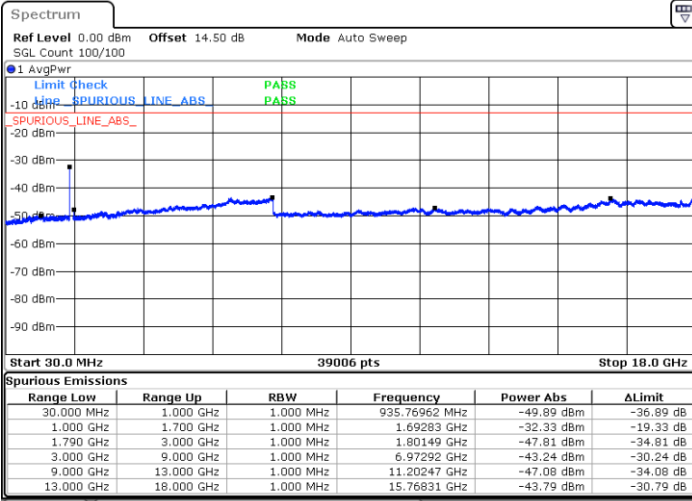

Date: 31.DEC.2020 22:25:27

Middle Channel / FullIRB

N/A

Date: 31.DEC.2020 22:14:06

LTE Band 66B / 5MHz+10MHz

16QAM

Highest Channel / 1RB0 and 1RB14

Highest Channel / 1RB24 and 1RB0

Date: 31.DEC.2020 22:50:32

Date: 31.DEC.2020 23:06:54

Highest Channel / FullIRB

N/A

Date: 31.DEC.2020 22:44:51

LTE Band 66B / 5MHz+15MHz

16QAM

Lowest Channel / 1RB0 and 1RB49

Lowest Channel / 1RB24 and 1RB0

Date: 1.JAN.2021 00:44:24

Date: 1.JAN.2021 00:48:04

Lowest Channel / FullIRB

N/A

Date: 1.JAN.2021 00:40:18

LTE Band 66B / 5MHz+15MHz

16QAM

Middle Channel / 1RB0 and 1RB49

Middle Channel / 1RB24 and 1RB0

Date: 1.JAN.2021 00:58:22

Date: 1.JAN.2021 01:01:09

Middle Channel / FullIRB

N/A

Date: 1.JAN.2021 00:55:21

LTE Band 66B / 5MHz+15MHz