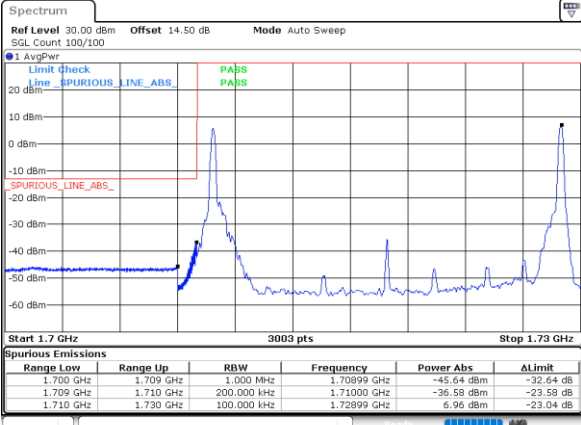

LTE Band 66B / 10MHz+10MHz

64QAM

Lowest Band Edge / 1RB0 and 1RB49

Highest Band Edge / 1RB0 and 1RB49

Date: 15. JAN. 2021 20:55:10

Date: 15. JAN. 2021 21:10:04

Lowest Band Edge / 1RB49 and 1RB0

Highest Band Edge / 1RB49 and 1RB0

Date: 15. JAN. 2021 21:01:29

Date: 15. JAN. 2021 21:29:40

Lowest Band Edge / Full RB

Highest Band Edge / Full RB

Date: 15. JAN. 2021 20:54:15

Date: 15. JAN. 2021 21:06:19

LTE Band 66B / 15MHz+5MHz

64QAM

Lowest Band Edge / 1RB0 and 1RB49

Highest Band Edge / 1RB0 and 1RB49

Date: 15. JAN. 2021 20:36:28

Date: 15. JAN. 2021 20:45:59

Lowest Band Edge / 1RB49 and 1RB0

Highest Band Edge / 1RB49 and 1RB0

Date: 15. JAN. 2021 20:38:48

Date: 15. JAN. 2021 20:50:57

Lowest Band Edge / Full RB

Highest Band Edge / Full RB

Date: 15. JAN. 2021 20:35:55

Date: 15. JAN. 2021 20:45:07

Conducted Spurious Emission

LTE Band 66B / 5MHz+5MHz

QPSK