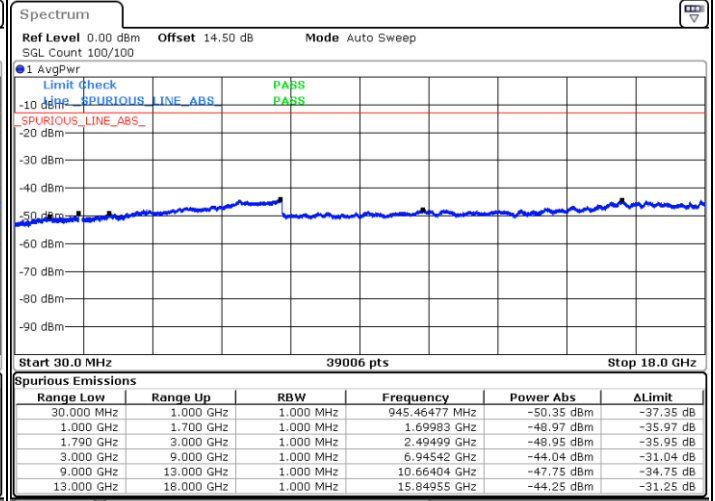

LTE Band 66B / 10MHz+5MHz

QPSK

Highest Channel / 1RB0 and 1RB24

Highest Channel / 1RB49 and 1RB0

Date: 1.JAN.2021 00:29:11

Date: 1.JAN.2021 00:31:14

Highest Channel / FullIRB

N/A

Date: 31.DEC.2020 23:42:01

LTE Band 66B / 10MHz+10MHz

QPSK

Lowest Channel / 1RB0 and 1RB49

Lowest Channel / 1RB49 and 1RB0

Date: 2.JAN.2021 19:43:14

Date: 2.JAN.2021 19:44:26

Lowest Channel / FullIRB

N/A

Date: 2.JAN.2021 19:30:58

LTE Band 66B / 10MHz+10MHz

QPSK

Middle Channel / 1RB0 and 1RB49

Middle Channel / 1RB49 and 1RB0

Date: 2.JAN.2021 19:56:02

Date: 2.JAN.2021 19:58:04

Middle Channel / FullRB

N/A

Date: 2.JAN.2021 19:48:57

LTE Band 66B / 10MHz+10MHz

QPSK

Highest Channel / 1RB0 and 1RB49

Highest Channel / 1RB49 and 1RB0

Date: 2.JAN.2021 20:14:44