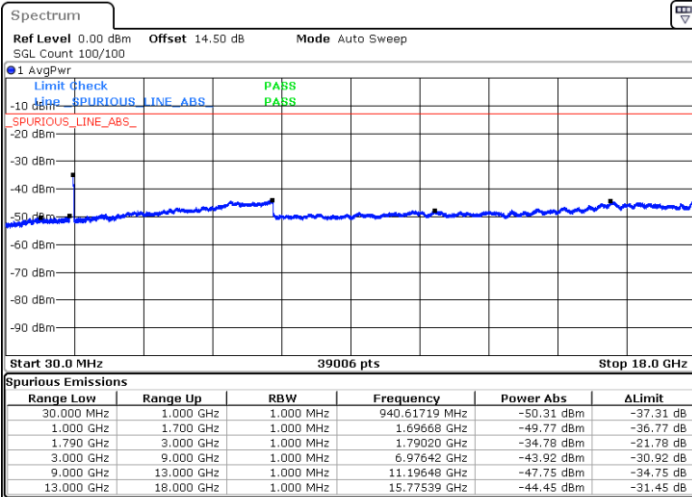

N/A

Date: 2.JAN.2021 19:30:58

LTE Band 66B / 10MHz+10MHz

QPSK

Middle Channel / 1RB0 and 1RB49

Middle Channel / 1RB49 and 1RB0

Date: 2.JAN.2021 19:56:02

Date: 2.JAN.2021 19:58:04

Middle Channel / FullRB

N/A

Date: 2.JAN.2021 19:48:57

LTE Band 66B / 10MHz+10MHz

QPSK

Highest Channel / 1RB0 and 1RB49

Highest Channel / 1RB49 and 1RB0

Date: 2.JAN.2021 20:14:44

Date: 2.JAN.2021 20:16:03

Highest Channel / FullIRB

N/A

Date: 2.JAN.2021 20:03:33

LTE Band 66B / 15MHz+5MHz

QPSK

Lowest Channel / 1RB0 and 1RB49

Lowest Channel / 1RB49 and 1RB0

Date: 1.JAN.2021 01:33:32

Date: 1.JAN.2021 01:34:48

Lowest Channel / FullIRB

N/A

Date: 1.JAN.2021 01:23:46

LTE Band 66B / 15MHz+5MHz

QPSK

Middle Channel / 1RB0 and 1RB49