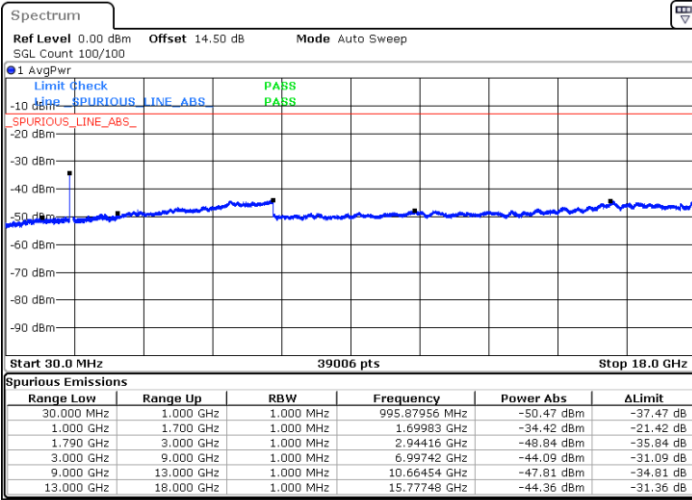

LTE Band 66B / 10MHz+5MHz

QPSK

Highest Channel / 1RB0 and 1RB24

Highest Channel / 1RB49 and 1RB0

Date: 1.JAN.2021 00:29:11

Date: 1.JAN.2021 00:31:14

Highest Channel / FullIRB

N/A

Date: 31.DEC.2020 23:42:01

LTE Band 66B / 10MHz+10MHz

QPSK

Lowest Channel / 1RB0 and 1RB49

Lowest Channel / 1RB49 and 1RB0

Date: 2.JAN.2021 19:43:14

Date: 2.JAN.2021 19:44:26

Lowest Channel / FullIRB

N/A

Date: 2.JAN.2021 19:30:58

LTE Band 66B / 10MHz+10MHz

QPSK

Middle Channel / 1RB0 and 1RB49

Middle Channel / 1RB49 and 1RB0

Date: 2.JAN.2021 19:56:02

Date: 2.JAN.2021 19:58:04

Middle Channel / FullRB

N/A

Date: 2.JAN.2021 19:48:57

LTE Band 66B / 10MHz+10MHz

QPSK

Highest Channel / 1RB0 and 1RB49

Highest Channel / 1RB49 and 1RB0

Date: 2.JAN.2021 20:14:44