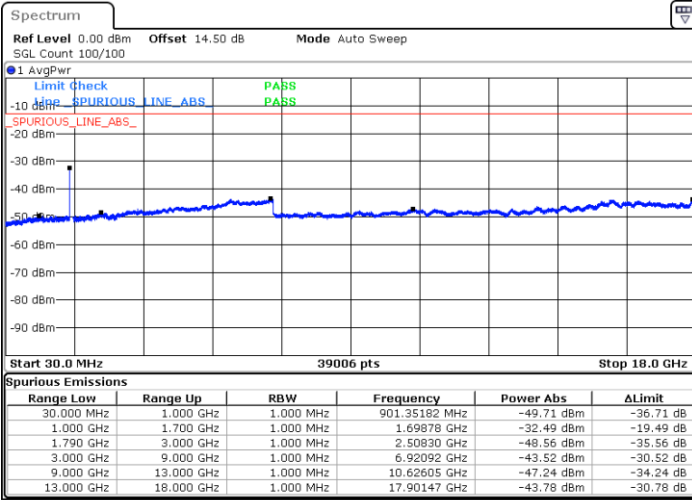

N/A

Date: 31.DEC.2020 22:15:08

LTE Band 66B / 5MHz+10MHz

QPSK

Highest Channel / 1RB0 and 1RB14

Highest Channel / 1RB24 and 1RB0

Date: 31.DEC.2020 23:03:54

Date: 31.DEC.2020 23:05:27

Highest Channel / FullIRB

N/A

Date: 31.DEC.2020 22:43:07

LTE Band 66B / 5MHz+15MHz

QPSK

Lowest Channel / 1RB0 and 1RB49

Lowest Channel / 1RB24 and 1RB0

Date: 1.JAN.2021 00:45:32

Date: 1.JAN.2021 00:46:52

Lowest Channel / FullIRB

N/A

Date: 1.JAN.2021 00:38:03

LTE Band 66B / 5MHz+15MHz

QPSK

Middle Channel / 1RB0 and 1RB49

Middle Channel / 1RB24 and 1RB0

Date: 1.JAN.2021 00:59:17

Date: 1.JAN.2021 01:00:11

Middle Channel / FullIRB

N/A

Date: 1.JAN.2021 00:54:07

LTE Band 66B / 5MHz+15MHz

QPSK

Highest Channel / 1RB0 and 1RB49