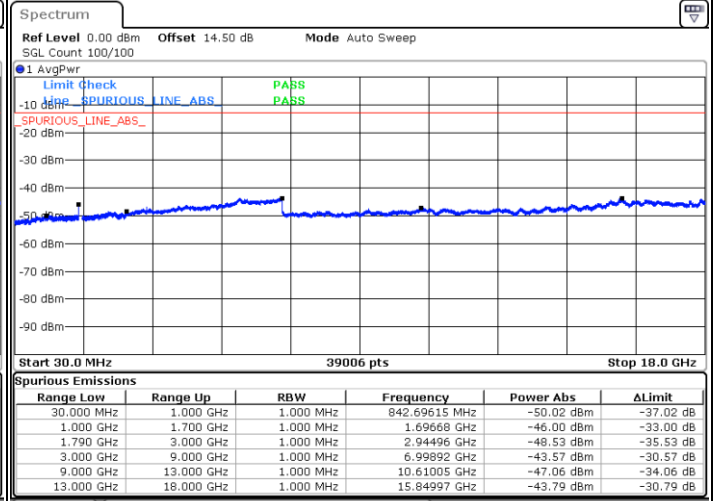

N/A

Date: 31.DEC.2020 22:15:08

LTE Band 66B / 5MHz+10MHz

QPSK

Highest Channel / 1RB0 and 1RB14

Highest Channel / 1RB24 and 1RB0

Date: 31.DEC.2020 23:03:54

Date: 31.DEC.2020 23:05:27

Highest Channel / FullIRB

N/A

Date: 31.DEC.2020 22:43:07

LTE Band 66B / 5MHz+15MHz

QPSK

Lowest Channel / 1RB0 and 1RB49

Lowest Channel / 1RB24 and 1RB0

Date: 1.JAN.2021 00:45:32

Date: 1.JAN.2021 00:46:52

Lowest Channel / FullIRB

N/A

Date: 1.JAN.2021 00:38:03

LTE Band 66B / 5MHz+15MHz

QPSK

Middle Channel / 1RB0 and 1RB49

Middle Channel / 1RB24 and 1RB0

Date: 1.JAN.2021 00:59:17

Date: 1.JAN.2021 01:00:11

Middle Channel / FullIRB

N/A

Date: 1.JAN.2021 00:54:07

LTE Band 66B / 5MHz+15MHz

QPSK

Highest Channel / 1RB0 and 1RB49