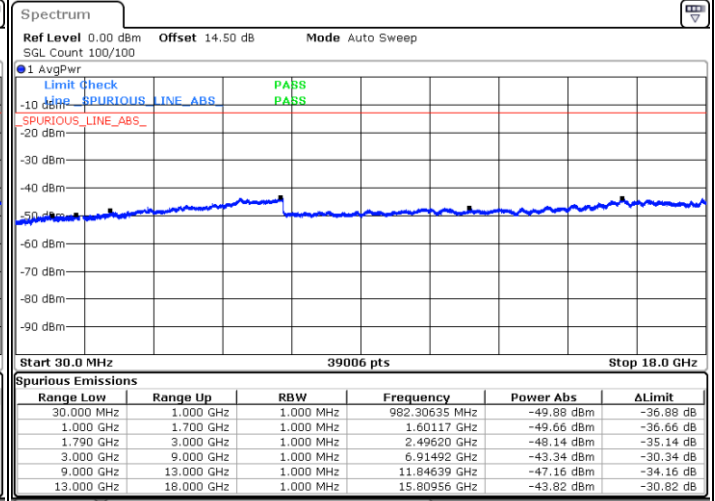

LTE Band 66B / 10MHz+5MHz

16QAM

Lowest Channel / 1RB0 and 1RB24

Lowest Channel / 1RB49 and 1RB0

Date: 31.DEC.2020 23:18:02

Date: 31.DEC.2020 23:22:39

Lowest Channel / FullIRB

N/A

Date: 31.DEC.2020 23:13:43

LTE Band 66B / 10MHz+5MHz

16QAM

Middle Channel / 1RB0 and 1RB24

Middle Channel / 1RB49 and 1RB0

Date: 31.DEC.2020 23:32:49

Date: 31.DEC.2020 23:35:50

Middle Channel / FullIRB