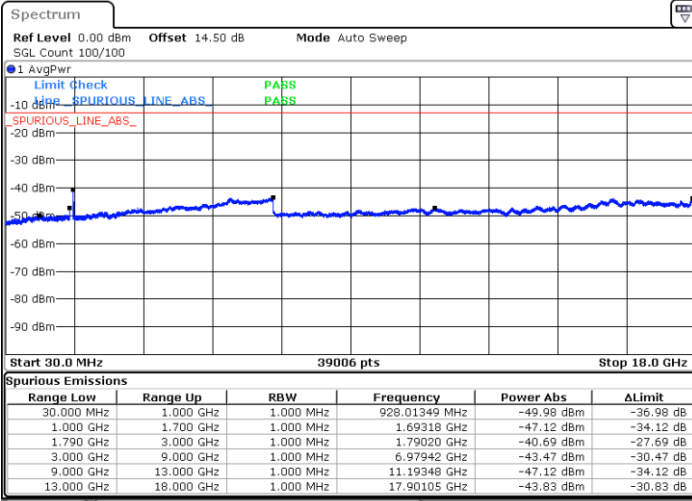

N/A

Date: 31.DEC.2020 21:39:50

LTE Band 66B / 5MHz+10MHz

16QAM

Lowest Channel / 1RB0 and 1RB14

Lowest Channel / 1RB24 and 1RB0

Date: 31.DEC.2020 22:03:54

Date: 31.DEC.2020 22:07:51

Lowest Channel / FullIRB

N/A

Date: 31.DEC.2020 21:57:56

LTE Band 66B / 5MHz+10MHz

16QAM

Middle Channel / 1RB0 and 1RB14

Middle Channel / 1RB24 and 1RB0

Date: 31.DEC.2020 22:17:10

Date: 31.DEC.2020 22:25:27

Middle Channel / FullIRB

N/A

Date: 31.DEC.2020 22:14:06

LTE Band 66B / 5MHz+10MHz

16QAM

Highest Channel / 1RB0 and 1RB14

Highest Channel / 1RB24 and 1RB0

Date: 31.DEC.2020 22:50:32

Date: 31.DEC.2020 23:06:54

Highest Channel / FullIRB

N/A

Date: 31.DEC.2020 22:44:51

LTE Band 66B / 5MHz+15MHz

16QAM

Lowest Channel / 1RB0 and 1RB49