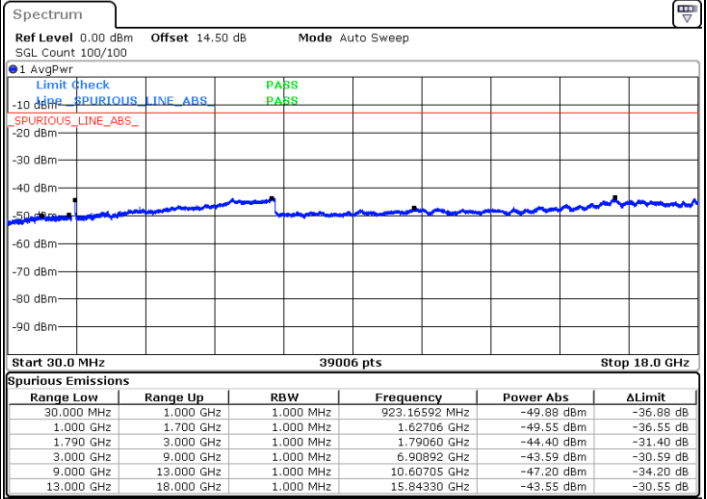

Lowest Channel / FullIRB

N/A

Date: 31.DEC.2020 21:57:56

LTE Band 66B / 5MHz+10MHz

16QAM

Middle Channel / 1RB0 and 1RB14

Middle Channel / 1RB24 and 1RB0

Date: 31.DEC.2020 22:17:10

Date: 31.DEC.2020 22:25:27

Middle Channel / FullIRB

N/A

Date: 31.DEC.2020 22:14:06

LTE Band 66B / 5MHz+10MHz

16QAM

Highest Channel / 1RB0 and 1RB14

Highest Channel / 1RB24 and 1RB0

Date: 31.DEC.2020 22:50:32

Date: 31.DEC.2020 23:06:54

Highest Channel / FullIRB

N/A

Date: 31.DEC.2020 22:44:51

LTE Band 66B / 5MHz+15MHz

16QAM

Lowest Channel / 1RB0 and 1RB49

Lowest Channel / 1RB24 and 1RB0

Date: 1.JAN.2021 00:44:24

Date: 1.JAN.2021 00:48:04

Lowest Channel / FullIRB

N/A

Date: 1.JAN.2021 00:40:18

LTE Band 66B / 5MHz+15MHz

16QAM