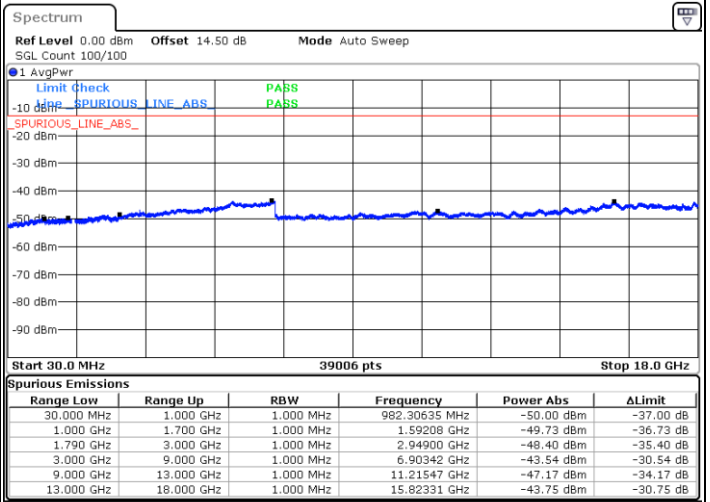

LTE Band 66B / 5MHz+10MHz

QPSK

Lowest Channel / 1RB0 and 1RB14

Lowest Channel / 1RB24 and 1RB0

Date: 31.DEC.2020 22:05:30

Date: 31.DEC.2020 22:06:49

Lowest Channel / FullIRB

N/A

Date: 31.DEC.2020 21:52:52

LTE Band 66B / 5MHz+10MHz

QPSK

Middle Channel / 1RB0 and 1RB14

Middle Channel / 1RB24 and 1RB0

Date: 31.DEC.2020 22:16:18

Date: 31.DEC.2020 22:39:56

Middle Channel / FullRB

N/A

Date: 31.DEC.2020 22:15:08

LTE Band 66B / 5MHz+10MHz

QPSK

Highest Channel / 1RB0 and 1RB14

Highest Channel / 1RB24 and 1RB0

Date: 31.DEC.2020 23:03:54

Date: 31.DEC.2020 23:05:27

Highest Channel / FullIRB

N/A

Date: 31.DEC.2020 22:43:07

LTE Band 66B / 5MHz+15MHz

QPSK

Lowest Channel / 1RB0 and 1RB49

Lowest Channel / 1RB24 and 1RB0

Date: 1.JAN.2021 00:45:32