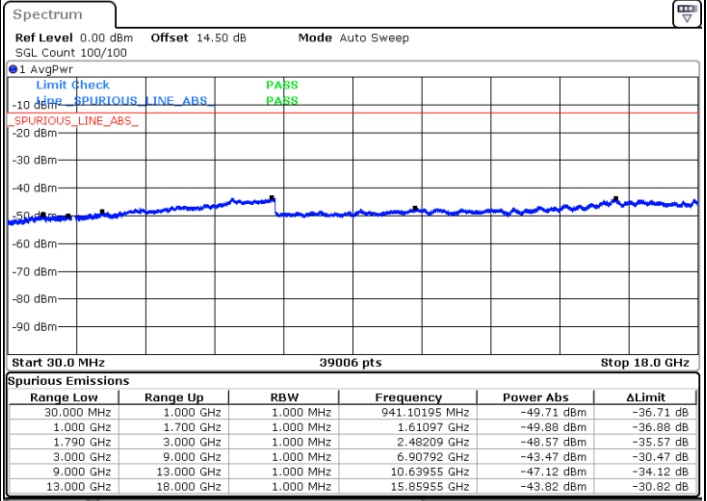

Date: 15. JAN. 2021 20:50:57

Lowest Band Edge / Full RB

Highest Band Edge / Full RB

Date: 15. JAN. 2021 20:35:55

Date: 15. JAN. 2021 20:45:07

Conducted Spurious Emission

LTE Band 66B / 5MHz+5MHz

QPSK

MiddleChannel / 1RB0 and 1RB24

Middle Channel / 1RB14 and 1RB0

Date: 31.DEC.2020 21:29:59

Date: 31.DEC.2020 21:35:12

Middle Channel / FullIRB

N/A

Date: 31.DEC.2020 21:28:55

LTE Band 66B / 5MHz+5MHz

QPSK

Highest Channel / 1RB0 and 1RB24

Highest Channel / 1RB14 and 1RB0

Date: 31.DEC.2020 21:45:13

Date: 31.DEC.2020 21:46:27

Highest Channel / FullRB

N/A

Date: 31.DEC.2020 21:38:24

LTE Band 66B / 5MHz+10MHz

QPSK

Lowest Channel / 1RB0 and 1RB14

Lowest Channel / 1RB24 and 1RB0

Date: 31.DEC.2020 22:05:30

Date: 31.DEC.2020 22:06:49

Lowest Channel / FullIRB

N/A