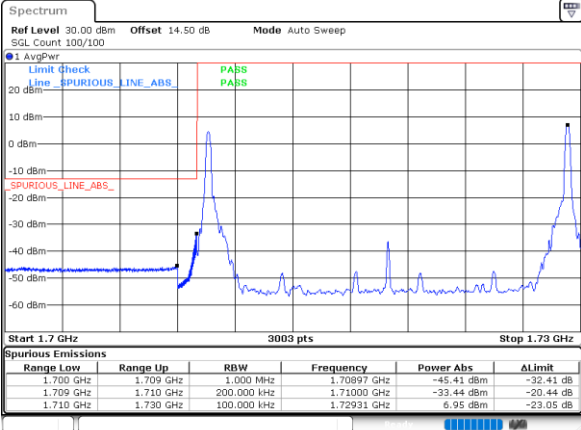

LTE Band 66B / 10MHz+10MHz

64QAM

Lowest Band Edge / 1RB0 and 1RB49

Highest Band Edge / 1RB0 and 1RB49

Date: 15. JAN. 2021 20:55:10

Date: 15. JAN. 2021 21:10:04

Lowest Band Edge / 1RB49 and 1RB0

Highest Band Edge / 1RB49 and 1RB0

Date: 15. JAN. 2021 21:01:29

Date: 15. JAN. 2021 21:29:40

Lowest Band Edge / Full RB

Highest Band Edge / Full RB

Date: 15. JAN. 2021 20:54:15

Date: 15. JAN. 2021 21:06:19

LTE Band 66B / 15MHz+5MHz

64QAM