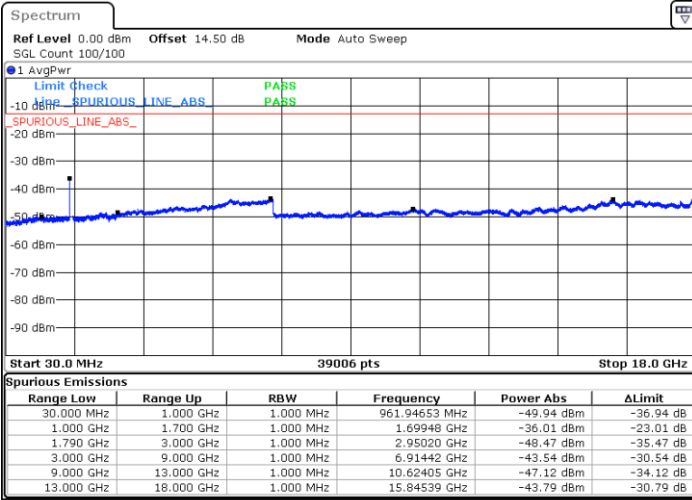

Middle Channel / 1RB0 and 1RB49

Middle Channel / 1RB24 and 1RB0

Date: 1.JAN.2021 00:58:22

Date: 1.JAN.2021 01:01:09

Middle Channel / FullIRB

N/A

Date: 1.JAN.2021 00:55:21

LTE Band 66B / 5MHz+15MHz

16QAM

Highest Channel / 1RB0 and 1RB49

Highest Channel / 1RB24 and 1RB0

Date: 1.JAN.2021 01:13:40

Date: 1.JAN.2021 01:18:58

Highest Channel / FullIRB

N/A

Date: 1.JAN.2021 01:08:04

LTE Band 66B / 10MHz+5MHz

16QAM

Lowest Channel / 1RB0 and 1RB24

Lowest Channel / 1RB49 and 1RB0

Date: 31.DEC.2020 23:18:02

Date: 31.DEC.2020 23:22:39

Lowest Channel / FullIRB

N/A

Date: 31.DEC.2020 23:13:43

LTE Band 66B / 10MHz+5MHz

16QAM

Middle Channel / 1RB0 and 1RB24

Middle Channel / 1RB49 and 1RB0

Date: 31.DEC.2020 23:32:49

Date: 31.DEC.2020 23:35:50

Middle Channel / FullIRB