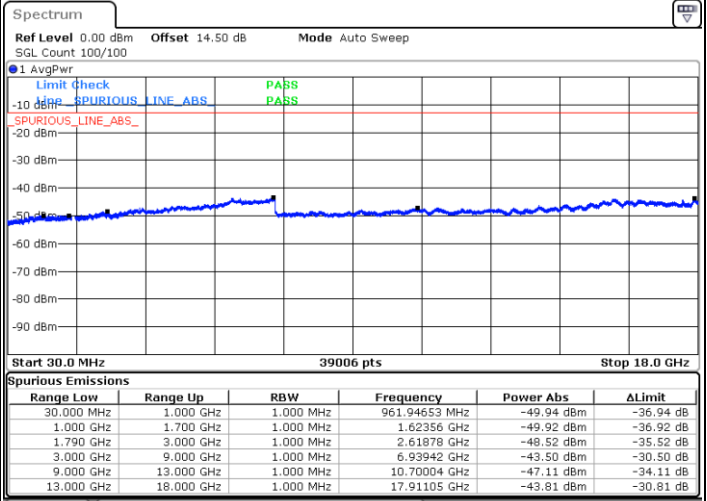

N/A

Date: 31.DEC.2020 21:39:50

LTE Band 66B / 5MHz+10MHz

16QAM

Lowest Channel / 1RB0 and 1RB14

Lowest Channel / 1RB24 and 1RB0

Date: 31.DEC.2020 22:03:54

Date: 31.DEC.2020 22:07:51

Lowest Channel / FullIRB

N/A

Date: 31.DEC.2020 21:57:56

LTE Band 66B / 5MHz+10MHz

16QAM

Middle Channel / 1RB0 and 1RB14

Middle Channel / 1RB24 and 1RB0

Date: 31.DEC.2020 22:17:10

Date: 31.DEC.2020 22:25:27

Middle Channel / FullIRB

N/A

Date: 31.DEC.2020 22:14:06

LTE Band 66B / 5MHz+10MHz

16QAM

Highest Channel / 1RB0 and 1RB14

Highest Channel / 1RB24 and 1RB0

Date: 31.DEC.2020 22:50:32

Date: 31.DEC.2020 23:06:54

Highest Channel / FullIRB

N/A

Date: 31.DEC.2020 22:44:51

LTE Band 66B / 5MHz+15MHz

16QAM

Lowest Channel / 1RB0 and 1RB49