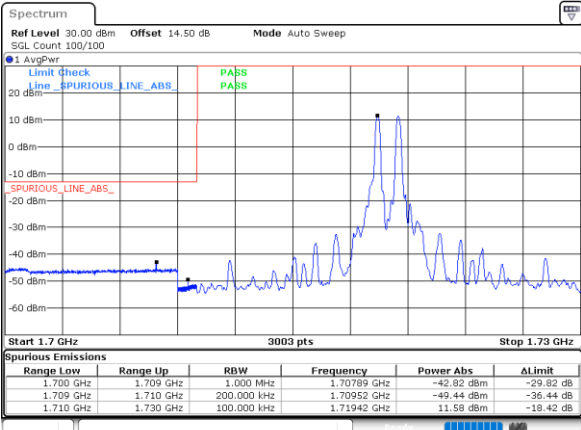

LTE Band 66B / 10MHz+10MHz

64QAM

Lowest Band Edge / 1RB0 and 1RB49

Highest Band Edge / 1RB0 and 1RB49

Date: 15. JAN. 2021 20:55:10

Date: 15. JAN. 2021 21:10:04

Lowest Band Edge / 1RB49 and 1RB0

Highest Band Edge / 1RB49 and 1RB0

Date: 15. JAN. 2021 21:01:29

Date: 15. JAN. 2021 21:29:40

Lowest Band Edge / Full RB

Highest Band Edge / Full RB

Date: 15. JAN. 2021 20:54:15

Date: 15. JAN. 2021 21:06:19

LTE Band 66B / 15MHz+5MHz

64QAM