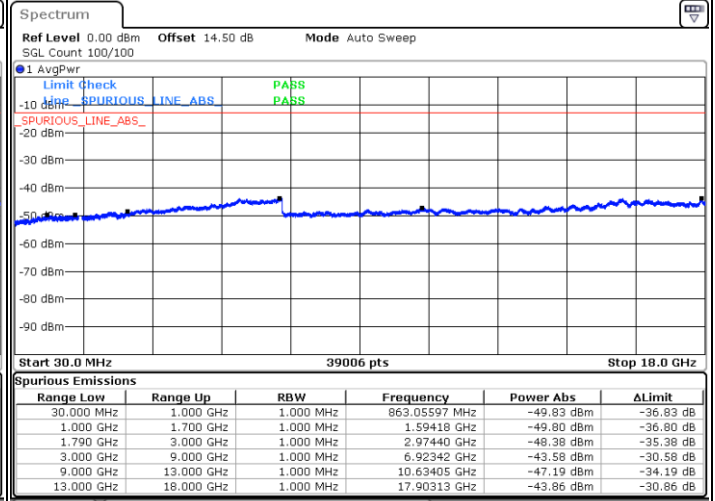

Date: 31.DEC.2020 23:34:54