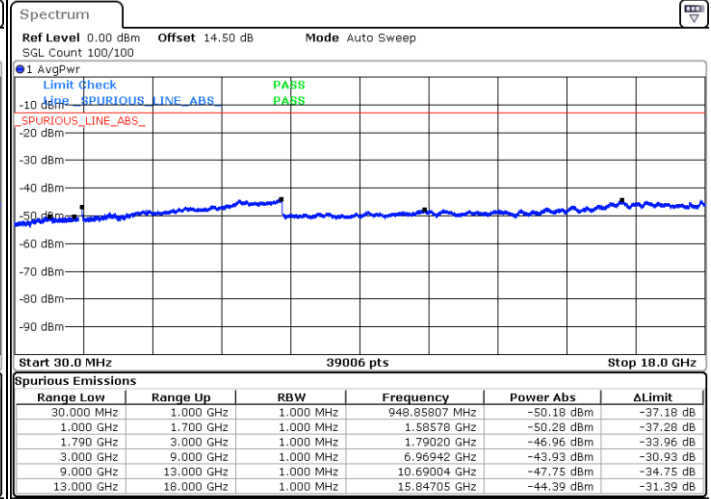

N/A

Date: 2.JAN.2021 19:30:58

LTE Band 66B / 10MHz+10MHz

QPSK

Middle Channel / 1RB0 and 1RB49

Middle Channel / 1RB49 and 1RB0

Date: 2.JAN.2021 19:56:02

Date: 2.JAN.2021 19:58:04

Middle Channel / FullRB

N/A

Date: 2.JAN.2021 19:48:57

LTE Band 66B / 10MHz+10MHz

QPSK

Highest Channel / 1RB0 and 1RB49

Highest Channel / 1RB49 and 1RB0

Date: 2.JAN.2021 20:14:44

Date: 2.JAN.2021 20:16:03

Highest Channel / FullIRB

N/A

Date: 2.JAN.2021 20:03:33

LTE Band 66B / 15MHz+5MHz

QPSK

Lowest Channel / 1RB0 and 1RB49

Lowest Channel / 1RB49 and 1RB0

Date: 1.JAN.2021 01:33:32

Date: 1.JAN.2021 01:34:48

Lowest Channel / FullIRB

N/A

Date: 1.JAN.2021 01:23:46

LTE Band 66B / 15MHz+5MHz

QPSK

Middle Channel / 1RB0 and 1RB49