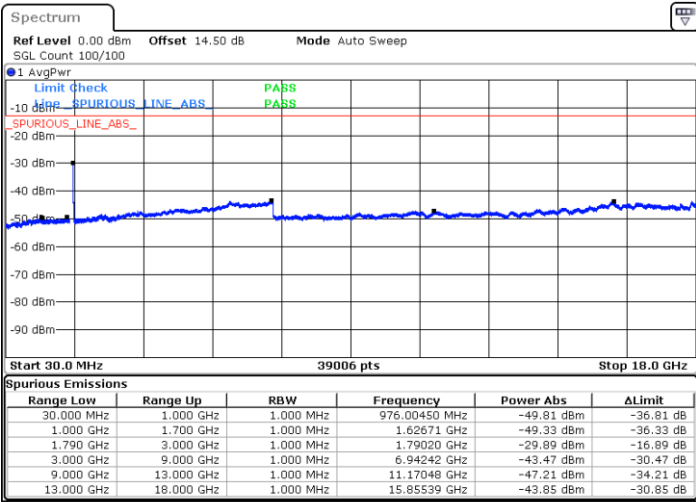

LTE Band 66B / 5MHz+5MHz

16QAM

MiddleChannel / 1RB0 and 1RB24

Middle Channel / 1RB14 and 1RB0

Date: 31.DEC.2020 21:30:51

Date: 31.DEC.2020 21:34:21

Middle Channel / FullIRB

N/A

Date: 31.DEC.2020 21:25:58

LTE Band 66B / 5MHz+5MHz

16QAM

Highest Channel / 1RB0 and 1RB24

Highest Channel / 1RB14 and 1RB0

Date: 31.DEC.2020 21:44:00

Date: 31.DEC.2020 21:47:39

Highest Channel / FullIRB

N/A

Date: 31.DEC.2020 21:39:50

LTE Band 66B / 5MHz+10MHz

16QAM

Lowest Channel / 1RB0 and 1RB14

Lowest Channel / 1RB24 and 1RB0

Date: 31.DEC.2020 22:03:54

Date: 31.DEC.2020 22:07:51

Lowest Channel / FullIRB

N/A

Date: 31.DEC.2020 21:57:56

LTE Band 66B / 5MHz+10MHz

16QAM

Middle Channel / 1RB0 and 1RB14

Middle Channel / 1RB24 and 1RB0

Date: 31.DEC.2020 22:17:10