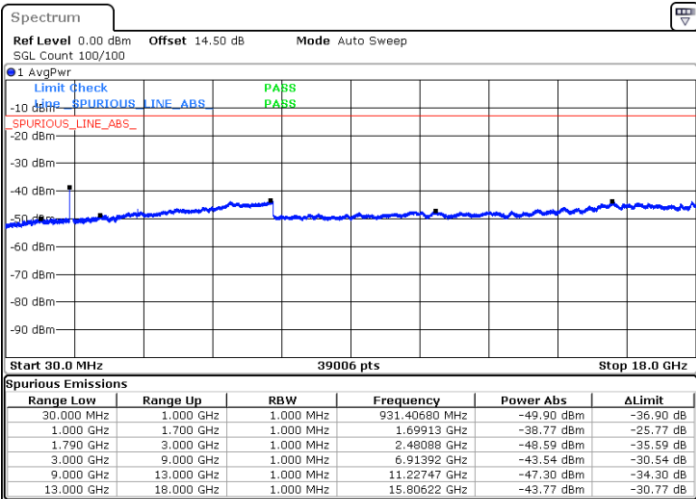

Date: 31.DEC.2020 21:25:58

LTE Band 66B / 5MHz+5MHz

16QAM

Highest Channel / 1RB0 and 1RB24

Highest Channel / 1RB14 and 1RB0

Date: 31.DEC.2020 21:44:00

Date: 31.DEC.2020 21:47:39

Highest Channel / FullIRB

N/A

Date: 31.DEC.2020 21:39:50

LTE Band 66B / 5MHz+10MHz

16QAM

Lowest Channel / 1RB0 and 1RB14

Lowest Channel / 1RB24 and 1RB0

Date: 31.DEC.2020 22:03:54

Date: 31.DEC.2020 22:07:51

Lowest Channel / FullIRB

N/A

Date: 31.DEC.2020 21:57:56

LTE Band 66B / 5MHz+10MHz

16QAM

Middle Channel / 1RB0 and 1RB14

Middle Channel / 1RB24 and 1RB0

Date: 31.DEC.2020 22:17:10

Date: 31.DEC.2020 22:25:27

Middle Channel / FullIRB

N/A

Date: 31.DEC.2020 22:14:06

LTE Band 66B / 5MHz+10MHz

16QAM

Highest Channel / 1RB0 and 1RB14

Highest Channel / 1RB24 and 1RB0