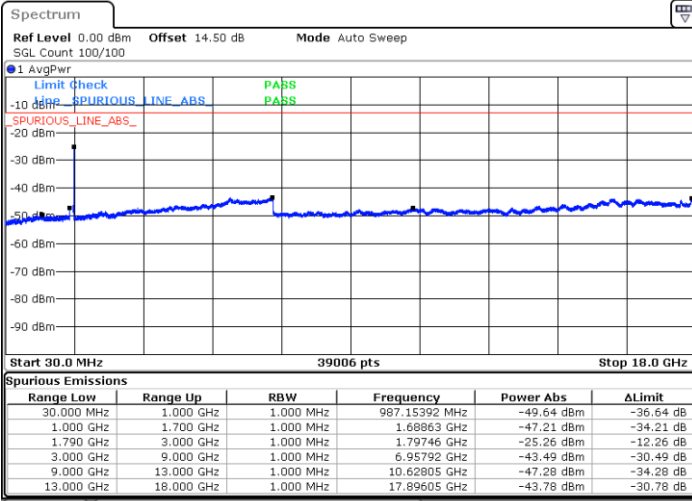

Date: 31.DEC.2020 22:50:32

Date: 31.DEC.2020 23:06:54

Highest Channel / FullIRB

N/A

Date: 31.DEC.2020 22:44:51

LTE Band 66B / 5MHz+15MHz

16QAM

Lowest Channel / 1RB0 and 1RB49

Lowest Channel / 1RB24 and 1RB0

Date: 1.JAN.2021 00:44:24

Date: 1.JAN.2021 00:48:04

Lowest Channel / FullIRB

N/A

Date: 1.JAN.2021 00:40:18

LTE Band 66B / 5MHz+15MHz

16QAM

Middle Channel / 1RB0 and 1RB49

Middle Channel / 1RB24 and 1RB0

Date: 1.JAN.2021 00:58:22

Date: 1.JAN.2021 01:01:09

Middle Channel / FullIRB

N/A

Date: 1.JAN.2021 00:55:21

LTE Band 66B / 5MHz+15MHz

16QAM

Highest Channel / 1RB0 and 1RB49

Highest Channel / 1RB24 and 1RB0

Date: 1.JAN.2021 01:13:40

Date: 1.JAN.2021 01:18:58

Highest Channel / FullIRB

N/A

Date: 1.JAN.2021 01:08:04