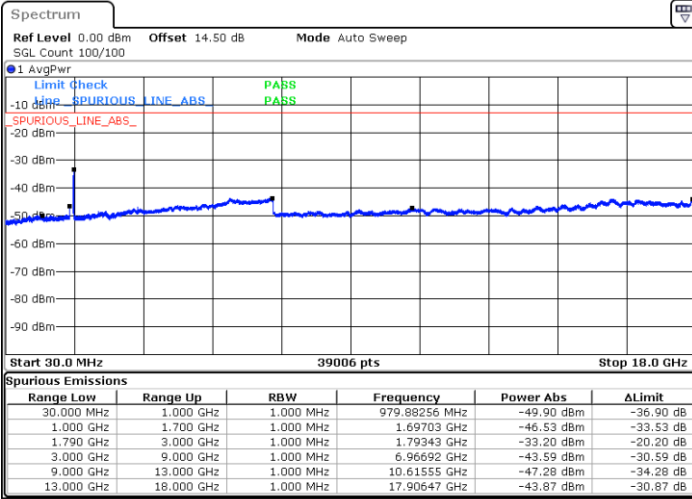

Date: 31.DEC.2020 21:52:52

LTE Band 66B / 5MHz+10MHz

QPSK

Middle Channel / 1RB0 and 1RB14

Middle Channel / 1RB24 and 1RB0

Date: 31.DEC.2020 22:16:18

Date: 31.DEC.2020 22:39:56

Middle Channel / FullRB

N/A

Date: 31.DEC.2020 22:15:08

LTE Band 66B / 5MHz+10MHz

QPSK

Highest Channel / 1RB0 and 1RB14

Highest Channel / 1RB24 and 1RB0

Date: 31.DEC.2020 23:03:54

Date: 31.DEC.2020 23:05:27

Highest Channel / FullIRB

N/A

Date: 31.DEC.2020 22:43:07

LTE Band 66B / 5MHz+15MHz

QPSK

Lowest Channel / 1RB0 and 1RB49

Lowest Channel / 1RB24 and 1RB0

Date: 1.JAN.2021 00:45:32

Date: 1.JAN.2021 00:46:52

Lowest Channel / FullIRB

N/A

Date: 1.JAN.2021 00:38:03

LTE Band 66B / 5MHz+15MHz

QPSK

Middle Channel / 1RB0 and 1RB49

Middle Channel / 1RB24 and 1RB0