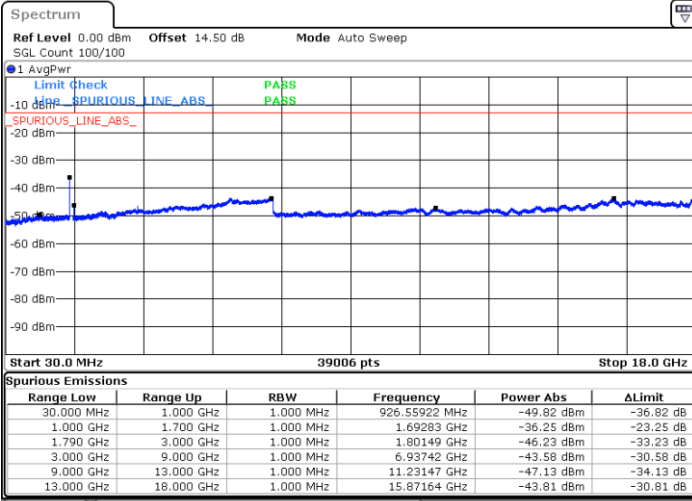

N/A

Date: 31.DEC.2020 22:15:08

LTE Band 66B / 5MHz+10MHz

QPSK

Highest Channel / 1RB0 and 1RB14

Highest Channel / 1RB24 and 1RB0

Date: 31.DEC.2020 23:03:54

Date: 31.DEC.2020 23:05:27

Highest Channel / FullIRB

N/A

Date: 31.DEC.2020 22:43:07

LTE Band 66B / 5MHz+15MHz

QPSK

Lowest Channel / 1RB0 and 1RB49

Lowest Channel / 1RB24 and 1RB0

Date: 1.JAN.2021 00:45:32

Date: 1.JAN.2021 00:46:52

Lowest Channel / FullIRB

N/A

Date: 1.JAN.2021 00:38:03

LTE Band 66B / 5MHz+15MHz

QPSK

Middle Channel / 1RB0 and 1RB49

Middle Channel / 1RB24 and 1RB0

Date: 1.JAN.2021 00:59:17

Date: 1.JAN.2021 01:00:11

Middle Channel / FullIRB

N/A

Date: 1.JAN.2021 00:54:07

LTE Band 66B / 5MHz+15MHz

QPSK

Highest Channel / 1RB0 and 1RB49