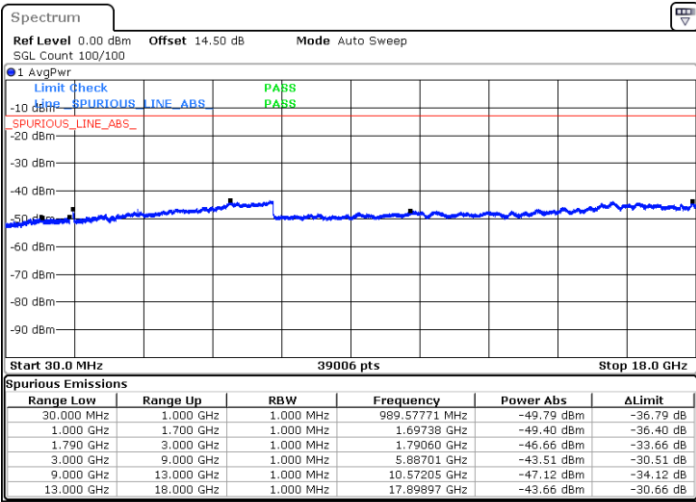

Highest Channel / FullIRB

N/A

Date: 31.DEC.2020 22:43:07

LTE Band 66B / 5MHz+15MHz

QPSK

Lowest Channel / 1RB0 and 1RB49

Lowest Channel / 1RB24 and 1RB0

Date: 1.JAN.2021 00:45:32

Date: 1.JAN.2021 00:46:52

Lowest Channel / FullIRB

N/A

Date: 1.JAN.2021 00:38:03

LTE Band 66B / 5MHz+15MHz

QPSK

Middle Channel / 1RB0 and 1RB49

Middle Channel / 1RB24 and 1RB0

Date: 1.JAN.2021 00:59:17

Date: 1.JAN.2021 01:00:11

Middle Channel / FullIRB

N/A

Date: 1.JAN.2021 00:54:07

LTE Band 66B / 5MHz+15MHz

QPSK

Highest Channel / 1RB0 and 1RB49

Highest Channel / 1RB24 and 1RB0

Date: 1.JAN.2021 01:14:53

Date: 1.JAN.2021 01:16:46

Highest Channel / FullIRB

N/A

Date: 1.JAN.2021 01:06:25

LTE Band 66B / 10MHz+5MHz

QPSK