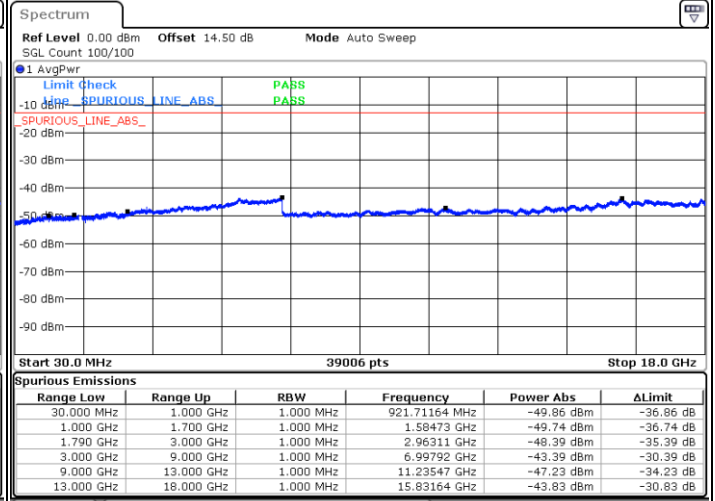

Date: 1.JAN.2021 01:33:32

Date: 1.JAN.2021 01:34:48

Lowest Channel / FullIRB

N/A

Date: 1.JAN.2021 01:23:46

LTE Band 66B / 15MHz+5MHz

QPSK

Middle Channel / 1RB0 and 1RB49

Middle Channel / 1RB49 and 1RB0

Date: 1.JAN.2021 01:49:27

Date: 1.JAN.2021 01:54:33

Middle Channel / FullIRB

N/A

Date: 1.JAN.2021 01:48:23

LTE Band 66B / 15MHz+5MHz

QPSK

Highest Channel / 1RB0 and 1RB49

Highest Channel / 1RB49 and 1RB0

Date: 1.JAN.2021 02:04:57

Date: 1.JAN.2021 02:06:11

Highest Channel / FullIRB

N/A

Date: 1.JAN.2021 01:57:39

LTE Band 66B / 5MHz+5MHz

16QAM

Lowest Channel / 1RB0 and 1RB24

Lowest Channel / 1RB14 and 1RB0

Date: 31.DEC.2020 21:14:52

Date: 31.DEC.2020 21:18:22

Lowest Channel / FullIRB

N/A

Date: 31.DEC.2020 20:54:12