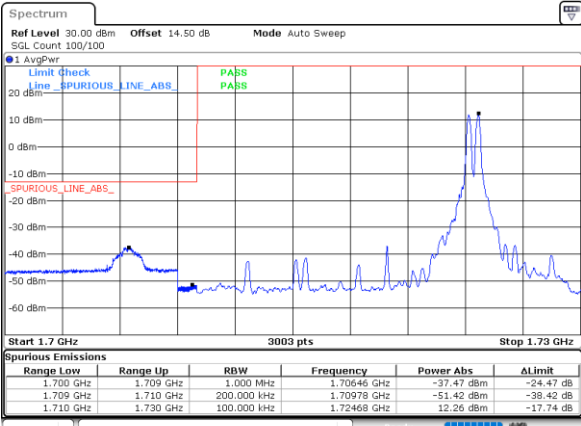

Date: 15. JAN. 2021 21:01:29

Date: 15. JAN. 2021 21:29:40

Lowest Band Edge / Full RB

Highest Band Edge / Full RB

Date: 15. JAN. 2021 20:54:15

Date: 15. JAN. 2021 21:06:19

LTE Band 66B / 15MHz+5MHz

64QAM

Lowest Band Edge / 1RB0 and 1RB49

Highest Band Edge / 1RB0 and 1RB49

Date: 15. JAN. 2021 20:36:28

Date: 15. JAN. 2021 20:45:59

Lowest Band Edge / 1RB49 and 1RB0

Highest Band Edge / 1RB49 and 1RB0

Date: 15. JAN. 2021 20:38:48

Date: 15. JAN. 2021 20:50:57

Lowest Band Edge / Full RB

Highest Band Edge / Full RB

Date: 15. JAN. 2021 20:35:55

Date: 15. JAN. 2021 20:45:07

Conducted Spurious Emission

LTE Band 66B / 5MHz+5MHz

QPSK