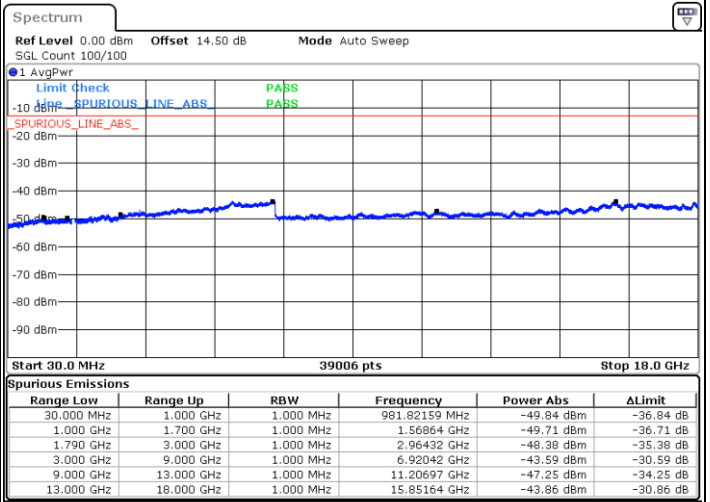

Date: 2.JAN.2021 20:16:03

Highest Channel / FullIRB

N/A

Date: 2.JAN.2021 20:03:33

LTE Band 66B / 15MHz+5MHz

QPSK

Lowest Channel / 1RB0 and 1RB49

Lowest Channel / 1RB49 and 1RB0

Date: 1.JAN.2021 01:33:32

Date: 1.JAN.2021 01:34:48

Lowest Channel / FullIRB

N/A

Date: 1.JAN.2021 01:23:46

LTE Band 66B / 15MHz+5MHz

QPSK

Middle Channel / 1RB0 and 1RB49

Middle Channel / 1RB49 and 1RB0

Date: 1.JAN.2021 01:49:27

Date: 1.JAN.2021 01:54:33

Middle Channel / FullIRB

N/A

Date: 1.JAN.2021 01:48:23

LTE Band 66B / 15MHz+5MHz

QPSK

Highest Channel / 1RB0 and 1RB49

Highest Channel / 1RB49 and 1RB0

Date: 1.JAN.2021 02:04:57

Date: 1.JAN.2021 02:06:11

Highest Channel / FullIRB

N/A

Date: 1.JAN.2021 01:57:39

LTE Band 66B / 5MHz+5MHz