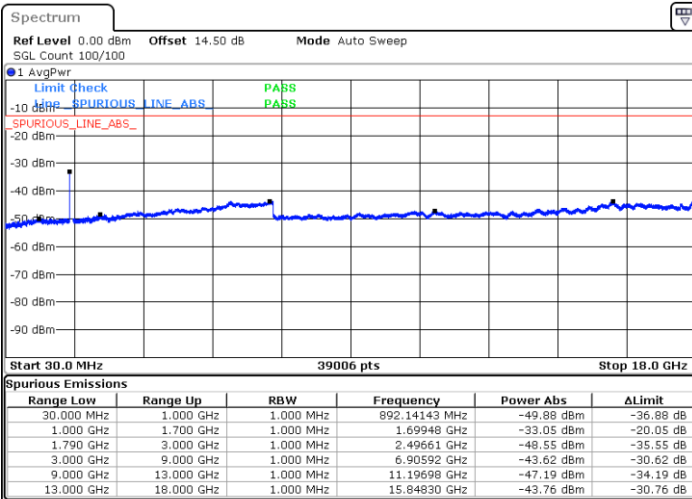

Date: 31.DEC.2020 22:25:27

Middle Channel / FullIRB

N/A

Date: 31.DEC.2020 22:14:06

LTE Band 66B / 5MHz+10MHz

16QAM

Highest Channel / 1RB0 and 1RB14

Highest Channel / 1RB24 and 1RB0

Date: 31.DEC.2020 22:50:32

Date: 31.DEC.2020 23:06:54

Highest Channel / FullIRB

N/A

Date: 31.DEC.2020 22:44:51

LTE Band 66B / 5MHz+15MHz

16QAM

Lowest Channel / 1RB0 and 1RB49

Lowest Channel / 1RB24 and 1RB0

Date: 1.JAN.2021 00:44:24

Date: 1.JAN.2021 00:48:04

Lowest Channel / FullIRB

N/A

Date: 1.JAN.2021 00:40:18

LTE Band 66B / 5MHz+15MHz

16QAM

Middle Channel / 1RB0 and 1RB49

Middle Channel / 1RB24 and 1RB0

Date: 1.JAN.2021 00:58:22

Date: 1.JAN.2021 01:01:09

Middle Channel / FullIRB

N/A

Date: 1.JAN.2021 00:55:21

LTE Band 66B / 5MHz+15MHz