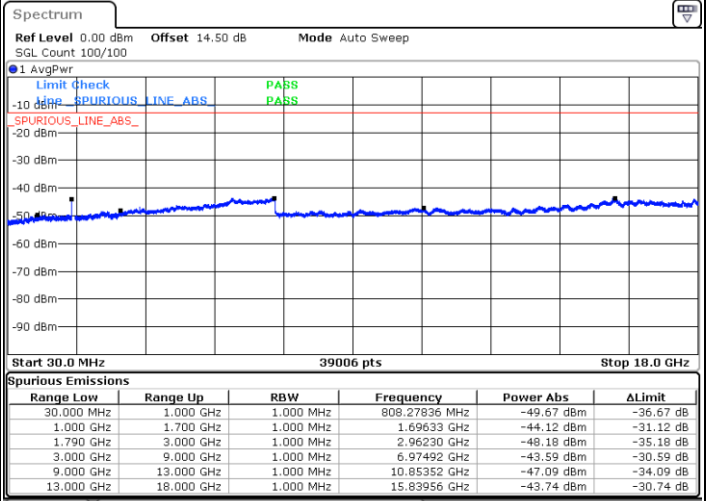

Date: 31.DEC.2020 22:25:27

Middle Channel / FullIRB

N/A

Date: 31.DEC.2020 22:14:06

LTE Band 66B / 5MHz+10MHz

16QAM

Highest Channel / 1RB0 and 1RB14

Highest Channel / 1RB24 and 1RB0

Date: 31.DEC.2020 22:50:32

Date: 31.DEC.2020 23:06:54

Highest Channel / FullIRB

N/A

Date: 31.DEC.2020 22:44:51

LTE Band 66B / 5MHz+15MHz

16QAM

Lowest Channel / 1RB0 and 1RB49

Lowest Channel / 1RB24 and 1RB0

Date: 1.JAN.2021 00:44:24

Date: 1.JAN.2021 00:48:04

Lowest Channel / FullIRB

N/A

Date: 1.JAN.2021 00:40:18

LTE Band 66B / 5MHz+15MHz

16QAM

Middle Channel / 1RB0 and 1RB49

Middle Channel / 1RB24 and 1RB0

Date: 1.JAN.2021 00:58:22

Date: 1.JAN.2021 01:01:09

Middle Channel / FullIRB

N/A

Date: 1.JAN.2021 00:55:21

LTE Band 66B / 5MHz+15MHz