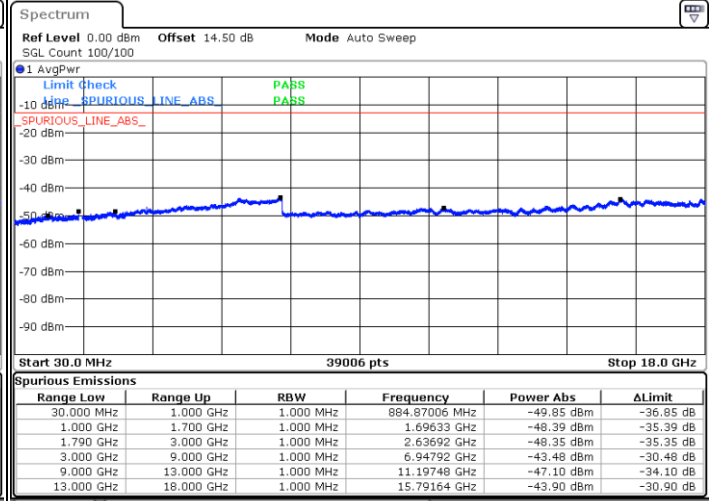

QPSK

Highest Channel / 1RB0 and 1RB24

Highest Channel / 1RB14 and 1RB0

Date: 31.DEC.2020 21:45:13

Date: 31.DEC.2020 21:46:27

Highest Channel / FullRB

N/A

Date: 31.DEC.2020 21:38:24

LTE Band 66B / 5MHz+10MHz

QPSK

Lowest Channel / 1RB0 and 1RB14

Lowest Channel / 1RB24 and 1RB0

Date: 31.DEC.2020 22:05:30

Date: 31.DEC.2020 22:06:49

Lowest Channel / FullIRB

N/A

Date: 31.DEC.2020 21:52:52

LTE Band 66B / 5MHz+10MHz

QPSK

Middle Channel / 1RB0 and 1RB14

Middle Channel / 1RB24 and 1RB0

Date: 31.DEC.2020 22:16:18

Date: 31.DEC.2020 22:39:56

Middle Channel / FullRB

N/A

Date: 31.DEC.2020 22:15:08

LTE Band 66B / 5MHz+10MHz

QPSK

Highest Channel / 1RB0 and 1RB14

Highest Channel / 1RB24 and 1RB0

Date: 31.DEC.2020 23:03:54

Date: 31.DEC.2020 23:05:27