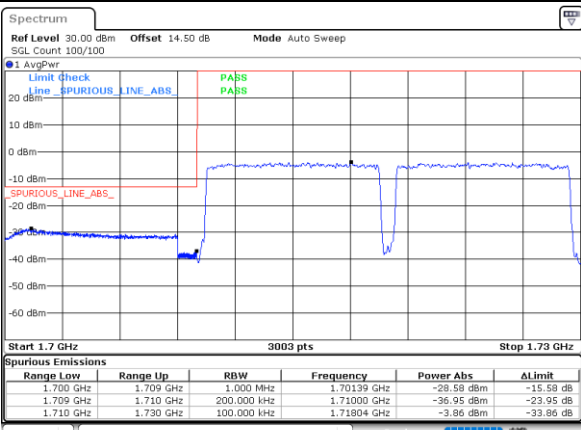

LTE Band 66B / 10MHz+10MHz

64QAM

Lowest Band Edge / 1RB0 and 1RB49

Highest Band Edge / 1RB0 and 1RB49

Date: 15. JAN. 2021 20:55:10

Date: 15. JAN. 2021 21:10:04

Lowest Band Edge / 1RB49 and 1RB0

Highest Band Edge / 1RB49 and 1RB0

Date: 15. JAN. 2021 21:01:29

Date: 15. JAN. 2021 21:29:40

Lowest Band Edge / Full RB

Highest Band Edge / Full RB

Date: 15. JAN. 2021 20:54:15

Date: 15. JAN. 2021 21:06:19

LTE Band 66B / 15MHz+5MHz

64QAM