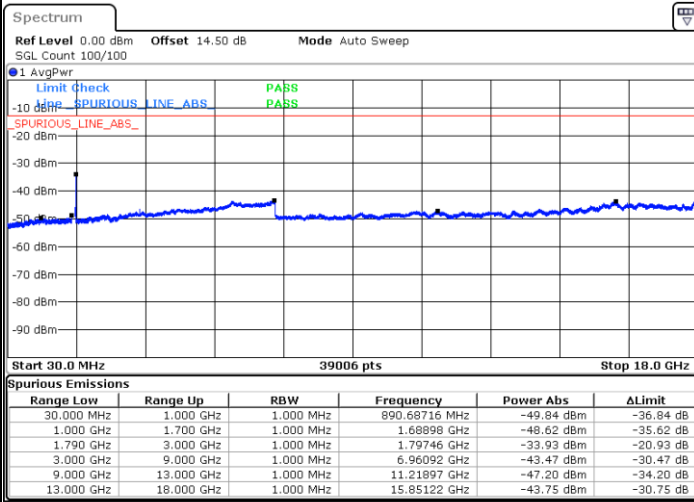

Date: 2.JAN.2021 20:16:03

Highest Channel / FullIRB

N/A

Date: 2.JAN.2021 20:03:33

LTE Band 66B / 15MHz+5MHz

QPSK

Lowest Channel / 1RB0 and 1RB49

Lowest Channel / 1RB49 and 1RB0

Date: 1.JAN.2021 01:33:32

Date: 1.JAN.2021 01:34:48

Lowest Channel / FullIRB

N/A

Date: 1.JAN.2021 01:23:46

LTE Band 66B / 15MHz+5MHz

QPSK

Middle Channel / 1RB0 and 1RB49

Middle Channel / 1RB49 and 1RB0

Date: 1.JAN.2021 01:49:27

Date: 1.JAN.2021 01:54:33

Middle Channel / FullIRB

N/A

Date: 1.JAN.2021 01:48:23

LTE Band 66B / 15MHz+5MHz

QPSK

Highest Channel / 1RB0 and 1RB49

Highest Channel / 1RB49 and 1RB0

Date: 1.JAN.2021 02:04:57

Date: 1.JAN.2021 02:06:11

Highest Channel / FullIRB

N/A

Date: 1.JAN.2021 01:57:39

LTE Band 66B / 5MHz+5MHz