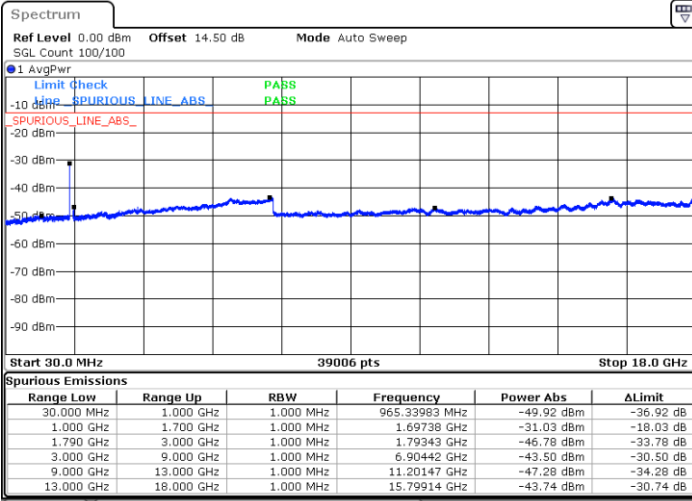

Lowest Channel / 1RB24 and 1RB0

Date: 1.JAN.2021 00:44:24

Date: 1.JAN.2021 00:48:04

Lowest Channel / FullIRB

N/A

Date: 1.JAN.2021 00:40:18

LTE Band 66B / 5MHz+15MHz

16QAM

Middle Channel / 1RB0 and 1RB49

Middle Channel / 1RB24 and 1RB0

Date: 1.JAN.2021 00:58:22

Date: 1.JAN.2021 01:01:09

Middle Channel / FullIRB

N/A

Date: 1.JAN.2021 00:55:21

LTE Band 66B / 5MHz+15MHz

16QAM

Highest Channel / 1RB0 and 1RB49

Highest Channel / 1RB24 and 1RB0

Date: 1.JAN.2021 01:13:40

Date: 1.JAN.2021 01:18:58

Highest Channel / FullIRB

N/A

Date: 1.JAN.2021 01:08:04

LTE Band 66B / 10MHz+5MHz

16QAM

Lowest Channel / 1RB0 and 1RB24

Lowest Channel / 1RB49 and 1RB0

Date: 31.DEC.2020 23:18:02

Date: 31.DEC.2020 23:22:39

Lowest Channel / FullIRB

N/A