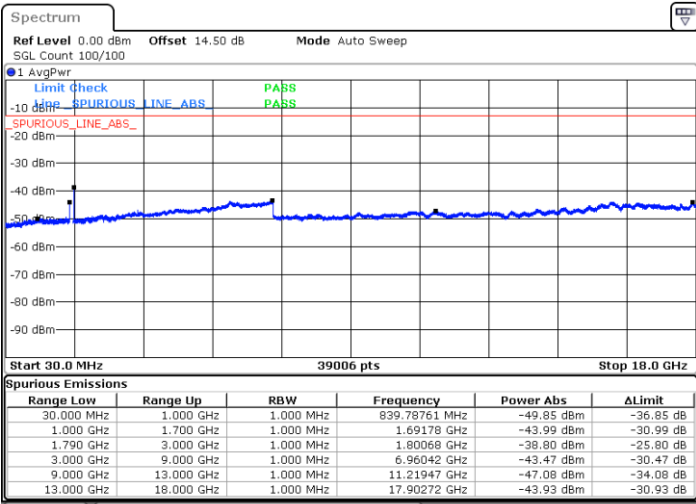

Date: 31.DEC.2020 22:25:27

Middle Channel / FullIRB

N/A

Date: 31.DEC.2020 22:14:06

LTE Band 66B / 5MHz+10MHz

16QAM

Highest Channel / 1RB0 and 1RB14

Highest Channel / 1RB24 and 1RB0

Date: 31.DEC.2020 22:50:32

Date: 31.DEC.2020 23:06:54

Highest Channel / FullIRB

N/A

Date: 31.DEC.2020 22:44:51

LTE Band 66B / 5MHz+15MHz

16QAM

Lowest Channel / 1RB0 and 1RB49

Lowest Channel / 1RB24 and 1RB0

Date: 1.JAN.2021 00:44:24

Date: 1.JAN.2021 00:48:04

Lowest Channel / FullIRB

N/A

Date: 1.JAN.2021 00:40:18

LTE Band 66B / 5MHz+15MHz

16QAM

Middle Channel / 1RB0 and 1RB49

Middle Channel / 1RB24 and 1RB0

Date: 1.JAN.2021 00:58:22

Date: 1.JAN.2021 01:01:09

Middle Channel / FullIRB

N/A

Date: 1.JAN.2021 00:55:21

LTE Band 66B / 5MHz+15MHz