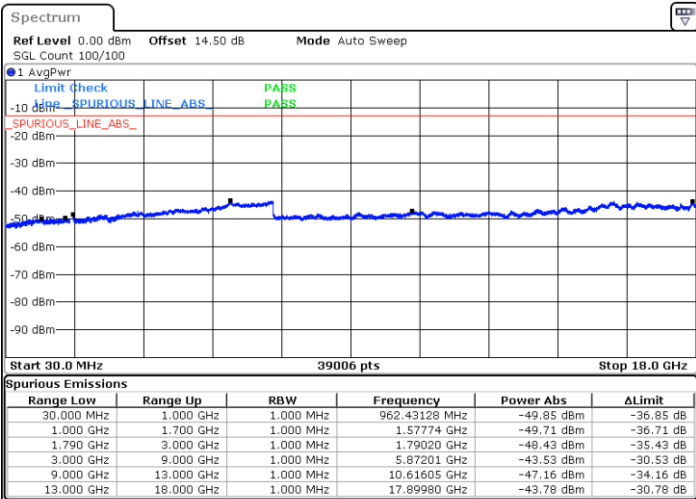

LTE Band 66B / 5MHz+10MHz

QPSK

Lowest Channel / 1RB0 and 1RB14

Lowest Channel / 1RB24 and 1RB0

Date: 31.DEC.2020 22:05:30

Date: 31.DEC.2020 22:06:49

Lowest Channel / FullIRB

N/A

Date: 31.DEC.2020 21:52:52

LTE Band 66B / 5MHz+10MHz

QPSK

Middle Channel / 1RB0 and 1RB14

Middle Channel / 1RB24 and 1RB0

Date: 31.DEC.2020 22:16:18

Date: 31.DEC.2020 22:39:56

Middle Channel / FullRB

N/A

Date: 31.DEC.2020 22:15:08

LTE Band 66B / 5MHz+10MHz

QPSK

Highest Channel / 1RB0 and 1RB14

Highest Channel / 1RB24 and 1RB0

Date: 31.DEC.2020 23:03:54

Date: 31.DEC.2020 23:05:27

Highest Channel / FullIRB

N/A

Date: 31.DEC.2020 22:43:07

LTE Band 66B / 5MHz+15MHz

QPSK

Lowest Channel / 1RB0 and 1RB49

Lowest Channel / 1RB24 and 1RB0

Date: 1.JAN.2021 00:45:32