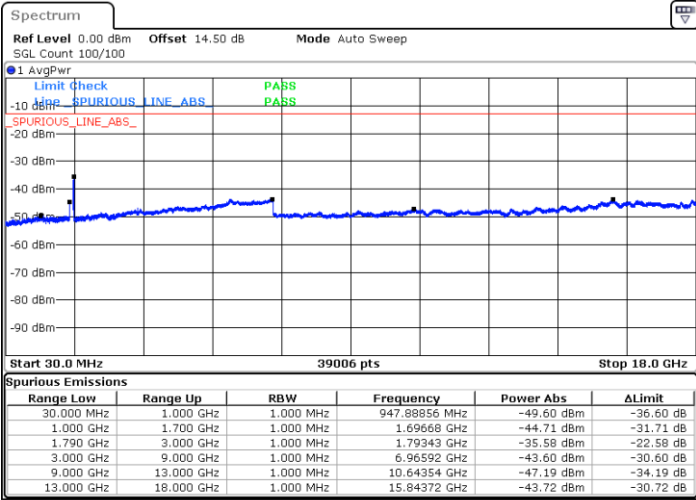

Date: 31.DEC.2020 22:50:32

Date: 31.DEC.2020 23:06:54

Highest Channel / FullIRB

N/A

Date: 31.DEC.2020 22:44:51

LTE Band 66B / 5MHz+15MHz

16QAM

Lowest Channel / 1RB0 and 1RB49

Lowest Channel / 1RB24 and 1RB0

Date: 1.JAN.2021 00:44:24

Date: 1.JAN.2021 00:48:04

Lowest Channel / FullIRB

N/A

Date: 1.JAN.2021 00:40:18

LTE Band 66B / 5MHz+15MHz

16QAM

Middle Channel / 1RB0 and 1RB49

Middle Channel / 1RB24 and 1RB0

Date: 1.JAN.2021 00:58:22

Date: 1.JAN.2021 01:01:09

Middle Channel / FullIRB

N/A

Date: 1.JAN.2021 00:55:21

LTE Band 66B / 5MHz+15MHz

16QAM

Highest Channel / 1RB0 and 1RB49

Highest Channel / 1RB24 and 1RB0

Date: 1.JAN.2021 01:13:40

Date: 1.JAN.2021 01:18:58

Highest Channel / FullIRB

N/A

Date: 1.JAN.2021 01:08:04