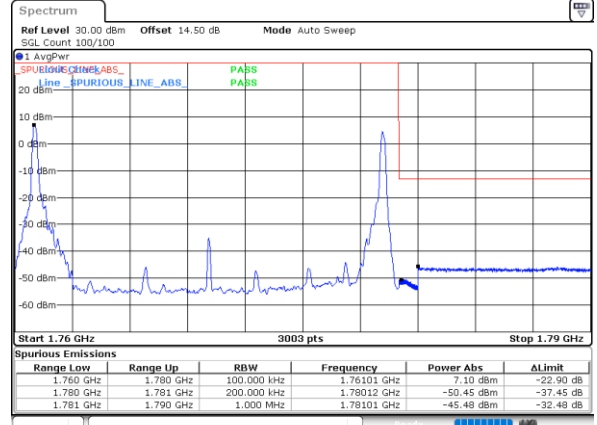

LTE Band 66B / 10MHz+10MHz

64QAM

Lowest Band Edge / 1RB0 and 1RB49

Highest Band Edge / 1RB0 and 1RB49

Date: 15. JAN. 2021 20:55:10

Date: 15. JAN. 2021 21:10:04

Lowest Band Edge / 1RB49 and 1RB0

Highest Band Edge / 1RB49 and 1RB0

Date: 15. JAN. 2021 21:01:29

Date: 15. JAN. 2021 21:29:40

Lowest Band Edge / Full RB

Highest Band Edge / Full RB

Date: 15. JAN. 2021 20:54:15

Date: 15. JAN. 2021 21:06:19

LTE Band 66B / 15MHz+5MHz

64QAM

Lowest Band Edge / 1RB0 and 1RB49

Highest Band Edge / 1RB0 and 1RB49

Date: 15. JAN. 2021 20:36:28

Date: 15. JAN. 2021 20:45:59

Lowest Band Edge / 1RB49 and 1RB0

Highest Band Edge / 1RB49 and 1RB0

Date: 15. JAN. 2021 20:38:48

Date: 15. JAN. 2021 20:50:57

Lowest Band Edge / Full RB

Highest Band Edge / Full RB

Date: 15. JAN. 2021 20:35:55

Date: 15. JAN. 2021 20:45:07

Conducted Spurious Emission

LTE Band 66B / 5MHz+5MHz

QPSK