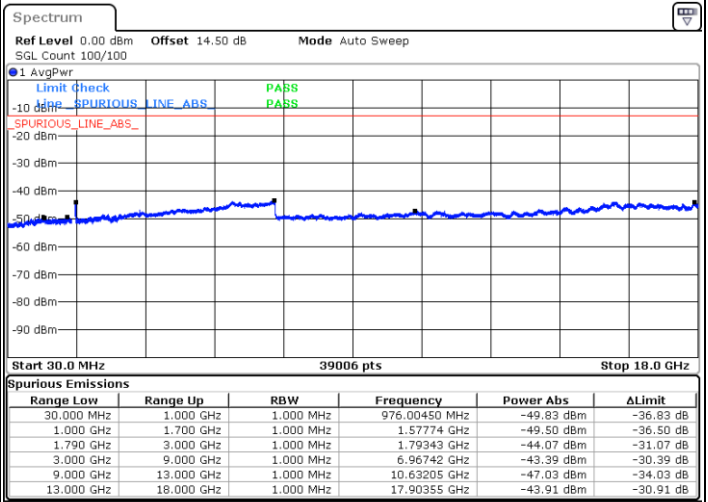

Date: 1.JAN.2021 00:46:52

Lowest Channel / FullIRB

N/A

Date: 1.JAN.2021 00:38:03

LTE Band 66B / 5MHz+15MHz

QPSK

Middle Channel / 1RB0 and 1RB49

Middle Channel / 1RB24 and 1RB0

Date: 1.JAN.2021 00:59:17

Date: 1.JAN.2021 01:00:11

Middle Channel / FullIRB

N/A

Date: 1.JAN.2021 00:54:07

LTE Band 66B / 5MHz+15MHz

QPSK

Highest Channel / 1RB0 and 1RB49

Highest Channel / 1RB24 and 1RB0

Date: 1.JAN.2021 01:14:53

Date: 1.JAN.2021 01:16:46

Highest Channel / FullIRB

N/A

Date: 1.JAN.2021 01:06:25

LTE Band 66B / 10MHz+5MHz

QPSK

Lowest Channel / 1RB0 and 1RB24

Lowest Channel / 1RB49 and 1RB0

Date: 31.DEC.2020 23:16:54

Date: 31.DEC.2020 23:23:56

Lowest Channel / FullIRB

N/A

Date: 31.DEC.2020 23:15:21

LTE Band 66B / 10MHz+5MHz