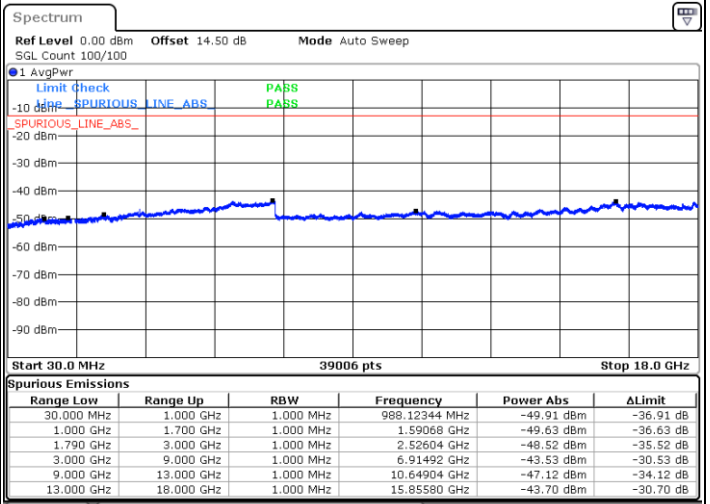

Date: 31.DEC.2020 22:25:27

Middle Channel / FullIRB

N/A

Date: 31.DEC.2020 22:14:06

LTE Band 66B / 5MHz+10MHz

16QAM

Highest Channel / 1RB0 and 1RB14

Highest Channel / 1RB24 and 1RB0

Date: 31.DEC.2020 22:50:32

Date: 31.DEC.2020 23:06:54

Highest Channel / FullIRB

N/A

Date: 31.DEC.2020 22:44:51

LTE Band 66B / 5MHz+15MHz

16QAM

Lowest Channel / 1RB0 and 1RB49

Lowest Channel / 1RB24 and 1RB0

Date: 1.JAN.2021 00:44:24

Date: 1.JAN.2021 00:48:04

Lowest Channel / FullIRB

N/A

Date: 1.JAN.2021 00:40:18

LTE Band 66B / 5MHz+15MHz

16QAM

Middle Channel / 1RB0 and 1RB49

Middle Channel / 1RB24 and 1RB0

Date: 1.JAN.2021 00:58:22

Date: 1.JAN.2021 01:01:09

Middle Channel / FullIRB

N/A

Date: 1.JAN.2021 00:55:21

LTE Band 66B / 5MHz+15MHz