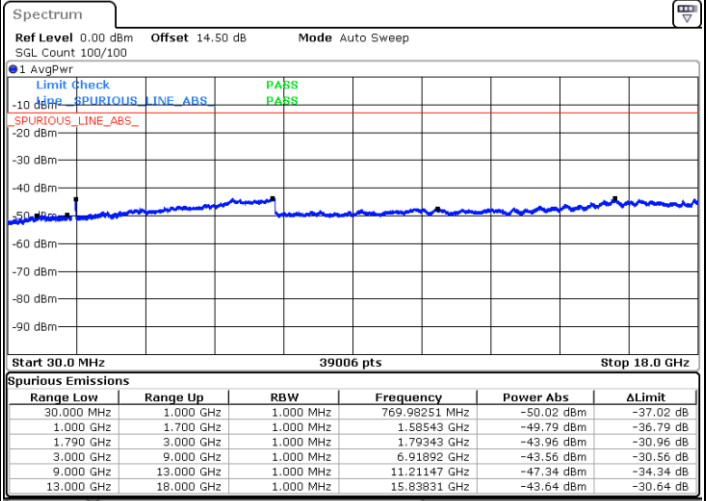

Date: 31.DEC.2020 22:50:32

Date: 31.DEC.2020 23:06:54

Highest Channel / FullIRB

N/A

Date: 31.DEC.2020 22:44:51

LTE Band 66B / 5MHz+15MHz

16QAM

Lowest Channel / 1RB0 and 1RB49

Lowest Channel / 1RB24 and 1RB0

Date: 1.JAN.2021 00:44:24

Date: 1.JAN.2021 00:48:04

Lowest Channel / FullIRB

N/A

Date: 1.JAN.2021 00:40:18

LTE Band 66B / 5MHz+15MHz

16QAM

Middle Channel / 1RB0 and 1RB49

Middle Channel / 1RB24 and 1RB0

Date: 1.JAN.2021 00:58:22

Date: 1.JAN.2021 01:01:09

Middle Channel / FullIRB

N/A

Date: 1.JAN.2021 00:55:21

LTE Band 66B / 5MHz+15MHz

16QAM

Highest Channel / 1RB0 and 1RB49

Highest Channel / 1RB24 and 1RB0

Date: 1.JAN.2021 01:13:40

Date: 1.JAN.2021 01:18:58

Highest Channel / FullIRB

N/A

Date: 1.JAN.2021 01:08:04