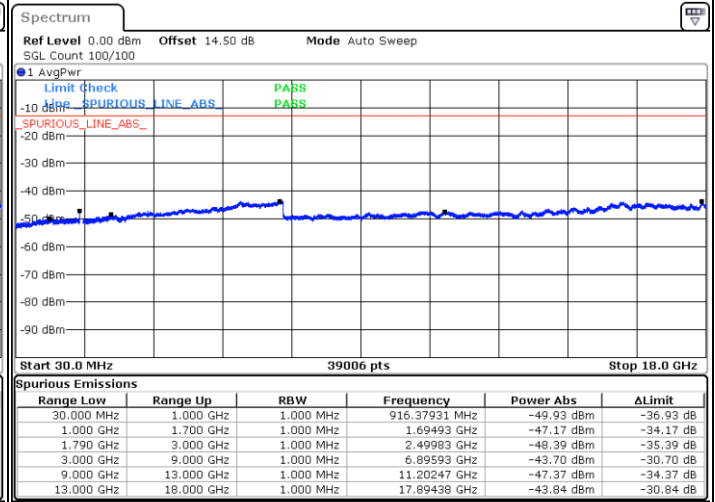

Date: 31.DEC.2020 21:25:58

LTE Band 66B / 5MHz+5MHz

16QAM

Highest Channel / 1RB0 and 1RB24

Highest Channel / 1RB14 and 1RB0

Date: 31.DEC.2020 21:44:00

Date: 31.DEC.2020 21:47:39

Highest Channel / FullIRB

N/A

Date: 31.DEC.2020 21:39:50

LTE Band 66B / 5MHz+10MHz

16QAM

Lowest Channel / 1RB0 and 1RB14

Lowest Channel / 1RB24 and 1RB0

Date: 31.DEC.2020 22:03:54

Date: 31.DEC.2020 22:07:51

Lowest Channel / FullIRB

N/A

Date: 31.DEC.2020 21:57:56

LTE Band 66B / 5MHz+10MHz

16QAM

Middle Channel / 1RB0 and 1RB14

Middle Channel / 1RB24 and 1RB0

Date: 31.DEC.2020 22:17:10

Date: 31.DEC.2020 22:25:27

Middle Channel / FullIRB

N/A

Date: 31.DEC.2020 22:14:06

LTE Band 66B / 5MHz+10MHz

16QAM

Highest Channel / 1RB0 and 1RB14

Highest Channel / 1RB24 and 1RB0