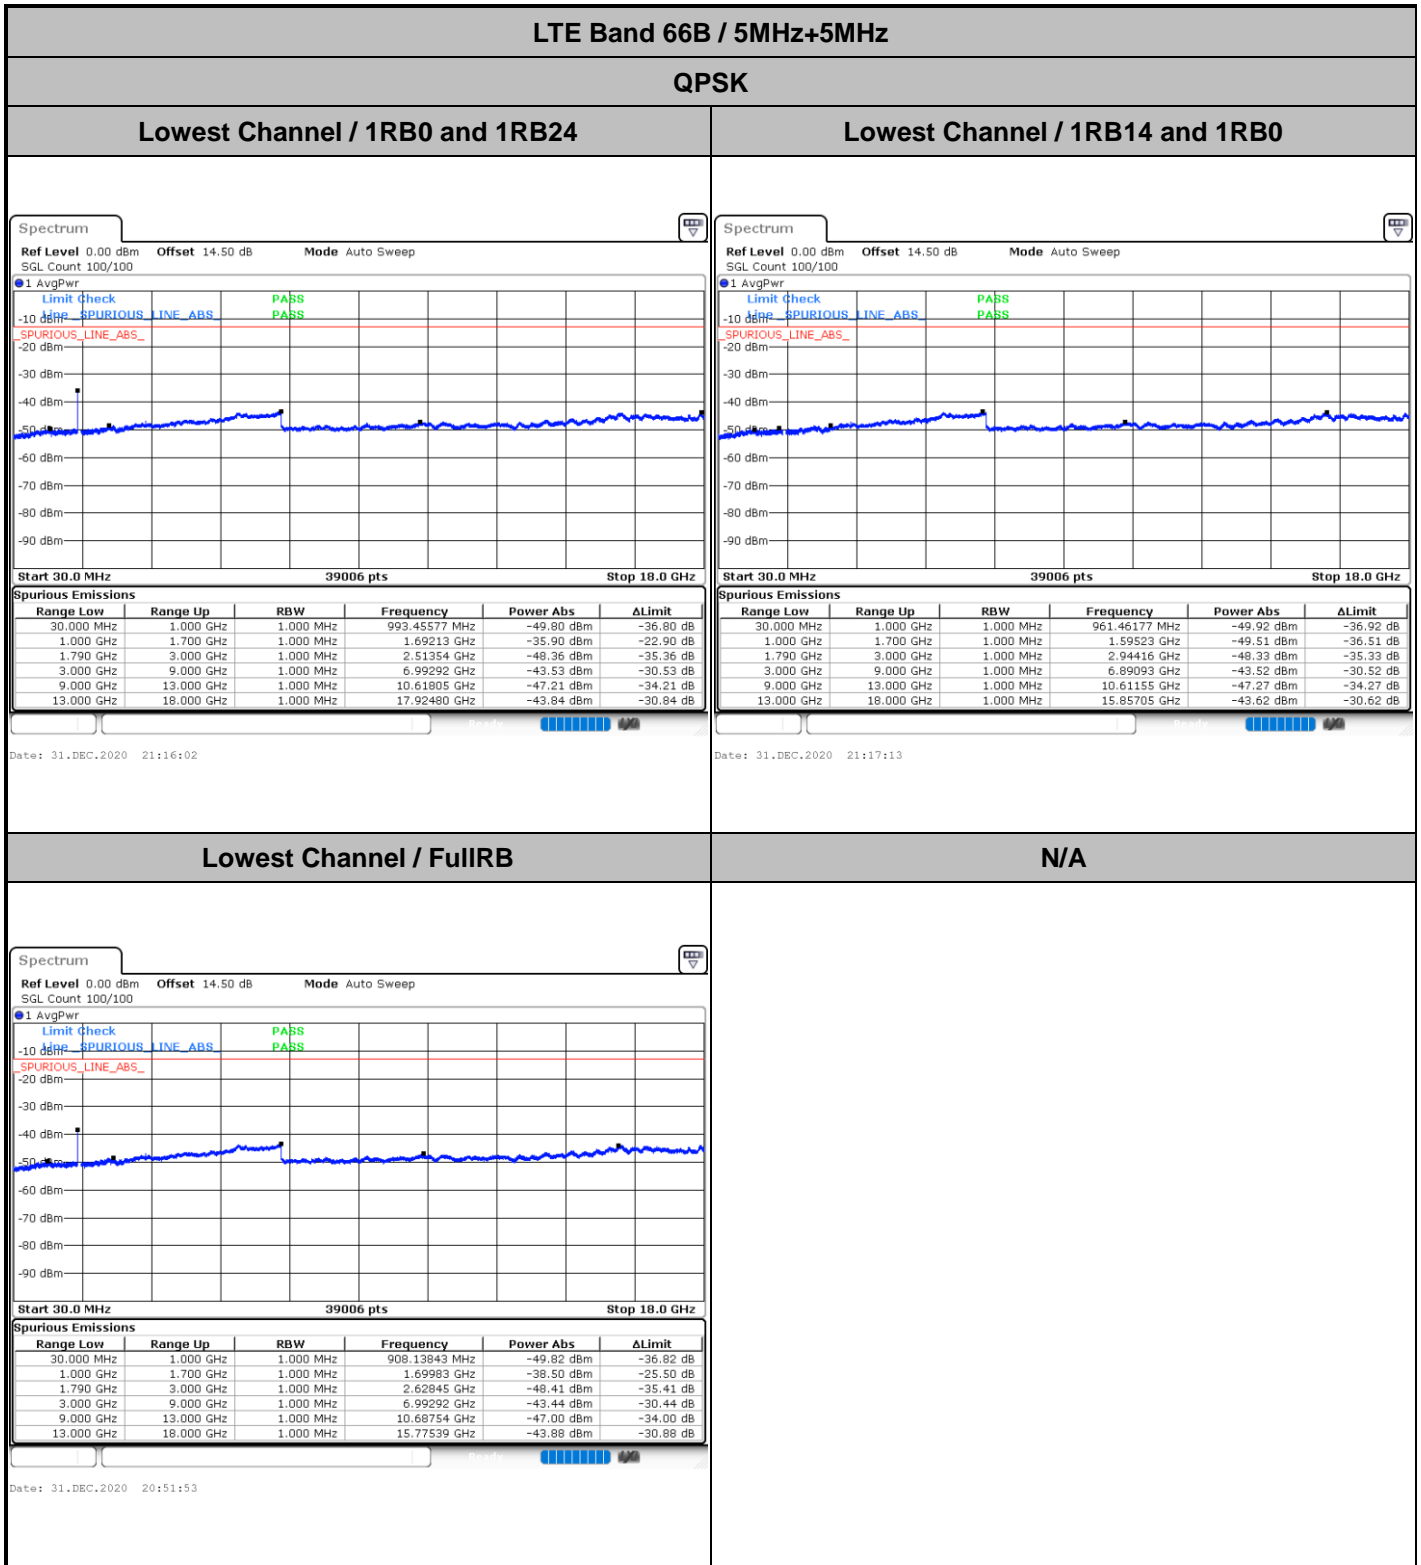

Lowest Band Edge / 1RB0 and 1RB49

Highest Band Edge / 1RB0 and 1RB49

Date: 15. JAN. 2021 20:36:28

Date: 15. JAN. 2021 20:45:59

Lowest Band Edge / 1RB49 and 1RB0

Highest Band Edge / 1RB49 and 1RB0

Date: 15. JAN. 2021 20:38:48

Date: 15. JAN. 2021 20:50:57

Lowest Band Edge / Full RB

Highest Band Edge / Full RB

Date: 15. JAN. 2021 20:35:55

Date: 15. JAN. 2021 20:45:07

Conducted Spurious Emission

LTE Band 66B / 5MHz+5MHz

QPSK

MiddleChannel / 1RB0 and 1RB24

Middle Channel / 1RB14 and 1RB0

Date: 31.DEC.2020 21:29:59

Date: 31.DEC.2020 21:35:12

Middle Channel / FullIRB

N/A

Date: 31.DEC.2020 21:28:55

LTE Band 66B / 5MHz+5MHz

LTE Band 66B / 5MHz+10MHz

QPSK

Lowest Channel / 1RB0 and 1RB14

Lowest Channel / 1RB24 and 1RB0

Date: 31.DEC.2020 22:05:30

Date: 31.DEC.2020 22:06:49

Lowest Channel / FullIRB

N/A