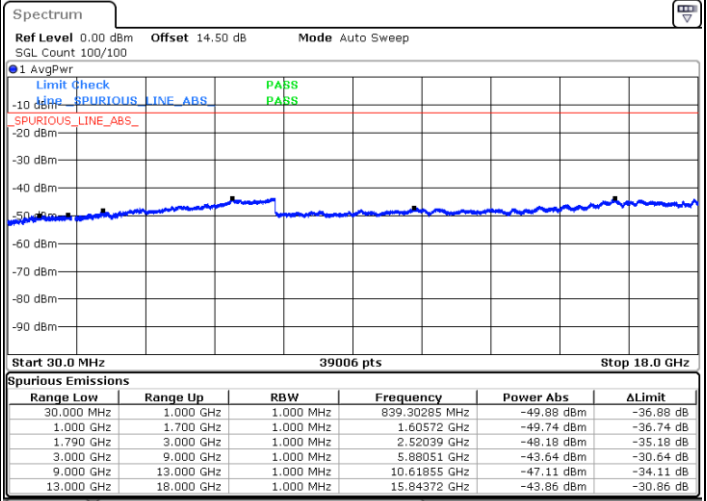

Lowest Band Edge / 1RB0 and 1RB49

Highest Band Edge / 1RB0 and 1RB49

Date: 15. JAN. 2021 20:36:28

Date: 15. JAN. 2021 20:45:59

Lowest Band Edge / 1RB49 and 1RB0

Highest Band Edge / 1RB49 and 1RB0

Date: 15. JAN. 2021 20:38:48

Date: 15. JAN. 2021 20:50:57

Lowest Band Edge / Full RB

Highest Band Edge / Full RB

Date: 15. JAN. 2021 20:35:55

Date: 15. JAN. 2021 20:45:07

Conducted Spurious Emission

LTE Band 66B / 5MHz+5MHz

QPSK

MiddleChannel / 1RB0 and 1RB24

Middle Channel / 1RB14 and 1RB0

Date: 31.DEC.2020 21:29:59

Date: 31.DEC.2020 21:35:12

Middle Channel / FullIRB

N/A

Date: 31.DEC.2020 21:28:55

LTE Band 66B / 5MHz+5MHz

QPSK

Highest Channel / 1RB0 and 1RB24

Highest Channel / 1RB14 and 1RB0

Date: 31.DEC.2020 21:45:13

Date: 31.DEC.2020 21:46:27

Highest Channel / FullRB

N/A

Date: 31.DEC.2020 21:38:24