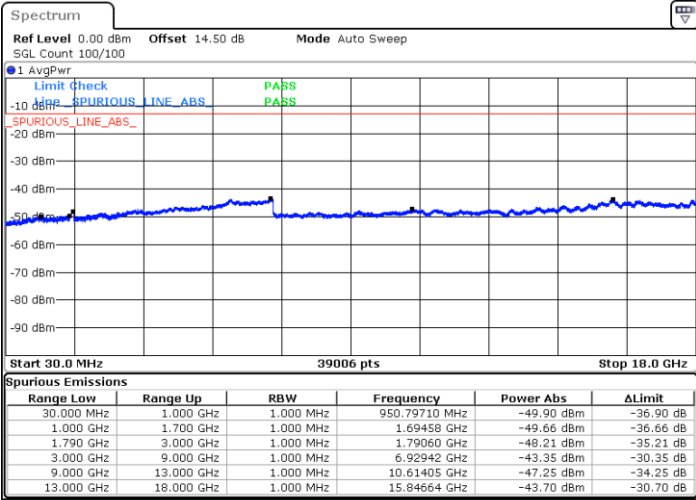

Middle Channel / FullIRB

N/A

Date: 31.DEC.2020 23:29:25