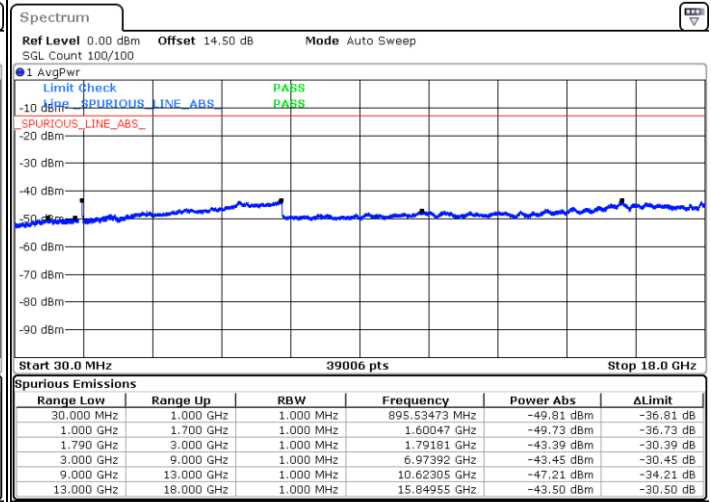

Date: 2.JAN.2021 20:16:03

Highest Channel / FullIRB

N/A

Date: 2.JAN.2021 20:03:33

LTE Band 66B / 15MHz+5MHz

QPSK

Lowest Channel / 1RB0 and 1RB49

Lowest Channel / 1RB49 and 1RB0

Date: 1.JAN.2021 01:33:32

Date: 1.JAN.2021 01:34:48

Lowest Channel / FullIRB

N/A

Date: 1.JAN.2021 01:23:46

LTE Band 66B / 15MHz+5MHz

QPSK

Middle Channel / 1RB0 and 1RB49

Middle Channel / 1RB49 and 1RB0

Date: 1.JAN.2021 01:49:27

Date: 1.JAN.2021 01:54:33

Middle Channel / FullIRB

N/A

Date: 1.JAN.2021 01:48:23

LTE Band 66B / 15MHz+5MHz

QPSK

Highest Channel / 1RB0 and 1RB49

Highest Channel / 1RB49 and 1RB0

Date: 1.JAN.2021 02:04:57

Date: 1.JAN.2021 02:06:11

Highest Channel / FullIRB

N/A

Date: 1.JAN.2021 01:57:39

LTE Band 66B / 5MHz+5MHz