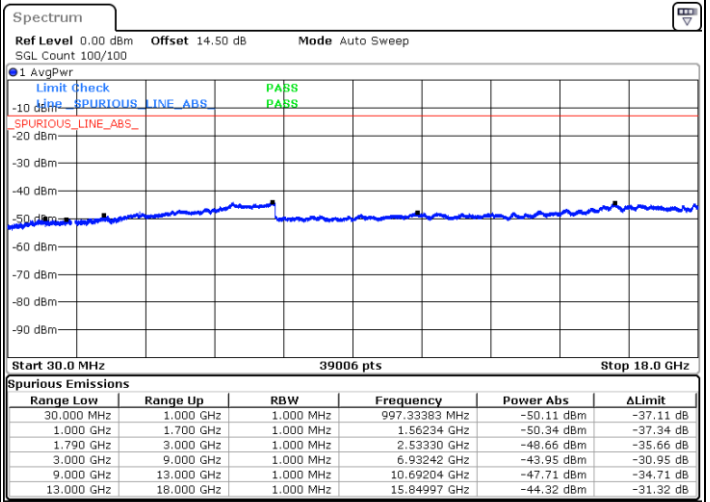

Date: 31.DEC.2020 23:42:01

LTE Band 66B / 10MHz+10MHz

QPSK

Lowest Channel / 1RB0 and 1RB49

Lowest Channel / 1RB49 and 1RB0

Date: 2.JAN.2021 19:43:14

Date: 2.JAN.2021 19:44:26

Lowest Channel / FullIRB

N/A

Date: 2.JAN.2021 19:30:58

LTE Band 66B / 10MHz+10MHz

QPSK

Middle Channel / 1RB0 and 1RB49

Middle Channel / 1RB49 and 1RB0

Date: 2.JAN.2021 19:56:02

Date: 2.JAN.2021 19:58:04

Middle Channel / FullRB

N/A

Date: 2.JAN.2021 19:48:57

LTE Band 66B / 10MHz+10MHz

QPSK

Highest Channel / 1RB0 and 1RB49

Highest Channel / 1RB49 and 1RB0

Date: 2.JAN.2021 20:14:44

Date: 2.JAN.2021 20:16:03

Highest Channel / FullIRB

N/A

Date: 2.JAN.2021 20:03:33

LTE Band 66B / 15MHz+5MHz

QPSK

Lowest Channel / 1RB0 and 1RB49

Lowest Channel / 1RB49 and 1RB0