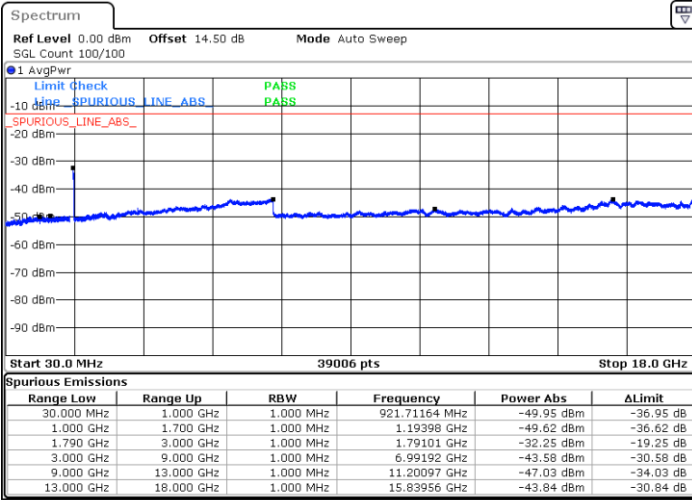

Lowest Channel / 1RB0 and 1RB24

Lowest Channel / 1RB49 and 1RB0

Date: 31.DEC.2020 23:16:54

Date: 31.DEC.2020 23:23:56

Lowest Channel / FullIRB

N/A

Date: 31.DEC.2020 23:15:21

LTE Band 66B / 10MHz+5MHz

LTE Band 66B / 10MHz+5MHz

QPSK

Highest Channel / 1RB0 and 1RB24

Highest Channel / 1RB49 and 1RB0

Date: 1.JAN.2021 00:29:11

Date: 1.JAN.2021 00:31:14

Highest Channel / FullIRB

N/A

Date: 31.DEC.2020 23:42:01

LTE Band 66B / 10MHz+10MHz

QPSK

Lowest Channel / 1RB0 and 1RB49

Lowest Channel / 1RB49 and 1RB0

Date: 2.JAN.2021 19:43:14

Date: 2.JAN.2021 19:44:26

Lowest Channel / FullIRB