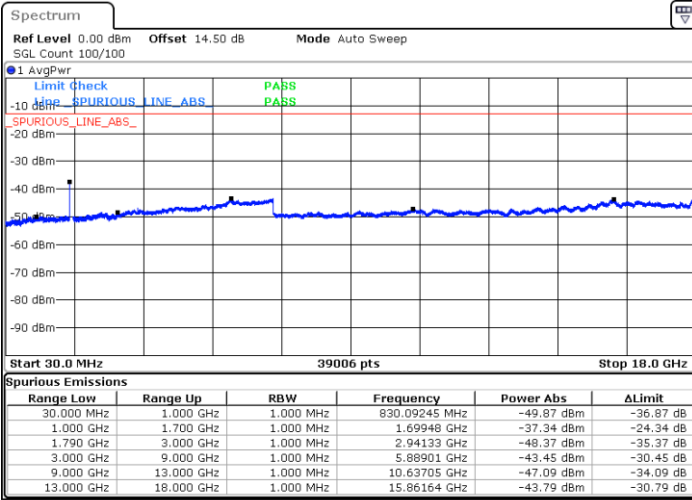

Date: 1.JAN.2021 00:59:17

Date: 1.JAN.2021 01:00:11

Middle Channel / FullIRB

N/A

Date: 1.JAN.2021 00:54:07

LTE Band 66B / 5MHz+15MHz

QPSK

Highest Channel / 1RB0 and 1RB49

Highest Channel / 1RB24 and 1RB0

Date: 1.JAN.2021 01:14:53

Date: 1.JAN.2021 01:16:46

Highest Channel / FullIRB

N/A

Date: 1.JAN.2021 01:06:25

LTE Band 66B / 10MHz+5MHz

QPSK

Lowest Channel / 1RB0 and 1RB24

Lowest Channel / 1RB49 and 1RB0

Date: 31.DEC.2020 23:16:54

Date: 31.DEC.2020 23:23:56

Lowest Channel / FullIRB

N/A

Date: 31.DEC.2020 23:15:21

LTE Band 66B / 10MHz+5MHz

LTE Band 66B / 10MHz+5MHz

QPSK

Highest Channel / 1RB0 and 1RB24

Highest Channel / 1RB49 and 1RB0

Date: 1.JAN.2021 00:29:11

Date: 1.JAN.2021 00:31:14

Highest Channel / FullIRB

N/A