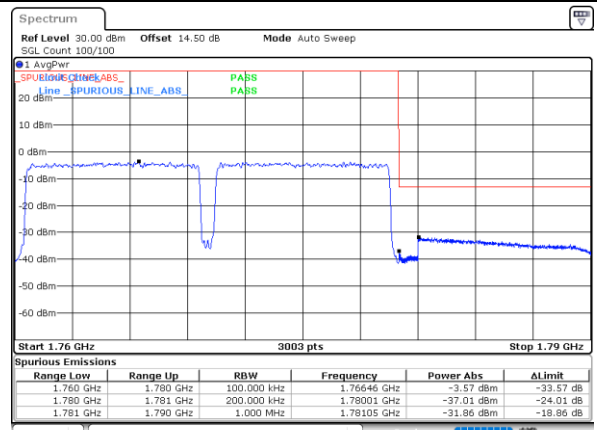

LTE Band 66B / 10MHz+10MHz

64QAM

Lowest Band Edge / 1RB0 and 1RB49

Highest Band Edge / 1RB0 and 1RB49

Date: 15. JAN. 2021 20:55:10

Date: 15. JAN. 2021 21:10:04

Lowest Band Edge / 1RB49 and 1RB0

Highest Band Edge / 1RB49 and 1RB0

Date: 15. JAN. 2021 21:01:29

Date: 15. JAN. 2021 21:29:40

Lowest Band Edge / Full RB

Highest Band Edge / Full RB

Date: 15. JAN. 2021 20:54:15

Date: 15. JAN. 2021 21:06:19

LTE Band 66B / 15MHz+5MHz

64QAM