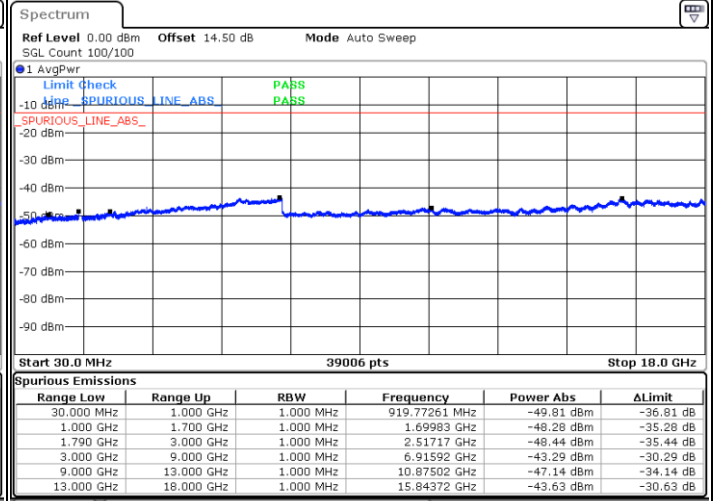

Middle Channel / 1RB0 and 1RB49

Middle Channel / 1RB24 and 1RB0

Date: 1.JAN.2021 00:58:22

Date: 1.JAN.2021 01:01:09

Middle Channel / FullIRB

N/A

Date: 1.JAN.2021 00:55:21

LTE Band 66B / 5MHz+15MHz

16QAM

Highest Channel / 1RB0 and 1RB49

Highest Channel / 1RB24 and 1RB0

Date: 1.JAN.2021 01:13:40

Date: 1.JAN.2021 01:18:58

Highest Channel / FullIRB

N/A

Date: 1.JAN.2021 01:08:04

LTE Band 66B / 10MHz+5MHz

16QAM

Lowest Channel / 1RB0 and 1RB24

Lowest Channel / 1RB49 and 1RB0

Date: 31.DEC.2020 23:18:02

Date: 31.DEC.2020 23:22:39

Lowest Channel / FullIRB

N/A

Date: 31.DEC.2020 23:13:43

LTE Band 66B / 10MHz+5MHz

16QAM

Middle Channel / 1RB0 and 1RB24

Middle Channel / 1RB49 and 1RB0

Date: 31.DEC.2020 23:32:49

Date: 31.DEC.2020 23:35:50

Middle Channel / FullIRB