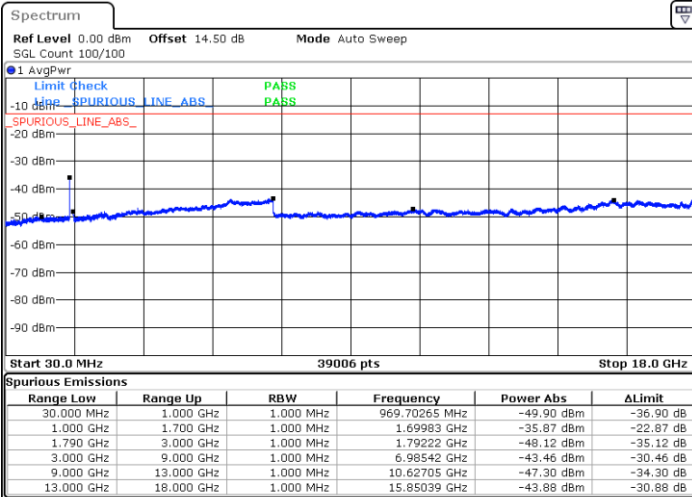

Middle Channel / FullRB

N/A

Date: 2.JAN.2021 19:48:57

LTE Band 66B / 10MHz+10MHz

QPSK

Highest Channel / 1RB0 and 1RB49

Highest Channel / 1RB49 and 1RB0

Date: 2.JAN.2021 20:14:44

Date: 2.JAN.2021 20:16:03

Highest Channel / FullIRB

N/A

Date: 2.JAN.2021 20:03:33

LTE Band 66B / 15MHz+5MHz

QPSK

Lowest Channel / 1RB0 and 1RB49

Lowest Channel / 1RB49 and 1RB0

Date: 1.JAN.2021 01:33:32

Date: 1.JAN.2021 01:34:48

Lowest Channel / FullIRB

N/A

Date: 1.JAN.2021 01:23:46

LTE Band 66B / 15MHz+5MHz

QPSK

Middle Channel / 1RB0 and 1RB49

Highest Channel / 1RB0 and 1RB49

Highest Channel / 1RB49 and 1RB0

Date: 1.JAN.2021 02:04:57

Date: 1.JAN.2021 02:06:11

Highest Channel / FullIRB

N/A

Date: 1.JAN.2021 01:57:39

LTE Band 66B / 5MHz+5MHz