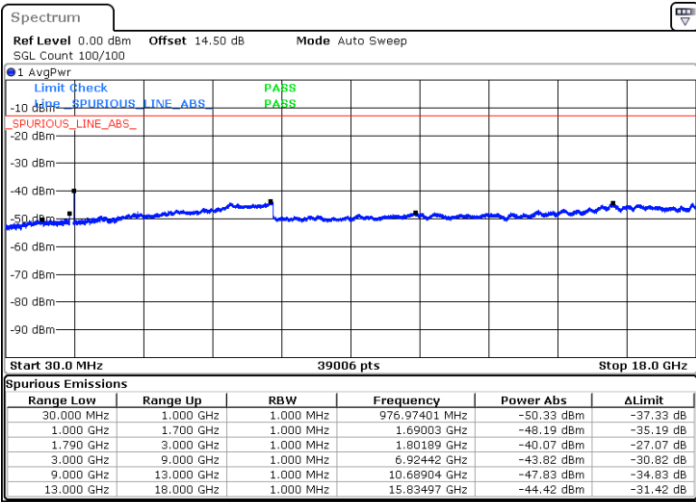

Date: 31.DEC.2020 23:42:01

LTE Band 66B / 10MHz+10MHz

QPSK

Lowest Channel / 1RB0 and 1RB49

Lowest Channel / 1RB49 and 1RB0

Date: 2.JAN.2021 19:43:14

Date: 2.JAN.2021 19:44:26

Lowest Channel / FullIRB

N/A

Date: 2.JAN.2021 19:30:58

LTE Band 66B / 10MHz+10MHz

QPSK

Middle Channel / 1RB0 and 1RB49

Middle Channel / 1RB49 and 1RB0

Date: 2.JAN.2021 19:56:02

Date: 2.JAN.2021 19:58:04

Middle Channel / FullRB

N/A

Date: 2.JAN.2021 19:48:57

LTE Band 66B / 10MHz+10MHz

QPSK

Highest Channel / 1RB0 and 1RB49

Highest Channel / 1RB49 and 1RB0

Date: 2.JAN.2021 20:14:44

Date: 2.JAN.2021 20:16:03

Highest Channel / FullIRB

N/A

Date: 2.JAN.2021 20:03:33

LTE Band 66B / 15MHz+5MHz

QPSK

Lowest Channel / 1RB0 and 1RB49

Lowest Channel / 1RB49 and 1RB0