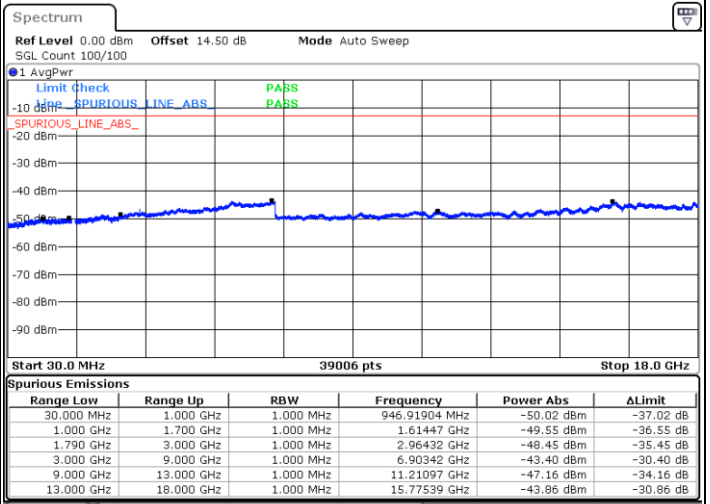

Highest Channel / FullIRB

N/A

Date: 31.DEC.2020 22:43:07

LTE Band 66B / 5MHz+15MHz

QPSK

Lowest Channel / 1RB0 and 1RB49

Lowest Channel / 1RB24 and 1RB0

Date: 1.JAN.2021 00:45:32

Date: 1.JAN.2021 00:46:52

Lowest Channel / FullIRB

N/A

Date: 1.JAN.2021 00:38:03

LTE Band 66B / 5MHz+15MHz

QPSK

Middle Channel / 1RB0 and 1RB49

Middle Channel / 1RB24 and 1RB0

Date: 1.JAN.2021 00:59:17

Date: 1.JAN.2021 01:00:11

Middle Channel / FullIRB

N/A

Date: 1.JAN.2021 00:54:07

LTE Band 66B / 5MHz+15MHz

QPSK

Highest Channel / 1RB0 and 1RB49

Highest Channel / 1RB24 and 1RB0

Date: 1.JAN.2021 01:14:53

Date: 1.JAN.2021 01:16:46

Highest Channel / FullIRB

N/A

Date: 1.JAN.2021 01:06:25

LTE Band 66B / 10MHz+5MHz

QPSK