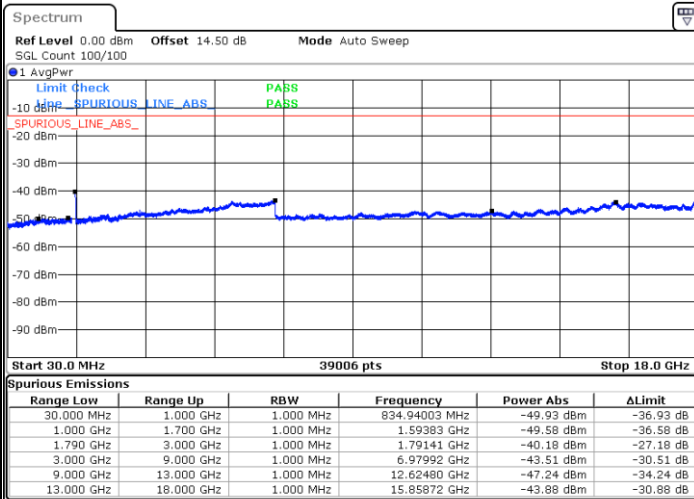

Date: 1.JAN.2021 00:46:52

Lowest Channel / FullIRB

N/A

Date: 1.JAN.2021 00:38:03

LTE Band 66B / 5MHz+15MHz

QPSK

Middle Channel / 1RB0 and 1RB49

Middle Channel / 1RB24 and 1RB0

Date: 1.JAN.2021 00:59:17

Date: 1.JAN.2021 01:00:11

Middle Channel / FullIRB

N/A

Date: 1.JAN.2021 00:54:07

LTE Band 66B / 5MHz+15MHz

QPSK

Highest Channel / 1RB0 and 1RB49

Highest Channel / 1RB24 and 1RB0

Date: 1.JAN.2021 01:14:53

Date: 1.JAN.2021 01:16:46

Highest Channel / FullIRB

N/A

Date: 1.JAN.2021 01:06:25

LTE Band 66B / 10MHz+5MHz

QPSK

Lowest Channel / 1RB0 and 1RB24

Lowest Channel / 1RB49 and 1RB0

Date: 31.DEC.2020 23:16:54

Date: 31.DEC.2020 23:23:56

Lowest Channel / FullIRB

N/A

Date: 31.DEC.2020 23:15:21

LTE Band 66B / 10MHz+5MHz