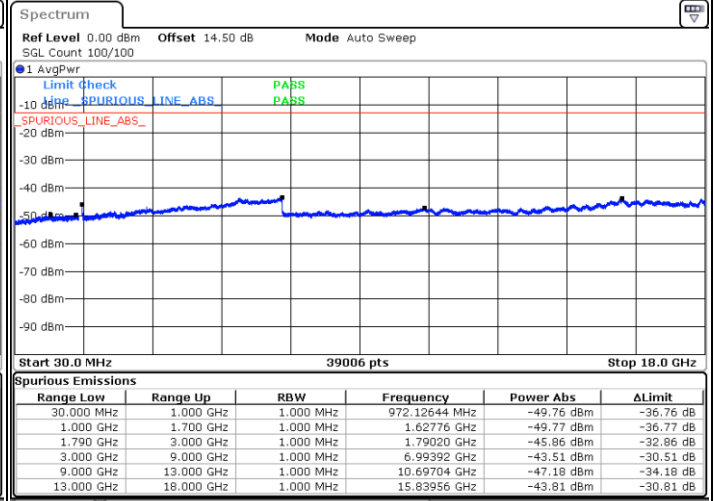

Highest Channel / 1RB24 and 1RB0

Date: 1.JAN.2021 01:14:53

Date: 1.JAN.2021 01:16:46

Highest Channel / FullIRB

N/A

Date: 1.JAN.2021 01:06:25

LTE Band 66B / 10MHz+5MHz

QPSK

Lowest Channel / 1RB0 and 1RB24

Lowest Channel / 1RB49 and 1RB0

Date: 31.DEC.2020 23:16:54

Date: 31.DEC.2020 23:23:56

Lowest Channel / FullIRB

N/A

Date: 31.DEC.2020 23:15:21

LTE Band 66B / 10MHz+5MHz

LTE Band 66B / 10MHz+5MHz

QPSK

Highest Channel / 1RB0 and 1RB24

Highest Channel / 1RB49 and 1RB0

Date: 1.JAN.2021 00:29:11

Date: 1.JAN.2021 00:31:14

Highest Channel / FullIRB

N/A

Date: 31.DEC.2020 23:42:01

LTE Band 66B / 10MHz+10MHz

QPSK

Lowest Channel / 1RB0 and 1RB49

Lowest Channel / 1RB49 and 1RB0

Date: 2.JAN.2021 19:43:14

Date: 2.JAN.2021 19:44:26

Lowest Channel / FullIRB