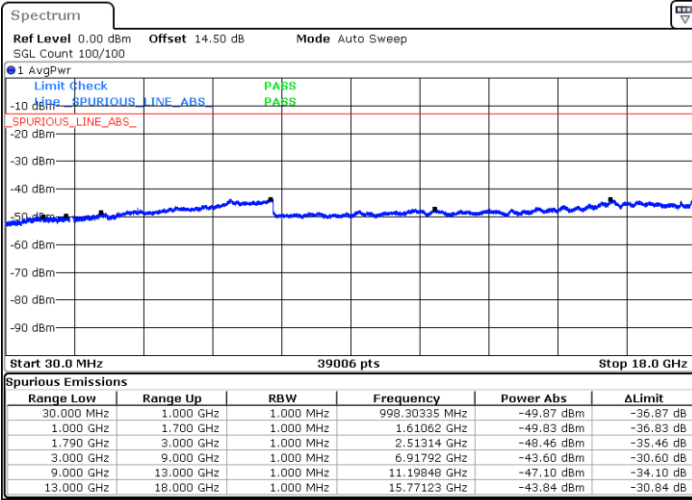

Date: 15. JAN. 2021 20:50:57

Lowest Band Edge / Full RB

Highest Band Edge / Full RB

Date: 15. JAN. 2021 20:35:55

Date: 15. JAN. 2021 20:45:07

Conducted Spurious Emission

LTE Band 66B / 5MHz+5MHz

QPSK

MiddleChannel / 1RB0 and 1RB24

Middle Channel / 1RB14 and 1RB0

Date: 31.DEC.2020 21:29:59

Date: 31.DEC.2020 21:35:12

Middle Channel / FullIRB

N/A

Date: 31.DEC.2020 21:28:55

LTE Band 66B / 5MHz+5MHz

QPSK

Highest Channel / 1RB0 and 1RB24

Highest Channel / 1RB14 and 1RB0

Date: 31.DEC.2020 21:45:13

Date: 31.DEC.2020 21:46:27

Highest Channel / FullRB

N/A

Date: 31.DEC.2020 21:38:24

LTE Band 66B / 5MHz+10MHz

QPSK

Lowest Channel / 1RB0 and 1RB14

Lowest Channel / 1RB24 and 1RB0

Date: 31.DEC.2020 22:05:30

Date: 31.DEC.2020 22:06:49

Lowest Channel / FullIRB

N/A