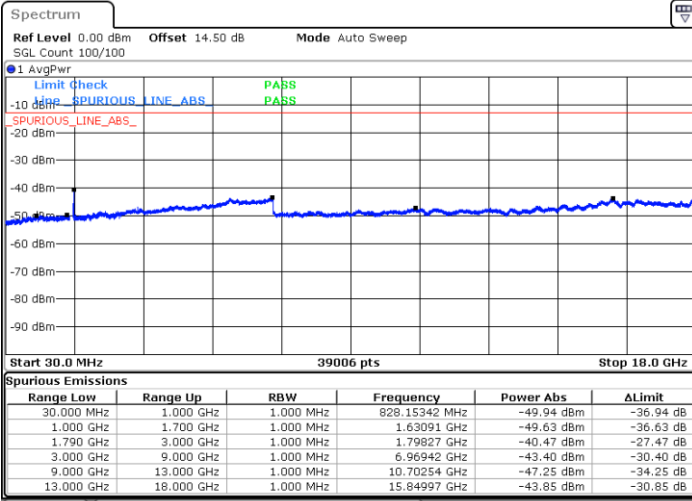

Date: 15. JAN. 2021 20:50:57

Lowest Band Edge / Full RB

Highest Band Edge / Full RB

Date: 15. JAN. 2021 20:35:55

Date: 15. JAN. 2021 20:45:07

Conducted Spurious Emission

LTE Band 66B / 5MHz+5MHz

QPSK

MiddleChannel / 1RB0 and 1RB24

Middle Channel / 1RB14 and 1RB0

Date: 31.DEC.2020 21:29:59

Date: 31.DEC.2020 21:35:12

Middle Channel / FullIRB

N/A

Date: 31.DEC.2020 21:28:55

LTE Band 66B / 5MHz+5MHz

QPSK

Highest Channel / 1RB0 and 1RB24

Highest Channel / 1RB14 and 1RB0

Date: 31.DEC.2020 21:45:13

Date: 31.DEC.2020 21:46:27

Highest Channel / FullRB

N/A

Date: 31.DEC.2020 21:38:24

LTE Band 66B / 5MHz+10MHz

QPSK

Lowest Channel / 1RB0 and 1RB14

Lowest Channel / 1RB24 and 1RB0

Date: 31.DEC.2020 22:05:30

Date: 31.DEC.2020 22:06:49

Lowest Channel / FullIRB

N/A