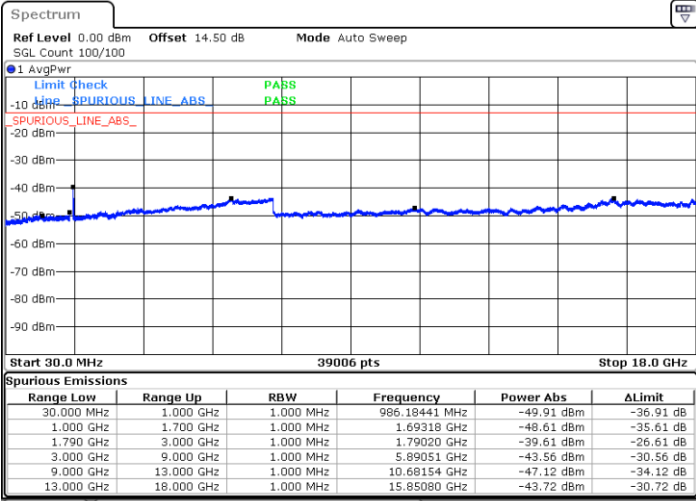

LTE Band 66B / 10MHz+5MHz

16QAM

Lowest Channel / 1RB0 and 1RB24

Lowest Channel / 1RB49 and 1RB0

Date: 31.DEC.2020 23:18:02

Date: 31.DEC.2020 23:22:39

Lowest Channel / FullIRB

N/A

Date: 31.DEC.2020 23:13:43

LTE Band 66B / 10MHz+5MHz

16QAM

Middle Channel / 1RB0 and 1RB24

Middle Channel / 1RB49 and 1RB0

Date: 31.DEC.2020 23:32:49

Date: 31.DEC.2020 23:35:50

Middle Channel / FullIRB