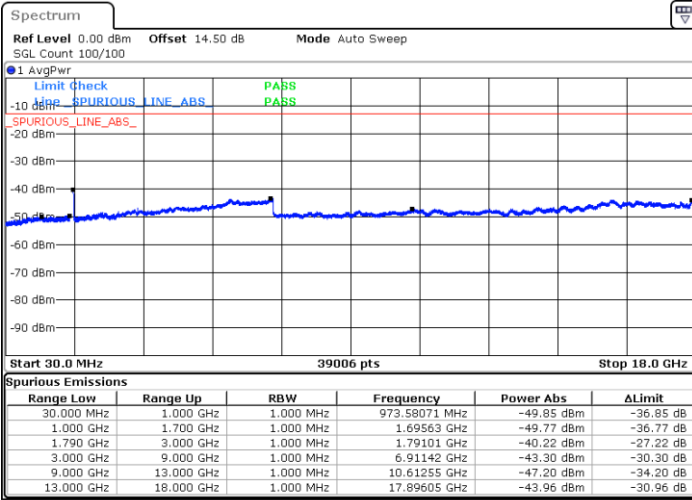

Lowest Channel / 1RB24 and 1RB0

Date: 1.JAN.2021 00:44:24

Date: 1.JAN.2021 00:48:04

Lowest Channel / FullIRB

N/A

Date: 1.JAN.2021 00:40:18

LTE Band 66B / 5MHz+15MHz

16QAM

Middle Channel / 1RB0 and 1RB49

Middle Channel / 1RB24 and 1RB0

Date: 1.JAN.2021 00:58:22

Date: 1.JAN.2021 01:01:09

Middle Channel / FullIRB

N/A

Date: 1.JAN.2021 00:55:21

LTE Band 66B / 5MHz+15MHz

16QAM

Highest Channel / 1RB0 and 1RB49

Highest Channel / 1RB24 and 1RB0

Date: 1.JAN.2021 01:13:40

Date: 1.JAN.2021 01:18:58

Highest Channel / FullIRB

N/A

Date: 1.JAN.2021 01:08:04

LTE Band 66B / 10MHz+5MHz

16QAM

Lowest Channel / 1RB0 and 1RB24

Lowest Channel / 1RB49 and 1RB0

Date: 31.DEC.2020 23:18:02

Date: 31.DEC.2020 23:22:39

Lowest Channel / FullIRB

N/A