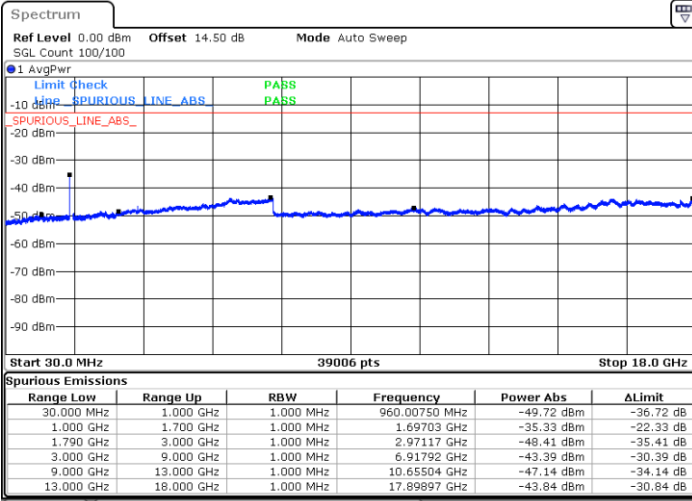

Date: 1.JAN.2021 00:46:52

Lowest Channel / FullIRB

N/A

Date: 1.JAN.2021 00:38:03

LTE Band 66B / 5MHz+15MHz

QPSK

Middle Channel / 1RB0 and 1RB49

Middle Channel / 1RB24 and 1RB0

Date: 1.JAN.2021 00:59:17

Date: 1.JAN.2021 01:00:11

Middle Channel / FullIRB

N/A

Date: 1.JAN.2021 00:54:07

LTE Band 66B / 5MHz+15MHz

QPSK

Highest Channel / 1RB0 and 1RB49

Highest Channel / 1RB24 and 1RB0

Date: 1.JAN.2021 01:14:53

Date: 1.JAN.2021 01:16:46

Highest Channel / FullIRB

N/A

Date: 1.JAN.2021 01:06:25

LTE Band 66B / 10MHz+5MHz

QPSK

Lowest Channel / 1RB0 and 1RB24

Lowest Channel / 1RB49 and 1RB0

Date: 31.DEC.2020 23:16:54

Date: 31.DEC.2020 23:23:56

Lowest Channel / FullIRB

N/A

Date: 31.DEC.2020 23:15:21

LTE Band 66B / 10MHz+5MHz