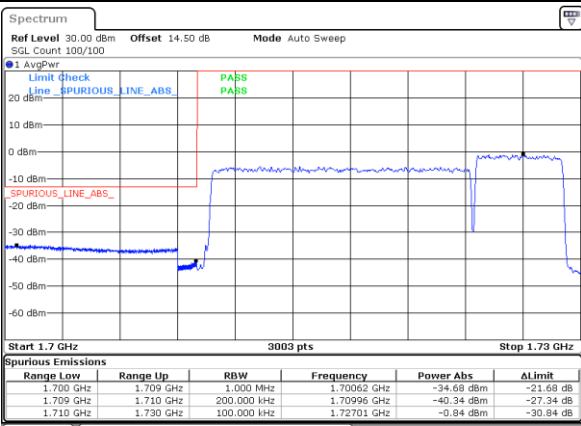

Lowest Band Edge / 1RB0 and 1RB49

Highest Band Edge / 1RB0 and 1RB49

Date: 15. JAN. 2021 20:36:28

Date: 15. JAN. 2021 20:45:59

Lowest Band Edge / 1RB49 and 1RB0

Highest Band Edge / 1RB49 and 1RB0

Date: 15. JAN. 2021 20:38:48

Date: 15. JAN. 2021 20:50:57

Lowest Band Edge / Full RB

Highest Band Edge / Full RB

Date: 15. JAN. 2021 20:35:55

Date: 15. JAN. 2021 20:45:07

Conducted Spurious Emission

LTE Band 66B / 5MHz+5MHz

QPSK