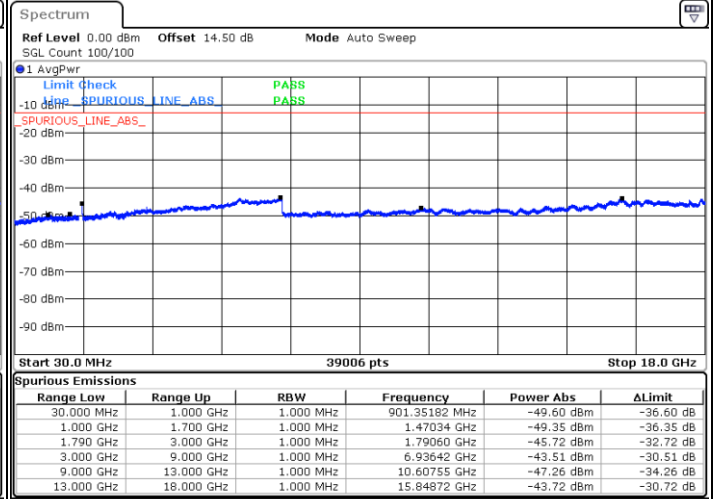

Date: 31.DEC.2020 21:52:52

LTE Band 66B / 5MHz+10MHz

QPSK

Middle Channel / 1RB0 and 1RB14

Middle Channel / 1RB24 and 1RB0

Date: 31.DEC.2020 22:16:18

Date: 31.DEC.2020 22:39:56

Middle Channel / FullRB

N/A

Date: 31.DEC.2020 22:15:08

LTE Band 66B / 5MHz+10MHz

QPSK

Highest Channel / 1RB0 and 1RB14

Highest Channel / 1RB24 and 1RB0

Date: 31.DEC.2020 23:03:54

Date: 31.DEC.2020 23:05:27

Highest Channel / FullIRB

N/A

Date: 31.DEC.2020 22:43:07

LTE Band 66B / 5MHz+15MHz

QPSK

Lowest Channel / 1RB0 and 1RB49

Lowest Channel / 1RB24 and 1RB0

Date: 1.JAN.2021 00:45:32

Date: 1.JAN.2021 00:46:52

Lowest Channel / FullIRB

N/A

Date: 1.JAN.2021 00:38:03

LTE Band 66B / 5MHz+15MHz

QPSK

Middle Channel / 1RB0 and 1RB49

Middle Channel / 1RB24 and 1RB0