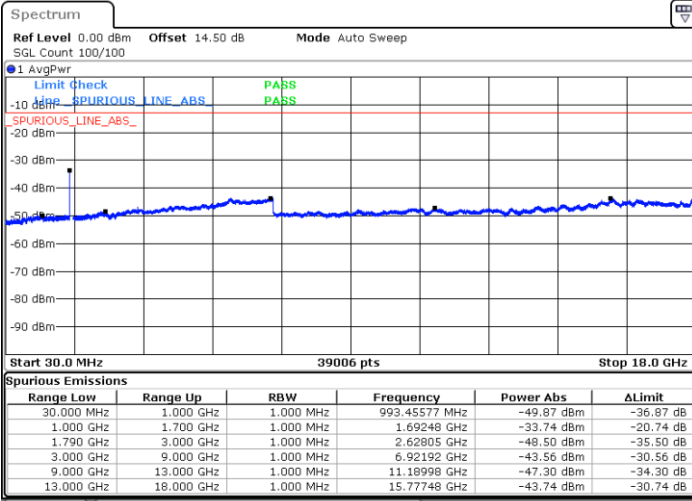

Date: 1.JAN.2021 01:33:32

Date: 1.JAN.2021 01:34:48

Lowest Channel / FullIRB

N/A

Date: 1.JAN.2021 01:23:46

LTE Band 66B / 15MHz+5MHz

QPSK

Middle Channel / 1RB0 and 1RB49

Middle Channel / 1RB49 and 1RB0

Date: 1.JAN.2021 01:49:27

Date: 1.JAN.2021 01:54:33

Middle Channel / FullIRB

N/A

Date: 1.JAN.2021 01:48:23

LTE Band 66B / 15MHz+5MHz

QPSK

Highest Channel / 1RB0 and 1RB49

Highest Channel / 1RB49 and 1RB0

Date: 1.JAN.2021 02:04:57

Date: 1.JAN.2021 02:06:11

Highest Channel / FullIRB

N/A

Date: 1.JAN.2021 01:57:39

LTE Band 66B / 5MHz+5MHz

16QAM

Lowest Channel / 1RB0 and 1RB24

Lowest Channel / 1RB14 and 1RB0

Date: 31.DEC.2020 21:14:52

Date: 31.DEC.2020 21:18:22

Lowest Channel / FullIRB

N/A

Date: 31.DEC.2020 20:54:12