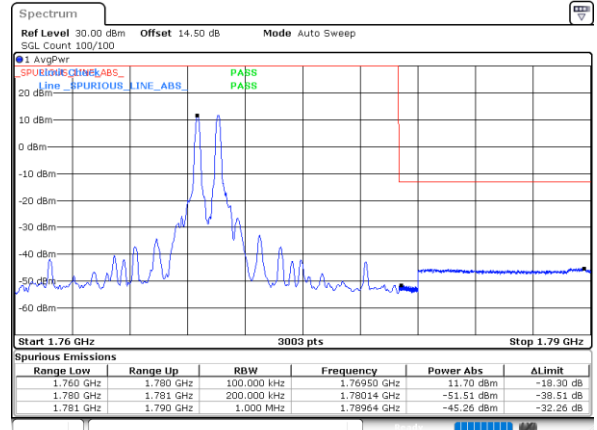

LTE Band 66B / 10MHz+10MHz

64QAM

Lowest Band Edge / 1RB0 and 1RB49

Highest Band Edge / 1RB0 and 1RB49

Date: 15. JAN. 2021 20:55:10

Date: 15. JAN. 2021 21:10:04

Lowest Band Edge / 1RB49 and 1RB0

Highest Band Edge / 1RB49 and 1RB0

Date: 15. JAN. 2021 21:01:29

Date: 15. JAN. 2021 21:29:40

Lowest Band Edge / Full RB

Highest Band Edge / Full RB

Date: 15. JAN. 2021 20:54:15

Date: 15. JAN. 2021 21:06:19

LTE Band 66B / 15MHz+5MHz

64QAM