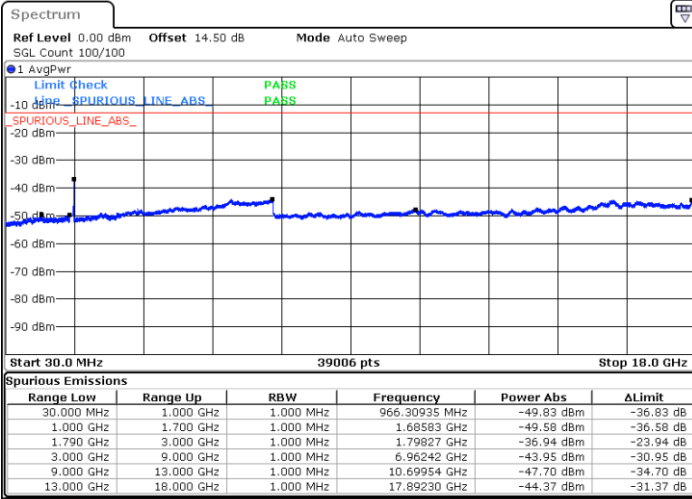

N/A

Date: 2.JAN.2021 19:30:58

LTE Band 66B / 10MHz+10MHz

QPSK

Middle Channel / 1RB0 and 1RB49

Middle Channel / 1RB49 and 1RB0

Date: 2.JAN.2021 19:56:02

Date: 2.JAN.2021 19:58:04

Middle Channel / FullRB

N/A

Date: 2.JAN.2021 19:48:57

LTE Band 66B / 10MHz+10MHz

QPSK

Highest Channel / 1RB0 and 1RB49

Highest Channel / 1RB49 and 1RB0

Date: 2.JAN.2021 20:14:44

Date: 2.JAN.2021 20:16:03

Highest Channel / FullIRB

N/A

Date: 2.JAN.2021 20:03:33

LTE Band 66B / 15MHz+5MHz

QPSK

Lowest Channel / 1RB0 and 1RB49

Lowest Channel / 1RB49 and 1RB0

Date: 1.JAN.2021 01:33:32

Date: 1.JAN.2021 01:34:48

Lowest Channel / FullIRB

N/A

Date: 1.JAN.2021 01:23:46

LTE Band 66B / 15MHz+5MHz

QPSK

Middle Channel / 1RB0 and 1RB49