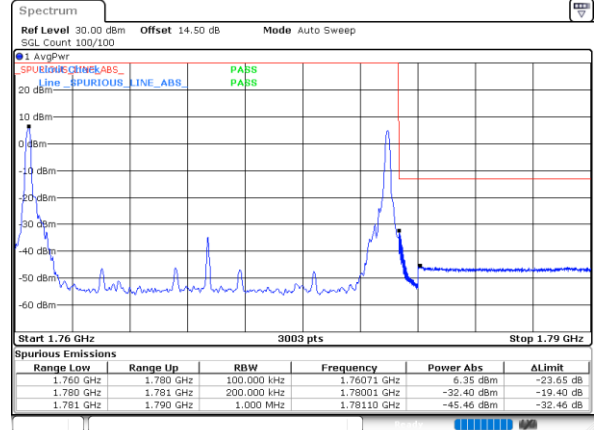

LTE Band 66B / 10MHz+10MHz

64QAM

Lowest Band Edge / 1RB0 and 1RB49

Highest Band Edge / 1RB0 and 1RB49

Date: 15. JAN. 2021 20:55:10

Date: 15. JAN. 2021 21:10:04

Lowest Band Edge / 1RB49 and 1RB0

Highest Band Edge / 1RB49 and 1RB0

Date: 15. JAN. 2021 21:01:29

Date: 15. JAN. 2021 21:29:40

Lowest Band Edge / Full RB

Highest Band Edge / Full RB

Date: 15. JAN. 2021 20:54:15

Date: 15. JAN. 2021 21:06:19

LTE Band 66B / 15MHz+5MHz

64QAM