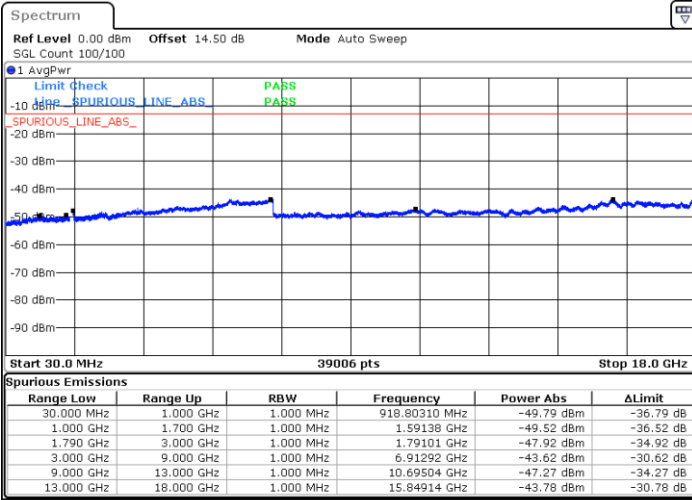

Highest Channel / 1RB24 and 1RB0

Date: 1.JAN.2021 01:14:53

Date: 1.JAN.2021 01:16:46

Highest Channel / FullIRB

N/A

Date: 1.JAN.2021 01:06:25

LTE Band 66B / 10MHz+5MHz

QPSK

Lowest Channel / 1RB0 and 1RB24

Lowest Channel / 1RB49 and 1RB0

Date: 31.DEC.2020 23:16:54

Date: 31.DEC.2020 23:23:56

Lowest Channel / FullIRB

N/A

Date: 31.DEC.2020 23:15:21

LTE Band 66B / 10MHz+5MHz

QPSK

Middle Channel / 1RB0 and 1RB24

Middle Channel / 1RB49 and 1RB0

Date: 31.DEC.2020 23:33:45

Date: 31.DEC.2020 23:34:54

Middle Channel / FullIRB

N/A

Date: 31.DEC.2020 23:27:47

LTE Band 66B / 10MHz+5MHz

QPSK

Highest Channel / 1RB0 and 1RB24

Highest Channel / 1RB49 and 1RB0

Date: 1.JAN.2021 00:29:11

Date: 1.JAN.2021 00:31:14

Highest Channel / FullIRB

N/A