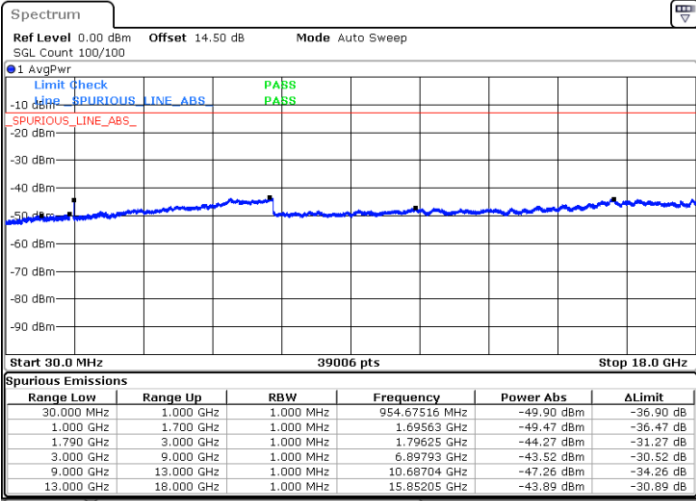

Highest Channel / 1RB0 and 1RB49

Highest Channel / 1RB49 and 1RB0

Date: 1.JAN.2021 02:04:57

Date: 1.JAN.2021 02:06:11

Highest Channel / FullIRB

N/A

Date: 1.JAN.2021 01:57:39

LTE Band 66B / 5MHz+5MHz

16QAM

Lowest Channel / 1RB0 and 1RB24

Lowest Channel / 1RB14 and 1RB0

Date: 31.DEC.2020 21:14:52

Date: 31.DEC.2020 21:18:22

Lowest Channel / FullIRB

N/A

Date: 31.DEC.2020 20:54:12

LTE Band 66B / 5MHz+5MHz

16QAM

MiddleChannel / 1RB0 and 1RB24

Middle Channel / 1RB14 and 1RB0

Date: 31.DEC.2020 21:30:51

Date: 31.DEC.2020 21:34:21

Middle Channel / FullIRB

N/A

Date: 31.DEC.2020 21:25:58

LTE Band 66B / 5MHz+5MHz

16QAM

Highest Channel / 1RB0 and 1RB24

Highest Channel / 1RB14 and 1RB0

Date: 31.DEC.2020 21:44:00

Date: 31.DEC.2020 21:47:39

Highest Channel / FullIRB