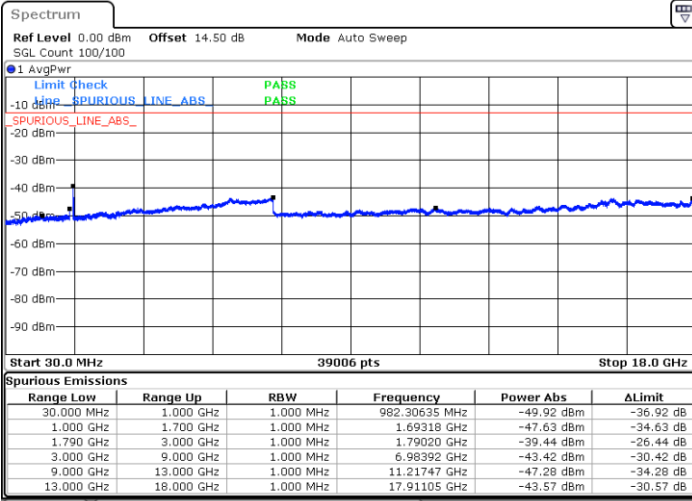

LTE Band 66B / 10MHz+5MHz

QPSK

Middle Channel / 1RB0 and 1RB24

Middle Channel / 1RB49 and 1RB0

Date: 31.DEC.2020 23:33:45