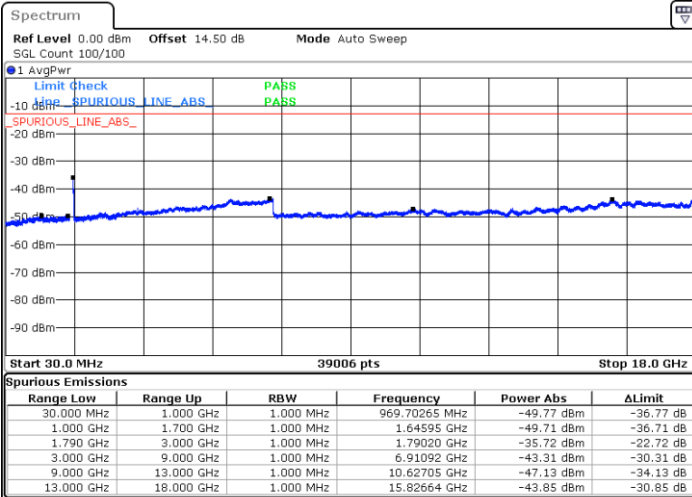

Date: 31.DEC.2020 21:52:52

LTE Band 66B / 5MHz+10MHz

QPSK

Middle Channel / 1RB0 and 1RB14

Middle Channel / 1RB24 and 1RB0

Date: 31.DEC.2020 22:16:18

Date: 31.DEC.2020 22:39:56

Middle Channel / FullRB

N/A

Date: 31.DEC.2020 22:15:08

LTE Band 66B / 5MHz+10MHz

QPSK

Highest Channel / 1RB0 and 1RB14

Highest Channel / 1RB24 and 1RB0

Date: 31.DEC.2020 23:03:54

Date: 31.DEC.2020 23:05:27

Highest Channel / FullIRB

N/A

Date: 31.DEC.2020 22:43:07

LTE Band 66B / 5MHz+15MHz

QPSK

Lowest Channel / 1RB0 and 1RB49

Lowest Channel / 1RB24 and 1RB0

Date: 1.JAN.2021 00:45:32

Date: 1.JAN.2021 00:46:52

Lowest Channel / FullIRB

N/A

Date: 1.JAN.2021 00:38:03

LTE Band 66B / 5MHz+15MHz

QPSK

Middle Channel / 1RB0 and 1RB49

Middle Channel / 1RB24 and 1RB0