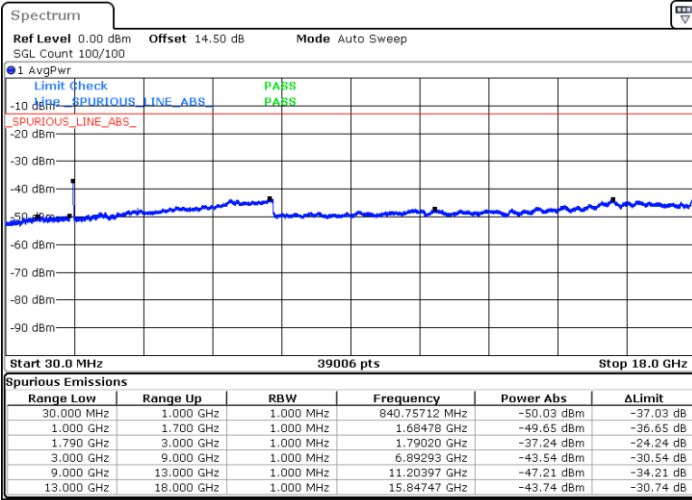

MiddleChannel / 1RB0 and 1RB24

Middle Channel / 1RB14 and 1RB0

Date: 31.DEC.2020 21:29:59

Date: 31.DEC.2020 21:35:12

Middle Channel / FullIRB

N/A

Date: 31.DEC.2020 21:28:55

LTE Band 66B / 5MHz+5MHz

QPSK

Highest Channel / 1RB0 and 1RB24

Highest Channel / 1RB14 and 1RB0

Date: 31.DEC.2020 21:45:13

Date: 31.DEC.2020 21:46:27

Highest Channel / FullRB

N/A

Date: 31.DEC.2020 21:38:24

LTE Band 66B / 5MHz+10MHz

QPSK

Lowest Channel / 1RB0 and 1RB14

Lowest Channel / 1RB24 and 1RB0

Date: 31.DEC.2020 22:05:30

Date: 31.DEC.2020 22:06:49

Lowest Channel / FullIRB

N/A

Date: 31.DEC.2020 21:52:52

LTE Band 66B / 5MHz+10MHz

QPSK

Middle Channel / 1RB0 and 1RB14

Middle Channel / 1RB24 and 1RB0

Date: 31.DEC.2020 22:16:18

Date: 31.DEC.2020 22:39:56

Middle Channel / FullRB