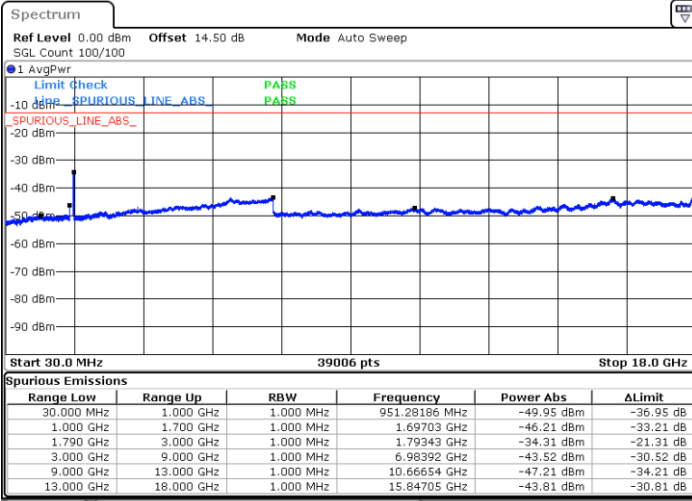

Lowest Channel / 1RB0 and 1RB24

Lowest Channel / 1RB49 and 1RB0

Date: 31.DEC.2020 23:16:54

Date: 31.DEC.2020 23:23:56

Lowest Channel / FullIRB

N/A

Date: 31.DEC.2020 23:15:21

LTE Band 66B / 10MHz+5MHz

QPSK

Middle Channel / 1RB0 and 1RB24

Middle Channel / 1RB49 and 1RB0

Date: 31.DEC.2020 23:33:45

Date: 31.DEC.2020 23:34:54

Middle Channel / FullIRB

N/A

Date: 31.DEC.2020 23:27:47

LTE Band 66B / 10MHz+5MHz

QPSK

Highest Channel / 1RB0 and 1RB24

Highest Channel / 1RB49 and 1RB0

Date: 1.JAN.2021 00:29:11

Date: 1.JAN.2021 00:31:14

Highest Channel / FullIRB

N/A

Date: 31.DEC.2020 23:42:01

LTE Band 66B / 10MHz+10MHz

QPSK

Lowest Channel / 1RB0 and 1RB49

Lowest Channel / 1RB49 and 1RB0

Date: 2.JAN.2021 19:43:14

Date: 2.JAN.2021 19:44:26

Lowest Channel / FullIRB