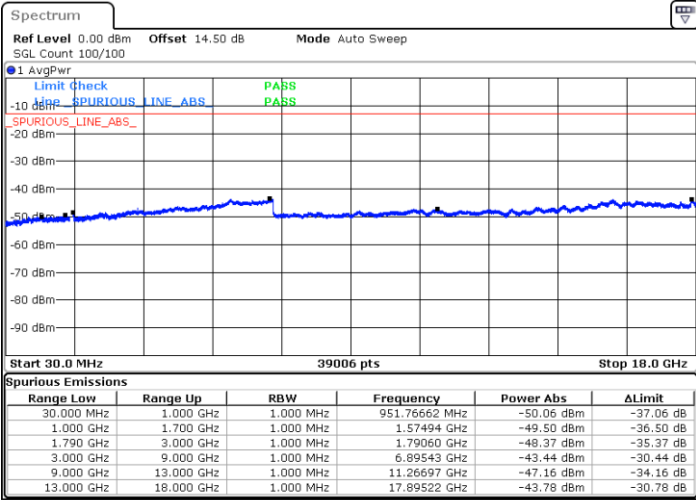

Highest Channel / 1RB0 and 1RB49

Highest Channel / 1RB49 and 1RB0

Date: 1.JAN.2021 02:04:57

Date: 1.JAN.2021 02:06:11

Highest Channel / FullIRB

N/A

Date: 1.JAN.2021 01:57:39

LTE Band 66B / 5MHz+5MHz

16QAM

Lowest Channel / 1RB0 and 1RB24

Lowest Channel / 1RB14 and 1RB0

Date: 31.DEC.2020 21:14:52

Date: 31.DEC.2020 21:18:22

Lowest Channel / FullIRB

N/A

Date: 31.DEC.2020 20:54:12

LTE Band 66B / 5MHz+5MHz

16QAM

MiddleChannel / 1RB0 and 1RB24

Middle Channel / 1RB14 and 1RB0

Date: 31.DEC.2020 21:30:51

Date: 31.DEC.2020 21:34:21

Middle Channel / FullIRB

N/A

Date: 31.DEC.2020 21:25:58

LTE Band 66B / 5MHz+5MHz

16QAM

Highest Channel / 1RB0 and 1RB24

Highest Channel / 1RB14 and 1RB0

Date: 31.DEC.2020 21:44:00

Date: 31.DEC.2020 21:47:39

Highest Channel / FullIRB