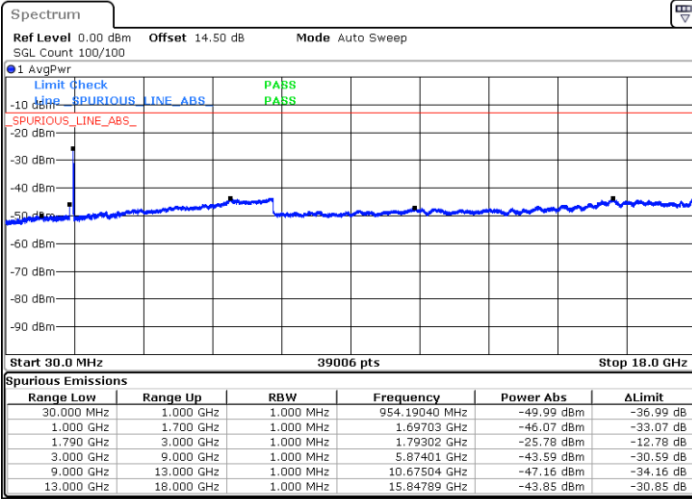

Lowest Channel / FullIRB

N/A

Date: 31.DEC.2020 21:57:56

LTE Band 66B / 5MHz+10MHz

16QAM

Middle Channel / 1RB0 and 1RB14

Middle Channel / 1RB24 and 1RB0

Date: 31.DEC.2020 22:17:10

Date: 31.DEC.2020 22:25:27

Middle Channel / FullIRB

N/A

Date: 31.DEC.2020 22:14:06

LTE Band 66B / 5MHz+10MHz

16QAM

Highest Channel / 1RB0 and 1RB14

Highest Channel / 1RB24 and 1RB0

Date: 31.DEC.2020 22:50:32

Date: 31.DEC.2020 23:06:54

Highest Channel / FullIRB

N/A

Date: 31.DEC.2020 22:44:51

LTE Band 66B / 5MHz+15MHz

16QAM

Lowest Channel / 1RB0 and 1RB49

Lowest Channel / 1RB24 and 1RB0

Date: 1.JAN.2021 00:44:24

Date: 1.JAN.2021 00:48:04

Lowest Channel / FullIRB

N/A

Date: 1.JAN.2021 00:40:18

LTE Band 66B / 5MHz+15MHz

16QAM