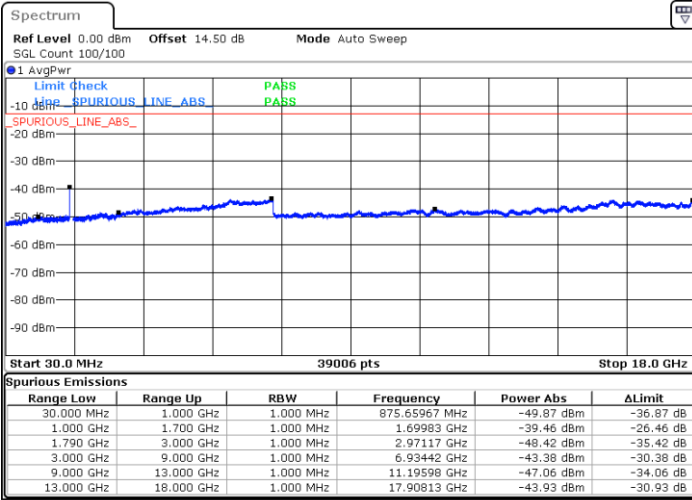

Highest Channel / 1RB0 and 1RB49

Highest Channel / 1RB49 and 1RB0

Date: 1.JAN.2021 02:04:57

Date: 1.JAN.2021 02:06:11

Highest Channel / FullIRB

N/A

Date: 1.JAN.2021 01:57:39

LTE Band 66B / 5MHz+5MHz

16QAM

Lowest Channel / 1RB0 and 1RB24

Lowest Channel / 1RB14 and 1RB0

Date: 31.DEC.2020 21:14:52

Date: 31.DEC.2020 21:18:22

Lowest Channel / FullIRB

N/A

Date: 31.DEC.2020 20:54:12

LTE Band 66B / 5MHz+5MHz

16QAM

MiddleChannel / 1RB0 and 1RB24

Middle Channel / 1RB14 and 1RB0

Date: 31.DEC.2020 21:30:51

Date: 31.DEC.2020 21:34:21

Middle Channel / FullIRB

N/A

Date: 31.DEC.2020 21:25:58

LTE Band 66B / 5MHz+5MHz

16QAM

Highest Channel / 1RB0 and 1RB24

Highest Channel / 1RB14 and 1RB0

Date: 31.DEC.2020 21:44:00

Date: 31.DEC.2020 21:47:39

Highest Channel / FullIRB