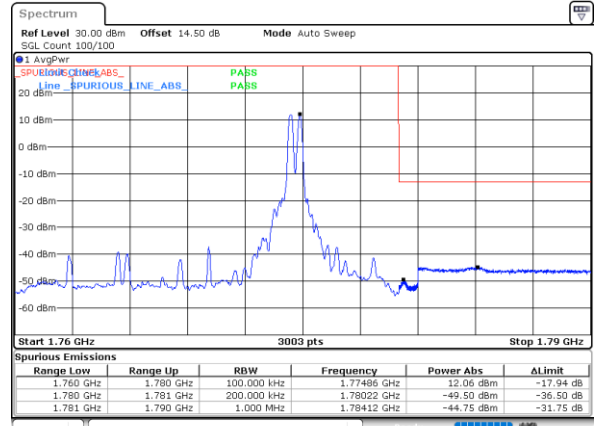

Date: 15. JAN. 2021 21:01:29

Date: 15. JAN. 2021 21:29:40

Lowest Band Edge / Full RB

Highest Band Edge / Full RB

Date: 15. JAN. 2021 20:54:15

Date: 15. JAN. 2021 21:06:19

LTE Band 66B / 15MHz+5MHz

64QAM

Lowest Band Edge / 1RB0 and 1RB49

Highest Band Edge / 1RB0 and 1RB49

Date: 15. JAN. 2021 20:36:28

Date: 15. JAN. 2021 20:45:59

Lowest Band Edge / 1RB49 and 1RB0

Highest Band Edge / 1RB49 and 1RB0

Date: 15. JAN. 2021 20:38:48

Date: 15. JAN. 2021 20:50:57

Lowest Band Edge / Full RB

Highest Band Edge / Full RB

Date: 15. JAN. 2021 20:35:55

Date: 15. JAN. 2021 20:45:07

Conducted Spurious Emission

LTE Band 66B / 5MHz+5MHz

QPSK