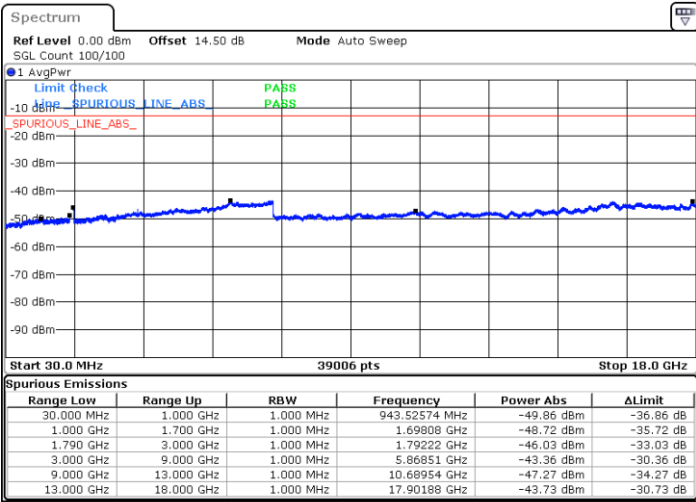

Date: 2.JAN.2021 20:16:03

Highest Channel / FullIRB

N/A

Date: 2.JAN.2021 20:03:33

LTE Band 66B / 15MHz+5MHz

QPSK

Lowest Channel / 1RB0 and 1RB49

Lowest Channel / 1RB49 and 1RB0

Date: 1.JAN.2021 01:33:32

Date: 1.JAN.2021 01:34:48

Lowest Channel / FullIRB

N/A

Date: 1.JAN.2021 01:23:46

LTE Band 66B / 15MHz+5MHz

QPSK

Middle Channel / 1RB0 and 1RB49

Middle Channel / 1RB49 and 1RB0

Date: 1.JAN.2021 01:49:27

Date: 1.JAN.2021 01:54:33

Middle Channel / FullIRB

N/A

Date: 1.JAN.2021 01:48:23

LTE Band 66B / 15MHz+5MHz

QPSK

Highest Channel / 1RB0 and 1RB49

Highest Channel / 1RB49 and 1RB0

Date: 1.JAN.2021 02:04:57

Date: 1.JAN.2021 02:06:11

Highest Channel / FullIRB

N/A

Date: 1.JAN.2021 01:57:39

LTE Band 66B / 5MHz+5MHz