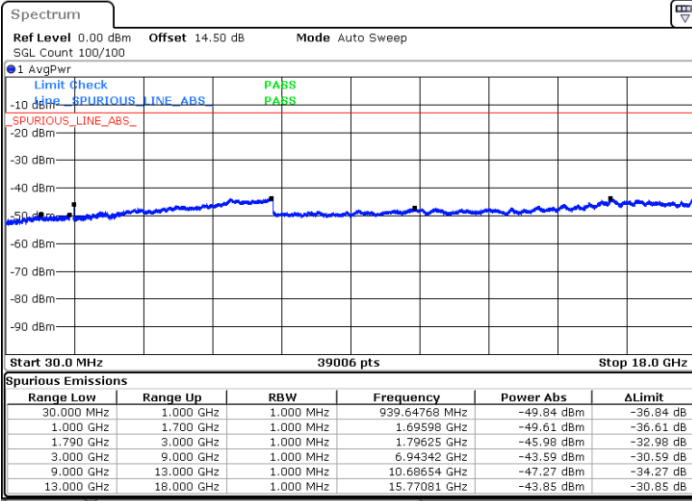

Lowest Band Edge / 1RB0 and 1RB49

Highest Band Edge / 1RB0 and 1RB49

Date: 15. JAN. 2021 20:36:28

Date: 15. JAN. 2021 20:45:59

Lowest Band Edge / 1RB49 and 1RB0

Highest Band Edge / 1RB49 and 1RB0

Date: 15. JAN. 2021 20:38:48

Date: 15. JAN. 2021 20:50:57

Lowest Band Edge / Full RB

Highest Band Edge / Full RB

Date: 15. JAN. 2021 20:35:55

Date: 15. JAN. 2021 20:45:07

Conducted Spurious Emission

LTE Band 66B / 5MHz+5MHz

QPSK

MiddleChannel / 1RB0 and 1RB24

Middle Channel / 1RB14 and 1RB0

Date: 31.DEC.2020 21:29:59

Date: 31.DEC.2020 21:35:12

Middle Channel / FullIRB

N/A

Date: 31.DEC.2020 21:28:55

LTE Band 66B / 5MHz+5MHz

QPSK

Highest Channel / 1RB0 and 1RB24

Highest Channel / 1RB14 and 1RB0

Date: 31.DEC.2020 21:45:13

Date: 31.DEC.2020 21:46:27

Highest Channel / FullRB

N/A

Date: 31.DEC.2020 21:38:24