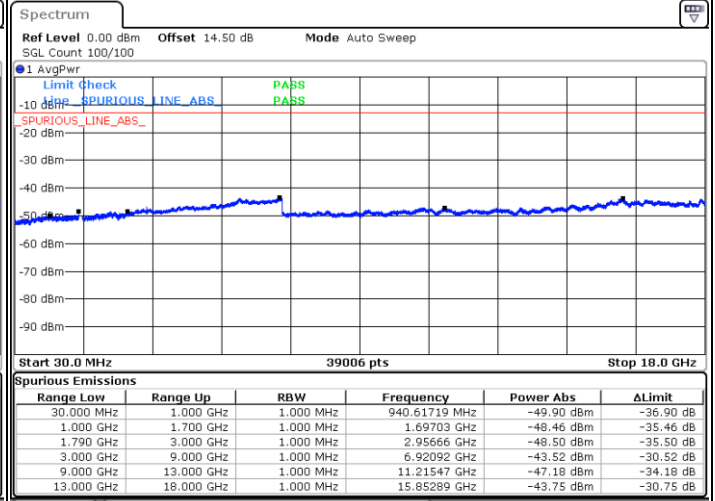

Date: 1.JAN.2021 00:46:52

Lowest Channel / FullIRB

N/A

Date: 1.JAN.2021 00:38:03

LTE Band 66B / 5MHz+15MHz

QPSK

Middle Channel / 1RB0 and 1RB49

Middle Channel / 1RB24 and 1RB0

Date: 1.JAN.2021 00:59:17

Date: 1.JAN.2021 01:00:11

Middle Channel / FullIRB

N/A

Date: 1.JAN.2021 00:54:07

LTE Band 66B / 5MHz+15MHz

QPSK

Highest Channel / 1RB0 and 1RB49

Highest Channel / 1RB24 and 1RB0

Date: 1.JAN.2021 01:14:53

Date: 1.JAN.2021 01:16:46

Highest Channel / FullIRB

N/A

Date: 1.JAN.2021 01:06:25

LTE Band 66B / 10MHz+5MHz

QPSK

Lowest Channel / 1RB0 and 1RB24

Lowest Channel / 1RB49 and 1RB0

Date: 31.DEC.2020 23:16:54

Date: 31.DEC.2020 23:23:56

Lowest Channel / FullIRB

N/A

Date: 31.DEC.2020 23:15:21

LTE Band 66B / 10MHz+5MHz