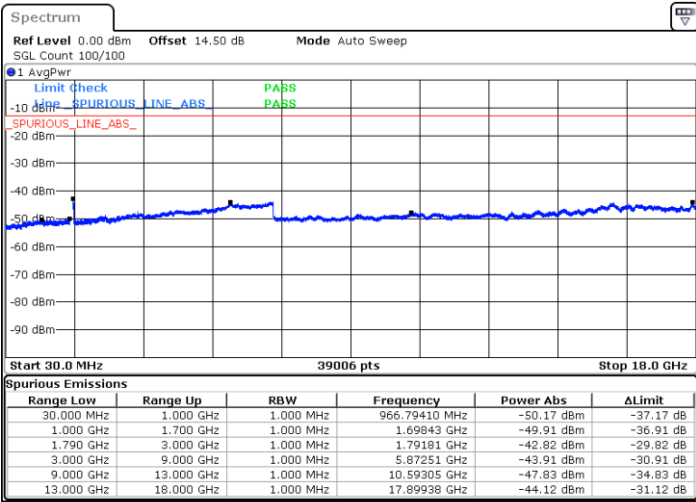

Date: 31.DEC.2020 23:42:01

LTE Band 66B / 10MHz+10MHz

QPSK

Lowest Channel / 1RB0 and 1RB49

Lowest Channel / 1RB49 and 1RB0

Date: 2.JAN.2021 19:43:14

Date: 2.JAN.2021 19:44:26

Lowest Channel / FullIRB

N/A

Date: 2.JAN.2021 19:30:58

LTE Band 66B / 10MHz+10MHz

QPSK

Middle Channel / 1RB0 and 1RB49

Middle Channel / 1RB49 and 1RB0

Date: 2.JAN.2021 19:56:02

Date: 2.JAN.2021 19:58:04

Middle Channel / FullRB

N/A

Date: 2.JAN.2021 19:48:57

LTE Band 66B / 10MHz+10MHz

QPSK

Highest Channel / 1RB0 and 1RB49

Highest Channel / 1RB49 and 1RB0

Date: 2.JAN.2021 20:14:44

Date: 2.JAN.2021 20:16:03

Highest Channel / FullIRB

N/A

Date: 2.JAN.2021 20:03:33

LTE Band 66B / 15MHz+5MHz

QPSK

Lowest Channel / 1RB0 and 1RB49

Lowest Channel / 1RB49 and 1RB0