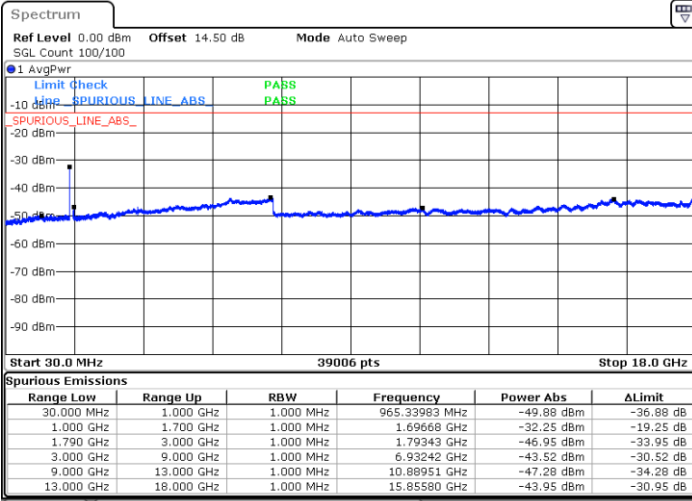

MiddleChannel / 1RB0 and 1RB24

Middle Channel / 1RB14 and 1RB0

Date: 31.DEC.2020 21:29:59

Date: 31.DEC.2020 21:35:12

Middle Channel / FullIRB

N/A

Date: 31.DEC.2020 21:28:55

LTE Band 66B / 5MHz+5MHz

QPSK

Highest Channel / 1RB0 and 1RB24

Highest Channel / 1RB14 and 1RB0

Date: 31.DEC.2020 21:45:13

Date: 31.DEC.2020 21:46:27

Highest Channel / FullRB

N/A

Date: 31.DEC.2020 21:38:24

LTE Band 66B / 5MHz+10MHz

QPSK

Lowest Channel / 1RB0 and 1RB14

Lowest Channel / 1RB24 and 1RB0

Date: 31.DEC.2020 22:05:30

Date: 31.DEC.2020 22:06:49

Lowest Channel / FullIRB

N/A

Date: 31.DEC.2020 21:52:52

LTE Band 66B / 5MHz+10MHz

QPSK

Middle Channel / 1RB0 and 1RB14

Middle Channel / 1RB24 and 1RB0

Date: 31.DEC.2020 22:16:18

Date: 31.DEC.2020 22:39:56

Middle Channel / FullRB