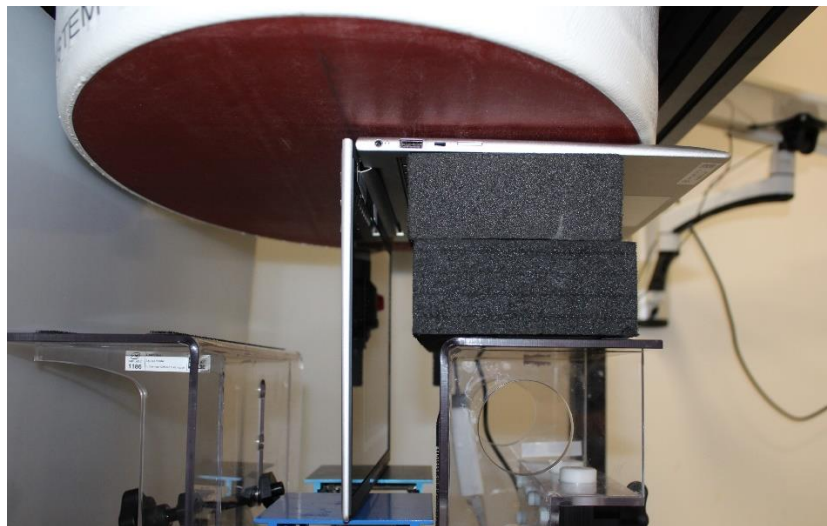

Annex F. Photographs

F.1 Test Sample

Sample Front 210825-01.S04

Sample Back 210825-01.S04

Sample Laptop 210825-01.S04

F.2 Test positions

Laptop

Laptop – Side view

F.3 Antenna host platform location and adjacent edge positions relative to the body

All information (diagrams, values and dimensions) in this section is provided by the manufacturer.

F.4 Phantom liquid level during measurements

ELI phantom Body liquid SAR Dasy SPEAG MBBL600-6000V6 Batch - 220309-01

End of the report

This page is intentionally left blank and marks the last page of the test report.