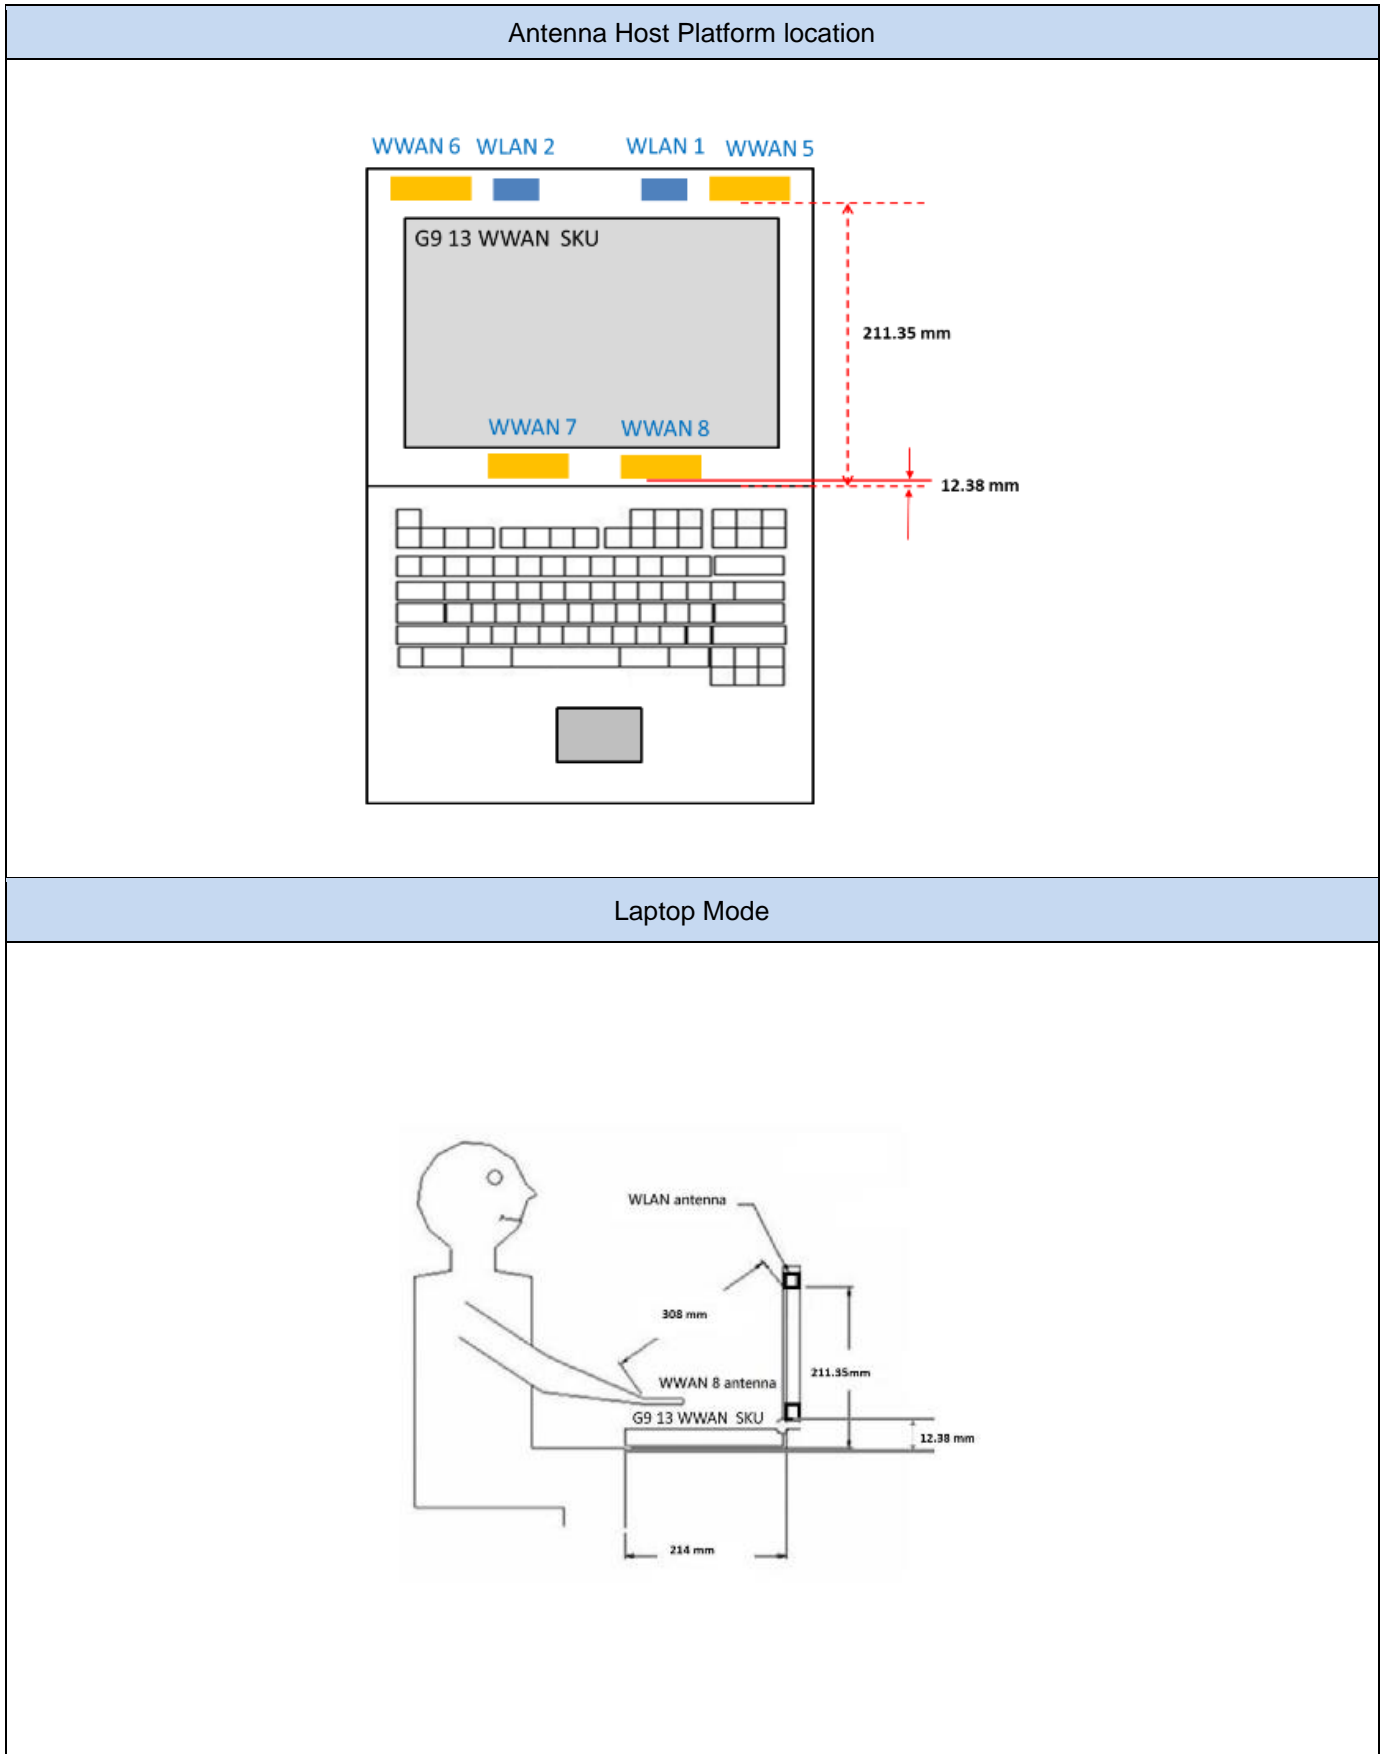

Annex F. Photographs

F.1 Test Sample

Sample Front 210825-01.S04

Sample Back 210825-01.S04

Sample Laptop 210825-01.S04

F.2 Test positions

Laptop

Laptop – Side view

F.3 Antenna host platform location and adjacent edge positions relative to the body

All information (diagrams, values and dimensions) in this section is provided by the manufacturer.

F.4 Phantom liquid level during measurements