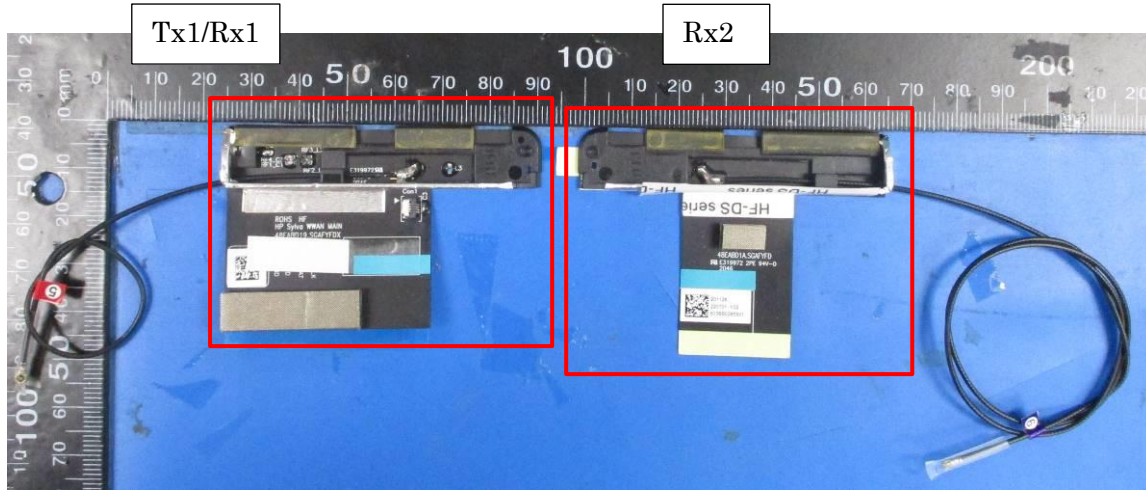

Include front view photo of all antennas here

Antenna Manufacturer: **WNC**

Antenna Part Number: 81EABD15.G74 (Tx1/Rx1) , 81EABD15.G75 (Rx2)

Include back view photo of all antennas here

Antenna Manufacturer: **WNC**

Antenna Part Number: 81EABD15.G74 (Tx1/Rx1) , 81EABD15.G75 (Rx2)