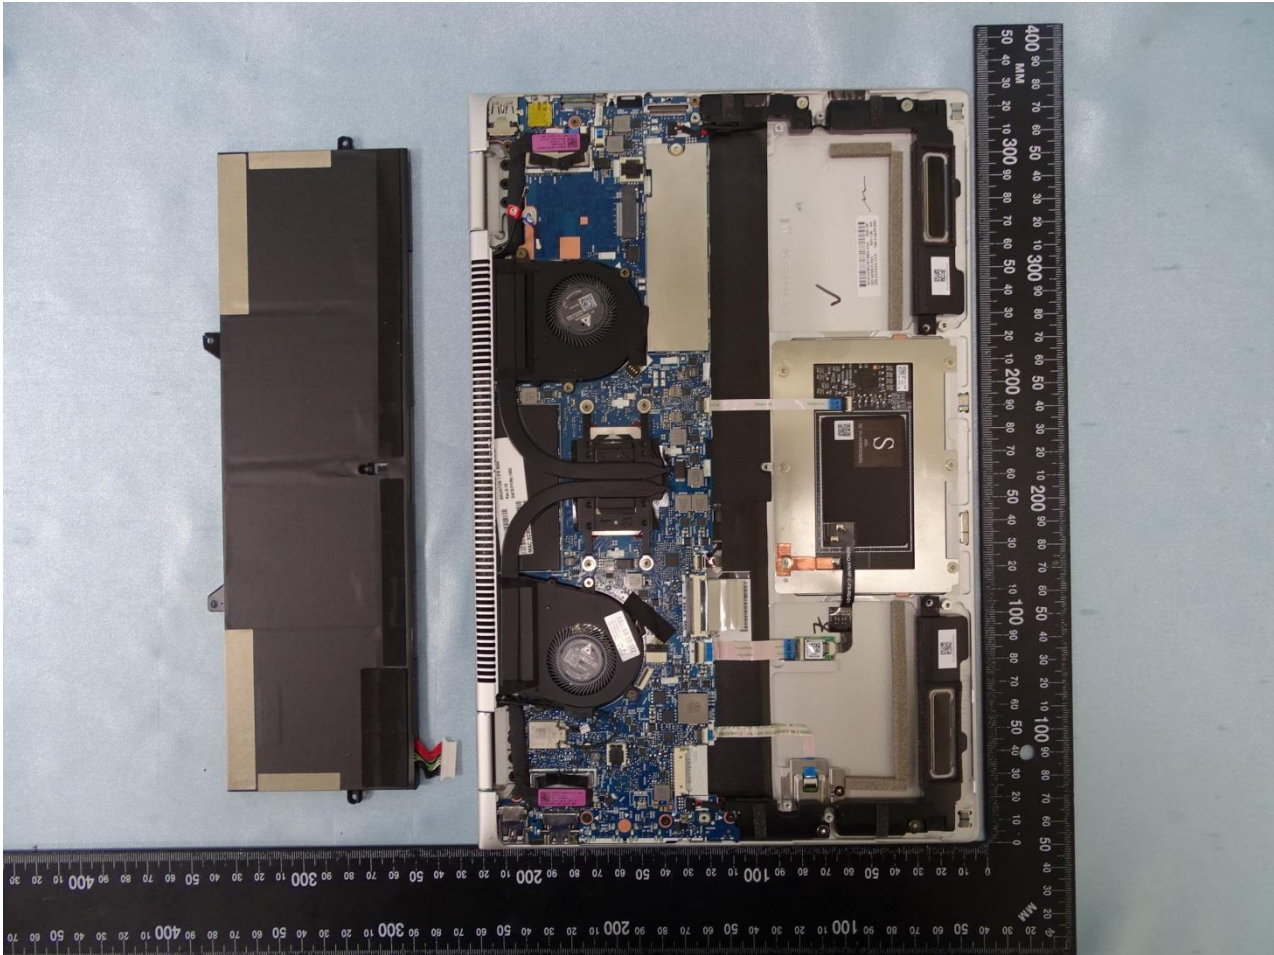

3. Internal Photograph of EUT

Brand Name: HP / Model Name: HSN-I29C

Brand Name: HP / Model Name: HSN-I29C

Brand Name: HP / Model Name: HSN-I29C

Brand Name: HP / Model Name: HSN-I29C

Brand Name: HP / Model Name: HSN-I29C

WWAN Module

Brand Name: HP / Model Name: HSN-I29C

Brand Name: HP / Model Name: HSN-I29C

WWAN Main Antenna

Brand Name: HP / Model Name: HSN-I29C

Brand Name: HP / Model Name: HSN-I29C

WWAN Aux. Antenna

Brand Name: HP / Model Name: HSN-I29C