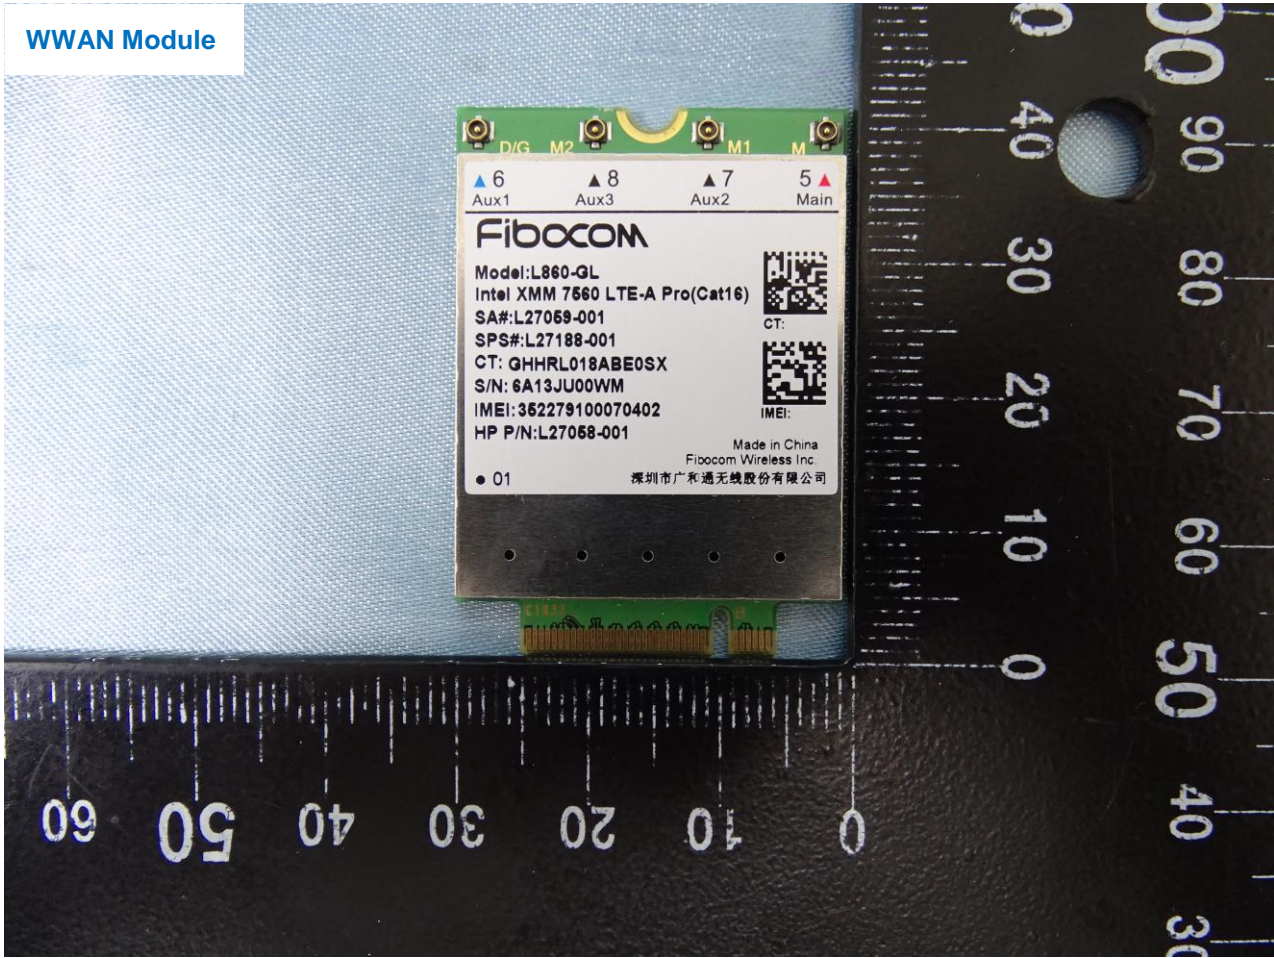

3. Internal Photograph of EUT

Brand Name: HP / Model Name: HSN-I29C

Brand Name: HP / Model Name: HSN-I29C

Brand Name: HP / Model Name: HSN-I29C

Brand Name: HP / Model Name: HSN-I29C

Brand Name: HP / Model Name: HSN-I29C

WWAN Module

Brand Name: HP / Model Name: HSN-I29C

Brand Name: HP / Model Name: HSN-I29C

WWAN Main Antenna

Brand Name: HP / Model Name: HSN-I29C

Brand Name: HP / Model Name: HSN-I29C

WWAN Aux. Antenna

Brand Name: HP / Model Name: HSN-I29C