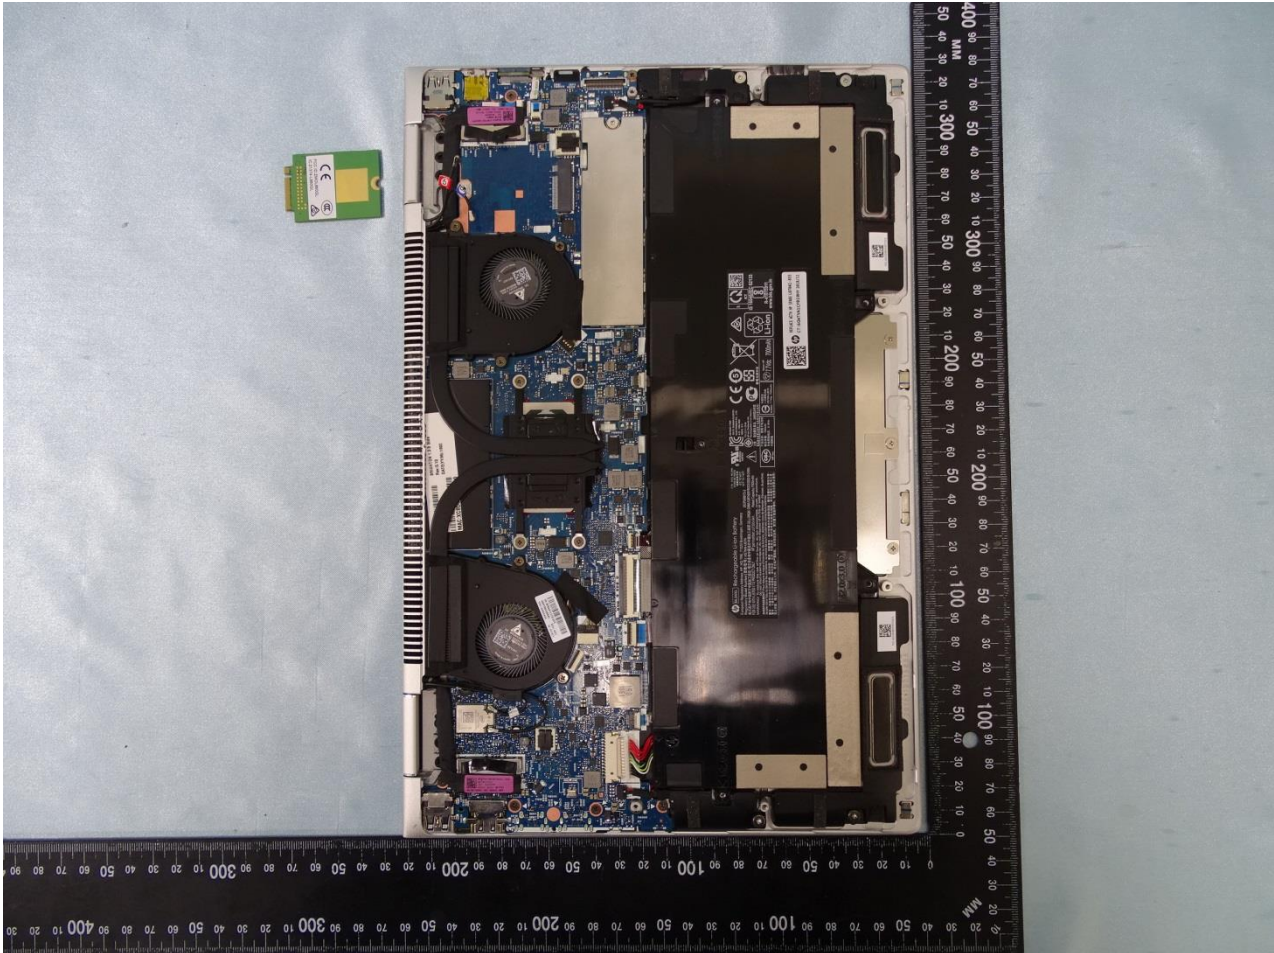

3. Internal Photograph of EUT

Brand Name: HP / Model Name: HSN-I29C

Brand Name: HP / Model Name: HSN-I29C

Brand Name: HP / Model Name: HSN-I29C

Brand Name: HP / Model Name: HSN-I29C

Brand Name: HP / Model Name: HSN-I29C

WWAN Module

Brand Name: HP / Model Name: HSN-I29C

Brand Name: HP / Model Name: HSN-I29C

WWAN Main Antenna

Brand Name: HP / Model Name: HSN-I29C

Brand Name: HP / Model Name: HSN-I29C

WWAN Aux. Antenna

Brand Name: HP / Model Name: HSN-I29C