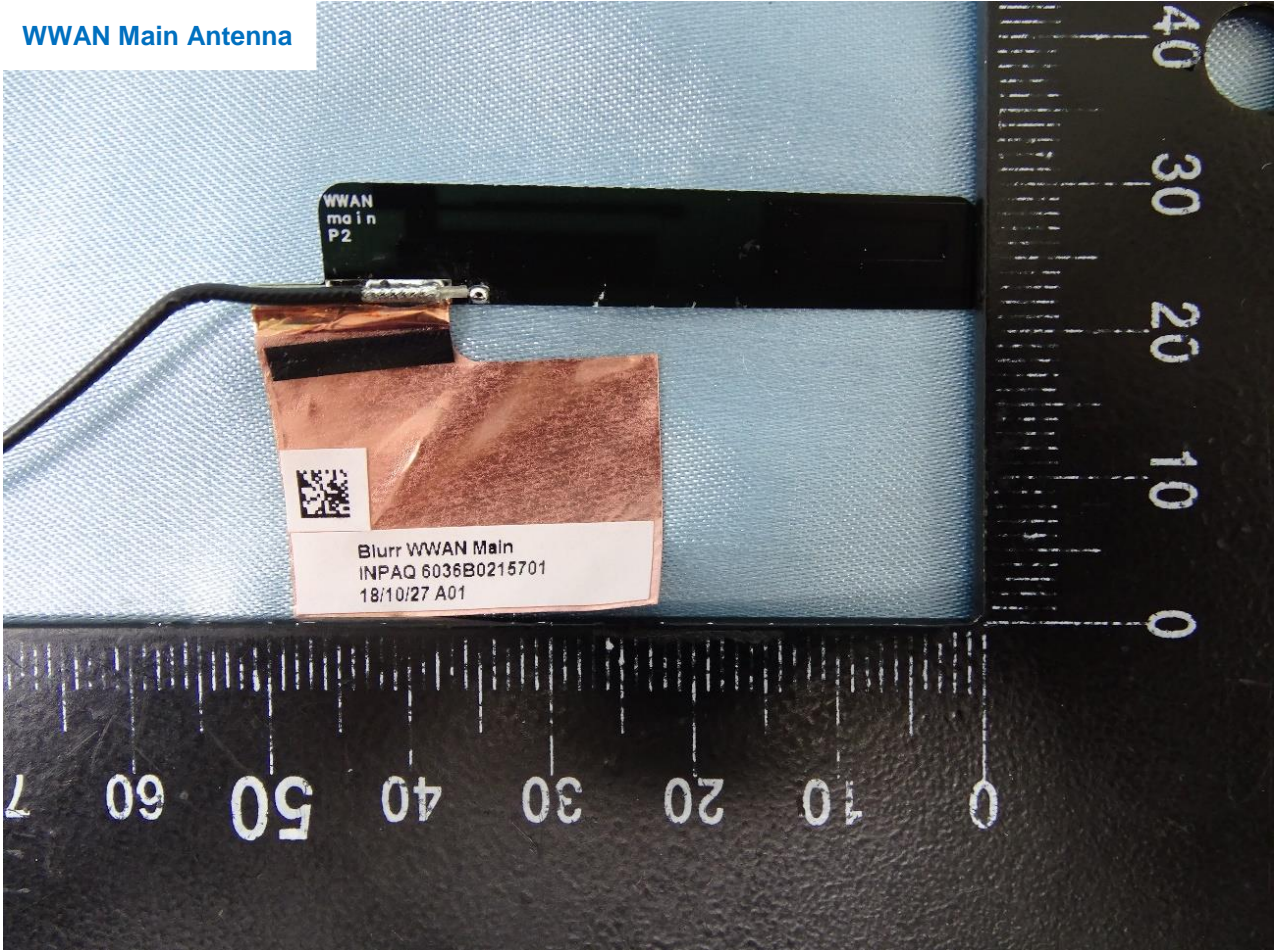

WWAN Module

Brand Name: HP / Model Name: HSN-I29C

Brand Name: HP / Model Name: HSN-I29C

WWAN Main Antenna

Brand Name: HP / Model Name: HSN-I29C

Brand Name: HP / Model Name: HSN-I29C

WWAN Aux. Antenna

Brand Name: HP / Model Name: HSN-I29C