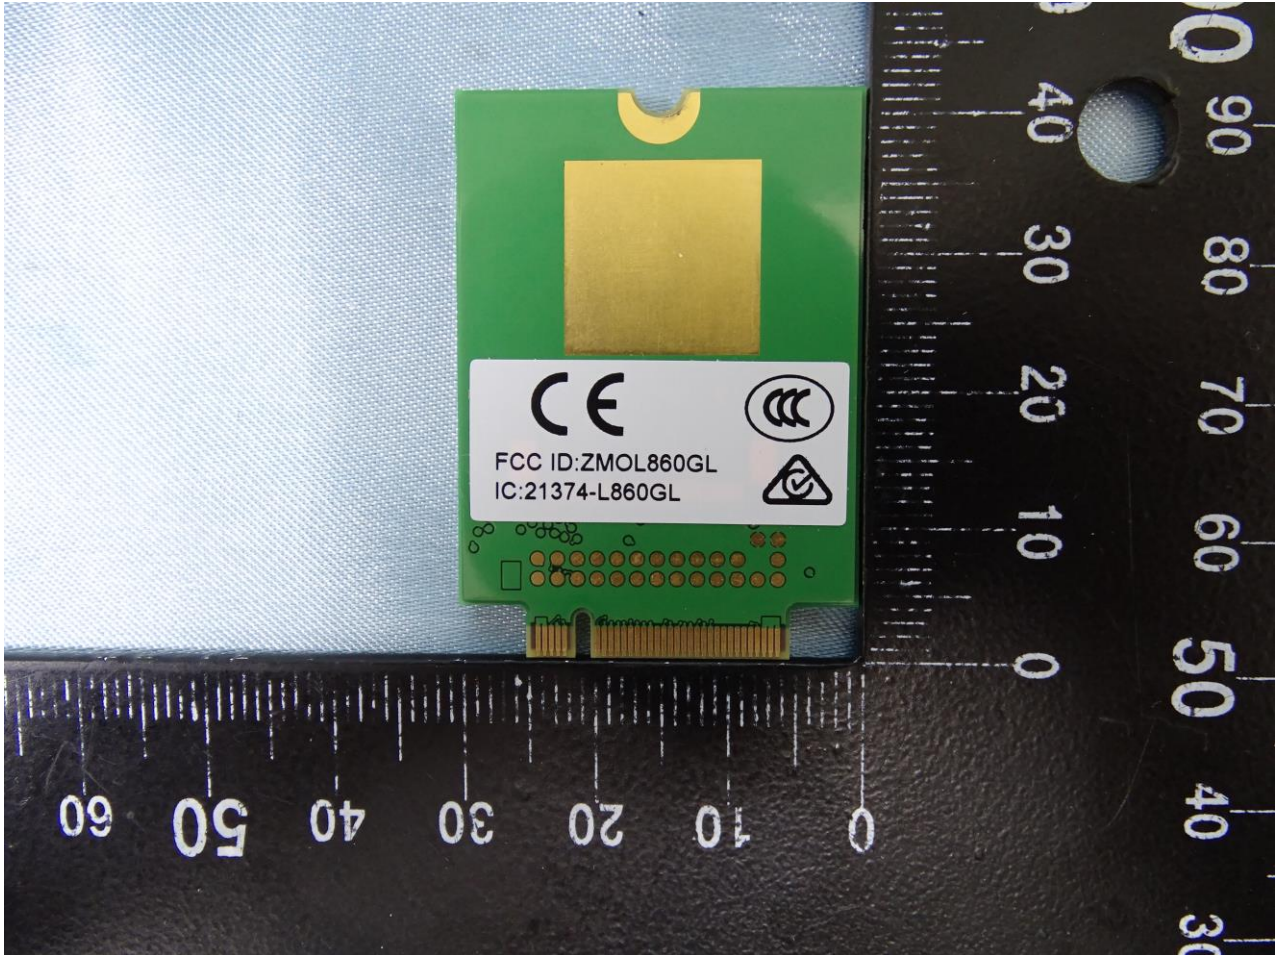

3. Internal Photograph of EUT

Brand Name: HP / Model Name: HSN-I29C

Brand Name: HP / Model Name: HSN-I29C

Brand Name: HP / Model Name: HSN-I29C

Brand Name: HP / Model Name: HSN-I29C

Brand Name: HP / Model Name: HSN-I29C

WWAN Module

Brand Name: HP / Model Name: HSN-I29C

Brand Name: HP / Model Name: HSN-I29C

WWAN Main Antenna

Brand Name: HP / Model Name: HSN-I29C

Brand Name: HP / Model Name: HSN-I29C

WWAN Aux. Antenna

Brand Name: HP / Model Name: HSN-I29C