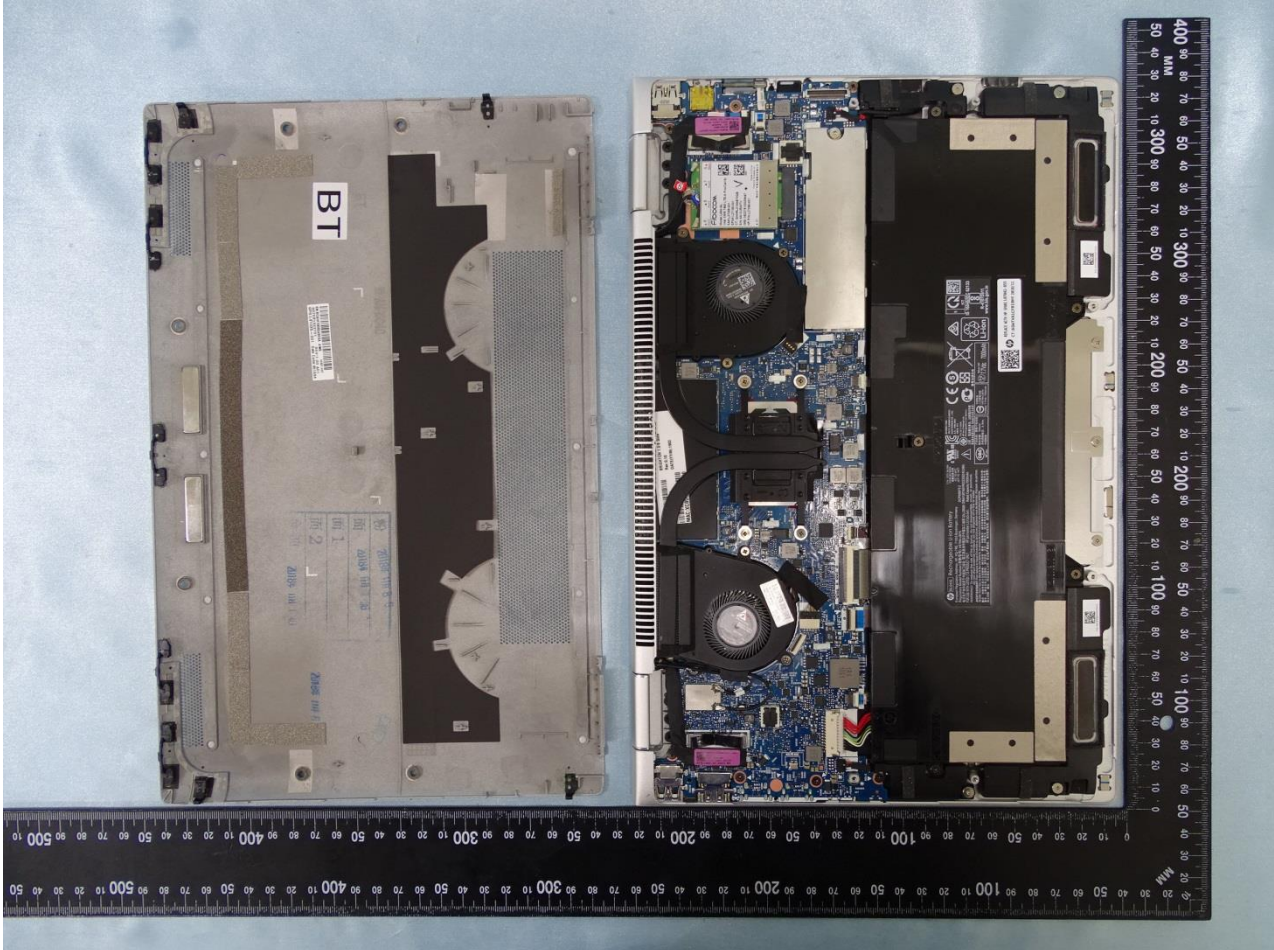

3. Internal Photograph of EUT

Brand Name: HP / Model Name: HSN-I29C

Brand Name: HP / Model Name: HSN-I29C

Brand Name: HP / Model Name: HSN-I29C

Brand Name: HP / Model Name: HSN-I29C

Brand Name: HP / Model Name: HSN-I29C

WWAN Module

Brand Name: HP / Model Name: HSN-I29C

Brand Name: HP / Model Name: HSN-I29C

WWAN Main Antenna

Brand Name: HP / Model Name: HSN-I29C

Brand Name: HP / Model Name: HSN-I29C

WWAN Aux. Antenna

Brand Name: HP / Model Name: HSN-I29C