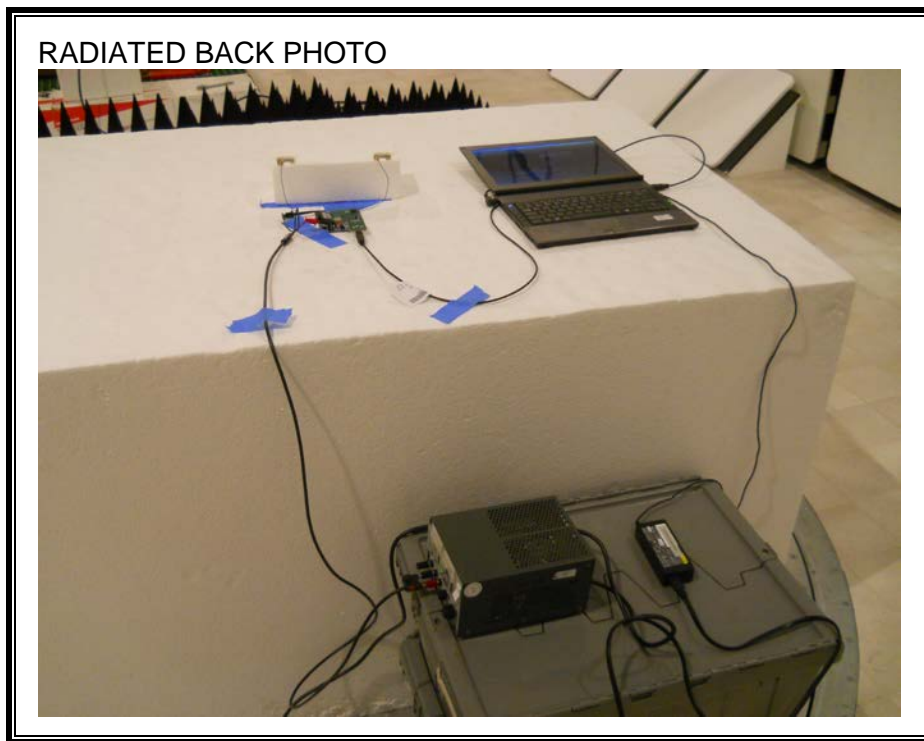

### ANTENNA PORT CONDUCTED RF MEASUREMENT SETUP

**RADIATED RF MEASUREMENT SETUP FOR PORTABLE CONFIGURATION**

**BELOW 1GHz - RADIATED RF MEASUREMENT SETUP – X: WORST POSITION**

**ABOVE 1GHz - RADIATED RF MEASUREMENT SETUP – X: WORST POSITION**

**POWERLINE CONDUCTED EMISSIONS MEASUREMENT SETUP**

LINE CONDUCTED FRONT PHOTO

LINE CONDUCTED BACK PHOTO

**END OF REPORT**