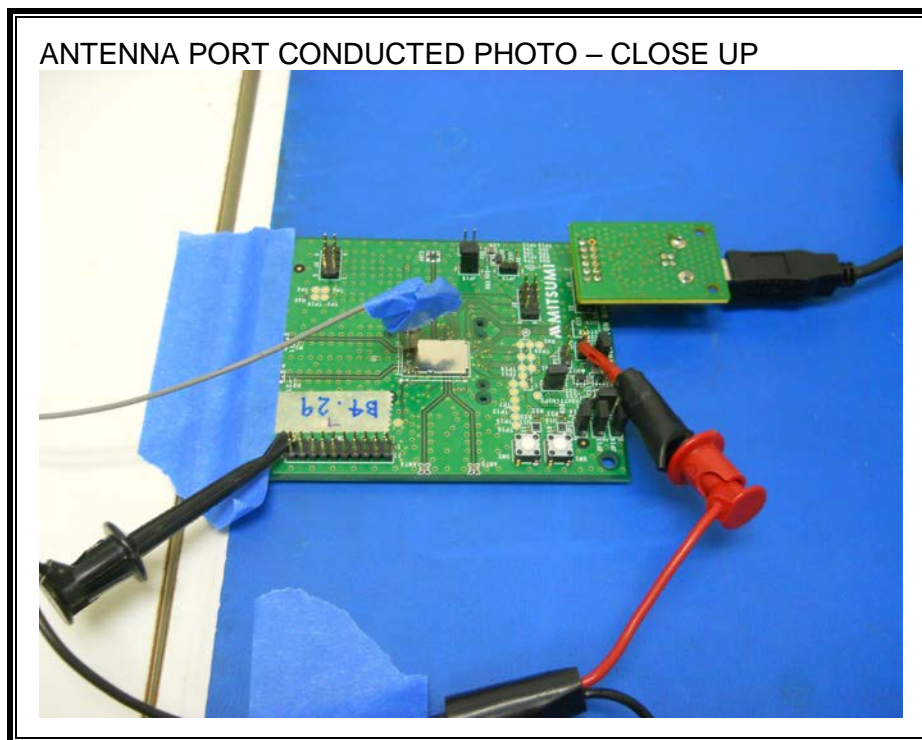

## 10. SETUP PHOTOS

### ANTENNA PORT CONDUCTED RF MEASUREMENT SETUP

**RADIATED RF MEASUREMENT SETUP FOR PORTABLE CONFIGURATION**

**BELOW 1GHz - RADIATED RF MEASUREMENT SETUP – X: WORST POSITION**

**ABOVE 1GHz - RADIATED RF MEASUREMENT SETUP – X: WORST POSITION**

**POWERLINE CONDUCTED EMISSIONS MEASUREMENT SETUP**

LINE CONDUCTED FRONT PHOTO

LINE CONDUCTED BACK PHOTO

**END OF REPORT**