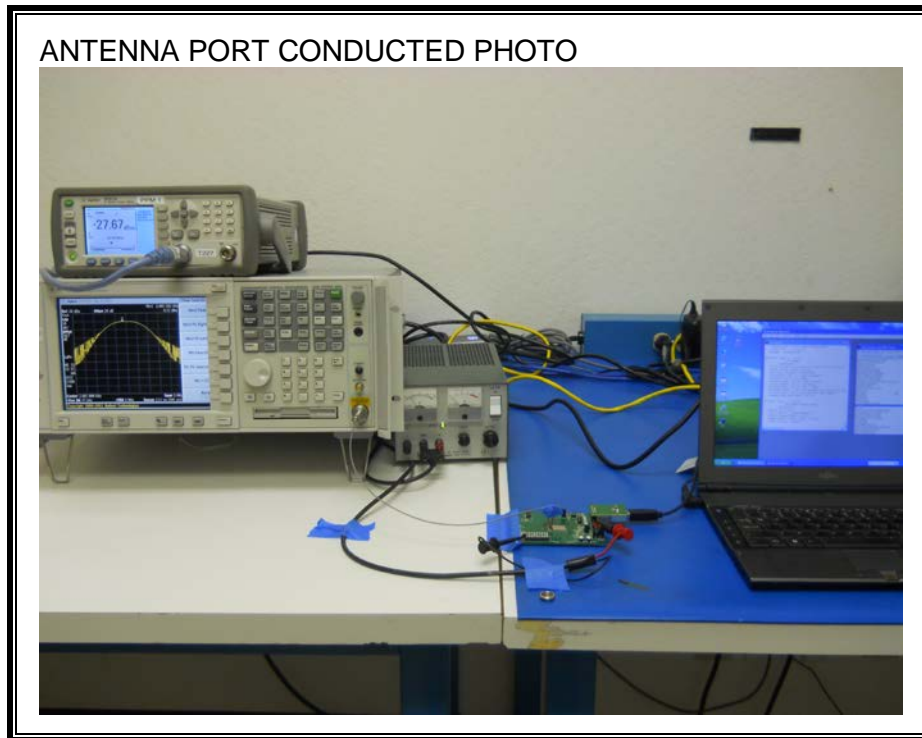

### ANTENNA PORT CONDUCTED RF MEASUREMENT SETUP

**RADIATED RF MEASUREMENT SETUP FOR PORTABLE CONFIGURATION**

**BELOW 1GHz - RADIATED RF MEASUREMENT SETUP – X: WORST POSITION**

**ABOVE 1GHz - RADIATED RF MEASUREMENT SETUP – X: WORST POSITION**

**POWERLINE CONDUCTED EMISSIONS MEASUREMENT SETUP**

LINE CONDUCTED FRONT PHOTO

LINE CONDUCTED BACK PHOTO

**END OF REPORT**