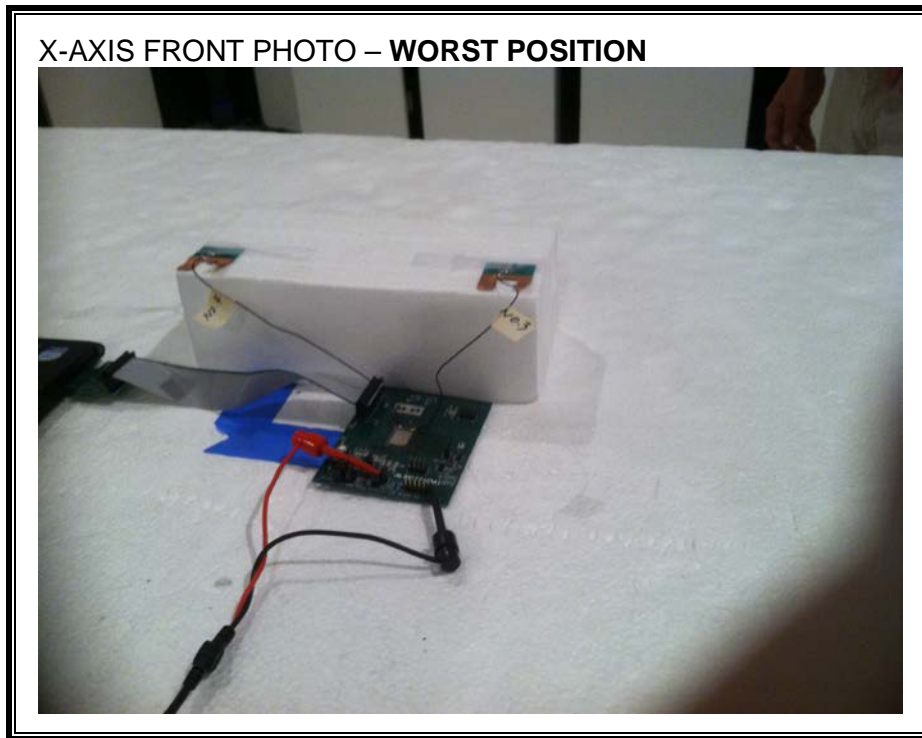

## 10. SETUP PHOTOS

### ANTENNA PORT CONDUCTED RF MEASUREMENT SETUP

**RADIATED RF MEASUREMENT SETUP FOR PORTABLE CONFIGURATION**

**BELOW 1GHz - RADIATED RF MEASUREMENT SETUP – X: WORST POSITION**

**ABOVE 1GHz - RADIATED RF MEASUREMENT SETUP – X: WORST POSITION**

**POWERLINE CONDUCTED EMISSIONS MEASUREMENT SETUP**

LINE CONDUCTED FRONT PHOTO

LINE CONDUCTED BACK PHOTO

**END OF REPORT**