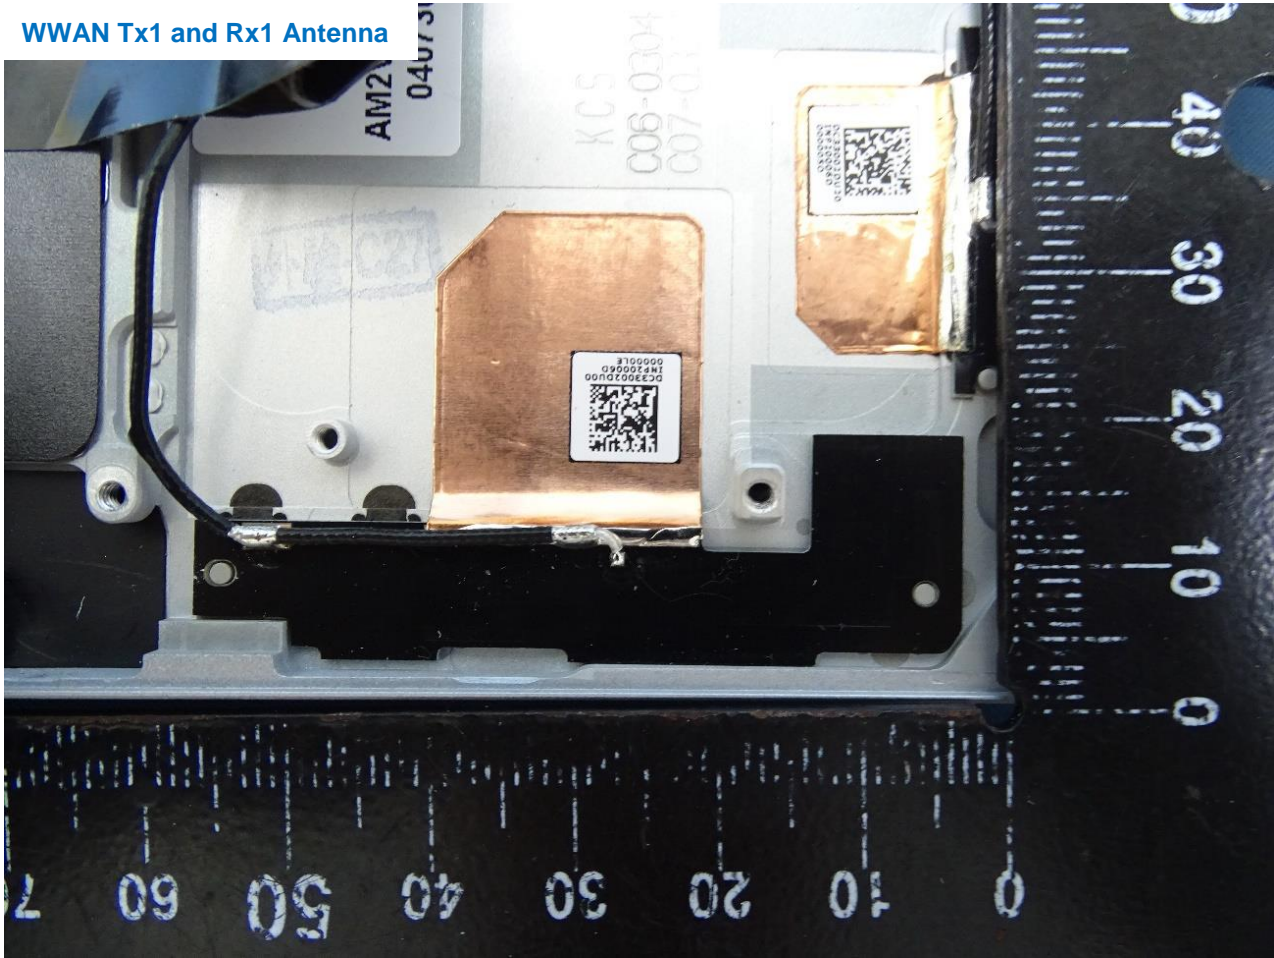

Brand Name: HP / Model Name: HSN-C10C

WWAN Tx1 and Rx1 Antenna