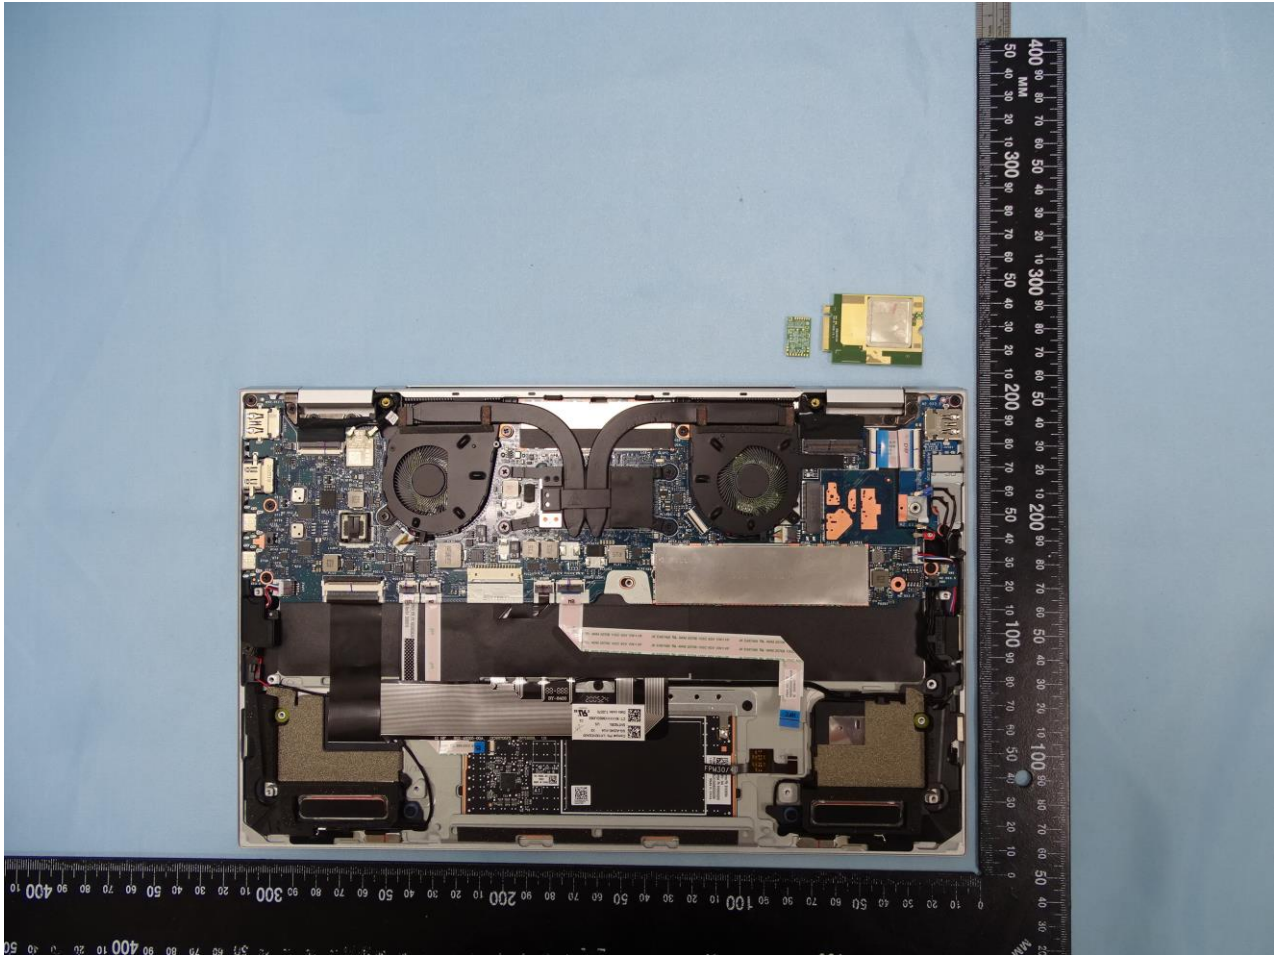

3. Internal Photograph of EUT

Brand Name: HP / Model Name: HSN-C10C

Brand Name: HP / Model Name: HSN-C10C

Brand Name: HP / Model Name: HSN-C10C

Brand Name: HP / Model Name: HSN-C10C

Brand Name: HP / Model Name: HSN-C10C

WLAN Module

Brand Name: HP / Model Name: HSN-C10C

WWAN Module

Brand Name: HP / Model Name: HSN-C10C

Brand Name: HP / Model Name: HSN-C10C

NFC Module

Brand Name: HP / Model Name: HSN-C10C

Brand Name: HP / Model Name: HSN-C10C