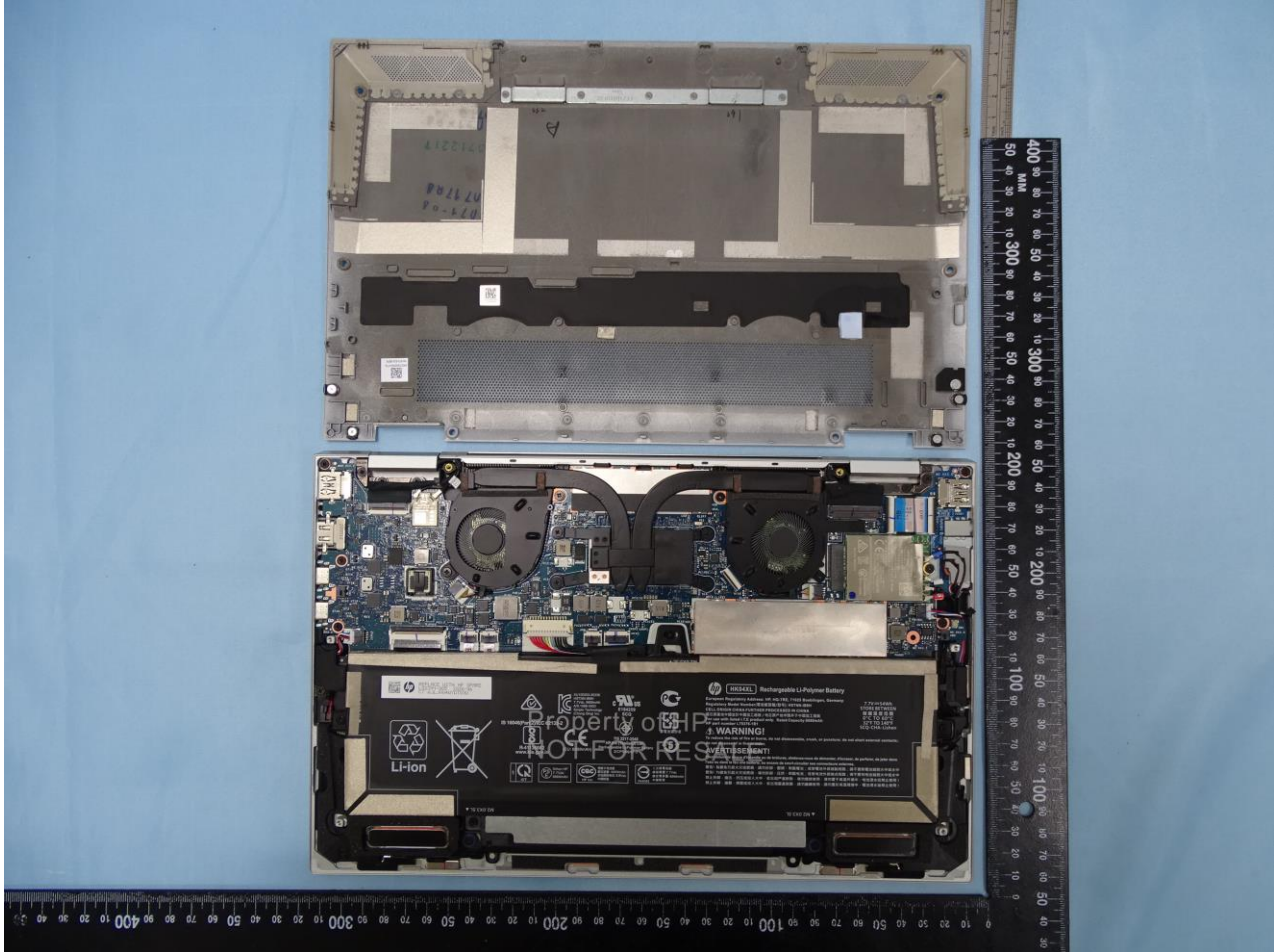

3. Internal Photograph of EUT

Brand Name: HP / Model Name: HSN-C10C

Brand Name: HP / Model Name: HSN-C10C

Brand Name: HP / Model Name: HSN-C10C

Brand Name: HP / Model Name: HSN-C10C

Brand Name: HP / Model Name: HSN-C10C

WLAN Module

Brand Name: HP / Model Name: HSN-C10C

WWAN Module

Brand Name: HP / Model Name: HSN-C10C

Brand Name: HP / Model Name: HSN-C10C

NFC Module

Brand Name: HP / Model Name: HSN-C10C

Brand Name: HP / Model Name: HSN-C10C