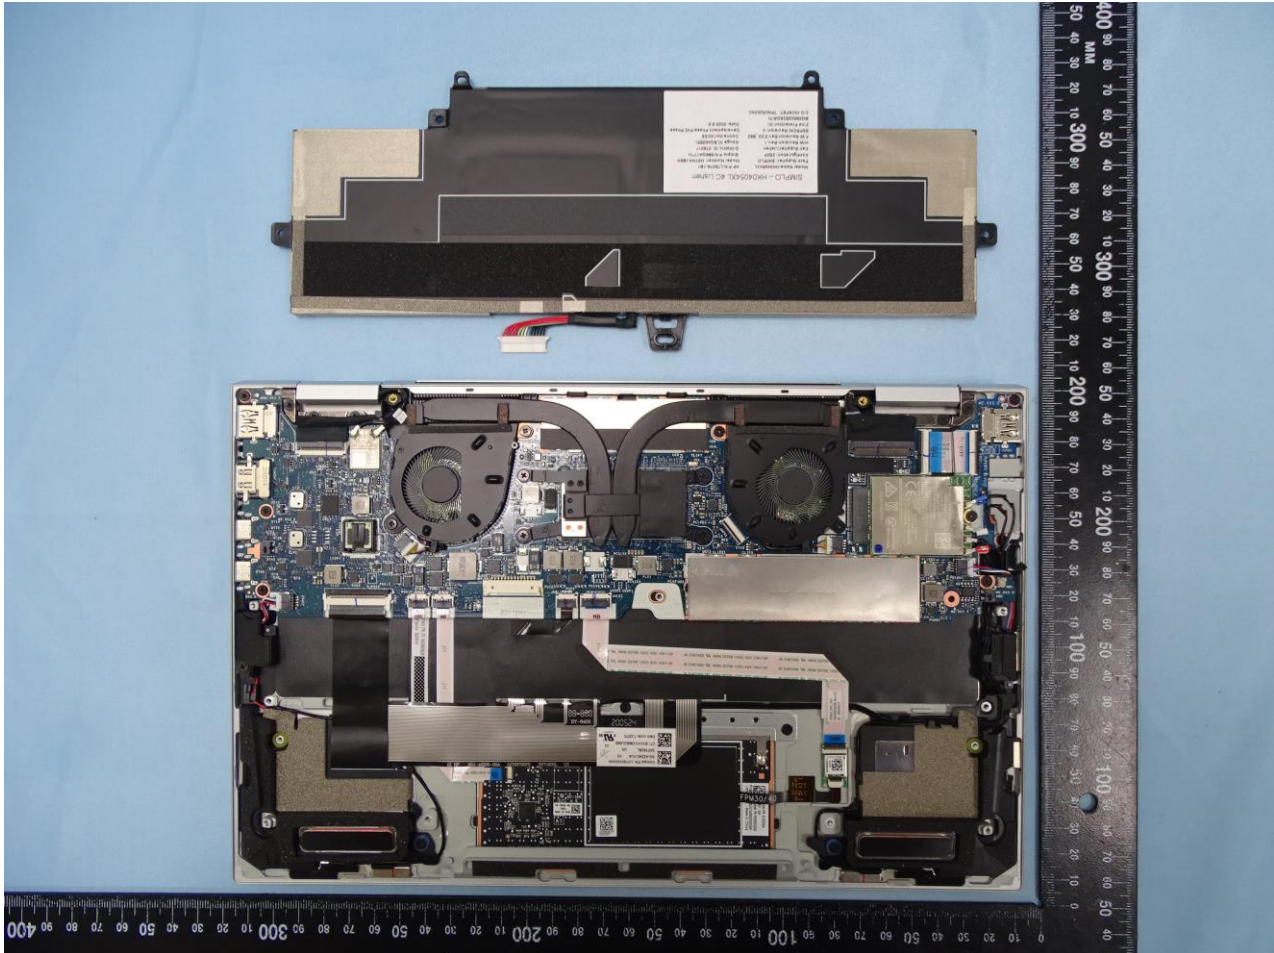

3. Internal Photograph of EUT

Brand Name: HP / Model Name: HSN-C10C

Brand Name: HP / Model Name: HSN-C10C

Brand Name: HP / Model Name: HSN-C10C

Brand Name: HP / Model Name: HSN-C10C

Brand Name: HP / Model Name: HSN-C10C

WLAN Module

Brand Name: HP / Model Name: HSN-C10C

WWAN Module

Brand Name: HP / Model Name: HSN-C10C

Brand Name: HP / Model Name: HSN-C10C

NFC Module

Brand Name: HP / Model Name: HSN-C10C

Brand Name: HP / Model Name: HSN-C10C