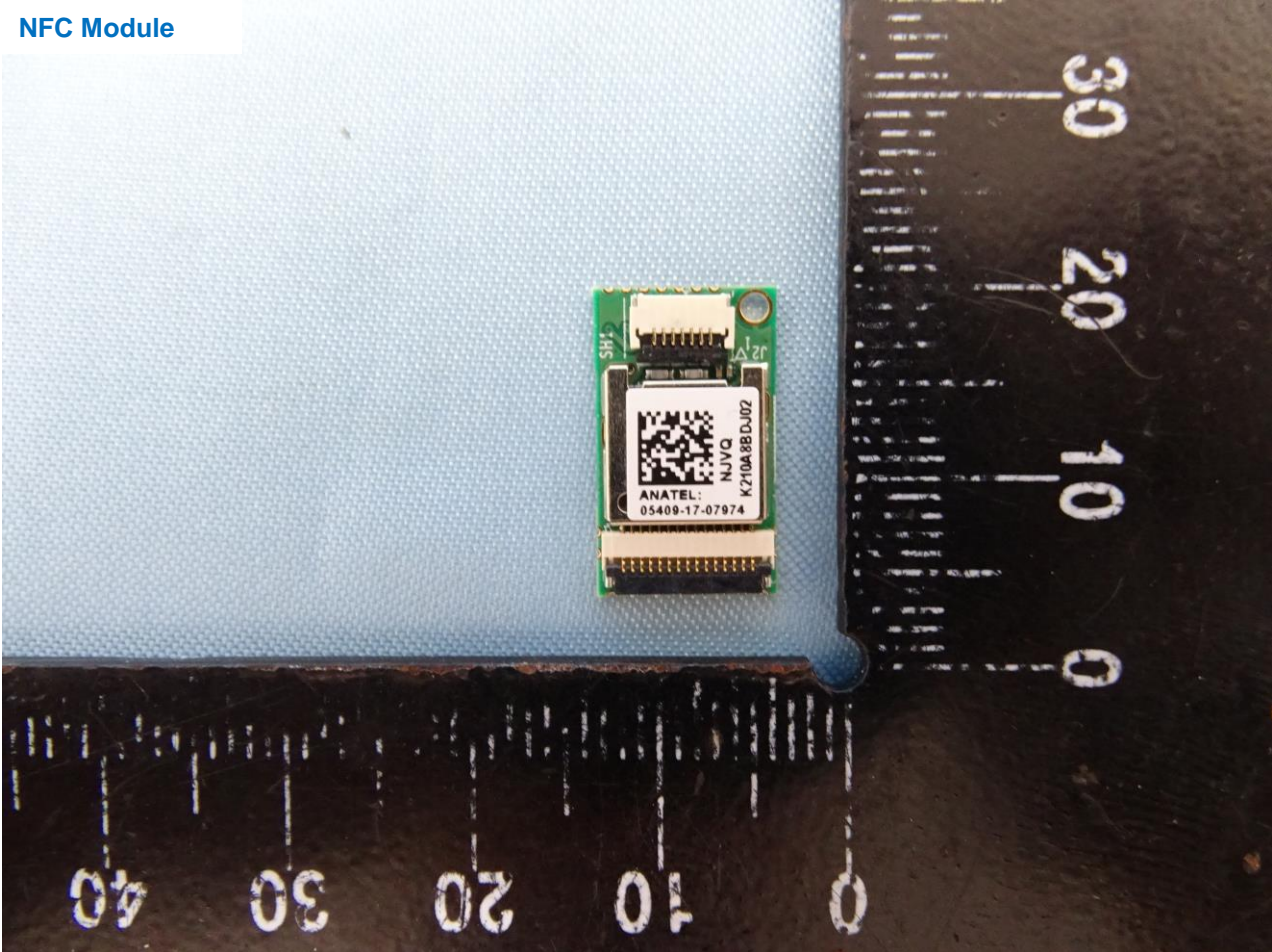

3. Internal Photograph of EUT

Brand Name: HP / Model Name: HSN-C10C

Brand Name: HP / Model Name: HSN-C10C

Brand Name: HP / Model Name: HSN-C10C

Brand Name: HP / Model Name: HSN-C10C

Brand Name: HP / Model Name: HSN-C10C

WLAN Module

Brand Name: HP / Model Name: HSN-C10C

WWAN Module

Brand Name: HP / Model Name: HSN-C10C

Brand Name: HP / Model Name: HSN-C10C

NFC Module

Brand Name: HP / Model Name: HSN-C10C

Brand Name: HP / Model Name: HSN-C10C