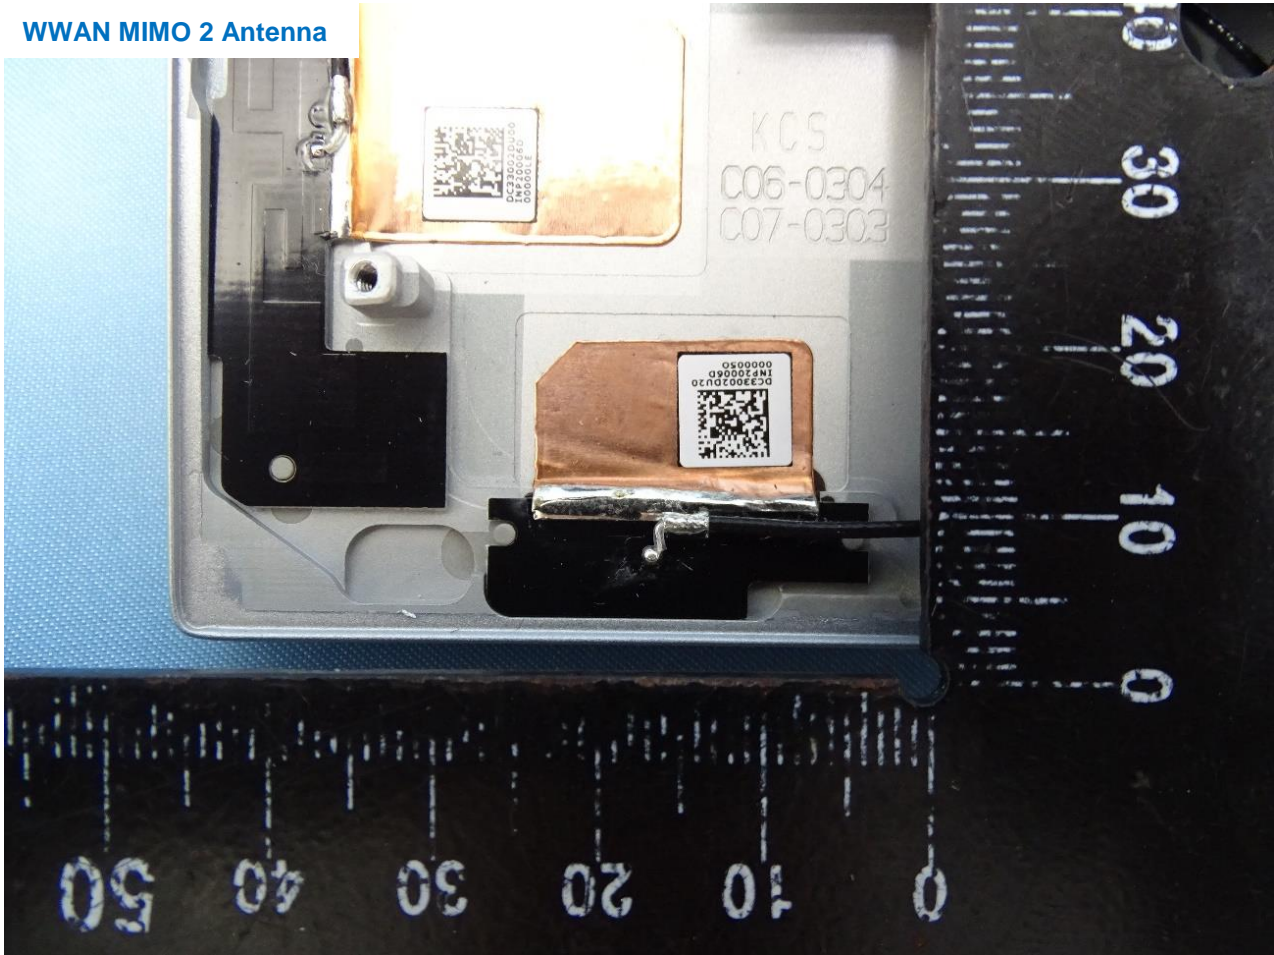

WWAN Tx1 and Rx1 Antenna

Brand Name: HP / Model Name: HSN-C10C

WWAN Rx2 Antenna

Brand Name: HP / Model Name: HSN-C10C

WWAN MIMO 2 Antenna

Brand Name: HP / Model Name: HSN-C10C

WWAN MIMO 3 Antenna

Brand Name: HP / Model Name: HSN-C10C