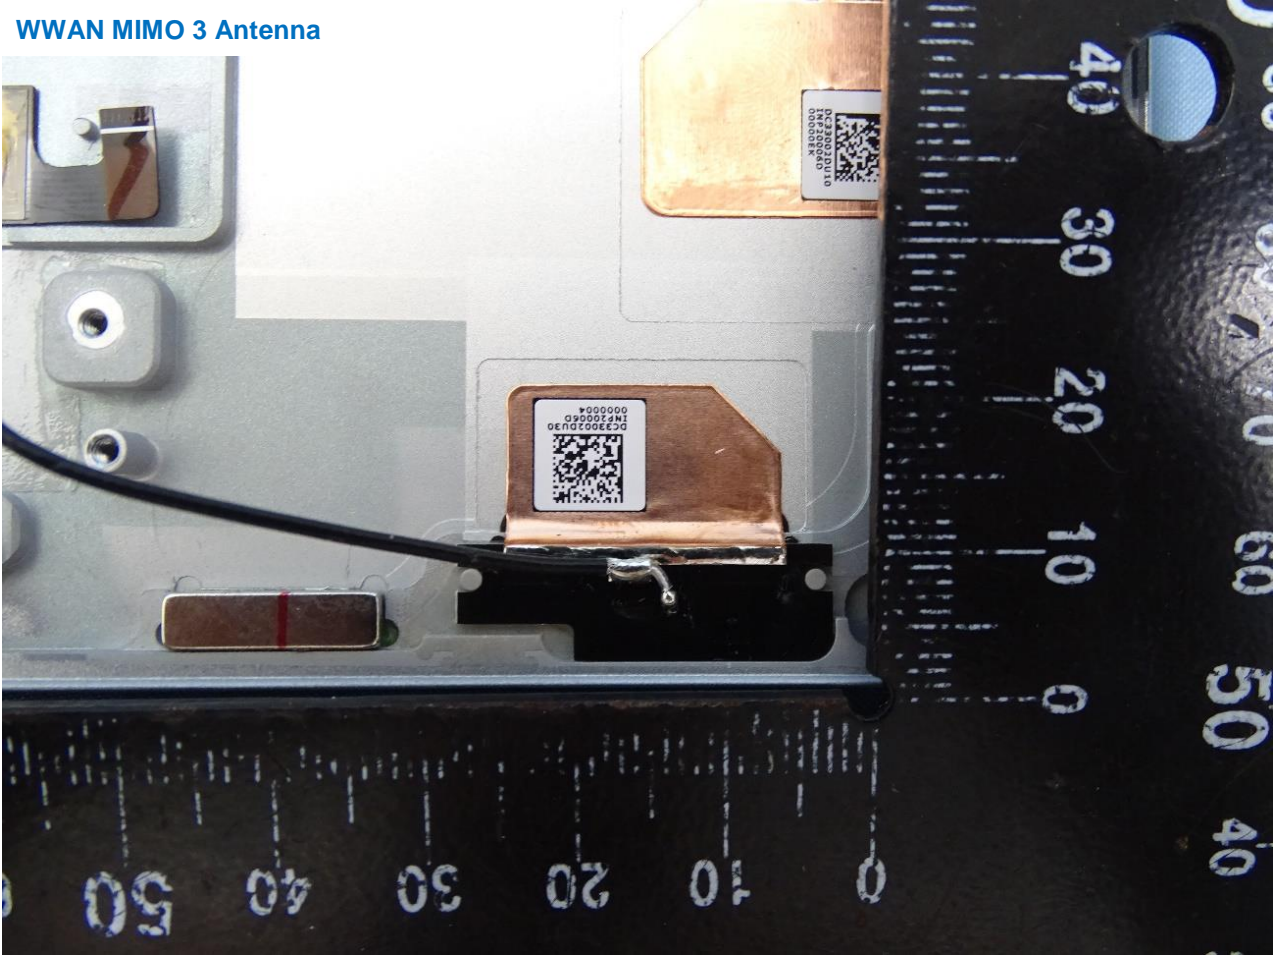

WWAN Tx1 and Rx1 Antenna

Brand Name: HP / Model Name: HSN-C10C

WWAN Rx2 Antenna

Brand Name: HP / Model Name: HSN-C10C

WWAN MIMO 2 Antenna

Brand Name: HP / Model Name: HSN-C10C

WWAN MIMO 3 Antenna

Brand Name: HP / Model Name: HSN-C10C