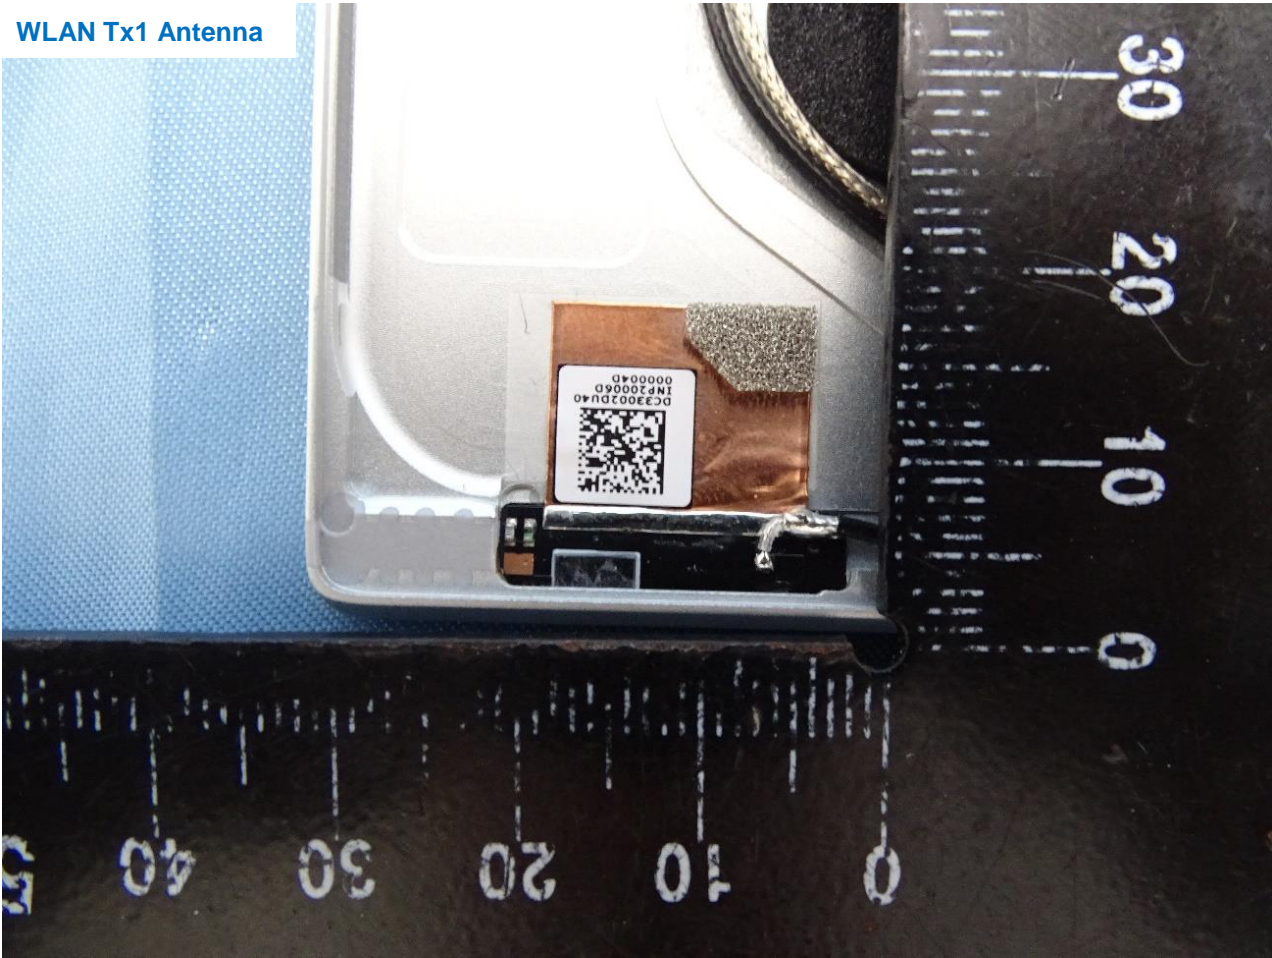

Brand Name: HP / Model Name: HSN-C10C

WLAN Tx1 Antenna