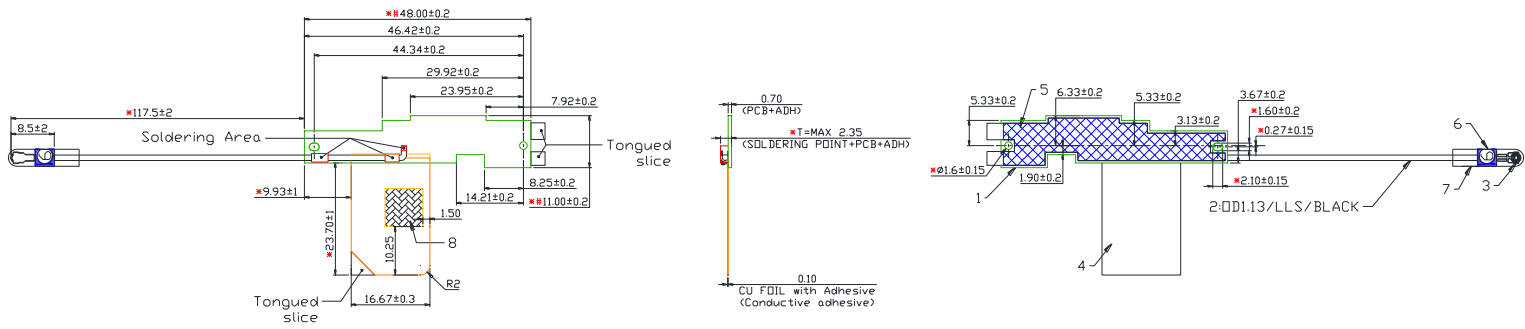

## PHOTOGRAPHS OF EUT

Brand Name: HP / Model Name: HSN-C10C

WWAN Module

**PHOTOGRAPHS OF EUT**

---

**Brand Name: HP / Model Name: HSN-C10C**

**PHOTOGRAPHS OF EUT**

---

Brand Name: HP / Model Name: HSN-C10C

**PHOTOGRAPHS OF EUT**

---

Brand Name: HP / Model Name: HSN-C10C

WWAN Aux Antenna and GPS Antenna

————THE END————

Include a dimensioned photo and dimensioned drawing of Aux (or Rx2) antenna here.

**Aux (or Rx2) Antenna Dimensioned Drawing:**

**Aux (or Rx2) Antenna Photo:**