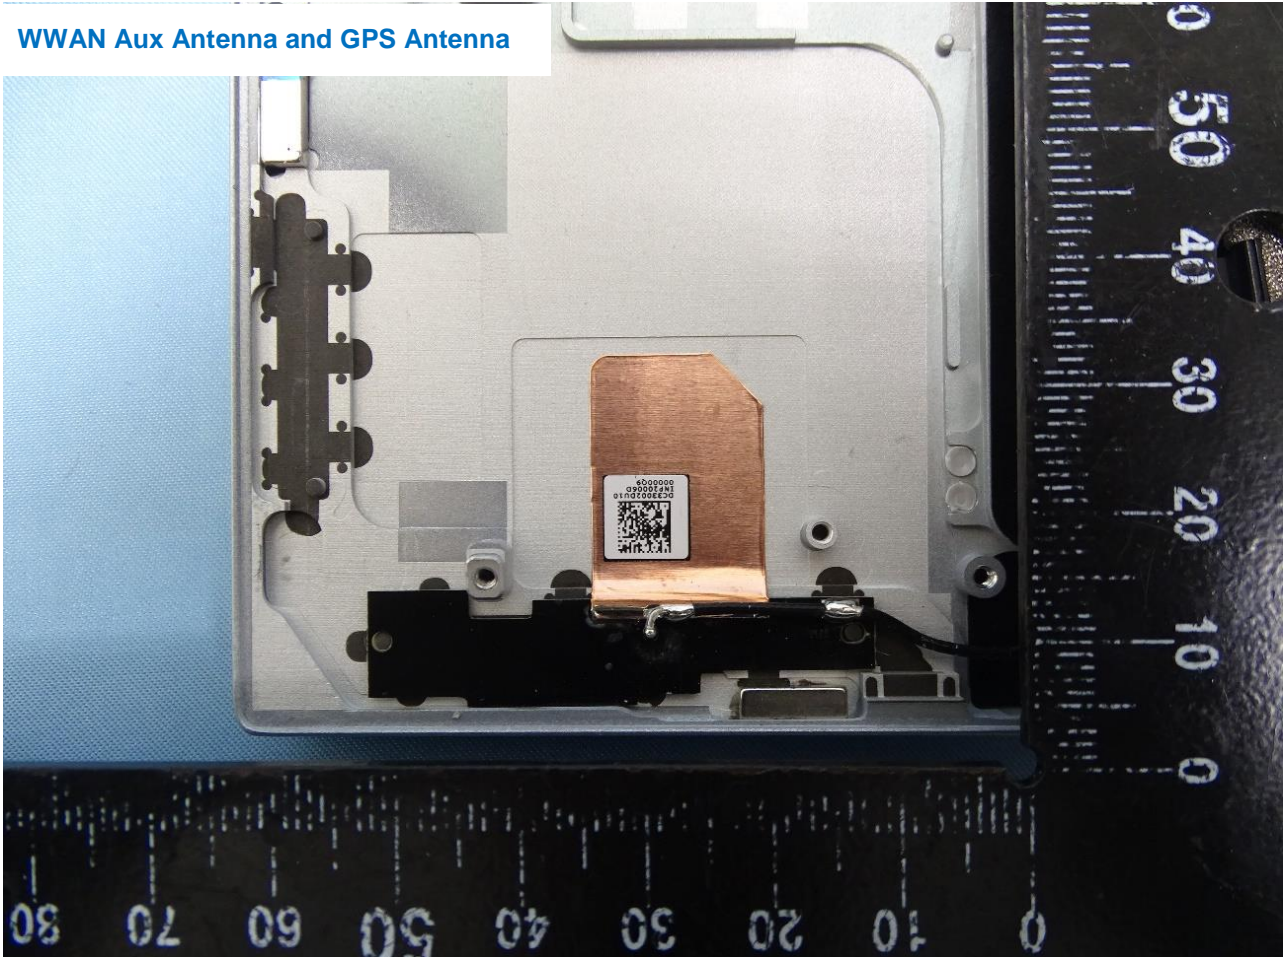

## PHOTOGRAPHS OF EUT

Brand Name: HP / Model Name: HSN-C10C

WWAN Module

**PHOTOGRAPHS OF EUT**

---

**Brand Name: HP / Model Name: HSN-C10C**

**PHOTOGRAPHS OF EUT**

---

Brand Name: HP / Model Name: HSN-C10C

**PHOTOGRAPHS OF EUT**

---

Brand Name: HP / Model Name: HSN-C10C

WWAN Aux Antenna and GPS Antenna

————THE END————

Include a dimensioned photo and dimensioned drawing of Aux (or Rx2) antenna here.

**Aux (or Rx2) Antenna Dimensioned Drawing:**

**Aux (or Rx2) Antenna Photo:**