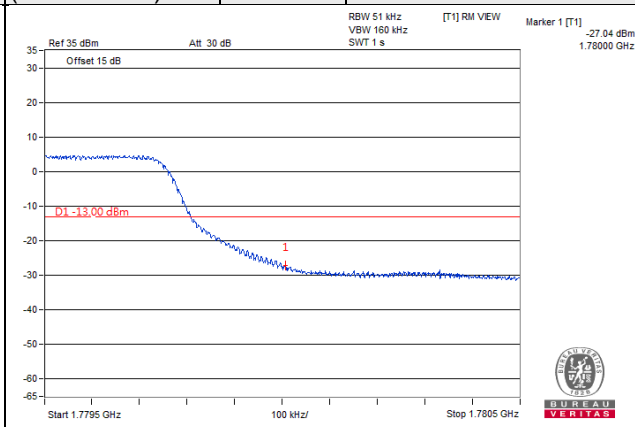

Channel 131997 (1712.5MHz)	256QAM	25 RB / 0 RB Offset	Channel 132647 (1777.5MHz)	256QAM	25 RB / 0 RB Offset