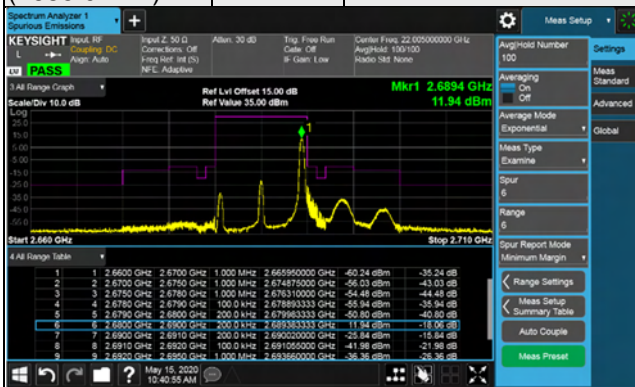

Channel 41540 (2685.0MHz) 256QAM 1 RB / 49 RB Offset