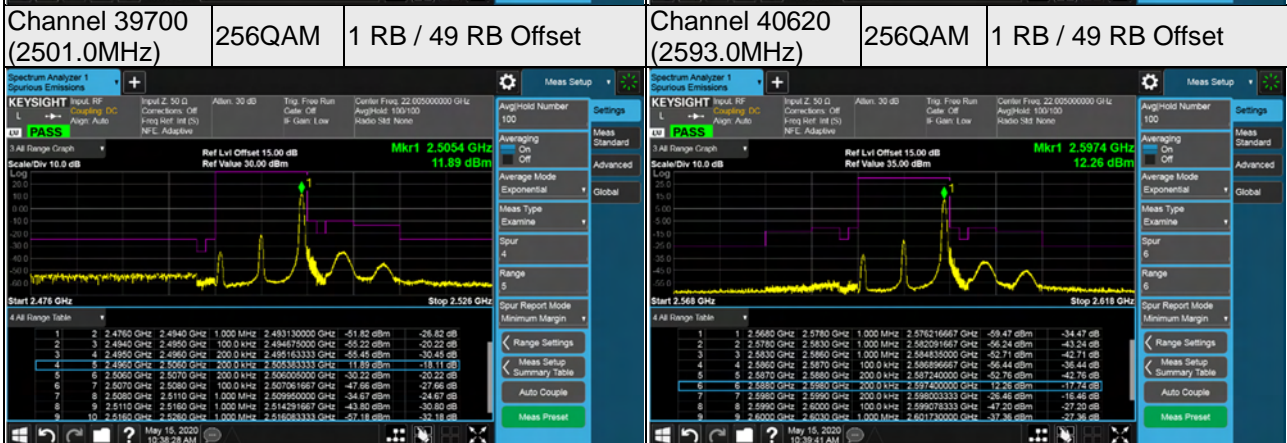

Channel Bandwidth: 5MHz

Channel 41565 (2687.5MHz) 256QAM 1 RB / 0 RB Offset

Channel 41565 (2687.5MHz) 256QAM 1 RB / 24 RB Offset

Channel 41565 (2687.5MHz) 256QAM 25 RB / 0 RB Offset

LTE Band 41

Channel Bandwidth: 10MHz