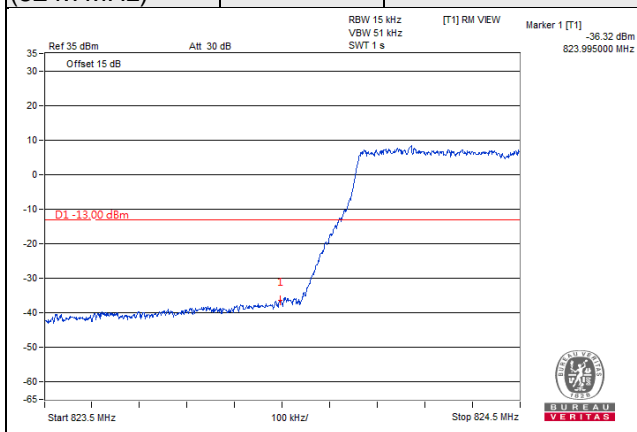

Channel 26797 (824.7MHz)	256QAM	6 RB / 0 RB Offset	Channel 27033 (848.3MHz)	256QAM	6 RB / 0 RB Offset