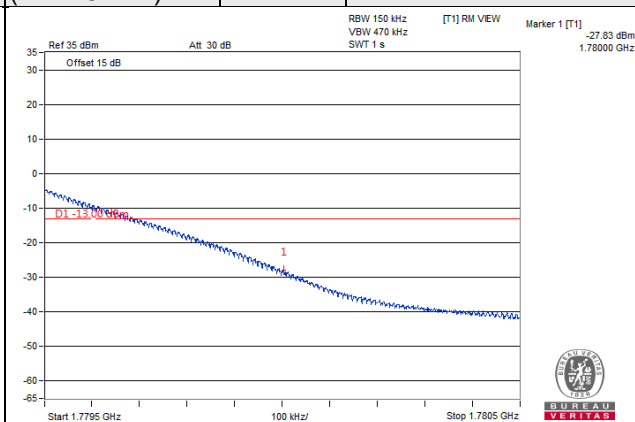

Channel Bandwidth: 15MHz

Channel 132047 (1717.5MHz)	256QAM	1 RB / 0 RB Offset	Channel 132597 (1772.5MHz)	256QAM	1 RB / 74 RB Offset