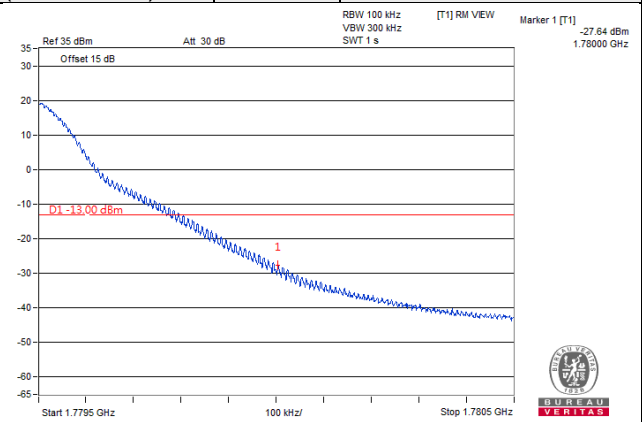

Channel Bandwidth: 10MHz

Channel 132022 (1715.0MHz)	256QAM	1 RB / 0 RB Offset	Channel 132622 (1775.0MHz)	256QAM	1 RB / 49 RB Offset