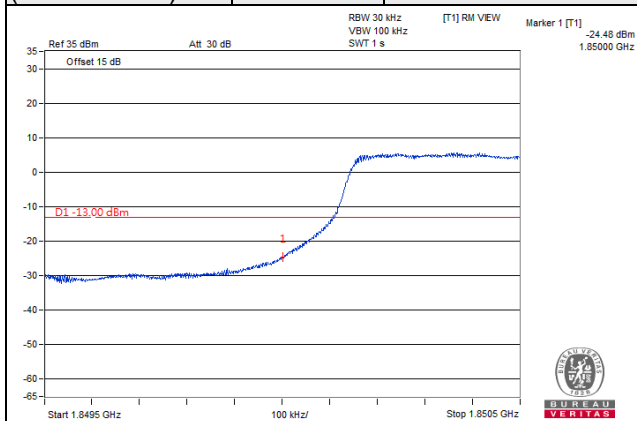

**Channel 18615
(1851.50MHz)**

256QAM

15 RB / 0 RB Offset

**Channel 19185
(1908.50MHz)**

256QAM

15 RB / 0 RB Offset