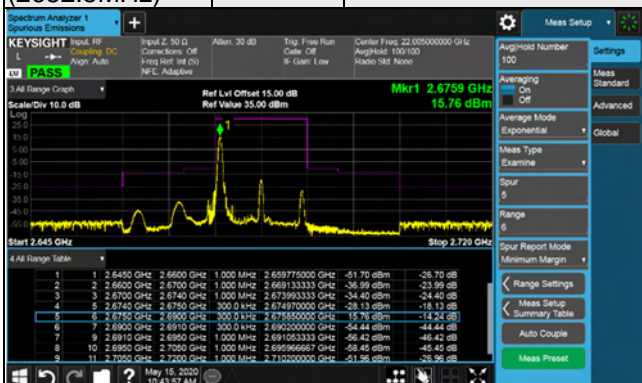

Channel Bandwidth: 15MHz

Channel 41515 (2682.5MHz) 256QAM 1 RB / 0 RB Offset