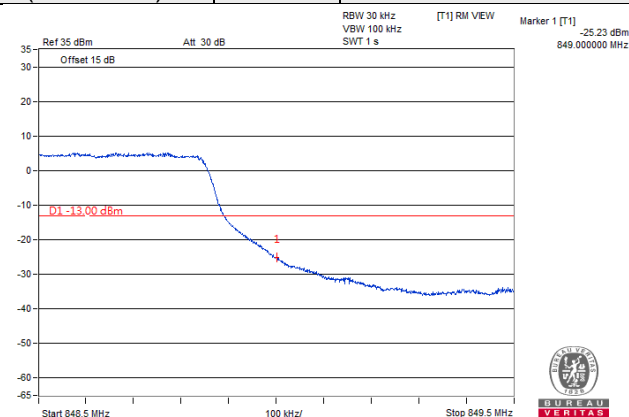

**Channel 26805
(825.5MHz)**

256QAM

15 RB / 0 RB Offset

**Channel 27025
M(847.5MHz)**

256QAM

15 RB / 0 RB Offset