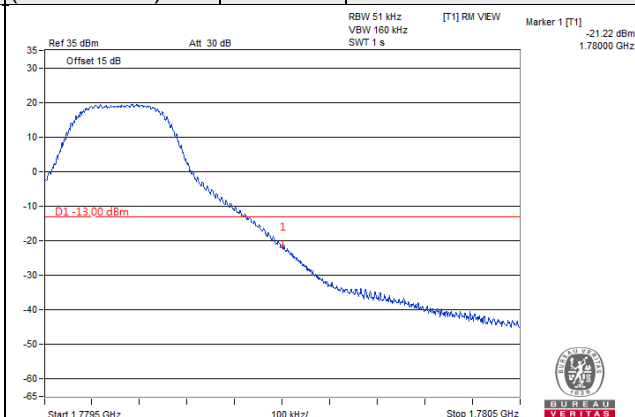

Channel Bandwidth: 5MHz

Channel 131997 (1712.5MHz)	256QAM	1 RB / 0 RB Offset	Channel 132647 (1777.5MHz)	256QAM	1 RB / 24 RB Offset