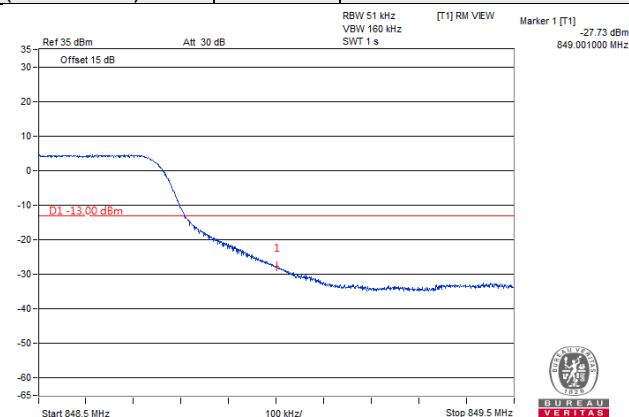

**Channel 26815
(826.5MHz)**

256QAM

25 RB / 0 RB Offset

**Channel 27015
(846.5MHz)**

256QAM

25 RB / 0 RB Offset