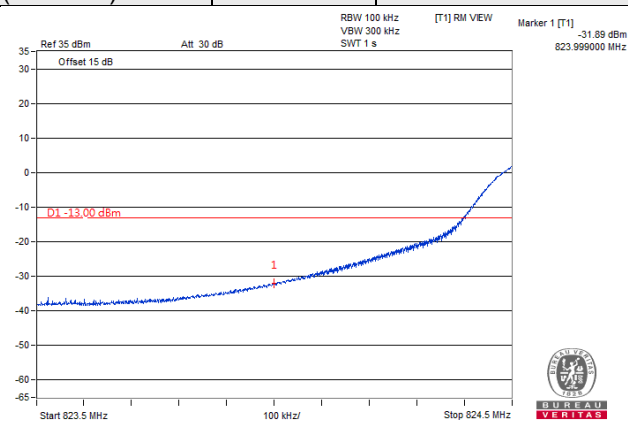

Channel 26840 (829MHz)	256QAM	50 RB / 0 RB Offset	Channel 26990 (844MHz)	256QAM	50 RB / 0 RB Offset