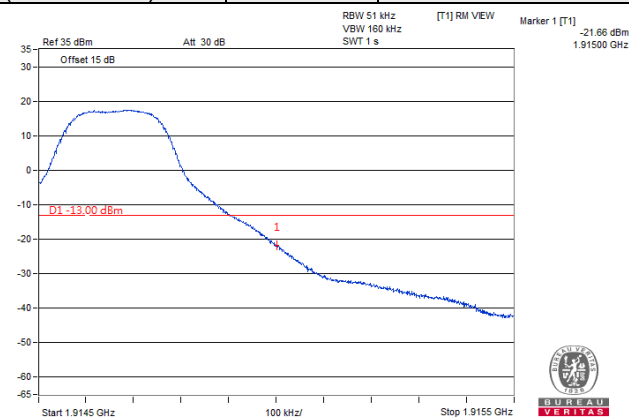

Channel Bandwidth 5MHz

**Channel 26065
(1852.5MHz)**

256QAM

1 RB / 0 RB Offset

**Channel 26665
(1912.5MHz)**

256QAM

1 RB / 24 RB Offset