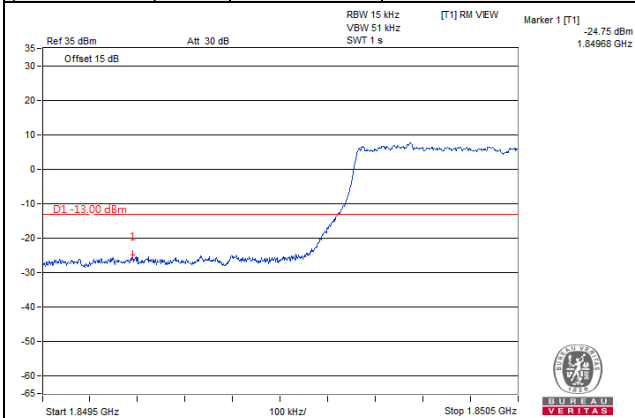

100 RB / 0 RB Offset

LTE Band 25

Channel Bandwidth 1.4MHz

Channel 26047
(1850.7MHz)

256QAM

1 RB / 0 RB Offset

Channel 26683
(1914.3MHz)

256QAM

1 RB / 5 RB Offset

Channel 26047
(1850.7MHz)

256QAM

6 RB / 0 RB Offset

Channel 26683
(1914.3MHz)

256QAM

6 RB / 0 RB Offset

Channel Bandwidth 3MHz