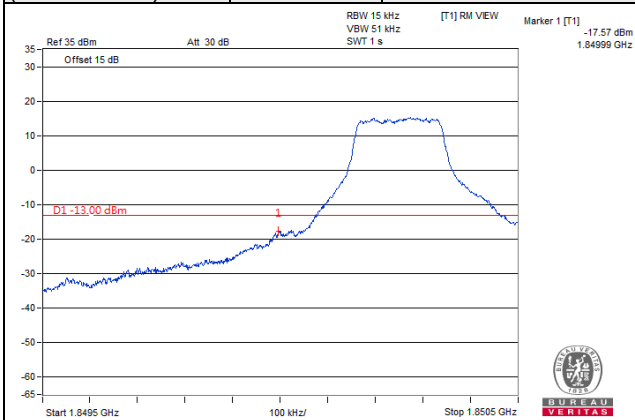

LTE Band 25

Channel Bandwidth 1.4MHz

Channel 26047
(1850.7MHz)

256QAM

1 RB / 0 RB Offset

Channel 26683
(1914.3MHz)

256QAM

1 RB / 5 RB Offset