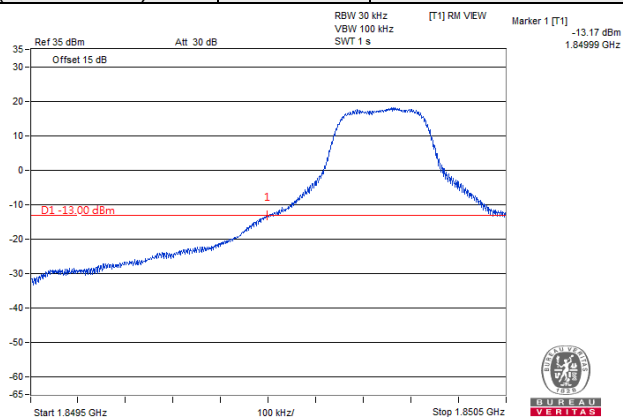

**Channel 26055
(1851.5MHz)**

256QAM

1 RB / 0 RB Offset

**Channel 26675
(1913.5MHz)**

256QAM

1 RB / 14 RB Offset

**Channel 26055
(1851.5MHz)**

256QAM