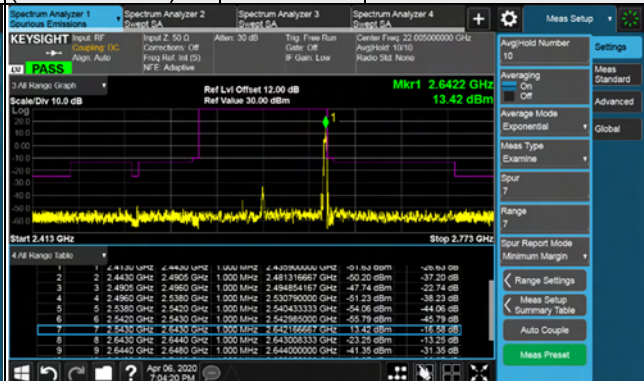

Channel Bandwidth: 100MHz

Channel 509202 (2546.01MHz) $\pi/2$ BPSK 1 RB / 0 RB Offset

Channel 518598 (2592.99MHz) $\pi/2$ BPSK 1 RB / 0 RB Offset

Channel 509202 (2546.01MHz) $\pi/2$ BPSK 1 RB / 272 RB Offset

Channel 518598 (2592.99MHz) $\pi/2$ BPSK 1 RB / 272 RB Offset

Channel 509202 (2546.01MHz) $\pi/2$ BPSK 273 RB / 0 RB Offset

Channel 518598 (2592.99MHz) $\pi/2$ BPSK 273 RB / 0 RB Offset

Channel Bandwidth: 100MHz

Channel 528000 (2640.00MHz) $\pi/2$ BPSK 1 RB / 0 RB Offset

Channel 528000 (2640.00MHz) $\pi/2$ BPSK 1 RB / 272 RB Offset

Channel 528000 (2640.00MHz) $\pi/2$ BPSK 273 RB / 0 RB Offset

LTE Band 2

Channel Bandwidth 1.4MHz