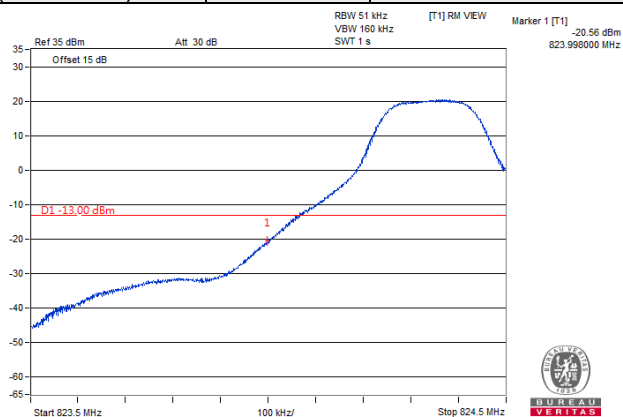

Channel Bandwidth 5MHz

**Channel 26815
(826.5MHz)**

256QAM

1 RB / 0 RB Offset

**Channel 27015
(846.5MHz)**

256QAM

1 RB / 24 RB Offset