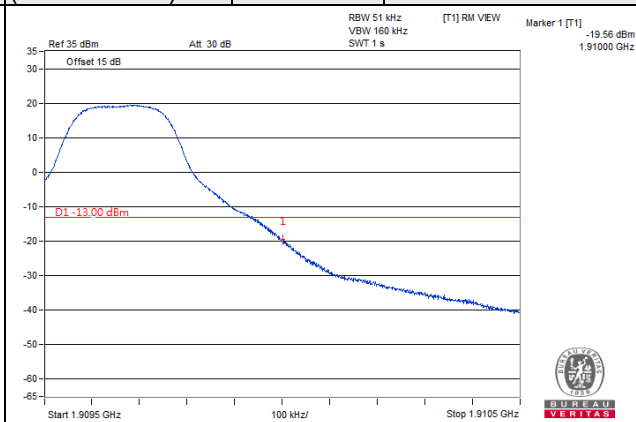

Channel Bandwidth 5MHz

**Channel 18625
(1852.50MHz)**

256QAM

1 RB / 0 RB Offset

**Channel 19175
(1907.50MHz)**

256QAM

1 RB / 24 RB Offset