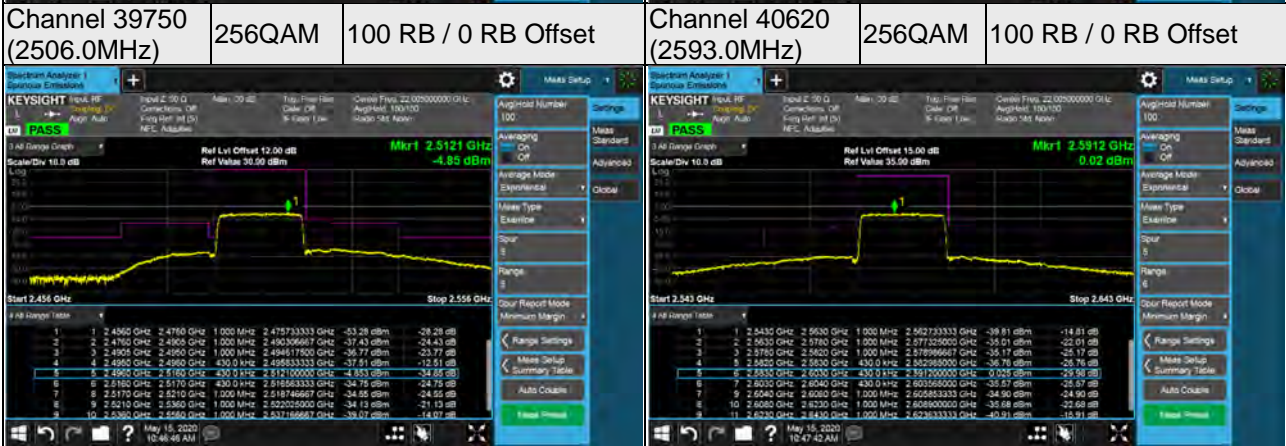

LTE Band 41

Channel Bandwidth: 20MHz

Channel Bandwidth: 20MHz

Channel 41490 (2680.0MHz) 256QAM 1 RB / 0 RB Offset

Channel 41490 (2680.0MHz) 256QAM 1 RB / 99 RB Offset

Channel 41490 (2680.0MHz) 256QAM 100 RB / 0 RB Offset