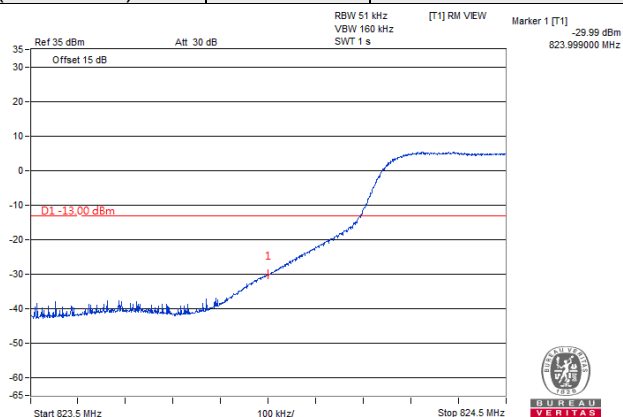

**Channel 26815
(826.5MHz)**

256QAM

25 RB / 0 RB Offset

**Channel 27015
(846.5MHz)**

256QAM

25 RB / 0 RB Offset