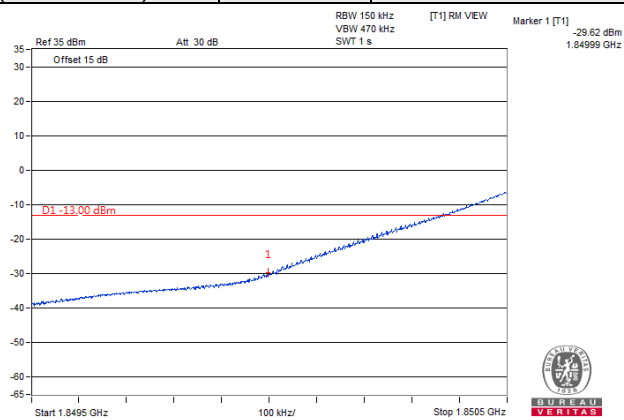

Channel Bandwidth 15MHz

Channel 26115 (1857.5MHz)	256QAM	1 RB / 0 RB Offset	Channel 26615 (1907.5MHz)	256QAM	1 RB / 74 RB Offset