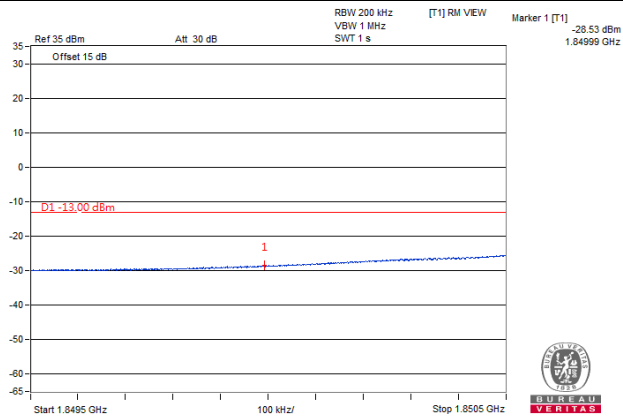

**Channel 19100
(1900.00 MHz)**

256QAM

1 RB / 99 RB Offset

**Channel 18700
(1860.00MHz)**

256QAM

100 RB / 0 RB Offset

**Channel 19100
(1900.00 MHz)**

256QAM

100 RB / 0 RB Offset

LTE Band 25

Channel Bandwidth 1.4MHz

Channel 26047
(1850.7MHz)

256QAM

1 RB / 0 RB Offset

Channel 26683
(1914.3MHz)

256QAM