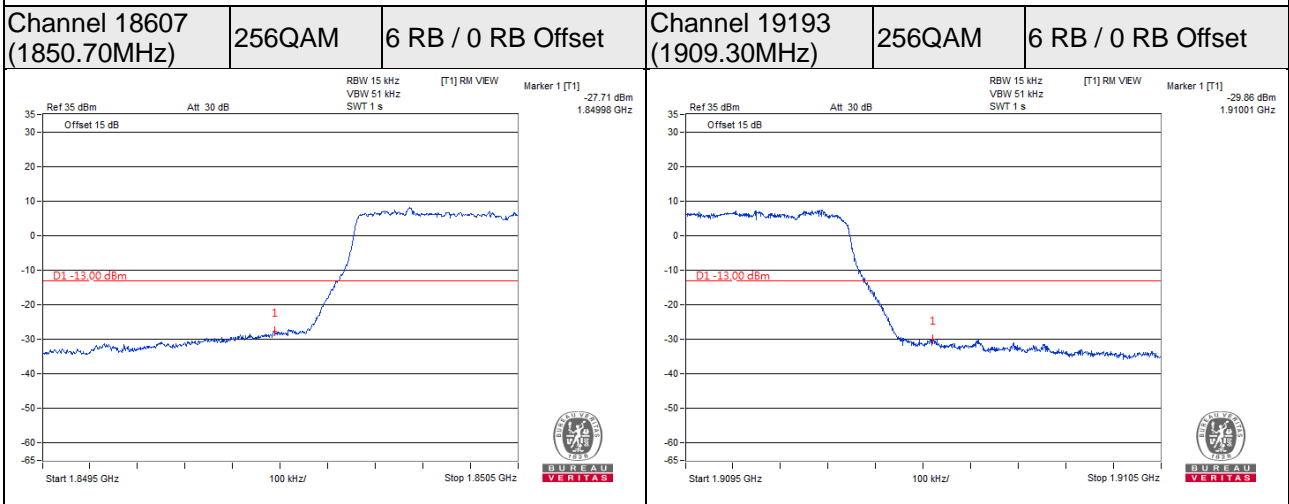

Channel 518598 (2592.99MHz) $\pi/2$ BPSK 1 RB / 272 RB Offset

Channel 509202 (2546.01MHz) $\pi/2$ BPSK 273 RB / 0 RB Offset

Channel 518598 (2592.99MHz) $\pi/2$ BPSK 273 RB / 0 RB Offset

Channel Bandwidth: 100MHz

Channel 528000 (2640.00MHz) $\pi/2$ BPSK 1 RB / 0 RB Offset

Channel 528000 (2640.00MHz) $\pi/2$ BPSK 1 RB / 272 RB Offset

Channel 528000 (2640.00MHz) $\pi/2$ BPSK 273 RB / 0 RB Offset

LTE Band 2

Channel Bandwidth 1.4MHz