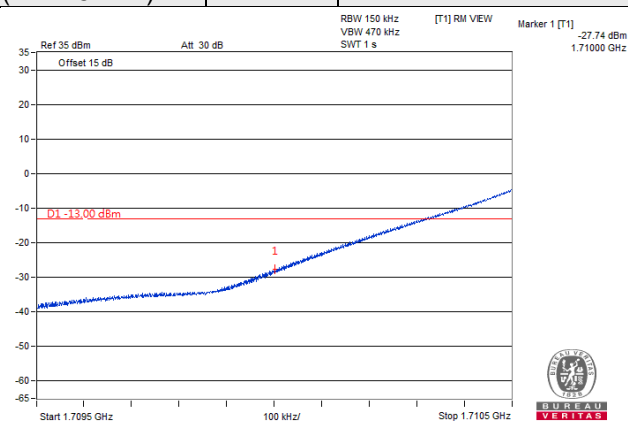

Channel Bandwidth: 15MHz

Channel 132047 (1717.5MHz)	256QAM	1 RB / 0 RB Offset	Channel 132597 (1772.5MHz)	256QAM	1 RB / 74 RB Offset