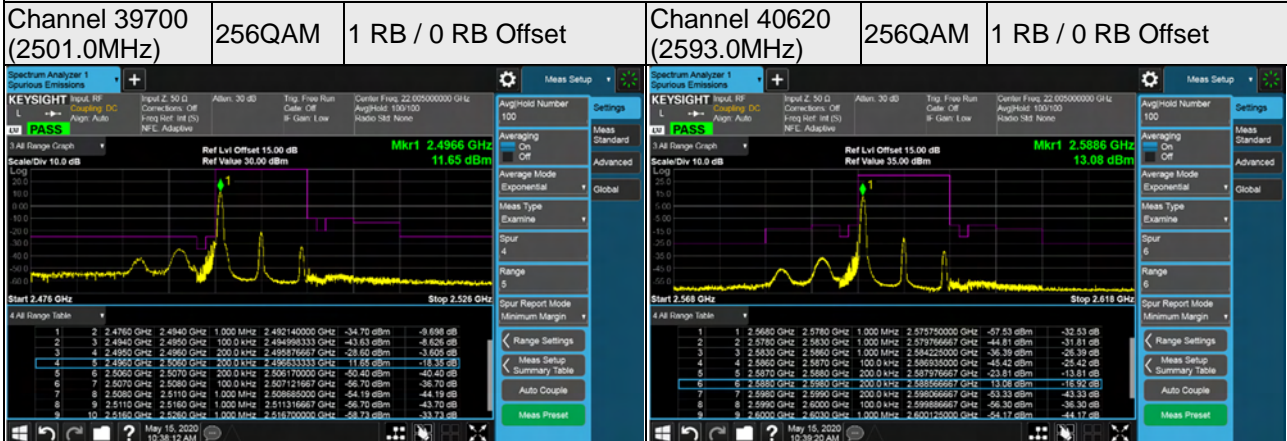

Channel Bandwidth: 5MHz

Channel 41565 (2687.5MHz) 256QAM 1 RB / 0 RB Offset

Channel 41565 (2687.5MHz) 256QAM 1 RB / 24 RB Offset

Channel 41565 (2687.5MHz) 256QAM 25 RB / 0 RB Offset

LTE Band 41

Channel Bandwidth: 10MHz