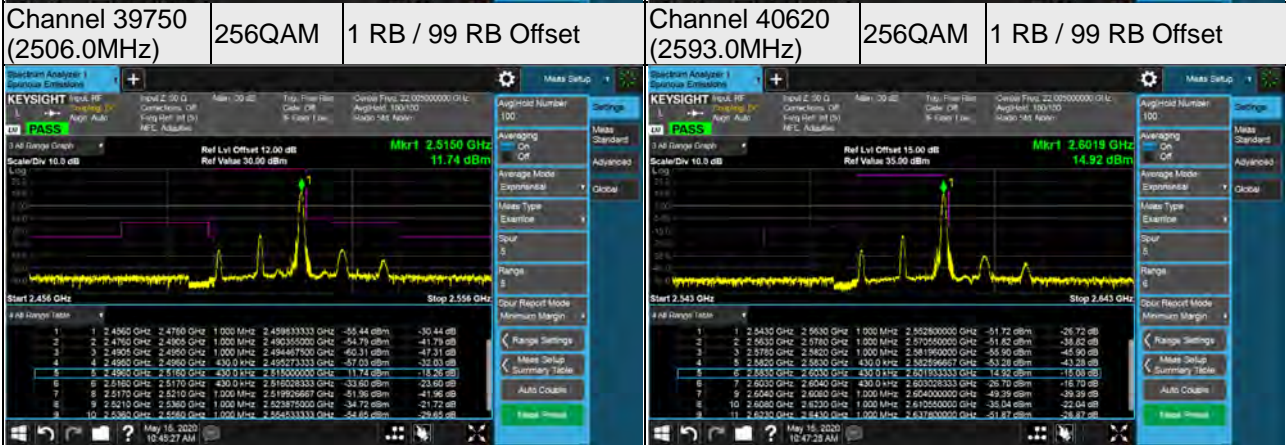

LTE Band 41

Channel Bandwidth: 20MHz

Channel Bandwidth: 20MHz

Channel 41490 (2680.0MHz) 256QAM 1 RB / 0 RB Offset

Channel 41490 (2680.0MHz) 256QAM 1 RB / 99 RB Offset

Channel 41490 (2680.0MHz) 256QAM 100 RB / 0 RB Offset