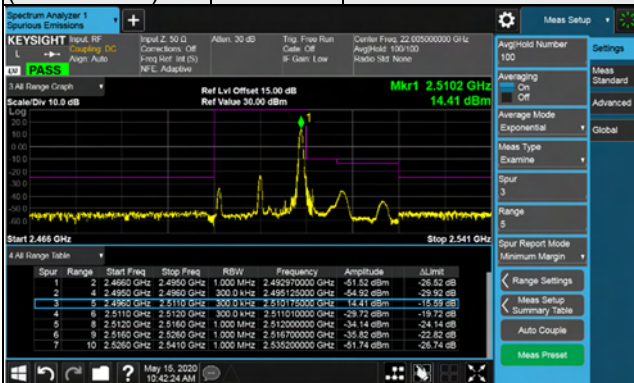

Channel 39725
(2503.5MHz)

256QAM

1 RB / 74 RB Offset

Channel 40620
(2593.0MHz)

256QAM

1 RB / 74 RB Offset