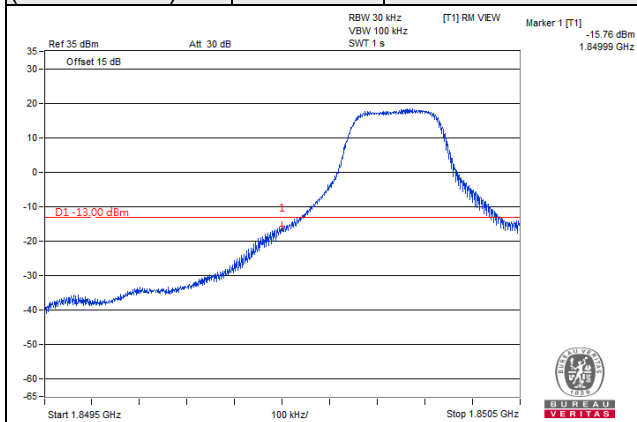

Channel 528000 (2640.00MHz) $\pi/2$ BPSK 1 RB / 0 RB Offset

Channel 528000 (2640.00MHz) $\pi/2$ BPSK 1 RB / 272 RB Offset

Channel 528000 (2640.00MHz) $\pi/2$ BPSK 273 RB / 0 RB Offset

LTE Band 2

Channel Bandwidth 1.4MHz

Channel Bandwidth 3MHz

**Channel 18615
(1851.50MHz)**

256QAM

1 RB / 0 RB Offset

**Channel 19185
(1908.50MHz)**

256QAM

1 RB / 14 RB Offset

**Channel 18615
(1851.50MHz)**