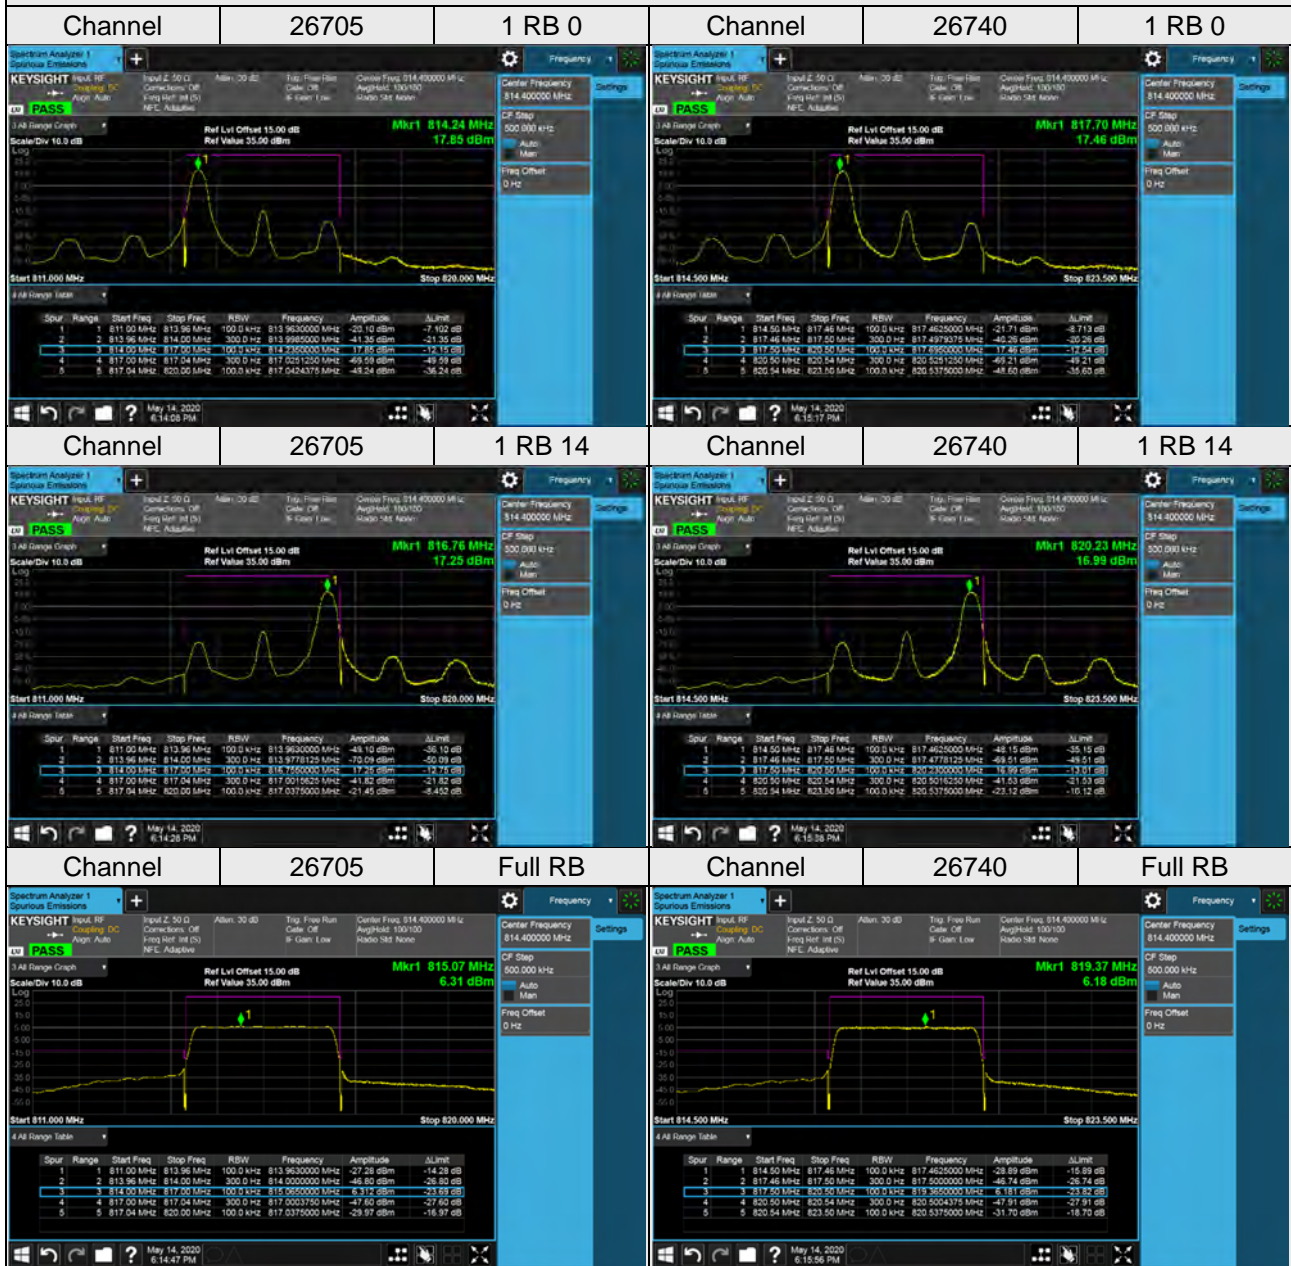

LTE Band 26 (Part 90)

Channel Bandwidth: 1.4 MHz / QPSK

LTE Band 26 (Part 90)

Channel Bandwidth: 1.4 MHz / QPSK

LTE Band 26 (Part 90)

Channel Bandwidth: 3 MHz / QPSK

LTE Band 26 (Part 90)

Channel Bandwidth: 3 MHz / QPSK

LTE Band 26 (Part 90)

Channel Bandwidth: 5 MHz / QPSK

LTE Band 26 (Part 90)

Channel Bandwidth: 5 MHz / QPSK

LTE Band 26 (Part 90)

Channel Bandwidth: 10 MHz / QPSK

LTE Band 41
Emission Mask:

Channel Bandwidth: 5MHz