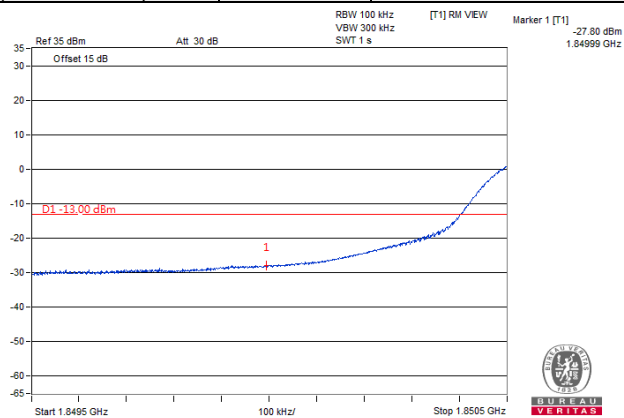

Channel 26090 (1855.0MHz)	256QAM	50 RB / 0 RB Offset	Channel 26640 (1910.0MHz)	256QAM	50 RB / 0 RB Offset