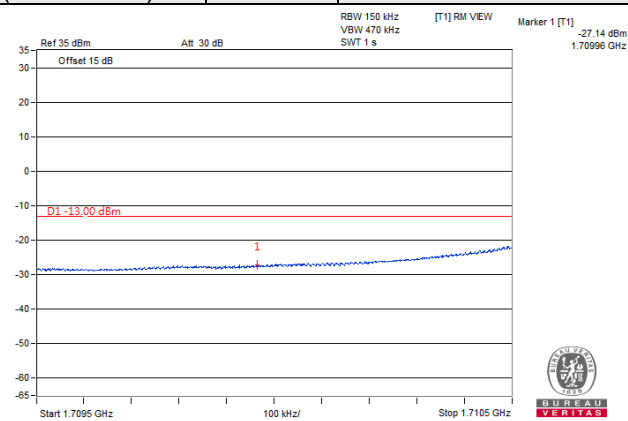

Channel 132047 (1717.5MHz)	256QAM	75 RB / 0 RB Offset	Channel 132597 (1772.5MHz)	256QAM	75 RB / 0 RB Offset