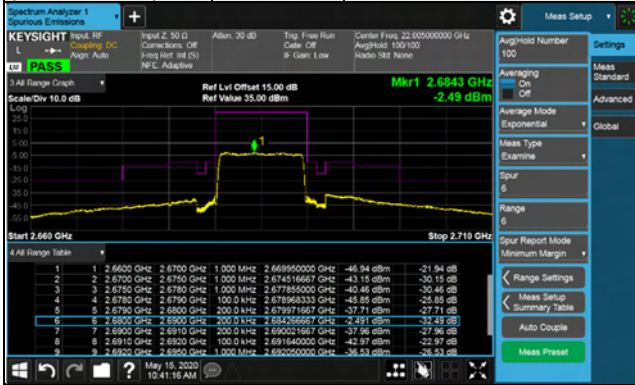

Channel Bandwidth: 10MHz

Channel 41540 (2685.0MHz) 256QAM 1 RB / 0 RB Offset

Channel 41540 (2685.0MHz) 256QAM 1 RB / 49 RB Offset

Channel 41540 (2685.0MHz) 256QAM 50 RB / 0 RB Offset

LTE Band 41

Channel Bandwidth: 15MHz