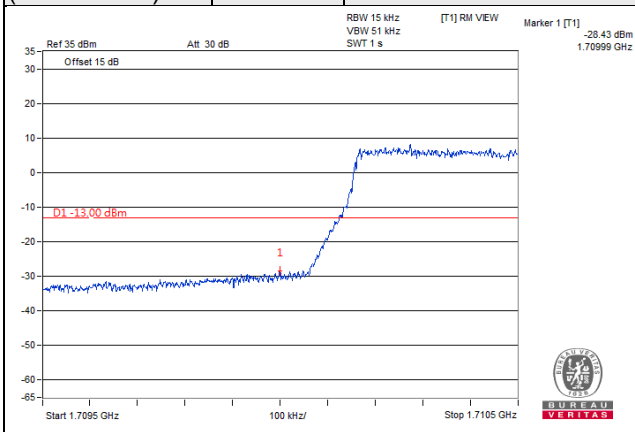

Channel 131979 (1710.7MHz)	256QAM	6 RB / 0 RB Offset	Channel 132665 (1779.3MHz)	256QAM	6 RB / 0 RB Offset