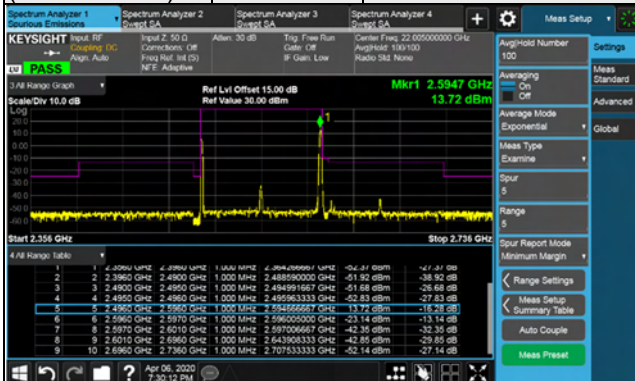

Channel Bandwidth: 100MHz

Channel 509202 (2546.01MHz) $\pi/2$ BPSK 1 RB / 0 RB Offset

Channel 518598 (2592.99MHz) $\pi/2$ BPSK 1 RB / 0 RB Offset

Channel 509202 (2546.01MHz) $\pi/2$ BPSK 1 RB / 272 RB Offset

Channel 518598 (2592.99MHz) $\pi/2$ BPSK 1 RB / 272 RB Offset

Channel 509202 (2546.01MHz) $\pi/2$ BPSK 273 RB / 0 RB Offset

Channel 518598 (2592.99MHz) $\pi/2$ BPSK 273 RB / 0 RB Offset

Channel Bandwidth: 100MHz

Channel 528000 (2640.00MHz) $\pi/2$ BPSK 1 RB / 0 RB Offset

Channel 528000 (2640.00MHz) $\pi/2$ BPSK 1 RB / 272 RB Offset

Channel 528000 (2640.00MHz) $\pi/2$ BPSK 273 RB / 0 RB Offset

LTE Band 2

Channel Bandwidth 1.4MHz