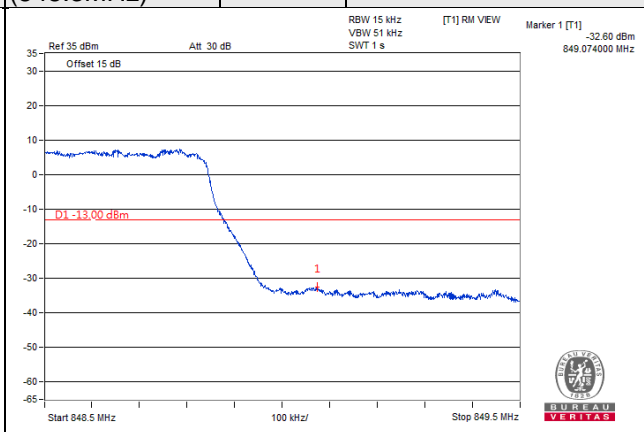

Channel 26797 (824.7MHz)	256QAM	6 RB / 0 RB Offset	Channel 27033 (848.3MHz)	256QAM	6 RB / 0 RB Offset