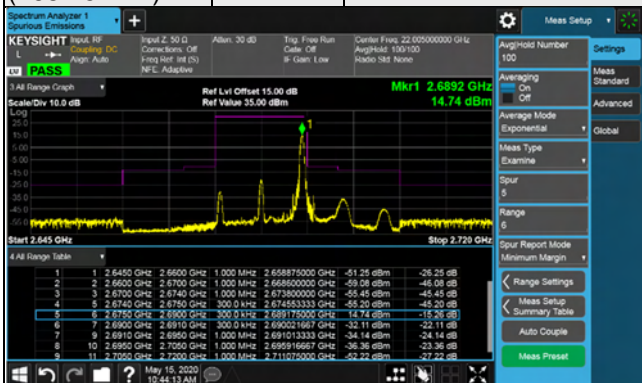

Channel 41515 (2682.5MHz) 256QAM 1 RB / 74 RB Offset