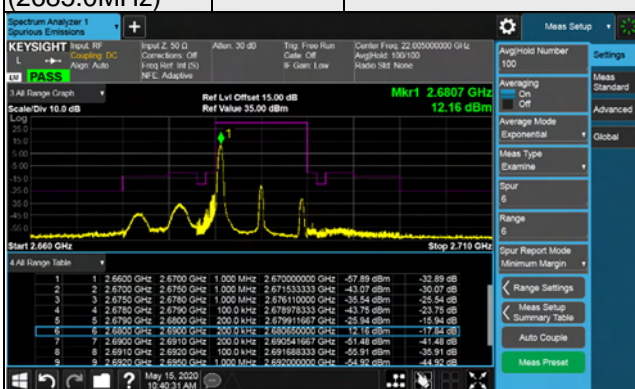

Channel Bandwidth: 10MHz

Channel 41540 (2685.0MHz) 256QAM 1 RB / 0 RB Offset