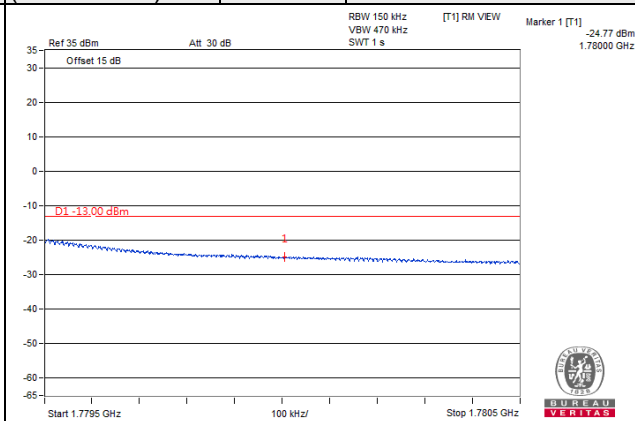

Channel 132047 (1717.5MHz)	256QAM	75 RB / 0 RB Offset	Channel 132597 (1772.5MHz)	256QAM	75 RB / 0 RB Offset