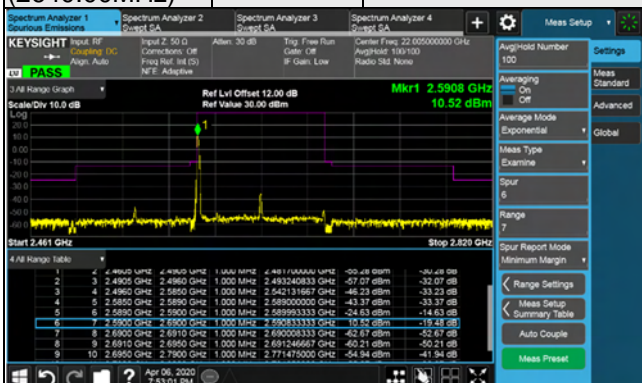

Channel Bandwidth: 100MHz

Channel 509202 (2546.01MHz) $\pi/2$ BPSK 1 RB / 0 RB Offset

Channel 518598 (2592.99MHz) $\pi/2$ BPSK 1 RB / 0 RB Offset

Channel 509202 (2546.01MHz) $\pi/2$ BPSK 1 RB / 272 RB Offset

Channel 518598 (2592.99MHz) $\pi/2$ BPSK 1 RB / 272 RB Offset

Channel 509202 (2546.01MHz) $\pi/2$ BPSK 273 RB / 0 RB Offset

Channel 518598 (2592.99MHz) $\pi/2$ BPSK 273 RB / 0 RB Offset

Channel Bandwidth: 100MHz

Channel 528000 (2640.00MHz) $\pi/2$ BPSK 1 RB / 0 RB Offset

Channel 528000 (2640.00MHz) $\pi/2$ BPSK 1 RB / 272 RB Offset

Channel 528000 (2640.00MHz) $\pi/2$ BPSK 273 RB / 0 RB Offset

LTE Band 2

Channel Bandwidth 1.4MHz