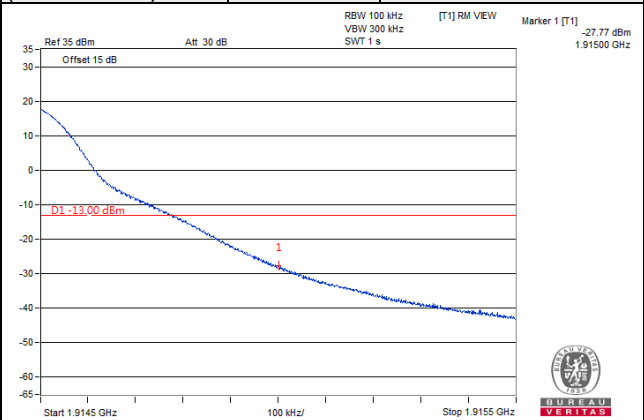

Channel Bandwidth 10MHz

Channel 26090 (1855.0MHz)	256QAM	1 RB / 0 RB Offset	Channel 26640 (1910.0MHz)	256QAM	1 RB / 49 RB Offset