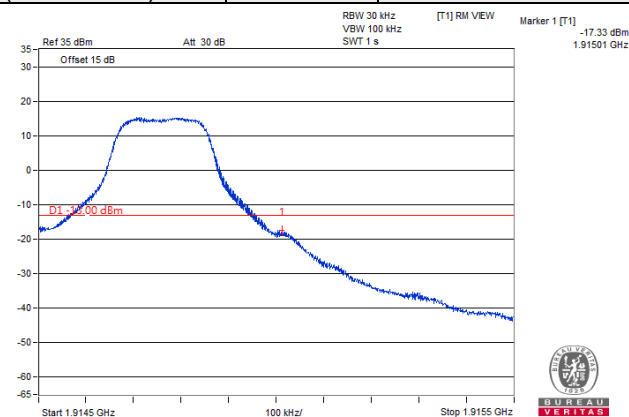

**Channel 26055
(1851.5MHz)**

256QAM

1 RB / 0 RB Offset

**Channel 26675
(1913.5MHz)**

256QAM

1 RB / 14 RB Offset

**Channel 26055
(1851.5MHz)**

256QAM