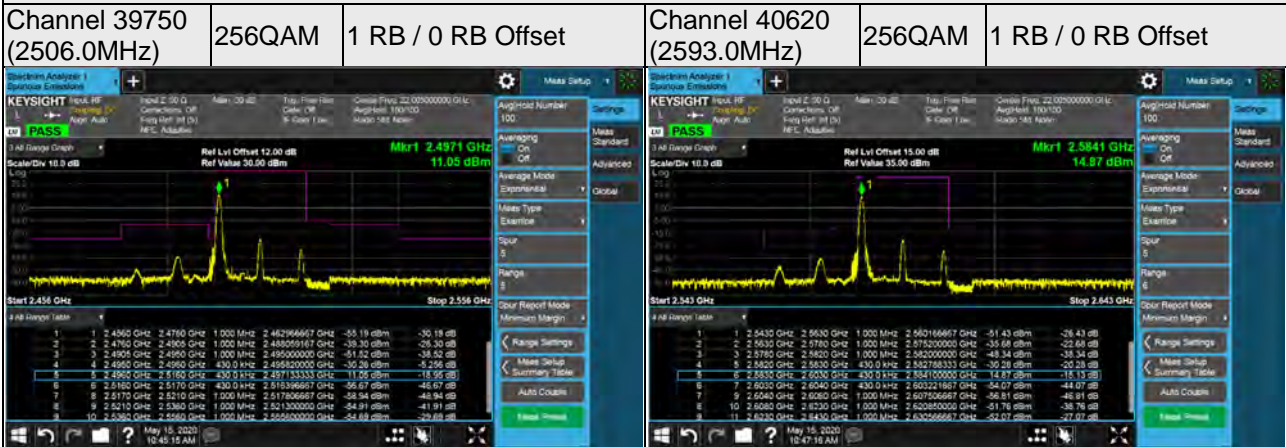

LTE Band 41

Channel Bandwidth: 20MHz

Channel Bandwidth: 20MHz

Channel 41490 (2680.0MHz) 256QAM 1 RB / 0 RB Offset

Channel 41490 (2680.0MHz) 256QAM 1 RB / 99 RB Offset

Channel 41490 (2680.0MHz) 256QAM 100 RB / 0 RB Offset