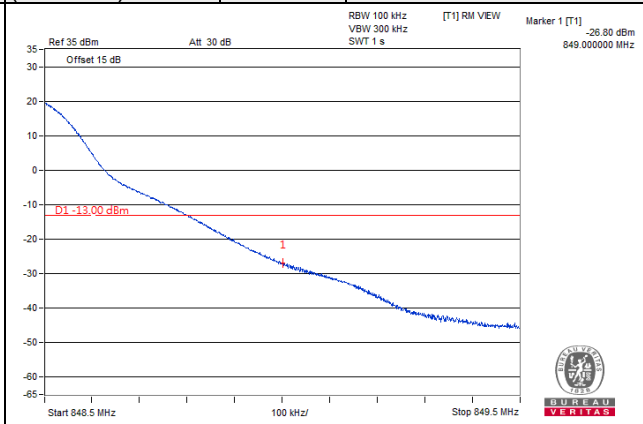

Channel Bandwidth 10MHz

Channel 26840 (829MHz)	256QAM	1 RB / 0 RB Offset	Channel 26990 (844MHz)	256QAM	1 RB / 49 RB Offset