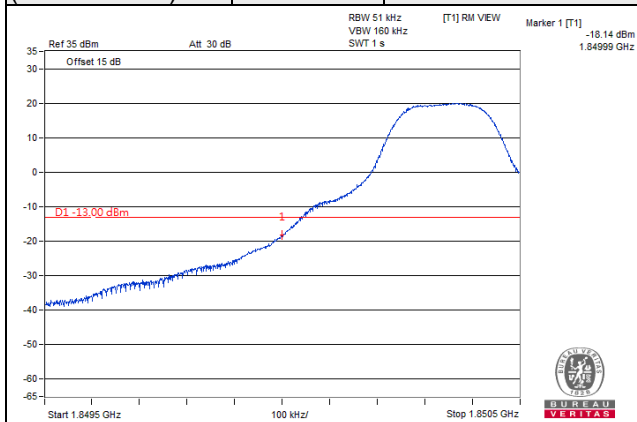

Channel Bandwidth 5MHz

**Channel 18625
(1852.50MHz)**

256QAM

1 RB / 0 RB Offset

**Channel 19175
(1907.50MHz)**

256QAM

1 RB / 24 RB Offset