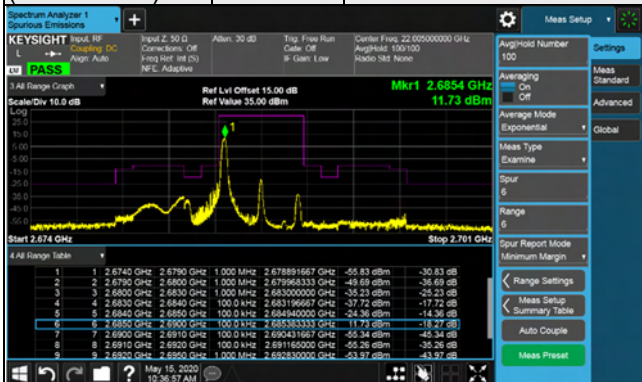

Channel Bandwidth: 5MHz

Channel 41565 (2687.5MHz) 256QAM 1 RB / 0 RB Offset