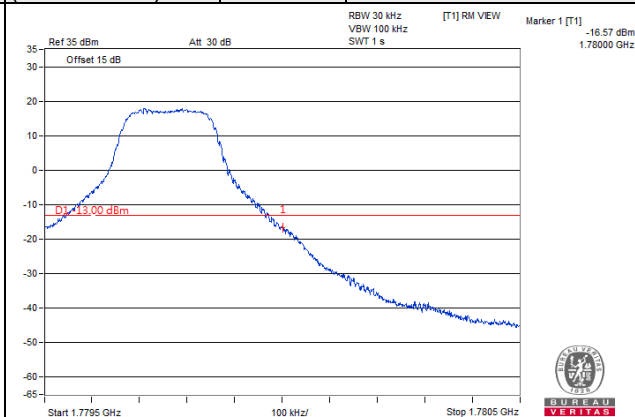

Channel Bandwidth: 3MHz

Channel 131987 (1711.5MHz)	256QAM	1 RB / 0 RB Offset	Channel 132657 (1778.5MHz)	256QAM	1 RB / 14 RB Offset