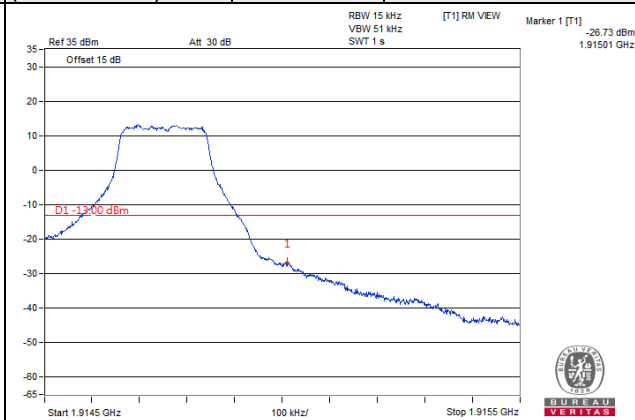

LTE Band 25

Channel Bandwidth 1.4MHz

Channel 26047
(1850.7MHz)

256QAM

1 RB / 0 RB Offset

Channel 26683
(1914.3MHz)

256QAM

1 RB / 5 RB Offset