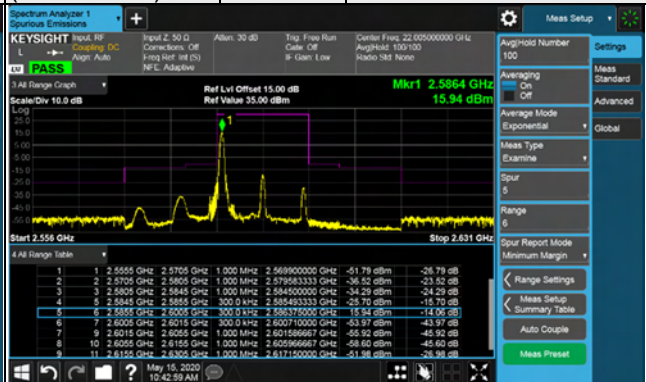

Channel 39725
(2503.5MHz)

256QAM

1 RB / 0 RB Offset

Channel 40620
(2593.0MHz)

256QAM

1 RB / 0 RB Offset

Channel 39725
(2503.5MHz)

256QAM