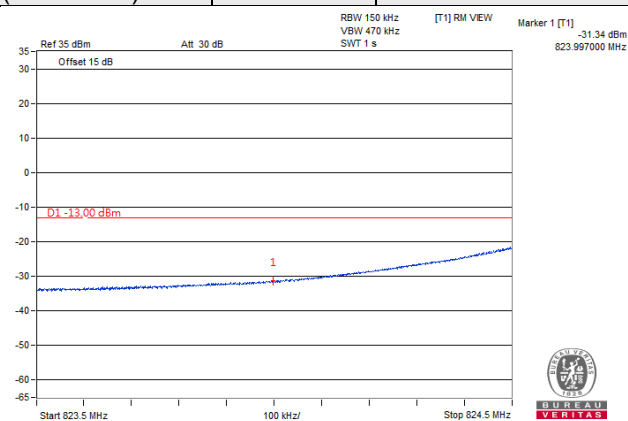

Channel 26865 (831.5MHz)	256QAM	75 RB / 0 RB Offset	Channel 26965 (841.5MHz)	256QAM	75 RB / 0 RB Offset