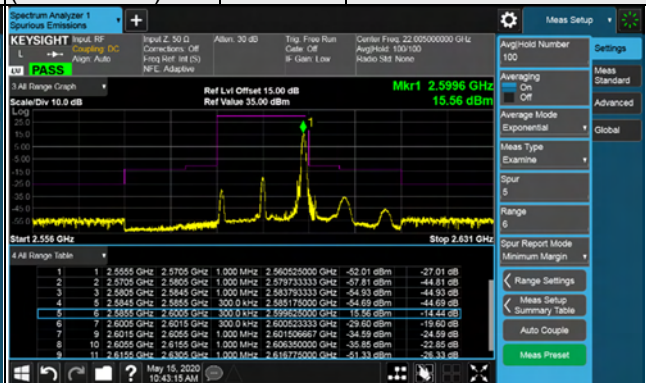

Channel 39725
(2503.5MHz)

256QAM

1 RB / 74 RB Offset

Channel 40620
(2593.0MHz)

256QAM

1 RB / 74 RB Offset