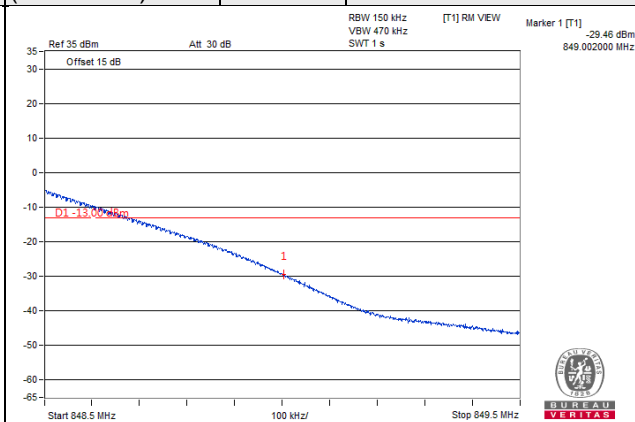

Channel Bandwidth 15MHz

Channel 26865 (831.5MHz)	256QAM	1 RB / 0 RB Offset	Channel 26965 (841.5MHz)	256QAM	1 RB / 74 RB Offset