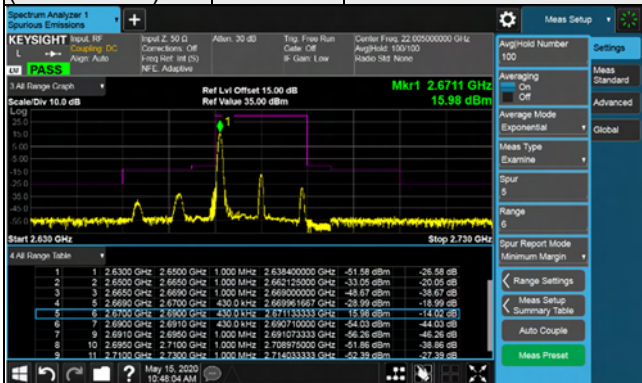

LTE Band 41

Channel Bandwidth: 20MHz

Channel Bandwidth: 20MHz

Channel 41490 (2680.0MHz) 256QAM 1 RB / 0 RB Offset

Channel 41490 (2680.0MHz) 256QAM 1 RB / 99 RB Offset

Channel 41490 (2680.0MHz) 256QAM 100 RB / 0 RB Offset