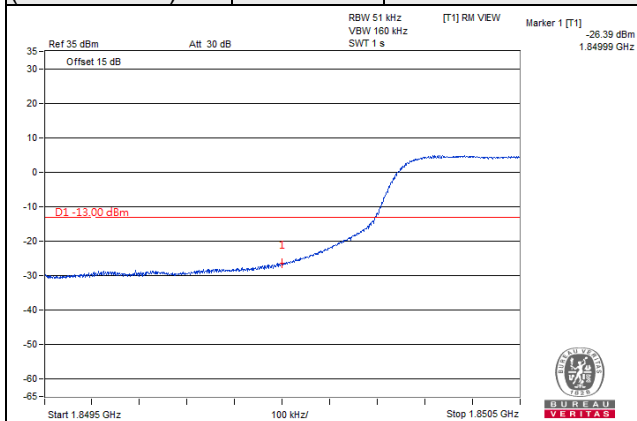

**Channel 18625
(1852.50MHz)**

256QAM

25 RB / 0 RB Offset

**Channel 19175
(1907.50MHz)**

256QAM

25 RB / 0 RB Offset