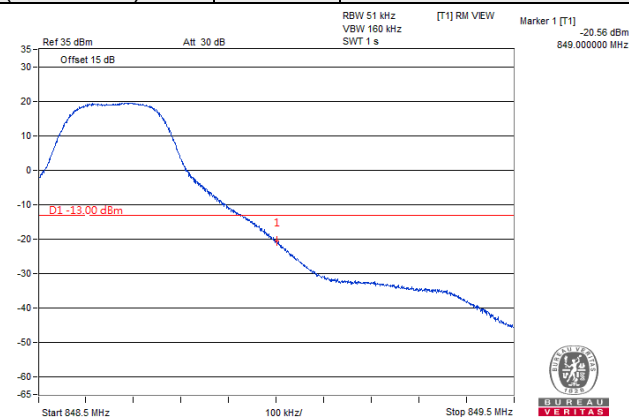

Channel Bandwidth 5MHz

**Channel 26815
(826.5MHz)**

256QAM

1 RB / 0 RB Offset

**Channel 27015
(846.5MHz)**

256QAM

1 RB / 24 RB Offset