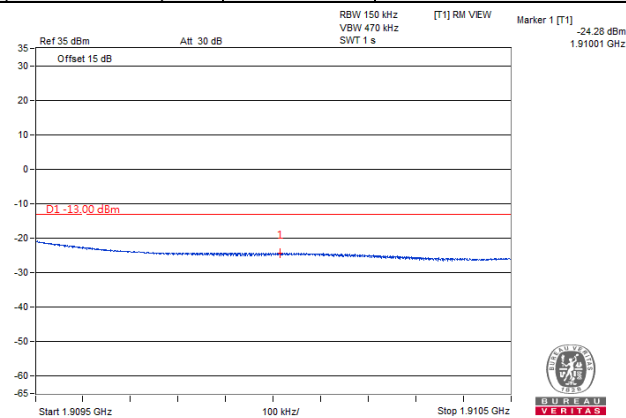

**Channel 18675
(1857.50MHz)**

256QAM

75 RB / 0 RB Offset

**Channel 19125
(1902.50MHz)**

256QAM

75 RB / 0 RB Offset