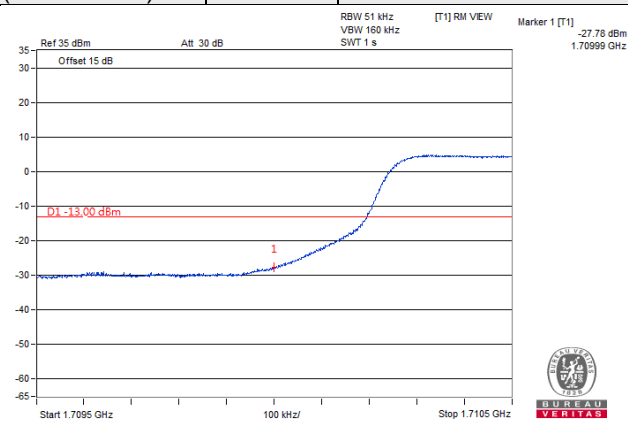

Channel 131997 (1712.5MHz)	256QAM	25 RB / 0 RB Offset	Channel 132647 (1777.5MHz)	256QAM	25 RB / 0 RB Offset