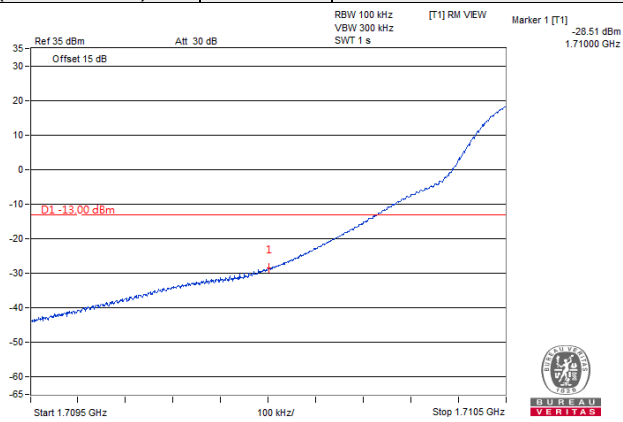

Channel Bandwidth: 10MHz

Channel 132022 (1715.0MHz)	256QAM	1 RB / 0 RB Offset	Channel 132622 (1775.0MHz)	256QAM	1 RB / 49 RB Offset