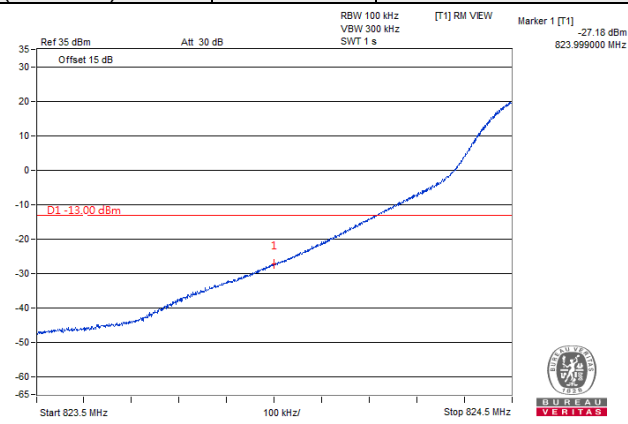

Channel Bandwidth 10MHz

Channel 26840 (829MHz)	256QAM	1 RB / 0 RB Offset	Channel 26990 (844MHz)	256QAM	1 RB / 49 RB Offset