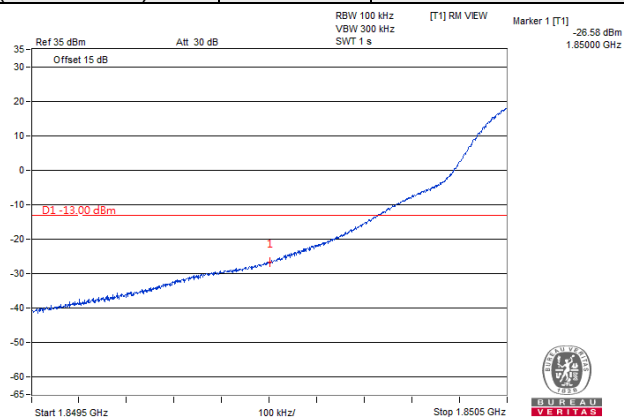

Channel Bandwidth 10MHz

Channel 26090 (1855.0MHz)	256QAM	1 RB / 0 RB Offset	Channel 26640 (1910.0MHz)	256QAM	1 RB / 49 RB Offset