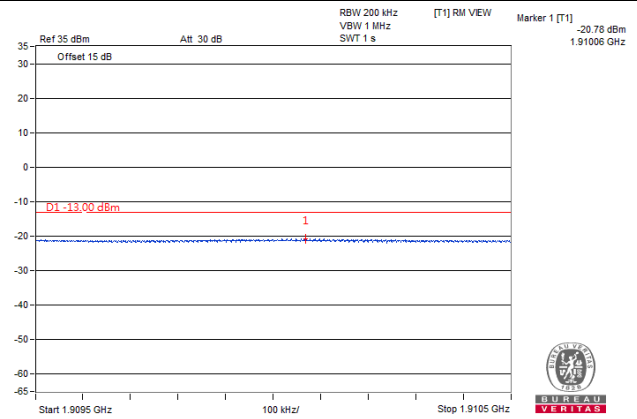

**Channel 19100
(1900.00 MHz)**

256QAM

1 RB / 99 RB Offset

**Channel 18700
(1860.00MHz)**

256QAM

100 RB / 0 RB Offset

**Channel 19100
(1900.00 MHz)**

256QAM

100 RB / 0 RB Offset

LTE Band 25

Channel Bandwidth 1.4MHz

Channel 26047
(1850.7MHz)

256QAM

1 RB / 0 RB Offset

Channel 26683
(1914.3MHz)

256QAM