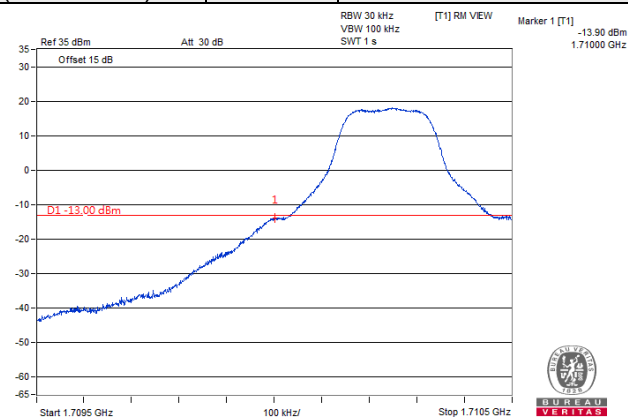

Channel Bandwidth: 3MHz

Channel 131987 (1711.5MHz)	256QAM	1 RB / 0 RB Offset	Channel 132657 (1778.5MHz)	256QAM	1 RB / 14 RB Offset