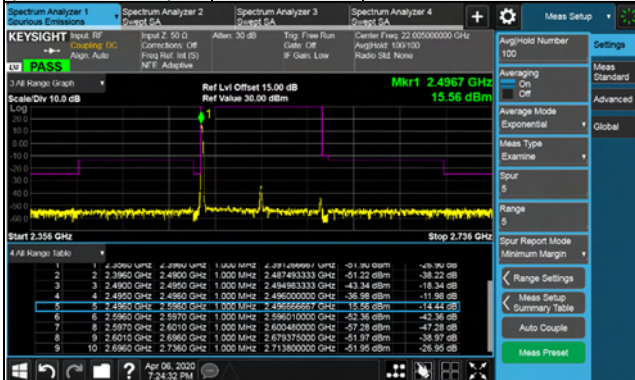

Channel Bandwidth: 100MHz

Channel 509202 (2546.01MHz) $\pi/2$ BPSK 1 RB / 0 RB Offset

Channel 518598 (2592.99MHz) $\pi/2$ BPSK 1 RB / 0 RB Offset

Channel 509202 (2546.01MHz) $\pi/2$ BPSK 1 RB / 272 RB Offset

Channel 518598 (2592.99MHz) $\pi/2$ BPSK 1 RB / 272 RB Offset

Channel 509202 (2546.01MHz) $\pi/2$ BPSK 273 RB / 0 RB Offset

Channel 518598 (2592.99MHz) $\pi/2$ BPSK 273 RB / 0 RB Offset

Channel Bandwidth: 100MHz

Channel 528000 (2640.00MHz) $\pi/2$ BPSK 1 RB / 0 RB Offset

Channel 528000 (2640.00MHz) $\pi/2$ BPSK 1 RB / 272 RB Offset

Channel 528000 (2640.00MHz) $\pi/2$ BPSK 273 RB / 0 RB Offset

LTE Band 2

Channel Bandwidth 1.4MHz