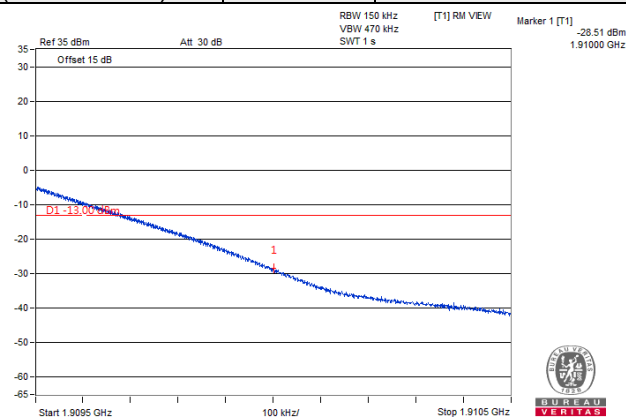

**Channel 18675
(1857.50MHz)**

256QAM

1 RB / 0 RB Offset

**Channel 19125
(1902.50MHz)**

256QAM

1 RB / 74 RB Offset

**Channel 18675
(1857.50MHz)**

256QAM