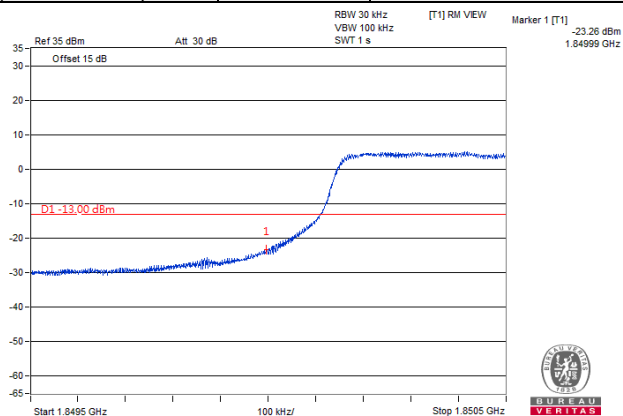

**Channel 26055
(1851.5MHz)**

256QAM

15 RB / 0 RB Offset

**Channel 26675
(1913.5MHz)**

256QAM

15 RB / 0 RB Offset