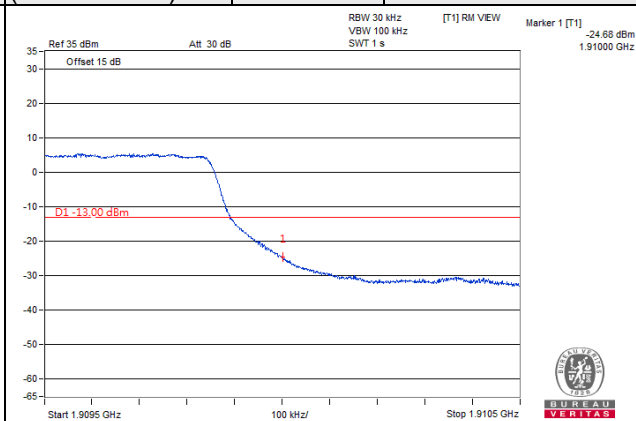

**Channel 18615
(1851.50MHz)**

256QAM

15 RB / 0 RB Offset

**Channel 19185
(1908.50MHz)**

256QAM

15 RB / 0 RB Offset