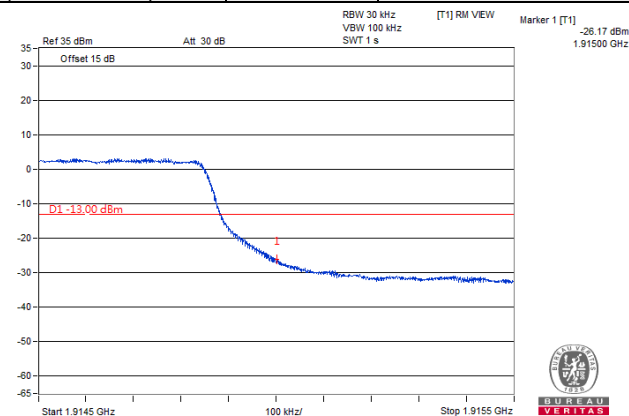

**Channel 26055
(1851.5MHz)**

256QAM

15 RB / 0 RB Offset

**Channel 26675
(1913.5MHz)**

256QAM

15 RB / 0 RB Offset