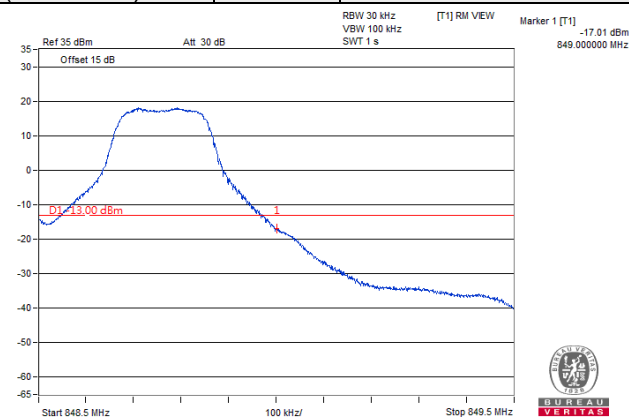

Channel Bandwidth 3MHz

**Channel 26805
(825.5MHz)**

256QAM

1 RB / 0 RB Offset

**Channel 27025
(847.5MHz)**

256QAM

1 RB / 14 RB Offset

**Channel 26805
(825.5MHz)**