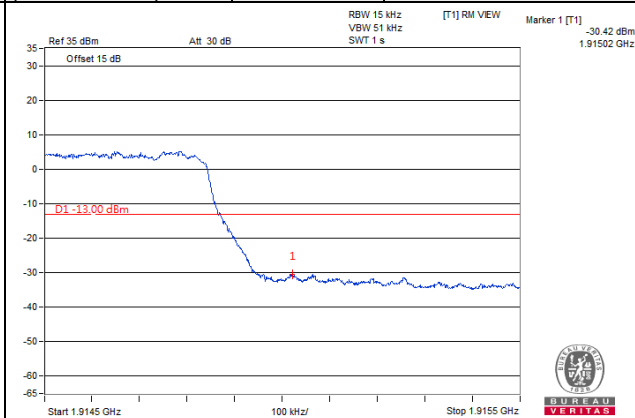

100 RB / 0 RB Offset

LTE Band 25

Channel Bandwidth 1.4MHz

Channel 26047
(1850.7MHz)

256QAM

1 RB / 0 RB Offset

Channel 26683
(1914.3MHz)

256QAM

1 RB / 5 RB Offset

Channel 26047
(1850.7MHz)

256QAM

6 RB / 0 RB Offset

Channel 26683
(1914.3MHz)

256QAM

6 RB / 0 RB Offset

Channel Bandwidth 3MHz