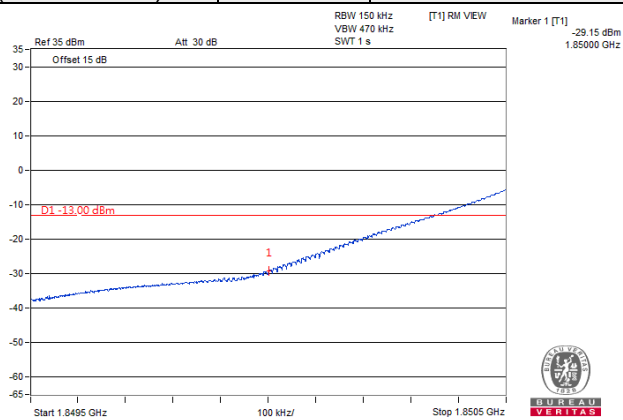

**Channel 18675
(1857.50MHz)**

256QAM

1 RB / 0 RB Offset

**Channel 19125
(1902.50MHz)**

256QAM

1 RB / 74 RB Offset

**Channel 18675
(1857.50MHz)**

256QAM