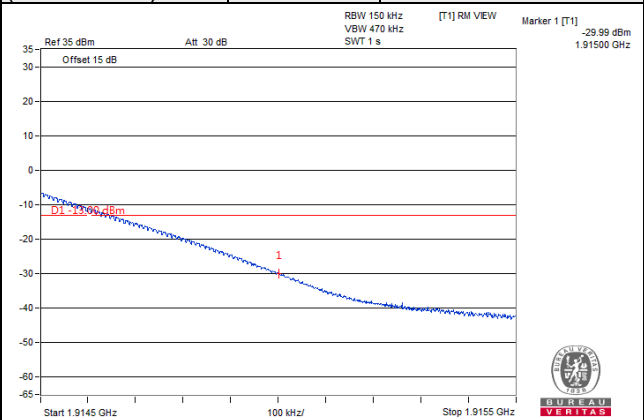

Channel Bandwidth 15MHz

Channel 26115 (1857.5MHz)	256QAM	1 RB / 0 RB Offset	Channel 26615 (1907.5MHz)	256QAM	1 RB / 74 RB Offset