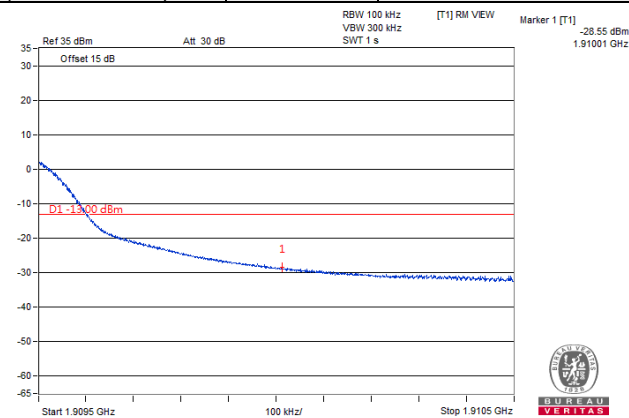

1 RB / 49 RB Offset

**Channel 18650
(1855.00MHz)**

256QAM

50 RB / 0 RB Offset

**Channel 19150
(1905.00MHz)**

256QAM

50 RB / 0 RB Offset

Channel Bandwidth 15MHz