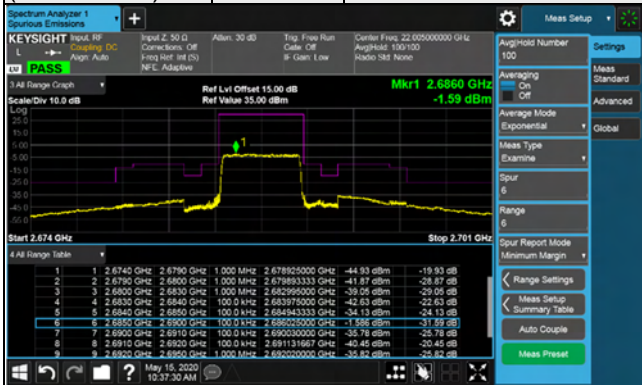

Channel Bandwidth: 5MHz

Channel 41565 (2687.5MHz) 256QAM 1 RB / 0 RB Offset

Channel 41565 (2687.5MHz) 256QAM 1 RB / 24 RB Offset

Channel 41565 (2687.5MHz) 256QAM 25 RB / 0 RB Offset

LTE Band 41

Channel Bandwidth: 10MHz