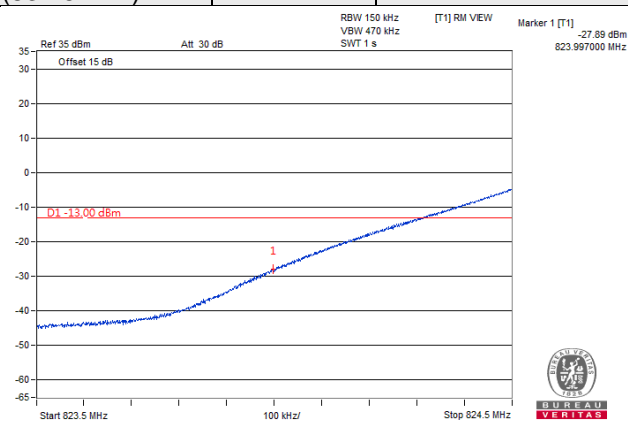

Channel Bandwidth 15MHz

Channel 26865 (831.5MHz)	256QAM	1 RB / 0 RB Offset	Channel 26965 (841.5MHz)	256QAM	1 RB / 74 RB Offset