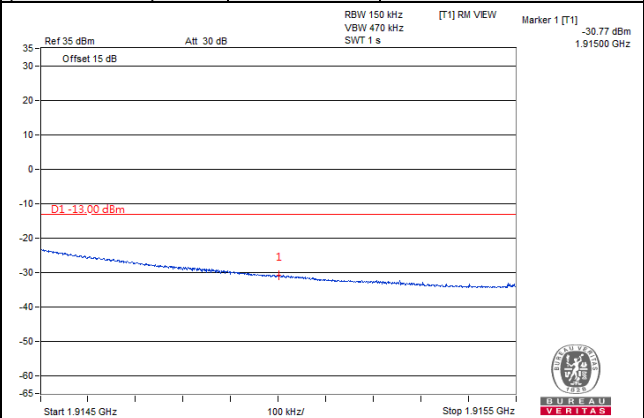

Channel 26115 (1857.5MHz)	256QAM	75 RB / 0 RB Offset	Channel 26615 (1907.5MHz)	256QAM	75 RB / 0 RB Offset