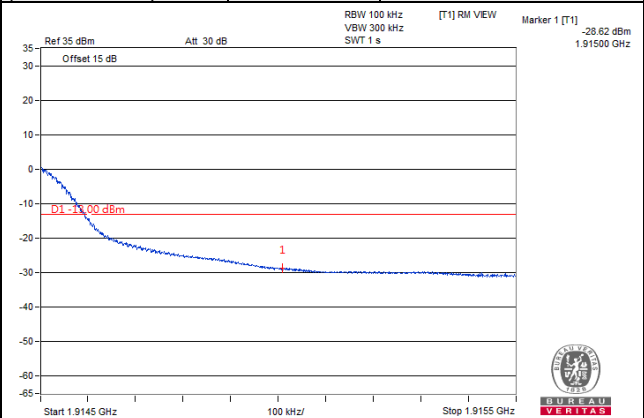

Channel 26090 (1855.0MHz)	256QAM	50 RB / 0 RB Offset	Channel 26640 (1910.0MHz)	256QAM	50 RB / 0 RB Offset