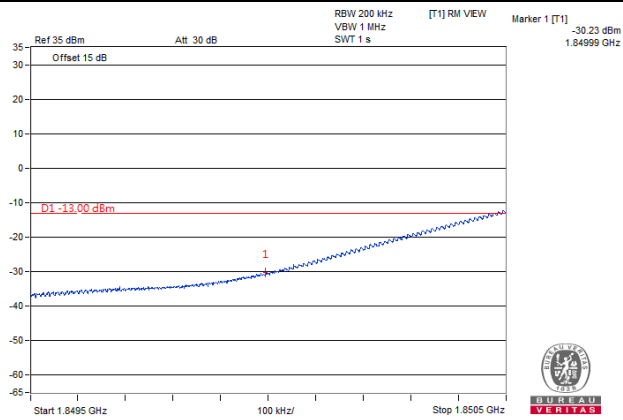

Channel Bandwidth 20MHz

**Channel 18700
(1860.00MHz)**

256QAM

1 RB / 0 RB Offset

**Channel 19100
(1900.00 MHz)**

256QAM

1 RB / 99 RB Offset