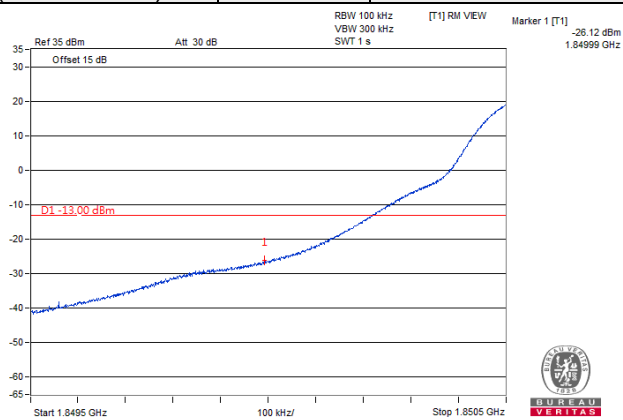

Channel Bandwidth 10MHz

**Channel 18650
(1855.00MHz)**

256QAM

1 RB / 0 RB Offset

**Channel 19150
(1905.00MHz)**

256QAM

1 RB / 49 RB Offset