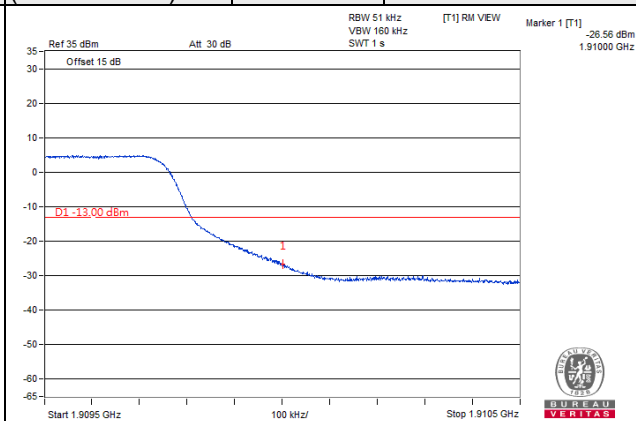

**Channel 18625
(1852.50MHz)**

256QAM

25 RB / 0 RB Offset

**Channel 19175
(1907.50MHz)**

256QAM

25 RB / 0 RB Offset