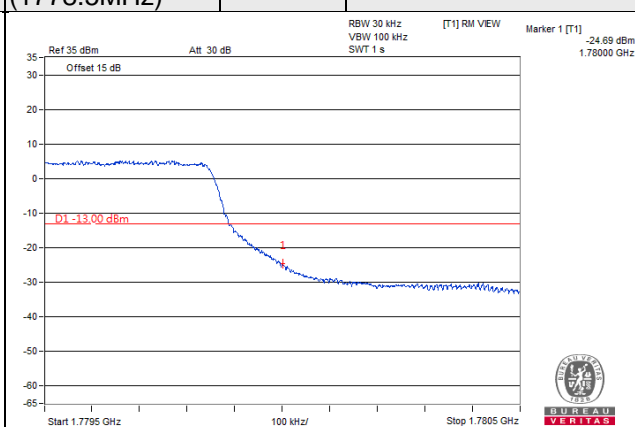

Channel 131987 (1711.5MHz)	256QAM	15 RB / 0 RB Offset	Channel 132657 (1778.5MHz)	256QAM	15 RB / 0 RB Offset