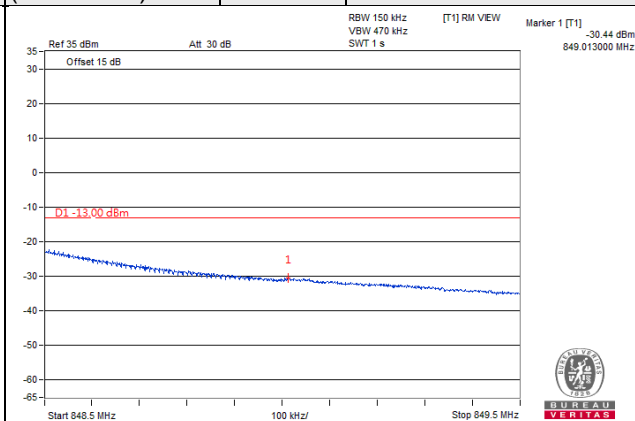

Channel 26865 (831.5MHz)	256QAM	75 RB / 0 RB Offset	Channel 26965 (841.5MHz)	256QAM	75 RB / 0 RB Offset