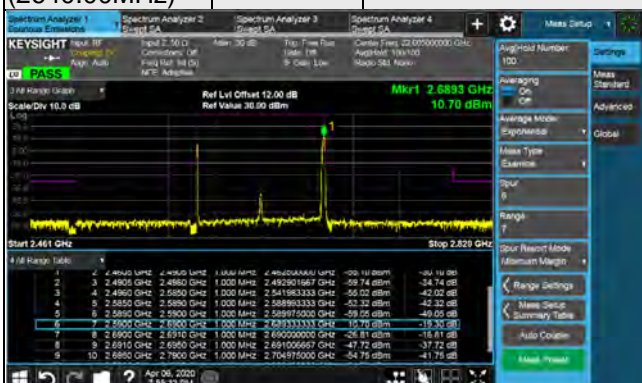

Channel Bandwidth: 100MHz

Channel 509202 (2546.01MHz) $\pi/2$ BPSK 1 RB / 0 RB Offset

Channel 518598 (2592.99MHz) $\pi/2$ BPSK 1 RB / 0 RB Offset

Channel 509202 (2546.01MHz) $\pi/2$ BPSK 1 RB / 272 RB Offset

Channel 518598 (2592.99MHz) $\pi/2$ BPSK 1 RB / 272 RB Offset

Channel 509202 (2546.01MHz) $\pi/2$ BPSK 273 RB / 0 RB Offset

Channel 518598 (2592.99MHz) $\pi/2$ BPSK 273 RB / 0 RB Offset

Channel Bandwidth: 100MHz

Channel 528000 (2640.00MHz) $\pi/2$ BPSK 1 RB / 0 RB Offset

Channel 528000 (2640.00MHz) $\pi/2$ BPSK 1 RB / 272 RB Offset

Channel 528000 (2640.00MHz) $\pi/2$ BPSK 273 RB / 0 RB Offset

LTE Band 2

Channel Bandwidth 1.4MHz