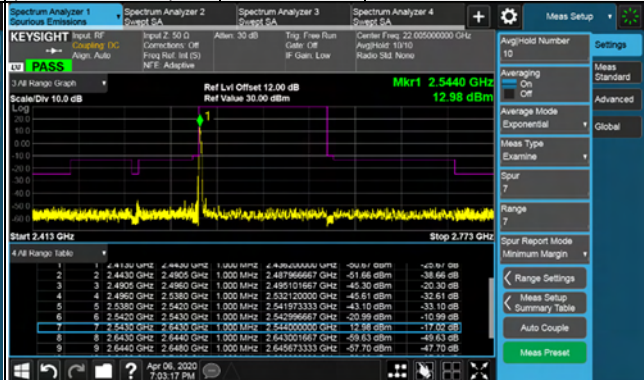

Channel Bandwidth: 100MHz

Channel 509202 (2546.01MHz) $\pi/2$ BPSK 1 RB / 0 RB Offset

Channel 518598 (2592.99MHz) $\pi/2$ BPSK 1 RB / 0 RB Offset

Channel 509202 (2546.01MHz) $\pi/2$ BPSK 1 RB / 272 RB Offset

Channel 518598 (2592.99MHz) $\pi/2$ BPSK 1 RB / 272 RB Offset

Channel 509202 (2546.01MHz) $\pi/2$ BPSK 273 RB / 0 RB Offset

Channel 518598 (2592.99MHz) $\pi/2$ BPSK 273 RB / 0 RB Offset

Channel Bandwidth: 100MHz

Channel 528000 (2640.00MHz) $\pi/2$ BPSK 1 RB / 0 RB Offset

Channel 528000 (2640.00MHz) $\pi/2$ BPSK 1 RB / 272 RB Offset

Channel 528000 (2640.00MHz) $\pi/2$ BPSK 273 RB / 0 RB Offset

LTE Band 2

Channel Bandwidth 1.4MHz