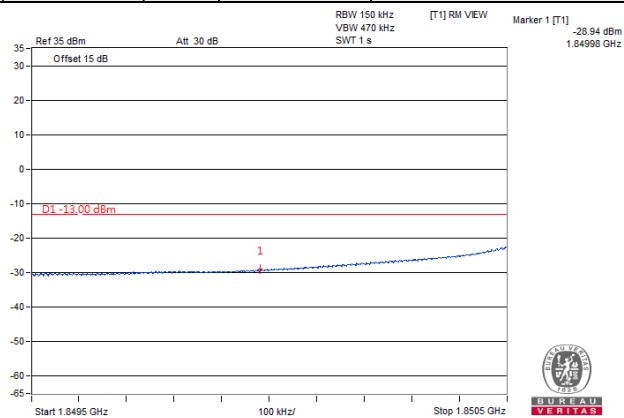

Channel 26115 (1857.5MHz)	256QAM	75 RB / 0 RB Offset	Channel 26615 (1907.5MHz)	256QAM	75 RB / 0 RB Offset