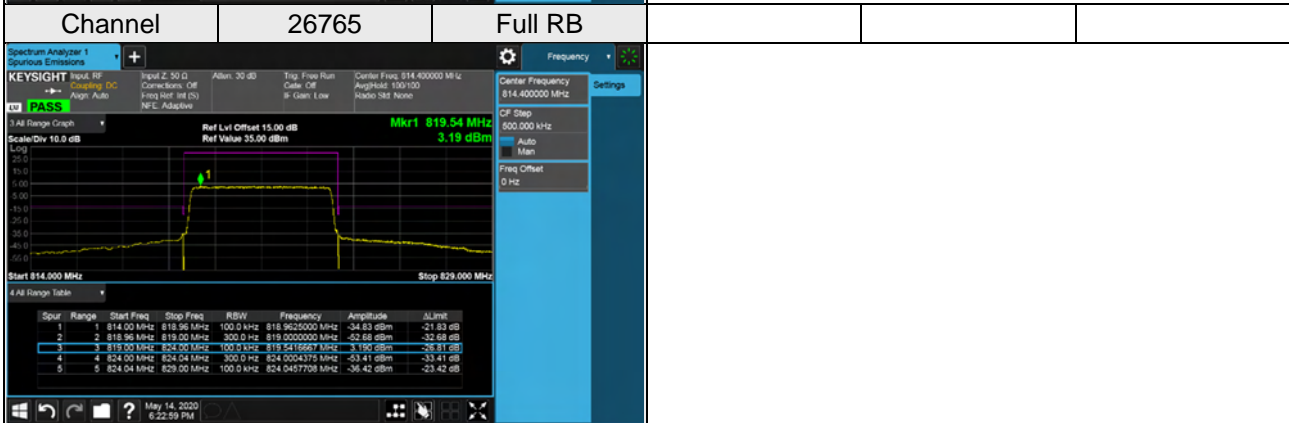

LTE Band 26 (Part 90)

Channel Bandwidth: 5 MHz / QPSK