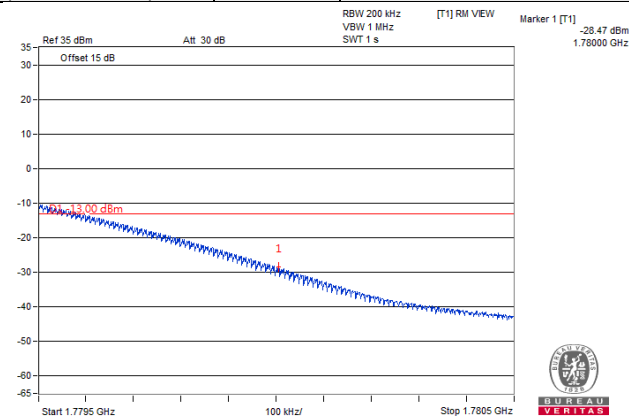

Channel Bandwidth: 20MHz

Channel 132072
(1720.0MHz)

256QAM

1 RB / 0 RB Offset

Channel 132572
(1770.0MHz)

256QAM

1 RB / 99 RB Offset

Channel 132072
(1720.0MHz)