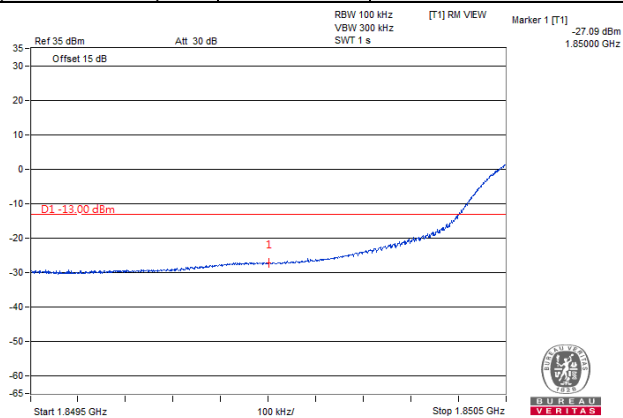

**Channel 18650
(1855.00MHz)**

256QAM

50 RB / 0 RB Offset

**Channel 19150
(1905.00MHz)**

256QAM

50 RB / 0 RB Offset