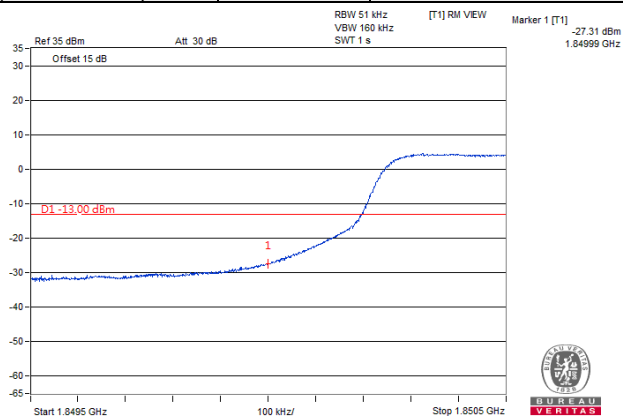

**Channel 26065
(1852.5MHz)**

256QAM

25 RB / 0 RB Offset

**Channel 26665
(1912.5MHz)**

256QAM

25 RB / 0 RB Offset