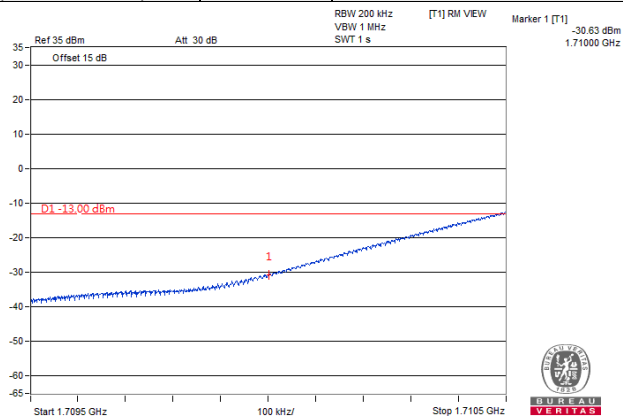

Channel Bandwidth: 20MHz

Channel 132072
(1720.0MHz)

256QAM

1 RB / 0 RB Offset

Channel 132572
(1770.0MHz)

256QAM

1 RB / 99 RB Offset

Channel 132072
(1720.0MHz)