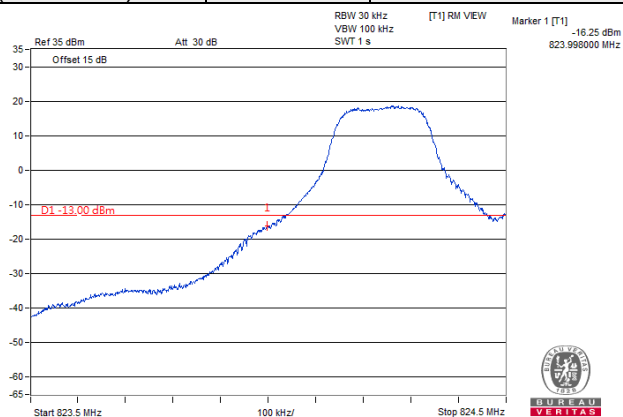

Channel Bandwidth 3MHz

**Channel 26805
(825.5MHz)**

256QAM

1 RB / 0 RB Offset

**Channel 27025
(847.5MHz)**

256QAM

1 RB / 14 RB Offset

**Channel 26805
(825.5MHz)**