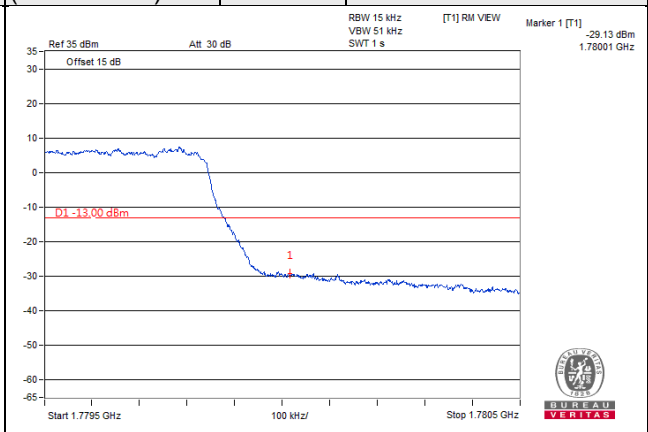

Channel 131979 (1710.7MHz)	256QAM	6 RB / 0 RB Offset	Channel 132665 (1779.3MHz)	256QAM	6 RB / 0 RB Offset