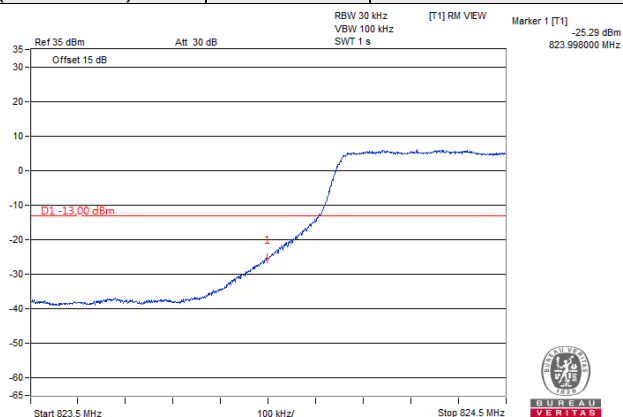

**Channel 26805
(825.5MHz)**

256QAM

15 RB / 0 RB Offset

**Channel 27025
M(847.5MHz)**

256QAM

15 RB / 0 RB Offset