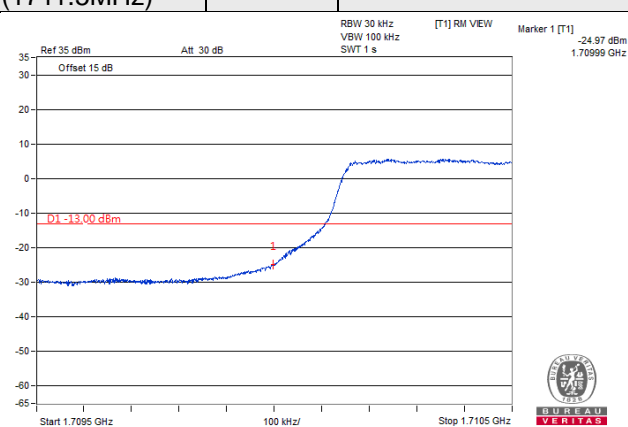

Channel 131987 (1711.5MHz)	256QAM	15 RB / 0 RB Offset	Channel 132657 (1778.5MHz)	256QAM	15 RB / 0 RB Offset