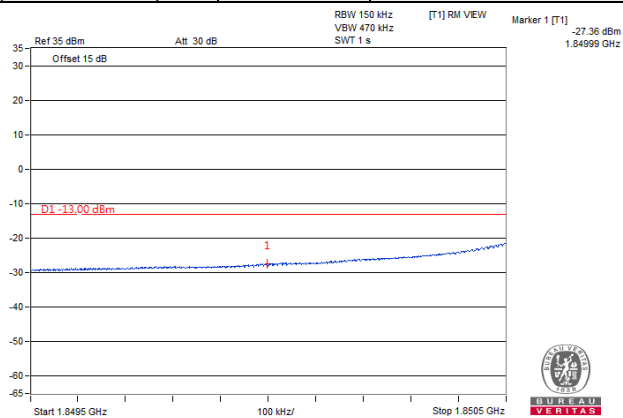

**Channel 18675
(1857.50MHz)**

256QAM

75 RB / 0 RB Offset

**Channel 19125
(1902.50MHz)**

256QAM

75 RB / 0 RB Offset