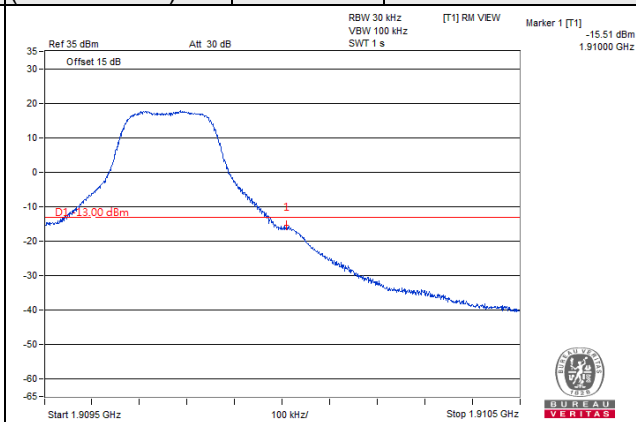

Channel 528000 (2640.00MHz) $\pi/2$ BPSK 1 RB / 0 RB Offset

Channel 528000 (2640.00MHz) $\pi/2$ BPSK 1 RB / 272 RB Offset

Channel 528000 (2640.00MHz) $\pi/2$ BPSK 273 RB / 0 RB Offset

LTE Band 2

Channel Bandwidth 1.4MHz

Channel Bandwidth 3MHz

**Channel 18615
(1851.50MHz)**

256QAM

1 RB / 0 RB Offset

**Channel 19185
(1908.50MHz)**

256QAM

1 RB / 14 RB Offset

**Channel 18615
(1851.50MHz)**