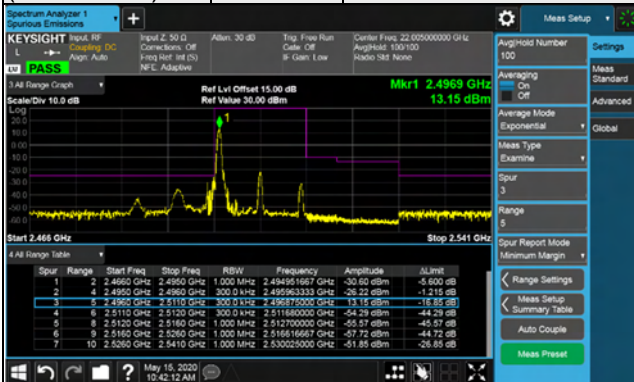

Channel 39725
(2503.5MHz)

256QAM

1 RB / 0 RB Offset

Channel 40620
(2593.0MHz)

256QAM

1 RB / 0 RB Offset

Channel 39725
(2503.5MHz)

256QAM