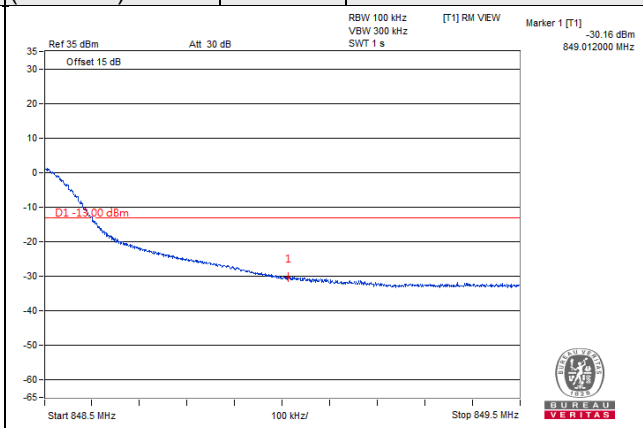

Channel 26840 (829MHz)	256QAM	50 RB / 0 RB Offset	Channel 26990 (844MHz)	256QAM	50 RB / 0 RB Offset