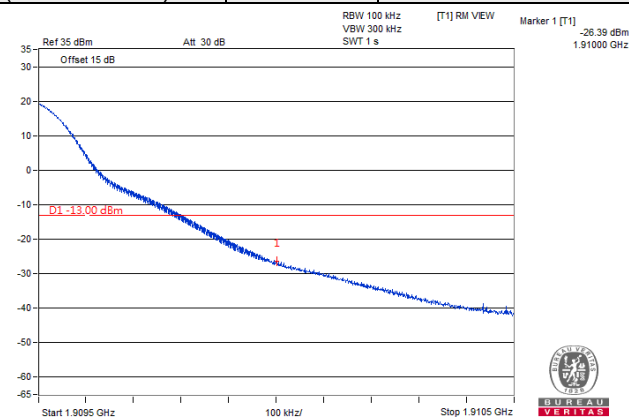

Channel Bandwidth 10MHz

**Channel 18650
(1855.00MHz)**

256QAM

1 RB / 0 RB Offset

**Channel 19150
(1905.00MHz)**

256QAM

1 RB / 49 RB Offset