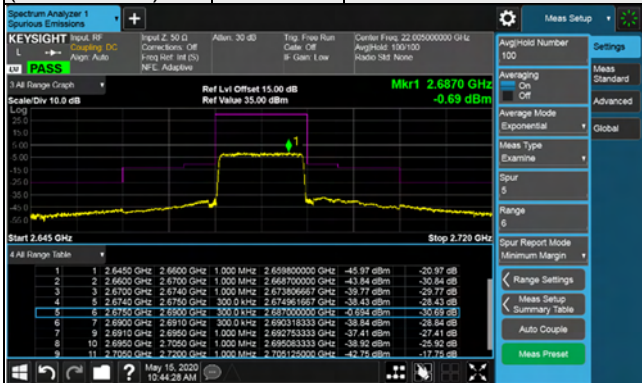

LTE Band 41

Channel Bandwidth: 20MHz

Channel Bandwidth: 20MHz

Channel 41490 (2680.0MHz) 256QAM 1 RB / 0 RB Offset

Channel 41490 (2680.0MHz) 256QAM 1 RB / 99 RB Offset

Channel 41490 (2680.0MHz) 256QAM 100 RB / 0 RB Offset