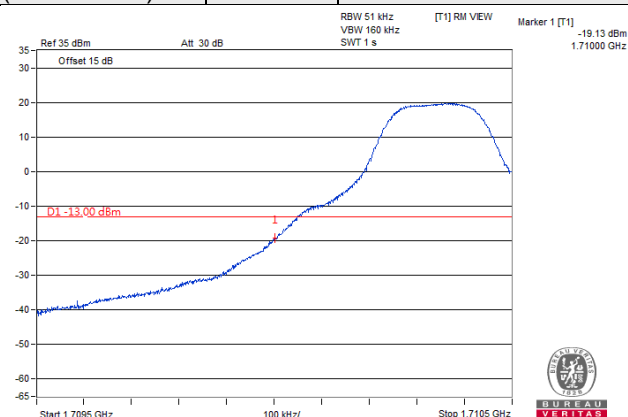

Channel Bandwidth: 5MHz

Channel 131997 (1712.5MHz)	256QAM	1 RB / 0 RB Offset	Channel 132647 (1777.5MHz)	256QAM	1 RB / 24 RB Offset