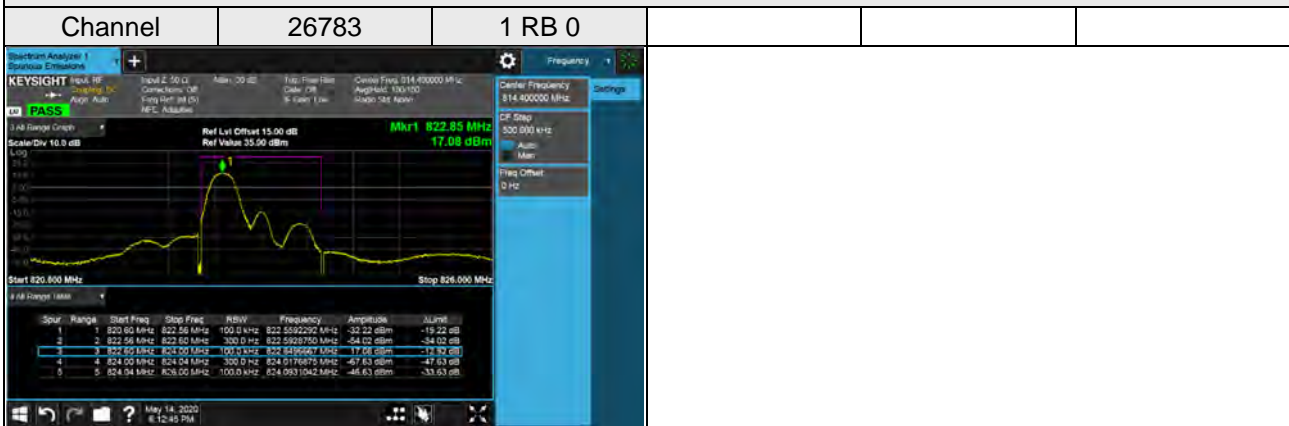

LTE Band 26 (Part 90)

Channel Bandwidth: 1.4 MHz / QPSK

LTE Band 26 (Part 90)

Channel Bandwidth: 1.4 MHz / QPSK

LTE Band 26 (Part 90)

Channel Bandwidth: 3 MHz / QPSK

LTE Band 26 (Part 90)

Channel Bandwidth: 3 MHz / QPSK