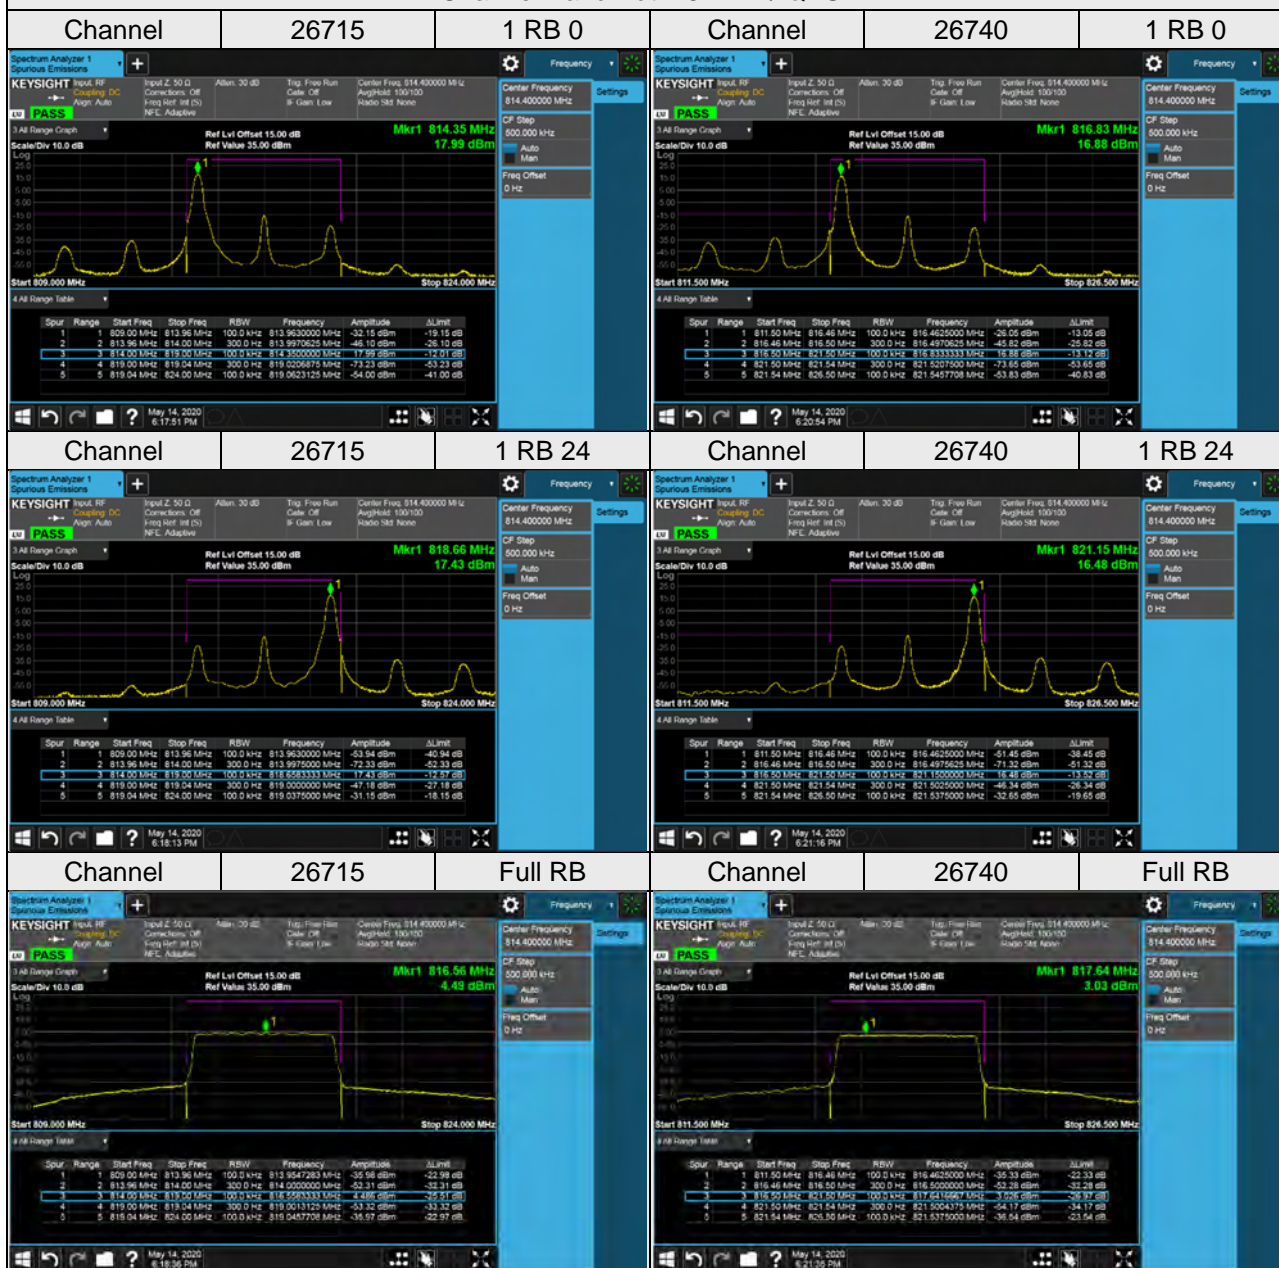

LTE Band 26 (Part 90)

Channel Bandwidth: 1.4 MHz / QPSK

LTE Band 26 (Part 90)

Channel Bandwidth: 1.4 MHz / QPSK

LTE Band 26 (Part 90)

Channel Bandwidth: 3 MHz / QPSK

LTE Band 26 (Part 90)

Channel Bandwidth: 3 MHz / QPSK

LTE Band 26 (Part 90)

Channel Bandwidth: 5 MHz / QPSK

LTE Band 26 (Part 90)

Channel Bandwidth: 5 MHz / QPSK

LTE Band 26 (Part 90)

Channel Bandwidth: 10 MHz / QPSK

LTE Band 41
Emission Mask:

Channel Bandwidth: 5MHz