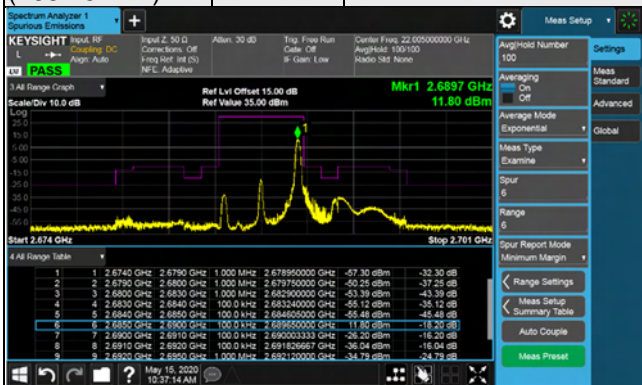

Channel 41565 (2687.5MHz) 256QAM 1 RB / 24 RB Offset