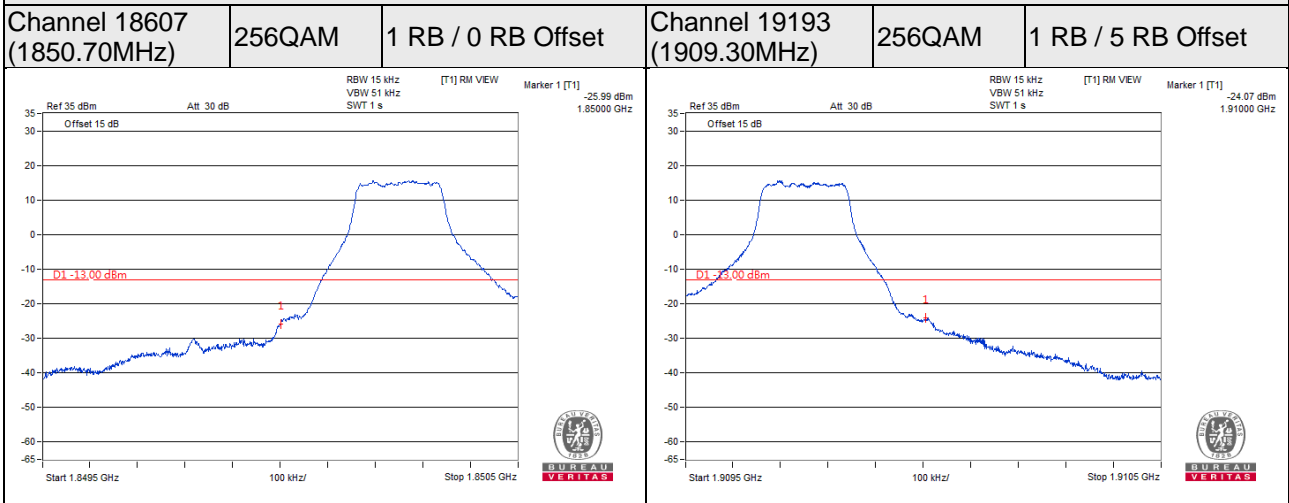

Channel 518598 (2592.99MHz) $\pi/2$ BPSK 1 RB / 272 RB Offset

Channel 509202 (2546.01MHz) $\pi/2$ BPSK 273 RB / 0 RB Offset

Channel 518598 (2592.99MHz) $\pi/2$ BPSK 273 RB / 0 RB Offset

Channel Bandwidth: 100MHz

Channel 528000 (2640.00MHz) $\pi/2$ BPSK 1 RB / 0 RB Offset

Channel 528000 (2640.00MHz) $\pi/2$ BPSK 1 RB / 272 RB Offset

Channel 528000 (2640.00MHz) $\pi/2$ BPSK 273 RB / 0 RB Offset

LTE Band 2

Channel Bandwidth 1.4MHz