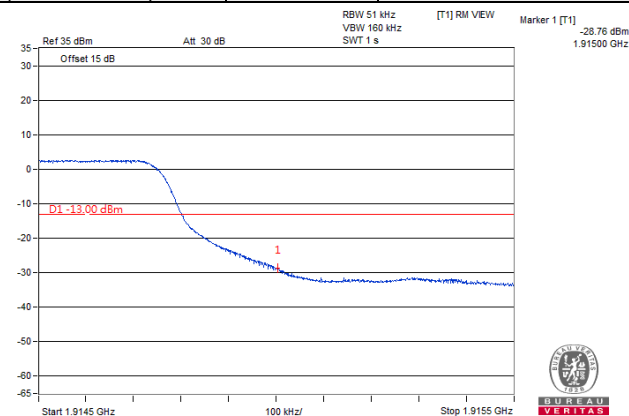

**Channel 26065
(1852.5MHz)**

256QAM

25 RB / 0 RB Offset

**Channel 26665
(1912.5MHz)**

256QAM

25 RB / 0 RB Offset