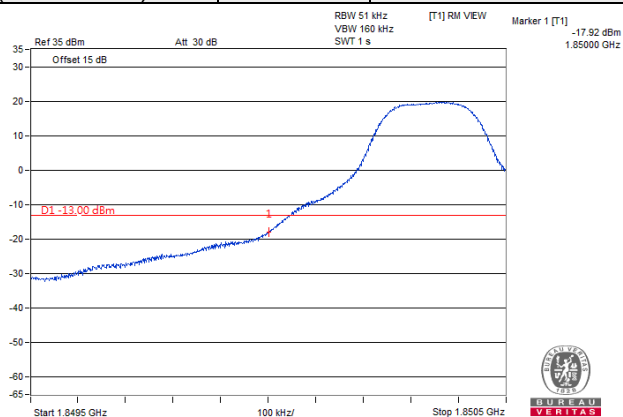

Channel Bandwidth 5MHz

**Channel 26065
(1852.5MHz)**

256QAM

1 RB / 0 RB Offset

**Channel 26665
(1912.5MHz)**

256QAM

1 RB / 24 RB Offset