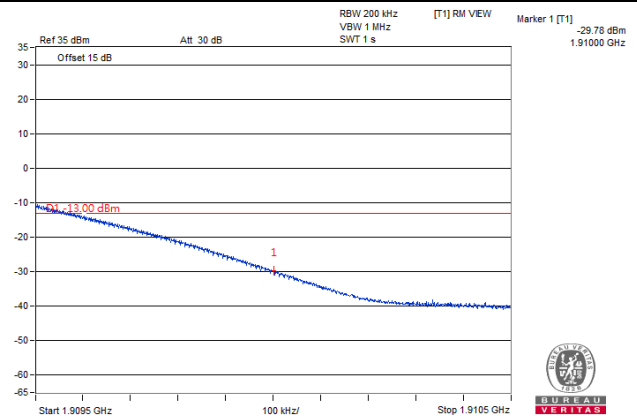

Channel Bandwidth 20MHz

**Channel 18700
(1860.00MHz)**

256QAM

1 RB / 0 RB Offset

**Channel 19100
(1900.00 MHz)**

256QAM

1 RB / 99 RB Offset