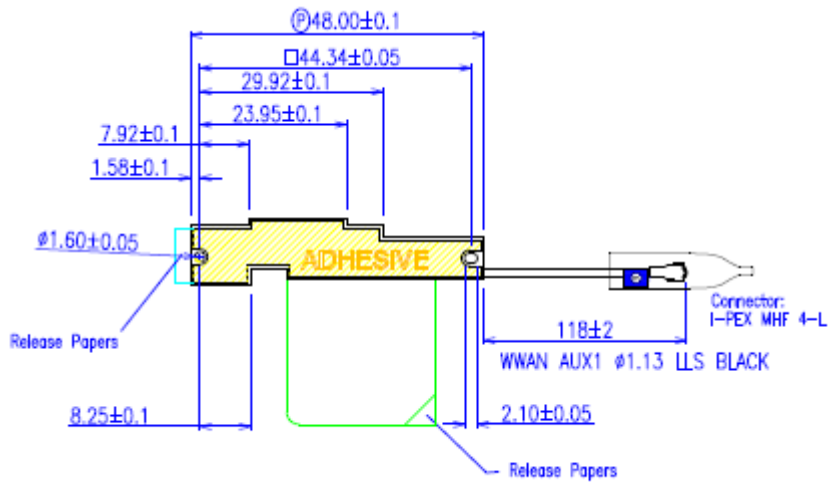

Brand Name: HP / Model Name: HSN-C10C-4

WLAN Module

PHOTOGRAPHS OF EUT

Brand Name: HP / Model Name: HSN-C10C-4

NFC Antenna

—THE END—

Section 2. Dimensioned Photos or Drawings of Antennas

Include a dimensioned photo and dimensioned drawing of Tx1 antenna here.

Tx1 Antenna Dimensioned Drawing:

Tx1 Antenna Photo:

Include a dimensioned photo and dimensioned drawing of Aux (or Rx2) antenna here.

Aux (or Rx2) Antenna Dimensioned Drawing:

Aux (or Rx2) Antenna Photo: