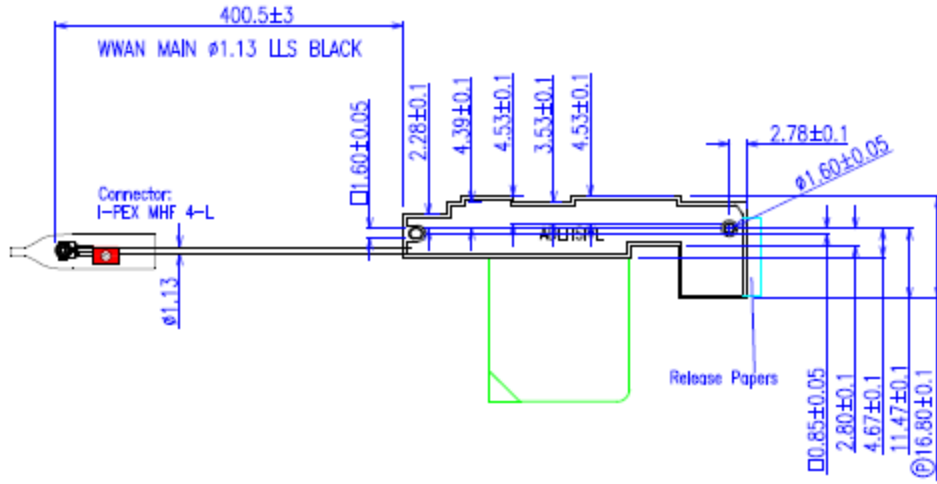

Brand Name: HP / Model Name: HSN-C10C-4

WLAN Module

PHOTOGRAPHS OF EUT

Brand Name: HP / Model Name: HSN-C10C-4

NFC Antenna

—THE END—

Section 2. Dimensioned Photos or Drawings of Antennas

Include a dimensioned photo and dimensioned drawing of Tx1 antenna here.

Tx1 Antenna Dimensioned Drawing:

Tx1 Antenna Photo:

Include a dimensioned photo and dimensioned drawing of Aux (or Rx2) antenna here.

Aux (or Rx2) Antenna Dimensioned Drawing:

Aux (or Rx2) Antenna Photo: