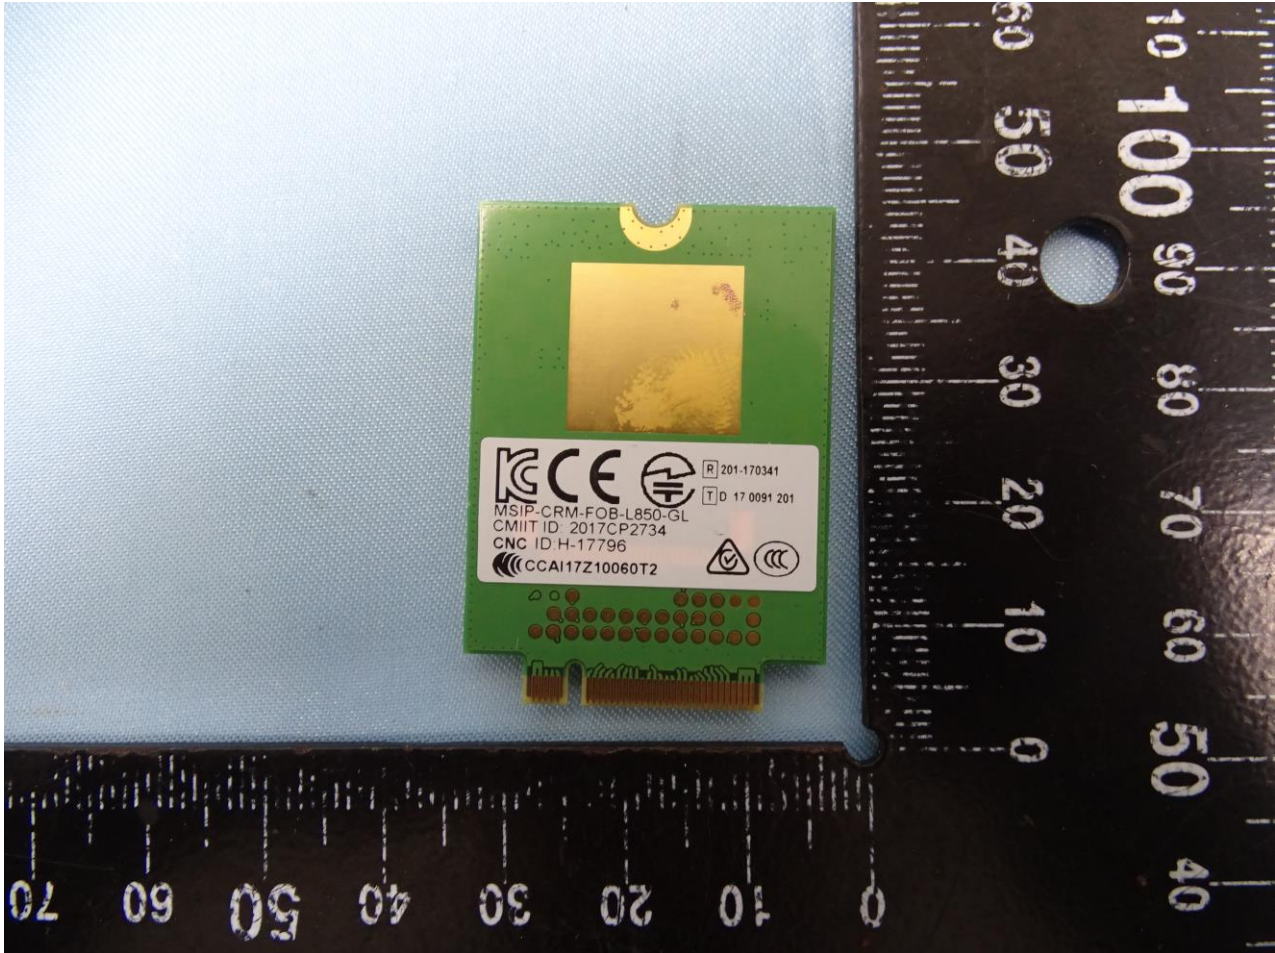

PHOTOGRAPHS OF EUT

Brand Name: HP / Model Name: HSN-C10C-4

PHOTOGRAPHS OF EUT

Brand Name: HP / Model Name: HSN-C10C-4

WWAN Module

PHOTOGRAPHS OF EUT

Brand Name: HP / Model Name: HSN-C10C-4

PHOTOGRAPHS OF EUT

Brand Name: HP / Model Name: HSN-C10C-4

WLAN Module

PHOTOGRAPHS OF EUT

Brand Name: HP / Model Name: HSN-C10C-4

NFC Antenna

—THE END—

Section 2. Dimensioned Photos or Drawings of Antennas

Include a dimensioned photo and dimensioned drawing of Tx1 antenna here.