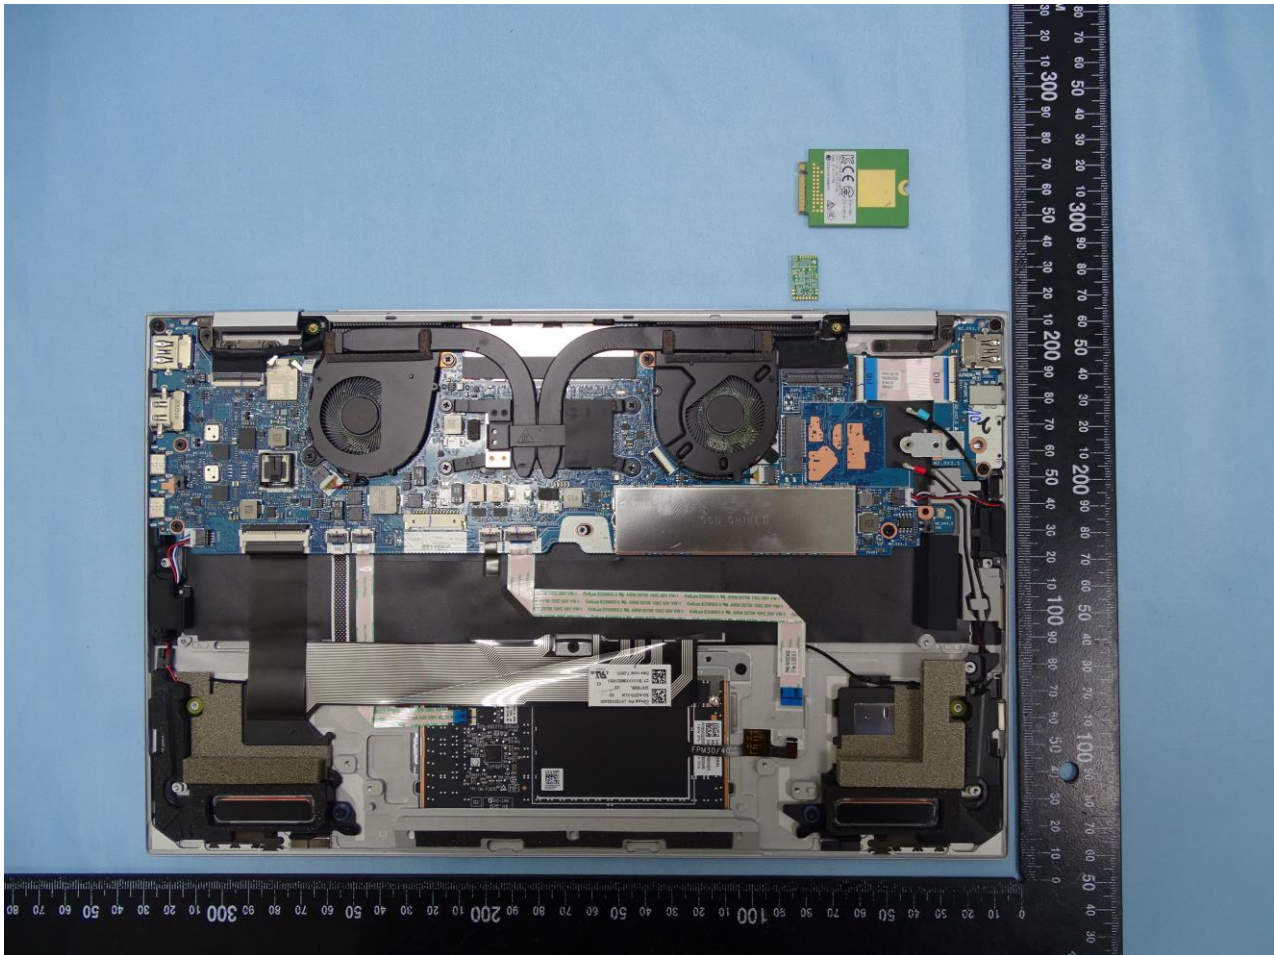

PHOTOGRAPHS OF EUT

3. Internal Photograph of EUT

Brand Name: HP / Model Name: HSN-C10C-4

PHOTOGRAPHS OF EUT

Brand Name: HP / Model Name: HSN-C10C-4

PHOTOGRAPHS OF EUT

Brand Name: HP / Model Name: HSN-C10C-4

PHOTOGRAPHS OF EUT

Brand Name: HP / Model Name: HSN-C10C-4

PHOTOGRAPHS OF EUT

Brand Name: HP / Model Name: HSN-C10C-4

WWAN Module

PHOTOGRAPHS OF EUT

Brand Name: HP / Model Name: HSN-C10C-4

PHOTOGRAPHS OF EUT

Brand Name: HP / Model Name: HSN-C10C-4

WLAN Module

PHOTOGRAPHS OF EUT

Brand Name: HP / Model Name: HSN-C10C-4

NFC Antenna

—THE END—

Section 2. Dimensioned Photos or Drawings of Antennas

Include a dimensioned photo and dimensioned drawing of Tx1 antenna here.