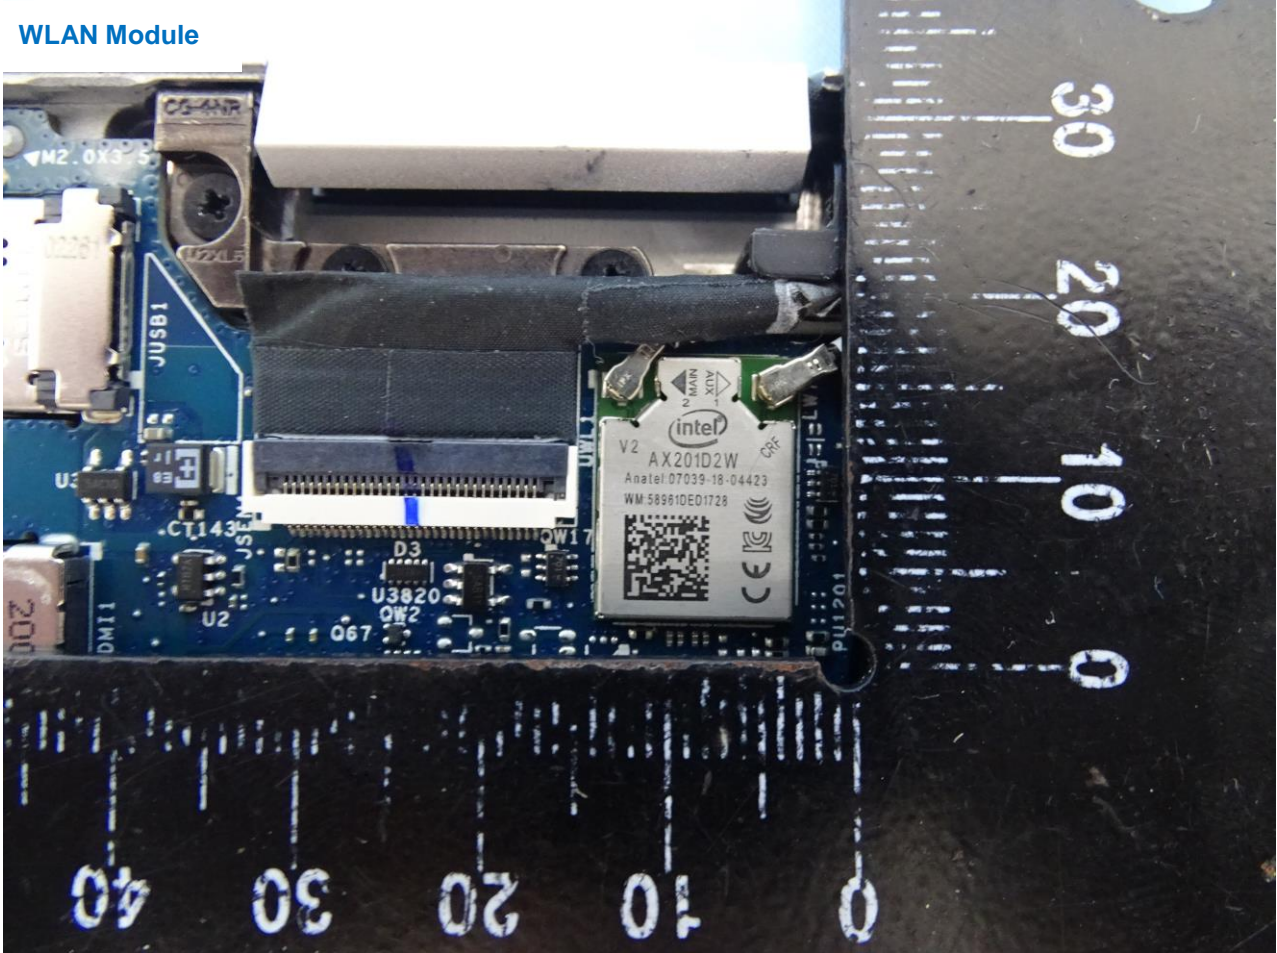

PHOTOGRAPHS OF EUT

Brand Name: HP / Model Name: HSN-C10C-4

PHOTOGRAPHS OF EUT

Brand Name: HP / Model Name: HSN-C10C-4

WWAN Module

PHOTOGRAPHS OF EUT

Brand Name: HP / Model Name: HSN-C10C-4

PHOTOGRAPHS OF EUT

Brand Name: HP / Model Name: HSN-C10C-4

WLAN Module

PHOTOGRAPHS OF EUT

Brand Name: HP / Model Name: HSN-C10C-4

NFC Antenna

—THE END—

Section 2. Dimensioned Photos or Drawings of Antennas

Include a dimensioned photo and dimensioned drawing of Tx1 antenna here.