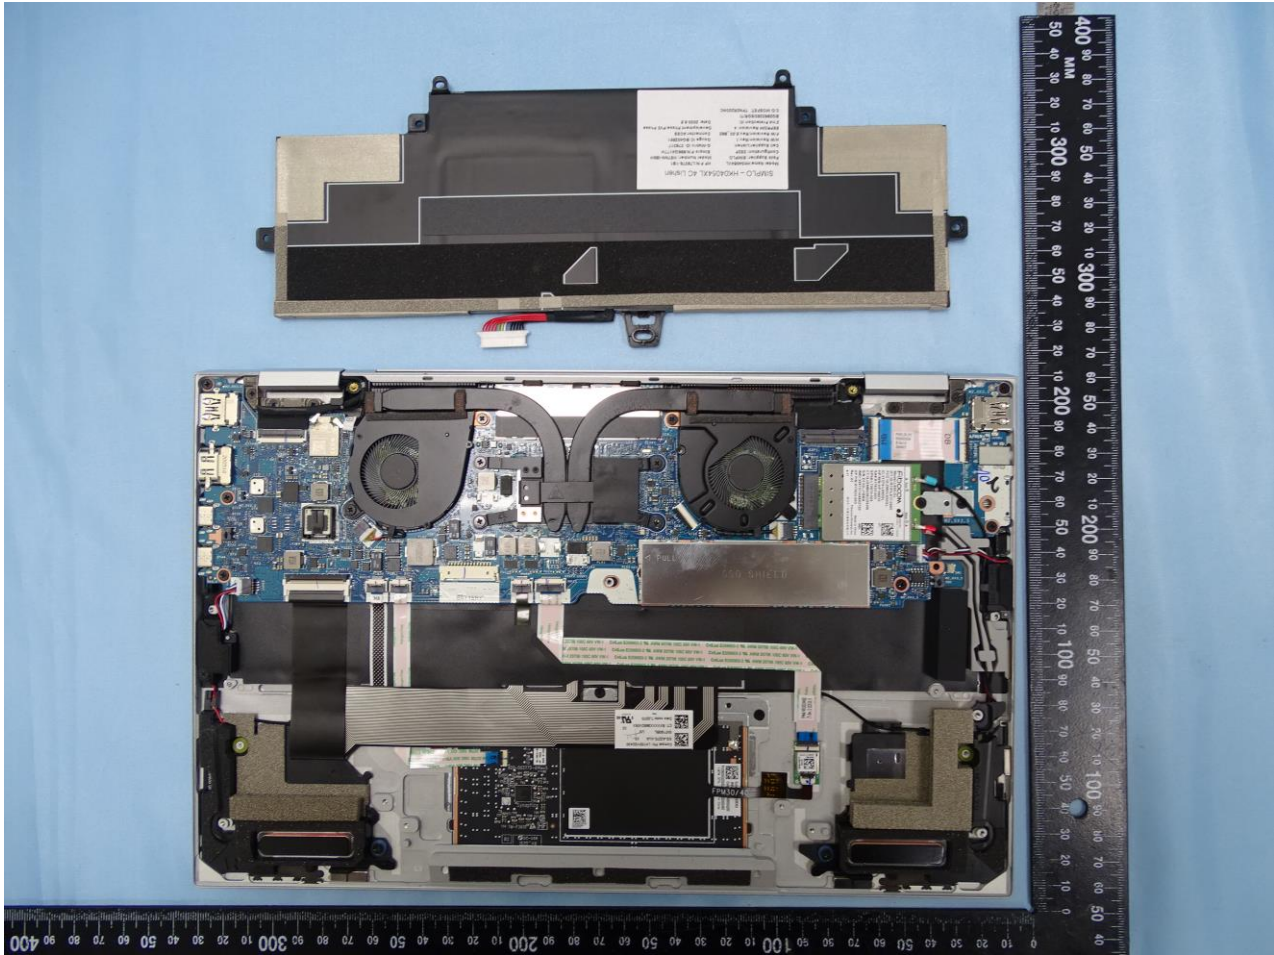

PHOTOGRAPHS OF EUT

3. Internal Photograph of EUT

Brand Name: HP / Model Name: HSN-C10C-4

PHOTOGRAPHS OF EUT

Brand Name: HP / Model Name: HSN-C10C-4

PHOTOGRAPHS OF EUT

Brand Name: HP / Model Name: HSN-C10C-4

PHOTOGRAPHS OF EUT

Brand Name: HP / Model Name: HSN-C10C-4

PHOTOGRAPHS OF EUT

Brand Name: HP / Model Name: HSN-C10C-4

WWAN Module

PHOTOGRAPHS OF EUT

Brand Name: HP / Model Name: HSN-C10C-4

PHOTOGRAPHS OF EUT

Brand Name: HP / Model Name: HSN-C10C-4

WLAN Module

PHOTOGRAPHS OF EUT

Brand Name: HP / Model Name: HSN-C10C-4

NFC Antenna

—THE END—

Section 2. Dimensioned Photos or Drawings of Antennas

Include a dimensioned photo and dimensioned drawing of Tx1 antenna here.