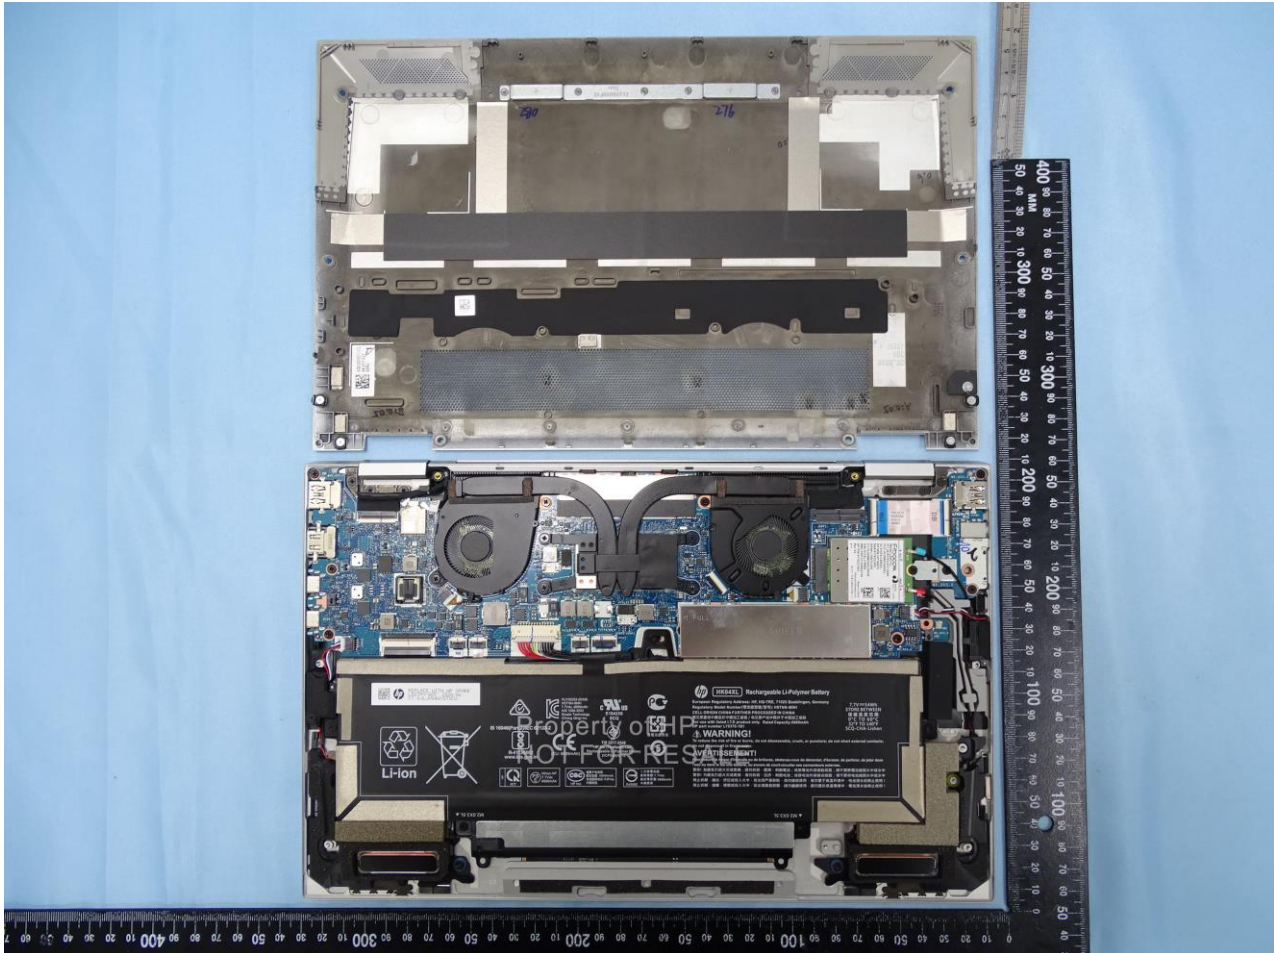

PHOTOGRAPHS OF EUT

3. Internal Photograph of EUT

Brand Name: HP / Model Name: HSN-C10C-4

PHOTOGRAPHS OF EUT

Brand Name: HP / Model Name: HSN-C10C-4

PHOTOGRAPHS OF EUT

Brand Name: HP / Model Name: HSN-C10C-4

PHOTOGRAPHS OF EUT

Brand Name: HP / Model Name: HSN-C10C-4

PHOTOGRAPHS OF EUT

Brand Name: HP / Model Name: HSN-C10C-4

WWAN Module

PHOTOGRAPHS OF EUT

Brand Name: HP / Model Name: HSN-C10C-4

PHOTOGRAPHS OF EUT

Brand Name: HP / Model Name: HSN-C10C-4

WLAN Module

PHOTOGRAPHS OF EUT

Brand Name: HP / Model Name: HSN-C10C-4

NFC Antenna

—THE END—

Section 2. Dimensioned Photos or Drawings of Antennas

Include a dimensioned photo and dimensioned drawing of Tx1 antenna here.