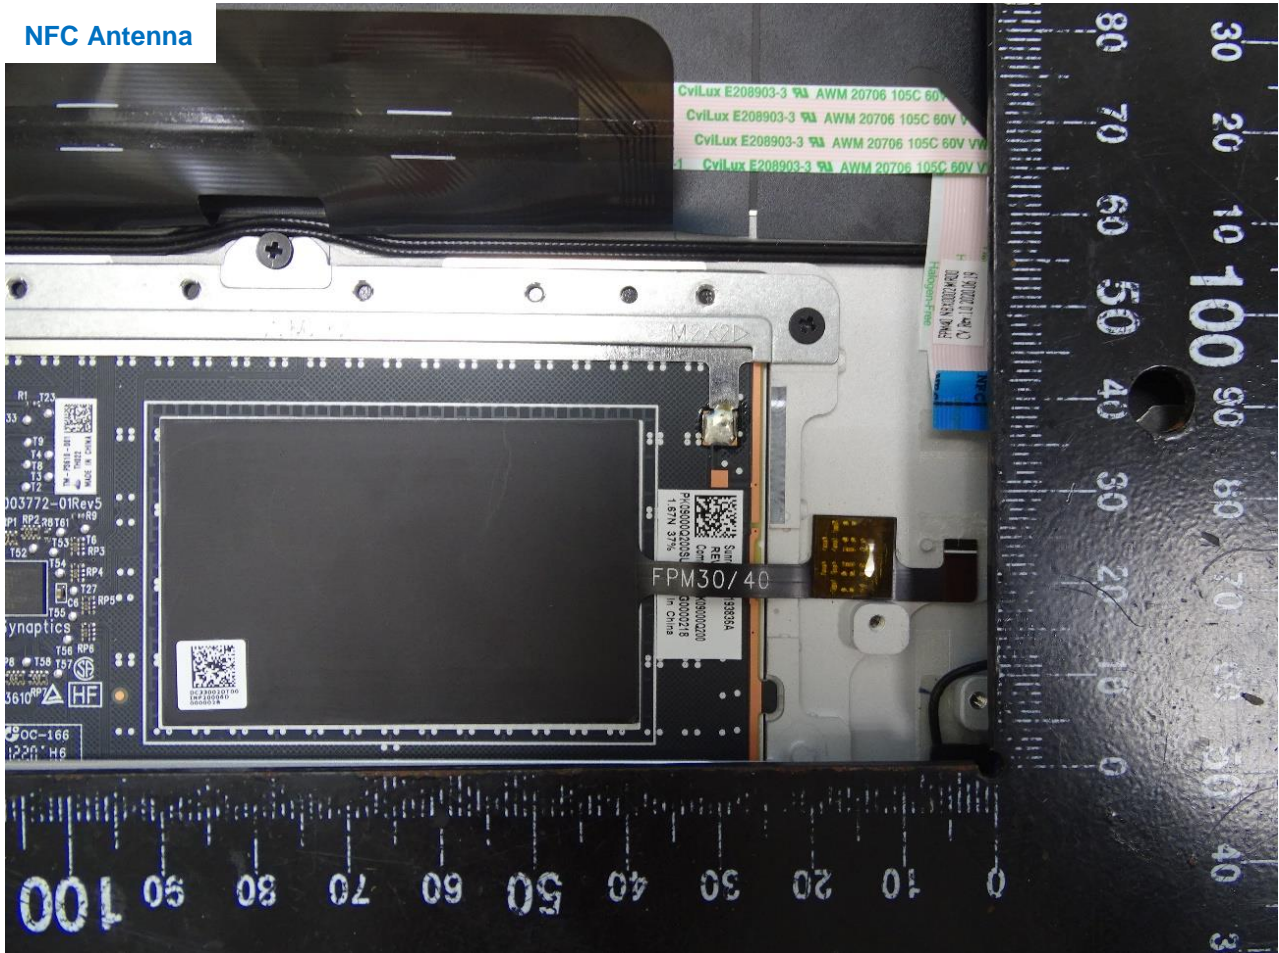

PHOTOGRAPHS OF EUT

Brand Name: HP / Model Name: HSN-C10C-4

PHOTOGRAPHS OF EUT

Brand Name: HP / Model Name: HSN-C10C-4

WWAN Module

PHOTOGRAPHS OF EUT

Brand Name: HP / Model Name: HSN-C10C-4

PHOTOGRAPHS OF EUT

Brand Name: HP / Model Name: HSN-C10C-4

WLAN Module

PHOTOGRAPHS OF EUT

Brand Name: HP / Model Name: HSN-C10C-4

NFC Antenna

—THE END—

Section 2. Dimensioned Photos or Drawings of Antennas

Include a dimensioned photo and dimensioned drawing of Tx1 antenna here.

Tx1 Antenna Dimensioned Drawing:

Tx1 Antenna Photo:

Include a dimensioned photo and dimensioned drawing of Aux (or Rx2) antenna here.

Aux (or Rx2) Antenna Dimensioned Drawing:

Aux (or Rx2) Antenna Photo: