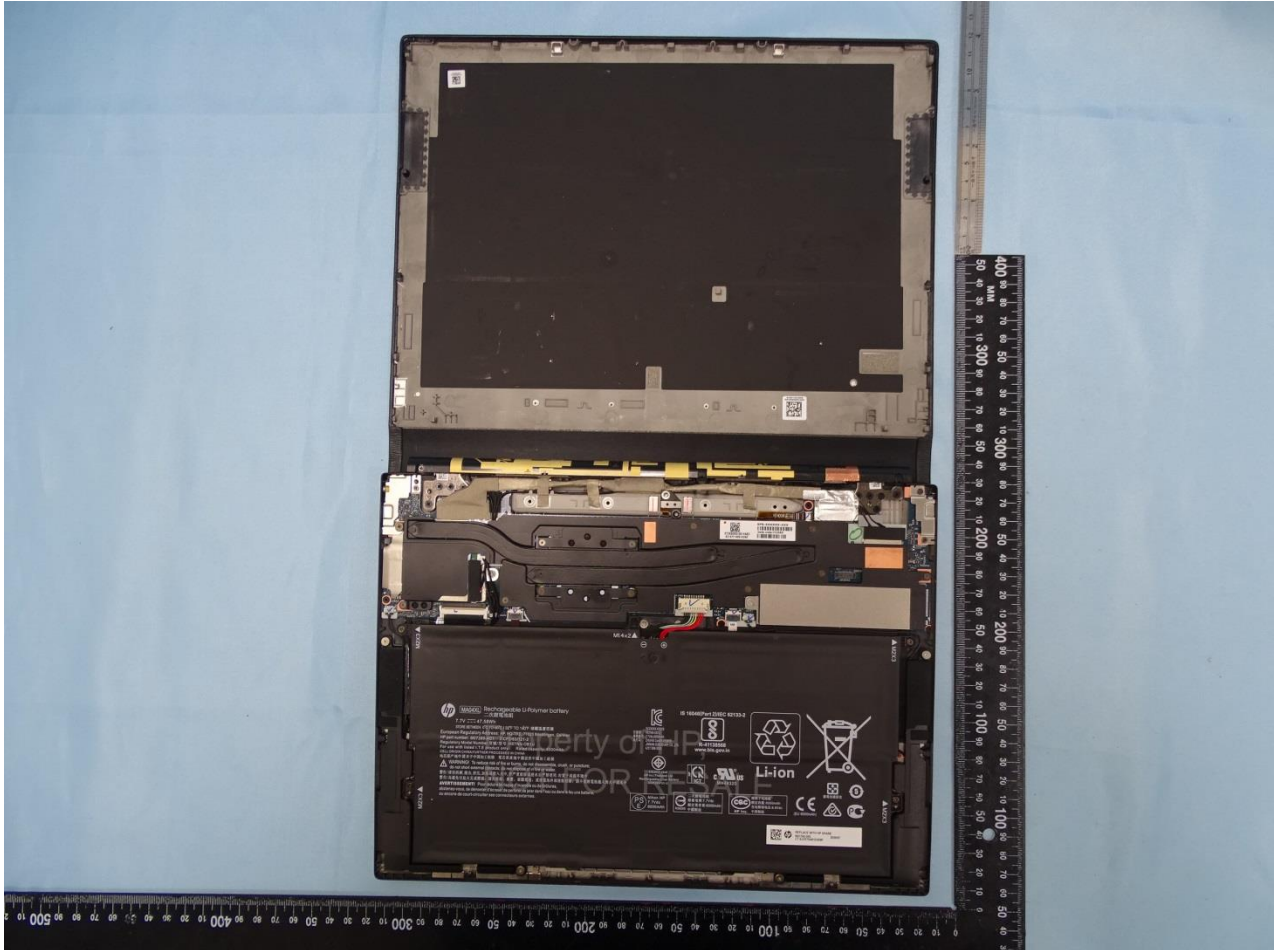

3. Internal Photograph of EUT

Brand Name: HP / Model Name: HSN-C09C

Brand Name: HP / Model Name: HSN-C09C

Brand Name: HP / Model Name: HSN-C09C

Brand Name: HP / Model Name: HSN-C09C

Brand Name: HP / Model Name: HSN-C09C

Brand Name: HP / Model Name: HSN-C09C

Brand Name: HP / Model Name: HSN-C09C

WWAN Module

Brand Name: HP / Model Name: HSN-C09C

Brand Name: HP / Model Name: HSN-C09C

WWAN Tx1 / Rx1 Antenna

Brand Name: HP / Model Name: HSN-C09C