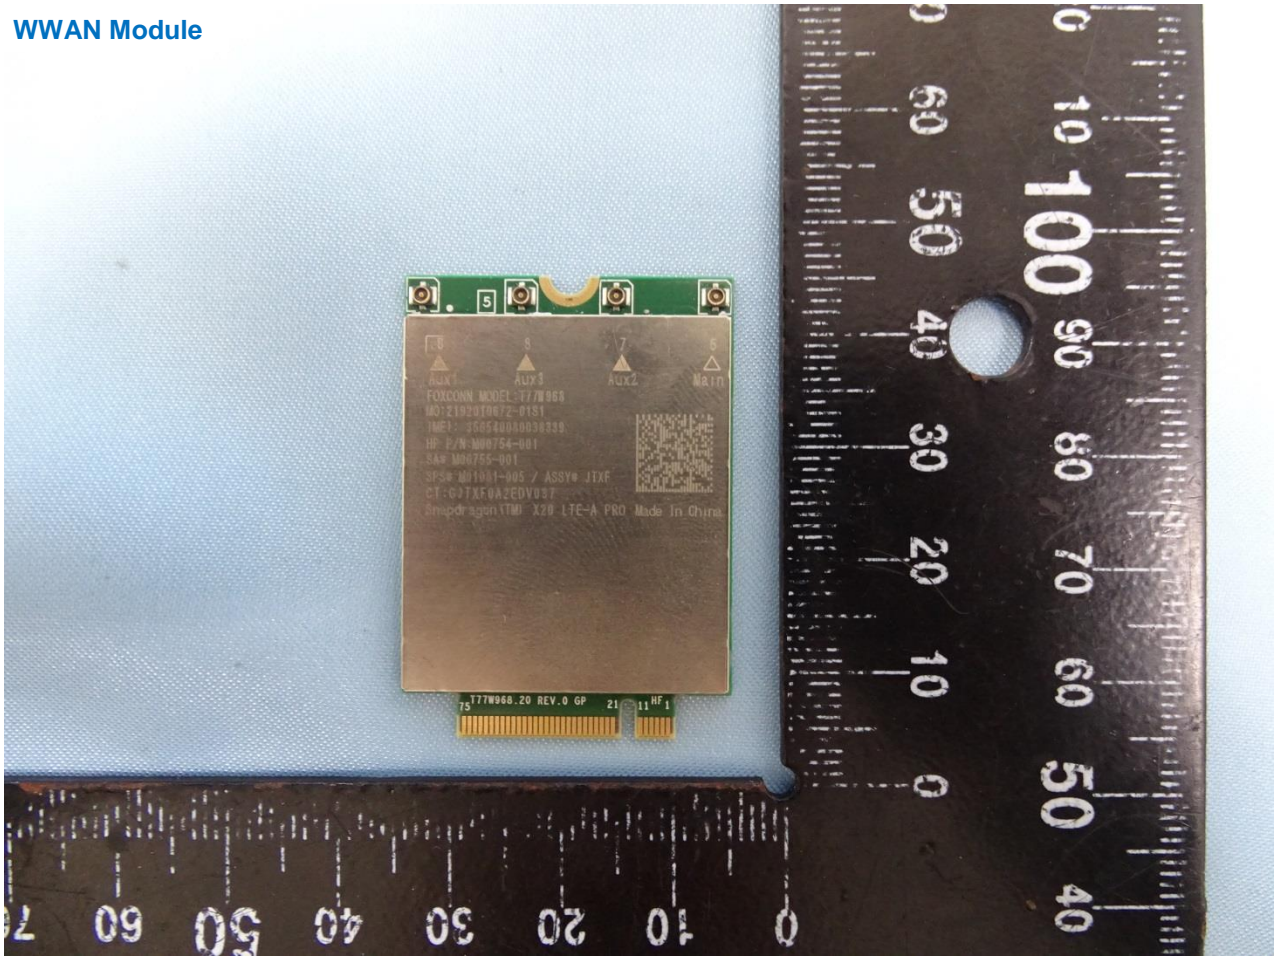

3. Internal Photograph of EUT

Brand Name: HP / Model Name: HSN-C09C

Brand Name: HP / Model Name: HSN-C09C

Brand Name: HP / Model Name: HSN-C09C

Brand Name: HP / Model Name: HSN-C09C

Brand Name: HP / Model Name: HSN-C09C

Brand Name: HP / Model Name: HSN-C09C

Brand Name: HP / Model Name: HSN-C09C

WWAN Module

Brand Name: HP / Model Name: HSN-C09C

Brand Name: HP / Model Name: HSN-C09C

WWAN Tx1 / Rx1 Antenna

Brand Name: HP / Model Name: HSN-C09C