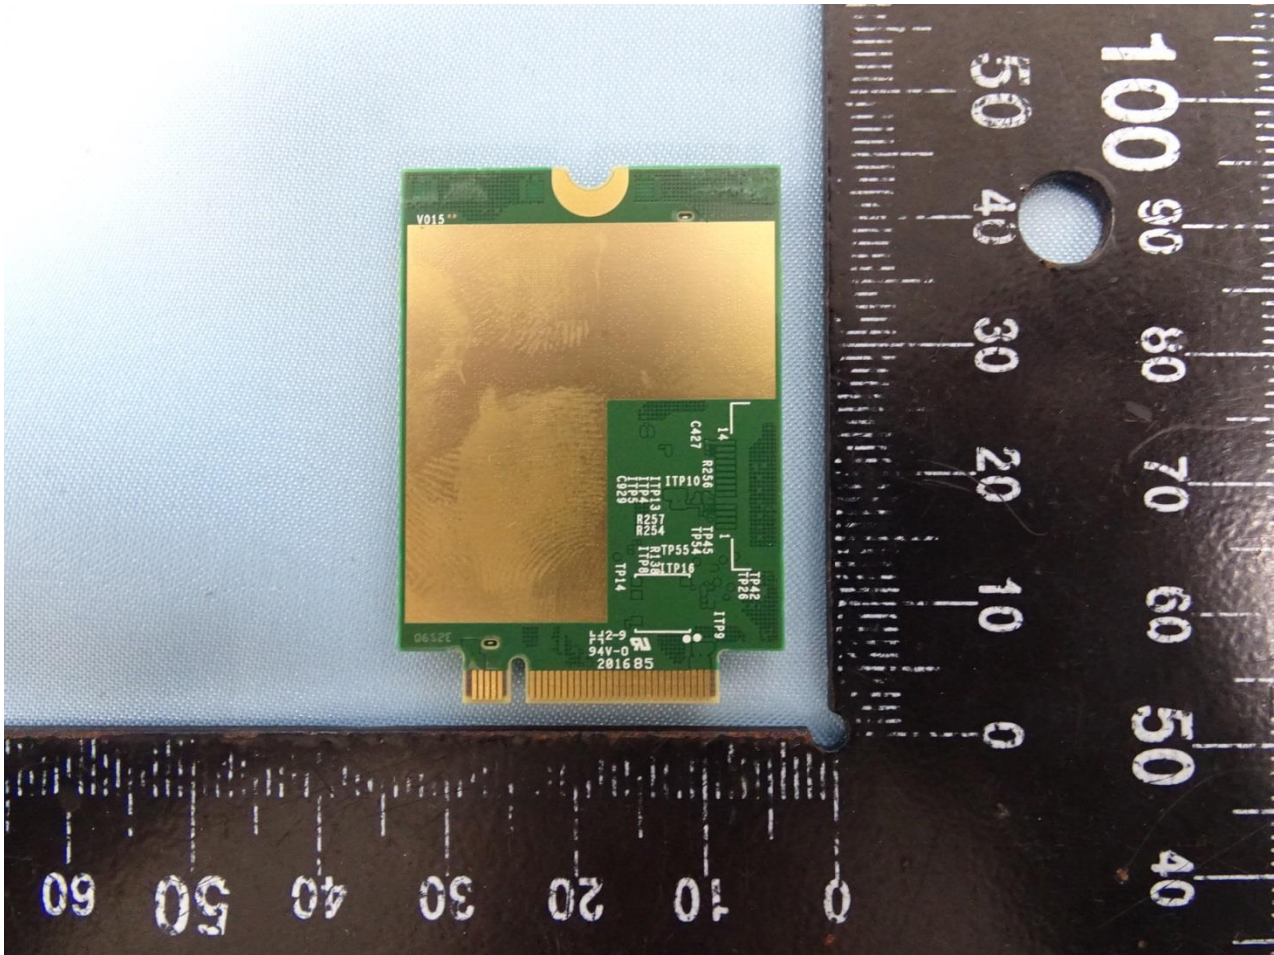

Brand Name: HP / Model Name: HSN-C09C

Brand Name: HP / Model Name: HSN-C09C

WWAN Module

Brand Name: HP / Model Name: HSN-C09C

Brand Name: HP / Model Name: HSN-C09C

WWAN Tx1 / Rx1 Antenna

Brand Name: HP / Model Name: HSN-C09C