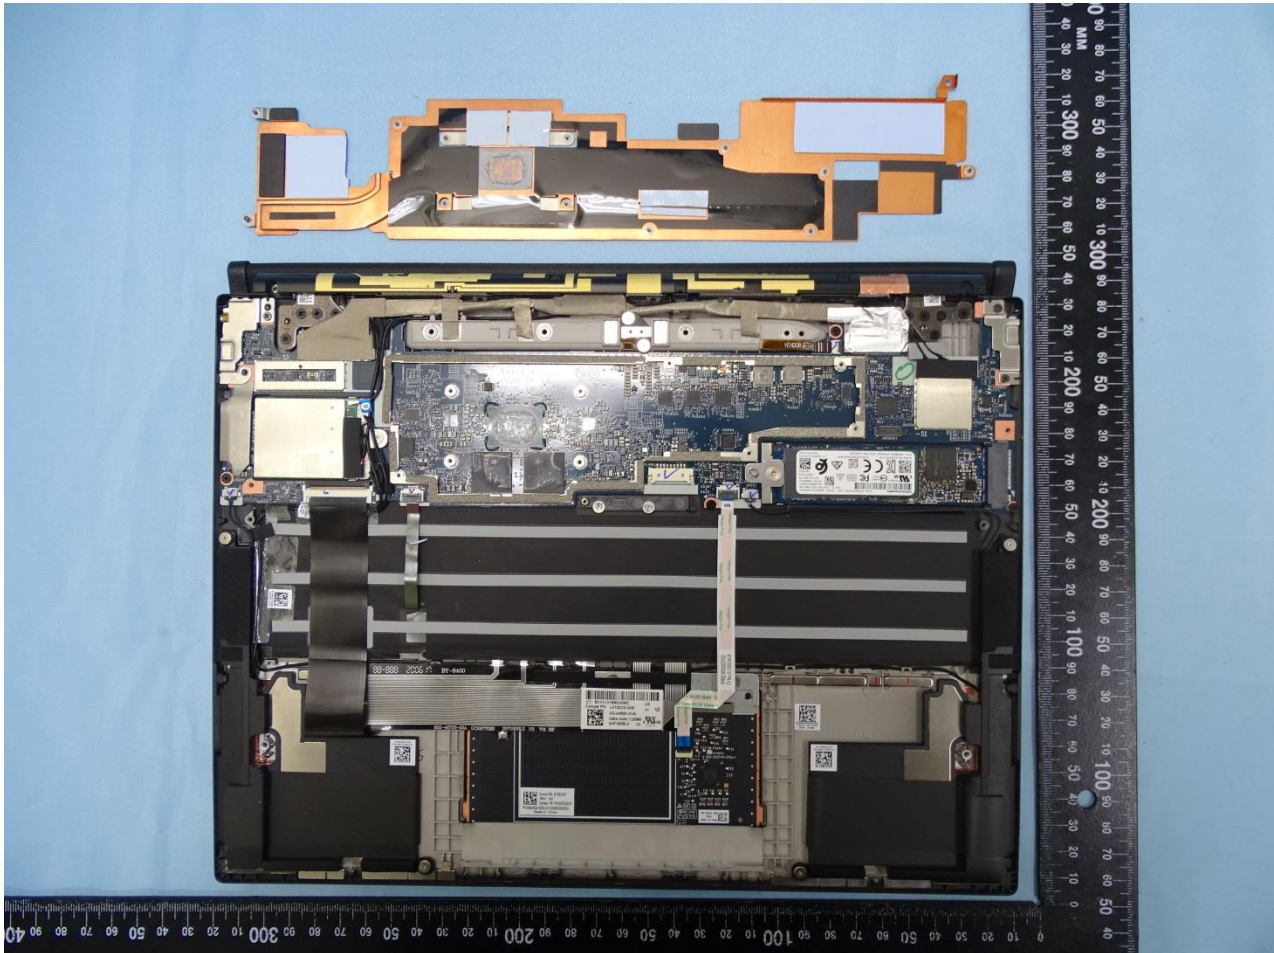

3. Internal Photograph of EUT

Brand Name: HP / Model Name: HSN-C09C

Brand Name: HP / Model Name: HSN-C09C

Brand Name: HP / Model Name: HSN-C09C

Brand Name: HP / Model Name: HSN-C09C

Brand Name: HP / Model Name: HSN-C09C

Brand Name: HP / Model Name: HSN-C09C

Brand Name: HP / Model Name: HSN-C09C

WWAN Module

Brand Name: HP / Model Name: HSN-C09C

Brand Name: HP / Model Name: HSN-C09C

WWAN Tx1 / Rx1 Antenna

Brand Name: HP / Model Name: HSN-C09C