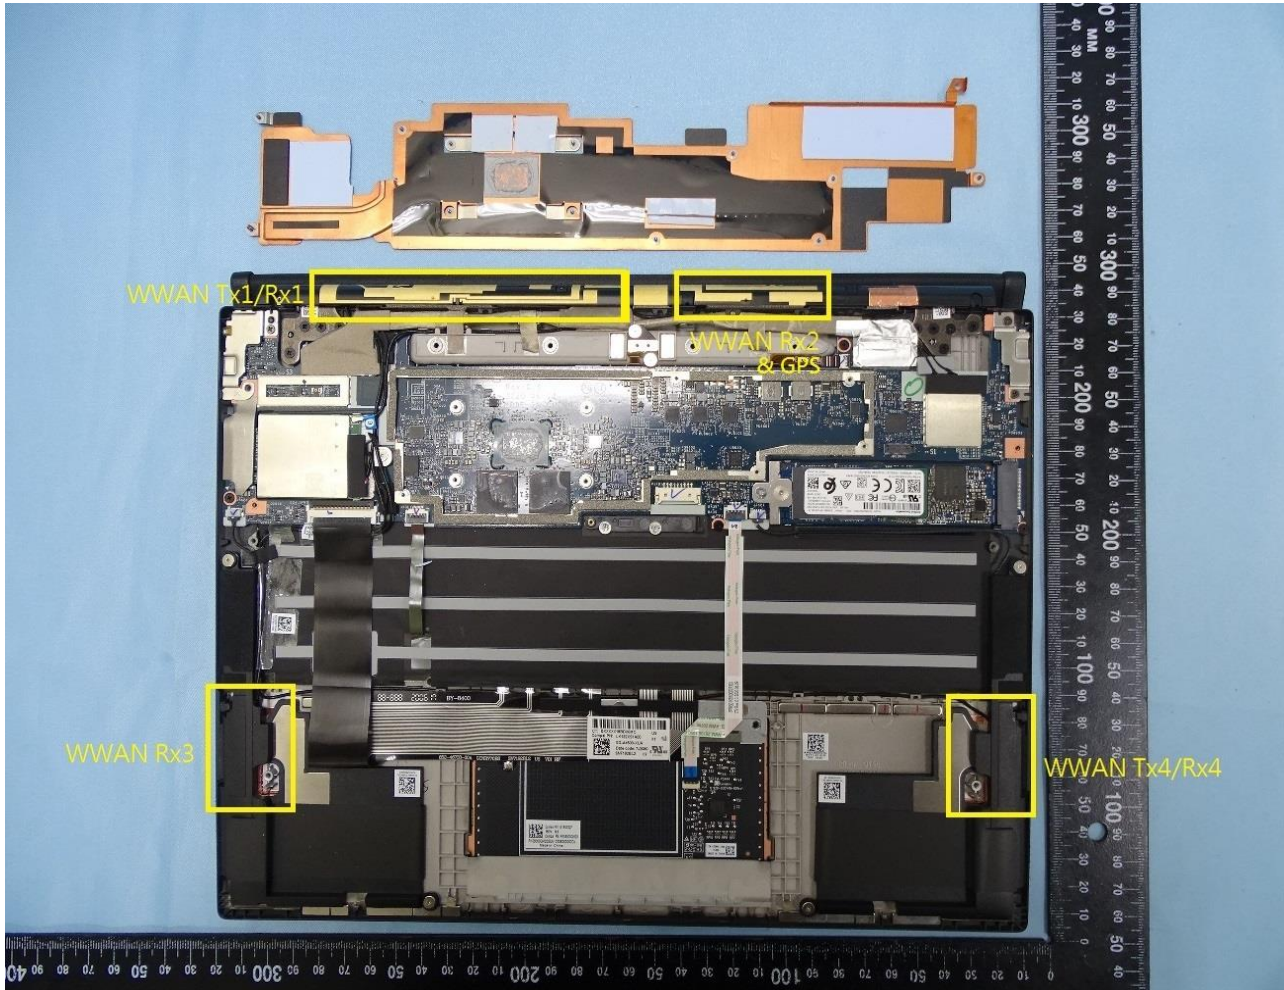

3. Internal Photograph of EUT

Brand Name: HP / Model Name: HSN-C09C

Brand Name: HP / Model Name: HSN-C09C

Brand Name: HP / Model Name: HSN-C09C

Brand Name: HP / Model Name: HSN-C09C

Brand Name: HP / Model Name: HSN-C09C

Brand Name: HP / Model Name: HSN-C09C

Brand Name: HP / Model Name: HSN-C09C

WWAN Module

Brand Name: HP / Model Name: HSN-C09C

Brand Name: HP / Model Name: HSN-C09C

WWAN Tx1 / Rx1 Antenna

Brand Name: HP / Model Name: HSN-C09C