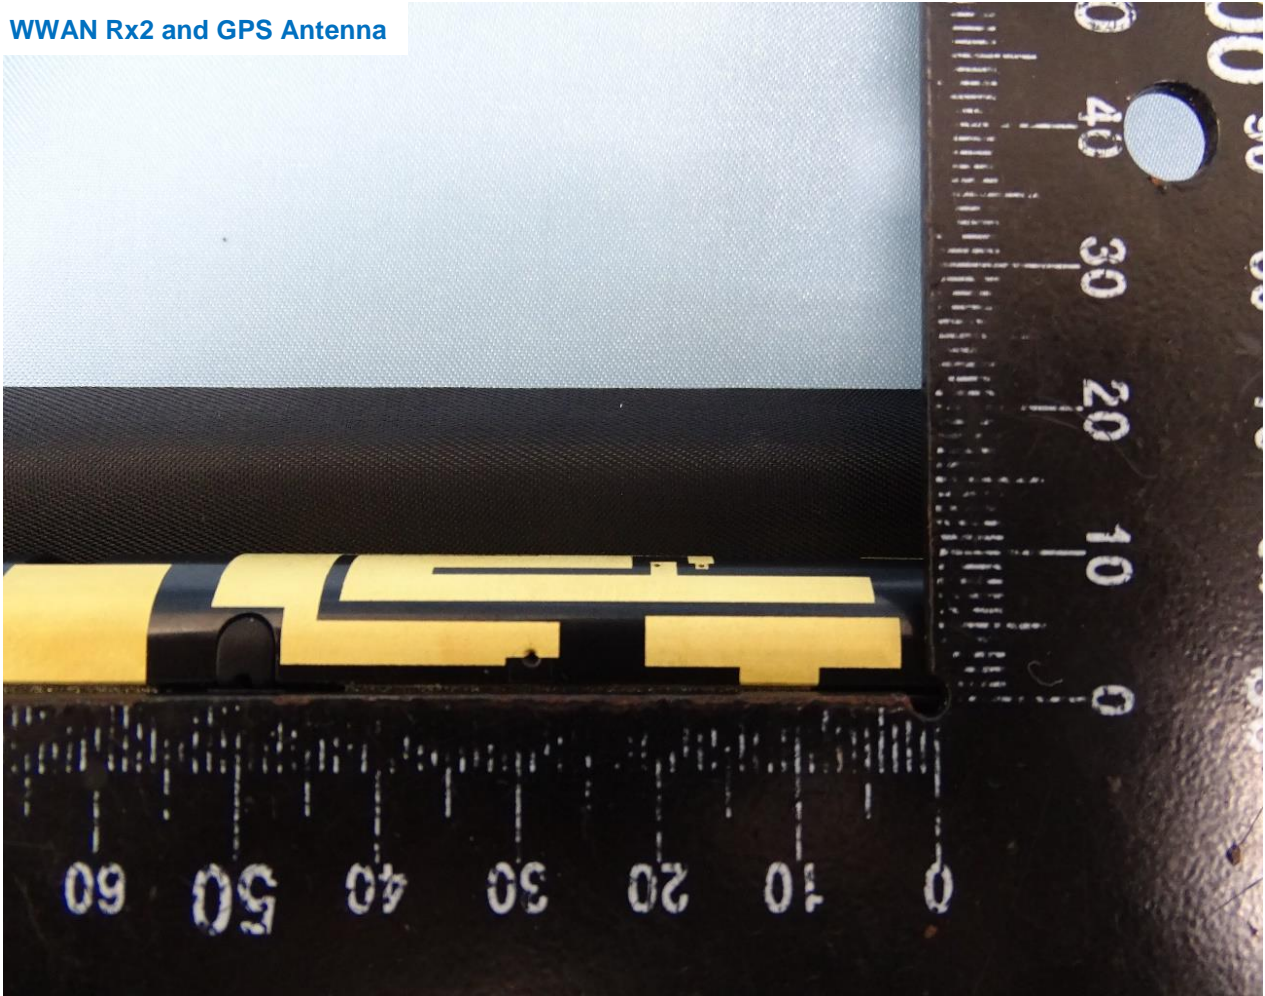

Brand Name: HP / Model Name: HSN-C09C

WWAN Rx2 and GPS Antenna