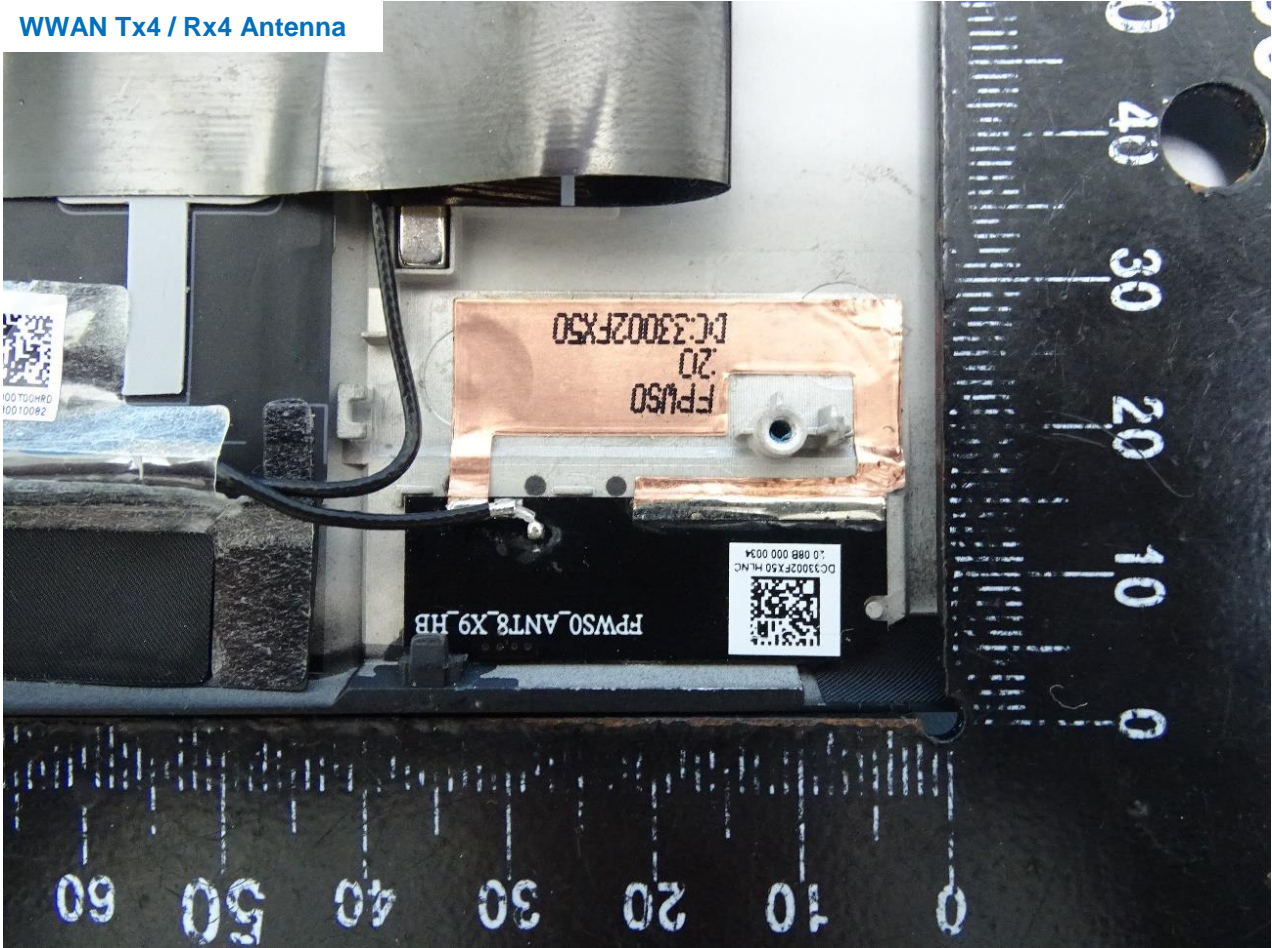

WWAN Rx2 and GPS Antenna

Brand Name: HP / Model Name: HSN-C09C

WWAN Rx3 Antenna

Brand Name: HP / Model Name: HSN-C09C

WWAN Tx4 / Rx4 Antenna

————THE END————