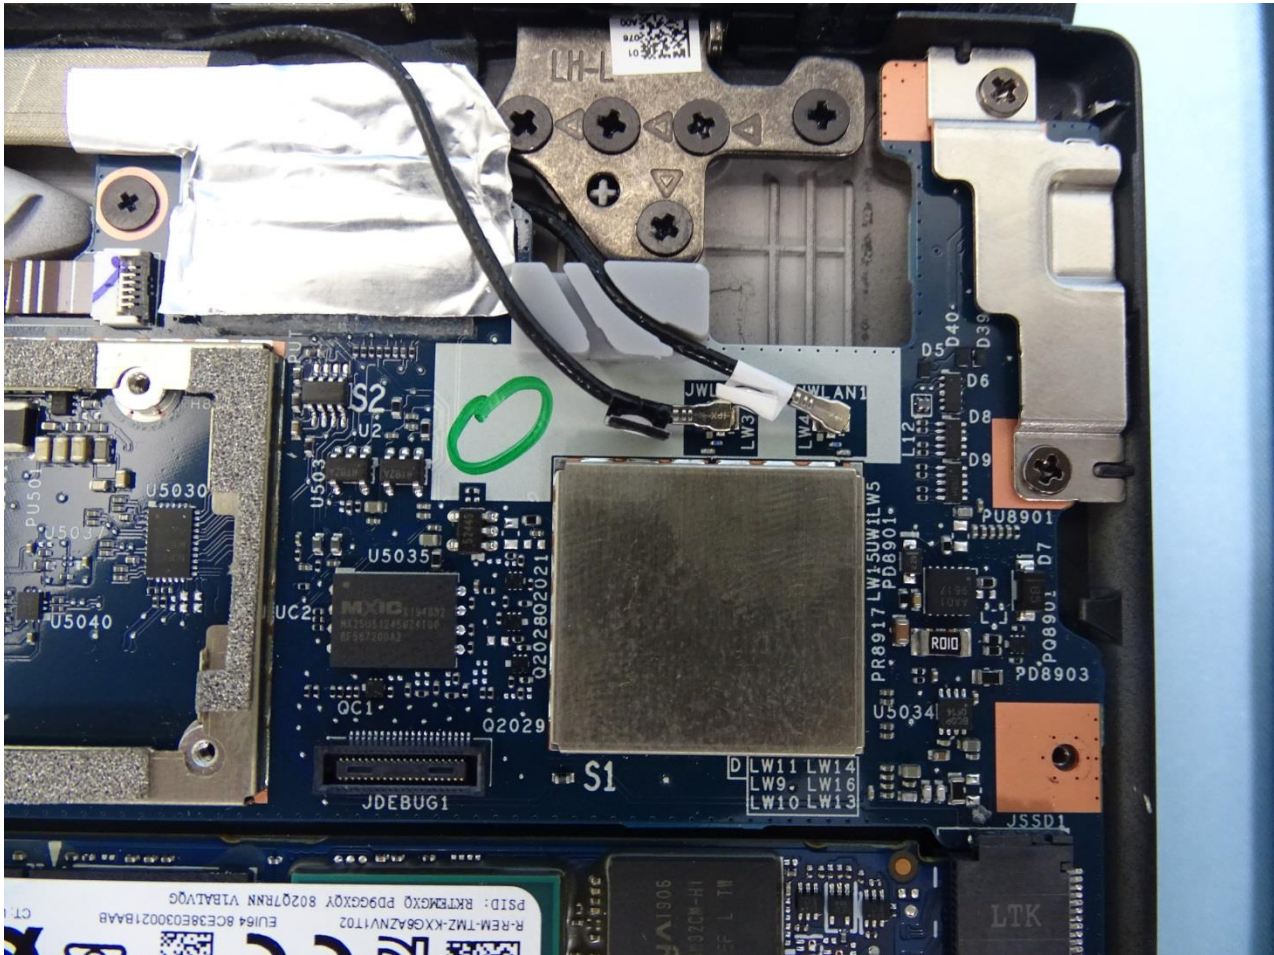

3. Internal Photograph of EUT

Brand Name: HP / Model Name: HSN-C09C

Brand Name: HP / Model Name: HSN-C09C

Brand Name: HP / Model Name: HSN-C09C

Brand Name: HP / Model Name: HSN-C09C

Brand Name: HP / Model Name: HSN-C09C

Brand Name: HP / Model Name: HSN-C09C

Brand Name: HP / Model Name: HSN-C09C

WWAN Module

Brand Name: HP / Model Name: HSN-C09C

Brand Name: HP / Model Name: HSN-C09C

WWAN Tx1 / Rx1 Antenna

Brand Name: HP / Model Name: HSN-C09C