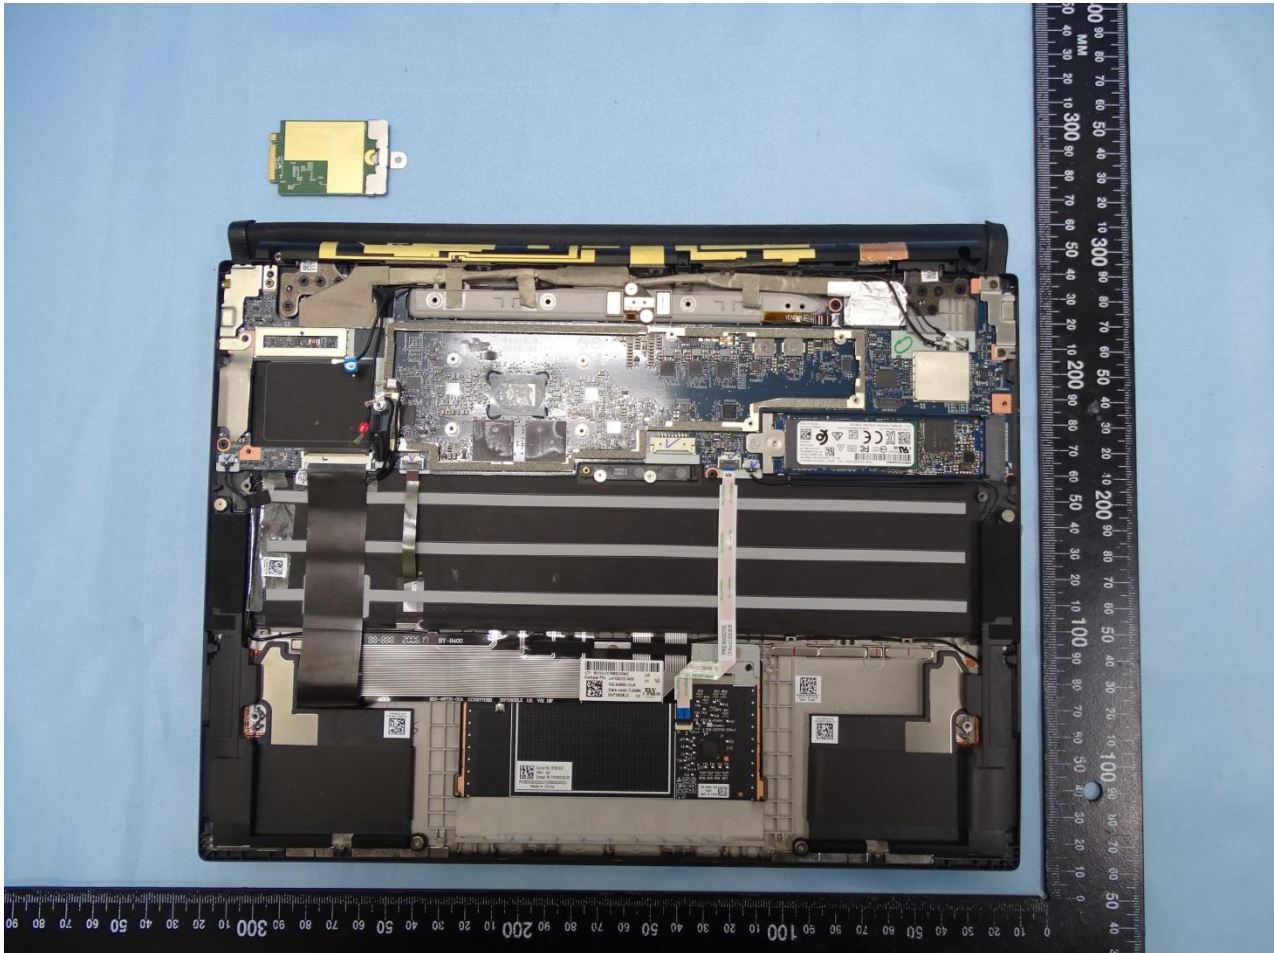

3. Internal Photograph of EUT

Brand Name: HP / Model Name: HSN-C09C

Brand Name: HP / Model Name: HSN-C09C

Brand Name: HP / Model Name: HSN-C09C

Brand Name: HP / Model Name: HSN-C09C

Brand Name: HP / Model Name: HSN-C09C

Brand Name: HP / Model Name: HSN-C09C

Brand Name: HP / Model Name: HSN-C09C

WWAN Module

Brand Name: HP / Model Name: HSN-C09C

Brand Name: HP / Model Name: HSN-C09C

WWAN Tx1 / Rx1 Antenna

Brand Name: HP / Model Name: HSN-C09C