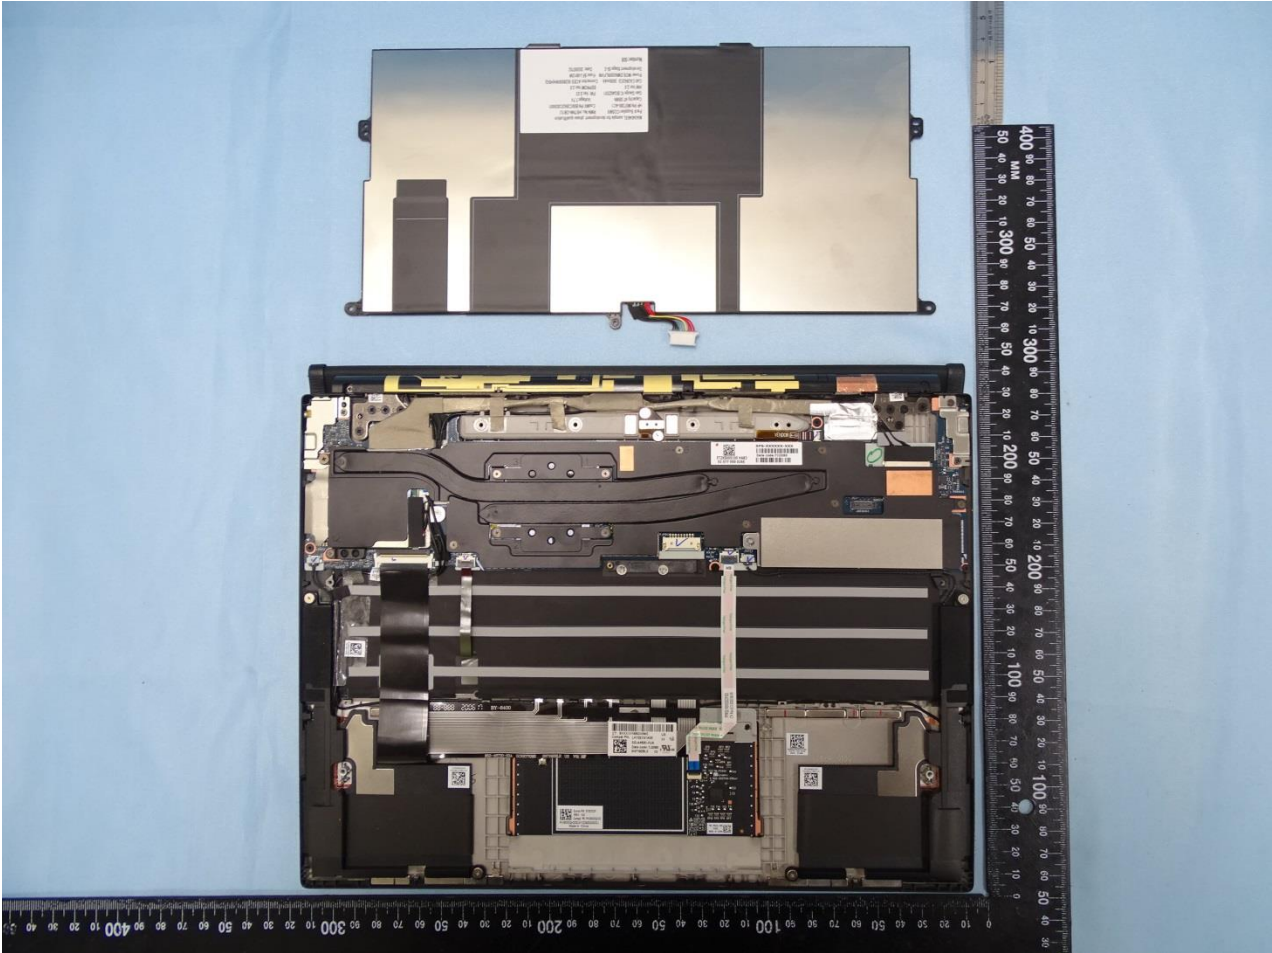

3. Internal Photograph of EUT

Brand Name: HP / Model Name: HSN-C09C

Brand Name: HP / Model Name: HSN-C09C

Brand Name: HP / Model Name: HSN-C09C

Brand Name: HP / Model Name: HSN-C09C

Brand Name: HP / Model Name: HSN-C09C

Brand Name: HP / Model Name: HSN-C09C

Brand Name: HP / Model Name: HSN-C09C

WWAN Module

Brand Name: HP / Model Name: HSN-C09C

Brand Name: HP / Model Name: HSN-C09C

WWAN Tx1 / Rx1 Antenna

Brand Name: HP / Model Name: HSN-C09C