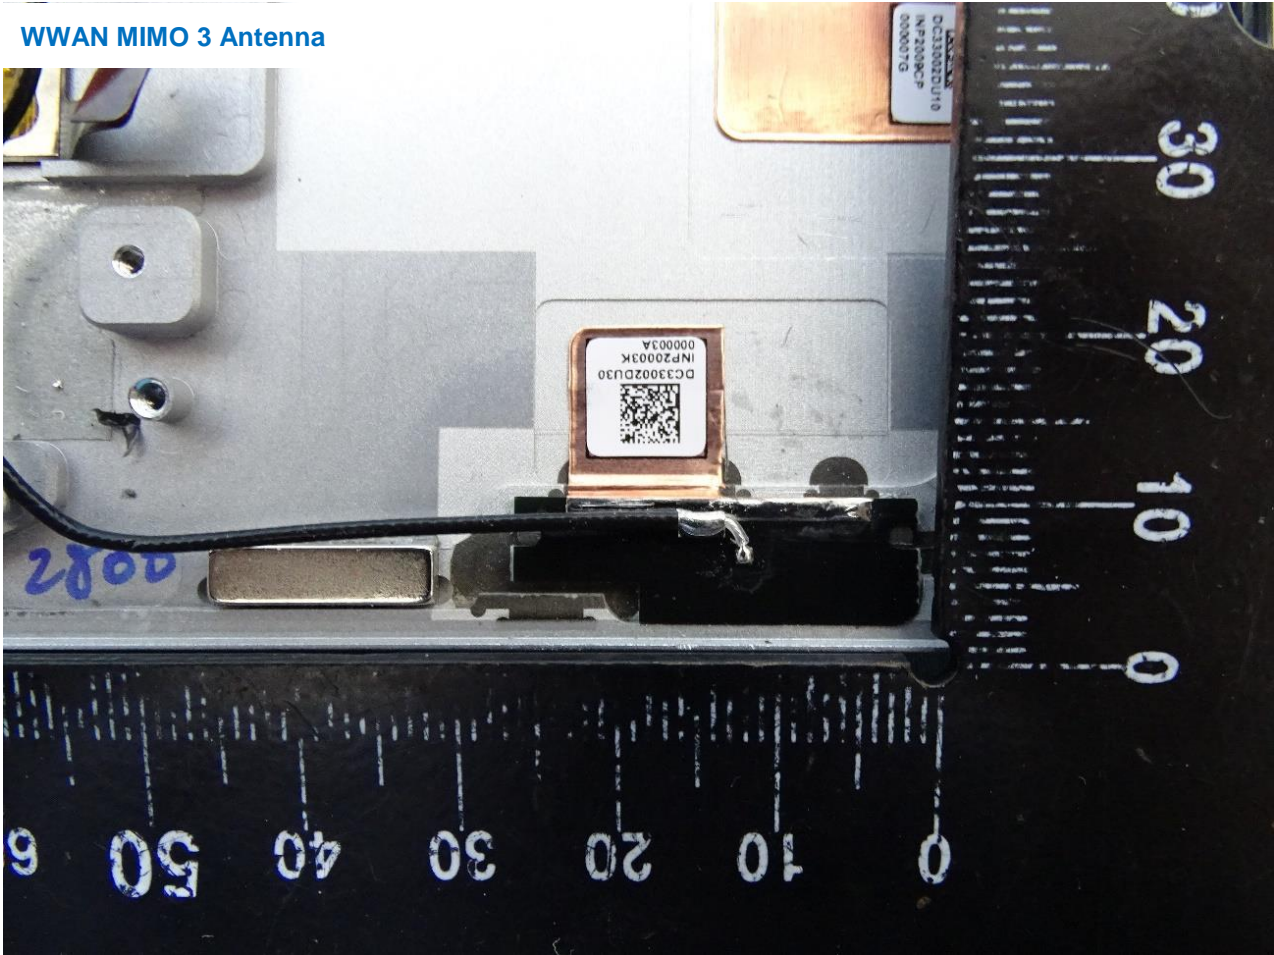

Brand Name: HP / Model Name: HSN-C05C

WWAN MIMO 3 Antenna

————THE END————