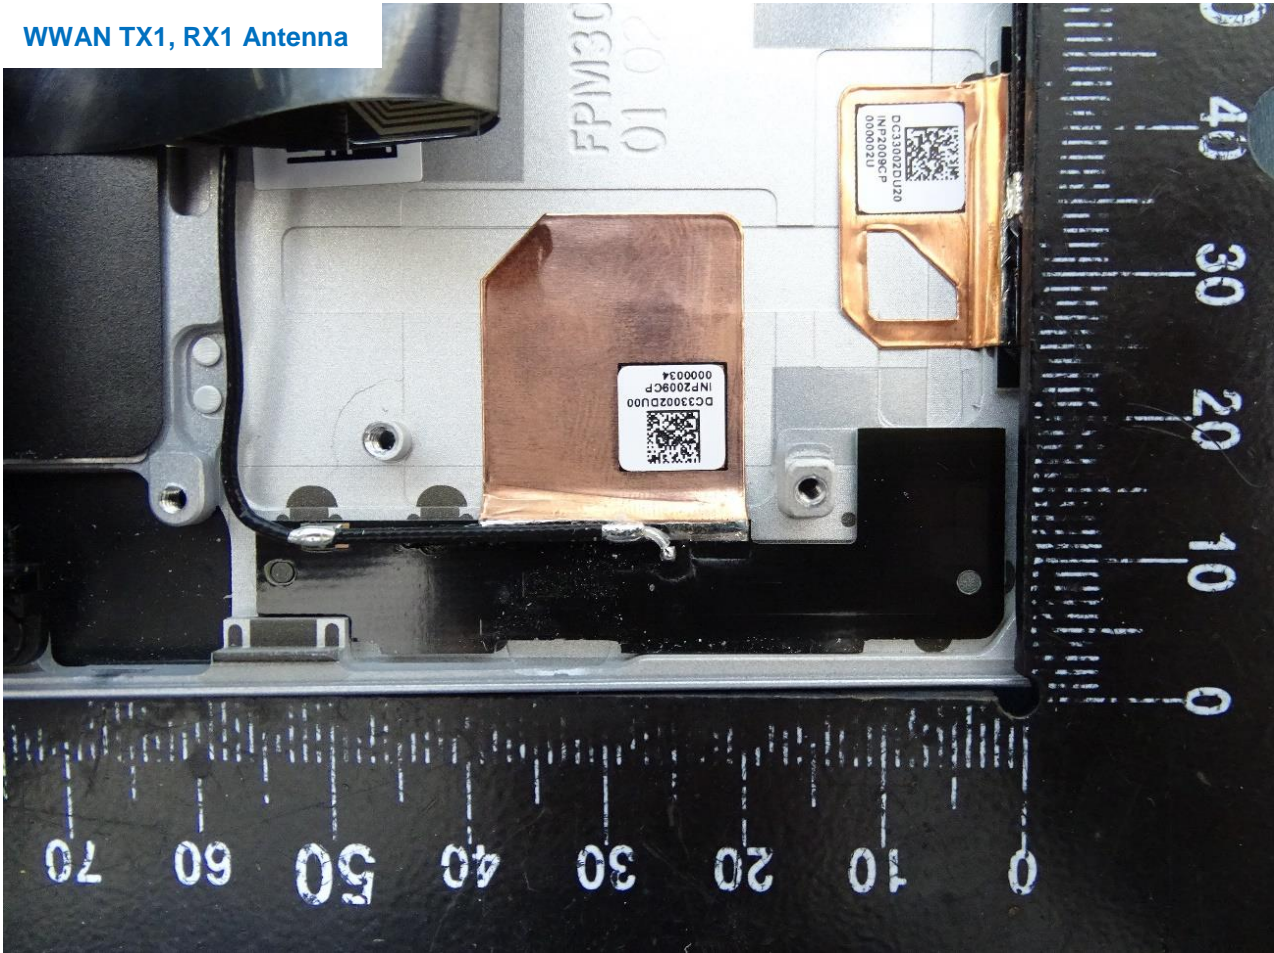

WWAN Module

Brand Name: HP / Model Name: HSN-C05C

Brand Name: HP / Model Name: HSN-C05C

WWAN TX1, RX1 Antenna

Brand Name: HP / Model Name: HSN-C05C

WWAN Tx2, RX2 Antenna

Brand Name: HP / Model Name: HSN-C05C