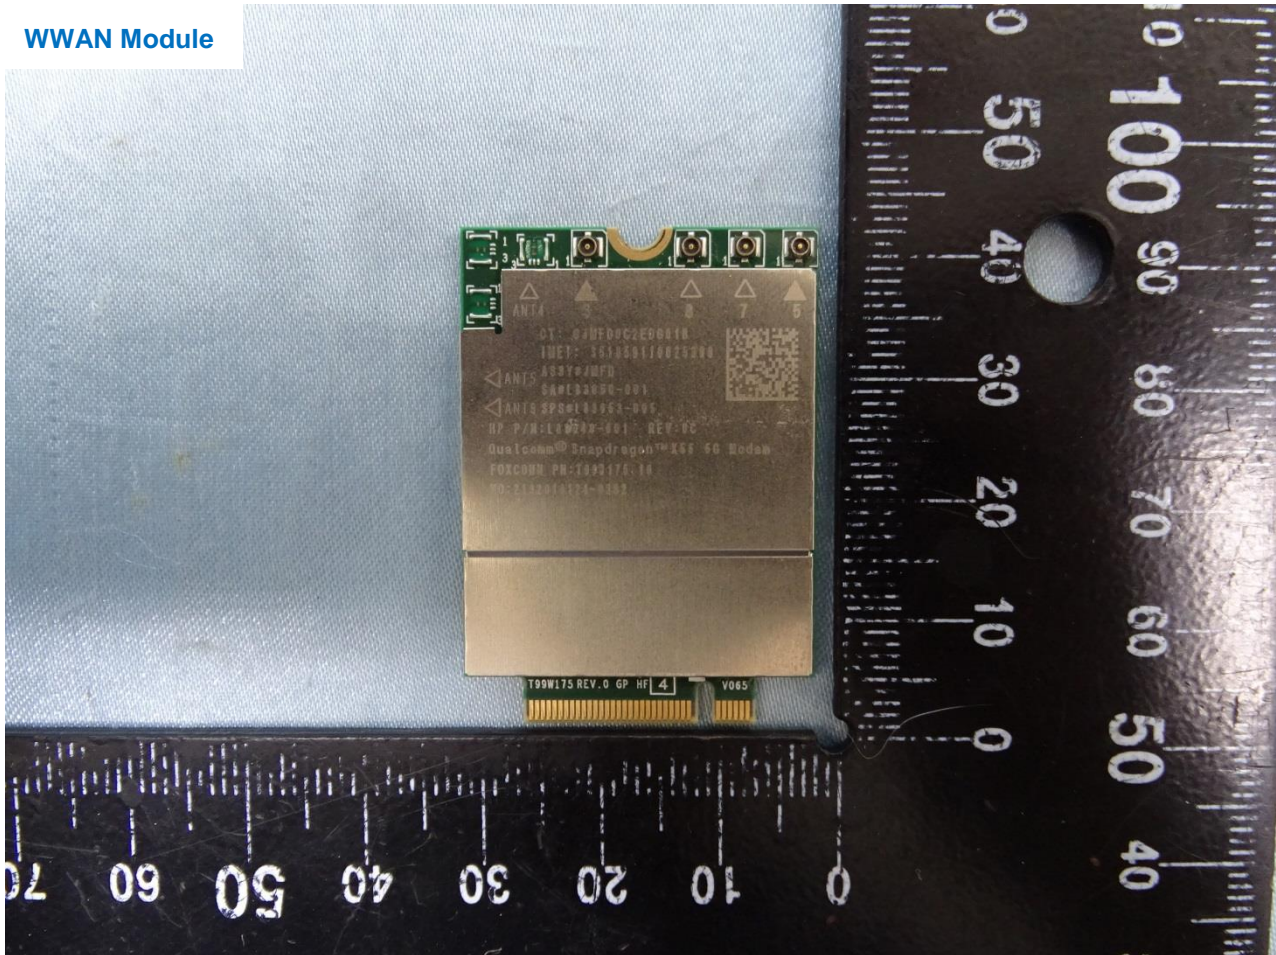

3. Internal Photograph of EUT

Brand Name: HP / Model Name: HSN-C05C

Brand Name: HP / Model Name: HSN-C05C

Brand Name: HP / Model Name: HSN-C05C

Brand Name: HP / Model Name: HSN-C05C

Brand Name: HP / Model Name: HSN-C05C

WWAN Module

Brand Name: HP / Model Name: HSN-C05C

Brand Name: HP / Model Name: HSN-C05C

WWAN TX1, RX1 Antenna

Brand Name: HP / Model Name: HSN-C05C

WWAN Tx2, RX2 Antenna

Brand Name: HP / Model Name: HSN-C05C