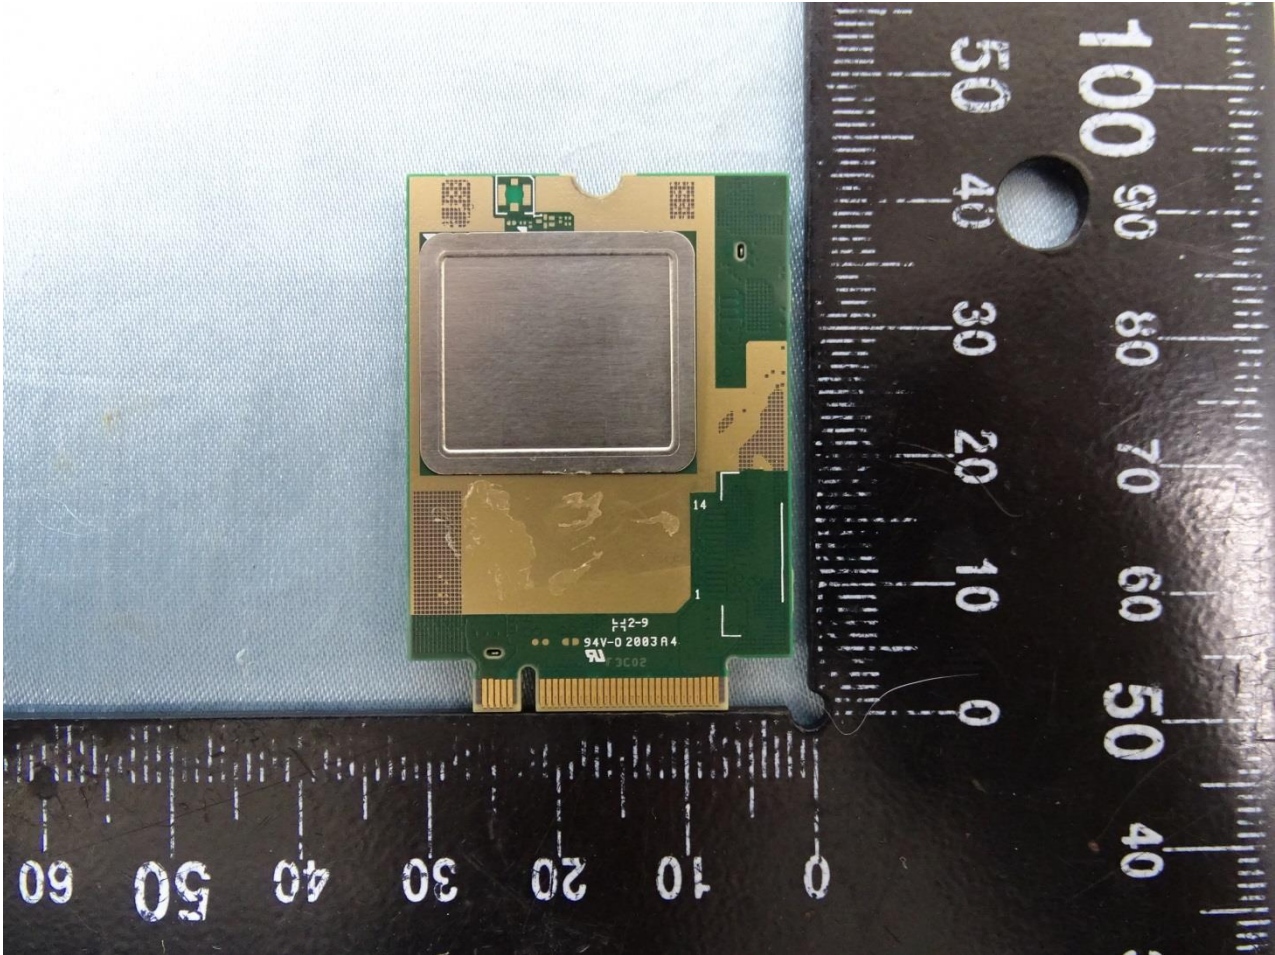

3. Internal Photograph of EUT

Brand Name: HP / Model Name: HSN-C05C

Brand Name: HP / Model Name: HSN-C05C

Brand Name: HP / Model Name: HSN-C05C

Brand Name: HP / Model Name: HSN-C05C

Brand Name: HP / Model Name: HSN-C05C

WWAN Module

Brand Name: HP / Model Name: HSN-C05C

Brand Name: HP / Model Name: HSN-C05C

WWAN TX1, RX1 Antenna

Brand Name: HP / Model Name: HSN-C05C

WWAN Tx2, RX2 Antenna

Brand Name: HP / Model Name: HSN-C05C