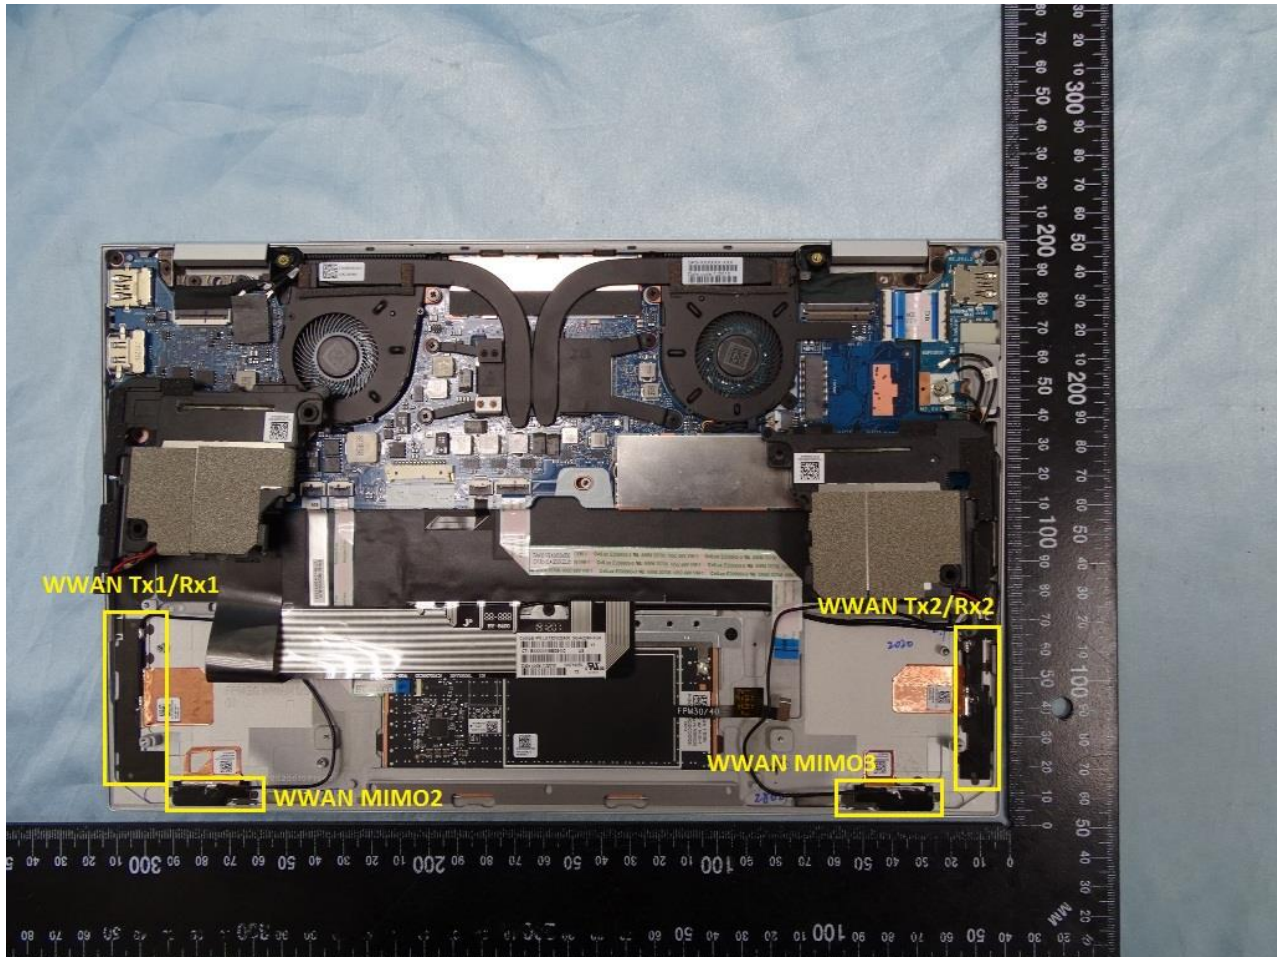

3. Internal Photograph of EUT

Brand Name: HP / Model Name: HSN-C05C

Brand Name: HP / Model Name: HSN-C05C

Brand Name: HP / Model Name: HSN-C05C

Brand Name: HP / Model Name: HSN-C05C

Brand Name: HP / Model Name: HSN-C05C

WWAN Module

Brand Name: HP / Model Name: HSN-C05C

Brand Name: HP / Model Name: HSN-C05C

WWAN TX1, RX1 Antenna

Brand Name: HP / Model Name: HSN-C05C

WWAN Tx2, RX2 Antenna

Brand Name: HP / Model Name: HSN-C05C