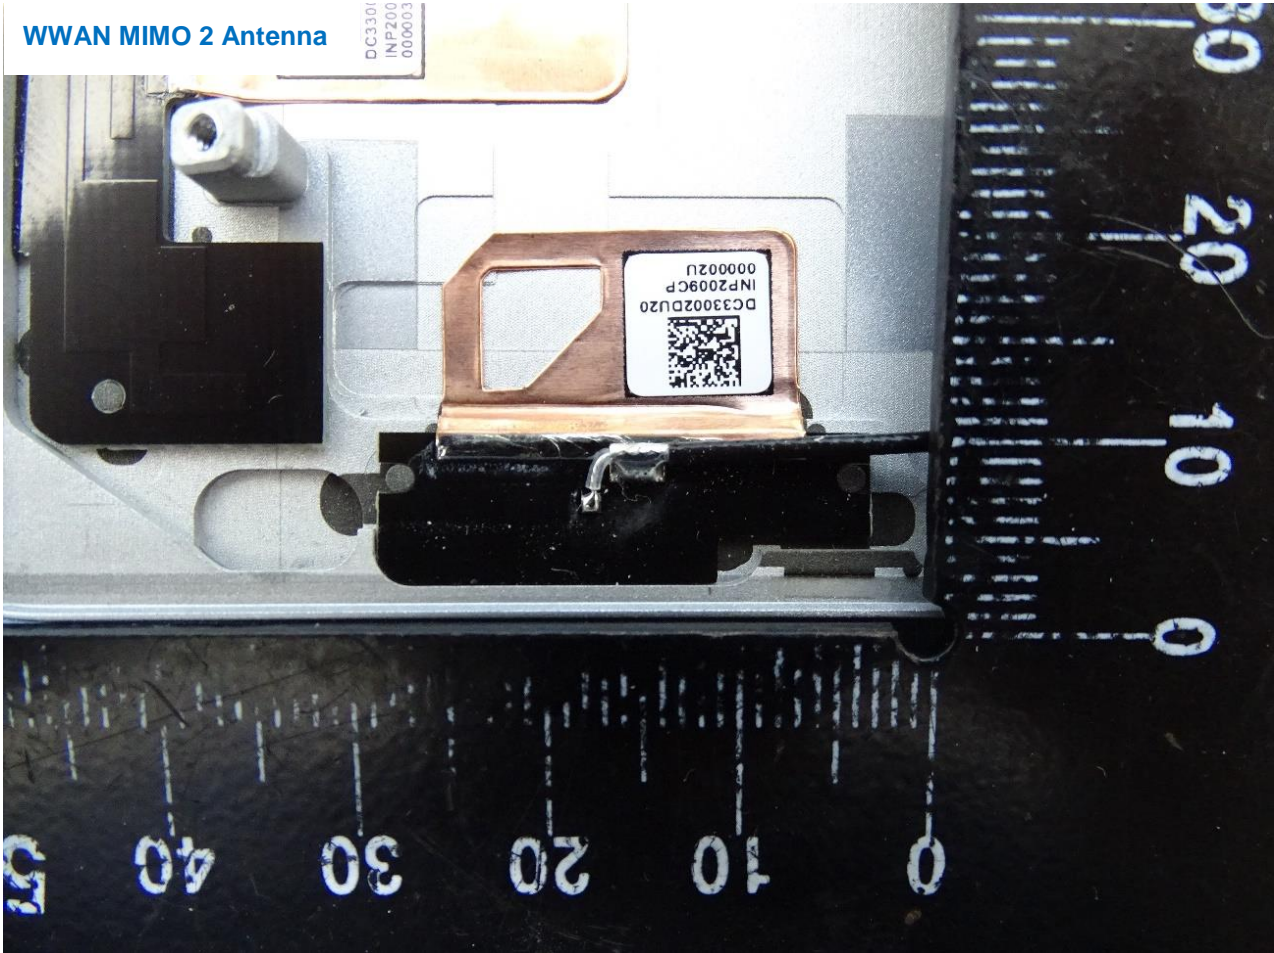

WWAN Module

Brand Name: HP / Model Name: HSN-C05C

Brand Name: HP / Model Name: HSN-C05C

WWAN TX1, RX1 Antenna

Brand Name: HP / Model Name: HSN-C05C

WWAN Tx2, RX2 Antenna

Brand Name: HP / Model Name: HSN-C05C