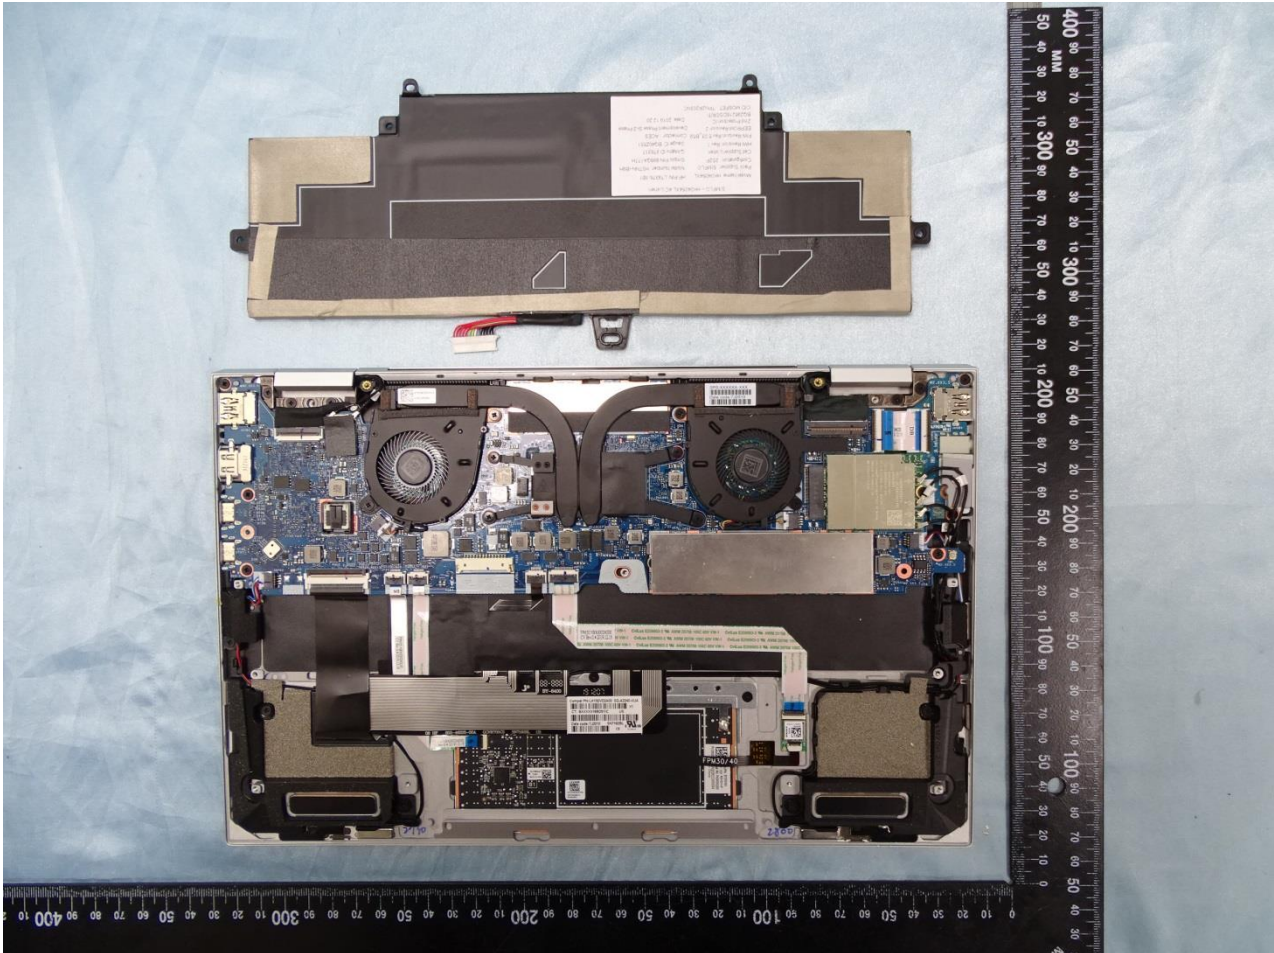

3. Internal Photograph of EUT

Brand Name: HP / Model Name: HSN-C05C

Brand Name: HP / Model Name: HSN-C05C

Brand Name: HP / Model Name: HSN-C05C

Brand Name: HP / Model Name: HSN-C05C

Brand Name: HP / Model Name: HSN-C05C

WWAN Module

Brand Name: HP / Model Name: HSN-C05C

Brand Name: HP / Model Name: HSN-C05C

WWAN TX1, RX1 Antenna

Brand Name: HP / Model Name: HSN-C05C

WWAN Tx2, RX2 Antenna

Brand Name: HP / Model Name: HSN-C05C