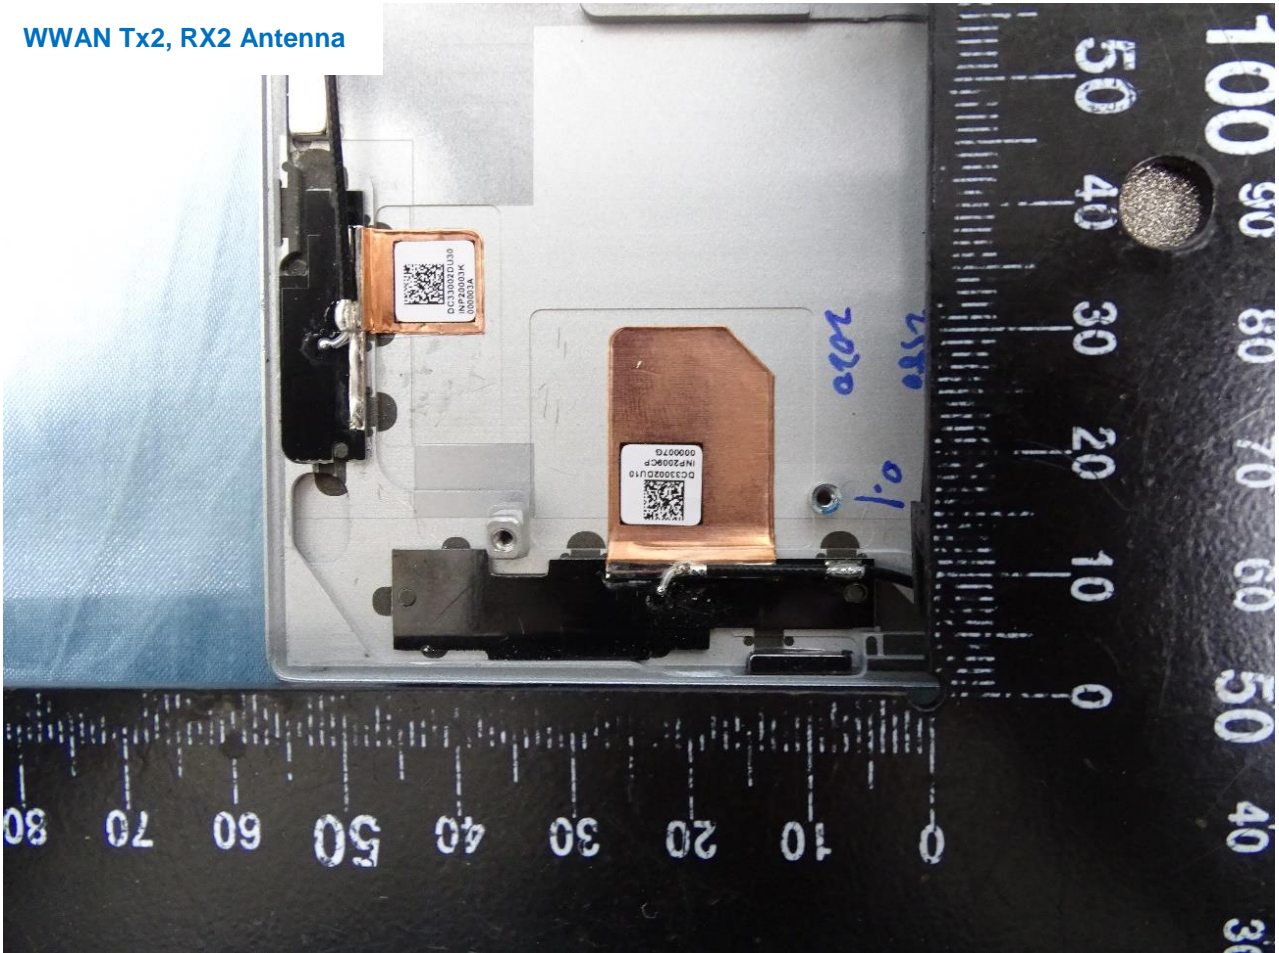

WWAN Module

Brand Name: HP / Model Name: HSN-C05C

Brand Name: HP / Model Name: HSN-C05C

WWAN TX1, RX1 Antenna

Brand Name: HP / Model Name: HSN-C05C

WWAN Tx2, RX2 Antenna

Brand Name: HP / Model Name: HSN-C05C