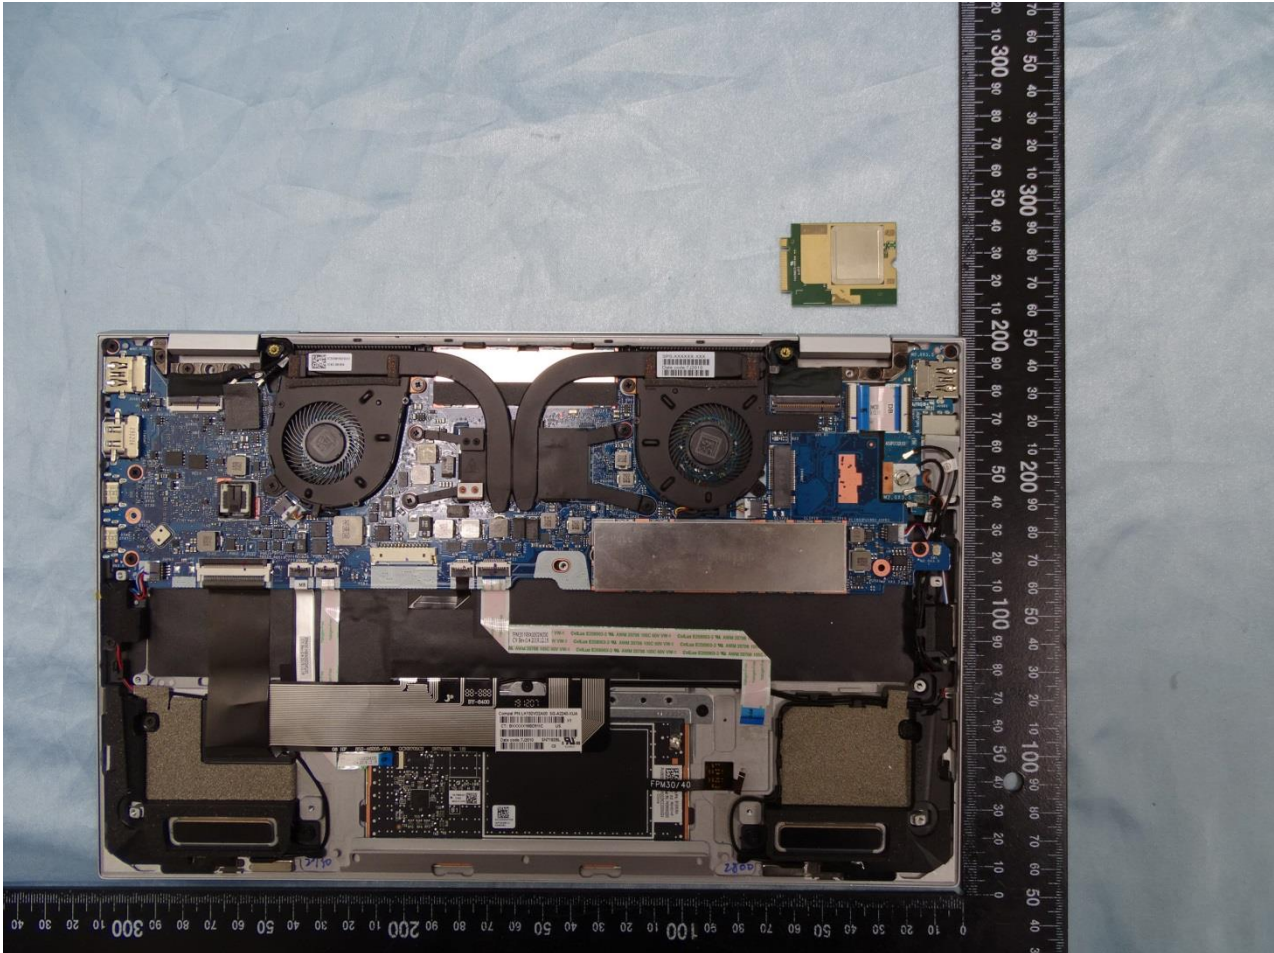

3. Internal Photograph of EUT

Brand Name: HP / Model Name: HSN-C05C

Brand Name: HP / Model Name: HSN-C05C

Brand Name: HP / Model Name: HSN-C05C

Brand Name: HP / Model Name: HSN-C05C

Brand Name: HP / Model Name: HSN-C05C

WWAN Module

Brand Name: HP / Model Name: HSN-C05C

Brand Name: HP / Model Name: HSN-C05C

WWAN TX1, RX1 Antenna

Brand Name: HP / Model Name: HSN-C05C

WWAN Tx2, RX2 Antenna

Brand Name: HP / Model Name: HSN-C05C