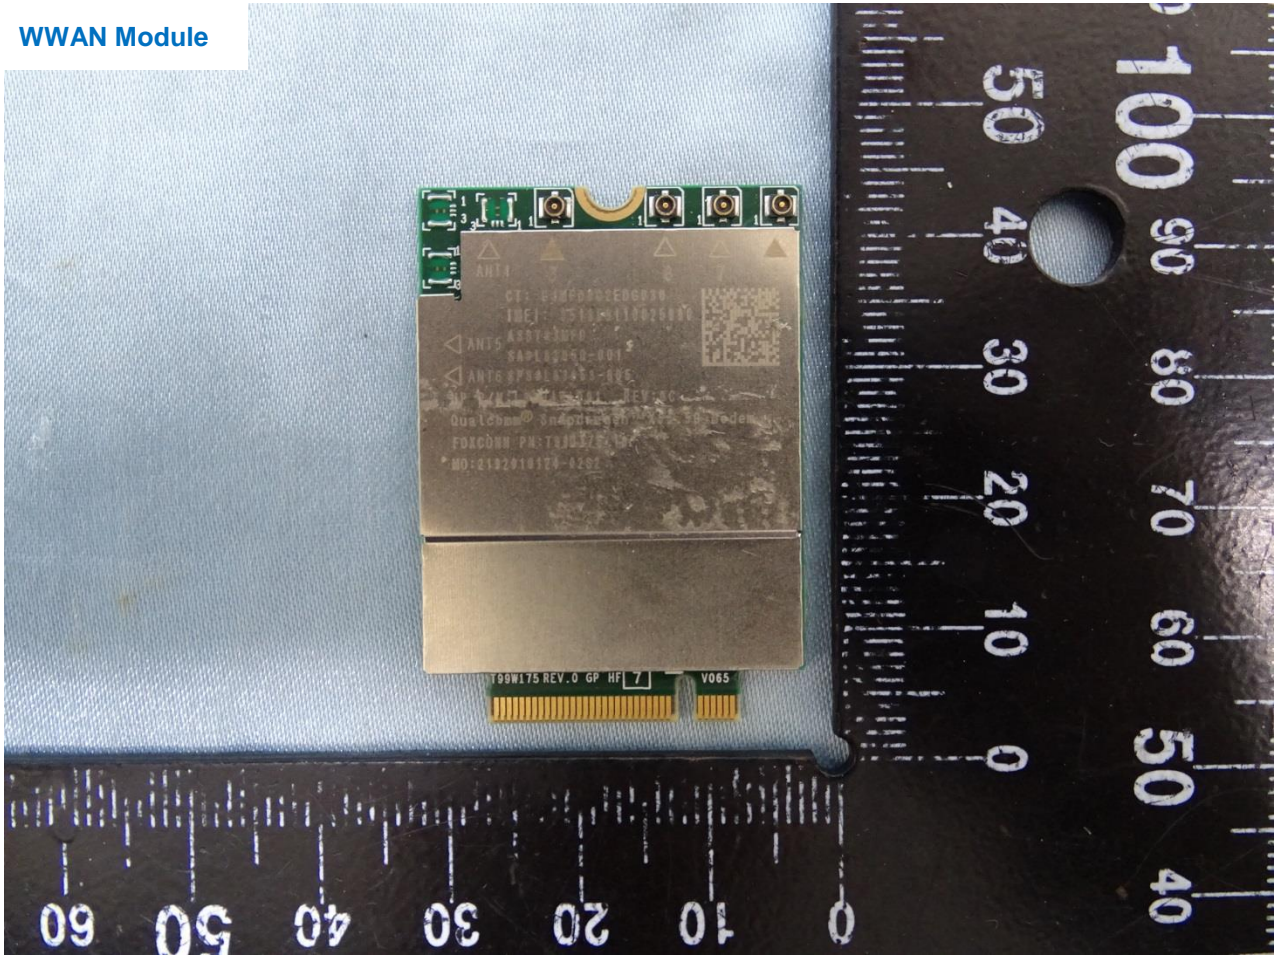

3. Internal Photograph of EUT

Brand Name: HP / Model Name: HSN-C05C-4

Brand Name: HP / Model Name: HSN-C05C-4

Brand Name: HP / Model Name: HSN-C05C-4

Brand Name: HP / Model Name: HSN-C05C-4

Brand Name: HP / Model Name: HSN-C05C-4

Brand Name: HP / Model Name: HSN-C05C-4

WWAN Module

Brand Name: HP / Model Name: HSN-C05C-4

Brand Name: HP / Model Name: HSN-C05C-4

WWAN Tx1 / Rx1 Antenna

Brand Name: HP / Model Name: HSN-C05C-4

WWAN Tx2 / Rx2 Antenna