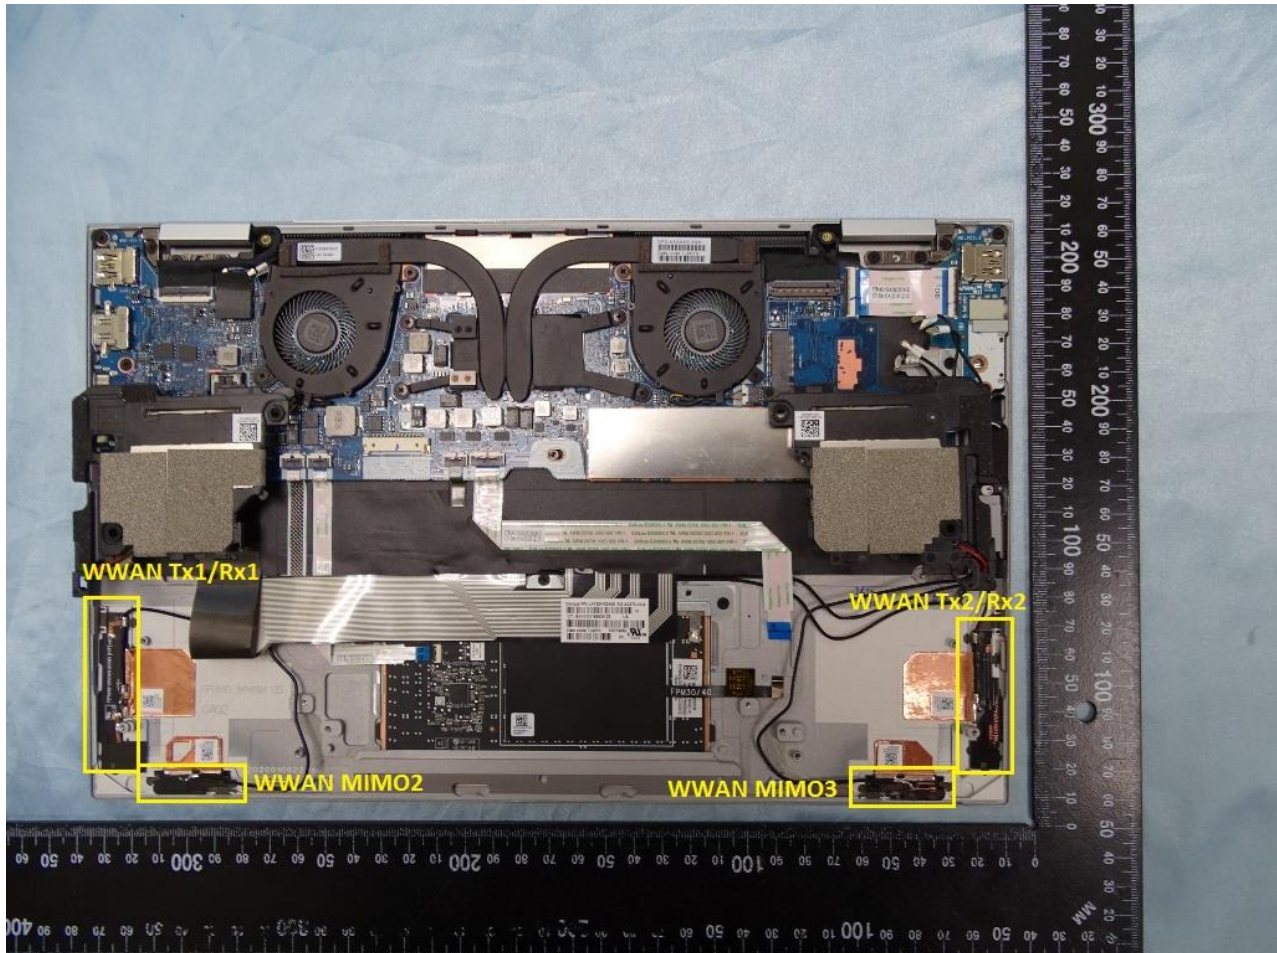

3. Internal Photograph of EUT

Brand Name: HP / Model Name: HSN-C05C-4

Brand Name: HP / Model Name: HSN-C05C-4

Brand Name: HP / Model Name: HSN-C05C-4

Brand Name: HP / Model Name: HSN-C05C-4

Brand Name: HP / Model Name: HSN-C05C-4

Brand Name: HP / Model Name: HSN-C05C-4

WWAN Module

Brand Name: HP / Model Name: HSN-C05C-4

Brand Name: HP / Model Name: HSN-C05C-4

WWAN Tx1 / Rx1 Antenna

Brand Name: HP / Model Name: HSN-C05C-4

WWAN Tx2 / Rx2 Antenna