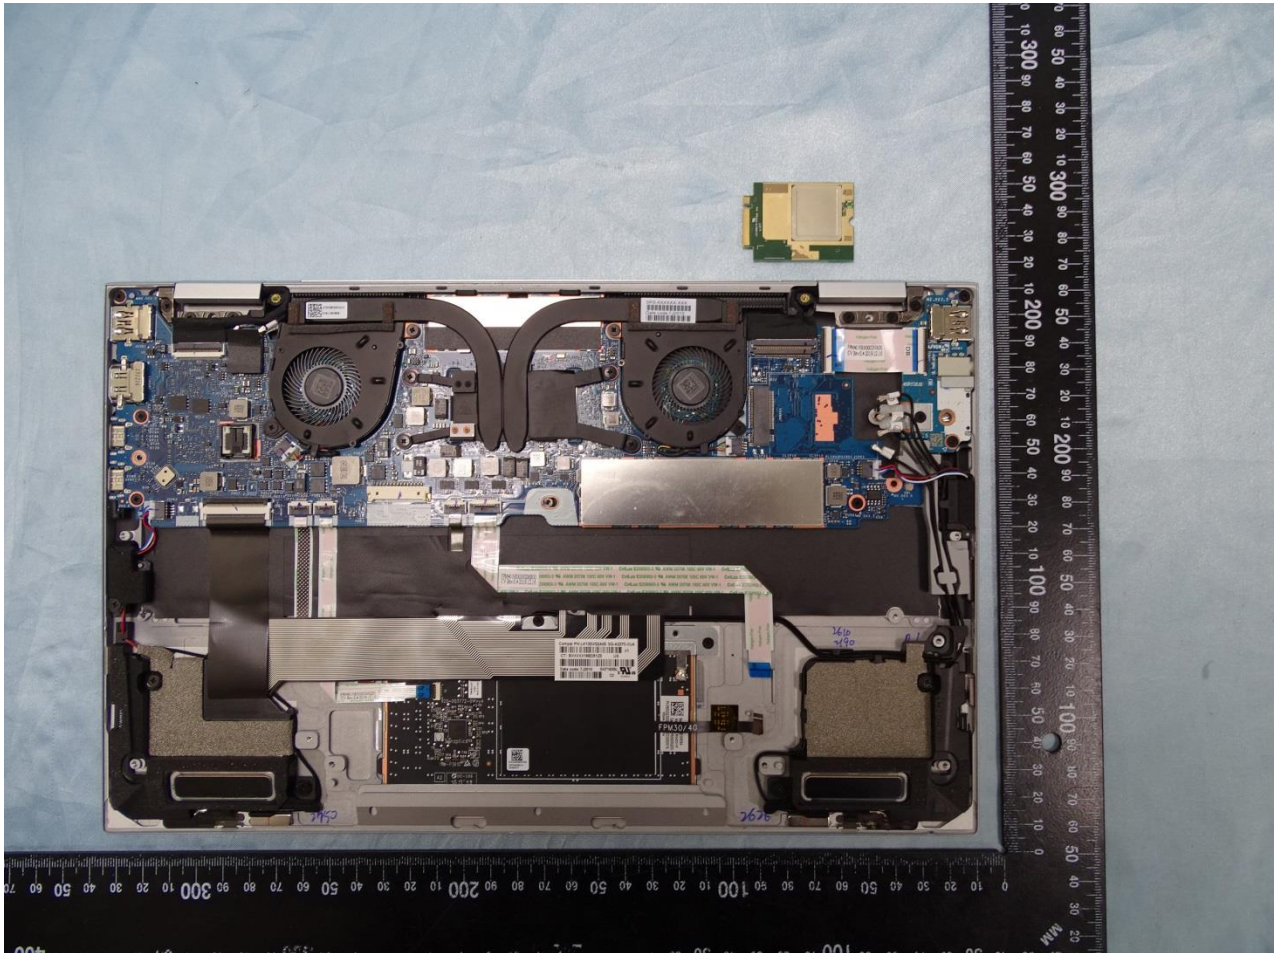

3. Internal Photograph of EUT

Brand Name: HP / Model Name: HSN-C05C-4

Brand Name: HP / Model Name: HSN-C05C-4

Brand Name: HP / Model Name: HSN-C05C-4

Brand Name: HP / Model Name: HSN-C05C-4

Brand Name: HP / Model Name: HSN-C05C-4

Brand Name: HP / Model Name: HSN-C05C-4

WWAN Module

Brand Name: HP / Model Name: HSN-C05C-4

Brand Name: HP / Model Name: HSN-C05C-4

WWAN Tx1 / Rx1 Antenna

Brand Name: HP / Model Name: HSN-C05C-4

WWAN Tx2 / Rx2 Antenna