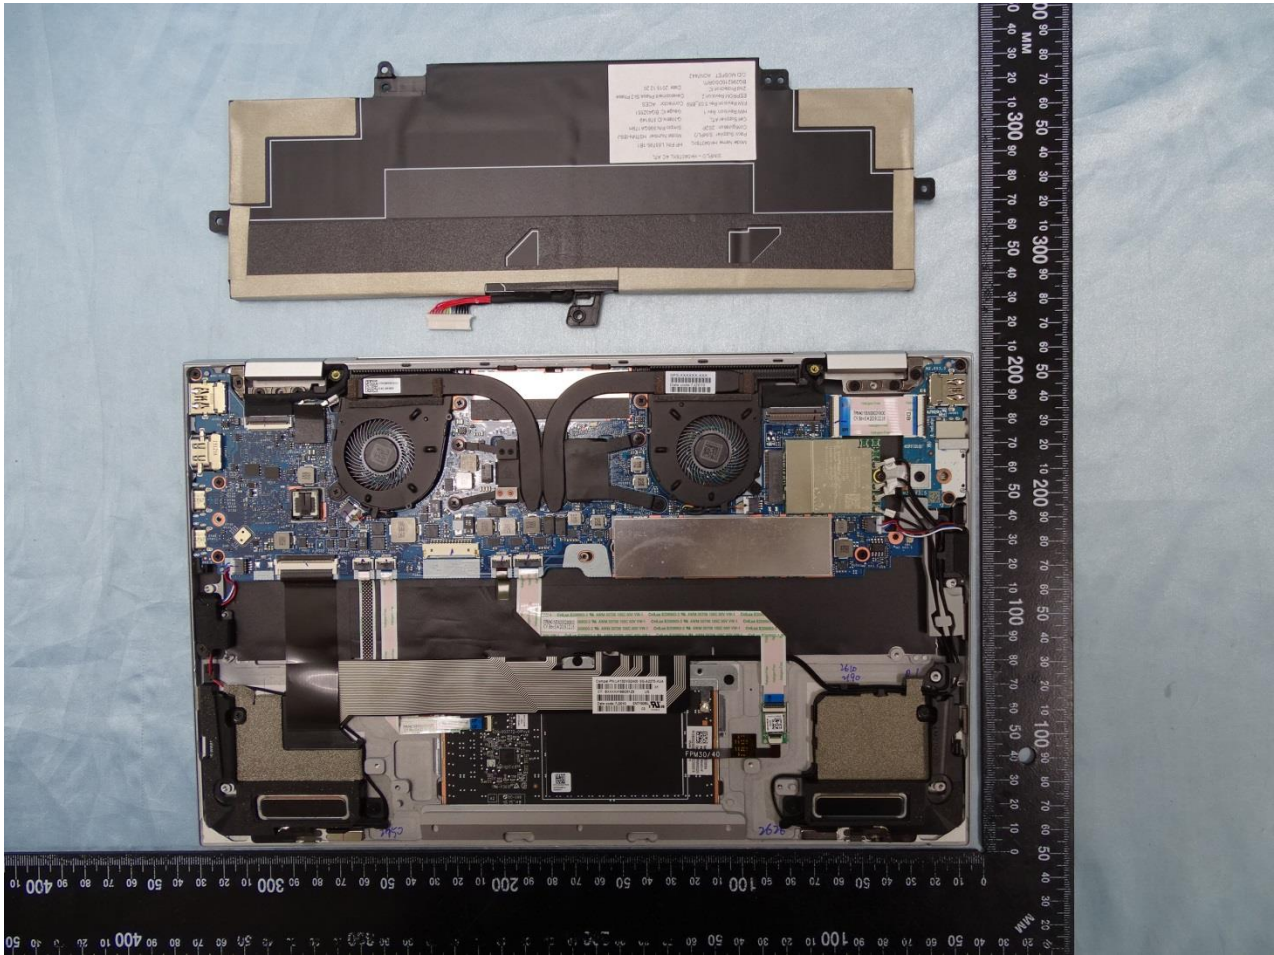

3. Internal Photograph of EUT

Brand Name: HP / Model Name: HSN-C05C-4

Brand Name: HP / Model Name: HSN-C05C-4

Brand Name: HP / Model Name: HSN-C05C-4

Brand Name: HP / Model Name: HSN-C05C-4

Brand Name: HP / Model Name: HSN-C05C-4

Brand Name: HP / Model Name: HSN-C05C-4

WWAN Module

Brand Name: HP / Model Name: HSN-C05C-4

Brand Name: HP / Model Name: HSN-C05C-4

WWAN Tx1 / Rx1 Antenna

Brand Name: HP / Model Name: HSN-C05C-4

WWAN Tx2 / Rx2 Antenna