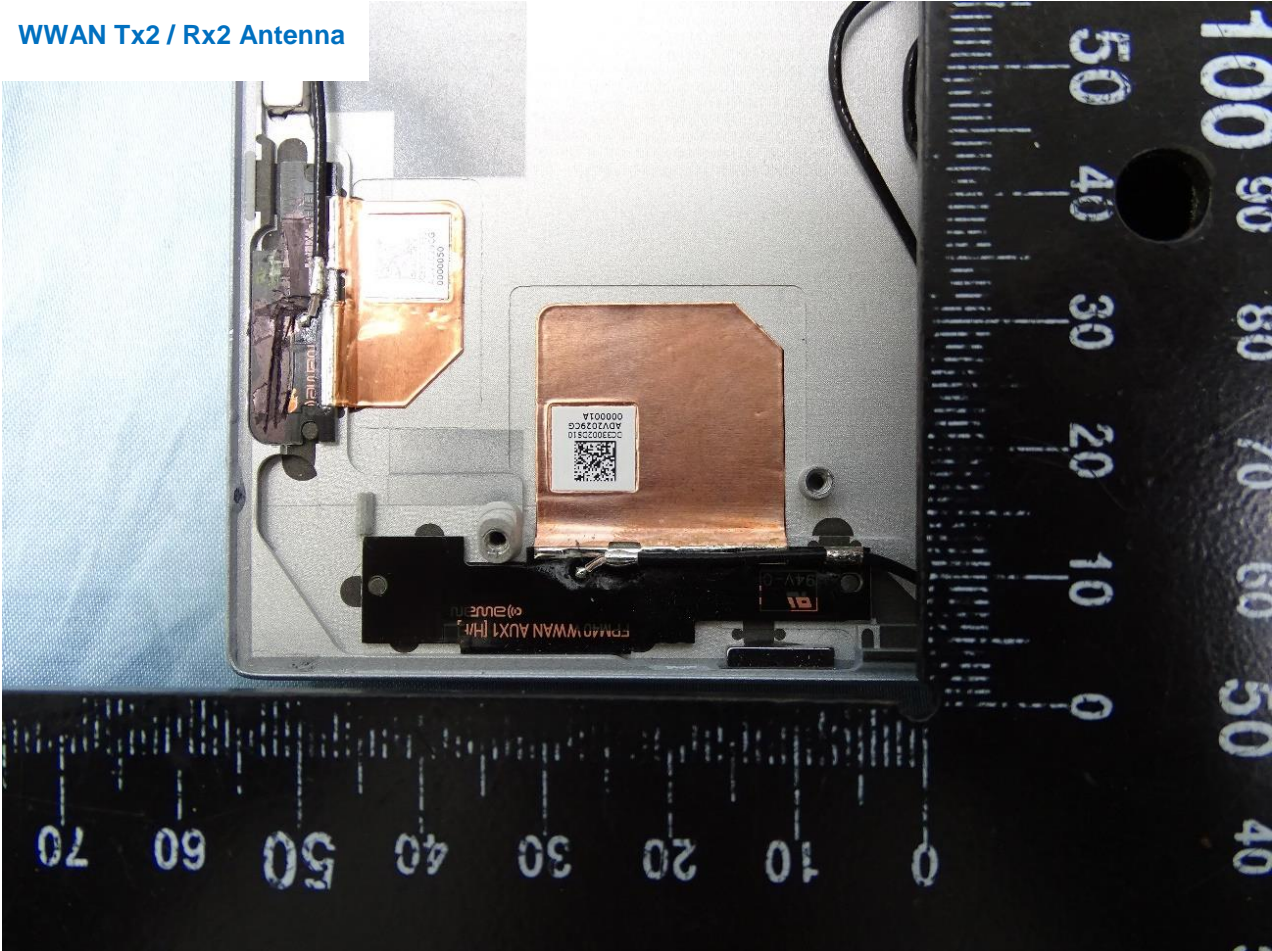

Brand Name: HP / Model Name: HSN-C05C-4

WWAN Module

Brand Name: HP / Model Name: HSN-C05C-4

Brand Name: HP / Model Name: HSN-C05C-4

WWAN Tx1 / Rx1 Antenna

Brand Name: HP / Model Name: HSN-C05C-4

WWAN Tx2 / Rx2 Antenna