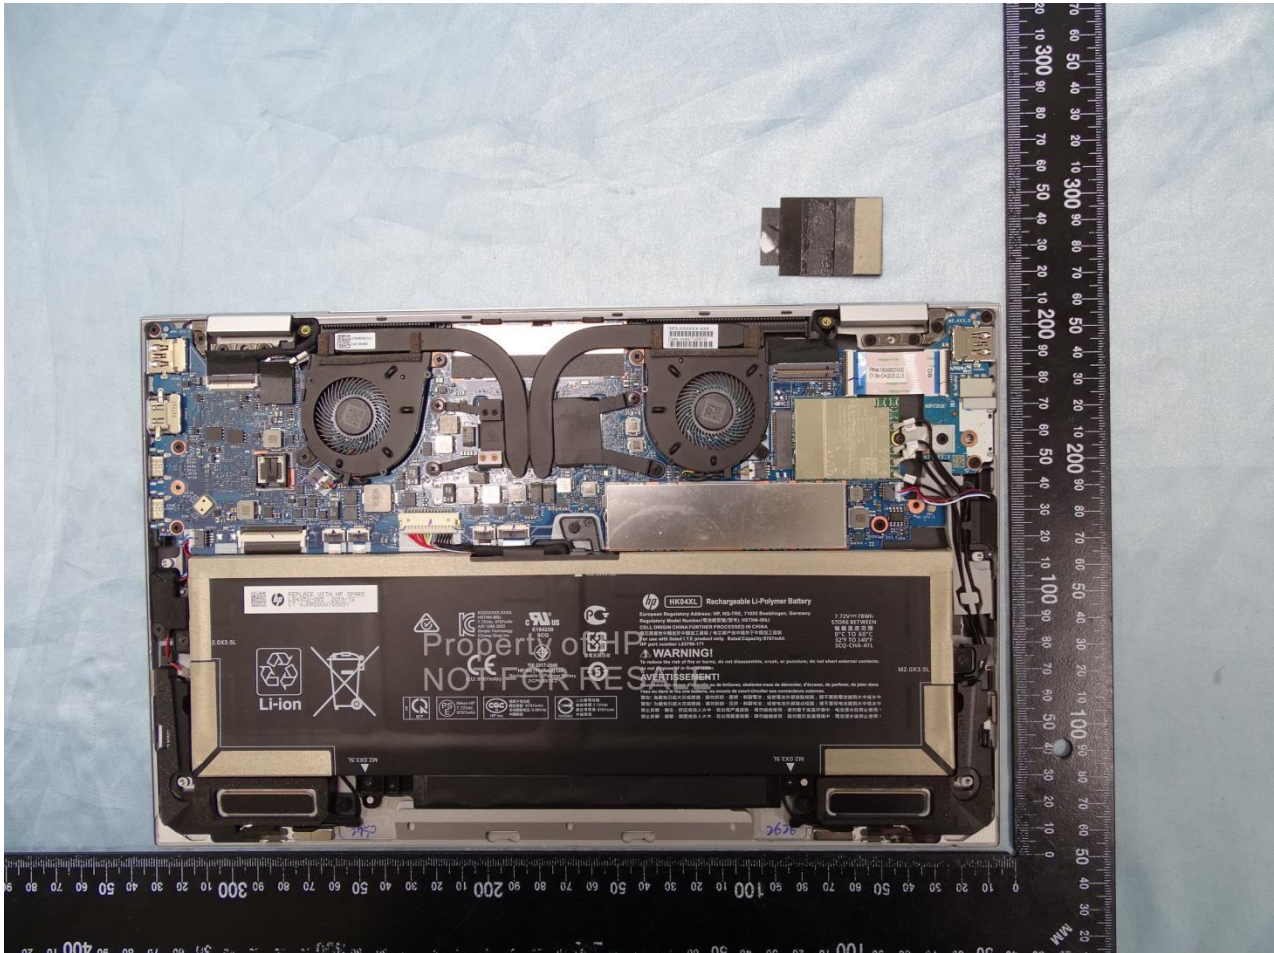

3. Internal Photograph of EUT

Brand Name: HP / Model Name: HSN-C05C-4

Brand Name: HP / Model Name: HSN-C05C-4

Brand Name: HP / Model Name: HSN-C05C-4

Brand Name: HP / Model Name: HSN-C05C-4

Brand Name: HP / Model Name: HSN-C05C-4

Brand Name: HP / Model Name: HSN-C05C-4

WWAN Module

Brand Name: HP / Model Name: HSN-C05C-4

Brand Name: HP / Model Name: HSN-C05C-4

WWAN Tx1 / Rx1 Antenna

Brand Name: HP / Model Name: HSN-C05C-4

WWAN Tx2 / Rx2 Antenna