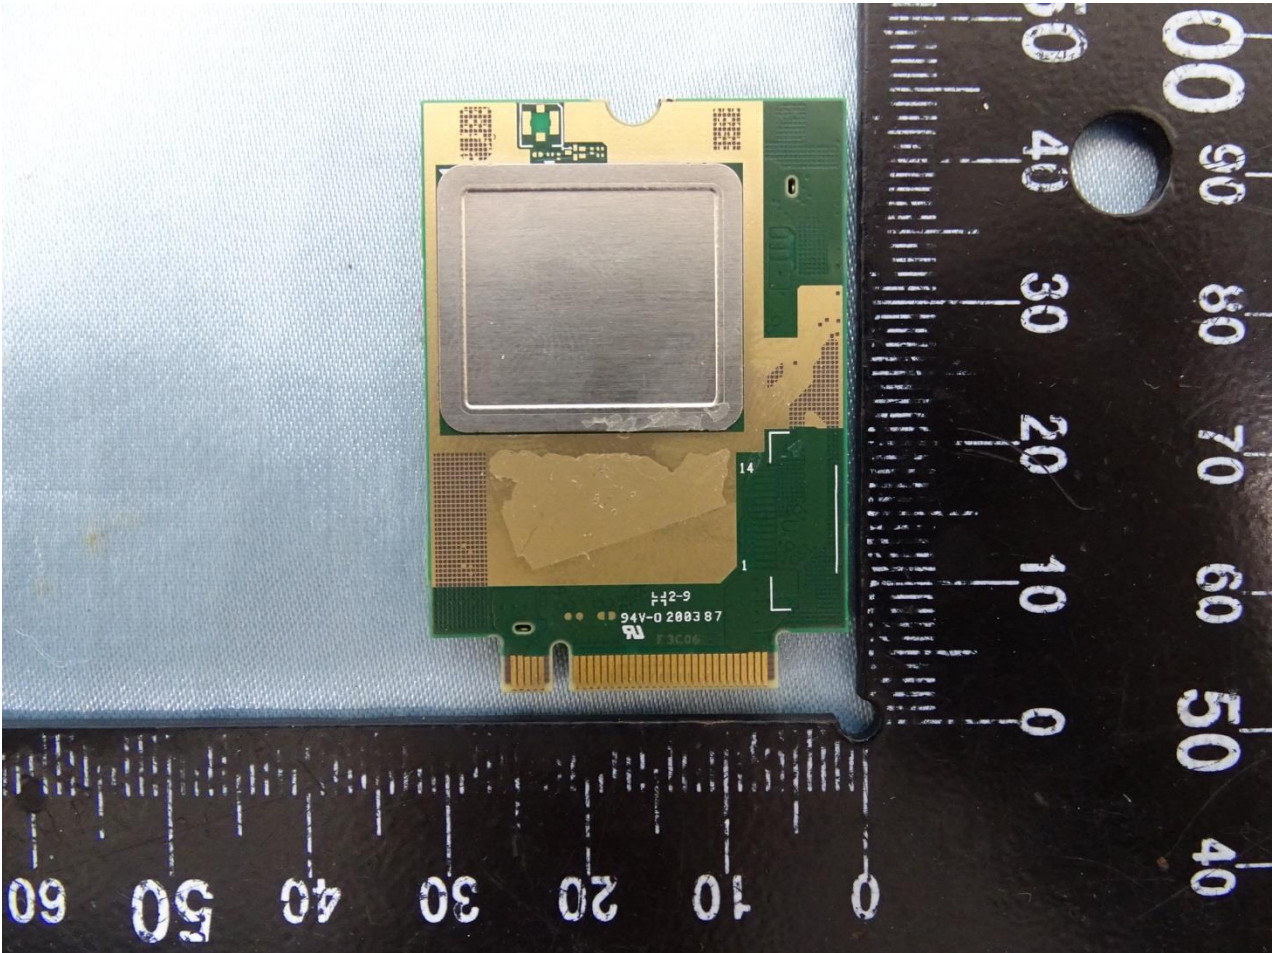

3. Internal Photograph of EUT

Brand Name: HP / Model Name: HSN-C05C-4

Brand Name: HP / Model Name: HSN-C05C-4

Brand Name: HP / Model Name: HSN-C05C-4

Brand Name: HP / Model Name: HSN-C05C-4

Brand Name: HP / Model Name: HSN-C05C-4

Brand Name: HP / Model Name: HSN-C05C-4

WWAN Module

Brand Name: HP / Model Name: HSN-C05C-4

Brand Name: HP / Model Name: HSN-C05C-4

WWAN Tx1 / Rx1 Antenna

Brand Name: HP / Model Name: HSN-C05C-4

WWAN Tx2 / Rx2 Antenna