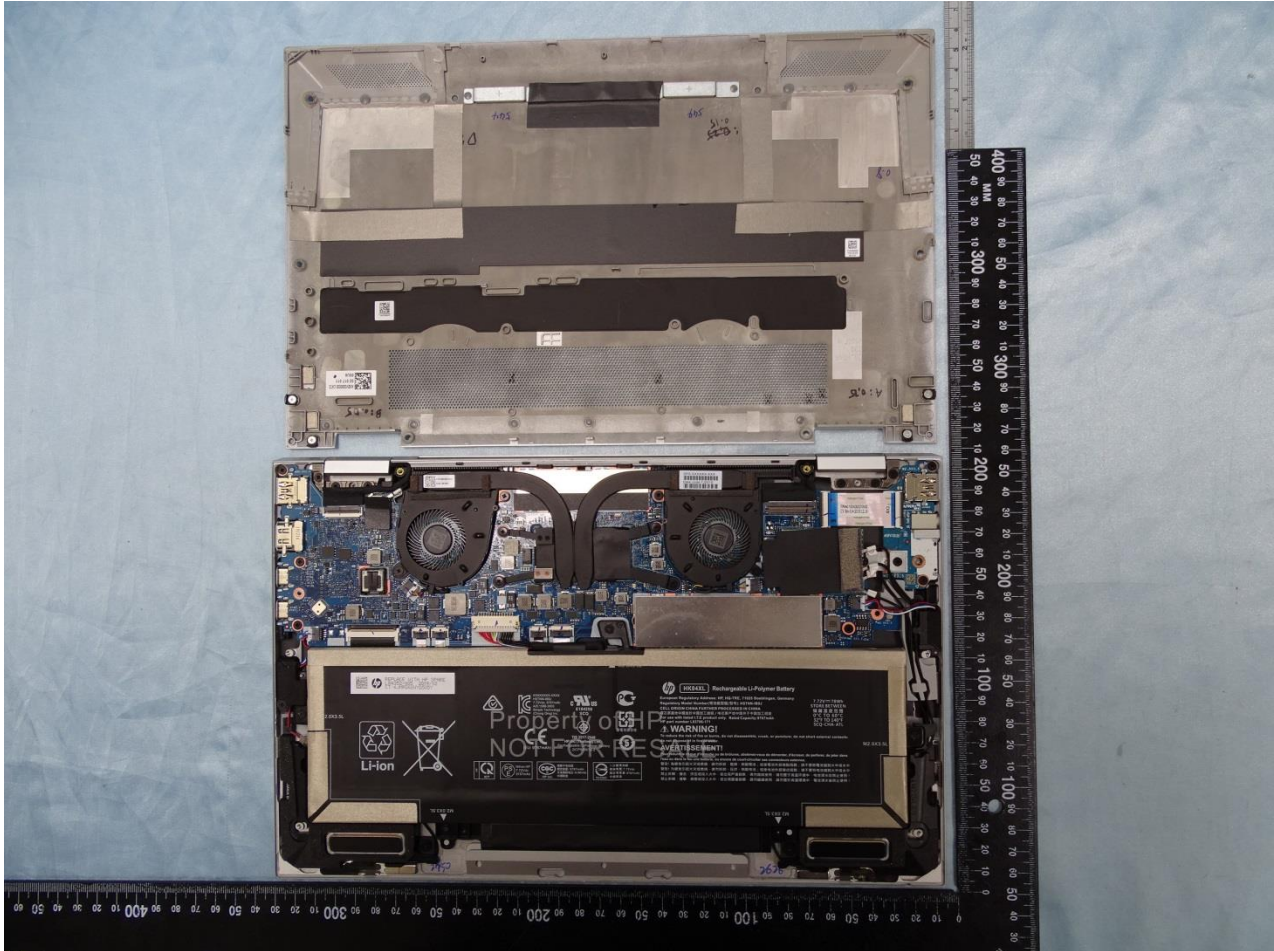

3. Internal Photograph of EUT

Brand Name: HP / Model Name: HSN-C05C-4

Brand Name: HP / Model Name: HSN-C05C-4

Brand Name: HP / Model Name: HSN-C05C-4

Brand Name: HP / Model Name: HSN-C05C-4

Brand Name: HP / Model Name: HSN-C05C-4

Brand Name: HP / Model Name: HSN-C05C-4

WWAN Module

Brand Name: HP / Model Name: HSN-C05C-4

Brand Name: HP / Model Name: HSN-C05C-4

WWAN Tx1 / Rx1 Antenna

Brand Name: HP / Model Name: HSN-C05C-4

WWAN Tx2 / Rx2 Antenna