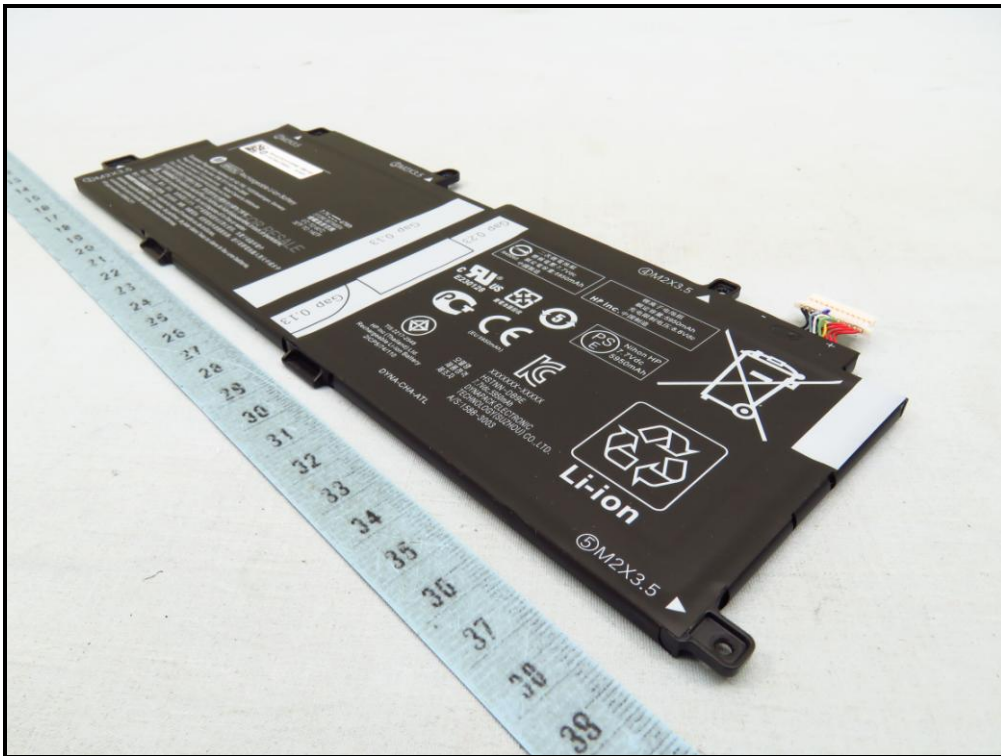

CONSTRUCTION PHOTOS OF EUT

Brand Name: HP / Model Name: HSN-C04C

Module (Brand: Fibocom, Model: L850-GL)