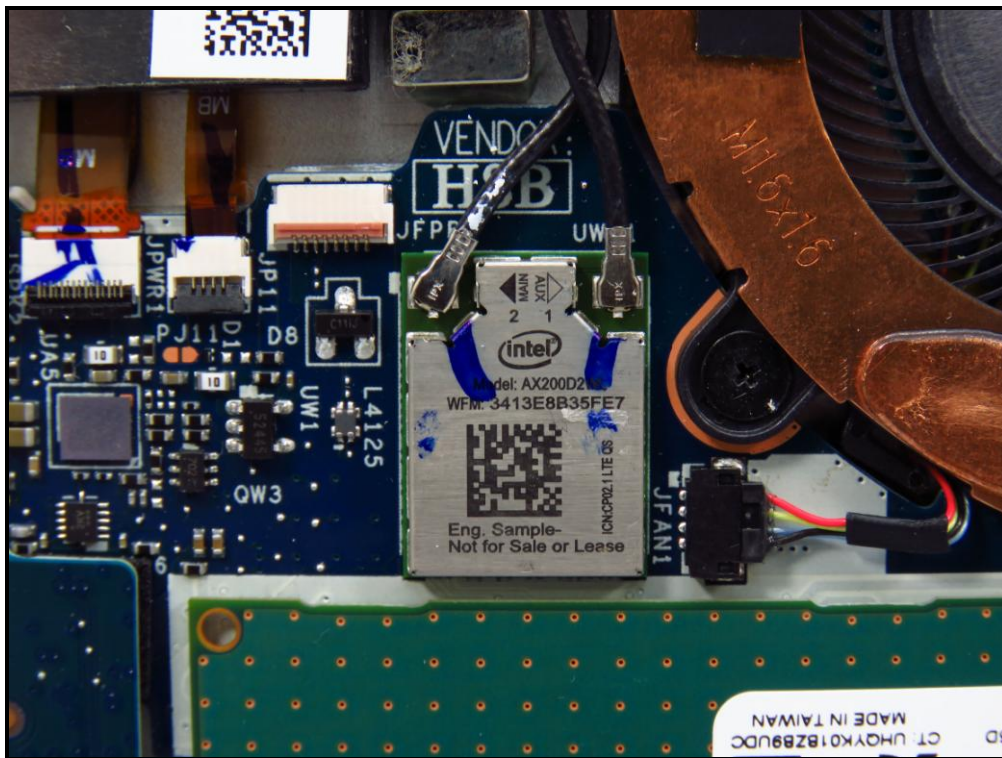

CONSTRUCTION PHOTOS OF EUT

Brand Name: HP / Model Name: HSN-C04C

Module (Brand: Fibocom, Model: L850-GL)