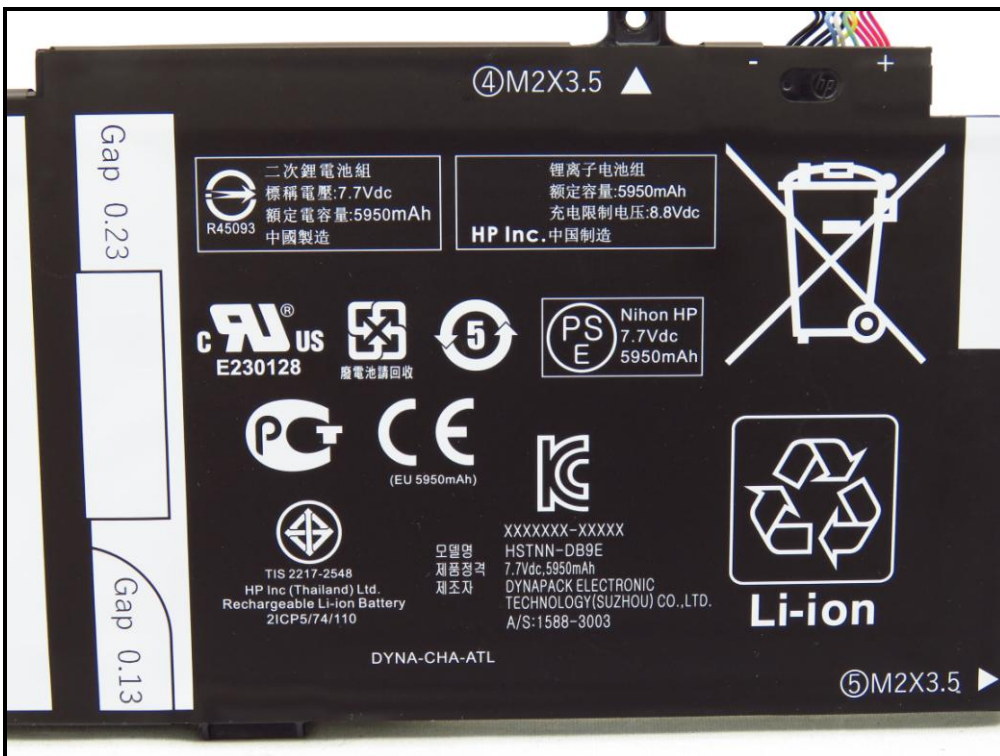

CONSTRUCTION PHOTOS OF EUT

Brand Name: HP / Model Name: HSN-C04C

Module (Brand: Fibocom, Model: L850-GL)