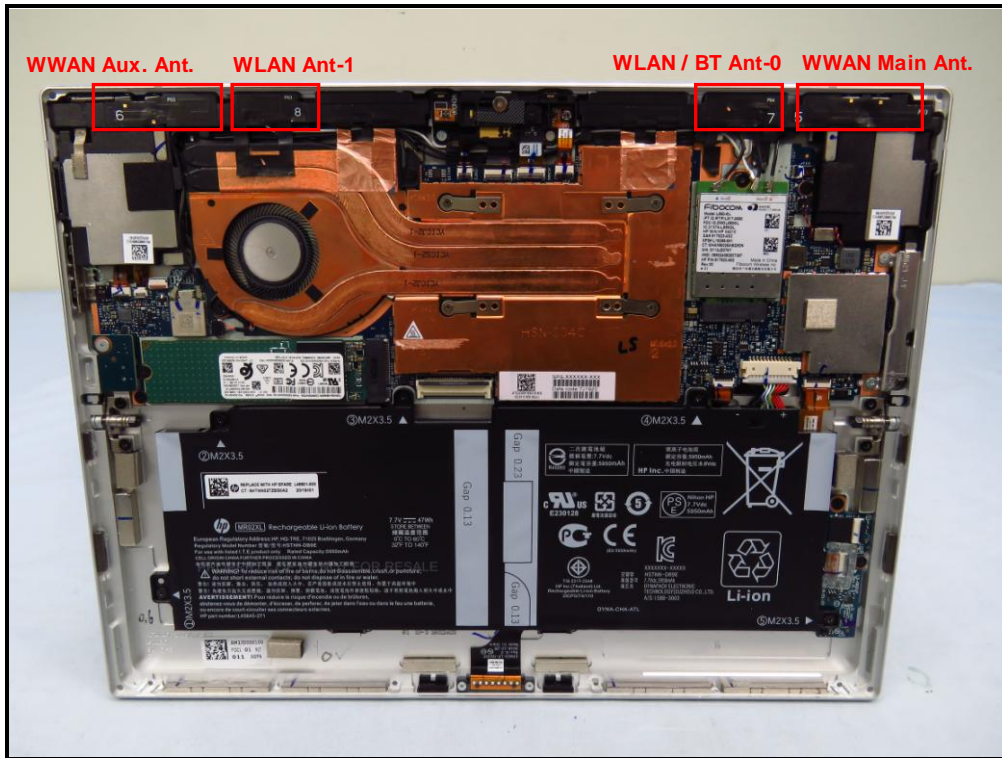

CONSTRUCTION PHOTOS OF EUT

Brand Name: HP / Model Name: HSN-C04C

Module (Brand: Fibocom, Model: L850-GL)