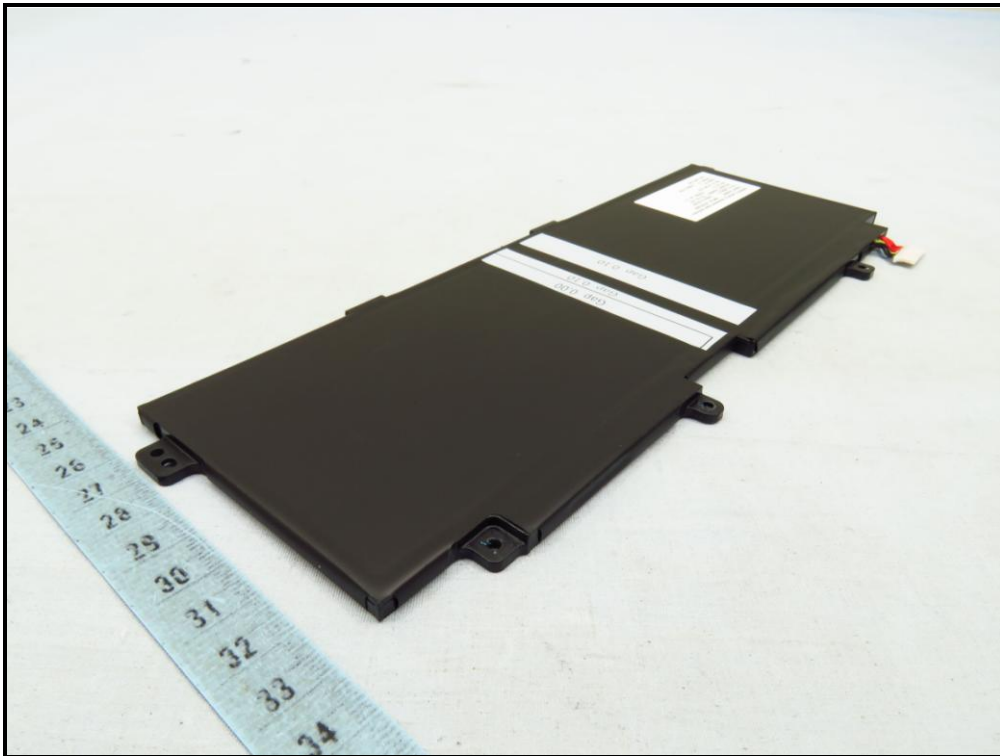

CONSTRUCTION PHOTOS OF EUT

Brand Name: HP / Model Name: HSN-C04C

Module (Brand: Fibocom, Model: L850-GL)