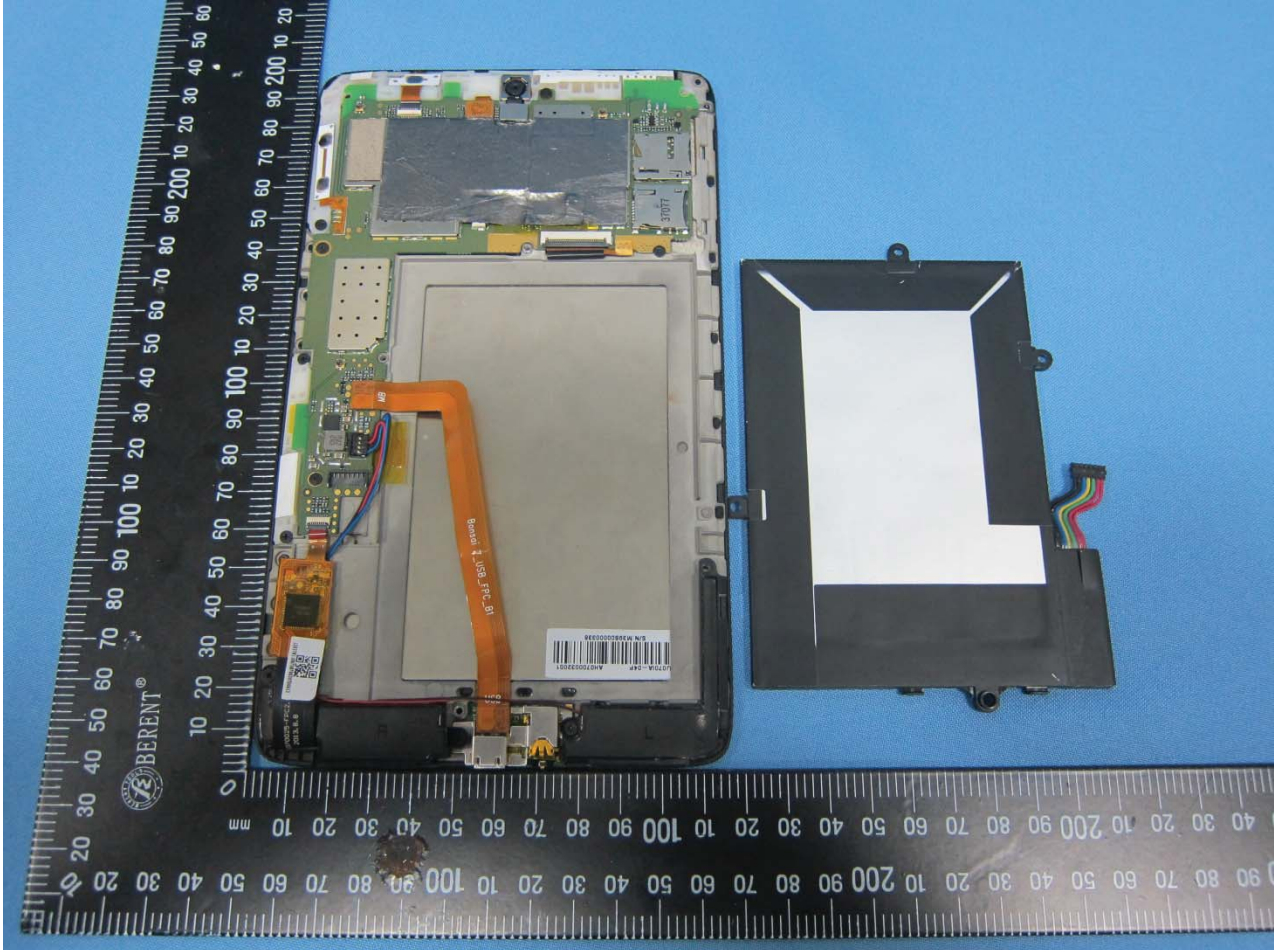

3. Internal Photograph of EUT

Brand Name: HP / Model Name: HSTNH-B16C / Marketing Name: HP SLATE 7 HD

Brand Name: HP / Model Name: HSTNH-B16C / Marketing Name: HP SLATE 7 HD

Brand Name: HP / Model Name: HSTNH-B16C / Marketing Name: HP SLATE 7 HD