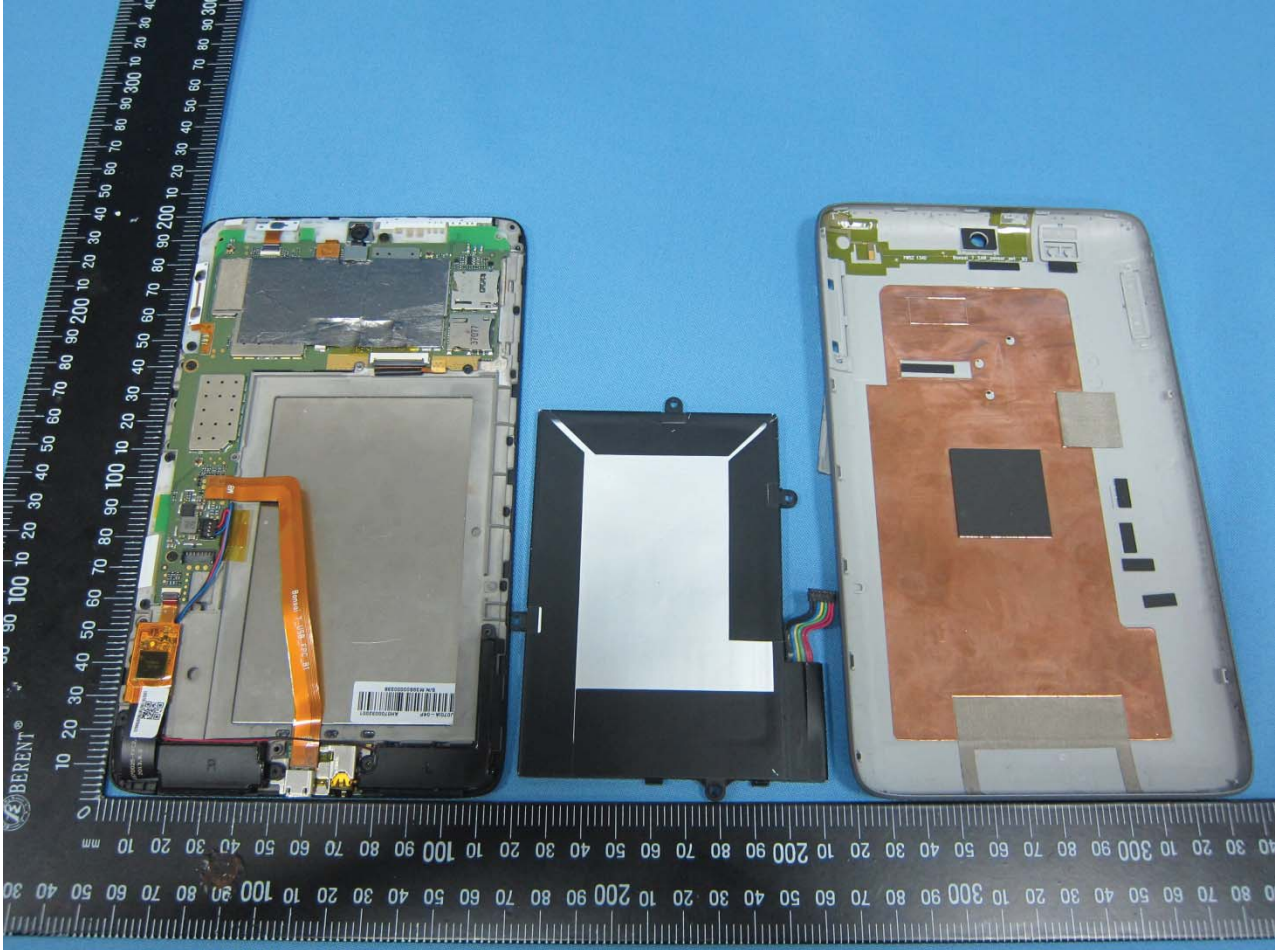

3. Internal Photograph of EUT

Brand Name: HP / Model Name: HSTNH-B16C / Marketing Name: HP SLATE 7 HD

Brand Name: HP / Model Name: HSTNH-B16C / Marketing Name: HP SLATE 7 HD

Brand Name: HP / Model Name: HSTNH-B16C / Marketing Name: HP SLATE 7 HD