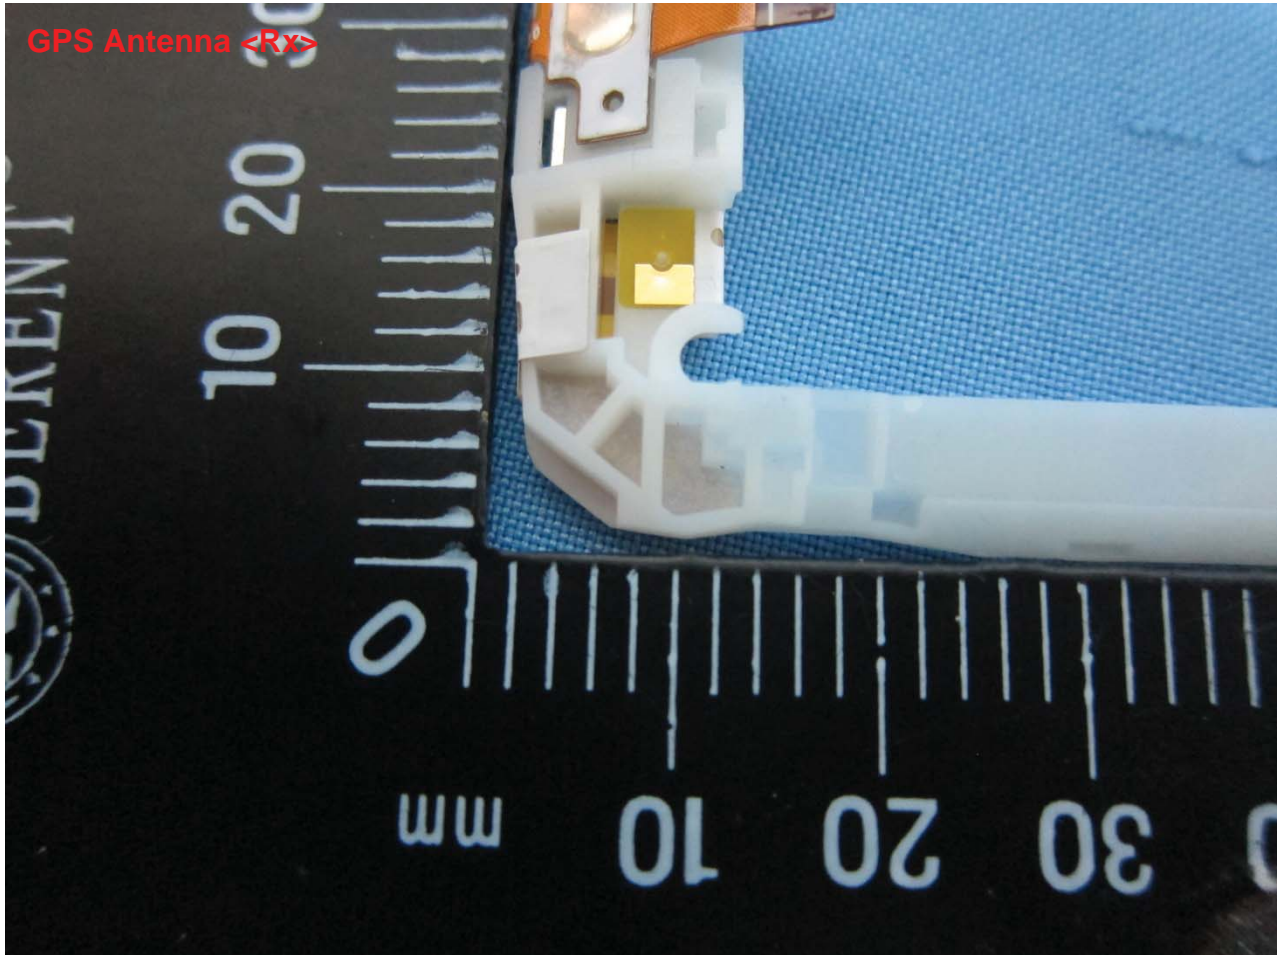

Brand Name: HP / Model Name: HSTNH-B16C / Marketing Name: HP SLATE 7 HD