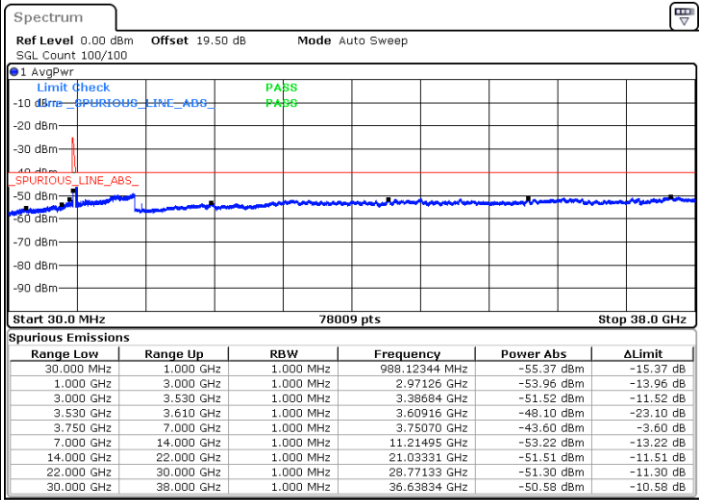

N/A

Date: 22.FEB.2021 12:30:30

LTE Band 48C / 20MHz+5MHz

QPSK

Middle Channel / 1RB0 and 1RB24

Middle Channel / 1RB99 and 1RB0

Date: 22.FEB.2021 12:57:49

Date: 22.FEB.2021 12:59:20

Middle Channel / FullIRB

N/A

Date: 22.FEB.2021 12:50:13

LTE Band 48C / 20MHz+5MHz

QPSK

Highest Channel / 1RB0 and 1RB24

Highest Channel / 1RB99 and 1RB0

Date: 22.FEB.2021 13:29:42

Date: 22.FEB.2021 13:22:06

Highest Channel / FullIRB

N/A

Date: 22.FEB.2021 13:31:13

LTE Band 48C / 20MHz+10MHz

QPSK

Lowest Channel / 1RB0 and 1RB49

Lowest Channel / 1RB99 and 1RB0

Date: 22.FEB.2021 16:10:25

Date: 22.FEB.2021 16:08:54

Lowest Channel / FullIRB

N/A

Date: 22.FEB.2021 16:18:01

LTE Band 48C / 20MHz+10MHz

QPSK

Middle Channel / 1RB0 and 1RB49