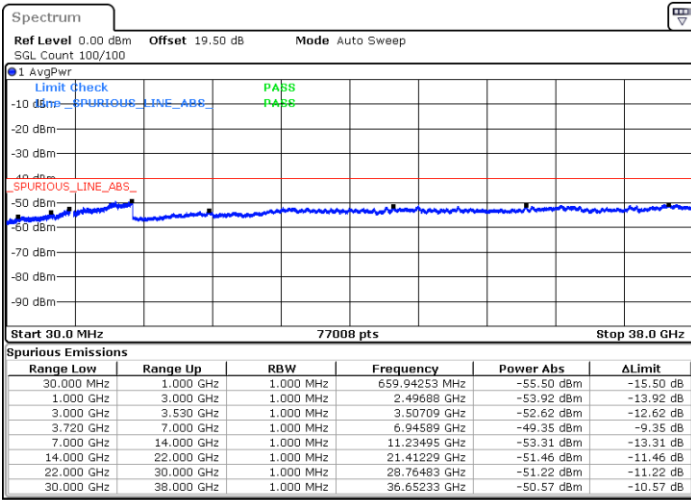

Date: 23.FEB.2021 13:33:50

Date: 23.FEB.2021 13:26:13

Highest Channel / FullIRB

N/A

Date: 23.FEB.2021 13:35:21

LTE Band 48C / 5MHz+20MHz

16QAM

Lowest Channel / 1RB0 and 1RB99

Lowest Channel / 1RB24 and 1RB0

Date: 22.FEB.2021 10:19:21

Date: 22.FEB.2021 10:14:47

Lowest Channel / FullIRB

N/A

Date: 22.FEB.2021 10:23:54

LTE Band 48C / 5MHz+20MHz

16QAM

Middle Channel / 1RB0 and 1RB99

Middle Channel / 1RB24 and 1RB0

Date: 22.FEB.2021 10:51:14

Date: 22.FEB.2021 10:55:48

Middle Channel / FullIRB

N/A

Date: 22.FEB.2021 10:46:41

LTE Band 48C / 5MHz+20MHz

16QAM

Highest Channel / 1RB0 and 1RB99

Highest Channel / 1RB24 and 1RB0

Date: 22.FEB.2021 11:23:08

Date: 22.FEB.2021 11:18:34

Highest Channel / FullIRB

N/A

Date: 22.FEB.2021 11:27:41