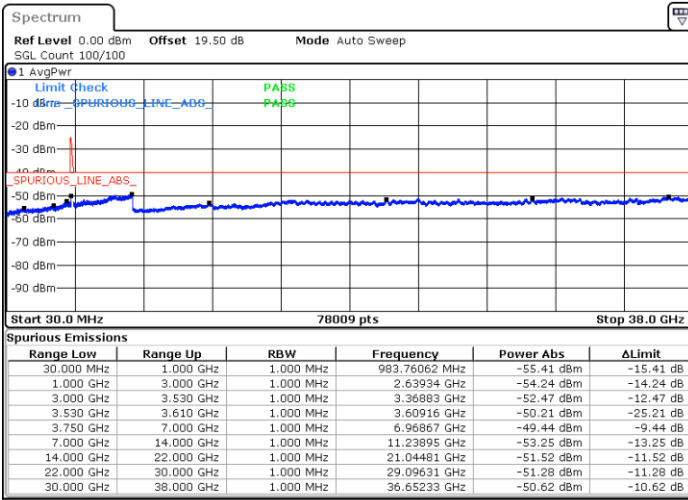

Date: 22.FEB.2021 15:08:19

Lowest Channel / FullRB

N/A

Date: 22.FEB.2021 15:17:27

LTE Band 48C / 10MHz+20MHz

QPSK

Middle Channel / 1RB0 and 1RB99

Middle Channel / 1RB49 and 1RB0

Date: 22.FEB.2021 15:26:34

Date: 22.FEB.2021 15:28:05

Middle Channel / FullIRB

N/A

Date: 22.FEB.2021 15:18:58

LTE Band 48C / 10MHz+20MHz

QPSK

Highest Channel / 1RB0 and 1RB99

Highest Channel / 1RB49 and 1RB0

Date: 22.FEB.2021 15:40:16

Date: 22.FEB.2021 15:32:39

Highest Channel / FullIRB

N/A

Date: 22.FEB.2021 15:41:47

LTE Band 48C / 15MHz+20MHz

QPSK

Lowest Channel / 1RB0 and 1RB99

Lowest Channel / 1RB74 and 1RB0

Date: 23.FEB.2021 10:01:29

Date: 23.FEB.2021 09:59:58

Lowest Channel / FullRB

N/A

Date: 23.FEB.2021 10:09:06

LTE Band 48C / 15MHz+20MHz