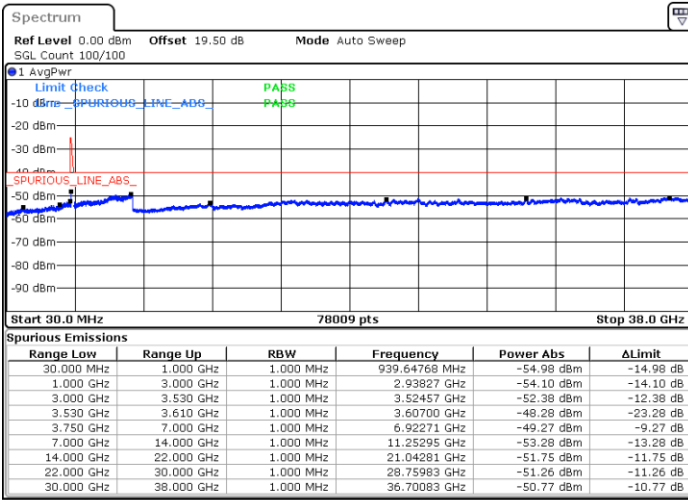

Lowest Channel / 1RB0 and 1RB99

Lowest Channel / 1RB74 and 1RB0

Date: 23.FEB.2021 10:01:29

Date: 23.FEB.2021 09:59:58

Lowest Channel / FullRB

N/A

Date: 23.FEB.2021 10:09:06

LTE Band 48C / 15MHz+20MHz

QPSK

Middle Channel / 1RB0 and 1RB99

Middle Channel / 1RB74 and 1RB0

Date: 23.FEB.2021 10:39:25

Date: 23.FEB.2021 10:40:57

Middle Channel / FullIRB

N/A

Date: 23.FEB.2021 10:31:48

LTE Band 48C / 15MHz+20MHz

QPSK

Highest Channel / 1RB0 and 1RB99

Highest Channel / 1RB74 and 1RB0

Date: 23.FEB.2021 11:11:21

Date: 23.FEB.2021 11:03:45

Highest Channel / FullIRB

N/A

Date: 23.FEB.2021 11:12:53

LTE Band 48C / 20MHz+5MHz

QPSK

Lowest Channel / 1RB0 and 1RB24

Lowest Channel / 1RB99 and 1RB0

Date: 22.FEB.2021 12:22:54

Date: 22.FEB.2021 12:21:23

Lowest Channel / FullIRB