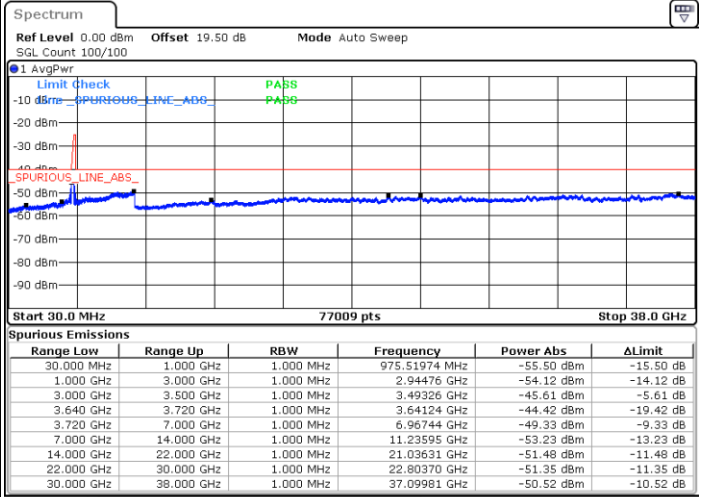

Middle Channel / FullIRB

N/A

Date: 22.FEB.2021 12:50:13

LTE Band 48C / 20MHz+5MHz

QPSK

Highest Channel / 1RB0 and 1RB24

Highest Channel / 1RB99 and 1RB0

Date: 22.FEB.2021 13:29:42

Date: 22.FEB.2021 13:22:06

Highest Channel / FullIRB

N/A

Date: 22.FEB.2021 13:31:13

LTE Band 48C / 20MHz+10MHz

QPSK

Lowest Channel / 1RB0 and 1RB49

Lowest Channel / 1RB99 and 1RB0

Date: 22.FEB.2021 16:10:25

Date: 22.FEB.2021 16:08:54

Lowest Channel / FullIRB

N/A

Date: 22.FEB.2021 16:18:01

LTE Band 48C / 20MHz+10MHz

QPSK

Middle Channel / 1RB0 and 1RB49

Middle Channel / 1RB99 and 1RB0

Date: 22.FEB.2021 16:45:36

Date: 22.FEB.2021 16:55:11

Middle Channel / FullIRB

N/A

Date: 22.FEB.2021 16:38:00

LTE Band 48C / 20MHz+10MHz

QPSK