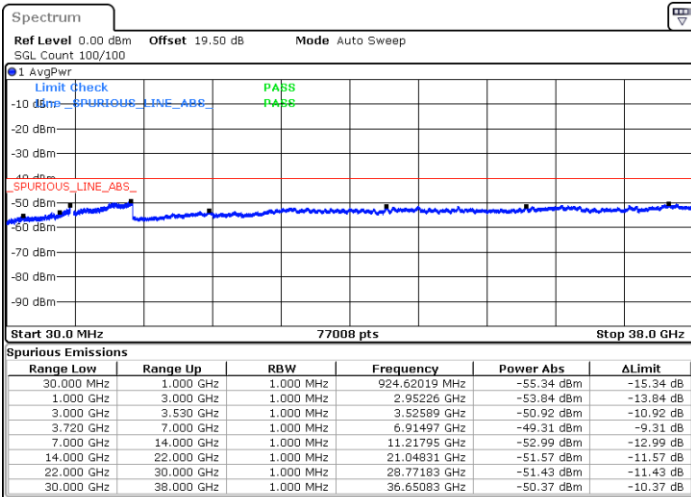

LTE Band 48C / 10MHz+20MHz

16QAM

Lowest Channel / 1RB0 and 1RB99

Lowest Channel / 1RB49 and 1RB0

Date: 22.FEB.2021 15:11:21

Date: 22.FEB.2021 15:06:48

Lowest Channel / FullRB

N/A

Date: 22.FEB.2021 15:15:55

LTE Band 48C / 10MHz+20MHz

16QAM

Middle Channel / 1RB0 and 1RB99

Middle Channel / 1RB49 and 1RB0

Date: 22.FEB.2021 15:25:03

Date: 22.FEB.2021 15:29:37

Middle Channel / FullIRB

N/A

Date: 22.FEB.2021 15:20:29

LTE Band 48C / 10MHz+20MHz

16QAM

Highest Channel / 1RB0 and 1RB99

Highest Channel / 1RB49 and 1RB0

Date: 22.FEB.2021 15:38:44

Date: 22.FEB.2021 15:34:10

Highest Channel / FullIRB

N/A

Date: 22.FEB.2021 15:43:18

LTE Band 48C / 15MHz+20MHz

16QAM

Lowest Channel / 1RB0 and 1RB9

Lowest Channel / 1RB74 and 1RB0

Date: 23.FEB.2021 10:03:01