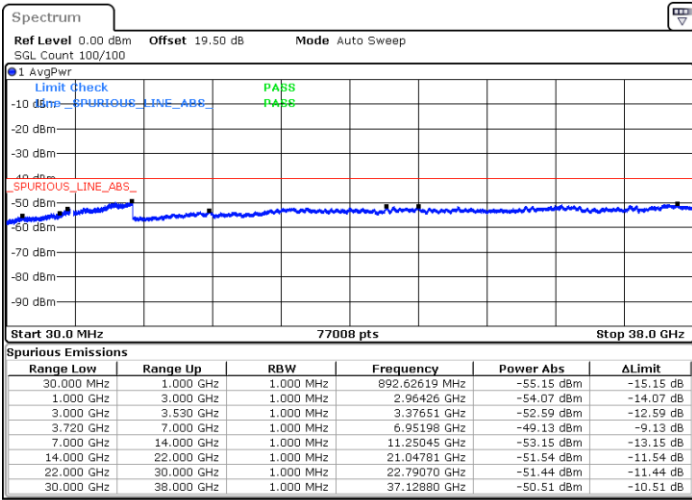

Date: 22.FEB.2021 13:22:06

Highest Channel / FullIRB

N/A

Date: 22.FEB.2021 13:31:13

LTE Band 48C / 20MHz+10MHz

QPSK

Lowest Channel / 1RB0 and 1RB49

Lowest Channel / 1RB99 and 1RB0

Date: 22.FEB.2021 16:10:25

Date: 22.FEB.2021 16:08:54

Lowest Channel / FullIRB

N/A

Date: 22.FEB.2021 16:18:01

LTE Band 48C / 20MHz+10MHz

QPSK

Middle Channel / 1RB0 and 1RB49

Middle Channel / 1RB99 and 1RB0

Date: 22.FEB.2021 16:45:36

Date: 22.FEB.2021 16:55:11

Middle Channel / FullIRB

N/A

Date: 22.FEB.2021 16:38:00

LTE Band 48C / 20MHz+10MHz

QPSK

Highest Channel / 1RB0 and 1RB49

Highest Channel / 1RB99 and 1RB0

Date: 23.FEB.2021 14:23:34

Date: 23.FEB.2021 14:15:57

Highest Channel / FullIRB

N/A

Date: 23.FEB.2021 14:25:05

LTE Band 48C / 20MHz+15MHz