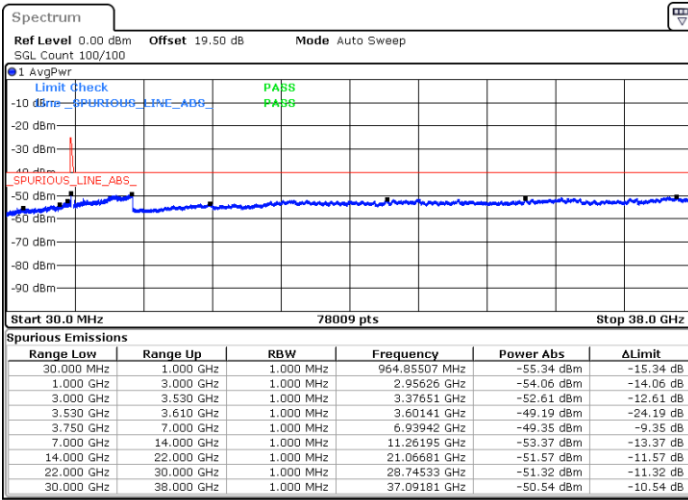

LTE Band 48C / 20MHz+15MHz

QPSK

Middle Channel / 1RB0 and 1RB74

Middle Channel / 1RB99 and 1RB0

Date: 23.FEB.2021 15:28:46

Date: 23.FEB.2021 15:30:17

Middle Channel / FullIRB

N/A

Date: 23.FEB.2021 15:21:10

LTE Band 48C / 20MHz+15MHz

QPSK

Highest Channel / 1RB0 and 1RB74

Highest Channel / 1RB99 and 1RB0

Date: 23.FEB.2021 15:42:28

Date: 23.FEB.2021 15:34:52

Highest Channel / FullIRB

N/A

Date: 23.FEB.2021 15:44:00

LTE Band 48C / 20MHz+20MHz

QPSK

Lowest Channel / 1RB0 and 1RB99

Lowest Channel / 1RB99 and 1RB0

Date: 23.FEB.2021 12:24:01

Date: 23.FEB.2021 12:22:30

Lowest Channel / FullIRB

N/A

Date: 23.FEB.2021 12:31:37

LTE Band 48C / 20MHz+20MHz

QPSK

MiddleChannel / 1RB0 and 1RB99

Middle Channel / 1RB99 and 1RB0

Date: 23.FEB.2021 13:01:54