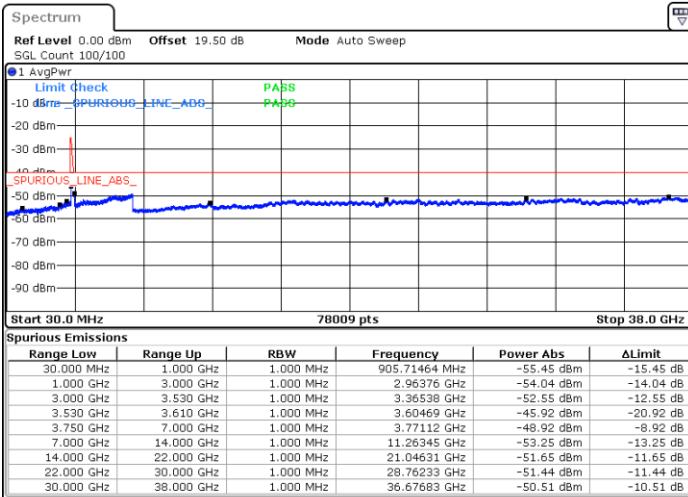

Lowest Channel / FullIRB

N/A

Date: 23.FEB.2021 12:31:37

LTE Band 48C / 20MHz+20MHz

QPSK

MiddleChannel / 1RB0 and 1RB99

Middle Channel / 1RB99 and 1RB0

Date: 23.FEB.2021 13:01:54

Date: 23.FEB.2021 13:03:25

Middle Channel / FullIRB

N/A

Date: 23.FEB.2021 12:54:18

LTE Band 48C / 20MHz+20MHz

QPSK

Highest Channel / 1RB0 and 1RB99

Highest Channel / 1RB99 and 1RB0

Date: 23.FEB.2021 13:33:50

Date: 23.FEB.2021 13:26:13

Highest Channel / FullIRB

N/A

Date: 23.FEB.2021 13:35:21

LTE Band 48C / 5MHz+20MHz

16QAM

Lowest Channel / 1RB0 and 1RB99

Lowest Channel / 1RB24 and 1RB0

Date: 22.FEB.2021 10:19:21

Date: 22.FEB.2021 10:14:47

Lowest Channel / FullIRB

N/A

Date: 22.FEB.2021 10:23:54

LTE Band 48C / 5MHz+20MHz

16QAM