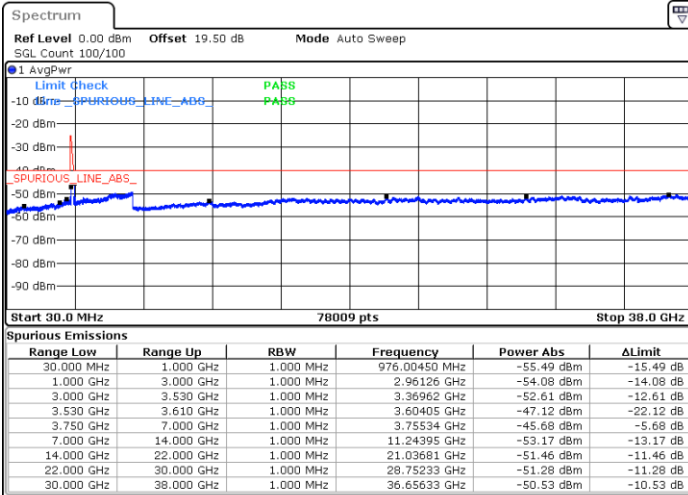

Conducted Spurious Emission

LTE Band 48C / 5MHz+20MHz

QPSK

Middle Channel / 1RB0 and 1RB99

Middle Channel / 1RB24 and 1RB0

Date: 22.FEB.2021 10:52:46

Date: 22.FEB.2021 10:54:17

Middle Channel / FullIRB

N/A

Date: 22.FEB.2021 10:45:09

LTE Band 48C / 5MHz+20MHz

QPSK

Highest Channel / 1RB0 and 1RB99

Highest Channel / 1RB24 and 1RB0

Date: 22.FEB.2021 11:24:39

Date: 22.FEB.2021 11:17:03

Highest Channel / FullIRB

N/A

Date: 22.FEB.2021 11:26:10

LTE Band 48C / 10MHz+20MHz

QPSK

Lowest Channel / 1RB0 and 1RB99

Lowest Channel / 1RB49 and 1RB0

Date: 22.FEB.2021 15:09:50

Date: 22.FEB.2021 15:08:19

Lowest Channel / FullRB

N/A

Date: 22.FEB.2021 15:17:27

LTE Band 48C / 10MHz+20MHz

QPSK

Middle Channel / 1RB0 and 1RB99

Middle Channel / 1RB49 and 1RB0