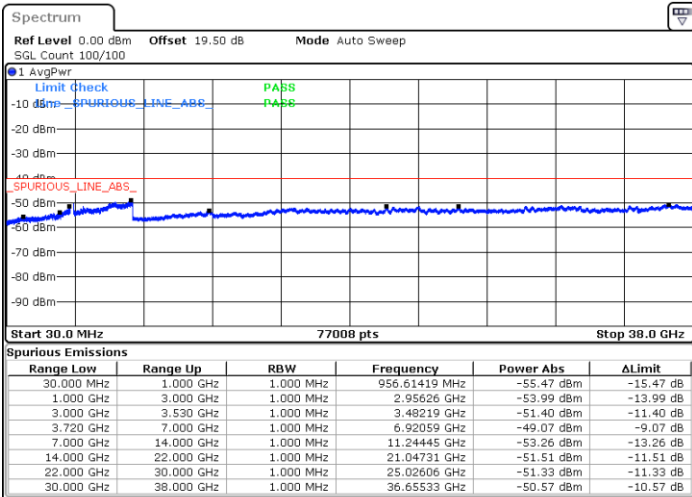

N/A

Date: 23.FEB.2021 15:44:00

LTE Band 48C / 20MHz+20MHz

QPSK

Lowest Channel / 1RB0 and 1RB99

Lowest Channel / 1RB99 and 1RB0

Date: 23.FEB.2021 12:24:01

Date: 23.FEB.2021 12:22:30

Lowest Channel / FullIRB

N/A

Date: 23.FEB.2021 12:31:37

LTE Band 48C / 20MHz+20MHz

QPSK

MiddleChannel / 1RB0 and 1RB99

Middle Channel / 1RB99 and 1RB0

Date: 23.FEB.2021 13:01:54

Date: 23.FEB.2021 13:03:25

Middle Channel / FullIRB

N/A

Date: 23.FEB.2021 12:54:18

LTE Band 48C / 20MHz+20MHz

QPSK

Highest Channel / 1RB0 and 1RB99

Highest Channel / 1RB99 and 1RB0

Date: 23.FEB.2021 13:33:50

Date: 23.FEB.2021 13:26:13

Highest Channel / FullIRB

N/A

Date: 23.FEB.2021 13:35:21

LTE Band 48C / 5MHz+20MHz

16QAM

Lowest Channel / 1RB0 and 1RB99