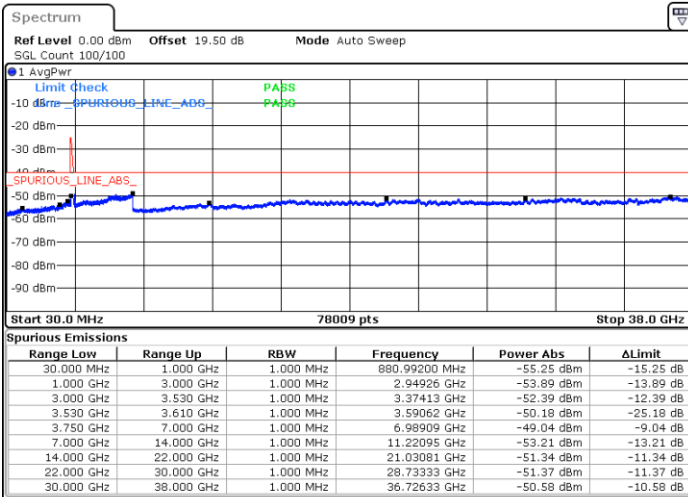

N/A

Date: 22.FEB.2021 12:30:30

LTE Band 48C / 20MHz+5MHz

QPSK

Middle Channel / 1RB0 and 1RB24

Middle Channel / 1RB99 and 1RB0

Date: 22.FEB.2021 12:57:49

Date: 22.FEB.2021 12:59:20

Middle Channel / FullIRB

N/A

Date: 22.FEB.2021 12:50:13

LTE Band 48C / 20MHz+5MHz

QPSK

Highest Channel / 1RB0 and 1RB24

Highest Channel / 1RB99 and 1RB0

Date: 22.FEB.2021 13:29:42

Date: 22.FEB.2021 13:22:06

Highest Channel / FullIRB

N/A

Date: 22.FEB.2021 13:31:13

LTE Band 48C / 20MHz+10MHz

QPSK

Lowest Channel / 1RB0 and 1RB49

Lowest Channel / 1RB99 and 1RB0

Date: 22.FEB.2021 16:10:25

Date: 22.FEB.2021 16:08:54

Lowest Channel / FullIRB

N/A

Date: 22.FEB.2021 16:18:01

LTE Band 48C / 20MHz+10MHz

QPSK

Middle Channel / 1RB0 and 1RB49