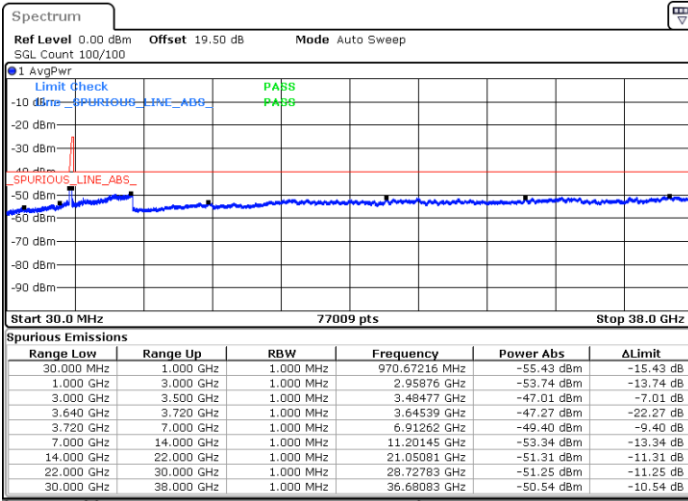

16QAM

Highest Channel / 1RB0 and 1RB99

Highest Channel / 1RB24 and 1RB0

Date: 22.FEB.2021 11:23:08

Date: 22.FEB.2021 11:18:34

Highest Channel / FullIRB

N/A

Date: 22.FEB.2021 11:27:41

LTE Band 48C / 10MHz+20MHz

16QAM

Lowest Channel / 1RB0 and 1RB99

Lowest Channel / 1RB49 and 1RB0

Date: 22.FEB.2021 15:11:21

Date: 22.FEB.2021 15:06:48

Lowest Channel / FullRB

N/A

Date: 22.FEB.2021 15:15:55

LTE Band 48C / 10MHz+20MHz

16QAM

Middle Channel / 1RB0 and 1RB99

Middle Channel / 1RB49 and 1RB0

Date: 22.FEB.2021 15:25:03

Date: 22.FEB.2021 15:29:37

Middle Channel / FullIRB

N/A

Date: 22.FEB.2021 15:20:29

LTE Band 48C / 10MHz+20MHz

16QAM

Highest Channel / 1RB0 and 1RB99

Highest Channel / 1RB49 and 1RB0

Date: 22.FEB.2021 15:38:44

Date: 22.FEB.2021 15:34:10