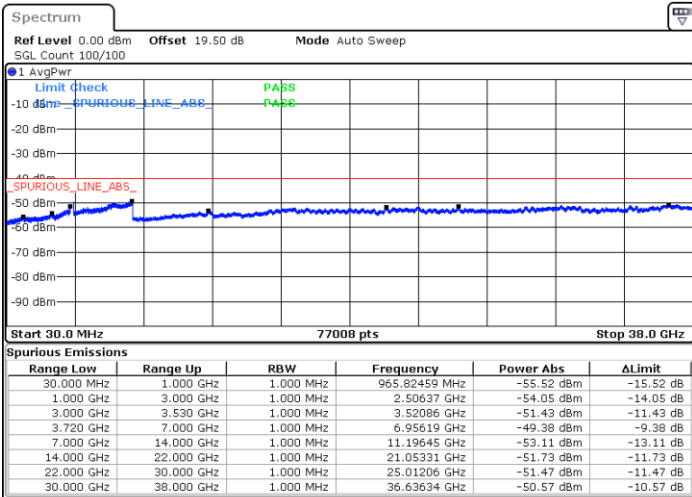

Lowest Channel / 1RB0 and 1RB99

Lowest Channel / 1RB74 and 1RB0

Date: 23.FEB.2021 10:01:29

Date: 23.FEB.2021 09:59:58

Lowest Channel / FullRB

N/A

Date: 23.FEB.2021 10:09:06

LTE Band 48C / 15MHz+20MHz

QPSK

Middle Channel / 1RB0 and 1RB99

Middle Channel / 1RB74 and 1RB0

Date: 23.FEB.2021 10:39:25

Date: 23.FEB.2021 10:40:57

Middle Channel / FullIRB

N/A

Date: 23.FEB.2021 10:31:48

LTE Band 48C / 15MHz+20MHz

QPSK

Highest Channel / 1RB0 and 1RB99

Highest Channel / 1RB74 and 1RB0

Date: 23.FEB.2021 11:11:21

Date: 23.FEB.2021 11:03:45

Highest Channel / FullIRB

N/A

Date: 23.FEB.2021 11:12:53

LTE Band 48C / 20MHz+5MHz

QPSK

Lowest Channel / 1RB0 and 1RB24

Lowest Channel / 1RB99 and 1RB0

Date: 22.FEB.2021 12:22:54

Date: 22.FEB.2021 12:21:23

Lowest Channel / FullIRB