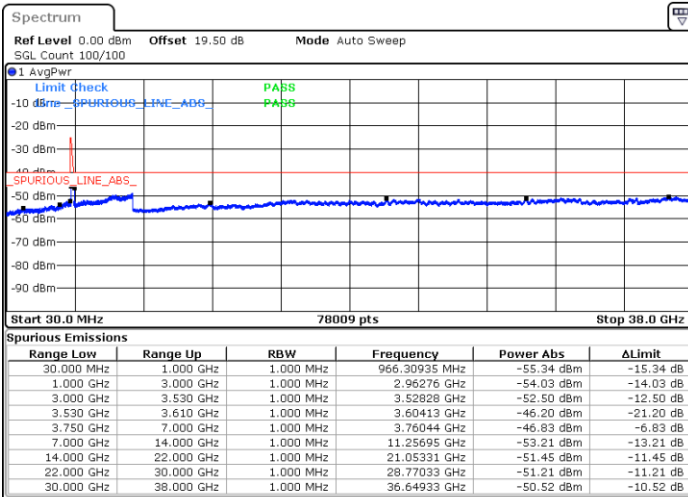

Date: 22.FEB.2021 15:26:34

Date: 22.FEB.2021 15:28:05

Middle Channel / FullIRB

N/A

Date: 22.FEB.2021 15:18:58

LTE Band 48C / 10MHz+20MHz

QPSK

Highest Channel / 1RB0 and 1RB99

Highest Channel / 1RB49 and 1RB0

Date: 22.FEB.2021 15:40:16

Date: 22.FEB.2021 15:32:39

Highest Channel / FullIRB

N/A

Date: 22.FEB.2021 15:41:47

LTE Band 48C / 15MHz+20MHz

QPSK

Lowest Channel / 1RB0 and 1RB99

Lowest Channel / 1RB74 and 1RB0

Date: 23.FEB.2021 10:01:29

Date: 23.FEB.2021 09:59:58

Lowest Channel / FullRB

N/A

Date: 23.FEB.2021 10:09:06

LTE Band 48C / 15MHz+20MHz