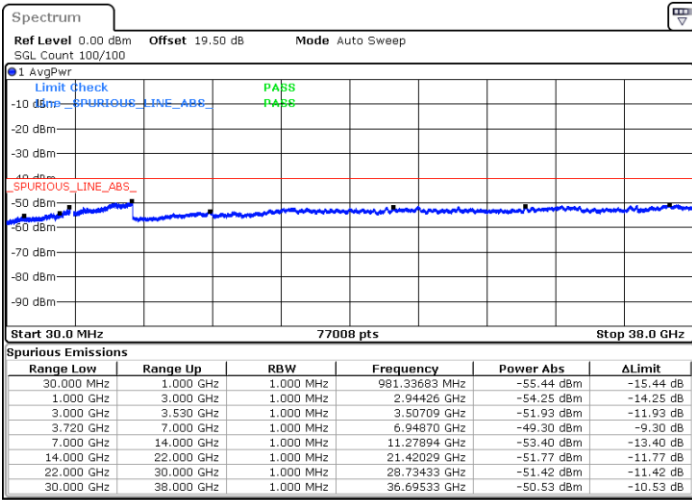

Highest Channel / 1RB0 and 1RB49

Highest Channel / 1RB99 and 1RB0

Date: 23.FEB.2021 14:23:34

Date: 23.FEB.2021 14:15:57

Highest Channel / FullIRB

N/A

Date: 23.FEB.2021 14:25:05

LTE Band 48C / 20MHz+15MHz

QPSK

Lowest Channel / 1RB0 and 1RB74

Lowest Channel / 1RB99 and 1RB0

Date: 23.FEB.2021 15:12:02

Date: 23.FEB.2021 15:10:30

Lowest Channel / FullIRB

N/A

Date: 23.FEB.2021 15:19:38

LTE Band 48C / 20MHz+15MHz

QPSK

Middle Channel / 1RB0 and 1RB74

Middle Channel / 1RB99 and 1RB0

Date: 23.FEB.2021 15:28:46

Date: 23.FEB.2021 15:30:17

Middle Channel / FullIRB

N/A

Date: 23.FEB.2021 15:21:10

LTE Band 48C / 20MHz+15MHz

QPSK

Highest Channel / 1RB0 and 1RB74

Highest Channel / 1RB99 and 1RB0

Date: 23.FEB.2021 15:42:28

Date: 23.FEB.2021 15:34:52

Highest Channel / FullIRB