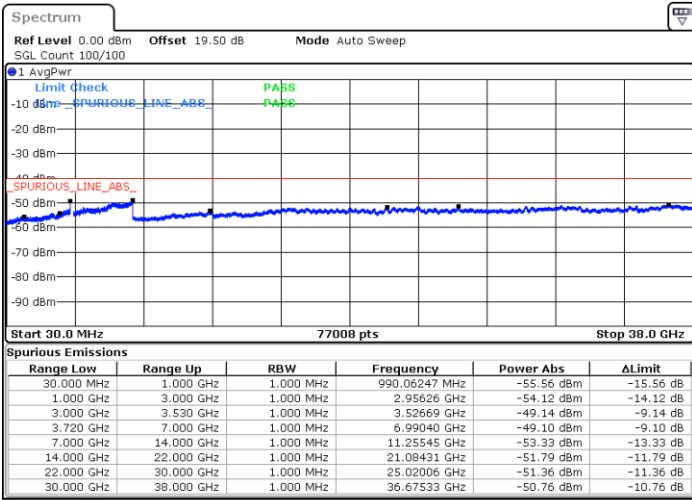

N/A

Date: 23.FEB.2021 15:44:00

LTE Band 48C / 20MHz+20MHz

QPSK

Lowest Channel / 1RB0 and 1RB99

Lowest Channel / 1RB99 and 1RB0

Date: 23.FEB.2021 12:24:01

Date: 23.FEB.2021 12:22:30

Lowest Channel / FullIRB

N/A

Date: 23.FEB.2021 12:31:37

LTE Band 48C / 20MHz+20MHz

QPSK

MiddleChannel / 1RB0 and 1RB99

Middle Channel / 1RB99 and 1RB0

Date: 23.FEB.2021 13:01:54

Date: 23.FEB.2021 13:03:25

Middle Channel / FullIRB

N/A

Date: 23.FEB.2021 12:54:18

LTE Band 48C / 20MHz+20MHz

QPSK

Highest Channel / 1RB0 and 1RB99

Highest Channel / 1RB99 and 1RB0

Date: 23.FEB.2021 13:33:50

Date: 23.FEB.2021 13:26:13

Highest Channel / FullIRB

N/A

Date: 23.FEB.2021 13:35:21

LTE Band 48C / 5MHz+20MHz

16QAM

Lowest Channel / 1RB0 and 1RB99