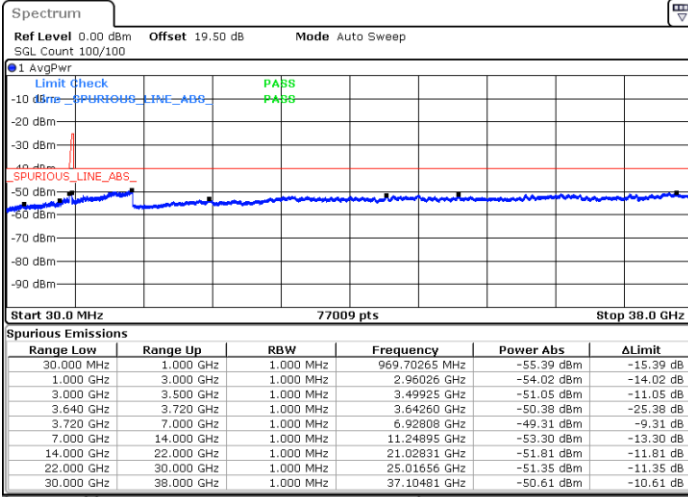

Date: 22.FEB.2021 15:26:34

Date: 22.FEB.2021 15:28:05

Middle Channel / FullIRB

N/A

Date: 22.FEB.2021 15:18:58

LTE Band 48C / 10MHz+20MHz

QPSK

Highest Channel / 1RB0 and 1RB99

Highest Channel / 1RB49 and 1RB0

Date: 22.FEB.2021 15:40:16

Date: 22.FEB.2021 15:32:39

Highest Channel / FullIRB

N/A

Date: 22.FEB.2021 15:41:47

LTE Band 48C / 15MHz+20MHz

QPSK

Lowest Channel / 1RB0 and 1RB99

Lowest Channel / 1RB74 and 1RB0

Date: 23.FEB.2021 10:01:29

Date: 23.FEB.2021 09:59:58

Lowest Channel / FullRB

N/A

Date: 23.FEB.2021 10:09:06

LTE Band 48C / 15MHz+20MHz

LTE Band 48C / 15MHz+20MHz

QPSK

Highest Channel / 1RB0 and 1RB99

Highest Channel / 1RB74 and 1RB0

Date: 23.FEB.2021 11:11:21

Date: 23.FEB.2021 11:03:45

Highest Channel / FullIRB

N/A