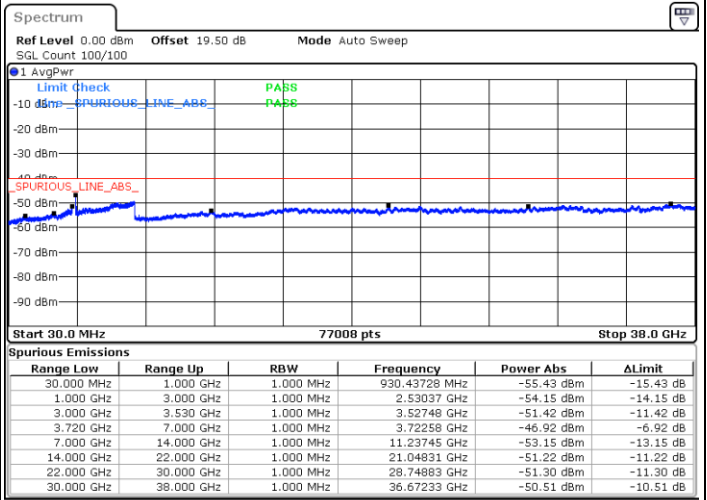

Date: 22.FEB.2021 13:22:06

Highest Channel / FullIRB

N/A

Date: 22.FEB.2021 13:31:13

LTE Band 48C / 20MHz+10MHz

QPSK

Lowest Channel / 1RB0 and 1RB49

Lowest Channel / 1RB99 and 1RB0

Date: 22.FEB.2021 16:10:25

Date: 22.FEB.2021 16:08:54

Lowest Channel / FullIRB

N/A

Date: 22.FEB.2021 16:18:01

LTE Band 48C / 20MHz+10MHz

QPSK

Middle Channel / 1RB0 and 1RB49

Middle Channel / 1RB99 and 1RB0

Date: 22.FEB.2021 16:45:36

Date: 22.FEB.2021 16:55:11

Middle Channel / FullIRB

N/A

Date: 22.FEB.2021 16:38:00

LTE Band 48C / 20MHz+10MHz

QPSK

Highest Channel / 1RB0 and 1RB49

Highest Channel / 1RB99 and 1RB0

Date: 23.FEB.2021 14:23:34

Date: 23.FEB.2021 14:15:57

Highest Channel / FullIRB

N/A

Date: 23.FEB.2021 14:25:05

LTE Band 48C / 20MHz+15MHz