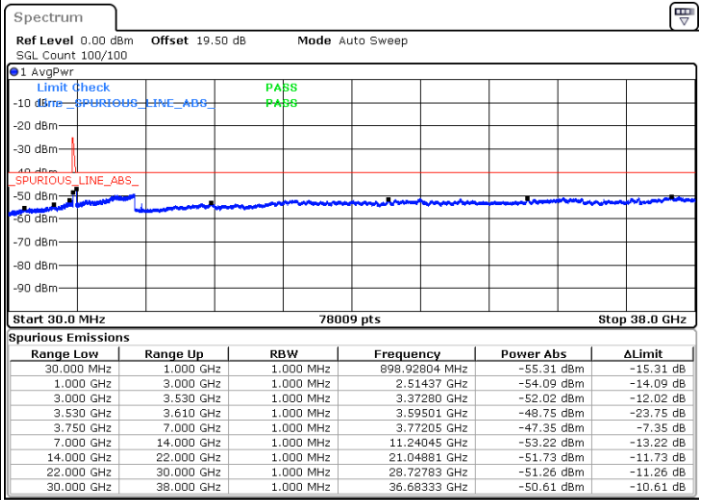

LTE Band 48C / 10MHz+20MHz

16QAM

Lowest Channel / 1RB0 and 1RB99

Lowest Channel / 1RB49 and 1RB0

Date: 22.FEB.2021 15:11:21

Date: 22.FEB.2021 15:06:48

Lowest Channel / FullRB

N/A

Date: 22.FEB.2021 15:15:55

LTE Band 48C / 10MHz+20MHz

16QAM

Middle Channel / 1RB0 and 1RB99

Middle Channel / 1RB49 and 1RB0

Date: 22.FEB.2021 15:25:03

Date: 22.FEB.2021 15:29:37

Middle Channel / FullIRB

N/A

Date: 22.FEB.2021 15:20:29

LTE Band 48C / 10MHz+20MHz

16QAM

Highest Channel / 1RB0 and 1RB99

Highest Channel / 1RB49 and 1RB0

Date: 22.FEB.2021 15:38:44

Date: 22.FEB.2021 15:34:10

Highest Channel / FullIRB

N/A

Date: 22.FEB.2021 15:43:18

LTE Band 48C / 15MHz+20MHz

16QAM

Lowest Channel / 1RB0 and 1RB9

Lowest Channel / 1RB74 and 1RB0

Date: 23.FEB.2021 10:03:01