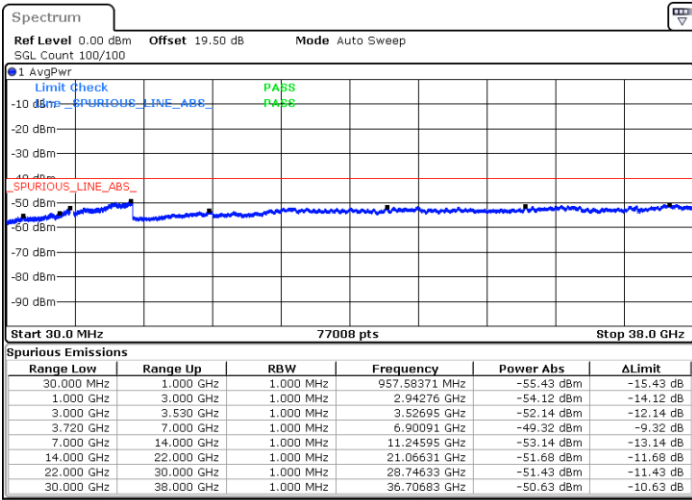

Date: 23.FEB.2021 11:12:53

LTE Band 48C / 20MHz+5MHz

QPSK

Lowest Channel / 1RB0 and 1RB24

Lowest Channel / 1RB99 and 1RB0

Date: 22.FEB.2021 12:22:54

Date: 22.FEB.2021 12:21:23

Lowest Channel / FullIRB

N/A

Date: 22.FEB.2021 12:30:30

LTE Band 48C / 20MHz+5MHz

QPSK

Middle Channel / 1RB0 and 1RB24

Middle Channel / 1RB99 and 1RB0

Date: 22.FEB.2021 12:57:49

Date: 22.FEB.2021 12:59:20

Middle Channel / FullIRB

N/A

Date: 22.FEB.2021 12:50:13

LTE Band 48C / 20MHz+5MHz

QPSK

Highest Channel / 1RB0 and 1RB24

Highest Channel / 1RB99 and 1RB0

Date: 22.FEB.2021 13:29:42

Date: 22.FEB.2021 13:22:06

Highest Channel / FullIRB

N/A

Date: 22.FEB.2021 13:31:13

LTE Band 48C / 20MHz+10MHz

QPSK

Lowest Channel / 1RB0 and 1RB49

Lowest Channel / 1RB99 and 1RB0