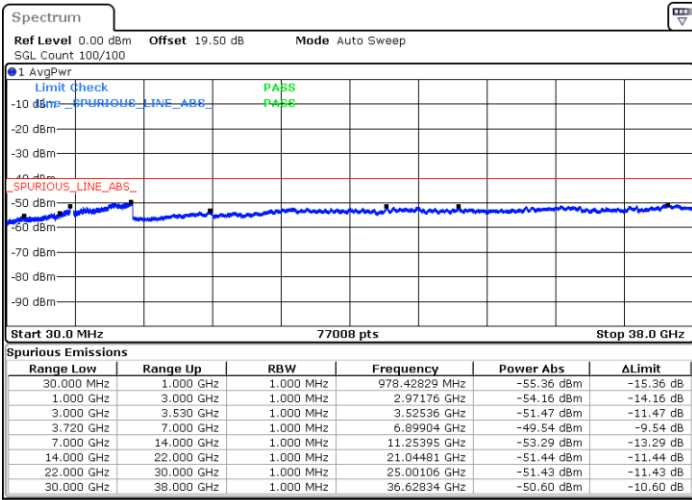

LTE Band 48C / 15MHz+20MHz

QPSK

Middle Channel / 1RB0 and 1RB99

Middle Channel / 1RB74 and 1RB0

Date: 23.FEB.2021 10:39:25