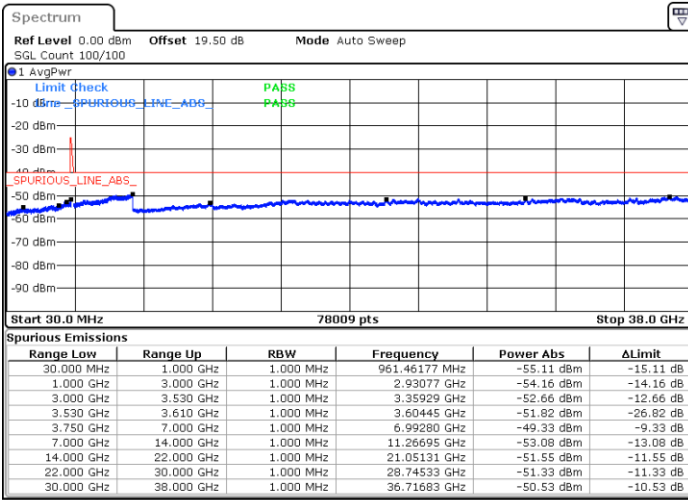

N/A

Date: 22.FEB.2021 12:30:30

LTE Band 48C / 20MHz+5MHz

QPSK

Middle Channel / 1RB0 and 1RB24

Middle Channel / 1RB99 and 1RB0

Date: 22.FEB.2021 12:57:49

Date: 22.FEB.2021 12:59:20

Middle Channel / FullIRB

N/A

Date: 22.FEB.2021 12:50:13

LTE Band 48C / 20MHz+5MHz

QPSK

Highest Channel / 1RB0 and 1RB24

Highest Channel / 1RB99 and 1RB0

Date: 22.FEB.2021 13:29:42

Date: 22.FEB.2021 13:22:06

Highest Channel / FullIRB

N/A

Date: 22.FEB.2021 13:31:13

LTE Band 48C / 20MHz+10MHz

QPSK

Lowest Channel / 1RB0 and 1RB49

Lowest Channel / 1RB99 and 1RB0

Date: 22.FEB.2021 16:10:25

Date: 22.FEB.2021 16:08:54

Lowest Channel / FullIRB

N/A

Date: 22.FEB.2021 16:18:01

LTE Band 48C / 20MHz+10MHz

QPSK

Middle Channel / 1RB0 and 1RB49