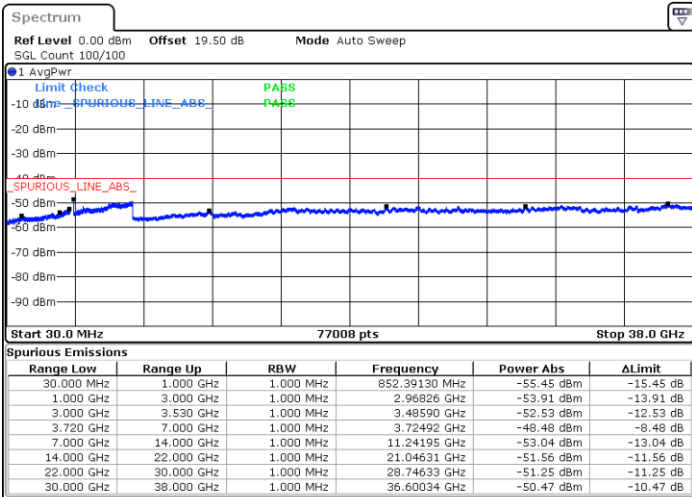

Date: 23.FEB.2021 11:12:53

LTE Band 48C / 20MHz+5MHz

QPSK

Lowest Channel / 1RB0 and 1RB24

Lowest Channel / 1RB99 and 1RB0

Date: 22.FEB.2021 12:22:54

Date: 22.FEB.2021 12:21:23

Lowest Channel / FullIRB

N/A

Date: 22.FEB.2021 12:30:30

LTE Band 48C / 20MHz+5MHz

QPSK

Middle Channel / 1RB0 and 1RB24

Middle Channel / 1RB99 and 1RB0

Date: 22.FEB.2021 12:57:49

Date: 22.FEB.2021 12:59:20

Middle Channel / FullIRB

N/A

Date: 22.FEB.2021 12:50:13

LTE Band 48C / 20MHz+5MHz

QPSK

Highest Channel / 1RB0 and 1RB24

Highest Channel / 1RB99 and 1RB0

Date: 22.FEB.2021 13:29:42

Date: 22.FEB.2021 13:22:06

Highest Channel / FullIRB

N/A

Date: 22.FEB.2021 13:31:13

LTE Band 48C / 20MHz+10MHz

QPSK

Lowest Channel / 1RB0 and 1RB49

Lowest Channel / 1RB99 and 1RB0