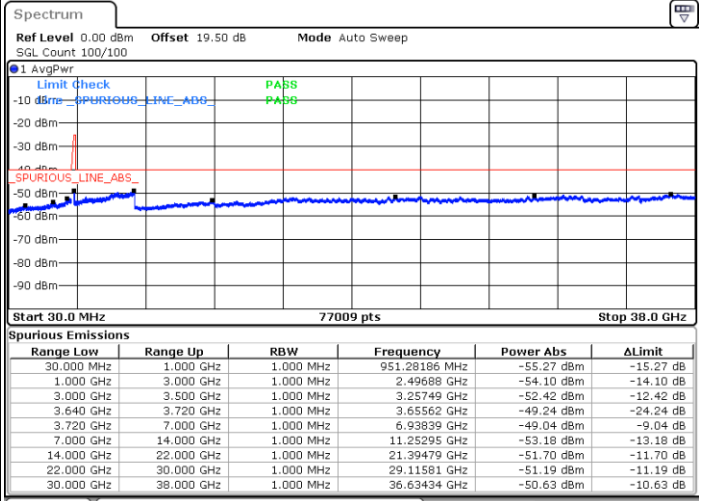

N/A

Date: 22.FEB.2021 15:20:29

LTE Band 48C / 10MHz+20MHz

16QAM

Highest Channel / 1RB0 and 1RB99

Highest Channel / 1RB49 and 1RB0

Date: 22.FEB.2021 15:38:44

Date: 22.FEB.2021 15:34:10

Highest Channel / FullIRB

N/A

Date: 22.FEB.2021 15:43:18

LTE Band 48C / 15MHz+20MHz

16QAM

Lowest Channel / 1RB0 and 1RB9

Lowest Channel / 1RB74 and 1RB0

Date: 23.FEB.2021 10:03:01

Date: 23.FEB.2021 09:58:26

Lowest Channel / FullRB

N/A

Date: 23.FEB.2021 10:07:35