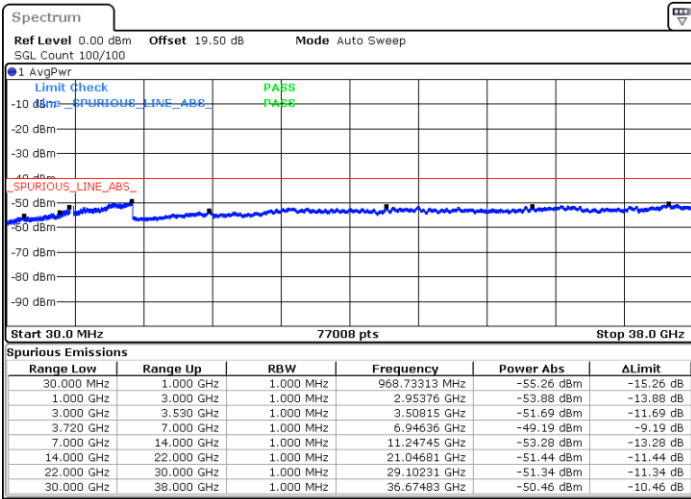

Date: 23.FEB.2021 13:33:50

Date: 23.FEB.2021 13:26:13

Highest Channel / FullIRB

N/A

Date: 23.FEB.2021 13:35:21

LTE Band 48C / 5MHz+20MHz

16QAM

Lowest Channel / 1RB0 and 1RB99

Lowest Channel / 1RB24 and 1RB0

Date: 22.FEB.2021 10:19:21

Date: 22.FEB.2021 10:14:47

Lowest Channel / FullIRB

N/A

Date: 22.FEB.2021 10:23:54

LTE Band 48C / 5MHz+20MHz

16QAM

Middle Channel / 1RB0 and 1RB99

Middle Channel / 1RB24 and 1RB0

Date: 22.FEB.2021 10:51:14

Date: 22.FEB.2021 10:55:48

Middle Channel / FullIRB

N/A

Date: 22.FEB.2021 10:46:41

LTE Band 48C / 5MHz+20MHz

16QAM

Highest Channel / 1RB0 and 1RB99

Highest Channel / 1RB24 and 1RB0

Date: 22.FEB.2021 11:23:08

Date: 22.FEB.2021 11:18:34

Highest Channel / FullIRB

N/A

Date: 22.FEB.2021 11:27:41