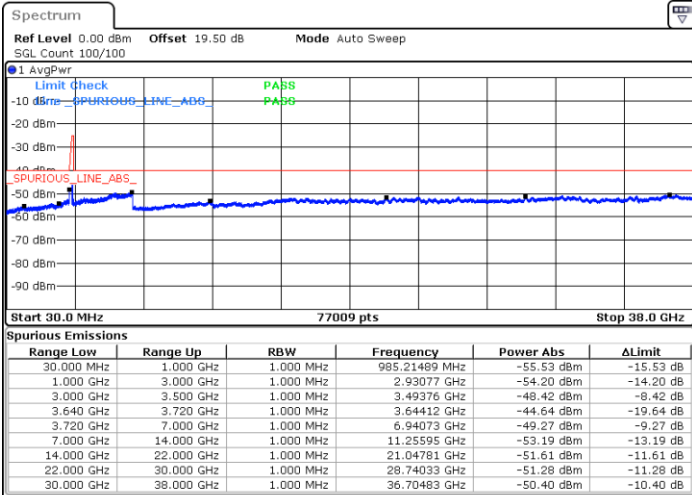

Middle Channel / FullIRB

N/A

Date: 22.FEB.2021 12:50:13

LTE Band 48C / 20MHz+5MHz

QPSK

Highest Channel / 1RB0 and 1RB24

Highest Channel / 1RB99 and 1RB0

Date: 22.FEB.2021 13:29:42

Date: 22.FEB.2021 13:22:06

Highest Channel / FullIRB

N/A

Date: 22.FEB.2021 13:31:13

LTE Band 48C / 20MHz+10MHz

QPSK

Lowest Channel / 1RB0 and 1RB49

Lowest Channel / 1RB99 and 1RB0

Date: 22.FEB.2021 16:10:25

Date: 22.FEB.2021 16:08:54

Lowest Channel / FullIRB

N/A

Date: 22.FEB.2021 16:18:01

LTE Band 48C / 20MHz+10MHz

QPSK

Middle Channel / 1RB0 and 1RB49

Middle Channel / 1RB99 and 1RB0

Date: 22.FEB.2021 16:45:36

Date: 22.FEB.2021 16:55:11

Middle Channel / FullIRB

N/A

Date: 22.FEB.2021 16:38:00

LTE Band 48C / 20MHz+10MHz

QPSK