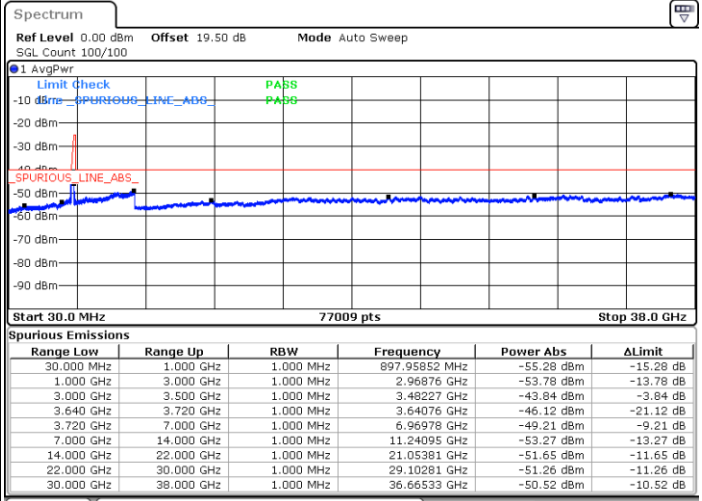

N/A

Date: 22.FEB.2021 10:45:09

LTE Band 48C / 5MHz+20MHz

QPSK

Highest Channel / 1RB0 and 1RB99

Highest Channel / 1RB24 and 1RB0

Date: 22.FEB.2021 11:24:39

Date: 22.FEB.2021 11:17:03

Highest Channel / FullIRB

N/A

Date: 22.FEB.2021 11:26:10

LTE Band 48C / 10MHz+20MHz

QPSK

Lowest Channel / 1RB0 and 1RB99

Lowest Channel / 1RB49 and 1RB0

Date: 22.FEB.2021 15:09:50

Date: 22.FEB.2021 15:08:19

Lowest Channel / FullRB

N/A

Date: 22.FEB.2021 15:17:27

LTE Band 48C / 10MHz+20MHz

QPSK

Middle Channel / 1RB0 and 1RB99

Middle Channel / 1RB49 and 1RB0

Date: 22.FEB.2021 15:26:34

Date: 22.FEB.2021 15:28:05

Middle Channel / FullIRB

N/A

Date: 22.FEB.2021 15:18:58

LTE Band 48C / 10MHz+20MHz

QPSK

Highest Channel / 1RB0 and 1RB99