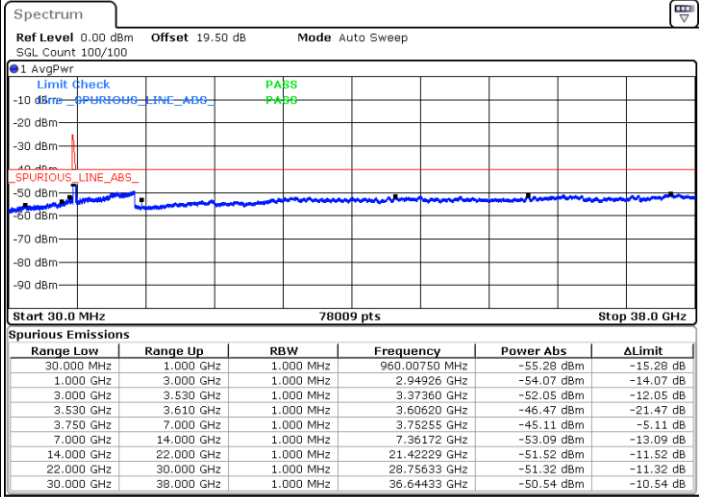

Conducted Spurious Emission

LTE Band 48C / 5MHz+20MHz

QPSK

Middle Channel / 1RB0 and 1RB99

Middle Channel / 1RB24 and 1RB0

Date: 22.FEB.2021 10:52:46

Date: 22.FEB.2021 10:54:17

Middle Channel / FullIRB

N/A

Date: 22.FEB.2021 10:45:09

LTE Band 48C / 5MHz+20MHz

QPSK

Highest Channel / 1RB0 and 1RB99

Highest Channel / 1RB24 and 1RB0

Date: 22.FEB.2021 11:24:39

Date: 22.FEB.2021 11:17:03

Highest Channel / FullIRB

N/A

Date: 22.FEB.2021 11:26:10

LTE Band 48C / 10MHz+20MHz

QPSK

Lowest Channel / 1RB0 and 1RB99

Lowest Channel / 1RB49 and 1RB0

Date: 22.FEB.2021 15:09:50

Date: 22.FEB.2021 15:08:19

Lowest Channel / FullRB

N/A

Date: 22.FEB.2021 15:17:27

LTE Band 48C / 10MHz+20MHz

QPSK

Middle Channel / 1RB0 and 1RB99

Middle Channel / 1RB49 and 1RB0