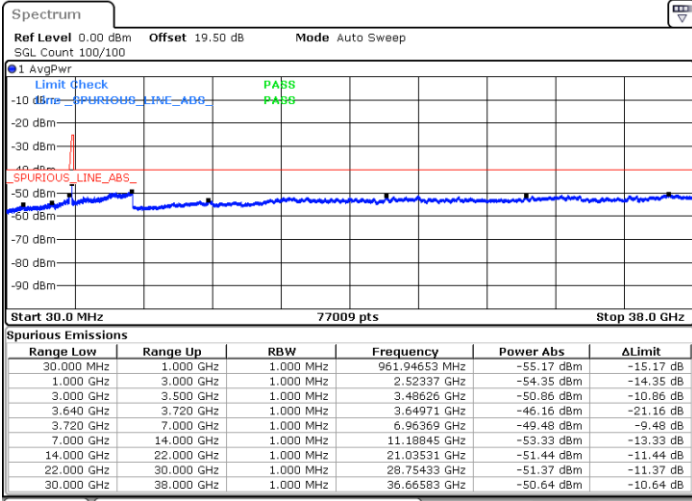

N/A

Date: 22.FEB.2021 15:20:29

LTE Band 48C / 10MHz+20MHz

16QAM

Highest Channel / 1RB0 and 1RB99

Highest Channel / 1RB49 and 1RB0

Date: 22.FEB.2021 15:38:44

Date: 22.FEB.2021 15:34:10

Highest Channel / FullIRB

N/A

Date: 22.FEB.2021 15:43:18

LTE Band 48C / 15MHz+20MHz

16QAM

Lowest Channel / 1RB0 and 1RB9

Lowest Channel / 1RB74 and 1RB0

Date: 23.FEB.2021 10:03:01

Date: 23.FEB.2021 09:58:26

Lowest Channel / FullRB

N/A

Date: 23.FEB.2021 10:07:35