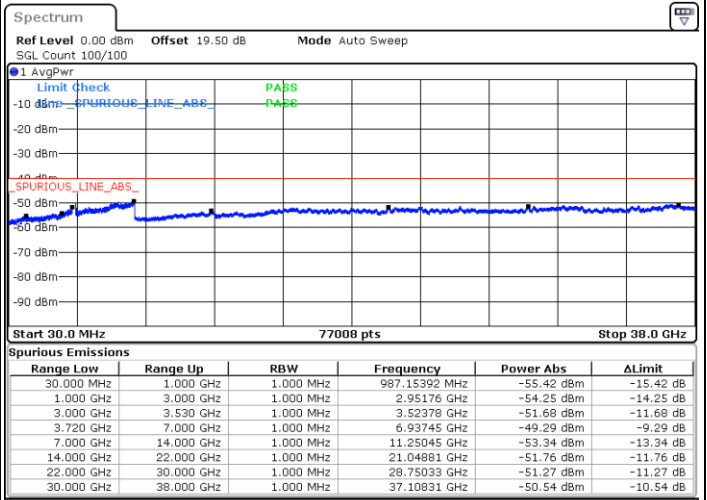

Date: 23.FEB.2021 10:40:57