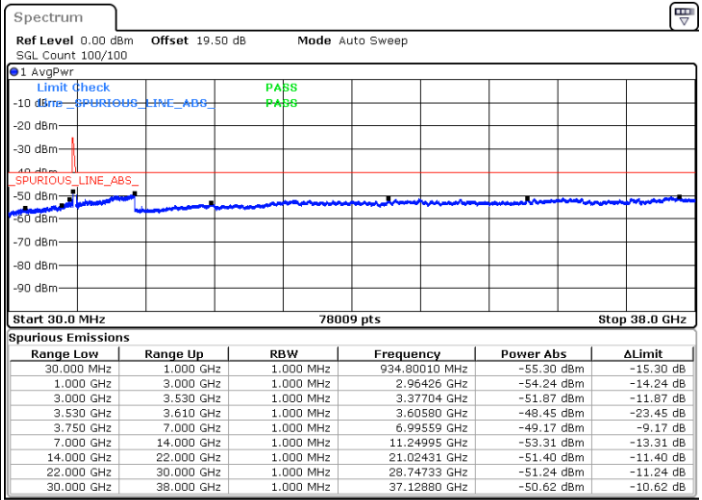

LTE Band 48C / 20MHz+15MHz

QPSK

Middle Channel / 1RB0 and 1RB74

Middle Channel / 1RB99 and 1RB0

Date: 23.FEB.2021 15:28:46

Date: 23.FEB.2021 15:30:17

Middle Channel / FullIRB

N/A

Date: 23.FEB.2021 15:21:10

LTE Band 48C / 20MHz+15MHz

QPSK

Highest Channel / 1RB0 and 1RB74

Highest Channel / 1RB99 and 1RB0

Date: 23.FEB.2021 15:42:28

Date: 23.FEB.2021 15:34:52

Highest Channel / FullIRB

N/A

Date: 23.FEB.2021 15:44:00

LTE Band 48C / 20MHz+20MHz

QPSK

Lowest Channel / 1RB0 and 1RB99

Lowest Channel / 1RB99 and 1RB0

Date: 23.FEB.2021 12:24:01

Date: 23.FEB.2021 12:22:30