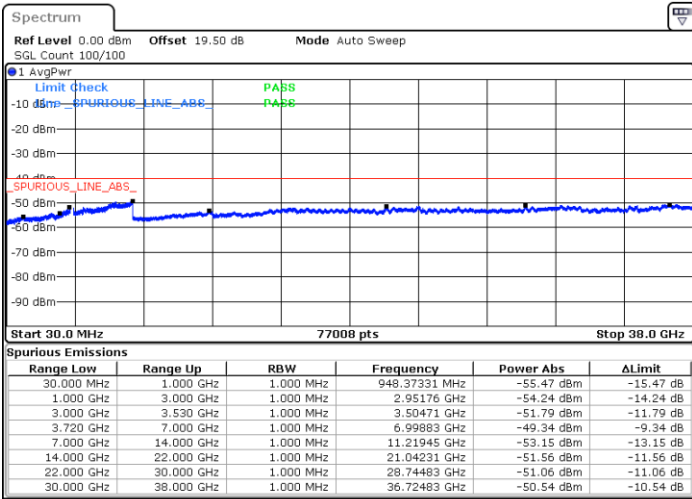

Highest Channel / FullIRB

N/A

Date: 22.FEB.2021 11:26:10

LTE Band 48C / 10MHz+20MHz

QPSK

Lowest Channel / 1RB0 and 1RB99

Lowest Channel / 1RB49 and 1RB0

Date: 22.FEB.2021 15:09:50

Date: 22.FEB.2021 15:08:19

Lowest Channel / FullRB

N/A

Date: 22.FEB.2021 15:17:27

LTE Band 48C / 10MHz+20MHz

QPSK

Middle Channel / 1RB0 and 1RB99

Middle Channel / 1RB49 and 1RB0

Date: 22.FEB.2021 15:26:34

Date: 22.FEB.2021 15:28:05

Middle Channel / FullIRB

N/A

Date: 22.FEB.2021 15:18:58

LTE Band 48C / 10MHz+20MHz

QPSK

Highest Channel / 1RB0 and 1RB99

Highest Channel / 1RB49 and 1RB0

Date: 22.FEB.2021 15:40:16

Date: 22.FEB.2021 15:32:39

Highest Channel / FullIRB

N/A

Date: 22.FEB.2021 15:41:47

LTE Band 48C / 15MHz+20MHz

QPSK