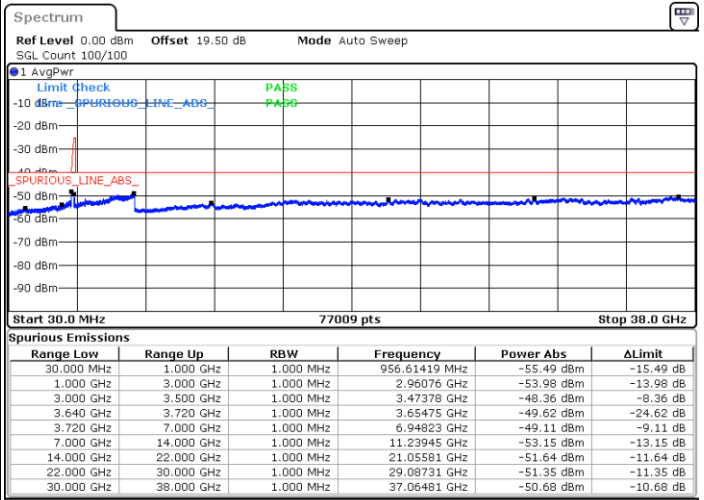

Date: 23.FEB.2021 13:03:25

Middle Channel / FullIRB

N/A

Date: 23.FEB.2021 12:54:18

LTE Band 48C / 20MHz+20MHz

QPSK

Highest Channel / 1RB0 and 1RB99

Highest Channel / 1RB99 and 1RB0

Date: 23.FEB.2021 13:33:50

Date: 23.FEB.2021 13:26:13

Highest Channel / FullIRB

N/A

Date: 23.FEB.2021 13:35:21

LTE Band 48C / 5MHz+20MHz

16QAM

Lowest Channel / 1RB0 and 1RB99

Lowest Channel / 1RB24 and 1RB0

Date: 22.FEB.2021 10:19:21

Date: 22.FEB.2021 10:14:47

Lowest Channel / FullIRB

N/A

Date: 22.FEB.2021 10:23:54

LTE Band 48C / 5MHz+20MHz

16QAM

Middle Channel / 1RB0 and 1RB99

Middle Channel / 1RB24 and 1RB0

Date: 22.FEB.2021 10:51:14

Date: 22.FEB.2021 10:55:48

Middle Channel / FullIRB

N/A

Date: 22.FEB.2021 10:46:41

LTE Band 48C / 5MHz+20MHz