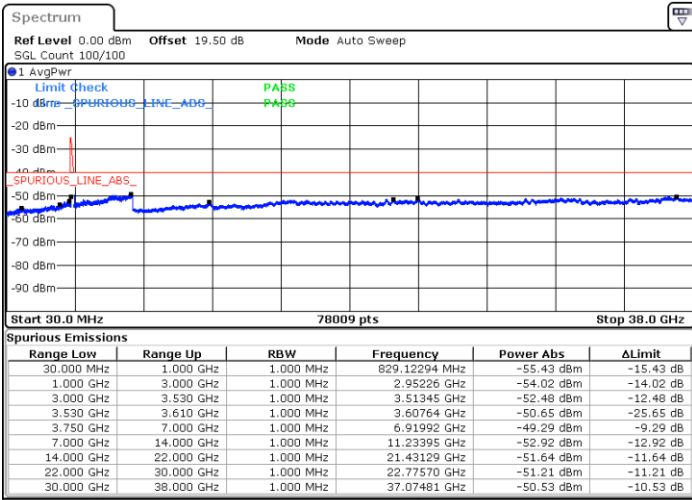

Date: 23.FEB.2021 13:33:50

Date: 23.FEB.2021 13:26:13

Highest Channel / FullIRB

N/A

Date: 23.FEB.2021 13:35:21

LTE Band 48C / 5MHz+20MHz

16QAM

Lowest Channel / 1RB0 and 1RB99

Lowest Channel / 1RB24 and 1RB0

Date: 22.FEB.2021 10:19:21

Date: 22.FEB.2021 10:14:47

Lowest Channel / FullIRB

N/A

Date: 22.FEB.2021 10:23:54

LTE Band 48C / 5MHz+20MHz

16QAM

Middle Channel / 1RB0 and 1RB99

Middle Channel / 1RB24 and 1RB0

Date: 22.FEB.2021 10:51:14

Date: 22.FEB.2021 10:55:48

Middle Channel / FullIRB

N/A

Date: 22.FEB.2021 10:46:41

LTE Band 48C / 5MHz+20MHz

16QAM

Highest Channel / 1RB0 and 1RB99

Highest Channel / 1RB24 and 1RB0

Date: 22.FEB.2021 11:23:08

Date: 22.FEB.2021 11:18:34

Highest Channel / FullIRB

N/A

Date: 22.FEB.2021 11:27:41