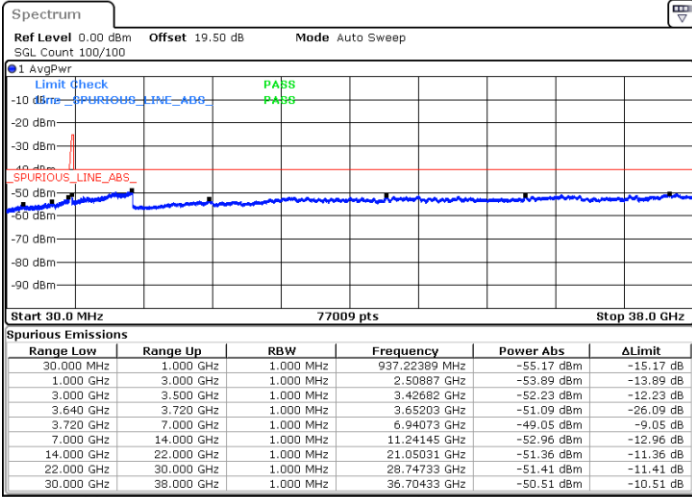

Middle Channel / FullIRB

N/A

Date: 22.FEB.2021 12:50:13

LTE Band 48C / 20MHz+5MHz

QPSK

Highest Channel / 1RB0 and 1RB24

Highest Channel / 1RB99 and 1RB0

Date: 22.FEB.2021 13:29:42

Date: 22.FEB.2021 13:22:06

Highest Channel / FullIRB

N/A

Date: 22.FEB.2021 13:31:13

LTE Band 48C / 20MHz+10MHz

QPSK

Lowest Channel / 1RB0 and 1RB49

Lowest Channel / 1RB99 and 1RB0

Date: 22.FEB.2021 16:10:25

Date: 22.FEB.2021 16:08:54

Lowest Channel / FullIRB

N/A

Date: 22.FEB.2021 16:18:01

LTE Band 48C / 20MHz+10MHz

QPSK

Middle Channel / 1RB0 and 1RB49

Highest Channel / 1RB0 and 1RB49

Highest Channel / 1RB99 and 1RB0

Date: 23.FEB.2021 14:23:34

Date: 23.FEB.2021 14:15:57

Highest Channel / FullIRB

N/A

Date: 23.FEB.2021 14:25:05

LTE Band 48C / 20MHz+15MHz