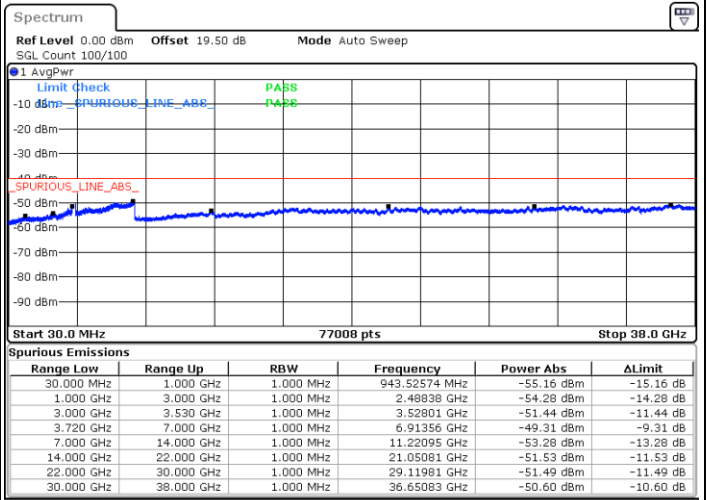

N/A

Date: 23.FEB.2021 15:44:00

LTE Band 48C / 20MHz+20MHz

QPSK

Lowest Channel / 1RB0 and 1RB99

Lowest Channel / 1RB99 and 1RB0

Date: 23.FEB.2021 12:24:01

Date: 23.FEB.2021 12:22:30

Lowest Channel / FullIRB

N/A

Date: 23.FEB.2021 12:31:37

LTE Band 48C / 20MHz+20MHz

QPSK

MiddleChannel / 1RB0 and 1RB99

Middle Channel / 1RB99 and 1RB0

Date: 23.FEB.2021 13:01:54

Date: 23.FEB.2021 13:03:25

Middle Channel / FullIRB

N/A

Date: 23.FEB.2021 12:54:18

LTE Band 48C / 20MHz+20MHz

QPSK

Highest Channel / 1RB0 and 1RB99

Highest Channel / 1RB99 and 1RB0

Date: 23.FEB.2021 13:33:50

Date: 23.FEB.2021 13:26:13

Highest Channel / FullIRB

N/A

Date: 23.FEB.2021 13:35:21

LTE Band 48C / 5MHz+20MHz

16QAM

Lowest Channel / 1RB0 and 1RB99