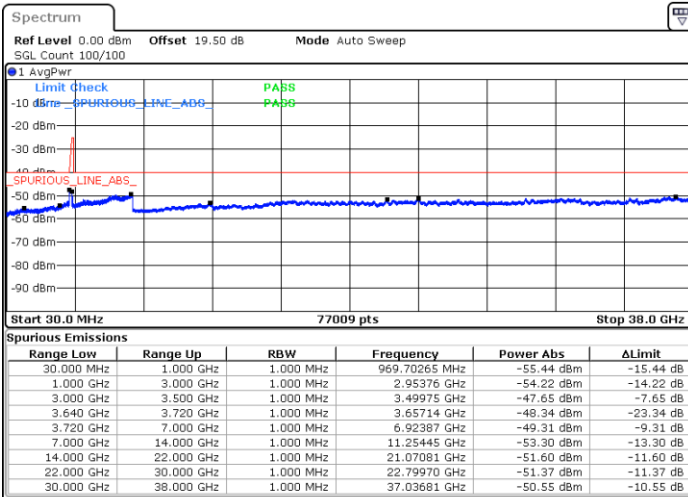

Highest Channel / 1RB49 and 1RB0

Date: 22.FEB.2021 15:40:16

Date: 22.FEB.2021 15:32:39

Highest Channel / FullIRB

N/A

Date: 22.FEB.2021 15:41:47

LTE Band 48C / 15MHz+20MHz

QPSK

Lowest Channel / 1RB0 and 1RB99

Lowest Channel / 1RB74 and 1RB0

Date: 23.FEB.2021 10:01:29

Date: 23.FEB.2021 09:59:58

Lowest Channel / FullRB

N/A

Date: 23.FEB.2021 10:09:06

LTE Band 48C / 15MHz+20MHz

LTE Band 48C / 15MHz+20MHz

QPSK

Highest Channel / 1RB0 and 1RB99

Highest Channel / 1RB74 and 1RB0

Date: 23.FEB.2021 11:11:21

Date: 23.FEB.2021 11:03:45

Highest Channel / FullIRB

N/A