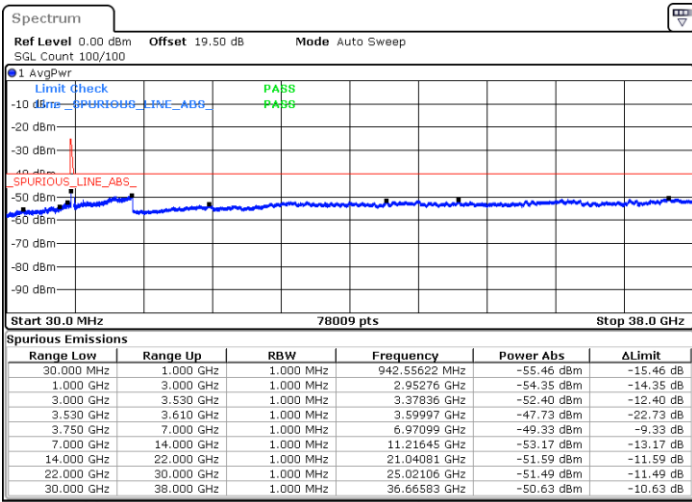

Middle Channel / 1RB99 and 1RB0

Date: 22.FEB.2021 16:45:36

Date: 22.FEB.2021 16:55:11

Middle Channel / FullIRB

N/A

Date: 22.FEB.2021 16:38:00

LTE Band 48C / 20MHz+10MHz

QPSK

Highest Channel / 1RB0 and 1RB49

Highest Channel / 1RB99 and 1RB0

Date: 23.FEB.2021 14:23:34

Date: 23.FEB.2021 14:15:57

Highest Channel / FullIRB

N/A

Date: 23.FEB.2021 14:25:05

LTE Band 48C / 20MHz+15MHz

QPSK

Lowest Channel / 1RB0 and 1RB74

Lowest Channel / 1RB99 and 1RB0

Date: 23.FEB.2021 15:12:02

Date: 23.FEB.2021 15:10:30

Lowest Channel / FullIRB

N/A

Date: 23.FEB.2021 15:19:38