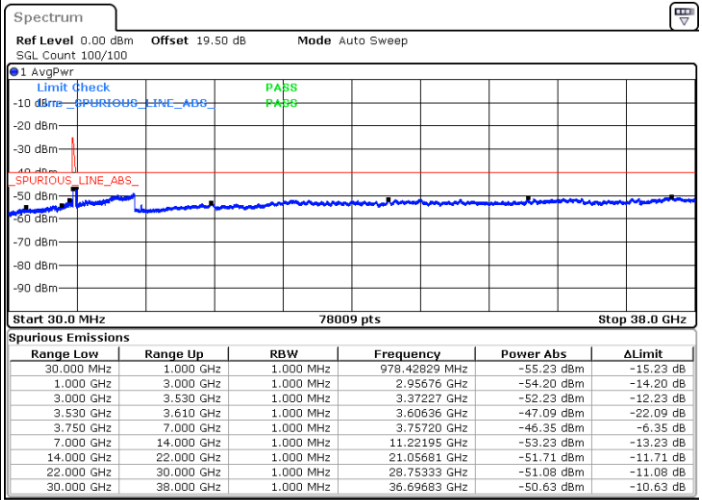

Lowest Channel / FullIRB

N/A

Date: 23.FEB.2021 12:31:37

LTE Band 48C / 20MHz+20MHz

QPSK

MiddleChannel / 1RB0 and 1RB99

Middle Channel / 1RB99 and 1RB0

Date: 23.FEB.2021 13:01:54

Date: 23.FEB.2021 13:03:25

Middle Channel / FullIRB

N/A

Date: 23.FEB.2021 12:54:18

LTE Band 48C / 20MHz+20MHz

QPSK

Highest Channel / 1RB0 and 1RB99

Highest Channel / 1RB99 and 1RB0

Date: 23.FEB.2021 13:33:50

Date: 23.FEB.2021 13:26:13

Highest Channel / FullIRB

N/A

Date: 23.FEB.2021 13:35:21

LTE Band 48C / 5MHz+20MHz

16QAM

Lowest Channel / 1RB0 and 1RB99

Lowest Channel / 1RB24 and 1RB0

Date: 22.FEB.2021 10:19:21

Date: 22.FEB.2021 10:14:47

Lowest Channel / FullIRB

N/A

Date: 22.FEB.2021 10:23:54

LTE Band 48C / 5MHz+20MHz

16QAM