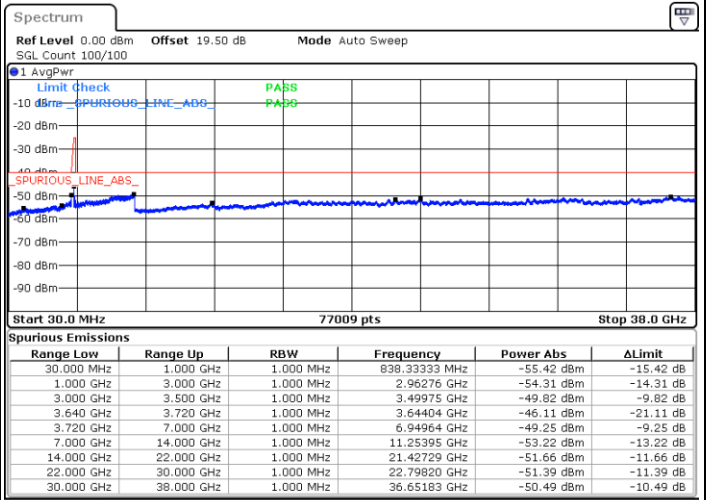

Middle Channel / 1RB99 and 1RB0

Date: 22.FEB.2021 16:45:36

Date: 22.FEB.2021 16:55:11

Middle Channel / FullIRB

N/A

Date: 22.FEB.2021 16:38:00

LTE Band 48C / 20MHz+10MHz

QPSK

Highest Channel / 1RB0 and 1RB49

Highest Channel / 1RB99 and 1RB0

Date: 23.FEB.2021 14:23:34

Date: 23.FEB.2021 14:15:57

Highest Channel / FullIRB

N/A

Date: 23.FEB.2021 14:25:05

LTE Band 48C / 20MHz+15MHz

QPSK

Lowest Channel / 1RB0 and 1RB74

Lowest Channel / 1RB99 and 1RB0

Date: 23.FEB.2021 15:12:02

Date: 23.FEB.2021 15:10:30

Lowest Channel / FullIRB

N/A

Date: 23.FEB.2021 15:19:38