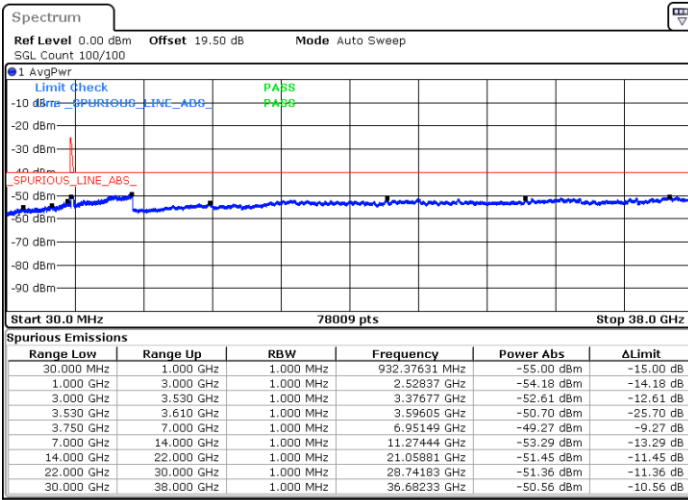

LTE Band 48C / 10MHz+20MHz

16QAM

Lowest Channel / 1RB0 and 1RB99

Lowest Channel / 1RB49 and 1RB0

Date: 22.FEB.2021 15:11:21

Date: 22.FEB.2021 15:06:48

Lowest Channel / FullRB

N/A

Date: 22.FEB.2021 15:15:55

LTE Band 48C / 10MHz+20MHz

16QAM

Middle Channel / 1RB0 and 1RB99

Middle Channel / 1RB49 and 1RB0

Date: 22.FEB.2021 15:25:03

Date: 22.FEB.2021 15:29:37

Middle Channel / FullIRB

N/A

Date: 22.FEB.2021 15:20:29

LTE Band 48C / 10MHz+20MHz

16QAM

Highest Channel / 1RB0 and 1RB99

Highest Channel / 1RB49 and 1RB0

Date: 22.FEB.2021 15:38:44

Date: 22.FEB.2021 15:34:10

Highest Channel / FullIRB

N/A

Date: 22.FEB.2021 15:43:18

LTE Band 48C / 15MHz+20MHz

16QAM

Lowest Channel / 1RB0 and 1RB9

Lowest Channel / 1RB74 and 1RB0

Date: 23.FEB.2021 10:03:01