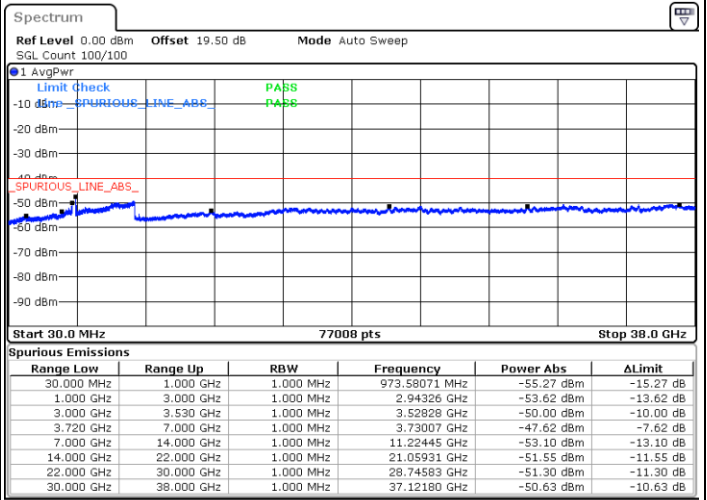

Date: 23.FEB.2021 11:12:53

LTE Band 48C / 20MHz+5MHz

QPSK

Lowest Channel / 1RB0 and 1RB24

Lowest Channel / 1RB99 and 1RB0

Date: 22.FEB.2021 12:22:54

Date: 22.FEB.2021 12:21:23

Lowest Channel / FullIRB

N/A

Date: 22.FEB.2021 12:30:30

LTE Band 48C / 20MHz+5MHz

QPSK

Middle Channel / 1RB0 and 1RB24

Middle Channel / 1RB99 and 1RB0

Date: 22.FEB.2021 12:57:49

Date: 22.FEB.2021 12:59:20

Middle Channel / FullIRB

N/A

Date: 22.FEB.2021 12:50:13

LTE Band 48C / 20MHz+5MHz

QPSK

Highest Channel / 1RB0 and 1RB24

Highest Channel / 1RB99 and 1RB0

Date: 22.FEB.2021 13:29:42

Date: 22.FEB.2021 13:22:06

Highest Channel / FullIRB

N/A

Date: 22.FEB.2021 13:31:13

LTE Band 48C / 20MHz+10MHz

QPSK

Lowest Channel / 1RB0 and 1RB49

Lowest Channel / 1RB99 and 1RB0