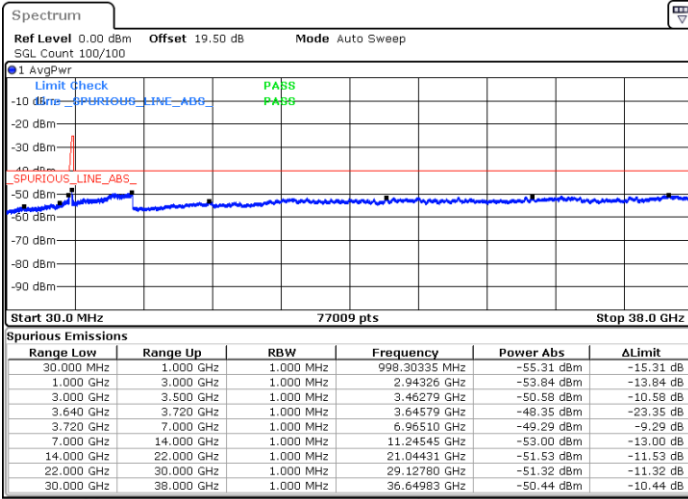

N/A

Date: 22.FEB.2021 10:45:09

LTE Band 48C / 5MHz+20MHz

QPSK

Highest Channel / 1RB0 and 1RB99

Highest Channel / 1RB24 and 1RB0

Date: 22.FEB.2021 11:24:39

Date: 22.FEB.2021 11:17:03

Highest Channel / FullIRB

N/A

Date: 22.FEB.2021 11:26:10

LTE Band 48C / 10MHz+20MHz

QPSK

Lowest Channel / 1RB0 and 1RB99

Lowest Channel / 1RB49 and 1RB0

Date: 22.FEB.2021 15:09:50

Date: 22.FEB.2021 15:08:19

Lowest Channel / FullRB

N/A

Date: 22.FEB.2021 15:17:27

LTE Band 48C / 10MHz+20MHz

QPSK

Middle Channel / 1RB0 and 1RB99

Middle Channel / 1RB49 and 1RB0

Date: 22.FEB.2021 15:26:34

Date: 22.FEB.2021 15:28:05

Middle Channel / FullIRB

N/A

Date: 22.FEB.2021 15:18:58

LTE Band 48C / 10MHz+20MHz

QPSK

Highest Channel / 1RB0 and 1RB99