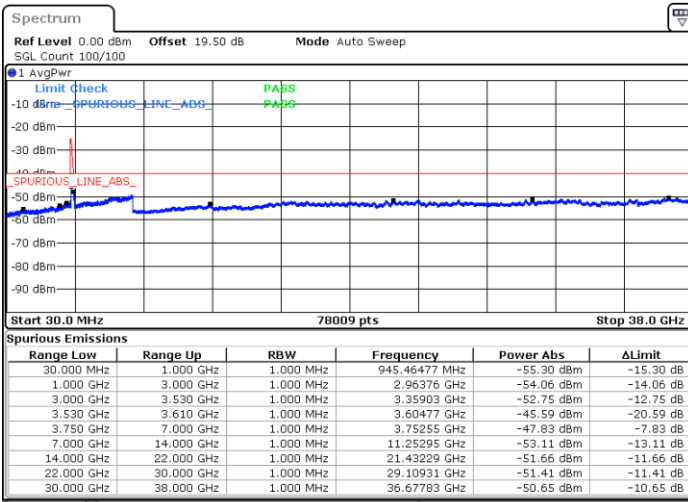

LTE Band 48C / 15MHz+20MHz

QPSK

Highest Channel / 1RB0 and 1RB99

Highest Channel / 1RB74 and 1RB0

Date: 23.FEB.2021 11:11:21

Date: 23.FEB.2021 11:03:45

Highest Channel / FullIRB

N/A

Date: 23.FEB.2021 11:12:53

LTE Band 48C / 20MHz+5MHz

QPSK

Lowest Channel / 1RB0 and 1RB24

Lowest Channel / 1RB99 and 1RB0

Date: 22.FEB.2021 12:22:54

Date: 22.FEB.2021 12:21:23

Lowest Channel / FullIRB