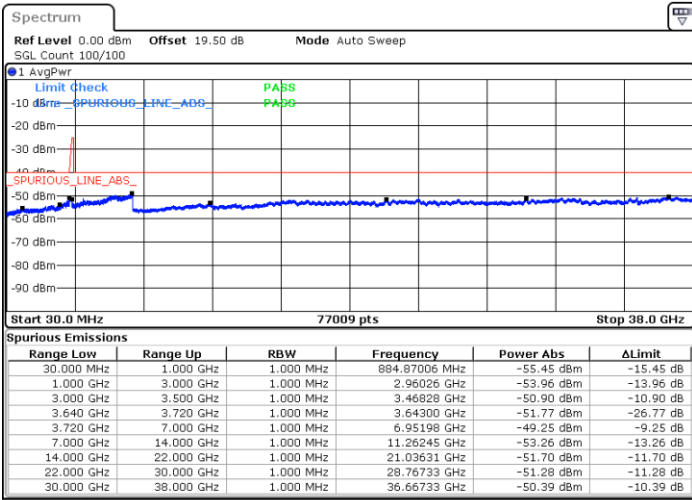

LTE Band 48C / 15MHz+20MHz

QPSK

Highest Channel / 1RB0 and 1RB99

Highest Channel / 1RB74 and 1RB0

Date: 23.FEB.2021 11:11:21

Date: 23.FEB.2021 11:03:45

Highest Channel / FullIRB

N/A

Date: 23.FEB.2021 11:12:53

LTE Band 48C / 20MHz+5MHz

QPSK

Lowest Channel / 1RB0 and 1RB24

Lowest Channel / 1RB99 and 1RB0

Date: 22.FEB.2021 12:22:54

Date: 22.FEB.2021 12:21:23

Lowest Channel / FullIRB

N/A

Date: 22.FEB.2021 12:30:30

LTE Band 48C / 20MHz+5MHz

QPSK

Middle Channel / 1RB0 and 1RB24

Middle Channel / 1RB99 and 1RB0

Date: 22.FEB.2021 12:57:49

Date: 22.FEB.2021 12:59:20

Middle Channel / FullIRB

N/A

Date: 22.FEB.2021 12:50:13

LTE Band 48C / 20MHz+5MHz

QPSK

Highest Channel / 1RB0 and 1RB24

Highest Channel / 1RB99 and 1RB0

Date: 22.FEB.2021 13:29:42