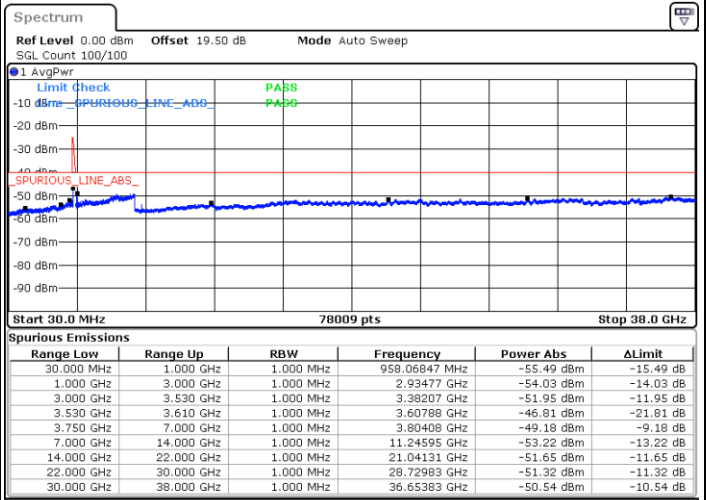

Date: 22.FEB.2021 13:22:06

Highest Channel / FullIRB

N/A

Date: 22.FEB.2021 13:31:13

LTE Band 48C / 20MHz+10MHz

QPSK

Lowest Channel / 1RB0 and 1RB49

Lowest Channel / 1RB99 and 1RB0

Date: 22.FEB.2021 16:10:25

Date: 22.FEB.2021 16:08:54

Lowest Channel / FullIRB

N/A

Date: 22.FEB.2021 16:18:01

LTE Band 48C / 20MHz+10MHz

QPSK

Middle Channel / 1RB0 and 1RB49

Middle Channel / 1RB99 and 1RB0

Date: 22.FEB.2021 16:45:36

Date: 22.FEB.2021 16:55:11

Middle Channel / FullIRB

N/A

Date: 22.FEB.2021 16:38:00

LTE Band 48C / 20MHz+10MHz

QPSK

Highest Channel / 1RB0 and 1RB49

Highest Channel / 1RB99 and 1RB0

Date: 23.FEB.2021 14:23:34

Date: 23.FEB.2021 14:15:57

Highest Channel / FullIRB

N/A

Date: 23.FEB.2021 14:25:05

LTE Band 48C / 20MHz+15MHz