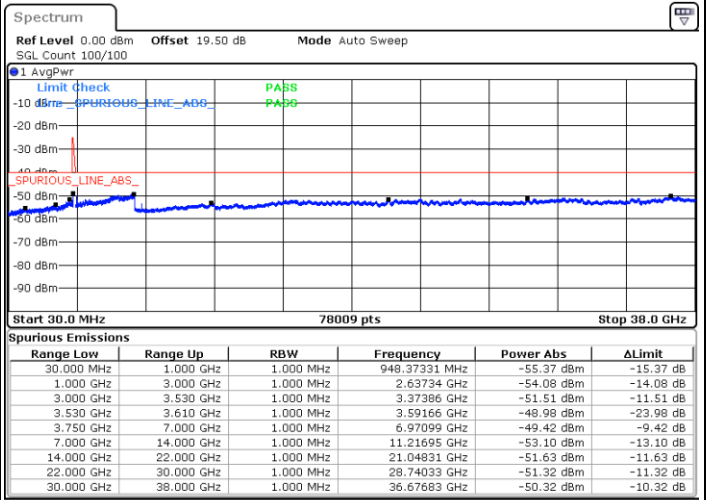

Date: 23.FEB.2021 13:33:50

Date: 23.FEB.2021 13:26:13

Highest Channel / FullIRB

N/A

Date: 23.FEB.2021 13:35:21

LTE Band 48C / 5MHz+20MHz

16QAM

Lowest Channel / 1RB0 and 1RB99

Lowest Channel / 1RB24 and 1RB0

Date: 22.FEB.2021 10:19:21

Date: 22.FEB.2021 10:14:47

Lowest Channel / FullIRB

N/A

Date: 22.FEB.2021 10:23:54

LTE Band 48C / 5MHz+20MHz

16QAM

Middle Channel / 1RB0 and 1RB99

Middle Channel / 1RB24 and 1RB0

Date: 22.FEB.2021 10:51:14

Date: 22.FEB.2021 10:55:48

Middle Channel / FullIRB

N/A

Date: 22.FEB.2021 10:46:41

LTE Band 48C / 5MHz+20MHz

16QAM

Highest Channel / 1RB0 and 1RB99

Highest Channel / 1RB24 and 1RB0

Date: 22.FEB.2021 11:23:08

Date: 22.FEB.2021 11:18:34

Highest Channel / FullIRB

N/A

Date: 22.FEB.2021 11:27:41