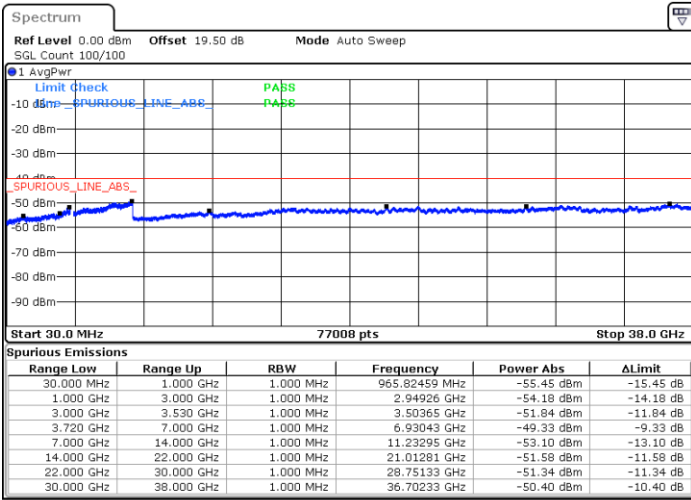

LTE Band 48C / 10MHz+20MHz

16QAM

Lowest Channel / 1RB0 and 1RB99

Lowest Channel / 1RB49 and 1RB0

Date: 22.FEB.2021 15:11:21

Date: 22.FEB.2021 15:06:48

Lowest Channel / FullRB

N/A

Date: 22.FEB.2021 15:15:55

LTE Band 48C / 10MHz+20MHz

16QAM

Middle Channel / 1RB0 and 1RB99

Middle Channel / 1RB49 and 1RB0

Date: 22.FEB.2021 15:25:03

Date: 22.FEB.2021 15:29:37

Middle Channel / FullIRB

N/A

Date: 22.FEB.2021 15:20:29

LTE Band 48C / 10MHz+20MHz

16QAM

Highest Channel / 1RB0 and 1RB99

Highest Channel / 1RB49 and 1RB0

Date: 22.FEB.2021 15:38:44

Date: 22.FEB.2021 15:34:10

Highest Channel / FullIRB

N/A

Date: 22.FEB.2021 15:43:18

LTE Band 48C / 15MHz+20MHz

16QAM

Lowest Channel / 1RB0 and 1RB9

Lowest Channel / 1RB74 and 1RB0

Date: 23.FEB.2021 10:03:01