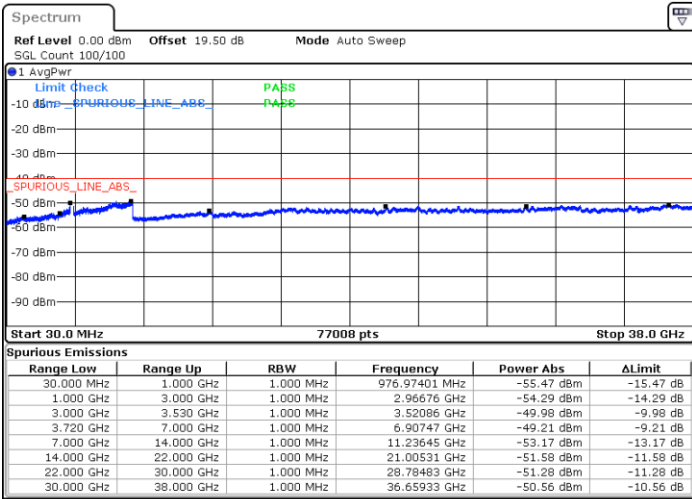

Date: 22.FEB.2021 13:22:06

Highest Channel / FullIRB

N/A

Date: 22.FEB.2021 13:31:13

LTE Band 48C / 20MHz+10MHz

QPSK

Lowest Channel / 1RB0 and 1RB49

Lowest Channel / 1RB99 and 1RB0

Date: 22.FEB.2021 16:10:25

Date: 22.FEB.2021 16:08:54

Lowest Channel / FullIRB

N/A

Date: 22.FEB.2021 16:18:01

LTE Band 48C / 20MHz+10MHz

QPSK

Middle Channel / 1RB0 and 1RB49

Middle Channel / 1RB99 and 1RB0

Date: 22.FEB.2021 16:45:36

Date: 22.FEB.2021 16:55:11

Middle Channel / FullIRB

N/A

Date: 22.FEB.2021 16:38:00

LTE Band 48C / 20MHz+10MHz

QPSK

Highest Channel / 1RB0 and 1RB49

Highest Channel / 1RB99 and 1RB0

Date: 23.FEB.2021 14:23:34

Date: 23.FEB.2021 14:15:57

Highest Channel / FullIRB

N/A

Date: 23.FEB.2021 14:25:05

LTE Band 48C / 20MHz+15MHz