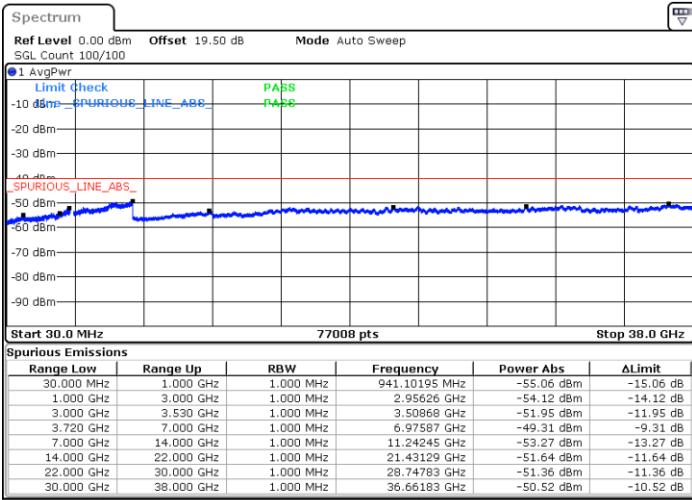

Highest Channel / FullIRB

N/A

Date: 22.FEB.2021 11:26:10

LTE Band 48C / 10MHz+20MHz

QPSK

Lowest Channel / 1RB0 and 1RB99

Lowest Channel / 1RB49 and 1RB0

Date: 22.FEB.2021 15:09:50

Date: 22.FEB.2021 15:08:19

Lowest Channel / FullRB

N/A

Date: 22.FEB.2021 15:17:27

LTE Band 48C / 10MHz+20MHz

QPSK

Middle Channel / 1RB0 and 1RB99

Middle Channel / 1RB49 and 1RB0

Date: 22.FEB.2021 15:26:34

Date: 22.FEB.2021 15:28:05

Middle Channel / FullIRB

N/A

Date: 22.FEB.2021 15:18:58

LTE Band 48C / 10MHz+20MHz

QPSK

Highest Channel / 1RB0 and 1RB99

Highest Channel / 1RB49 and 1RB0

Date: 22.FEB.2021 15:40:16

Date: 22.FEB.2021 15:32:39

Highest Channel / FullIRB

N/A

Date: 22.FEB.2021 15:41:47

LTE Band 48C / 15MHz+20MHz

QPSK