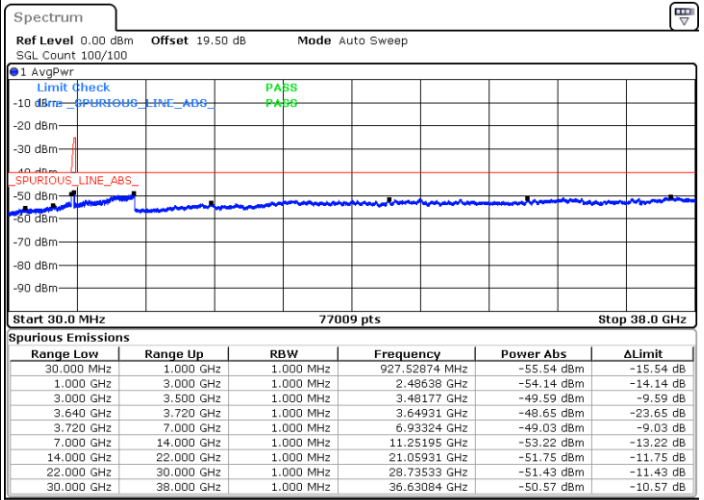

Date: 23.FEB.2021 15:21:10

LTE Band 48C / 20MHz+15MHz

QPSK

Highest Channel / 1RB0 and 1RB74

Highest Channel / 1RB99 and 1RB0

Date: 23.FEB.2021 15:42:28

Date: 23.FEB.2021 15:34:52

Highest Channel / FullIRB

N/A

Date: 23.FEB.2021 15:44:00

LTE Band 48C / 20MHz+20MHz

QPSK

Lowest Channel / 1RB0 and 1RB99

Lowest Channel / 1RB99 and 1RB0

Date: 23.FEB.2021 12:24:01

Date: 23.FEB.2021 12:22:30

Lowest Channel / FullIRB

N/A

Date: 23.FEB.2021 12:31:37

LTE Band 48C / 20MHz+20MHz

QPSK

MiddleChannel / 1RB0 and 1RB99

Middle Channel / 1RB99 and 1RB0

Date: 23.FEB.2021 13:01:54

Date: 23.FEB.2021 13:03:25

Middle Channel / FullIRB

N/A

Date: 23.FEB.2021 12:54:18

LTE Band 48C / 20MHz+20MHz

QPSK

Highest Channel / 1RB0 and 1RB99

Highest Channel / 1RB99 and 1RB0