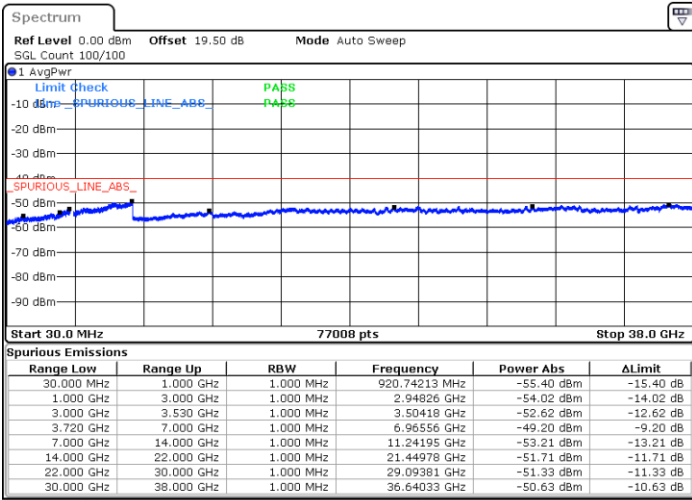

Conducted Spurious Emission

LTE Band 48C / 5MHz+20MHz

QPSK

Middle Channel / 1RB0 and 1RB99

Middle Channel / 1RB24 and 1RB0

Date: 22.FEB.2021 10:52:46

Date: 22.FEB.2021 10:54:17

Middle Channel / FullIRB

N/A

Date: 22.FEB.2021 10:45:09

LTE Band 48C / 5MHz+20MHz

QPSK

Highest Channel / 1RB0 and 1RB99

Highest Channel / 1RB24 and 1RB0

Date: 22.FEB.2021 11:24:39

Date: 22.FEB.2021 11:17:03

Highest Channel / FullIRB

N/A

Date: 22.FEB.2021 11:26:10

LTE Band 48C / 10MHz+20MHz

QPSK

Lowest Channel / 1RB0 and 1RB99

Lowest Channel / 1RB49 and 1RB0

Date: 22.FEB.2021 15:09:50