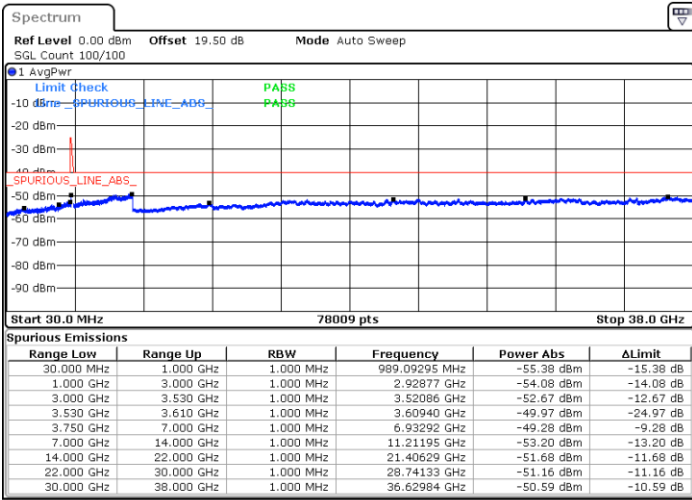

Date: 22.FEB.2021 13:22:06

Highest Channel / FullIRB

N/A

Date: 22.FEB.2021 13:31:13

LTE Band 48C / 20MHz+10MHz

QPSK

Lowest Channel / 1RB0 and 1RB49

Lowest Channel / 1RB99 and 1RB0

Date: 22.FEB.2021 16:10:25

Date: 22.FEB.2021 16:08:54

Lowest Channel / FullIRB

N/A

Date: 22.FEB.2021 16:18:01

LTE Band 48C / 20MHz+10MHz

QPSK

Middle Channel / 1RB0 and 1RB49

Middle Channel / 1RB99 and 1RB0

Date: 22.FEB.2021 16:45:36

Date: 22.FEB.2021 16:55:11

Middle Channel / FullIRB

N/A

Date: 22.FEB.2021 16:38:00

LTE Band 48C / 20MHz+10MHz

QPSK

Highest Channel / 1RB0 and 1RB49

Highest Channel / 1RB99 and 1RB0

Date: 23.FEB.2021 14:23:34

Date: 23.FEB.2021 14:15:57

Highest Channel / FullIRB

N/A

Date: 23.FEB.2021 14:25:05

LTE Band 48C / 20MHz+15MHz