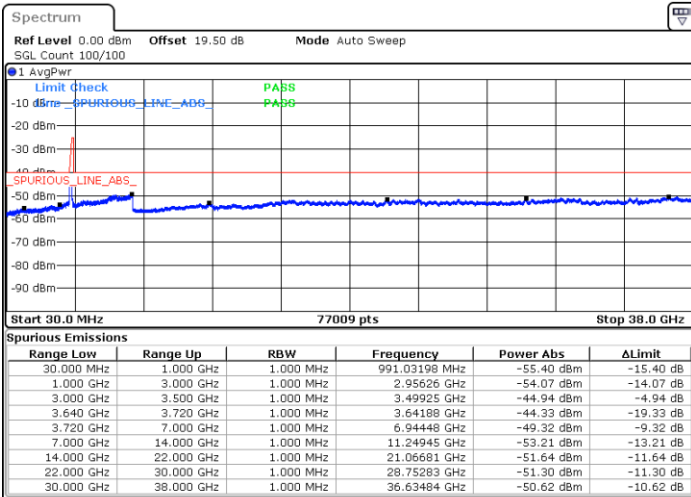

Date: 23.FEB.2021 15:21:10

LTE Band 48C / 20MHz+15MHz

QPSK

Highest Channel / 1RB0 and 1RB74

Highest Channel / 1RB99 and 1RB0

Date: 23.FEB.2021 15:42:28

Date: 23.FEB.2021 15:34:52

Highest Channel / FullIRB

N/A

Date: 23.FEB.2021 15:44:00

LTE Band 48C / 20MHz+20MHz

QPSK

Lowest Channel / 1RB0 and 1RB99

Lowest Channel / 1RB99 and 1RB0

Date: 23.FEB.2021 12:24:01

Date: 23.FEB.2021 12:22:30

Lowest Channel / FullIRB

N/A

Date: 23.FEB.2021 12:31:37

LTE Band 48C / 20MHz+20MHz

QPSK

MiddleChannel / 1RB0 and 1RB99

Middle Channel / 1RB99 and 1RB0

Date: 23.FEB.2021 13:01:54

Date: 23.FEB.2021 13:03:25

Middle Channel / FullIRB

N/A

Date: 23.FEB.2021 12:54:18

LTE Band 48C / 20MHz+20MHz

QPSK

Highest Channel / 1RB0 and 1RB99

Highest Channel / 1RB99 and 1RB0