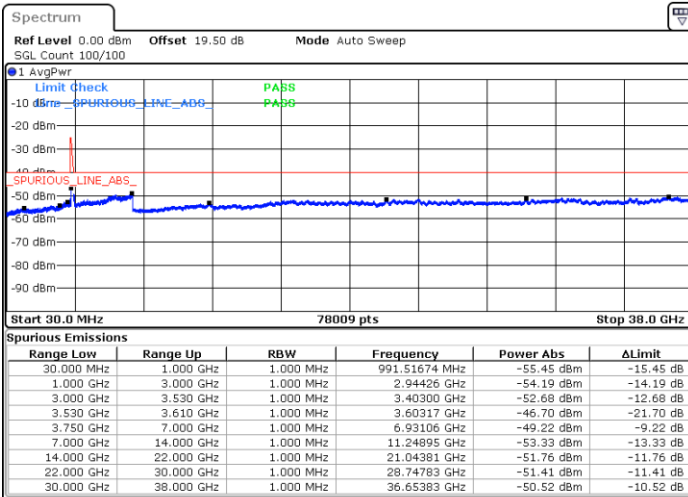

LTE Band 48C / 20MHz+15MHz

QPSK

Middle Channel / 1RB0 and 1RB74

Middle Channel / 1RB99 and 1RB0

Date: 23.FEB.2021 15:28:46

Date: 23.FEB.2021 15:30:17

Middle Channel / FullIRB

N/A

Date: 23.FEB.2021 15:21:10

LTE Band 48C / 20MHz+15MHz

QPSK

Highest Channel / 1RB0 and 1RB74

Highest Channel / 1RB99 and 1RB0

Date: 23.FEB.2021 15:42:28

Date: 23.FEB.2021 15:34:52

Highest Channel / FullIRB

N/A

Date: 23.FEB.2021 15:44:00

LTE Band 48C / 20MHz+20MHz

QPSK

Lowest Channel / 1RB0 and 1RB99

Lowest Channel / 1RB99 and 1RB0

Date: 23.FEB.2021 12:24:01

Date: 23.FEB.2021 12:22:30

Lowest Channel / FullIRB

N/A

Date: 23.FEB.2021 12:31:37

LTE Band 48C / 20MHz+20MHz

QPSK

MiddleChannel / 1RB0 and 1RB99

Middle Channel / 1RB99 and 1RB0

Date: 23.FEB.2021 13:01:54