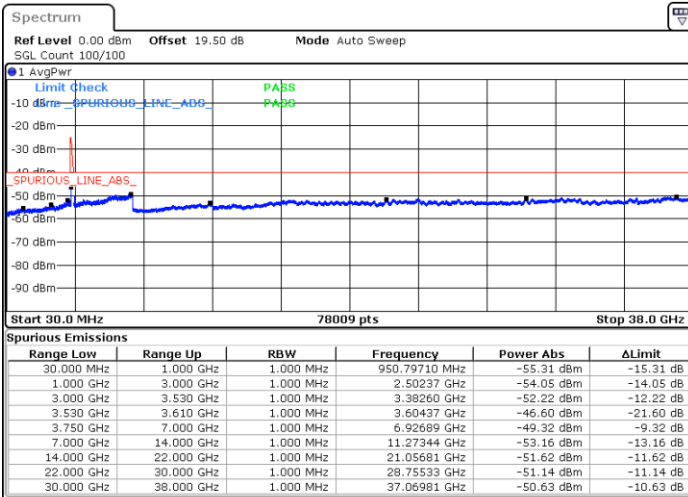

LTE Band 48C / 10MHz+20MHz

16QAM

Lowest Channel / 1RB0 and 1RB99

Lowest Channel / 1RB49 and 1RB0

Date: 22.FEB.2021 15:11:21

Date: 22.FEB.2021 15:06:48

Lowest Channel / FullRB

N/A

Date: 22.FEB.2021 15:15:55

LTE Band 48C / 10MHz+20MHz

16QAM

Middle Channel / 1RB0 and 1RB99

Middle Channel / 1RB49 and 1RB0

Date: 22.FEB.2021 15:25:03

Date: 22.FEB.2021 15:29:37

Middle Channel / FullIRB

N/A

Date: 22.FEB.2021 15:20:29

LTE Band 48C / 10MHz+20MHz

16QAM

Highest Channel / 1RB0 and 1RB99

Highest Channel / 1RB49 and 1RB0

Date: 22.FEB.2021 15:38:44

Date: 22.FEB.2021 15:34:10

Highest Channel / FullIRB

N/A

Date: 22.FEB.2021 15:43:18

LTE Band 48C / 15MHz+20MHz

16QAM

Lowest Channel / 1RB0 and 1RB9

Lowest Channel / 1RB74 and 1RB0

Date: 23.FEB.2021 10:03:01