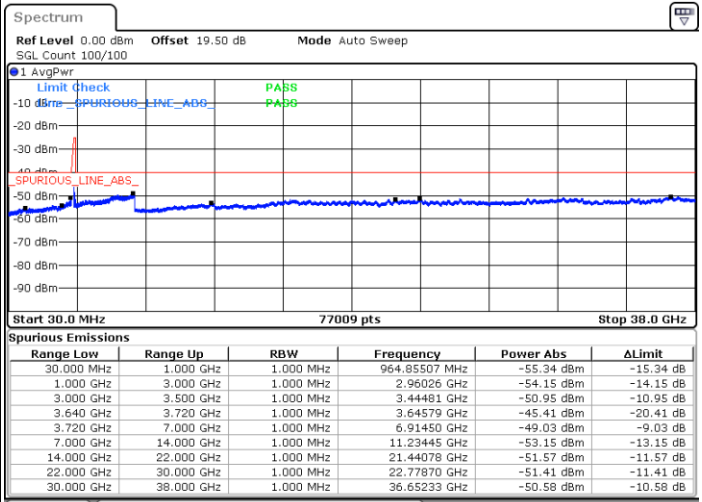

16QAM

Highest Channel / 1RB0 and 1RB99

Highest Channel / 1RB24 and 1RB0

Date: 22.FEB.2021 11:23:08

Date: 22.FEB.2021 11:18:34

Highest Channel / FullIRB

N/A

Date: 22.FEB.2021 11:27:41

LTE Band 48C / 10MHz+20MHz

16QAM

Lowest Channel / 1RB0 and 1RB99

Lowest Channel / 1RB49 and 1RB0

Date: 22.FEB.2021 15:11:21

Date: 22.FEB.2021 15:06:48

Lowest Channel / FullRB

N/A

Date: 22.FEB.2021 15:15:55

LTE Band 48C / 10MHz+20MHz

16QAM

Middle Channel / 1RB0 and 1RB99

Middle Channel / 1RB49 and 1RB0

Date: 22.FEB.2021 15:25:03

Date: 22.FEB.2021 15:29:37

Middle Channel / FullIRB

N/A

Date: 22.FEB.2021 15:20:29

LTE Band 48C / 10MHz+20MHz

16QAM

Highest Channel / 1RB0 and 1RB99

Highest Channel / 1RB49 and 1RB0

Date: 22.FEB.2021 15:38:44

Date: 22.FEB.2021 15:34:10