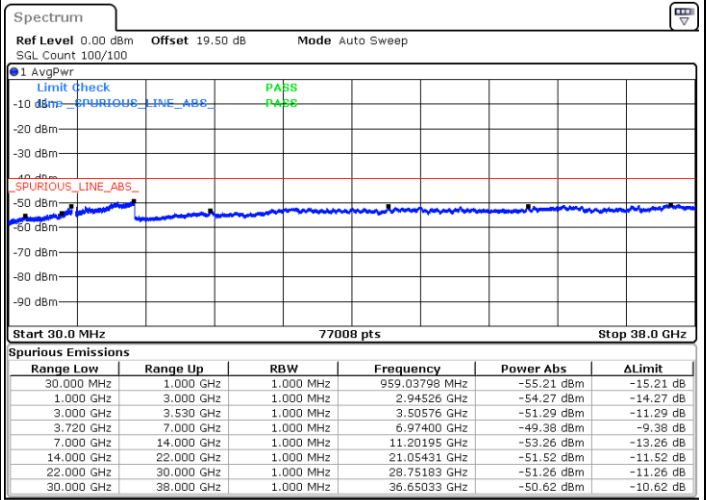

Highest Channel / FullIRB

N/A

Date: 22.FEB.2021 11:26:10

LTE Band 48C / 10MHz+20MHz

QPSK

Lowest Channel / 1RB0 and 1RB99

Lowest Channel / 1RB49 and 1RB0

Date: 22.FEB.2021 15:09:50

Date: 22.FEB.2021 15:08:19

Lowest Channel / FullRB

N/A

Date: 22.FEB.2021 15:17:27

LTE Band 48C / 10MHz+20MHz

QPSK

Middle Channel / 1RB0 and 1RB99

Middle Channel / 1RB49 and 1RB0

Date: 22.FEB.2021 15:26:34

Date: 22.FEB.2021 15:28:05

Middle Channel / FullIRB

N/A

Date: 22.FEB.2021 15:18:58

LTE Band 48C / 10MHz+20MHz

QPSK

Highest Channel / 1RB0 and 1RB99

Highest Channel / 1RB49 and 1RB0

Date: 22.FEB.2021 15:40:16

Date: 22.FEB.2021 15:32:39

Highest Channel / FullIRB

N/A

Date: 22.FEB.2021 15:41:47

LTE Band 48C / 15MHz+20MHz

QPSK