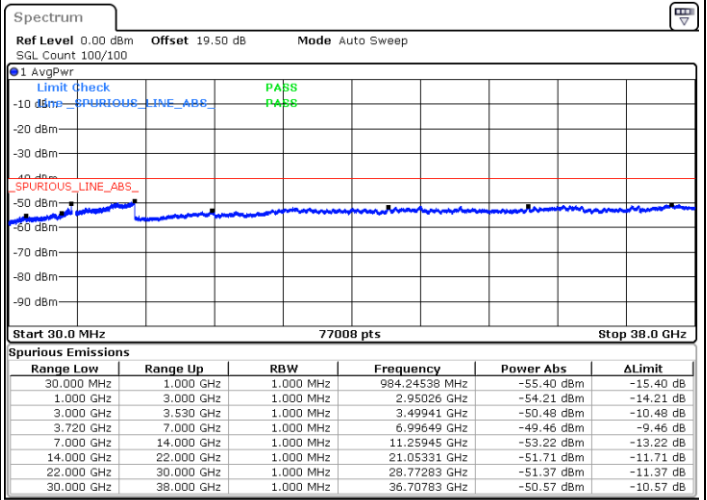

Highest Channel / 1RB0 and 1RB49

Highest Channel / 1RB99 and 1RB0

Date: 23.FEB.2021 14:23:34

Date: 23.FEB.2021 14:15:57

Highest Channel / FullIRB

N/A

Date: 23.FEB.2021 14:25:05

LTE Band 48C / 20MHz+15MHz

QPSK

Lowest Channel / 1RB0 and 1RB74

Lowest Channel / 1RB99 and 1RB0

Date: 23.FEB.2021 15:12:02

Date: 23.FEB.2021 15:10:30

Lowest Channel / FullIRB

N/A

Date: 23.FEB.2021 15:19:38

LTE Band 48C / 20MHz+15MHz

QPSK

Middle Channel / 1RB0 and 1RB74

Middle Channel / 1RB99 and 1RB0

Date: 23.FEB.2021 15:28:46

Date: 23.FEB.2021 15:30:17

Middle Channel / FullIRB

N/A

Date: 23.FEB.2021 15:21:10

LTE Band 48C / 20MHz+15MHz

QPSK

Highest Channel / 1RB0 and 1RB74

Highest Channel / 1RB99 and 1RB0

Date: 23.FEB.2021 15:42:28

Date: 23.FEB.2021 15:34:52

Highest Channel / FullIRB