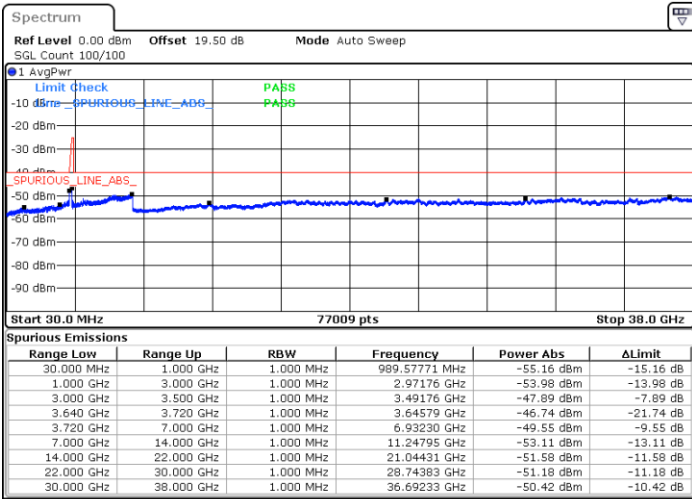

Date: 23.FEB.2021 13:03:25

Middle Channel / FullIRB

N/A

Date: 23.FEB.2021 12:54:18

LTE Band 48C / 20MHz+20MHz

QPSK

Highest Channel / 1RB0 and 1RB99

Highest Channel / 1RB99 and 1RB0

Date: 23.FEB.2021 13:33:50

Date: 23.FEB.2021 13:26:13

Highest Channel / FullIRB

N/A

Date: 23.FEB.2021 13:35:21

LTE Band 48C / 5MHz+20MHz

16QAM

Lowest Channel / 1RB0 and 1RB99

Lowest Channel / 1RB24 and 1RB0

Date: 22.FEB.2021 10:19:21

Date: 22.FEB.2021 10:14:47

Lowest Channel / FullIRB

N/A

Date: 22.FEB.2021 10:23:54

LTE Band 48C / 5MHz+20MHz

16QAM

Middle Channel / 1RB0 and 1RB99

Middle Channel / 1RB24 and 1RB0

Date: 22.FEB.2021 10:51:14

Date: 22.FEB.2021 10:55:48

Middle Channel / FullIRB

N/A

Date: 22.FEB.2021 10:46:41

LTE Band 48C / 5MHz+20MHz