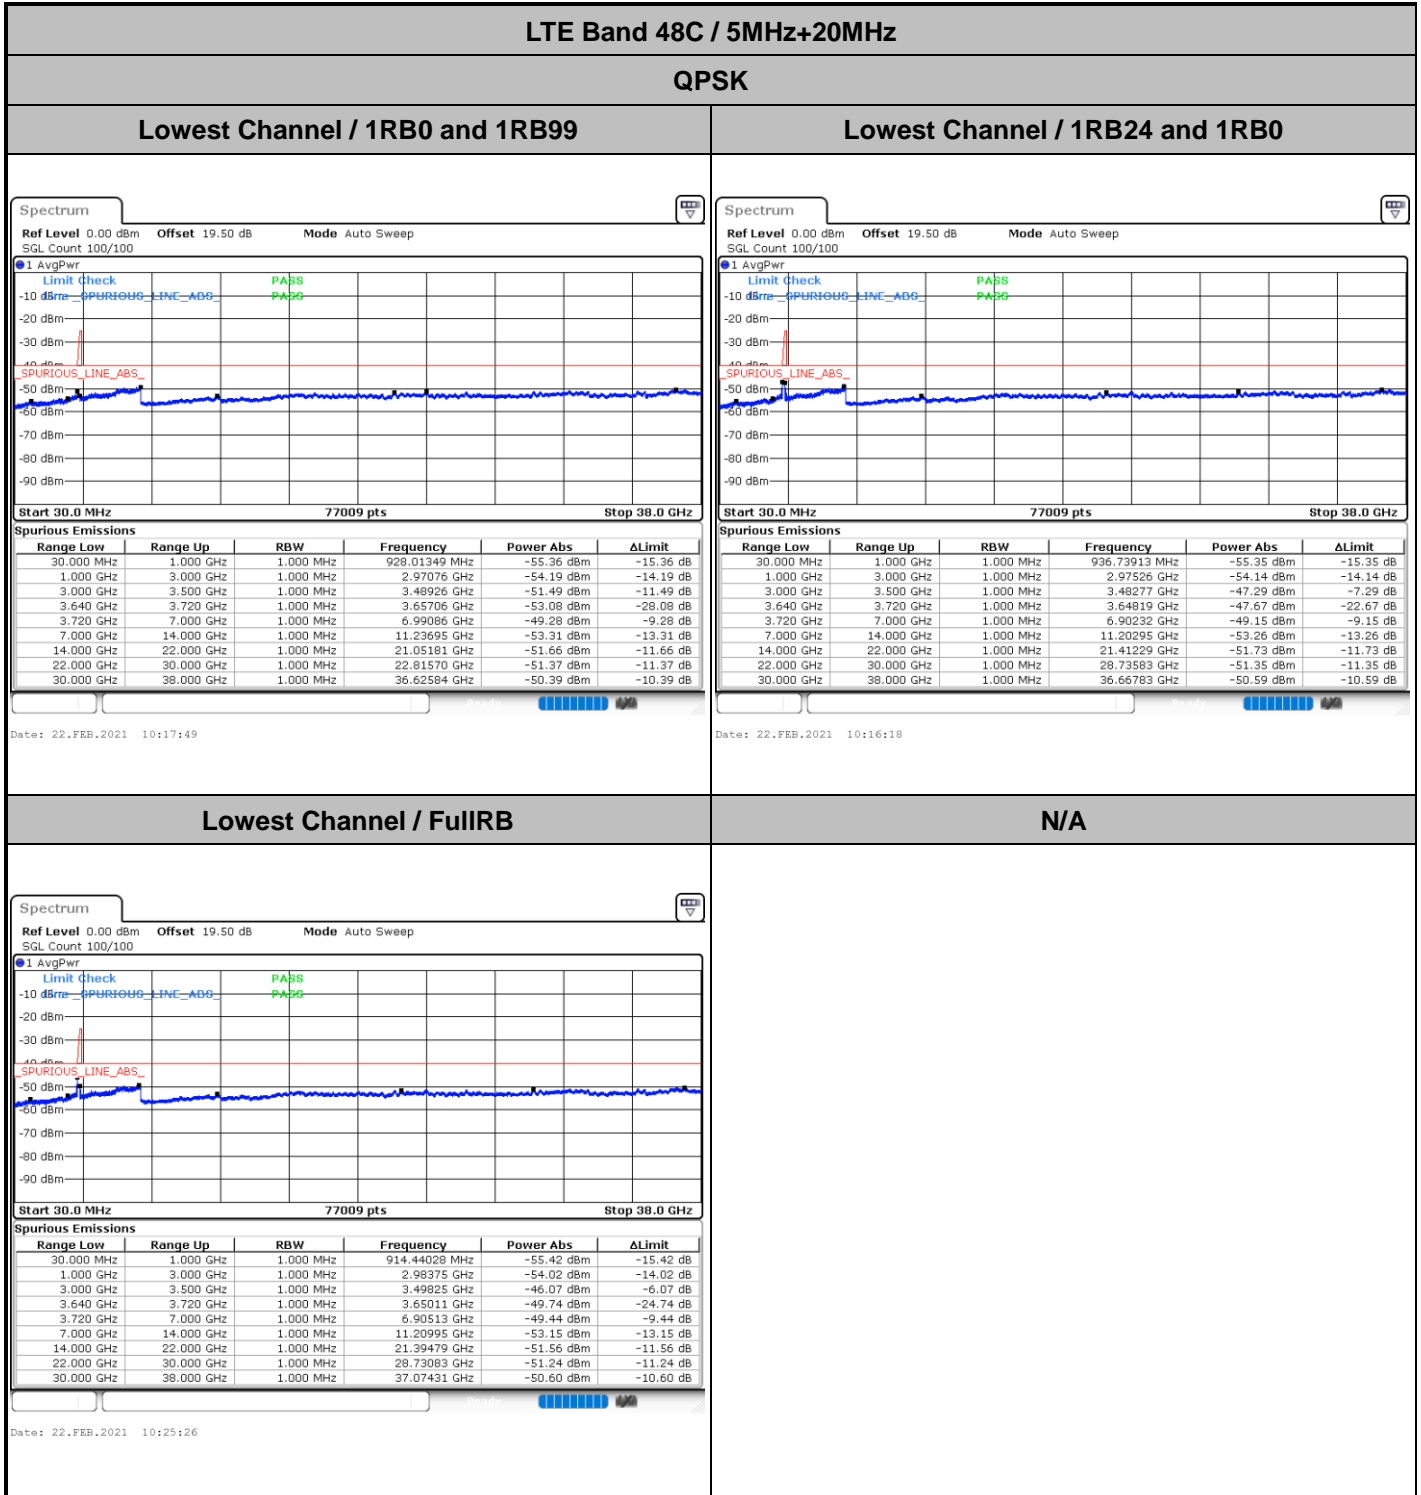

Conducted Spurious Emission

LTE Band 48C / 5MHz+20MHz

QPSK

Middle Channel / 1RB0 and 1RB99

Middle Channel / 1RB24 and 1RB0

Date: 22.FEB.2021 10:52:46

Date: 22.FEB.2021 10:54:17

Middle Channel / FullIRB

N/A

Date: 22.FEB.2021 10:45:09

LTE Band 48C / 5MHz+20MHz

QPSK

Highest Channel / 1RB0 and 1RB99

Highest Channel / 1RB24 and 1RB0

Date: 22.FEB.2021 11:24:39

Date: 22.FEB.2021 11:17:03

Highest Channel / FullIRB

N/A

Date: 22.FEB.2021 11:26:10

LTE Band 48C / 10MHz+20MHz

QPSK

Lowest Channel / 1RB0 and 1RB99

Lowest Channel / 1RB49 and 1RB0

Date: 22.FEB.2021 15:09:50