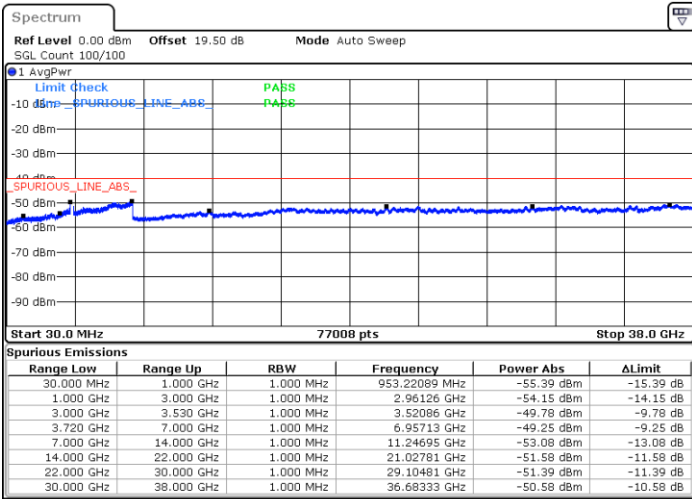

Conducted Spurious Emission

LTE Band 48C / 5MHz+20MHz

QPSK

Middle Channel / 1RB0 and 1RB99

Middle Channel / 1RB24 and 1RB0

Date: 22.FEB.2021 10:52:46

Date: 22.FEB.2021 10:54:17

Middle Channel / FullIRB

N/A

Date: 22.FEB.2021 10:45:09

LTE Band 48C / 5MHz+20MHz

QPSK

Highest Channel / 1RB0 and 1RB99

Highest Channel / 1RB24 and 1RB0

Date: 22.FEB.2021 11:24:39

Date: 22.FEB.2021 11:17:03

Highest Channel / FullIRB

N/A

Date: 22.FEB.2021 11:26:10

LTE Band 48C / 10MHz+20MHz

QPSK

Lowest Channel / 1RB0 and 1RB99

Lowest Channel / 1RB49 and 1RB0

Date: 22.FEB.2021 15:09:50