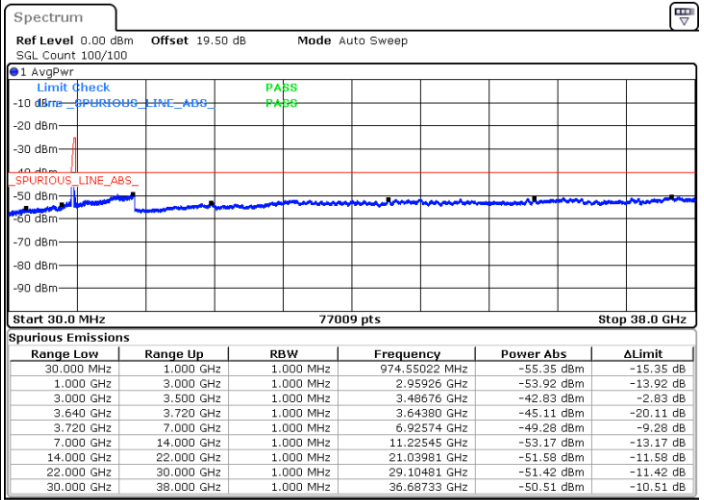

LTE Band 48C / 15MHz+20MHz

QPSK

Highest Channel / 1RB0 and 1RB99

Highest Channel / 1RB74 and 1RB0

Date: 23.FEB.2021 11:11:21

Date: 23.FEB.2021 11:03:45

Highest Channel / FullIRB

N/A

Date: 23.FEB.2021 11:12:53

LTE Band 48C / 20MHz+5MHz

QPSK

Lowest Channel / 1RB0 and 1RB24

Lowest Channel / 1RB99 and 1RB0

Date: 22.FEB.2021 12:22:54

Date: 22.FEB.2021 12:21:23

Lowest Channel / FullIRB

N/A

Date: 22.FEB.2021 12:30:30

LTE Band 48C / 20MHz+5MHz

QPSK

Middle Channel / 1RB0 and 1RB24

Middle Channel / 1RB99 and 1RB0

Date: 22.FEB.2021 12:57:49

Date: 22.FEB.2021 12:59:20

Middle Channel / FullIRB

N/A

Date: 22.FEB.2021 12:50:13

LTE Band 48C / 20MHz+5MHz

QPSK

Highest Channel / 1RB0 and 1RB24

Highest Channel / 1RB99 and 1RB0

Date: 22.FEB.2021 13:29:42