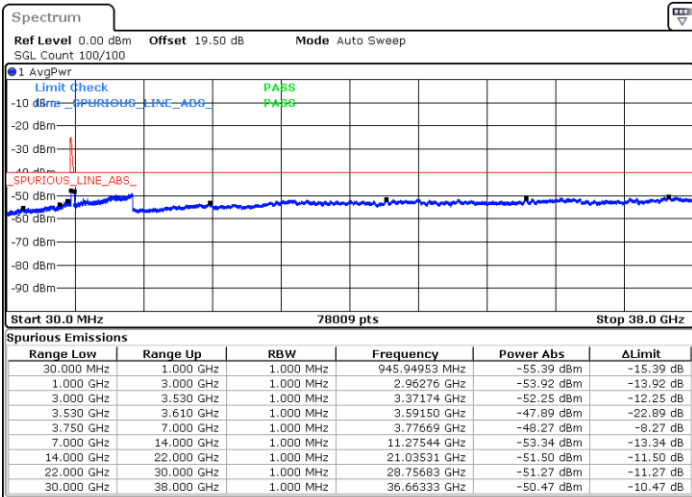

Lowest Channel / 1RB24 and 1RB0

Date: 22.FEB.2021 10:19:21

Date: 22.FEB.2021 10:14:47

Lowest Channel / FullIRB

N/A

Date: 22.FEB.2021 10:23:54

LTE Band 48C / 5MHz+20MHz

16QAM

Middle Channel / 1RB0 and 1RB99

Middle Channel / 1RB24 and 1RB0

Date: 22.FEB.2021 10:51:14

Date: 22.FEB.2021 10:55:48

Middle Channel / FullIRB

N/A

Date: 22.FEB.2021 10:46:41

LTE Band 48C / 5MHz+20MHz

16QAM

Highest Channel / 1RB0 and 1RB99

Highest Channel / 1RB24 and 1RB0

Date: 22.FEB.2021 11:23:08

Date: 22.FEB.2021 11:18:34

Highest Channel / FullIRB

N/A

Date: 22.FEB.2021 11:27:41

LTE Band 48C / 10MHz+20MHz

16QAM

Lowest Channel / 1RB0 and 1RB99

Lowest Channel / 1RB49 and 1RB0

Date: 22.FEB.2021 15:11:21

Date: 22.FEB.2021 15:06:48

Lowest Channel / FullRB

N/A