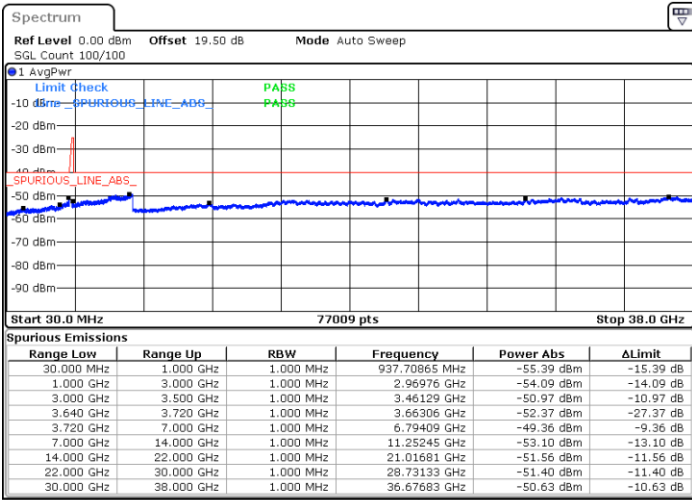

Date: 23.FEB.2021 13:03:25

Middle Channel / FullIRB

N/A

Date: 23.FEB.2021 12:54:18

LTE Band 48C / 20MHz+20MHz

QPSK

Highest Channel / 1RB0 and 1RB99

Highest Channel / 1RB99 and 1RB0

Date: 23.FEB.2021 13:33:50

Date: 23.FEB.2021 13:26:13

Highest Channel / FullIRB

N/A

Date: 23.FEB.2021 13:35:21

LTE Band 48C / 5MHz+20MHz

16QAM

Lowest Channel / 1RB0 and 1RB99

Lowest Channel / 1RB24 and 1RB0

Date: 22.FEB.2021 10:19:21

Date: 22.FEB.2021 10:14:47

Lowest Channel / FullIRB

N/A

Date: 22.FEB.2021 10:23:54

LTE Band 48C / 5MHz+20MHz

16QAM