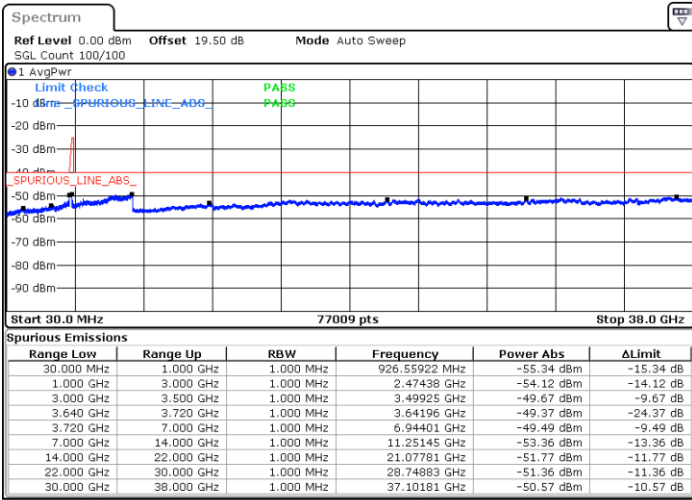

Middle Channel / 1RB99 and 1RB0

Date: 22.FEB.2021 16:45:36

Date: 22.FEB.2021 16:55:11

Middle Channel / FullIRB

N/A

Date: 22.FEB.2021 16:38:00

LTE Band 48C / 20MHz+10MHz

QPSK

Highest Channel / 1RB0 and 1RB49

Highest Channel / 1RB99 and 1RB0

Date: 23.FEB.2021 14:23:34

Date: 23.FEB.2021 14:15:57

Highest Channel / FullIRB

N/A

Date: 23.FEB.2021 14:25:05

LTE Band 48C / 20MHz+15MHz

QPSK

Lowest Channel / 1RB0 and 1RB74

Lowest Channel / 1RB99 and 1RB0

Date: 23.FEB.2021 15:12:02

Date: 23.FEB.2021 15:10:30

Lowest Channel / FullIRB

N/A

Date: 23.FEB.2021 15:19:38