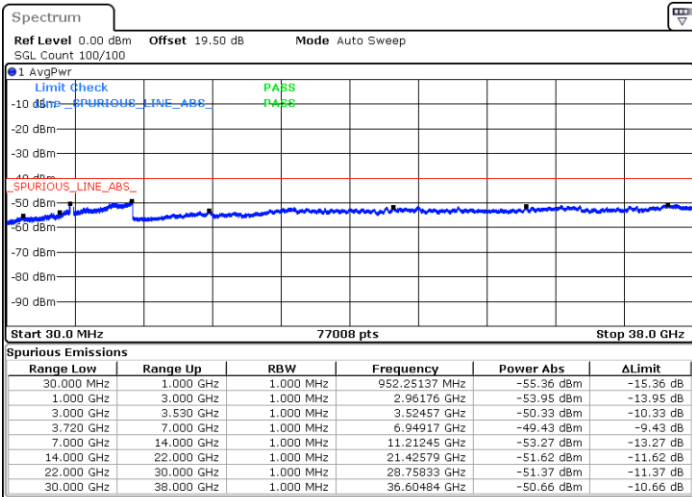

Highest Channel / 1RB0 and 1RB49

Highest Channel / 1RB99 and 1RB0

Date: 23.FEB.2021 14:23:34

Date: 23.FEB.2021 14:15:57

Highest Channel / FullIRB

N/A

Date: 23.FEB.2021 14:25:05

LTE Band 48C / 20MHz+15MHz

QPSK

Lowest Channel / 1RB0 and 1RB74

Lowest Channel / 1RB99 and 1RB0

Date: 23.FEB.2021 15:12:02

Date: 23.FEB.2021 15:10:30

Lowest Channel / FullIRB

N/A

Date: 23.FEB.2021 15:19:38

LTE Band 48C / 20MHz+15MHz

QPSK

Middle Channel / 1RB0 and 1RB74

Middle Channel / 1RB99 and 1RB0

Date: 23.FEB.2021 15:28:46

Date: 23.FEB.2021 15:30:17

Middle Channel / FullIRB

N/A

Date: 23.FEB.2021 15:21:10

LTE Band 48C / 20MHz+15MHz

QPSK

Highest Channel / 1RB0 and 1RB74

Highest Channel / 1RB99 and 1RB0

Date: 23.FEB.2021 15:42:28

Date: 23.FEB.2021 15:34:52

Highest Channel / FullIRB