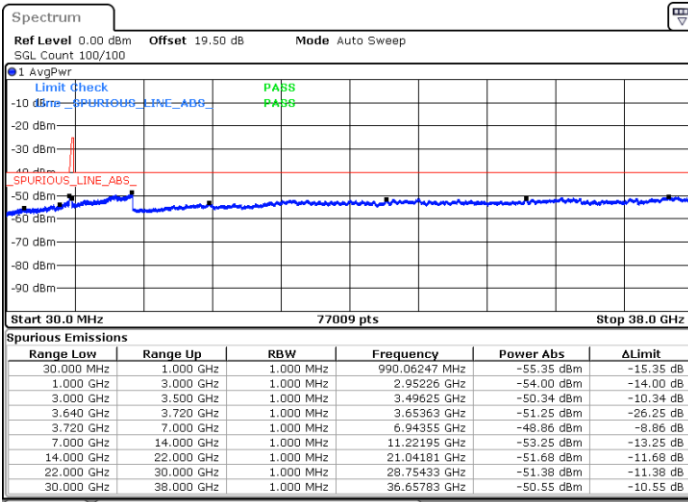

Lowest Channel / 1RB24 and 1RB0

Date: 22.FEB.2021 10:19:21

Date: 22.FEB.2021 10:14:47

Lowest Channel / FullIRB

N/A

Date: 22.FEB.2021 10:23:54

LTE Band 48C / 5MHz+20MHz

16QAM

Middle Channel / 1RB0 and 1RB99

Middle Channel / 1RB24 and 1RB0

Date: 22.FEB.2021 10:51:14

Date: 22.FEB.2021 10:55:48

Middle Channel / FullIRB

N/A

Date: 22.FEB.2021 10:46:41

LTE Band 48C / 5MHz+20MHz

16QAM

Highest Channel / 1RB0 and 1RB99

Highest Channel / 1RB24 and 1RB0

Date: 22.FEB.2021 11:23:08

Date: 22.FEB.2021 11:18:34

Highest Channel / FullIRB

N/A

Date: 22.FEB.2021 11:27:41

LTE Band 48C / 10MHz+20MHz

16QAM

Lowest Channel / 1RB0 and 1RB99

Lowest Channel / 1RB49 and 1RB0

Date: 22.FEB.2021 15:11:21

Date: 22.FEB.2021 15:06:48

Lowest Channel / FullRB

N/A