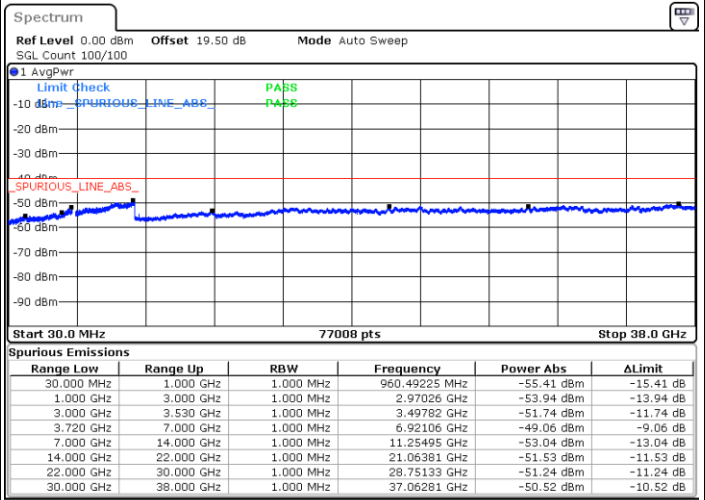

LTE Band 48C / 10MHz+20MHz

16QAM

Lowest Channel / 1RB0 and 1RB99

Lowest Channel / 1RB49 and 1RB0

Date: 22.FEB.2021 15:11:21

Date: 22.FEB.2021 15:06:48

Lowest Channel / FullRB

N/A

Date: 22.FEB.2021 15:15:55

LTE Band 48C / 10MHz+20MHz

16QAM

Middle Channel / 1RB0 and 1RB99

Middle Channel / 1RB49 and 1RB0

Date: 22.FEB.2021 15:25:03

Date: 22.FEB.2021 15:29:37

Middle Channel / FullIRB

N/A

Date: 22.FEB.2021 15:20:29

LTE Band 48C / 10MHz+20MHz

16QAM

Highest Channel / 1RB0 and 1RB99

Highest Channel / 1RB49 and 1RB0

Date: 22.FEB.2021 15:38:44

Date: 22.FEB.2021 15:34:10

Highest Channel / FullIRB

N/A

Date: 22.FEB.2021 15:43:18

LTE Band 48C / 15MHz+20MHz

16QAM

Lowest Channel / 1RB0 and 1RB9

Lowest Channel / 1RB74 and 1RB0

Date: 23.FEB.2021 10:03:01