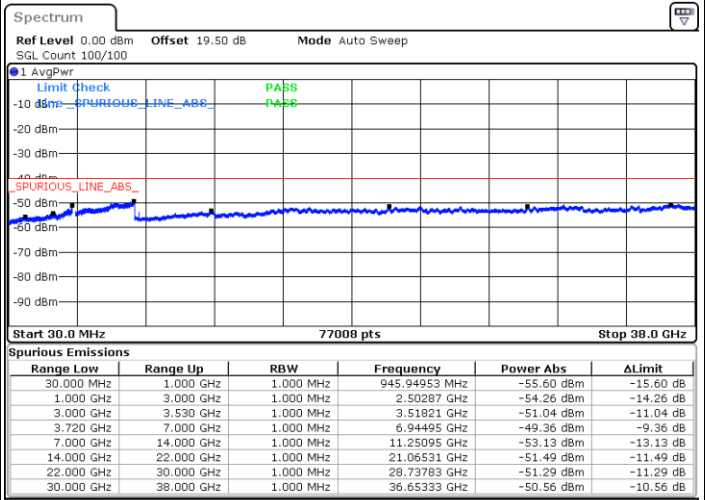

Date: 23.FEB.2021 13:03:25

Middle Channel / FullIRB

N/A

Date: 23.FEB.2021 12:54:18

LTE Band 48C / 20MHz+20MHz

QPSK

Highest Channel / 1RB0 and 1RB99

Highest Channel / 1RB99 and 1RB0

Date: 23.FEB.2021 13:33:50

Date: 23.FEB.2021 13:26:13

Highest Channel / FullIRB

N/A

Date: 23.FEB.2021 13:35:21

LTE Band 48C / 5MHz+20MHz

16QAM

Lowest Channel / 1RB0 and 1RB99

Lowest Channel / 1RB24 and 1RB0

Date: 22.FEB.2021 10:19:21

Date: 22.FEB.2021 10:14:47

Lowest Channel / FullIRB

N/A

Date: 22.FEB.2021 10:23:54

LTE Band 48C / 5MHz+20MHz

16QAM

Middle Channel / 1RB0 and 1RB99

Middle Channel / 1RB24 and 1RB0

Date: 22.FEB.2021 10:51:14

Date: 22.FEB.2021 10:55:48

Middle Channel / FullIRB

N/A

Date: 22.FEB.2021 10:46:41

LTE Band 48C / 5MHz+20MHz