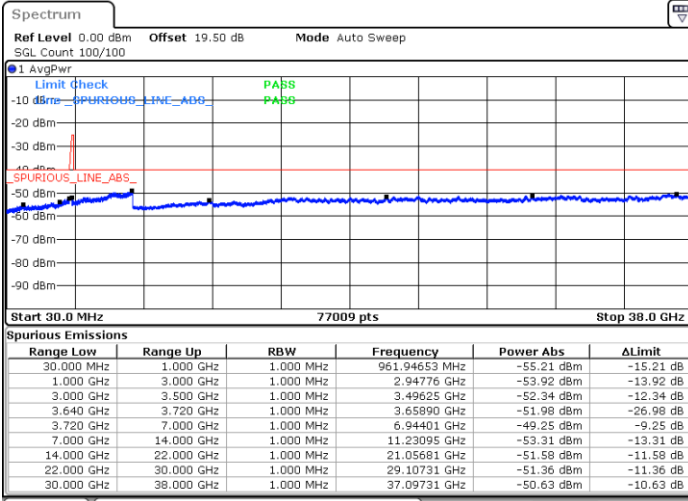

N/A

Date: 22.FEB.2021 10:45:09

LTE Band 48C / 5MHz+20MHz

QPSK

Highest Channel / 1RB0 and 1RB99

Highest Channel / 1RB24 and 1RB0

Date: 22.FEB.2021 11:24:39

Date: 22.FEB.2021 11:17:03

Highest Channel / FullIRB

N/A

Date: 22.FEB.2021 11:26:10

LTE Band 48C / 10MHz+20MHz

QPSK

Lowest Channel / 1RB0 and 1RB99

Lowest Channel / 1RB49 and 1RB0

Date: 22.FEB.2021 15:09:50

Date: 22.FEB.2021 15:08:19

Lowest Channel / FullRB

N/A

Date: 22.FEB.2021 15:17:27

LTE Band 48C / 10MHz+20MHz

QPSK

Middle Channel / 1RB0 and 1RB99

Middle Channel / 1RB49 and 1RB0

Date: 22.FEB.2021 15:26:34

Date: 22.FEB.2021 15:28:05

Middle Channel / FullIRB

N/A

Date: 22.FEB.2021 15:18:58

LTE Band 48C / 10MHz+20MHz

QPSK

Highest Channel / 1RB0 and 1RB99