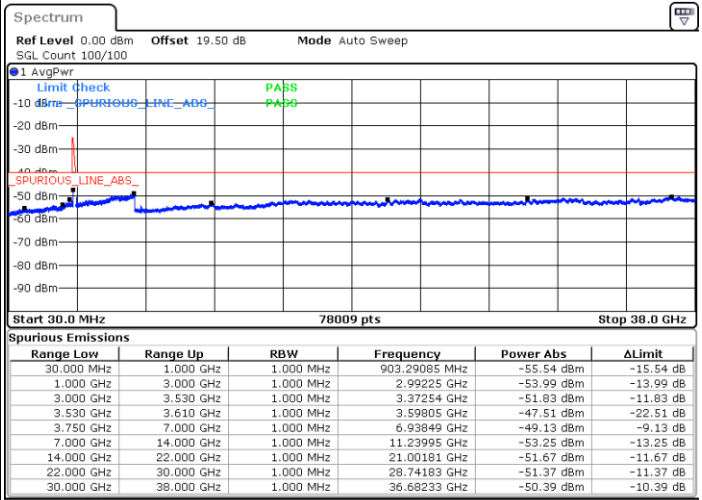

LTE Band 48C / 15MHz+20MHz

QPSK

Highest Channel / 1RB0 and 1RB99

Highest Channel / 1RB74 and 1RB0

Date: 23.FEB.2021 11:11:21

Date: 23.FEB.2021 11:03:45

Highest Channel / FullIRB

N/A

Date: 23.FEB.2021 11:12:53

LTE Band 48C / 20MHz+5MHz

QPSK

Lowest Channel / 1RB0 and 1RB24

Lowest Channel / 1RB99 and 1RB0

Date: 22.FEB.2021 12:22:54

Date: 22.FEB.2021 12:21:23

Lowest Channel / FullIRB