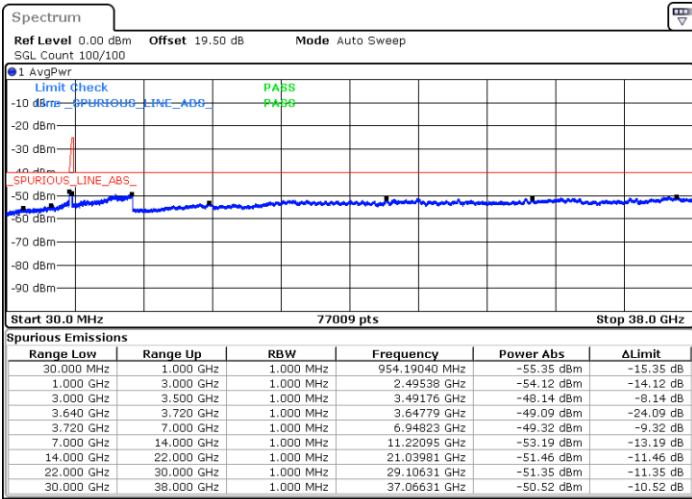

LTE Band 48C / 15MHz+20MHz

QPSK

Highest Channel / 1RB0 and 1RB99

Highest Channel / 1RB74 and 1RB0

Date: 23.FEB.2021 11:11:21

Date: 23.FEB.2021 11:03:45

Highest Channel / FullIRB

N/A

Date: 23.FEB.2021 11:12:53

LTE Band 48C / 20MHz+5MHz

QPSK

Lowest Channel / 1RB0 and 1RB24

Lowest Channel / 1RB99 and 1RB0

Date: 22.FEB.2021 12:22:54

Date: 22.FEB.2021 12:21:23

Lowest Channel / FullIRB

N/A

Date: 22.FEB.2021 12:30:30

LTE Band 48C / 20MHz+5MHz

QPSK

Middle Channel / 1RB0 and 1RB24

Middle Channel / 1RB99 and 1RB0

Date: 22.FEB.2021 12:57:49

Date: 22.FEB.2021 12:59:20

Middle Channel / FullIRB

N/A

Date: 22.FEB.2021 12:50:13

LTE Band 48C / 20MHz+5MHz

QPSK

Highest Channel / 1RB0 and 1RB24

Highest Channel / 1RB99 and 1RB0

Date: 22.FEB.2021 13:29:42