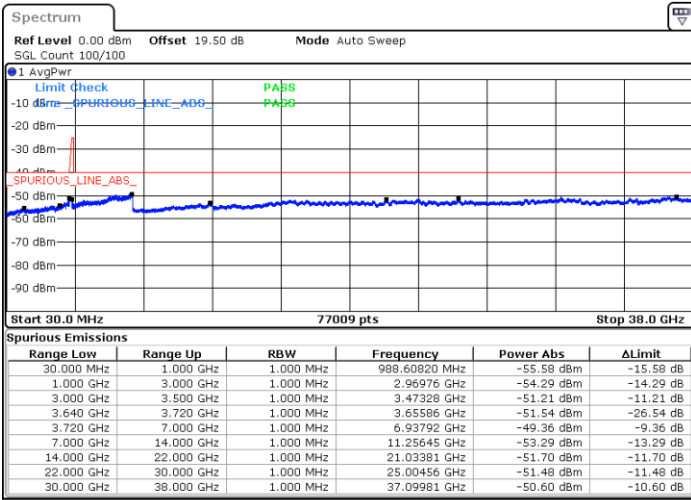

Date: 23.FEB.2021 15:21:10

LTE Band 48C / 20MHz+15MHz

QPSK

Highest Channel / 1RB0 and 1RB74

Highest Channel / 1RB99 and 1RB0

Date: 23.FEB.2021 15:42:28

Date: 23.FEB.2021 15:34:52

Highest Channel / FullIRB

N/A

Date: 23.FEB.2021 15:44:00

LTE Band 48C / 20MHz+20MHz

QPSK

Lowest Channel / 1RB0 and 1RB99

Lowest Channel / 1RB99 and 1RB0

Date: 23.FEB.2021 12:24:01

Date: 23.FEB.2021 12:22:30

Lowest Channel / FullIRB

N/A

Date: 23.FEB.2021 12:31:37

LTE Band 48C / 20MHz+20MHz

QPSK

MiddleChannel / 1RB0 and 1RB99

Middle Channel / 1RB99 and 1RB0

Date: 23.FEB.2021 13:01:54

Date: 23.FEB.2021 13:03:25

Middle Channel / FullIRB

N/A

Date: 23.FEB.2021 12:54:18

LTE Band 48C / 20MHz+20MHz

QPSK

Highest Channel / 1RB0 and 1RB99

Highest Channel / 1RB99 and 1RB0