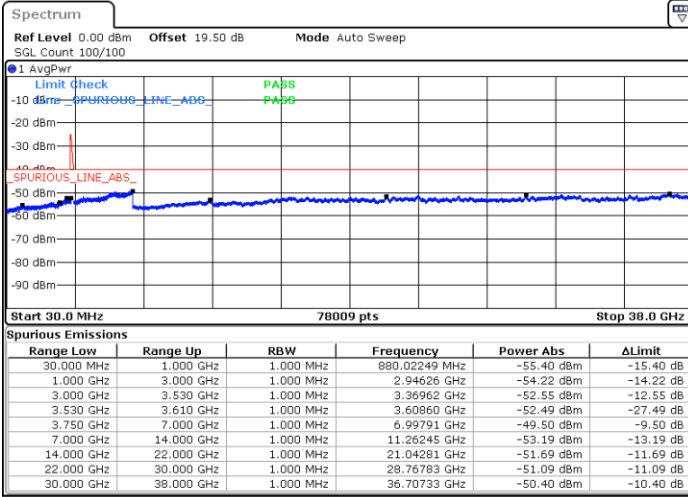

Conducted Spurious Emission

LTE Band 48C / 5MHz+20MHz

QPSK

Middle Channel / 1RB0 and 1RB99

Middle Channel / 1RB24 and 1RB0

Date: 22.FEB.2021 10:52:46

Date: 22.FEB.2021 10:54:17

Middle Channel / FullIRB

N/A

Date: 22.FEB.2021 10:45:09

LTE Band 48C / 5MHz+20MHz

QPSK

Highest Channel / 1RB0 and 1RB99

Highest Channel / 1RB24 and 1RB0

Date: 22.FEB.2021 11:24:39

Date: 22.FEB.2021 11:17:03

Highest Channel / FullIRB

N/A

Date: 22.FEB.2021 11:26:10

LTE Band 48C / 10MHz+20MHz

QPSK

Lowest Channel / 1RB0 and 1RB99

Lowest Channel / 1RB49 and 1RB0

Date: 22.FEB.2021 15:09:50

Date: 22.FEB.2021 15:08:19

Lowest Channel / FullRB

N/A

Date: 22.FEB.2021 15:17:27

LTE Band 48C / 10MHz+20MHz

QPSK

Middle Channel / 1RB0 and 1RB99

Middle Channel / 1RB49 and 1RB0