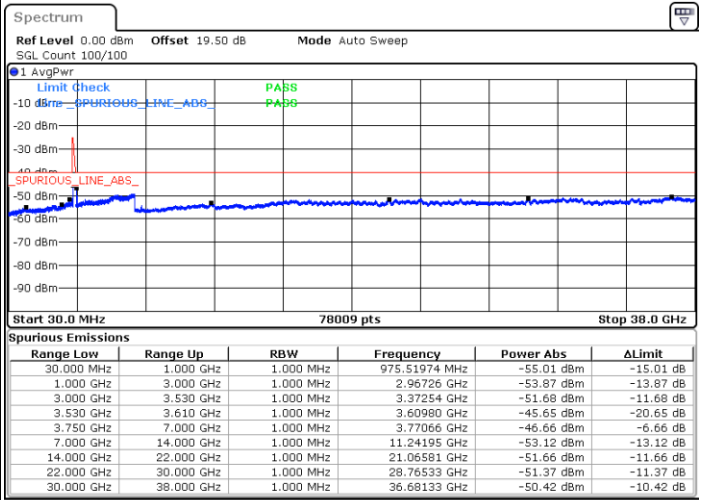

Date: 22.FEB.2021 15:08:19

Lowest Channel / FullRB

N/A

Date: 22.FEB.2021 15:17:27

LTE Band 48C / 10MHz+20MHz

QPSK

Middle Channel / 1RB0 and 1RB99

Middle Channel / 1RB49 and 1RB0

Date: 22.FEB.2021 15:26:34

Date: 22.FEB.2021 15:28:05

Middle Channel / FullIRB

N/A

Date: 22.FEB.2021 15:18:58

LTE Band 48C / 10MHz+20MHz

QPSK

Highest Channel / 1RB0 and 1RB99

Highest Channel / 1RB49 and 1RB0

Date: 22.FEB.2021 15:40:16

Date: 22.FEB.2021 15:32:39

Highest Channel / FullIRB

N/A

Date: 22.FEB.2021 15:41:47

LTE Band 48C / 15MHz+20MHz

QPSK

Lowest Channel / 1RB0 and 1RB99

Lowest Channel / 1RB74 and 1RB0

Date: 23.FEB.2021 10:01:29

Date: 23.FEB.2021 09:59:58

Lowest Channel / FullRB

N/A

Date: 23.FEB.2021 10:09:06

LTE Band 48C / 15MHz+20MHz