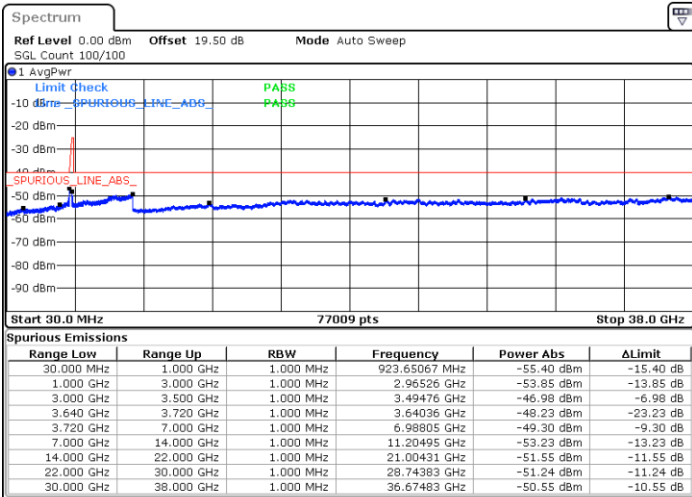

Highest Channel / 1RB0 and 1RB49

Highest Channel / 1RB99 and 1RB0

Date: 23.FEB.2021 14:23:34

Date: 23.FEB.2021 14:15:57

Highest Channel / FullIRB

N/A

Date: 23.FEB.2021 14:25:05

LTE Band 48C / 20MHz+15MHz

QPSK

Lowest Channel / 1RB0 and 1RB74

Lowest Channel / 1RB99 and 1RB0

Date: 23.FEB.2021 15:12:02

Date: 23.FEB.2021 15:10:30

Lowest Channel / FullIRB

N/A

Date: 23.FEB.2021 15:19:38

LTE Band 48C / 20MHz+15MHz

QPSK

Middle Channel / 1RB0 and 1RB74

Middle Channel / 1RB99 and 1RB0

Date: 23.FEB.2021 15:28:46

Date: 23.FEB.2021 15:30:17

Middle Channel / FullIRB

N/A

Date: 23.FEB.2021 15:21:10

LTE Band 48C / 20MHz+15MHz

QPSK

Highest Channel / 1RB0 and 1RB74

Highest Channel / 1RB99 and 1RB0

Date: 23.FEB.2021 15:42:28

Date: 23.FEB.2021 15:34:52

Highest Channel / FullIRB