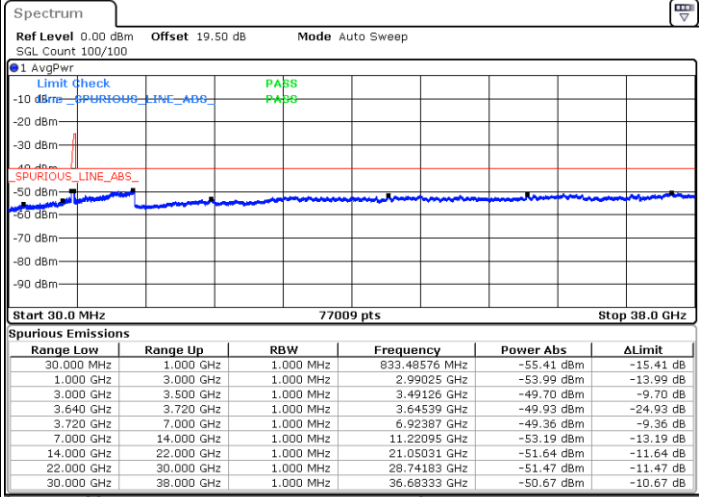

Date: 22.FEB.2021 15:26:34

Date: 22.FEB.2021 15:28:05

Middle Channel / FullIRB

N/A

Date: 22.FEB.2021 15:18:58

LTE Band 48C / 10MHz+20MHz

QPSK

Highest Channel / 1RB0 and 1RB99

Highest Channel / 1RB49 and 1RB0

Date: 22.FEB.2021 15:40:16

Date: 22.FEB.2021 15:32:39

Highest Channel / FullIRB

N/A

Date: 22.FEB.2021 15:41:47

LTE Band 48C / 15MHz+20MHz

QPSK

Lowest Channel / 1RB0 and 1RB99

Lowest Channel / 1RB74 and 1RB0

Date: 23.FEB.2021 10:01:29

Date: 23.FEB.2021 09:59:58

Lowest Channel / FullRB

N/A

Date: 23.FEB.2021 10:09:06

LTE Band 48C / 15MHz+20MHz

LTE Band 48C / 15MHz+20MHz

QPSK

Highest Channel / 1RB0 and 1RB99

Highest Channel / 1RB74 and 1RB0

Date: 23.FEB.2021 11:11:21

Date: 23.FEB.2021 11:03:45

Highest Channel / FullIRB

N/A