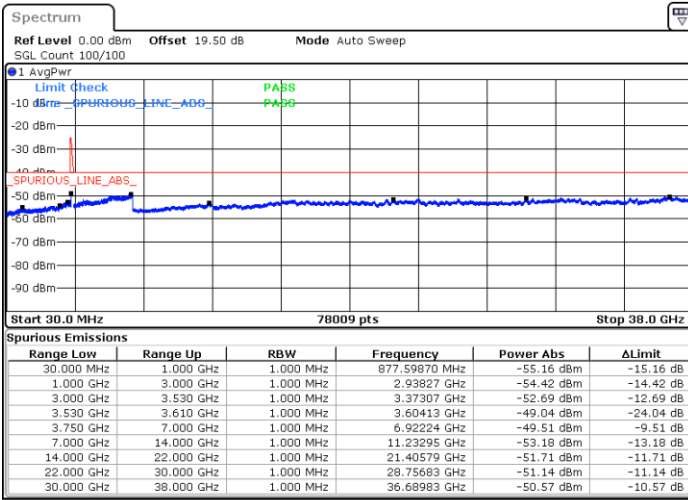

Lowest Channel / FullIRB

N/A

Date: 23.FEB.2021 12:31:37

LTE Band 48C / 20MHz+20MHz

QPSK

MiddleChannel / 1RB0 and 1RB99

Middle Channel / 1RB99 and 1RB0

Date: 23.FEB.2021 13:01:54

Date: 23.FEB.2021 13:03:25

Middle Channel / FullIRB

N/A

Date: 23.FEB.2021 12:54:18

LTE Band 48C / 20MHz+20MHz

QPSK

Highest Channel / 1RB0 and 1RB99

Highest Channel / 1RB99 and 1RB0

Date: 23.FEB.2021 13:33:50

Date: 23.FEB.2021 13:26:13

Highest Channel / FullIRB

N/A

Date: 23.FEB.2021 13:35:21

LTE Band 48C / 5MHz+20MHz

16QAM

Lowest Channel / 1RB0 and 1RB99

Lowest Channel / 1RB24 and 1RB0

Date: 22.FEB.2021 10:19:21

Date: 22.FEB.2021 10:14:47

Lowest Channel / FullIRB

N/A

Date: 22.FEB.2021 10:23:54

LTE Band 48C / 5MHz+20MHz

16QAM