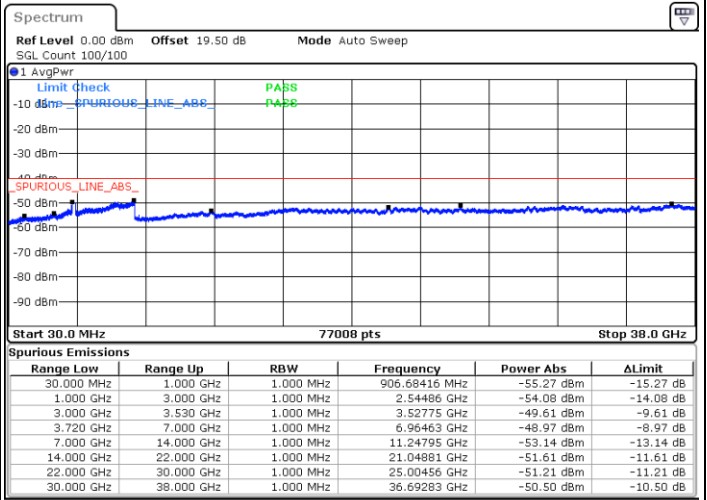

Conducted Spurious Emission

LTE Band 48C / 5MHz+20MHz

QPSK

Middle Channel / 1RB0 and 1RB99

Middle Channel / 1RB24 and 1RB0

Date: 22.FEB.2021 10:52:46

Date: 22.FEB.2021 10:54:17

Middle Channel / FullIRB

N/A

Date: 22.FEB.2021 10:45:09

LTE Band 48C / 5MHz+20MHz

QPSK

Highest Channel / 1RB0 and 1RB99

Highest Channel / 1RB24 and 1RB0

Date: 22.FEB.2021 11:24:39

Date: 22.FEB.2021 11:17:03

Highest Channel / FullIRB

N/A

Date: 22.FEB.2021 11:26:10

LTE Band 48C / 10MHz+20MHz

QPSK

Lowest Channel / 1RB0 and 1RB99

Lowest Channel / 1RB49 and 1RB0

Date: 22.FEB.2021 15:09:50