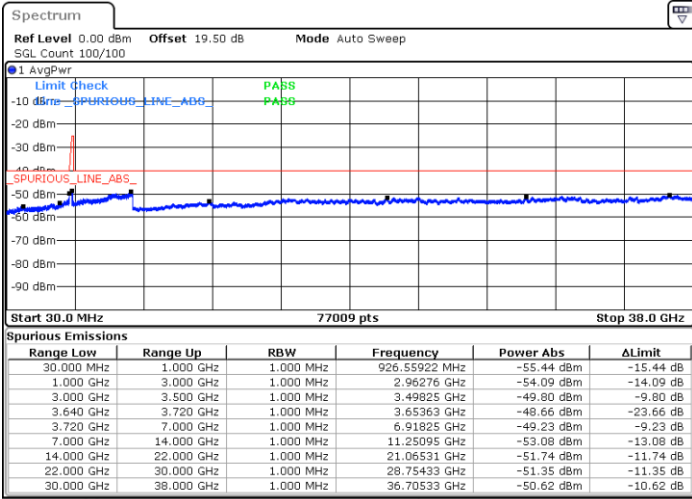

Lowest Channel / FullRB

N/A

Date: 23.FEB.2021 10:07:35