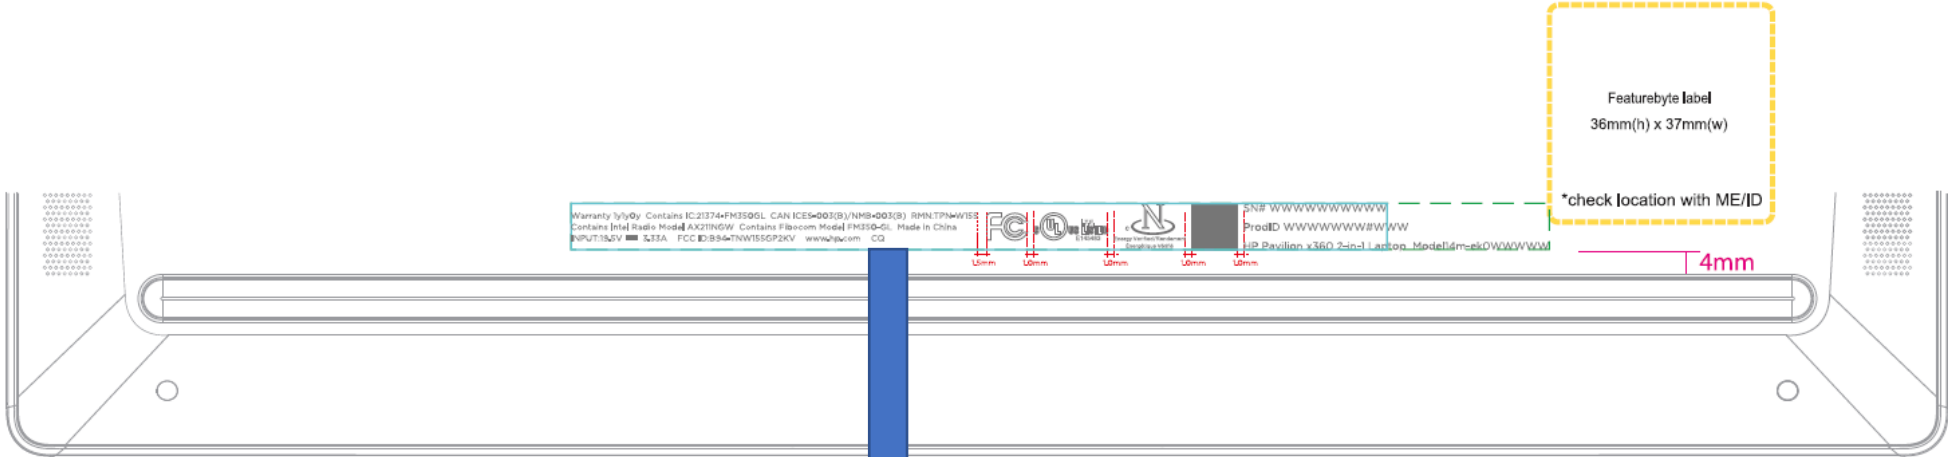

Label & Label Location for HP

Model name: TPN-W155

Laptop bottom

Warranty 1y1y0y Contains IC:21374-FM350GL CAN ICES-003(B)/NMB-003(B) RMN:TPN-W155
Contains Intel Radio Model AX211NGW Contains Fibocom Model FM350-GL Contains FCC ID:PD9AX211NG
INPUT:19.5V 3.33A RMN:TPN-W155 FCC ID:B94-TNW155GP2KV Made in China www.hp.com CQ