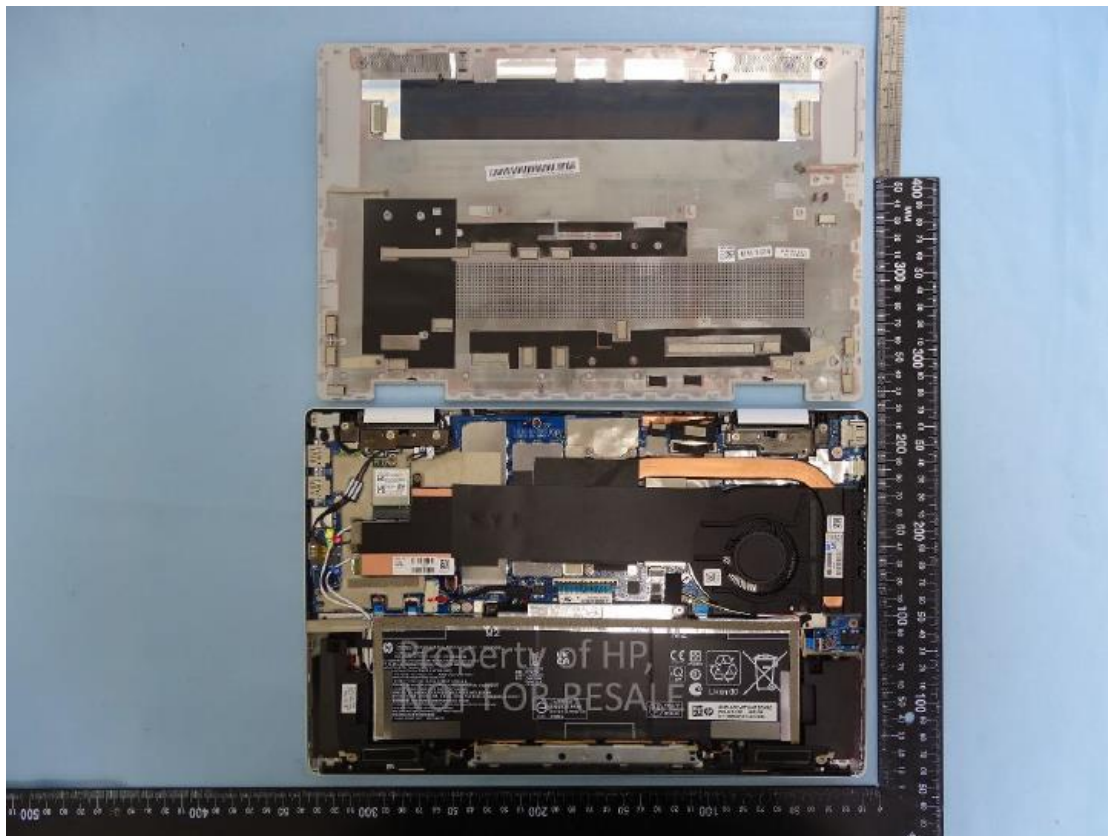

# Internal Photograph of EUT

Brand Name: HP / Model Name: TPN-W155

WWAN Antenna 5

WWAN Antenna 6

WWAN Antenna 7

WWAN Antenna 8

Bluetooth and WLAN Antenna 2

WLAN Antenna 1