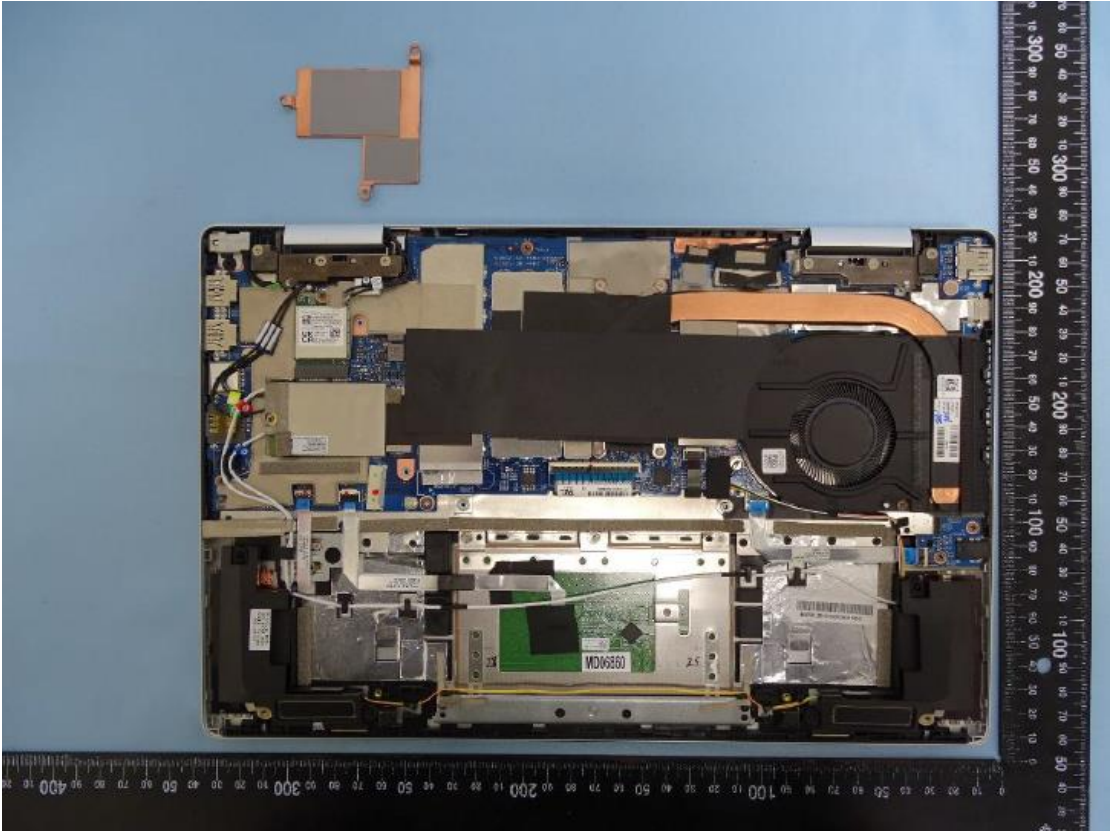

# Internal Photograph of EUT

Brand Name: HP / Model Name: TPN-W155

WWAN Antenna 5

WWAN Antenna 6

WWAN Antenna 7

WWAN Antenna 8

Bluetooth and WLAN Antenna 2

WLAN Antenna 1