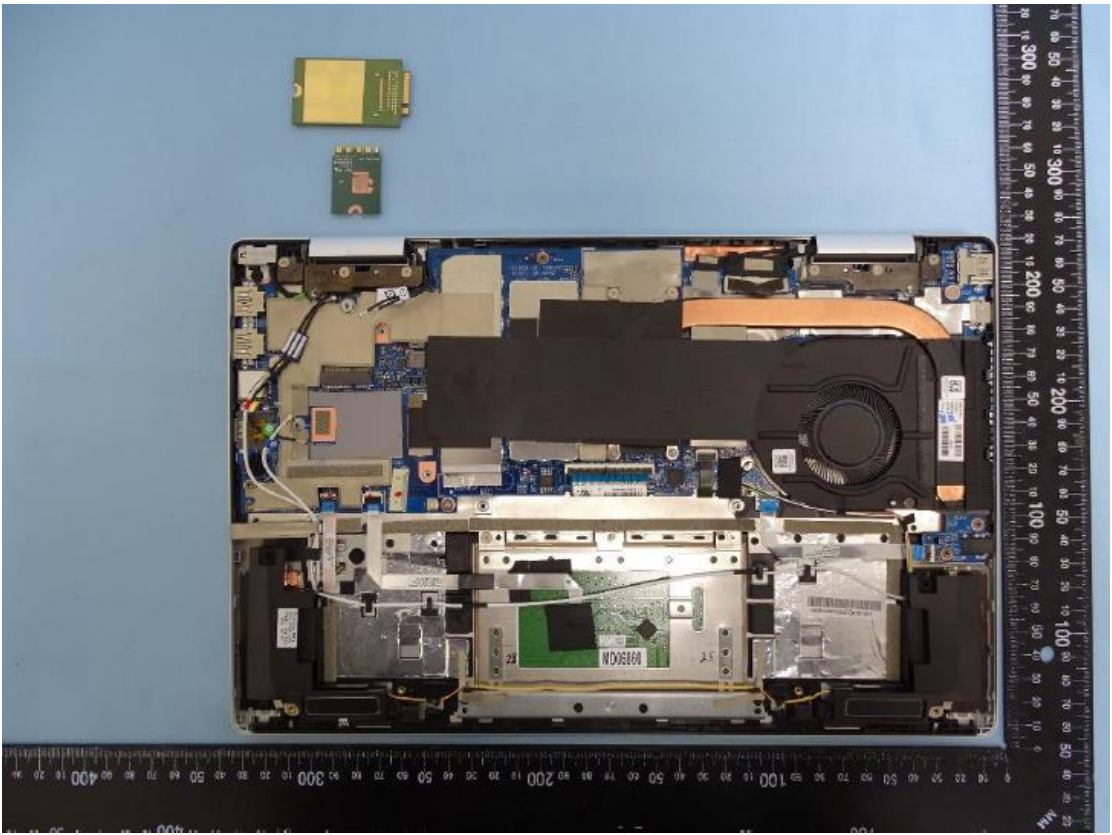

# Internal Photograph of EUT

Brand Name: HP / Model Name: TPN-W155

WWAN Antenna 5

WWAN Antenna 6

WWAN Antenna 7

WWAN Antenna 8

Bluetooth and WLAN Antenna 2

WLAN Antenna 1