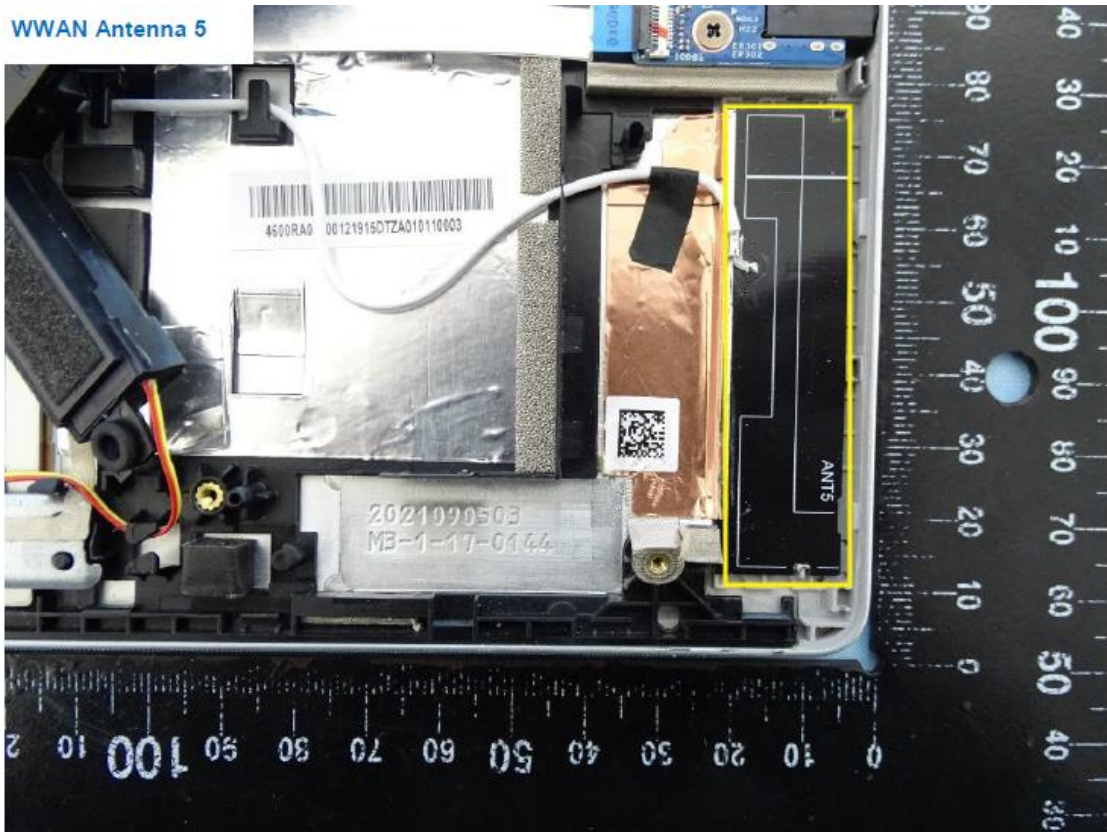

WLAN Antenna 1

WWAN Antenna 6

WWAN Antenna 5