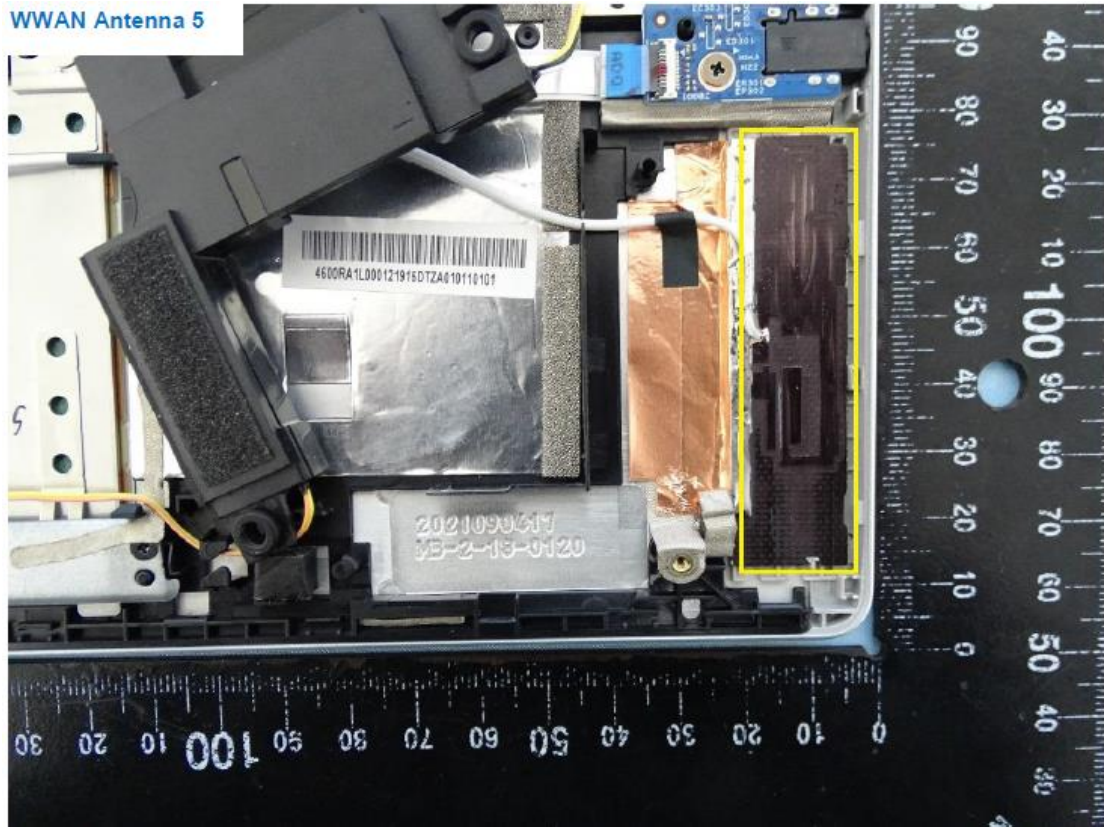

# Internal Photograph of EUT

Brand Name: HP / Model Name: TPN-W155

WWAN Antenna 5

WWAN Antenna 6

WWAN Antenna 7

WWAN Antenna 8

Bluetooth and WLAN Antenna 2

WLAN Antenna 1