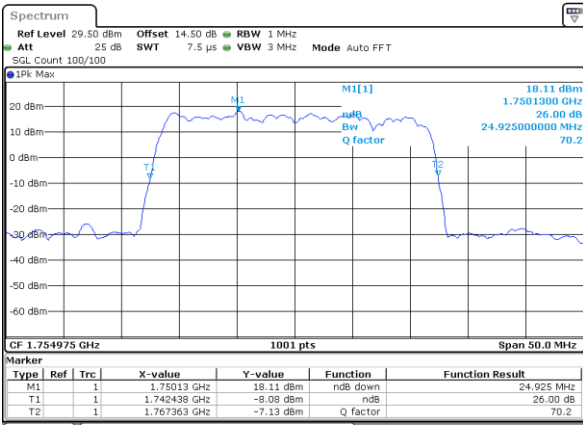

Lowest Channel / 15MHz+20MHz

Date: 3..JAN.2021 02:47:43

Middle Channel / 15MHz+15MHz

Date: 3..JAN.2021 02:13:21

Middle Channel / 15MHz+20MHz

Date: 3..JAN.2021 03:28:43

Highest Channel / 15MHz+15MHz

Date: 3..JAN.2021 02:27:58

Highest Channel / 15MHz+20MHz

Date: 3..JAN.2021 03:56:46

LTE Band 66C

QPSK

Lowest Channel / 20MHz+5MHz

Date: 3..JAN.2021 05:21:35

Lowest Channel / 20MHz+10MHz

Date: 3..JAN.2021 00:58:27

Middle Channel / 20MHz+5MHz

Date: 3..JAN.2021 05:42:11

Middle Channel / 20MHz+10MHz

Date: 3..JAN.2021 01:17:56

Highest Channel / 20MHz+5MHz

Date: 3..JAN.2021 05:53:04

Highest Channel / 20MHz+10MHz

Date: 3..JAN.2021 01:38:40

LTE Band 66C

QPSK

Lowest Channel / 20MHz+15MHz

Date: 3..JAN.2021 04:19:06

Lowest Channel / 20MHz+20MHz

Date: 3..JAN.2021 23:50:05

Middle Channel / 20MHz+15MHz

Date: 3..JAN.2021 04:19:09