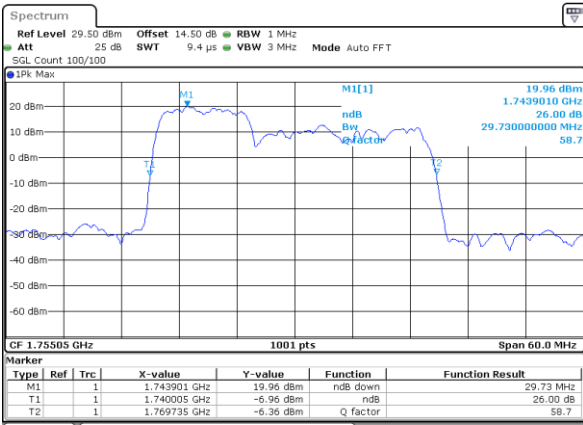

LTE Band 66C

QPSK

Lowest Channel / 5MHz+20MHz

Date: 3..JAN.2021 22:14:54

Lowest Channel / 10MHz+15MHz

Date: 2..JAN.2021 21:29:01

Middle Channel / 5MHz+20MHz

Date: 3..JAN.2021 22:13:22

Middle Channel / 10MHz+15MHz

Date: 2..JAN.2021 21:50:39

Highest Channel / 5MHz+20MHz

Date: 3..JAN.2021 22:15:19

Highest Channel / 10MHz+15MHz

Date: 2..JAN.2021 22:05:55

LTE Band 66C

QPSK

Lowest Channel / 10MHz+20MHz

Date: 3..JAN.2021 00:11:43

Lowest Channel / 15MHz+10MHz

Date: 2..JAN.2021 22:39:06

Middle Channel / 10MHz+20MHz

Date: 3..JAN.2021 00:29:08

Middle Channel / 15MHz+10MHz

Date: 2..JAN.2021 23:00:21

Highest Channel / 10MHz+20MHz

Date: 3..JAN.2021 00:41:15

Highest Channel / 15MHz+10MHz

Date: 2..JAN.2021 23:16:57

LTE Band 66C

QPSK

Lowest Channel / 15MHz+15MHz

Date: 3..JAN.2021 01:58:19