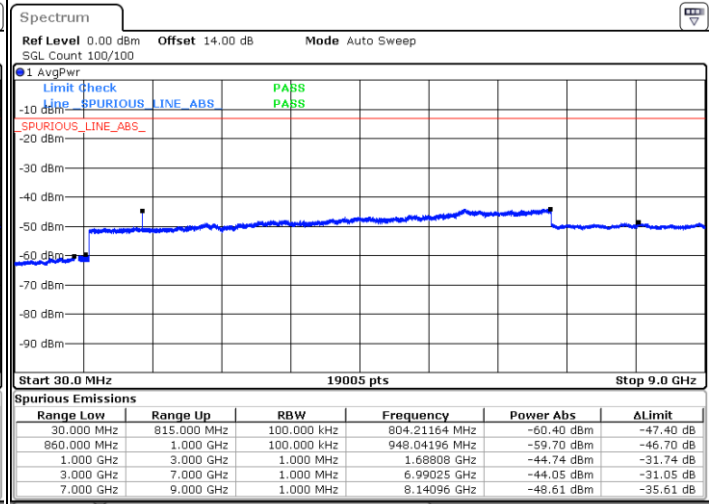

Date: 11.JAN.2021 23:38:37

Lowest Channel / FullIRB

N/A

Date: 11.JAN.2021 23:43:21

LTE Band 5B / 3MHz+5MHz

64QAM

MiddleChannel / 1RB0 and 1RB24

Middle Channel / 1RB14 and 1RB0

Date: 11.JAN.2021 23:35:15

Date: 11.JAN.2021 23:36:24

Middle Channel / FullIRB

N/A

Date: 11.JAN.2021 23:34:06

LTE Band 5B / 3MHz+5MHz

64QAM

Highest Channel / 1RB0 and 1RB24

Highest Channel / 1RB14 and 1RB0

Date: 11.JAN.2021 23:29:02

Date: 11.JAN.2021 23:25:48

Highest Channel / FullIRB

N/A

Date: 11.JAN.2021 23:32:29

LTE Band 5B / 5MHz+3MHz

64QAM

Lowest Channel / 1RB0 and 1RB14

Lowest Channel / 1RB24 and 1RB0

Date: 14.JAN.2021 00:59:10

Date: 14.JAN.2021 01:01:30

Lowest Channel / FullIRB

N/A

Date: 14.JAN.2021 00:41:45

LTE Band 5B / 5MHz+3MHz