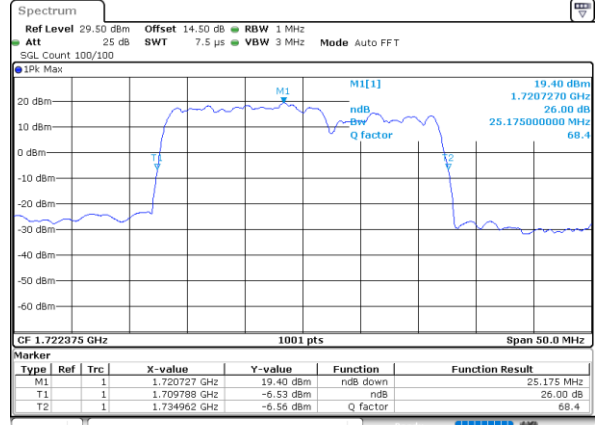

LTE Band 66C

QPSK

Lowest Channel / 5MHz+20MHz

Date: 3..JAN.2021 22:14:54

Lowest Channel / 10MHz+15MHz

Date: 2..JAN.2021 21:29:01

Middle Channel / 5MHz+20MHz

Date: 3..JAN.2021 22:13:22

Middle Channel / 10MHz+15MHz

Date: 2..JAN.2021 21:50:39

Highest Channel / 5MHz+20MHz

Date: 3..JAN.2021 22:15:19

Highest Channel / 10MHz+15MHz

Date: 2..JAN.2021 22:05:55

LTE Band 66C

QPSK

Lowest Channel / 10MHz+20MHz

Date: 3..JAN.2021 00:11:43

Lowest Channel / 15MHz+10MHz

Date: 2..JAN.2021 22:39:06

Middle Channel / 10MHz+20MHz

Date: 3..JAN.2021 00:29:08

Middle Channel / 15MHz+10MHz

Date: 2..JAN.2021 23:00:21

Highest Channel / 10MHz+20MHz

Date: 3..JAN.2021 00:41:15

Highest Channel / 15MHz+10MHz

Date: 2..JAN.2021 23:16:57

LTE Band 66C

QPSK

Lowest Channel / 15MHz+15MHz

Date: 3..JAN.2021 01:58:19