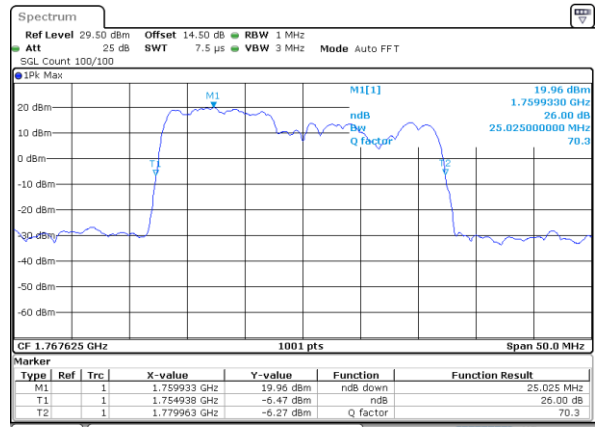

LTE Band 66C

QPSK

Lowest Channel / 5MHz+20MHz

Date: 3..JAN.2021 22:14:54

Lowest Channel / 10MHz+15MHz

Date: 2..JAN.2021 21:29:01

Middle Channel / 5MHz+20MHz

Date: 3..JAN.2021 22:13:22

Middle Channel / 10MHz+15MHz

Date: 2..JAN.2021 21:50:39

Highest Channel / 5MHz+20MHz

Date: 3..JAN.2021 22:15:19

Highest Channel / 10MHz+15MHz

Date: 2..JAN.2021 22:05:55

LTE Band 66C

QPSK

Lowest Channel / 10MHz+20MHz

Date: 3..JAN.2021 00:11:43

Lowest Channel / 15MHz+10MHz

Date: 2..JAN.2021 22:39:06

Middle Channel / 10MHz+20MHz

Date: 3..JAN.2021 00:29:08

Middle Channel / 15MHz+10MHz

Date: 2..JAN.2021 23:00:21

Highest Channel / 10MHz+20MHz

Date: 3..JAN.2021 00:41:15

Highest Channel / 15MHz+10MHz

Date: 2..JAN.2021 23:16:57

LTE Band 66C

QPSK

Lowest Channel / 15MHz+15MHz

Date: 3..JAN.2021 01:58:19