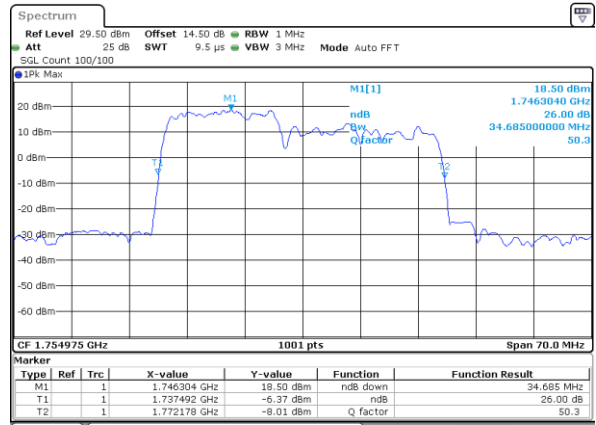

Highest Channel / 10MHz+20MHz

Date: 3..JAN.2021 00:41:15

Highest Channel / 15MHz+10MHz

Date: 2..JAN.2021 23:16:57

LTE Band 66C

QPSK

Lowest Channel / 15MHz+15MHz

Date: 3..JAN.2021 01:58:19

Lowest Channel / 15MHz+20MHz

Date: 3..JAN.2021 02:47:43

Middle Channel / 15MHz+15MHz

Date: 3..JAN.2021 02:13:21

Middle Channel / 15MHz+20MHz

Date: 3..JAN.2021 03:28:43

Highest Channel / 15MHz+15MHz

Date: 3..JAN.2021 02:27:58

Highest Channel / 15MHz+20MHz

Date: 3..JAN.2021 03:56:46

LTE Band 66C

QPSK

Lowest Channel / 20MHz+5MHz

Date: 3..JAN.2021 05:21:35

Lowest Channel / 20MHz+10MHz

Date: 3..JAN.2021 00:58:27

Middle Channel / 20MHz+5MHz

Date: 3..JAN.2021 05:42:11

Middle Channel / 20MHz+10MHz

Date: 3..JAN.2021 01:17:56

Highest Channel / 20MHz+5MHz

Date: 3..JAN.2021 05:53:04

Highest Channel / 20MHz+10MHz

Date: 3..JAN.2021 01:38:40