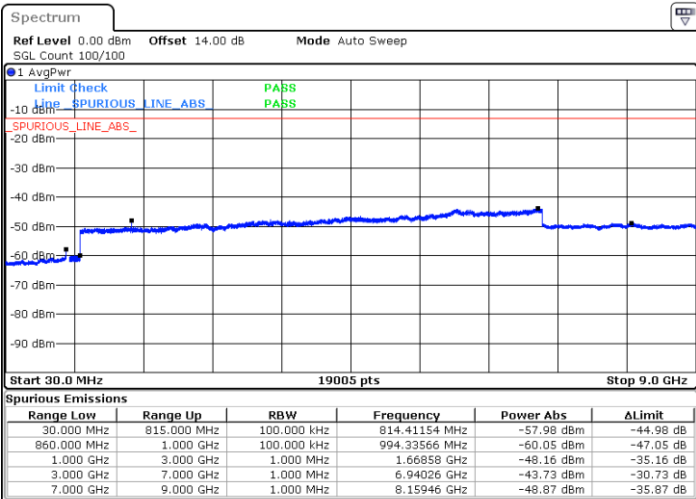

Highest Channel / FullIRB

N/A

Date: 15.JAN.2021 18:57:49

LTE Band 5B / 3MHz+5MHz

64QAM

Lowest Channel / 1RB0 and 1RB24

Lowest Channel / 1RB14 and 1RB0

Date: 11.JAN.2021 23:40:29

Date: 11.JAN.2021 23:38:37

Lowest Channel / FullIRB

N/A

Date: 11.JAN.2021 23:43:21

LTE Band 5B / 3MHz+5MHz

64QAM

MiddleChannel / 1RB0 and 1RB24

Middle Channel / 1RB14 and 1RB0

Date: 11.JAN.2021 23:35:15

Date: 11.JAN.2021 23:36:24

Middle Channel / FullIRB

N/A

Date: 11.JAN.2021 23:34:06

LTE Band 5B / 3MHz+5MHz

64QAM

Highest Channel / 1RB0 and 1RB24

Highest Channel / 1RB14 and 1RB0

Date: 11.JAN.2021 23:29:02

Date: 11.JAN.2021 23:25:48

Highest Channel / FullIRB

N/A

Date: 11.JAN.2021 23:32:29

LTE Band 5B / 5MHz+3MHz

64QAM