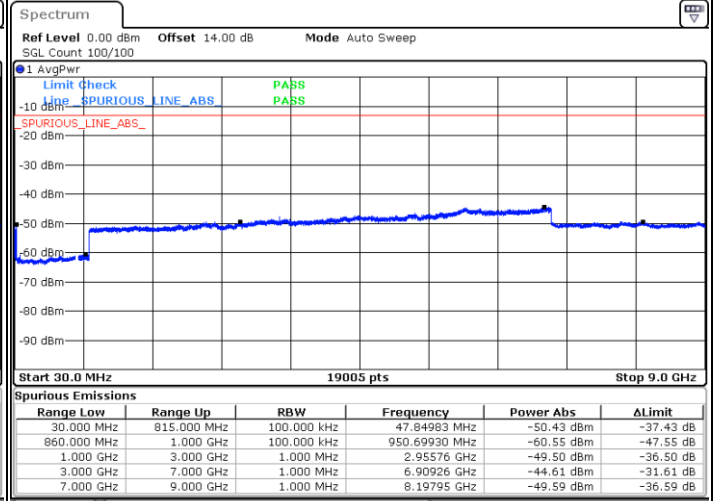

N/A

Date: 14.JAN.2021 23:10:17

LTE Band 5B / 5MHz+10MHz

64QAM

Middle Channel / 1RB0 and 1RB49

Middle Channel / 1RB24 and 1RB0

Date: 14.JAN.2021 23:19:02

Date: 14.JAN.2021 23:19:59

Middle Channel / FullIRB

N/A

Date: 14.JAN.2021 23:12:25

LTE Band 5B / 5MHz+10MHz

64QAM

Highest Channel / 1RB0 and 1RB49

Highest Channel / 1RB24 and 1RB0

Date: 15.JAN.2021 00:08:17

Date: 15.JAN.2021 00:18:12

Highest Channel / FullIRB

N/A

Date: 15.JAN.2021 00:06:01

LTE Band 5B / 10MHz+5MHz

64QAM

Lowest Channel / 1RB0 and 1RB24

Lowest Channel / 1RB49 and 1RB0

Date: 15.JAN.2021 00:29:04

Date: 15.JAN.2021 00:40:03

Lowest Channel / FullIRB

N/A

Date: 15.JAN.2021 00:26:58

LTE Band 5B / 10MHz+5MHz

64QAM

Middle Channel / 1RB0 and 1RB24