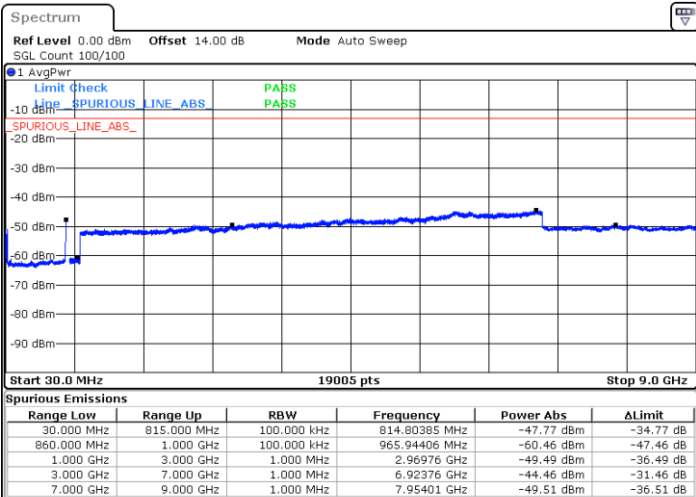

Middle Channel / FullIRB

N/A

Date: 14.JAN.2021 23:12:25

LTE Band 5B / 5MHz+10MHz

64QAM

Highest Channel / 1RB0 and 1RB49

Highest Channel / 1RB24 and 1RB0

Date: 15.JAN.2021 00:08:17

Date: 15.JAN.2021 00:18:12

Highest Channel / FullIRB

N/A

Date: 15.JAN.2021 00:06:01

LTE Band 5B / 10MHz+5MHz

64QAM

Lowest Channel / 1RB0 and 1RB24

Lowest Channel / 1RB49 and 1RB0

Date: 15.JAN.2021 00:29:04

Date: 15.JAN.2021 00:40:03

Lowest Channel / FullIRB

N/A

Date: 15.JAN.2021 00:26:58

LTE Band 5B / 10MHz+5MHz

64QAM

Middle Channel / 1RB0 and 1RB24