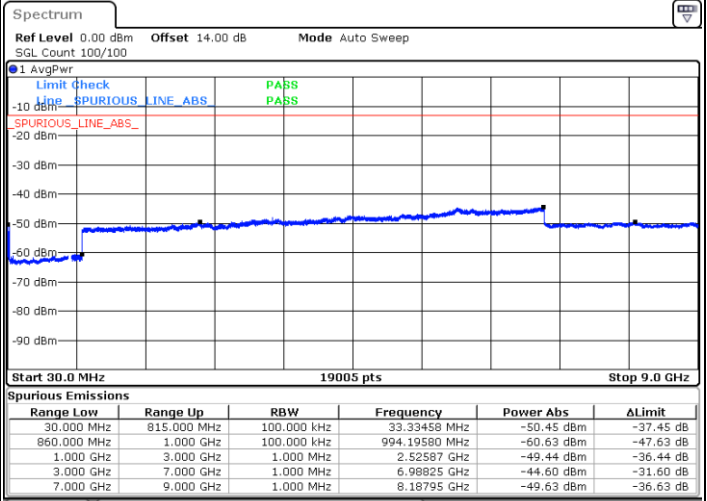

Date: 15.JAN.2021 00:18:12

Highest Channel / FullIRB

N/A

Date: 15.JAN.2021 00:06:01

LTE Band 5B / 10MHz+5MHz

64QAM

Lowest Channel / 1RB0 and 1RB24

Lowest Channel / 1RB49 and 1RB0

Date: 15.JAN.2021 00:29:04

Date: 15.JAN.2021 00:40:03

Lowest Channel / FullIRB

N/A

Date: 15.JAN.2021 00:26:58

LTE Band 5B / 10MHz+5MHz

64QAM

Middle Channel / 1RB0 and 1RB24

Middle Channel / 1RB49 and 1RB0

Date: 15.JAN.2021 00:46:25

Date: 15.JAN.2021 00:53:49

Middle Channel / FullIRB

N/A

Date: 15.JAN.2021 00:45:00

LTE Band 5B / 10MHz+5MHz

64QAM

Highest Channel / 1RB0 and 1RB24

Highest Channel / 1RB49 and 1RB0

Date: 15.JAN.2021 01:06:06

Date: 15.JAN.2021 01:22:22

Highest Channel / FullIRB

N/A

Date: 15.JAN.2021 01:02:01

LTE Band 5B / 10MHz+10MHz