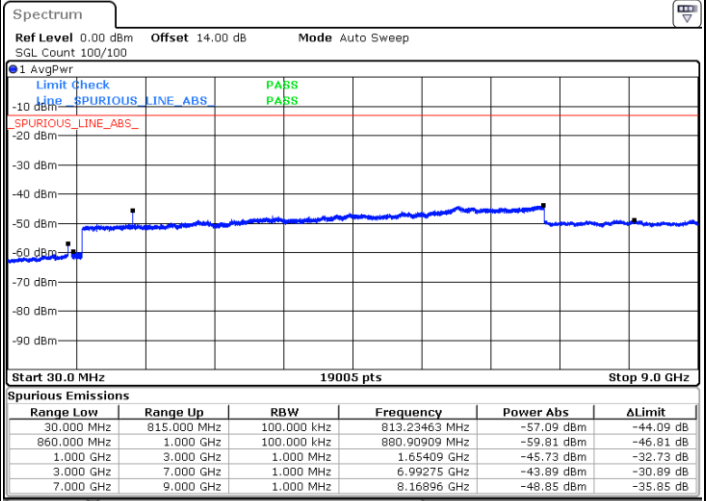

N/A

Date: 15.JAN.2021 14:41:20

LTE Band 5B / 10MHz+10MHz

16QAM

Highest Channel / 1RB0 and 1RB49

Highest Channel / 1RB49 and 1RB0

Date: 15.JAN.2021 19:06:17

Date: 15.JAN.2021 19:15:01

Highest Channel / FullIRB

N/A

Date: 15.JAN.2021 18:57:49

LTE Band 5B / 3MHz+5MHz

64QAM

Lowest Channel / 1RB0 and 1RB24

Lowest Channel / 1RB14 and 1RB0

Date: 11.JAN.2021 23:40:29

Date: 11.JAN.2021 23:38:37

Lowest Channel / FullIRB

N/A

Date: 11.JAN.2021 23:43:21

LTE Band 5B / 3MHz+5MHz

64QAM

MiddleChannel / 1RB0 and 1RB24

Middle Channel / 1RB14 and 1RB0

Date: 11.JAN.2021 23:35:15

Date: 11.JAN.2021 23:36:24

Middle Channel / FullIRB

N/A

Date: 11.JAN.2021 23:34:06

LTE Band 5B / 3MHz+5MHz

64QAM

Highest Channel / 1RB0 and 1RB24