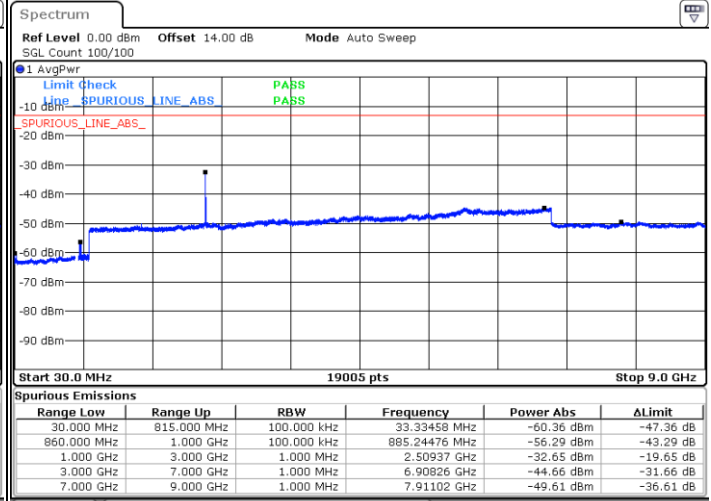

LTE Band 5B / 10MHz+10MHz

16QAM

Lowest Channel / 1RB0 and 1RB49

Lowest Channel / 1RB49 and 1RB0

Date: 15.JAN.2021 01:37:58

Date: 15.JAN.2021 01:43:28

Lowest Channel / FullIRB

N/A

Date: 15.JAN.2021 01:31:55

LTE Band 5B / 10MHz+10MHz

16QAM

Middle Channel / 1RB0 and 1RB49

Middle Channel / 1RB49 and 1RB0

Date: 15.JAN.2021 14:45:20

Date: 15.JAN.2021 14:50:12

Middle Channel / FullIRB

N/A

Date: 15.JAN.2021 14:41:20

LTE Band 5B / 10MHz+10MHz

16QAM

Highest Channel / 1RB0 and 1RB49

Highest Channel / 1RB49 and 1RB0

Date: 15.JAN.2021 19:06:17

Date: 15.JAN.2021 19:15:01

Highest Channel / FullIRB

N/A

Date: 15.JAN.2021 18:57:49

LTE Band 5B / 3MHz+5MHz

64QAM

Lowest Channel / 1RB0 and 1RB24

Lowest Channel / 1RB14 and 1RB0

Date: 11.JAN.2021 23:40:29