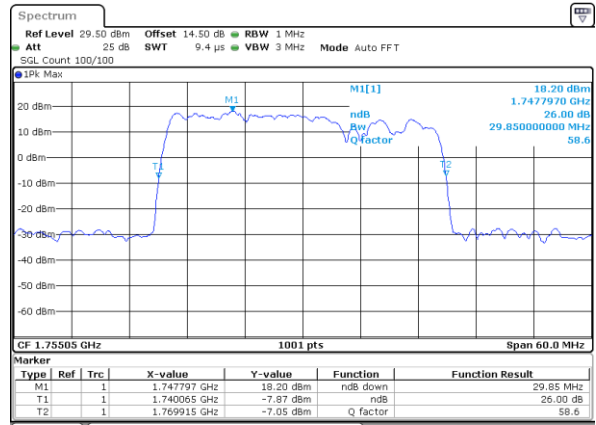

Lowest Channel / 15MHz+20MHz

Date: 3..JAN.2021 02:47:43

Middle Channel / 15MHz+15MHz

Date: 3..JAN.2021 02:13:21

Middle Channel / 15MHz+20MHz

Date: 3..JAN.2021 03:28:43

Highest Channel / 15MHz+15MHz

Date: 3..JAN.2021 02:27:58

Highest Channel / 15MHz+20MHz

Date: 3..JAN.2021 03:56:46

LTE Band 66C

QPSK

Lowest Channel / 20MHz+5MHz

Date: 3..JAN.2021 05:21:35

Lowest Channel / 20MHz+10MHz

Date: 3..JAN.2021 00:58:27

Middle Channel / 20MHz+5MHz

Date: 3..JAN.2021 05:42:11

Middle Channel / 20MHz+10MHz

Date: 3..JAN.2021 01:17:56

Highest Channel / 20MHz+5MHz

Date: 3..JAN.2021 05:53:04

Highest Channel / 20MHz+10MHz

Date: 3..JAN.2021 01:38:40

LTE Band 66C

QPSK

Lowest Channel / 20MHz+15MHz

Date: 3..JAN.2021 04:19:06

Lowest Channel / 20MHz+20MHz

Date: 3..JAN.2021 23:50:05

Middle Channel / 20MHz+15MHz

Date: 3..JAN.2021 04:19:09