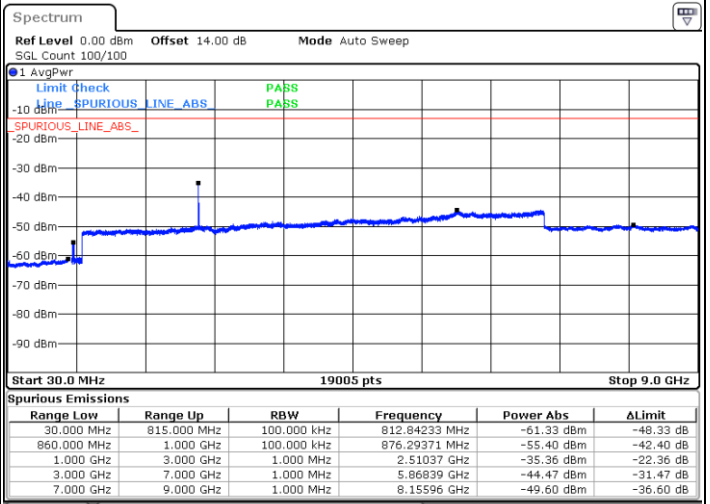

Highest Channel / 1RB0 and 1RB24

Highest Channel / 1RB49 and 1RB0

Date: 15.JAN.2021 01:06:06

Date: 15.JAN.2021 01:22:22

Highest Channel / FullIRB

N/A

Date: 15.JAN.2021 01:02:01

LTE Band 5B / 10MHz+10MHz

LTE Band 5B / 10MHz+10MHz

64QAM

Middle Channel / 1RB0 and 1RB49

Middle Channel / 1RB49 and 1RB0

Date: 15.JAN.2021 14:44:31

Date: 15.JAN.2021 14:51:54

Middle Channel / FullIRB

N/A

Date: 15.JAN.2021 14:42:30

LTE Band 5B / 10MHz+10MHz

64QAM

Highest Channel / 1RB0 and 1RB49

Highest Channel / 1RB49 and 1RB0

Date: 15.JAN.2021 19:04:27

Date: 15.JAN.2021 19:17:12

Highest Channel / FullIRB

N/A

Date: 15.JAN.2021 19:02:32

LTE Band 66C

26dB Bandwidth

Mode	LTE Band 66C : 26dB BW(MHz)				
QPSK					
BW	5MHz+20MHz	10MHz+15MHz	10MHz+20MHz	15MHz+10MHz	15MHz+15MHz
Lowest CH	24.83	24.93	29.79	25.18	30.57
Middle CH	24.68	25.03	29.73	25.03	30.45
Highest CH	24.73	25.03	29.79	25.08	30.51
BW	15MHz+20MHz	20MHz+5MHz	20MHz+10MHz	20MHz+15MHz	20MHz+20MHz
Lowest CH	34.76	24.83	29.91	34.90	39.80
Middle CH	34.69	24.93	29.85	35.11	39.80
Highest CH	34.76	24.93	30.03	34.97	39.64