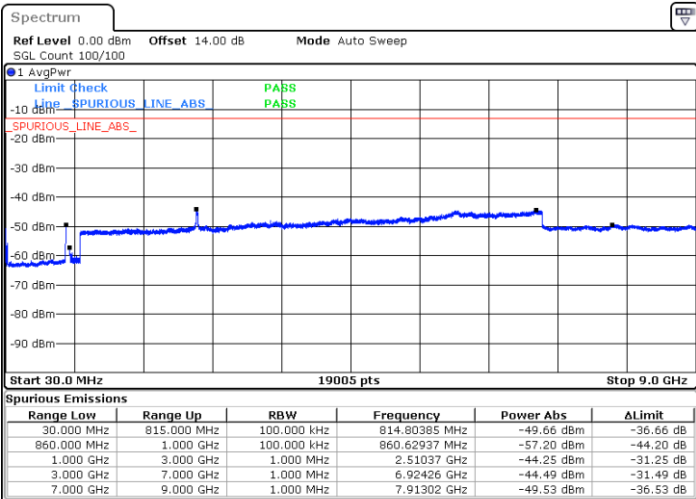

Date: 15.JAN.2021 01:31:55

LTE Band 5B / 10MHz+10MHz

16QAM

Middle Channel / 1RB0 and 1RB49

Middle Channel / 1RB49 and 1RB0

Date: 15.JAN.2021 14:45:20

Date: 15.JAN.2021 14:50:12

Middle Channel / FullIRB

N/A

Date: 15.JAN.2021 14:41:20

LTE Band 5B / 10MHz+10MHz

16QAM

Highest Channel / 1RB0 and 1RB49

Highest Channel / 1RB49 and 1RB0

Date: 15.JAN.2021 19:06:17

Date: 15.JAN.2021 19:15:01

Highest Channel / FullIRB

N/A

Date: 15.JAN.2021 18:57:49

LTE Band 5B / 3MHz+5MHz

64QAM

Lowest Channel / 1RB0 and 1RB24

Lowest Channel / 1RB14 and 1RB0

Date: 11.JAN.2021 23:40:29

Date: 11.JAN.2021 23:38:37

Lowest Channel / FullIRB

N/A

Date: 11.JAN.2021 23:43:21

LTE Band 5B / 3MHz+5MHz

64QAM

MiddleChannel / 1RB0 and 1RB24

Middle Channel / 1RB14 and 1RB0