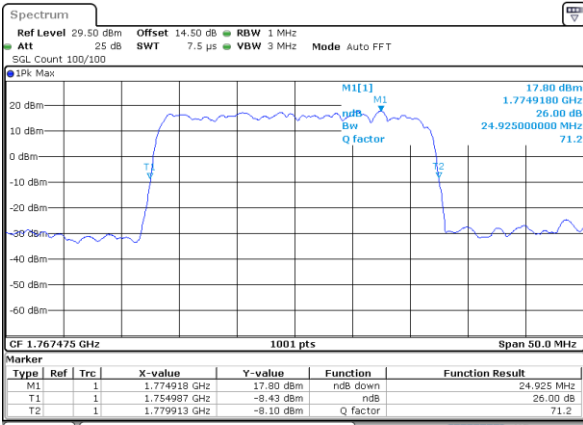

Highest Channel / 15MHz+20MHz

Date: 3..JAN.2021 03:56:46

LTE Band 66C

QPSK

Lowest Channel / 20MHz+5MHz

Date: 3..JAN.2021 05:21:35

Lowest Channel / 20MHz+10MHz

Date: 3..JAN.2021 00:58:27

Middle Channel / 20MHz+5MHz

Date: 3..JAN.2021 05:42:11

Middle Channel / 20MHz+10MHz

Date: 3..JAN.2021 01:17:56

Highest Channel / 20MHz+5MHz

Date: 3..JAN.2021 05:53:04

Highest Channel / 20MHz+10MHz

Date: 3..JAN.2021 01:38:40

LTE Band 66C

QPSK

Lowest Channel / 20MHz+15MHz

Date: 3..JAN.2021 04:19:06

Lowest Channel / 20MHz+20MHz

Date: 3..JAN.2021 23:50:05

Middle Channel / 20MHz+15MHz

Date: 3..JAN.2021 04:19:09

Middle Channel / 20MHz+20MHz

Date: 4..JAN.2021 00:13:00

Highest Channel / 20MHz+15MHz

Date: 3..JAN.2021 04:15:08

Highest Channel / 20MHz+20MHz

Date: 4..JAN.2021 00:13:16

LTE Band 66C

16QAM