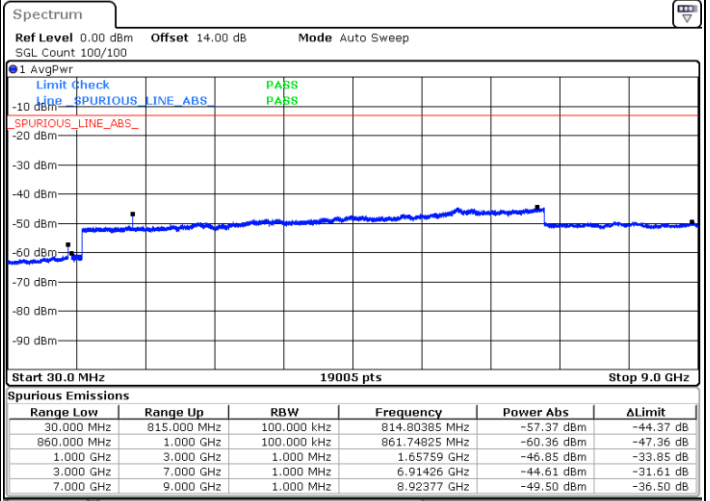

Date: 11.JAN.2021 23:35:15

Date: 11.JAN.2021 23:36:24

Middle Channel / FullIRB

N/A

Date: 11.JAN.2021 23:34:06

LTE Band 5B / 3MHz+5MHz

64QAM

Highest Channel / 1RB0 and 1RB24

Highest Channel / 1RB14 and 1RB0

Date: 11.JAN.2021 23:29:02

Date: 11.JAN.2021 23:25:48

Highest Channel / FullIRB

N/A

Date: 11.JAN.2021 23:32:29

LTE Band 5B / 5MHz+3MHz

64QAM

Lowest Channel / 1RB0 and 1RB14

Lowest Channel / 1RB24 and 1RB0

Date: 14.JAN.2021 00:59:10

Date: 14.JAN.2021 01:01:30

Lowest Channel / FullIRB

N/A

Date: 14.JAN.2021 00:41:45

LTE Band 5B / 5MHz+3MHz