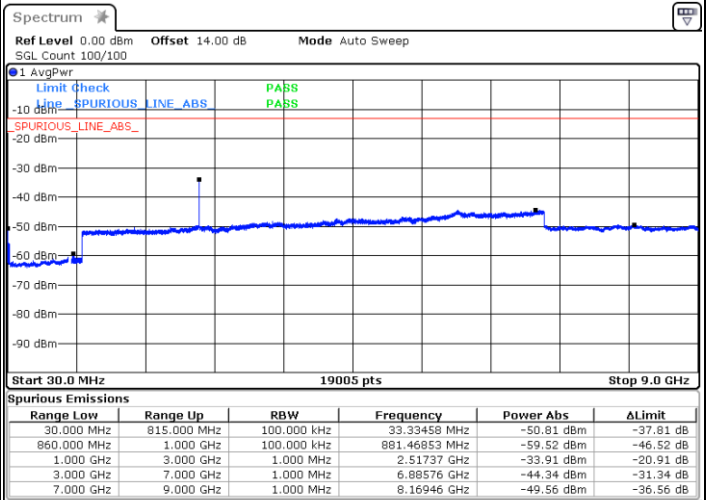

Date: 15.JAN.2021 01:31:55

LTE Band 5B / 10MHz+10MHz

16QAM

Middle Channel / 1RB0 and 1RB49

Middle Channel / 1RB49 and 1RB0

Date: 15.JAN.2021 14:45:20

Date: 15.JAN.2021 14:50:12

Middle Channel / FullIRB

N/A

Date: 15.JAN.2021 14:41:20

LTE Band 5B / 10MHz+10MHz

16QAM

Highest Channel / 1RB0 and 1RB49

Highest Channel / 1RB49 and 1RB0

Date: 15.JAN.2021 19:06:17

Date: 15.JAN.2021 19:15:01

Highest Channel / FullIRB

N/A

Date: 15.JAN.2021 18:57:49

LTE Band 5B / 3MHz+5MHz

64QAM

Lowest Channel / 1RB0 and 1RB24

Lowest Channel / 1RB14 and 1RB0

Date: 11.JAN.2021 23:40:29

Date: 11.JAN.2021 23:38:37

Lowest Channel / FullIRB

N/A

Date: 11.JAN.2021 23:43:21

LTE Band 5B / 3MHz+5MHz

64QAM

MiddleChannel / 1RB0 and 1RB24

Middle Channel / 1RB14 and 1RB0