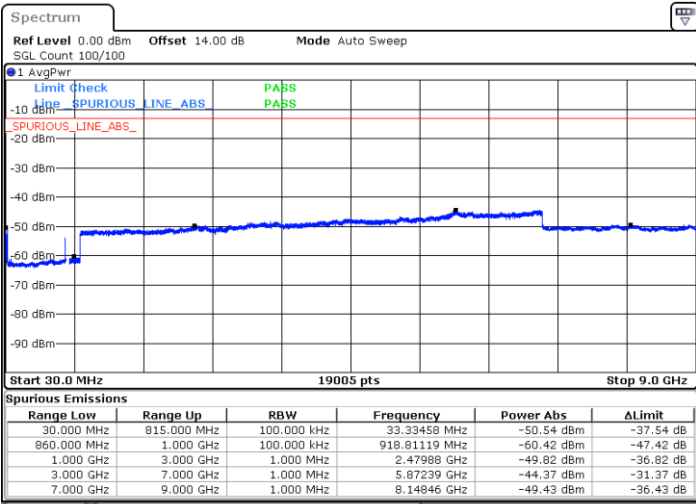

Middle Channel / 1RB49 and 1RB0

Date: 15.JAN.2021 00:46:25

Date: 15.JAN.2021 00:53:49

Middle Channel / FullIRB

N/A

Date: 15.JAN.2021 00:45:00

LTE Band 5B / 10MHz+5MHz

64QAM

Highest Channel / 1RB0 and 1RB24

Highest Channel / 1RB49 and 1RB0

Date: 15.JAN.2021 01:06:06

Date: 15.JAN.2021 01:22:22

Highest Channel / FullIRB

N/A

Date: 15.JAN.2021 01:02:01

LTE Band 5B / 10MHz+10MHz

64QAM

Lowest Channel / 1RB0 and 1RB49

Lowest Channel / 1RB49 and 1RB0

Date: 15.JAN.2021 01:36:27

Date: 15.JAN.2021 01:44:59

Lowest Channel / FullIRB

N/A

Date: 15.JAN.2021 01:34:10