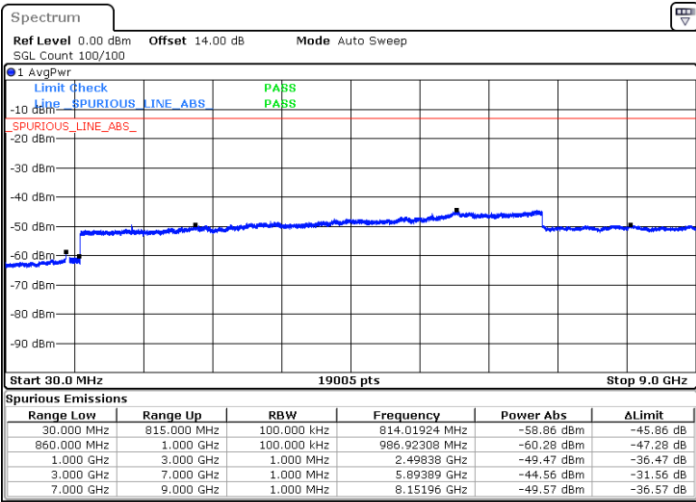

Lowest Channel / 1RB0 and 1RB14

Lowest Channel / 1RB24 and 1RB0

Date: 14.JAN.2021 00:59:10

Date: 14.JAN.2021 01:01:30

Lowest Channel / FullIRB

N/A

Date: 14.JAN.2021 00:41:45

LTE Band 5B / 5MHz+3MHz

64QAM

Middle Channel / 1RB0 and 1RB14

Middle Channel / 1RB24 and 1RB0

Date: 14.JAN.2021 01:24:38

Date: 14.JAN.2021 01:25:53

Middle Channel / FullIRB

N/A

Date: 14.JAN.2021 01:11:16

LTE Band 5B / 5MHz+3MHz

64QAM

Highest Channel / 1RB0 and 1RB14

Highest Channel / 1RB24 and 1RB0

Date: 14.JAN.2021 01:40:31

Date: 14.JAN.2021 01:55:17

Highest Channel / FullIRB

N/A

Date: 14.JAN.2021 01:37:42

LTE Band 5B / 5MHz+10MHz

64QAM

Lowest Channel / 1RB0 and 1RB49

Lowest Channel / 1RB24 and 1RB0

Date: 14.JAN.2021 22:59:19

Date: 14.JAN.2021 23:08:46

Lowest Channel / FullIRB