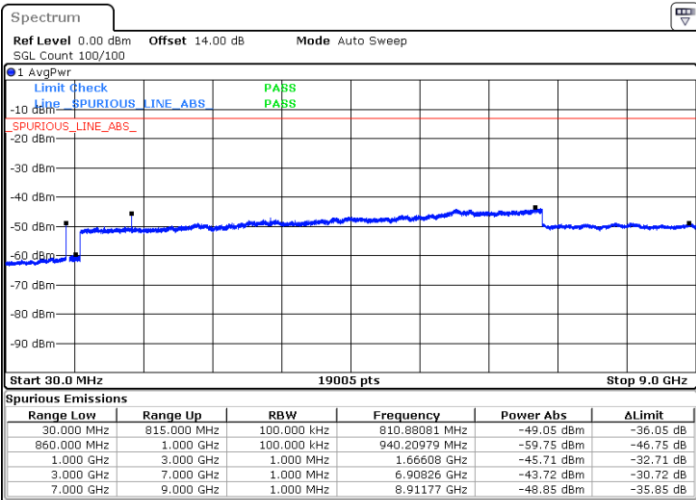

Highest Channel / FullIRB

N/A

Date: 15.JAN.2021 18:57:49

LTE Band 5B / 3MHz+5MHz

64QAM

Lowest Channel / 1RB0 and 1RB24

Lowest Channel / 1RB14 and 1RB0

Date: 11.JAN.2021 23:40:29

Date: 11.JAN.2021 23:38:37

Lowest Channel / FullIRB

N/A

Date: 11.JAN.2021 23:43:21

LTE Band 5B / 3MHz+5MHz

64QAM

MiddleChannel / 1RB0 and 1RB24

Middle Channel / 1RB14 and 1RB0

Date: 11.JAN.2021 23:35:15

Date: 11.JAN.2021 23:36:24

Middle Channel / FullIRB

N/A

Date: 11.JAN.2021 23:34:06

LTE Band 5B / 3MHz+5MHz

64QAM

Highest Channel / 1RB0 and 1RB24

Highest Channel / 1RB14 and 1RB0

Date: 11.JAN.2021 23:29:02

Date: 11.JAN.2021 23:25:48

Highest Channel / FullIRB

N/A

Date: 11.JAN.2021 23:32:29

LTE Band 5B / 5MHz+3MHz

64QAM