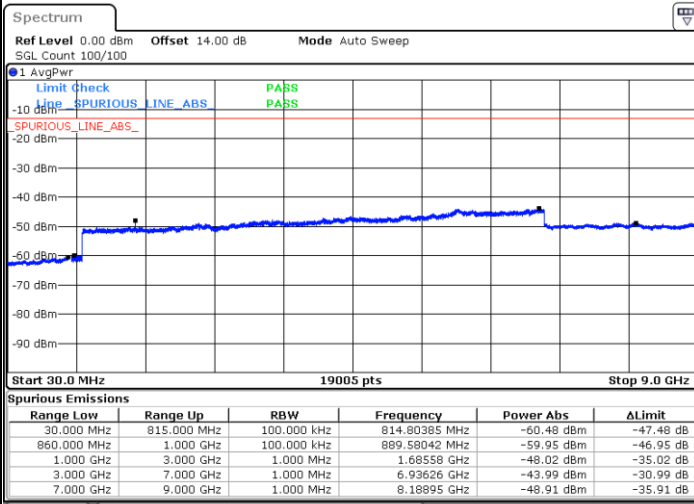

Date: 11.JAN.2021 23:35:15

Date: 11.JAN.2021 23:36:24

Middle Channel / FullIRB

N/A

Date: 11.JAN.2021 23:34:06

LTE Band 5B / 3MHz+5MHz

64QAM

Highest Channel / 1RB0 and 1RB24

Highest Channel / 1RB14 and 1RB0

Date: 11.JAN.2021 23:29:02

Date: 11.JAN.2021 23:25:48

Highest Channel / FullIRB

N/A

Date: 11.JAN.2021 23:32:29

LTE Band 5B / 5MHz+3MHz

64QAM

Lowest Channel / 1RB0 and 1RB14

Lowest Channel / 1RB24 and 1RB0

Date: 14.JAN.2021 00:59:10

Date: 14.JAN.2021 01:01:30

Lowest Channel / FullIRB

N/A

Date: 14.JAN.2021 00:41:45

LTE Band 5B / 5MHz+3MHz