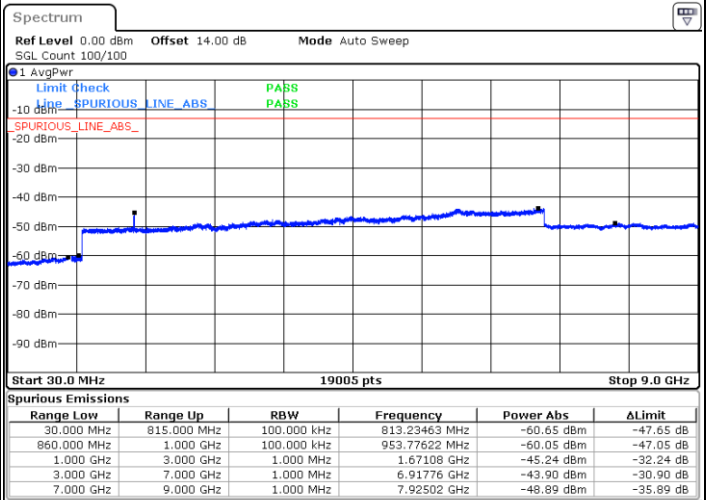

Highest Channel / FullIRB

N/A

Date: 15.JAN.2021 18:57:49

LTE Band 5B / 3MHz+5MHz

64QAM

Lowest Channel / 1RB0 and 1RB24

Lowest Channel / 1RB14 and 1RB0

Date: 11.JAN.2021 23:40:29

Date: 11.JAN.2021 23:38:37

Lowest Channel / FullIRB

N/A

Date: 11.JAN.2021 23:43:21

LTE Band 5B / 3MHz+5MHz

64QAM

MiddleChannel / 1RB0 and 1RB24

Middle Channel / 1RB14 and 1RB0

Date: 11.JAN.2021 23:35:15

Date: 11.JAN.2021 23:36:24

Middle Channel / FullIRB

N/A

Date: 11.JAN.2021 23:34:06

LTE Band 5B / 3MHz+5MHz

64QAM

Highest Channel / 1RB0 and 1RB24

Highest Channel / 1RB14 and 1RB0

Date: 11.JAN.2021 23:29:02

Date: 11.JAN.2021 23:25:48

Highest Channel / FullIRB

N/A

Date: 11.JAN.2021 23:32:29

LTE Band 5B / 5MHz+3MHz

64QAM