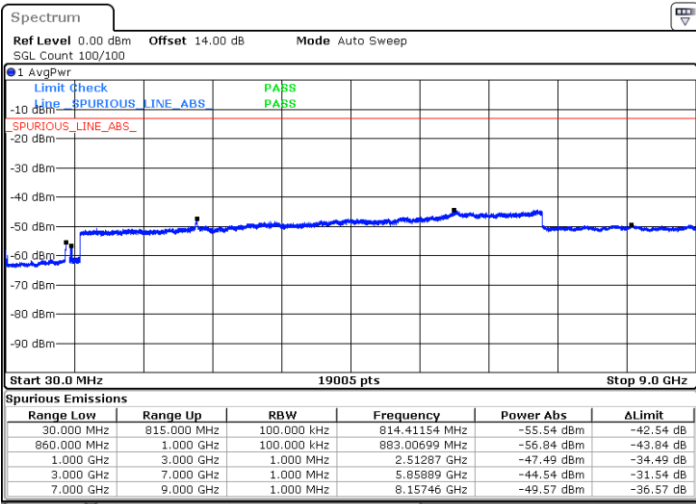

64QAM

Lowest Channel / 1RB0 and 1RB49

Lowest Channel / 1RB49 and 1RB0

Date: 15.JAN.2021 01:36:27

Date: 15.JAN.2021 01:44:59

Lowest Channel / FullIRB

N/A

Date: 15.JAN.2021 01:34:10

LTE Band 5B / 10MHz+10MHz

64QAM

Middle Channel / 1RB0 and 1RB49

Middle Channel / 1RB49 and 1RB0

Date: 15.JAN.2021 14:44:31

Date: 15.JAN.2021 14:51:54

Middle Channel / FullIRB

N/A

Date: 15.JAN.2021 14:42:30

LTE Band 5B / 10MHz+10MHz

64QAM

Highest Channel / 1RB0 and 1RB49

Highest Channel / 1RB49 and 1RB0

Date: 15.JAN.2021 19:04:27

Date: 15.JAN.2021 19:17:12

Highest Channel / FullIRB

N/A

Date: 15.JAN.2021 19:02:32

LTE Band 66C

26dB Bandwidth

Mode	LTE Band 66C : 26dB BW(MHz)				
QPSK					
BW	5MHz+20MHz	10MHz+15MHz	10MHz+20MHz	15MHz+10MHz	15MHz+15MHz
Lowest CH	24.83	24.93	29.79	25.18	30.57
Middle CH	24.68	25.03	29.73	25.03	30.45
Highest CH	24.73	25.03	29.79	25.08	30.51
BW	15MHz+20MHz	20MHz+5MHz	20MHz+10MHz	20MHz+15MHz	20MHz+20MHz
Lowest CH	34.76	24.83	29.91	34.90	39.80
Middle CH	34.69	24.93	29.85	35.11	39.80
Highest CH	34.76	24.93	30.03	34.97	39.64