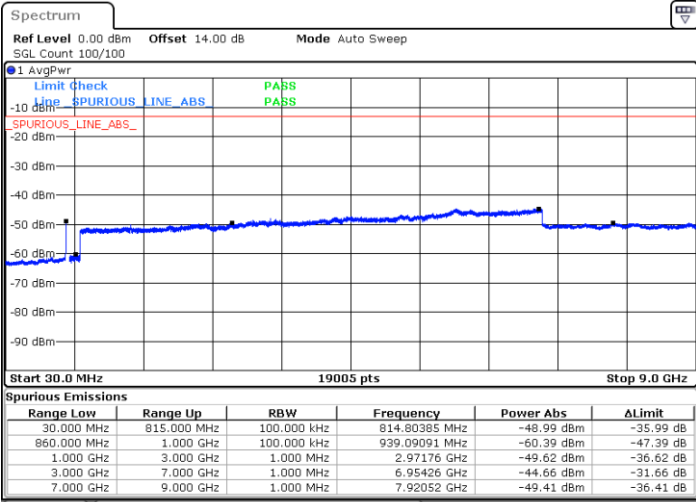

Highest Channel / 1RB14 and 1RB0

Date: 11.JAN.2021 23:29:02

Date: 11.JAN.2021 23:25:48

Highest Channel / FullIRB

N/A

Date: 11.JAN.2021 23:32:29

LTE Band 5B / 5MHz+3MHz

64QAM

Lowest Channel / 1RB0 and 1RB14

Lowest Channel / 1RB24 and 1RB0

Date: 14.JAN.2021 00:59:10

Date: 14.JAN.2021 01:01:30

Lowest Channel / FullIRB

N/A

Date: 14.JAN.2021 00:41:45

LTE Band 5B / 5MHz+3MHz

LTE Band 5B / 5MHz+3MHz

64QAM

Highest Channel / 1RB0 and 1RB14

Highest Channel / 1RB24 and 1RB0

Date: 14.JAN.2021 01:40:31

Date: 14.JAN.2021 01:55:17

Highest Channel / FullIRB

N/A