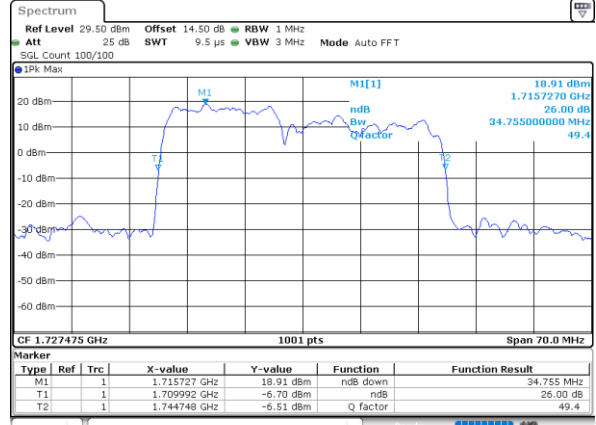

Lowest Channel / 10MHz+20MHz

Date: 3..JAN.2021 00:11:43

Lowest Channel / 15MHz+10MHz

Date: 2..JAN.2021 22:39:06

Middle Channel / 10MHz+20MHz

Date: 3..JAN.2021 00:29:08

Middle Channel / 15MHz+10MHz

Date: 2..JAN.2021 23:00:21

Highest Channel / 10MHz+20MHz

Date: 3..JAN.2021 00:41:15

Highest Channel / 15MHz+10MHz

Date: 2..JAN.2021 23:16:57

LTE Band 66C

QPSK

Lowest Channel / 15MHz+15MHz

Date: 3..JAN.2021 01:58:19

Lowest Channel / 15MHz+20MHz

Date: 3..JAN.2021 02:47:43

Middle Channel / 15MHz+15MHz

Date: 3..JAN.2021 02:13:21

Middle Channel / 15MHz+20MHz

Date: 3..JAN.2021 03:28:43

Highest Channel / 15MHz+15MHz

Date: 3..JAN.2021 02:27:58

Highest Channel / 15MHz+20MHz

Date: 3..JAN.2021 03:56:46

LTE Band 66C

QPSK

Lowest Channel / 20MHz+5MHz

Date: 3..JAN.2021 05:21:35

Lowest Channel / 20MHz+10MHz

Date: 3..JAN.2021 00:58:27