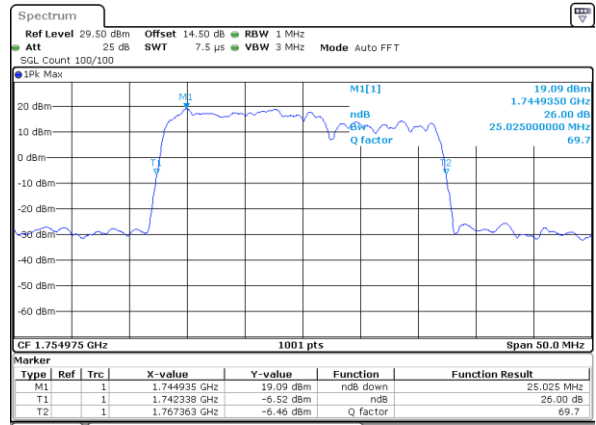

LTE Band 66C

QPSK

Lowest Channel / 5MHz+20MHz

Date: 3..JAN.2021 22:14:54

Lowest Channel / 10MHz+15MHz

Date: 2..JAN.2021 21:29:01

Middle Channel / 5MHz+20MHz

Date: 3..JAN.2021 22:13:22

Middle Channel / 10MHz+15MHz

Date: 2..JAN.2021 21:50:39

Highest Channel / 5MHz+20MHz

Date: 3..JAN.2021 22:15:19

Highest Channel / 10MHz+15MHz

Date: 2..JAN.2021 22:05:55

LTE Band 66C

QPSK

Lowest Channel / 10MHz+20MHz

Date: 3..JAN.2021 00:11:43

Lowest Channel / 15MHz+10MHz

Date: 2..JAN.2021 22:39:06

Middle Channel / 10MHz+20MHz

Date: 3..JAN.2021 00:29:08

Middle Channel / 15MHz+10MHz

Date: 2..JAN.2021 23:00:21

Highest Channel / 10MHz+20MHz

Date: 3..JAN.2021 00:41:15

Highest Channel / 15MHz+10MHz

Date: 2..JAN.2021 23:16:57

LTE Band 66C

QPSK

Lowest Channel / 15MHz+15MHz

Date: 3..JAN.2021 01:58:19