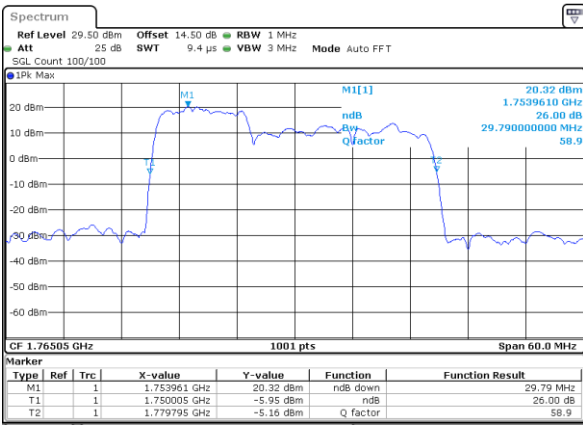

LTE Band 66C

QPSK

Lowest Channel / 5MHz+20MHz

Date: 3..JAN.2021 22:14:54

Lowest Channel / 10MHz+15MHz

Date: 2..JAN.2021 21:29:01

Middle Channel / 5MHz+20MHz

Date: 3..JAN.2021 22:13:22

Middle Channel / 10MHz+15MHz

Date: 2..JAN.2021 21:50:39

Highest Channel / 5MHz+20MHz

Date: 3..JAN.2021 22:15:19

Highest Channel / 10MHz+15MHz

Date: 2..JAN.2021 22:05:55

LTE Band 66C

QPSK

Lowest Channel / 10MHz+20MHz

Date: 3..JAN.2021 00:11:43

Lowest Channel / 15MHz+10MHz

Date: 2..JAN.2021 22:39:06

Middle Channel / 10MHz+20MHz

Date: 3..JAN.2021 00:29:08

Middle Channel / 15MHz+10MHz

Date: 2..JAN.2021 23:00:21

Highest Channel / 10MHz+20MHz

Date: 3..JAN.2021 00:41:15

Highest Channel / 15MHz+10MHz

Date: 2..JAN.2021 23:16:57

LTE Band 66C

QPSK

Lowest Channel / 15MHz+15MHz

Date: 3..JAN.2021 01:58:19