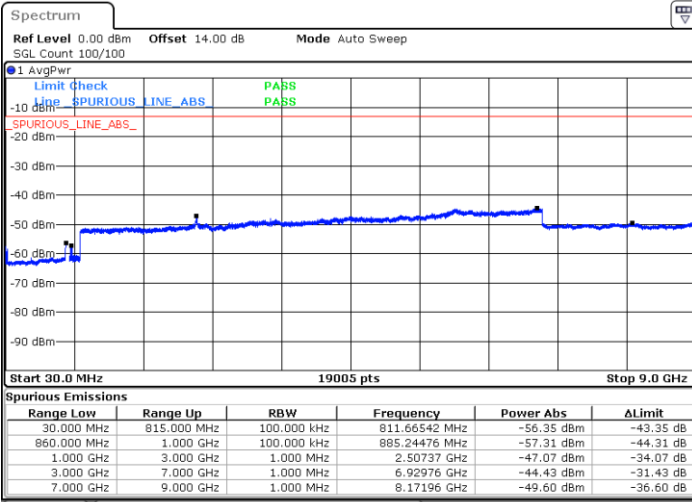

LTE Band 5B / 10MHz+10MHz

16QAM

Lowest Channel / 1RB0 and 1RB49

Lowest Channel / 1RB49 and 1RB0

Date: 15.JAN.2021 01:37:58

Date: 15.JAN.2021 01:43:28

Lowest Channel / FullIRB

N/A

Date: 15.JAN.2021 01:31:55

LTE Band 5B / 10MHz+10MHz

16QAM

Middle Channel / 1RB0 and 1RB49

Middle Channel / 1RB49 and 1RB0

Date: 15.JAN.2021 14:45:20

Date: 15.JAN.2021 14:50:12

Middle Channel / FullIRB

N/A

Date: 15.JAN.2021 14:41:20

LTE Band 5B / 10MHz+10MHz

16QAM

Highest Channel / 1RB0 and 1RB49

Highest Channel / 1RB49 and 1RB0

Date: 15.JAN.2021 19:06:17

Date: 15.JAN.2021 19:15:01

Highest Channel / FullIRB

N/A

Date: 15.JAN.2021 18:57:49

LTE Band 5B / 3MHz+5MHz

64QAM

Lowest Channel / 1RB0 and 1RB24

Lowest Channel / 1RB14 and 1RB0

Date: 11.JAN.2021 23:40:29