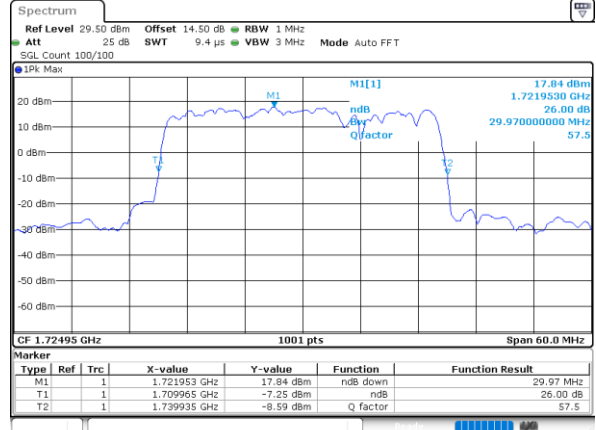

Highest Channel / 15MHz+10MHz

Date: 2..JAN.2021 23:18:21

LTE Band 66C

16QAM

Lowest Channel / 15MHz+15MHz

Date: 3..JAN.2021 02:00:13

Lowest Channel / 15MHz+20MHz

Date: 3..JAN.2021 02:58:53

Middle Channel / 15MHz+15MHz

Date: 3..JAN.2021 02:14:47

Middle Channel / 15MHz+20MHz

Date: 3..JAN.2021 03:30:01

Highest Channel / 15MHz+15MHz

Date: 3..JAN.2021 02:46:12

Highest Channel / 15MHz+20MHz

Date: 3..JAN.2021 03:58:42

LTE Band 66C

16QAM

Lowest Channel / 20MHz+5MHz

Date: 3..JAN.2021 05:24:33

Lowest Channel / 20MHz+10MHz

Date: 3..JAN.2021 01:00:22

Middle Channel / 20MHz+5MHz

Date: 3..JAN.2021 05:43:16

Middle Channel / 20MHz+10MHz

Date: 3..JAN.2021 01:19:46

Highest Channel / 20MHz+5MHz

Date: 3..JAN.2021 05:14:35

Highest Channel / 20MHz+10MHz

Date: 3..JAN.2021 01:40:47