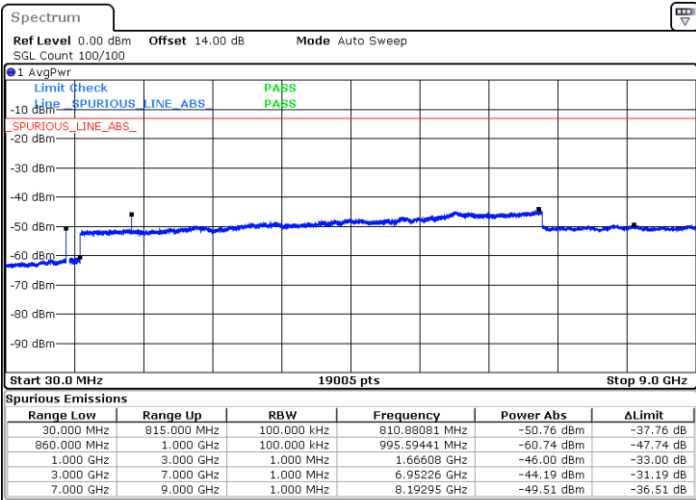

Highest Channel / 1RB14 and 1RB0

Date: 11.JAN.2021 23:29:02

Date: 11.JAN.2021 23:25:48

Highest Channel / FullIRB

N/A

Date: 11.JAN.2021 23:32:29

LTE Band 5B / 5MHz+3MHz

64QAM

Lowest Channel / 1RB0 and 1RB14

Lowest Channel / 1RB24 and 1RB0

Date: 14.JAN.2021 00:59:10

Date: 14.JAN.2021 01:01:30

Lowest Channel / FullIRB

N/A

Date: 14.JAN.2021 00:41:45

LTE Band 5B / 5MHz+3MHz

64QAM

Middle Channel / 1RB0 and 1RB14

Middle Channel / 1RB24 and 1RB0

Date: 14.JAN.2021 01:24:38

Date: 14.JAN.2021 01:25:53

Middle Channel / FullIRB

N/A

Date: 14.JAN.2021 01:11:16

LTE Band 5B / 5MHz+3MHz

64QAM

Highest Channel / 1RB0 and 1RB14

Highest Channel / 1RB24 and 1RB0

Date: 14.JAN.2021 01:40:31

Date: 14.JAN.2021 01:55:17

Highest Channel / FullIRB

N/A