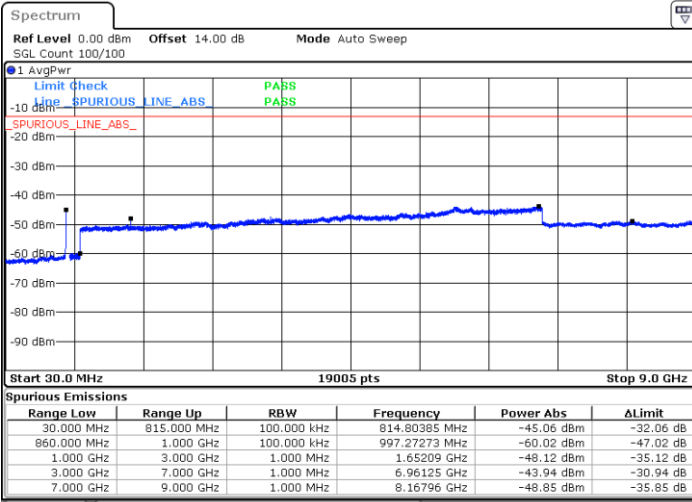

N/A

Date: 15.JAN.2021 14:41:20

LTE Band 5B / 10MHz+10MHz

16QAM

Highest Channel / 1RB0 and 1RB49

Highest Channel / 1RB49 and 1RB0

Date: 15.JAN.2021 19:06:17

Date: 15.JAN.2021 19:15:01

Highest Channel / FullIRB

N/A

Date: 15.JAN.2021 18:57:49

LTE Band 5B / 3MHz+5MHz

64QAM

Lowest Channel / 1RB0 and 1RB24

Lowest Channel / 1RB14 and 1RB0

Date: 11.JAN.2021 23:40:29

Date: 11.JAN.2021 23:38:37

Lowest Channel / FullIRB

N/A

Date: 11.JAN.2021 23:43:21

LTE Band 5B / 3MHz+5MHz

64QAM

MiddleChannel / 1RB0 and 1RB24

Middle Channel / 1RB14 and 1RB0

Date: 11.JAN.2021 23:35:15

Date: 11.JAN.2021 23:36:24

Middle Channel / FullIRB

N/A

Date: 11.JAN.2021 23:34:06

LTE Band 5B / 3MHz+5MHz

64QAM

Highest Channel / 1RB0 and 1RB24