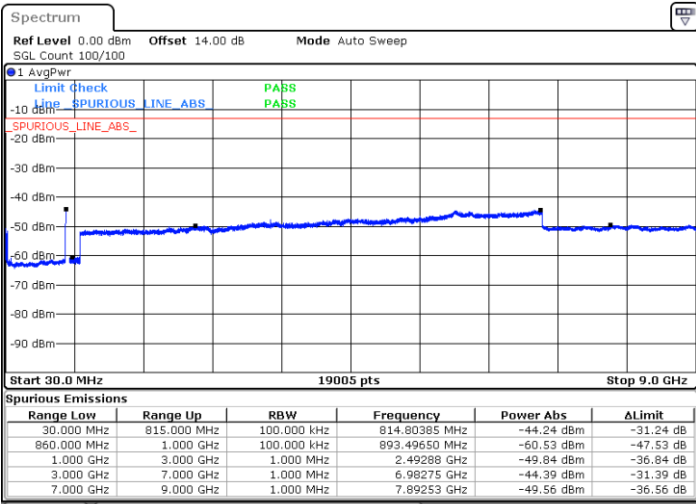

Highest Channel / 1RB0 and 1RB24

Highest Channel / 1RB49 and 1RB0

Date: 15.JAN.2021 01:06:06

Date: 15.JAN.2021 01:22:22

Highest Channel / FullIRB

N/A

Date: 15.JAN.2021 01:02:01

LTE Band 5B / 10MHz+10MHz

64QAM

Lowest Channel / 1RB0 and 1RB49

Lowest Channel / 1RB49 and 1RB0

Date: 15.JAN.2021 01:36:27

Date: 15.JAN.2021 01:44:59

Lowest Channel / FullIRB

N/A

Date: 15.JAN.2021 01:34:10

LTE Band 5B / 10MHz+10MHz

64QAM

Middle Channel / 1RB0 and 1RB49

Middle Channel / 1RB49 and 1RB0

Date: 15.JAN.2021 14:44:31

Date: 15.JAN.2021 14:51:54

Middle Channel / FullIRB

N/A

Date: 15.JAN.2021 14:42:30

LTE Band 5B / 10MHz+10MHz

64QAM

Highest Channel / 1RB0 and 1RB49

Highest Channel / 1RB49 and 1RB0

Date: 15.JAN.2021 19:04:27

Date: 15.JAN.2021 19:17:12

Highest Channel / FullIRB