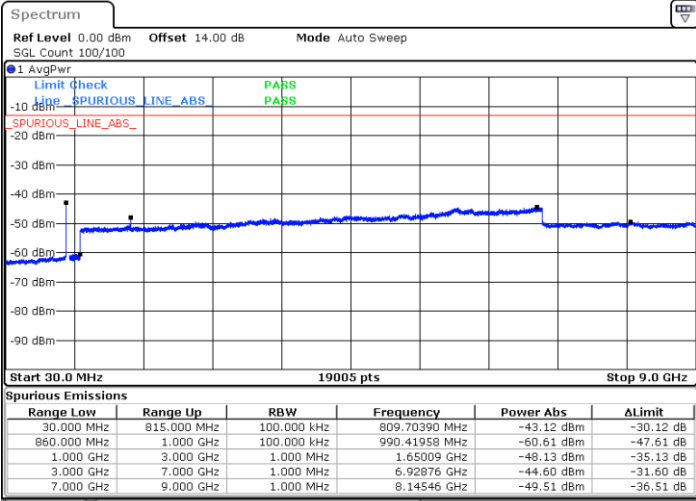

Date: 11.JAN.2021 23:35:15

Date: 11.JAN.2021 23:36:24

Middle Channel / FullIRB

N/A

Date: 11.JAN.2021 23:34:06

LTE Band 5B / 3MHz+5MHz

64QAM

Highest Channel / 1RB0 and 1RB24

Highest Channel / 1RB14 and 1RB0

Date: 11.JAN.2021 23:29:02

Date: 11.JAN.2021 23:25:48

Highest Channel / FullIRB

N/A

Date: 11.JAN.2021 23:32:29

LTE Band 5B / 5MHz+3MHz

64QAM

Lowest Channel / 1RB0 and 1RB14

Lowest Channel / 1RB24 and 1RB0

Date: 14.JAN.2021 00:59:10

Date: 14.JAN.2021 01:01:30

Lowest Channel / FullIRB

N/A

Date: 14.JAN.2021 00:41:45

LTE Band 5B / 5MHz+3MHz