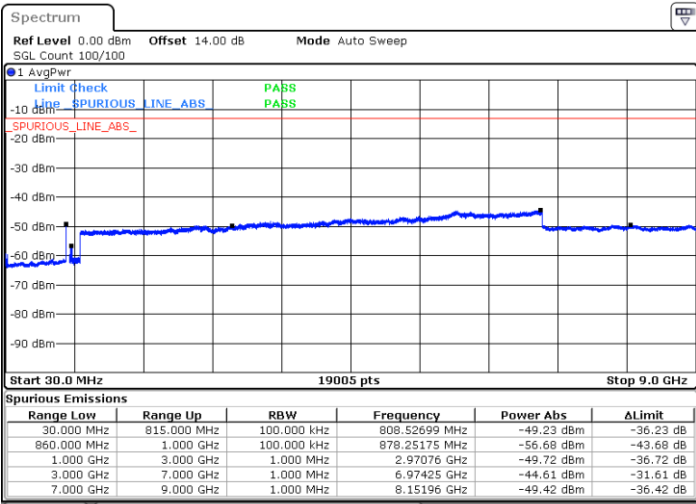

Highest Channel / 1RB0 and 1RB24

Highest Channel / 1RB49 and 1RB0

Date: 15.JAN.2021 01:06:06

Date: 15.JAN.2021 01:22:22

Highest Channel / FullIRB

N/A

Date: 15.JAN.2021 01:02:01

LTE Band 5B / 10MHz+10MHz

64QAM

Lowest Channel / 1RB0 and 1RB49

Lowest Channel / 1RB49 and 1RB0

Date: 15.JAN.2021 01:36:27

Date: 15.JAN.2021 01:44:59

Lowest Channel / FullIRB

N/A

Date: 15.JAN.2021 01:34:10

LTE Band 5B / 10MHz+10MHz

64QAM

Middle Channel / 1RB0 and 1RB49

Middle Channel / 1RB49 and 1RB0

Date: 15.JAN.2021 14:44:31

Date: 15.JAN.2021 14:51:54

Middle Channel / FullIRB

N/A

Date: 15.JAN.2021 14:42:30

LTE Band 5B / 10MHz+10MHz

64QAM

Highest Channel / 1RB0 and 1RB49

Highest Channel / 1RB49 and 1RB0

Date: 15.JAN.2021 19:04:27

Date: 15.JAN.2021 19:17:12

Highest Channel / FullIRB