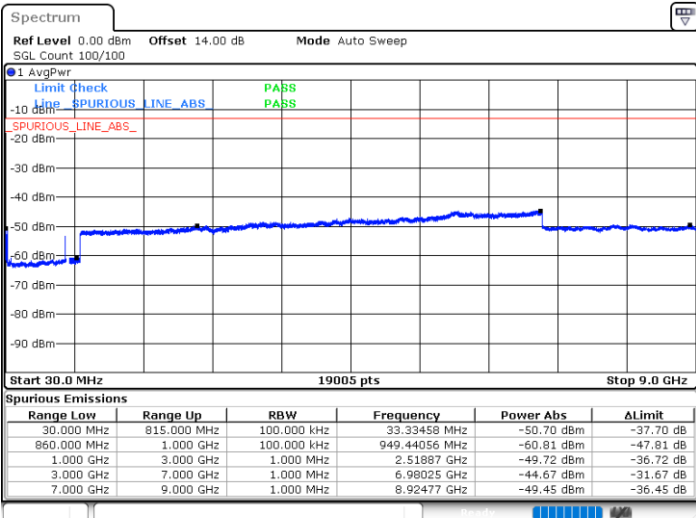

LTE Band 5B / 10MHz+10MHz

16QAM

Lowest Channel / 1RB0 and 1RB49

Lowest Channel / 1RB49 and 1RB0

Date: 15.JAN.2021 01:37:58

Date: 15.JAN.2021 01:43:28

Lowest Channel / FullIRB

N/A

Date: 15.JAN.2021 01:31:55

LTE Band 5B / 10MHz+10MHz

16QAM

Middle Channel / 1RB0 and 1RB49

Middle Channel / 1RB49 and 1RB0

Date: 15.JAN.2021 14:45:20

Date: 15.JAN.2021 14:50:12

Middle Channel / FullIRB

N/A

Date: 15.JAN.2021 14:41:20

LTE Band 5B / 10MHz+10MHz

16QAM

Highest Channel / 1RB0 and 1RB49

Highest Channel / 1RB49 and 1RB0

Date: 15.JAN.2021 19:06:17

Date: 15.JAN.2021 19:15:01