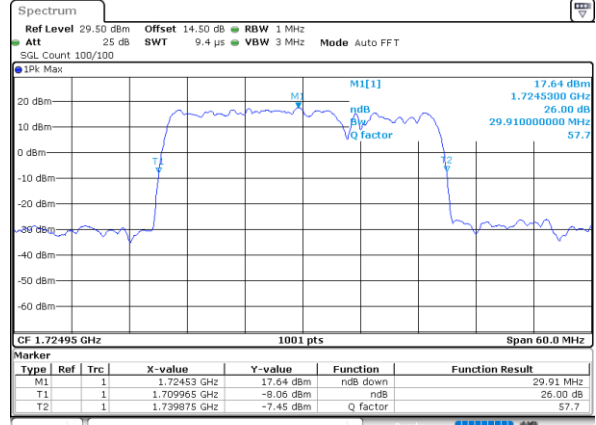

Lowest Channel / 15MHz+20MHz

Date: 3..JAN.2021 02:47:43

Middle Channel / 15MHz+15MHz

Date: 3..JAN.2021 02:13:21

Middle Channel / 15MHz+20MHz

Date: 3..JAN.2021 03:28:43

Highest Channel / 15MHz+15MHz

Date: 3..JAN.2021 02:27:58

Highest Channel / 15MHz+20MHz

Date: 3..JAN.2021 03:56:46

LTE Band 66C

QPSK

Lowest Channel / 20MHz+5MHz

Date: 3..JAN.2021 05:21:35

Lowest Channel / 20MHz+10MHz

Date: 3..JAN.2021 00:58:27

Middle Channel / 20MHz+5MHz

Date: 3..JAN.2021 05:42:11

Middle Channel / 20MHz+10MHz

Date: 3..JAN.2021 01:17:56

Highest Channel / 20MHz+5MHz

Date: 3..JAN.2021 05:53:04

Highest Channel / 20MHz+10MHz

Date: 3..JAN.2021 01:38:40

LTE Band 66C

QPSK

Lowest Channel / 20MHz+15MHz

Date: 3..JAN.2021 04:19:06

Lowest Channel / 20MHz+20MHz

Date: 3..JAN.2021 23:50:05

Middle Channel / 20MHz+15MHz

Date: 3..JAN.2021 04:19:09