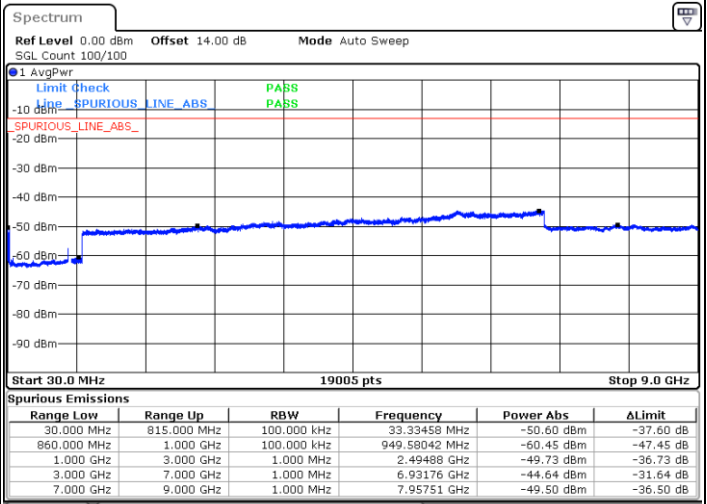

Date: 15.JAN.2021 00:29:04

Date: 15.JAN.2021 00:40:03

Lowest Channel / FullIRB

N/A

Date: 15.JAN.2021 00:26:58

LTE Band 5B / 10MHz+5MHz

64QAM

Middle Channel / 1RB0 and 1RB24

Middle Channel / 1RB49 and 1RB0

Date: 15.JAN.2021 00:46:25

Date: 15.JAN.2021 00:53:49

Middle Channel / FullIRB

N/A

Date: 15.JAN.2021 00:45:00

LTE Band 5B / 10MHz+5MHz

64QAM

Highest Channel / 1RB0 and 1RB24

Highest Channel / 1RB49 and 1RB0

Date: 15.JAN.2021 01:06:06

Date: 15.JAN.2021 01:22:22

Highest Channel / FullIRB

N/A

Date: 15.JAN.2021 01:02:01

LTE Band 5B / 10MHz+10MHz

64QAM

Lowest Channel / 1RB0 and 1RB49

Lowest Channel / 1RB49 and 1RB0

Date: 15.JAN.2021 01:36:27

Date: 15.JAN.2021 01:44:59

Lowest Channel / FullIRB

N/A

Date: 15.JAN.2021 01:34:10