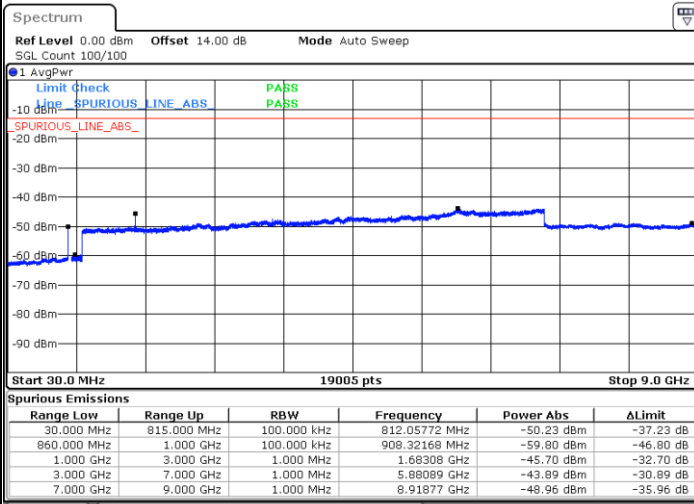

Date: 11.JAN.2021 23:38:37

Lowest Channel / FullIRB

N/A

Date: 11.JAN.2021 23:43:21

LTE Band 5B / 3MHz+5MHz

64QAM

MiddleChannel / 1RB0 and 1RB24

Middle Channel / 1RB14 and 1RB0

Date: 11.JAN.2021 23:35:15

Date: 11.JAN.2021 23:36:24

Middle Channel / FullIRB

N/A

Date: 11.JAN.2021 23:34:06

LTE Band 5B / 3MHz+5MHz

64QAM

Highest Channel / 1RB0 and 1RB24

Highest Channel / 1RB14 and 1RB0

Date: 11.JAN.2021 23:29:02

Date: 11.JAN.2021 23:25:48

Highest Channel / FullIRB

N/A

Date: 11.JAN.2021 23:32:29

LTE Band 5B / 5MHz+3MHz

64QAM

Lowest Channel / 1RB0 and 1RB14

Lowest Channel / 1RB24 and 1RB0

Date: 14.JAN.2021 00:59:10

Date: 14.JAN.2021 01:01:30

Lowest Channel / FullIRB

N/A

Date: 14.JAN.2021 00:41:45

LTE Band 5B / 5MHz+3MHz