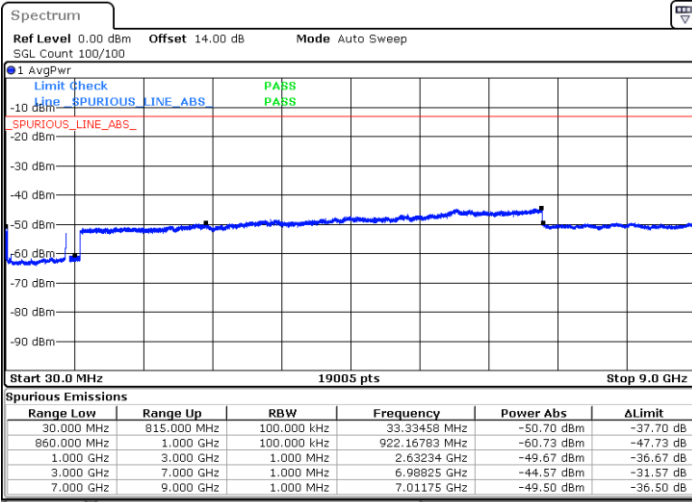

Middle Channel / 1RB49 and 1RB0

Date: 15.JAN.2021 00:46:25

Date: 15.JAN.2021 00:53:49

Middle Channel / FullIRB

N/A

Date: 15.JAN.2021 00:45:00

LTE Band 5B / 10MHz+5MHz

64QAM

Highest Channel / 1RB0 and 1RB24

Highest Channel / 1RB49 and 1RB0

Date: 15.JAN.2021 01:06:06

Date: 15.JAN.2021 01:22:22

Highest Channel / FullIRB

N/A

Date: 15.JAN.2021 01:02:01

LTE Band 5B / 10MHz+10MHz

64QAM

Lowest Channel / 1RB0 and 1RB49

Lowest Channel / 1RB49 and 1RB0

Date: 15.JAN.2021 01:36:27

Date: 15.JAN.2021 01:44:59

Lowest Channel / FullIRB

N/A

Date: 15.JAN.2021 01:34:10