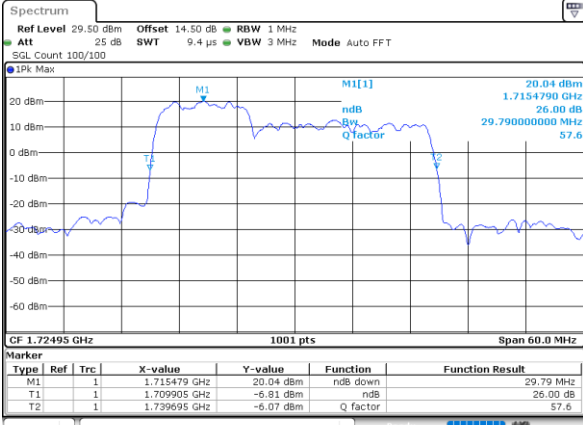

LTE Band 66C

QPSK

Lowest Channel / 5MHz+20MHz

Date: 3..JAN.2021 22:14:54

Lowest Channel / 10MHz+15MHz

Date: 2..JAN.2021 21:29:01

Middle Channel / 5MHz+20MHz

Date: 3..JAN.2021 22:13:22

Middle Channel / 10MHz+15MHz

Date: 2..JAN.2021 21:50:39

Highest Channel / 5MHz+20MHz

Date: 3..JAN.2021 22:15:19

Highest Channel / 10MHz+15MHz

Date: 2..JAN.2021 22:05:55

LTE Band 66C

QPSK

Lowest Channel / 10MHz+20MHz

Date: 3..JAN.2021 00:11:43

Lowest Channel / 15MHz+10MHz

Date: 2..JAN.2021 22:39:06

Middle Channel / 10MHz+20MHz

Date: 3..JAN.2021 00:29:08

Middle Channel / 15MHz+10MHz

Date: 2..JAN.2021 23:00:21

Highest Channel / 10MHz+20MHz

Date: 3..JAN.2021 00:41:15

Highest Channel / 15MHz+10MHz

Date: 2..JAN.2021 23:16:57

LTE Band 66C

QPSK

Lowest Channel / 15MHz+15MHz

Date: 3..JAN.2021 01:58:19