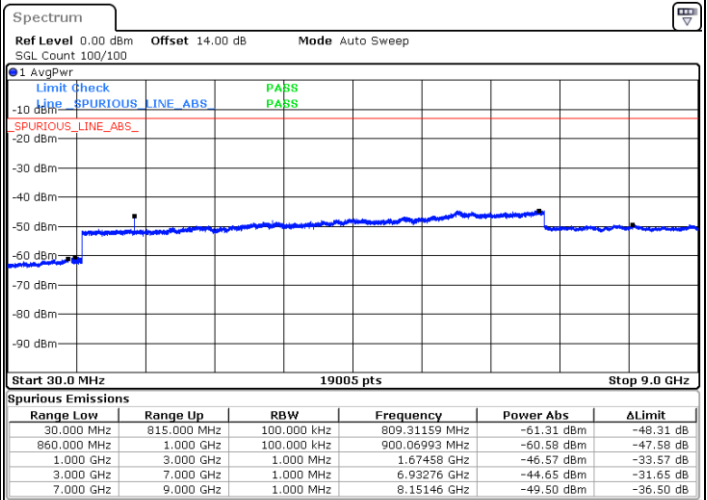

Date: 14.JAN.2021 01:25:53