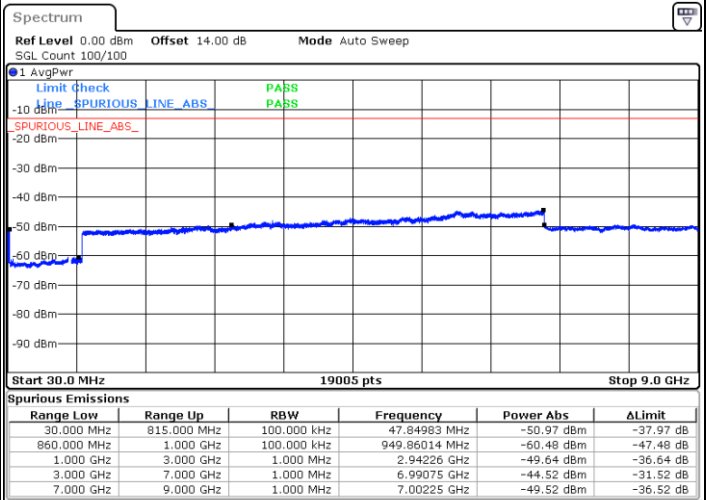

Date: 14.JAN.2021 01:37:42

LTE Band 5B / 5MHz+10MHz

64QAM

Lowest Channel / 1RB0 and 1RB49

Lowest Channel / 1RB24 and 1RB0

Date: 14.JAN.2021 22:59:19

Date: 14.JAN.2021 23:08:46

Lowest Channel / FullIRB

N/A

Date: 14.JAN.2021 23:10:17

LTE Band 5B / 5MHz+10MHz

64QAM

Middle Channel / 1RB0 and 1RB49

Middle Channel / 1RB24 and 1RB0

Date: 14.JAN.2021 23:19:02

Date: 14.JAN.2021 23:19:59

Middle Channel / FullIRB

N/A

Date: 14.JAN.2021 23:12:25

LTE Band 5B / 5MHz+10MHz

64QAM

Highest Channel / 1RB0 and 1RB49

Highest Channel / 1RB24 and 1RB0

Date: 15.JAN.2021 00:08:17

Date: 15.JAN.2021 00:18:12

Highest Channel / FullIRB

N/A

Date: 15.JAN.2021 00:06:01

LTE Band 5B / 10MHz+5MHz

64QAM

Lowest Channel / 1RB0 and 1RB24

Lowest Channel / 1RB49 and 1RB0