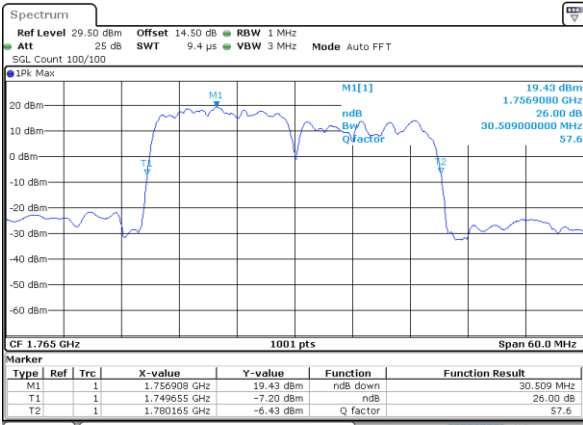

Highest Channel / 10MHz+20MHz

Date: 3..JAN.2021 00:41:15

Highest Channel / 15MHz+10MHz

Date: 2..JAN.2021 23:16:57

LTE Band 66C

QPSK

Lowest Channel / 15MHz+15MHz

Date: 3..JAN.2021 01:58:19

Lowest Channel / 15MHz+20MHz

Date: 3..JAN.2021 02:47:43

Middle Channel / 15MHz+15MHz

Date: 3..JAN.2021 02:13:21

Middle Channel / 15MHz+20MHz

Date: 3..JAN.2021 03:28:43

Highest Channel / 15MHz+15MHz

Date: 3..JAN.2021 02:27:58

Highest Channel / 15MHz+20MHz

Date: 3..JAN.2021 03:56:46

LTE Band 66C

QPSK

Lowest Channel / 20MHz+5MHz

Date: 3..JAN.2021 05:21:35

Lowest Channel / 20MHz+10MHz

Date: 3..JAN.2021 00:58:27

Middle Channel / 20MHz+5MHz

Date: 3..JAN.2021 05:42:11

Middle Channel / 20MHz+10MHz

Date: 3..JAN.2021 01:17:56

Highest Channel / 20MHz+5MHz

Date: 3..JAN.2021 05:53:04

Highest Channel / 20MHz+10MHz

Date: 3..JAN.2021 01:38:40