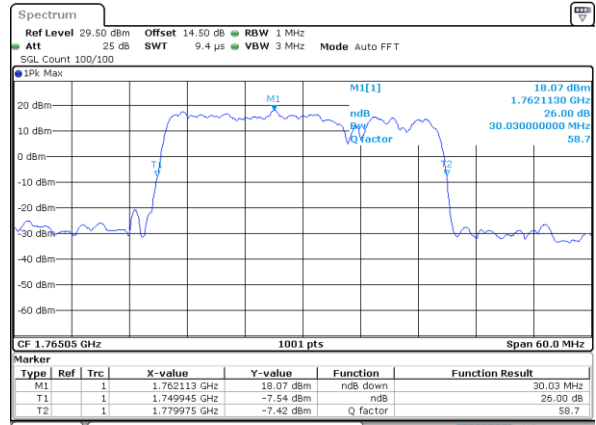

Highest Channel / 15MHz+20MHz

Date: 3..JAN.2021 03:56:46

LTE Band 66C

QPSK

Lowest Channel / 20MHz+5MHz

Date: 3..JAN.2021 05:21:35

Lowest Channel / 20MHz+10MHz

Date: 3..JAN.2021 00:58:27

Middle Channel / 20MHz+5MHz

Date: 3..JAN.2021 05:42:11

Middle Channel / 20MHz+10MHz

Date: 3..JAN.2021 01:17:56

Highest Channel / 20MHz+5MHz

Date: 3..JAN.2021 05:53:04

Highest Channel / 20MHz+10MHz

Date: 3..JAN.2021 01:38:40

LTE Band 66C

QPSK

Lowest Channel / 20MHz+15MHz

Date: 3..JAN.2021 04:19:06

Lowest Channel / 20MHz+20MHz

Date: 3..JAN.2021 23:50:05

Middle Channel / 20MHz+15MHz

Date: 3..JAN.2021 04:19:09

Middle Channel / 20MHz+20MHz

Date: 4..JAN.2021 00:13:00

Highest Channel / 20MHz+15MHz

Date: 3..JAN.2021 04:15:08

Highest Channel / 20MHz+20MHz

Date: 4..JAN.2021 00:13:16

LTE Band 66C

16QAM