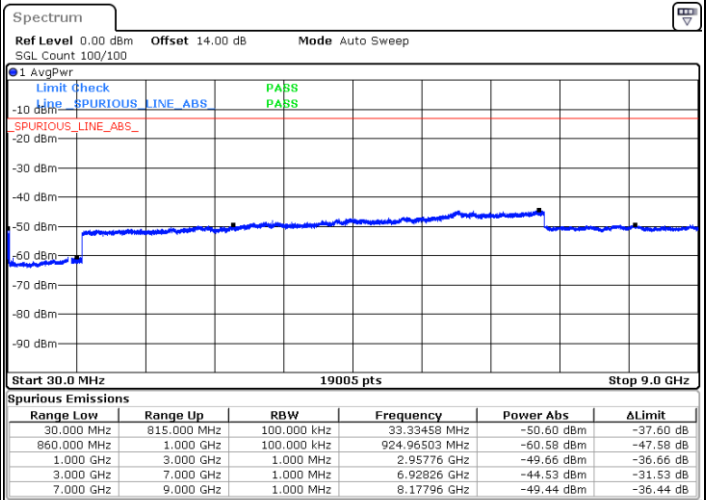

Date: 15.JAN.2021 00:18:12

Highest Channel / FullIRB

N/A

Date: 15.JAN.2021 00:06:01

LTE Band 5B / 10MHz+5MHz

64QAM

Lowest Channel / 1RB0 and 1RB24

Lowest Channel / 1RB49 and 1RB0

Date: 15.JAN.2021 00:29:04

Date: 15.JAN.2021 00:40:03

Lowest Channel / FullIRB

N/A

Date: 15.JAN.2021 00:26:58

LTE Band 5B / 10MHz+5MHz

64QAM

Middle Channel / 1RB0 and 1RB24

Middle Channel / 1RB49 and 1RB0

Date: 15.JAN.2021 00:46:25

Date: 15.JAN.2021 00:53:49

Middle Channel / FullIRB

N/A

Date: 15.JAN.2021 00:45:00

LTE Band 5B / 10MHz+5MHz

64QAM

Highest Channel / 1RB0 and 1RB24

Highest Channel / 1RB49 and 1RB0

Date: 15.JAN.2021 01:06:06

Date: 15.JAN.2021 01:22:22

Highest Channel / FullIRB

N/A

Date: 15.JAN.2021 01:02:01

LTE Band 5B / 10MHz+10MHz