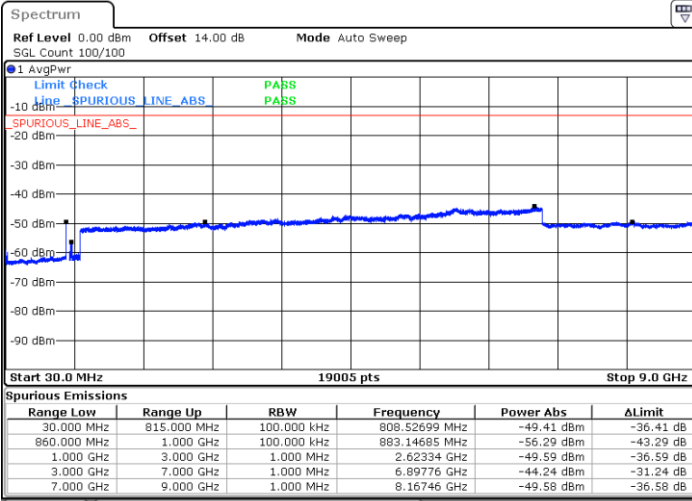

LTE Band 5B / 10MHz+10MHz

16QAM

Lowest Channel / 1RB0 and 1RB49

Lowest Channel / 1RB49 and 1RB0

Date: 15.JAN.2021 01:37:58

Date: 15.JAN.2021 01:43:28

Lowest Channel / FullIRB

N/A

Date: 15.JAN.2021 01:31:55

LTE Band 5B / 10MHz+10MHz

16QAM

Middle Channel / 1RB0 and 1RB49

Middle Channel / 1RB49 and 1RB0

Date: 15.JAN.2021 14:45:20

Date: 15.JAN.2021 14:50:12

Middle Channel / FullIRB

N/A

Date: 15.JAN.2021 14:41:20

LTE Band 5B / 10MHz+10MHz

16QAM

Highest Channel / 1RB0 and 1RB49

Highest Channel / 1RB49 and 1RB0

Date: 15.JAN.2021 19:06:17

Date: 15.JAN.2021 19:15:01

Highest Channel / FullIRB

N/A

Date: 15.JAN.2021 18:57:49

LTE Band 5B / 3MHz+5MHz

64QAM

Lowest Channel / 1RB0 and 1RB24

Lowest Channel / 1RB14 and 1RB0

Date: 11.JAN.2021 23:40:29