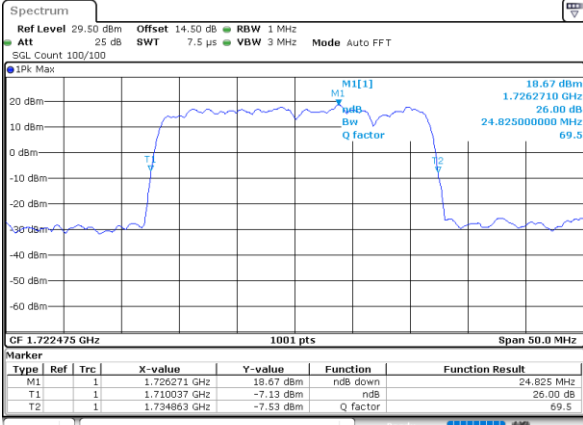

Lowest Channel / 15MHz+20MHz

Date: 3..JAN.2021 02:47:43

Middle Channel / 15MHz+15MHz

Date: 3..JAN.2021 02:13:21

Middle Channel / 15MHz+20MHz

Date: 3..JAN.2021 03:28:43

Highest Channel / 15MHz+15MHz

Date: 3..JAN.2021 02:27:58

Highest Channel / 15MHz+20MHz

Date: 3..JAN.2021 03:56:46

LTE Band 66C

QPSK

Lowest Channel / 20MHz+5MHz

Date: 3..JAN.2021 05:21:35

Lowest Channel / 20MHz+10MHz

Date: 3..JAN.2021 00:58:27

Middle Channel / 20MHz+5MHz

Date: 3..JAN.2021 05:42:11

Middle Channel / 20MHz+10MHz

Date: 3..JAN.2021 01:17:56

Highest Channel / 20MHz+5MHz

Date: 3..JAN.2021 05:53:04

Highest Channel / 20MHz+10MHz

Date: 3..JAN.2021 01:38:40

LTE Band 66C

QPSK

Lowest Channel / 20MHz+15MHz

Date: 3..JAN.2021 04:19:06

Lowest Channel / 20MHz+20MHz

Date: 3..JAN.2021 23:50:05

Middle Channel / 20MHz+15MHz

Date: 3..JAN.2021 04:19:09