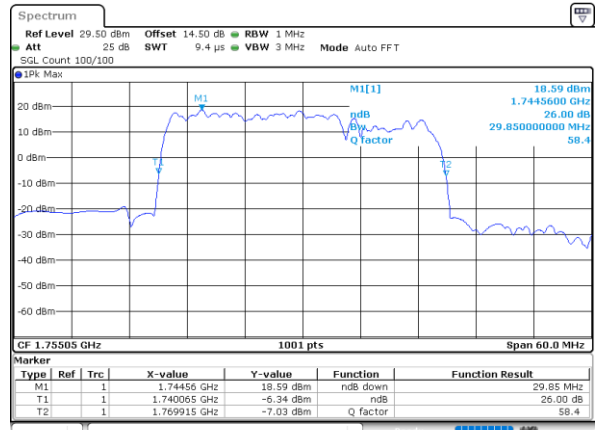

Highest Channel / 15MHz+10MHz

Date: 2..JAN.2021 23:18:21

LTE Band 66C

16QAM

Lowest Channel / 15MHz+15MHz

Date: 3..JAN.2021 02:00:13

Lowest Channel / 15MHz+20MHz

Date: 3..JAN.2021 02:58:53

LTE Band 66C

16QAM

Lowest Channel / 20MHz+5MHz

Date: 3..JAN.2021 05:24:33

Lowest Channel / 20MHz+10MHz

Date: 3..JAN.2021 01:00:22

Middle Channel / 20MHz+5MHz

Date: 3..JAN.2021 05:43:16

Middle Channel / 20MHz+10MHz

Date: 3..JAN.2021 01:19:46

Highest Channel / 20MHz+5MHz

Date: 3..JAN.2021 05:14:35

Highest Channel / 20MHz+10MHz

Date: 3..JAN.2021 01:40:47