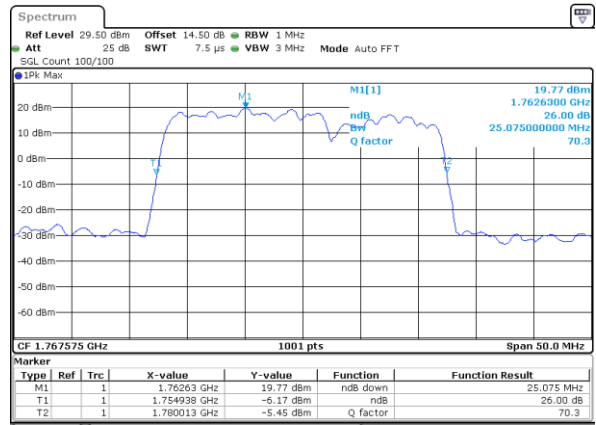

LTE Band 66C

QPSK

Lowest Channel / 5MHz+20MHz

Date: 3..JAN.2021 22:14:54

Lowest Channel / 10MHz+15MHz

Date: 2..JAN.2021 21:29:01

Middle Channel / 5MHz+20MHz

Date: 3..JAN.2021 22:13:22

Middle Channel / 10MHz+15MHz

Date: 2..JAN.2021 21:50:39

Highest Channel / 5MHz+20MHz

Date: 3..JAN.2021 22:15:19

Highest Channel / 10MHz+15MHz

Date: 2..JAN.2021 22:05:55

LTE Band 66C

QPSK

Lowest Channel / 10MHz+20MHz

Date: 3..JAN.2021 00:11:43

Lowest Channel / 15MHz+10MHz

Date: 2..JAN.2021 22:39:06

Middle Channel / 10MHz+20MHz

Date: 3..JAN.2021 00:29:08

Middle Channel / 15MHz+10MHz

Date: 2..JAN.2021 23:00:21

Highest Channel / 10MHz+20MHz

Date: 3..JAN.2021 00:41:15

Highest Channel / 15MHz+10MHz

Date: 2..JAN.2021 23:16:57

LTE Band 66C

QPSK

Lowest Channel / 15MHz+15MHz

Date: 3..JAN.2021 01:58:19