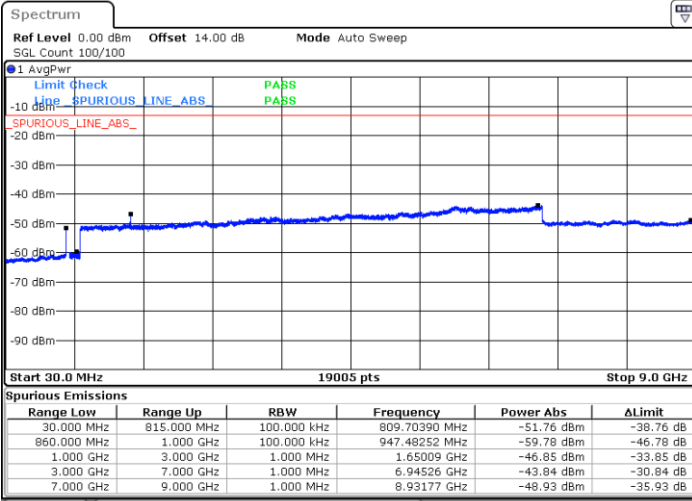

N/A

Date: 15.JAN.2021 14:41:20

LTE Band 5B / 10MHz+10MHz

16QAM

Highest Channel / 1RB0 and 1RB49

Highest Channel / 1RB49 and 1RB0

Date: 15.JAN.2021 19:06:17

Date: 15.JAN.2021 19:15:01

Highest Channel / FullIRB

N/A

Date: 15.JAN.2021 18:57:49

LTE Band 5B / 3MHz+5MHz

64QAM

Lowest Channel / 1RB0 and 1RB24

Lowest Channel / 1RB14 and 1RB0

Date: 11.JAN.2021 23:40:29

Date: 11.JAN.2021 23:38:37

Lowest Channel / FullIRB

N/A

Date: 11.JAN.2021 23:43:21

LTE Band 5B / 3MHz+5MHz

64QAM

MiddleChannel / 1RB0 and 1RB24

Middle Channel / 1RB14 and 1RB0

Date: 11.JAN.2021 23:35:15

Date: 11.JAN.2021 23:36:24

Middle Channel / FullIRB

N/A

Date: 11.JAN.2021 23:34:06

LTE Band 5B / 3MHz+5MHz

64QAM

Highest Channel / 1RB0 and 1RB24