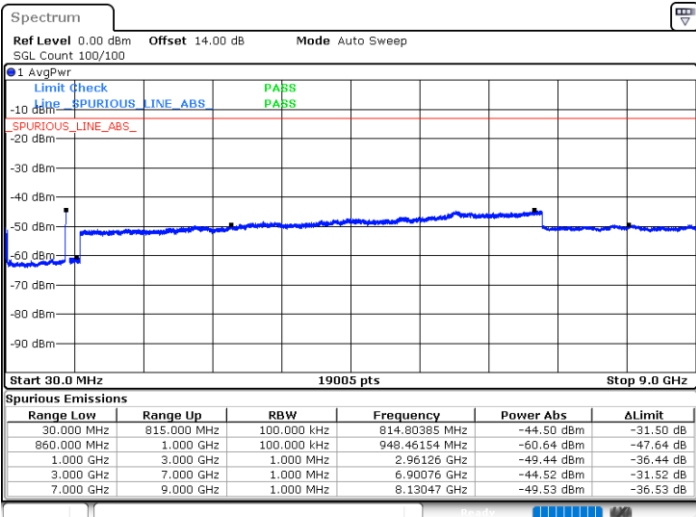

LTE Band 5B / 10MHz+10MHz

16QAM

Lowest Channel / 1RB0 and 1RB49

Lowest Channel / 1RB49 and 1RB0

Date: 15.JAN.2021 01:37:58

Date: 15.JAN.2021 01:43:28

Lowest Channel / FullIRB

N/A

Date: 15.JAN.2021 01:31:55

LTE Band 5B / 10MHz+10MHz

16QAM

Middle Channel / 1RB0 and 1RB49

Middle Channel / 1RB49 and 1RB0

Date: 15.JAN.2021 14:45:20

Date: 15.JAN.2021 14:50:12

Middle Channel / FullIRB

N/A

Date: 15.JAN.2021 14:41:20

LTE Band 5B / 10MHz+10MHz

16QAM

Highest Channel / 1RB0 and 1RB49

Highest Channel / 1RB49 and 1RB0

Date: 15.JAN.2021 19:06:17

Date: 15.JAN.2021 19:15:01