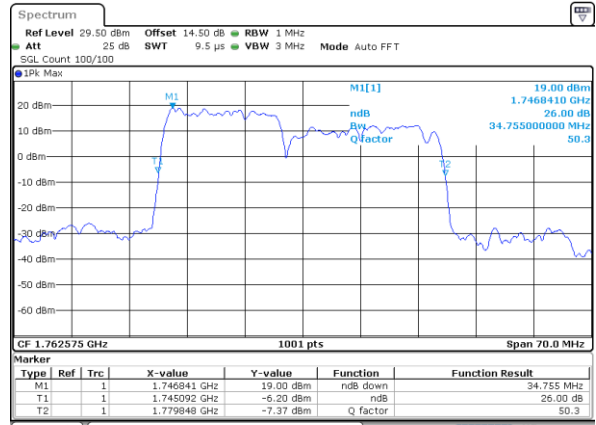

Highest Channel / 10MHz+20MHz

Date: 3..JAN.2021 00:41:15

Highest Channel / 15MHz+10MHz

Date: 2..JAN.2021 23:16:57

LTE Band 66C

QPSK

Lowest Channel / 15MHz+15MHz

Date: 3..JAN.2021 01:58:19

Lowest Channel / 15MHz+20MHz

Date: 3..JAN.2021 02:47:43

Middle Channel / 15MHz+15MHz

Date: 3..JAN.2021 02:13:21

Middle Channel / 15MHz+20MHz

Date: 3..JAN.2021 03:28:43

Highest Channel / 15MHz+15MHz

Date: 3..JAN.2021 02:27:58

Highest Channel / 15MHz+20MHz

Date: 3..JAN.2021 03:56:46

LTE Band 66C

QPSK

Lowest Channel / 20MHz+5MHz

Date: 3..JAN.2021 05:21:35

Lowest Channel / 20MHz+10MHz

Date: 3..JAN.2021 00:58:27

Middle Channel / 20MHz+5MHz

Date: 3..JAN.2021 05:42:11

Middle Channel / 20MHz+10MHz

Date: 3..JAN.2021 01:17:56

Highest Channel / 20MHz+5MHz

Date: 3..JAN.2021 05:53:04

Highest Channel / 20MHz+10MHz

Date: 3..JAN.2021 01:38:40