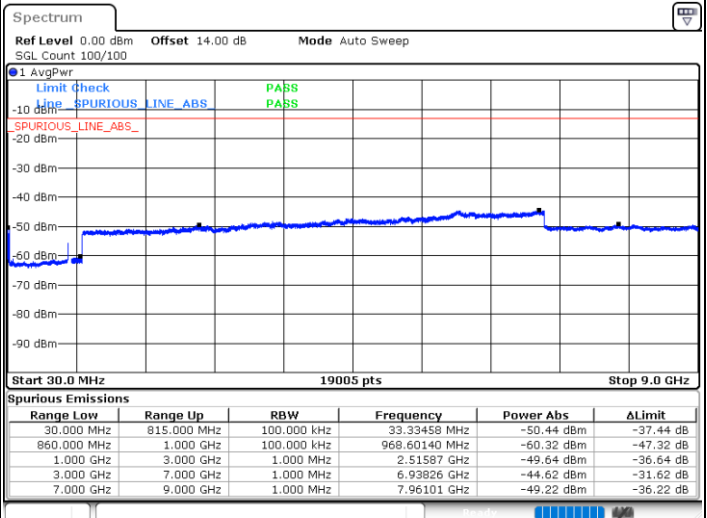

LTE Band 5B / 10MHz+10MHz

16QAM

Lowest Channel / 1RB0 and 1RB49

Lowest Channel / 1RB49 and 1RB0

Date: 15.JAN.2021 01:37:58

Date: 15.JAN.2021 01:43:28

Lowest Channel / FullIRB

N/A

Date: 15.JAN.2021 01:31:55

LTE Band 5B / 10MHz+10MHz

16QAM

Middle Channel / 1RB0 and 1RB49

Middle Channel / 1RB49 and 1RB0

Date: 15.JAN.2021 14:45:20

Date: 15.JAN.2021 14:50:12

Middle Channel / FullIRB

N/A

Date: 15.JAN.2021 14:41:20

LTE Band 5B / 10MHz+10MHz

16QAM

Highest Channel / 1RB0 and 1RB49

Highest Channel / 1RB49 and 1RB0

Date: 15.JAN.2021 19:06:17

Date: 15.JAN.2021 19:15:01