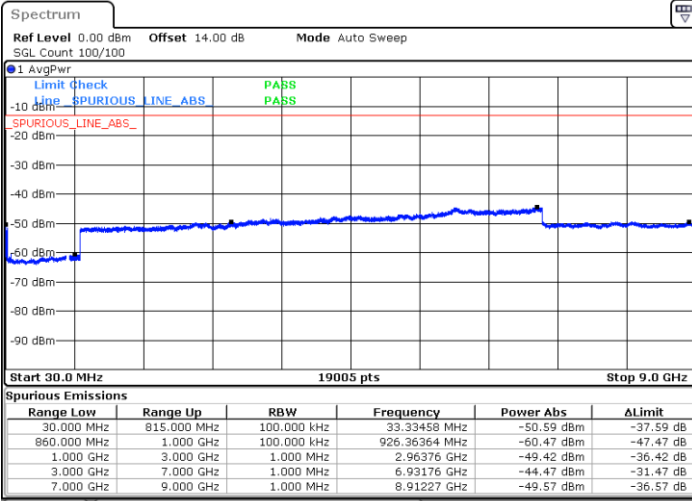

Date: 15.JAN.2021 00:29:04

Date: 15.JAN.2021 00:40:03

Lowest Channel / FullIRB

N/A

Date: 15.JAN.2021 00:26:58

LTE Band 5B / 10MHz+5MHz

64QAM

Middle Channel / 1RB0 and 1RB24

Middle Channel / 1RB49 and 1RB0

Date: 15.JAN.2021 00:46:25

Date: 15.JAN.2021 00:53:49

Middle Channel / FullIRB

N/A

Date: 15.JAN.2021 00:45:00

LTE Band 5B / 10MHz+5MHz

64QAM

Highest Channel / 1RB0 and 1RB24

Highest Channel / 1RB49 and 1RB0

Date: 15.JAN.2021 01:06:06

Date: 15.JAN.2021 01:22:22

Highest Channel / FullIRB

N/A

Date: 15.JAN.2021 01:02:01

LTE Band 5B / 10MHz+10MHz