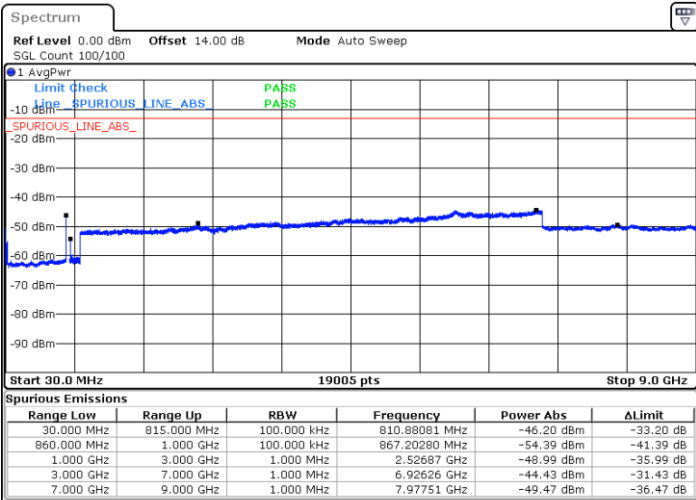

Date: 15.JAN.2021 01:31:55

LTE Band 5B / 10MHz+10MHz

16QAM

Middle Channel / 1RB0 and 1RB49

Middle Channel / 1RB49 and 1RB0

Date: 15.JAN.2021 14:45:20

Date: 15.JAN.2021 14:50:12

Middle Channel / FullIRB

N/A

Date: 15.JAN.2021 14:41:20

LTE Band 5B / 10MHz+10MHz

16QAM

Highest Channel / 1RB0 and 1RB49

Highest Channel / 1RB49 and 1RB0

Date: 15.JAN.2021 19:06:17

Date: 15.JAN.2021 19:15:01

Highest Channel / FullIRB

N/A

Date: 15.JAN.2021 18:57:49

LTE Band 5B / 3MHz+5MHz

64QAM

Lowest Channel / 1RB0 and 1RB24

Lowest Channel / 1RB14 and 1RB0

Date: 11.JAN.2021 23:40:29

Date: 11.JAN.2021 23:38:37

Lowest Channel / FullIRB

N/A

Date: 11.JAN.2021 23:43:21

LTE Band 5B / 3MHz+5MHz

64QAM

MiddleChannel / 1RB0 and 1RB24

Middle Channel / 1RB14 and 1RB0