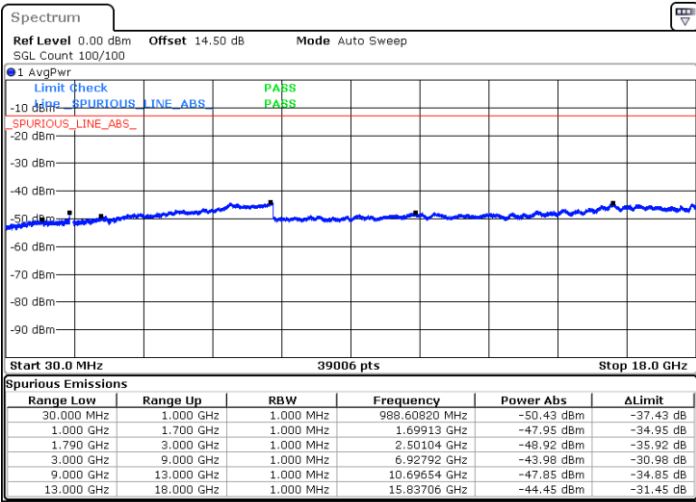

Date: 3.JAN.2021 01:23:16

Date: 3.JAN.2021 01:37:08

Middle Channel / FullIRB

N/A

Date: 3.JAN.2021 01:22:13

LTE Band 66C / 20MHz+10MHz

64QAM

Highest Channel / 1RB0 and 1RB49

Highest Channel / 1RB99 and 1RB0

Date: 3.JAN.2021 01:46:31

Date: 3.JAN.2021 01:56:06

Highest Channel / FullIRB

N/A

Date: 3.JAN.2021 01:44:19

LTE Band 66C / 20MHz+15MHz

64QAM

Lowest Channel / 1RB0 and 1RB74

Lowest Channel / 1RB99 and 1RB0

Date: 3.JAN.2021 04:28:08

Date: 3.JAN.2021 04:36:48

Lowest Channel / FullIRB

N/A

Date: 3.JAN.2021 04:26:09

LTE Band 66C / 20MHz+15MHz