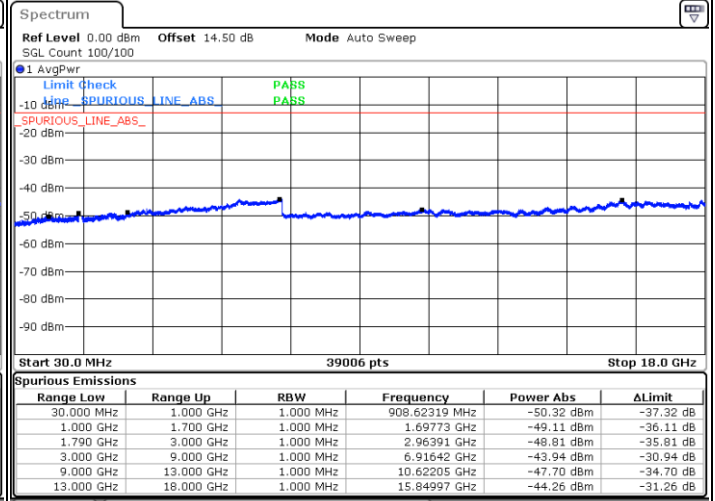

LTE Band 66C / 20MHz+15MHz

64QAM

Highest Channel / 1RB0 and 1RB74

Highest Channel / 1RB99 and 1RB0

Date: 3.JAN.2021 05:08:55

Date: 3.JAN.2021 05:18:34

Highest Channel / FullIRB

N/A

Date: 3.JAN.2021 05:07:31

LTE Band 66C / 20MHz+20MHz

64QAM

Lowest Channel / 1RB0 and 1RB99

Lowest Channel / 1RB99 and 1RB0

Date: 3.JAN.2021 23:57:32

Date: 4.JAN.2021 00:07:35

Lowest Channel / FullIRB

N/A

Date: 3.JAN.2021 23:55:39

LTE Band 66C / 20MHz+20MHz

64QAM

MiddleChannel / 1RB0 and 1RB99

Middle Channel / 1RB99 and 1RB0

Date: 4.JAN.2021 00:27:20

Date: 4.JAN.2021 00:34:50

Middle Channel / FullIRB

N/A

Date: 4.JAN.2021 00:22:04

LTE Band 66C / 20MHz+20MHz

64QAM

Highest Channel / 1RB0 and 1RB99

Highest Channel / 1RB99 and 1RB0

Date: 4.JAN.2021 00:50:54