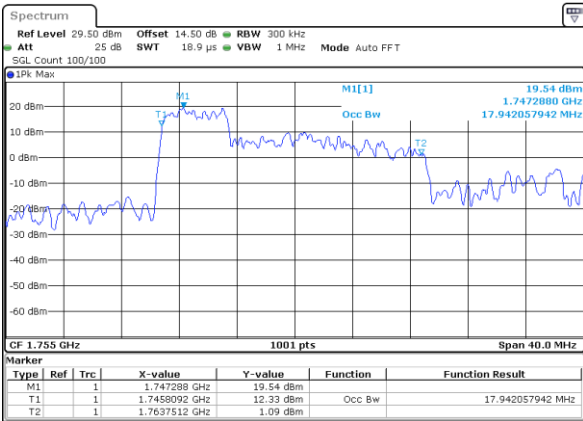

LTE Band 66B

QPSK

Lowest Channel / 5MHz+5MHz

Date: 31.DEC.2020 20:50:37

Lowest Channel / 5MHz+10MHz

Date: 31.DEC.2020 21:51:56

Middle Channel / 5MHz+5MHz

Date: 31.DEC.2020 21:26:15

Middle Channel / 5MHz+10MHz

Date: 31.DEC.2020 22:14:24

Highest Channel / 5MHz+5MHz

Date: 31.DEC.2020 21:37:15

Highest Channel / 5MHz+10MHz

Date: 31.DEC.2020 22:42:02

LTE Band 66B

QPSK

Lowest Channel / 5MHz+15MHz

Date: 1.7AN.2021 00:37:01

Lowest Channel / 10MHz+5MHz

Date: 31.DEC.2020 23:14:06

Middle Channel / 5MHz+15MHz

Date: 1.7AN.2021 00:53:16

Middle Channel / 10MHz+5MHz

Date: 31.DEC.2020 23:26:42

Highest Channel / 5MHz+15MHz

Date: 1.7AN.2021 01:05:10

Highest Channel / 10MHz+5MHz

Date: 31.DEC.2020 23:41:01

LTE Band 66B

QPSK

Lowest Channel / 10MHz+10MHz

Date: 2, JAN, 2021 19:29:37