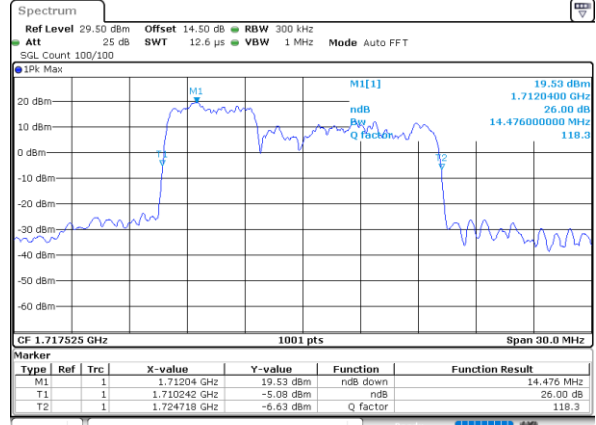

Highest Channel / 5MHz+15MHz

Date: 1..JAN.2021 01:05:16

Highest Channel / 10MHz+5MHz

Date: 31.DEC.2020 23:41:07

LTE Band 66B

QPSK

Lowest Channel / 10MHz+10MHz

Date: 19_JAN_2021 18:58:38

Lowest Channel / 15MHz+5MHz

Date: 1_JAN_2021 01:22:57

Middle Channel / 10MHz+10MHz

Date: 19_JAN_2021 19:04:16

Middle Channel / 15MHz+5MHz

Date: 1_JAN_2021 01:47:38

Highest Channel / 10MHz+10MHz

Date: 19_JAN_2021 19:06:07

Highest Channel / 15MHz+5MHz

Date: 1_JAN_2021 01:56:36

LTE Band 66B

16QAM

Lowest Channel / 5MHz+5MHz

Date: 31.DEC.2020 20:52:58

Lowest Channel / 5MHz+10MHz

Date: 31.DEC.2020 21:53:22

Middle Channel / 5MHz+5MHz

Date: 31.DEC.2020 21:25:18

Middle Channel / 5MHz+10MHz

Date: 31.DEC.2020 22:13:06

Highest Channel / 5MHz+5MHz

Date: 31.DEC.2020 21:38:56

Highest Channel / 5MHz+10MHz

Date: 31.DEC.2020 22:43:31