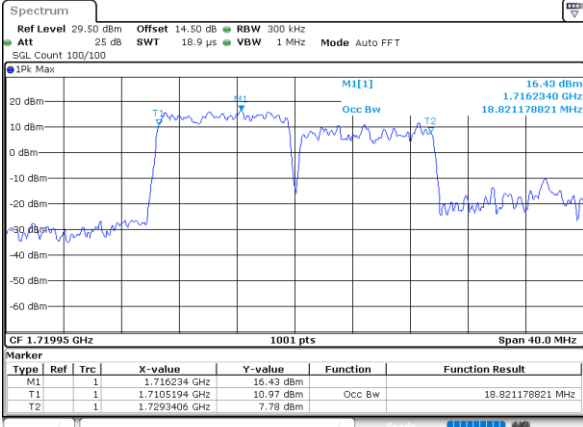

Middle Channel / 5MHz+10MHz

Date: 31.DEC.2020 22:14:24

Highest Channel / 5MHz+5MHz

Date: 31.DEC.2020 21:37:15

Highest Channel / 5MHz+10MHz

Date: 31.DEC.2020 22:42:02

LTE Band 66B

QPSK

Lowest Channel / 5MHz+15MHz

Date: 1.7AN.2021 00:37:01

Lowest Channel / 10MHz+5MHz

Date: 31.DEC.2020 23:14:06

Middle Channel / 5MHz+15MHz

Date: 1.7AN.2021 00:53:16

Middle Channel / 10MHz+5MHz

Date: 31.DEC.2020 23:26:42

Highest Channel / 5MHz+15MHz

Date: 1.7AN.2021 01:05:10

Highest Channel / 10MHz+5MHz

Date: 31.DEC.2020 23:41:01

LTE Band 66B

QPSK

Lowest Channel / 10MHz+10MHz

Date: 2, JAN, 2021 19:29:37

Lowest Channel / 15MHz+5MHz

Date: 1, JAN, 2021 01:22:50

Middle Channel / 10MHz+10MHz

Date: 2, JAN, 2021 19:48:02

Middle Channel / 15MHz+5MHz

Date: 1, JAN, 2021 01:47:32

Highest Channel / 10MHz+10MHz

Date: 2, JAN, 2021 20:01:38