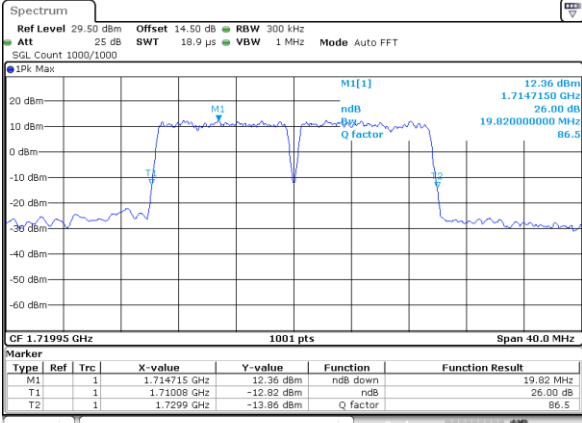

LTE Band 66B

16QAM

Lowest Channel / 5MHz+15MHz

Date: 1..JAN.2021 00:38:48

Lowest Channel / 10MHz+5MHz

Date: 31.DEC.2020 23:12:52

Middle Channel / 5MHz+15MHz

Date: 1..JAN.2021 00:54:39

Middle Channel / 10MHz+5MHz

Date: 31.DEC.2020 23:28:14

Highest Channel / 5MHz+15MHz

Date: 1..JAN.2021 01:06:57

Highest Channel / 10MHz+5MHz

Date: 31.DEC.2020 23:42:27

LTE Band 66B

16QAM

Lowest Channel / 10MHz+10MHz

Date: 19_JAN.2021 19:00:00

Lowest Channel / 15MHz+5MHz

Date: 1_JAN.2021 01:24:28

Middle Channel / 10MHz+10MHz

Date: 19_JAN.2021 19:03:22

Middle Channel / 15MHz+5MHz

Date: 1_JAN.2021 01:45:21

Highest Channel / 10MHz+10MHz

Date: 19_JAN.2021 19:07:01

Highest Channel / 15MHz+5MHz

Date: 1_JAN.2021 01:58:12

LTE Band 66B

64QAM

Lowest Channel / 5MHz+5MHz

Date: 31. DEC. 2020 20:54:35