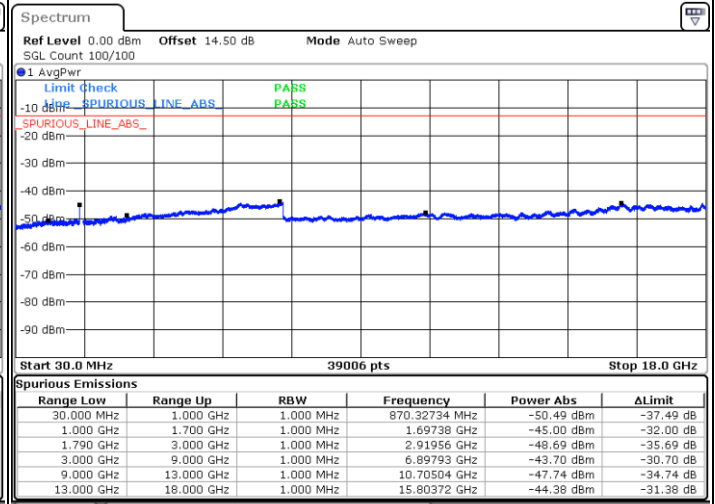

N/A

Date: 3.JAN.2021 05:45:48

LTE Band 66C / 20MHz+5MHz

64QAM

Highest Channel / 1RB0 and 1RB24

Highest Channel / 1RB99 and 1RB0

Date: 3.JAN.2021 05:58:54

Date: 3.JAN.2021 06:06:15

Highest Channel / FullIRB

N/A

Date: 3.JAN.2021 05:57:34

LTE Band 66C / 20MHz+10MHz

64QAM

Lowest Channel / 1RB0 and 1RB49

Lowest Channel / 1RB99 and 1RB0

Date: 3.JAN.2021 01:05:50

Date: 3.JAN.2021 01:16:31

Lowest Channel / FullIRB

N/A

Date: 3.JAN.2021 01:04:16

LTE Band 66C / 20MHz+10MHz

64QAM

Middle Channel / 1RB0 and 1RB49

Middle Channel / 1RB99 and 1RB0

Date: 3.JAN.2021 01:23:16

Date: 3.JAN.2021 01:37:08

Middle Channel / FullIRB

N/A

Date: 3.JAN.2021 01:22:13

LTE Band 66C / 20MHz+10MHz

64QAM

Highest Channel / 1RB0 and 1RB49