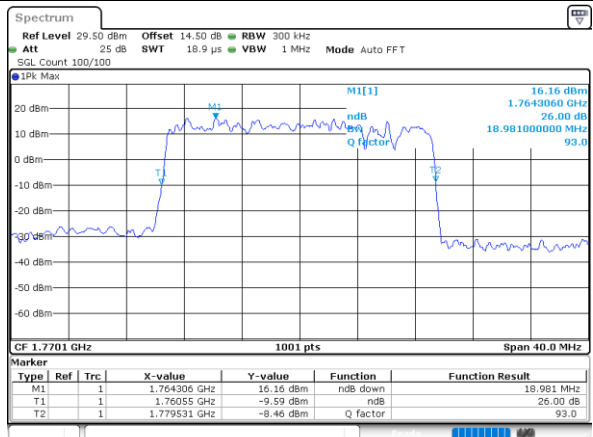

LTE Band 66B

64QAM

Lowest Channel / 10MHz+10MHz

Date: 19_JAN_2021 19:00:50

Lowest Channel / 15MHz+5MHz

Date: 1_JAN_2021 01:26:23

Middle Channel / 10MHz+10MHz

Date: 19_JAN_2021 19:02:46

Middle Channel / 15MHz+5MHz

Date: 1_JAN_2021 01:40:56

Highest Channel / 10MHz+10MHz

Date: 19_JAN_2021 19:07:43

Highest Channel / 15MHz+5MHz

Date: 1_JAN_2021 02:00:36

Occupied Bandwidth

Mode	LTE Band 66B : 99%OBW(MHz)		
QPSK			
BW	5MHz+5MHz	5MHz+10MHz	5MHz+15MHz
Lowest CH	9.27	13.73	18.22
Middle CH	9.15	13.49	17.94
Highest CH	9.29	13.76	18.22
BW	10MHz+5MHz	10MHz+10MHz	15MHz+5MHz
Lowest CH	13.88	18.82	18.14
Middle CH	13.91	18.62	18.06
Highest CH	13.91	18.70	18.14

Mode	LTE Band 66B : 99%OBW(MHz)		
16QAM			
BW	5MHz+5MHz	5MHz+10MHz	5MHz+15MHz
Lowest CH	9.31	13.82	18.26
Middle CH	9.07	13.79	17.74
Highest CH	9.27	13.67	17.82
BW	10MHz+5MHz	10MHz+10MHz	15MHz+5MHz
Lowest CH	13.76	18.70	18.22
Middle CH	13.79	18.62	18.22
Highest CH	13.76	18.66	18.06