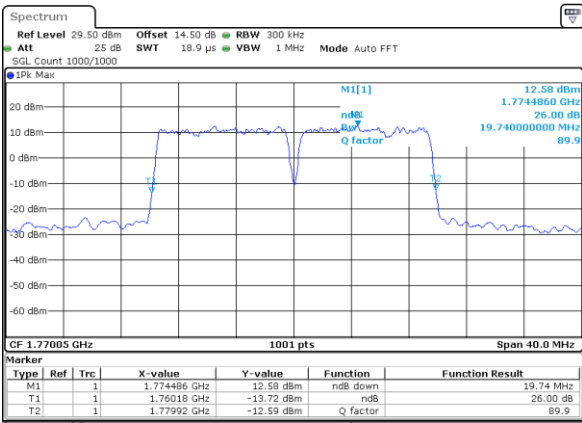

Middle Channel / 10MHz+5MHz

Date: 31.DEC.2020 23:28:14

Highest Channel / 5MHz+15MHz

Date: 1..JAN.2021 01:06:57

Highest Channel / 10MHz+5MHz

Date: 31.DEC.2020 23:42:27

LTE Band 66B

16QAM

Lowest Channel / 10MHz+10MHz

Date: 19_JAN.2021 19:00:00

Lowest Channel / 15MHz+5MHz

Date: 1_JAN.2021 01:24:28

Middle Channel / 10MHz+10MHz

Date: 19_JAN.2021 19:03:22

Middle Channel / 15MHz+5MHz

Date: 1_JAN.2021 01:45:21

Highest Channel / 10MHz+10MHz

Date: 19_JAN.2021 19:07:01

Highest Channel / 15MHz+5MHz

Date: 1_JAN.2021 01:58:12

LTE Band 66B

64QAM

Lowest Channel / 5MHz+5MHz

Date: 31. DEC. 2020 20:54:35