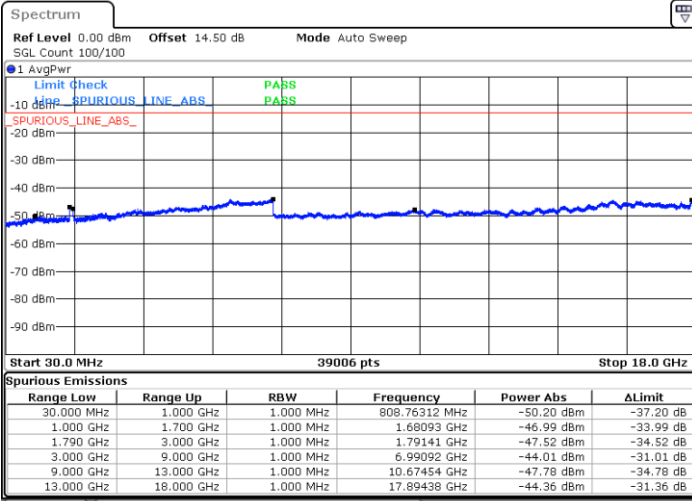

Lowest Channel / 1RB0 and 1RB74

Lowest Channel / 1RB99 and 1RB0

Date: 3.JAN.2021 04:28:08

Date: 3.JAN.2021 04:36:48

Lowest Channel / FullIRB

N/A

Date: 3.JAN.2021 04:26:09

LTE Band 66C / 20MHz+15MHz

64QAM

Middle Channel / 1RB0 and 1RB74

Middle Channel / 1RB99 and 1RB0

Date: 3.JAN.2021 04:43:33

Date: 3.JAN.2021 04:51:41

Middle Channel / FullIRB

N/A

Date: 3.JAN.2021 04:42:16

LTE Band 66C / 20MHz+15MHz

64QAM

Highest Channel / 1RB0 and 1RB74

Highest Channel / 1RB99 and 1RB0

Date: 3.JAN.2021 05:08:55

Date: 3.JAN.2021 05:18:34

Highest Channel / FullIRB

N/A

Date: 3.JAN.2021 05:07:31

LTE Band 66C / 20MHz+20MHz

64QAM

Lowest Channel / 1RB0 and 1RB99

Lowest Channel / 1RB99 and 1RB0

Date: 3.JAN.2021 23:57:32

Date: 4.JAN.2021 00:07:35

Lowest Channel / FullIRB