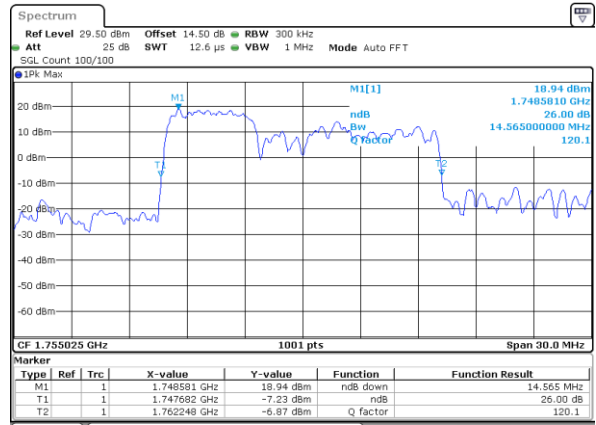

Highest Channel / 10MHz+10MHz

Date: 19_JAN.2021 19:07:01

Highest Channel / 15MHz+5MHz

Date: 1_JAN.2021 01:58:12

LTE Band 66B

64QAM

Lowest Channel / 5MHz+5MHz

Date: 31. DEC. 2020 20:54:35

Lowest Channel / 5MHz+10MHz

Date: 31. DEC. 2020 21:58:20

Middle Channel / 5MHz+5MHz

Date: 31. DEC. 2020 21:23:55

Middle Channel / 5MHz+10MHz

Date: 31. DEC. 2020 22:12:02

Highest Channel / 5MHz+5MHz

Date: 31. DEC. 2020 21:40:25

Highest Channel / 5MHz+10MHz

Date: 31. DEC. 2020 22:45:15

LTE Band 66B

64QAM

Lowest Channel / 5MHz+15MHz

Date: 1. JAN. 2021 00:40:50

Lowest Channel / 10MHz+5MHz

Date: 31. DEC. 2020 23:10:54

Middle Channel / 5MHz+15MHz

Date: 1. JAN. 2021 00:55:43

Middle Channel / 10MHz+5MHz

Date: 31. DEC. 2020 23:29:51

Highest Channel / 5MHz+15MHz

Date: 1. JAN. 2021 01:08:26

Highest Channel / 10MHz+5MHz

Date: 31. DEC. 2020 23:44:27