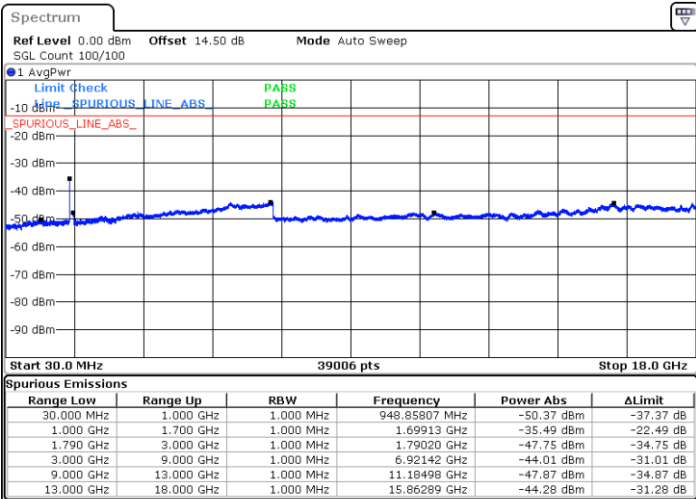

Highest Channel / 1RB99 and 1RB0

Date: 3.JAN.2021 01:46:31

Date: 3.JAN.2021 01:56:06

Highest Channel / FullIRB

N/A

Date: 3.JAN.2021 01:44:19

LTE Band 66C / 20MHz+15MHz

64QAM

Lowest Channel / 1RB0 and 1RB74

Lowest Channel / 1RB99 and 1RB0

Date: 3.JAN.2021 04:28:08

Date: 3.JAN.2021 04:36:48

Lowest Channel / FullIRB

N/A

Date: 3.JAN.2021 04:26:09

LTE Band 66C / 20MHz+15MHz

LTE Band 66C / 20MHz+15MHz

64QAM

Highest Channel / 1RB0 and 1RB74

Highest Channel / 1RB99 and 1RB0

Date: 3.JAN.2021 05:08:55

Date: 3.JAN.2021 05:18:34

Highest Channel / FullIRB

N/A