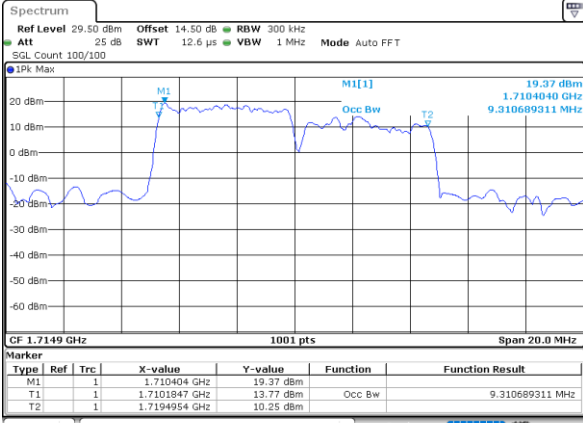

Highest Channel / 5MHz+15MHz

Date: 1.7AN.2021 01:05:10

Highest Channel / 10MHz+5MHz

Date: 31.DEC.2020 23:41:01

LTE Band 66B

QPSK

Lowest Channel / 10MHz+10MHz

Date: 2, JAN, 2021 19:29:37

Lowest Channel / 15MHz+5MHz

Date: 1, JAN, 2021 01:22:50

Middle Channel / 10MHz+10MHz

Date: 2, JAN, 2021 19:48:02

Middle Channel / 15MHz+5MHz

Date: 1, JAN, 2021 01:47:32

Highest Channel / 10MHz+10MHz

Date: 2, JAN, 2021 20:01:38

Highest Channel / 15MHz+5MHz

Date: 1, JAN, 2021 01:56:31

LTE Band 66B

16QAM

Lowest Channel / 5MHz+5MHz

Date: 31.DEC.2020 20:52:44

Lowest Channel / 5MHz+10MHz

Date: 31.DEC.2020 21:53:15

Middle Channel / 5MHz+5MHz

Date: 31.DEC.2020 21:25:12

Middle Channel / 5MHz+10MHz

Date: 31.DEC.2020 22:13:00

Highest Channel / 5MHz+5MHz

Date: 31.DEC.2020 21:38:50

Highest Channel / 5MHz+10MHz

Date: 31.DEC.2020 22:43:23