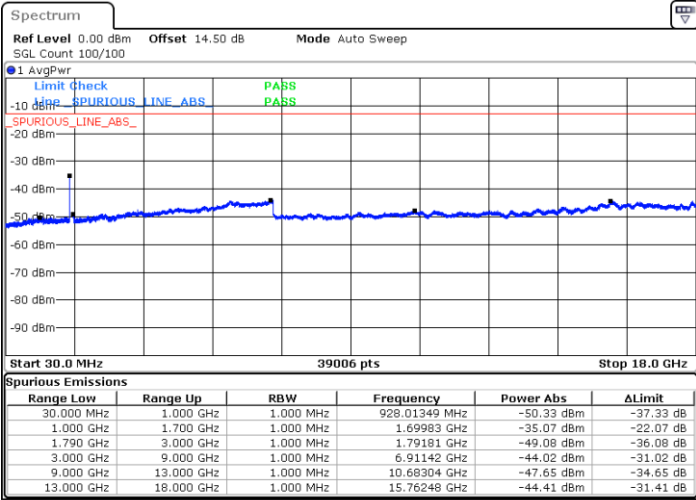

N/A

Date: 3.JAN.2021 05:45:48

LTE Band 66C / 20MHz+5MHz

64QAM

Highest Channel / 1RB0 and 1RB24

Highest Channel / 1RB99 and 1RB0

Date: 3.JAN.2021 05:58:54

Date: 3.JAN.2021 06:06:15

Highest Channel / FullIRB

N/A

Date: 3.JAN.2021 05:57:34

LTE Band 66C / 20MHz+10MHz

64QAM

Lowest Channel / 1RB0 and 1RB49

Lowest Channel / 1RB99 and 1RB0

Date: 3.JAN.2021 01:05:50

Date: 3.JAN.2021 01:16:31

Lowest Channel / FullIRB

N/A

Date: 3.JAN.2021 01:04:16

LTE Band 66C / 20MHz+10MHz

64QAM

Middle Channel / 1RB0 and 1RB49

Middle Channel / 1RB99 and 1RB0

Date: 3.JAN.2021 01:23:16

Date: 3.JAN.2021 01:37:08

Middle Channel / FullIRB

N/A

Date: 3.JAN.2021 01:22:13

LTE Band 66C / 20MHz+10MHz

64QAM

Highest Channel / 1RB0 and 1RB49