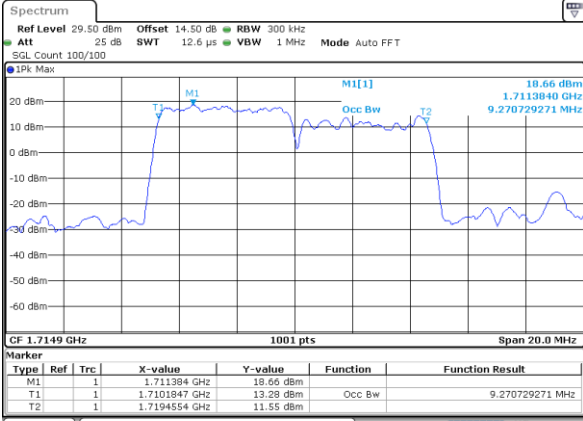

Middle Channel / 15MHz+5MHz

Date: 1_JAN_2021 01:40:56

Highest Channel / 10MHz+10MHz

Date: 19_JAN_2021 19:07:43

Highest Channel / 15MHz+5MHz

Date: 1_JAN_2021 02:00:36

Occupied Bandwidth

Mode	LTE Band 66B : 99%OBW(MHz)		
QPSK			
BW	5MHz+5MHz	5MHz+10MHz	5MHz+15MHz
Lowest CH	9.27	13.73	18.22
Middle CH	9.15	13.49	17.94
Highest CH	9.29	13.76	18.22
BW	10MHz+5MHz	10MHz+10MHz	15MHz+5MHz
Lowest CH	13.88	18.82	18.14
Middle CH	13.91	18.62	18.06
Highest CH	13.91	18.70	18.14

Mode	LTE Band 66B : 99%OBW(MHz)		
16QAM			
BW	5MHz+5MHz	5MHz+10MHz	5MHz+15MHz
Lowest CH	9.31	13.82	18.26
Middle CH	9.07	13.79	17.74
Highest CH	9.27	13.67	17.82
BW	10MHz+5MHz	10MHz+10MHz	15MHz+5MHz
Lowest CH	13.76	18.70	18.22
Middle CH	13.79	18.62	18.22
Highest CH	13.76	18.66	18.06

Mode	LTE Band 66B : 99%OBW(MHz)		
64QAM			
BW	5MHz+5MHz	5MHz+10MHz	5MHz+15MHz
Lowest CH	9.29	13.64	17.42
Middle CH	9.31	13.61	17.42
Highest CH	9.17	13.76	18.06
BW	10MHz+5MHz	10MHz+10MHz	15MHz+5MHz
Lowest CH	13.94	18.62	18.18
Middle CH	13.85	18.70	18.22
Highest CH	13.94	18.54	18.10

LTE Band 66B

QPSK

Lowest Channel / 5MHz+5MHz

Date: 31.DEC.2020 20:50:37

Lowest Channel / 5MHz+10MHz

Date: 31.DEC.2020 21:51:56

Middle Channel / 5MHz+5MHz

Date: 31.DEC.2020 21:26:15