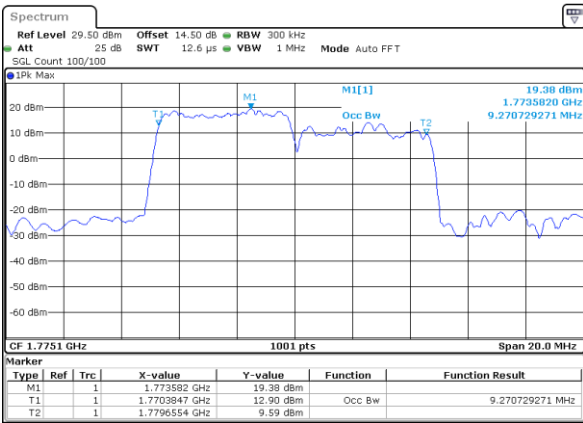

Highest Channel / 15MHz+5MHz

Date: 1, JAN, 2021 01:56:31

LTE Band 66B

16QAM

Lowest Channel / 5MHz+5MHz

Date: 31.DEC.2020 20:52:44

Lowest Channel / 5MHz+10MHz

Date: 31.DEC.2020 21:53:15

Middle Channel / 5MHz+5MHz

Date: 31.DEC.2020 21:25:12

Middle Channel / 5MHz+10MHz

Date: 31.DEC.2020 22:13:00

Highest Channel / 5MHz+5MHz

Date: 31.DEC.2020 21:38:50

Highest Channel / 5MHz+10MHz

Date: 31.DEC.2020 22:43:23