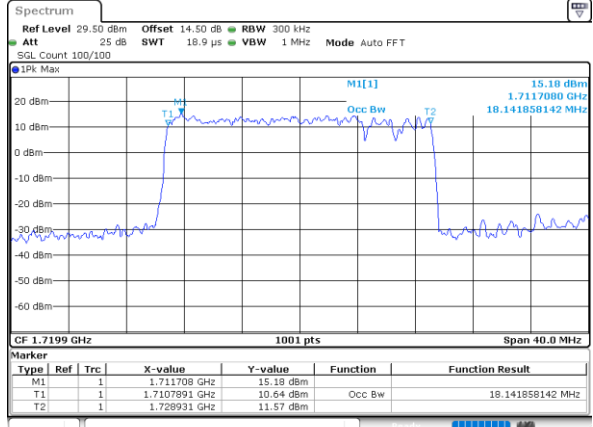

Highest Channel / 5MHz+15MHz

Date: 1.7AN.2021 01:05:10

Highest Channel / 10MHz+5MHz

Date: 31.DEC.2020 23:41:01

LTE Band 66B

QPSK

Lowest Channel / 10MHz+10MHz

Date: 2, JAN, 2021 19:29:37

Lowest Channel / 15MHz+5MHz

Date: 1, JAN, 2021 01:22:50

Middle Channel / 10MHz+10MHz

Date: 2, JAN, 2021 19:48:02

Middle Channel / 15MHz+5MHz

Date: 1, JAN, 2021 01:47:32

Highest Channel / 10MHz+10MHz

Date: 2, JAN, 2021 20:01:38