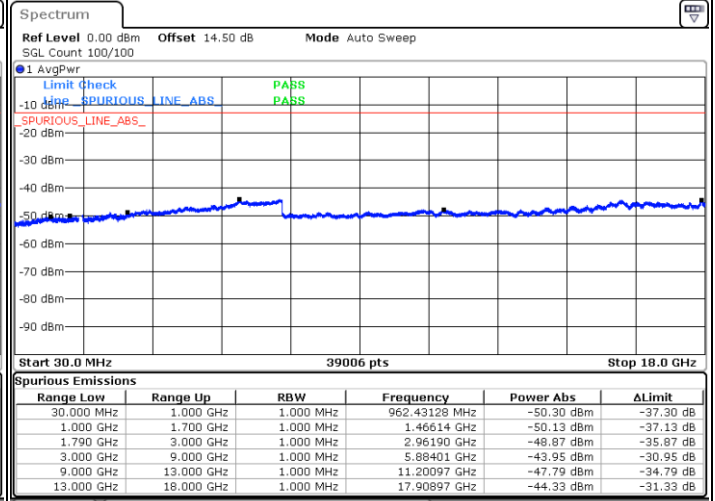

Date: 3.JAN.2021 04:51:41