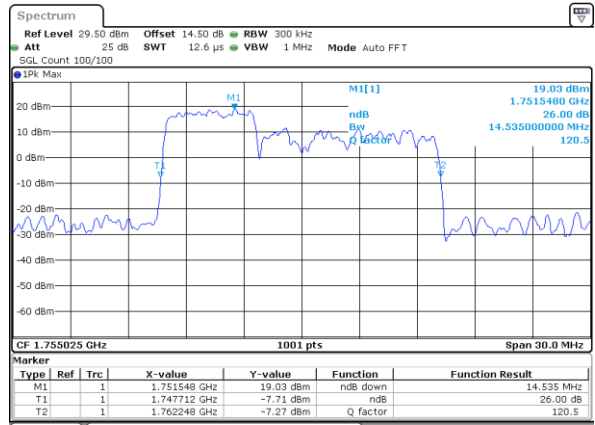

Mode	LTE Band 66B : 26dB BW(MHz)		
64QAM			
BW	5MHz+5MHz	5MHz+10MHz	5MHz+15MHz
Lowest CH	9.99	14.48	18.82
Middle CH	9.89	14.57	18.82
Highest CH	9.85	14.54	18.82
BW	10MHz+5MHz	10MHz+10MHz	15MHz+5MHz
Lowest CH	14.54	19.78	19.06
Middle CH	14.66	19.90	19.06
Highest CH	14.57	19.82	18.98

LTE Band 66B

QPSK

Lowest Channel / 5MHz+5MHz

Date: 31.DEC.2020 20:50:52

Lowest Channel / 5MHz+10MHz

Date: 31.DEC.2020 21:52:02

Middle Channel / 5MHz+5MHz

Date: 31.DEC.2020 21:26:21

Middle Channel / 5MHz+10MHz

Date: 31.DEC.2020 22:14:29

Highest Channel / 5MHz+5MHz

Date: 31.DEC.2020 21:37:20

Highest Channel / 5MHz+10MHz

Date: 31.DEC.2020 22:42:08

LTE Band 66B

QPSK