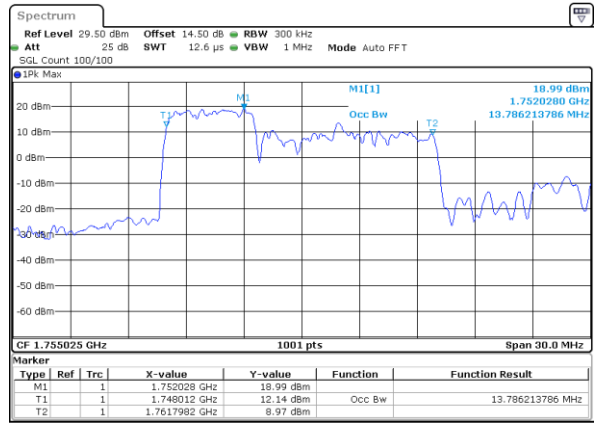

Highest Channel / 5MHz+15MHz

Date: 1.7AN.2021 01:05:10

Highest Channel / 10MHz+5MHz

Date: 31.DEC.2020 23:41:01

LTE Band 66B

QPSK

Lowest Channel / 10MHz+10MHz

Date: 2, JAN, 2021 19:29:37

Lowest Channel / 15MHz+5MHz

Date: 1, JAN, 2021 01:22:50

Middle Channel / 10MHz+10MHz

Date: 2, JAN, 2021 19:48:02

Middle Channel / 15MHz+5MHz

Date: 1, JAN, 2021 01:47:32

Highest Channel / 10MHz+10MHz

Date: 2, JAN, 2021 20:01:38

Highest Channel / 15MHz+5MHz

Date: 1, JAN, 2021 01:56:31

LTE Band 66B

16QAM

Lowest Channel / 5MHz+5MHz

Date: 31.DEC.2020 20:52:44

Lowest Channel / 5MHz+10MHz

Date: 31.DEC.2020 21:53:15

Middle Channel / 5MHz+5MHz

Date: 31.DEC.2020 21:25:12

Middle Channel / 5MHz+10MHz

Date: 31.DEC.2020 22:13:00

Highest Channel / 5MHz+5MHz

Date: 31.DEC.2020 21:38:50

Highest Channel / 5MHz+10MHz

Date: 31.DEC.2020 22:43:23