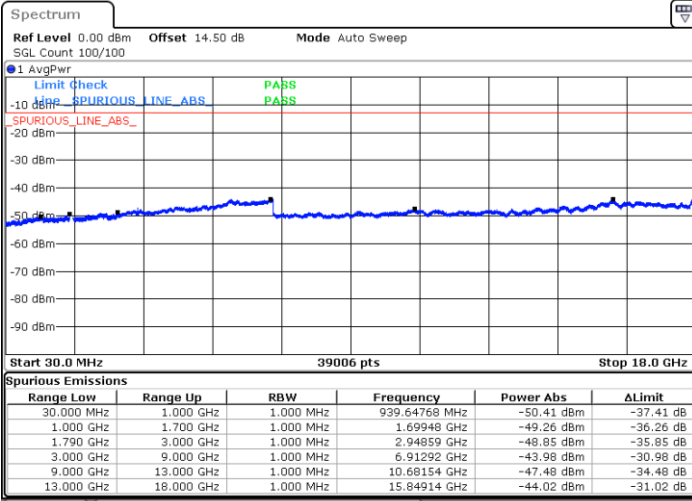

LTE Band 66C / 20MHz+15MHz

64QAM

Highest Channel / 1RB0 and 1RB74

Highest Channel / 1RB99 and 1RB0

Date: 3.JAN.2021 05:08:55

Date: 3.JAN.2021 05:18:34

Highest Channel / FullIRB

N/A

Date: 3.JAN.2021 05:07:31

LTE Band 66C / 20MHz+20MHz

64QAM

Lowest Channel / 1RB0 and 1RB99

Lowest Channel / 1RB99 and 1RB0

Date: 3.JAN.2021 23:57:32

Date: 4.JAN.2021 00:07:35

Lowest Channel / FullIRB

N/A

Date: 3.JAN.2021 23:55:39

LTE Band 66C / 20MHz+20MHz

64QAM

MiddleChannel / 1RB0 and 1RB99

Middle Channel / 1RB99 and 1RB0

Date: 4.JAN.2021 00:27:20

Date: 4.JAN.2021 00:34:50

Middle Channel / FullIRB

N/A

Date: 4.JAN.2021 00:22:04

LTE Band 66C / 20MHz+20MHz

64QAM

Highest Channel / 1RB0 and 1RB99

Highest Channel / 1RB99 and 1RB0

Date: 4.JAN.2021 00:50:54