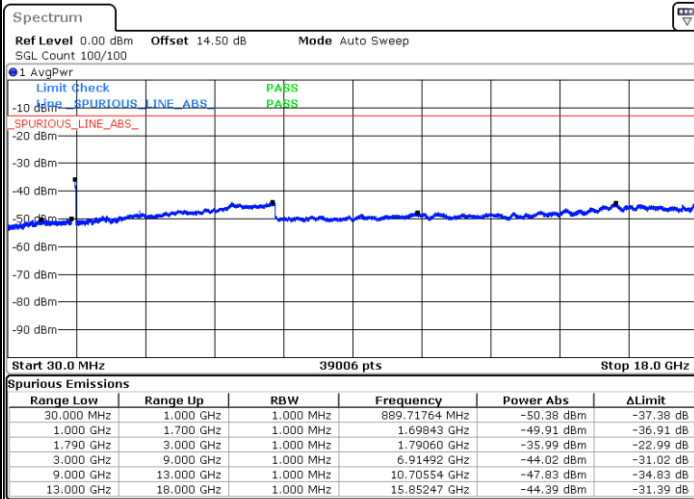

Date: 3.JAN.2021 05:29:44

LTE Band 66C / 20MHz+5MHz

64QAM

Middle Channel / 1RB0 and 1RB24

Middle Channel / 1RB99 and 1RB0

Date: 3.JAN.2021 05:47:14

Date: 3.JAN.2021 05:51:56

Middle Channel / FullRB

N/A

Date: 3.JAN.2021 05:45:48

LTE Band 66C / 20MHz+5MHz

64QAM

Highest Channel / 1RB0 and 1RB24

Highest Channel / 1RB99 and 1RB0

Date: 3.JAN.2021 05:58:54

Date: 3.JAN.2021 06:06:15

Highest Channel / FullIRB

N/A

Date: 3.JAN.2021 05:57:34

LTE Band 66C / 20MHz+10MHz

64QAM

Lowest Channel / 1RB0 and 1RB49

Lowest Channel / 1RB99 and 1RB0

Date: 3.JAN.2021 01:05:50

Date: 3.JAN.2021 01:16:31

Lowest Channel / FullIRB

N/A

Date: 3.JAN.2021 01:04:16

LTE Band 66C / 20MHz+10MHz

64QAM

Middle Channel / 1RB0 and 1RB49

Middle Channel / 1RB99 and 1RB0