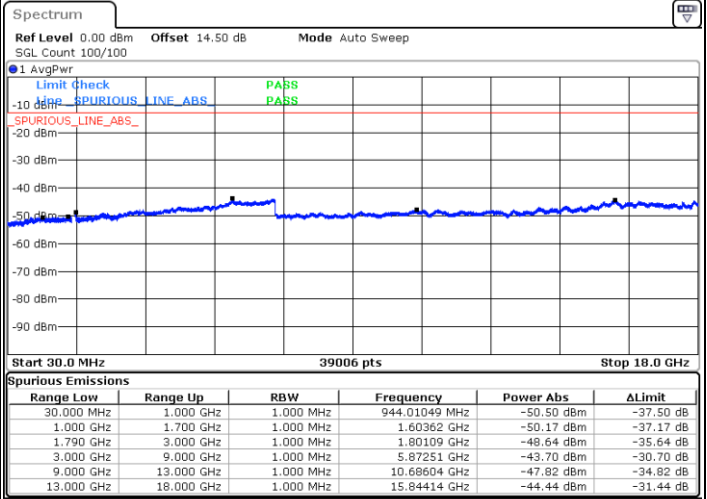

Date: 3.JAN.2021 01:16:31

Lowest Channel / FullIRB

N/A

Date: 3.JAN.2021 01:04:16

LTE Band 66C / 20MHz+10MHz

64QAM

Middle Channel / 1RB0 and 1RB49

Middle Channel / 1RB99 and 1RB0

Date: 3.JAN.2021 01:23:16

Date: 3.JAN.2021 01:37:08

Middle Channel / FullIRB

N/A

Date: 3.JAN.2021 01:22:13

LTE Band 66C / 20MHz+10MHz

64QAM

Highest Channel / 1RB0 and 1RB49

Highest Channel / 1RB99 and 1RB0

Date: 3.JAN.2021 01:46:31

Date: 3.JAN.2021 01:56:06

Highest Channel / FullIRB

N/A

Date: 3.JAN.2021 01:44:19

LTE Band 66C / 20MHz+15MHz

64QAM

Lowest Channel / 1RB0 and 1RB74

Lowest Channel / 1RB99 and 1RB0

Date: 3.JAN.2021 04:28:08

Date: 3.JAN.2021 04:36:48

Lowest Channel / FullIRB

N/A

Date: 3.JAN.2021 04:26:09

LTE Band 66C / 20MHz+15MHz