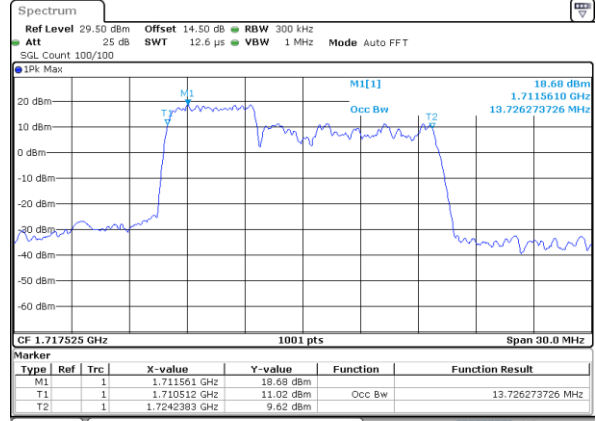

Mode	LTE Band 66B : 99%OBW(MHz)		
64QAM			
BW	5MHz+5MHz	5MHz+10MHz	5MHz+15MHz
Lowest CH	9.29	13.64	17.42
Middle CH	9.31	13.61	17.42
Highest CH	9.17	13.76	18.06
BW	10MHz+5MHz	10MHz+10MHz	15MHz+5MHz
Lowest CH	13.94	18.62	18.18
Middle CH	13.85	18.70	18.22
Highest CH	13.94	18.54	18.10

LTE Band 66B

QPSK

Lowest Channel / 5MHz+5MHz

Date: 31.DEC.2020 20:50:37

Lowest Channel / 5MHz+10MHz

Date: 31.DEC.2020 21:51:56

Middle Channel / 5MHz+5MHz

Date: 31.DEC.2020 21:26:15

Middle Channel / 5MHz+10MHz

Date: 31.DEC.2020 22:14:24

Highest Channel / 5MHz+5MHz

Date: 31.DEC.2020 21:37:15

Highest Channel / 5MHz+10MHz

Date: 31.DEC.2020 22:42:02

LTE Band 66B

QPSK