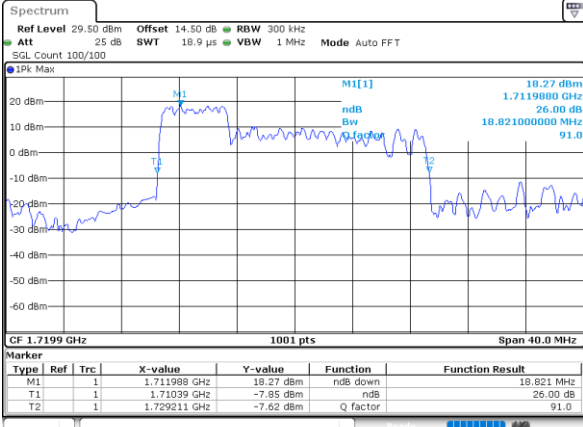

Lowest Channel / 5MHz+10MHz

Date: 31. DEC. 2020 21:58:20

Middle Channel / 5MHz+5MHz

Date: 31. DEC. 2020 21:23:55

Middle Channel / 5MHz+10MHz

Date: 31. DEC. 2020 22:12:02

Highest Channel / 5MHz+5MHz

Date: 31. DEC. 2020 21:40:25

Highest Channel / 5MHz+10MHz

Date: 31. DEC. 2020 22:45:15

LTE Band 66B

64QAM

Lowest Channel / 5MHz+15MHz

Date: 1. JAN. 2021 00:40:50

Lowest Channel / 10MHz+5MHz

Date: 31. DEC. 2020 23:10:54

Middle Channel / 5MHz+15MHz

Date: 1. JAN. 2021 00:55:43

Middle Channel / 10MHz+5MHz

Date: 31. DEC. 2020 23:29:51

Highest Channel / 5MHz+15MHz

Date: 1. JAN. 2021 01:08:26

Highest Channel / 10MHz+5MHz

Date: 31. DEC. 2020 23:44:27