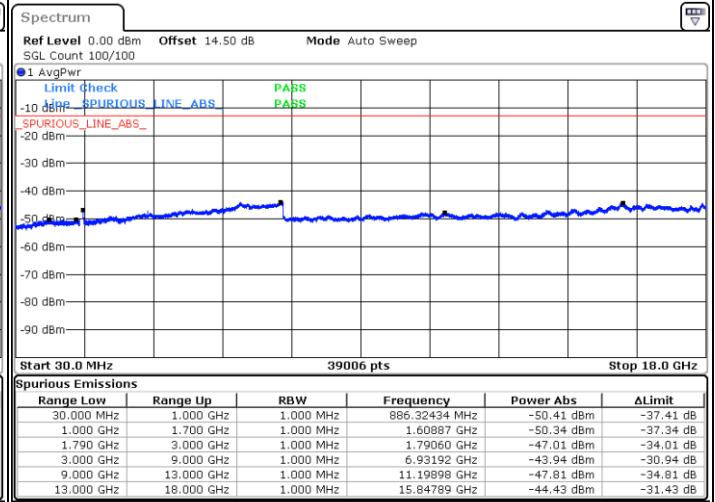

Highest Channel / FullIRB

N/A

Date: 3.JAN.2021 05:57:34

LTE Band 66C / 20MHz+10MHz

64QAM

Lowest Channel / 1RB0 and 1RB49

Lowest Channel / 1RB99 and 1RB0

Date: 3.JAN.2021 01:05:50

Date: 3.JAN.2021 01:16:31

Lowest Channel / FullIRB

N/A

Date: 3.JAN.2021 01:04:16

LTE Band 66C / 20MHz+10MHz

64QAM

Middle Channel / 1RB0 and 1RB49

Middle Channel / 1RB99 and 1RB0

Date: 3.JAN.2021 01:23:16

Date: 3.JAN.2021 01:37:08

Middle Channel / FullIRB

N/A

Date: 3.JAN.2021 01:22:13

LTE Band 66C / 20MHz+10MHz

64QAM

Highest Channel / 1RB0 and 1RB49

Highest Channel / 1RB99 and 1RB0

Date: 3.JAN.2021 01:46:31

Date: 3.JAN.2021 01:56:06

Highest Channel / FullIRB

N/A

Date: 3.JAN.2021 01:44:19

LTE Band 66C / 20MHz+15MHz

64QAM