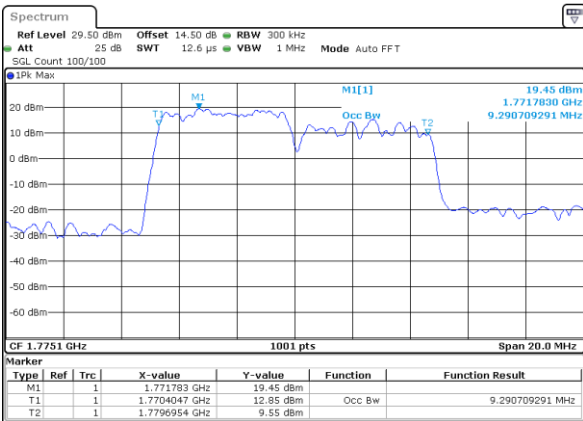

Mode	LTE Band 66B : 99%OBW(MHz)		
64QAM			
BW	5MHz+5MHz	5MHz+10MHz	5MHz+15MHz
Lowest CH	9.29	13.64	17.42
Middle CH	9.31	13.61	17.42
Highest CH	9.17	13.76	18.06
BW	10MHz+5MHz	10MHz+10MHz	15MHz+5MHz
Lowest CH	13.94	18.62	18.18
Middle CH	13.85	18.70	18.22
Highest CH	13.94	18.54	18.10

LTE Band 66B

QPSK

Lowest Channel / 5MHz+5MHz

Date: 31.DEC.2020 20:50:37

Lowest Channel / 5MHz+10MHz

Date: 31.DEC.2020 21:51:56

Middle Channel / 5MHz+5MHz

Date: 31.DEC.2020 21:26:15

Middle Channel / 5MHz+10MHz

Date: 31.DEC.2020 22:14:24

Highest Channel / 5MHz+5MHz

Date: 31.DEC.2020 21:37:15

Highest Channel / 5MHz+10MHz

Date: 31.DEC.2020 22:42:02

LTE Band 66B

QPSK