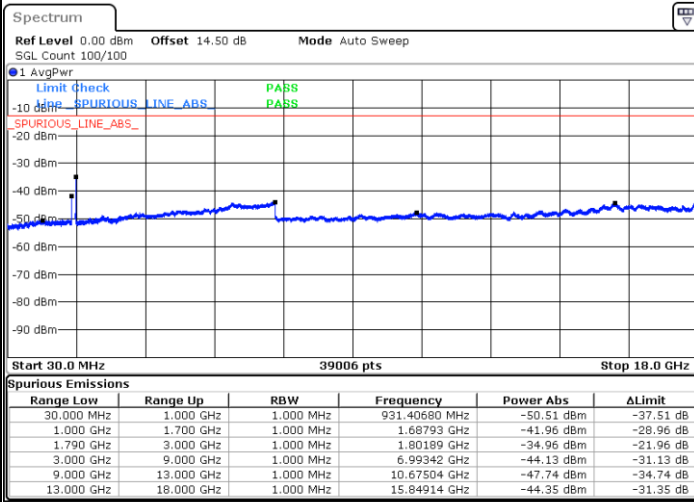

Date: 3.JAN.2021 05:29:44

LTE Band 66C / 20MHz+5MHz

64QAM

Middle Channel / 1RB0 and 1RB24

Middle Channel / 1RB99 and 1RB0

Date: 3.JAN.2021 05:47:14

Date: 3.JAN.2021 05:51:56

Middle Channel / FullRB

N/A

Date: 3.JAN.2021 05:45:48

LTE Band 66C / 20MHz+5MHz

64QAM

Highest Channel / 1RB0 and 1RB24

Highest Channel / 1RB99 and 1RB0

Date: 3.JAN.2021 05:58:54

Date: 3.JAN.2021 06:06:15

Highest Channel / FullIRB

N/A

Date: 3.JAN.2021 05:57:34

LTE Band 66C / 20MHz+10MHz

64QAM

Lowest Channel / 1RB0 and 1RB49

Lowest Channel / 1RB99 and 1RB0

Date: 3.JAN.2021 01:05:50

Date: 3.JAN.2021 01:16:31

Lowest Channel / FullIRB

N/A

Date: 3.JAN.2021 01:04:16

LTE Band 66C / 20MHz+10MHz

64QAM

Middle Channel / 1RB0 and 1RB49

Middle Channel / 1RB99 and 1RB0