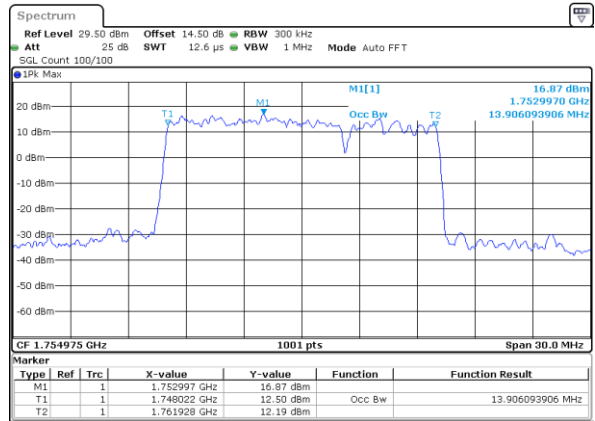

LTE Band 66B

QPSK

Lowest Channel / 5MHz+5MHz

Date: 31.DEC.2020 20:50:37

Lowest Channel / 5MHz+10MHz

Date: 31.DEC.2020 21:51:56

Middle Channel / 5MHz+5MHz

Date: 31.DEC.2020 21:26:15

Middle Channel / 5MHz+10MHz

Date: 31.DEC.2020 22:14:24

Highest Channel / 5MHz+5MHz

Date: 31.DEC.2020 21:37:15

Highest Channel / 5MHz+10MHz

Date: 31.DEC.2020 22:42:02

LTE Band 66B

QPSK

Lowest Channel / 5MHz+15MHz

Date: 1.7AN.2021 00:37:01

Lowest Channel / 10MHz+5MHz

Date: 31.DEC.2020 23:14:06

Middle Channel / 5MHz+15MHz

Date: 1.7AN.2021 00:53:16

Middle Channel / 10MHz+5MHz

Date: 31.DEC.2020 23:26:42

Highest Channel / 5MHz+15MHz

Date: 1.7AN.2021 01:05:10

Highest Channel / 10MHz+5MHz

Date: 31.DEC.2020 23:41:01

LTE Band 66B

QPSK

Lowest Channel / 10MHz+10MHz

Date: 2, JAN, 2021 19:29:37