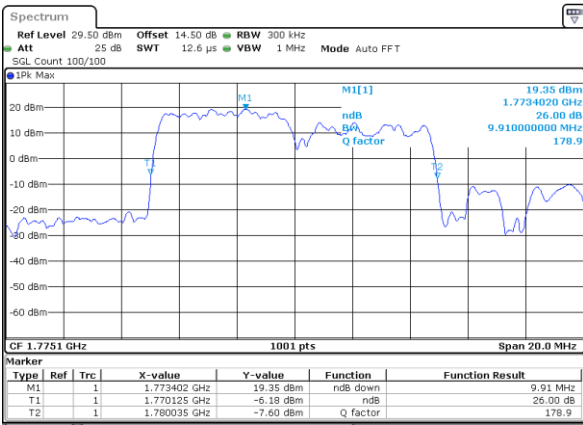

Highest Channel / 15MHz+5MHz

Date: 1_JAN_2021 01:56:36

LTE Band 66B

16QAM

Lowest Channel / 5MHz+5MHz

Date: 31.DEC.2020 20:52:58

Lowest Channel / 5MHz+10MHz

Date: 31.DEC.2020 21:53:22

Middle Channel / 5MHz+5MHz

Date: 31.DEC.2020 21:25:18

Middle Channel / 5MHz+10MHz

Date: 31.DEC.2020 22:13:06

Highest Channel / 5MHz+5MHz

Date: 31.DEC.2020 21:38:56

Highest Channel / 5MHz+10MHz

Date: 31.DEC.2020 22:43:31

LTE Band 66B

16QAM

Lowest Channel / 5MHz+15MHz

Date: 1..JAN.2021 00:38:48

Lowest Channel / 10MHz+5MHz

Date: 31.DEC.2020 23:12:52

Middle Channel / 5MHz+15MHz

Date: 1..JAN.2021 00:54:39

Middle Channel / 10MHz+5MHz

Date: 31.DEC.2020 23:28:14

Highest Channel / 5MHz+15MHz

Date: 1..JAN.2021 01:06:57

Highest Channel / 10MHz+5MHz

Date: 31.DEC.2020 23:42:27

LTE Band 66B

16QAM