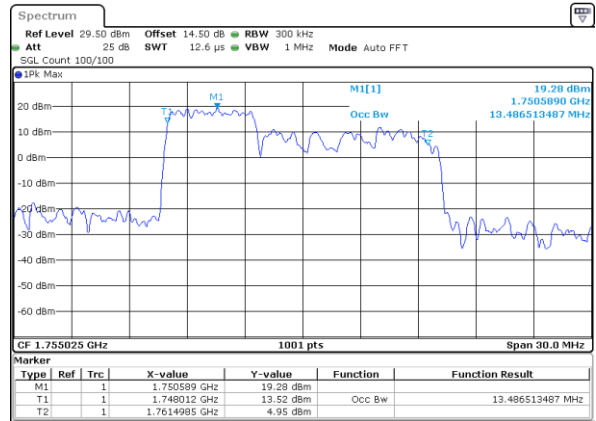

Mode	LTE Band 66B : 99%OBW(MHz)		
64QAM			
BW	5MHz+5MHz	5MHz+10MHz	5MHz+15MHz
Lowest CH	9.29	13.64	17.42
Middle CH	9.31	13.61	17.42
Highest CH	9.17	13.76	18.06
BW	10MHz+5MHz	10MHz+10MHz	15MHz+5MHz
Lowest CH	13.94	18.62	18.18
Middle CH	13.85	18.70	18.22
Highest CH	13.94	18.54	18.10

LTE Band 66B

QPSK

Lowest Channel / 5MHz+5MHz

Date: 31.DEC.2020 20:50:37

Lowest Channel / 5MHz+10MHz

Date: 31.DEC.2020 21:51:56

Middle Channel / 5MHz+5MHz

Date: 31.DEC.2020 21:26:15

Middle Channel / 5MHz+10MHz

Date: 31.DEC.2020 22:14:24

Highest Channel / 5MHz+5MHz

Date: 31.DEC.2020 21:37:15

Highest Channel / 5MHz+10MHz

Date: 31.DEC.2020 22:42:02

LTE Band 66B

QPSK