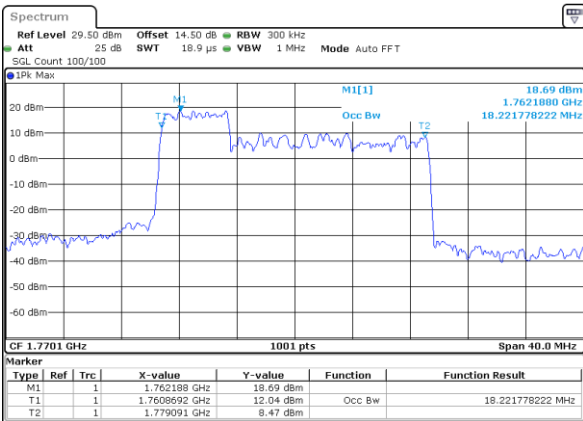

Middle Channel / 5MHz+10MHz

Date: 31.DEC.2020 22:14:24

Highest Channel / 5MHz+5MHz

Date: 31.DEC.2020 21:37:15

Highest Channel / 5MHz+10MHz

Date: 31.DEC.2020 22:42:02

LTE Band 66B

QPSK

Lowest Channel / 5MHz+15MHz

Date: 1.7AN.2021 00:37:01

Lowest Channel / 10MHz+5MHz

Date: 31.DEC.2020 23:14:06

Middle Channel / 5MHz+15MHz

Date: 1.7AN.2021 00:53:16

Middle Channel / 10MHz+5MHz

Date: 31.DEC.2020 23:26:42

Highest Channel / 5MHz+15MHz

Date: 1.7AN.2021 01:05:10

Highest Channel / 10MHz+5MHz

Date: 31.DEC.2020 23:41:01

LTE Band 66B

QPSK

Lowest Channel / 10MHz+10MHz

Date: 2, JAN, 2021 19:29:37