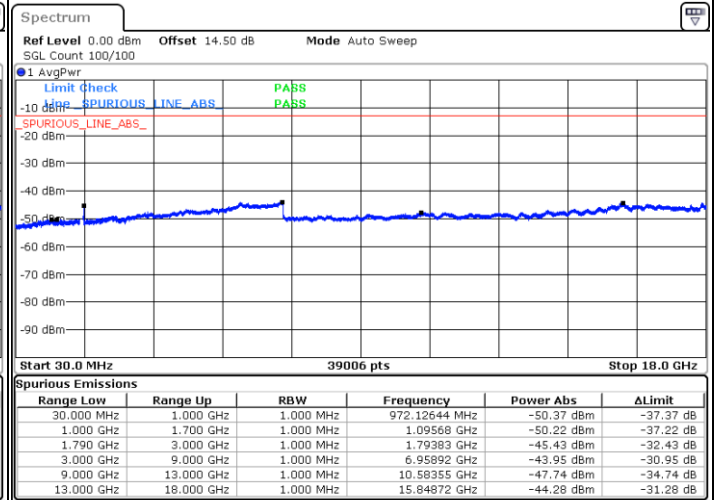

Date: 3.JAN.2021 05:07:31

LTE Band 66C / 20MHz+20MHz

64QAM

Lowest Channel / 1RB0 and 1RB99

Lowest Channel / 1RB99 and 1RB0

Date: 3.JAN.2021 23:57:32

Date: 4.JAN.2021 00:07:35

Lowest Channel / FullIRB

N/A

Date: 3.JAN.2021 23:55:39

LTE Band 66C / 20MHz+20MHz

64QAM

MiddleChannel / 1RB0 and 1RB99

Middle Channel / 1RB99 and 1RB0

Date: 4.JAN.2021 00:27:20

Date: 4.JAN.2021 00:34:50

Middle Channel / FullIRB

N/A

Date: 4.JAN.2021 00:22:04

LTE Band 66C / 20MHz+20MHz

64QAM

Highest Channel / 1RB0 and 1RB99

Highest Channel / 1RB99 and 1RB0

Date: 4.JAN.2021 00:50:54

Date: 4.JAN.2021 01:01:55

Highest Channel / FullIRB

N/A

Date: 4.JAN.2021 00:48:21

LTE Band 66B

26dB Bandwidth

Mode	LTE Band 66B : 26dB BW(MHz)		
QPSK			
BW	5MHz+5MHz	5MHz+10MHz	5MHz+15MHz
Lowest CH	9.87	14.51	18.70
Middle CH	9.85	14.54	18.90
Highest CH	9.99	14.51	18.90
BW	10MHz+5MHz	10MHz+10MHz	15MHz+5MHz
Lowest CH	14.69	19.78	19.10
Middle CH	14.66	19.70	19.10
Highest CH	14.54	19.74	19.06