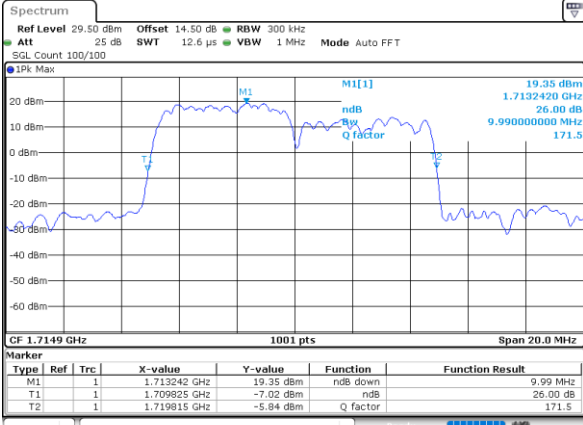

Lowest Channel / 10MHz+10MHz

Date: 19_JAN.2021 19:00:00

Lowest Channel / 15MHz+5MHz

Date: 1_JAN.2021 01:24:28

Middle Channel / 10MHz+10MHz

Date: 19_JAN.2021 19:03:22

Middle Channel / 15MHz+5MHz

Date: 1_JAN.2021 01:45:21

Highest Channel / 10MHz+10MHz

Date: 19_JAN.2021 19:07:01

Highest Channel / 15MHz+5MHz

Date: 1_JAN.2021 01:58:12

LTE Band 66B

64QAM

Lowest Channel / 5MHz+5MHz

Date: 31. DEC. 2020 20:54:35

Lowest Channel / 5MHz+10MHz

Date: 31. DEC. 2020 21:58:20

Middle Channel / 5MHz+5MHz

Date: 31. DEC. 2020 21:23:55

Middle Channel / 5MHz+10MHz

Date: 31. DEC. 2020 22:12:02

Highest Channel / 5MHz+5MHz

Date: 31. DEC. 2020 21:40:25

Highest Channel / 5MHz+10MHz

Date: 31. DEC. 2020 22:45:15

LTE Band 66B

64QAM

Lowest Channel / 5MHz+15MHz

Date: 1. JAN. 2021 00:40:50

Lowest Channel / 10MHz+5MHz

Date: 31. DEC. 2020 23:10:54