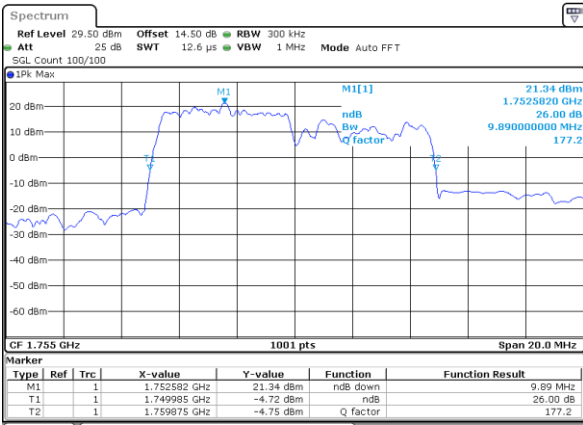

Lowest Channel / 10MHz+10MHz

Date: 19_JAN.2021 19:00:00

Lowest Channel / 15MHz+5MHz

Date: 1_JAN.2021 01:24:28

Middle Channel / 10MHz+10MHz

Date: 19_JAN.2021 19:03:22

Middle Channel / 15MHz+5MHz

Date: 1_JAN.2021 01:45:21

Highest Channel / 10MHz+10MHz

Date: 19_JAN.2021 19:07:01

Highest Channel / 15MHz+5MHz

Date: 1_JAN.2021 01:58:12

LTE Band 66B

64QAM

Lowest Channel / 5MHz+5MHz

Date: 31. DEC. 2020 20:54:35

Lowest Channel / 5MHz+10MHz

Date: 31. DEC. 2020 21:58:20

Middle Channel / 5MHz+5MHz

Date: 31. DEC. 2020 21:23:55

Middle Channel / 5MHz+10MHz

Date: 31. DEC. 2020 22:12:02

Highest Channel / 5MHz+5MHz

Date: 31. DEC. 2020 21:40:25

Highest Channel / 5MHz+10MHz

Date: 31. DEC. 2020 22:45:15

LTE Band 66B

64QAM

Lowest Channel / 5MHz+15MHz

Date: 1. JAN. 2021 00:40:50

Lowest Channel / 10MHz+5MHz

Date: 31. DEC. 2020 23:10:54