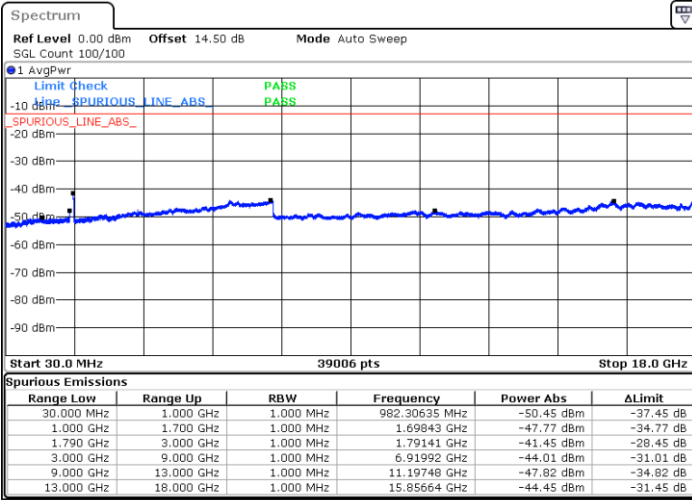

LTE Band 66C / 20MHz+5MHz

64QAM

Lowest Channel / 1RB0 and 1RB24

Lowest Channel / 1RB99 and 1RB0

Date: 3.JAN.2021 05:36:38

Date: 3.JAN.2021 05:37:48

Lowest Channel / FullIRB

N/A

Date: 3.JAN.2021 05:29:44

LTE Band 66C / 20MHz+5MHz

64QAM

Middle Channel / 1RB0 and 1RB24

Middle Channel / 1RB99 and 1RB0

Date: 3.JAN.2021 05:47:14

Date: 3.JAN.2021 05:51:56

Middle Channel / FullRB

N/A

Date: 3.JAN.2021 05:45:48

LTE Band 66C / 20MHz+5MHz

64QAM

Highest Channel / 1RB0 and 1RB24

Highest Channel / 1RB99 and 1RB0

Date: 3.JAN.2021 05:58:54

Date: 3.JAN.2021 06:06:15

Highest Channel / FullIRB

N/A

Date: 3.JAN.2021 05:57:34

LTE Band 66C / 20MHz+10MHz

64QAM

Lowest Channel / 1RB0 and 1RB49

Lowest Channel / 1RB99 and 1RB0

Date: 3.JAN.2021 01:05:50