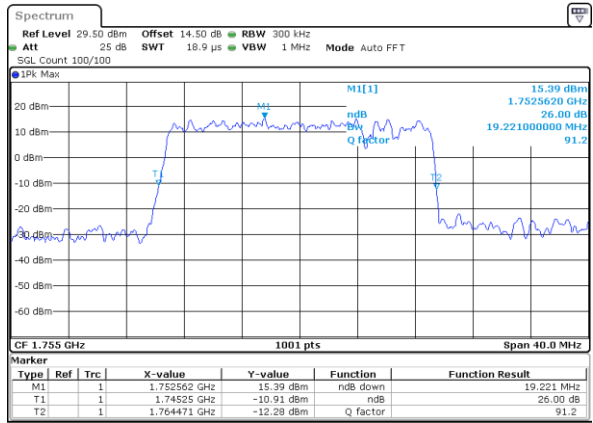

Middle Channel / 10MHz+5MHz

Date: 31.DEC.2020 23:28:14

Highest Channel / 5MHz+15MHz

Date: 1..JAN.2021 01:06:57

Highest Channel / 10MHz+5MHz

Date: 31.DEC.2020 23:42:27

LTE Band 66B

16QAM

Lowest Channel / 10MHz+10MHz

Date: 19_JAN.2021 19:00:00

Lowest Channel / 15MHz+5MHz

Date: 1_JAN.2021 01:24:28

Middle Channel / 10MHz+10MHz

Date: 19_JAN.2021 19:03:22

Middle Channel / 15MHz+5MHz

Date: 1_JAN.2021 01:45:21

Highest Channel / 10MHz+10MHz

Date: 19_JAN.2021 19:07:01

Highest Channel / 15MHz+5MHz

Date: 1_JAN.2021 01:58:12

LTE Band 66B

64QAM

Lowest Channel / 5MHz+5MHz

Date: 31. DEC. 2020 20:54:35

Lowest Channel / 5MHz+10MHz

Date: 31. DEC. 2020 21:58:20

Middle Channel / 5MHz+5MHz

Date: 31. DEC. 2020 21:23:55

Middle Channel / 5MHz+10MHz

Date: 31. DEC. 2020 22:12:02

Highest Channel / 5MHz+5MHz

Date: 31. DEC. 2020 21:40:25