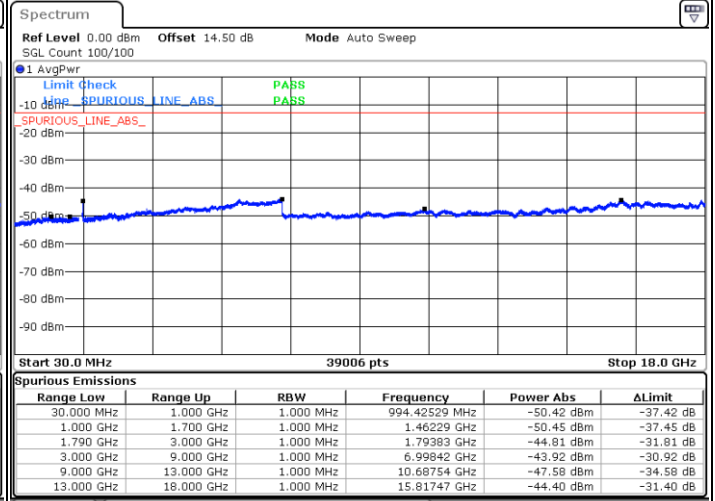

Lowest Channel / 1RB0 and 1RB74

Lowest Channel / 1RB99 and 1RB0

Date: 3.JAN.2021 04:28:08

Date: 3.JAN.2021 04:36:48

Lowest Channel / FullIRB

N/A

Date: 3.JAN.2021 04:26:09

LTE Band 66C / 20MHz+15MHz

LTE Band 66C / 20MHz+15MHz

64QAM

Highest Channel / 1RB0 and 1RB74

Highest Channel / 1RB99 and 1RB0

Date: 3.JAN.2021 05:08:55

Date: 3.JAN.2021 05:18:34

Highest Channel / FullIRB

N/A

Date: 3.JAN.2021 05:07:31

LTE Band 66C / 20MHz+20MHz

64QAM

Lowest Channel / 1RB0 and 1RB99

Lowest Channel / 1RB99 and 1RB0

Date: 3.JAN.2021 23:57:32

Date: 4.JAN.2021 00:07:35

Lowest Channel / FullIRB

Middle Channel / FullIRB

N/A

Date: 4.JAN.2021 00:22:04

LTE Band 66C / 20MHz+20MHz

64QAM

Highest Channel / 1RB0 and 1RB99

Highest Channel / 1RB99 and 1RB0

Date: 4.JAN.2021 00:50:54