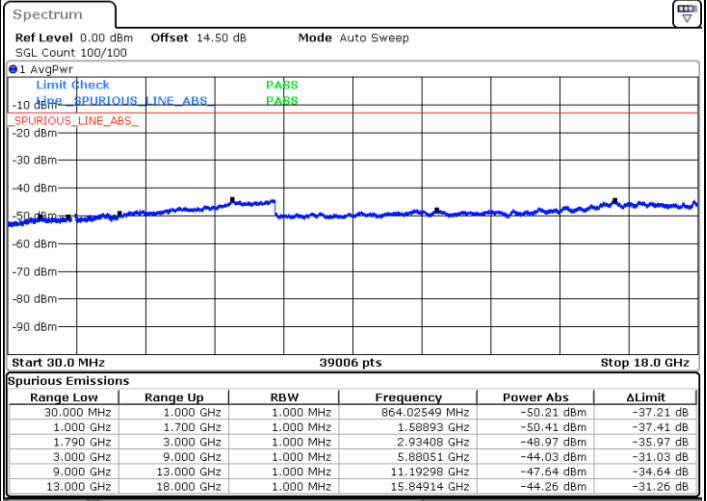

LTE Band 66C / 20MHz+5MHz

64QAM

Lowest Channel / 1RB0 and 1RB24

Lowest Channel / 1RB99 and 1RB0

Date: 3.JAN.2021 05:36:38

Date: 3.JAN.2021 05:37:48

Lowest Channel / FullIRB

N/A

Date: 3.JAN.2021 05:29:44

LTE Band 66C / 20MHz+5MHz

64QAM

Middle Channel / 1RB0 and 1RB24

Middle Channel / 1RB99 and 1RB0

Date: 3.JAN.2021 05:47:14

Date: 3.JAN.2021 05:51:56

Middle Channel / FullRB

N/A

Date: 3.JAN.2021 05:45:48

LTE Band 66C / 20MHz+5MHz

64QAM

Highest Channel / 1RB0 and 1RB24

Highest Channel / 1RB99 and 1RB0

Date: 3.JAN.2021 05:58:54

Date: 3.JAN.2021 06:06:15

Highest Channel / FullIRB

N/A

Date: 3.JAN.2021 05:57:34

LTE Band 66C / 20MHz+10MHz

64QAM

Lowest Channel / 1RB0 and 1RB49

Lowest Channel / 1RB99 and 1RB0

Date: 3.JAN.2021 01:05:50