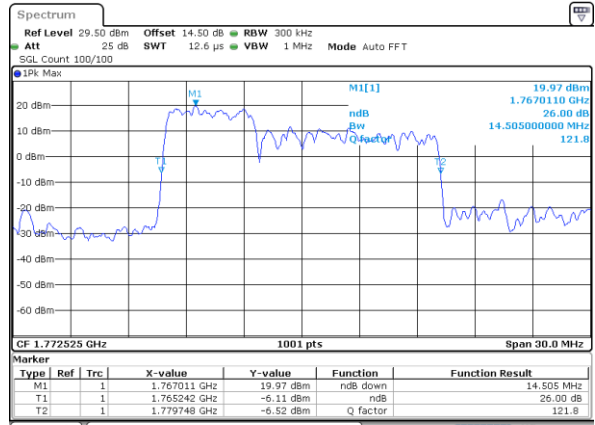

LTE Band 66B

QPSK

Lowest Channel / 5MHz+5MHz

Date: 31.DEC.2020 20:50:52

Lowest Channel / 5MHz+10MHz

Date: 31.DEC.2020 21:52:02

Middle Channel / 5MHz+5MHz

Date: 31.DEC.2020 21:26:21

Middle Channel / 5MHz+10MHz

Date: 31.DEC.2020 22:14:29

Highest Channel / 5MHz+5MHz

Date: 31.DEC.2020 21:37:20

Highest Channel / 5MHz+10MHz

Date: 31.DEC.2020 22:42:08

LTE Band 66B

QPSK

Lowest Channel / 5MHz+15MHz

Date: 1..JAN.2021 00:37:09

Lowest Channel / 10MHz+5MHz

Date: 31.DEC.2020 23:14:13

Middle Channel / 5MHz+15MHz

Date: 1..JAN.2021 00:53:22

Middle Channel / 10MHz+5MHz

Date: 31.DEC.2020 23:26:48

Highest Channel / 5MHz+15MHz

Date: 1..JAN.2021 01:05:16

Highest Channel / 10MHz+5MHz

Date: 31.DEC.2020 23:41:07

LTE Band 66B

QPSK

Lowest Channel / 10MHz+10MHz

Date: 19_JAN_2021 18:58:38