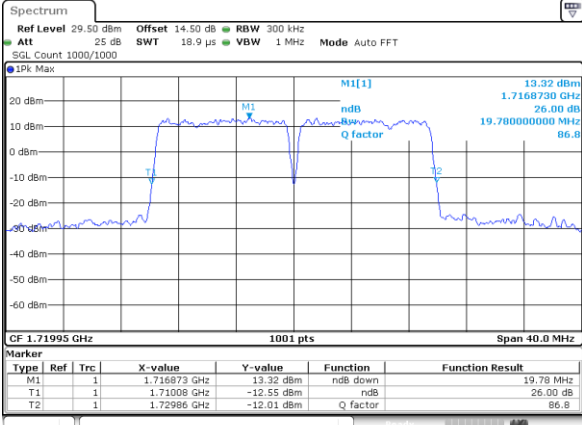

Lowest Channel / 5MHz+15MHz

Date: 1..JAN.2021 00:37:09

Lowest Channel / 10MHz+5MHz

Date: 31.DEC.2020 23:14:13

Middle Channel / 5MHz+15MHz

Date: 1..JAN.2021 00:53:22

Middle Channel / 10MHz+5MHz

Date: 31.DEC.2020 23:26:48

Highest Channel / 5MHz+15MHz

Date: 1..JAN.2021 01:05:16

Highest Channel / 10MHz+5MHz

Date: 31.DEC.2020 23:41:07

LTE Band 66B

QPSK

Lowest Channel / 10MHz+10MHz

Date: 19_JAN_2021 18:58:38

Lowest Channel / 15MHz+5MHz

Date: 1_JAN_2021 01:22:57

Middle Channel / 10MHz+10MHz

Date: 19_JAN_2021 19:04:16

Middle Channel / 15MHz+5MHz

Date: 1_JAN_2021 01:47:38

Highest Channel / 10MHz+10MHz

Date: 19_JAN_2021 19:06:07

Highest Channel / 15MHz+5MHz

Date: 1_JAN_2021 01:56:36

LTE Band 66B

16QAM

Lowest Channel / 5MHz+5MHz

Date: 31.DEC.2020 20:52:58

Lowest Channel / 5MHz+10MHz

Date: 31.DEC.2020 21:53:22