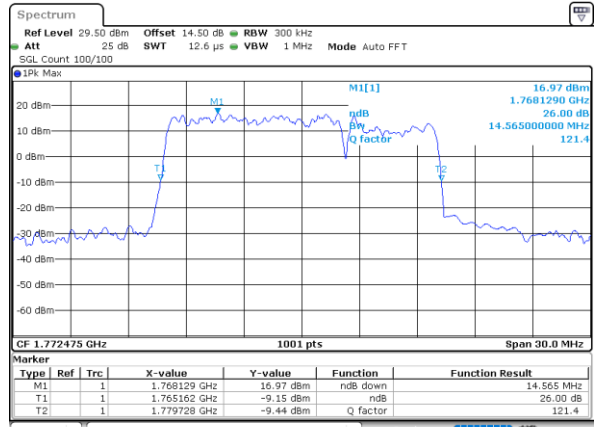

Highest Channel / 5MHz+10MHz

Date: 31. DEC. 2020 22:45:15

LTE Band 66B

64QAM

Lowest Channel / 5MHz+15MHz

Date: 1. JAN. 2021 00:40:50

Lowest Channel / 10MHz+5MHz

Date: 31. DEC. 2020 23:10:54

Middle Channel / 5MHz+15MHz

Date: 1. JAN. 2021 00:55:43

Middle Channel / 10MHz+5MHz

Date: 31. DEC. 2020 23:29:51

Highest Channel / 5MHz+15MHz

Date: 1. JAN. 2021 01:08:26

Highest Channel / 10MHz+5MHz

Date: 31. DEC. 2020 23:44:27

LTE Band 66B

64QAM

Lowest Channel / 10MHz+10MHz

Date: 19_JAN_2021 19:00:50

Lowest Channel / 15MHz+5MHz

Date: 1_JAN_2021 01:26:23

Middle Channel / 10MHz+10MHz

Date: 19_JAN_2021 19:02:46

Middle Channel / 15MHz+5MHz

Date: 1_JAN_2021 01:40:56

Highest Channel / 10MHz+10MHz

Date: 19_JAN_2021 19:07:43

Highest Channel / 15MHz+5MHz

Date: 1_JAN_2021 02:00:36

Occupied Bandwidth

Mode	LTE Band 66B : 99%OBW(MHz)		
QPSK			
BW	5MHz+5MHz	5MHz+10MHz	5MHz+15MHz
Lowest CH	9.27	13.73	18.22
Middle CH	9.15	13.49	17.94
Highest CH	9.29	13.76	18.22
BW	10MHz+5MHz	10MHz+10MHz	15MHz+5MHz
Lowest CH	13.88	18.82	18.14
Middle CH	13.91	18.62	18.06
Highest CH	13.91	18.70	18.14