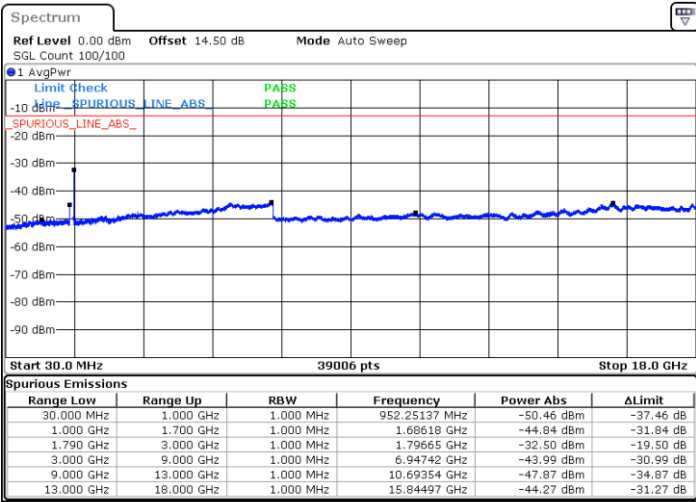

Highest Channel / FullIRB

N/A

Date: 3.JAN.2021 05:57:34

LTE Band 66C / 20MHz+10MHz

64QAM

Lowest Channel / 1RB0 and 1RB49

Lowest Channel / 1RB99 and 1RB0

Date: 3.JAN.2021 01:05:50

Date: 3.JAN.2021 01:16:31

Lowest Channel / FullIRB

N/A

Date: 3.JAN.2021 01:04:16

LTE Band 66C / 20MHz+10MHz

64QAM

Middle Channel / 1RB0 and 1RB49

Middle Channel / 1RB99 and 1RB0

Date: 3.JAN.2021 01:23:16

Date: 3.JAN.2021 01:37:08

Middle Channel / FullIRB

N/A

Date: 3.JAN.2021 01:22:13

LTE Band 66C / 20MHz+10MHz

64QAM

Highest Channel / 1RB0 and 1RB49

Highest Channel / 1RB99 and 1RB0

Date: 3.JAN.2021 01:46:31

Date: 3.JAN.2021 01:56:06

Highest Channel / FullIRB

N/A

Date: 3.JAN.2021 01:44:19

LTE Band 66C / 20MHz+15MHz

64QAM