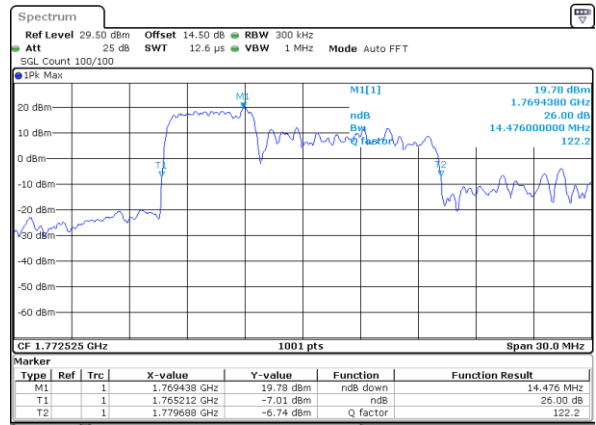

Highest Channel / 15MHz+5MHz

Date: 1_JAN_2021 01:56:36

LTE Band 66B

16QAM

Lowest Channel / 5MHz+5MHz

Date: 31.DEC.2020 20:52:58

Lowest Channel / 5MHz+10MHz

Date: 31.DEC.2020 21:53:22

Middle Channel / 5MHz+5MHz

Date: 31.DEC.2020 21:25:18

Middle Channel / 5MHz+10MHz

Date: 31.DEC.2020 22:13:06

Highest Channel / 5MHz+5MHz

Date: 31.DEC.2020 21:38:56

Highest Channel / 5MHz+10MHz

Date: 31.DEC.2020 22:43:31

LTE Band 66B

16QAM

Lowest Channel / 5MHz+15MHz

Date: 1..JAN.2021 00:38:48

Lowest Channel / 10MHz+5MHz

Date: 31.DEC.2020 23:12:52

Middle Channel / 5MHz+15MHz

Date: 1..JAN.2021 00:54:39

Middle Channel / 10MHz+5MHz

Date: 31.DEC.2020 23:28:14

Highest Channel / 5MHz+15MHz

Date: 1..JAN.2021 01:06:57

Highest Channel / 10MHz+5MHz

Date: 31.DEC.2020 23:42:27

LTE Band 66B

16QAM