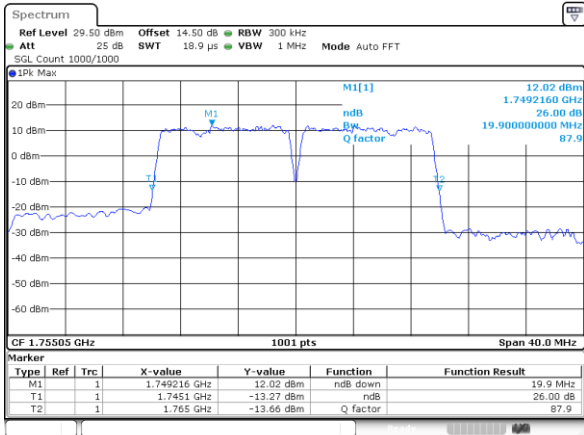

Middle Channel / 5MHz+15MHz

Date: 1. JAN. 2021 00:55:43

Middle Channel / 10MHz+5MHz

Date: 31. DEC. 2020 23:29:51

Highest Channel / 5MHz+15MHz

Date: 1. JAN. 2021 01:08:26

Highest Channel / 10MHz+5MHz

Date: 31. DEC. 2020 23:44:27

LTE Band 66B

64QAM

Lowest Channel / 10MHz+10MHz

Date: 19_JAN_2021 19:00:50

Lowest Channel / 15MHz+5MHz

Date: 1_JAN_2021 01:26:23

Middle Channel / 10MHz+10MHz

Date: 19_JAN_2021 19:02:46

Middle Channel / 15MHz+5MHz

Date: 1_JAN_2021 01:40:56

Highest Channel / 10MHz+10MHz

Date: 19_JAN_2021 19:07:43

Highest Channel / 15MHz+5MHz

Date: 1_JAN_2021 02:00:36

Occupied Bandwidth

Mode	LTE Band 66B : 99%OBW(MHz)		
QPSK			
BW	5MHz+5MHz	5MHz+10MHz	5MHz+15MHz
Lowest CH	9.27	13.73	18.22
Middle CH	9.15	13.49	17.94
Highest CH	9.29	13.76	18.22
BW	10MHz+5MHz	10MHz+10MHz	15MHz+5MHz
Lowest CH	13.88	18.82	18.14
Middle CH	13.91	18.62	18.06
Highest CH	13.91	18.70	18.14