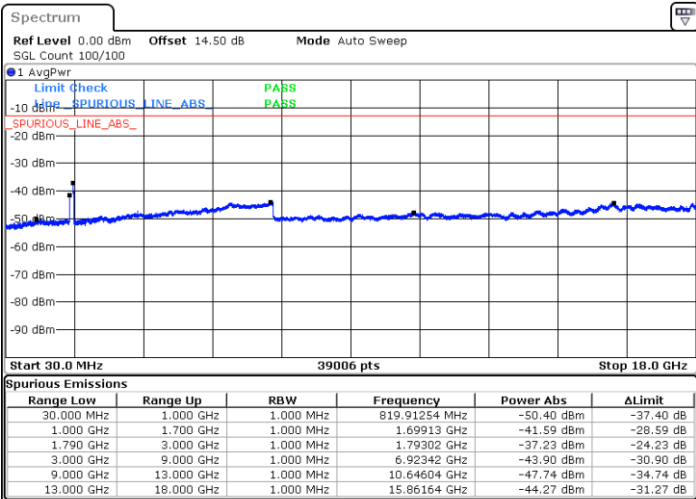

Date: 3.JAN.2021 05:07:31

LTE Band 66C / 20MHz+20MHz

64QAM

Lowest Channel / 1RB0 and 1RB99

Lowest Channel / 1RB99 and 1RB0

Date: 3.JAN.2021 23:57:32

Date: 4.JAN.2021 00:07:35

Lowest Channel / FullIRB

N/A

Date: 3.JAN.2021 23:55:39

LTE Band 66C / 20MHz+20MHz

64QAM

MiddleChannel / 1RB0 and 1RB99

Middle Channel / 1RB99 and 1RB0

Date: 4.JAN.2021 00:27:20

Date: 4.JAN.2021 00:34:50

Middle Channel / FullIRB

N/A

Date: 4.JAN.2021 00:22:04

LTE Band 66C / 20MHz+20MHz

64QAM

Highest Channel / 1RB0 and 1RB99

Highest Channel / 1RB99 and 1RB0

Date: 4.JAN.2021 00:50:54

Date: 4.JAN.2021 01:01:55

Highest Channel / FullIRB

N/A

Date: 4.JAN.2021 00:48:21

LTE Band 66B

26dB Bandwidth

Mode	LTE Band 66B : 26dB BW(MHz)		
QPSK			
BW	5MHz+5MHz	5MHz+10MHz	5MHz+15MHz
Lowest CH	9.87	14.51	18.70
Middle CH	9.85	14.54	18.90
Highest CH	9.99	14.51	18.90
BW	10MHz+5MHz	10MHz+10MHz	15MHz+5MHz
Lowest CH	14.69	19.78	19.10
Middle CH	14.66	19.70	19.10
Highest CH	14.54	19.74	19.06