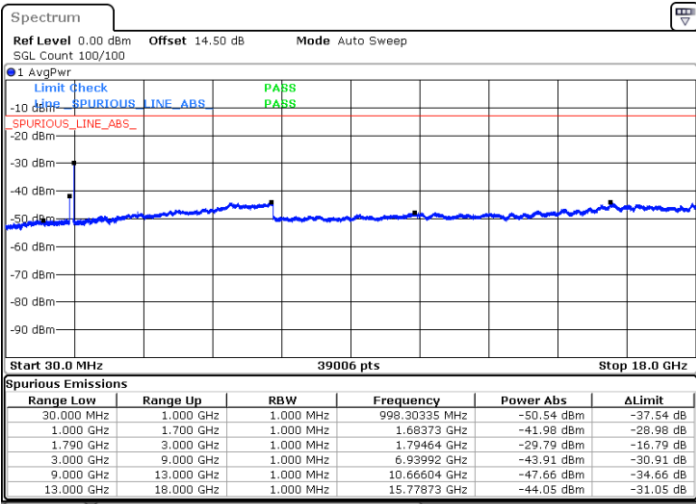

N/A

Date: 3.JAN.2021 05:45:48

LTE Band 66C / 20MHz+5MHz

64QAM

Highest Channel / 1RB0 and 1RB24

Highest Channel / 1RB99 and 1RB0

Date: 3.JAN.2021 05:58:54

Date: 3.JAN.2021 06:06:15

Highest Channel / FullIRB

N/A

Date: 3.JAN.2021 05:57:34

LTE Band 66C / 20MHz+10MHz

64QAM

Lowest Channel / 1RB0 and 1RB49

Lowest Channel / 1RB99 and 1RB0

Date: 3.JAN.2021 01:05:50

Date: 3.JAN.2021 01:16:31

Lowest Channel / FullIRB

N/A

Date: 3.JAN.2021 01:04:16

LTE Band 66C / 20MHz+10MHz

64QAM

Middle Channel / 1RB0 and 1RB49

Middle Channel / 1RB99 and 1RB0

Date: 3.JAN.2021 01:23:16

Date: 3.JAN.2021 01:37:08

Middle Channel / FullIRB

N/A

Date: 3.JAN.2021 01:22:13

LTE Band 66C / 20MHz+10MHz

64QAM

Highest Channel / 1RB0 and 1RB49