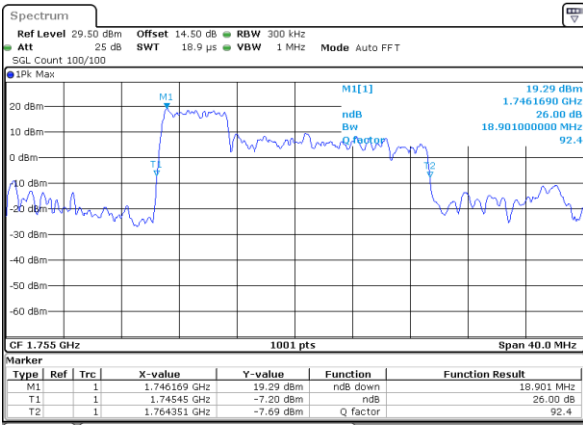

Middle Channel / 5MHz+10MHz

Date: 31.DEC.2020 22:14:29

Highest Channel / 5MHz+5MHz

Date: 31.DEC.2020 21:37:20

Highest Channel / 5MHz+10MHz

Date: 31.DEC.2020 22:42:08

LTE Band 66B

QPSK

Lowest Channel / 5MHz+15MHz

Date: 1..JAN.2021 00:37:09

Lowest Channel / 10MHz+5MHz

Date: 31.DEC.2020 23:14:13

Middle Channel / 5MHz+15MHz

Date: 1..JAN.2021 00:53:22

Middle Channel / 10MHz+5MHz

Date: 31.DEC.2020 23:26:48

Highest Channel / 5MHz+15MHz

Date: 1..JAN.2021 01:05:16

Highest Channel / 10MHz+5MHz

Date: 31.DEC.2020 23:41:07

LTE Band 66B

QPSK

Lowest Channel / 10MHz+10MHz

Date: 19_JAN_2021 18:58:38