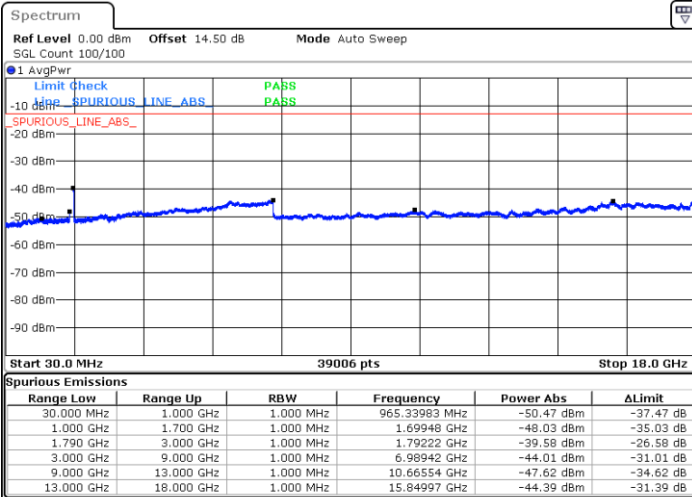

Lowest Channel / 1RB0 and 1RB74

Lowest Channel / 1RB99 and 1RB0

Date: 3.JAN.2021 04:28:08

Date: 3.JAN.2021 04:36:48

Lowest Channel / FullIRB

N/A

Date: 3.JAN.2021 04:26:09

LTE Band 66C / 20MHz+15MHz

LTE Band 66C / 20MHz+15MHz

64QAM

Highest Channel / 1RB0 and 1RB74

Highest Channel / 1RB99 and 1RB0

Date: 3.JAN.2021 05:08:55

Date: 3.JAN.2021 05:18:34

Highest Channel / FullIRB

N/A

Date: 3.JAN.2021 05:07:31

LTE Band 66C / 20MHz+20MHz

64QAM

Lowest Channel / 1RB0 and 1RB99

Lowest Channel / 1RB99 and 1RB0

Date: 3.JAN.2021 23:57:32

Date: 4.JAN.2021 00:07:35

Lowest Channel / FullIRB