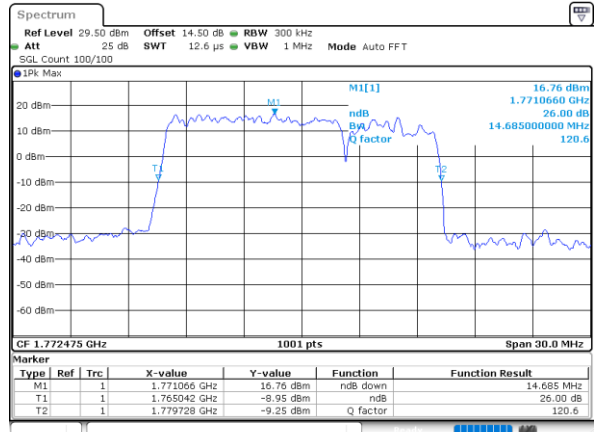

LTE Band 66B

16QAM

Lowest Channel / 5MHz+15MHz

Date: 1..JAN.2021 00:38:48

Lowest Channel / 10MHz+5MHz

Date: 31.DEC.2020 23:12:52

Middle Channel / 5MHz+15MHz

Date: 1..JAN.2021 00:54:39

Middle Channel / 10MHz+5MHz

Date: 31.DEC.2020 23:28:14

Highest Channel / 5MHz+15MHz

Date: 1..JAN.2021 01:06:57

Highest Channel / 10MHz+5MHz

Date: 31.DEC.2020 23:42:27

LTE Band 66B

16QAM

Lowest Channel / 10MHz+10MHz

Date: 19_JAN.2021 19:00:00

Lowest Channel / 15MHz+5MHz

Date: 1_JAN.2021 01:24:28

Middle Channel / 10MHz+10MHz

Date: 19_JAN.2021 19:03:22

Middle Channel / 15MHz+5MHz

Date: 1_JAN.2021 01:45:21

Highest Channel / 10MHz+10MHz

Date: 19_JAN.2021 19:07:01

Highest Channel / 15MHz+5MHz

Date: 1_JAN.2021 01:58:12

LTE Band 66B

64QAM

Lowest Channel / 5MHz+5MHz

Date: 31. DEC. 2020 20:54:35