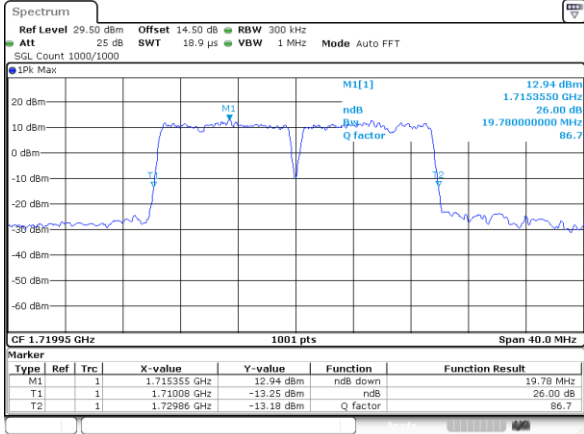

Highest Channel / 5MHz+10MHz

Date: 31. DEC. 2020 22:45:15

LTE Band 66B

64QAM

Lowest Channel / 5MHz+15MHz

Date: 1. JAN. 2021 00:40:50

Lowest Channel / 10MHz+5MHz

Date: 31. DEC. 2020 23:10:54

Middle Channel / 5MHz+15MHz

Date: 1. JAN. 2021 00:55:43

Middle Channel / 10MHz+5MHz

Date: 31. DEC. 2020 23:29:51

Highest Channel / 5MHz+15MHz

Date: 1. JAN. 2021 01:08:26

Highest Channel / 10MHz+5MHz

Date: 31. DEC. 2020 23:44:27

LTE Band 66B

64QAM

Lowest Channel / 10MHz+10MHz

Date: 19_JAN_2021 19:00:50

Lowest Channel / 15MHz+5MHz

Date: 1_JAN_2021 01:26:23

Middle Channel / 10MHz+10MHz

Date: 19_JAN_2021 19:02:46

Middle Channel / 15MHz+5MHz

Date: 1_JAN_2021 01:40:56

Highest Channel / 10MHz+10MHz

Date: 19_JAN_2021 19:07:43

Highest Channel / 15MHz+5MHz

Date: 1_JAN_2021 02:00:36

Occupied Bandwidth

Mode	LTE Band 66B : 99%OBW(MHz)		
QPSK			
BW	5MHz+5MHz	5MHz+10MHz	5MHz+15MHz
Lowest CH	9.27	13.73	18.22
Middle CH	9.15	13.49	17.94
Highest CH	9.29	13.76	18.22
BW	10MHz+5MHz	10MHz+10MHz	15MHz+5MHz
Lowest CH	13.88	18.82	18.14
Middle CH	13.91	18.62	18.06
Highest CH	13.91	18.70	18.14