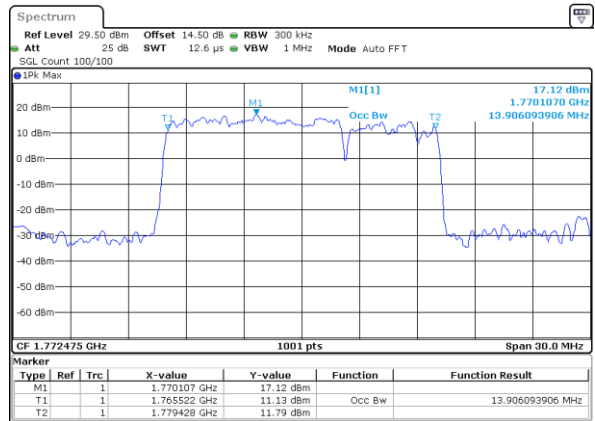

LTE Band 66B

QPSK

Lowest Channel / 5MHz+5MHz

Date: 31.DEC.2020 20:50:37

Lowest Channel / 5MHz+10MHz

Date: 31.DEC.2020 21:51:56

Middle Channel / 5MHz+5MHz

Date: 31.DEC.2020 21:26:15

Middle Channel / 5MHz+10MHz

Date: 31.DEC.2020 22:14:24

Highest Channel / 5MHz+5MHz

Date: 31.DEC.2020 21:37:15

Highest Channel / 5MHz+10MHz

Date: 31.DEC.2020 22:42:02

LTE Band 66B

QPSK

Lowest Channel / 5MHz+15MHz

Date: 1.7AN.2021 00:37:01

Lowest Channel / 10MHz+5MHz

Date: 31.DEC.2020 23:14:06

Middle Channel / 5MHz+15MHz

Date: 1.7AN.2021 00:53:16

Middle Channel / 10MHz+5MHz

Date: 31.DEC.2020 23:26:42

Highest Channel / 5MHz+15MHz

Date: 1.7AN.2021 01:05:10

Highest Channel / 10MHz+5MHz

Date: 31.DEC.2020 23:41:01

LTE Band 66B

QPSK

Lowest Channel / 10MHz+10MHz

Date: 2, JAN, 2021 19:29:37