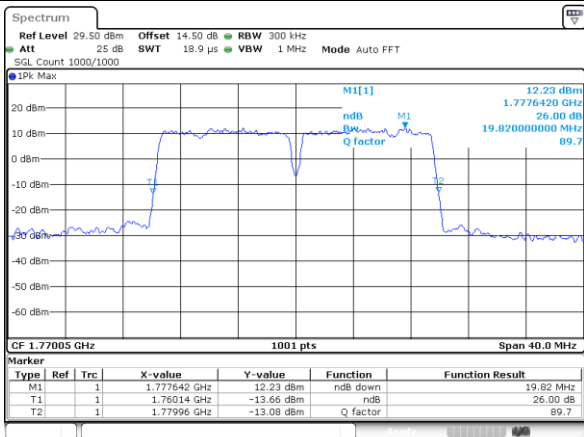

Middle Channel / 5MHz+15MHz

Date: 1. JAN. 2021 00:55:43

Middle Channel / 10MHz+5MHz

Date: 31. DEC. 2020 23:29:51

Highest Channel / 5MHz+15MHz

Date: 1. JAN. 2021 01:08:26

Highest Channel / 10MHz+5MHz

Date: 31. DEC. 2020 23:44:27

LTE Band 66B

64QAM

Lowest Channel / 10MHz+10MHz

Date: 19_JAN_2021 19:00:50

Lowest Channel / 15MHz+5MHz

Date: 1_JAN_2021 01:26:23

Middle Channel / 10MHz+10MHz

Date: 19_JAN_2021 19:02:46

Middle Channel / 15MHz+5MHz

Date: 1_JAN_2021 01:40:56

Highest Channel / 10MHz+10MHz

Date: 19_JAN_2021 19:07:43

Highest Channel / 15MHz+5MHz

Date: 1_JAN_2021 02:00:36

Occupied Bandwidth

Mode	LTE Band 66B : 99%OBW(MHz)		
QPSK			
BW	5MHz+5MHz	5MHz+10MHz	5MHz+15MHz
Lowest CH	9.27	13.73	18.22
Middle CH	9.15	13.49	17.94
Highest CH	9.29	13.76	18.22
BW	10MHz+5MHz	10MHz+10MHz	15MHz+5MHz
Lowest CH	13.88	18.82	18.14
Middle CH	13.91	18.62	18.06
Highest CH	13.91	18.70	18.14