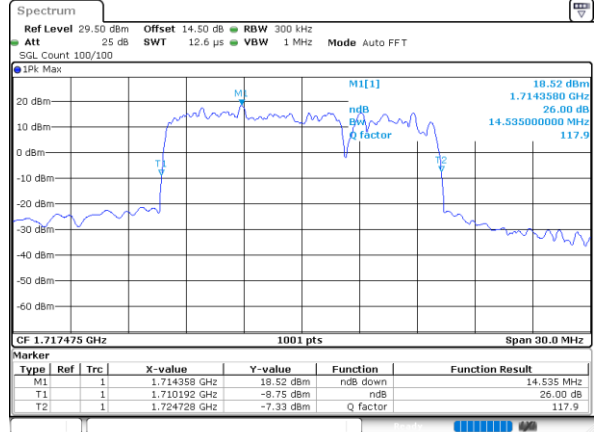

LTE Band 66B

16QAM

Lowest Channel / 5MHz+15MHz

Date: 1..JAN.2021 00:38:48

Lowest Channel / 10MHz+5MHz

Date: 31.DEC.2020 23:12:52

Middle Channel / 5MHz+15MHz

Date: 1..JAN.2021 00:54:39

Middle Channel / 10MHz+5MHz

Date: 31.DEC.2020 23:28:14

Highest Channel / 5MHz+15MHz

Date: 1..JAN.2021 01:06:57

Highest Channel / 10MHz+5MHz

Date: 31.DEC.2020 23:42:27

LTE Band 66B

16QAM