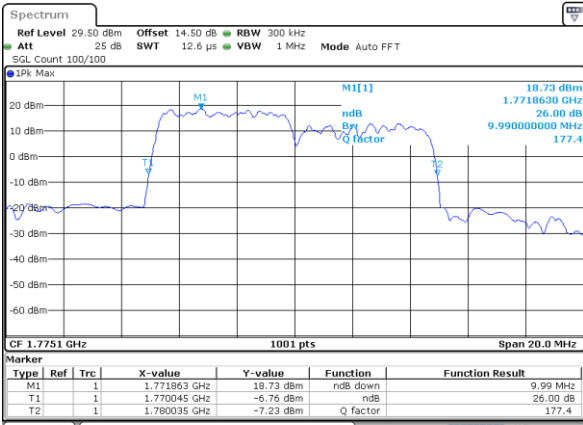

Mode	LTE Band 66B : 26dB BW(MHz)		
64QAM			
BW	5MHz+5MHz	5MHz+10MHz	5MHz+15MHz
Lowest CH	9.99	14.48	18.82
Middle CH	9.89	14.57	18.82
Highest CH	9.85	14.54	18.82
BW	10MHz+5MHz	10MHz+10MHz	15MHz+5MHz
Lowest CH	14.54	19.78	19.06
Middle CH	14.66	19.90	19.06
Highest CH	14.57	19.82	18.98

LTE Band 66B

QPSK

Lowest Channel / 5MHz+5MHz

Date: 31.DEC.2020 20:50:52

Lowest Channel / 5MHz+10MHz

Date: 31.DEC.2020 21:52:02

Middle Channel / 5MHz+5MHz

Date: 31.DEC.2020 21:26:21

Middle Channel / 5MHz+10MHz

Date: 31.DEC.2020 22:14:29

Highest Channel / 5MHz+5MHz

Date: 31.DEC.2020 21:37:20

Highest Channel / 5MHz+10MHz

Date: 31.DEC.2020 22:42:08

LTE Band 66B

QPSK