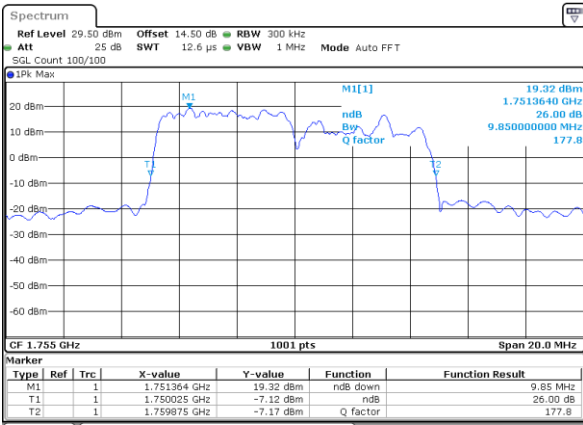

Mode	LTE Band 66B : 26dB BW(MHz)		
64QAM			
BW	5MHz+5MHz	5MHz+10MHz	5MHz+15MHz
Lowest CH	9.99	14.48	18.82
Middle CH	9.89	14.57	18.82
Highest CH	9.85	14.54	18.82
BW	10MHz+5MHz	10MHz+10MHz	15MHz+5MHz
Lowest CH	14.54	19.78	19.06
Middle CH	14.66	19.90	19.06
Highest CH	14.57	19.82	18.98

LTE Band 66B

QPSK

Lowest Channel / 5MHz+5MHz

Date: 31.DEC.2020 20:50:52

Lowest Channel / 5MHz+10MHz

Date: 31.DEC.2020 21:52:02

Middle Channel / 5MHz+5MHz

Date: 31.DEC.2020 21:26:21

Middle Channel / 5MHz+10MHz

Date: 31.DEC.2020 22:14:29

Highest Channel / 5MHz+5MHz

Date: 31.DEC.2020 21:37:20

Highest Channel / 5MHz+10MHz

Date: 31.DEC.2020 22:42:08

LTE Band 66B

QPSK

Lowest Channel / 5MHz+15MHz

Date: 1..JAN.2021 00:37:09

Lowest Channel / 10MHz+5MHz

Date: 31.DEC.2020 23:14:13

Middle Channel / 5MHz+15MHz

Date: 1..JAN.2021 00:53:22

Middle Channel / 10MHz+5MHz

Date: 31.DEC.2020 23:26:48