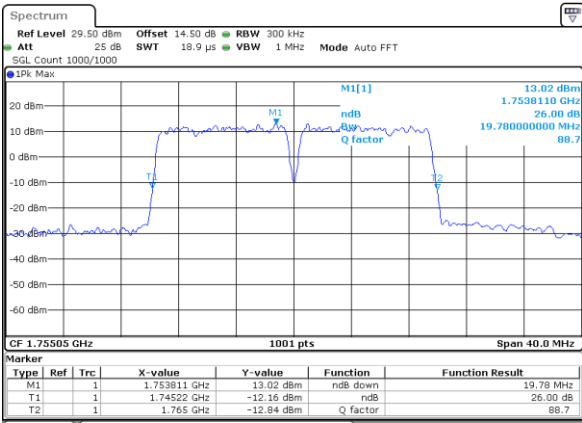

Middle Channel / 10MHz+5MHz

Date: 31.DEC.2020 23:28:14

Highest Channel / 5MHz+15MHz

Date: 1..JAN.2021 01:06:57

Highest Channel / 10MHz+5MHz

Date: 31.DEC.2020 23:42:27

LTE Band 66B

16QAM

Lowest Channel / 10MHz+10MHz

Date: 19_JAN.2021 19:00:00

Lowest Channel / 15MHz+5MHz

Date: 1_JAN.2021 01:24:28

Middle Channel / 10MHz+10MHz

Date: 19_JAN.2021 19:03:22

Middle Channel / 15MHz+5MHz

Date: 1_JAN.2021 01:45:21

Highest Channel / 10MHz+10MHz

Date: 19_JAN.2021 19:07:01

Highest Channel / 15MHz+5MHz

Date: 1_JAN.2021 01:58:12

LTE Band 66B

64QAM

Lowest Channel / 5MHz+5MHz

Date: 31. DEC. 2020 20:54:35

Lowest Channel / 5MHz+10MHz

Date: 31. DEC. 2020 21:58:20

Middle Channel / 5MHz+5MHz

Date: 31. DEC. 2020 21:23:55

Middle Channel / 5MHz+10MHz

Date: 31. DEC. 2020 22:12:02

Highest Channel / 5MHz+5MHz

Date: 31. DEC. 2020 21:40:25