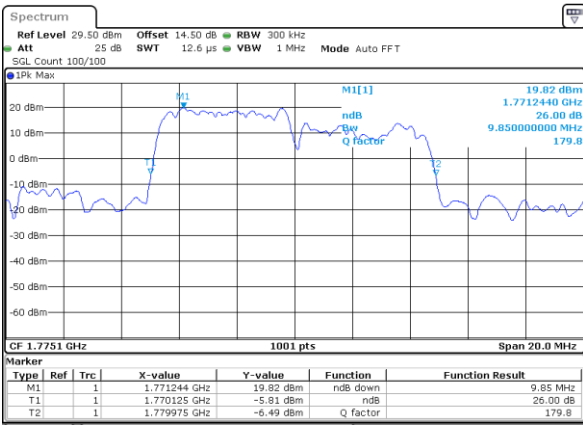

Highest Channel / 10MHz+10MHz

Date: 19_JAN.2021 19:07:01

Highest Channel / 15MHz+5MHz

Date: 1_JAN.2021 01:58:12

LTE Band 66B

64QAM

Lowest Channel / 5MHz+5MHz

Date: 31. DEC. 2020 20:54:35

Lowest Channel / 5MHz+10MHz

Date: 31. DEC. 2020 21:58:20

Middle Channel / 5MHz+5MHz

Date: 31. DEC. 2020 21:23:55

Middle Channel / 5MHz+10MHz

Date: 31. DEC. 2020 22:12:02

Highest Channel / 5MHz+5MHz

Date: 31. DEC. 2020 21:40:25

Highest Channel / 5MHz+10MHz

Date: 31. DEC. 2020 22:45:15

LTE Band 66B

64QAM

Lowest Channel / 5MHz+15MHz

Date: 1. JAN. 2021 00:40:50

Lowest Channel / 10MHz+5MHz

Date: 31. DEC. 2020 23:10:54

Middle Channel / 5MHz+15MHz

Date: 1. JAN. 2021 00:55:43

Middle Channel / 10MHz+5MHz

Date: 31. DEC. 2020 23:29:51

Highest Channel / 5MHz+15MHz

Date: 1. JAN. 2021 01:08:26

Highest Channel / 10MHz+5MHz

Date: 31. DEC. 2020 23:44:27