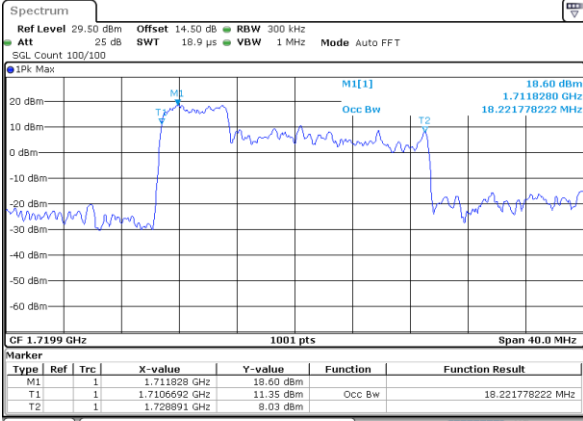

LTE Band 66B

QPSK

Lowest Channel / 5MHz+5MHz

Date: 31.DEC.2020 20:50:37

Lowest Channel / 5MHz+10MHz

Date: 31.DEC.2020 21:51:56

Middle Channel / 5MHz+5MHz

Date: 31.DEC.2020 21:26:15

Middle Channel / 5MHz+10MHz

Date: 31.DEC.2020 22:14:24

Highest Channel / 5MHz+5MHz

Date: 31.DEC.2020 21:37:15

Highest Channel / 5MHz+10MHz

Date: 31.DEC.2020 22:42:02

LTE Band 66B

QPSK

Lowest Channel / 5MHz+15MHz

Date: 1.7AN.2021 00:37:01

Lowest Channel / 10MHz+5MHz

Date: 31.DEC.2020 23:14:06

Middle Channel / 5MHz+15MHz

Date: 1.7AN.2021 00:53:16

Middle Channel / 10MHz+5MHz

Date: 31.DEC.2020 23:26:42

Highest Channel / 5MHz+15MHz

Date: 1.7AN.2021 01:05:10

Highest Channel / 10MHz+5MHz

Date: 31.DEC.2020 23:41:01

LTE Band 66B

QPSK

Lowest Channel / 10MHz+10MHz

Date: 2, JAN, 2021 19:29:37