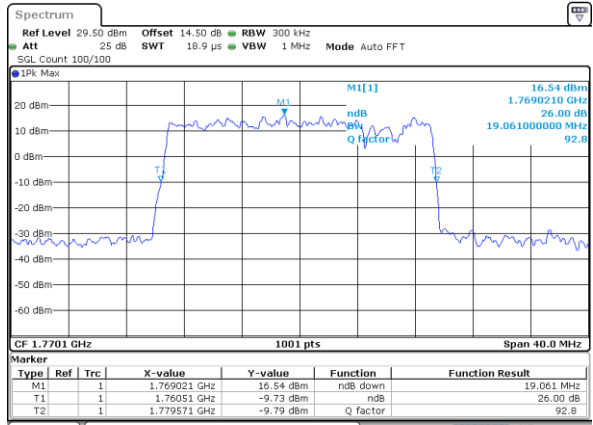

Highest Channel / 5MHz+15MHz

Date: 1..JAN.2021 01:05:16

Highest Channel / 10MHz+5MHz

Date: 31.DEC.2020 23:41:07

LTE Band 66B

QPSK

Lowest Channel / 10MHz+10MHz

Date: 19_JAN_2021 18:58:38

Lowest Channel / 15MHz+5MHz

Date: 1_JAN_2021 01:22:57

Middle Channel / 10MHz+10MHz

Date: 19_JAN_2021 19:04:16

Middle Channel / 15MHz+5MHz

Date: 1_JAN_2021 01:47:38

Highest Channel / 10MHz+10MHz

Date: 19_JAN_2021 19:06:07

Highest Channel / 15MHz+5MHz

Date: 1_JAN_2021 01:56:36

LTE Band 66B

16QAM

Lowest Channel / 5MHz+5MHz

Date: 31.DEC.2020 20:52:58

Lowest Channel / 5MHz+10MHz

Date: 31.DEC.2020 21:53:22