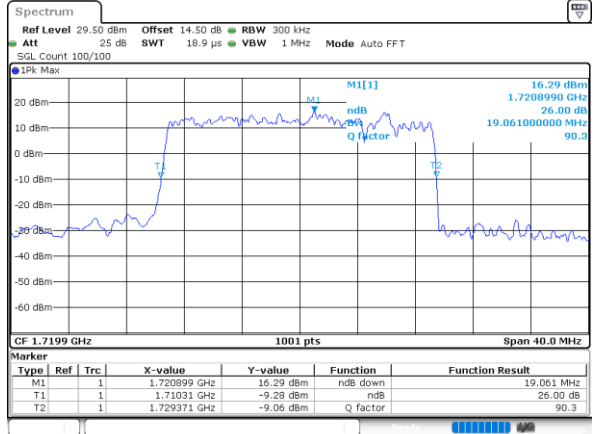

Highest Channel / 5MHz+10MHz

Date: 31. DEC. 2020 22:45:15

LTE Band 66B

64QAM

Lowest Channel / 5MHz+15MHz

Date: 1. JAN. 2021 00:40:50

Lowest Channel / 10MHz+5MHz

Date: 31. DEC. 2020 23:10:54

Middle Channel / 5MHz+15MHz

Date: 1. JAN. 2021 00:55:43

Middle Channel / 10MHz+5MHz

Date: 31. DEC. 2020 23:29:51

Highest Channel / 5MHz+15MHz

Date: 1. JAN. 2021 01:08:26

Highest Channel / 10MHz+5MHz

Date: 31. DEC. 2020 23:44:27

LTE Band 66B

64QAM

Lowest Channel / 10MHz+10MHz

Date: 19_JAN_2021 19:00:50

Lowest Channel / 15MHz+5MHz

Date: 1_JAN_2021 01:26:23

Middle Channel / 10MHz+10MHz

Date: 19_JAN_2021 19:02:46

Middle Channel / 15MHz+5MHz

Date: 1_JAN_2021 01:40:56

Highest Channel / 10MHz+10MHz

Date: 19_JAN_2021 19:07:43

Highest Channel / 15MHz+5MHz

Date: 1_JAN_2021 02:00:36

Occupied Bandwidth

Mode	LTE Band 66B : 99%OBW(MHz)		
QPSK			
BW	5MHz+5MHz	5MHz+10MHz	5MHz+15MHz
Lowest CH	9.27	13.73	18.22
Middle CH	9.15	13.49	17.94
Highest CH	9.29	13.76	18.22
BW	10MHz+5MHz	10MHz+10MHz	15MHz+5MHz
Lowest CH	13.88	18.82	18.14
Middle CH	13.91	18.62	18.06
Highest CH	13.91	18.70	18.14