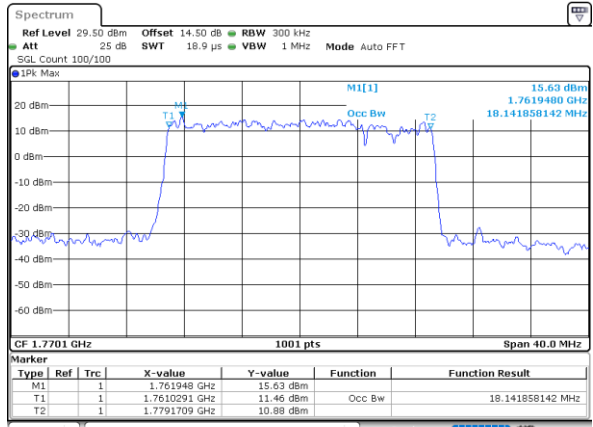

Highest Channel / 5MHz+15MHz

Date: 1.7AN.2021 01:05:10

Highest Channel / 10MHz+5MHz

Date: 31.DEC.2020 23:41:01

LTE Band 66B

QPSK

Lowest Channel / 10MHz+10MHz

Date: 2, JAN, 2021 19:29:37

Lowest Channel / 15MHz+5MHz

Date: 1, JAN, 2021 01:22:50

Middle Channel / 10MHz+10MHz

Date: 2, JAN, 2021 19:48:02

Middle Channel / 15MHz+5MHz

Date: 1, JAN, 2021 01:47:32

Highest Channel / 10MHz+10MHz

Date: 2, JAN, 2021 20:01:38

Highest Channel / 15MHz+5MHz

Date: 1, JAN, 2021 01:56:31

LTE Band 66B

16QAM

Lowest Channel / 5MHz+5MHz

Date: 31.DEC.2020 20:52:44

Lowest Channel / 5MHz+10MHz

Date: 31.DEC.2020 21:53:15