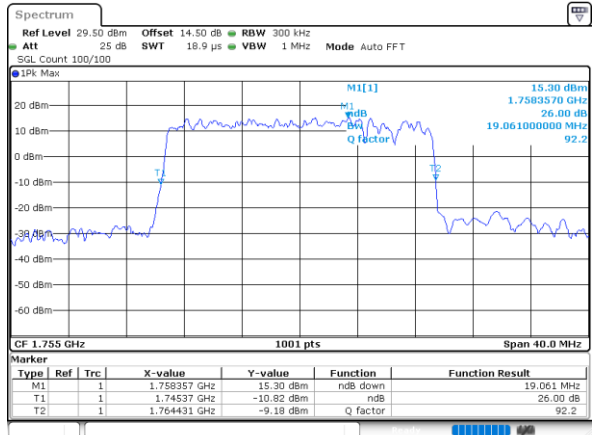

Highest Channel / 5MHz+10MHz

Date: 31. DEC. 2020 22:45:15

LTE Band 66B

64QAM

Lowest Channel / 5MHz+15MHz

Date: 1. JAN. 2021 00:40:50

Lowest Channel / 10MHz+5MHz

Date: 31. DEC. 2020 23:10:54

Middle Channel / 5MHz+15MHz

Date: 1. JAN. 2021 00:55:43

Middle Channel / 10MHz+5MHz

Date: 31. DEC. 2020 23:29:51

Highest Channel / 5MHz+15MHz

Date: 1. JAN. 2021 01:08:26

Highest Channel / 10MHz+5MHz

Date: 31. DEC. 2020 23:44:27

LTE Band 66B

64QAM

Lowest Channel / 10MHz+10MHz

Date: 19_JAN_2021 19:00:50

Lowest Channel / 15MHz+5MHz

Date: 1_JAN_2021 01:26:23

Middle Channel / 10MHz+10MHz

Date: 19_JAN_2021 19:02:46

Middle Channel / 15MHz+5MHz

Date: 1_JAN_2021 01:40:56

Highest Channel / 10MHz+10MHz

Date: 19_JAN_2021 19:07:43

Highest Channel / 15MHz+5MHz

Date: 1_JAN_2021 02:00:36

Occupied Bandwidth

Mode	LTE Band 66B : 99%OBW(MHz)		
QPSK			
BW	5MHz+5MHz	5MHz+10MHz	5MHz+15MHz
Lowest CH	9.27	13.73	18.22
Middle CH	9.15	13.49	17.94
Highest CH	9.29	13.76	18.22
BW	10MHz+5MHz	10MHz+10MHz	15MHz+5MHz
Lowest CH	13.88	18.82	18.14
Middle CH	13.91	18.62	18.06
Highest CH	13.91	18.70	18.14