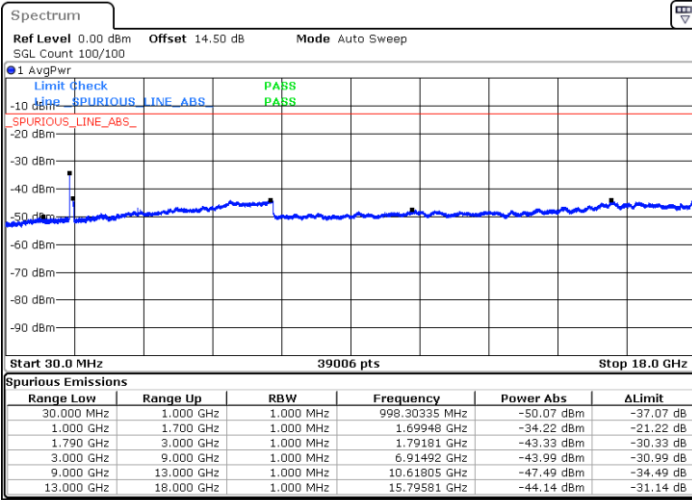

LTE Band 66C / 20MHz+15MHz

64QAM

Highest Channel / 1RB0 and 1RB74

Highest Channel / 1RB99 and 1RB0

Date: 3.JAN.2021 05:08:55

Date: 3.JAN.2021 05:18:34

Highest Channel / FullIRB

N/A

Date: 3.JAN.2021 05:07:31

LTE Band 66C / 20MHz+20MHz

64QAM

Lowest Channel / 1RB0 and 1RB99

Lowest Channel / 1RB99 and 1RB0

Date: 3.JAN.2021 23:57:32

Date: 4.JAN.2021 00:07:35

Lowest Channel / FullIRB

N/A

Date: 3.JAN.2021 23:55:39

LTE Band 66C / 20MHz+20MHz

64QAM

MiddleChannel / 1RB0 and 1RB99

Middle Channel / 1RB99 and 1RB0

Date: 4.JAN.2021 00:27:20

Date: 4.JAN.2021 00:34:50

Middle Channel / FullIRB

N/A

Date: 4.JAN.2021 00:22:04

LTE Band 66C / 20MHz+20MHz

64QAM

Highest Channel / 1RB0 and 1RB99

Highest Channel / 1RB99 and 1RB0

Date: 4.JAN.2021 00:50:54