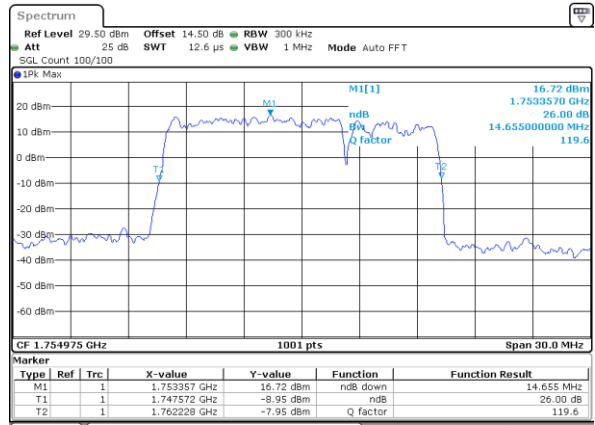

LTE Band 66B

QPSK

Lowest Channel / 5MHz+5MHz

Date: 31.DEC.2020 20:50:52

Lowest Channel / 5MHz+10MHz

Date: 31.DEC.2020 21:52:02

Middle Channel / 5MHz+5MHz

Date: 31.DEC.2020 21:26:21

Middle Channel / 5MHz+10MHz

Date: 31.DEC.2020 22:14:29

Highest Channel / 5MHz+5MHz

Date: 31.DEC.2020 21:37:20

Highest Channel / 5MHz+10MHz

Date: 31.DEC.2020 22:42:08

LTE Band 66B

QPSK

Lowest Channel / 5MHz+15MHz

Date: 1..JAN.2021 00:37:09

Lowest Channel / 10MHz+5MHz

Date: 31.DEC.2020 23:14:13

Middle Channel / 5MHz+15MHz

Date: 1..JAN.2021 00:53:22

Middle Channel / 10MHz+5MHz

Date: 31.DEC.2020 23:26:48

Highest Channel / 5MHz+15MHz

Date: 1..JAN.2021 01:05:16

Highest Channel / 10MHz+5MHz

Date: 31.DEC.2020 23:41:07

LTE Band 66B

QPSK

Lowest Channel / 10MHz+10MHz

Date: 19_JAN_2021 18:58:38