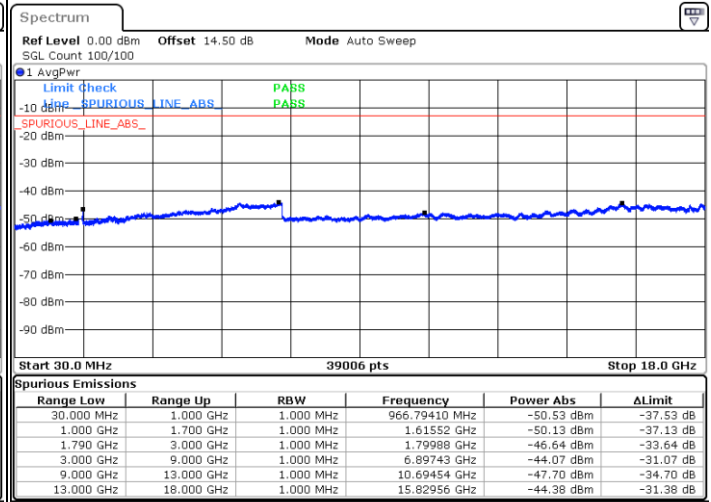

Date: 3.JAN.2021 05:29:44

LTE Band 66C / 20MHz+5MHz

64QAM

Middle Channel / 1RB0 and 1RB24

Middle Channel / 1RB99 and 1RB0

Date: 3.JAN.2021 05:47:14

Date: 3.JAN.2021 05:51:56

Middle Channel / FullRB

N/A

Date: 3.JAN.2021 05:45:48

LTE Band 66C / 20MHz+5MHz

64QAM

Highest Channel / 1RB0 and 1RB24

Highest Channel / 1RB99 and 1RB0

Date: 3.JAN.2021 05:58:54

Date: 3.JAN.2021 06:06:15

Highest Channel / FullIRB

N/A

Date: 3.JAN.2021 05:57:34

LTE Band 66C / 20MHz+10MHz

64QAM

Lowest Channel / 1RB0 and 1RB49

Lowest Channel / 1RB99 and 1RB0

Date: 3.JAN.2021 01:05:50

Date: 3.JAN.2021 01:16:31

Lowest Channel / FullIRB

N/A

Date: 3.JAN.2021 01:04:16

LTE Band 66C / 20MHz+10MHz

64QAM

Middle Channel / 1RB0 and 1RB49

Middle Channel / 1RB99 and 1RB0