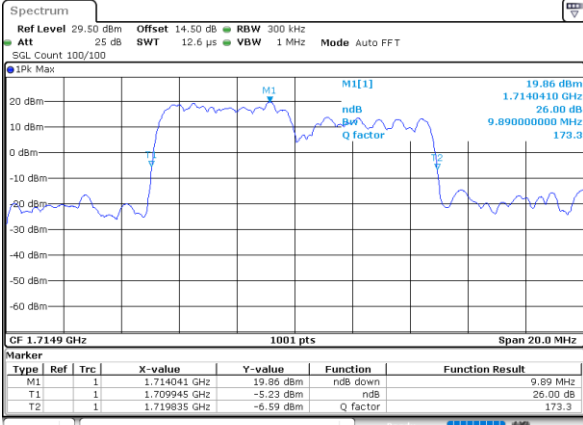

Highest Channel / 5MHz+15MHz

Date: 1..JAN.2021 01:05:16

Highest Channel / 10MHz+5MHz

Date: 31.DEC.2020 23:41:07

LTE Band 66B

QPSK

Lowest Channel / 10MHz+10MHz

Date: 19_JAN_2021 18:58:38

Lowest Channel / 15MHz+5MHz

Date: 1_JAN_2021 01:22:57

Middle Channel / 10MHz+10MHz

Date: 19_JAN_2021 19:04:16

Middle Channel / 15MHz+5MHz

Date: 1_JAN_2021 01:47:38

Highest Channel / 10MHz+10MHz

Date: 19_JAN_2021 19:06:07

Highest Channel / 15MHz+5MHz

Date: 1_JAN_2021 01:56:36

LTE Band 66B

16QAM

Lowest Channel / 5MHz+5MHz

Date: 31.DEC.2020 20:52:58

Lowest Channel / 5MHz+10MHz

Date: 31.DEC.2020 21:53:22

Middle Channel / 5MHz+5MHz

Date: 31.DEC.2020 21:25:18

Middle Channel / 5MHz+10MHz

Date: 31.DEC.2020 22:13:06

Highest Channel / 5MHz+5MHz

Date: 31.DEC.2020 21:38:56

Highest Channel / 5MHz+10MHz

Date: 31.DEC.2020 22:43:31