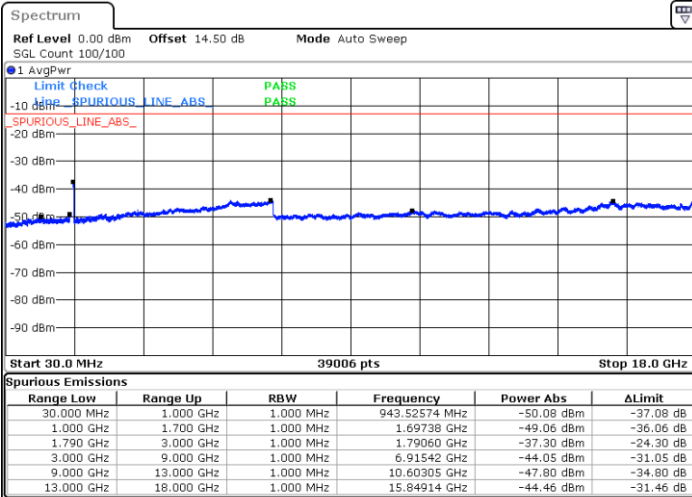

Date: 3.JAN.2021 01:23:16

Date: 3.JAN.2021 01:37:08

Middle Channel / FullIRB

N/A

Date: 3.JAN.2021 01:22:13

LTE Band 66C / 20MHz+10MHz

64QAM

Highest Channel / 1RB0 and 1RB49

Highest Channel / 1RB99 and 1RB0

Date: 3.JAN.2021 01:46:31

Date: 3.JAN.2021 01:56:06

Highest Channel / FullIRB

N/A

Date: 3.JAN.2021 01:44:19

LTE Band 66C / 20MHz+15MHz

64QAM

Lowest Channel / 1RB0 and 1RB74

Lowest Channel / 1RB99 and 1RB0

Date: 3.JAN.2021 04:28:08

Date: 3.JAN.2021 04:36:48

Lowest Channel / FullIRB

N/A

Date: 3.JAN.2021 04:26:09

LTE Band 66C / 20MHz+15MHz