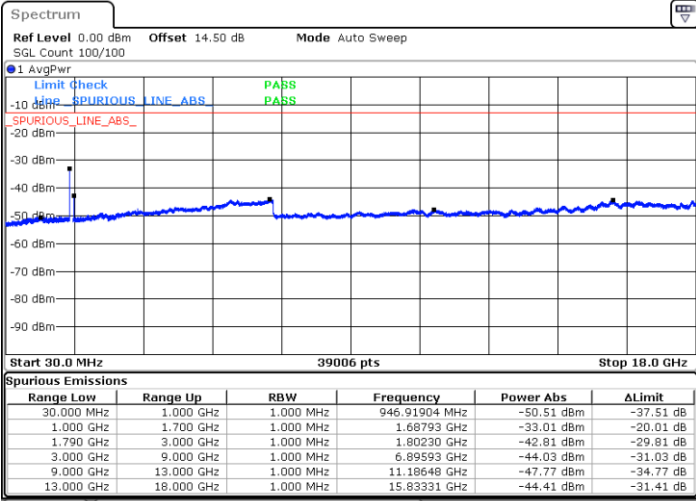

LTE Band 66C / 20MHz+5MHz

64QAM

Lowest Channel / 1RB0 and 1RB24

Lowest Channel / 1RB99 and 1RB0

Date: 3.JAN.2021 05:36:38

Date: 3.JAN.2021 05:37:48

Lowest Channel / FullIRB

N/A

Date: 3.JAN.2021 05:29:44

LTE Band 66C / 20MHz+5MHz

64QAM

Middle Channel / 1RB0 and 1RB24

Middle Channel / 1RB99 and 1RB0

Date: 3.JAN.2021 05:47:14

Date: 3.JAN.2021 05:51:56

Middle Channel / FullRB

N/A

Date: 3.JAN.2021 05:45:48

LTE Band 66C / 20MHz+5MHz

64QAM

Highest Channel / 1RB0 and 1RB24

Highest Channel / 1RB99 and 1RB0

Date: 3.JAN.2021 05:58:54

Date: 3.JAN.2021 06:06:15

Highest Channel / FullIRB

N/A

Date: 3.JAN.2021 05:57:34

LTE Band 66C / 20MHz+10MHz

64QAM

Lowest Channel / 1RB0 and 1RB49

Lowest Channel / 1RB99 and 1RB0

Date: 3.JAN.2021 01:05:50