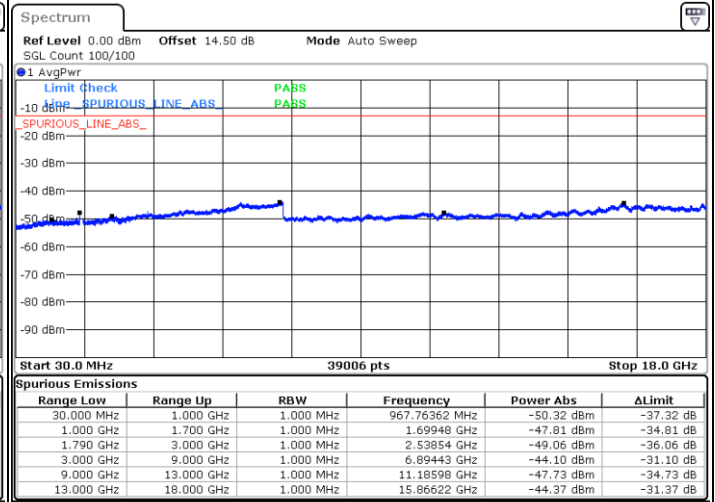

Date: 3.JAN.2021 01:23:16

Date: 3.JAN.2021 01:37:08

Middle Channel / FullIRB

N/A

Date: 3.JAN.2021 01:22:13

LTE Band 66C / 20MHz+10MHz

64QAM

Highest Channel / 1RB0 and 1RB49

Highest Channel / 1RB99 and 1RB0

Date: 3.JAN.2021 01:46:31

Date: 3.JAN.2021 01:56:06

Highest Channel / FullIRB

N/A

Date: 3.JAN.2021 01:44:19

LTE Band 66C / 20MHz+15MHz

64QAM

Lowest Channel / 1RB0 and 1RB74

Lowest Channel / 1RB99 and 1RB0

Date: 3.JAN.2021 04:28:08

Date: 3.JAN.2021 04:36:48

Lowest Channel / FullIRB

N/A

Date: 3.JAN.2021 04:26:09

LTE Band 66C / 20MHz+15MHz