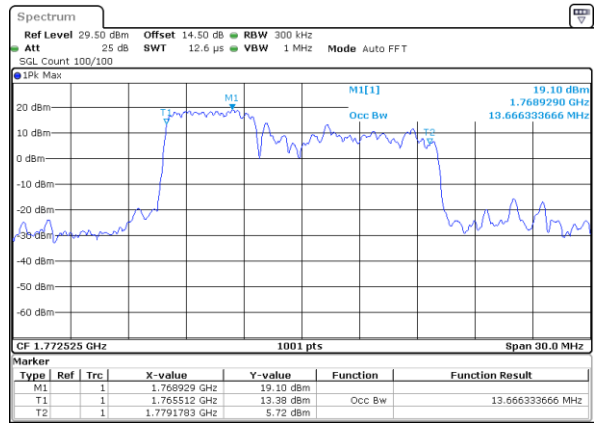

Highest Channel / 15MHz+5MHz

Date: 1, JAN, 2021 01:56:31

LTE Band 66B

16QAM

Lowest Channel / 5MHz+5MHz

Date: 31.DEC.2020 20:52:44

Lowest Channel / 5MHz+10MHz

Date: 31.DEC.2020 21:53:15

Middle Channel / 5MHz+5MHz

Date: 31.DEC.2020 21:25:12

Middle Channel / 5MHz+10MHz

Date: 31.DEC.2020 22:13:00

Highest Channel / 5MHz+5MHz

Date: 31.DEC.2020 21:38:50

Highest Channel / 5MHz+10MHz

Date: 31.DEC.2020 22:43:23