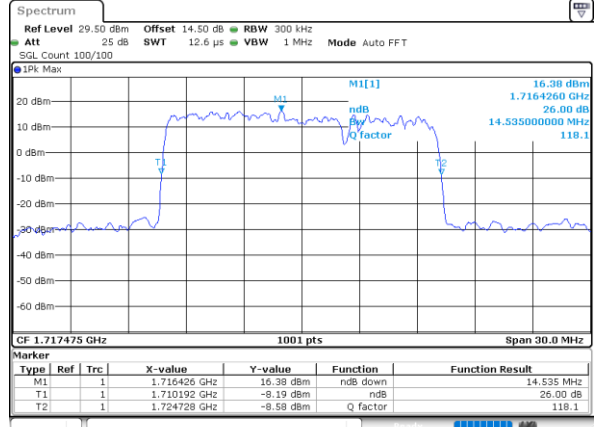

Lowest Channel / 5MHz+10MHz

Date: 31. DEC. 2020 21:58:20

Middle Channel / 5MHz+5MHz

Date: 31. DEC. 2020 21:23:55

Middle Channel / 5MHz+10MHz

Date: 31. DEC. 2020 22:12:02

Highest Channel / 5MHz+5MHz

Date: 31. DEC. 2020 21:40:25

Highest Channel / 5MHz+10MHz

Date: 31. DEC. 2020 22:45:15

LTE Band 66B

64QAM

Lowest Channel / 5MHz+15MHz

Date: 1. JAN. 2021 00:40:50

Lowest Channel / 10MHz+5MHz

Date: 31. DEC. 2020 23:10:54

Middle Channel / 5MHz+15MHz

Date: 1. JAN. 2021 00:55:43

Middle Channel / 10MHz+5MHz

Date: 31. DEC. 2020 23:29:51

Highest Channel / 5MHz+15MHz

Date: 1. JAN. 2021 01:08:26

Highest Channel / 10MHz+5MHz

Date: 31. DEC. 2020 23:44:27