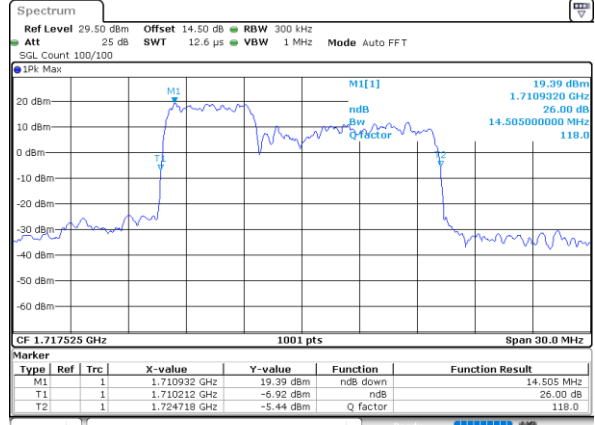

Mode	LTE Band 66B : 26dB BW(MHz)		
64QAM			
BW	5MHz+5MHz	5MHz+10MHz	5MHz+15MHz
Lowest CH	9.99	14.48	18.82
Middle CH	9.89	14.57	18.82
Highest CH	9.85	14.54	18.82
BW	10MHz+5MHz	10MHz+10MHz	15MHz+5MHz
Lowest CH	14.54	19.78	19.06
Middle CH	14.66	19.90	19.06
Highest CH	14.57	19.82	18.98

LTE Band 66B

QPSK

Lowest Channel / 5MHz+5MHz

Date: 31.DEC.2020 20:50:52

Lowest Channel / 5MHz+10MHz

Date: 31.DEC.2020 21:52:02

Middle Channel / 5MHz+5MHz

Date: 31.DEC.2020 21:26:21

Middle Channel / 5MHz+10MHz

Date: 31.DEC.2020 22:14:29

Highest Channel / 5MHz+5MHz

Date: 31.DEC.2020 21:37:20

Highest Channel / 5MHz+10MHz

Date: 31.DEC.2020 22:42:08

LTE Band 66B

QPSK