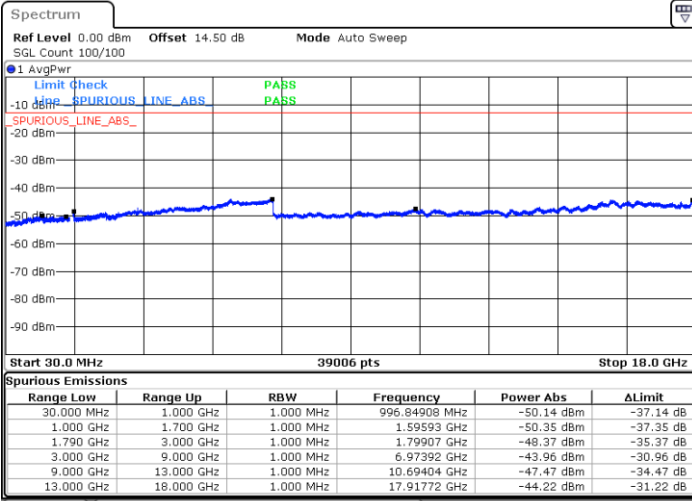

N/A

Date: 3.JAN.2021 23:55:39

LTE Band 66C / 20MHz+20MHz

64QAM

MiddleChannel / 1RB0 and 1RB99

Middle Channel / 1RB99 and 1RB0

Date: 4.JAN.2021 00:27:20

Date: 4.JAN.2021 00:34:50

Middle Channel / FullIRB

N/A

Date: 4.JAN.2021 00:22:04

LTE Band 66C / 20MHz+20MHz

64QAM

Highest Channel / 1RB0 and 1RB99

Highest Channel / 1RB99 and 1RB0

Date: 4.JAN.2021 00:50:54

Date: 4.JAN.2021 01:01:55

Highest Channel / FullIRB

N/A

Date: 4.JAN.2021 00:48:21

LTE Band 66B

26dB Bandwidth

Mode	LTE Band 66B : 26dB BW(MHz)		
QPSK			
BW	5MHz+5MHz	5MHz+10MHz	5MHz+15MHz
Lowest CH	9.87	14.51	18.70
Middle CH	9.85	14.54	18.90
Highest CH	9.99	14.51	18.90
BW	10MHz+5MHz	10MHz+10MHz	15MHz+5MHz
Lowest CH	14.69	19.78	19.10
Middle CH	14.66	19.70	19.10
Highest CH	14.54	19.74	19.06

Mode	LTE Band 66B : 26dB BW(MHz)		
16QAM			
BW	5MHz+5MHz	5MHz+10MHz	5MHz+15MHz
Lowest CH	9.89	14.48	18.86
Middle CH	9.89	14.48	18.82
Highest CH	9.91	14.48	18.90
BW	10MHz+5MHz	10MHz+10MHz	15MHz+5MHz
Lowest CH	14.54	19.82	18.94
Middle CH	14.69	19.78	19.22
Highest CH	14.69	19.74	18.90