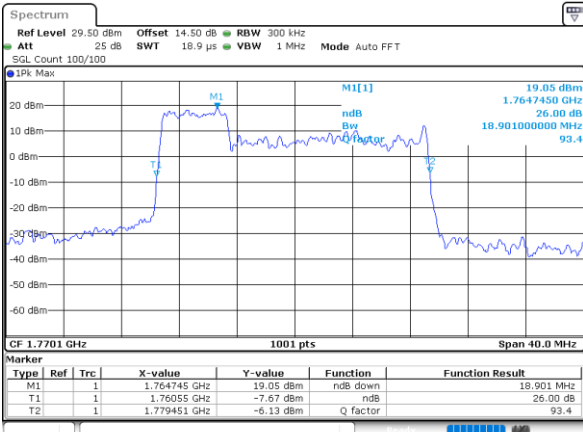

LTE Band 66B

16QAM

Lowest Channel / 5MHz+15MHz

Date: 1..JAN.2021 00:38:48

Lowest Channel / 10MHz+5MHz

Date: 31.DEC.2020 23:12:52

Middle Channel / 5MHz+15MHz

Date: 1..JAN.2021 00:54:39

Middle Channel / 10MHz+5MHz

Date: 31.DEC.2020 23:28:14

Highest Channel / 5MHz+15MHz

Date: 1..JAN.2021 01:06:57

Highest Channel / 10MHz+5MHz

Date: 31.DEC.2020 23:42:27

LTE Band 66B

16QAM