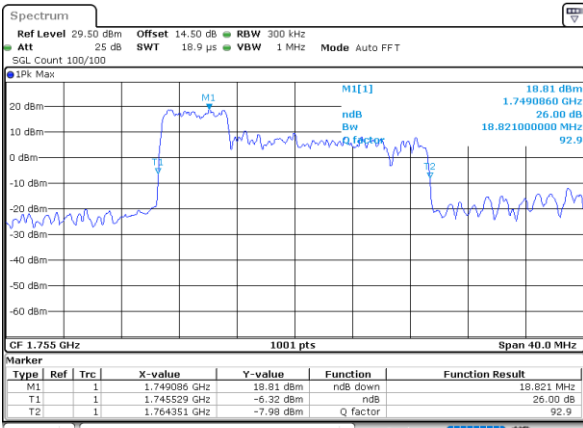

Lowest Channel / 5MHz+10MHz

Date: 31. DEC. 2020 21:58:20

Middle Channel / 5MHz+5MHz

Date: 31. DEC. 2020 21:23:55

Middle Channel / 5MHz+10MHz

Date: 31. DEC. 2020 22:12:02

Highest Channel / 5MHz+5MHz

Date: 31. DEC. 2020 21:40:25

Highest Channel / 5MHz+10MHz

Date: 31. DEC. 2020 22:45:15

LTE Band 66B

64QAM

Lowest Channel / 5MHz+15MHz

Date: 1. JAN. 2021 00:40:50

Lowest Channel / 10MHz+5MHz

Date: 31. DEC. 2020 23:10:54

Middle Channel / 5MHz+15MHz

Date: 1. JAN. 2021 00:55:43

Middle Channel / 10MHz+5MHz

Date: 31. DEC. 2020 23:29:51

Highest Channel / 5MHz+15MHz

Date: 1. JAN. 2021 01:08:26

Highest Channel / 10MHz+5MHz

Date: 31. DEC. 2020 23:44:27