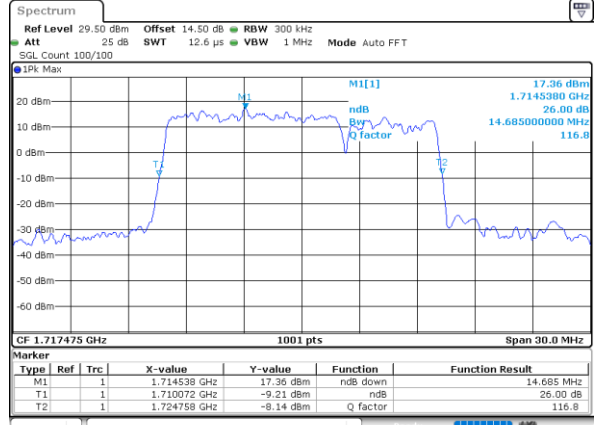

LTE Band 66B

QPSK

Lowest Channel / 5MHz+5MHz

Date: 31.DEC.2020 20:50:52

Lowest Channel / 5MHz+10MHz

Date: 31.DEC.2020 21:52:02

Middle Channel / 5MHz+5MHz

Date: 31.DEC.2020 21:26:21

Middle Channel / 5MHz+10MHz

Date: 31.DEC.2020 22:14:29

Highest Channel / 5MHz+5MHz

Date: 31.DEC.2020 21:37:20

Highest Channel / 5MHz+10MHz

Date: 31.DEC.2020 22:42:08

LTE Band 66B

QPSK

Lowest Channel / 5MHz+15MHz

Date: 1..JAN.2021 00:37:09

Lowest Channel / 10MHz+5MHz

Date: 31.DEC.2020 23:14:13

Middle Channel / 5MHz+15MHz

Date: 1..JAN.2021 00:53:22

Middle Channel / 10MHz+5MHz

Date: 31.DEC.2020 23:26:48

Highest Channel / 5MHz+15MHz

Date: 1..JAN.2021 01:05:16

Highest Channel / 10MHz+5MHz

Date: 31.DEC.2020 23:41:07

LTE Band 66B

QPSK

Lowest Channel / 10MHz+10MHz

Date: 19_JAN_2021 18:58:38