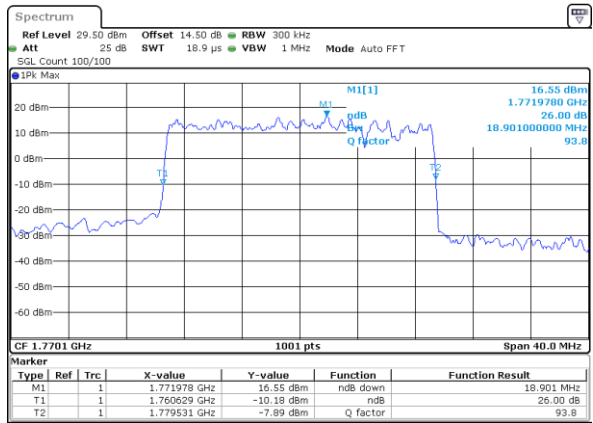

Middle Channel / 10MHz+5MHz

Date: 31.DEC.2020 23:28:14

Highest Channel / 5MHz+15MHz

Date: 1..JAN.2021 01:06:57

Highest Channel / 10MHz+5MHz

Date: 31.DEC.2020 23:42:27

LTE Band 66B

16QAM

Lowest Channel / 10MHz+10MHz

Date: 19_JAN.2021 19:00:00

Lowest Channel / 15MHz+5MHz

Date: 1_JAN.2021 01:24:28

Middle Channel / 10MHz+10MHz

Date: 19_JAN.2021 19:03:22

Middle Channel / 15MHz+5MHz

Date: 1_JAN.2021 01:45:21

Highest Channel / 10MHz+10MHz

Date: 19_JAN.2021 19:07:01

Highest Channel / 15MHz+5MHz

Date: 1_JAN.2021 01:58:12

LTE Band 66B

64QAM

Lowest Channel / 5MHz+5MHz

Date: 31. DEC. 2020 20:54:35

Lowest Channel / 5MHz+10MHz

Date: 31. DEC. 2020 21:58:20

Middle Channel / 5MHz+5MHz

Date: 31. DEC. 2020 21:23:55

Middle Channel / 5MHz+10MHz

Date: 31. DEC. 2020 22:12:02

Highest Channel / 5MHz+5MHz

Date: 31. DEC. 2020 21:40:25