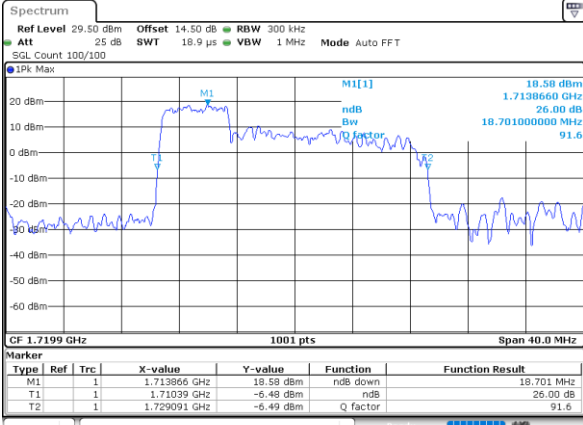

LTE Band 66B

QPSK

Lowest Channel / 5MHz+5MHz

Date: 31.DEC.2020 20:50:52

Lowest Channel / 5MHz+10MHz

Date: 31.DEC.2020 21:52:02

Middle Channel / 5MHz+5MHz

Date: 31.DEC.2020 21:26:21

Middle Channel / 5MHz+10MHz

Date: 31.DEC.2020 22:14:29

Highest Channel / 5MHz+5MHz

Date: 31.DEC.2020 21:37:20

Highest Channel / 5MHz+10MHz

Date: 31.DEC.2020 22:42:08

LTE Band 66B

QPSK

Lowest Channel / 5MHz+15MHz

Date: 1..JAN.2021 00:37:09

Lowest Channel / 10MHz+5MHz

Date: 31.DEC.2020 23:14:13

Middle Channel / 5MHz+15MHz

Date: 1..JAN.2021 00:53:22

Middle Channel / 10MHz+5MHz

Date: 31.DEC.2020 23:26:48

Highest Channel / 5MHz+15MHz

Date: 1..JAN.2021 01:05:16

Highest Channel / 10MHz+5MHz

Date: 31.DEC.2020 23:41:07

LTE Band 66B

QPSK

Lowest Channel / 10MHz+10MHz

Date: 19_JAN_2021 18:58:38