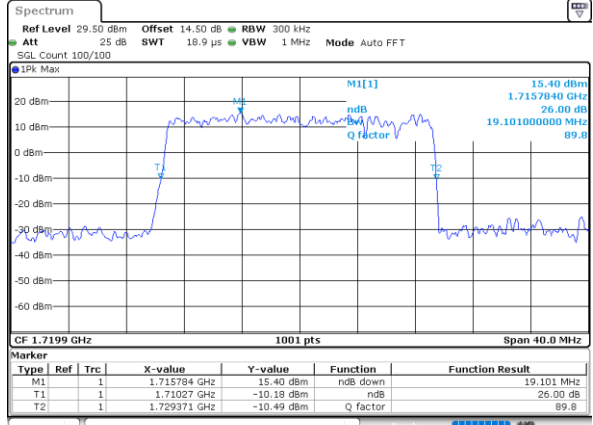

Lowest Channel / 5MHz+15MHz

Date: 1..JAN.2021 00:37:09

Lowest Channel / 10MHz+5MHz

Date: 31.DEC.2020 23:14:13

Middle Channel / 5MHz+15MHz

Date: 1..JAN.2021 00:53:22

Middle Channel / 10MHz+5MHz

Date: 31.DEC.2020 23:26:48

Highest Channel / 5MHz+15MHz

Date: 1..JAN.2021 01:05:16

Highest Channel / 10MHz+5MHz

Date: 31.DEC.2020 23:41:07

LTE Band 66B

QPSK

Lowest Channel / 10MHz+10MHz

Date: 19_JAN_2021 18:58:38

Lowest Channel / 15MHz+5MHz

Date: 1_JAN_2021 01:22:57

Middle Channel / 10MHz+10MHz

Date: 19_JAN_2021 19:04:16

Middle Channel / 15MHz+5MHz

Date: 1_JAN_2021 01:47:38

Highest Channel / 10MHz+10MHz

Date: 19_JAN_2021 19:06:07

Highest Channel / 15MHz+5MHz

Date: 1_JAN_2021 01:56:36

LTE Band 66B

16QAM

Lowest Channel / 5MHz+5MHz

Date: 31.DEC.2020 20:52:58

Lowest Channel / 5MHz+10MHz

Date: 31.DEC.2020 21:53:22