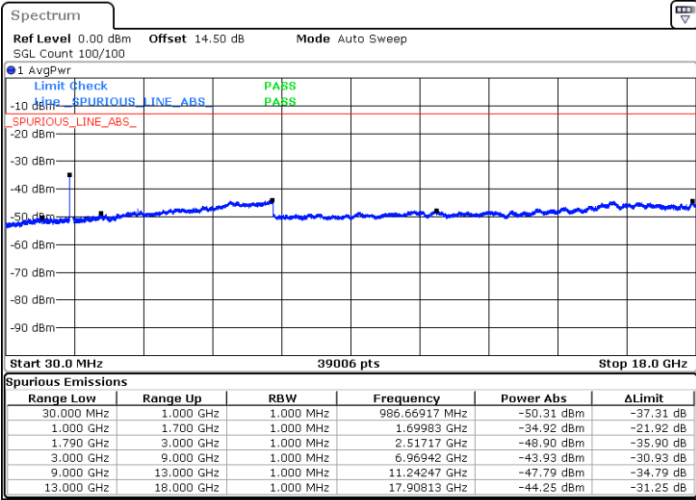

LTE Band 66C / 20MHz+5MHz

64QAM

Lowest Channel / 1RB0 and 1RB24

Lowest Channel / 1RB99 and 1RB0

Date: 3.JAN.2021 05:36:38

Date: 3.JAN.2021 05:37:48

Lowest Channel / FullIRB

N/A

Date: 3.JAN.2021 05:29:44

LTE Band 66C / 20MHz+5MHz

64QAM

Middle Channel / 1RB0 and 1RB24

Middle Channel / 1RB99 and 1RB0

Date: 3.JAN.2021 05:47:14

Date: 3.JAN.2021 05:51:56

Middle Channel / FullRB

N/A

Date: 3.JAN.2021 05:45:48

LTE Band 66C / 20MHz+5MHz

64QAM

Highest Channel / 1RB0 and 1RB24

Highest Channel / 1RB99 and 1RB0

Date: 3.JAN.2021 05:58:54

Date: 3.JAN.2021 06:06:15

Highest Channel / FullIRB

N/A

Date: 3.JAN.2021 05:57:34

LTE Band 66C / 20MHz+10MHz

64QAM

Lowest Channel / 1RB0 and 1RB49

Lowest Channel / 1RB99 and 1RB0

Date: 3.JAN.2021 01:05:50