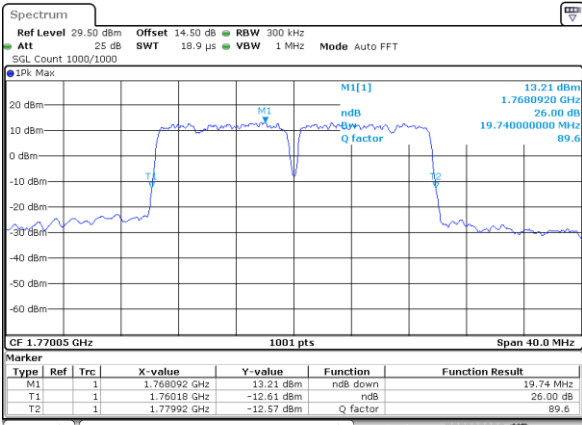

Highest Channel / 5MHz+15MHz

Date: 1..JAN.2021 01:05:16

Highest Channel / 10MHz+5MHz

Date: 31.DEC.2020 23:41:07

LTE Band 66B

QPSK

Lowest Channel / 10MHz+10MHz

Date: 19_JAN_2021 18:58:38

Lowest Channel / 15MHz+5MHz

Date: 1_JAN_2021 01:22:57

Middle Channel / 10MHz+10MHz

Date: 19_JAN_2021 19:04:16

Middle Channel / 15MHz+5MHz

Date: 1_JAN_2021 01:47:38

Highest Channel / 10MHz+10MHz

Date: 19_JAN_2021 19:06:07

Highest Channel / 15MHz+5MHz

Date: 1_JAN_2021 01:56:36

LTE Band 66B

16QAM

Lowest Channel / 5MHz+5MHz

Date: 31.DEC.2020 20:52:58

Lowest Channel / 5MHz+10MHz

Date: 31.DEC.2020 21:53:22