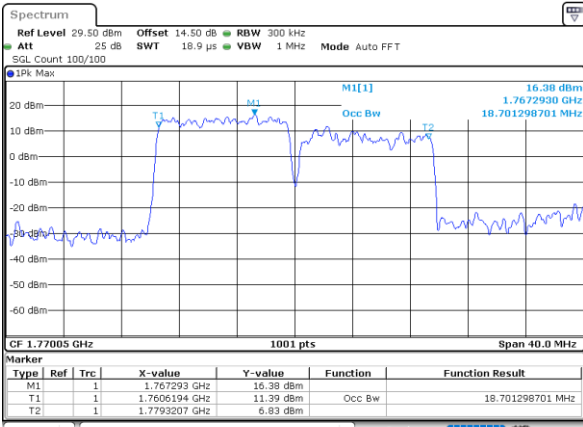

Highest Channel / 5MHz+15MHz

Date: 1.7AN.2021 01:05:10

Highest Channel / 10MHz+5MHz

Date: 31.DEC.2020 23:41:01

LTE Band 66B

QPSK

Lowest Channel / 10MHz+10MHz

Date: 2, JAN, 2021 19:29:37

Lowest Channel / 15MHz+5MHz

Date: 1, JAN, 2021 01:22:50

Middle Channel / 10MHz+10MHz

Date: 2, JAN, 2021 19:48:02

Middle Channel / 15MHz+5MHz

Date: 1, JAN, 2021 01:47:32

Highest Channel / 10MHz+10MHz

Date: 2, JAN, 2021 20:01:38

Highest Channel / 15MHz+5MHz

Date: 1, JAN, 2021 01:56:31

LTE Band 66B

16QAM

Lowest Channel / 5MHz+5MHz

Date: 31.DEC.2020 20:52:44

Lowest Channel / 5MHz+10MHz

Date: 31.DEC.2020 21:53:15