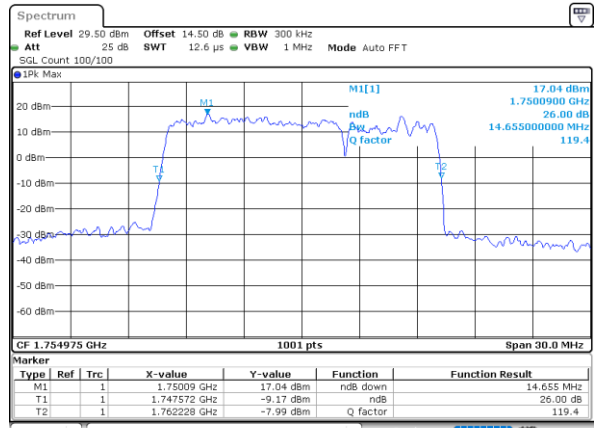

Lowest Channel / 5MHz+10MHz

Date: 31. DEC. 2020 21:58:20

Middle Channel / 5MHz+5MHz

Date: 31. DEC. 2020 21:23:55

Middle Channel / 5MHz+10MHz

Date: 31. DEC. 2020 22:12:02

Highest Channel / 5MHz+5MHz

Date: 31. DEC. 2020 21:40:25

Highest Channel / 5MHz+10MHz

Date: 31. DEC. 2020 22:45:15

LTE Band 66B

64QAM

Lowest Channel / 5MHz+15MHz

Date: 1. JAN. 2021 00:40:50

Lowest Channel / 10MHz+5MHz

Date: 31. DEC. 2020 23:10:54

Middle Channel / 5MHz+15MHz

Date: 1. JAN. 2021 00:55:43

Middle Channel / 10MHz+5MHz

Date: 31. DEC. 2020 23:29:51

Highest Channel / 5MHz+15MHz

Date: 1. JAN. 2021 01:08:26

Highest Channel / 10MHz+5MHz

Date: 31. DEC. 2020 23:44:27