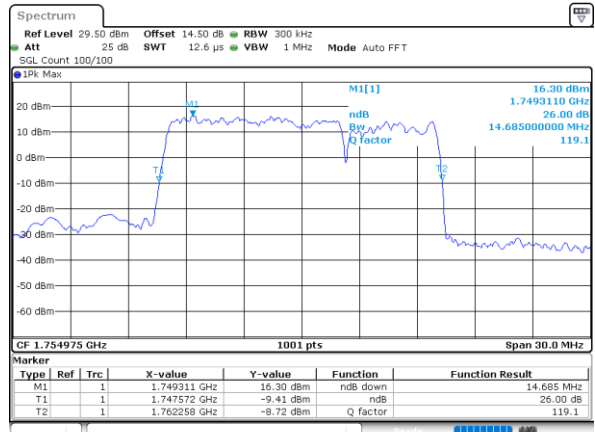

Middle Channel / 5MHz+5MHz

Date: 31.DEC.2020 21:25:18

Middle Channel / 5MHz+10MHz

Date: 31.DEC.2020 22:13:06

Highest Channel / 5MHz+5MHz

Date: 31.DEC.2020 21:38:56

Highest Channel / 5MHz+10MHz

Date: 31.DEC.2020 22:43:31

LTE Band 66B

16QAM

Lowest Channel / 5MHz+15MHz

Date: 1..JAN.2021 00:38:48

Lowest Channel / 10MHz+5MHz

Date: 31.DEC.2020 23:12:52

Middle Channel / 5MHz+15MHz

Date: 1..JAN.2021 00:54:39

Middle Channel / 10MHz+5MHz

Date: 31.DEC.2020 23:28:14

Highest Channel / 5MHz+15MHz

Date: 1..JAN.2021 01:06:57

Highest Channel / 10MHz+5MHz

Date: 31.DEC.2020 23:42:27

LTE Band 66B

16QAM