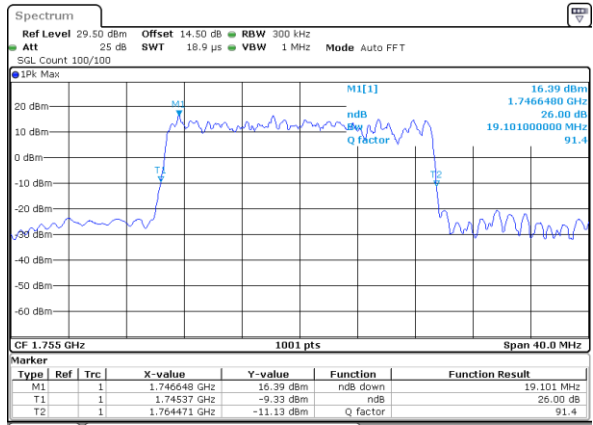

Highest Channel / 5MHz+15MHz

Date: 1..JAN.2021 01:05:16

Highest Channel / 10MHz+5MHz

Date: 31.DEC.2020 23:41:07

LTE Band 66B

QPSK

Lowest Channel / 10MHz+10MHz

Date: 19_JAN_2021 18:58:38

Lowest Channel / 15MHz+5MHz

Date: 1_JAN_2021 01:22:57

Middle Channel / 10MHz+10MHz

Date: 19_JAN_2021 19:04:16

Middle Channel / 15MHz+5MHz

Date: 1_JAN_2021 01:47:38

Highest Channel / 10MHz+10MHz

Date: 19_JAN_2021 19:06:07

Highest Channel / 15MHz+5MHz

Date: 1_JAN_2021 01:56:36

LTE Band 66B

16QAM

Lowest Channel / 5MHz+5MHz

Date: 31.DEC.2020 20:52:58

Lowest Channel / 5MHz+10MHz

Date: 31.DEC.2020 21:53:22