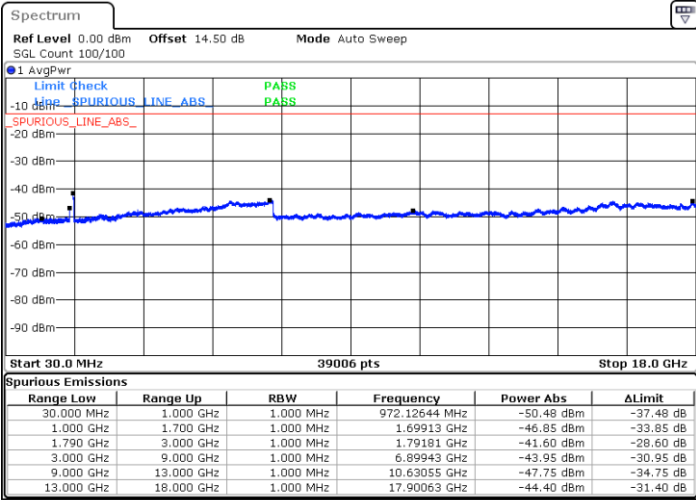

Highest Channel / FullIRB

N/A

Date: 3.JAN.2021 05:57:34

LTE Band 66C / 20MHz+10MHz

64QAM

Lowest Channel / 1RB0 and 1RB49

Lowest Channel / 1RB99 and 1RB0

Date: 3.JAN.2021 01:05:50

Date: 3.JAN.2021 01:16:31

Lowest Channel / FullIRB

N/A

Date: 3.JAN.2021 01:04:16

LTE Band 66C / 20MHz+10MHz

64QAM

Middle Channel / 1RB0 and 1RB49

Middle Channel / 1RB99 and 1RB0

Date: 3.JAN.2021 01:23:16

Date: 3.JAN.2021 01:37:08

Middle Channel / FullIRB

N/A

Date: 3.JAN.2021 01:22:13

LTE Band 66C / 20MHz+10MHz

64QAM

Highest Channel / 1RB0 and 1RB49

Highest Channel / 1RB99 and 1RB0

Date: 3.JAN.2021 01:46:31

Date: 3.JAN.2021 01:56:06

Highest Channel / FullIRB

N/A

Date: 3.JAN.2021 01:44:19

LTE Band 66C / 20MHz+15MHz

64QAM