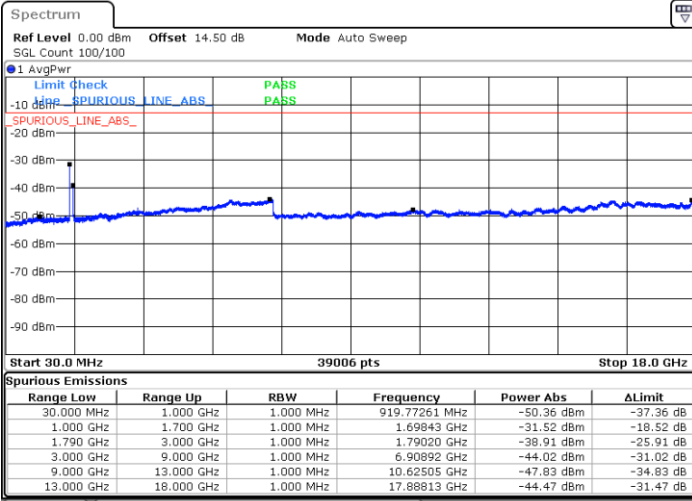

LTE Band 66C / 20MHz+5MHz

64QAM

Lowest Channel / 1RB0 and 1RB24

Lowest Channel / 1RB99 and 1RB0

Date: 3.JAN.2021 05:36:38

Date: 3.JAN.2021 05:37:48

Lowest Channel / FullIRB

N/A

Date: 3.JAN.2021 05:29:44

LTE Band 66C / 20MHz+5MHz

64QAM

Middle Channel / 1RB0 and 1RB24

Middle Channel / 1RB99 and 1RB0

Date: 3.JAN.2021 05:47:14

Date: 3.JAN.2021 05:51:56

Middle Channel / FullRB

N/A

Date: 3.JAN.2021 05:45:48

LTE Band 66C / 20MHz+5MHz

64QAM

Highest Channel / 1RB0 and 1RB24

Highest Channel / 1RB99 and 1RB0

Date: 3.JAN.2021 05:58:54

Date: 3.JAN.2021 06:06:15

Highest Channel / FullIRB

N/A

Date: 3.JAN.2021 05:57:34

LTE Band 66C / 20MHz+10MHz

64QAM

Lowest Channel / 1RB0 and 1RB49

Lowest Channel / 1RB99 and 1RB0

Date: 3.JAN.2021 01:05:50