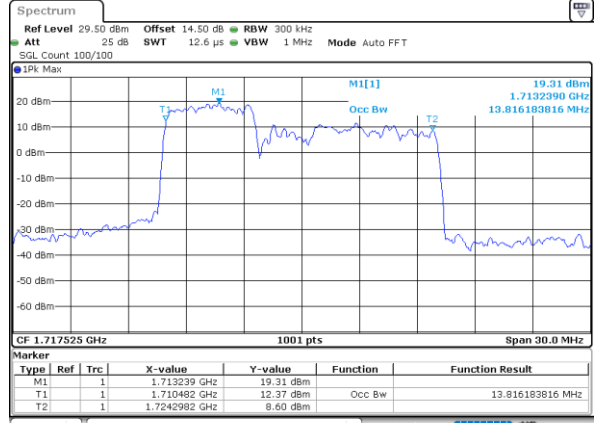

Highest Channel / 5MHz+15MHz

Date: 1.7AN.2021 01:05:10

Highest Channel / 10MHz+5MHz

Date: 31.DEC.2020 23:41:01

LTE Band 66B

QPSK

Lowest Channel / 10MHz+10MHz

Date: 2, JAN, 2021 19:29:37

Lowest Channel / 15MHz+5MHz

Date: 1, JAN, 2021 01:22:50

Middle Channel / 10MHz+10MHz

Date: 2, JAN, 2021 19:48:02

Middle Channel / 15MHz+5MHz

Date: 1, JAN, 2021 01:47:32

Highest Channel / 10MHz+10MHz

Date: 2, JAN, 2021 20:01:38

Highest Channel / 15MHz+5MHz

Date: 1, JAN, 2021 01:56:31

LTE Band 66B

16QAM

Lowest Channel / 5MHz+5MHz

Date: 31.DEC.2020 20:52:44

Lowest Channel / 5MHz+10MHz

Date: 31.DEC.2020 21:53:15

Middle Channel / 5MHz+5MHz

Date: 31.DEC.2020 21:25:12

Middle Channel / 5MHz+10MHz

Date: 31.DEC.2020 22:13:00

Highest Channel / 5MHz+5MHz

Date: 31.DEC.2020 21:38:50

Highest Channel / 5MHz+10MHz

Date: 31.DEC.2020 22:43:23