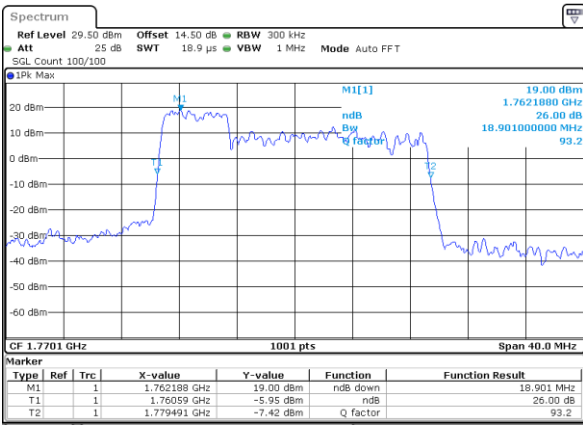

Middle Channel / 5MHz+10MHz

Date: 31.DEC.2020 22:14:29

Highest Channel / 5MHz+5MHz

Date: 31.DEC.2020 21:37:20

Highest Channel / 5MHz+10MHz

Date: 31.DEC.2020 22:42:08

LTE Band 66B

QPSK

Lowest Channel / 5MHz+15MHz

Date: 1..JAN.2021 00:37:09

Lowest Channel / 10MHz+5MHz

Date: 31.DEC.2020 23:14:13

Middle Channel / 5MHz+15MHz

Date: 1..JAN.2021 00:53:22

Middle Channel / 10MHz+5MHz

Date: 31.DEC.2020 23:26:48

Highest Channel / 5MHz+15MHz

Date: 1..JAN.2021 01:05:16

Highest Channel / 10MHz+5MHz

Date: 31.DEC.2020 23:41:07

LTE Band 66B

QPSK

Lowest Channel / 10MHz+10MHz

Date: 19_JAN_2021 18:58:38