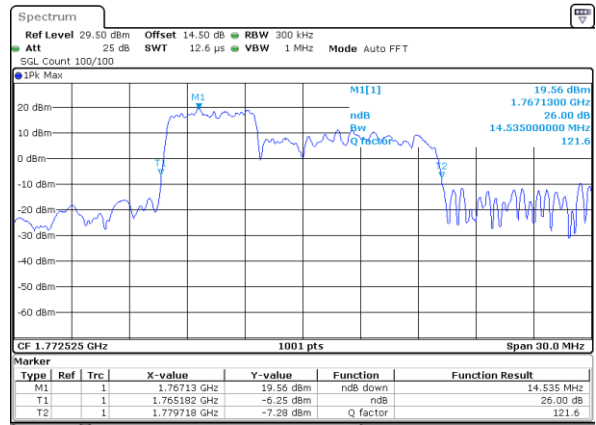

Highest Channel / 10MHz+10MHz

Date: 19_JAN.2021 19:07:01

Highest Channel / 15MHz+5MHz

Date: 1_JAN.2021 01:58:12

LTE Band 66B

64QAM

Lowest Channel / 5MHz+5MHz

Date: 31. DEC. 2020 20:54:35

Lowest Channel / 5MHz+10MHz

Date: 31. DEC. 2020 21:58:20

Middle Channel / 5MHz+5MHz

Date: 31. DEC. 2020 21:23:55

Middle Channel / 5MHz+10MHz

Date: 31. DEC. 2020 22:12:02

Highest Channel / 5MHz+5MHz

Date: 31. DEC. 2020 21:40:25

Highest Channel / 5MHz+10MHz

Date: 31. DEC. 2020 22:45:15

LTE Band 66B

64QAM

Lowest Channel / 5MHz+15MHz

Date: 1. JAN. 2021 00:40:50

Lowest Channel / 10MHz+5MHz

Date: 31. DEC. 2020 23:10:54

Middle Channel / 5MHz+15MHz

Date: 1. JAN. 2021 00:55:43

Middle Channel / 10MHz+5MHz

Date: 31. DEC. 2020 23:29:51

Highest Channel / 5MHz+15MHz

Date: 1. JAN. 2021 01:08:26

Highest Channel / 10MHz+5MHz

Date: 31. DEC. 2020 23:44:27