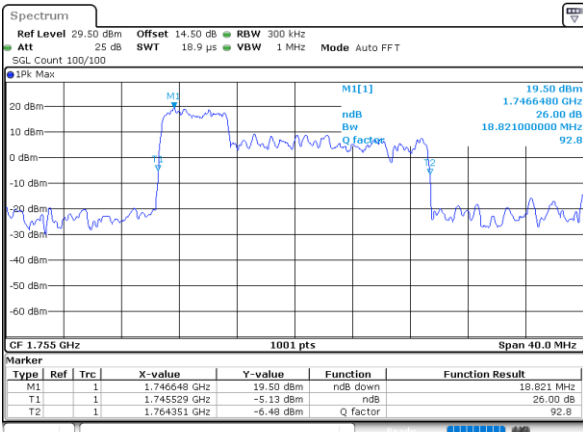

LTE Band 66B

16QAM

Lowest Channel / 5MHz+15MHz

Date: 1..JAN.2021 00:38:48

Lowest Channel / 10MHz+5MHz

Date: 31.DEC.2020 23:12:52

Middle Channel / 5MHz+15MHz

Date: 1..JAN.2021 00:54:39

Middle Channel / 10MHz+5MHz

Date: 31.DEC.2020 23:28:14

Highest Channel / 5MHz+15MHz

Date: 1..JAN.2021 01:06:57

Highest Channel / 10MHz+5MHz

Date: 31.DEC.2020 23:42:27

LTE Band 66B

16QAM