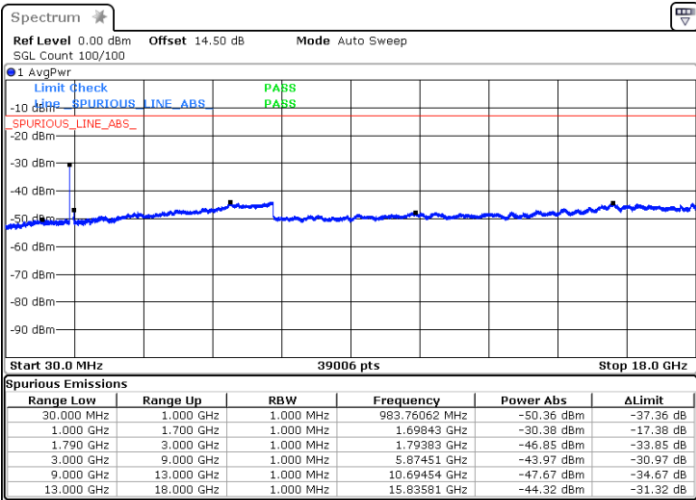

Date: 3.JAN.2021 05:07:31

LTE Band 66C / 20MHz+20MHz

64QAM

Lowest Channel / 1RB0 and 1RB99

Lowest Channel / 1RB99 and 1RB0

Date: 3.JAN.2021 23:57:32

Date: 4.JAN.2021 00:07:35

Lowest Channel / FullIRB

N/A

Date: 3.JAN.2021 23:55:39

LTE Band 66C / 20MHz+20MHz

64QAM

MiddleChannel / 1RB0 and 1RB99

Middle Channel / 1RB99 and 1RB0

Date: 4.JAN.2021 00:27:20

Date: 4.JAN.2021 00:34:50

Middle Channel / FullIRB

N/A

Date: 4.JAN.2021 00:22:04

LTE Band 66C / 20MHz+20MHz

64QAM

Highest Channel / 1RB0 and 1RB99

Highest Channel / 1RB99 and 1RB0

Date: 4.JAN.2021 00:50:54

Date: 4.JAN.2021 01:01:55

Highest Channel / FullIRB

N/A

Date: 4.JAN.2021 00:48:21

LTE Band 66B

26dB Bandwidth

Mode	LTE Band 66B : 26dB BW(MHz)		
QPSK			
BW	5MHz+5MHz	5MHz+10MHz	5MHz+15MHz
Lowest CH	9.87	14.51	18.70
Middle CH	9.85	14.54	18.90
Highest CH	9.99	14.51	18.90
BW	10MHz+5MHz	10MHz+10MHz	15MHz+5MHz
Lowest CH	14.69	19.78	19.10
Middle CH	14.66	19.70	19.10
Highest CH	14.54	19.74	19.06