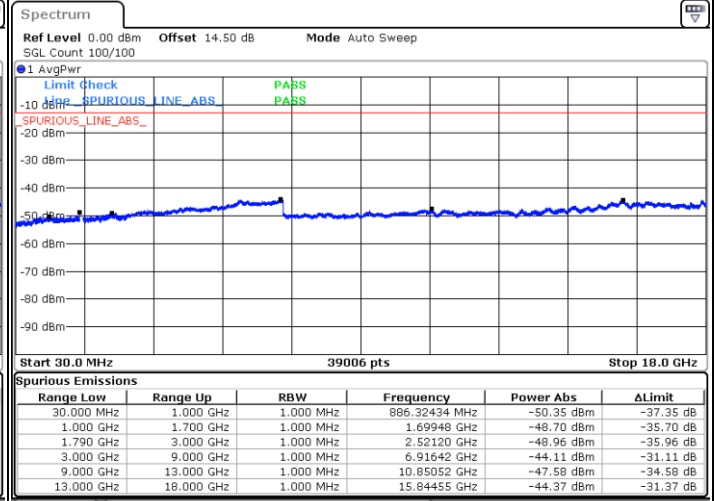

LTE Band 66C / 20MHz+5MHz

64QAM

Lowest Channel / 1RB0 and 1RB24

Lowest Channel / 1RB99 and 1RB0

Date: 3.JAN.2021 05:36:38

Date: 3.JAN.2021 05:37:48

Lowest Channel / FullIRB

N/A

Date: 3.JAN.2021 05:29:44

LTE Band 66C / 20MHz+5MHz

64QAM

Middle Channel / 1RB0 and 1RB24

Middle Channel / 1RB99 and 1RB0

Date: 3.JAN.2021 05:47:14

Date: 3.JAN.2021 05:51:56

Middle Channel / FullRB

N/A

Date: 3.JAN.2021 05:45:48

LTE Band 66C / 20MHz+5MHz

64QAM

Highest Channel / 1RB0 and 1RB24

Highest Channel / 1RB99 and 1RB0

Date: 3.JAN.2021 05:58:54

Date: 3.JAN.2021 06:06:15

Highest Channel / FullIRB

N/A

Date: 3.JAN.2021 05:57:34

LTE Band 66C / 20MHz+10MHz

64QAM

Lowest Channel / 1RB0 and 1RB49

Lowest Channel / 1RB99 and 1RB0

Date: 3.JAN.2021 01:05:50