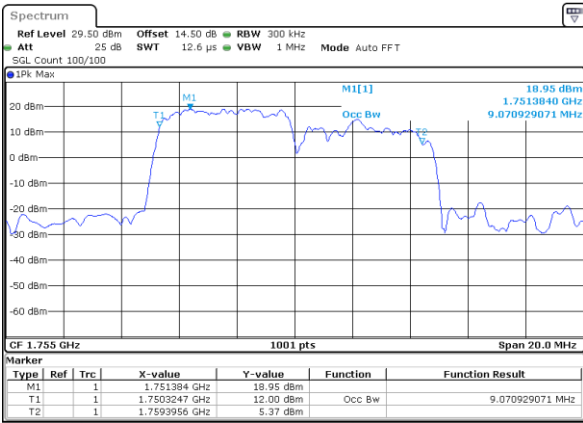

Highest Channel / 5MHz+15MHz

Date: 1.7AN.2021 01:05:10

Highest Channel / 10MHz+5MHz

Date: 31.DEC.2020 23:41:01

LTE Band 66B

QPSK

Lowest Channel / 10MHz+10MHz

Date: 2, JAN, 2021 19:29:37

Lowest Channel / 15MHz+5MHz

Date: 1, JAN, 2021 01:22:50

Middle Channel / 10MHz+10MHz

Date: 2, JAN, 2021 19:48:02

Middle Channel / 15MHz+5MHz

Date: 1, JAN, 2021 01:47:32

Highest Channel / 10MHz+10MHz

Date: 2, JAN, 2021 20:01:38

Highest Channel / 15MHz+5MHz

Date: 1, JAN, 2021 01:56:31

LTE Band 66B

16QAM

Lowest Channel / 5MHz+5MHz

Date: 31.DEC.2020 20:52:44

Lowest Channel / 5MHz+10MHz

Date: 31.DEC.2020 21:53:15

Middle Channel / 5MHz+5MHz

Date: 31.DEC.2020 21:25:12

Middle Channel / 5MHz+10MHz

Date: 31.DEC.2020 22:13:00

Highest Channel / 5MHz+5MHz

Date: 31.DEC.2020 21:38:50

Highest Channel / 5MHz+10MHz

Date: 31.DEC.2020 22:43:23