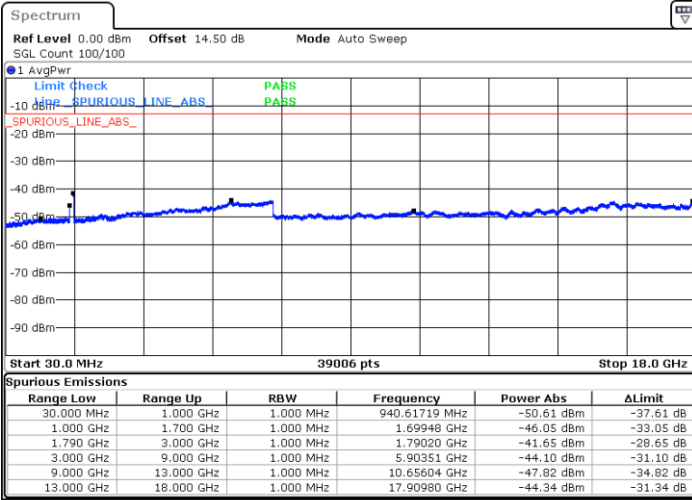

Lowest Channel / 1RB0 and 1RB74

Lowest Channel / 1RB99 and 1RB0

Date: 3.JAN.2021 04:28:08

Date: 3.JAN.2021 04:36:48

Lowest Channel / FullIRB

N/A

Date: 3.JAN.2021 04:26:09

LTE Band 66C / 20MHz+15MHz

64QAM

Middle Channel / 1RB0 and 1RB74

Middle Channel / 1RB99 and 1RB0

Date: 3.JAN.2021 04:43:33

Date: 3.JAN.2021 04:51:41

Middle Channel / FullIRB

N/A

Date: 3.JAN.2021 04:42:16

LTE Band 66C / 20MHz+15MHz

64QAM

Highest Channel / 1RB0 and 1RB74

Highest Channel / 1RB99 and 1RB0

Date: 3.JAN.2021 05:08:55

Date: 3.JAN.2021 05:18:34

Highest Channel / FullIRB

N/A

Date: 3.JAN.2021 05:07:31

LTE Band 66C / 20MHz+20MHz

64QAM

Lowest Channel / 1RB0 and 1RB99

Lowest Channel / 1RB99 and 1RB0

Date: 3.JAN.2021 23:57:32

Date: 4.JAN.2021 00:07:35

Lowest Channel / FullIRB