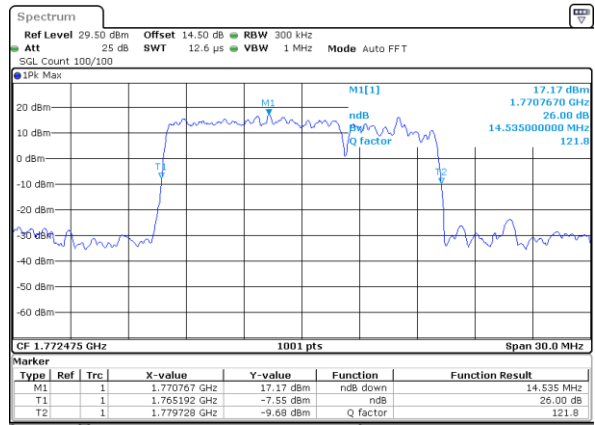

LTE Band 66B

QPSK

Lowest Channel / 5MHz+5MHz

Date: 31.DEC.2020 20:50:52

Lowest Channel / 5MHz+10MHz

Date: 31.DEC.2020 21:52:02

Middle Channel / 5MHz+5MHz

Date: 31.DEC.2020 21:26:21

Middle Channel / 5MHz+10MHz

Date: 31.DEC.2020 22:14:29

Highest Channel / 5MHz+5MHz

Date: 31.DEC.2020 21:37:20

Highest Channel / 5MHz+10MHz

Date: 31.DEC.2020 22:42:08

LTE Band 66B

QPSK

Lowest Channel / 5MHz+15MHz

Date: 1..JAN.2021 00:37:09

Lowest Channel / 10MHz+5MHz

Date: 31.DEC.2020 23:14:13

Middle Channel / 5MHz+15MHz

Date: 1..JAN.2021 00:53:22

Middle Channel / 10MHz+5MHz

Date: 31.DEC.2020 23:26:48

Highest Channel / 5MHz+15MHz

Date: 1..JAN.2021 01:05:16

Highest Channel / 10MHz+5MHz

Date: 31.DEC.2020 23:41:07

LTE Band 66B

QPSK

Lowest Channel / 10MHz+10MHz

Date: 19_JAN_2021 18:58:38