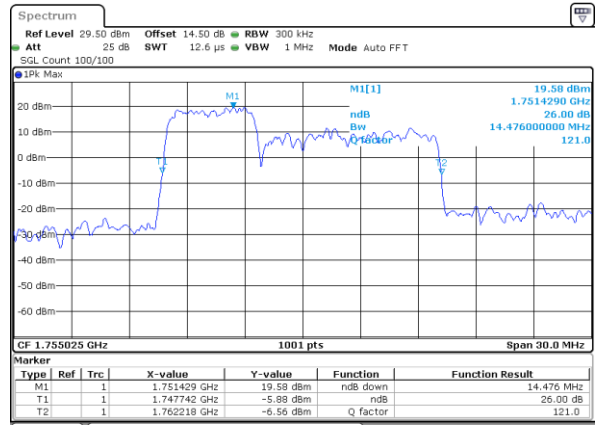

Highest Channel / 5MHz+15MHz

Date: 1..JAN.2021 01:05:16

Highest Channel / 10MHz+5MHz

Date: 31.DEC.2020 23:41:07

LTE Band 66B

QPSK

Lowest Channel / 10MHz+10MHz

Date: 19_JAN_2021 18:58:38

Lowest Channel / 15MHz+5MHz

Date: 1_JAN_2021 01:22:57

Middle Channel / 10MHz+10MHz

Date: 19_JAN_2021 19:04:16

Middle Channel / 15MHz+5MHz

Date: 1_JAN_2021 01:47:38

Highest Channel / 10MHz+10MHz

Date: 19_JAN_2021 19:06:07

Highest Channel / 15MHz+5MHz

Date: 1_JAN_2021 01:56:36

LTE Band 66B

16QAM

Lowest Channel / 5MHz+5MHz

Date: 31.DEC.2020 20:52:58

Lowest Channel / 5MHz+10MHz

Date: 31.DEC.2020 21:53:22

Middle Channel / 5MHz+5MHz

Date: 31.DEC.2020 21:25:18

Middle Channel / 5MHz+10MHz

Date: 31.DEC.2020 22:13:06

Highest Channel / 5MHz+5MHz

Date: 31.DEC.2020 21:38:56

Highest Channel / 5MHz+10MHz

Date: 31.DEC.2020 22:43:31