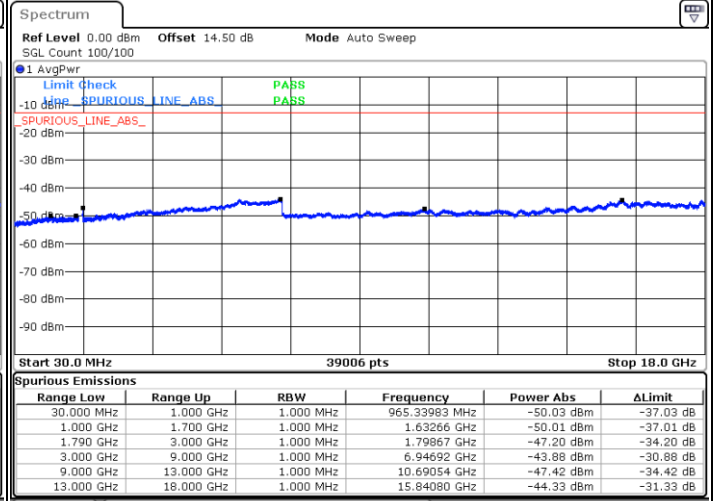

N/A

Date: 3.JAN.2021 23:55:39

LTE Band 66C / 20MHz+20MHz

64QAM

MiddleChannel / 1RB0 and 1RB99

Middle Channel / 1RB99 and 1RB0

Date: 4.JAN.2021 00:27:20

Date: 4.JAN.2021 00:34:50

Middle Channel / FullIRB

N/A

Date: 4.JAN.2021 00:22:04

LTE Band 66C / 20MHz+20MHz

64QAM

Highest Channel / 1RB0 and 1RB99

Highest Channel / 1RB99 and 1RB0

Date: 4.JAN.2021 00:50:54

Date: 4.JAN.2021 01:01:55

Highest Channel / FullIRB

N/A

Date: 4.JAN.2021 00:48:21

LTE Band 66B

26dB Bandwidth

Mode	LTE Band 66B : 26dB BW(MHz)		
QPSK			
BW	5MHz+5MHz	5MHz+10MHz	5MHz+15MHz
Lowest CH	9.87	14.51	18.70
Middle CH	9.85	14.54	18.90
Highest CH	9.99	14.51	18.90
BW	10MHz+5MHz	10MHz+10MHz	15MHz+5MHz
Lowest CH	14.69	19.78	19.10
Middle CH	14.66	19.70	19.10
Highest CH	14.54	19.74	19.06

Mode	LTE Band 66B : 26dB BW(MHz)		
16QAM			
BW	5MHz+5MHz	5MHz+10MHz	5MHz+15MHz
Lowest CH	9.89	14.48	18.86
Middle CH	9.89	14.48	18.82
Highest CH	9.91	14.48	18.90
BW	10MHz+5MHz	10MHz+10MHz	15MHz+5MHz
Lowest CH	14.54	19.82	18.94
Middle CH	14.69	19.78	19.22
Highest CH	14.69	19.74	18.90