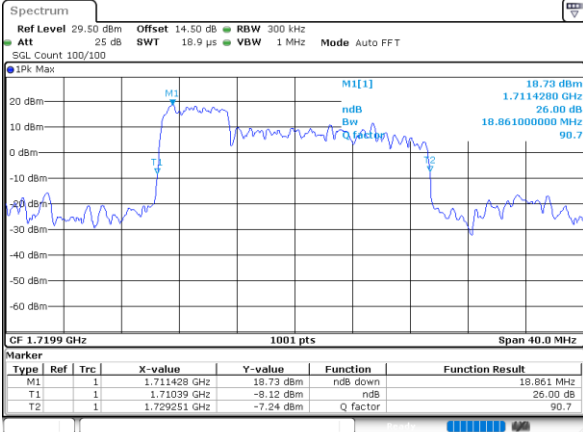

Highest Channel / 15MHz+5MHz

Date: 1_JAN_2021 01:56:36

LTE Band 66B

16QAM

Lowest Channel / 5MHz+5MHz

Date: 31.DEC.2020 20:52:58

Lowest Channel / 5MHz+10MHz

Date: 31.DEC.2020 21:53:22

Middle Channel / 5MHz+5MHz

Date: 31.DEC.2020 21:25:18

Middle Channel / 5MHz+10MHz

Date: 31.DEC.2020 22:13:06

Highest Channel / 5MHz+5MHz

Date: 31.DEC.2020 21:38:56

Highest Channel / 5MHz+10MHz

Date: 31.DEC.2020 22:43:31

LTE Band 66B

16QAM

Lowest Channel / 5MHz+15MHz

Date: 1..JAN.2021 00:38:48

Lowest Channel / 10MHz+5MHz

Date: 31.DEC.2020 23:12:52

Middle Channel / 5MHz+15MHz

Date: 1..JAN.2021 00:54:39

Middle Channel / 10MHz+5MHz

Date: 31.DEC.2020 23:28:14

Highest Channel / 5MHz+15MHz

Date: 1..JAN.2021 01:06:57

Highest Channel / 10MHz+5MHz

Date: 31.DEC.2020 23:42:27

LTE Band 66B

16QAM