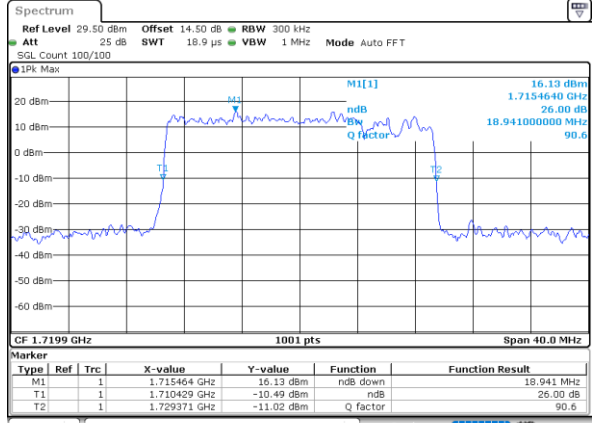

LTE Band 66B

16QAM

Lowest Channel / 5MHz+15MHz

Date: 1..JAN.2021 00:38:48

Lowest Channel / 10MHz+5MHz

Date: 31.DEC.2020 23:12:52

Middle Channel / 5MHz+15MHz

Date: 1..JAN.2021 00:54:39

Middle Channel / 10MHz+5MHz

Date: 31.DEC.2020 23:28:14

Highest Channel / 5MHz+15MHz

Date: 1..JAN.2021 01:06:57

Highest Channel / 10MHz+5MHz

Date: 31.DEC.2020 23:42:27

LTE Band 66B

16QAM

Lowest Channel / 10MHz+10MHz

Date: 19_JAN.2021 19:00:00

Lowest Channel / 15MHz+5MHz

Date: 1_JAN.2021 01:24:28

Middle Channel / 10MHz+10MHz

Date: 19_JAN.2021 19:03:22

Middle Channel / 15MHz+5MHz

Date: 1_JAN.2021 01:45:21

Highest Channel / 10MHz+10MHz

Date: 19_JAN.2021 19:07:01

Highest Channel / 15MHz+5MHz

Date: 1_JAN.2021 01:58:12

LTE Band 66B

64QAM

Lowest Channel / 5MHz+5MHz

Date: 31. DEC. 2020 20:54:35