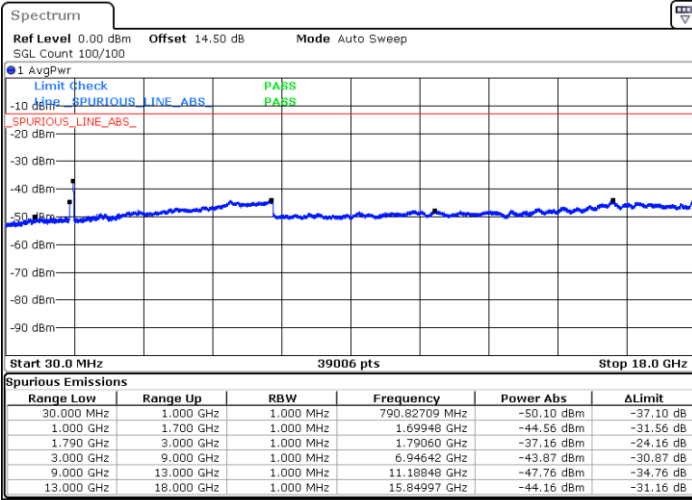

N/A

Date: 3.JAN.2021 23:55:39

LTE Band 66C / 20MHz+20MHz

64QAM

MiddleChannel / 1RB0 and 1RB99

Middle Channel / 1RB99 and 1RB0

Date: 4.JAN.2021 00:27:20

Date: 4.JAN.2021 00:34:50

Middle Channel / FullIRB

N/A

Date: 4.JAN.2021 00:22:04

LTE Band 66C / 20MHz+20MHz

64QAM

Highest Channel / 1RB0 and 1RB99

Highest Channel / 1RB99 and 1RB0

Date: 4.JAN.2021 00:50:54

Date: 4.JAN.2021 01:01:55

Highest Channel / FullIRB

N/A

Date: 4.JAN.2021 00:48:21

LTE Band 66B

26dB Bandwidth

Mode	LTE Band 66B : 26dB BW(MHz)		
QPSK			
BW	5MHz+5MHz	5MHz+10MHz	5MHz+15MHz
Lowest CH	9.87	14.51	18.70
Middle CH	9.85	14.54	18.90
Highest CH	9.99	14.51	18.90
BW	10MHz+5MHz	10MHz+10MHz	15MHz+5MHz
Lowest CH	14.69	19.78	19.10
Middle CH	14.66	19.70	19.10
Highest CH	14.54	19.74	19.06

Mode	LTE Band 66B : 26dB BW(MHz)		
16QAM			
BW	5MHz+5MHz	5MHz+10MHz	5MHz+15MHz
Lowest CH	9.89	14.48	18.86
Middle CH	9.89	14.48	18.82
Highest CH	9.91	14.48	18.90
BW	10MHz+5MHz	10MHz+10MHz	15MHz+5MHz
Lowest CH	14.54	19.82	18.94
Middle CH	14.69	19.78	19.22
Highest CH	14.69	19.74	18.90