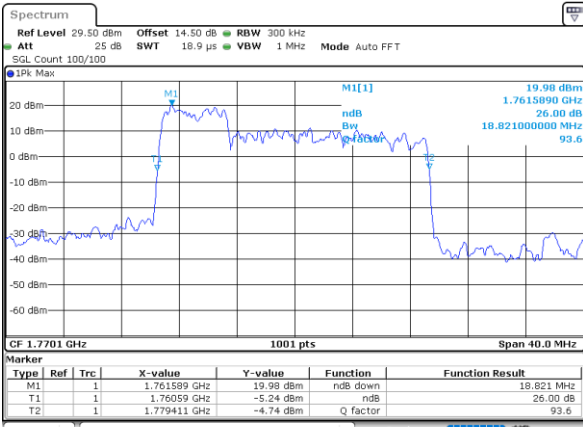

Highest Channel / 5MHz+10MHz

Date: 31. DEC. 2020 22:45:15

LTE Band 66B

64QAM

Lowest Channel / 5MHz+15MHz

Date: 1. JAN. 2021 00:40:50

Lowest Channel / 10MHz+5MHz

Date: 31. DEC. 2020 23:10:54

Middle Channel / 5MHz+15MHz

Date: 1. JAN. 2021 00:55:43

Middle Channel / 10MHz+5MHz

Date: 31. DEC. 2020 23:29:51

Highest Channel / 5MHz+15MHz

Date: 1. JAN. 2021 01:08:26

Highest Channel / 10MHz+5MHz

Date: 31. DEC. 2020 23:44:27

LTE Band 66B

64QAM

Lowest Channel / 10MHz+10MHz

Date: 19_JAN_2021 19:00:50

Lowest Channel / 15MHz+5MHz

Date: 1_JAN_2021 01:26:23

Middle Channel / 10MHz+10MHz

Date: 19_JAN_2021 19:02:46

Middle Channel / 15MHz+5MHz

Date: 1_JAN_2021 01:40:56

Highest Channel / 10MHz+10MHz

Date: 19_JAN_2021 19:07:43

Highest Channel / 15MHz+5MHz

Date: 1_JAN_2021 02:00:36

Occupied Bandwidth

Mode	LTE Band 66B : 99%OBW(MHz)		
QPSK			
BW	5MHz+5MHz	5MHz+10MHz	5MHz+15MHz
Lowest CH	9.27	13.73	18.22
Middle CH	9.15	13.49	17.94
Highest CH	9.29	13.76	18.22
BW	10MHz+5MHz	10MHz+10MHz	15MHz+5MHz
Lowest CH	13.88	18.82	18.14
Middle CH	13.91	18.62	18.06
Highest CH	13.91	18.70	18.14