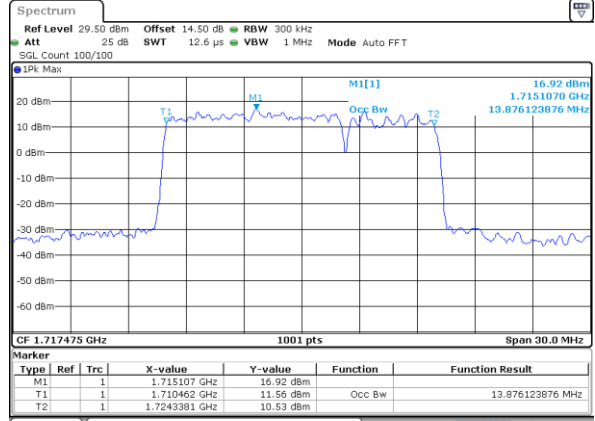

LTE Band 66B

QPSK

Lowest Channel / 5MHz+5MHz

Date: 31.DEC.2020 20:50:37

Lowest Channel / 5MHz+10MHz

Date: 31.DEC.2020 21:51:56

Middle Channel / 5MHz+5MHz

Date: 31.DEC.2020 21:26:15

Middle Channel / 5MHz+10MHz

Date: 31.DEC.2020 22:14:24

Highest Channel / 5MHz+5MHz

Date: 31.DEC.2020 21:37:15

Highest Channel / 5MHz+10MHz

Date: 31.DEC.2020 22:42:02

LTE Band 66B

QPSK

Lowest Channel / 5MHz+15MHz

Date: 1.7AN.2021 00:37:01

Lowest Channel / 10MHz+5MHz

Date: 31.DEC.2020 23:14:06

Middle Channel / 5MHz+15MHz

Date: 1.7AN.2021 00:53:16

Middle Channel / 10MHz+5MHz

Date: 31.DEC.2020 23:26:42

Highest Channel / 5MHz+15MHz

Date: 1.7AN.2021 01:05:10

Highest Channel / 10MHz+5MHz

Date: 31.DEC.2020 23:41:01

LTE Band 66B

QPSK

Lowest Channel / 10MHz+10MHz

Date: 2, JAN, 2021 19:29:37