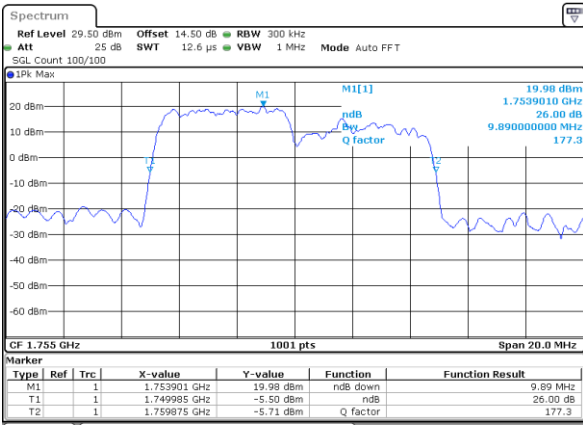

Highest Channel / 5MHz+15MHz

Date: 1..JAN.2021 01:05:16

Highest Channel / 10MHz+5MHz

Date: 31.DEC.2020 23:41:07

LTE Band 66B

QPSK

Lowest Channel / 10MHz+10MHz

Date: 19_JAN_2021 18:58:38

Lowest Channel / 15MHz+5MHz

Date: 1_JAN_2021 01:22:57

Middle Channel / 10MHz+10MHz

Date: 19_JAN_2021 19:04:16

Middle Channel / 15MHz+5MHz

Date: 1_JAN_2021 01:47:38

Highest Channel / 10MHz+10MHz

Date: 19_JAN_2021 19:06:07

Highest Channel / 15MHz+5MHz

Date: 1_JAN_2021 01:56:36

LTE Band 66B

16QAM

Lowest Channel / 5MHz+5MHz

Date: 31.DEC.2020 20:52:58

Lowest Channel / 5MHz+10MHz

Date: 31.DEC.2020 21:53:22

Middle Channel / 5MHz+5MHz

Date: 31.DEC.2020 21:25:18

Middle Channel / 5MHz+10MHz

Date: 31.DEC.2020 22:13:06

Highest Channel / 5MHz+5MHz

Date: 31.DEC.2020 21:38:56

Highest Channel / 5MHz+10MHz

Date: 31.DEC.2020 22:43:31