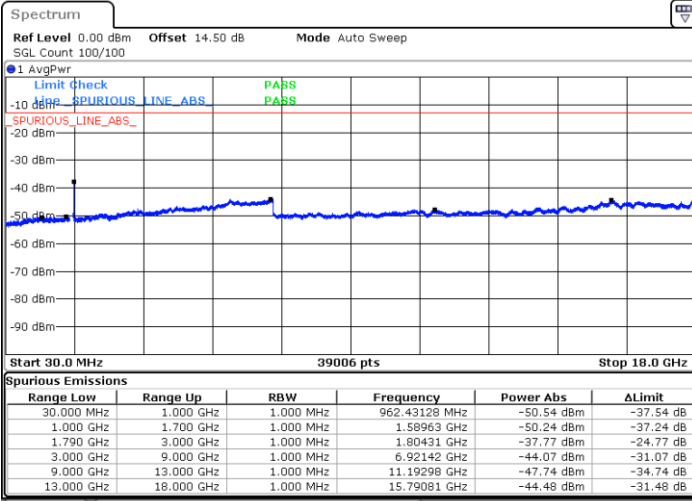

LTE Band 66C / 20MHz+15MHz

64QAM

Middle Channel / 1RB0 and 1RB74

Middle Channel / 1RB99 and 1RB0

Date: 3.JAN.2021 04:43:33