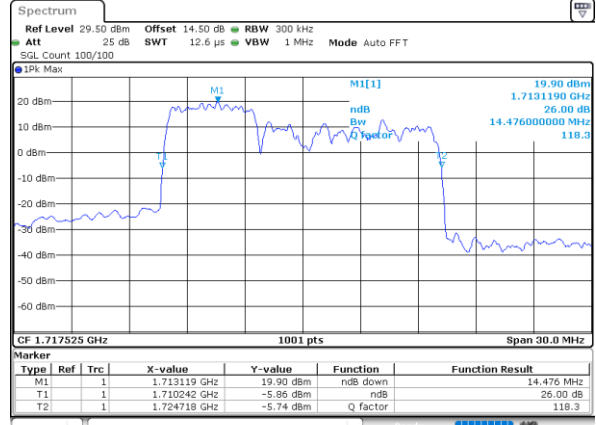

Lowest Channel / 10MHz+10MHz

Date: 19_JAN.2021 19:00:00

Lowest Channel / 15MHz+5MHz

Date: 1_JAN.2021 01:24:28

Middle Channel / 10MHz+10MHz

Date: 19_JAN.2021 19:03:22

Middle Channel / 15MHz+5MHz

Date: 1_JAN.2021 01:45:21

Highest Channel / 10MHz+10MHz

Date: 19_JAN.2021 19:07:01

Highest Channel / 15MHz+5MHz

Date: 1_JAN.2021 01:58:12

LTE Band 66B

64QAM

Lowest Channel / 5MHz+5MHz

Date: 31. DEC. 2020 20:54:35

Lowest Channel / 5MHz+10MHz

Date: 31. DEC. 2020 21:58:20

Middle Channel / 5MHz+5MHz

Date: 31. DEC. 2020 21:23:55

Middle Channel / 5MHz+10MHz

Date: 31. DEC. 2020 22:12:02

Highest Channel / 5MHz+5MHz

Date: 31. DEC. 2020 21:40:25

Highest Channel / 5MHz+10MHz

Date: 31. DEC. 2020 22:45:15

LTE Band 66B

64QAM

Lowest Channel / 5MHz+15MHz

Date: 1. JAN. 2021 00:40:50

Lowest Channel / 10MHz+5MHz

Date: 31. DEC. 2020 23:10:54