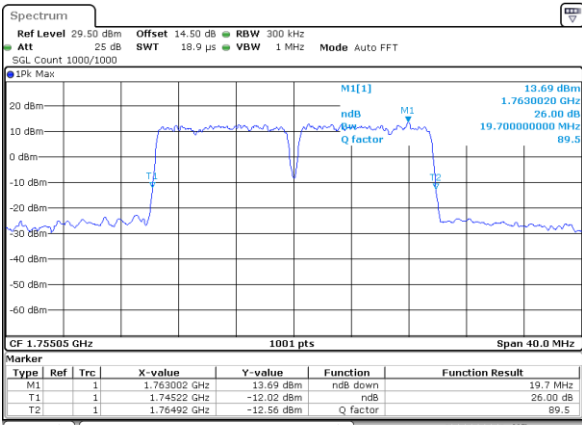

Highest Channel / 5MHz+15MHz

Date: 1..JAN.2021 01:05:16

Highest Channel / 10MHz+5MHz

Date: 31.DEC.2020 23:41:07

LTE Band 66B

QPSK

Lowest Channel / 10MHz+10MHz

Date: 19_JAN_2021 18:58:38

Lowest Channel / 15MHz+5MHz

Date: 1_JAN_2021 01:22:57

Middle Channel / 10MHz+10MHz

Date: 19_JAN_2021 19:04:16

Middle Channel / 15MHz+5MHz

Date: 1_JAN_2021 01:47:38

Highest Channel / 10MHz+10MHz

Date: 19_JAN_2021 19:06:07

Highest Channel / 15MHz+5MHz

Date: 1_JAN_2021 01:56:36

LTE Band 66B

16QAM

Lowest Channel / 5MHz+5MHz

Date: 31.DEC.2020 20:52:58

Lowest Channel / 5MHz+10MHz

Date: 31.DEC.2020 21:53:22