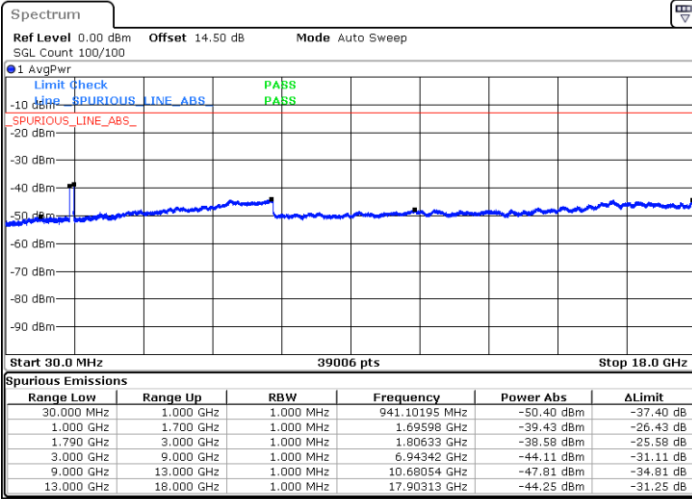

Date: 3.JAN.2021 01:16:31

Lowest Channel / FullIRB

N/A

Date: 3.JAN.2021 01:04:16

LTE Band 66C / 20MHz+10MHz

64QAM

Middle Channel / 1RB0 and 1RB49

Middle Channel / 1RB99 and 1RB0

Date: 3.JAN.2021 01:23:16

Date: 3.JAN.2021 01:37:08

Middle Channel / FullIRB

N/A

Date: 3.JAN.2021 01:22:13

LTE Band 66C / 20MHz+10MHz

64QAM

Highest Channel / 1RB0 and 1RB49

Highest Channel / 1RB99 and 1RB0

Date: 3.JAN.2021 01:46:31

Date: 3.JAN.2021 01:56:06

Highest Channel / FullIRB

N/A

Date: 3.JAN.2021 01:44:19

LTE Band 66C / 20MHz+15MHz

64QAM

Lowest Channel / 1RB0 and 1RB74

Lowest Channel / 1RB99 and 1RB0

Date: 3.JAN.2021 04:28:08

Date: 3.JAN.2021 04:36:48

Lowest Channel / FullIRB

N/A

Date: 3.JAN.2021 04:26:09

LTE Band 66C / 20MHz+15MHz