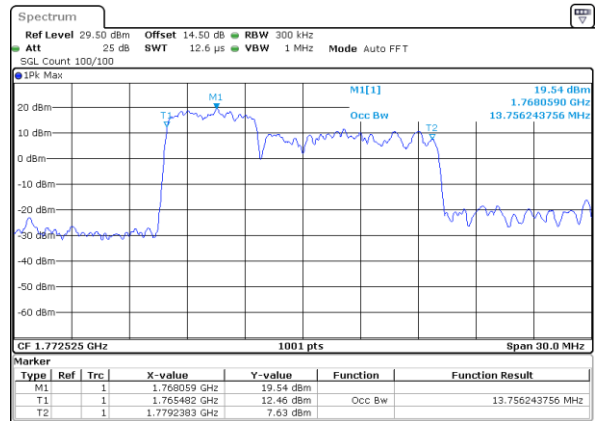

LTE Band 66B

QPSK

Lowest Channel / 5MHz+5MHz

Date: 31.DEC.2020 20:50:37

Lowest Channel / 5MHz+10MHz

Date: 31.DEC.2020 21:51:56

Middle Channel / 5MHz+5MHz

Date: 31.DEC.2020 21:26:15

Middle Channel / 5MHz+10MHz

Date: 31.DEC.2020 22:14:24

Highest Channel / 5MHz+5MHz

Date: 31.DEC.2020 21:37:15

Highest Channel / 5MHz+10MHz

Date: 31.DEC.2020 22:42:02

LTE Band 66B

QPSK

Lowest Channel / 5MHz+15MHz

Date: 1.7AN.2021 00:37:01

Lowest Channel / 10MHz+5MHz

Date: 31.DEC.2020 23:14:06

Middle Channel / 5MHz+15MHz

Date: 1.7AN.2021 00:53:16

Middle Channel / 10MHz+5MHz

Date: 31.DEC.2020 23:26:42

Highest Channel / 5MHz+15MHz

Date: 1.7AN.2021 01:05:10

Highest Channel / 10MHz+5MHz

Date: 31.DEC.2020 23:41:01

LTE Band 66B

QPSK

Lowest Channel / 10MHz+10MHz

Date: 2, JAN, 2021 19:29:37