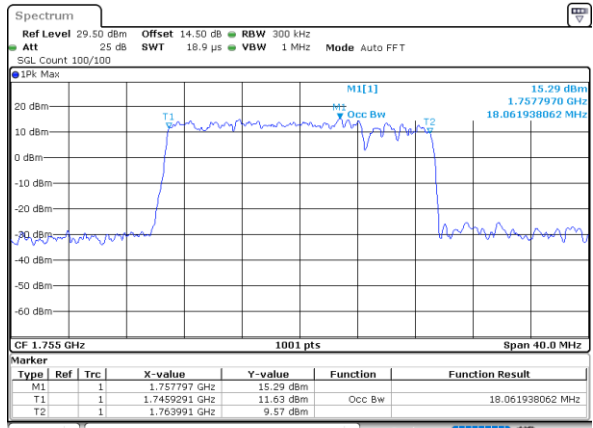

Highest Channel / 5MHz+15MHz

Date: 1.7AN.2021 01:05:10

Highest Channel / 10MHz+5MHz

Date: 31.DEC.2020 23:41:01

LTE Band 66B

QPSK

Lowest Channel / 10MHz+10MHz

Date: 2, JAN, 2021 19:29:37

Lowest Channel / 15MHz+5MHz

Date: 1, JAN, 2021 01:22:50

Middle Channel / 10MHz+10MHz

Date: 2, JAN, 2021 19:48:02

Middle Channel / 15MHz+5MHz

Date: 1, JAN, 2021 01:47:32

Highest Channel / 10MHz+10MHz

Date: 2, JAN, 2021 20:01:38

Highest Channel / 15MHz+5MHz

Date: 1, JAN, 2021 01:56:31

LTE Band 66B

16QAM

Lowest Channel / 5MHz+5MHz

Date: 31.DEC.2020 20:52:44

Lowest Channel / 5MHz+10MHz

Date: 31.DEC.2020 21:53:15