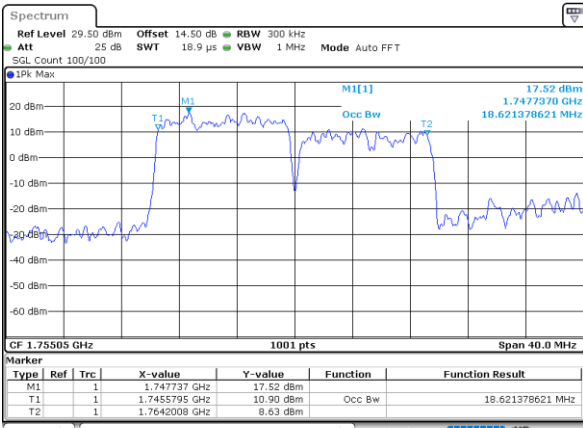

Highest Channel / 5MHz+15MHz

Date: 1.7AN.2021 01:05:10

Highest Channel / 10MHz+5MHz

Date: 31.DEC.2020 23:41:01

LTE Band 66B

QPSK

Lowest Channel / 10MHz+10MHz

Date: 2, JAN, 2021 19:29:37

Lowest Channel / 15MHz+5MHz

Date: 1, JAN, 2021 01:22:50

Middle Channel / 10MHz+10MHz

Date: 2, JAN, 2021 19:48:02

Middle Channel / 15MHz+5MHz

Date: 1, JAN, 2021 01:47:32

Highest Channel / 10MHz+10MHz

Date: 2, JAN, 2021 20:01:38

Highest Channel / 15MHz+5MHz

Date: 1, JAN, 2021 01:56:31

LTE Band 66B

16QAM

Lowest Channel / 5MHz+5MHz

Date: 31.DEC.2020 20:52:44

Lowest Channel / 5MHz+10MHz

Date: 31.DEC.2020 21:53:15