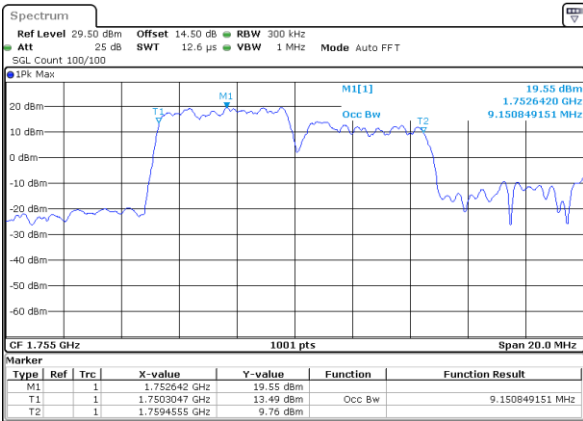

Mode	LTE Band 66B : 99%OBW(MHz)		
64QAM			
BW	5MHz+5MHz	5MHz+10MHz	5MHz+15MHz
Lowest CH	9.29	13.64	17.42
Middle CH	9.31	13.61	17.42
Highest CH	9.17	13.76	18.06
BW	10MHz+5MHz	10MHz+10MHz	15MHz+5MHz
Lowest CH	13.94	18.62	18.18
Middle CH	13.85	18.70	18.22
Highest CH	13.94	18.54	18.10

LTE Band 66B

QPSK

Lowest Channel / 5MHz+5MHz

Date: 31.DEC.2020 20:50:37

Lowest Channel / 5MHz+10MHz

Date: 31.DEC.2020 21:51:56

Middle Channel / 5MHz+5MHz

Date: 31.DEC.2020 21:26:15

Middle Channel / 5MHz+10MHz

Date: 31.DEC.2020 22:14:24

Highest Channel / 5MHz+5MHz

Date: 31.DEC.2020 21:37:15

Highest Channel / 5MHz+10MHz

Date: 31.DEC.2020 22:42:02

LTE Band 66B

QPSK