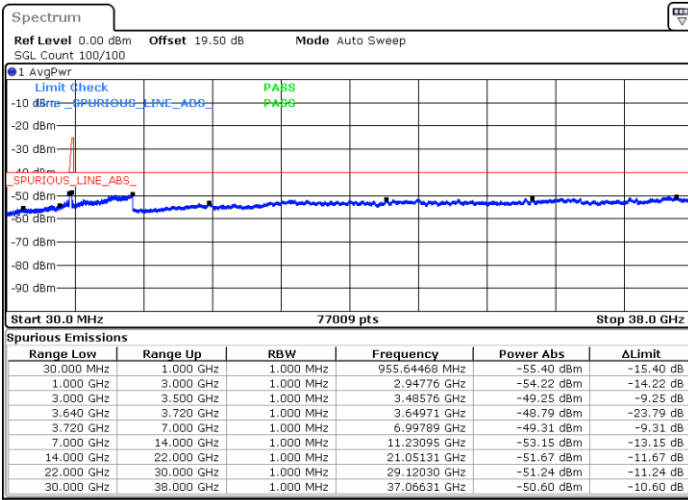

Date: 22.FEB.2021 16:07:23

Lowest Channel / FullIRB

N/A

Date: 22.FEB.2021 16:16:30

LTE Band 48C / 20MHz+10MHz

16QAM

Middle Channel / 1RB0 and 1RB49

Middle Channel / 1RB99 and 1RB0

Date: 22.FEB.2021 16:44:05

Date: 22.FEB.2021 16:56:42

Middle Channel / FullIRB

N/A

Date: 22.FEB.2021 16:39:31

LTE Band 48C / 20MHz+10MHz

16QAM

Highest Channel / 1RB0 and 1RB49

Highest Channel / 1RB99 and 1RB0

Date: 23.FEB.2021 14:22:02

Date: 23.FEB.2021 14:17:28

Highest Channel / FullIRB

N/A

Date: 23.FEB.2021 14:26:36

LTE Band 48C / 20MHz+15MHz

16QAM

Lowest Channel / 1RB0 and 1RB74

Lowest Channel / 1RB99 and 1RB0

Date: 23.FEB.2021 15:13:33

Date: 23.FEB.2021 15:08:59

Lowest Channel / FullIRB

N/A

Date: 23.FEB.2021 15:18:07

LTE Band 48C / 20MHz+15MHz