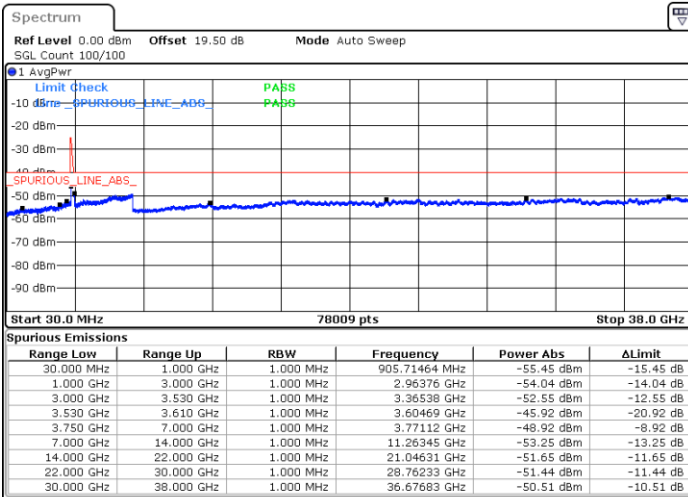

Middle Channel / 1RB99 and 1RB0

Date: 23.FEB.2021 13:01:54

Date: 23.FEB.2021 13:03:25

Middle Channel / FullIRB

N/A

Date: 23.FEB.2021 12:54:18

LTE Band 48C / 20MHz+20MHz

QPSK

Highest Channel / 1RB0 and 1RB99

Highest Channel / 1RB99 and 1RB0

Date: 23.FEB.2021 13:33:50

Date: 23.FEB.2021 13:26:13

Highest Channel / FullIRB

N/A

Date: 23.FEB.2021 13:35:21

LTE Band 48C / 5MHz+20MHz

16QAM

Lowest Channel / 1RB0 and 1RB99

Lowest Channel / 1RB24 and 1RB0

Date: 22.FEB.2021 10:19:21

Date: 22.FEB.2021 10:14:47

Lowest Channel / FullIRB

N/A

Date: 22.FEB.2021 10:23:54

LTE Band 48C / 5MHz+20MHz

16QAM

Middle Channel / 1RB0 and 1RB99

Middle Channel / 1RB24 and 1RB0

Date: 22.FEB.2021 10:51:14

Date: 22.FEB.2021 10:55:48

Middle Channel / FullIRB

N/A