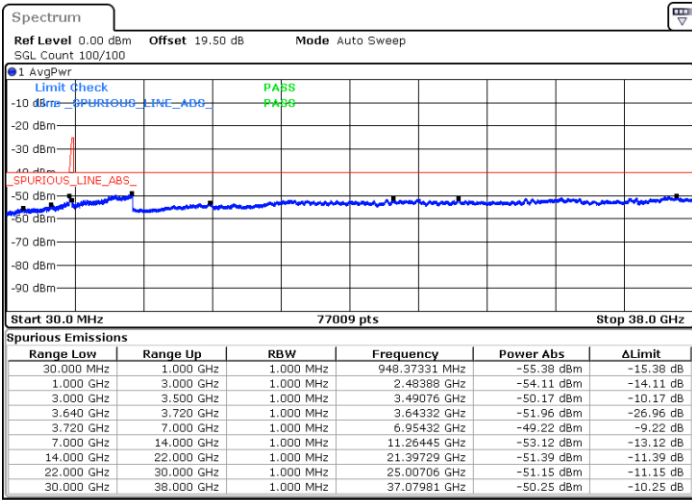

N/A

Date: 22.FEB.2021 12:51:44

LTE Band 48C / 20MHz+5MHz

16QAM

Highest Channel / 1RB0 and 1RB24

Highest Channel / 1RB99 and 1RB0

Date: 22.FEB.2021 13:28:11

Date: 22.FEB.2021 13:23:37

Highest Channel / FullIRB

N/A

Date: 22.FEB.2021 13:32:44

LTE Band 48C / 20MHz+10MHz

16QAM

Lowest Channel / 1RB0 and 1RB49

Lowest Channel / 1RB99 and 1RB0

Date: 22.FEB.2021 16:11:57

Date: 22.FEB.2021 16:07:23

Lowest Channel / FullIRB

N/A

Date: 22.FEB.2021 16:16:30

LTE Band 48C / 20MHz+10MHz

16QAM

Middle Channel / 1RB0 and 1RB49

Middle Channel / 1RB99 and 1RB0