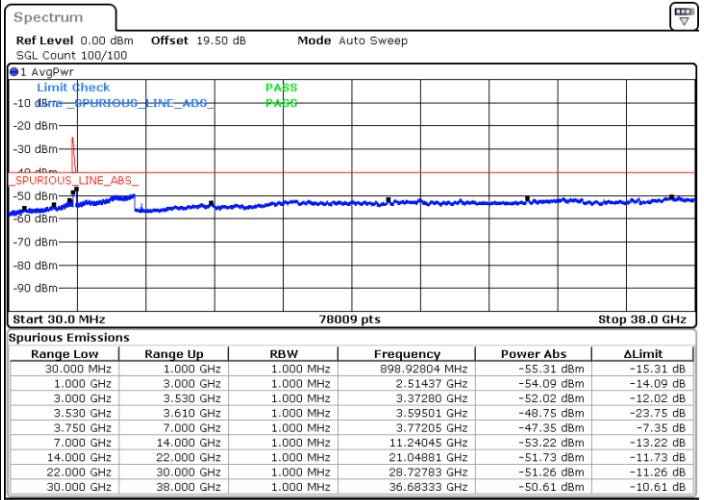

Lowest Channel / FullRB

N/A

Date: 22.FEB.2021 15:15:55

LTE Band 48C / 10MHz+20MHz

16QAM

Middle Channel / 1RB0 and 1RB99

Middle Channel / 1RB49 and 1RB0

Date: 22.FEB.2021 15:25:03

Date: 22.FEB.2021 15:29:37

Middle Channel / FullIRB

N/A

Date: 22.FEB.2021 15:20:29

LTE Band 48C / 10MHz+20MHz

16QAM

Highest Channel / 1RB0 and 1RB99

Highest Channel / 1RB49 and 1RB0

Date: 22.FEB.2021 15:38:44

Date: 22.FEB.2021 15:34:10

Highest Channel / FullIRB

N/A

Date: 22.FEB.2021 15:43:18

LTE Band 48C / 15MHz+20MHz

16QAM

Lowest Channel / 1RB0 and 1RB9

Lowest Channel / 1RB74 and 1RB0

Date: 23.FEB.2021 10:03:01

Date: 23.FEB.2021 09:58:26

Lowest Channel / FullRB

N/A

Date: 23.FEB.2021 10:07:35

LTE Band 48C / 15MHz+20MHz

16QAM