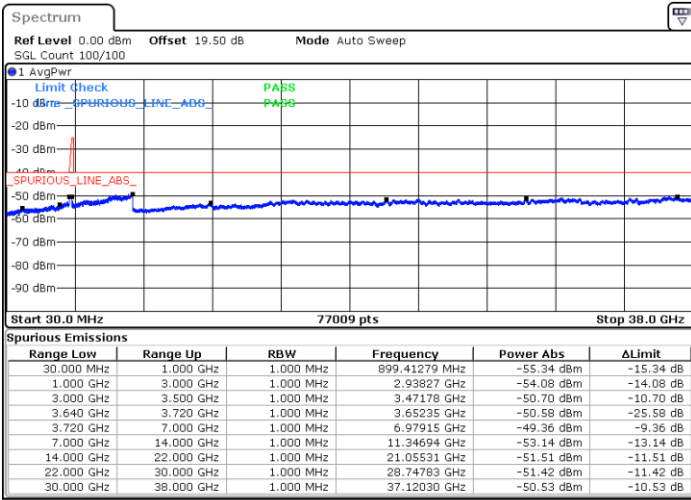

Middle Channel / 1RB0 and 1RB99

Middle Channel / 1RB74 and 1RB0

Date: 23.FEB.2021 10:37:53

Date: 23.FEB.2021 10:42:28

Middle Channel / FullIRB

N/A

Date: 23.FEB.2021 10:33:19

LTE Band 48C / 15MHz+20MHz

16QAM

Highest Channel / 1RB0 and 1RB99

Highest Channel / 1RB74 and 1RB0

Date: 23.FEB.2021 11:09:50

Date: 23.FEB.2021 11:05:16

Highest Channel / FullRB

N/A

Date: 23.FEB.2021 11:14:24

LTE Band 48C / 20MHz+5MHz

16QAM

Lowest Channel / 1RB0 and 1RB24

Lowest Channel / 1RB99 and 1RB0

Date: 22.FEB.2021 12:24:25

Date: 22.FEB.2021 12:19:51

Lowest Channel / FullIRB

N/A