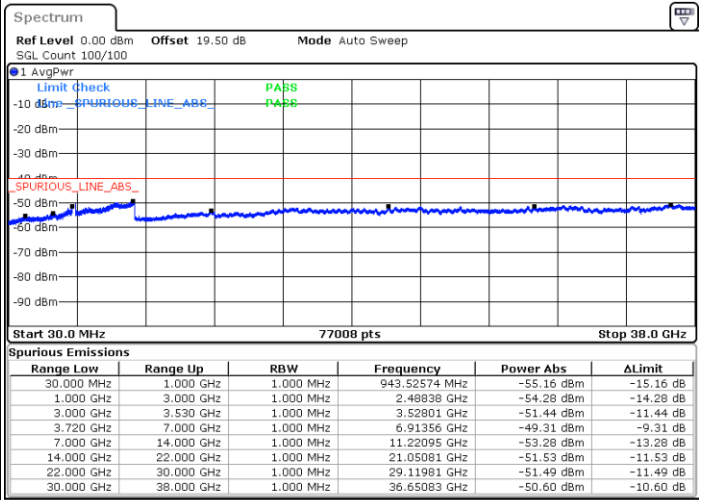

Date: 23.FEB.2021 15:34:52

Highest Channel / FullIRB

N/A

Date: 23.FEB.2021 15:44:00

LTE Band 48C / 20MHz+20MHz

QPSK

Lowest Channel / 1RB0 and 1RB99

Lowest Channel / 1RB99 and 1RB0

Date: 23.FEB.2021 12:24:01

Date: 23.FEB.2021 12:22:30

Lowest Channel / FullIRB

N/A

Date: 23.FEB.2021 12:31:37

LTE Band 48C / 20MHz+20MHz

QPSK

MiddleChannel / 1RB0 and 1RB99

Middle Channel / 1RB99 and 1RB0

Date: 23.FEB.2021 13:01:54

Date: 23.FEB.2021 13:03:25

Middle Channel / FullIRB

N/A

Date: 23.FEB.2021 12:54:18

LTE Band 48C / 20MHz+20MHz

QPSK

Highest Channel / 1RB0 and 1RB99

Highest Channel / 1RB99 and 1RB0

Date: 23.FEB.2021 13:33:50

Date: 23.FEB.2021 13:26:13

Highest Channel / FullIRB

N/A

Date: 23.FEB.2021 13:35:21

LTE Band 48C / 5MHz+20MHz