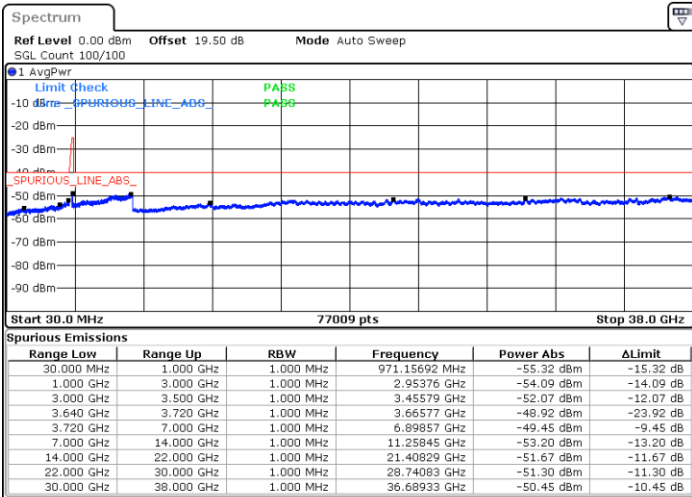

N/A

Date: 22.FEB.2021 12:51:44

LTE Band 48C / 20MHz+5MHz

16QAM

Highest Channel / 1RB0 and 1RB24

Highest Channel / 1RB99 and 1RB0

Date: 22.FEB.2021 13:28:11

Date: 22.FEB.2021 13:23:37

Highest Channel / FullIRB

N/A

Date: 22.FEB.2021 13:32:44

LTE Band 48C / 20MHz+10MHz

16QAM

Lowest Channel / 1RB0 and 1RB49

Lowest Channel / 1RB99 and 1RB0

Date: 22.FEB.2021 16:11:57

Date: 22.FEB.2021 16:07:23

Lowest Channel / FullIRB

N/A

Date: 22.FEB.2021 16:16:30

LTE Band 48C / 20MHz+10MHz

16QAM

Middle Channel / 1RB0 and 1RB49

Middle Channel / 1RB99 and 1RB0

Date: 22.FEB.2021 16:44:05

Date: 22.FEB.2021 16:56:42

Middle Channel / FullIRB

N/A

Date: 22.FEB.2021 16:39:31

LTE Band 48C / 20MHz+10MHz

16QAM

Highest Channel / 1RB0 and 1RB49