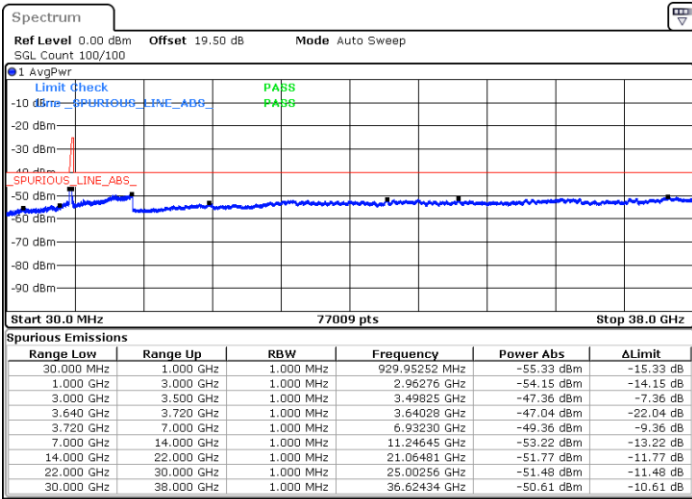

LTE Band 48C / 20MHz+15MHz

16QAM

Highest Channel / 1RB0 and 1RB74

Highest Channel / 1RB99 and 1RB0

Date: 23.FEB.2021 15:40:57

Date: 23.FEB.2021 15:36:23

Highest Channel / FullIRB

N/A

Date: 23.FEB.2021 15:45:31

LTE Band 48C / 20MHz+20MHz

16QAM

Lowest Channel / 1RB0 and 1RB99

Lowest Channel / 1RB99 and 1RB0

Date: 23.FEB.2021 12:25:32

Date: 23.FEB.2021 12:20:58

Lowest Channel / FullIRB

N/A

Date: 23.FEB.2021 12:30:06

LTE Band 48C / 20MHz+20MHz

16QAM

MiddleChannel / 1RB0 and 1RB99

Middle Channel / 1RB99 and 1RB0

Date: 23.FEB.2021 13:00:23

Date: 23.FEB.2021 13:04:56