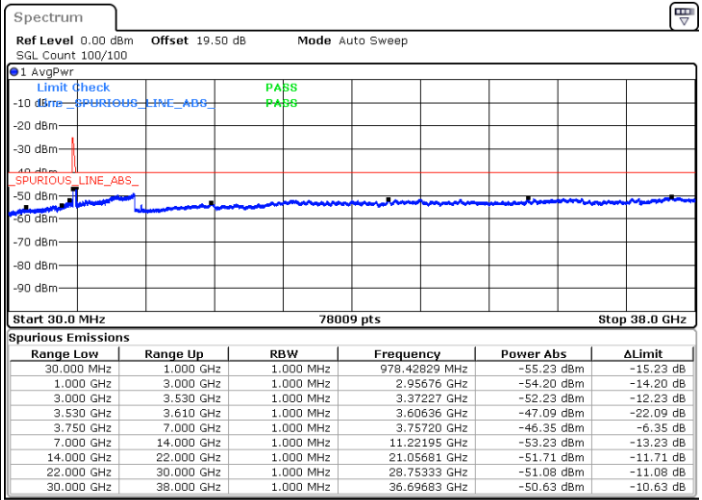

Date: 23.FEB.2021 12:24:01

Date: 23.FEB.2021 12:22:30

Lowest Channel / FullIRB

N/A

Date: 23.FEB.2021 12:31:37

LTE Band 48C / 20MHz+20MHz

QPSK

MiddleChannel / 1RB0 and 1RB99

Middle Channel / 1RB99 and 1RB0

Date: 23.FEB.2021 13:01:54

Date: 23.FEB.2021 13:03:25

Middle Channel / FullIRB

N/A

Date: 23.FEB.2021 12:54:18

LTE Band 48C / 20MHz+20MHz

QPSK

Highest Channel / 1RB0 and 1RB99

Highest Channel / 1RB99 and 1RB0

Date: 23.FEB.2021 13:33:50

Date: 23.FEB.2021 13:26:13

Highest Channel / FullIRB

N/A

Date: 23.FEB.2021 13:35:21

LTE Band 48C / 5MHz+20MHz