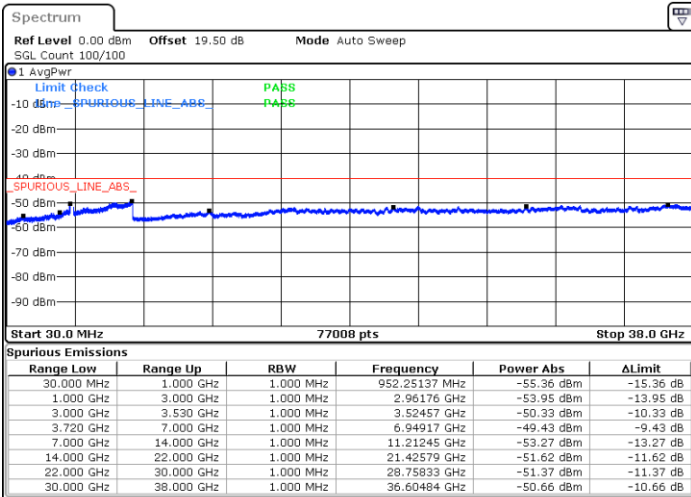

Date: 23.FEB.2021 14:25:05

LTE Band 48C / 20MHz+15MHz

QPSK

Lowest Channel / 1RB0 and 1RB74

Lowest Channel / 1RB99 and 1RB0

Date: 23.FEB.2021 15:12:02

Date: 23.FEB.2021 15:10:30

Lowest Channel / FullIRB

N/A

Date: 23.FEB.2021 15:19:38

LTE Band 48C / 20MHz+15MHz

QPSK

Middle Channel / 1RB0 and 1RB74

Middle Channel / 1RB99 and 1RB0

Date: 23.FEB.2021 15:28:46

Date: 23.FEB.2021 15:30:17

Middle Channel / FullIRB

N/A

Date: 23.FEB.2021 15:21:10

LTE Band 48C / 20MHz+15MHz

QPSK

Highest Channel / 1RB0 and 1RB74

Highest Channel / 1RB99 and 1RB0

Date: 23.FEB.2021 15:42:28

Date: 23.FEB.2021 15:34:52

Highest Channel / FullIRB

N/A

Date: 23.FEB.2021 15:44:00

LTE Band 48C / 20MHz+20MHz

QPSK

Lowest Channel / 1RB0 and 1RB99

Lowest Channel / 1RB99 and 1RB0