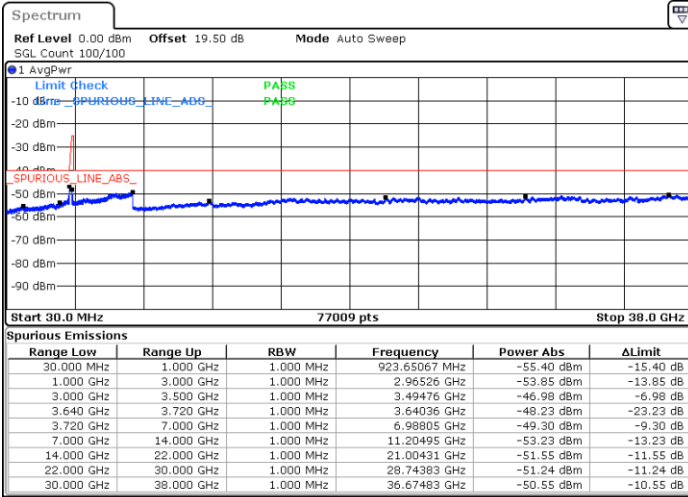

LTE Band 48C / 20MHz+10MHz

QPSK

Highest Channel / 1RB0 and 1RB49

Highest Channel / 1RB99 and 1RB0

Date: 23.FEB.2021 14:23:34

Date: 23.FEB.2021 14:15:57

Highest Channel / FullIRB

N/A

Date: 23.FEB.2021 14:25:05

LTE Band 48C / 20MHz+15MHz

QPSK

Lowest Channel / 1RB0 and 1RB74

Lowest Channel / 1RB99 and 1RB0

Date: 23.FEB.2021 15:12:02

Date: 23.FEB.2021 15:10:30

Lowest Channel / FullIRB

N/A

Date: 23.FEB.2021 15:19:38

LTE Band 48C / 20MHz+15MHz

QPSK

Middle Channel / 1RB0 and 1RB74

Middle Channel / 1RB99 and 1RB0

Date: 23.FEB.2021 15:28:46

Date: 23.FEB.2021 15:30:17

Middle Channel / FullIRB

N/A

Date: 23.FEB.2021 15:21:10

LTE Band 48C / 20MHz+15MHz

QPSK

Highest Channel / 1RB0 and 1RB74

Highest Channel / 1RB99 and 1RB0

Date: 23.FEB.2021 15:42:28