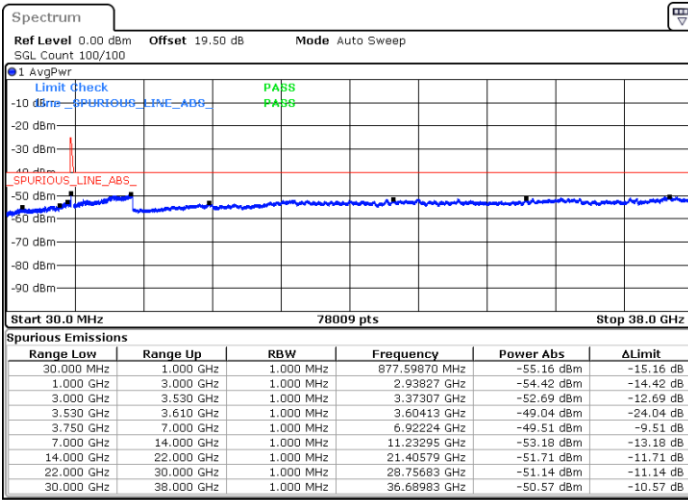

Date: 23.FEB.2021 15:34:52

Highest Channel / FullIRB

N/A

Date: 23.FEB.2021 15:44:00

LTE Band 48C / 20MHz+20MHz

QPSK

Lowest Channel / 1RB0 and 1RB99

Lowest Channel / 1RB99 and 1RB0

Date: 23.FEB.2021 12:24:01

Date: 23.FEB.2021 12:22:30

Lowest Channel / FullIRB

N/A

Date: 23.FEB.2021 12:31:37

LTE Band 48C / 20MHz+20MHz

QPSK

MiddleChannel / 1RB0 and 1RB99

Middle Channel / 1RB99 and 1RB0

Date: 23.FEB.2021 13:01:54

Date: 23.FEB.2021 13:03:25

Middle Channel / FullIRB

N/A

Date: 23.FEB.2021 12:54:18

LTE Band 48C / 20MHz+20MHz

QPSK

Highest Channel / 1RB0 and 1RB99

Highest Channel / 1RB99 and 1RB0

Date: 23.FEB.2021 13:33:50

Date: 23.FEB.2021 13:26:13

Highest Channel / FullIRB

N/A

Date: 23.FEB.2021 13:35:21

LTE Band 48C / 5MHz+20MHz