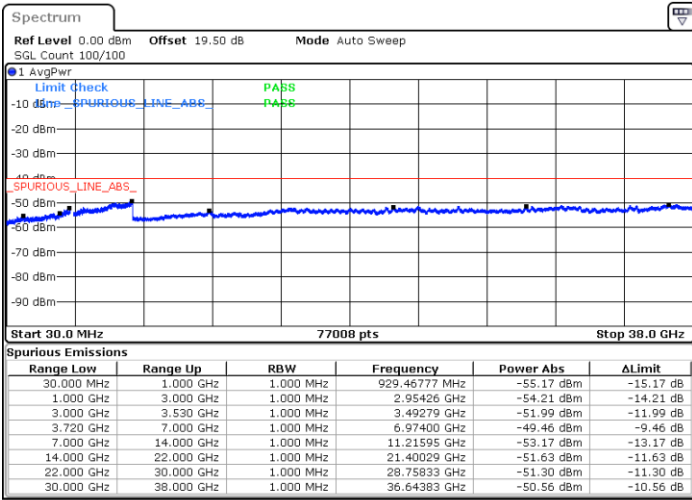

LTE Band 48C / 20MHz+15MHz

16QAM

Highest Channel / 1RB0 and 1RB74

Highest Channel / 1RB99 and 1RB0

Date: 23.FEB.2021 15:40:57

Date: 23.FEB.2021 15:36:23

Highest Channel / FullIRB

N/A

Date: 23.FEB.2021 15:45:31

LTE Band 48C / 20MHz+20MHz

16QAM

Lowest Channel / 1RB0 and 1RB99

Lowest Channel / 1RB99 and 1RB0

Date: 23.FEB.2021 12:25:32

Date: 23.FEB.2021 12:20:58

Lowest Channel / FullIRB

N/A

Date: 23.FEB.2021 12:30:06

LTE Band 48C / 20MHz+20MHz

16QAM

MiddleChannel / 1RB0 and 1RB99

Middle Channel / 1RB99 and 1RB0

Date: 23.FEB.2021 13:00:23

Date: 23.FEB.2021 13:04:56