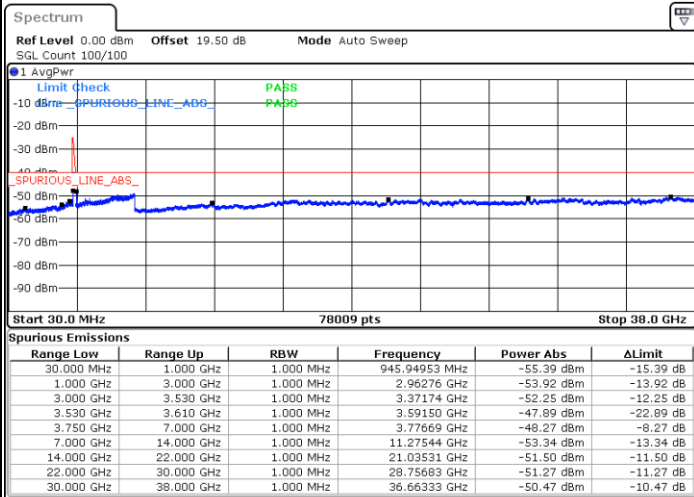

LTE Band 48C / 5MHz+20MHz

16QAM

Middle Channel / 1RB0 and 1RB99

Middle Channel / 1RB24 and 1RB0

Date: 22.FEB.2021 10:51:14

Date: 22.FEB.2021 10:55:48

Middle Channel / FullIRB

N/A

Date: 22.FEB.2021 10:46:41

LTE Band 48C / 5MHz+20MHz

16QAM

Highest Channel / 1RB0 and 1RB99

Highest Channel / 1RB24 and 1RB0

Date: 22.FEB.2021 11:23:08

Date: 22.FEB.2021 11:18:34

Highest Channel / FullIRB

N/A

Date: 22.FEB.2021 11:27:41

LTE Band 48C / 10MHz+20MHz

16QAM

Lowest Channel / 1RB0 and 1RB9

Lowest Channel / 1RB49 and 1RB0

Date: 22.FEB.2021 15:11:21

Date: 22.FEB.2021 15:06:48

Lowest Channel / FullRB

N/A

Date: 22.FEB.2021 15:15:55

LTE Band 48C / 10MHz+20MHz

16QAM

Middle Channel / 1RB0 and 1RB99

Middle Channel / 1RB49 and 1RB0

Date: 22.FEB.2021 15:25:03