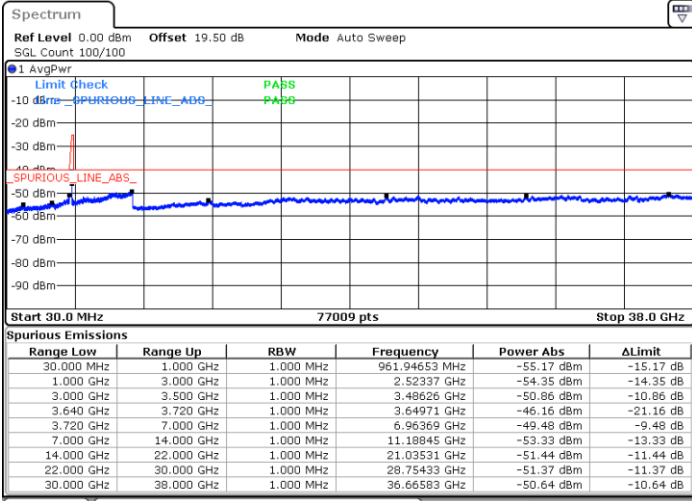

Date: 22.FEB.2021 15:29:37

Middle Channel / FullIRB

N/A

Date: 22.FEB.2021 15:20:29

LTE Band 48C / 10MHz+20MHz

16QAM

Highest Channel / 1RB0 and 1RB99

Highest Channel / 1RB49 and 1RB0

Date: 22.FEB.2021 15:38:44

Date: 22.FEB.2021 15:34:10

Highest Channel / FullIRB

N/A

Date: 22.FEB.2021 15:43:18

LTE Band 48C / 15MHz+20MHz

16QAM

Lowest Channel / 1RB0 and 1RB9

Lowest Channel / 1RB74 and 1RB0

Date: 23.FEB.2021 10:03:01

Date: 23.FEB.2021 09:58:26

Lowest Channel / FullRB

N/A

Date: 23.FEB.2021 10:07:35

LTE Band 48C / 15MHz+20MHz

16QAM

Middle Channel / 1RB0 and 1RB99

Middle Channel / 1RB74 and 1RB0

Date: 23.FEB.2021 10:37:53

Date: 23.FEB.2021 10:42:28

Middle Channel / FullIRB

N/A

Date: 23.FEB.2021 10:33:19

LTE Band 48C / 15MHz+20MHz