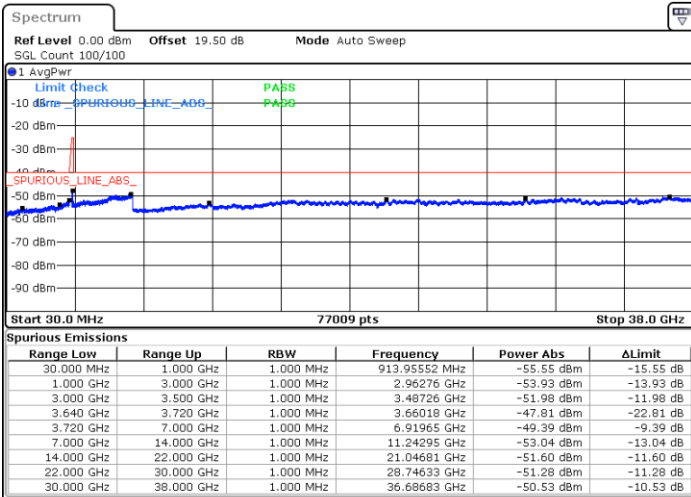

LTE Band 48C / 20MHz+5MHz

16QAM

Lowest Channel / 1RB0 and 1RB24

Lowest Channel / 1RB99 and 1RB0

Date: 22.FEB.2021 12:24:25

Date: 22.FEB.2021 12:19:51

Lowest Channel / FullIRB

N/A

Date: 22.FEB.2021 12:28:59

LTE Band 48C / 20MHz+5MHz

16QAM

Middle Channel / 1RB0 and 1RB24

Middle Channel / 1RB99 and 1RB0

Date: 22.FEB.2021 12:56:18

Date: 22.FEB.2021 13:00:51

Middle Channel / FullIRB

N/A

Date: 22.FEB.2021 12:51:44

LTE Band 48C / 20MHz+5MHz

16QAM

Highest Channel / 1RB0 and 1RB24

Highest Channel / 1RB99 and 1RB0

Date: 22.FEB.2021 13:28:11

Date: 22.FEB.2021 13:23:37