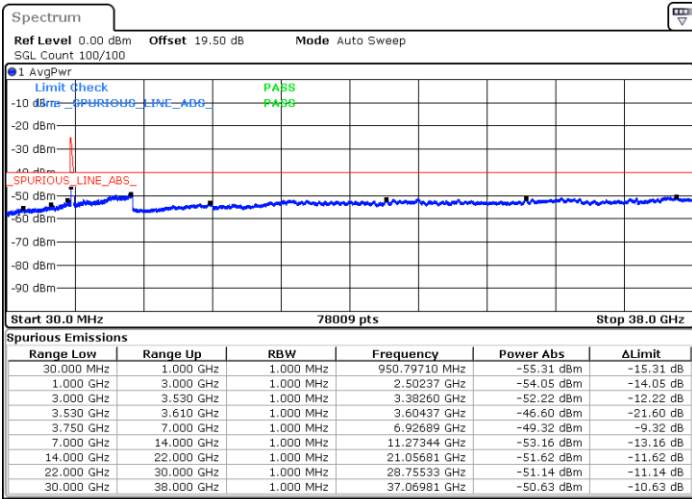

Lowest Channel / FullRB

N/A

Date: 22.FEB.2021 15:15:55

LTE Band 48C / 10MHz+20MHz

16QAM

Middle Channel / 1RB0 and 1RB99

Middle Channel / 1RB49 and 1RB0

Date: 22.FEB.2021 15:25:03

Date: 22.FEB.2021 15:29:37

Middle Channel / FullIRB

N/A

Date: 22.FEB.2021 15:20:29

LTE Band 48C / 10MHz+20MHz

16QAM

Highest Channel / 1RB0 and 1RB99

Highest Channel / 1RB49 and 1RB0

Date: 22.FEB.2021 15:38:44

Date: 22.FEB.2021 15:34:10

Highest Channel / FullIRB

N/A

Date: 22.FEB.2021 15:43:18

LTE Band 48C / 15MHz+20MHz

16QAM

Lowest Channel / 1RB0 and 1RB9

Lowest Channel / 1RB74 and 1RB0

Date: 23.FEB.2021 10:03:01

Date: 23.FEB.2021 09:58:26

Lowest Channel / FullRB

N/A

Date: 23.FEB.2021 10:07:35

LTE Band 48C / 15MHz+20MHz

16QAM