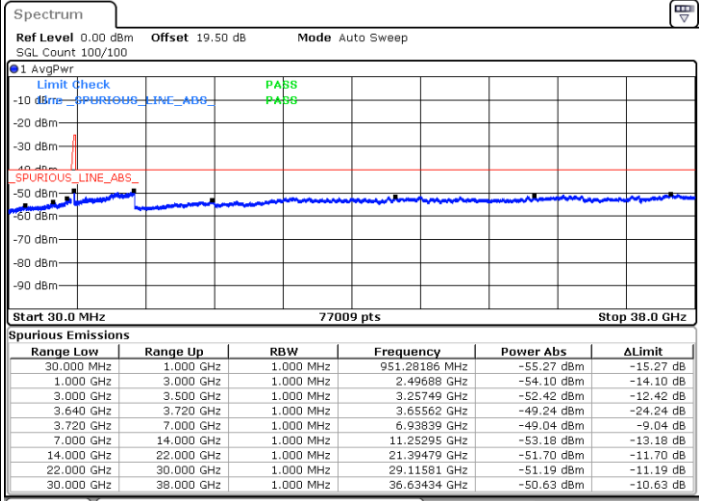

Date: 22.FEB.2021 15:29:37

Middle Channel / FullIRB

N/A

Date: 22.FEB.2021 15:20:29

LTE Band 48C / 10MHz+20MHz

16QAM

Highest Channel / 1RB0 and 1RB99

Highest Channel / 1RB49 and 1RB0

Date: 22.FEB.2021 15:38:44

Date: 22.FEB.2021 15:34:10

Highest Channel / FullIRB

N/A

Date: 22.FEB.2021 15:43:18

LTE Band 48C / 15MHz+20MHz

16QAM

Lowest Channel / 1RB0 and 1RB9

Lowest Channel / 1RB74 and 1RB0

Date: 23.FEB.2021 10:03:01

Date: 23.FEB.2021 09:58:26

Lowest Channel / FullRB

N/A

Date: 23.FEB.2021 10:07:35

LTE Band 48C / 15MHz+20MHz

16QAM

Middle Channel / 1RB0 and 1RB99

Middle Channel / 1RB74 and 1RB0

Date: 23.FEB.2021 10:37:53

Date: 23.FEB.2021 10:42:28

Middle Channel / FullIRB

N/A

Date: 23.FEB.2021 10:33:19

LTE Band 48C / 15MHz+20MHz