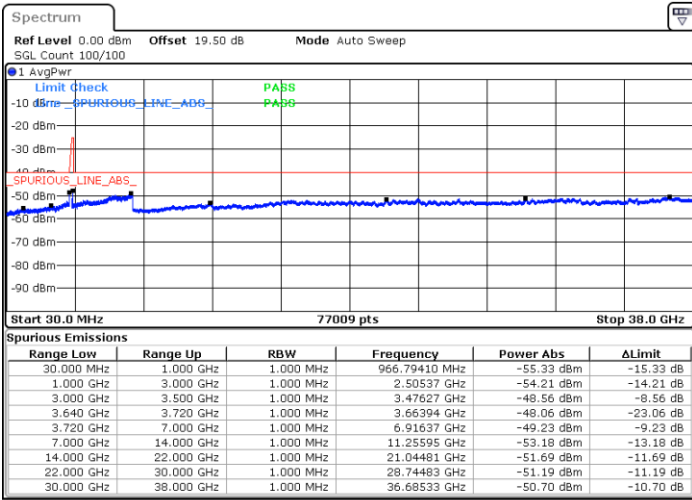

LTE Band 48C / 20MHz+15MHz

16QAM

Highest Channel / 1RB0 and 1RB74

Highest Channel / 1RB99 and 1RB0

Date: 23.FEB.2021 15:40:57

Date: 23.FEB.2021 15:36:23

Highest Channel / FullIRB

N/A

Date: 23.FEB.2021 15:45:31

LTE Band 48C / 20MHz+20MHz

16QAM

Lowest Channel / 1RB0 and 1RB99

Lowest Channel / 1RB99 and 1RB0

Date: 23.FEB.2021 12:25:32

Date: 23.FEB.2021 12:20:58

Lowest Channel / FullIRB

N/A

Date: 23.FEB.2021 12:30:06

LTE Band 48C / 20MHz+20MHz

16QAM

MiddleChannel / 1RB0 and 1RB99

Middle Channel / 1RB99 and 1RB0

Date: 23.FEB.2021 13:00:23

Date: 23.FEB.2021 13:04:56