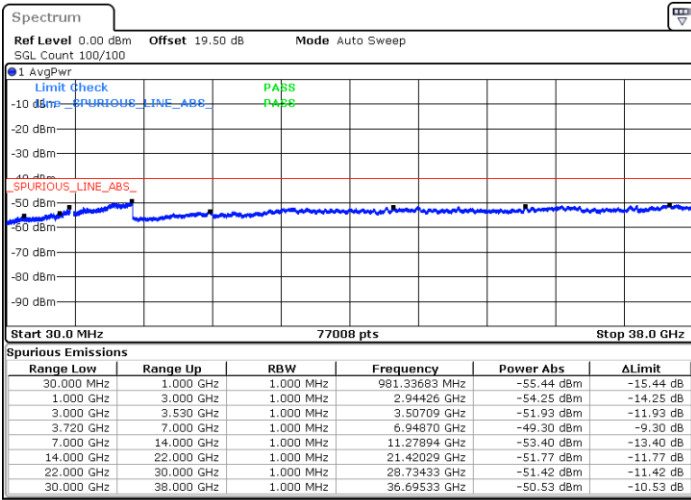

Date: 23.FEB.2021 14:25:05

LTE Band 48C / 20MHz+15MHz

QPSK

Lowest Channel / 1RB0 and 1RB74

Lowest Channel / 1RB99 and 1RB0

Date: 23.FEB.2021 15:12:02

Date: 23.FEB.2021 15:10:30

Lowest Channel / FullIRB

N/A

Date: 23.FEB.2021 15:19:38

LTE Band 48C / 20MHz+15MHz

QPSK

Middle Channel / 1RB0 and 1RB74

Middle Channel / 1RB99 and 1RB0

Date: 23.FEB.2021 15:28:46

Date: 23.FEB.2021 15:30:17

Middle Channel / FullIRB

N/A

Date: 23.FEB.2021 15:21:10

LTE Band 48C / 20MHz+15MHz

QPSK

Highest Channel / 1RB0 and 1RB74

Highest Channel / 1RB99 and 1RB0

Date: 23.FEB.2021 15:42:28

Date: 23.FEB.2021 15:34:52

Highest Channel / FullIRB

N/A

Date: 23.FEB.2021 15:44:00

LTE Band 48C / 20MHz+20MHz

QPSK

Lowest Channel / 1RB0 and 1RB99

Lowest Channel / 1RB99 and 1RB0