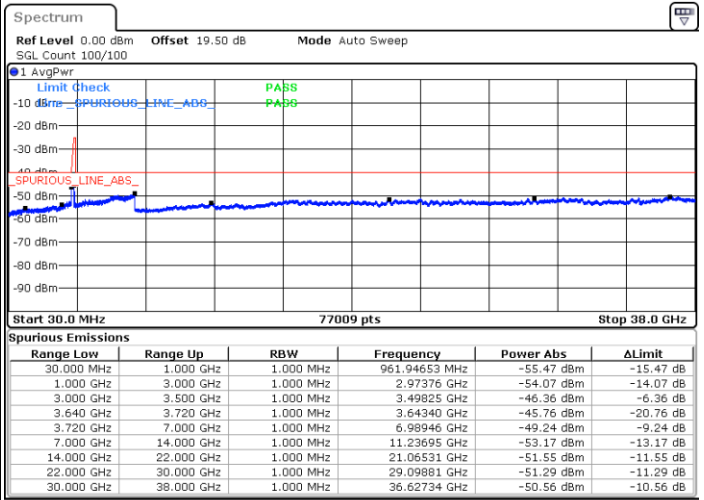

LTE Band 48C / 20MHz+5MHz

16QAM

Lowest Channel / 1RB0 and 1RB24

Lowest Channel / 1RB99 and 1RB0

Date: 22.FEB.2021 12:24:25

Date: 22.FEB.2021 12:19:51

Lowest Channel / FullIRB

N/A

Date: 22.FEB.2021 12:28:59

LTE Band 48C / 20MHz+5MHz

16QAM

Middle Channel / 1RB0 and 1RB24

Middle Channel / 1RB99 and 1RB0

Date: 22.FEB.2021 12:56:18

Date: 22.FEB.2021 13:00:51

Middle Channel / FullIRB

N/A

Date: 22.FEB.2021 12:51:44

LTE Band 48C / 20MHz+5MHz

16QAM

Highest Channel / 1RB0 and 1RB24

Highest Channel / 1RB99 and 1RB0

Date: 22.FEB.2021 13:28:11

Date: 22.FEB.2021 13:23:37