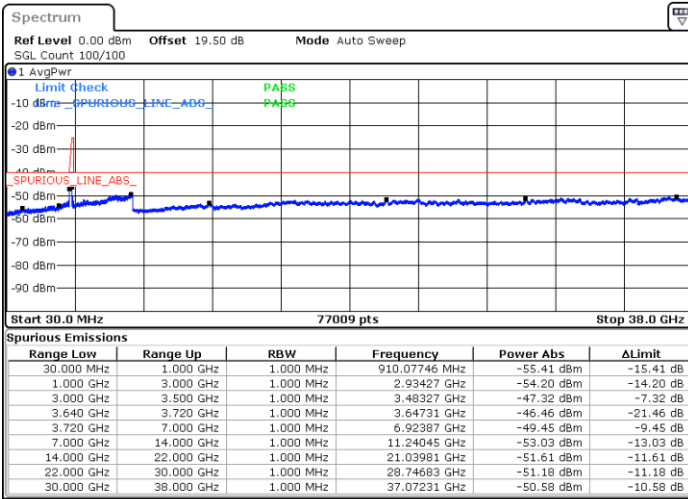

Highest Channel / 1RB99 and 1RB0

Date: 23.FEB.2021 14:22:02

Date: 23.FEB.2021 14:17:28

Highest Channel / FullIRB

N/A

Date: 23.FEB.2021 14:26:36

LTE Band 48C / 20MHz+15MHz

16QAM

Lowest Channel / 1RB0 and 1RB74

Lowest Channel / 1RB99 and 1RB0

Date: 23.FEB.2021 15:13:33

Date: 23.FEB.2021 15:08:59

Lowest Channel / FullIRB

N/A

Date: 23.FEB.2021 15:18:07

LTE Band 48C / 20MHz+15MHz

LTE Band 48C / 20MHz+15MHz

16QAM

Highest Channel / 1RB0 and 1RB74

Highest Channel / 1RB99 and 1RB0

Date: 23.FEB.2021 15:40:57

Date: 23.FEB.2021 15:36:23

Highest Channel / FullIRB

N/A