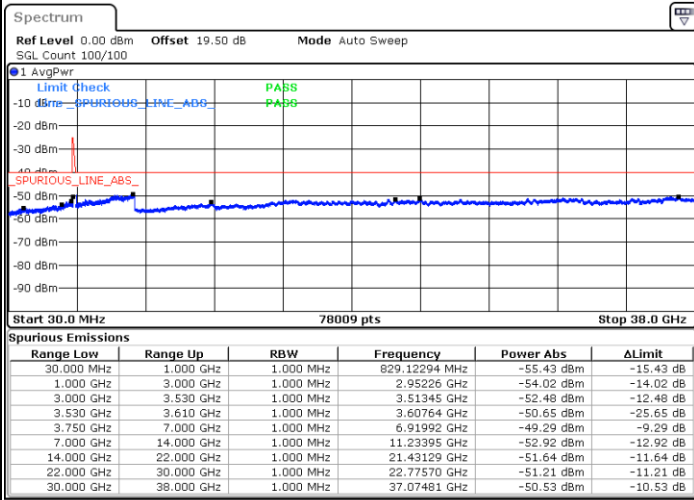

LTE Band 48C / 5MHz+20MHz

16QAM

Middle Channel / 1RB0 and 1RB99

Middle Channel / 1RB24 and 1RB0

Date: 22.FEB.2021 10:51:14

Date: 22.FEB.2021 10:55:48

Middle Channel / FullIRB

N/A

Date: 22.FEB.2021 10:46:41

LTE Band 48C / 5MHz+20MHz

16QAM

Highest Channel / 1RB0 and 1RB99

Highest Channel / 1RB24 and 1RB0

Date: 22.FEB.2021 11:23:08

Date: 22.FEB.2021 11:18:34

Highest Channel / FullIRB

N/A

Date: 22.FEB.2021 11:27:41

LTE Band 48C / 10MHz+20MHz

16QAM

Lowest Channel / 1RB0 and 1RB9

Lowest Channel / 1RB49 and 1RB0

Date: 22.FEB.2021 15:11:21

Date: 22.FEB.2021 15:06:48