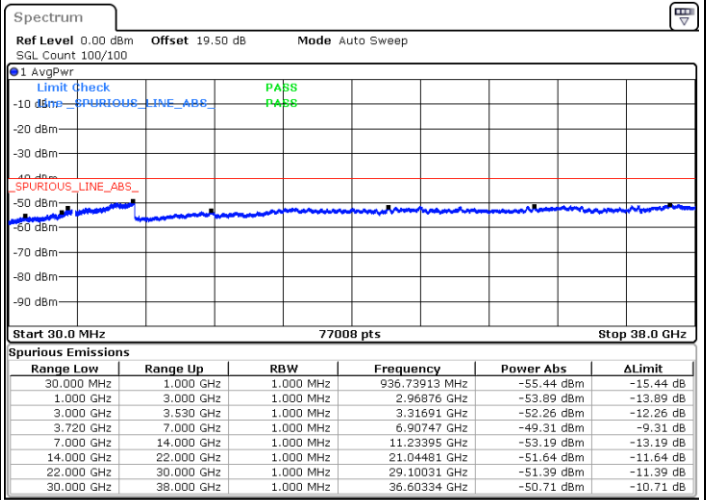

LTE Band 48C / 20MHz+15MHz

16QAM

Highest Channel / 1RB0 and 1RB74

Highest Channel / 1RB99 and 1RB0

Date: 23.FEB.2021 15:40:57

Date: 23.FEB.2021 15:36:23

Highest Channel / FullIRB

N/A

Date: 23.FEB.2021 15:45:31

LTE Band 48C / 20MHz+20MHz

16QAM

Lowest Channel / 1RB0 and 1RB99

Lowest Channel / 1RB99 and 1RB0

Date: 23.FEB.2021 12:25:32

Date: 23.FEB.2021 12:20:58

Lowest Channel / FullIRB

N/A

Date: 23.FEB.2021 12:30:06

LTE Band 48C / 20MHz+20MHz

16QAM

MiddleChannel / 1RB0 and 1RB99

Middle Channel / 1RB99 and 1RB0

Date: 23.FEB.2021 13:00:23

Date: 23.FEB.2021 13:04:56