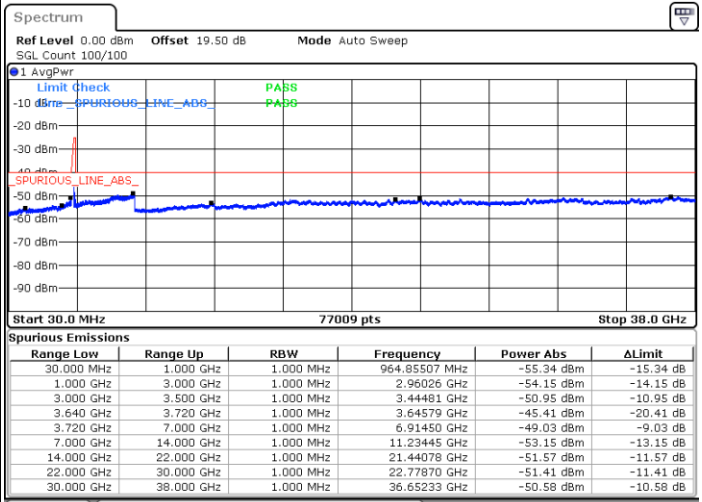

Date: 22.FEB.2021 10:46:41

LTE Band 48C / 5MHz+20MHz

16QAM

Highest Channel / 1RB0 and 1RB99

Highest Channel / 1RB24 and 1RB0

Date: 22.FEB.2021 11:23:08

Date: 22.FEB.2021 11:18:34

Highest Channel / FullIRB

N/A

Date: 22.FEB.2021 11:27:41

LTE Band 48C / 10MHz+20MHz

16QAM

Lowest Channel / 1RB0 and 1RB9

Lowest Channel / 1RB49 and 1RB0

Date: 22.FEB.2021 15:11:21

Date: 22.FEB.2021 15:06:48

Lowest Channel / FullRB

N/A

Date: 22.FEB.2021 15:15:55

LTE Band 48C / 10MHz+20MHz

16QAM

Middle Channel / 1RB0 and 1RB99

Middle Channel / 1RB49 and 1RB0

Date: 22.FEB.2021 15:25:03

Date: 22.FEB.2021 15:29:37

Middle Channel / FullIRB

N/A

Date: 22.FEB.2021 15:20:29

LTE Band 48C / 10MHz+20MHz

16QAM

Highest Channel / 1RB0 and 1RB99

Highest Channel / 1RB49 and 1RB0