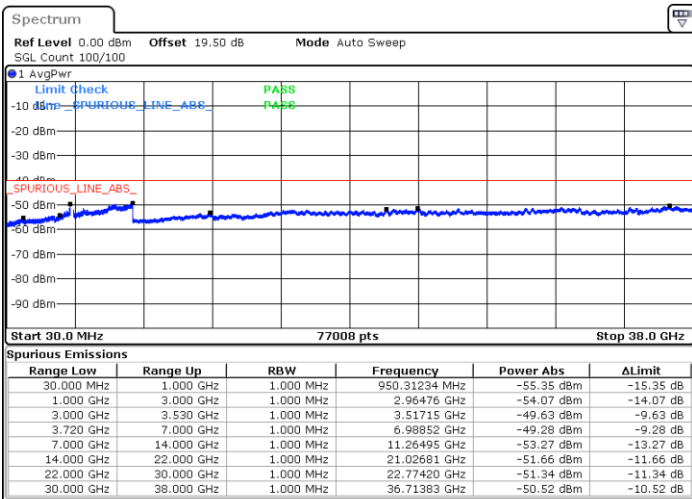

Middle Channel / FullIRB

N/A

Date: 23.FEB.2021 12:55:49