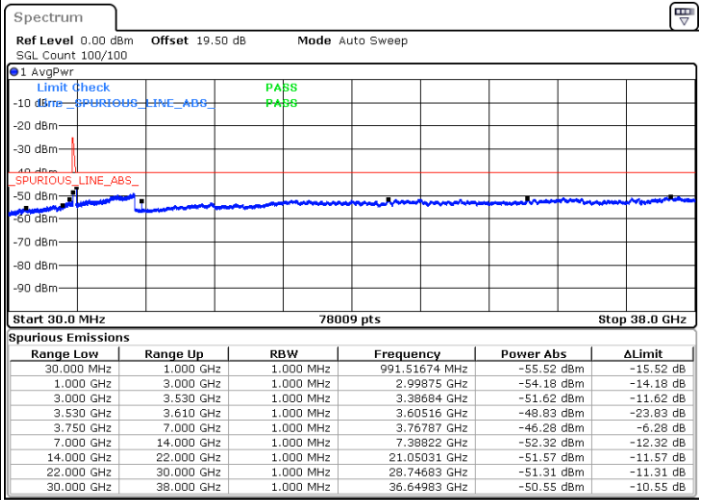

Date: 22.FEB.2021 12:28:59

LTE Band 48C / 20MHz+5MHz

16QAM

Middle Channel / 1RB0 and 1RB24

Middle Channel / 1RB99 and 1RB0

Date: 22.FEB.2021 12:56:18

Date: 22.FEB.2021 13:00:51

Middle Channel / FullIRB

N/A

Date: 22.FEB.2021 12:51:44

LTE Band 48C / 20MHz+5MHz

16QAM

Highest Channel / 1RB0 and 1RB24

Highest Channel / 1RB99 and 1RB0

Date: 22.FEB.2021 13:28:11

Date: 22.FEB.2021 13:23:37

Highest Channel / FullIRB

N/A

Date: 22.FEB.2021 13:32:44

LTE Band 48C / 20MHz+10MHz

16QAM

Lowest Channel / 1RB0 and 1RB49

Lowest Channel / 1RB99 and 1RB0

Date: 22.FEB.2021 16:11:57