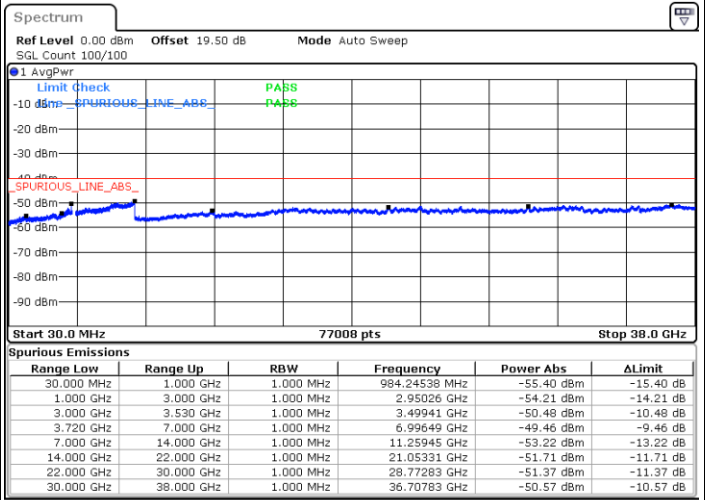

Date: 23.FEB.2021 14:25:05

LTE Band 48C / 20MHz+15MHz

QPSK

Lowest Channel / 1RB0 and 1RB74

Lowest Channel / 1RB99 and 1RB0

Date: 23.FEB.2021 15:12:02

Date: 23.FEB.2021 15:10:30

Lowest Channel / FullIRB

N/A

Date: 23.FEB.2021 15:19:38

LTE Band 48C / 20MHz+15MHz

QPSK

Middle Channel / 1RB0 and 1RB74

Middle Channel / 1RB99 and 1RB0

Date: 23.FEB.2021 15:28:46

Date: 23.FEB.2021 15:30:17

Middle Channel / FullIRB

N/A

Date: 23.FEB.2021 15:21:10

LTE Band 48C / 20MHz+15MHz

QPSK

Highest Channel / 1RB0 and 1RB74

Highest Channel / 1RB99 and 1RB0

Date: 23.FEB.2021 15:42:28

Date: 23.FEB.2021 15:34:52

Highest Channel / FullIRB

N/A

Date: 23.FEB.2021 15:44:00

LTE Band 48C / 20MHz+20MHz

QPSK

Lowest Channel / 1RB0 and 1RB99

Lowest Channel / 1RB99 and 1RB0