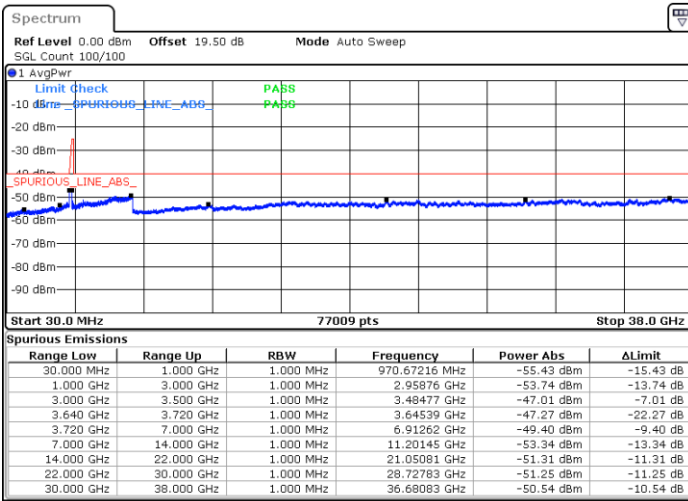

Date: 22.FEB.2021 10:46:41

LTE Band 48C / 5MHz+20MHz

16QAM

Highest Channel / 1RB0 and 1RB99

Highest Channel / 1RB24 and 1RB0

Date: 22.FEB.2021 11:23:08

Date: 22.FEB.2021 11:18:34

Highest Channel / FullIRB

N/A

Date: 22.FEB.2021 11:27:41

LTE Band 48C / 10MHz+20MHz

16QAM

Lowest Channel / 1RB0 and 1RB9

Lowest Channel / 1RB49 and 1RB0

Date: 22.FEB.2021 15:11:21

Date: 22.FEB.2021 15:06:48

Lowest Channel / FullRB

N/A

Date: 22.FEB.2021 15:15:55

LTE Band 48C / 10MHz+20MHz

16QAM

Middle Channel / 1RB0 and 1RB99

Middle Channel / 1RB49 and 1RB0

Date: 22.FEB.2021 15:25:03

Date: 22.FEB.2021 15:29:37

Middle Channel / FullIRB

N/A

Date: 22.FEB.2021 15:20:29

LTE Band 48C / 10MHz+20MHz

16QAM

Highest Channel / 1RB0 and 1RB99

Highest Channel / 1RB49 and 1RB0