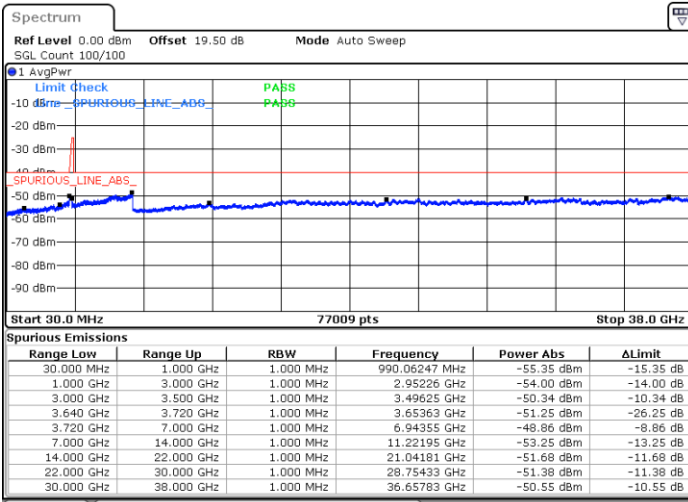

Date: 22.FEB.2021 10:46:41

LTE Band 48C / 5MHz+20MHz

16QAM

Highest Channel / 1RB0 and 1RB99

Highest Channel / 1RB24 and 1RB0

Date: 22.FEB.2021 11:23:08

Date: 22.FEB.2021 11:18:34

Highest Channel / FullIRB

N/A

Date: 22.FEB.2021 11:27:41

LTE Band 48C / 10MHz+20MHz

16QAM

Lowest Channel / 1RB0 and 1RB9

Lowest Channel / 1RB49 and 1RB0

Date: 22.FEB.2021 15:11:21

Date: 22.FEB.2021 15:06:48

Lowest Channel / FullRB

N/A

Date: 22.FEB.2021 15:15:55

LTE Band 48C / 10MHz+20MHz

16QAM

Middle Channel / 1RB0 and 1RB99

Middle Channel / 1RB49 and 1RB0

Date: 22.FEB.2021 15:25:03

Date: 22.FEB.2021 15:29:37

Middle Channel / FullIRB

N/A

Date: 22.FEB.2021 15:20:29

LTE Band 48C / 10MHz+20MHz

16QAM

Highest Channel / 1RB0 and 1RB99

Highest Channel / 1RB49 and 1RB0