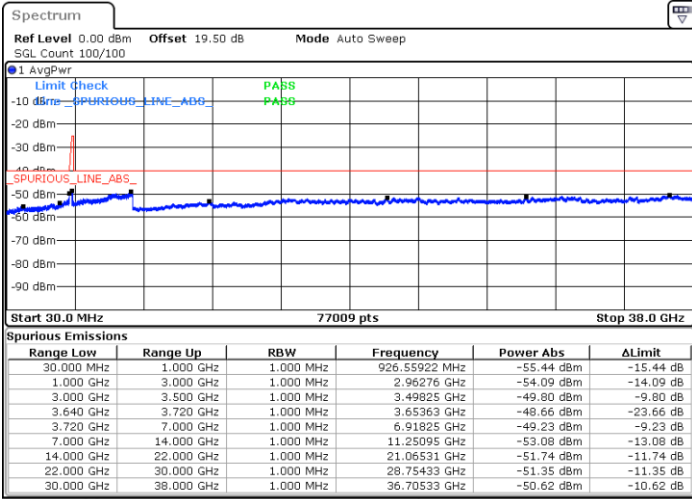

Date: 22.FEB.2021 15:38:44

Date: 22.FEB.2021 15:34:10

Highest Channel / FullIRB

N/A

Date: 22.FEB.2021 15:43:18

LTE Band 48C / 15MHz+20MHz

16QAM

Lowest Channel / 1RB0 and 1RB9

Lowest Channel / 1RB74 and 1RB0

Date: 23.FEB.2021 10:03:01

Date: 23.FEB.2021 09:58:26

Lowest Channel / FullRB

N/A

Date: 23.FEB.2021 10:07:35

LTE Band 48C / 15MHz+20MHz

16QAM

Middle Channel / 1RB0 and 1RB99

Middle Channel / 1RB74 and 1RB0

Date: 23.FEB.2021 10:37:53

Date: 23.FEB.2021 10:42:28

Middle Channel / FullIRB

N/A

Date: 23.FEB.2021 10:33:19

LTE Band 48C / 15MHz+20MHz