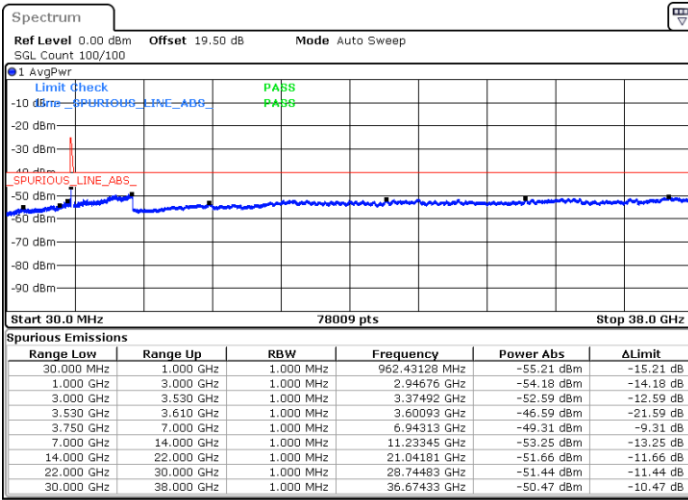

Highest Channel / 1RB99 and 1RB0

Date: 23.FEB.2021 14:22:02

Date: 23.FEB.2021 14:17:28

Highest Channel / FullIRB

N/A

Date: 23.FEB.2021 14:26:36

LTE Band 48C / 20MHz+15MHz

16QAM

Lowest Channel / 1RB0 and 1RB74

Lowest Channel / 1RB99 and 1RB0

Date: 23.FEB.2021 15:13:33

Date: 23.FEB.2021 15:08:59

Lowest Channel / FullIRB

N/A

Date: 23.FEB.2021 15:18:07

LTE Band 48C / 20MHz+15MHz

16QAM

Middle Channel / 1RB0 and 1RB74

Middle Channel / 1RB99 and 1RB0

Date: 23.FEB.2021 15:27:15

Date: 23.FEB.2021 15:31:49

Middle Channel / FullIRB

N/A

Date: 23.FEB.2021 15:22:41

LTE Band 48C / 20MHz+15MHz

16QAM

Highest Channel / 1RB0 and 1RB74

Highest Channel / 1RB99 and 1RB0

Date: 23.FEB.2021 15:40:57

Date: 23.FEB.2021 15:36:23

Highest Channel / FullIRB

N/A