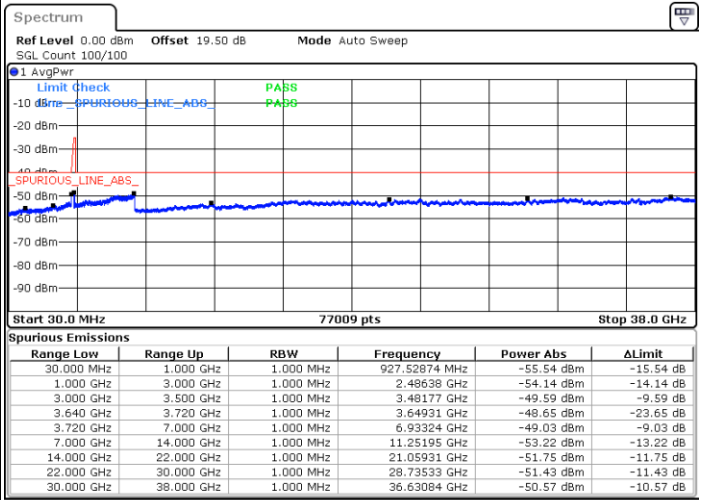

Middle Channel / FullIRB

N/A

Date: 23.FEB.2021 15:21:10

LTE Band 48C / 20MHz+15MHz

QPSK

Highest Channel / 1RB0 and 1RB74

Highest Channel / 1RB99 and 1RB0

Date: 23.FEB.2021 15:42:28

Date: 23.FEB.2021 15:34:52

Highest Channel / FullIRB

N/A

Date: 23.FEB.2021 15:44:00

LTE Band 48C / 20MHz+20MHz

QPSK

Lowest Channel / 1RB0 and 1RB99

Lowest Channel / 1RB99 and 1RB0

Date: 23.FEB.2021 12:24:01

Date: 23.FEB.2021 12:22:30

Lowest Channel / FullIRB

N/A

Date: 23.FEB.2021 12:31:37

LTE Band 48C / 20MHz+20MHz

QPSK

MiddleChannel / 1RB0 and 1RB99

Highest Channel / 1RB0 and 1RB99

Highest Channel / 1RB99 and 1RB0

Date: 23.FEB.2021 13:33:50

Date: 23.FEB.2021 13:26:13

Highest Channel / FullIRB

N/A

Date: 23.FEB.2021 13:35:21

LTE Band 48C / 5MHz+20MHz