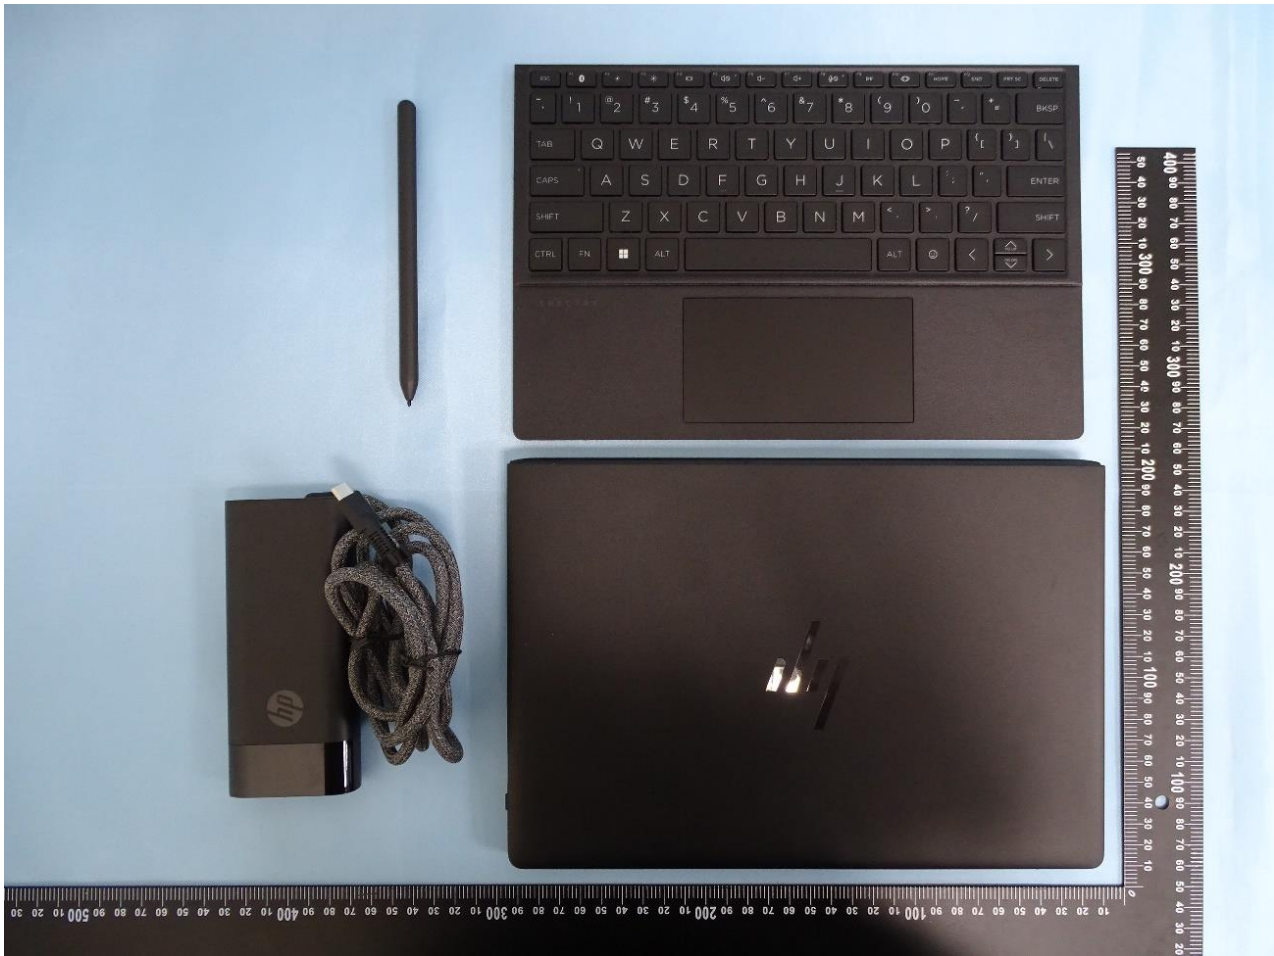

1. External Photograph of EUT

Brand Name: HP / Model Name: TPN-C162

Sample 1 and Sample 2

2. Photograph of Accessory

Brand Name: HP / Model Name: TPN-C162

Specification of Accessory		
AC Adapter	Brand Name	HP
	Model Name	TPN-CA24
Battery	Brand Name	HP Inc.
	Model Name	HSTNN-OB3A
Stylus Pen (Optional)	Brand Name	HP
	Model Name	TPA-M003P
Keyboard (Optional)	Brand Name	HP
	Model Name	TPN-C162K

Remark: For accessories equipped with this EUT, please refer to the following photos.

AC Adapter

Battery

Stylus Pen
(Optional)

Keyboard
(Optional)