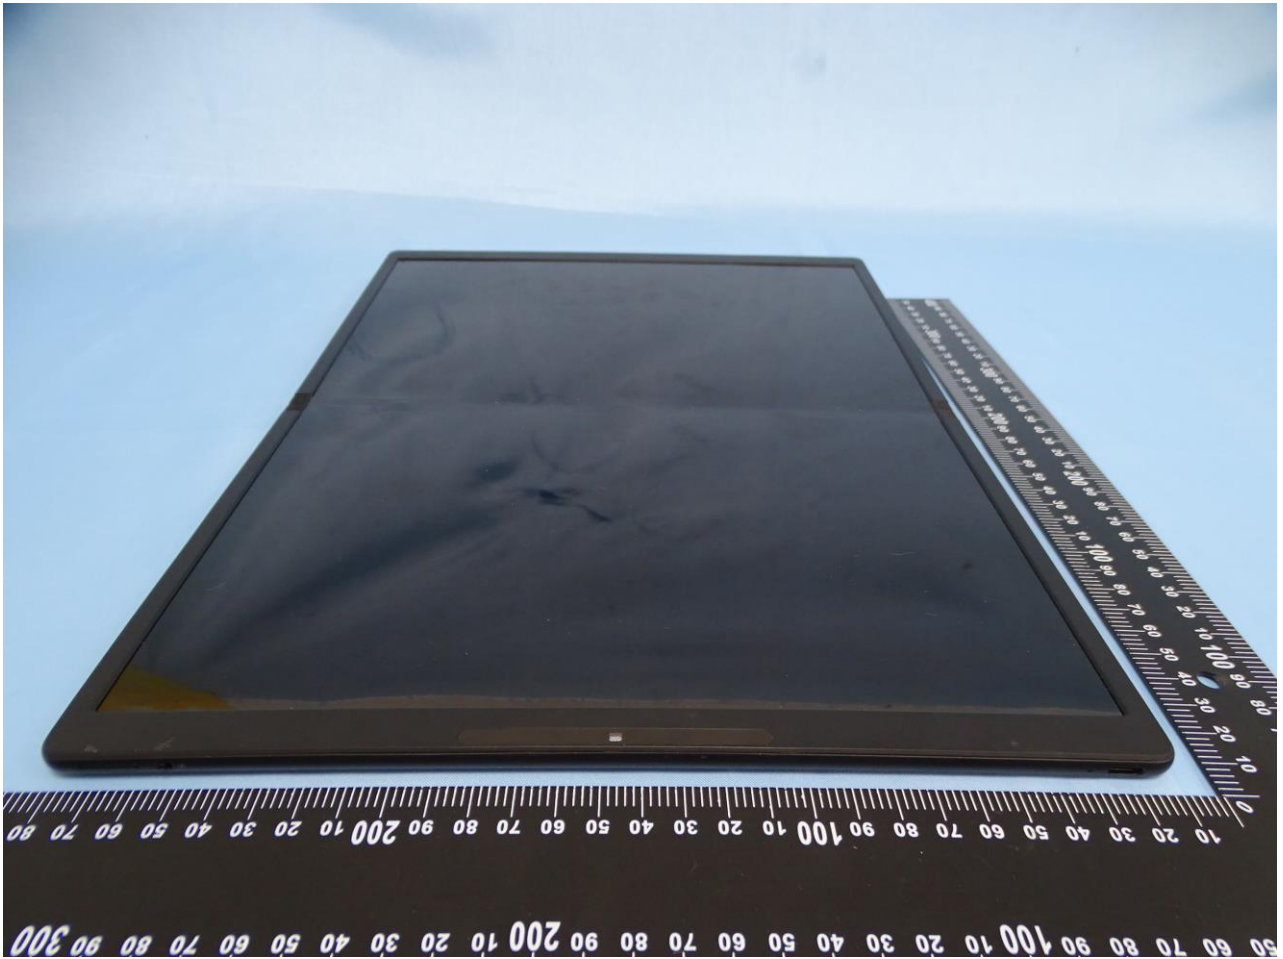

1. External Photograph of EUT

Brand Name: HP / Model Name: TPN-C162

Sample 1 and Sample 2

2. Photograph of Accessory

Brand Name: HP / Model Name: TPN-C162

Specification of Accessory		
AC Adapter	Brand Name	HP
	Model Name	TPN-CA24
Battery	Brand Name	HP Inc.
	Model Name	HSTNN-OB3A
Stylus Pen (Optional)	Brand Name	HP
	Model Name	TPA-M003P
Keyboard (Optional)	Brand Name	HP
	Model Name	TPN-C162K