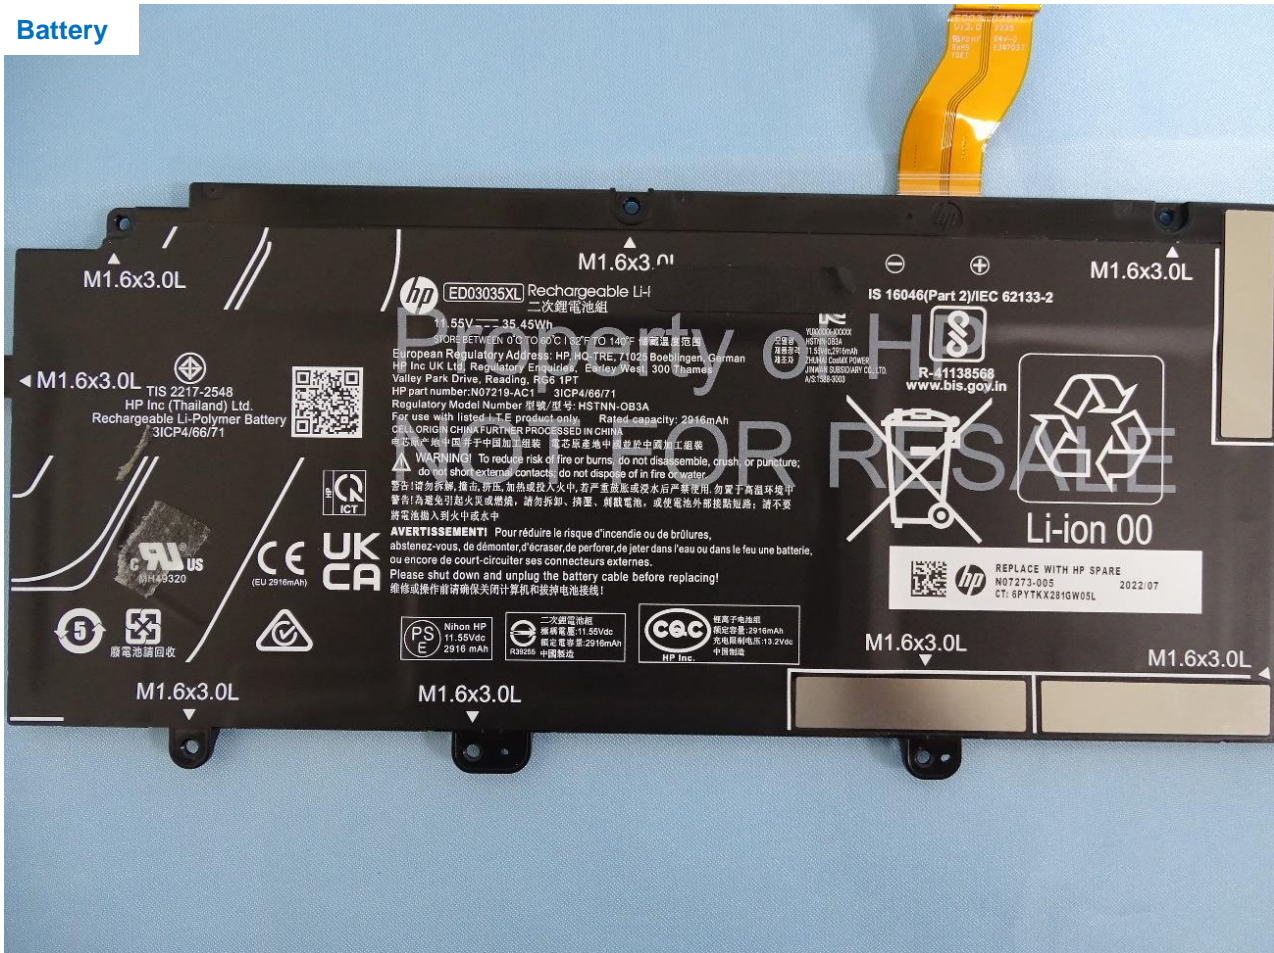

Remark: For accessories equipped with this EUT, please refer to the following photos.

AC Adapter

Battery

Stylus Pen
(Optional)

Keyboard
(Optional)