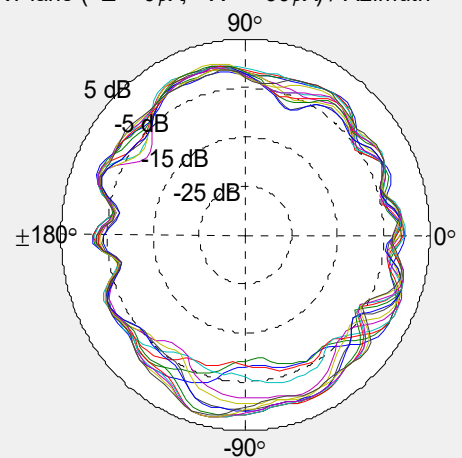

Environment & Mechanical Characteristics

Temperature	-10°C to +55°C
Humidity	95% @ 25°C

VSWR

Radiation Pattern

2G Band = 2400 - 2500 MHz % 2G BAND

XY Plane (+X = 0°ϕX, +Y = +90°ϕX) / Elevation = 90°ϕX

ZX Plane (+Z = 0°ϕX, +X = +90°ϕX) / Azimuth = 0°ϕX

- 2400 MHz
- 2450 MHz
- 2500 MHz

YZ Plane (+Z = 0°ϕX, +Y = +90°ϕX) / Azimuth = 90°ϕX

Radiation Pattern

5G Band = 5150 - 5900 MHz

- 5150 MHz
- 5210 MHz
- 5290 MHz
- 5350 MHz
- 5475 MHz
- 5530 MHz
- 5600 MHz
- 5610 MHz
- 5690 MHz
- 5725 MHz
- 5750 MHz
- 5765 MHz
- 5825 MHz
- 5875 MHz

XY Plane (+X = 0°ϕX, +Y = +90°ϕX) / Elevation = 90°ϕX

ZX Plane (+Z = 0°ϕX, +X = +90°ϕX) / Azimuth = 0°ϕX

YZ Plane (+Z = 0°ϕX, +Y = +90°ϕX) / Azimuth = 90°ϕX

Radiation Pattern

6G Band = 5901 - 8500 MHz % 2G BAND