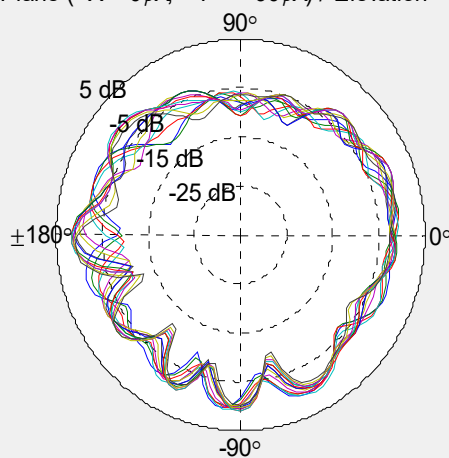

Environment & Mechanical Characteristics

Temperature	-10°C to +55°C
Humidity	95% @ 25°C

VSWR

Radiation Pattern

2G Band = 2400 - 2500 MHz % 2G BAND

XY Plane (+X = 0°ϕX, +Y = +90°ϕX) / Elevation = 90°ϕX

ZX Plane (+Z = 0°ϕX, +X = +90°ϕX) / Azimuth = 0°ϕX

- 2400 MHz
- 2450 MHz
- 2500 MHz

YZ Plane (+Z = 0°ϕX, +Y = +90°ϕX) / Azimuth = 90°ϕX

Radiation Pattern

5G Band = 5150 - 5900 MHz

- 5150 MHz
- 5210 MHz
- 5290 MHz
- 5350 MHz
- 5475 MHz
- 5530 MHz
- 5600 MHz
- 5610 MHz
- 5690 MHz
- 5725 MHz
- 5750 MHz
- 5765 MHz
- 5825 MHz
- 5875 MHz

XY Plane (+X = 0°ϕX, +Y = +90°ϕX) / Elevation = 90°ϕX

ZX Plane (+Z = 0°ϕX, +X = +90°ϕX) / Azimuth = 0°ϕX

YZ Plane (+Z = 0°ϕX, +Y = +90°ϕX) / Azimuth = 90°ϕX

Radiation Pattern

6G Band = 5901 - 8500 MHz % 2G BAND