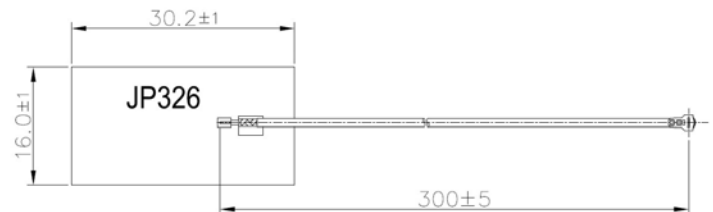

Antenna type is PIFA

Revise4

Wi-Fi 6 Antenna

RFA-27-JP326-MHF4300

Specifications

Frequency	2400-2500 MHz	5150-7125 MHz
Peak gain	3.5 dBi	5 dBi
Average gain	-2.04 dBi	-2.4 dBi
VSWR	2.0 : 1 Max.	2.0 : 1 Max.
Polarization	Linear, vertical	
Impedance	50 Ω	
Dimensions	30.2x16mm	
Antenna Material	FR4	
Connector	IPEX MHF4	
Cable	Ø1.13 L:300mm	

Environment & Mechanical Characteristics

Temperature	-10°C to +55°C
Humidity	95% @ 25°C

VSWR

Radiation Pattern

2G Band = 2400 - 2500 MHz % 2G BAND

XY Plane (+X = 0°ϕX, +Y = +90°ϕX) / Elevation = 90°ϕX

ZX Plane (+Z = 0°ϕX, +X = +90°ϕX) / Azimuth = 0°ϕX