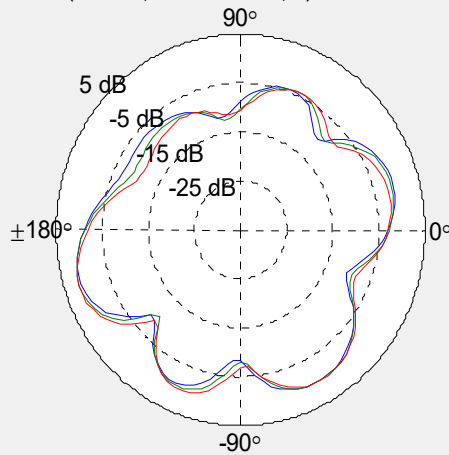

Antenna type is PIFA

Revise4

Wi-Fi 6 Antenna

RFA-27-JP326-MHF4300

Specifications

Frequency	2400-2500 MHz	5150-7125 MHz
Peak gain	3.5 dBi	5 dBi
Average gain	-2.04 dBi	-2.4 dBi
VSWR	2.0 : 1 Max.	2.0 : 1 Max.
Polarization	Linear, vertical	
Impedance	50 Ω	
Dimensions	30.2x16mm	
Antenna Material	FR4	
Connector	IPEX MHF4	
Cable	Ø1.13 L:300mm	

Environment & Mechanical Characteristics

Temperature	-10°C to +55°C
Humidity	95% @ 25°C

VSWR

Radiation Pattern

2G Band = 2400 - 2500 MHz % 2G BAND

XY Plane (+X = 0°ϕX, +Y = +90°ϕX) / Elevation = 90°ϕX

ZX Plane (+Z = 0°ϕX, +X = +90°ϕX) / Azimuth = 0°ϕX

- 2400 MHz
- 2450 MHz
- 2500 MHz

YZ Plane (+Z = 0°ϕX, +Y = +90°ϕX) / Azimuth = 90°ϕX

Radiation Pattern

5G Band = 5150 - 5900 MHz

- 5150 MHz
- 5210 MHz
- 5290 MHz
- 5350 MHz
- 5475 MHz
- 5530 MHz
- 5600 MHz
- 5610 MHz
- 5690 MHz
- 5725 MHz
- 5750 MHz
- 5765 MHz
- 5825 MHz
- 5875 MHz

XY Plane (+X = 0°ϕX, +Y = +90°ϕX) / Elevation = 90°ϕX

ZX Plane (+Z = 0°ϕX, +X = +90°ϕX) / Azimuth = 0°ϕX

YZ Plane (+Z = 0°ϕX, +Y = +90°ϕX) / Azimuth = 90°ϕX

Radiation Pattern

6G Band = 5901 - 8500 MHz % 2G BAND