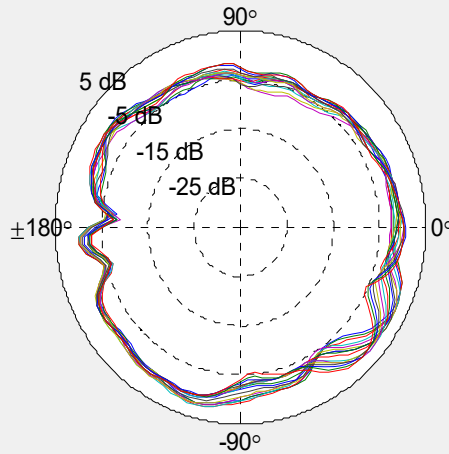

YZ Plane (+Z = 0φX, +Y = +90φX) / Azimuth = 90 φX