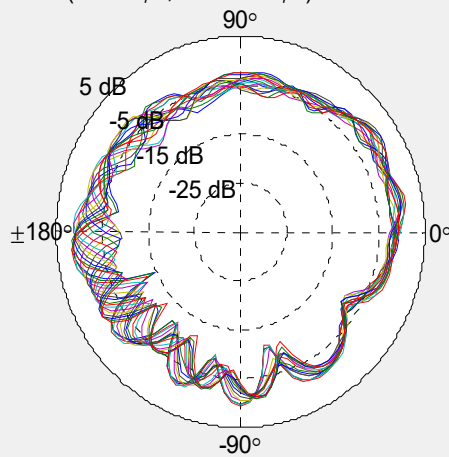

Environment & Mechanical Characteristics

Temperature	-10°C to +55°C
Humidity	95% @ 25°C

VSWR

Radiation Pattern

2G Band = 2400 - 2500 MHz % 2G BAND

XY Plane (+X = 0°ϕX, +Y = +90°ϕX) / Elevation = 90°ϕX

ZX Plane (+Z = 0°ϕX, +X = +90°ϕX) / Azimuth = 0°ϕX

- 2400 MHz
- 2450 MHz
- 2500 MHz

YZ Plane (+Z = 0°ϕX, +Y = +90°ϕX) / Azimuth = 90°ϕX

Radiation Pattern

5G Band = 5150 - 5900 MHz

- 5150 MHz
- 5210 MHz
- 5290 MHz
- 5350 MHz
- 5475 MHz
- 5530 MHz
- 5600 MHz
- 5610 MHz
- 5690 MHz
- 5725 MHz
- 5750 MHz
- 5765 MHz
- 5825 MHz
- 5875 MHz

XY Plane (+X = 0°ϕX, +Y = +90°ϕX) / Elevation = 90°ϕX

ZX Plane (+Z = 0°ϕX, +X = +90°ϕX) / Azimuth = 0°ϕX

YZ Plane (+Z = 0°ϕX, +Y = +90°ϕX) / Azimuth = 90°ϕX

Radiation Pattern

6G Band = 5901 - 8500 MHz % 2G BAND

- 6000 MHz
- 6055 MHz
- 6135 MHz
- 6215 MHz
- 6295 MHz
- 6375 MHz
- 6455 MHz
- 6535 MHz
- 6615 MHz
- 6695 MHz
- 6775 MHz
- 6855 MHz
- 6935 MHz
- 7015 MHz
- 7075 MHz

XY Plane (+X = 0φX, +Y = +90φX) / Elevation = 90 φX