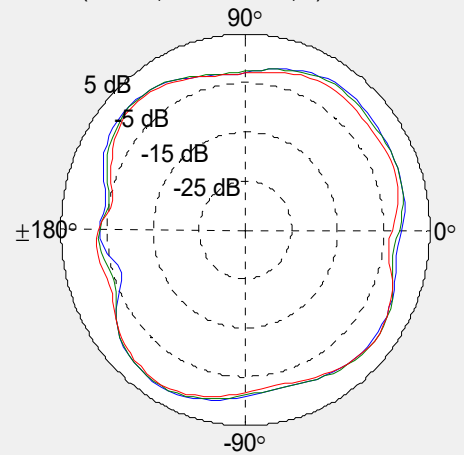

Antenna type is PIFA

Revise4

Wi-Fi 6 Antenna

RFA-27-JP326-MHF4300

Specifications

Frequency	2400-2500 MHz	5150-7125 MHz
Peak gain	3.5 dBi	5 dBi
Average gain	-2.04 dBi	-2.4 dBi
VSWR	2.0 : 1 Max.	2.0 : 1 Max.
Polarization	Linear, vertical	
Impedance	50 Ω	
Dimensions	30.2x16mm	
Antenna Material	FR4	
Connector	IPEX MHF4	
Cable	Ø1.13 L:300mm	

Environment & Mechanical Characteristics

Temperature	-10°C to +55°C
Humidity	95% @ 25°C

VSWR

Radiation Pattern

2G Band = 2400 - 2500 MHz % 2G BAND

XY Plane (+X = 0°ϕX, +Y = +90°ϕX) / Elevation = 90°ϕX

ZX Plane (+Z = 0°ϕX, +X = +90°ϕX) / Azimuth = 0°ϕX

- 2400 MHz
- 2450 MHz
- 2500 MHz

YZ Plane (+Z = 0°ϕX, +Y = +90°ϕX) / Azimuth = 90°ϕX

Radiation Pattern

5G Band = 5150 - 5900 MHz

- 5150 MHz
- 5210 MHz
- 5290 MHz
- 5350 MHz
- 5475 MHz
- 5530 MHz
- 5600 MHz
- 5610 MHz
- 5690 MHz
- 5725 MHz
- 5750 MHz
- 5765 MHz
- 5825 MHz
- 5875 MHz

XY Plane (+X = 0°ϕX, +Y = +90°ϕX) / Elevation = 90°ϕX

ZX Plane (+Z = 0°ϕX, +X = +90°ϕX) / Azimuth = 0°ϕX

YZ Plane (+Z = 0°ϕX, +Y = +90°ϕX) / Azimuth = 90°ϕX

Radiation Pattern

6G Band = 5901 - 8500 MHz % 2G BAND