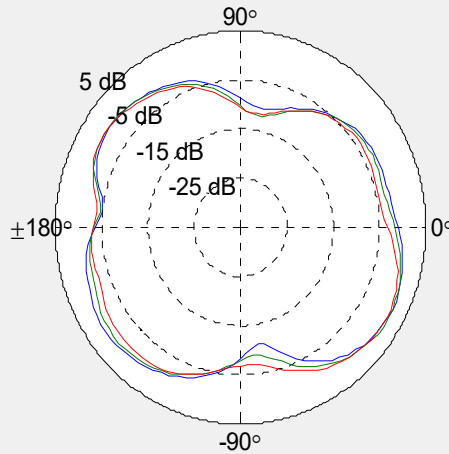

Antenna type is PIFA

Revise4

Wi-Fi 6 Antenna

RFA-27-JP326-MHF4300

Specifications

Frequency	2400-2500 MHz	5150-7125 MHz
Peak gain	3.5 dBi	5 dBi
Average gain	-2.04 dBi	-2.4 dBi
VSWR	2.0 : 1 Max.	2.0 : 1 Max.
Polarization	Linear, vertical	
Impedance	50 Ω	
Dimensions	30.2x16mm	
Antenna Material	FR4	
Connector	IPEX MHF4	
Cable	Ø1.13 L:300mm	

Environment & Mechanical Characteristics

Temperature	-10°C to +55°C
Humidity	95% @ 25°C

VSWR

Radiation Pattern

2G Band = 2400 - 2500 MHz % 2G BAND

XY Plane (+X = 0°ϕX, +Y = +90°ϕX) / Elevation = 90°ϕX

ZX Plane (+Z = 0°ϕX, +X = +90°ϕX) / Azimuth = 0°ϕX

- 2400 MHz
- 2450 MHz
- 2500 MHz

YZ Plane (+Z = 0°ϕX, +Y = +90°ϕX) / Azimuth = 90°ϕX

Radiation Pattern

5G Band = 5150 - 5900 MHz

- 5150 MHz
- 5210 MHz
- 5290 MHz
- 5350 MHz
- 5475 MHz
- 5530 MHz
- 5600 MHz
- 5610 MHz
- 5690 MHz
- 5725 MHz
- 5750 MHz
- 5765 MHz
- 5825 MHz
- 5875 MHz

XY Plane (+X = 0°ϕX, +Y = +90°ϕX) / Elevation = 90°ϕX

ZX Plane (+Z = 0°ϕX, +X = +90°ϕX) / Azimuth = 0°ϕX

YZ Plane (+Z = 0°ϕX, +Y = +90°ϕX) / Azimuth = 90°ϕX

Radiation Pattern

6G Band = 5901 - 8500 MHz % 2G BAND