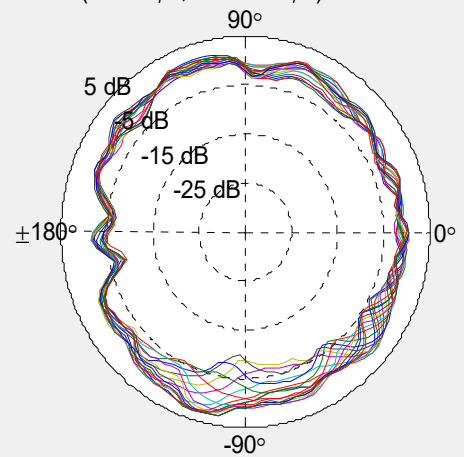

ZX Plane (+Z = 0φX, +X = +90φX) / Azimuth = 0 φX