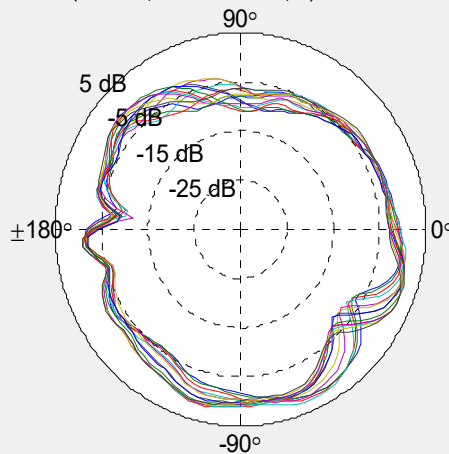

Environment & Mechanical Characteristics

Temperature	-10°C to +55°C
Humidity	95% @ 25°C

VSWR

Radiation Pattern

2G Band = 2400 - 2500 MHz % 2G BAND

XY Plane (+X = 0°ϕX, +Y = +90°ϕX) / Elevation = 90°ϕX

ZX Plane (+Z = 0°ϕX, +X = +90°ϕX) / Azimuth = 0°ϕX

- 2400 MHz
- 2450 MHz
- 2500 MHz

YZ Plane (+Z = 0°ϕX, +Y = +90°ϕX) / Azimuth = 90°ϕX

Radiation Pattern

5G Band = 5150 - 5900 MHz

- 5150 MHz
- 5210 MHz
- 5290 MHz
- 5350 MHz
- 5475 MHz
- 5530 MHz
- 5600 MHz
- 5610 MHz
- 5690 MHz
- 5725 MHz
- 5750 MHz
- 5765 MHz
- 5825 MHz
- 5875 MHz

XY Plane (+X = 0°ϕX, +Y = +90°ϕX) / Elevation = 90°ϕX

ZX Plane (+Z = 0°ϕX, +X = +90°ϕX) / Azimuth = 0°ϕX

YZ Plane (+Z = 0°ϕX, +Y = +90°ϕX) / Azimuth = 90°ϕX

Radiation Pattern

6G Band = 5901 - 8500 MHz % 2G BAND