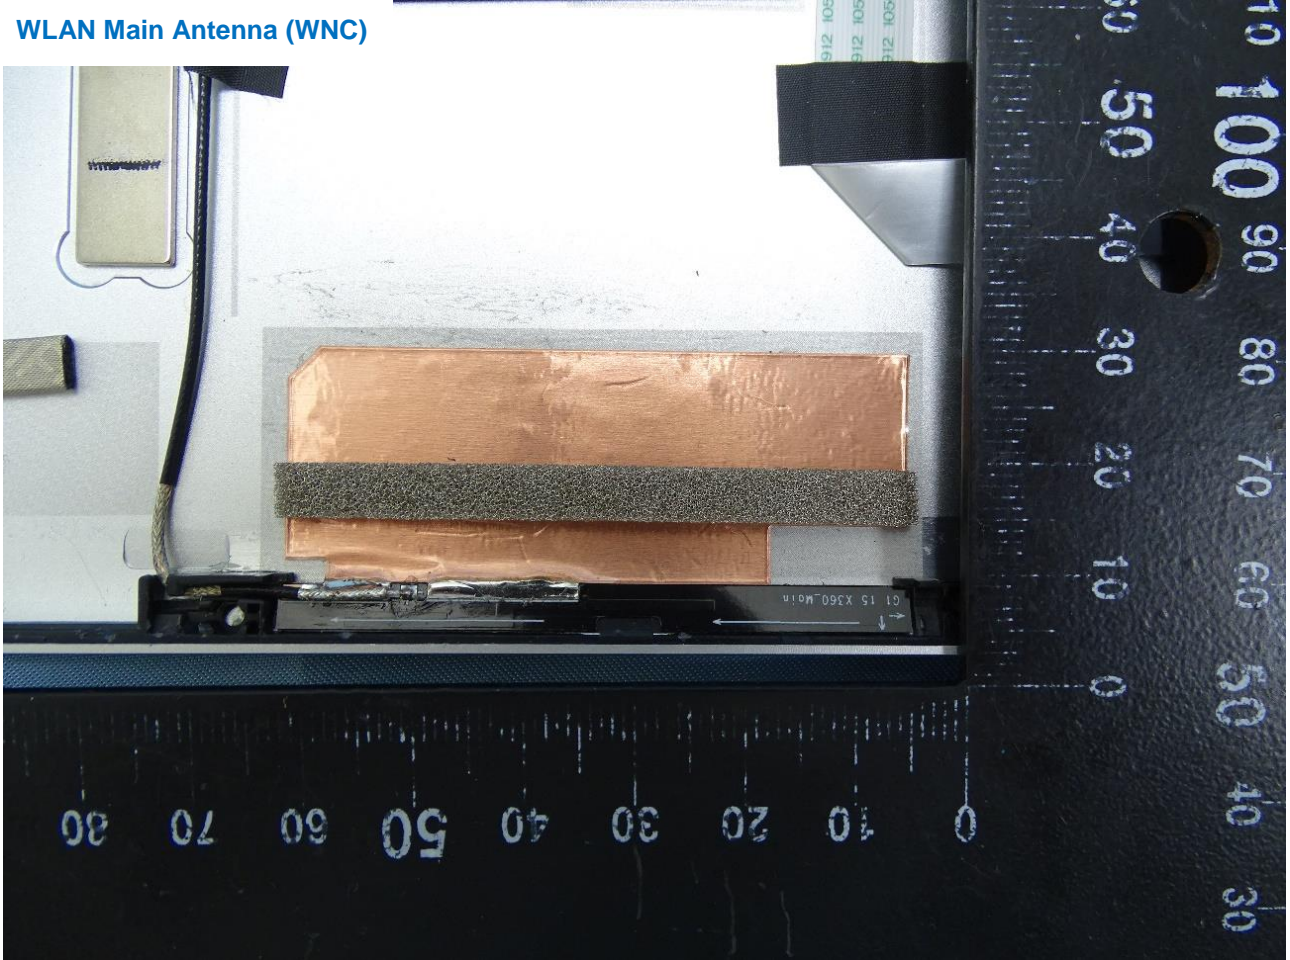

WLAN Main Antenna (HT)

Host: Notebook Computer (Brand Name: HP / Model Name: TPN-W149)

WLAN Aux Antenna (HT)

Host: Notebook Computer (Brand Name: HP / Model Name: TPN-W149)

WLAN Main Antenna (WNC)

Host: Notebook Computer (Brand Name: HP / Model Name: TPN-W149)