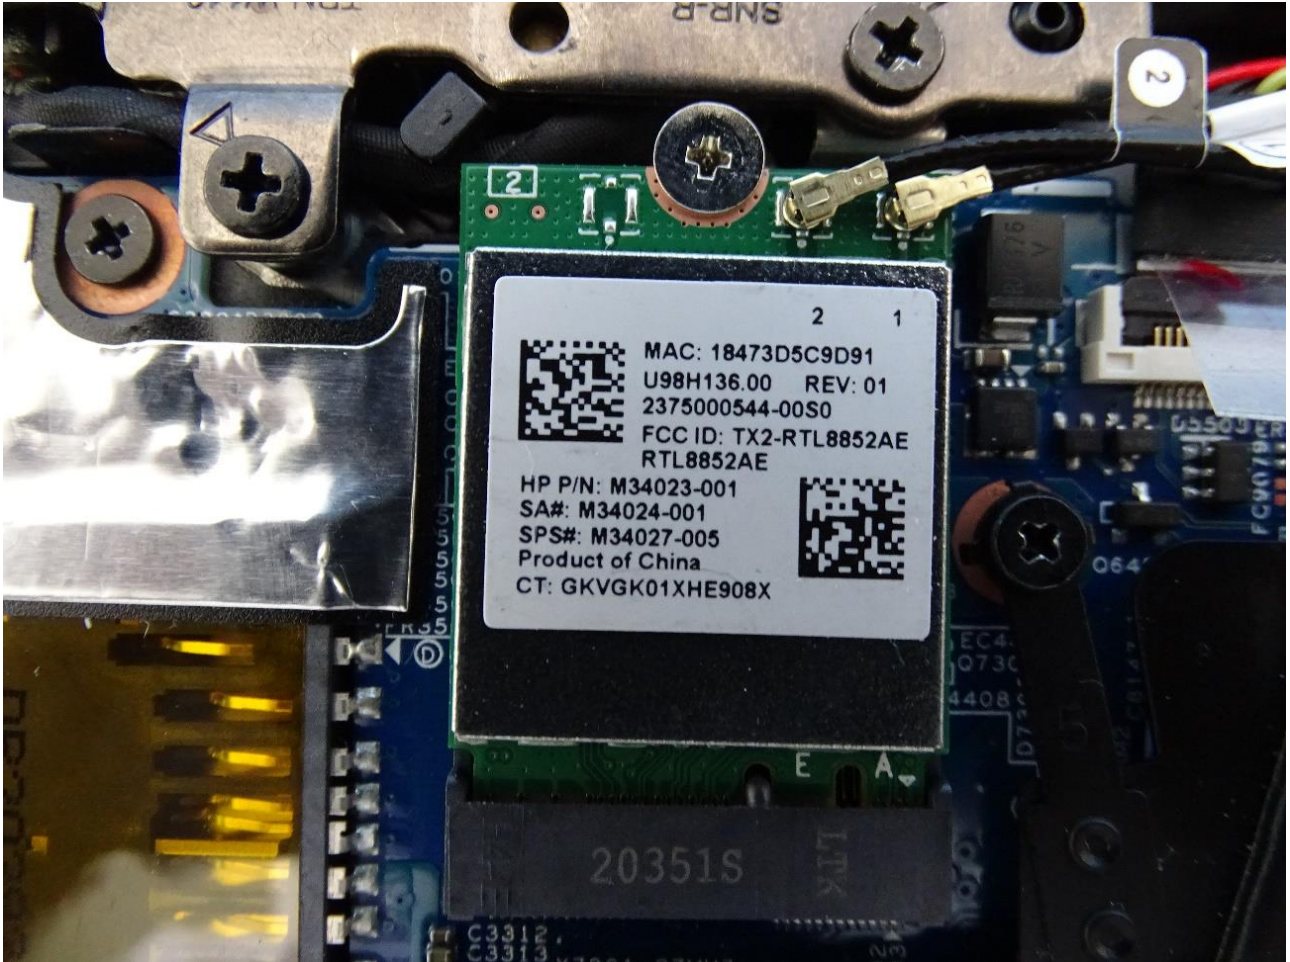

4. Internal Photograph of the Host

Host: Notebook Computer (Brand Name: HP / Model Name: TPN-W149)

HT

Host: Notebook Computer (Brand Name: HP / Model Name: TPN-W149)

WNC

Host: Notebook Computer (Brand Name: HP / Model Name: TPN-W149)

Host: Notebook Computer (Brand Name: HP / Model Name: TPN-W149)

Host: Notebook Computer (Brand Name: HP / Model Name: TPN-W149)

Host: Notebook Computer (Brand Name: HP / Model Name: TPN-W149)

Host: Notebook Computer (Brand Name: HP / Model Name: TPN-W149)

WLAN Main Antenna (HT)

Host: Notebook Computer (Brand Name: HP / Model Name: TPN-W149)

WLAN Aux Antenna (HT)

Host: Notebook Computer (Brand Name: HP / Model Name: TPN-W149)

WLAN Main Antenna (WNC)

Host: Notebook Computer (Brand Name: HP / Model Name: TPN-W149)