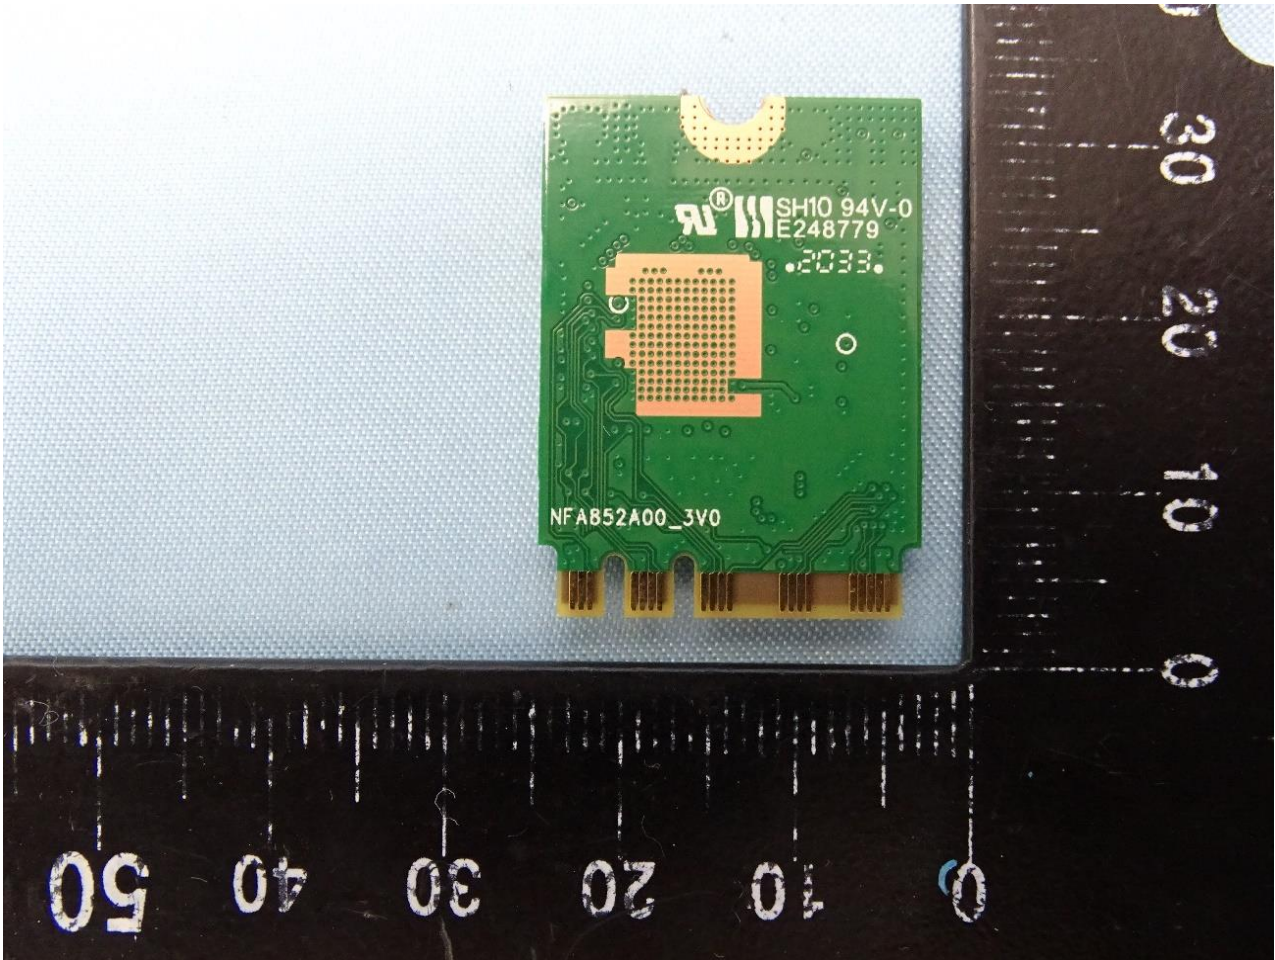

1. Photograph of the EUT

EUT: 11ax RTL8852AE Combo module
(Brand Name: REALTEK / Model Name: RTL8852AE)

EUT: 11ax RTL8852AE Combo module
(Brand Name: REALTEK / Model Name: RTL8852AE)

2. External Photograph of the Host

Host: Notebook Computer (Brand Name: HP / Model Name: TPN-W149)

Host: Notebook Computer (Brand Name: HP / Model Name: TPN-W149)

Host: Notebook Computer (Brand Name: HP / Model Name: TPN-W149)

Host: Notebook Computer (Brand Name: HP / Model Name: TPN-W149)