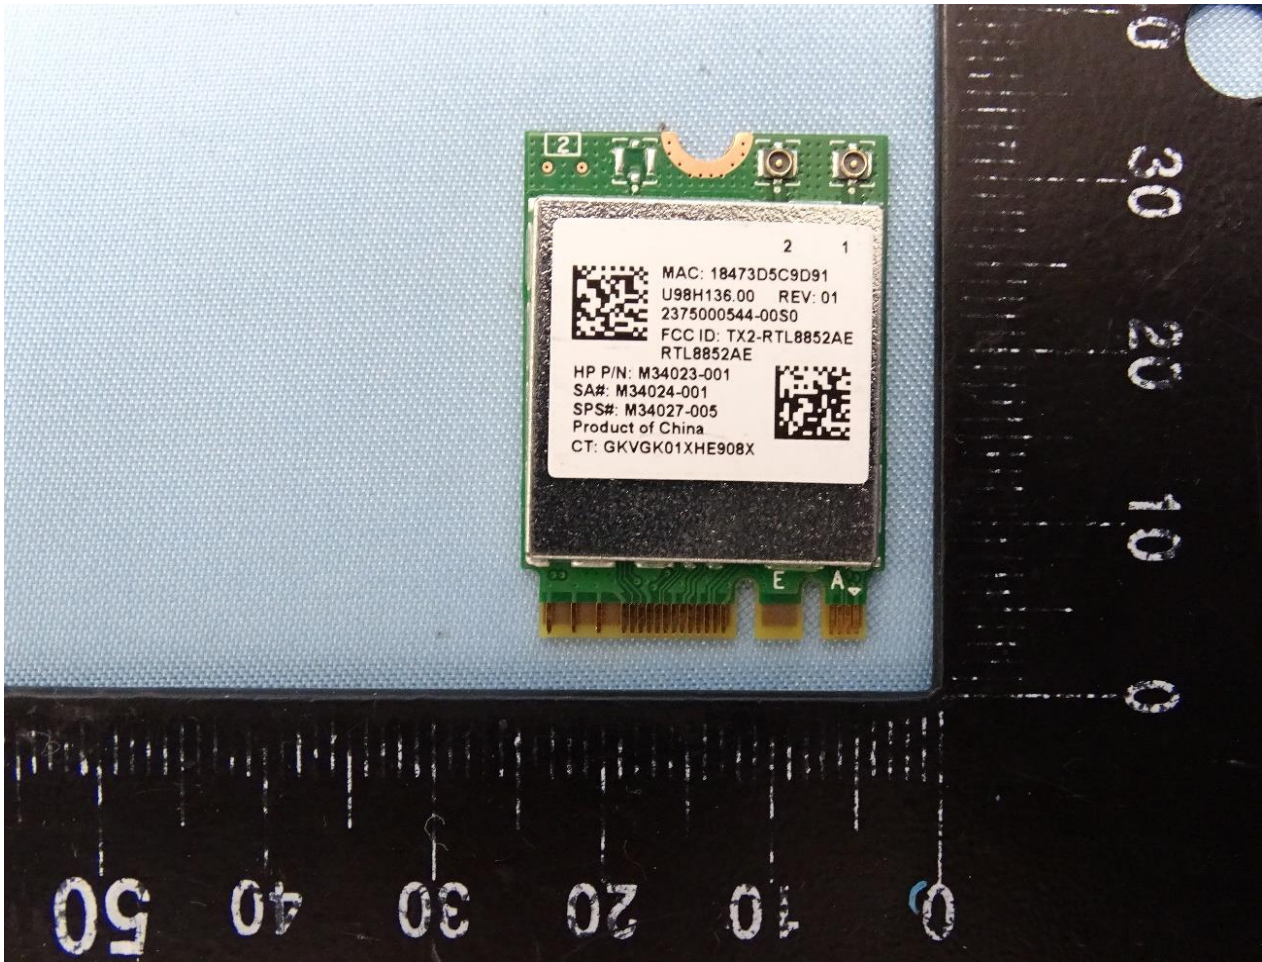

1. Photograph of the EUT

EUT: 11ax RTL8852AE Combo module
(Brand Name: REALTEK / Model Name: RTL8852AE)

EUT: 11ax RTL8852AE Combo module
(Brand Name: REALTEK / Model Name: RTL8852AE)

2. External Photograph of the Host

Host: Notebook Computer (Brand Name: HP / Model Name: TPN-W149)

Host: Notebook Computer (Brand Name: HP / Model Name: TPN-W149)

Host: Notebook Computer (Brand Name: HP / Model Name: TPN-W149)

Host: Notebook Computer (Brand Name: HP / Model Name: TPN-W149)