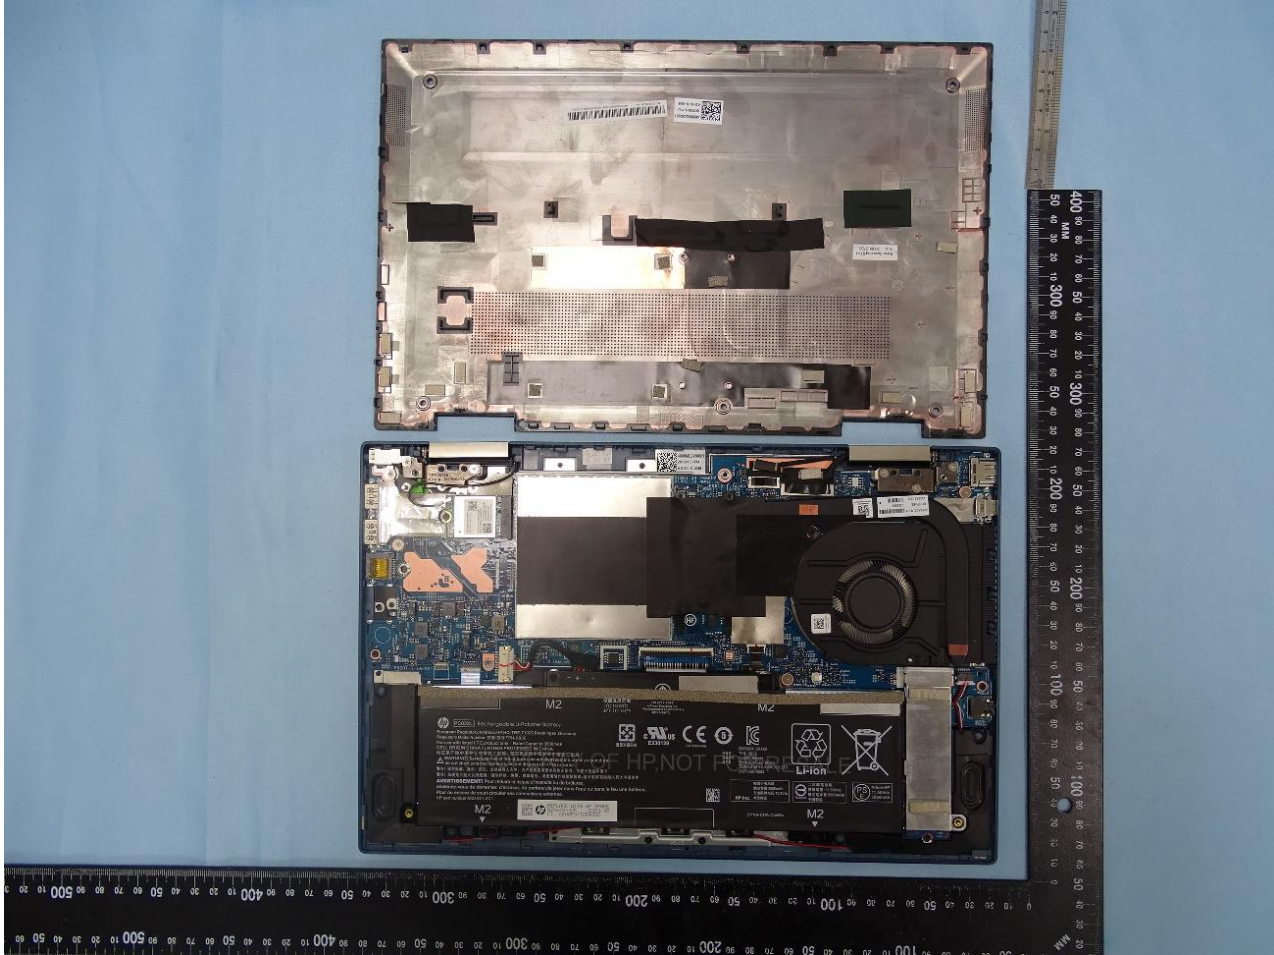

4. Internal Photograph of the Host

Host: Notebook PC (Brand Name: HP / Model Name: TPN-W146)

INPAQ

Host: Notebook PC (Brand Name: HP / Model Name: TPN-W146)

WNC

Host: Notebook PC (Brand Name: HP / Model Name: TPN-W146)

Host: Notebook PC (Brand Name: HP / Model Name: TPN-W146)

Host: Notebook PC (Brand Name: HP / Model Name: TPN-W146)

Host: Notebook PC (Brand Name: HP / Model Name: TPN-W146)

WLAN and Bluetooth Antenna for INPAQ