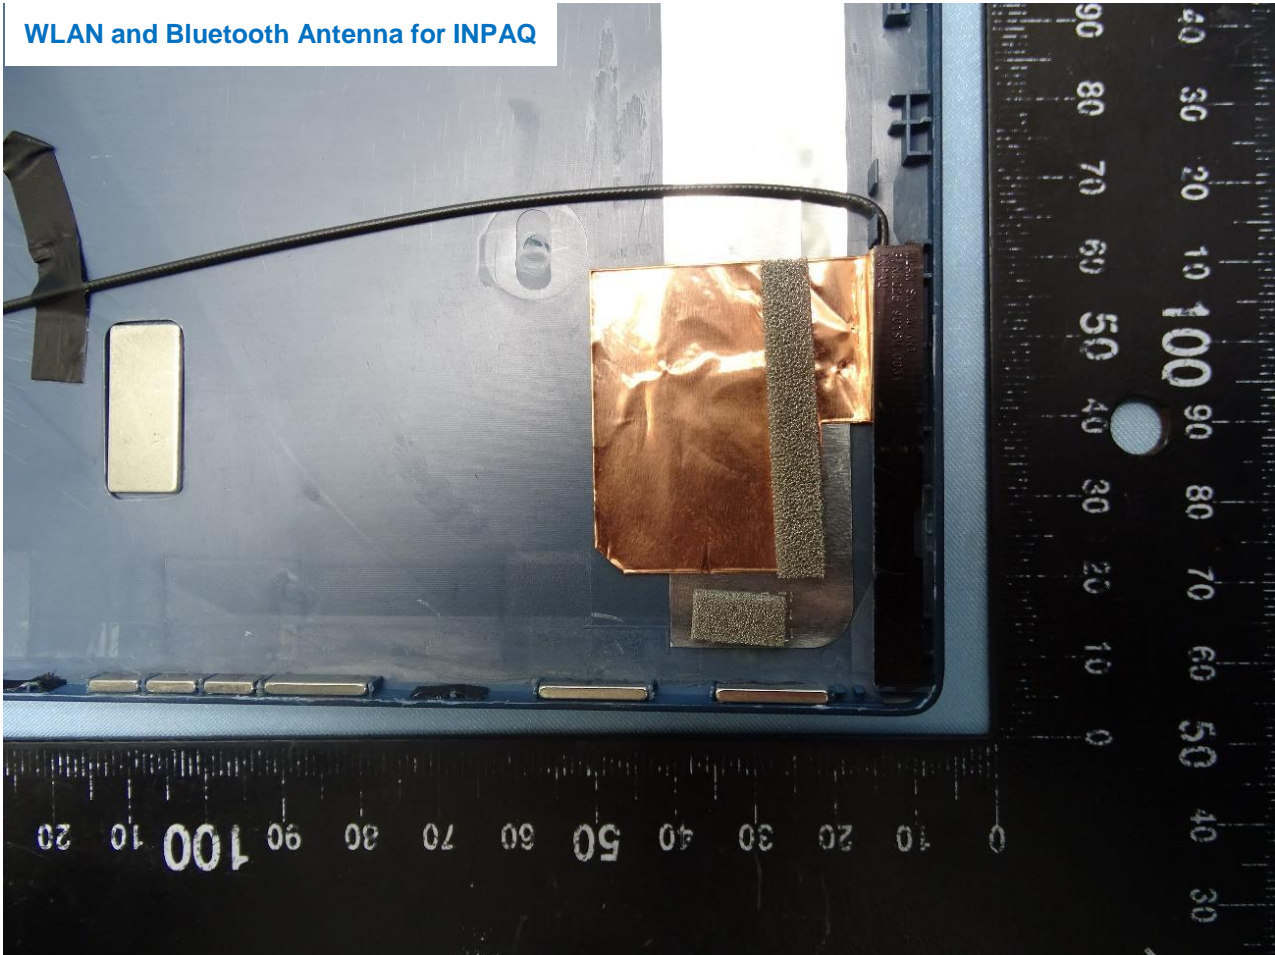

Host: Notebook PC (Brand Name: HP / Model Name: TPN-W146)

Host: Notebook PC (Brand Name: HP / Model Name: TPN-W146)

Host: Notebook PC (Brand Name: HP / Model Name: TPN-W146)

WLAN and Bluetooth Antenna for INPAQ