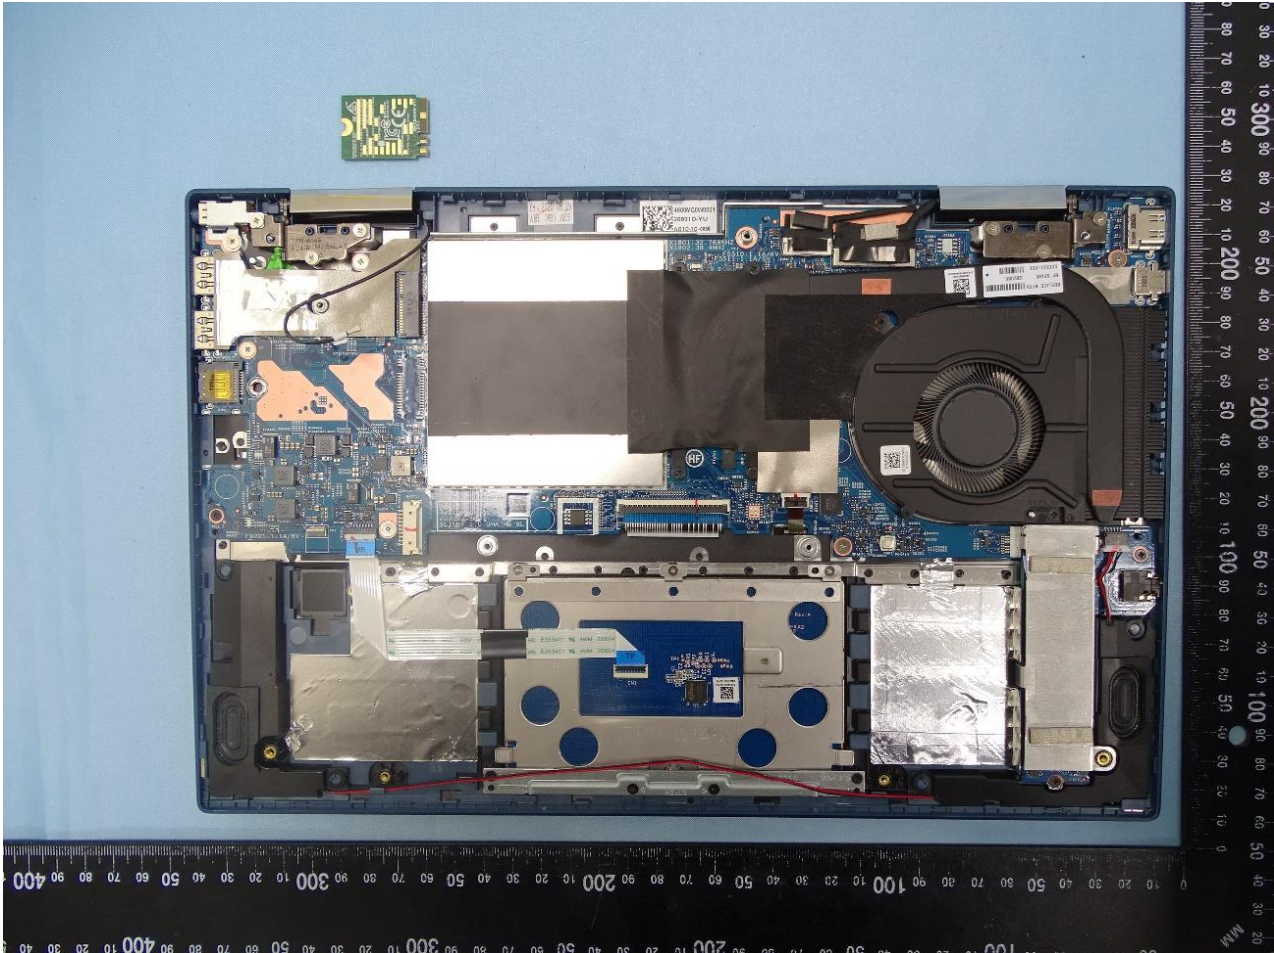

4. Internal Photograph of the Host

Host: Notebook PC (Brand Name: HP / Model Name: TPN-W146)

INPAQ

Host: Notebook PC (Brand Name: HP / Model Name: TPN-W146)

WNC

Host: Notebook PC (Brand Name: HP / Model Name: TPN-W146)

Host: Notebook PC (Brand Name: HP / Model Name: TPN-W146)

Host: Notebook PC (Brand Name: HP / Model Name: TPN-W146)

Host: Notebook PC (Brand Name: HP / Model Name: TPN-W146)

WLAN and Bluetooth Antenna for INPAQ