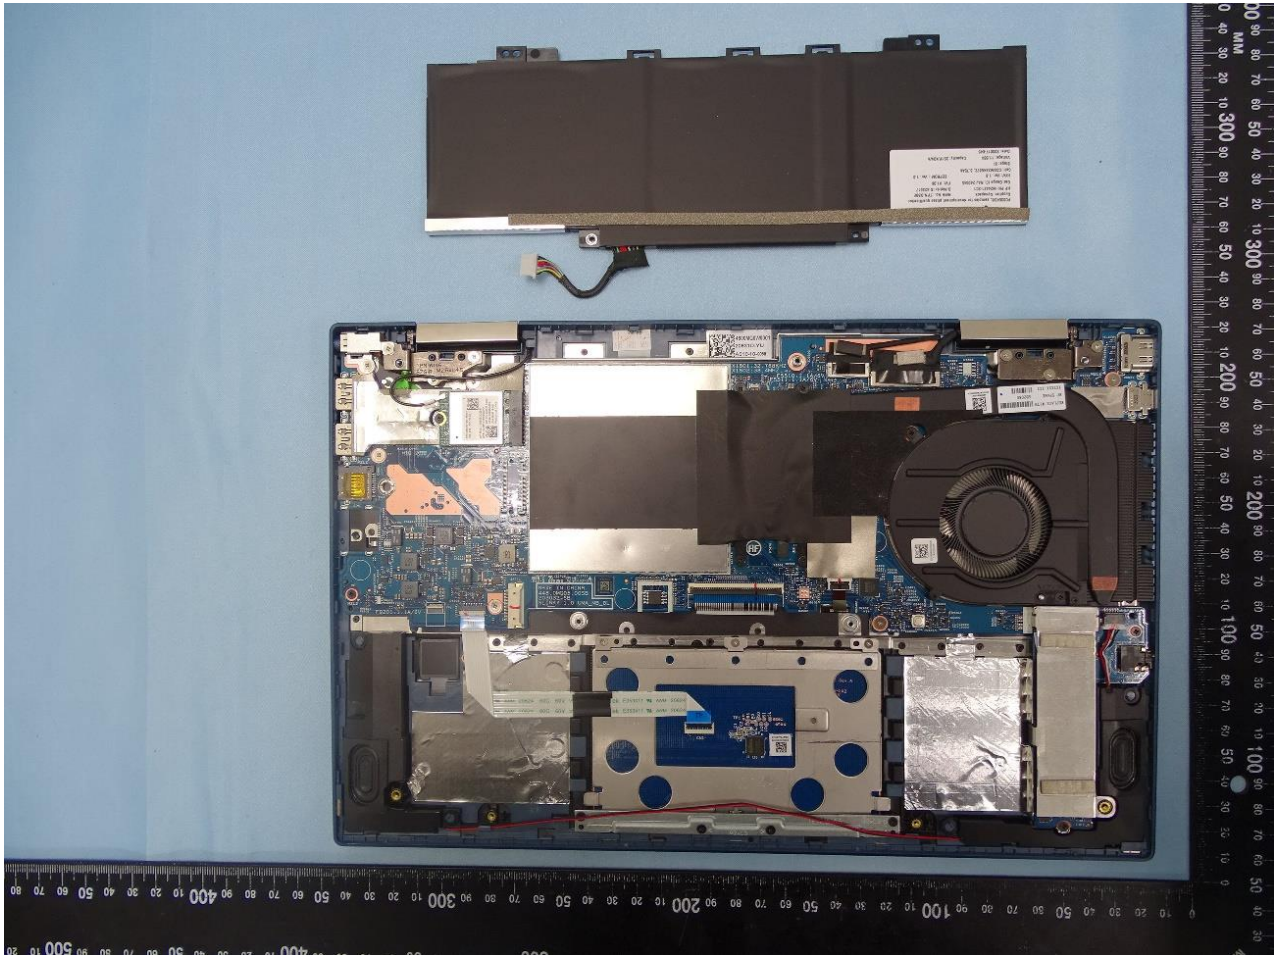

4. Internal Photograph of the Host

Host: Notebook PC (Brand Name: HP / Model Name: TPN-W146)

INPAQ

Host: Notebook PC (Brand Name: HP / Model Name: TPN-W146)

WNC

Host: Notebook PC (Brand Name: HP / Model Name: TPN-W146)

Host: Notebook PC (Brand Name: HP / Model Name: TPN-W146)

Host: Notebook PC (Brand Name: HP / Model Name: TPN-W146)

Host: Notebook PC (Brand Name: HP / Model Name: TPN-W146)

WLAN and Bluetooth Antenna for INPAQ