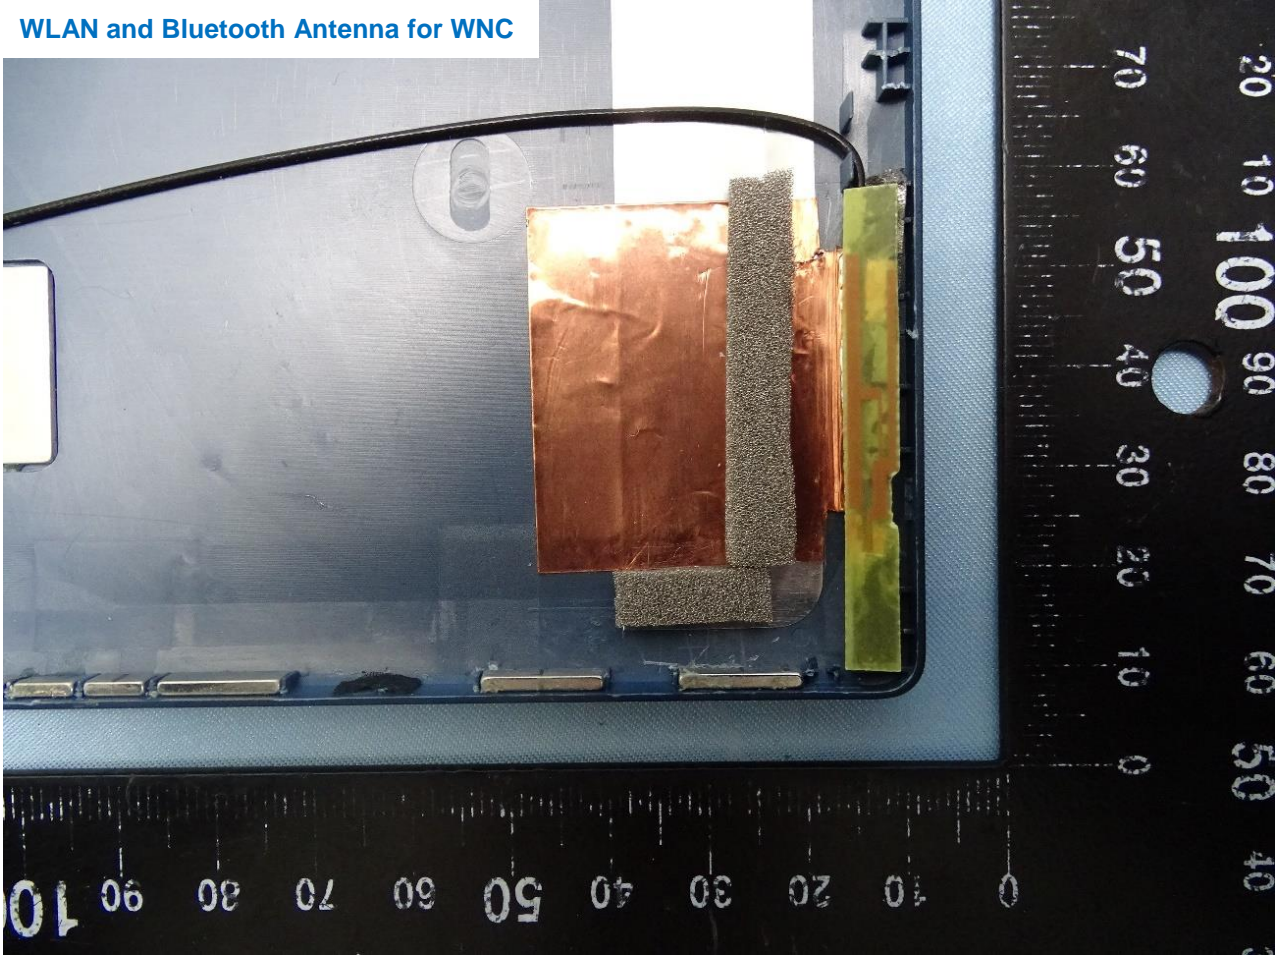

Host: Notebook PC (Brand Name: HP / Model Name: TPN-W146)

WLAN and Bluetooth Antenna for WNC

————THE END————