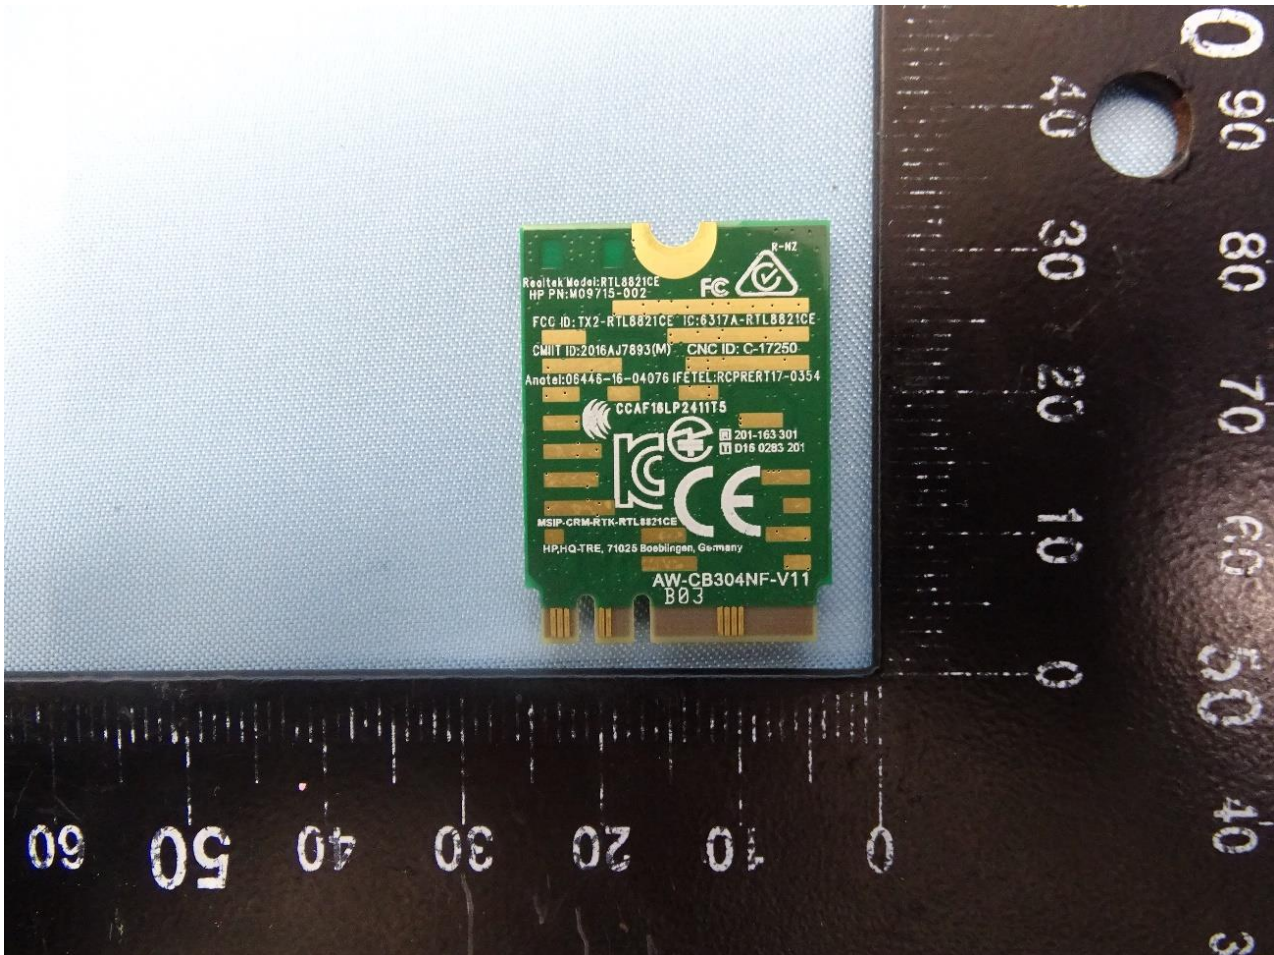

1. Photograph of the EUT

EUT: 802.11a/b/g/n/ac RTL8821CE Combo module
(Brand Name: REALTEK / Model Name: RTL8821CE)

EUT: 802.11a/b/g/n/ac RTL8821CE Combo module
(Brand Name: REALTEK / Model Name: RTL8821CE)

Host: Notebook PC (Brand Name: HP / Model Name: TPN-W146)

2. External Photograph of the Host

Host: Notebook PC (Brand Name: HP / Model Name: TPN-W146)

Host: Notebook PC (Brand Name: HP / Model Name: TPN-W146)