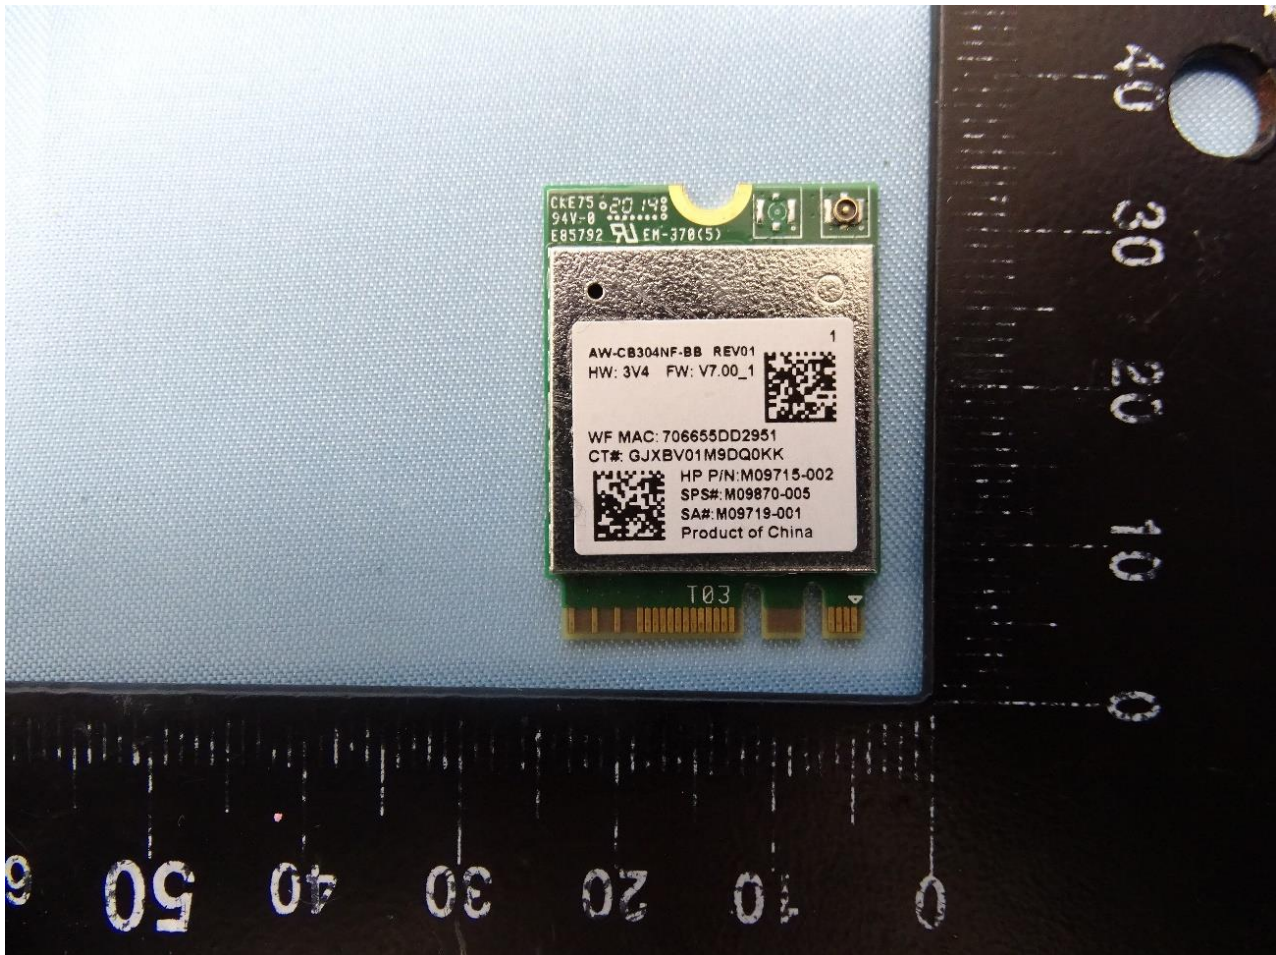

1. Photograph of the EUT

EUT: 802.11a/b/g/n/ac RTL8821CE Combo module
(Brand Name: REALTEK / Model Name: RTL8821CE)

EUT: 802.11a/b/g/n/ac RTL8821CE Combo module
(Brand Name: REALTEK / Model Name: RTL8821CE)

Host: Notebook PC (Brand Name: HP / Model Name: TPN-W146)

2. External Photograph of the Host

Host: Notebook PC (Brand Name: HP / Model Name: TPN-W146)

Host: Notebook PC (Brand Name: HP / Model Name: TPN-W146)