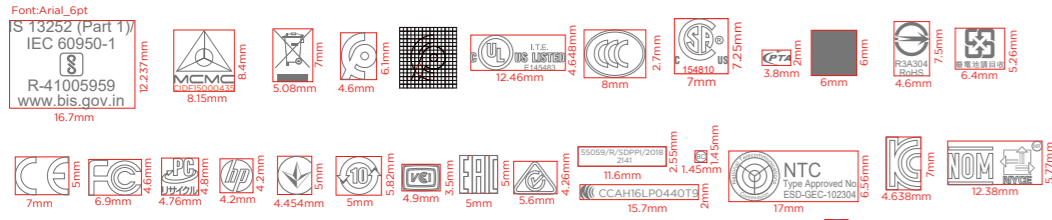

Envy 360 Series(Consumer)-Me1.1(22C1)15" -(AMD)MTK Tequila MT7922_UMA_(65W or 65W+65WType C) 110-12-1

超研泽CS中黑筒3pt Logo Line:0.283pt