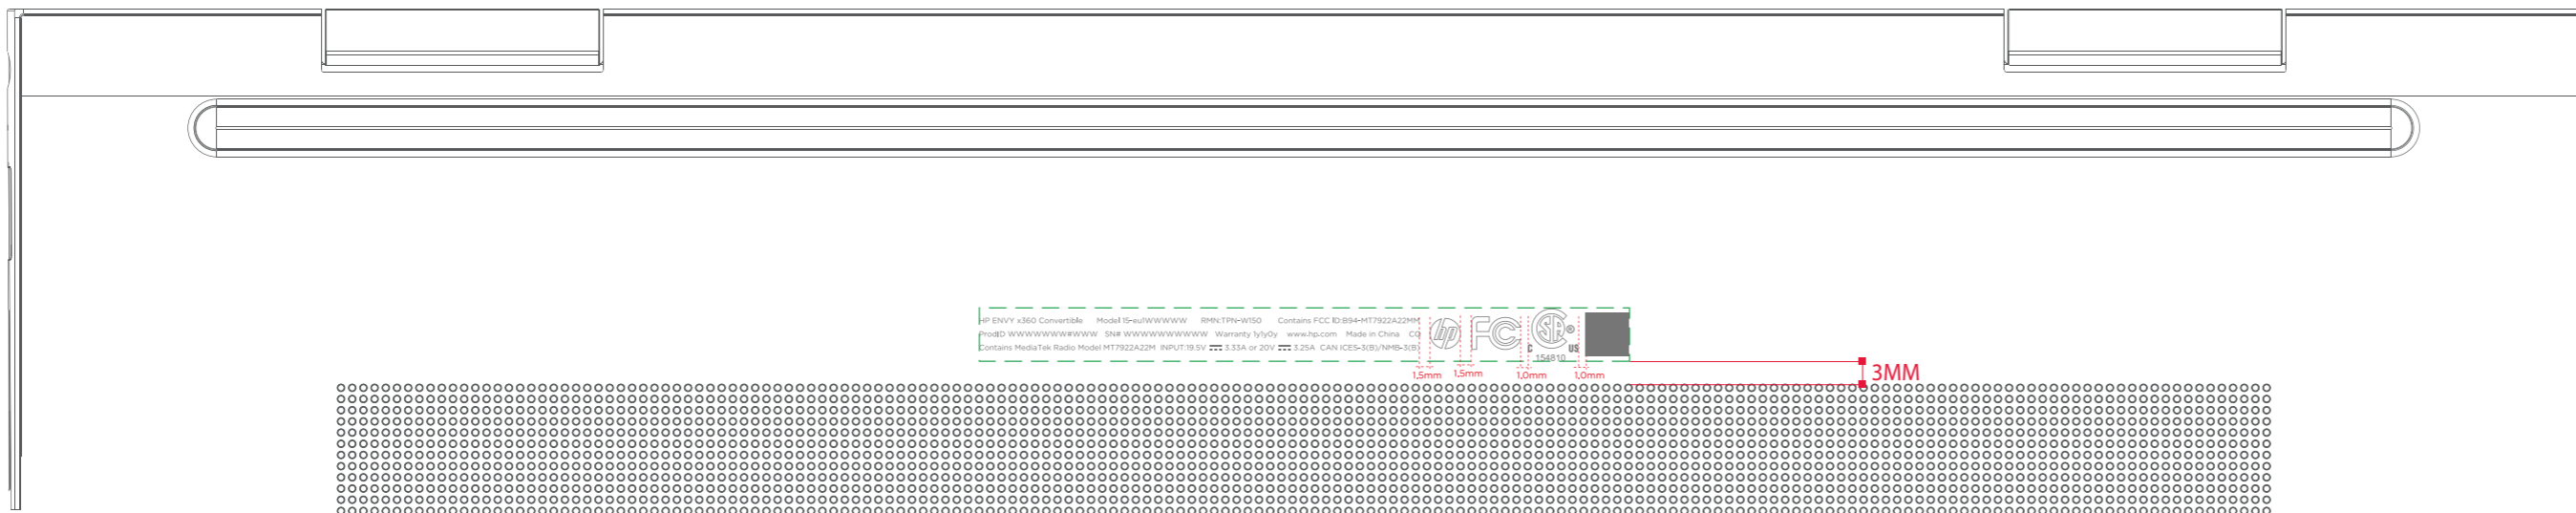

452.0ML01.0015 SPEC-Me15" _65W_6E MTK Tequini MT7922_NA(NON BBY)