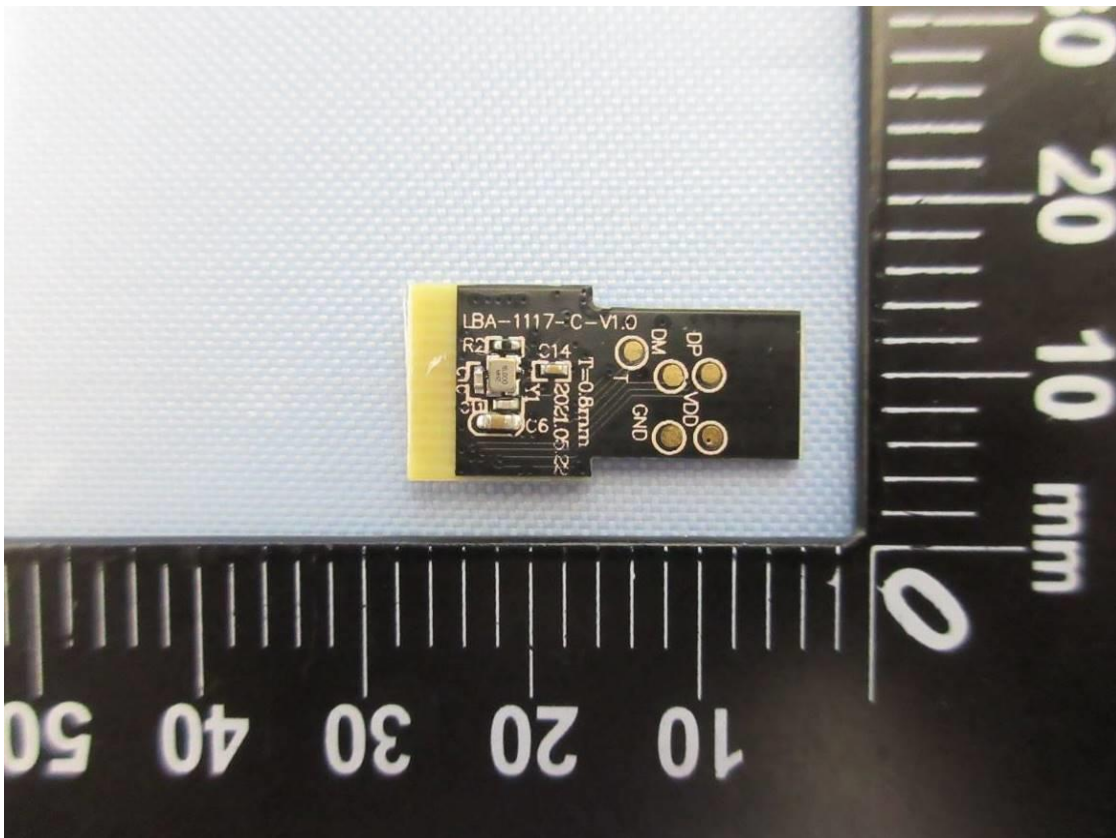

Product: Wireless Adapter

Type Identification: CP001WA

Product: Wireless Adapter

Type Identification: CP001WA

Product: Wireless Adapter
Type Identification: CP001WA