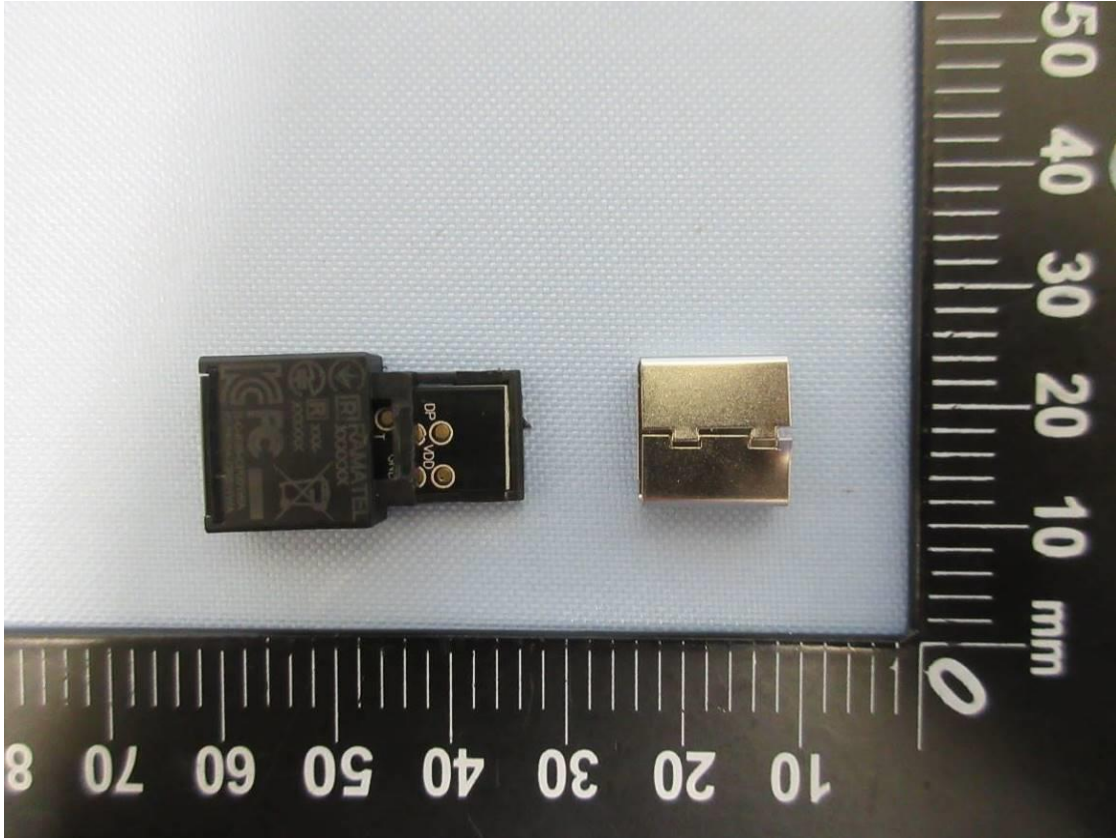

Product: Wireless Adapter

Type Identification: CP001WA

Product: Wireless Adapter

Type Identification: CP001WA

Product: Wireless Adapter
Type Identification: CP001WA