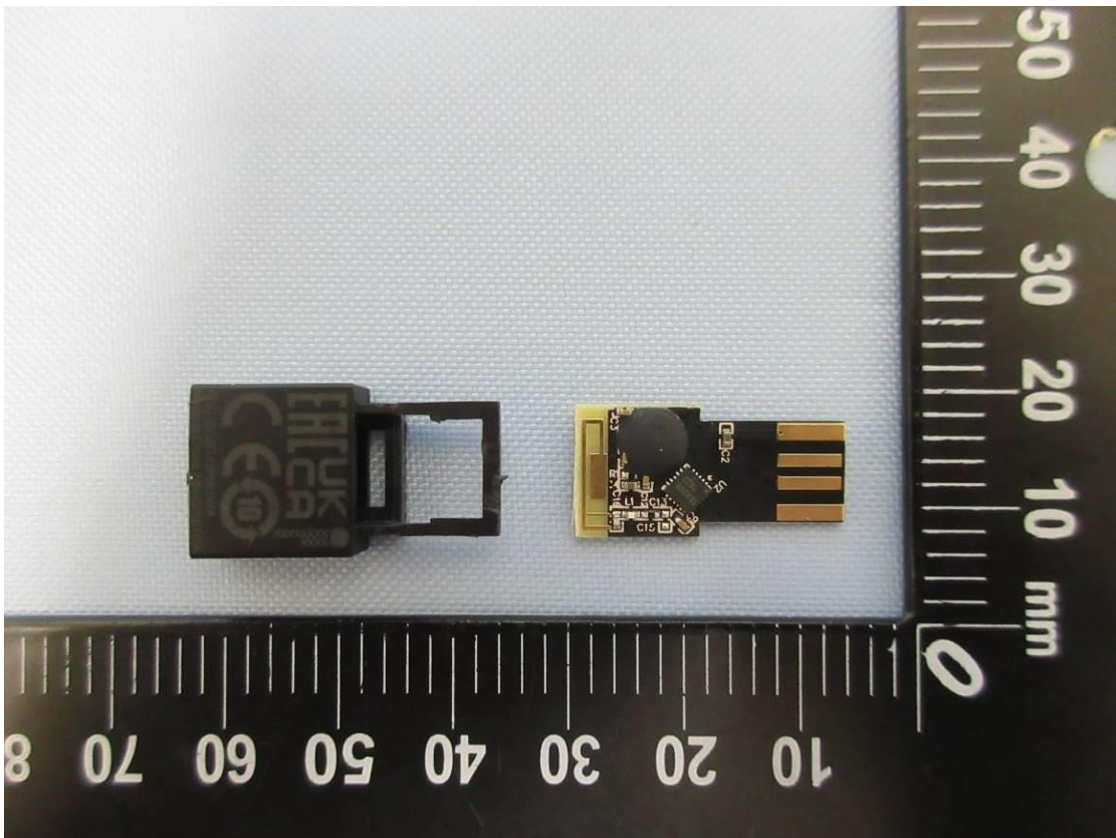

Product: Wireless Adapter

Type Identification: CP001WA

Product: Wireless Adapter

Type Identification: CP001WA

Product: Wireless Adapter
Type Identification: CP001WA