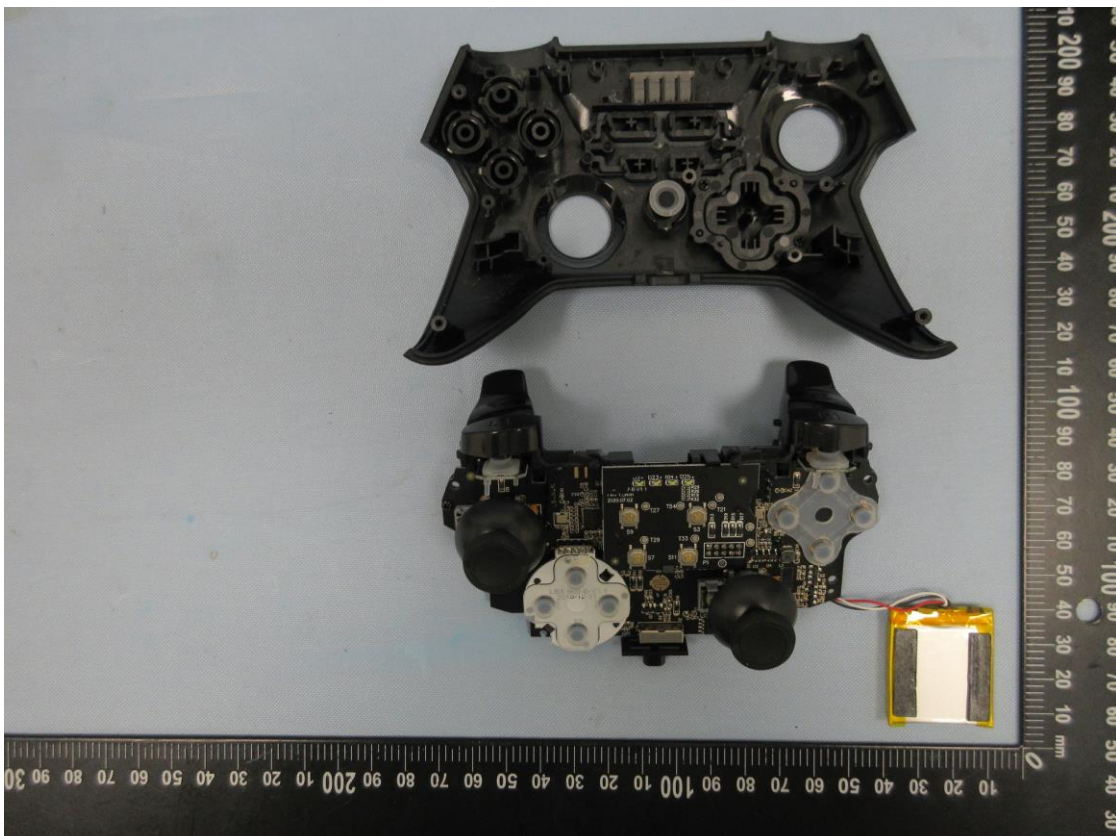

CN21X3RU(P15C-BLE) 001,
CN21X3RU(P15C-SRD) 001,
CN21X3RU(FCC-RFEXP) 001

Product: Wireless Controller

Type Identification: CP001

CN21X3RU(P15C-BLE) 001,
CN21X3RU(P15C-SRD) 001,
CN21X3RU(FCC-RFEXP) 001

Product: Wireless Controller

Type Identification: CP001

CN21X3RU(P15C-BLE) 001,
CN21X3RU(P15C-SRD) 001,
CN21X3RU(FCC-RFEXP) 001

Product: Wireless Controller

Type Identification: CP001

CN21X3RU(P15C-BLE) 001,
CN21X3RU(P15C-SRD) 001,
CN21X3RU(FCC-RFEXP) 001

Product: Wireless Controller

Type Identification: CP001

CN21X3RU(P15C-BLE) 001,
CN21X3RU(P15C-SRD) 001,
CN21X3RU(FCC-RFEXP) 001

Product: Wireless Controller

Type Identification: CP001

CN21X3RU(P15C-BLE) 001,
CN21X3RU(P15C-SRD) 001,
CN21X3RU(FCC-RFEXP) 001