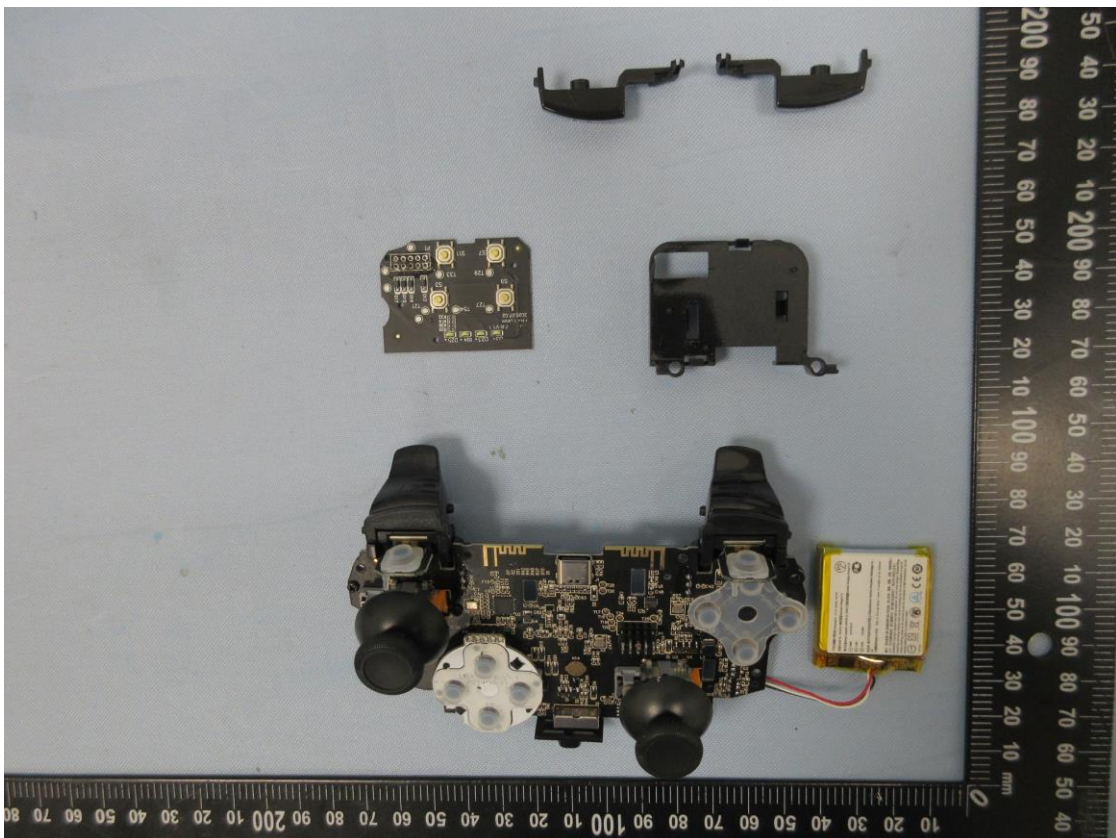

CN21X3RU(P15C-BLE) 001,
CN21X3RU(P15C-SRD) 001,
CN21X3RU(FCC-RFEXP) 001

Product: Wireless Controller

Type Identification: CP001

CN21X3RU(P15C-BLE) 001,
CN21X3RU(P15C-SRD) 001,
CN21X3RU(FCC-RFEXP) 001

Product: Wireless Controller

Type Identification: CP001

CN21X3RU(P15C-BLE) 001,
CN21X3RU(P15C-SRD) 001,
CN21X3RU(FCC-RFEXP) 001

Product: Wireless Controller

Type Identification: CP001

CN21X3RU(P15C-BLE) 001,
CN21X3RU(P15C-SRD) 001,
CN21X3RU(FCC-RFEXP) 001

Product: Wireless Controller

Type Identification: CP001

CN21X3RU(P15C-BLE) 001,
CN21X3RU(P15C-SRD) 001,
CN21X3RU(FCC-RFEXP) 001

Product: Wireless Controller

Type Identification: CP001

CN21X3RU(P15C-BLE) 001,
CN21X3RU(P15C-SRD) 001,
CN21X3RU(FCC-RFEXP) 001