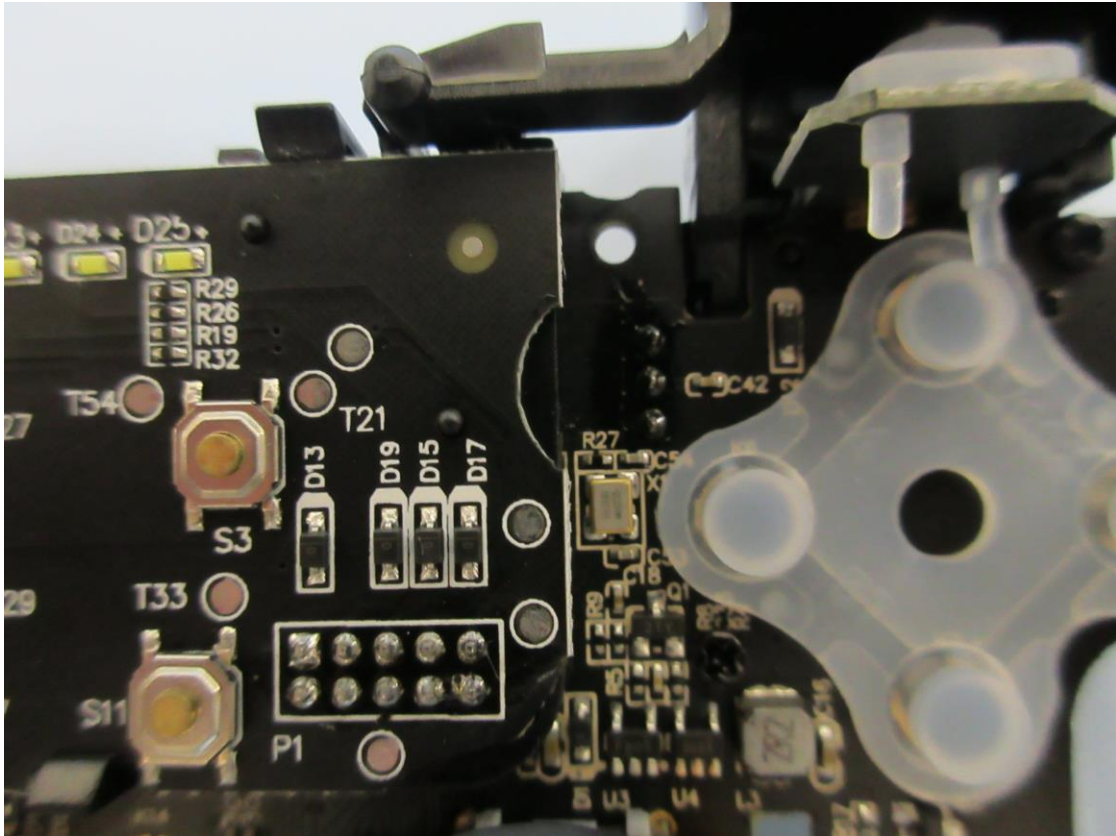

CN21X3RU(P15C-BLE) 001,
CN21X3RU(P15C-SRD) 001,
CN21X3RU(FCC-RFEXP) 001

Product: Wireless Controller

Type Identification: CP001

CN21X3RU(P15C-BLE) 001,
CN21X3RU(P15C-SRD) 001,
CN21X3RU(FCC-RFEXP) 001

Product: Wireless Controller

Type Identification: CP001

CN21X3RU(P15C-BLE) 001,
CN21X3RU(P15C-SRD) 001,
CN21X3RU(FCC-RFEXP) 001

Product: Wireless Controller

Type Identification: CP001

CN21X3RU(P15C-BLE) 001,
CN21X3RU(P15C-SRD) 001,
CN21X3RU(FCC-RFEXP) 001

Product: Wireless Controller

Type Identification: CP001

CN21X3RU(P15C-BLE) 001,
CN21X3RU(P15C-SRD) 001,
CN21X3RU(FCC-RFEXP) 001

Product: Wireless Controller

Type Identification: CP001

CN21X3RU(P15C-BLE) 001,
CN21X3RU(P15C-SRD) 001,
CN21X3RU(FCC-RFEXP) 001