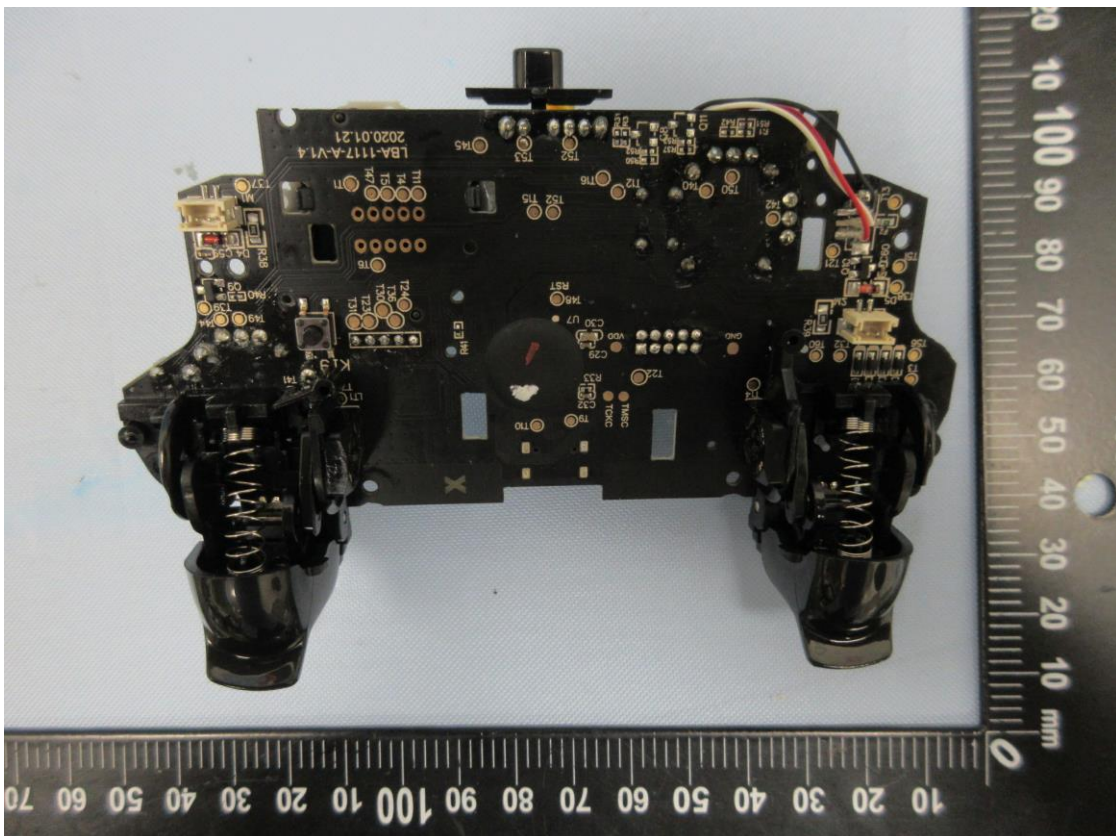

CN21X3RU(P15C-BLE) 001,
CN21X3RU(P15C-SRD) 001,
CN21X3RU(FCC-RFEXP) 001

Product: Wireless Controller

Type Identification: CP001

CN21X3RU(P15C-BLE) 001,
CN21X3RU(P15C-SRD) 001,
CN21X3RU(FCC-RFEXP) 001

Product: Wireless Controller

Type Identification: CP001

CN21X3RU(P15C-BLE) 001,
CN21X3RU(P15C-SRD) 001,
CN21X3RU(FCC-RFEXP) 001

Product: Wireless Controller

Type Identification: CP001

CN21X3RU(P15C-BLE) 001,
CN21X3RU(P15C-SRD) 001,
CN21X3RU(FCC-RFEXP) 001

Product: Wireless Controller

Type Identification: CP001

CN21X3RU(P15C-BLE) 001,
CN21X3RU(P15C-SRD) 001,
CN21X3RU(FCC-RFEXP) 001

Product: Wireless Controller

Type Identification: CP001

CN21X3RU(P15C-BLE) 001,
CN21X3RU(P15C-SRD) 001,
CN21X3RU(FCC-RFEXP) 001

Product: Wireless Controller

Type Identification: CP001

CN21X3RU(P15C-BLE) 001,
CN21X3RU(P15C-SRD) 001,
CN21X3RU(FCC-RFEXP) 001

Product: Wireless Controller

Type Identification: CP001