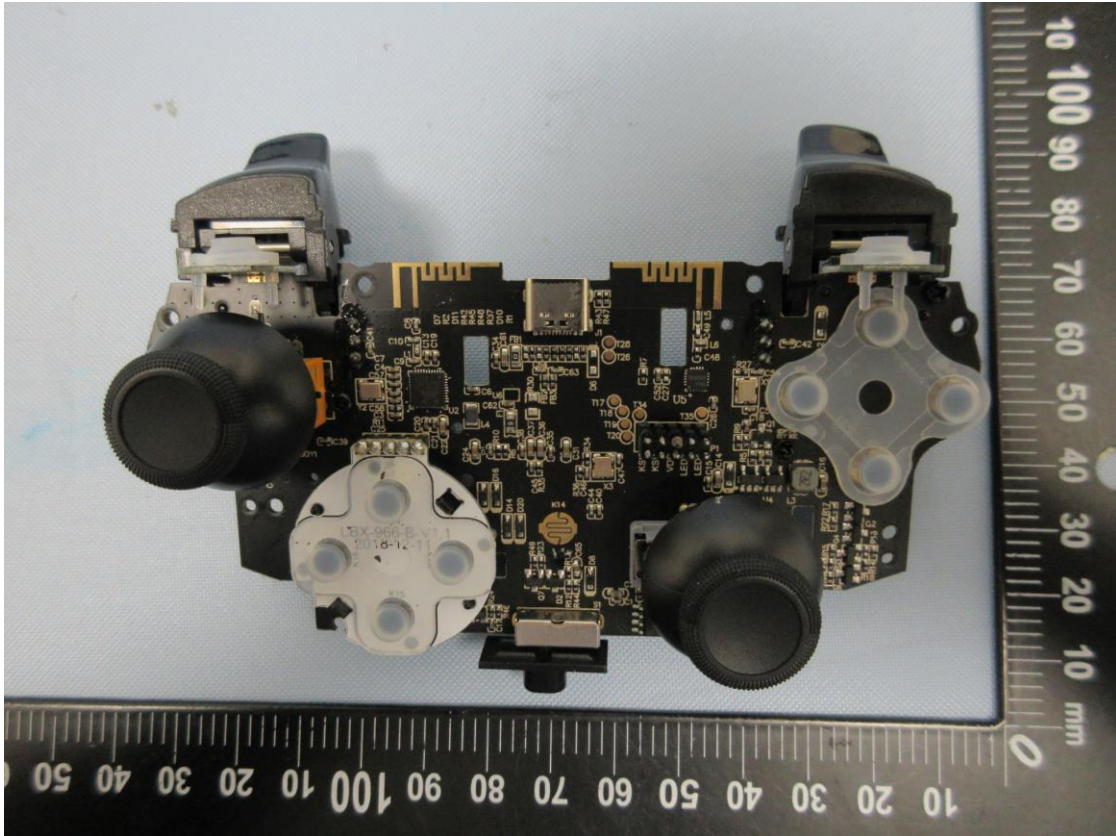

CN21X3RU(P15C-BLE) 001,
CN21X3RU(P15C-SRD) 001,
CN21X3RU(FCC-RFEXP) 001

Product: Wireless Controller

Type Identification: CP001

CN21X3RU(P15C-BLE) 001,
CN21X3RU(P15C-SRD) 001,
CN21X3RU(FCC-RFEXP) 001

Product: Wireless Controller

Type Identification: CP001

CN21X3RU(P15C-BLE) 001,
CN21X3RU(P15C-SRD) 001,
CN21X3RU(FCC-RFEXP) 001

Product: Wireless Controller

Type Identification: CP001

CN21X3RU(P15C-BLE) 001,
CN21X3RU(P15C-SRD) 001,
CN21X3RU(FCC-RFEXP) 001

Product: Wireless Controller

Type Identification: CP001

CN21X3RU(P15C-BLE) 001,
CN21X3RU(P15C-SRD) 001,
CN21X3RU(FCC-RFEXP) 001

Product: Wireless Controller

Type Identification: CP001

CN21X3RU(P15C-BLE) 001,
CN21X3RU(P15C-SRD) 001,
CN21X3RU(FCC-RFEXP) 001

Product: Wireless Controller

Type Identification: CP001

CN21X3RU(P15C-BLE) 001,
CN21X3RU(P15C-SRD) 001,
CN21X3RU(FCC-RFEXP) 001

Product: Wireless Controller

Type Identification: CP001