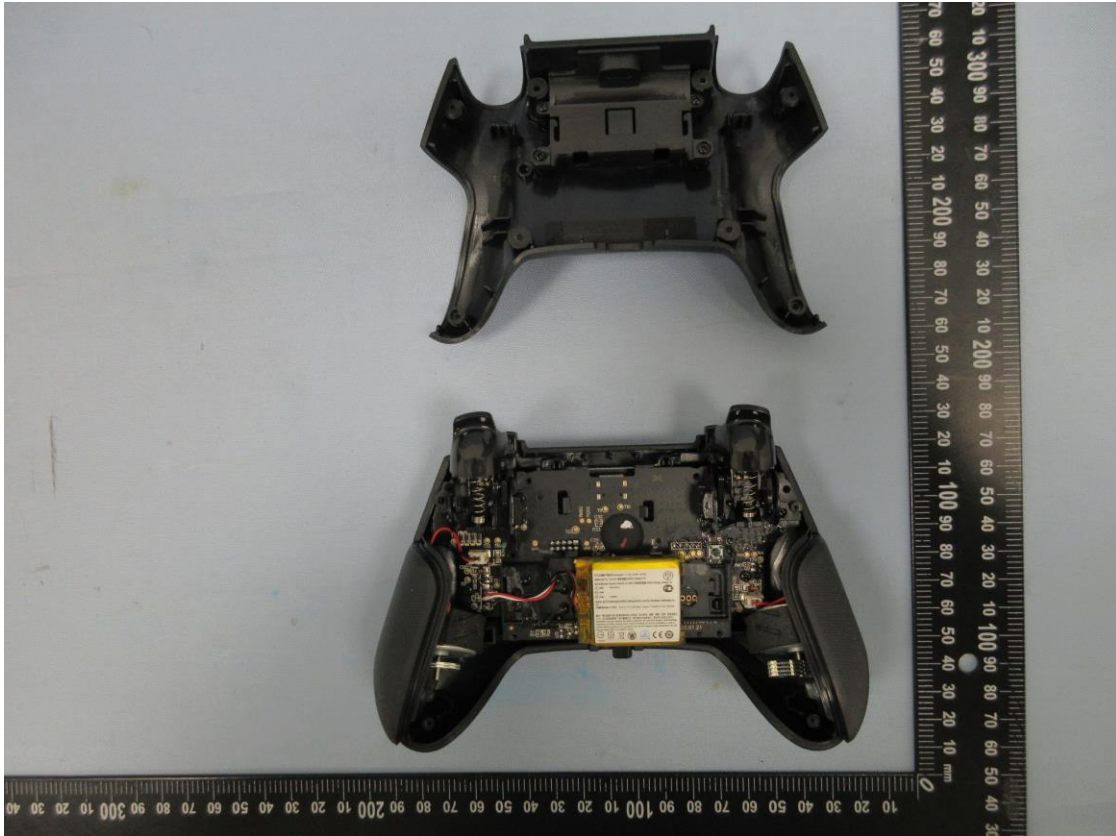

CN21X3RU(P15C-BLE) 001,
CN21X3RU(P15C-SRD) 001,
CN21X3RU(FCC-RFEXP) 001

Product: Wireless Controller

Type Identification: CP001

CN21X3RU(P15C-BLE) 001,
CN21X3RU(P15C-SRD) 001,
CN21X3RU(FCC-RFEXP) 001

Product: Wireless Controller

Type Identification: CP001

CN21X3RU(P15C-BLE) 001,
CN21X3RU(P15C-SRD) 001,
CN21X3RU(FCC-RFEXP) 001

Product: Wireless Controller

Type Identification: CP001

CN21X3RU(P15C-BLE) 001,
CN21X3RU(P15C-SRD) 001,
CN21X3RU(FCC-RFEXP) 001

Product: Wireless Controller

Type Identification: CP001

CN21X3RU(P15C-BLE) 001,
CN21X3RU(P15C-SRD) 001,
CN21X3RU(FCC-RFEXP) 001

Product: Wireless Controller

Type Identification: CP001

CN21X3RU(P15C-BLE) 001,
CN21X3RU(P15C-SRD) 001,
CN21X3RU(FCC-RFEXP) 001