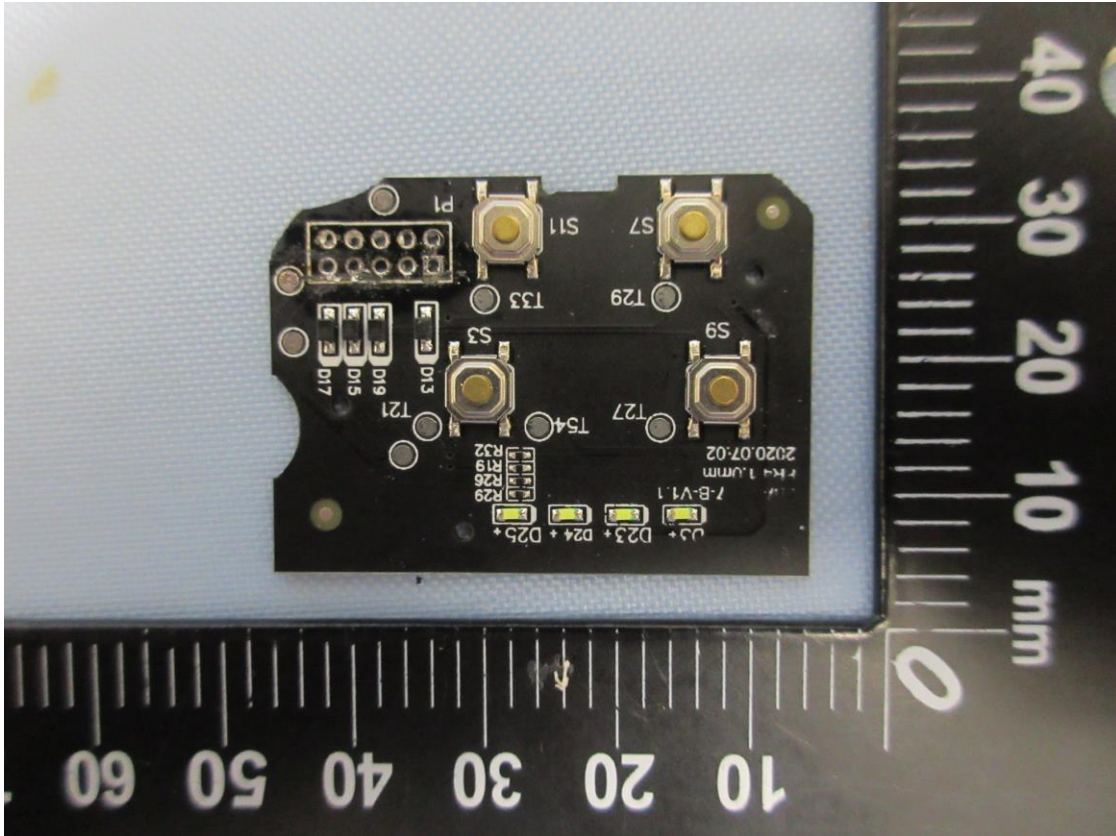

CN21X3RU(P15C-BLE) 001,
CN21X3RU(P15C-SRD) 001,
CN21X3RU(FCC-RFEXP) 001

Product: Wireless Controller

Type Identification: CP001

CN21X3RU(P15C-BLE) 001,
CN21X3RU(P15C-SRD) 001,
CN21X3RU(FCC-RFEXP) 001

Product: Wireless Controller

Type Identification: CP001

CN21X3RU(P15C-BLE) 001,
CN21X3RU(P15C-SRD) 001,
CN21X3RU(FCC-RFEXP) 001

Product: Wireless Controller

Type Identification: CP001

CN21X3RU(P15C-BLE) 001,
CN21X3RU(P15C-SRD) 001,
CN21X3RU(FCC-RFEXP) 001

Product: Wireless Controller

Type Identification: CP001

CN21X3RU(P15C-BLE) 001,
CN21X3RU(P15C-SRD) 001,
CN21X3RU(FCC-RFEXP) 001

Product: Wireless Controller

Type Identification: CP001

CN21X3RU(P15C-BLE) 001,
CN21X3RU(P15C-SRD) 001,
CN21X3RU(FCC-RFEXP) 001

Product: Wireless Controller

Type Identification: CP001

CN21X3RU(P15C-BLE) 001,
CN21X3RU(P15C-SRD) 001,
CN21X3RU(FCC-RFEXP) 001

Product: Wireless Controller

Type Identification: CP001