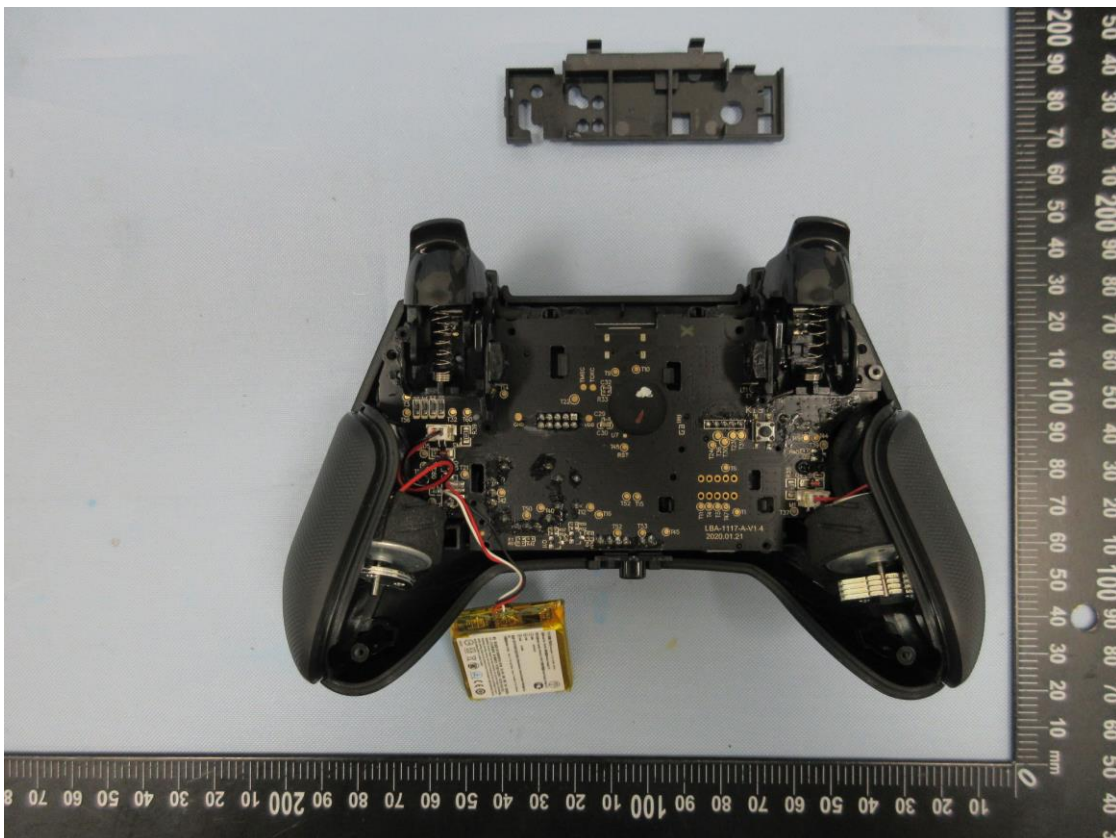

CN21X3RU(P15C-BLE) 001,
CN21X3RU(P15C-SRD) 001,
CN21X3RU(FCC-RFEXP) 001

Product: Wireless Controller

Type Identification: CP001

CN21X3RU(P15C-BLE) 001,
CN21X3RU(P15C-SRD) 001,
CN21X3RU(FCC-RFEXP) 001

Product: Wireless Controller

Type Identification: CP001

CN21X3RU(P15C-BLE) 001,
CN21X3RU(P15C-SRD) 001,
CN21X3RU(FCC-RFEXP) 001

Product: Wireless Controller

Type Identification: CP001

CN21X3RU(P15C-BLE) 001,
CN21X3RU(P15C-SRD) 001,
CN21X3RU(FCC-RFEXP) 001

Product: Wireless Controller

Type Identification: CP001

CN21X3RU(P15C-BLE) 001,
CN21X3RU(P15C-SRD) 001,
CN21X3RU(FCC-RFEXP) 001

Product: Wireless Controller

Type Identification: CP001

CN21X3RU(P15C-BLE) 001,
CN21X3RU(P15C-SRD) 001,
CN21X3RU(FCC-RFEXP) 001