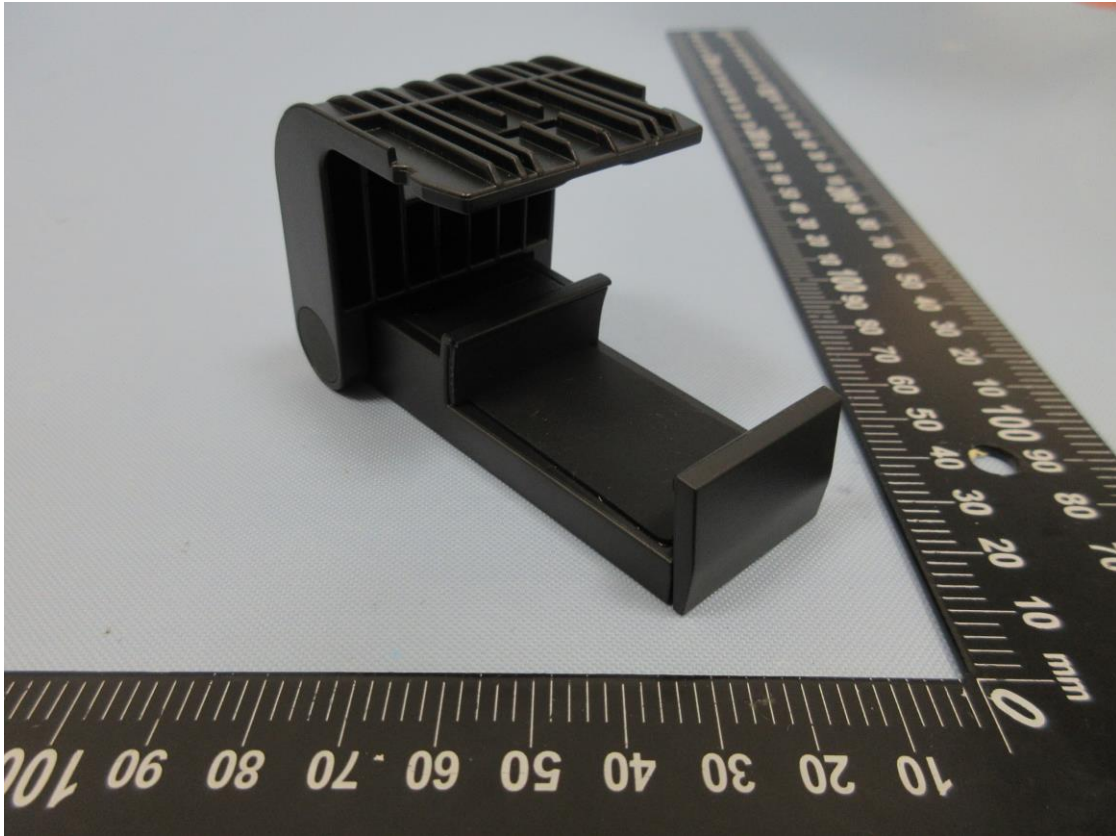

CN21X3RU(P15C-BLE) 001,
CN21X3RU(P15C-SRD) 001,
CN21X3RU(FCC-RFEXP) 001

Product: Wireless Controller

Type Identification: CP001

CN21X3RU(P15C-BLE) 001,
CN21X3RU(P15C-SRD) 001,
CN21X3RU(FCC-RFEXP) 001

Product: Wireless Controller

Type Identification: CP001

CN21X3RU(P15C-BLE) 001,
CN21X3RU(P15C-SRD) 001,
CN21X3RU(FCC-RFEXP) 001

Product: Wireless Controller

Type Identification: CP001

Product: Wireless Controller

Type Identification: CP001