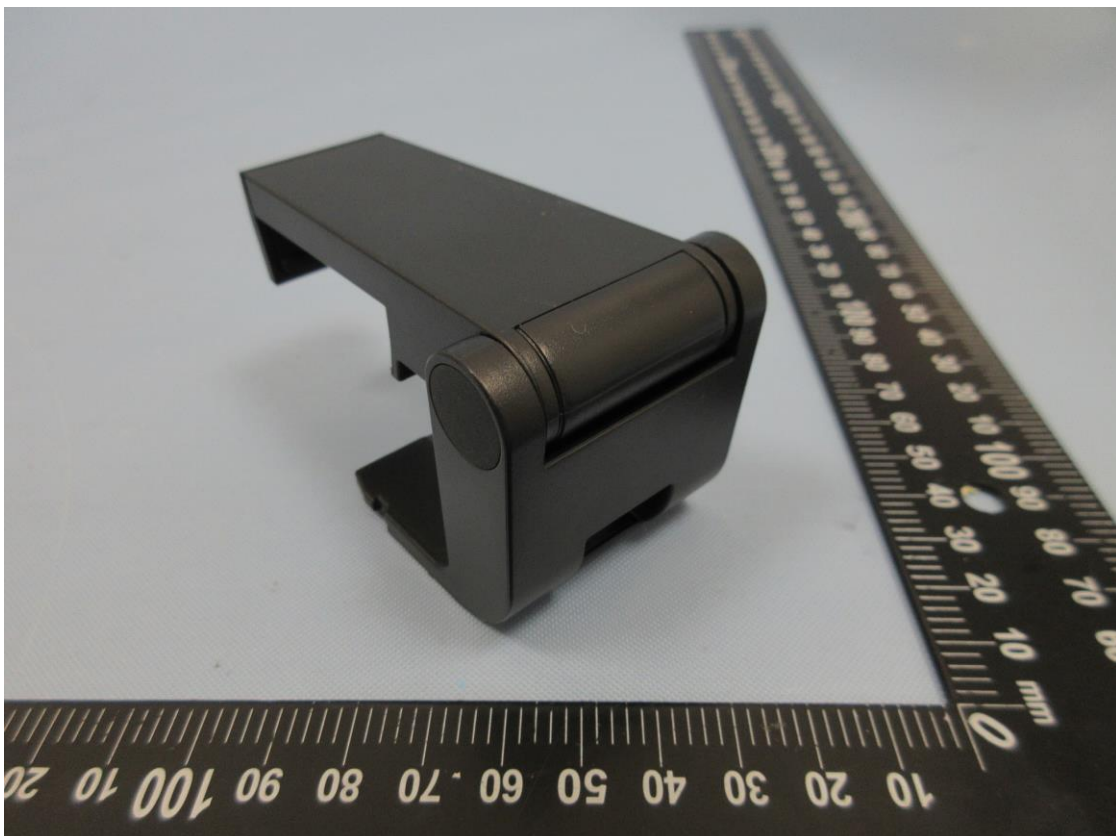

CN21X3RU(P15C-BLE) 001,
CN21X3RU(P15C-SRD) 001,
CN21X3RU(FCC-RFEXP) 001

Product: Wireless Controller

Type Identification: CP001

CN21X3RU(P15C-BLE) 001,
CN21X3RU(P15C-SRD) 001,
CN21X3RU(FCC-RFEXP) 001

Product: Wireless Controller

Type Identification: CP001

CN21X3RU(P15C-BLE) 001,
CN21X3RU(P15C-SRD) 001,
CN21X3RU(FCC-RFEXP) 001

Product: Wireless Controller

Type Identification: CP001

Product: Wireless Controller

Type Identification: CP001